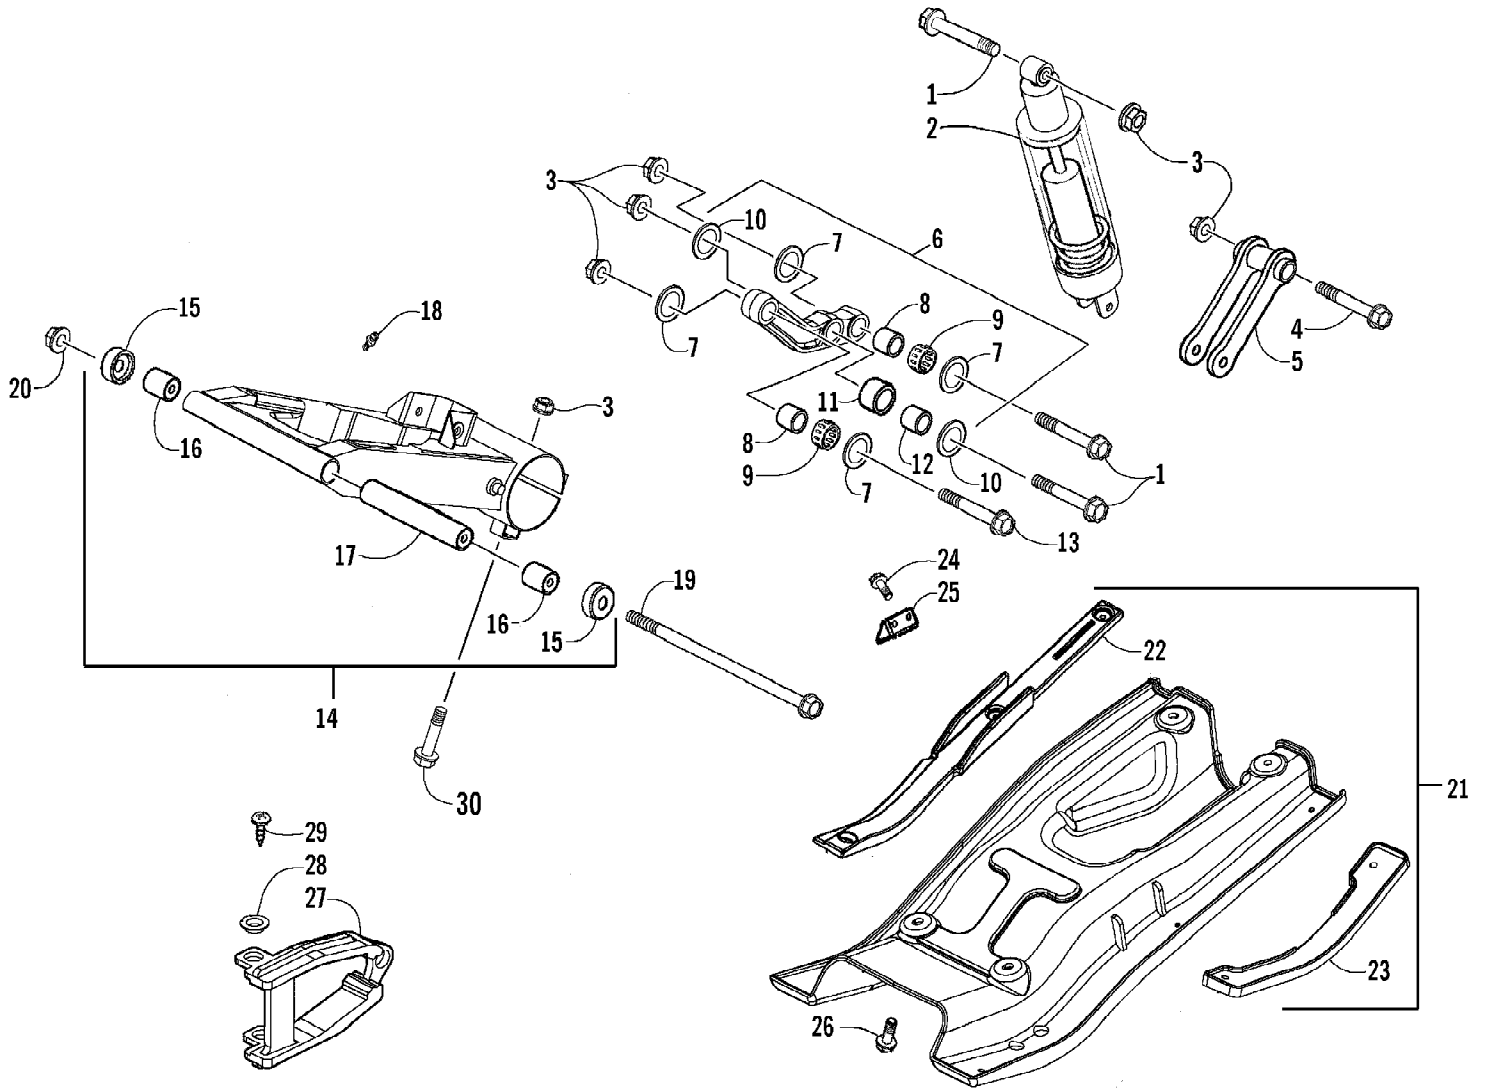

2007 ATV 250 DVX RED (A2007KSE2BUSR)
REAR SUSPENSION ASSEMBLY

2007 ATV 250 DVX RED (A2007KSE2BUSR)
REAR SUSPENSION ASSEMBLY

Page 48 of 66

Ref #	Part Number	Qty	S/P/F	Description
1	3304-185	3		Bolt, Flange
2	3304-366	1		Cushion, Rear- Assembly
3	3304-031	7	/P	Nut
4	3304-183	1	/P	Bolt, Flange
5	3304-365	1		Link, Cushion Assembly
6	3304-363	1		Arm, Cushion - Assembly (inc. 7-12)
7	3304-459	4		Seal, Oil
8	3304-364	2		Collar
9	3304-421	2		Bearing
10	3304-090	2		Seal, Oil
11	3304-372	1		Sleeve, Axle
12	3304-309	1		Axle
13	3304-436	1		Bolt, Flange
14	3304-357	1		Fork, Rear - Assembly (inc. 15-18)
15	3303-192	2		Seal, Dust
16	3304-359	2		Bushing
17	3304-358	1		Axle, Rear Fork
18	3303-393	1		Fitting, Grease
19	3303-150	1		Bolt, Flange
20	3304-411	1		Nut
21	3304-290	1	S	Plate, Skid - Assembly (inc. 22-23)
22	3304-287	1		Slide, Chain
23	3304-288	1		Protector, Disc
24	3304-405	2		Screw, Cap
25	3304-289	1		Bracket, Chain Slide
26	3304-587	4	/P	Bolt w/Washer
27	3304-361	1		Slide, Chain
28	3304-360	3		Collar
29	3304-690	3		Screw, Self-Tapping
30	3304-437	2		Bolt, Flange