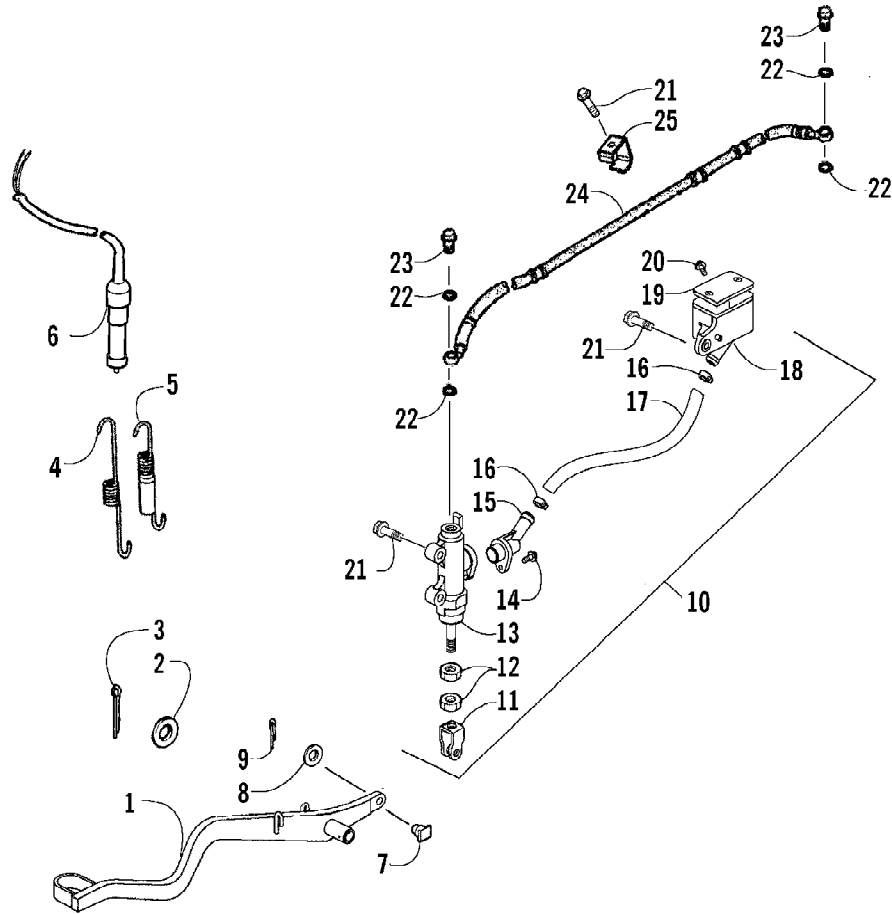

2007 ATV 250 DVX RED (A2007KSE2BUSR)
AIR INTAKE ASSEMBLY

2007 ATV 250 DVX RED (A2007KSE2BUSR)
AIR INTAKE ASSEMBLY

Page 2 of 66

Ref #	Part Number	Qty	S/P/F	Description
1	3303-705	1		Cover, Air Filter Housing
2	3303-708	4		Clip, Spring
3	3303-703	1		Seal, Air Filter Housing Cover
4	3303-704	1		Filter, Air - Assembly (inc. 5)
5	0	1	F	Filter, Foam
6	3304-416	1		Clamp, Hose w/Screw
7	3303-707	1		Body, Air Filter Housing
8	3304-652	2		Screw w/Washer
9	3303-713	1		Clip, Tube
10	3304-168	1	/P	Tube, Drain
11	3303-709	2		Clamp, Hose w/Screw
12	3303-710	1		Duct
13	3304-062	1		Screw, Body
14	3304-433	2		Clip, Tube
15	3303-711	1		Joint, Blow-By
16	3304-117	2		Screw, Pan-Head w/Washer
17	3303-734	1		Tube B - Oil Catch (inc. one No. 18)
18	3303-714	2		Clip, Tube
19	3303-706	1		Catch, Oil
20	3304-553	2		Bolt, Flange
21	3303-735	1		Tube C - Oil Catch (inc. two No. 22)
22	3303-712	3		Clip, Tube
23	3303-733	1		Tube A - Oil Catch (inc. one No. 18)
24	3304-167	1		Clamp

2007 ATV 250 DVX RED (A2007KSE2BUSR)
AUXILIARY BRAKE ASSEMBLY

2007 ATV 250 DVX RED (A2007KSE2BUSR)
AUXILIARY BRAKE ASSEMBLY

Page 4 of 66

Ref #	Part Number	Qty	S/P/F	Description
1	3304-335	1		Lever, Brake
2	3304-139	2		Washer
3	3304-143	1		Pin
4	3303-855	1		Spring, Stop - Brake Lever
5	3303-929	1		Spring, Set - Brake Lever
6	3304-685	1		Switch, Brake
7	3303-927	1		Pin, Clevis
8	3304-050	1		Washer
9	3304-141	1		Pin, Cotter
10	3304-306	1		Brake Assembly - Rear (inc. 11-20)
11	3303-928	1		Actuator, Push Rod
12	3304-128	2		Nut, Jam
13	0	1	F	Master Cylinder
14	3303-321	1		Screw w/Washer
15	3304-307	1		Connector
16	3303-895	2		Clamp, Brake Hose
17	3304-308	1		Hose, Brake
18	3303-896	1		Reservoir, Brake
19	3304-332	1		Cover, Brake Reservoir
20	3304-119	2		Screw, Flat-Head
21	3304-551	4	/P	Screw, Cap
22	3303-284	4	/P	Washer, Crush
23	3303-257	2	/P	Bolt, Banjo-Fitting
24	3304-299	1		Hose, Brake - Assembly - Rear
25	3303-891	1		Clamp, Brake Hose - Rear