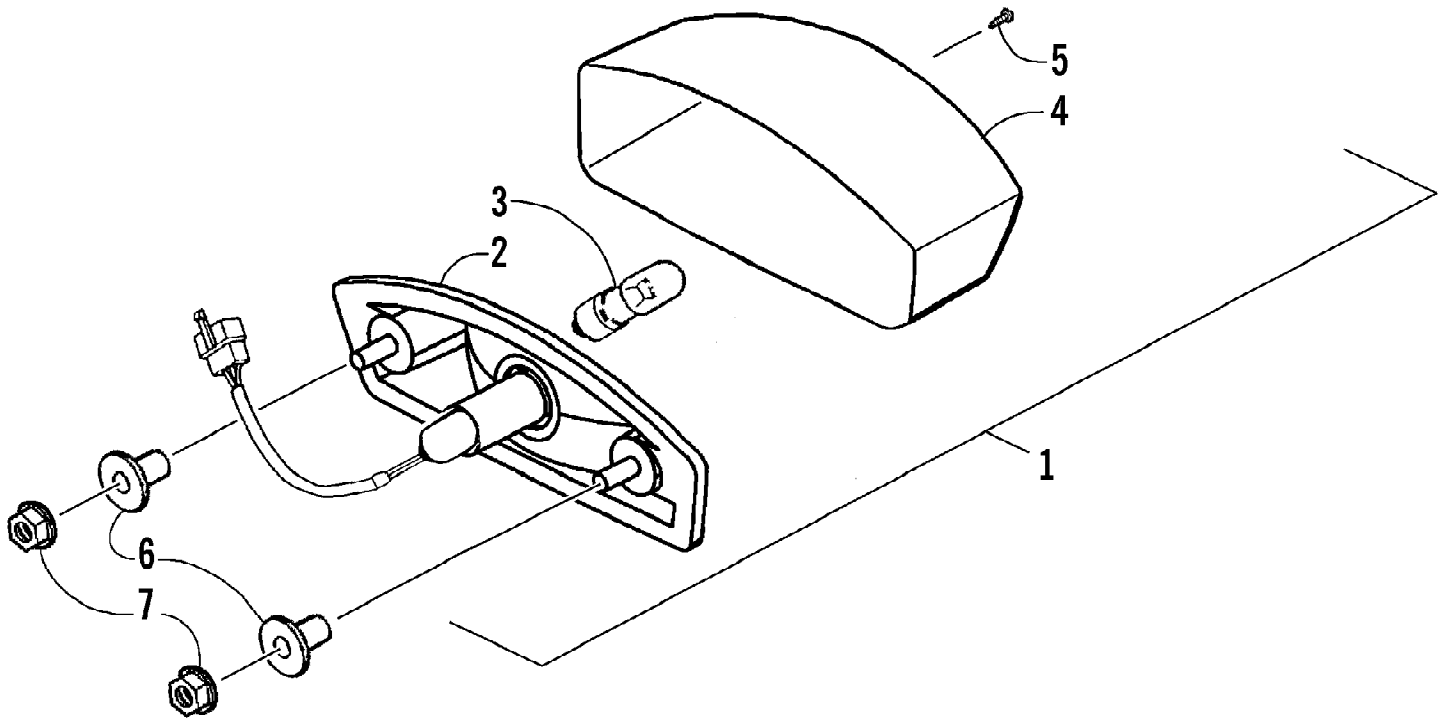

2007 ATV 250 DVX RED (A2007KSE2BUSR)
STEERING POST ASSEMBLY

2007 ATV 250 DVX RED (A2007KSE2BUSR)
STEERING POST ASSEMBLY

Page 60 of 66

Ref #	Part Number	Qty	S/P/F	Description
1	3303-963	1	S	Bushing, Sleeve
2	3303-957	1		Post, Steering
3	3303-961	2		Block, Mounting - Steering Post
4	3304-649	2		Screw, Cap
5	3303-962	1		Clamp, Mounting Block
6	3304-130	4		Nut, Castle
7	3304-136	2		Washer
8	3303-960	1		Collar, Steering Post - Lower
9	3304-032	1		Nut, Flange
10	3303-339	1		Pin, Cotter
11	3303-969	2		Tie Rod - Assembly (inc. 12-16)
12	3303-973	2		Ball Joint, Tie Rod - Left
13	3303-327	2		Nut, Hex - Left
14	3304-376	2		Tube, Tie Rod
15	3303-326	2		Nut, Hex - Right
16	3303-971	2		Ball Joint, Tie Rod - Right
17	3304-143	4		Pin, Cotter