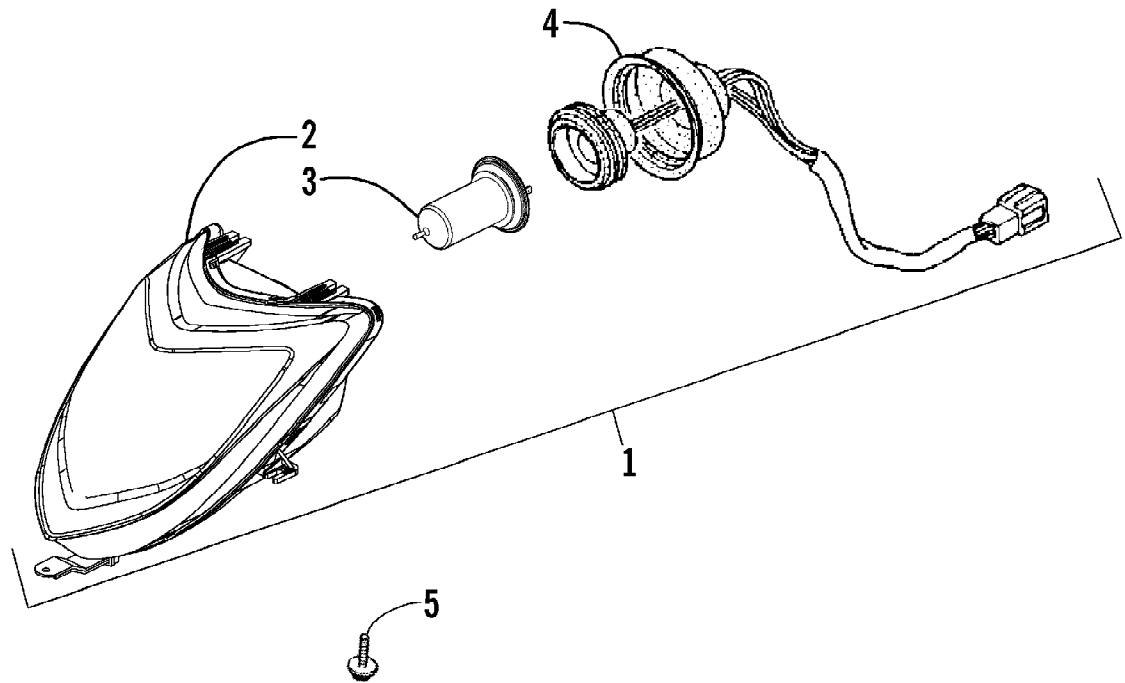

2007 ATV 250 DVX RED (A2007KSE2BUSR)
HEADLIGHT ASSEMBLY

Page 38 of 66

Ref #	Part Number	Qty	S/P/F	Description
1	3304-280	1		Headlight Assembly (inc. 2-4)
2	3304-281	1		Lens, Headlight
3	3303-846	1	/P	Bulb, Headlight
4	3304-282	1		Socket Assembly
5	3304-650	5	/P	Screw, Self-Tapping