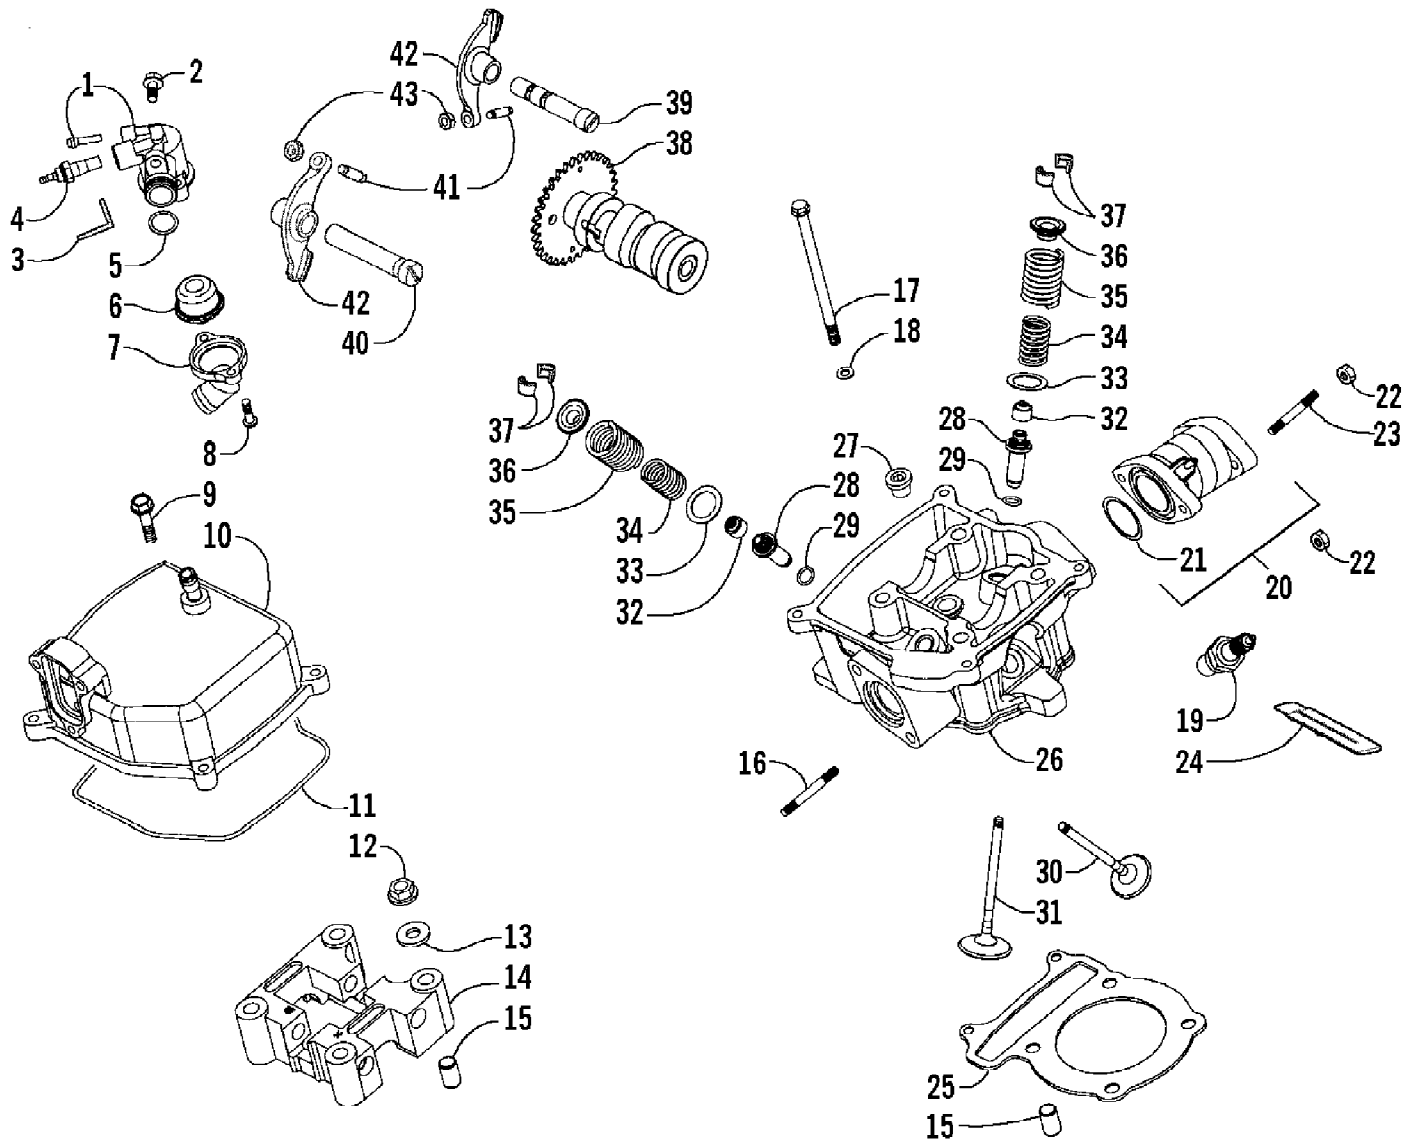

2007 ATV 250 DVX RED (A2007KSE2BUSR)
CYLINDER HEAD ASSEMBLY

2007 ATV 250 DVX RED (A2007KSE2BUSR)
CYLINDER HEAD ASSEMBLY

Page 20 of 66

Ref #	Part Number	Qty	S/P/F	Description
	3303-623	1	F	Complete Engine Assembly (AC50DA)
1	3303-756	1		Housing, Thermostat - Upper
2	3303-617	1	/P	Bolt, Flange
3	3303-860	1		Terminal, Ground
4	3303-861	1		Unit, Thermostat
5	3304-094	1		O-Ring
6	3303-755	1		Thermostat
7	3303-757	1		Housing, Thermostat - Lower
8	3304-118	2		Screw, Pan-Head
9	3303-360	4		Screw, Cap
10	3303-660	1		Cover, Cylinder Head
11	3303-661	1		Gasket, Cylinder Head Cover
12	3303-332	4		Nut, Lock
13	3304-048	4	/P	Washer
14	3304-228	1		Holder, Camshaft
15	3303-342	4		Pin, Dowel
16	3303-249	2		Bolt, Stud
17	3303-390	2		Screw, Cap
18	3304-049	2		Washer
19	0217-730	1	/P	Spark Plug
20	3303-702	1		Manifold, Intake (inc. 21)
21	3304-097	1		O-Ring
22	3304-124	4		Nut, Lock
23	3304-114	4		Bolt, Stud
24	3304-157	1		Clip, Wire
25	3303-659	1		Gasket, Head Cylinder
26	3303-655	1		Head, Cylinder (inc. 27-29)
27	3303-656	1		Bolt, Sealing
28	0	2	F	Guide, Valve
29	0	2	F	O-Ring
30	3303-680	1		Valve, Intake
31	3303-681	1		Valve, Exhaust
32	3303-657	2	/P	Seal, Valve Stem
33	3303-043	2		Seat, Valve Spring
34	3303-683	2		Spring, Valve - Inner
35	3303-682	2		Spring, Valve - Outer
36	3303-042	2	/P	Retainer, Valve Spring
37	3303-044	4		Valve, Cotter
38	3304-235	1		Camshaft
39	3303-674	1		Shaft, Rocker Arm - Intake
40	3303-675	1		Shaft, Rocker Arm - Exhaust
41	3304-007	2	/P	Screw, Gap Adjuster
42	3303-673	2		Arm, Rocker
43	3304-026	2	/P	Nut, Gap Adjuster