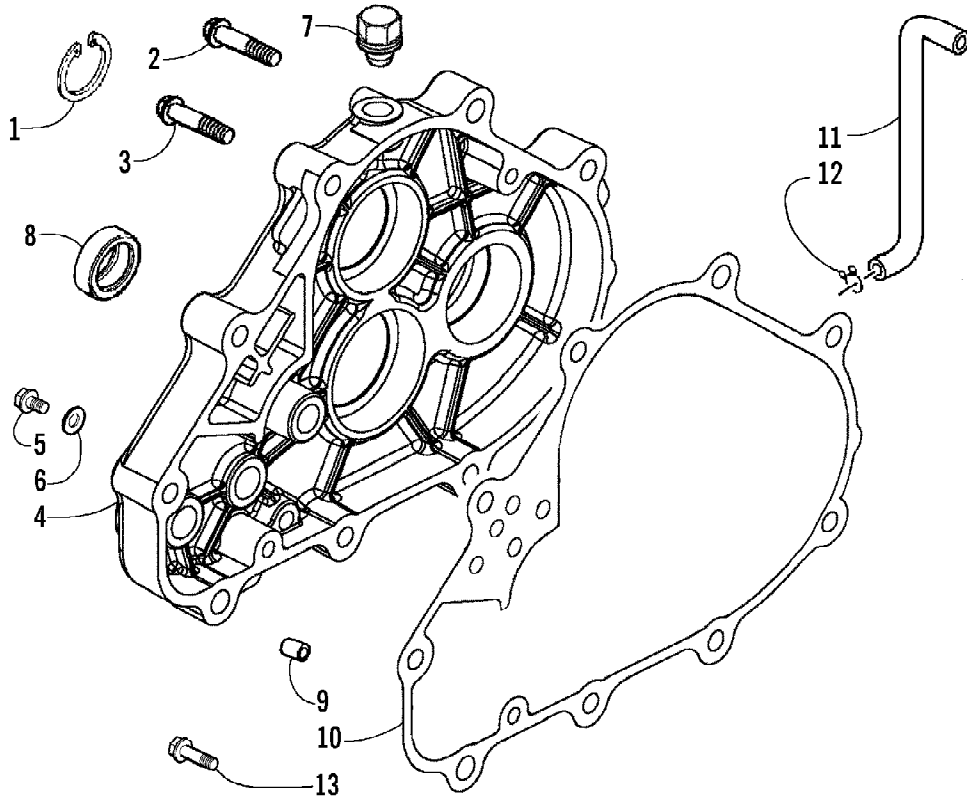

2007 ATV 250 DVX RED (A2007KSE2BUSR)
TRANSMISSION CASE ASSEMBLY

Page 66 of 66

Ref #	Part Number	Qty	S/P/F	Description
1	3304-514	1		Circlip
2	3303-615	2		Screw, Cap
3	3303-614	7	S	Screw, Cap
4	3304-257	1		Case, Transmission
5	3303-365	1		Screw, Cap
6	3303-591	1		Washer
7	3304-052	1	/P	Plug, Drain
8	3304-081	1		Seal, Oil
9	3303-342	2		Pin, Dowel
10	3304-258	1		Gasket, Transmission Case
11	3303-630	1		Tube, Breather - Transmission
12	3304-433	1		Clip, Tube
13	3304-112	1		Screw, Cap