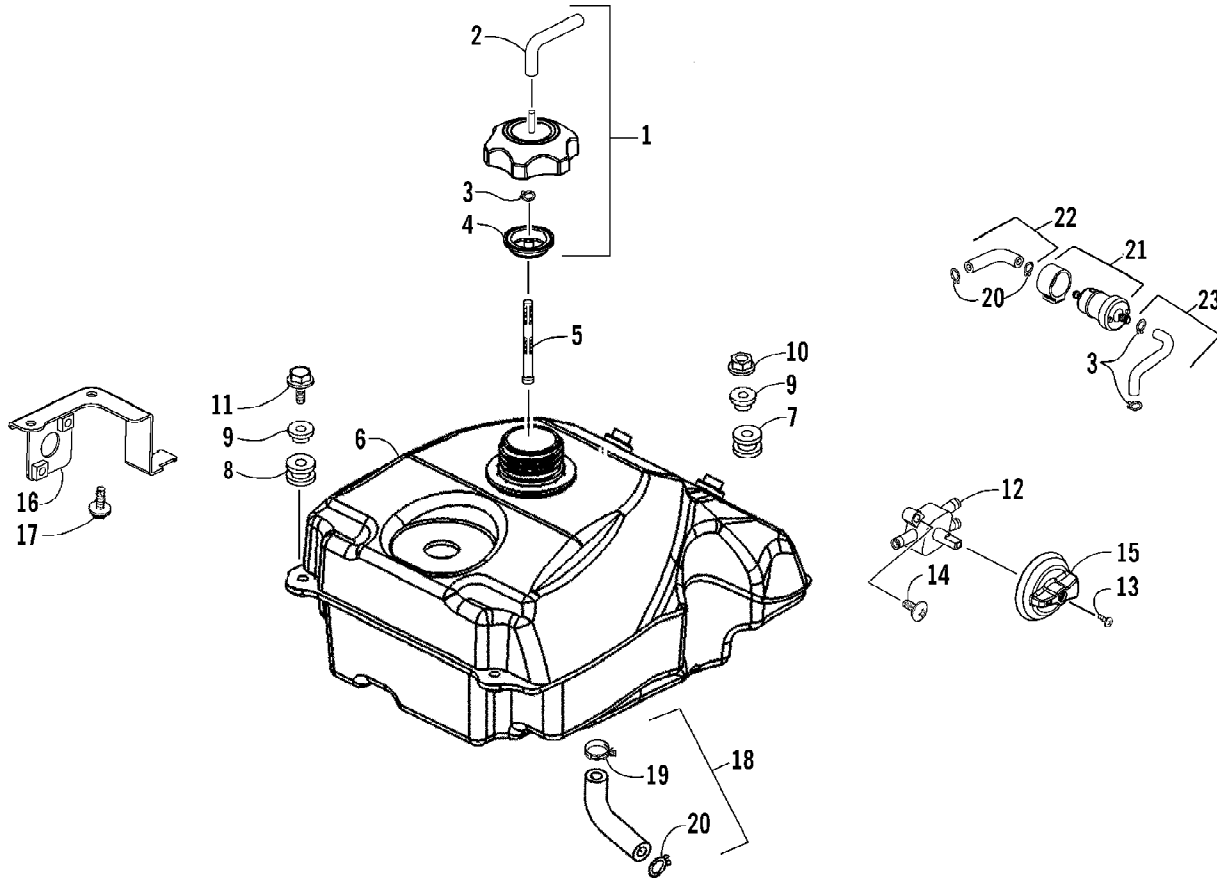

2007 ATV 250 DVX RED (A2007KSE2BUSR)
GAS TANK ASSEMBLY

2007 ATV 250 DVX RED (A2007KSE2BUSR)
GAS TANK ASSEMBLY

Page 34 of 66

Ref #	Part Number	Qty	S/P/F	Description
1	3304-246	1	/P	Cap, Gas Tank - Assembly (inc. 2, one No. 3, and 4)
2	3304-169	1		Hose, Vent
3	3303-348	3		Clip, Tube
4	0	1	F	Diaphragm
5	3303-058	1		Screen, Fuel Strainer
6	3304-244	1		Tank Assembly - Gas (inc. 7-8)
7	3304-647	2		Grommet, Rubber
8	3303-406	2		Grommet, Rubber
9	3303-226	4		Collar, Front Fender
10	3303-331	2	/P	Nut
11	3304-551	2	/P	Screw, Cap
12	3303-700	1		Valve, Gas Tank (inc. 13)
13	3304-120	1		Screw
14	3303-316	2		Screw, Pan-Head
15	3303-701	1		Cover, Gas Tank Valve
16	3303-724	1		Bracket, Mounting - Gas Tank Valve
17	3304-409	2	/P	Screw
18	3303-718	2		Tube Assembly - Gas Tank (inc. 19 and two No. 20)
19	3303-351	2		Clamp, Tube
20	3303-349	4		Clip, Tube
21	3303-056	1	S	Strainer, Fuel - Assembly
22	3304-171	1		Tube Assembly - Fuel Strainer (inc. two No. 20)
23	3304-172	1		Tube Assembly - Fuel Strainer (inc. two No. 3)