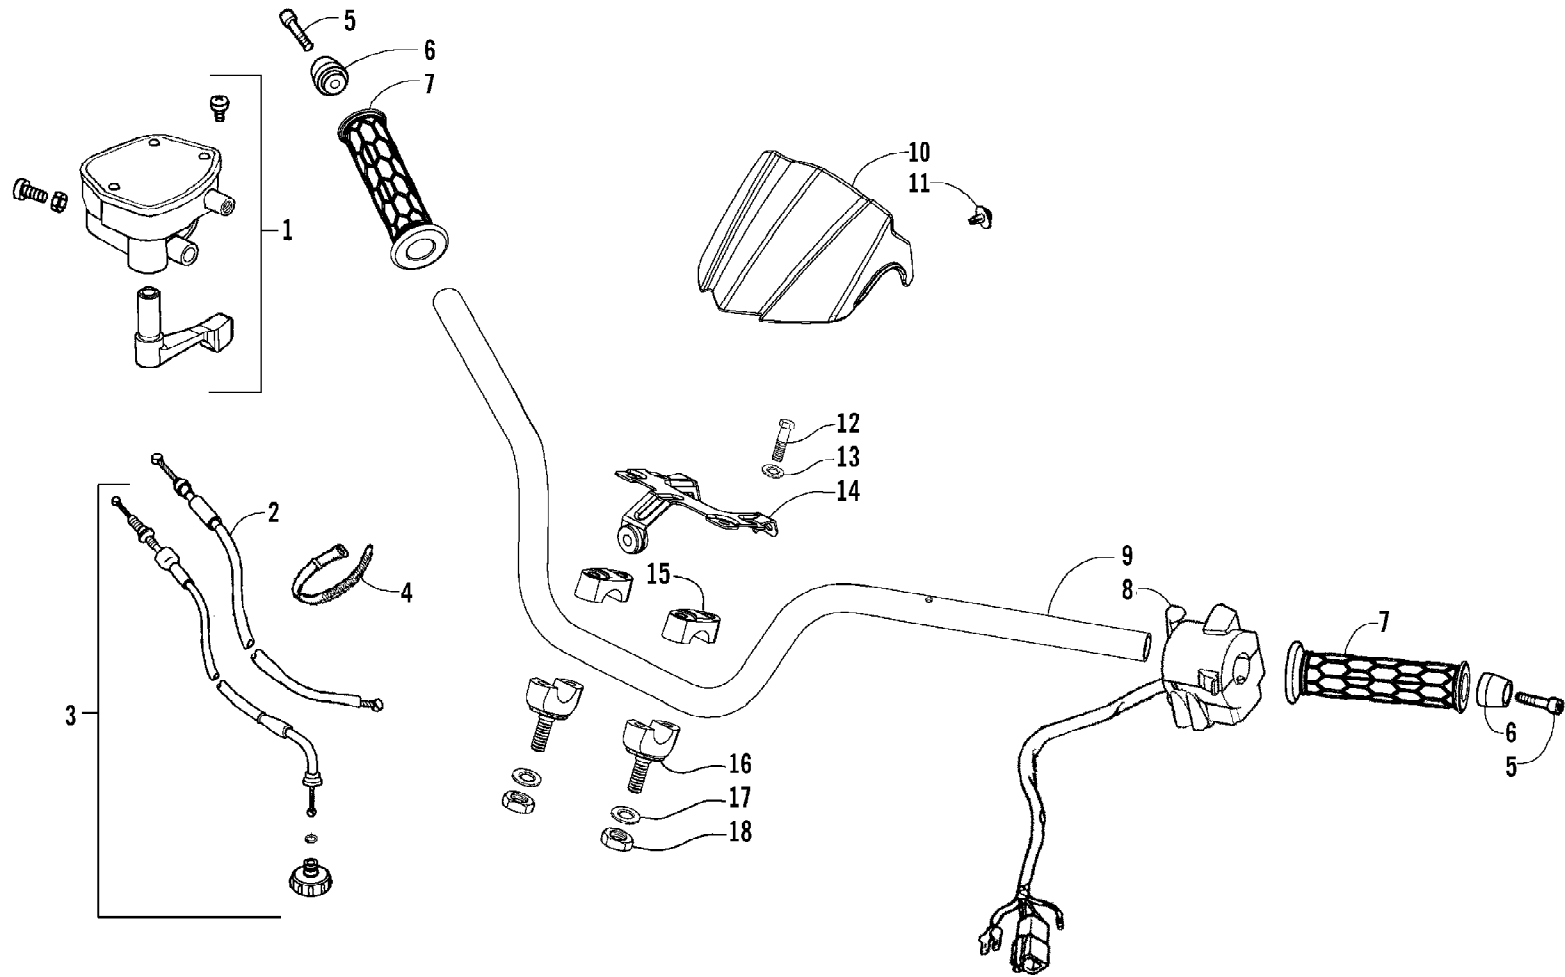

2007 ATV 250 DVX RED (A2007KSE2BUSR)
HANDLEBAR AND CONTROLS ASSEMBLY

2007 ATV 250 DVX RED (A2007KSE2BUSR)
HANDLEBAR AND CONTROLS ASSEMBLY

Page 36 of 66

Ref #	Part Number	Qty	S/P/F	Description
1	3303-953	1		Lever, Throttle - Assembly
2	3303-723	1		Cable, Choke
3	1502-094	1	/P	Cable, Throttle - Kit
4	3303-839	1		Cable Tie
5	3304-016	2		Bolt w/Washer
6	3303-952	2		Cap, End - Handlebar
7	3303-203	2	S	Grip, Handlebar
8	3304-684	1	S	Switch Assembly - Left
9	3304-367	1		Handlebar
10	3303-436	1		Instrument Pod
11	3303-592	2		Clip
12	3304-110	4		Bolt
13	3304-135	4	/P	Washer
14	3304-368	1		Bracket, Instrument Pod
15	3303-954	2		Holder, Handlebar - Upper
16	3303-955	2		Holder, Handlebar - Lower
17	3305-088	2	/P	Washer
18	3303-325	2		Nut