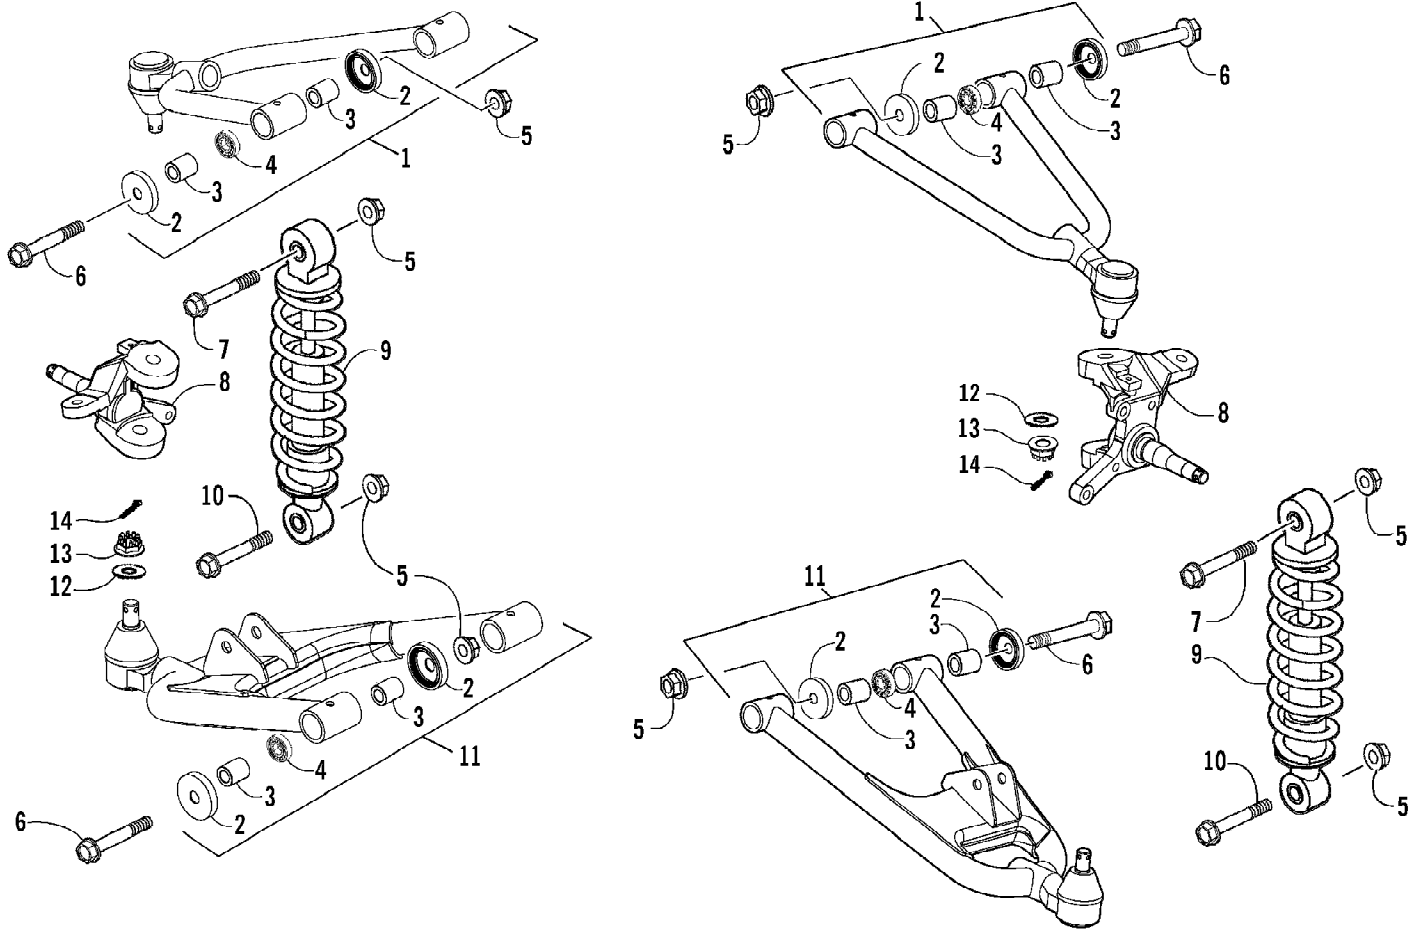

2007 ATV 250 DVX RED (A2007KSE2BUSR)
FRONT SUSPENSION ASSEMBLY

2007 ATV 250 DVX RED (A2007KSE2BUSR)
FRONT SUSPENSION ASSEMBLY

Page 30 of 66

Ref #	Part Number	Qty	S/P/F	Description
1	3304-371	1		A-Arm Assembly - Upper Right (inc. 2-4)
1	3304-374	1		A-Arm Assembly - Upper Left (inc. 2-4)
2	3304-090	16		Seal, Oil
3	3304-689	16	/P	Bushing, Swing Arm
4	3304-199	8		Bearing
5	3304-031	12	/P	Nut
6	3304-182	8	/P	Bolt, Flange
7	3303-376	2	/P	Bolt, Flange
8	3304-336	1		Knuckle - Assembly - Right
8	3304-337	1		Knuckle - Assembly - Left
9	3304-347	2		Cushion, Front- Assembly
10	3304-595	2	/P	Bolt, Flange
11	3304-373	1		A-Arm Assembly - Lower Right (inc. 2-4)
11	3304-375	1		A-Arm Assembly - Lower Left (inc. 2-4)
12	3303-335	4		Washer
13	3303-328	4		Nut, Castle
14	3303-339	4		Pin, Cotter