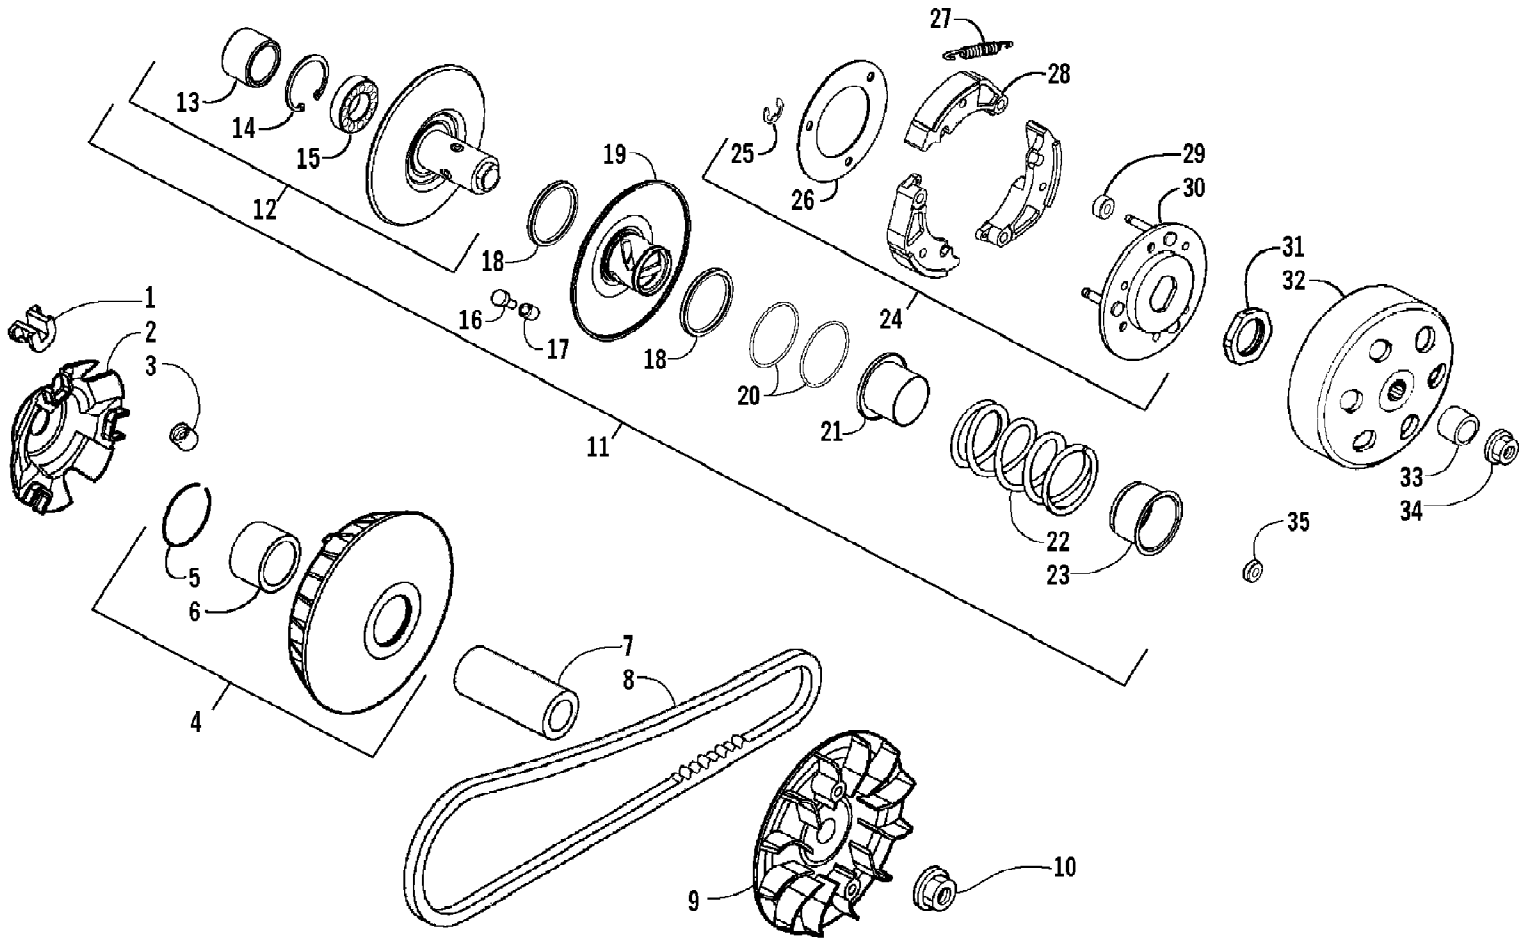

2007 ATV 250 DVX RED (A2007KSE2BUSR)
CLUTCH ASSEMBLY

2007 ATV 250 DVX RED (A2007KSE2BUSR)
CLUTCH ASSEMBLY

Page 12 of 66

Ref #	Part Number	Qty	S/P/F	Description
1	3303-774	3		Slide
2	3303-773	1		Plate, Ramp
3	3303-772	6		Guide, Roller
4	3303-770	1		Face, Movable Drive - Assembly (inc. 5-6)
5	3304-160	1		Ring, Retaining
6	3303-771	1		Bushing
7	3303-769	1		Sleeve, Drive Face
8	3303-782	1		Belt, Drive
9	3303-768	1		Face, Fixed - Drive
10	3304-024	1		Nut, Jam
11	3303-781	1		Clutch, Driven - Assembly (inc. 12-31)
12	3303-783	1		Face, Fixed - Driven (inc. 13-15)
13	3304-072	1		Bearing
14	3304-149	1		Circlip
15	3304-070	1		Bearing
16	3303-786	4		Pin, Roller Guide
17	3303-787	4		Roller, Guide
18	3304-082	2		Seal, Oil
19	3303-785	1		Face, Movable - Driven
20	3304-107	2		O-Ring
21	3303-789	1		Collar, Seal
22	3303-788	1		Spring, Driven Face
23	3303-790	1		Collar, Spring
24	3303-775	1		Clutch, Centrifugal - Assembly (inc. 25-30)
25	3304-054	3		E-Ring
26	3303-777	1		Plate, Side
27	3303-778	3		Spring, Clutch
28	3303-779	3		Weight, Clutch
29	3303-780	3		Rubber, Clutch Damper
30	3303-776	1		Plate, Drive Clutch
31	3304-025	1	/P	Nut
32	3303-767	1		Clutch, Outer
33	3303-638	1		Sleeve, Driveshaft
34	3304-023	1		Nut, Jam
35	3304-414	1		Washer, Thrust