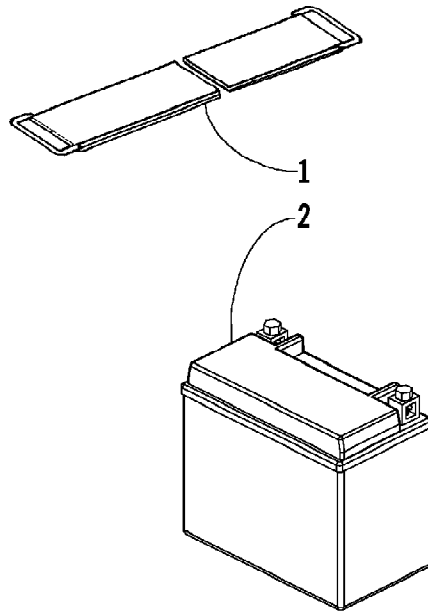

2007 ATV 250 DVX RED (A2007KSE2BUSR)
AIR INTAKE ASSEMBLY

2007 ATV 250 DVX RED (A2007KSE2BUSR)
AIR INTAKE ASSEMBLY

Page 2 of 66

Ref #	Part Number	Qty	S/P/F	Description
1	3303-705	1		Cover, Air Filter Housing
2	3303-708	4		Clip, Spring
3	3303-703	1		Seal, Air Filter Housing Cover
4	3303-704	1		Filter, Air - Assembly (inc. 5)
5	0	1	F	Filter, Foam
6	3304-416	1		Clamp, Hose w/Screw
7	3303-707	1		Body, Air Filter Housing
8	3304-652	2		Screw w/Washer
9	3303-713	1		Clip, Tube
10	3304-168	1	/P	Tube, Drain
11	3303-709	2		Clamp, Hose w/Screw
12	3303-710	1		Duct
13	3304-062	1		Screw, Body
14	3304-433	2		Clip, Tube
15	3303-711	1		Joint, Blow-By
16	3304-117	2		Screw, Pan-Head w/Washer
17	3303-734	1		Tube B - Oil Catch (inc. one No. 18)
18	3303-714	2		Clip, Tube
19	3303-706	1		Catch, Oil
20	3304-553	2		Bolt, Flange
21	3303-735	1		Tube C - Oil Catch (inc. two No. 22)
22	3303-712	3		Clip, Tube
23	3303-733	1		Tube A - Oil Catch (inc. one No. 18)
24	3304-167	1		Clamp

2007 ATV 250 DVX RED (A2007KSE2BUSR)
AUXILIARY BRAKE ASSEMBLY

2007 ATV 250 DVX RED (A2007KSE2BUSR)
AUXILIARY BRAKE ASSEMBLY

Page 4 of 66

Ref #	Part Number	Qty	S/P/F	Description
1	3304-335	1		Lever, Brake
2	3304-139	2		Washer
3	3304-143	1		Pin
4	3303-855	1		Spring, Stop - Brake Lever
5	3303-929	1		Spring, Set - Brake Lever
6	3304-685	1		Switch, Brake
7	3303-927	1		Pin, Clevis
8	3304-050	1		Washer
9	3304-141	1		Pin, Cotter
10	3304-306	1		Brake Assembly - Rear (inc. 11-20)
11	3303-928	1		Actuator, Push Rod
12	3304-128	2		Nut, Jam
13	0	1	F	Master Cylinder
14	3303-321	1		Screw w/Washer
15	3304-307	1		Connector
16	3303-895	2		Clamp, Brake Hose
17	3304-308	1		Hose, Brake
18	3303-896	1		Reservoir, Brake
19	3304-332	1		Cover, Brake Reservoir
20	3304-119	2		Screw, Flat-Head
21	3304-551	4	/P	Screw, Cap
22	3303-284	4	/P	Washer, Crush
23	3303-257	2	/P	Bolt, Banjo-Fitting
24	3304-299	1		Hose, Brake - Assembly - Rear
25	3303-891	1		Clamp, Brake Hose - Rear