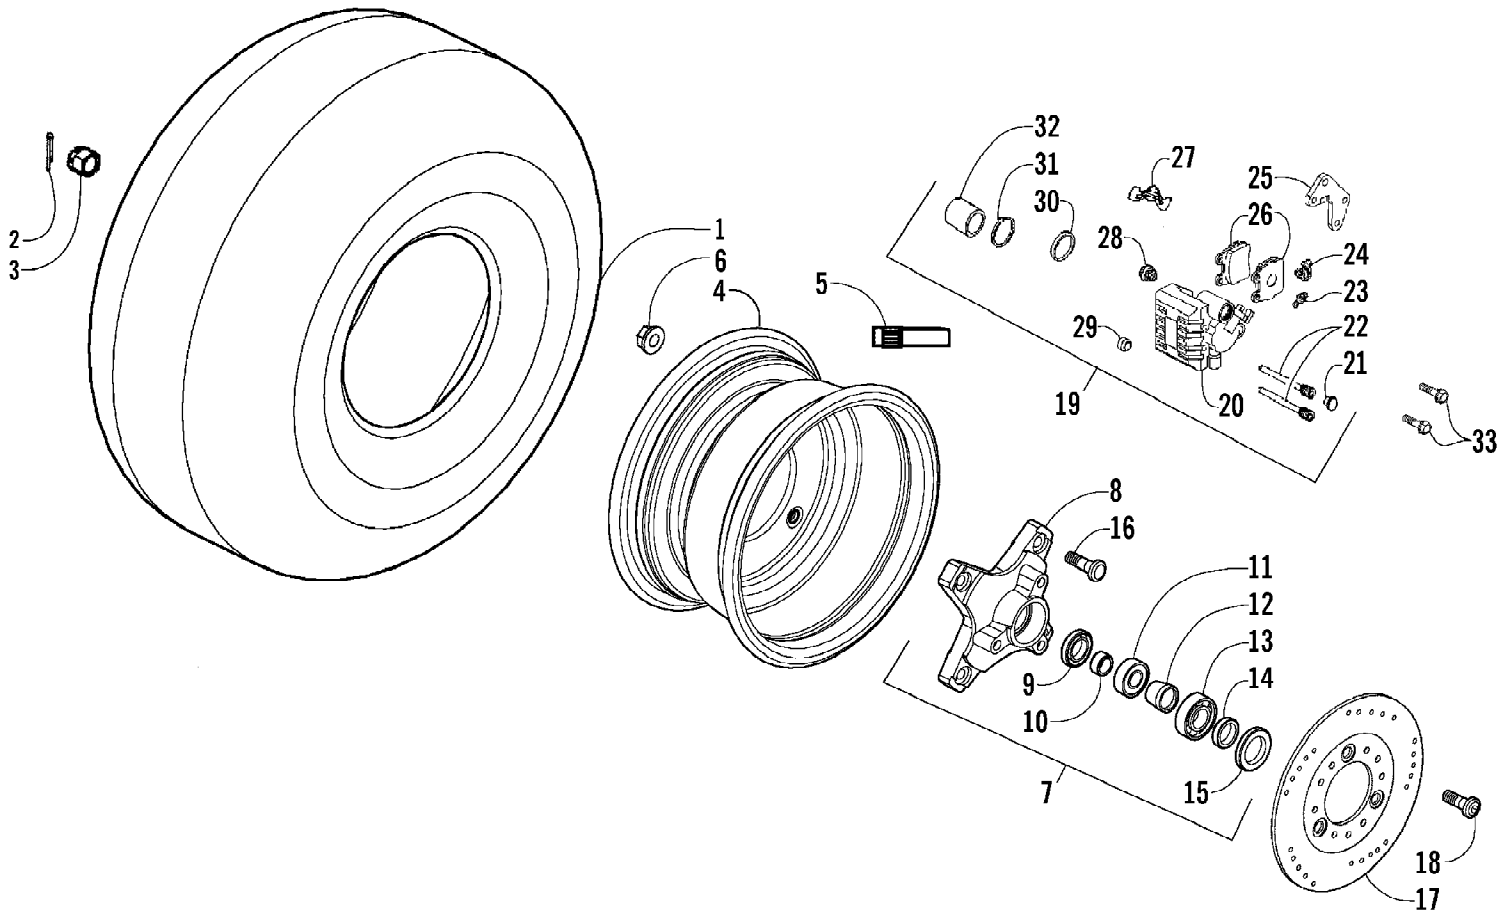

2007 ATV 250 DVX RED (A2007KSE2BUSR)
FRONT WHEELS AND BRAKE ASSEMBLY

2007 ATV 250 DVX RED (A2007KSE2BUSR)
FRONT WHEELS AND BRAKE ASSEMBLY

Ref #	Part Number	Qty	S/P/F	Description
1	3304-312	2		Tire, Front
2	3303-340	2		Pin, Cotter
3	3303-330	2		Nut
4	3304-310	2		Wheel, Front
5	3304-562	2		Valve, Wheel
6	3304-028	8		Nut, Wheel
7	3304-311	2		Hub, Wheel - Assembly - Front (inc. 8-16)
8	0	2	F	Hub, Wheel - Front
9	3304-089	2		Seal, Oil
10	3303-898	2		Collar, Wheel - Inside
11	3304-200	2		Bearing
12	3303-900	2		Collar, Wheel - Center
13	3304-202	2		Bearing
14	3303-899	2		Collar, Wheel - Outside
15	3304-088	2		Seal, Oil
16	3304-014	8		Bolt, Hub
17	3303-912	1		Disc, Brake - Front - Right
17	3303-918	1		Disc, Brake - Front - Left
18	3304-015	6		Bolt
19	3304-313	1	/P	Caliper Assembly - Front - Right (inc. 20-32)
19	3303-921	1		Caliper Assembly - Front - Left (inc. 20-32)
20	0	1	F	Housing, Caliper - Assembly - Right
20	0	1	F	Housing, Caliper - Assembly - Left
21	3304-334	2		Plug
22	3304-326	4		Pin
23	3304-330	2		Valve, Bleed
24	3304-331	2		Cap, Bleed Valve
25	3304-317	1		Bracket, Right
25	3304-328	1		Bracket, Left
26	3303-908	2		Pad, Brake - Set
27	3304-315	2		Spring, Brake Pad
28	3304-322	2		Boot A
29	3304-329	2		Bushing
30	3303-922	2		Seal, Piston - Inner
31	3303-910	2		Seal, Dust - Outer
32	3303-909	2		Piston
33	3304-174	4		Screw, Cap