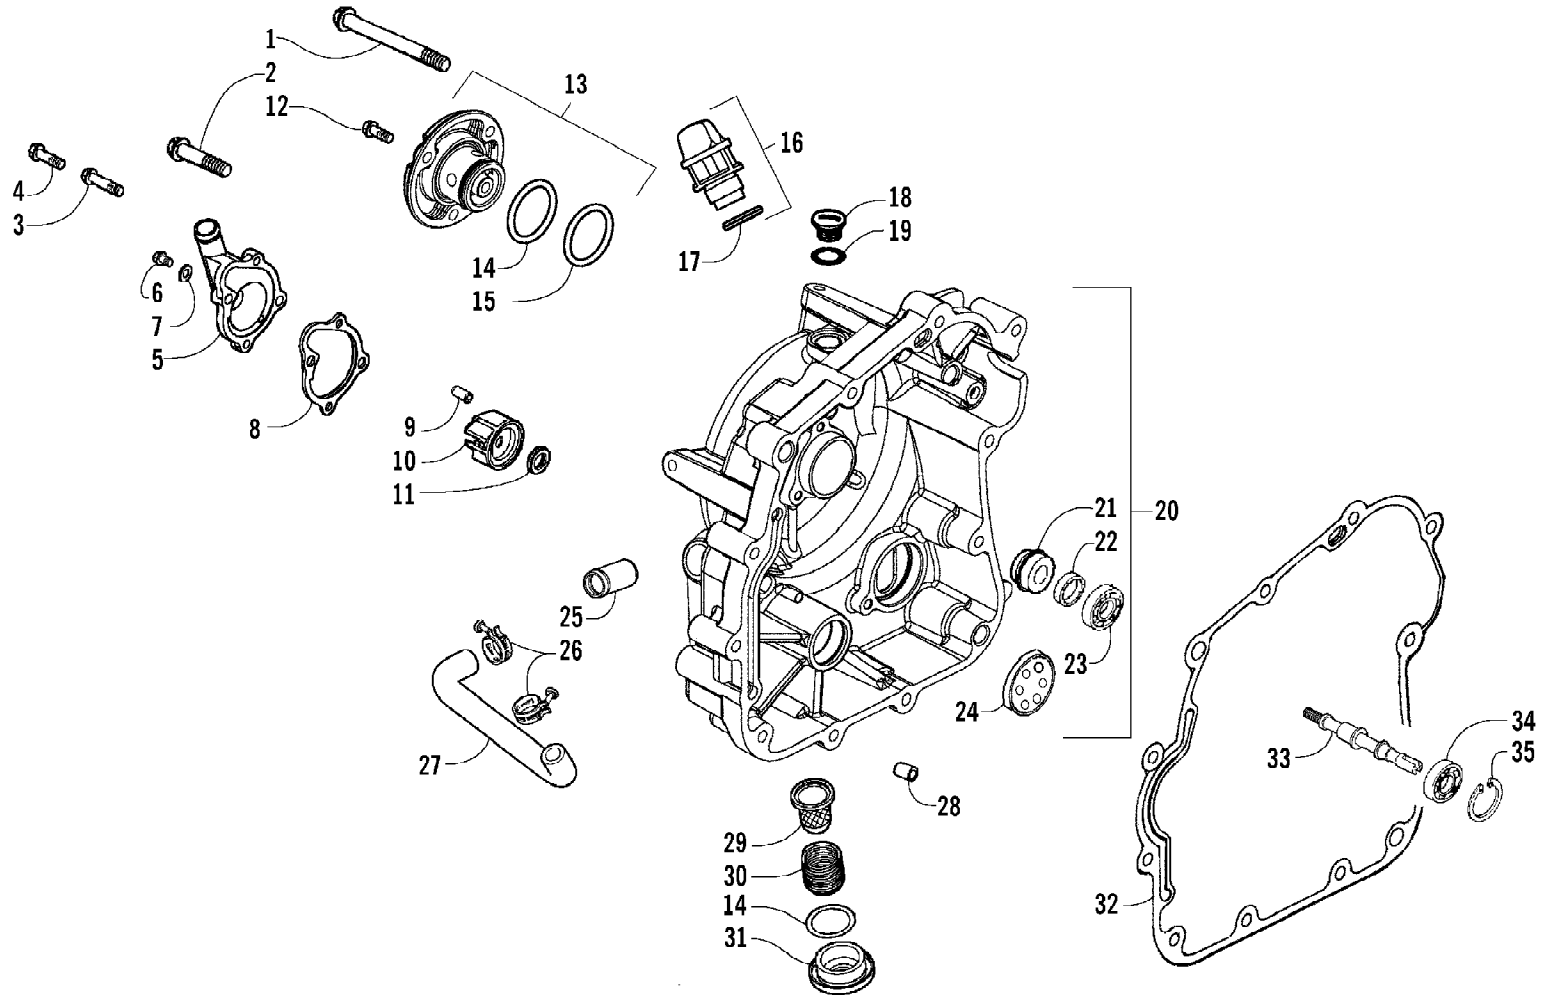

2007 ATV 250 DVX RED (A2007KSE2BUSR)
CRANKCASE COVER ASSEMBLY

2007 ATV 250 DVX RED (A2007KSE2BUSR)
CRANKCASE COVER ASSEMBLY

Ref #	Part Number	Qty	S/P/F	Description
1	3304-192	8		Screw, Cap
2	3303-387	4		Screw, Cap
3	3303-385	2		Screw, Cap
4	3303-619	2	/P	Screw, Cap
5	3303-752	1		Cover, Water Pump
6	3304-186	1		Screw, Cap
7	3304-049	1		Washer
8	3303-753	1		Gasket, Water Pump
9	3303-341	2		Pin, Dowel
10	3303-750	1		Impeller, Water Pump
11	3304-038	1		Washer
12	3303-382	3	/P	Screw, Cap
13	3304-013	1		Cap, Crankcase Cover - Assembly (inc. one No. 14 and 15)
14	3304-096	2	/P	O-Ring
15	3304-098	1		O-Ring
16	3303-695	1		Gauge, Oil Level (inc. 17)
17	3304-102	1	/P	O-Ring
18	3304-012	1		Cap
19	3304-099	1		O-Ring
20	3303-631	1		Cover, Crankcase - Assembly (inc. 21-25)
21	3303-751	1		Seal, Mechanical
22	3304-078	1		Seal, Oil
23	3304-068	1		Bearing
24	3303-696	1		Finder, Oil Level
25	0	1	F	Sleeve
26	3304-165	2	/P	Clip, Hose
27	3303-758	1		Hose, Water
28	3303-342	2		Pin, Dowel
29	3303-691	1	/P	Screen, Oil Filter
30	3303-692	1	/P	Spring, Oil Filter
31	3303-021	1		Cap, Oil Filter
32	3303-641	1		Gasket
33	3303-754	1		Shaft, Water Pump
34	3304-193	1		Bearing
35	3304-148	1		Circlip