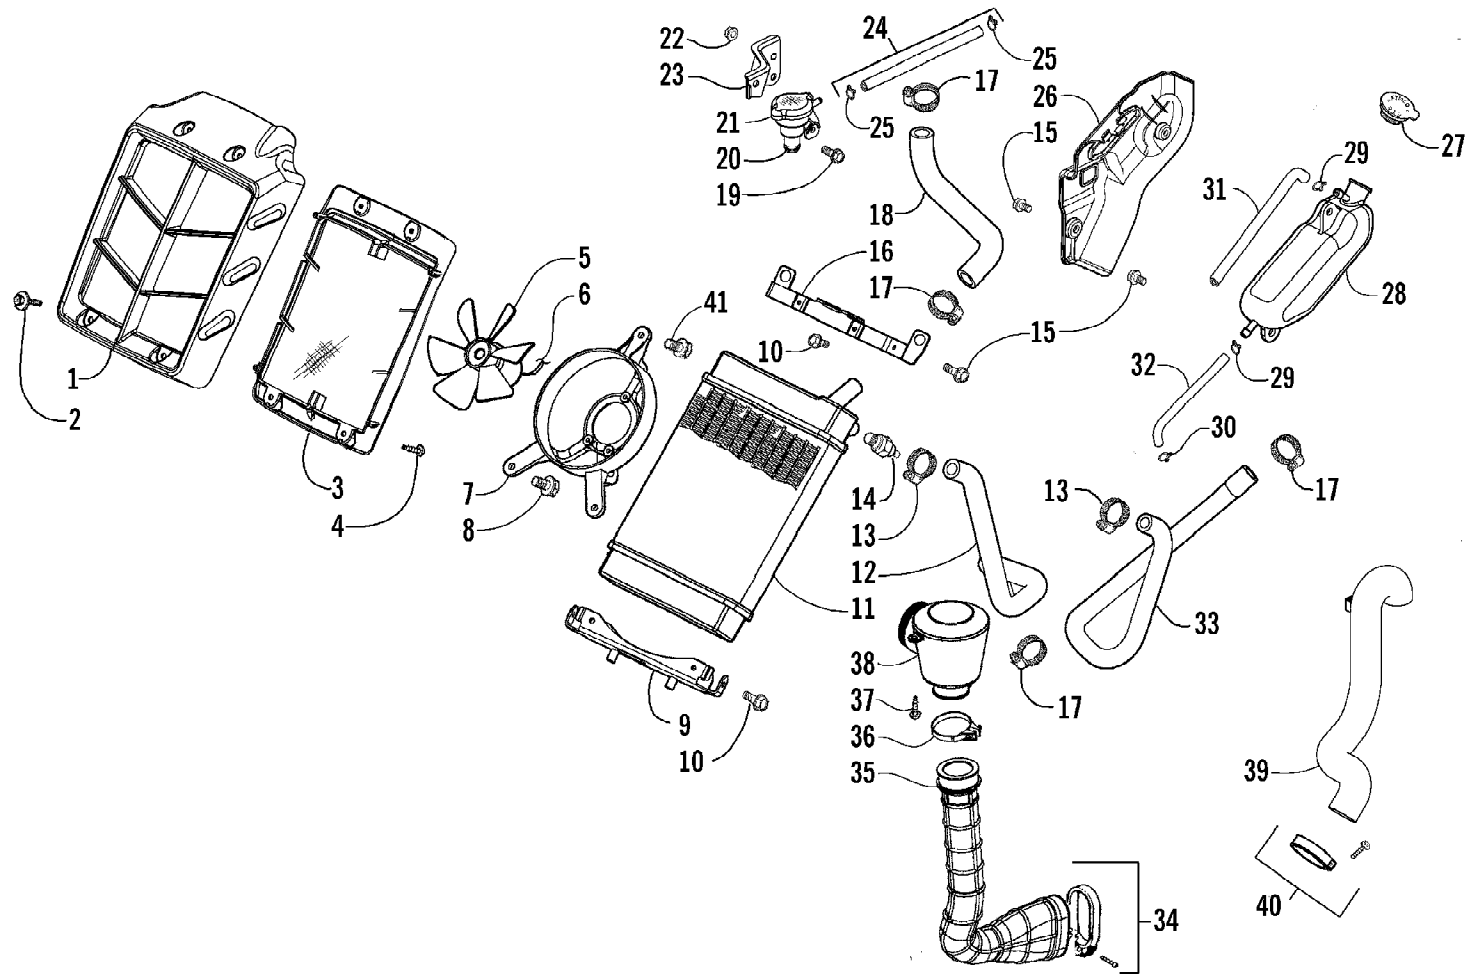

2007 ATV 250 DVX RED (A2007KSE2BUSR)
COOLING ASSEMBLY

2007 ATV 250 DVX RED (A2007KSE2BUSR)
COOLING ASSEMBLY

Page 14 of 66

Ref #	Part Number	Qty	S/P/F	Description
1	3303-743	1	/P	Shroud, Radiator
2	3304-653	4	S	Screw w/Washer
3	3303-744	1		Screen, Radiator
4	3304-123	6	/P	Screw w/Washer
5	3303-741	1		Fan, Cooling
6	3303-742	1		Motor, Fan
7	3303-739	1		Shroud, Fan
8	3304-586	3	/P	Bolt
9	3303-984	1		Bracket, Radiator - Lower
10	3304-116	4		Bolt w/Washer
11	3303-737	1		Radiator Assembly
12	3303-759	1		Hose, Cooling - Radiator/Engine
13	3304-164	2		Clamp, Hose
14	3303-862	1		Switch, Temperature
15	3304-587	6	/P	Bolt w/Washer
16	3303-983	1		Bracket, Radiator - Upper
17	3304-165	4	/P	Clamp, Hose
18	3303-761	1		Hose, Cooling - Radiator
19	3304-553	1		Bolt, Flange
20	3303-738	1		Neck, Filler
21	3303-748	1		Cap, Radiator
22	3304-654	2	/P	Nut
23	3303-740	1		Bracket, Mounting - Filler Neck
24	3304-066	1		Tube Assembly - Water Pump (inc. 25)
25	3304-161	2		Clip, Tube
26	3303-993	1		Shield, Master Cylinder
27	3303-749	1		Cap, Reserve Tank
28	3304-692	1		Tank, Reserve
29	3304-163	2		Clip, Tube
30	3303-349	1		Clip, Tube
31	3303-745	1		Hose, Drain - Reserve Tank
32	3304-255	1		Hose, Reserve Tank
33	3303-760	1		Hose, Cooling - Engine/Radiator
34	3303-635	1		Clamp w/Screw
35	3304-224	1		Duct, Cooling - Cover
36	3304-694	1		Clamp w/Screw
37	3304-650	2	/P	Screw, Self-Tapping
38	3304-226	1		Box, Inlet - Cooling
39	3304-223	1		Duct, Cooling - Cover
40	3303-636	1		Clamp w/Screw
41	3303-320	3		Screw w/Washer