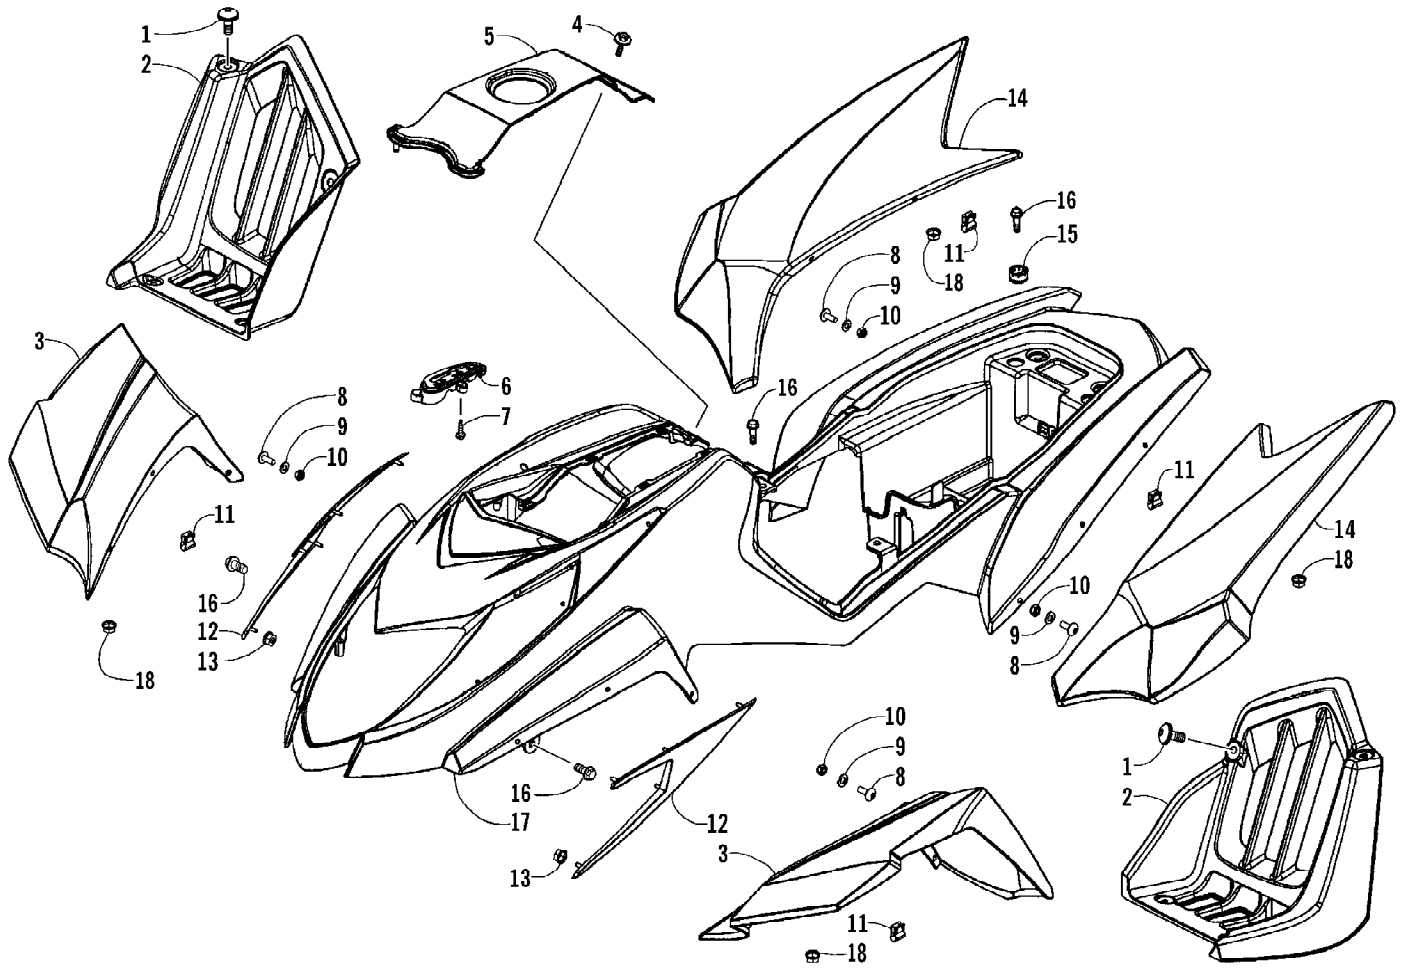

2007 ATV 250 DVX RED (A2007KSE2BUSR)
BODY PANEL ASSEMBLY

2007 ATV 250 DVX RED (A2007KSE2BUSR)
BODY PANEL ASSEMBLY

Page 8 of 66

Ref #	Part Number	Qty	S/P/F	Description
1	3304-404	8		Bolt
2	3304-395	1	S	Mudguard, Floor - Right
2	3304-396	1		Mudguard, Floor - Left
3	3304-387	1		Fender, Front - Right
3	3304-389	1		Fender, Front - Left
4	3304-029	2	/P	Bolt w/Washer
5	3304-247	1		Cover, Gas Tank
6	3304-381	1		Guide, Shift Handle
7	3304-650	3	/P	Screw, Self-Tapping
8	3304-406	12		Bolt
9	3304-432	12		Washer
10	3304-431	12	/P	Nut, Lock
11	3304-683	4		Clip, Fender
12	3304-383	1		Panel, Trim - Right
12	3304-517	1		Panel, Trim - Left
13	3304-418	10		Nut
14	3304-393	1		Fender, Rear - Right
14	3304-397	1		Fender, Rear - Left
15	3303-232	2		Rubber, Rear Fender
16	3304-587	7	/P	Bolt w/Washer
17	3304-379	1		Body, Main
18	3304-417	4		Nut