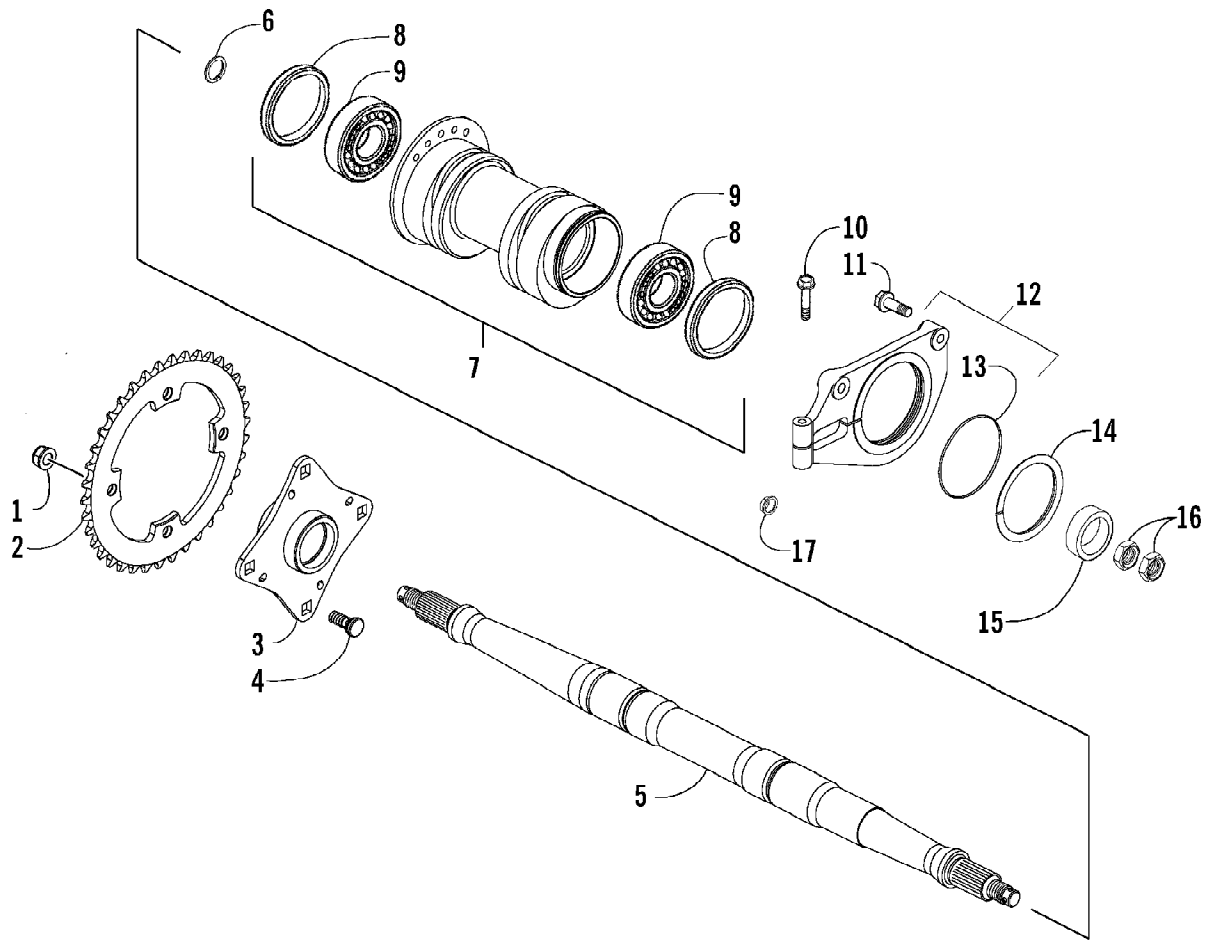

2007 ATV 250 DVX RED (A2007KSE2BUSR)
REAR AXLE ASSEMBLY

2007 ATV 250 DVX RED (A2007KSE2BUSR)
REAR AXLE ASSEMBLY

Page 46 of 66

Ref #	Part Number	Qty	S/P/F	Description
1	3304-031	4	/P	Nut
2	3304-291	1		Sprocket, Final - Driven
3	3304-292	1		Flange, Final Sprocket
4	3304-403	4		Bolt
5	3304-293	1		Axle, Wheel - Rear
6	3304-415	1		Ring, Snap
7	3304-294	1		Hub, Rear - Assembly (inc. 8-9)
8	3304-424	2		Seal, Oil
9	3304-688	2		Bearing
10	3304-518	1		Bolt
11	3304-687	2		Bolt
12	3304-305	1		Bracket, Caliper - Assembly (inc. 13)
13	3305-259	1		O-Ring
14	3304-519	1		Ring, Retaining
15	3304-343	1		Collar
16	3304-342	2		Nut
17	3304-304	1		Collar