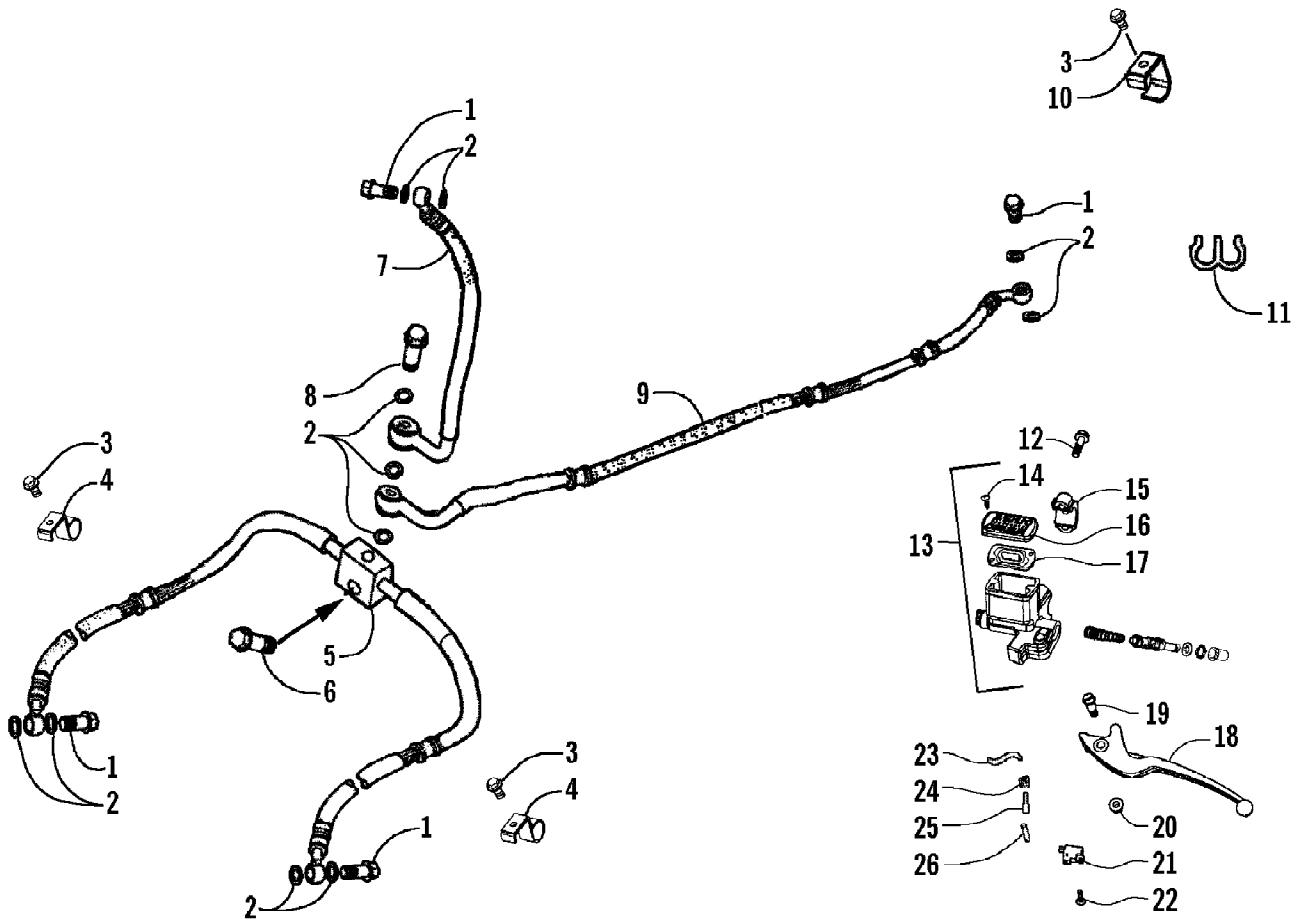

2007 ATV 250 DVX RED (A2007KSE2BUSR)
HYDRAULIC BRAKE HOSE AND HAND BRAKE ASSEMBLY

2007 ATV 250 DVX RED (A2007KSE2BUSR)
HYDRAULIC BRAKE HOSE AND HAND BRAKE ASSEMBLY

Ref #	Part Number	Qty	S/P/F	Description
1	3303-257	4	/P	Bolt, Banjo-Fitting
2	3303-284	11	/P	Washer, Crush
3	3304-553	3		Bolt, Flange
4	3303-919	2		Clamp, Brake Hose - Front
5	3304-320	1		Hose, Brake w/Junction Block - Front
6	3304-176	1		Screw, Cap
7	3304-321	1		Hose, Brake - Assembly - Front
8	3304-674	1	/P	Bolt, Banjo-Fitting - Double
9	3304-319	1		Hose, Brake - Assembly - Rear
10	3303-891	1		Clamp, Brake Hose - Rear
11	3304-675	1		Clip, Hose - Double
12	3304-189	2	/P	Screw, Cap
13	3304-676	1		Master Cylinder - Assembly - Rear Brake (inc. 14-17)
14	3303-318	2		Screw, Flat-Head
15	3303-175	1	/P	Clamp, Master Cylinder
16	3303-923	1		Cover, Master Cylinder
17	3303-925	1		Diaphragm, Master Cylinder
18	3303-956	1	S	Lever, Brake
19	3304-017	1		Bolt, Brake Lever
20	3304-132	1	S	Nut, Flange
21	3303-141	1	/P	Switch, Brake
22	3303-321	1		Screw w/Washer
23	3304-442	1	/P	Lock, Brake Lever
24	3304-678	1		Spring, Return - Brake Lever
25	3304-679	1		Pin - Brake Lever
26	3304-680	1		Clip - Brake Lever