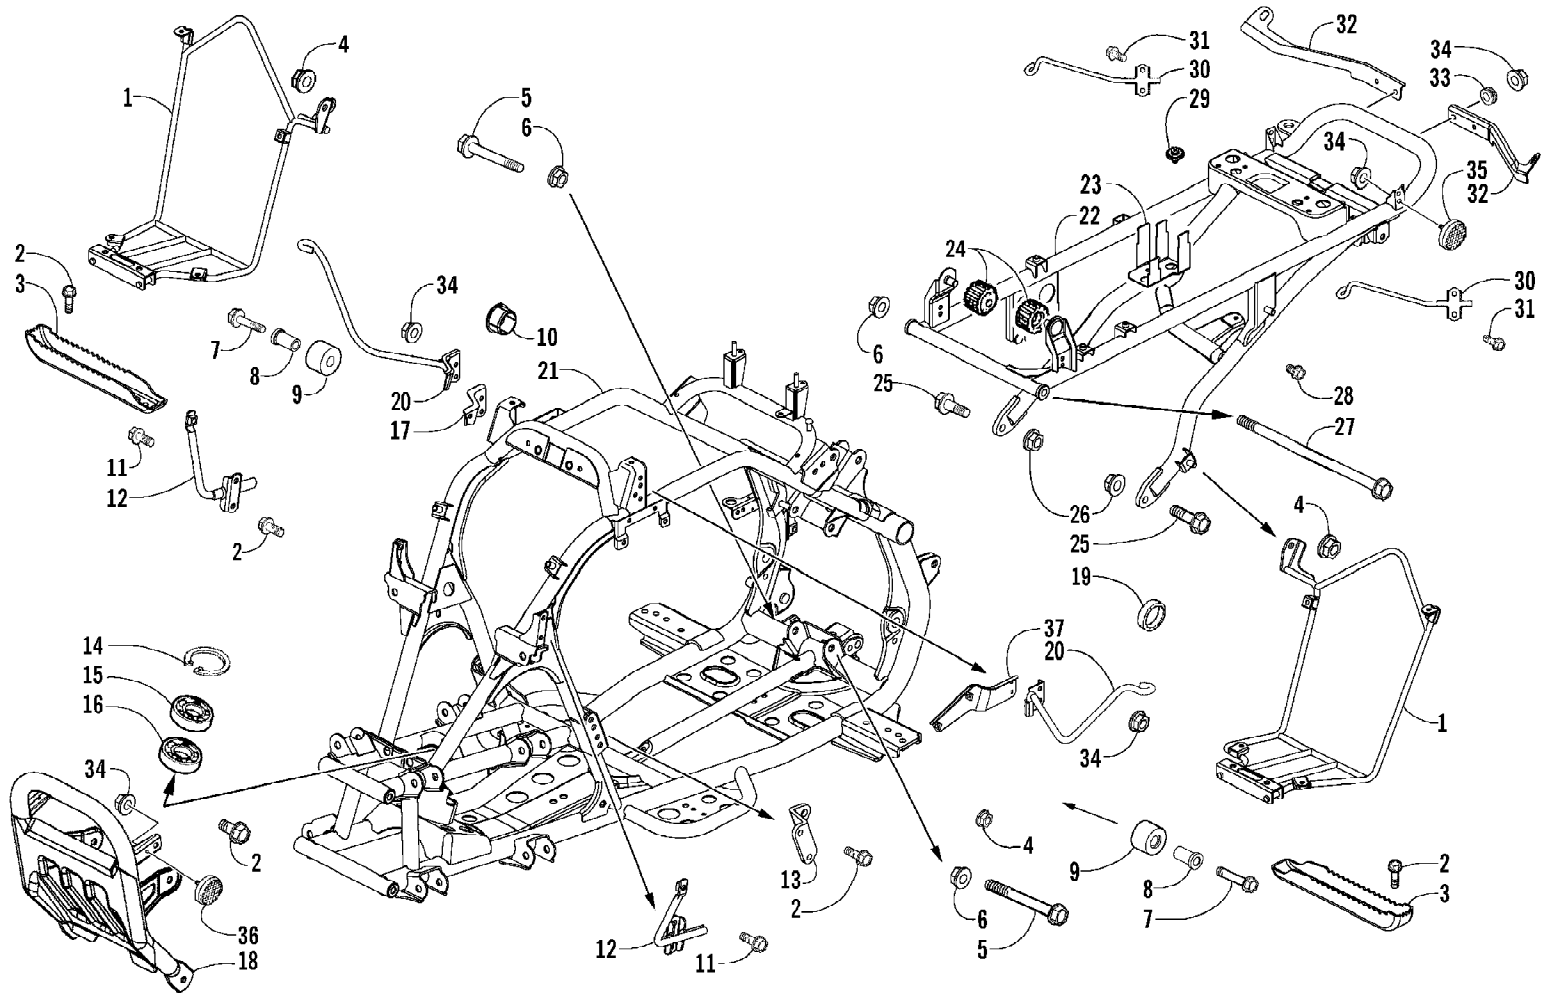

2007 ATV 250 DVX RED (A2007KSE2BUSR)
FRAME AND RELATED PARTS ASSEMBLY

2007 ATV 250 DVX RED (A2007KSE2BUSR)
FRAME AND RELATED PARTS ASSEMBLY

Page 28 of 66

Ref #	Part Number	Qty	S/P/F	Description
1	3304-354	1		Bracket, Mounting - Fender - Right
1	3304-356	1	/P	Bracket, Mounting - Fender - Left
2	3304-543	12	/P	Bolt, Flange
3	3304-346	2		Reinforcement, Floor
4	3303-332	3		Nut, Flange
5	3304-183	2	/P	Screw, Cap
6	3304-031	3	/P	Nut
7	3304-408	2		Bolt, Flange
8	3304-701	2		Sleeve, Collar
9	3304-362	2		Grommet, Rubber
10	3304-658	2		Cap, End
11	3304-553	4		Screw, Cap
12	3304-352	1		Bracket, Support - Fender - Front - Right
12	3304-353	1		Bracket, Support - Fender - Front - Left
13	3303-938	2		Bracket, Hanger
14	3304-150	1		Circlip
15	3304-203	1		Bearing
16	3303-298	1		Seal, Oil
17	3303-740	1		Bracket, Mounting - Radiator
18	3305-270	1	/P	Bumper, Front
19	3304-064	1		Seal, Dust
20	3304-350	1		Bracket, Mounting - Fender Support - Left
20	3304-351	1		Bracket, Mounting - Fender Support - Right
21	3304-338	1		Frame, Main - Front
22	3305-271	1		Frame, Main - Rear
23	3304-339	1		Bracket, Mounting - Starter/Magneto Switch
24	3304-245	2		Cushion, Gas Tank
25	3304-181	2		Bolt, Flange
26	3303-333	2	/P	Nut, Flange
27	3304-184	1	/P	Bolt, Flange
28	3304-435	2		Bolt, Flange
29	3304-057	1	/P	Clip, Fender
30	3304-348	1		Bracket, Support - Fender - Rear - Right
30	3304-349	1		Bracket, Support - Fender - Rear - Left
31	3305-344	4	/P	Bolt, Flange
32	3304-344	1		Bracket, Mounting - Fender - Rear - Right
32	3304-345	1		Bracket, Mounting - Fender - Rear - Left
33	3303-239	4		Grommet, Rubber
34	3304-654	12	/P	Nut, Flange
35	3305-273	2		Reflector, Red - Rear
36	3305-272	2		Reflector, Amber - Front
37	3303-935	1	/P	Bracket, Support - Gas Tank