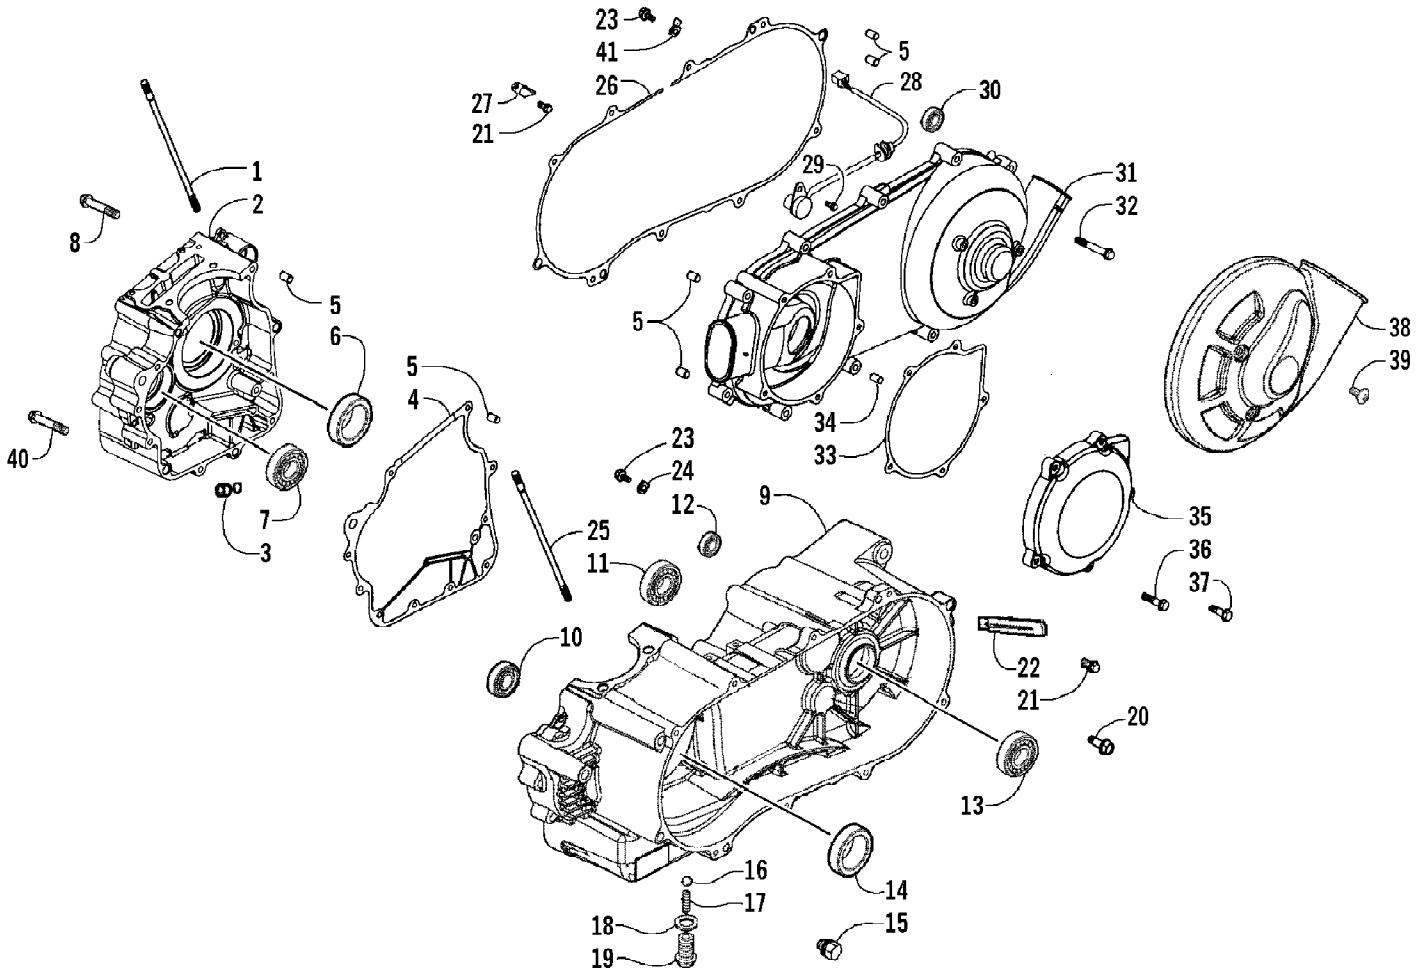

2007 ATV 250 DVX RED (A2007KSE2BUSR)
CRANKCASE ASSEMBLY

2007 ATV 250 DVX RED (A2007KSE2BUSR)
CRANKCASE ASSEMBLY

Page 16 of 66

Ref #	Part Number	Qty	S/P/F	Description
1	3304-008	2		Bolt, Stud
2	3303-626	1		Crankcase - Right (inc. 3)
3	3304-065	1		Plug, Cone-Type
4	3303-628	1		Gasket, Crankcase
5	3304-342	6		Pin, Dowel
6	3304-091	1		Seal, Oil
7	3304-198	1		Bearing
8	3304-191	4	/P	Screw, Cap
9	3304-221	1		Crankcase - Left
10	3304-195	2		Bearing
11	3304-699	1	/P	Bearing
12	3304-074	1	/P	Bearing
13	3304-067	1		Bearing
14	3304-079	1		Seal, Oil
15	3304-052	1	/P	Plug, Drain
16	3304-205	1		Ball, Steel
17	3304-063	1		Spring, Bolt Seat Inner
18	3304-021	1		Washer, Bolt Seat
19	3304-109	1		Bolt, Seat Ball Stopper
20	3303-365	1		Screw, Cap
21	3303-381	3		Screw, Cap
22	3304-158	1		Clip, Wire
23	3304-005	3		Screw, Cap
24	3304-040	1		Plate, Bearing Holder
25	3304-009	2		Bolt, Stud
26	3303-642	1		Gasket, Crankcase Cover - Left
27	3303-843	2		Clamp, Wire
28	3304-698	1		Cable, Gear Change
29	3304-187	1		Screw, Cap
30	3304-073	1	/P	Bearing
31	3303-632	1		Cover, Crankcase - Left
32	3304-003	8		Screw, Cap
33	3304-101	1		Gasket, Starter Cover
34	3303-341	2		Pin, Dowel
35	3304-225	1		Cover, Recoil Starter
36	3304-190	2		Screw, Cap
37	3303-384	3	/P	Screw, Cap
38	3304-222	1		Cover, Crankcase Cover - Left
39	3304-407	3		Screw, Pan Head
40	3304-004	2		Bolt, Flange
41	3304-039	2		Plate, Bearing Holder