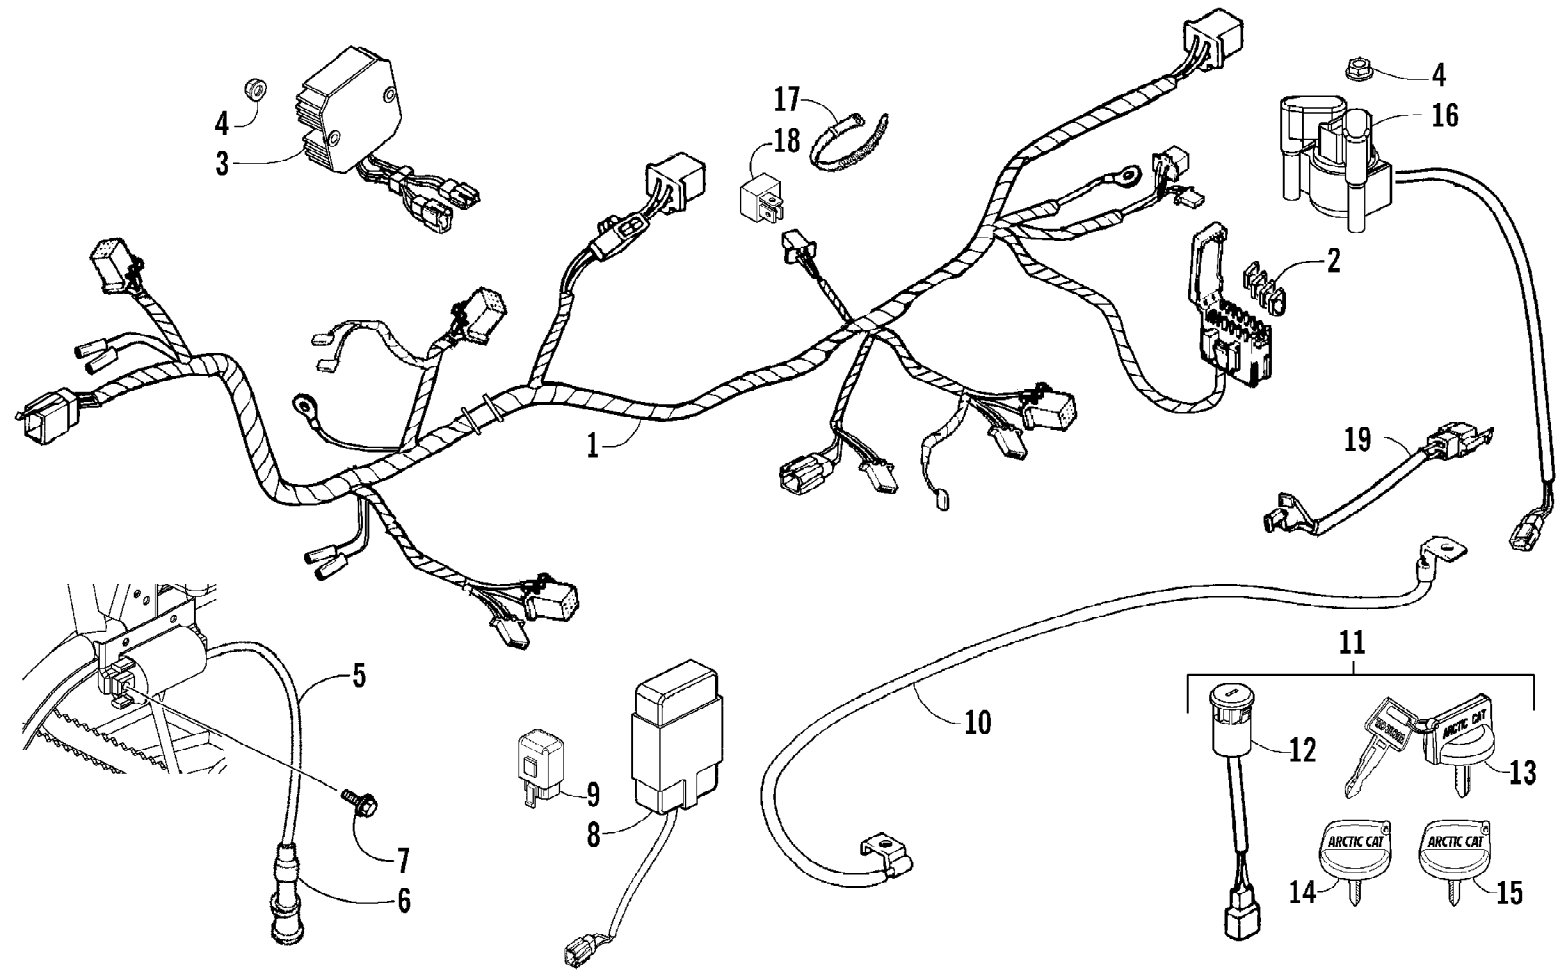

2007 ATV 250 DVX RED (A2007KSE2BUSR)
ELECTRICAL AND WIRING HARNESS ASSEMBLY

2007 ATV 250 DVX RED (A2007KSE2BUSR)
ELECTRICAL AND WIRING HARNESS ASSEMBLY

Ref #	Part Number	Qty	S/P/F	Description
1	3304-276	1		Harness, Main (inc. 2)
2	3304-210	1		Fuse - 10 Amp
2	3304-211	2		Fuse - 15 Amp
2	3304-212	1		Fuse - 30 Amp
3	3304-681	1		Regulator, Voltage
4	3303-331	4	/P	Nut
5	3303-830	1		Coil, Ignition (inc. 6)
6	3303-831	1		Cap, Noise Suppression
7	3303-382	2	/P	Screw, Cap
8	3303-829	1		CDI Unit
9	3303-867	1		Relay, Start-in-Gear
10	3304-278	1		Cable, Battery
11	3303-850	1		Switch, Ignition - Assembly (inc. 12-14)
12	0	1	F	Switch, Ignition
13	3304-520	1		Key, Ignition - Set - Right-Side Cut
13	3304-521	1		Key, Ignition - Set - Left-Side Cut
14	3304-522	1		Cover, Key - "Arctic Cat"
15	3303-134	1	/P	Sub-Cord
16	3303-857	1		Relay, Starter
17	3303-289	2	/P	Cable Tie
18	3303-837	1		Diode, Neutral