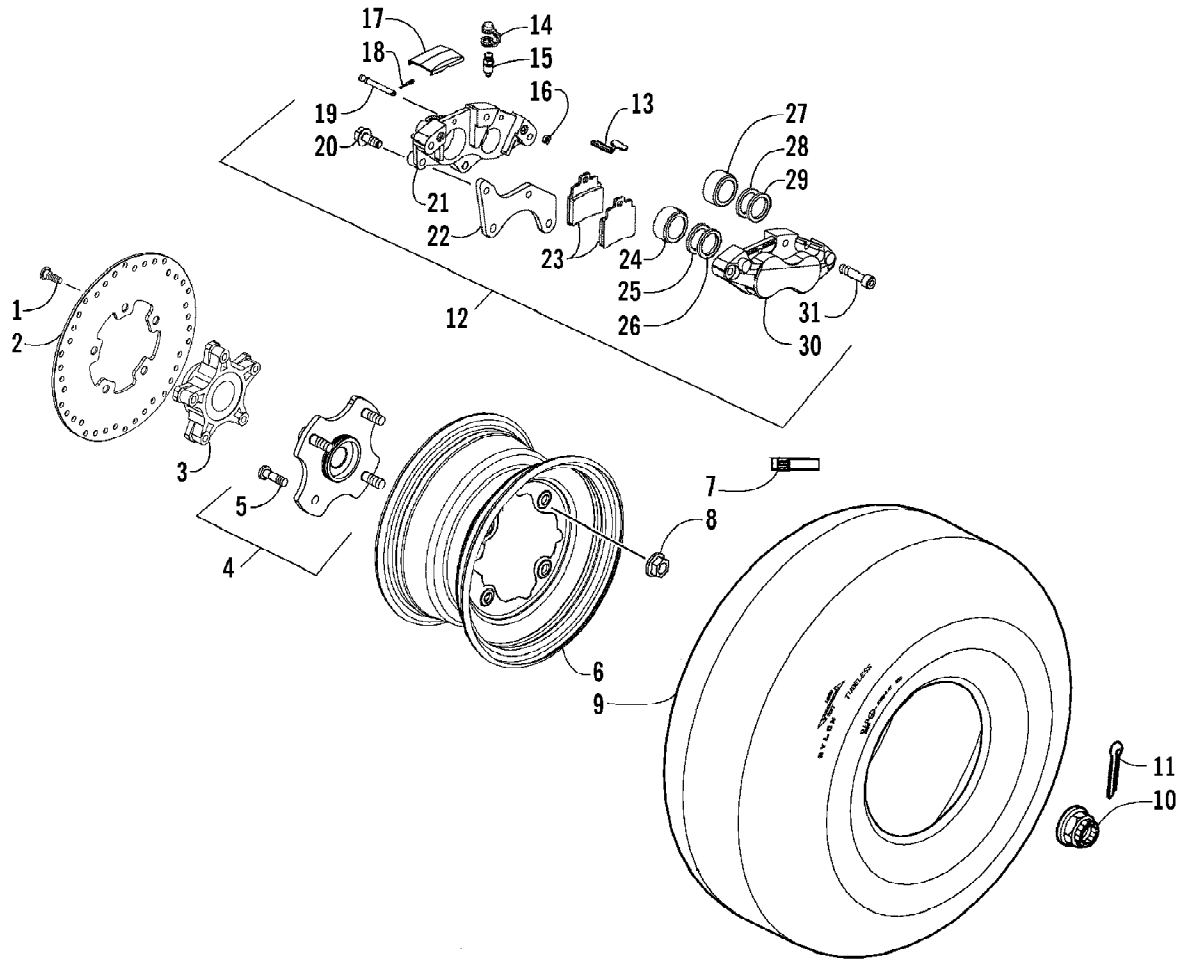

2007 ATV 250 DVX RED (A2007KSE2BUSR)
REAR WHEELS AND BRAKE ASSEMBLY

2007 ATV 250 DVX RED (A2007KSE2BUSR)
REAR WHEELS AND BRAKE ASSEMBLY

Page 50 of 66

Ref #	Part Number	Qty	S/P/F	Description
1	3304-015	5		Bolt
2	3304-301	1		Disc, Brake - Rear
3	3304-300	1		Hub, Brake Disc
4	3305-266	2		Hub, Wheel - Rear (inc. 5)
5	3304-014	8		Bolt, Hub
6	3304-295	2		Wheel, Rear
7	3304-562	2		Valve, Wheel
8	3304-028	8		Nut, Wheel
9	3304-297	2		Tire, Rear
10	3304-129	2		Nut
11	3303-340	2		Pin, Cotter
12	3304-298	1		Caliper Assembly - Rear (inc. 13-31)
13	3304-696	2		Spring, Brake Pad
14	3304-303	2		Cap, Bleed Valve
15	3304-302	2		Bleed Valve
16	3304-333	2		Plug
17	3304-318	2		Cover, Dust
18	3303-608	2		Pin, Lock
19	3304-325	2		Pin
20	3304-174	2		Screw, Cap
21	0	1	F	Housing, Caliper - Assembly - Right
22	3304-695	2		Bracket
23	3304-697	2		Pad, Brake - Set
24	3305-257	2		Piston
25	3303-922	2		Seal, Dust
26	3303-910	2		Seal, Piston
27	3305-262	2	/P	Piston
28	3304-327	2	S	Seal, Piston - Inner
29	3304-316	2	S	Seal, Dust - Outer
30	0	1	F	Housing, Caliper - Assembly - Left
31	3304-440	3		Bolt, Socket