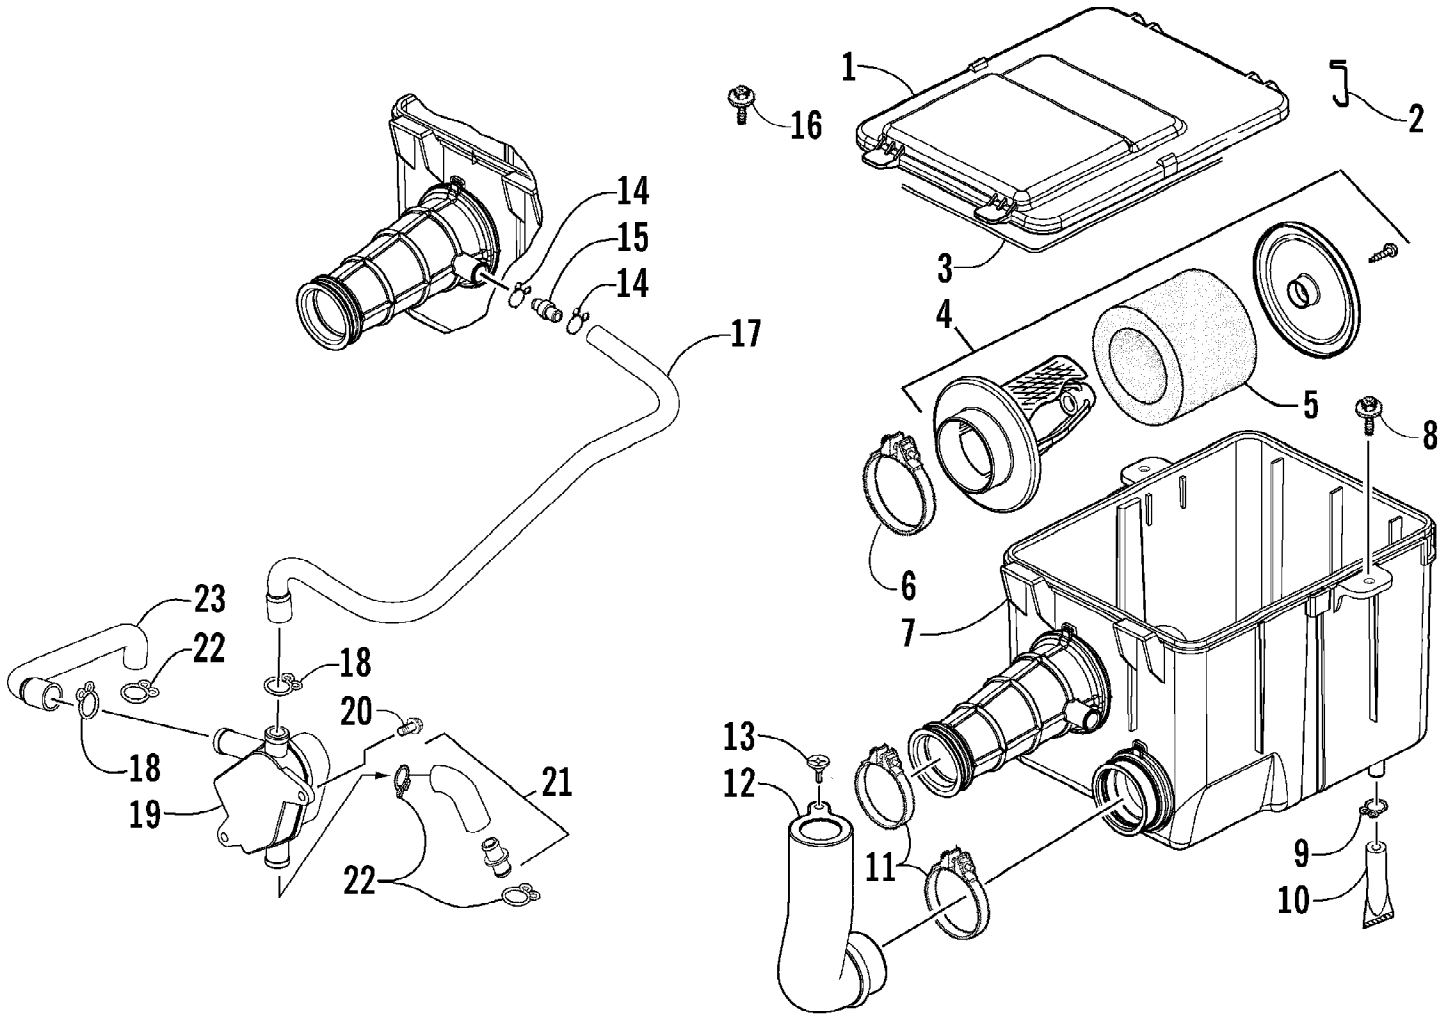

2007 ATV 250 DVX RED (A2007KSE2BUSR)
AIR INTAKE ASSEMBLY

2007 ATV 250 DVX RED (A2007KSE2BUSR)
AIR INTAKE ASSEMBLY

Page 2 of 66

Ref #	Part Number	Qty	S/P/F	Description
1	3303-705	1		Cover, Air Filter Housing
2	3303-708	4		Clip, Spring
3	3303-703	1		Seal, Air Filter Housing Cover
4	3303-704	1		Filter, Air - Assembly (inc. 5)
5	0	1	F	Filter, Foam
6	3304-416	1		Clamp, Hose w/Screw
7	3303-707	1		Body, Air Filter Housing
8	3304-652	2		Screw w/Washer
9	3303-713	1		Clip, Tube
10	3304-168	1	/P	Tube, Drain
11	3303-709	2		Clamp, Hose w/Screw
12	3303-710	1		Duct
13	3304-062	1		Screw, Body
14	3304-433	2		Clip, Tube
15	3303-711	1		Joint, Blow-By
16	3304-117	2		Screw, Pan-Head w/Washer
17	3303-734	1		Tube B - Oil Catch (inc. one No. 18)
18	3303-714	2		Clip, Tube
19	3303-706	1		Catch, Oil
20	3304-553	2		Bolt, Flange
21	3303-735	1		Tube C - Oil Catch (inc. two No. 22)
22	3303-712	3		Clip, Tube
23	3303-733	1		Tube A - Oil Catch (inc. one No. 18)
24	3304-167	1		Clamp

2007 ATV 250 DVX RED (A2007KSE2BUSR)
AUXILIARY BRAKE ASSEMBLY

2007 ATV 250 DVX RED (A2007KSE2BUSR)
AUXILIARY BRAKE ASSEMBLY

Page 4 of 66

Ref #	Part Number	Qty	S/P/F	Description
1	3304-335	1		Lever, Brake
2	3304-139	2		Washer
3	3304-143	1		Pin
4	3303-855	1		Spring, Stop - Brake Lever
5	3303-929	1		Spring, Set - Brake Lever
6	3304-685	1		Switch, Brake
7	3303-927	1		Pin, Clevis
8	3304-050	1		Washer
9	3304-141	1		Pin, Cotter
10	3304-306	1		Brake Assembly - Rear (inc. 11-20)
11	3303-928	1		Actuator, Push Rod
12	3304-128	2		Nut, Jam
13	0	1	F	Master Cylinder
14	3303-321	1		Screw w/Washer
15	3304-307	1		Connector
16	3303-895	2		Clamp, Brake Hose
17	3304-308	1		Hose, Brake
18	3303-896	1		Reservoir, Brake
19	3304-332	1		Cover, Brake Reservoir
20	3304-119	2		Screw, Flat-Head
21	3304-551	4	/P	Screw, Cap
22	3303-284	4	/P	Washer, Crush
23	3303-257	2	/P	Bolt, Banjo-Fitting
24	3304-299	1		Hose, Brake - Assembly - Rear
25	3303-891	1		Clamp, Brake Hose - Rear