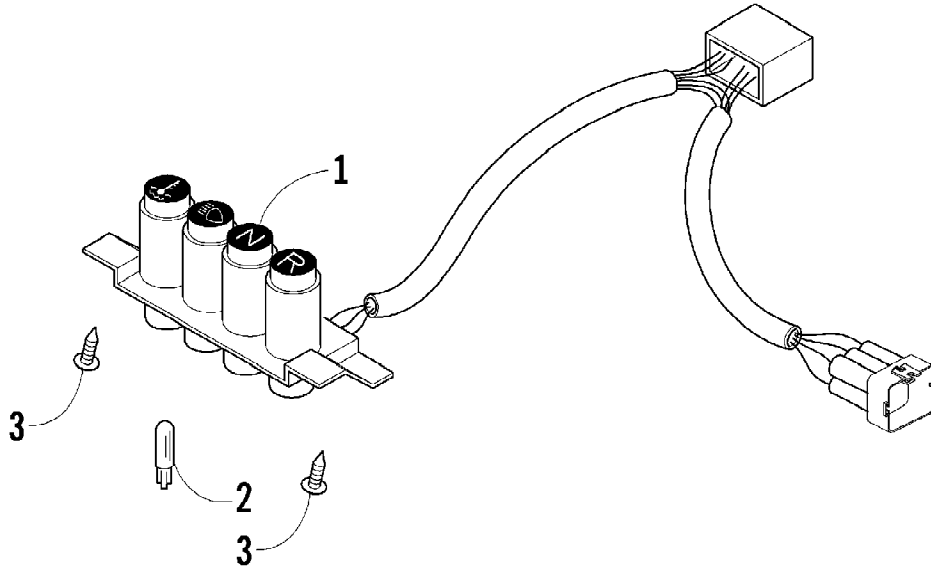

2007 ATV 250 DVX RED (A2007KSE2BUSR)
PILOT LAMP ASSEMBLY

Ref #	Part Number	Qty	S/P/F	Description
1	3304-285	1	/P	Pilot Lamp - Assembly (inc. 2)
2	3304-284	4		Bulb
3	3304-650	2	/P	Screw, Self-Tapping