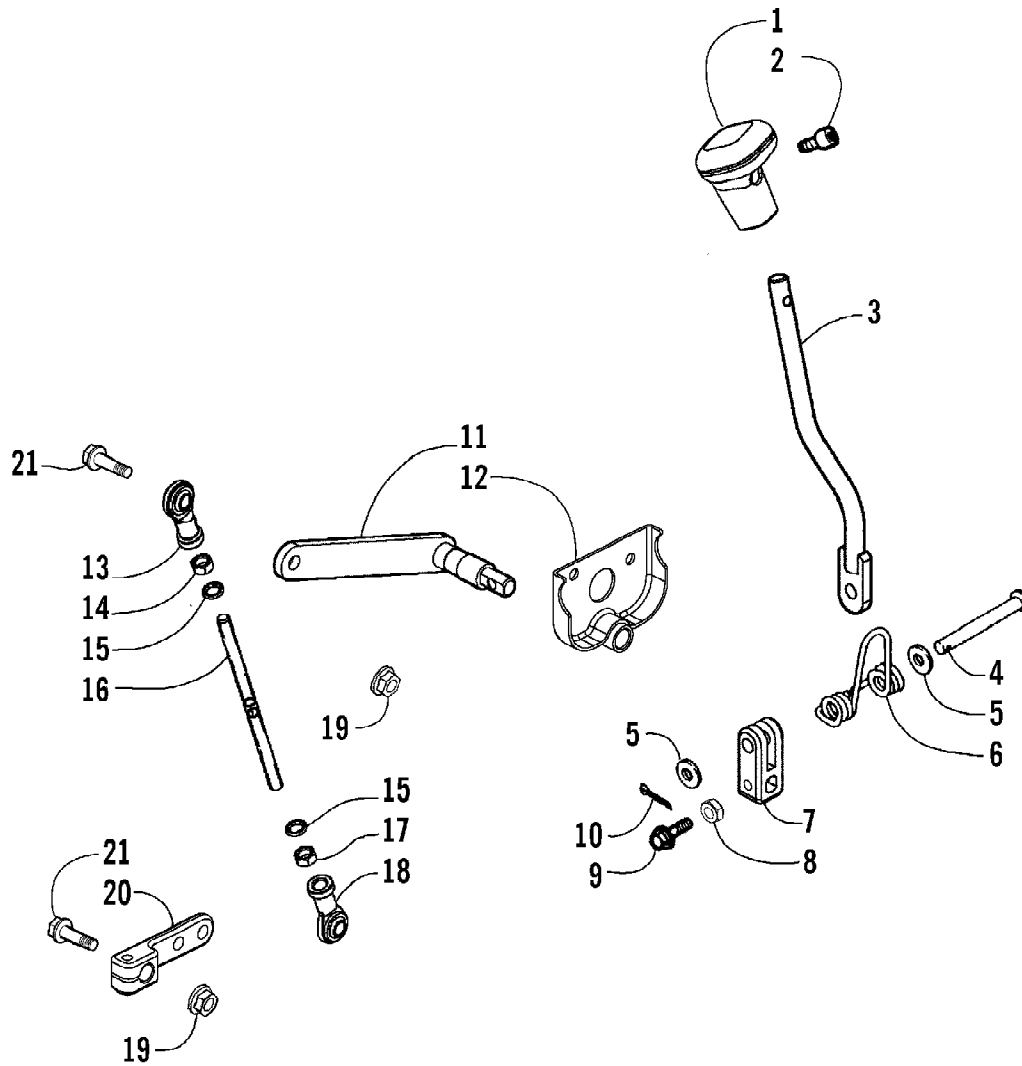

2007 ATV 250 DVX RED (A2007KSE2BUSR)
SHIFT LEVER ASSEMBLY

Page 56 of 66

Ref #	Part Number	Qty	S/P/F	Description
1	3303-823	1		Handle, Gear Shift Rod
2	3304-401	1		Bolt, Socket
3	3304-458	1		Rod, Gear Shift
4	3303-817	1		Pin, Gear Shift
5	3304-138	2		Washer
6	3303-818	1		Spring, Gear Shift
7	3303-819	1		Bracket, Gear Shift
8	3304-127	1	S	Nut, Hex
9	3304-438	1		Bolt, Flange
10	3304-142	1		Pin, Cotter
11	3304-272	1		Lever, Gear Shift
12	3304-271	1		Cover, Gear Shift
13	3304-377	1		Ball Joint, Tie Rod - Right
14	3304-125	1		Nut, Hex
15	3303-607	2	/P	Washer
16	3304-273	1		Tie Rod
17	3304-430	1		Nut, Hex
18	3304-378	1		Ball Joint, Tie Rod - Left
19	3303-332	4		Nut
20	3304-270	1		Link, Gear Shift
21	3304-176	2		Screw, Cap