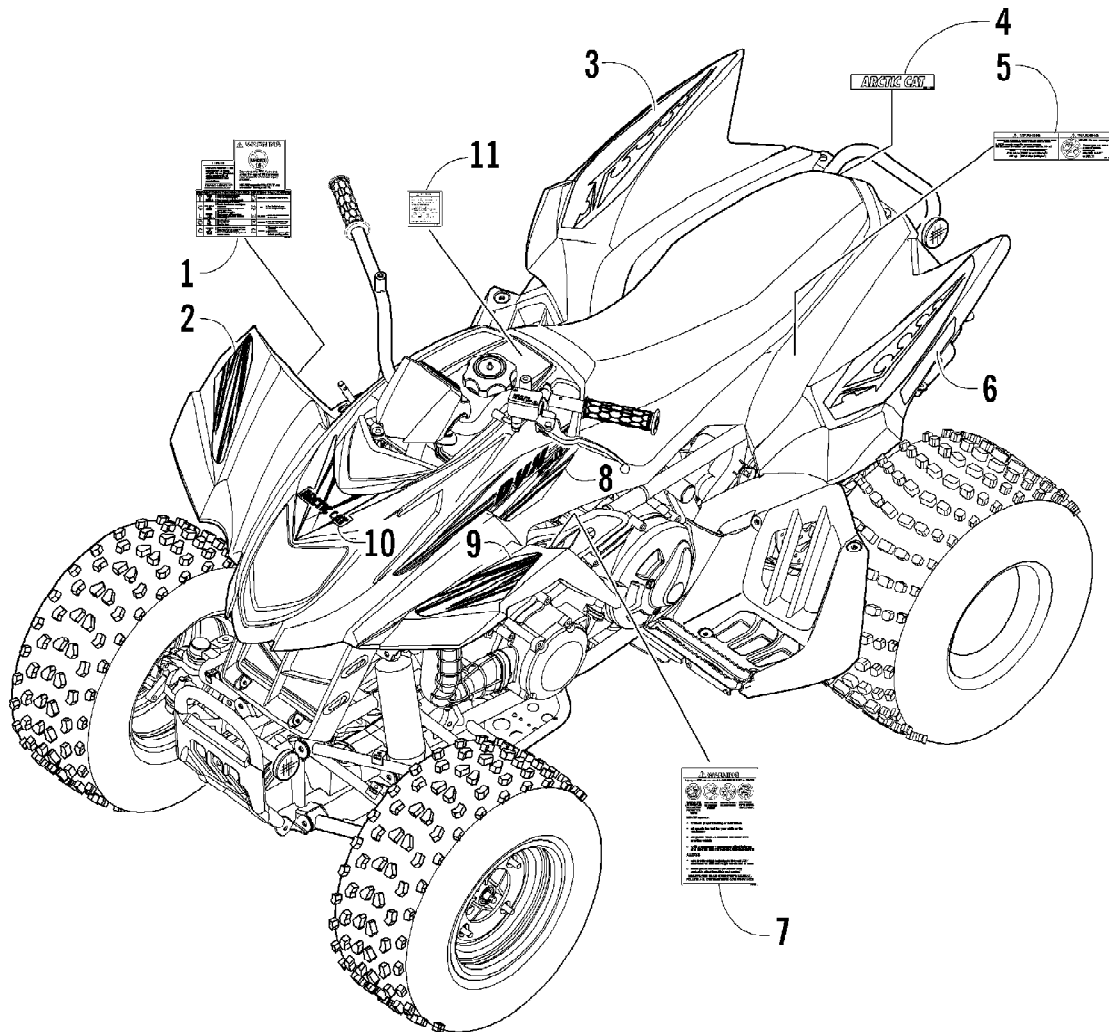

2007 ATV 250 DVX RED (A2007KSE2BUSR)
DECALS

Page 22 of 66

Ref #	Part Number	Qty	S/P/F	Description
1	0411-759	1		Decal, Warning - Pre-Ride
2	1411-338	1		Decal, Fender - Front - Right
2	1411-339	1		Decal, Fender - Front - Left
3	1411-334	1		Decal, Fender - Rear - Right
3	1411-335	1		Decal, Fender - Rear - Left
4	0411-762	1		Decal, "Arctic Cat" - White
5	1411-103	1		Decal, Warning - Passenger/Tire Pressure
6	0411-746	1		Decal, Reflector - Rear - Right
6	0411-747	1		Decal, Reflector - Rear - Left
7	0411-218	1		Decal, Warning - General
8	1411-414	1		Decal, Side - Right
8	1411-415	1		Decal, Side - Left
9	0411-744	1		Decal, Reflector - Front - Right
9	0411-745	1		Decal, Reflector - Front - Left
10	1411-453	1		Decal, Crest
11	1411-109	1		Decal, Warning - Reverse