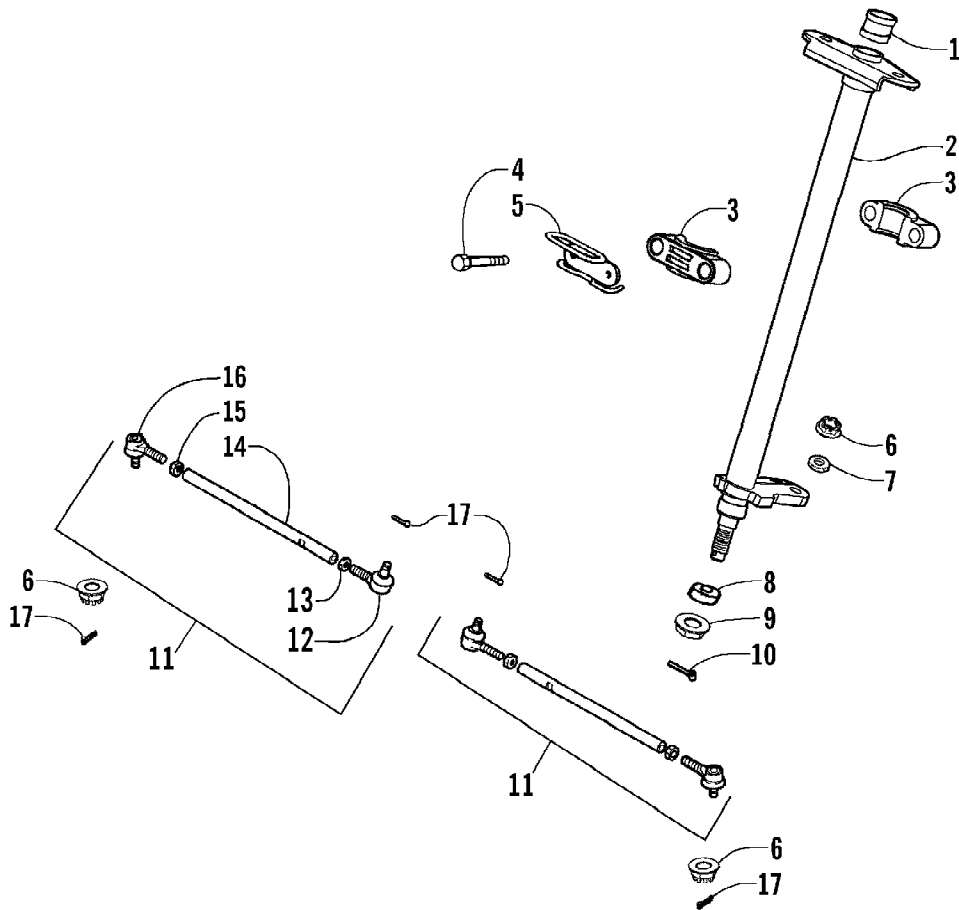

2007 ATV 250 DVX RED (A2007KSE2BUSR)
STEERING POST ASSEMBLY

2007 ATV 250 DVX RED (A2007KSE2BUSR)
STEERING POST ASSEMBLY

Page 60 of 66

Ref #	Part Number	Qty	S/P/F	Description
1	3303-963	1	S	Bushing, Sleeve
2	3303-957	1		Post, Steering
3	3303-961	2		Block, Mounting - Steering Post
4	3304-649	2		Screw, Cap
5	3303-962	1		Clamp, Mounting Block
6	3304-130	4		Nut, Castle
7	3304-136	2		Washer
8	3303-960	1		Collar, Steering Post - Lower
9	3304-032	1		Nut, Flange
10	3303-339	1		Pin, Cotter
11	3303-969	2		Tie Rod - Assembly (inc. 12-16)
12	3303-973	2		Ball Joint, Tie Rod - Left
13	3303-327	2		Nut, Hex - Left
14	3304-376	2		Tube, Tie Rod
15	3303-326	2		Nut, Hex - Right
16	3303-971	2		Ball Joint, Tie Rod - Right
17	3304-143	4		Pin, Cotter