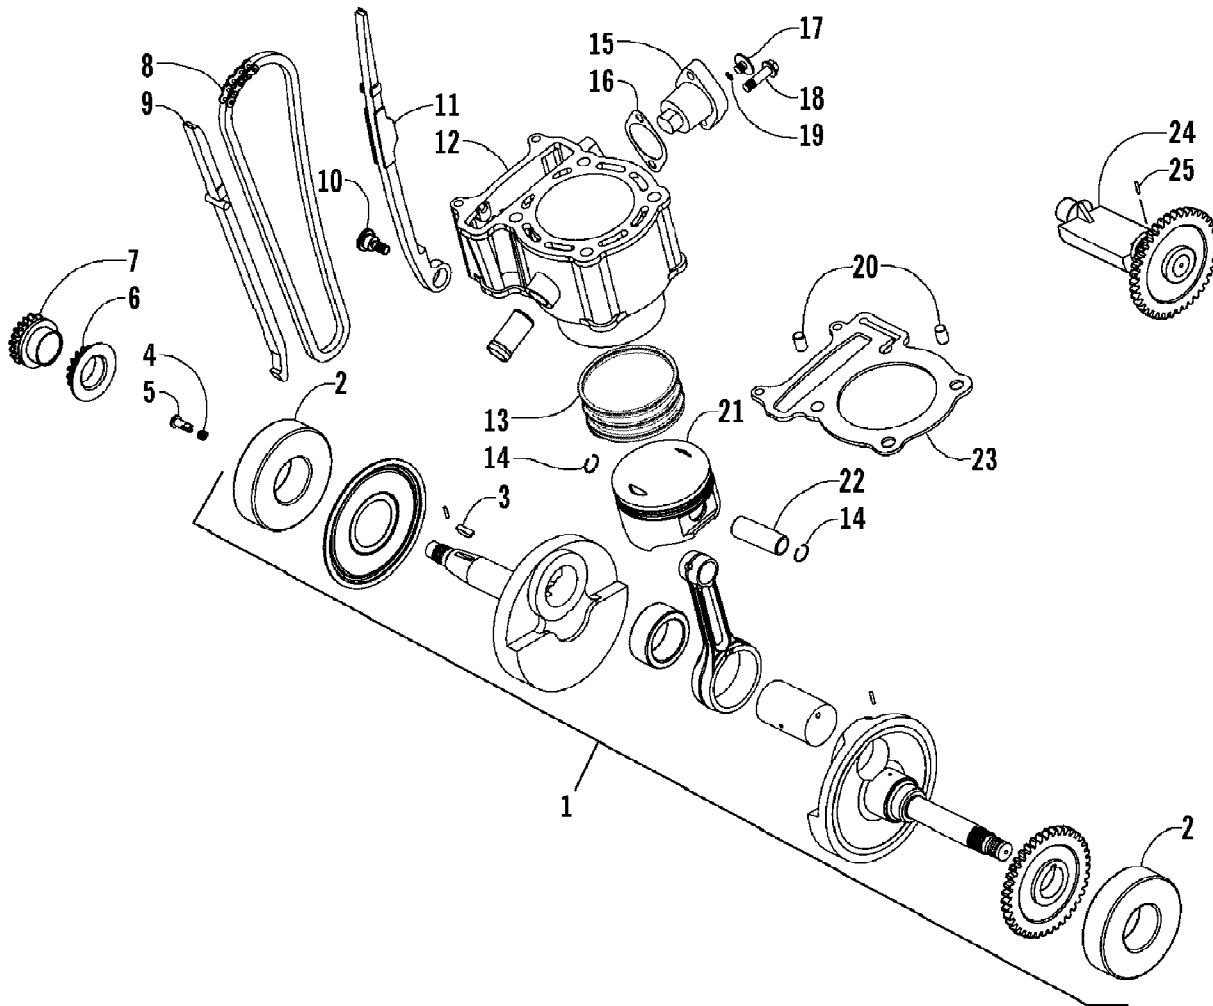

2007 ATV 250 DVX RED (A2007KSE2BUSR)
PISTON AND CRANKSHAFT ASSEMBLY

2007 ATV 250 DVX RED (A2007KSE2BUSR)
PISTON AND CRANKSHAFT ASSEMBLY

Page 44 of 66

Ref #	Part Number	Qty	S/P/F	Description
1	3303-663	1		Crankshaft Assembly (inc. 2)
2	3304-419	2	S	Bearing
3	3304-145	1		Key
4	3303-694	1		Spring, Oil Through
5	3303-693	1		Oil Through
6	3304-236	1		Gear, Timing
7	3303-689	1		Gear, Oil Pump Drive
8	3303-671	1		Chain, Cam
9	3303-679	1		Guide, Cam Chain
11	3303-676	1		Tensioner, Cam Chain
10	3303-678	1		Pivot, Cam Chain Tensioner
12	3303-653	1		Cylinder Assembly
13	3303-664	1	/P	Ring Set, Piston
14	3304-159	2		Circlip
15	3303-677	1		Lifter, Cam Chain Tensioner
16	3303-035	1		Gasket, Cylinder
17	3304-006	2		Screw w/Washer
18	3303-243	2	S	Screw, Cap
19	3303-305	1	S	O-Ring
20	3303-342	2		Pin, Dowel
21	3303-665	1		Piston
22	3303-666	1		Pin, Piston
23	3303-654	1	S	Gasket, Cylinder
24	3303-667	1		Balancer, Crankshaft (inc. 25)
25	3304-439	1		Key