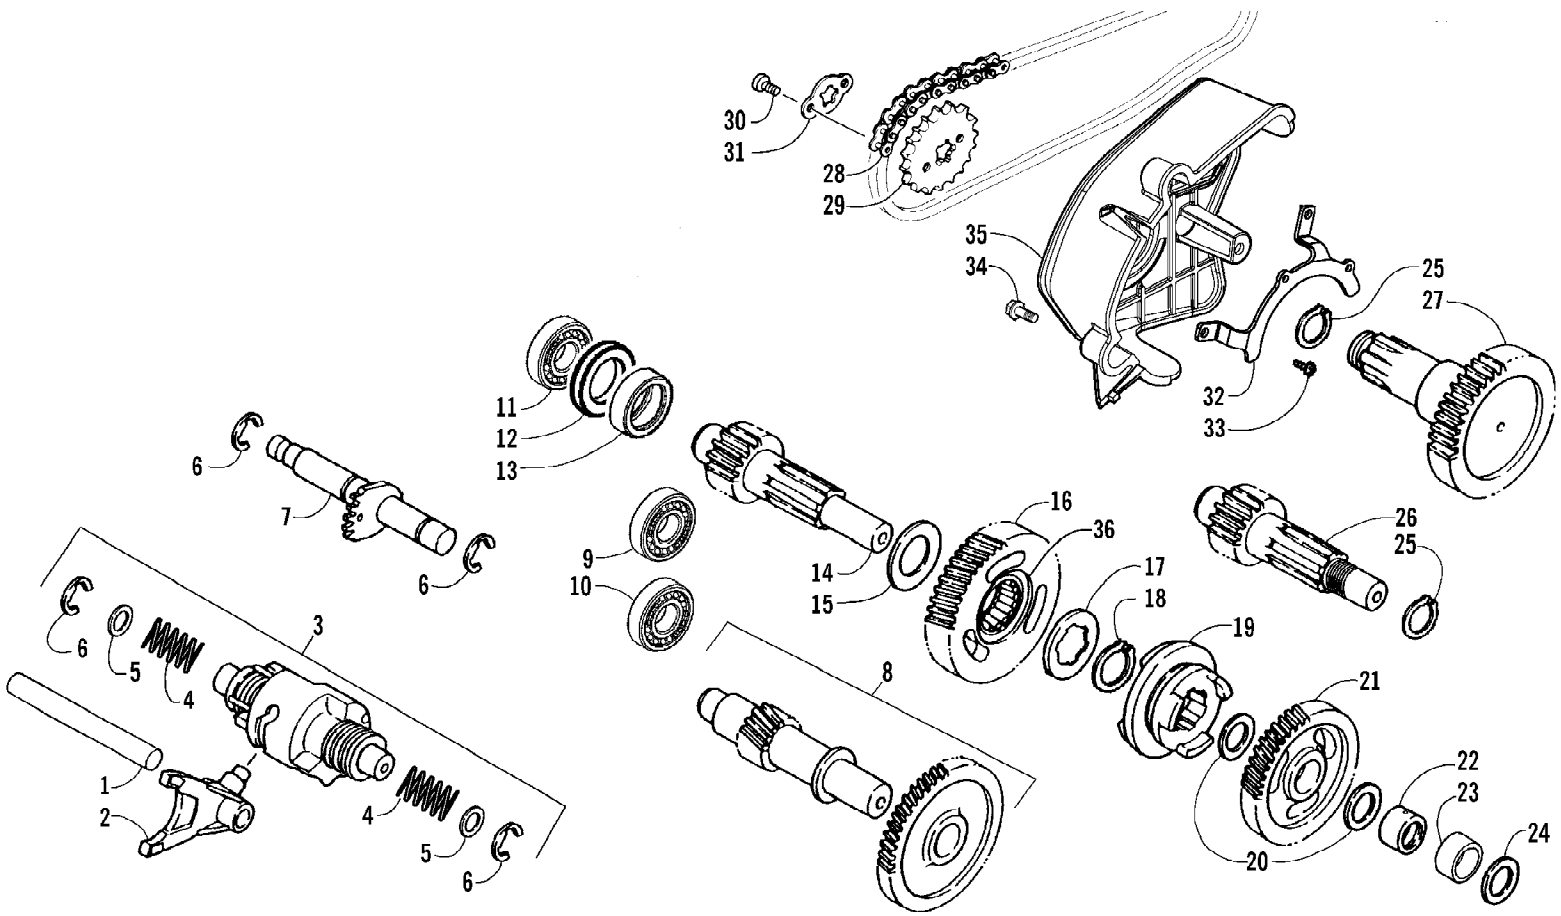

2007 ATV 250 DVX RED (A2007KSE2BUSR)
TRANSMISSION ASSEMBLY

2007 ATV 250 DVX RED (A2007KSE2BUSR)
TRANSMISSION ASSEMBLY

Page 64 of 66

Ref #	Part Number	Qty	S/P/F	Description
1	3304-513	1		Shaft, Gear Shift Fork
2	3304-267	1		Fork, Gear Shift
3	3304-268	1		Cam, Gear Shift - Assembly (inc. 4-5 and two No. 6)
4	3304-700	2		Spring, Cam
5	3304-412	2		Washer, Thrust
6	3304-153	4		E-Ring
7	3304-269	1	/P	Spindle, Gear Shift Cam
8	3304-261	1		Gear, Shift Handle
9	3304-198	1		Bearing
10	3304-699	1	/P	Bearing
11	3304-195	1		Bearing
12	3304-425	1		Seal, Oil
13	3304-422	1		Bearing, Needle
14	3304-259	1	/P	Shaft, Main
15	3304-044	1		Washer, Thrust
16	3304-263	1		Gear, Reverse
17	3304-045	1		Washer, Spline
18	3304-056	1		Circlip
19	3304-264	1		Shift, Main
20	3304-413	2		Washer, Thrust
21	3303-795	1		Gear, Forward
22	3304-509	1		Collar
23	3304-508	1		Collar
24	3304-042	1		Washer, Thrust
25	3304-147	2	/P	Circlip
26	3304-260	1		Driveshaft
27	3304-262	1		Shaft, Final
28	3304-510	1		Chain, Drive
29	3304-265	1		Sprocket, Drive
30	3303-307	2		Bolt, Hex
31	3304-266	1		Plate, Drive Sprocket
32	3304-515	1		Guide, Chain
33	3304-650	2	/P	Screw, Self-Tapping
34	3303-383	3	/P	Bolt, Flange
35	3304-286	1		Cover, Chain
36	3304-423	1		Bearing