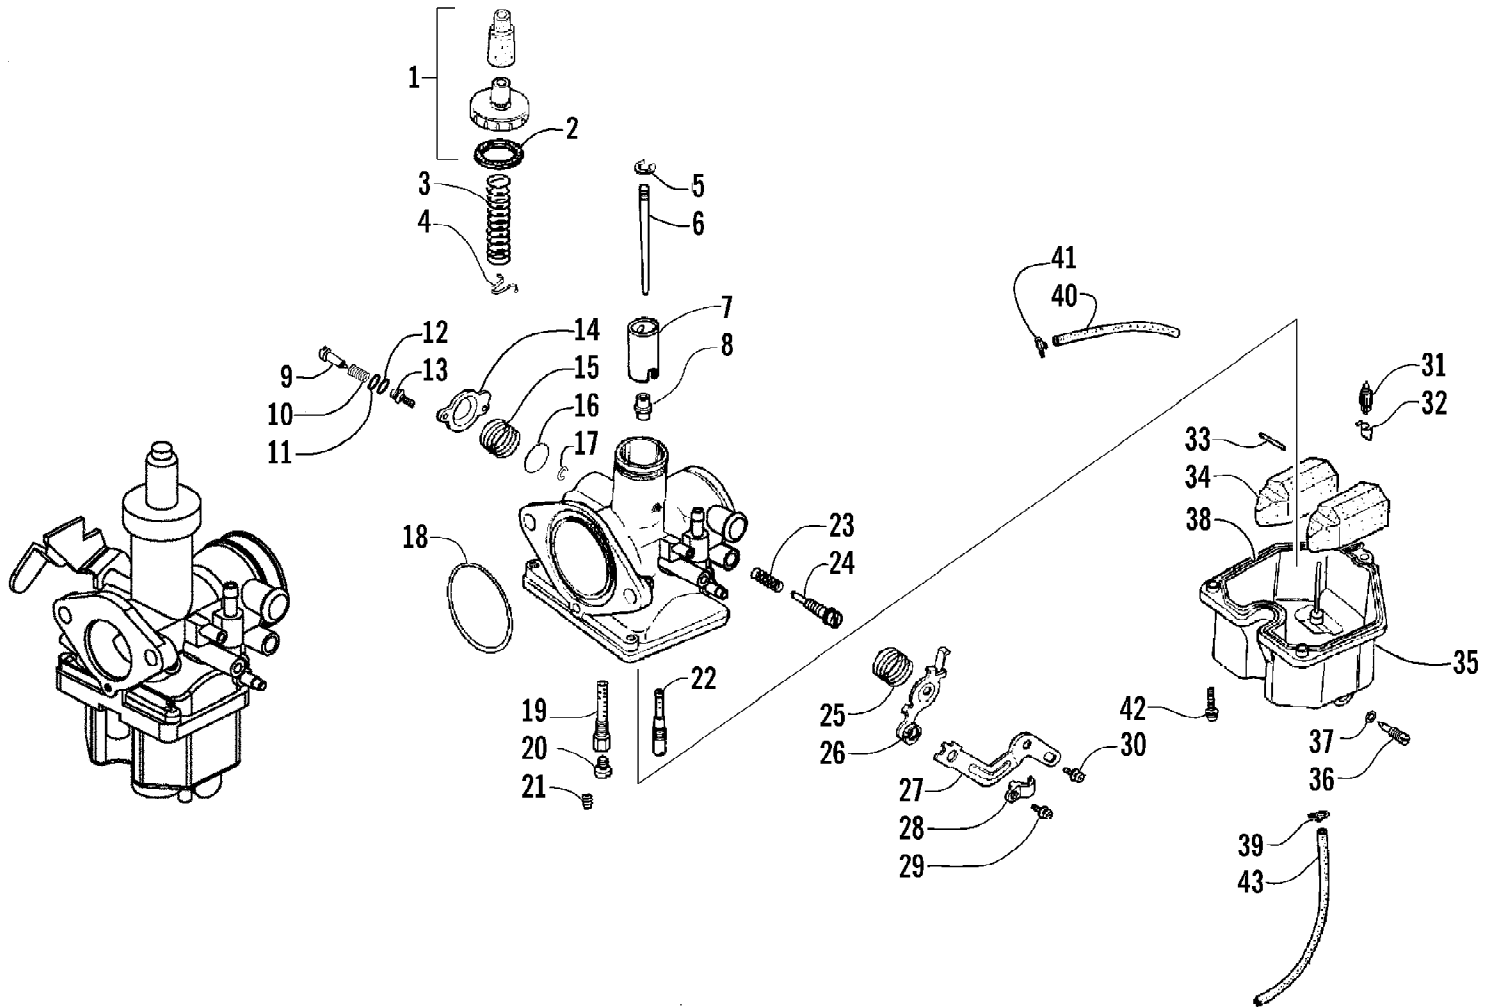

2007 ATV 250 DVX RED (A2007KSE2BUSR)
BATTERY ASSEMBLY

Ref #	Part Number	Qty	S/P/F	Description
1	3304-434	1		Strap, Battery
2	3304-275	1	/P	Battery

2007 ATV 250 DVX RED (A2007KSE2BUSR)
BODY PANEL ASSEMBLY

2007 ATV 250 DVX RED (A2007KSE2BUSR)
CARBURETOR ASSEMBLY

2007 ATV 250 DVX RED (A2007KSE2BUSR)
CARBURETOR ASSEMBLY

Page 10 of 66

Ref #	Part Number	Qty	S/P/F	Description
1	3304-218	1		Cover, Top - Assembly (inc. 2)
2	3304-217	1		Gasket, Top
3	3304-230	1		Spring, Compression
4	3304-454	1		Clip, Needle
5	3304-240	1		Clip, E
6	3304-448	1		Needle, Jet
7	3304-216	1		Valve, Throttle
8	3304-456	1		Jet, Needle
9	3304-215	1		Screw, Adjuster
10	3304-232	1		Spring, Compression
11	3304-250	1		Washer
12	3304-237	1		O-Ring
13	3304-427	2		Screw w/Washer
14	3304-229	1		Plate, Cover - Diaphragm
15	3304-449	1		Spring, Compression
16	3304-227	1		Diaphragm
17	3304-450	1		Clip, E
18	3304-238	1		O-Ring
19	3304-447	1		Holder, Needle Jet
20	5507-097	1	/P	Jet, Main
21	3304-214	1		Holder, Main Jet
22	3304-445	1		Jet, Slow
23	3304-231	1		Spring, Compression
24	3304-455	1		Screw, Stop
25	3304-233	1		Spring, Torsion
26	3303-627	1		Lever, Choke
27	3304-443	1		Bracket, Choke Cable
28	3304-241	1		Clamp, C
29	3303-319	1	S	Screw w/Washer
30	3304-429	1		Screw w/Washer
31	3304-242	1		Valve, Float
32	3304-249	1		Clip, Float Valve
33	3304-451	1		Pin, Float Arm
34	3304-444	1		Float, Set
35	3304-220	1		Chamber, Float - Assembly
36	3304-243	1		Screw, Drain
37	3304-239	1		O-Ring
38	3304-219	1		Gasket, Float Chamber
39	3304-452	1		Clip, Tube
40	3304-446	1		Tube, Set
41	3304-453	1		Clip, Tube
42	3304-428	3		Screw w/Washer
43	3305-268	1	S	Tube
43	3303-698	1		Complete Carburetor Assembly