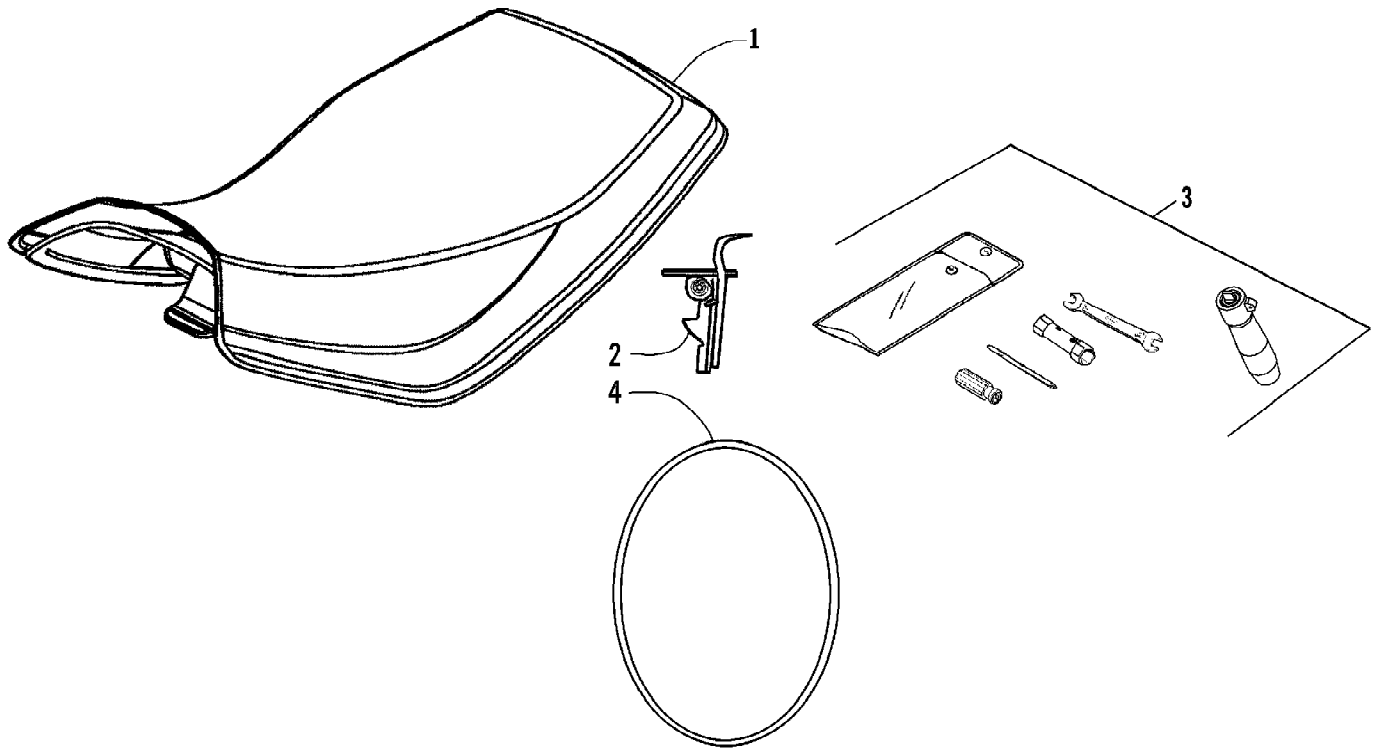

2007 ATV 250 DVX RED (A2007KSE2BUSR)
SEAT AND TOOL KIT ASSEMBLY

Ref #	Part Number	Qty	S/P/F	Description
1	3304-391	1		Seat Assembly (inc. 2)
2	3304-392	1		Latch, Seat - Hook Assembly
3	3304-400	1		Kit, Tool
4	3303-242	1		Band, Tool Kit