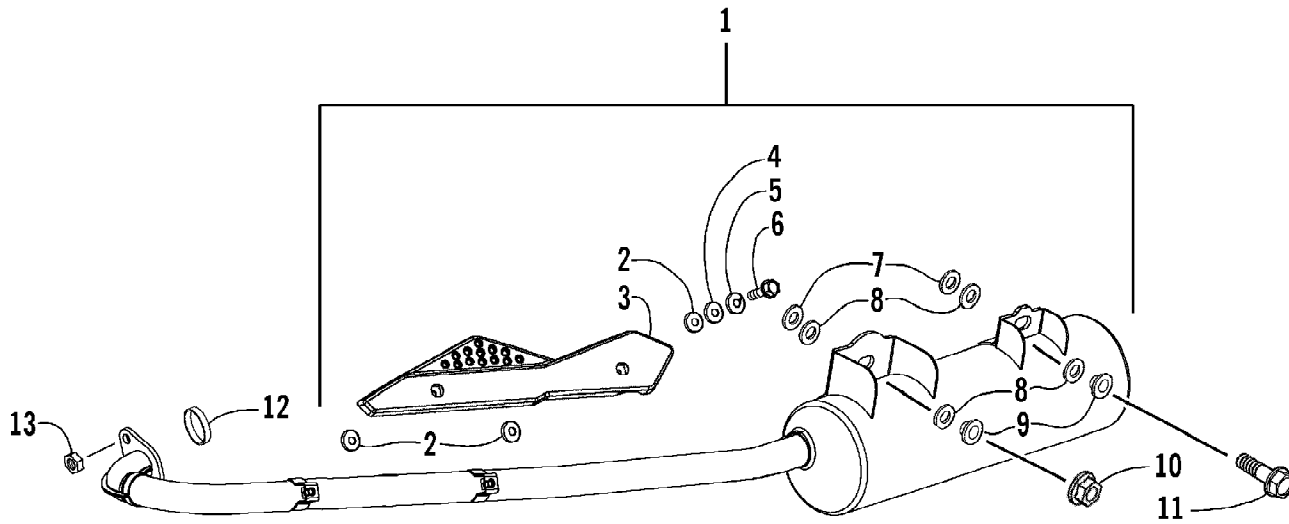

2007 ATV 250 DVX RED (A2007KSE2BUSR)
ELECTRICAL AND WIRING HARNESS ASSEMBLY

2007 ATV 250 DVX RED (A2007KSE2BUSR)
ELECTRICAL AND WIRING HARNESS ASSEMBLY

Ref #	Part Number	Qty	S/P/F	Description
1	3304-276	1		Harness, Main (inc. 2)
2	3304-210	1		Fuse - 10 Amp
2	3304-211	2		Fuse - 15 Amp
2	3304-212	1		Fuse - 30 Amp
3	3304-681	1		Regulator, Voltage
4	3303-331	4	/P	Nut
5	3303-830	1		Coil, Ignition (inc. 6)
6	3303-831	1		Cap, Noise Suppression
7	3303-382	2	/P	Screw, Cap
8	3303-829	1		CDI Unit
9	3303-867	1		Relay, Start-in-Gear
10	3304-278	1		Cable, Battery
11	3303-850	1		Switch, Ignition - Assembly (inc. 12-14)
12	0	1	F	Switch, Ignition
13	3304-520	1		Key, Ignition - Set - Right-Side Cut
13	3304-521	1		Key, Ignition - Set - Left-Side Cut
14	3304-522	1		Cover, Key - "Arctic Cat"
15	3303-134	1	/P	Sub-Cord
16	3303-857	1		Relay, Starter
17	3303-289	2	/P	Cable Tie
18	3303-837	1		Diode, Neutral