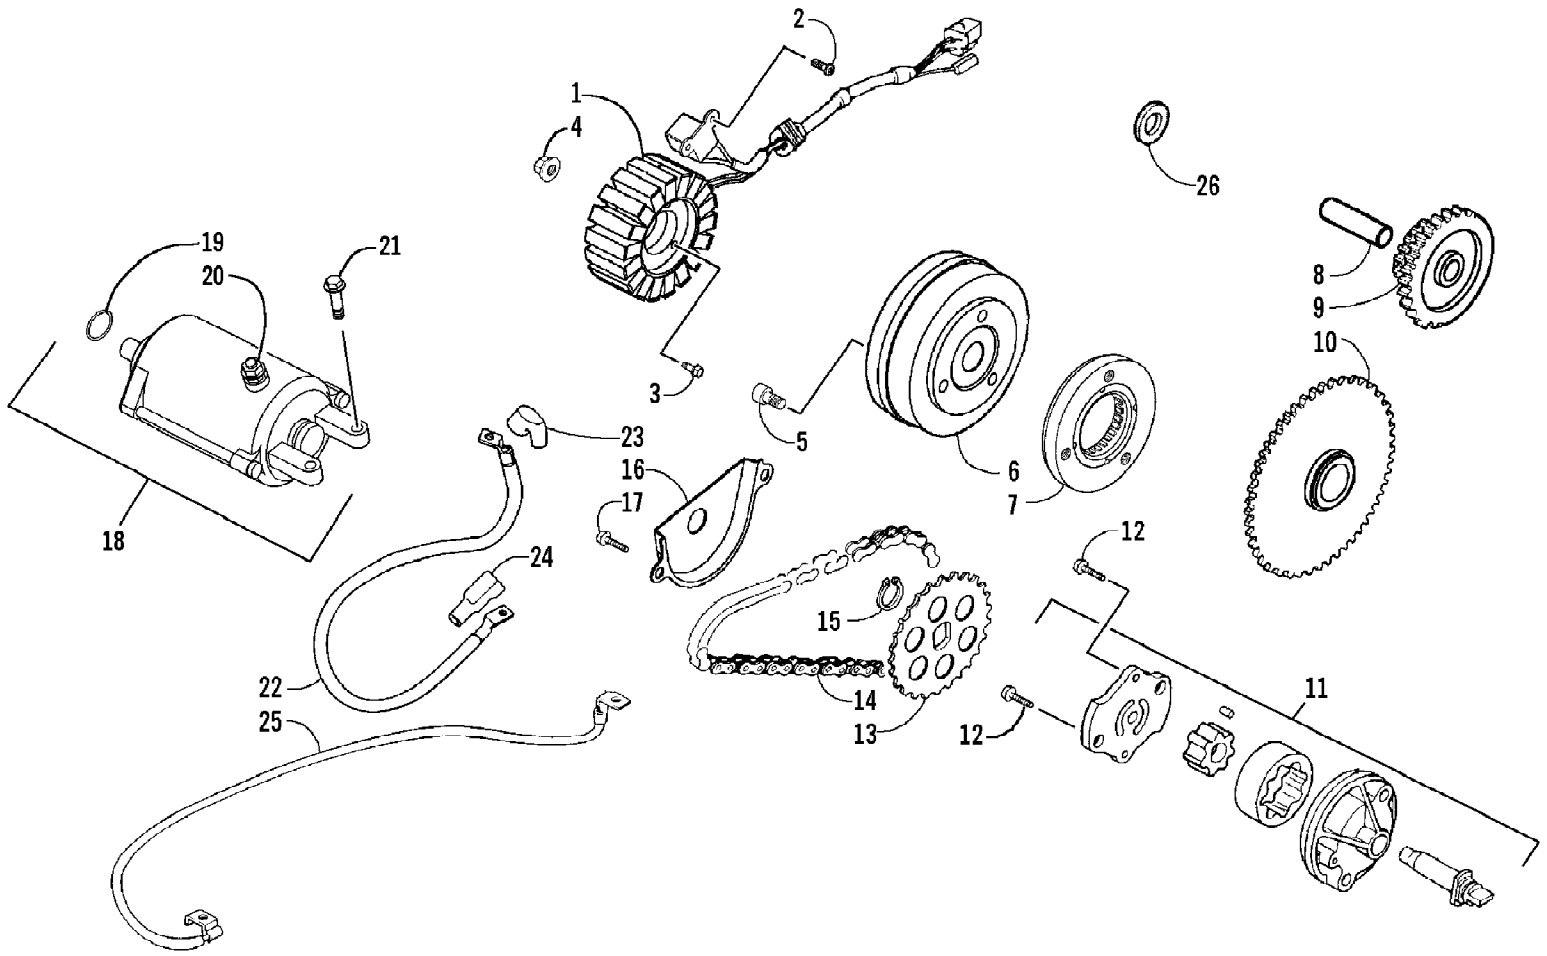

2007 ATV 250 DVX RED (A2007KSE2BUSR)
STARTER MOTOR AND MAGNETO ASSEMBLY

2007 ATV 250 DVX RED (A2007KSE2BUSR)
STARTER MOTOR AND MAGNETO ASSEMBLY

Page 58 of 66

Ref #	Part Number	Qty	S/P/F	Description
1	3304-682	1		Stator
2	3304-118	2		Screw
3	3304-111	3		Bolt, Flange
4	3304-024	1		Nut
5	3304-208	3		Bolt, Socket
6	3303-832	1		Flywheel
7	3303-827	1		Clutch, One-Way
8	3303-825	1		Shaft, Starter Reduction
9	3303-824	1		Gear, Starter Reduction
10	3303-826	1	S	Gear, Starter
11	3303-687	1		Pump, Oil
12	3303-385	2		Screw, Cap
13	3303-688	1		Sprocket, Drive - Oil Pump
14	3303-690	1		Chain, Oil Pump
15	3304-146	1		Circlip
16	3303-697	1		Separator, Oil
17	3303-381	2		Screw, Cap
18	3304-274	1		Motor, Starter (inc. 19-20)
19	3304-104	1		O-Ring
20	3304-011	2		Nut w/Washer
21	3303-243	2	S	Screw, Cap
22	3304-277	1		Cable, Starter Motor (inc. 23-24)
23	3305-251	1		Boot, Starter Motor Terminal
24	3305-252	1		Boot, Starter Solenoid
25	3304-279	1		Cable, Ground
26	3304-036	1		Washer, Thrust