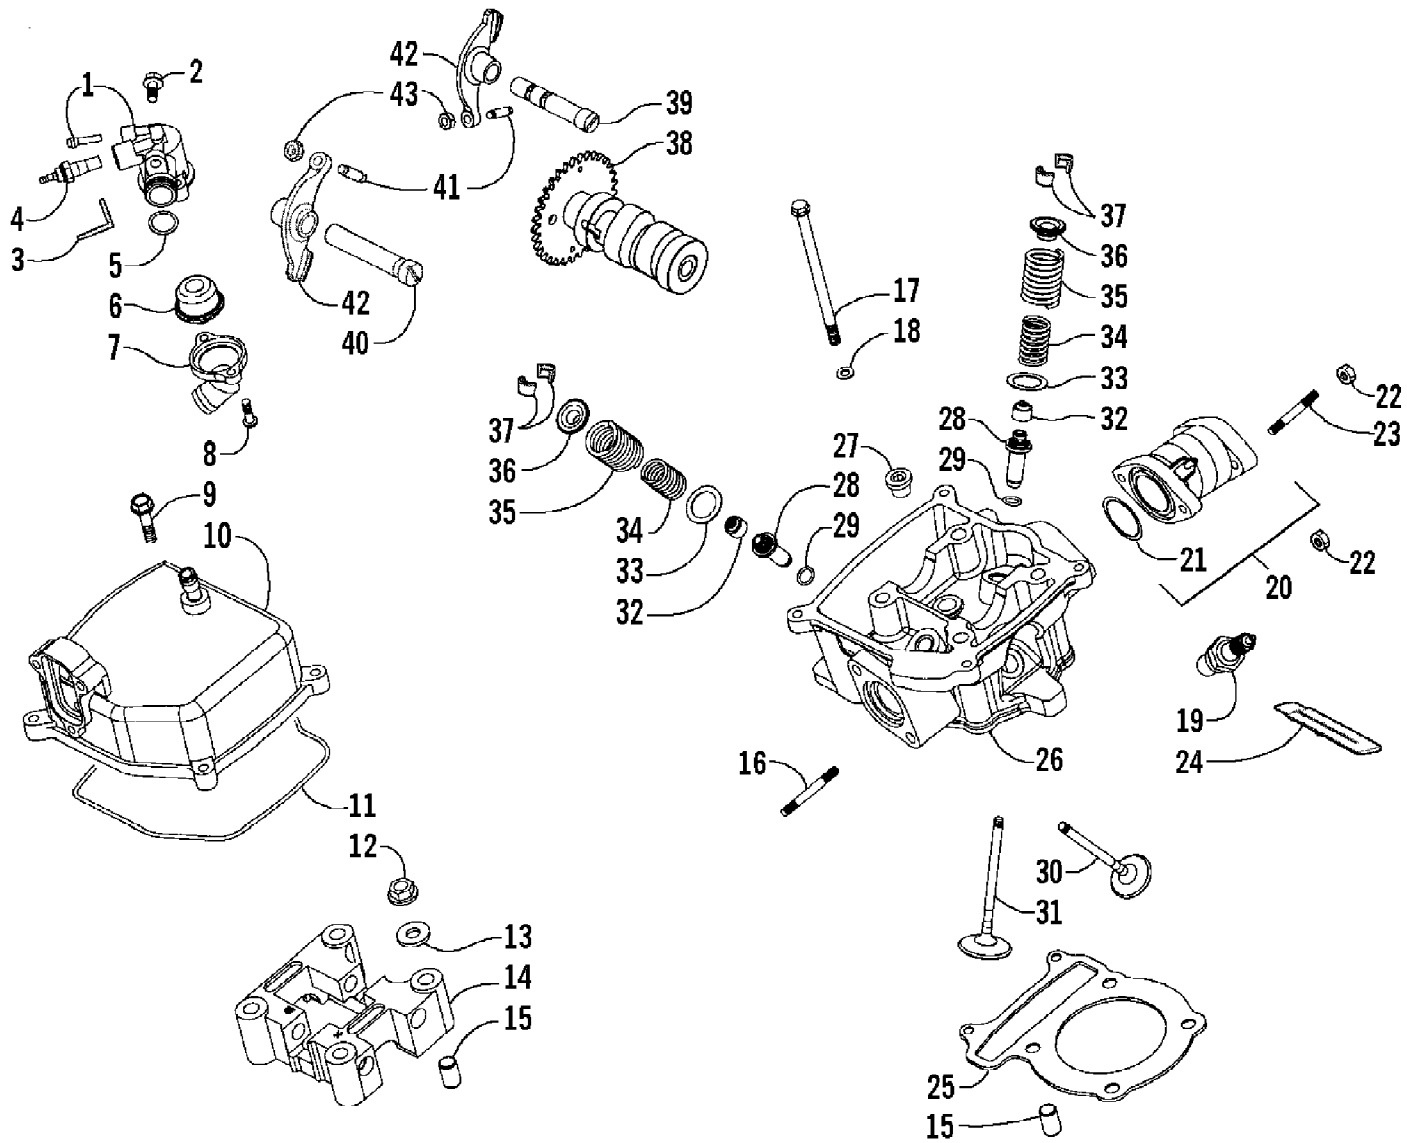

2007 ATV 250 DVX BLACK-CAT GREEN (A2007KSE2BUSE)
CYLINDER HEAD ASSEMBLY

2007 ATV 250 DVX BLACK-CAT GREEN (A2007KSE2BUSE)
CYLINDER HEAD ASSEMBLY

Page 20 of 66

Ref #	Part Number	Qty	S/P/F	Description
	3303-623	1	F	Complete Engine Assembly (AC50DA)
1	3303-756	1		Housing, Thermostat - Upper
2	3303-617	1	/P	Bolt, Flange
3	3303-860	1		Terminal, Ground
4	3303-861	1		Unit, Thermostat
5	3304-094	1		O-Ring
6	3303-755	1		Thermostat
7	3303-757	1		Housing, Thermostat - Lower
8	3304-118	2		Screw, Pan-Head
9	3303-360	4		Screw, Cap
10	3303-660	1		Cover, Cylinder Head
11	3303-661	1		Gasket, Cylinder Head Cover
12	3303-332	4		Nut, Lock
13	3304-048	4	/P	Washer
14	3304-228	1		Holder, Camshaft
15	3303-342	4		Pin, Dowel
16	3303-249	2		Bolt, Stud
17	3303-390	2		Screw, Cap
18	3304-049	2		Washer
19	0217-730	1	/P	Spark Plug
20	3303-702	1		Manifold, Intake (inc. 21)
21	3304-097	1		O-Ring
22	3304-124	4		Nut, Lock
23	3304-114	4		Bolt, Stud
24	3304-157	1		Clip, Wire
25	3303-659	1		Gasket, Head Cylinder
26	3303-655	1		Head, Cylinder (inc. 27-29)
27	3303-656	1		Bolt, Sealing
28	0	2	F	Guide, Valve
29	0	2	F	O-Ring
30	3303-680	1		Valve, Intake
31	3303-681	1		Valve, Exhaust
32	3303-657	2	/P	Seal, Valve Stem
33	3303-043	2		Seat, Valve Spring
34	3303-683	2		Spring, Valve - Inner
35	3303-682	2		Spring, Valve - Outer
36	3303-042	2	/P	Retainer, Valve Spring
37	3303-044	4		Valve, Cotter
38	3304-235	1		Camshaft
39	3303-674	1		Shaft, Rocker Arm - Intake
40	3303-675	1		Shaft, Rocker Arm - Exhaust
41	3304-007	2	/P	Screw, Gap Adjuster
42	3303-673	2		Arm, Rocker
43	3304-026	2	/P	Nut, Gap Adjuster