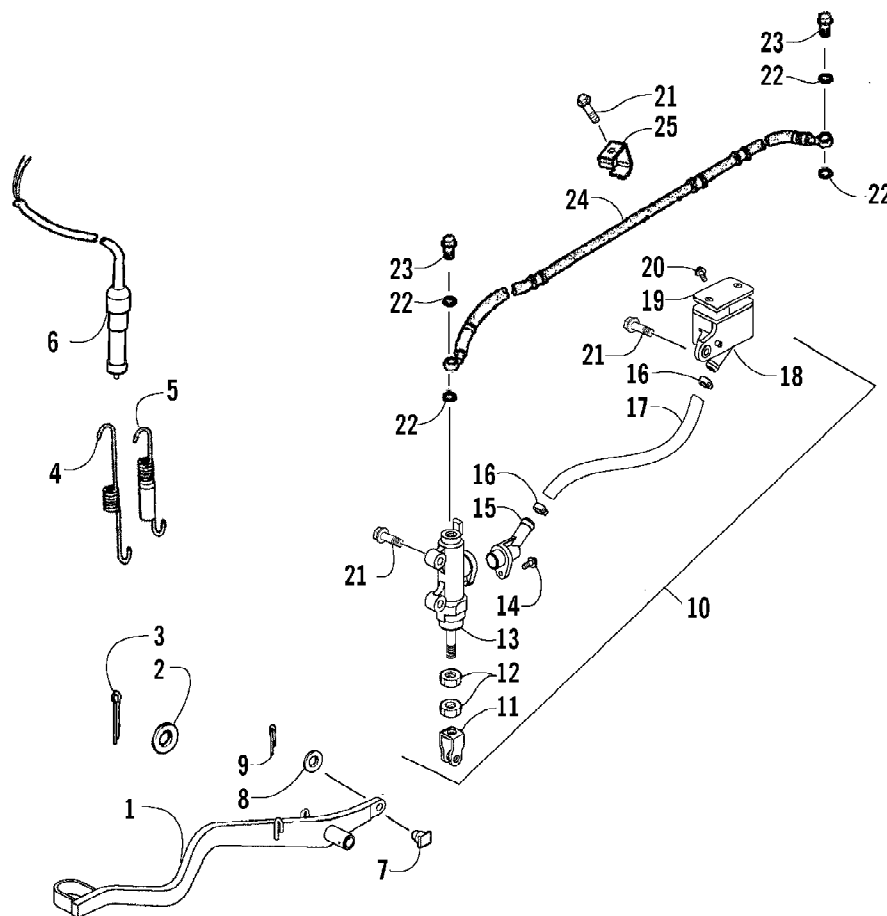

2007 ATV 250 DVX BLACK-CAT GREEN (A2007KSE2BUSE)
AIR INTAKE ASSEMBLY

Page 2 of 66

Ref #	Part Number	Qty	S/P/F	Description
1	3303-705	1		Cover, Air Filter Housing
2	3303-708	4		Clip, Spring
3	3303-703	1		Seal, Air Filter Housing Cover
4	3303-704	1		Filter, Air - Assembly (inc. 5)
5	0	1	F	Filter, Foam
6	3304-416	1		Clamp, Hose w/Screw
7	3303-707	1		Body, Air Filter Housing
8	3304-652	2		Screw w/Washer
9	3303-713	1		Clip, Tube
10	3304-168	1	/P	Tube, Drain
11	3303-709	2		Clamp, Hose w/Screw
12	3303-710	1		Duct
13	3304-062	1		Screw, Body
14	3304-433	2		Clip, Tube
15	3303-711	1		Joint, Blow-By
16	3304-117	2		Screw, Pan-Head w/Washer
17	3303-734	1		Tube B - Oil Catch (inc. one No. 18)
18	3303-714	2		Clip, Tube
19	3303-706	1		Catch, Oil
20	3304-553	2		Bolt, Flange
21	3303-735	1		Tube C - Oil Catch (inc. two No. 22)
22	3303-712	3		Clip, Tube
23	3303-733	1		Tube A - Oil Catch (inc. one No. 18)
24	3304-167	1		Clamp

2007 ATV 250 DVX BLACK-CAT GREEN (A2007KSE2BUSE)
 AUXILIARY BRAKE ASSEMBLY

Page 4 of 66

Ref #	Part Number	Qty	S/P/F	Description
1	3304-335	1		Lever, Brake
2	3304-139	2		Washer
3	3304-143	1		Pin
4	3303-855	1		Spring, Stop - Brake Lever
5	3303-929	1		Spring, Set - Brake Lever
6	3304-685	1		Switch, Brake
7	3303-927	1		Pin, Clevis
8	3304-050	1		Washer
9	3304-141	1		Pin, Cotter
10	3304-306	1		Brake Assembly - Rear (inc. 11-20)
11	3303-928	1		Actuator, Push Rod
12	3304-128	2		Nut, Jam
13	0	1	F	Master Cylinder
14	3303-321	1		Screw w/Washer
15	3304-307	1		Connector
16	3303-895	2		Clamp, Brake Hose
17	3304-308	1		Hose, Brake
18	3303-896	1		Reservoir, Brake
19	3304-332	1		Cover, Brake Reservoir
20	3304-119	2		Screw, Flat-Head
21	3304-551	4	/P	Screw, Cap
22	3303-284	4	/P	Washer, Crush
23	3303-257	2	/P	Bolt, Banjo-Fitting
24	3304-299	1		Hose, Brake - Assembly - Rear
25	3303-891	1		Clamp, Brake Hose - Rear