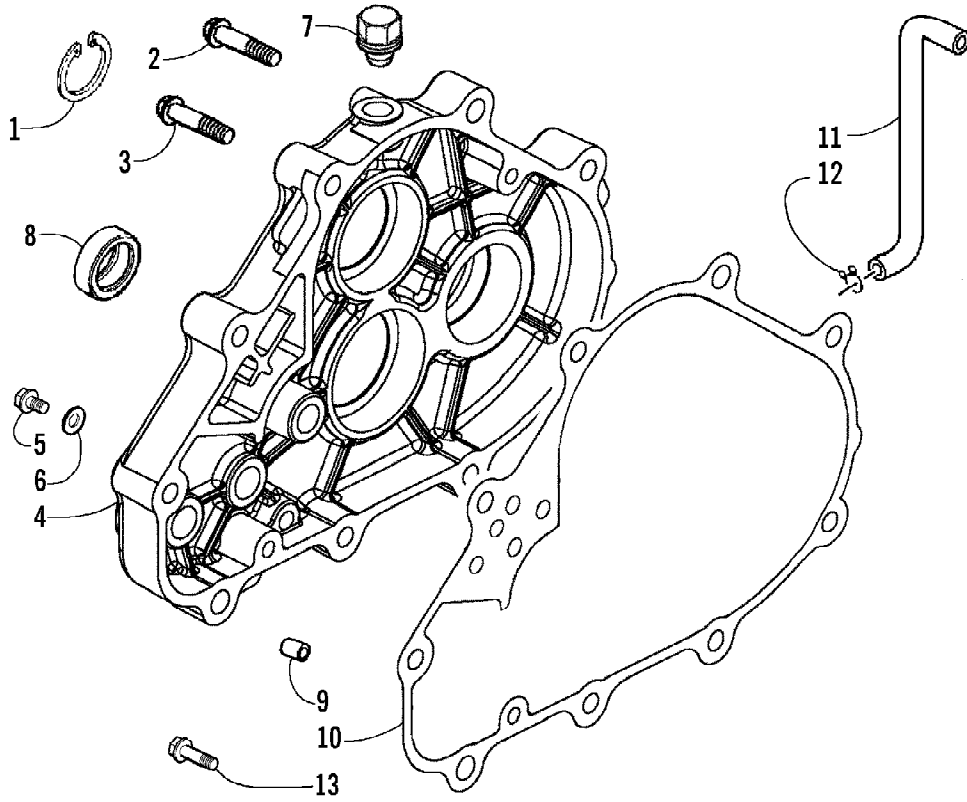

2007 ATV 250 DVX BLACK-CAT GREEN (A2007KSE2BUSE)
TRANSMISSION CASE ASSEMBLY

Page 66 of 66

Ref #	Part Number	Qty	S/P/F	Description
1	3304-514	1		Circlip
2	3303-615	2		Screw, Cap
3	3303-614	7	S	Screw, Cap
4	3304-257	1		Case, Transmission
5	3303-365	1		Screw, Cap
6	3303-591	1		Washer
7	3304-052	1	/P	Plug, Drain
8	3304-081	1		Seal, Oil
9	3303-342	2		Pin, Dowel
10	3304-258	1		Gasket, Transmission Case
11	3303-630	1		Tube, Breather - Transmission
12	3304-433	1		Clip, Tube
13	3304-112	1		Screw, Cap