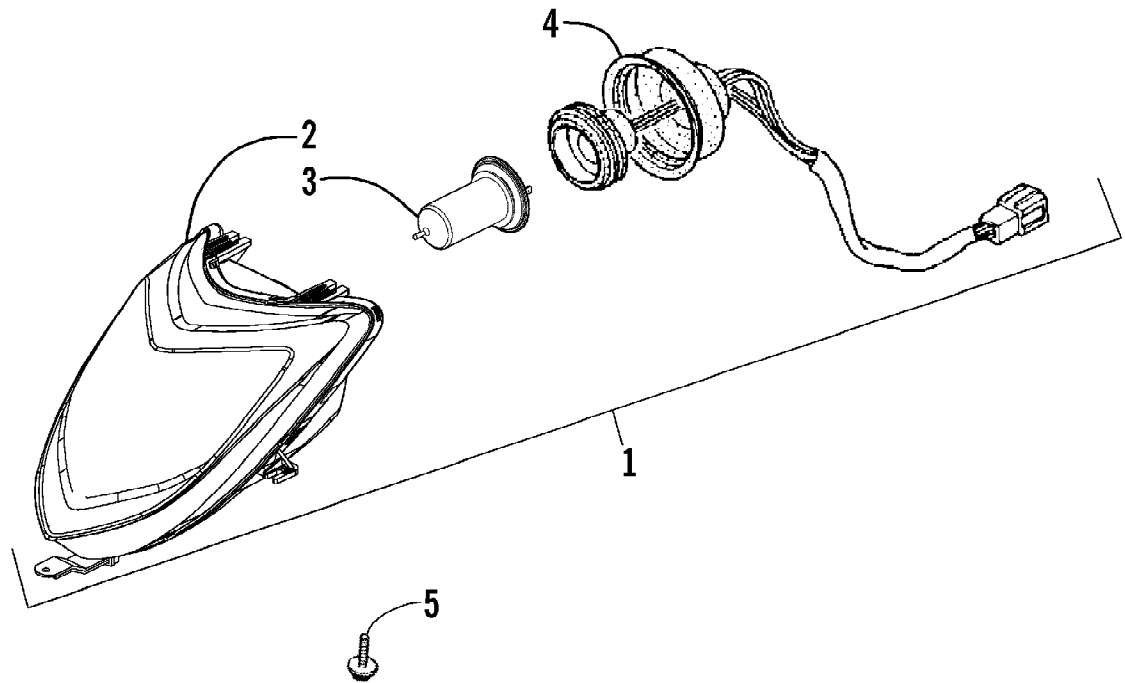

2007 ATV 250 DVX BLACK-CAT GREEN (A2007KSE2BUSE)
HEADLIGHT ASSEMBLY

Page 38 of 66

Ref #	Part Number	Qty	S/P/F	Description
1	3304-280	1		Headlight Assembly (inc. 2-4)
2	3304-281	1		Lens, Headlight
3	3303-846	1	/P	Bulb, Headlight
4	3304-282	1		Socket Assembly
5	3304-650	5	/P	Screw, Self-Tapping