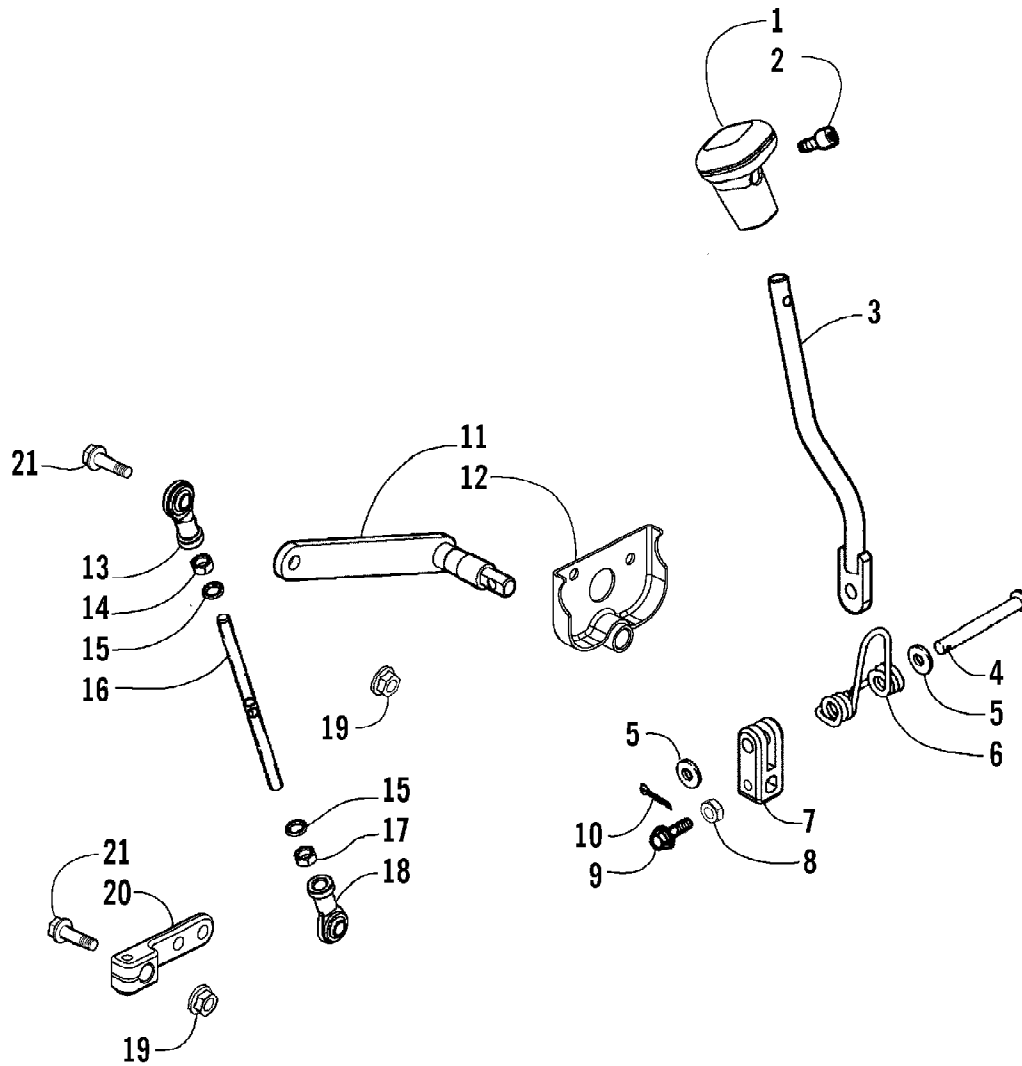

2007 ATV 250 DVX BLACK-CAT GREEN (A2007KSE2BUSE)
SHIFT LEVER ASSEMBLY

Page 56 of 66

Ref #	Part Number	Qty	S/P/F	Description
1	3303-823	1		Handle, Gear Shift Rod
2	3304-401	1		Bolt, Socket
3	3304-458	1		Rod, Gear Shift
4	3303-817	1		Pin, Gear Shift
5	3304-138	2		Washer
6	3303-818	1		Spring, Gear Shift
7	3303-819	1		Bracket, Gear Shift
8	3304-127	1	S	Nut, Hex
9	3304-438	1		Bolt, Flange
10	3304-142	1		Pin, Cotter
11	3304-272	1		Lever, Gear Shift
12	3304-271	1		Cover, Gear Shift
13	3304-377	1		Ball Joint, Tie Rod - Right
14	3304-125	1		Nut, Hex
15	3303-607	2	/P	Washer
16	3304-273	1		Tie Rod
17	3304-430	1		Nut, Hex
18	3304-378	1		Ball Joint, Tie Rod - Left
19	3303-332	4		Nut
20	3304-270	1		Link, Gear Shift
21	3304-176	2		Screw, Cap