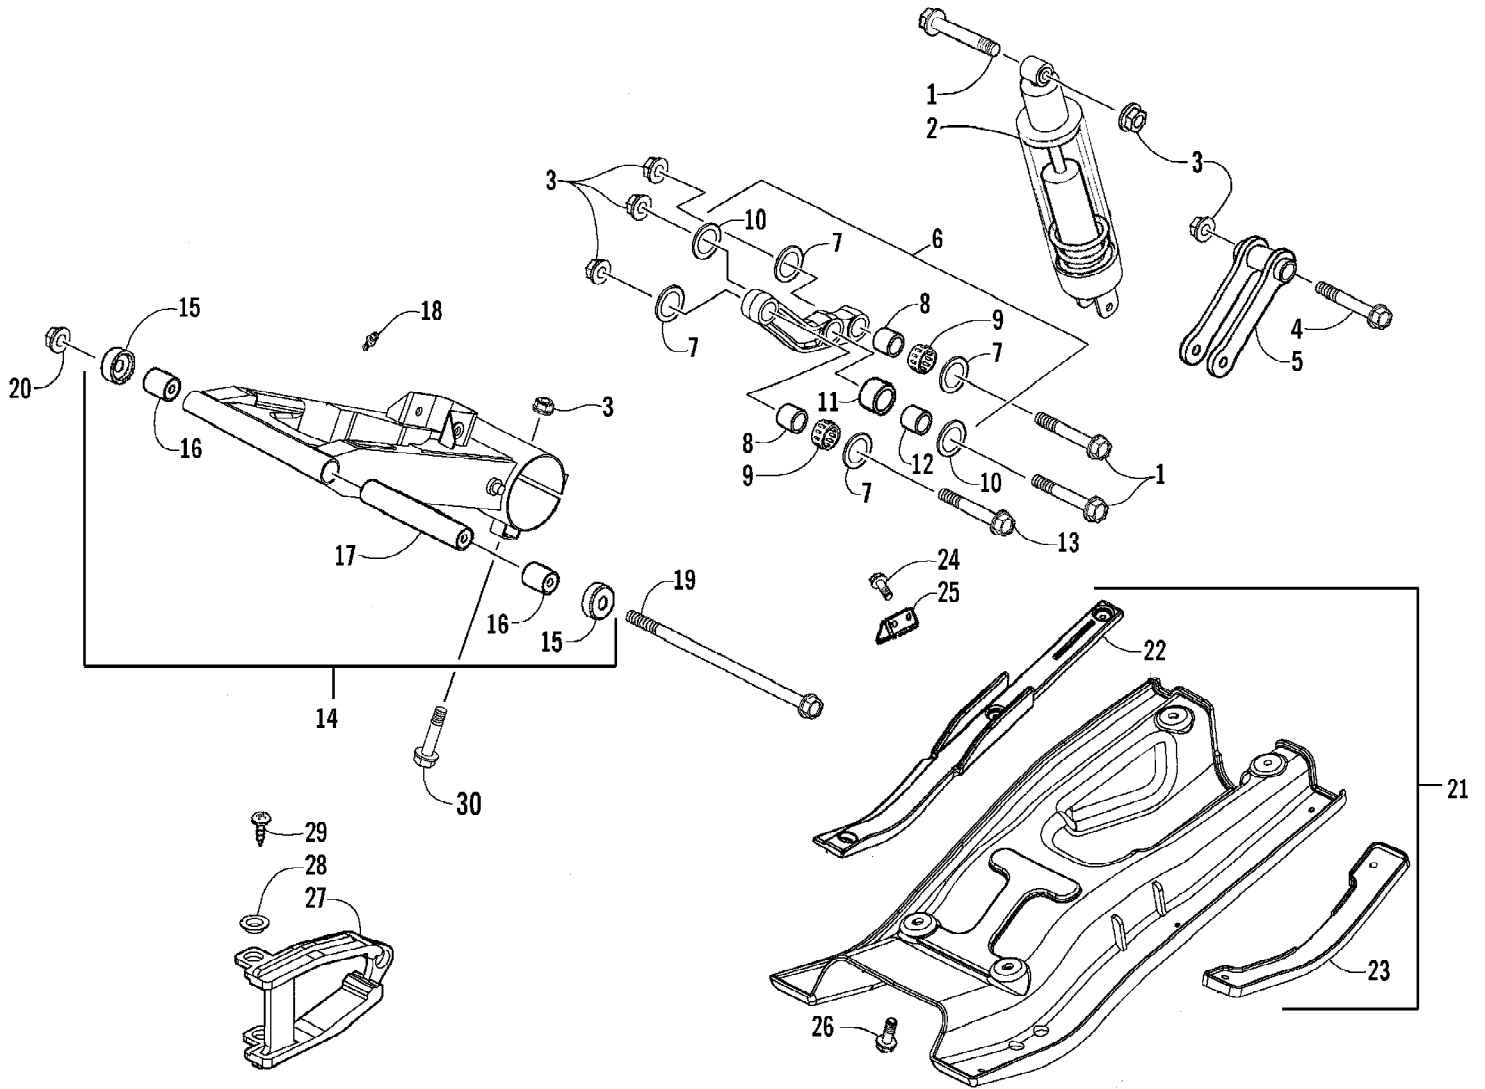

2007 ATV 250 DVX BLACK-CAT GREEN (A2007KSE2BUSE)
REAR SUSPENSION ASSEMBLY

2007 ATV 250 DVX BLACK-CAT GREEN (A2007KSE2BUSE)
REAR SUSPENSION ASSEMBLY

Page 48 of 66

Ref #	Part Number	Qty	S/P/F	Description
1	3304-185	3		Bolt, Flange
2	3304-366	1		Cushion, Rear- Assembly
3	3304-031	7	/P	Nut
4	3304-183	1	/P	Bolt, Flange
5	3304-365	1		Link, Cushion Assembly
6	3304-363	1		Arm, Cushion - Assembly (inc. 7-12)
7	3304-459	4		Seal, Oil
8	3304-364	2		Collar
9	3304-421	2		Bearing
10	3304-090	2		Seal, Oil
11	3304-372	1		Sleeve, Axle
12	3304-309	1		Axle
13	3304-436	1		Bolt, Flange
14	3304-357	1		Fork, Rear - Assembly (inc. 15-18)
15	3303-192	2		Seal, Dust
16	3304-359	2		Bushing
17	3304-358	1		Axle, Rear Fork
18	3303-393	1		Fitting, Grease
19	3303-150	1		Bolt, Flange
20	3304-411	1		Nut
21	3304-290	1	S	Plate, Skid - Assembly (inc. 22-23)
22	3304-287	1		Slide, Chain
23	3304-288	1		Protector, Disc
24	3304-405	2		Screw, Cap
25	3304-289	1		Bracket, Chain Slide
26	3304-587	4	/P	Bolt w/Washer
27	3304-361	1		Slide, Chain
28	3304-360	3		Collar
29	3304-690	3		Screw, Self-Tapping
30	3304-437	2		Bolt, Flange