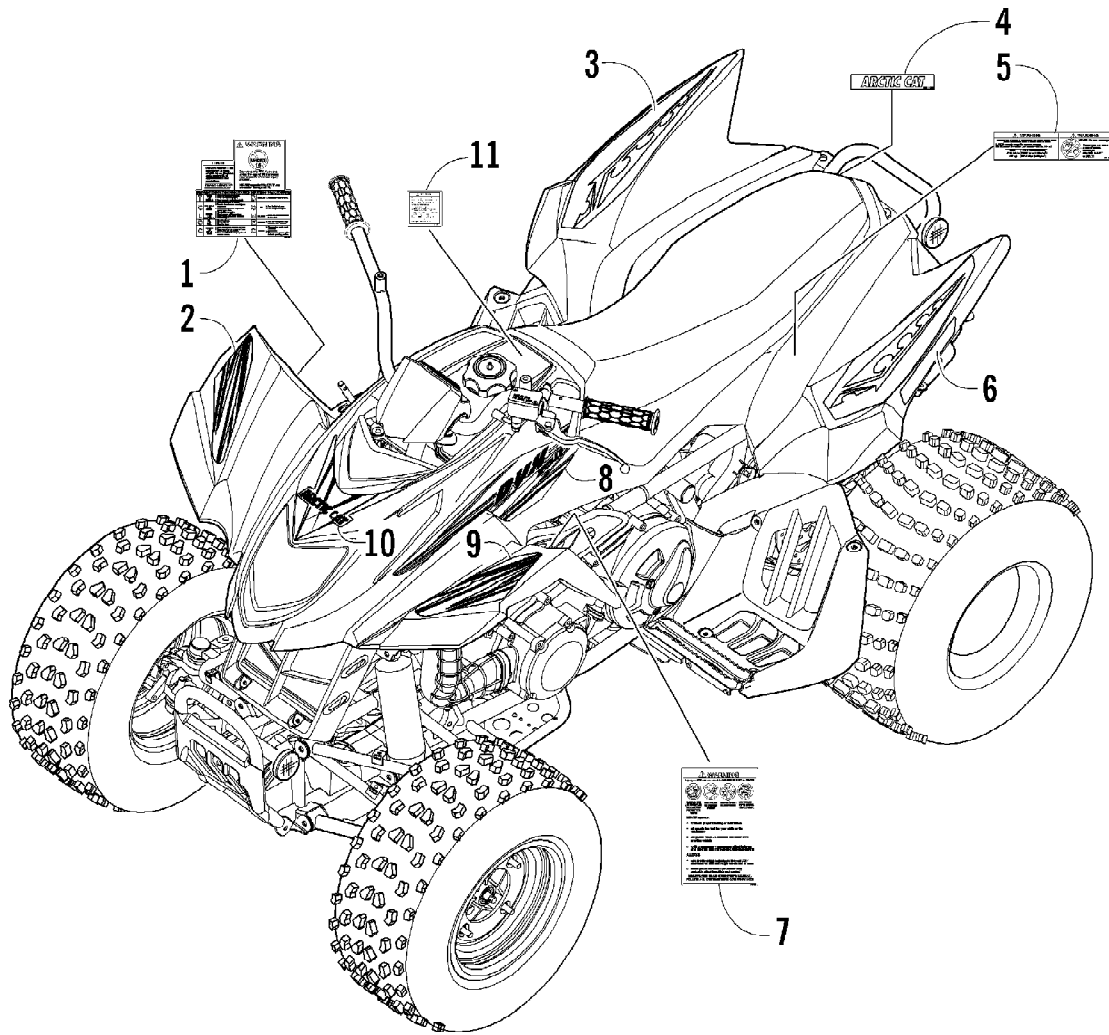

2007 ATV 250 DVX BLACK-CAT GREEN (A2007KSE2BUSE)
DECALS

Page 22 of 66

Ref #	Part Number	Qty	S/P/F	Description
1	0411-759	1		Decal, Warning - Pre-Ride
2	1411-340	1		Decal, Fender - Front - Right
2	1411-341	1		Decal, Fender - Front - Left
3	1411-336	1		Decal, Fender - Rear - Right
3	1411-337	1		Decal, Fender - Rear - Left
4	0411-762	1		Decal, "Arctic Cat" - White
5	1411-103	1		Decal, Warning - Passenger/Tire Pressure
6	0411-746	1		Decal, Reflector - Rear - Right
6	0411-747	1		Decal, Reflector - Rear - Left
7	0411-218	1		Decal, Warning - General
8	1411-416	1		Decal, Side - Right
8	1411-417	1		Decal, Side - Left
9	0411-744	1		Decal, Reflector - Front - Right
9	0411-745	1		Decal, Reflector - Front - Left
10	1411-455	1		Decal, Crest
11	1411-109	1		Decal, Warning - Reverse