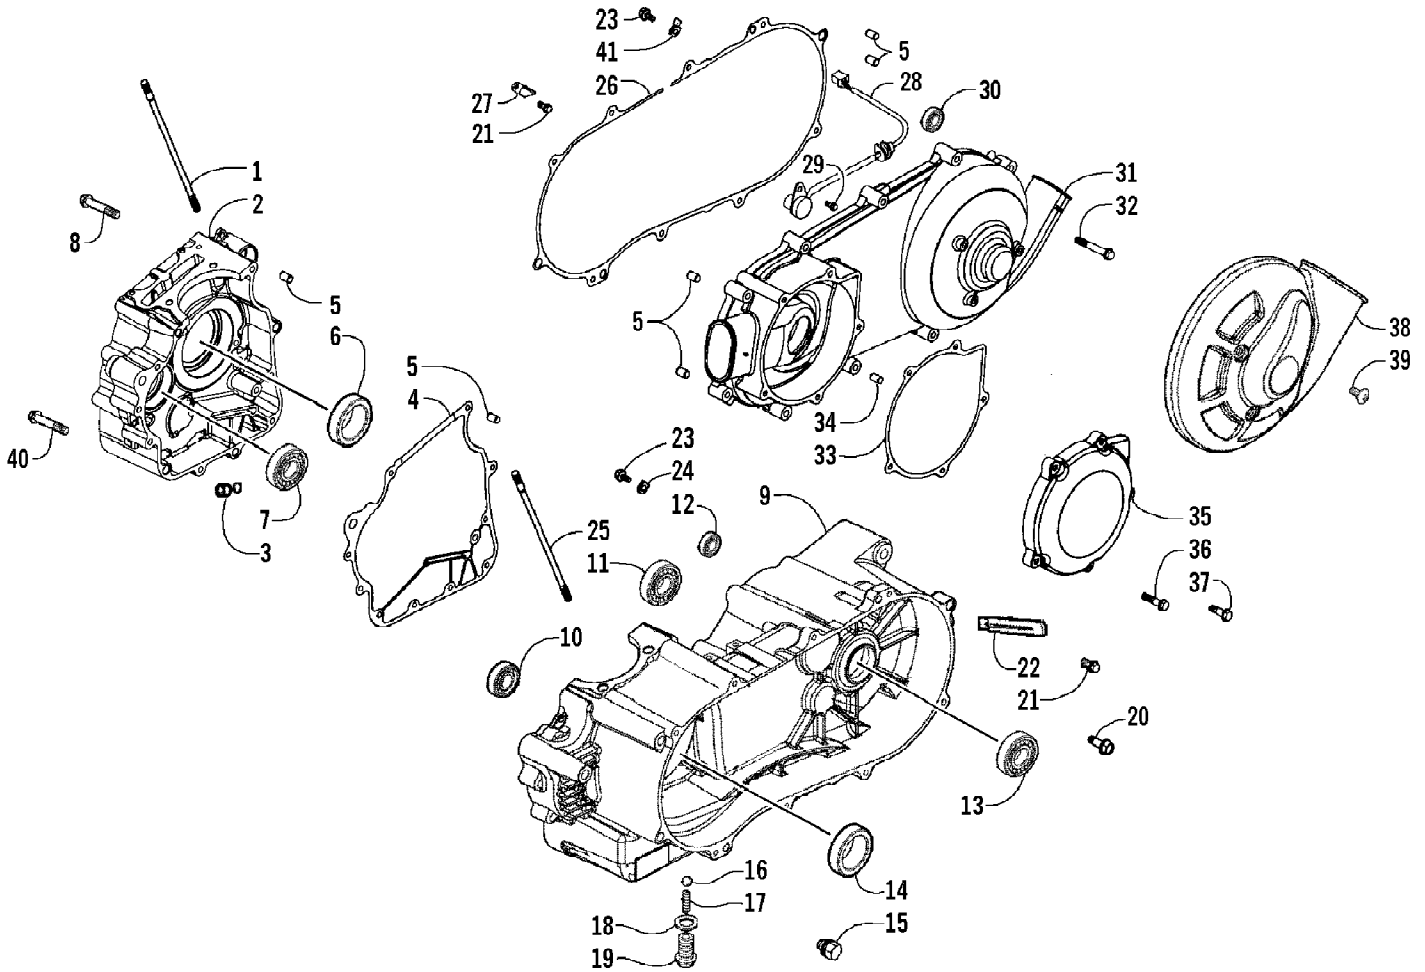

2007 ATV 250 DVX BLACK-CAT GREEN (A2007KSE2BUSE)
CRANKCASE ASSEMBLY

2007 ATV 250 DVX BLACK-CAT GREEN (A2007KSE2BUSE)
CRANKCASE ASSEMBLY

Page 16 of 66

Ref #	Part Number	Qty	S/P/F	Description
1	3304-008	2		Bolt, Stud
2	3303-626	1		Crankcase - Right (inc. 3)
3	3304-065	1		Plug, Cone-Type
4	3303-628	1		Gasket, Crankcase
5	3304-342	6		Pin, Dowel
6	3304-091	1		Seal, Oil
7	3304-198	1		Bearing
8	3304-191	4	/P	Screw, Cap
9	3304-221	1		Crankcase - Left
10	3304-195	2		Bearing
11	3304-699	1	/P	Bearing
12	3304-074	1	/P	Bearing
13	3304-067	1		Bearing
14	3304-079	1		Seal, Oil
15	3304-052	1	/P	Plug, Drain
16	3304-205	1		Ball, Steel
17	3304-063	1		Spring, Bolt Seat Inner
18	3304-021	1		Washer, Bolt Seat
19	3304-109	1		Bolt, Seat Ball Stopper
20	3303-365	1		Screw, Cap
21	3303-381	3		Screw, Cap
22	3304-158	1		Clip, Wire
23	3304-005	3		Screw, Cap
24	3304-040	1		Plate, Bearing Holder
25	3304-009	2		Bolt, Stud
26	3303-642	1		Gasket, Crankcase Cover - Left
27	3303-843	2		Clamp, Wire
28	3304-698	1		Cable, Gear Change
29	3304-187	1		Screw, Cap
30	3304-073	1	/P	Bearing
31	3303-632	1		Cover, Crankcase - Left
32	3304-003	8		Screw, Cap
33	3304-101	1		Gasket, Starter Cover
34	3303-341	2		Pin, Dowel
35	3304-225	1		Cover, Recoil Starter
36	3304-190	2		Screw, Cap
37	3303-384	3	/P	Screw, Cap
38	3304-222	1		Cover, Crankcase Cover - Left
39	3304-407	3		Screw, Pan Head
40	3304-004	2		Bolt, Flange
41	3304-039	2		Plate, Bearing Holder