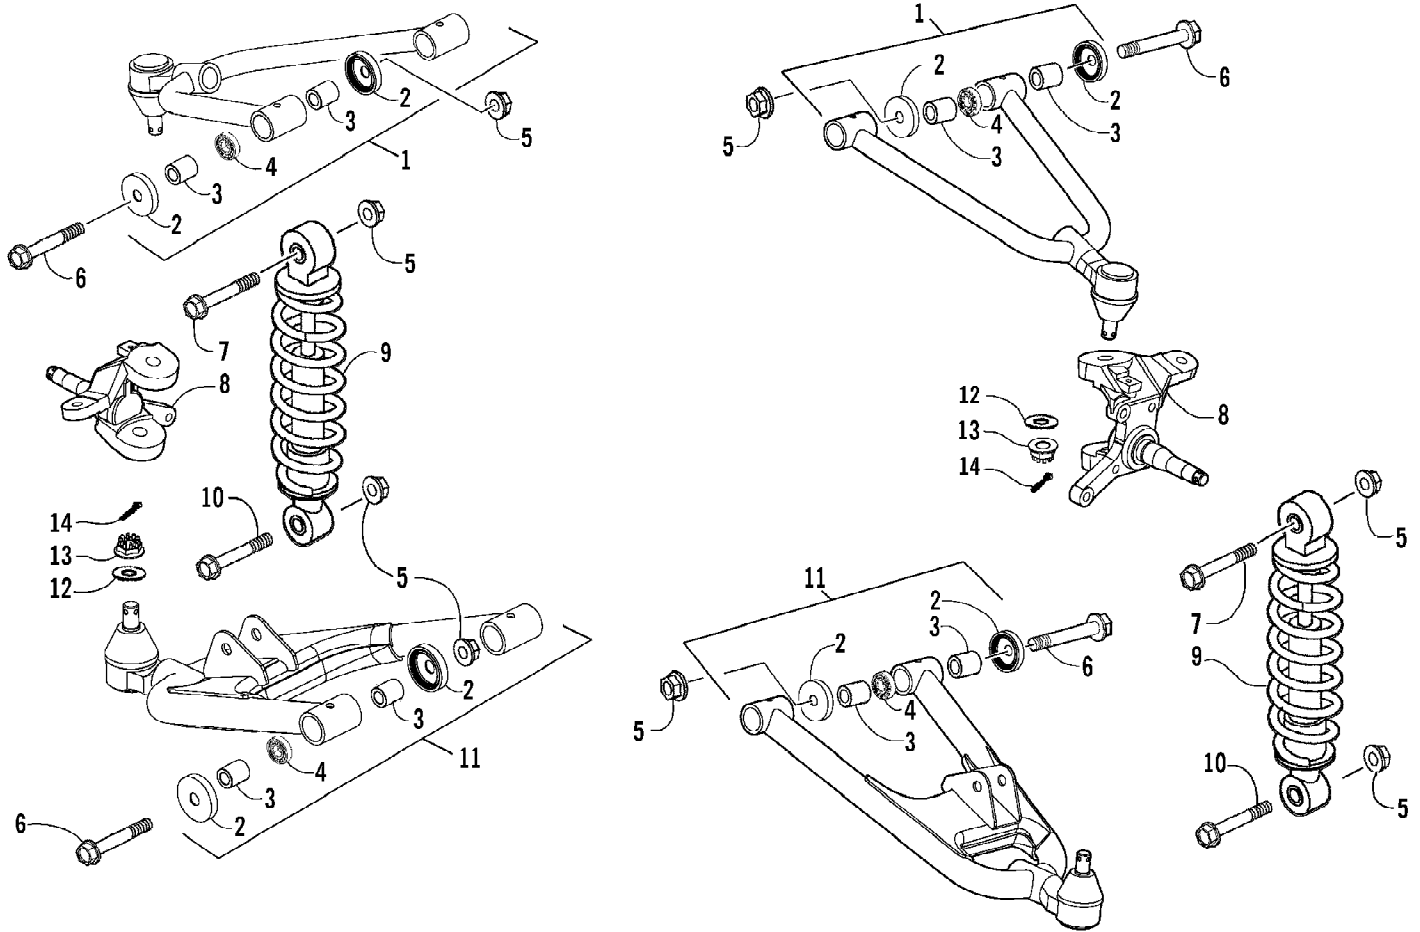

2007 ATV 250 DVX BLACK-CAT GREEN (A2007KSE2BUSE)
FRONT SUSPENSION ASSEMBLY

2007 ATV 250 DVX BLACK-CAT GREEN (A2007KSE2BUSE)
FRONT SUSPENSION ASSEMBLY

Page 30 of 66

Ref #	Part Number	Qty	S/P/F	Description
1	3304-371	1		A-Arm Assembly - Upper Right (inc. 2-4)
1	3304-374	1		A-Arm Assembly - Upper Left (inc. 2-4)
2	3304-090	16		Seal, Oil
3	3304-689	16	/P	Bushing, Swing Arm
4	3304-199	8		Bearing
5	3304-031	12	/P	Nut
6	3304-182	8	/P	Bolt, Flange
7	3303-376	2	/P	Bolt, Flange
8	3304-336	1		Knuckle - Assembly - Right
8	3304-337	1		Knuckle - Assembly - Left
9	3304-347	2		Cushion, Front- Assembly
10	3304-595	2	/P	Bolt, Flange
11	3304-373	1		A-Arm Assembly - Lower Right (inc. 2-4)
11	3304-375	1		A-Arm Assembly - Lower Left (inc. 2-4)
12	3303-335	4		Washer
13	3303-328	4		Nut, Castle
14	3303-339	4		Pin, Cotter