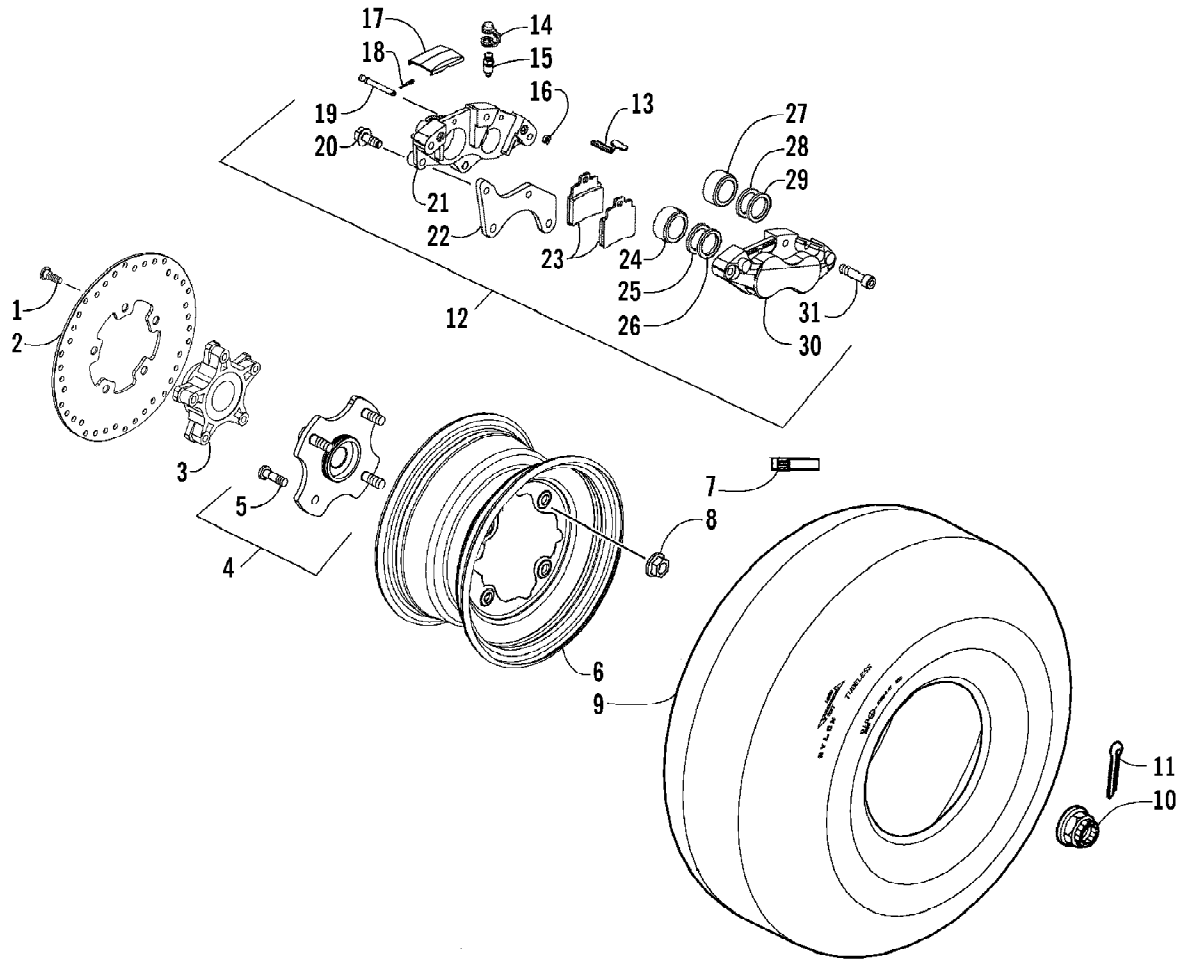

2007 ATV 250 DVX BLACK-CAT GREEN (A2007KSE2BUSE)
REAR WHEELS AND BRAKE ASSEMBLY

2007 ATV 250 DVX BLACK-CAT GREEN (A2007KSE2BUSE)
REAR WHEELS AND BRAKE ASSEMBLY

Page 50 of 66

Ref #	Part Number	Qty	S/P/F	Description
1	3304-015	5		Bolt
2	3304-301	1		Disc, Brake - Rear
3	3304-300	1		Hub, Brake Disc
4	3305-266	2		Hub, Wheel - Rear (inc. 5)
5	3304-014	8		Bolt, Hub
6	3304-295	2		Wheel, Rear
7	3304-562	2		Valve, Wheel
8	3304-028	8		Nut, Wheel
9	3304-297	2		Tire, Rear
10	3304-129	2		Nut
11	3303-340	2		Pin, Cotter
12	3304-298	1		Caliper Assembly - Rear (inc. 13-31)
13	3304-696	2		Spring, Brake Pad
14	3304-303	2		Cap, Bleed Valve
15	3304-302	2		Bleed Valve
16	3304-333	2		Plug
17	3304-318	2		Cover, Dust
18	3303-608	2		Pin, Lock
19	3304-325	2		Pin
20	3304-174	2		Screw, Cap
21	0	1	F	Housing, Caliper - Assembly - Right
22	3304-695	2		Bracket
23	3304-697	2		Pad, Brake - Set
24	3305-257	2		Piston
25	3303-922	2		Seal, Dust
26	3303-910	2		Seal, Piston
27	3305-262	2	/P	Piston
28	3304-327	2	S	Seal, Piston - Inner
29	3304-316	2	S	Seal, Dust - Outer
30	0	1	F	Housing, Caliper - Assembly - Left
31	3304-440	3		Bolt, Socket