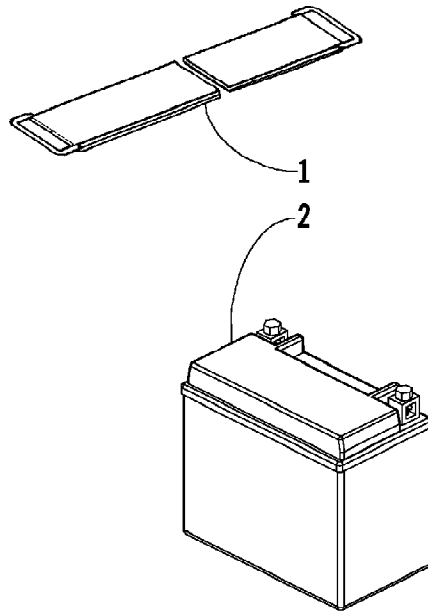

2007 ATV 250 DVX BLACK-CAT GREEN (A2007KSE2BUSE)
AIR INTAKE ASSEMBLY

Page 2 of 66

Ref #	Part Number	Qty	S/P/F	Description
1	3303-705	1		Cover, Air Filter Housing
2	3303-708	4		Clip, Spring
3	3303-703	1		Seal, Air Filter Housing Cover
4	3303-704	1		Filter, Air - Assembly (inc. 5)
5	0	1	F	Filter, Foam
6	3304-416	1		Clamp, Hose w/Screw
7	3303-707	1		Body, Air Filter Housing
8	3304-652	2		Screw w/Washer
9	3303-713	1		Clip, Tube
10	3304-168	1	/P	Tube, Drain
11	3303-709	2		Clamp, Hose w/Screw
12	3303-710	1		Duct
13	3304-062	1		Screw, Body
14	3304-433	2		Clip, Tube
15	3303-711	1		Joint, Blow-By
16	3304-117	2		Screw, Pan-Head w/Washer
17	3303-734	1		Tube B - Oil Catch (inc. one No. 18)
18	3303-714	2		Clip, Tube
19	3303-706	1		Catch, Oil
20	3304-553	2		Bolt, Flange
21	3303-735	1		Tube C - Oil Catch (inc. two No. 22)
22	3303-712	3		Clip, Tube
23	3303-733	1		Tube A - Oil Catch (inc. one No. 18)
24	3304-167	1		Clamp

2007 ATV 250 DVX BLACK-CAT GREEN (A2007KSE2BUSE)
 AUXILIARY BRAKE ASSEMBLY

Page 4 of 66

Ref #	Part Number	Qty	S/P/F	Description
1	3304-335	1		Lever, Brake
2	3304-139	2		Washer
3	3304-143	1		Pin
4	3303-855	1		Spring, Stop - Brake Lever
5	3303-929	1		Spring, Set - Brake Lever
6	3304-685	1		Switch, Brake
7	3303-927	1		Pin, Clevis
8	3304-050	1		Washer
9	3304-141	1		Pin, Cotter
10	3304-306	1		Brake Assembly - Rear (inc. 11-20)
11	3303-928	1		Actuator, Push Rod
12	3304-128	2		Nut, Jam
13	0	1	F	Master Cylinder
14	3303-321	1		Screw w/Washer
15	3304-307	1		Connector
16	3303-895	2		Clamp, Brake Hose
17	3304-308	1		Hose, Brake
18	3303-896	1		Reservoir, Brake
19	3304-332	1		Cover, Brake Reservoir
20	3304-119	2		Screw, Flat-Head
21	3304-551	4	/P	Screw, Cap
22	3303-284	4	/P	Washer, Crush
23	3303-257	2	/P	Bolt, Banjo-Fitting
24	3304-299	1		Hose, Brake - Assembly - Rear
25	3303-891	1		Clamp, Brake Hose - Rear