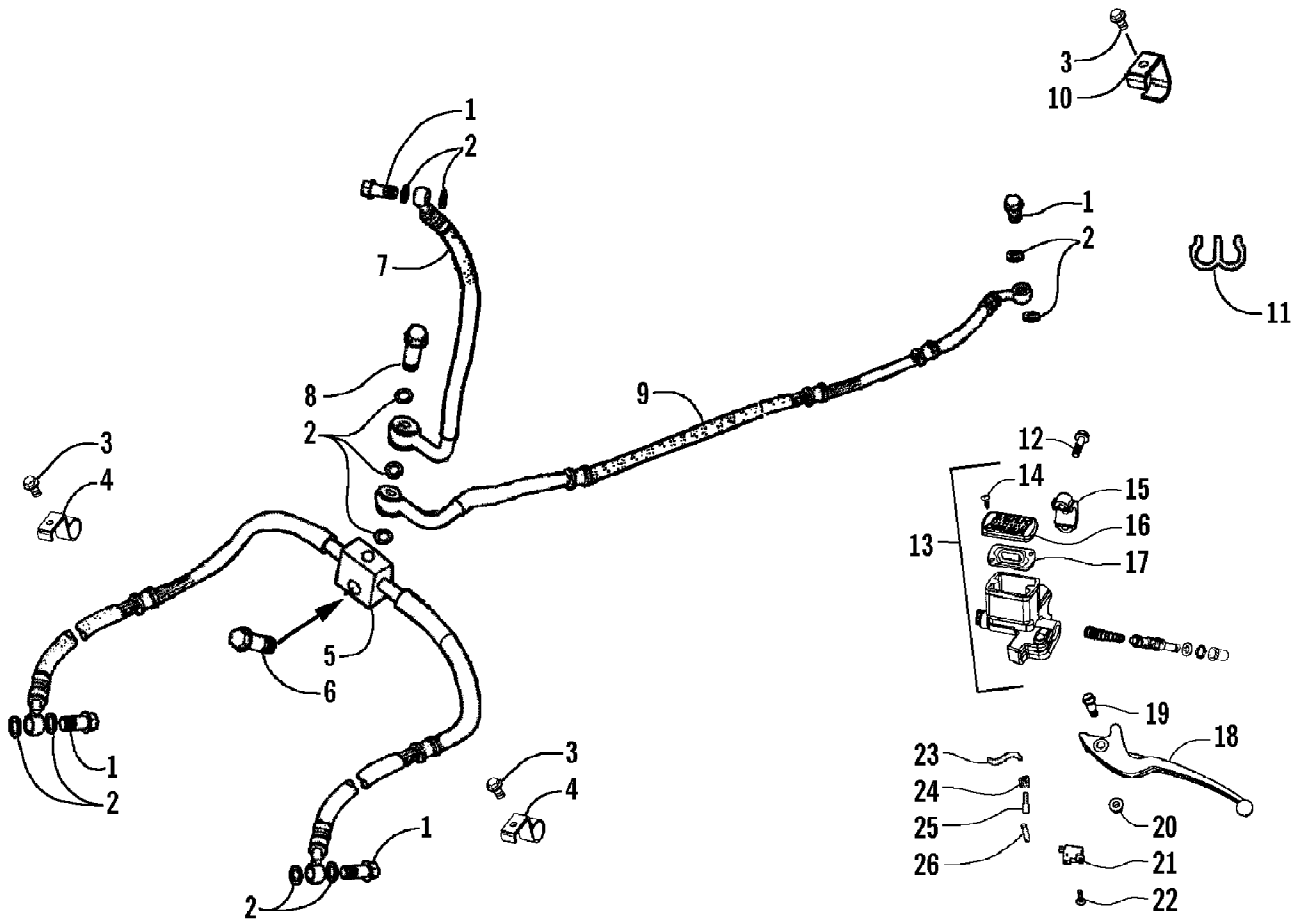

2007 ATV 250 DVX BLACK-CAT GREEN (A2007KSE2BUSE)
HYDRAULIC BRAKE HOSE AND HAND BRAKE ASSEMBLY

2007 ATV 250 DVX BLACK-CAT GREEN (A2007KSE2BUSE)
HYDRAULIC BRAKE HOSE AND HAND BRAKE ASSEMBLY

Page 40 of 66

Ref #	Part Number	Qty	S/P/F	Description
1	3303-257	4	/P	Bolt, Banjo-Fitting
2	3303-284	11	/P	Washer, Crush
3	3304-553	3		Bolt, Flange
4	3303-919	2		Clamp, Brake Hose - Front
5	3304-320	1		Hose, Brake w/Junction Block - Front
6	3304-176	1		Screw, Cap
7	3304-321	1		Hose, Brake - Assembly - Front
8	3304-674	1	/P	Bolt, Banjo-Fitting - Double
9	3304-319	1		Hose, Brake - Assembly - Rear
10	3303-891	1		Clamp, Brake Hose - Rear
11	3304-675	1		Clip, Hose - Double
12	3304-189	2	/P	Screw, Cap
13	3304-676	1		Master Cylinder - Assembly - Rear Brake (inc. 14-17)
14	3303-318	2		Screw, Flat-Head
15	3303-175	1	/P	Clamp, Master Cylinder
16	3303-923	1		Cover, Master Cylinder
17	3303-925	1		Diaphragm, Master Cylinder
18	3303-956	1	S	Lever, Brake
19	3304-017	1		Bolt, Brake Lever
20	3304-132	1	S	Nut, Flange
21	3303-141	1	/P	Switch, Brake
22	3303-321	1		Screw w/Washer
23	3304-442	1	/P	Lock, Brake Lever
24	3304-678	1		Spring, Return - Brake Lever
25	3304-679	1		Pin - Brake Lever
26	3304-680	1		Clip - Brake Lever