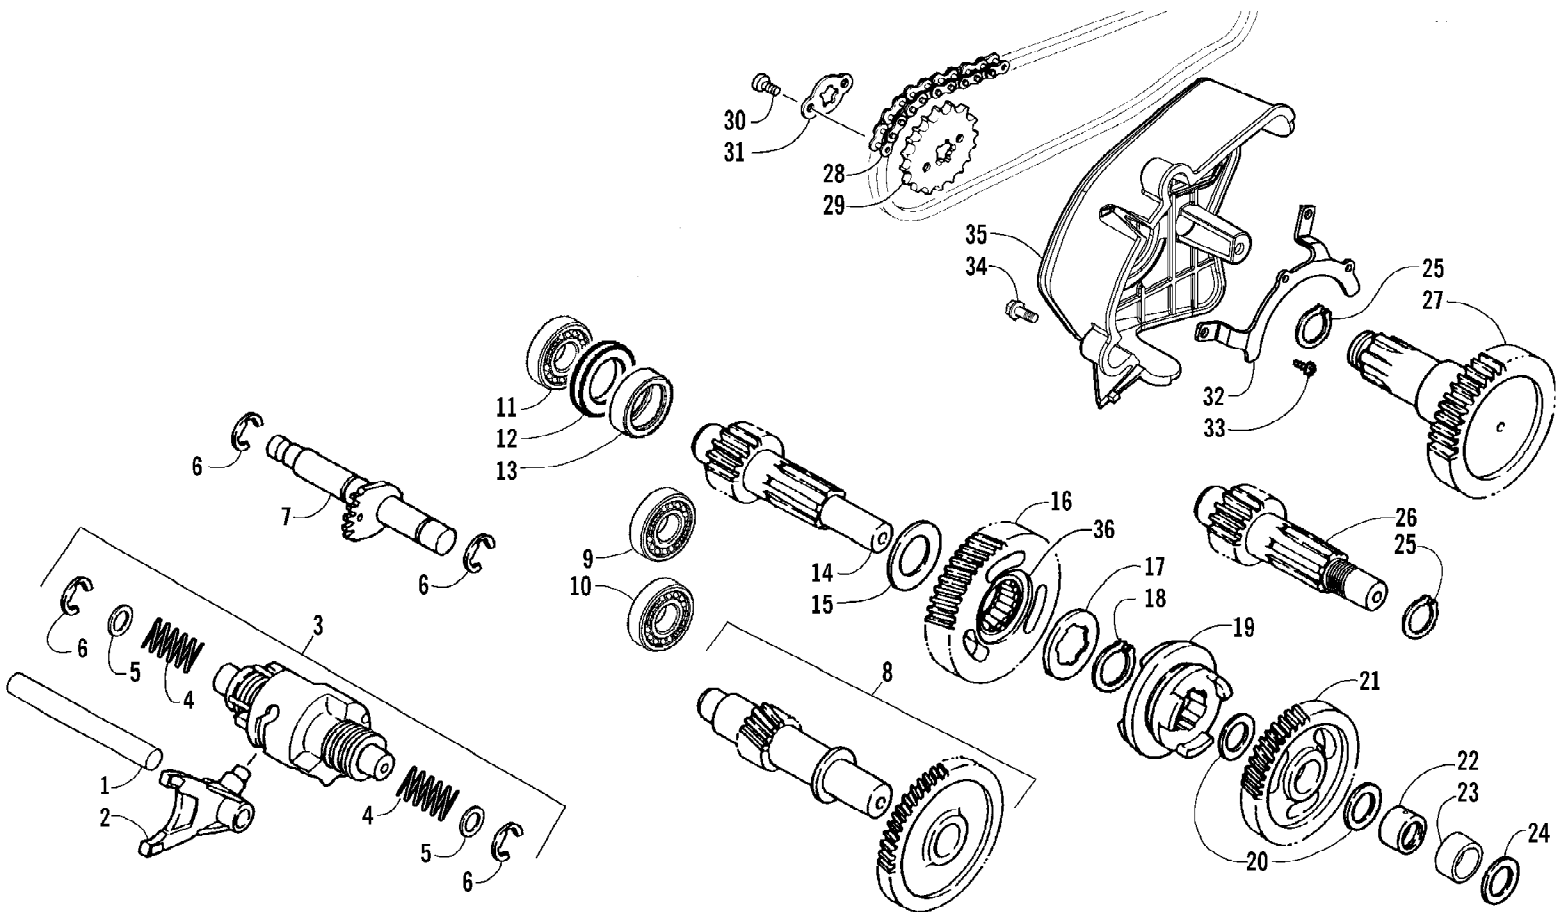

2007 ATV 250 DVX BLACK-CAT GREEN (A2007KSE2BUSE)
TRANSMISSION ASSEMBLY

2007 ATV 250 DVX BLACK-CAT GREEN (A2007KSE2BUSE)
TRANSMISSION ASSEMBLY

Page 64 of 66

Ref #	Part Number	Qty	S/P/F	Description
1	3304-513	1		Shaft, Gear Shift Fork
2	3304-267	1		Fork, Gear Shift
3	3304-268	1		Cam, Gear Shift - Assembly (inc. 4-5 and two No. 6)
4	3304-700	2		Spring, Cam
5	3304-412	2		Washer, Thrust
6	3304-153	4		E-Ring
7	3304-269	1	/P	Spindle, Gear Shift Cam
8	3304-261	1		Gear, Shift Handle
9	3304-198	1		Bearing
10	3304-699	1	/P	Bearing
11	3304-195	1		Bearing
12	3304-425	1		Seal, Oil
13	3304-422	1		Bearing, Needle
14	3304-259	1	/P	Shaft, Main
15	3304-044	1		Washer, Thrust
16	3304-263	1		Gear, Reverse
17	3304-045	1		Washer, Spline
18	3304-056	1		Circlip
19	3304-264	1		Shift, Main
20	3304-413	2		Washer, Thrust
21	3303-795	1		Gear, Forward
22	3304-509	1		Collar
23	3304-508	1		Collar
24	3304-042	1		Washer, Thrust
25	3304-147	2	/P	Circlip
26	3304-260	1		Driveshaft
27	3304-262	1		Shaft, Final
28	3304-510	1		Chain, Drive
29	3304-265	1		Sprocket, Drive
30	3303-307	2		Bolt, Hex
31	3304-266	1		Plate, Drive Sprocket
32	3304-515	1		Guide, Chain
33	3304-650	2	/P	Screw, Self-Tapping
34	3303-383	3	/P	Bolt, Flange
35	3304-286	1		Cover, Chain
36	3304-423	1		Bearing