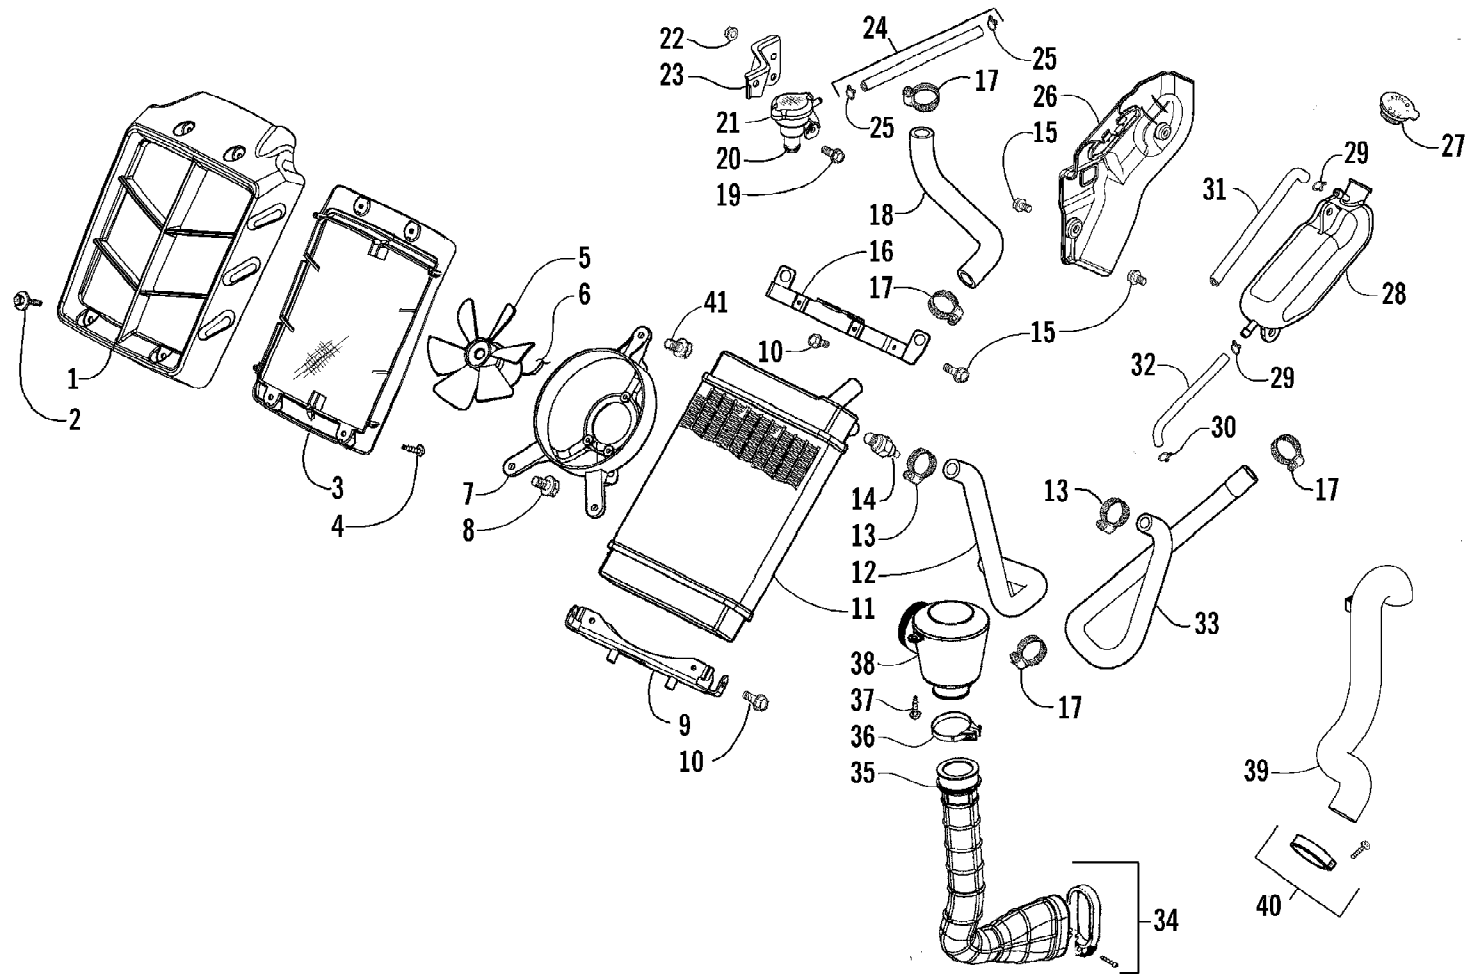

2007 ATV 250 DVX BLACK-CAT GREEN (A2007KSE2BUSE)
COOLING ASSEMBLY

Ref #	Part Number	Qty	S/P/F	Description
1	3303-743	1	/P	Shroud, Radiator
2	3304-653	4	S	Screw w/Washer
3	3303-744	1		Screen, Radiator
4	3304-123	6	/P	Screw w/Washer
5	3303-741	1		Fan, Cooling
6	3303-742	1		Motor, Fan
7	3303-739	1		Shroud, Fan
8	3304-586	3	/P	Bolt
9	3303-984	1		Bracket, Radiator - Lower
10	3304-116	4		Bolt w/Washer
11	3303-737	1		Radiator Assembly
12	3303-759	1		Hose, Cooling - Radiator/Engine
13	3304-164	2		Clamp, Hose
14	3303-862	1		Switch, Temperature
15	3304-587	6	/P	Bolt w/Washer
16	3303-983	1		Bracket, Radiator - Upper
17	3304-165	4	/P	Clamp, Hose
18	3303-761	1		Hose, Cooling - Radiator
19	3304-553	1		Bolt, Flange
20	3303-738	1		Neck, Filler
21	3303-748	1		Cap, Radiator
22	3304-654	2	/P	Nut
23	3303-740	1		Bracket, Mounting - Filler Neck
24	3304-066	1		Tube Assembly - Water Pump (inc. 25)
25	3304-161	2		Clip, Tube
26	3303-993	1		Shield, Master Cylinder
27	3303-749	1		Cap, Reserve Tank
28	3304-692	1		Tank, Reserve
29	3304-163	2		Clip, Tube
30	3303-349	1		Clip, Tube
31	3303-745	1		Hose, Drain - Reserve Tank
32	3304-255	1		Hose, Reserve Tank
33	3303-760	1		Hose, Cooling - Engine/Radiator
34	3303-635	1		Clamp w/Screw
35	3304-224	1		Duct, Cooling - Cover
36	3304-694	1		Clamp w/Screw
37	3304-650	2	/P	Screw, Self-Tapping
38	3304-226	1		Box, Inlet - Cooling
39	3304-223	1		Duct, Cooling - Cover
40	3303-636	1		Clamp w/Screw
41	3303-320	3		Screw w/Washer