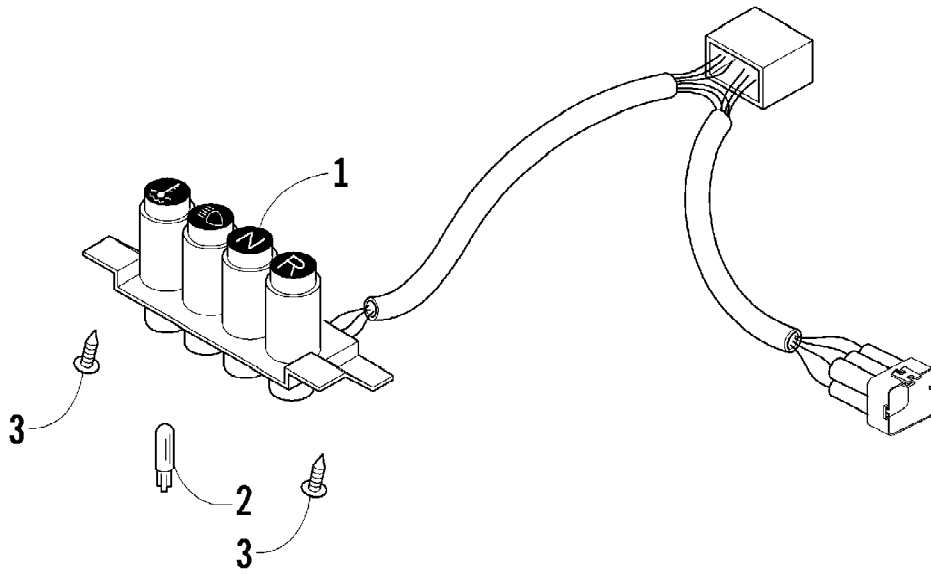

2007 ATV 250 DVX BLACK-CAT GREEN (A2007KSE2BUSE)
PILOT LAMP ASSEMBLY

Ref #	Part Number	Qty	S/P/F	Description
1	3304-285	1	/P	Pilot Lamp - Assembly (inc. 2)
2	3304-284	4		Bulb
3	3304-650	2	/P	Screw, Self-Tapping