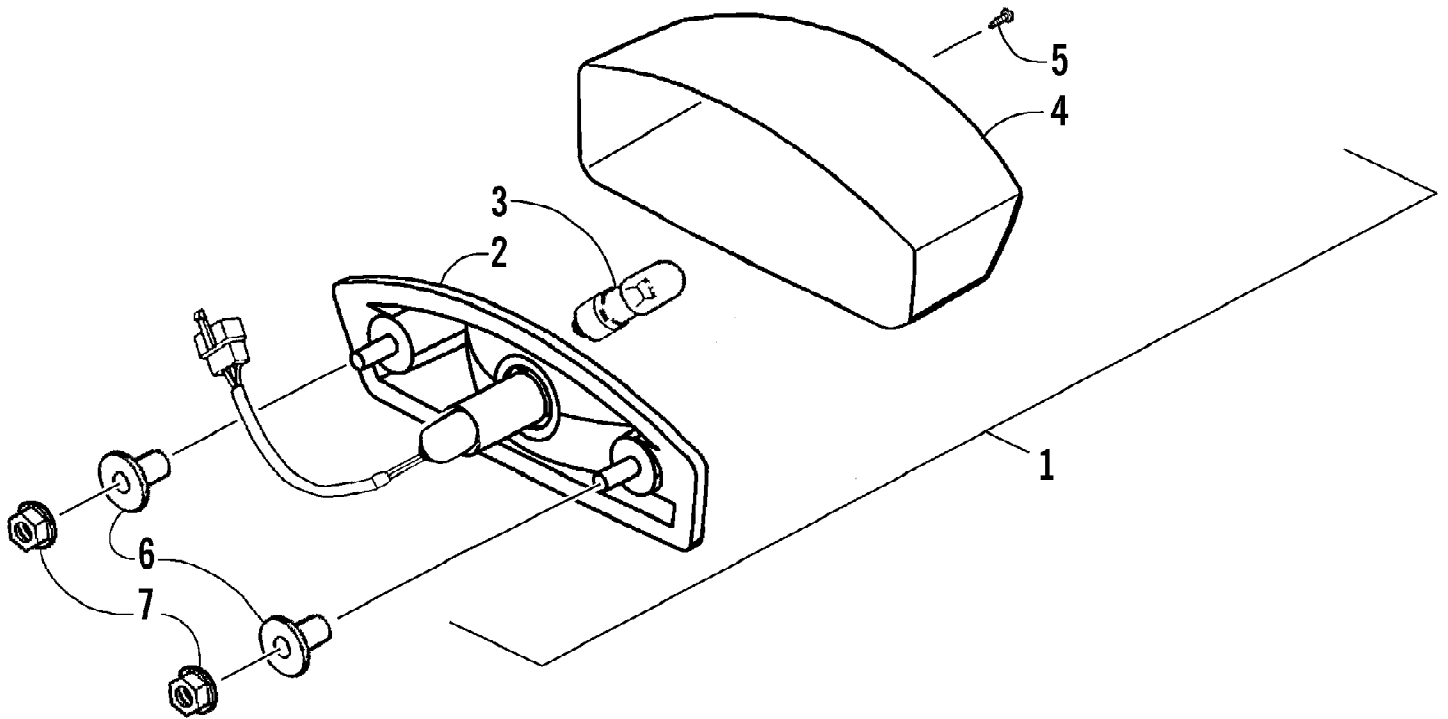

2007 ATV 250 DVX BLACK-CAT GREEN (A2007KSE2BUSE)
TAILLIGHT ASSEMBLY

Page 62 of 66

Ref #	Part Number	Qty	S/P/F	Description
1	3303-420	1		Taillight - Assembly (inc. 2-5)
2	3303-422	1		Base, Taillight
3	3303-444	1	S	Bulb, Taillight
4	3304-283	1		Lens, Taillight
5	3304-537	2		Screw
6	3303-226	2		Collar, Front Fender
7	3304-654	2	/P	Nut, Flange