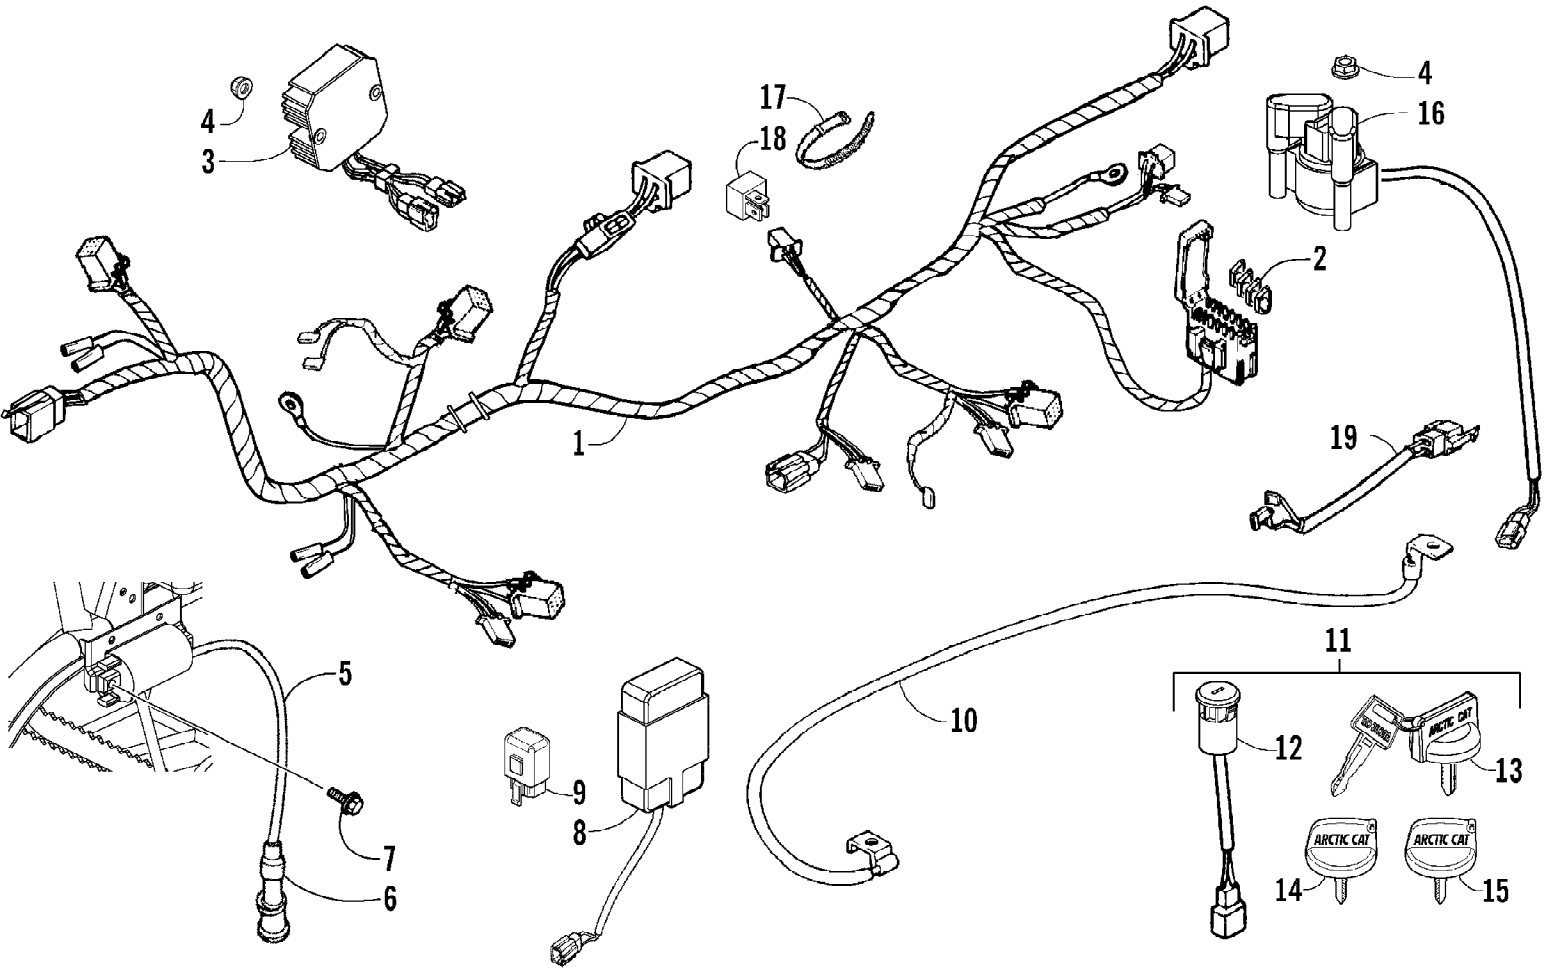

2007 ATV 250 DVX BLACK-CAT GREEN (A2007KSE2BUSE)
ELECTRICAL AND WIRING HARNESS ASSEMBLY

2007 ATV 250 DVX BLACK-CAT GREEN (A2007KSE2BUSE)
ELECTRICAL AND WIRING HARNESS ASSEMBLY

Ref #	Part Number	Qty	S/P/F	Description
1	3304-276	1		Harness, Main (inc. 2)
2	3304-210	1		Fuse - 10 Amp
2	3304-211	2		Fuse - 15 Amp
2	3304-212	1		Fuse - 30 Amp
3	3304-681	1		Regulator, Voltage
4	3303-331	4	/P	Nut
5	3303-830	1		Coil, Ignition (inc. 6)
6	3303-831	1		Cap, Noise Suppression
7	3303-382	2	/P	Screw, Cap
8	3303-829	1		CDI Unit
9	3303-867	1		Relay, Start-in-Gear
10	3304-278	1		Cable, Battery
11	3303-850	1		Switch, Ignition - Assembly (inc. 12-14)
12	0	1	F	Switch, Ignition
13	3304-520	1		Key, Ignition - Set - Right-Side Cut
13	3304-521	1		Key, Ignition - Set - Left-Side Cut
14	3304-522	1		Cover, Key - "Arctic Cat"
15	3303-134	1	/P	Sub-Cord
16	3303-857	1		Relay, Starter
17	3303-289	2	/P	Cable Tie
18	3303-837	1		Diode, Neutral