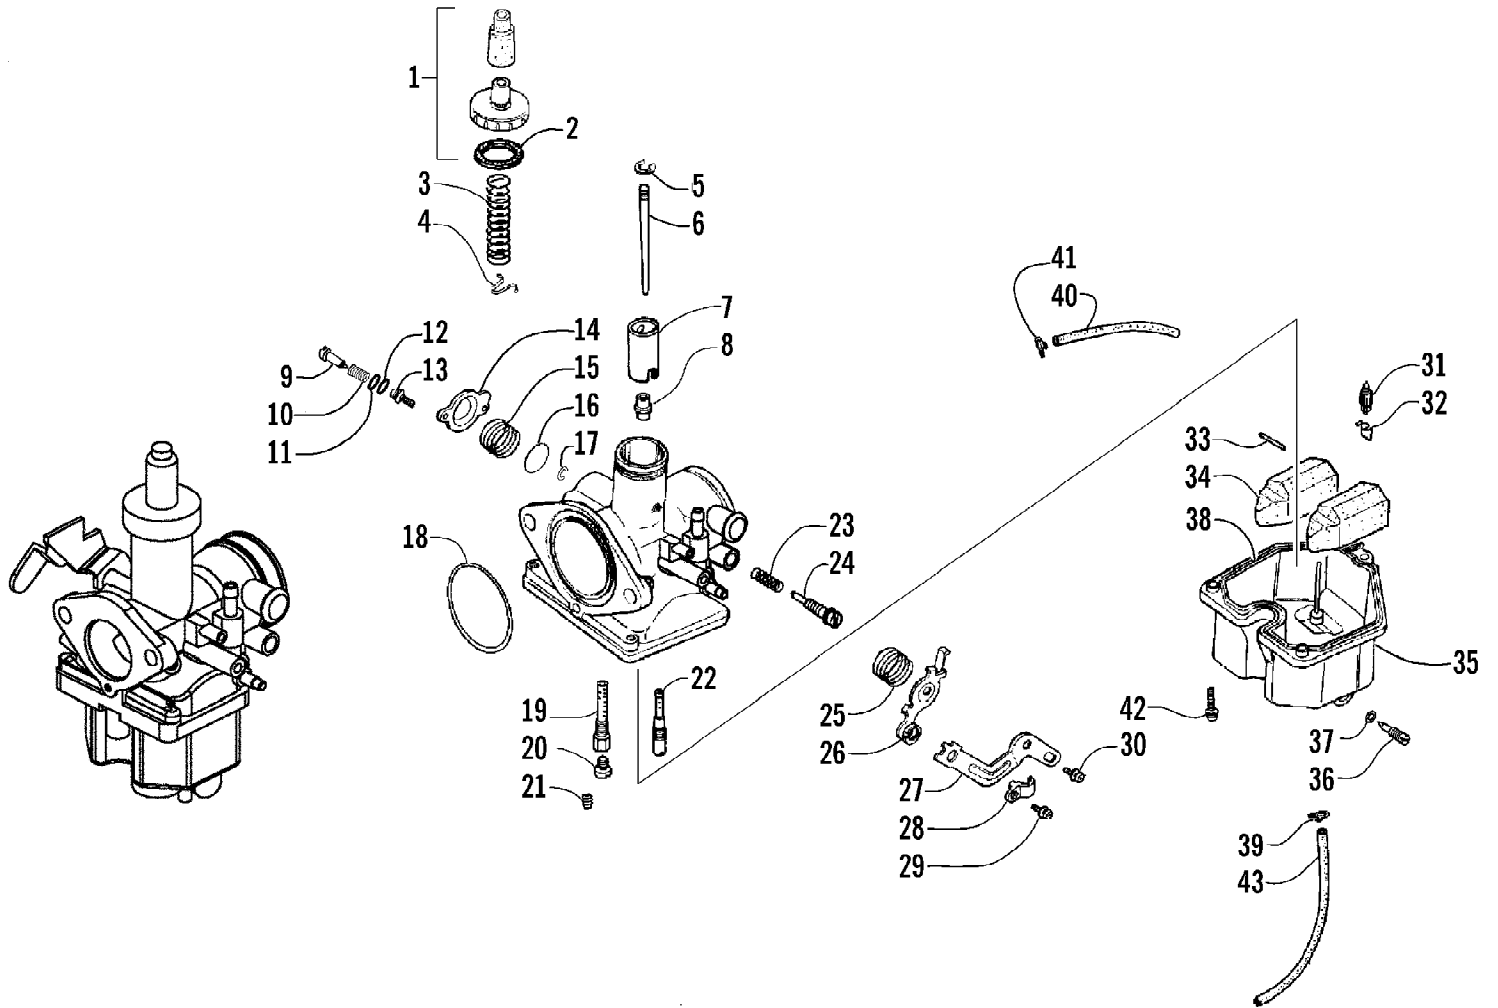

2007 ATV 250 DVX BLACK-CAT GREEN (A2007KSE2BUSE)
CARBURETOR ASSEMBLY

2007 ATV 250 DVX BLACK-CAT GREEN (A2007KSE2BUSE)
CARBURETOR ASSEMBLY

Page 10 of 66

Ref #	Part Number	Qty	S/P/F	Description
1	3304-218	1		Cover, Top - Assembly (inc. 2)
2	3304-217	1		Gasket, Top
3	3304-230	1		Spring, Compression
4	3304-454	1		Clip, Needle
5	3304-240	1		Clip, E
6	3304-448	1		Needle, Jet
7	3304-216	1		Valve, Throttle
8	3304-456	1		Jet, Needle
9	3304-215	1		Screw, Adjuster
10	3304-232	1		Spring, Compression
11	3304-250	1		Washer
12	3304-237	1		O-Ring
13	3304-427	2		Screw w/Washer
14	3304-229	1		Plate, Cover - Diaphragm
15	3304-449	1		Spring, Compression
16	3304-227	1		Diaphragm
17	3304-450	1		Clip, E
18	3304-238	1		O-Ring
19	3304-447	1		Holder, Needle Jet
20	5507-097	1	/P	Jet, Main
21	3304-214	1		Holder, Main Jet
22	3304-445	1		Jet, Slow
23	3304-231	1		Spring, Compression
24	3304-455	1		Screw, Stop
25	3304-233	1		Spring, Torsion
26	3303-627	1		Lever, Choke
27	3304-443	1		Bracket, Choke Cable
28	3304-241	1		Clamp, C
29	3303-319	1	S	Screw w/Washer
30	3304-429	1		Screw w/Washer
31	3304-242	1		Valve, Float
32	3304-249	1		Clip, Float Valve
33	3304-451	1		Pin, Float Arm
34	3304-444	1		Float, Set
35	3304-220	1		Chamber, Float - Assembly
36	3304-243	1		Screw, Drain
37	3304-239	1		O-Ring
38	3304-219	1		Gasket, Float Chamber
39	3304-452	1		Clip, Tube
40	3304-446	1		Tube, Set
41	3304-453	1		Clip, Tube
42	3304-428	3		Screw w/Washer
43	3305-268	1	S	Tube
43	3303-698	1		Complete Carburetor Assembly