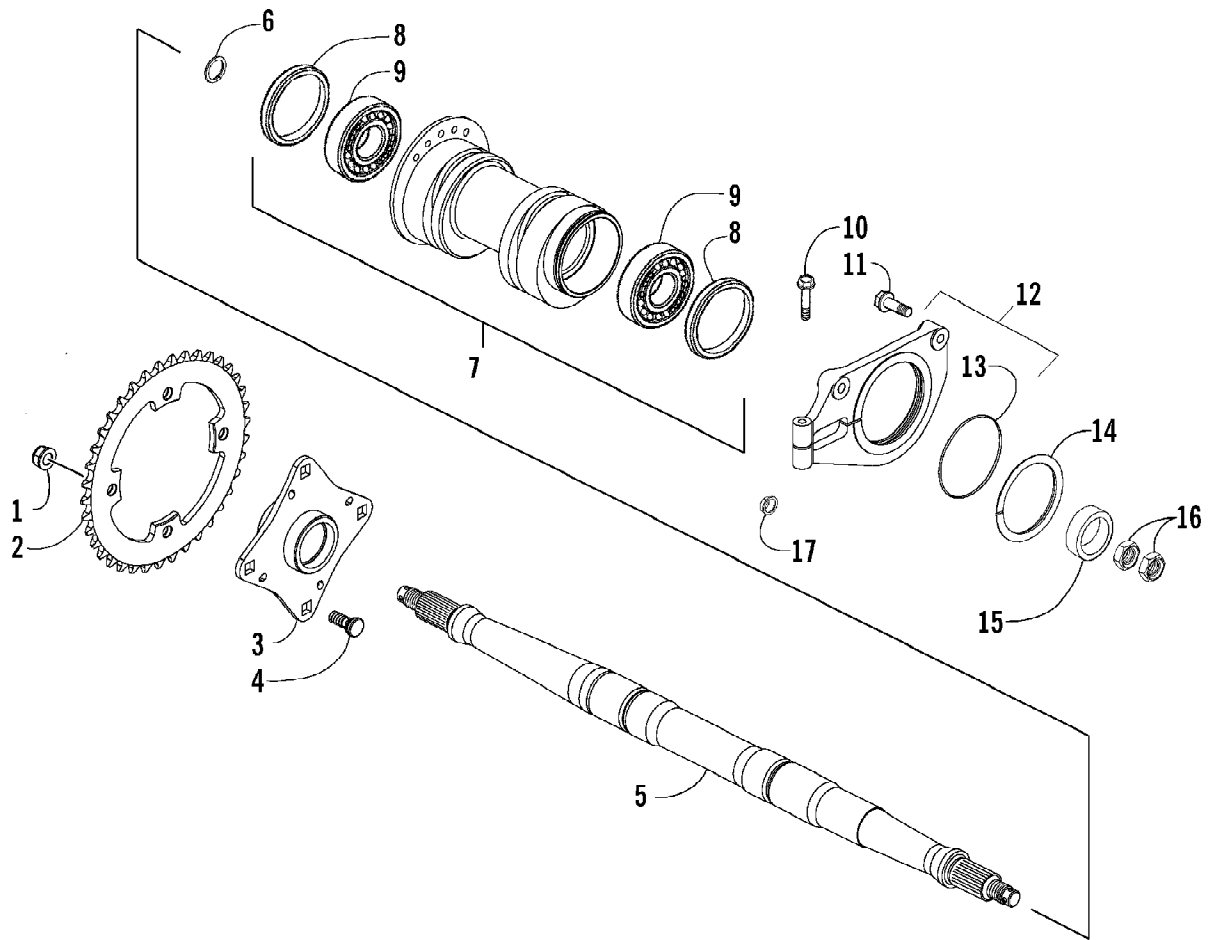

2007 ATV 250 DVX BLACK-CAT GREEN (A2007KSE2BUSE)
REAR AXLE ASSEMBLY

2007 ATV 250 DVX BLACK-CAT GREEN (A2007KSE2BUSE)
REAR AXLE ASSEMBLY

Page 46 of 66

Ref #	Part Number	Qty	S/P/F	Description
1	3304-031	4	/P	Nut
2	3304-291	1		Sprocket, Final - Driven
3	3304-292	1		Flange, Final Sprocket
4	3304-403	4		Bolt
5	3304-293	1		Axle, Wheel - Rear
6	3304-415	1		Ring, Snap
7	3304-294	1		Hub, Rear - Assembly (inc. 8-9)
8	3304-424	2		Seal, Oil
9	3304-688	2		Bearing
10	3304-518	1		Bolt
11	3304-687	2		Bolt
12	3304-305	1		Bracket, Caliper - Assembly (inc. 13)
13	3305-259	1		O-Ring
14	3304-519	1		Ring, Retaining
15	3304-343	1		Collar
16	3304-342	2		Nut
17	3304-304	1		Collar