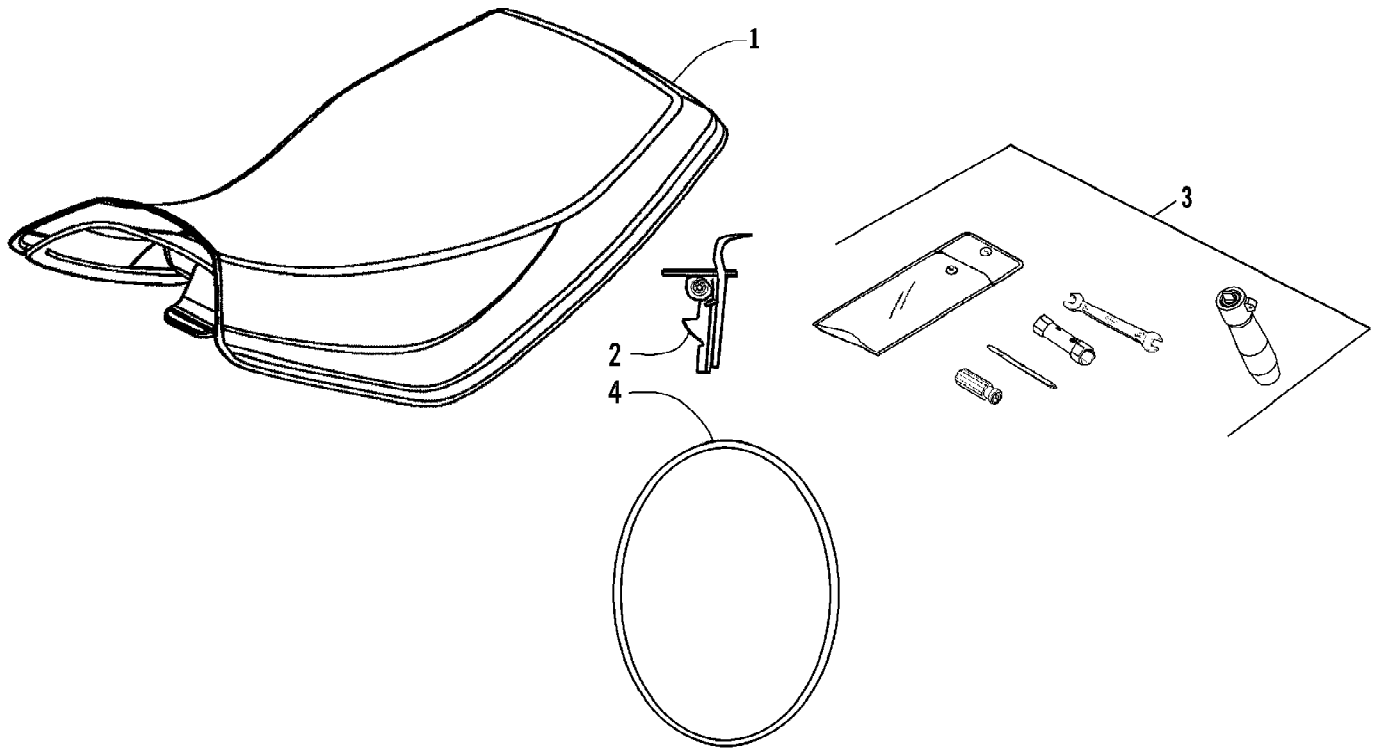

2007 ATV 250 DVX BLACK-CAT GREEN (A2007KSE2BUSE)
SEAT AND TOOL KIT ASSEMBLY

Page 54 of 66

Ref #	Part Number	Qty	S/P/F	Description
1	3304-391	1		Seat Assembly (inc. 2)
2	3304-392	1		Latch, Seat - Hook Assembly
3	3304-400	1		Kit, Tool
4	3303-242	1		Band, Tool Kit