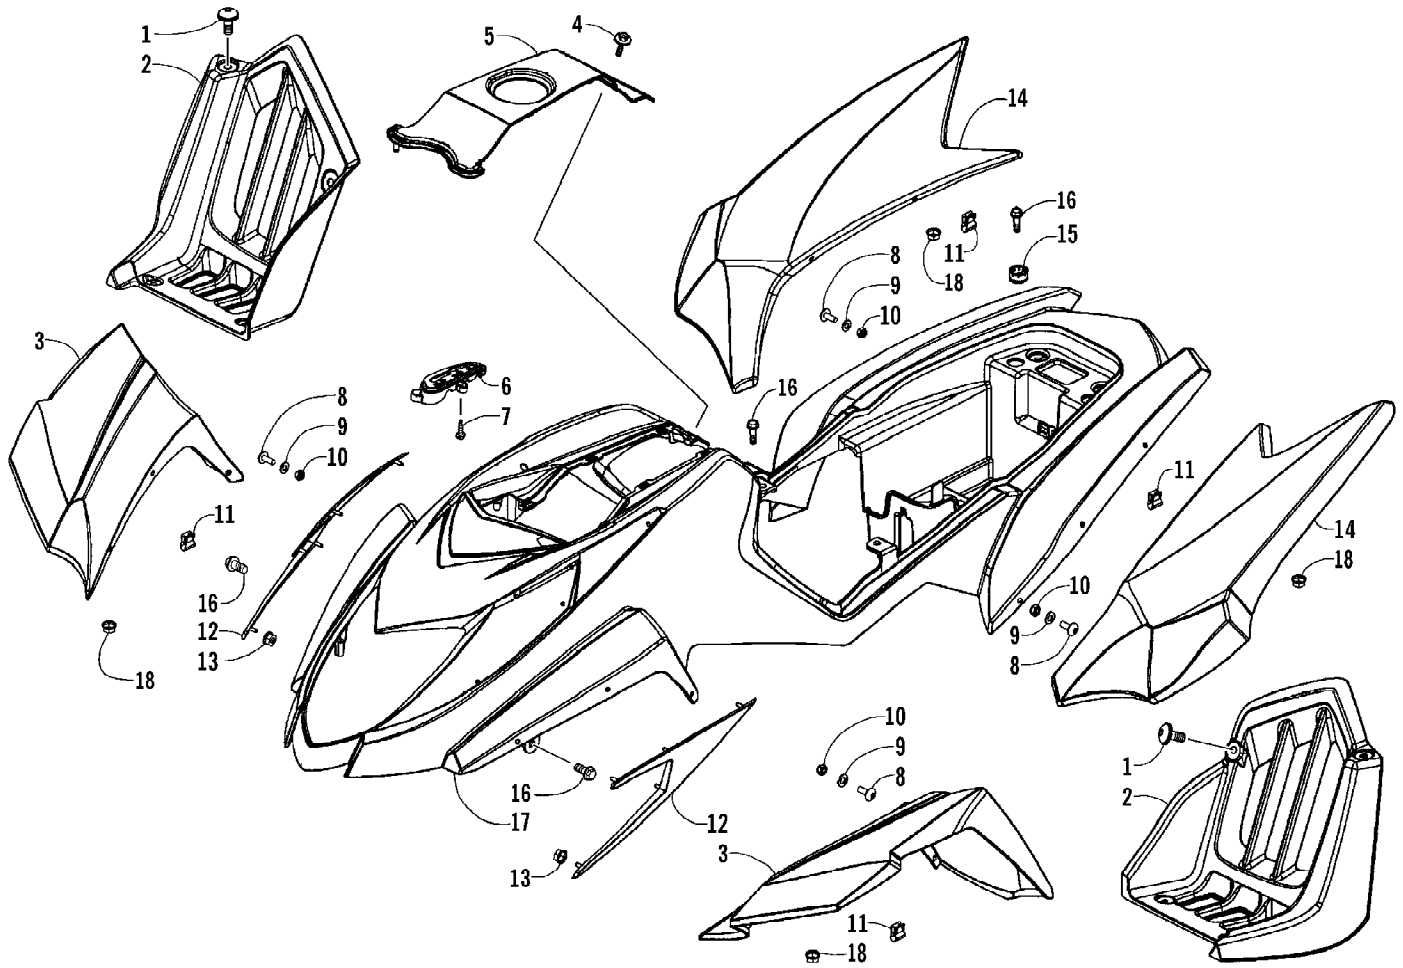

2007 ATV 250 DVX BLACK-CAT GREEN (A2007KSE2BUSE)
BODY PANEL ASSEMBLY

2007 ATV 250 DVX BLACK-CAT GREEN (A2007KSE2BUSE)
BODY PANEL ASSEMBLY

Page 8 of 66

Ref #	Part Number	Qty	S/P/F	Description
1	3304-404	8		Bolt
2	3304-395	1	S	Mudguard, Floor - Right
2	3304-396	1		Mudguard, Floor - Left
3	3304-388	1		Fender, Front - Right
3	3304-390	1		Fender, Front - Left
4	3304-029	2	/P	Bolt w/Washer
5	3304-248	1		Cover, Gas Tank
6	3304-381	1		Guide, Shift Handle
7	3304-650	3	/P	Screw, Self-Tapping
8	3304-406	12		Bolt
9	3304-432	12		Washer
10	3304-431	12	/P	Nut, Lock
11	3304-683	4		Clip, Fender
12	3304-384	1		Panel, Trim - Right
12	3304-386	1		Panel, Trim - Left
13	3304-418	10		Nut
14	3304-394	1		Fender, Rear - Right
14	3304-398	1		Fender, Rear - Left
15	3303-232	2		Rubber, Rear Fender
16	3304-587	7	/P	Bolt w/Washer
17	3304-380	1		Body, Main
18	3304-417	4		Nut