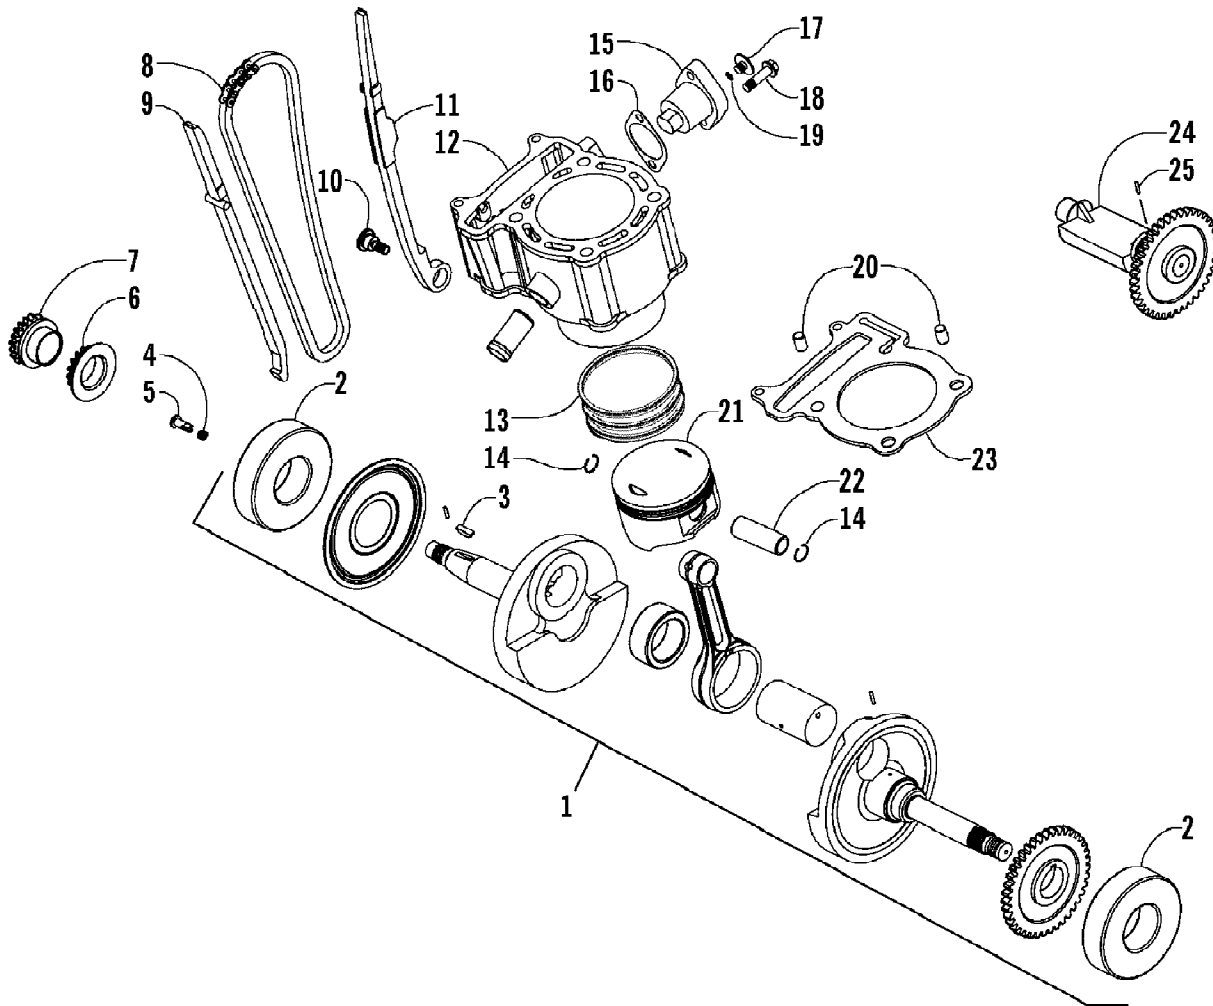

2007 ATV 250 DVX BLACK-CAT GREEN (A2007KSE2BUSE)
PISTON AND CRANKSHAFT ASSEMBLY

2007 ATV 250 DVX BLACK-CAT GREEN (A2007KSE2BUSE)
PISTON AND CRANKSHAFT ASSEMBLY

Page 44 of 66

Ref #	Part Number	Qty	S/P/F	Description
1	3303-663	1		Crankshaft Assembly (inc. 2)
2	3304-419	2	S	Bearing
3	3304-145	1		Key
4	3303-694	1		Spring, Oil Through
5	3303-693	1		Oil Through
6	3304-236	1		Gear, Timing
7	3303-689	1		Gear, Oil Pump Drive
8	3303-671	1		Chain, Cam
9	3303-679	1		Guide, Cam Chain
11	3303-676	1		Tensioner, Cam Chain
10	3303-678	1		Pivot, Cam Chain Tensioner
12	3303-653	1		Cylinder Assembly
13	3303-664	1	/P	Ring Set, Piston
14	3304-159	2		Circlip
15	3303-677	1		Lifter, Cam Chain Tensioner
16	3303-035	1		Gasket, Cylinder
17	3304-006	2		Screw w/Washer
18	3303-243	2	S	Screw, Cap
19	3303-305	1	S	O-Ring
20	3303-342	2		Pin, Dowel
21	3303-665	1		Piston
22	3303-666	1		Pin, Piston
23	3303-654	1	S	Gasket, Cylinder
24	3303-667	1		Balancer, Crankshaft (inc. 25)
25	3304-439	1		Key