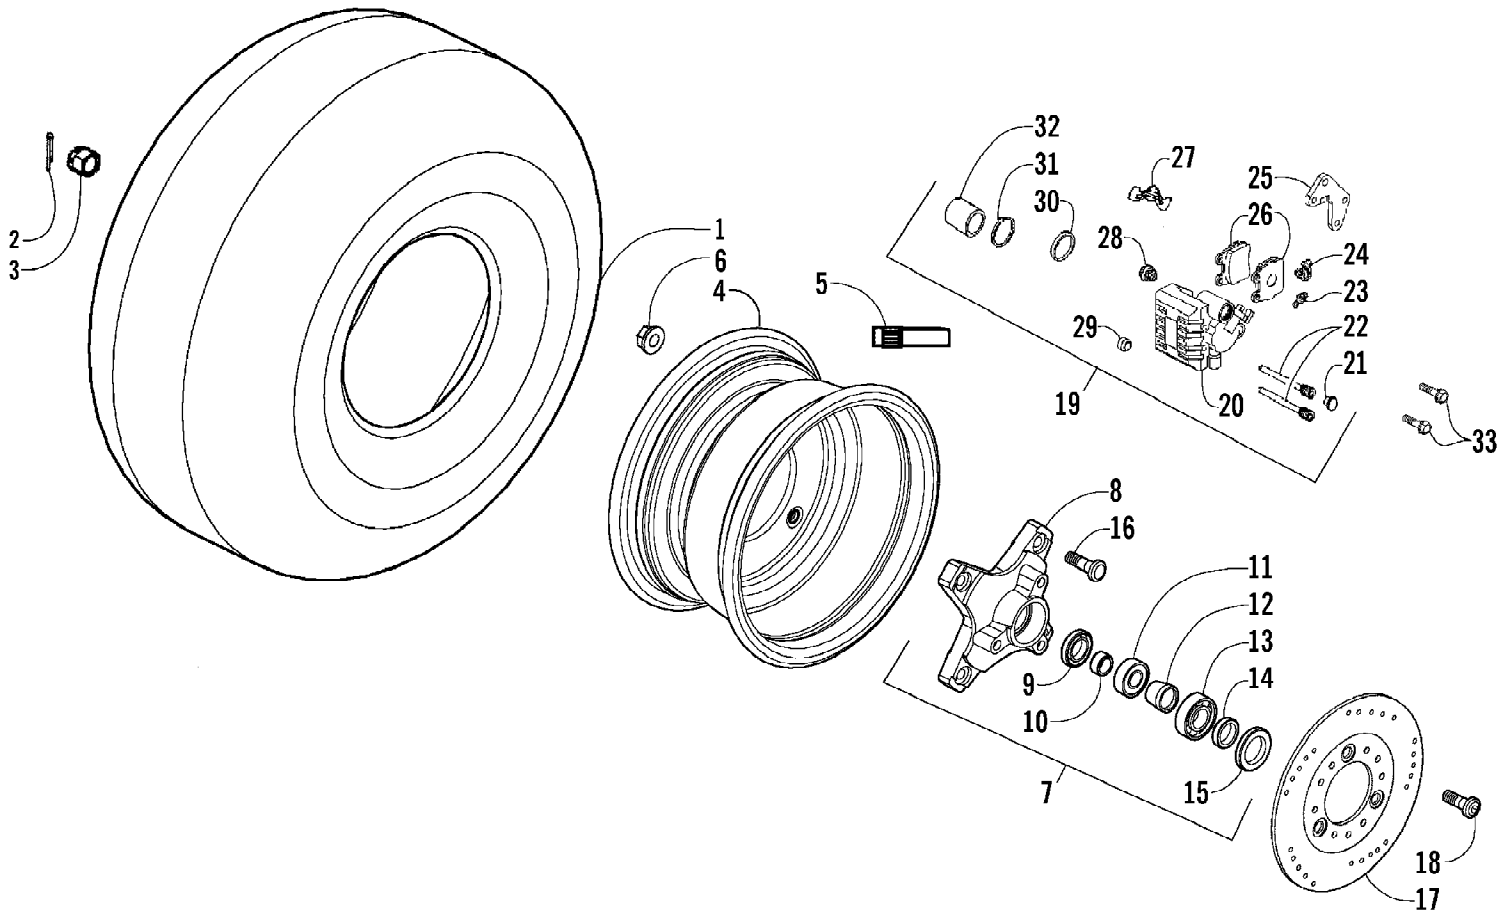

2007 ATV 250 DVX BLACK-CAT GREEN (A2007KSE2BUSE)
FRONT WHEELS AND BRAKE ASSEMBLY

2007 ATV 250 DVX BLACK-CAT GREEN (A2007KSE2BUSE)
FRONT WHEELS AND BRAKE ASSEMBLY

Ref #	Part Number	Qty	S/P/F	Description
1	3304-312	2		Tire, Front
2	3303-340	2		Pin, Cotter
3	3303-330	2		Nut
4	3304-310	2		Wheel, Front
5	3304-562	2		Valve, Wheel
6	3304-028	8		Nut, Wheel
7	3304-311	2		Hub, Wheel - Assembly - Front (inc. 8-16)
8	0	2	F	Hub, Wheel - Front
9	3304-089	2		Seal, Oil
10	3303-898	2		Collar, Wheel - Inside
11	3304-200	2		Bearing
12	3303-900	2		Collar, Wheel - Center
13	3304-202	2		Bearing
14	3303-899	2		Collar, Wheel - Outside
15	3304-088	2		Seal, Oil
16	3304-014	8		Bolt, Hub
17	3303-912	1		Disc, Brake - Front - Right
17	3303-918	1		Disc, Brake - Front - Left
18	3304-015	6		Bolt
19	3304-313	1	/P	Caliper Assembly - Front - Right (inc. 20-32)
19	3303-921	1		Caliper Assembly - Front - Left (inc. 20-32)
20	0	1	F	Housing, Caliper - Assembly - Right
20	0	1	F	Housing, Caliper - Assembly - Left
21	3304-334	2		Plug
22	3304-326	4		Pin
23	3304-330	2		Valve, Bleed
24	3304-331	2		Cap, Bleed Valve
25	3304-317	1		Bracket, Right
25	3304-328	1		Bracket, Left
26	3303-908	2		Pad, Brake - Set
27	3304-315	2		Spring, Brake Pad
28	3304-322	2		Boot A
29	3304-329	2		Bushing
30	3303-922	2		Seal, Piston - Inner
31	3303-910	2		Seal, Dust - Outer
32	3303-909	2		Piston
33	3304-174	4		Screw, Cap