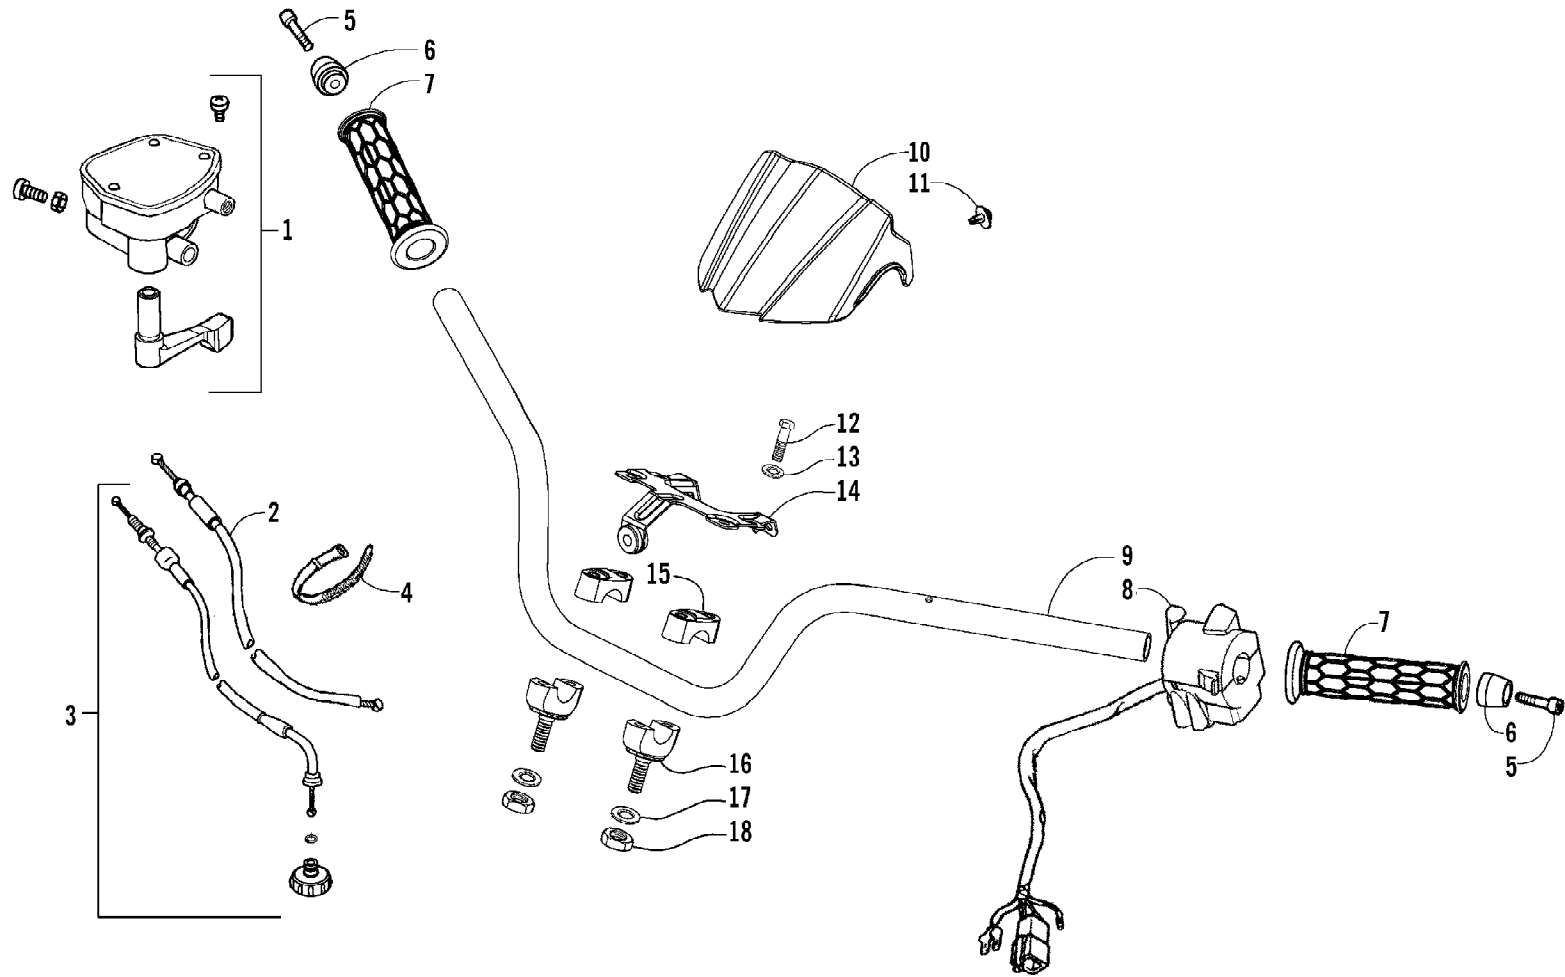

2007 ATV 250 DVX BLACK-CAT GREEN (A2007KSE2BUSE)
HANDLEBAR AND CONTROLS ASSEMBLY

2007 ATV 250 DVX BLACK-CAT GREEN (A2007KSE2BUSE)
HANDLEBAR AND CONTROLS ASSEMBLY

Page 36 of 66

Ref #	Part Number	Qty	S/P/F	Description
1	3303-953	1		Lever, Throttle - Assembly
2	3303-723	1		Cable, Choke
3	1502-094	1	/P	Cable, Throttle - Kit
4	3303-839	1		Cable Tie
5	3304-016	2		Bolt w/Washer
6	3303-952	2		Cap, End - Handlebar
7	3303-203	2	S	Grip, Handlebar
8	3304-684	1	S	Switch Assembly - Left
9	3304-367	1		Handlebar
10	3303-436	1		Instrument Pod
11	3303-592	2		Clip
12	3304-110	4		Bolt
13	3304-135	4	/P	Washer
14	3304-368	1		Bracket, Instrument Pod
15	3303-954	2		Holder, Handlebar - Upper
16	3303-955	2		Holder, Handlebar - Lower
17	3305-088	2	/P	Washer
18	3303-325	2		Nut