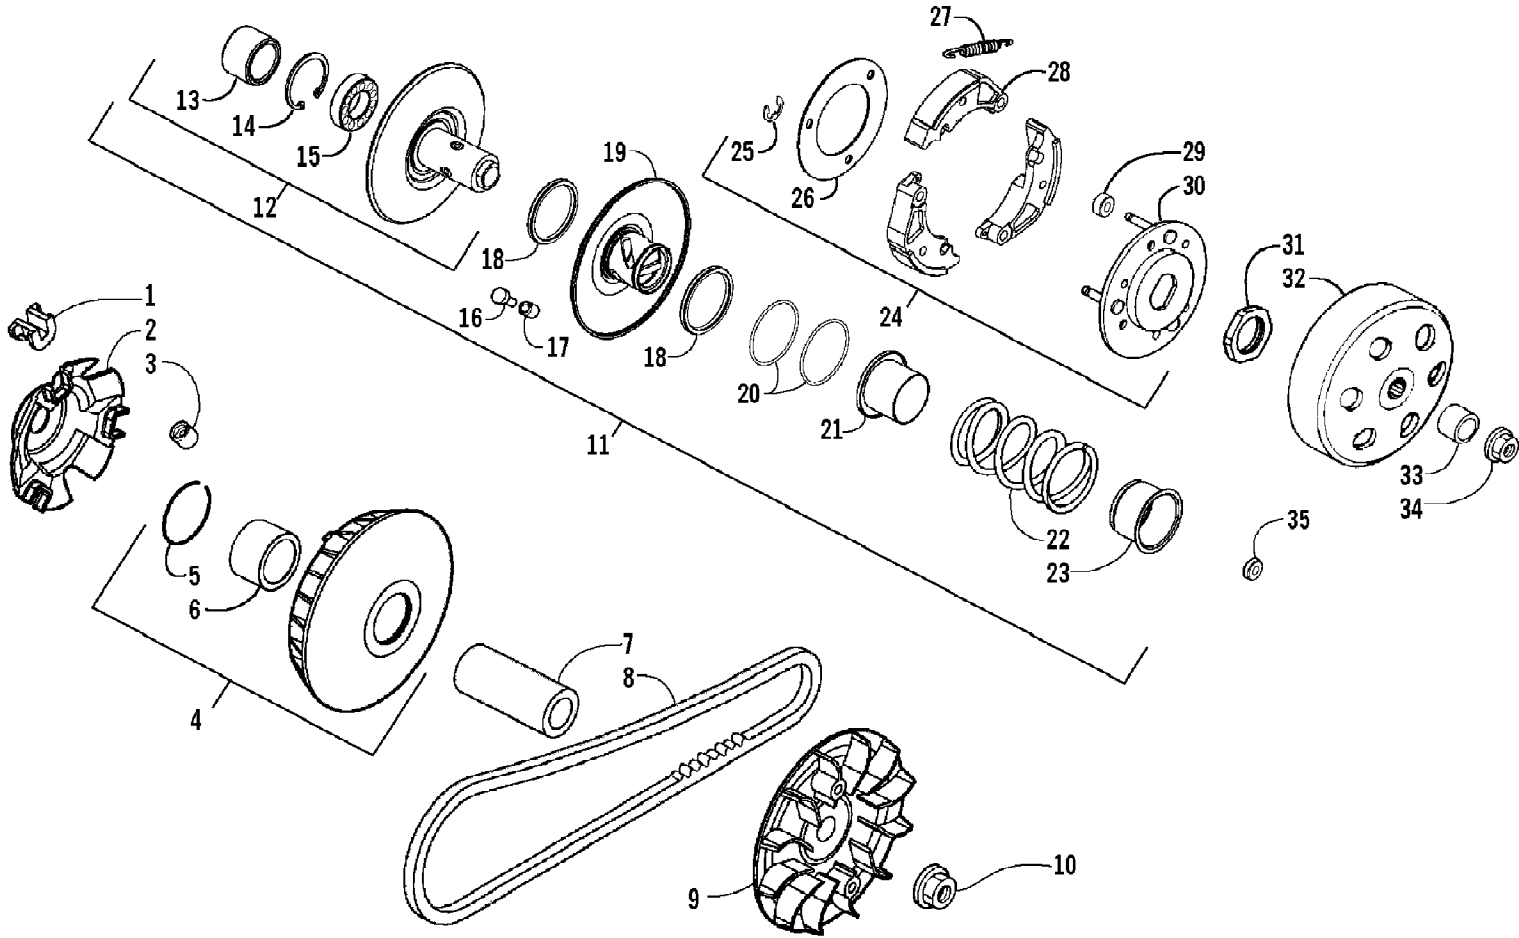

2007 ATV 250 DVX BLACK-CAT GREEN (A2007KSE2BUSE)
CLUTCH ASSEMBLY

2007 ATV 250 DVX BLACK-CAT GREEN (A2007KSE2BUSE)
CLUTCH ASSEMBLY

Page 12 of 66

Ref #	Part Number	Qty	S/P/F	Description
1	3303-774	3		Slide
2	3303-773	1		Plate, Ramp
3	3303-772	6		Guide, Roller
4	3303-770	1		Face, Movable Drive - Assembly (inc. 5-6)
5	3304-160	1		Ring, Retaining
6	3303-771	1		Bushing
7	3303-769	1		Sleeve, Drive Face
8	3303-782	1		Belt, Drive
9	3303-768	1		Face, Fixed - Drive
10	3304-024	1		Nut, Jam
11	3303-781	1		Clutch, Driven - Assembly (inc. 12-31)
12	3303-783	1		Face, Fixed - Driven (inc. 13-15)
13	3304-072	1		Bearing
14	3304-149	1		Circlip
15	3304-070	1		Bearing
16	3303-786	4		Pin, Roller Guide
17	3303-787	4		Roller, Guide
18	3304-082	2		Seal, Oil
19	3303-785	1		Face, Movable - Driven
20	3304-107	2		O-Ring
21	3303-789	1		Collar, Seal
22	3303-788	1		Spring, Driven Face
23	3303-790	1		Collar, Spring
24	3303-775	1		Clutch, Centrifugal - Assembly (inc. 25-30)
25	3304-054	3		E-Ring
26	3303-777	1		Plate, Side
27	3303-778	3		Spring, Clutch
28	3303-779	3		Weight, Clutch
29	3303-780	3		Rubber, Clutch Damper
30	3303-776	1		Plate, Drive Clutch
31	3304-025	1	/P	Nut
32	3303-767	1		Clutch, Outer
33	3303-638	1		Sleeve, Driveshaft
34	3304-023	1		Nut, Jam
35	3304-414	1		Washer, Thrust