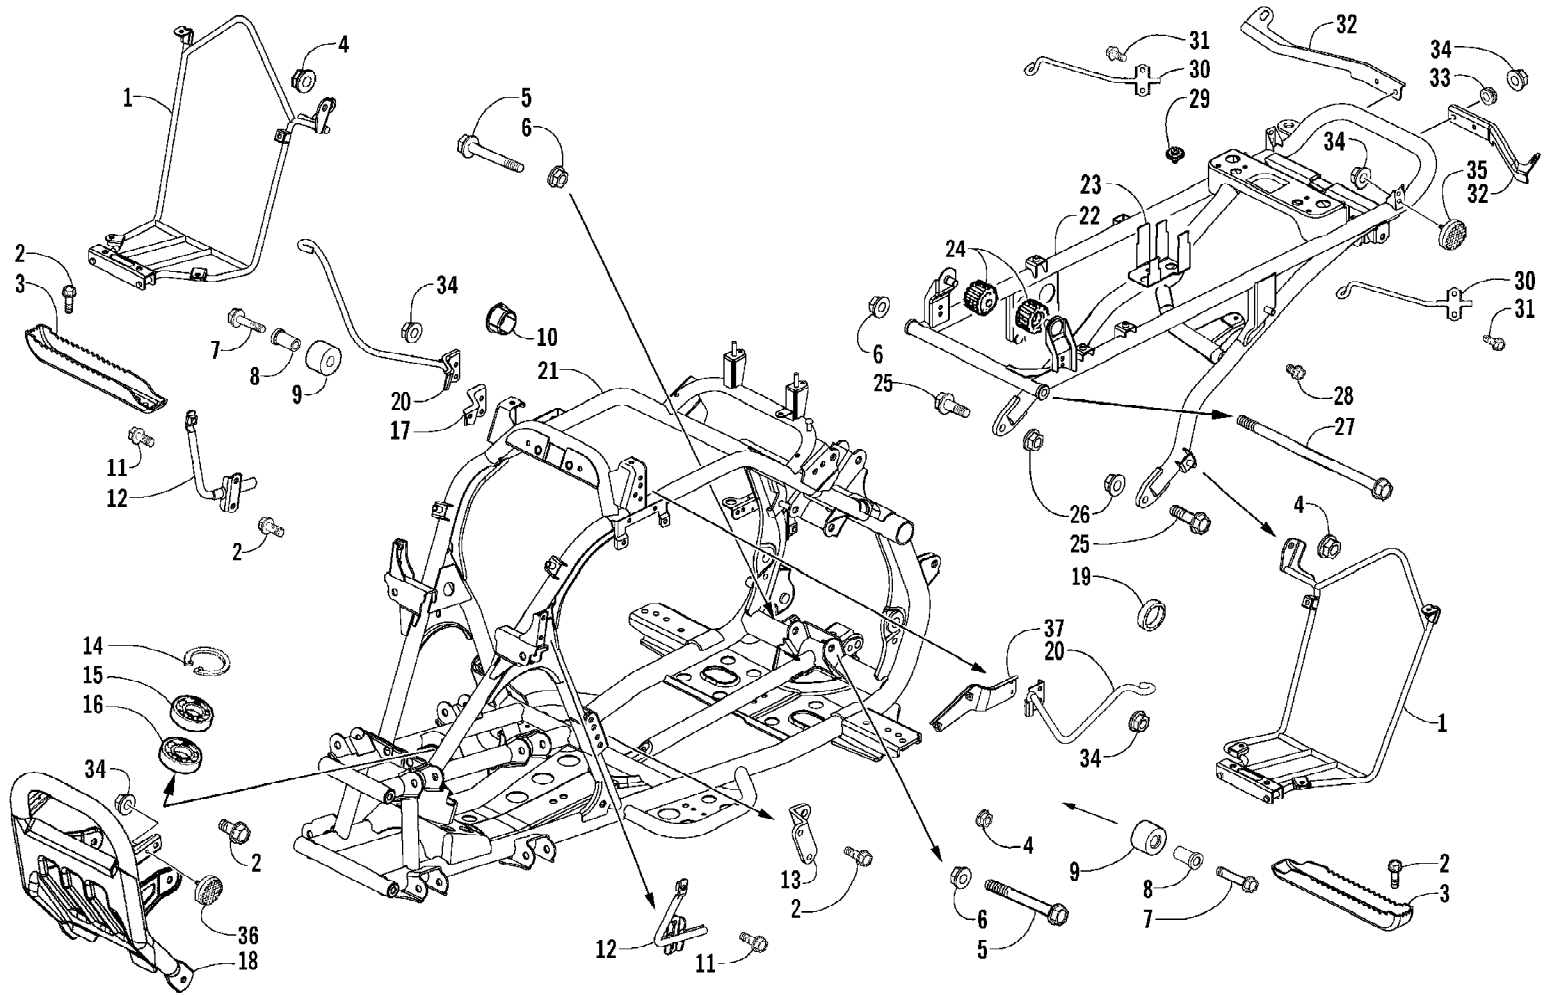

2007 ATV 250 DVX BLACK-CAT GREEN (A2007KSE2BUSE)
FRAME AND RELATED PARTS ASSEMBLY

2007 ATV 250 DVX BLACK-CAT GREEN (A2007KSE2BUSE)
FRAME AND RELATED PARTS ASSEMBLY

Page 28 of 66

Ref #	Part Number	Qty	S/P/F	Description
1	3304-354	1		Bracket, Mounting - Fender - Right
1	3304-356	1	/P	Bracket, Mounting - Fender - Left
2	3304-543	12	/P	Bolt, Flange
3	3304-346	2		Reinforcement, Floor
4	3303-332	3		Nut, Flange
5	3304-183	2	/P	Screw, Cap
6	3304-031	3	/P	Nut
7	3304-408	2		Bolt, Flange
8	3304-701	2		Sleeve, Collar
9	3304-362	2		Grommet, Rubber
10	3304-658	2		Cap, End
11	3304-553	4		Screw, Cap
12	3304-352	1		Bracket, Support - Fender - Front - Right
12	3304-353	1		Bracket, Support - Fender - Front - Left
13	3303-938	2		Bracket, Hanger
14	3304-150	1		Circlip
15	3304-203	1		Bearing
16	3303-298	1		Seal, Oil
17	3303-740	1		Bracket, Mounting - Radiator
18	3305-270	1	/P	Bumper, Front
19	3304-064	1		Seal, Dust
20	3304-350	1		Bracket, Mounting - Fender Support - Left
20	3304-351	1		Bracket, Mounting - Fender Support - Right
21	3304-338	1		Frame, Main - Front
22	3305-271	1		Frame, Main - Rear
23	3304-339	1		Bracket, Mounting - Starter/Magneto Switch
24	3304-245	2		Cushion, Gas Tank
25	3304-181	2		Bolt, Flange
26	3303-333	2	/P	Nut, Flange
27	3304-184	1	/P	Bolt, Flange
28	3304-435	2		Bolt, Flange
29	3304-057	1	/P	Clip, Fender
30	3304-348	1		Bracket, Support - Fender - Rear - Right
30	3304-349	1		Bracket, Support - Fender - Rear - Left
31	3305-344	4	/P	Bolt, Flange
32	3304-344	1		Bracket, Mounting - Fender - Rear - Right
32	3304-345	1		Bracket, Mounting - Fender - Rear - Left
33	3303-239	4		Grommet, Rubber
34	3304-654	12	/P	Nut, Flange
35	3305-273	2		Reflector, Red - Rear
36	3305-272	2		Reflector, Amber - Front
37	3303-935	1	/P	Bracket, Support - Gas Tank