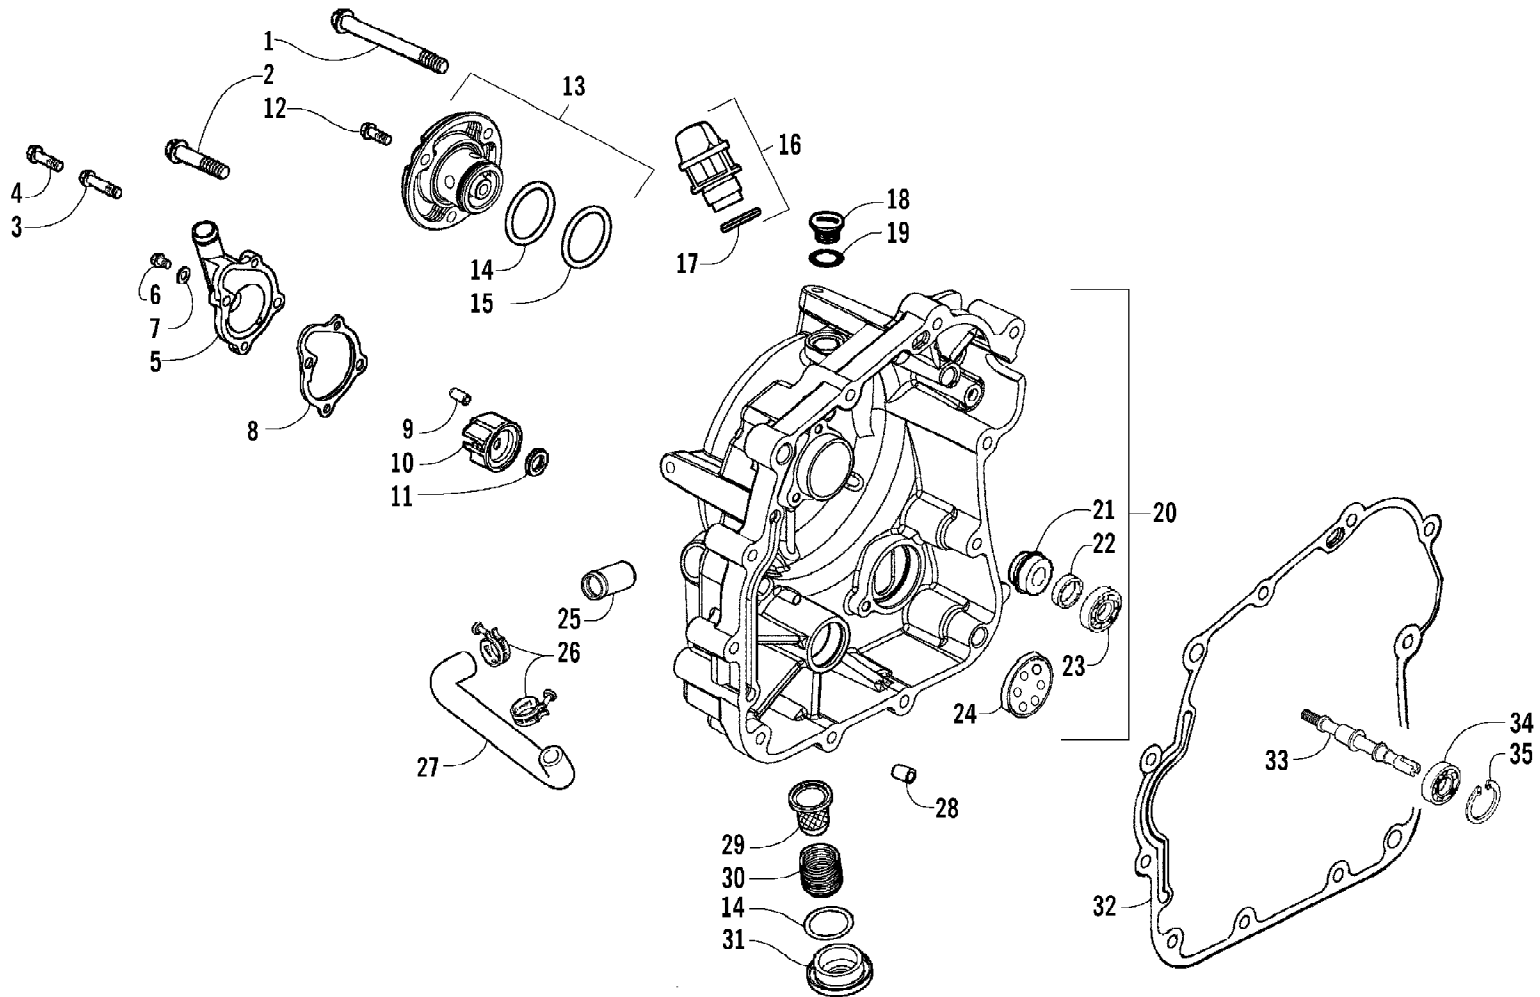

2007 ATV 250 DVX BLACK-CAT GREEN (A2007KSE2BUSE)
CRANKCASE COVER ASSEMBLY

2007 ATV 250 DVX BLACK-CAT GREEN (A2007KSE2BUSE)
CRANKCASE COVER ASSEMBLY

Ref #	Part Number	Qty	S/P/F	Description
1	3304-192	8		Screw, Cap
2	3303-387	4		Screw, Cap
3	3303-385	2		Screw, Cap
4	3303-619	2	/P	Screw, Cap
5	3303-752	1		Cover, Water Pump
6	3304-186	1		Screw, Cap
7	3304-049	1		Washer
8	3303-753	1		Gasket, Water Pump
9	3303-341	2		Pin, Dowel
10	3303-750	1		Impeller, Water Pump
11	3304-038	1		Washer
12	3303-382	3	/P	Screw, Cap
13	3304-013	1		Cap, Crankcase Cover - Assembly (inc. one No. 14 and 15)
14	3304-096	2	/P	O-Ring
15	3304-098	1		O-Ring
16	3303-695	1		Gauge, Oil Level (inc. 17)
17	3304-102	1	/P	O-Ring
18	3304-012	1		Cap
19	3304-099	1		O-Ring
20	3303-631	1		Cover, Crankcase - Assembly (inc. 21-25)
21	3303-751	1		Seal, Mechanical
22	3304-078	1		Seal, Oil
23	3304-068	1		Bearing
24	3303-696	1		Finder, Oil Level
25	0	1	F	Sleeve
26	3304-165	2	/P	Clip, Hose
27	3303-758	1		Hose, Water
28	3303-342	2		Pin, Dowel
29	3303-691	1	/P	Screen, Oil Filter
30	3303-692	1	/P	Spring, Oil Filter
31	3303-021	1		Cap, Oil Filter
32	3303-641	1		Gasket
33	3303-754	1		Shaft, Water Pump
34	3304-193	1		Bearing
35	3304-148	1		Circlip