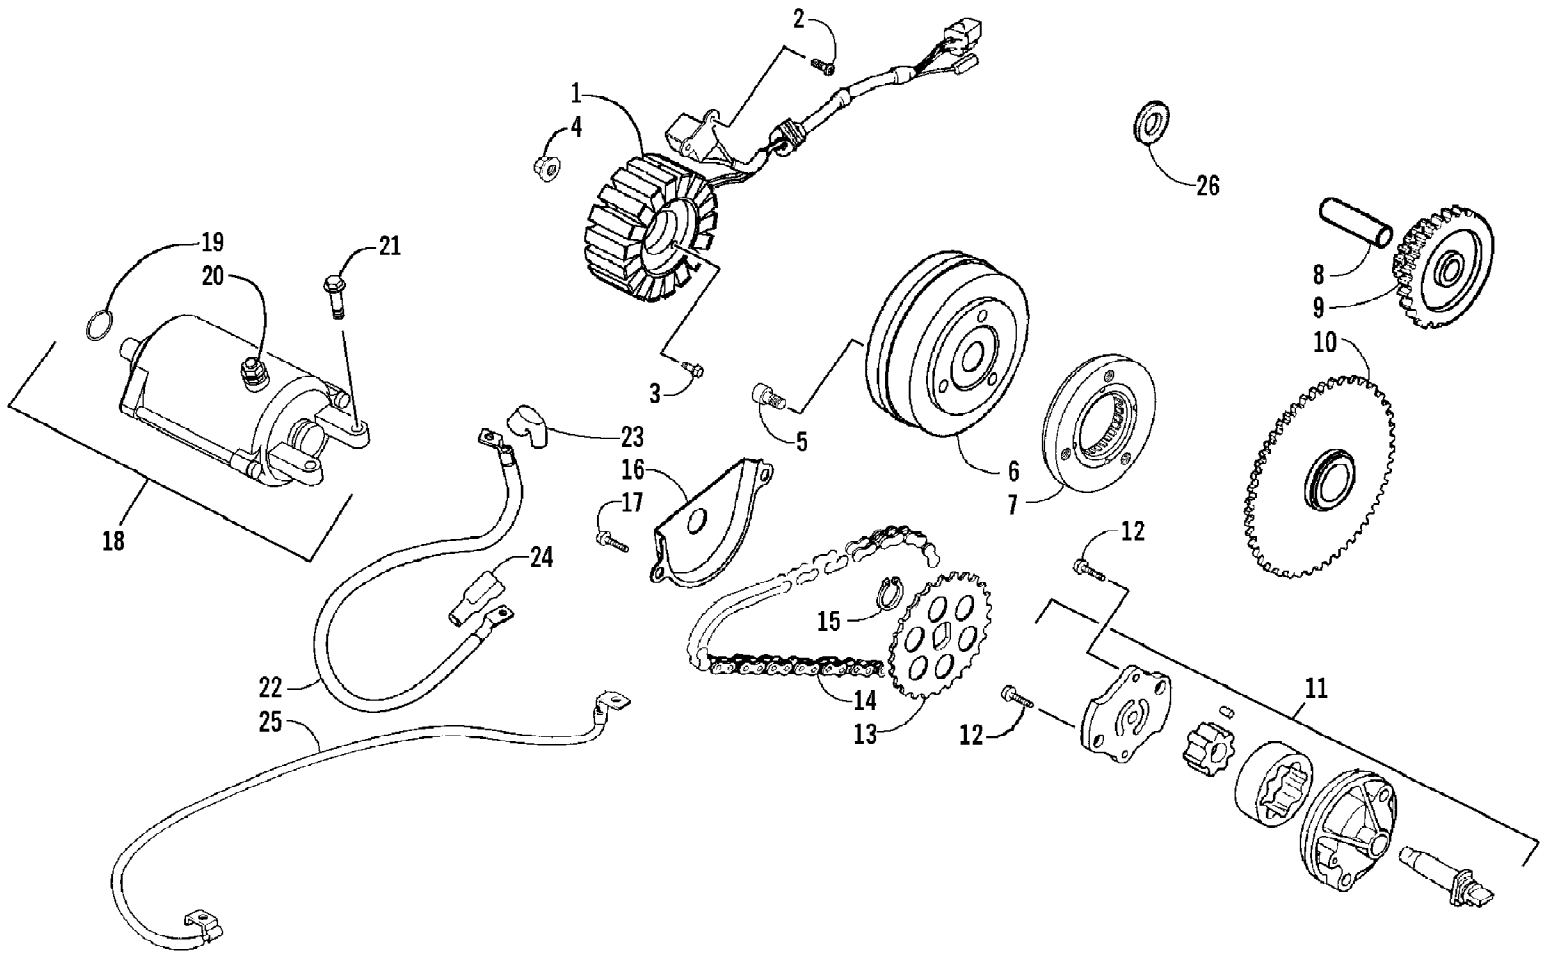

2007 ATV 250 DVX BLACK-CAT GREEN (A2007KSE2BUSE)
STARTER MOTOR AND MAGNETO ASSEMBLY

2007 ATV 250 DVX BLACK-CAT GREEN (A2007KSE2BUSE)
STARTER MOTOR AND MAGNETO ASSEMBLY

Page 58 of 66

Ref #	Part Number	Qty	S/P/F	Description
1	3304-682	1		Stator
2	3304-118	2		Screw
3	3304-111	3		Bolt, Flange
4	3304-024	1		Nut
5	3304-208	3		Bolt, Socket
6	3303-832	1		Flywheel
7	3303-827	1		Clutch, One-Way
8	3303-825	1		Shaft, Starter Reduction
9	3303-824	1		Gear, Starter Reduction
10	3303-826	1	S	Gear, Starter
11	3303-687	1		Pump, Oil
12	3303-385	2		Screw, Cap
13	3303-688	1		Sprocket, Drive - Oil Pump
14	3303-690	1		Chain, Oil Pump
15	3304-146	1		Circlip
16	3303-697	1		Separator, Oil
17	3303-381	2		Screw, Cap
18	3304-274	1		Motor, Starter (inc. 19-20)
19	3304-104	1		O-Ring
20	3304-011	2		Nut w/Washer
21	3303-243	2	S	Screw, Cap
22	3304-277	1		Cable, Starter Motor (inc. 23-24)
23	3305-251	1		Boot, Starter Motor Terminal
24	3305-252	1		Boot, Starter Solenoid
25	3304-279	1		Cable, Ground
26	3304-036	1		Washer, Thrust