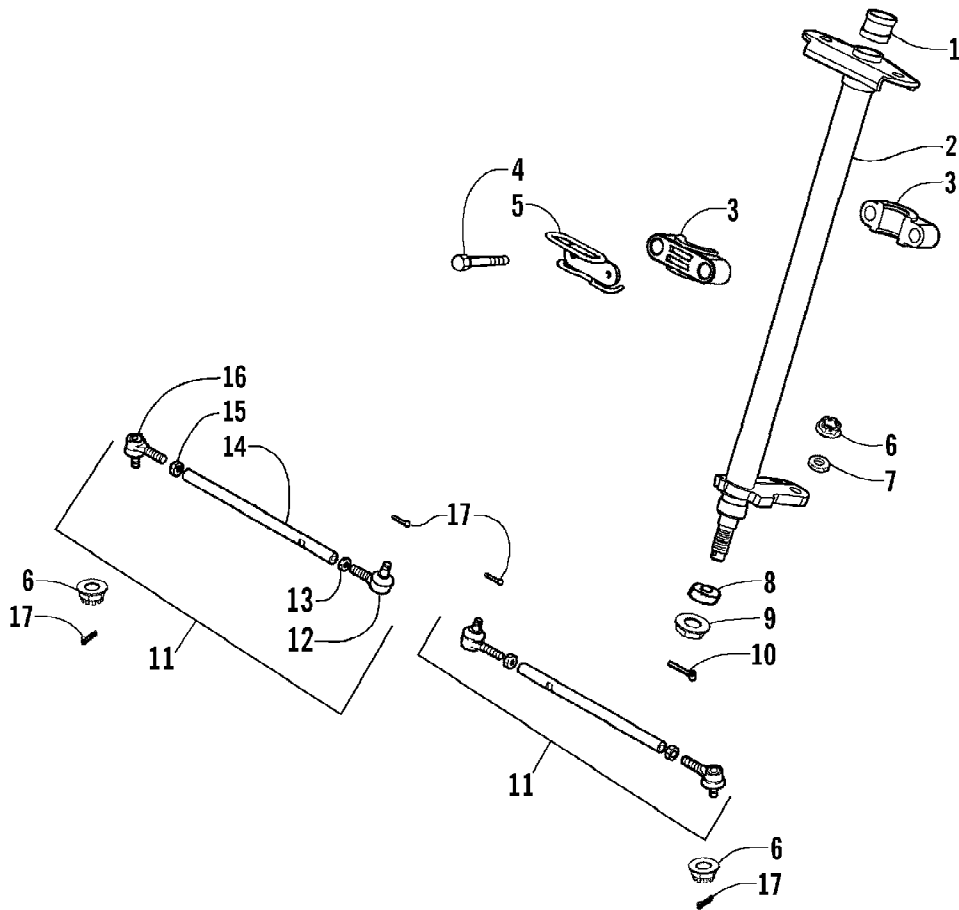

2007 ATV 250 DVX BLACK-CAT GREEN (A2007KSE2BUSE)
STEERING POST ASSEMBLY

2007 ATV 250 DVX BLACK-CAT GREEN (A2007KSE2BUSE)
STEERING POST ASSEMBLY

Page 60 of 66

Ref #	Part Number	Qty	S/P/F	Description
1	3303-963	1	S	Bushing, Sleeve
2	3303-957	1		Post, Steering
3	3303-961	2		Block, Mounting - Steering Post
4	3304-649	2		Screw, Cap
5	3303-962	1		Clamp, Mounting Block
6	3304-130	4		Nut, Castle
7	3304-136	2		Washer
8	3303-960	1		Collar, Steering Post - Lower
9	3304-032	1		Nut, Flange
10	3303-339	1		Pin, Cotter
11	3303-969	2		Tie Rod - Assembly (inc. 12-16)
12	3303-973	2		Ball Joint, Tie Rod - Left
13	3303-327	2		Nut, Hex - Left
14	3304-376	2		Tube, Tie Rod
15	3303-326	2		Nut, Hex - Right
16	3303-971	2		Ball Joint, Tie Rod - Right
17	3304-143	4		Pin, Cotter