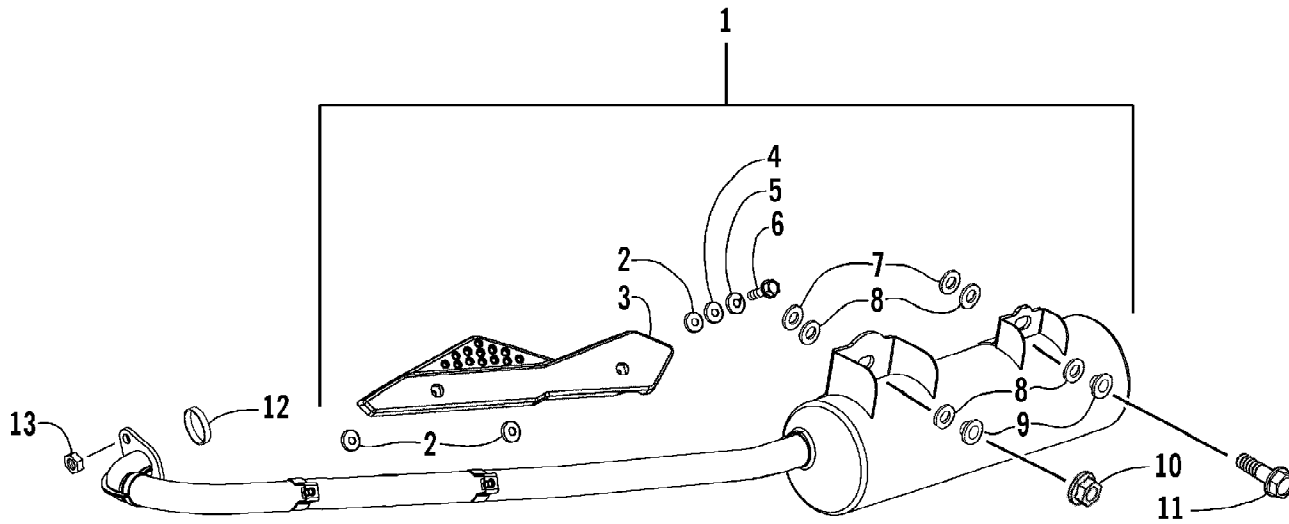

2007 ATV 250 DVX BLACK-CAT GREEN (A2007KSE2BUSE)
ELECTRICAL AND WIRING HARNESS ASSEMBLY

2007 ATV 250 DVX BLACK-CAT GREEN (A2007KSE2BUSE)
ELECTRICAL AND WIRING HARNESS ASSEMBLY

Ref #	Part Number	Qty	S/P/F	Description
1	3304-276	1		Harness, Main (inc. 2)
2	3304-210	1		Fuse - 10 Amp
2	3304-211	2		Fuse - 15 Amp
2	3304-212	1		Fuse - 30 Amp
3	3304-681	1		Regulator, Voltage
4	3303-331	4	/P	Nut
5	3303-830	1		Coil, Ignition (inc. 6)
6	3303-831	1		Cap, Noise Suppression
7	3303-382	2	/P	Screw, Cap
8	3303-829	1		CDI Unit
9	3303-867	1		Relay, Start-in-Gear
10	3304-278	1		Cable, Battery
11	3303-850	1		Switch, Ignition - Assembly (inc. 12-14)
12	0	1	F	Switch, Ignition
13	3304-520	1		Key, Ignition - Set - Right-Side Cut
13	3304-521	1		Key, Ignition - Set - Left-Side Cut
14	3304-522	1		Cover, Key - "Arctic Cat"
15	3303-134	1	/P	Sub-Cord
16	3303-857	1		Relay, Starter
17	3303-289	2	/P	Cable Tie
18	3303-837	1		Diode, Neutral