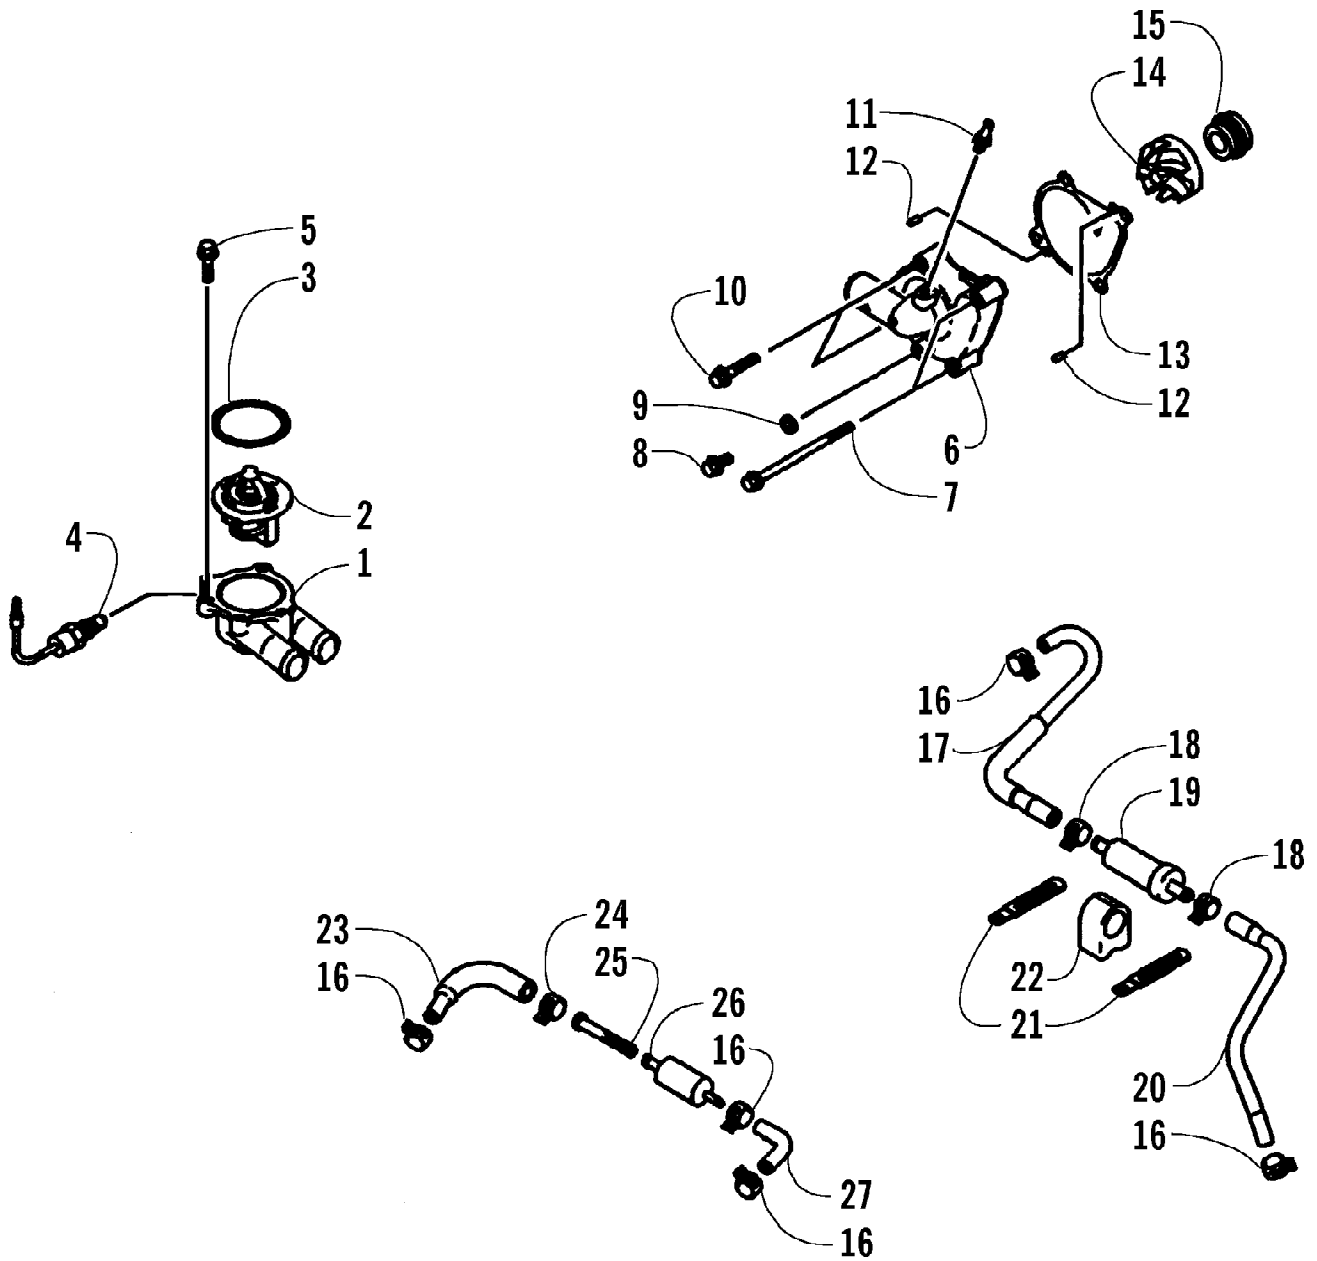

2006 ATV 650 V-TWIN AUTOMATIC TRANSMISSION 4X4 FIS RED (A20061BR) of 95
WATER PUMP/THERMOSTAT ASSEMBLY

2006 ATV 650 V-TWIN AUTOMATIC TRANSMISSION 4X4 FIS RED (A20061BR) of 95
WATER PUMP/THERMOSTAT ASSEMBLY

Ref #	Part Number	Qty	S/P/F	Description
1	3201-019	1		Body, Thermostat Lower
2	3201-026	1		Thermostat
3	3201-028	1	/P	O-Ring
4	3201-021	1		Switch, Temperature Sensor
5	3201-036	4		Screw, Cap
6	3201-177	1		Cover, Water Pump
7	3201-143	2		Screw, Cap
8	3201-144	1		Screw, Cap
9	3201-281	1		Washer
10	3201-146	2		Screw, Cap
11	3201-265	1		Fitting
12	3201-241	2		Pin, Dowel
13	3201-068	1		Gasket, Water Pump
14	3201-244	1		Impeller
15	3201-230	1		Seal, Mechanical
16	3201-032	5		Clamp
17	3201-023	1		Hose, Cooling - Carburetor/Valve
18	3201-031	2		Clamp
19	3201-027	1		Valve
20	3201-024	1		Hose, Cooling - Valve/Water Pump
21	3201-033	2		Clamp
22	3201-029	1		Damper, Valve
23	3201-058	1		Hose, Cooling - Water Filter/Carburetor
24	3201-030	1		Clamp
25	3201-025	1		Filter, Water
26	3201-020	1		Body, Water Filter
27	3201-022	1		Hose, Cooling - Cylinder Head/Filter