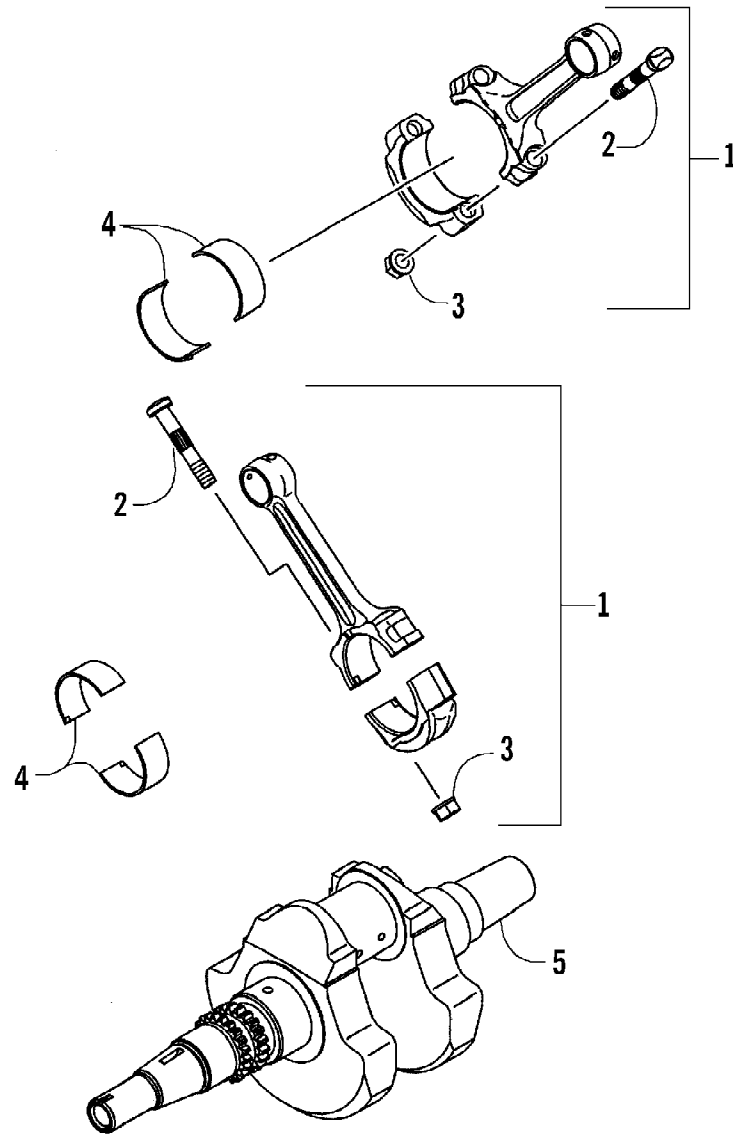

2006 ATV 650 V-TWIN AUTOMATIC TRANSMISSION 4X4 FIS RED (A20061BR452R) of 95
CRANKSHAFT ASSEMBLY

Ref #	Part Number	Qty	S/P/F	Description
1	3201-128	2		Rod, Connecting - Assembly (inc 2-3)
2	3201-263	4		Bolt, Connecting Rod
3	3201-271	4		Nut
4	3201-293	AR		Bushing, Connecting Rod
4	3201-294	4		Bushing, Connecting Rod
4	3201-295	AR		Bushing, Connecting Rod
5	3201-105	1	S	Crankshaft Assembly