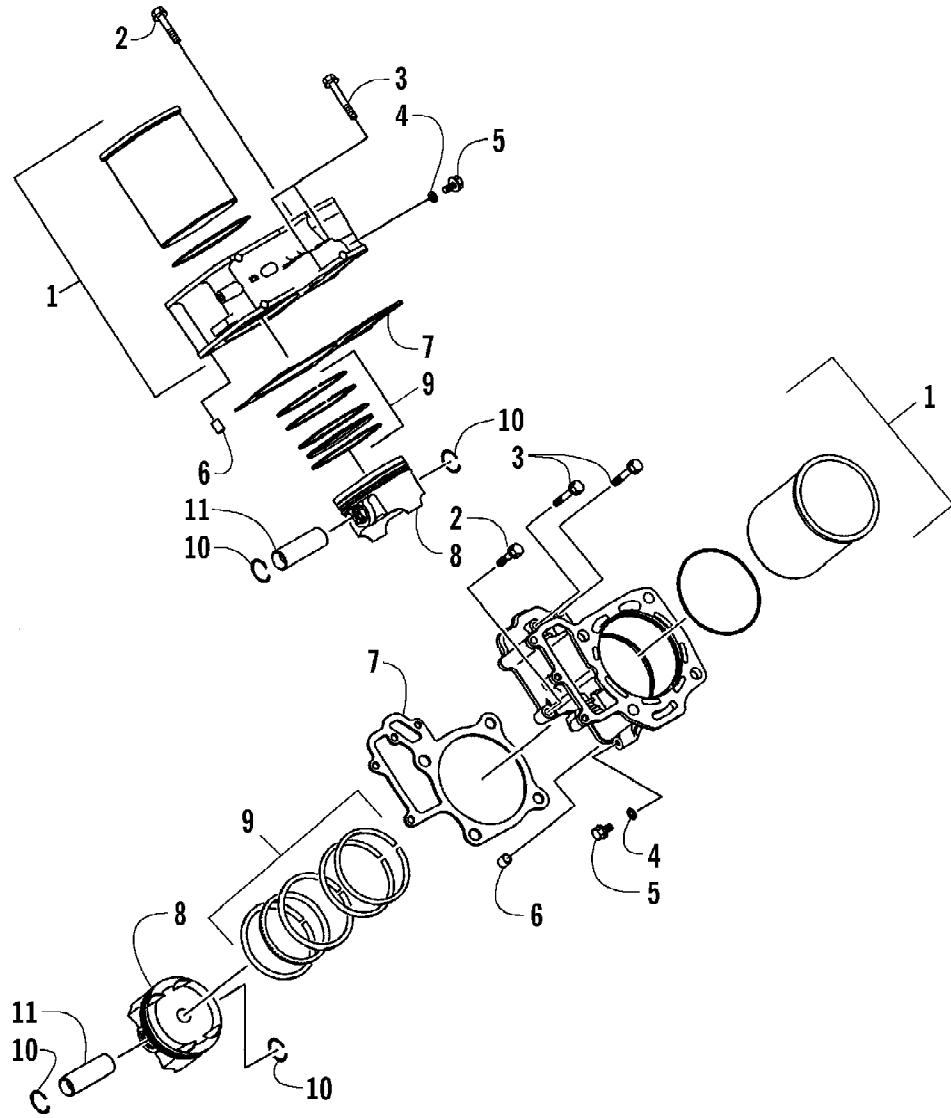

2006 ATV 650 V-TWIN AUTOMATIC TRANSMISSION 4X4 FIS RED (A20061BRP0024) of 95
CYLINDER/PISTON ASSEMBLY

2006 ATV 650 V-TWIN AUTOMATIC TRANSMISSION 4X4 FIS RED (A20061BRP4625) of 95
CYLINDER/PISTON ASSEMBLY Page 25

Ref #	Part Number	Qty	S/P/F	Description
1	3201-062	1		Cylinder, Engine - Front
1	3201-063	1		Cylinder, Engine - Rear
2	3201-146	2		Screw, Cap
3	3201-147	4		Screw, Cap
4	3201-281	2		Washer
5	3201-144	2		Screw, Cap
6	3201-307	4		Pin
7	3201-069	2		Gasket, Cylinder Base
8	3201-100	2		Piston, Engine
8	3201-104	AR	F	Piston, Engine (Oversized 0.50 mm)
9	3201-102	2		Ring, Set, Piston
9	3201-103	AR	F	Ring, Set, Piston (Oversized 0.50 mm)
10	3201-299	4		Ring, Snap
11	3201-101	2		Pin, Piston