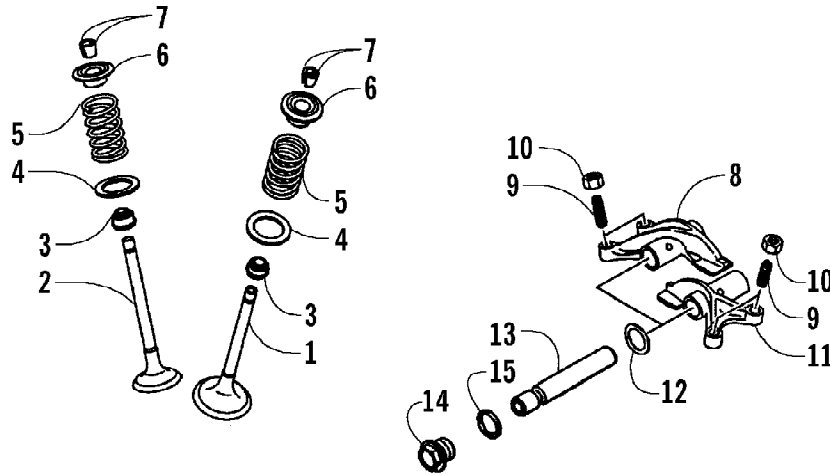

2006 ATV 650 V-TWIN AUTOMATIC TRANSMISSION 4X4 FIS RED (A20061BR) of 95
VALVE ASSEMBLY

FR