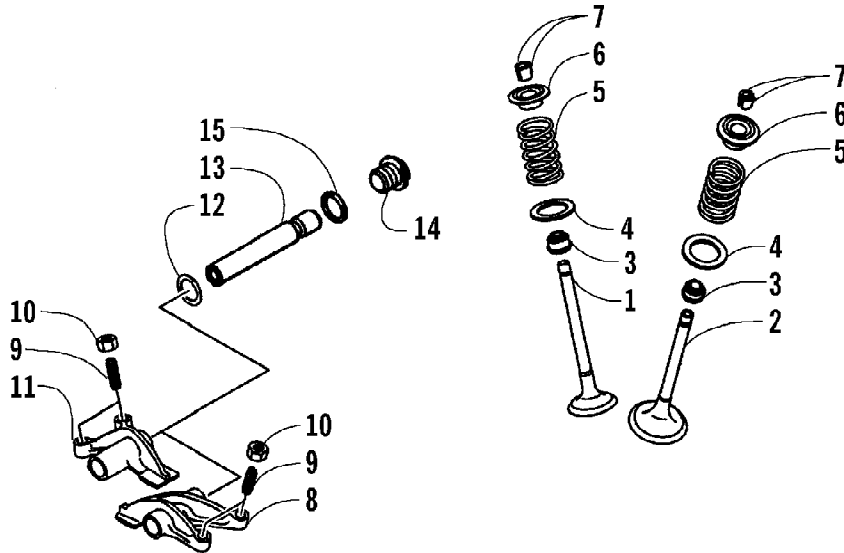

2006 ATV 650 V-TWIN AUTOMATIC TRANSMISSION 4X4 FIS RED (A20061BR) of 95
VALVE ASSEMBLY

FR

RR