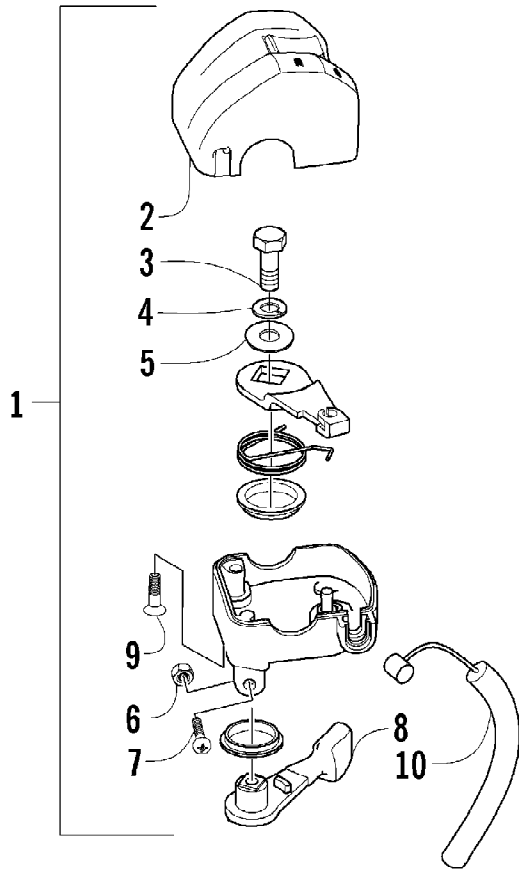

2006 ATV 650 V-TWIN AUTOMATIC TRANSMISSION 4X4 FIS RED (A20061BR00000) of 95
THROTTLE CASE AND CONTROL SWITCH ASSEMBLIES Page 34

2006 ATV 650 V-TWIN AUTOMATIC TRANSMISSION 4X4 FIS RED (A2006IBR445) of 95
THROTTLE CASE AND CONTROL SWITCH ASSEMBLIES

Ref #	Part Number	Qty	S/P/F	Description
1	0509-012	1		Case, Throttle - Assembly (inc. 2-9)
2	0409-048	1		Cover, Throttle Case w/Switch
3	3004-533	1	S/P	Screw, Cap
4	3004-447	1	/P	Washer, Lock
5	3003-030	1	/P	Washer
6	3423-327	1		Nut
7	3423-014	1		Screw
8	3409-001	1		Lever
9	3423-199	2		Screw
10	0487-032	1		Cable, Throttle
11	0409-022	1		Switch, Control - Assembly (inc. 12-15)
12	0409-026	1		Cover, Choke Lever
13	0409-025	1		Lever, Choke
14	0409-028	1		Screw
15	0409-027	1		Screw, Cap
16	0487-033	1		Cable, Choke