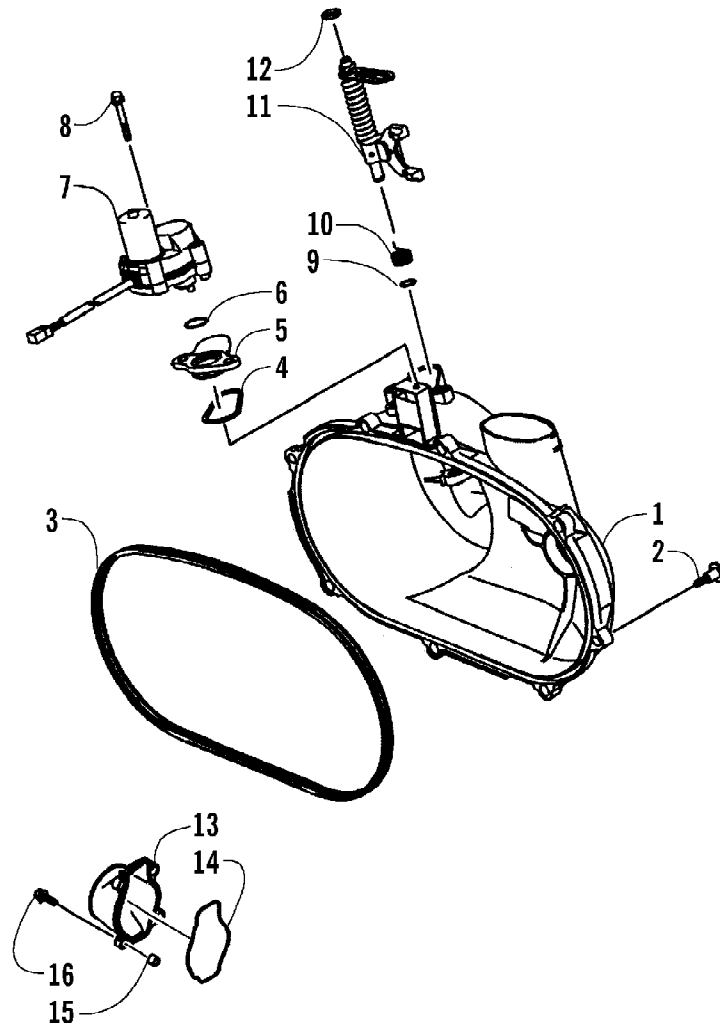

2006 ATV 650 V-TWIN AUTOMATIC TRANSMISSION 4X4 FIS RED (A2006IBR4515) of 95
CLUTCH COVER

Ref #	Part Number	Qty	S/P/F	Description
1	3201-161	1		Cover, Clutch
2	3201-371	8		Bolt
3	3201-202	1		Trim, Seal
4	3201-357	1		Seal
5	3201-167	1		Cover, Engine Brake
6	3201-259	1		O-Ring
7	3201-430	1	S	Actuator, Engine Brake
8	3201-431	3		Screw, Cap
9	3201-211	1		Circlip
10	3201-366	1		Spring
11	3201-429	1	/P	Lever Assembly - Unpainted
11	3201-427	AR	F	Lever Assembly - Yellow
11	3201-428	AR	F	Lever Assembly - Green
12	3201-280	1		Washer
13	3201-267	1		Fitting
14	3201-340	1		O-Ring
15	3201-378	4		Collar
16	3201-037	4		Screw, Cap