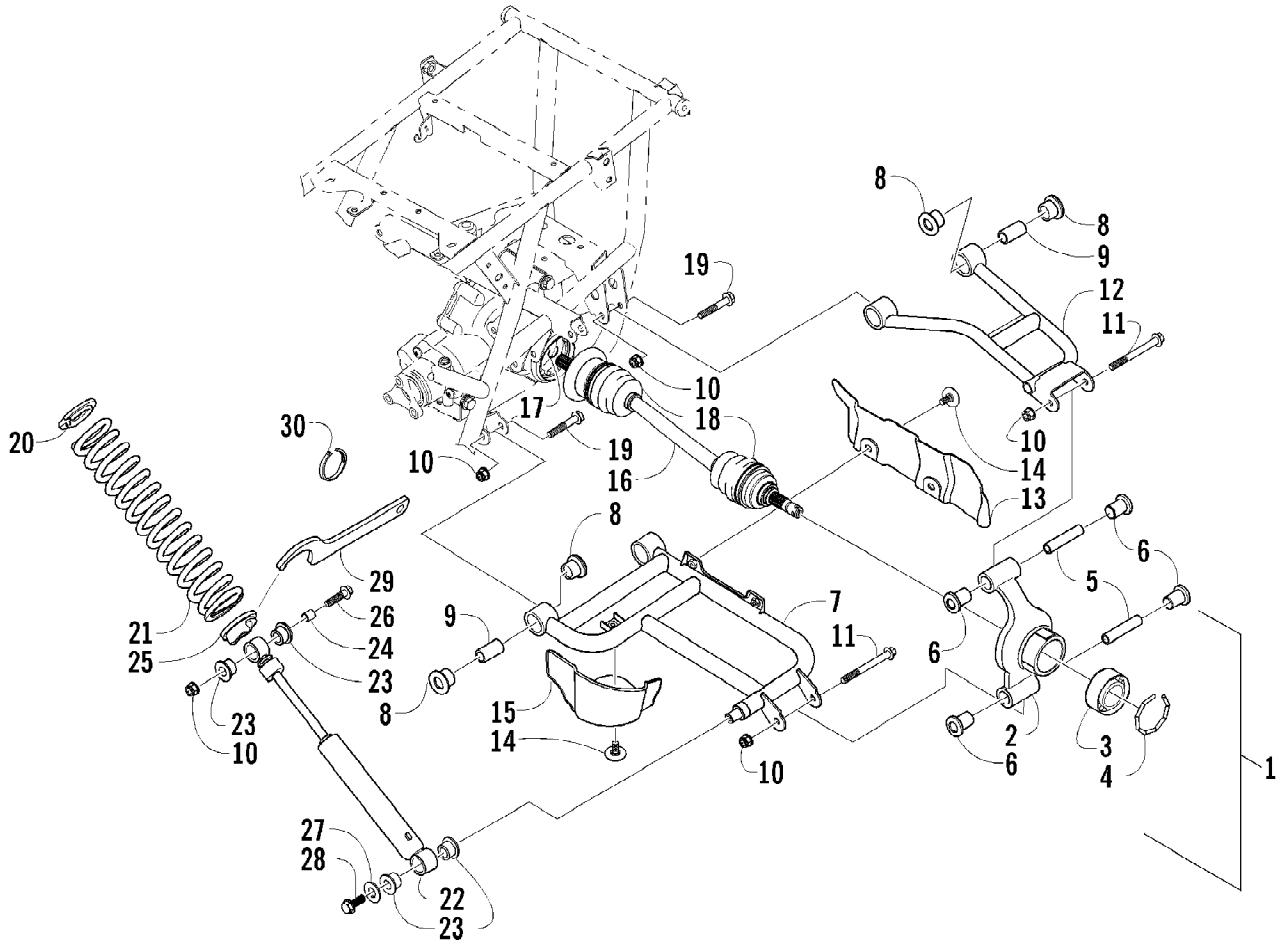

2006 ATV 650 V-TWIN AUTOMATIC TRANSMISSION 4X4 FIS RED (A20061BR00057) of 95
REAR SUSPENSION ASSEMBLY

2006 ATV 650 V-TWIN AUTOMATIC TRANSMISSION 4X4 FIS RED (A20061B) of 95
REAR SUSPENSION ASSEMBLY

Ref #	Part Number	Qty	S/P/F	Description
1	0504-372	1	S	Knuckle, Right Rear - Assembly (inc. 2-6)
1	0504-373	1	S/P	Knuckle, Left Rear - Assembly (inc. 2-6)
2	0	1	F	Knuckle - Right
2	0	1	F	Knuckle - Left
3	1402-027	2	S/P	Bearing, Wheel Hub
4	0423-423	2		Ring, Retaining
5	0403-038	4	S/P	Collar, Suspension Bushing
6	0403-032	8	S	Bushing, Suspension
7	0504-326	1	S	A-Arm, Rear - Lower Right (inc. 8-9)
7	0504-327	1	S/P	A-Arm, Rear - Lower Left (inc. 8-9)
8	0403-115	16	S	Bushing
9	0403-114	8	S	Collar
10	8428-002	14		Nut, Lock
11	8409-000	4		Screw, Cap
12	0504-330	1		A-Arm, Rear - Upper Right (inc. 8-9)
12	0504-331	1	S	A-Arm, Rear - Upper Left (inc. 8-9)
13	0441-754	1		Guard, Boot - Right
13	0441-755	1		Guard, Boot - Left
14	0423-101	6		Screw, Body
15	1406-071	1		Guard, Boot - Right
15	1406-072	1		Guard, Boot - Left
16	0502-811	2	S	Axle, Drive (inc. 17-18)
17	0441-893	2	S	Clip, Retaining
18	0436-276	2	S	Repair Kit, Boot - Rear Axle
19	8409-075	8		Screw, Cap
20	1603-889	2	/P	Retainer, Spring
21	0404-113	2		Spring, Suspension
22	0404-077	2		Shock Absorber - Rear (inc. 23-24)
23	0604-310	8		Bushing, Shock Absorber
24	0403-028	2		Sleeve, Shock Absorber
25	0404-057	2		Cam, Spring Adjuster
26	8409-040	2		Screw, Cap
27	0423-087	2		Washer
28	8408-820	2	/P	Screw, Cap
29	0441-587	1		Wrench, Spanner
30	0123-788	2	/P	Cable Tie