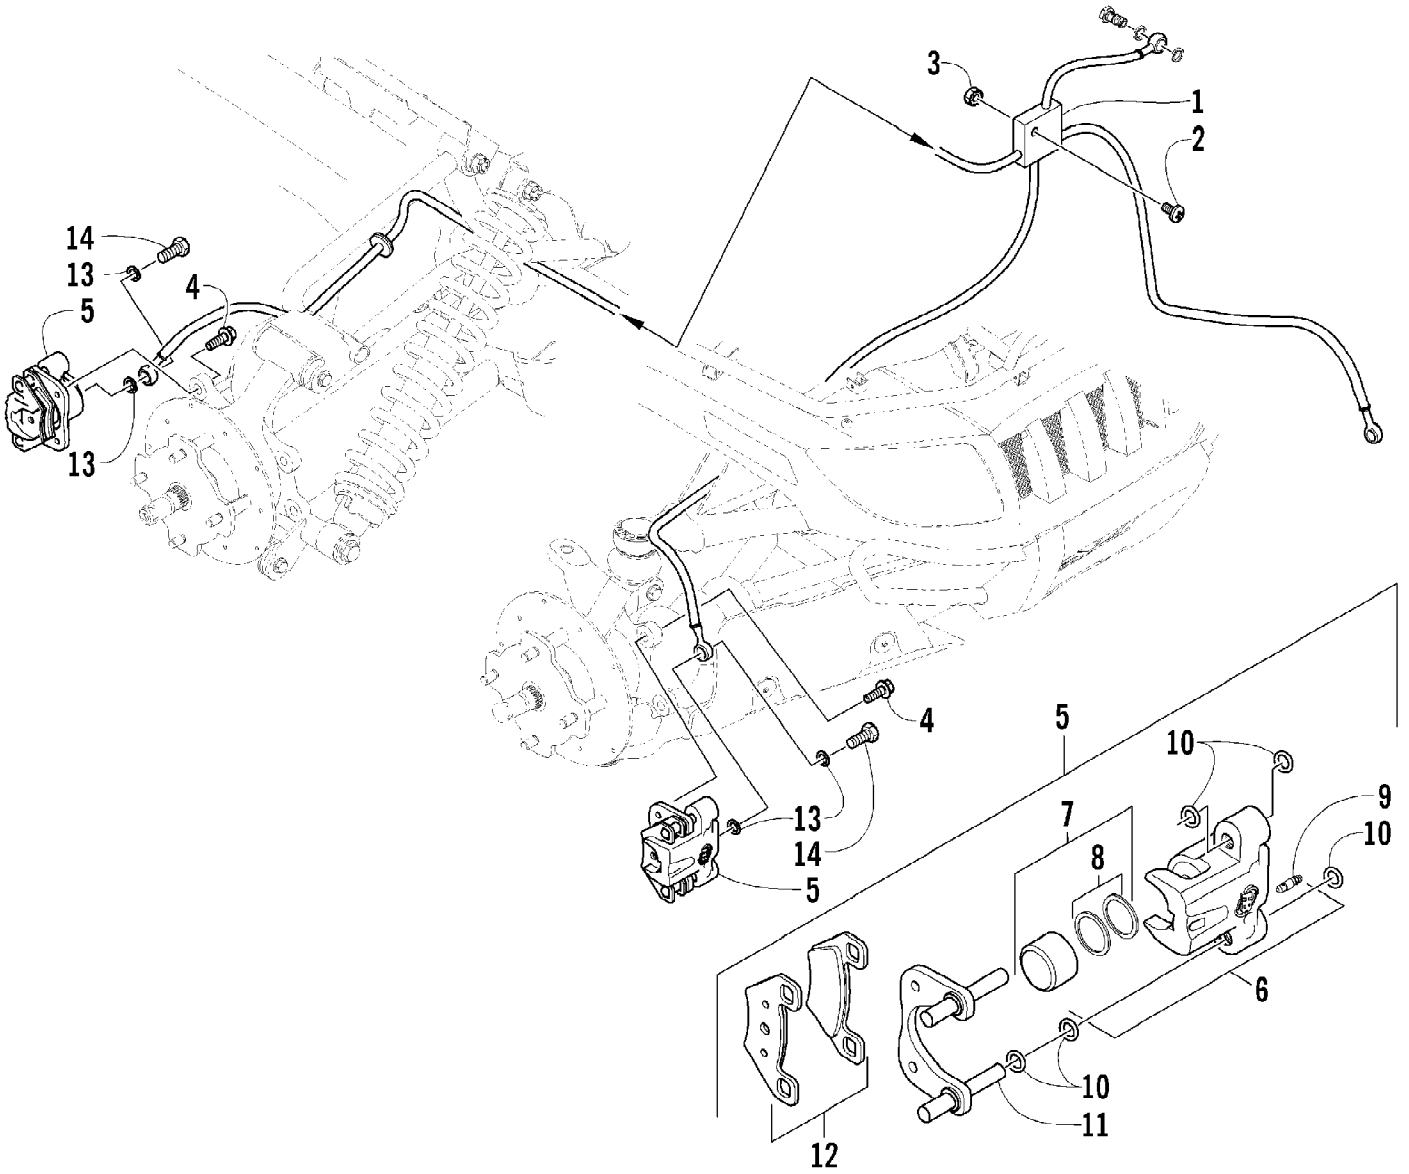

2006 ATV 650 V-TWIN AUTOMATIC TRANSMISSION 4X4 FIS RED (A20061BR) of 95
HYDRAULIC BRAKE ASSEMBLY

2006 ATV 650 V-TWIN AUTOMATIC TRANSMISSION 4X4 FIS RED (A20061BR4058) of 95
HYDRAULIC BRAKE ASSEMBLY Page 58

Ref #	Part Number	Qty	S/P/F	Description
1	0502-627	1		Hose, Brake - Assembly
2	8476-625	1		Screw, Cap
3	0623-038	1		Nut
4	8408-820	6	/P	Screw, Cap
5	0502-602	1	S	Caliper, Brake - Right Front (inc. 6-12)
5	0502-610	2	S	Caliper, Brake - Left Front and Right Rear (inc. 6-12)
6	0502-603	1	S	Housing, Caliper - Assembly - Right Front (inc. 7-9)
6	0502-611	2	S	Housing, Caliper - Assembly - Left Front and Right Rear (inc. 7-9)
7	0502-606	3		Piston/Seal Set (inc. 8)
8	0502-607	3		Seal Set
9	0502-609	3	/P	Valve, Bleed
10	0502-608	3		O-Ring, Guide - Set
11	0502-605	3		Bracket Assembly
12	0502-604	3	S	Pad, Brake - Set
13	0423-178	6		Washer, Crush
14	0423-413	3		Bolt, Banjo Fitting