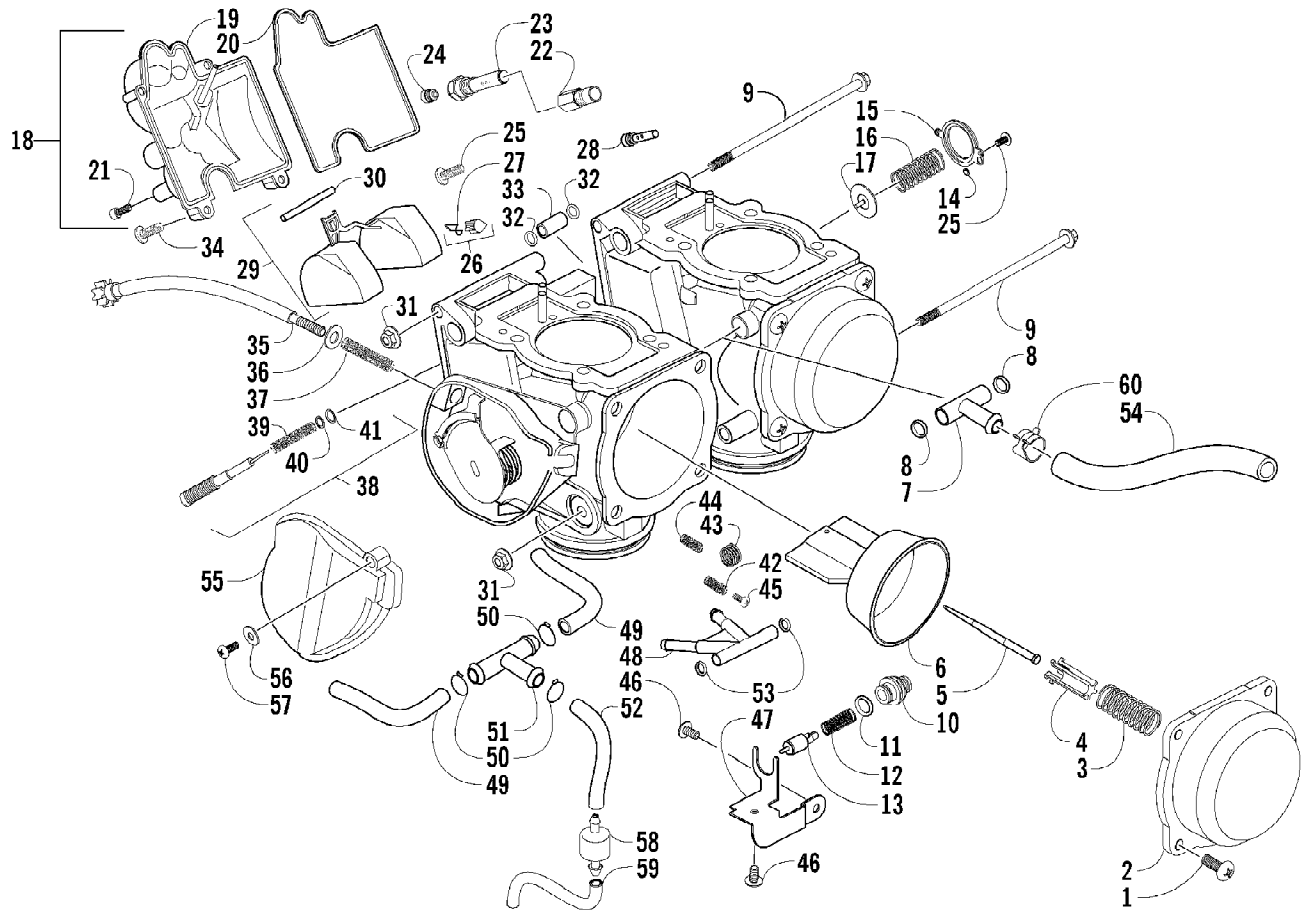

2006 ATV 650 V-TWIN AUTOMATIC TRANSMISSION 4X4 FIS RED (A20061BR4) of 95
CARBURETOR

2006 ATV 650 V-TWIN AUTOMATIC TRANSMISSION 4X4 FIS RED (A20061BR) of 95
CARBURETOR Page 18

Ref #	Part Number	Qty	S/P/F	Description
	0470-497	1		Complete Carburetor Assembly
1	5507-037	8	/P	Screw, Top Cover
2	5507-118	2		Cover, Top
3	5507-119	2		Spring
4	5507-121	2		Seat, Spring
5	5507-122	2		Jet Needle
6	5507-120	2		Piston, Vacuum
7	5507-153	1		T-Fitting
8	5507-154	2		O-Ring
9	5507-144	2		Bolt
10	5507-136	2		Cap, Starter Valve
11	5507-137	2		O-Ring
12	5507-135	2		Spring
13	5507-134	2		Valve, Starter
14	5507-034	2		O-Ring
15	5507-140	2		Housing, Pump
16	5507-139	2		Spring
17	5507-138	2		Diaphragm Assembly
18	5507-165	2		Chamber, Float - Assembly (inc. 19-21)
19	0	2	F	Chamber, Float
20	5507-172	2		O-Ring, Float Chamber
21	5507-133	2		Screw, Drain
22	5507-123	2		Holder, Jet
23	5507-124	2		Needle Jet
24	5507-125	1		Main Jet - 120 - Front
24	5507-126	1		Main Jet - 115 - Rear
24	5507-126	1		Main Jet - 115 - Front 4-6,500 ft Alt.
24	5507-166	1		Main Jet - 110 - Rear 4-6,500 ft Alt.
24	5507-166	1		Main Jet - 110 - Front 6,500-8,000 ft Alt.
24	5507-166	1		Main Jet - 110 - Rear 6,500-8,000 ft Alt.
24	5507-167	1		Main Jet - 105 - Front Over 8,000 ft Alt.
24	5507-166	1		Main Jet - 110 - Rear Over 8,000 ft Alt.
25	5507-132	6	S	Screw
26	5507-038	2		Valve, Float - Set (inc. 27)
27	0	2	F	Clip
28	5507-127	2		Slow Jet - 40
29	5507-163	2		Float Set (inc. 30)
30	0	2	F	Pin, Float
31	5507-145	2		Nut
32	5507-152	2		O-Ring
33	5507-151	1		Fitting, Straight
34	5507-017	8	/P	Screw
35	5507-141	1		Screw, Idle Adjust
36	5507-142	2		Washer
37	5507-143	1		Spring
38	5507-164	2		Screw, Pilot - Set (inc. 39-41)
39	0	2	F	Spring
40	0	2	F	Washer
41	0	2	F	O-Ring
42	5507-148	1		Spring
43	5507-149	1		Spring
44	5507-147	1		Spring
45	5507-146	1		Spring