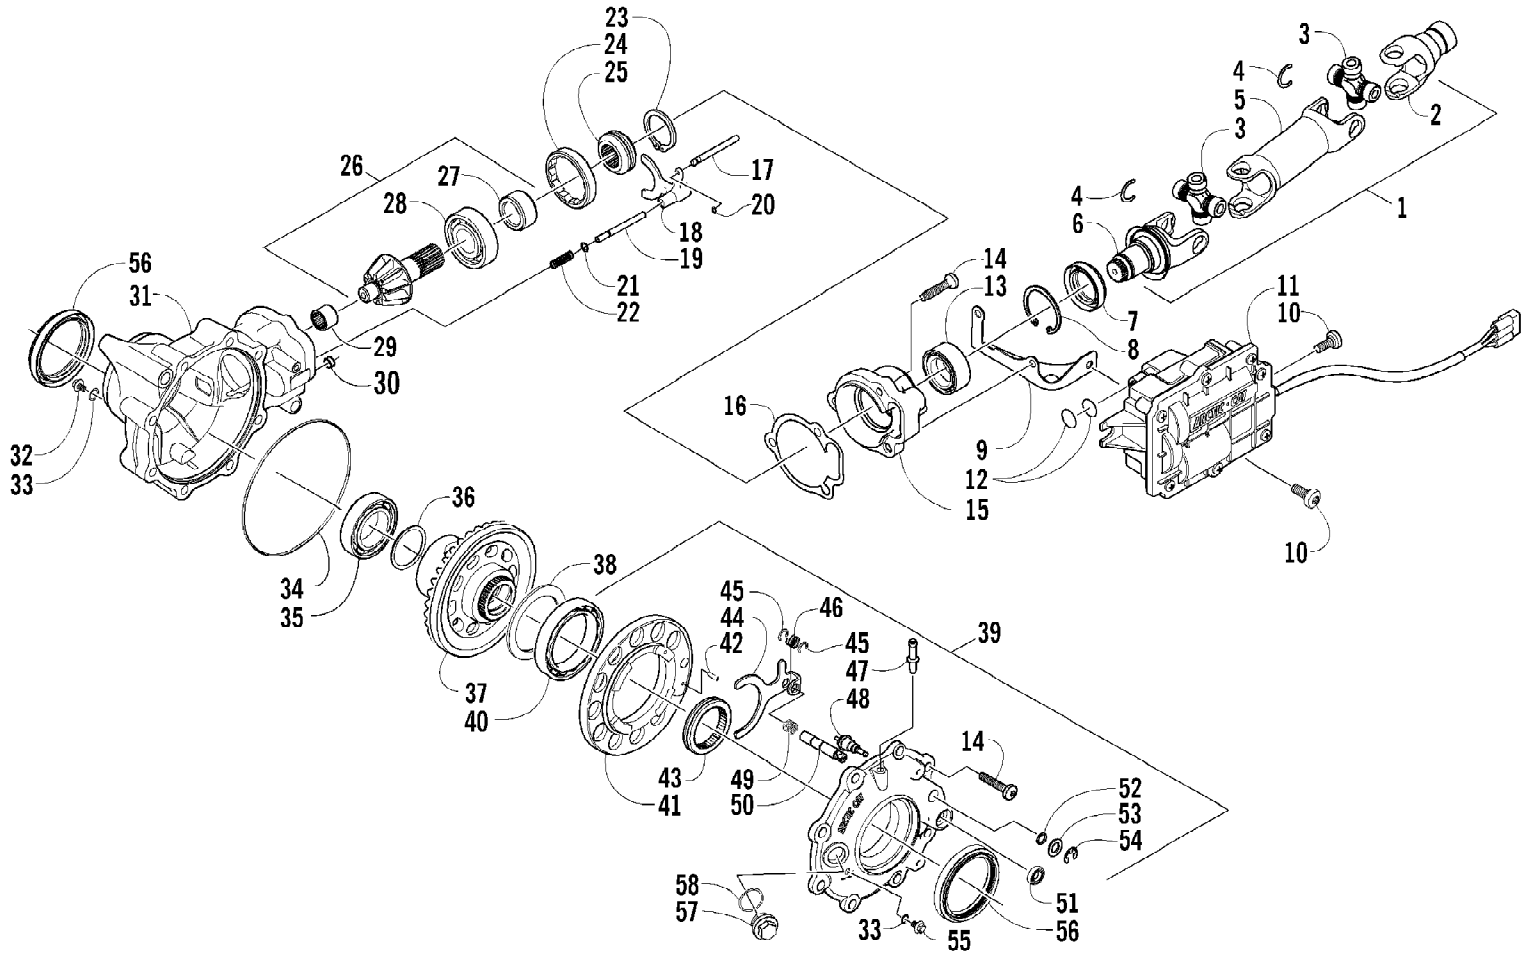

2006 ATV 650 V-TWIN AUTOMATIC TRANSMISSION 4X4 FIS RED (A20061BR) of 95
FRONT DRIVE GEARCASE ASSEMBLY

2006 ATV 650 V-TWIN AUTOMATIC TRANSMISSION 4X4 FIS RED (A20061BRP4034) of 95
FRONT DRIVE GEARCASE ASSEMBLY

Ref #	Part Number	Qty	S/P/F	Description
	0502-752	1		Complete Front Drive Gearcasae Assembly
1	0502-381	1		Driveshaft Assembly (inc. 2-6)
2	0502-521	1		Yoke, Front Slip
3	1402-164	2	/P	Joint, Universal (inc. 4)
4	0423-450	8		Ring, Retaining
5	0502-524	1		Driveshaft
6	0502-517	1		Yoke, Front
7	1402-011	1		Seal
8	0423-423	1		Ring, Retaining
9	0502-347	1		Bracket, Actuator
10	0423-396	3		Screw, Self-Tapping
11	0502-579	1		Actuator (inc. one No. 12)
12	0423-498	2	S	O-Ring
13	1402-043	1		Bearing
14	0423-118	11		Screw, Self-Tapping
15	0502-528	1	/P	Housing, Pinion
16	0402-947	1		Gasket, Flange
17	0402-997	1		Shaft, Selector
18	0402-998	1		Fork, Selector
19	0402-417	1		Shaft, Shuttle
20	0423-402	1		Ring, Retaining
21	0423-147	1		O-Ring
22	0402-999	1		Spring, Return
23	0423-417	1		Ring, Retaining
24	0402-357	1		Collar, Lock
25	0402-413	1		Coupler, Drive
26	0502-649	1		Gear, Pinion - Assembly - 9T (inc. 27-28)
27	0402-336	1		Collar, Retaining
28	0402-327	1		Bearing
29	0402-328	1		Bearing
30	0402-411	1		Pin, Dowel
31	0502-514	1		Housing, Gearcase
32	1402-210	1	/P	Plug, Magnetic (inc. one No. 33)
33	0423-153	2		O-Ring
34	0423-149	1		O-Ring
35	0402-393	1		Bearing
36	0402-405	AR		Shim
36	0402-406	AR		Shim
36	0402-407	AR		Shim
36	0402-408	AR		Shim
36	0402-409	AR		Shim
37	0502-850	1	/P	Gear, Ring - 36T
38	1402-074	AR		Shim
38	1402-075	AR		Shim
38	1402-076	AR		Shim
38	1402-077	AR		Shim
38	1402-078	AR		Shim
39	0502-434	1		Cover, Gearcase (inc. one No. 33, 40-55, and one No. 56)
40	1402-053	1		Bearing
41	0502-413	1		Flange, Bearing
42	1402-079	1		Pin, Parallel