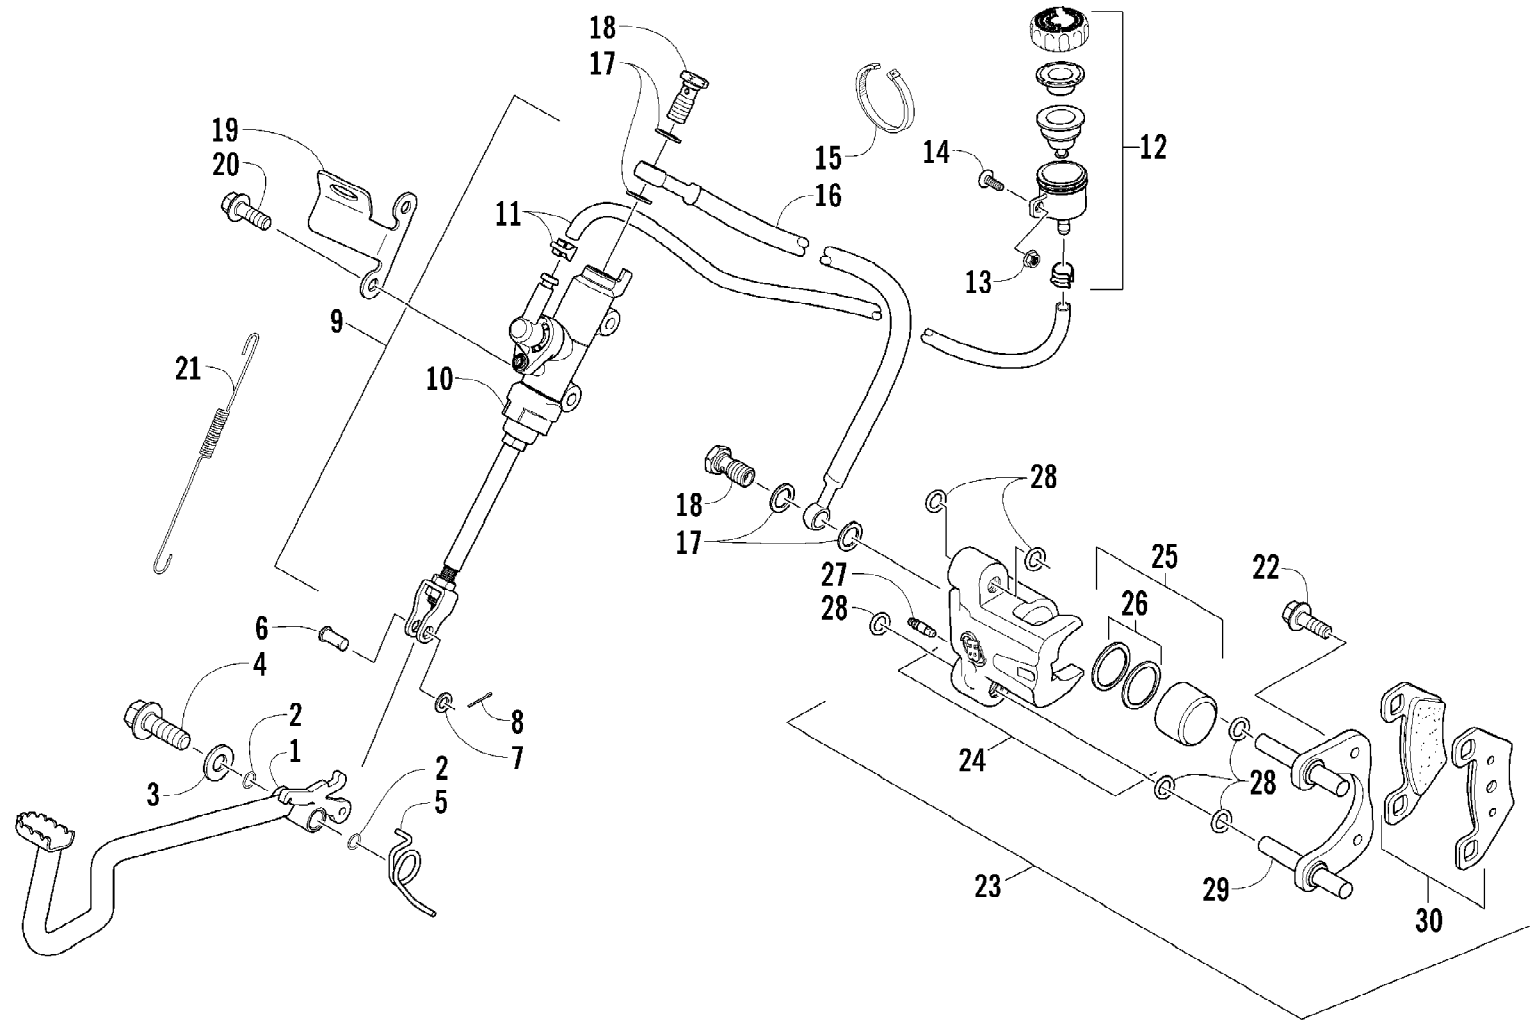

2006 ATV 650 V-TWIN AUTOMATIC TRANSMISSION 4X4 FIS RED (A20061BR4) of 95
AUXILIARY BRAKE ASSEMBLY

2006 ATV 650 V-TWIN AUTOMATIC TRANSMISSION 4X4 FIS RED (A2006IBR4) of 95
AUXILIARY BRAKE ASSEMBLY

Page 54

Ref #	Part Number	Qty	S/P/F	Description
	0502-938	1		Fully Bled Master Cylinder Replacement Kit
1	0502-805	1		Lever, Brake
2	1602-213	2	/P	O-Ring
3	8050-252	1		Washer
4	8408-816	1		Screw, Cap
5	0502-807	1		Spring, Brake Lever
6	1402-377	1		Pin, Clevis
7	8050-217	1	/P	Washer
8	0402-584	1		Pin, Cotter
9	0502-881	1		Brake Assembly (inc. 10-12)
10	0	1	F	Master Cylinder
11	0502-880	1		Hose, Brake Reservoir
12	0502-877	1		Reservoir, Brake
13	0623-038	1		Nut, Flanged
14	8476-616	1		Screw, Machine
15	0123-788	1	/P	Cable Tie - 7.5 in.
16	1402-413	1		Hose, Brake - Rear
17	0423-178	4		Washer, Crush
18	0423-413	2		Bolt, Banjo Fitting
19	0502-840	1		Bracket, Switch
20	8408-625	2		Screw, Cap
21	0502-785	1		Spring, Brake Switch
22	8408-820	2	/P	Screw, Cap
23	0502-602	1	S	Caliper, Brake (inc. 24-30)
24	0502-603	1	S	Housing, Caliper - Assembly - Right Front (inc. 25-27)
25	0502-606	1		Piston/Seal Set (inc. 26)
26	0502-607	1		Seal Set
27	0502-609	1	/P	Valve, Bleed
28	0502-608	1		O-Ring, Guide - Set
29	0502-605	1		Bracket Assembly
30	0502-604	1	S	Pad, Brake - Set