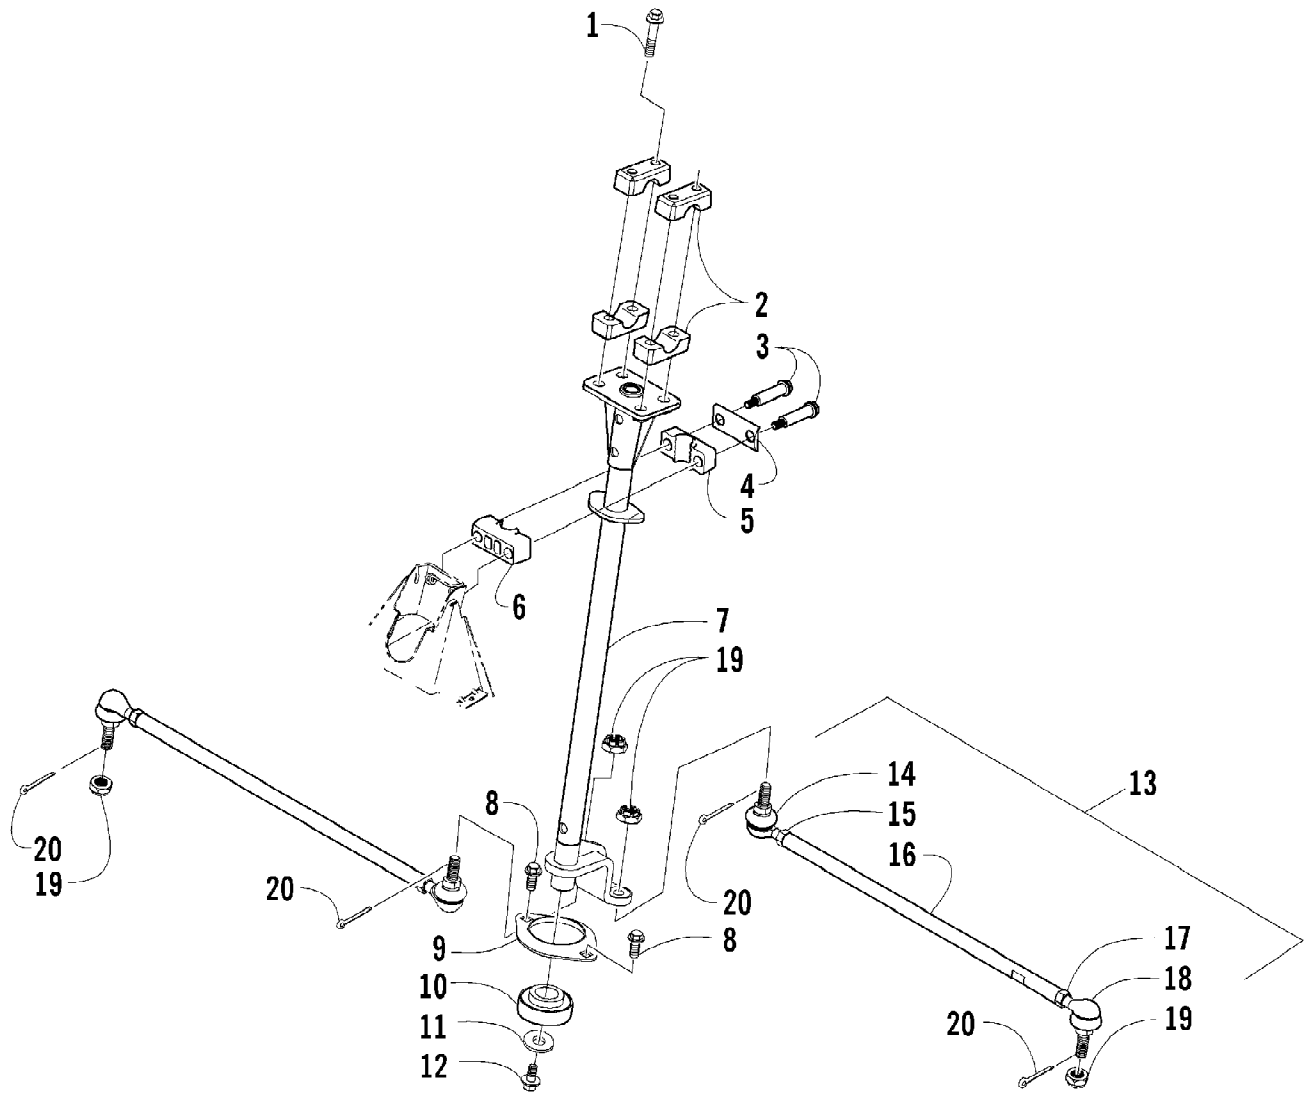

2006 ATV 650 V-TWIN AUTOMATIC TRANSMISSION 4X4 FIS RED (A20061BR) of 95
STEERING POST ASSEMBLY

2006 ATV 650 V-TWIN AUTOMATIC TRANSMISSION 4X4 FIS RED (A20061BR) of 95
STEERING POST ASSEMBLY Page 33

Ref #	Part Number	Qty	S/P/F	Description
1	8408-860	4		Screw, Cap
2	0405-035	4		Cap, Steering Adjuster
3	0423-505	2		Screw, Shoulder
4	0405-166	1		Cap, Housing
5	0405-138	1		Housing, Lower
6	0405-139	1		Housing, Upper
7	0505-451	1	S	Post, Steering
8	8408-816	2		Screw, Cap
9	0602-233	1		Flange, Bearing
10	0405-052	1		Bearing w/Inverted Oil Seal
11	0423-073	1		Washer
12	8409-020	1	/P	Screw, Cap
13	0505-408	2	S	Tie Rod - Assembly (inc. 14-18)
14	0405-083	2	S	Ball Joint, Tie Rod - Left
15	0423-013	2		Nut - Left
16	0405-107	2	S	Tie Rod
17	8420-002	2	/P	Nut - Right
18	0405-082	2	S	Ball Joint, Tie Rod - Right
19	0423-157	4		Nut, Lock
20	0623-175	4		Pin, Cotter