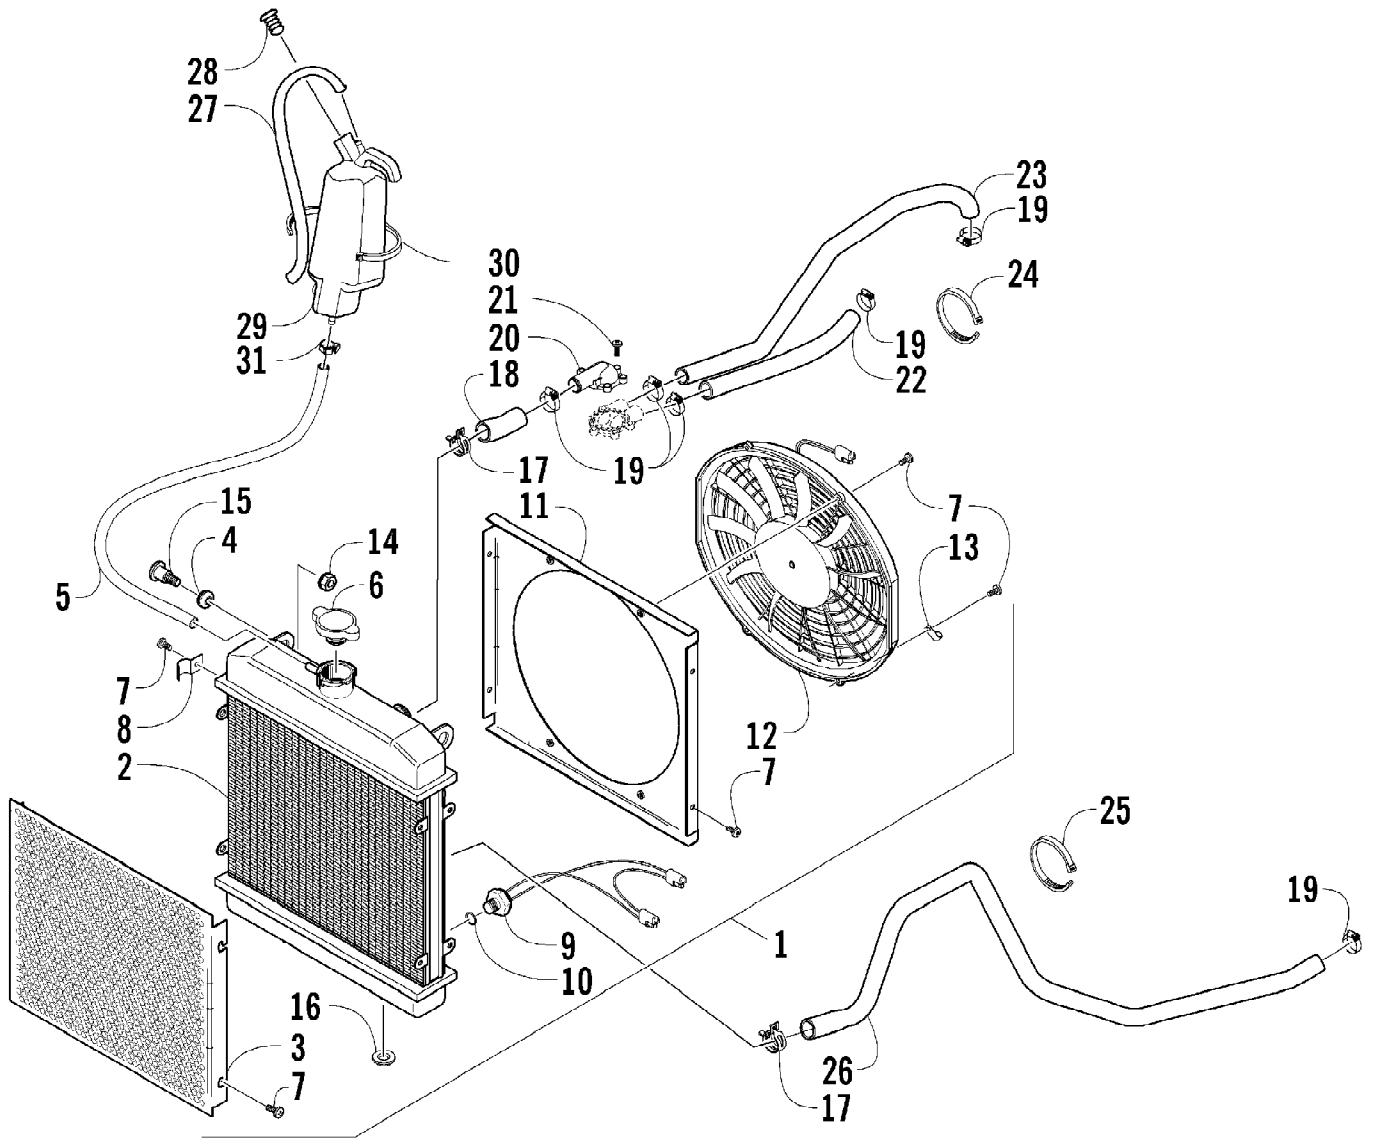

2006 ATV 650 V-TWIN AUTOMATIC TRANSMISSION 4X4 FIS RED (A20061BR) of 95
COOLING ASSEMBLY

2006 ATV 650 V-TWIN AUTOMATIC TRANSMISSION 4X4 FIS RED (A20061BR401R) of 95
COOLING ASSEMBLY

Ref #	Part Number	Qty	S/P/F	Description
1	0413-117	1		Radiator Assembly (inc. 2-13)
2	0413-043	1	S	Radiator
3	0413-007	1		Screen, Radiator
4	0423-030	2		Grommet
5	0610-016	AR	/P	Hose - 25 ft
5	0610-015	AR	/P	Hose - 100 ft
6	0413-002	1	S	Cap, Radiator
7	8475-512	12		Screw, Machine
8	0423-351	1		Clamp, Wire
9	0413-045	1		Sender, Temperature - Coolant
10	0423-390	1	S	O-Ring
11	0413-046	1		Shroud, Fan
12	0413-044	1	S	Fan, Cooling
13	0123-397	1		Clamp, Cable
14	0623-038	2		Nut w/Washer
15	0423-484	2		Screw, Shoulder
16	0423-028	2		Bushing, Stem
17	0423-070	2		Clamp, Hose
18	0410-057	1		Hose, Coolant - Front
19	1623-091	6		Clamp, Hose
20	0413-077	1		Housing, Thermostat
21	3201-036	4		Screw, Cap
22	0410-059	1		Hose, Coolant - Left
23	0410-058	1		Hose, Coolant - Right
24	0123-788	AR	/P	Cable Tie - 7.5 in.
25	0123-903	1		Cable Tie - 11.5 in.
26	0410-060	1		Hose, Coolant - Lower
27	6101-009	AR		Hose, Vent - 50 ft
28	0413-087	1		Stopper, Coolant Bottle
29	0413-086	1		Bottle, Coolant Overflow
30	0623-316	1		Cable Tie
31	0124-045	1	/P	Clamp, Hose