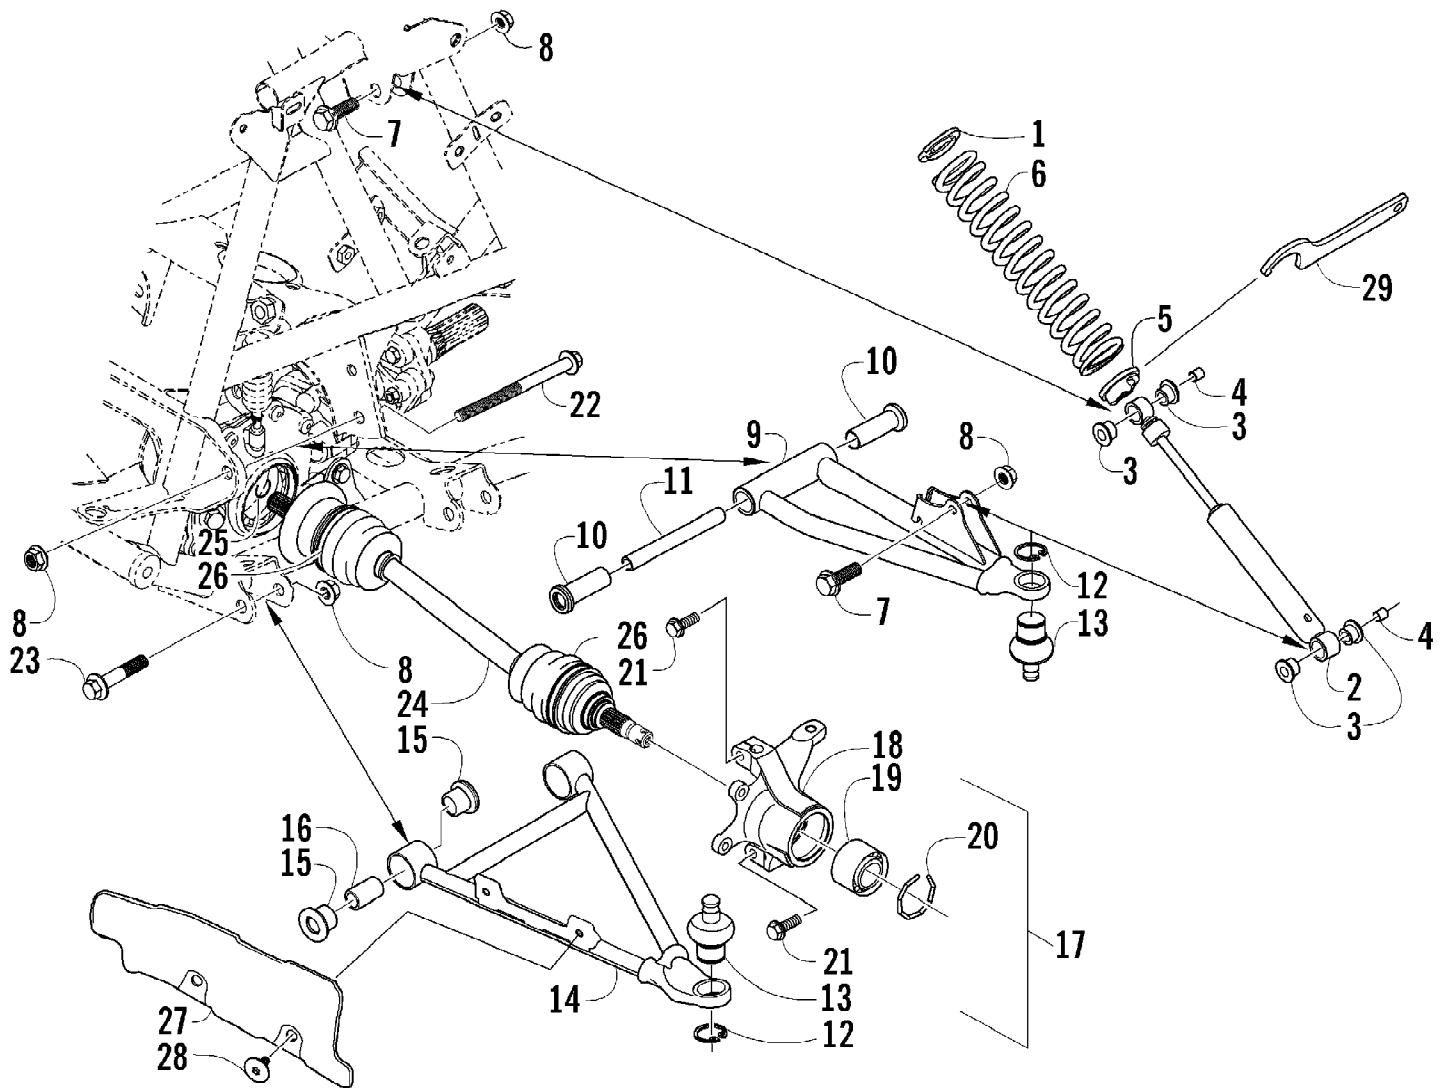

2006 ATV 650 V-TWIN AUTOMATIC TRANSMISSION 4X4 FIS RED (A20061B) of 95
FRONT SUSPENSION ASSEMBLY

2006 ATV 650 V-TWIN AUTOMATIC TRANSMISSION 4X4 FIS RED (A20061BRP4638) of 95
FRONT SUSPENSION ASSEMBLY

Ref #	Part Number	Qty	S/P/F	Description
1	1603-889	2	/P	Retainer, Spring
2	0403-127	2		Shock Absorber - Front (inc. 3-4)
3	0604-310	8		Bushing, Shock Absorber
4	0403-028	4		Sleeve, Shock
5	0403-102	2		Cam, Spring Adjuster
6	0403-146	2	/P	Spring, Shock Absorber
7	8409-040	4		Screw, Cap
8	8428-002	10		Nut, Lock
9	0503-272	1	S	A-Arm, Upper Right (inc. 10-13)
9	0503-273	1	S	A-Arm, Upper Left (inc. 10-13)
10	0403-081	4	S	Bushing
11	0403-080	2		Collar
12	0423-009	4	/P	Clip, Ball Joint
13	0405-115	4	/P	Ball Joint - Front
14	0503-268	1	/P	A-Arm, Lower Right (inc. 12-13 and 15-16)
14	0503-269	1		A-Arm, Lower Left (inc. 12-13 and 15-16)
15	0403-115	8	S	Bushing
16	0403-114	4	S	Collar
17	0505-460	1		Knuckle - Assembly - Right (inc. 18-20)
17	0505-461	1	S	Knuckle - Assembly - Left (inc. 18-20)
18	0	1	F	Knuckle, Steering - Right
18	0	1	F	Knuckle, Steering - Left
19	1402-027	2	S/P	Bearing, Wheel Hub
20	0423-423	2		Ring, Retaining
21	8409-030	4		Screw, Cap
22	0423-334	2		Screw, Cap
23	8409-075	4		Screw, Cap
24	0502-812	1	S	Axle, Drive - Front - Right (inc. 25-26)
24	0502-813	1	S	Axle, Drive - Front - Left (inc. 25-26)
25	1441-109	2	S	Clip, Retaining
26	0436-276	2	S	Repair Kit, Boot - Front Axle
27	0441-752	1		Guard, Boot - Axle - Right
27	0441-753	1		Guard, Boot - Axle - Left
28	0423-101	4		Screw, Body
29	0441-587	1		Wrench, Spanner