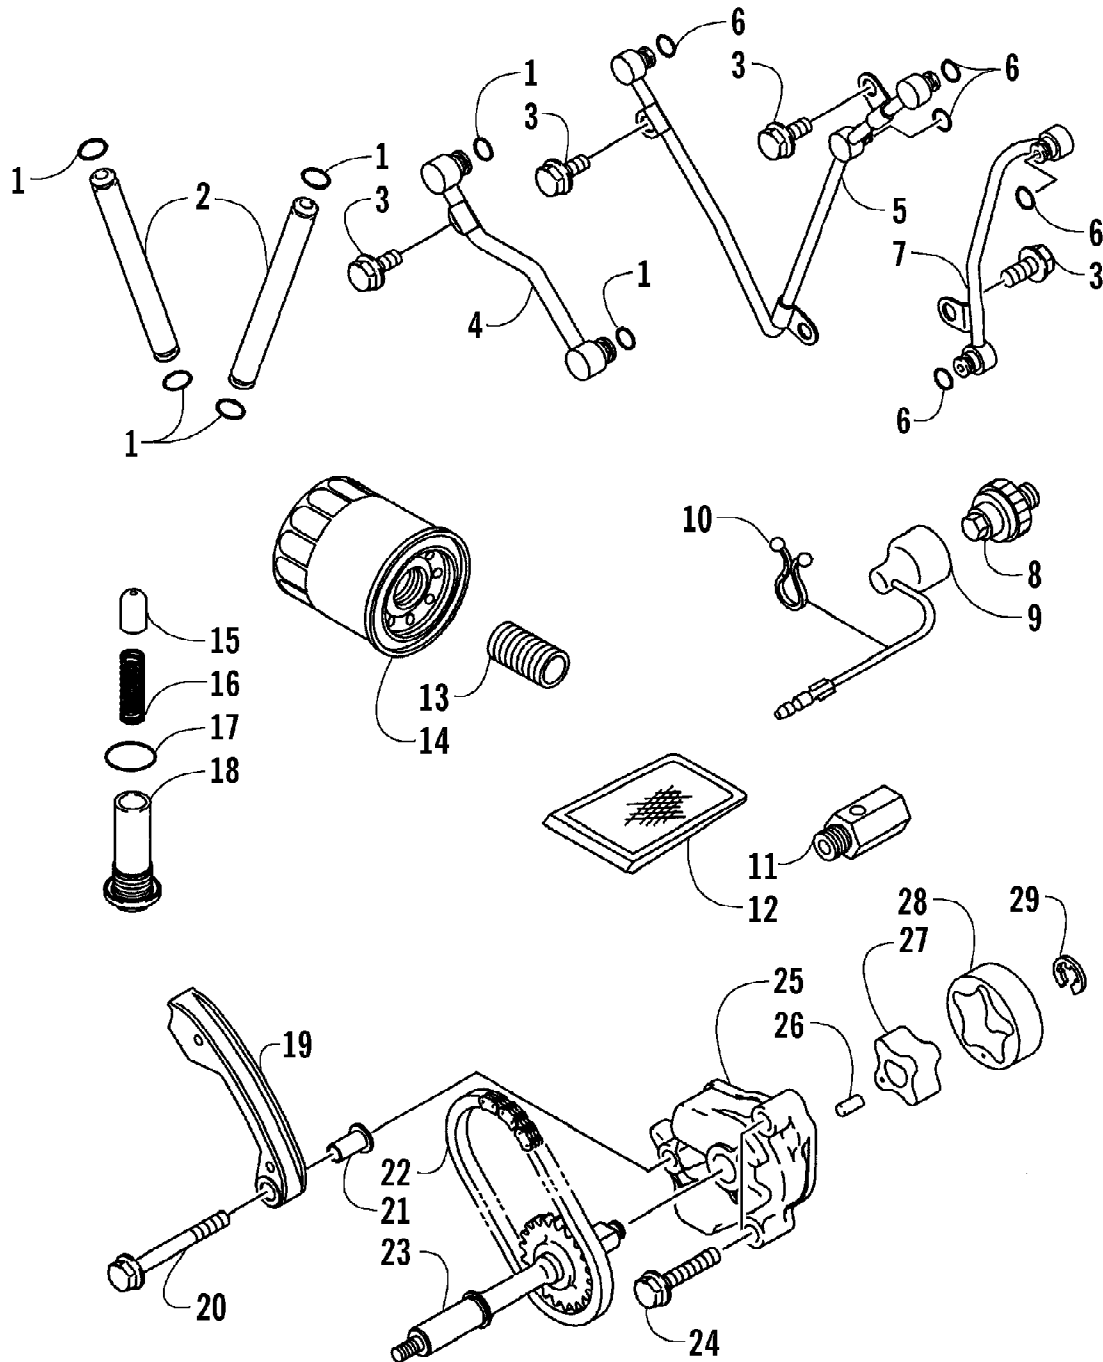

2006 ATV 650 V-TWIN AUTOMATIC TRANSMISSION 4X4 FIS RED (A20061BR) of 95
OIL PUMP ASSEMBLY

2006 ATV 650 V-TWIN AUTOMATIC TRANSMISSION 4X4 FIS RED (A20061BRP4652) of 95
OIL PUMP ASSEMBLY

Ref #	Part Number	Qty	S/P/F	Description
1	3201-255	6		O-Ring
2	3201-199	2		Pipe
3	3201-144	4		Screw, Cap
4	3201-204	1		Pipe, Oil - Crankshaft
5	3201-205	1		Pipe, Oil - Crankcase - Left
6	3201-254	5		O-Ring
7	3201-206	1		Pipe, Oil - Crankcase - Right
8	3201-196	1		Switch, Oil Pressure
9	3201-194	1		Wire, Lead
10	3201-383	1		Clamp
11	3201-176	1		Valve, Relief - Assembly
12	3201-231	1		Filter, Oil
13	3201-198	1		Pipe, Oil Filter
14	3201-044	1	S	Filter, Oil
15	3201-303	1		Pin
16	3201-356	1		Spring
17	3201-257	1		O-Ring
18	3201-376	1		Bolt
19	3201-087	1		Guide, Chain - Slack
20	3201-142	1		Screw, Cap
21	3201-359	1		Collar
22	3201-423	1	S	Chain
23	3201-123	1		Shaft, Oil Pump
24	3201-146	2		Screw, Cap
25	3201-178	1		Cover, Pump
26	3201-241	2		Pin, Dowel
27	3201-179	1		Rotor, Pump - Inner
28	3201-180	1		Rotor, Pump - Outer
29	3201-215	1		Circlip