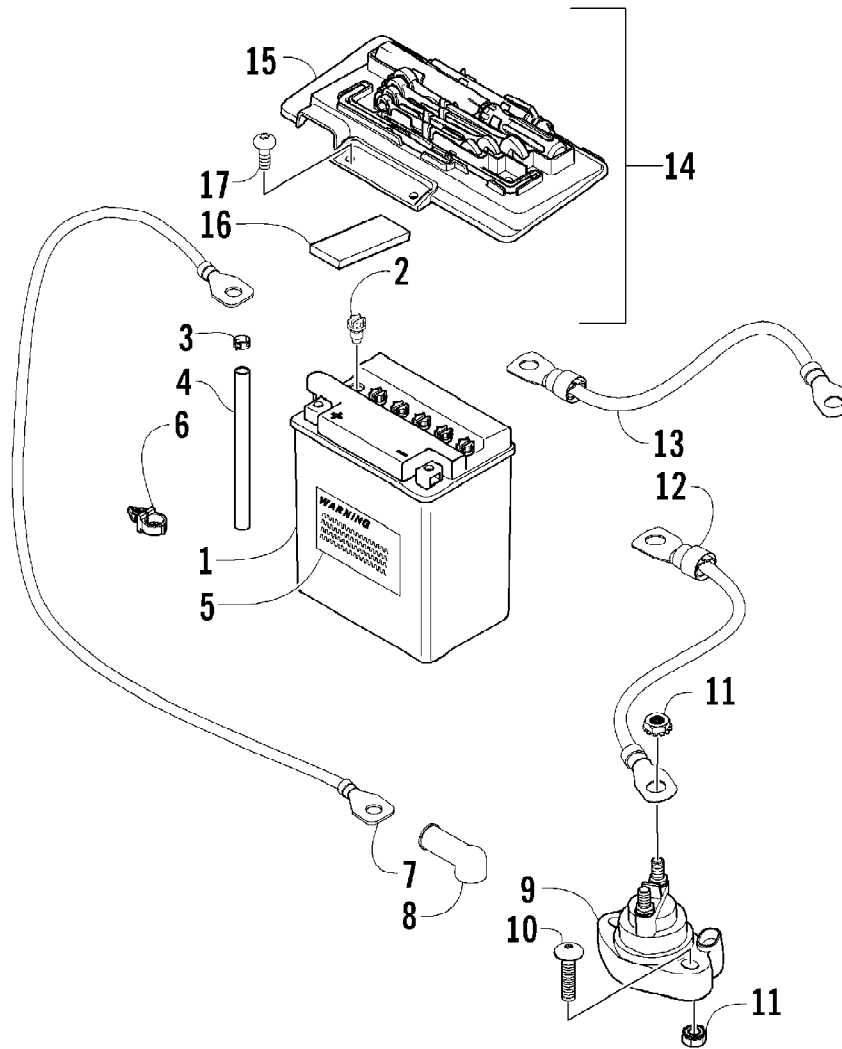

2006 ATV 650 V-TWIN AUTOMATIC TRANSMISSION 4X4 FIS RED (A20061BR4) of 95
BATTERY AND SOLENOID ASSEMBLY

2006 ATV 650 V-TWIN AUTOMATIC TRANSMISSION 4X4 FIS RED (A20061BR44658) of 95
BATTERY AND SOLENOID ASSEMBLY

Ref #	Part Number	Qty	S/P/F	Description
1	0745-045	1	/P	Battery Assembly (inc. 2-5)
2	0645-045	6		Cap, Battery
3	0645-152	1		Clamp, Hose
4	0645-263	1	/P	Hose, Battery Vent
5	0645-151	1		Label, Warning - Battery
6	0623-101	1		Clip, Routing
7	0445-055	1	/P	Cable, Battery/Solenoid
8	0645-327	1		Boot, Terminal
9	0445-036	1	S	Solenoid
10	8476-625	2		Screw, Machine
11	0623-038	4		Nut w/Washer
12	0445-057	1		Cable, Solenoid/Starter
13	0445-056	1	/P	Cable, Battery/Engine
14	5990-839	1	S	Battery Cover/Tool Tray Assembly (inc. 15-16)
15	1406-507	1	S	Cover, Battery
16	0406-288	2		Pad, Battery
17	8476-616	2		Screw, Machine
	0444-122	1	S/P	Kit, Tool