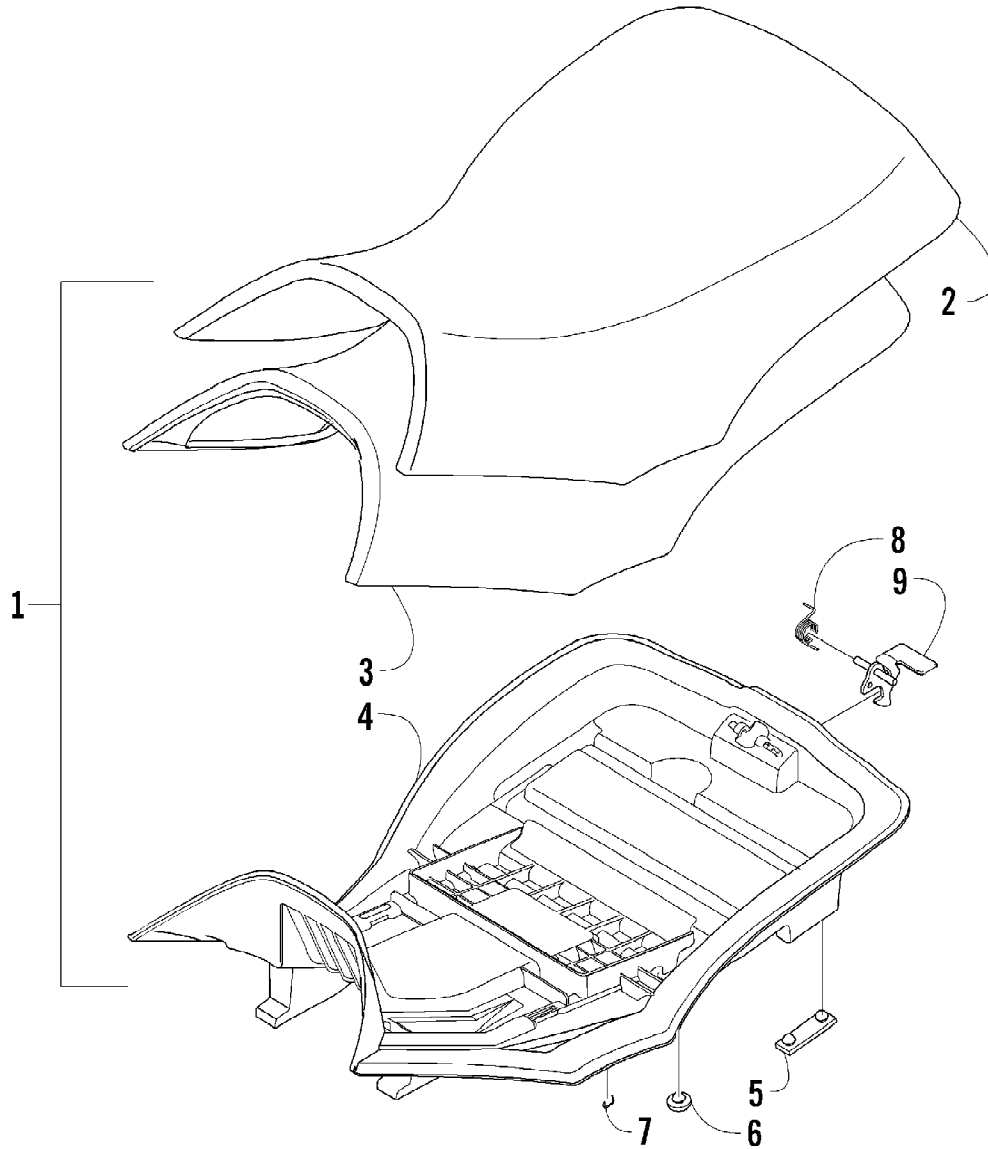

2006 ATV 650 V-TWIN AUTOMATIC TRANSMISSION 4X4 FIS RED (A20061BR45) of 95
SEAT ASSEMBLY

Ref #	Part Number	Qty	S/P/F	Description
1	1506-937	1	S/P	Seat Assembly (inc. 2-9)
2	1506-209	1		Cover, Seat
3	1506-208	1		Foam, Seat
4	2406-144	1	S/P	Base, Seat Assembly (inc. 5-6)
5	0406-879	2		Bumper, Seat - Rear
6	0406-877	4	/P	Bumper, Seat - Front
7	0624-528	AR	/P	Staple
8	1406-592	1	/P	Spring, Seat Latch
9	1506-156	1		Latch, Seat