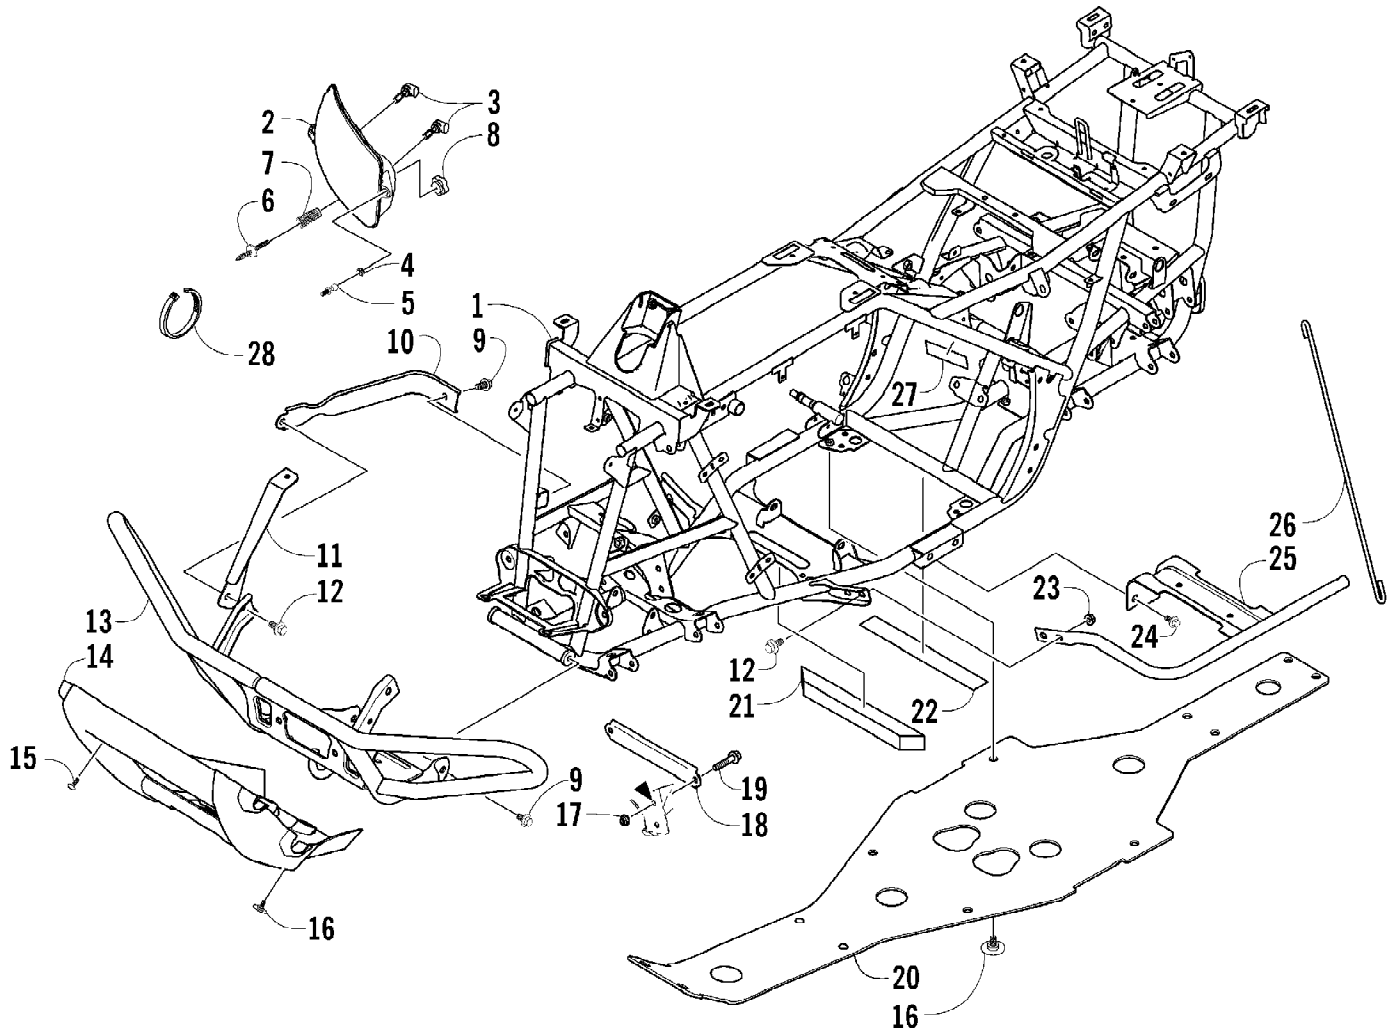

2006 ATV 650 V-TWIN AUTOMATIC TRANSMISSION 4X4 FIS RED (A20061BR) of 95
FRAME AND RELATED PARTS

2006 ATV 650 V-TWIN AUTOMATIC TRANSMISSION 4X4 FIS RED (A20061BR) of 95
FRAME AND RELATED PARTS

Ref #	Part Number	Qty	S/P/F	Description
1	1506-718	1		Frame, Main
2	0509-016	1		Headlight Assembly - Right (inc. 3-4)
2	0509-018	1		Headlight Assembly - Left (inc. 3-4)
3	0409-055	4		Bulb, Headlight
4	0423-452	4		Socket, Mounting
5	0423-515	4		Stud, Mounting - Headlight
6	0423-514	2		Stud, Adjuster - Headlight
7	0423-522	2		Spring, Adjuster
8	0423-513	2		Knob, Adjuster
9	8409-020	4	/P	Screw, Cap
10	0506-653	1	S	Channel, Bumper Mounting - Left
10	1506-596	1	/P	Channel, Bumper Mounting - Right
11	1506-562	1		Bracket, Mounting - Bumper - Right
11	1506-563	1		Bracket, Mounting - Bumper - Left
12	8408-816	6		Screw, Cap
13	1506-855	1	/P	Bumper, Front
14	1406-360	1		Grille, Bumper
15	0423-419	2		Screw, Machine
16	0423-101	16		Screw, Body
17	8428-002	2		Nut, Lock
18	1506-429	1	S	Brace, A-Arm
19	8409-025	2		Screw, Cap
20	1406-425	1		Panel, Belly
21	1506-067	1		Foam, Frame
22	0406-289	1		Pad, Frame - Battery Top
23	8424-802	4		Nut, Flange
24	8409-016	4		Screw, Cap
25	1506-380	1		Footrest - Right
25	1506-379	1		Footrest - Left
26	1406-298	2		Rod, Support
27	0412-298	1		Heat Shield
28	0623-751	1		Cable Tie