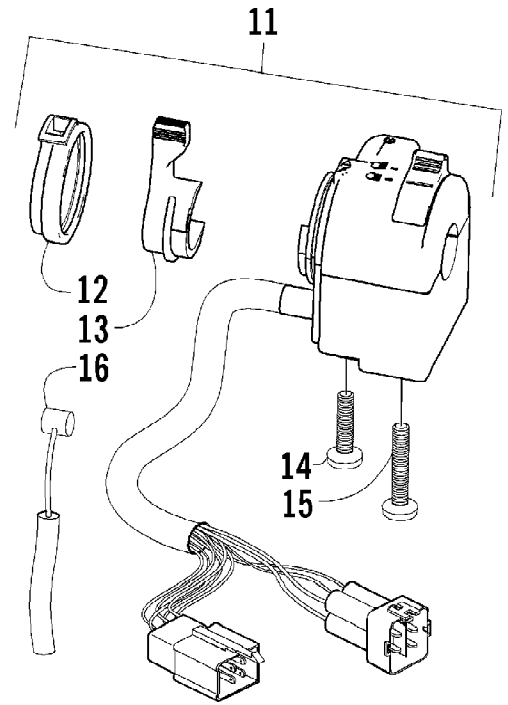

2006 ATV 650 V-TWIN AUTOMATIC TRANSMISSION 4X4 FIS RED (A20061BR00000) of 95
THROTTLE CASE AND CONTROL SWITCH ASSEMBLIES Page 34

2006 ATV 650 V-TWIN AUTOMATIC TRANSMISSION 4X4 FIS RED (A2006IBR445) of 95
THROTTLE CASE AND CONTROL SWITCH ASSEMBLIES

Ref #	Part Number	Qty	S/P/F	Description
1	0509-012	1		Case, Throttle - Assembly (inc. 2-9)
2	0409-048	1		Cover, Throttle Case w/Switch
3	3004-533	1	S/P	Screw, Cap
4	3004-447	1	/P	Washer, Lock
5	3003-030	1	/P	Washer
6	3423-327	1		Nut
7	3423-014	1		Screw
8	3409-001	1		Lever
9	3423-199	2		Screw
10	0487-032	1		Cable, Throttle
11	0409-022	1		Switch, Control - Assembly (inc. 12-15)
12	0409-026	1		Cover, Choke Lever
13	0409-025	1		Lever, Choke
14	0409-028	1		Screw
15	0409-027	1		Screw, Cap
16	0487-033	1		Cable, Choke