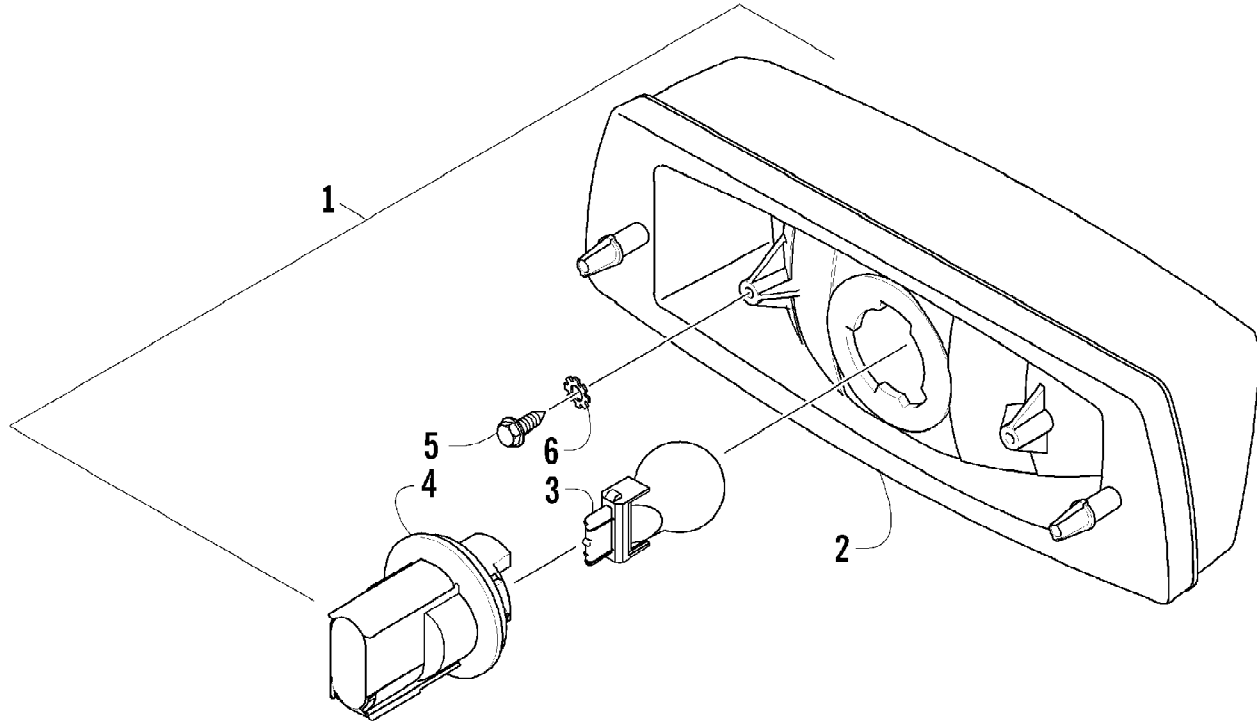

2006 ATV 650 V-TWIN AUTOMATIC TRANSMISSION 4X4 FIS RED (A20061BR45) of 95
TAILLIGHT ASSEMBLY

Ref #	Part Number	Qty	S/P/F	Description
1	0509-022	1		Taillight Assembly (inc. 2-4)
2	0509-025	1		Housing, Taillight
3	0409-056	1		Bulb, Taillight
4	0409-057	1		Socket, Taillight
5	0623-301	2	/P	Screw, Self-Tapping
6	8053-212	2	/P	Washer, Lock - External Tooth