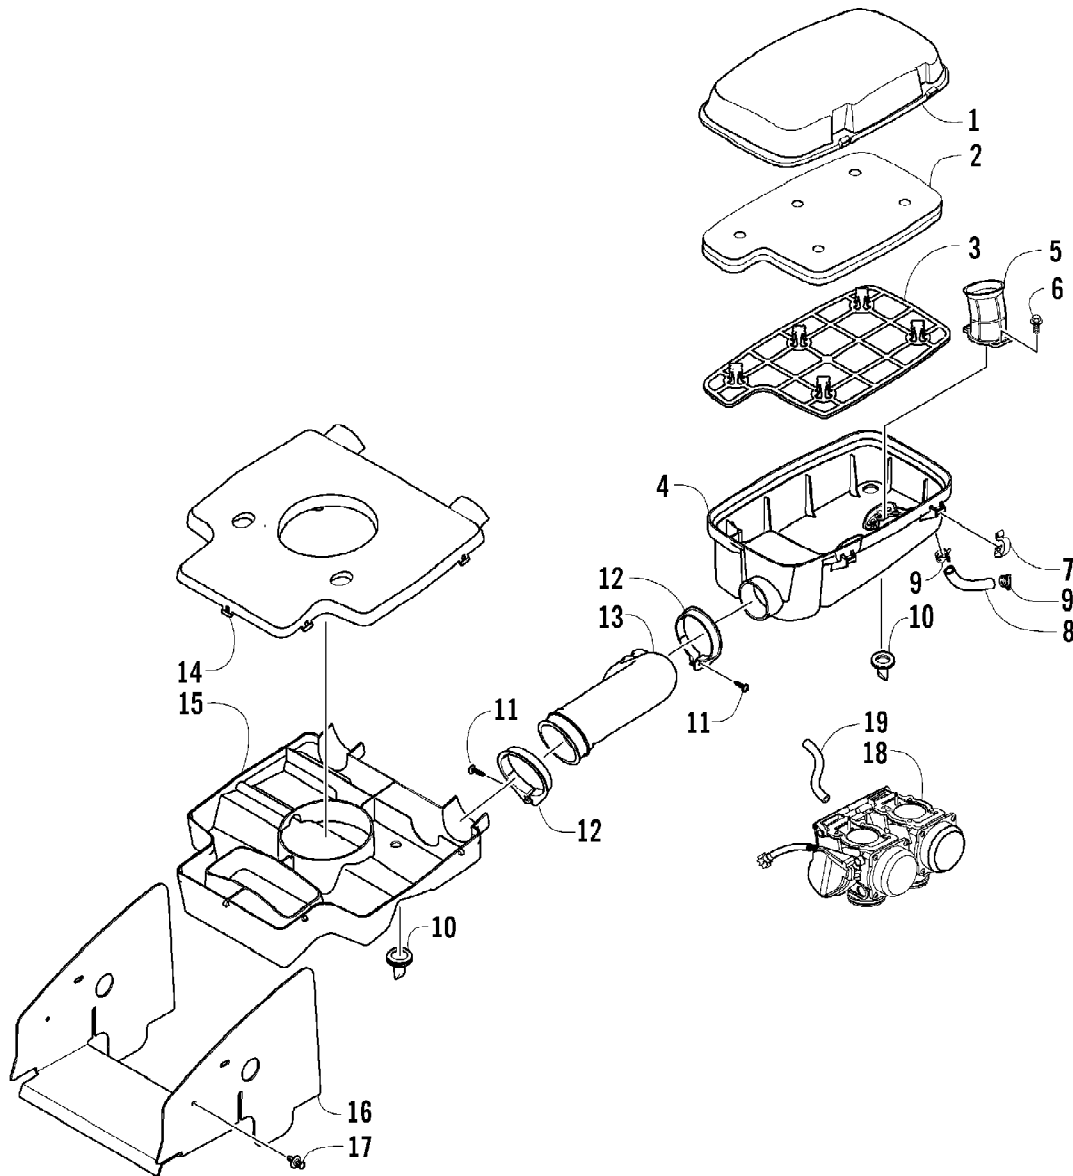

2006 ATV 650 V-TWIN AUTOMATIC TRANSMISSION 4X4 FIS RED (A20061BR4) of 95
AIR INTAKE ASSEMBLY

2006 ATV 650 V-TWIN AUTOMATIC TRANSMISSION 4X4 FIS RED (A20061BR4462) of 95
 AIR INTAKE ASSEMBLY

Ref #	Part Number	Qty	S/P/F	Description
1	0470-554	1	S	Cover, Air Intake Housing
2	0470-494	1	S	Filter, Air
3	0470-493	1		Screen, Air Filter
4	0470-485	1		Housing, Air Intake
5	3201-001	2		Duct, Air Funnel
6	3201-002	8		Screw, Cap
7	0423-455	4		Clip, Spring
8	0410-061	1	S	Hose, Crankcase Vent
9	0623-941	2		Clamp, Hose
10	0470-442	2	/P	Valve, Drain
11	0423-342	2	/P	Screw, Self-Tapping
12	0423-551	2		Clamp
13	0470-529	1		Boot, Air Intake
14	0413-091	1		Diverter, Air - Top
15	0413-093	1		Diverter, Air - Bottom
16	1406-785	1		Shroud, Splash
17	0623-362	2		Rivet, Plastic
18	0470-497	1		Carburetor, Set
19	0510-592	1		Hose, Carburetor Drain