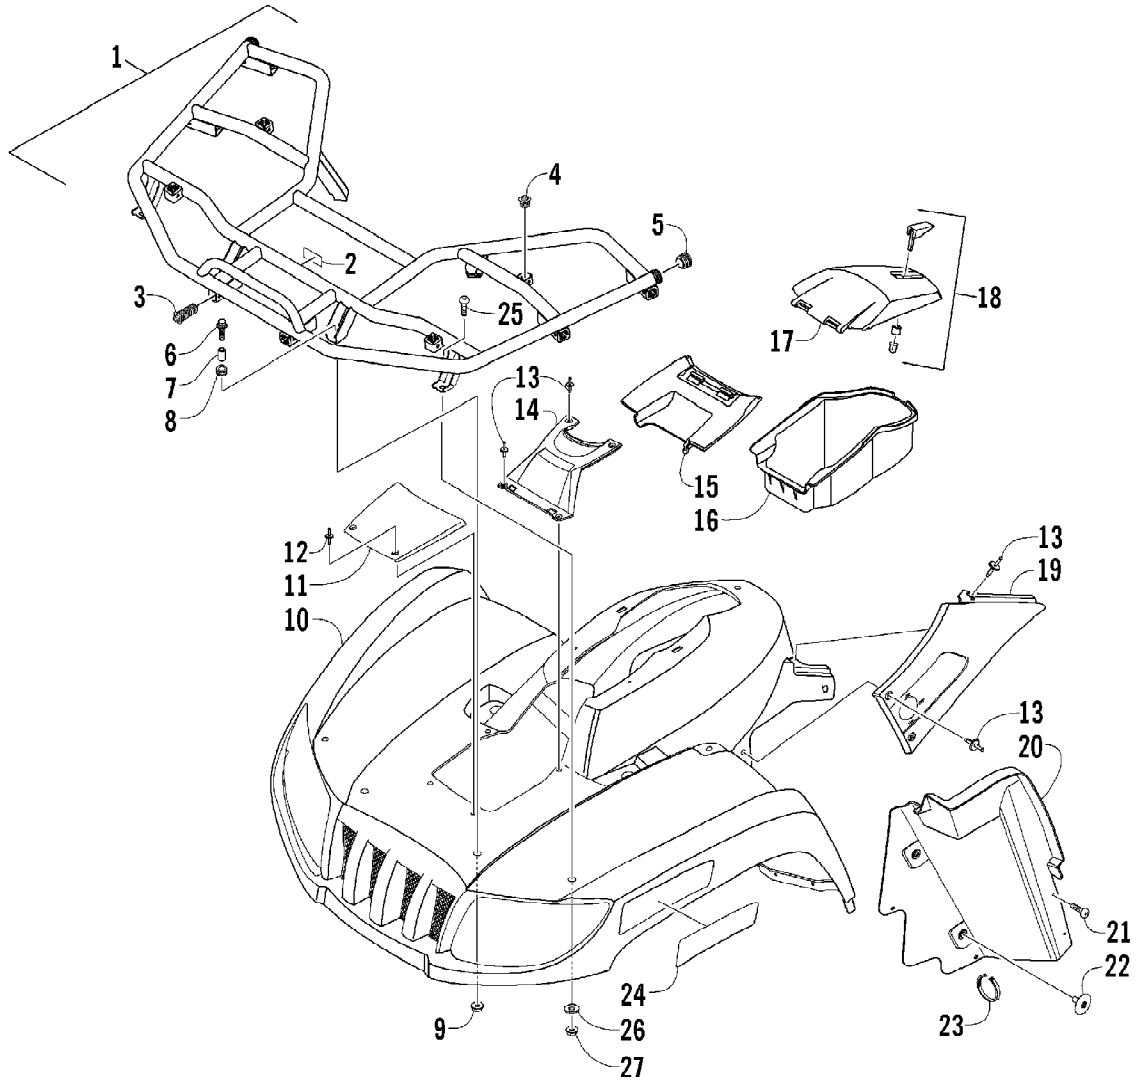

2006 ATV 650 V-TWIN AUTOMATIC TRANSMISSION 4X4 FIS RED (A20061BR000000) of 95
FRONT BODY PANEL ASSEMBLY

2006 ATV 650 V-TWIN AUTOMATIC TRANSMISSION 4X4 FIS RED (A2006IBR4013) of 95
FRONT BODY PANEL ASSEMBLY

Ref #	Part Number	Qty	S/P/F	Description
1	0541-272	1		Rack - Front - Assembly (inc. 2-5)
2	0411-576	1		Decal, Warning - Front Rack Load
3	2406-014	6		Bushing, Rack
4	0441-592	4	/P	Bushing, Rack
5	1441-049	2		Plug, Rack
6	8410-830	4		Screw, Machine
7	0423-463	4		Spacer
8	0423-465	4		Grommet
9	8432-802	4		Nut, Lock
10	1406-609	1	S	Panel, Fender - Front
11	1406-358	1		Cover, Access - Radiator
12	0423-535	2		Rivet, Reinstallable
13	0623-362	10		Rivet, Reinstallable
14	1406-484	1		Cover, Steering Post
15	0470-513	1		Cover, Storage Box
16	1406-573	1		Box, Storage
17	0470-514	1		Lid, Storage Box
18	1406-599	1		Latch, Storage Box
19	1406-313	1		Panel, Side - Right
19	1406-314	1		Panel, Side - Left
20	1406-354	1		Panel, Splash - Right
20	1406-355	1	S	Panel, Splash - Left
21	0423-342	4	/P	Screw, Self-Tapping
22	0423-101	5		Screw, Body
23	0123-788	AR	/P	Cable Tie - 7.5 in.
24	0411-818	1		Decal, Reflector - Amber - Right
24	0411-819	1		Decal, Reflector - Amber - Left
25	0423-355	2		Screw, Shoulder
26	8050-222	2	/P	Washer
27	8424-602	2	/P	Nut, Lock