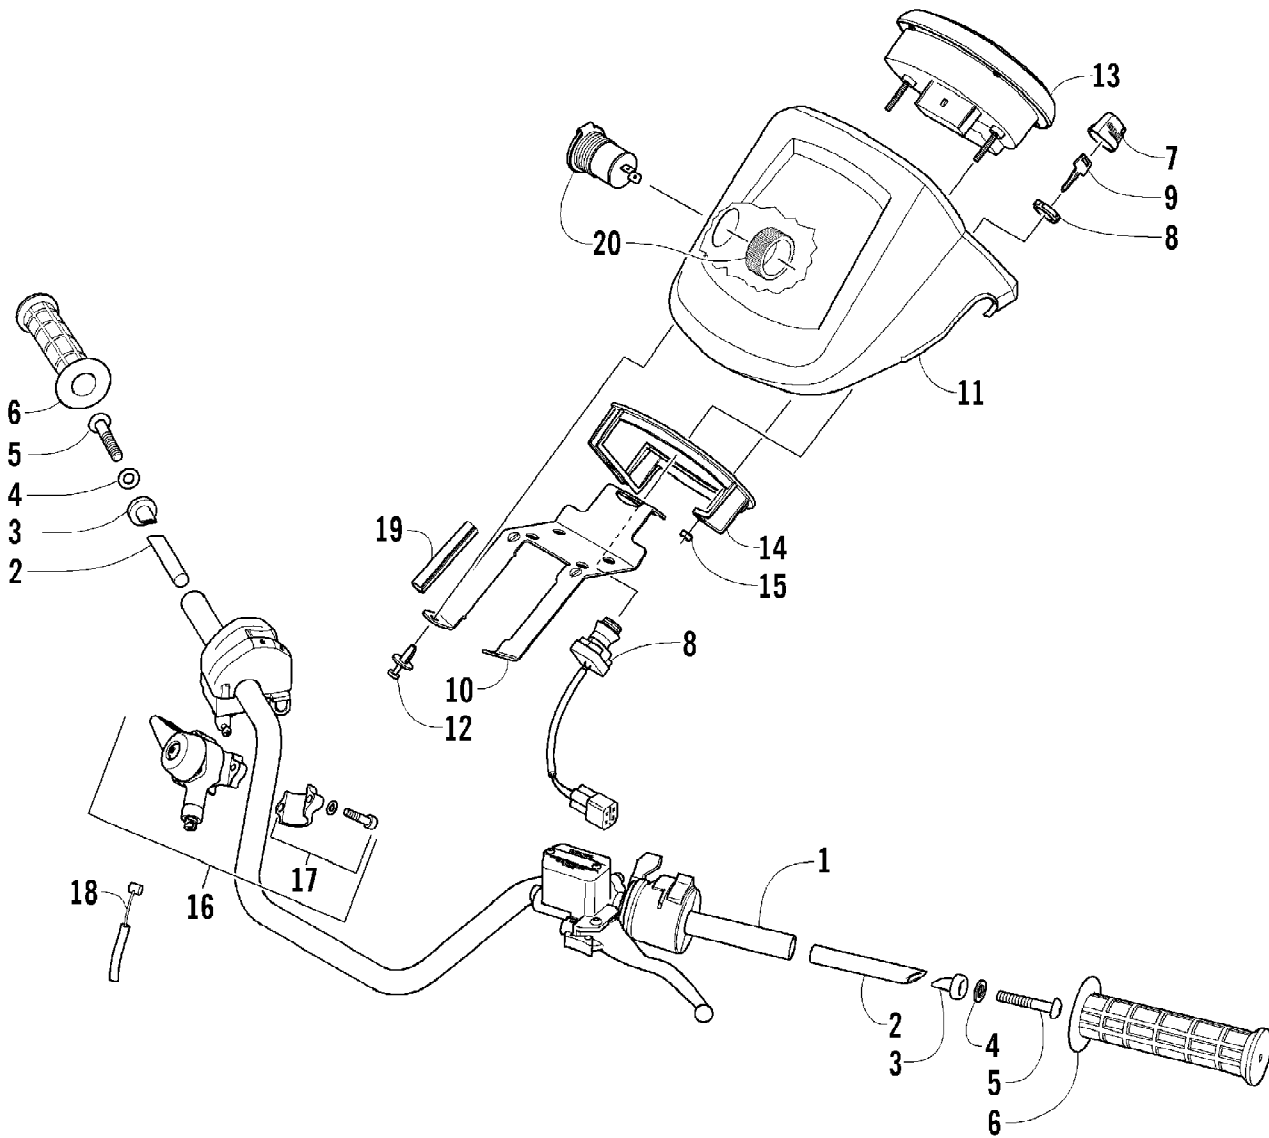

2006 ATV 650 V-TWIN AUTOMATIC TRANSMISSION 4X4 FIS RED (A20061BRP0054) of 95
HANDLEBAR ASSEMBLY

Ref #	Part Number	Qty	S/P/F	Description
1	0505-448	1		Tube, Handlebar
2	0405-148	2		Plug, Handlebar
3	0405-149	2		End Cap, Handlebar
4	8050-247	2	/P	Washer
5	8477-845	2		Screw, Machine
6	0405-147	2		Grip, Handlebar
7	0409-013	1		Cover, Key
8	0430-036	1		Switch, Ignition - Assembly (inc. 9)
9	3409-007	1	/P	Key, Ignition - Blank C Series
9	3409-011	1		Key, Ignition - Blank D Series
9	3409-012	1		Key, Ignition - Blank E Series
9	3409-013	1		Key, Ignition - Blank F Series
10	1506-578	1		Bracket, Mounting - Instrument Pod
11	0405-188	1		Instrument Pod
12	0423-535	2		Rivet, Reinstallable
13	0520-004	1		Gauge, Digital
14	0420-065	1	/P	Clamp, Plastic
15	0423-493	1		Nut, Hex
16	0502-527	1		Control, Differential Lock (inc. 17)
17	0502-613	1		Clamp, Differential Lock Control - Kit
18	0487-030	1	S	Cable, Differential Lock
19	0706-371	AR	/P	Trim
20	0641-897	1	/P	Outlet, Accessory - 12V