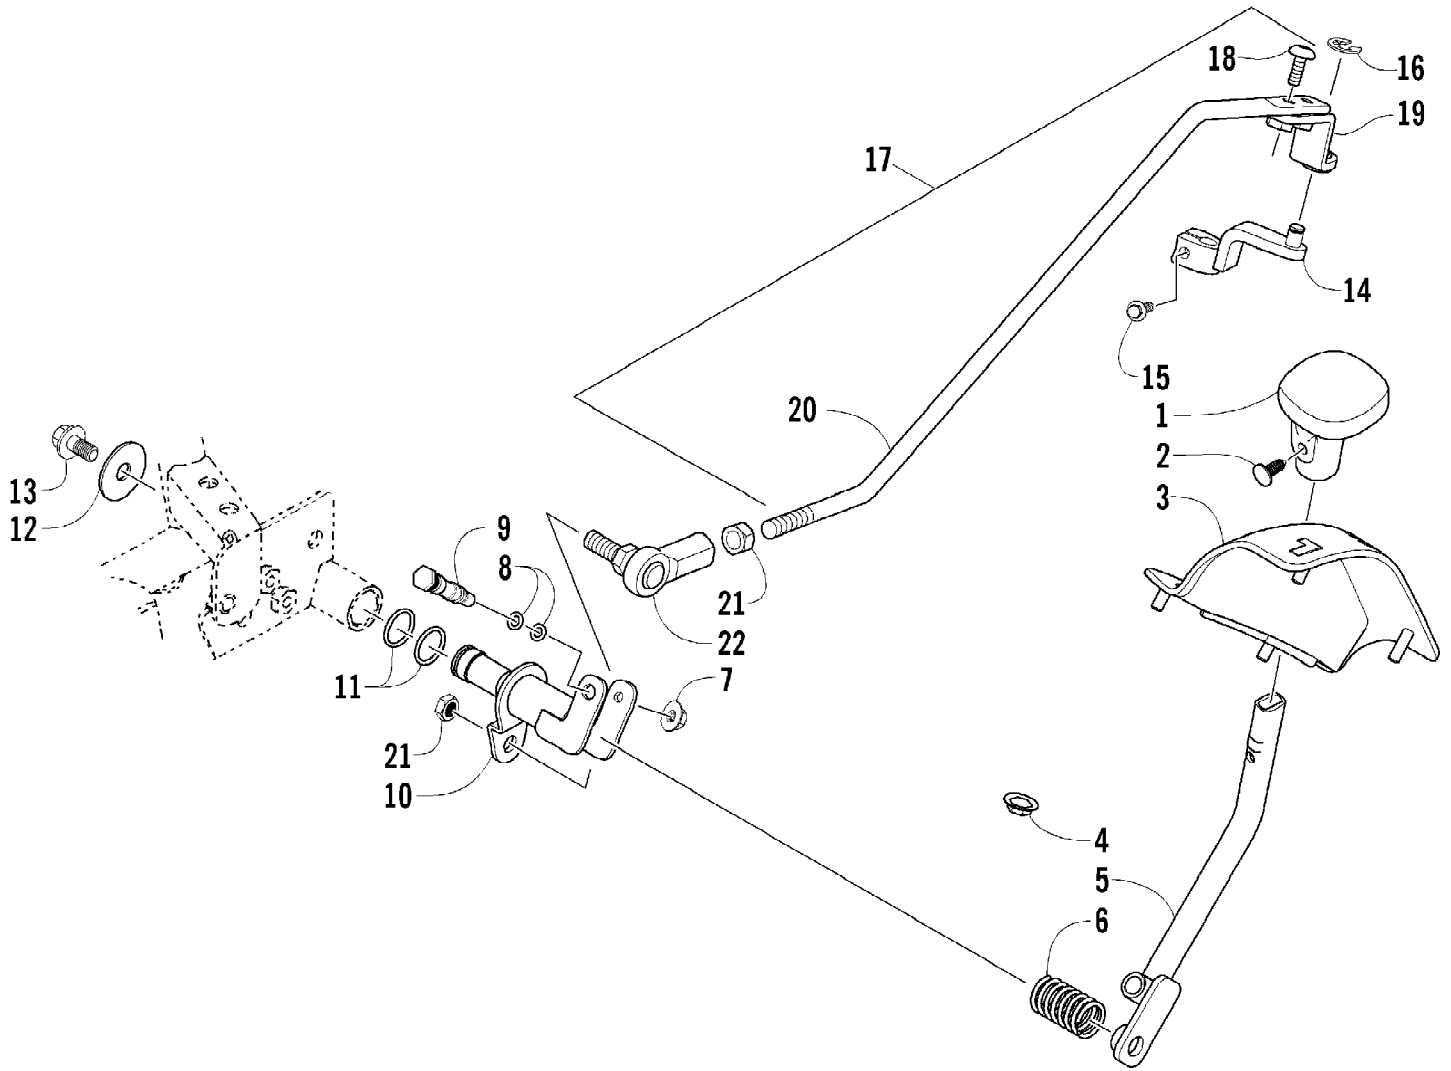

2006 ATV 650 V-TWIN AUTOMATIC TRANSMISSION 4X4 FIS RED (A20061BR) of 95
REVERSE SHIFT LEVER ASSEMBLY

2006 ATV 650 V-TWIN AUTOMATIC TRANSMISSION 4X4 FIS RED (A2006IBR45) of 95
REVERSE SHIFT LEVER ASSEMBLY

Ref #	Part Number	Qty	S/P/F	Description
1	0402-843	1	/P	Handle, Reverse Shift Lever
2	0423-345	1		Clip, Push
3	1402-110	1		Plate, Shift
4	0423-357	4		Nut, Stamped
5	0502-659	1		Lever, Reverse Shift
6	0502-410	1	S	Spring, Reverse Shift Lever
7	8424-602	1	/P	Nut
8	0423-182	2	/P	O-Ring
9	0402-675	1		Axle, Pivot
10	0502-742	1		Shaft, Shift
11	0423-299	2	/P	O-Ring
12	0423-087	1		Washer
13	8408-812	1		Screw, Cap
14	0502-587	1		Arm, Reverse Shift
15	3201-037	1		Screw, Cap
16	0423-169	1	/P	E-Ring
17	0502-695	1		Linkage, Shift (inc. 18-20)
18	8476-616	2		Screw, Machine
19	0502-636	1		Arm, Shift Linkage
20	1402-260	1		Rod, Shift Linkage
21	0623-294	2		Nut
22	1402-270	1		End, Rod