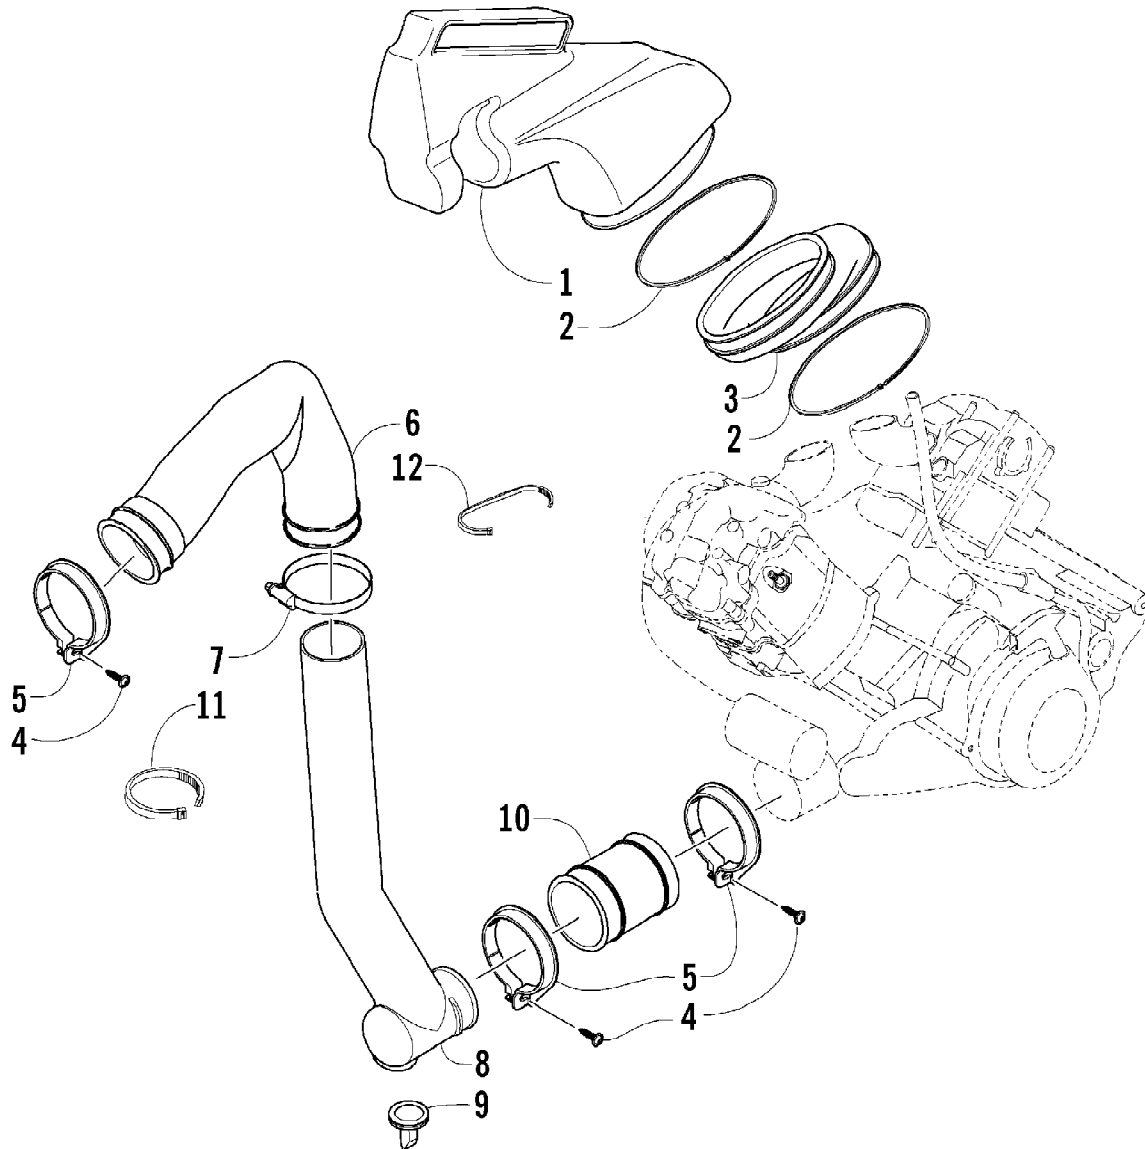

2006 ATV 650 V-TWIN AUTOMATIC TRANSMISSION 4X4 FIS RED (A2006IBR4513) of 95
CASE/BELT COOLING ASSEMBLY

Ref #	Part Number	Qty	S/P/F	Description
1	0413-112	1	/P	Duct, Air-Out
2	3201-038	2		Clamp
3	0413-083	1		Boot, Air-Out Duct
4	0423-342	3	/P	Screw, Self-Tapping
5	0423-551	3		Clamp
6	0413-092	1		Boot, Air-In
7	0423-380	1	/P	Clamp
8	0513-010	1		Duct, Air-In
9	0470-442	1	/P	Valve, Drain
10	0413-085	1		Boot, Air-In Duct
11	0123-788	2	/P	Cable Tie - 7.5 in.
12	0123-903	1		Cable Tie - 11.5 in.