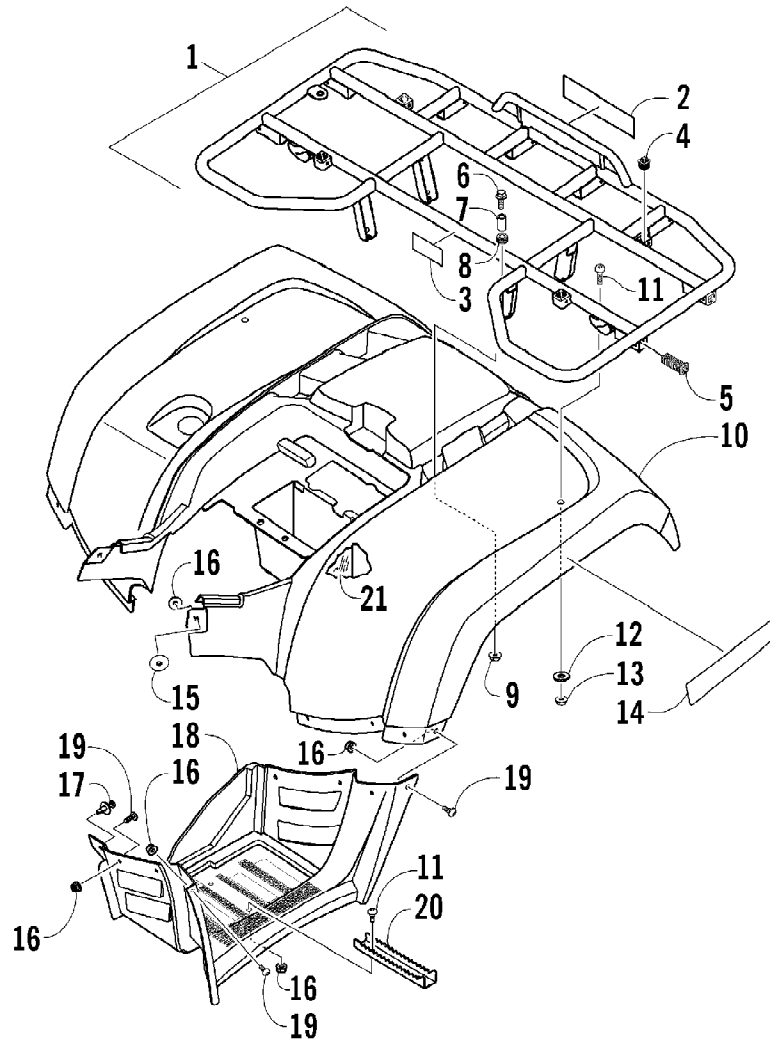

2006 ATV 650 V-TWIN AUTOMATIC TRANSMISSION 4X4 FIS RED (A20061BRP0053) of 95
REAR BODY PANEL ASSEMBLY

2006 ATV 650 V-TWIN AUTOMATIC TRANSMISSION 4X4 FIS RED (A20061BRP0054) of 95
REAR BODY PANEL ASSEMBLY Page 54

Ref #	Part Number	Qty	S/P/F	Description
1	0541-337	1	/P	Rack - Rear - Assembly (inc. 2-5)
2	0411-814	1	/P	Decal, "Arctic Cat"
3	0411-648	1		Decal, Warning - Rear Rack Load
4	0441-592	4	/P	Bushing, Rack
5	2406-014	8		Bushing, Rack
6	8410-830	4		Screw, Cap
7	0423-463	4		Spacer
8	0423-465	4		Grommet
9	8432-802	4		Nut, Lock
10	1406-284	1		Panel, Fender - Rear
11	0423-355	6		Screw, Shoulder
12	8050-222	2	/P	Washer
13	8424-602	2	/P	Nut, Lock
14	0411-820	1	S	Decal, Reflector - Red - Right
14	0411-821	1	S	Decal, Reflector - Red - Left
15	0423-101	2		Screw, Body
16	0423-540	22		Nut, Lock
17	0623-362	2		Rivet, Reinstallable
18	1406-517	1	S	Footwell - Right
18	1406-519	1		Footwell - Left
19	0423-419	16		Screw, Machine
20	1506-125	2	/P	Footpeg
21	0412-296	1		Shield, Heat