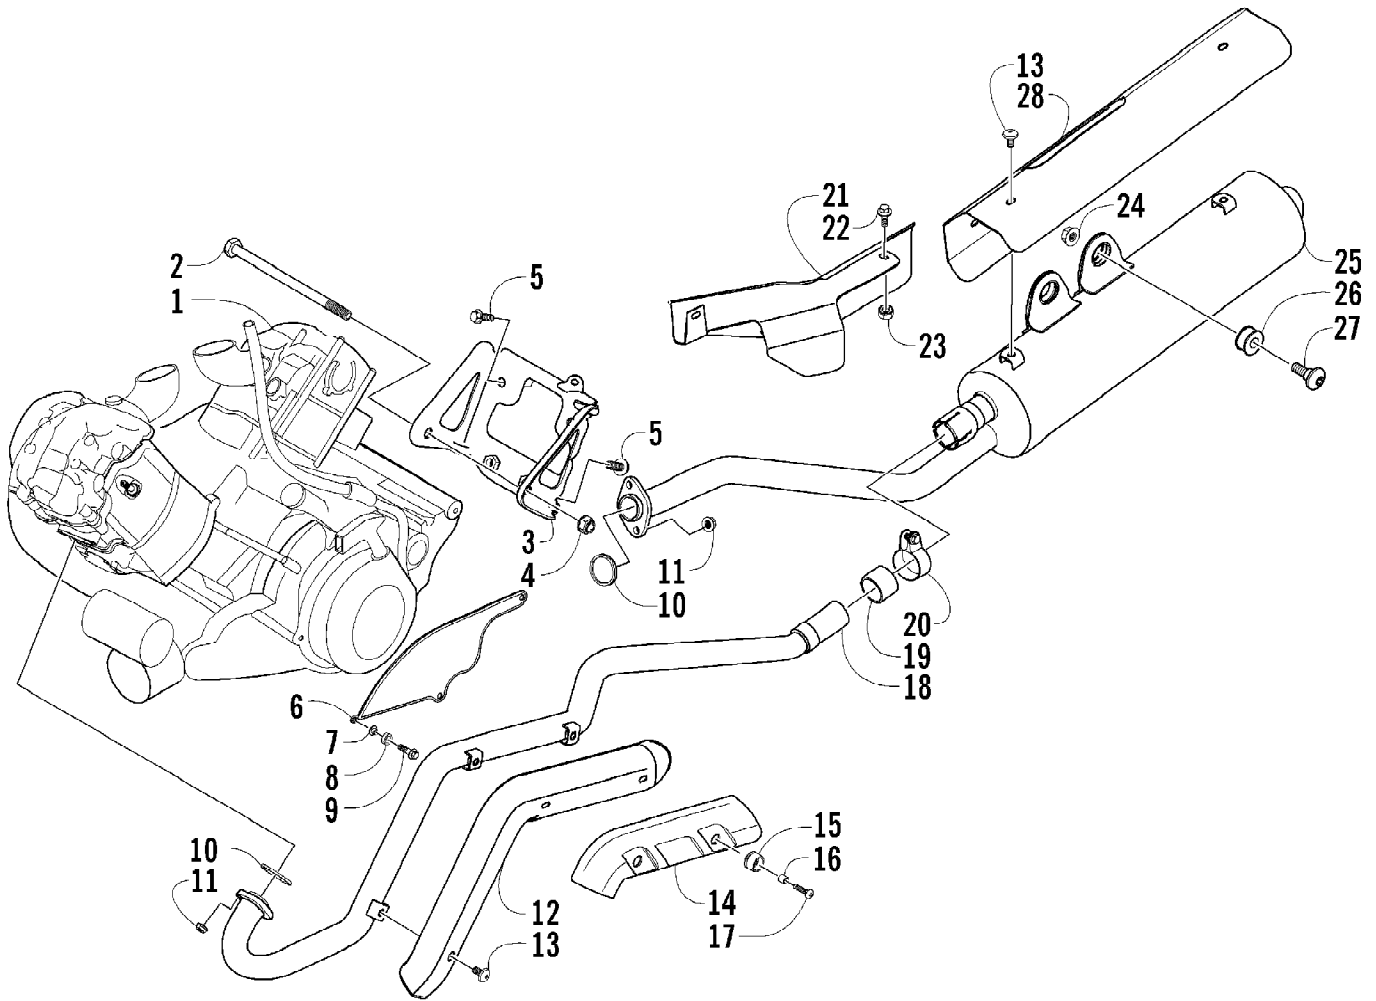

2006 ATV 650 V-TWIN AUTOMATIC TRANSMISSION 4X4 FIS RED (A20061BR) of 95
ENGINE AND EXHAUST

2006 ATV 650 V-TWIN AUTOMATIC TRANSMISSION 4X4 FIS RED (A2006IBR45) of 95
ENGINE AND EXHAUST

Ref #	Part Number	Qty	S/P/F	Description
1	0462-032	1		Engine
2	0423-479	2		Screw, Cap
3	1506-314	1		Bracket, Engine
4	8424-202	2		Nut
5	8409-020	4	/P	Screw, Cap
6	1506-420	1		Plate, Heat Guard
7	3201-016	3		Collar
8	3201-015	3		Damper
9	3201-017	3		Screw, Cap
10	3201-013	2		Gasket, Exhaust
11	3201-018	4		Nut
12	0412-239	1		Cover, Exhaust - Front
13	8477-610	5		Screw, Machine
14	1406-644	1	/P	Cover, Exhaust Pipe
15	0423-533	2		Grommet
16	0423-036	2		Collar
17	8477-616	2		Screw, Machine
18	0512-152	1		Pipe, Exhaust
19	0412-249	1		Seal, Exhaust
20	3201-043	1		Clamp
21	0412-240	1		Cover Exhaust - Rear
22	8476-616	3		Screw, Cap
23	0623-038	3		Nut w/Washer
24	8424-802	2		Nut, Lock
25	0512-155	1		Muffler
26	0412-253	2		Bushing, Muffler
27	0423-476	2		Screw, Shoulder
28	0412-241	1		Cover, Muffler