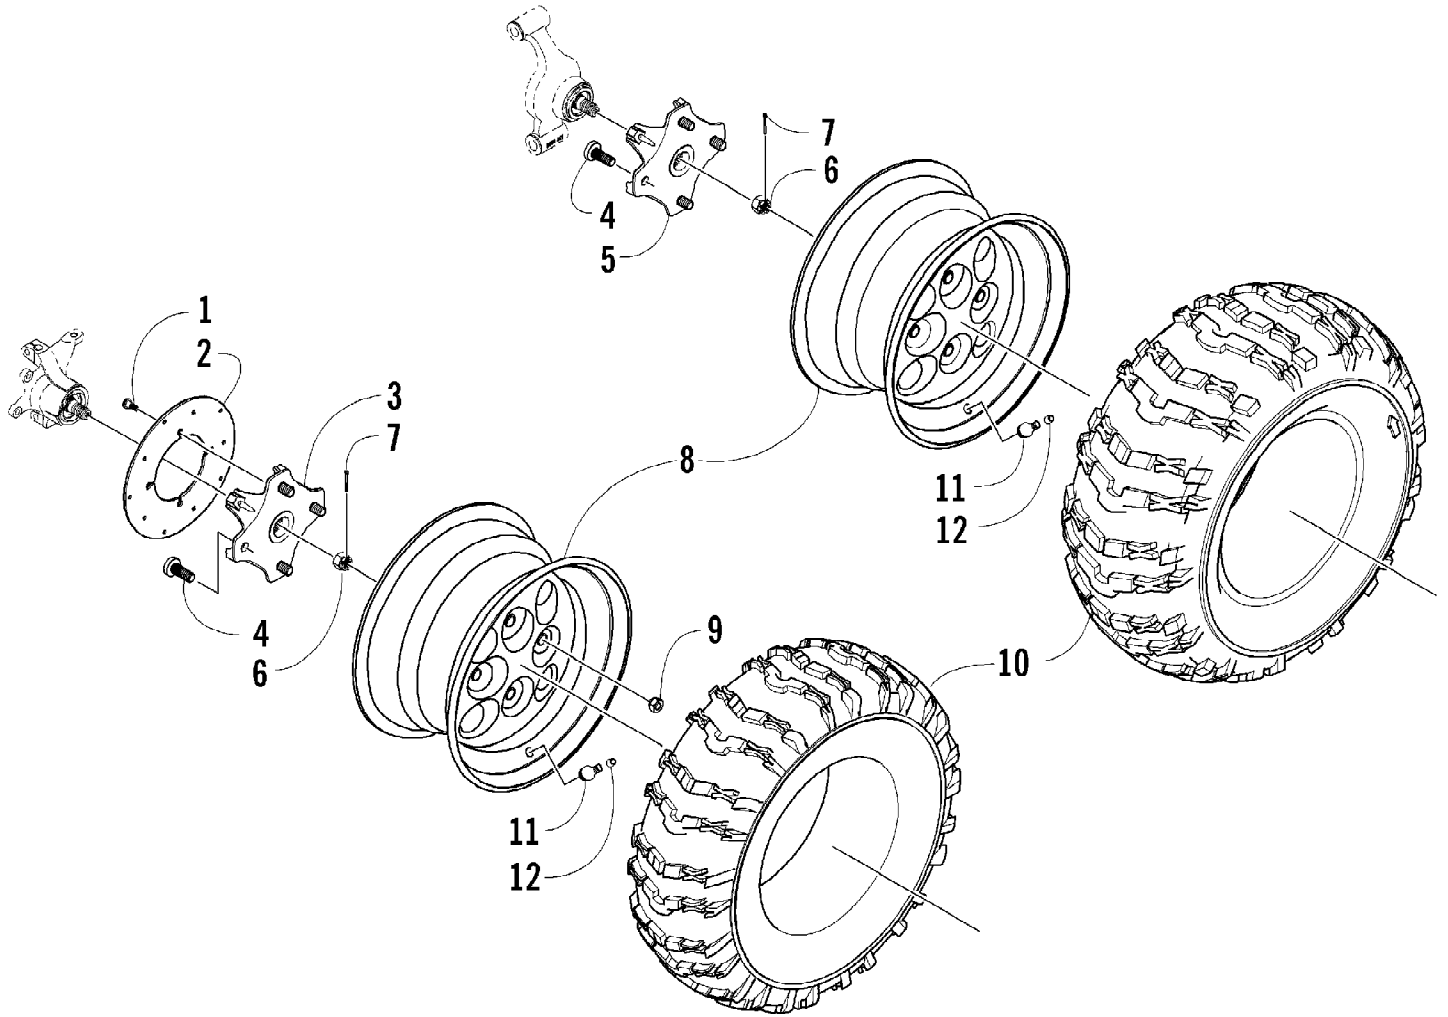

2006 ATV 650 V-TWIN AUTOMATIC TRANSMISSION 4X4 FIS RED (A2006IBR) of 95
WHEEL AND TIRE ASSEMBLY

2006 ATV 650 V-TWIN AUTOMATIC TRANSMISSION 4X4 FIS RED (A20061BR45) of 95
WHEEL AND TIRE ASSEMBLY Page 33

Ref #	Part Number	Qty	S/P/F	Description
1	0423-557	12		Screw, Shoulder w/Loctite
2	1402-225	3	S	Disc, Brake
3	0502-599	2	S	Hub, Wheel - Front (inc. 4)
4	0402-974	16	/P	Stud, Wheel Hub
5	0502-601	1	S	Hub, Wheel - Rear - Left (inc. 4)
5	0502-599	1	S	Hub, Wheel - Rear - Right (inc. 4)
6	0423-607	4		Nut, Castle
7	0423-407	4		Pin, Cotter
8	1402-127	2		Wheel - Front
8	1402-115	2		Wheel - Rear
9	0423-408	16	/P	Nut, Mounting - Wheel
10	1402-201	2		Tire - Front
10	1402-202	2		Tire - Rear
11	0402-064	4		Stem, Valve (inc. 12)
12	0402-140	4		Cap, Valve Stem