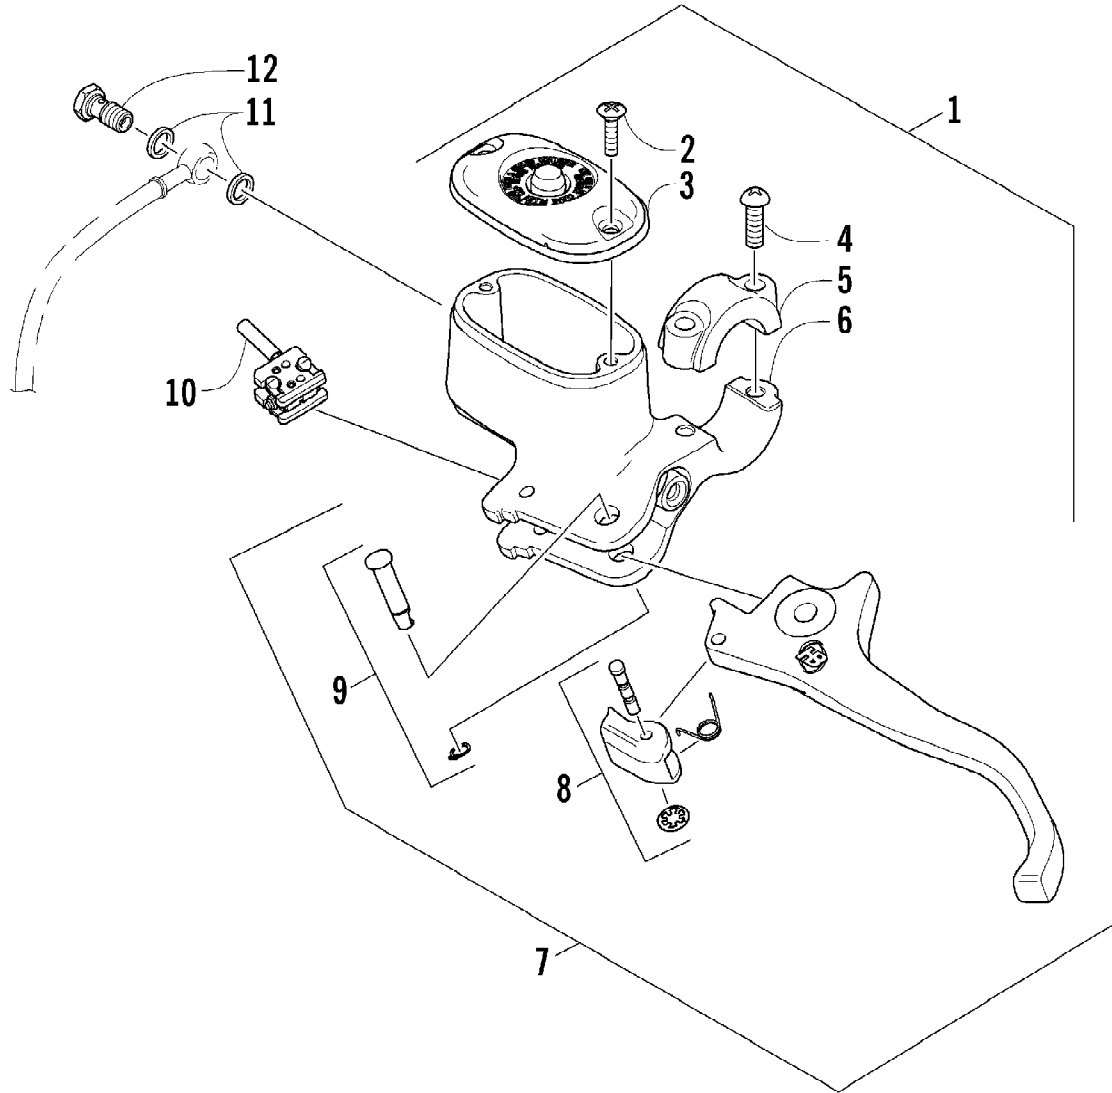

2006 ATV 650 V-TWIN AUTOMATIC TRANSMISSION 4X4 FIS RED (A20061BR0057) of 95
HYDRAULIC HAND BRAKE ASSEMBLY

2006 ATV 650 V-TWIN AUTOMATIC TRANSMISSION 4X4 FIS RED (A20061BRP4658) of 95
HYDRAULIC HAND BRAKE ASSEMBLY

Ref #	Part Number	Qty	S/P/F	Description
1	0502-914	1	S	Brake Assembly (inc. 2?10)
2	0502-566	1		Screw, Reservoir Cover - Kit
3	0502-868	1	/P	Cover, Reservoir - Kit
4	0502-568	1		Screw, Master Cylinder Clamp - Kit
5	0502-869	1		Clamp, Master Cylinder - Kit
6	0502-704	1		Master Cylinder Assembly - Kit
7	0502-866	1		Lever Assembly - Kit (inc. 8-9)
8	0502-867	1	/P	Lock, Brake Lever - Kit
9	0502-580	1		Lever Pin - Kit
10	0502-564	1	/P	Switch, Brake - Kit
11	0423-178	2		Washer, Crush
12	0423-413	1		Bolt, Banjo-Fitting