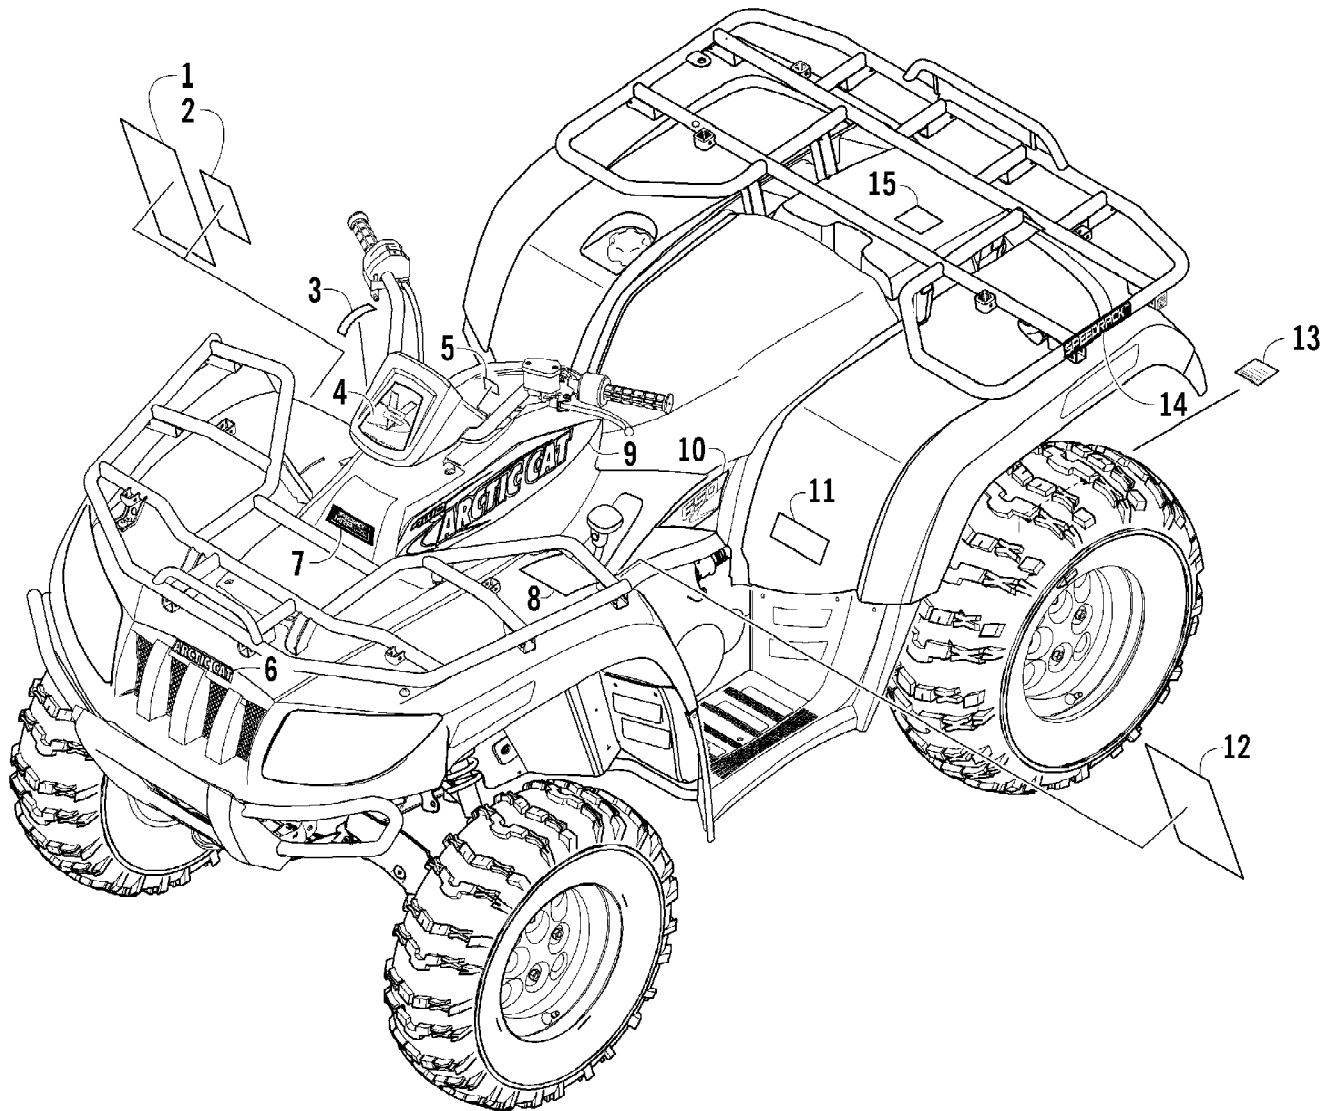

2006 ATV 650 V-TWIN AUTOMATIC TRANSMISSION 4X4 FIS RED (A20061BRP4627) of 95
DECALS

Ref #	Part Number	Qty	S/P/F	Description
1	1411-250	1	F	Decal, Warning - Reverse/Pre-Ride
2	0411-835	1		Decal, Warning - Turn
3	0411-426	1		Decal, Warning - Clutch Cover
4	1411-040	1		Decal, Instrument Pod
5	0411-966	1		Decal, Warning - Differential Lock
6	0411-840	1		Decal, Front
7	1411-050	1	/P	Decal, Crest - "Speedrack"
8	0411-401	1	F	Decal, Warning - Age
9	1411-014	1		Decal, Side - Upper Right
9	1411-015	1		Decal, Side - Upper Left
10	1411-022	1		Decal, Side - Lower Right
10	1411-023	1		Decal, Side - Lower Left
11	0411-430	1		Decal, Warning - Tire Pressure
12	0411-218	1	F	Decal, Warning - General
13	1411-077	1		Decal, Warning - Towing
14	0411-965	2		Decal, "Speedrack"
15	0411-435	1		Decal, Warning - Passenger