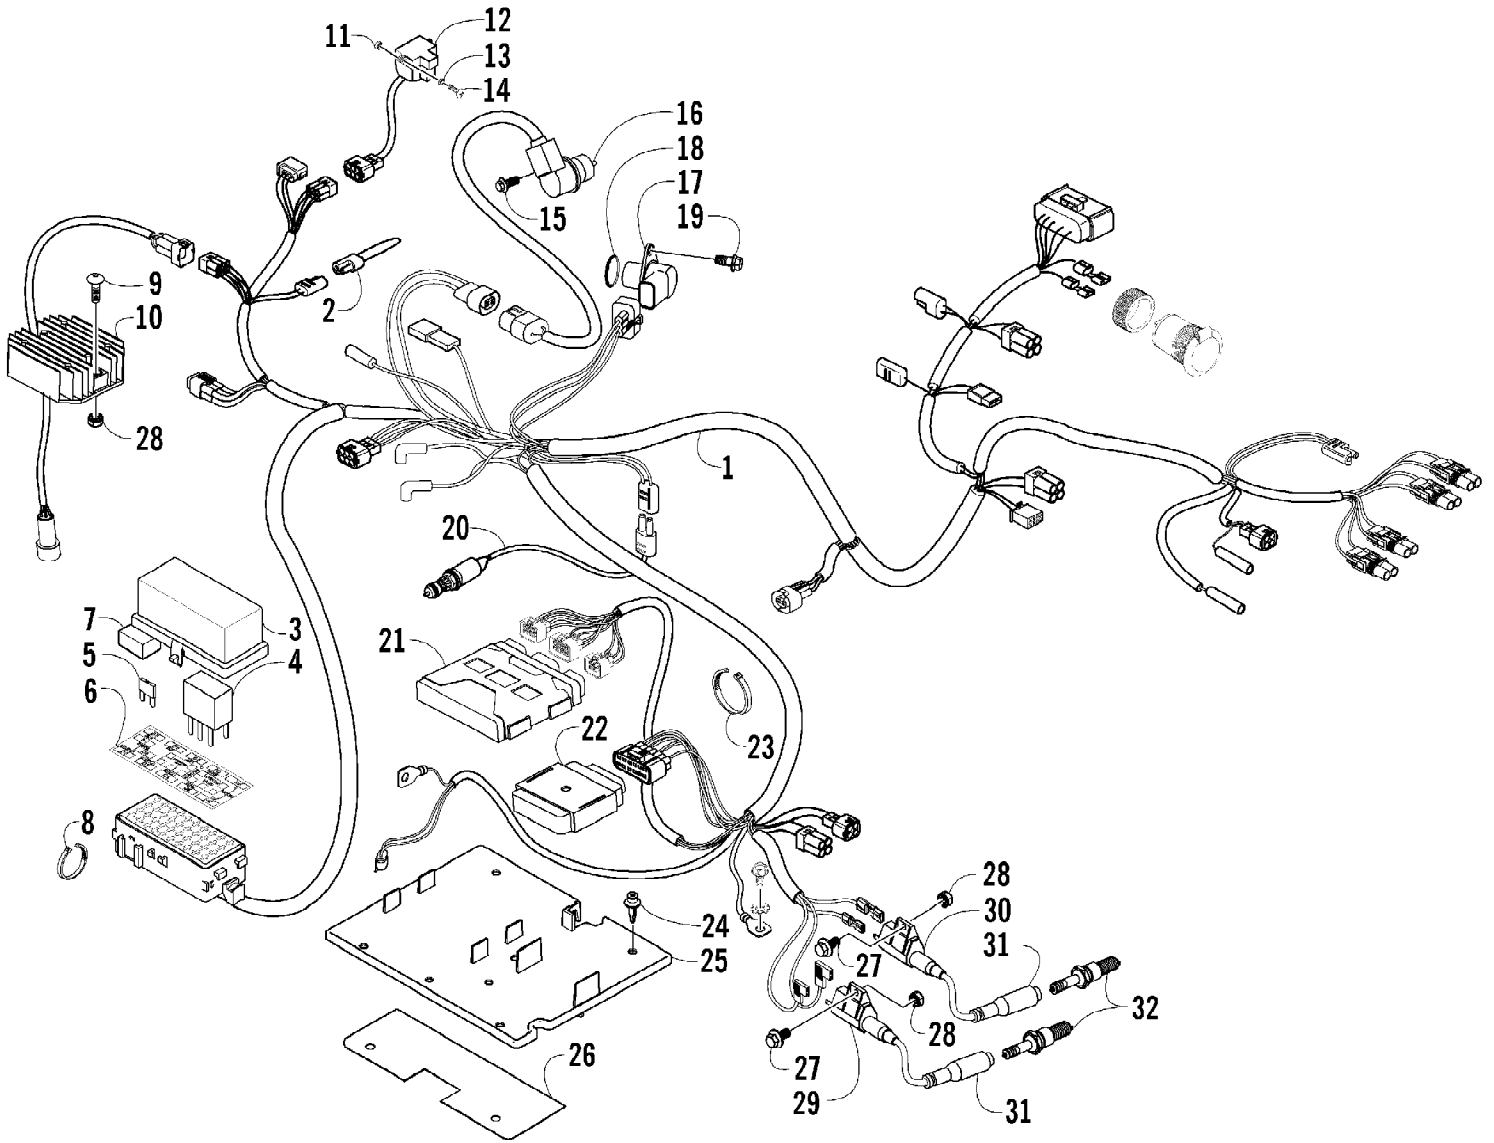

2006 ATV 650 V-TWIN AUTOMATIC TRANSMISSION 4X4 FIS RED (A20061BR) of 95
WIRING HARNESS ASSEMBLY Page 54

2006 ATV 650 V-TWIN AUTOMATIC TRANSMISSION 4X4 FIS RED (A20061BR4000) of 95
WIRING HARNESS ASSEMBLY

Ref #	Part Number	Qty	S/P/F	Description
1	0486-188	1		Harness, Main (inc. 2-7 and two No. 8)
2	0486-164	1		Tether, Accessory Connector
3	0530-008	1		Cover, Fuse Block
4	0430-033	3		Relay (5-Pin) - 20 Amp
5	0430-032	5		Fuse - 10 Amp
5	0430-031	3		Fuse - 15 Amp
5	0430-030	2		Fuse - 30 Amp
6	0411-903	1		Decal, Fuse Block
7	0430-037	1		Holder, Fuse
8	0123-788	AR	/P	Cable Tie - 7.5 in.
9	8476-630	2		Screw, Machine
10	0430-046	1	/P	Regulator, Voltage
11	0423-493	2		Nut w/Washer
12	0409-064	1		Switch, Invert Sensor
13	0123-802	2		Washer, Flat
14	8468-425	2		Screw
15	3201-141	1		Screw, Cap
16	3201-191	1		Sensor, Reverse
17	3201-190	1		Sensor, Speed (inc. 18)
18	3201-343	1		O-Ring
19	3201-036	1		Screw, Cap
20	0409-072	1		Switch, Brake - Assembly
21	3201-039	1		CDI
22	3201-439	1	S/P	Controller, Actuator
23	0123-903	4		Cable Tie - 11.5 in.
24	0423-535	4		Rivet, Plastic - Reinstallable
25	1406-697	1		Tray, Electrical
26	0412-290	1		Shield, Heat
27	8476-620	2		Screw, Cap
28	0623-038	4		Nut w/Washer
29	3201-011	1		Coil, Ignition - Rear
30	3201-010	1		Coil, Ignition - Front
31	3201-012	2		Cap, Spark Plug
32	0217-708	2		Spark Plug NGK CR7E