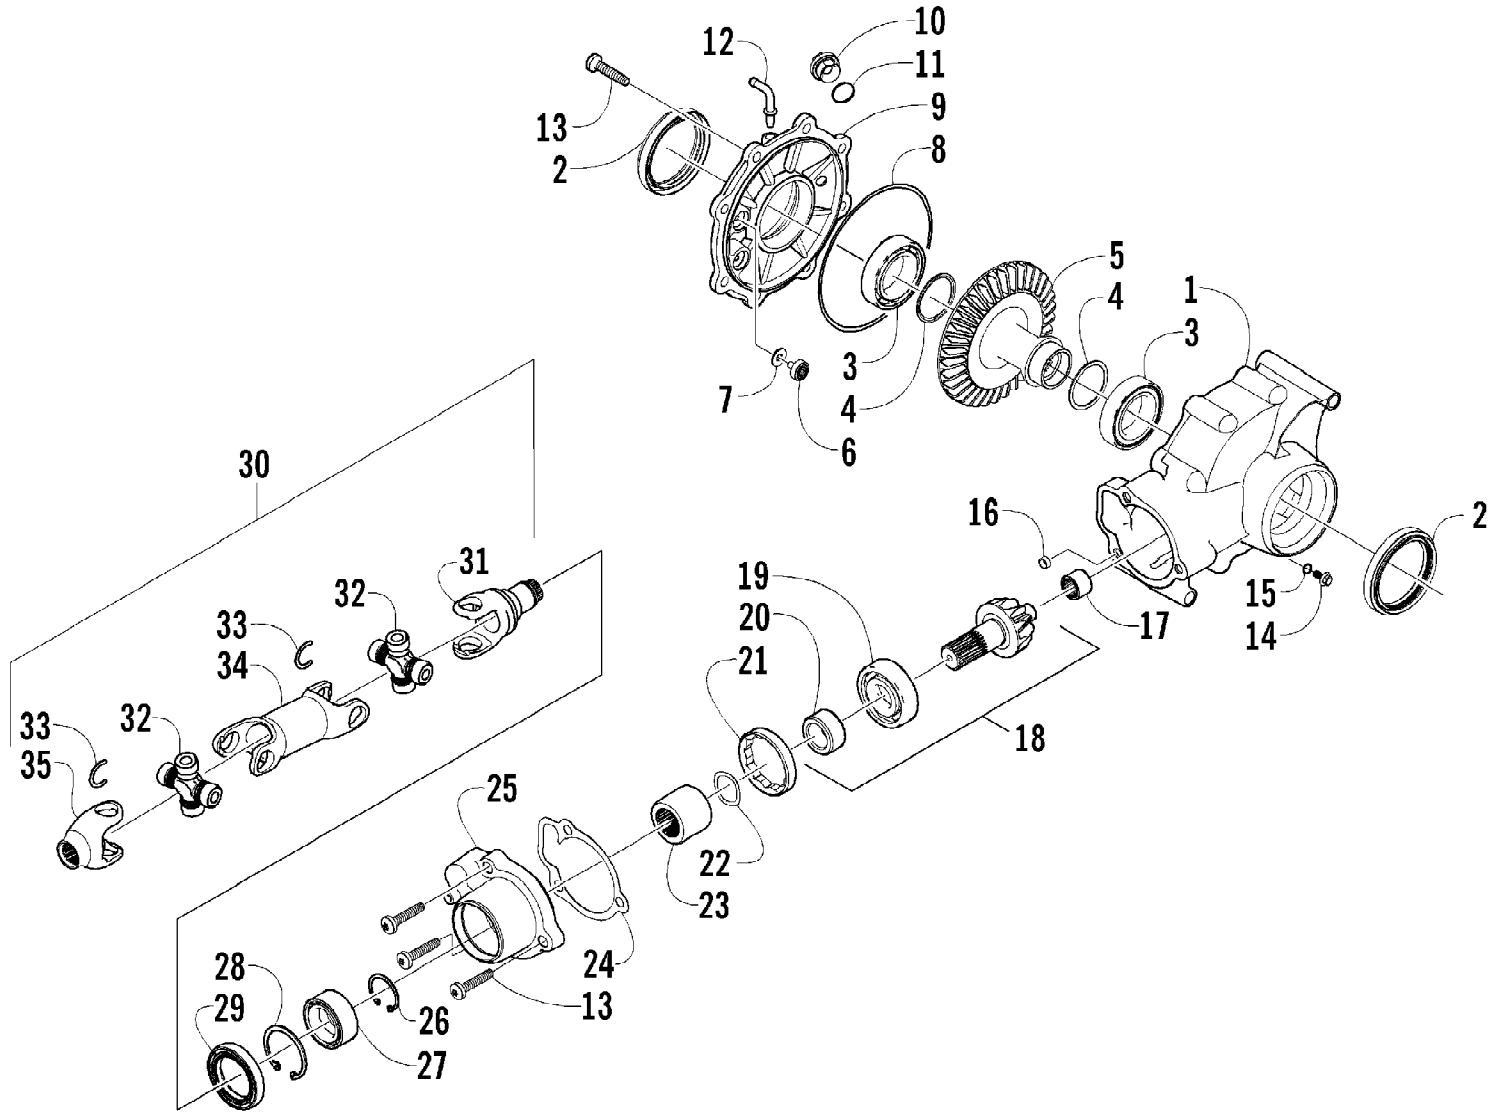

2006 ATV 650 V-TWIN AUTOMATIC TRANSMISSION 4X4 FIS RED (A20061BR) of 95
REAR DRIVE GEARCASE ASSEMBLY

2006 ATV 650 V-TWIN AUTOMATIC TRANSMISSION 4X4 FIS RED (A20061BR) of 95
REAR DRIVE GEARCASE ASSEMBLY

Ref #	Part Number	Qty	S/P/F	Description
	0502-767	1		Complete Rear Drive Gearcase Assembly
1	0502-622	1		Housing, Gearcase
2	0402-394	2	S	Seal
3	0402-393	2		Bearing
4	0402-405	AR		Shim
4	0402-406	AR		Shim
4	0402-407	AR		Shim
4	0402-408	AR		Shim
4	0402-409	AR		Shim
5	1402-245	1		Gear, Ring - 36T
6	0402-326	1		Button, Thrust
7	0402-429	AR		Shim
7	0402-430	AR		Shim
7	0402-431	AR		Shim
7	0402-432	AR		Shim
7	0402-433	AR		Shim
8	0423-149	1		O-Ring
9	0502-346	1		Cover, Gearcase
10	0402-333	1	/P	Plug, Fill (inc. 11)
11	0423-154	1		O-Ring
12	1402-102	1		Fitting
13	0423-118	11		Screw, Self-Tapping
14	1402-210	1	/P	Plug, Magnetic (inc. 15)
15	0423-153	1		O-Ring
16	0402-411	1		Pin, Dowel
17	0402-328	1		Bearing
18	0502-649	1		Gear, Pinion - Assembly - 9T (inc. 19-20)
19	0402-327	1		Bearing
20	0402-336	1		Collar, Retaining
21	0402-331	1		Collar, Lock
22	0402-982	1		Washer, Wave
23	0402-981	1		Collar, Shaft
24	0402-947	1		Gasket, Flange
25	0502-529	1		Housing, Pinion
26	0423-417	1		Ring, Retaining
27	1402-043	1		Bearing
28	0423-423	1		Ring, Retaining
29	1402-011	1		Seal
30	0502-382	1		Driveshaft Assembly (inc. 31-35)
31	0502-518	1		Yoke, Rear
32	0402-944	2	/P	Joint, Universal (inc. 33)
33	0423-395	8		Ring, Retaining
34	0502-525	1		Driveshaft
35	0502-522	1		Yoke, Rear Slip