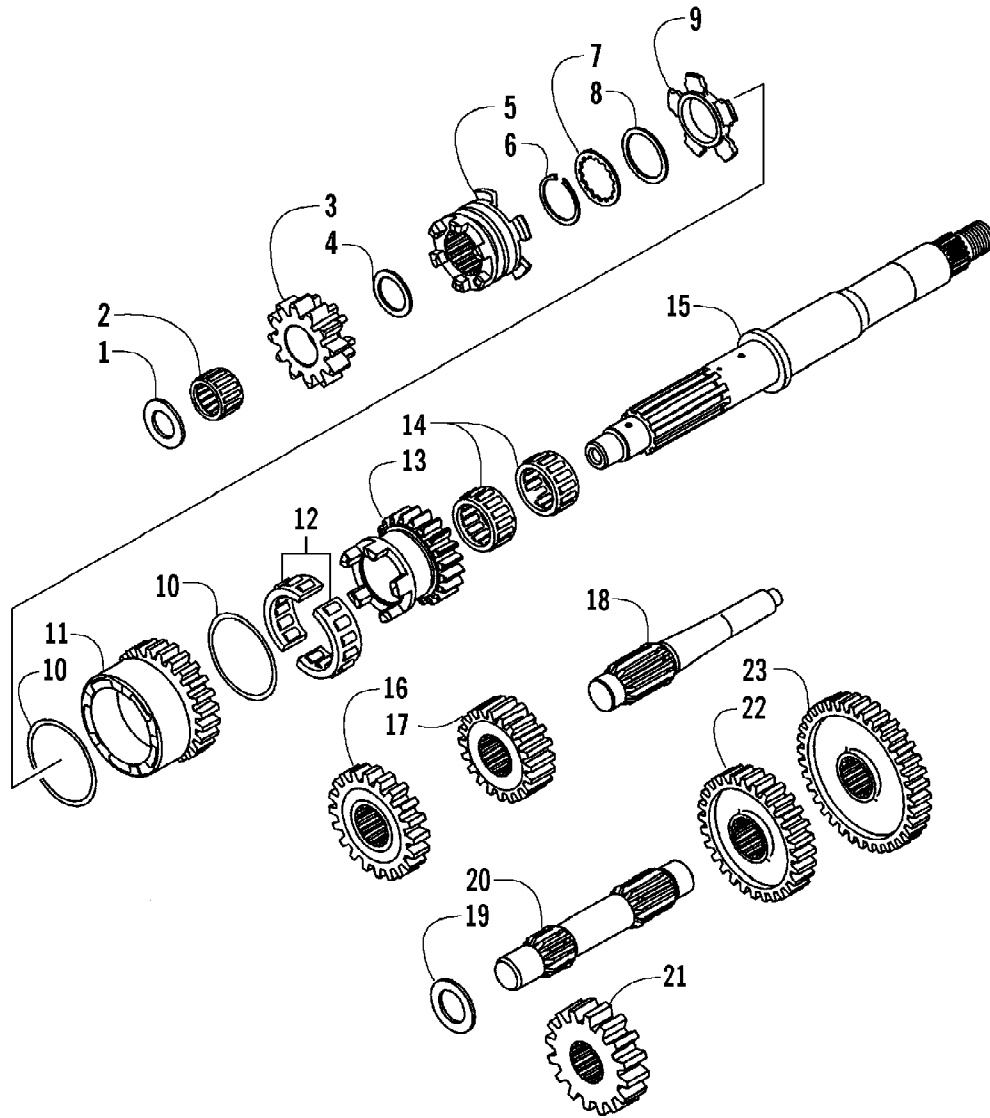

Ref #	Part Number	Qty	S/P/F	Description
1	0509-012	1		Case, Throttle - Assembly (inc. 2-9)
2	0409-048	1		Cover, Throttle Case w/Switch
3	3004-533	1	S/P	Screw, Cap
4	3004-447	1	/P	Washer, Lock
5	3003-030	1	/P	Washer
6	3423-327	1		Nut
7	3423-014	1		Screw
8	3409-001	1		Lever
9	3423-199	2		Screw
10	0487-032	1		Cable, Throttle
11	0409-022	1		Switch, Control - Assembly (inc. 12-15)
12	0409-026	1		Cover, Choke Lever
13	0409-025	1		Lever, Choke
14	0409-028	1		Screw
15	0409-027	1		Screw, Cap
16	0487-033	1		Cable, Choke