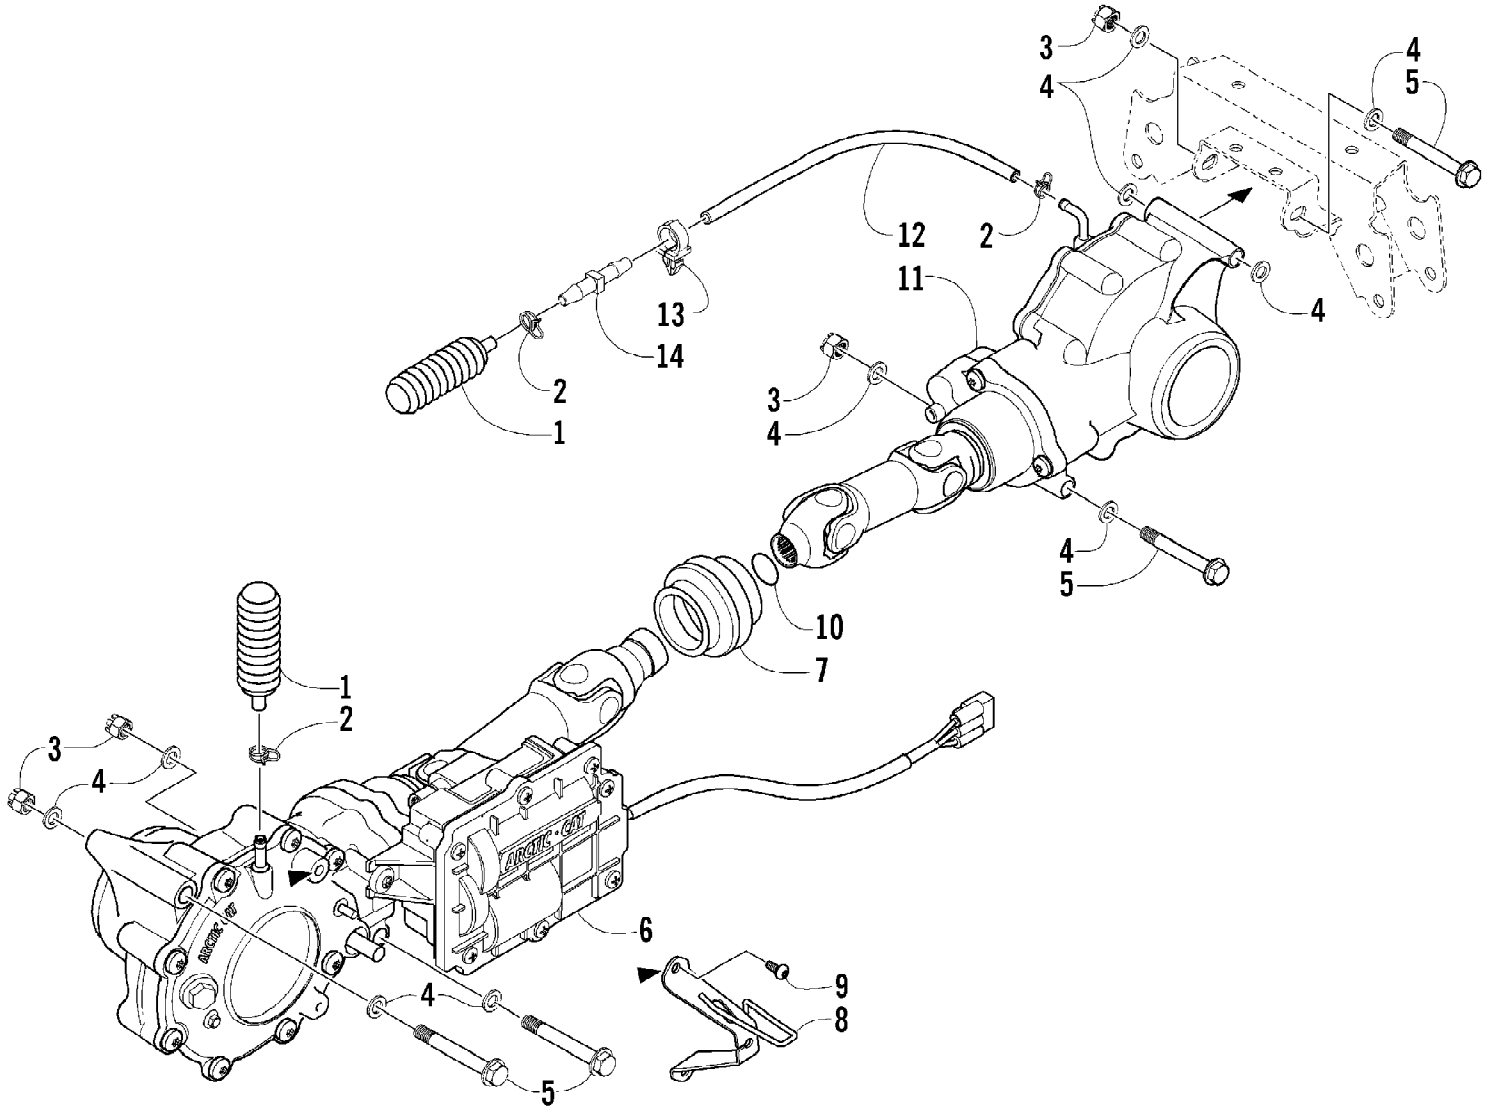

2006 ATV 650 V-TWIN AUTOMATIC TRANSMISSION 4X4 FIS RED (A20061BR) of 95
DRIVE TRAIN ASSEMBLY

2006 ATV 650 V-TWIN AUTOMATIC TRANSMISSION 4X4 FIS RED (A20061BR) of 95
DRIVE TRAIN ASSEMBLY Page 33

Ref #	Part Number	Qty	S/P/F	Description
1	0402-147	2	S	Bladder, Gearcase
2	0423-315	4		Clamp, Fitting
3	8428-002	4		Nut, Lock
4	0423-426	10		Washer
5	0423-404	4		Screw, Cap
6	0502-752	1		Gearcase, Front
7	0402-967	1	/P	Boot, Shaft
8	0502-500	1		Plate, Cable
9	0423-396	2		Screw, Self-Tapping
10	1402-203	1		O-Ring
11	0502-767	1		Gearcase, Rear
12	0410-049	AR		Hose, Vent
13	0623-101	1		Clip, Routing - Snap-In
14	0470-462	1		Fitting, Vent