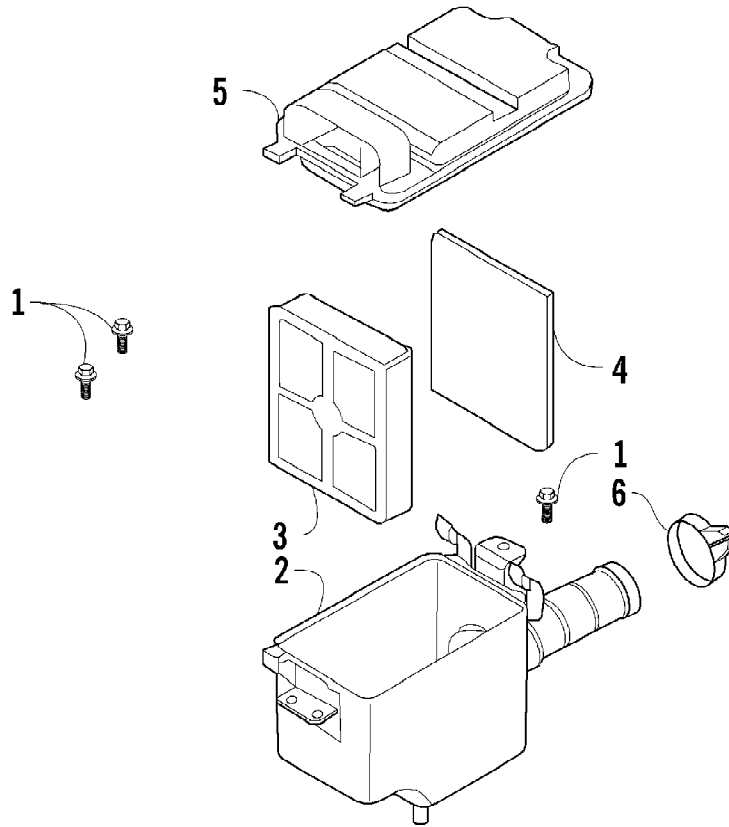

2005 ATV 90 Y-12 YOUTH RED (A2005H4B2BUSR)
 A-ARM, FLOOR PANEL, AND BUMPER ASSEMBLY

Page 2 of 66

Ref #	Part Number	Qty	S/P/F	Description
1	3301-218	1		A-Arm, Suspension - Right
2	3301-428	4		Bushing, Rubber
3	3301-328	2		Bushing
4	3301-219	2		Bushing
5	3301-222	1		A-Arm, Suspension - Left
6	3301-220	2		Cover, Waterproof
7	3301-580	2	/P	Cover, Dustproof
8	3301-402	4		Screw, Cap
9	3301-856	1		Panel, Floor
10	3301-444	2		Fitting, Grease
11	3301-445	2		Cap, Grease Fitting
12	3301-400	4		Screw, Cap
13	3301-388	2		Screw, Cap
14	3301-895	1		Bumper
15	3301-395	2		Screw, Cap
16	3301-283	2		Nut, Nylon
17	3301-256	2		Cap, Floor Panel - Rubber
18	3301-892	1		Cover, Bumper
19	3301-322	4		Screw, Self-Tapping

2005 ATV 90 Y-12 YOUTH RED (A2005H4B2BUSR)
 BODY AND SEAT ASSEMBLY

Page 6 of 66

Ref #	Part Number	Qty	S/P/F	Description
1	3301-250	1		Cover, Front
2	3301-253	1		Panel, Floor - Left
3	3301-252	1		Panel, Floor - Right
4	3301-264	1		Cover, Rear
5	3301-319	4		Screw, Machine
6	3301-320	6		Screw, Machine
7	3301-257	1		Seat Assembly (inc. 8-9)
8	3301-258	1		Bracket, Seat
9	3301-259	2		Bolt, Seat
10	3301-613	1		Strip, Rubber
11	3301-882	1		Bag, Tool
12	3301-262	1		Spring, Reset
13	3301-261	1		Cable, Seat Release
14	3301-263	1		Seat Lock Assembly
15	3301-386	2		Screw, Cap
16	3301-275	4		Bolt, Carriage
17	3301-338	1		Washer
18	3301-281	1		Nut, Nylon
19	3301-149	1		Reflector
20	3301-466	2	/P	Screw, Cap
21	3301-278	2	/P	U-Nut