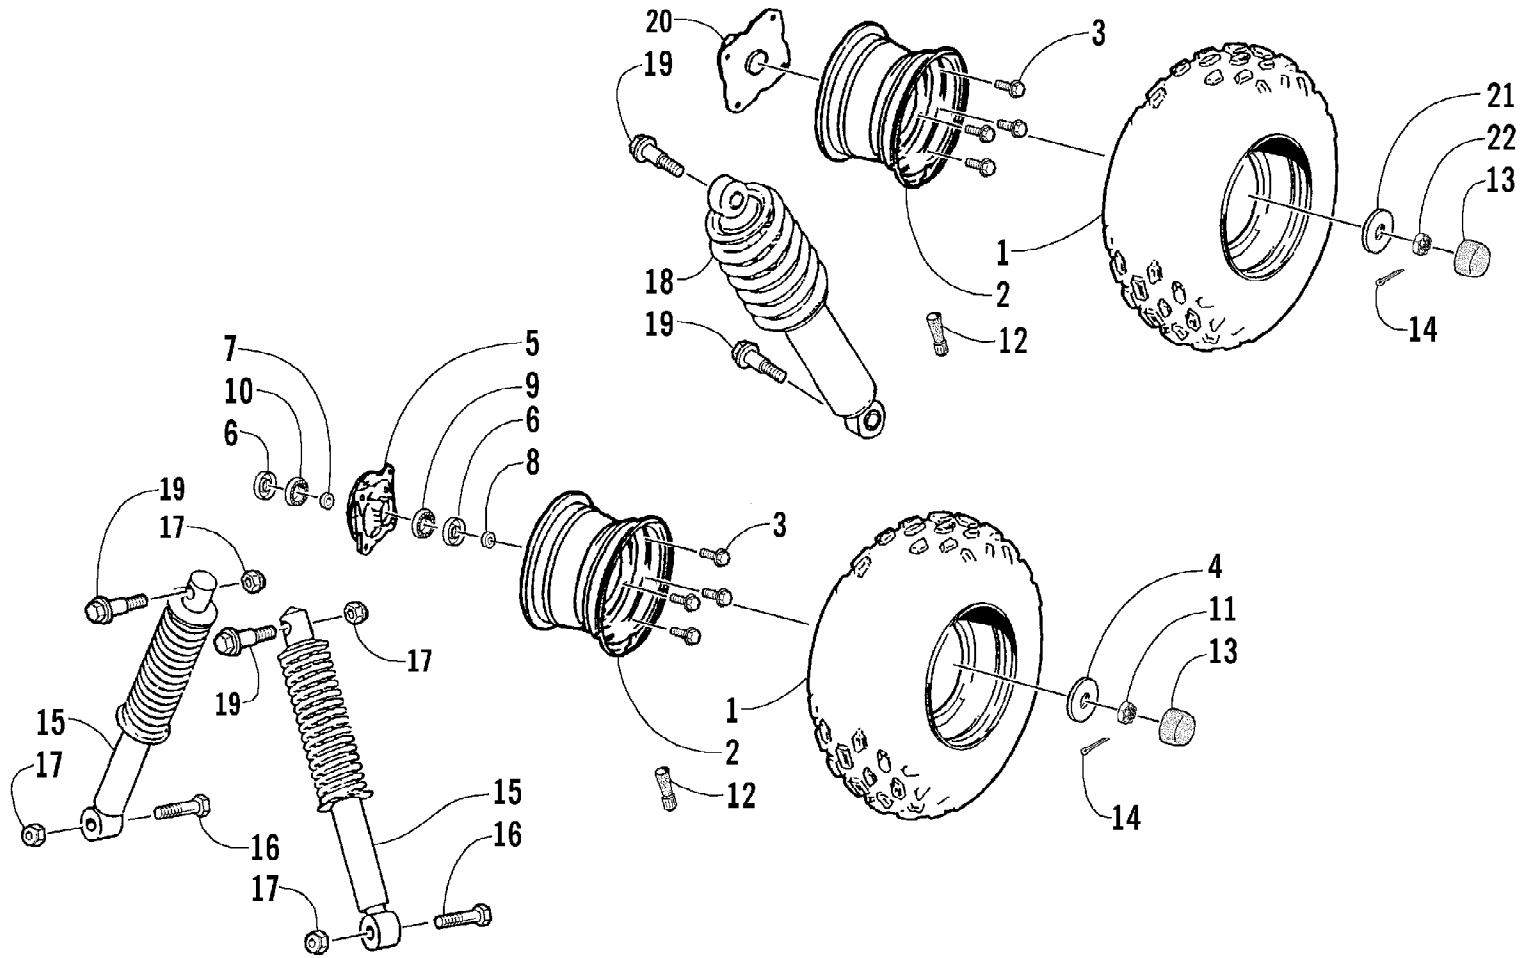

2005 ATV 90 Y-12 YOUTH RED (A2005H4B2BUSR)
WHEEL, TIRE, AND SUSPENSION ASSEMBLY

2005 ATV 90 Y-12 YOUTH RED (A2005H4B2BUSR)
WHEEL, TIRE, AND SUSPENSION ASSEMBLY

Page 66 of 66

Ref #	Part Number	Qty	S/P/F	Description
1	3301-177	4	/P	Tire
2	3301-175	4	/P	Wheel
3	3301-399	16		Screw, Cap
4	3301-347	2		Washer
5	3301-176	2		Drum, Brake - Front
6	3301-439	4		Seal, Oil
7	3301-195	2		Spacer
8	3301-188	2		Collar - Front
9	3301-408	2		Bearing, Radial Ball
10	3301-411	2		Bearing, Radial Ball
11	3301-333	2		Nut, Slotted
12	3301-170	4	S	Stem, Valve
13	3301-181	4		Cover, Rubber
14	3301-363	4		Pin, Cotter
15	3301-223	2		Shock, Front
16	3301-308	2		Screw, Cap
17	3301-283	4		Nut, Nylon
18	3301-229	1		Shock, Rear
19	3301-401	4		Screw, Cap
20	3301-160	2		Connector, Shaft
21	3301-350	2		Washer
22	3301-335	2		Nut, Slotted