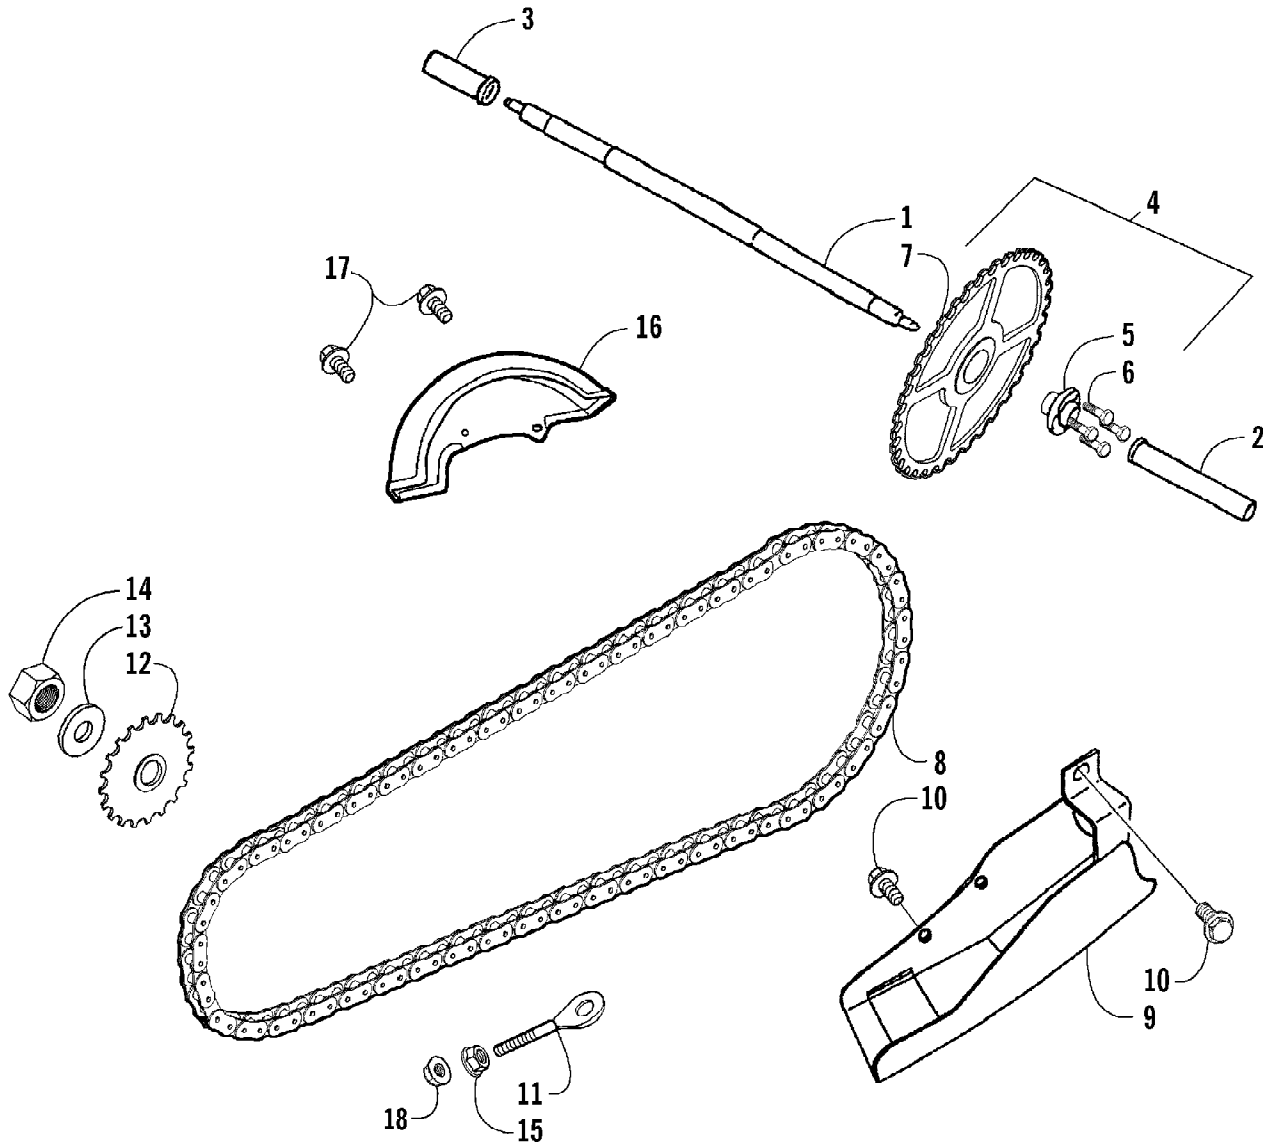

2005 ATV 90 Y-12 YOUTH RED (A2005H4B2BUSR)
REAR DRIVE ASSEMBLY

2005 ATV 90 Y-12 YOUTH RED (A2005H4B2BUSR)
REAR DRIVE ASSEMBLY

Page 54 of 66

Ref #	Part Number	Qty	S/P/F	Description
1	3301-161	1		Axle, Rear Wheel
2	3301-173	1		Collar, Spacer - Right
3	3301-174	1		Collar, Spacer - Left
4	3301-163	1		Rear Sprocket Assembly (inc. 5-7)
5	3301-165	1		Flange, Final Drive
6	3301-399	4		Screw, Cap
7	3301-159	1		Sprocket, Rear
8	3301-863	1		Chain, Drive
9	3301-155	1		Guard, Chain
10	3301-393	2		Screw, Cap
11	3301-573	1		Adjuster, Drive Chain
12	3301-864	1		Drive Sprocket Assembly
13	3301-883	1		Washer
14	3301-884	1		Nut, Nylon
15	3301-524	1		Nut, Flange
16	3301-885	1	S	Guard, Chain - Rear
17	3301-886	2		Screw, Cap
18	3301-330	1		Nut, Flange