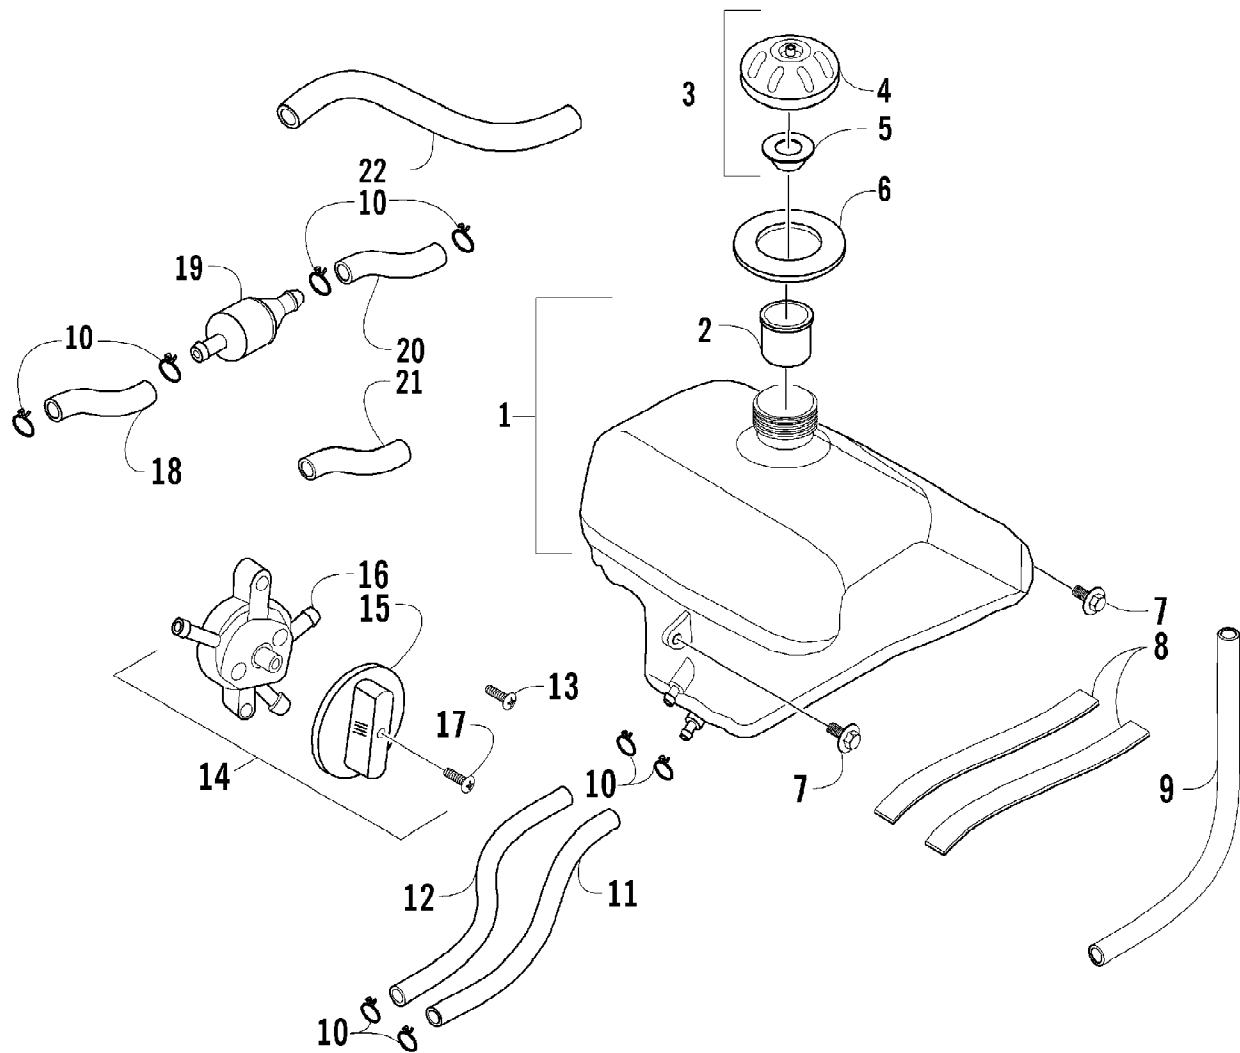

2005 ATV 90 Y-12 YOUTH RED (A2005H4B2BUSR)
GAS TANK ASSEMBLY

Page 42 of 66

Ref #	Part Number	Qty	S/P/F	Description
1	3301-073	1		Tank, Gas (inc. 2)
2	3301-084	1		Tube, Gas Tank
3	3301-078	1		Tank Cap Assembly (inc. 4-5)
4	3301-079	1		Cap, Tank
5	3301-081	1		Gasket, Cap
6	3301-489	1		Gasket, Front Cover - Rubber
7	3301-306	2		Screw, Cap
8	3301-076	2		Pad, Foam
9	3301-482	1		Cover, Tube
10	3301-374	8		Clip
11	3301-370	1		Tube
12	3301-369	1		Tube
13	3301-317	1		Screw, Machine
14	3301-059	1		Valve, Gas - Assembly (inc. 15-17)
15	3301-080	1		Knob, Gas Valve
16	3301-491	1		Valve, Gas
17	3301-470	1		Screw, Machine
18	3301-859	1		Tube
19	3301-551	1		Filter, Gas
20	3301-858	1		Tube
21	3301-860	1		Cover, Tube
22	3301-479	1		Hose, Breather