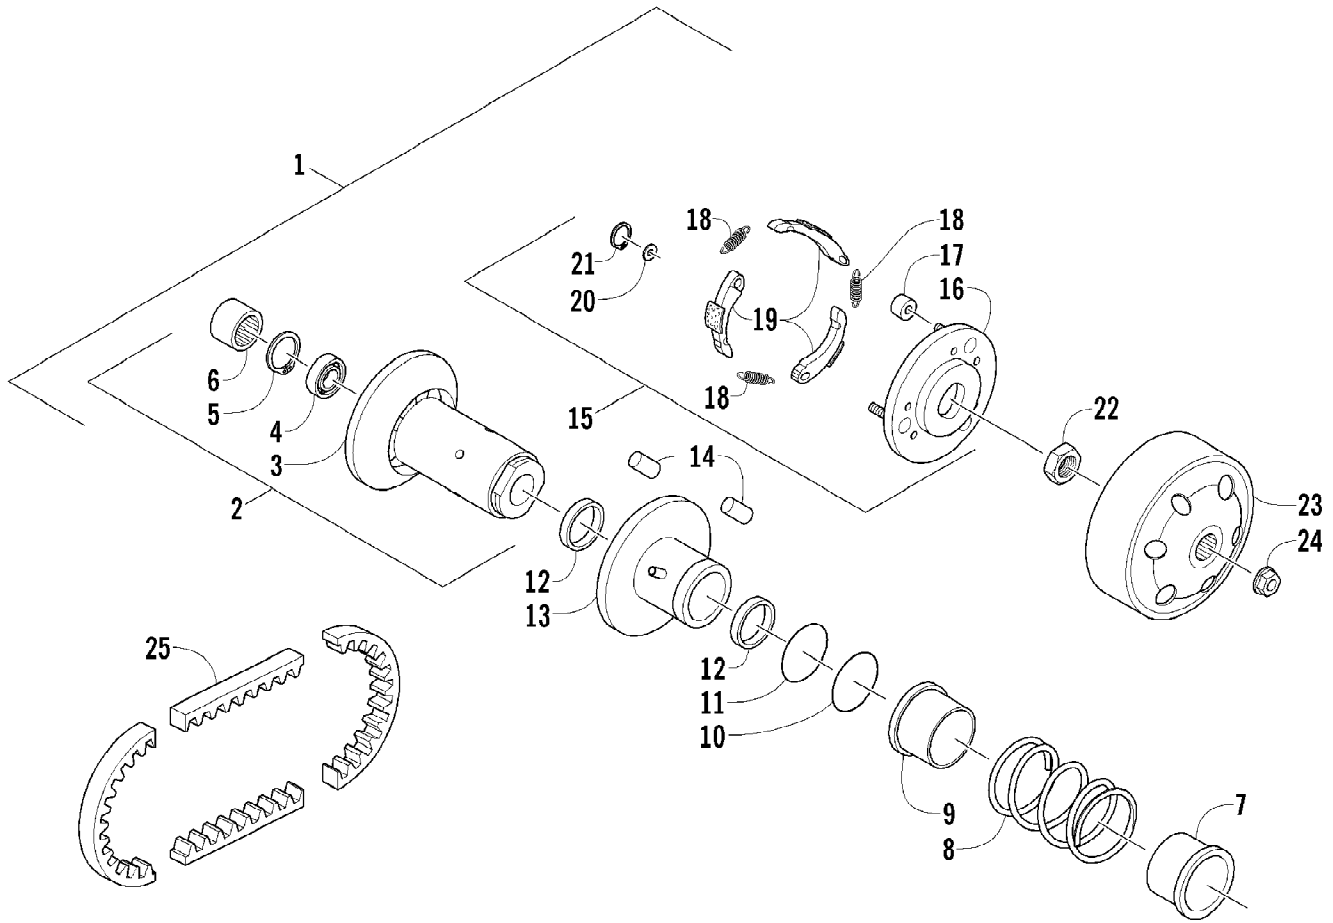

2005 ATV 90 Y-12 YOUTH RED (A2005H4B2BUSR)
DRIVE CLUTCH ASSEMBLY

Page 28 of 66

Ref #	Part Number	Qty	S/P/F	Description
1	3301-718	1		Ratchet, Kick Starter
2	3301-719	1		Fan, Cooling
3	3301-720	1		Face, Drive
4	3301-876	1		Bushing, Clutch
5	3301-721	1		Bushing
6	3301-722	1		Face, Movable Drive
7	3301-723	6		Roller, Weight
8	3301-724	3		Slide, Cam Plate
9	3301-725	1		Plate, Cam
10	3301-332	1		Nut, Lock
11	3301-726	1		Washer
12	3301-727	1		Spindle, Kick Starter
13	3301-728	1		Spring, Kick Starter
14	3301-729	1		Collar, Boss
15	3301-730	1		Bushing, Starter Spindle
16	3301-731	1		Washer
17	3301-732	1		Circlip
18	3301-733	1	/P	Pinion, Kick Starter - Assembly
19	3301-734	1		Washer
20	3301-735	1	S	Clip, Spring - Kick Starter Pinion

2005 ATV 90 Y-12 YOUTH RED (A2005H4B2BUSR)
DRIVEN CLUTCH ASSEMBLY

Page 30 of 66

Ref #	Part Number	Qty	S/P/F	Description
1	3301-736	1		Driven Clutch Assembly (inc. 2-22)
2	3301-737	1		Sheave, Stationary - Assembly (inc. 3-6)
3	3301-738	1		Sheave, Stationary
4	3301-417	1		Bearing
5	3301-380	1	/P	Circlip
6	3301-420	1		Bearing
7	3301-739	1		Collar, Spring
8	3301-740	1		Spring, Compression
9	3301-741	1		Seat, Spring
10	3301-742	1		O-Ring
11	3301-743	1		O-Ring
12	3301-744	2		Seal, Oil
13	3301-745	1		Sheave, Movable
14	3301-746	3		Pin, Guide
15	3301-747	1		Plate, Drive - Assembly (inc. 16-21)
16	3301-748	1		Plate, Drive
17	3301-749	3		Damper, Clutch - Rubber
18	3301-750	3		Spring, Clutch
19	3301-751	1		Weight, Clutch - Set
20	3301-752	3		Washer
21	3301-753	3		Circlip
22	3301-754	1		Nut
23	3301-755	1		Cover, Clutch
24	3301-331	1		Nut, Lock
25	3301-756	1		Belt, Drive