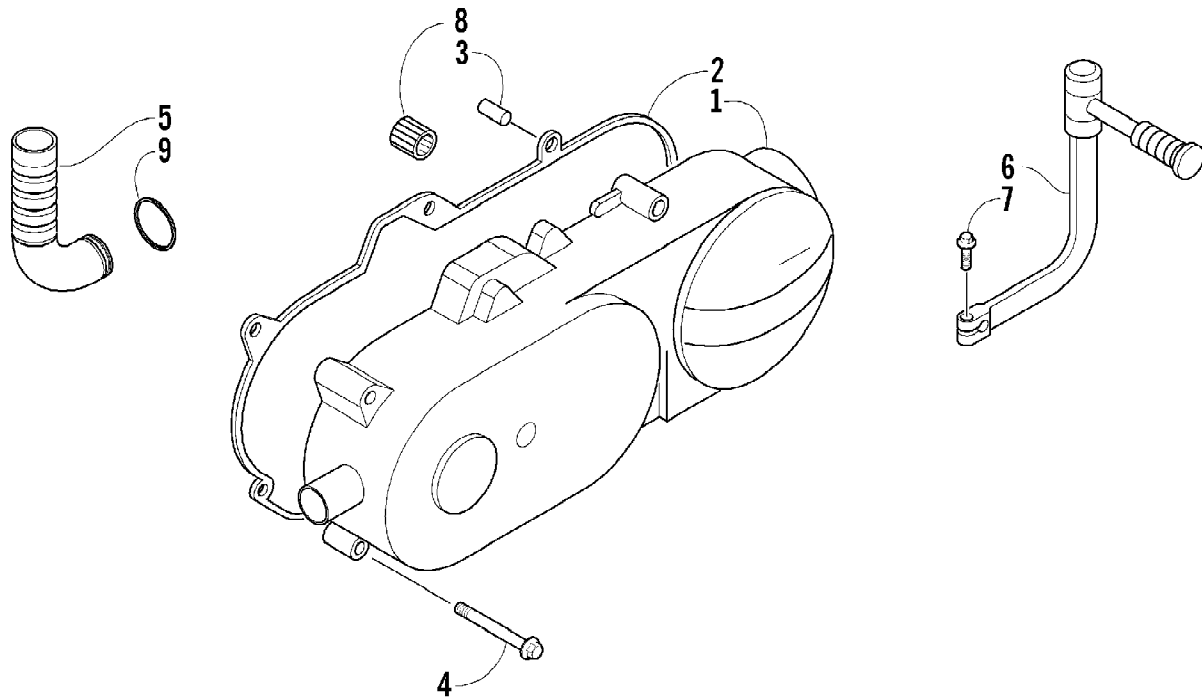

2005 ATV 90 Y-12 YOUTH RED (A2005H4B2BUSR)
LEFT CRANKCASE COVER ASSEMBLY

2005 ATV 90 Y-12 YOUTH RED (A2005H4B2BUSR)
LEFT CRANKCASE COVER ASSEMBLY

Page 46 of 66

Ref #	Part Number	Qty	S/P/F	Description
1	3301-793	1		Cover, Crankcase - Left
2	3301-794	1		Gasket, Left Crankcase Cover
3	3301-775	2		Pin, Dowel
4	3301-796	8		Screw, Cap
5	3301-797	1		Duct, Left Crankcase Cover
6	3301-798	1		Arm, Kick Starter
7	3301-391	1		Screw, Cap
8	3301-418	1		Bearing
9	3301-799	1		Clip