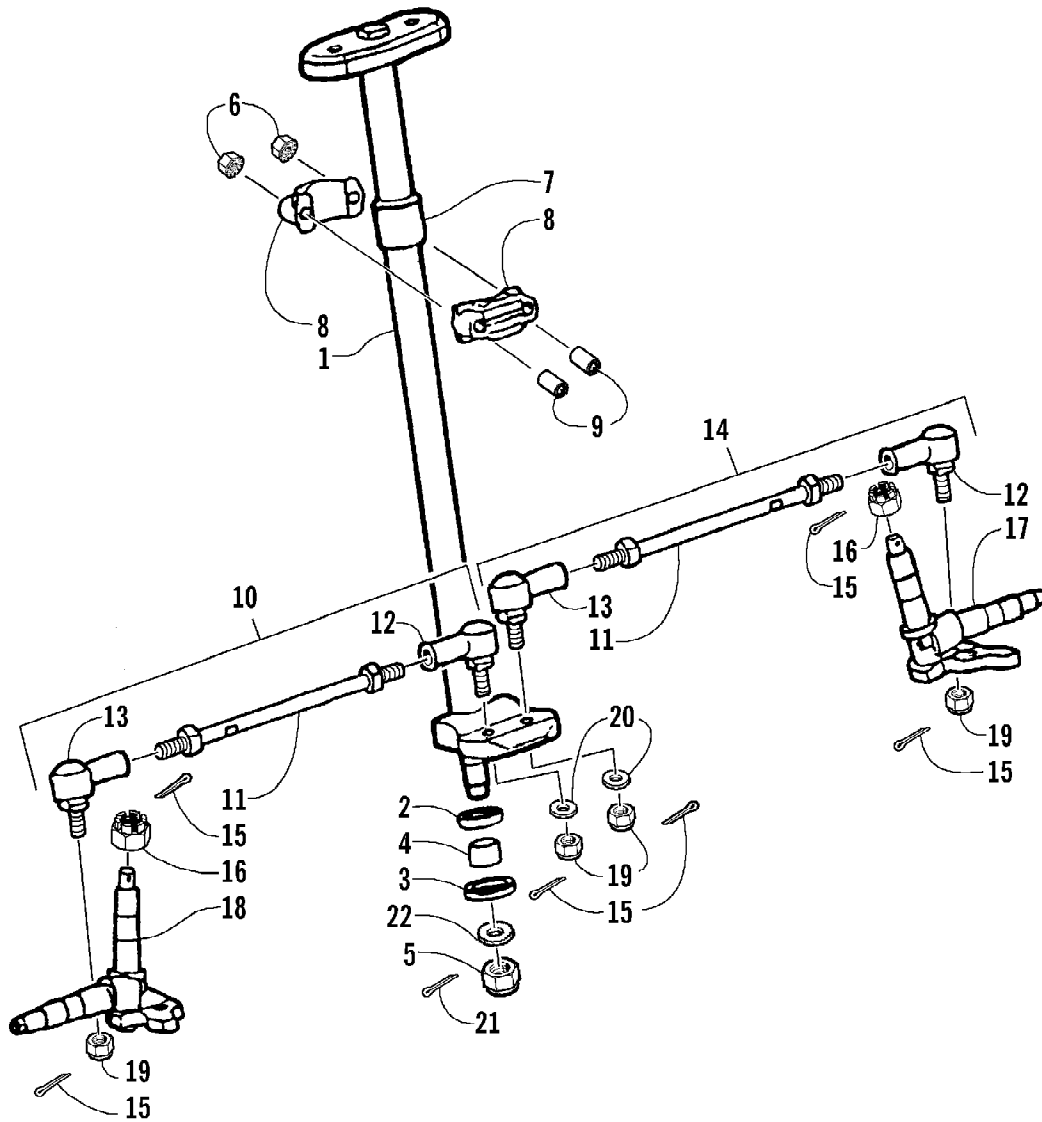

No
Diagram
Available

Parts List
Only

2005 ATV 90 Y-12 YOUTH RED (A2005H4B2BUSR)
RELATED ITEMS

Page 56 of 66

Ref #	Part Number	Qty	S/P/F	Description
	0436-431	1		Cover, Green and Black
	2257-183	1		Manual, Illustrated Parts
	2257-164	1	/P	Manual, Operator's (E)
	2257-165	1		Manuel d'utilisation (F)
	0436-005	1	S	Oil, Engine - 10W40
	0436-003	1	S	Oil, Engine - 5W30
	0436-446	1		Skid Plate
	0436-447	1		Windshield

2005 ATV 90 Y-12 YOUTH RED (A2005H4B2BUSR)
RIGHT CRANKCASE COVER ASSEMBLY

Page 58 of 66

Ref #	Part Number	Qty	S/P/F	Description
1	3301-800	1		Cover, Crankcase - Right
2	3301-801	1		Gasket, Right Crankcase Cover
3	3301-802	1		Cap Assembly
4	3301-803	1		O-Ring
5	3301-804	1		Screen, Oil Filter
6	3301-805	1		Spring, Oil Filter
7	3301-806	1		Oil Gauge Assembly (inc. 8)
8	3301-807	1		O-Ring
9	3301-810	1		Seal, Oil
10	3301-775	2		Pin, Dowel
11	3301-634	4		Screw, Cap
12	3301-812	4		Screw, Cap

2005 ATV 90 Y-12 YOUTH RED (A2005H4B2BUSR)
STEERING ASSEMBLY

Page 62 of 66

Ref #	Part Number	Qty	S/P/F	Description
1	3301-214	1		Steering Post Assembly
2	3301-436	1		Seal, Oil
3	3301-439	1		Seal, Oil
4	3301-195	1		Spacer
5	3301-284	1		Nut, Nylon
6	3301-330	2		Nut, Flange
7	3301-216	1		Bushing, Steering Post
8	3301-215	2		Holder, Steering Post
9	3301-217	2		Collar, Spacer
10	3301-577	1	S	Tie Rod Assembly - Left (inc. one No. 11-13)
11	3301-295	2		Tie Rod
12	3301-578	2		Joint, Ball - Left Thread
13	3301-579	2		Joint, Ball - Right Thread
14	3301-576	1	S	Tie Rod Assembly - Right (inc. one No. 11-13)
15	3301-362	6		Pin, Cotter
16	3301-334	2		Nut, Slotted
17	3301-193	1		Knuckle, Right
18	3301-191	1		Knuckle, Left
19	3301-283	4		Nut, Nylon
20	3301-474	2	S	Washer
21	3301-363	1		Pin, Cotter
22	3301-349	1		Washer