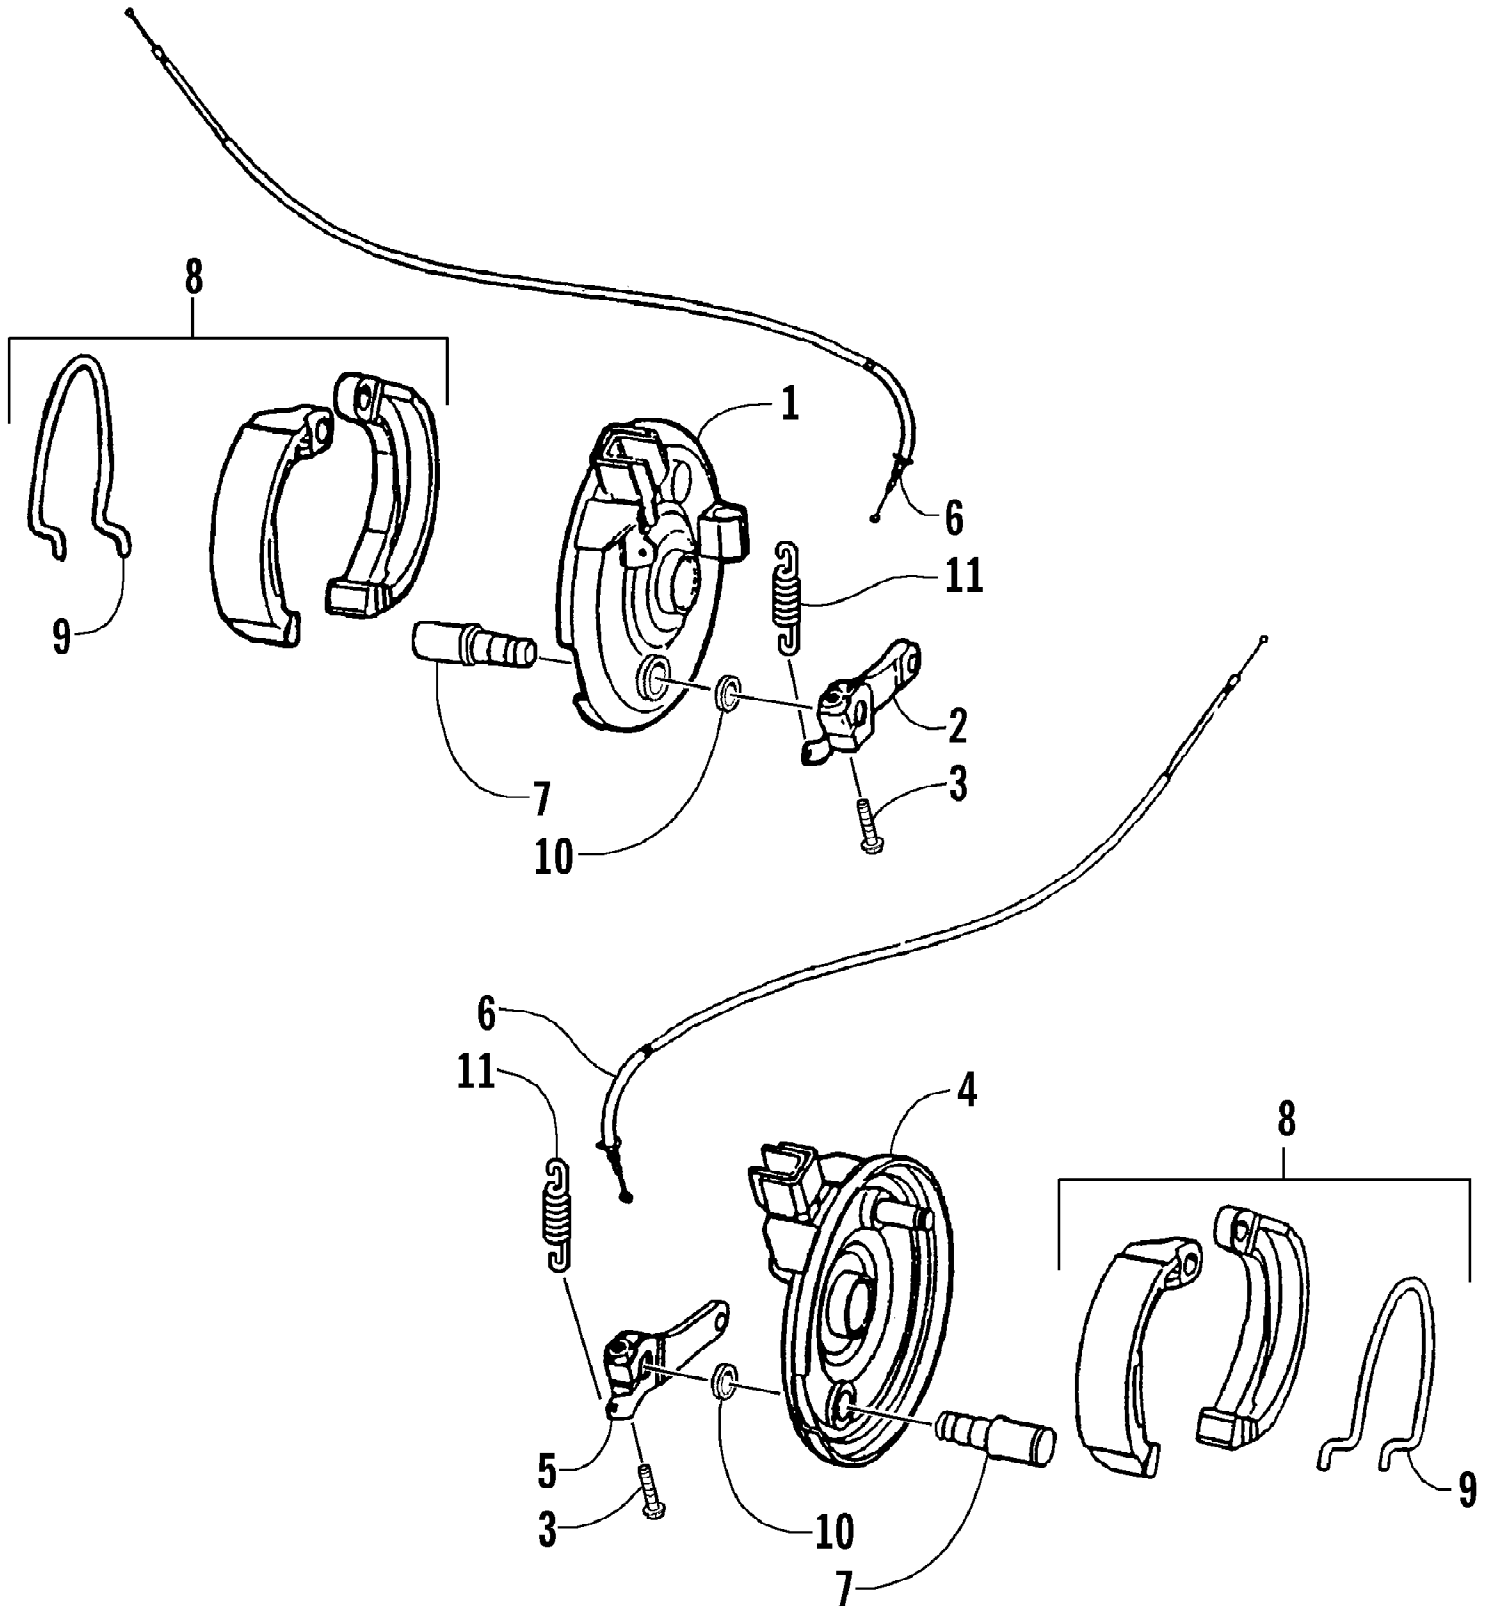

2005 ATV 90 Y-12 YOUTH RED (A2005H4B2BUSR)
FRONT BRAKE ASSEMBLY

2005 ATV 90 Y-12 YOUTH RED (A2005H4B2BUSR)
FRONT BRAKE ASSEMBLY

Page 40 of 66

Ref #	Part Number	Qty	S/P/F	Description
1	3301-196	1		Panel, Brake - Front - Left
2	3301-203	1		Arm, Brake - Front - Left
3	3301-384	2		Screw, Cap
4	3301-197	1		Panel, Brake - Front - Right
5	3301-202	1		Arm, Brake - Front - Right
6	3301-205	2		Cable, Brake - Front
7	3301-201	2		Camshaft, Brake - Front
8	3301-199	2		Shoe, Brake - Front (inc. 9)
9	3301-200	2		Spring, Shoe Retainer
10	3301-298	2		O-Ring
11	3301-204	2		Spring, Return