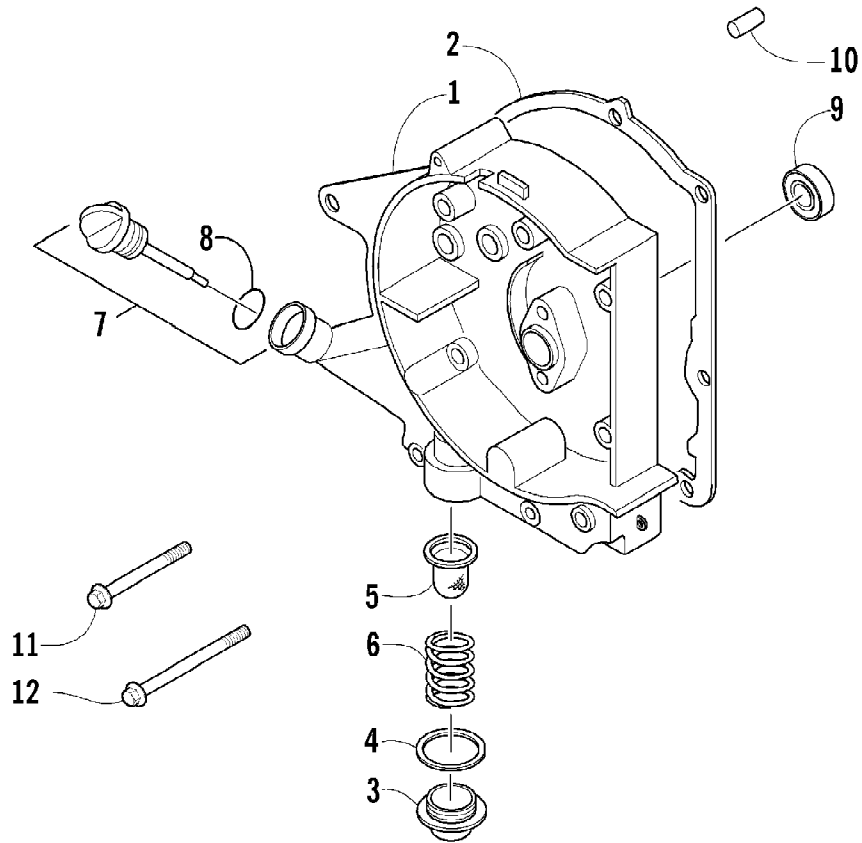

2005 ATV 90 Y-12 YOUTH RED (A2005H4B2BUSR)
RIGHT CRANKCASE COVER ASSEMBLY

Page 58 of 66

Ref #	Part Number	Qty	S/P/F	Description
1	3301-800	1		Cover, Crankcase - Right
2	3301-801	1		Gasket, Right Crankcase Cover
3	3301-802	1		Cap Assembly
4	3301-803	1		O-Ring
5	3301-804	1		Screen, Oil Filter
6	3301-805	1		Spring, Oil Filter
7	3301-806	1		Oil Gauge Assembly (inc. 8)
8	3301-807	1		O-Ring
9	3301-810	1		Seal, Oil
10	3301-775	2		Pin, Dowel
11	3301-634	4		Screw, Cap
12	3301-812	4		Screw, Cap