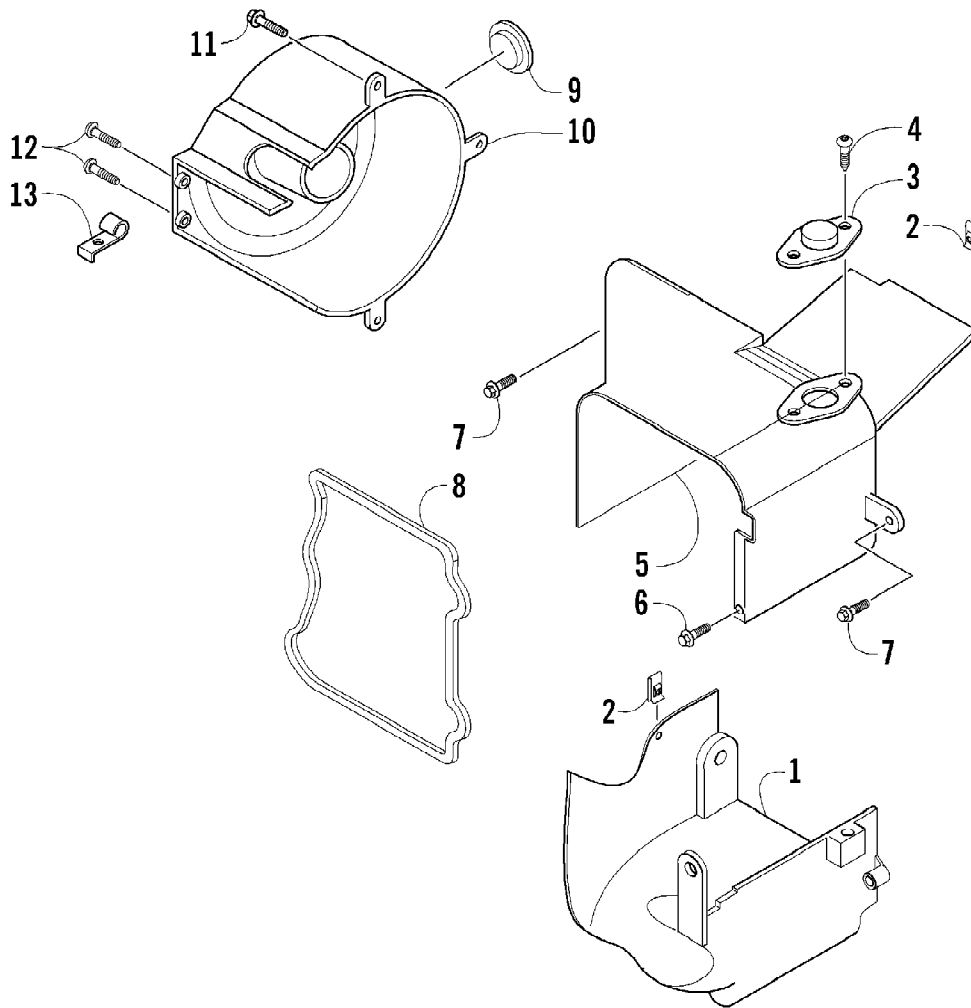

2005 ATV 90 Y-12 YOUTH RED (A2005H4B2BUSR)
FAN SHROUD ASSEMBLY

Page 36 of 66

Ref #	Part Number	Qty	S/P/F	Description
1	3301-692	1		Shroud
2	3301-693	2		U-Nut
3	3301-696	1		Cover, Tensioner Lifter
4	3301-697	2		Screw, Self-Tapping
5	3301-695	1		Shroud
6	3301-698	2		Screw, Cap
7	3301-688	1		Screw, Cap
8	3301-700	1		Seal, Shroud
9	3301-702	1		Plug, Rubber
10	3301-701	1		Cover, Magneto
11	3301-622	2		Screw, Cap
12	3301-704	2		Screw, Self-Tapping
13	3301-013	1		Clip