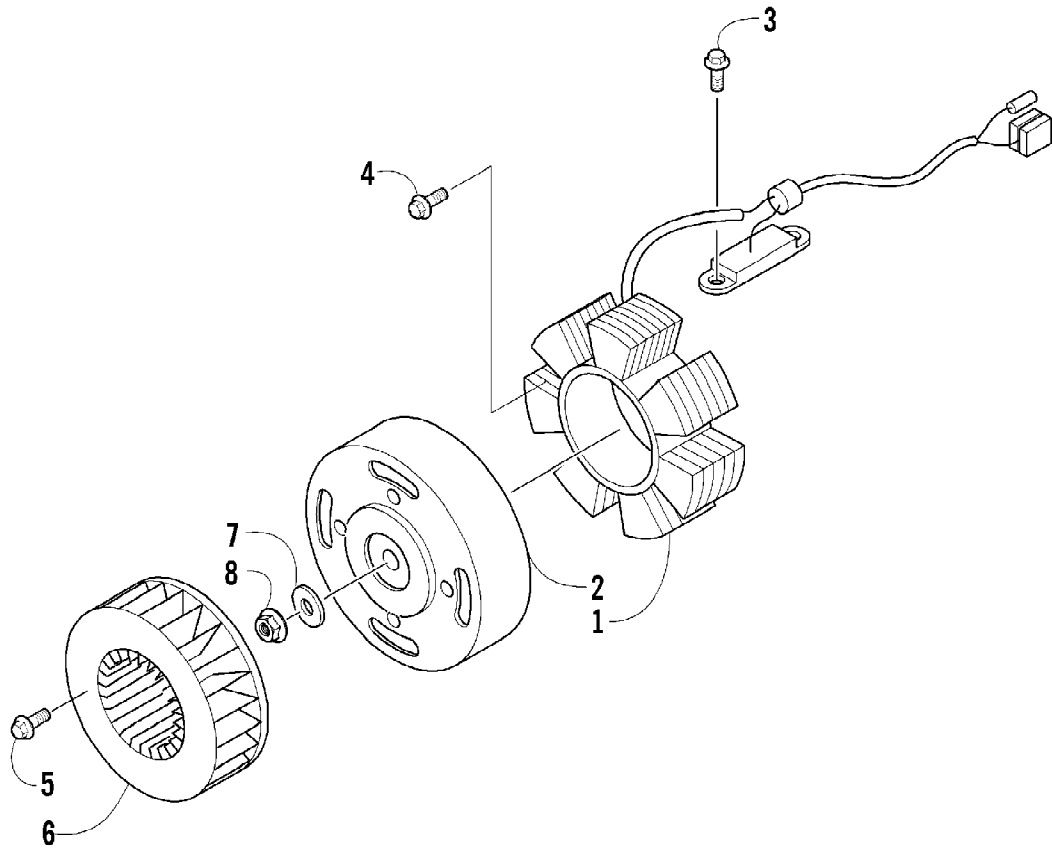

2005 ATV 90 Y-12 YOUTH RED (A2005H4B2BUSR)
MAGNETO

Page 48 of 66

Ref #	Part Number	Qty	S/P/F	Description
1	3301-686	1		Stator
2	3301-685	1		Flywheel
3	3301-687	2		Screw, Cap
4	3301-688	2		Screw, Cap
5	3301-389	4		Screw, Cap
6	3301-689	1		Fan
7	3301-690	1		Washer
8	3301-331	1		Nut, Lock