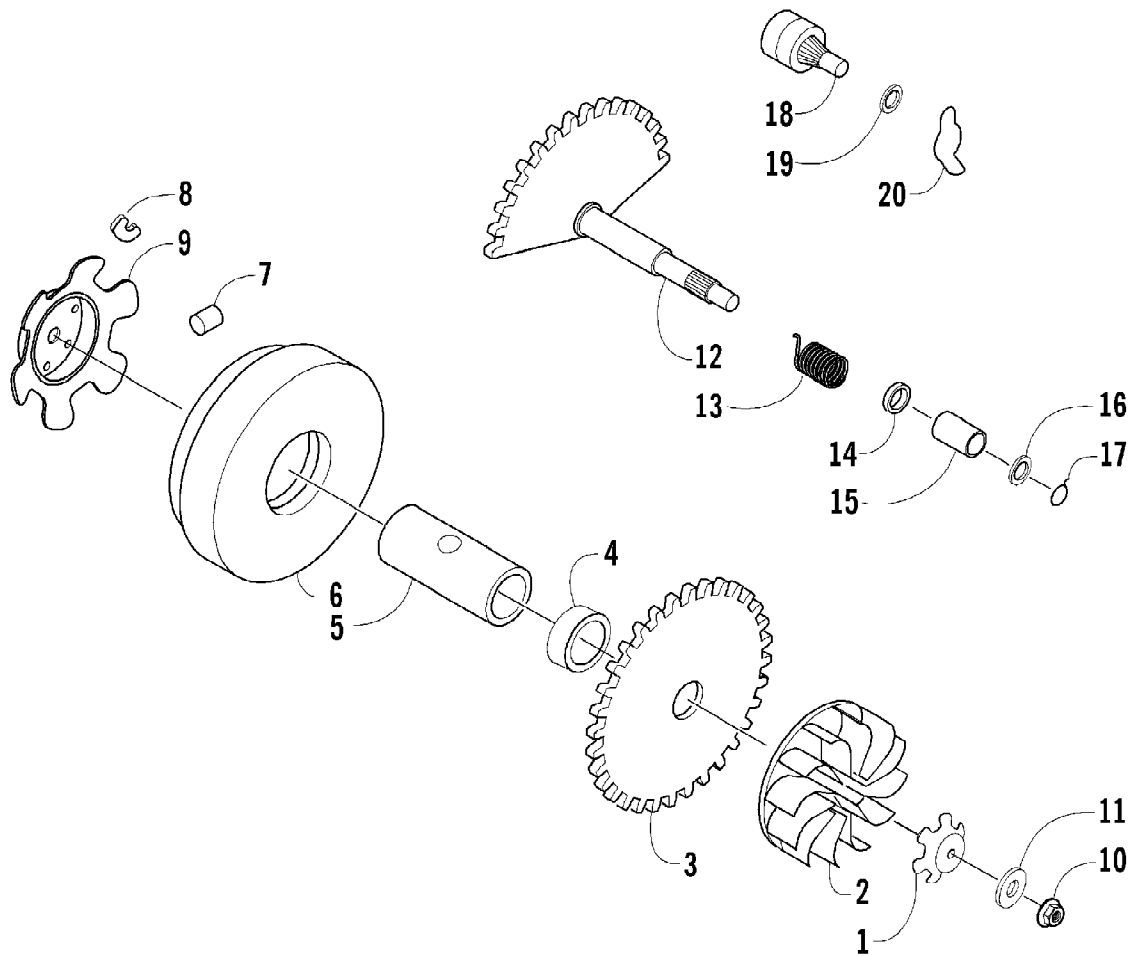

2005 ATV 90 Y-12 YOUTH RED (A2005H4B2BUSR)
 A-ARM, FLOOR PANEL, AND BUMPER ASSEMBLY

Page 2 of 66

Ref #	Part Number	Qty	S/P/F	Description
1	3301-218	1		A-Arm, Suspension - Right
2	3301-428	4		Bushing, Rubber
3	3301-328	2		Bushing
4	3301-219	2		Bushing
5	3301-222	1		A-Arm, Suspension - Left
6	3301-220	2		Cover, Waterproof
7	3301-580	2	/P	Cover, Dustproof
8	3301-402	4		Screw, Cap
9	3301-856	1		Panel, Floor
10	3301-444	2		Fitting, Grease
11	3301-445	2		Cap, Grease Fitting
12	3301-400	4		Screw, Cap
13	3301-388	2		Screw, Cap
14	3301-895	1		Bumper
15	3301-395	2		Screw, Cap
16	3301-283	2		Nut, Nylon
17	3301-256	2		Cap, Floor Panel - Rubber
18	3301-892	1		Cover, Bumper
19	3301-322	4		Screw, Self-Tapping

2005 ATV 90 Y-12 YOUTH RED (A2005H4B2BUSR)
CYLINDER HEAD COVER ASSEMBLY

Page 24 of 66

Ref #	Part Number	Qty	S/P/F	Description
1	3301-619	1		Tube, Breather
2	3301-620	1		Cover, Cylinder Head
3	3301-621	1		Gasket, Cylinder Head Cover
4	3301-374	1		Clamp, Tube
5	3301-622	4		Screw, Cap
6	3301-623	1		Tank, Catch
7	3301-624	1		Clamp
8	3301-792	1		Screw, Cap
9	3301-875	1		Clamp, Tube

2005 ATV 90 Y-12 YOUTH RED (A2005H4B2BUSR)
DRIVE CLUTCH ASSEMBLY

Page 28 of 66

Ref #	Part Number	Qty	S/P/F	Description
1	3301-718	1		Ratchet, Kick Starter
2	3301-719	1		Fan, Cooling
3	3301-720	1		Face, Drive
4	3301-876	1		Bushing, Clutch
5	3301-721	1		Bushing
6	3301-722	1		Face, Movable Drive
7	3301-723	6		Roller, Weight
8	3301-724	3		Slide, Cam Plate
9	3301-725	1		Plate, Cam
10	3301-332	1		Nut, Lock
11	3301-726	1		Washer
12	3301-727	1		Spindle, Kick Starter
13	3301-728	1		Spring, Kick Starter
14	3301-729	1		Collar, Boss
15	3301-730	1		Bushing, Starter Spindle
16	3301-731	1		Washer
17	3301-732	1		Circlip
18	3301-733	1	/P	Pinion, Kick Starter - Assembly
19	3301-734	1		Washer
20	3301-735	1	S	Clip, Spring - Kick Starter Pinion