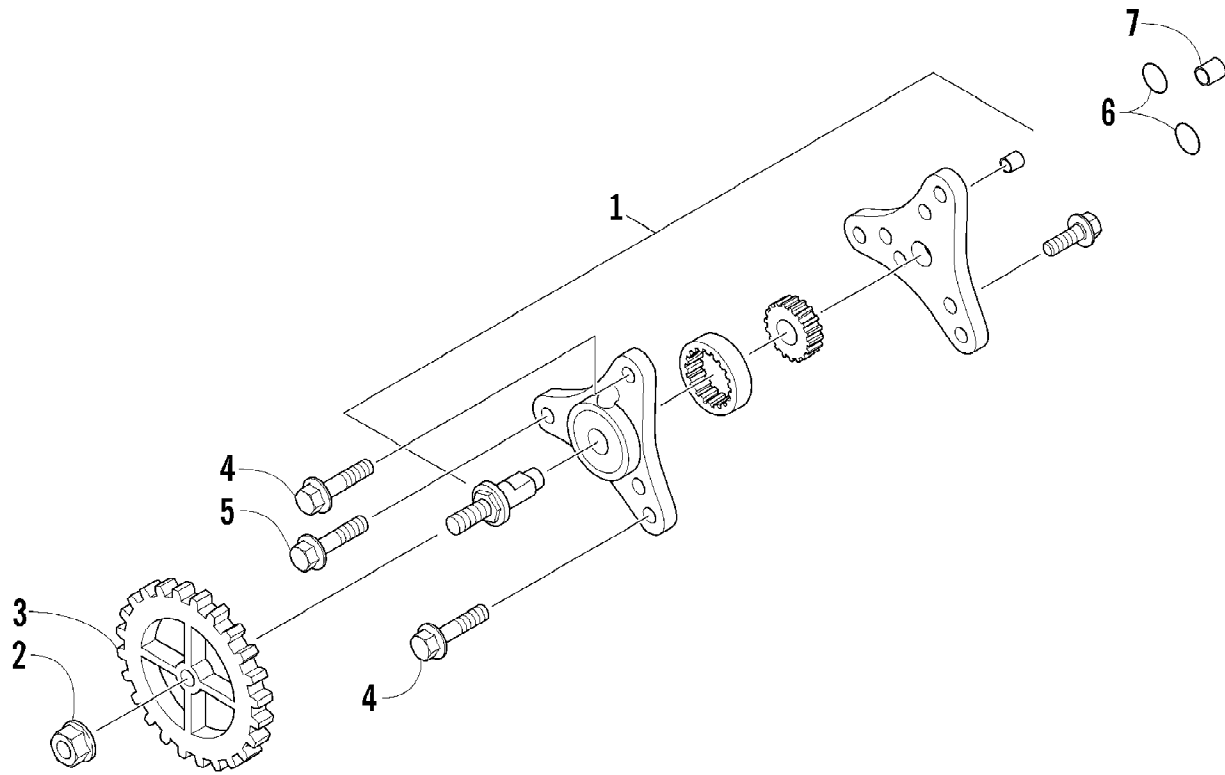

2005 ATV 90 Y-12 YOUTH RED (A2005H4B2BUSR)
OIL PUMP ASSEMBLY

Page 50 of 66

Ref #	Part Number	Qty	S/P/F	Description
1	3301-711	1		Pump, Oil
2	3301-327	1		Nut, Lock
3	3301-712	1		Gear, Drive - Oil Pump
4	3301-713	2		Screw, Cap
5	3301-622	1		Screw, Cap
6	3301-629	2		O-Ring
7	3301-716	1		Pin, Dowel