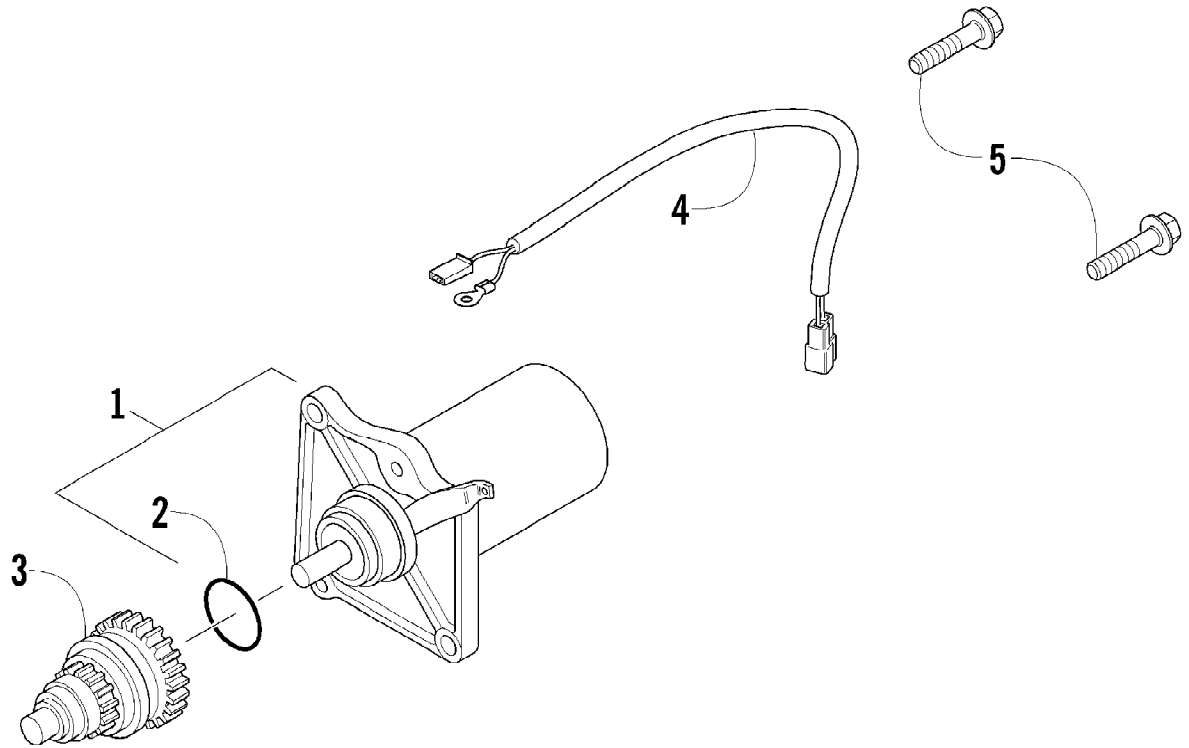

2005 ATV 90 Y-12 YOUTH RED (A2005H4B2BUSR)
STARTER MOTOR ASSEMBLY

Page 60 of 66

Ref #	Part Number	Qty	S/P/F	Description
1	3301-706	1		Motor, Starter (inc. 2)
2	3301-707	1		O-Ring
3	3301-709	1		Pinion, Starter - Assembly
4	3301-708	1		Harness, Starter Motor
5	3301-622	2		Screw, Cap