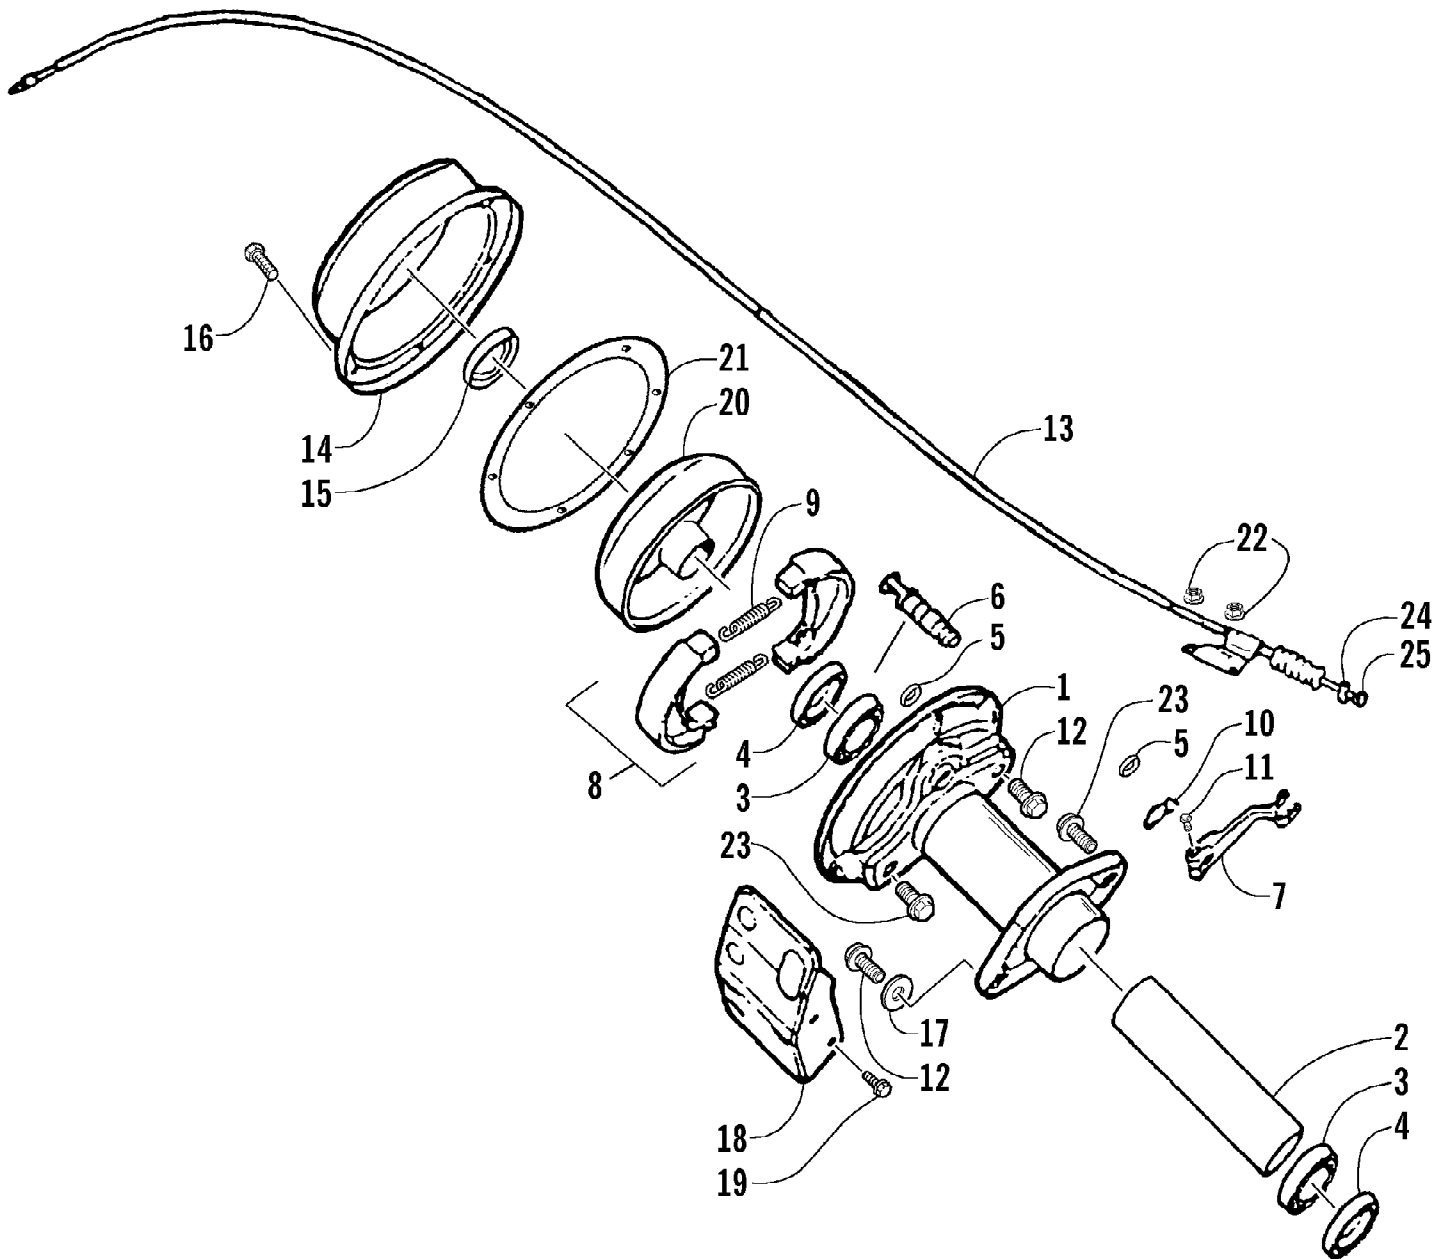

2005 ATV 90 Y-12 YOUTH RED (A2005H4B2BUSR)
 A-ARM, FLOOR PANEL, AND BUMPER ASSEMBLY

Page 2 of 66

Ref #	Part Number	Qty	S/P/F	Description
1	3301-218	1		A-Arm, Suspension - Right
2	3301-428	4		Bushing, Rubber
3	3301-328	2		Bushing
4	3301-219	2		Bushing
5	3301-222	1		A-Arm, Suspension - Left
6	3301-220	2		Cover, Waterproof
7	3301-580	2	/P	Cover, Dustproof
8	3301-402	4		Screw, Cap
9	3301-856	1		Panel, Floor
10	3301-444	2		Fitting, Grease
11	3301-445	2		Cap, Grease Fitting
12	3301-400	4		Screw, Cap
13	3301-388	2		Screw, Cap
14	3301-895	1		Bumper
15	3301-395	2		Screw, Cap
16	3301-283	2		Nut, Nylon
17	3301-256	2		Cap, Floor Panel - Rubber
18	3301-892	1		Cover, Bumper
19	3301-322	4		Screw, Self-Tapping

2005 ATV 90 Y-12 YOUTH RED (A2005H4B2BUSR)
MAGNETO

Page 48 of 66

Ref #	Part Number	Qty	S/P/F	Description
1	3301-686	1		Stator
2	3301-685	1		Flywheel
3	3301-687	2		Screw, Cap
4	3301-688	2		Screw, Cap
5	3301-389	4		Screw, Cap
6	3301-689	1		Fan
7	3301-690	1		Washer
8	3301-331	1		Nut, Lock

2005 ATV 90 Y-12 YOUTH RED (A2005H4B2BUSR)
OIL PUMP ASSEMBLY

Page 50 of 66

Ref #	Part Number	Qty	S/P/F	Description
1	3301-711	1		Pump, Oil
2	3301-327	1		Nut, Lock
3	3301-712	1		Gear, Drive - Oil Pump
4	3301-713	2		Screw, Cap
5	3301-622	1		Screw, Cap
6	3301-629	2		O-Ring
7	3301-716	1		Pin, Dowel