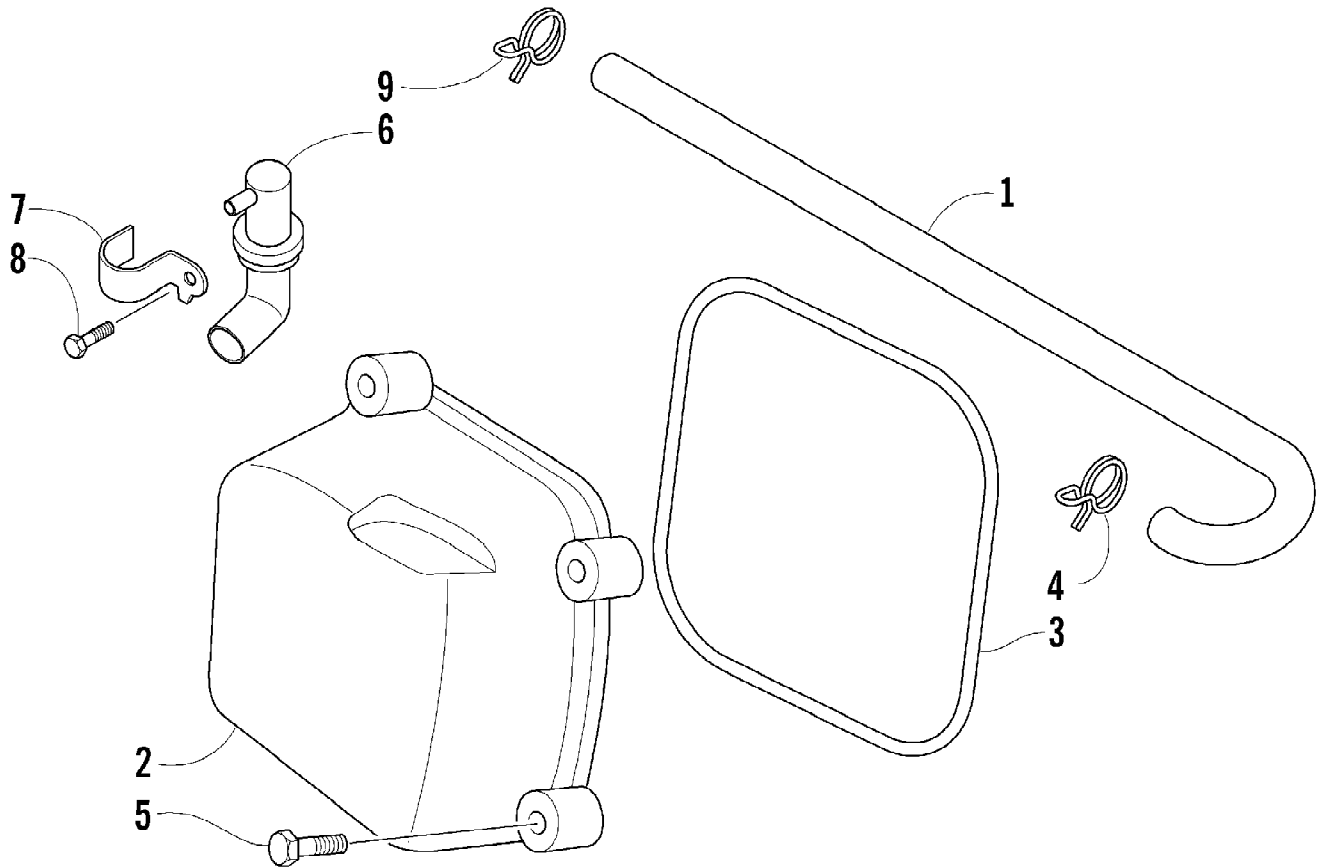

2005 ATV 90 Y-12 YOUTH RED (A2005H4B2BUSR)
CYLINDER HEAD COVER ASSEMBLY

Page 24 of 66

Ref #	Part Number	Qty	S/P/F	Description
1	3301-619	1		Tube, Breather
2	3301-620	1		Cover, Cylinder Head
3	3301-621	1		Gasket, Cylinder Head Cover
4	3301-374	1		Clamp, Tube
5	3301-622	4		Screw, Cap
6	3301-623	1		Tank, Catch
7	3301-624	1		Clamp
8	3301-792	1		Screw, Cap
9	3301-875	1		Clamp, Tube