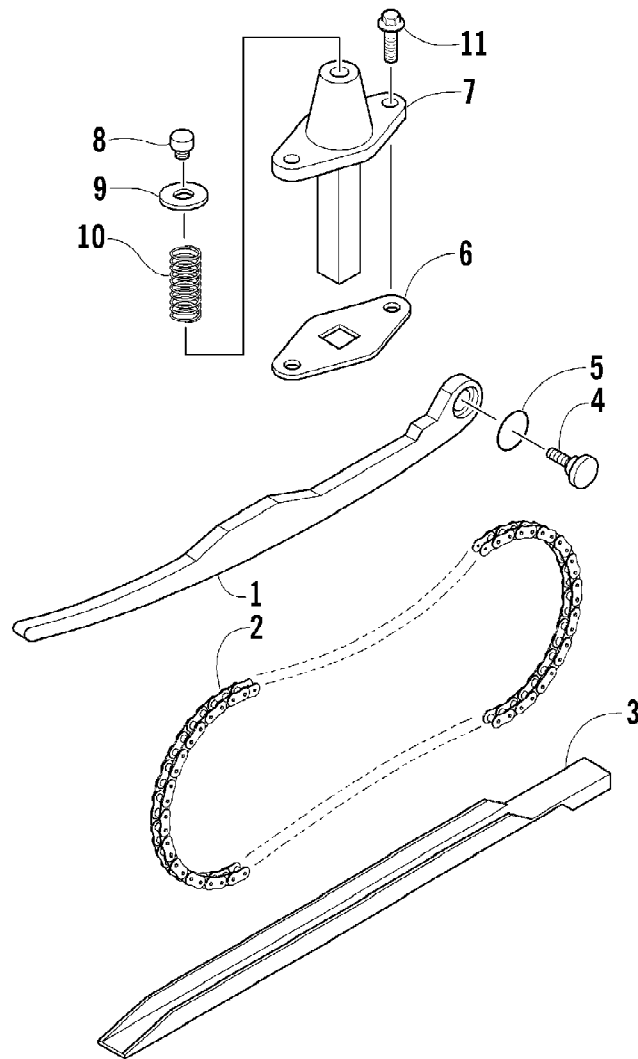

2005 ATV 90 Y-12 YOUTH RED (A2005H4B2BUSR)
 A-ARM, FLOOR PANEL, AND BUMPER ASSEMBLY

Page 2 of 66

Ref #	Part Number	Qty	S/P/F	Description
1	3301-218	1		A-Arm, Suspension - Right
2	3301-428	4		Bushing, Rubber
3	3301-328	2		Bushing
4	3301-219	2		Bushing
5	3301-222	1		A-Arm, Suspension - Left
6	3301-220	2		Cover, Waterproof
7	3301-580	2	/P	Cover, Dustproof
8	3301-402	4		Screw, Cap
9	3301-856	1		Panel, Floor
10	3301-444	2		Fitting, Grease
11	3301-445	2		Cap, Grease Fitting
12	3301-400	4		Screw, Cap
13	3301-388	2		Screw, Cap
14	3301-895	1		Bumper
15	3301-395	2		Screw, Cap
16	3301-283	2		Nut, Nylon
17	3301-256	2		Cap, Floor Panel - Rubber
18	3301-892	1		Cover, Bumper
19	3301-322	4		Screw, Self-Tapping

2005 ATV 90 Y-12 YOUTH RED (A2005H4B2BUSR)
 BODY AND SEAT ASSEMBLY

Page 6 of 66

Ref #	Part Number	Qty	S/P/F	Description
1	3301-250	1		Cover, Front
2	3301-253	1		Panel, Floor - Left
3	3301-252	1		Panel, Floor - Right
4	3301-264	1		Cover, Rear
5	3301-319	4		Screw, Machine
6	3301-320	6		Screw, Machine
7	3301-257	1		Seat Assembly (inc. 8-9)
8	3301-258	1		Bracket, Seat
9	3301-259	2		Bolt, Seat
10	3301-613	1		Strip, Rubber
11	3301-882	1		Bag, Tool
12	3301-262	1		Spring, Reset
13	3301-261	1		Cable, Seat Release
14	3301-263	1		Seat Lock Assembly
15	3301-386	2		Screw, Cap
16	3301-275	4		Bolt, Carriage
17	3301-338	1		Washer
18	3301-281	1		Nut, Nylon
19	3301-149	1		Reflector
20	3301-466	2	/P	Screw, Cap
21	3301-278	2	/P	U-Nut

2005 ATV 90 Y-12 YOUTH RED (A2005H4B2BUSR)
CAM CHAIN AND TENSIONER ASSEMBLY

2005 ATV 90 Y-12 YOUTH RED (A2005H4B2BUSR)
CAM CHAIN AND TENSIONER ASSEMBLY

Page 10 of 66

Ref #	Part Number	Qty	S/P/F	Description
1	3301-662	1		Tensioner, Cam Chain
2	3301-661	1		Chain, Cam
3	3301-663	1		Guide, Cam Chain
4	3301-664	1		Pivot, Cam Chain Tensioner
5	3301-665	1		O-Ring
6	3301-666	1		Gasket, Tensioner Lifter
7	3301-667	1		Lifter, Tensioner
8	3301-668	1		Plug, Adjuster
9	3301-669	1		Washer
10	3301-670	1		Spring, Adjuster Plug
11	3301-389	2		Screw, Cap