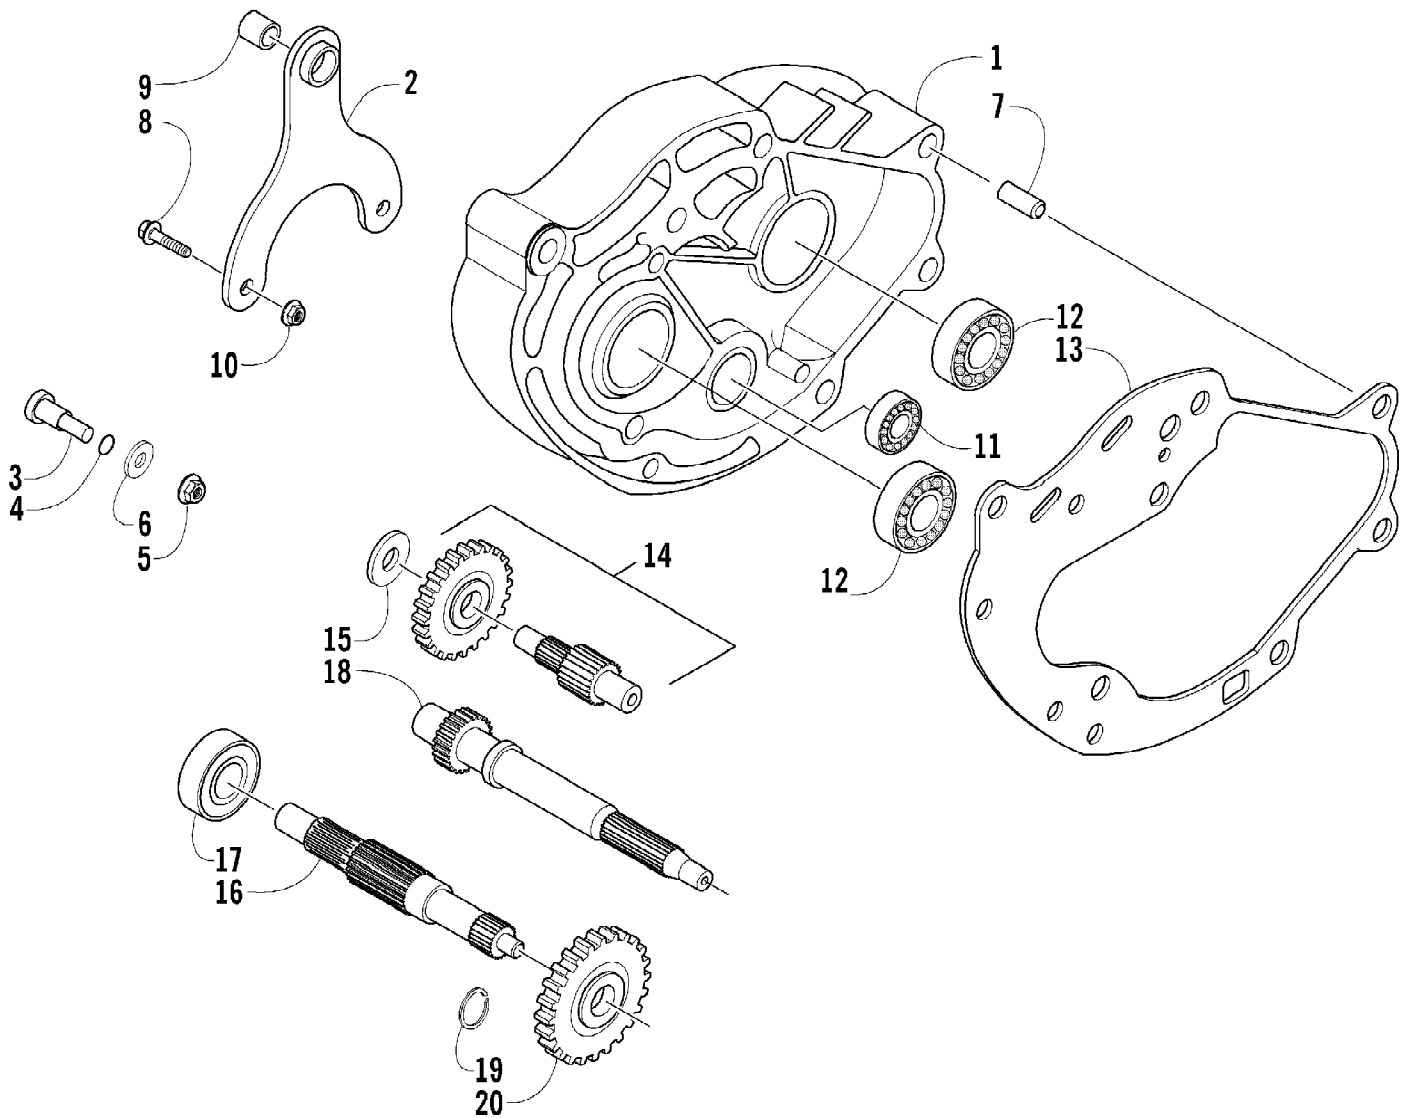

2005 ATV 90 Y-12 YOUTH RED (A2005H4B2BUSR)
TRANSMISSION ASSEMBLY

Page 64 of 66

Ref #	Part Number	Qty	S/P/F	Description
1	3301-757	1		Cover, Transmission
2	3301-758	1		Bracket, Mounting - Right
3	3301-759	1		Shaft, Fixed
4	3301-296	1		O-Ring
5	3301-330	1		Nut, Lock
6	3301-760	1		Washer
7	3301-761	2		Pin, Dowel
8	3301-762	1		Shaft, Fixed
9	3301-763	1		Bushing, Rubber
10	3301-335	1		Nut, Lock
11	3301-412	1		Bearing
12	3301-414	2		Bearing
13	3301-764	1		Gasket, Transmission Cover
14	3301-765	1		Axle, Main
15	3301-766	1		Washer
16	3301-769	1		Shaft, Final
17	3301-768	1		Seal, Oil
18	3301-767	1		Driveshaft
19	3301-770	1		Circlip
20	3301-771	1		Gear, Final