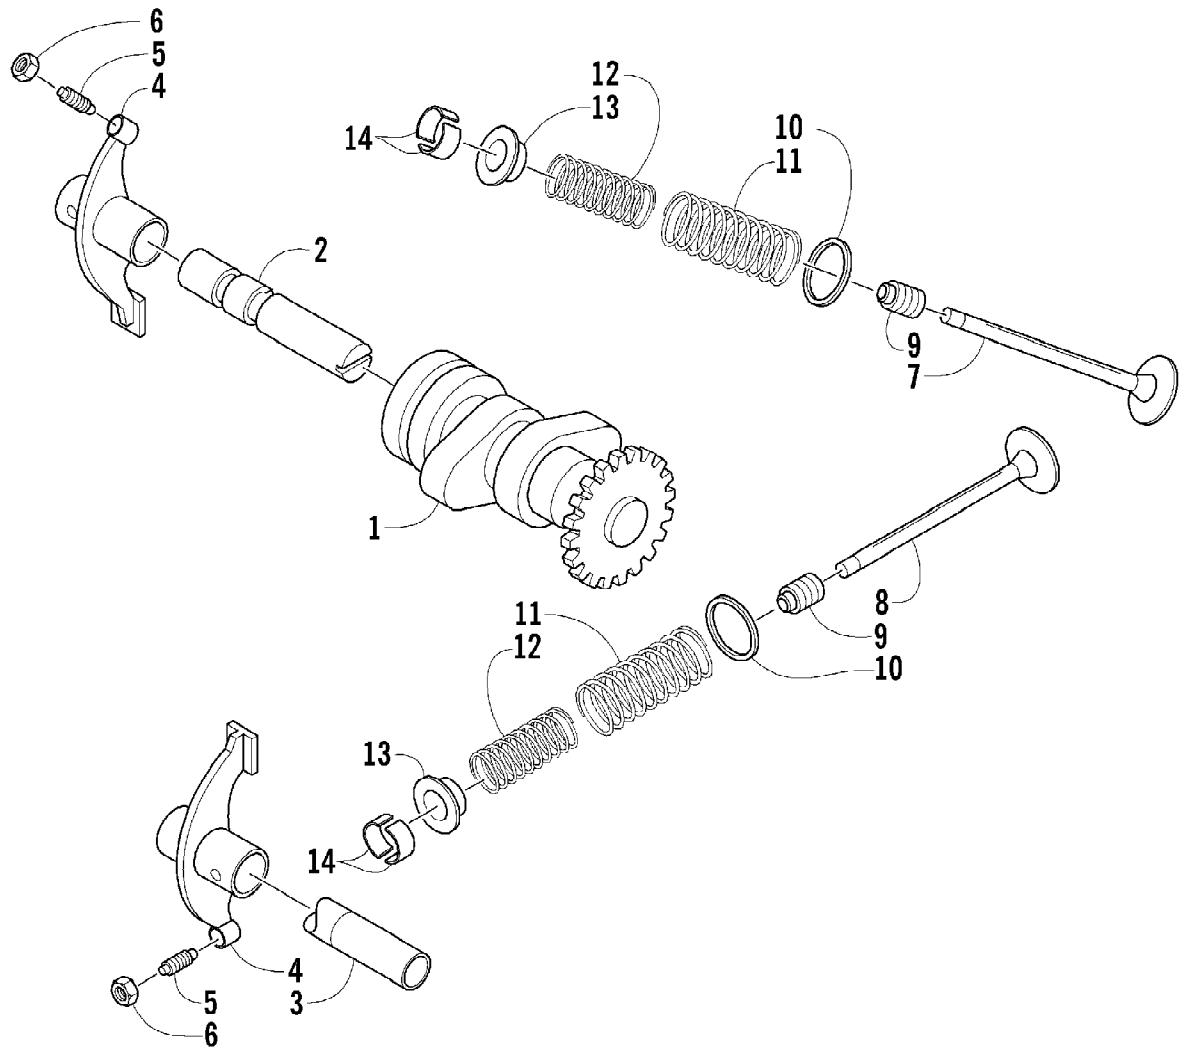

2005 ATV 90 Y-12 YOUTH RED (A2005H4B2BUSR)
BRAKELIGHT AND FLAG ASSEMBLIES

Page 8 of 66

Ref #	Part Number	Qty	S/P/F	Description
1	3301-213	1		Bracket, Brakelight
2	3301-148	1		Brakelight Assembly (inc. 3-6)
3	3301-150	1		Bulb, Brakelight
4	3301-314	2		Screw, Machine
5	3301-453	1		Base, Brakelight
6	3301-452	1		Lens, Brakelight
7	3301-274	1		Flag/Spring Assembly (inc. 8-11)
8	3301-464	1		Flag
9	3301-273	1		Spring, Flag
10	3301-490	1	/P	Screw, Cap
11	3301-472	2		Washer
12	3301-386	2		Screw, Cap
13	3301-338	2		Washer
14	3301-327	2		Nut, Flange

2005 ATV 90 Y-12 YOUTH RED (A2005H4B2BUSR)
CAM CHAIN AND TENSIONER ASSEMBLY

2005 ATV 90 Y-12 YOUTH RED (A2005H4B2BUSR)
CAM CHAIN AND TENSIONER ASSEMBLY

Page 10 of 66

Ref #	Part Number	Qty	S/P/F	Description
1	3301-662	1		Tensioner, Cam Chain
2	3301-661	1		Chain, Cam
3	3301-663	1		Guide, Cam Chain
4	3301-664	1		Pivot, Cam Chain Tensioner
5	3301-665	1		O-Ring
6	3301-666	1		Gasket, Tensioner Lifter
7	3301-667	1		Lifter, Tensioner
8	3301-668	1		Plug, Adjuster
9	3301-669	1		Washer
10	3301-670	1		Spring, Adjuster Plug
11	3301-389	2		Screw, Cap

2005 ATV 90 Y-12 YOUTH RED (A2005H4B2BUSR)
CAMSHAFT/VALVE ASSEMBLY

Page 12 of 66

Ref #	Part Number	Qty	S/P/F	Description
1	3301-647	1		Camshaft
2	3301-648	1		Shaft, Rocker Arm - Intake
3	3301-649	1		Shaft, Rocker Arm - Exhaust
4	3301-650	2		Arm, Rocker
5	3301-651	2		Screw, Gap Adjust
6	3301-652	2		Nut, Gap Adjust
7	3301-653	1		Valve, Intake
8	3301-654	1		Valve, Exhaust
9	3301-655	2		Seal, Valve
10	3301-656	2		Seat, Spring
11	3301-657	2		Spring, Outer
12	3301-658	2		Spring, Inner
13	3301-659	2		Retainer, Spring
14	3301-660	4		Cotter, Valve