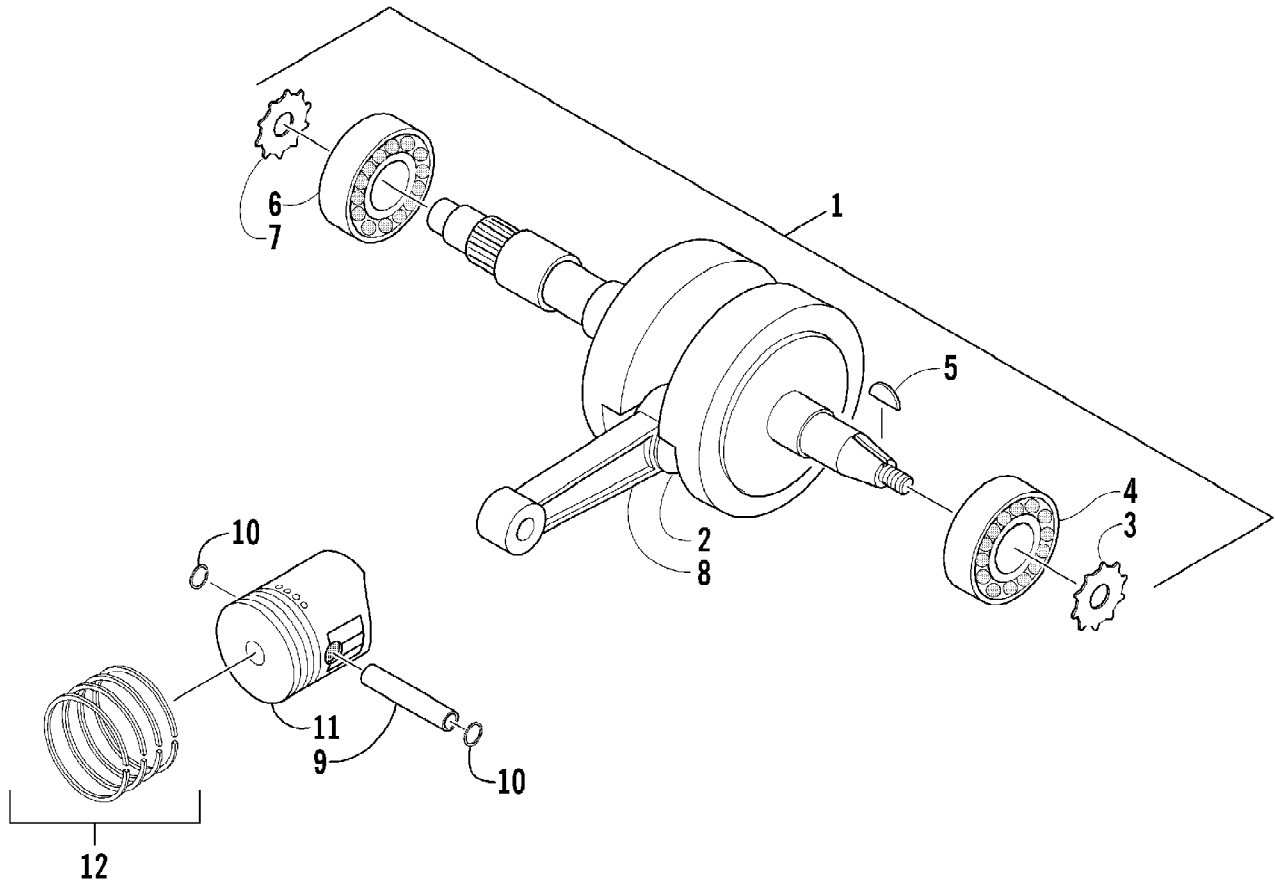

2005 ATV 90 Y-12 YOUTH RED (A2005H4B2BUSR)
CRANKSHAFT ASSEMBLY

Page 18 of 66

Ref #	Part Number	Qty	S/P/F	Description
1	3301-675	1		Crankshaft Assembly (inc. 2-8)
2	3301-676	1		Bearing
3	3301-677	1		Oil Pump Drive Gear
4	3301-678	1		Bearing
5	3301-878	1		Key
6	3301-679	1		Bearing
7	3301-680	1		Gear, Timing
8	3301-887	1		Rod, Connecting
9	3301-682	1		Pin, Piston
10	3301-024	2		Clip, Piston Pin
11	3301-681	1		Piston
12	3301-683	1		Ring, Piston - Set