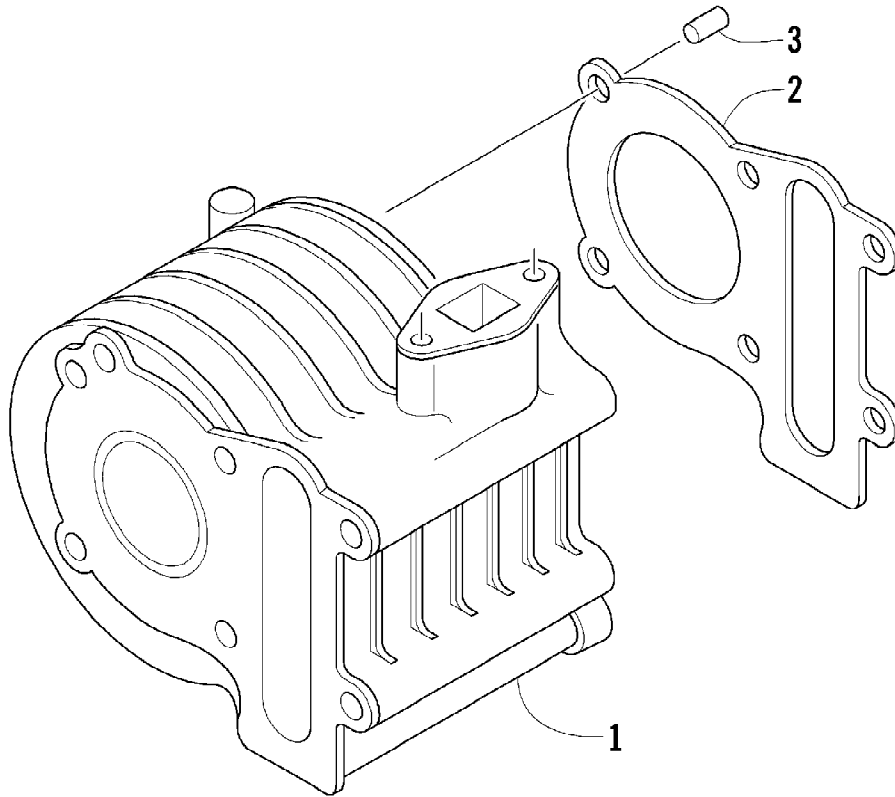

2005 ATV 90 Y-12 YOUTH RED (A2005H4B2BUSR)
 CARBURETOR ASSEMBLY

Page 14 of 66

Ref #	Part Number	Qty	S/P/F	Description
1	3301-888	1	/P	Carburetor Assembly (inc. 2-21)
2	0	1	F	Cap, Carburetor
3	3301-822	1		Needle Set
4	3301-879	1		Valve, Throttle
5	3301-823	1		Spring, Throttle Valve
6	3301-899	1		Cover, Electric Choke
7	3301-313	1		Screw, Machine
8	3301-900	1		Choke, Electric
9	3301-901	1		O-Ring
10	3301-902	1		O-Ring
11	3301-829	1		Screw, Air Adjust - Set
12	3301-830	1		Screw, Throttle - Set
13	0	1	F	Body, Carburetor
14	3301-880	1		Needle Jet
15	3301-825	1		Main Jet - 80
16	3301-907	1		Needle Valve Assembly
17	3301-826	1		Pilot Jet - 40
18	3301-905	1		Pin, Float
19	3301-906	1		Float
20	3301-827	1		Float Chamber
21	3301-828	2	/P	Screw, Machine

2005 ATV 90 Y-12 YOUTH RED (A2005H4B2BUSR)
CRANKSHAFT ASSEMBLY

Page 18 of 66

Ref #	Part Number	Qty	S/P/F	Description
1	3301-675	1		Crankshaft Assembly (inc. 2-8)
2	3301-676	1		Bearing
3	3301-677	1		Oil Pump Drive Gear
4	3301-678	1		Bearing
5	3301-878	1		Key
6	3301-679	1		Bearing
7	3301-680	1		Gear, Timing
8	3301-887	1		Rod, Connecting
9	3301-682	1		Pin, Piston
10	3301-024	2		Clip, Piston Pin
11	3301-681	1		Piston
12	3301-683	1		Ring, Piston - Set