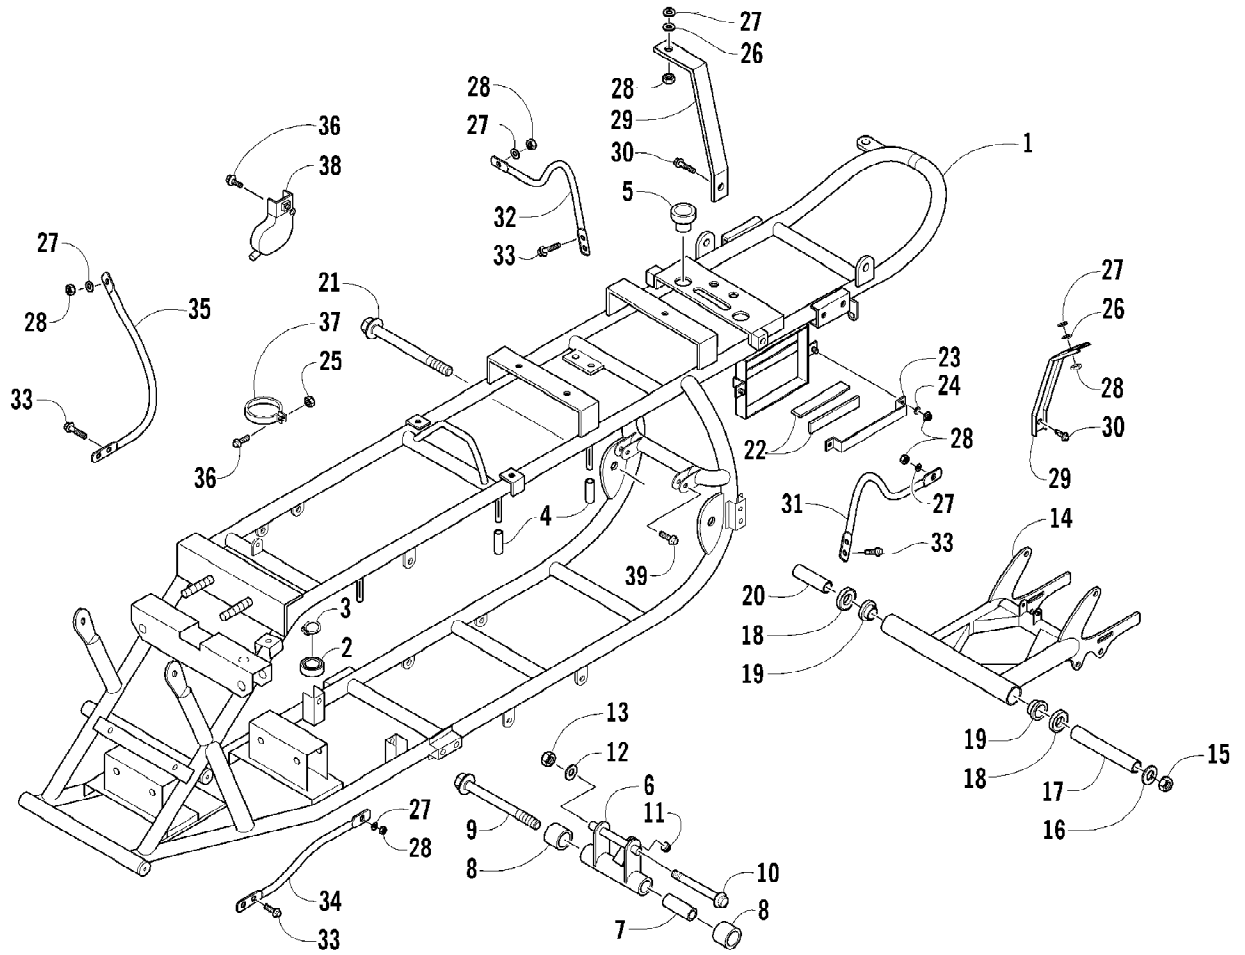

2005 ATV 90 Y-12 YOUTH RED (A2005H4B2BUSR)
FRAME ASSEMBLY

Ref #	Part Number	Qty	S/P/F	Description
1	3301-896	1	S	Frame
2	3301-409	1		Bearing
3	3301-381	1		Circlip
4	3301-449	4		Clamp, Cable - Rubber
5	3301-260	2		Bumper, Rubber
6	3301-848	1		Mounting - Engine
7	3301-854	1		Collar, Engine
8	3301-763	2		Bushing, Rubber
9	3301-850	1		Screw, Cap
10	3301-855	1		Screw, Cap
11	3301-852	1		Damper, Rubber
12	3301-474	1	S	Washer
13	3301-283	1		Nut, Nylon
14	3301-581	1		Swing Arm Sub-Assembly
15	3301-284	1		Nut, Nylon
16	3301-349	1		Washer
17	3301-227	1		Spacer, Swing Arm
18	3301-228	2		Cover, Swing Arm Seal
19	3301-226	2		Bushing
20	3301-582	1		Sleeve, Rubber
21	3301-407	1		Screw, Cap
22	3301-077	2		Pad, Battery
23	3301-853	1		Bracket, Battery
24	3301-338	2		Washer
25	3301-327	1		Nut, Lock
26	3301-356	2		Washer, Rubber
27	3301-340	6		Washer
28	3301-281	8		Nut, Nylon
29	3301-266	2		Bracket, Rear Cover Mounting - Upper
30	3301-386	2		Screw, Cap
31	3301-267	1		Bracket, Rear Cover Mounting - Lower Left
32	3301-265	1		Bracket, Rear Cover Mounting - Lower Right
33	3301-306	8		Screw, Cap
34	3301-461	1		Bracket, Front Cover Mounting - Left
35	3301-462	1		Bracket, Front Cover Mounting - Right
36	3301-881	2		Screw, Cap
37	3301-376	1	/P	Clamp
38	3301-460	1		Bracket, Gas Valve
39	3301-401	2		Screw, Cap