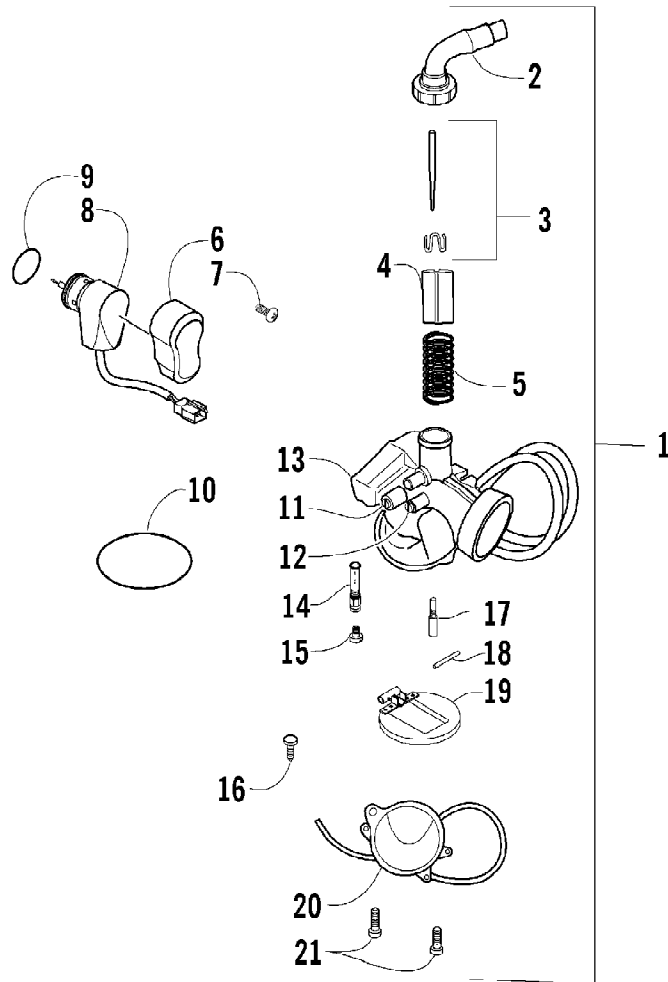

2005 ATV 90 Y-12 YOUTH RED (A2005H4B2BUSR)
CAM CHAIN AND TENSIONER ASSEMBLY

2005 ATV 90 Y-12 YOUTH RED (A2005H4B2BUSR)
CAM CHAIN AND TENSIONER ASSEMBLY

Page 10 of 66

Ref #	Part Number	Qty	S/P/F	Description
1	3301-662	1		Tensioner, Cam Chain
2	3301-661	1		Chain, Cam
3	3301-663	1		Guide, Cam Chain
4	3301-664	1		Pivot, Cam Chain Tensioner
5	3301-665	1		O-Ring
6	3301-666	1		Gasket, Tensioner Lifter
7	3301-667	1		Lifter, Tensioner
8	3301-668	1		Plug, Adjuster
9	3301-669	1		Washer
10	3301-670	1		Spring, Adjuster Plug
11	3301-389	2		Screw, Cap

2005 ATV 90 Y-12 YOUTH RED (A2005H4B2BUSR)
CAMSHAFT/VALVE ASSEMBLY

Page 12 of 66

Ref #	Part Number	Qty	S/P/F	Description
1	3301-647	1		Camshaft
2	3301-648	1		Shaft, Rocker Arm - Intake
3	3301-649	1		Shaft, Rocker Arm - Exhaust
4	3301-650	2		Arm, Rocker
5	3301-651	2		Screw, Gap Adjust
6	3301-652	2		Nut, Gap Adjust
7	3301-653	1		Valve, Intake
8	3301-654	1		Valve, Exhaust
9	3301-655	2		Seal, Valve
10	3301-656	2		Seat, Spring
11	3301-657	2		Spring, Outer
12	3301-658	2		Spring, Inner
13	3301-659	2		Retainer, Spring
14	3301-660	4		Cotter, Valve

2005 ATV 90 Y-12 YOUTH RED (A2005H4B2BUSR)
 CARBURETOR ASSEMBLY

Page 14 of 66

Ref #	Part Number	Qty	S/P/F	Description
1	3301-888	1	/P	Carburetor Assembly (inc. 2-21)
2	0	1	F	Cap, Carburetor
3	3301-822	1		Needle Set
4	3301-879	1		Valve, Throttle
5	3301-823	1		Spring, Throttle Valve
6	3301-899	1		Cover, Electric Choke
7	3301-313	1		Screw, Machine
8	3301-900	1		Choke, Electric
9	3301-901	1		O-Ring
10	3301-902	1		O-Ring
11	3301-829	1		Screw, Air Adjust - Set
12	3301-830	1		Screw, Throttle - Set
13	0	1	F	Body, Carburetor
14	3301-880	1		Needle Jet
15	3301-825	1		Main Jet - 80
16	3301-907	1		Needle Valve Assembly
17	3301-826	1		Pilot Jet - 40
18	3301-905	1		Pin, Float
19	3301-906	1		Float
20	3301-827	1		Float Chamber
21	3301-828	2	/P	Screw, Machine