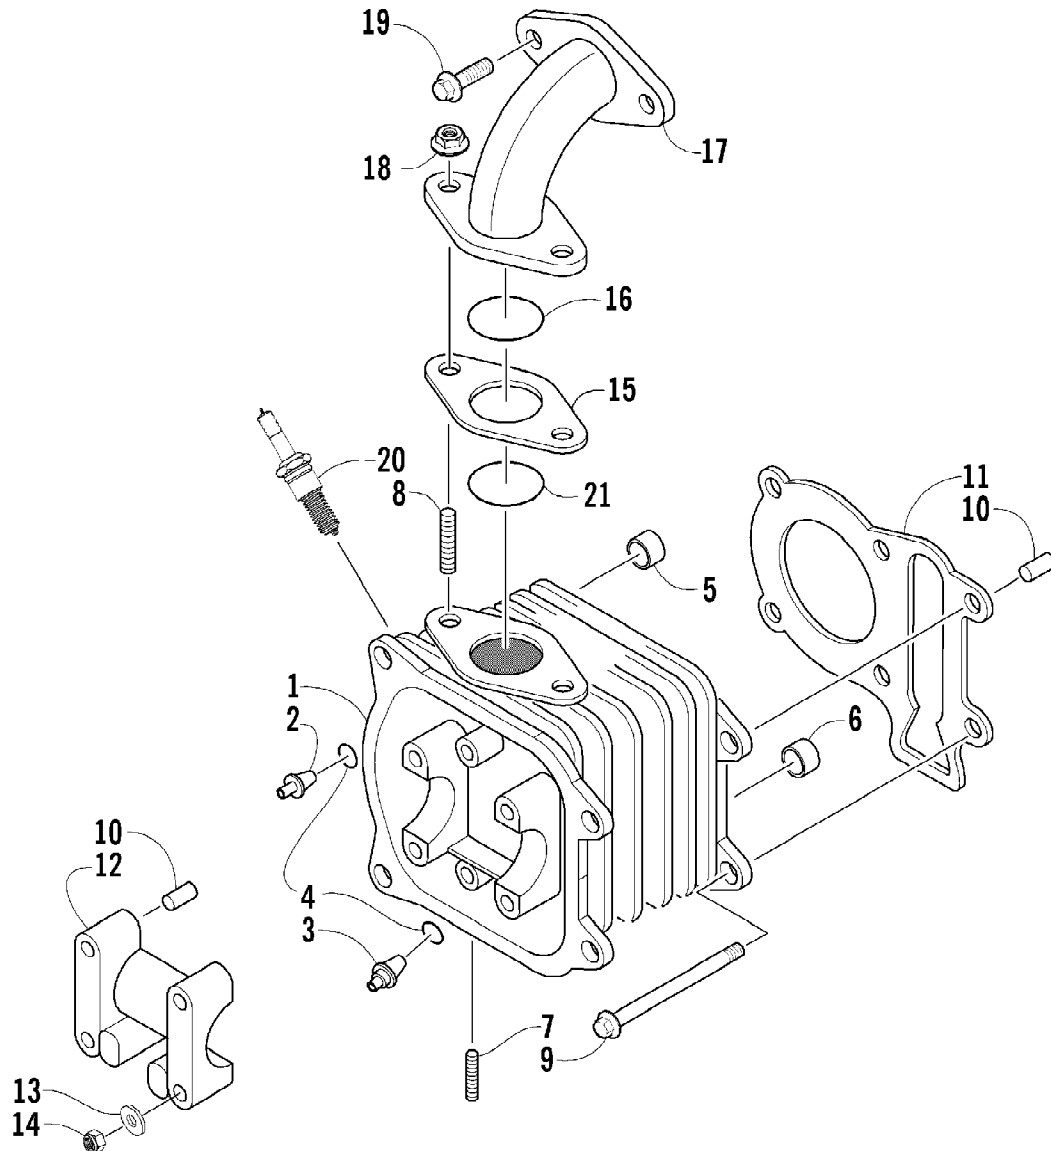

2005 ATV 90 Y-12 YOUTH RED (A2005H4B2BUSR)
CYLINDER HEAD ASSEMBLY

Page 22 of 66

Ref #	Part Number	Qty	S/P/F	Description
1	3301-626	1		Head, Cylinder
2	3301-627	1		Guide, Valve - Intake
3	3301-628	1		Guide, Valve - Exhaust
4	3301-629	2		O-Ring
5	3301-630	1		Seat, Valve - Intake
6	3301-631	1		Seat, Valve - Exhaust
7	3301-632	2		Bolt, Stud
8	3301-633	2		Bolt, Stud
9	3301-634	2		Screw, Cap
10	3301-635	4		Pin, Dowel
11	3301-636	1		Gasket, Cylinder Head
12	3301-637	1		Holder, Camshaft
13	3301-638	4		Washer
14	3301-329	4		Nut, Lock
15	3301-639	1		Gasket, Intake Manifold
16	3301-640	1		O-Ring
17	3301-641	1		Manifold, Intake
18	3301-327	2		Nut, Lock
19	3301-713	2		Screw, Cap
20	3301-643	1	S	Spark Plug
21	3301-645	1		O-Ring