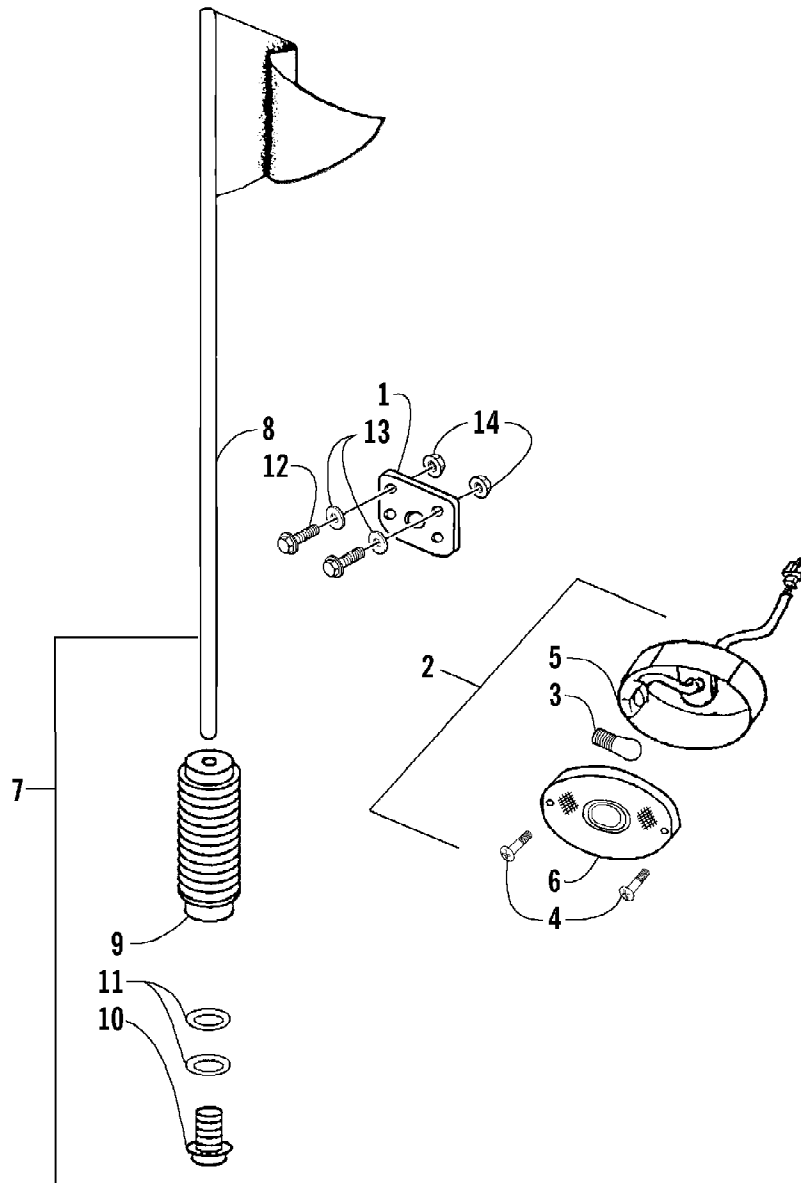

2005 ATV 90 Y-12 YOUTH RED (A2005H4B2BUSR)
 A-ARM, FLOOR PANEL, AND BUMPER ASSEMBLY

Page 2 of 66

Ref #	Part Number	Qty	S/P/F	Description
1	3301-218	1		A-Arm, Suspension - Right
2	3301-428	4		Bushing, Rubber
3	3301-328	2		Bushing
4	3301-219	2		Bushing
5	3301-222	1		A-Arm, Suspension - Left
6	3301-220	2		Cover, Waterproof
7	3301-580	2	/P	Cover, Dustproof
8	3301-402	4		Screw, Cap
9	3301-856	1		Panel, Floor
10	3301-444	2		Fitting, Grease
11	3301-445	2		Cap, Grease Fitting
12	3301-400	4		Screw, Cap
13	3301-388	2		Screw, Cap
14	3301-895	1		Bumper
15	3301-395	2		Screw, Cap
16	3301-283	2		Nut, Nylon
17	3301-256	2		Cap, Floor Panel - Rubber
18	3301-892	1		Cover, Bumper
19	3301-322	4		Screw, Self-Tapping

2005 ATV 90 Y-12 YOUTH RED (A2005H4B2BUSR)
 BODY AND SEAT ASSEMBLY

Page 6 of 66

Ref #	Part Number	Qty	S/P/F	Description
1	3301-250	1		Cover, Front
2	3301-253	1		Panel, Floor - Left
3	3301-252	1		Panel, Floor - Right
4	3301-264	1		Cover, Rear
5	3301-319	4		Screw, Machine
6	3301-320	6		Screw, Machine
7	3301-257	1		Seat Assembly (inc. 8-9)
8	3301-258	1		Bracket, Seat
9	3301-259	2		Bolt, Seat
10	3301-613	1		Strip, Rubber
11	3301-882	1		Bag, Tool
12	3301-262	1		Spring, Reset
13	3301-261	1		Cable, Seat Release
14	3301-263	1		Seat Lock Assembly
15	3301-386	2		Screw, Cap
16	3301-275	4		Bolt, Carriage
17	3301-338	1		Washer
18	3301-281	1		Nut, Nylon
19	3301-149	1		Reflector
20	3301-466	2	/P	Screw, Cap
21	3301-278	2	/P	U-Nut

2005 ATV 90 Y-12 YOUTH RED (A2005H4B2BUSR)
CAM CHAIN AND TENSIONER ASSEMBLY

2005 ATV 90 Y-12 YOUTH RED (A2005H4B2BUSR)
CAM CHAIN AND TENSIONER ASSEMBLY

Page 10 of 66

Ref #	Part Number	Qty	S/P/F	Description
1	3301-662	1		Tensioner, Cam Chain
2	3301-661	1		Chain, Cam
3	3301-663	1		Guide, Cam Chain
4	3301-664	1		Pivot, Cam Chain Tensioner
5	3301-665	1		O-Ring
6	3301-666	1		Gasket, Tensioner Lifter
7	3301-667	1		Lifter, Tensioner
8	3301-668	1		Plug, Adjuster
9	3301-669	1		Washer
10	3301-670	1		Spring, Adjuster Plug
11	3301-389	2		Screw, Cap