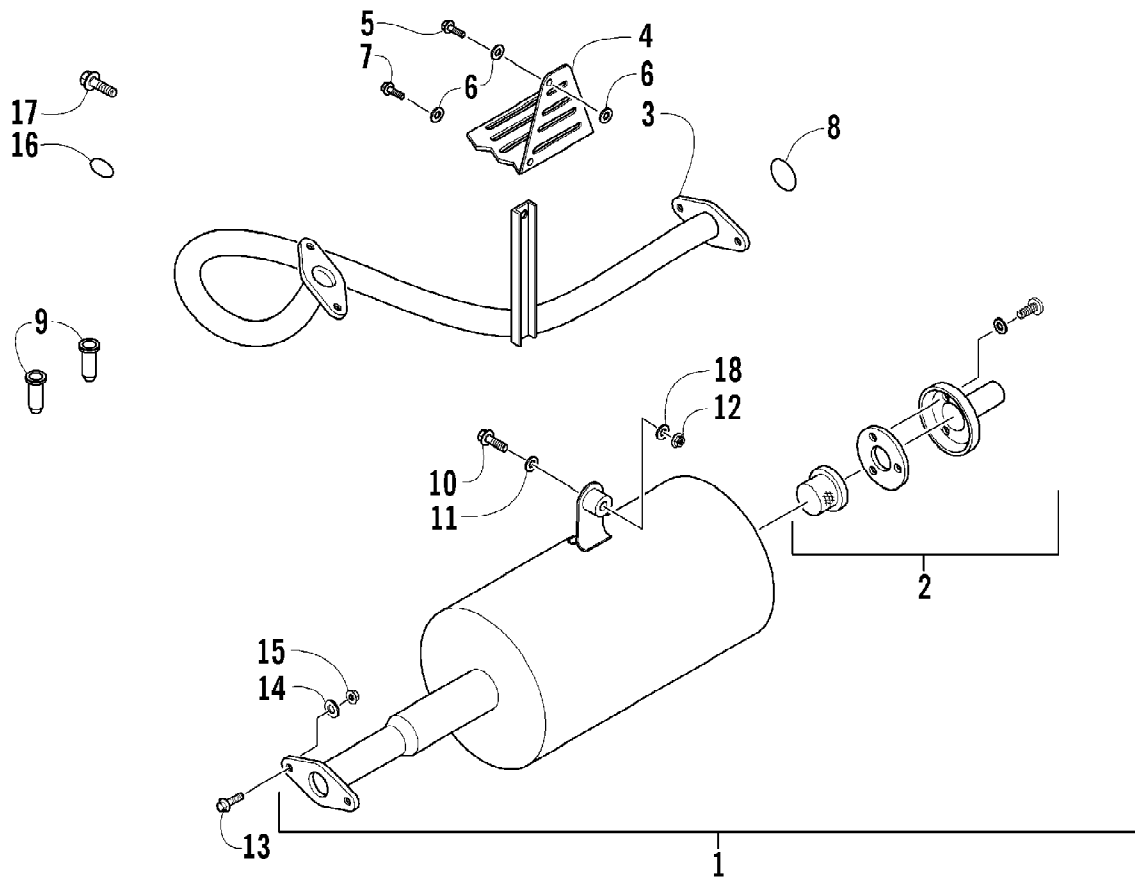

2005 ATV 90 Y-12 YOUTH RED (A2005H4B2BUSR)
EXHAUST ASSEMBLY

Page 34 of 66

Ref #	Part Number	Qty	S/P/F	Description
1	3301-833	1		Muffler (inc. 2)
2	3301-834	1		Arrester, Spark
3	3301-832	1		Pipe, Exhaust
4	3301-835	1		Shield, Exhaust Pipe
5	3301-836	1		Screw, Cap
6	3301-087	4		Gasket, Exhaust Pipe Cover
7	3301-837	1		Screw, Cap
8	3301-086	1		Gasket, Exhaust Pipe
9	3301-838	2		Nut
10	3301-839	1		Screw, Cap
11	3301-840	1		Washer
12	3301-841	1		Nut, Lock
13	3301-842	2		Screw, Cap
14	3301-843	2		Washer
15	3301-844	2		Nut, Lock
16	3301-845	1		Gasket, Exhaust Pipe
17	3301-846	1		Screw, Cap
18	3301-361	1		Washer