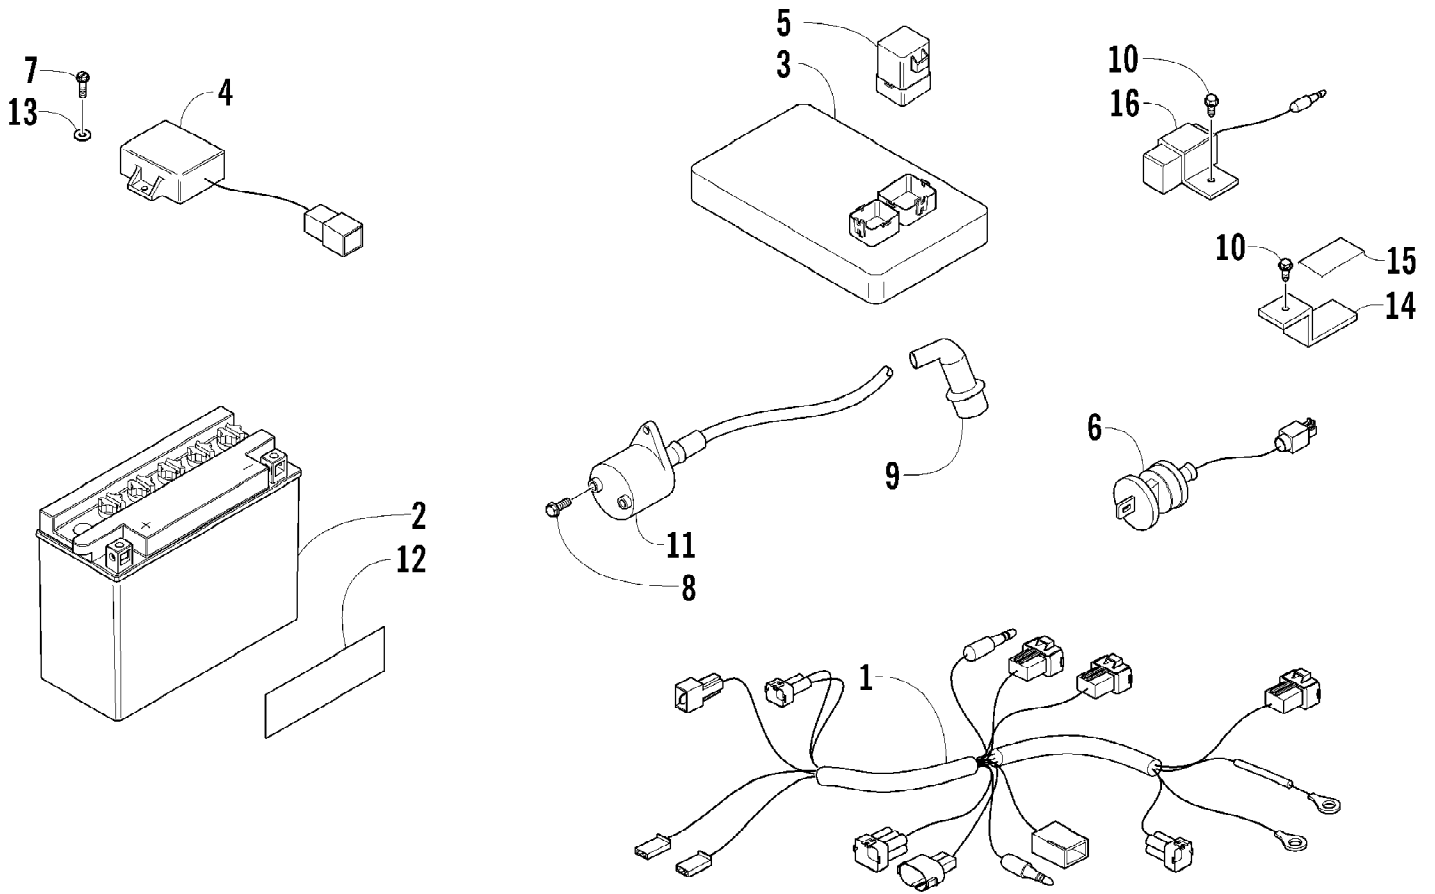

2005 ATV 90 Y-12 YOUTH RED (A2005H4B2BUSR)
ELECTRICAL

2005 ATV 90 Y-12 YOUTH RED (A2005H4B2BUSR)
ELECTRICAL

Page 32 of 66

Ref #	Part Number	Qty	S/P/F	Description
1	3301-865	1		Harness, Main
2	3301-866	1	S	Battery
3	3301-867	1		CDI
4	3301-146	1		Regulator, Voltage
5	3301-868	1		Relay, Starter
6	3301-151	1		Switch, Ignition
7	3301-316	1		Screw, Machine
8	3301-384	2		Screw, Cap
9	3301-869	1		Cap, Spark Plug
10	3301-386	2		Screw, Cap
11	3301-871	1		Coil, Ignition
12	3301-463	1		Decal, Warning - Battery
13	3301-360	1		Washer, Spring
14	3301-872	1		Bracket, CDI
15	3301-873	1		Pad, CDI
16	3301-874	1		Resistor