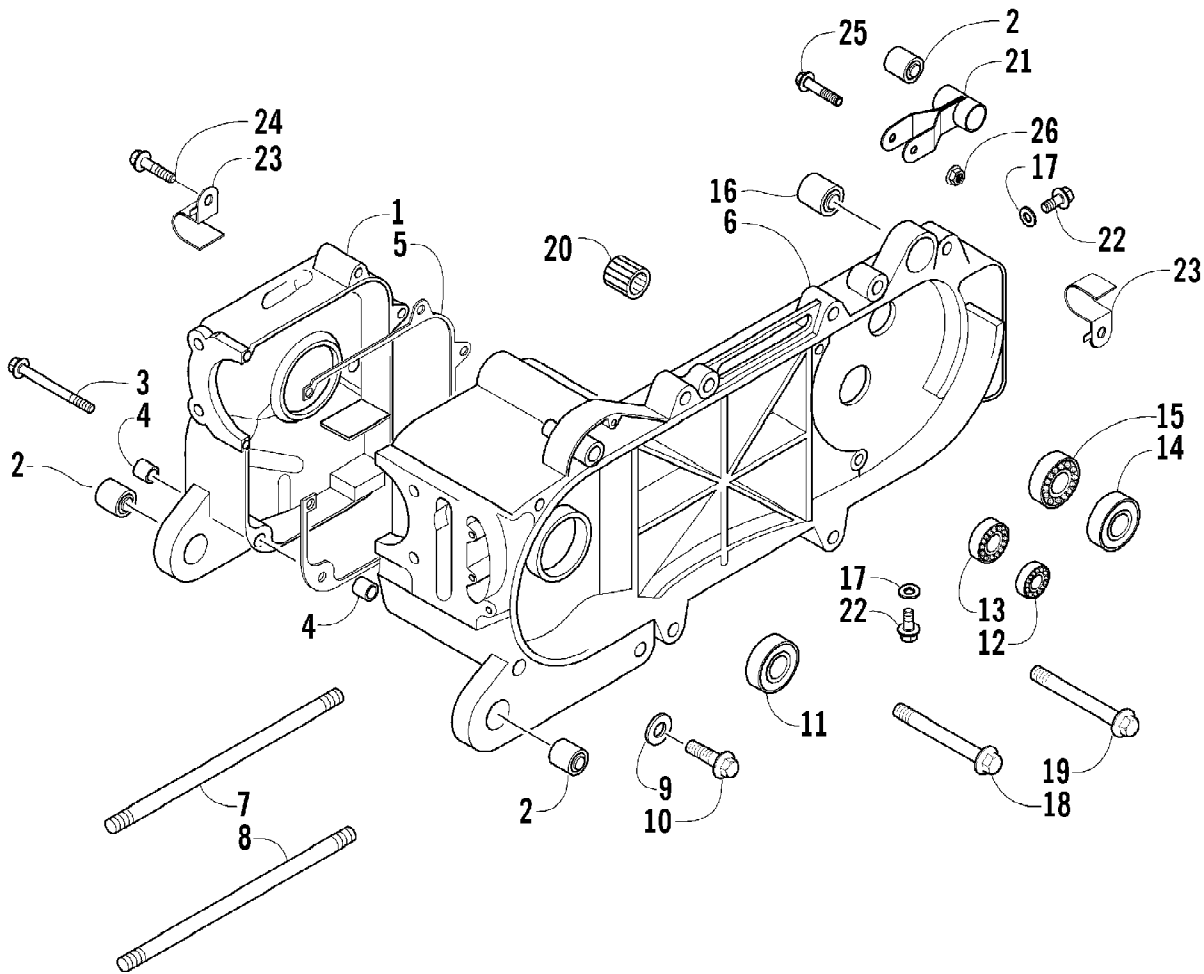

2005 ATV 90 Y-12 YOUTH RED (A2005H4B2BUSR)
CAM CHAIN AND TENSIONER ASSEMBLY

2005 ATV 90 Y-12 YOUTH RED (A2005H4B2BUSR)
CAM CHAIN AND TENSIONER ASSEMBLY

Page 10 of 66

Ref #	Part Number	Qty	S/P/F	Description
1	3301-662	1		Tensioner, Cam Chain
2	3301-661	1		Chain, Cam
3	3301-663	1		Guide, Cam Chain
4	3301-664	1		Pivot, Cam Chain Tensioner
5	3301-665	1		O-Ring
6	3301-666	1		Gasket, Tensioner Lifter
7	3301-667	1		Lifter, Tensioner
8	3301-668	1		Plug, Adjuster
9	3301-669	1		Washer
10	3301-670	1		Spring, Adjuster Plug
11	3301-389	2		Screw, Cap

2005 ATV 90 Y-12 YOUTH RED (A2005H4B2BUSR)
CAMSHAFT/VALVE ASSEMBLY

Page 12 of 66

Ref #	Part Number	Qty	S/P/F	Description
1	3301-647	1		Camshaft
2	3301-648	1		Shaft, Rocker Arm - Intake
3	3301-649	1		Shaft, Rocker Arm - Exhaust
4	3301-650	2		Arm, Rocker
5	3301-651	2		Screw, Gap Adjust
6	3301-652	2		Nut, Gap Adjust
7	3301-653	1		Valve, Intake
8	3301-654	1		Valve, Exhaust
9	3301-655	2		Seal, Valve
10	3301-656	2		Seat, Spring
11	3301-657	2		Spring, Outer
12	3301-658	2		Spring, Inner
13	3301-659	2		Retainer, Spring
14	3301-660	4		Cotter, Valve

2005 ATV 90 Y-12 YOUTH RED (A2005H4B2BUSR)
 CARBURETOR ASSEMBLY

Page 14 of 66

Ref #	Part Number	Qty	S/P/F	Description
1	3301-888	1	/P	Carburetor Assembly (inc. 2-21)
2	0	1	F	Cap, Carburetor
3	3301-822	1		Needle Set
4	3301-879	1		Valve, Throttle
5	3301-823	1		Spring, Throttle Valve
6	3301-899	1		Cover, Electric Choke
7	3301-313	1		Screw, Machine
8	3301-900	1		Choke, Electric
9	3301-901	1		O-Ring
10	3301-902	1		O-Ring
11	3301-829	1		Screw, Air Adjust - Set
12	3301-830	1		Screw, Throttle - Set
13	0	1	F	Body, Carburetor
14	3301-880	1		Needle Jet
15	3301-825	1		Main Jet - 80
16	3301-907	1		Needle Valve Assembly
17	3301-826	1		Pilot Jet - 40
18	3301-905	1		Pin, Float
19	3301-906	1		Float
20	3301-827	1		Float Chamber
21	3301-828	2	/P	Screw, Machine