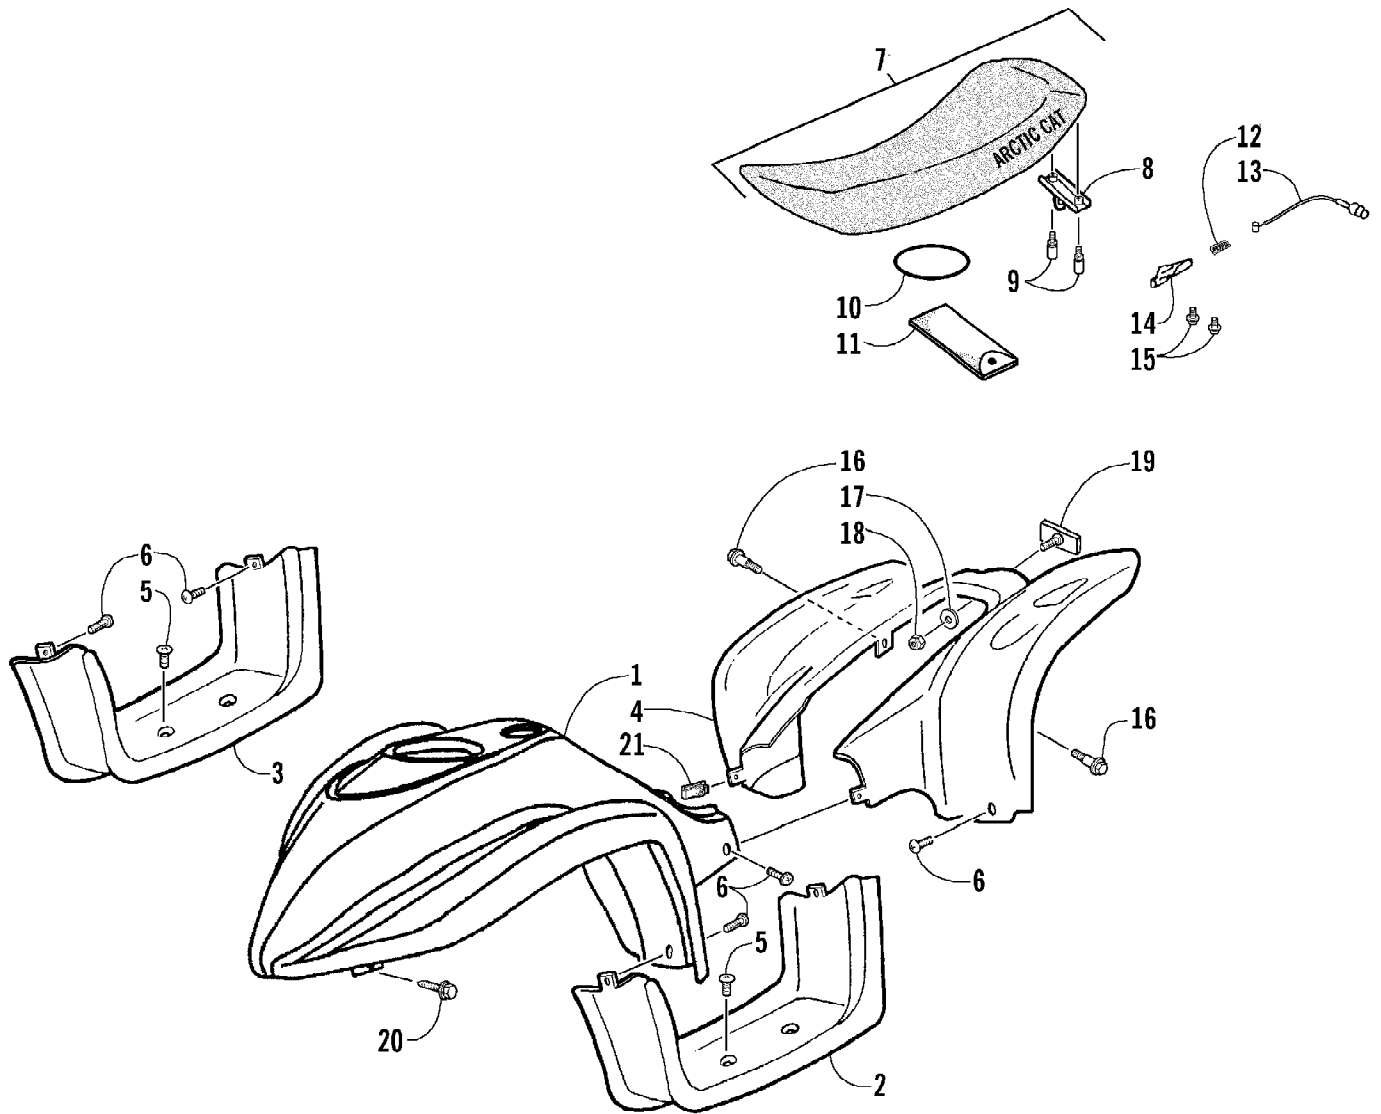

2005 ATV 90 Y-12 YOUTH RED (A2005H4B2BUSR)
 A-ARM, FLOOR PANEL, AND BUMPER ASSEMBLY

Page 2 of 66

Ref #	Part Number	Qty	S/P/F	Description
1	3301-218	1		A-Arm, Suspension - Right
2	3301-428	4		Bushing, Rubber
3	3301-328	2		Bushing
4	3301-219	2		Bushing
5	3301-222	1		A-Arm, Suspension - Left
6	3301-220	2		Cover, Waterproof
7	3301-580	2	/P	Cover, Dustproof
8	3301-402	4		Screw, Cap
9	3301-856	1		Panel, Floor
10	3301-444	2		Fitting, Grease
11	3301-445	2		Cap, Grease Fitting
12	3301-400	4		Screw, Cap
13	3301-388	2		Screw, Cap
14	3301-895	1		Bumper
15	3301-395	2		Screw, Cap
16	3301-283	2		Nut, Nylon
17	3301-256	2		Cap, Floor Panel - Rubber
18	3301-892	1		Cover, Bumper
19	3301-322	4		Screw, Self-Tapping

2005 ATV 90 Y-12 YOUTH RED (A2005H4B2BUSR)
AIR CLEANER ASSEMBLY

Page 4 of 66

Ref #	Part Number	Qty	S/P/F	Description
1	3301-306	3		Screw, Cap
2	3301-814	1		Housing , Air Cleaner
3	3301-815	1		Filter, Air
4	3301-816	1		Screen, Air Filter
5	3301-817	1		Cover, Air Cleaner
6	3301-818	1		Clamp, Hose

2005 ATV 90 Y-12 YOUTH RED (A2005H4B2BUSR)
 BODY AND SEAT ASSEMBLY

Page 6 of 66

Ref #	Part Number	Qty	S/P/F	Description
1	3301-250	1		Cover, Front
2	3301-253	1		Panel, Floor - Left
3	3301-252	1		Panel, Floor - Right
4	3301-264	1		Cover, Rear
5	3301-319	4		Screw, Machine
6	3301-320	6		Screw, Machine
7	3301-257	1		Seat Assembly (inc. 8-9)
8	3301-258	1		Bracket, Seat
9	3301-259	2		Bolt, Seat
10	3301-613	1		Strip, Rubber
11	3301-882	1		Bag, Tool
12	3301-262	1		Spring, Reset
13	3301-261	1		Cable, Seat Release
14	3301-263	1		Seat Lock Assembly
15	3301-386	2		Screw, Cap
16	3301-275	4		Bolt, Carriage
17	3301-338	1		Washer
18	3301-281	1		Nut, Nylon
19	3301-149	1		Reflector
20	3301-466	2	/P	Screw, Cap
21	3301-278	2	/P	U-Nut