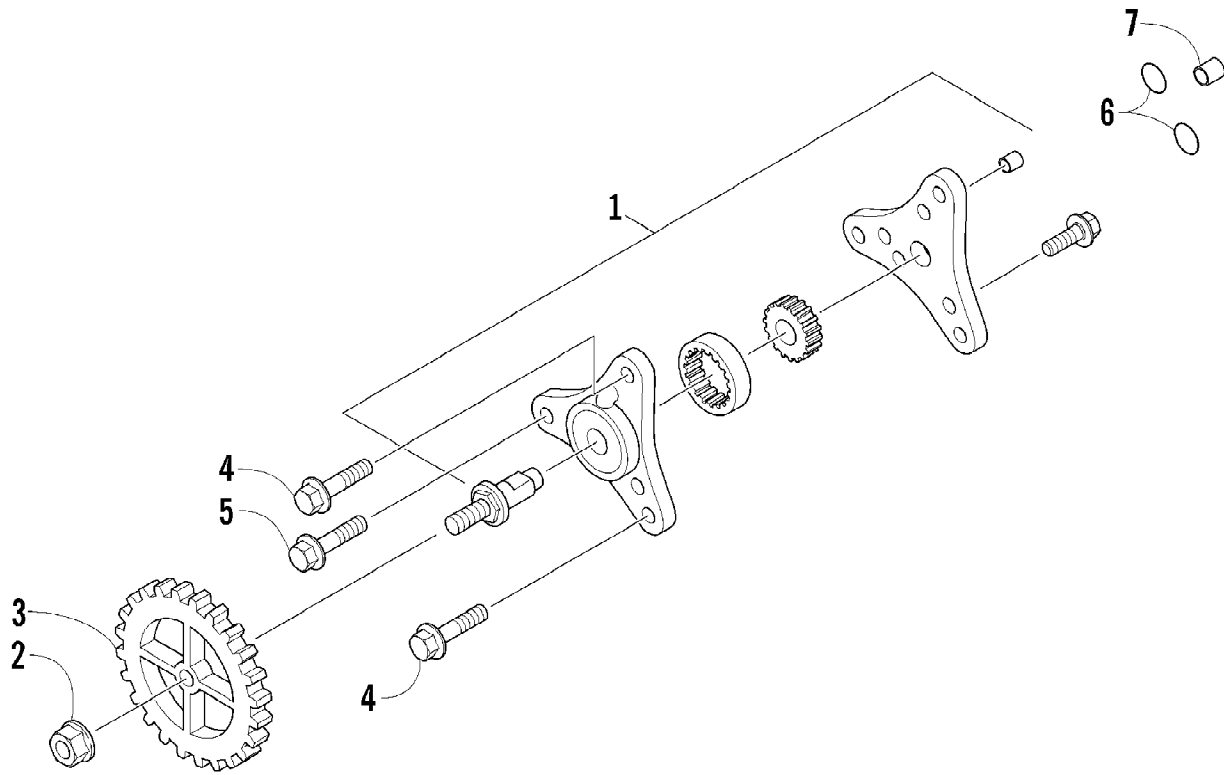

2005 ATV 90 Y-12 YOUTH CAT GREEN (A2005H4B2BUSZ)
OIL PUMP ASSEMBLY

Page 50 of 66

Ref #	Part Number	Qty	S/P/F	Description
1	3301-711	1		Pump, Oil
2	3301-327	1		Nut, Lock
3	3301-712	1		Gear, Drive - Oil Pump
4	3301-713	2		Screw, Cap
5	3301-622	1		Screw, Cap
6	3301-629	2		O-Ring
7	3301-716	1		Pin, Dowel