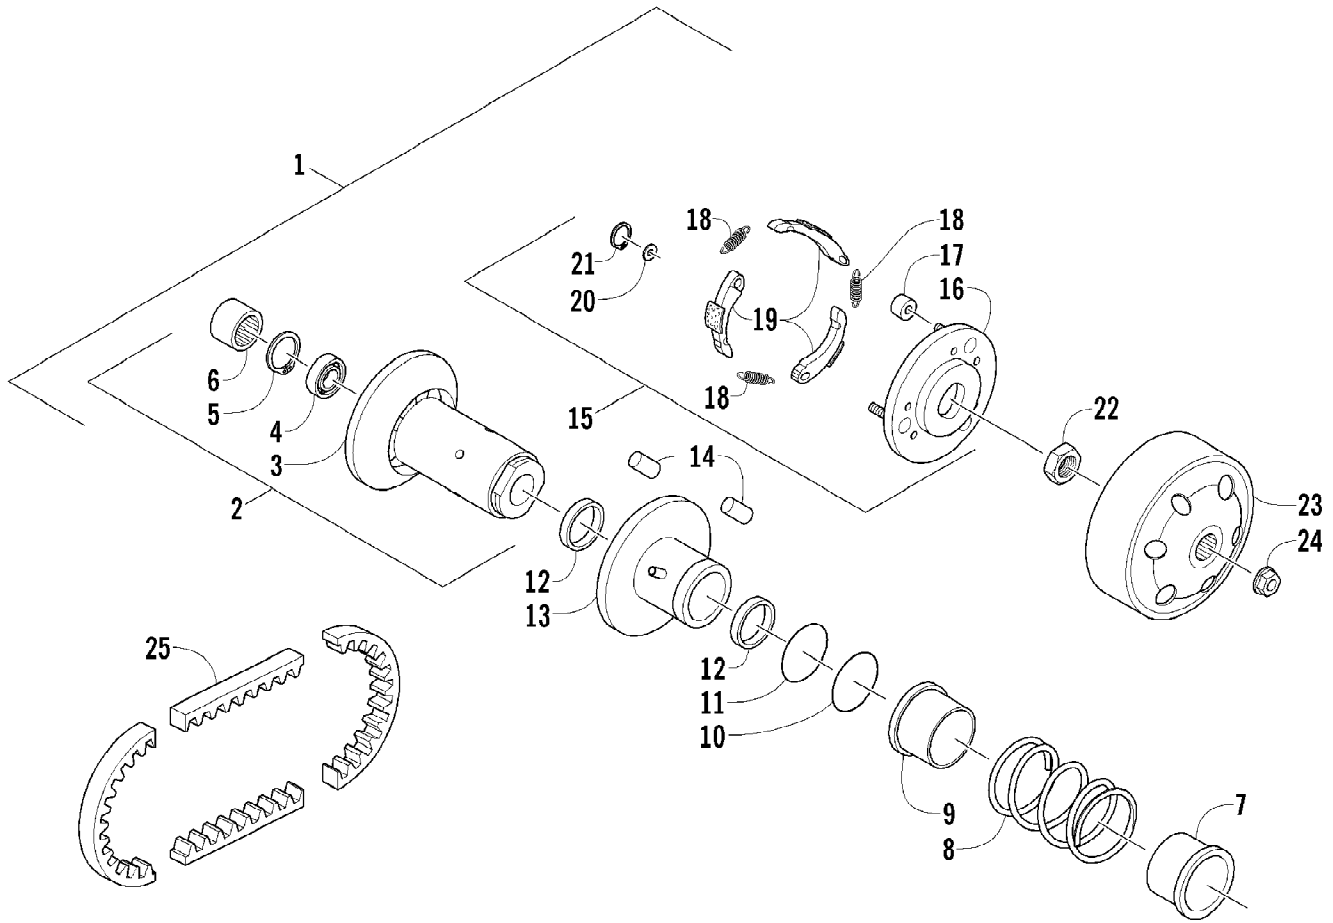

2005 ATV 90 Y-12 YOUTH CAT GREEN (A2005H4B2BUSZ)
DECALS

Page 26 of 66

Ref #	Part Number	Qty	S/P/F	Description
1	0411-924	1		Decal, Graphic - Right
2	0411-925	1		Decal, Graphic - Left
3	0411-917	1		Decal, Graphic - Front
4	0411-923	1		Decal, Graphic - Rear
5	0411-454	1		Decal, Graphic - Cowl
6	0411-910	1		Decal, Graphic - Lower Right
7	0411-911	1		Decal, Graphic - Lower Left
8	0411-906	1		Decal, Graphic - Upper Right
9	0411-907	1		Decal, Graphic - Upper Left
10	0411-962	1		Decal, Reflector - Red - Right
10	0411-961	1		Decal, Reflector - Red - Left
11	0411-960	1		Decal, Reflector - Amber - Right
11	0411-959	1		Decal, Reflector - Amber - Left
12	0411-218	1		Decal, Warning - General
13	0411-457	1		Decal, Warning - Pre-Ride
14	0411-400	1		Decal, Warning - Age
15	0411-435	1		Decal, Warning - Passenger
16	0411-644	1		Decal, Fuel Shut-Off
17	0411-455	1		Decal, Warning - Tire/Load
18	0411-426	1		Decal, Warning - Clutch Cover
19	0411-836	1		Decal, Warning - Hill

2005 ATV 90 Y-12 YOUTH CAT GREEN (A2005H4B2BUSZ)
DRIVEN CLUTCH ASSEMBLY

Page 30 of 66

Ref #	Part Number	Qty	S/P/F	Description
1	3301-736	1		Driven Clutch Assembly (inc. 2-22)
2	3301-737	1		Sheave, Stationary - Assembly (inc. 3-6)
3	3301-738	1		Sheave, Stationary
4	3301-417	1		Bearing
5	3301-380	1	/P	Circlip
6	3301-420	1		Bearing
7	3301-739	1		Collar, Spring
8	3301-740	1		Spring, Compression
9	3301-741	1		Seat, Spring
10	3301-742	1		O-Ring
11	3301-743	1		O-Ring
12	3301-744	2		Seal, Oil
13	3301-745	1		Sheave, Movable
14	3301-746	3		Pin, Guide
15	3301-747	1		Plate, Drive - Assembly (inc. 16-21)
16	3301-748	1		Plate, Drive
17	3301-749	3		Damper, Clutch - Rubber
18	3301-750	3		Spring, Clutch
19	3301-751	1		Weight, Clutch - Set
20	3301-752	3		Washer
21	3301-753	3		Circlip
22	3301-754	1		Nut
23	3301-755	1		Cover, Clutch
24	3301-331	1		Nut, Lock
25	3301-756	1		Belt, Drive