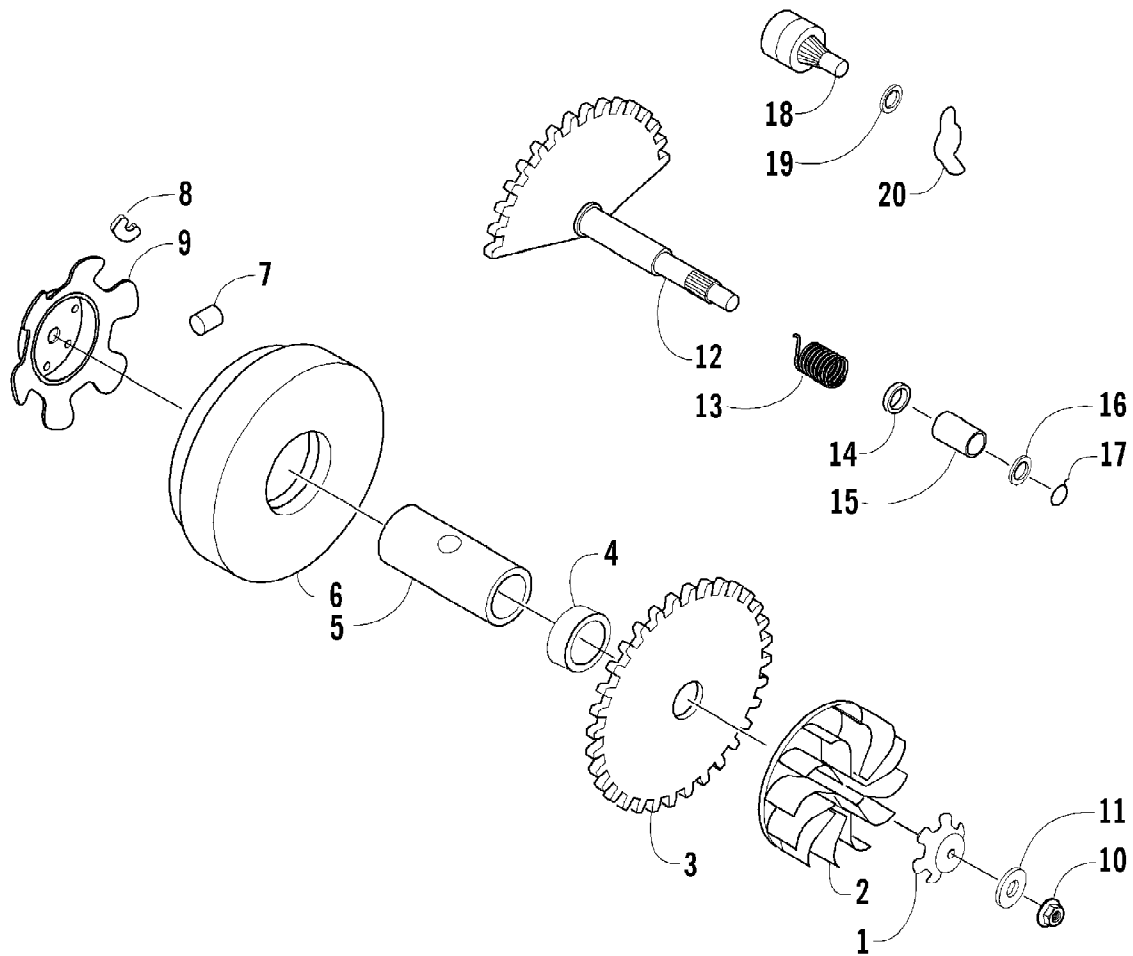

2005 ATV 90 Y-12 YOUTH CAT GREEN (A2005H4B2BUSZ)
DRIVE CLUTCH ASSEMBLY

Page 28 of 66

Ref #	Part Number	Qty	S/P/F	Description
1	3301-718	1		Ratchet, Kick Starter
2	3301-719	1		Fan, Cooling
3	3301-720	1		Face, Drive
4	3301-876	1		Bushing, Clutch
5	3301-721	1		Bushing
6	3301-722	1		Face, Movable Drive
7	3301-723	6		Roller, Weight
8	3301-724	3		Slide, Cam Plate
9	3301-725	1		Plate, Cam
10	3301-332	1		Nut, Lock
11	3301-726	1		Washer
12	3301-727	1		Spindle, Kick Starter
13	3301-728	1		Spring, Kick Starter
14	3301-729	1		Collar, Boss
15	3301-730	1		Bushing, Starter Spindle
16	3301-731	1		Washer
17	3301-732	1		Circlip
18	3301-733	1	/P	Pinion, Kick Starter - Assembly
19	3301-734	1		Washer
20	3301-735	1	S	Clip, Spring - Kick Starter Pinion