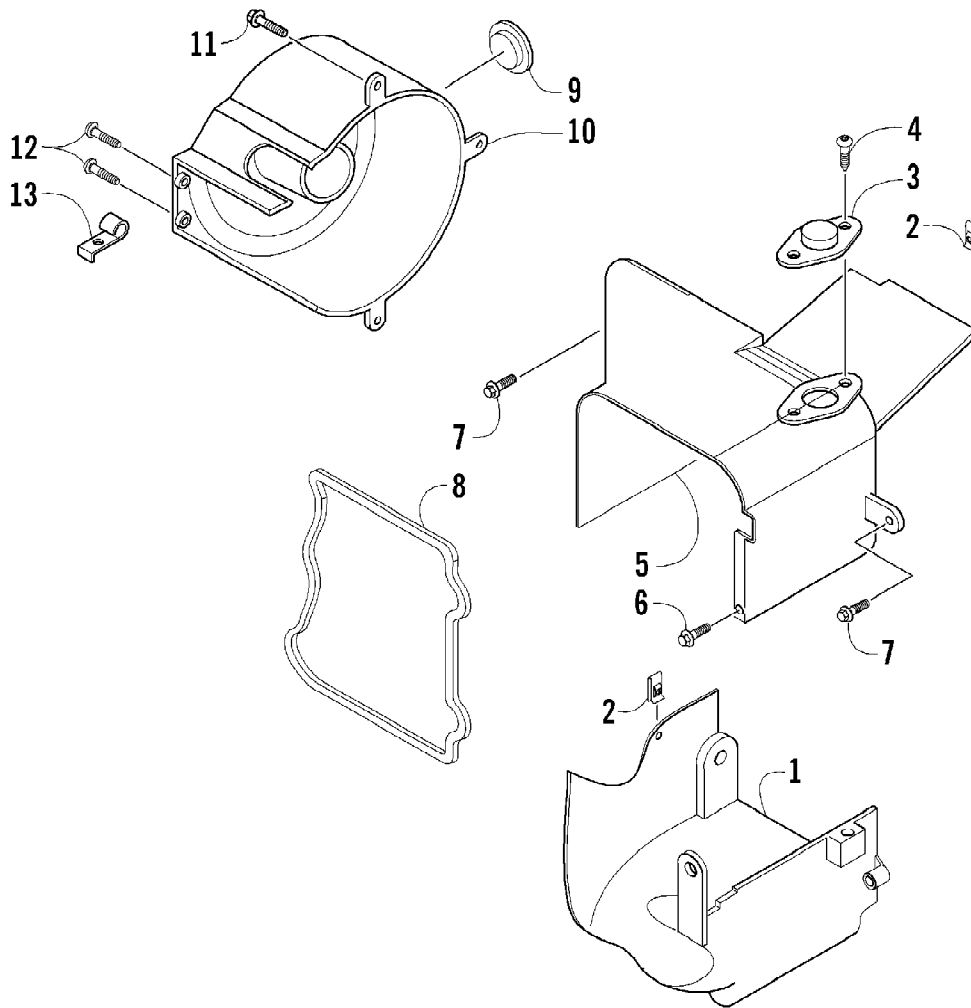

2005 ATV 90 Y-12 YOUTH CAT GREEN (A2005H4B2BUSZ)
FAN SHROUD ASSEMBLY

Page 36 of 66

Ref #	Part Number	Qty	S/P/F	Description
1	3301-692	1		Shroud
2	3301-693	2		U-Nut
3	3301-696	1		Cover, Tensioner Lifter
4	3301-697	2		Screw, Self-Tapping
5	3301-695	1		Shroud
6	3301-698	2		Screw, Cap
7	3301-688	1		Screw, Cap
8	3301-700	1		Seal, Shroud
9	3301-702	1		Plug, Rubber
10	3301-701	1		Cover, Magneto
11	3301-622	2		Screw, Cap
12	3301-704	2		Screw, Self-Tapping
13	3301-013	1		Clip