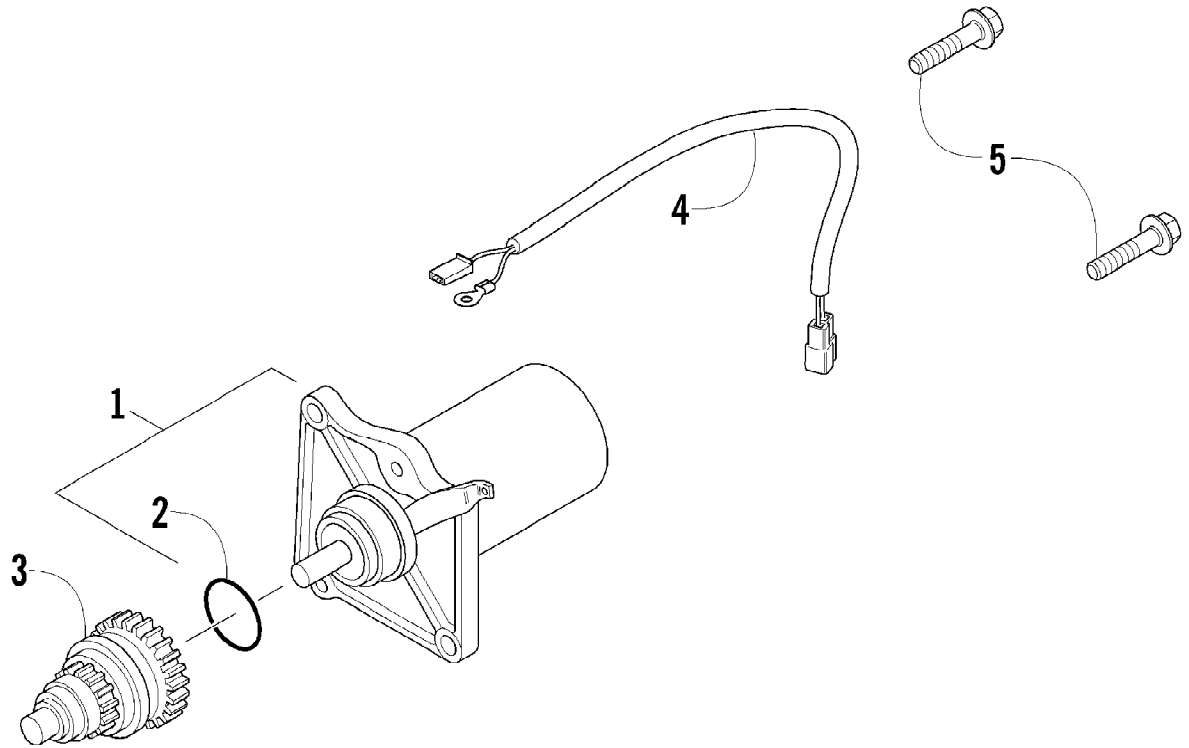

2005 ATV 90 Y-12 YOUTH CAT GREEN (A2005H4B2BUSZ)
STARTER MOTOR ASSEMBLY

Page 60 of 66

Ref #	Part Number	Qty	S/P/F	Description
1	3301-706	1		Motor, Starter (inc. 2)
2	3301-707	1		O-Ring
3	3301-709	1		Pinion, Starter - Assembly
4	3301-708	1		Harness, Starter Motor
5	3301-622	2		Screw, Cap