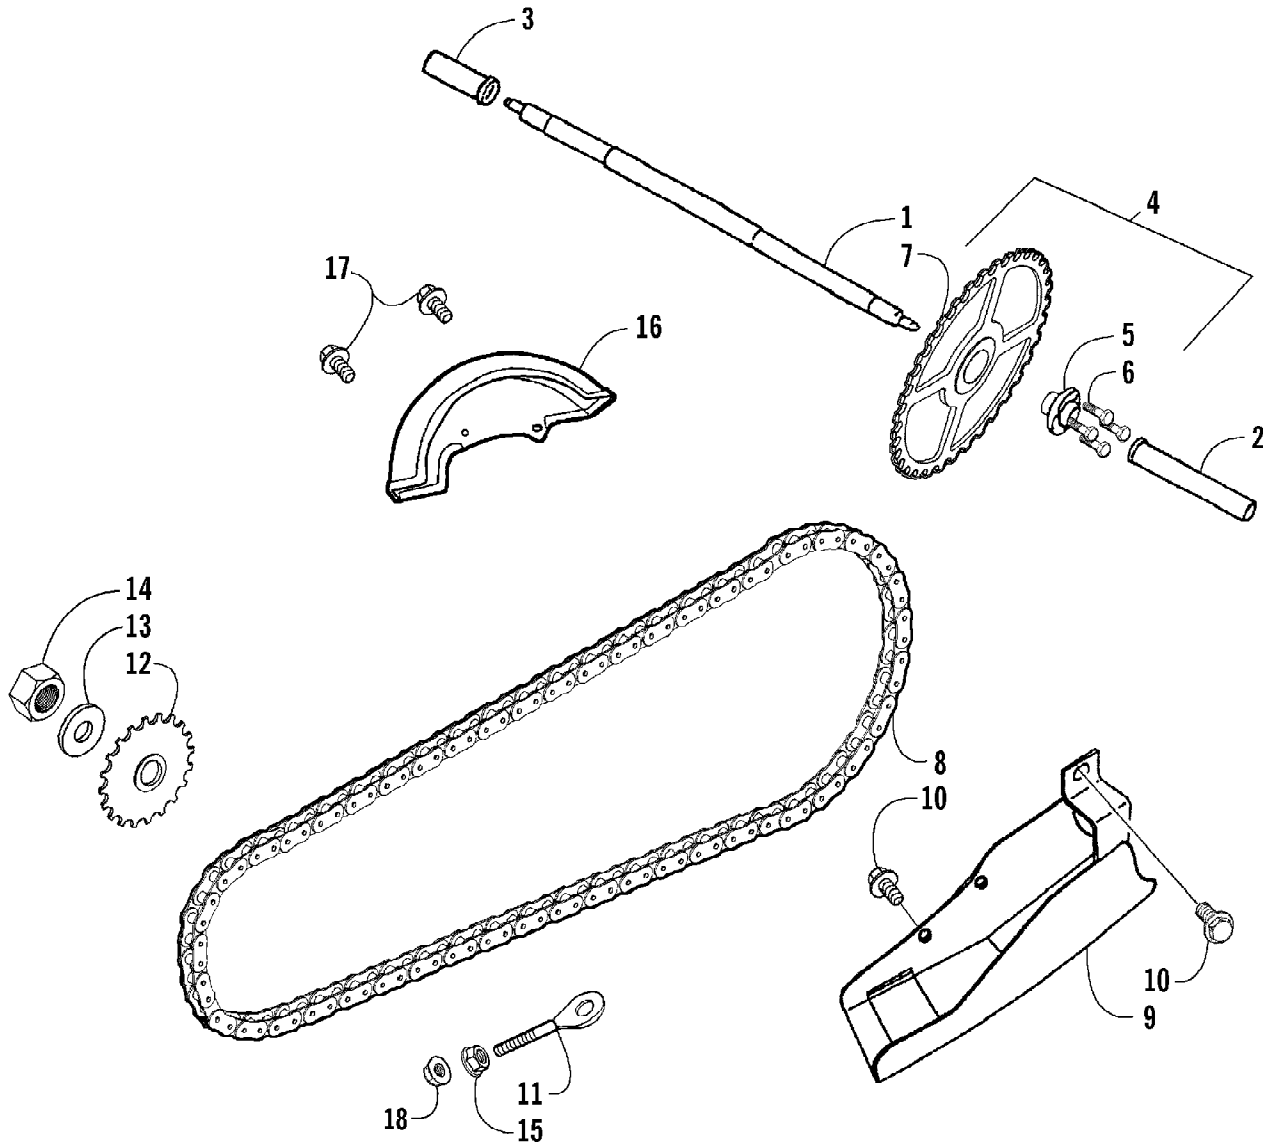

2005 ATV 90 Y-12 YOUTH CAT GREEN (A2005H4B2BUSZ)
REAR DRIVE ASSEMBLY

Page 54 of 66

Ref #	Part Number	Qty	S/P/F	Description
1	3301-161	1		Axle, Rear Wheel
2	3301-173	1		Collar, Spacer - Right
3	3301-174	1		Collar, Spacer - Left
4	3301-163	1		Rear Sprocket Assembly (inc. 5-7)
5	3301-165	1		Flange, Final Drive
6	3301-399	4		Screw, Cap
7	3301-159	1		Sprocket, Rear
8	3301-863	1		Chain, Drive
9	3301-155	1		Guard, Chain
10	3301-393	2		Screw, Cap
11	3301-573	1		Adjuster, Drive Chain
12	3301-864	1		Drive Sprocket Assembly
13	3301-883	1		Washer
14	3301-884	1		Nut, Nylon
15	3301-524	1		Nut, Flange
16	3301-885	1	S	Guard, Chain - Rear
17	3301-886	2		Screw, Cap
18	3301-330	1		Nut, Flange