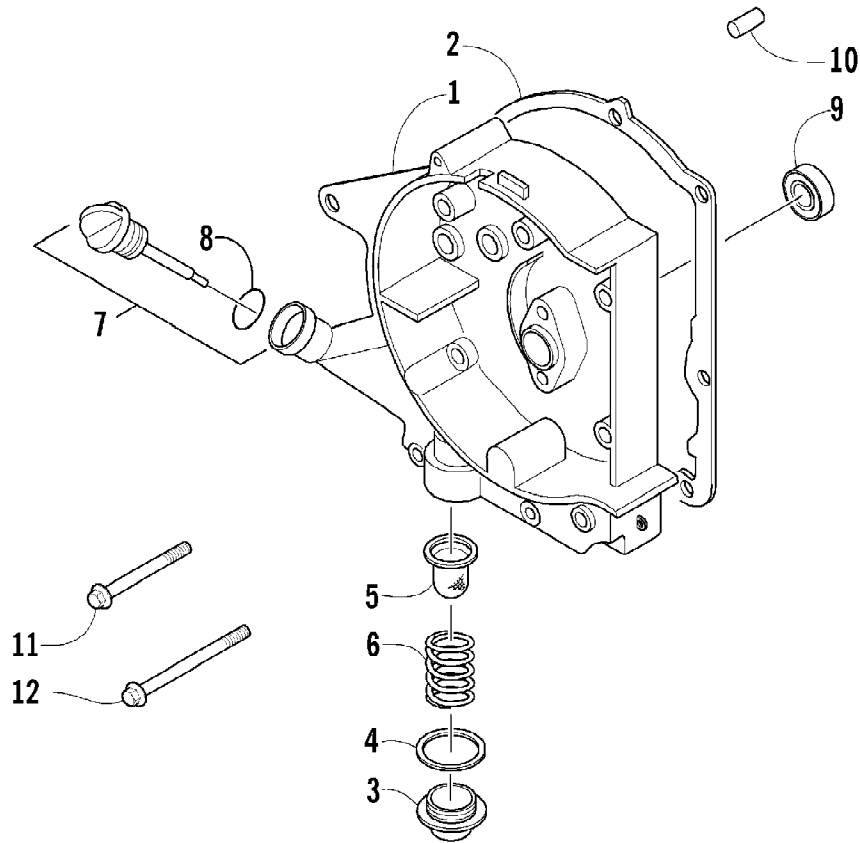

2005 ATV 90 Y-12 YOUTH CAT GREEN (A2005H4B2BUSZ)
RIGHT CRANKCASE COVER ASSEMBLY

Page 58 of 66

Ref #	Part Number	Qty	S/P/F	Description
1	3301-800	1		Cover, Crankcase - Right
2	3301-801	1		Gasket, Right Crankcase Cover
3	3301-802	1		Cap Assembly
4	3301-803	1		O-Ring
5	3301-804	1		Screen, Oil Filter
6	3301-805	1		Spring, Oil Filter
7	3301-806	1		Oil Gauge Assembly (inc. 8)
8	3301-807	1		O-Ring
9	3301-810	1		Seal, Oil
10	3301-775	2		Pin, Dowel
11	3301-634	4		Screw, Cap
12	3301-812	4		Screw, Cap