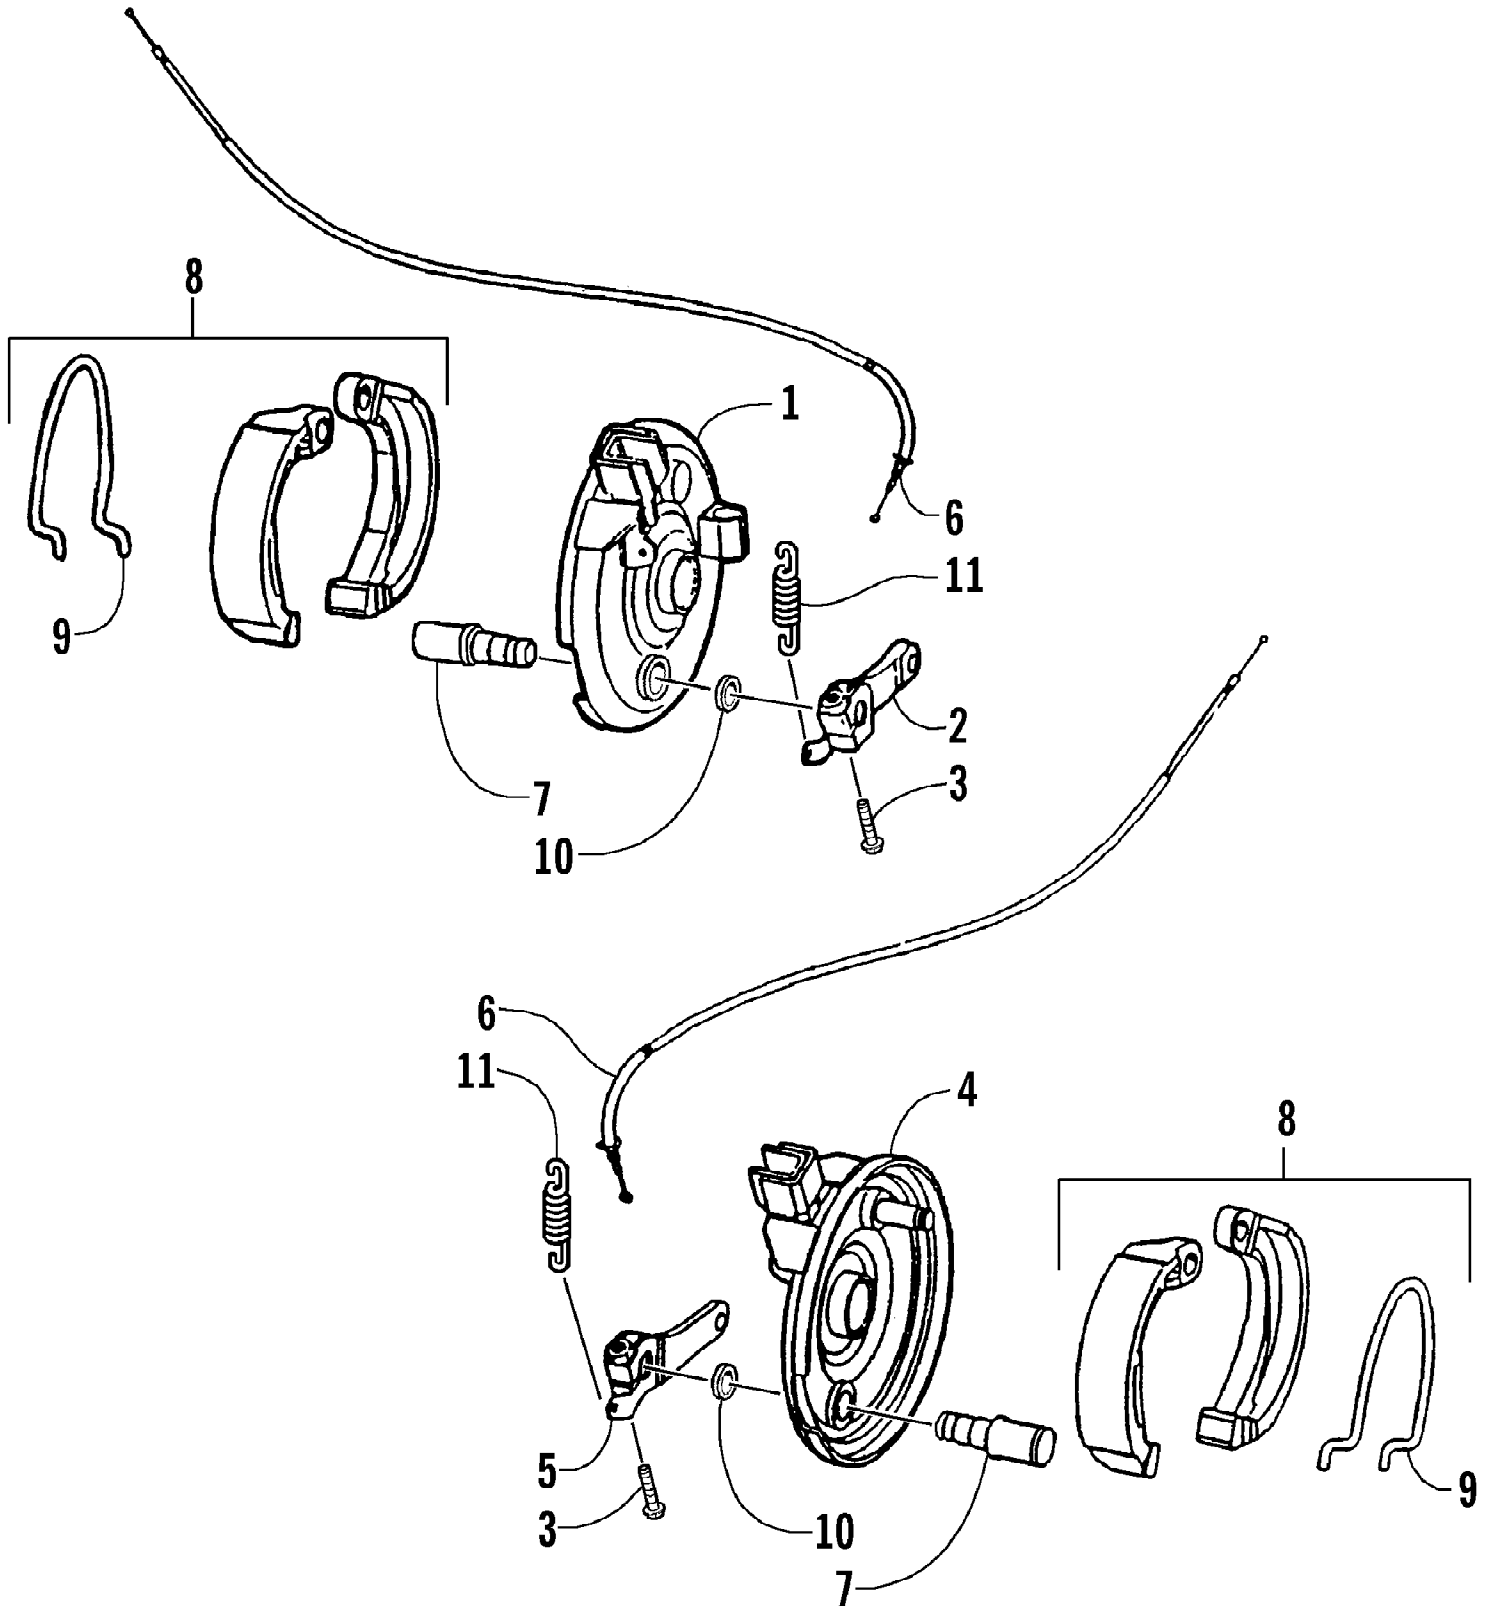

2005 ATV 90 Y-12 YOUTH CAT GREEN (A2005H4B2BUSZ)
FAN SHROUD ASSEMBLY

Page 36 of 66

Ref #	Part Number	Qty	S/P/F	Description
1	3301-692	1		Shroud
2	3301-693	2		U-Nut
3	3301-696	1		Cover, Tensioner Lifter
4	3301-697	2		Screw, Self-Tapping
5	3301-695	1		Shroud
6	3301-698	2		Screw, Cap
7	3301-688	1		Screw, Cap
8	3301-700	1		Seal, Shroud
9	3301-702	1		Plug, Rubber
10	3301-701	1		Cover, Magneto
11	3301-622	2		Screw, Cap
12	3301-704	2		Screw, Self-Tapping
13	3301-013	1		Clip

2005 ATV 90 Y-12 YOUTH CAT GREEN (A2005H4B2BUSZ)
FRAME ASSEMBLY

Page 38 of 66

Ref #	Part Number	Qty	S/P/F	Description
1	3301-896	1	S	Frame
2	3301-409	1		Bearing
3	3301-381	1		Circlip
4	3301-449	4		Clamp, Cable - Rubber
5	3301-260	2		Bumper, Rubber
6	3301-848	1		Mounting - Engine
7	3301-854	1		Collar, Engine
8	3301-763	2		Bushing, Rubber
9	3301-850	1		Screw, Cap
10	3301-855	1		Screw, Cap
11	3301-852	1		Damper, Rubber
12	3301-474	1	S	Washer
13	3301-283	1		Nut, Nylon
14	3301-581	1		Swing Arm Sub-Assembly
15	3301-284	1		Nut, Nylon
16	3301-349	1		Washer
17	3301-227	1		Spacer, Swing Arm
18	3301-228	2		Cover, Swing Arm Seal
19	3301-226	2		Bushing
20	3301-582	1		Sleeve, Rubber
21	3301-407	1		Screw, Cap
22	3301-077	2		Pad, Battery
23	3301-853	1		Bracket, Battery
24	3301-338	2		Washer
25	3301-327	1		Nut, Lock
26	3301-356	2		Washer, Rubber
27	3301-340	6		Washer
28	3301-281	8		Nut, Nylon
29	3301-266	2		Bracket, Rear Cover Mounting - Upper
30	3301-386	2		Screw, Cap
31	3301-267	1		Bracket, Rear Cover Mounting - Lower Left
32	3301-265	1		Bracket, Rear Cover Mounting - Lower Right
33	3301-306	8		Screw, Cap
34	3301-461	1		Bracket, Front Cover Mounting - Left
35	3301-462	1		Bracket, Front Cover Mounting - Right
36	3301-881	2		Screw, Cap
37	3301-376	1	/P	Clamp
38	3301-460	1		Bracket, Gas Valve
39	3301-401	2		Screw, Cap