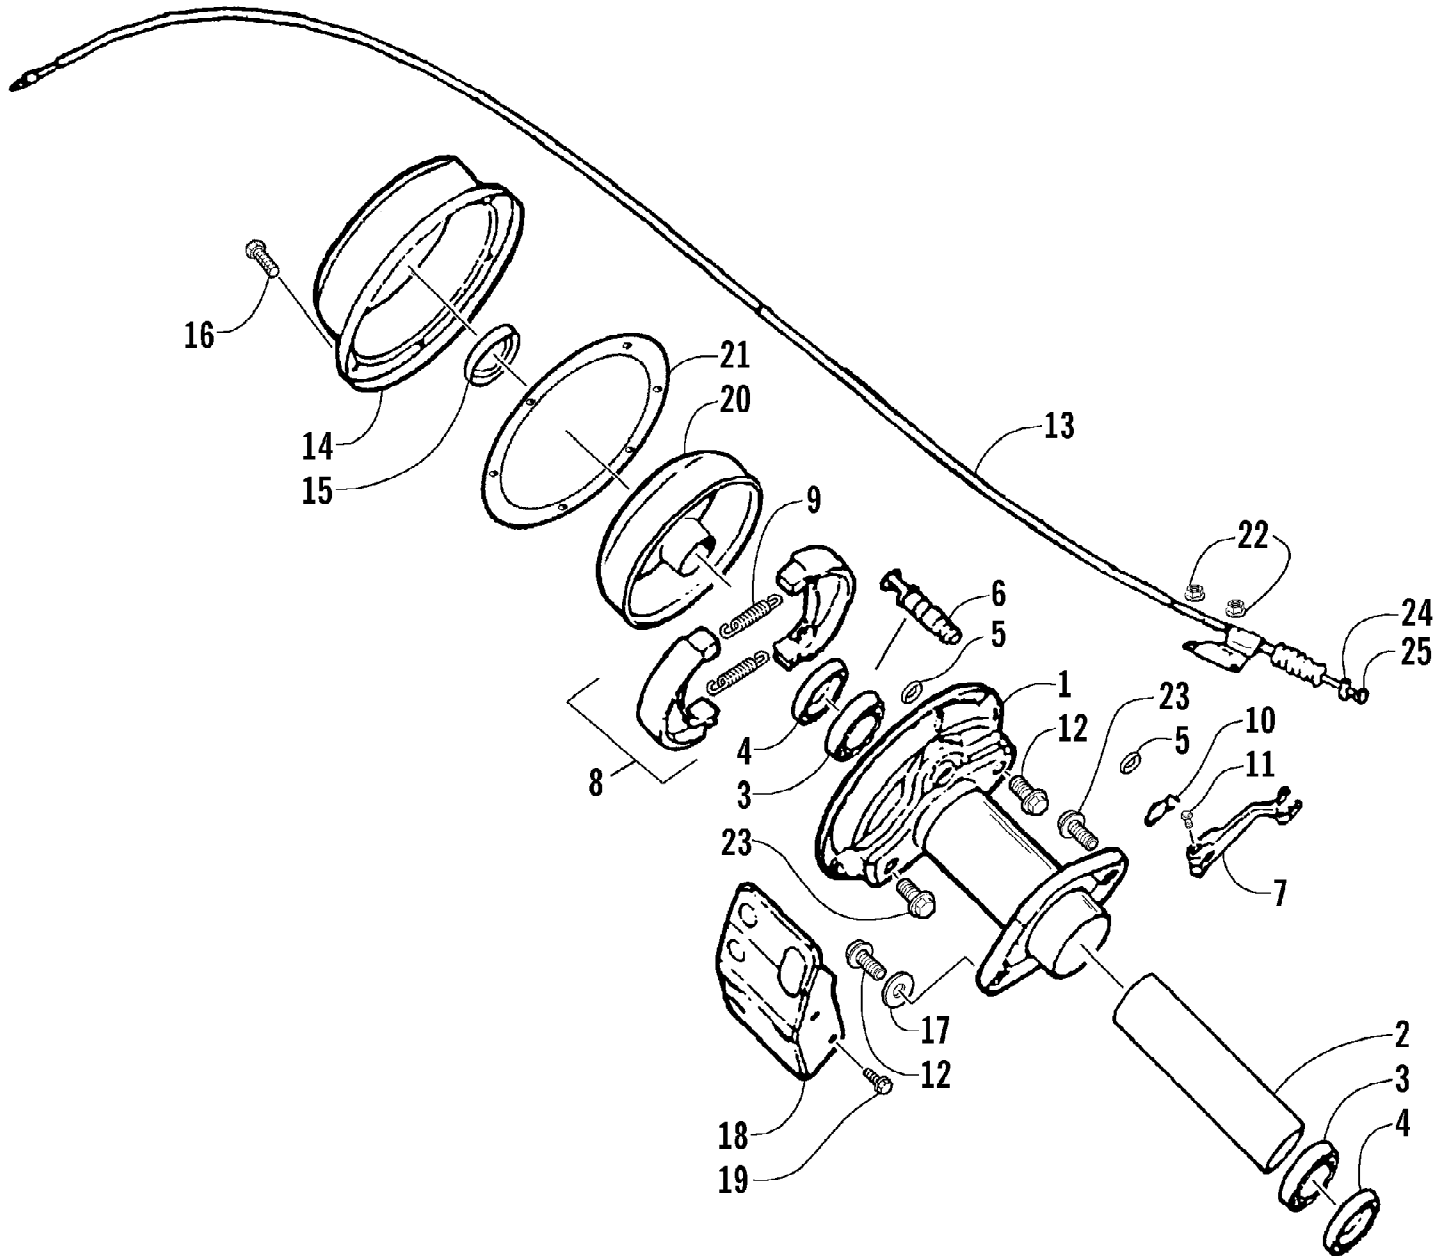

2005 ATV 90 Y-12 YOUTH CAT GREEN (A2005H4B2BUSZ)
REAR BRAKE ASSEMBLY

Page 52 of 66

Ref #	Part Number	Qty	S/P/F	Description
1	3301-182	1		Panel Brake - Rear
2	3301-162	1		Spacer, Brake Panel - Rear
3	3301-413	2		Bearing, Radial Ball
4	3301-443	2		Seal, Oil
5	3301-434	2		Seal, Oil
6	3301-184	1		Camshaft, Brake - Rear
7	3301-186	1		Arm, Brake - Rear
8	3301-183	1		Shoe, Brake - Rear (inc. 9)
9	3301-185	2		Spring, Shoe Retainer
10	3301-172	1		Spring, Return
11	3301-392	1		Screw, Cap
12	3301-602	2		Screw, Cap
13	3301-187	1		Cable, Brake - Rear
14	3301-166	1		Cover, Drum - Rear
15	3301-441	1		Seal, Oil
16	3301-483	6		Screw, Cap
17	3301-473	1		Washer
18	3301-167	1		Cover, Brake - Rear
19	3301-393	2		Screw, Cap
20	3301-164	1		Drum, Rear
21	3301-168	1		Gasket, Drum Cover - Rear
22	3301-330	2		Nut, Flange
23	3301-601	2		Screw, Cap
24	3301-908	1		Spacer Brake Cable
25	3301-909	1		Nut Adjuster - Brake Cable