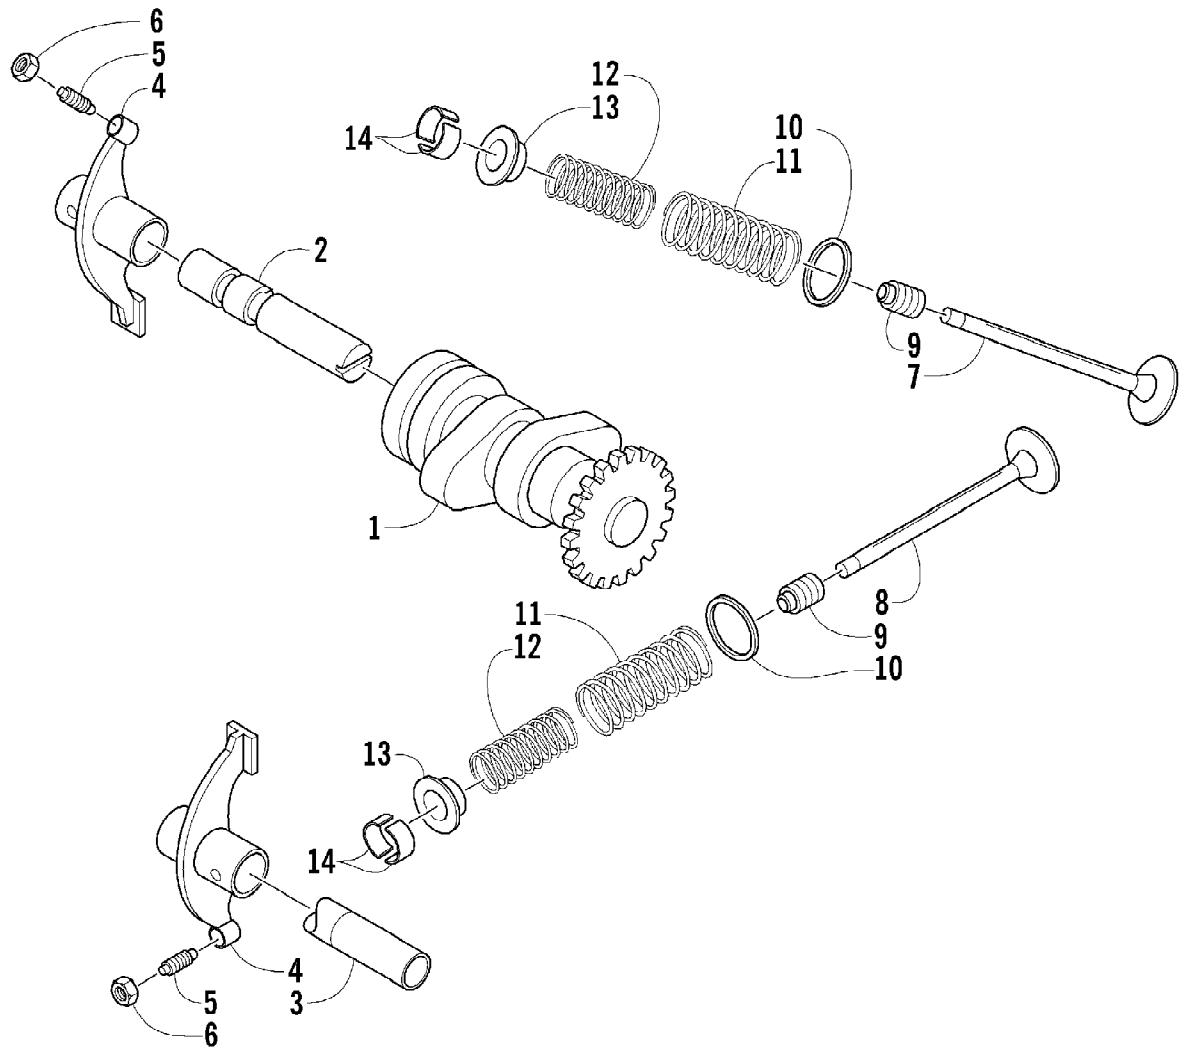

2005 ATV 90 Y-12 YOUTH CAT GREEN (A2005H4B2BUSZ)
BODY AND SEAT ASSEMBLY

Page 6 of 66

Ref #	Part Number	Qty	S/P/F	Description
1	3301-249	1		Cover, Front
2	3301-253	1		Panel, Floor - Left
3	3301-252	1		Panel, Floor - Right
4	3301-494	1		Cover, Rear
5	3301-319	4		Screw, Machine
6	3301-320	6		Screw, Machine
7	3301-257	1		Seat Assembly (inc. 8-9)
8	3301-258	1		Bracket, Seat
9	3301-259	2		Bolt, Seat
10	3301-613	1		Strip, Rubber
11	3301-882	1		Bag, Tool
12	3301-262	1		Spring, Reset
13	3301-261	1		Cable, Seat Release
14	3301-263	1		Seat Lock Assembly
15	3301-386	2		Screw, Cap
16	3301-275	4		Bolt, Carriage
17	3301-338	1		Washer
18	3301-281	1		Nut, Nylon
19	3301-149	1		Reflector
20	3301-466	2	/P	Screw, Cap
21	3301-278	2	/P	U-Nut

2005 ATV 90 Y-12 YOUTH CAT GREEN (A2005H4B2BUSZ)
BRAKELIGHT AND FLAG ASSEMBLIES

Page 8 of 66

Ref #	Part Number	Qty	S/P/F	Description
1	3301-213	1		Bracket, Brakelight
2	3301-148	1		Brakelight Assembly (inc. 3-6)
3	3301-150	1		Bulb, Brakelight
4	3301-314	2		Screw, Machine
5	3301-453	1		Base, Brakelight
6	3301-452	1		Lens, Brakelight
7	3301-274	1		Flag/Spring Assembly (inc. 8-11)
8	3301-464	1		Flag
9	3301-273	1		Spring, Flag
10	3301-490	1	/P	Screw, Cap
11	3301-472	2		Washer
12	3301-386	2		Screw, Cap
13	3301-338	2		Washer
14	3301-327	2		Nut, Flange

2005 ATV 90 Y-12 YOUTH CAT GREEN (A2005H4B2BUSZ)
CAM CHAIN AND TENSIONER ASSEMBLY

Page 10 of 66

Ref #	Part Number	Qty	S/P/F	Description
1	3301-662	1		Tensioner, Cam Chain
2	3301-661	1		Chain, Cam
3	3301-663	1		Guide, Cam Chain
4	3301-664	1		Pivot, Cam Chain Tensioner
5	3301-665	1		O-Ring
6	3301-666	1		Gasket, Tensioner Lifter
7	3301-667	1		Lifter, Tensioner
8	3301-668	1		Plug, Adjuster
9	3301-669	1		Washer
10	3301-670	1		Spring, Adjuster Plug
11	3301-389	2		Screw, Cap