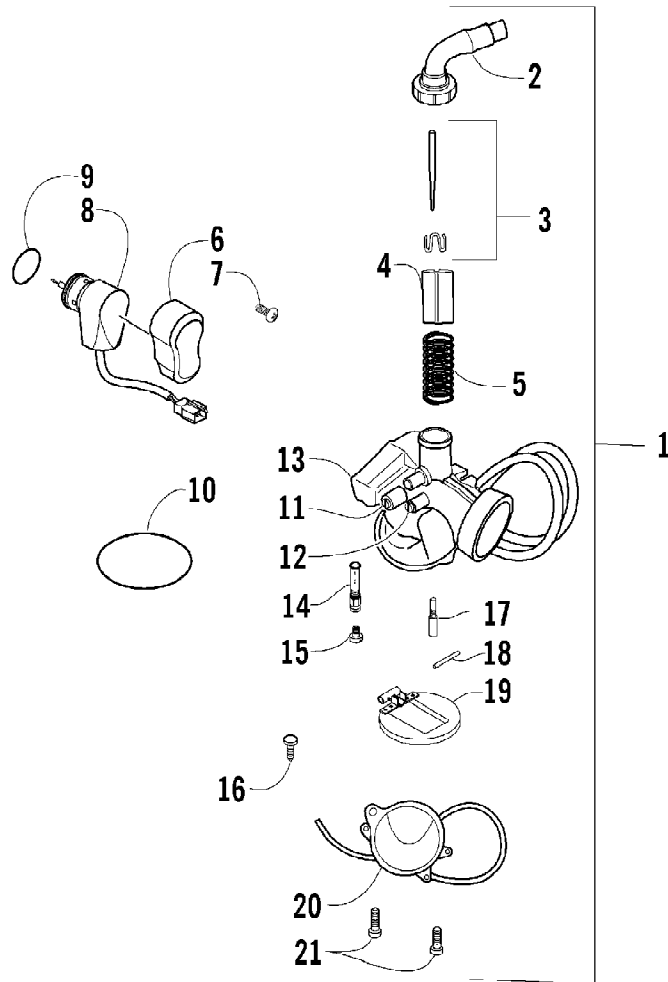

2005 ATV 90 Y-12 YOUTH CAT GREEN (A2005H4B2BUSZ)
CAM CHAIN AND TENSIONER ASSEMBLY

Page 10 of 66

Ref #	Part Number	Qty	S/P/F	Description
1	3301-662	1		Tensioner, Cam Chain
2	3301-661	1		Chain, Cam
3	3301-663	1		Guide, Cam Chain
4	3301-664	1		Pivot, Cam Chain Tensioner
5	3301-665	1		O-Ring
6	3301-666	1		Gasket, Tensioner Lifter
7	3301-667	1		Lifter, Tensioner
8	3301-668	1		Plug, Adjuster
9	3301-669	1		Washer
10	3301-670	1		Spring, Adjuster Plug
11	3301-389	2		Screw, Cap

2005 ATV 90 Y-12 YOUTH CAT GREEN (A2005H4B2BUSZ)
CAMSHAFT/VALVE ASSEMBLY

Page 12 of 66

Ref #	Part Number	Qty	S/P/F	Description
1	3301-647	1		Camshaft
2	3301-648	1		Shaft, Rocker Arm - Intake
3	3301-649	1		Shaft, Rocker Arm - Exhaust
4	3301-650	2		Arm, Rocker
5	3301-651	2		Screw, Gap Adjust
6	3301-652	2		Nut, Gap Adjust
7	3301-653	1		Valve, Intake
8	3301-654	1		Valve, Exhaust
9	3301-655	2		Seal, Valve
10	3301-656	2		Seat, Spring
11	3301-657	2		Spring, Outer
12	3301-658	2		Spring, Inner
13	3301-659	2		Retainer, Spring
14	3301-660	4		Cotter, Valve

2005 ATV 90 Y-12 YOUTH CAT GREEN (A2005H4B2BUSZ)
 CARBURETOR ASSEMBLY

Page 14 of 66

Ref #	Part Number	Qty	S/P/F	Description
1	3301-888	1	/P	Carburetor Assembly (inc. 2-21)
2	0	1	F	Cap, Carburetor
3	3301-822	1		Needle Set
4	3301-879	1		Valve, Throttle
5	3301-823	1		Spring, Throttle Valve
6	3301-899	1		Cover, Electric Choke
7	3301-313	1		Screw, Machine
8	3301-900	1		Choke, Electric
9	3301-901	1		O-Ring
10	3301-902	1		O-Ring
11	3301-829	1		Screw, Air Adjust - Set
12	3301-830	1		Screw, Throttle - Set
13	0	1	F	Body, Carburetor
14	3301-880	1		Needle Jet
15	3301-825	1		Main Jet - 80
16	3301-907	1		Needle Valve Assembly
17	3301-826	1		Pilot Jet - 40
18	3301-905	1		Pin, Float
19	3301-906	1		Float
20	3301-827	1		Float Chamber
21	3301-828	2	/P	Screw, Machine