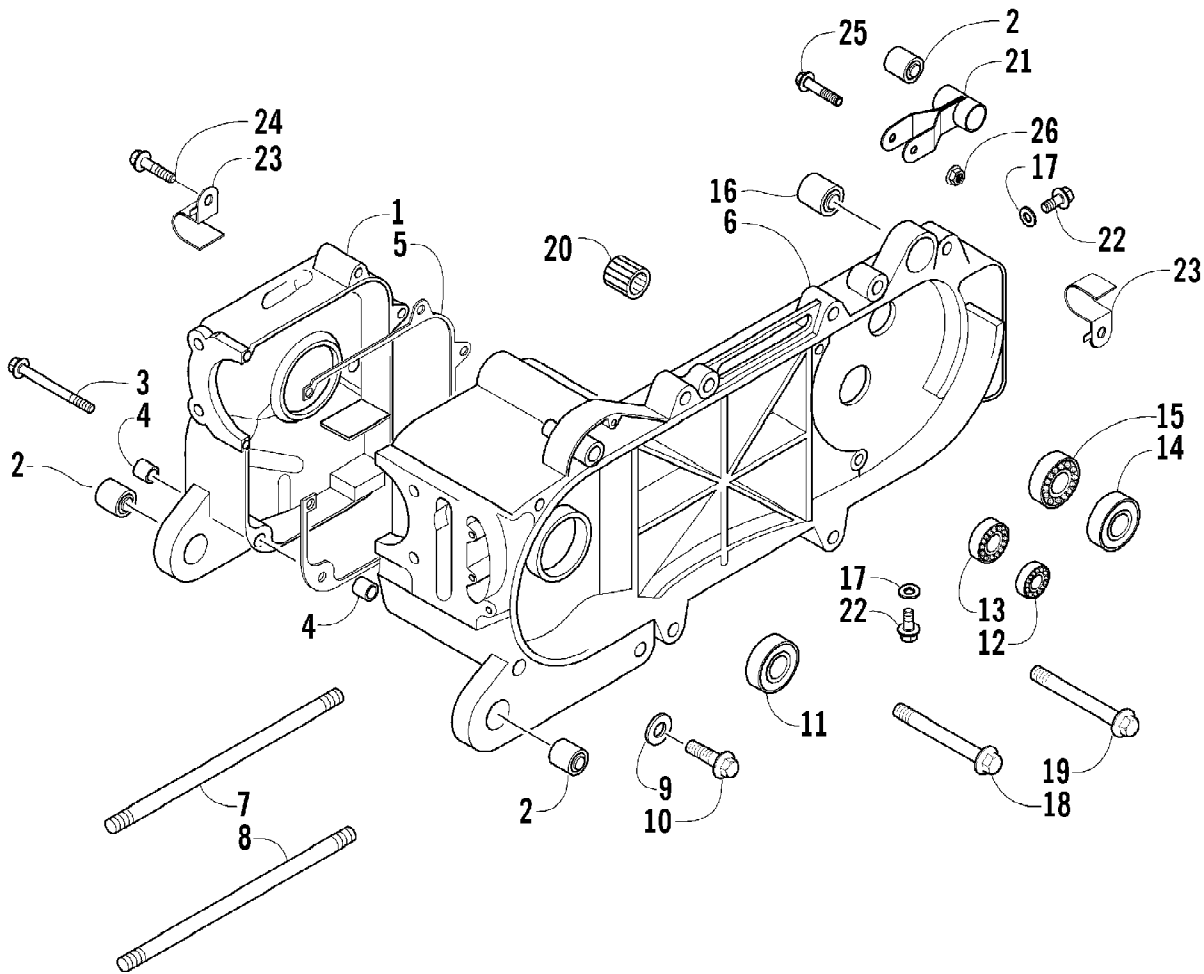

2005 ATV 90 Y-12 YOUTH CAT GREEN (A2005H4B2BUSZ)
CAM CHAIN AND TENSIONER ASSEMBLY

Page 10 of 66

Ref #	Part Number	Qty	S/P/F	Description
1	3301-662	1		Tensioner, Cam Chain
2	3301-661	1		Chain, Cam
3	3301-663	1		Guide, Cam Chain
4	3301-664	1		Pivot, Cam Chain Tensioner
5	3301-665	1		O-Ring
6	3301-666	1		Gasket, Tensioner Lifter
7	3301-667	1		Lifter, Tensioner
8	3301-668	1		Plug, Adjuster
9	3301-669	1		Washer
10	3301-670	1		Spring, Adjuster Plug
11	3301-389	2		Screw, Cap

2005 ATV 90 Y-12 YOUTH CAT GREEN (A2005H4B2BUSZ)
CAMSHAFT/VALVE ASSEMBLY

Page 12 of 66

Ref #	Part Number	Qty	S/P/F	Description
1	3301-647	1		Camshaft
2	3301-648	1		Shaft, Rocker Arm - Intake
3	3301-649	1		Shaft, Rocker Arm - Exhaust
4	3301-650	2		Arm, Rocker
5	3301-651	2		Screw, Gap Adjust
6	3301-652	2		Nut, Gap Adjust
7	3301-653	1		Valve, Intake
8	3301-654	1		Valve, Exhaust
9	3301-655	2		Seal, Valve
10	3301-656	2		Seat, Spring
11	3301-657	2		Spring, Outer
12	3301-658	2		Spring, Inner
13	3301-659	2		Retainer, Spring
14	3301-660	4		Cotter, Valve

2005 ATV 90 Y-12 YOUTH CAT GREEN (A2005H4B2BUSZ)
 CARBURETOR ASSEMBLY

Page 14 of 66

Ref #	Part Number	Qty	S/P/F	Description
1	3301-888	1	/P	Carburetor Assembly (inc. 2-21)
2	0	1	F	Cap, Carburetor
3	3301-822	1		Needle Set
4	3301-879	1		Valve, Throttle
5	3301-823	1		Spring, Throttle Valve
6	3301-899	1		Cover, Electric Choke
7	3301-313	1		Screw, Machine
8	3301-900	1		Choke, Electric
9	3301-901	1		O-Ring
10	3301-902	1		O-Ring
11	3301-829	1		Screw, Air Adjust - Set
12	3301-830	1		Screw, Throttle - Set
13	0	1	F	Body, Carburetor
14	3301-880	1		Needle Jet
15	3301-825	1		Main Jet - 80
16	3301-907	1		Needle Valve Assembly
17	3301-826	1		Pilot Jet - 40
18	3301-905	1		Pin, Float
19	3301-906	1		Float
20	3301-827	1		Float Chamber
21	3301-828	2	/P	Screw, Machine