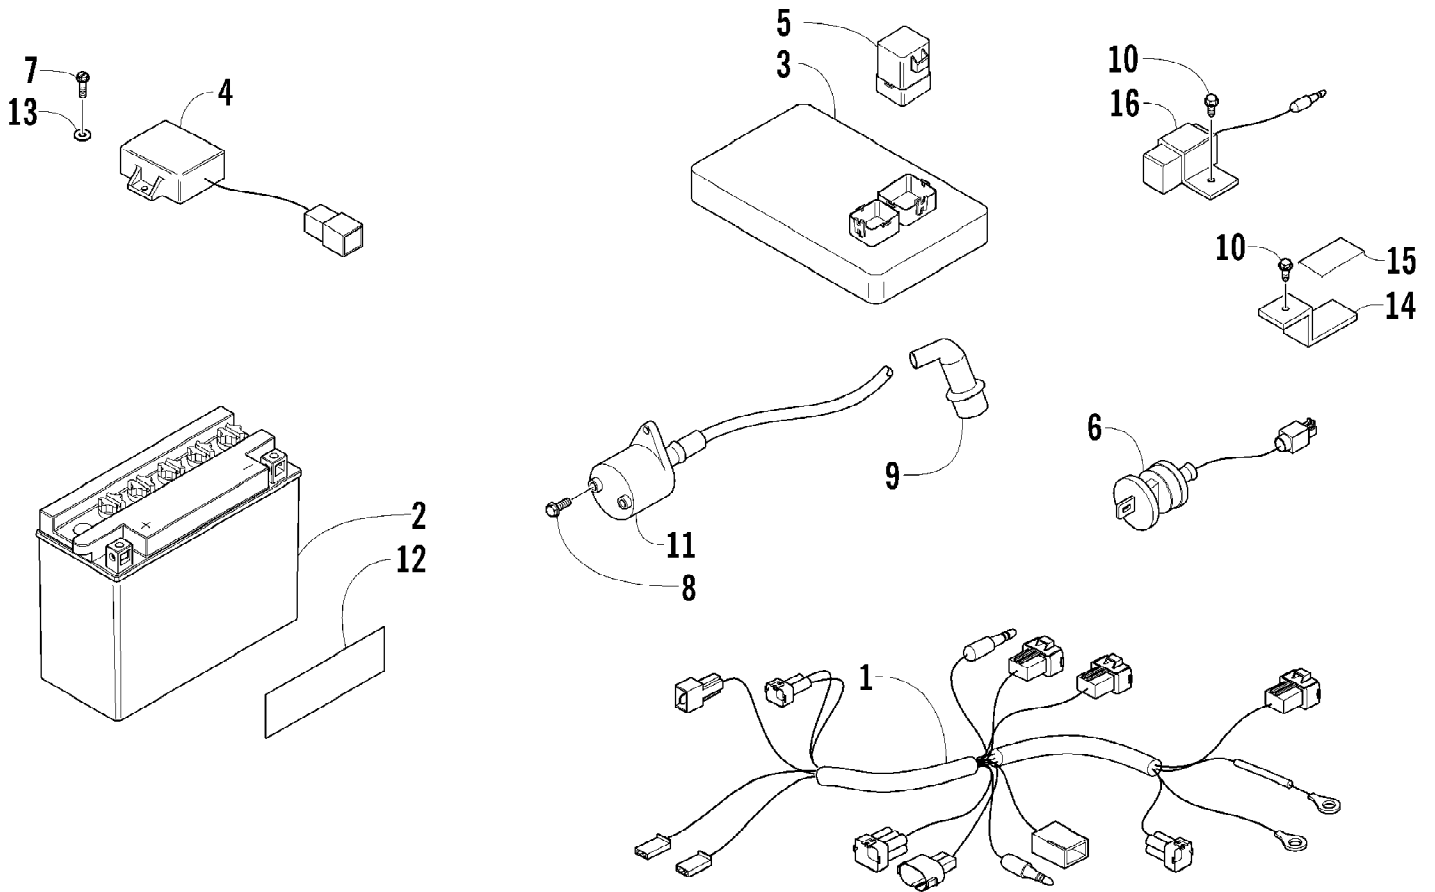

2005 ATV 90 Y-12 YOUTH CAT GREEN (A2005H4B2BUSZ)
ELECTRICAL

Page 32 of 66

Ref #	Part Number	Qty	S/P/F	Description
1	3301-865	1		Harness, Main
2	3301-866	1	S	Battery
3	3301-867	1		CDI
4	3301-146	1		Regulator, Voltage
5	3301-868	1		Relay, Starter
6	3301-151	1		Switch, Ignition
7	3301-316	1		Screw, Machine
8	3301-384	2		Screw, Cap
9	3301-869	1		Cap, Spark Plug
10	3301-386	2		Screw, Cap
11	3301-871	1		Coil, Ignition
12	3301-463	1		Decal, Warning - Battery
13	3301-360	1		Washer, Spring
14	3301-872	1		Bracket, CDI
15	3301-873	1		Pad, CDI
16	3301-874	1		Resistor