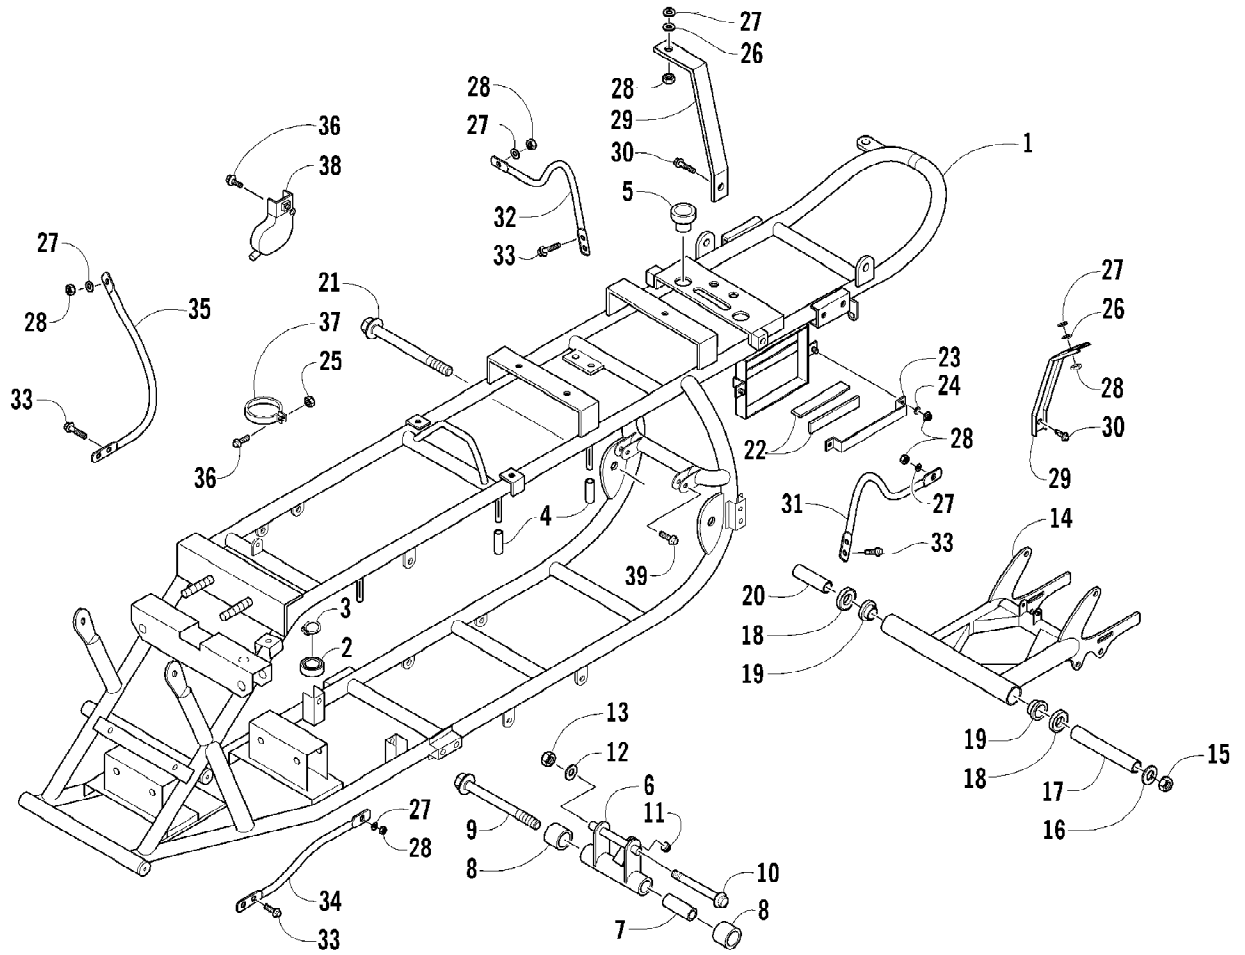

2005 ATV 90 Y-12 YOUTH CAT GREEN (A2005H4B2BUSZ)
FRAME ASSEMBLY

Page 38 of 66

Ref #	Part Number	Qty	S/P/F	Description
1	3301-896	1	S	Frame
2	3301-409	1		Bearing
3	3301-381	1		Circlip
4	3301-449	4		Clamp, Cable - Rubber
5	3301-260	2		Bumper, Rubber
6	3301-848	1		Mounting - Engine
7	3301-854	1		Collar, Engine
8	3301-763	2		Bushing, Rubber
9	3301-850	1		Screw, Cap
10	3301-855	1		Screw, Cap
11	3301-852	1		Damper, Rubber
12	3301-474	1	S	Washer
13	3301-283	1		Nut, Nylon
14	3301-581	1		Swing Arm Sub-Assembly
15	3301-284	1		Nut, Nylon
16	3301-349	1		Washer
17	3301-227	1		Spacer, Swing Arm
18	3301-228	2		Cover, Swing Arm Seal
19	3301-226	2		Bushing
20	3301-582	1		Sleeve, Rubber
21	3301-407	1		Screw, Cap
22	3301-077	2		Pad, Battery
23	3301-853	1		Bracket, Battery
24	3301-338	2		Washer
25	3301-327	1		Nut, Lock
26	3301-356	2		Washer, Rubber
27	3301-340	6		Washer
28	3301-281	8		Nut, Nylon
29	3301-266	2		Bracket, Rear Cover Mounting - Upper
30	3301-386	2		Screw, Cap
31	3301-267	1		Bracket, Rear Cover Mounting - Lower Left
32	3301-265	1		Bracket, Rear Cover Mounting - Lower Right
33	3301-306	8		Screw, Cap
34	3301-461	1		Bracket, Front Cover Mounting - Left
35	3301-462	1		Bracket, Front Cover Mounting - Right
36	3301-881	2		Screw, Cap
37	3301-376	1	/P	Clamp
38	3301-460	1		Bracket, Gas Valve
39	3301-401	2		Screw, Cap