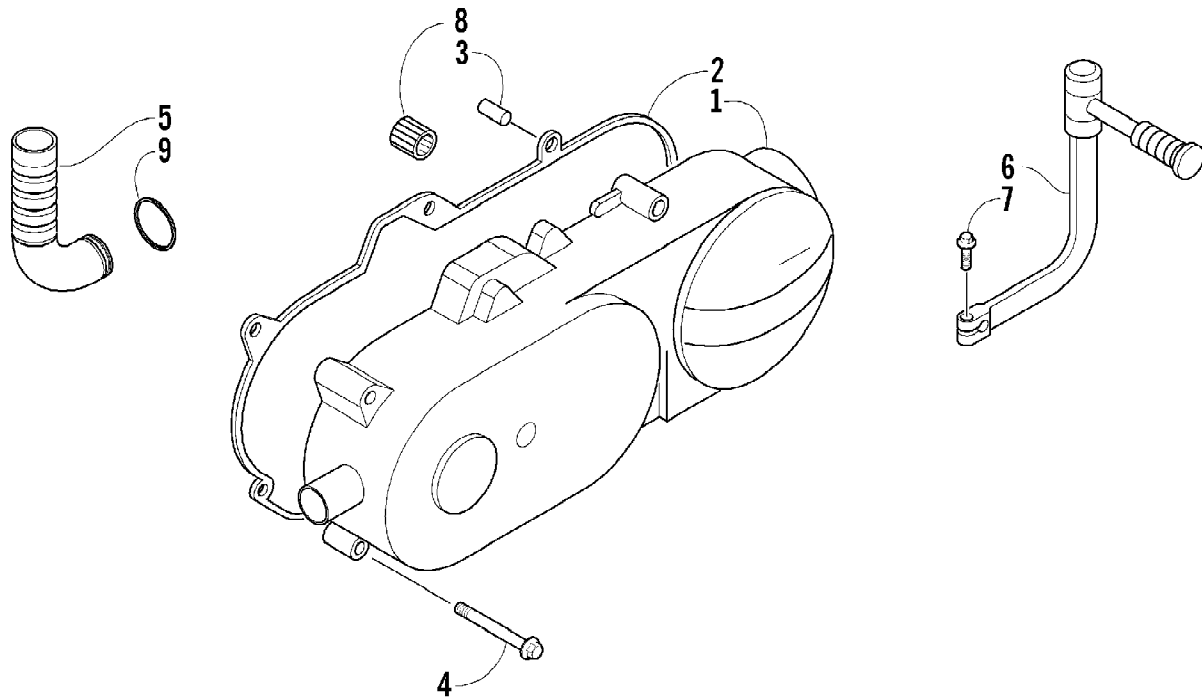

2005 ATV 90 Y-12 YOUTH CAT GREEN (A2005H4B2BUSZ)
LEFT CRANKCASE COVER ASSEMBLY

2005 ATV 90 Y-12 YOUTH CAT GREEN (A2005H4B2BUSZ)
LEFT CRANKCASE COVER ASSEMBLY

Page 46 of 66

Ref #	Part Number	Qty	S/P/F	Description
1	3301-793	1		Cover, Crankcase - Left
2	3301-794	1		Gasket, Left Crankcase Cover
3	3301-775	2		Pin, Dowel
4	3301-796	8		Screw, Cap
5	3301-797	1		Duct, Left Crankcase Cover
6	3301-798	1		Arm, Kick Starter
7	3301-391	1		Screw, Cap
8	3301-418	1		Bearing
9	3301-799	1		Clip