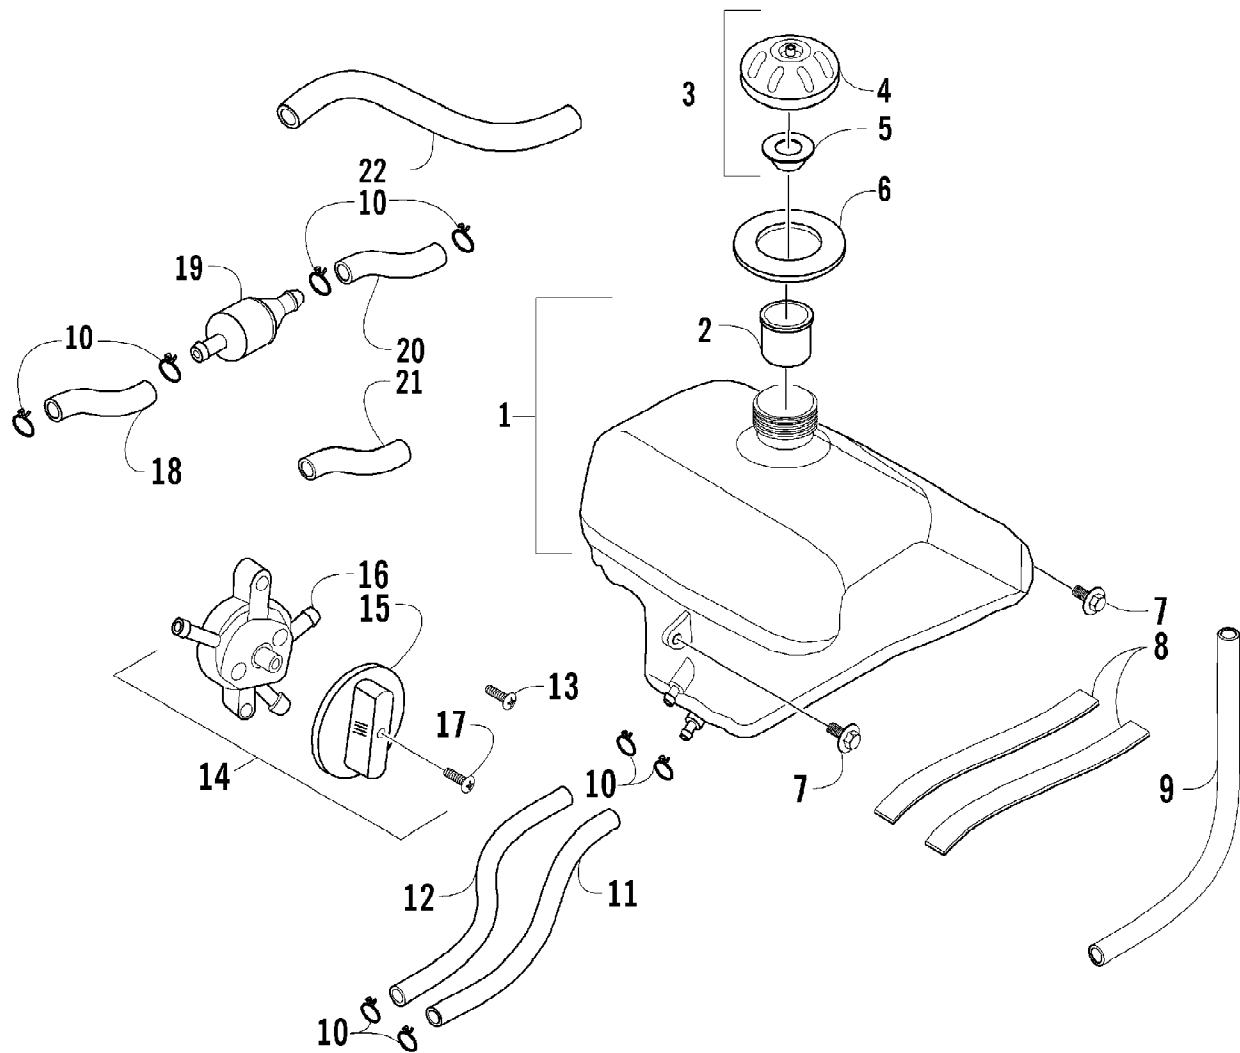

2005 ATV 90 Y-12 YOUTH CAT GREEN (A2005H4B2BUSZ)
GAS TANK ASSEMBLY

Page 42 of 66

Ref #	Part Number	Qty	S/P/F	Description
1	3301-073	1		Tank, Gas (inc. 2)
2	3301-084	1		Tube, Gas Tank
3	3301-078	1		Tank Cap Assembly (inc. 4-5)
4	3301-079	1		Cap, Tank
5	3301-081	1		Gasket, Cap
6	3301-489	1		Gasket, Front Cover - Rubber
7	3301-306	2		Screw, Cap
8	3301-076	2		Pad, Foam
9	3301-482	1		Cover, Tube
10	3301-374	8		Clip
11	3301-370	1		Tube
12	3301-369	1		Tube
13	3301-317	1		Screw, Machine
14	3301-059	1		Valve, Gas - Assembly (inc. 15-17)
15	3301-080	1		Knob, Gas Valve
16	3301-491	1		Valve, Gas
17	3301-470	1		Screw, Machine
18	3301-859	1		Tube
19	3301-551	1		Filter, Gas
20	3301-858	1		Tube
21	3301-860	1		Cover, Tube
22	3301-479	1		Hose, Breather