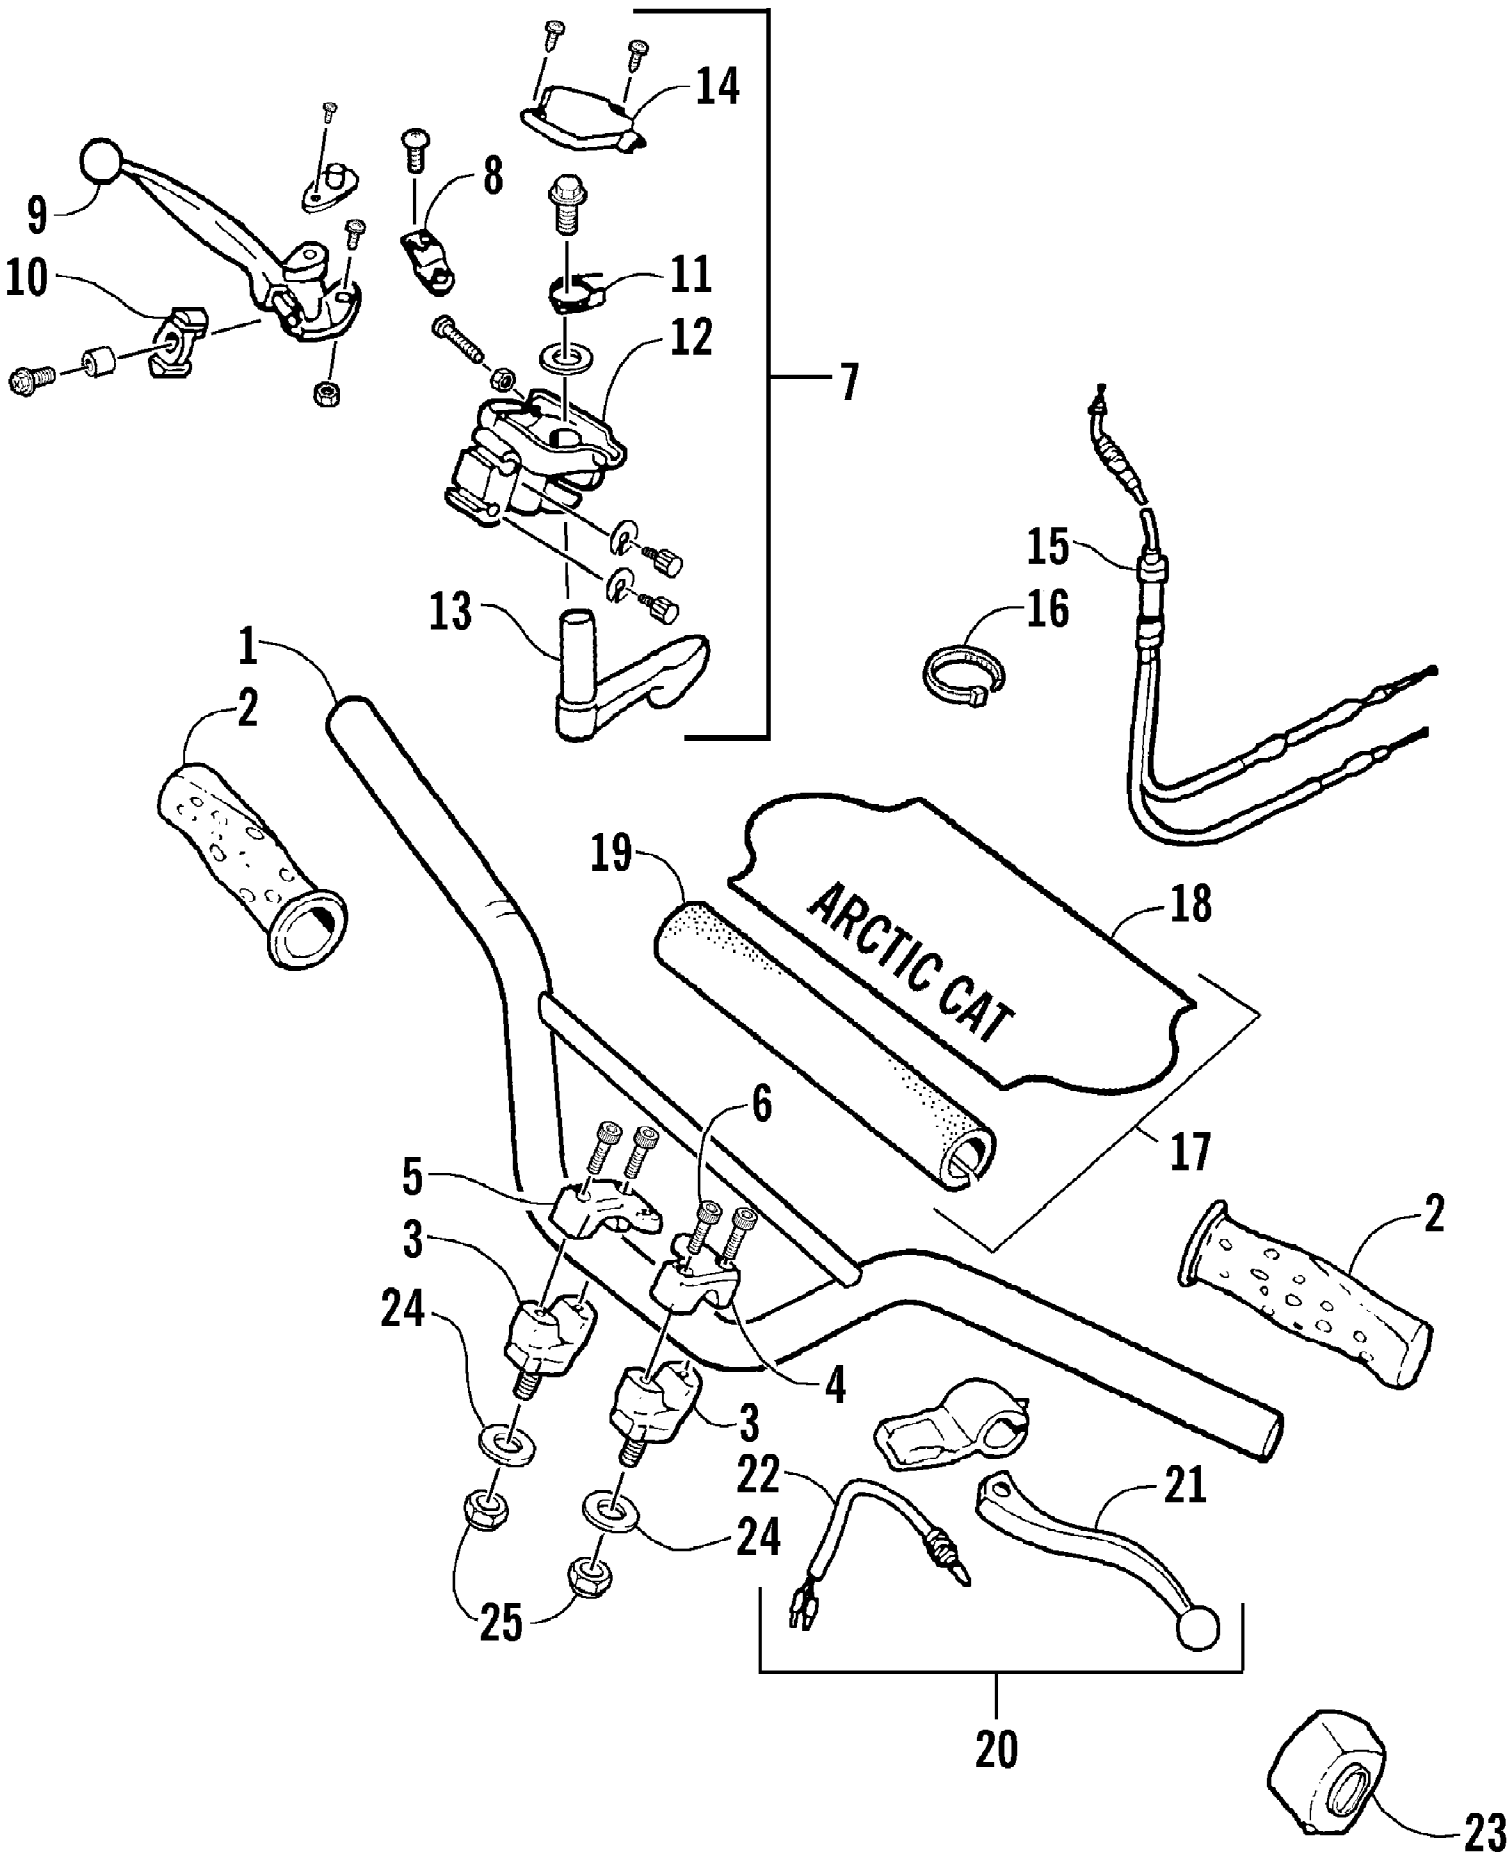

2005 ATV 90 Y-12 YOUTH CAT GREEN (A2005H4B2BUSZ)
HANDLEBAR ASSEMBLY

Page 44 of 66

Ref #	Part Number	Qty	S/P/F	Description
1	3301-230	1		Handlebar
2	3301-234	2		Grip, Handlebar
3	3301-231	2		Clamp, Handlebar - Bottom
4	3301-232	1		Clamp, Handlebar - Left
5	3301-233	1		Clamp, Handlebar - Right
6	3301-290	4		Screw, Cap
7	3301-861	1	/P	Lever Assembly - Right (inc. 8-13)
8	3301-239	1		Bracket, Throttle Cable
9	3301-240	1		Lever, Brake - Right
10	3301-238	1		Bracket, Cable
11	3301-244	1		Spring, Throttle Lever
12	3301-237	1		Bracket, Lever
13	3301-243	1		Lever, Throttle
14	3301-236	1		Cover, Lever Body
15	3301-862	1		Cable, Throttle
16	3301-465	1		Cable Tie
17	3301-457	1	/P	Pad, Handlebar - Assembly (inc. 18-19)
18	3301-458	1	S	Cover, Pad
19	3301-459	1		Pad, Handlebar
20	3301-242	1		Lever Assembly - Left (inc. 21-22)
21	3301-241	1		Lever, Brake - Left
22	3301-153	1		Harness, Brake Switch
23	3301-152	1		Switch Assembly
24	3301-474	2	S	Washer
25	3301-283	2		Nut, Nylon