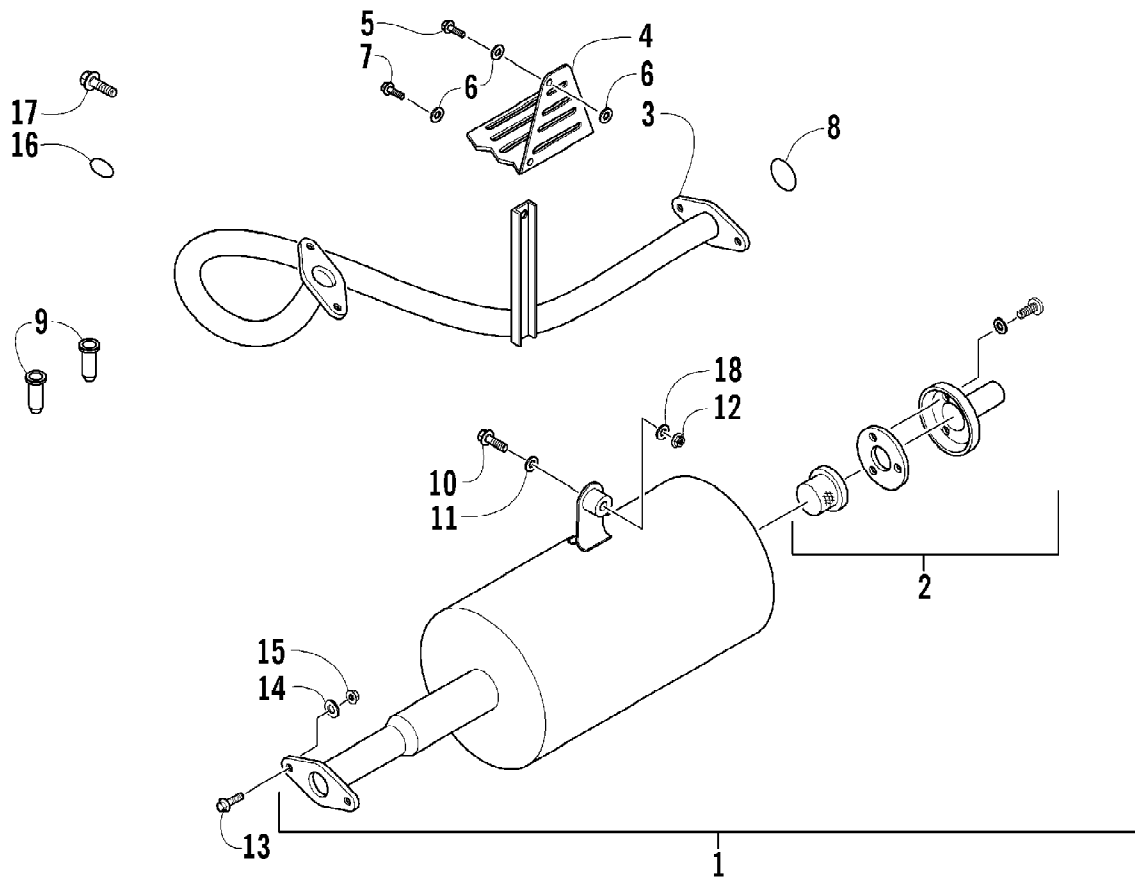

2005 ATV 90 Y-12 YOUTH CAT GREEN (A2005H4B2BUSZ)
EXHAUST ASSEMBLY

Page 34 of 66

Ref #	Part Number	Qty	S/P/F	Description
1	3301-833	1		Muffler (inc. 2)
2	3301-834	1		Arrester, Spark
3	3301-832	1		Pipe, Exhaust
4	3301-835	1		Shield, Exhaust Pipe
5	3301-836	1		Screw, Cap
6	3301-087	4		Gasket, Exhaust Pipe Cover
7	3301-837	1		Screw, Cap
8	3301-086	1		Gasket, Exhaust Pipe
9	3301-838	2		Nut
10	3301-839	1		Screw, Cap
11	3301-840	1		Washer
12	3301-841	1		Nut, Lock
13	3301-842	2		Screw, Cap
14	3301-843	2		Washer
15	3301-844	2		Nut, Lock
16	3301-845	1		Gasket, Exhaust Pipe
17	3301-846	1		Screw, Cap
18	3301-361	1		Washer