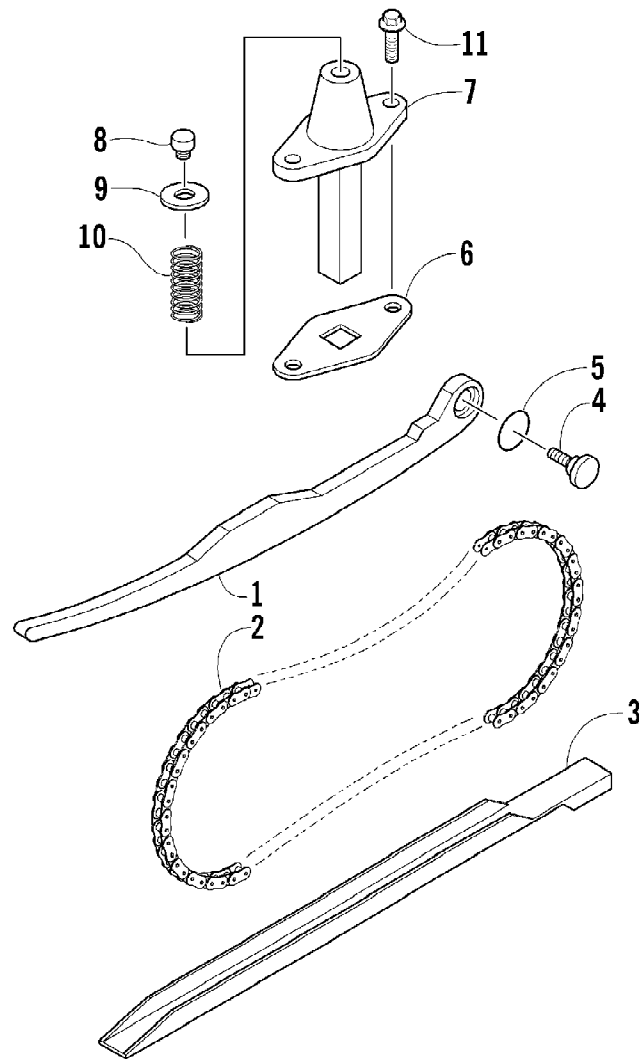

2005 ATV 90 Y-12 YOUTH CAT GREEN (A2005H4B2BUSZ)
 A-ARM, FLOOR PANEL, AND BUMPER ASSEMBLY

Page 2 of 66

Ref #	Part Number	Qty	S/P/F	Description
1	3301-218	1		A-Arm, Suspension - Right
2	3301-428	4		Bushing, Rubber
3	3301-328	2		Bushing
4	3301-219	2		Bushing
5	3301-222	1		A-Arm, Suspension - Left
6	3301-220	2		Cover, Waterproof
7	3301-580	2	/P	Cover, Dustproof
8	3301-402	4		Screw, Cap
9	3301-856	1		Panel, Floor
10	3301-444	2		Fitting, Grease
11	3301-445	2		Cap, Grease Fitting
12	3301-400	4		Screw, Cap
13	3301-388	2		Screw, Cap
14	3301-895	1		Bumper
15	3301-395	2		Screw, Cap
16	3301-283	2		Nut, Nylon
17	3301-256	2		Cap, Floor Panel - Rubber
18	3301-893	1		Cover, Bumper
19	3301-322	4		Screw, Self-Tapping

2005 ATV 90 Y-12 YOUTH CAT GREEN (A2005H4B2BUSZ)
BODY AND SEAT ASSEMBLY

Page 6 of 66

Ref #	Part Number	Qty	S/P/F	Description
1	3301-249	1		Cover, Front
2	3301-253	1		Panel, Floor - Left
3	3301-252	1		Panel, Floor - Right
4	3301-494	1		Cover, Rear
5	3301-319	4		Screw, Machine
6	3301-320	6		Screw, Machine
7	3301-257	1		Seat Assembly (inc. 8-9)
8	3301-258	1		Bracket, Seat
9	3301-259	2		Bolt, Seat
10	3301-613	1		Strip, Rubber
11	3301-882	1		Bag, Tool
12	3301-262	1		Spring, Reset
13	3301-261	1		Cable, Seat Release
14	3301-263	1		Seat Lock Assembly
15	3301-386	2		Screw, Cap
16	3301-275	4		Bolt, Carriage
17	3301-338	1		Washer
18	3301-281	1		Nut, Nylon
19	3301-149	1		Reflector
20	3301-466	2	/P	Screw, Cap
21	3301-278	2	/P	U-Nut

2005 ATV 90 Y-12 YOUTH CAT GREEN (A2005H4B2BUSZ)
CAM CHAIN AND TENSIONER ASSEMBLY

Page 10 of 66

Ref #	Part Number	Qty	S/P/F	Description
1	3301-662	1		Tensioner, Cam Chain
2	3301-661	1		Chain, Cam
3	3301-663	1		Guide, Cam Chain
4	3301-664	1		Pivot, Cam Chain Tensioner
5	3301-665	1		O-Ring
6	3301-666	1		Gasket, Tensioner Lifter
7	3301-667	1		Lifter, Tensioner
8	3301-668	1		Plug, Adjuster
9	3301-669	1		Washer
10	3301-670	1		Spring, Adjuster Plug
11	3301-389	2		Screw, Cap