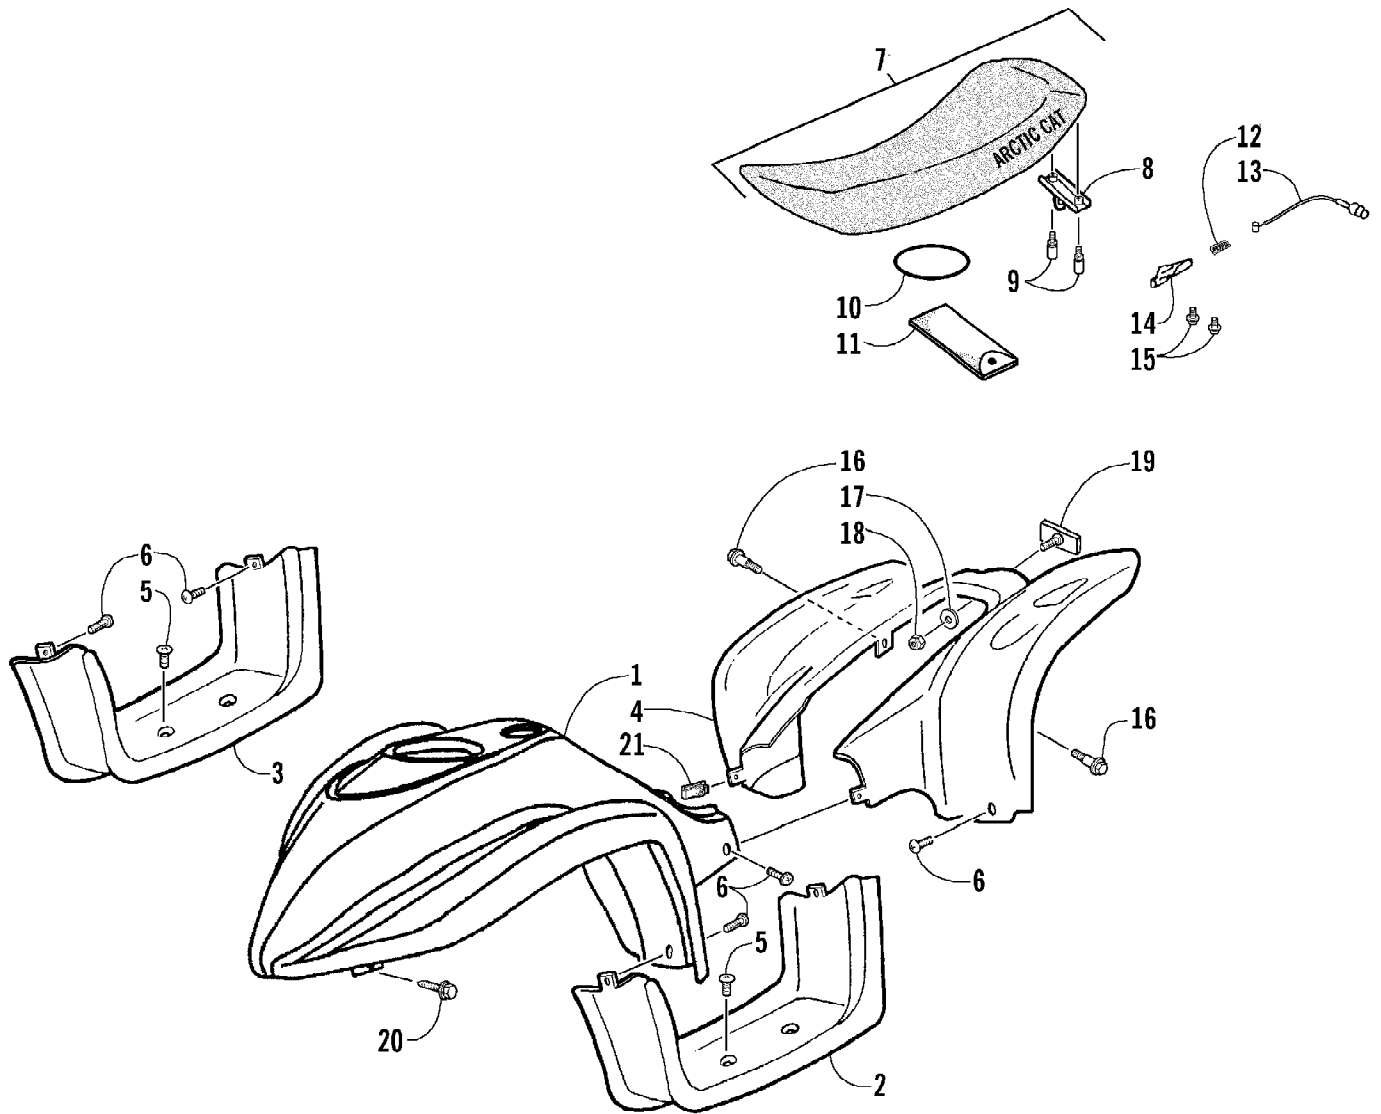

2005 ATV 90 Y-12 YOUTH CAT GREEN (A2005H4B2BUSZ)
 A-ARM, FLOOR PANEL, AND BUMPER ASSEMBLY

Page 2 of 66

Ref #	Part Number	Qty	S/P/F	Description
1	3301-218	1		A-Arm, Suspension - Right
2	3301-428	4		Bushing, Rubber
3	3301-328	2		Bushing
4	3301-219	2		Bushing
5	3301-222	1		A-Arm, Suspension - Left
6	3301-220	2		Cover, Waterproof
7	3301-580	2	/P	Cover, Dustproof
8	3301-402	4		Screw, Cap
9	3301-856	1		Panel, Floor
10	3301-444	2		Fitting, Grease
11	3301-445	2		Cap, Grease Fitting
12	3301-400	4		Screw, Cap
13	3301-388	2		Screw, Cap
14	3301-895	1		Bumper
15	3301-395	2		Screw, Cap
16	3301-283	2		Nut, Nylon
17	3301-256	2		Cap, Floor Panel - Rubber
18	3301-893	1		Cover, Bumper
19	3301-322	4		Screw, Self-Tapping

2005 ATV 90 Y-12 YOUTH CAT GREEN (A2005H4B2BUSZ)
AIR CLEANER ASSEMBLY

Ref #	Part Number	Qty	S/P/F	Description
1	3301-306	3		Screw, Cap
2	3301-814	1		Housing , Air Cleaner
3	3301-815	1		Filter, Air
4	3301-816	1		Screen, Air Filter
5	3301-817	1		Cover, Air Cleaner
6	3301-818	1		Clamp, Hose

2005 ATV 90 Y-12 YOUTH CAT GREEN (A2005H4B2BUSZ)
BODY AND SEAT ASSEMBLY

Page 6 of 66

Ref #	Part Number	Qty	S/P/F	Description
1	3301-249	1		Cover, Front
2	3301-253	1		Panel, Floor - Left
3	3301-252	1		Panel, Floor - Right
4	3301-494	1		Cover, Rear
5	3301-319	4		Screw, Machine
6	3301-320	6		Screw, Machine
7	3301-257	1		Seat Assembly (inc. 8-9)
8	3301-258	1		Bracket, Seat
9	3301-259	2		Bolt, Seat
10	3301-613	1		Strip, Rubber
11	3301-882	1		Bag, Tool
12	3301-262	1		Spring, Reset
13	3301-261	1		Cable, Seat Release
14	3301-263	1		Seat Lock Assembly
15	3301-386	2		Screw, Cap
16	3301-275	4		Bolt, Carriage
17	3301-338	1		Washer
18	3301-281	1		Nut, Nylon
19	3301-149	1		Reflector
20	3301-466	2	/P	Screw, Cap
21	3301-278	2	/P	U-Nut