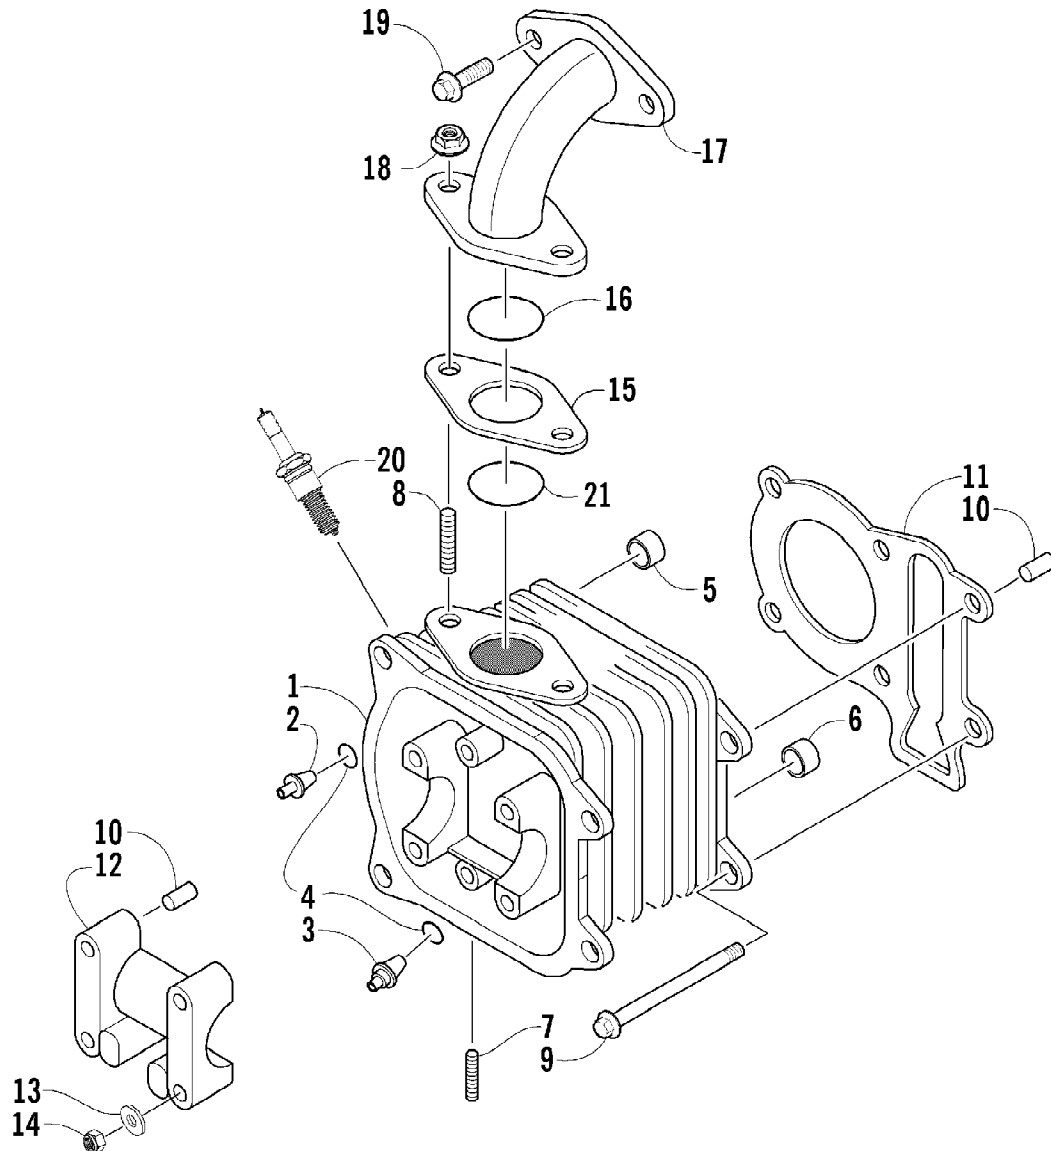

2005 ATV 90 Y-12 YOUTH CAT GREEN (A2005H4B2BUSZ)
CYLINDER HEAD ASSEMBLY

Page 22 of 66

Ref #	Part Number	Qty	S/P/F	Description
1	3301-626	1		Head, Cylinder
2	3301-627	1		Guide, Valve - Intake
3	3301-628	1		Guide, Valve - Exhaust
4	3301-629	2		O-Ring
5	3301-630	1		Seat, Valve - Intake
6	3301-631	1		Seat, Valve - Exhaust
7	3301-632	2		Bolt, Stud
8	3301-633	2		Bolt, Stud
9	3301-634	2		Screw, Cap
10	3301-635	4		Pin, Dowel
11	3301-636	1		Gasket, Cylinder Head
12	3301-637	1		Holder, Camshaft
13	3301-638	4		Washer
14	3301-329	4		Nut, Lock
15	3301-639	1		Gasket, Intake Manifold
16	3301-640	1		O-Ring
17	3301-641	1		Manifold, Intake
18	3301-327	2		Nut, Lock
19	3301-713	2		Screw, Cap
20	3301-643	1	S	Spark Plug
21	3301-645	1		O-Ring