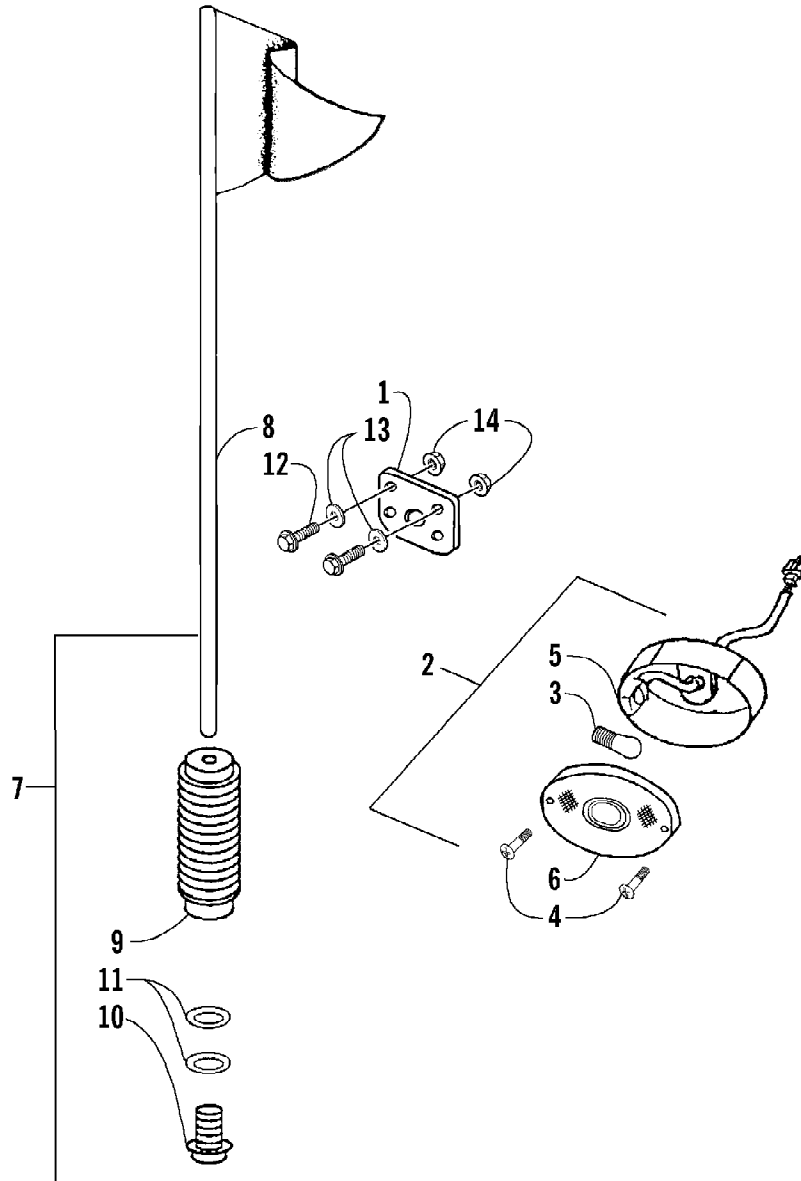

2005 ATV 90 Y-12 YOUTH CAT GREEN (A2005H4B2BUSZ)
 A-ARM, FLOOR PANEL, AND BUMPER ASSEMBLY

Page 2 of 66

Ref #	Part Number	Qty	S/P/F	Description
1	3301-218	1		A-Arm, Suspension - Right
2	3301-428	4		Bushing, Rubber
3	3301-328	2		Bushing
4	3301-219	2		Bushing
5	3301-222	1		A-Arm, Suspension - Left
6	3301-220	2		Cover, Waterproof
7	3301-580	2	/P	Cover, Dustproof
8	3301-402	4		Screw, Cap
9	3301-856	1		Panel, Floor
10	3301-444	2		Fitting, Grease
11	3301-445	2		Cap, Grease Fitting
12	3301-400	4		Screw, Cap
13	3301-388	2		Screw, Cap
14	3301-895	1		Bumper
15	3301-395	2		Screw, Cap
16	3301-283	2		Nut, Nylon
17	3301-256	2		Cap, Floor Panel - Rubber
18	3301-893	1		Cover, Bumper
19	3301-322	4		Screw, Self-Tapping

2005 ATV 90 Y-12 YOUTH CAT GREEN (A2005H4B2BUSZ)
BODY AND SEAT ASSEMBLY

Page 6 of 66

Ref #	Part Number	Qty	S/P/F	Description
1	3301-249	1		Cover, Front
2	3301-253	1		Panel, Floor - Left
3	3301-252	1		Panel, Floor - Right
4	3301-494	1		Cover, Rear
5	3301-319	4		Screw, Machine
6	3301-320	6		Screw, Machine
7	3301-257	1		Seat Assembly (inc. 8-9)
8	3301-258	1		Bracket, Seat
9	3301-259	2		Bolt, Seat
10	3301-613	1		Strip, Rubber
11	3301-882	1		Bag, Tool
12	3301-262	1		Spring, Reset
13	3301-261	1		Cable, Seat Release
14	3301-263	1		Seat Lock Assembly
15	3301-386	2		Screw, Cap
16	3301-275	4		Bolt, Carriage
17	3301-338	1		Washer
18	3301-281	1		Nut, Nylon
19	3301-149	1		Reflector
20	3301-466	2	/P	Screw, Cap
21	3301-278	2	/P	U-Nut

2005 ATV 90 Y-12 YOUTH CAT GREEN (A2005H4B2BUSZ)
CAM CHAIN AND TENSIONER ASSEMBLY

Page 10 of 66

Ref #	Part Number	Qty	S/P/F	Description
1	3301-662	1		Tensioner, Cam Chain
2	3301-661	1		Chain, Cam
3	3301-663	1		Guide, Cam Chain
4	3301-664	1		Pivot, Cam Chain Tensioner
5	3301-665	1		O-Ring
6	3301-666	1		Gasket, Tensioner Lifter
7	3301-667	1		Lifter, Tensioner
8	3301-668	1		Plug, Adjuster
9	3301-669	1		Washer
10	3301-670	1		Spring, Adjuster Plug
11	3301-389	2		Screw, Cap