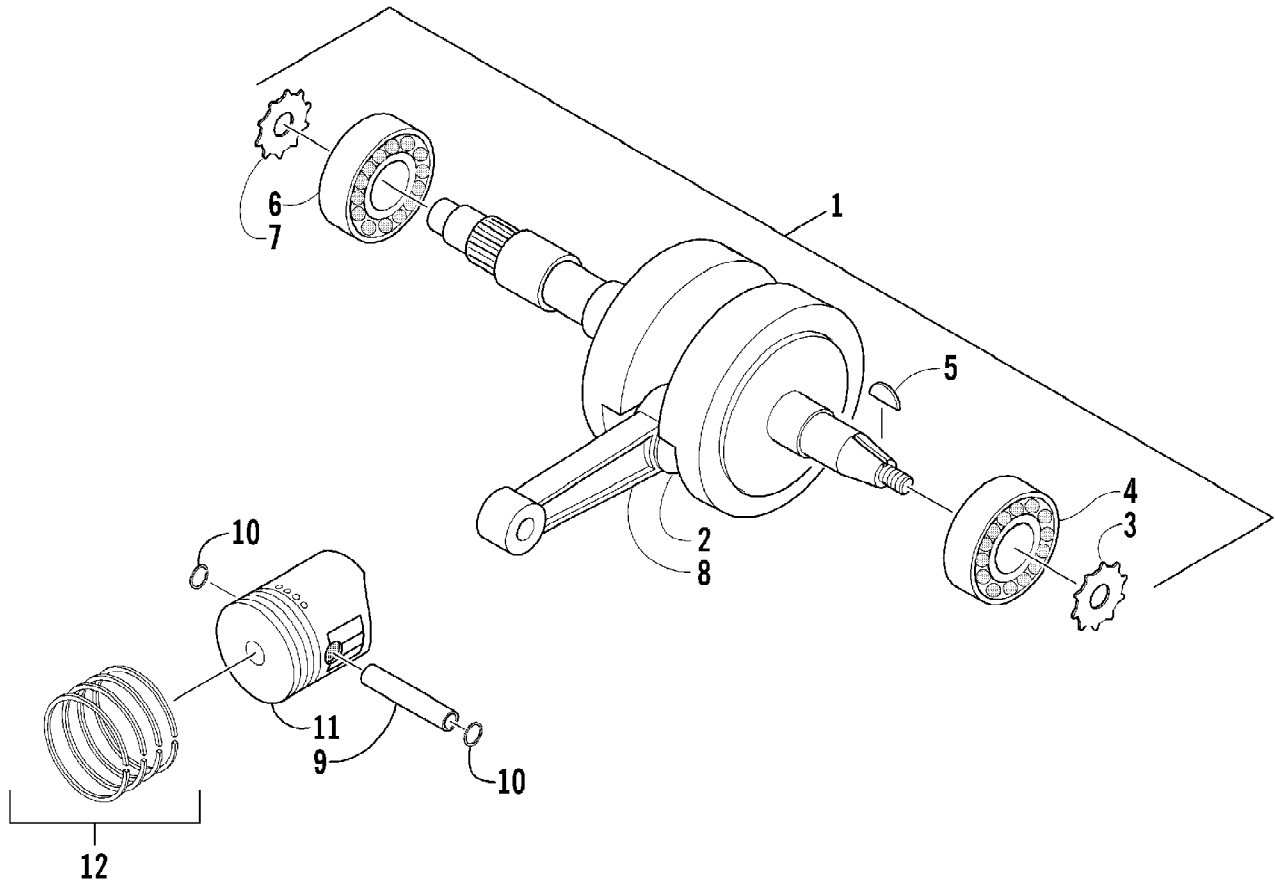

2005 ATV 90 Y-12 YOUTH CAT GREEN (A2005H4B2BUSZ)
CRANKSHAFT ASSEMBLY

Page 18 of 66

Ref #	Part Number	Qty	S/P/F	Description
1	3301-675	1		Crankshaft Assembly (inc. 2-8)
2	3301-676	1		Bearing
3	3301-677	1		Oil Pump Drive Gear
4	3301-678	1		Bearing
5	3301-878	1		Key
6	3301-679	1		Bearing
7	3301-680	1		Gear, Timing
8	3301-887	1		Rod, Connecting
9	3301-682	1		Pin, Piston
10	3301-024	2		Clip, Piston Pin
11	3301-681	1		Piston
12	3301-683	1		Ring, Piston - Set