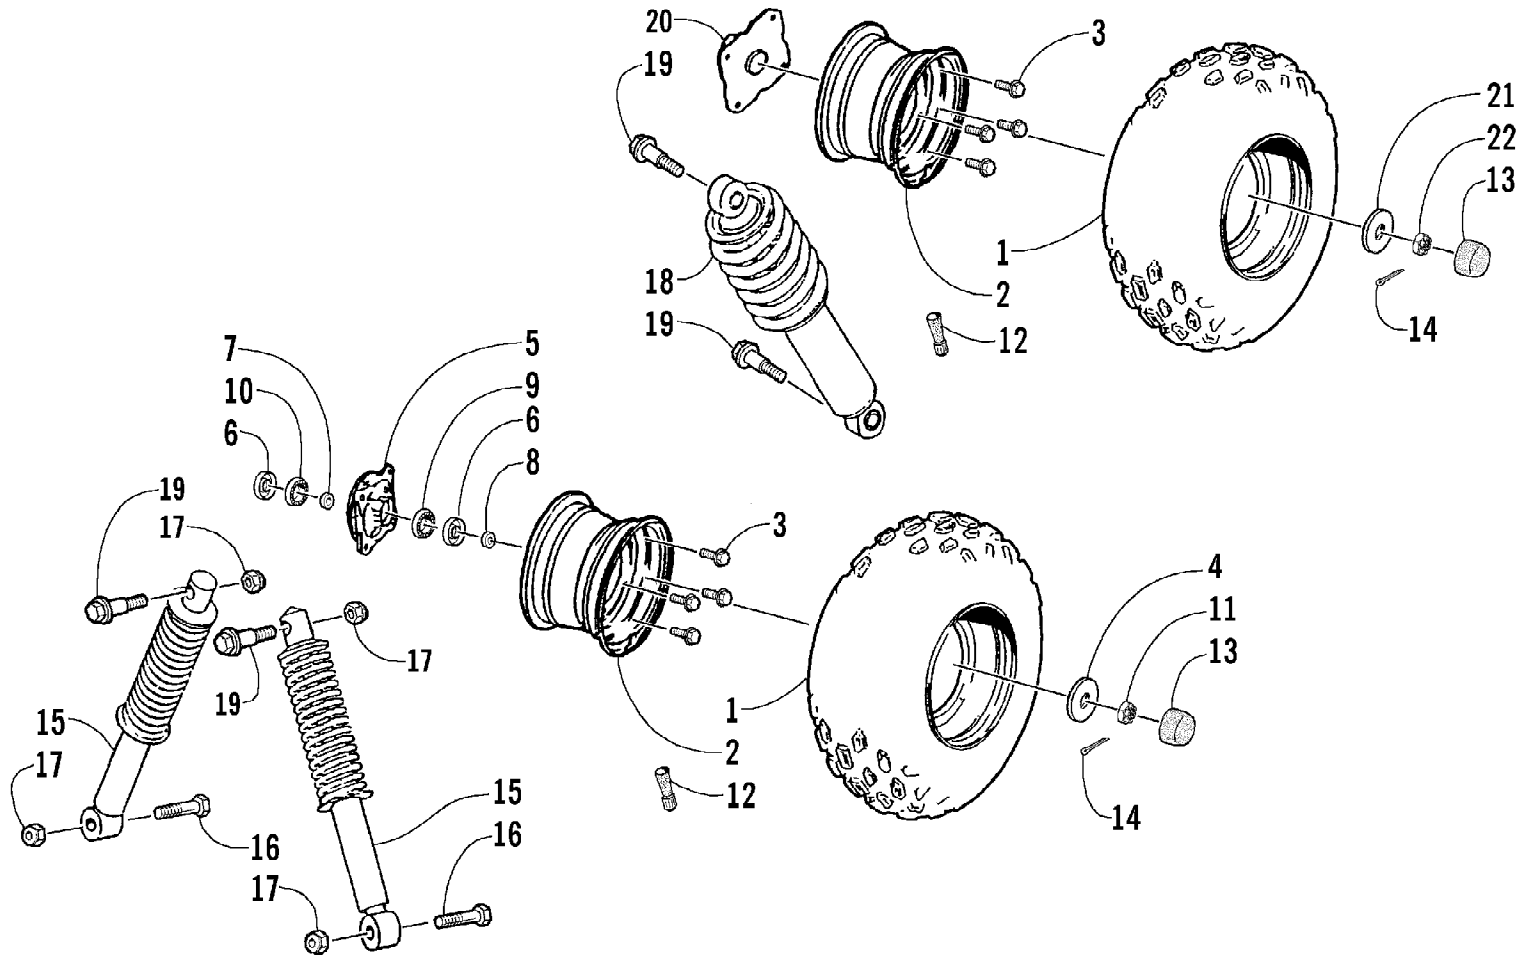

2005 ATV 90 Y-12 YOUTH CAT GREEN (A2005H4B2BUSZ)
WHEEL, TIRE, AND SUSPENSION ASSEMBLY

2005 ATV 90 Y-12 YOUTH CAT GREEN (A2005H4B2BUSZ)
WHEEL, TIRE, AND SUSPENSION ASSEMBLY

Page 66 of 66

Ref #	Part Number	Qty	S/P/F	Description
1	3301-177	4	/P	Tire
2	3301-175	4	/P	Wheel
3	3301-399	16		Screw, Cap
4	3301-347	2		Washer
5	3301-176	2		Drum, Brake - Front
6	3301-439	4		Seal, Oil
7	3301-195	2		Spacer
8	3301-188	2		Collar - Front
9	3301-408	2		Bearing, Radial Ball
10	3301-411	2		Bearing, Radial Ball
11	3301-333	2		Nut, Slotted
12	3301-170	4	S	Stem, Valve
13	3301-181	4		Cover, Rubber
14	3301-363	4		Pin, Cotter
15	3301-223	2		Shock, Front
16	3301-308	2		Screw, Cap
17	3301-283	4		Nut, Nylon
18	3301-229	1		Shock, Rear
19	3301-401	4		Screw, Cap
20	3301-160	2		Connector, Shaft
21	3301-350	2		Washer
22	3301-335	2		Nut, Slotted