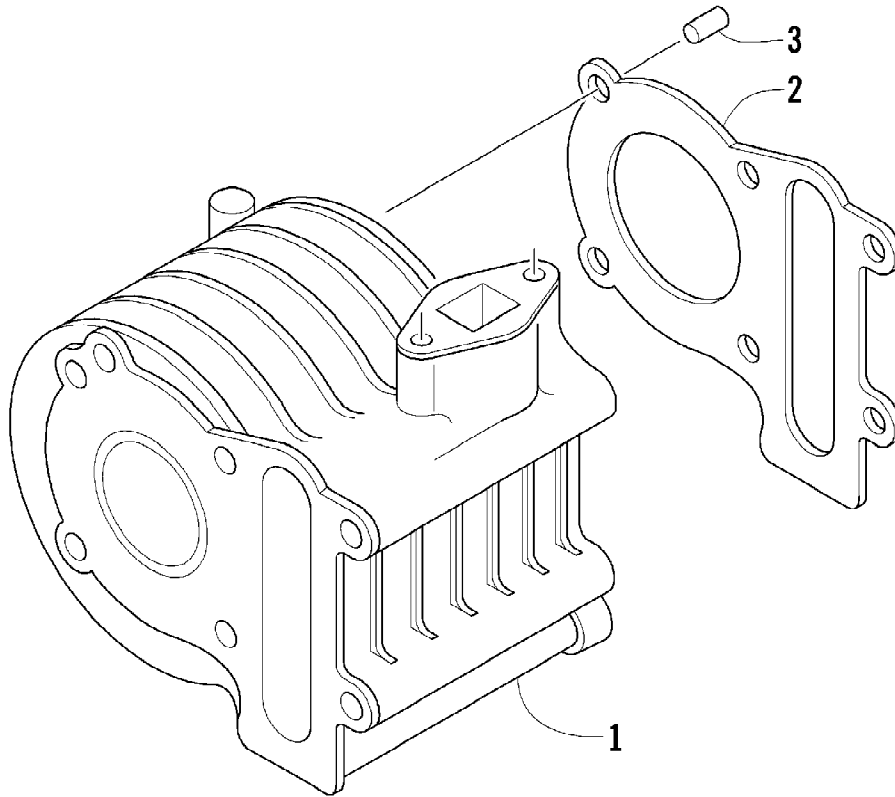

2005 ATV 90 Y-12 YOUTH CAT GREEN (A2005H4B2BUSZ)
 CARBURETOR ASSEMBLY

Page 14 of 66

Ref #	Part Number	Qty	S/P/F	Description
1	3301-888	1	/P	Carburetor Assembly (inc. 2-21)
2	0	1	F	Cap, Carburetor
3	3301-822	1		Needle Set
4	3301-879	1		Valve, Throttle
5	3301-823	1		Spring, Throttle Valve
6	3301-899	1		Cover, Electric Choke
7	3301-313	1		Screw, Machine
8	3301-900	1		Choke, Electric
9	3301-901	1		O-Ring
10	3301-902	1		O-Ring
11	3301-829	1		Screw, Air Adjust - Set
12	3301-830	1		Screw, Throttle - Set
13	0	1	F	Body, Carburetor
14	3301-880	1		Needle Jet
15	3301-825	1		Main Jet - 80
16	3301-907	1		Needle Valve Assembly
17	3301-826	1		Pilot Jet - 40
18	3301-905	1		Pin, Float
19	3301-906	1		Float
20	3301-827	1		Float Chamber
21	3301-828	2	/P	Screw, Machine

2005 ATV 90 Y-12 YOUTH CAT GREEN (A2005H4B2BUSZ)
CRANKSHAFT ASSEMBLY

Page 18 of 66

Ref #	Part Number	Qty	S/P/F	Description
1	3301-675	1		Crankshaft Assembly (inc. 2-8)
2	3301-676	1		Bearing
3	3301-677	1		Oil Pump Drive Gear
4	3301-678	1		Bearing
5	3301-878	1		Key
6	3301-679	1		Bearing
7	3301-680	1		Gear, Timing
8	3301-887	1		Rod, Connecting
9	3301-682	1		Pin, Piston
10	3301-024	2		Clip, Piston Pin
11	3301-681	1		Piston
12	3301-683	1		Ring, Piston - Set