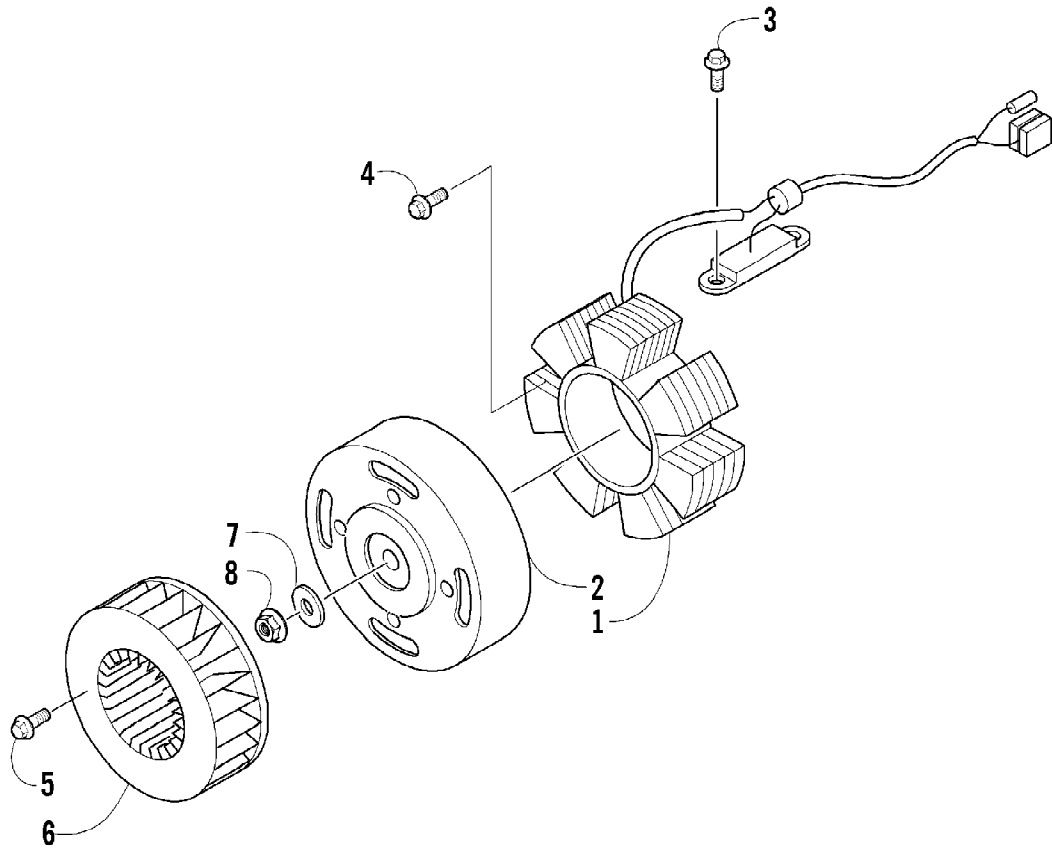

2005 ATV 90 Y-12 YOUTH CAT GREEN (A2005H4B2BUSZ)
MAGNETO

Page 48 of 66

Ref #	Part Number	Qty	S/P/F	Description
1	3301-686	1		Stator
2	3301-685	1		Flywheel
3	3301-687	2		Screw, Cap
4	3301-688	2		Screw, Cap
5	3301-389	4		Screw, Cap
6	3301-689	1		Fan
7	3301-690	1		Washer
8	3301-331	1		Nut, Lock