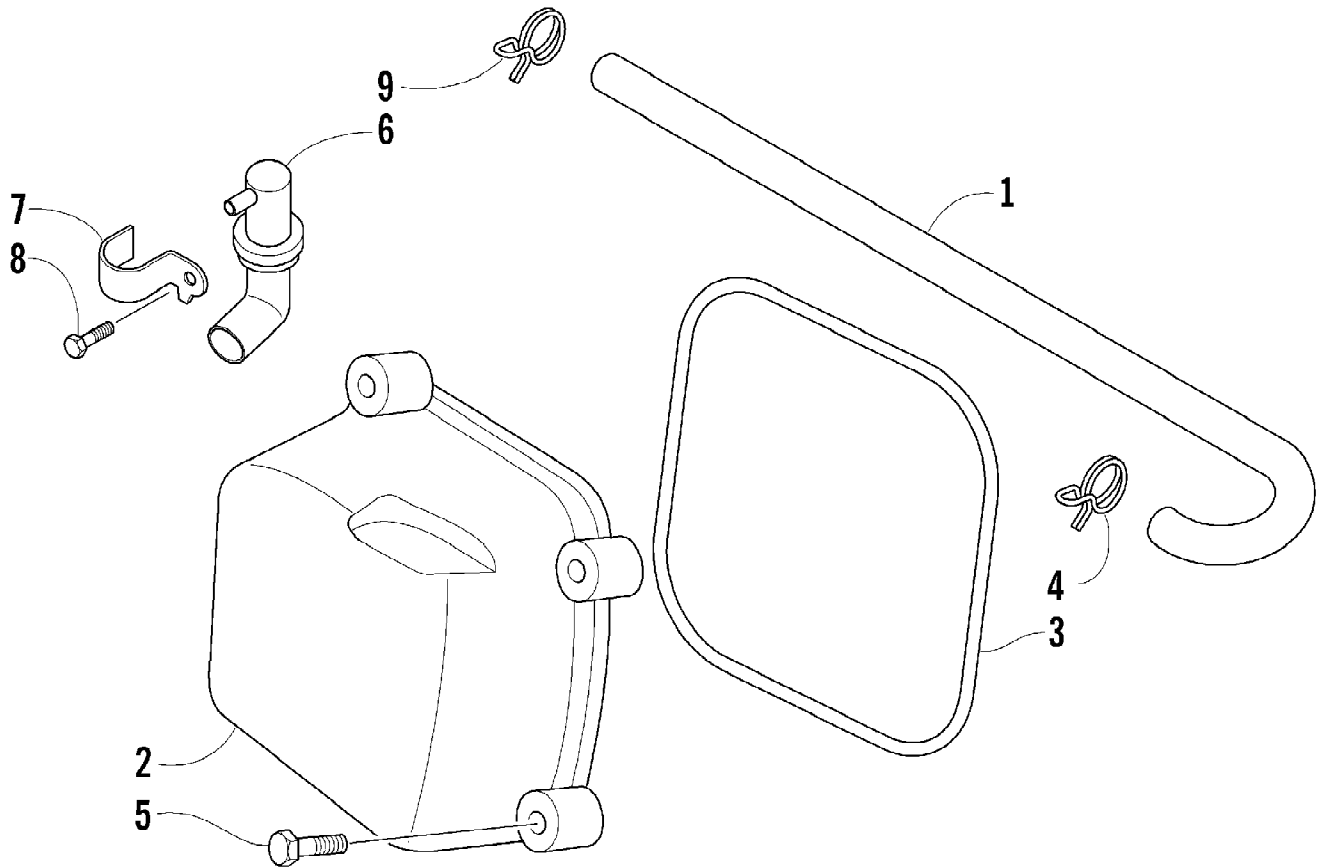

2005 ATV 90 Y-12 YOUTH CAT GREEN (A2005H4B2BUSZ)
CYLINDER HEAD COVER ASSEMBLY

Page 24 of 66

Ref #	Part Number	Qty	S/P/F	Description
1	3301-619	1		Tube, Breather
2	3301-620	1		Cover, Cylinder Head
3	3301-621	1		Gasket, Cylinder Head Cover
4	3301-374	1		Clamp, Tube
5	3301-622	4		Screw, Cap
6	3301-623	1		Tank, Catch
7	3301-624	1		Clamp
8	3301-792	1		Screw, Cap
9	3301-875	1		Clamp, Tube