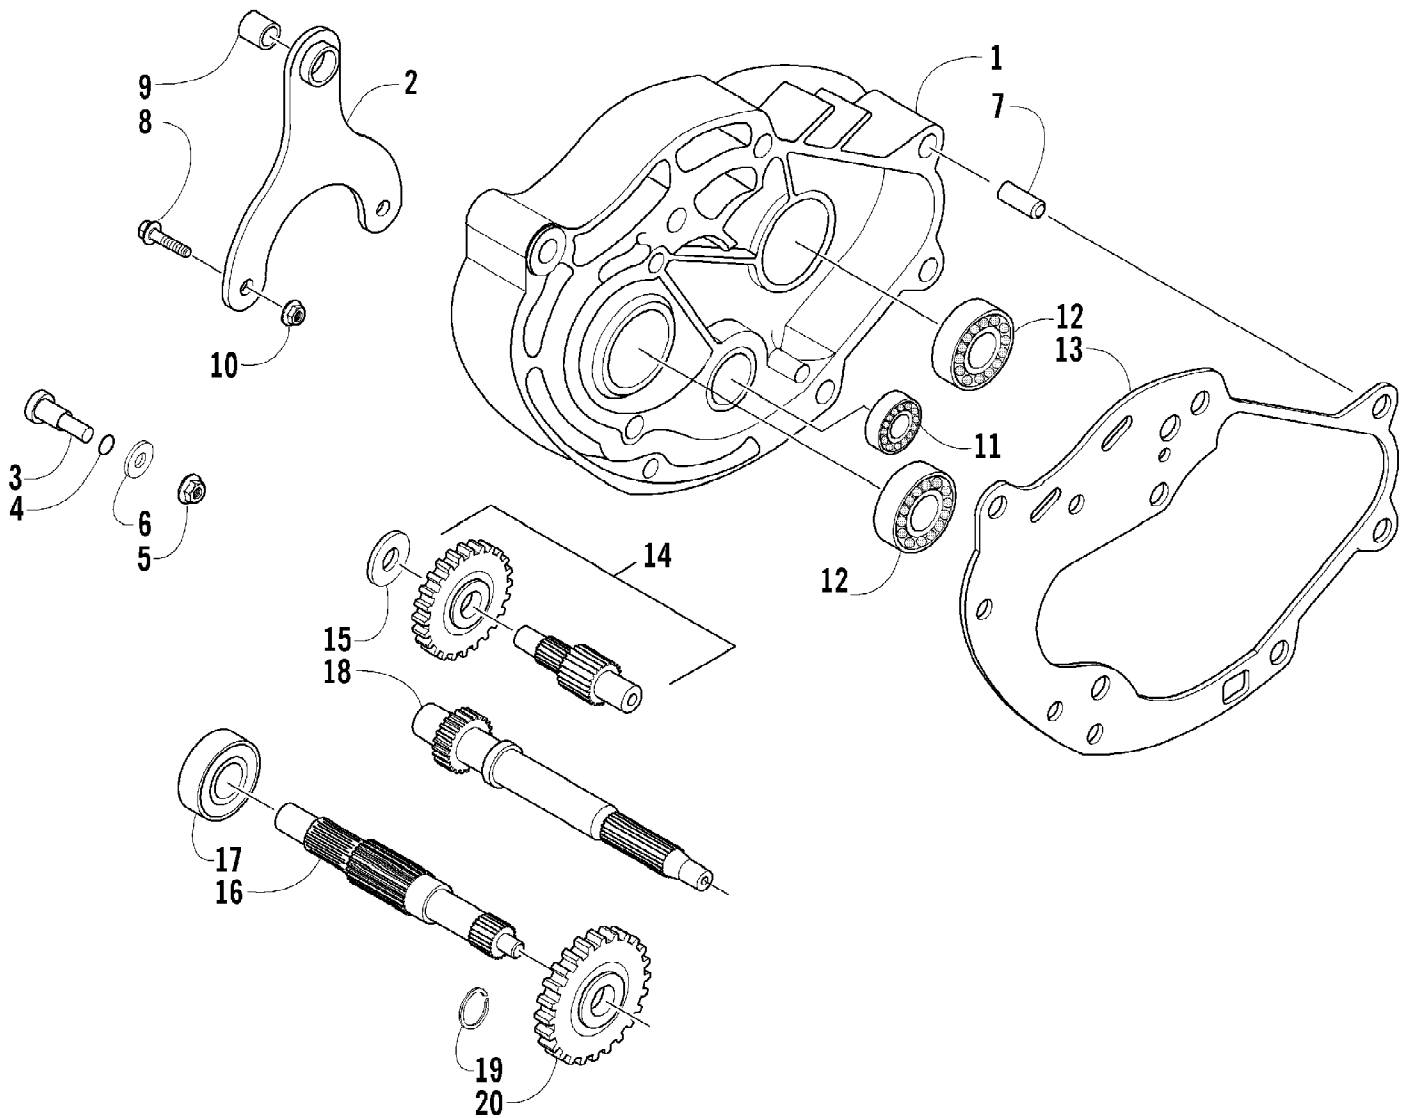

2005 ATV 90 Y-12 YOUTH CAT GREEN (A2005H4B2BUSZ)
TRANSMISSION ASSEMBLY

Page 64 of 66

Ref #	Part Number	Qty	S/P/F	Description
1	3301-757	1		Cover, Transmission
2	3301-758	1		Bracket, Mounting - Right
3	3301-759	1		Shaft, Fixed
4	3301-296	1		O-Ring
5	3301-330	1		Nut, Lock
6	3301-760	1		Washer
7	3301-761	2		Pin, Dowel
8	3301-762	1		Shaft, Fixed
9	3301-763	1		Bushing, Rubber
10	3301-335	1		Nut, Lock
11	3301-412	1		Bearing
12	3301-414	2		Bearing
13	3301-764	1		Gasket, Transmission Cover
14	3301-765	1		Axle, Main
15	3301-766	1		Washer
16	3301-769	1		Shaft, Final
17	3301-768	1		Seal, Oil
18	3301-767	1		Driveshaft
19	3301-770	1		Circlip
20	3301-771	1		Gear, Final