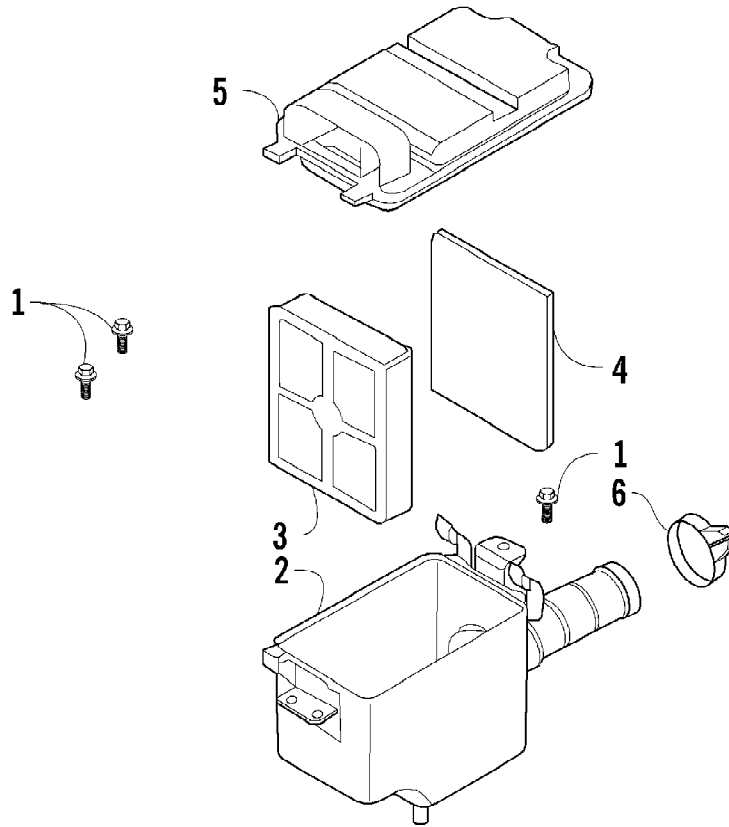

2005 ATV 90 Y-12 YOUTH CAT GREEN (A2005H4B2BUSZ)
 A-ARM, FLOOR PANEL, AND BUMPER ASSEMBLY

Page 2 of 66

Ref #	Part Number	Qty	S/P/F	Description
1	3301-218	1		A-Arm, Suspension - Right
2	3301-428	4		Bushing, Rubber
3	3301-328	2		Bushing
4	3301-219	2		Bushing
5	3301-222	1		A-Arm, Suspension - Left
6	3301-220	2		Cover, Waterproof
7	3301-580	2	/P	Cover, Dustproof
8	3301-402	4		Screw, Cap
9	3301-856	1		Panel, Floor
10	3301-444	2		Fitting, Grease
11	3301-445	2		Cap, Grease Fitting
12	3301-400	4		Screw, Cap
13	3301-388	2		Screw, Cap
14	3301-895	1		Bumper
15	3301-395	2		Screw, Cap
16	3301-283	2		Nut, Nylon
17	3301-256	2		Cap, Floor Panel - Rubber
18	3301-893	1		Cover, Bumper
19	3301-322	4		Screw, Self-Tapping