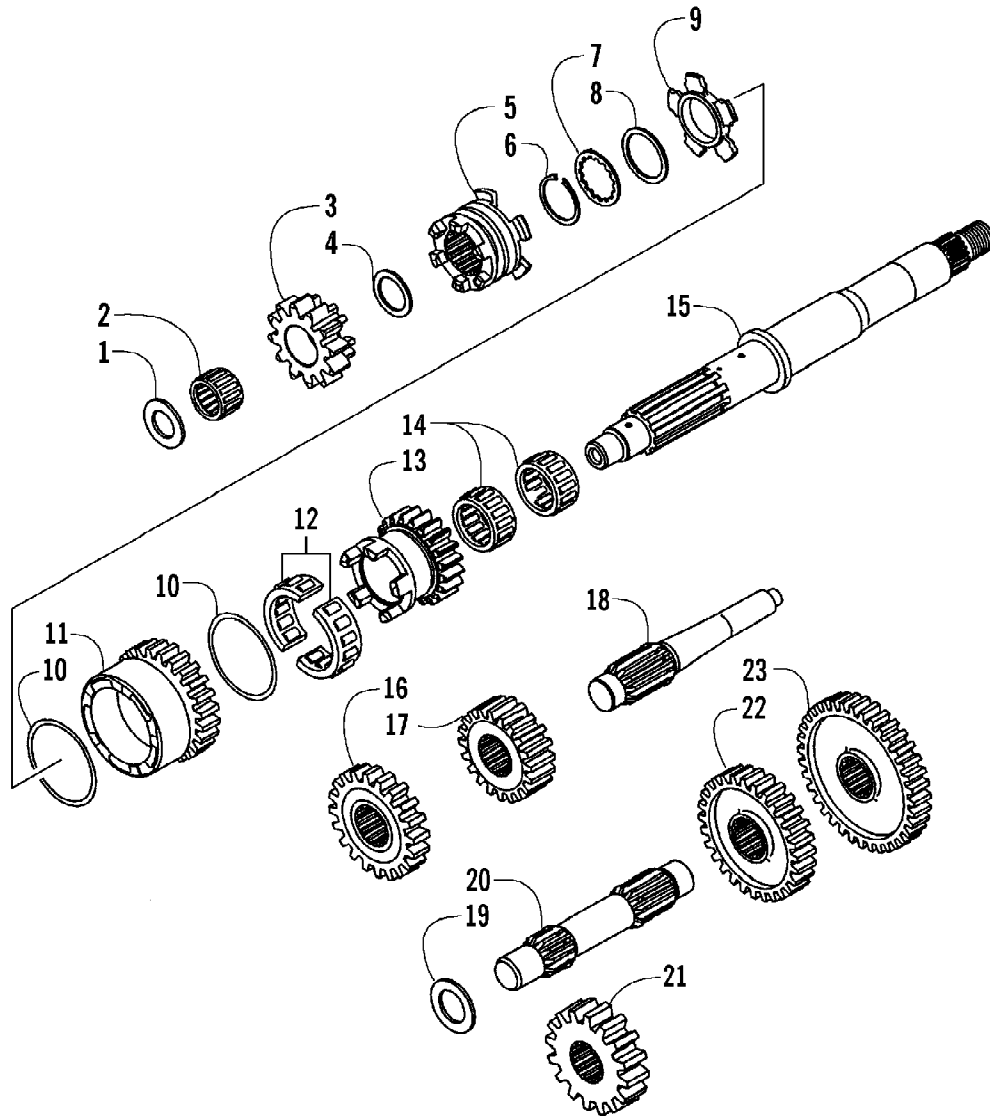

2005 ATV 650 V-2 4X4 FIS GREEN LE CA (A2005IBR4BCAM)
TRANSMISSION ASSEMBLY

Page 87 of 97

Ref #	Part Number	Qty	S/P/F	Description
1	3201-283	1		Spacer
2	3201-320	1		Bearing, Reverse Input Gear
3	3201-130	1	S	Gear, Input - Reverse - 12T
4	3201-285	1		Spacer
5	3201-120	1	S	Shifter
6	3201-297	1		Ring, Snap
7	3201-397	1		Washer
8	3201-288	1		Spacer
9	3201-290	1		Spacer
10	3201-289	2		Spacer
11	3201-129	1		Gear, Input - High - 26T
12	3201-317	1		Bearing, High Input Gear
13	3201-137	1	S	Gear, Input - Low - 20T
14	3201-319	2		Bearing, Low Input Gear
15	3201-425	1	/P	Shaft, Transmission Input
16	3201-135	1		Gear, Driven - Reverse - 16T
17	3201-134	1		Gear, Output - Reverse - 16T
18	3201-115	1		Shaft, Idle - Reverse
19	3201-398	1		Washer
20	3201-419	1	S	Shaft, Output
21	3201-133	1		Gear, Output - Drive - 18T
22	3201-132	1		Gear, Driven - High - 30T
23	3201-131	1		Gear, Driven - Low - 36T