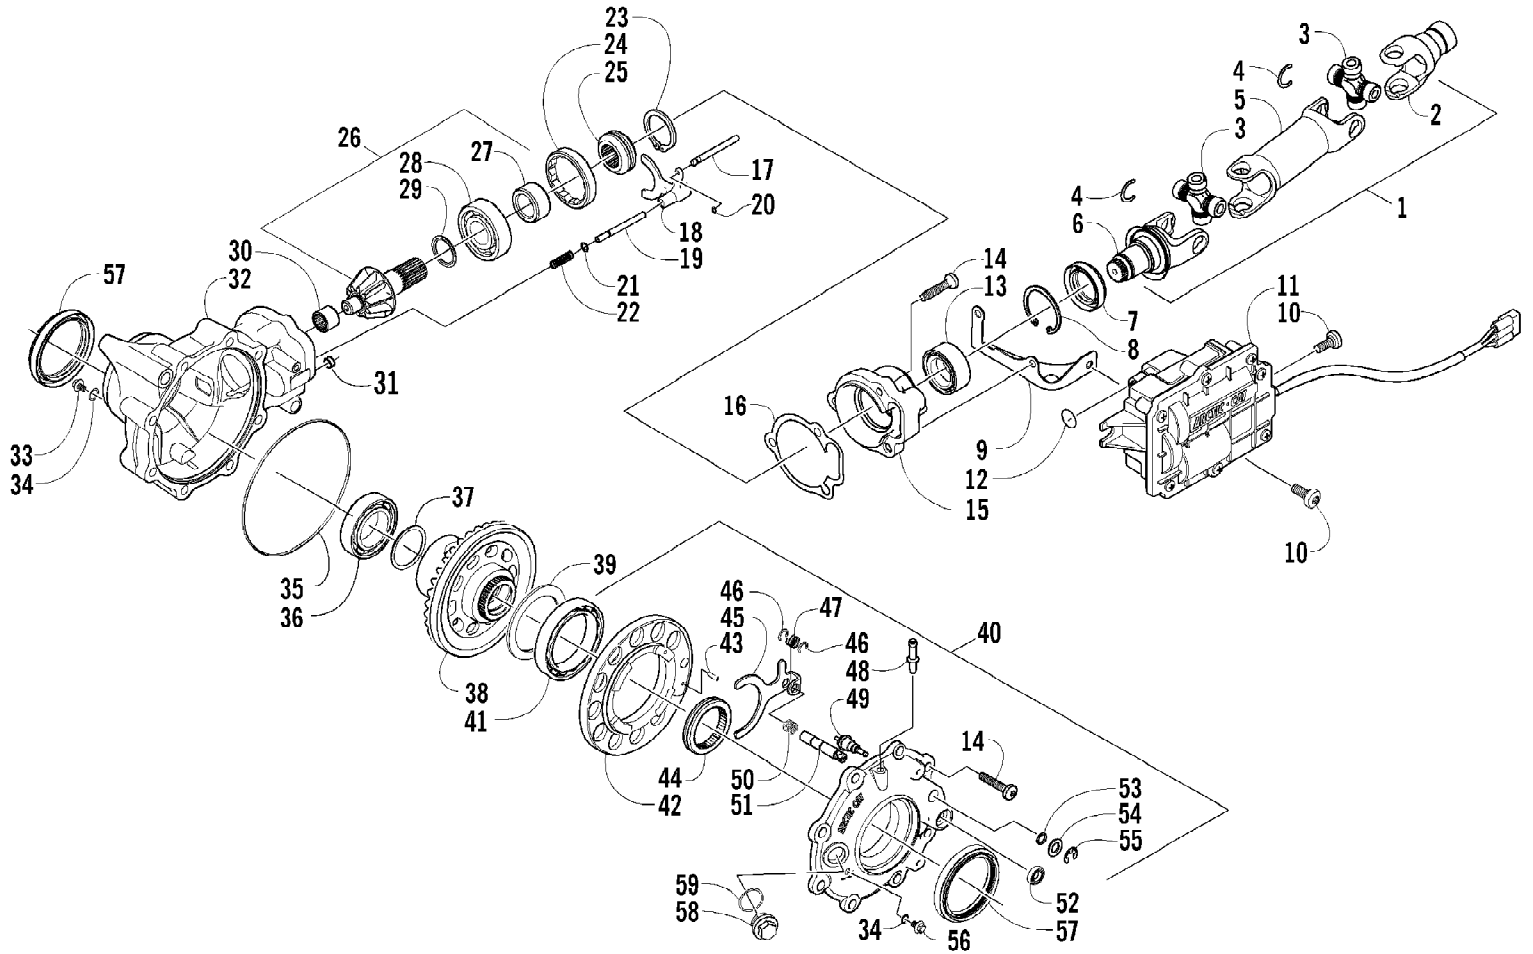

2005 ATV 650 V-2 4X4 FIS GREEN LE CA (A20051BR4BCAM)
FRONT DRIVE GEARCASE ASSEMBLY

2005 ATV 650 V-2 4X4 FIS GREEN LE CA (A2005IBR4BCAM)
FRONT DRIVE GEARCASE ASSEMBLY

Page 45 of 97

Ref #	Part Number	Qty	S/P/F	Description
	0502-615	1		Gearcase Assembly
1	0502-381	1		Driveshaft Assembly (inc. 2-6)
2	0502-521	1		Yoke, Front
3	1402-164	2	/P	Joint, Universal (inc. 4)
4	0423-450	8		Ring, Retaining
5	0502-524	1		Driveshaft
6	0502-517	1		Yoke, Front Slip
7	1402-011	1		Seal
8	0423-423	1		Ring, Retaining
9	0502-347	1		Bracket, Actuator
10	0423-396	3		Screw, Self-Tapping
11	0502-579	1		Actuator (inc. 12)
12	0423-498	1	S	O-Ring
13	1402-043	1		Bearing
14	0423-118	11		Screw, Self-Tapping
15	0502-528	1	/P	Housing, Pinion
16	0402-947	1		Gasket, Flange
17	0402-997	1		Shaft, Selector
18	0402-998	1		Fork, Selector
19	0402-417	1		Shaft, Shuttle
20	0423-402	1		Ring, Retaining
21	0423-147	1		O-Ring
22	0402-999	1		Spring, Return
23	0423-417	1		Ring, Retaining
24	0402-357	1		Collar, Lock
25	0402-413	1		Coupler, Drive
26	0502-123	1		Gear, Pinion - Assembly - 10T (inc. 27-29)
27	0402-336	1		Collar, Retaining
28	0402-327	1		Bearing
29	0402-424	AR		Shim
29	0402-425	AR		Shim
29	0402-426	AR		Shim
29	0402-427	AR		Shim
29	0402-428	AR		Shim
30	0402-328	1		Bearing
31	0402-411	1		Pin, Dowel
32	0502-514	1		Housing, Gearcase
33	1402-210	1	/P	Plug, Magnetic (inc. one No. 34)
34	0423-153	2		O-Ring
35	0423-149	1		O-Ring
36	0402-393	1		Bearing
37	0402-405	AR		Shim
37	0402-406	AR		Shim
37	0402-407	AR		Shim
37	0402-408	AR		Shim
37	0402-409	AR		Shim
38	0502-411	1		Gear, Ring - 36T
39	1402-074	AR		Shim
39	1402-075	AR		Shim
39	1402-076	AR		Shim
39	1402-077	AR		Shim
39	1402-078	AR		Shim