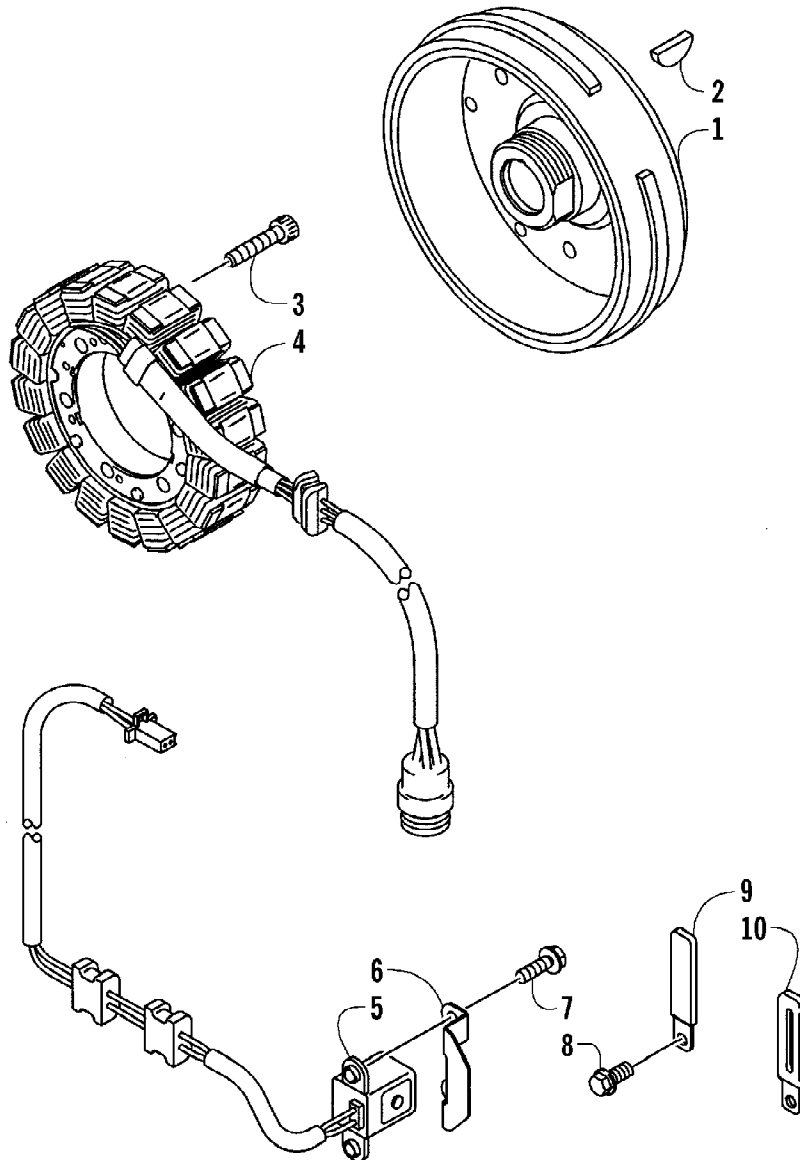

2005 ATV 650 V-2 4X4 FIS GREEN LE CA (A2005IBR4BCAM)
MAGNETO

Page 60 of 97

Ref #	Part Number	Qty	S/P/F	Description
1	3201-183	1		Rotor
2	3201-240	1		Key
3	3201-095	3		Bolt
4	3201-182	1		Stator
5	3201-243	1		Coil, Pulsing
6	3201-138	1		Plate
7	3201-111	2		Screw, Cap
8	3201-144	1		Screw, Cap
9	3201-382	1		Clamp
10	3201-033	1		Clamp