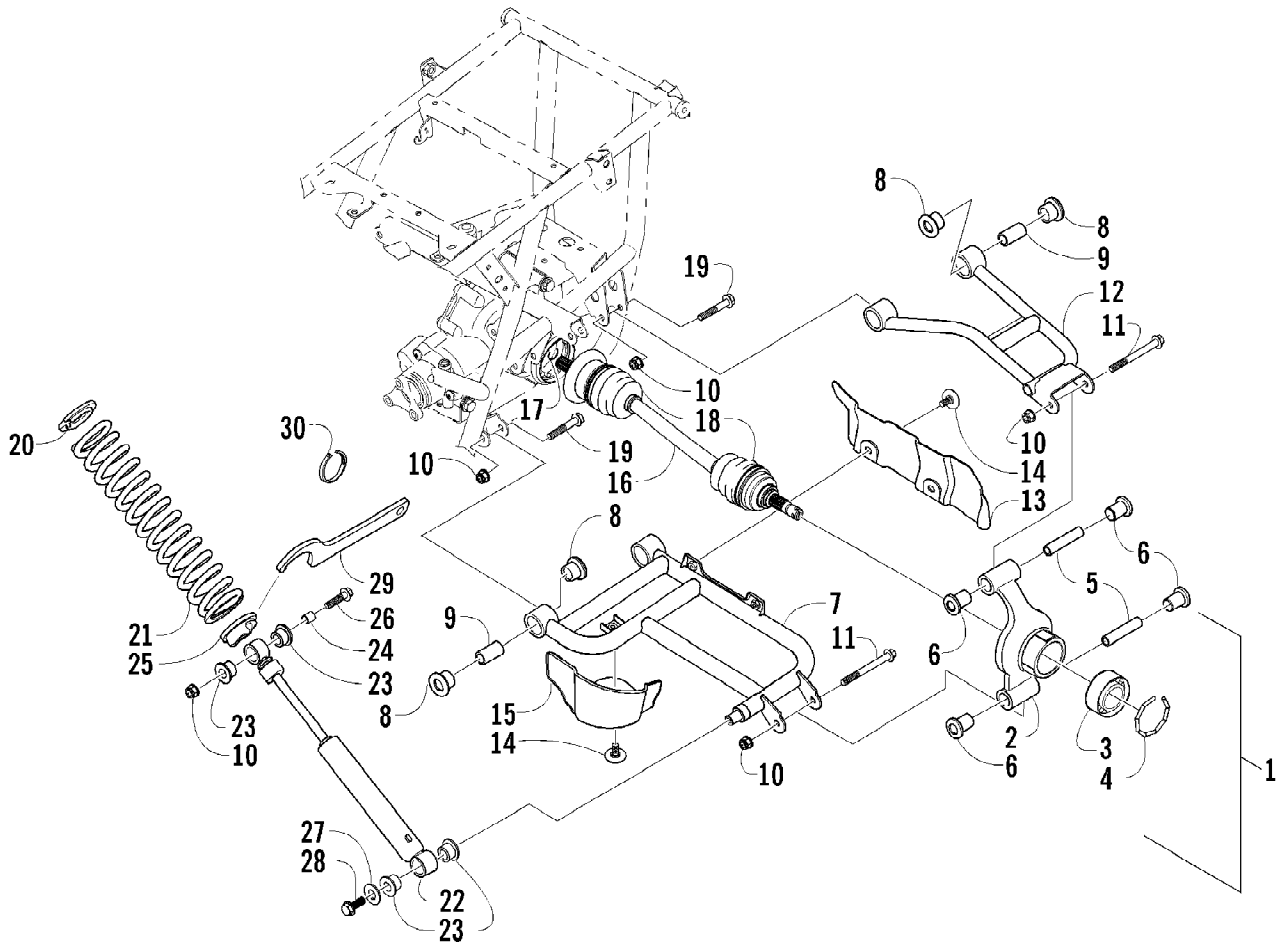

2005 ATV 650 V-2 4X4 FIS GREEN LE CA (A2005IBR4BCAM)
REAR SUSPENSION ASSEMBLY

Page 68 of 97

Ref #	Part Number	Qty	S/P/F	Description
1	0504-372	1	S	Knuckle, Right Rear - Assembly (inc. 2-6)
1	0504-373	1	S/P	Knuckle, Left Rear - Assembly (inc. 2-6)
2	0	1	F	Knuckle - Right
2	0	1	F	Knuckle - Left
3	1402-027	2	S/P	Bearing, Wheel Hub
4	0423-423	2		Ring, Retaining
5	0403-038	4	S/P	Collar, Suspension Bushing
6	0403-032	8	S	Bushing, Suspension
7	0504-320	1	S	A-Arm, Rear - Lower Right (inc. 8-9)
7	0504-321	1	S	A-Arm, Rear - Lower Left (inc. 8-9)
8	0403-115	16	S	Bushing
9	0403-114	8	S	Collar
10	8428-002	14		Nut, Lock
11	8409-000	4		Screw, Cap
12	0504-318	1		A-Arm, Rear - Upper Right (inc. 8-9)
12	0504-319	1		A-Arm, Rear - Upper Left (inc. 8-9)
13	1441-004	1		Guard, Boot - Right
13	1441-005	1		Guard, Boot - Left
14	0423-101	6		Screw, Body
15	1406-071	1		Guard, Boot - Right
15	1406-072	1		Guard, Boot - Left
16	0502-596	2	S	Axle, Drive (inc. 17-18)
17	0441-400	2	S	Clip, Retaining
18	0436-276	2	S	Repair Kit, Boot - Rear Axle
19	8409-075	8		Screw, Cap
20	1603-889	2	/P	Retainer, Spring
21	0404-065	2		Spring, Suspension
22	0404-077	2		Shock Absorber - Rear (inc. 23-24)
23	0604-310	8		Bushing, Shock Absorber
24	0403-028	2		Sleeve, Shock Absorber
25	0404-057	2		Cam, Spring Adjuster
26	8409-040	2		Screw, Cap
27	0423-087	2		Washer
28	8408-820	2	/P	Screw, Cap
29	0441-587	1		Wrench, Spanner
30	0123-788	2	/P	Cable Tie