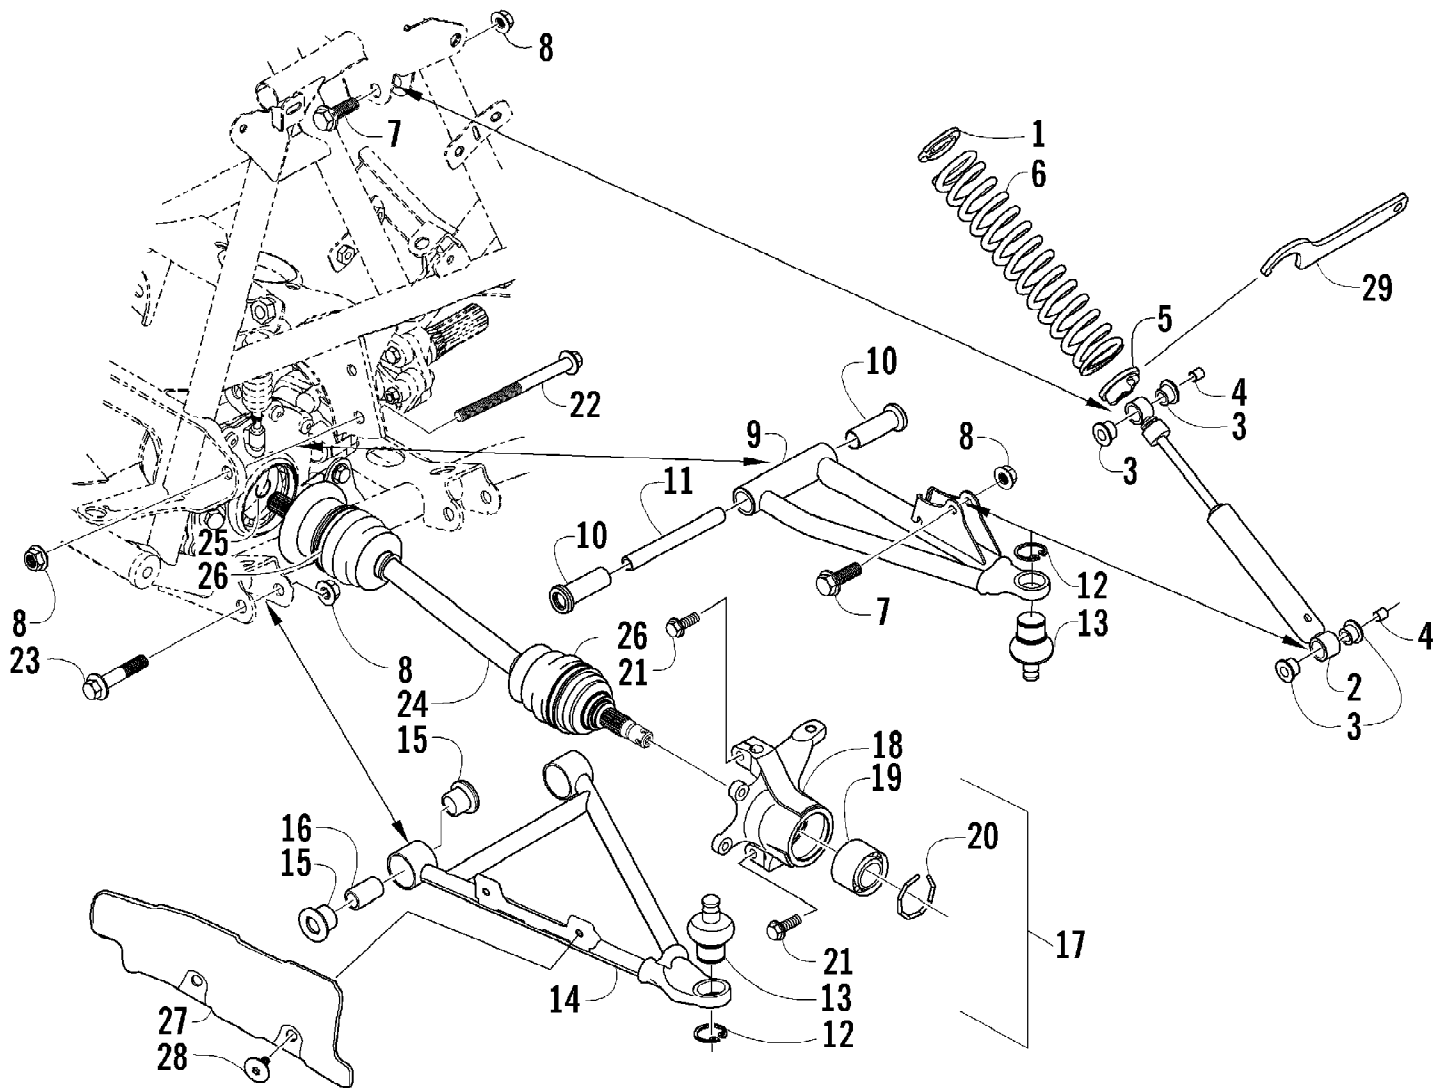

2005 ATV 650 V-2 4X4 FIS GREEN LE CA (A2005IBR4BCAM)
FRONT SUSPENSION ASSEMBLY

Page 48 of 97

Ref #	Part Number	Qty	S/P/F	Description
1	1603-889	2	/P	Retainer, Spring
2	0403-127	2		Shock Absorber - Front (inc. 3-4)
3	0604-310	8		Bushing, Shock Absorber
4	0403-028	4		Sleeve, Shock
5	0403-102	2		Cam, Spring Adjuster
6	0403-128	2	S	Spring, Shock Absorber
7	8409-040	4		Screw, Cap
8	8428-002	10		Nut, Lock
9	0503-196	1	S	A-Arm, Upper Right (inc. 10-13)
9	0503-197	1		A-Arm, Upper Left (inc. 10-13)
10	0403-081	4	S	Bushing
11	0403-080	2		Collar
12	0423-009	4	/P	Clip, Ball Joint
13	0405-115	4	/P	Ball Joint - Front
14	0503-220	1		A-Arm, Lower Right (inc. 12-13 and 15-16)
14	0503-221	1		A-Arm, Lower Left (inc. 12-13 and 15-16)
15	0403-115	8	S	Bushing
16	0403-114	4	S	Collar
17	0505-446	1	/P	Knuckle - Assembly - Right (inc. 18-20)
17	0505-447	1	/P	Knuckle - Assembly - Left (inc. 18-20)
18	0	1		Knuckle, Steering - Right Not a Service Part
18	0	1		Knuckle, Steering - Left Not a Service Part
19	1402-027	2	S/P	Bearing, Wheel Hub
20	0423-423	2		Ring, Retaining
21	8409-030	4		Screw, Cap
22	0423-334	2		Screw, Cap
23	8409-075	4		Screw, Cap
24	0502-542	1		Axle, Drive - Front - Right (inc. 25-26)
24	0502-547	1		Axle, Drive - Front - Left (inc. 25-26)
25	0441-400	2	S	Clip, Retaining
26	0436-276	2	S	Repair Kit, Boot - Front Axle
27	1441-002	1		Guard, Boot - Axle - Right
27	1441-003	1		Guard, Boot - Axle - Left
28	0423-101	4		Screw, Body
29	0441-587	1		Wrench, Spanner