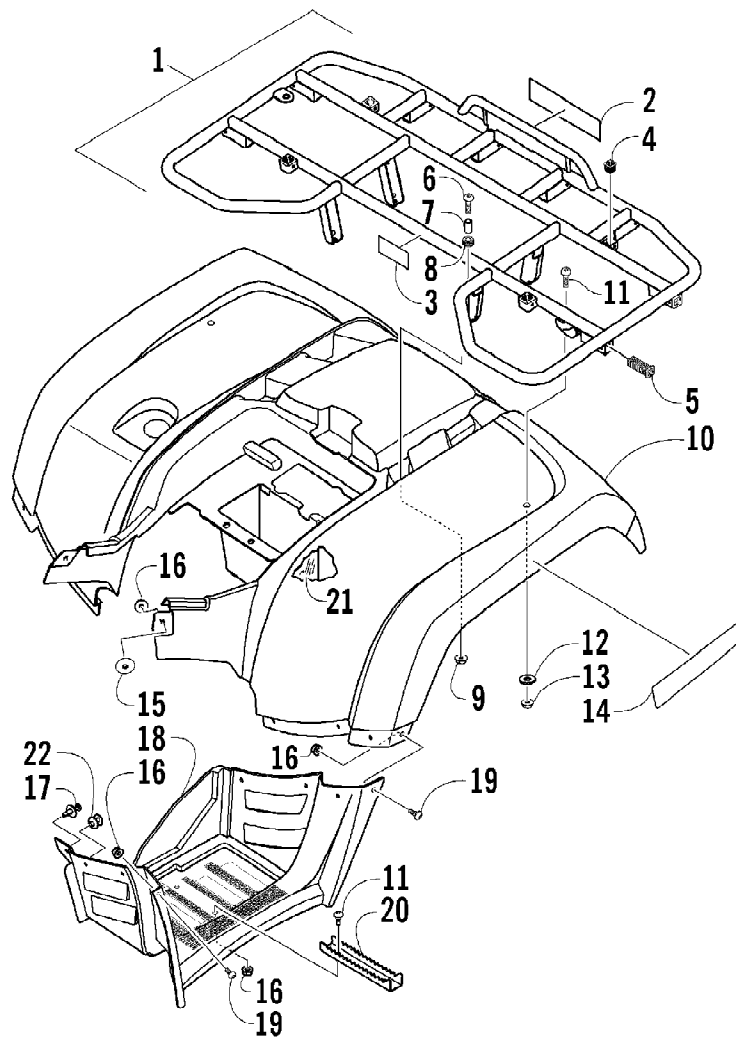

2005 ATV 650 V-2 4X4 FIS GREEN LE CA (A2005IBR4BCAM)
REAR BODY PANEL ASSEMBLY

Page 64 of 97

Ref #	Part Number	Qty	S/P/F	Description
1	0541-275	1	S	Rack - Rear - Assembly (inc. 2-5)
1	0541-285	1	S	Rack - Rear - Assembly (inc. 2-5)
2	0411-814	1	/P	Decal, "Arctic Cat"
2	0411-947	1	S	Decal, "Arctic Cat"
3	0411-648	1		Decal, Warning - Rear Rack Load
4	0441-592	4	/P	Bushing, Rack
5	0441-556	8		Bushing, Rack
6	0423-362	4		Screw, Machine
7	0423-463	4		Spacer
8	0423-465	4		Grommet
9	8432-802	4		Nut, Lock
10	1406-284	1		Panel, Fender - Rear
10	1406-603	1	S	Panel, Fender - Rear
10	1406-604	1	S	Panel, Fender - Rear
11	0423-355	6		Screw, Shoulder
12	8050-222	2	/P	Washer
13	8424-602	2	/P	Nut, Lock
14	0411-820	1	S	Decal, Reflector - Red - Right
14	0411-821	1	S	Decal, Reflector - Red - Left
15	0423-101	2		Screw, Body
16	0423-540	10		Nut, Lock
17	0623-362	2		Rivet, Reinstallable
18	1406-517	1	S	Footwell - Right
18	1406-519	1		Footwell - Left
19	0423-419	4		Screw, Machine
20	1506-125	2	/P	Footpeg
21	0412-296	1		Shield, Heat
22	0423-046	12		Rivet, Plastic