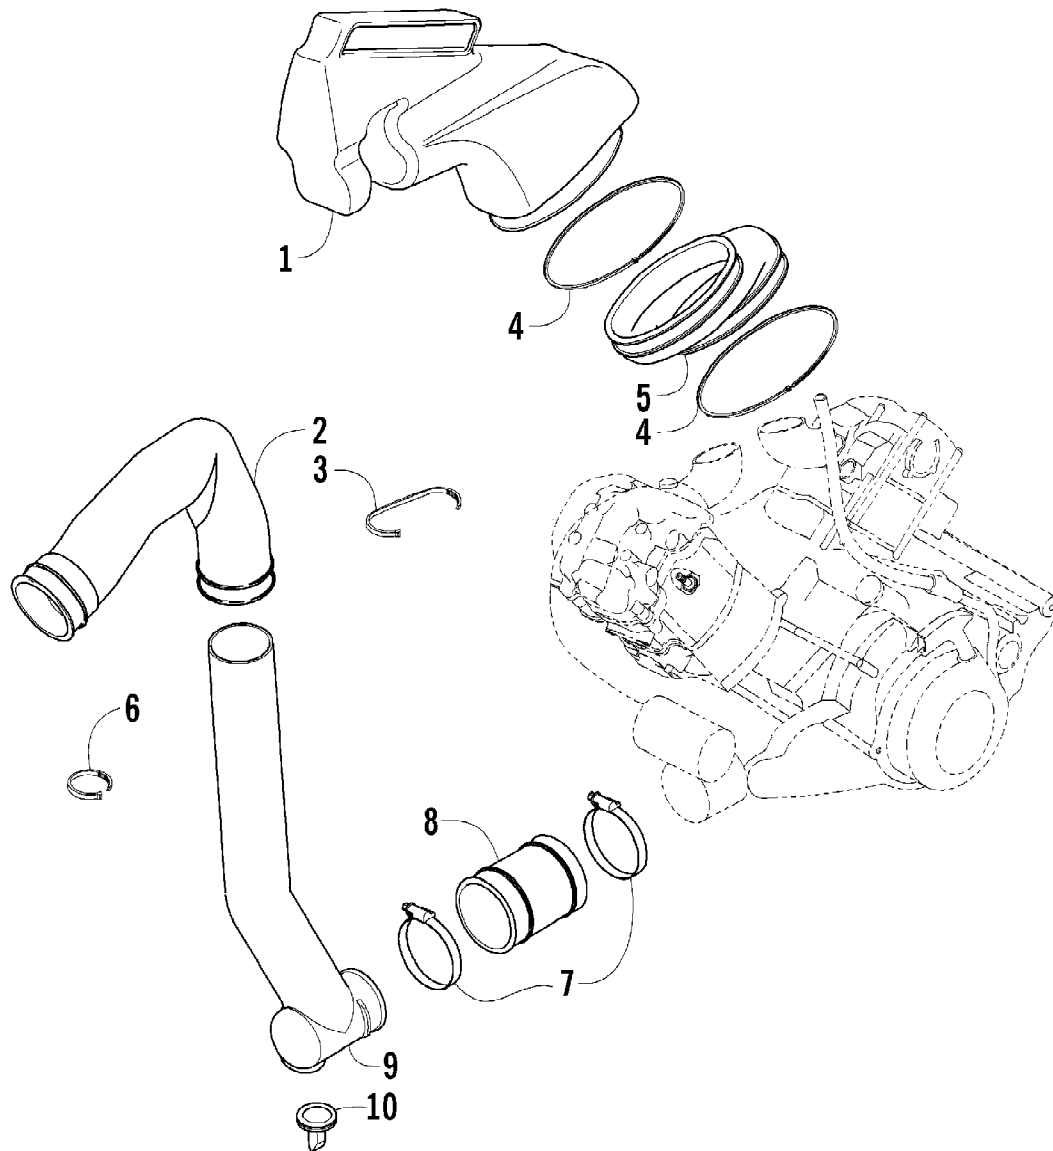

2005 ATV 650 V-2 4X4 FIS GREEN LE CA (A2005IBR4BCAM)
CASE/BELT COOLING ASSEMBLY

Page 13 of 97

Ref #	Part Number	Qty	S/P/F	Description
1	0413-112	1	/P	Duct, Air-Out
2	0413-092	1		Boot, Air-In
3	0123-903	1		Cable Tie - 11.5 in.
4	3201-038	2		Clamp, Boot
5	0413-083	1		Boot, Air-Out Duct
6	0123-788	2	/P	Cable Tie - 7.5 in.
7	0423-380	4	/P	Clamp, Boot
8	0413-085	1		Boot, Air-In Duct
9	0513-010	1		Duct, Air-In
10	0470-442	1	/P	Valve, Drain