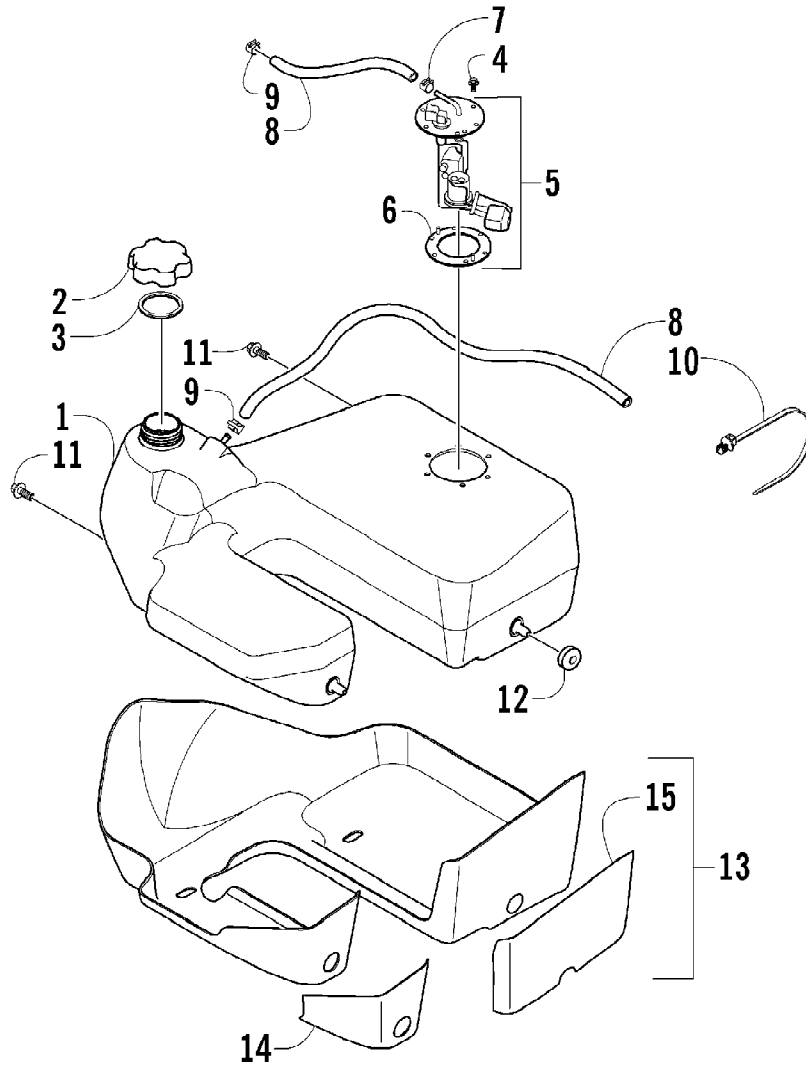

2005 ATV 650 V-2 4X4 FIS GREEN LE CA (A2005IBR4BCAM)
GAS TANK ASSEMBLY

Page 50 of 97

Ref #	Part Number	Qty	S/P/F	Description
1	0570-090	1	S	Tank, Gas - Assembly (inc. 2-4 and 6)
2	0470-438	1	/P	Cap, Gas Tank (inc. 3)
3	0109-733	1	/P	Gasket, Tank Cap
4	3201-008	6		Screw, Cap
5	3201-434	1	/P	Pump, Fuel (inc. 6)
6	3201-009	1		Damper, Fuel Pump
7	1623-233	1		Clamp, Hose
8	0410-070	AR	/P	Hose, Gasline - 25 ft
9	0423-461	2	S	Clamp, Hose
10	0423-075	1		Cable Tie - Push-Mount
11	8408-816	2		Screw, Cap
12	0423-460	2		Grommet
13	0570-081	1		Shield, Gas Tank (inc. 14-15)
14	0470-498	1		Shield, Heat
15	0470-499	1		Shield, Heat