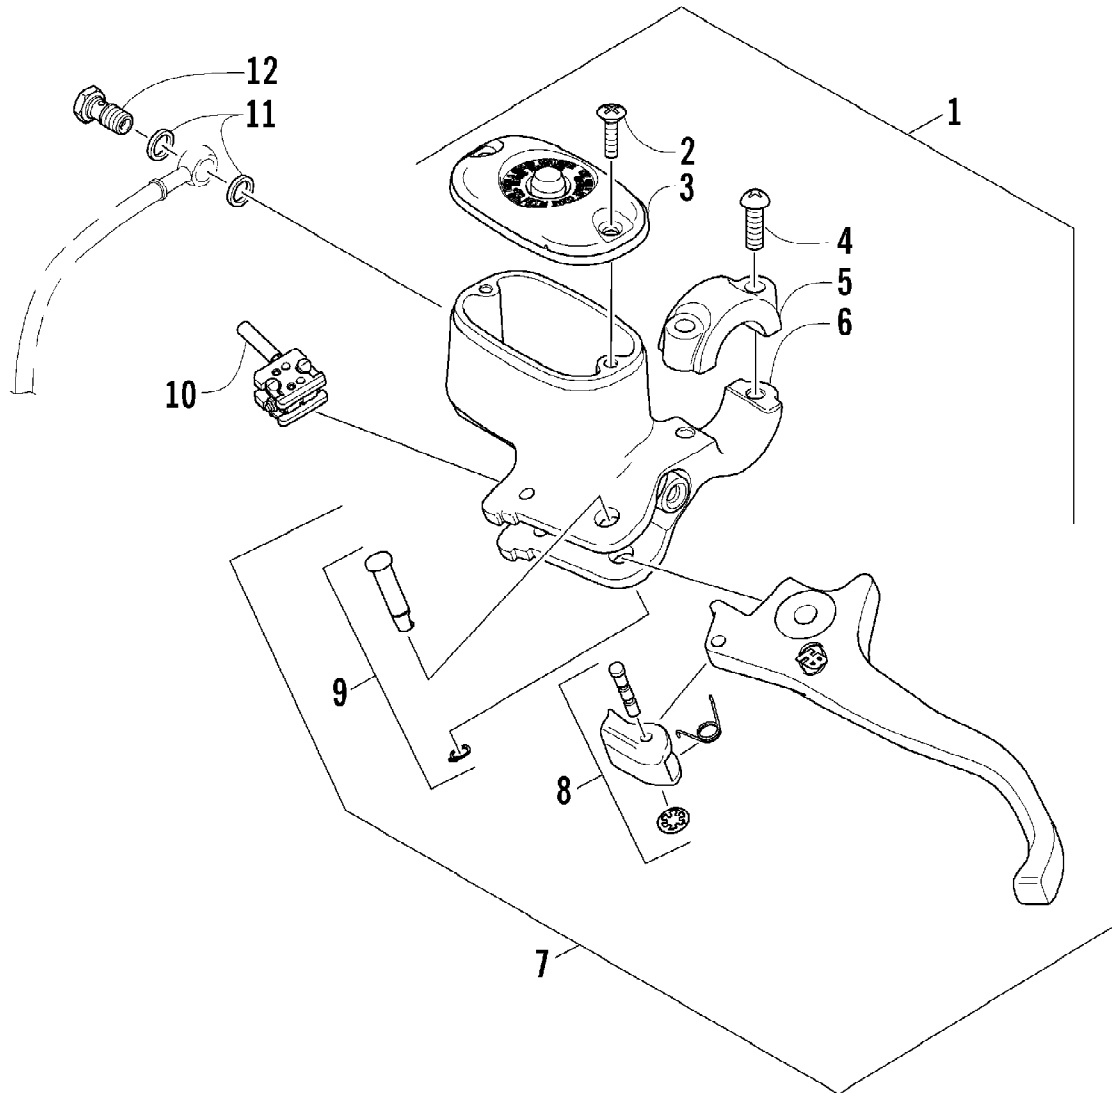

2005 ATV 650 V-2 4X4 FIS GREEN LE CA (A2005IBR4BCAM)
HYDRAULIC HAND BRAKE ASSEMBLY

Page 58 of 97

Ref #	Part Number	Qty	S/P/F	Description
1	0502-703	1	S	Brake Assembly (inc. 2-10)
2	0502-566	1		Screw, Reservoir Cover - Kit
3	0502-706	1	S	Cover, Reservoir - Kit
4	0502-568	1		Screw, Master Cylinder Clamp - Kit
5	0502-705	1		Clamp, Master Cylinder - Kit
6	0502-704	1		Master Cylinder Assembly - Kit
7	0502-634	1	/P	Lever Assembly - Kit (inc. 8-9)
8	0502-635	1		Lock, Brake Lever - Kit
9	0502-580	1		Lever Pin - Kit
10	0502-564	1	/P	Switch, Brake - Kit
11	0423-178	2		Washer, Crush
12	0423-413	1		Bolt, Banjo Fitting