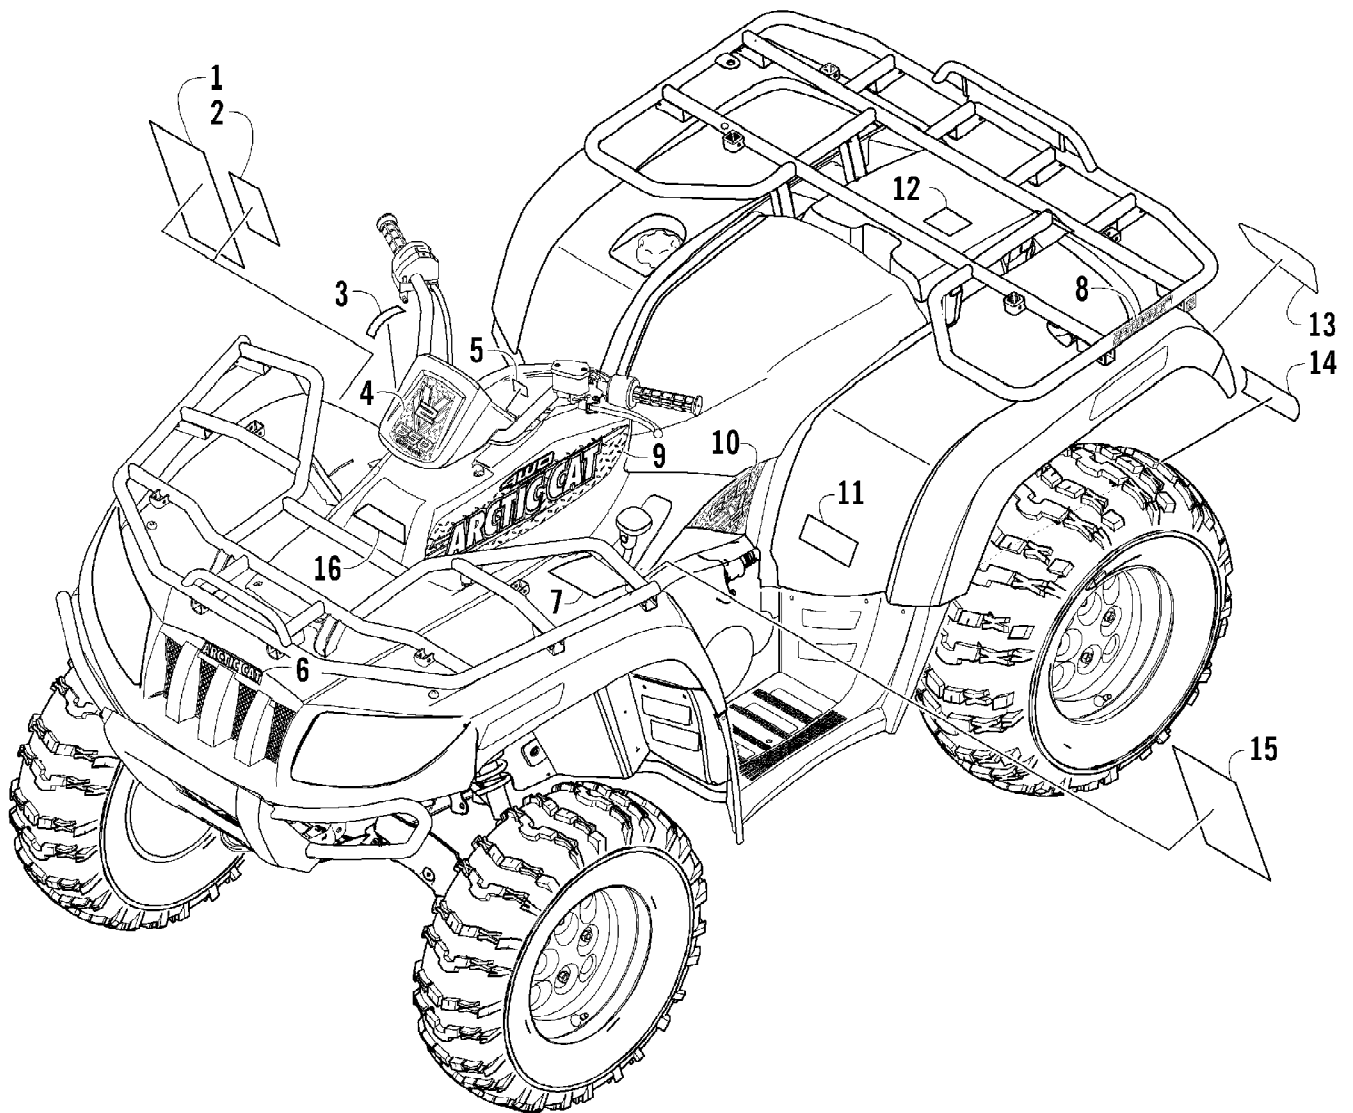

2005 ATV 650 V-2 4X4 FIS GREEN LE CA (A2005IBR4BCAM)
DECALS

Page 27 of 97

Ref #	Part Number	Qty	S/P/F	Description
1	0411-008	1	/P	Decal, Warning - Reverse/Pre-Ride
2	0411-835	1		Decal, Warning - Turn
3	0411-426	1		Decal, Warning - Clutch Cover
4	0411-849	1		Decal, Instrument Pod
5	0411-966	1		Decal, Warning - Differential Lock
6	0411-839	1		Decal, Front
7	0411-401	1		Decal, Warning - Age
8	0411-965	2		Decal, "SpeedRack"
9	0411-852	1		Decal, Side - Upper Right
9	0411-853	1		Decal, Side - Upper Left
10	0411-882	1		Decal, Side - Lower Right
10	0411-883	1		Decal, Side - Lower Left
11	0411-430	1		Decal, Warning - Tire Pressure
12	0411-435	1		Decal, Passenger
13	0411-888	1		Decal, Rear - Right
13	0411-889	1		Decal, Rear - Left
14	0411-267	1		Decal, Warning - Towing
15	0411-218	1		Decal, Warning - General
16	0411-964	1		Decal, Crest - "SpeedRack"