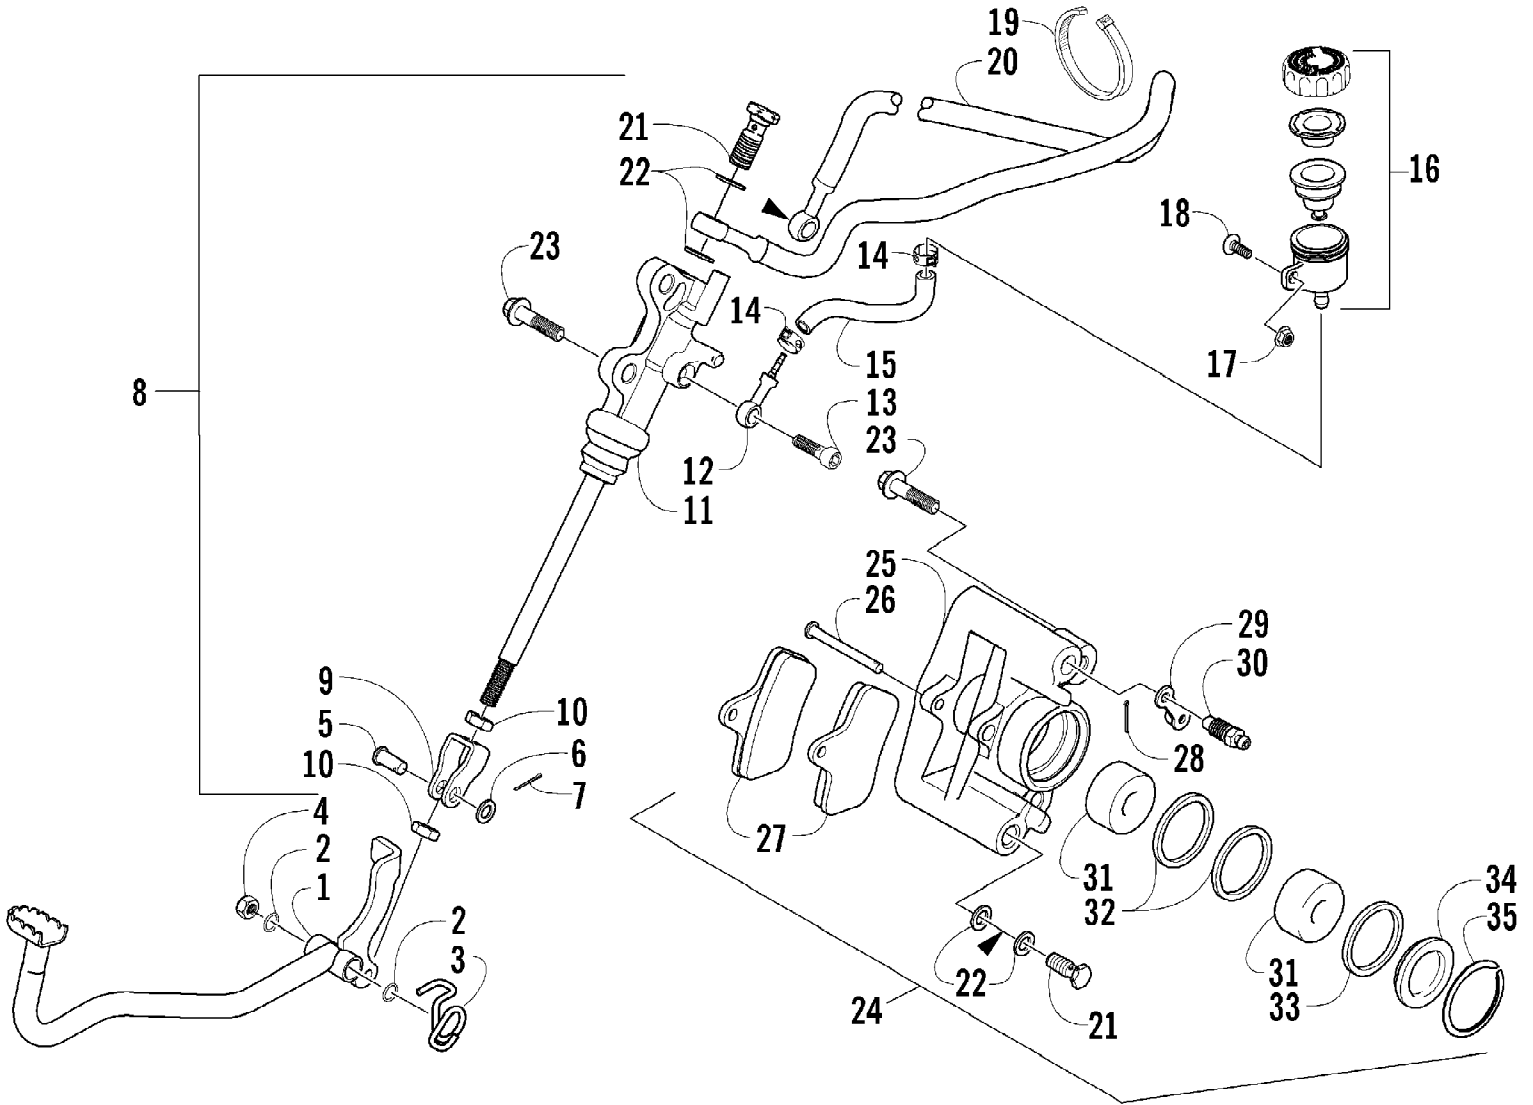

2005 ATV 650 V-2 4X4 FIS GREEN LE CA (A2005IBR4BCAM)
AUXILIARY BRAKE ASSEMBLY

Page 4 of 97

Ref #	Part Number	Qty	S/P/F	Description
1	0502-656	1		Lever, Brake
2	1602-213	2	/P	O-Ring
3	0502-713	1		Spring, Brake Lever
4	8422-002	1		Nut
5	0402-575	1		Pin, Clevis
6	0402-583	1		Washer
7	0402-584	1		Pin, Cotter
8	0502-665	1	S	Brake Assembly (inc. 9-16)
9	0402-580	1		Actuator, Push Rod
10	0402-592	2		Nut, Jam
11	0	1	F	Master Cylinder
12	1402-277	1		Fitting, Banjo
13	1402-278	1		Bolt, Banjo Fitting
14	0423-525	2		Clamp, Hose
15	1402-266	1		Hose, Brake Reservoir
16	1402-257	1		Reservoir, Brake
17	8424-602	1	/P	Nut, Flanged
18	8476-616	1		Screw, Machine
19	0123-788	1	/P	Cable Tie 7.5 in.
20	1402-200	1		Hose, Brake
21	0423-413	2		Bolt, Banjo Fitting
22	0423-178	4		Washer, Crush
23	8408-825	4		Screw, Cap
24	0502-457	1	S	Caliper, Brake (inc. 25-35)
25	0	1	F	Housing, Caliper
26	0402-495	1		Pin, Brake Caliper
27	1402-126	2		Pad, Brake
28	0423-495	1	/P	Pin, Cotter
29	0402-493	1		Cap, Bleed Valve
30	1402-123	1		Valve, Bleed
31	1402-125	2		Piston
32	0402-980	2		O-Ring, Brake Caliper
33	0	1	F	O-Ring
34	0	1	F	Plug
35	0	1	F	Ring, Retaining