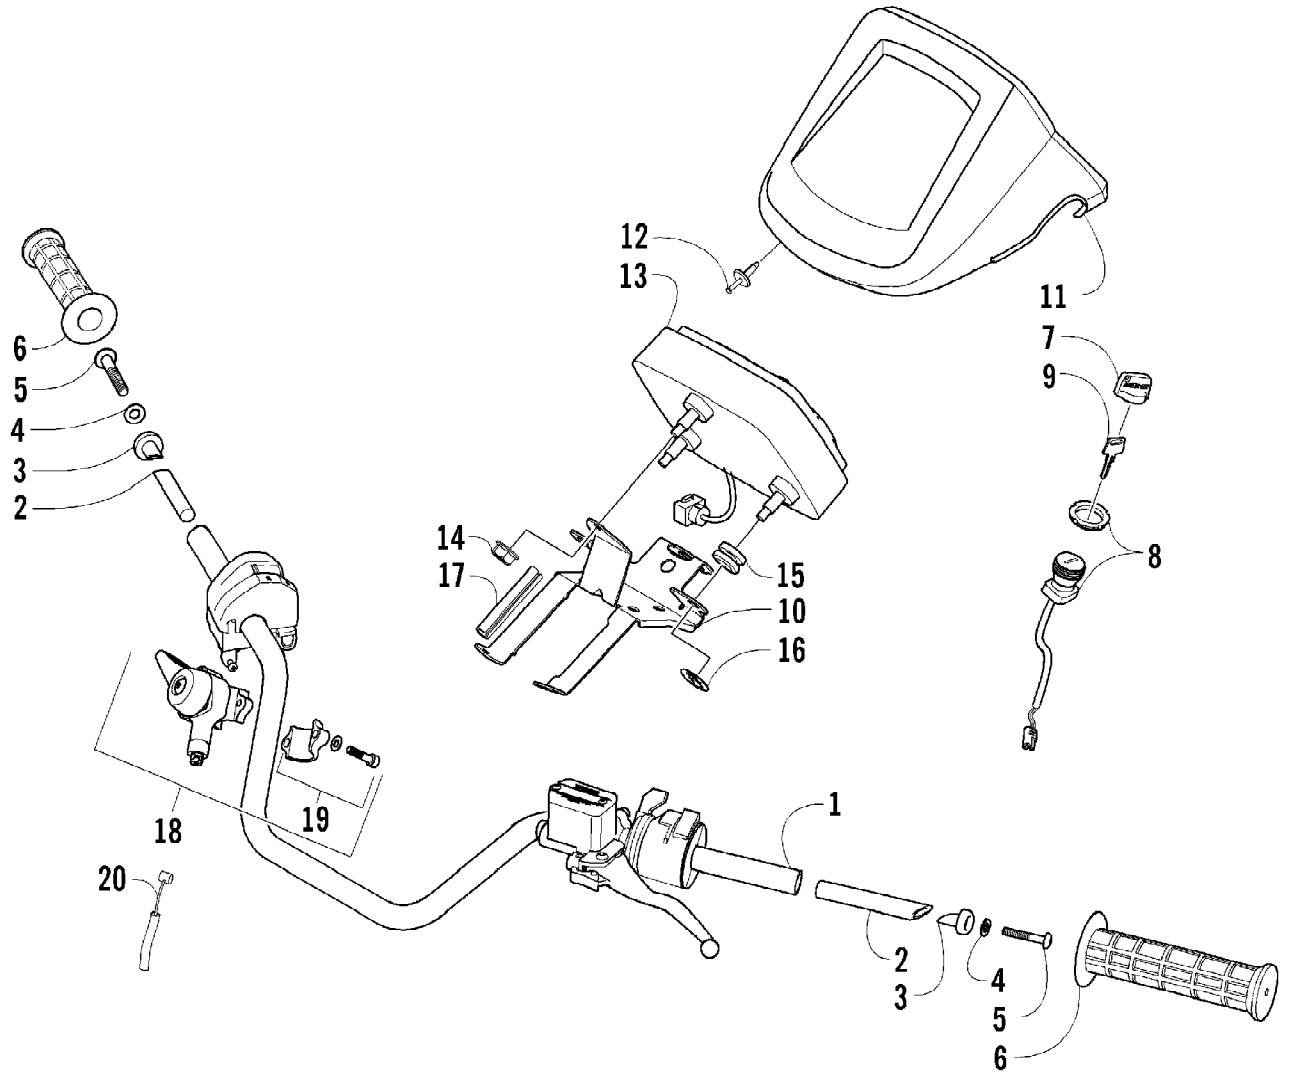

2005 ATV 650 V-2 4X4 FIS GREEN LE CA (A2005IBR4BCAM)
HANDLEBAR ASSEMBLY

Page 54 of 97

Ref #	Part Number	Qty	S/P/F	Description
1	0505-448	1		Tube, Handlebar
2	0405-148	2		Plug, Handlebar
3	0405-149	2		End Cap, Handlebar
4	8050-247	2	/P	Washer
5	8477-845	2		Screw, Machine
6	0405-147	2		Grip, Handlebar
7	0409-013	1		Cover, Key
8	0430-036	1		Switch, Ignition - Assembly (inc. 9)
9	3409-007	1	/P	Key, Ignition - Blank (C Series)
9	3409-011	1		Key, Ignition - Blank (D Series)
9	3409-012	1		Key, Ignition - Blank (E Series)
9	3409-013	1		Key, Ignition - Blank (F Series)
10	1506-428	1		Bracket, Mounting - Instrument Pod
11	0405-162	1		Instrument Pod
12	0623-362	2		Rivet, Reinstallable
13	0420-048	1		Gauge, Digital
14	8424-502	1		Nut, Flange
15	0423-447	3		Grommet
16	0624-466	2		Retainer, Push-On
17	0706-371	AR	/P	Trim
18	0502-527	1		Control, Differential Lock (inc. 19)
19	0502-613	1		Clamp, Differential Lock Control - Kit
20	0487-030	1	S	Cable, Differential Lock