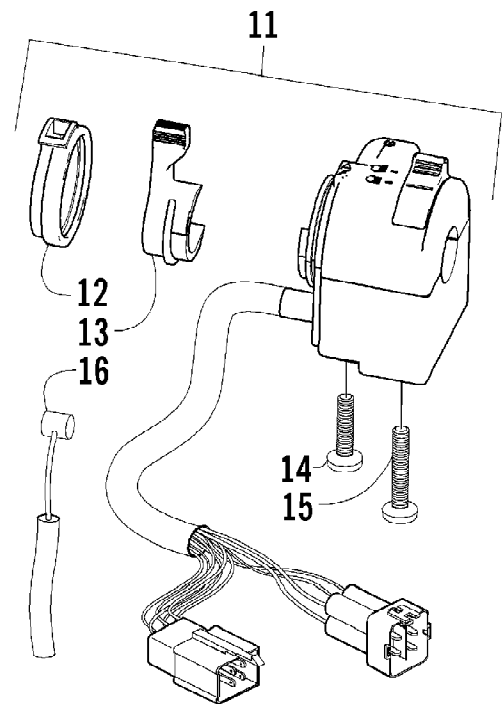

2005 ATV 650 V-2 4X4 FIS GREEN LE CA (A2005IBR4BCAM)
THROTTLE CASE AND CONTROL SWITCH ASSEMBLIES

Page 85 of 97

Ref #	Part Number	Qty	S/P/F	Description
1	0509-012	1		Case, Throttle - Assembly (inc. 2-9)
2	0409-048	1		Cover, Throttle Case w/Switch
3	3004-533	1	S/P	Screw, Cap
4	3004-447	1	/P	Washer, Lock
5	3003-030	1	/P	Washer
6	3423-327	1		Nut
7	3423-014	1		Screw
8	3409-001	1		Lever
9	3423-199	2		Screw
10	0487-032	1		Cable, Throttle
11	0409-022	1		Switch, Control - Assembly (inc. 12-15)
12	0409-026	1		Cover, Choke Lever
13	0409-025	1		Lever, Choke
14	0409-028	1		Screw
15	0409-027	1		Screw, Cap
16	0487-033	1		Cable, Choke