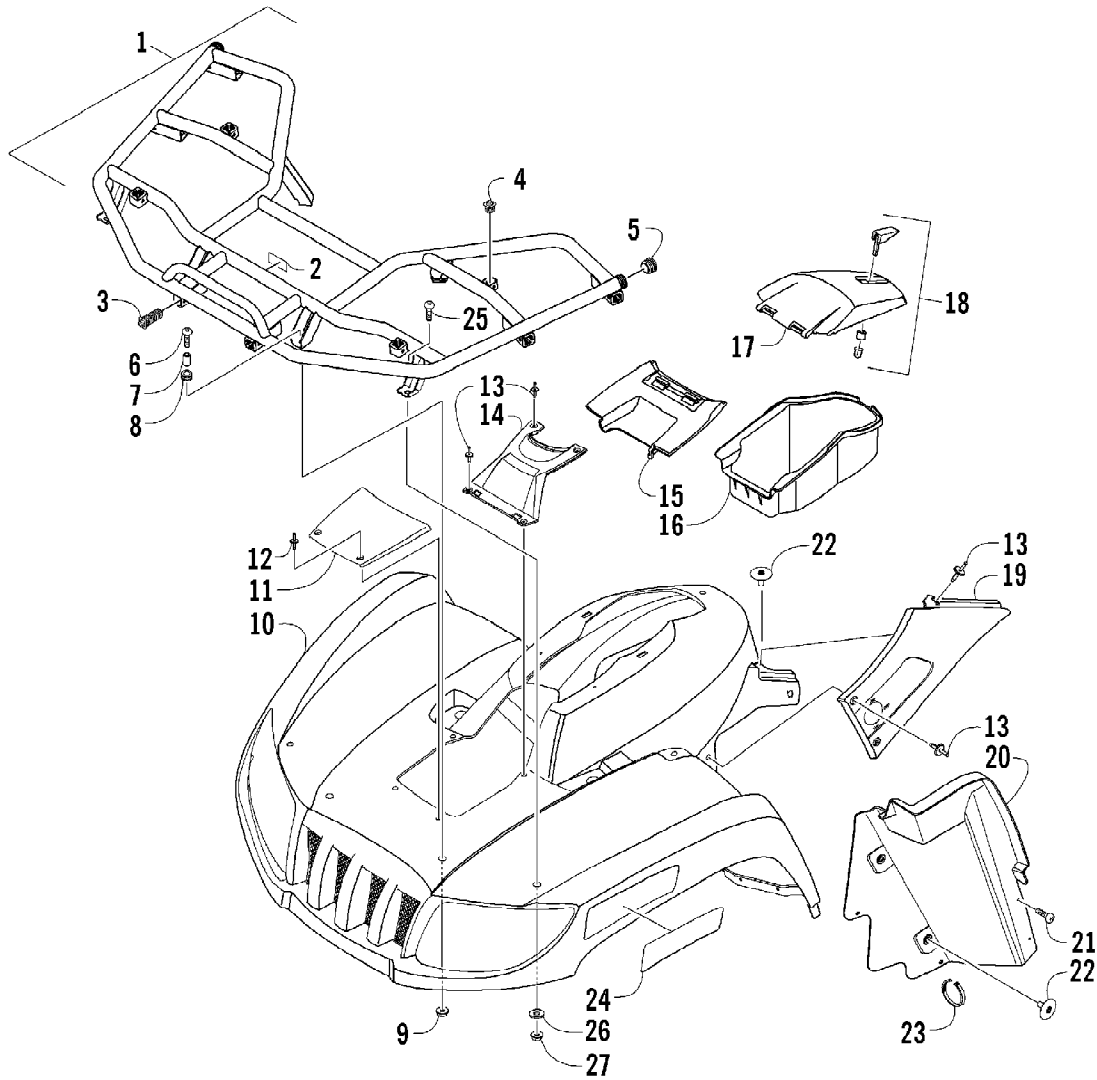

2005 ATV 650 V-2 4X4 FIS GREEN LE CA (A2005IBR4BCAM)
FRONT BODY PANEL ASSEMBLY

Page 43 of 97

Ref #	Part Number	Qty	S/P/F	Description
1	0541-272	1		Rack - Front - Assembly (inc. 2-5)
2	0411-576	1		Decal, Warning - Front Rack Load
3	0441-556	6		Bushing, Rack
4	0441-592	4	/P	Bushing, Rack
5	1441-049	2		Plug, Rack
6	0423-362	4		Screw, Machine
7	0423-463	4		Spacer
8	0423-465	4		Grommet
9	8432-802	4		Nut, Lock
10	1406-608	1	S	Panel, Fender - Front
11	1406-358	1		Cover, Access - Radiator
12	0423-535	2		Rivet, Reinstallable
13	0623-362	10		Rivet, Reinstallable
14	1406-484	1		Cover, Steering Post
15	0470-513	1		Cover, Storage Box
16	1406-573	1		Box, Storage
17	0470-514	1		Lid, Storage Box
18	1406-599	1		Latch, Storage Box
19	1406-313	1		Panel, Side - Right
19	1406-314	1		Panel, Side - Left
20	1406-354	1		Panel, Splash - Right
20	1406-355	1	S	Panel, Splash - Left
21	0423-342	4	/P	Screw, Self-Tapping
22	0423-101	5		Screw, Body
23	0123-788	AR	/P	Cable Tie - 7.5 in.
24	0411-818	1		Decal, Reflector - Amber - Right
24	0411-819	1		Decal, Reflector - Amber - Left
25	0423-355	2		Screw, Shoulder
26	8050-222	2	/P	Washer
27	8424-602	2	/P	Nut, Lock