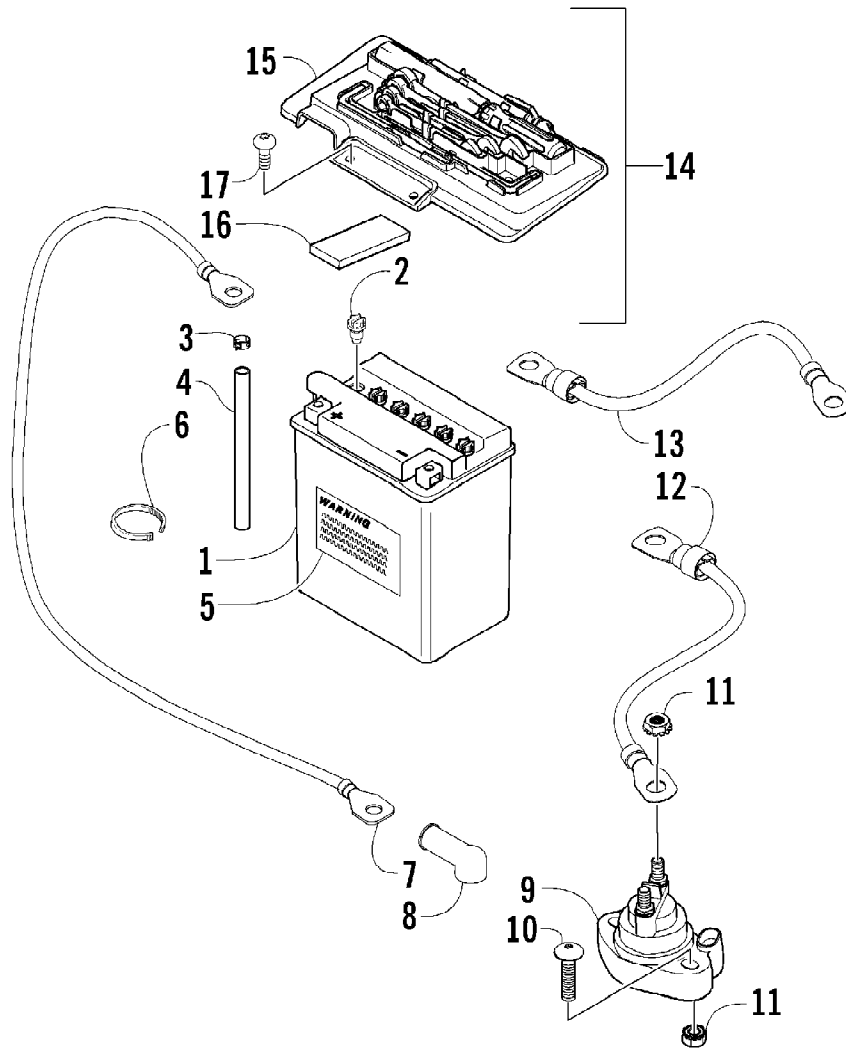

2005 ATV 650 V-2 4X4 FIS GREEN LE CA (A2005IBR4BCAM)
BATTERY AND SOLENOID ASSEMBLY

Page 6 of 97

Ref #	Part Number	Qty	S/P/F	Description
1	0745-045	1	/P	Battery Assembly (inc. 2-5)
2	0645-045	6		Cap, Battery
3	0645-152	1		Clamp, Hose
4	0645-263	1	/P	Hose, Battery Vent
5	0645-151	1		Label, Warning - Battery
6	0123-788	2	/P	Cable Tie - 7.5 in.
7	0445-046	1	S	Cable, Battery/Solenoid
8	0645-327	1		Boot, Terminal
9	0445-036	1	S	Solenoid
10	8476-625	2		Screw, Machine
11	0623-038	4		Nut w/Washer
12	0445-041	1		Cable, Solenoid/Starter
13	0445-047	1	S	Cable, Battery/Ground
14	5990-839	1	S	Battery Cover/Tool Tray Assembly (inc. 15-16)
15	1406-507	1	S	Cover, Battery
16	0406-288	2		Pad, Battery
	0444-122	1	S/P	Kit, Tool
17	8476-616	2		Screw, Machine