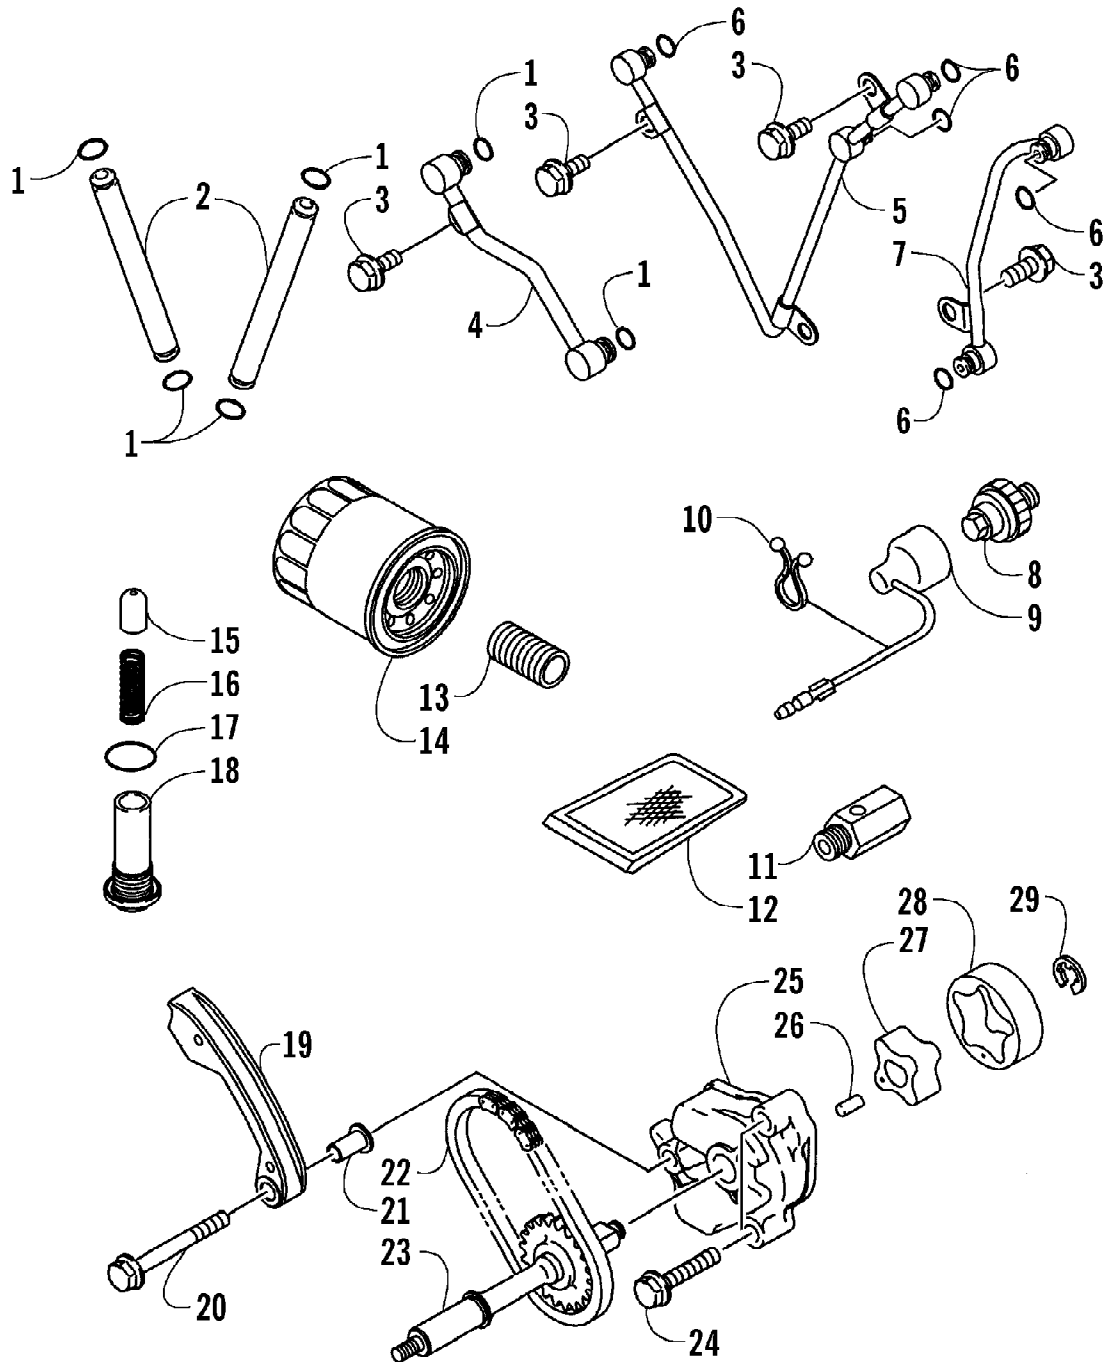

2005 ATV 650 V-2 4X4 FIS GREEN LE CA (A2005IBR4BCAM)
OIL PUMP ASSEMBLY

Page 62 of 97

Ref #	Part Number	Qty	S/P/F	Description
1	3201-255	6		O-Ring
2	3201-199	2		Pipe
3	3201-144	4		Screw, Cap
4	3201-204	1		Pipe, Oil - Crankshaft
5	3201-205	1		Pipe, Oil - Crankcase - Left
6	3201-254	5		O-Ring
7	3201-206	1		Pipe, Oil - Crankcase - Right
8	3201-196	1		Switch, Oil Pressure
9	3201-194	1		Wire, Lead
10	3201-383	1		Clamp
11	3201-176	1		Valve, Relief - Assembly
12	3201-231	1		Filter, Oil
13	3201-198	1		Pipe, Oil Filter
14	3201-044	1	S	Filter, Oil
15	3201-303	1		Pin
16	3201-356	1		Spring
17	3201-257	1		O-Ring
18	3201-376	1		Bolt
19	3201-087	1		Guide, Chain - Slack
20	3201-142	1		Screw, Cap
21	3201-359	1		Collar
22	3201-423	1	S	Chain
23	3201-123	1		Shaft, Oil Pump
24	3201-146	2		Screw, Cap
25	3201-178	1		Cover, Pump
26	3201-241	2		Pin, Dowel
27	3201-179	1		Rotor, Pump - Inner
28	3201-180	1		Rotor, Pump - Outer
29	3201-215	1		Circlip