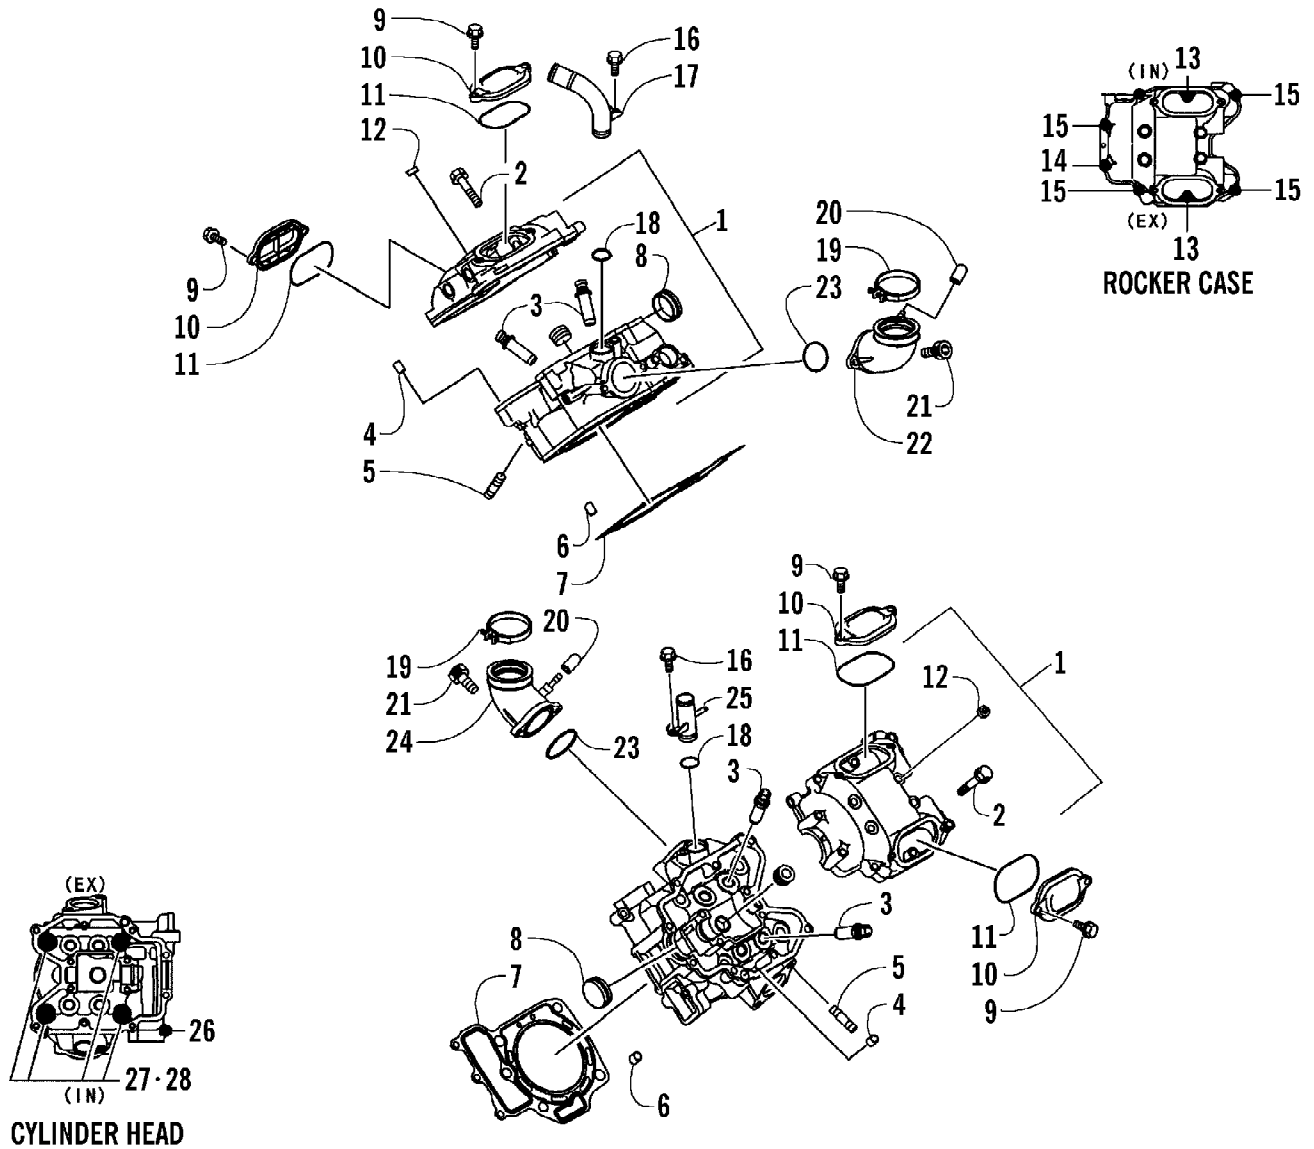

2005 ATV 650 V-2 4X4 FIS GREEN LE CA (A20051BR4BCAM)
CYLINDER HEAD ASSEMBLY

2005 ATV 650 V-2 4X4 FIS GREEN LE CA (A2005IBR4BCAM)
CYLINDER HEAD ASSEMBLY

Page 23 of 97

Ref #	Part Number	Qty	S/P/F	Description
1	3201-409	1		Head, Cylinder - Front (inc. 2-3)
1	3201-410	1		Head, Cylinder - Rear (inc. 2-3)
2	3201-368	8		Bolt
3	3201-216	AR		Guide, Valve
4	3201-304	4		Pin
5	3201-264	4		Stud
6	3201-307	4		Pin
7	3201-061	2	S	Gasket, Head
8	3201-353	2		Plug
9	3201-036	8		Screw, Cap
10	3201-075	4		Cap, Rocker Case
11	3201-342	4	S	O-Ring
12	3201-071	8		Gasket
13	3201-140	4		Screw, Cap
14	3201-145	4		Screw, Cap
15	3201-146	8		Screw, Cap
16	3201-144	2		Screw, Cap
17	3201-046	1		Pipe, Water
18	3201-048	2		O-Ring
19	3201-049	2		Clamp
20	3201-354	2		Plug
21	3201-099	4		Bolt
22	3201-172	1		Holder, Carburetor - Front
23	3201-337	2		O-Ring
24	3201-173	1		Holder, Carburetor - Rear
25	3201-047	1		Pipe, Water
26	3201-150	2		Screw, Cap
27	3201-377	8		Bolt
28	3201-279	8		Washer