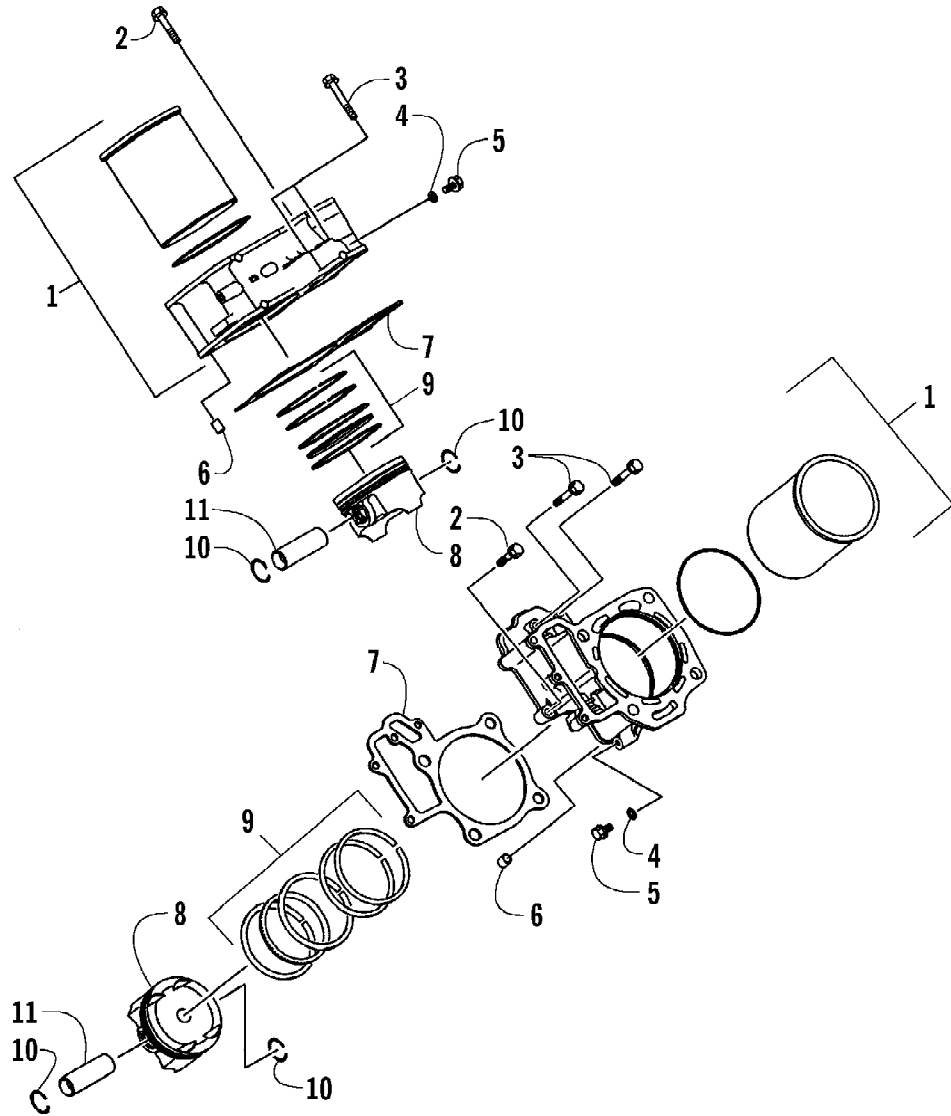

2005 ATV 650 V-2 4X4 FIS GREEN LE CA (A2005IBR4BCAM)
CYLINDER/PISTON ASSEMBLY

Page 25 of 97

Ref #	Part Number	Qty	S/P/F	Description
1	3201-062	1		Cylinder, Engine - Front
1	3201-063	1		Cylinder, Engine - Rear
2	3201-146	2		Screw, Cap
3	3201-147	4		Screw, Cap
4	3201-281	2		Washer
5	3201-144	2		Screw, Cap
6	3201-307	4		Pin
7	3201-069	2		Gasket, Cylinder Base
8	3201-100	2		Piston, Engine
8	3201-104	AR	F	Piston, Engine (Oversized 0.50 mm)
9	3201-102	2		Ring, Set, Piston
9	3201-103	AR	F	Ring, Set, Piston (Oversized 0.50 mm)
10	3201-299	4		Ring, Snap
11	3201-101	2		Pin, Piston