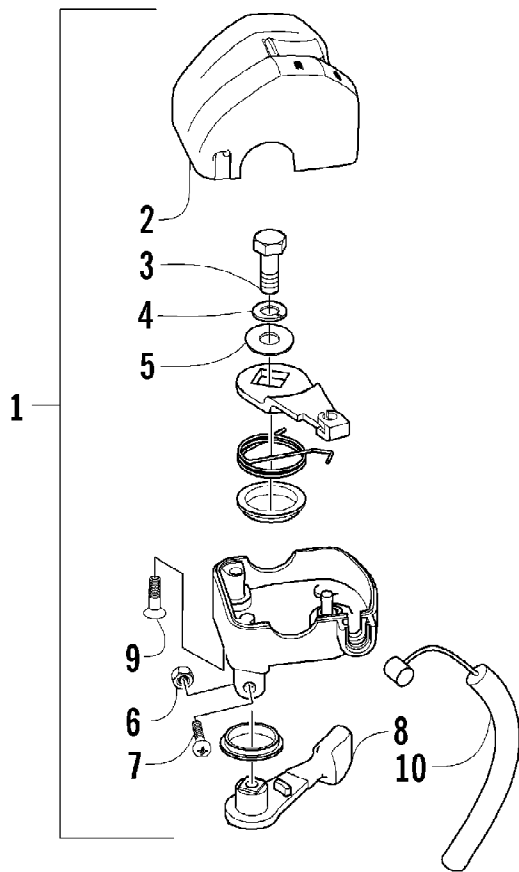

2005 ATV 650 V-2 4X4 FIS GREEN LE CA (A2005IBR4BCAM)
THROTTLE CASE AND CONTROL SWITCH ASSEMBLIES

Page 85 of 97

Ref #	Part Number	Qty	S/P/F	Description
1	0509-012	1		Case, Throttle - Assembly (inc. 2-9)
2	0409-048	1		Cover, Throttle Case w/Switch
3	3004-533	1	S/P	Screw, Cap
4	3004-447	1	/P	Washer, Lock
5	3003-030	1	/P	Washer
6	3423-327	1		Nut
7	3423-014	1		Screw
8	3409-001	1		Lever
9	3423-199	2		Screw
10	0487-032	1		Cable, Throttle
11	0409-022	1		Switch, Control - Assembly (inc. 12-15)
12	0409-026	1		Cover, Choke Lever
13	0409-025	1		Lever, Choke
14	0409-028	1		Screw
15	0409-027	1		Screw, Cap
16	0487-033	1		Cable, Choke