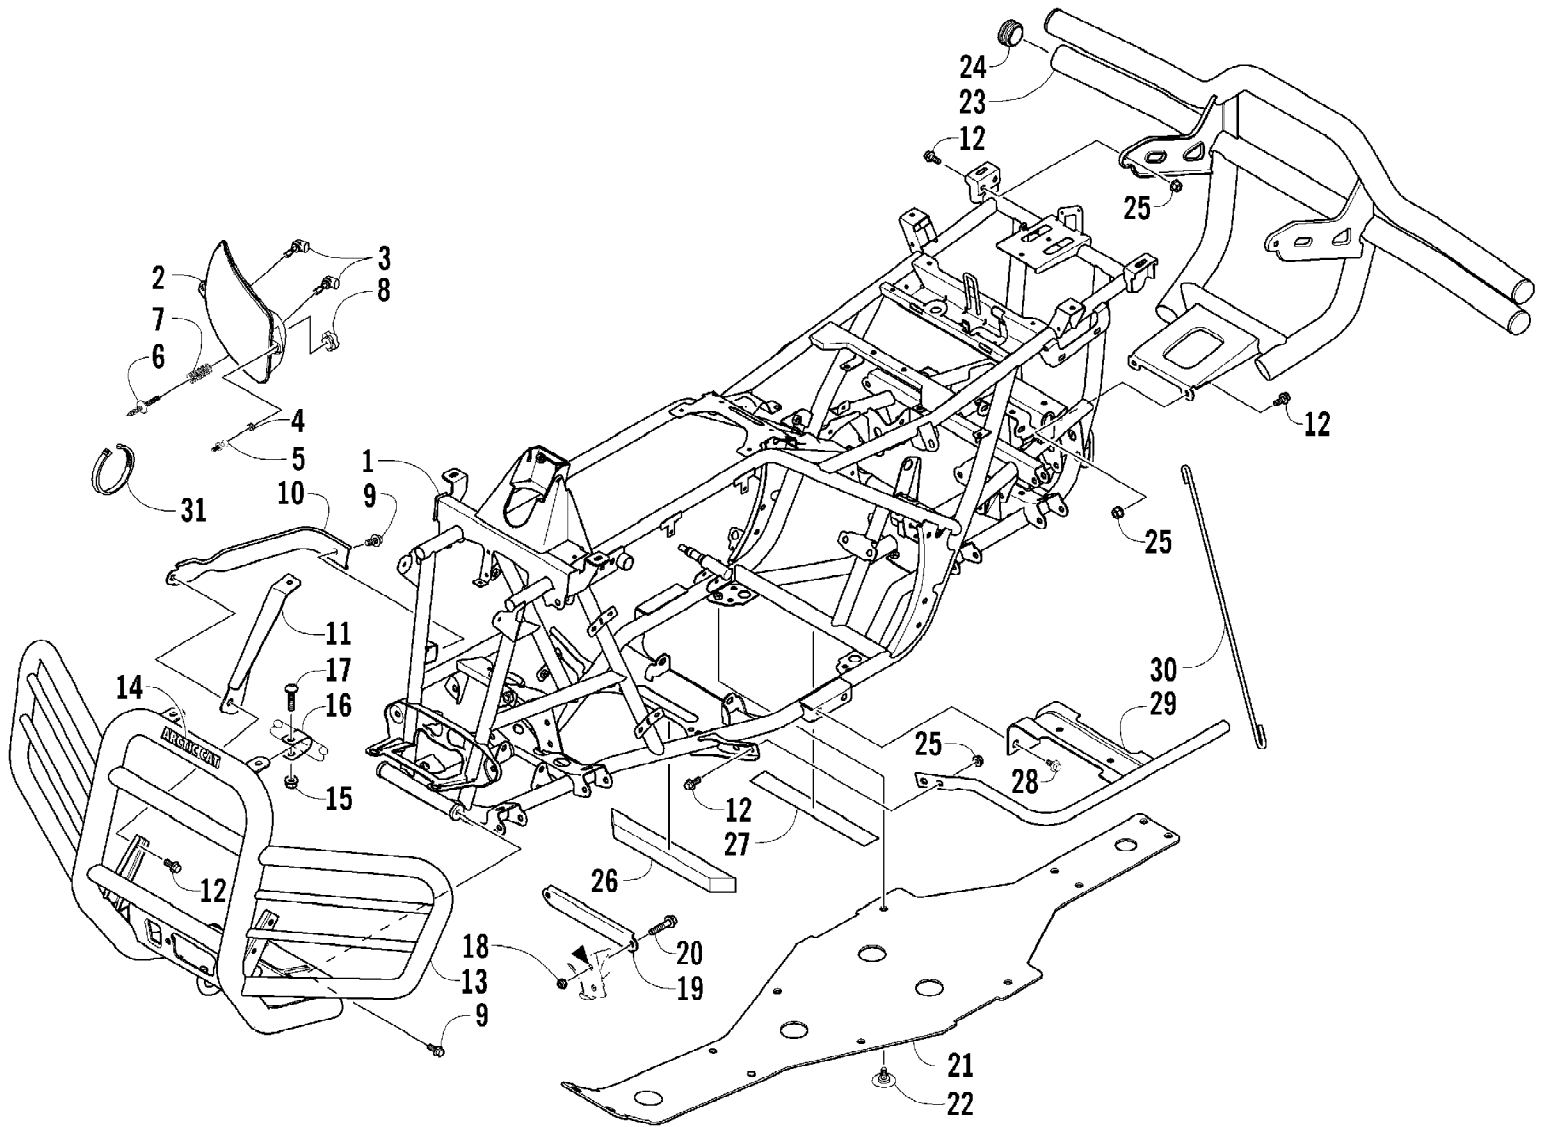

2005 ATV 650 V-2 4X4 FIS GREEN LE CA (A2005IBR4BCAM)
FRAME AND RELATED PARTS

Page 39 of 97

Ref #	Part Number	Qty	S/P/F	Description
1	1506-437	1	S	Frame, Main
2	0509-016	1		Headlight Assembly - Right (inc. 3-4)
2	0509-018	1		Headlight Assembly - Left (inc. 3-4)
3	0409-055	4		Bulb, Headlight
4	0423-452	4		Socket, Mounting
5	0423-515	4		Stud, Mounting - Headlight
6	0423-514	2		Stud, Adjuster - Headlight
7	0423-522	2		Spring, Adjuster
8	0423-513	2		Knob, Adjuster
9	8409-020	4	/P	Screw, Cap
10	0506-653	1	S	Channel, Bumper Mounting - Left
10	1506-596	1	/P	Channel, Bumper Mounting - Right
11	1506-562	1		Bracket, Mounting - Bumper - Right
11	1506-563	1		Bracket, Mounting - Bumper - Left
12	8408-816	10		Screw, Cap
13	1506-666	1	S	Bumper (inc. 14)
14	0411-501	1		Decal, "Arctic Cat"
15	8424-805	2		Nut, Lock
16	1506-667	2		Strap, Bumper Support
17	8468-845	2		Screw, Machine
18	8428-002	2		Nut, Lock
19	1506-429	1	S	Brace, A-Arm
20	8409-025	2		Screw, Cap
21	1406-425	1		Panel, Belly
22	0423-101	16		Screw, Body
23	1506-615	1		Bumper, Rear (inc. 24)
24	0406-130	4		Cap, Bumper
25	8424-802	8		Nut, Flange
26	1506-067	1		Foam, Frame
27	0406-289	1		Pad, Frame - Battery Top
28	8409-016	4		Screw, Cap
29	1506-380	1		Footrest - Right
29	1506-379	1		Footrest - Left
30	1406-298	2		Rod, Support
31	0623-751	1		Cable Tie