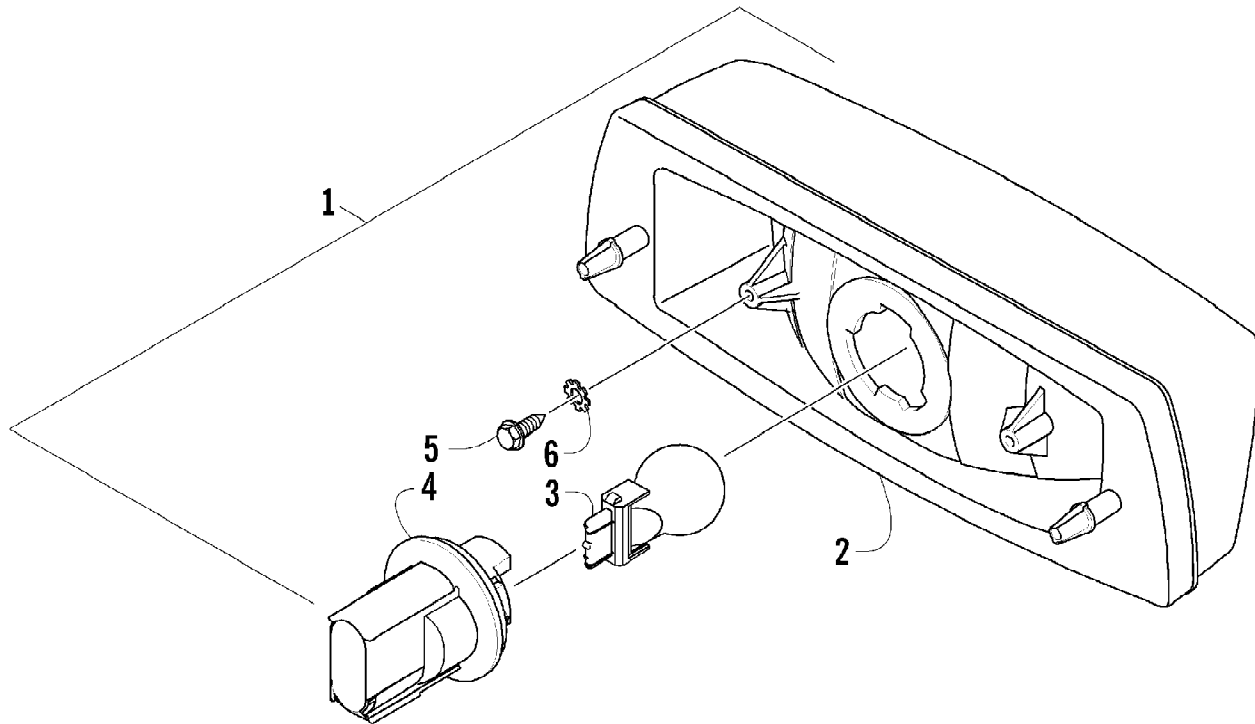

2005 ATV 650 V-2 4X4 FIS GREEN LE CA (A2005IBR4BCAM)
TAILLIGHT ASSEMBLY

Page 83 of 97

Ref #	Part Number	Qty	S/P/F	Description
1	0509-022	1		Taillight Assembly (inc. 2-4)
2	0509-025	1		Housing, Taillight
3	0409-056	1		Bulb, Taillight
4	0409-057	1		Socket, Taillight
5	0623-301	2	/P	Screw, Self-Tapping
6	8053-212	2	/P	Washer, Lock - External Tooth