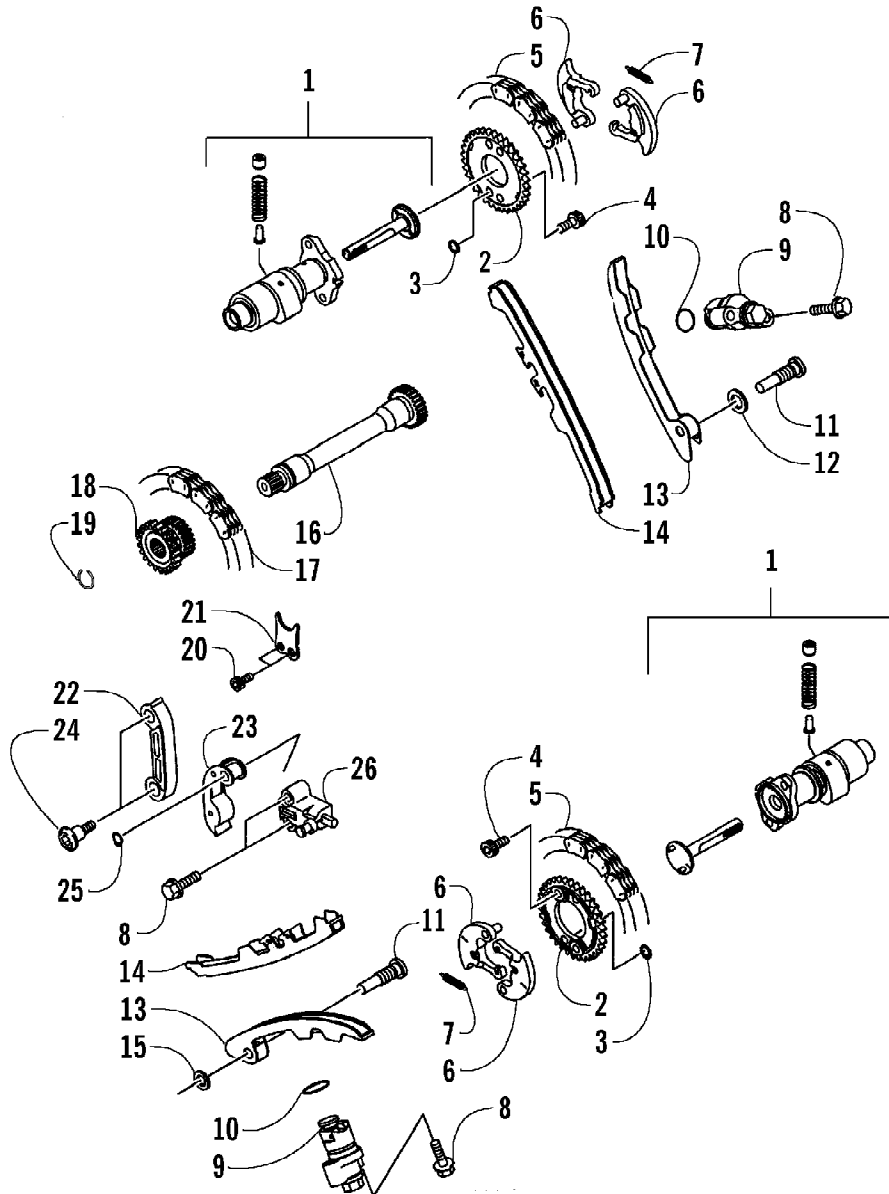

2005 ATV 650 V-2 4X4 FIS GREEN LE CA (A2005IBR4BCAM)
CAMSHAFTS/TENSIONER ASSEMBLY

Page 8 of 97

Ref #	Part Number	Qty	S/P/F	Description
1	3201-238	1		Camshaft Assembly - Front
1	3201-239	1		Camshaft Assembly - Rear
2	3201-083	2		Sprocket, Camshaft - 34T
3	3201-214	4		Circlip
4	3201-093	4	S	Bolt
5	3201-415	2	S/P	Chain, Camshaft
6	3201-106	4		Weight
7	3201-364	2		Spring
8	3201-146	6		Screw, Cap
9	3201-085	2		Tensioner, Cam - Assembly
10	3201-331	2		O-Ring
11	3201-116	1		Shaft, Chain Guide - Front
11	3201-117	1		Shaft, Chain Guide - Rear
12	3201-070	1		Gasket
13	3201-089	2		Guide, Chain - Slack
14	3201-088	2		Guide, Chain - Tension
15	3201-209	1		Washer
16	3201-417	1		Shaft, Secondary
17	3201-414	1	S	Chain, Secondary Shaft
18	3201-416	1		Sprocket, Secondary Shaft - 21T and 17T
19	3201-418	1		Circlip
20	3201-098	2		Bolt
21	3201-158	1		Plate, Position - Drive
22	3201-090	1	/P	Guide, Chain - Tension
23	3201-092	1		Guide, Chain - Slack
24	3201-379	2		Bolt
25	3201-298	1		Ring, Snap
26	3201-086	1		Tensioner, Secondary - Assembly