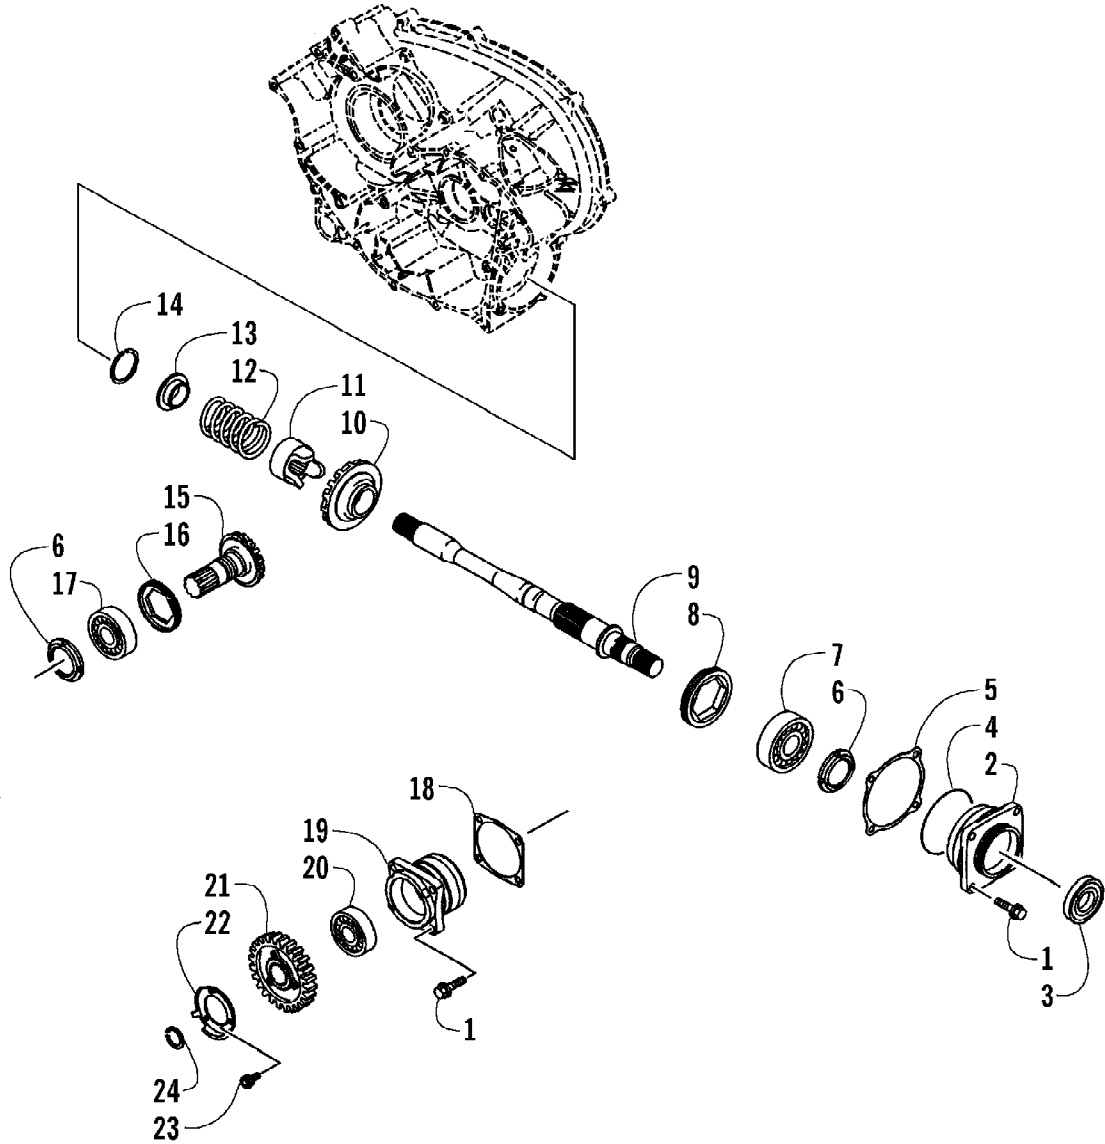

2005 ATV 650 V-2 4X4 FIS GREEN LE CA (A2005IBR4BCAM)
FRAME AND RELATED PARTS

Page 39 of 97

Ref #	Part Number	Qty	S/P/F	Description
1	1506-437	1	S	Frame, Main
2	0509-016	1		Headlight Assembly - Right (inc. 3-4)
2	0509-018	1		Headlight Assembly - Left (inc. 3-4)
3	0409-055	4		Bulb, Headlight
4	0423-452	4		Socket, Mounting
5	0423-515	4		Stud, Mounting - Headlight
6	0423-514	2		Stud, Adjuster - Headlight
7	0423-522	2		Spring, Adjuster
8	0423-513	2		Knob, Adjuster
9	8409-020	4	/P	Screw, Cap
10	0506-653	1	S	Channel, Bumper Mounting - Left
10	1506-596	1	/P	Channel, Bumper Mounting - Right
11	1506-562	1		Bracket, Mounting - Bumper - Right
11	1506-563	1		Bracket, Mounting - Bumper - Left
12	8408-816	10		Screw, Cap
13	1506-666	1	S	Bumper (inc. 14)
14	0411-501	1		Decal, "Arctic Cat"
15	8424-805	2		Nut, Lock
16	1506-667	2		Strap, Bumper Support
17	8468-845	2		Screw, Machine
18	8428-002	2		Nut, Lock
19	1506-429	1	S	Brace, A-Arm
20	8409-025	2		Screw, Cap
21	1406-425	1		Panel, Belly
22	0423-101	16		Screw, Body
23	1506-615	1		Bumper, Rear (inc. 24)
24	0406-130	4		Cap, Bumper
25	8424-802	8		Nut, Flange
26	1506-067	1		Foam, Frame
27	0406-289	1		Pad, Frame - Battery Top
28	8409-016	4		Screw, Cap
29	1506-380	1		Footrest - Right
29	1506-379	1		Footrest - Left
30	1406-298	2		Rod, Support
31	0623-751	1		Cable Tie