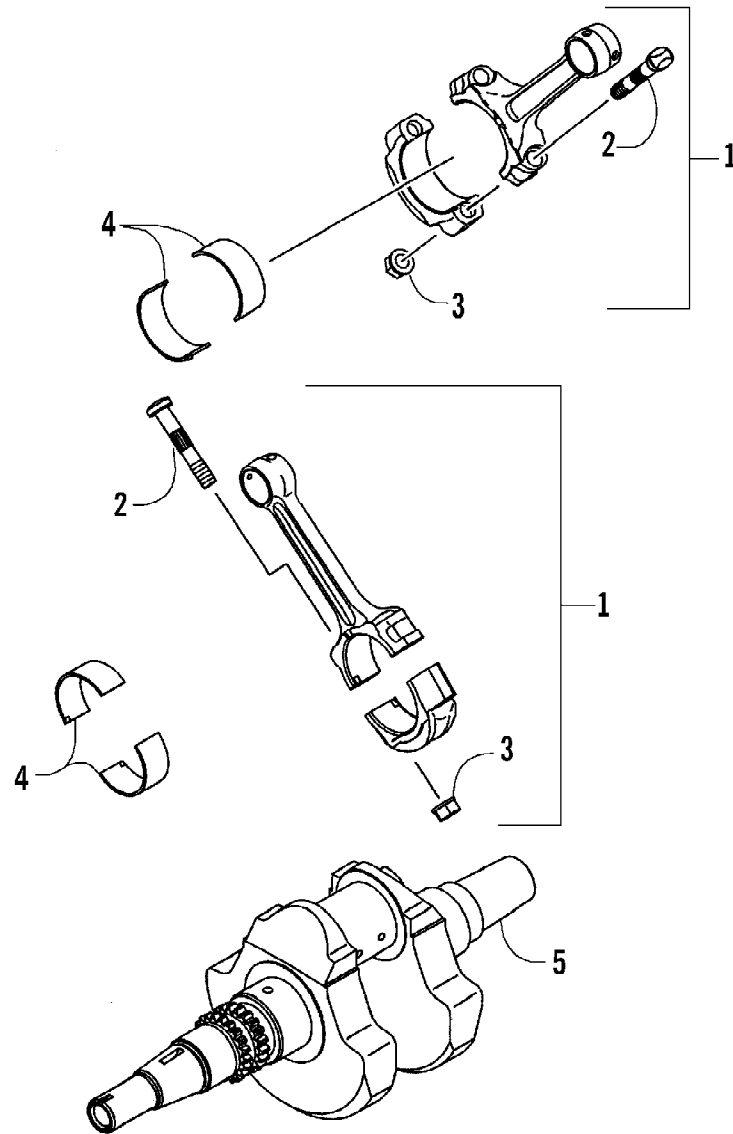

2005 ATV 650 V-2 4X4 FIS GREEN LE CA (A20051BR4BCAM)
CRANKSHAFT ASSEMBLY

Page 21 of 97

Ref #	Part Number	Qty	S/P/F	Description
1	3201-128	2		Rod, Connecting - Assembly (inc 2-3)
2	3201-263	4		Bolt, Connecting Rod
3	3201-271	4		Nut
4	3201-293	AR		Bushing, Connecting Rod
4	3201-294	4		Bushing, Connecting Rod
4	3201-295	AR		Bushing, Connecting Rod
5	3201-105	1	S	Crankshaft Assembly