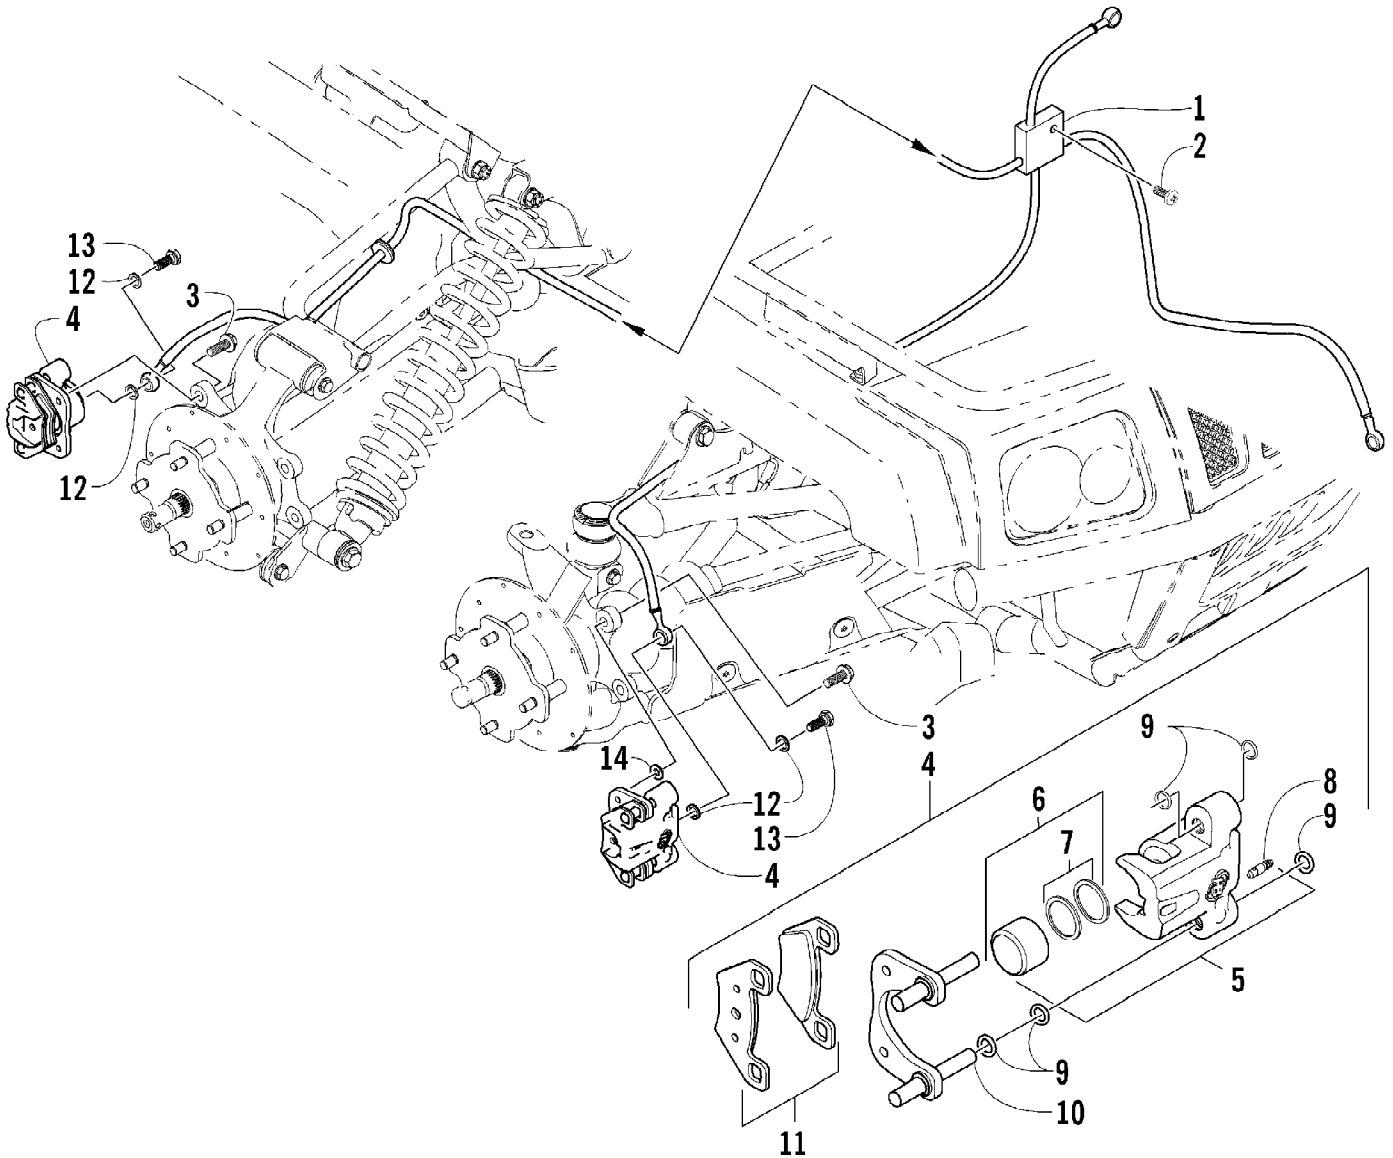

2005 ATV 650 V-2 4X4 FIS GREEN LE CA (A2005IBR4BCAM)
HYDRAULIC BRAKE ASSEMBLY

Page 56 of 97

Ref #	Part Number	Qty	S/P/F	Description
1	0502-627	1		Hose, Brake - Assembly
2	8476-625	1		Screw, Cap
3	8408-820	6	/P	Screw, Cap
4	0502-602	1	S	Caliper, Brake - Right Front (inc. 5-11)
4	0502-610	2	S	Caliper, Brake - Left Front and Right Rear (inc. 5-11)
5	0502-603	1	S	Housing, Caliper - Assembly - Right Front (inc. 6-8)
5	0502-611	2	S	Housing, Caliper - Assembly - Left Front and Right Rear (inc. 6-8)
6	0502-606	3		Piston/Seal Set (inc. 7)
7	0502-607	3		Seal Set
8	0502-609	3	/P	Valve, Bleed
9	0502-608	3		O-Ring, Guide - Set
10	0502-605	3		Bracket Assembly
11	0502-604	3	S	Pad, Brake - Set
12	0423-178	6		Washer, Crush
13	0423-413	3		Bolt, Banjo Fitting
14	0423-562	4		Spacer