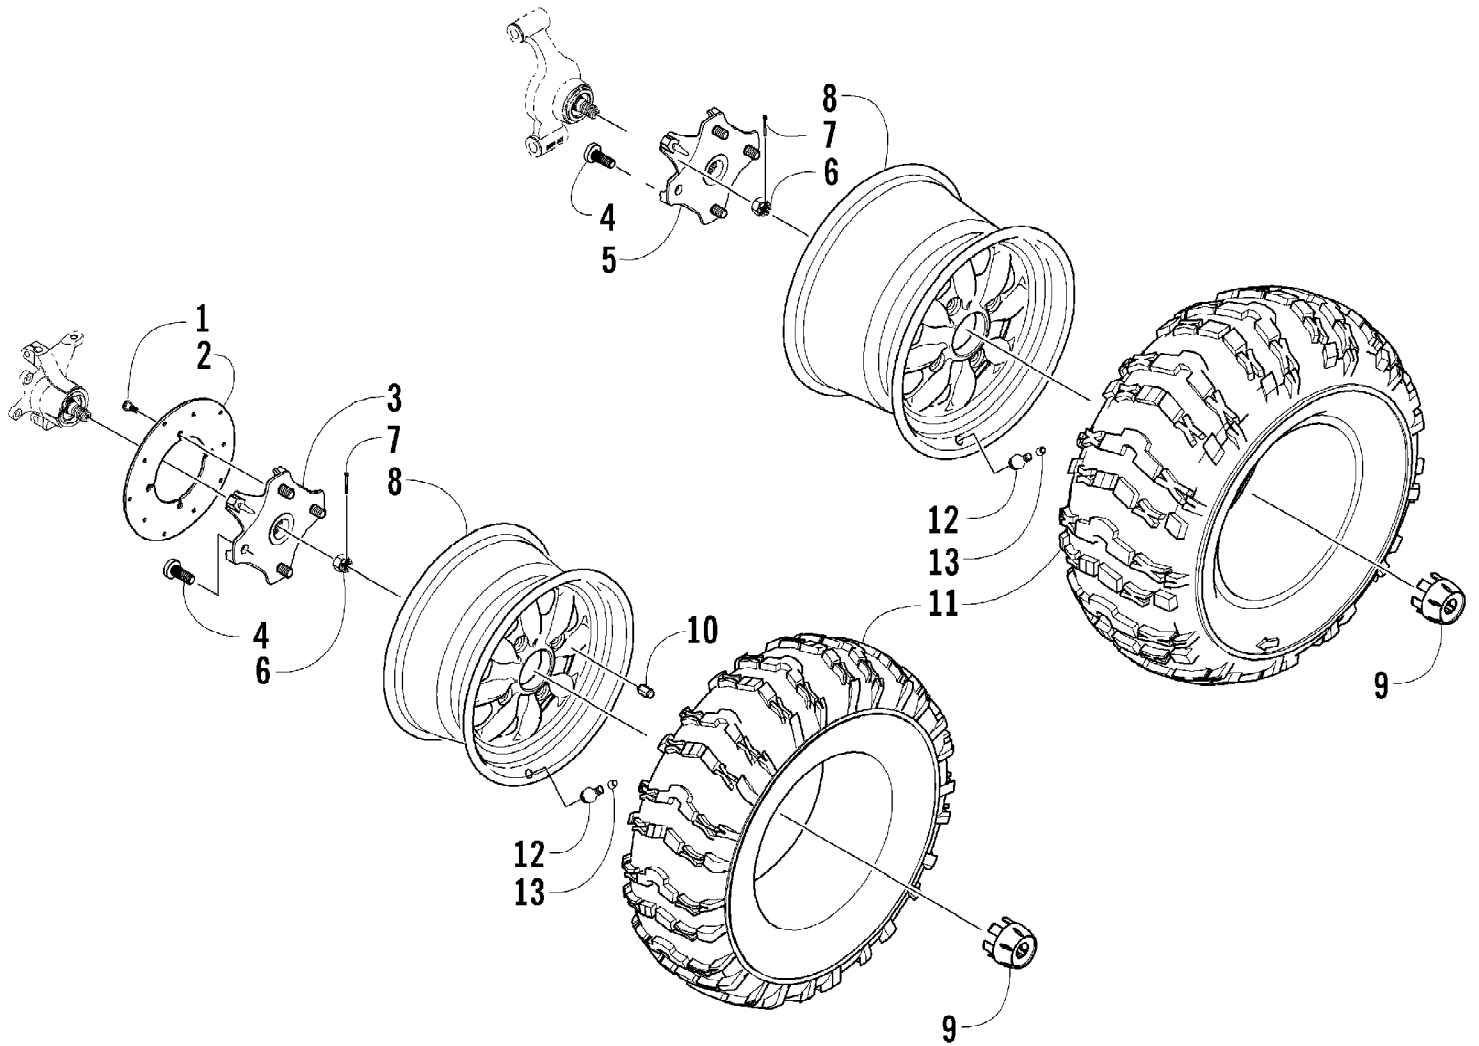

2005 ATV 650 V-2 4X4 FIS GREEN LE CA (A2005IBR4BCAM)
WHEEL AND TIRE ASSEMBLY

Page 93 of 97

Ref #	Part Number	Qty	S/P/F	Description
1	0423-029	12		Screw, Machine
2	1402-225	3	S	Disc, Brake
3	0502-599	2	S	Hub, Wheel - Front (inc. 4)
4	0402-974	16	/P	Stud, Wheel Hub
5	0502-601	1	S	Hub, Wheel - Rear - Left (inc. 4)
5	0502-599	1	S	Hub, Wheel - Rear - Right (inc. 4)
6	0423-394	4		Nut, Castle
7	0423-407	4		Pin, Cotter
8	1402-286	2		Wheel - Front - Spoked (inc. 9)
8	1402-287	2		Wheel - Rear - Spoked (inc. 9)
9	1402-325	4		Cap, Wheel
10	0423-556	16		Nut, Mounting - Wheel
11	1402-201	2		Tire - Front
11	1402-202	2		Tire - Rear
12	0402-064	4		Stem, Valve (inc. 13)
13	0402-140	4		Cap, Valve Stem