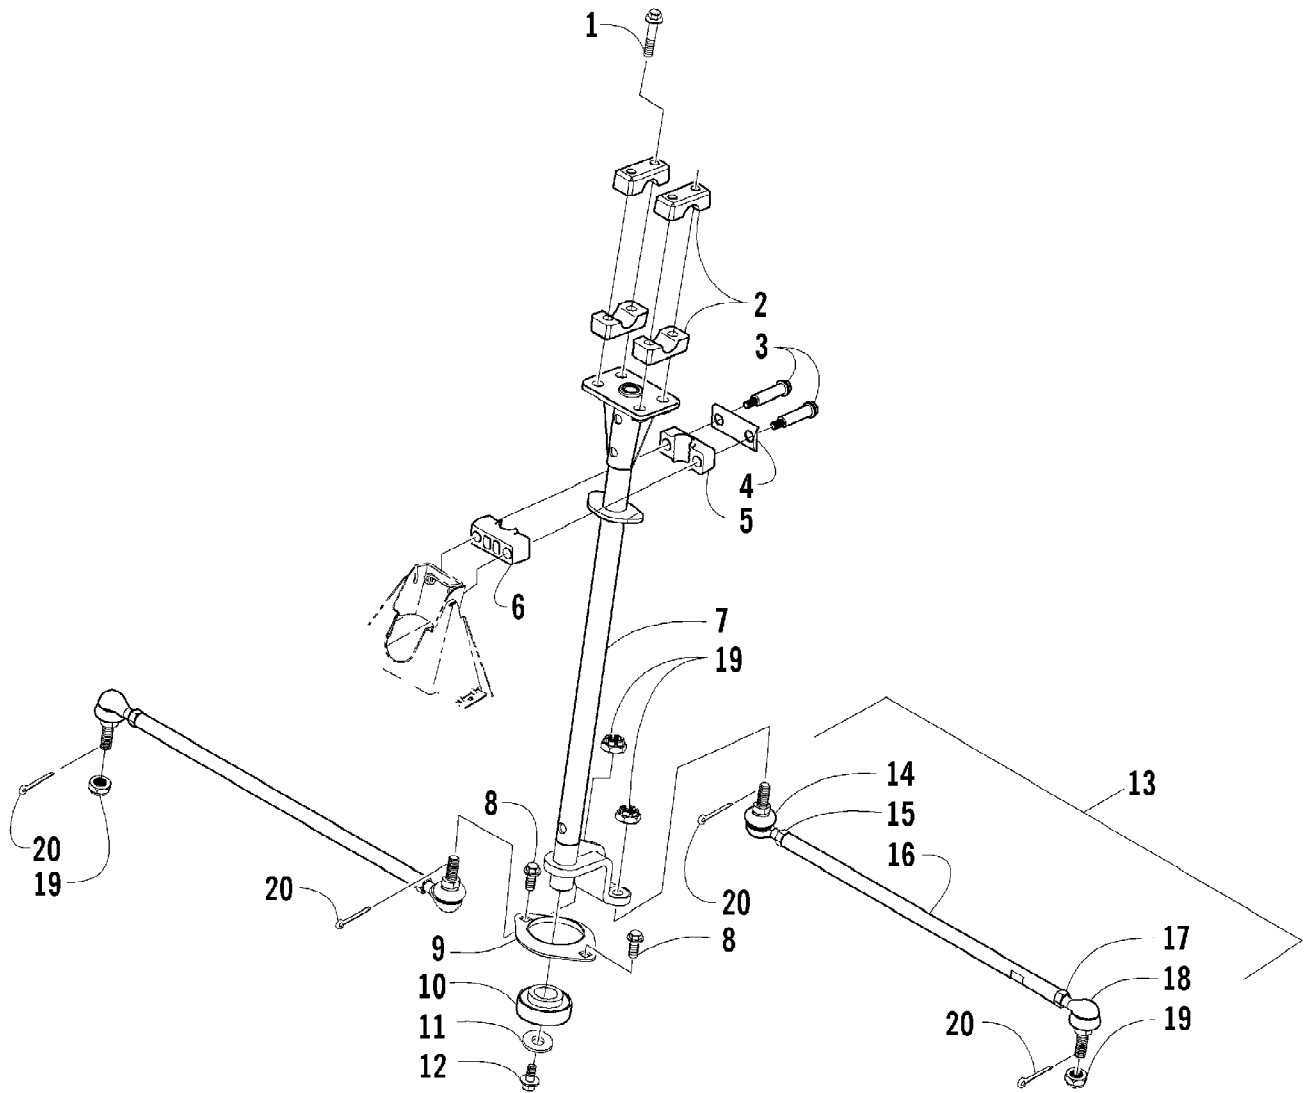

2005 ATV 650 V-2 4X4 FIS GREEN LE CA (A2005IBR4BCAM)
STEERING POST ASSEMBLY

Page 81 of 97

Ref #	Part Number	Qty	S/P/F	Description
1	8408-860	4		Screw, Cap
2	0405-035	4		Cap, Steering Adjuster
3	0423-505	2		Screw, Shoulder
4	0405-166	1		Cap, Housing
5	0405-138	1		Housing, Lower
6	0405-139	1		Housing, Upper
7	0505-451	1	S	Post, Steering
8	8408-816	2		Screw, Cap
9	0602-233	1		Flange, Bearing
10	0405-052	1		Bearing w/Inverted Oil Seal
11	0423-073	1		Washer
12	8409-020	1	/P	Screw, Cap
13	0505-408	2	S	Tie Rod - Assembly (inc. 14-18)
14	0405-083	2	S	Ball Joint, Tie Rod - Left
15	0423-013	2		Nut - Left
16	0405-107	2	S	Tie Rod
17	8420-002	2	/P	Nut - Right
18	0405-082	2	S	Ball Joint, Tie Rod - Right
19	0423-157	4		Nut, Lock
20	0623-175	4		Pin, Cotter