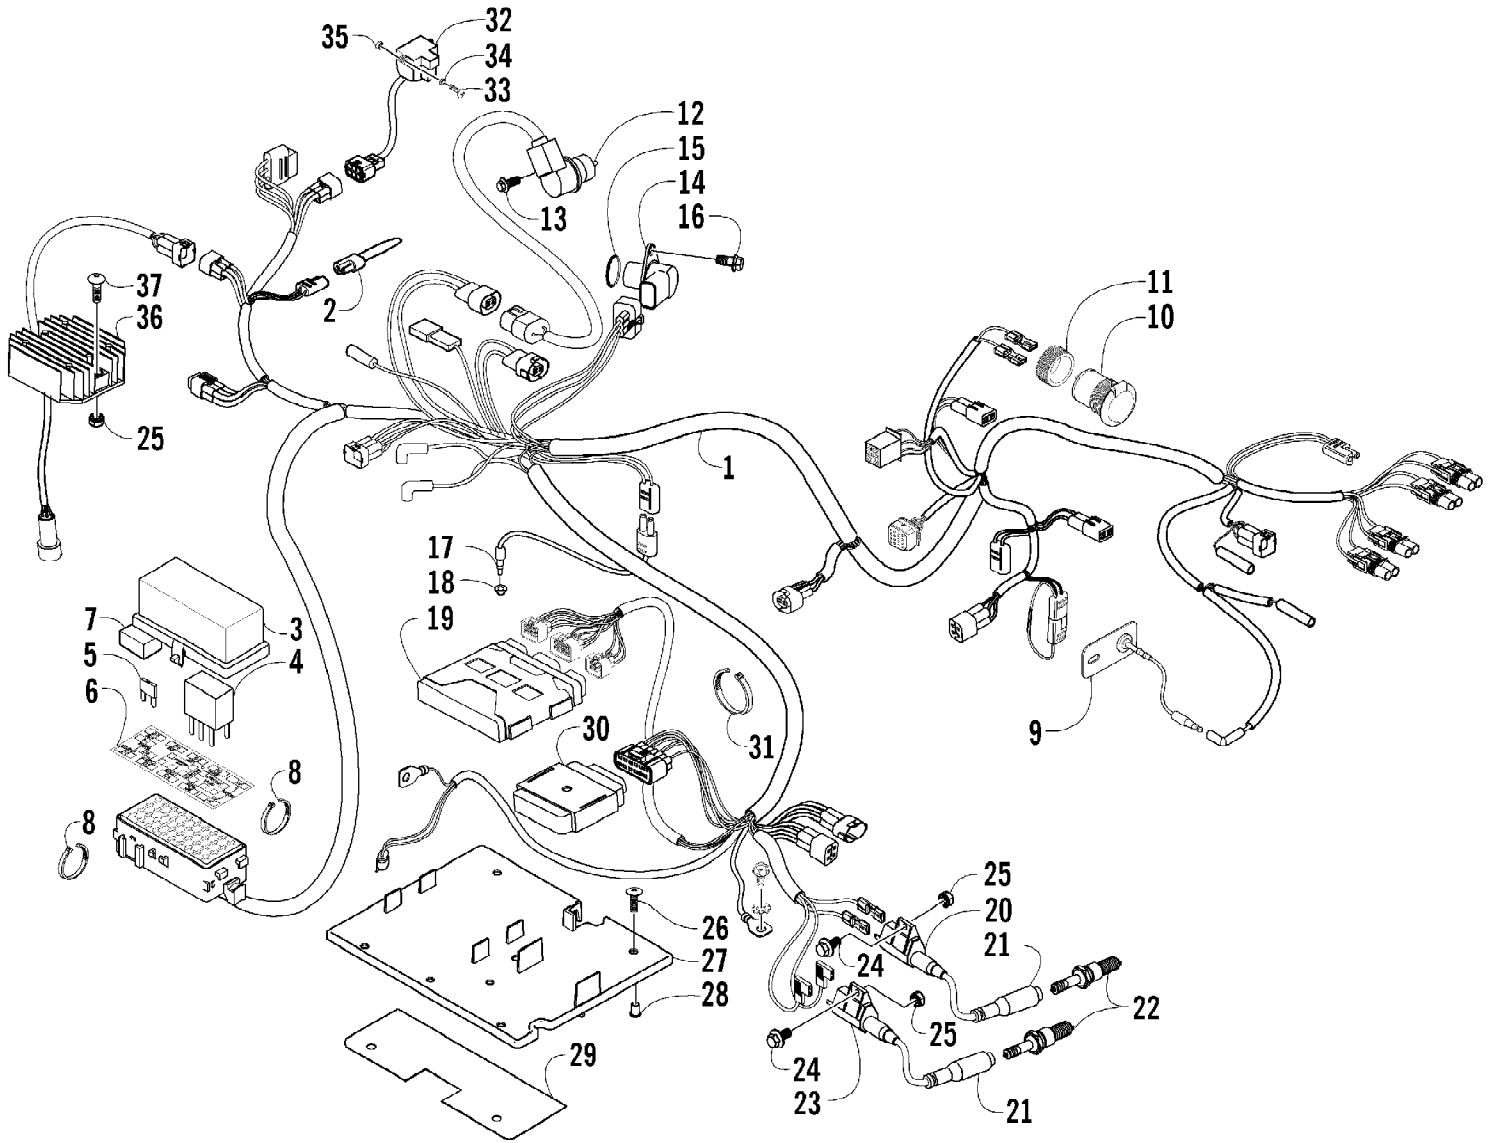

2005 ATV 650 V-2 4X4 FIS GREEN LE CA (A20051BR4BCAM)
WIRING HARNESS ASSEMBLY

2005 ATV 650 V-2 4X4 FIS GREEN LE CA (A2005IBR4BCAM)
WIRING HARNESS ASSEMBLY

Page 97 of 97

Ref #	Part Number	Qty	S/P/F	Description
1	0486-157	1		Harness, Main (inc. 2-7 and two No. 8)
2	0486-164	1		Tether, Accessory Connector
3	0530-008	1		Cover, Fuse Block
4	0430-033	4		Relay (5-Pin) - 20 Amp
5	0430-032	5		Fuse - 10 Amp
5	0430-031	3		Fuse - 15 Amp
5	0430-030	2		Fuse - 30 Amp
6	0411-903	1		Decal, Fuse Block
7	0430-037	1		Holder, Fuse
8	0123-788	AR	/P	Cable Tie - 7.5 in.
9	0509-011	1	S	Diode Assembly
10	0445-022	1	S	Receptacle, 12V (inc. 11)
11	0445-034	1		Nut, Retainer
12	3201-191	1		Sensor, Reverse
13	3201-141	1		Screw, Cap
14	3201-190	1		Sensor, Speed (inc. 15)
15	3201-343	1		O-Ring
16	3201-036	1		Screw, Cap
17	0409-009	1		Switch, Brake - Assembly
18	0402-991	1		Retainer, Switch
19	3201-039	1		CDI
20	3201-010	1		Coil, Ignition - Front
21	3201-012	2		Cap, Spark Plug
22	0217-708	2		Spark Plug (NGK CR7E)
23	3201-011	1		Coil, Ignition - Rear
24	8476-620	2		Screw, Cap
25	0623-038	4		Nut w/Washer
26	0623-121	4		Screw, Machine
27	1406-697	1		Tray, Electrical
28	0123-010	4	/P	Nut, Expansion
29	0412-290	1		Shield, Heat
30	3201-040	1	S	Controller, Actuator
31	0123-903	4		Cable Tie - 11.5 in.
32	0409-064	1		Switch, Invert Sensor
33	8468-425	2		Screw
34	0123-802	2		Washer, Flat
35	0423-493	2		Nut w/Washer
36	0430-035	1	S	Regulator, Voltage
37	8476-630	2		Screw, Machine