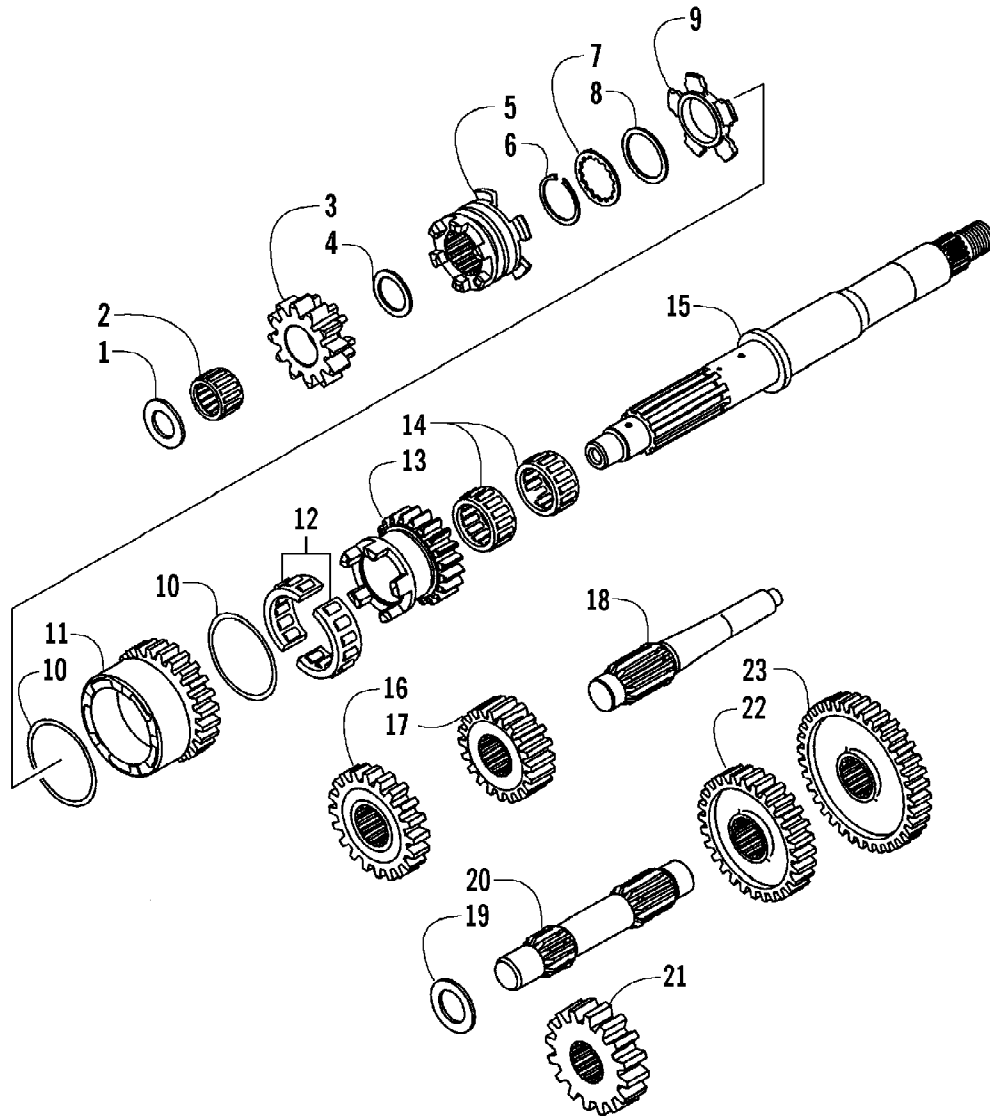

2005 ATV 650 V-2 4X4 FIS GREEN LE (A2005IBR4BUSM)
TRANSMISSION ASSEMBLY

Page 87 of 97

Ref #	Part Number	Qty	S/P/F	Description
1	3201-283	1		Spacer
2	3201-320	1		Bearing, Reverse Input Gear
3	3201-130	1	S	Gear, Input - Reverse - 12T
4	3201-285	1		Spacer
5	3201-120	1	S	Shifter
6	3201-297	1		Ring, Snap
7	3201-397	1		Washer
8	3201-288	1		Spacer
9	3201-290	1		Spacer
10	3201-289	2		Spacer
11	3201-129	1		Gear, Input - High - 26T
12	3201-317	1		Bearing, High Input Gear
13	3201-137	1	S	Gear, Input - Low - 20T
14	3201-319	2		Bearing, Low Input Gear
15	3201-425	1	/P	Shaft, Transmission Input
16	3201-135	1		Gear, Driven - Reverse - 16T
17	3201-134	1		Gear, Output - Reverse - 16T
18	3201-115	1		Shaft, Idle - Reverse
19	3201-398	1		Washer
20	3201-419	1	S	Shaft, Output
21	3201-133	1		Gear, Output - Drive - 18T
22	3201-132	1		Gear, Driven - High - 30T
23	3201-131	1		Gear, Driven - Low - 36T