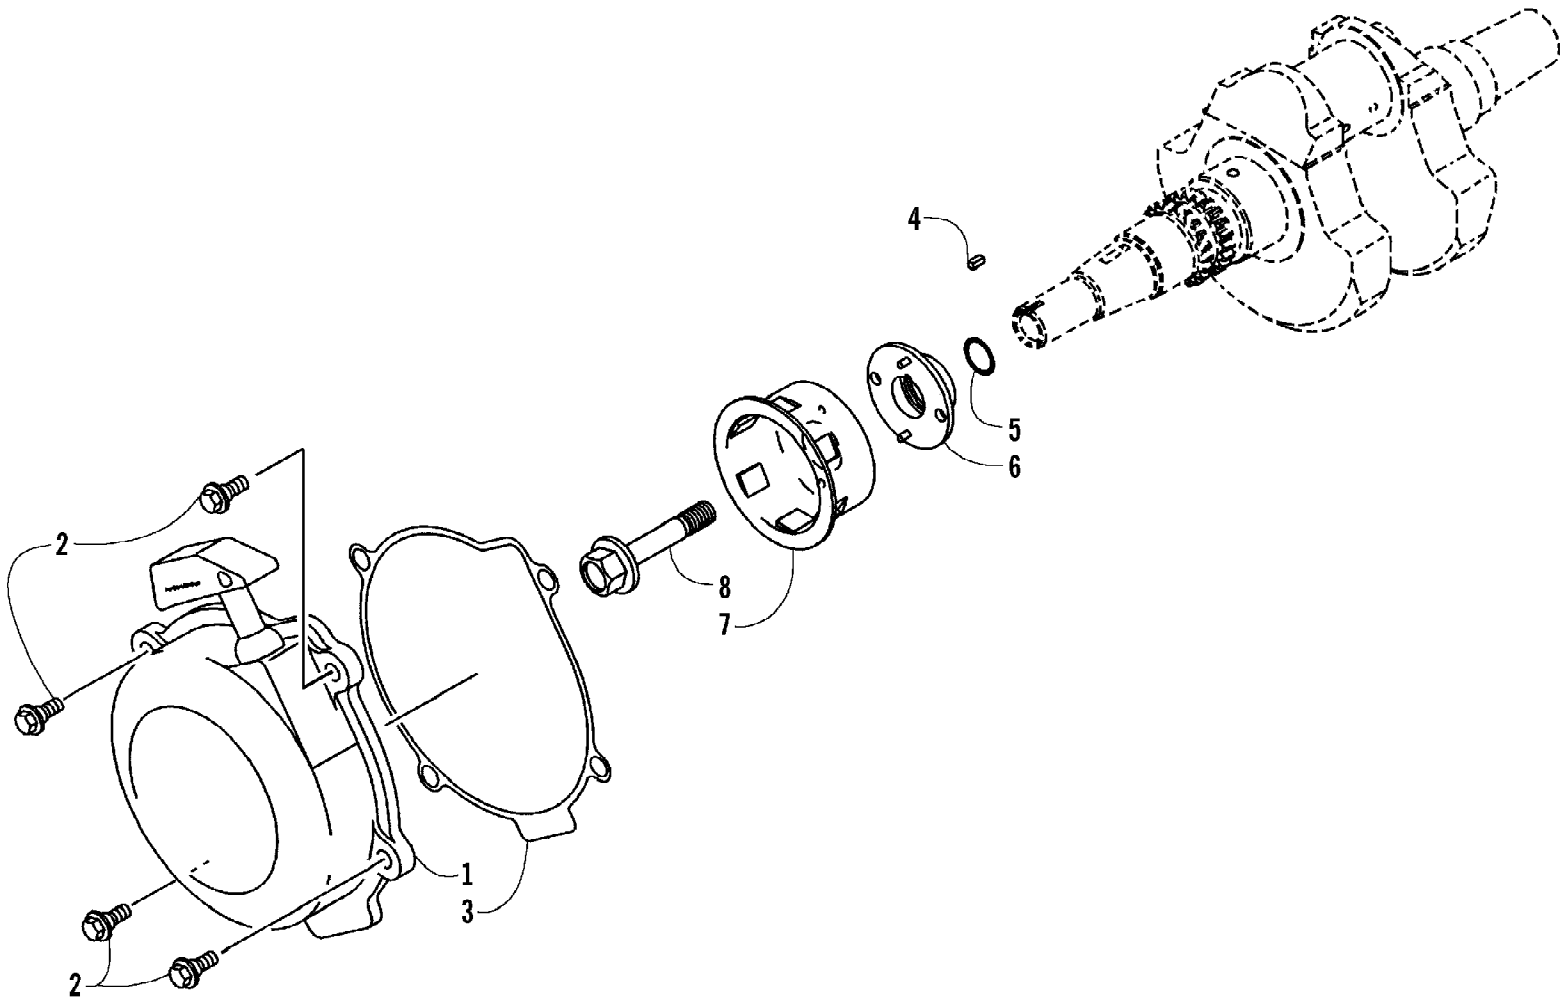

2005 ATV 650 V-2 4X4 FIS GREEN LE (A2005IBR4BUSM)
RECOIL STARTER

Page 70 of 97

Ref #	Part Number	Qty	S/P/F	Description
1	3201-235	1		Starter, Recoil
2	3201-380	4		Bolt
3	3201-073	1		Gasket, Recoil Starter
4	3201-302	1		Key
5	3201-334	1		O-Ring
6	3201-108	1		Boss
7	3201-234	1		Pulley, Starter
8	3201-369	1		Bolt