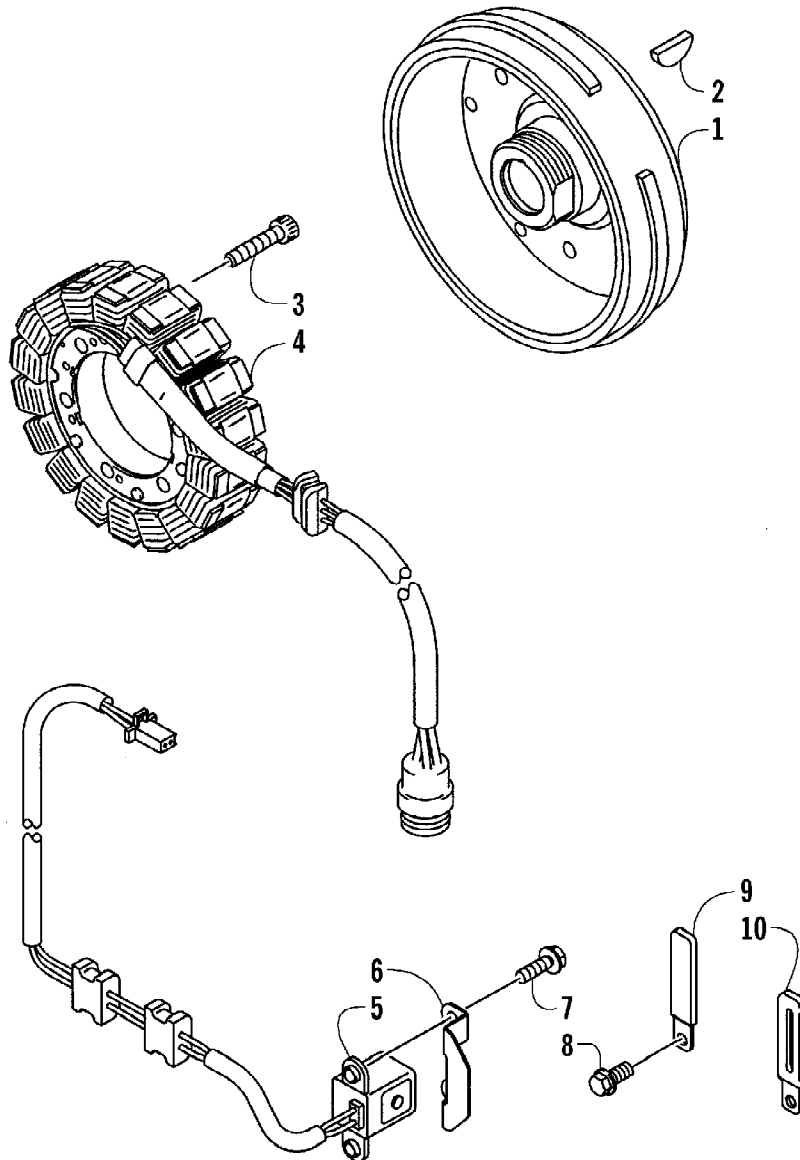

2005 ATV 650 V-2 4X4 FIS GREEN LE (A2005IBR4BUSM)
MAGNETO

Page 60 of 97

Ref #	Part Number	Qty	S/P/F	Description
1	3201-183	1		Rotor
2	3201-240	1		Key
3	3201-095	3		Bolt
4	3201-182	1		Stator
5	3201-243	1		Coil, Pulsing
6	3201-138	1		Plate
7	3201-111	2		Screw, Cap
8	3201-144	1		Screw, Cap
9	3201-382	1		Clamp
10	3201-033	1		Clamp