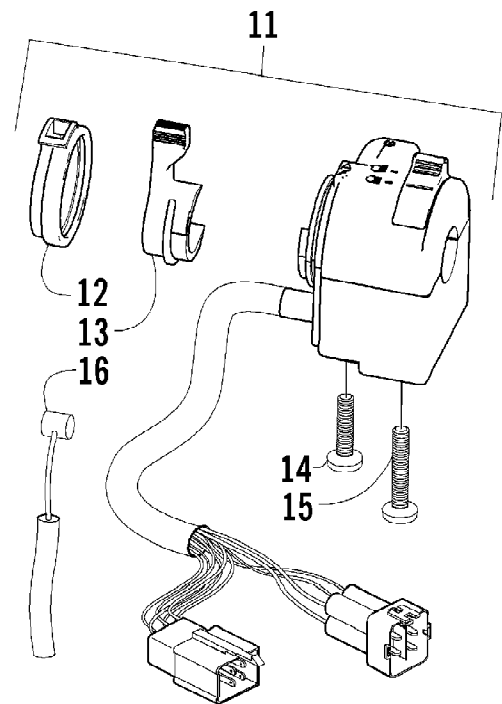

2005 ATV 650 V-2 4X4 FIS GREEN LE (A2005IBR4BUSM)
THROTTLE CASE AND CONTROL SWITCH ASSEMBLIES

Page 85 of 97

Ref #	Part Number	Qty	S/P/F	Description
1	0509-012	1		Case, Throttle - Assembly (inc. 2-9)
2	0409-048	1		Cover, Throttle Case w/Switch
3	3004-533	1	S/P	Screw, Cap
4	3004-447	1	/P	Washer, Lock
5	3003-030	1	/P	Washer
6	3423-327	1		Nut
7	3423-014	1		Screw
8	3409-001	1		Lever
9	3423-199	2		Screw
10	0487-032	1		Cable, Throttle
11	0409-022	1		Switch, Control - Assembly (inc. 12-15)
12	0409-026	1		Cover, Choke Lever
13	0409-025	1		Lever, Choke
14	0409-028	1		Screw
15	0409-027	1		Screw, Cap
16	0487-033	1		Cable, Choke