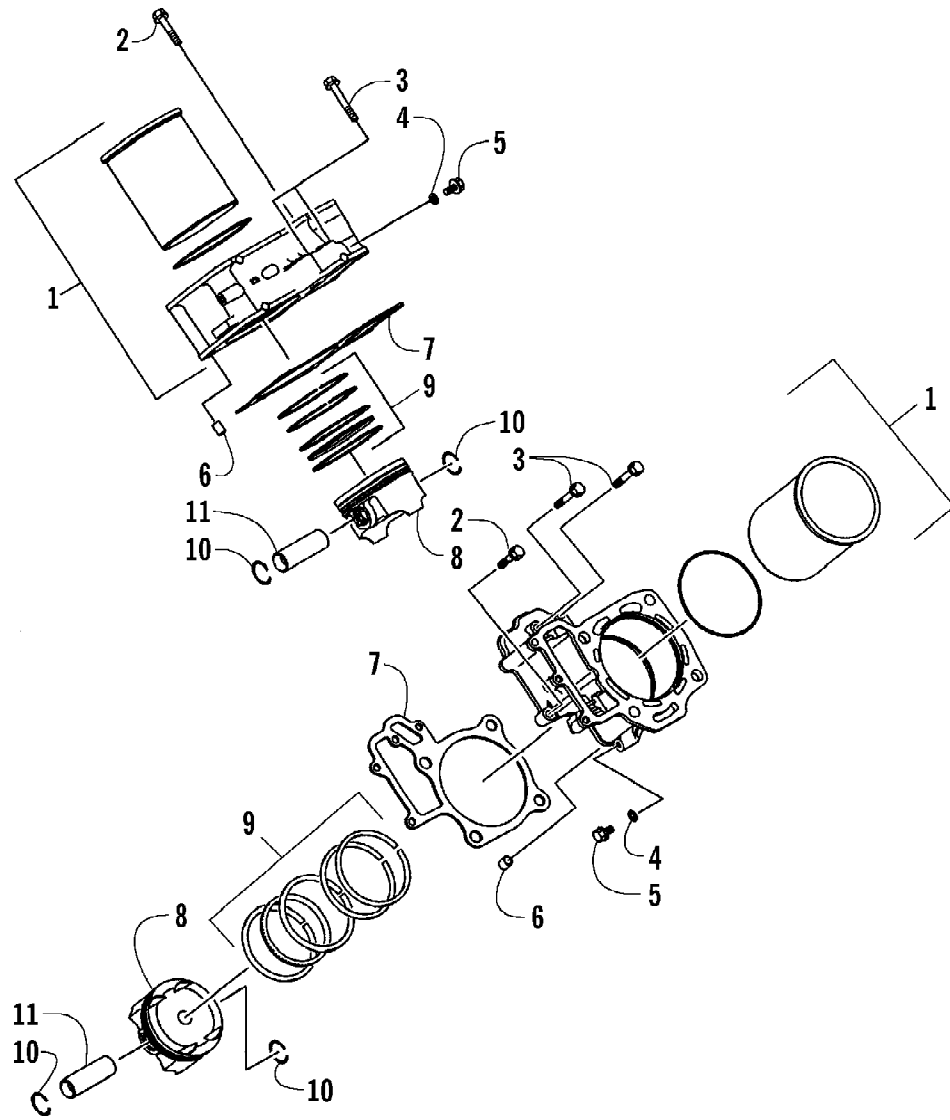

2005 ATV 650 V-2 4X4 FIS GREEN LE (A2005IBR4BUSM)
CYLINDER/PISTON ASSEMBLY

Page 25 of 97

Ref #	Part Number	Qty	S/P/F	Description
1	3201-062	1		Cylinder, Engine - Front
1	3201-063	1		Cylinder, Engine - Rear
2	3201-146	2		Screw, Cap
3	3201-147	4		Screw, Cap
4	3201-281	2		Washer
5	3201-144	2		Screw, Cap
6	3201-307	4		Pin
7	3201-069	2		Gasket, Cylinder Base
8	3201-100	2		Piston, Engine
8	3201-104	AR	F	Piston, Engine (Oversized 0.50 mm)
9	3201-102	2		Ring, Set, Piston
9	3201-103	AR	F	Ring, Set, Piston (Oversized 0.50 mm)
10	3201-299	4		Ring, Snap
11	3201-101	2		Pin, Piston