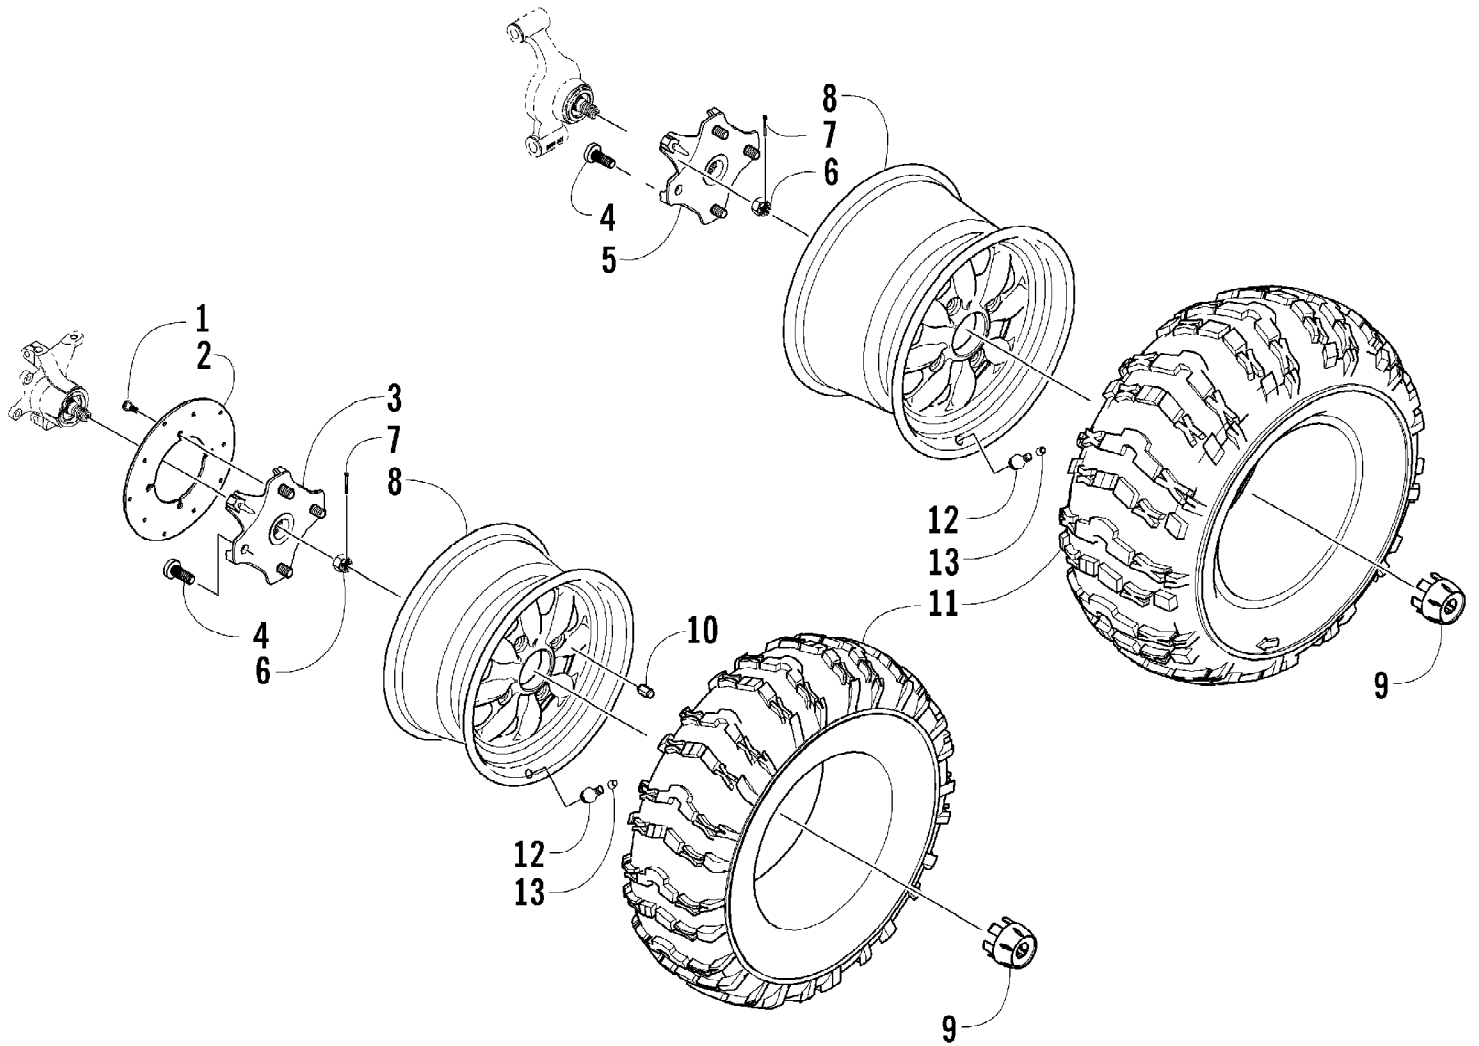

2005 ATV 650 V-2 4X4 FIS GREEN LE (A2005IBR4BUSM)
WHEEL AND TIRE ASSEMBLY

Page 93 of 97

Ref #	Part Number	Qty	S/P/F	Description
1	0423-029	12		Screw, Machine
2	1402-225	3	S	Disc, Brake
3	0502-599	2	S	Hub, Wheel - Front (inc. 4)
4	0402-974	16	/P	Stud, Wheel Hub
5	0502-601	1	S	Hub, Wheel - Rear - Left (inc. 4)
5	0502-599	1	S	Hub, Wheel - Rear - Right (inc. 4)
6	0423-394	4		Nut, Castle
7	0423-407	4		Pin, Cotter
8	1402-286	2		Wheel - Front - Spoked (inc. 9)
8	1402-287	2		Wheel - Rear - Spoked (inc. 9)
9	1402-325	4		Cap, Wheel
10	0423-556	16		Nut, Mounting - Wheel
11	1402-201	2		Tire - Front
11	1402-202	2		Tire - Rear
12	0402-064	4		Stem, Valve (inc. 13)
13	0402-140	4		Cap, Valve Stem