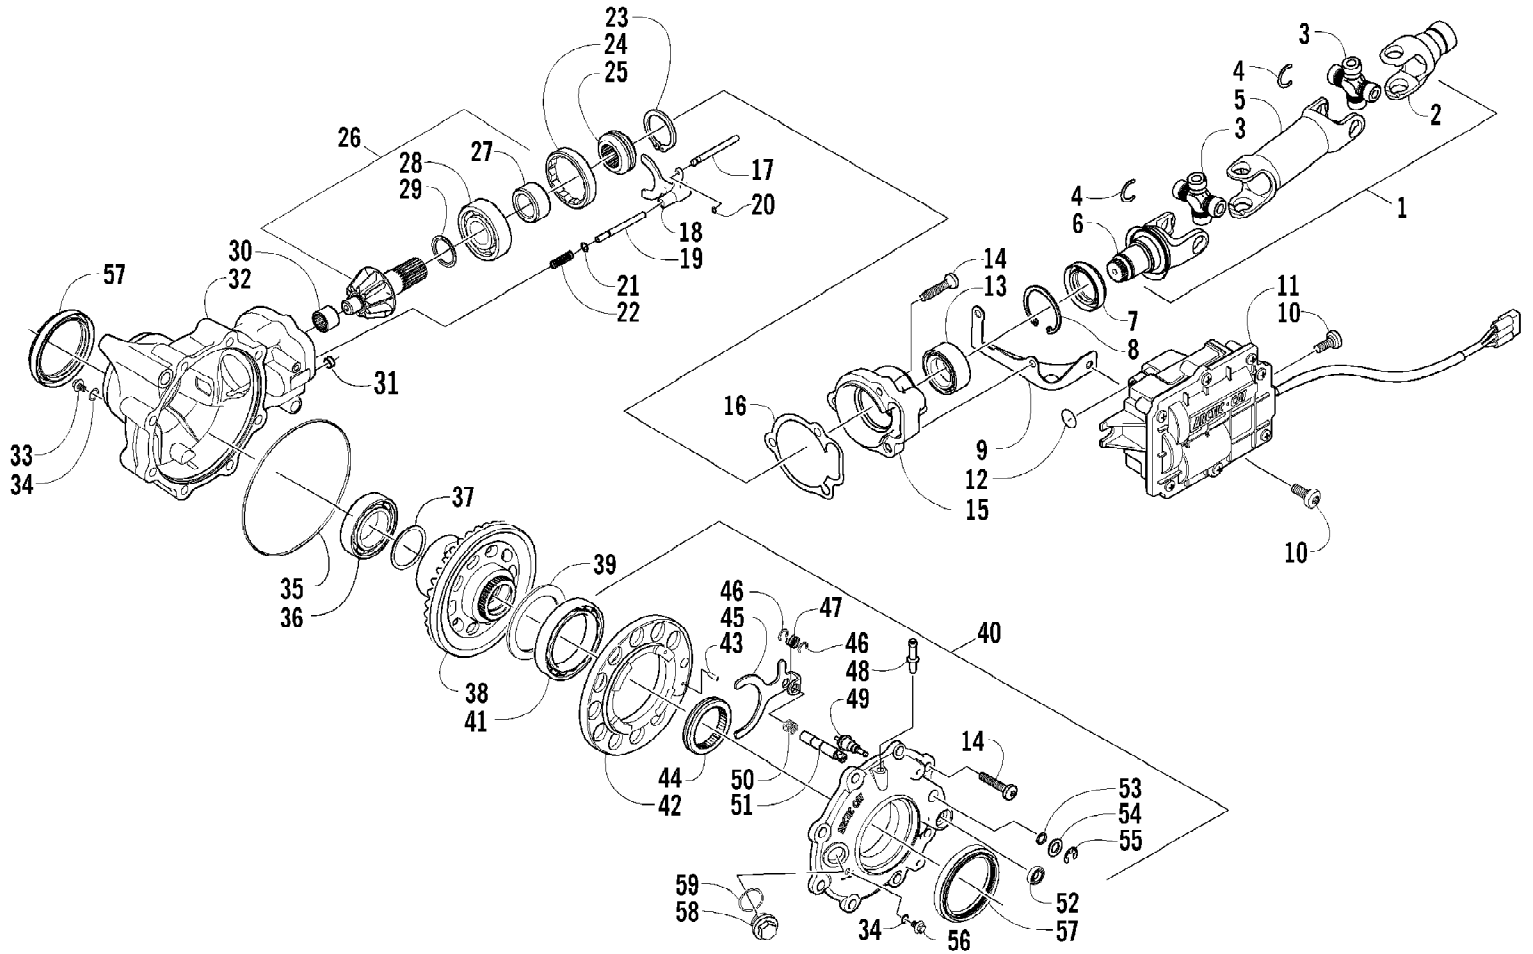

2005 ATV 650 V-2 4X4 FIS GREEN LE (A2005IBR4BUSM)
FRONT DRIVE GEARCASE ASSEMBLY

2005 ATV 650 V-2 4X4 FIS GREEN LE (A2005IBR4BUSM)
FRONT DRIVE GEARCASE ASSEMBLY

Page 45 of 97

Ref #	Part Number	Qty	S/P/F	Description
	0502-615	1		Gearcase Assembly
1	0502-381	1		Driveshaft Assembly (inc. 2-6)
2	0502-521	1		Yoke, Front
3	1402-164	2	/P	Joint, Universal (inc. 4)
4	0423-450	8		Ring, Retaining
5	0502-524	1		Driveshaft
6	0502-517	1		Yoke, Front Slip
7	1402-011	1		Seal
8	0423-423	1		Ring, Retaining
9	0502-347	1		Bracket, Actuator
10	0423-396	3		Screw, Self-Tapping
11	0502-579	1		Actuator (inc. 12)
12	0423-498	1	S	O-Ring
13	1402-043	1		Bearing
14	0423-118	11		Screw, Self-Tapping
15	0502-528	1	/P	Housing, Pinion
16	0402-947	1		Gasket, Flange
17	0402-997	1		Shaft, Selector
18	0402-998	1		Fork, Selector
19	0402-417	1		Shaft, Shuttle
20	0423-402	1		Ring, Retaining
21	0423-147	1		O-Ring
22	0402-999	1		Spring, Return
23	0423-417	1		Ring, Retaining
24	0402-357	1		Collar, Lock
25	0402-413	1		Coupler, Drive
26	0502-123	1		Gear, Pinion - Assembly - 10T (inc. 27-29)
27	0402-336	1		Collar, Retaining
28	0402-327	1		Bearing
29	0402-424	AR		Shim
29	0402-425	AR		Shim
29	0402-426	AR		Shim
29	0402-427	AR		Shim
29	0402-428	AR		Shim
30	0402-328	1		Bearing
31	0402-411	1		Pin, Dowel
32	0502-514	1		Housing, Gearcase
33	1402-210	1	/P	Plug, Magnetic (inc. one No. 34)
34	0423-153	2		O-Ring
35	0423-149	1		O-Ring
36	0402-393	1		Bearing
37	0402-405	AR		Shim
37	0402-406	AR		Shim
37	0402-407	AR		Shim
37	0402-408	AR		Shim
37	0402-409	AR		Shim
38	0502-411	1		Gear, Ring - 36T
39	1402-074	AR		Shim
39	1402-075	AR		Shim
39	1402-076	AR		Shim
39	1402-077	AR		Shim
39	1402-078	AR		Shim