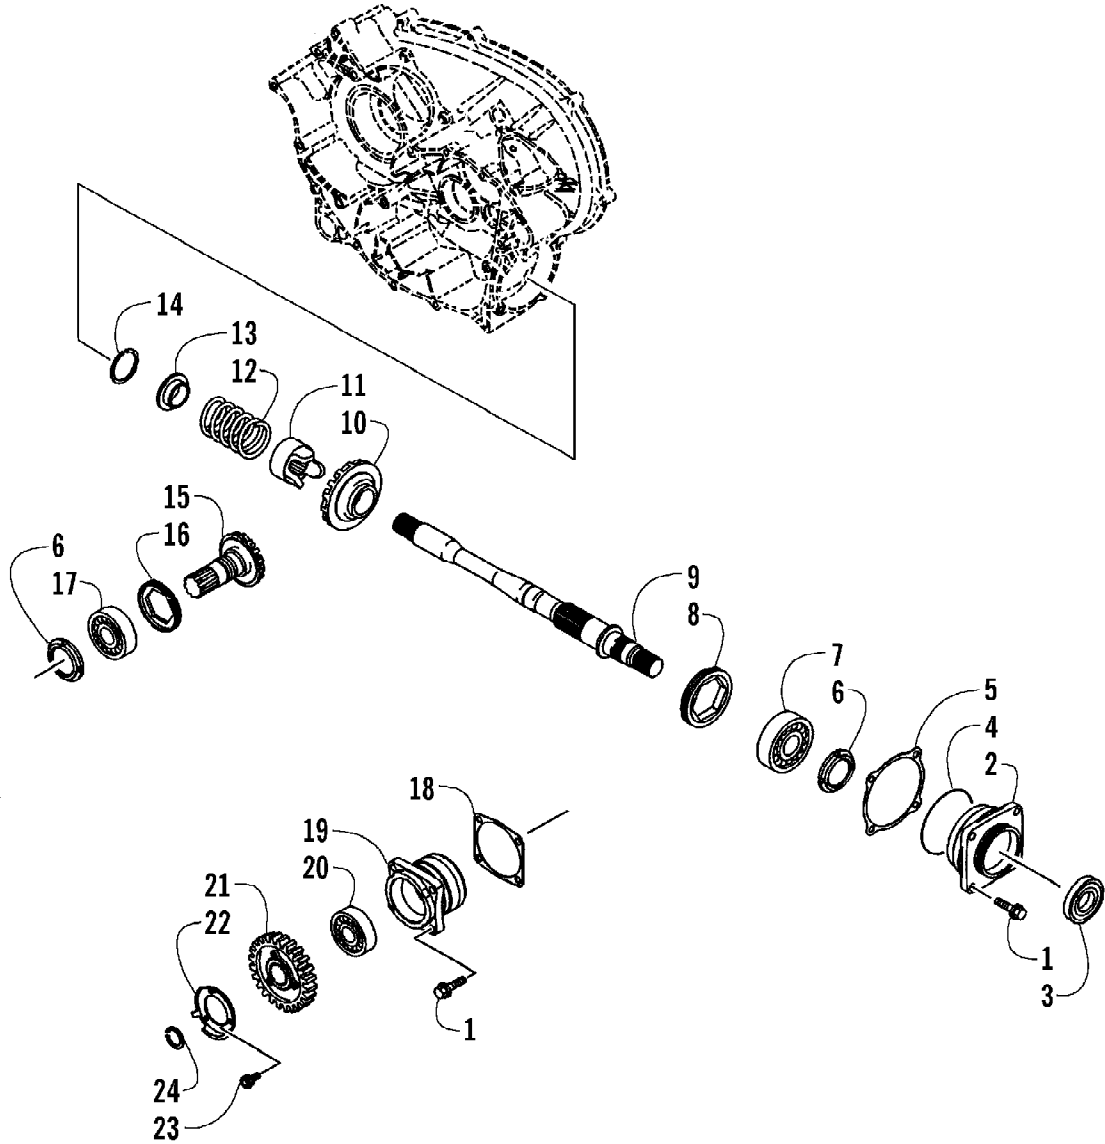

2005 ATV 650 V-2 4X4 FIS GREEN LE (A2005IBR4BUSM)
FRAME AND RELATED PARTS

2005 ATV 650 V-2 4X4 FIS GREEN LE (A2005IBR4BUSM)
FRAME AND RELATED PARTS

Page 39 of 97

Ref #	Part Number	Qty	S/P/F	Description
1	1506-437	1	S	Frame, Main
2	0509-016	1		Headlight Assembly - Right (inc. 3-4)
2	0509-018	1		Headlight Assembly - Left (inc. 3-4)
3	0409-055	4		Bulb, Headlight
4	0423-452	4		Socket, Mounting
5	0423-515	4		Stud, Mounting - Headlight
6	0423-514	2		Stud, Adjuster - Headlight
7	0423-522	2		Spring, Adjuster
8	0423-513	2		Knob, Adjuster
9	8409-020	4	/P	Screw, Cap
10	0506-653	1	S	Channel, Bumper Mounting - Left
10	1506-596	1	/P	Channel, Bumper Mounting - Right
11	1506-562	1		Bracket, Mounting - Bumper - Right
11	1506-563	1		Bracket, Mounting - Bumper - Left
12	8408-816	10		Screw, Cap
13	1506-666	1	S	Bumper (inc. 14)
14	0411-501	1		Decal, "Arctic Cat"
15	8424-805	2		Nut, Lock
16	1506-667	2		Strap, Bumper Support
17	8468-845	2		Screw, Machine
18	8428-002	2		Nut, Lock
19	1506-429	1	S	Brace, A-Arm
20	8409-025	2		Screw, Cap
21	1406-425	1		Panel, Belly
22	0423-101	16		Screw, Body
23	1506-615	1		Bumper, Rear (inc. 24)
24	0406-130	4		Cap, Bumper
25	8424-802	8		Nut, Flange
26	1506-067	1		Foam, Frame
27	0406-289	1		Pad, Frame - Battery Top
28	8409-016	4		Screw, Cap
29	1506-380	1		Footrest - Right
29	1506-379	1		Footrest - Left
30	1406-298	2		Rod, Support
31	0623-751	1		Cable Tie