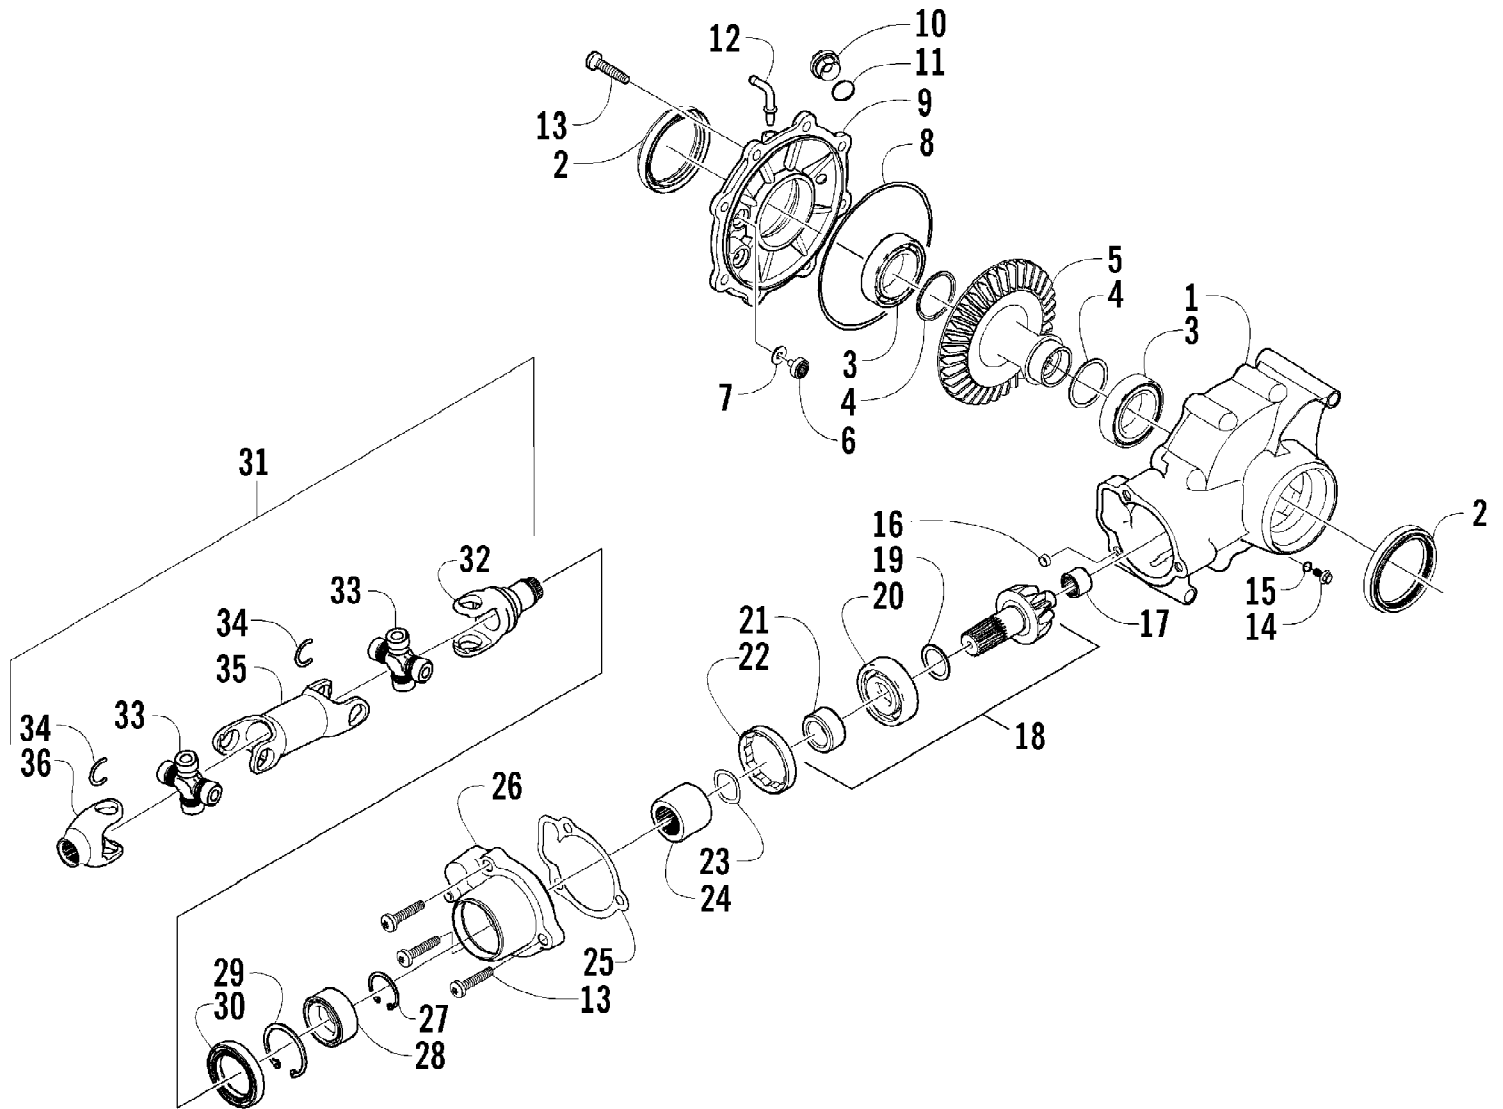

2005 ATV 650 V-2 4X4 FIS GREEN LE (A2005IBR4BUSM)
REAR DRIVE GEARCASE ASSEMBLY

Page 66 of 97

Ref #	Part Number	Qty	S/P/F	Description
	0502-616	1		Gearcase Assembly
1	0502-622	1		Housing, Gearcase
2	0402-394	2	S	Seal
3	0402-393	2		Bearing
4	0402-405	AR		Shim
4	0402-406	AR		Shim
4	0402-407	AR		Shim
4	0402-408	AR		Shim
4	0402-409	AR		Shim
5	1402-032	1		Gear, Ring - 36T
6	0402-326	1		Button, Thrust
7	0402-429	AR		Shim
7	0402-430	AR		Shim
7	0402-431	AR		Shim
7	0402-432	AR		Shim
7	0402-433	AR		Shim
8	0423-149	1		O-Ring
9	0502-346	1		Cover, Gearcase
10	0402-333	1	/P	Plug, Fill (inc. 11)
11	0423-154	1		O-Ring
12	1402-102	1		Fitting
13	0423-118	11		Screw, Self-Tapping
14	1402-210	1	/P	Plug, Magnetic (inc. 15)
15	0423-153	1		O-Ring
16	0402-411	1		Pin, Dowel
17	0402-328	1		Bearing
18	0502-123	1		Gear, Pinion - Assembly - 10T (inc. 19-21)
19	0402-424	AR		Shim
19	0402-425	AR		Shim
19	0402-426	AR		Shim
19	0402-427	AR		Shim
19	0402-428	AR		Shim
20	0402-327	1		Bearing
21	0402-336	1		Collar, Retaining
22	0402-331	1		Collar, Lock
23	0402-982	1		Washer, Wave
24	0402-981	1		Collar, Shaft
25	0402-947	1		Gasket, Flange
26	0502-529	1		Housing, Pinion
27	0423-417	1		Ring, Retaining
28	1402-043	1		Bearing
29	0423-423	1		Ring, Retaining
30	1402-011	1		Seal
31	0502-382	1		Driveshaft Assembly (inc. 32-36)
32	0502-518	1		Yoke, Rear
33	0402-944	2	/P	Joint, Universal (inc. 34)
34	0423-395	8		Ring, Retaining
35	0502-525	1		Driveshaft
36	0502-522	1		Yoke, Rear Slip