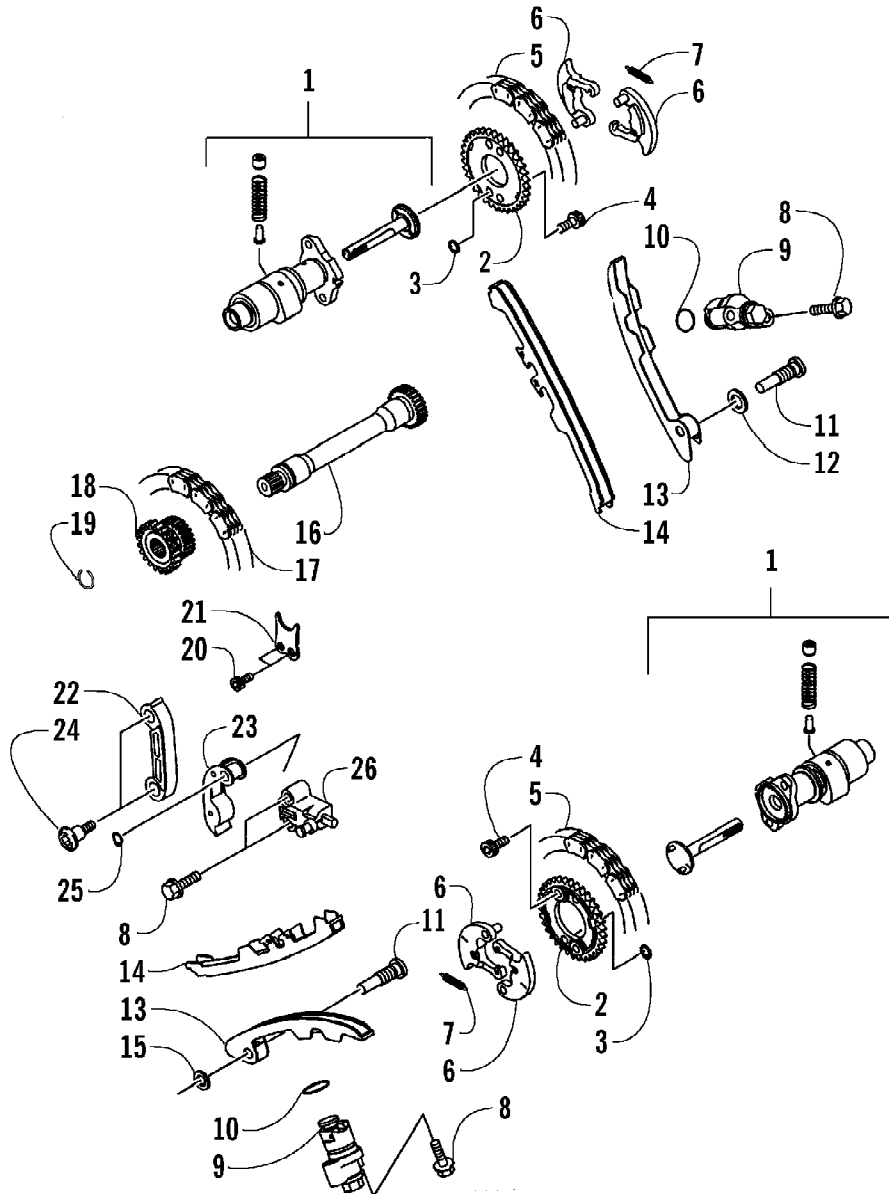

2005 ATV 650 V-2 4X4 FIS GREEN LE (A2005IBR4BUSM)
CAMSHAFTS/TENSIONER ASSEMBLY

2005 ATV 650 V-2 4X4 FIS GREEN LE (A2005IBR4BUSM)
CAMSHAFTS/TENSIONER ASSEMBLY

Page 8 of 97

Ref #	Part Number	Qty	S/P/F	Description
1	3201-238	1		Camshaft Assembly - Front
1	3201-239	1		Camshaft Assembly - Rear
2	3201-083	2		Sprocket, Camshaft - 34T
3	3201-214	4		Circlip
4	3201-093	4	S	Bolt
5	3201-415	2	S/P	Chain, Camshaft
6	3201-106	4		Weight
7	3201-364	2		Spring
8	3201-146	6		Screw, Cap
9	3201-085	2		Tensioner, Cam - Assembly
10	3201-331	2		O-Ring
11	3201-116	1		Shaft, Chain Guide - Front
11	3201-117	1		Shaft, Chain Guide - Rear
12	3201-070	1		Gasket
13	3201-089	2		Guide, Chain - Slack
14	3201-088	2		Guide, Chain - Tension
15	3201-209	1		Washer
16	3201-417	1		Shaft, Secondary
17	3201-414	1	S	Chain, Secondary Shaft
18	3201-416	1		Sprocket, Secondary Shaft - 21T and 17T
19	3201-418	1		Circlip
20	3201-098	2		Bolt
21	3201-158	1		Plate, Position - Drive
22	3201-090	1	/P	Guide, Chain - Tension
23	3201-092	1		Guide, Chain - Slack
24	3201-379	2		Bolt
25	3201-298	1		Ring, Snap
26	3201-086	1		Tensioner, Secondary - Assembly