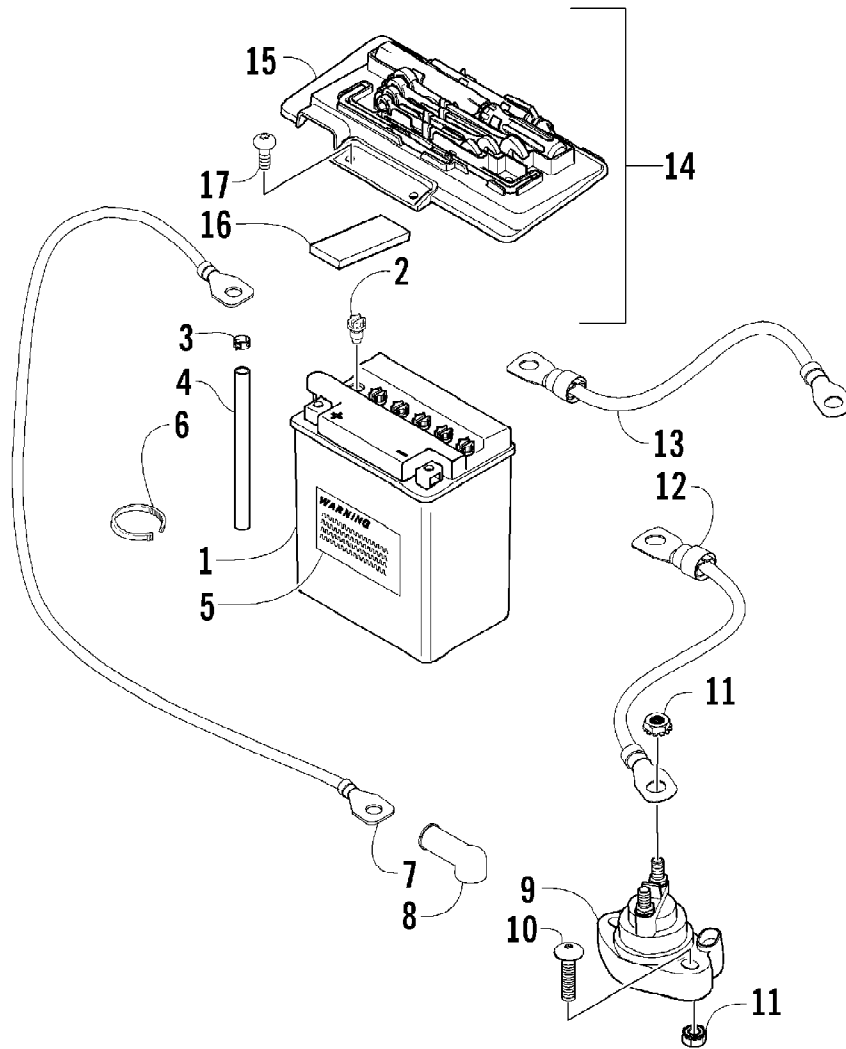

2005 ATV 650 V-2 4X4 FIS GREEN LE (A2005IBR4BUSM)
BATTERY AND SOLENOID ASSEMBLY

Page 6 of 97

Ref #	Part Number	Qty	S/P/F	Description
1	0745-045	1	/P	Battery Assembly (inc. 2-5)
2	0645-045	6		Cap, Battery
3	0645-152	1		Clamp, Hose
4	0645-263	1	/P	Hose, Battery Vent
5	0645-151	1		Label, Warning - Battery
6	0123-788	2	/P	Cable Tie - 7.5 in.
7	0445-046	1	S	Cable, Battery/Solenoid
8	0645-327	1		Boot, Terminal
9	0445-036	1	S	Solenoid
10	8476-625	2		Screw, Machine
11	0623-038	4		Nut w/Washer
12	0445-041	1		Cable, Solenoid/Starter
13	0445-047	1	S	Cable, Battery/Ground
14	5990-839	1	S	Battery Cover/Tool Tray Assembly (inc. 15-16)
15	1406-507	1	S	Cover, Battery
16	0406-288	2		Pad, Battery
	0444-122	1	S/P	Kit, Tool
17	8476-616	2		Screw, Machine