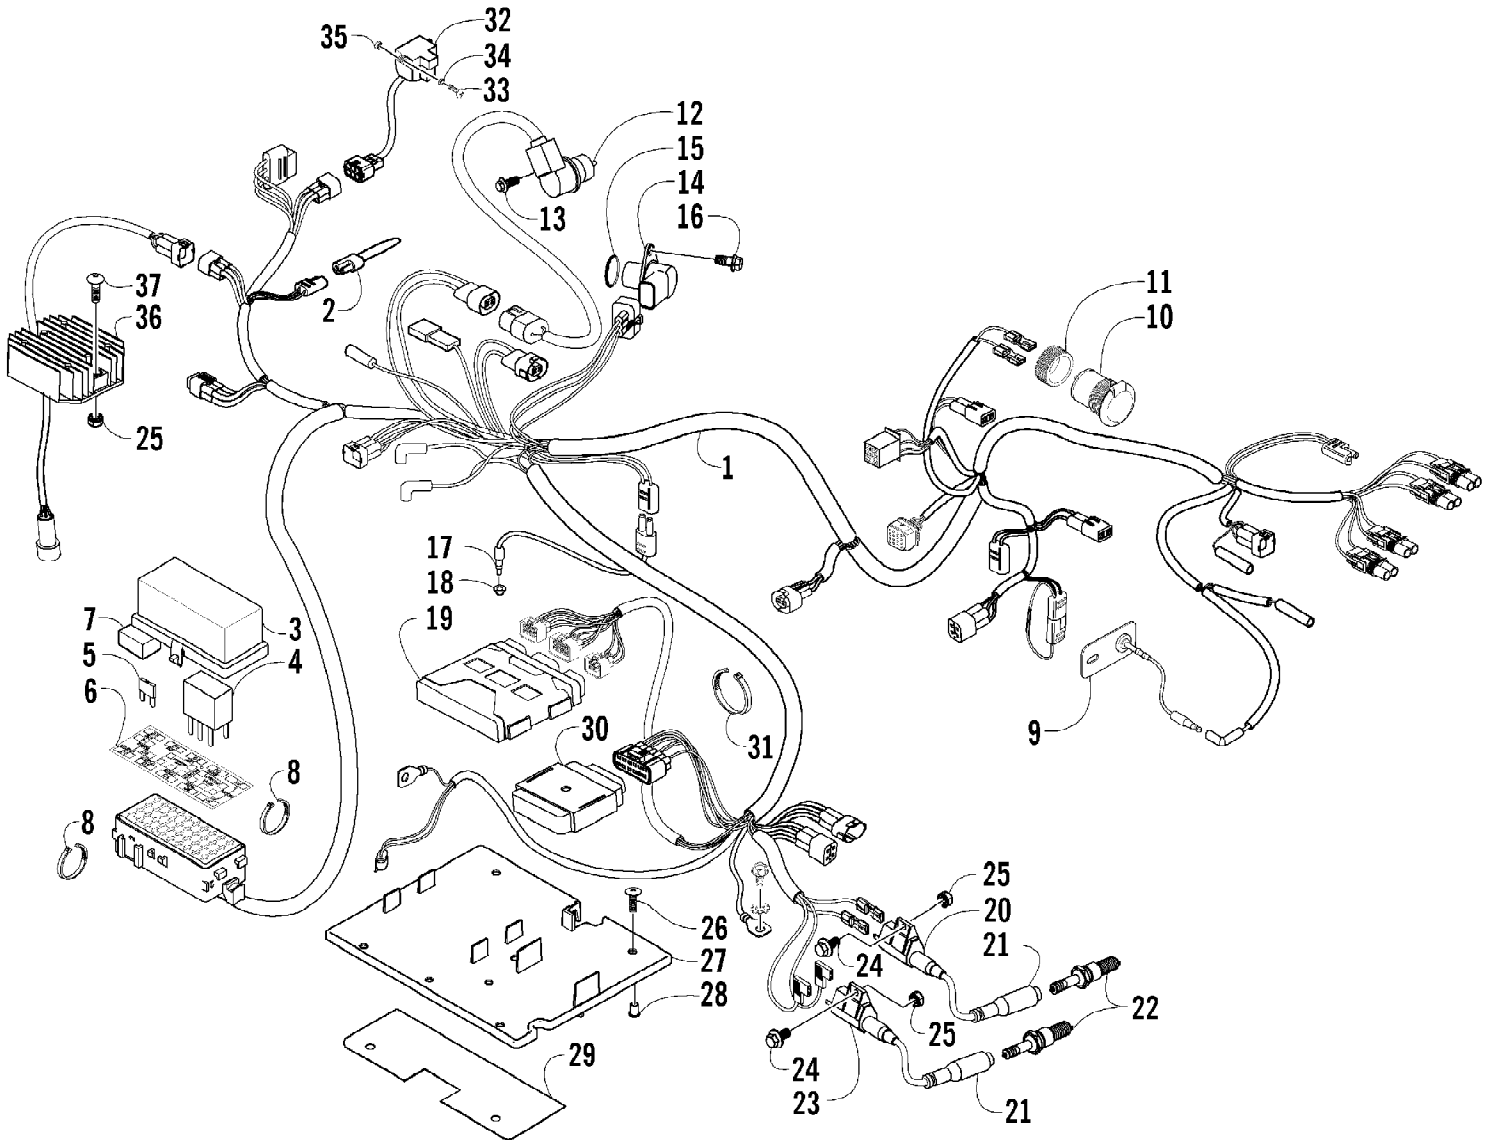

2005 ATV 650 V-2 4X4 FIS GREEN LE (A2005IBR4BUSM)
WIRING HARNESS ASSEMBLY

2005 ATV 650 V-2 4X4 FIS GREEN LE (A2005IBR4BUSM)
WIRING HARNESS ASSEMBLY

Page 97 of 97

Ref #	Part Number	Qty	S/P/F	Description
1	0486-157	1		Harness, Main (inc. 2-7 and two No. 8)
2	0486-164	1		Tether, Accessory Connector
3	0530-008	1		Cover, Fuse Block
4	0430-033	4		Relay (5-Pin) - 20 Amp
5	0430-032	5		Fuse - 10 Amp
5	0430-031	3		Fuse - 15 Amp
5	0430-030	2		Fuse - 30 Amp
6	0411-903	1		Decal, Fuse Block
7	0430-037	1		Holder, Fuse
8	0123-788	AR	/P	Cable Tie - 7.5 in.
9	0509-011	1	S	Diode Assembly
10	0445-022	1	S	Receptacle, 12V (inc. 11)
11	0445-034	1		Nut, Retainer
12	3201-191	1		Sensor, Reverse
13	3201-141	1		Screw, Cap
14	3201-190	1		Sensor, Speed (inc. 15)
15	3201-343	1		O-Ring
16	3201-036	1		Screw, Cap
17	0409-009	1		Switch, Brake - Assembly
18	0402-991	1		Retainer, Switch
19	3201-039	1		CDI
20	3201-010	1		Coil, Ignition - Front
21	3201-012	2		Cap, Spark Plug
22	0217-708	2		Spark Plug (NGK CR7E)
23	3201-011	1		Coil, Ignition - Rear
24	8476-620	2		Screw, Cap
25	0623-038	4		Nut w/Washer
26	0623-121	4		Screw, Machine
27	1406-697	1		Tray, Electrical
28	0123-010	4	/P	Nut, Expansion
29	0412-290	1		Shield, Heat
30	3201-040	1	S	Controller, Actuator
31	0123-903	4		Cable Tie - 11.5 in.
32	0409-064	1		Switch, Invert Sensor
33	8468-425	2		Screw
34	0123-802	2		Washer, Flat
35	0423-493	2		Nut w/Washer
36	0430-035	1	S	Regulator, Voltage
37	8476-630	2		Screw, Machine