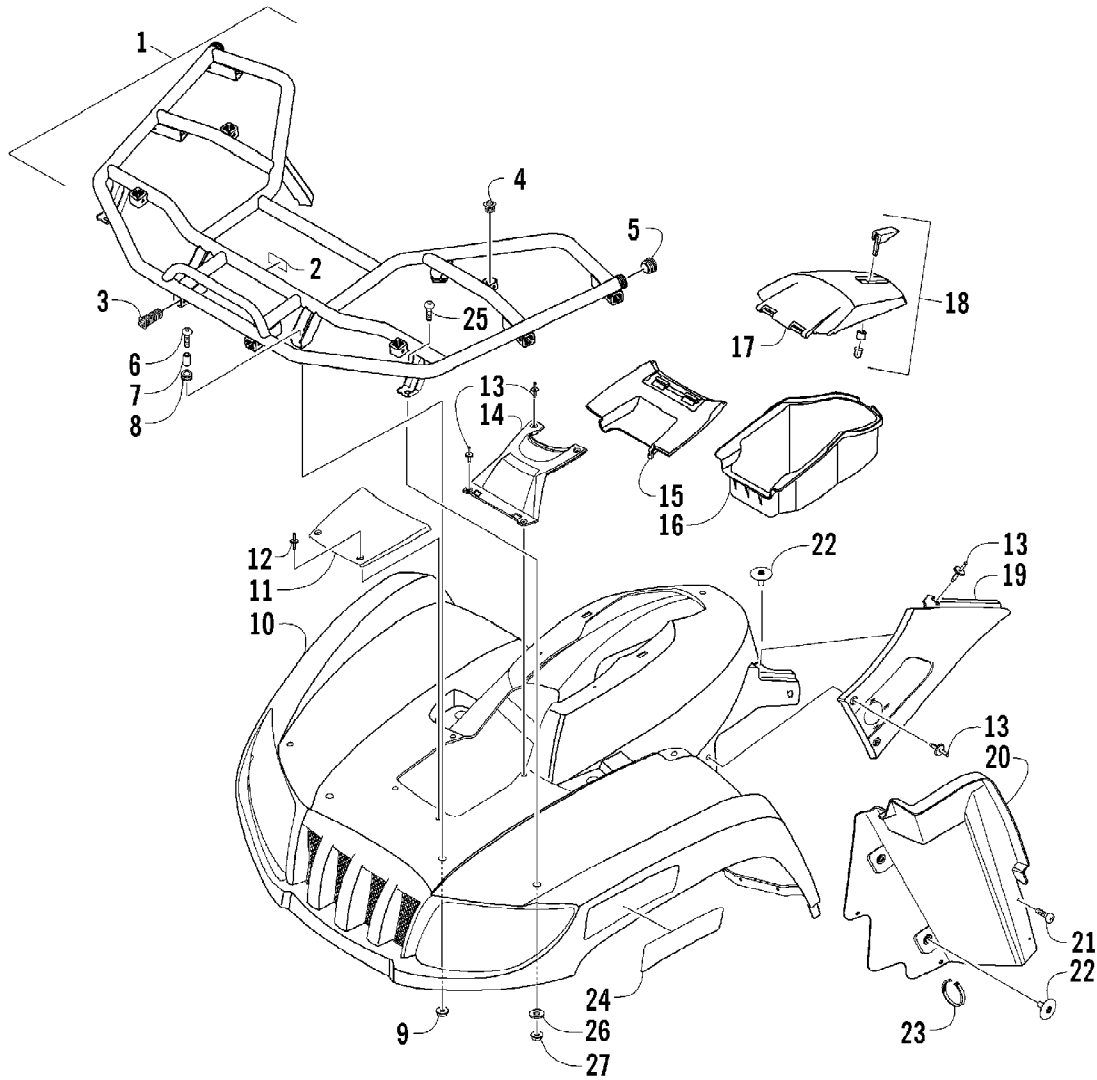

2005 ATV 650 V-2 4X4 FIS GREEN LE (A2005IBR4BUSM)
FRONT BODY PANEL ASSEMBLY

Page 43 of 97

Ref #	Part Number	Qty	S/P/F	Description
1	0541-272	1		Rack - Front - Assembly (inc. 2-5)
2	0411-576	1		Decal, Warning - Front Rack Load
3	0441-556	6		Bushing, Rack
4	0441-592	4	/P	Bushing, Rack
5	1441-049	2		Plug, Rack
6	0423-362	4		Screw, Machine
7	0423-463	4		Spacer
8	0423-465	4		Grommet
9	8432-802	4		Nut, Lock
10	1406-608	1	S	Panel, Fender - Front
11	1406-358	1		Cover, Access - Radiator
12	0423-535	2		Rivet, Reinstallable
13	0623-362	10		Rivet, Reinstallable
14	1406-484	1		Cover, Steering Post
15	0470-513	1		Cover, Storage Box
16	1406-573	1		Box, Storage
17	0470-514	1		Lid, Storage Box
18	1406-599	1		Latch, Storage Box
19	1406-313	1		Panel, Side - Right
19	1406-314	1		Panel, Side - Left
20	1406-354	1		Panel, Splash - Right
20	1406-355	1	S	Panel, Splash - Left
21	0423-342	4	/P	Screw, Self-Tapping
22	0423-101	5		Screw, Body
23	0123-788	AR	/P	Cable Tie - 7.5 in.
24	0411-818	1		Decal, Reflector - Amber - Right
24	0411-819	1		Decal, Reflector - Amber - Left
25	0423-355	2		Screw, Shoulder
26	8050-222	2	/P	Washer
27	8424-602	2	/P	Nut, Lock