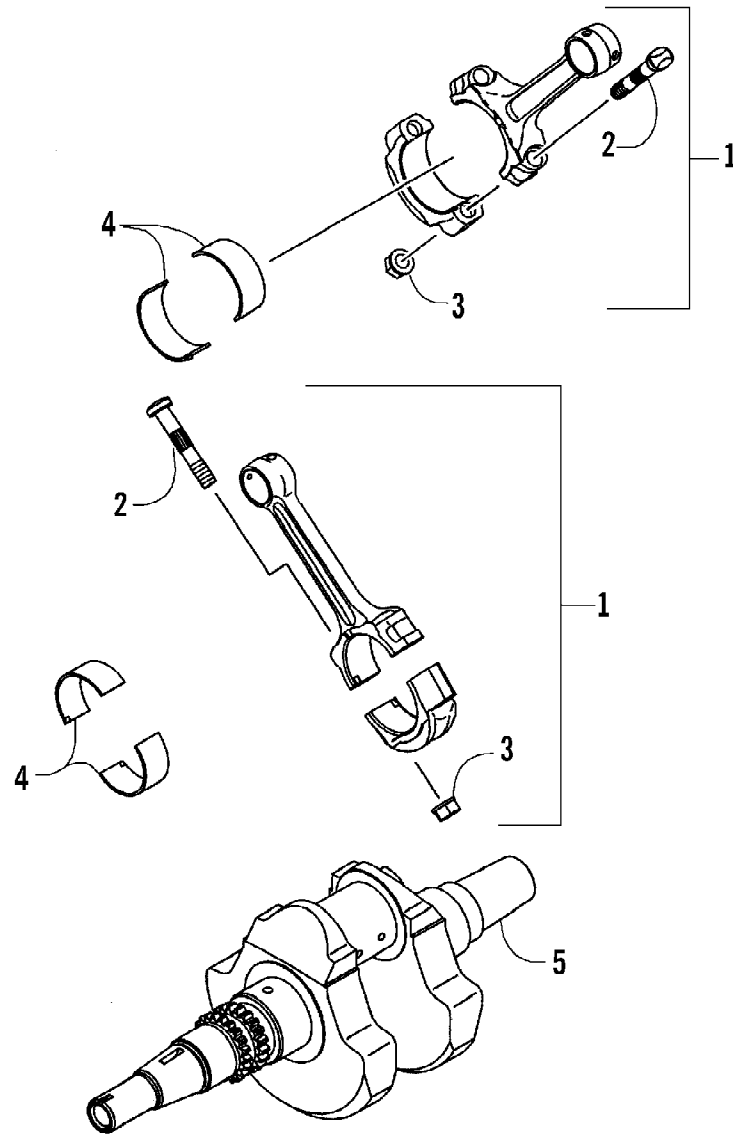

2005 ATV 650 V-2 4X4 FIS GREEN LE (A2005IBR4BUSM)
CRANKSHAFT ASSEMBLY

Page 21 of 97

Ref #	Part Number	Qty	S/P/F	Description
1	3201-128	2		Rod, Connecting - Assembly (inc 2-3)
2	3201-263	4		Bolt, Connecting Rod
3	3201-271	4		Nut
4	3201-293	AR		Bushing, Connecting Rod
4	3201-294	4		Bushing, Connecting Rod
4	3201-295	AR		Bushing, Connecting Rod
5	3201-105	1	S	Crankshaft Assembly