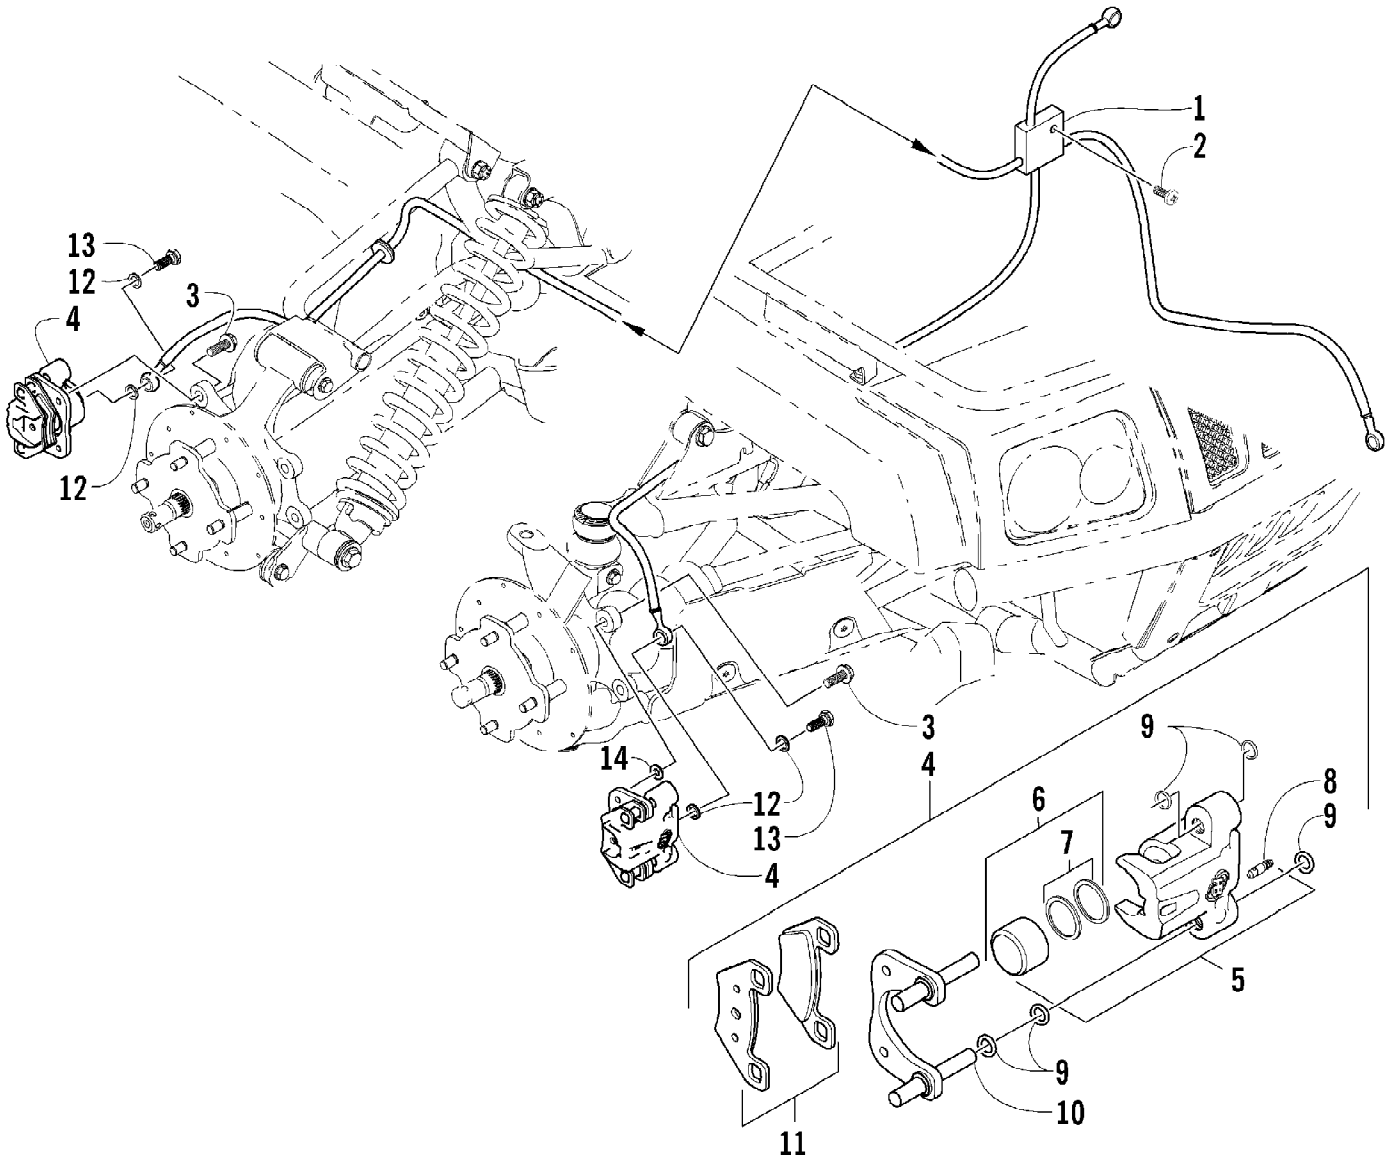

2005 ATV 650 V-2 4X4 FIS GREEN LE (A2005IBR4BUSM)
HYDRAULIC BRAKE ASSEMBLY

Page 56 of 97

Ref #	Part Number	Qty	S/P/F	Description
1	0502-627	1		Hose, Brake - Assembly
2	8476-625	1		Screw, Cap
3	8408-820	6	/P	Screw, Cap
4	0502-602	1	S	Caliper, Brake - Right Front (inc. 5-11)
4	0502-610	2	S	Caliper, Brake - Left Front and Right Rear (inc. 5-11)
5	0502-603	1	S	Housing, Caliper - Assembly - Right Front (inc. 6-8)
5	0502-611	2	S	Housing, Caliper - Assembly - Left Front and Right Rear (inc. 6-8)
6	0502-606	3		Piston/Seal Set (inc. 7)
7	0502-607	3		Seal Set
8	0502-609	3	/P	Valve, Bleed
9	0502-608	3		O-Ring, Guide - Set
10	0502-605	3		Bracket Assembly
11	0502-604	3	S	Pad, Brake - Set
12	0423-178	6		Washer, Crush
13	0423-413	3		Bolt, Banjo Fitting
14	0423-562	4		Spacer