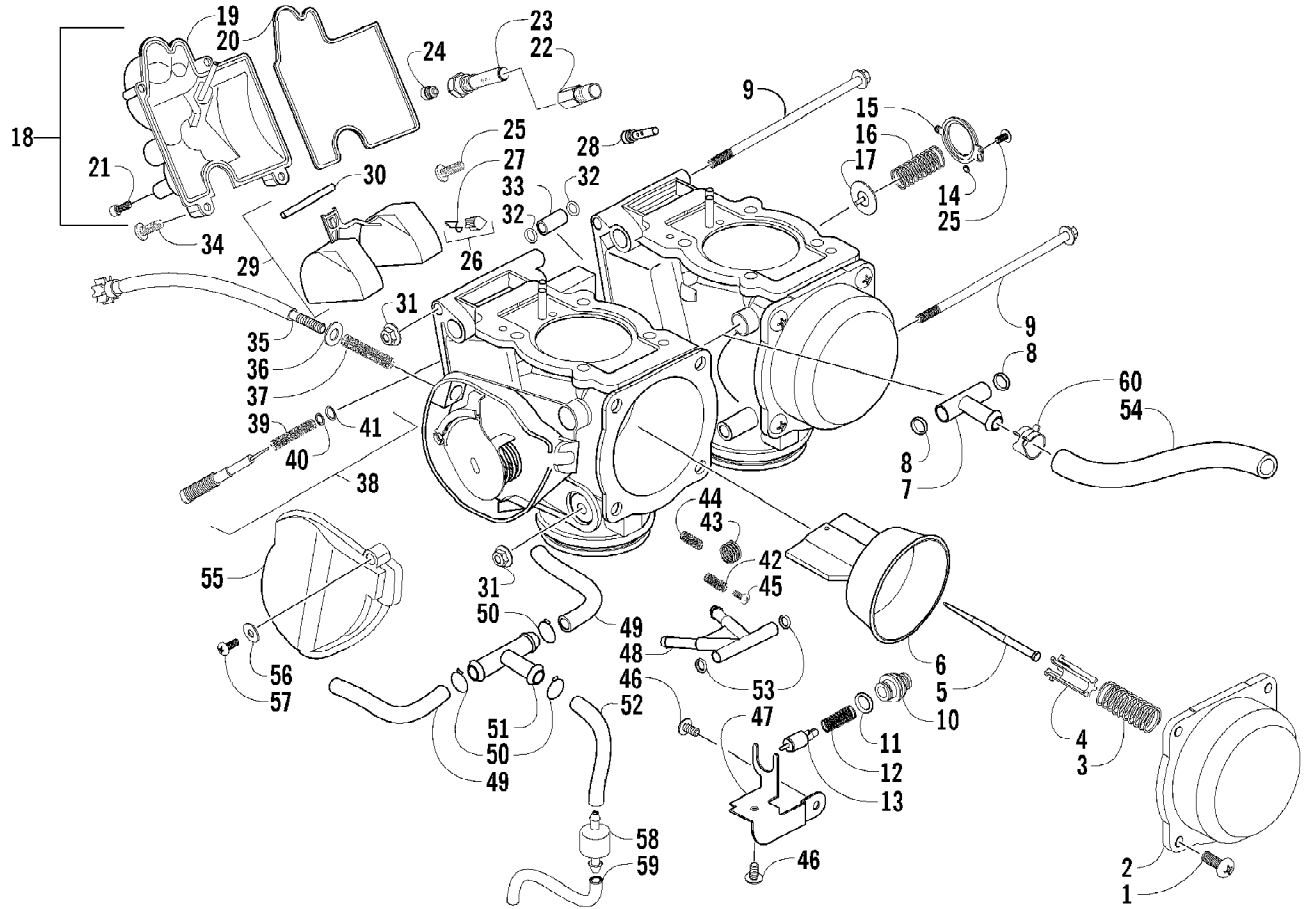

2005 ATV 650 V-2 4X4 FIS GREEN LE (A2005IBR4BUSM)
CARBURETOR

Ref #	Part Number	Qty	S/P/F	Description
	0470-497	1		Carburetor Assembly
1	5507-037	8	/P	Screw, Top Cover
2	5507-118	2		Cover, Top
3	5507-119	2		Spring
4	5507-121	2		Seat, Spring
5	5507-122	2		Jet Needle
6	5507-120	2		Piston, Vacuum
7	5507-153	1		T-Fitting
8	5507-154	2		O-Ring
9	5507-144	2		Bolt
10	5507-136	2		Cap, Starter Valve
11	5507-137	2		O-Ring
12	5507-135	2		Spring
13	5507-134	2		Valve, Starter
14	5507-034	2		O-Ring
15	5507-140	2	F	Housing, Pump
16	5507-139	2		Spring
17	5507-138	2		Diaphragm Assembly
18	5507-165	2		Chamber, Float - Assembly (inc. 19-21)
19	0	2	F	Chamber, Float
20	5507-172	2		O-Ring, Float Chamber
21	5507-133	2		Screw, Drain
22	5507-123	2		Holder, Jet
23	5507-124	2		Needle Jet
24	5507-185	2	S	Main Jet - 122 - Front/Rear
24	5507-126	1		Main Jet - 115 - Front (4-6,500 ft Alt.)
24	5507-166	1		Main Jet - 110 - Rear (4-6,500 ft Alt.)
24	5507-166	1		Main Jet - 110 - Front (6,500-8,000 ft Alt.)
24	5507-166	1		Main Jet - 110 - Rear (6,500-8,000 ft Alt.)
24	5507-167	1		Main Jet - 105 - Front (Over 8,000 ft Alt.)
24	5507-166	1		Main Jet - 110 - Rear (Over 8,000 ft Alt.)
25	5507-132	6	S	Screw
26	5507-038	2		Valve, Float - Set (inc. 27)
27	0	2	F	Clip
28	5507-127	2		Slow Jet - 40
29	5507-163	2		Float Set (inc. 30)
30	0	2	F	Pin, Float
31	5507-145	2		Nut
32	5507-152	2		O-Ring
33	5507-151	1		Fitting, Straight
34	5507-017	8	/P	Screw
35	5507-141	1		Screw, Idle Adjust
36	5507-142	2		Washer
37	5507-143	1		Spring
38	5507-164	2		Screw, Pilot - Set (inc. 39-41)
39	0	2	F	Spring
40	0	2	F	Washer
41	0	2	F	O-Ring
42	5507-148	1		Spring
43	5507-149	1		Spring
44	5507-147	1		Spring
45	5507-146	1		Screw, Stop
46	5507-106	1		Screw