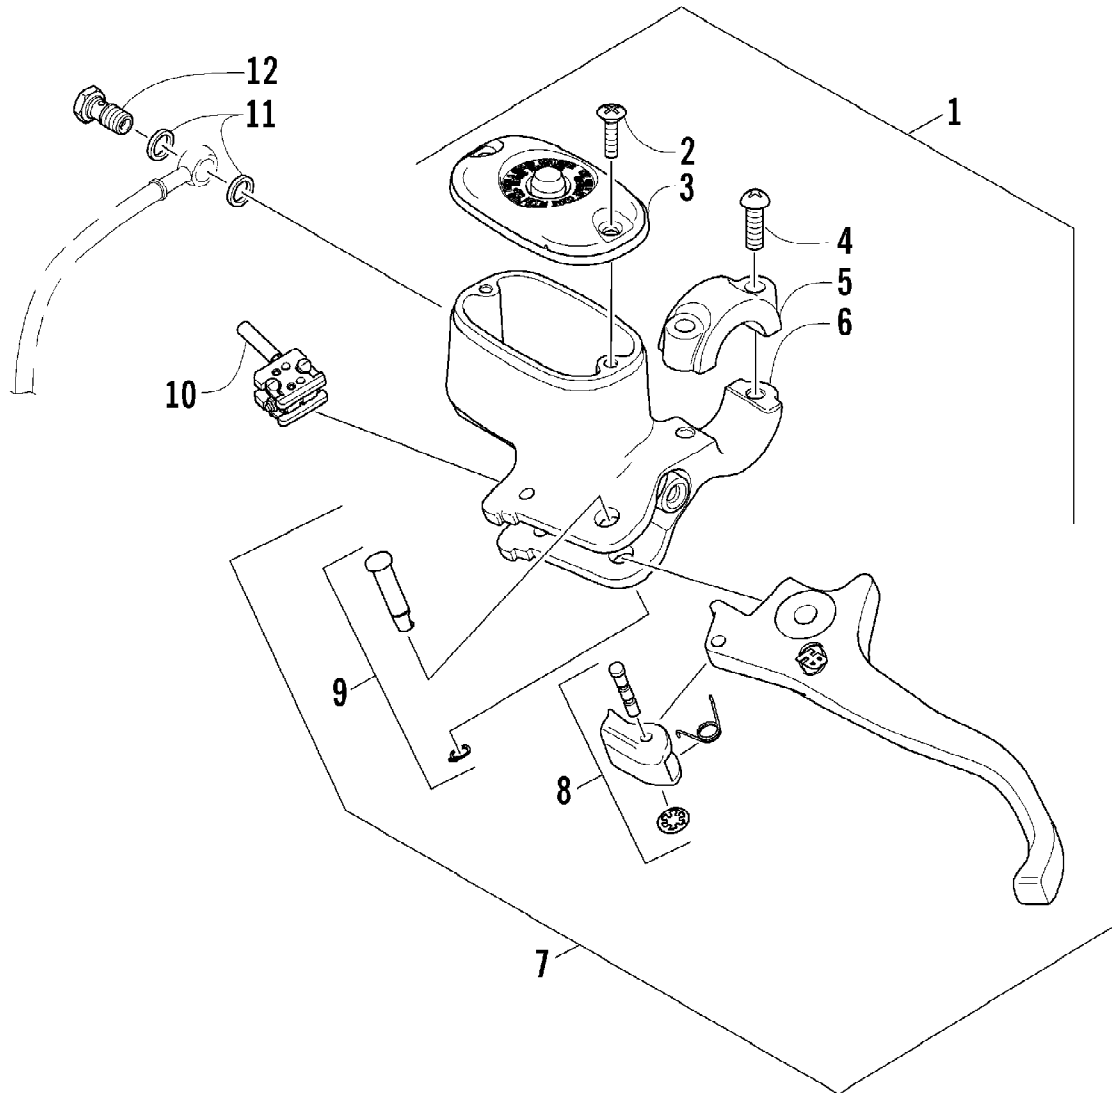

2005 ATV 650 V-2 4X4 FIS GREEN LE (A2005IBR4BUSM)
HYDRAULIC HAND BRAKE ASSEMBLY

Page 58 of 97

Ref #	Part Number	Qty	S/P/F	Description
1	0502-703	1	S	Brake Assembly (inc. 2-10)
2	0502-566	1		Screw, Reservoir Cover - Kit
3	0502-706	1	S	Cover, Reservoir - Kit
4	0502-568	1		Screw, Master Cylinder Clamp - Kit
5	0502-705	1		Clamp, Master Cylinder - Kit
6	0502-704	1		Master Cylinder Assembly - Kit
7	0502-634	1	/P	Lever Assembly - Kit (inc. 8-9)
8	0502-635	1		Lock, Brake Lever - Kit
9	0502-580	1		Lever Pin - Kit
10	0502-564	1	/P	Switch, Brake - Kit
11	0423-178	2		Washer, Crush
12	0423-413	1		Bolt, Banjo Fitting