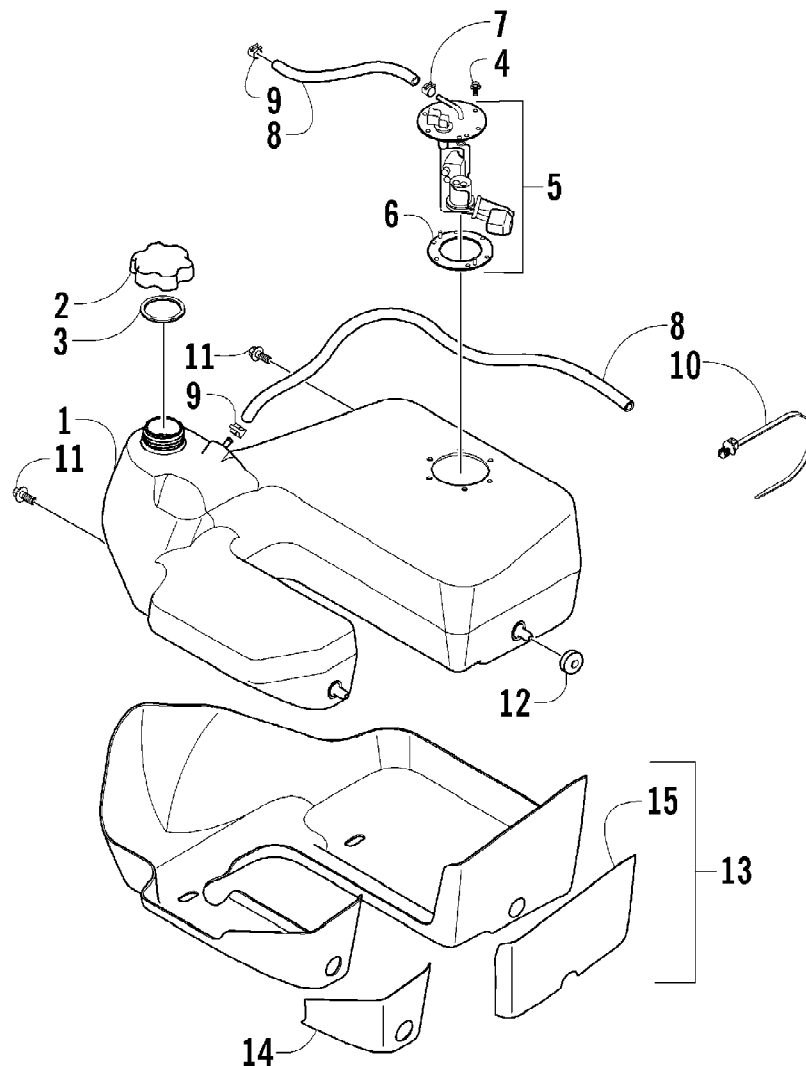

2005 ATV 650 V-2 4X4 FIS GREEN LE (A2005IBR4BUSM)
GAS TANK ASSEMBLY

Page 50 of 97

Ref #	Part Number	Qty	S/P/F	Description
1	0570-090	1	S	Tank, Gas - Assembly (inc. 2-4 and 6)
2	0470-438	1	/P	Cap, Gas Tank (inc. 3)
3	0109-733	1	/P	Gasket, Tank Cap
4	3201-008	6		Screw, Cap
5	3201-434	1	/P	Pump, Fuel (inc. 6)
6	3201-009	1		Damper, Fuel Pump
7	1623-233	1		Clamp, Hose
8	0410-070	AR	/P	Hose, Gasline - 25 ft
9	0423-461	2	S	Clamp, Hose
10	0423-075	1		Cable Tie - Push-Mount
11	8408-816	2		Screw, Cap
12	0423-460	2		Grommet
13	0570-081	1		Shield, Gas Tank (inc. 14-15)
14	0470-498	1		Shield, Heat
15	0470-499	1		Shield, Heat