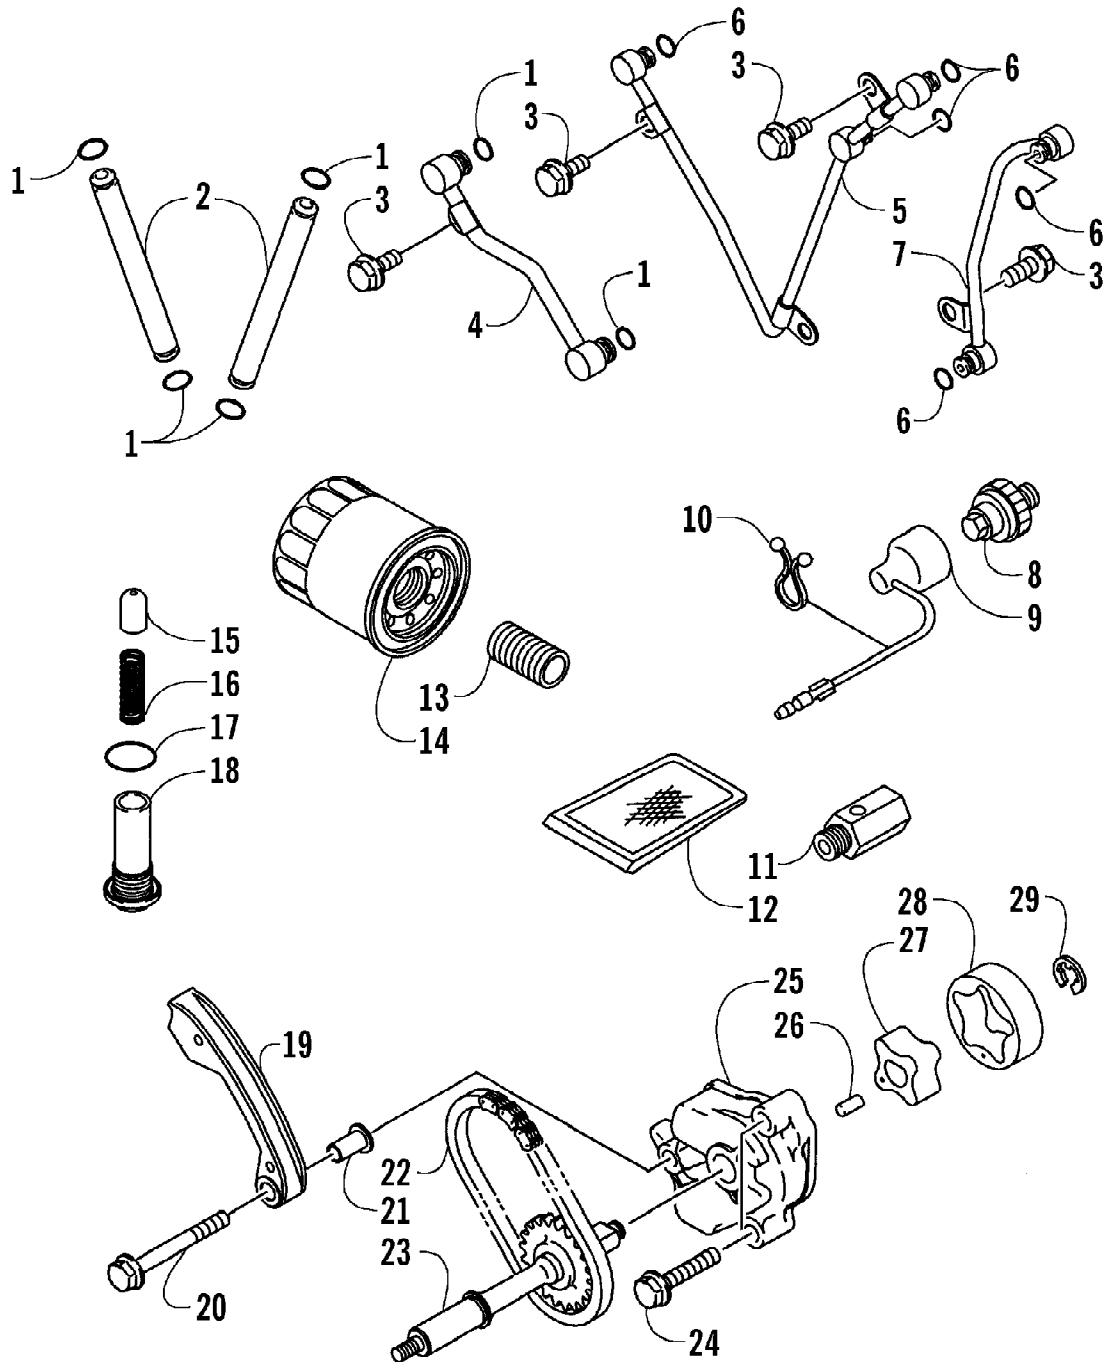

2005 ATV 650 V-2 4X4 FIS GREEN LE (A2005IBR4BUSM)
OIL PUMP ASSEMBLY

Page 62 of 97

Ref #	Part Number	Qty	S/P/F	Description
1	3201-255	6		O-Ring
2	3201-199	2		Pipe
3	3201-144	4		Screw, Cap
4	3201-204	1		Pipe, Oil - Crankshaft
5	3201-205	1		Pipe, Oil - Crankcase - Left
6	3201-254	5		O-Ring
7	3201-206	1		Pipe, Oil - Crankcase - Right
8	3201-196	1		Switch, Oil Pressure
9	3201-194	1		Wire, Lead
10	3201-383	1		Clamp
11	3201-176	1		Valve, Relief - Assembly
12	3201-231	1		Filter, Oil
13	3201-198	1		Pipe, Oil Filter
14	3201-044	1	S	Filter, Oil
15	3201-303	1		Pin
16	3201-356	1		Spring
17	3201-257	1		O-Ring
18	3201-376	1		Bolt
19	3201-087	1		Guide, Chain - Slack
20	3201-142	1		Screw, Cap
21	3201-359	1		Collar
22	3201-423	1	S	Chain
23	3201-123	1		Shaft, Oil Pump
24	3201-146	2		Screw, Cap
25	3201-178	1		Cover, Pump
26	3201-241	2		Pin, Dowel
27	3201-179	1		Rotor, Pump - Inner
28	3201-180	1		Rotor, Pump - Outer
29	3201-215	1		Circlip