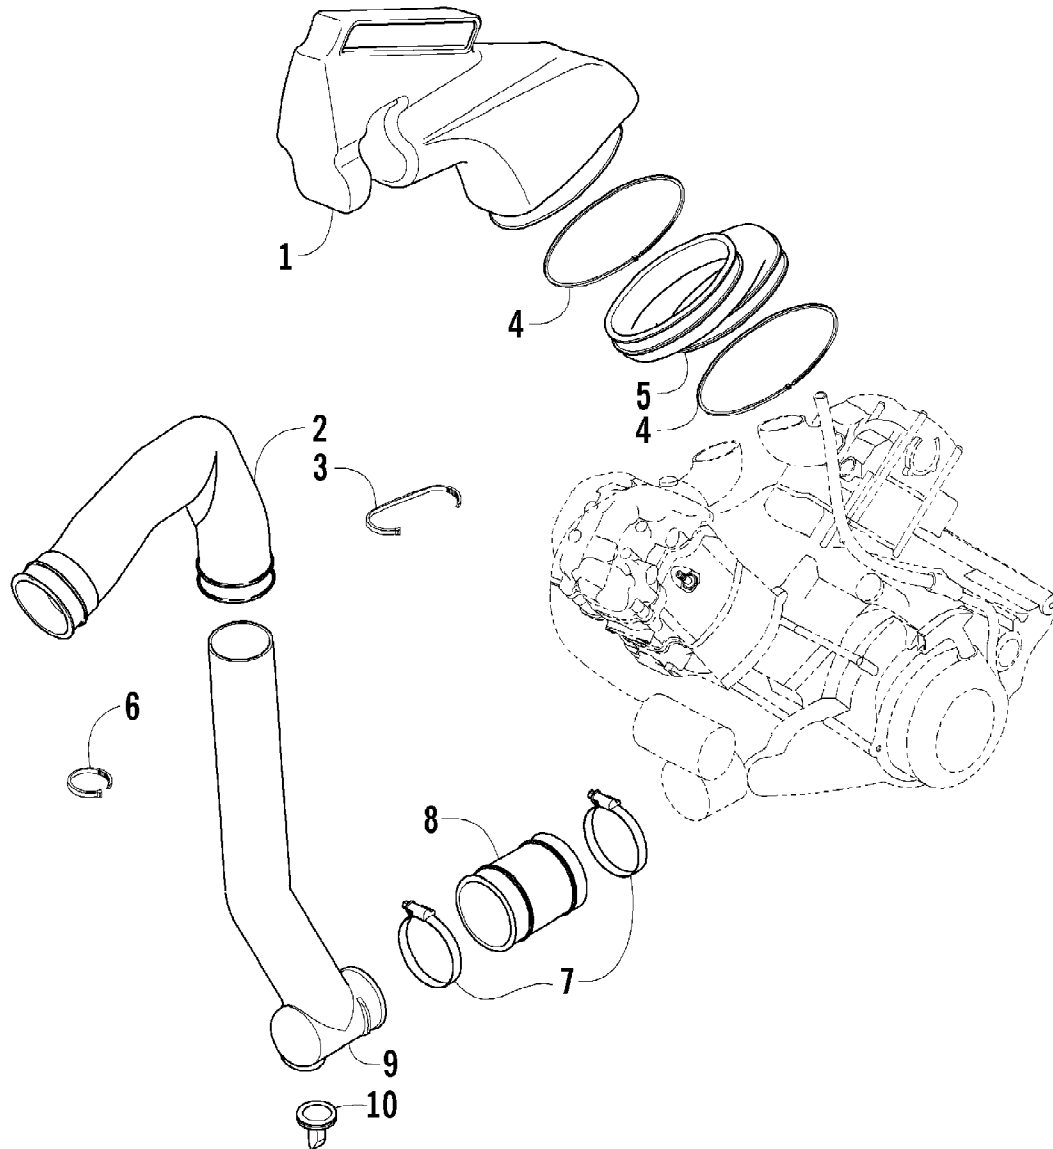

2005 ATV 650 V-2 4X4 FIS GREEN LE (A2005IBR4BUSM)
CASE/BELT COOLING ASSEMBLY

Page 13 of 97

Ref #	Part Number	Qty	S/P/F	Description
1	0413-112	1	/P	Duct, Air-Out
2	0413-092	1		Boot, Air-In
3	0123-903	1		Cable Tie - 11.5 in.
4	3201-038	2		Clamp, Boot
5	0413-083	1		Boot, Air-Out Duct
6	0123-788	2	/P	Cable Tie - 7.5 in.
7	0423-380	4	/P	Clamp, Boot
8	0413-085	1		Boot, Air-In Duct
9	0513-010	1		Duct, Air-In
10	0470-442	1	/P	Valve, Drain