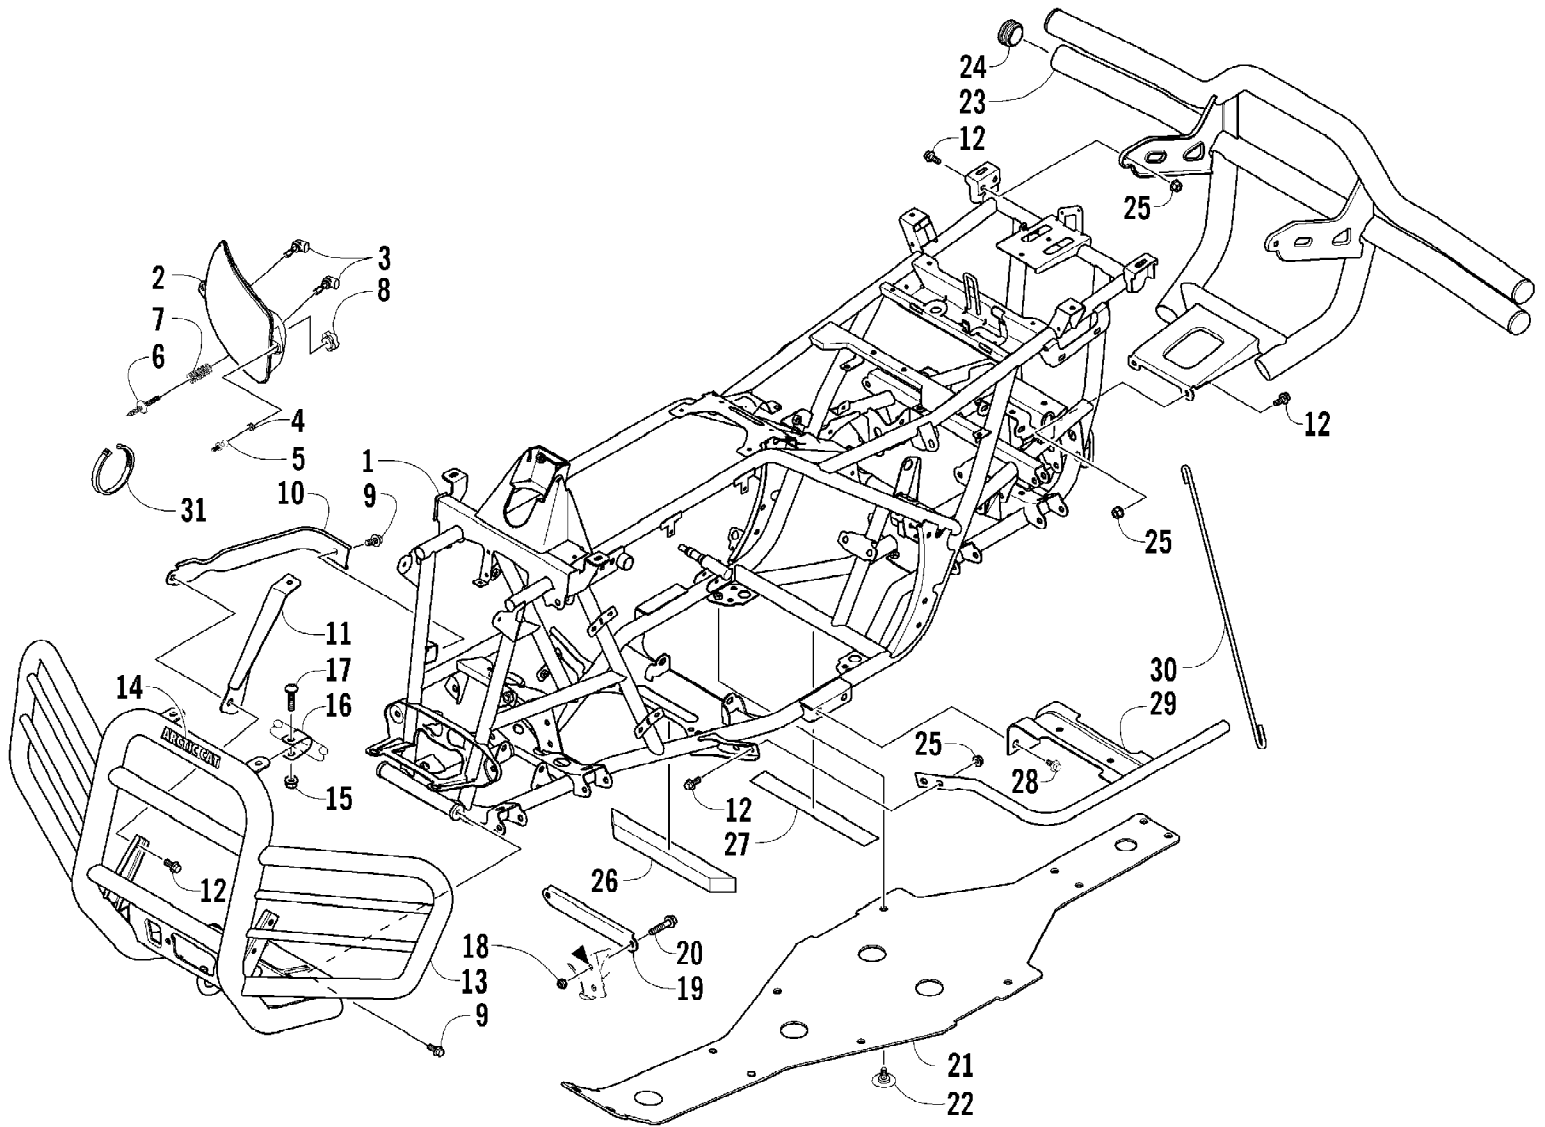

2005 ATV 650 V-2 4X4 FIS GREEN LE (A2005IBR4BUSM)
FRAME AND RELATED PARTS

2005 ATV 650 V-2 4X4 FIS GREEN LE (A2005IBR4BUSM)
FRAME AND RELATED PARTS

Page 39 of 97

Ref #	Part Number	Qty	S/P/F	Description
1	1506-437	1	S	Frame, Main
2	0509-016	1		Headlight Assembly - Right (inc. 3-4)
2	0509-018	1		Headlight Assembly - Left (inc. 3-4)
3	0409-055	4		Bulb, Headlight
4	0423-452	4		Socket, Mounting
5	0423-515	4		Stud, Mounting - Headlight
6	0423-514	2		Stud, Adjuster - Headlight
7	0423-522	2		Spring, Adjuster
8	0423-513	2		Knob, Adjuster
9	8409-020	4	/P	Screw, Cap
10	0506-653	1	S	Channel, Bumper Mounting - Left
10	1506-596	1	/P	Channel, Bumper Mounting - Right
11	1506-562	1		Bracket, Mounting - Bumper - Right
11	1506-563	1		Bracket, Mounting - Bumper - Left
12	8408-816	10		Screw, Cap
13	1506-666	1	S	Bumper (inc. 14)
14	0411-501	1		Decal, "Arctic Cat"
15	8424-805	2		Nut, Lock
16	1506-667	2		Strap, Bumper Support
17	8468-845	2		Screw, Machine
18	8428-002	2		Nut, Lock
19	1506-429	1	S	Brace, A-Arm
20	8409-025	2		Screw, Cap
21	1406-425	1		Panel, Belly
22	0423-101	16		Screw, Body
23	1506-615	1		Bumper, Rear (inc. 24)
24	0406-130	4		Cap, Bumper
25	8424-802	8		Nut, Flange
26	1506-067	1		Foam, Frame
27	0406-289	1		Pad, Frame - Battery Top
28	8409-016	4		Screw, Cap
29	1506-380	1		Footrest - Right
29	1506-379	1		Footrest - Left
30	1406-298	2		Rod, Support
31	0623-751	1		Cable Tie