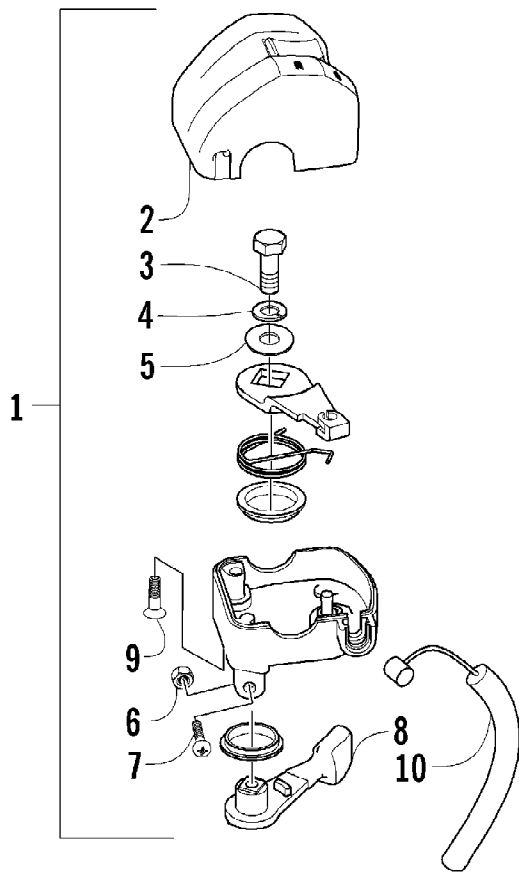

2005 ATV 650 V-2 4X4 FIS GREEN LE (A2005IBR4BUSM)
THROTTLE CASE AND CONTROL SWITCH ASSEMBLIES

Page 85 of 97

Ref #	Part Number	Qty	S/P/F	Description
1	0509-012	1		Case, Throttle - Assembly (inc. 2-9)
2	0409-048	1		Cover, Throttle Case w/Switch
3	3004-533	1	S/P	Screw, Cap
4	3004-447	1	/P	Washer, Lock
5	3003-030	1	/P	Washer
6	3423-327	1		Nut
7	3423-014	1		Screw
8	3409-001	1		Lever
9	3423-199	2		Screw
10	0487-032	1		Cable, Throttle
11	0409-022	1		Switch, Control - Assembly (inc. 12-15)
12	0409-026	1		Cover, Choke Lever
13	0409-025	1		Lever, Choke
14	0409-028	1		Screw
15	0409-027	1		Screw, Cap
16	0487-033	1		Cable, Choke