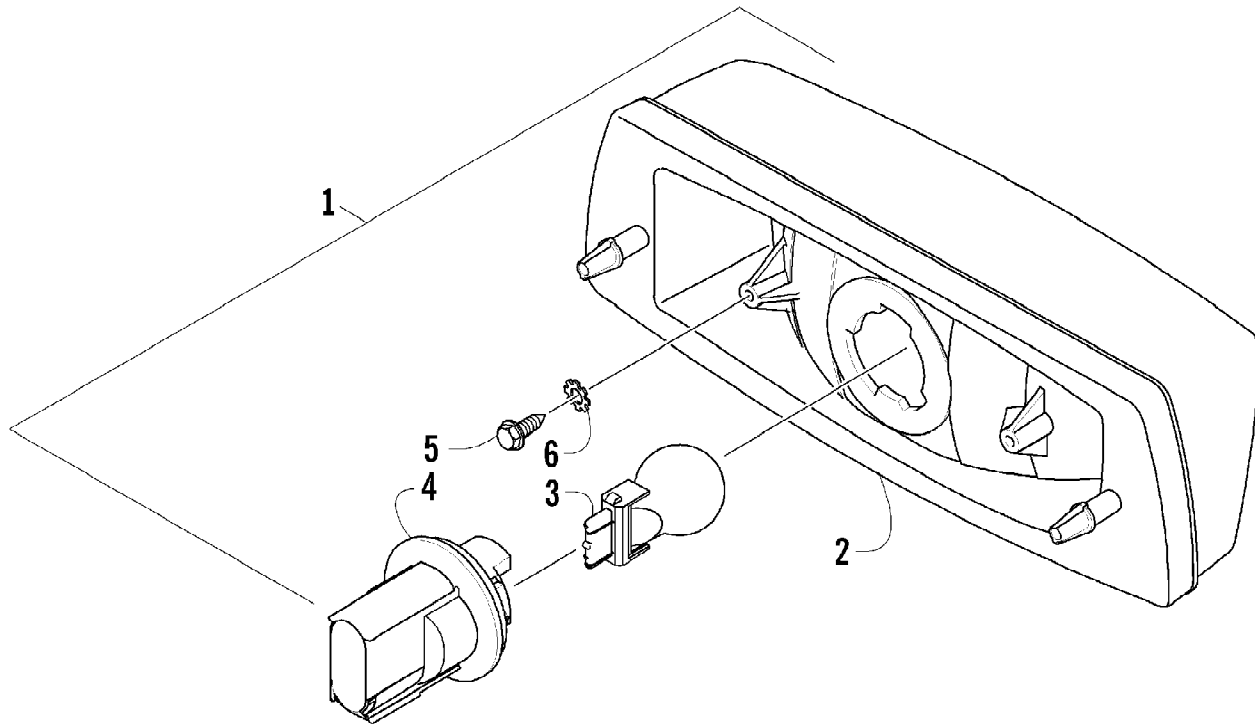

2005 ATV 650 V-2 4X4 FIS GREEN LE (A2005IBR4BUSM)
TAILLIGHT ASSEMBLY

Page 83 of 97

Ref #	Part Number	Qty	S/P/F	Description
1	0509-022	1		Taillight Assembly (inc. 2-4)
2	0509-025	1		Housing, Taillight
3	0409-056	1		Bulb, Taillight
4	0409-057	1		Socket, Taillight
5	0623-301	2	/P	Screw, Self-Tapping
6	8053-212	2	/P	Washer, Lock - External Tooth