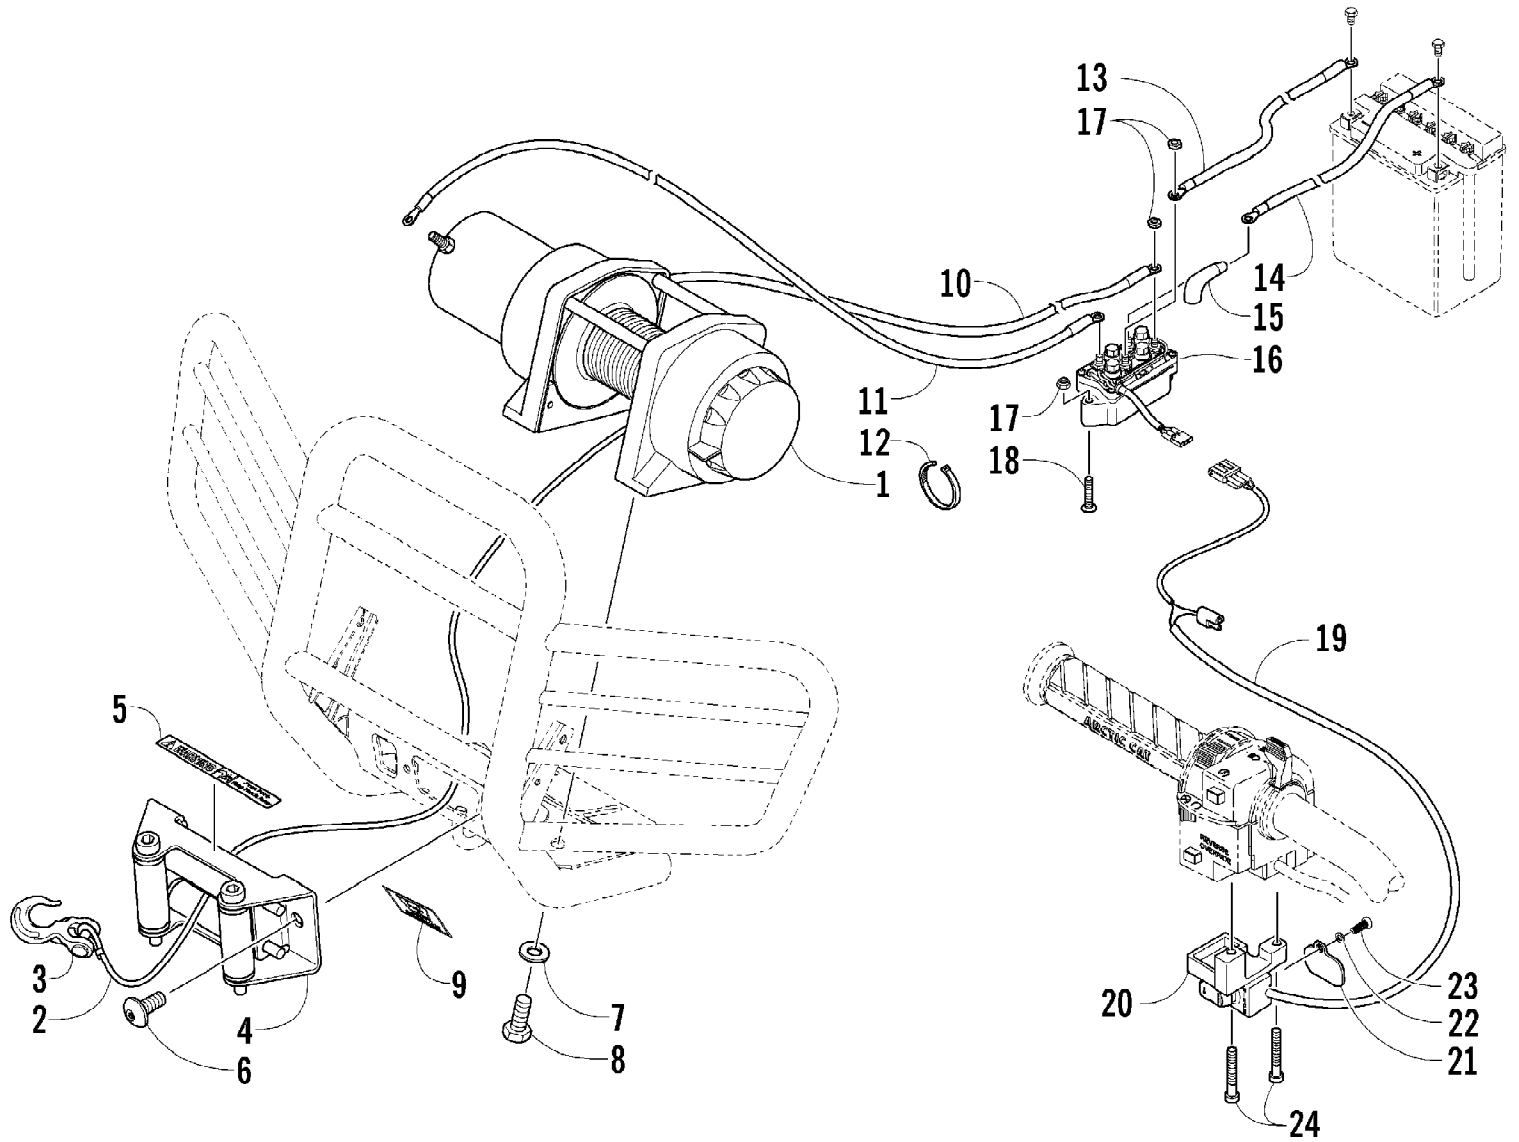

2005 ATV 650 V-2 4X4 FIS GREEN LE (A2005IBR4BUSM)
WINCH ASSEMBLY

Page 95 of 97

Ref #	Part Number	Qty	S/P/F	Description
1	0441-490	1		Winch (inc. 2-3)
2	0441-061	1		Cable, Winch
3	1441-131	1	/P	Hook, Winch
4	0441-403	1	/P	Roller, Winch (inc. 5)
5	0411-474	1		Decal, Warning - Roller
6	8468-820	2		Screw, Machine
7	8051-246	4		Washer, Lock
8	1623-131	4		Screw, Cap
9	0411-433	1		Decal, Winch
10	1441-111	1		Cable, Winch/Solenoid - Yellow
11	1441-110	1		Cable, Winch/Solenoid - Blue
12	0123-788	AR	/P	Cable Tie - 7.5 in.
13	1441-112	1		Cable, Solenoid/Battery - Black
14	1441-113	1		Cable, Solenoid/Battery - Red
15	0441-060	6		Boot, Terminal
16	0409-066	1	/P	Solenoid (inc. 17-18)
17	0623-038	6		Nut w/Washer
18	8476-625	2		Screw, Machine
19	0409-065	1	S	Switch, Control
20	0409-034	1		Holder, Control Switch
21	0409-040	1	S	Cover, Switch
22	8051-212	1	/P	Washer
23	0423-382	1		Screw, Machine
24	8464-560	2		Screw, Machine