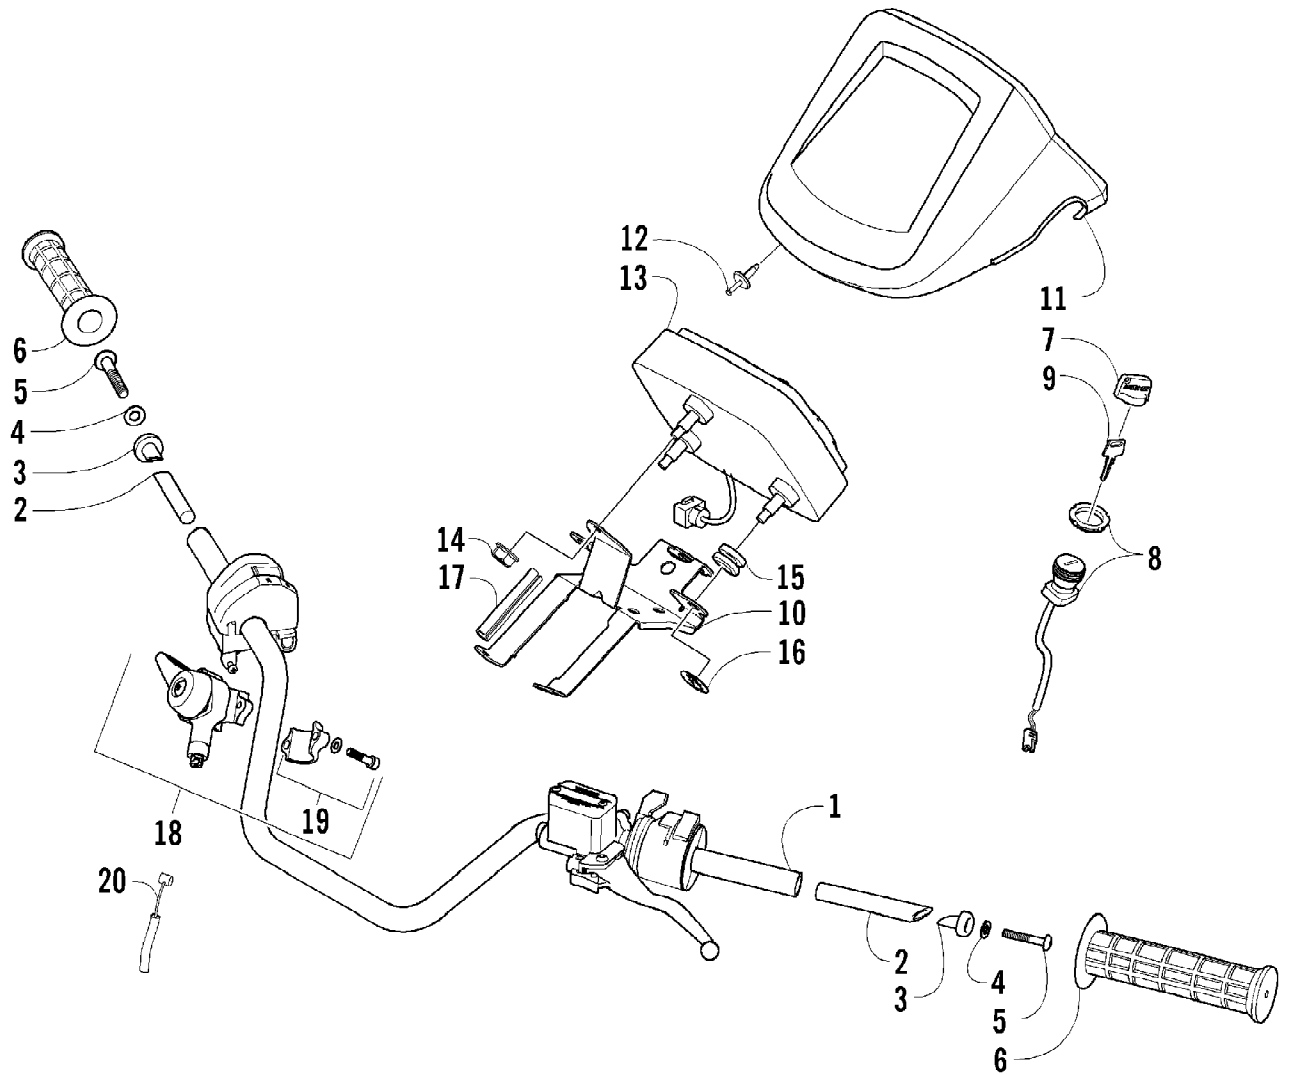

2005 ATV 650 V-2 4X4 FIS GREEN LE (A2005IBR4BUSM)
HANDLEBAR ASSEMBLY

Page 54 of 97

Ref #	Part Number	Qty	S/P/F	Description
1	0505-448	1		Tube, Handlebar
2	0405-148	2		Plug, Handlebar
3	0405-149	2		End Cap, Handlebar
4	8050-247	2	/P	Washer
5	8477-845	2		Screw, Machine
6	0405-147	2		Grip, Handlebar
7	0409-013	1		Cover, Key
8	0430-036	1		Switch, Ignition - Assembly (inc. 9)
9	3409-007	1	/P	Key, Ignition - Blank (C Series)
9	3409-011	1		Key, Ignition - Blank (D Series)
9	3409-012	1		Key, Ignition - Blank (E Series)
9	3409-013	1		Key, Ignition - Blank (F Series)
10	1506-428	1		Bracket, Mounting - Instrument Pod
11	0405-162	1		Instrument Pod
12	0623-362	2		Rivet, Reinstallable
13	0420-048	1		Gauge, Digital
14	8424-502	1		Nut, Flange
15	0423-447	3		Grommet
16	0624-466	2		Retainer, Push-On
17	0706-371	AR	/P	Trim
18	0502-527	1		Control, Differential Lock (inc. 19)
19	0502-613	1		Clamp, Differential Lock Control - Kit
20	0487-030	1	S	Cable, Differential Lock