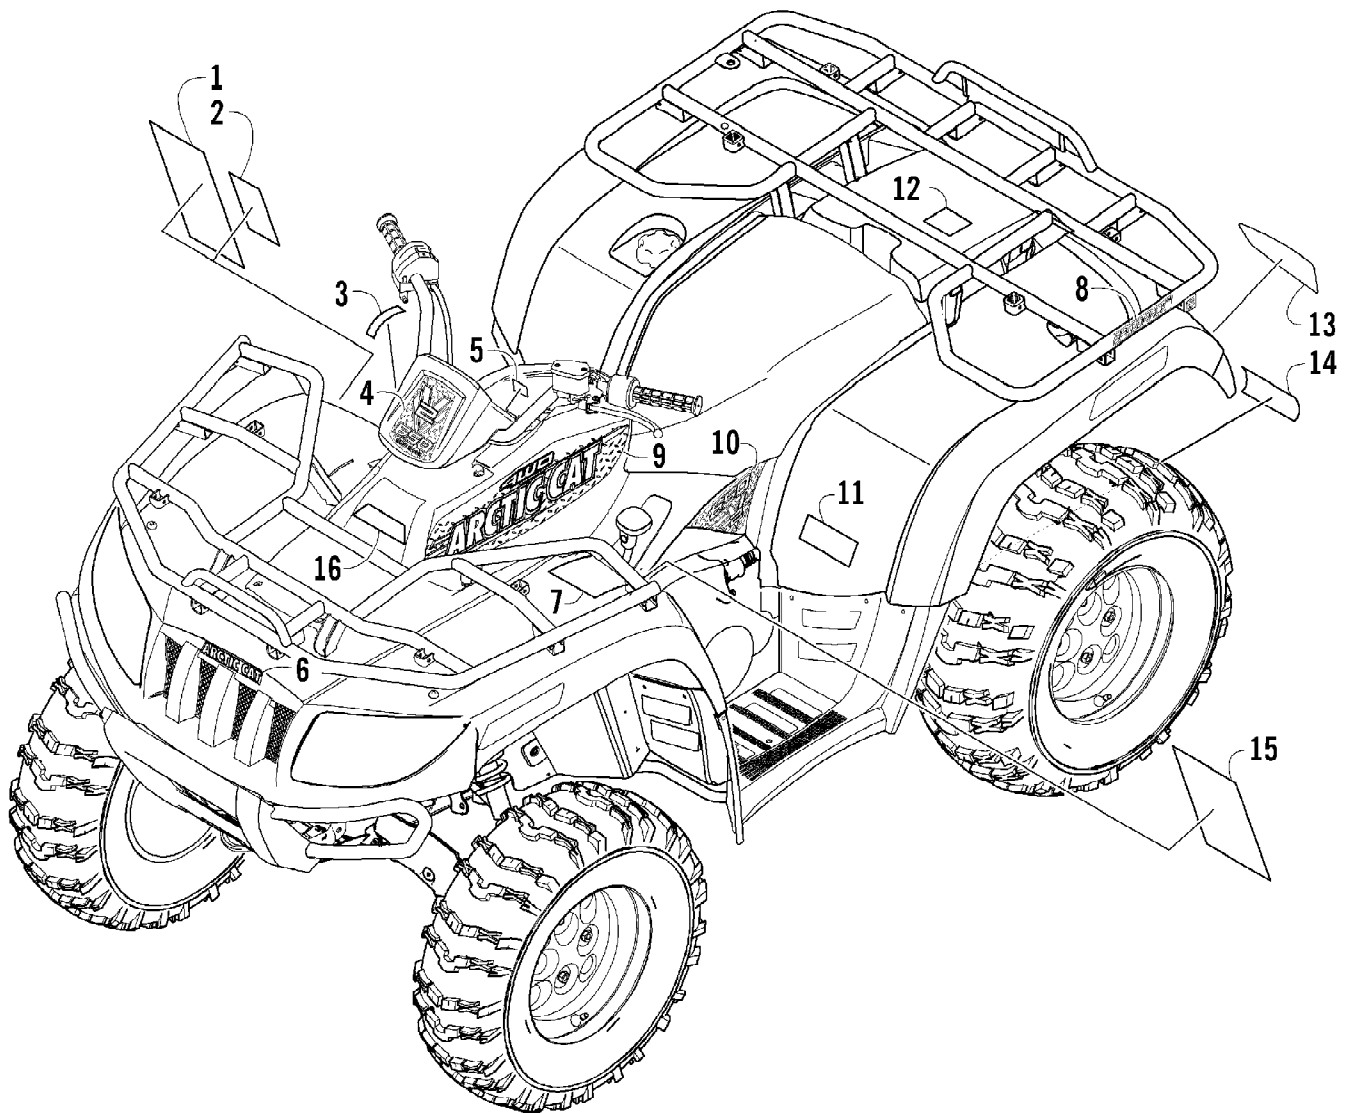

2005 ATV 650 V-2 4X4 FIS GREEN LE (A2005IBR4BUSM)
DECALS

Page 27 of 97

Ref #	Part Number	Qty	S/P/F	Description
1	0411-008	1	/P	Decal, Warning - Reverse/Pre-Ride
2	0411-835	1		Decal, Warning - Turn
3	0411-426	1		Decal, Warning - Clutch Cover
4	0411-849	1		Decal, Instrument Pod
5	0411-966	1		Decal, Warning - Differential Lock
6	0411-839	1		Decal, Front
7	0411-401	1		Decal, Warning - Age
8	0411-965	2		Decal, "SpeedRack"
9	0411-852	1		Decal, Side - Upper Right
9	0411-853	1		Decal, Side - Upper Left
10	0411-882	1		Decal, Side - Lower Right
10	0411-883	1		Decal, Side - Lower Left
11	0411-430	1		Decal, Warning - Tire Pressure
12	0411-435	1		Decal, Passenger
13	0411-888	1		Decal, Rear - Right
13	0411-889	1		Decal, Rear - Left
14	0411-267	1		Decal, Warning - Towing
15	0411-218	1		Decal, Warning - General
16	0411-964	1		Decal, Crest - "SpeedRack"