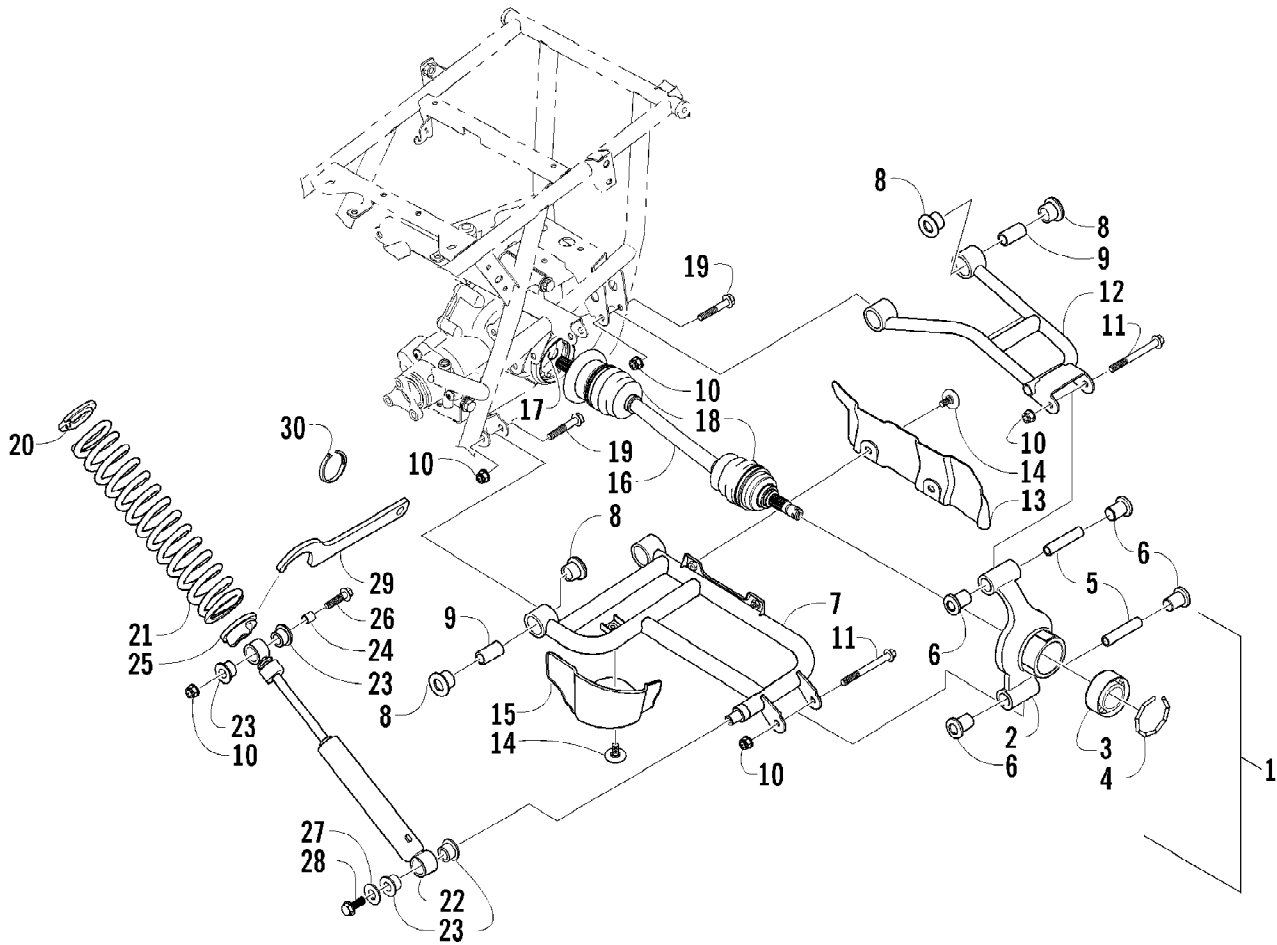

2005 ATV 650 V-2 4X4 FIS GREEN LE (A2005IBR4BUSM)
REAR SUSPENSION ASSEMBLY

Page 68 of 97

Ref #	Part Number	Qty	S/P/F	Description
1	0504-372	1	S	Knuckle, Right Rear - Assembly (inc. 2-6)
1	0504-373	1	S/P	Knuckle, Left Rear - Assembly (inc. 2-6)
2	0	1	F	Knuckle - Right
2	0	1	F	Knuckle - Left
3	1402-027	2	S/P	Bearing, Wheel Hub
4	0423-423	2		Ring, Retaining
5	0403-038	4	S/P	Collar, Suspension Bushing
6	0403-032	8	S	Bushing, Suspension
7	0504-320	1	S	A-Arm, Rear - Lower Right (inc. 8-9)
7	0504-321	1	S	A-Arm, Rear - Lower Left (inc. 8-9)
8	0403-115	16	S	Bushing
9	0403-114	8	S	Collar
10	8428-002	14		Nut, Lock
11	8409-000	4		Screw, Cap
12	0504-318	1		A-Arm, Rear - Upper Right (inc. 8-9)
12	0504-319	1		A-Arm, Rear - Upper Left (inc. 8-9)
13	1441-004	1		Guard, Boot - Right
13	1441-005	1		Guard, Boot - Left
14	0423-101	6		Screw, Body
15	1406-071	1		Guard, Boot - Right
15	1406-072	1		Guard, Boot - Left
16	0502-596	2	S	Axle, Drive (inc. 17-18)
17	0441-400	2	S	Clip, Retaining
18	0436-276	2	S	Repair Kit, Boot - Rear Axle
19	8409-075	8		Screw, Cap
20	1603-889	2	/P	Retainer, Spring
21	0404-065	2		Spring, Suspension
22	0404-077	2		Shock Absorber - Rear (inc. 23-24)
23	0604-310	8		Bushing, Shock Absorber
24	0403-028	2		Sleeve, Shock Absorber
25	0404-057	2		Cam, Spring Adjuster
26	8409-040	2		Screw, Cap
27	0423-087	2		Washer
28	8408-820	2	/P	Screw, Cap
29	0441-587	1		Wrench, Spanner
30	0123-788	2	/P	Cable Tie