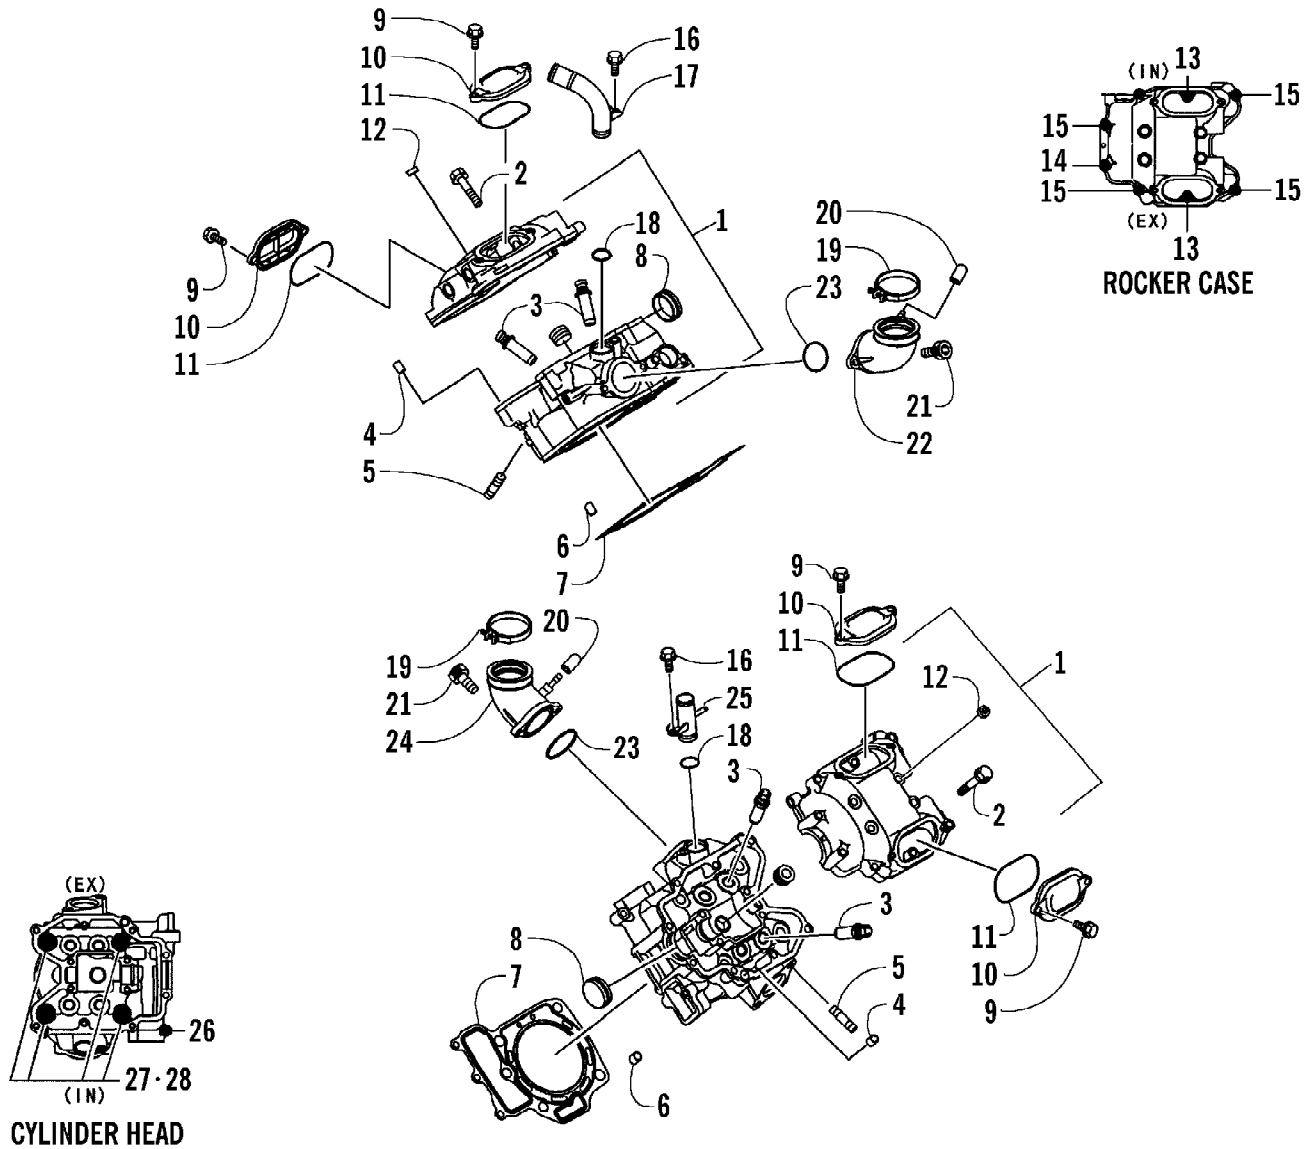

2005 ATV 650 V-2 4X4 FIS GREEN LE (A2005IBR4BUSM)
CYLINDER HEAD ASSEMBLY

2005 ATV 650 V-2 4X4 FIS GREEN LE (A2005IBR4BUSM)
CYLINDER HEAD ASSEMBLY

Page 23 of 97

Ref #	Part Number	Qty	S/P/F	Description
1	3201-409	1		Head, Cylinder - Front (inc. 2-3)
1	3201-410	1		Head, Cylinder - Rear (inc. 2-3)
2	3201-368	8		Bolt
3	3201-216	AR		Guide, Valve
4	3201-304	4		Pin
5	3201-264	4		Stud
6	3201-307	4		Pin
7	3201-061	2	S	Gasket, Head
8	3201-353	2		Plug
9	3201-036	8		Screw, Cap
10	3201-075	4		Cap, Rocker Case
11	3201-342	4	S	O-Ring
12	3201-071	8		Gasket
13	3201-140	4		Screw, Cap
14	3201-145	4		Screw, Cap
15	3201-146	8		Screw, Cap
16	3201-144	2		Screw, Cap
17	3201-046	1		Pipe, Water
18	3201-048	2		O-Ring
19	3201-049	2		Clamp
20	3201-354	2		Plug
21	3201-099	4		Bolt
22	3201-172	1		Holder, Carburetor - Front
23	3201-337	2		O-Ring
24	3201-173	1		Holder, Carburetor - Rear
25	3201-047	1		Pipe, Water
26	3201-150	2		Screw, Cap
27	3201-377	8		Bolt
28	3201-279	8		Washer