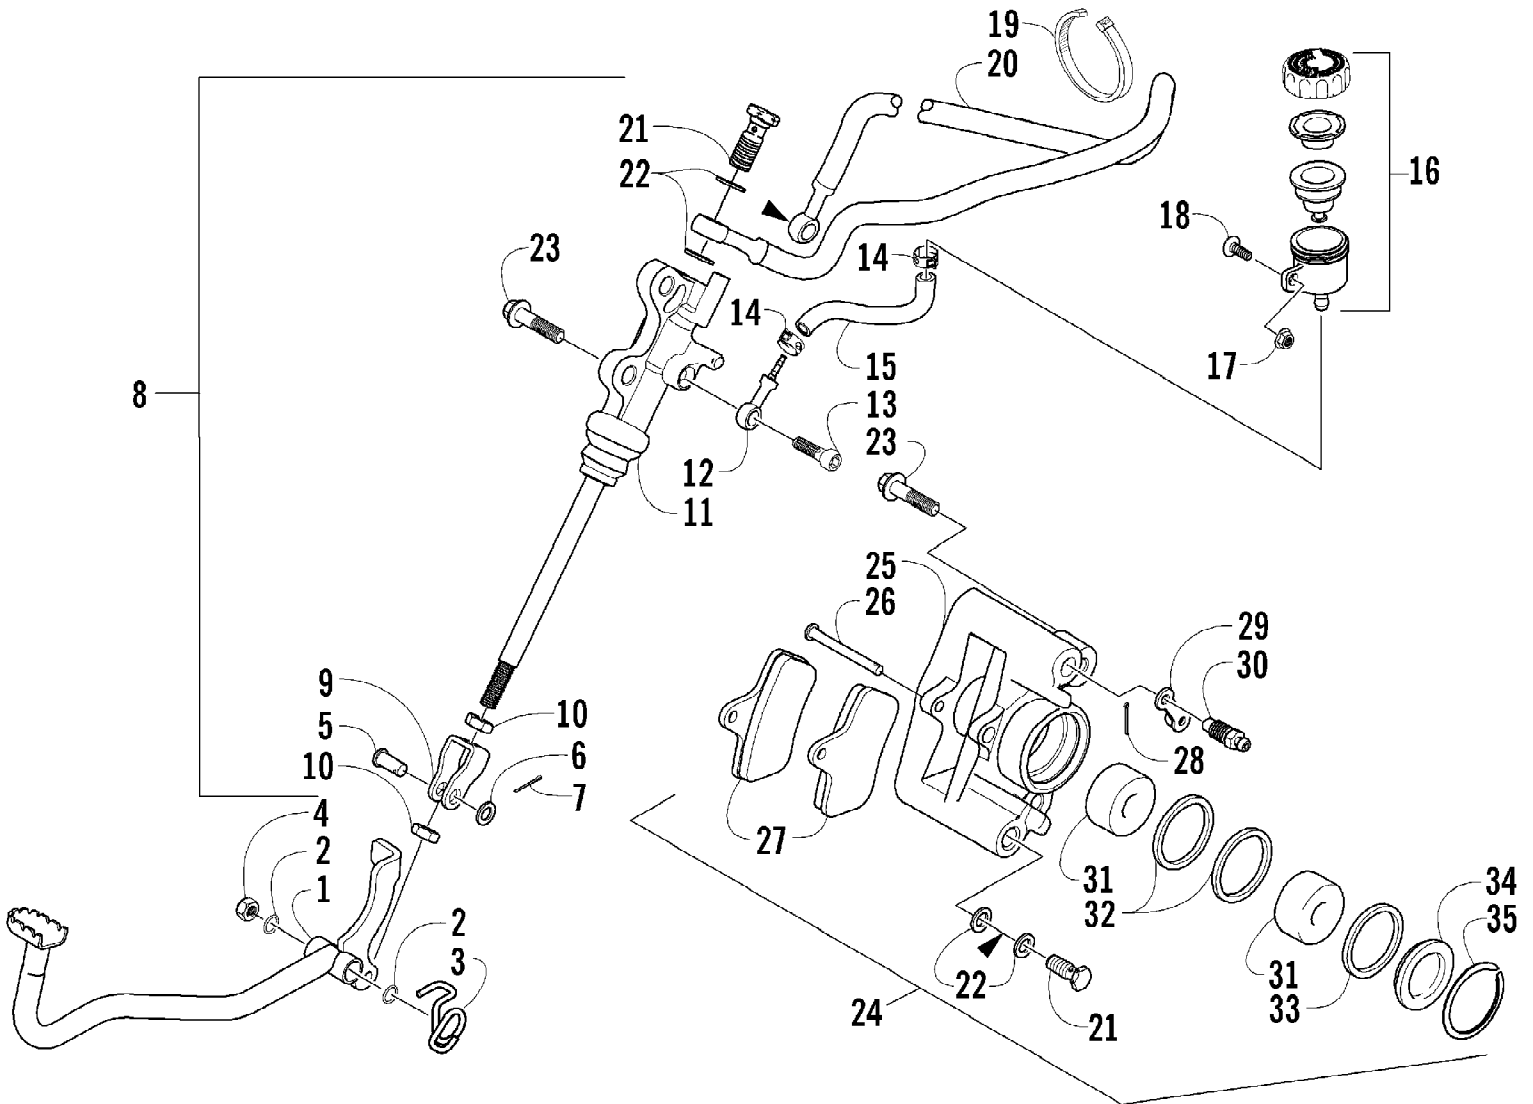

2005 ATV 650 V-2 4X4 FIS GREEN LE (A2005IBR4BUSM)
AUXILIARY BRAKE ASSEMBLY

2005 ATV 650 V-2 4X4 FIS GREEN LE (A2005IBR4BUSM)
AUXILIARY BRAKE ASSEMBLY

Page 4 of 97

Ref #	Part Number	Qty	S/P/F	Description
1	0502-656	1		Lever, Brake
2	1602-213	2	/P	O-Ring
3	0502-713	1		Spring, Brake Lever
4	8422-002	1		Nut
5	0402-575	1		Pin, Clevis
6	0402-583	1		Washer
7	0402-584	1		Pin, Cotter
8	0502-665	1	S	Brake Assembly (inc. 9-16)
9	0402-580	1		Actuator, Push Rod
10	0402-592	2		Nut, Jam
11	0	1	F	Master Cylinder
12	1402-277	1		Fitting, Banjo
13	1402-278	1		Bolt, Banjo Fitting
14	0423-525	2		Clamp, Hose
15	1402-266	1		Hose, Brake Reservoir
16	1402-257	1		Reservoir, Brake
17	8424-602	1	/P	Nut, Flanged
18	8476-616	1		Screw, Machine
19	0123-788	1	/P	Cable Tie 7.5 in.
20	1402-200	1		Hose, Brake
21	0423-413	2		Bolt, Banjo Fitting
22	0423-178	4		Washer, Crush
23	8408-825	4		Screw, Cap
24	0502-457	1	S	Caliper, Brake (inc. 25-35)
25	0	1	F	Housing, Caliper
26	0402-495	1		Pin, Brake Caliper
27	1402-126	2		Pad, Brake
28	0423-495	1	/P	Pin, Cotter
29	0402-493	1		Cap, Bleed Valve
30	1402-123	1		Valve, Bleed
31	1402-125	2		Piston
32	0402-980	2		O-Ring, Brake Caliper
33	0	1	F	O-Ring
34	0	1	F	Plug
35	0	1	F	Ring, Retaining