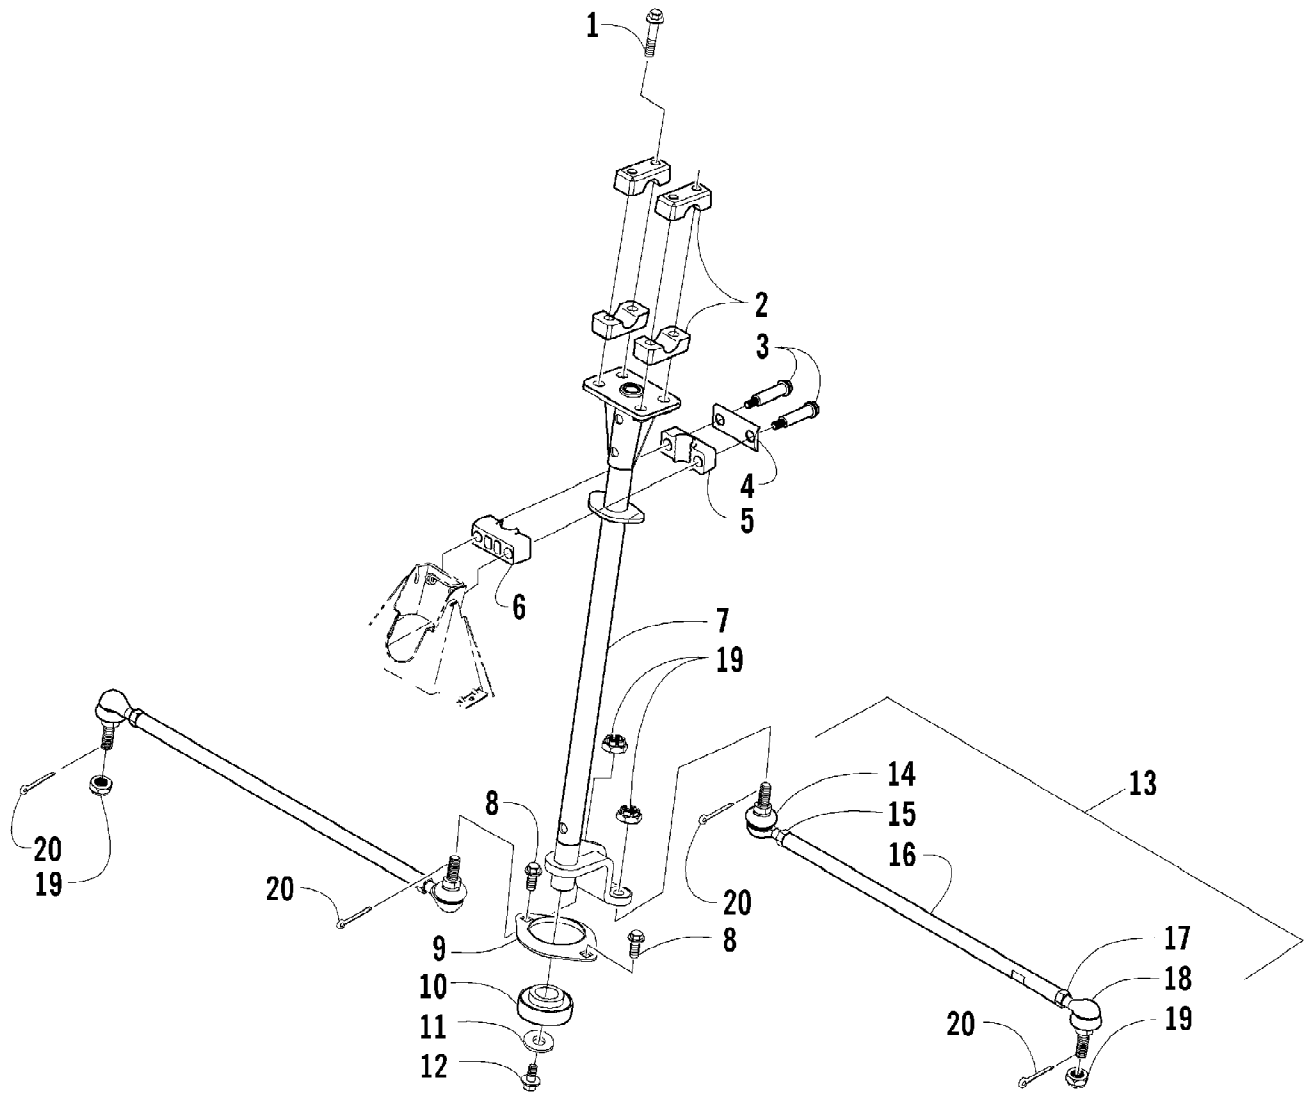

2005 ATV 650 V-2 4X4 FIS GREEN LE (A2005IBR4BUSM)
STEERING POST ASSEMBLY

Page 81 of 97

Ref #	Part Number	Qty	S/P/F	Description
1	8408-860	4		Screw, Cap
2	0405-035	4		Cap, Steering Adjuster
3	0423-505	2		Screw, Shoulder
4	0405-166	1		Cap, Housing
5	0405-138	1		Housing, Lower
6	0405-139	1		Housing, Upper
7	0505-451	1	S	Post, Steering
8	8408-816	2		Screw, Cap
9	0602-233	1		Flange, Bearing
10	0405-052	1		Bearing w/Inverted Oil Seal
11	0423-073	1		Washer
12	8409-020	1	/P	Screw, Cap
13	0505-408	2	S	Tie Rod - Assembly (inc. 14-18)
14	0405-083	2	S	Ball Joint, Tie Rod - Left
15	0423-013	2		Nut - Left
16	0405-107	2	S	Tie Rod
17	8420-002	2	/P	Nut - Right
18	0405-082	2	S	Ball Joint, Tie Rod - Right
19	0423-157	4		Nut, Lock
20	0623-175	4		Pin, Cotter