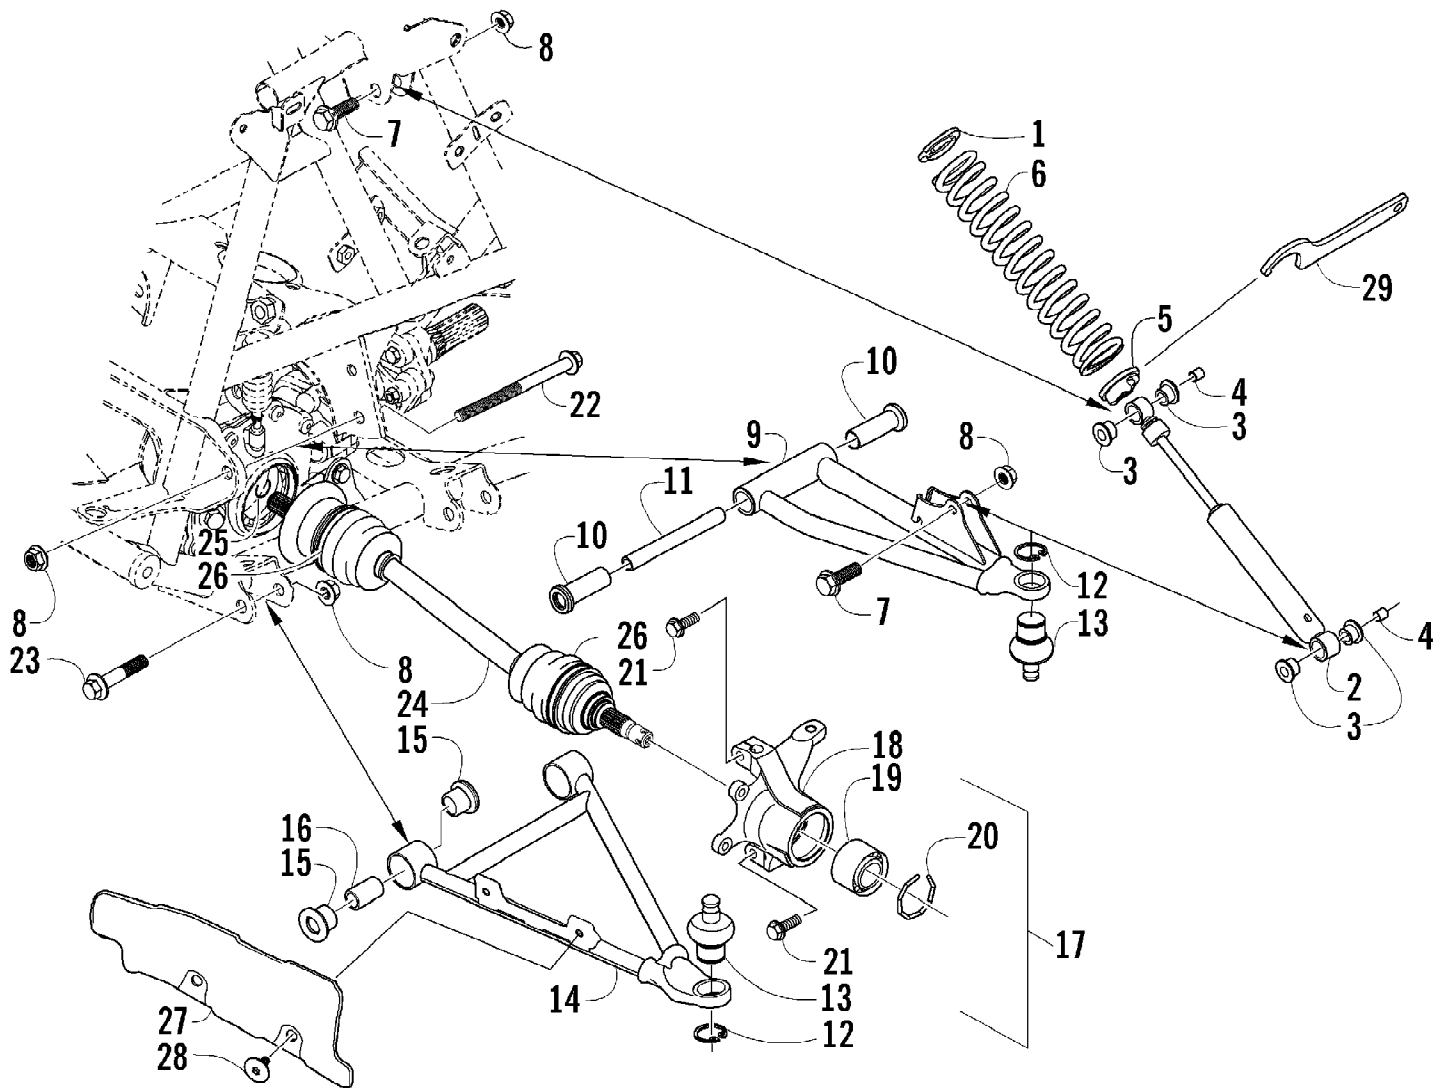

2005 ATV 650 V-2 4X4 FIS GREEN LE (A2005IBR4BUSM)
FRONT SUSPENSION ASSEMBLY

Page 48 of 97

Ref #	Part Number	Qty	S/P/F	Description
1	1603-889	2	/P	Retainer, Spring
2	0403-127	2		Shock Absorber - Front (inc. 3-4)
3	0604-310	8		Bushing, Shock Absorber
4	0403-028	4		Sleeve, Shock
5	0403-102	2		Cam, Spring Adjuster
6	0403-128	2	S	Spring, Shock Absorber
7	8409-040	4		Screw, Cap
8	8428-002	10		Nut, Lock
9	0503-196	1	S	A-Arm, Upper Right (inc. 10-13)
9	0503-197	1		A-Arm, Upper Left (inc. 10-13)
10	0403-081	4	S	Bushing
11	0403-080	2		Collar
12	0423-009	4	/P	Clip, Ball Joint
13	0405-115	4	/P	Ball Joint - Front
14	0503-220	1		A-Arm, Lower Right (inc. 12-13 and 15-16)
14	0503-221	1		A-Arm, Lower Left (inc. 12-13 and 15-16)
15	0403-115	8	S	Bushing
16	0403-114	4	S	Collar
17	0505-446	1	/P	Knuckle - Assembly - Right (inc. 18-20)
17	0505-447	1	/P	Knuckle - Assembly - Left (inc. 18-20)
18	0	1		Knuckle, Steering - Right Not a Service Part
18	0	1		Knuckle, Steering - Left Not a Service Part
19	1402-027	2	S/P	Bearing, Wheel Hub
20	0423-423	2		Ring, Retaining
21	8409-030	4		Screw, Cap
22	0423-334	2		Screw, Cap
23	8409-075	4		Screw, Cap
24	0502-542	1		Axle, Drive - Front - Right (inc. 25-26)
24	0502-547	1		Axle, Drive - Front - Left (inc. 25-26)
25	0441-400	2	S	Clip, Retaining
26	0436-276	2	S	Repair Kit, Boot - Front Axle
27	1441-002	1		Guard, Boot - Axle - Right
27	1441-003	1		Guard, Boot - Axle - Left
28	0423-101	4		Screw, Body
29	0441-587	1		Wrench, Spanner