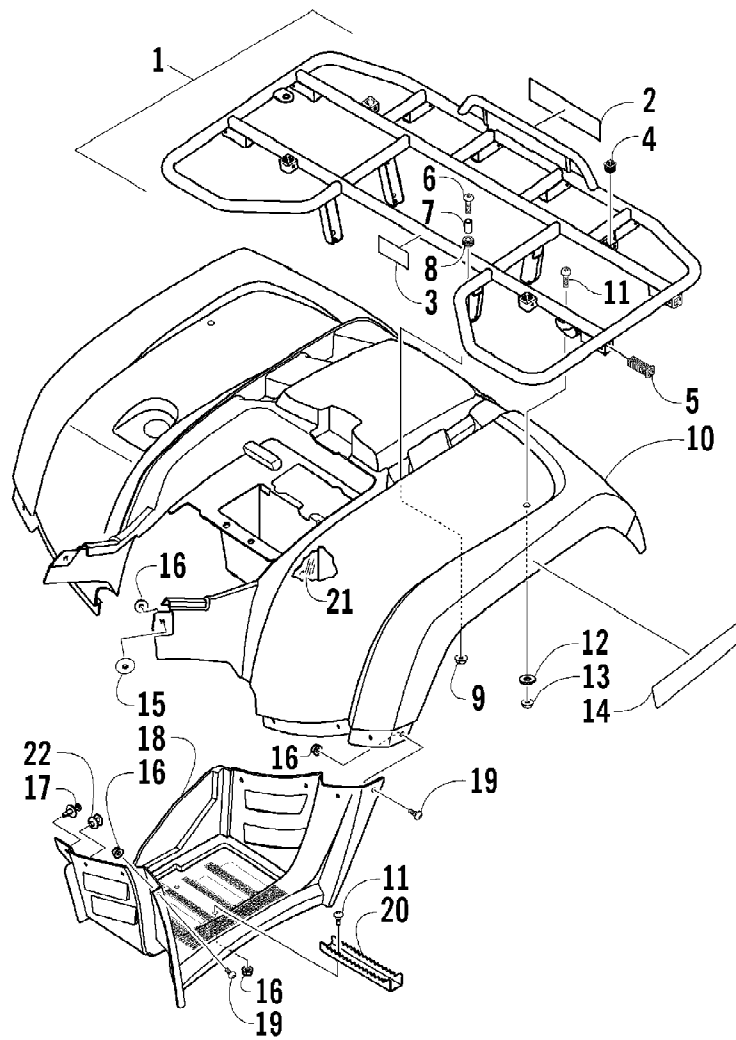

2005 ATV 650 V-2 4X4 FIS GREEN LE (A2005IBR4BUSM)
REAR BODY PANEL ASSEMBLY

Page 64 of 97

Ref #	Part Number	Qty	S/P/F	Description
1	0541-275	1	S	Rack - Rear - Assembly (inc. 2-5)
1	0541-285	1	S	Rack - Rear - Assembly (inc. 2-5)
2	0411-814	1	/P	Decal, "Arctic Cat"
2	0411-947	1	S	Decal, "Arctic Cat"
3	0411-648	1		Decal, Warning - Rear Rack Load
4	0441-592	4	/P	Bushing, Rack
5	0441-556	8		Bushing, Rack
6	0423-362	4		Screw, Machine
7	0423-463	4		Spacer
8	0423-465	4		Grommet
9	8432-802	4		Nut, Lock
10	1406-284	1		Panel, Fender - Rear
10	1406-603	1	S	Panel, Fender - Rear
10	1406-604	1	S	Panel, Fender - Rear
11	0423-355	6		Screw, Shoulder
12	8050-222	2	/P	Washer
13	8424-602	2	/P	Nut, Lock
14	0411-820	1	S	Decal, Reflector - Red - Right
14	0411-821	1	S	Decal, Reflector - Red - Left
15	0423-101	2		Screw, Body
16	0423-540	10		Nut, Lock
17	0623-362	2		Rivet, Reinstallable
18	1406-517	1	S	Footwell - Right
18	1406-519	1		Footwell - Left
19	0423-419	4		Screw, Machine
20	1506-125	2	/P	Footpeg
21	0412-296	1		Shield, Heat
22	0423-046	12		Rivet, Plastic