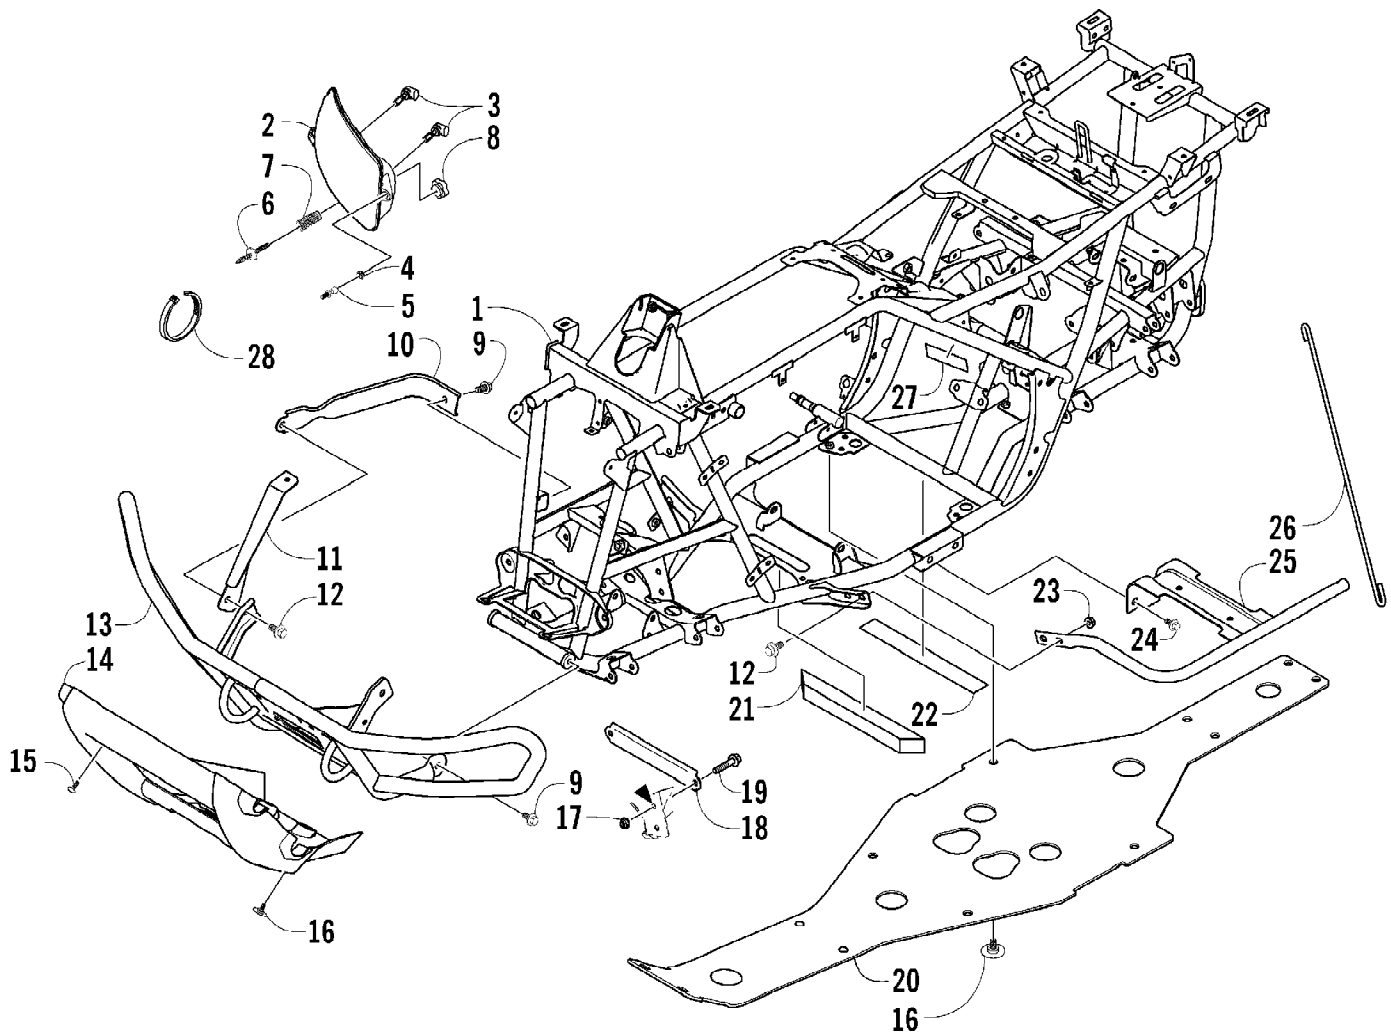

2005 ATV 650 V-2 4X4 FIS GREEN CA (A2005IBR4BCAG)  
 FRAME AND RELATED PARTS

Page 39 of 95

Ref #	Part Number	Qty	S/P/F	Description
1	1506-437	1	S	Frame, Main
2	0509-016	1		Headlight Assembly - Right (inc. 3-4)
2	0509-018	1		Headlight Assembly - Left (inc. 3-4)
3	0409-055	4		Bulb, Headlight
4	0423-452	4		Socket, Mounting
5	0423-515	4		Stud, Mounting - Headlight
6	0423-514	2		Stud, Adjuster - Headlight
7	0423-522	2		Spring, Adjuster
8	0423-513	2		Knob, Adjuster
9	8409-020	4	/P	Screw, Cap
10	0506-653	1	S	Channel, Bumper Mounting - Left
10	1506-596	1	/P	Channel, Bumper Mounting - Rightt
11	1506-562	1		Bracket, Mounting - Bumper - Right
11	1506-563	1		Bracket, Mounting - Bumper - Left
12	8408-816	6		Screw, Cap
13	1506-195	1	S	Bumper
14	1406-360	1		Grille, Bumper
15	0423-419	2		Screw, Machine
16	0423-101	16		Screw, Body
17	8428-002	2		Nut, Lock
18	1506-429	1	S	Brace, A-Arm
19	8409-025	2		Screw, Cap
20	1406-425	1		Panel, Belly
21	1506-067	1		Foam, Frame
22	0406-289	1		Pad, Frame - Battery Top
23	8424-802	4		Nut, Flange
24	8409-016	4		Screw, Cap
25	1506-380	1		Footrest - Right
25	1506-379	1		Footrest - Left
26	1406-298	2		Rod, Support
27	0412-298	1		Heat Shield
28	0623-751	1		Cable Tie