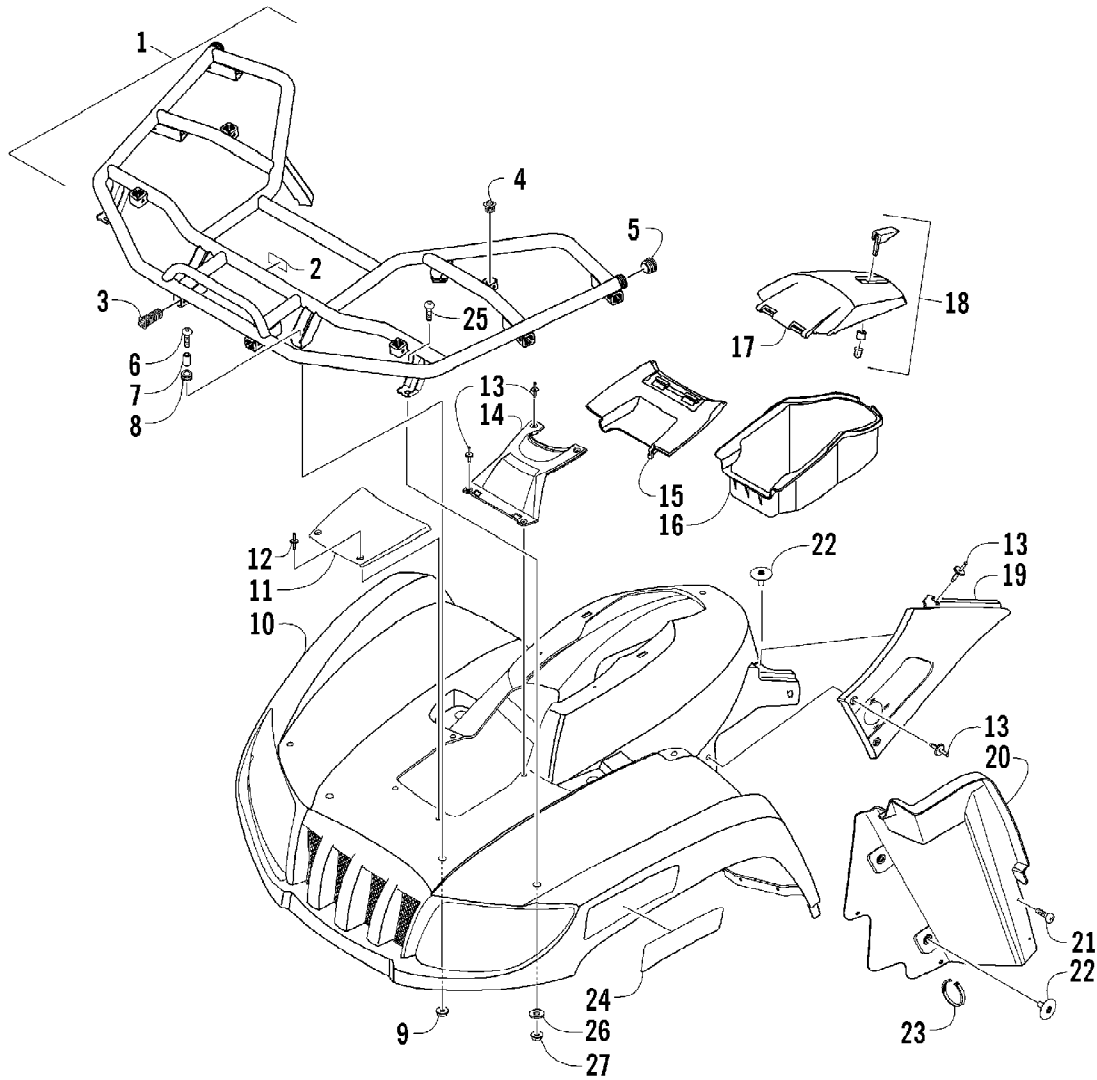

2005 ATV 650 V-2 4X4 FIS GREEN CA (A2005IBR4BCAG)
FRONT BODY PANEL ASSEMBLY

Page 43 of 95

Ref #	Part Number	Qty	S/P/F	Description
1	0541-272	1		Rack - Front - Assembly (inc. 2-5)
2	0411-576	1		Decal, Warning - Front Rack Load
3	0441-556	6		Bushing, Rack
4	0441-592	4	/P	Bushing, Rack
5	1441-049	2		Plug, Rack
6	0423-362	4		Screw, Machine
7	0423-463	4		Spacer
8	0423-465	4		Grommet
9	8432-802	4		Nut, Lock
10	1406-608	1	S	Panel, Fender - Front
11	1406-358	1		Cover, Access - Radiator
12	0423-535	2		Rivet, Reinstallable
13	0623-362	10		Rivet, Reinstallable
14	1406-484	1		Cover, Steering Post
15	0470-513	1		Cover, Storage Box
16	1406-573	1		Box, Storage
17	0470-514	1		Lid, Storage Box
18	1406-599	1		Latch, Storage Box
19	1406-313	1		Panel, Side - Right
19	1406-314	1		Panel, Side - Left
20	1406-354	1		Panel, Splash - Right
20	1406-355	1	S	Panel, Splash - Left
21	0423-342	4	/P	Screw, Self-Tapping
22	0423-101	5		Screw, Body
23	0123-788	AR	/P	Cable Tie - 7.5 in.
24	0411-818	1		Decal, Reflector - Amber - Right
24	0411-819	1		Decal, Reflector - Amber - Left
25	0423-355	2		Screw, Shoulder
26	8050-222	2	/P	Washer
27	8424-602	2	/P	Nut, Lock