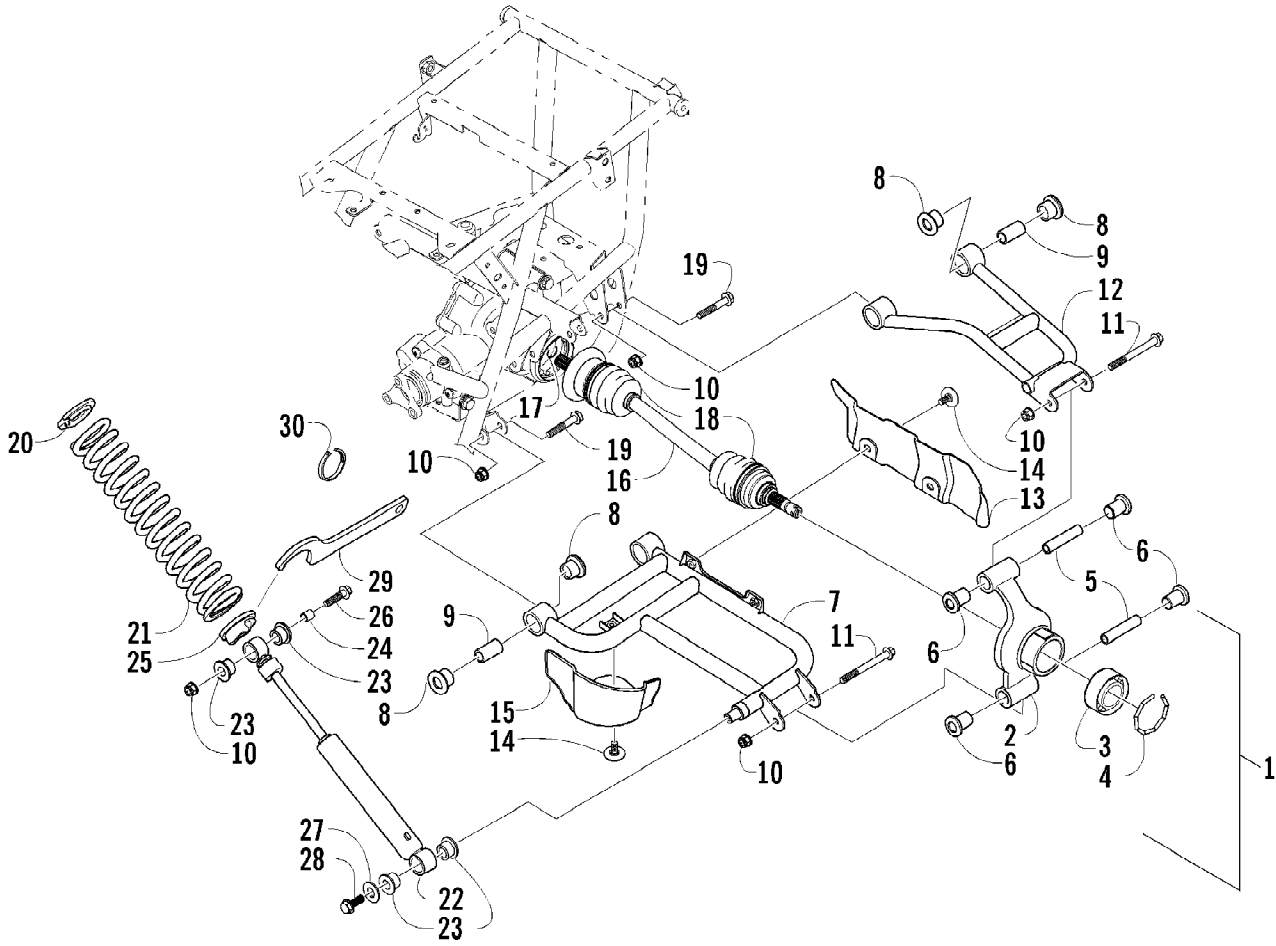

2005 ATV 650 V-2 4X4 FIS GREEN CA (A2005IBR4BCAG)
REAR SUSPENSION ASSEMBLY

2005 ATV 650 V-2 4X4 FIS GREEN CA (A2005IBR4BCAG)
REAR SUSPENSION ASSEMBLY

Page 68 of 95

Ref #	Part Number	Qty	S/P/F	Description
1	0504-372	1	S	Knuckle, Right Rear - Assembly (inc. 2-6)
1	0504-373	1	S/P	Knuckle, Left Rear - Assembly (inc. 2-6)
2	0	1	F	Knuckle - Right
2	0	1	F	Knuckle - Left
3	1402-027	2	S/P	Bearing, Wheel Hub
4	0423-423	2		Ring, Retaining
5	0403-038	4	S/P	Collar, Suspension Bushing
6	0403-032	8	S	Bushing, Suspension
7	0504-320	1	S	A-Arm, Rear - Lower Right (inc. 8-9)
7	0504-321	1	S	A-Arm, Rear - Lower Left (inc. 8-9)
8	0403-115	16	S	Bushing
9	0403-114	8	S	Collar
10	8428-002	14		Nut, Lock
11	8409-000	4		Screw, Cap
12	0504-318	1		A-Arm, Rear - Upper Right (inc. 8-9)
12	0504-319	1		A-Arm, Rear - Upper Left (inc. 8-9)
13	1441-004	1		Guard, Boot - Right
13	1441-005	1		Guard, Boot - Left
14	0423-101	6		Screw, Body
15	1406-071	1		Guard, Boot - Right
15	1406-072	1		Guard, Boot - Left
16	0502-596	2	S	Axle, Drive (inc. 17-18)
17	0441-400	2	S	Clip, Retaining
18	0436-276	2	S	Repair Kit, Boot - Rear Axle
19	8409-075	8		Screw, Cap
20	1603-889	2	/P	Retainer, Spring
21	0404-065	2		Spring, Suspension
22	0404-077	2		Shock Absorber - Rear (inc. 23-24)
23	0604-310	8		Bushing, Shock Absorber
24	0403-028	2		Sleeve, Shock Absorber
25	0404-057	2		Cam, Spring Adjuster
26	8409-040	2		Screw, Cap
27	0423-087	2		Washer
28	8408-820	2	/P	Screw, Cap
29	0441-587	1		Wrench, Spanner
30	0123-788	2	/P	Cable Tie