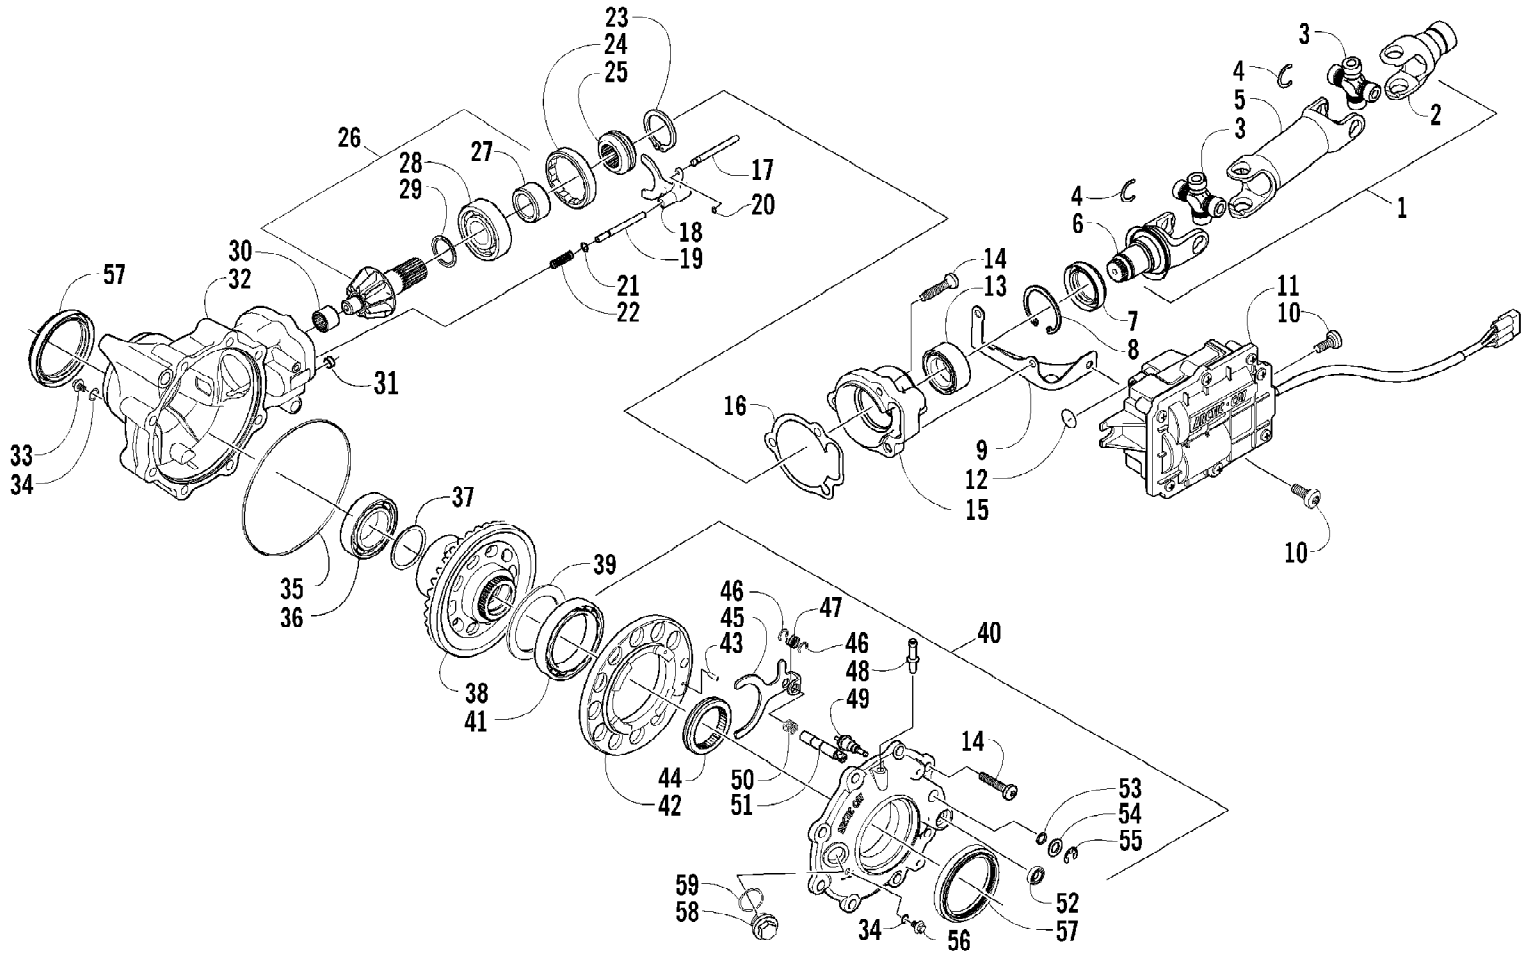

2005 ATV 650 V-2 4X4 FIS GREEN CA (A2005IBR4BCAG)
FRONT DRIVE GEARCASE ASSEMBLY

2005 ATV 650 V-2 4X4 FIS GREEN CA (A2005IBR4BCAG)
FRONT DRIVE GEARCASE ASSEMBLY

Page 45 of 95

Ref #	Part Number	Qty	S/P/F	Description
	0502-615	1		Gearcase Assembly
1	0502-381	1		Driveshaft Assembly (inc. 2-6)
2	0502-521	1		Yoke, Front
3	1402-164	2	/P	Joint, Universal (inc. 4)
4	0423-450	8		Ring, Retaining
5	0502-524	1		Driveshaft
6	0502-517	1		Yoke, Front Slip
7	1402-011	1		Seal
8	0423-423	1		Ring, Retaining
9	0502-347	1		Bracket, Actuator
10	0423-396	3		Screw, Self-Tapping
11	0502-579	1		Actuator (inc. 12)
12	0423-498	1	S	O-Ring
13	1402-043	1		Bearing
14	0423-118	11		Screw, Self-Tapping
15	0502-528	1	/P	Housing, Pinion
16	0402-947	1		Gasket, Flange
17	0402-997	1		Shaft, Selector
18	0402-998	1		Fork, Selector
19	0402-417	1		Shaft, Shuttle
20	0423-402	1		Ring, Retaining
21	0423-147	1		O-Ring
22	0402-999	1		Spring, Return
23	0423-417	1		Ring, Retaining
24	0402-357	1		Collar, Lock
25	0402-413	1		Coupler, Drive
26	0502-123	1		Gear, Pinion - Assembly - 10T (inc. 27-29)
27	0402-336	1		Collar, Retaining
28	0402-327	1		Bearing
29	0402-424	AR		Shim
29	0402-425	AR		Shim
29	0402-426	AR		Shim
29	0402-427	AR		Shim
29	0402-428	AR		Shim
30	0402-328	1		Bearing
31	0402-411	1		Pin, Dowel
32	0502-514	1		Housing, Gearcase
33	1402-210	1	/P	Plug, Magnetic (inc. one No. 34)
34	0423-153	2		O-Ring
35	0423-149	1		O-Ring
36	0402-393	1		Bearing
37	0402-405	AR		Shim
37	0402-406	AR		Shim
37	0402-407	AR		Shim
37	0402-408	AR		Shim
37	0402-409	AR		Shim
38	0502-411	1		Gear, Ring - 36T
39	1402-074	AR		Shim
39	1402-075	AR		Shim
39	1402-076	AR		Shim
39	1402-077	AR		Shim
39	1402-078	AR		Shim