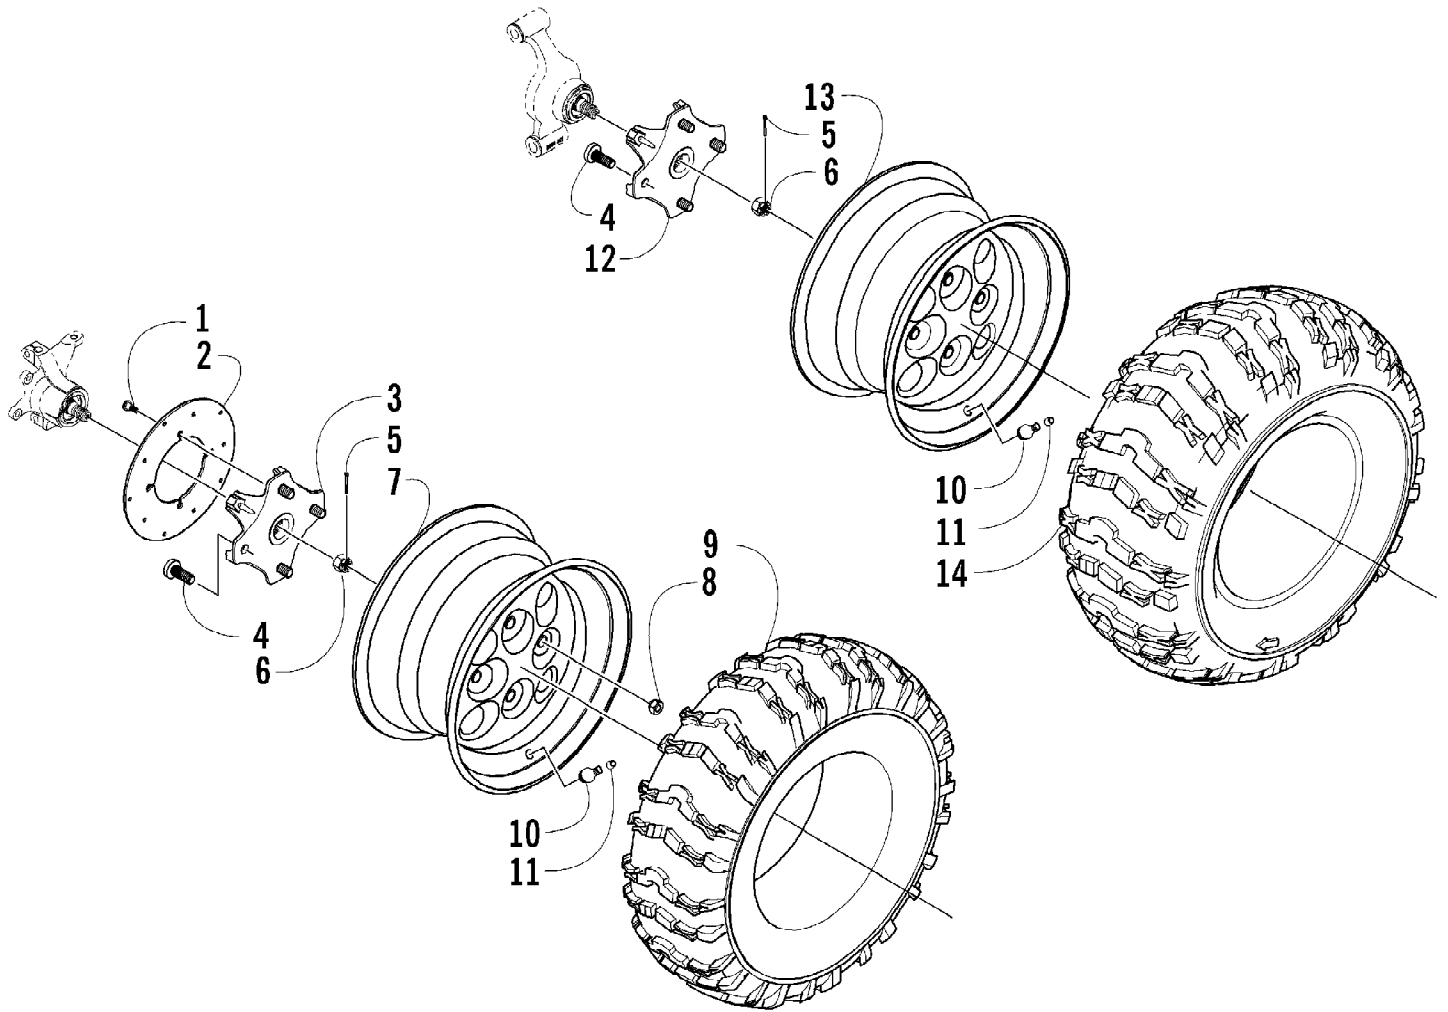

2005 ATV 650 V-2 4X4 FIS GREEN CA (A2005IBR4BCAG)
WHEEL AND TIRE ASSEMBLY

Page 93 of 95

Ref #	Part Number	Qty	S/P/F	Description
1	0423-029	12		Screw, Machine
2	1402-225	3	S	Disc, Brake
3	0502-599	2	S	Hub, Wheel - Front (inc. 4)
4	0402-974	16	/P	Stud, Wheel Hub
5	0423-407	4		Pin, Cotter
6	0423-394	4		Nut, Castle
7	0402-856	2		Wheel - Front
8	0423-408	16	/P	Nut, Mounting - Wheel
9	1402-201	2		Tire - Front
10	0402-064	4		Stem, Valve (inc. 11)
11	0402-140	4		Cap, Valve Stem
12	0502-601	1	S	Hub, Wheel - Rear - Left (inc. 4)
12	0502-599	1	S	Hub, Wheel - Rear - Right (inc. 4)
13	0402-858	2		Wheel - Rear
14	1402-202	2		Tire - Rear