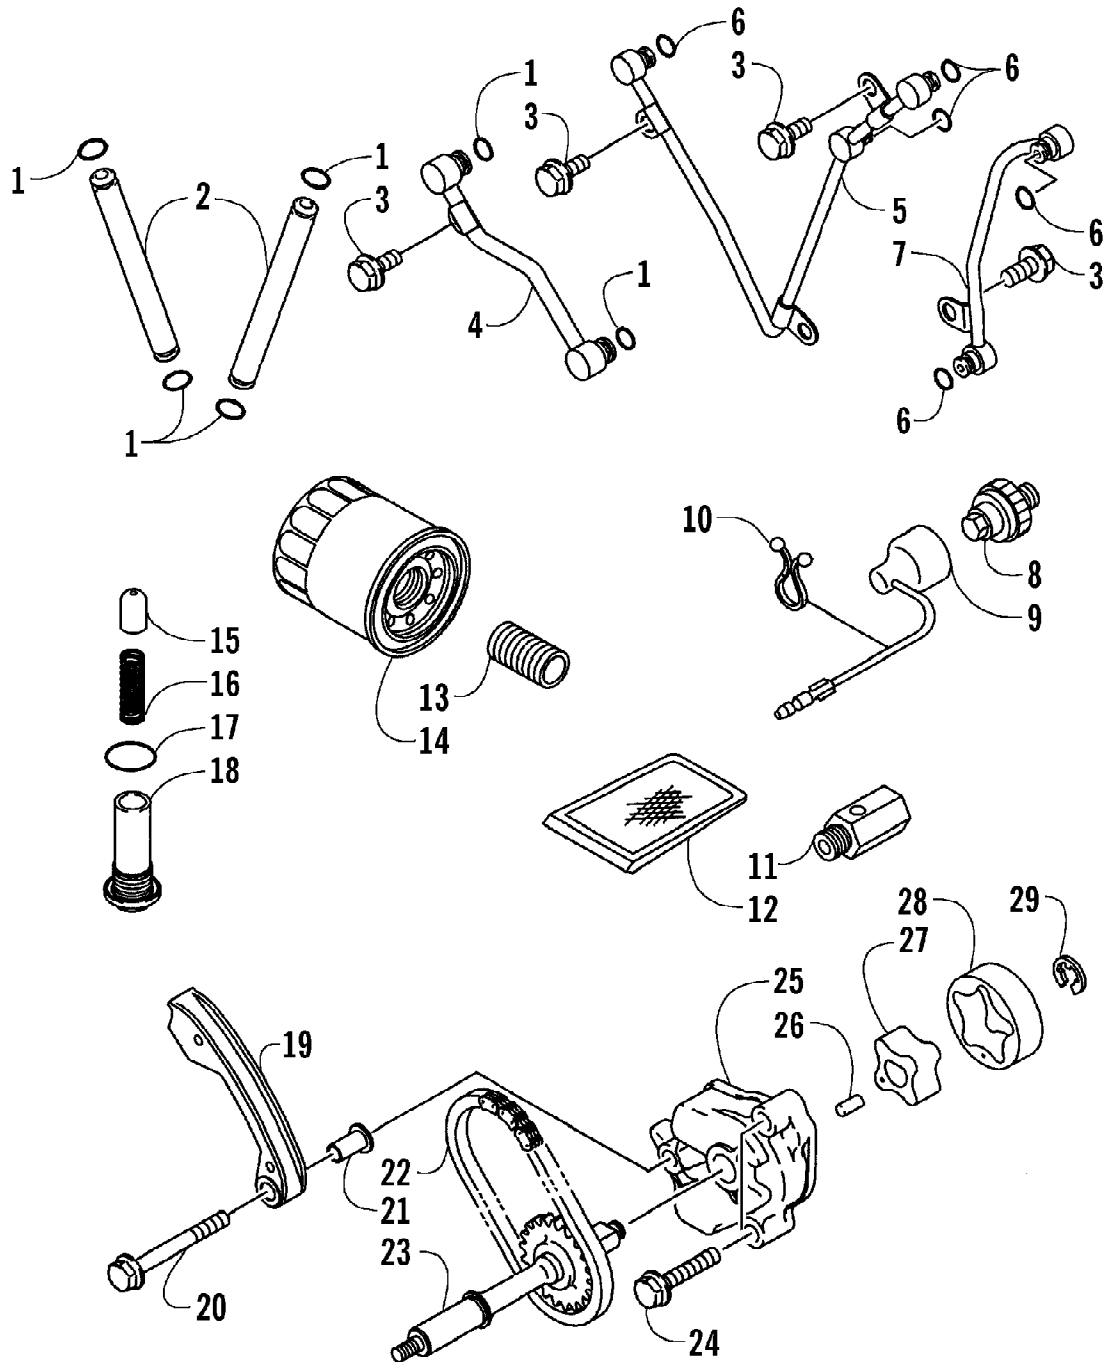

2005 ATV 650 V-2 4X4 FIS GREEN CA (A2005IBR4BCAG)
OIL PUMP ASSEMBLY

Page 62 of 95

Ref #	Part Number	Qty	S/P/F	Description
1	3201-255	6		O-Ring
2	3201-199	2		Pipe
3	3201-144	4		Screw, Cap
4	3201-204	1		Pipe, Oil - Crankshaft
5	3201-205	1		Pipe, Oil - Crankcase - Left
6	3201-254	5		O-Ring
7	3201-206	1		Pipe, Oil - Crankcase - Right
8	3201-196	1		Switch, Oil Pressure
9	3201-194	1		Wire, Lead
10	3201-383	1		Clamp
11	3201-176	1		Valve, Relief - Assembly
12	3201-231	1		Filter, Oil
13	3201-198	1		Pipe, Oil Filter
14	3201-044	1	S	Filter, Oil
15	3201-303	1		Pin
16	3201-356	1		Spring
17	3201-257	1		O-Ring
18	3201-376	1		Bolt
19	3201-087	1		Guide, Chain - Slack
20	3201-142	1		Screw, Cap
21	3201-359	1		Collar
22	3201-423	1	S	Chain
23	3201-123	1		Shaft, Oil Pump
24	3201-146	2		Screw, Cap
25	3201-178	1		Cover, Pump
26	3201-241	2		Pin, Dowel
27	3201-179	1		Rotor, Pump - Inner
28	3201-180	1		Rotor, Pump - Outer
29	3201-215	1		Circlip