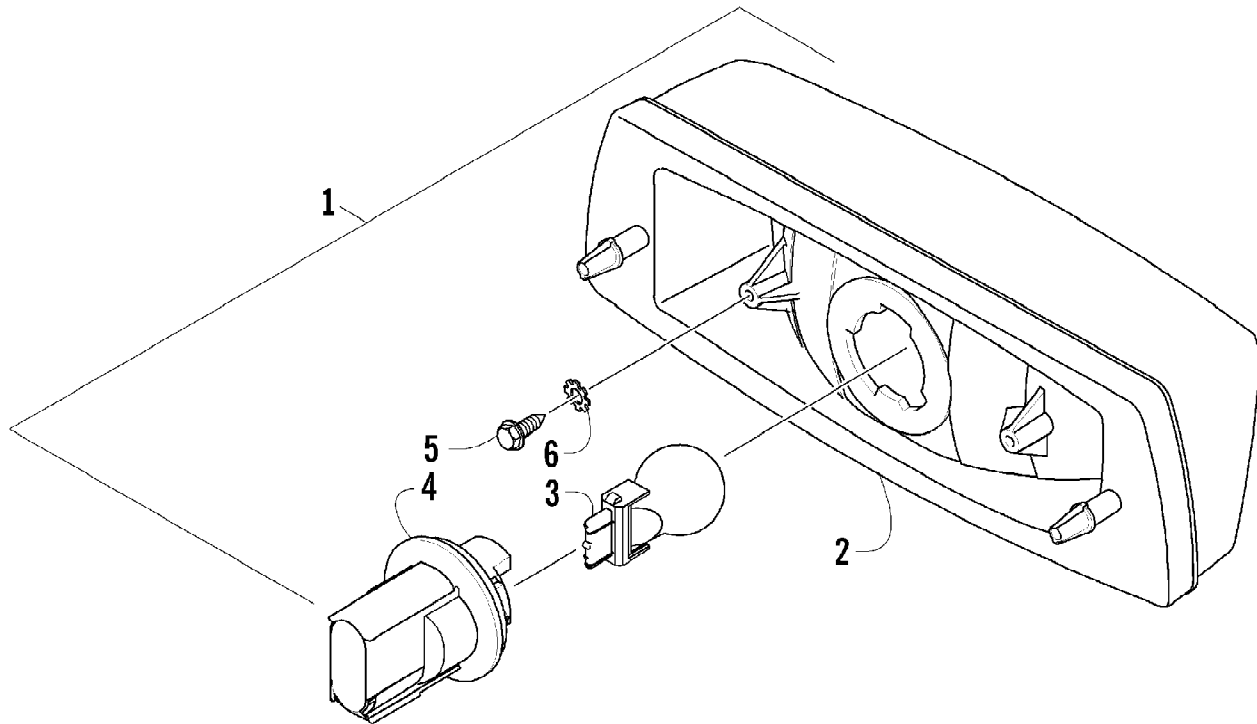

2005 ATV 650 V-2 4X4 FIS GREEN CA (A2005IBR4BCAG)
TAILLIGHT ASSEMBLY

Page 83 of 95

Ref #	Part Number	Qty	S/P/F	Description
1	0509-022	1		Taillight Assembly (inc. 2-4)
2	0509-025	1		Housing, Taillight
3	0409-056	1		Bulb, Taillight
4	0409-057	1		Socket, Taillight
5	0623-301	2	/P	Screw, Self-Tapping
6	8053-212	2	/P	Washer, Lock - External Tooth