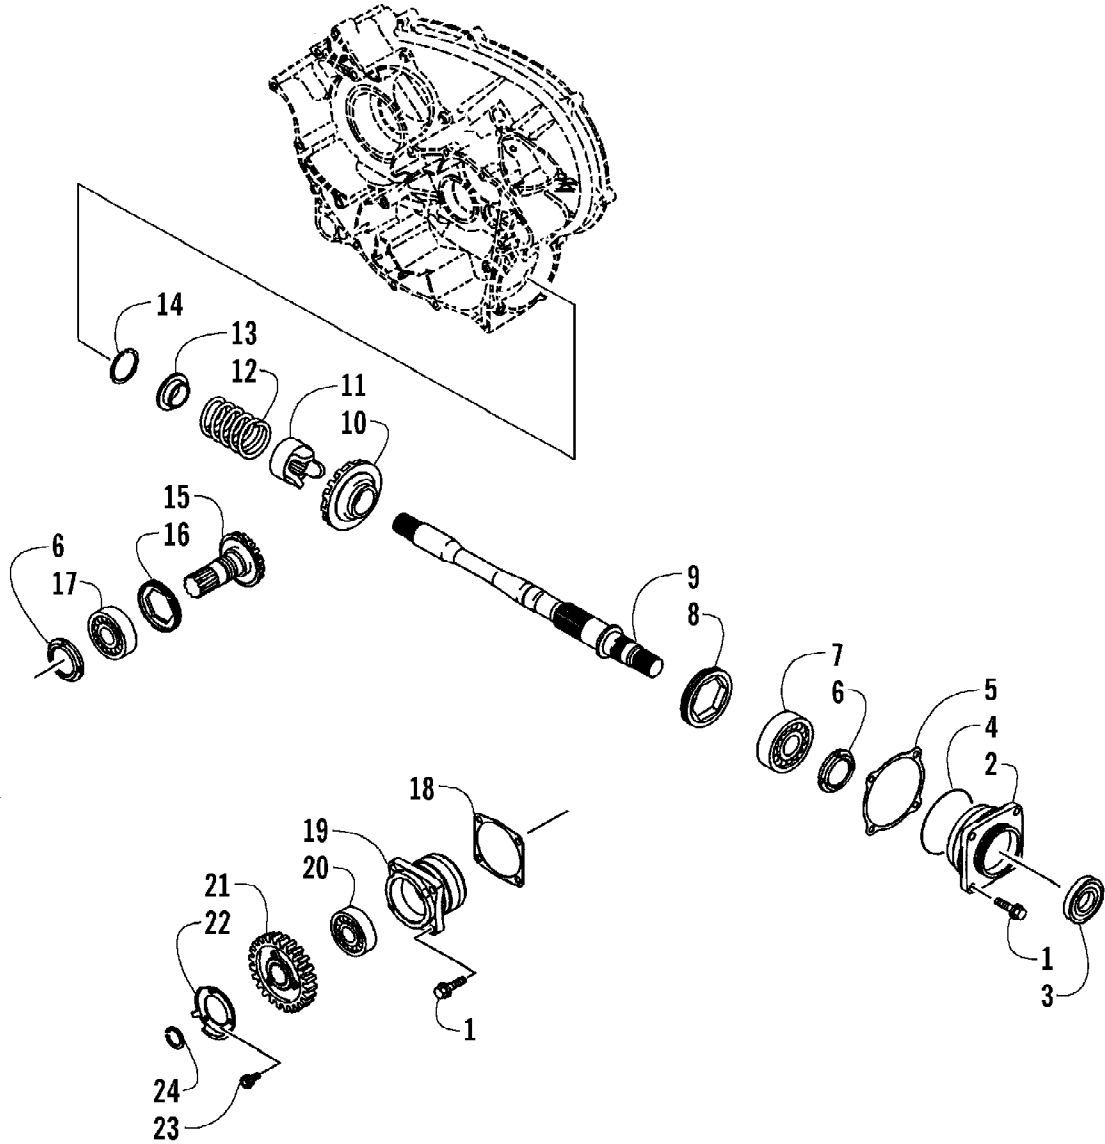

2005 ATV 650 V-2 4X4 FIS GREEN CA (A2005IBR4BCAG)  
 FRAME AND RELATED PARTS

Page 39 of 95

Ref #	Part Number	Qty	S/P/F	Description
1	1506-437	1	S	Frame, Main
2	0509-016	1		Headlight Assembly - Right (inc. 3-4)
2	0509-018	1		Headlight Assembly - Left (inc. 3-4)
3	0409-055	4		Bulb, Headlight
4	0423-452	4		Socket, Mounting
5	0423-515	4		Stud, Mounting - Headlight
6	0423-514	2		Stud, Adjuster - Headlight
7	0423-522	2		Spring, Adjuster
8	0423-513	2		Knob, Adjuster
9	8409-020	4	/P	Screw, Cap
10	0506-653	1	S	Channel, Bumper Mounting - Left
10	1506-596	1	/P	Channel, Bumper Mounting - Rightt
11	1506-562	1		Bracket, Mounting - Bumper - Right
11	1506-563	1		Bracket, Mounting - Bumper - Left
12	8408-816	6		Screw, Cap
13	1506-195	1	S	Bumper
14	1406-360	1		Grille, Bumper
15	0423-419	2		Screw, Machine
16	0423-101	16		Screw, Body
17	8428-002	2		Nut, Lock
18	1506-429	1	S	Brace, A-Arm
19	8409-025	2		Screw, Cap
20	1406-425	1		Panel, Belly
21	1506-067	1		Foam, Frame
22	0406-289	1		Pad, Frame - Battery Top
23	8424-802	4		Nut, Flange
24	8409-016	4		Screw, Cap
25	1506-380	1		Footrest - Right
25	1506-379	1		Footrest - Left
26	1406-298	2		Rod, Support
27	0412-298	1		Heat Shield
28	0623-751	1		Cable Tie