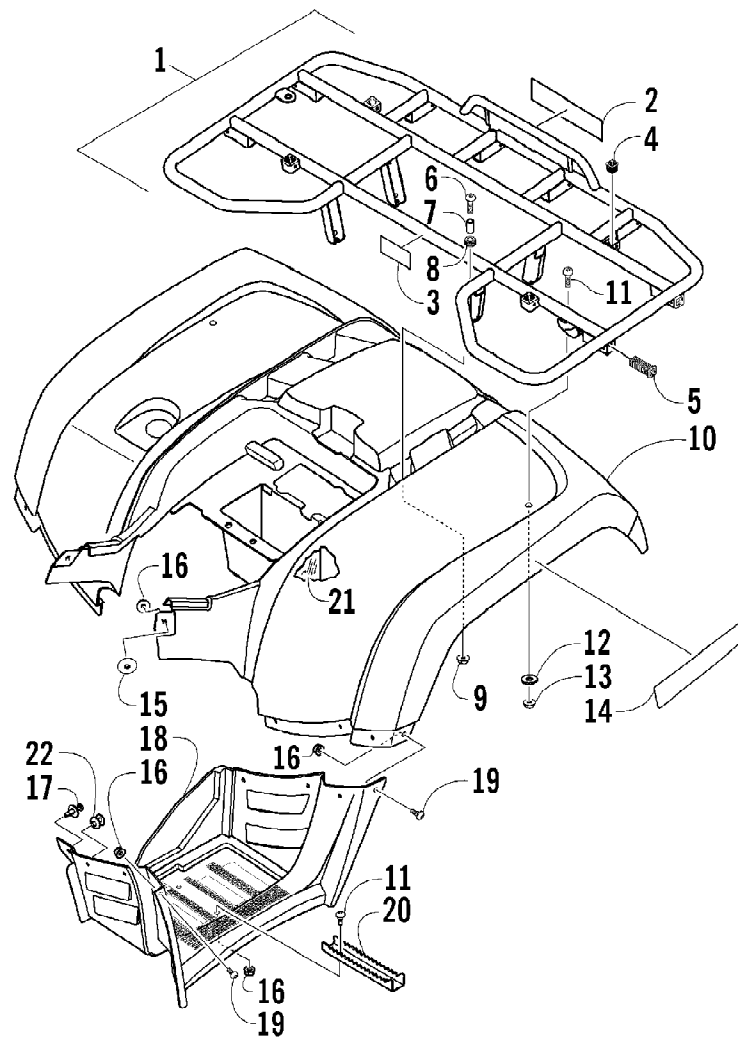

2005 ATV 650 V-2 4X4 FIS GREEN CA (A2005IBR4BCAG)
REAR BODY PANEL ASSEMBLY

Page 64 of 95

Ref #	Part Number	Qty	S/P/F	Description
1	0541-275	1	S	Rack - Rear - Assembly (inc. 2-5)
2	0411-814	1	/P	Decal, "Arctic Cat"
3	0411-648	1		Decal, Warning - Rear Rack Load
4	0441-592	4	/P	Bushing, Rack
5	0441-556	8		Bushing, Rack
6	0423-362	4		Screw, Machine
7	0423-463	4		Spacer
8	0423-465	4		Grommet
9	8432-802	4		Nut, Lock
10	1406-603	1	S	Panel, Fender - Rear
11	0423-355	6		Screw, Shoulder
12	8050-222	2	/P	Washer
13	8424-602	2	/P	Nut, Lock
14	0411-820	1	S	Decal, Reflector - Red - Right
14	0411-821	1	S	Decal, Reflector - Red - Left
15	0423-101	2		Screw, Body
16	0423-540	10		Nut, Lock
17	0623-362	2		Rivet, Reinstallable
18	1406-517	1	S	Footwell - Right
18	1406-519	1		Footwell - Left
19	0423-419	4		Screw, Machine
20	1506-125	2	/P	Footpeg
21	0412-296	1		Shield, Heat
22	0423-046	12		Rivet, Plastic