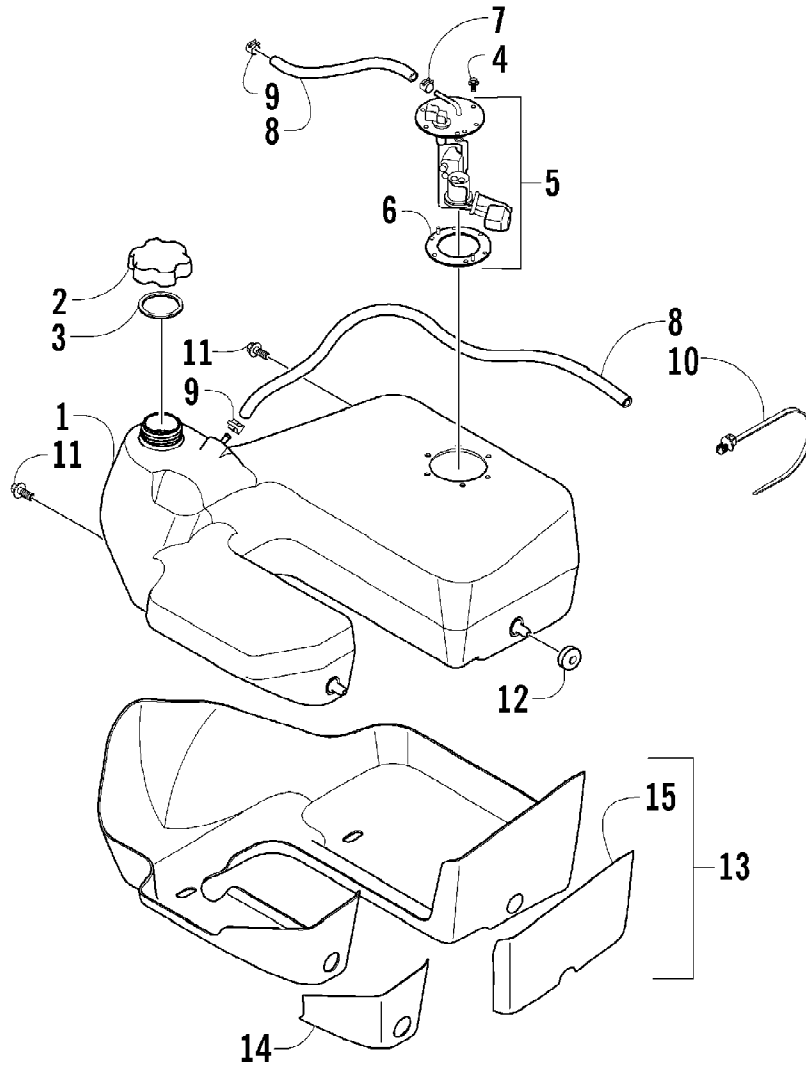

2005 ATV 650 V-2 4X4 FIS GREEN CA (A2005IBR4BCAG)
GAS TANK ASSEMBLY

Page 50 of 95

Ref #	Part Number	Qty	S/P/F	Description
1	0570-090	1	S	Tank, Gas - Assembly (inc. 2-4 and 6)
2	0470-438	1	/P	Cap, Gas Tank (inc. 3)
3	0109-733	1	/P	Gasket, Tank Cap
4	3201-008	6		Screw, Cap
5	3201-434	1	/P	Pump, Fuel (inc. 6)
6	3201-009	1		Damper, Fuel Pump
7	1623-233	1		Clamp, Hose
8	0410-070	AR	/P	Hose, Gasline - 25 ft
9	0423-461	2	S	Clamp, Hose
10	0423-075	1		Cable Tie - Push-Mount
11	8408-816	2		Screw, Cap
12	0423-460	2		Grommet
13	0570-081	1		Shield, Gas Tank (inc. 14-15)
14	0470-498	1		Shield, Heat
15	0470-499	1		Shield, Heat