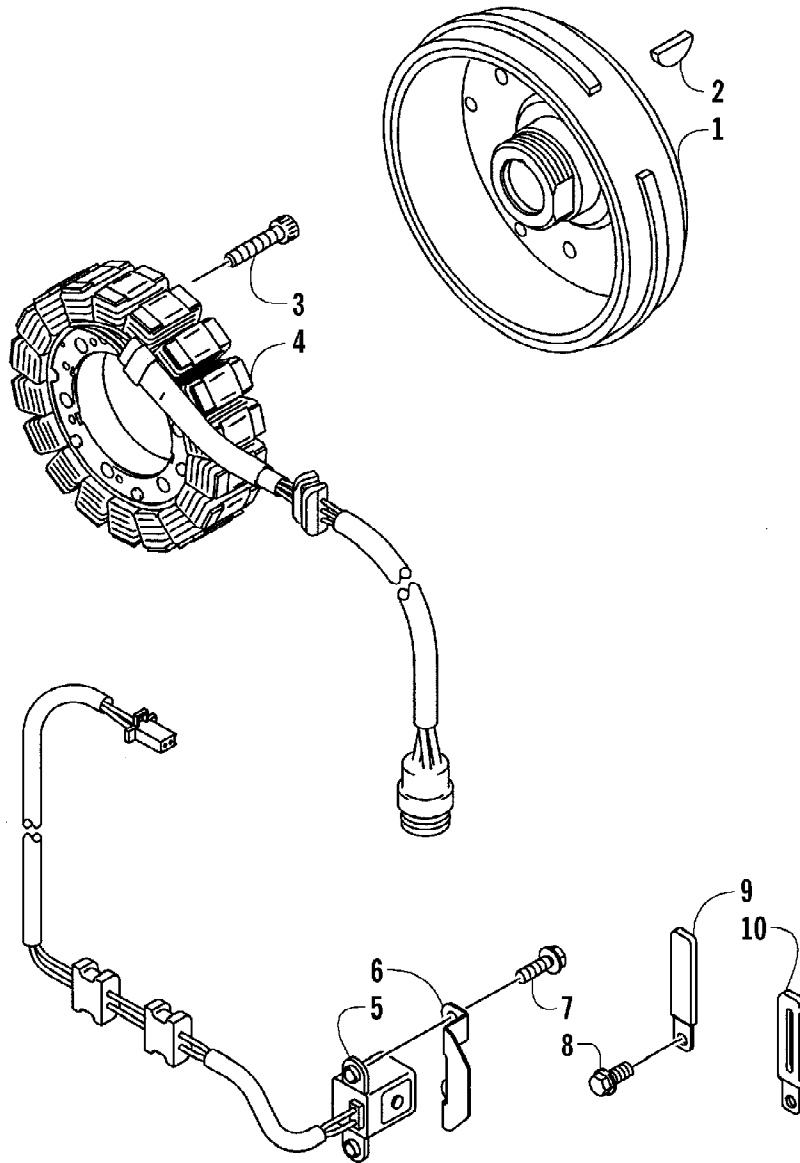

2005 ATV 650 V-2 4X4 FIS GREEN CA (A2005IBR4BCAG)
MAGNETO

Page 60 of 95

Ref #	Part Number	Qty	S/P/F	Description
1	3201-183	1		Rotor
2	3201-240	1		Key
3	3201-095	3		Bolt
4	3201-182	1		Stator
5	3201-243	1		Coil, Pulsing
6	3201-138	1		Plate
7	3201-111	2		Screw, Cap
8	3201-144	1		Screw, Cap
9	3201-382	1		Clamp
10	3201-033	1		Clamp