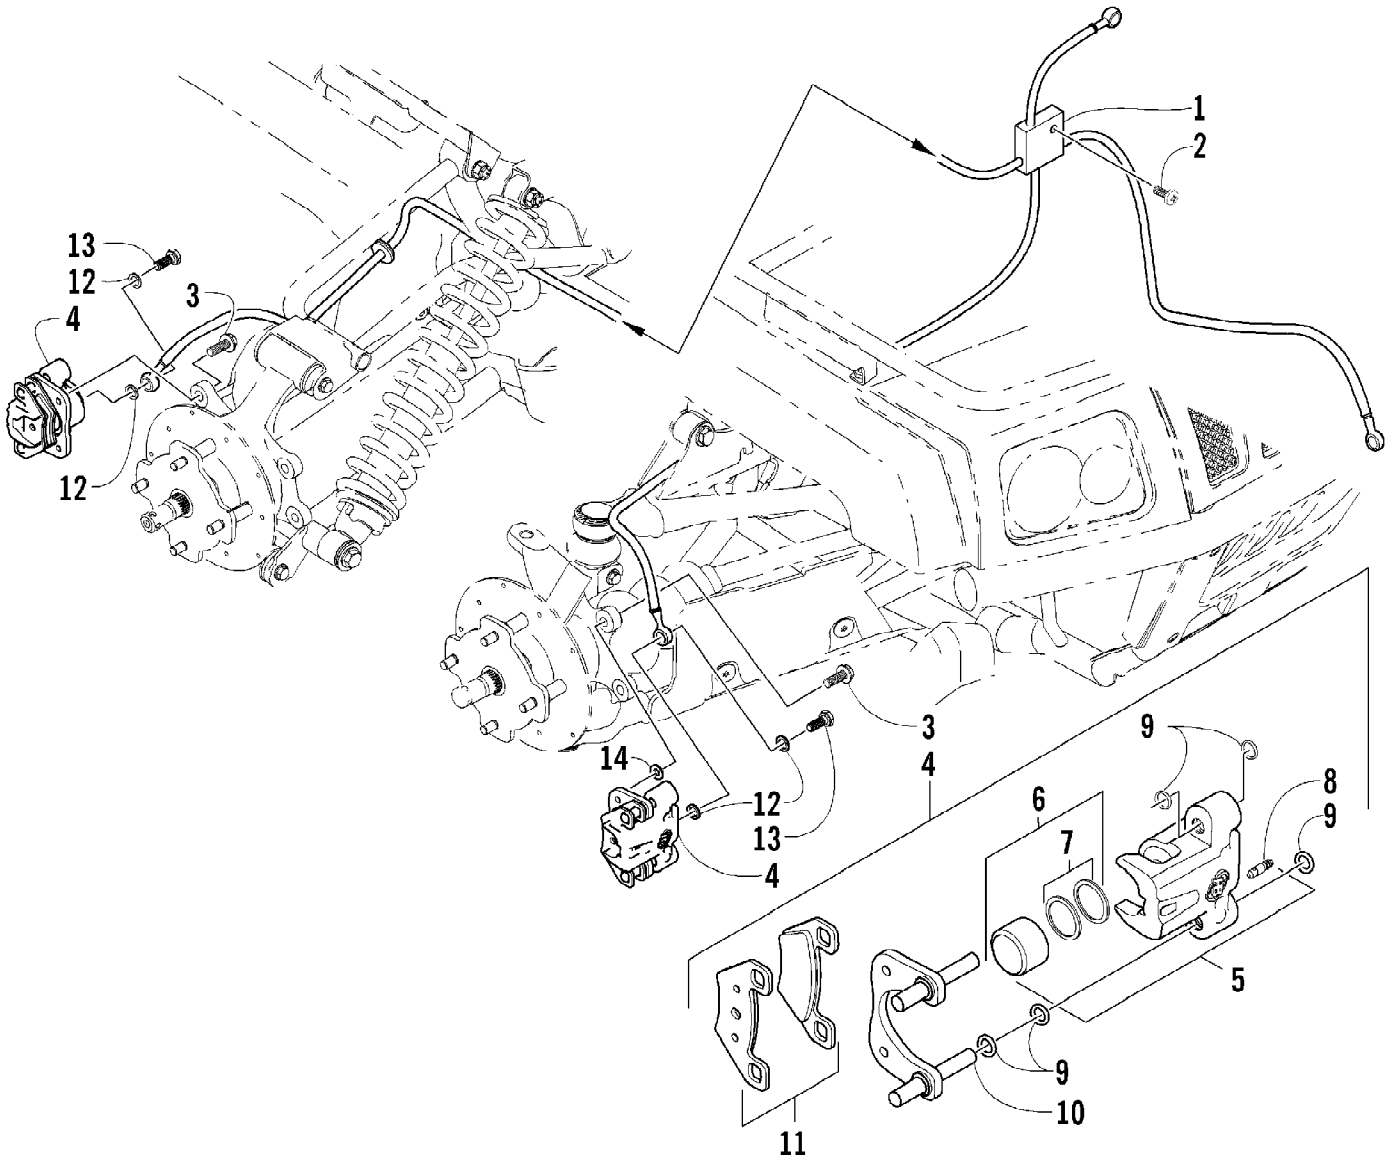

2005 ATV 650 V-2 4X4 FIS GREEN CA (A2005IBR4BCAG)
HYDRAULIC BRAKE ASSEMBLY

Page 56 of 95

Ref #	Part Number	Qty	S/P/F	Description
1	0502-627	1		Hose, Brake - Assembly
2	8476-625	1		Screw, Cap
3	8408-820	6	/P	Screw, Cap
4	0502-602	1	S	Caliper, Brake - Right Front (inc. 5-11)
4	0502-610	2	S	Caliper, Brake - Left Front and Right Rear (inc. 5-11)
5	0502-603	1	S	Housing, Caliper - Assembly - Right Front (inc. 6-8)
5	0502-611	2	S	Housing, Caliper - Assembly - Left Front and Right Rear (inc. 6-8)
6	0502-606	3		Piston/Seal Set (inc. 7)
7	0502-607	3		Seal Set
8	0502-609	3	/P	Valve, Bleed
9	0502-608	3		O-Ring, Guide - Set
10	0502-605	3		Bracket Assembly
11	0502-604	3	S	Pad, Brake - Set
12	0423-178	6		Washer, Crush
13	0423-413	3		Bolt, Banjo Fitting
14	0423-562	4		Spacer