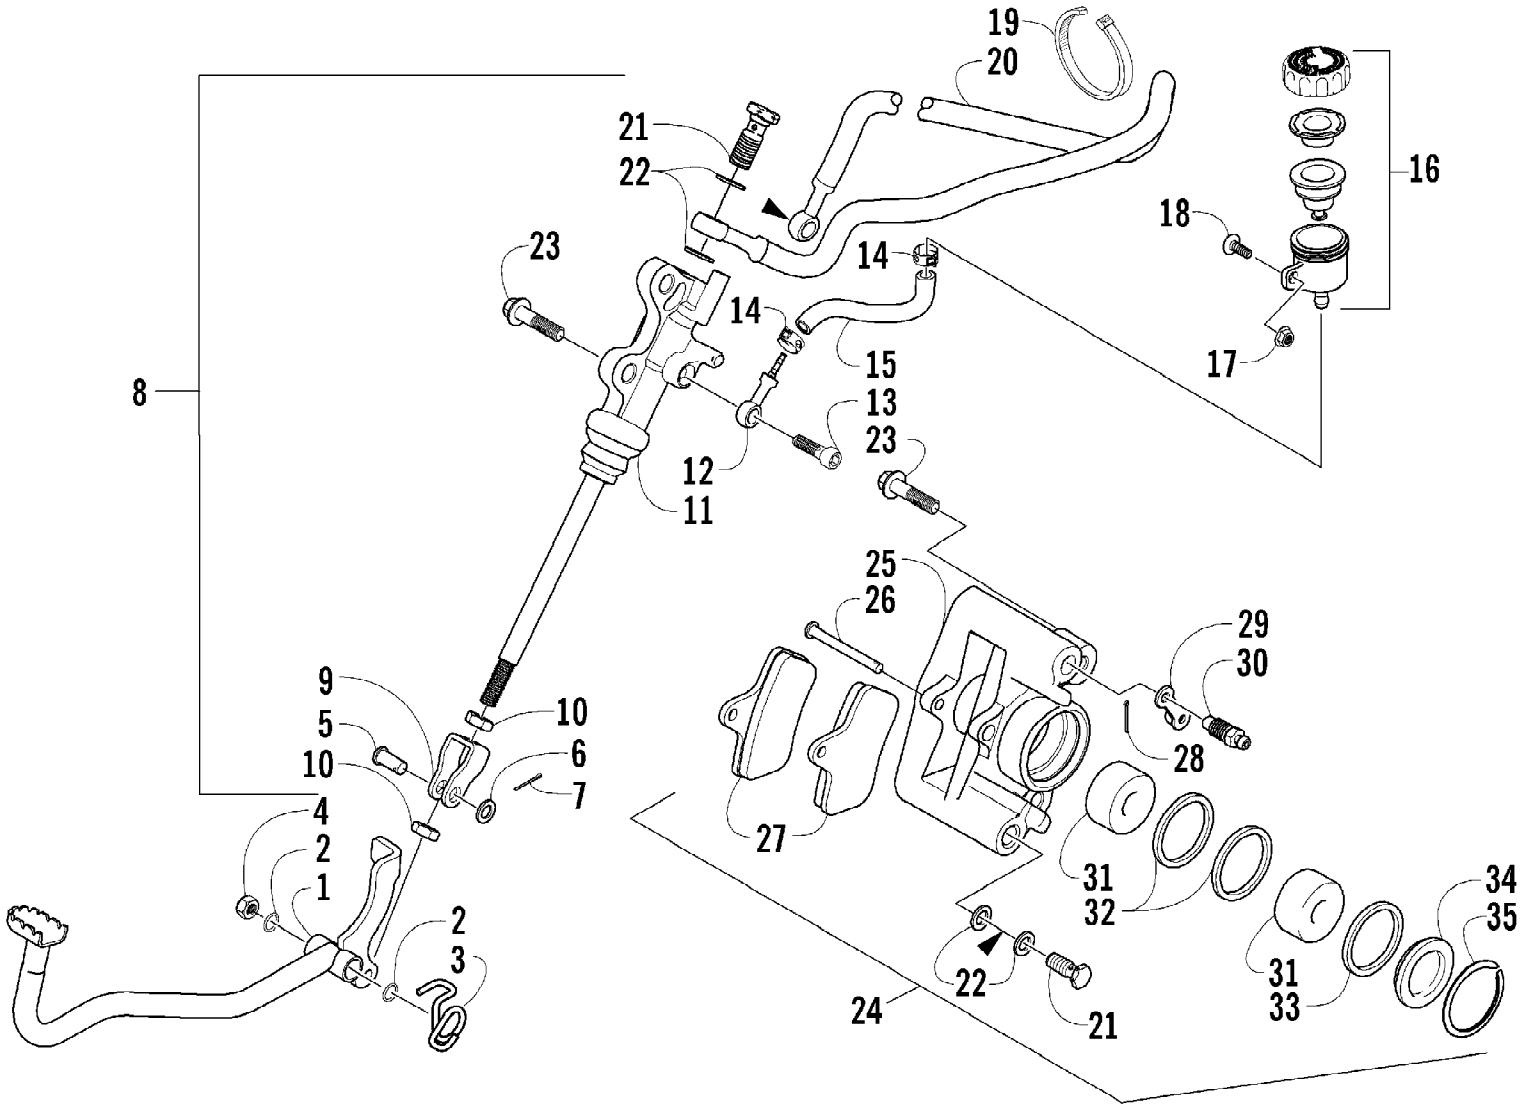

2005 ATV 650 V-2 4X4 FIS GREEN CA (A2005IBR4BCAG)
AUXILIARY BRAKE ASSEMBLY

2005 ATV 650 V-2 4X4 FIS GREEN CA (A2005IBR4BCAG)
AUXILIARY BRAKE ASSEMBLY

Page 4 of 95

Ref #	Part Number	Qty	S/P/F	Description
1	0502-656	1		Lever, Brake
2	1602-213	2	/P	O-Ring
3	0502-713	1		Spring, Brake Lever
4	8422-002	1		Nut
5	0402-575	1		Pin, Clevis
6	0402-583	1		Washer
7	0402-584	1		Pin, Cotter
8	0502-665	1	S	Brake Assembly (inc. 9-16)
9	0402-580	1		Actuator, Push Rod
10	0402-592	2		Nut, Jam
11	0	1	F	Master Cylinder
12	1402-277	1		Fitting, Banjo
13	1402-278	1		Bolt, Banjo Fitting
14	0423-525	2		Clamp, Hose
15	1402-266	1		Hose, Brake Reservoir
16	1402-257	1		Reservoir, Brake
17	8424-602	1	/P	Nut, Flanged
18	8476-616	1		Screw, Machine
19	0123-788	1	/P	Cable Tie 7.5 in.
20	1402-200	1		Hose, Brake
21	0423-413	2		Bolt, Banjo Fitting
22	0423-178	4		Washer, Crush
23	8408-825	4		Screw, Cap
24	0502-457	1	S	Caliper, Brake (inc. 25-35)
25	0	1	F	Housing, Caliper
26	0402-495	1		Pin, Brake Caliper
27	1402-126	2		Pad, Brake
28	0423-495	1	/P	Pin, Cotter
29	0402-493	1		Cap, Bleed Valve
30	1402-123	1		Valve, Bleed
31	1402-125	2		Piston
32	0402-980	2		O-Ring, Brake Caliper
33	0	1	F	O-Ring
34	0	1	F	Plug
35	0	1	F	Ring, Retaining