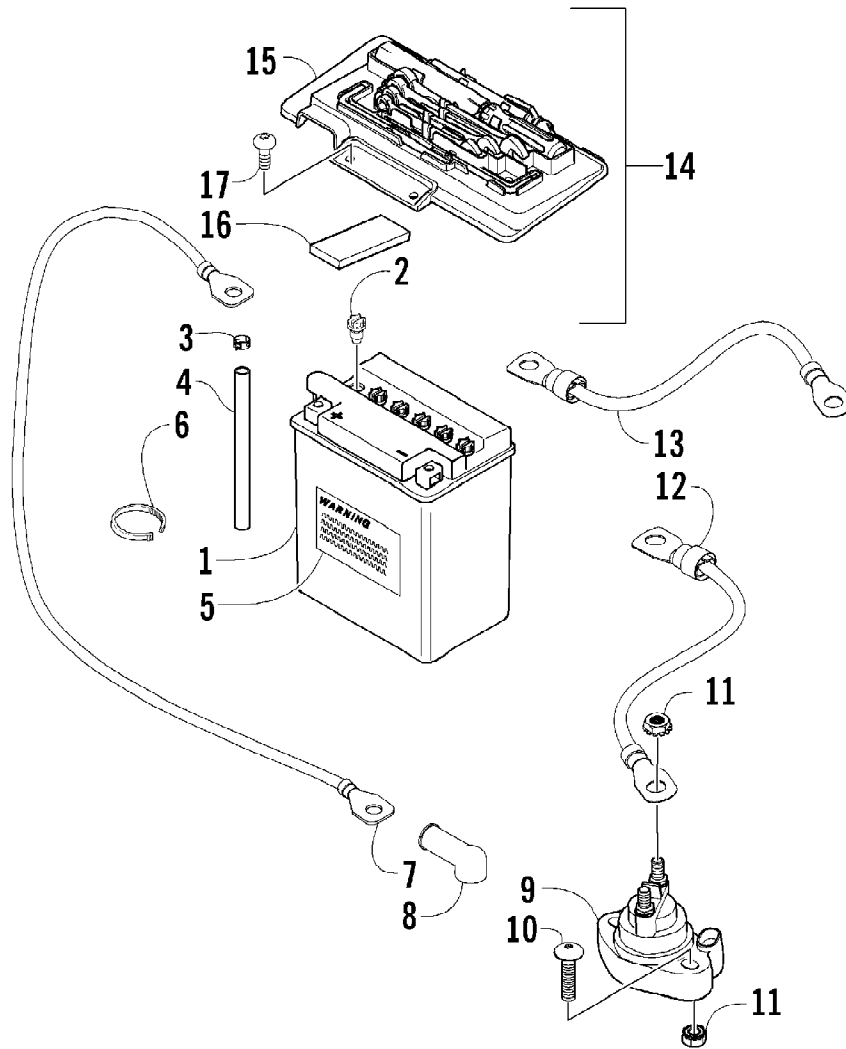

2005 ATV 650 V-2 4X4 FIS GREEN CA (A2005IBR4BCAG)
BATTERY AND SOLENOID ASSEMBLY

Page 6 of 95

Ref #	Part Number	Qty	S/P/F	Description
1	0745-045	1	/P	Battery Assembly (inc. 2-5)
2	0645-045	6		Cap, Battery
3	0645-152	1		Clamp, Hose
4	0645-263	1	/P	Hose, Battery Vent
5	0645-151	1		Label, Warning - Battery
6	0123-788	2	/P	Cable Tie - 7.5 in.
7	0445-046	1	S	Cable, Battery/Solenoid
8	0645-327	1		Boot, Terminal
9	0445-036	1	S	Solenoid
10	8476-625	2		Screw, Machine
11	0623-038	4		Nut w/Washer
12	0445-041	1		Cable, Solenoid/Starter
13	0445-047	1	S	Cable, Battery/Ground
14	5990-839	1	S	Battery Cover/Tool Tray Assembly (inc. 15-16)
15	1406-507	1	S	Cover, Battery
16	0406-288	2		Pad, Battery
	0444-122	1	S/P	Kit, Tool
17	8476-616	2		Screw, Machine