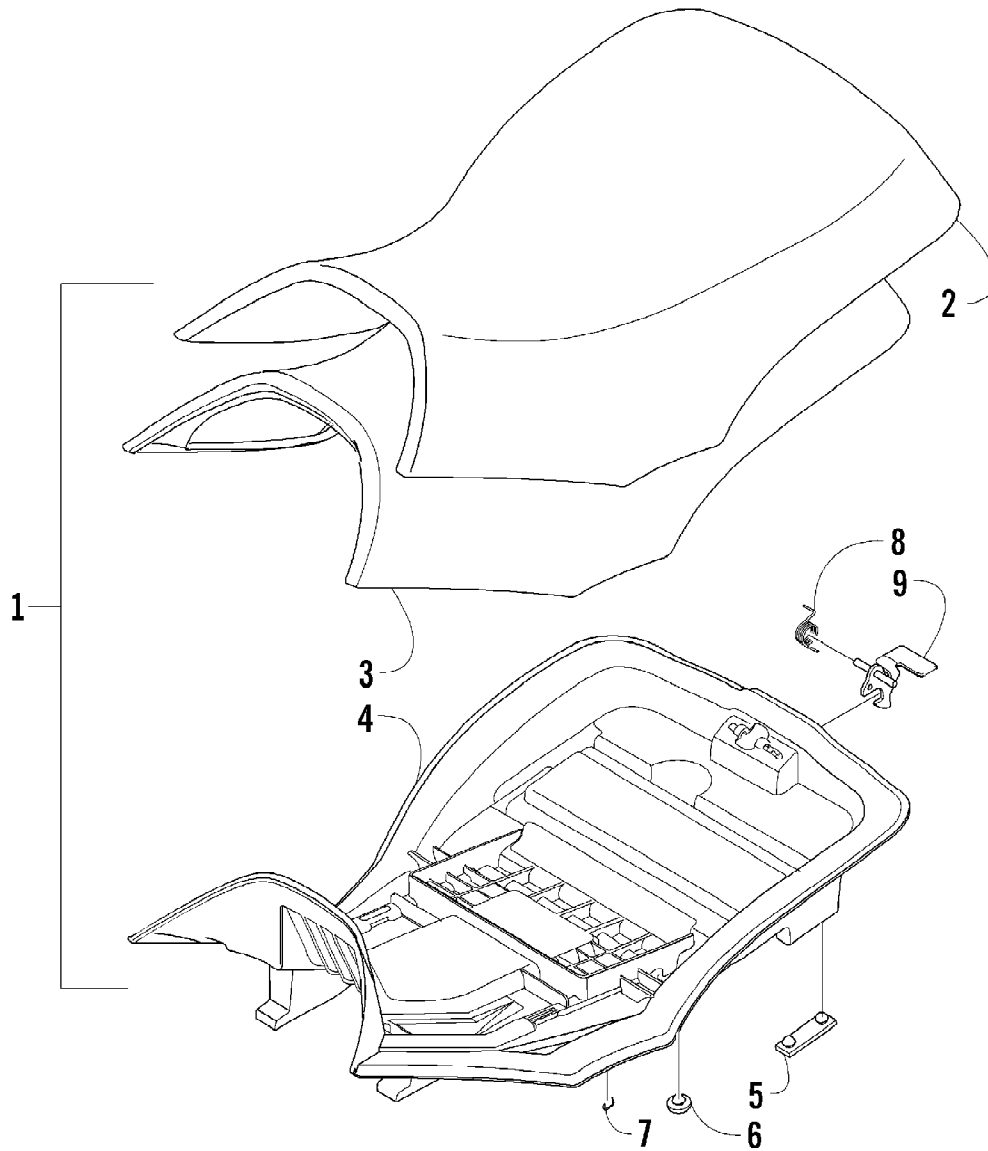

2005 ATV 650 V-2 4X4 FIS GREEN CA (A2005IBR4BCAG)
SEAT ASSEMBLY

Page 77 of 95

Ref #	Part Number	Qty	S/P/F	Description
1	1506-207	1	S	Seat Assembly (inc. 2-9)
2	1506-209	1		Cover, Seat
3	1506-208	1		Foam, Seat
4	1406-362	1	S	Base, Seat Assembly (inc. 5-6)
5	0406-879	2		Bumper, Seat - Rear
6	0406-877	4	/P	Bumper, Seat - Front
7	0624-528	AR	/P	Staple
8	1406-592	1	/P	Spring, Seat Latch
9	1506-156	1		Latch, Seat