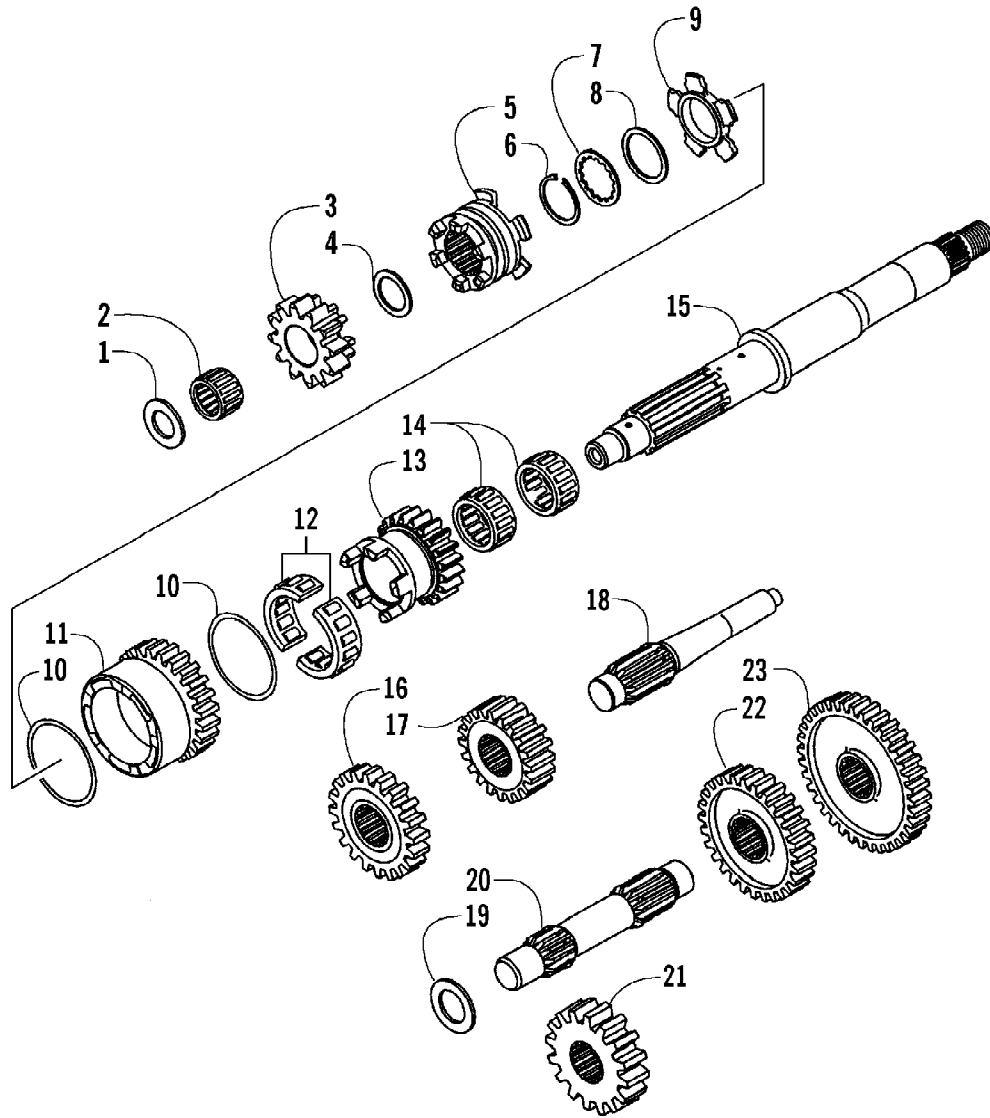

2005 ATV 650 V-2 4X4 FIS GREEN CA (A2005IBR4BCAG)
TRANSMISSION ASSEMBLY

Page 87 of 95

Ref #	Part Number	Qty	S/P/F	Description
1	3201-283	1		Spacer
2	3201-320	1		Bearing, Reverse Input Gear
3	3201-130	1	S	Gear, Input - Reverse - 12T
4	3201-285	1		Spacer
5	3201-120	1	S	Shifter
6	3201-297	1		Ring, Snap
7	3201-397	1		Washer
8	3201-288	1		Spacer
9	3201-290	1		Spacer
10	3201-289	2		Spacer
11	3201-129	1		Gear, Input - High - 26T
12	3201-317	1		Bearing, High Input Gear
13	3201-137	1	S	Gear, Input - Low - 20T
14	3201-319	2		Bearing, Low Input Gear
15	3201-425	1	/P	Shaft, Transmission Input
16	3201-135	1		Gear, Driven - Reverse - 16T
17	3201-134	1		Gear, Output - Reverse - 16T
18	3201-115	1		Shaft, Idle - Reverse
19	3201-398	1		Washer
20	3201-419	1	S	Shaft, Output
21	3201-133	1		Gear, Output - Drive - 18T
22	3201-132	1		Gear, Driven - High - 30T
23	3201-131	1		Gear, Driven - Low - 36T