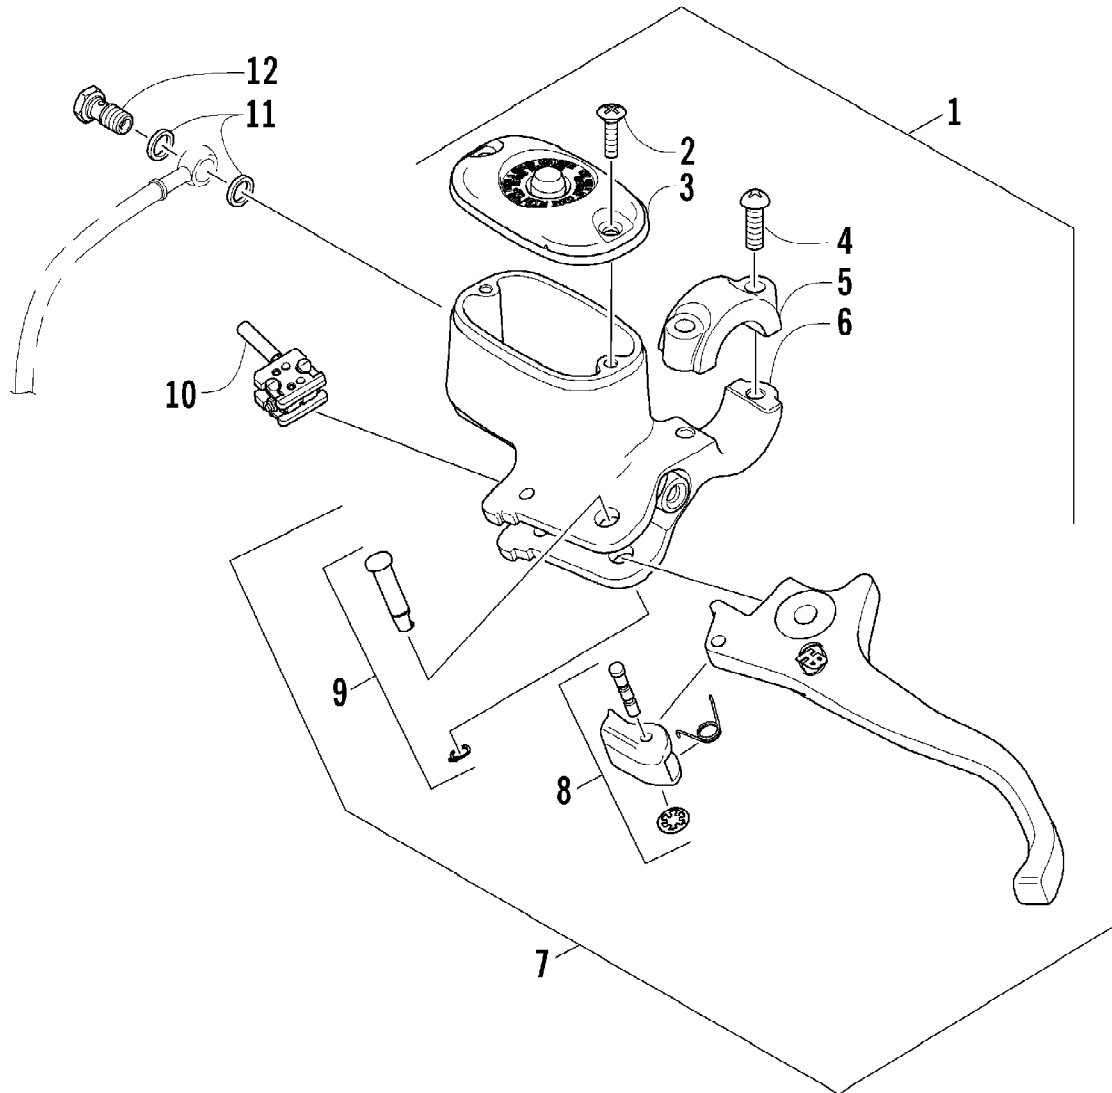

2005 ATV 650 V-2 4X4 FIS GREEN CA (A2005IBR4BCAG)
HYDRAULIC HAND BRAKE ASSEMBLY

Page 58 of 95

Ref #	Part Number	Qty	S/P/F	Description
1	0502-703	1	S	Brake Assembly (inc. 2-10)
2	0502-566	1		Screw, Reservoir Cover - Kit
3	0502-706	1	S	Cover, Reservoir - Kit
4	0502-568	1		Screw, Master Cylinder Clamp - Kit
5	0502-705	1		Clamp, Master Cylinder - Kit
6	0502-704	1		Master Cylinder Assembly - Kit
7	0502-634	1	/P	Lever Assembly - Kit (inc. 8-9)
8	0502-635	1		Lock, Brake Lever - Kit
9	0502-580	1		Lever Pin - Kit
10	0502-564	1	/P	Switch, Brake - Kit
11	0423-178	2		Washer, Crush
12	0423-413	1		Bolt, Banjo Fitting