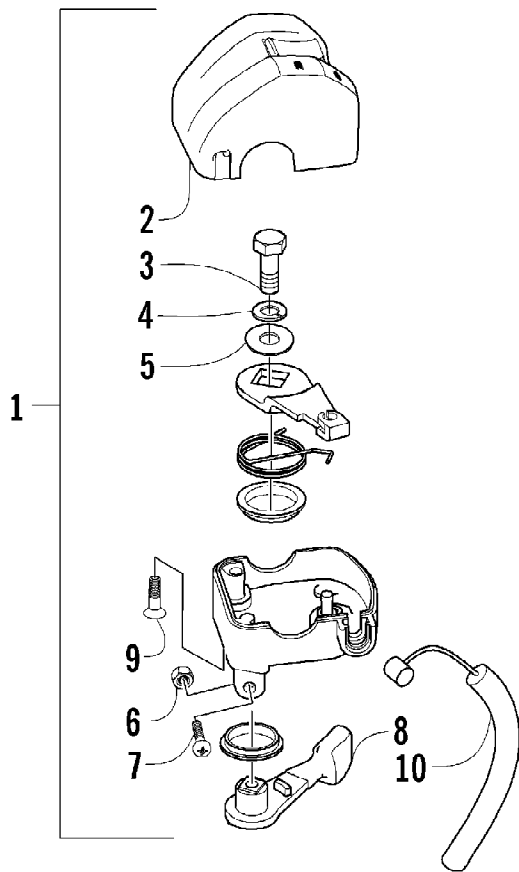

2005 ATV 650 V-2 4X4 FIS GREEN CA (A2005IBR4BCAG)
THROTTLE CASE AND CONTROL SWITCH ASSEMBLIES

Ref #	Part Number	Qty	S/P/F	Description
1	0509-012	1		Case, Throttle - Assembly (inc. 2-9)
2	0409-048	1		Cover, Throttle Case w/Switch
3	3004-533	1	S/P	Screw, Cap
4	3004-447	1	/P	Washer, Lock
5	3003-030	1	/P	Washer
6	3423-327	1		Nut
7	3423-014	1		Screw
8	3409-001	1		Lever
9	3423-199	2		Screw
10	0487-032	1		Cable, Throttle
11	0409-022	1		Switch, Control - Assembly (inc. 12-15)
12	0409-026	1		Cover, Choke Lever
13	0409-025	1		Lever, Choke
14	0409-028	1		Screw
15	0409-027	1		Screw, Cap
16	0487-033	1		Cable, Choke