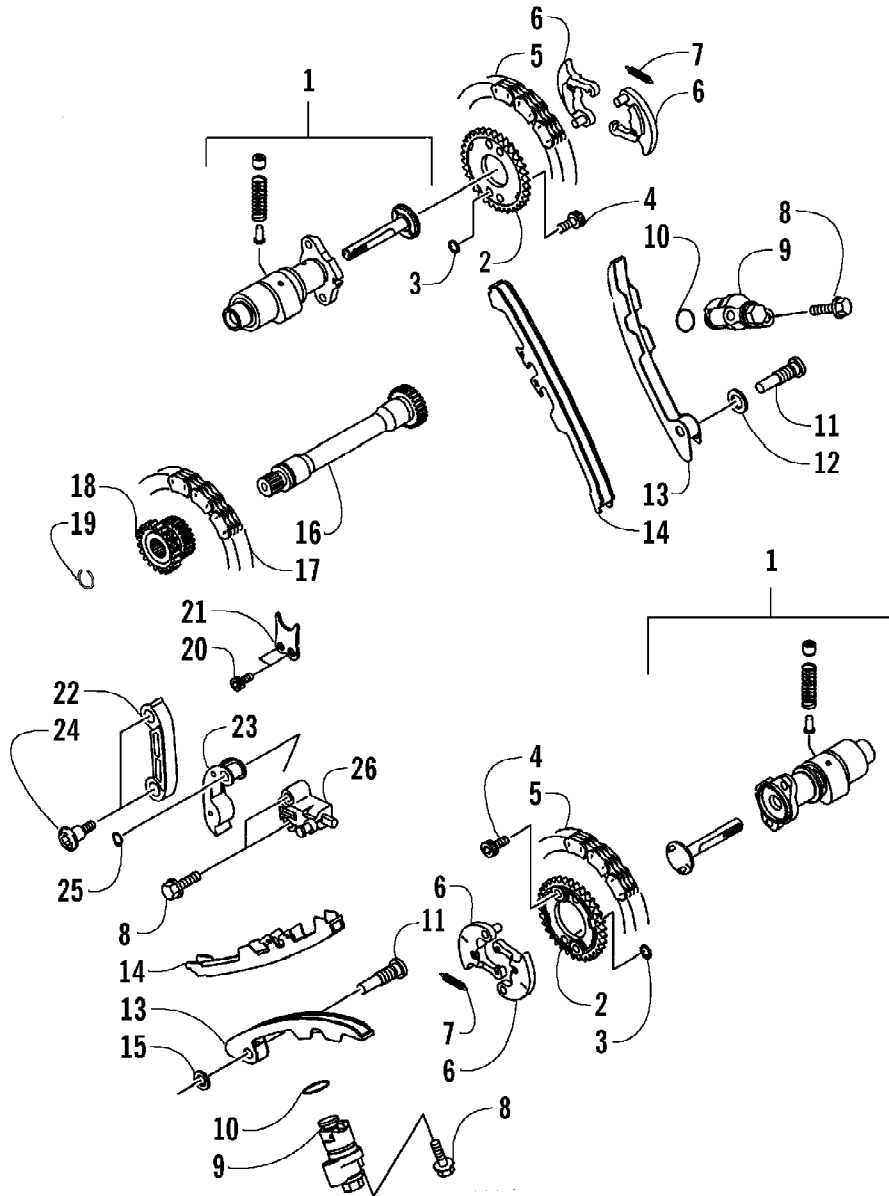

2005 ATV 650 V-2 4X4 FIS GREEN CA (A2005IBR4BCAG)
CAMSHAFTS/TENSIONER ASSEMBLY

2005 ATV 650 V-2 4X4 FIS GREEN CA (A2005IBR4BCAG)
CAMSHAFTS/TENSIONER ASSEMBLY

Page 8 of 95

Ref #	Part Number	Qty	S/P/F	Description
1	3201-238	1		Camshaft Assembly - Front
1	3201-239	1		Camshaft Assembly - Rear
2	3201-083	2		Sprocket, Camshaft - 34T
3	3201-214	4		Circlip
4	3201-093	4	S	Bolt
5	3201-415	2	S/P	Chain, Camshaft
6	3201-106	4		Weight
7	3201-364	2		Spring
8	3201-146	6		Screw, Cap
9	3201-085	2		Tensioner, Cam - Assembly
10	3201-331	2		O-Ring
11	3201-116	1		Shaft, Chain Guide - Front
11	3201-117	1		Shaft, Chain Guide - Rear
12	3201-070	1		Gasket
13	3201-089	2		Guide, Chain - Slack
14	3201-088	2		Guide, Chain - Tension
15	3201-209	1		Washer
16	3201-417	1		Shaft, Secondary
17	3201-414	1	S	Chain, Secondary Shaft
18	3201-416	1		Sprocket, Secondary Shaft - 21T and 17T
19	3201-418	1		Circlip
20	3201-098	2		Bolt
21	3201-158	1		Plate, Position - Drive
22	3201-090	1	/P	Guide, Chain - Tension
23	3201-092	1		Guide, Chain - Slack
24	3201-379	2		Bolt
25	3201-298	1		Ring, Snap
26	3201-086	1		Tensioner, Secondary - Assembly