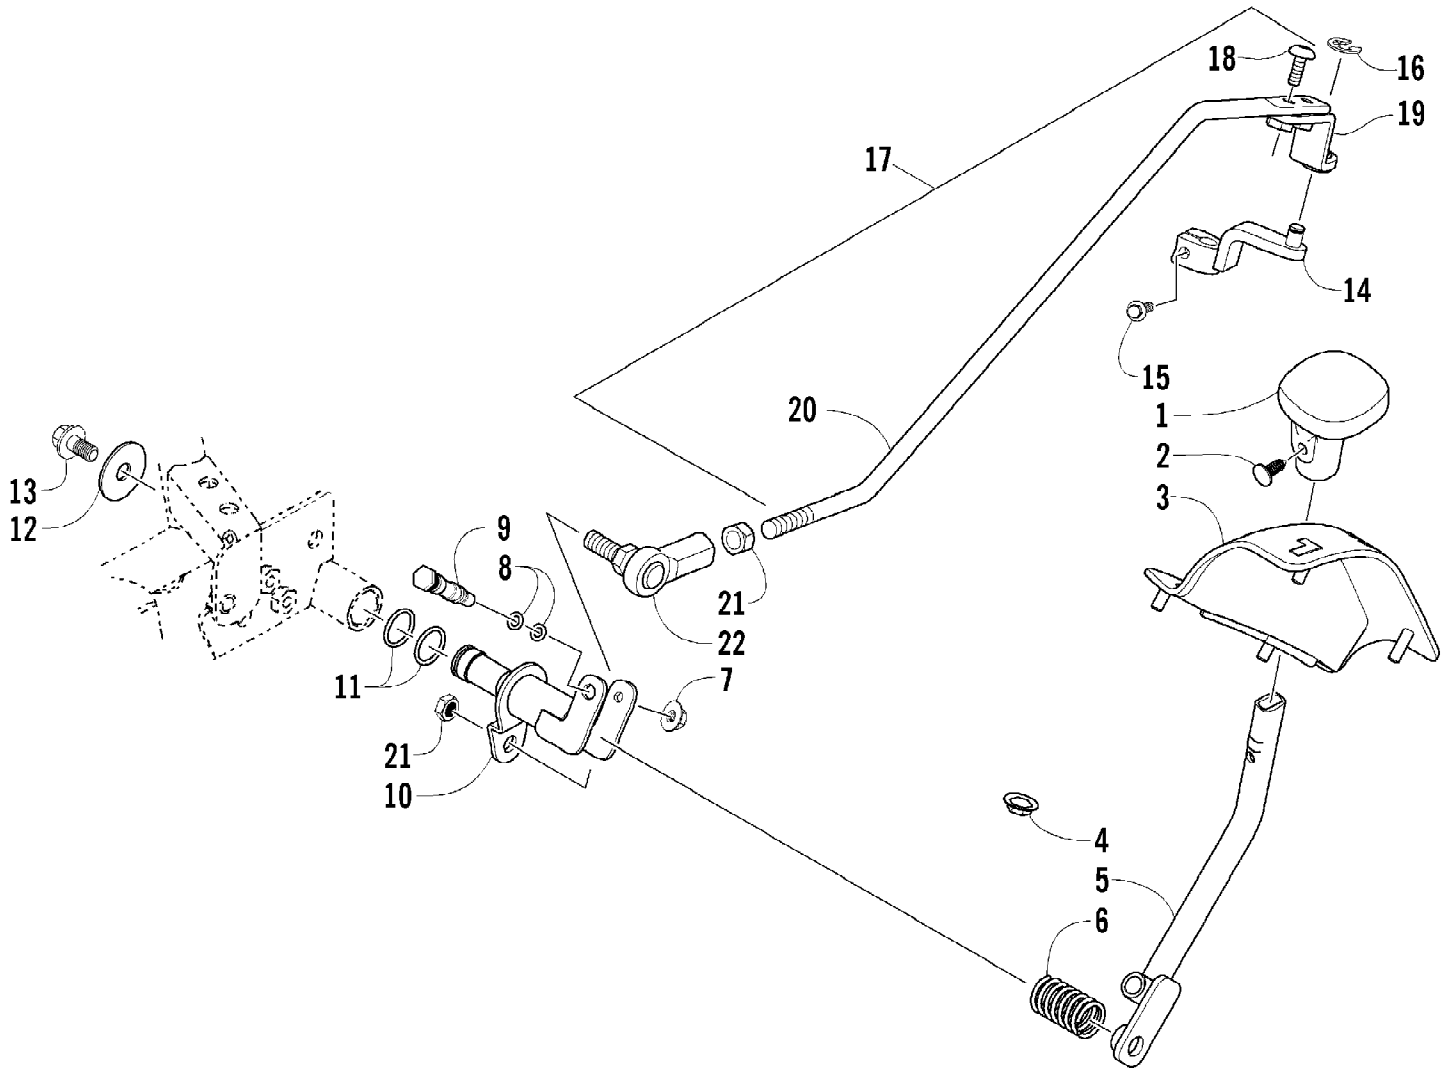

2005 ATV 650 V-2 4X4 FIS GREEN CA (A2005IBR4BCAG)
REVERSE SHIFT LEVER ASSEMBLY

Page 75 of 95

Ref #	Part Number	Qty	S/P/F	Description
1	0402-843	1	/P	Handle, Reverse Shift Lever
2	0423-345	1		Clip, Push
3	1402-110	1		Plate, Shift
4	0423-357	4		Nut, Stamped
5	0502-659	1		Lever, Reverse Shift
6	0502-410	1	S	Spring, Reverse Shift Lever
7	8424-602	1	/P	Nut
8	0423-182	2	/P	O-Ring
9	0402-675	1		Axle, Pivot
10	0502-742	1		Shaft, Shift
11	0423-299	2	/P	O-Ring
12	0423-087	1		Washer
13	8408-812	1		Screw, Cap
14	0502-587	1		Arm, Reverse Shift
15	3201-037	1		Screw, Cap
16	0423-169	1	/P	E-Ring
17	0502-695	1		Linkage, Shift (inc. 18-20)
18	8476-616	2		Screw, Machine
19	0502-636	1		Arm, Shift Linkage
20	1402-260	1		Rod, Shift Linkage
21	0623-294	2		Nut
22	1402-270	1		End, Rod