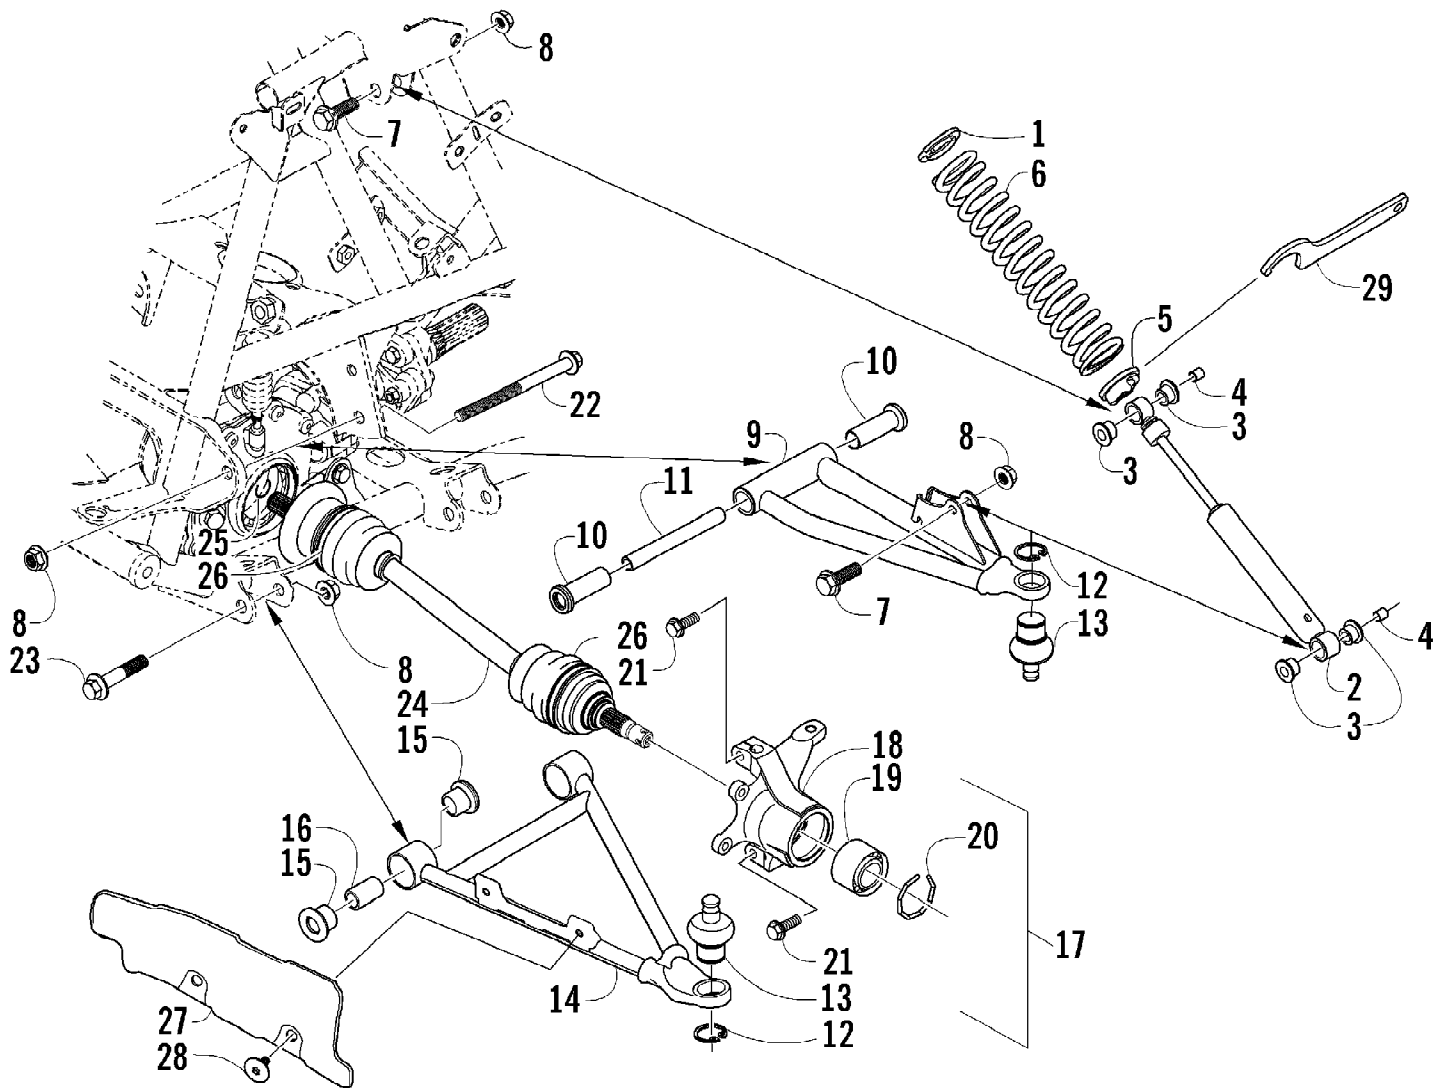

2005 ATV 650 V-2 4X4 FIS GREEN CA (A2005IBR4BCAG)
FRONT SUSPENSION ASSEMBLY

Page 48 of 95

Ref #	Part Number	Qty	S/P/F	Description
1	1603-889	2	/P	Retainer, Spring
2	0403-127	2		Shock Absorber - Front (inc. 3-4)
3	0604-310	8		Bushing, Shock Absorber
4	0403-028	4		Sleeve, Shock
5	0403-102	2		Cam, Spring Adjuster
6	0403-128	2	S	Spring, Shock Absorber
7	8409-040	4		Screw, Cap
8	8428-002	10		Nut, Lock
9	0503-196	1	S	A-Arm, Upper Right (inc. 10-13)
9	0503-197	1		A-Arm, Upper Left (inc. 10-13)
10	0403-081	4	S	Bushing
11	0403-080	2		Collar
12	0423-009	4	/P	Clip, Ball Joint
13	0405-115	4	/P	Ball Joint - Front
14	0503-220	1		A-Arm, Lower Right (inc. 12-13 and 15-16)
14	0503-221	1		A-Arm, Lower Left (inc. 12-13 and 15-16)
15	0403-115	8	S	Bushing
16	0403-114	4	S	Collar
17	0505-446	1	/P	Knuckle - Assembly - Right (inc. 18-20)
17	0505-447	1	/P	Knuckle - Assembly - Left (inc. 18-20)
18	0	1		Knuckle, Steering - Right Not a Service Part
18	0	1		Knuckle, Steering - Left Not a Service Part
19	1402-027	2	S/P	Bearing, Wheel Hub
20	0423-423	2		Ring, Retaining
21	8409-030	4		Screw, Cap
22	0423-334	2		Screw, Cap
23	8409-075	4		Screw, Cap
24	0502-542	1		Axle, Drive - Front - Right (inc. 25-26)
24	0502-547	1		Axle, Drive - Front - Left (inc. 25-26)
25	0441-400	2	S	Clip, Retaining
26	0436-276	2	S	Repair Kit, Boot - Front Axle
27	1441-002	1		Guard, Boot - Axle - Right
27	1441-003	1		Guard, Boot - Axle - Left
28	0423-101	4		Screw, Body
29	0441-587	1		Wrench, Spanner