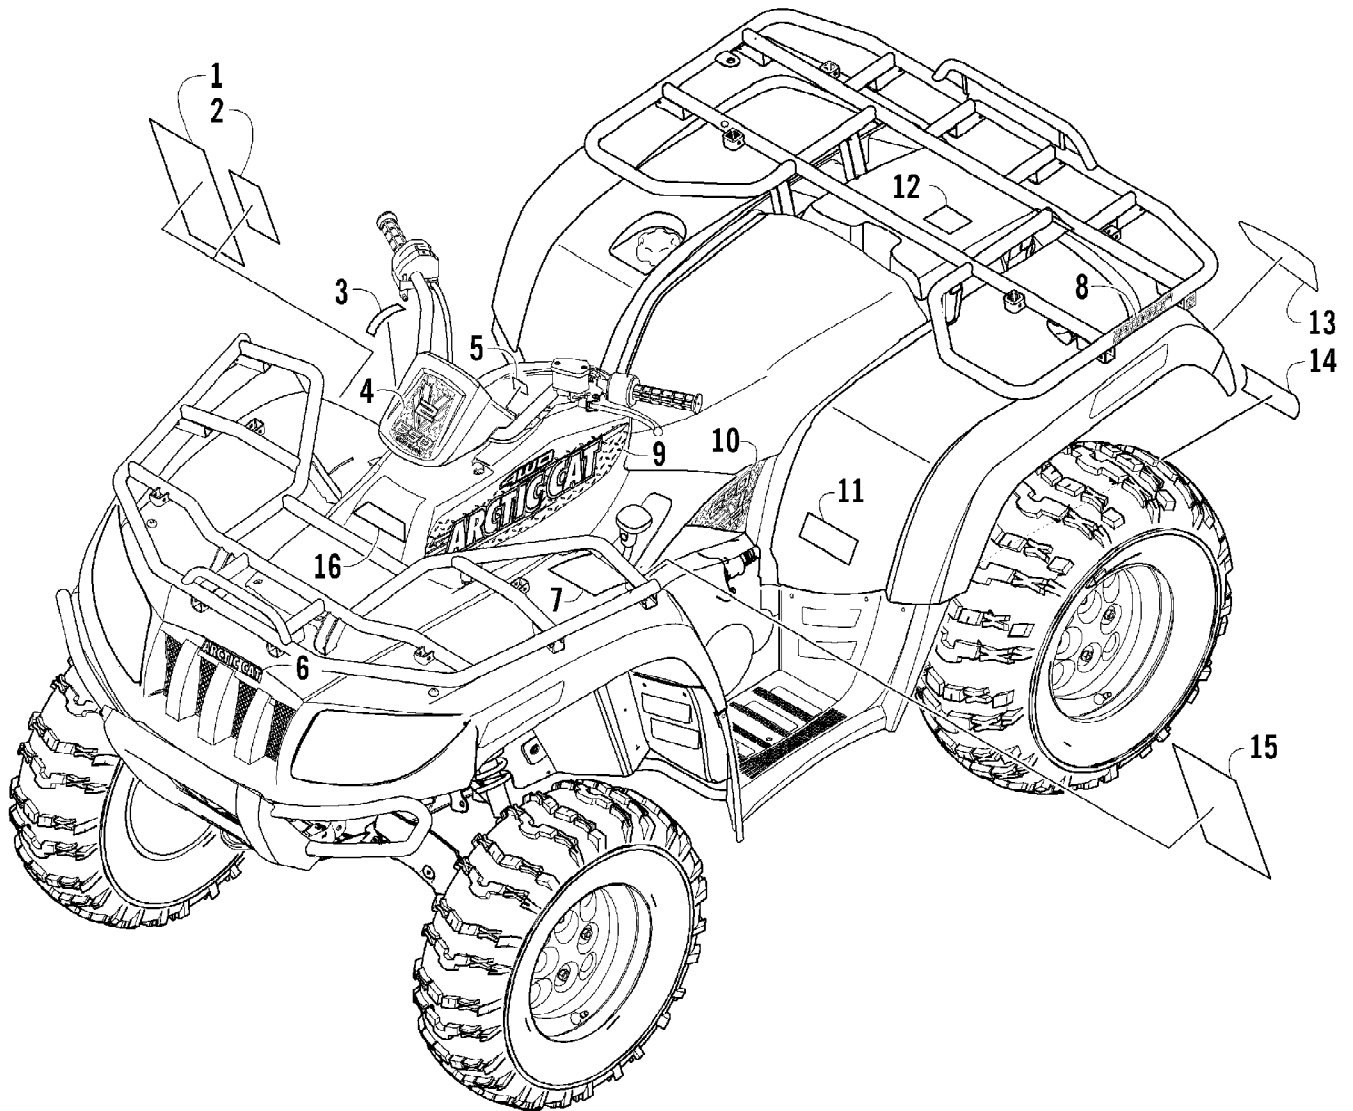

2005 ATV 650 V-2 4X4 FIS GREEN CA (A2005IBR4BCAG)
DECALS

Page 27 of 95

Ref #	Part Number	Qty	S/P/F	Description
1	0411-008	1	/P	Decal, Warning - Reverse/Pre-Ride
2	0411-835	1		Decal, Warning - Turn
3	0411-426	1		Decal, Warning - Clutch Cover
4	0411-849	1		Decal, Instrument Pod
5	0411-966	1		Decal, Warning - Differential Lock
6	0411-839	1		Decal, Front
7	0411-401	1		Decal, Warning - Age
8	0411-965	2		Decal, "SpeedRack"
9	0411-852	1		Decal, Side - Upper Right
9	0411-853	1		Decal, Side - Upper Left
10	0411-882	1		Decal, Side - Lower Right
10	0411-883	1		Decal, Side - Lower Left
11	0411-430	1		Decal, Warning - Tire Pressure
12	0411-435	1		Decal, Passenger
13	0411-888	1		Decal, Rear - Right
13	0411-889	1		Decal, Rear - Left
14	0411-267	1		Decal, Warning - Towing
15	0411-218	1		Decal, Warning - General
16	0411-964	1		Decal, Crest - "SpeedRack"