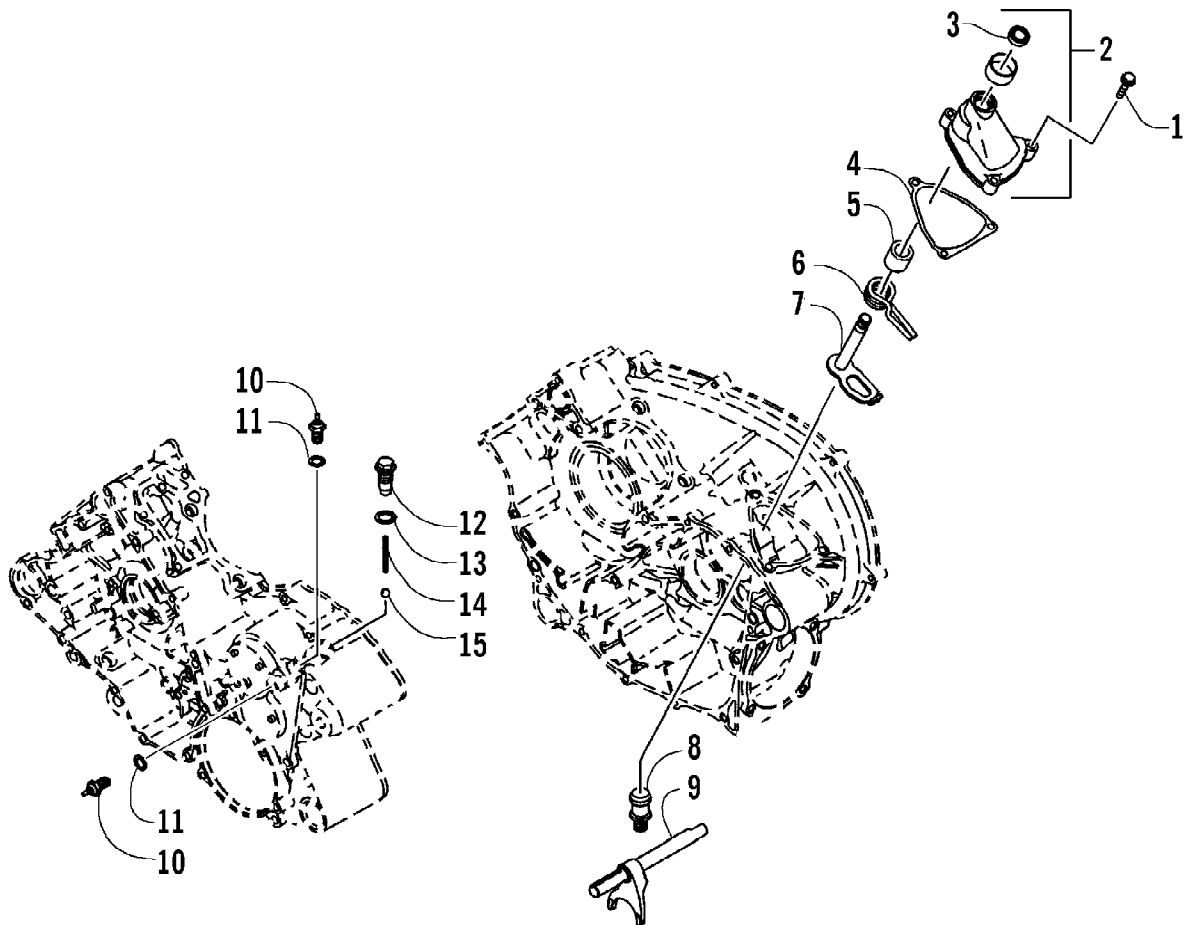

2005 ATV 650 V-2 4X4 FIS GREEN CA (A2005IBR4BCAG)
GEAR SHIFTING ASSEMBLY

Page 52 of 95

Ref #	Part Number	Qty	S/P/F	Description
1	3201-146	3		Screw, Cap
2	3201-160	1		Cover, Shift Lever - Assembly (inc. 3)
3	3201-447	1		Seal, Oil
4	3201-067	1		Gasket, Shift Lever Cover
5	3201-109	1		Guide
6	3201-363	1		Spring, Shift Lever
7	3201-124	1	S	Lever, Shift
8	3201-375	1		Bolt, Shift Rod
9	3201-219	1		Rod, Shift
10	3201-121	2		Switch, Neutral - Assembly
11	3201-348	2		Gasket
12	3201-372	1		Bolt
13	3201-066	1		Gasket, Rocker Shaft
14	3201-361	1		Spring
15	3201-249	1		Ball, Steel