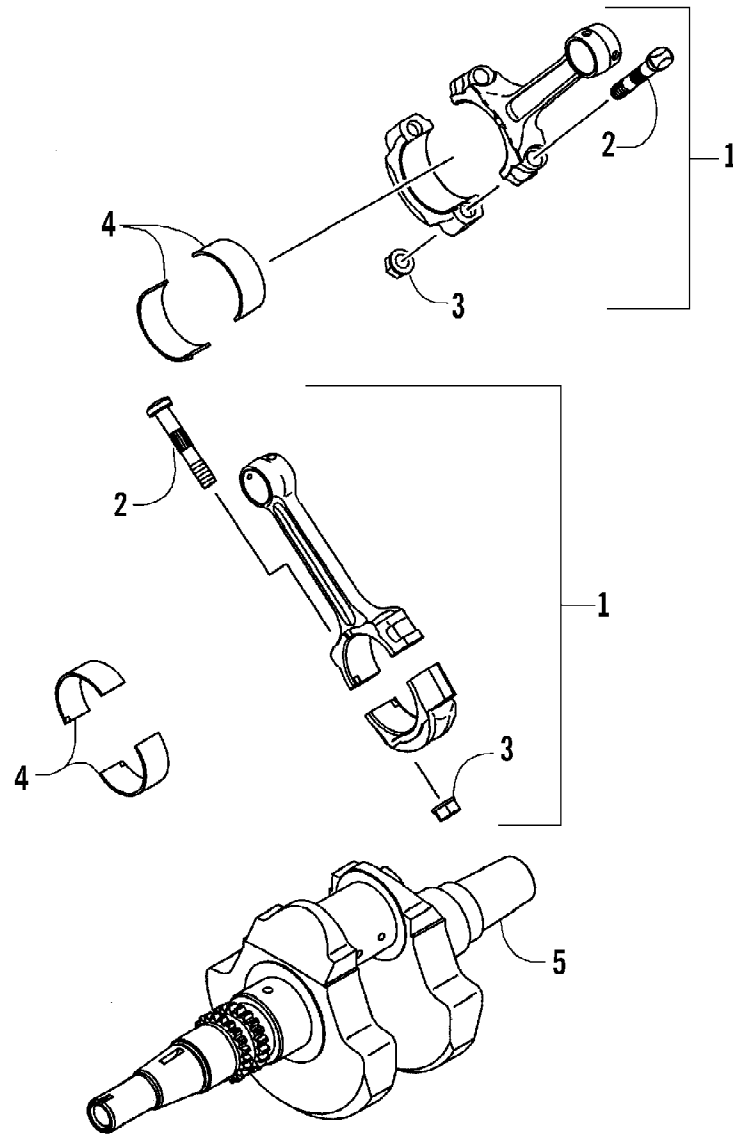

2005 ATV 650 V-2 4X4 FIS GREEN CA (A2005IBR4BCAG)
CRANKSHAFT ASSEMBLY

Page 21 of 95

Ref #	Part Number	Qty	S/P/F	Description
1	3201-128	2		Rod, Connecting - Assembly (inc 2-3)
2	3201-263	4		Bolt, Connecting Rod
3	3201-271	4		Nut
4	3201-293	AR		Bushing, Connecting Rod
4	3201-294	4		Bushing, Connecting Rod
4	3201-295	AR		Bushing, Connecting Rod
5	3201-105	1	S	Crankshaft Assembly