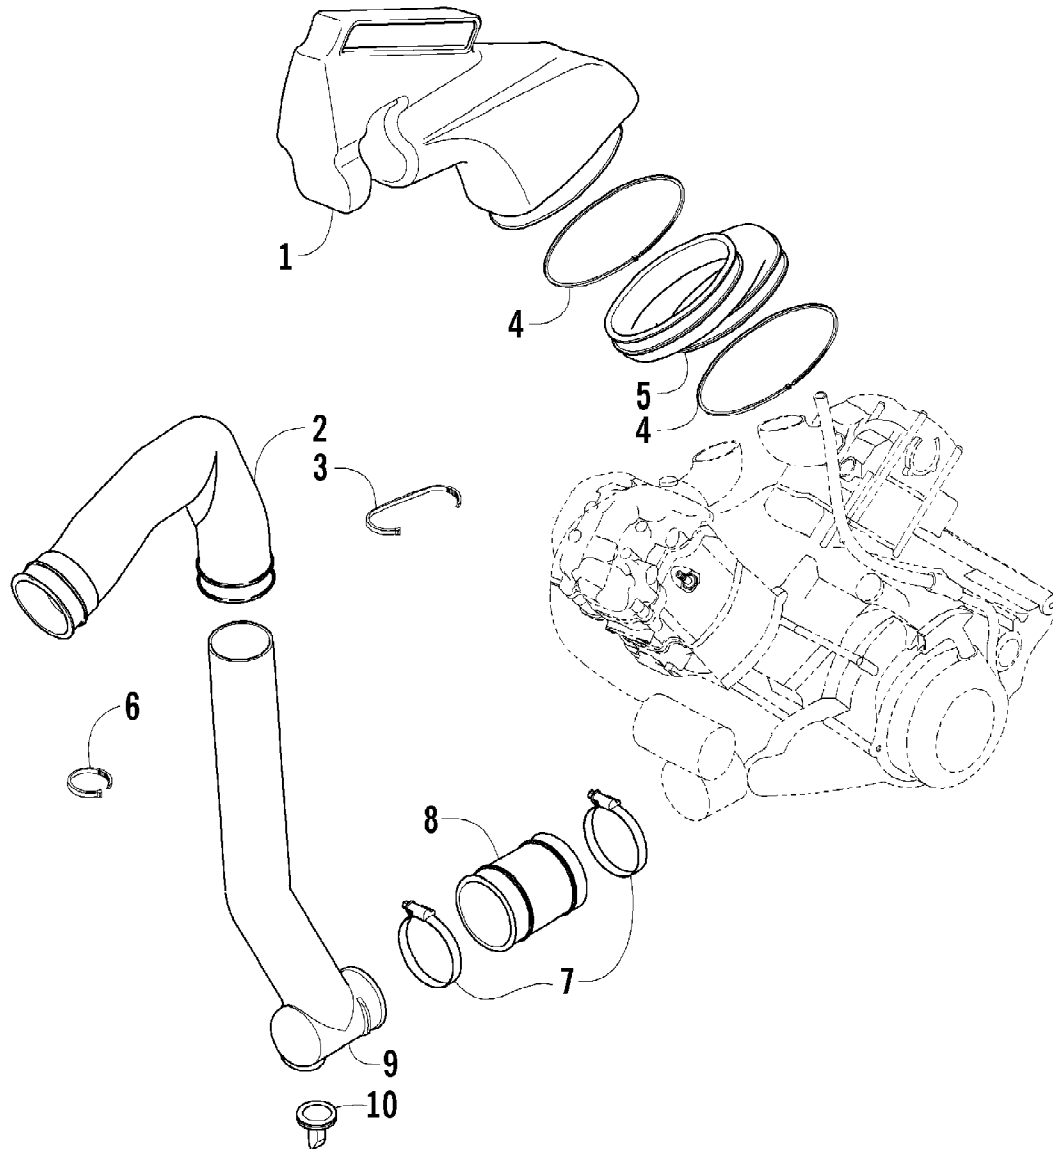

2005 ATV 650 V-2 4X4 FIS GREEN CA (A2005IBR4BCAG)
CASE/BELT COOLING ASSEMBLY

Page 13 of 95

Ref #	Part Number	Qty	S/P/F	Description
1	0413-112	1	/P	Duct, Air-Out
2	0413-092	1		Boot, Air-In
3	0123-903	1		Cable Tie - 11.5 in.
4	3201-038	2		Clamp, Boot
5	0413-083	1		Boot, Air-Out Duct
6	0123-788	2	/P	Cable Tie - 7.5 in.
7	0423-380	4	/P	Clamp, Boot
8	0413-085	1		Boot, Air-In Duct
9	0513-010	1		Duct, Air-In
10	0470-442	1	/P	Valve, Drain