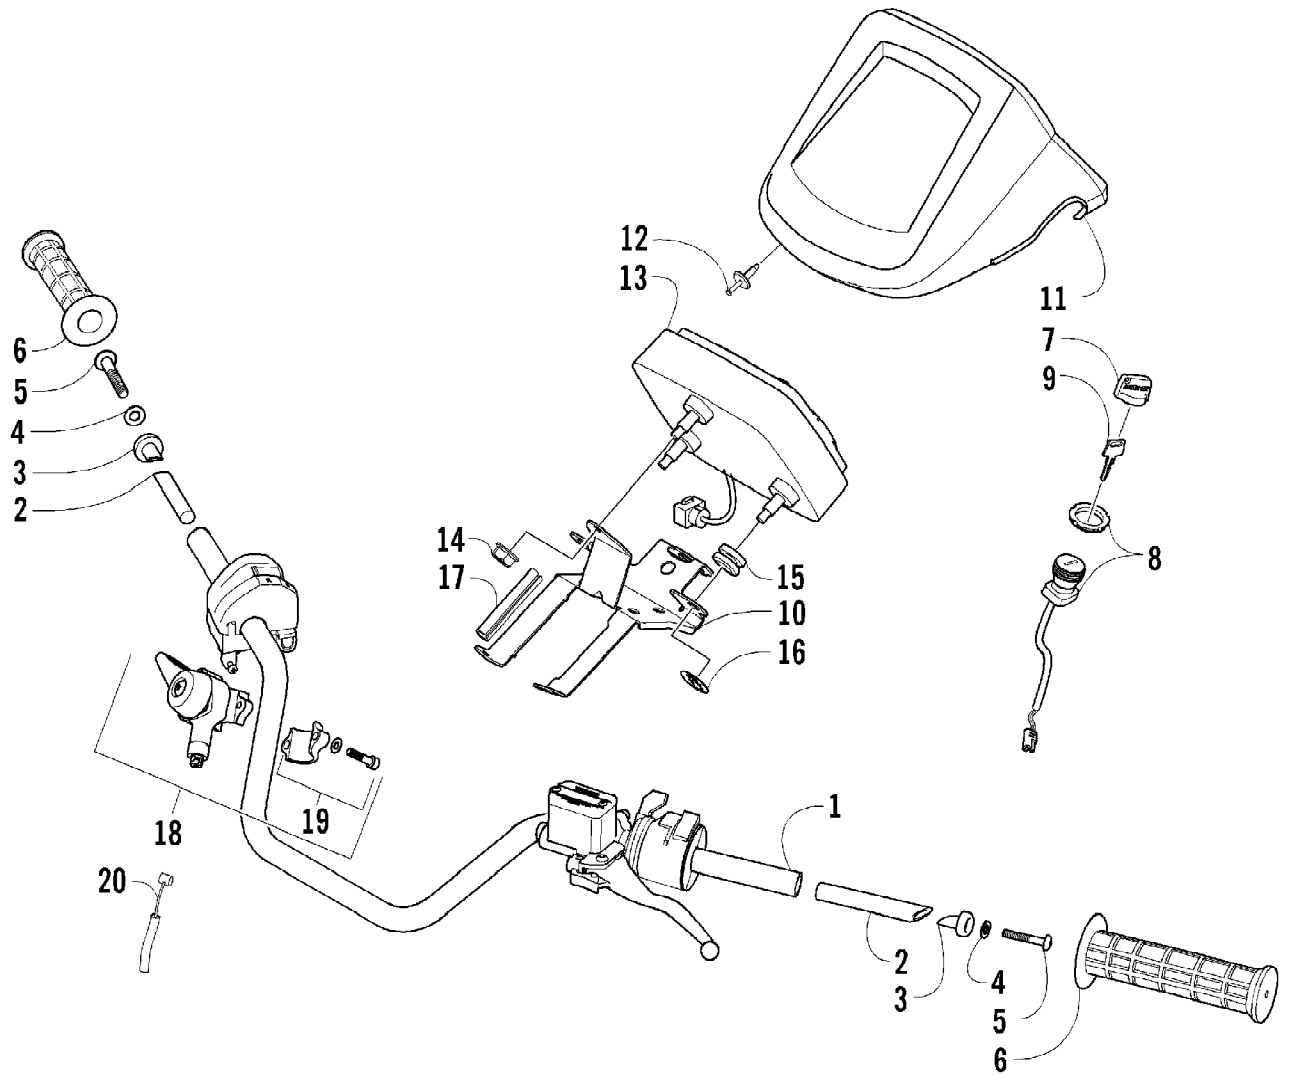

2005 ATV 650 V-2 4X4 FIS GREEN CA (A2005IBR4BCAG)
HANDLEBAR ASSEMBLY

Page 54 of 95

Ref #	Part Number	Qty	S/P/F	Description
1	0505-448	1		Tube, Handlebar
2	0405-148	2		Plug, Handlebar
3	0405-149	2		End Cap, Handlebar
4	8050-247	2	/P	Washer
5	8477-845	2		Screw, Machine
6	0405-147	2		Grip, Handlebar
7	0409-013	1		Cover, Key
8	0430-036	1		Switch, Ignition - Assembly (inc. 9)
9	3409-007	1	/P	Key, Ignition - Blank (C Series)
9	3409-011	1		Key, Ignition - Blank (D Series)
9	3409-012	1		Key, Ignition - Blank (E Series)
9	3409-013	1		Key, Ignition - Blank (F Series)
10	1506-428	1		Bracket, Mounting - Instrument Pod
11	0405-162	1		Instrument Pod
12	0623-362	2		Rivet, Reinstallable
13	0420-048	1		Gauge, Digital
14	8424-502	1		Nut, Flange
15	0423-447	3		Grommet
16	0624-466	2		Retainer, Push-On
17	0706-371	AR	/P	Trim
18	0502-527	1		Control, Differential Lock (inc. 19)
19	0502-613	1		Clamp, Differential Lock Control - Kit
20	0487-030	1	S	Cable, Differential Lock