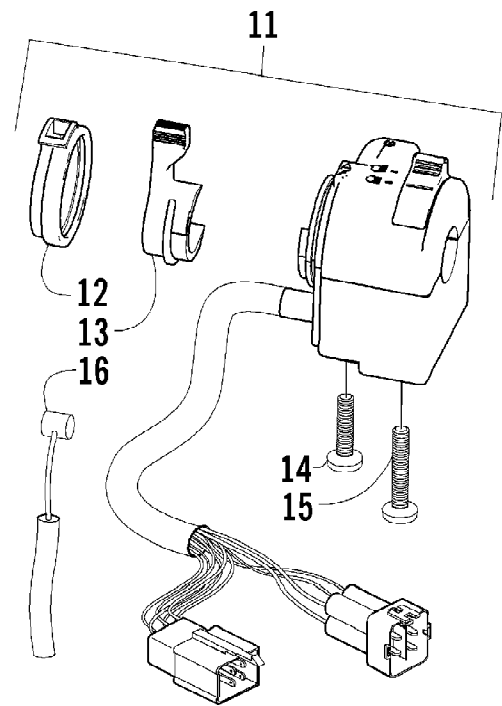

2005 ATV 650 V-2 4X4 FIS GREEN CA (A2005IBR4BCAG)
THROTTLE CASE AND CONTROL SWITCH ASSEMBLIES

Ref #	Part Number	Qty	S/P/F	Description
1	0509-012	1		Case, Throttle - Assembly (inc. 2-9)
2	0409-048	1		Cover, Throttle Case w/Switch
3	3004-533	1	S/P	Screw, Cap
4	3004-447	1	/P	Washer, Lock
5	3003-030	1	/P	Washer
6	3423-327	1		Nut
7	3423-014	1		Screw
8	3409-001	1		Lever
9	3423-199	2		Screw
10	0487-032	1		Cable, Throttle
11	0409-022	1		Switch, Control - Assembly (inc. 12-15)
12	0409-026	1		Cover, Choke Lever
13	0409-025	1		Lever, Choke
14	0409-028	1		Screw
15	0409-027	1		Screw, Cap
16	0487-033	1		Cable, Choke