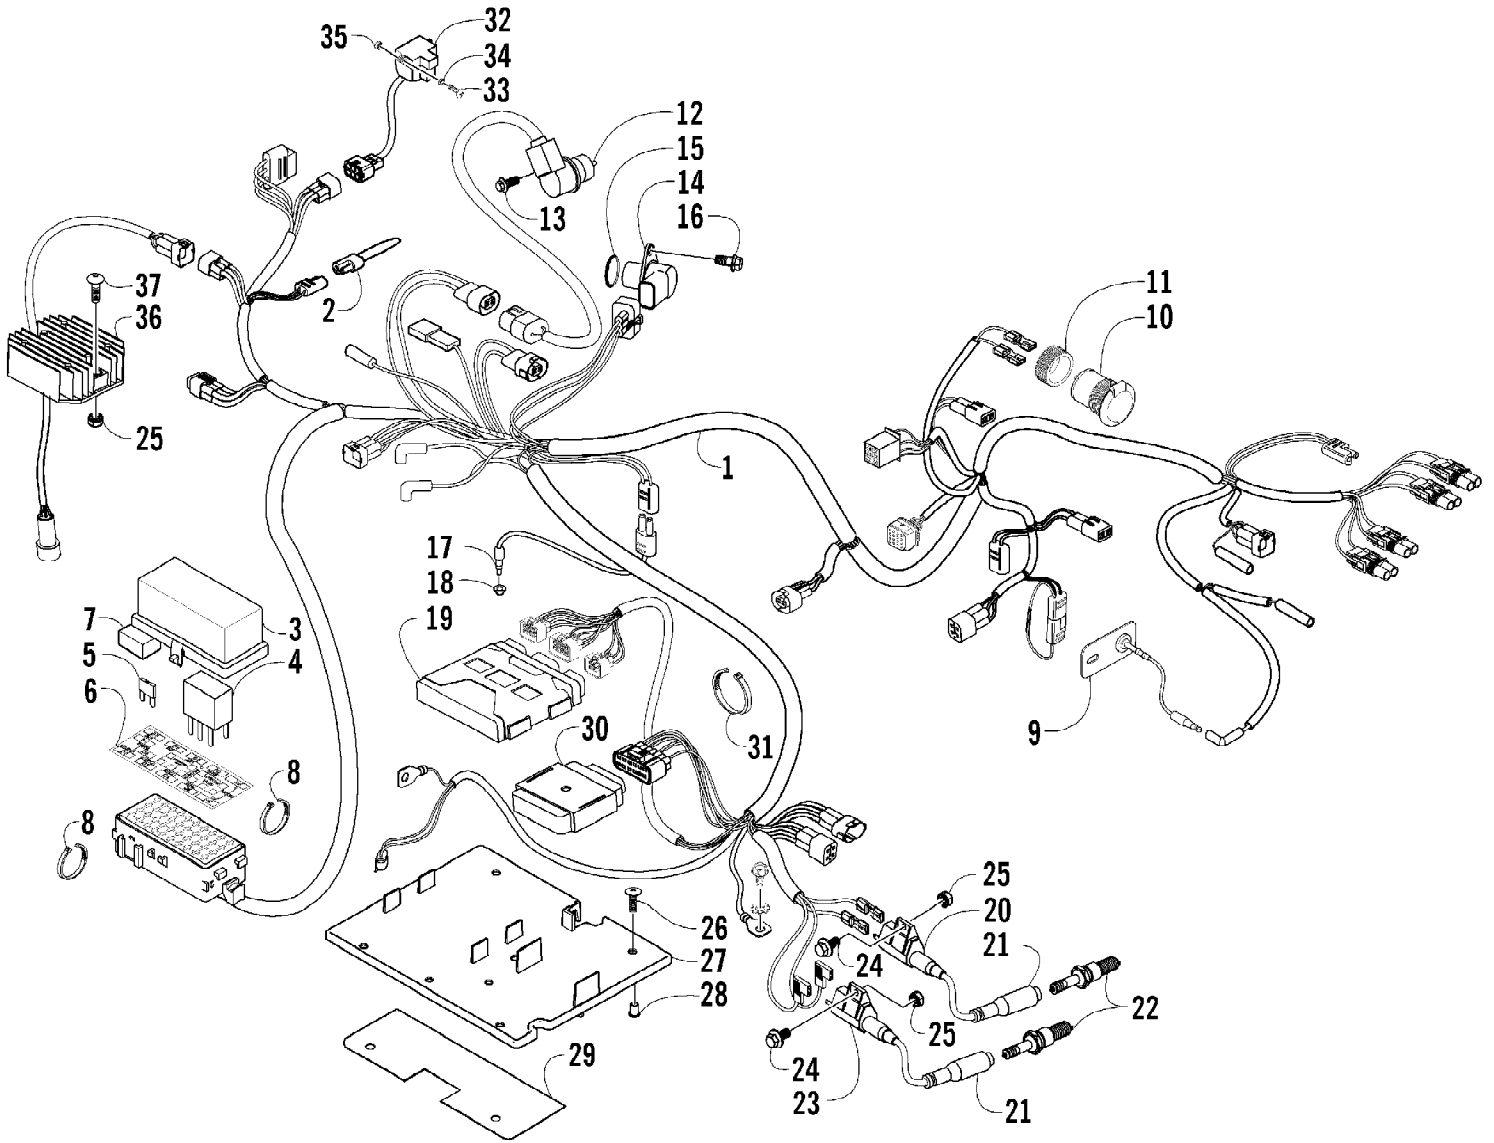

2005 ATV 650 V-2 4X4 FIS GREEN (A2005IBR4BUSG)
WIRING HARNESS ASSEMBLY

2005 ATV 650 V-2 4X4 FIS GREEN (A2005IBR4BUSG)
WIRING HARNESS ASSEMBLY

Page 95 of 95

Ref #	Part Number	Qty	S/P/F	Description
1	0486-157	1		Harness, Main (inc. 2-7 and two No. 8)
2	0486-164	1		Tether, Accessory Connector
3	0530-008	1		Cover, Fuse Block
4	0430-033	4		Relay (5-Pin) - 20 Amp
5	0430-032	5		Fuse - 10 Amp
5	0430-031	3		Fuse - 15 Amp
5	0430-030	2		Fuse - 30 Amp
6	0411-903	1		Decal, Fuse Block
7	0430-037	1		Holder, Fuse
8	0123-788	AR	/P	Cable Tie - 7.5 in.
9	0509-011	1	S	Diode Assembly
10	0445-022	1	S	Receptacle, 12V (inc. 11)
11	0445-034	1		Nut, Retainer
12	3201-191	1		Sensor, Reverse
13	3201-141	1		Screw, Cap
14	3201-190	1		Sensor, Speed (inc. 15)
15	3201-343	1		O-Ring
16	3201-036	1		Screw, Cap
17	0409-009	1		Switch, Brake - Assembly
18	0402-991	1		Retainer, Switch
19	3201-039	1		CDI
20	3201-010	1		Coil, Ignition - Front
21	3201-012	2		Cap, Spark Plug
22	0217-708	2		Spark Plug (NGK CR7E)
23	3201-011	1		Coil, Ignition - Rear
24	8476-620	2		Screw, Cap
25	0623-038	4		Nut w/Washer
26	0623-121	4		Screw, Machine
27	1406-697	1		Tray, Electrical
28	0123-010	4	/P	Nut, Expansion
29	0412-290	1		Shield, Heat
30	3201-040	1	S	Controller, Actuator
31	0123-903	4		Cable Tie - 11.5 in.
32	0409-064	1		Switch, Invert Sensor
33	8468-425	2		Screw
34	0123-802	2		Washer, Flat
35	0423-493	2		Nut w/Washer
36	0430-035	1	S	Regulator, Voltage
37	8476-630	2		Screw, Machine