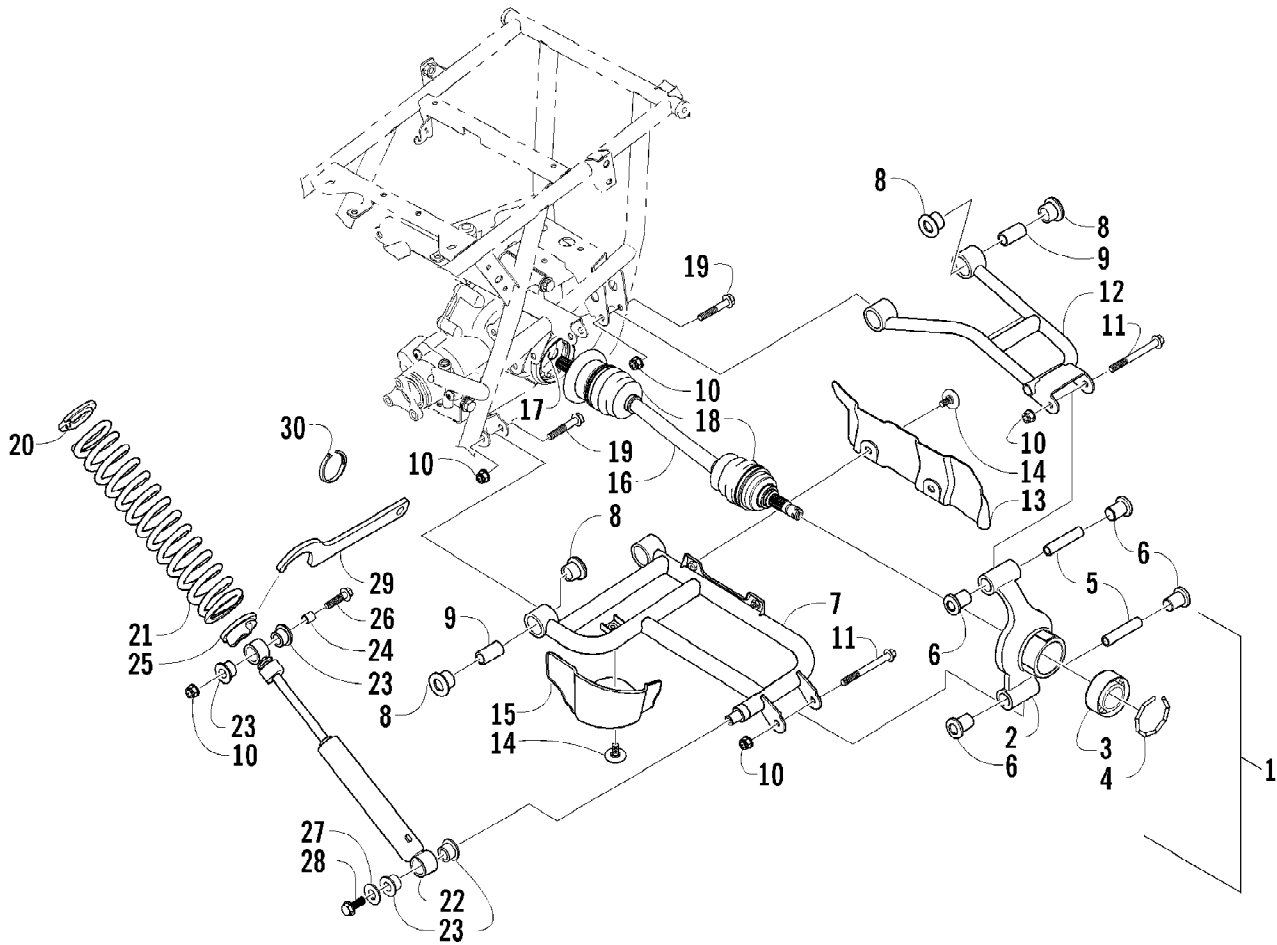

2005 ATV 650 V-2 4X4 FIS GREEN (A2005IBR4BUSG)
REAR SUSPENSION ASSEMBLY

2005 ATV 650 V-2 4X4 FIS GREEN (A2005IBR4BUSG)
REAR SUSPENSION ASSEMBLY

Page 68 of 95

Ref #	Part Number	Qty	S/P/F	Description
1	0504-372	1	S	Knuckle, Right Rear - Assembly (inc. 2-6)
1	0504-373	1	S/P	Knuckle, Left Rear - Assembly (inc. 2-6)
2	0	1	F	Knuckle - Right
2	0	1	F	Knuckle - Left
3	1402-027	2	S/P	Bearing, Wheel Hub
4	0423-423	2		Ring, Retaining
5	0403-038	4	S/P	Collar, Suspension Bushing
6	0403-032	8	S	Bushing, Suspension
7	0504-320	1	S	A-Arm, Rear - Lower Right (inc. 8-9)
7	0504-321	1	S	A-Arm, Rear - Lower Left (inc. 8-9)
8	0403-115	16	S	Bushing
9	0403-114	8	S	Collar
10	8428-002	14		Nut, Lock
11	8409-000	4		Screw, Cap
12	0504-318	1		A-Arm, Rear - Upper Right (inc. 8-9)
12	0504-319	1		A-Arm, Rear - Upper Left (inc. 8-9)
13	1441-004	1		Guard, Boot - Right
13	1441-005	1		Guard, Boot - Left
14	0423-101	6		Screw, Body
15	1406-071	1		Guard, Boot - Right
15	1406-072	1		Guard, Boot - Left
16	0502-596	2	S	Axle, Drive (inc. 17-18)
17	0441-400	2	S	Clip, Retaining
18	0436-276	2	S	Repair Kit, Boot - Rear Axle
19	8409-075	8		Screw, Cap
20	1603-889	2	/P	Retainer, Spring
21	0404-065	2		Spring, Suspension
22	0404-077	2		Shock Absorber - Rear (inc. 23-24)
23	0604-310	8		Bushing, Shock Absorber
24	0403-028	2		Sleeve, Shock Absorber
25	0404-057	2		Cam, Spring Adjuster
26	8409-040	2		Screw, Cap
27	0423-087	2		Washer
28	8408-820	2	/P	Screw, Cap
29	0441-587	1		Wrench, Spanner
30	0123-788	2	/P	Cable Tie