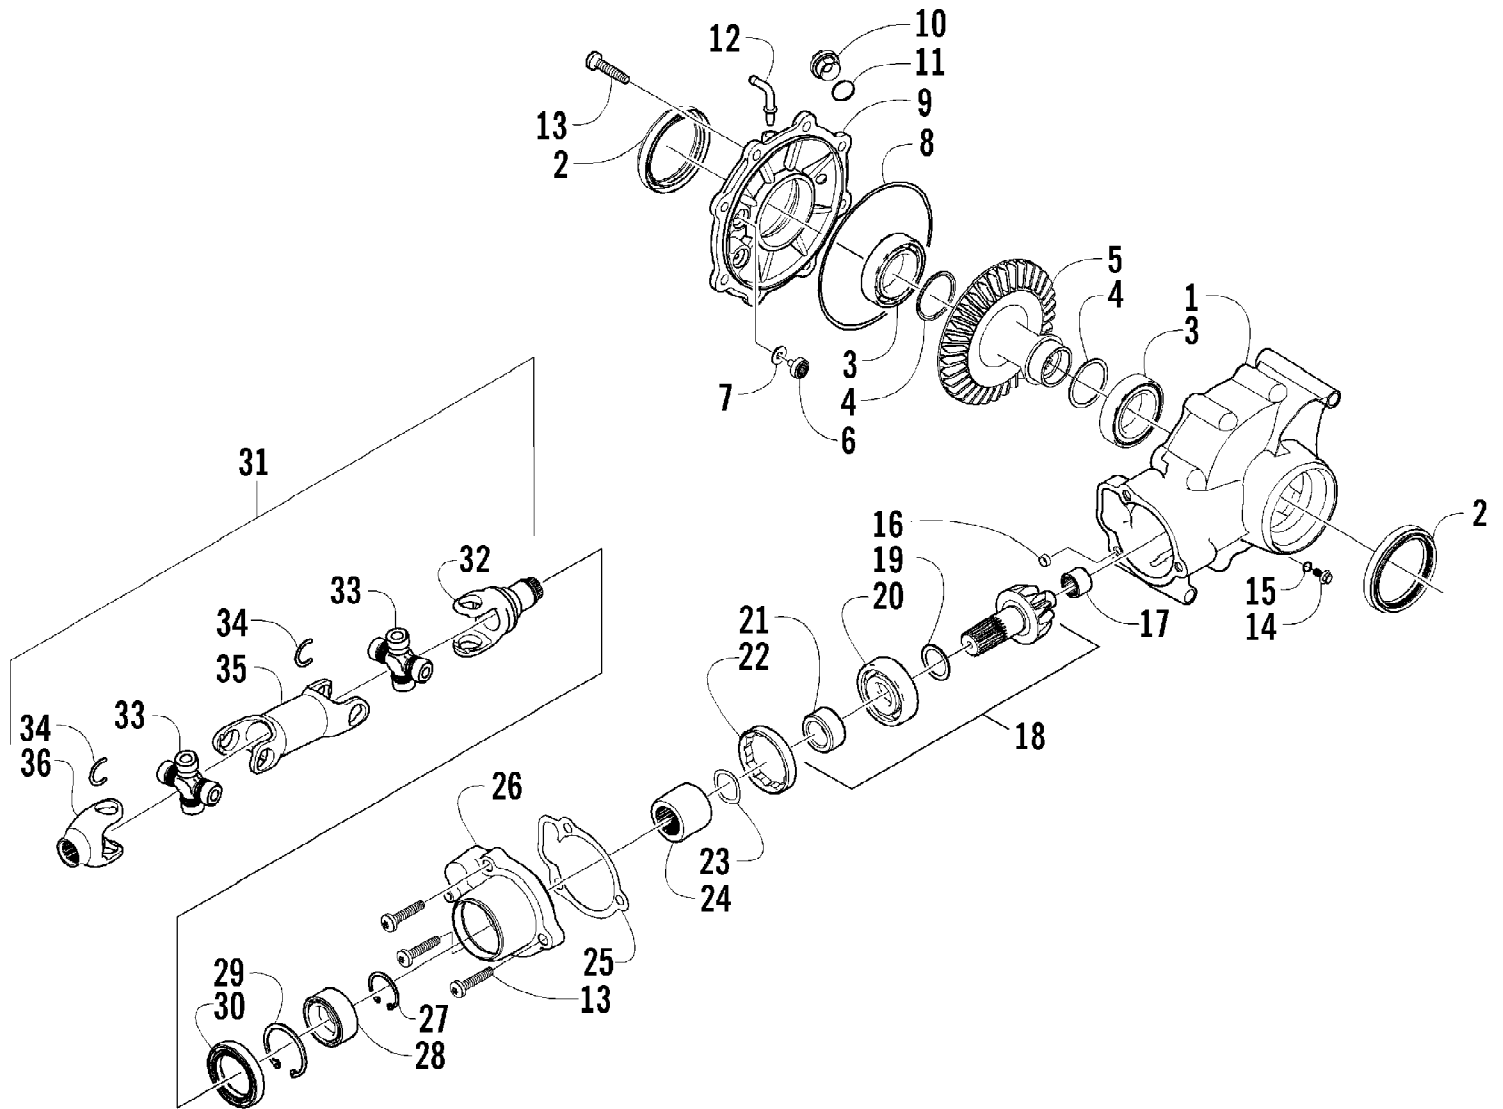

2005 ATV 650 V-2 4X4 FIS GREEN (A2005IBR4BUSG)
REAR DRIVE GEARCASE ASSEMBLY

Page 66 of 95

Ref #	Part Number	Qty	S/P/F	Description
	0502-616	1		Gearcase Assembly
1	0502-622	1		Housing, Gearcase
2	0402-394	2	S	Seal
3	0402-393	2		Bearing
4	0402-405	AR		Shim
4	0402-406	AR		Shim
4	0402-407	AR		Shim
4	0402-408	AR		Shim
4	0402-409	AR		Shim
5	1402-032	1		Gear, Ring - 36T
6	0402-326	1		Button, Thrust
7	0402-429	AR		Shim
7	0402-430	AR		Shim
7	0402-431	AR		Shim
7	0402-432	AR		Shim
7	0402-433	AR		Shim
8	0423-149	1		O-Ring
9	0502-346	1		Cover, Gearcase
10	0402-333	1	/P	Plug, Fill (inc. 11)
11	0423-154	1		O-Ring
12	1402-102	1		Fitting
13	0423-118	11		Screw, Self-Tapping
14	1402-210	1	/P	Plug, Magnetic (inc. 15)
15	0423-153	1		O-Ring
16	0402-411	1		Pin, Dowel
17	0402-328	1		Bearing
18	0502-123	1		Gear, Pinion - Assembly - 10T (inc. 19-21)
19	0402-424	AR		Shim
19	0402-425	AR		Shim
19	0402-426	AR		Shim
19	0402-427	AR		Shim
19	0402-428	AR		Shim
20	0402-327	1		Bearing
21	0402-336	1		Collar, Retaining
22	0402-331	1		Collar, Lock
23	0402-982	1		Washer, Wave
24	0402-981	1		Collar, Shaft
25	0402-947	1		Gasket, Flange
26	0502-529	1		Housing, Pinion
27	0423-417	1		Ring, Retaining
28	1402-043	1		Bearing
29	0423-423	1		Ring, Retaining
30	1402-011	1		Seal
31	0502-382	1		Driveshaft Assembly (inc. 32-36)
32	0502-518	1		Yoke, Rear
33	0402-944	2	/P	Joint, Universal (inc. 34)
34	0423-395	8		Ring, Retaining
35	0502-525	1		Driveshaft
36	0502-522	1		Yoke, Rear Slip