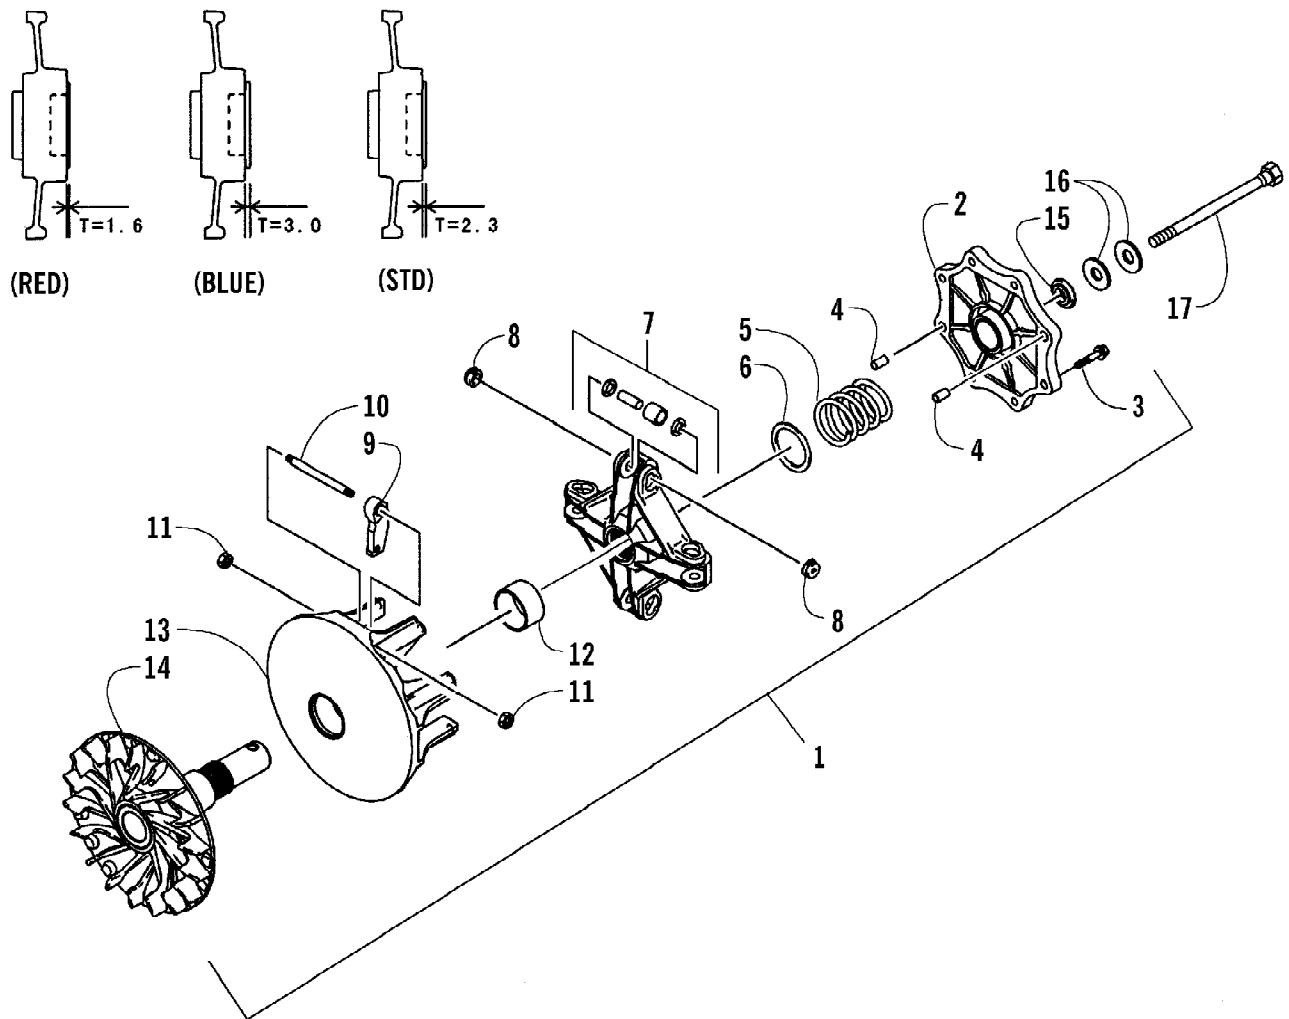

2005 ATV 650 V-2 4X4 FIS GREEN (A2005IBR4BUSG)
DRIVE CLUTCH

Page 29 of 95

Ref #	Part Number	Qty	S/P/F	Description
1	3201-236	1	S	Clutch, Drive (inc. 2-14)
2	3201-164	AR	S	Cover Assembly - STD
2	3201-162	AR	F	Cover Assembly - Red
2	3201-163	AR	S/F	Cover Assembly - Blue
3	3201-112	8		Screw, Cap
4	3201-304	2		Pin
5	3201-360	1		Spring
6	3201-291	1		Spacer
7	3201-229	1		Spider Assembly
8	3201-222	8		Shoe - 7.4 mm
8	3201-220	AR		Shoe - 7.2 mm
8	3201-221	AR		Shoe - 7.3 mm
8	3201-223	AR		Shoe - 7.5 mm
8	3201-224	AR		Shoe - 7.6 mm
8	3201-225	AR		Shoe - 7.7 mm
8	3201-226	AR		Shoe - 7.8 mm
8	3201-227	AR		Shoe - 7.9 mm
8	3201-228	AR		Shoe - 8.0 mm
9	3201-203	4		Weight, Ramp
10	3201-306	4		Pin
11	3201-276	8		Nut, Lock
12	3201-296	1		Bushing
13	3201-245	1		Sheave, Movable
14	3201-248	1		Sheave, Stationary
15	3201-402	1		Washer
16	3201-399	2		Washer, Spring
17	3201-370	1		Bolt