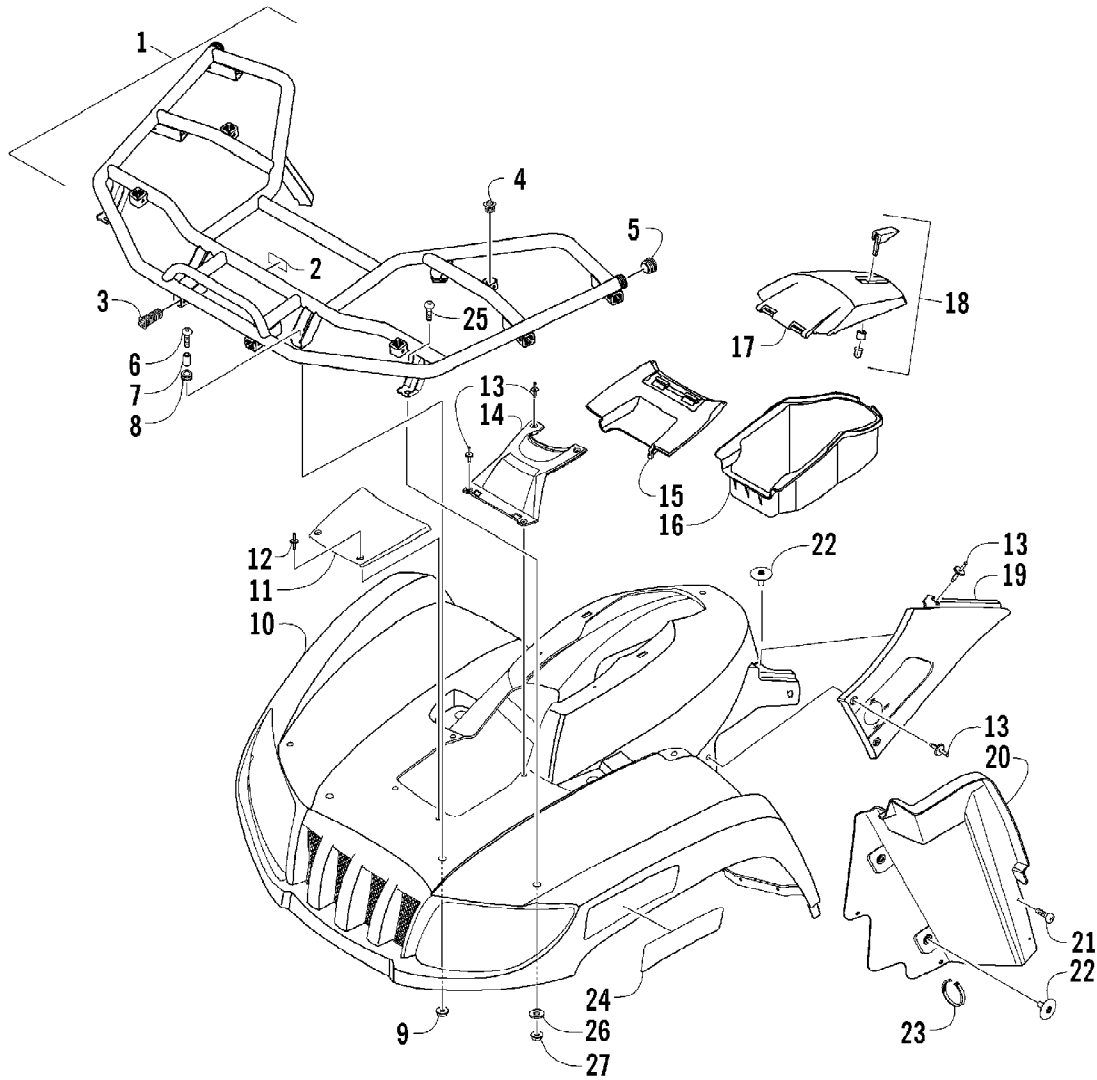

2005 ATV 650 V-2 4X4 FIS GREEN (A2005IBR4BUSG)
FRONT BODY PANEL ASSEMBLY

Page 43 of 95

Ref #	Part Number	Qty	S/P/F	Description
1	0541-272	1		Rack - Front - Assembly (inc. 2-5)
2	0411-576	1		Decal, Warning - Front Rack Load
3	0441-556	6		Bushing, Rack
4	0441-592	4	/P	Bushing, Rack
5	1441-049	2		Plug, Rack
6	0423-362	4		Screw, Machine
7	0423-463	4		Spacer
8	0423-465	4		Grommet
9	8432-802	4		Nut, Lock
10	1406-608	1	S	Panel, Fender - Front
11	1406-358	1		Cover, Access - Radiator
12	0423-535	2		Rivet, Reinstallable
13	0623-362	10		Rivet, Reinstallable
14	1406-484	1		Cover, Steering Post
15	0470-513	1		Cover, Storage Box
16	1406-573	1		Box, Storage
17	0470-514	1		Lid, Storage Box
18	1406-599	1		Latch, Storage Box
19	1406-313	1		Panel, Side - Right
19	1406-314	1		Panel, Side - Left
20	1406-354	1		Panel, Splash - Right
20	1406-355	1	S	Panel, Splash - Left
21	0423-342	4	/P	Screw, Self-Tapping
22	0423-101	5		Screw, Body
23	0123-788	AR	/P	Cable Tie - 7.5 in.
24	0411-818	1		Decal, Reflector - Amber - Right
24	0411-819	1		Decal, Reflector - Amber - Left
25	0423-355	2		Screw, Shoulder
26	8050-222	2	/P	Washer
27	8424-602	2	/P	Nut, Lock