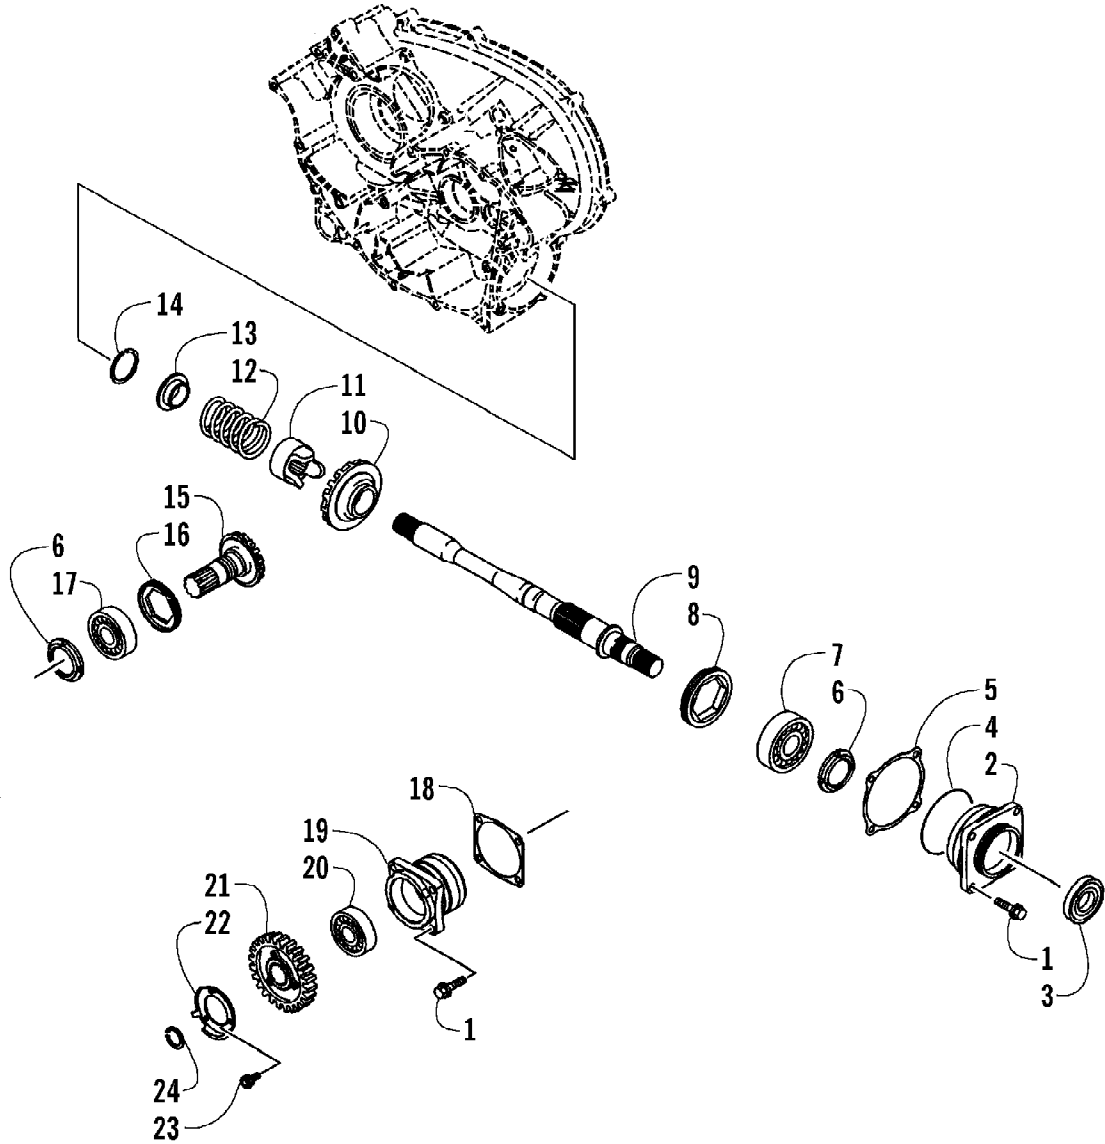

2005 ATV 650 V-2 4X4 FIS GREEN (A2005IBR4BUSG)
 FRAME AND RELATED PARTS

Page 39 of 95

Ref #	Part Number	Qty	S/P/F	Description
1	1506-437	1	S	Frame, Main
2	0509-016	1		Headlight Assembly - Right (inc. 3-4)
2	0509-018	1		Headlight Assembly - Left (inc. 3-4)
3	0409-055	4		Bulb, Headlight
4	0423-452	4		Socket, Mounting
5	0423-515	4		Stud, Mounting - Headlight
6	0423-514	2		Stud, Adjuster - Headlight
7	0423-522	2		Spring, Adjuster
8	0423-513	2		Knob, Adjuster
9	8409-020	4	/P	Screw, Cap
10	0506-653	1	S	Channel, Bumper Mounting - Left
10	1506-596	1	/P	Channel, Bumper Mounting - Rightt
11	1506-562	1		Bracket, Mounting - Bumper - Right
11	1506-563	1		Bracket, Mounting - Bumper - Left
12	8408-816	6		Screw, Cap
13	1506-195	1	S	Bumper
14	1406-360	1		Grille, Bumper
15	0423-419	2		Screw, Machine
16	0423-101	16		Screw, Body
17	8428-002	2		Nut, Lock
18	1506-429	1	S	Brace, A-Arm
19	8409-025	2		Screw, Cap
20	1406-425	1		Panel, Belly
21	1506-067	1		Foam, Frame
22	0406-289	1		Pad, Frame - Battery Top
23	8424-802	4		Nut, Flange
24	8409-016	4		Screw, Cap
25	1506-380	1		Footrest - Right
25	1506-379	1		Footrest - Left
26	1406-298	2		Rod, Support
27	0412-298	1		Heat Shield
28	0623-751	1		Cable Tie