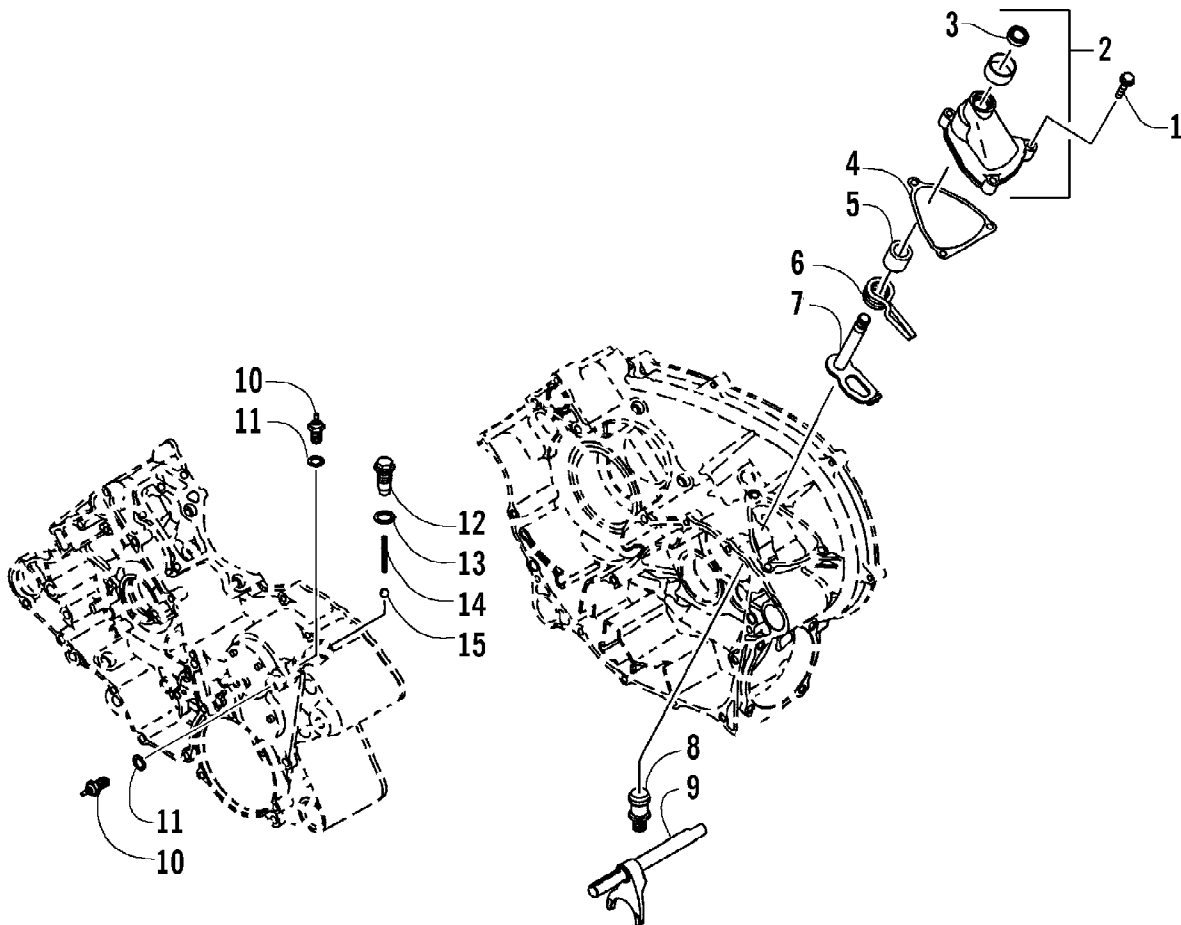

2005 ATV 650 V-2 4X4 FIS GREEN (A2005IBR4BUSG)
GEAR SHIFTING ASSEMBLY

Page 52 of 95

Ref #	Part Number	Qty	S/P/F	Description
1	3201-146	3		Screw, Cap
2	3201-160	1		Cover, Shift Lever - Assembly (inc. 3)
3	3201-447	1		Seal, Oil
4	3201-067	1		Gasket, Shift Lever Cover
5	3201-109	1		Guide
6	3201-363	1		Spring, Shift Lever
7	3201-124	1	S	Lever, Shift
8	3201-375	1		Bolt, Shift Rod
9	3201-219	1		Rod, Shift
10	3201-121	2		Switch, Neutral - Assembly
11	3201-348	2		Gasket
12	3201-372	1		Bolt
13	3201-066	1		Gasket, Rocker Shaft
14	3201-361	1		Spring
15	3201-249	1		Ball, Steel