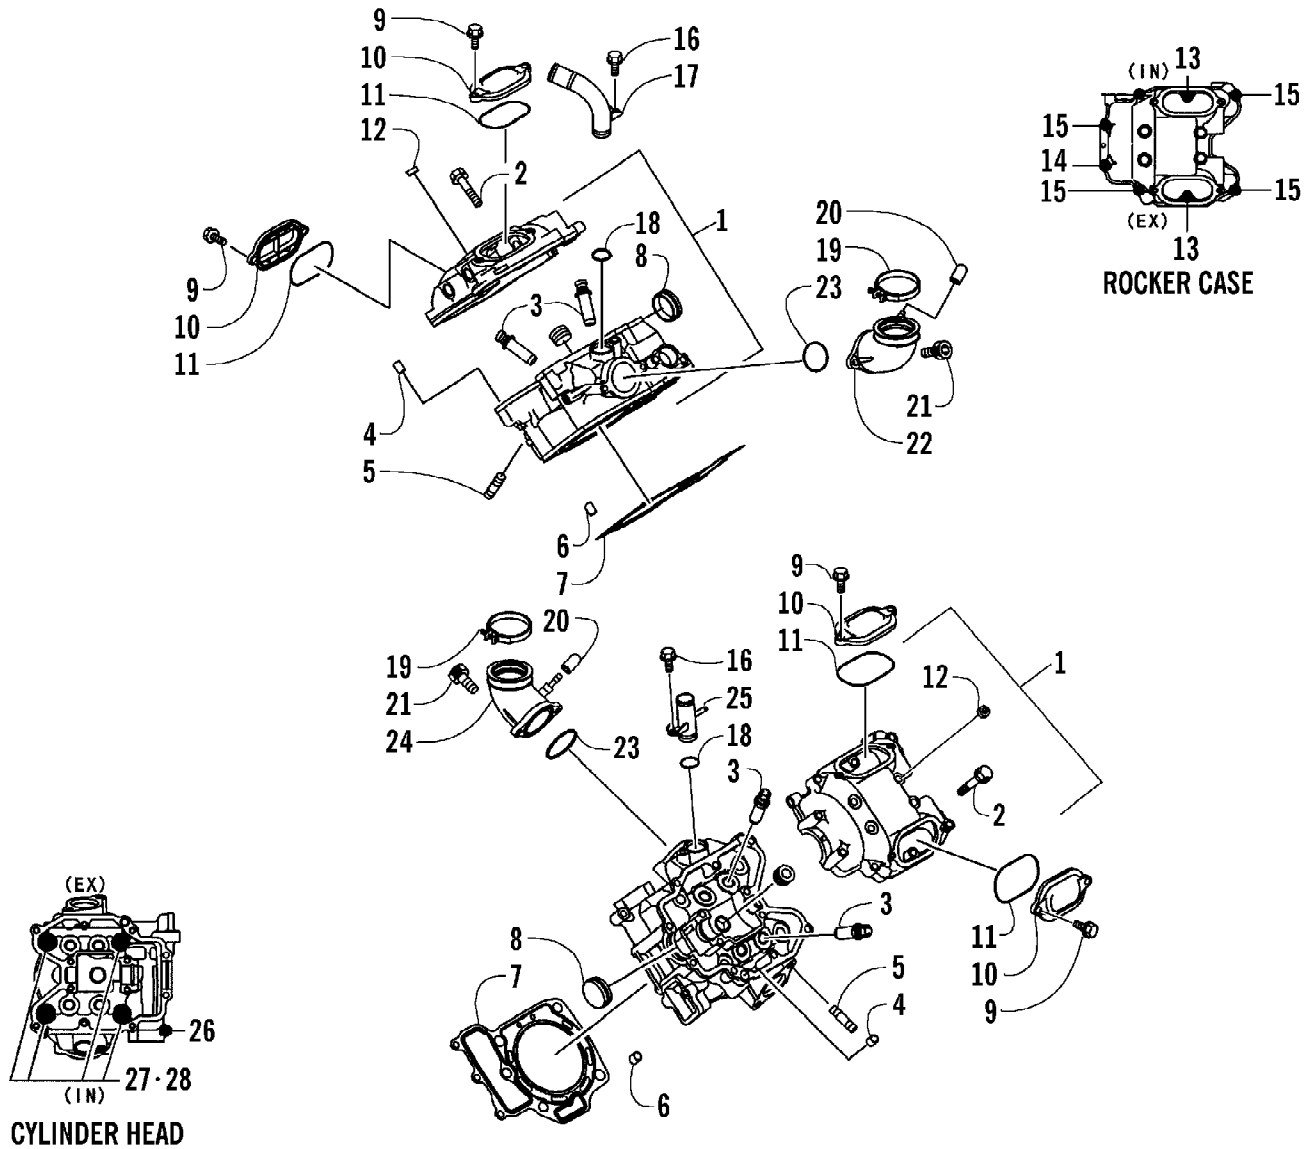

2005 ATV 650 V-2 4X4 FIS GREEN (A2005IBR4BUSG)
CYLINDER HEAD ASSEMBLY

2005 ATV 650 V-2 4X4 FIS GREEN (A2005IBR4BUSG)
CYLINDER HEAD ASSEMBLY

Page 23 of 95

Ref #	Part Number	Qty	S/P/F	Description
1	3201-409	1		Head, Cylinder - Front (inc. 2-3)
1	3201-410	1		Head, Cylinder - Rear (inc. 2-3)
2	3201-368	8		Bolt
3	3201-216	AR		Guide, Valve
4	3201-304	4		Pin
5	3201-264	4		Stud
6	3201-307	4		Pin
7	3201-061	2	S	Gasket, Head
8	3201-353	2		Plug
9	3201-036	8		Screw, Cap
10	3201-075	4		Cap, Rocker Case
11	3201-342	4	S	O-Ring
12	3201-071	8		Gasket
13	3201-140	4		Screw, Cap
14	3201-145	4		Screw, Cap
15	3201-146	8		Screw, Cap
16	3201-144	2		Screw, Cap
17	3201-046	1		Pipe, Water
18	3201-048	2		O-Ring
19	3201-049	2		Clamp
20	3201-354	2		Plug
21	3201-099	4		Bolt
22	3201-172	1		Holder, Carburetor - Front
23	3201-337	2		O-Ring
24	3201-173	1		Holder, Carburetor - Rear
25	3201-047	1		Pipe, Water
26	3201-150	2		Screw, Cap
27	3201-377	8		Bolt
28	3201-279	8		Washer