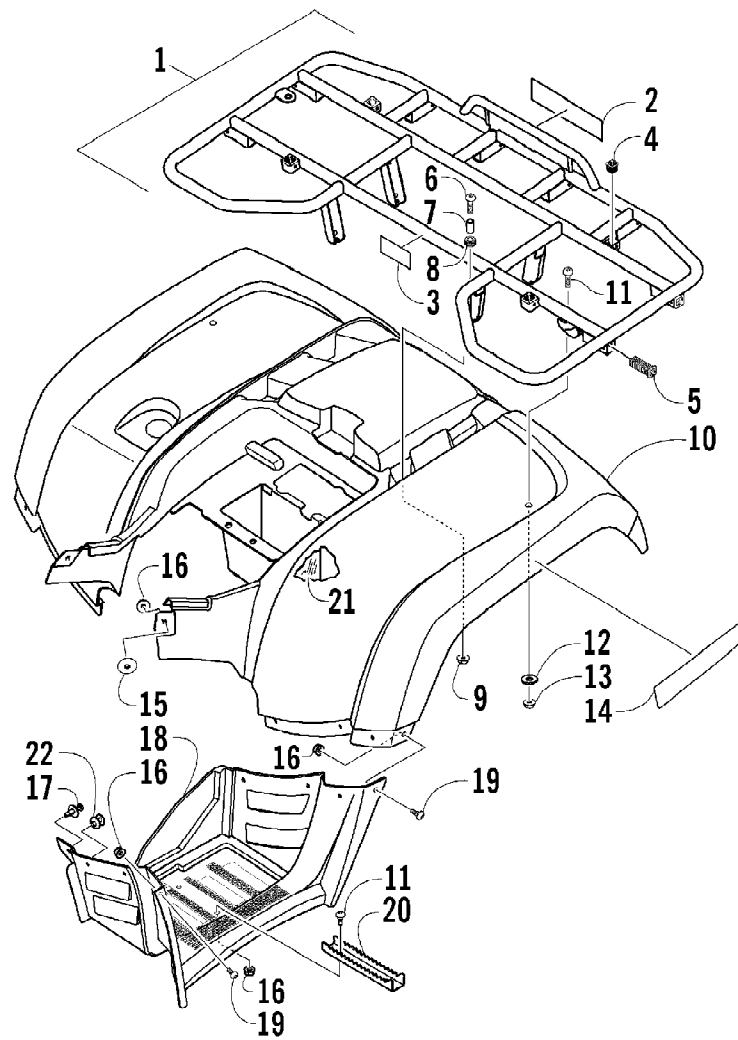

2005 ATV 650 V-2 4X4 FIS GREEN (A2005IBR4BUSG)
REAR BODY PANEL ASSEMBLY

Page 64 of 95

Ref #	Part Number	Qty	S/P/F	Description
1	0541-275	1	S	Rack - Rear - Assembly (inc. 2-5)
2	0411-814	1	/P	Decal, "Arctic Cat"
3	0411-648	1		Decal, Warning - Rear Rack Load
4	0441-592	4	/P	Bushing, Rack
5	0441-556	8		Bushing, Rack
6	0423-362	4		Screw, Machine
7	0423-463	4		Spacer
8	0423-465	4		Grommet
9	8432-802	4		Nut, Lock
10	1406-603	1	S	Panel, Fender - Rear
11	0423-355	6		Screw, Shoulder
12	8050-222	2	/P	Washer
13	8424-602	2	/P	Nut, Lock
14	0411-820	1	S	Decal, Reflector - Red - Right
14	0411-821	1	S	Decal, Reflector - Red - Left
15	0423-101	2		Screw, Body
16	0423-540	10		Nut, Lock
17	0623-362	2		Rivet, Reinstallable
18	1406-517	1	S	Footwell - Right
18	1406-519	1		Footwell - Left
19	0423-419	4		Screw, Machine
20	1506-125	2	/P	Footpeg
21	0412-296	1		Shield, Heat
22	0423-046	12		Rivet, Plastic