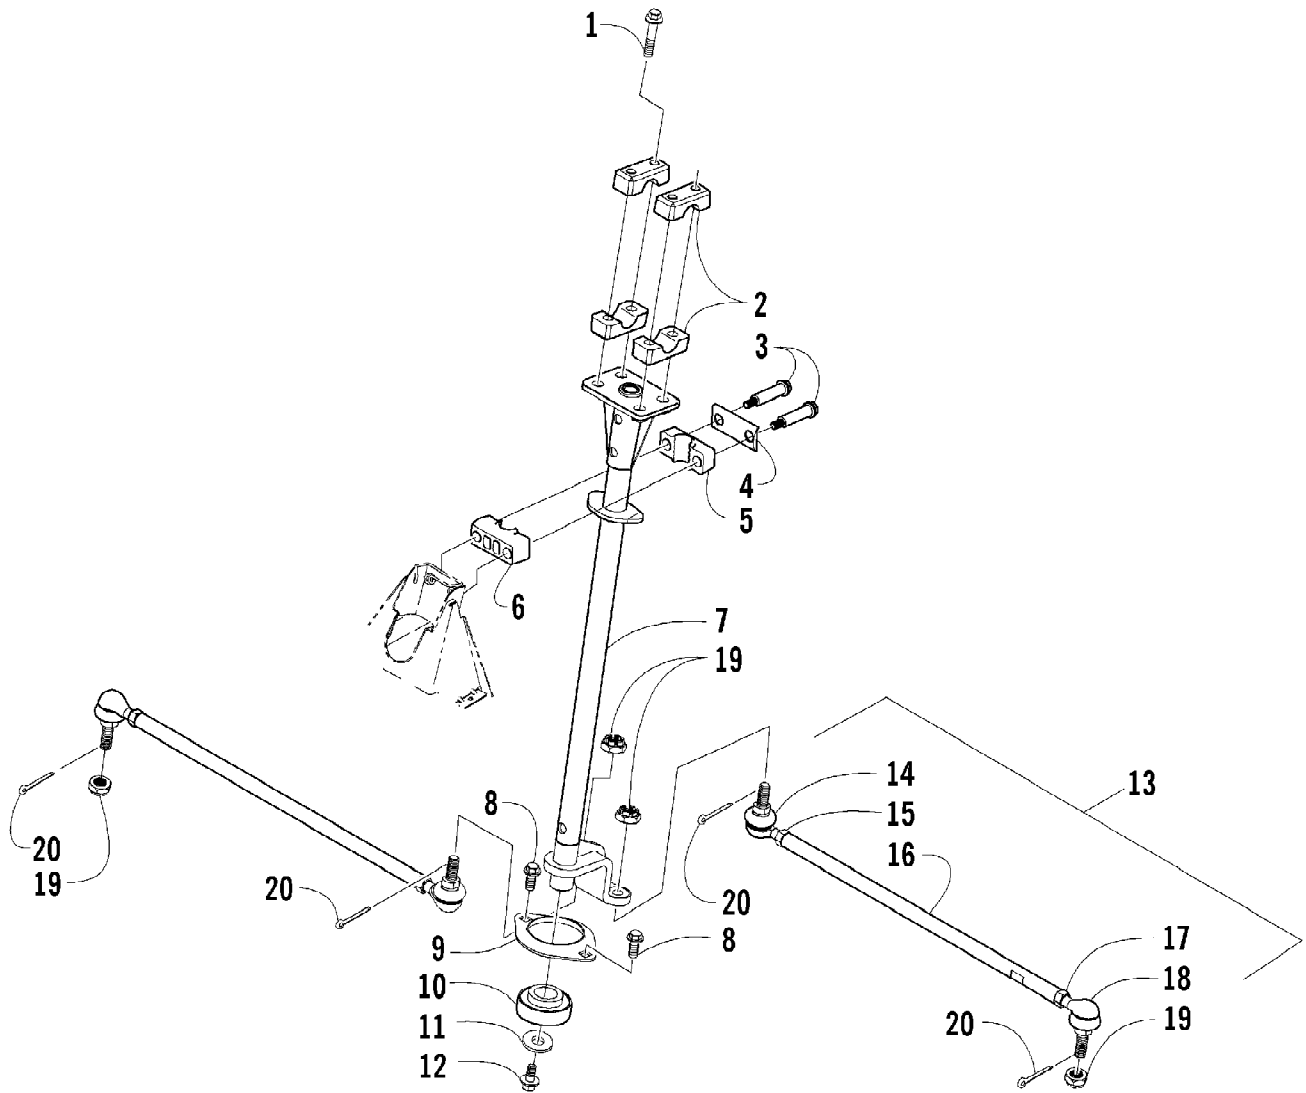

2005 ATV 650 V-2 4X4 FIS GREEN (A2005IBR4BUSG)
STEERING POST ASSEMBLY

Page 81 of 95

Ref #	Part Number	Qty	S/P/F	Description
1	8408-860	4		Screw, Cap
2	0405-035	4		Cap, Steering Adjuster
3	0423-505	2		Screw, Shoulder
4	0405-166	1		Cap, Housing
5	0405-138	1		Housing, Lower
6	0405-139	1		Housing, Upper
7	0505-451	1	S	Post, Steering
8	8408-816	2		Screw, Cap
9	0602-233	1		Flange, Bearing
10	0405-052	1		Bearing w/Inverted Oil Seal
11	0423-073	1		Washer
12	8409-020	1	/P	Screw, Cap
13	0505-408	2	S	Tie Rod - Assembly (inc. 14-18)
14	0405-083	2	S	Ball Joint, Tie Rod - Left
15	0423-013	2		Nut - Left
16	0405-107	2	S	Tie Rod
17	8420-002	2	/P	Nut - Right
18	0405-082	2	S	Ball Joint, Tie Rod - Right
19	0423-157	4		Nut, Lock
20	0623-175	4		Pin, Cotter