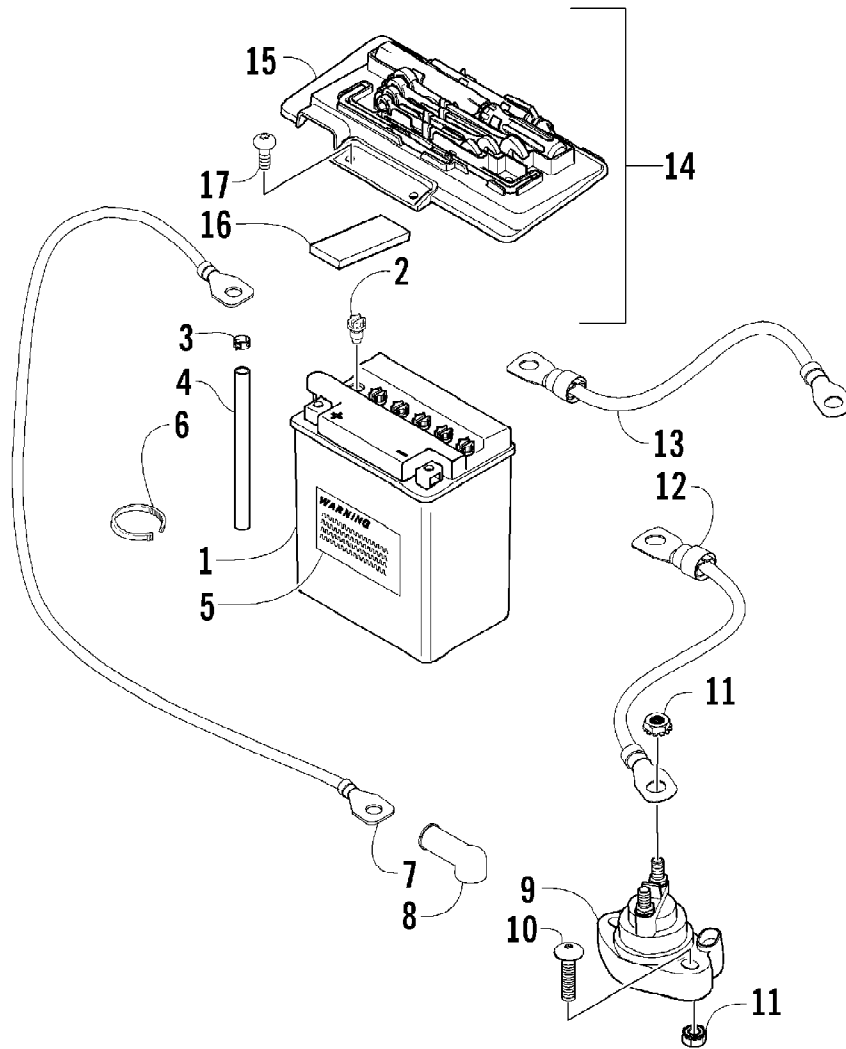

2005 ATV 650 V-2 4X4 FIS GREEN (A2005IBR4BUSG)
AUXILIARY BRAKE ASSEMBLY

2005 ATV 650 V-2 4X4 FIS GREEN (A2005IBR4BUSG)
 AUXILIARY BRAKE ASSEMBLY

Page 4 of 95

Ref #	Part Number	Qty	S/P/F	Description
1	0502-656	1		Lever, Brake
2	1602-213	2	/P	O-Ring
3	0502-713	1		Spring, Brake Lever
4	8422-002	1		Nut
5	0402-575	1		Pin, Clevis
6	0402-583	1		Washer
7	0402-584	1		Pin, Cotter
8	0502-665	1	S	Brake Assembly (inc. 9-16)
9	0402-580	1		Actuator, Push Rod
10	0402-592	2		Nut, Jam
11	0	1	F	Master Cylinder
12	1402-277	1		Fitting, Banjo
13	1402-278	1		Bolt, Banjo Fitting
14	0423-525	2		Clamp, Hose
15	1402-266	1		Hose, Brake Reservoir
16	1402-257	1		Reservoir, Brake
17	8424-602	1	/P	Nut, Flanged
18	8476-616	1		Screw, Machine
19	0123-788	1	/P	Cable Tie 7.5 in.
20	1402-200	1		Hose, Brake
21	0423-413	2		Bolt, Banjo Fitting
22	0423-178	4		Washer, Crush
23	8408-825	4		Screw, Cap
24	0502-457	1	S	Caliper, Brake (inc. 25-35)
25	0	1	F	Housing, Caliper
26	0402-495	1		Pin, Brake Caliper
27	1402-126	2		Pad, Brake
28	0423-495	1	/P	Pin, Cotter
29	0402-493	1		Cap, Bleed Valve
30	1402-123	1		Valve, Bleed
31	1402-125	2		Piston
32	0402-980	2		O-Ring, Brake Caliper
33	0	1	F	O-Ring
34	0	1	F	Plug
35	0	1	F	Ring, Retaining