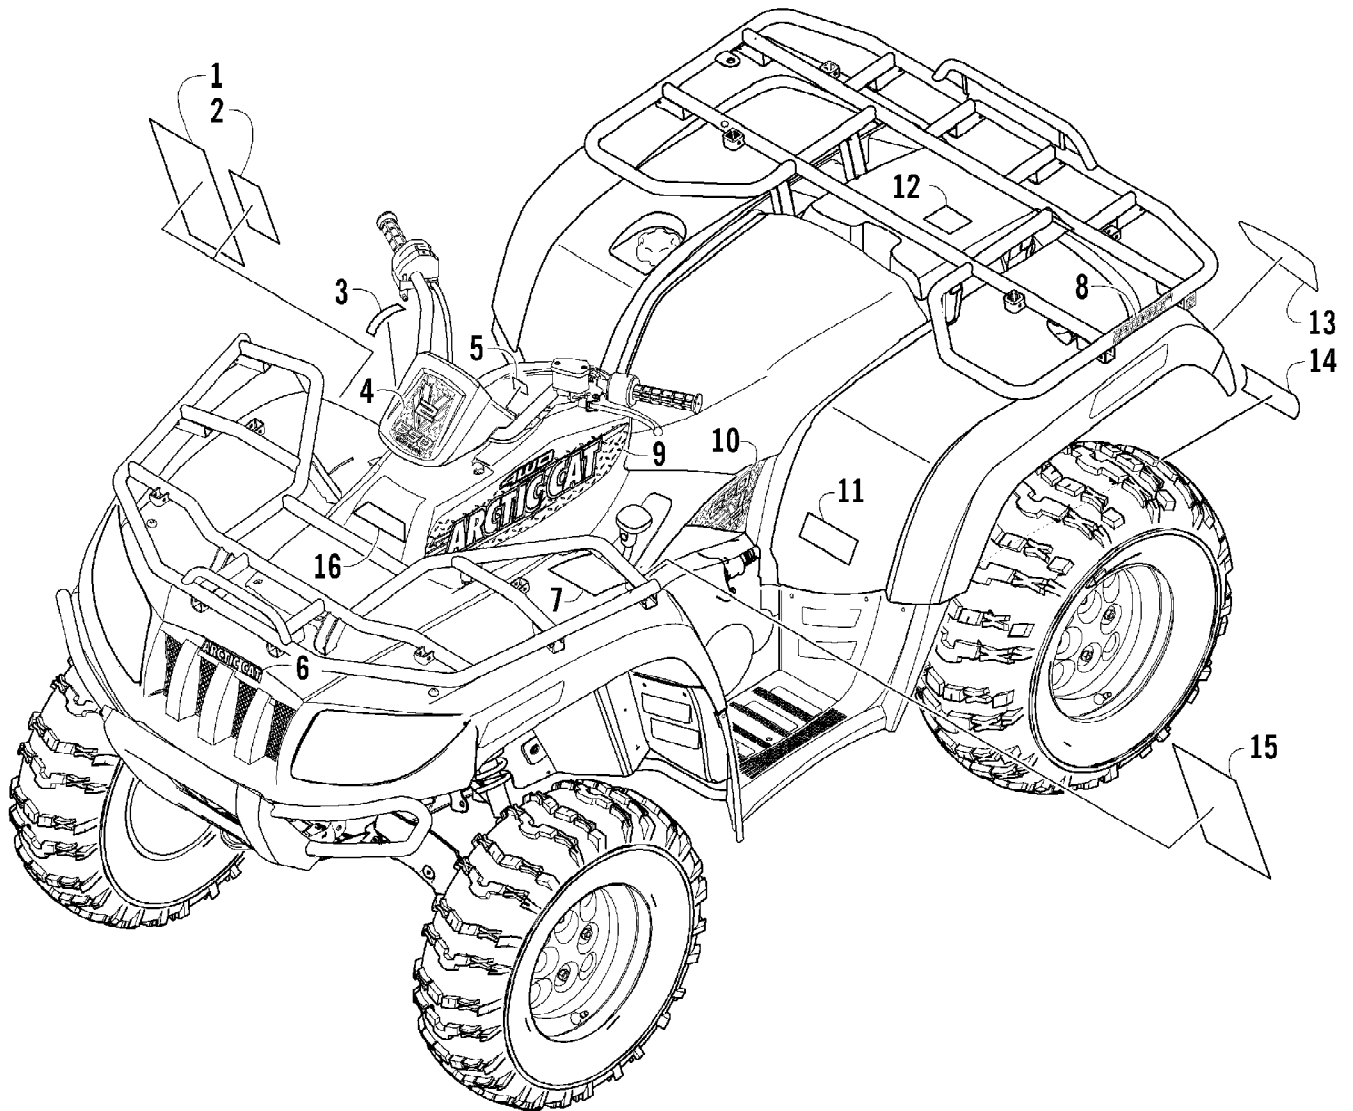

2005 ATV 650 V-2 4X4 FIS GREEN (A2005IBR4BUSG)
DECALS

Page 27 of 95

Ref #	Part Number	Qty	S/P/F	Description
1	0411-008	1	/P	Decal, Warning - Reverse/Pre-Ride
2	0411-835	1		Decal, Warning - Turn
3	0411-426	1		Decal, Warning - Clutch Cover
4	0411-849	1		Decal, Instrument Pod
5	0411-966	1		Decal, Warning - Differential Lock
6	0411-839	1		Decal, Front
7	0411-401	1		Decal, Warning - Age
8	0411-965	2		Decal, "SpeedRack"
9	0411-852	1		Decal, Side - Upper Right
9	0411-853	1		Decal, Side - Upper Left
10	0411-882	1		Decal, Side - Lower Right
10	0411-883	1		Decal, Side - Lower Left
11	0411-430	1		Decal, Warning - Tire Pressure
12	0411-435	1		Decal, Passenger
13	0411-888	1		Decal, Rear - Right
13	0411-889	1		Decal, Rear - Left
14	0411-267	1		Decal, Warning - Towing
15	0411-218	1		Decal, Warning - General
16	0411-964	1		Decal, Crest - "SpeedRack"