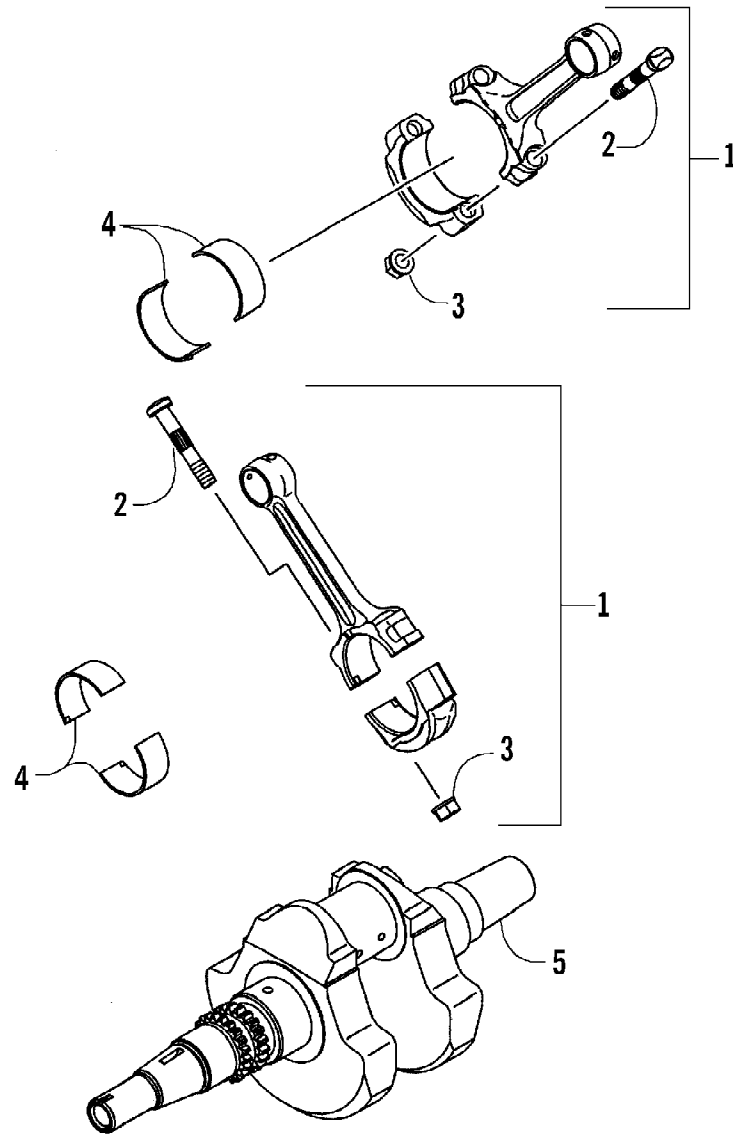

2005 ATV 650 V-2 4X4 FIS GREEN (A2005IBR4BUSG)
CRANKSHAFT ASSEMBLY

Page 21 of 95

Ref #	Part Number	Qty	S/P/F	Description
1	3201-128	2		Rod, Connecting - Assembly (inc 2-3)
2	3201-263	4		Bolt, Connecting Rod
3	3201-271	4		Nut
4	3201-293	AR		Bushing, Connecting Rod
4	3201-294	4		Bushing, Connecting Rod
4	3201-295	AR		Bushing, Connecting Rod
5	3201-105	1	S	Crankshaft Assembly