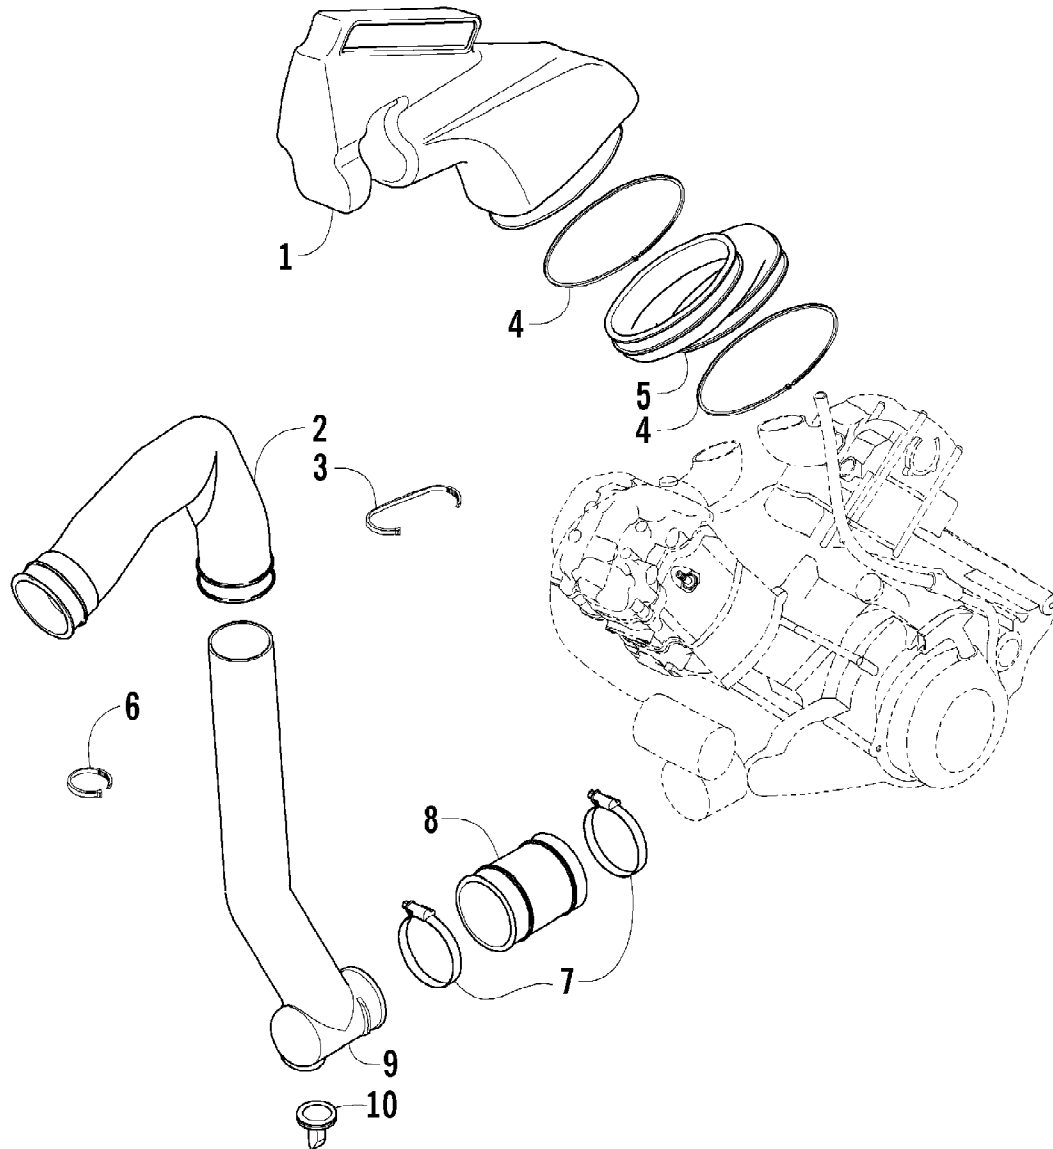

2005 ATV 650 V-2 4X4 FIS GREEN (A2005IBR4BUSG)
CASE/BELT COOLING ASSEMBLY

Page 13 of 95

Ref #	Part Number	Qty	S/P/F	Description
1	0413-112	1	/P	Duct, Air-Out
2	0413-092	1		Boot, Air-In
3	0123-903	1		Cable Tie - 11.5 in.
4	3201-038	2		Clamp, Boot
5	0413-083	1		Boot, Air-Out Duct
6	0123-788	2	/P	Cable Tie - 7.5 in.
7	0423-380	4	/P	Clamp, Boot
8	0413-085	1		Boot, Air-In Duct
9	0513-010	1		Duct, Air-In
10	0470-442	1	/P	Valve, Drain