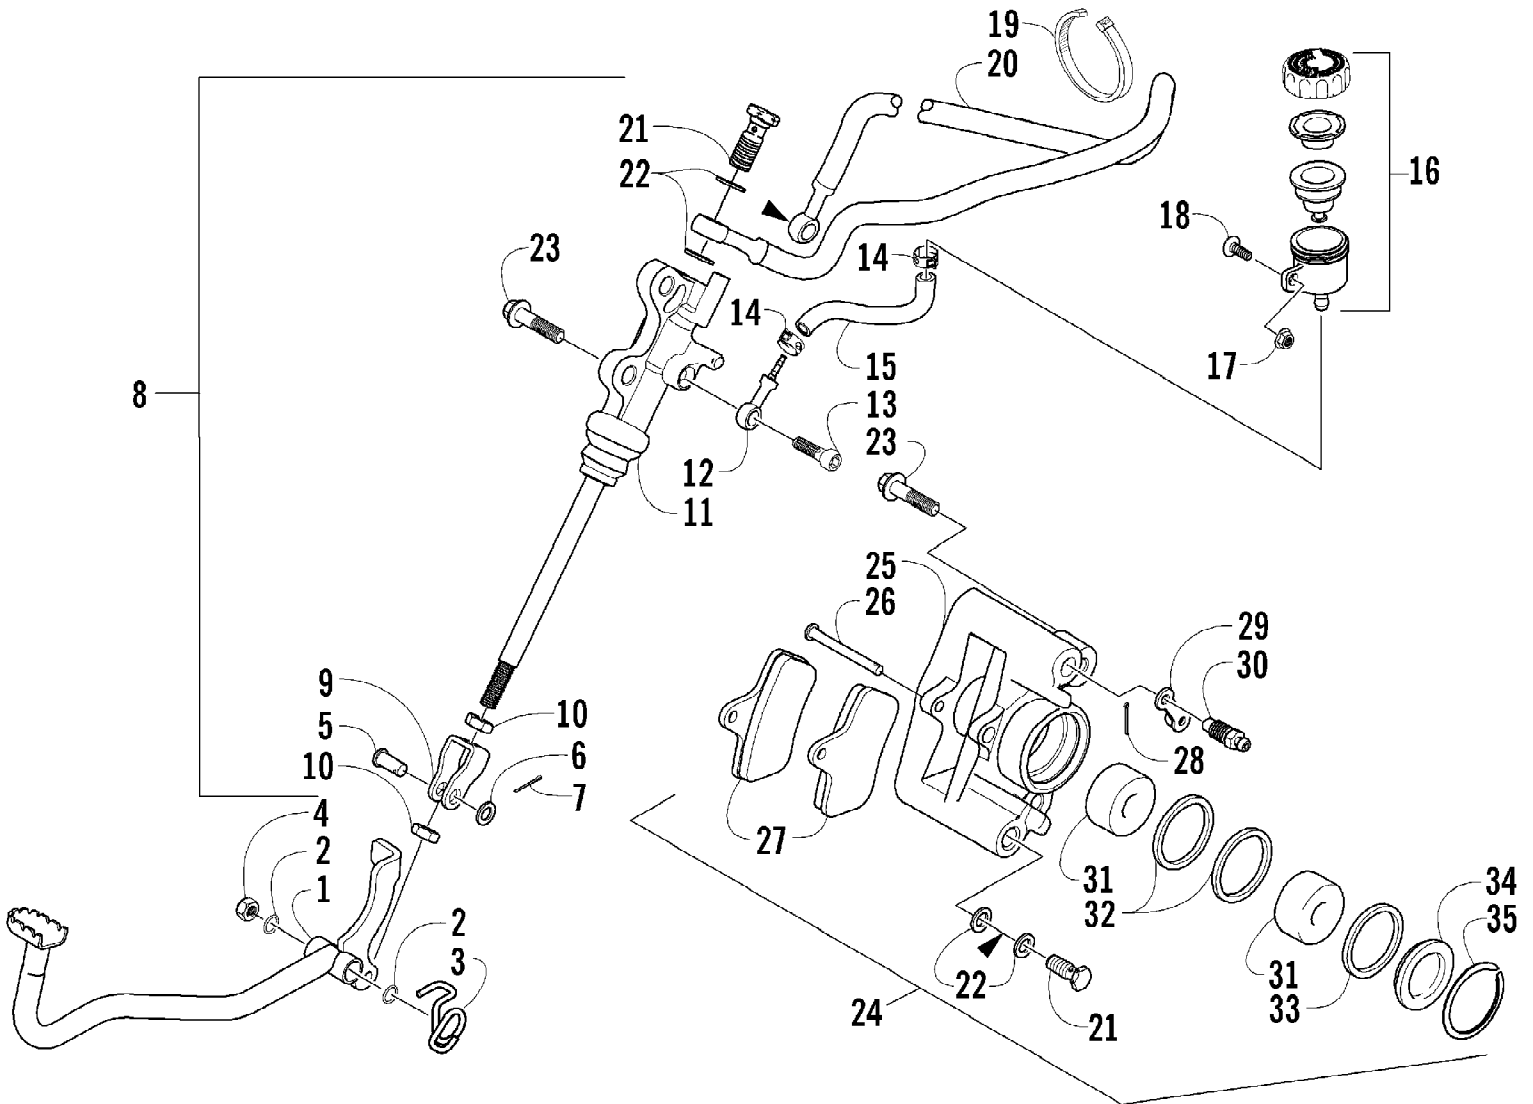

2005 ATV 650 V-2 4X4 FIS GREEN (A2005IBR4BUSG)
AUXILIARY BRAKE ASSEMBLY

2005 ATV 650 V-2 4X4 FIS GREEN (A2005IBR4BUSG)
AUXILIARY BRAKE ASSEMBLY

Page 4 of 95

Ref #	Part Number	Qty	S/P/F	Description
1	0502-656	1		Lever, Brake
2	1602-213	2	/P	O-Ring
3	0502-713	1		Spring, Brake Lever
4	8422-002	1		Nut
5	0402-575	1		Pin, Clevis
6	0402-583	1		Washer
7	0402-584	1		Pin, Cotter
8	0502-665	1	S	Brake Assembly (inc. 9-16)
9	0402-580	1		Actuator, Push Rod
10	0402-592	2		Nut, Jam
11	0	1	F	Master Cylinder
12	1402-277	1		Fitting, Banjo
13	1402-278	1		Bolt, Banjo Fitting
14	0423-525	2		Clamp, Hose
15	1402-266	1		Hose, Brake Reservoir
16	1402-257	1		Reservoir, Brake
17	8424-602	1	/P	Nut, Flanged
18	8476-616	1		Screw, Machine
19	0123-788	1	/P	Cable Tie 7.5 in.
20	1402-200	1		Hose, Brake
21	0423-413	2		Bolt, Banjo Fitting
22	0423-178	4		Washer, Crush
23	8408-825	4		Screw, Cap
24	0502-457	1	S	Caliper, Brake (inc. 25-35)
25	0	1	F	Housing, Caliper
26	0402-495	1		Pin, Brake Caliper
27	1402-126	2		Pad, Brake
28	0423-495	1	/P	Pin, Cotter
29	0402-493	1		Cap, Bleed Valve
30	1402-123	1		Valve, Bleed
31	1402-125	2		Piston
32	0402-980	2		O-Ring, Brake Caliper
33	0	1	F	O-Ring
34	0	1	F	Plug
35	0	1	F	Ring, Retaining