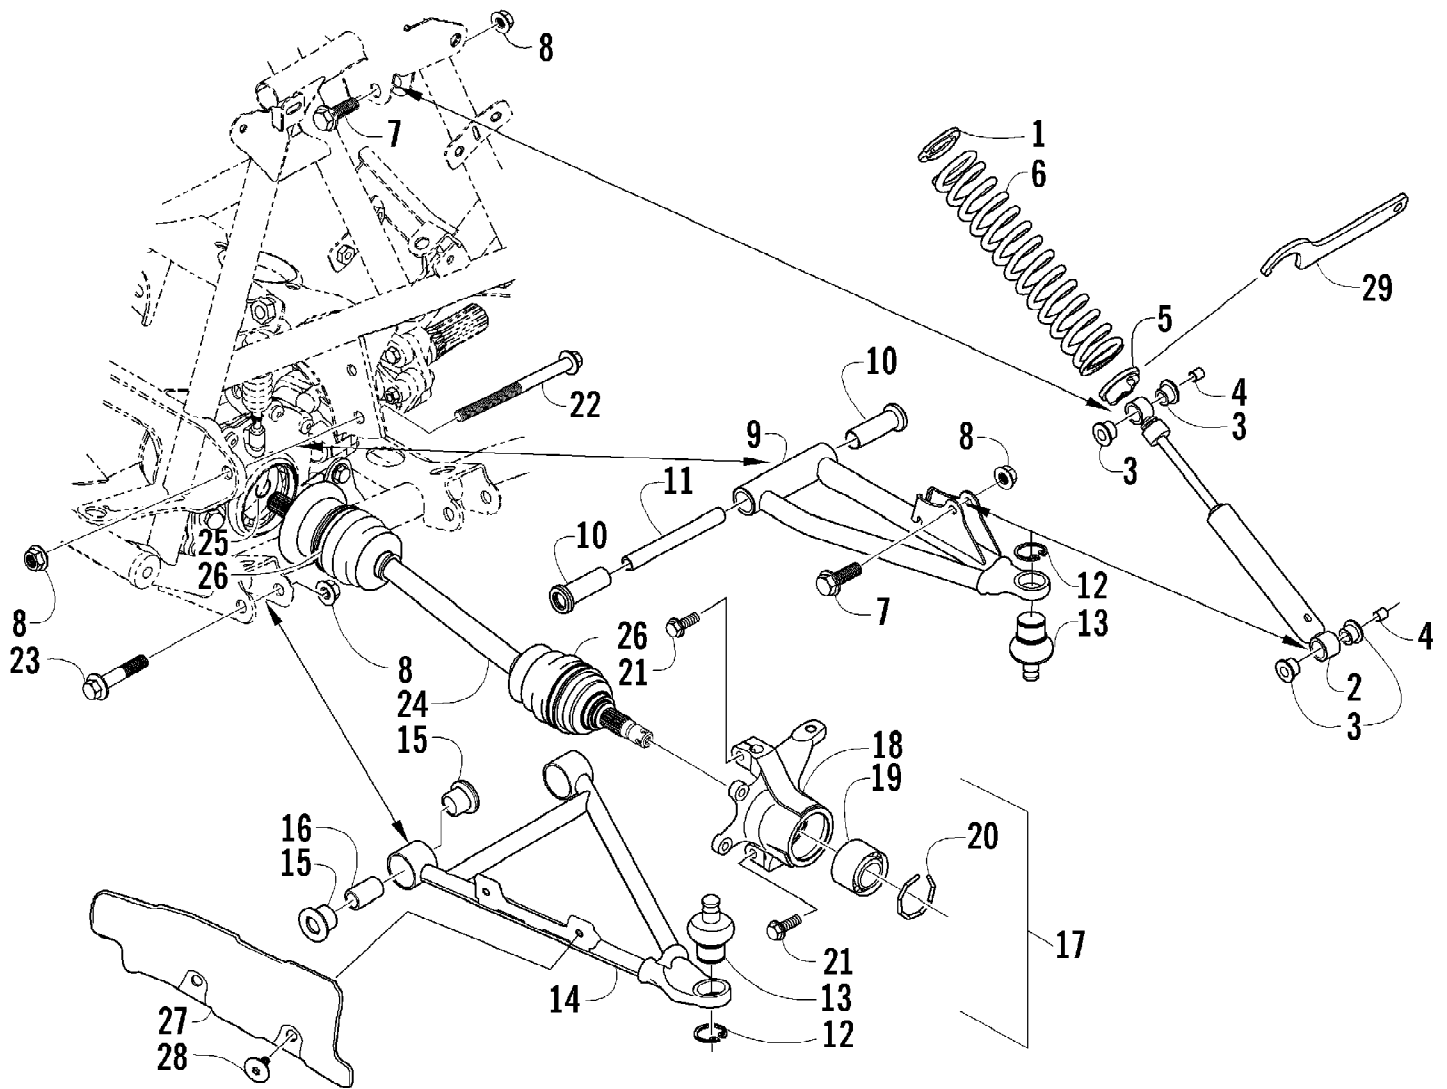

2005 ATV 650 V-2 4X4 FIS GREEN (A2005IBR4BUSG)
FRONT SUSPENSION ASSEMBLY

Ref #	Part Number	Qty	S/P/F	Description
1	1603-889	2	/P	Retainer, Spring
2	0403-127	2		Shock Absorber - Front (inc. 3-4)
3	0604-310	8		Bushing, Shock Absorber
4	0403-028	4		Sleeve, Shock
5	0403-102	2		Cam, Spring Adjuster
6	0403-128	2	S	Spring, Shock Absorber
7	8409-040	4		Screw, Cap
8	8428-002	10		Nut, Lock
9	0503-196	1	S	A-Arm, Upper Right (inc. 10-13)
9	0503-197	1		A-Arm, Upper Left (inc. 10-13)
10	0403-081	4	S	Bushing
11	0403-080	2		Collar
12	0423-009	4	/P	Clip, Ball Joint
13	0405-115	4	/P	Ball Joint - Front
14	0503-220	1		A-Arm, Lower Right (inc. 12-13 and 15-16)
14	0503-221	1		A-Arm, Lower Left (inc. 12-13 and 15-16)
15	0403-115	8	S	Bushing
16	0403-114	4	S	Collar
17	0505-446	1	/P	Knuckle - Assembly - Right (inc. 18-20)
17	0505-447	1	/P	Knuckle - Assembly - Left (inc. 18-20)
18	0	1		Knuckle, Steering - Right Not a Service Part
18	0	1		Knuckle, Steering - Left Not a Service Part
19	1402-027	2	S/P	Bearing, Wheel Hub
20	0423-423	2		Ring, Retaining
21	8409-030	4		Screw, Cap
22	0423-334	2		Screw, Cap
23	8409-075	4		Screw, Cap
24	0502-542	1		Axle, Drive - Front - Right (inc. 25-26)
24	0502-547	1		Axle, Drive - Front - Left (inc. 25-26)
25	0441-400	2	S	Clip, Retaining
26	0436-276	2	S	Repair Kit, Boot - Front Axle
27	1441-002	1		Guard, Boot - Axle - Right
27	1441-003	1		Guard, Boot - Axle - Left
28	0423-101	4		Screw, Body
29	0441-587	1		Wrench, Spanner