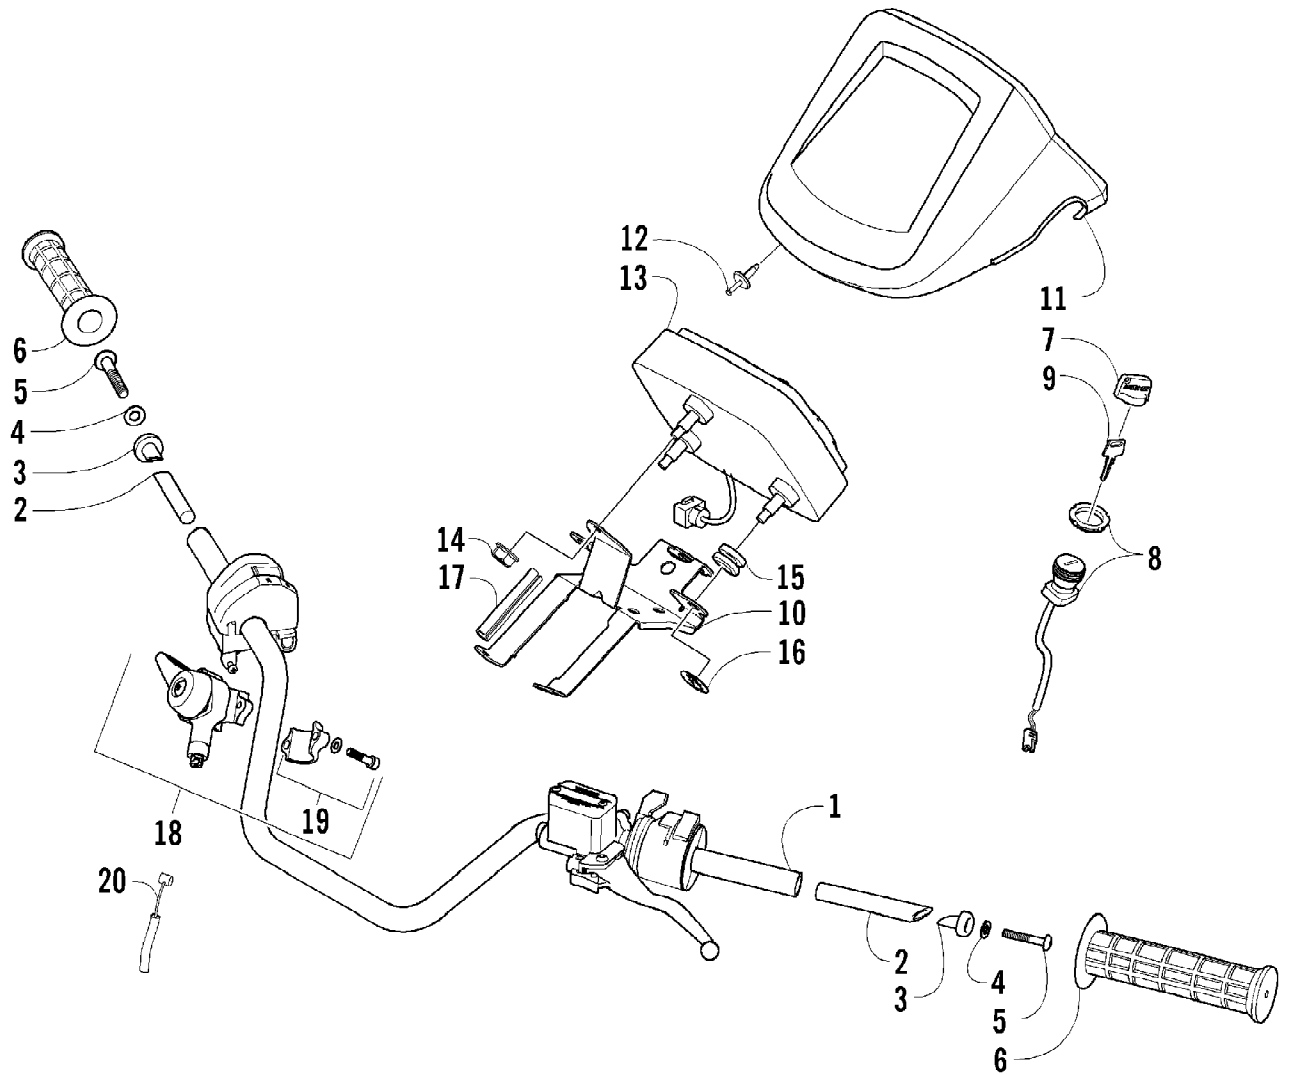

2005 ATV 650 V-2 4X4 FIS GREEN (A2005IBR4BUSG)
HANDLEBAR ASSEMBLY

Page 54 of 95

Ref #	Part Number	Qty	S/P/F	Description
1	0505-448	1		Tube, Handlebar
2	0405-148	2		Plug, Handlebar
3	0405-149	2		End Cap, Handlebar
4	8050-247	2	/P	Washer
5	8477-845	2		Screw, Machine
6	0405-147	2		Grip, Handlebar
7	0409-013	1		Cover, Key
8	0430-036	1		Switch, Ignition - Assembly (inc. 9)
9	3409-007	1	/P	Key, Ignition - Blank (C Series)
9	3409-011	1		Key, Ignition - Blank (D Series)
9	3409-012	1		Key, Ignition - Blank (E Series)
9	3409-013	1		Key, Ignition - Blank (F Series)
10	1506-428	1		Bracket, Mounting - Instrument Pod
11	0405-162	1		Instrument Pod
12	0623-362	2		Rivet, Reinstallable
13	0420-048	1		Gauge, Digital
14	8424-502	1		Nut, Flange
15	0423-447	3		Grommet
16	0624-466	2		Retainer, Push-On
17	0706-371	AR	/P	Trim
18	0502-527	1		Control, Differential Lock (inc. 19)
19	0502-613	1		Clamp, Differential Lock Control - Kit
20	0487-030	1	S	Cable, Differential Lock