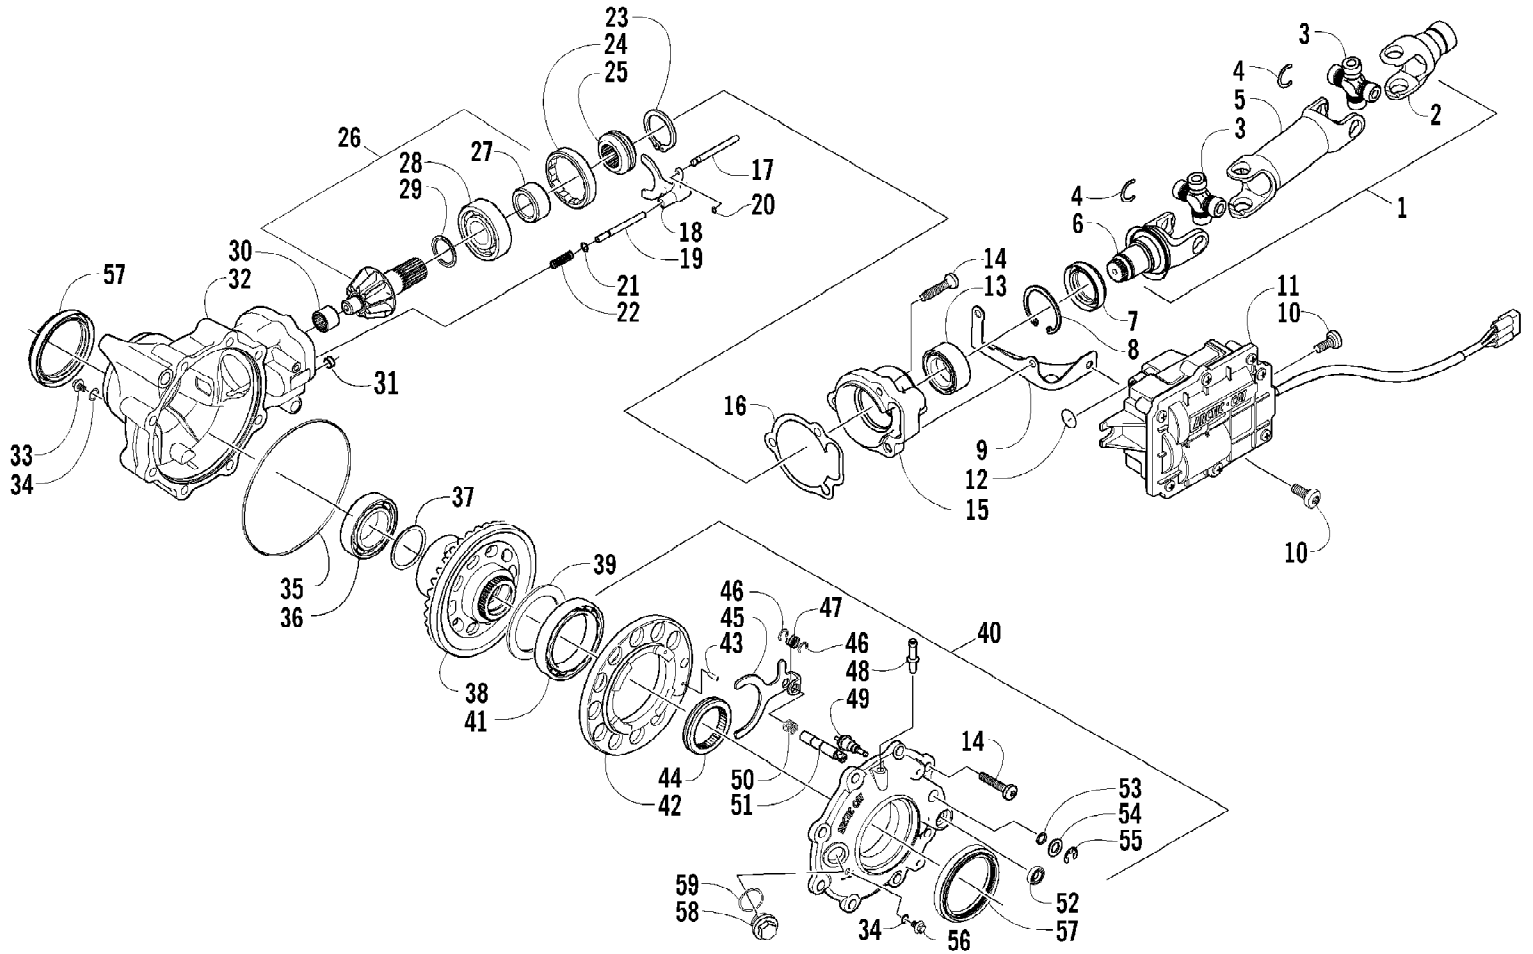

2005 ATV 650 V-2 4X4 FIS GREEN (A2005IBR4BUSG)
FRONT DRIVE GEARCASE ASSEMBLY

2005 ATV 650 V-2 4X4 FIS GREEN (A2005IBR4BUSG)
FRONT DRIVE GEARCASE ASSEMBLY

Page 45 of 95

Ref #	Part Number	Qty	S/P/F	Description
	0502-615	1		Gearcase Assembly
1	0502-381	1		Driveshaft Assembly (inc. 2-6)
2	0502-521	1		Yoke, Front
3	1402-164	2	/P	Joint, Universal (inc. 4)
4	0423-450	8		Ring, Retaining
5	0502-524	1		Driveshaft
6	0502-517	1		Yoke, Front Slip
7	1402-011	1		Seal
8	0423-423	1		Ring, Retaining
9	0502-347	1		Bracket, Actuator
10	0423-396	3		Screw, Self-Tapping
11	0502-579	1		Actuator (inc. 12)
12	0423-498	1	S	O-Ring
13	1402-043	1		Bearing
14	0423-118	11		Screw, Self-Tapping
15	0502-528	1	/P	Housing, Pinion
16	0402-947	1		Gasket, Flange
17	0402-997	1		Shaft, Selector
18	0402-998	1		Fork, Selector
19	0402-417	1		Shaft, Shuttle
20	0423-402	1		Ring, Retaining
21	0423-147	1		O-Ring
22	0402-999	1		Spring, Return
23	0423-417	1		Ring, Retaining
24	0402-357	1		Collar, Lock
25	0402-413	1		Coupler, Drive
26	0502-123	1		Gear, Pinion - Assembly - 10T (inc. 27-29)
27	0402-336	1		Collar, Retaining
28	0402-327	1		Bearing
29	0402-424	AR		Shim
29	0402-425	AR		Shim
29	0402-426	AR		Shim
29	0402-427	AR		Shim
29	0402-428	AR		Shim
30	0402-328	1		Bearing
31	0402-411	1		Pin, Dowel
32	0502-514	1		Housing, Gearcase
33	1402-210	1	/P	Plug, Magnetic (inc. one No. 34)
34	0423-153	2		O-Ring
35	0423-149	1		O-Ring
36	0402-393	1		Bearing
37	0402-405	AR		Shim
37	0402-406	AR		Shim
37	0402-407	AR		Shim
37	0402-408	AR		Shim
37	0402-409	AR		Shim
38	0502-411	1		Gear, Ring - 36T
39	1402-074	AR		Shim
39	1402-075	AR		Shim
39	1402-076	AR		Shim
39	1402-077	AR		Shim
39	1402-078	AR		Shim