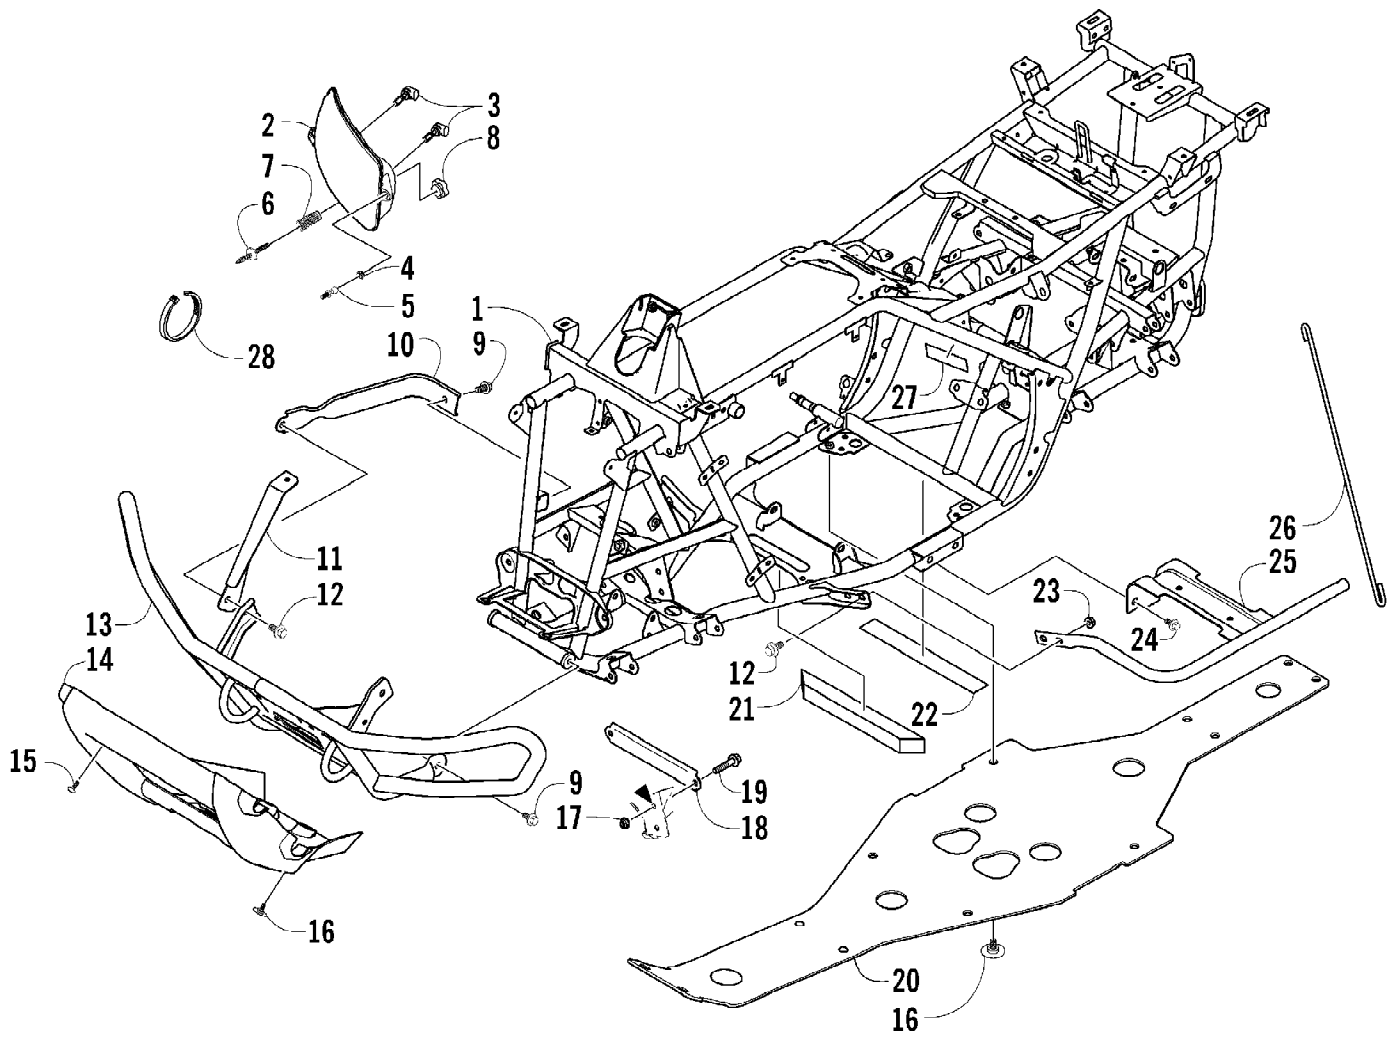

2005 ATV 650 V-2 4X4 FIS GREEN (A2005IBR4BUSG)
FRAME AND RELATED PARTS

Page 39 of 95

Ref #	Part Number	Qty	S/P/F	Description
1	1506-437	1	S	Frame, Main
2	0509-016	1		Headlight Assembly - Right (inc. 3-4)
2	0509-018	1		Headlight Assembly - Left (inc. 3-4)
3	0409-055	4		Bulb, Headlight
4	0423-452	4		Socket, Mounting
5	0423-515	4		Stud, Mounting - Headlight
6	0423-514	2		Stud, Adjuster - Headlight
7	0423-522	2		Spring, Adjuster
8	0423-513	2		Knob, Adjuster
9	8409-020	4	/P	Screw, Cap
10	0506-653	1	S	Channel, Bumper Mounting - Left
10	1506-596	1	/P	Channel, Bumper Mounting - Rightt
11	1506-562	1		Bracket, Mounting - Bumper - Right
11	1506-563	1		Bracket, Mounting - Bumper - Left
12	8408-816	6		Screw, Cap
13	1506-195	1	S	Bumper
14	1406-360	1		Grille, Bumper
15	0423-419	2		Screw, Machine
16	0423-101	16		Screw, Body
17	8428-002	2		Nut, Lock
18	1506-429	1	S	Brace, A-Arm
19	8409-025	2		Screw, Cap
20	1406-425	1		Panel, Belly
21	1506-067	1		Foam, Frame
22	0406-289	1		Pad, Frame - Battery Top
23	8424-802	4		Nut, Flange
24	8409-016	4		Screw, Cap
25	1506-380	1		Footrest - Right
25	1506-379	1		Footrest - Left
26	1406-298	2		Rod, Support
27	0412-298	1		Heat Shield
28	0623-751	1		Cable Tie