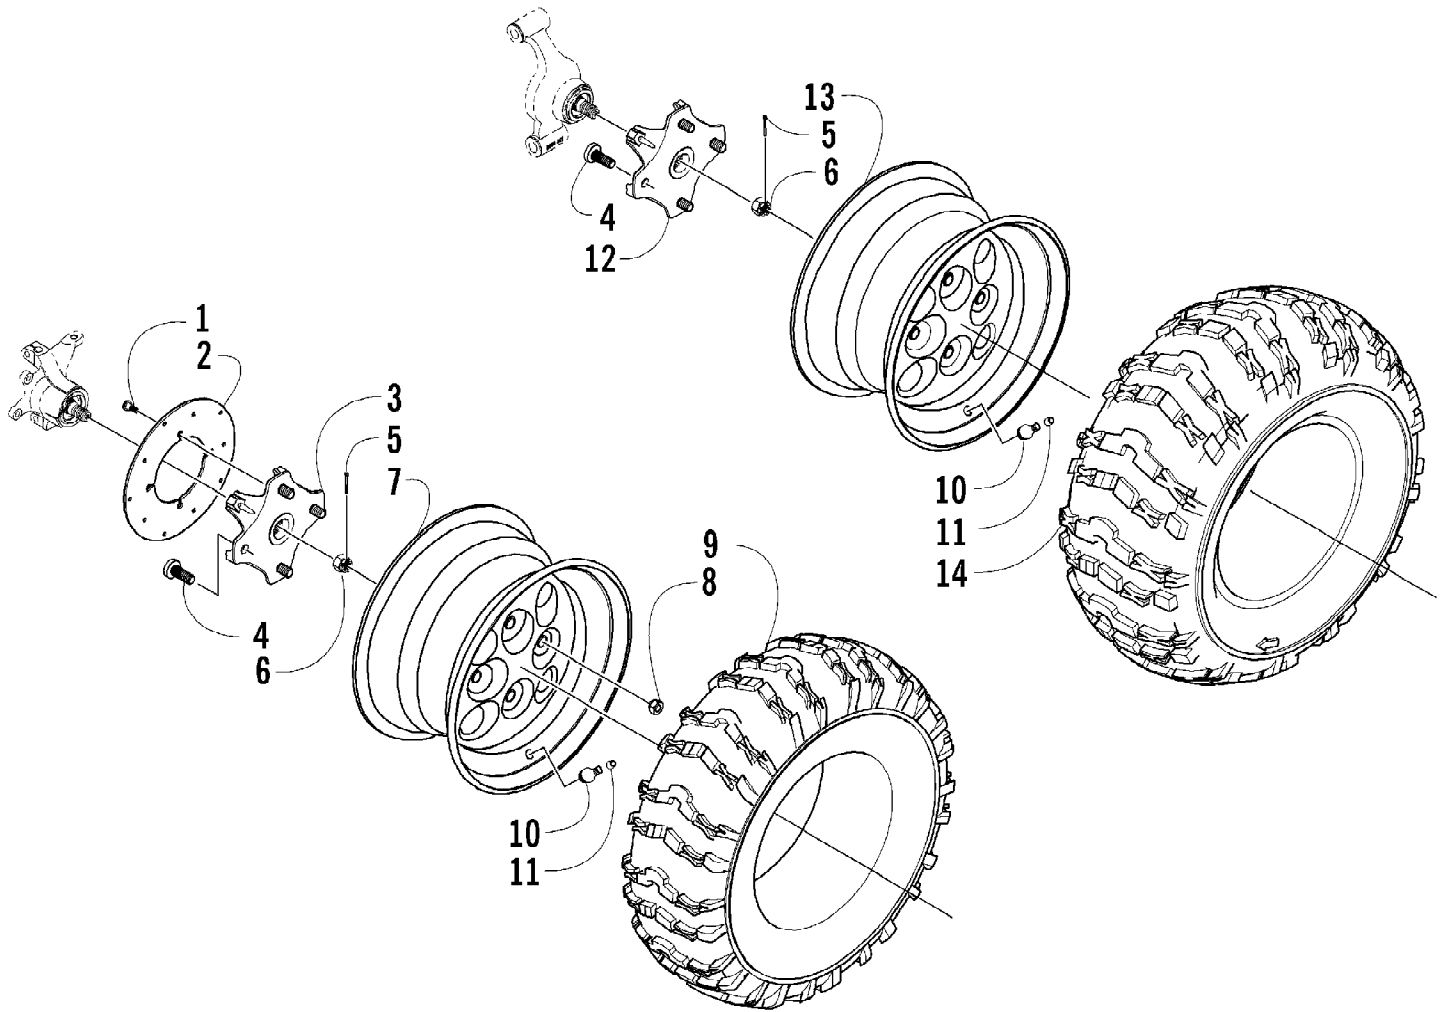

2005 ATV 650 V-2 4X4 FIS GREEN (A2005IBR4BUSG)
WHEEL AND TIRE ASSEMBLY

Page 93 of 95

Ref #	Part Number	Qty	S/P/F	Description
1	0423-029	12		Screw, Machine
2	1402-225	3	S	Disc, Brake
3	0502-599	2	S	Hub, Wheel - Front (inc. 4)
4	0402-974	16	/P	Stud, Wheel Hub
5	0423-407	4		Pin, Cotter
6	0423-394	4		Nut, Castle
7	0402-856	2		Wheel - Front
8	0423-408	16	/P	Nut, Mounting - Wheel
9	1402-201	2		Tire - Front
10	0402-064	4		Stem, Valve (inc. 11)
11	0402-140	4		Cap, Valve Stem
12	0502-601	1	S	Hub, Wheel - Rear - Left (inc. 4)
12	0502-599	1	S	Hub, Wheel - Rear - Right (inc. 4)
13	0402-858	2		Wheel - Rear
14	1402-202	2		Tire - Rear