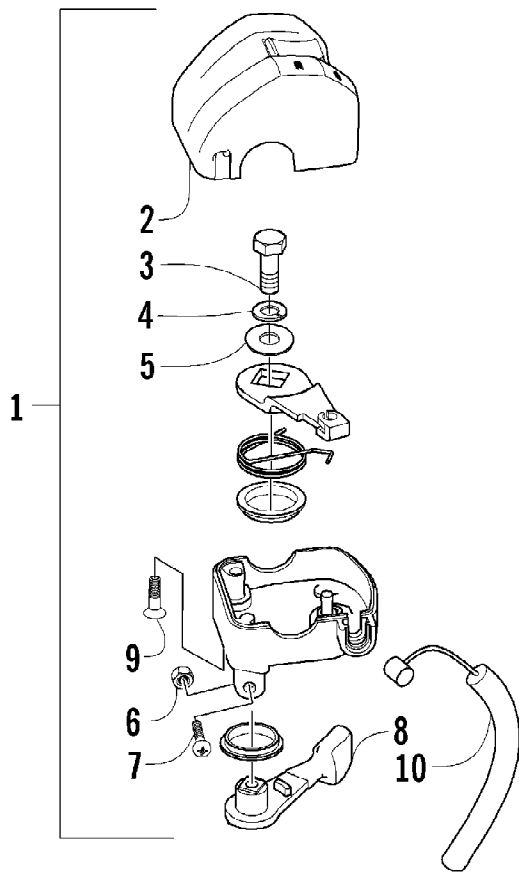

2005 ATV 650 V-2 4X4 FIS GREEN (A2005IBR4BUSG)
THROTTLE CASE AND CONTROL SWITCH ASSEMBLIES

Ref #	Part Number	Qty	S/P/F	Description
1	0509-012	1		Case, Throttle - Assembly (inc. 2-9)
2	0409-048	1		Cover, Throttle Case w/Switch
3	3004-533	1	S/P	Screw, Cap
4	3004-447	1	/P	Washer, Lock
5	3003-030	1	/P	Washer
6	3423-327	1		Nut
7	3423-014	1		Screw
8	3409-001	1		Lever
9	3423-199	2		Screw
10	0487-032	1		Cable, Throttle
11	0409-022	1		Switch, Control - Assembly (inc. 12-15)
12	0409-026	1		Cover, Choke Lever
13	0409-025	1		Lever, Choke
14	0409-028	1		Screw
15	0409-027	1		Screw, Cap
16	0487-033	1		Cable, Choke