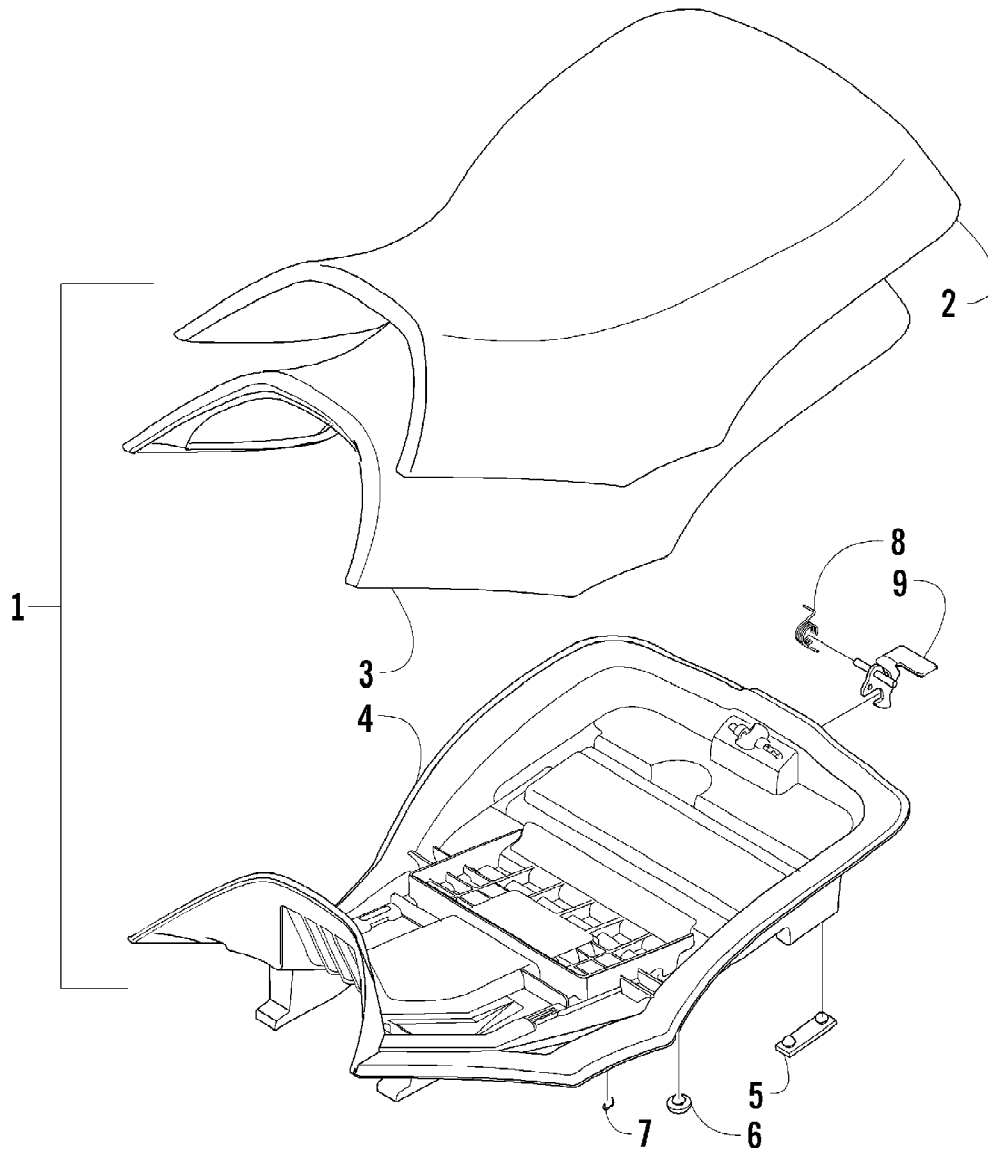

2005 ATV 650 V-2 4X4 FIS GREEN (A2005IBR4BUSG)
SEAT ASSEMBLY

Page 77 of 95

Ref #	Part Number	Qty	S/P/F	Description
1	1506-207	1	S	Seat Assembly (inc. 2-9)
2	1506-209	1		Cover, Seat
3	1506-208	1		Foam, Seat
4	1406-362	1	S	Base, Seat Assembly (inc. 5-6)
5	0406-879	2		Bumper, Seat - Rear
6	0406-877	4	/P	Bumper, Seat - Front
7	0624-528	AR	/P	Staple
8	1406-592	1	/P	Spring, Seat Latch
9	1506-156	1		Latch, Seat