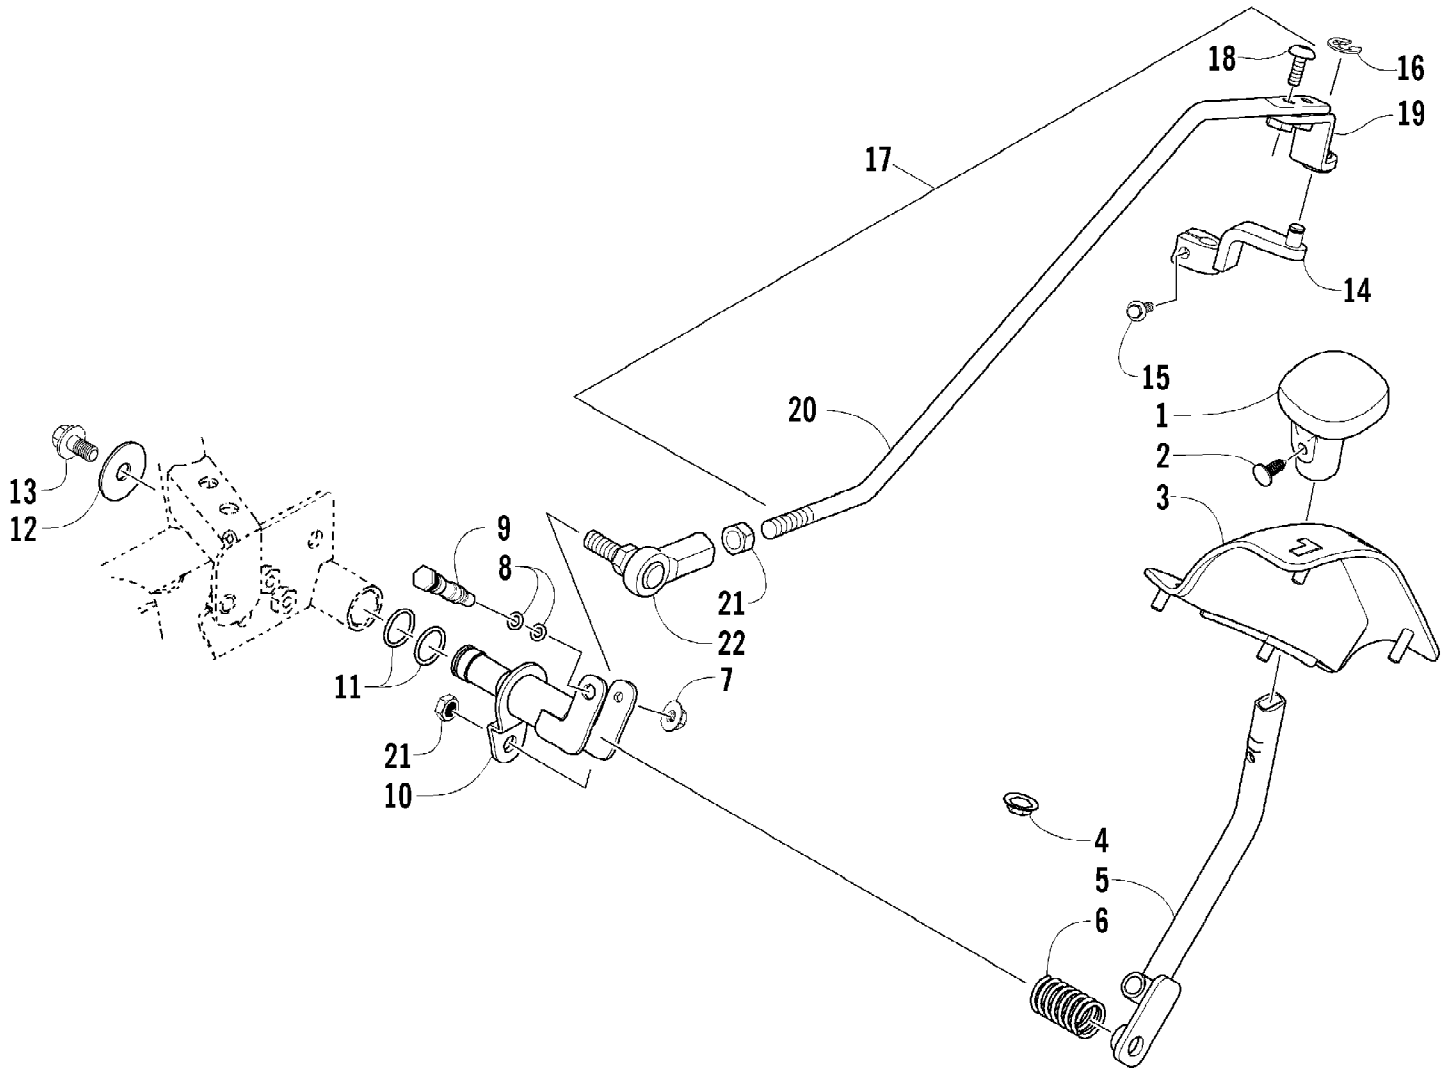

2005 ATV 650 V-2 4X4 FIS GREEN (A2005IBR4BUSG)
REVERSE SHIFT LEVER ASSEMBLY

Page 75 of 95

Ref #	Part Number	Qty	S/P/F	Description
1	0402-843	1	/P	Handle, Reverse Shift Lever
2	0423-345	1		Clip, Push
3	1402-110	1		Plate, Shift
4	0423-357	4		Nut, Stamped
5	0502-659	1		Lever, Reverse Shift
6	0502-410	1	S	Spring, Reverse Shift Lever
7	8424-602	1	/P	Nut
8	0423-182	2	/P	O-Ring
9	0402-675	1		Axle, Pivot
10	0502-742	1		Shaft, Shift
11	0423-299	2	/P	O-Ring
12	0423-087	1		Washer
13	8408-812	1		Screw, Cap
14	0502-587	1		Arm, Reverse Shift
15	3201-037	1		Screw, Cap
16	0423-169	1	/P	E-Ring
17	0502-695	1		Linkage, Shift (inc. 18-20)
18	8476-616	2		Screw, Machine
19	0502-636	1		Arm, Shift Linkage
20	1402-260	1		Rod, Shift Linkage
21	0623-294	2		Nut
22	1402-270	1		End, Rod