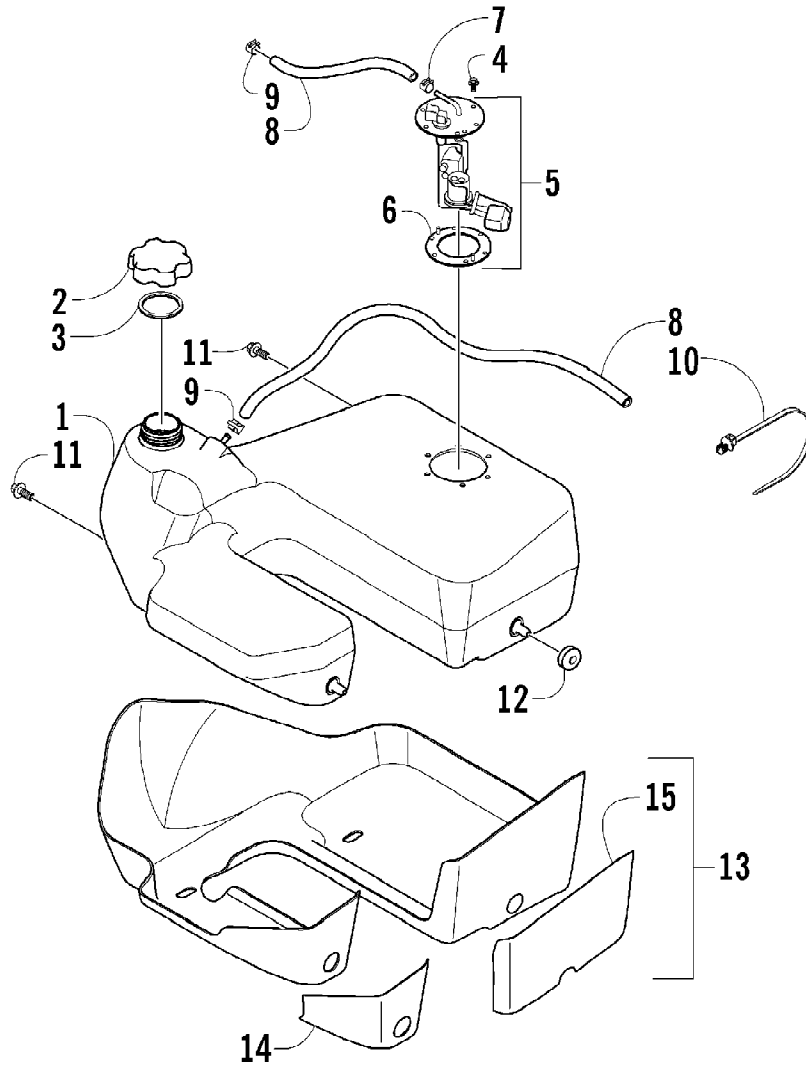

2005 ATV 650 V-2 4X4 FIS GREEN (A2005IBR4BUSG)
GAS TANK ASSEMBLY

Page 50 of 95

Ref #	Part Number	Qty	S/P/F	Description
1	0570-090	1	S	Tank, Gas - Assembly (inc. 2-4 and 6)
2	0470-438	1	/P	Cap, Gas Tank (inc. 3)
3	0109-733	1	/P	Gasket, Tank Cap
4	3201-008	6		Screw, Cap
5	3201-434	1	/P	Pump, Fuel (inc. 6)
6	3201-009	1		Damper, Fuel Pump
7	1623-233	1		Clamp, Hose
8	0410-070	AR	/P	Hose, Gasline - 25 ft
9	0423-461	2	S	Clamp, Hose
10	0423-075	1		Cable Tie - Push-Mount
11	8408-816	2		Screw, Cap
12	0423-460	2		Grommet
13	0570-081	1		Shield, Gas Tank (inc. 14-15)
14	0470-498	1		Shield, Heat
15	0470-499	1		Shield, Heat