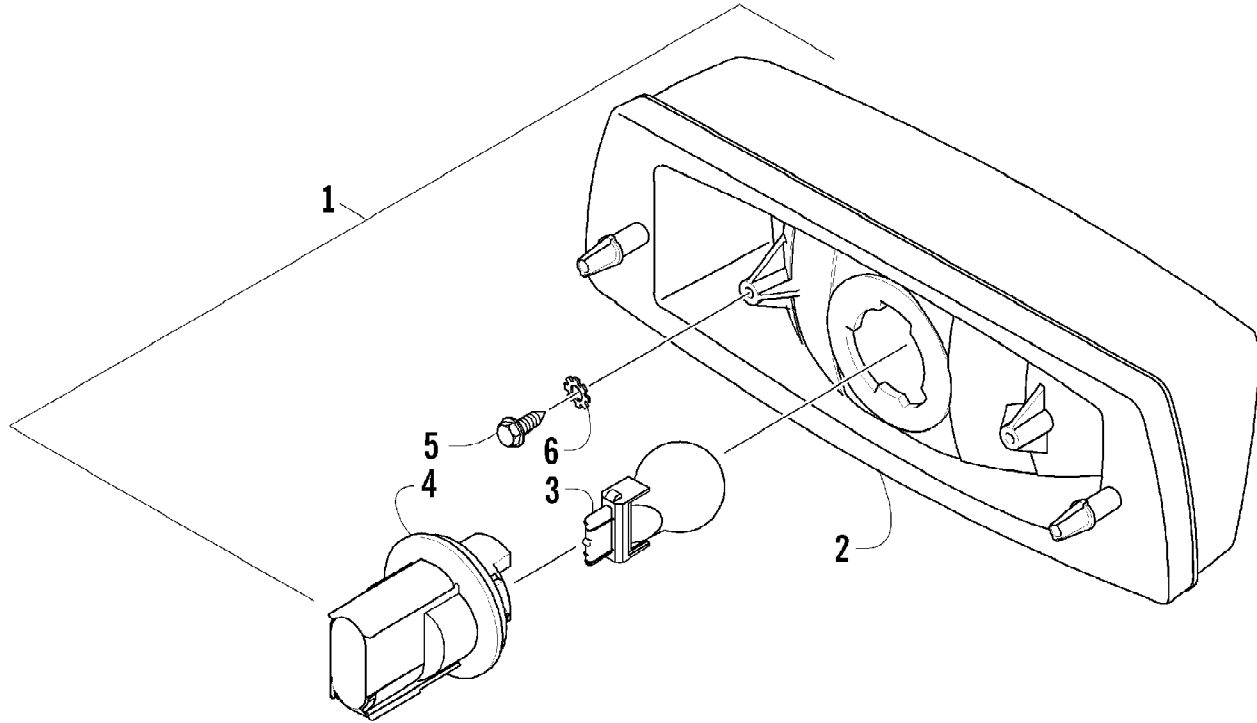

2005 ATV 650 V-2 4X4 FIS GREEN (A2005IBR4BUSG)
TAILLIGHT ASSEMBLY

Page 83 of 95

Ref #	Part Number	Qty	S/P/F	Description
1	0509-022	1		Taillight Assembly (inc. 2-4)
2	0509-025	1		Housing, Taillight
3	0409-056	1		Bulb, Taillight
4	0409-057	1		Socket, Taillight
5	0623-301	2	/P	Screw, Self-Tapping
6	8053-212	2	/P	Washer, Lock - External Tooth