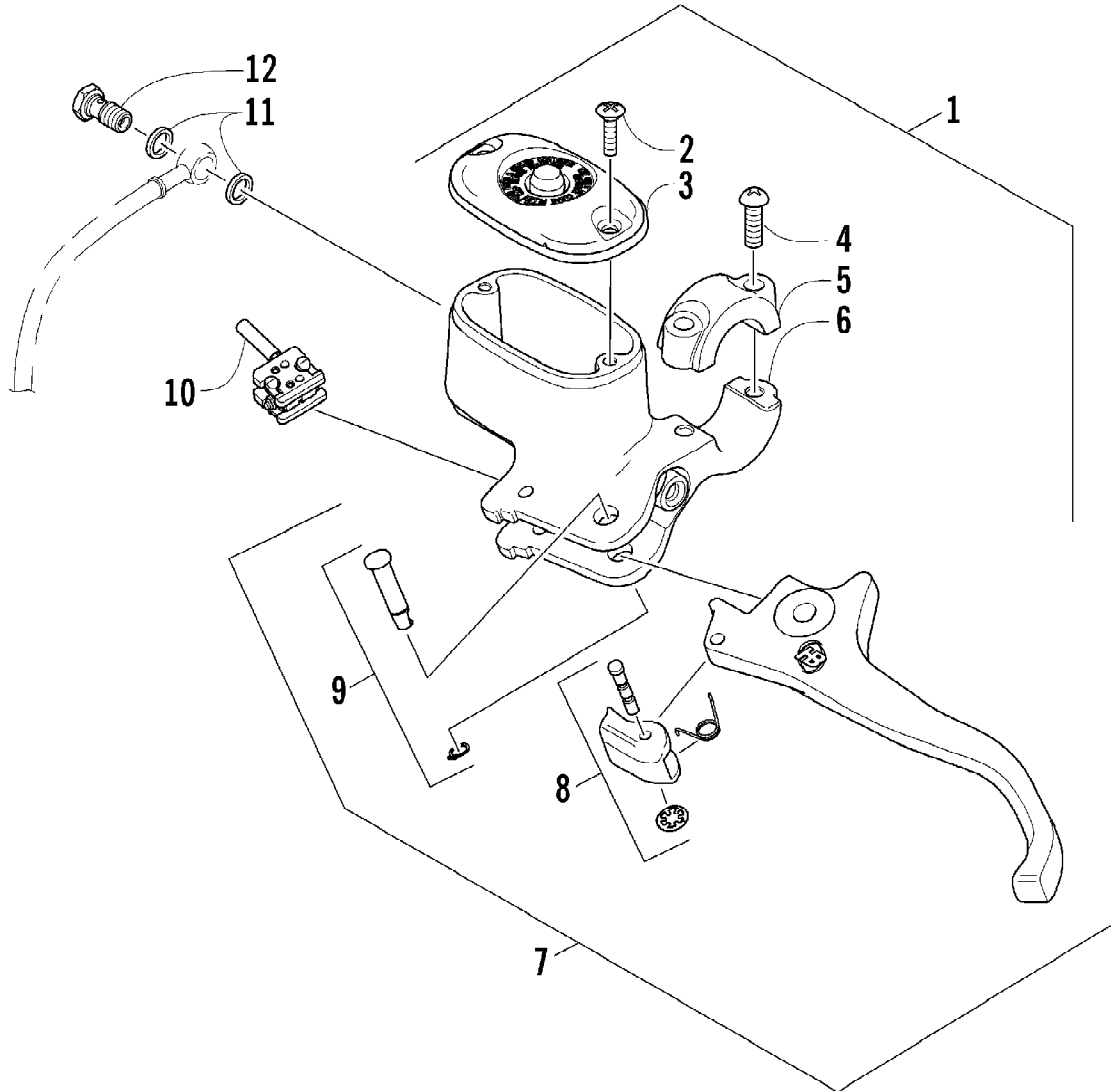

2005 ATV 650 V-2 4X4 FIS GREEN (A2005IBR4BUSG)
HYDRAULIC HAND BRAKE ASSEMBLY

Page 58 of 95

Ref #	Part Number	Qty	S/P/F	Description
1	0502-703	1	S	Brake Assembly (inc. 2-10)
2	0502-566	1		Screw, Reservoir Cover - Kit
3	0502-706	1	S	Cover, Reservoir - Kit
4	0502-568	1		Screw, Master Cylinder Clamp - Kit
5	0502-705	1		Clamp, Master Cylinder - Kit
6	0502-704	1		Master Cylinder Assembly - Kit
7	0502-634	1	/P	Lever Assembly - Kit (inc. 8-9)
8	0502-635	1		Lock, Brake Lever - Kit
9	0502-580	1		Lever Pin - Kit
10	0502-564	1	/P	Switch, Brake - Kit
11	0423-178	2		Washer, Crush
12	0423-413	1		Bolt, Banjo Fitting