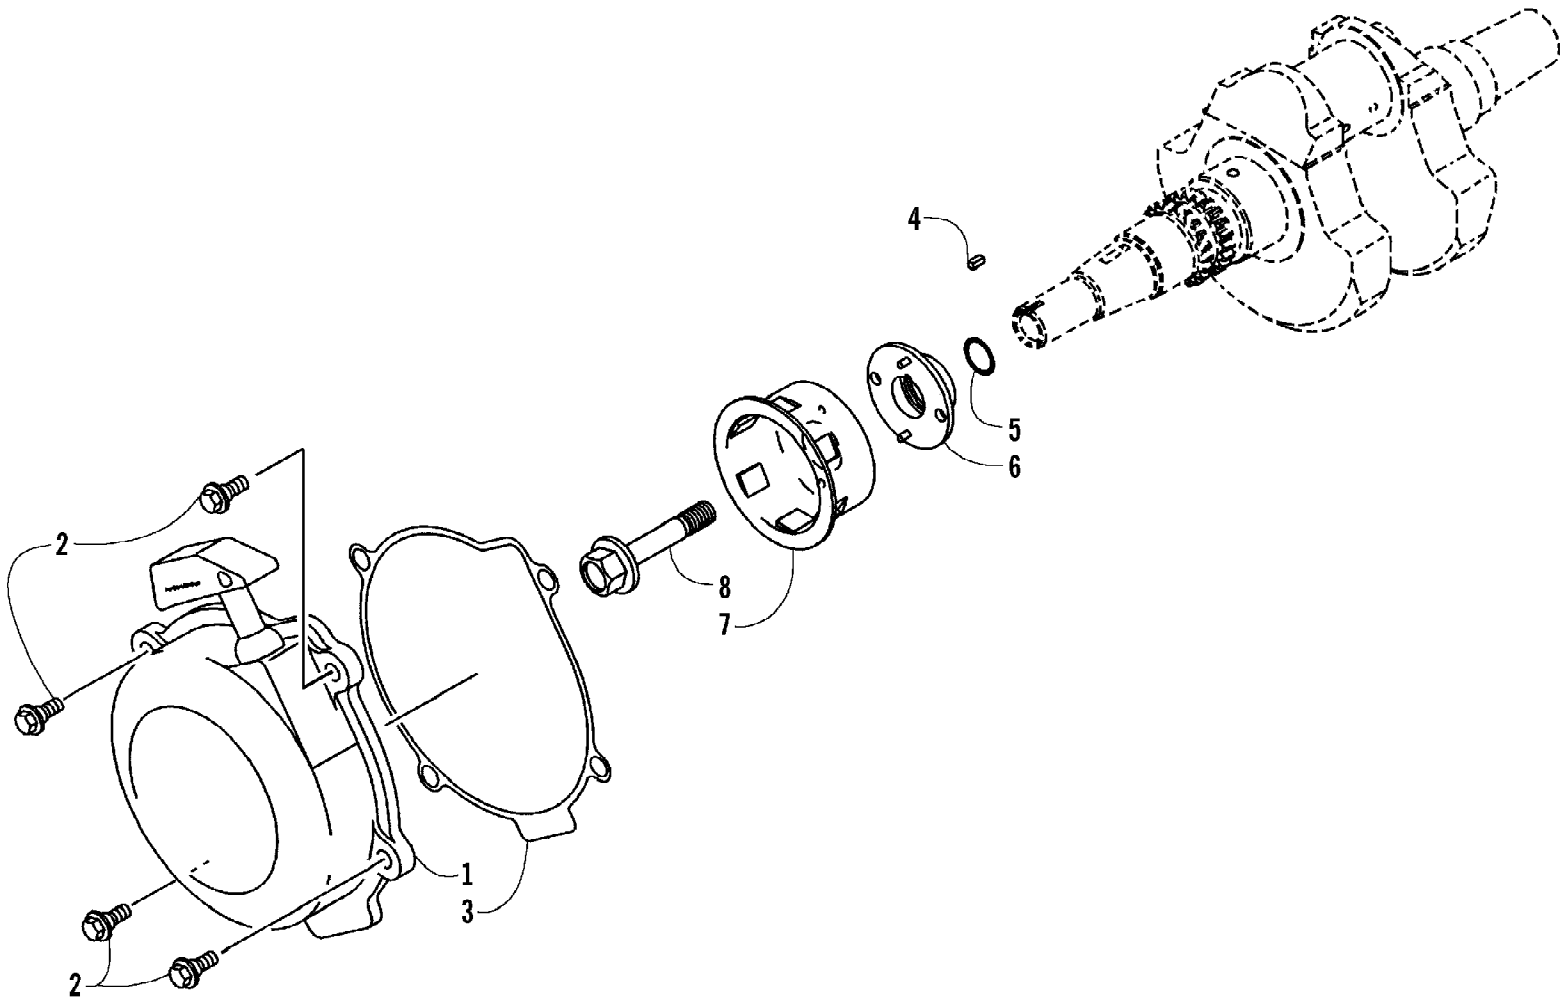

2005 ATV 650 V-2 4X4 FIS GREEN (A2005IBR4BUSG)
RECOIL STARTER

Page 70 of 95

Ref #	Part Number	Qty	S/P/F	Description
1	3201-235	1		Starter, Recoil
2	3201-380	4		Bolt
3	3201-073	1		Gasket, Recoil Starter
4	3201-302	1		Key
5	3201-334	1		O-Ring
6	3201-108	1		Boss
7	3201-234	1		Pulley, Starter
8	3201-369	1		Bolt