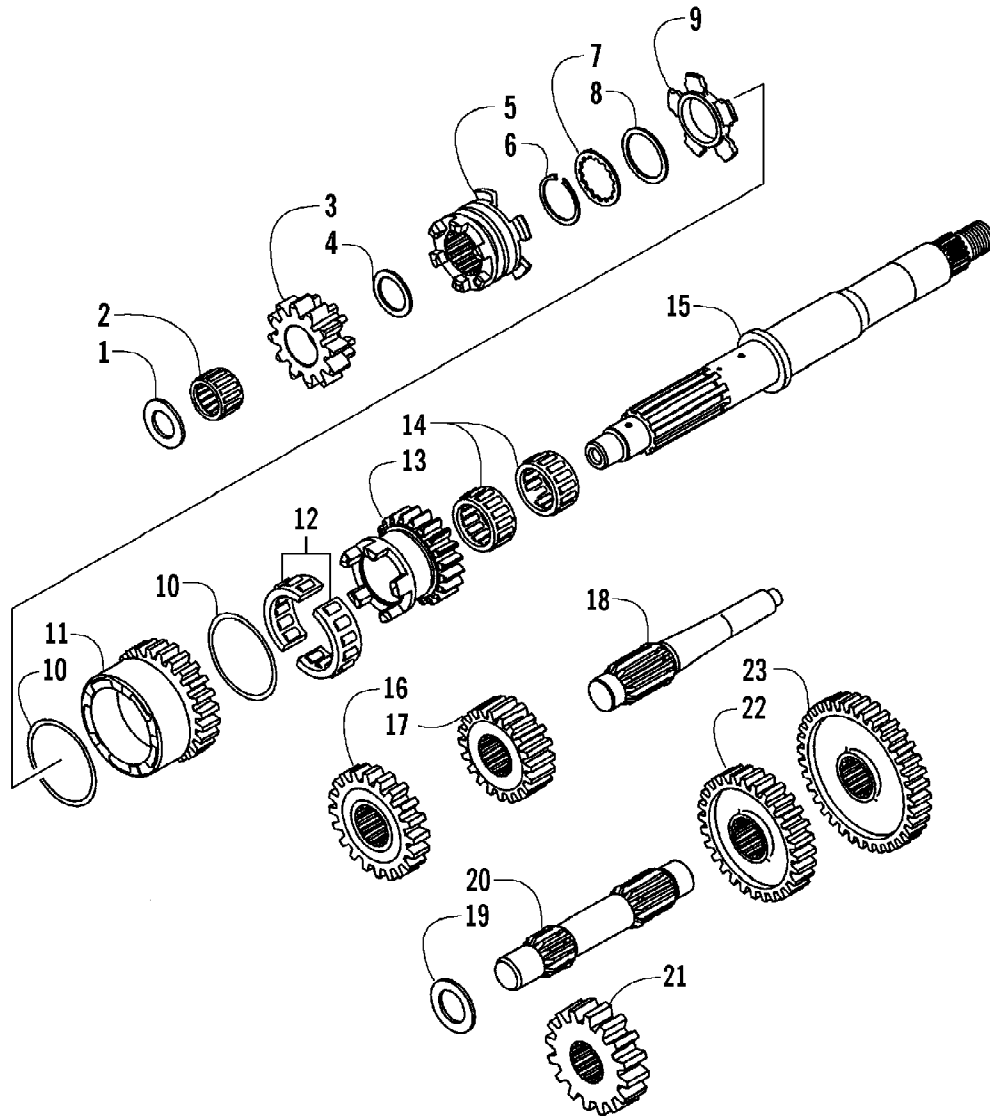

2005 ATV 650 V-2 4X4 FIS GREEN (A2005IBR4BUSG)
TRANSMISSION ASSEMBLY

Page 87 of 95

Ref #	Part Number	Qty	S/P/F	Description
1	3201-283	1		Spacer
2	3201-320	1		Bearing, Reverse Input Gear
3	3201-130	1	S	Gear, Input - Reverse - 12T
4	3201-285	1		Spacer
5	3201-120	1	S	Shifter
6	3201-297	1		Ring, Snap
7	3201-397	1		Washer
8	3201-288	1		Spacer
9	3201-290	1		Spacer
10	3201-289	2		Spacer
11	3201-129	1		Gear, Input - High - 26T
12	3201-317	1		Bearing, High Input Gear
13	3201-137	1	S	Gear, Input - Low - 20T
14	3201-319	2		Bearing, Low Input Gear
15	3201-425	1	/P	Shaft, Transmission Input
16	3201-135	1		Gear, Driven - Reverse - 16T
17	3201-134	1		Gear, Output - Reverse - 16T
18	3201-115	1		Shaft, Idle - Reverse
19	3201-398	1		Washer
20	3201-419	1	S	Shaft, Output
21	3201-133	1		Gear, Output - Drive - 18T
22	3201-132	1		Gear, Driven - High - 30T
23	3201-131	1		Gear, Driven - Low - 36T