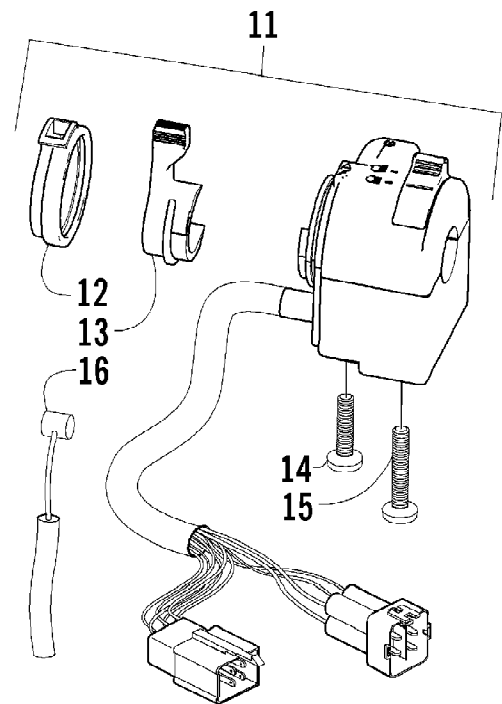

2005 ATV 650 V-2 4X4 FIS GREEN (A2005IBR4BUSG)
THROTTLE CASE AND CONTROL SWITCH ASSEMBLIES

Ref #	Part Number	Qty	S/P/F	Description
1	0509-012	1		Case, Throttle - Assembly (inc. 2-9)
2	0409-048	1		Cover, Throttle Case w/Switch
3	3004-533	1	S/P	Screw, Cap
4	3004-447	1	/P	Washer, Lock
5	3003-030	1	/P	Washer
6	3423-327	1		Nut
7	3423-014	1		Screw
8	3409-001	1		Lever
9	3423-199	2		Screw
10	0487-032	1		Cable, Throttle
11	0409-022	1		Switch, Control - Assembly (inc. 12-15)
12	0409-026	1		Cover, Choke Lever
13	0409-025	1		Lever, Choke
14	0409-028	1		Screw
15	0409-027	1		Screw, Cap
16	0487-033	1		Cable, Choke