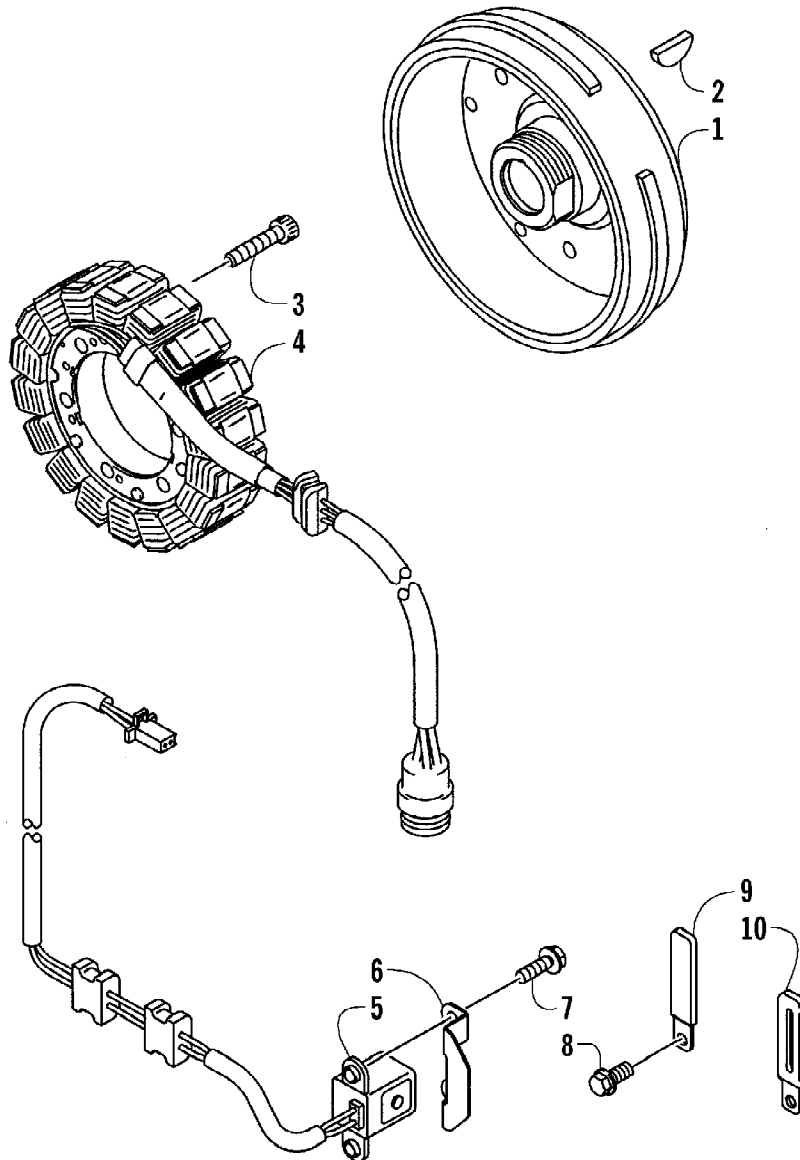

2005 ATV 650 V-2 4X4 FIS GREEN (A2005IBR4BUSG)
MAGNETO

Page 60 of 95

Ref #	Part Number	Qty	S/P/F	Description
1	3201-183	1		Rotor
2	3201-240	1		Key
3	3201-095	3		Bolt
4	3201-182	1		Stator
5	3201-243	1		Coil, Pulsing
6	3201-138	1		Plate
7	3201-111	2		Screw, Cap
8	3201-144	1		Screw, Cap
9	3201-382	1		Clamp
10	3201-033	1		Clamp