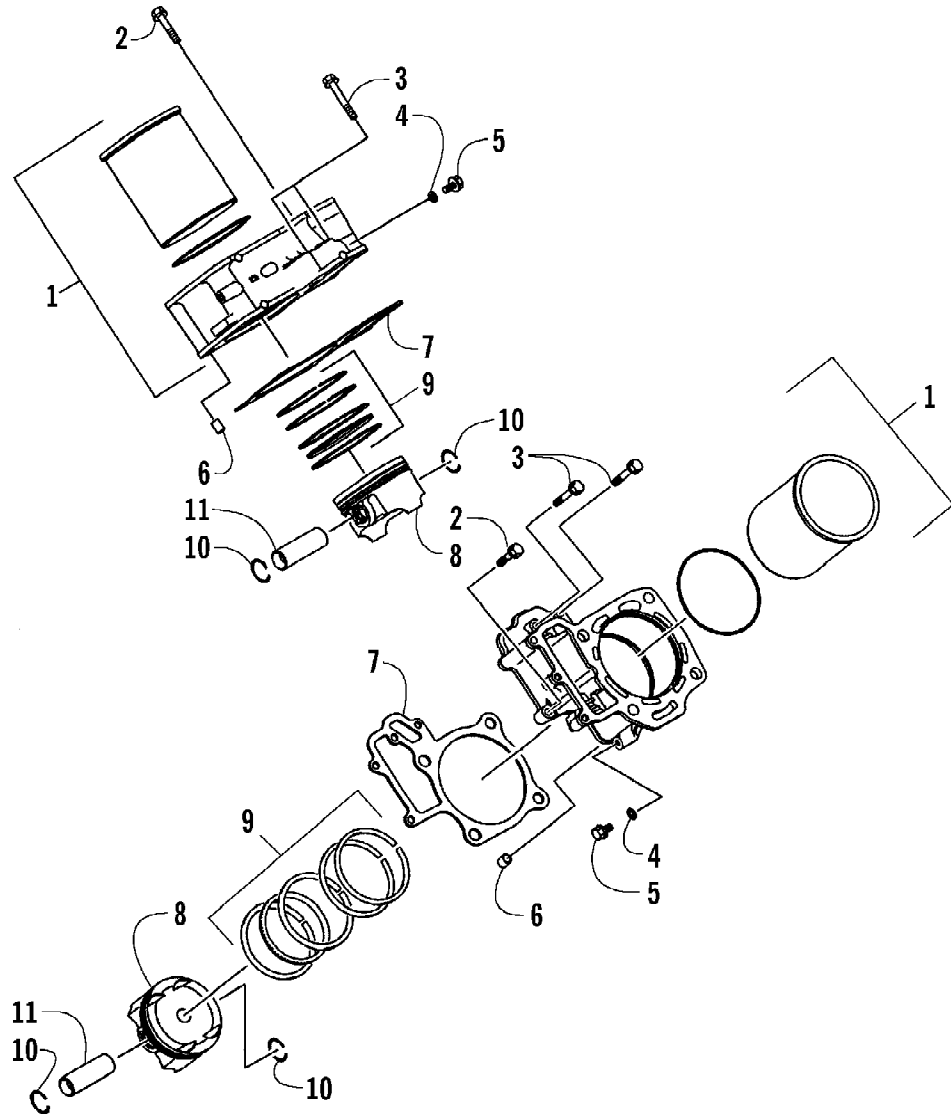

2005 ATV 650 V-2 4X4 FIS GREEN (A2005IBR4BUSG)
CYLINDER/PISTON ASSEMBLY

Page 25 of 95

Ref #	Part Number	Qty	S/P/F	Description
1	3201-062	1		Cylinder, Engine - Front
1	3201-063	1		Cylinder, Engine - Rear
2	3201-146	2		Screw, Cap
3	3201-147	4		Screw, Cap
4	3201-281	2		Washer
5	3201-144	2		Screw, Cap
6	3201-307	4		Pin
7	3201-069	2		Gasket, Cylinder Base
8	3201-100	2		Piston, Engine
8	3201-104	AR	F	Piston, Engine (Oversized 0.50 mm)
9	3201-102	2		Ring, Set, Piston
9	3201-103	AR	F	Ring, Set, Piston (Oversized 0.50 mm)
10	3201-299	4		Ring, Snap
11	3201-101	2		Pin, Piston