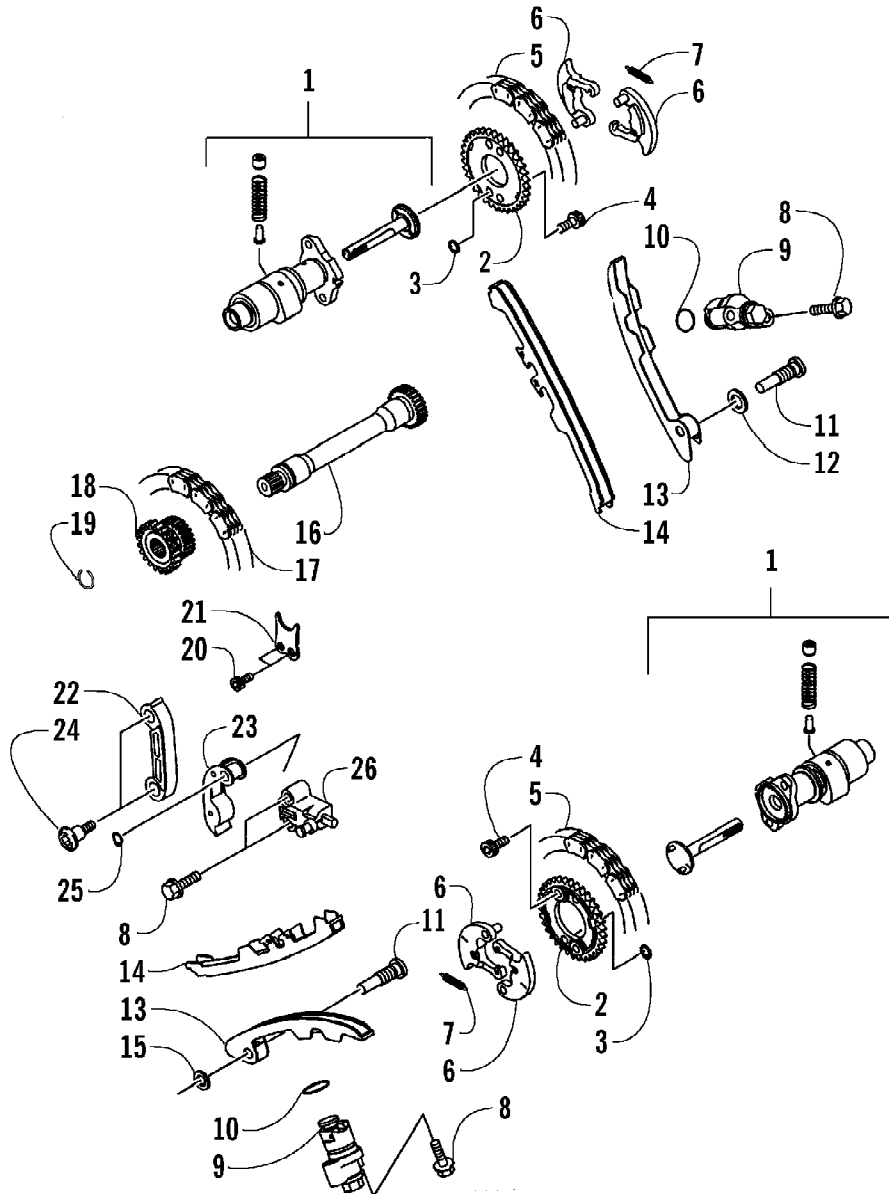

2005 ATV 650 V-2 4X4 FIS GREEN (A2005IBR4BUSG)
CAMSHAFTS/TENSIONER ASSEMBLY

2005 ATV 650 V-2 4X4 FIS GREEN (A2005IBR4BUSG)
CAMSHAFTS/TENSIONER ASSEMBLY

Page 8 of 95

Ref #	Part Number	Qty	S/P/F	Description
1	3201-238	1		Camshaft Assembly - Front
1	3201-239	1		Camshaft Assembly - Rear
2	3201-083	2		Sprocket, Camshaft - 34T
3	3201-214	4		Circlip
4	3201-093	4	S	Bolt
5	3201-415	2	S/P	Chain, Camshaft
6	3201-106	4		Weight
7	3201-364	2		Spring
8	3201-146	6		Screw, Cap
9	3201-085	2		Tensioner, Cam - Assembly
10	3201-331	2		O-Ring
11	3201-116	1		Shaft, Chain Guide - Front
11	3201-117	1		Shaft, Chain Guide - Rear
12	3201-070	1		Gasket
13	3201-089	2		Guide, Chain - Slack
14	3201-088	2		Guide, Chain - Tension
15	3201-209	1		Washer
16	3201-417	1		Shaft, Secondary
17	3201-414	1	S	Chain, Secondary Shaft
18	3201-416	1		Sprocket, Secondary Shaft - 21T and 17T
19	3201-418	1		Circlip
20	3201-098	2		Bolt
21	3201-158	1		Plate, Position - Drive
22	3201-090	1	/P	Guide, Chain - Tension
23	3201-092	1		Guide, Chain - Slack
24	3201-379	2		Bolt
25	3201-298	1		Ring, Snap
26	3201-086	1		Tensioner, Secondary - Assembly