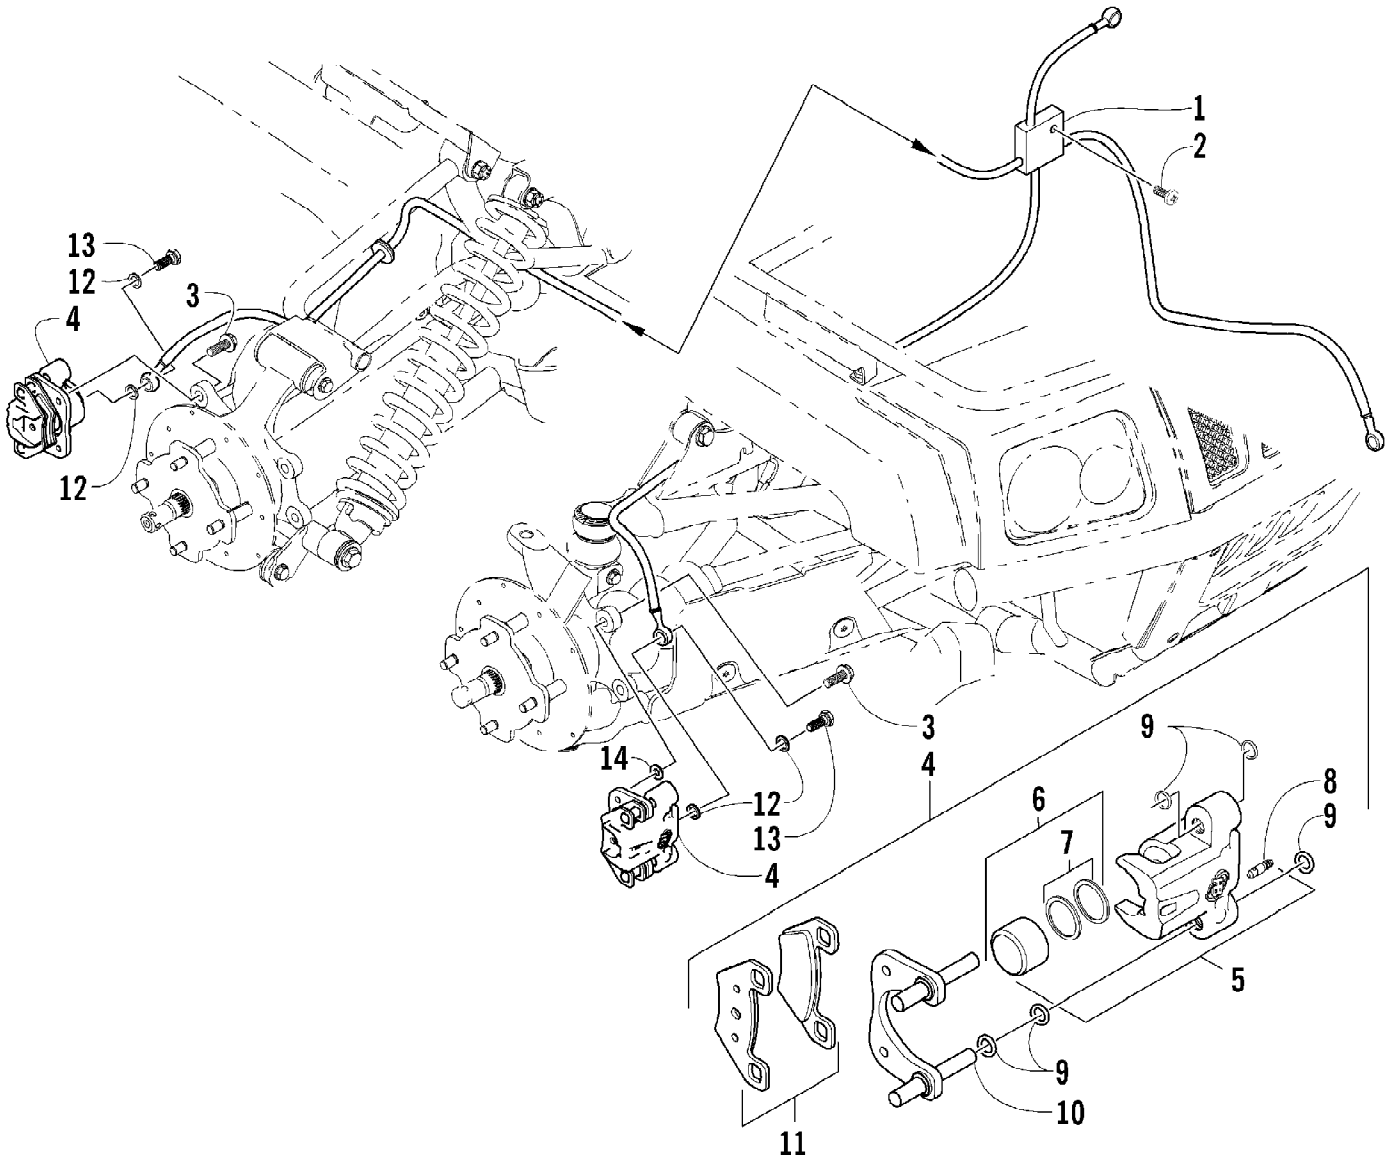

2005 ATV 650 V-2 4X4 FIS GREEN (A2005IBR4BUSG)
HYDRAULIC BRAKE ASSEMBLY

Page 56 of 95

Ref #	Part Number	Qty	S/P/F	Description
1	0502-627	1		Hose, Brake - Assembly
2	8476-625	1		Screw, Cap
3	8408-820	6	/P	Screw, Cap
4	0502-602	1	S	Caliper, Brake - Right Front (inc. 5-11)
4	0502-610	2	S	Caliper, Brake - Left Front and Right Rear (inc. 5-11)
5	0502-603	1	S	Housing, Caliper - Assembly - Right Front (inc. 6-8)
5	0502-611	2	S	Housing, Caliper - Assembly - Left Front and Right Rear (inc. 6-8)
6	0502-606	3		Piston/Seal Set (inc. 7)
7	0502-607	3		Seal Set
8	0502-609	3	/P	Valve, Bleed
9	0502-608	3		O-Ring, Guide - Set
10	0502-605	3		Bracket Assembly
11	0502-604	3	S	Pad, Brake - Set
12	0423-178	6		Washer, Crush
13	0423-413	3		Bolt, Banjo Fitting
14	0423-562	4		Spacer