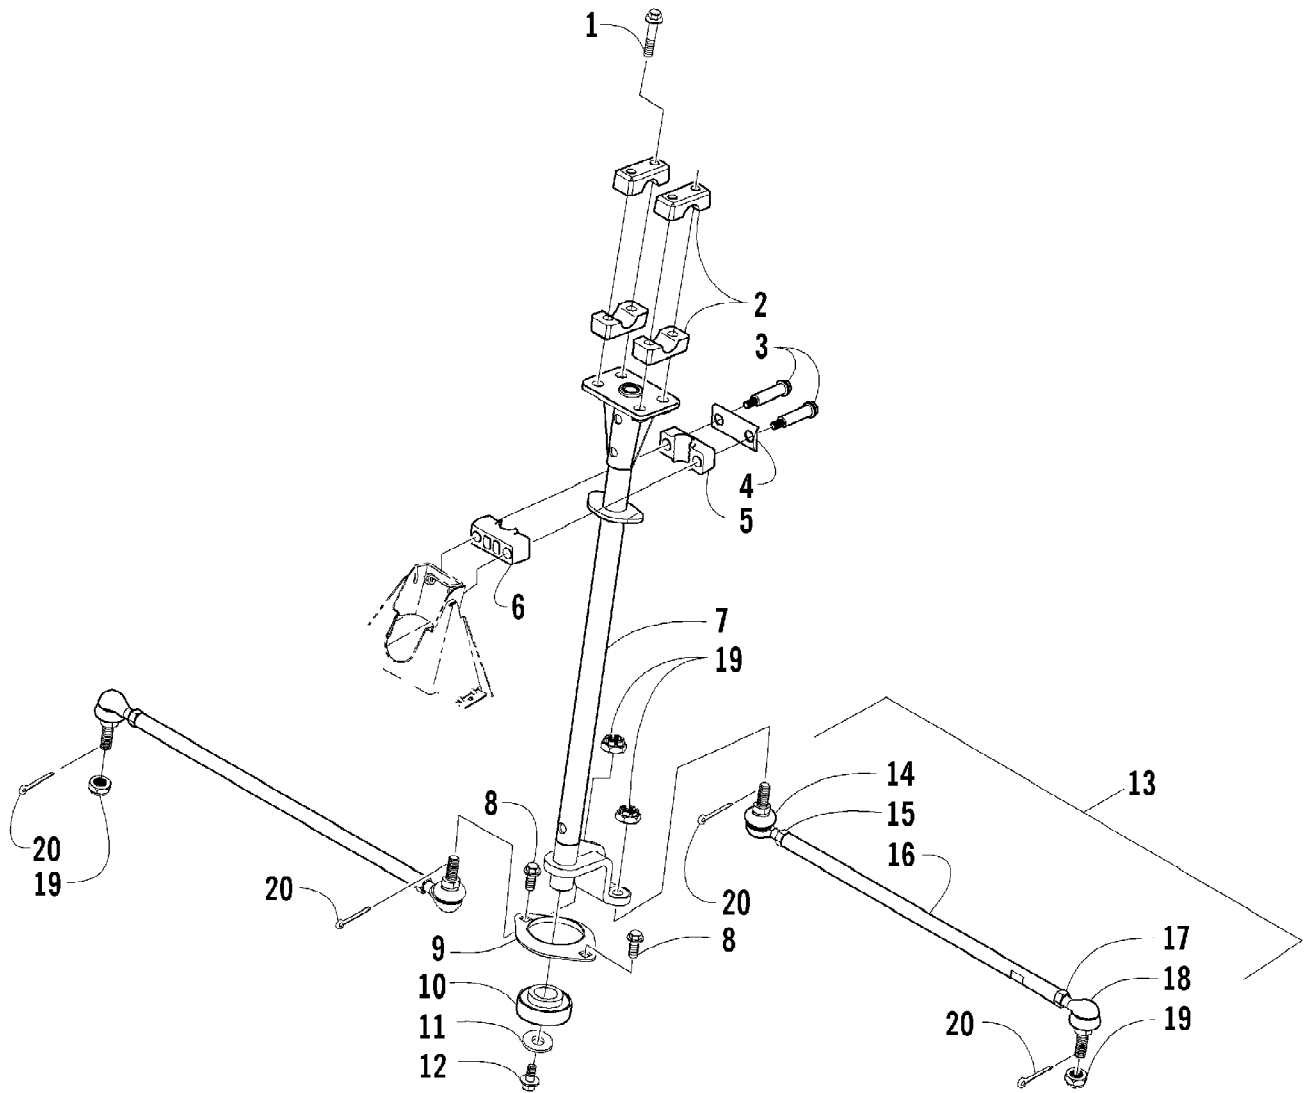

2005 ATV 650 V-2 4X4 FIS CAT GREEN LE (A2005IBR4BUSA)
STEERING POST ASSEMBLY

Page 81 of 97

Ref #	Part Number	Qty	S/P/F	Description
1	8408-860	4		Screw, Cap
2	0405-035	4		Cap, Steering Adjuster
3	0423-505	2		Screw, Shoulder
4	0405-166	1		Cap, Housing
5	0405-138	1		Housing, Lower
6	0405-139	1		Housing, Upper
7	0505-451	1	S	Post, Steering
8	8408-816	2		Screw, Cap
9	0602-233	1		Flange, Bearing
10	0405-052	1		Bearing w/Inverted Oil Seal
11	0423-073	1		Washer
12	8409-020	1	/P	Screw, Cap
13	0505-408	2	S	Tie Rod - Assembly (inc. 14-18)
14	0405-083	2	S	Ball Joint, Tie Rod - Left
15	0423-013	2		Nut - Left
16	0405-107	2	S	Tie Rod
17	8420-002	2	/P	Nut - Right
18	0405-082	2	S	Ball Joint, Tie Rod - Right
19	0423-157	4		Nut, Lock
20	0623-175	4		Pin, Cotter