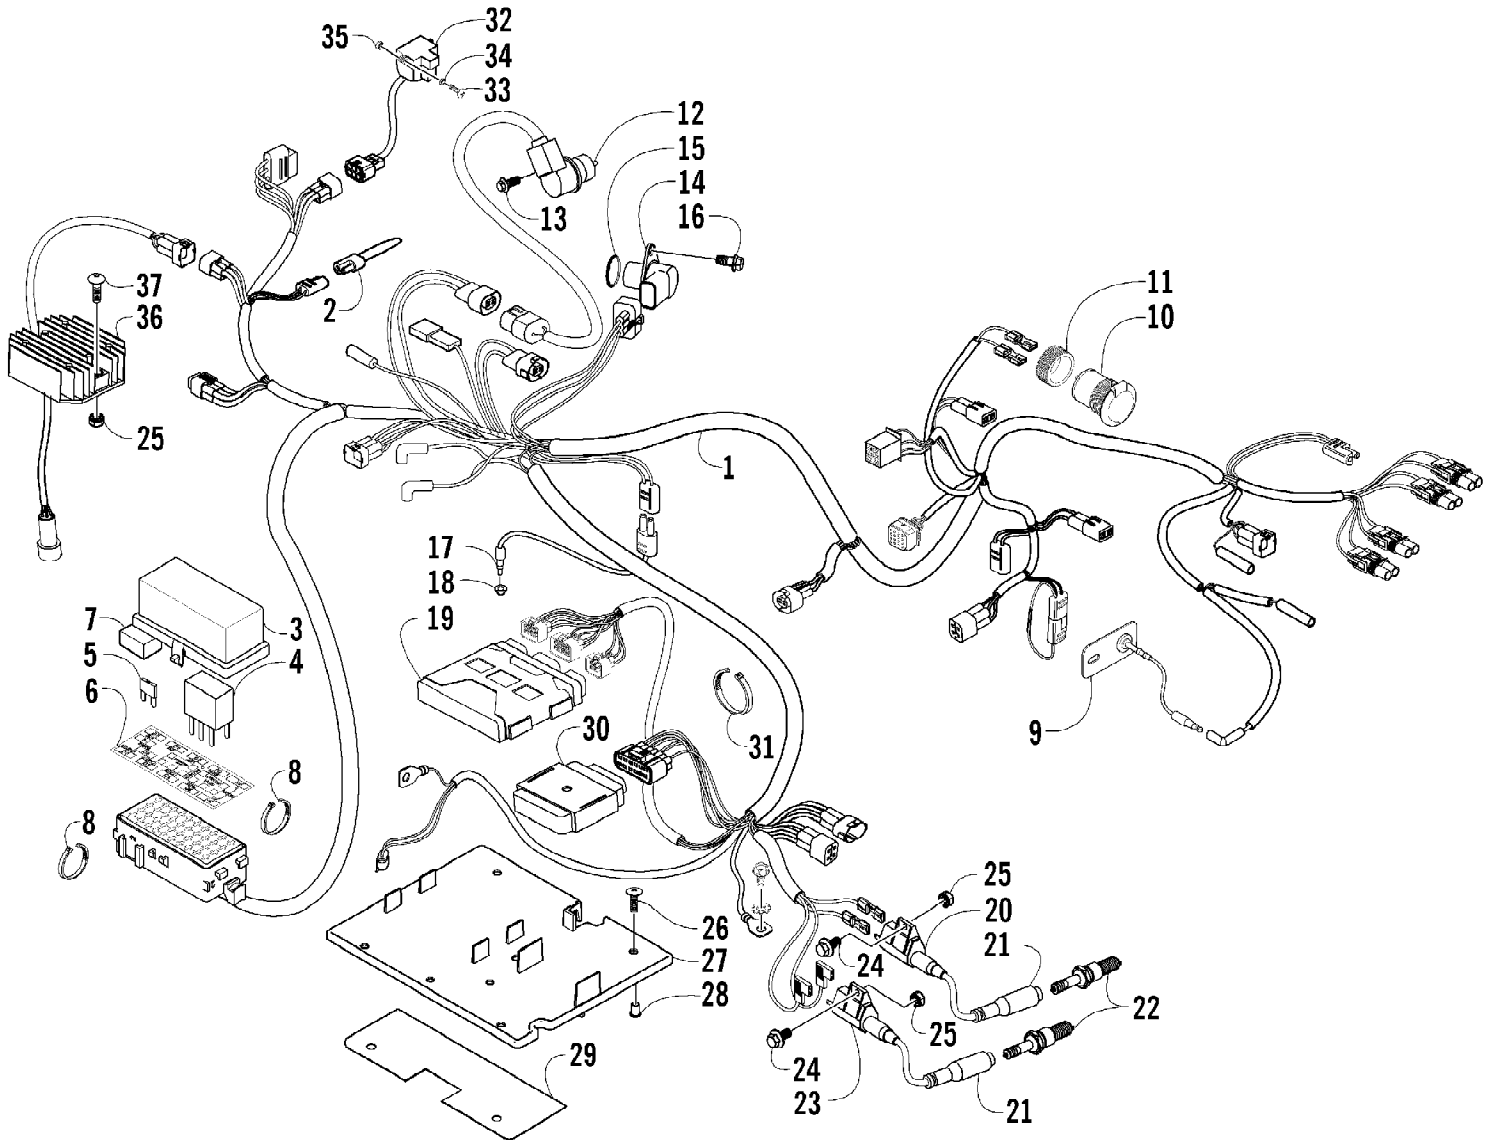

2005 ATV 650 V-2 4X4 FIS CAT GREEN LE (A2005IBR4BUSA)
WIRING HARNESS ASSEMBLY

2005 ATV 650 V-2 4X4 FIS CAT GREEN LE (A2005IBR4BUSA)
WIRING HARNESS ASSEMBLY

Page 97 of 97

Ref #	Part Number	Qty	S/P/F	Description
1	0486-157	1		Harness, Main (inc. 2-7 and two No. 8)
2	0486-164	1		Tether, Accessory Connector
3	0530-008	1		Cover, Fuse Block
4	0430-033	4		Relay (5-Pin) - 20 Amp
5	0430-032	5		Fuse - 10 Amp
5	0430-031	3		Fuse - 15 Amp
5	0430-030	2		Fuse - 30 Amp
6	0411-903	1		Decal, Fuse Block
7	0430-037	1		Holder, Fuse
8	0123-788	AR	/P	Cable Tie - 7.5 in.
9	0509-011	1	S	Diode Assembly
10	0445-022	1	S	Receptacle, 12V (inc. 11)
11	0445-034	1		Nut, Retainer
12	3201-191	1		Sensor, Reverse
13	3201-141	1		Screw, Cap
14	3201-190	1		Sensor, Speed (inc. 15)
15	3201-343	1		O-Ring
16	3201-036	1		Screw, Cap
17	0409-009	1		Switch, Brake - Assembly
18	0402-991	1		Retainer, Switch
19	3201-039	1		CDI
20	3201-010	1		Coil, Ignition - Front
21	3201-012	2		Cap, Spark Plug
22	0217-708	2		Spark Plug (NGK CR7E)
23	3201-011	1		Coil, Ignition - Rear
24	8476-620	2		Screw, Cap
25	0623-038	4		Nut w/Washer
26	0623-121	4		Screw, Machine
27	1406-697	1		Tray, Electrical
28	0123-010	4	/P	Nut, Expansion
29	0412-290	1		Shield, Heat
30	3201-040	1	S	Controller, Actuator
31	0123-903	4		Cable Tie - 11.5 in.
32	0409-064	1		Switch, Invert Sensor
33	8468-425	2		Screw
34	0123-802	2		Washer, Flat
35	0423-493	2		Nut w/Washer
36	0430-035	1	S	Regulator, Voltage
37	8476-630	2		Screw, Machine