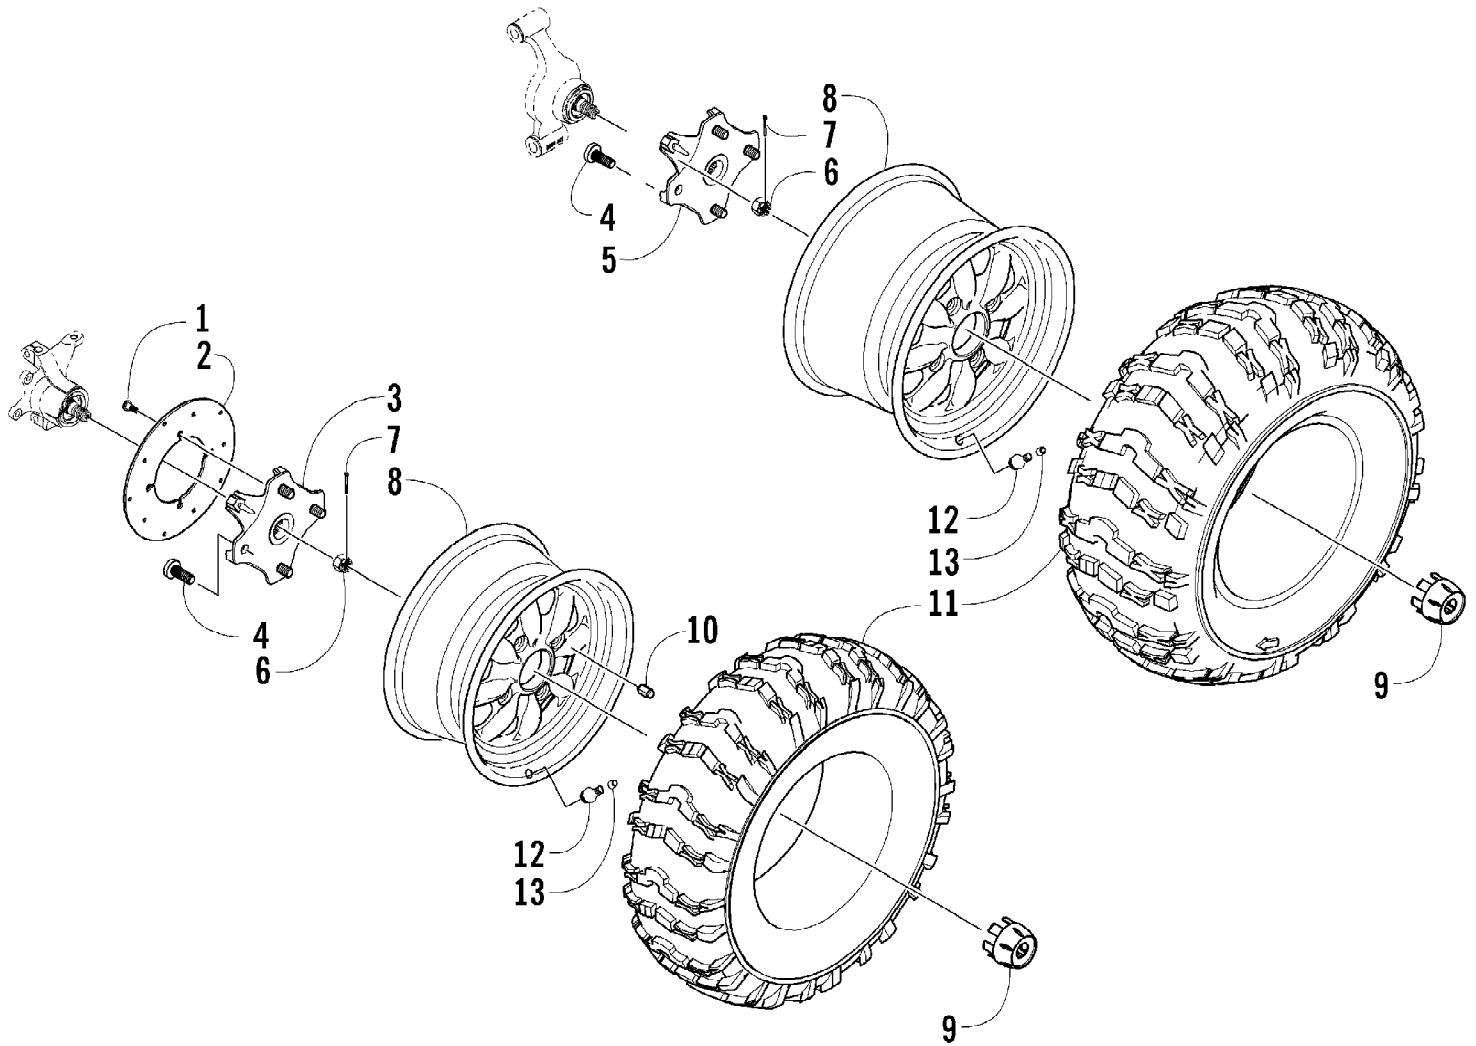

2005 ATV 650 V-2 4X4 FIS CAT GREEN LE (A2005IBR4BUSA)
WHEEL AND TIRE ASSEMBLY

Page 93 of 97

Ref #	Part Number	Qty	S/P/F	Description
1	0423-029	12		Screw, Machine
2	1402-225	3	S	Disc, Brake
3	0502-599	2	S	Hub, Wheel - Front (inc. 4)
4	0402-974	16	/P	Stud, Wheel Hub
5	0502-601	1	S	Hub, Wheel - Rear - Left (inc. 4)
5	0502-599	1	S	Hub, Wheel - Rear - Right (inc. 4)
6	0423-394	4		Nut, Castle
7	0423-407	4		Pin, Cotter
8	1402-286	2		Wheel - Front - Spoked (inc. 9)
8	1402-287	2		Wheel - Rear - Spoked (inc. 9)
9	1402-325	4		Cap, Wheel
10	0423-556	16		Nut, Mounting - Wheel
11	1402-201	2		Tire - Front
11	1402-202	2		Tire - Rear
12	0402-064	4		Stem, Valve (inc. 13)
13	0402-140	4		Cap, Valve Stem