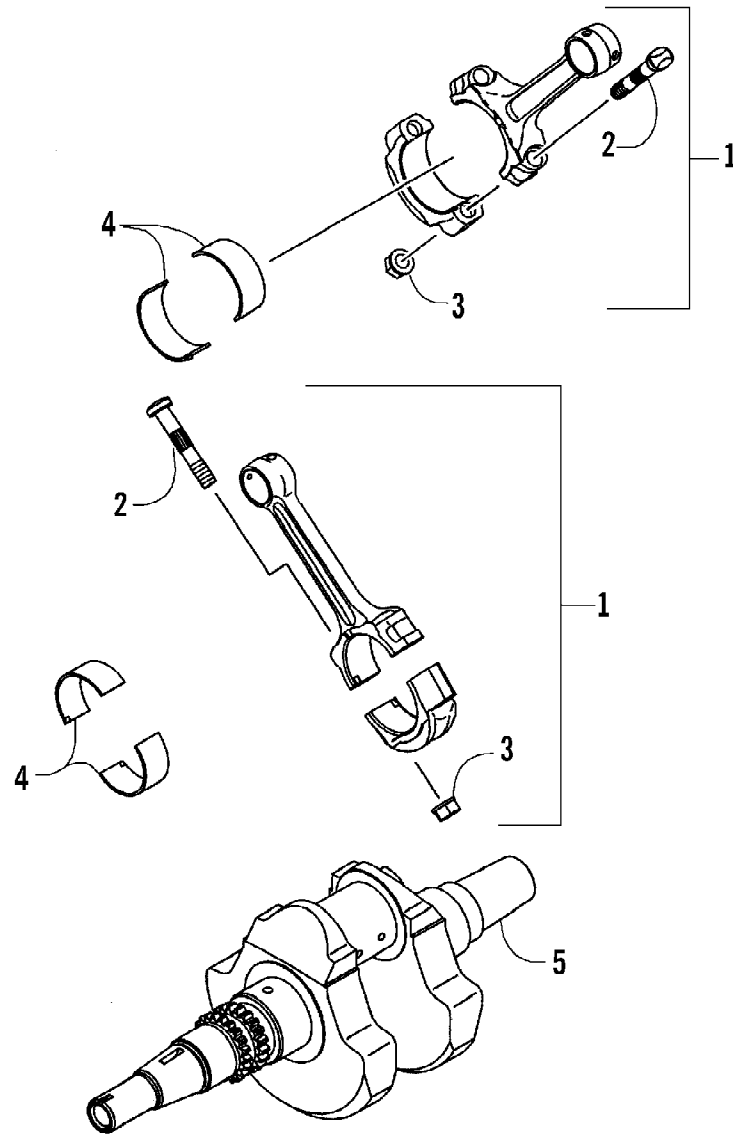

2005 ATV 650 V-2 4X4 FIS CAT GREEN LE (A2005IBR4BUSA)
CRANKSHAFT ASSEMBLY

Page 21 of 97

Ref #	Part Number	Qty	S/P/F	Description
1	3201-128	2		Rod, Connecting - Assembly (inc 2-3)
2	3201-263	4		Bolt, Connecting Rod
3	3201-271	4		Nut
4	3201-293	AR		Bushing, Connecting Rod
4	3201-294	4		Bushing, Connecting Rod
4	3201-295	AR		Bushing, Connecting Rod
5	3201-105	1	S	Crankshaft Assembly