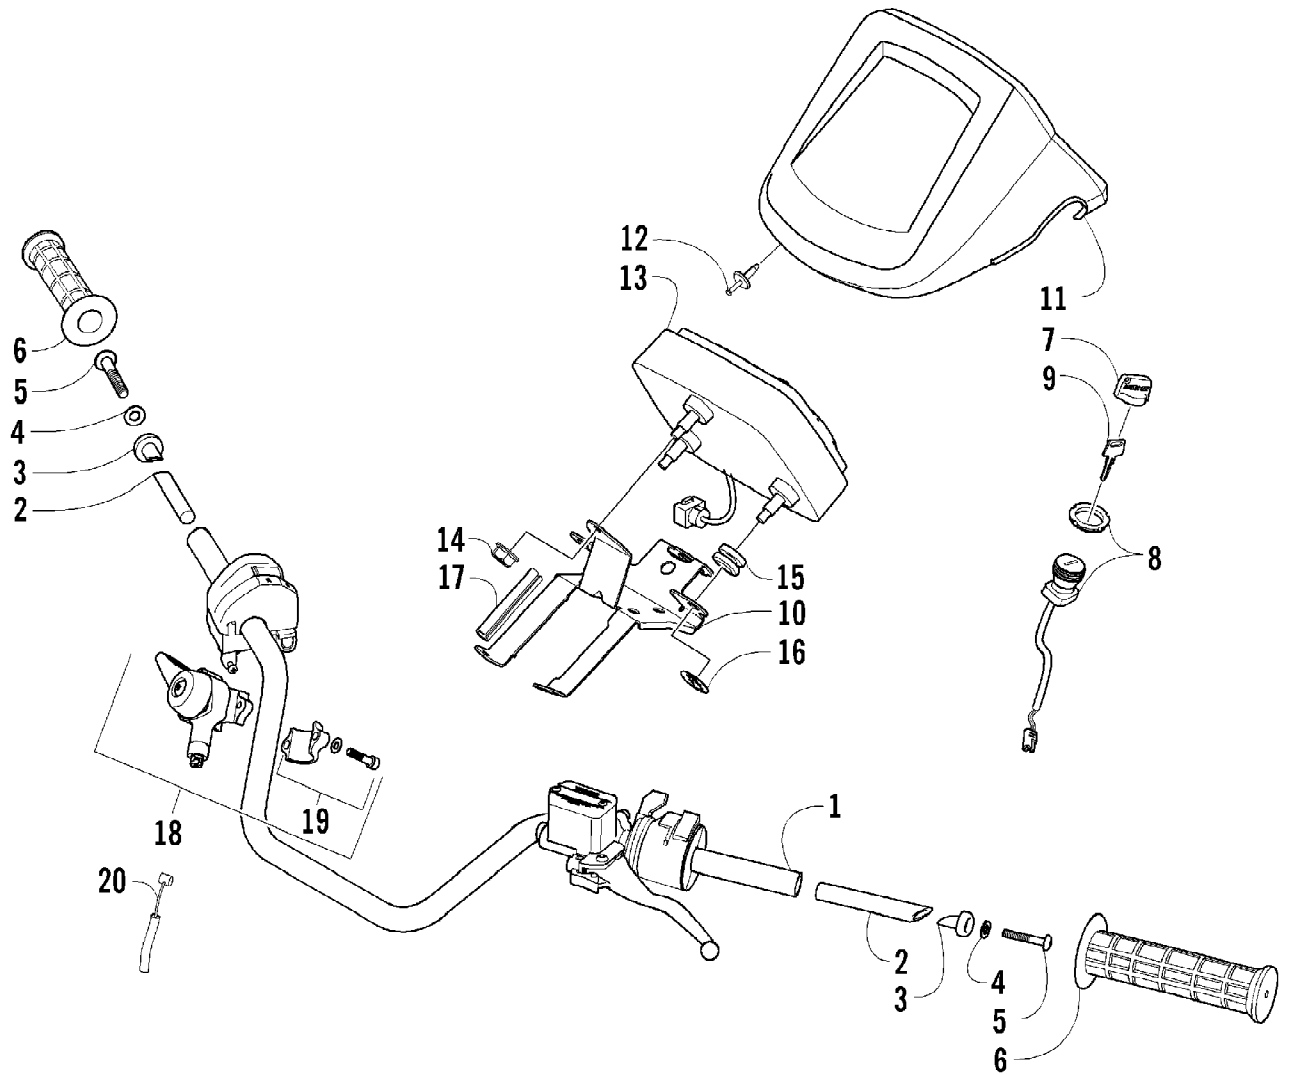

2005 ATV 650 V-2 4X4 FIS CAT GREEN LE (A2005IBR4BUSA)
HANDLEBAR ASSEMBLY

Page 54 of 97

Ref #	Part Number	Qty	S/P/F	Description
1	0505-448	1		Tube, Handlebar
2	0405-148	2		Plug, Handlebar
3	0405-149	2		End Cap, Handlebar
4	8050-247	2	/P	Washer
5	8477-845	2		Screw, Machine
6	0405-147	2		Grip, Handlebar
7	0409-013	1		Cover, Key
8	0430-036	1		Switch, Ignition - Assembly (inc. 9)
9	3409-007	1	/P	Key, Ignition - Blank (C Series)
9	3409-011	1		Key, Ignition - Blank (D Series)
9	3409-012	1		Key, Ignition - Blank (E Series)
9	3409-013	1		Key, Ignition - Blank (F Series)
10	1506-428	1		Bracket, Mounting - Instrument Pod
11	0405-163	1		Instrument Pod
12	0623-362	2		Rivet, Reinstallable
13	0420-048	1		Gauge, Digital
14	8424-502	1		Nut, Flange
15	0423-447	3		Grommet
16	0624-466	2		Retainer, Push-On
17	0706-371	AR	/P	Trim
18	0502-527	1		Control, Differential Lock (inc. 19)
19	0502-613	1		Clamp, Differential Lock Control - Kit
20	0487-030	1	S	Cable, Differential Lock