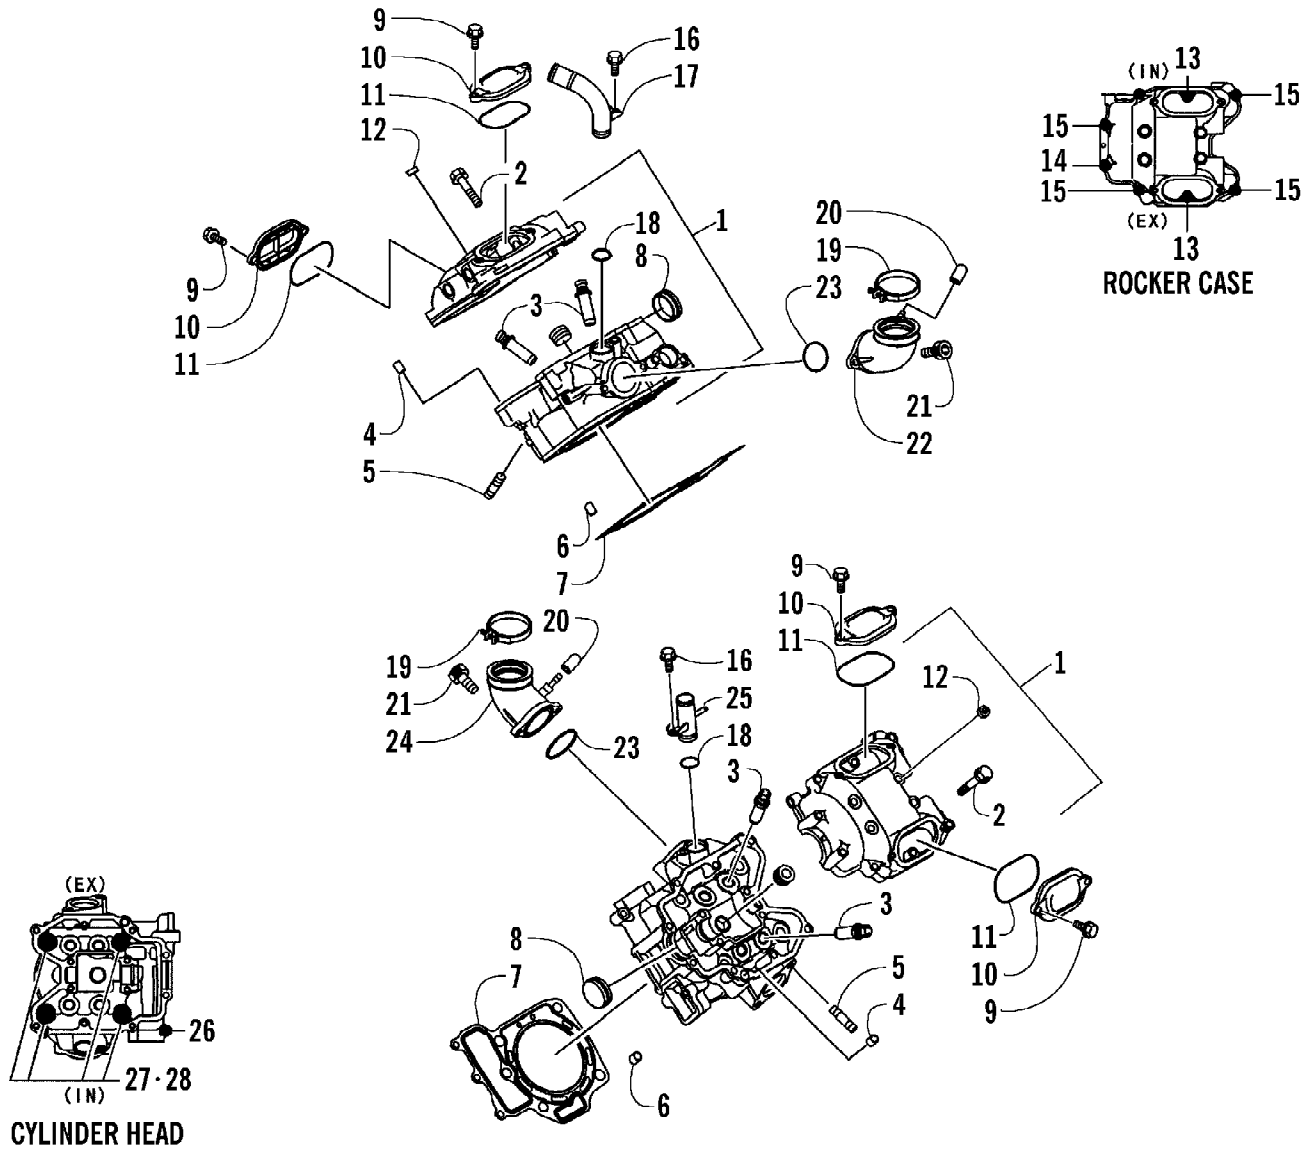

2005 ATV 650 V-2 4X4 FIS CAT GREEN LE (A2005IBR4BUSA)
CYLINDER HEAD ASSEMBLY

2005 ATV 650 V-2 4X4 FIS CAT GREEN LE (A2005IBR4BUSA)
CYLINDER HEAD ASSEMBLY

Page 23 of 97

Ref #	Part Number	Qty	S/P/F	Description
1	3201-409	1		Head, Cylinder - Front (inc. 2-3)
1	3201-410	1		Head, Cylinder - Rear (inc. 2-3)
2	3201-368	8		Bolt
3	3201-216	AR		Guide, Valve
4	3201-304	4		Pin
5	3201-264	4		Stud
6	3201-307	4		Pin
7	3201-061	2	S	Gasket, Head
8	3201-353	2		Plug
9	3201-036	8		Screw, Cap
10	3201-075	4		Cap, Rocker Case
11	3201-342	4	S	O-Ring
12	3201-071	8		Gasket
13	3201-140	4		Screw, Cap
14	3201-145	4		Screw, Cap
15	3201-146	8		Screw, Cap
16	3201-144	2		Screw, Cap
17	3201-046	1		Pipe, Water
18	3201-048	2		O-Ring
19	3201-049	2		Clamp
20	3201-354	2		Plug
21	3201-099	4		Bolt
22	3201-172	1		Holder, Carburetor - Front
23	3201-337	2		O-Ring
24	3201-173	1		Holder, Carburetor - Rear
25	3201-047	1		Pipe, Water
26	3201-150	2		Screw, Cap
27	3201-377	8		Bolt
28	3201-279	8		Washer