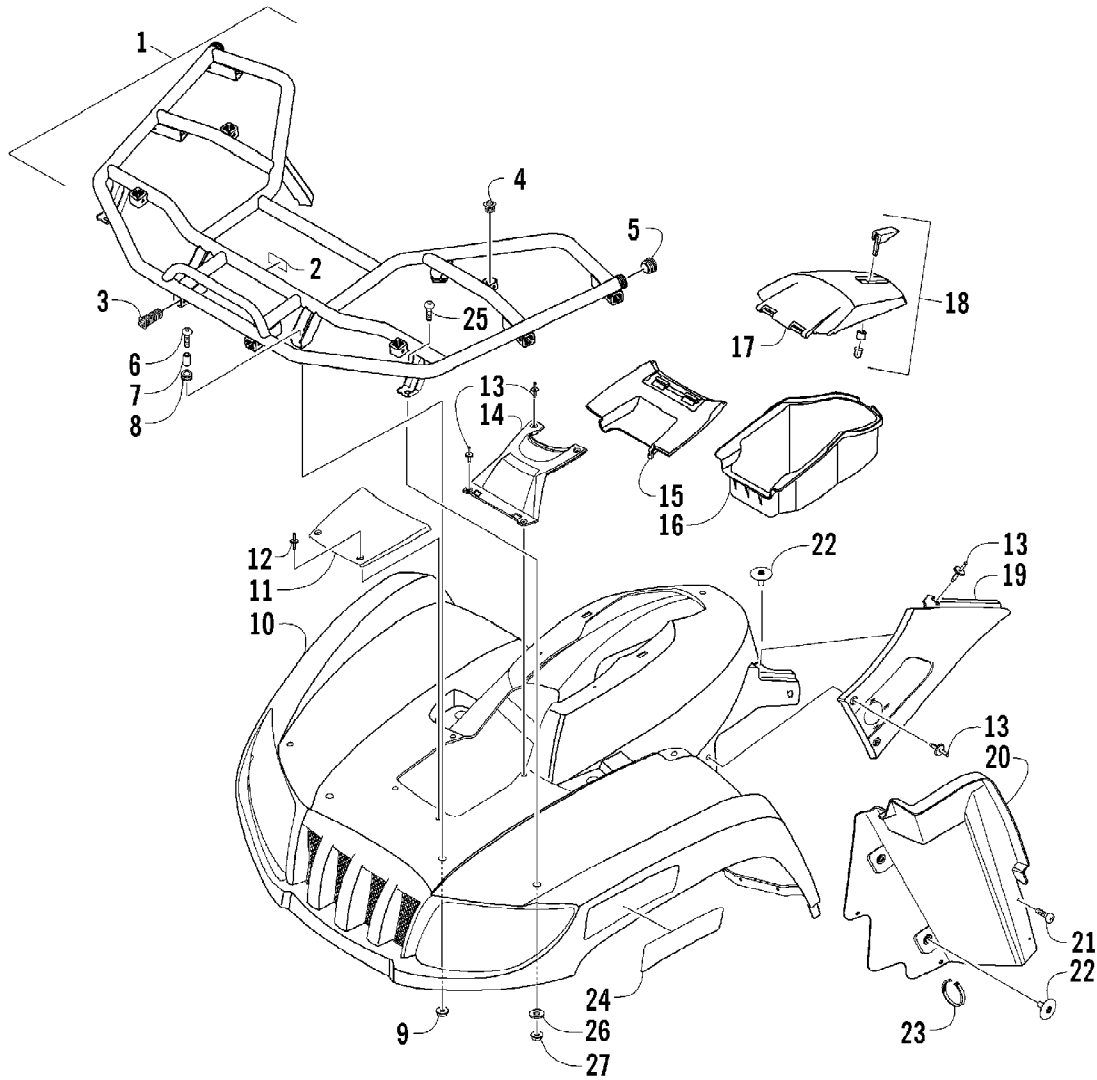

2005 ATV 650 V-2 4X4 FIS CAT GREEN LE (A2005IBR4BUSA)
FRONT BODY PANEL ASSEMBLY

Page 43 of 97

Ref #	Part Number	Qty	S/P/F	Description
1	0541-272	1		Rack - Front - Assembly (inc. 2-5)
2	0411-576	1		Decal, Warning - Front Rack Load
3	0441-556	6		Bushing, Rack
4	0441-592	4	/P	Bushing, Rack
5	1441-049	2		Plug, Rack
6	0423-362	4		Screw, Machine
7	0423-463	4		Spacer
8	0423-465	4		Grommet
9	8432-802	4		Nut, Lock
10	1406-610	1	S	Panel, Fender - Front
11	1406-358	1		Cover, Access - Radiator
12	0423-535	2		Rivet, Reinstallable
13	0623-362	10		Rivet, Reinstallable
14	1406-484	1		Cover, Steering Post
15	0470-513	1		Cover, Storage Box
16	1406-573	1		Box, Storage
17	0470-514	1		Lid, Storage Box
18	1406-599	1		Latch, Storage Box
19	1406-313	1		Panel, Side - Right
19	1406-314	1		Panel, Side - Left
20	1406-354	1		Panel, Splash - Right
20	1406-355	1	S	Panel, Splash - Left
21	0423-342	4	/P	Screw, Self-Tapping
22	0423-101	5		Screw, Body
23	0123-788	AR	/P	Cable Tie - 7.5 in.
24	0411-818	1		Decal, Reflector - Amber - Right
24	0411-819	1		Decal, Reflector - Amber - Left
25	0423-355	2		Screw, Shoulder
26	8050-222	2	/P	Washer
27	8424-602	2	/P	Nut, Lock