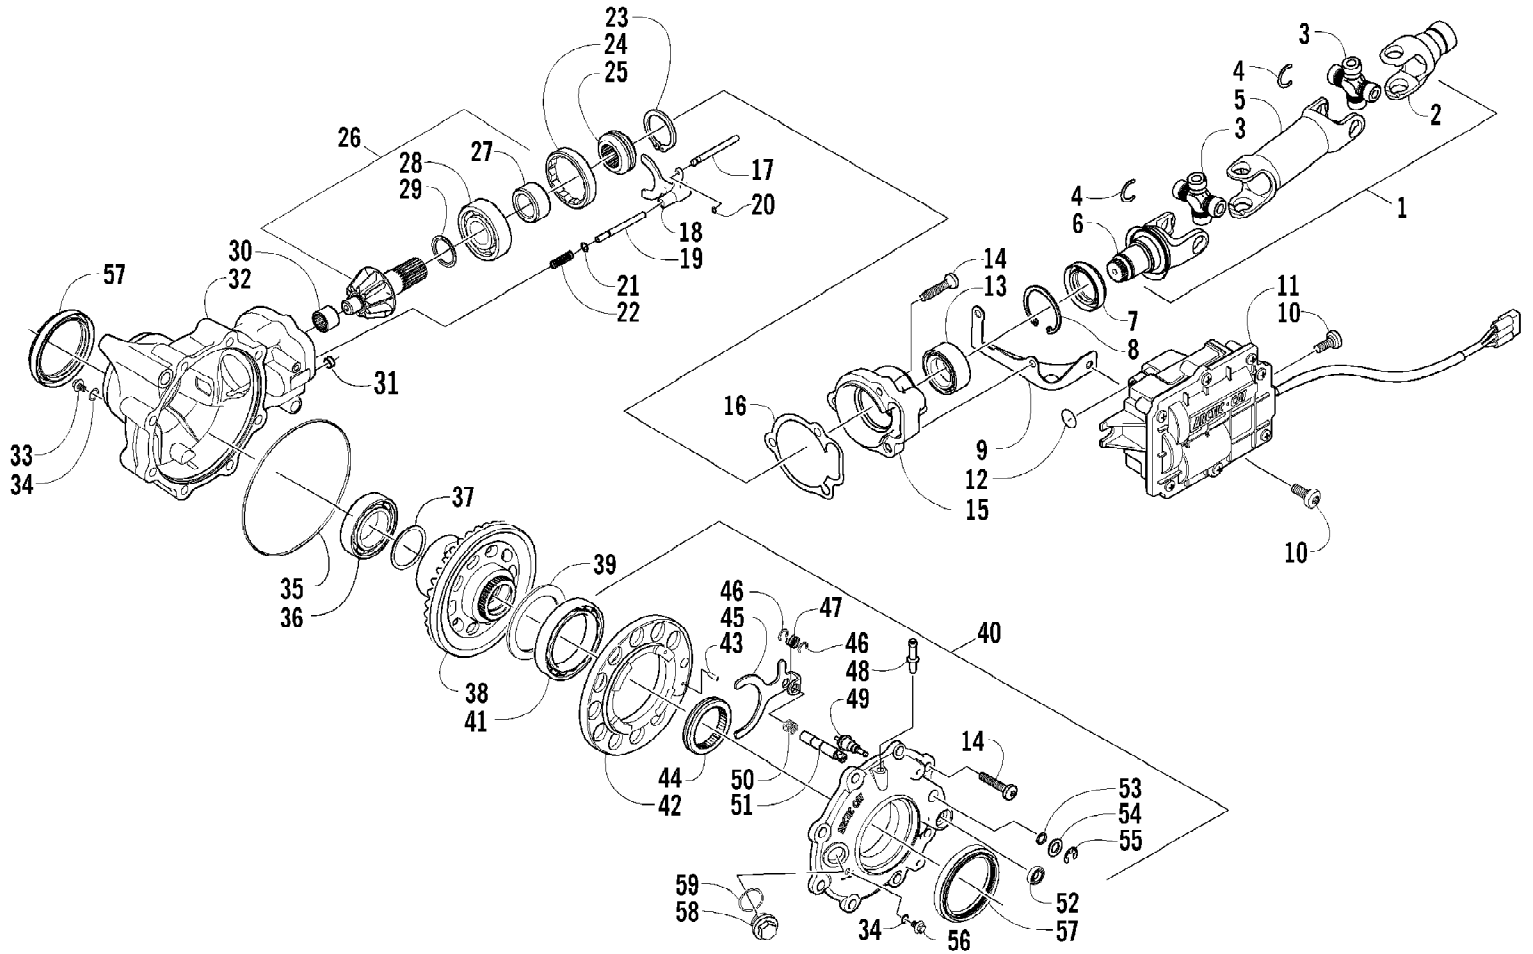

2005 ATV 650 V-2 4X4 FIS CAT GREEN LE (A2005IBR4BUSA)
FRONT DRIVE GEARCASE ASSEMBLY

2005 ATV 650 V-2 4X4 FIS CAT GREEN LE (A2005IBR4BUSA)
FRONT DRIVE GEARCASE ASSEMBLY

Page 45 of 97

Ref #	Part Number	Qty	S/P/F	Description
	0502-615	1		Gearcase Assembly
1	0502-381	1		Driveshaft Assembly (inc. 2-6)
2	0502-521	1		Yoke, Front
3	1402-164	2	/P	Joint, Universal (inc. 4)
4	0423-450	8		Ring, Retaining
5	0502-524	1		Driveshaft
6	0502-517	1		Yoke, Front Slip
7	1402-011	1		Seal
8	0423-423	1		Ring, Retaining
9	0502-347	1		Bracket, Actuator
10	0423-396	3		Screw, Self-Tapping
11	0502-579	1		Actuator (inc. 12)
12	0423-498	1	S	O-Ring
13	1402-043	1		Bearing
14	0423-118	11		Screw, Self-Tapping
15	0502-528	1	/P	Housing, Pinion
16	0402-947	1		Gasket, Flange
17	0402-997	1		Shaft, Selector
18	0402-998	1		Fork, Selector
19	0402-417	1		Shaft, Shuttle
20	0423-402	1		Ring, Retaining
21	0423-147	1		O-Ring
22	0402-999	1		Spring, Return
23	0423-417	1		Ring, Retaining
24	0402-357	1		Collar, Lock
25	0402-413	1		Coupler, Drive
26	0502-123	1		Gear, Pinion - Assembly - 10T (inc. 27-29)
27	0402-336	1		Collar, Retaining
28	0402-327	1		Bearing
29	0402-424	AR		Shim
29	0402-425	AR		Shim
29	0402-426	AR		Shim
29	0402-427	AR		Shim
29	0402-428	AR		Shim
30	0402-328	1		Bearing
31	0402-411	1		Pin, Dowel
32	0502-514	1		Housing, Gearcase
33	1402-210	1	/P	Plug, Magnetic (inc. one No. 34)
34	0423-153	2		O-Ring
35	0423-149	1		O-Ring
36	0402-393	1		Bearing
37	0402-405	AR		Shim
37	0402-406	AR		Shim
37	0402-407	AR		Shim
37	0402-408	AR		Shim
37	0402-409	AR		Shim
38	0502-411	1		Gear, Ring - 36T
39	1402-074	AR		Shim
39	1402-075	AR		Shim
39	1402-076	AR		Shim
39	1402-077	AR		Shim
39	1402-078	AR		Shim