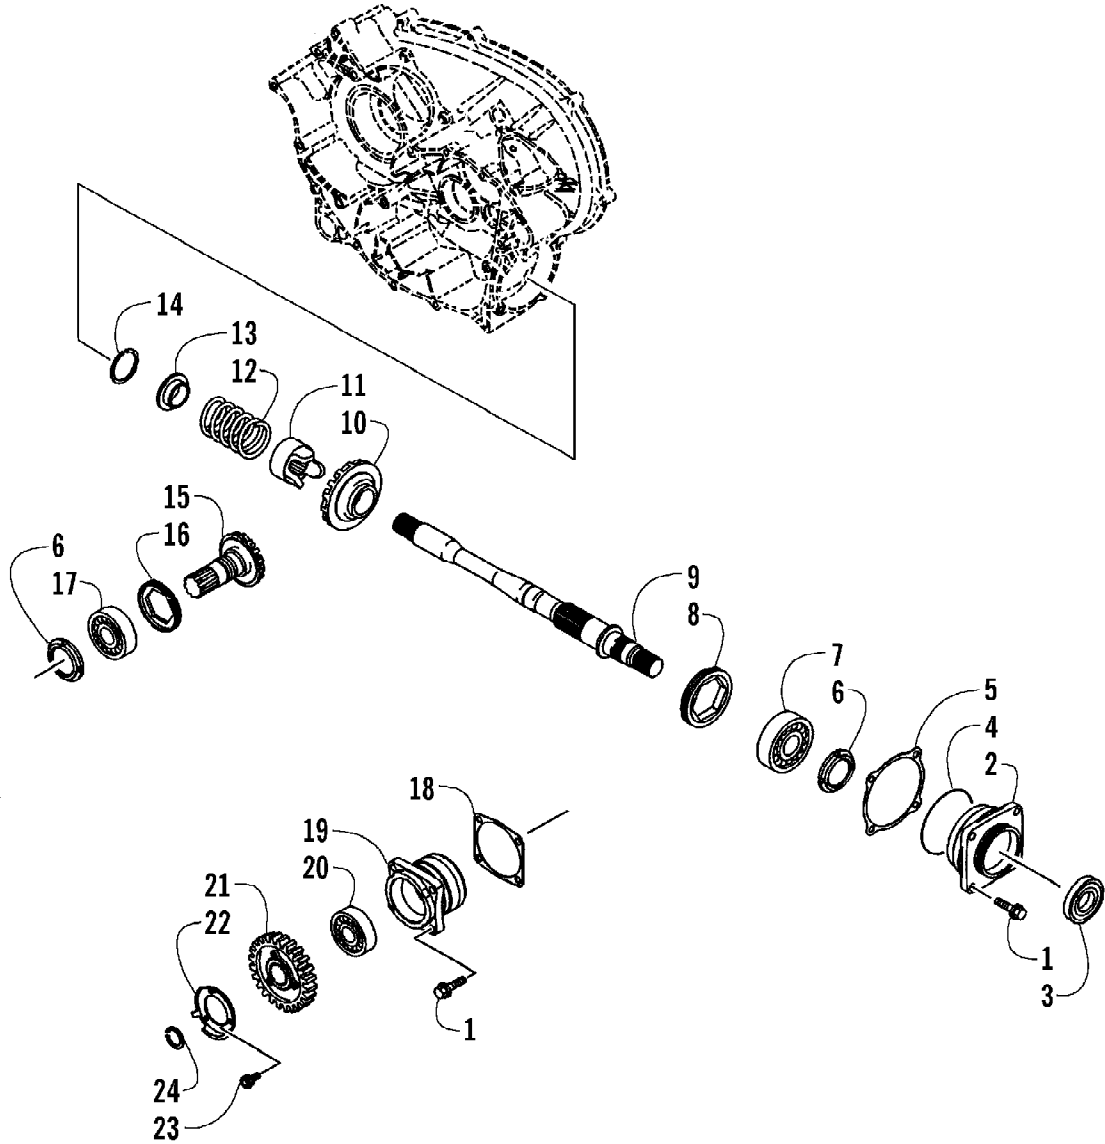

2005 ATV 650 V-2 4X4 FIS CAT GREEN LE (A2005IBR4BUSA)
FRAME AND RELATED PARTS

Page 39 of 97

Ref #	Part Number	Qty	S/P/F	Description
1	1506-437	1	S	Frame, Main
2	0509-016	1		Headlight Assembly - Right (inc. 3-4)
2	0509-018	1		Headlight Assembly - Left (inc. 3-4)
3	0409-055	4		Bulb, Headlight
4	0423-452	4		Socket, Mounting
5	0423-515	4		Stud, Mounting - Headlight
6	0423-514	2		Stud, Adjuster - Headlight
7	0423-522	2		Spring, Adjuster
8	0423-513	2		Knob, Adjuster
9	8409-020	4	/P	Screw, Cap
10	0506-653	1	S	Channel, Bumper Mounting - Left
10	1506-596	1	/P	Channel, Bumper Mounting - Right
11	1506-562	1		Bracket, Mounting - Bumper - Right
11	1506-563	1		Bracket, Mounting - Bumper - Left
12	8408-816	10		Screw, Cap
13	1506-666	1	S	Bumper (inc. 14)
14	0411-501	1		Decal, "Arctic Cat"
15	8424-805	2		Nut, Lock
16	1506-667	2		Strap, Bumper Support
17	8468-845	2		Screw, Machine
18	8428-002	2		Nut, Lock
19	1506-429	1	S	Brace, A-Arm
20	8409-025	2		Screw, Cap
21	1406-425	1		Panel, Belly
22	0423-101	16		Screw, Body
23	1506-615	1		Bumper, Rear (inc. 24)
24	0406-130	4		Cap, Bumper
25	8424-802	8		Nut, Flange
26	1506-067	1		Foam, Frame
27	0406-289	1		Pad, Frame - Battery Top
28	8409-016	4		Screw, Cap
29	1506-380	1		Footrest - Right
29	1506-379	1		Footrest - Left
30	1406-298	2		Rod, Support
31	0623-751	1		Cable Tie