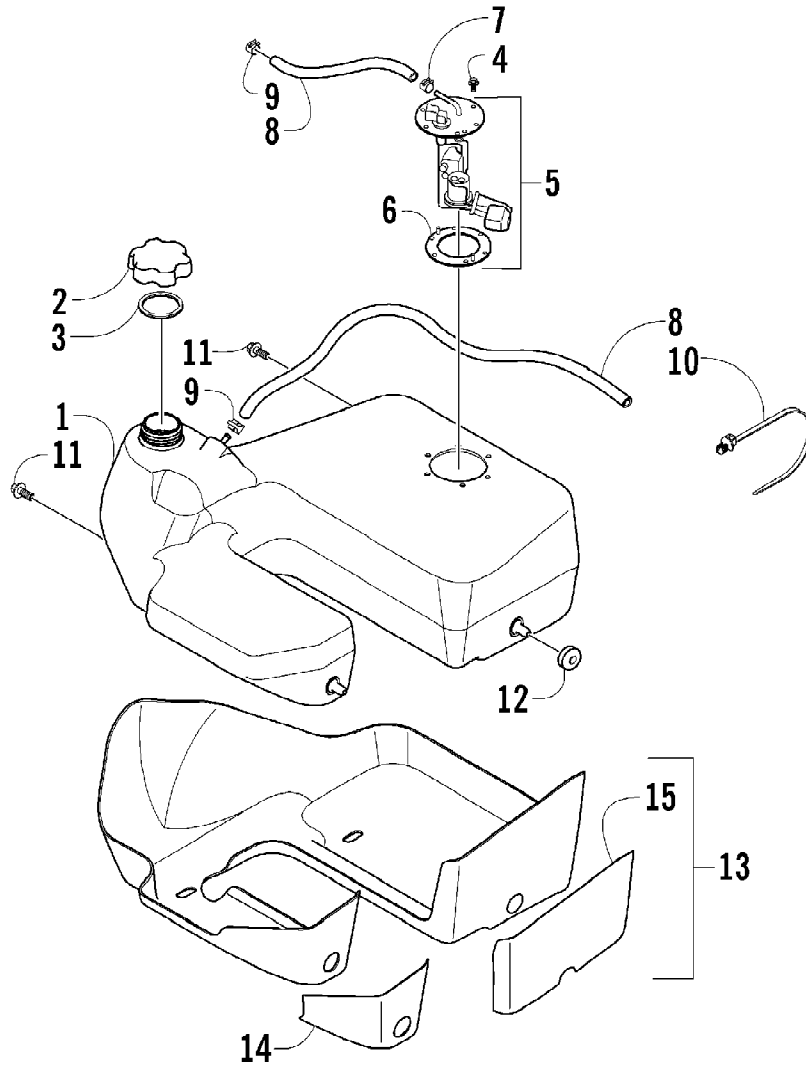

2005 ATV 650 V-2 4X4 FIS CAT GREEN LE (A2005IBR4BUSA)
GAS TANK ASSEMBLY

Page 50 of 97

Ref #	Part Number	Qty	S/P/F	Description
1	0570-090	1	S	Tank, Gas - Assembly (inc. 2-4 and 6)
2	0470-438	1	/P	Cap, Gas Tank (inc. 3)
3	0109-733	1	/P	Gasket, Tank Cap
4	3201-008	6		Screw, Cap
5	3201-434	1	/P	Pump, Fuel (inc. 6)
6	3201-009	1		Damper, Fuel Pump
7	1623-233	1		Clamp, Hose
8	0410-070	AR	/P	Hose, Gasline - 25 ft
9	0423-461	2	S	Clamp, Hose
10	0423-075	1		Cable Tie - Push-Mount
11	8408-816	2		Screw, Cap
12	0423-460	2		Grommet
13	0570-081	1		Shield, Gas Tank (inc. 14-15)
14	0470-498	1		Shield, Heat
15	0470-499	1		Shield, Heat