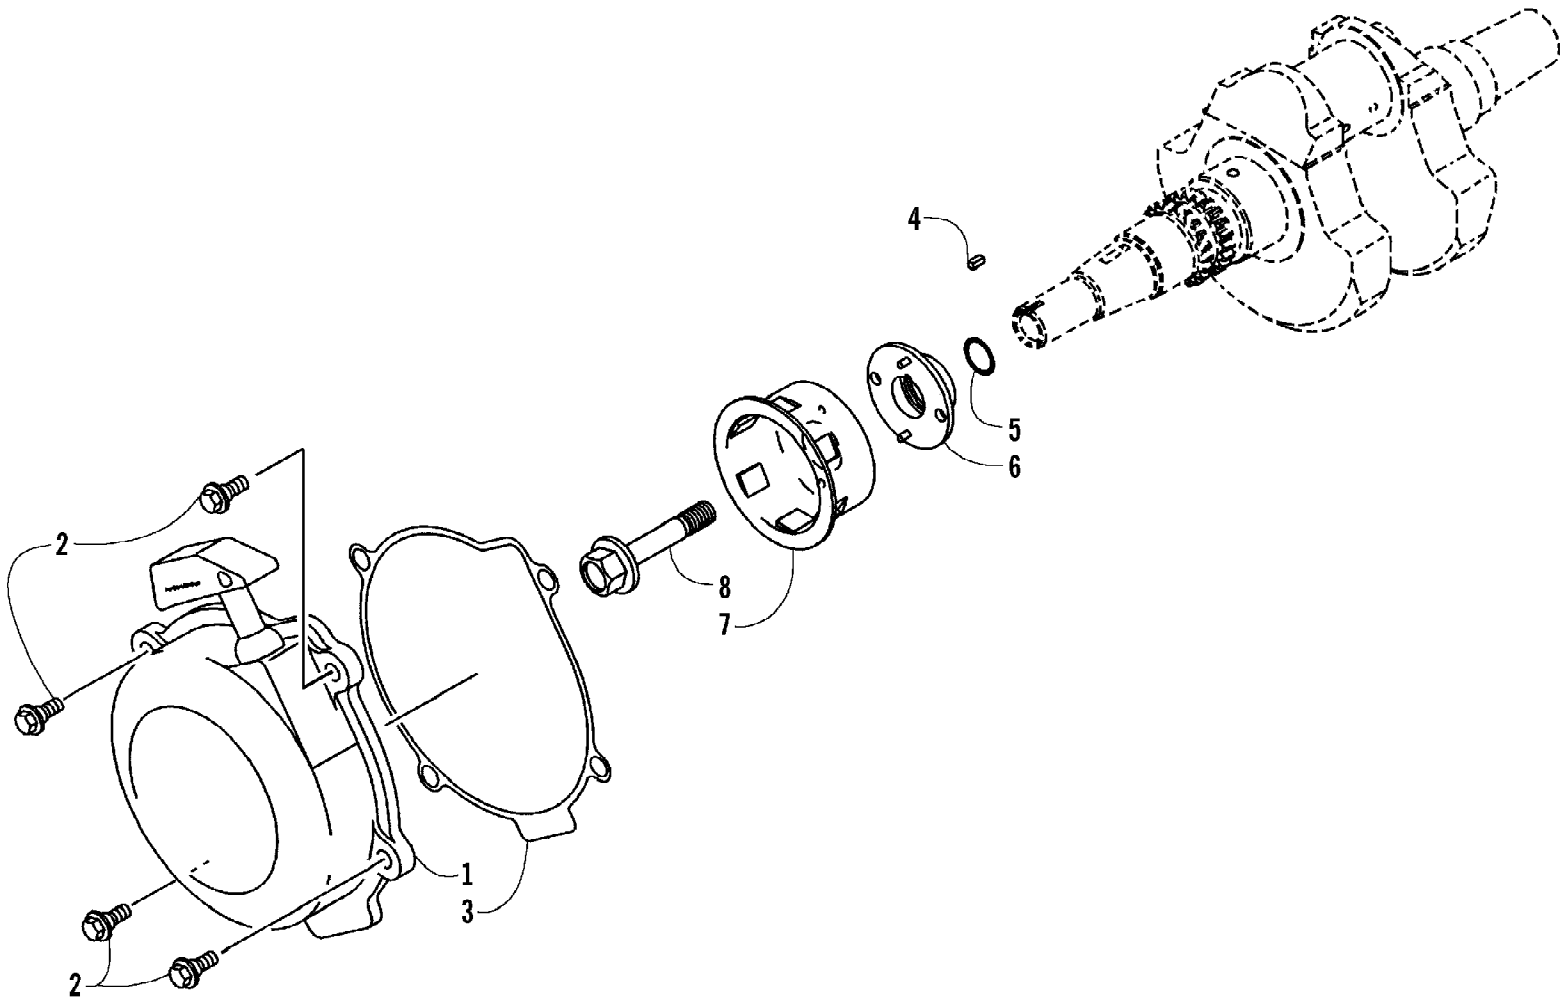

2005 ATV 650 V-2 4X4 FIS CAT GREEN LE (A2005IBR4BUSA)
REAR SUSPENSION ASSEMBLY

Page 68 of 97

Ref #	Part Number	Qty	S/P/F	Description
1	0504-372	1	S	Knuckle, Right Rear - Assembly (inc. 2-6)
1	0504-373	1	S/P	Knuckle, Left Rear - Assembly (inc. 2-6)
2	0	1	F	Knuckle - Right
2	0	1	F	Knuckle - Left
3	1402-027	2	S/P	Bearing, Wheel Hub
4	0423-423	2		Ring, Retaining
5	0403-038	4	S/P	Collar, Suspension Bushing
6	0403-032	8	S	Bushing, Suspension
7	0504-326	1	S	A-Arm, Rear - Lower Right (inc. 8-9)
7	0504-327	1	S/P	A-Arm, Rear - Lower Left (inc. 8-9)
8	0403-115	16	S	Bushing
9	0403-114	8	S	Collar
10	8428-002	14		Nut, Lock
11	8409-000	4		Screw, Cap
12	0504-330	1		A-Arm, Rear - Upper Right (inc. 8-9)
12	0504-331	1	S	A-Arm, Rear - Upper Left (inc. 8-9)
13	0441-758	1		Guard, Boot - Right
13	0441-759	1		Guard, Boot - Left
14	0423-101	6		Screw, Body
15	1406-071	1		Guard, Boot - Right
15	1406-072	1		Guard, Boot - Left
16	0502-596	2	S	Axle, Drive (inc. 17-18)
17	0441-400	2	S	Clip, Retaining
18	0436-276	2	S	Repair Kit, Boot - Rear Axle
19	8409-075	8		Screw, Cap
20	1603-889	2	/P	Retainer, Spring
21	0404-074	2		Spring, Suspension
22	0404-077	2		Shock Absorber - Rear (inc. 23-24)
23	0604-310	8		Bushing, Shock Absorber
24	0403-028	2		Sleeve, Shock Absorber
25	0404-057	2		Cam, Spring Adjuster
26	8409-040	2		Screw, Cap
27	0423-087	2		Washer
28	8408-820	2	/P	Screw, Cap
29	0441-587	1		Wrench, Spanner
30	0123-788	2	/P	Cable Tie