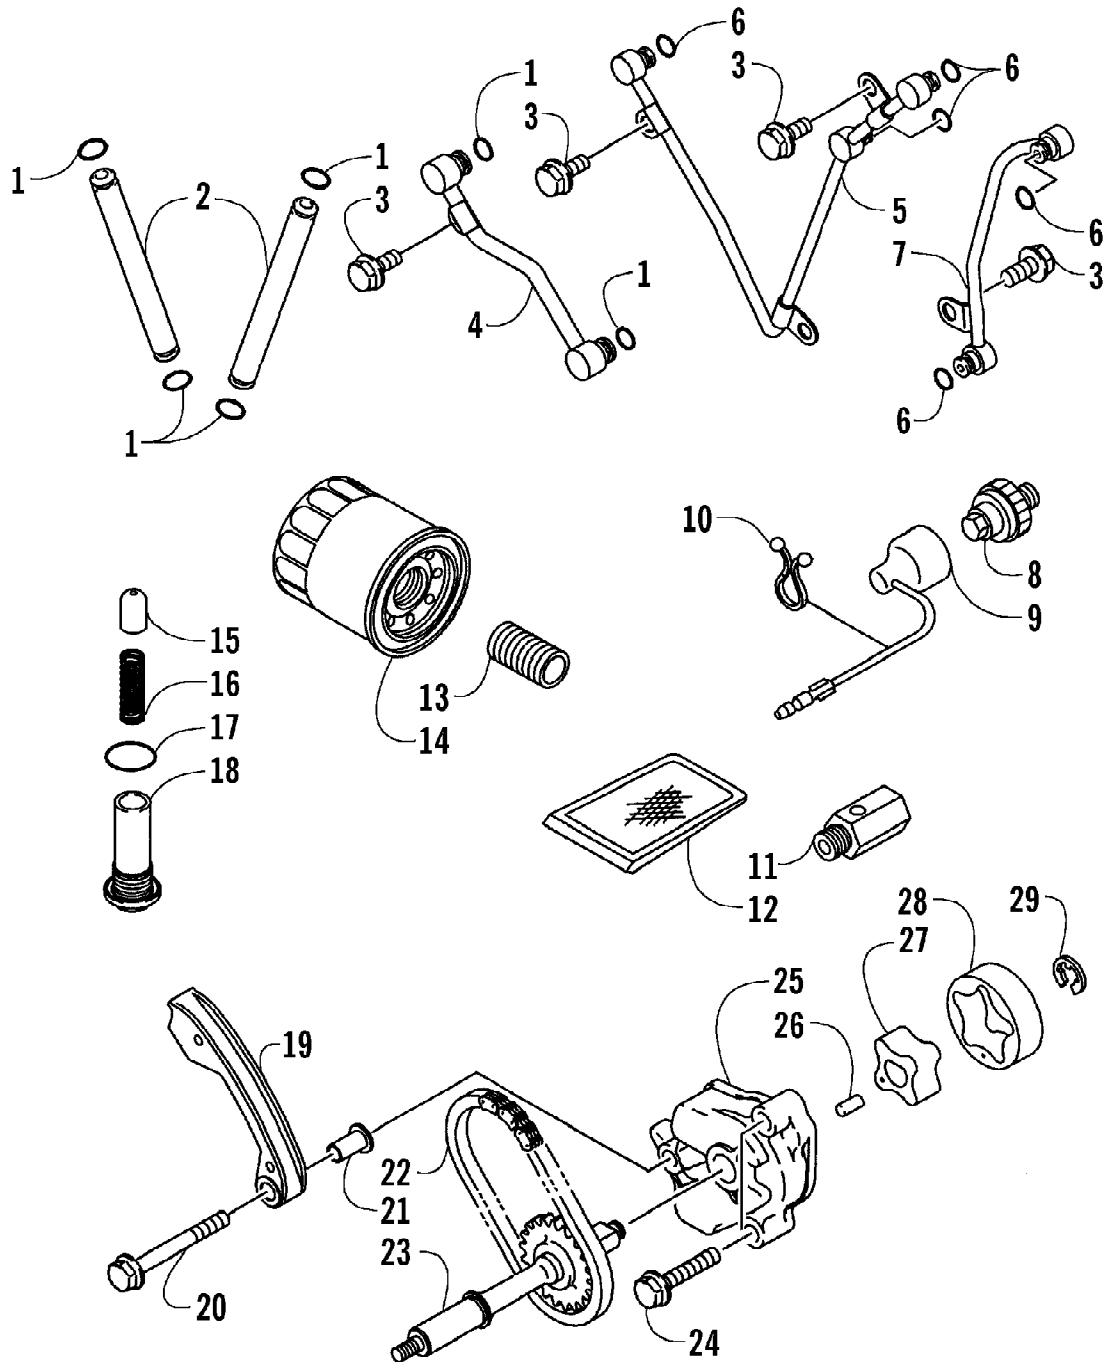

2005 ATV 650 V-2 4X4 FIS CAT GREEN LE (A2005IBR4BUSA)
OIL PUMP ASSEMBLY

Page 62 of 97

Ref #	Part Number	Qty	S/P/F	Description
1	3201-255	6		O-Ring
2	3201-199	2		Pipe
3	3201-144	4		Screw, Cap
4	3201-204	1		Pipe, Oil - Crankshaft
5	3201-205	1		Pipe, Oil - Crankcase - Left
6	3201-254	5		O-Ring
7	3201-206	1		Pipe, Oil - Crankcase - Right
8	3201-196	1		Switch, Oil Pressure
9	3201-194	1		Wire, Lead
10	3201-383	1		Clamp
11	3201-176	1		Valve, Relief - Assembly
12	3201-231	1		Filter, Oil
13	3201-198	1		Pipe, Oil Filter
14	3201-044	1	S	Filter, Oil
15	3201-303	1		Pin
16	3201-356	1		Spring
17	3201-257	1		O-Ring
18	3201-376	1		Bolt
19	3201-087	1		Guide, Chain - Slack
20	3201-142	1		Screw, Cap
21	3201-359	1		Collar
22	3201-423	1	S	Chain
23	3201-123	1		Shaft, Oil Pump
24	3201-146	2		Screw, Cap
25	3201-178	1		Cover, Pump
26	3201-241	2		Pin, Dowel
27	3201-179	1		Rotor, Pump - Inner
28	3201-180	1		Rotor, Pump - Outer
29	3201-215	1		Circlip