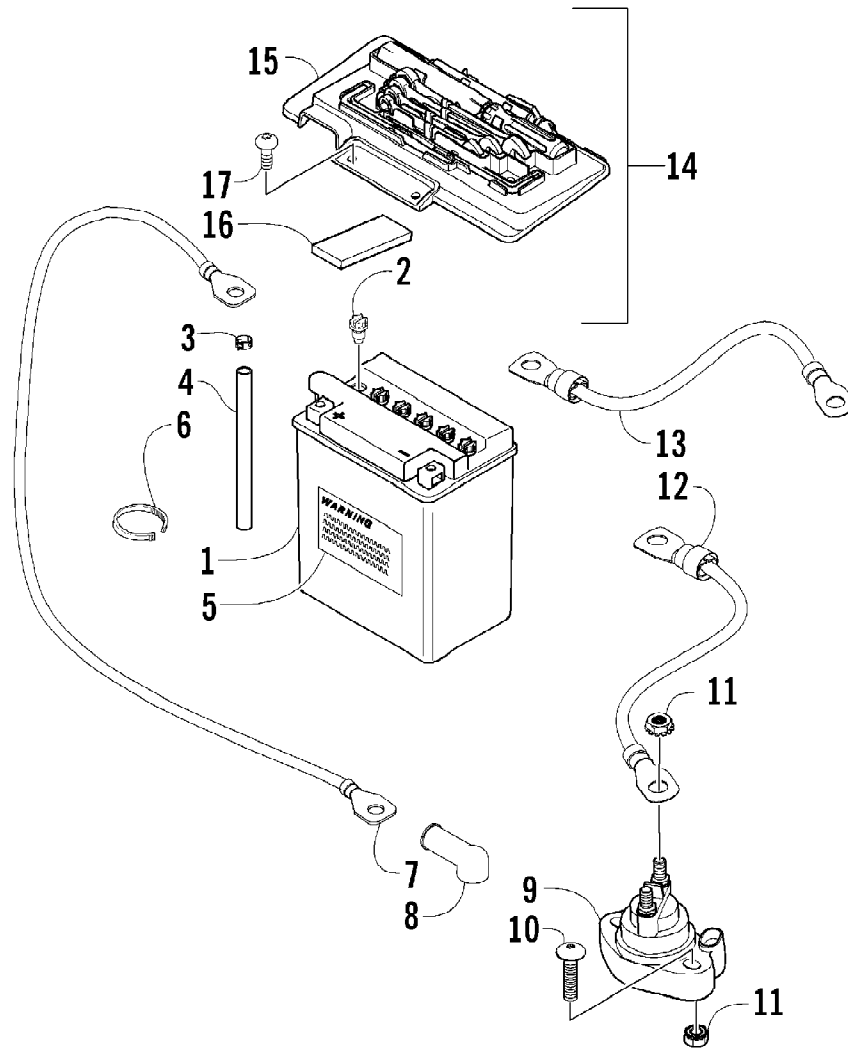

2005 ATV 650 V-2 4X4 FIS CAT GREEN LE (A2005IBR4BUSA)
 AUXILIARY BRAKE ASSEMBLY

Page 4 of 97

Ref #	Part Number	Qty	S/P/F	Description
1	0502-656	1		Lever, Brake
2	1602-213	2	/P	O-Ring
3	0502-713	1		Spring, Brake Lever
4	8422-002	1		Nut
5	0402-575	1		Pin, Clevis
6	0402-583	1		Washer
7	0402-584	1		Pin, Cotter
8	0502-665	1	S	Brake Assembly (inc. 9-16)
9	0402-580	1		Actuator, Push Rod
10	0402-592	2		Nut, Jam
11	0	1	F	Master Cylinder
12	1402-277	1		Fitting, Banjo
13	1402-278	1		Bolt, Banjo Fitting
14	0423-525	2		Clamp, Hose
15	1402-266	1		Hose, Brake Reservoir
16	1402-257	1		Reservoir, Brake
17	8424-602	1	/P	Nut, Flanged
18	8476-616	1		Screw, Machine
19	0123-788	1	/P	Cable Tie 7.5 in.
20	1402-200	1		Hose, Brake
21	0423-413	2		Bolt, Banjo Fitting
22	0423-178	4		Washer, Crush
23	8408-825	4		Screw, Cap
24	0502-457	1	S	Caliper, Brake (inc. 25-35)
25	0	1	F	Housing, Caliper
26	0402-495	1		Pin, Brake Caliper
27	1402-126	2		Pad, Brake
28	0423-495	1	/P	Pin, Cotter
29	0402-493	1		Cap, Bleed Valve
30	1402-123	1		Valve, Bleed
31	1402-125	2		Piston
32	0402-980	2		O-Ring, Brake Caliper
33	0	1	F	O-Ring
34	0	1	F	Plug
35	0	1	F	Ring, Retaining