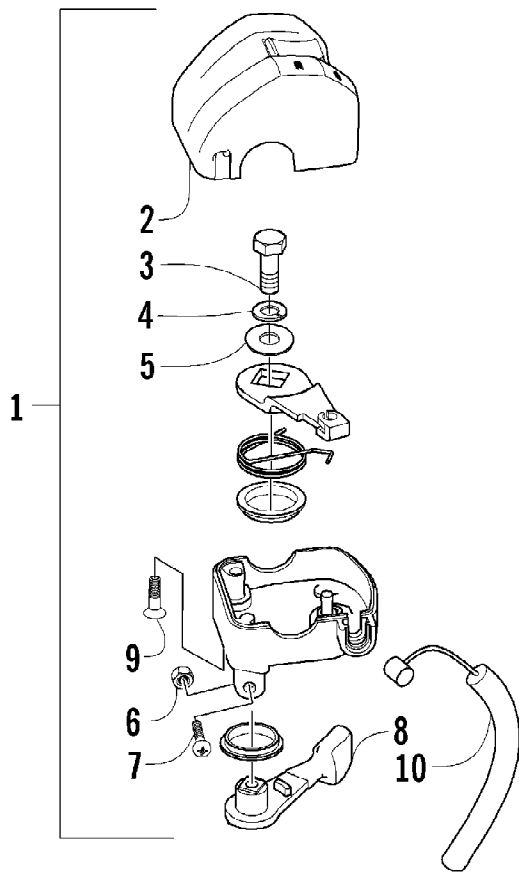

2005 ATV 650 V-2 4X4 FIS CAT GREEN LE (A2005IBR4BUSA)
THROTTLE CASE AND CONTROL SWITCH ASSEMBLIES

Page 85 of 97

Ref #	Part Number	Qty	S/P/F	Description
1	0509-012	1		Case, Throttle - Assembly (inc. 2-9)
2	0409-048	1		Cover, Throttle Case w/Switch
3	3004-533	1	S/P	Screw, Cap
4	3004-447	1	/P	Washer, Lock
5	3003-030	1	/P	Washer
6	3423-327	1		Nut
7	3423-014	1		Screw
8	3409-001	1		Lever
9	3423-199	2		Screw
10	0487-032	1		Cable, Throttle
11	0409-022	1		Switch, Control - Assembly (inc. 12-15)
12	0409-026	1		Cover, Choke Lever
13	0409-025	1		Lever, Choke
14	0409-028	1		Screw
15	0409-027	1		Screw, Cap
16	0487-033	1		Cable, Choke