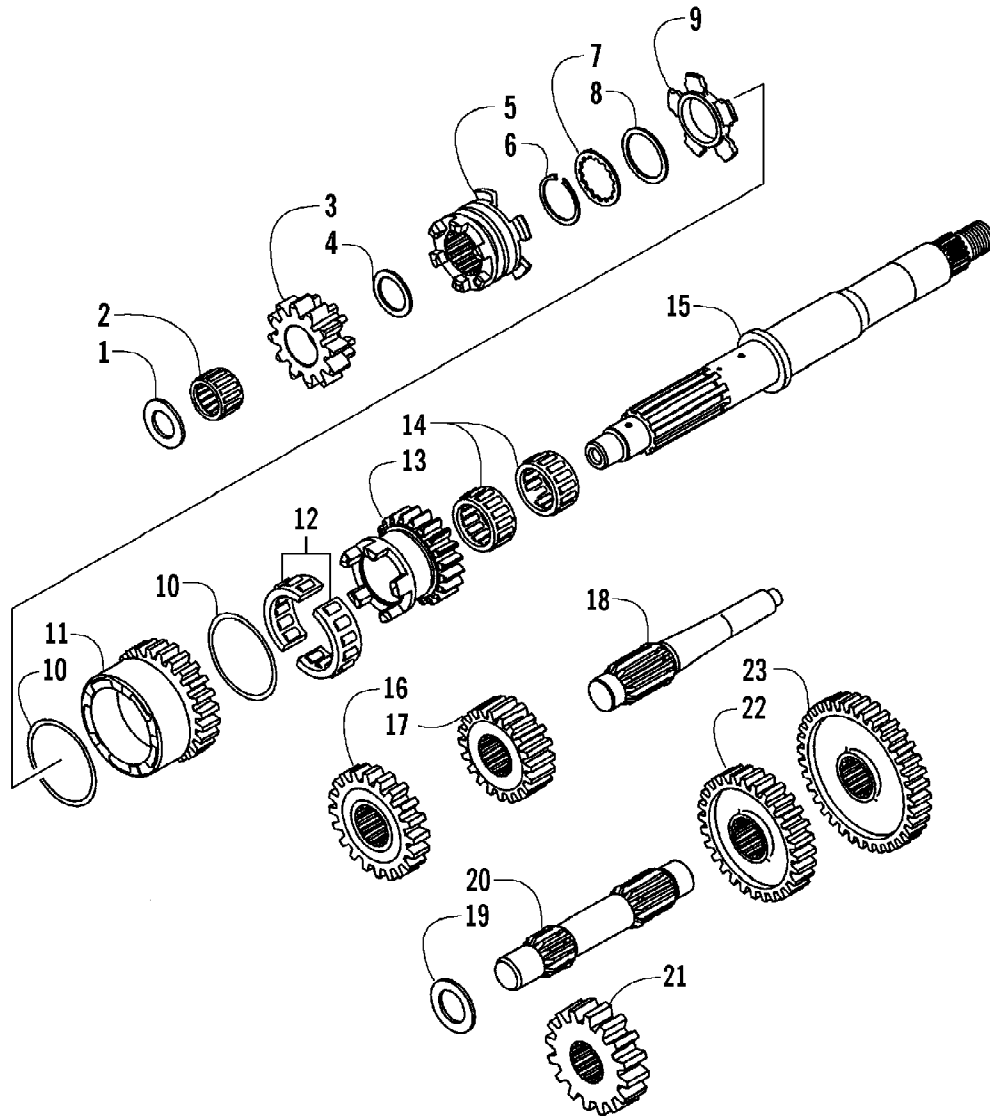

2005 ATV 650 V-2 4X4 FIS CAT GREEN LE (A2005IBR4BUSA)
TRANSMISSION ASSEMBLY

Page 87 of 97

Ref #	Part Number	Qty	S/P/F	Description
1	3201-283	1		Spacer
2	3201-320	1		Bearing, Reverse Input Gear
3	3201-130	1	S	Gear, Input - Reverse - 12T
4	3201-285	1		Spacer
5	3201-120	1	S	Shifter
6	3201-297	1		Ring, Snap
7	3201-397	1		Washer
8	3201-288	1		Spacer
9	3201-290	1		Spacer
10	3201-289	2		Spacer
11	3201-129	1		Gear, Input - High - 26T
12	3201-317	1		Bearing, High Input Gear
13	3201-137	1	S	Gear, Input - Low - 20T
14	3201-319	2		Bearing, Low Input Gear
15	3201-425	1	/P	Shaft, Transmission Input
16	3201-135	1		Gear, Driven - Reverse - 16T
17	3201-134	1		Gear, Output - Reverse - 16T
18	3201-115	1		Shaft, Idle - Reverse
19	3201-398	1		Washer
20	3201-419	1	S	Shaft, Output
21	3201-133	1		Gear, Output - Drive - 18T
22	3201-132	1		Gear, Driven - High - 30T
23	3201-131	1		Gear, Driven - Low - 36T