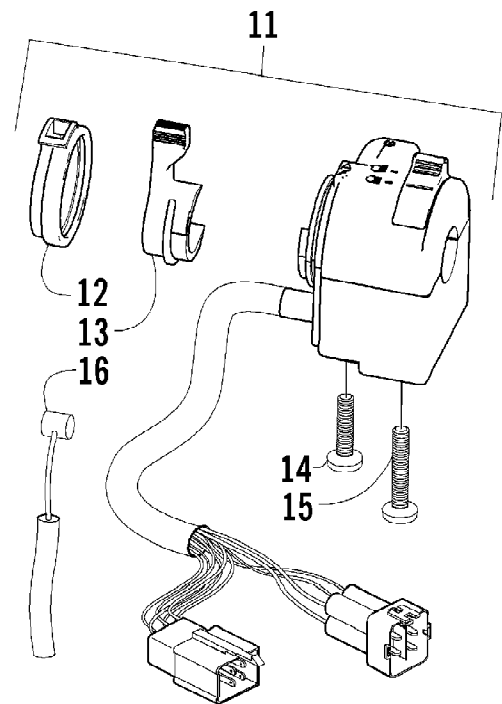

2005 ATV 650 V-2 4X4 FIS CAT GREEN LE (A2005IBR4BUSA)
THROTTLE CASE AND CONTROL SWITCH ASSEMBLIES

Page 85 of 97

Ref #	Part Number	Qty	S/P/F	Description
1	0509-012	1		Case, Throttle - Assembly (inc. 2-9)
2	0409-048	1		Cover, Throttle Case w/Switch
3	3004-533	1	S/P	Screw, Cap
4	3004-447	1	/P	Washer, Lock
5	3003-030	1	/P	Washer
6	3423-327	1		Nut
7	3423-014	1		Screw
8	3409-001	1		Lever
9	3423-199	2		Screw
10	0487-032	1		Cable, Throttle
11	0409-022	1		Switch, Control - Assembly (inc. 12-15)
12	0409-026	1		Cover, Choke Lever
13	0409-025	1		Lever, Choke
14	0409-028	1		Screw
15	0409-027	1		Screw, Cap
16	0487-033	1		Cable, Choke