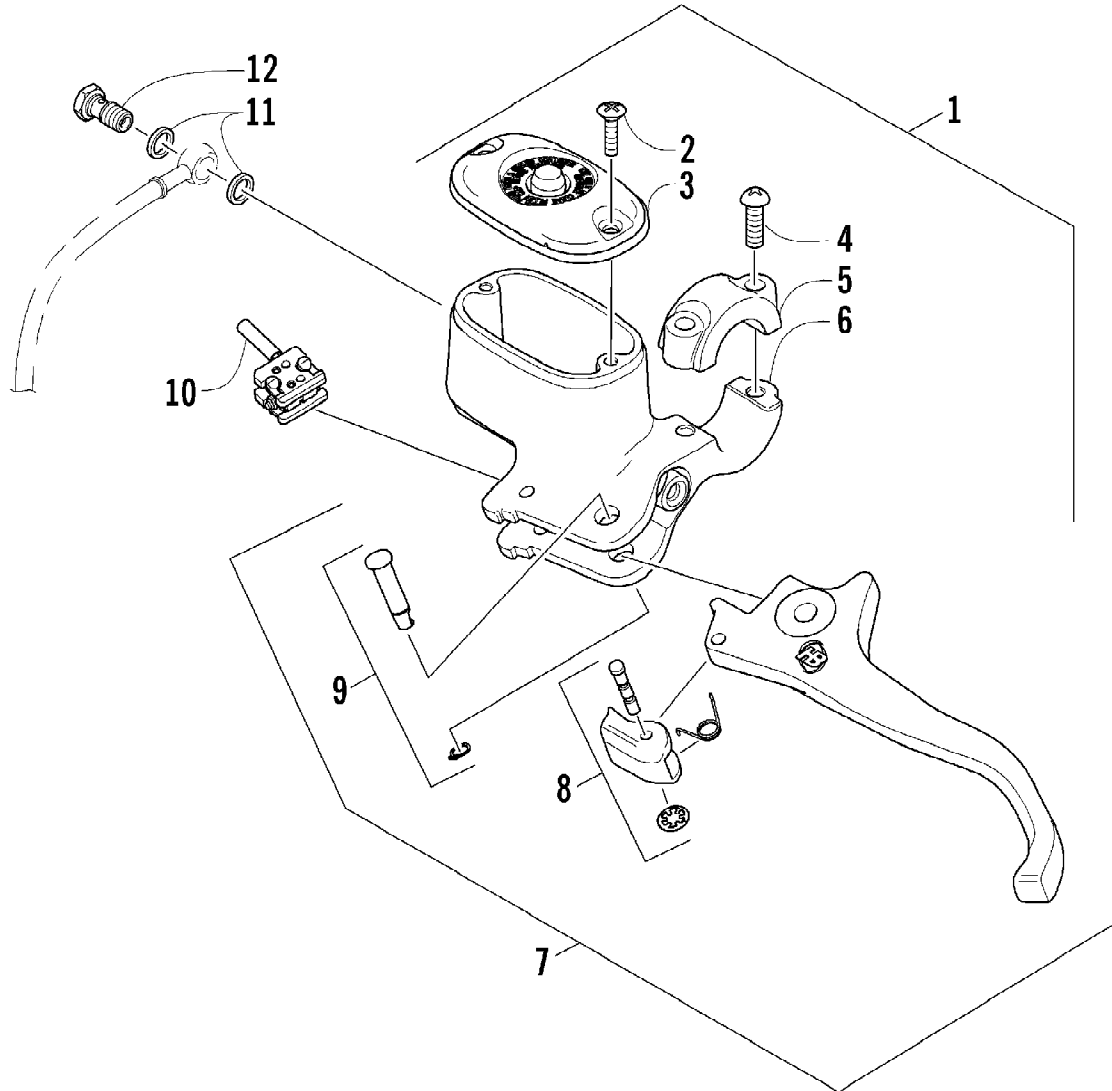

2005 ATV 650 V-2 4X4 FIS CAT GREEN LE (A2005IBR4BUSA)
HYDRAULIC HAND BRAKE ASSEMBLY

Page 58 of 97

Ref #	Part Number	Qty	S/P/F	Description
1	0502-703	1	S	Brake Assembly (inc. 2-10)
2	0502-566	1		Screw, Reservoir Cover - Kit
3	0502-706	1	S	Cover, Reservoir - Kit
4	0502-568	1		Screw, Master Cylinder Clamp - Kit
5	0502-705	1		Clamp, Master Cylinder - Kit
6	0502-704	1		Master Cylinder Assembly - Kit
7	0502-634	1	/P	Lever Assembly - Kit (inc. 8-9)
8	0502-635	1		Lock, Brake Lever - Kit
9	0502-580	1		Lever Pin - Kit
10	0502-564	1	/P	Switch, Brake - Kit
11	0423-178	2		Washer, Crush
12	0423-413	1		Bolt, Banjo Fitting