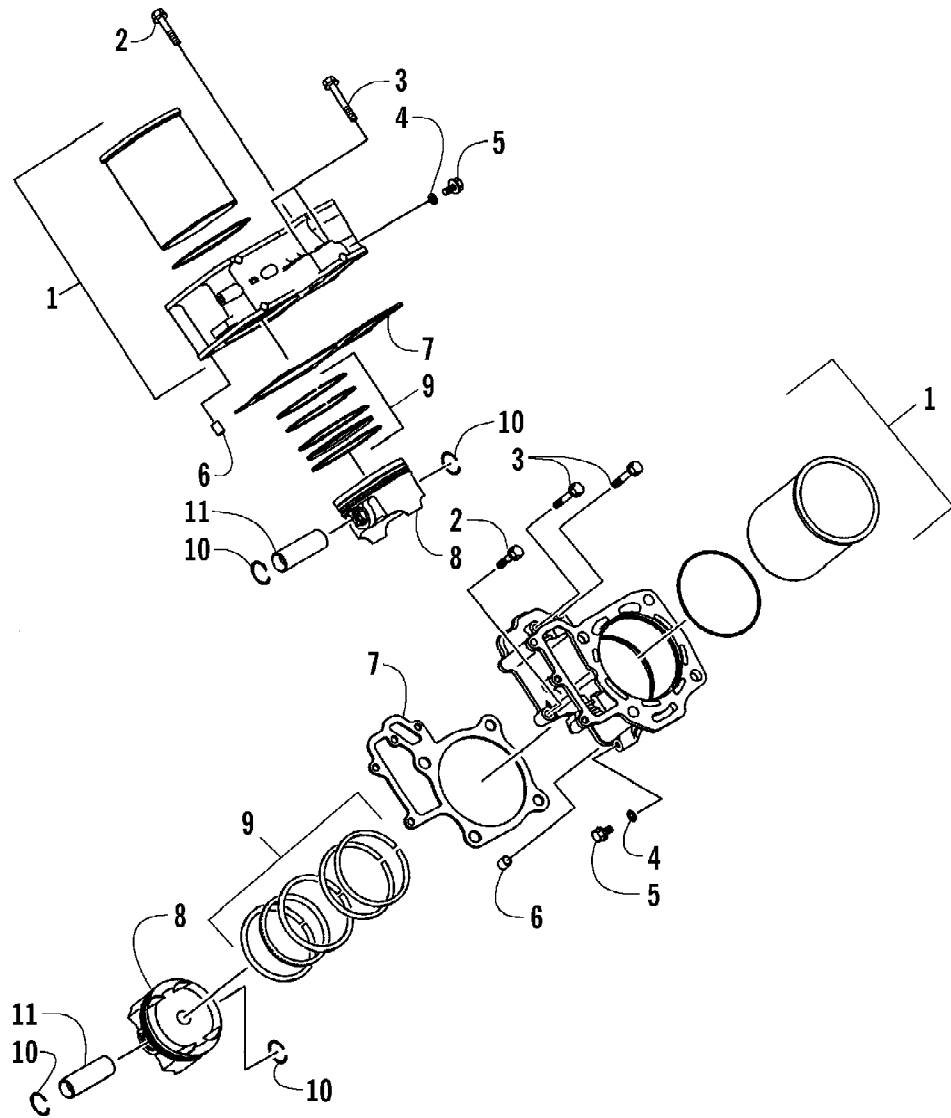

2005 ATV 650 V-2 4X4 FIS CAT GREEN LE (A2005IBR4BUSA)
CYLINDER/PISTON ASSEMBLY

Page 25 of 97

Ref #	Part Number	Qty	S/P/F	Description
1	3201-062	1		Cylinder, Engine - Front
1	3201-063	1		Cylinder, Engine - Rear
2	3201-146	2		Screw, Cap
3	3201-147	4		Screw, Cap
4	3201-281	2		Washer
5	3201-144	2		Screw, Cap
6	3201-307	4		Pin
7	3201-069	2		Gasket, Cylinder Base
8	3201-100	2		Piston, Engine
8	3201-104	AR	F	Piston, Engine (Oversized 0.50 mm)
9	3201-102	2		Ring, Set, Piston
9	3201-103	AR	F	Ring, Set, Piston (Oversized 0.50 mm)
10	3201-299	4		Ring, Snap
11	3201-101	2		Pin, Piston