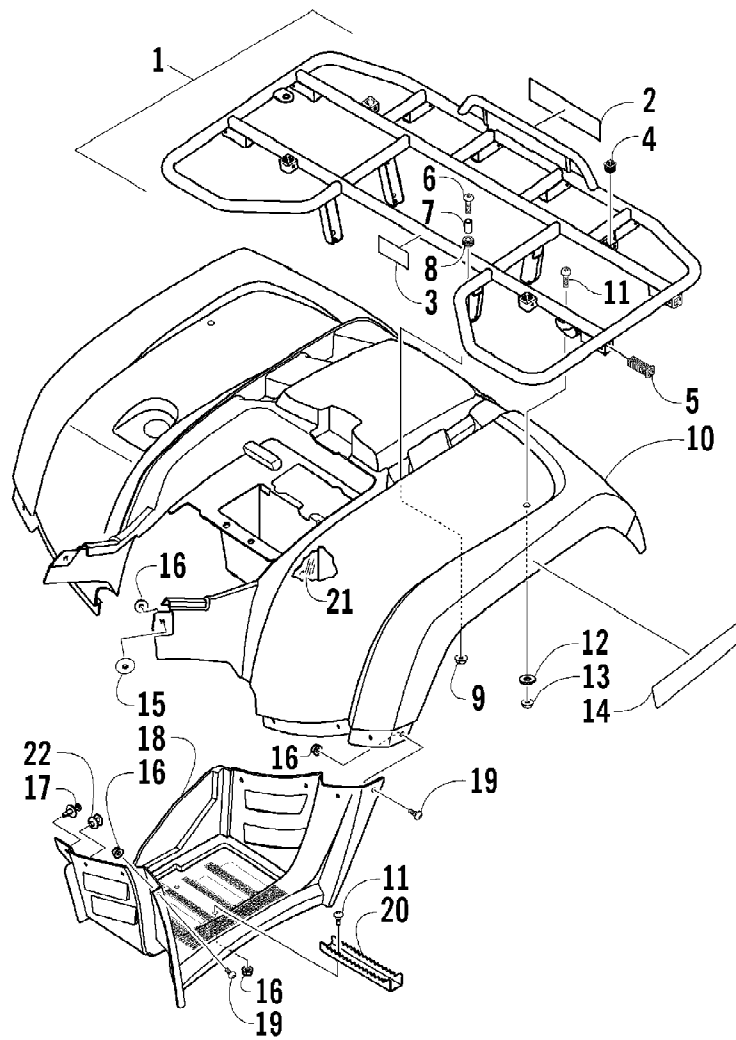

2005 ATV 650 V-2 4X4 FIS CAT GREEN LE (A2005IBR4BUSA)
REAR BODY PANEL ASSEMBLY

Page 64 of 97

Ref #	Part Number	Qty	S/P/F	Description
1	0541-285	1	S	Rack - Rear - Assembly (inc. 2-5)
2	0411-947	1	S	Decal, "Arctic Cat"
3	0411-648	1		Decal, Warning - Rear Rack Load
4	0441-592	4	/P	Bushing, Rack
5	0441-556	8		Bushing, Rack
6	0423-362	4		Screw, Machine
7	0423-463	4		Spacer
8	0423-465	4		Grommet
9	8432-802	4		Nut, Lock
10	1406-604	1	S	Panel, Fender - Rear
11	0423-355	6		Screw, Shoulder
12	8050-222	2	/P	Washer
13	8424-602	2	/P	Nut, Lock
14	0411-820	1	S	Decal, Reflector - Red - Right
14	0411-821	1	S	Decal, Reflector - Red - Left
15	0423-101	2		Screw, Body
16	0423-540	10		Nut, Lock
17	0623-362	2		Rivet, Reinstallable
18	1406-517	1	S	Footwell - Right
18	1406-519	1		Footwell - Left
19	0423-419	4		Screw, Machine
20	1506-125	2	/P	Footpeg
21	0412-296	1		Shield, Heat
22	0423-046	12		Rivet, Plastic