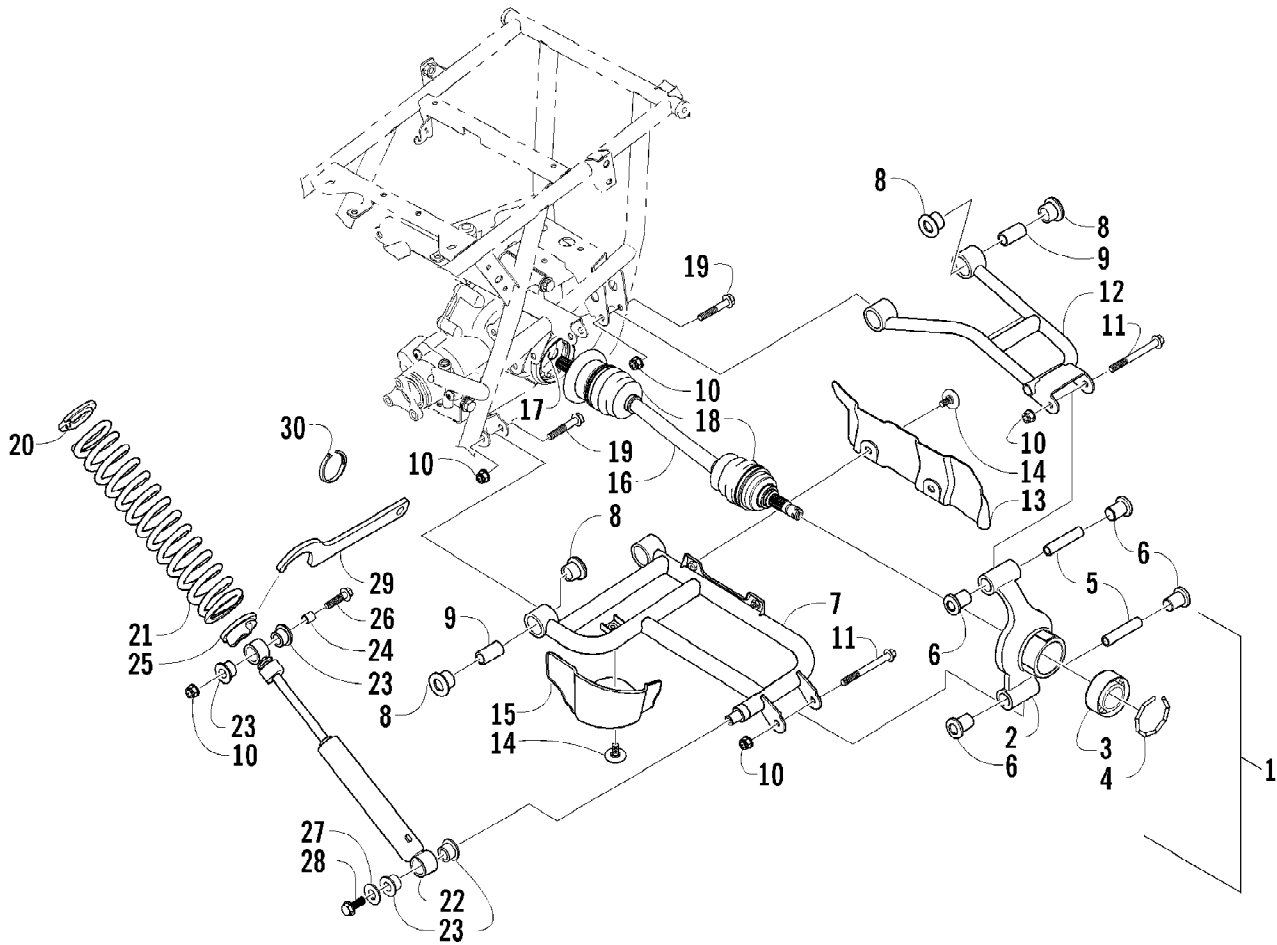

2005 ATV 650 V-2 4X4 FIS CAT GREEN LE (A2005IBR4BUSA)
REAR SUSPENSION ASSEMBLY

Page 68 of 97

Ref #	Part Number	Qty	S/P/F	Description
1	0504-372	1	S	Knuckle, Right Rear - Assembly (inc. 2-6)
1	0504-373	1	S/P	Knuckle, Left Rear - Assembly (inc. 2-6)
2	0	1	F	Knuckle - Right
2	0	1	F	Knuckle - Left
3	1402-027	2	S/P	Bearing, Wheel Hub
4	0423-423	2		Ring, Retaining
5	0403-038	4	S/P	Collar, Suspension Bushing
6	0403-032	8	S	Bushing, Suspension
7	0504-326	1	S	A-Arm, Rear - Lower Right (inc. 8-9)
7	0504-327	1	S/P	A-Arm, Rear - Lower Left (inc. 8-9)
8	0403-115	16	S	Bushing
9	0403-114	8	S	Collar
10	8428-002	14		Nut, Lock
11	8409-000	4		Screw, Cap
12	0504-330	1		A-Arm, Rear - Upper Right (inc. 8-9)
12	0504-331	1	S	A-Arm, Rear - Upper Left (inc. 8-9)
13	0441-758	1		Guard, Boot - Right
13	0441-759	1		Guard, Boot - Left
14	0423-101	6		Screw, Body
15	1406-071	1		Guard, Boot - Right
15	1406-072	1		Guard, Boot - Left
16	0502-596	2	S	Axle, Drive (inc. 17-18)
17	0441-400	2	S	Clip, Retaining
18	0436-276	2	S	Repair Kit, Boot - Rear Axle
19	8409-075	8		Screw, Cap
20	1603-889	2	/P	Retainer, Spring
21	0404-074	2		Spring, Suspension
22	0404-077	2		Shock Absorber - Rear (inc. 23-24)
23	0604-310	8		Bushing, Shock Absorber
24	0403-028	2		Sleeve, Shock Absorber
25	0404-057	2		Cam, Spring Adjuster
26	8409-040	2		Screw, Cap
27	0423-087	2		Washer
28	8408-820	2	/P	Screw, Cap
29	0441-587	1		Wrench, Spanner
30	0123-788	2	/P	Cable Tie