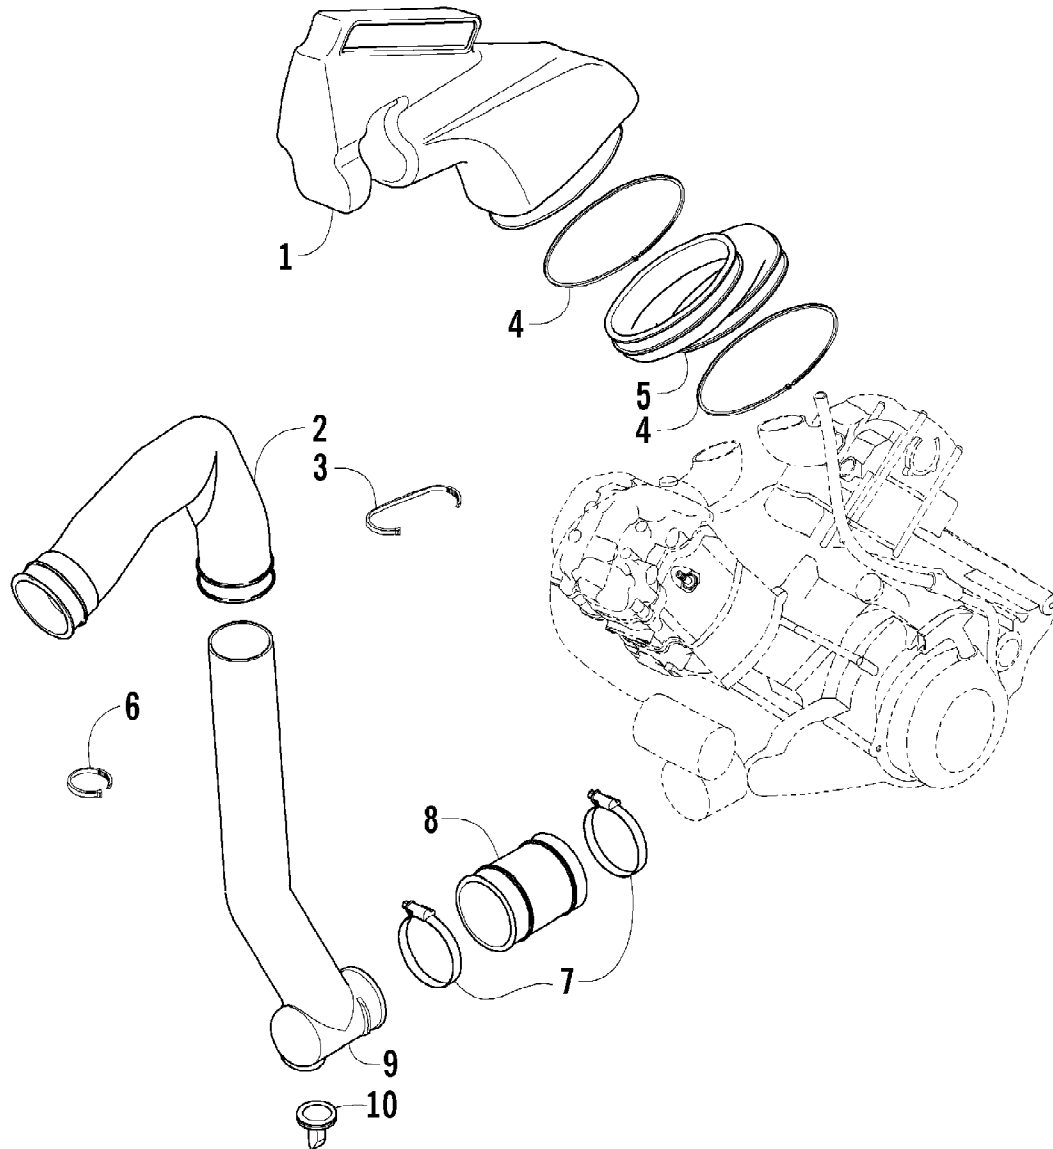

2005 ATV 650 V-2 4X4 FIS CAT GREEN LE (A2005IBR4BUSA)
CASE/BELT COOLING ASSEMBLY

Page 13 of 97

Ref #	Part Number	Qty	S/P/F	Description
1	0413-112	1	/P	Duct, Air-Out
2	0413-092	1		Boot, Air-In
3	0123-903	1		Cable Tie - 11.5 in.
4	3201-038	2		Clamp, Boot
5	0413-083	1		Boot, Air-Out Duct
6	0123-788	2	/P	Cable Tie - 7.5 in.
7	0423-380	4	/P	Clamp, Boot
8	0413-085	1		Boot, Air-In Duct
9	0513-010	1		Duct, Air-In
10	0470-442	1	/P	Valve, Drain