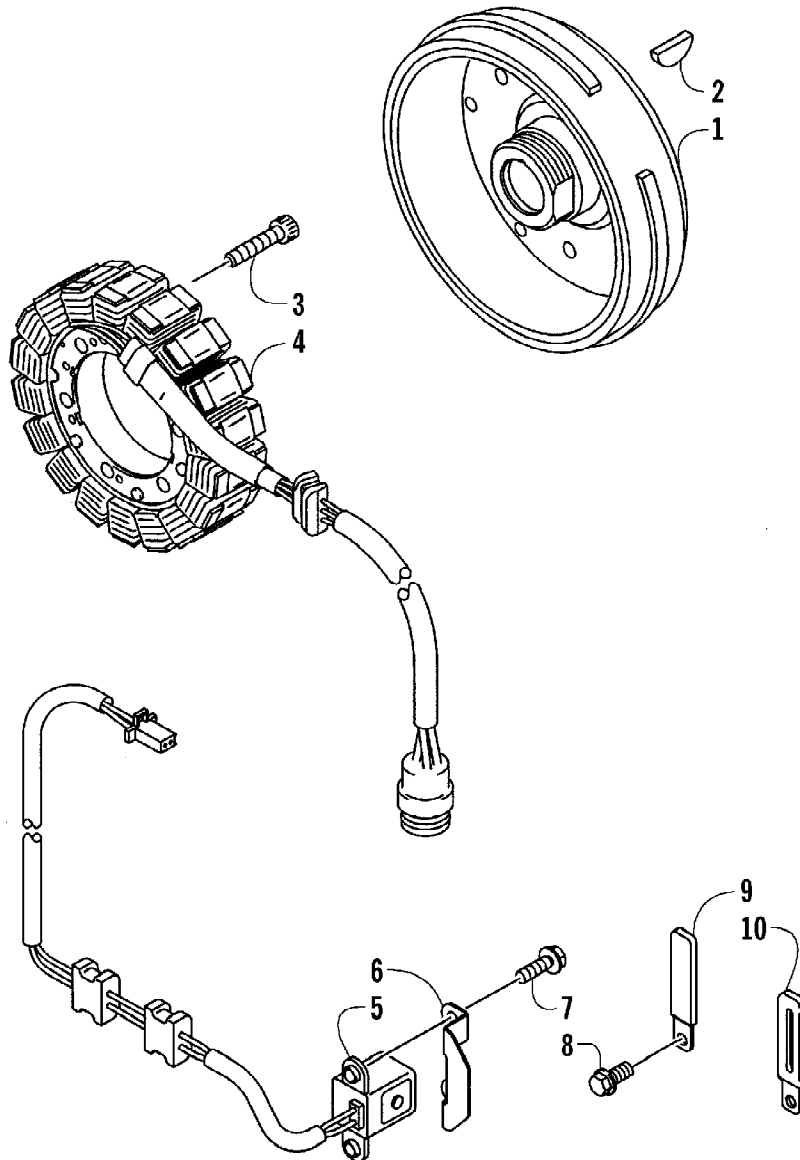

2005 ATV 650 V-2 4X4 FIS CAT GREEN LE (A2005IBR4BUSA)
MAGNETO

Page 60 of 97

Ref #	Part Number	Qty	S/P/F	Description
1	3201-183	1		Rotor
2	3201-240	1		Key
3	3201-095	3		Bolt
4	3201-182	1		Stator
5	3201-243	1		Coil, Pulsing
6	3201-138	1		Plate
7	3201-111	2		Screw, Cap
8	3201-144	1		Screw, Cap
9	3201-382	1		Clamp
10	3201-033	1		Clamp