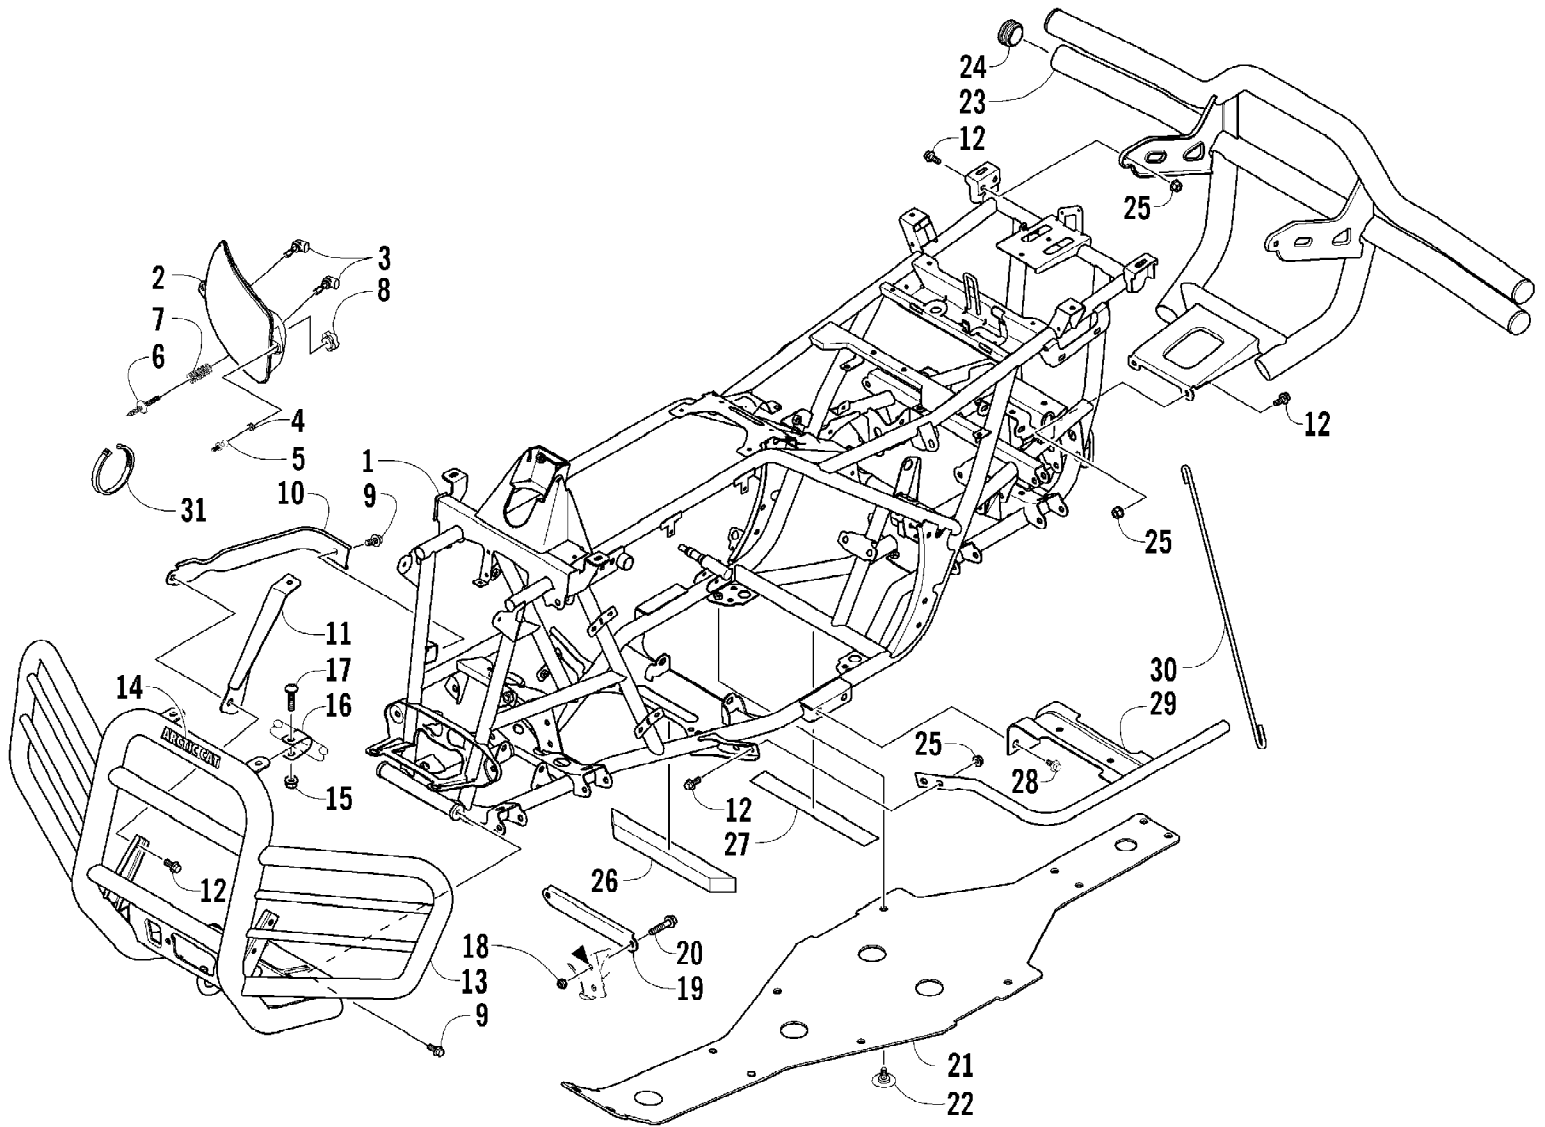

2005 ATV 650 V-2 4X4 FIS CAT GREEN LE (A2005IBR4BUSA)
FRAME AND RELATED PARTS

Page 39 of 97

Ref #	Part Number	Qty	S/P/F	Description
1	1506-437	1	S	Frame, Main
2	0509-016	1		Headlight Assembly - Right (inc. 3-4)
2	0509-018	1		Headlight Assembly - Left (inc. 3-4)
3	0409-055	4		Bulb, Headlight
4	0423-452	4		Socket, Mounting
5	0423-515	4		Stud, Mounting - Headlight
6	0423-514	2		Stud, Adjuster - Headlight
7	0423-522	2		Spring, Adjuster
8	0423-513	2		Knob, Adjuster
9	8409-020	4	/P	Screw, Cap
10	0506-653	1	S	Channel, Bumper Mounting - Left
10	1506-596	1	/P	Channel, Bumper Mounting - Right
11	1506-562	1		Bracket, Mounting - Bumper - Right
11	1506-563	1		Bracket, Mounting - Bumper - Left
12	8408-816	10		Screw, Cap
13	1506-666	1	S	Bumper (inc. 14)
14	0411-501	1		Decal, "Arctic Cat"
15	8424-805	2		Nut, Lock
16	1506-667	2		Strap, Bumper Support
17	8468-845	2		Screw, Machine
18	8428-002	2		Nut, Lock
19	1506-429	1	S	Brace, A-Arm
20	8409-025	2		Screw, Cap
21	1406-425	1		Panel, Belly
22	0423-101	16		Screw, Body
23	1506-615	1		Bumper, Rear (inc. 24)
24	0406-130	4		Cap, Bumper
25	8424-802	8		Nut, Flange
26	1506-067	1		Foam, Frame
27	0406-289	1		Pad, Frame - Battery Top
28	8409-016	4		Screw, Cap
29	1506-380	1		Footrest - Right
29	1506-379	1		Footrest - Left
30	1406-298	2		Rod, Support
31	0623-751	1		Cable Tie