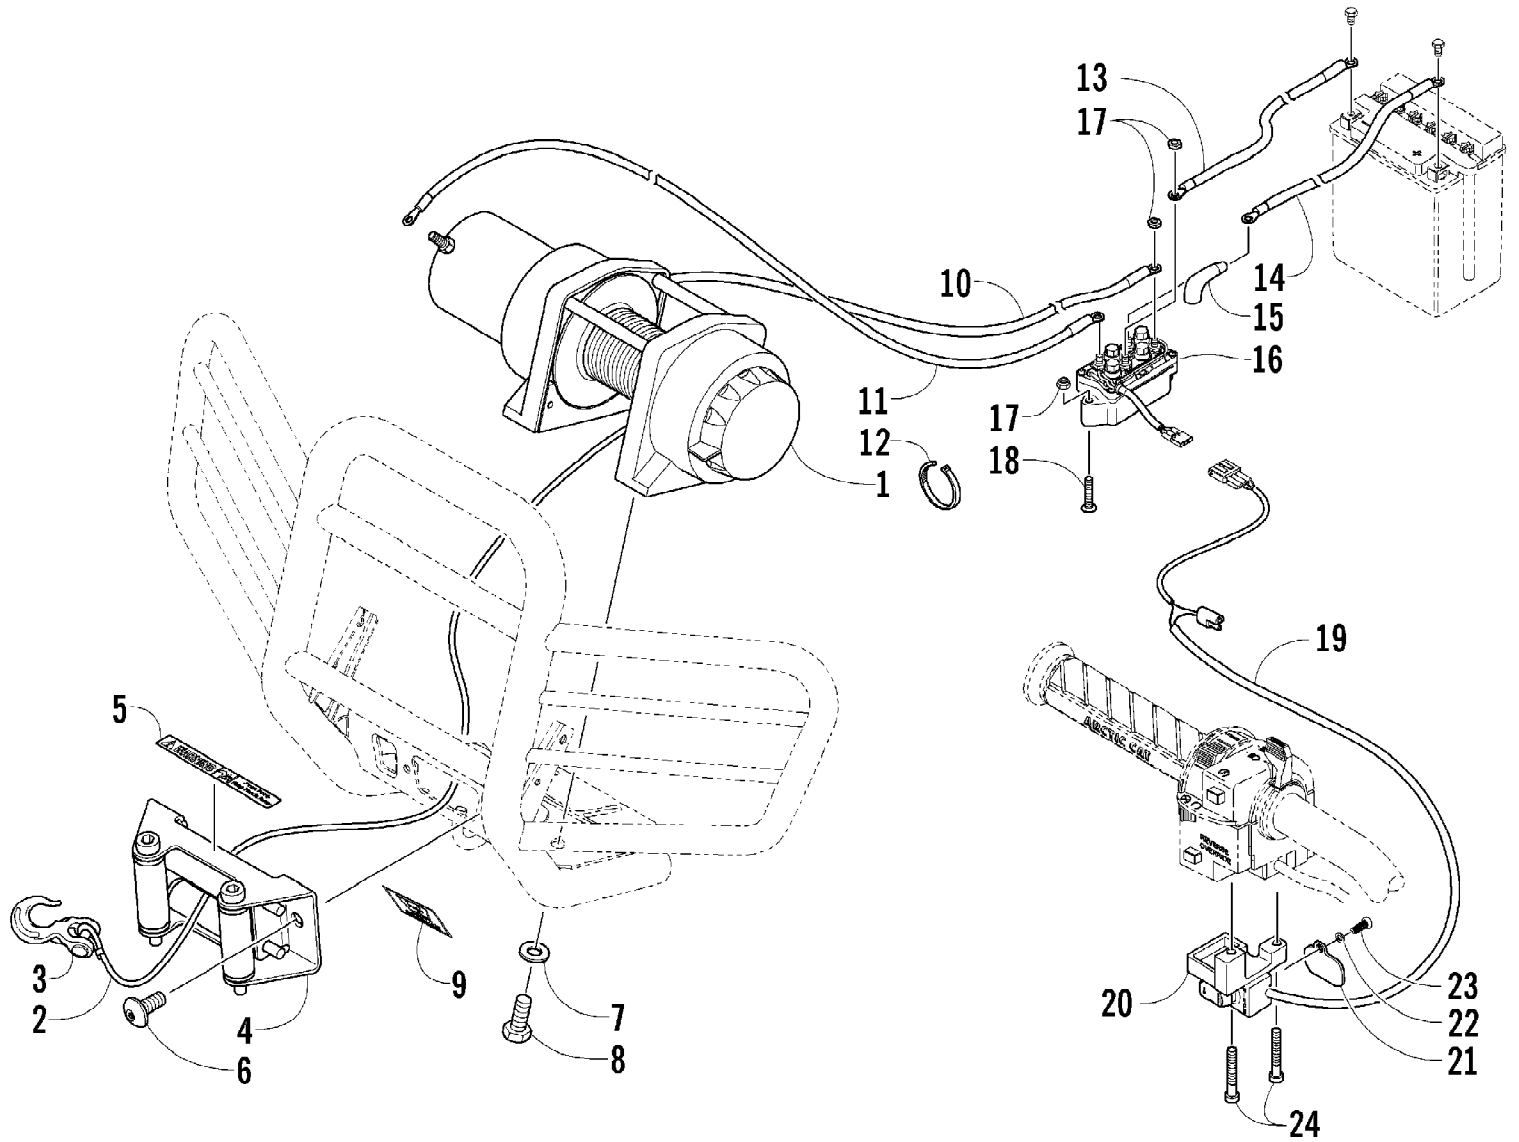

2005 ATV 650 V-2 4X4 FIS CAT GREEN LE (A2005IBR4BUSA)
WINCH ASSEMBLY

Page 95 of 97

Ref #	Part Number	Qty	S/P/F	Description
1	0441-490	1		Winch (inc. 2-3)
2	0441-061	1		Cable, Winch
3	1441-131	1	/P	Hook, Winch
4	0441-403	1	/P	Roller, Winch (inc. 5)
5	0411-474	1		Decal, Warning - Roller
6	8468-820	2		Screw, Machine
7	8051-246	4		Washer, Lock
8	1623-131	4		Screw, Cap
9	0411-433	1		Decal, Winch
10	1441-111	1		Cable, Winch/Solenoid - Yellow
11	1441-110	1		Cable, Winch/Solenoid - Blue
12	0123-788	AR	/P	Cable Tie - 7.5 in.
13	1441-112	1		Cable, Solenoid/Battery - Black
14	1441-113	1		Cable, Solenoid/Battery - Red
15	0441-060	6		Boot, Terminal
16	0409-066	1	/P	Solenoid (inc. 17-18)
17	0623-038	6		Nut w/Washer
18	8476-625	2		Screw, Machine
19	0409-065	1	S	Switch, Control
20	0409-034	1		Holder, Control Switch
21	0409-040	1	S	Cover, Switch
22	8051-212	1	/P	Washer
23	0423-382	1		Screw, Machine
24	8464-560	2		Screw, Machine