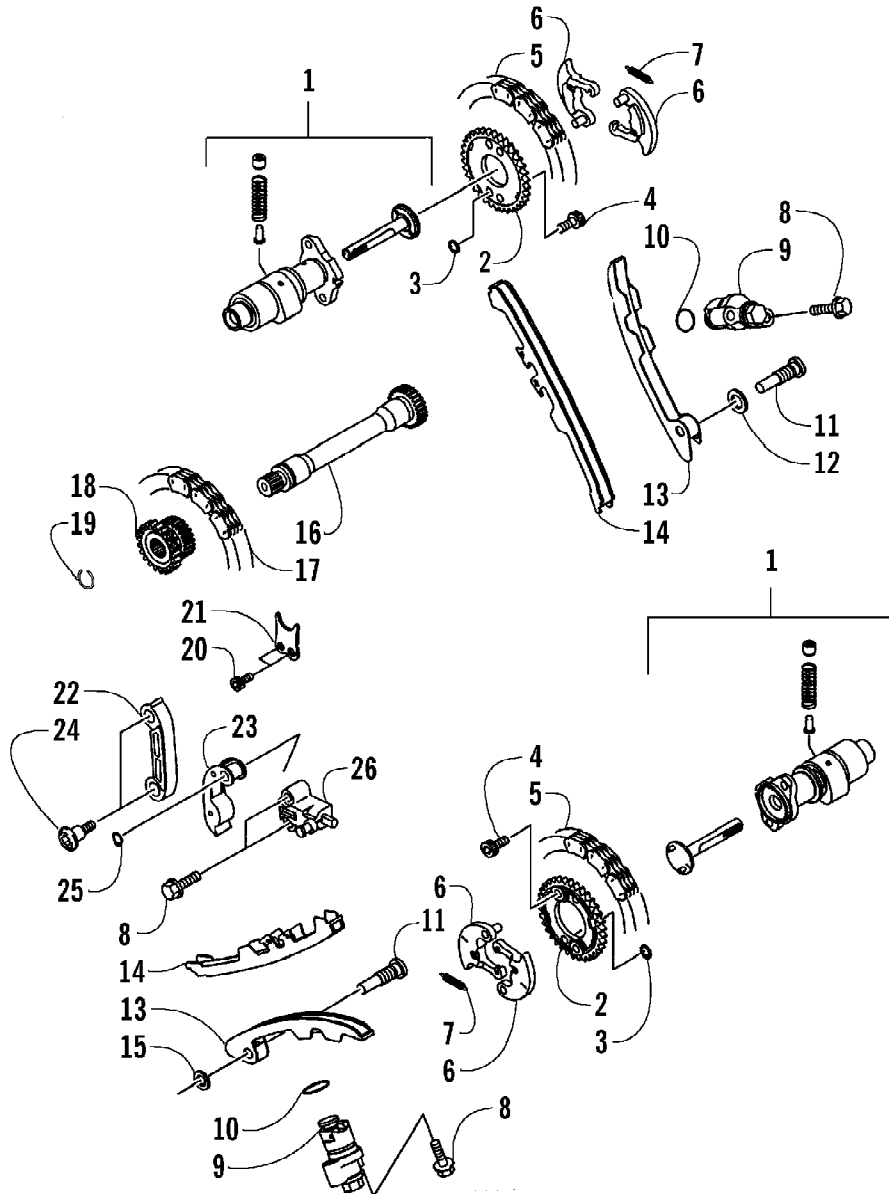

2005 ATV 650 V-2 4X4 FIS CAT GREEN LE (A2005IBR4BUSA)
CAMSHAFTS/TENSIONER ASSEMBLY

Page 8 of 97

Ref #	Part Number	Qty	S/P/F	Description
1	3201-238	1		Camshaft Assembly - Front
1	3201-239	1		Camshaft Assembly - Rear
2	3201-083	2		Sprocket, Camshaft - 34T
3	3201-214	4		Circlip
4	3201-093	4	S	Bolt
5	3201-415	2	S/P	Chain, Camshaft
6	3201-106	4		Weight
7	3201-364	2		Spring
8	3201-146	6		Screw, Cap
9	3201-085	2		Tensioner, Cam - Assembly
10	3201-331	2		O-Ring
11	3201-116	1		Shaft, Chain Guide - Front
11	3201-117	1		Shaft, Chain Guide - Rear
12	3201-070	1		Gasket
13	3201-089	2		Guide, Chain - Slack
14	3201-088	2		Guide, Chain - Tension
15	3201-209	1		Washer
16	3201-417	1		Shaft, Secondary
17	3201-414	1	S	Chain, Secondary Shaft
18	3201-416	1		Sprocket, Secondary Shaft - 21T and 17T
19	3201-418	1		Circlip
20	3201-098	2		Bolt
21	3201-158	1		Plate, Position - Drive
22	3201-090	1	/P	Guide, Chain - Tension
23	3201-092	1		Guide, Chain - Slack
24	3201-379	2		Bolt
25	3201-298	1		Ring, Snap
26	3201-086	1		Tensioner, Secondary - Assembly