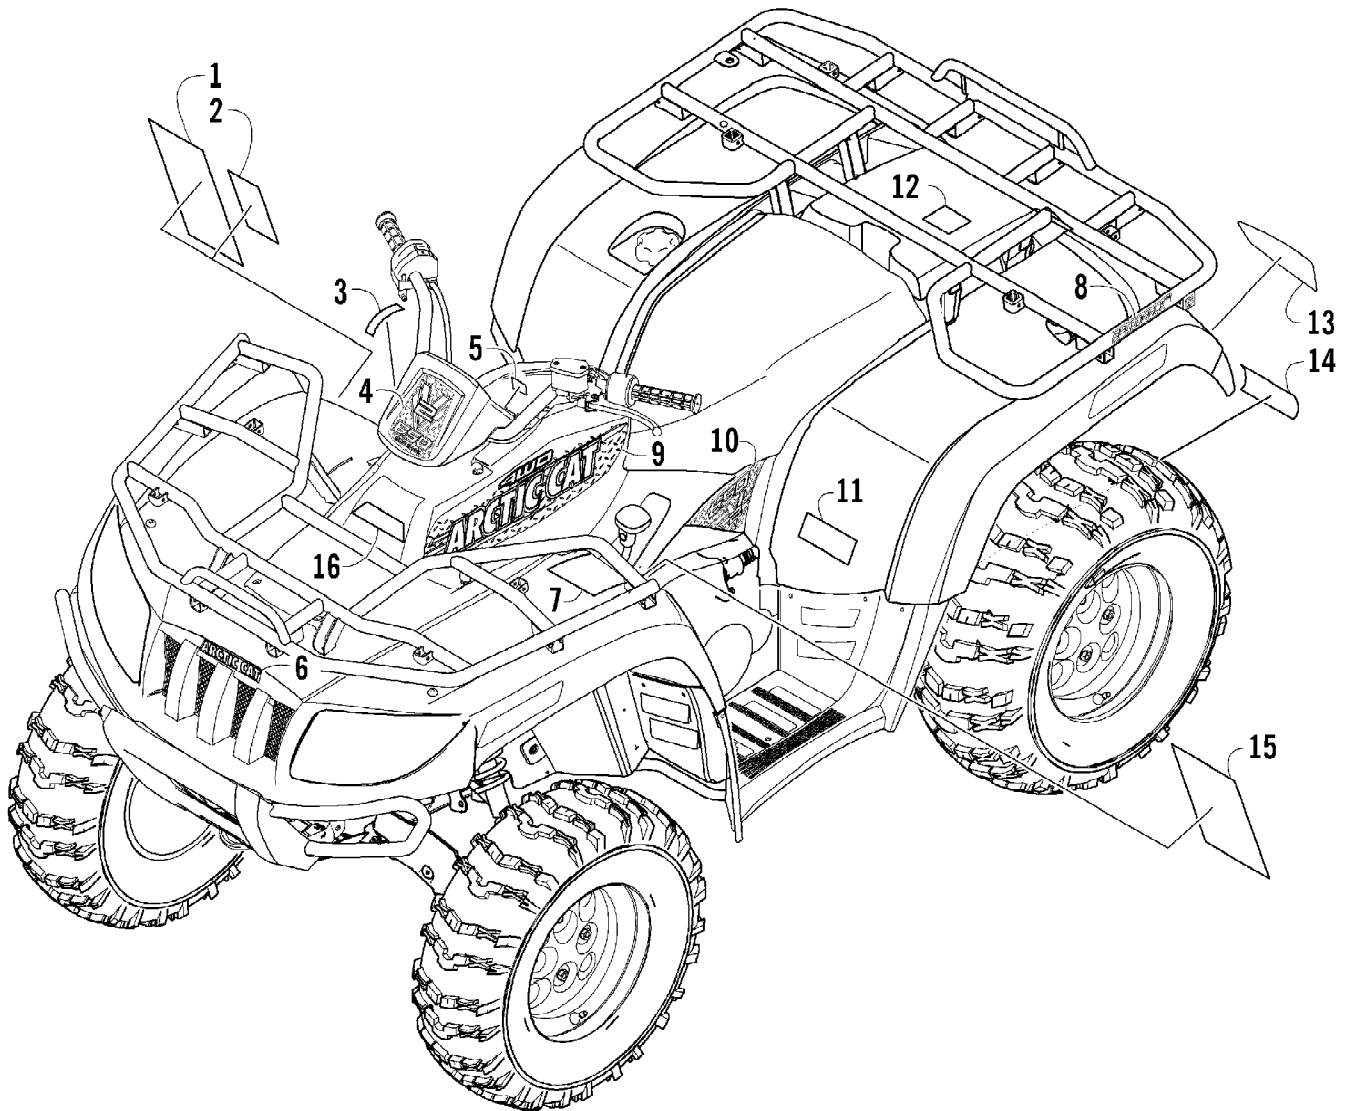

2005 ATV 650 V-2 4X4 FIS CAT GREEN LE (A2005IBR4BUSA)
DECALS

Page 27 of 97

Ref #	Part Number	Qty	S/P/F	Description
1	0411-008	1	/P	Decal, Warning - Reverse/Pre-Ride
2	0411-835	1		Decal, Warning - Turn
3	0411-426	1		Decal, Warning - Clutch Cover
4	0411-851	1		Decal, Instrument Pod
5	0411-966	1		Decal, Warning - Differential Lock
6	0411-841	1		Decal, Front
7	0411-401	1		Decal, Warning - Age
8	0411-965	2		Decal, "SpeedRack"
9	0411-856	1		Decal, Side - Upper Right
9	0411-857	1		Decal, Side - Upper Left
10	0411-886	1		Decal, Side - Lower Right
10	0411-887	1		Decal, Side - Lower Left
11	0411-430	1		Decal, Warning - Tire Pressure
12	0411-435	1		Decal, Passenger
13	0411-892	1		Decal, Rear - Right
13	0411-893	1		Decal, Rear - Left
14	0411-267	1		Decal, Warning - Towing
15	0411-218	1		Decal, Warning - General
16	0411-964	1		Decal, Crest - "SpeedRack"