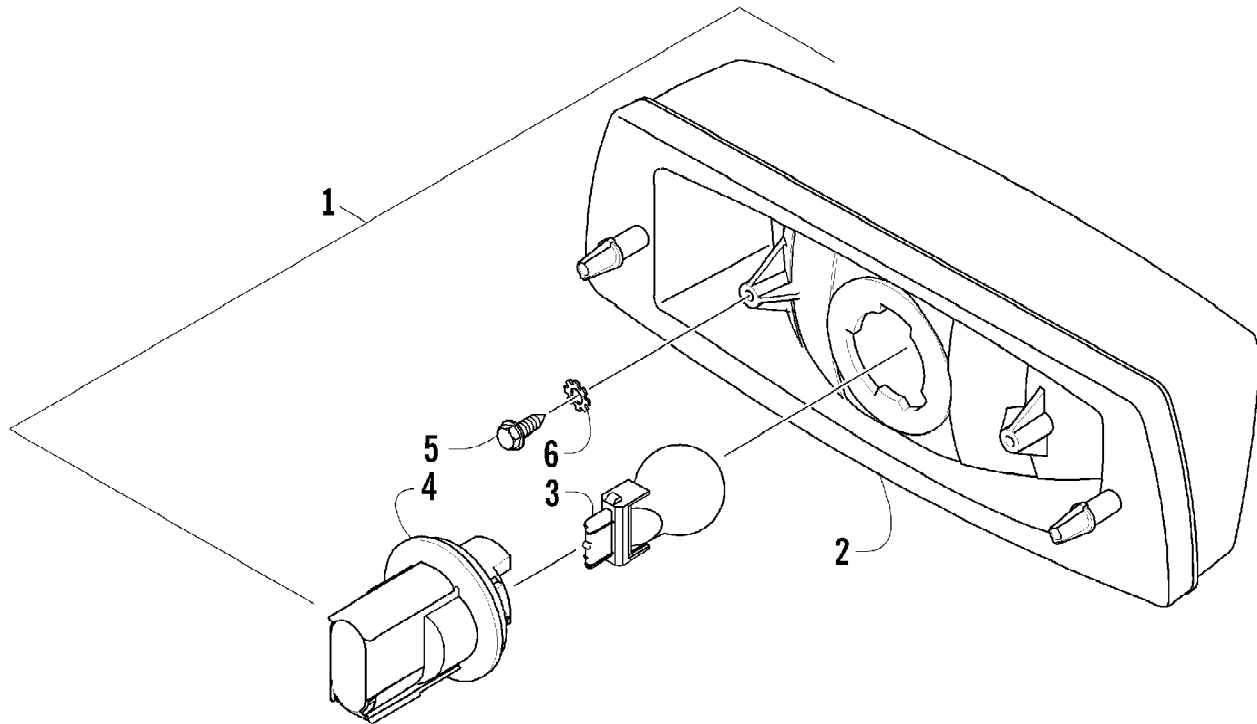

2005 ATV 650 V-2 4X4 FIS CAT GREEN LE (A2005IBR4BUSA)
TAILLIGHT ASSEMBLY

Page 83 of 97

Ref #	Part Number	Qty	S/P/F	Description
1	0509-022	1		Taillight Assembly (inc. 2-4)
2	0509-025	1		Housing, Taillight
3	0409-056	1		Bulb, Taillight
4	0409-057	1		Socket, Taillight
5	0623-301	2	/P	Screw, Self-Tapping
6	8053-212	2	/P	Washer, Lock - External Tooth