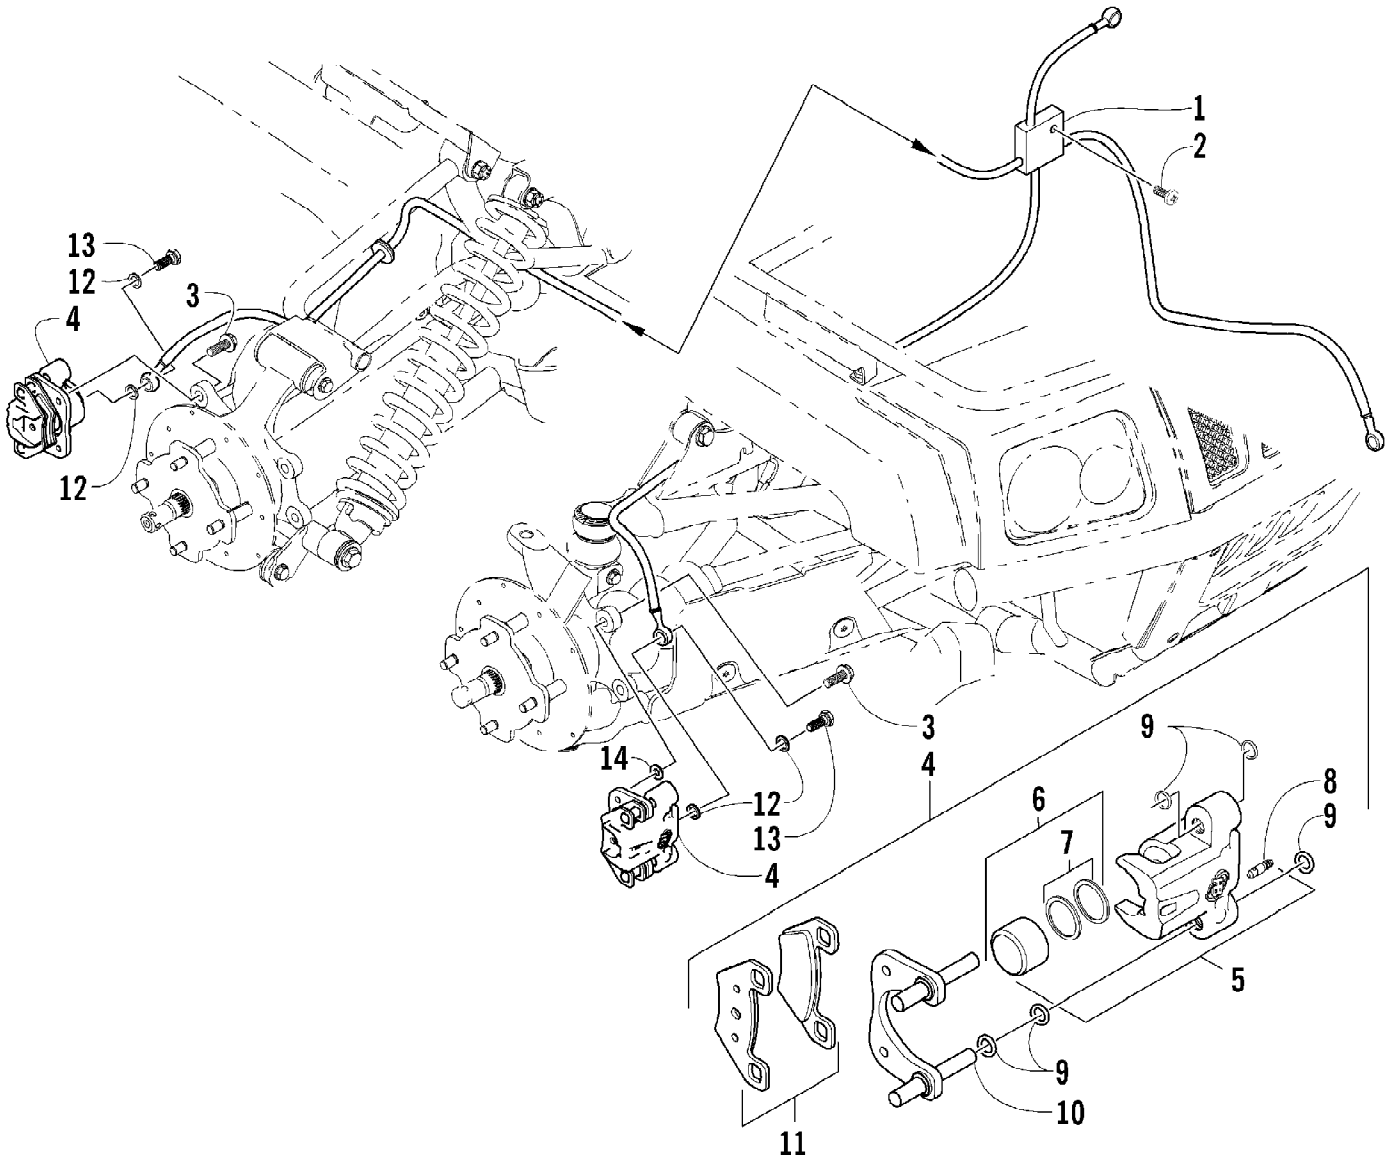

2005 ATV 650 V-2 4X4 FIS CAT GREEN LE (A2005IBR4BUSA)
HYDRAULIC BRAKE ASSEMBLY

Page 56 of 97

Ref #	Part Number	Qty	S/P/F	Description
1	0502-627	1		Hose, Brake - Assembly
2	8476-625	1		Screw, Cap
3	8408-820	6	/P	Screw, Cap
4	0502-602	1	S	Caliper, Brake - Right Front (inc. 5-11)
4	0502-610	2	S	Caliper, Brake - Left Front and Right Rear (inc. 5-11)
5	0502-603	1	S	Housing, Caliper - Assembly - Right Front (inc. 6-8)
5	0502-611	2	S	Housing, Caliper - Assembly - Left Front and Right Rear (inc. 6-8)
6	0502-606	3		Piston/Seal Set (inc. 7)
7	0502-607	3		Seal Set
8	0502-609	3	/P	Valve, Bleed
9	0502-608	3		O-Ring, Guide - Set
10	0502-605	3		Bracket Assembly
11	0502-604	3	S	Pad, Brake - Set
12	0423-178	6		Washer, Crush
13	0423-413	3		Bolt, Banjo Fitting
14	0423-562	4		Spacer