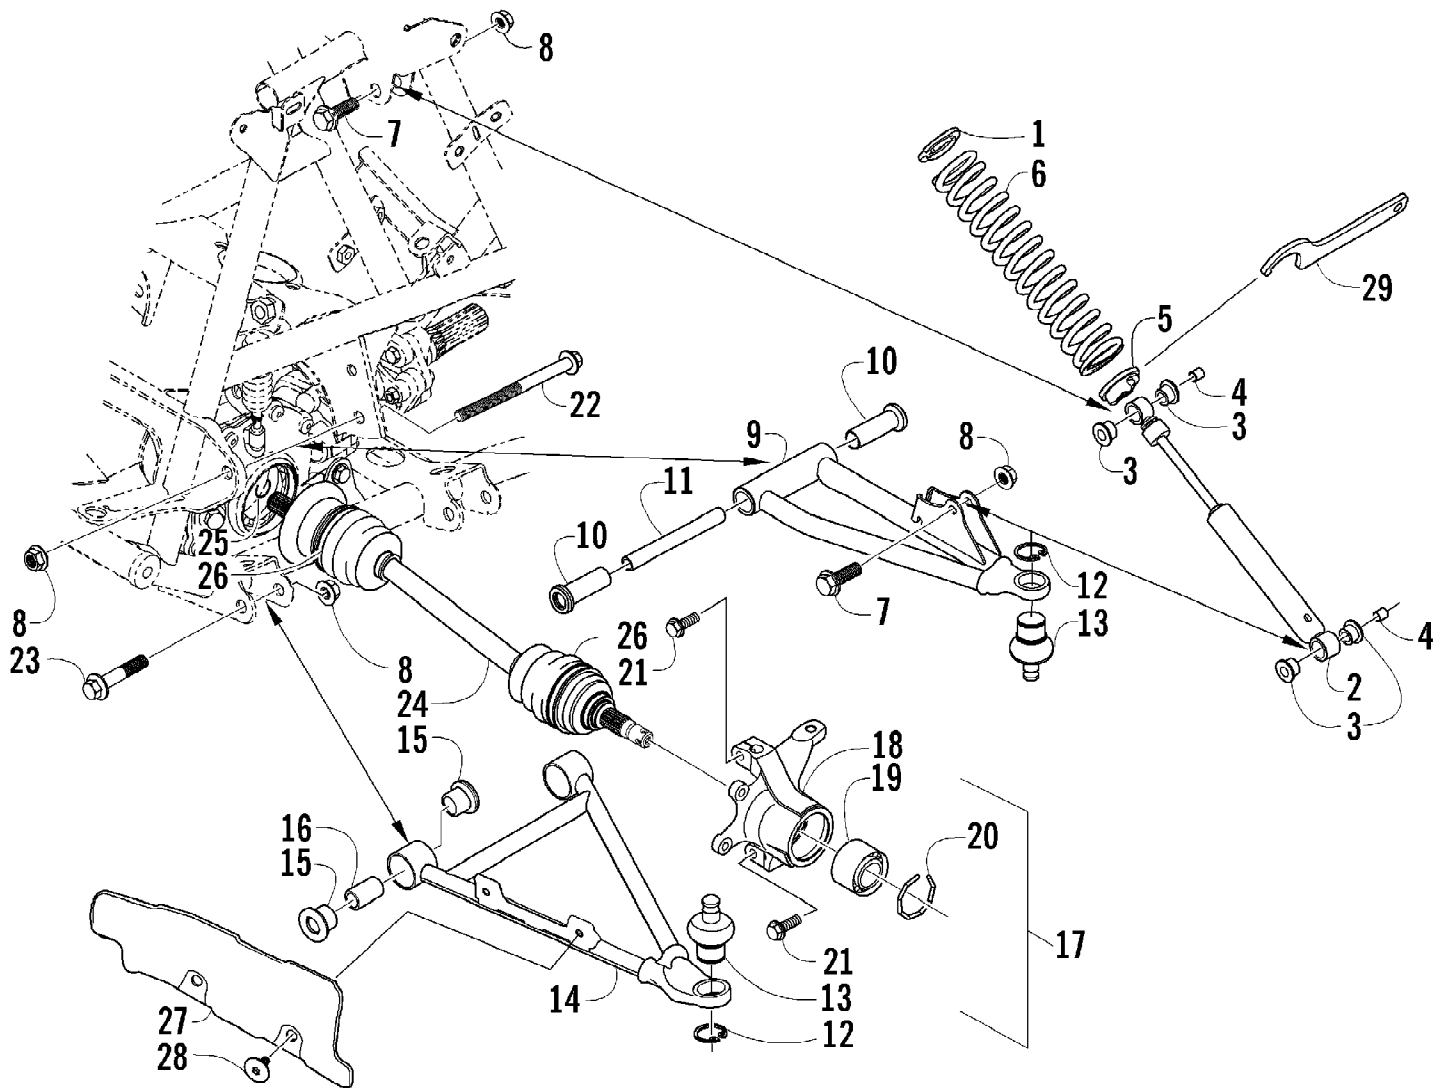

2005 ATV 650 V-2 4X4 FIS CAT GREEN LE (A2005IBR4BUSA)
FRONT SUSPENSION ASSEMBLY

Page 48 of 97

Ref #	Part Number	Qty	S/P/F	Description
1	1603-889	2	/P	Retainer, Spring
2	0403-127	2		Shock Absorber - Front (inc. 3-4)
3	0604-310	8		Bushing, Shock Absorber
4	0403-028	4		Sleeve, Shock
5	0403-102	2		Cam, Spring Adjuster
6	0403-129	2	S	Spring, Shock Absorber
7	8409-040	4		Screw, Cap
8	8428-002	10		Nut, Lock
9	0503-272	1	S	A-Arm, Upper Right (inc. 10-13)
9	0503-273	1	S	A-Arm, Upper Left (inc. 10-13)
10	0403-081	4	S	Bushing
11	0403-080	2		Collar
12	0423-009	4	/P	Clip, Ball Joint
13	0405-115	4	/P	Ball Joint - Front
14	0503-268	1	/P	A-Arm, Lower Right (inc. 12-13 and 15-16)
14	0503-269	1		A-Arm, Lower Left (inc. 12-13 and 15-16)
15	0403-115	8	S	Bushing
16	0403-114	4	S	Collar
17	0505-446	1	/P	Knuckle - Assembly - Right (inc. 18-20)
17	0505-447	1	/P	Knuckle - Assembly - Left (inc. 18-20)
18	0	1		Knuckle, Steering - Right Not a Service Part
18	0	1		Knuckle, Steering - Left Not a Service Part
19	1402-027	2	S/P	Bearing, Wheel Hub
20	0423-423	2		Ring, Retaining
21	8409-030	4		Screw, Cap
22	0423-334	2		Screw, Cap
23	8409-075	4		Screw, Cap
24	0502-542	1		Axle, Drive - Front - Right (inc. 25-26)
24	0502-547	1		Axle, Drive - Front - Left (inc. 25-26)
25	0441-400	2	S	Clip, Retaining
26	0436-276	2	S	Repair Kit, Boot - Front Axle
27	0441-756	1		Guard, Boot - Axle - Right
27	0441-757	1		Guard, Boot - Axle - Left
28	0423-101	4		Screw, Body
29	0441-587	1		Wrench, Spanner