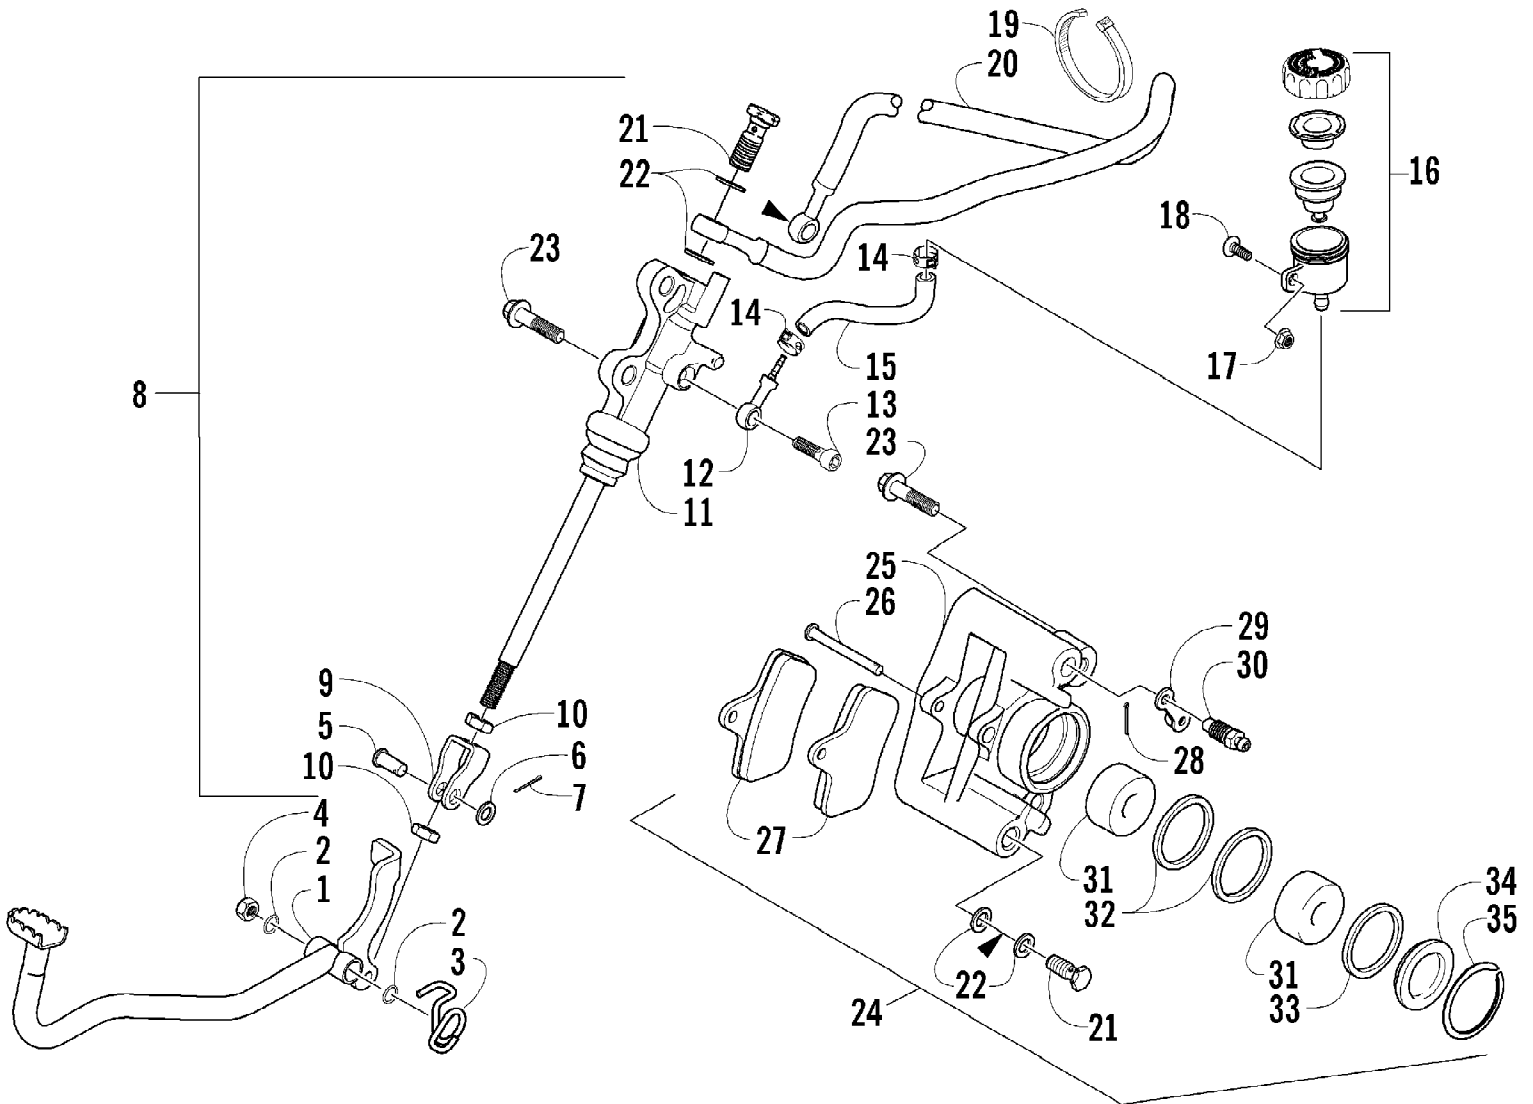

2005 ATV 650 V-2 4X4 FIS CAT GREEN LE (A2005IBR4BUSA)
AUXILIARY BRAKE ASSEMBLY

Page 4 of 97

Ref #	Part Number	Qty	S/P/F	Description
1	0502-656	1		Lever, Brake
2	1602-213	2	/P	O-Ring
3	0502-713	1		Spring, Brake Lever
4	8422-002	1		Nut
5	0402-575	1		Pin, Clevis
6	0402-583	1		Washer
7	0402-584	1		Pin, Cotter
8	0502-665	1	S	Brake Assembly (inc. 9-16)
9	0402-580	1		Actuator, Push Rod
10	0402-592	2		Nut, Jam
11	0	1	F	Master Cylinder
12	1402-277	1		Fitting, Banjo
13	1402-278	1		Bolt, Banjo Fitting
14	0423-525	2		Clamp, Hose
15	1402-266	1		Hose, Brake Reservoir
16	1402-257	1		Reservoir, Brake
17	8424-602	1	/P	Nut, Flanged
18	8476-616	1		Screw, Machine
19	0123-788	1	/P	Cable Tie 7.5 in.
20	1402-200	1		Hose, Brake
21	0423-413	2		Bolt, Banjo Fitting
22	0423-178	4		Washer, Crush
23	8408-825	4		Screw, Cap
24	0502-457	1	S	Caliper, Brake (inc. 25-35)
25	0	1	F	Housing, Caliper
26	0402-495	1		Pin, Brake Caliper
27	1402-126	2		Pad, Brake
28	0423-495	1	/P	Pin, Cotter
29	0402-493	1		Cap, Bleed Valve
30	1402-123	1		Valve, Bleed
31	1402-125	2		Piston
32	0402-980	2		O-Ring, Brake Caliper
33	0	1	F	O-Ring
34	0	1	F	Plug
35	0	1	F	Ring, Retaining