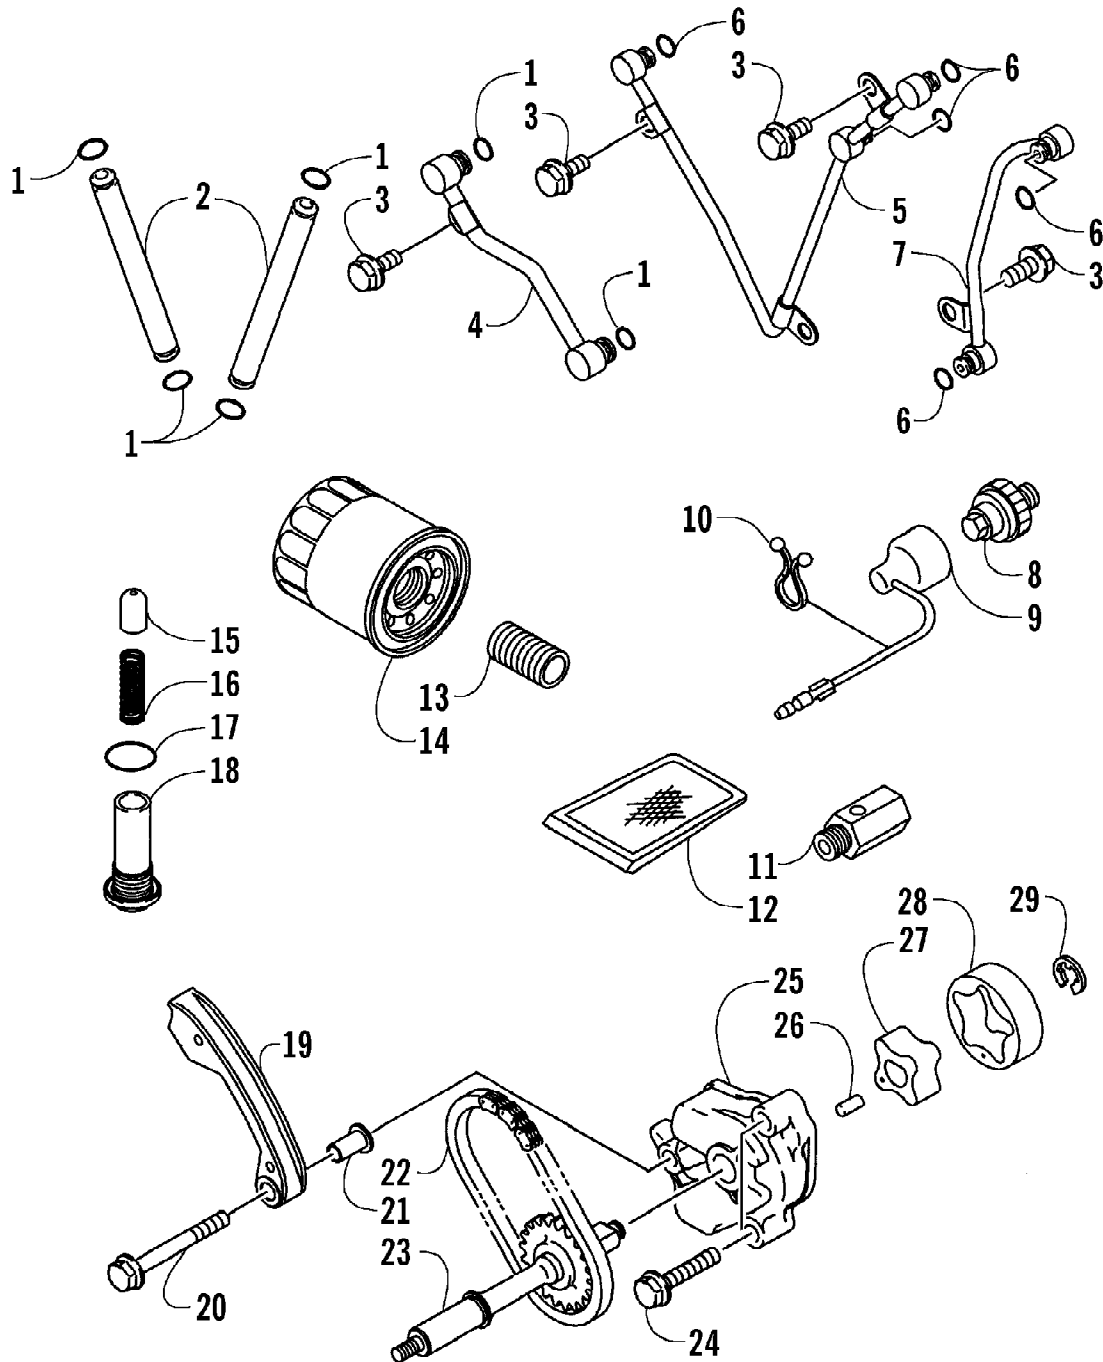

2005 ATV 650 V-2 4X4 FIS CAT GREEN CA (A2005IBR4BCAZ)
OIL PUMP ASSEMBLY

Page 60 of 93

Ref #	Part Number	Qty	S/P/F	Description
1	3201-255	6		O-Ring
2	3201-199	2		Pipe
3	3201-144	4		Screw, Cap
4	3201-204	1		Pipe, Oil - Crankshaft
5	3201-205	1		Pipe, Oil - Crankcase - Left
6	3201-254	5		O-Ring
7	3201-206	1		Pipe, Oil - Crankcase - Right
8	3201-196	1		Switch, Oil Pressure
9	3201-194	1		Wire, Lead
10	3201-383	1		Clamp
11	3201-176	1		Valve, Relief - Assembly
12	3201-231	1		Filter, Oil
13	3201-198	1		Pipe, Oil Filter
14	3201-044	1	S	Filter, Oil
15	3201-303	1		Pin
16	3201-356	1		Spring
17	3201-257	1		O-Ring
18	3201-376	1		Bolt
19	3201-087	1		Guide, Chain - Slack
20	3201-142	1		Screw, Cap
21	3201-359	1		Collar
22	3201-423	1	S	Chain
23	3201-123	1		Shaft, Oil Pump
24	3201-146	2		Screw, Cap
25	3201-178	1		Cover, Pump
26	3201-241	2		Pin, Dowel
27	3201-179	1		Rotor, Pump - Inner
28	3201-180	1		Rotor, Pump - Outer
29	3201-215	1		Circlip