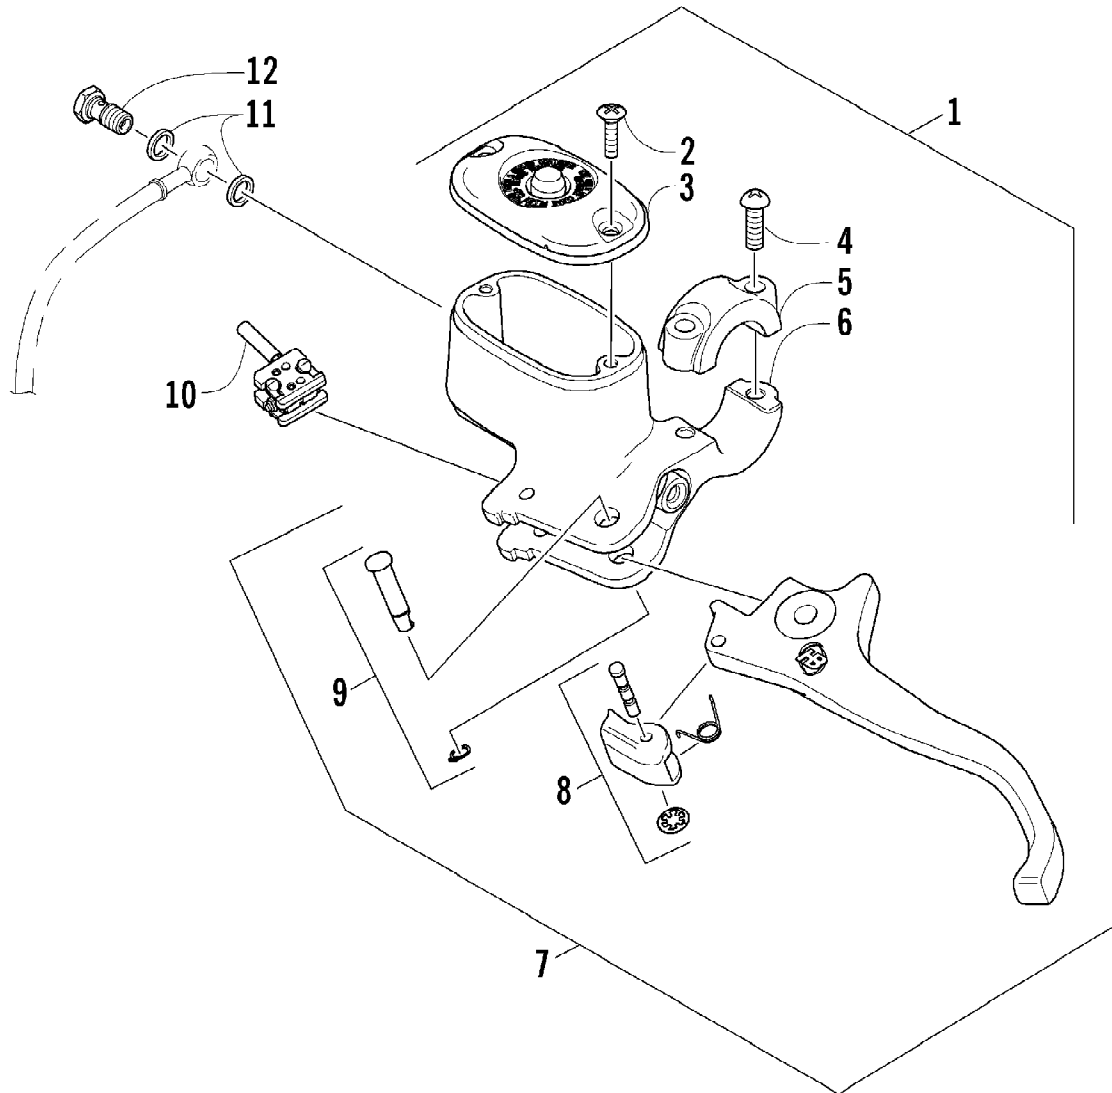

2005 ATV 650 V-2 4X4 FIS CAT GREEN CA (A2005IBR4BCAZ)
HYDRAULIC HAND BRAKE ASSEMBLY

Page 56 of 93

Ref #	Part Number	Qty	S/P/F	Description
1	0502-703	1	S	Brake Assembly (inc. 2-10)
2	0502-566	1		Screw, Reservoir Cover - Kit
3	0502-706	1	S	Cover, Reservoir - Kit
4	0502-568	1		Screw, Master Cylinder Clamp - Kit
5	0502-705	1		Clamp, Master Cylinder - Kit
6	0502-704	1		Master Cylinder Assembly - Kit
7	0502-634	1	/P	Lever Assembly - Kit (inc. 8-9)
8	0502-635	1		Lock, Brake Lever - Kit
9	0502-580	1		Lever Pin - Kit
10	0502-564	1	/P	Switch, Brake - Kit
11	0423-178	2		Washer, Crush
12	0423-413	1		Bolt, Banjo Fitting