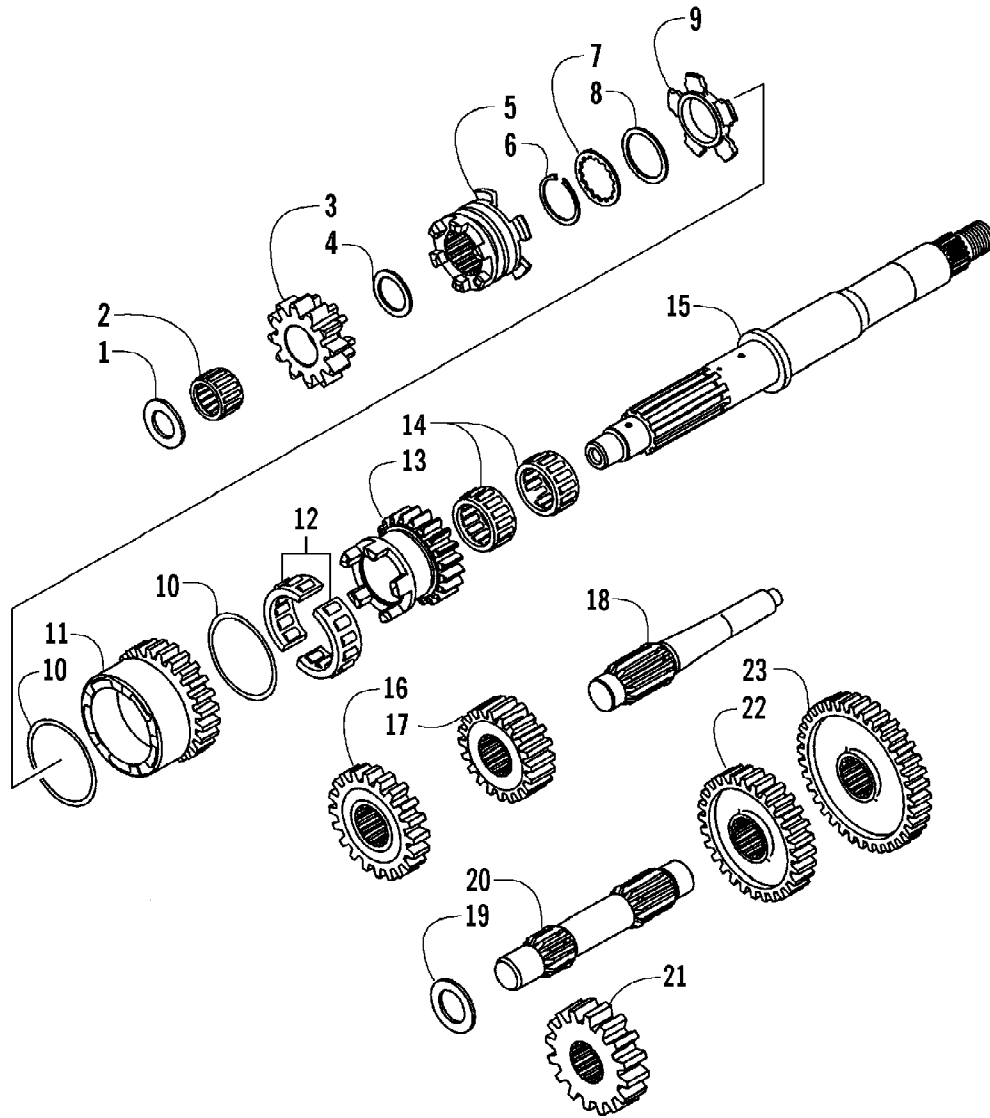

2005 ATV 650 V-2 4X4 FIS CAT GREEN CA (A2005IBR4BCAZ)
TRANSMISSION ASSEMBLY

Page 85 of 93

Ref #	Part Number	Qty	S/P/F	Description
1	3201-283	1		Spacer
2	3201-320	1		Bearing, Reverse Input Gear
3	3201-130	1	S	Gear, Input - Reverse - 12T
4	3201-285	1		Spacer
5	3201-120	1	S	Shifter
6	3201-297	1		Ring, Snap
7	3201-397	1		Washer
8	3201-288	1		Spacer
9	3201-290	1		Spacer
10	3201-289	2		Spacer
11	3201-129	1		Gear, Input - High - 26T
12	3201-317	1		Bearing, High Input Gear
13	3201-137	1	S	Gear, Input - Low - 20T
14	3201-319	2		Bearing, Low Input Gear
15	3201-425	1	/P	Shaft, Transmission Input
16	3201-135	1		Gear, Driven - Reverse - 16T
17	3201-134	1		Gear, Output - Reverse - 16T
18	3201-115	1		Shaft, Idle - Reverse
19	3201-398	1		Washer
20	3201-419	1	S	Shaft, Output
21	3201-133	1		Gear, Output - Drive - 18T
22	3201-132	1		Gear, Driven - High - 30T
23	3201-131	1		Gear, Driven - Low - 36T