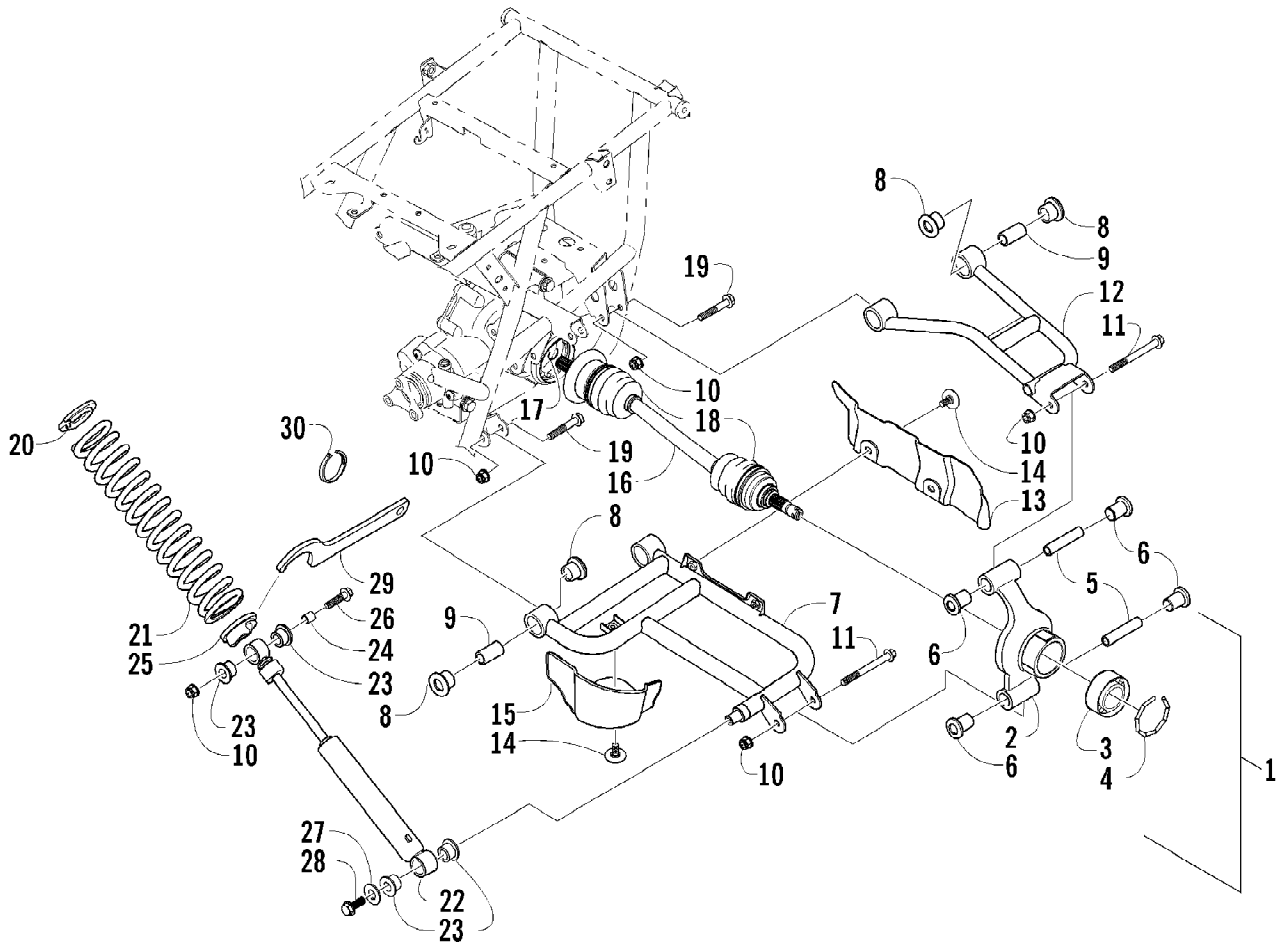

2005 ATV 650 V-2 4X4 FIS CAT GREEN CA (A2005IBR4BCAZ)
REAR SUSPENSION ASSEMBLY

Page 66 of 93

Ref #	Part Number	Qty	S/P/F	Description
1	0504-372	1	S	Knuckle, Right Rear - Assembly (inc. 2-6)
1	0504-373	1	S/P	Knuckle, Left Rear - Assembly (inc. 2-6)
2	0	1	F	Knuckle - Right
2	0	1	F	Knuckle - Left
3	1402-027	2	S/P	Bearing, Wheel Hub
4	0423-423	2		Ring, Retaining
5	0403-038	4	S/P	Collar, Suspension Bushing
6	0403-032	8	S	Bushing, Suspension
7	0504-326	1	S	A-Arm, Rear - Lower Right (inc. 8-9)
7	0504-327	1	S/P	A-Arm, Rear - Lower Left (inc. 8-9)
8	0403-115	16	S	Bushing
9	0403-114	8	S	Collar
10	8428-002	14		Nut, Lock
11	8409-000	4		Screw, Cap
12	0504-330	1		A-Arm, Rear - Upper Right (inc. 8-9)
12	0504-331	1	S	A-Arm, Rear - Upper Left (inc. 8-9)
13	0441-758	1		Guard, Boot - Right
13	0441-759	1		Guard, Boot - Left
14	0423-101	6		Screw, Body
15	1406-071	1		Guard, Boot - Right
15	1406-072	1		Guard, Boot - Left
16	0502-596	2	S	Axle, Drive (inc. 17-18)
17	0441-400	2	S	Clip, Retaining
18	0436-276	2	S	Repair Kit, Boot - Rear Axle
19	8409-075	8		Screw, Cap
20	1603-889	2	/P	Retainer, Spring
21	0404-074	2		Spring, Suspension
22	0404-077	2		Shock Absorber - Rear (inc. 23-24)
23	0604-310	8		Bushing, Shock Absorber
24	0403-028	2		Sleeve, Shock Absorber
25	0404-057	2		Cam, Spring Adjuster
26	8409-040	2		Screw, Cap
27	0423-087	2		Washer
28	8408-820	2	/P	Screw, Cap
29	0441-587	1		Wrench, Spanner
30	0123-788	2	/P	Cable Tie