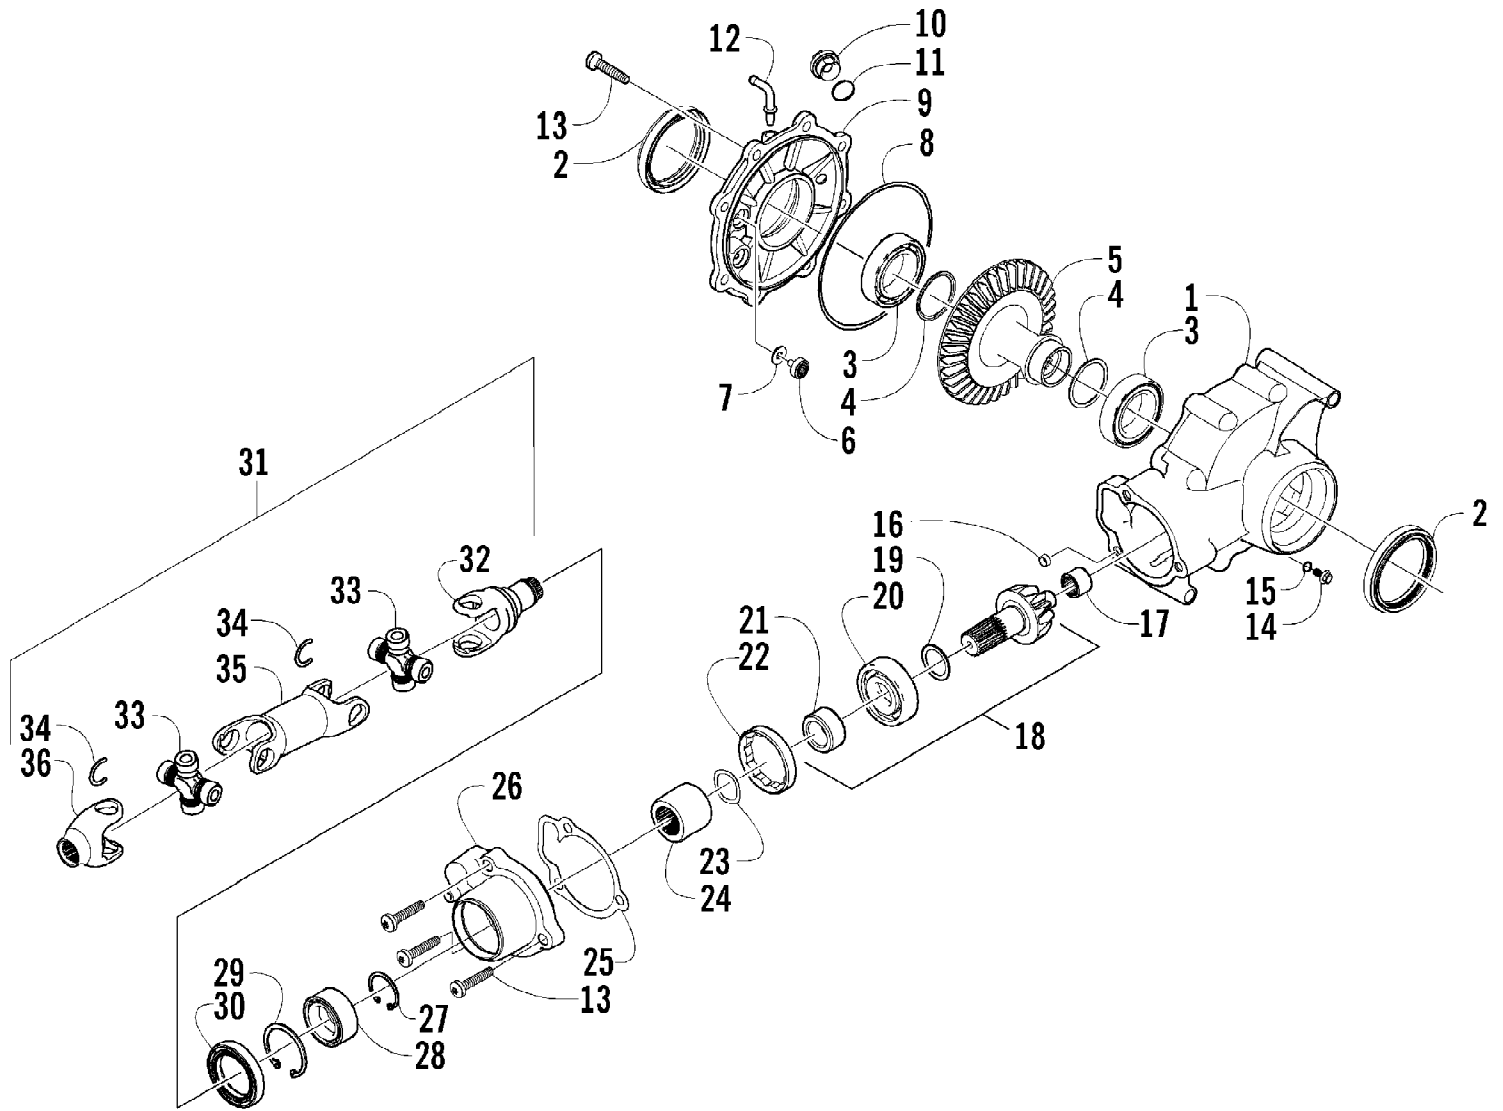

2005 ATV 650 V-2 4X4 FIS CAT GREEN CA (A2005IBR4BCAZ)
REAR DRIVE GEARCASE ASSEMBLY

Page 64 of 93

Ref #	Part Number	Qty	S/P/F	Description
	0502-616	1		Gearcase Assembly
1	0502-622	1		Housing, Gearcase
2	0402-394	2	S	Seal
3	0402-393	2		Bearing
4	0402-405	AR		Shim
4	0402-406	AR		Shim
4	0402-407	AR		Shim
4	0402-408	AR		Shim
4	0402-409	AR		Shim
5	1402-032	1		Gear, Ring - 36T
6	0402-326	1		Button, Thrust
7	0402-429	AR		Shim
7	0402-430	AR		Shim
7	0402-431	AR		Shim
7	0402-432	AR		Shim
7	0402-433	AR		Shim
8	0423-149	1		O-Ring
9	0502-346	1		Cover, Gearcase
10	0402-333	1	/P	Plug, Fill (inc. 11)
11	0423-154	1		O-Ring
12	1402-102	1		Fitting
13	0423-118	11		Screw, Self-Tapping
14	1402-210	1	/P	Plug, Magnetic (inc. 15)
15	0423-153	1		O-Ring
16	0402-411	1		Pin, Dowel
17	0402-328	1		Bearing
18	0502-123	1		Gear, Pinion - Assembly - 10T (inc. 19-21)
19	0402-424	AR		Shim
19	0402-425	AR		Shim
19	0402-426	AR		Shim
19	0402-427	AR		Shim
19	0402-428	AR		Shim
20	0402-327	1		Bearing
21	0402-336	1		Collar, Retaining
22	0402-331	1		Collar, Lock
23	0402-982	1		Washer, Wave
24	0402-981	1		Collar, Shaft
25	0402-947	1		Gasket, Flange
26	0502-529	1		Housing, Pinion
27	0423-417	1		Ring, Retaining
28	1402-043	1		Bearing
29	0423-423	1		Ring, Retaining
30	1402-011	1		Seal
31	0502-382	1		Driveshaft Assembly (inc. 32-36)
32	0502-518	1		Yoke, Rear
33	0402-944	2	/P	Joint, Universal (inc. 34)
34	0423-395	8		Ring, Retaining
35	0502-525	1		Driveshaft
36	0502-522	1		Yoke, Rear Slip