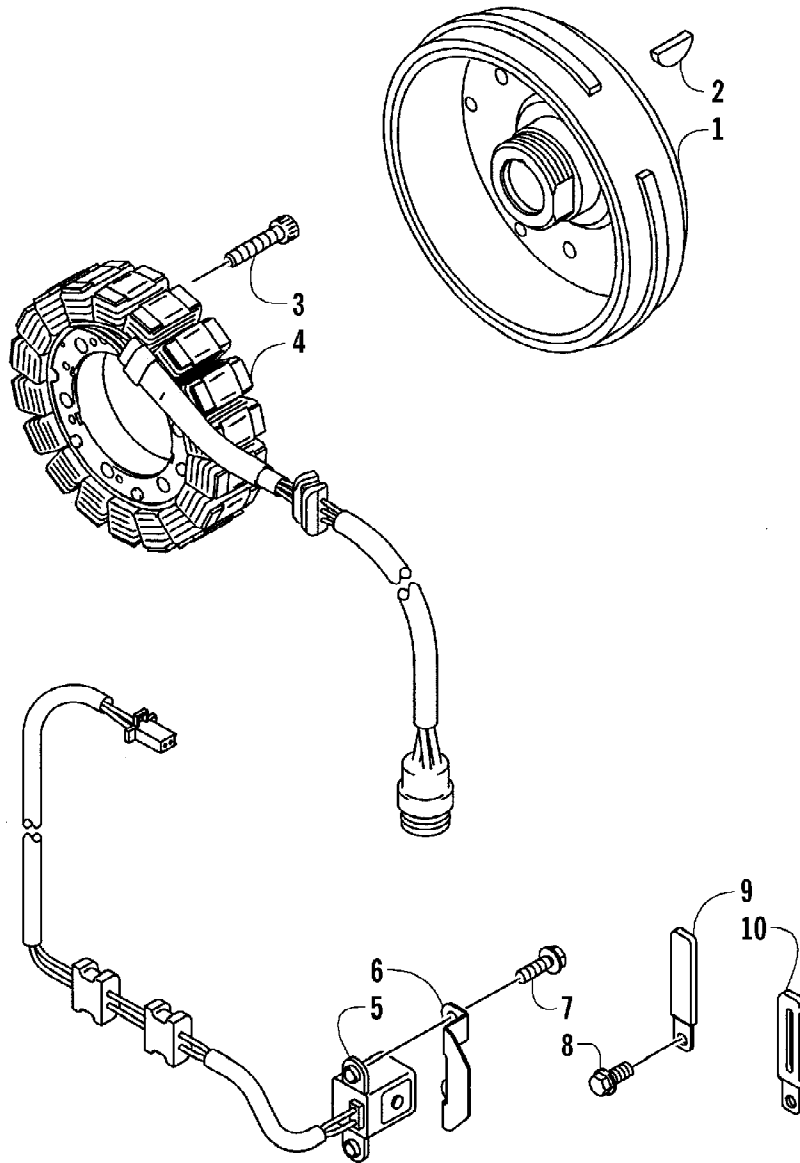

2005 ATV 650 V-2 4X4 FIS CAT GREEN CA (A2005IBR4BCAZ)
MAGNETO

Page 58 of 93

Ref #	Part Number	Qty	S/P/F	Description
1	3201-183	1		Rotor
2	3201-240	1		Key
3	3201-095	3		Bolt
4	3201-182	1		Stator
5	3201-243	1		Coil, Pulsing
6	3201-138	1		Plate
7	3201-111	2		Screw, Cap
8	3201-144	1		Screw, Cap
9	3201-382	1		Clamp
10	3201-033	1		Clamp