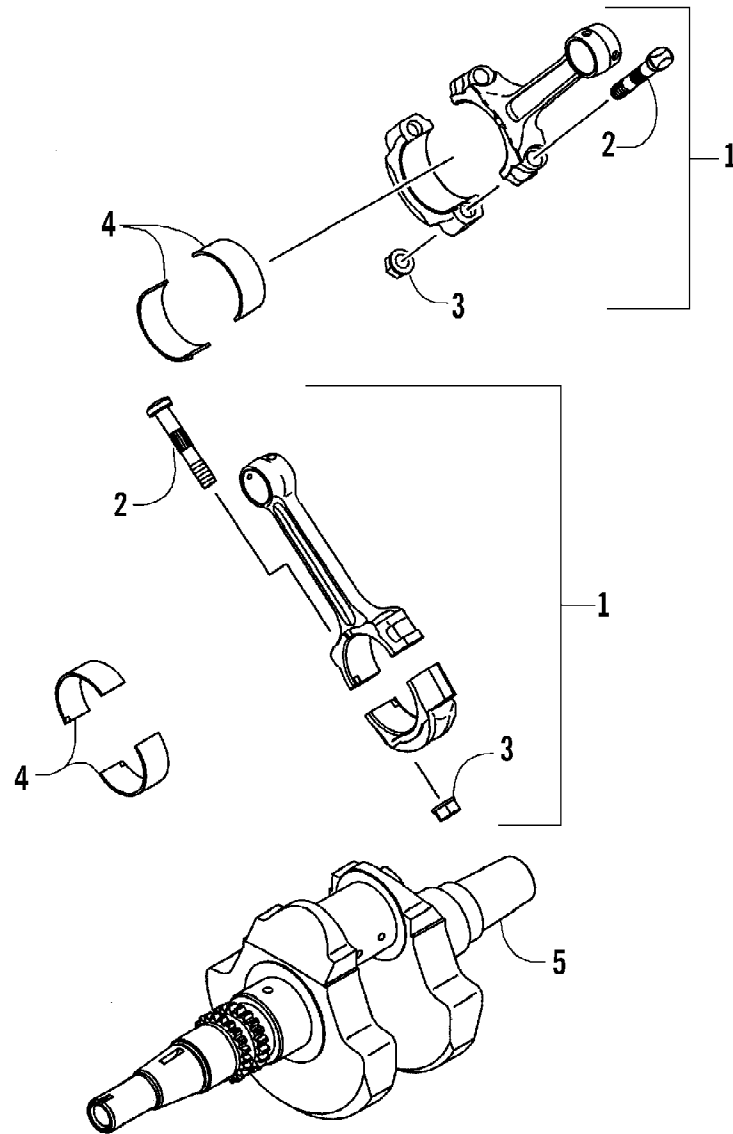

2005 ATV 650 V-2 4X4 FIS CAT GREEN CA (A2005IBR4BCAZ)
CRANKSHAFT ASSEMBLY

Page 19 of 93

Ref #	Part Number	Qty	S/P/F	Description
1	3201-128	2		Rod, Connecting - Assembly (inc 2-3)
2	3201-263	4		Bolt, Connecting Rod
3	3201-271	4		Nut
4	3201-293	AR		Bushing, Connecting Rod
4	3201-294	4		Bushing, Connecting Rod
4	3201-295	AR		Bushing, Connecting Rod
5	3201-105	1	S	Crankshaft Assembly