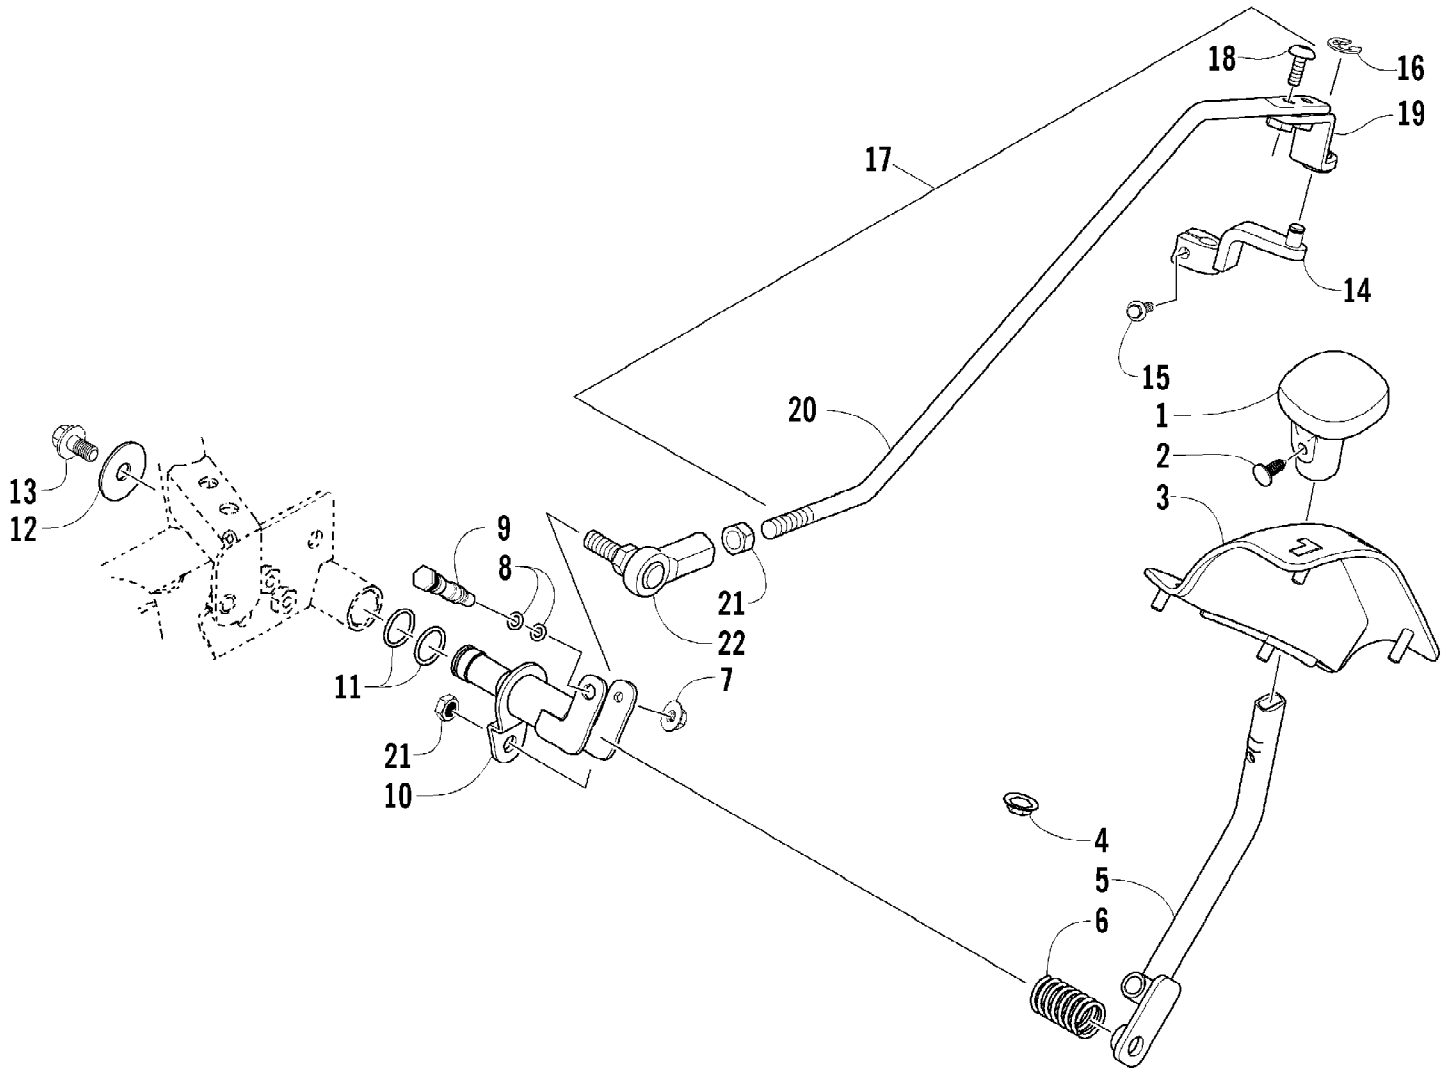

2005 ATV 650 V-2 4X4 FIS CAT GREEN CA (A2005IBR4BCAZ)
REVERSE SHIFT LEVER ASSEMBLY

Page 73 of 93

Ref #	Part Number	Qty	S/P/F	Description
1	0402-843	1	/P	Handle, Reverse Shift Lever
2	0423-345	1		Clip, Push
3	1402-110	1		Plate, Shift
4	0423-357	4		Nut, Stamped
5	0502-659	1		Lever, Reverse Shift
6	0502-410	1	S	Spring, Reverse Shift Lever
7	8424-602	1	/P	Nut
8	0423-182	2	/P	O-Ring
9	0402-675	1		Axle, Pivot
10	0502-742	1		Shaft, Shift
11	0423-299	2	/P	O-Ring
12	0423-087	1		Washer
13	8408-812	1		Screw, Cap
14	0502-587	1		Arm, Reverse Shift
15	3201-037	1		Screw, Cap
16	0423-169	1	/P	E-Ring
17	0502-695	1		Linkage, Shift (inc. 18-20)
18	8476-616	2		Screw, Machine
19	0502-636	1		Arm, Shift Linkage
20	1402-260	1		Rod, Shift Linkage
21	0623-294	2		Nut
22	1402-270	1		End, Rod