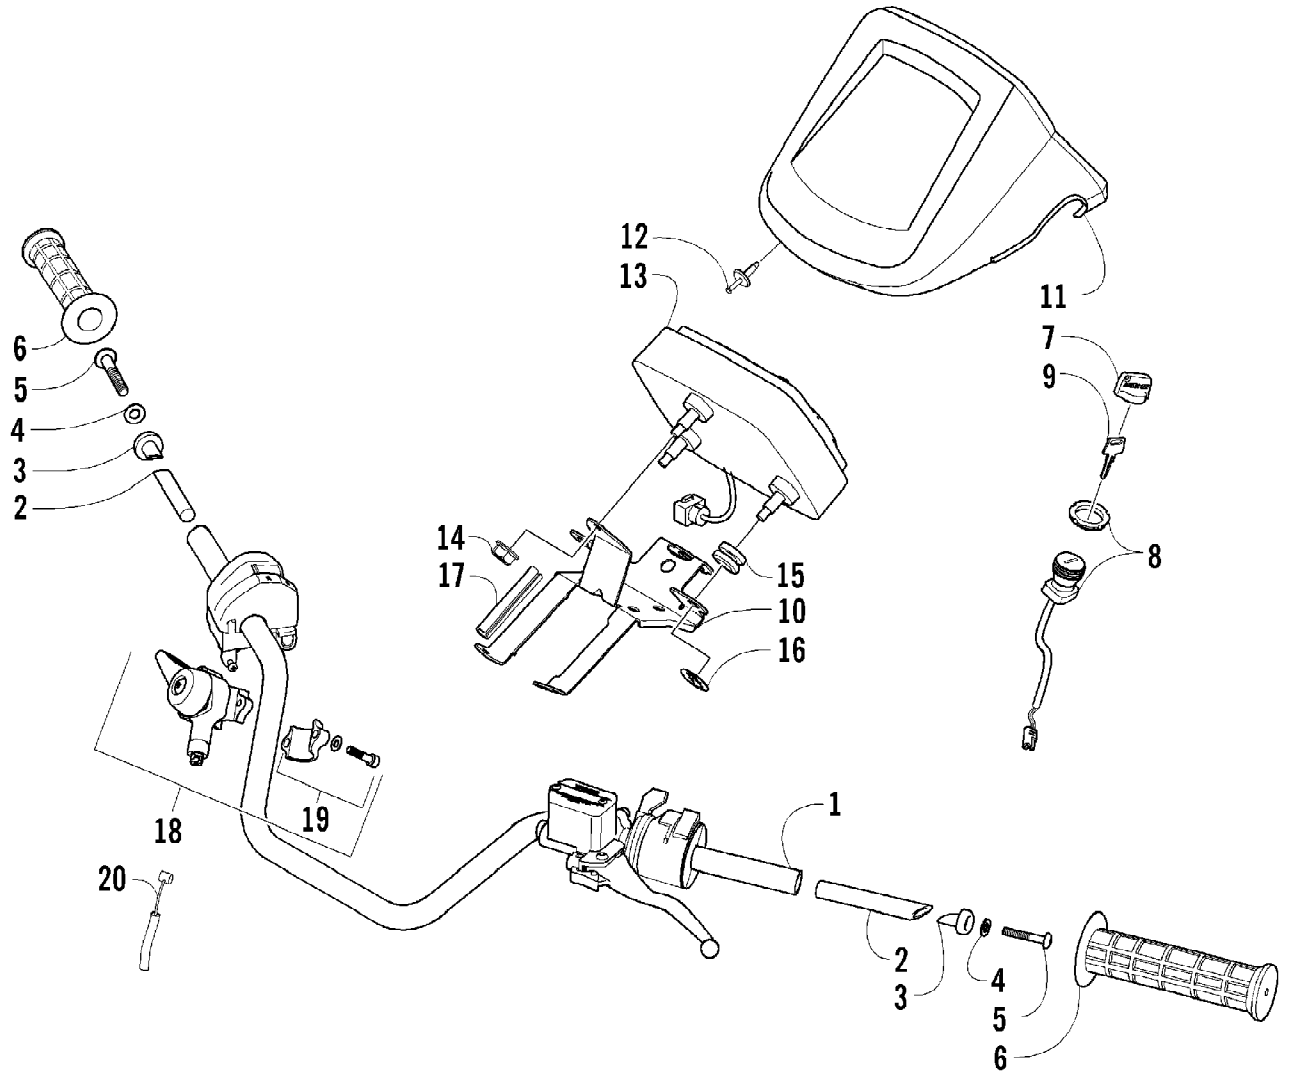

2005 ATV 650 V-2 4X4 FIS CAT GREEN CA (A2005IBR4BCAZ)
HANDLEBAR ASSEMBLY

Page 52 of 93

Ref #	Part Number	Qty	S/P/F	Description
1	0505-448	1		Tube, Handlebar
2	0405-148	2		Plug, Handlebar
3	0405-149	2		End Cap, Handlebar
4	8050-247	2	/P	Washer
5	8477-845	2		Screw, Machine
6	0405-147	2		Grip, Handlebar
7	0409-013	1		Cover, Key
8	0430-036	1		Switch, Ignition - Assembly (inc. 9)
9	3409-007	1	/P	Key, Ignition - Blank (C Series)
9	3409-011	1		Key, Ignition - Blank (D Series)
9	3409-012	1		Key, Ignition - Blank (E Series)
9	3409-013	1		Key, Ignition - Blank (F Series)
10	1506-428	1		Bracket, Mounting - Instrument Pod
11	0405-163	1		Instrument Pod
12	0623-362	2		Rivet, Reinstallable
13	0420-048	1		Gauge, Digital
14	8424-502	1		Nut, Flange
15	0423-447	3		Grommet
16	0624-466	2		Retainer, Push-On
17	0706-371	AR	/P	Trim
18	0502-527	1		Control, Differential Lock (inc. 19)
19	0502-613	1		Clamp, Differential Lock Control - Kit
20	0487-030	1	S	Cable, Differential Lock