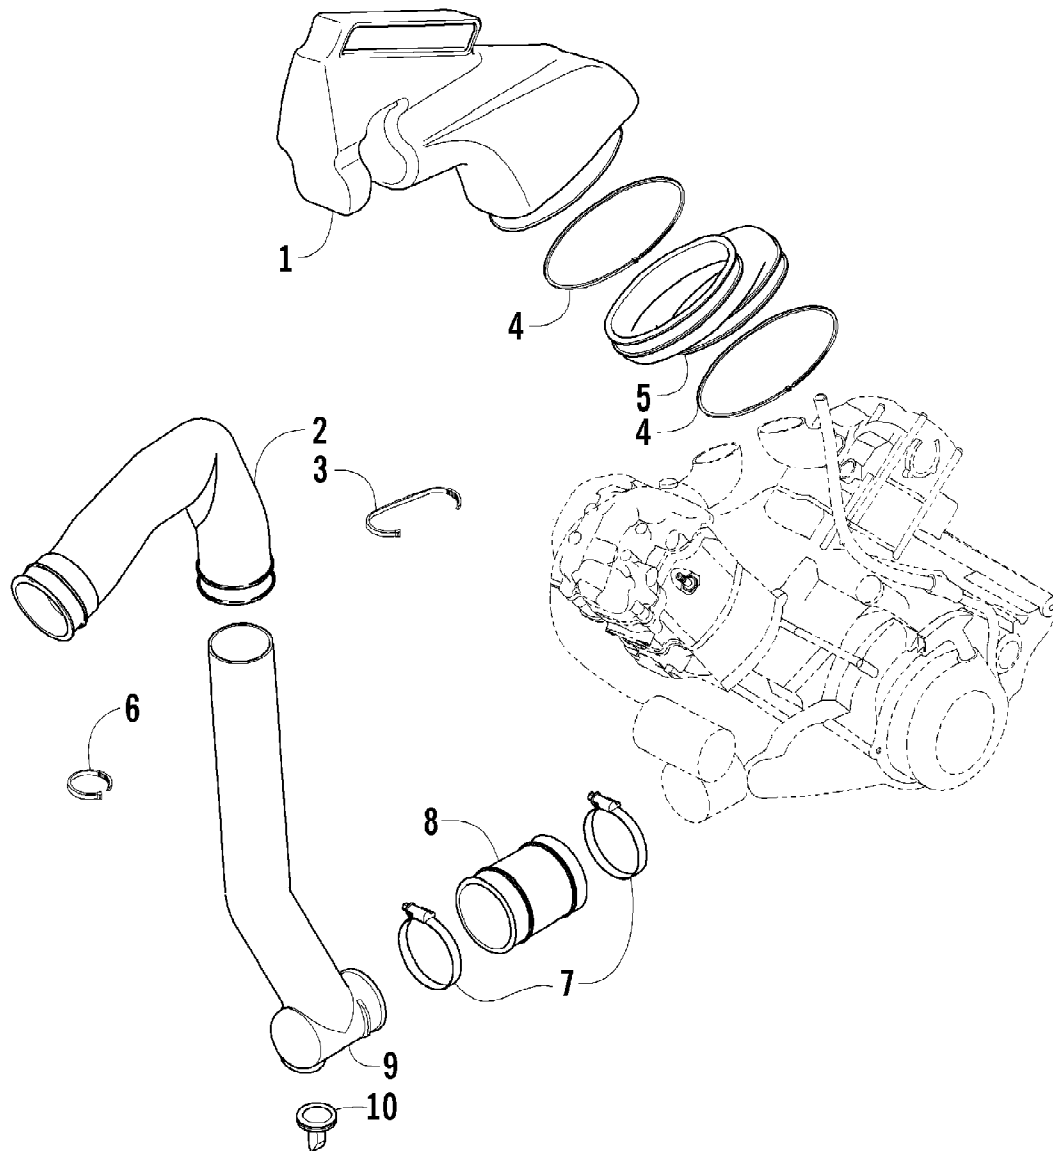

2005 ATV 650 V-2 4X4 FIS CAT GREEN CA (A2005IBR4BCAZ)
CASE/BELT COOLING ASSEMBLY

Page 13 of 93

Ref #	Part Number	Qty	S/P/F	Description
1	0413-112	1	/P	Duct, Air-Out
2	0413-092	1		Boot, Air-In
3	0123-903	1		Cable Tie - 11.5 in.
4	3201-038	2		Clamp, Boot
5	0413-083	1		Boot, Air-Out Duct
6	0123-788	2	/P	Cable Tie - 7.5 in.
7	0423-380	4	/P	Clamp, Boot
8	0413-085	1		Boot, Air-In Duct
9	0513-010	1		Duct, Air-In
10	0470-442	1	/P	Valve, Drain