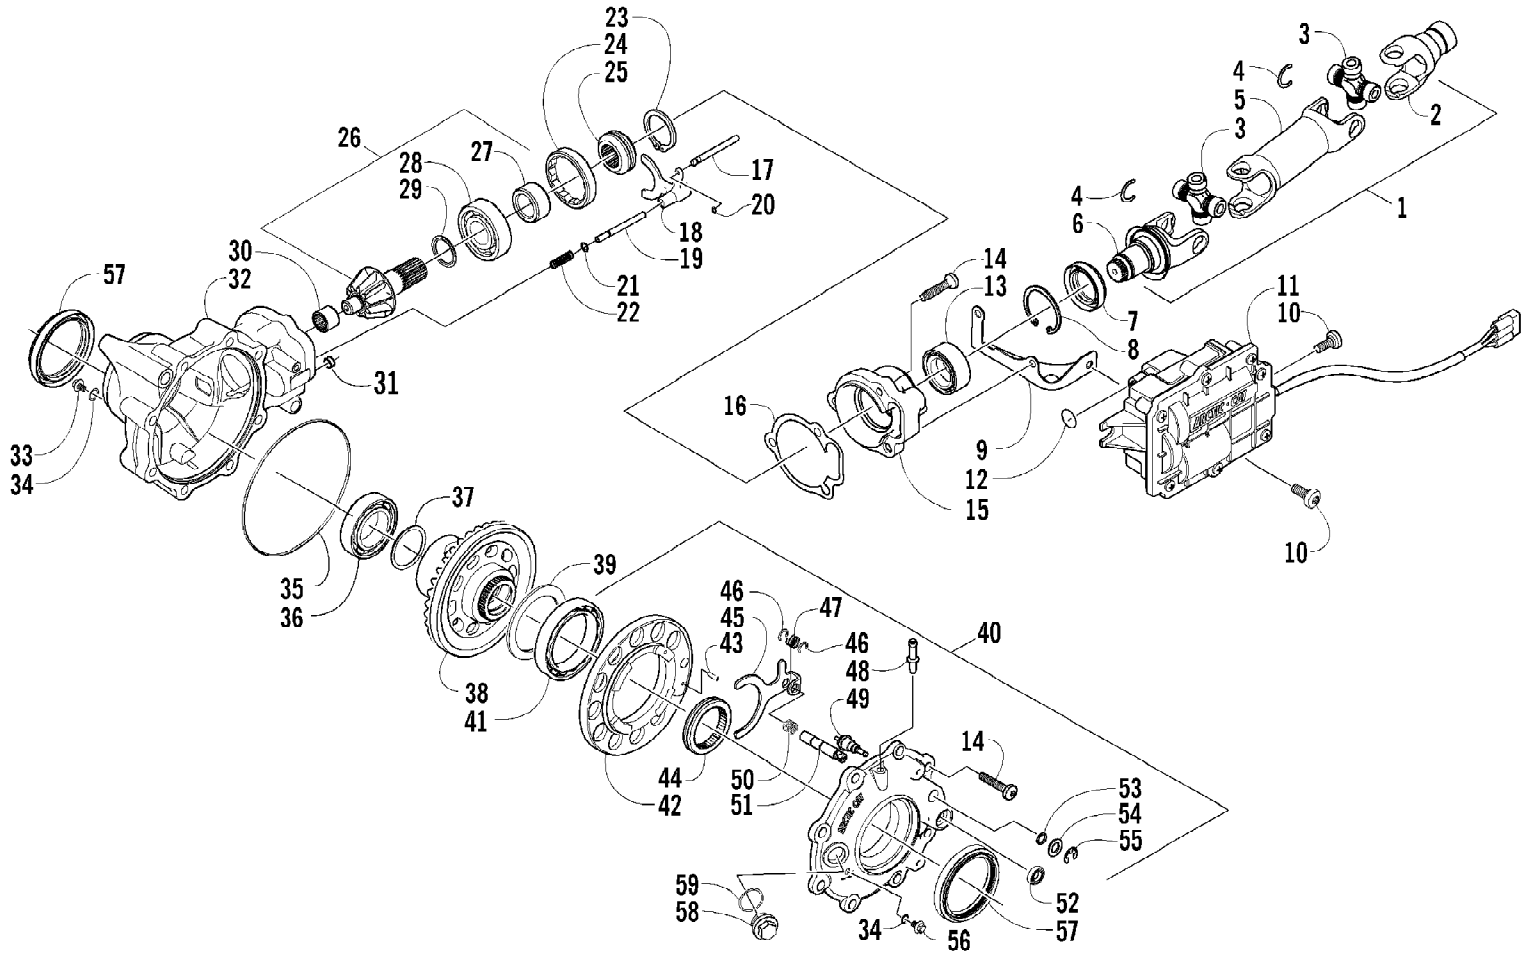

2005 ATV 650 V-2 4X4 FIS CAT GREEN CA (A2005IBR4BCAZ)
FRONT DRIVE GEARCASE ASSEMBLY

2005 ATV 650 V-2 4X4 FIS CAT GREEN CA (A2005IBR4BCAZ)
FRONT DRIVE GEARCASE ASSEMBLY

Page 43 of 93

Ref #	Part Number	Qty	S/P/F	Description
	0502-615	1		Gearcase Assembly
1	0502-381	1		Driveshaft Assembly (inc. 2-6)
2	0502-521	1		Yoke, Front
3	1402-164	2	/P	Joint, Universal (inc. 4)
4	0423-450	8		Ring, Retaining
5	0502-524	1		Driveshaft
6	0502-517	1		Yoke, Front Slip
7	1402-011	1		Seal
8	0423-423	1		Ring, Retaining
9	0502-347	1		Bracket, Actuator
10	0423-396	3		Screw, Self-Tapping
11	0502-579	1		Actuator (inc. 12)
12	0423-498	1	S	O-Ring
13	1402-043	1		Bearing
14	0423-118	11		Screw, Self-Tapping
15	0502-528	1	/P	Housing, Pinion
16	0402-947	1		Gasket, Flange
17	0402-997	1		Shaft, Selector
18	0402-998	1		Fork, Selector
19	0402-417	1		Shaft, Shuttle
20	0423-402	1		Ring, Retaining
21	0423-147	1		O-Ring
22	0402-999	1		Spring, Return
23	0423-417	1		Ring, Retaining
24	0402-357	1		Collar, Lock
25	0402-413	1		Coupler, Drive
26	0502-123	1		Gear, Pinion - Assembly - 10T (inc. 27-29)
27	0402-336	1		Collar, Retaining
28	0402-327	1		Bearing
29	0402-424	AR		Shim
29	0402-425	AR		Shim
29	0402-426	AR		Shim
29	0402-427	AR		Shim
29	0402-428	AR		Shim
30	0402-328	1		Bearing
31	0402-411	1		Pin, Dowel
32	0502-514	1		Housing, Gearcase
33	1402-210	1	/P	Plug, Magnetic (inc. one No. 34)
34	0423-153	2		O-Ring
35	0423-149	1		O-Ring
36	0402-393	1		Bearing
37	0402-405	AR		Shim
37	0402-406	AR		Shim
37	0402-407	AR		Shim
37	0402-408	AR		Shim
37	0402-409	AR		Shim
38	0502-411	1		Gear, Ring - 36T
39	1402-074	AR		Shim
39	1402-075	AR		Shim
39	1402-076	AR		Shim
39	1402-077	AR		Shim
39	1402-078	AR		Shim