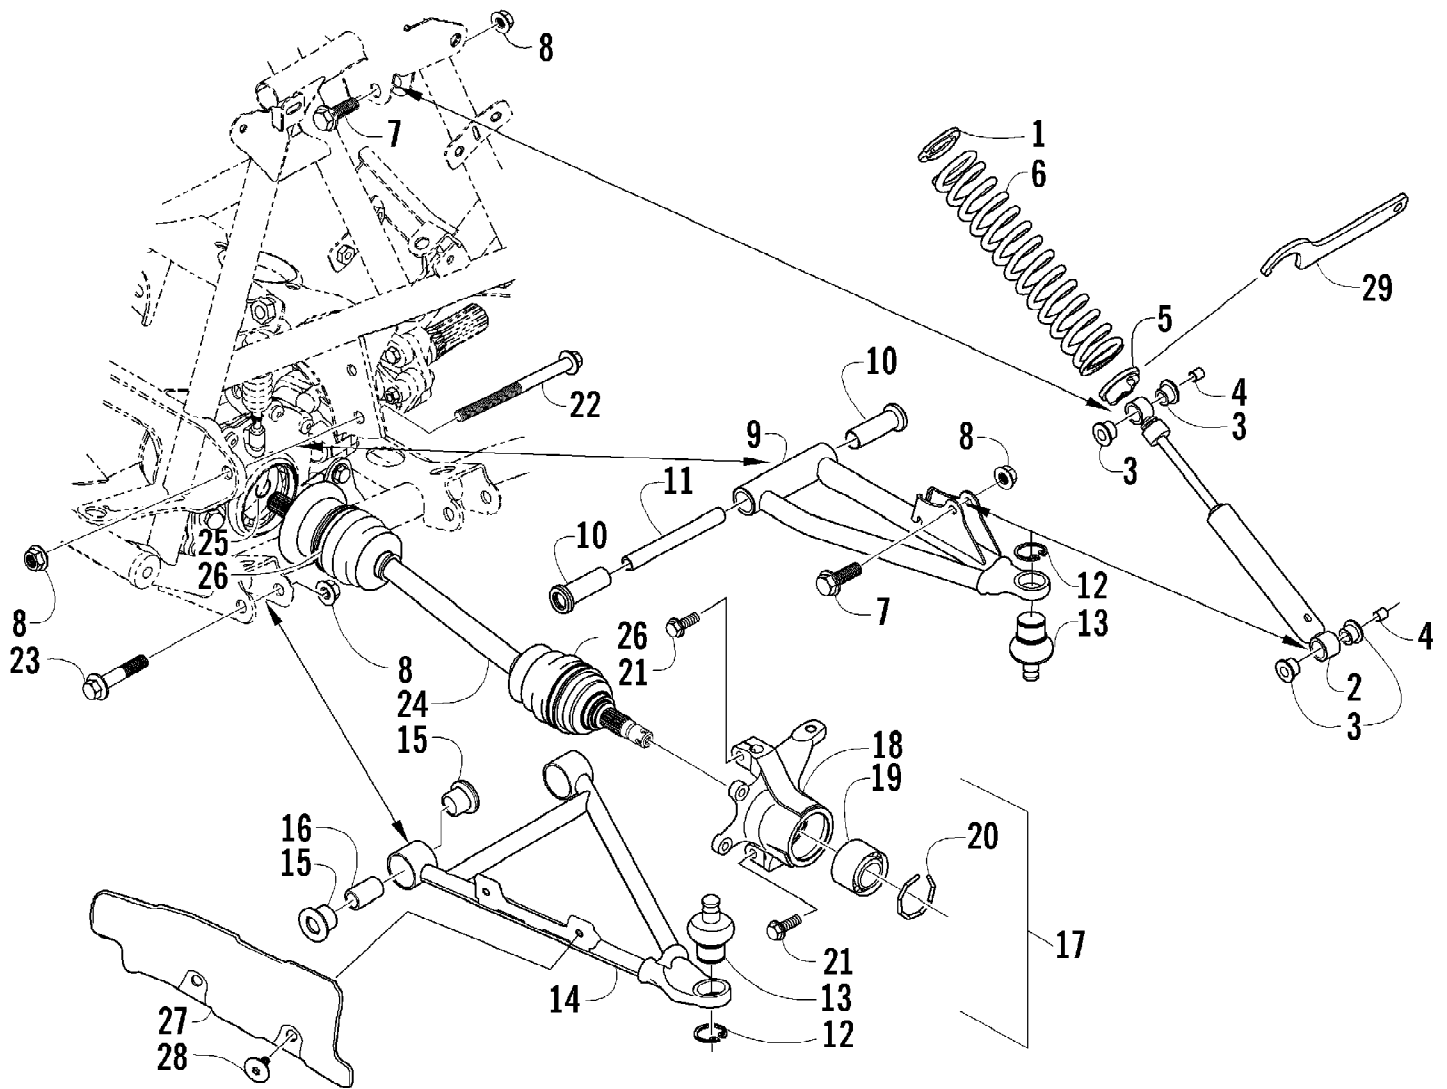

2005 ATV 650 V-2 4X4 FIS CAT GREEN CA (A2005IBR4BCAZ)
FRONT SUSPENSION ASSEMBLY

Page 46 of 93

Ref #	Part Number	Qty	S/P/F	Description
1	1603-889	2	/P	Retainer, Spring
2	0403-127	2		Shock Absorber - Front (inc. 3-4)
3	0604-310	8		Bushing, Shock Absorber
4	0403-028	4		Sleeve, Shock
5	0403-102	2		Cam, Spring Adjuster
6	0403-129	2	S	Spring, Shock Absorber
7	8409-040	4		Screw, Cap
8	8428-002	10		Nut, Lock
9	0503-272	1	S	A-Arm, Upper Right (inc. 10-13)
9	0503-273	1	S	A-Arm, Upper Left (inc. 10-13)
10	0403-081	4	S	Bushing
11	0403-080	2		Collar
12	0423-009	4	/P	Clip, Ball Joint
13	0405-115	4	/P	Ball Joint - Front
14	0503-268	1	/P	A-Arm, Lower Right (inc. 12-13 and 15-16)
14	0503-269	1		A-Arm, Lower Left (inc. 12-13 and 15-16)
15	0403-115	8	S	Bushing
16	0403-114	4	S	Collar
17	0505-446	1	/P	Knuckle - Assembly - Right (inc. 18-20)
17	0505-447	1	/P	Knuckle - Assembly - Left (inc. 18-20)
18	0	1		Knuckle, Steering - Right Not a Service Part
18	0	1		Knuckle, Steering - Left Not a Service Part
19	1402-027	2	S/P	Bearing, Wheel Hub
20	0423-423	2		Ring, Retaining
21	8409-030	4		Screw, Cap
22	0423-334	2		Screw, Cap
23	8409-075	4		Screw, Cap
24	0502-542	1		Axle, Drive - Front - Right (inc. 25-26)
24	0502-547	1		Axle, Drive - Front - Left (inc. 25-26)
25	0441-400	2	S	Clip, Retaining
26	0436-276	2	S	Repair Kit, Boot - Front Axle
27	0441-756	1		Guard, Boot - Axle - Right
27	0441-757	1		Guard, Boot - Axle - Left
28	0423-101	4		Screw, Body
29	0441-587	1		Wrench, Spanner