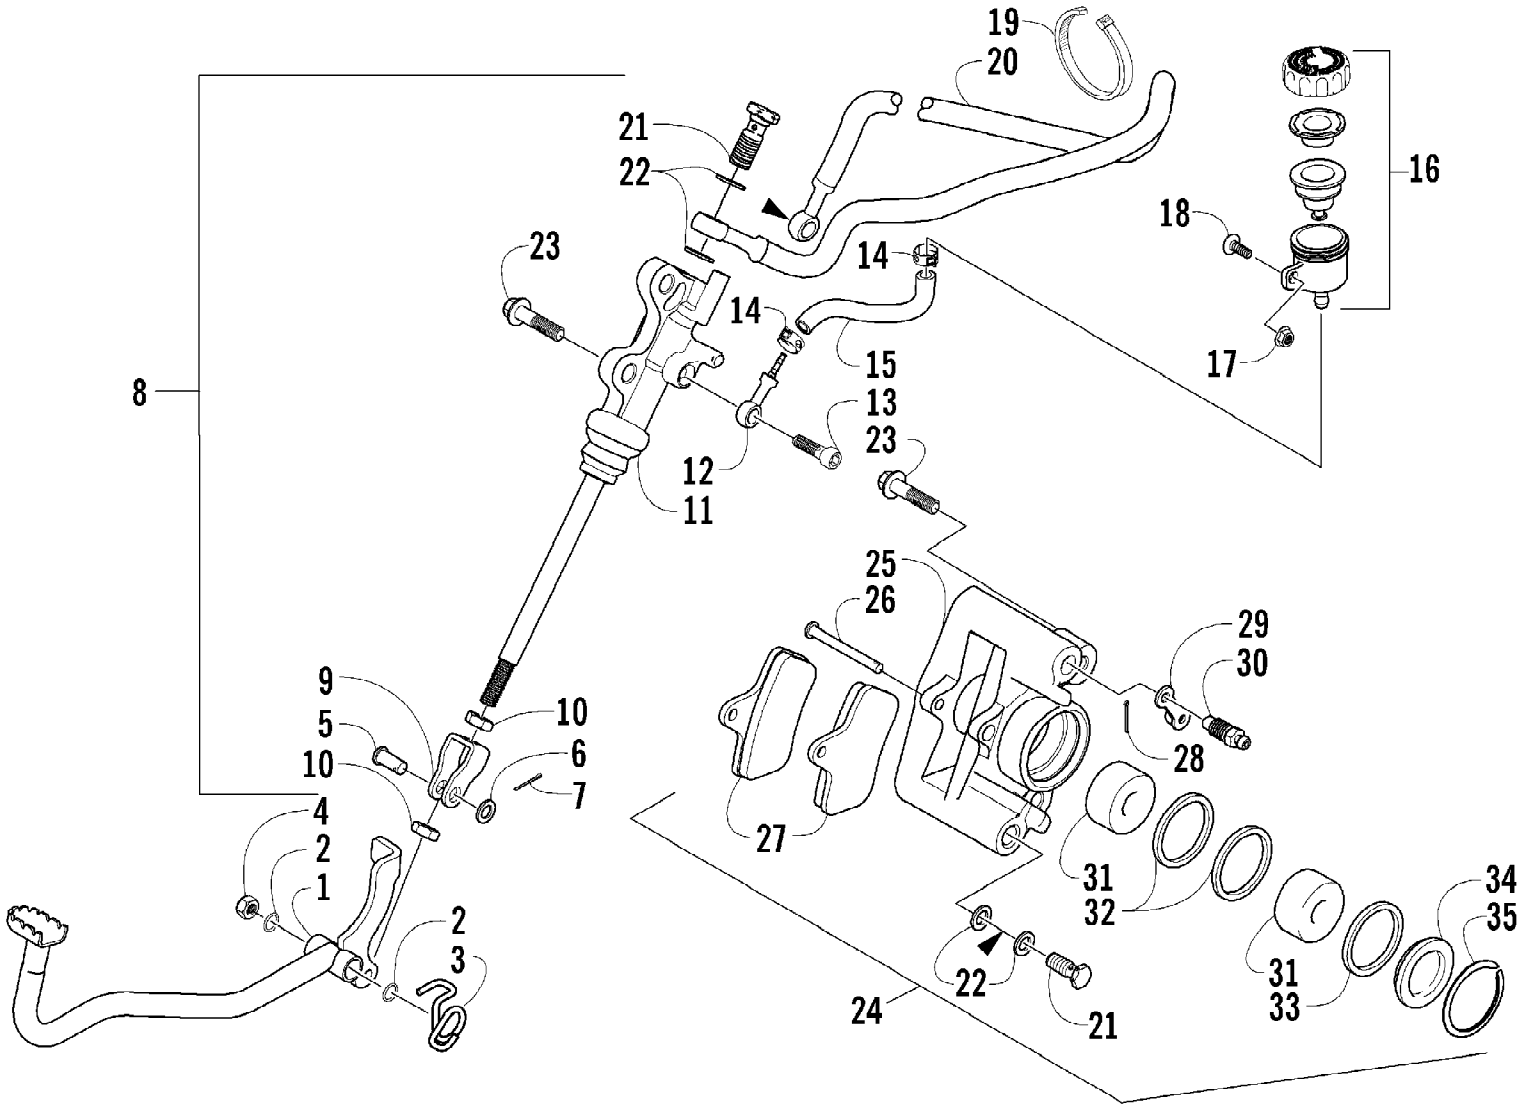

2005 ATV 650 V-2 4X4 FIS CAT GREEN CA (A2005IBR4BCAZ)
AUXILIARY BRAKE ASSEMBLY

Page 4 of 93

Ref #	Part Number	Qty	S/P/F	Description
1	0502-656	1		Lever, Brake
2	1602-213	2	/P	O-Ring
3	0502-713	1		Spring, Brake Lever
4	8422-002	1		Nut
5	0402-575	1		Pin, Clevis
6	0402-583	1		Washer
7	0402-584	1		Pin, Cotter
8	0502-665	1	S	Brake Assembly (inc. 9-16)
9	0402-580	1		Actuator, Push Rod
10	0402-592	2		Nut, Jam
11	0	1	F	Master Cylinder
12	1402-277	1		Fitting, Banjo
13	1402-278	1		Bolt, Banjo Fitting
14	0423-525	2		Clamp, Hose
15	1402-266	1		Hose, Brake Reservoir
16	1402-257	1		Reservoir, Brake
17	8424-602	1	/P	Nut, Flanged
18	8476-616	1		Screw, Machine
19	0123-788	1	/P	Cable Tie 7.5 in.
20	1402-200	1		Hose, Brake
21	0423-413	2		Bolt, Banjo Fitting
22	0423-178	4		Washer, Crush
23	8408-825	4		Screw, Cap
24	0502-457	1	S	Caliper, Brake (inc. 25-35)
25	0	1	F	Housing, Caliper
26	0402-495	1		Pin, Brake Caliper
27	1402-126	2		Pad, Brake
28	0423-495	1	/P	Pin, Cotter
29	0402-493	1		Cap, Bleed Valve
30	1402-123	1		Valve, Bleed
31	1402-125	2		Piston
32	0402-980	2		O-Ring, Brake Caliper
33	0	1	F	O-Ring
34	0	1	F	Plug
35	0	1	F	Ring, Retaining