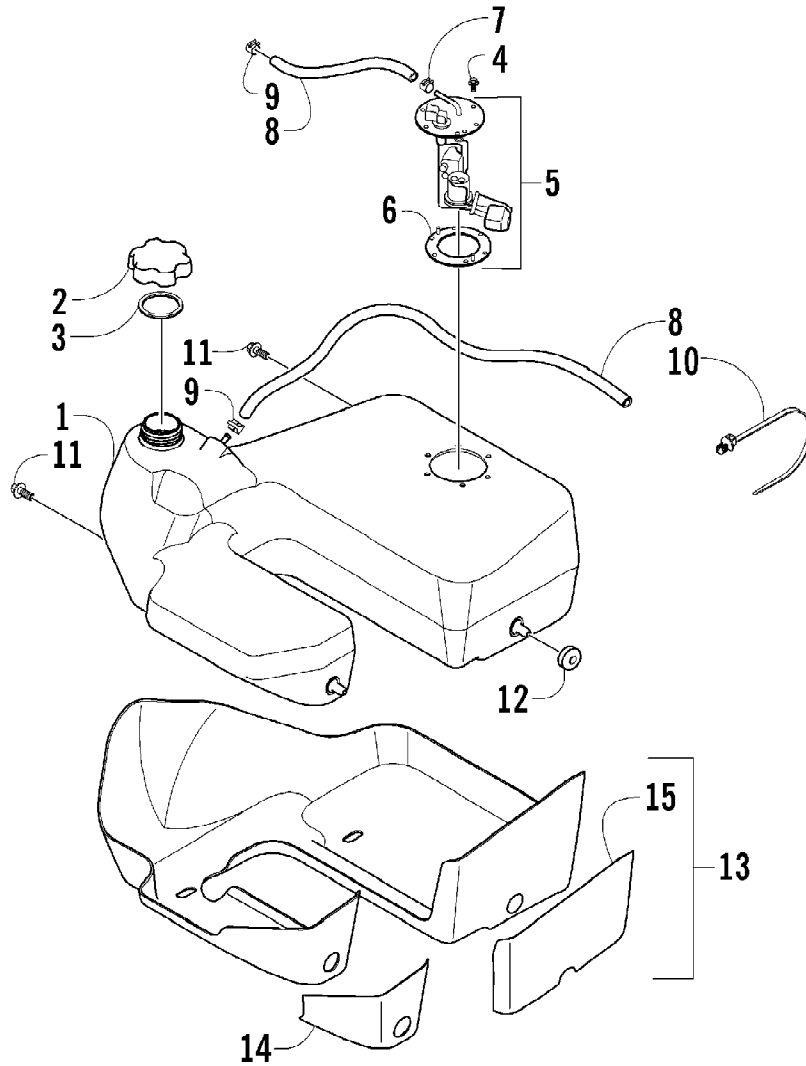

2005 ATV 650 V-2 4X4 FIS CAT GREEN CA (A2005IBR4BCAZ)
GAS TANK ASSEMBLY

Page 48 of 93

Ref #	Part Number	Qty	S/P/F	Description
1	0570-090	1	S	Tank, Gas - Assembly (inc. 2-4 and 6)
2	0470-438	1	/P	Cap, Gas Tank (inc. 3)
3	0109-733	1	/P	Gasket, Tank Cap
4	3201-008	6		Screw, Cap
5	3201-434	1	/P	Pump, Fuel (inc. 6)
6	3201-009	1		Damper, Fuel Pump
7	1623-233	1		Clamp, Hose
8	0410-070	AR	/P	Hose, Gasline - 25 ft
9	0423-461	2	S	Clamp, Hose
10	0423-075	1		Cable Tie - Push-Mount
11	8408-816	2		Screw, Cap
12	0423-460	2		Grommet
13	0570-081	1		Shield, Gas Tank (inc. 14-15)
14	0470-498	1		Shield, Heat
15	0470-499	1		Shield, Heat