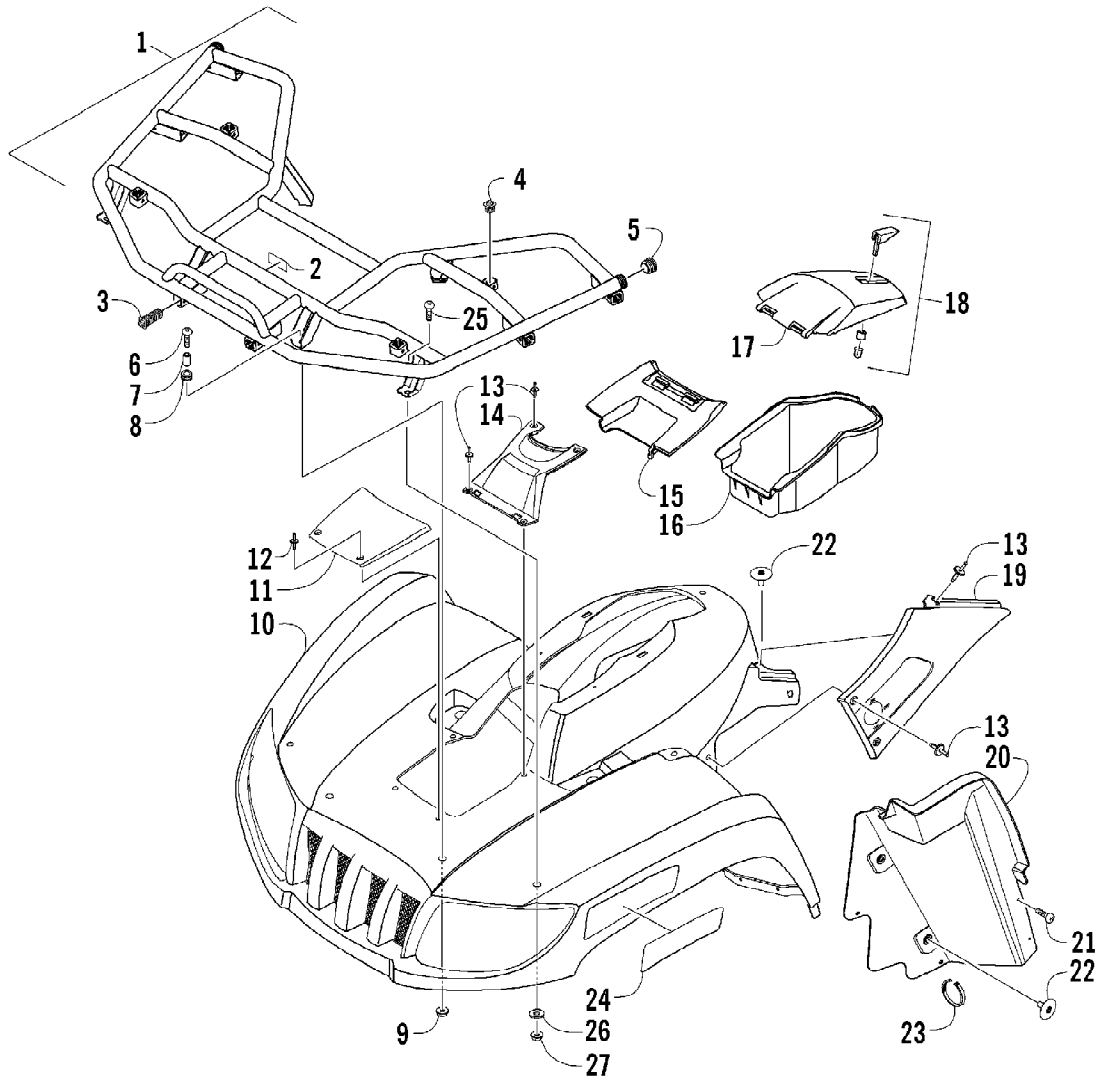

2005 ATV 650 V-2 4X4 FIS CAT GREEN CA (A2005IBR4BCAZ)
FRONT BODY PANEL ASSEMBLY

Page 41 of 93

Ref #	Part Number	Qty	S/P/F	Description
1	0541-272	1		Rack - Front - Assembly (inc. 2-5)
2	0411-576	1		Decal, Warning - Front Rack Load
3	0441-556	6		Bushing, Rack
4	0441-592	4	/P	Bushing, Rack
5	1441-049	2		Plug, Rack
6	0423-362	4		Screw, Machine
7	0423-463	4		Spacer
8	0423-465	4		Grommet
9	8432-802	4		Nut, Lock
10	1406-610	1	S	Panel, Fender - Front
11	1406-358	1		Cover, Access - Radiator
12	0423-535	2		Rivet, Reinstallable
13	0623-362	10		Rivet, Reinstallable
14	1406-484	1		Cover, Steering Post
15	0470-513	1		Cover, Storage Box
16	1406-573	1		Box, Storage
17	0470-514	1		Lid, Storage Box
18	1406-599	1		Latch, Storage Box
19	1406-313	1		Panel, Side - Right
19	1406-314	1		Panel, Side - Left
20	1406-354	1		Panel, Splash - Right
20	1406-355	1	S	Panel, Splash - Left
21	0423-342	4	/P	Screw, Self-Tapping
22	0423-101	5		Screw, Body
23	0123-788	AR	/P	Cable Tie - 7.5 in.
24	0411-818	1		Decal, Reflector - Amber - Right
24	0411-819	1		Decal, Reflector - Amber - Left
25	0423-355	2		Screw, Shoulder
26	8050-222	2	/P	Washer
27	8424-602	2	/P	Nut, Lock