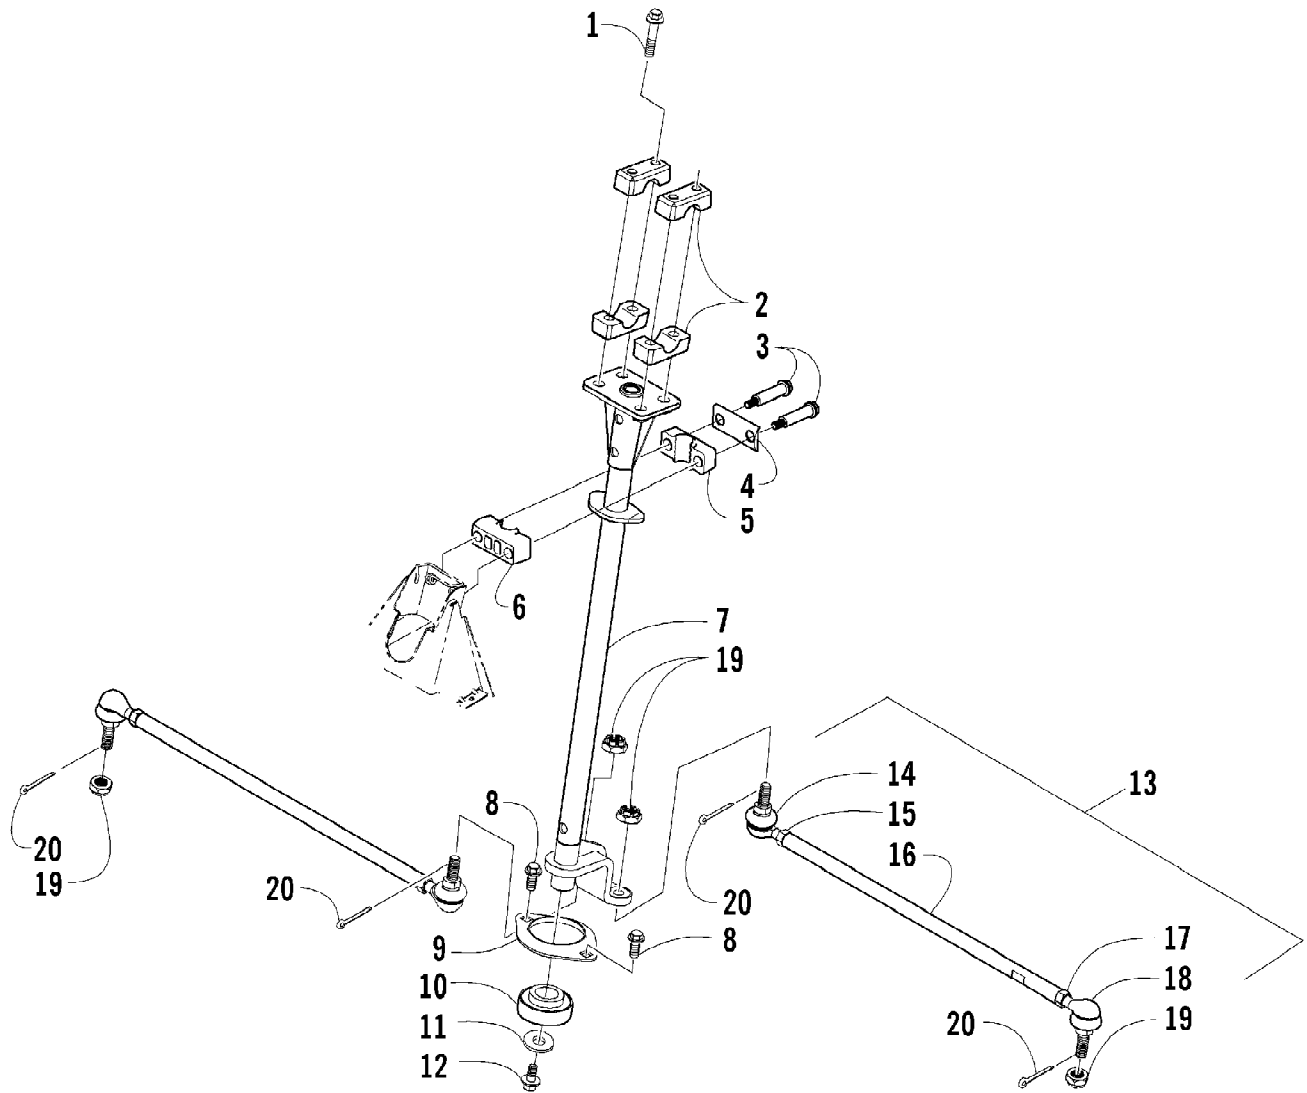

2005 ATV 650 V-2 4X4 FIS CAT GREEN CA (A2005IBR4BCAZ)
STEERING POST ASSEMBLY

Page 79 of 93

Ref #	Part Number	Qty	S/P/F	Description
1	8408-860	4		Screw, Cap
2	0405-035	4		Cap, Steering Adjuster
3	0423-505	2		Screw, Shoulder
4	0405-166	1		Cap, Housing
5	0405-138	1		Housing, Lower
6	0405-139	1		Housing, Upper
7	0505-451	1	S	Post, Steering
8	8408-816	2		Screw, Cap
9	0602-233	1		Flange, Bearing
10	0405-052	1		Bearing w/Inverted Oil Seal
11	0423-073	1		Washer
12	8409-020	1	/P	Screw, Cap
13	0505-408	2	S	Tie Rod - Assembly (inc. 14-18)
14	0405-083	2	S	Ball Joint, Tie Rod - Left
15	0423-013	2		Nut - Left
16	0405-107	2	S	Tie Rod
17	8420-002	2	/P	Nut - Right
18	0405-082	2	S	Ball Joint, Tie Rod - Right
19	0423-157	4		Nut, Lock
20	0623-175	4		Pin, Cotter