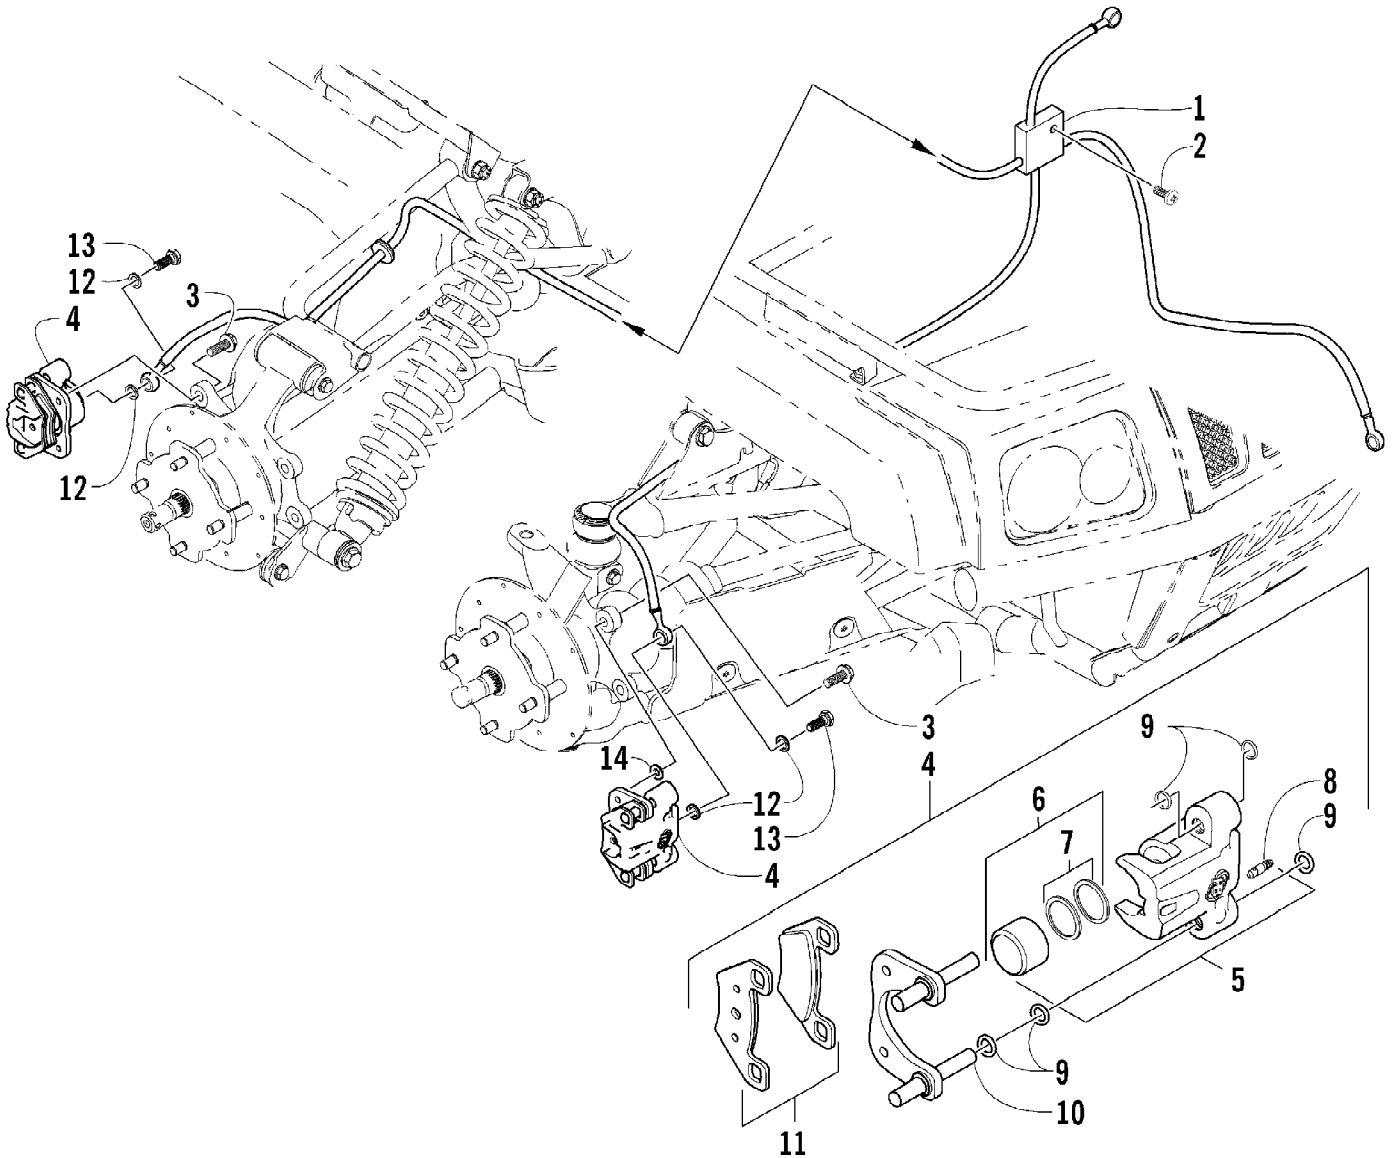

2005 ATV 650 V-2 4X4 FIS CAT GREEN CA (A2005IBR4BCAZ)
HYDRAULIC BRAKE ASSEMBLY

Page 54 of 93

Ref #	Part Number	Qty	S/P/F	Description
1	0502-627	1		Hose, Brake - Assembly
2	8476-625	1		Screw, Cap
3	8408-820	6	/P	Screw, Cap
4	0502-602	1	S	Caliper, Brake - Right Front (inc. 5-11)
4	0502-610	2	S	Caliper, Brake - Left Front and Right Rear (inc. 5-11)
5	0502-603	1	S	Housing, Caliper - Assembly - Right Front (inc. 6-8)
5	0502-611	2	S	Housing, Caliper - Assembly - Left Front and Right Rear (inc. 6-8)
6	0502-606	3		Piston/Seal Set (inc. 7)
7	0502-607	3		Seal Set
8	0502-609	3	/P	Valve, Bleed
9	0502-608	3		O-Ring, Guide - Set
10	0502-605	3		Bracket Assembly
11	0502-604	3	S	Pad, Brake - Set
12	0423-178	6		Washer, Crush
13	0423-413	3		Bolt, Banjo Fitting
14	0423-562	4		Spacer