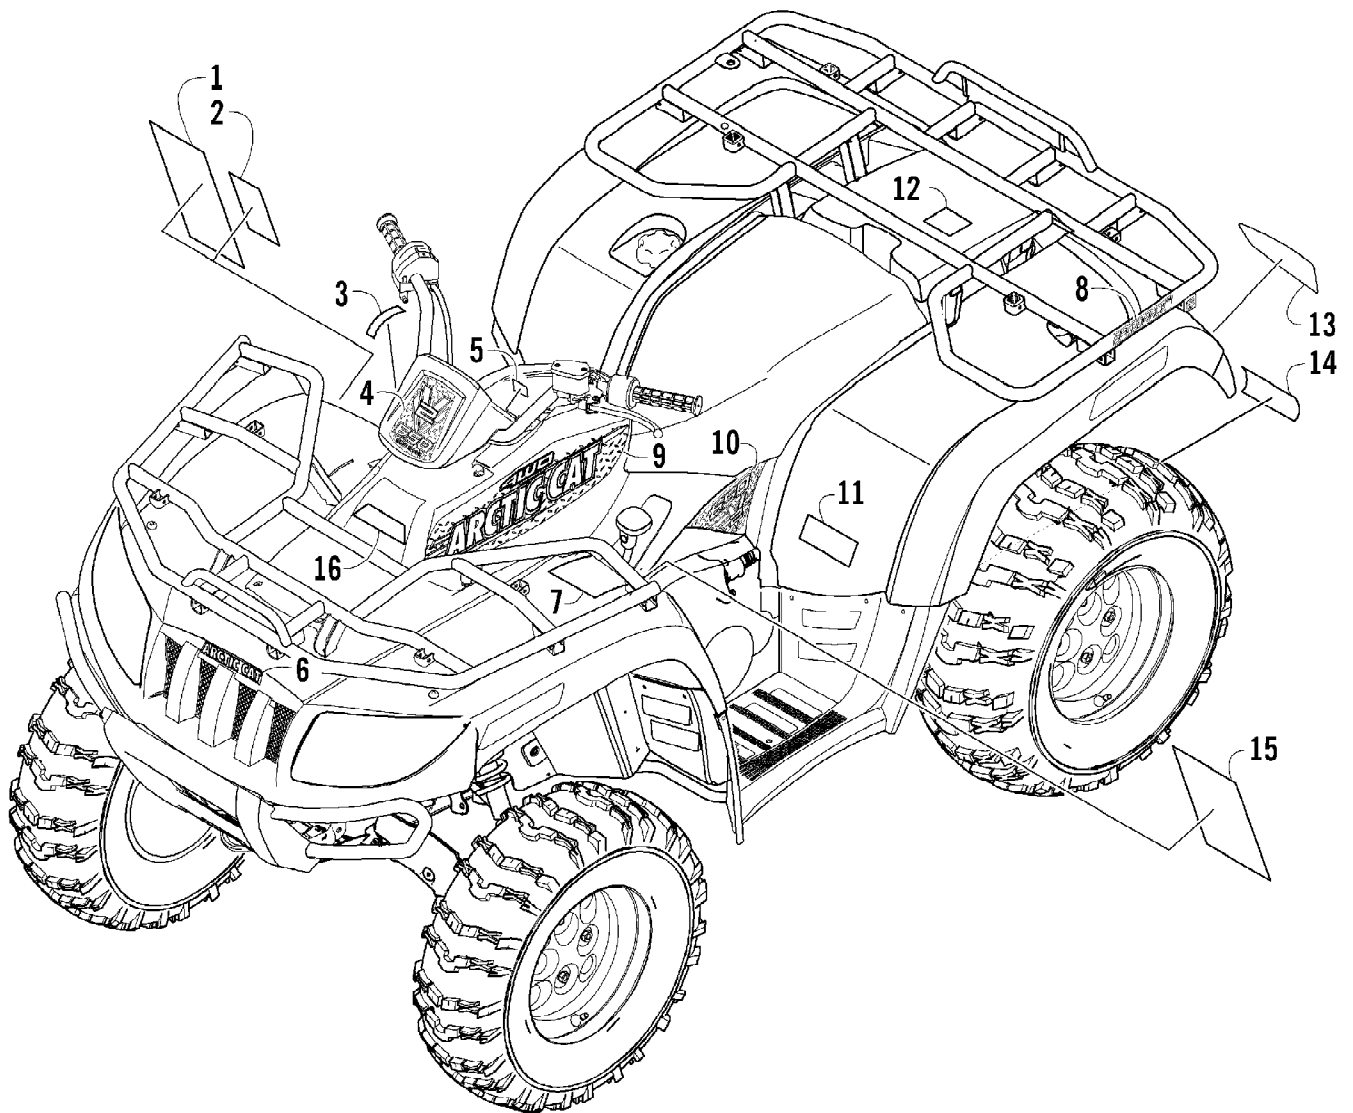

2005 ATV 650 V-2 4X4 FIS CAT GREEN CA (A2005IBR4BCAZ)
DECALS

Page 25 of 93

Ref #	Part Number	Qty	S/P/F	Description
1	0411-008	1	/P	Decal, Warning - Reverse/Pre-Ride
2	0411-835	1		Decal, Warning - Turn
3	0411-426	1		Decal, Warning - Clutch Cover
4	0411-851	1		Decal, Instrument Pod
5	0411-966	1		Decal, Warning - Differential Lock
6	0411-841	1		Decal, Front
7	0411-401	1		Decal, Warning - Age
8	0411-965	2		Decal, "SpeedRack"
9	0411-856	1		Decal, Side - Upper Right
9	0411-857	1		Decal, Side - Upper Left
10	0411-886	1		Decal, Side - Lower Right
10	0411-887	1		Decal, Side - Lower Left
11	0411-430	1		Decal, Warning - Tire Pressure
12	0411-435	1		Decal, Passenger
13	0411-892	1		Decal, Rear - Right
13	0411-893	1		Decal, Rear - Left
14	0411-267	1		Decal, Warning - Towing
15	0411-218	1		Decal, Warning - General
16	0411-964	1		Decal, Crest - "SpeedRack"