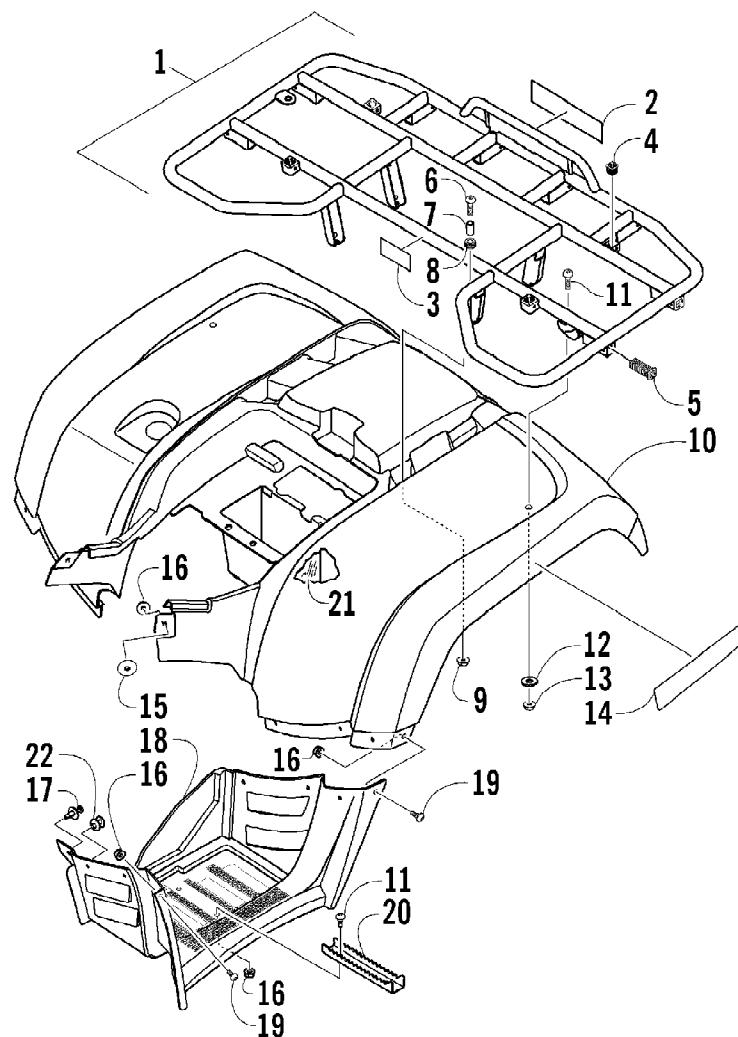

2005 ATV 650 V-2 4X4 FIS CAT GREEN CA (A2005IBR4BCAZ)
REAR BODY PANEL ASSEMBLY

Page 62 of 93

Ref #	Part Number	Qty	S/P/F	Description
1	0541-275	1	S	Rack - Rear - Assembly (inc. 2-5)
2	0411-814	1	/P	Decal, "Arctic Cat"
3	0411-648	1		Decal, Warning - Rear Rack Load
4	0441-592	4	/P	Bushing, Rack
5	0441-556	8		Bushing, Rack
6	0423-362	4		Screw, Machine
7	0423-463	4		Spacer
8	0423-465	4		Grommet
9	8432-802	4		Nut, Lock
10	1406-604	1	S	Panel, Fender - Rear
11	0423-355	6		Screw, Shoulder
12	8050-222	2	/P	Washer
13	8424-602	2	/P	Nut, Lock
14	0411-820	1	S	Decal, Reflector - Red - Right
14	0411-821	1	S	Decal, Reflector - Red - Left
15	0423-101	2		Screw, Body
16	0423-540	10		Nut, Lock
17	0623-362	2		Rivet, Reinstallable
18	1406-517	1	S	Footwell - Right
18	1406-519	1		Footwell - Left
19	0423-419	4		Screw, Machine
20	1506-125	2	/P	Footpeg
21	0412-296	1		Shield, Heat
22	0423-046	12		Rivet, Plastic