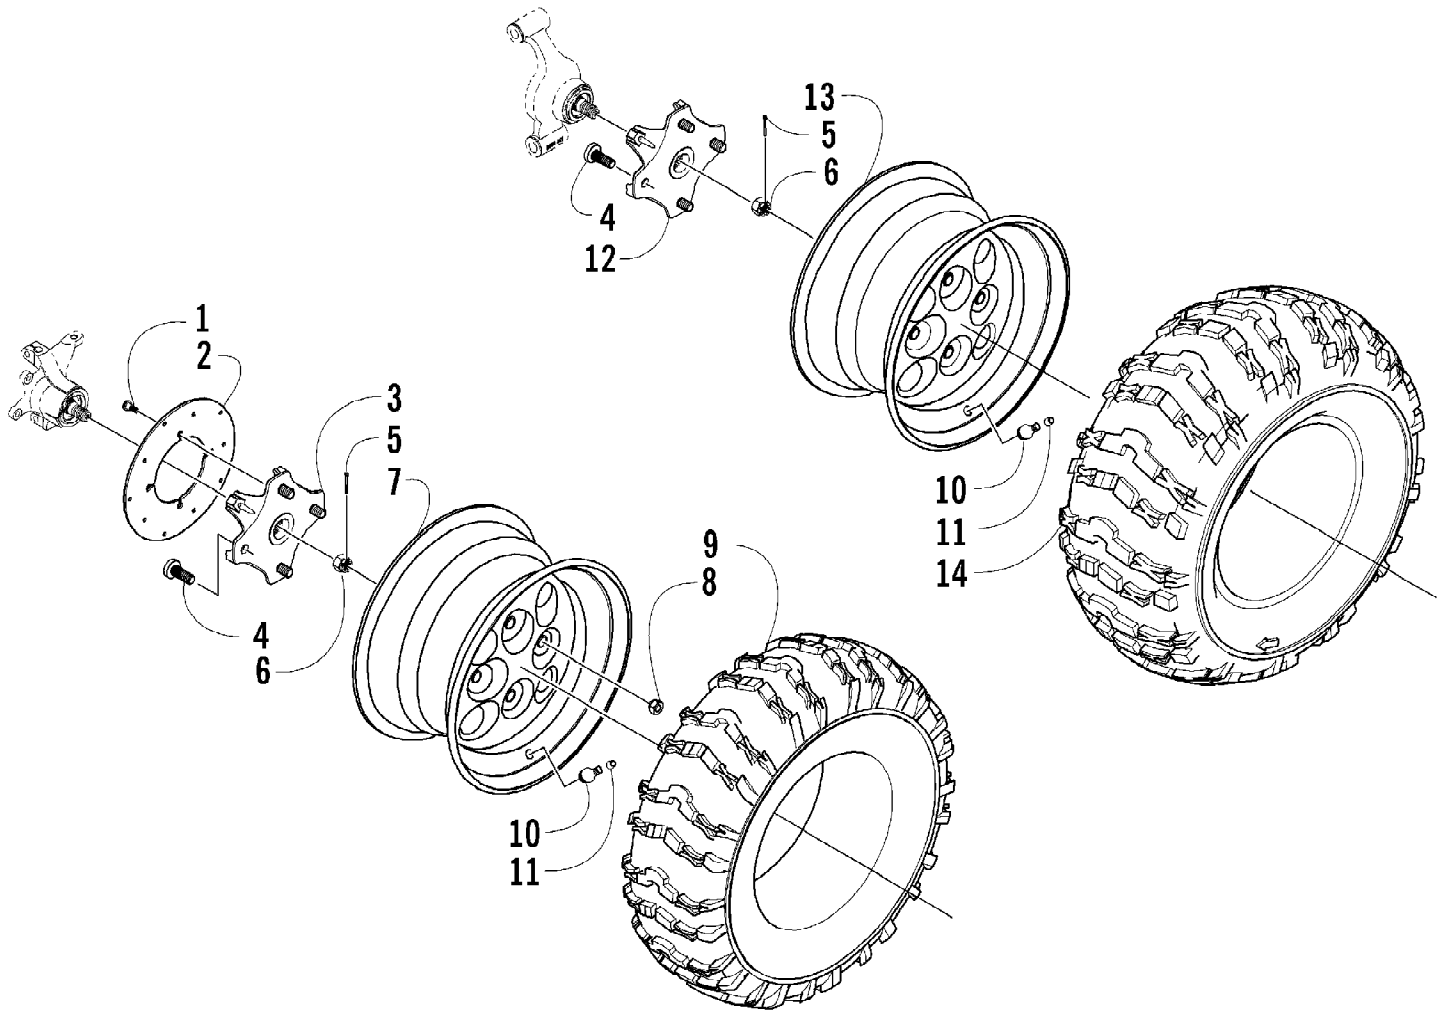

2005 ATV 650 V-2 4X4 FIS CAT GREEN CA (A2005IBR4BCAZ)
WHEEL AND TIRE ASSEMBLY

Page 91 of 93

Ref #	Part Number	Qty	S/P/F	Description
1	0423-029	12		Screw, Machine
2	1402-225	3	S	Disc, Brake
3	0502-599	2	S	Hub, Wheel - Front (inc. 4)
4	0402-974	16	/P	Stud, Wheel Hub
5	0423-407	4		Pin, Cotter
6	0423-394	4		Nut, Castle
7	1402-127	2		Wheel - Front
8	0423-408	16	/P	Nut, Mounting - Wheel
9	1402-201	2		Tire - Front
10	0402-064	4		Stem, Valve (inc. 11)
11	0402-140	4		Cap, Valve Stem
12	0502-601	1	S	Hub, Wheel - Rear - Left (inc. 4)
12	0502-599	1	S	Hub, Wheel - Rear - Right (inc. 4)
13	1402-115	2		Wheel - Rear
14	1402-202	2		Tire - Rear