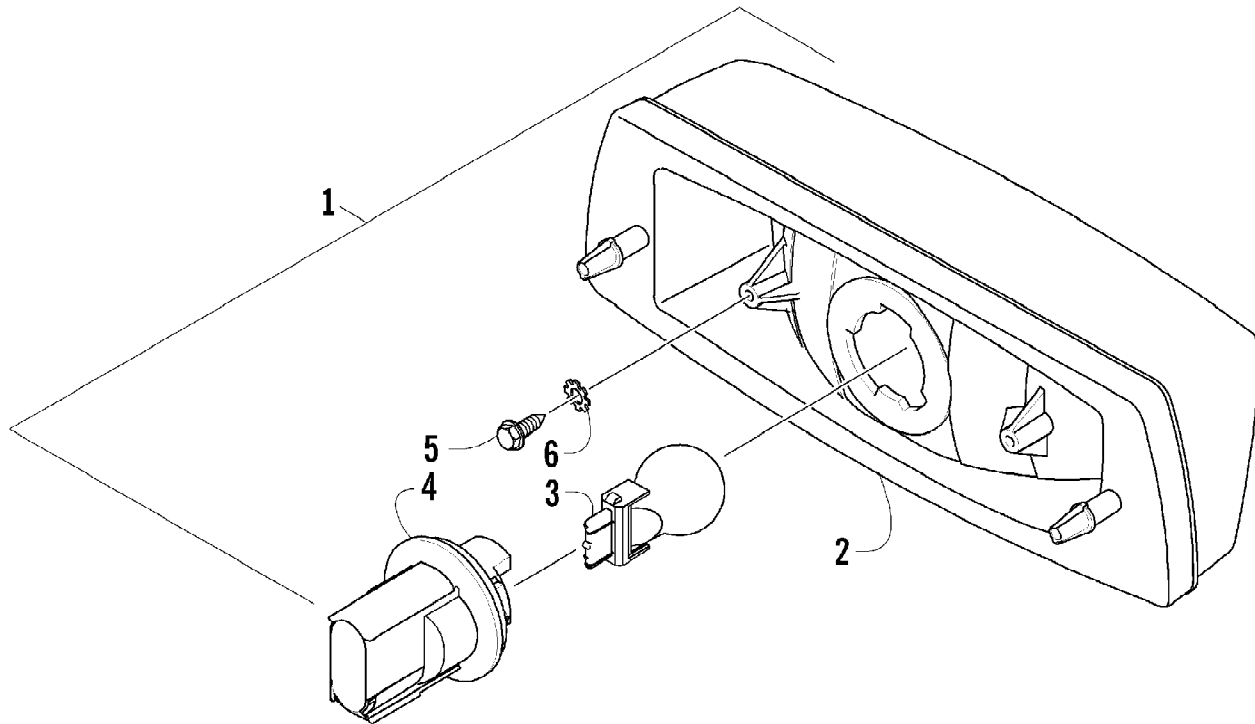

2005 ATV 650 V-2 4X4 FIS CAT GREEN CA (A2005IBR4BCAZ)
TAILLIGHT ASSEMBLY

Page 81 of 93

Ref #	Part Number	Qty	S/P/F	Description
1	0509-022	1		Taillight Assembly (inc. 2-4)
2	0509-025	1		Housing, Taillight
3	0409-056	1		Bulb, Taillight
4	0409-057	1		Socket, Taillight
5	0623-301	2	/P	Screw, Self-Tapping
6	8053-212	2	/P	Washer, Lock - External Tooth