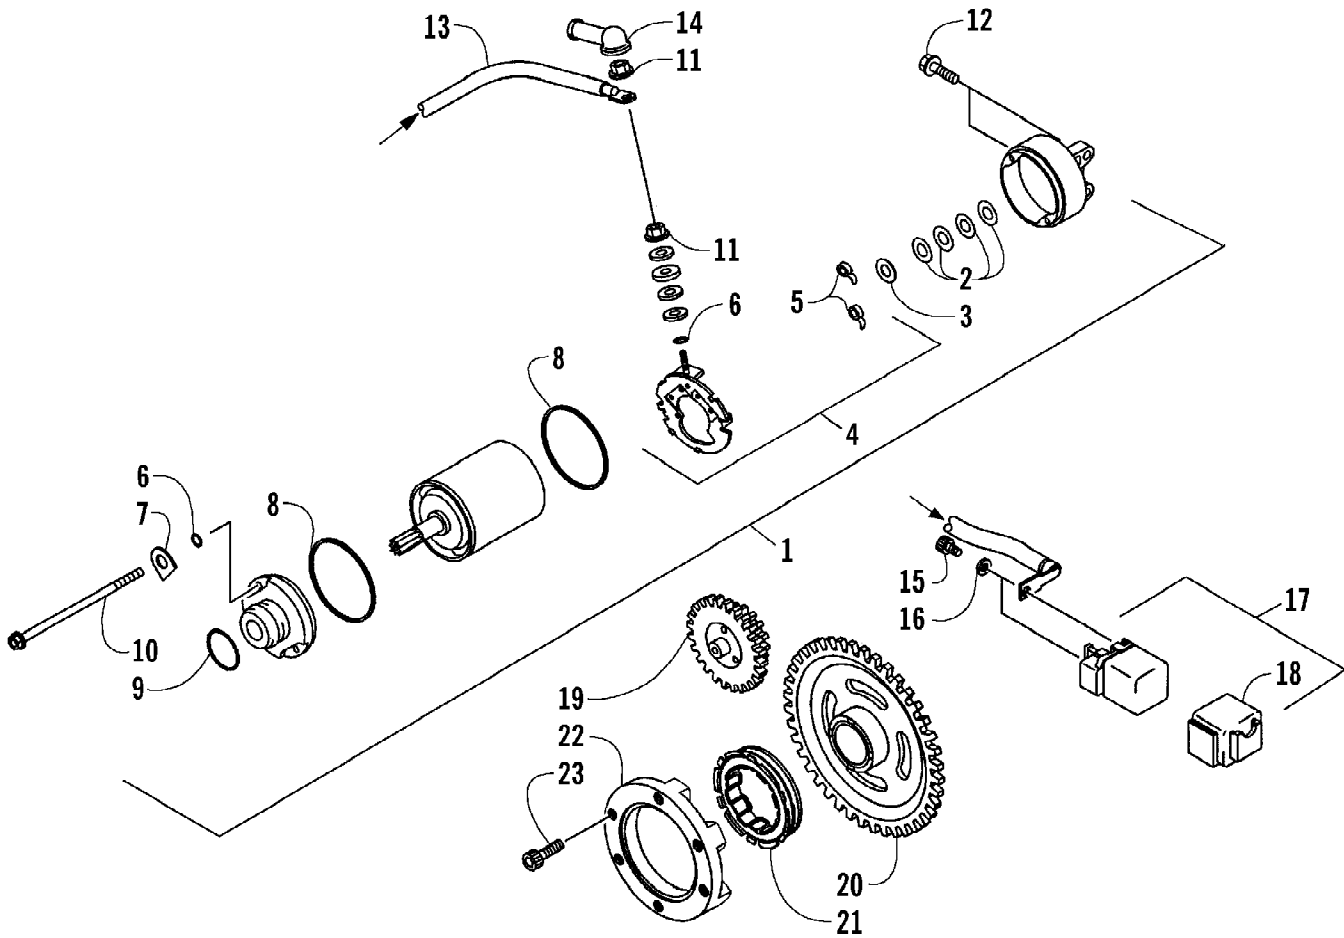

2005 ATV 650 V-2 4X4 FIS CAT GREEN CA (A2005IBR4BCAZ)
SEAT ASSEMBLY

Page 75 of 93

Ref #	Part Number	Qty	S/P/F	Description
1	1506-207	1	S	Seat Assembly (inc. 2-9)
2	1506-209	1		Cover, Seat
3	1506-208	1		Foam, Seat
4	1406-362	1	S	Base, Seat Assembly (inc. 5-6)
5	0406-879	2		Bumper, Seat - Rear
6	0406-877	4	/P	Bumper, Seat - Front
7	0624-528	AR	/P	Staple
8	1406-592	1	/P	Spring, Seat Latch
9	1506-156	1		Latch, Seat