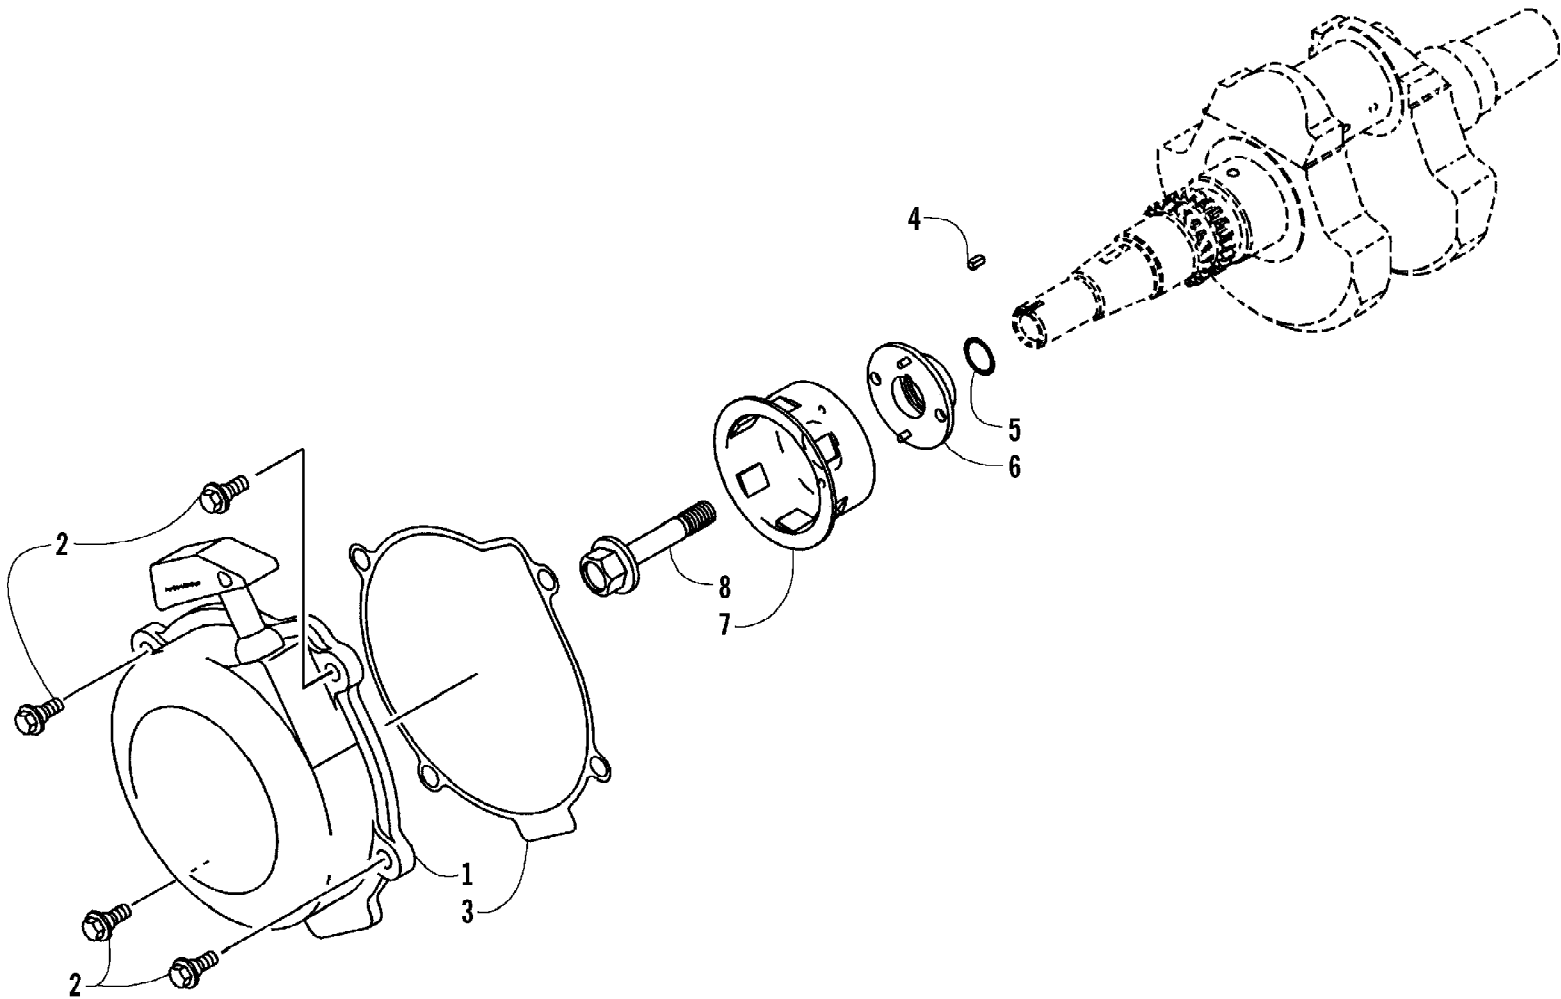

2005 ATV 650 V-2 4X4 FIS CAT GREEN CA (A2005IBR4BCAZ)
REAR SUSPENSION ASSEMBLY

Page 66 of 93

Ref #	Part Number	Qty	S/P/F	Description
1	0504-372	1	S	Knuckle, Right Rear - Assembly (inc. 2-6)
1	0504-373	1	S/P	Knuckle, Left Rear - Assembly (inc. 2-6)
2	0	1	F	Knuckle - Right
2	0	1	F	Knuckle - Left
3	1402-027	2	S/P	Bearing, Wheel Hub
4	0423-423	2		Ring, Retaining
5	0403-038	4	S/P	Collar, Suspension Bushing
6	0403-032	8	S	Bushing, Suspension
7	0504-326	1	S	A-Arm, Rear - Lower Right (inc. 8-9)
7	0504-327	1	S/P	A-Arm, Rear - Lower Left (inc. 8-9)
8	0403-115	16	S	Bushing
9	0403-114	8	S	Collar
10	8428-002	14		Nut, Lock
11	8409-000	4		Screw, Cap
12	0504-330	1		A-Arm, Rear - Upper Right (inc. 8-9)
12	0504-331	1	S	A-Arm, Rear - Upper Left (inc. 8-9)
13	0441-758	1		Guard, Boot - Right
13	0441-759	1		Guard, Boot - Left
14	0423-101	6		Screw, Body
15	1406-071	1		Guard, Boot - Right
15	1406-072	1		Guard, Boot - Left
16	0502-596	2	S	Axle, Drive (inc. 17-18)
17	0441-400	2	S	Clip, Retaining
18	0436-276	2	S	Repair Kit, Boot - Rear Axle
19	8409-075	8		Screw, Cap
20	1603-889	2	/P	Retainer, Spring
21	0404-074	2		Spring, Suspension
22	0404-077	2		Shock Absorber - Rear (inc. 23-24)
23	0604-310	8		Bushing, Shock Absorber
24	0403-028	2		Sleeve, Shock Absorber
25	0404-057	2		Cam, Spring Adjuster
26	8409-040	2		Screw, Cap
27	0423-087	2		Washer
28	8408-820	2	/P	Screw, Cap
29	0441-587	1		Wrench, Spanner
30	0123-788	2	/P	Cable Tie