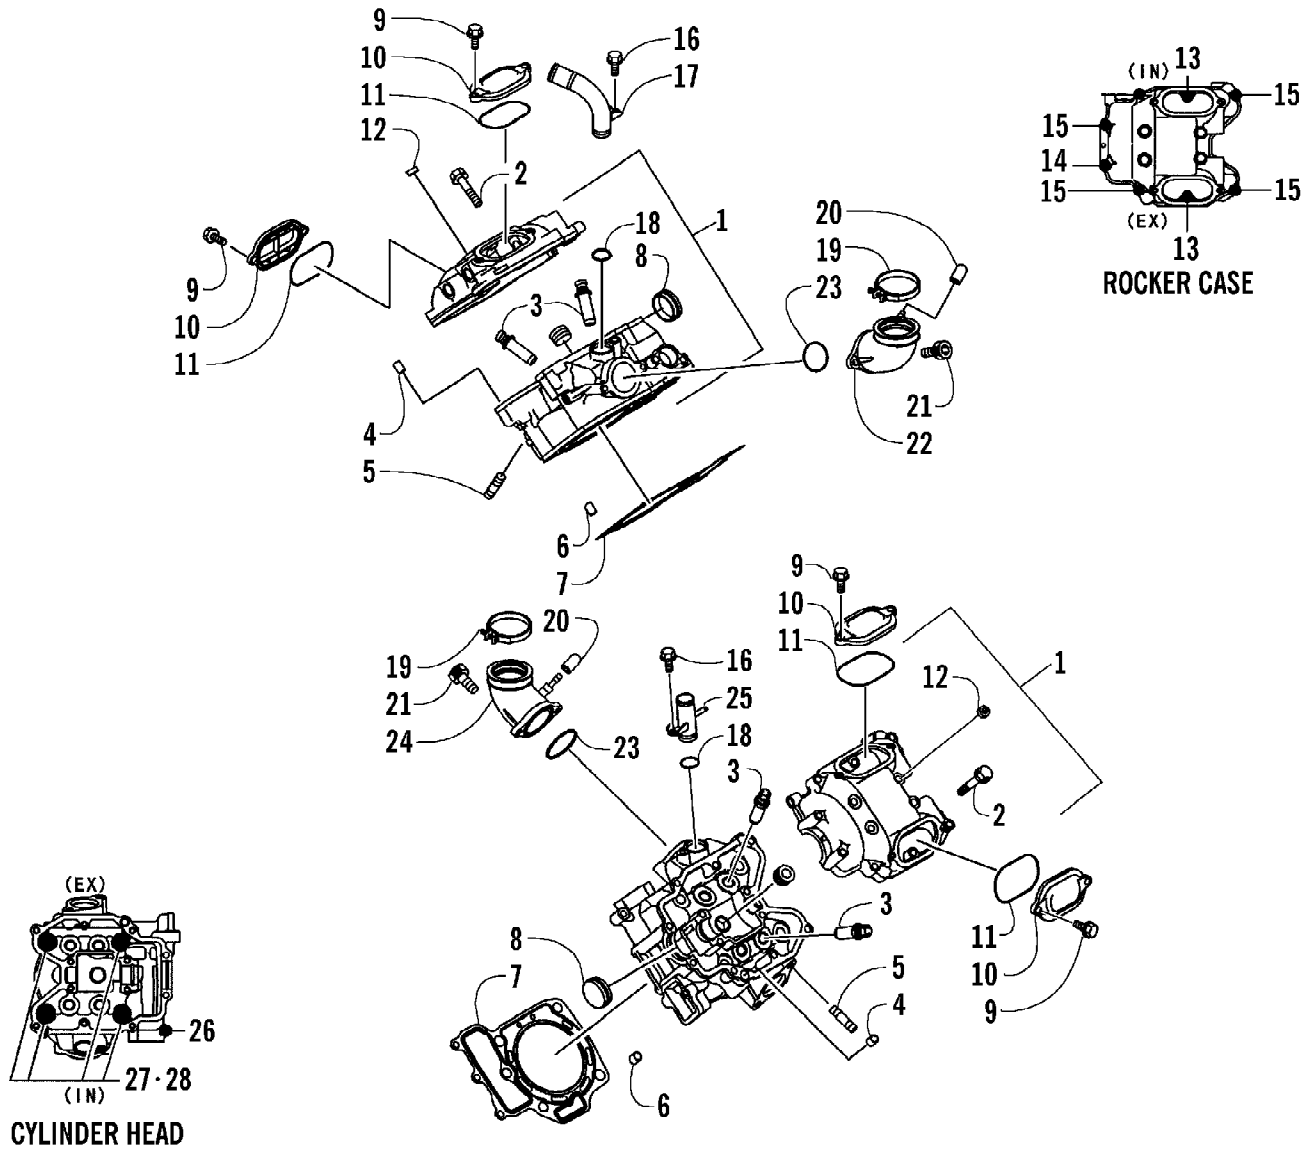

2005 ATV 650 V-2 4X4 FIS CAT GREEN CA (A2005IBR4BCAZ)
CYLINDER HEAD ASSEMBLY

Page 21 of 93

Ref #	Part Number	Qty	S/P/F	Description
1	3201-409	1		Head, Cylinder - Front (inc. 2-3)
1	3201-410	1		Head, Cylinder - Rear (inc. 2-3)
2	3201-368	8		Bolt
3	3201-216	AR		Guide, Valve
4	3201-304	4		Pin
5	3201-264	4		Stud
6	3201-307	4		Pin
7	3201-061	2	S	Gasket, Head
8	3201-353	2		Plug
9	3201-036	8		Screw, Cap
10	3201-075	4		Cap, Rocker Case
11	3201-342	4	S	O-Ring
12	3201-071	8		Gasket
13	3201-140	4		Screw, Cap
14	3201-145	4		Screw, Cap
15	3201-146	8		Screw, Cap
16	3201-144	2		Screw, Cap
17	3201-046	1		Pipe, Water
18	3201-048	2		O-Ring
19	3201-049	2		Clamp
20	3201-354	2		Plug
21	3201-099	4		Bolt
22	3201-172	1		Holder, Carburetor - Front
23	3201-337	2		O-Ring
24	3201-173	1		Holder, Carburetor - Rear
25	3201-047	1		Pipe, Water
26	3201-150	2		Screw, Cap
27	3201-377	8		Bolt
28	3201-279	8		Washer