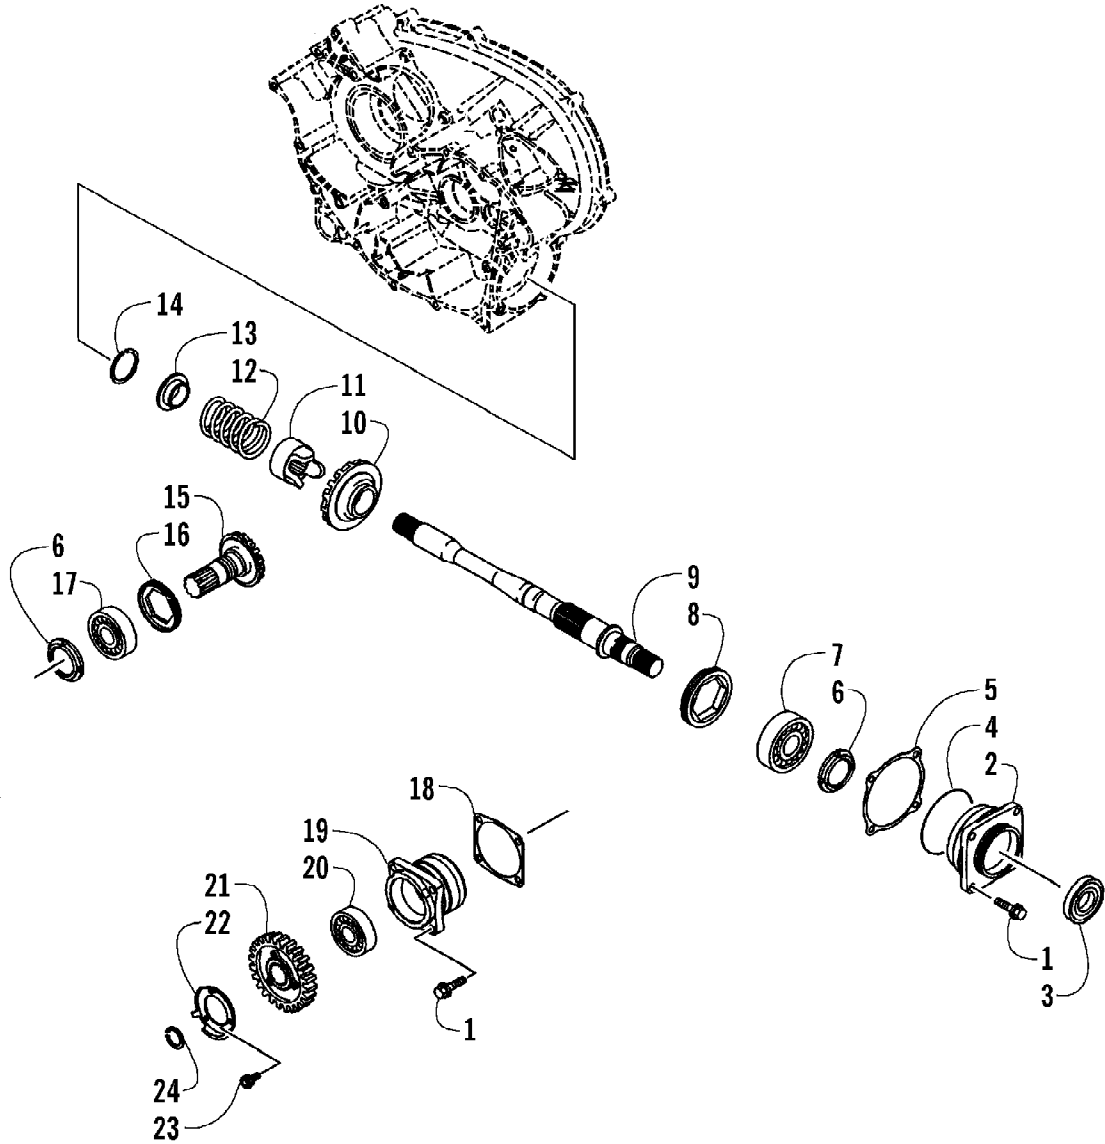

2005 ATV 650 V-2 4X4 FIS CAT GREEN CA (A2005IBR4BCAZ)
FRAME AND RELATED PARTS

Page 37 of 93

Ref #	Part Number	Qty	S/P/F	Description
1	1506-437	1	S	Frame, Main
2	0509-016	1		Headlight Assembly - Right (inc. 3-4)
2	0509-018	1		Headlight Assembly - Left (inc. 3-4)
3	0409-055	4		Bulb, Headlight
4	0423-452	4		Socket, Mounting
5	0423-515	4		Stud, Mounting - Headlight
6	0423-514	2		Stud, Adjuster - Headlight
7	0423-522	2		Spring, Adjuster
8	0423-513	2		Knob, Adjuster
9	8409-020	4	/P	Screw, Cap
10	0506-653	1	S	Channel, Bumper Mounting - Left
10	1506-596	1	/P	Channel, Bumper Mounting - Right
11	1506-562	1		Bracket, Mounting - Bumper - Right
11	1506-563	1		Bracket, Mounting - Bumper - Left
12	8408-816	6		Screw, Cap
13	1506-195	1	S	Bumper
14	1406-360	1		Grille, Bumper
15	0423-419	2		Screw, Machine
16	0423-101	16		Screw, Body
17	8428-002	2		Nut, Lock
18	1506-429	1	S	Brace, A-Arm
19	8409-025	2		Screw, Cap
20	1406-425	1		Panel, Belly
21	1506-067	1		Foam, Frame
22	0406-289	1		Pad, Frame - Battery Top
23	8424-802	4		Nut, Flange
24	8409-016	4		Screw, Cap
25	1506-380	1		Footrest - Right
25	1506-379	1		Footrest - Left
26	1406-298	2		Rod, Support
27	0412-298	1		Heat Shield
28	0623-751	1		Cable Tie