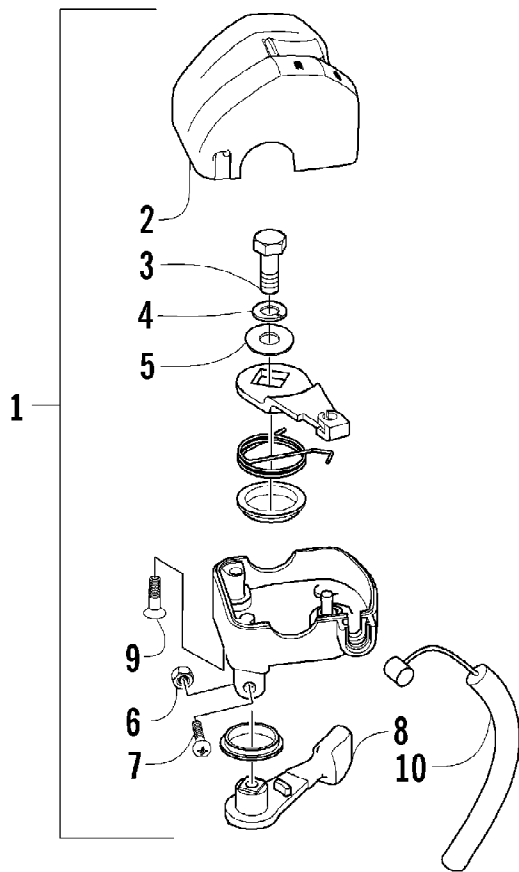

2005 ATV 650 V-2 4X4 FIS CAT GREEN CA (A2005IBR4BCAZ)
THROTTLE CASE AND CONTROL SWITCH ASSEMBLIES

Page 83 of 93

Ref #	Part Number	Qty	S/P/F	Description
1	0509-012	1		Case, Throttle - Assembly (inc. 2-9)
2	0409-048	1		Cover, Throttle Case w/Switch
3	3004-533	1	S/P	Screw, Cap
4	3004-447	1	/P	Washer, Lock
5	3003-030	1	/P	Washer
6	3423-327	1		Nut
7	3423-014	1		Screw
8	3409-001	1		Lever
9	3423-199	2		Screw
10	0487-032	1		Cable, Throttle
11	0409-022	1		Switch, Control - Assembly (inc. 12-15)
12	0409-026	1		Cover, Choke Lever
13	0409-025	1		Lever, Choke
14	0409-028	1		Screw
15	0409-027	1		Screw, Cap
16	0487-033	1		Cable, Choke