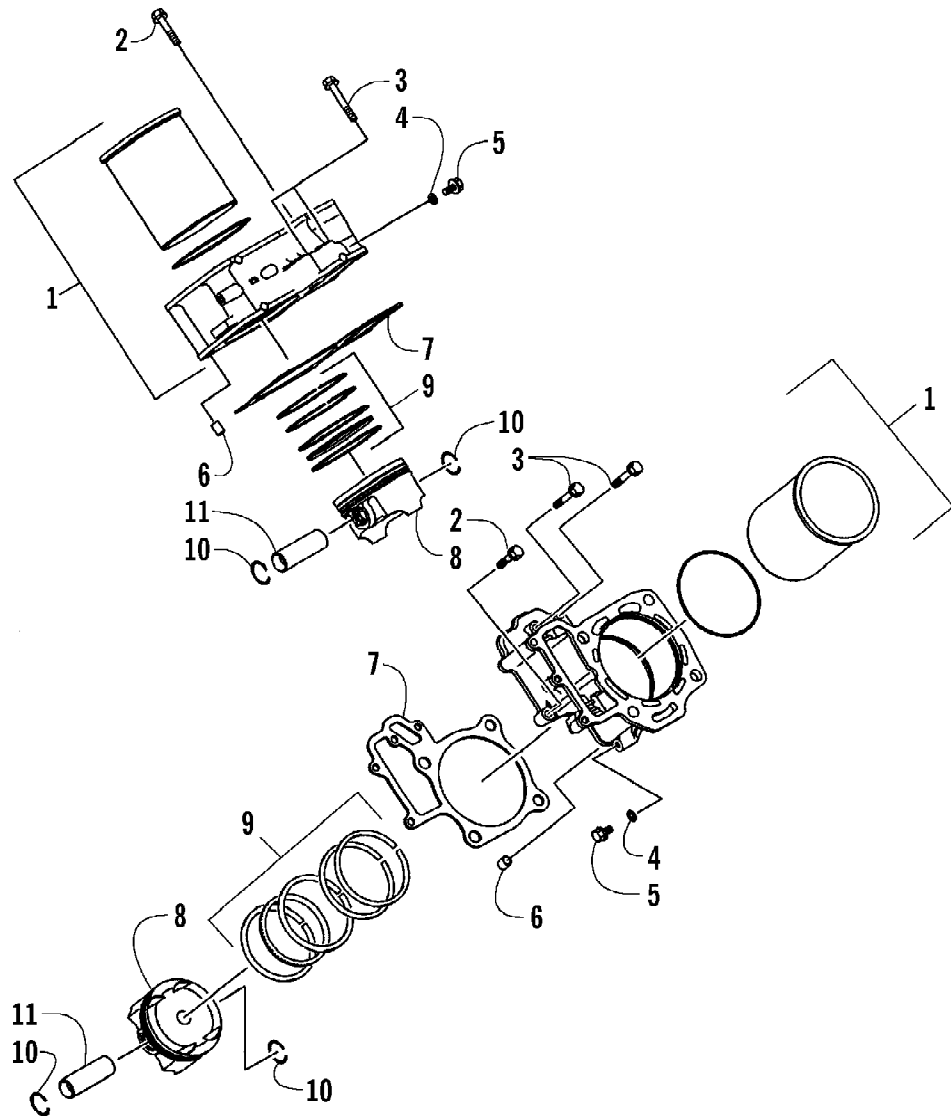

2005 ATV 650 V-2 4X4 FIS CAT GREEN CA (A2005IBR4BCAZ)
CYLINDER/PISTON ASSEMBLY

Page 23 of 93

Ref #	Part Number	Qty	S/P/F	Description
1	3201-062	1		Cylinder, Engine - Front
1	3201-063	1		Cylinder, Engine - Rear
2	3201-146	2		Screw, Cap
3	3201-147	4		Screw, Cap
4	3201-281	2		Washer
5	3201-144	2		Screw, Cap
6	3201-307	4		Pin
7	3201-069	2		Gasket, Cylinder Base
8	3201-100	2		Piston, Engine
8	3201-104	AR	F	Piston, Engine (Oversized 0.50 mm)
9	3201-102	2		Ring, Set, Piston
9	3201-103	AR	F	Ring, Set, Piston (Oversized 0.50 mm)
10	3201-299	4		Ring, Snap
11	3201-101	2		Pin, Piston