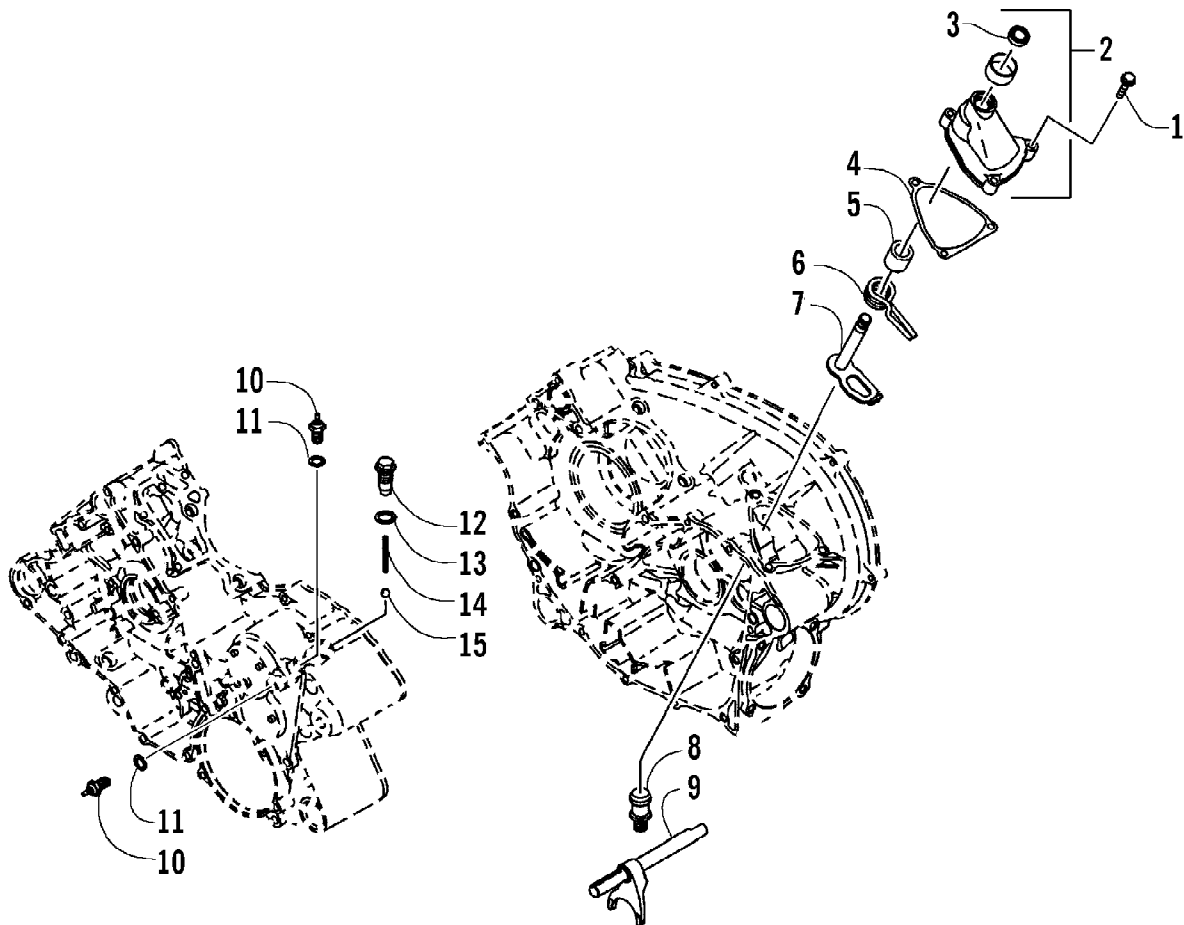

2005 ATV 650 V-2 4X4 FIS CAT GREEN CA (A2005IBR4BCAZ)
GEAR SHIFTING ASSEMBLY

Page 50 of 93

Ref #	Part Number	Qty	S/P/F	Description
1	3201-146	3		Screw, Cap
2	3201-160	1		Cover, Shift Lever - Assembly (inc. 3)
3	3201-447	1		Seal, Oil
4	3201-067	1		Gasket, Shift Lever Cover
5	3201-109	1		Guide
6	3201-363	1		Spring, Shift Lever
7	3201-124	1	S	Lever, Shift
8	3201-375	1		Bolt, Shift Rod
9	3201-219	1		Rod, Shift
10	3201-121	2		Switch, Neutral - Assembly
11	3201-348	2		Gasket
12	3201-372	1		Bolt
13	3201-066	1		Gasket, Rocker Shaft
14	3201-361	1		Spring
15	3201-249	1		Ball, Steel