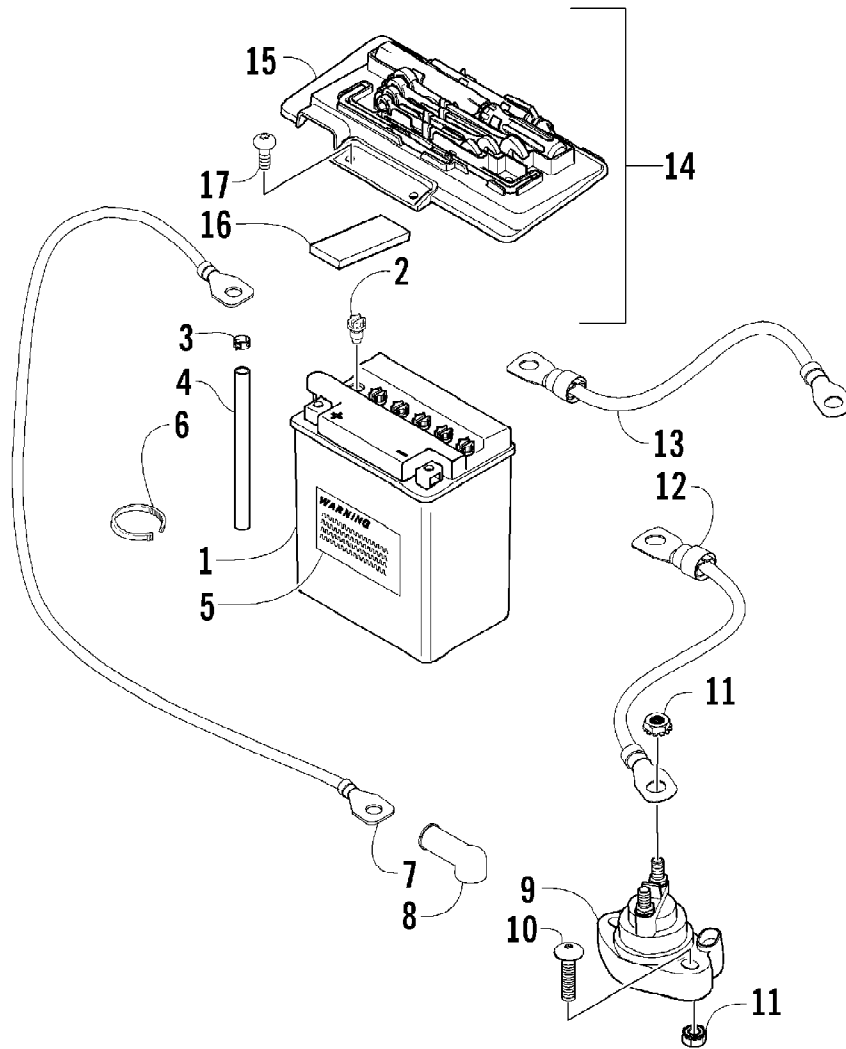

2005 ATV 650 V-2 4X4 FIS CAT GREEN CA (A2005IBR4BCAZ)
BATTERY AND SOLENOID ASSEMBLY

Page 6 of 93

Ref #	Part Number	Qty	S/P/F	Description
1	0745-045	1	/P	Battery Assembly (inc. 2-5)
2	0645-045	6		Cap, Battery
3	0645-152	1		Clamp, Hose
4	0645-263	1	/P	Hose, Battery Vent
5	0645-151	1		Label, Warning - Battery
6	0123-788	2	/P	Cable Tie - 7.5 in.
7	0445-046	1	S	Cable, Battery/Solenoid
8	0645-327	1		Boot, Terminal
9	0445-036	1	S	Solenoid
10	8476-625	2		Screw, Machine
11	0623-038	4		Nut w/Washer
12	0445-041	1		Cable, Solenoid/Starter
13	0445-047	1	S	Cable, Battery/Ground
14	5990-839	1	S	Battery Cover/Tool Tray Assembly (inc. 15-16)
15	1406-507	1	S	Cover, Battery
16	0406-288	2		Pad, Battery
	0444-122	1	S/P	Kit, Tool
17	8476-616	2		Screw, Machine