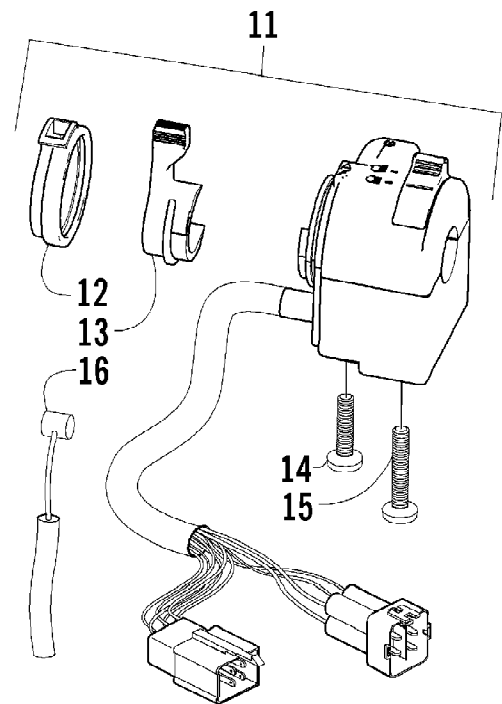

2005 ATV 650 V-2 4X4 FIS CAT GREEN CA (A2005IBR4BCAZ)
THROTTLE CASE AND CONTROL SWITCH ASSEMBLIES

Page 83 of 93

Ref #	Part Number	Qty	S/P/F	Description
1	0509-012	1		Case, Throttle - Assembly (inc. 2-9)
2	0409-048	1		Cover, Throttle Case w/Switch
3	3004-533	1	S/P	Screw, Cap
4	3004-447	1	/P	Washer, Lock
5	3003-030	1	/P	Washer
6	3423-327	1		Nut
7	3423-014	1		Screw
8	3409-001	1		Lever
9	3423-199	2		Screw
10	0487-032	1		Cable, Throttle
11	0409-022	1		Switch, Control - Assembly (inc. 12-15)
12	0409-026	1		Cover, Choke Lever
13	0409-025	1		Lever, Choke
14	0409-028	1		Screw
15	0409-027	1		Screw, Cap
16	0487-033	1		Cable, Choke