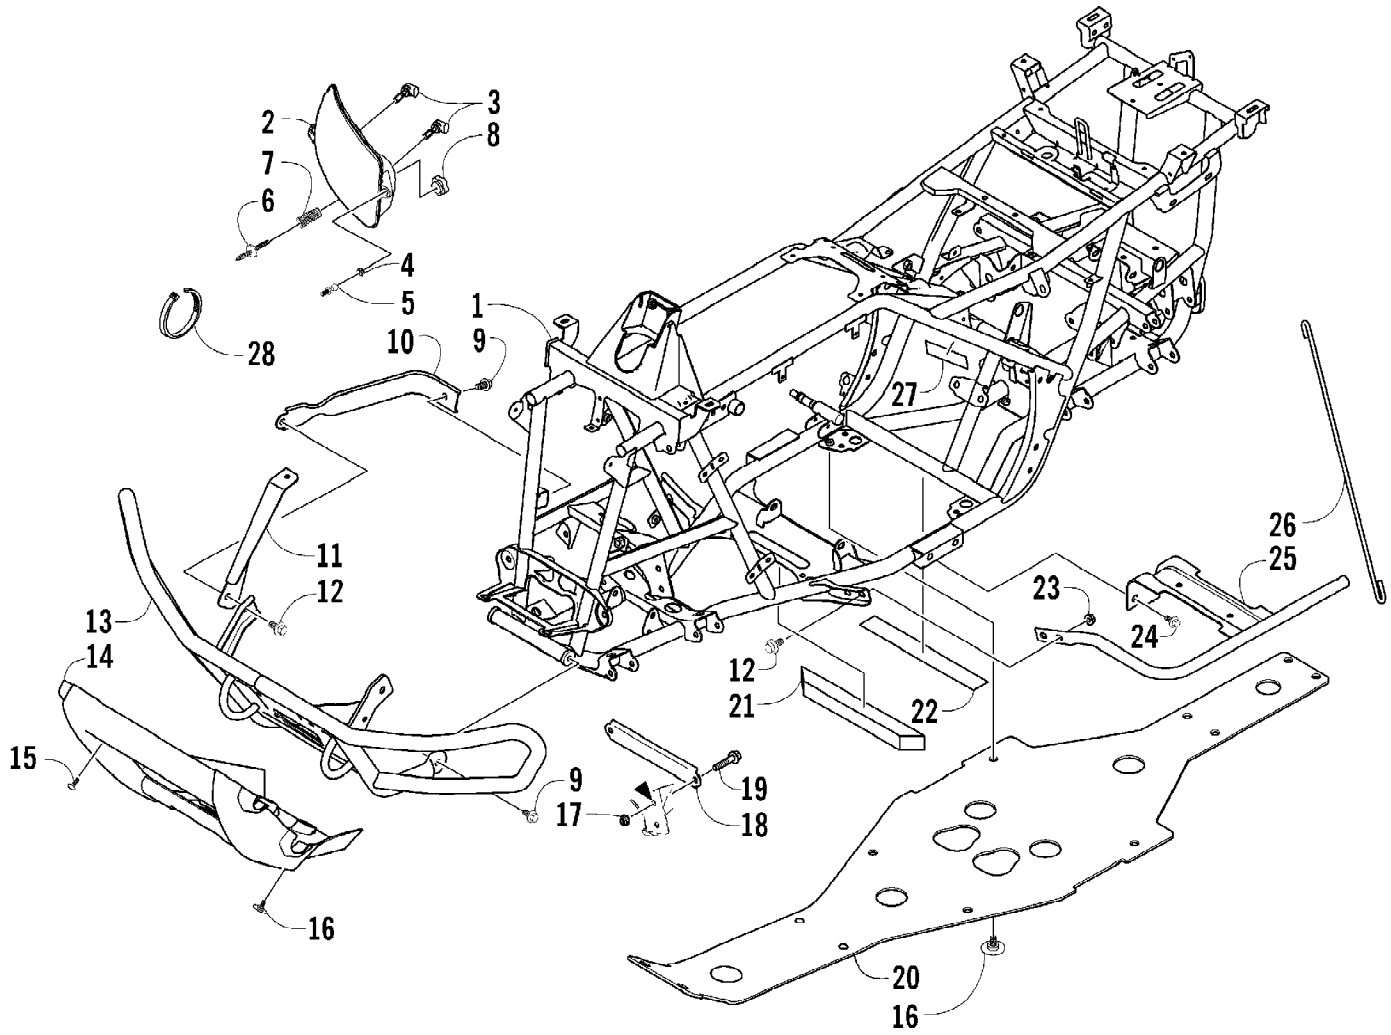

2005 ATV 650 V-2 4X4 FIS CAT GREEN CA (A2005IBR4BCAZ)
FRAME AND RELATED PARTS

Page 37 of 93

Ref #	Part Number	Qty	S/P/F	Description
1	1506-437	1	S	Frame, Main
2	0509-016	1		Headlight Assembly - Right (inc. 3-4)
2	0509-018	1		Headlight Assembly - Left (inc. 3-4)
3	0409-055	4		Bulb, Headlight
4	0423-452	4		Socket, Mounting
5	0423-515	4		Stud, Mounting - Headlight
6	0423-514	2		Stud, Adjuster - Headlight
7	0423-522	2		Spring, Adjuster
8	0423-513	2		Knob, Adjuster
9	8409-020	4	/P	Screw, Cap
10	0506-653	1	S	Channel, Bumper Mounting - Left
10	1506-596	1	/P	Channel, Bumper Mounting - Right
11	1506-562	1		Bracket, Mounting - Bumper - Right
11	1506-563	1		Bracket, Mounting - Bumper - Left
12	8408-816	6		Screw, Cap
13	1506-195	1	S	Bumper
14	1406-360	1		Grille, Bumper
15	0423-419	2		Screw, Machine
16	0423-101	16		Screw, Body
17	8428-002	2		Nut, Lock
18	1506-429	1	S	Brace, A-Arm
19	8409-025	2		Screw, Cap
20	1406-425	1		Panel, Belly
21	1506-067	1		Foam, Frame
22	0406-289	1		Pad, Frame - Battery Top
23	8424-802	4		Nut, Flange
24	8409-016	4		Screw, Cap
25	1506-380	1		Footrest - Right
25	1506-379	1		Footrest - Left
26	1406-298	2		Rod, Support
27	0412-298	1		Heat Shield
28	0623-751	1		Cable Tie