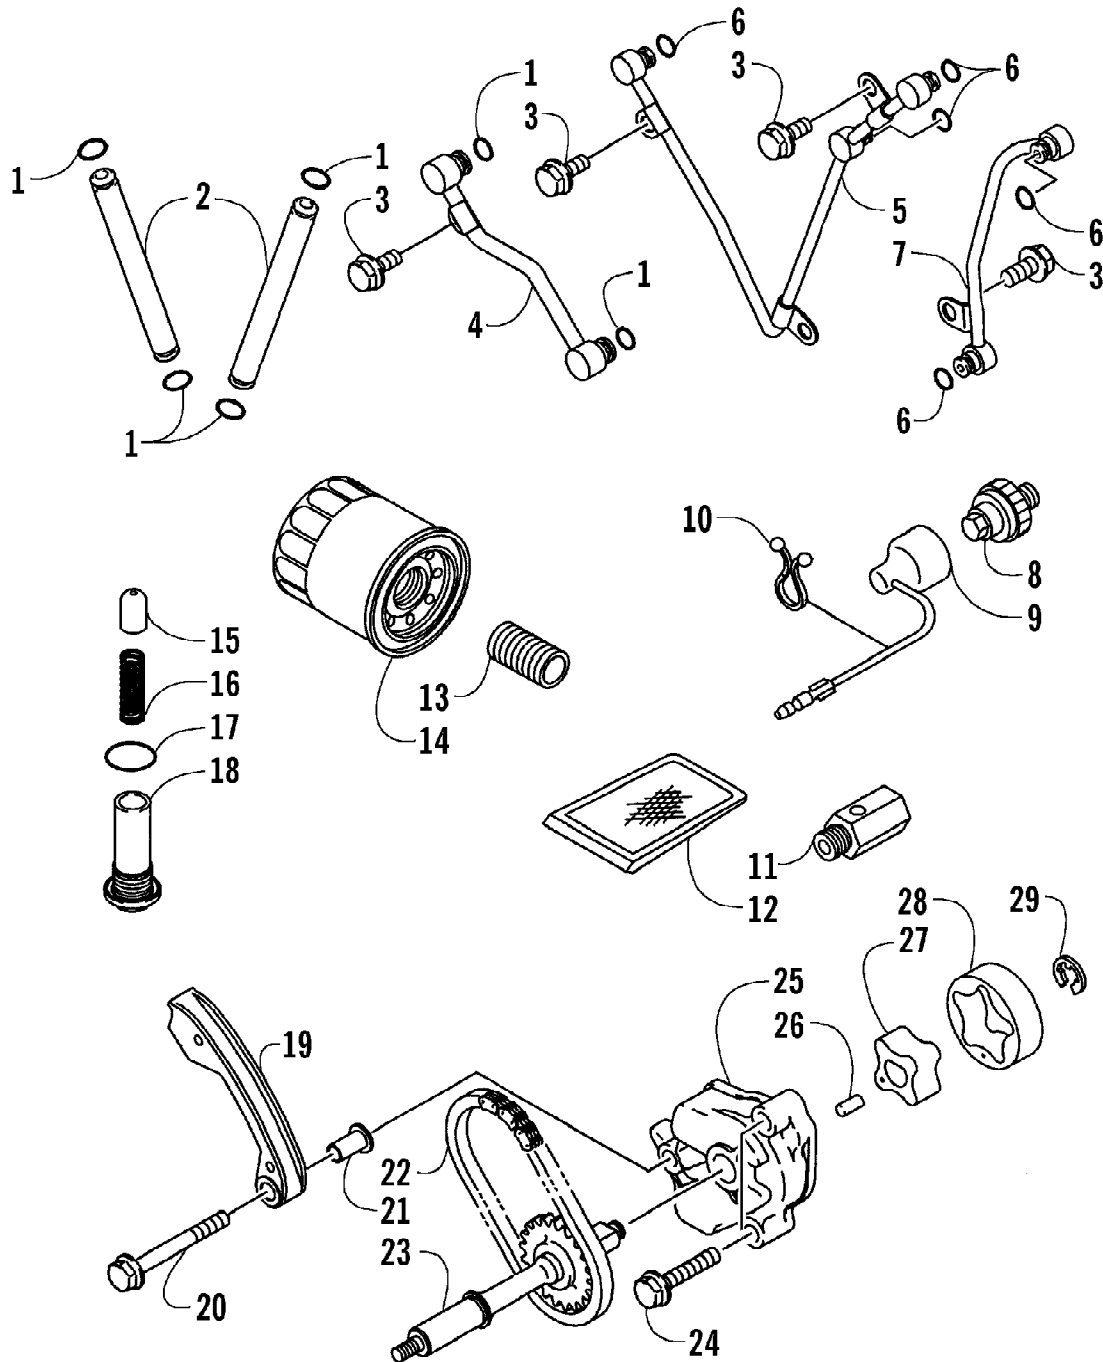

2005 ATV 650 V-2 4X4 FIS CAT GREEN (A2005IBR4BUSZ)
OIL PUMP ASSEMBLY

Page 62 of 95

Ref #	Part Number	Qty	S/P/F	Description
1	3201-255	6		O-Ring
2	3201-199	2		Pipe
3	3201-144	4		Screw, Cap
4	3201-204	1		Pipe, Oil - Crankshaft
5	3201-205	1		Pipe, Oil - Crankcase - Left
6	3201-254	5		O-Ring
7	3201-206	1		Pipe, Oil - Crankcase - Right
8	3201-196	1		Switch, Oil Pressure
9	3201-194	1		Wire, Lead
10	3201-383	1		Clamp
11	3201-176	1		Valve, Relief - Assembly
12	3201-231	1		Filter, Oil
13	3201-198	1		Pipe, Oil Filter
14	3201-044	1	S	Filter, Oil
15	3201-303	1		Pin
16	3201-356	1		Spring
17	3201-257	1		O-Ring
18	3201-376	1		Bolt
19	3201-087	1		Guide, Chain - Slack
20	3201-142	1		Screw, Cap
21	3201-359	1		Collar
22	3201-423	1	S	Chain
23	3201-123	1		Shaft, Oil Pump
24	3201-146	2		Screw, Cap
25	3201-178	1		Cover, Pump
26	3201-241	2		Pin, Dowel
27	3201-179	1		Rotor, Pump - Inner
28	3201-180	1		Rotor, Pump - Outer
29	3201-215	1		Circlip