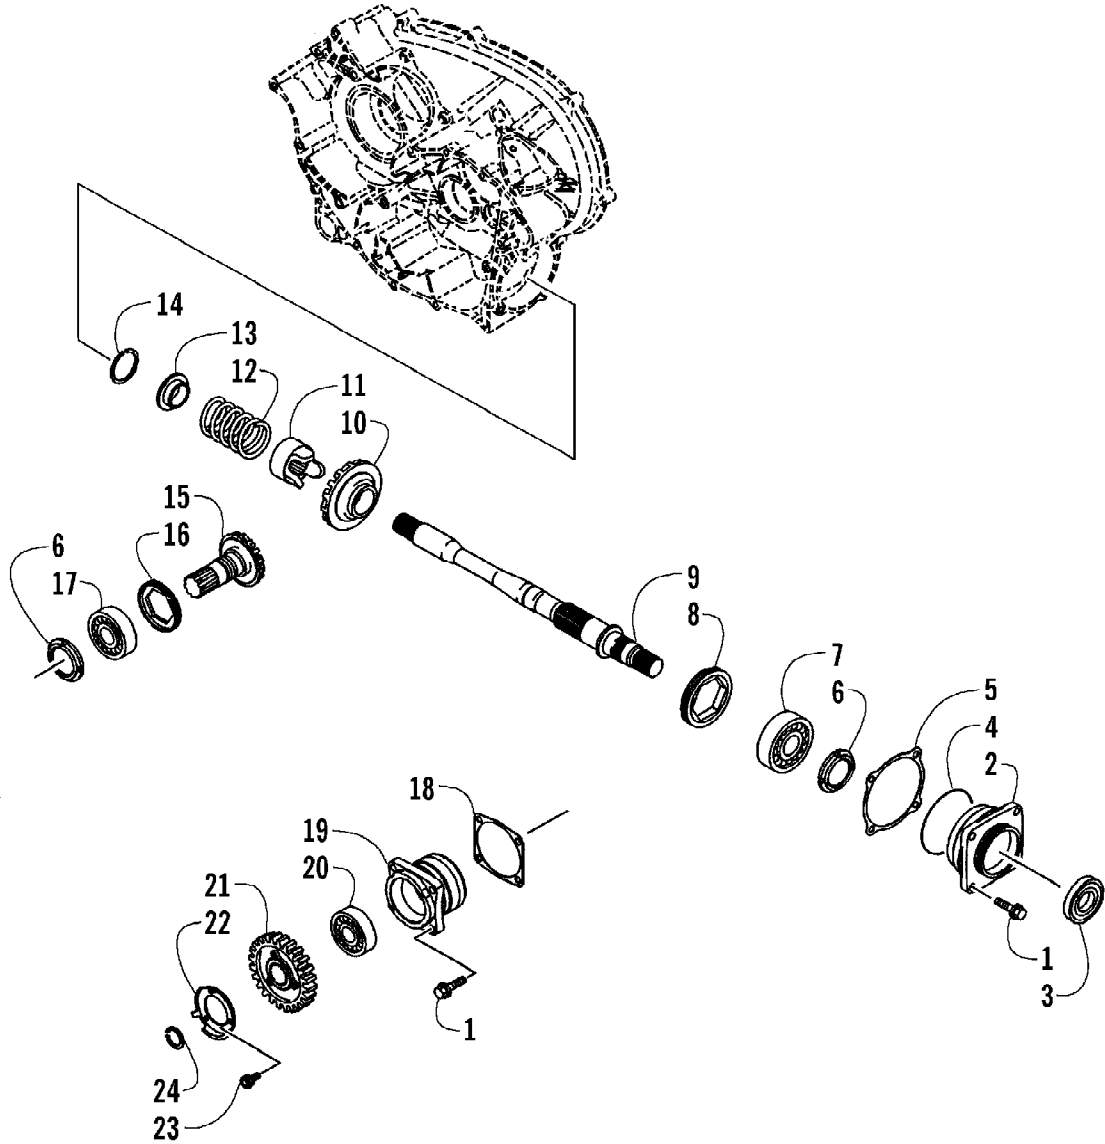

2005 ATV 650 V-2 4X4 FIS CAT GREEN (A2005IBR4BUSZ)
FRAME AND RELATED PARTS

Page 39 of 95

Ref #	Part Number	Qty	S/P/F	Description
1	1506-437	1	S	Frame, Main
2	0509-016	1		Headlight Assembly - Right (inc. 3-4)
2	0509-018	1		Headlight Assembly - Left (inc. 3-4)
3	0409-055	4		Bulb, Headlight
4	0423-452	4		Socket, Mounting
5	0423-515	4		Stud, Mounting - Headlight
6	0423-514	2		Stud, Adjuster - Headlight
7	0423-522	2		Spring, Adjuster
8	0423-513	2		Knob, Adjuster
9	8409-020	4	/P	Screw, Cap
10	0506-653	1	S	Channel, Bumper Mounting - Left
10	1506-596	1	/P	Channel, Bumper Mounting - Right
11	1506-562	1		Bracket, Mounting - Bumper - Right
11	1506-563	1		Bracket, Mounting - Bumper - Left
12	8408-816	6		Screw, Cap
13	1506-195	1	S	Bumper
14	1406-360	1		Grille, Bumper
15	0423-419	2		Screw, Machine
16	0423-101	16		Screw, Body
17	8428-002	2		Nut, Lock
18	1506-429	1	S	Brace, A-Arm
19	8409-025	2		Screw, Cap
20	1406-425	1		Panel, Belly
21	1506-067	1		Foam, Frame
22	0406-289	1		Pad, Frame - Battery Top
23	8424-802	4		Nut, Flange
24	8409-016	4		Screw, Cap
25	1506-380	1		Footrest - Right
25	1506-379	1		Footrest - Left
26	1406-298	2		Rod, Support
27	0412-298	1		Heat Shield
28	0623-751	1		Cable Tie