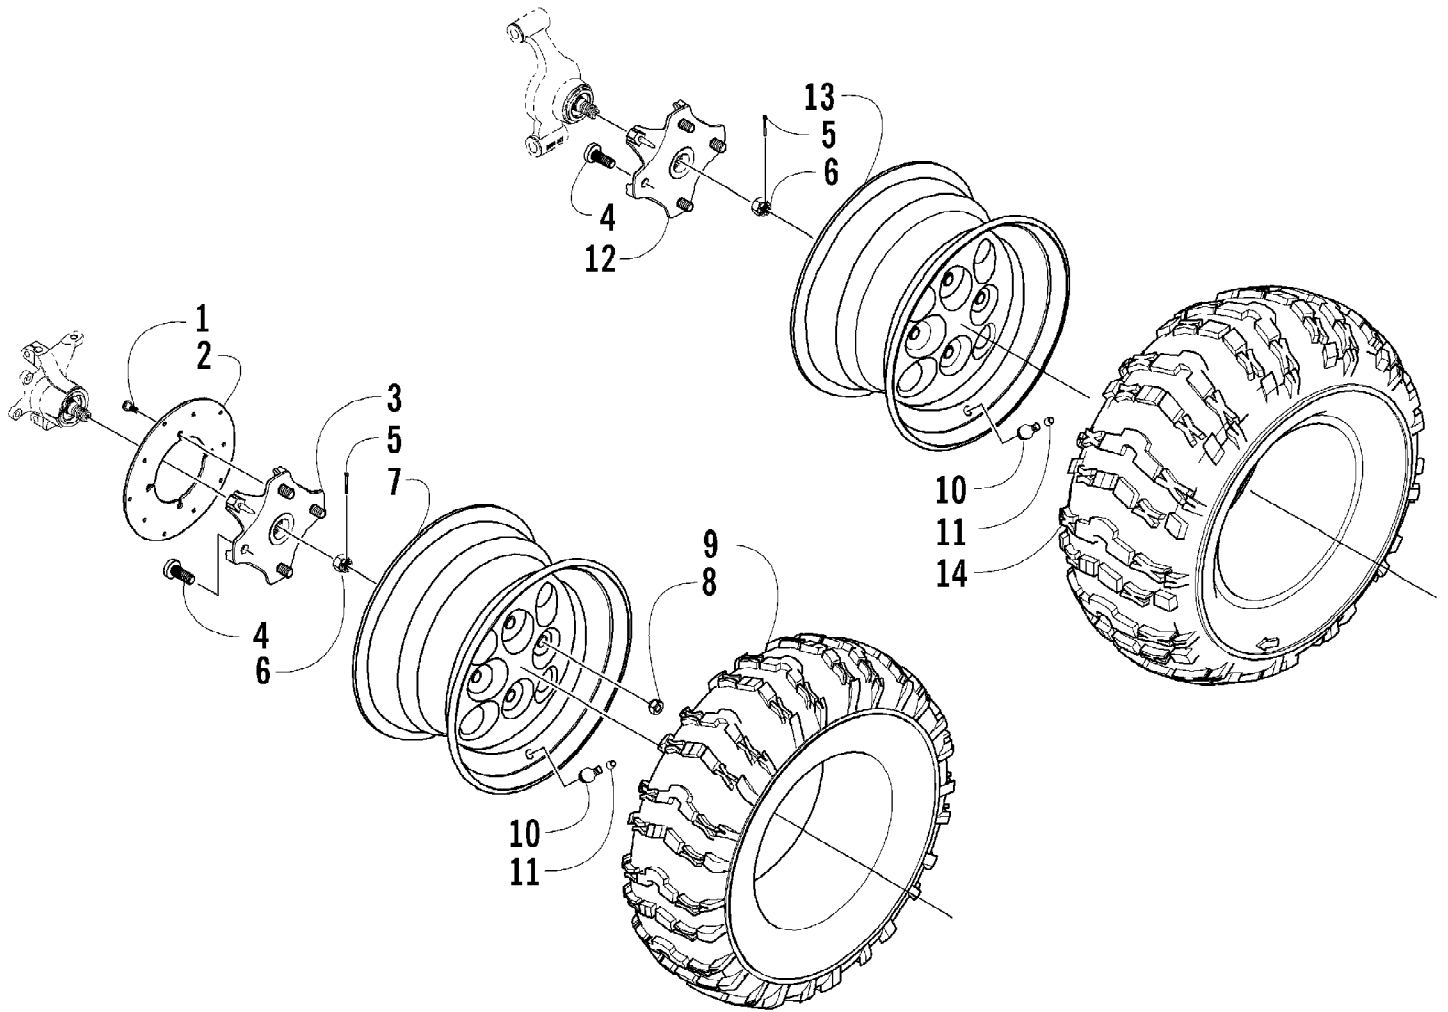

2005 ATV 650 V-2 4X4 FIS CAT GREEN (A2005IBR4BUSZ)
WHEEL AND TIRE ASSEMBLY

Page 93 of 95

Ref #	Part Number	Qty	S/P/F	Description
1	0423-029	12		Screw, Machine
2	1402-225	3	S	Disc, Brake
3	0502-599	2	S	Hub, Wheel - Front (inc. 4)
4	0402-974	16	/P	Stud, Wheel Hub
5	0423-407	4		Pin, Cotter
6	0423-394	4		Nut, Castle
7	1402-127	2		Wheel - Front
8	0423-408	16	/P	Nut, Mounting - Wheel
9	1402-201	2		Tire - Front
10	0402-064	4		Stem, Valve (inc. 11)
11	0402-140	4		Cap, Valve Stem
12	0502-601	1	S	Hub, Wheel - Rear - Left (inc. 4)
12	0502-599	1	S	Hub, Wheel - Rear - Right (inc. 4)
13	1402-115	2		Wheel - Rear
14	1402-202	2		Tire - Rear