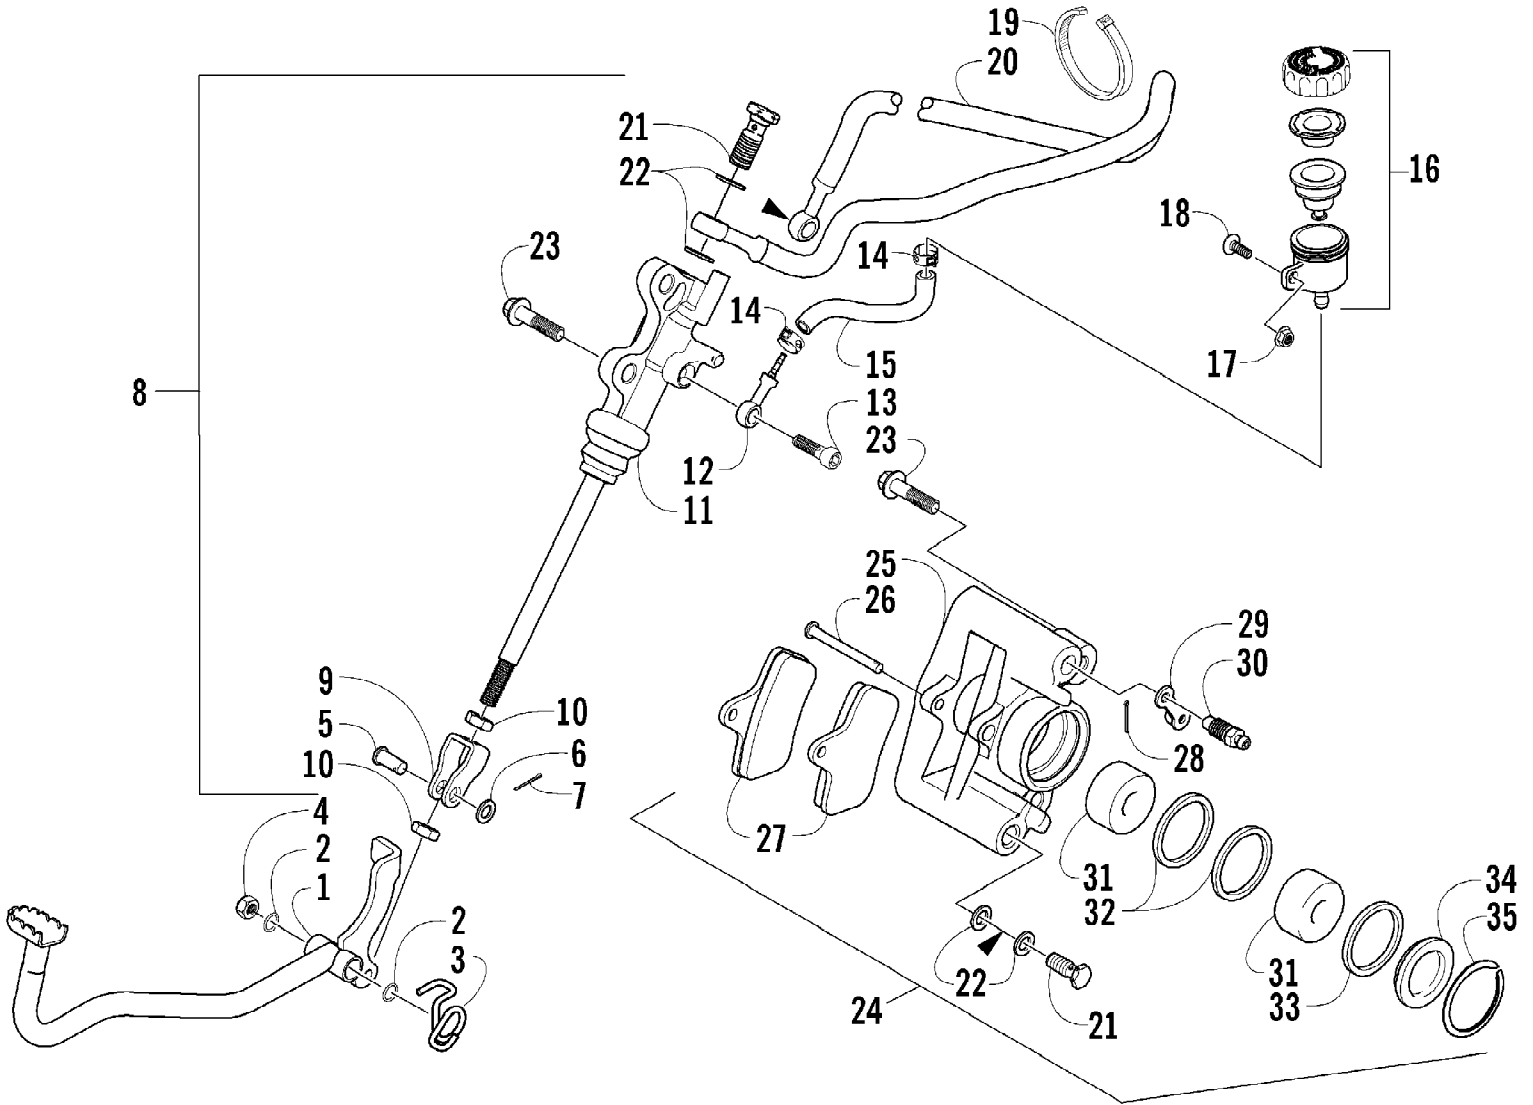

2005 ATV 650 V-2 4X4 FIS CAT GREEN (A20051BR4BUSZ)
AUXILIARY BRAKE ASSEMBLY

2005 ATV 650 V-2 4X4 FIS CAT GREEN (A2005IBR4BUSZ)
AUXILIARY BRAKE ASSEMBLY

Page 4 of 95

Ref #	Part Number	Qty	S/P/F	Description
1	0502-656	1		Lever, Brake
2	1602-213	2	/P	O-Ring
3	0502-713	1		Spring, Brake Lever
4	8422-002	1		Nut
5	0402-575	1		Pin, Clevis
6	0402-583	1		Washer
7	0402-584	1		Pin, Cotter
8	0502-665	1	S	Brake Assembly (inc. 9-16)
9	0402-580	1		Actuator, Push Rod
10	0402-592	2		Nut, Jam
11	0	1	F	Master Cylinder
12	1402-277	1		Fitting, Banjo
13	1402-278	1		Bolt, Banjo Fitting
14	0423-525	2		Clamp, Hose
15	1402-266	1		Hose, Brake Reservoir
16	1402-257	1		Reservoir, Brake
17	8424-602	1	/P	Nut, Flanged
18	8476-616	1		Screw, Machine
19	0123-788	1	/P	Cable Tie 7.5 in.
20	1402-200	1		Hose, Brake
21	0423-413	2		Bolt, Banjo Fitting
22	0423-178	4		Washer, Crush
23	8408-825	4		Screw, Cap
24	0502-457	1	S	Caliper, Brake (inc. 25-35)
25	0	1	F	Housing, Caliper
26	0402-495	1		Pin, Brake Caliper
27	1402-126	2		Pad, Brake
28	0423-495	1	/P	Pin, Cotter
29	0402-493	1		Cap, Bleed Valve
30	1402-123	1		Valve, Bleed
31	1402-125	2		Piston
32	0402-980	2		O-Ring, Brake Caliper
33	0	1	F	O-Ring
34	0	1	F	Plug
35	0	1	F	Ring, Retaining