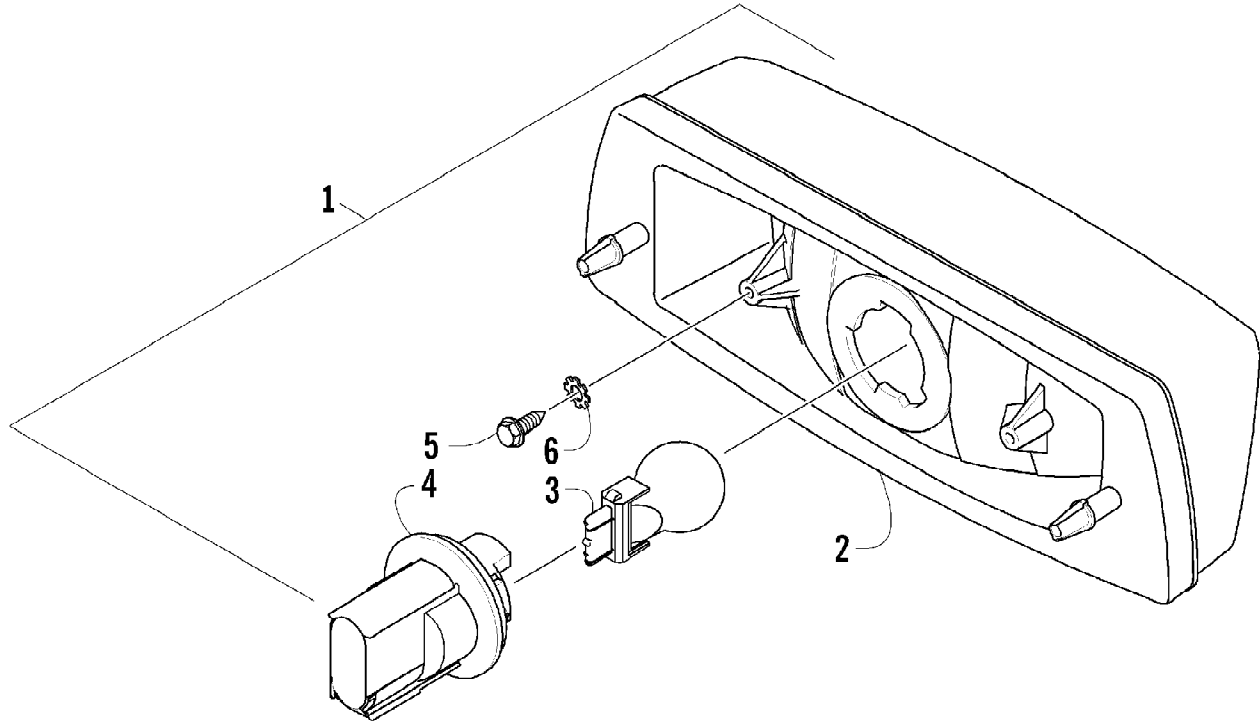

2005 ATV 650 V-2 4X4 FIS CAT GREEN (A2005IBR4BUSZ)
TAILLIGHT ASSEMBLY

Page 83 of 95

Ref #	Part Number	Qty	S/P/F	Description
1	0509-022	1		Taillight Assembly (inc. 2-4)
2	0509-025	1		Housing, Taillight
3	0409-056	1		Bulb, Taillight
4	0409-057	1		Socket, Taillight
5	0623-301	2	/P	Screw, Self-Tapping
6	8053-212	2	/P	Washer, Lock - External Tooth