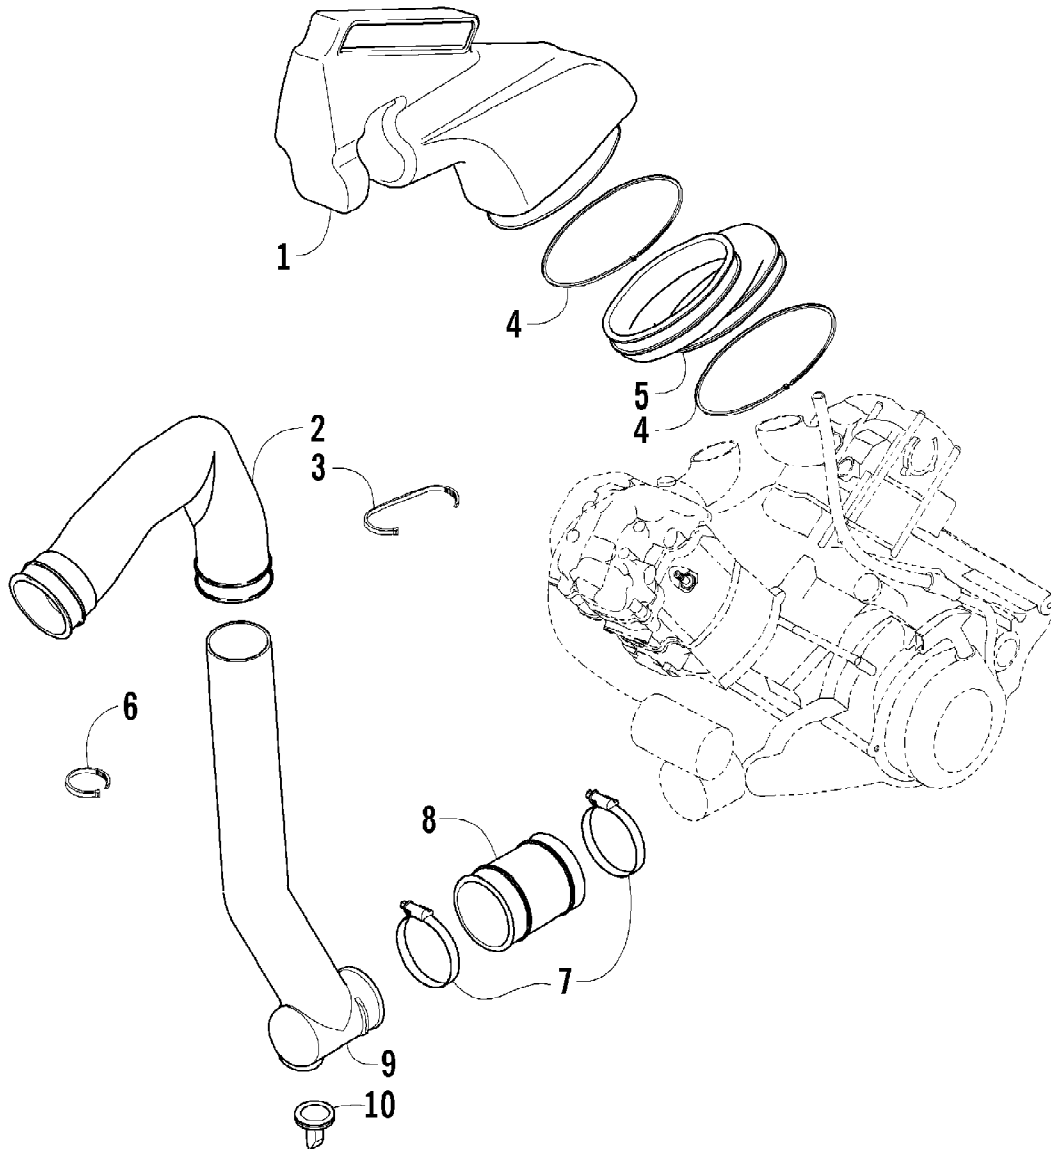

2005 ATV 650 V-2 4X4 FIS CAT GREEN (A2005IBR4BUSZ)
CASE/BELT COOLING ASSEMBLY

Page 13 of 95

Ref #	Part Number	Qty	S/P/F	Description
1	0413-112	1	/P	Duct, Air-Out
2	0413-092	1		Boot, Air-In
3	0123-903	1		Cable Tie - 11.5 in.
4	3201-038	2		Clamp, Boot
5	0413-083	1		Boot, Air-Out Duct
6	0123-788	2	/P	Cable Tie - 7.5 in.
7	0423-380	4	/P	Clamp, Boot
8	0413-085	1		Boot, Air-In Duct
9	0513-010	1		Duct, Air-In
10	0470-442	1	/P	Valve, Drain