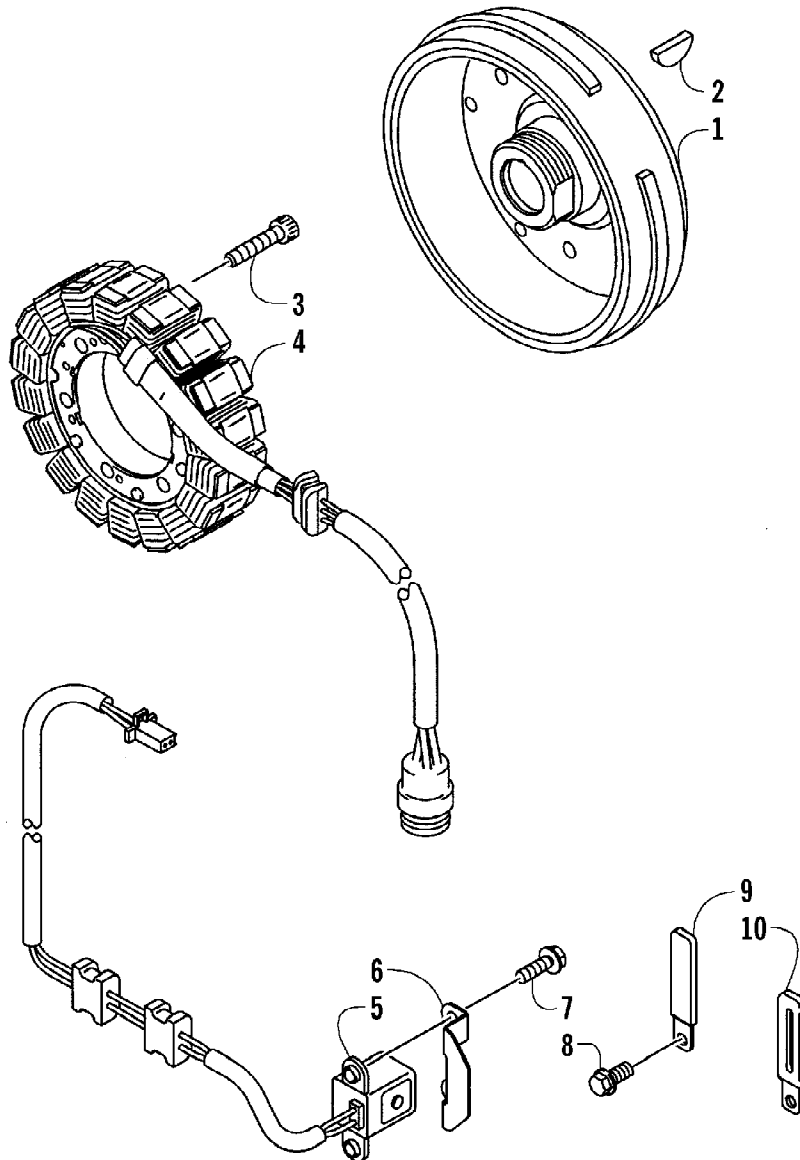

2005 ATV 650 V-2 4X4 FIS CAT GREEN (A2005IBR4BUSZ)
MAGNETO

Page 60 of 95

Ref #	Part Number	Qty	S/P/F	Description
1	3201-183	1		Rotor
2	3201-240	1		Key
3	3201-095	3		Bolt
4	3201-182	1		Stator
5	3201-243	1		Coil, Pulsing
6	3201-138	1		Plate
7	3201-111	2		Screw, Cap
8	3201-144	1		Screw, Cap
9	3201-382	1		Clamp
10	3201-033	1		Clamp