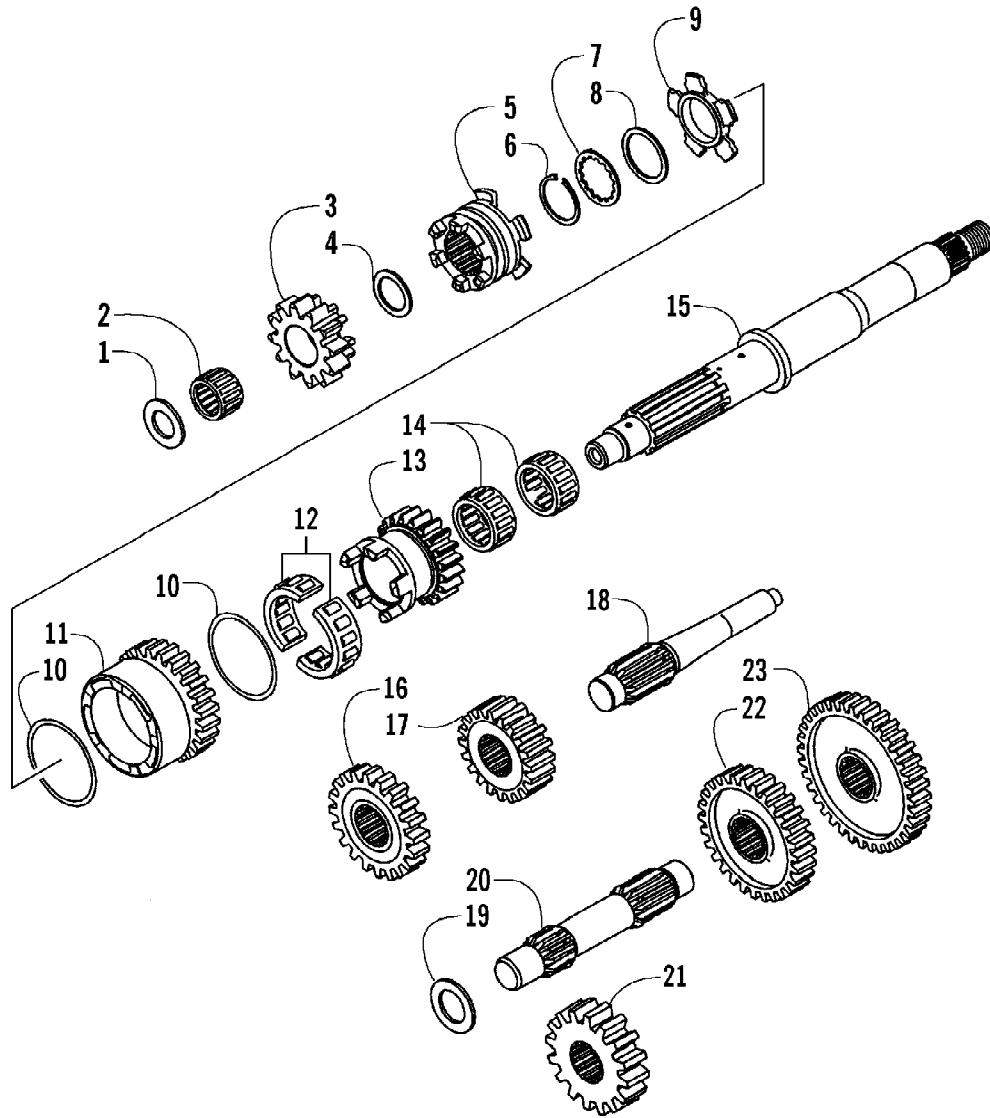

2005 ATV 650 V-2 4X4 FIS CAT GREEN (A2005IBR4BUSZ)
TRANSMISSION ASSEMBLY

Page 87 of 95

Ref #	Part Number	Qty	S/P/F	Description
1	3201-283	1		Spacer
2	3201-320	1		Bearing, Reverse Input Gear
3	3201-130	1	S	Gear, Input - Reverse - 12T
4	3201-285	1		Spacer
5	3201-120	1	S	Shifter
6	3201-297	1		Ring, Snap
7	3201-397	1		Washer
8	3201-288	1		Spacer
9	3201-290	1		Spacer
10	3201-289	2		Spacer
11	3201-129	1		Gear, Input - High - 26T
12	3201-317	1		Bearing, High Input Gear
13	3201-137	1	S	Gear, Input - Low - 20T
14	3201-319	2		Bearing, Low Input Gear
15	3201-425	1	/P	Shaft, Transmission Input
16	3201-135	1		Gear, Driven - Reverse - 16T
17	3201-134	1		Gear, Output - Reverse - 16T
18	3201-115	1		Shaft, Idle - Reverse
19	3201-398	1		Washer
20	3201-419	1	S	Shaft, Output
21	3201-133	1		Gear, Output - Drive - 18T
22	3201-132	1		Gear, Driven - High - 30T
23	3201-131	1		Gear, Driven - Low - 36T