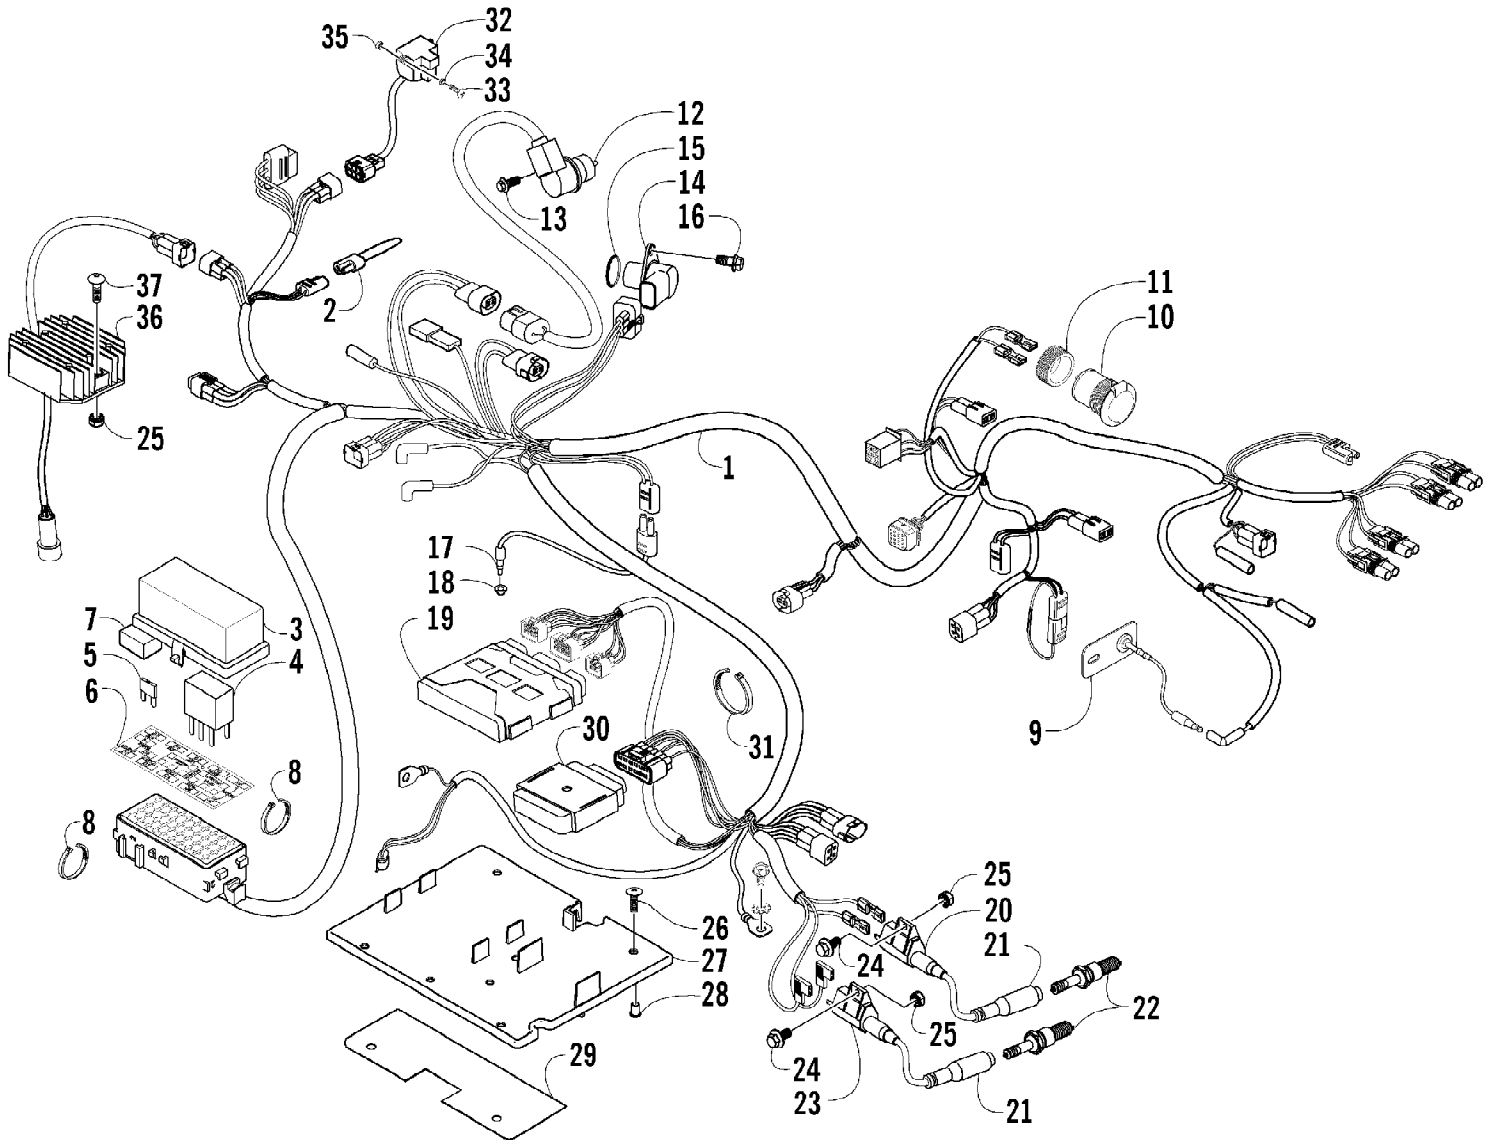

2005 ATV 650 V-2 4X4 FIS CAT GREEN (A20051BR4BUSZ)
WIRING HARNESS ASSEMBLY

2005 ATV 650 V-2 4X4 FIS CAT GREEN (A2005IBR4BUSZ)
WIRING HARNESS ASSEMBLY

Page 95 of 95

Ref #	Part Number	Qty	S/P/F	Description
1	0486-157	1		Harness, Main (inc. 2-7 and two No. 8)
2	0486-164	1		Tether, Accessory Connector
3	0530-008	1		Cover, Fuse Block
4	0430-033	4		Relay (5-Pin) - 20 Amp
5	0430-032	5		Fuse - 10 Amp
5	0430-031	3		Fuse - 15 Amp
5	0430-030	2		Fuse - 30 Amp
6	0411-903	1		Decal, Fuse Block
7	0430-037	1		Holder, Fuse
8	0123-788	AR	/P	Cable Tie - 7.5 in.
9	0509-011	1	S	Diode Assembly
10	0445-022	1	S	Receptacle, 12V (inc. 11)
11	0445-034	1		Nut, Retainer
12	3201-191	1		Sensor, Reverse
13	3201-141	1		Screw, Cap
14	3201-190	1		Sensor, Speed (inc. 15)
15	3201-343	1		O-Ring
16	3201-036	1		Screw, Cap
17	0409-009	1		Switch, Brake - Assembly
18	0402-991	1		Retainer, Switch
19	3201-039	1		CDI
20	3201-010	1		Coil, Ignition - Front
21	3201-012	2		Cap, Spark Plug
22	0217-708	2		Spark Plug (NGK CR7E)
23	3201-011	1		Coil, Ignition - Rear
24	8476-620	2		Screw, Cap
25	0623-038	4		Nut w/Washer
26	0623-121	4		Screw, Machine
27	1406-697	1		Tray, Electrical
28	0123-010	4	/P	Nut, Expansion
29	0412-290	1		Shield, Heat
30	3201-040	1	S	Controller, Actuator
31	0123-903	4		Cable Tie - 11.5 in.
32	0409-064	1		Switch, Invert Sensor
33	8468-425	2		Screw
34	0123-802	2		Washer, Flat
35	0423-493	2		Nut w/Washer
36	0430-035	1	S	Regulator, Voltage
37	8476-630	2		Screw, Machine