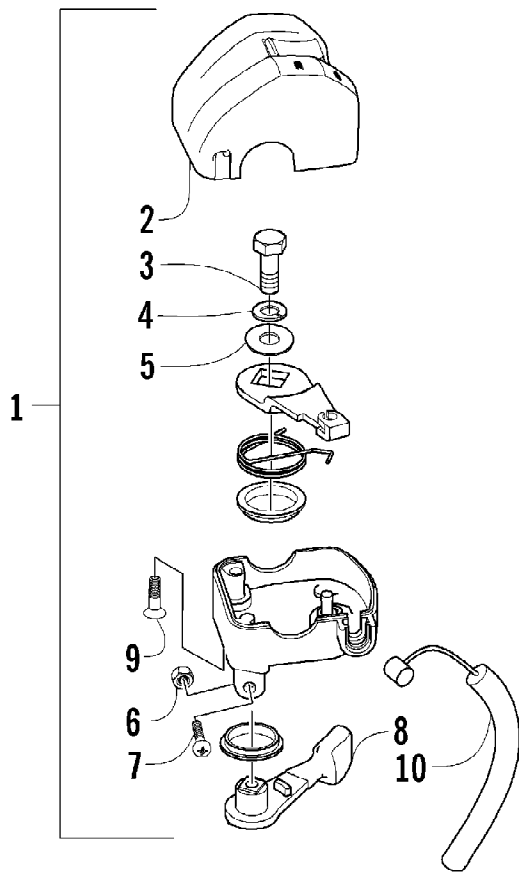

2005 ATV 650 V-2 4X4 FIS CAT GREEN (A2005IBR4BUSZ)
THROTTLE CASE AND CONTROL SWITCH ASSEMBLIES

Page 85 of 95

Ref #	Part Number	Qty	S/P/F	Description
1	0509-012	1		Case, Throttle - Assembly (inc. 2-9)
2	0409-048	1		Cover, Throttle Case w/Switch
3	3004-533	1	S/P	Screw, Cap
4	3004-447	1	/P	Washer, Lock
5	3003-030	1	/P	Washer
6	3423-327	1		Nut
7	3423-014	1		Screw
8	3409-001	1		Lever
9	3423-199	2		Screw
10	0487-032	1		Cable, Throttle
11	0409-022	1		Switch, Control - Assembly (inc. 12-15)
12	0409-026	1		Cover, Choke Lever
13	0409-025	1		Lever, Choke
14	0409-028	1		Screw
15	0409-027	1		Screw, Cap
16	0487-033	1		Cable, Choke