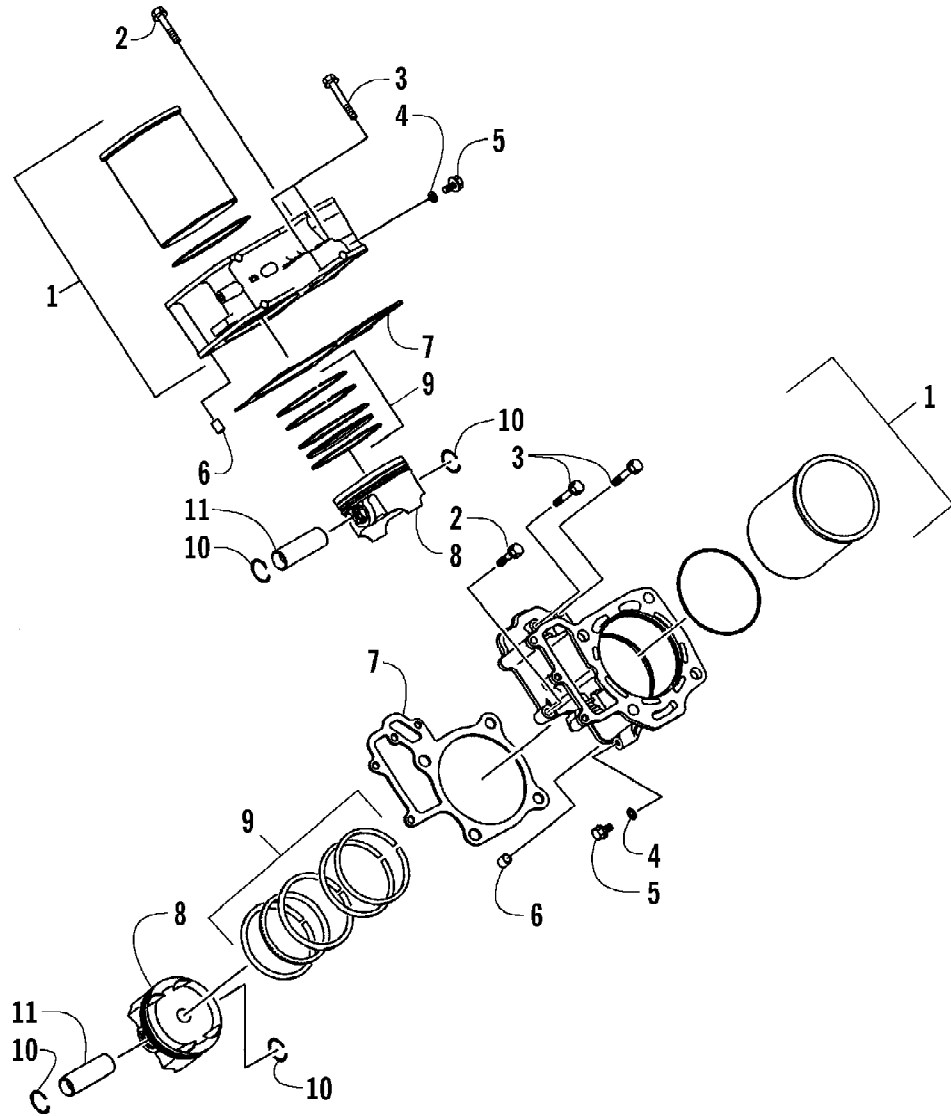

2005 ATV 650 V-2 4X4 FIS CAT GREEN (A2005IBR4BUSZ)
CYLINDER/PISTON ASSEMBLY

Page 25 of 95

Ref #	Part Number	Qty	S/P/F	Description
1	3201-062	1		Cylinder, Engine - Front
1	3201-063	1		Cylinder, Engine - Rear
2	3201-146	2		Screw, Cap
3	3201-147	4		Screw, Cap
4	3201-281	2		Washer
5	3201-144	2		Screw, Cap
6	3201-307	4		Pin
7	3201-069	2		Gasket, Cylinder Base
8	3201-100	2		Piston, Engine
8	3201-104	AR	F	Piston, Engine (Oversized 0.50 mm)
9	3201-102	2		Ring, Set, Piston
9	3201-103	AR	F	Ring, Set, Piston (Oversized 0.50 mm)
10	3201-299	4		Ring, Snap
11	3201-101	2		Pin, Piston