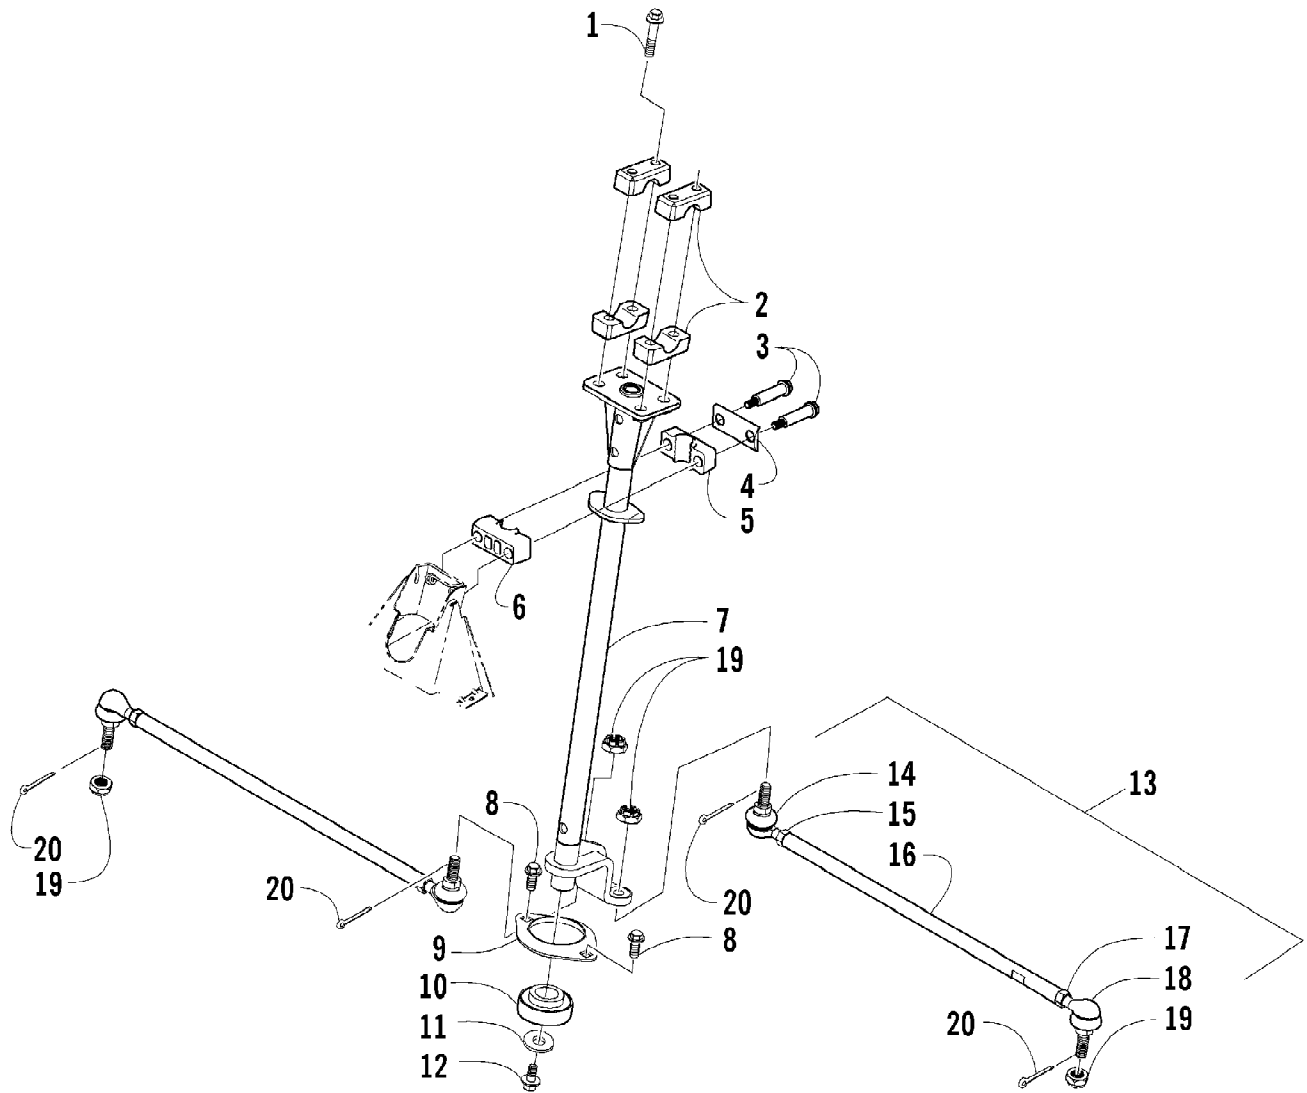

2005 ATV 650 V-2 4X4 FIS CAT GREEN (A2005IBR4BUSZ)
STEERING POST ASSEMBLY

Page 81 of 95

Ref #	Part Number	Qty	S/P/F	Description
1	8408-860	4		Screw, Cap
2	0405-035	4		Cap, Steering Adjuster
3	0423-505	2		Screw, Shoulder
4	0405-166	1		Cap, Housing
5	0405-138	1		Housing, Lower
6	0405-139	1		Housing, Upper
7	0505-451	1	S	Post, Steering
8	8408-816	2		Screw, Cap
9	0602-233	1		Flange, Bearing
10	0405-052	1		Bearing w/Inverted Oil Seal
11	0423-073	1		Washer
12	8409-020	1	/P	Screw, Cap
13	0505-408	2	S	Tie Rod - Assembly (inc. 14-18)
14	0405-083	2	S	Ball Joint, Tie Rod - Left
15	0423-013	2		Nut - Left
16	0405-107	2	S	Tie Rod
17	8420-002	2	/P	Nut - Right
18	0405-082	2	S	Ball Joint, Tie Rod - Right
19	0423-157	4		Nut, Lock
20	0623-175	4		Pin, Cotter