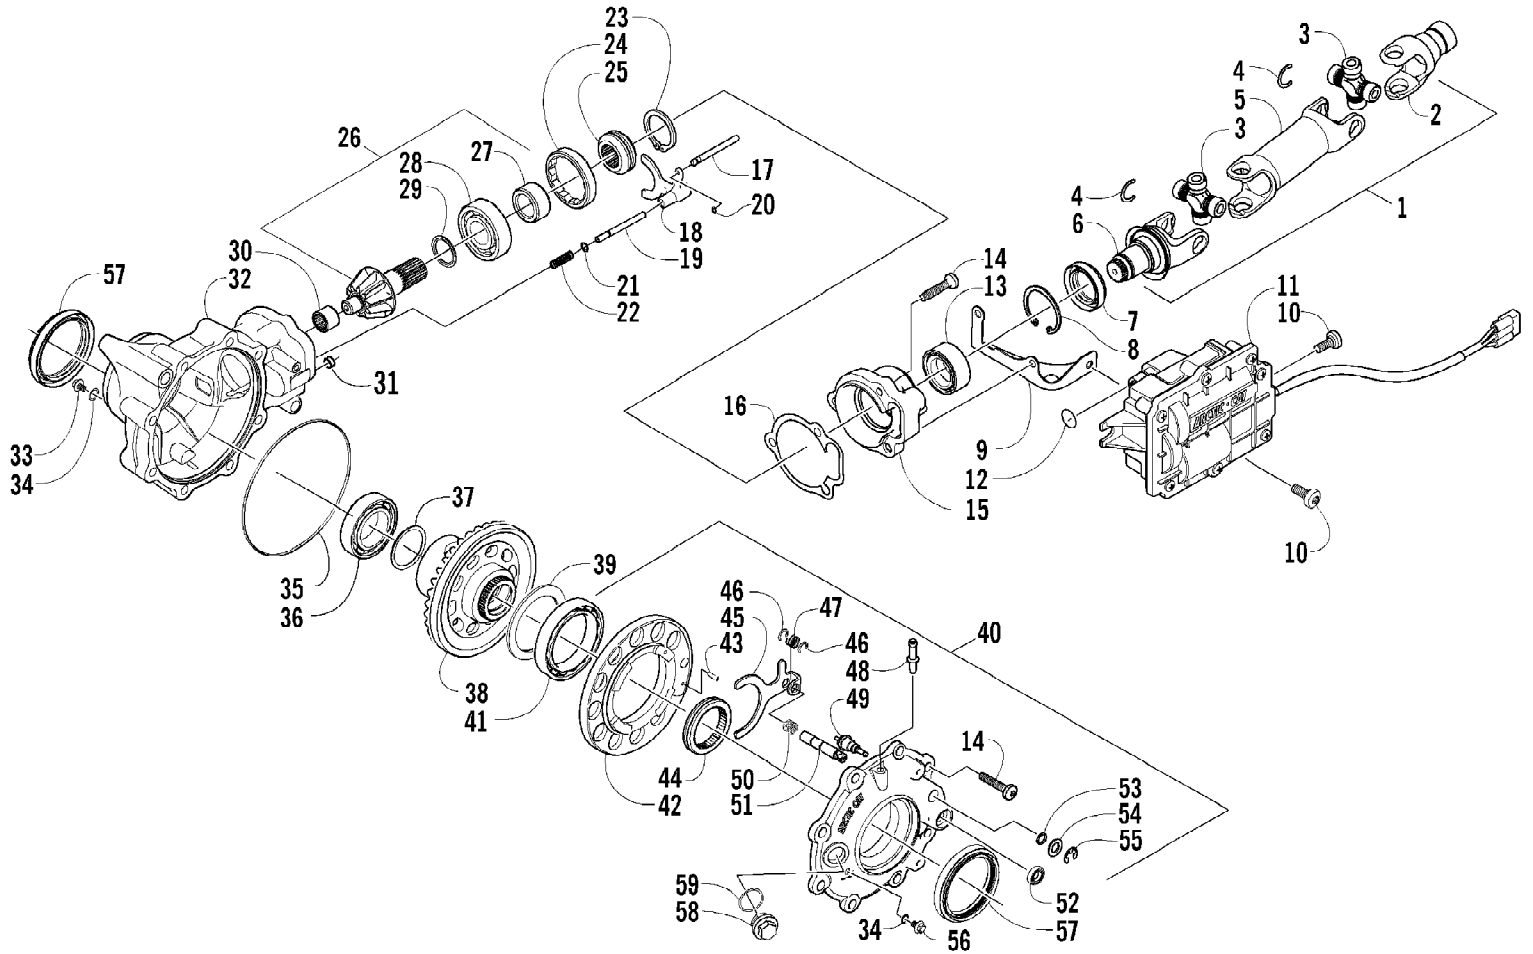

2005 ATV 650 V-2 4X4 FIS CAT GREEN (A20051BR4BUSZ)
FRONT DRIVE GEARCASE ASSEMBLY

2005 ATV 650 V-2 4X4 FIS CAT GREEN (A2005IBR4BUSZ)
FRONT DRIVE GEARCASE ASSEMBLY

Page 45 of 95

Ref #	Part Number	Qty	S/P/F	Description
	0502-615	1		Gearcase Assembly
1	0502-381	1		Driveshaft Assembly (inc. 2-6)
2	0502-521	1		Yoke, Front
3	1402-164	2	/P	Joint, Universal (inc. 4)
4	0423-450	8		Ring, Retaining
5	0502-524	1		Driveshaft
6	0502-517	1		Yoke, Front Slip
7	1402-011	1		Seal
8	0423-423	1		Ring, Retaining
9	0502-347	1		Bracket, Actuator
10	0423-396	3		Screw, Self-Tapping
11	0502-579	1		Actuator (inc. 12)
12	0423-498	1	S	O-Ring
13	1402-043	1		Bearing
14	0423-118	11		Screw, Self-Tapping
15	0502-528	1	/P	Housing, Pinion
16	0402-947	1		Gasket, Flange
17	0402-997	1		Shaft, Selector
18	0402-998	1		Fork, Selector
19	0402-417	1		Shaft, Shuttle
20	0423-402	1		Ring, Retaining
21	0423-147	1		O-Ring
22	0402-999	1		Spring, Return
23	0423-417	1		Ring, Retaining
24	0402-357	1		Collar, Lock
25	0402-413	1		Coupler, Drive
26	0502-123	1		Gear, Pinion - Assembly - 10T (inc. 27-29)
27	0402-336	1		Collar, Retaining
28	0402-327	1		Bearing
29	0402-424	AR		Shim
29	0402-425	AR		Shim
29	0402-426	AR		Shim
29	0402-427	AR		Shim
29	0402-428	AR		Shim
30	0402-328	1		Bearing
31	0402-411	1		Pin, Dowel
32	0502-514	1		Housing, Gearcase
33	1402-210	1	/P	Plug, Magnetic (inc. one No. 34)
34	0423-153	2		O-Ring
35	0423-149	1		O-Ring
36	0402-393	1		Bearing
37	0402-405	AR		Shim
37	0402-406	AR		Shim
37	0402-407	AR		Shim
37	0402-408	AR		Shim
37	0402-409	AR		Shim
38	0502-411	1		Gear, Ring - 36T
39	1402-074	AR		Shim
39	1402-075	AR		Shim
39	1402-076	AR		Shim
39	1402-077	AR		Shim
39	1402-078	AR		Shim