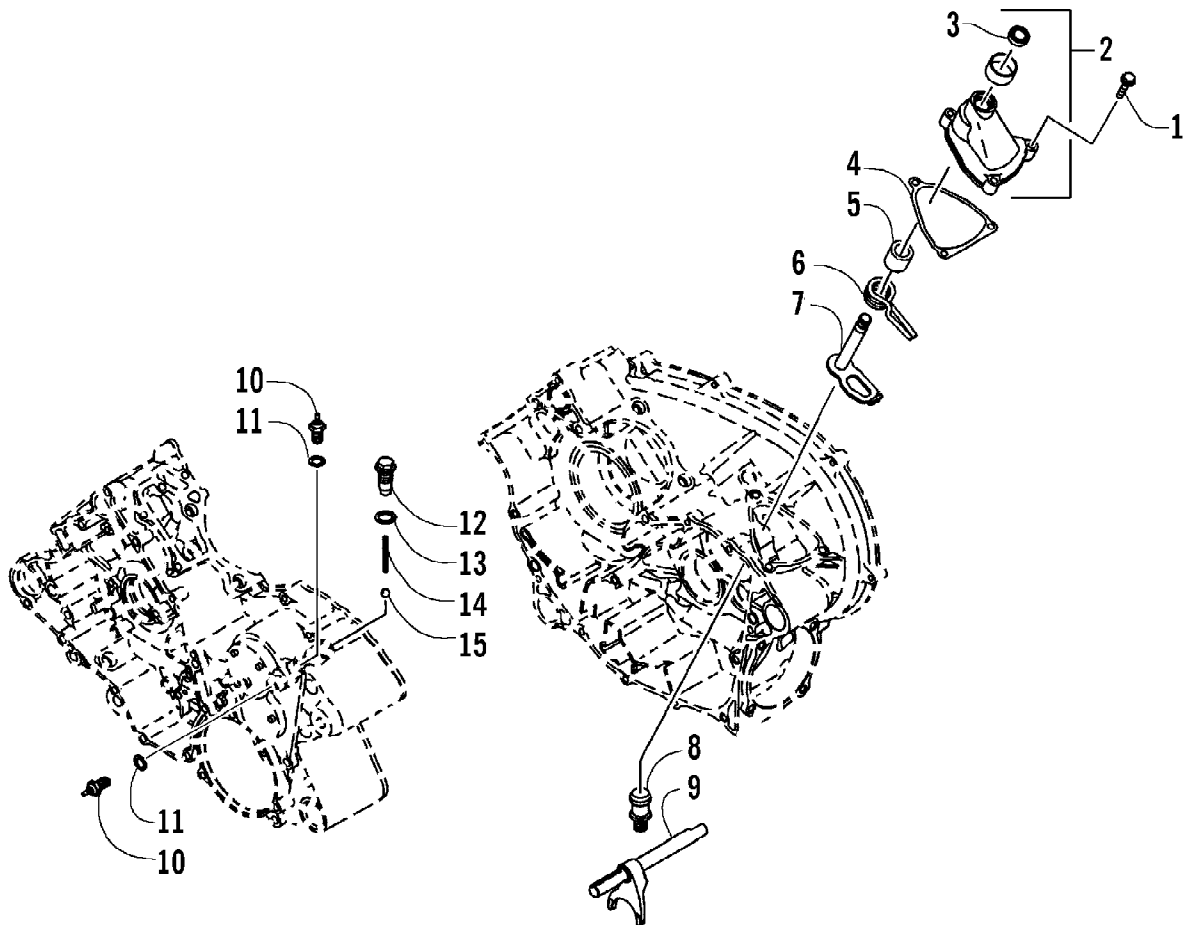

2005 ATV 650 V-2 4X4 FIS CAT GREEN (A2005IBR4BUSZ)
GEAR SHIFTING ASSEMBLY

Page 52 of 95

Ref #	Part Number	Qty	S/P/F	Description
1	3201-146	3		Screw, Cap
2	3201-160	1		Cover, Shift Lever - Assembly (inc. 3)
3	3201-447	1		Seal, Oil
4	3201-067	1		Gasket, Shift Lever Cover
5	3201-109	1		Guide
6	3201-363	1		Spring, Shift Lever
7	3201-124	1	S	Lever, Shift
8	3201-375	1		Bolt, Shift Rod
9	3201-219	1		Rod, Shift
10	3201-121	2		Switch, Neutral - Assembly
11	3201-348	2		Gasket
12	3201-372	1		Bolt
13	3201-066	1		Gasket, Rocker Shaft
14	3201-361	1		Spring
15	3201-249	1		Ball, Steel