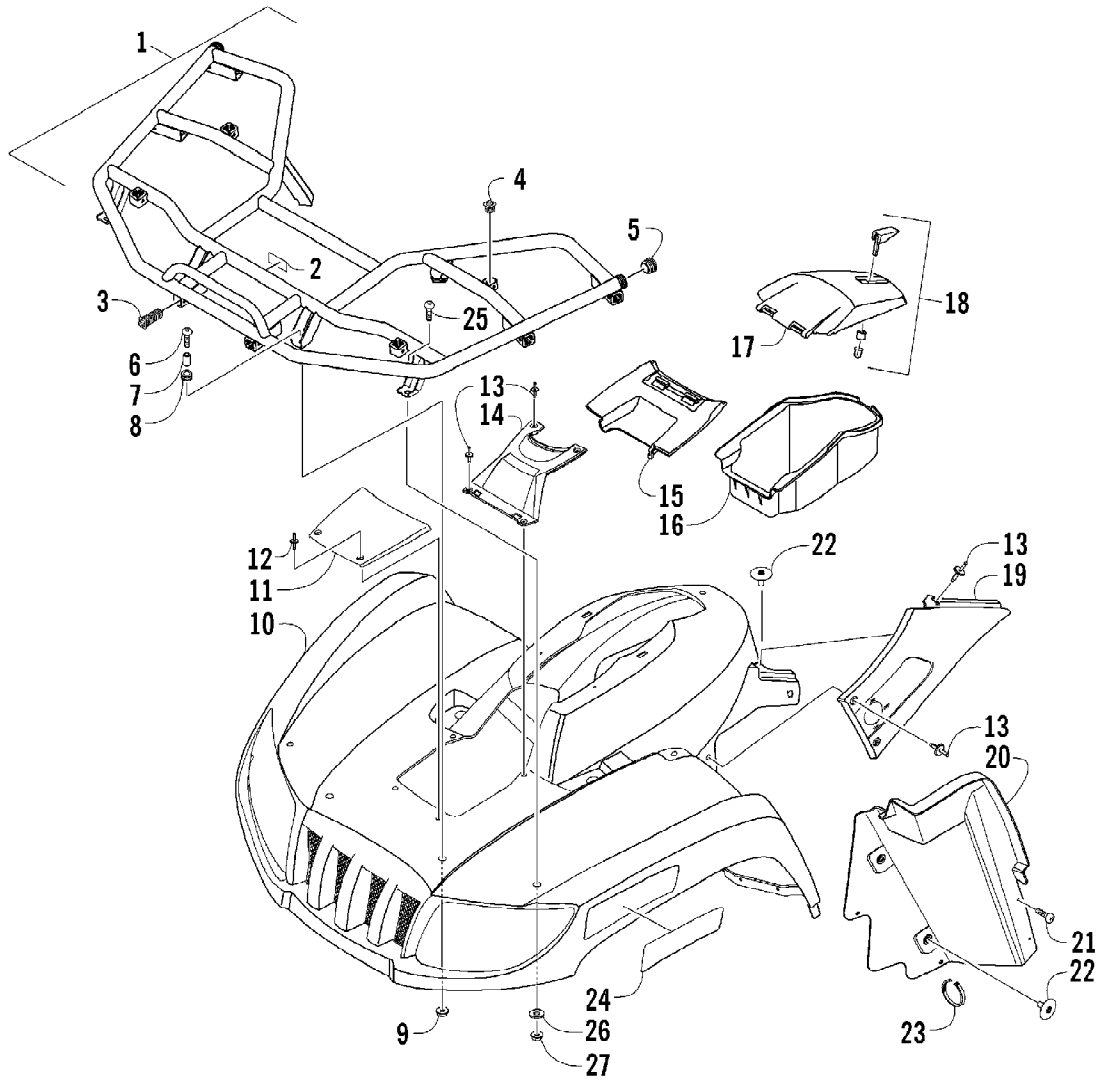

2005 ATV 650 V-2 4X4 FIS CAT GREEN (A2005IBR4BUSZ)
FRONT BODY PANEL ASSEMBLY

Page 43 of 95

Ref #	Part Number	Qty	S/P/F	Description
1	0541-272	1		Rack - Front - Assembly (inc. 2-5)
2	0411-576	1		Decal, Warning - Front Rack Load
3	0441-556	6		Bushing, Rack
4	0441-592	4	/P	Bushing, Rack
5	1441-049	2		Plug, Rack
6	0423-362	4		Screw, Machine
7	0423-463	4		Spacer
8	0423-465	4		Grommet
9	8432-802	4		Nut, Lock
10	1406-610	1	S	Panel, Fender - Front
11	1406-358	1		Cover, Access - Radiator
12	0423-535	2		Rivet, Reinstallable
13	0623-362	10		Rivet, Reinstallable
14	1406-484	1		Cover, Steering Post
15	0470-513	1		Cover, Storage Box
16	1406-573	1		Box, Storage
17	0470-514	1		Lid, Storage Box
18	1406-599	1		Latch, Storage Box
19	1406-313	1		Panel, Side - Right
19	1406-314	1		Panel, Side - Left
20	1406-354	1		Panel, Splash - Right
20	1406-355	1	S	Panel, Splash - Left
21	0423-342	4	/P	Screw, Self-Tapping
22	0423-101	5		Screw, Body
23	0123-788	AR	/P	Cable Tie - 7.5 in.
24	0411-818	1		Decal, Reflector - Amber - Right
24	0411-819	1		Decal, Reflector - Amber - Left
25	0423-355	2		Screw, Shoulder
26	8050-222	2	/P	Washer
27	8424-602	2	/P	Nut, Lock