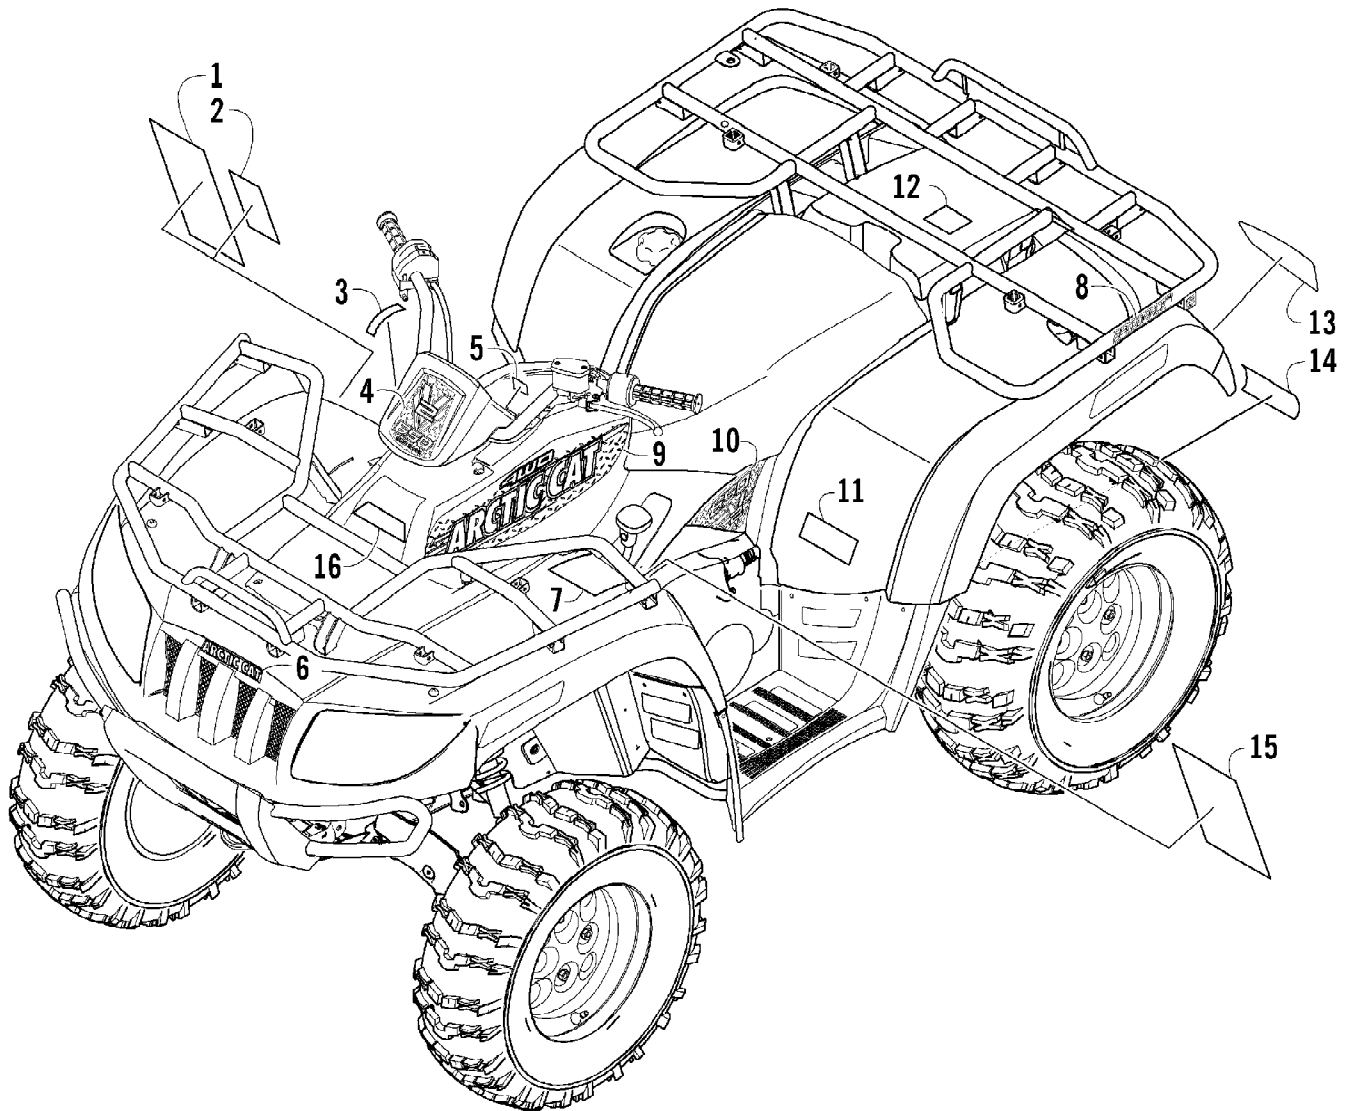

2005 ATV 650 V-2 4X4 FIS CAT GREEN (A2005IBR4BUSZ)
DECALS

Page 27 of 95

Ref #	Part Number	Qty	S/P/F	Description
1	0411-008	1	/P	Decal, Warning - Reverse/Pre-Ride
2	0411-835	1		Decal, Warning - Turn
3	0411-426	1		Decal, Warning - Clutch Cover
4	0411-851	1		Decal, Instrument Pod
5	0411-966	1		Decal, Warning - Differential Lock
6	0411-841	1		Decal, Front
7	0411-401	1		Decal, Warning - Age
8	0411-965	2		Decal, "SpeedRack"
9	0411-856	1		Decal, Side - Upper Right
9	0411-857	1		Decal, Side - Upper Left
10	0411-886	1		Decal, Side - Lower Right
10	0411-887	1		Decal, Side - Lower Left
11	0411-430	1		Decal, Warning - Tire Pressure
12	0411-435	1		Decal, Passenger
13	0411-892	1		Decal, Rear - Right
13	0411-893	1		Decal, Rear - Left
14	0411-267	1		Decal, Warning - Towing
15	0411-218	1		Decal, Warning - General
16	0411-964	1		Decal, Crest - "SpeedRack"