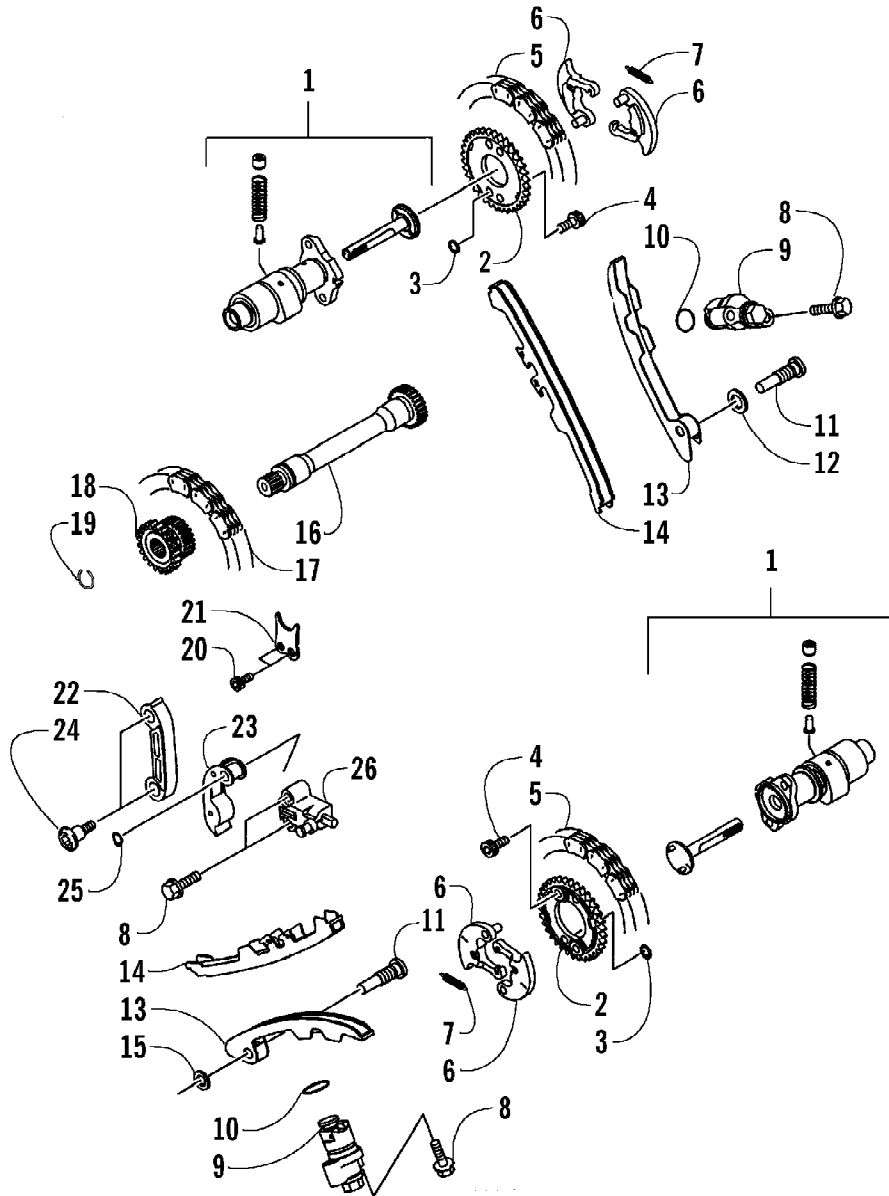

2005 ATV 650 V-2 4X4 FIS CAT GREEN (A2005IBR4BUSZ)
CAMSHAFTS/TENSIONER ASSEMBLY

Page 8 of 95

Ref #	Part Number	Qty	S/P/F	Description
1	3201-238	1		Camshaft Assembly - Front
1	3201-239	1		Camshaft Assembly - Rear
2	3201-083	2		Sprocket, Camshaft - 34T
3	3201-214	4		Circlip
4	3201-093	4	S	Bolt
5	3201-415	2	S/P	Chain, Camshaft
6	3201-106	4		Weight
7	3201-364	2		Spring
8	3201-146	6		Screw, Cap
9	3201-085	2		Tensioner, Cam - Assembly
10	3201-331	2		O-Ring
11	3201-116	1		Shaft, Chain Guide - Front
11	3201-117	1		Shaft, Chain Guide - Rear
12	3201-070	1		Gasket
13	3201-089	2		Guide, Chain - Slack
14	3201-088	2		Guide, Chain - Tension
15	3201-209	1		Washer
16	3201-417	1		Shaft, Secondary
17	3201-414	1	S	Chain, Secondary Shaft
18	3201-416	1		Sprocket, Secondary Shaft - 21T and 17T
19	3201-418	1		Circlip
20	3201-098	2		Bolt
21	3201-158	1		Plate, Position - Drive
22	3201-090	1	/P	Guide, Chain - Tension
23	3201-092	1		Guide, Chain - Slack
24	3201-379	2		Bolt
25	3201-298	1		Ring, Snap
26	3201-086	1		Tensioner, Secondary - Assembly