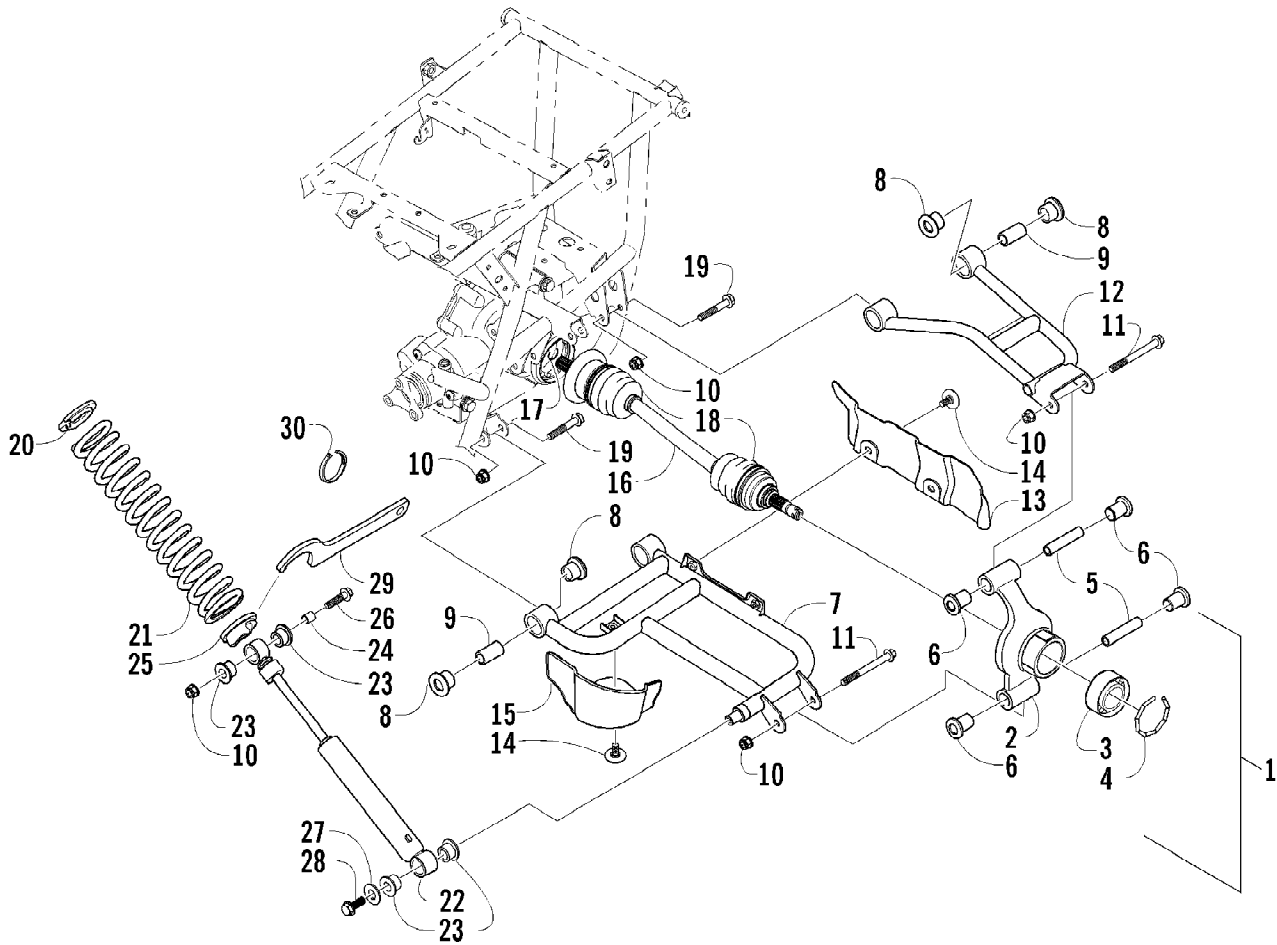

2005 ATV 650 V-2 4X4 FIS CAT GREEN (A20051BR4BUSZ)
REAR SUSPENSION ASSEMBLY

2005 ATV 650 V-2 4X4 FIS CAT GREEN (A2005IBR4BUSZ)
REAR SUSPENSION ASSEMBLY

Page 68 of 95

Ref #	Part Number	Qty	S/P/F	Description
1	0504-372	1	S	Knuckle, Right Rear - Assembly (inc. 2-6)
1	0504-373	1	S/P	Knuckle, Left Rear - Assembly (inc. 2-6)
2	0	1	F	Knuckle - Right
2	0	1	F	Knuckle - Left
3	1402-027	2	S/P	Bearing, Wheel Hub
4	0423-423	2		Ring, Retaining
5	0403-038	4	S/P	Collar, Suspension Bushing
6	0403-032	8	S	Bushing, Suspension
7	0504-326	1	S	A-Arm, Rear - Lower Right (inc. 8-9)
7	0504-327	1	S/P	A-Arm, Rear - Lower Left (inc. 8-9)
8	0403-115	16	S	Bushing
9	0403-114	8	S	Collar
10	8428-002	14		Nut, Lock
11	8409-000	4		Screw, Cap
12	0504-330	1		A-Arm, Rear - Upper Right (inc. 8-9)
12	0504-331	1	S	A-Arm, Rear - Upper Left (inc. 8-9)
13	0441-758	1		Guard, Boot - Right
13	0441-759	1		Guard, Boot - Left
14	0423-101	6		Screw, Body
15	1406-071	1		Guard, Boot - Right
15	1406-072	1		Guard, Boot - Left
16	0502-596	2	S	Axle, Drive (inc. 17-18)
17	0441-400	2	S	Clip, Retaining
18	0436-276	2	S	Repair Kit, Boot - Rear Axle
19	8409-075	8		Screw, Cap
20	1603-889	2	/P	Retainer, Spring
21	0404-074	2		Spring, Suspension
22	0404-077	2		Shock Absorber - Rear (inc. 23-24)
23	0604-310	8		Bushing, Shock Absorber
24	0403-028	2		Sleeve, Shock Absorber
25	0404-057	2		Cam, Spring Adjuster
26	8409-040	2		Screw, Cap
27	0423-087	2		Washer
28	8408-820	2	/P	Screw, Cap
29	0441-587	1		Wrench, Spanner
30	0123-788	2	/P	Cable Tie