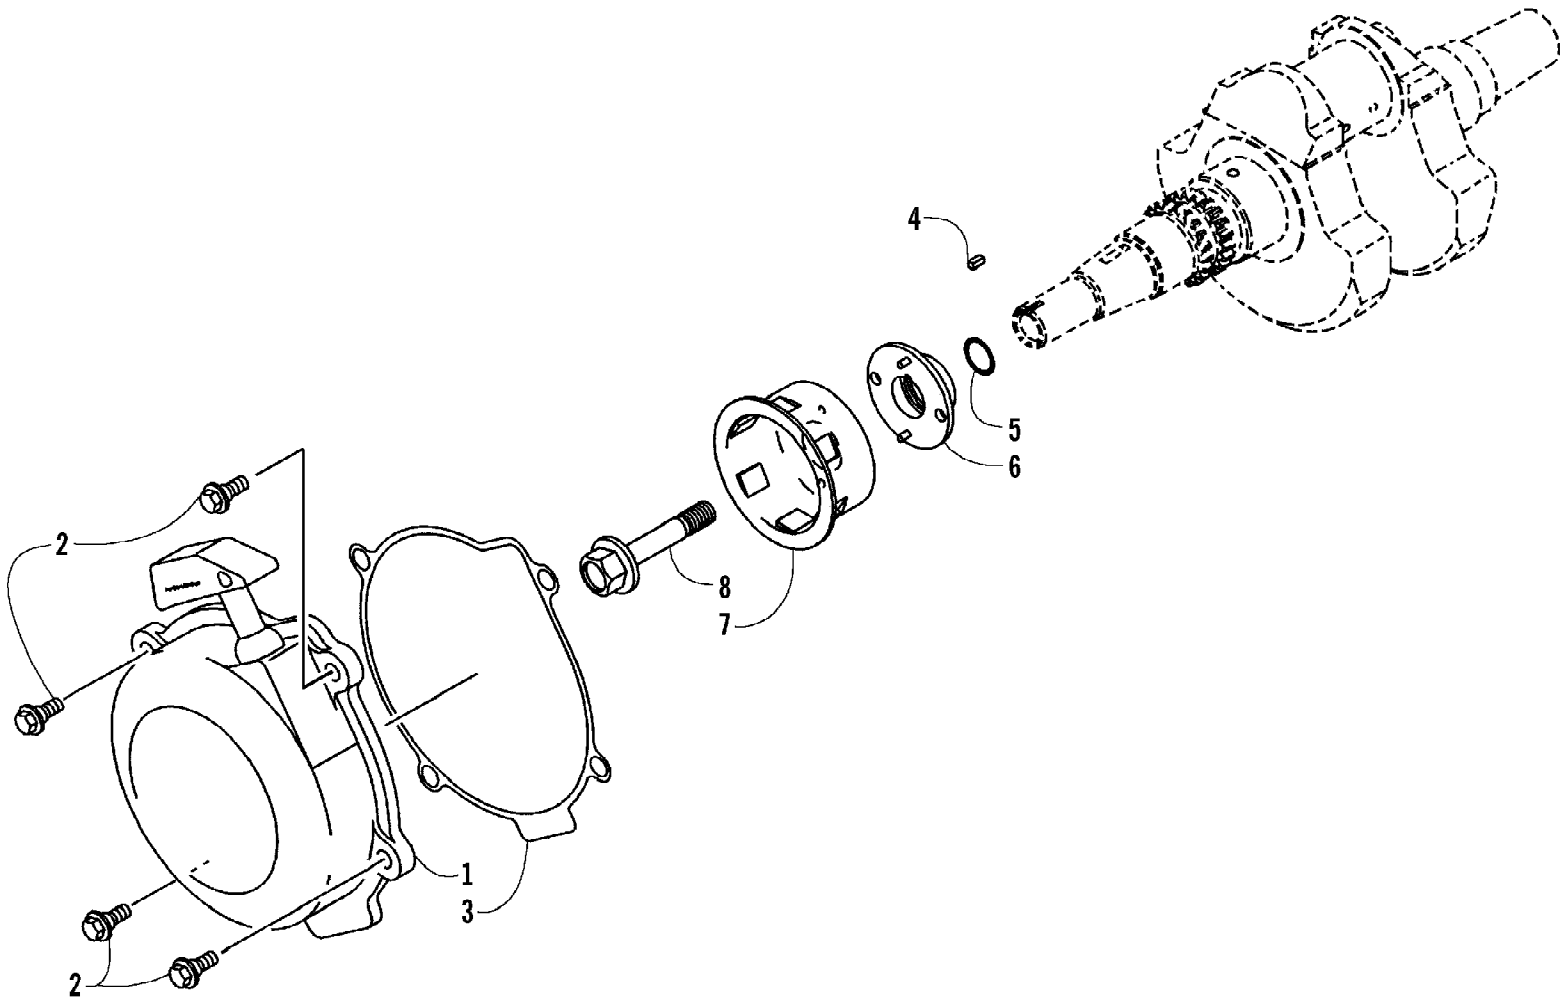

2005 ATV 650 V-2 4X4 FIS CAT GREEN (A2005IBR4BUSZ)
RECOIL STARTER

Page 70 of 95

Ref #	Part Number	Qty	S/P/F	Description
1	3201-235	1		Starter, Recoil
2	3201-380	4		Bolt
3	3201-073	1		Gasket, Recoil Starter
4	3201-302	1		Key
5	3201-334	1		O-Ring
6	3201-108	1		Boss
7	3201-234	1		Pulley, Starter
8	3201-369	1		Bolt