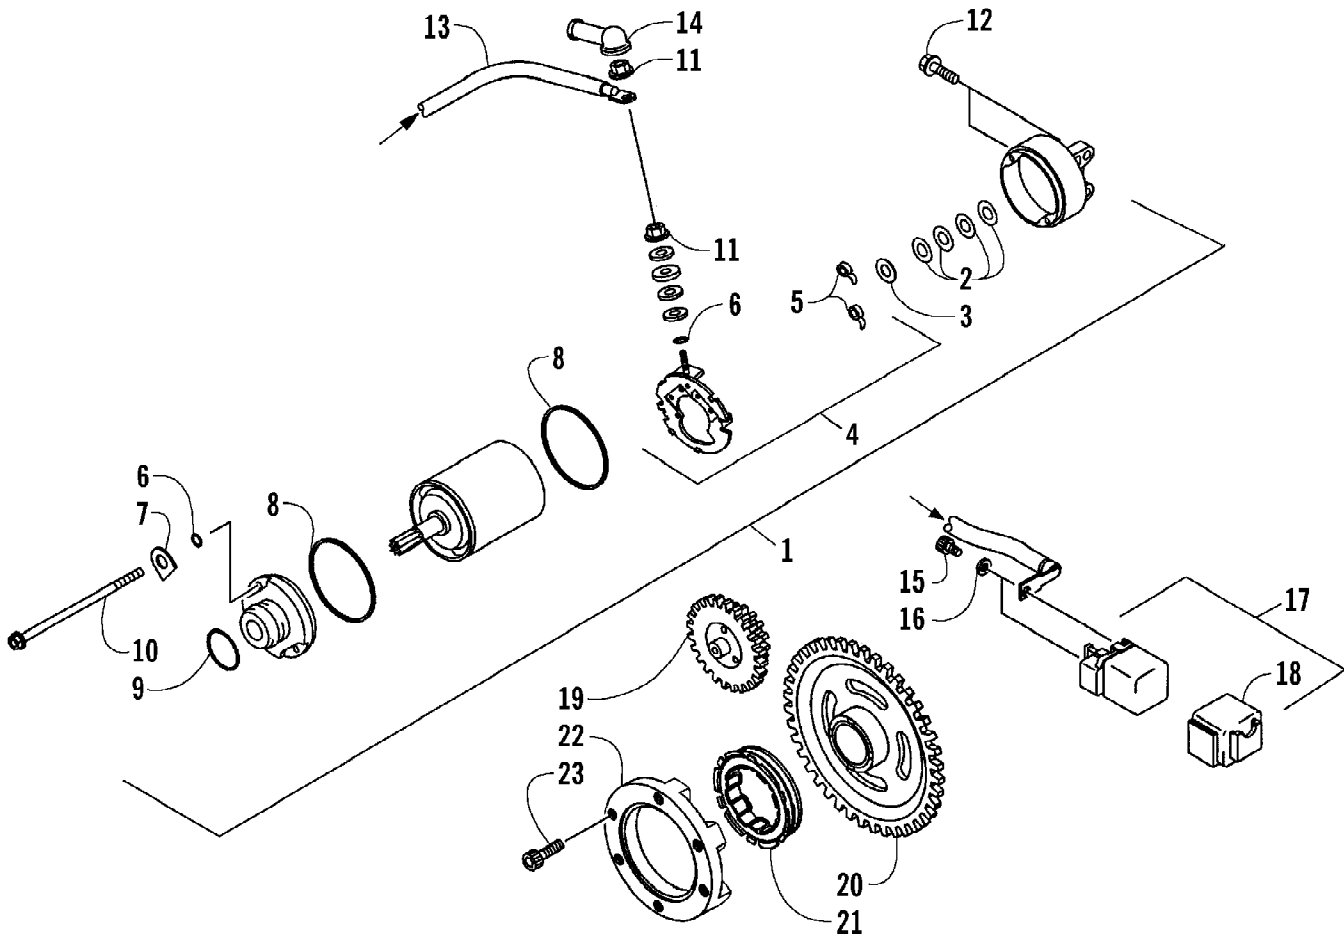

2005 ATV 650 V-2 4X4 FIS CAT GREEN (A2005IBR4BUSZ)
SEAT ASSEMBLY

Page 77 of 95

Ref #	Part Number	Qty	S/P/F	Description
1	1506-207	1	S	Seat Assembly (inc. 2-9)
2	1506-209	1		Cover, Seat
3	1506-208	1		Foam, Seat
4	1406-362	1	S	Base, Seat Assembly (inc. 5-6)
5	0406-879	2		Bumper, Seat - Rear
6	0406-877	4	/P	Bumper, Seat - Front
7	0624-528	AR	/P	Staple
8	1406-592	1	/P	Spring, Seat Latch
9	1506-156	1		Latch, Seat