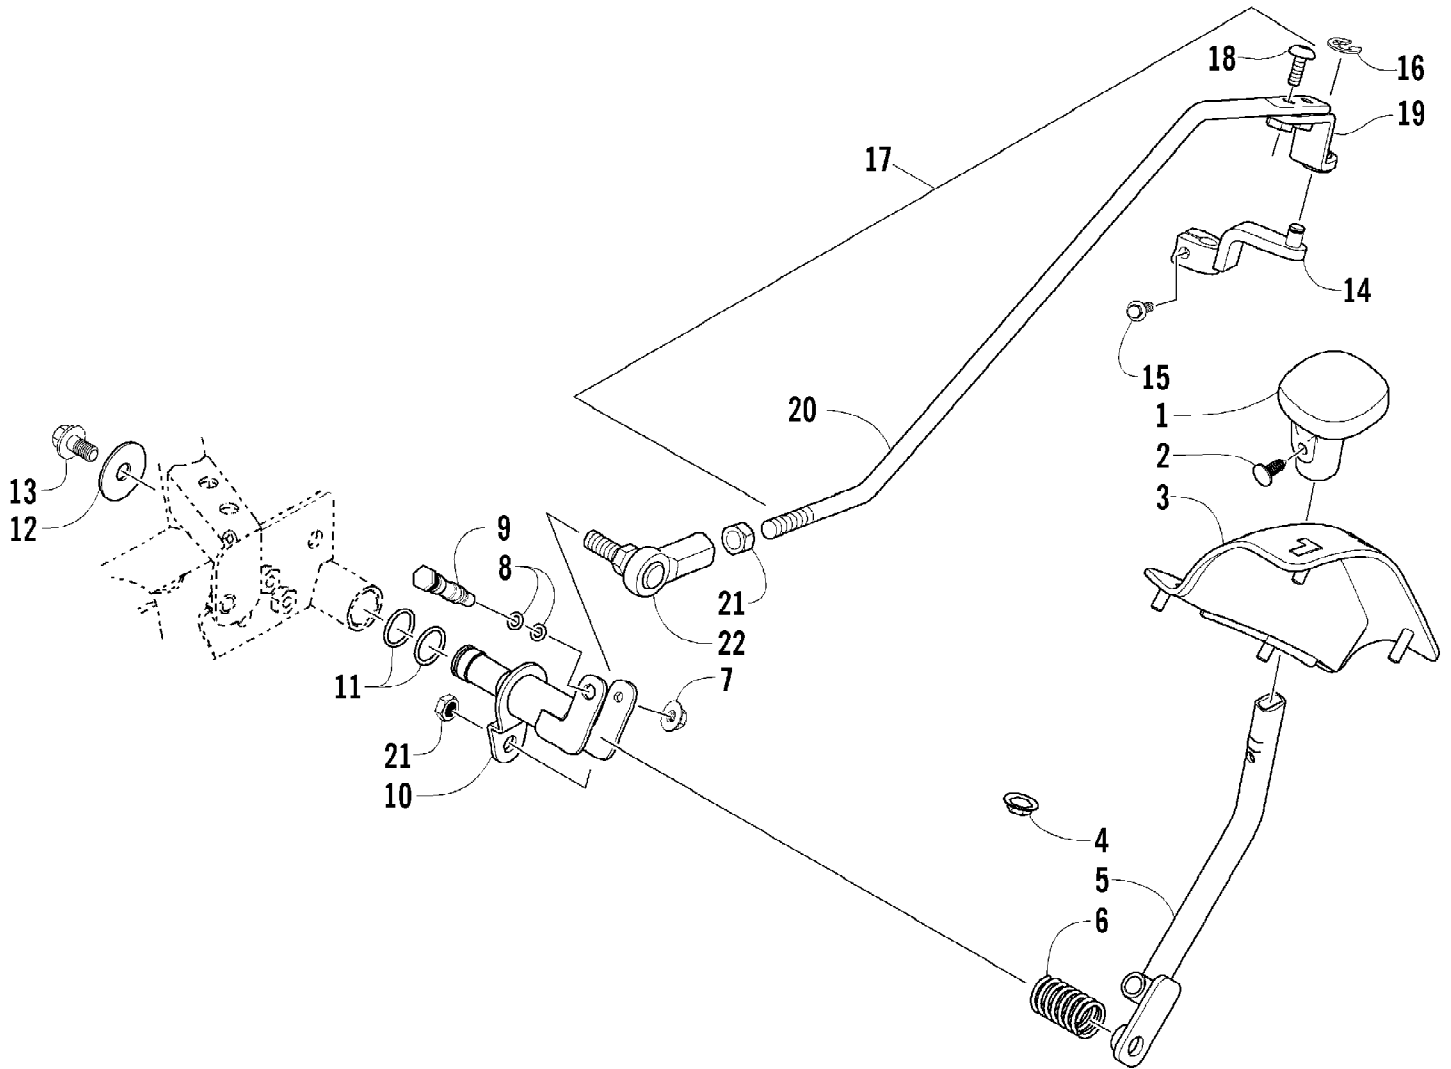

2005 ATV 650 V-2 4X4 FIS CAT GREEN (A2005IBR4BUSZ)
REVERSE SHIFT LEVER ASSEMBLY

Page 75 of 95

Ref #	Part Number	Qty	S/P/F	Description
1	0402-843	1	/P	Handle, Reverse Shift Lever
2	0423-345	1		Clip, Push
3	1402-110	1		Plate, Shift
4	0423-357	4		Nut, Stamped
5	0502-659	1		Lever, Reverse Shift
6	0502-410	1	S	Spring, Reverse Shift Lever
7	8424-602	1	/P	Nut
8	0423-182	2	/P	O-Ring
9	0402-675	1		Axle, Pivot
10	0502-742	1		Shaft, Shift
11	0423-299	2	/P	O-Ring
12	0423-087	1		Washer
13	8408-812	1		Screw, Cap
14	0502-587	1		Arm, Reverse Shift
15	3201-037	1		Screw, Cap
16	0423-169	1	/P	E-Ring
17	0502-695	1		Linkage, Shift (inc. 18-20)
18	8476-616	2		Screw, Machine
19	0502-636	1		Arm, Shift Linkage
20	1402-260	1		Rod, Shift Linkage
21	0623-294	2		Nut
22	1402-270	1		End, Rod