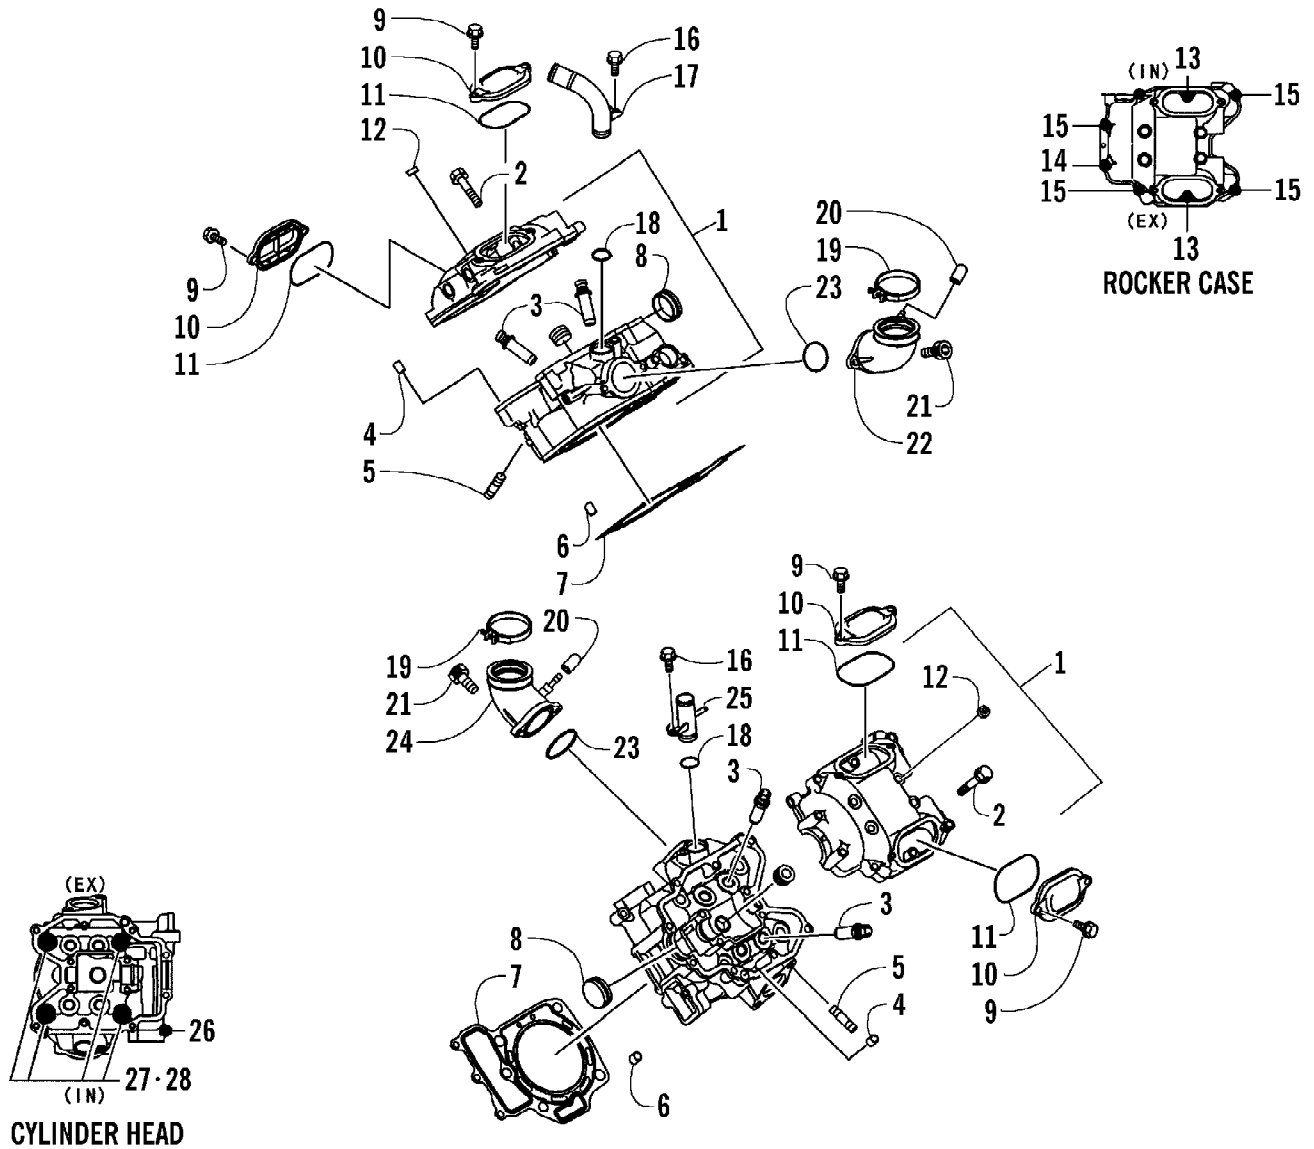

2005 ATV 650 V-2 4X4 FIS CAT GREEN (A2005IBR4BUSZ)
CYLINDER HEAD ASSEMBLY

2005 ATV 650 V-2 4X4 FIS CAT GREEN (A2005IBR4BUSZ)
CYLINDER HEAD ASSEMBLY

Page 23 of 95

Ref #	Part Number	Qty	S/P/F	Description
1	3201-409	1		Head, Cylinder - Front (inc. 2-3)
1	3201-410	1		Head, Cylinder - Rear (inc. 2-3)
2	3201-368	8		Bolt
3	3201-216	AR		Guide, Valve
4	3201-304	4		Pin
5	3201-264	4		Stud
6	3201-307	4		Pin
7	3201-061	2	S	Gasket, Head
8	3201-353	2		Plug
9	3201-036	8		Screw, Cap
10	3201-075	4		Cap, Rocker Case
11	3201-342	4	S	O-Ring
12	3201-071	8		Gasket
13	3201-140	4		Screw, Cap
14	3201-145	4		Screw, Cap
15	3201-146	8		Screw, Cap
16	3201-144	2		Screw, Cap
17	3201-046	1		Pipe, Water
18	3201-048	2		O-Ring
19	3201-049	2		Clamp
20	3201-354	2		Plug
21	3201-099	4		Bolt
22	3201-172	1		Holder, Carburetor - Front
23	3201-337	2		O-Ring
24	3201-173	1		Holder, Carburetor - Rear
25	3201-047	1		Pipe, Water
26	3201-150	2		Screw, Cap
27	3201-377	8		Bolt
28	3201-279	8		Washer