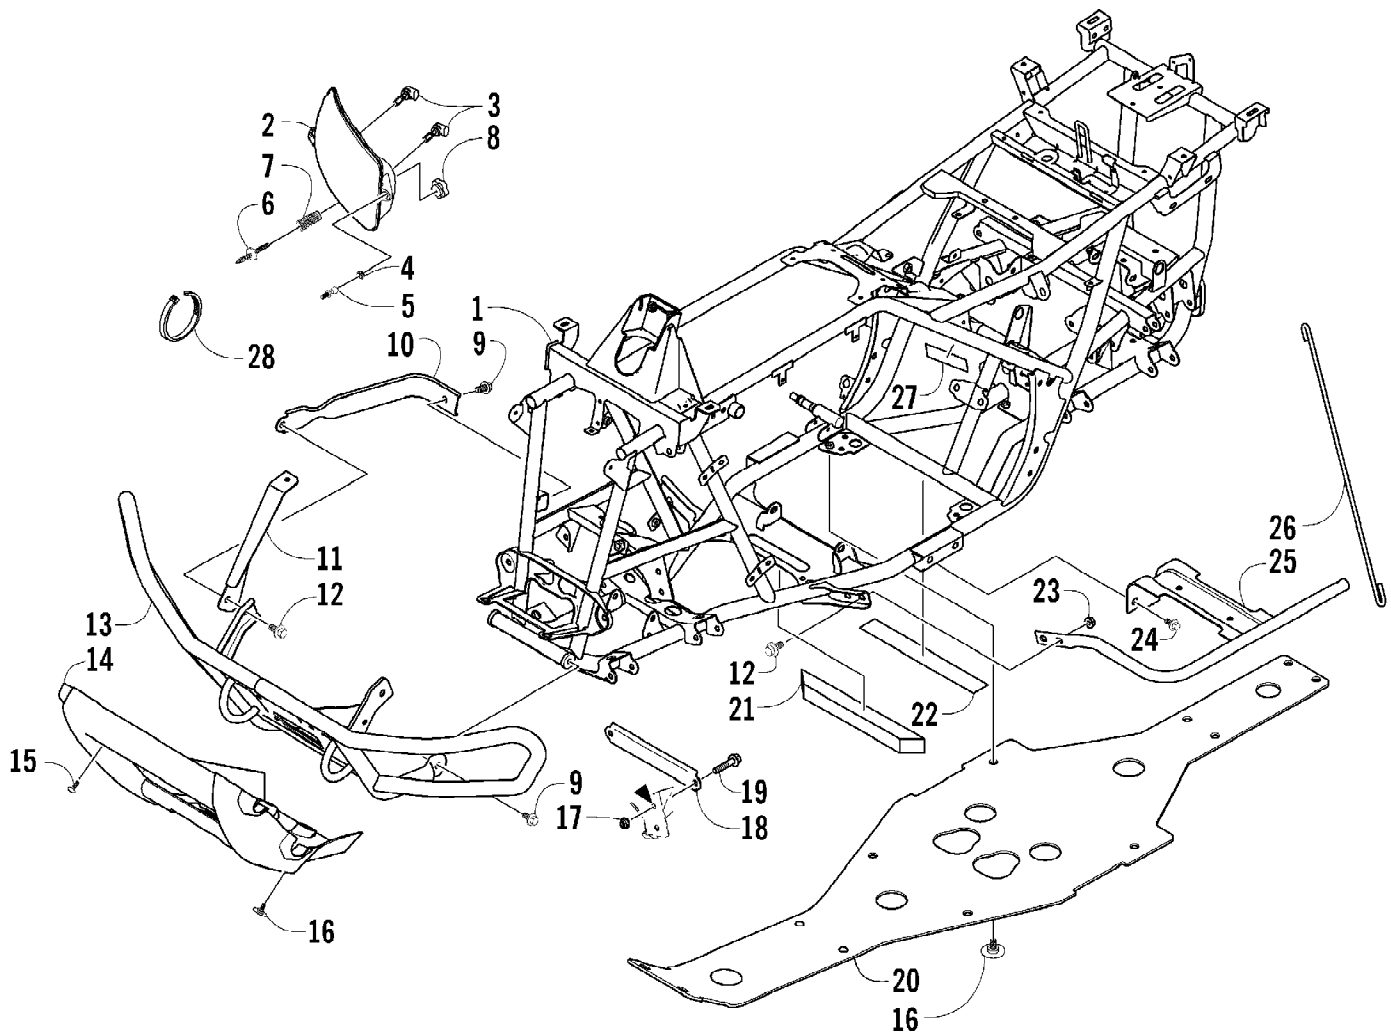

2005 ATV 650 V-2 4X4 FIS CAT GREEN (A2005IBR4BUSZ)
FRAME AND RELATED PARTS

Page 39 of 95

Ref #	Part Number	Qty	S/P/F	Description
1	1506-437	1	S	Frame, Main
2	0509-016	1		Headlight Assembly - Right (inc. 3-4)
2	0509-018	1		Headlight Assembly - Left (inc. 3-4)
3	0409-055	4		Bulb, Headlight
4	0423-452	4		Socket, Mounting
5	0423-515	4		Stud, Mounting - Headlight
6	0423-514	2		Stud, Adjuster - Headlight
7	0423-522	2		Spring, Adjuster
8	0423-513	2		Knob, Adjuster
9	8409-020	4	/P	Screw, Cap
10	0506-653	1	S	Channel, Bumper Mounting - Left
10	1506-596	1	/P	Channel, Bumper Mounting - Right
11	1506-562	1		Bracket, Mounting - Bumper - Right
11	1506-563	1		Bracket, Mounting - Bumper - Left
12	8408-816	6		Screw, Cap
13	1506-195	1	S	Bumper
14	1406-360	1		Grille, Bumper
15	0423-419	2		Screw, Machine
16	0423-101	16		Screw, Body
17	8428-002	2		Nut, Lock
18	1506-429	1	S	Brace, A-Arm
19	8409-025	2		Screw, Cap
20	1406-425	1		Panel, Belly
21	1506-067	1		Foam, Frame
22	0406-289	1		Pad, Frame - Battery Top
23	8424-802	4		Nut, Flange
24	8409-016	4		Screw, Cap
25	1506-380	1		Footrest - Right
25	1506-379	1		Footrest - Left
26	1406-298	2		Rod, Support
27	0412-298	1		Heat Shield
28	0623-751	1		Cable Tie