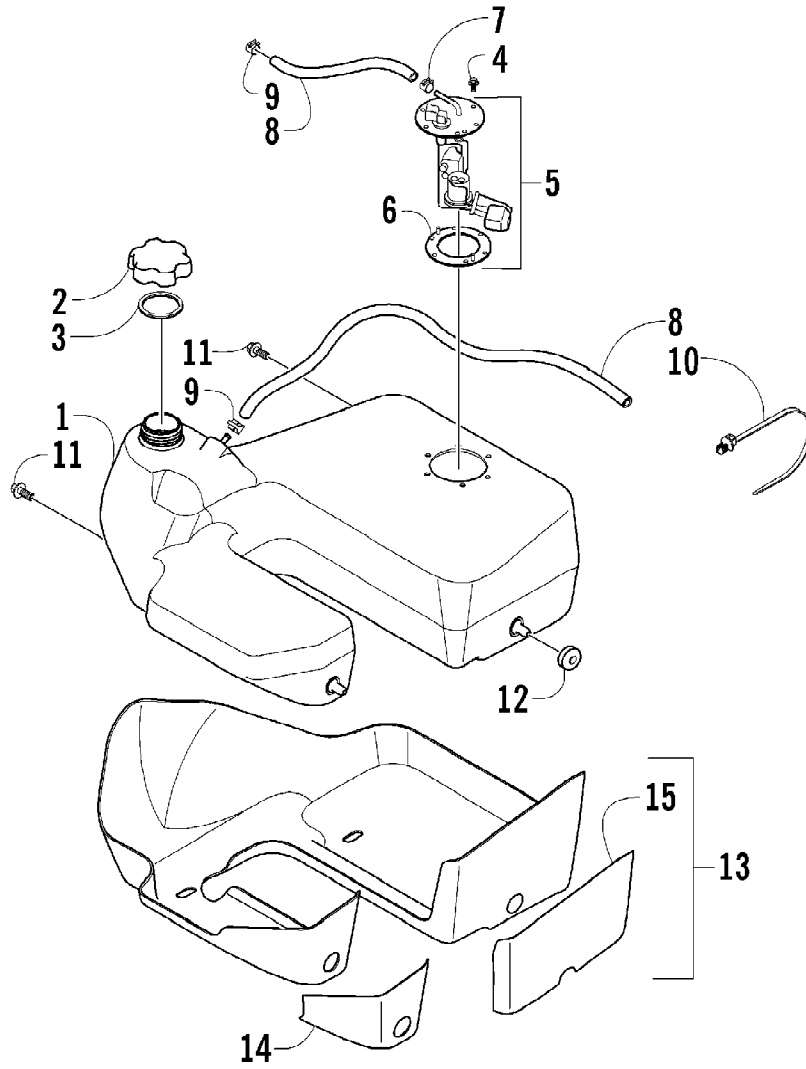

2005 ATV 650 V-2 4X4 FIS CAT GREEN (A2005IBR4BUSZ)
GAS TANK ASSEMBLY

Page 50 of 95

Ref #	Part Number	Qty	S/P/F	Description
1	0570-090	1	S	Tank, Gas - Assembly (inc. 2-4 and 6)
2	0470-438	1	/P	Cap, Gas Tank (inc. 3)
3	0109-733	1	/P	Gasket, Tank Cap
4	3201-008	6		Screw, Cap
5	3201-434	1	/P	Pump, Fuel (inc. 6)
6	3201-009	1		Damper, Fuel Pump
7	1623-233	1		Clamp, Hose
8	0410-070	AR	/P	Hose, Gasline - 25 ft
9	0423-461	2	S	Clamp, Hose
10	0423-075	1		Cable Tie - Push-Mount
11	8408-816	2		Screw, Cap
12	0423-460	2		Grommet
13	0570-081	1		Shield, Gas Tank (inc. 14-15)
14	0470-498	1		Shield, Heat
15	0470-499	1		Shield, Heat