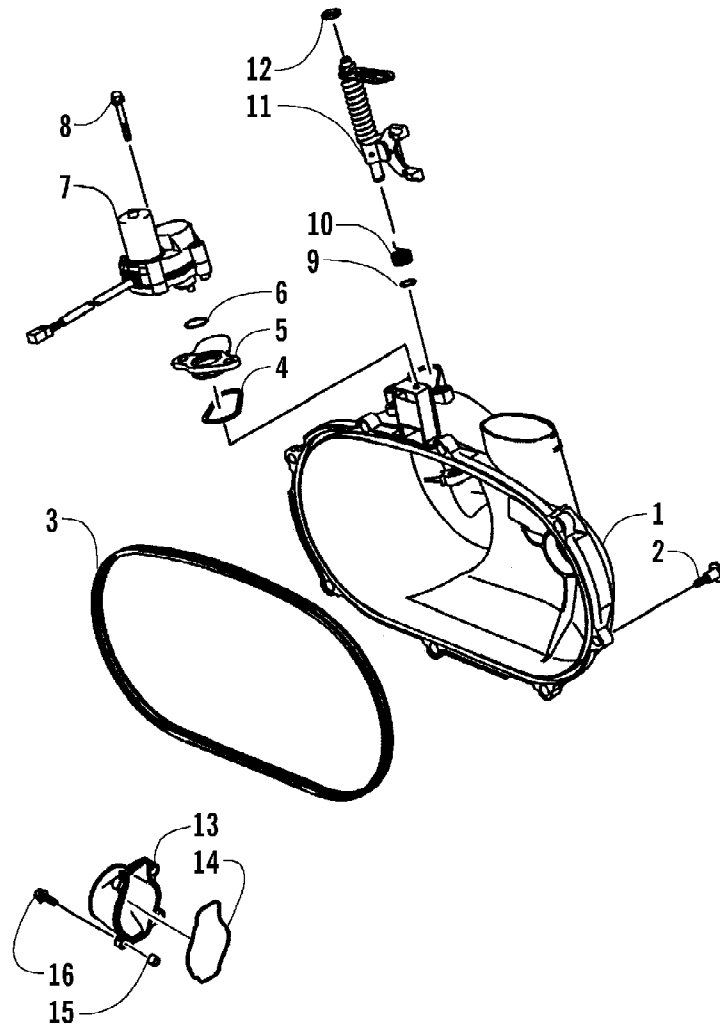

2005 ATV 650 V-2 4X4 FIS CAT GREEN (A2005IBR4BUSZ)
CLUTCH COVER

Page 15 of 95

Ref #	Part Number	Qty	S/P/F	Description
1	3201-161	1		Cover, Clutch
2	3201-371	8		Bolt
3	3201-202	1		Trim, Seal
4	3201-357	1		Seal
5	3201-167	1		Cover, Engine Brake
6	3201-259	1		O-Ring
7	3201-430	1	S	Actuator, Engine Brake
8	3201-431	3		Screw, Cap
9	3201-211	1		Circlip
10	3201-366	1		Spring
11	3201-429	1	/P	Lever Assembly - Unpainted
11	3201-427	AR	F	Lever Assembly - Yellow
11	3201-428	AR	F	Lever Assembly - Green
12	3201-280	1		Washer
13	3201-267	1		Fitting
14	3201-340	1		O-Ring
15	3201-378	4		Collar
16	3201-037	4		Screw, Cap