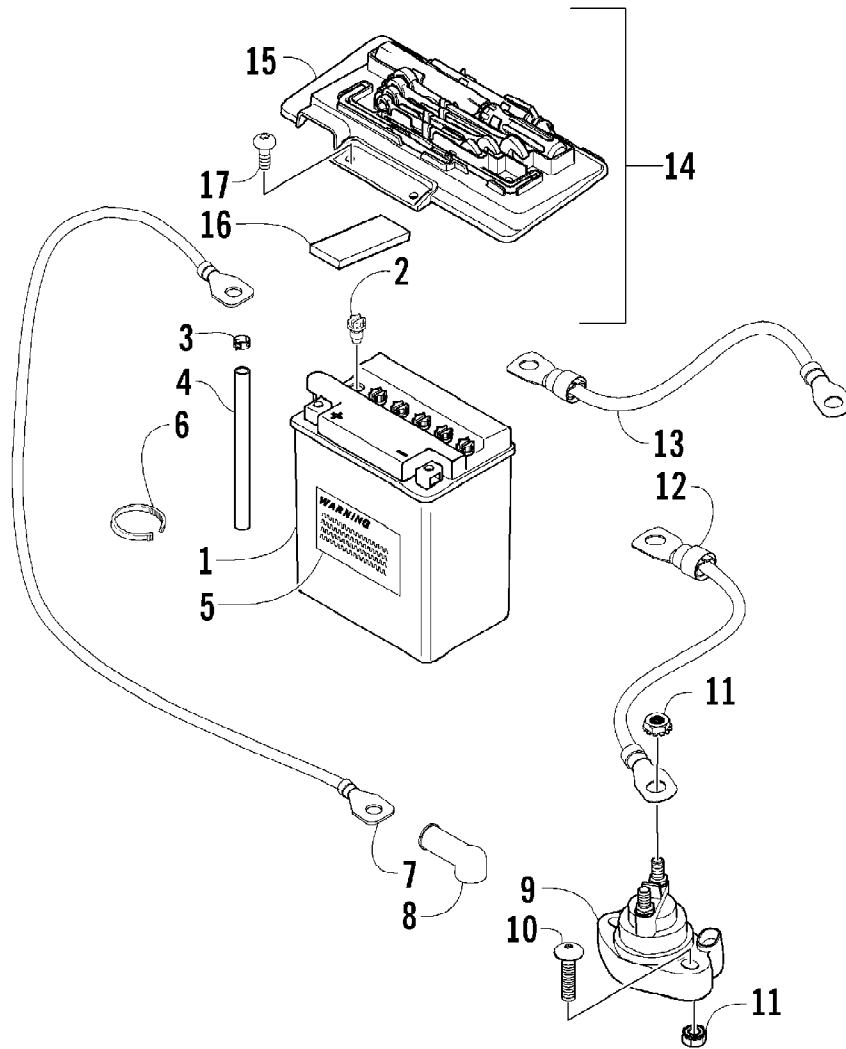

2005 ATV 650 V-2 4X4 FIS CAT GREEN (A2005IBR4BUSZ)
BATTERY AND SOLENOID ASSEMBLY

Page 6 of 95

Ref #	Part Number	Qty	S/P/F	Description
1	0745-045	1	/P	Battery Assembly (inc. 2-5)
2	0645-045	6		Cap, Battery
3	0645-152	1		Clamp, Hose
4	0645-263	1	/P	Hose, Battery Vent
5	0645-151	1		Label, Warning - Battery
6	0123-788	2	/P	Cable Tie - 7.5 in.
7	0445-046	1	S	Cable, Battery/Solenoid
8	0645-327	1		Boot, Terminal
9	0445-036	1	S	Solenoid
10	8476-625	2		Screw, Machine
11	0623-038	4		Nut w/Washer
12	0445-041	1		Cable, Solenoid/Starter
13	0445-047	1	S	Cable, Battery/Ground
14	5990-839	1	S	Battery Cover/Tool Tray Assembly (inc. 15-16)
15	1406-507	1	S	Cover, Battery
16	0406-288	2		Pad, Battery
	0444-122	1	S/P	Kit, Tool
17	8476-616	2		Screw, Machine