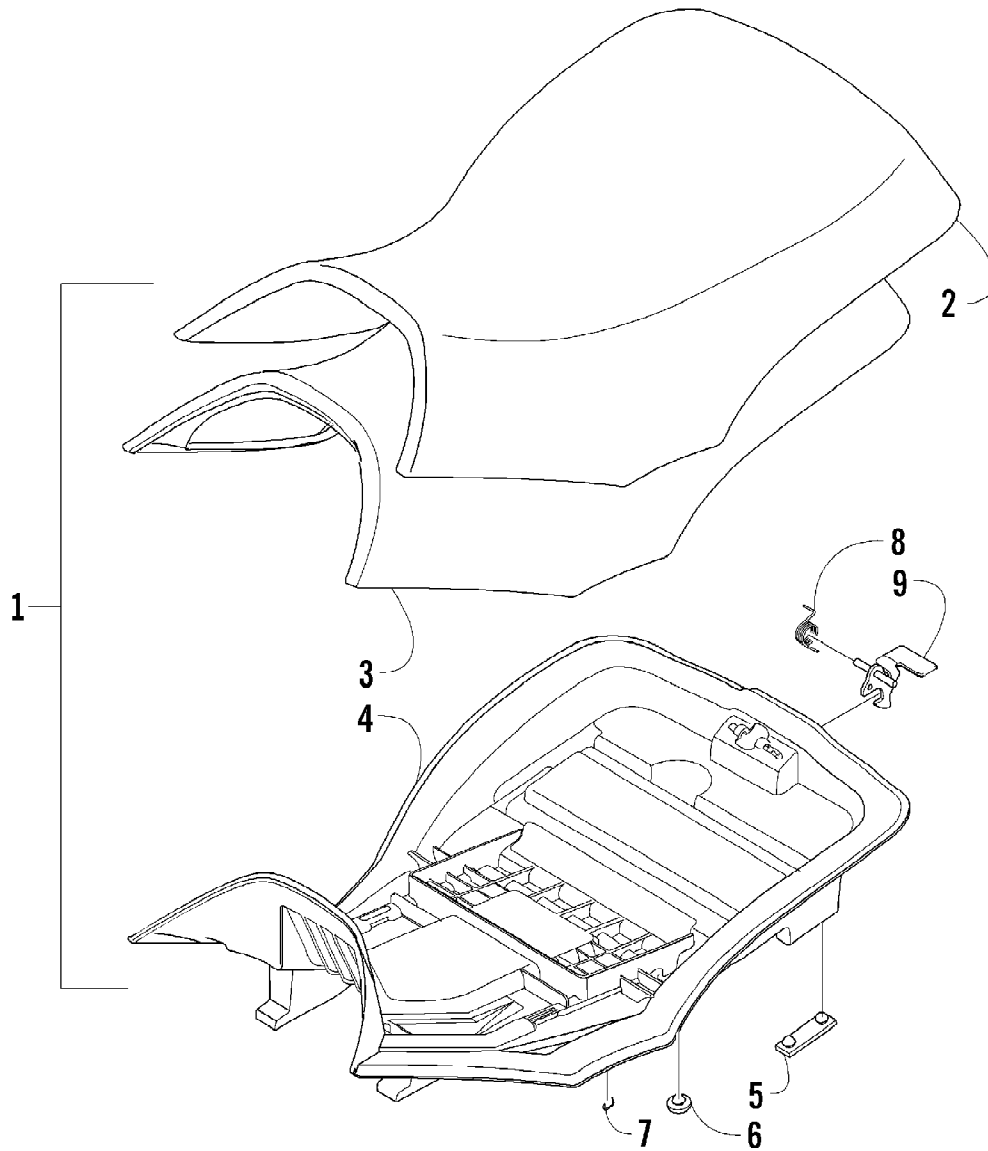

2005 ATV 650 V-2 4X4 FIS CAT GREEN (A2005IBR4BUSZ)
SEAT ASSEMBLY

Page 77 of 95

Ref #	Part Number	Qty	S/P/F	Description
1	1506-207	1	S	Seat Assembly (inc. 2-9)
2	1506-209	1		Cover, Seat
3	1506-208	1		Foam, Seat
4	1406-362	1	S	Base, Seat Assembly (inc. 5-6)
5	0406-879	2		Bumper, Seat - Rear
6	0406-877	4	/P	Bumper, Seat - Front
7	0624-528	AR	/P	Staple
8	1406-592	1	/P	Spring, Seat Latch
9	1506-156	1		Latch, Seat