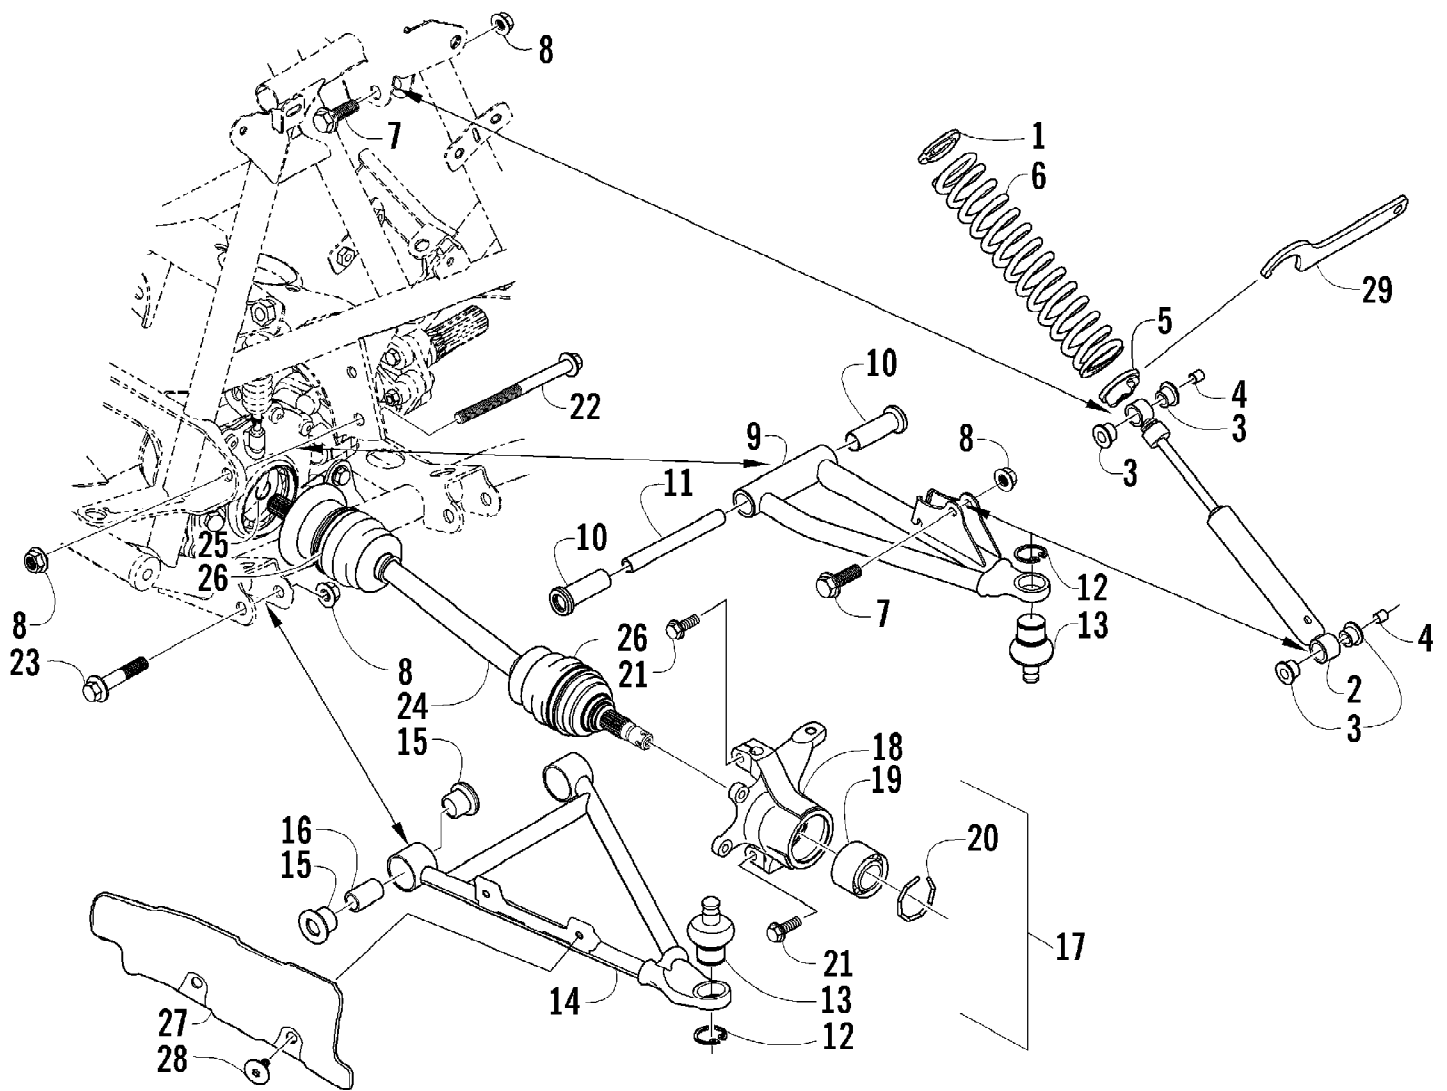

2005 ATV 650 V-2 4X4 FIS CAT GREEN (A2005IBR4BUSZ)
FRONT SUSPENSION ASSEMBLY

Page 48 of 95

Ref #	Part Number	Qty	S/P/F	Description
1	1603-889	2	/P	Retainer, Spring
2	0403-127	2		Shock Absorber - Front (inc. 3-4)
3	0604-310	8		Bushing, Shock Absorber
4	0403-028	4		Sleeve, Shock
5	0403-102	2		Cam, Spring Adjuster
6	0403-129	2	S	Spring, Shock Absorber
7	8409-040	4		Screw, Cap
8	8428-002	10		Nut, Lock
9	0503-272	1	S	A-Arm, Upper Right (inc. 10-13)
9	0503-273	1	S	A-Arm, Upper Left (inc. 10-13)
10	0403-081	4	S	Bushing
11	0403-080	2		Collar
12	0423-009	4	/P	Clip, Ball Joint
13	0405-115	4	/P	Ball Joint - Front
14	0503-268	1	/P	A-Arm, Lower Right (inc. 12-13 and 15-16)
14	0503-269	1		A-Arm, Lower Left (inc. 12-13 and 15-16)
15	0403-115	8	S	Bushing
16	0403-114	4	S	Collar
17	0505-446	1	/P	Knuckle - Assembly - Right (inc. 18-20)
17	0505-447	1	/P	Knuckle - Assembly - Left (inc. 18-20)
18	0	1		Knuckle, Steering - Right Not a Service Part
18	0	1		Knuckle, Steering - Left Not a Service Part
19	1402-027	2	S/P	Bearing, Wheel Hub
20	0423-423	2		Ring, Retaining
21	8409-030	4		Screw, Cap
22	0423-334	2		Screw, Cap
23	8409-075	4		Screw, Cap
24	0502-542	1		Axle, Drive - Front - Right (inc. 25-26)
24	0502-547	1		Axle, Drive - Front - Left (inc. 25-26)
25	0441-400	2	S	Clip, Retaining
26	0436-276	2	S	Repair Kit, Boot - Front Axle
27	0441-756	1		Guard, Boot - Axle - Right
27	0441-757	1		Guard, Boot - Axle - Left
28	0423-101	4		Screw, Body
29	0441-587	1		Wrench, Spanner