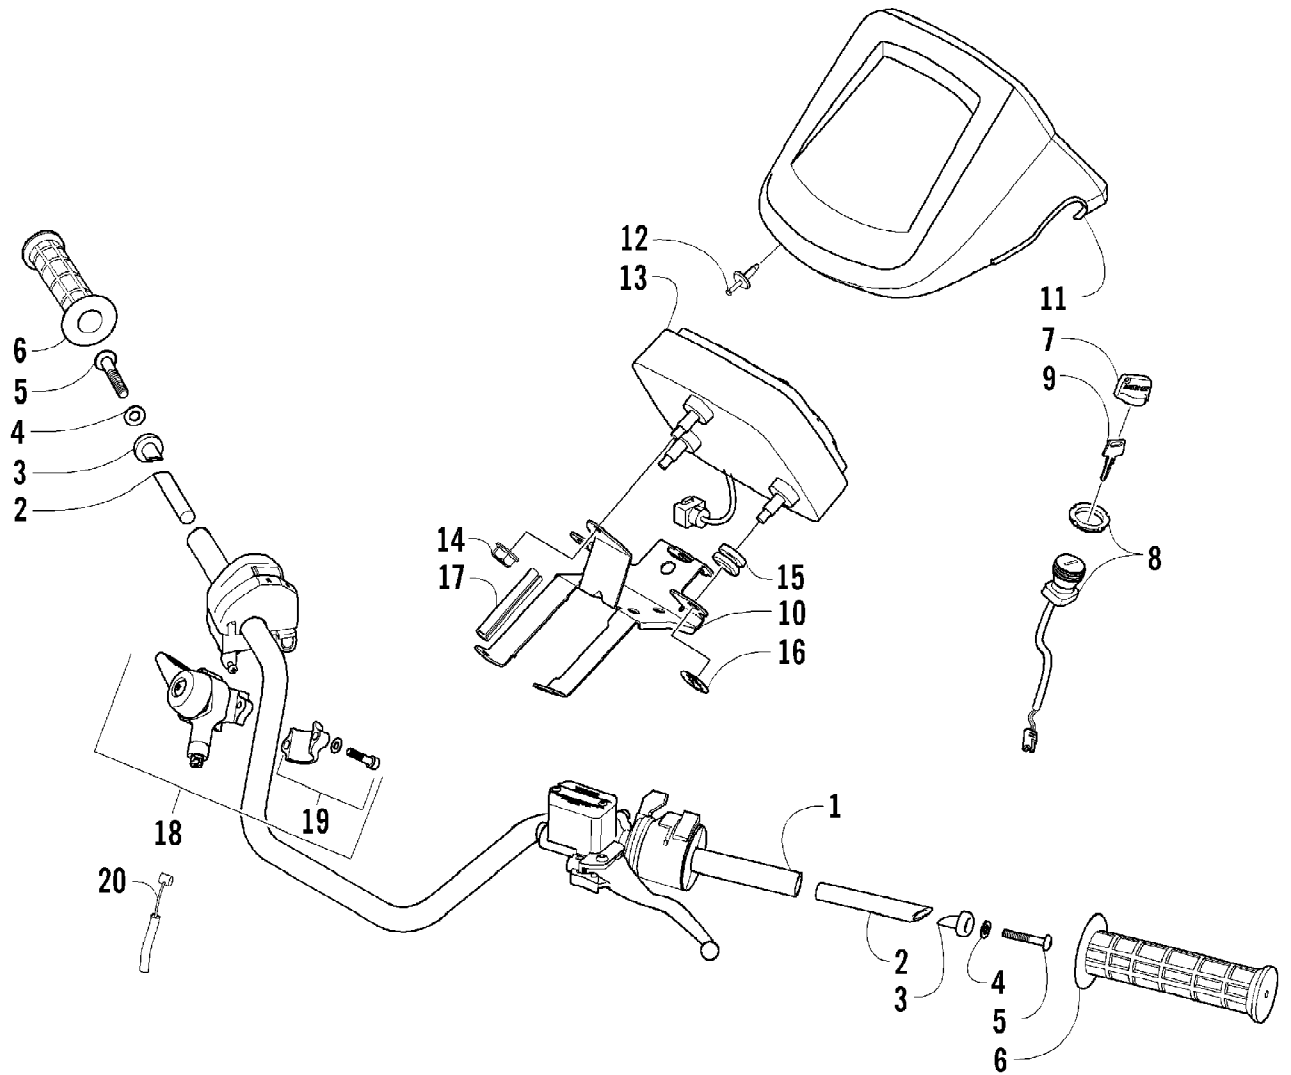

2005 ATV 650 V-2 4X4 FIS CAT GREEN (A2005IBR4BUSZ)
HANDLEBAR ASSEMBLY

Page 54 of 95

Ref #	Part Number	Qty	S/P/F	Description
1	0505-448	1		Tube, Handlebar
2	0405-148	2		Plug, Handlebar
3	0405-149	2		End Cap, Handlebar
4	8050-247	2	/P	Washer
5	8477-845	2		Screw, Machine
6	0405-147	2		Grip, Handlebar
7	0409-013	1		Cover, Key
8	0430-036	1		Switch, Ignition - Assembly (inc. 9)
9	3409-007	1	/P	Key, Ignition - Blank (C Series)
9	3409-011	1		Key, Ignition - Blank (D Series)
9	3409-012	1		Key, Ignition - Blank (E Series)
9	3409-013	1		Key, Ignition - Blank (F Series)
10	1506-428	1		Bracket, Mounting - Instrument Pod
11	0405-163	1		Instrument Pod
12	0623-362	2		Rivet, Reinstallable
13	0420-048	1		Gauge, Digital
14	8424-502	1		Nut, Flange
15	0423-447	3		Grommet
16	0624-466	2		Retainer, Push-On
17	0706-371	AR	/P	Trim
18	0502-527	1		Control, Differential Lock (inc. 19)
19	0502-613	1		Clamp, Differential Lock Control - Kit
20	0487-030	1	S	Cable, Differential Lock