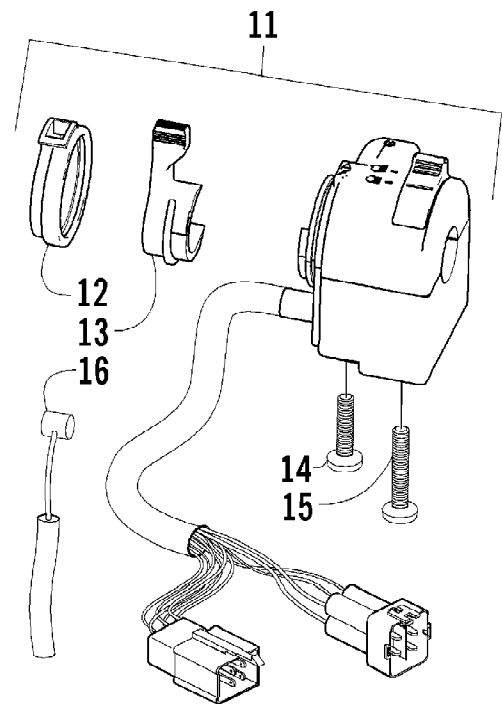

2005 ATV 650 V-2 4X4 FIS CAT GREEN (A2005IBR4BUSZ)
THROTTLE CASE AND CONTROL SWITCH ASSEMBLIES

Page 85 of 95

Ref #	Part Number	Qty	S/P/F	Description
1	0509-012	1		Case, Throttle - Assembly (inc. 2-9)
2	0409-048	1		Cover, Throttle Case w/Switch
3	3004-533	1	S/P	Screw, Cap
4	3004-447	1	/P	Washer, Lock
5	3003-030	1	/P	Washer
6	3423-327	1		Nut
7	3423-014	1		Screw
8	3409-001	1		Lever
9	3423-199	2		Screw
10	0487-032	1		Cable, Throttle
11	0409-022	1		Switch, Control - Assembly (inc. 12-15)
12	0409-026	1		Cover, Choke Lever
13	0409-025	1		Lever, Choke
14	0409-028	1		Screw
15	0409-027	1		Screw, Cap
16	0487-033	1		Cable, Choke