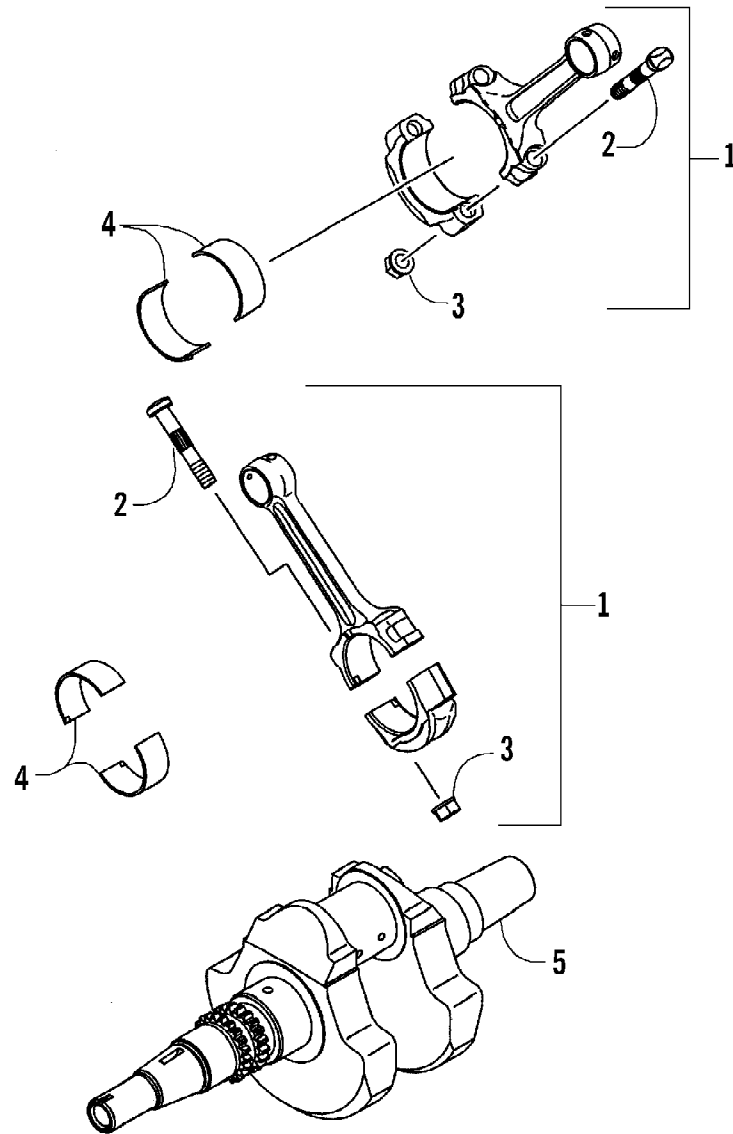

2005 ATV 650 V-2 4X4 FIS CAT GREEN (A2005IBR4BUSZ)
CRANKSHAFT ASSEMBLY

Page 21 of 95

Ref #	Part Number	Qty	S/P/F	Description
1	3201-128	2		Rod, Connecting - Assembly (inc 2-3)
2	3201-263	4		Bolt, Connecting Rod
3	3201-271	4		Nut
4	3201-293	AR		Bushing, Connecting Rod
4	3201-294	4		Bushing, Connecting Rod
4	3201-295	AR		Bushing, Connecting Rod
5	3201-105	1	S	Crankshaft Assembly