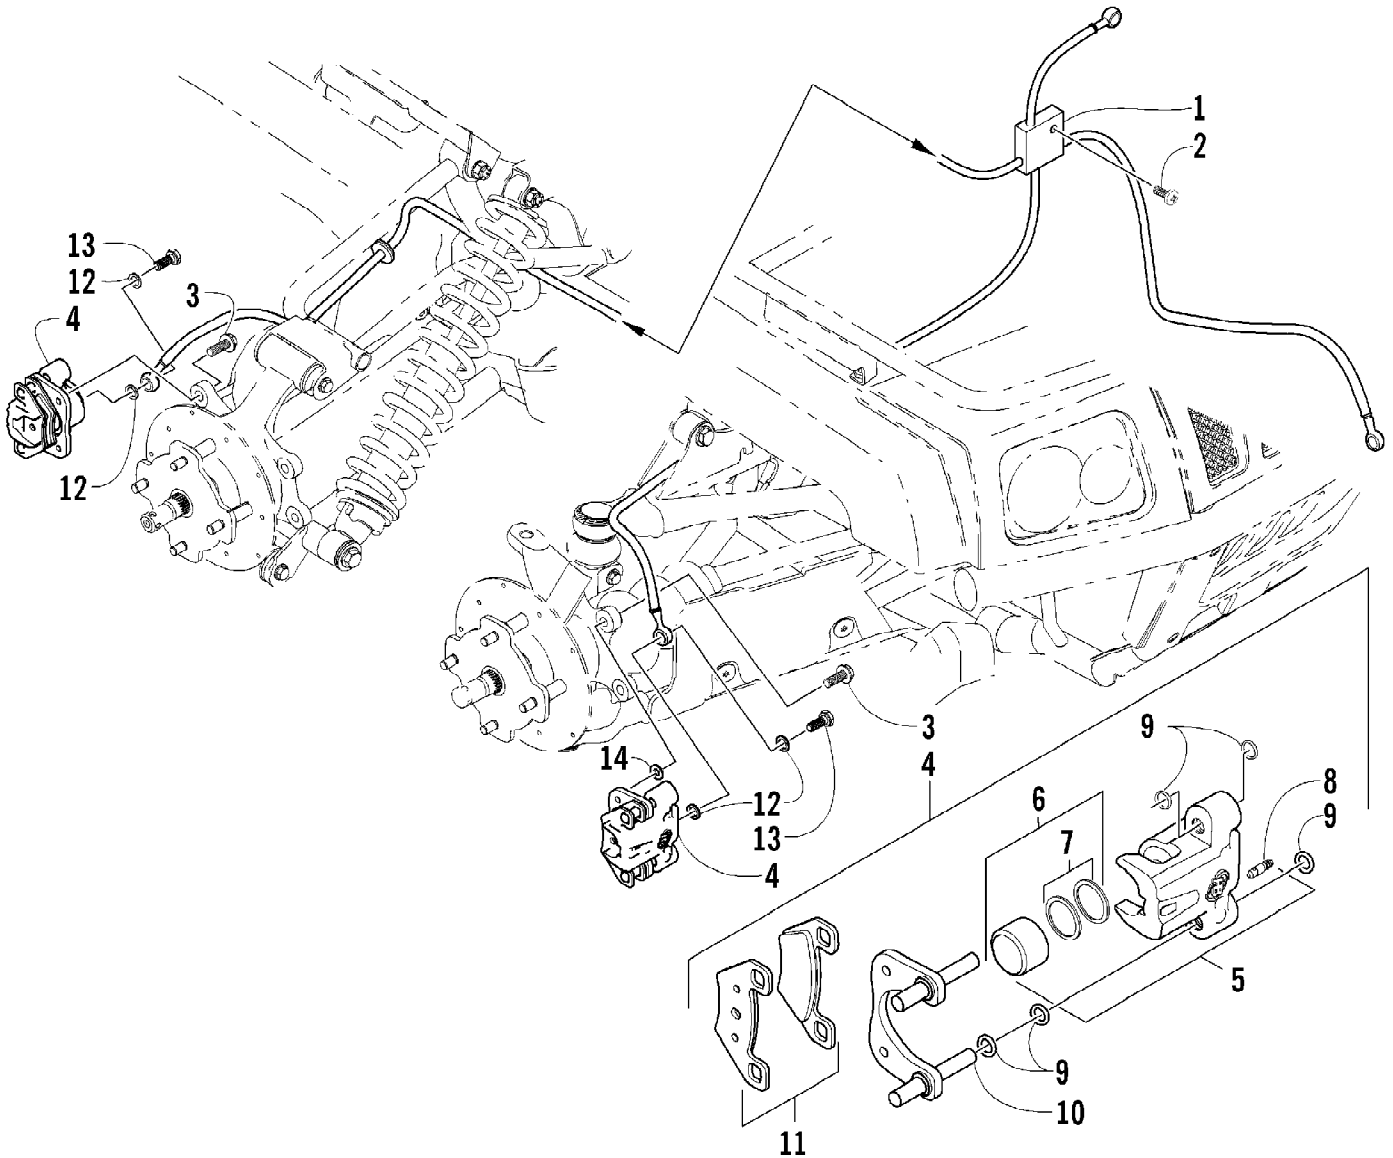

2005 ATV 650 V-2 4X4 FIS CAT GREEN (A2005IBR4BUSZ)
HYDRAULIC BRAKE ASSEMBLY

Page 56 of 95

Ref #	Part Number	Qty	S/P/F	Description
1	0502-627	1		Hose, Brake - Assembly
2	8476-625	1		Screw, Cap
3	8408-820	6	/P	Screw, Cap
4	0502-602	1	S	Caliper, Brake - Right Front (inc. 5-11)
4	0502-610	2	S	Caliper, Brake - Left Front and Right Rear (inc. 5-11)
5	0502-603	1	S	Housing, Caliper - Assembly - Right Front (inc. 6-8)
5	0502-611	2	S	Housing, Caliper - Assembly - Left Front and Right Rear (inc. 6-8)
6	0502-606	3		Piston/Seal Set (inc. 7)
7	0502-607	3		Seal Set
8	0502-609	3	/P	Valve, Bleed
9	0502-608	3		O-Ring, Guide - Set
10	0502-605	3		Bracket Assembly
11	0502-604	3	S	Pad, Brake - Set
12	0423-178	6		Washer, Crush
13	0423-413	3		Bolt, Banjo Fitting
14	0423-562	4		Spacer