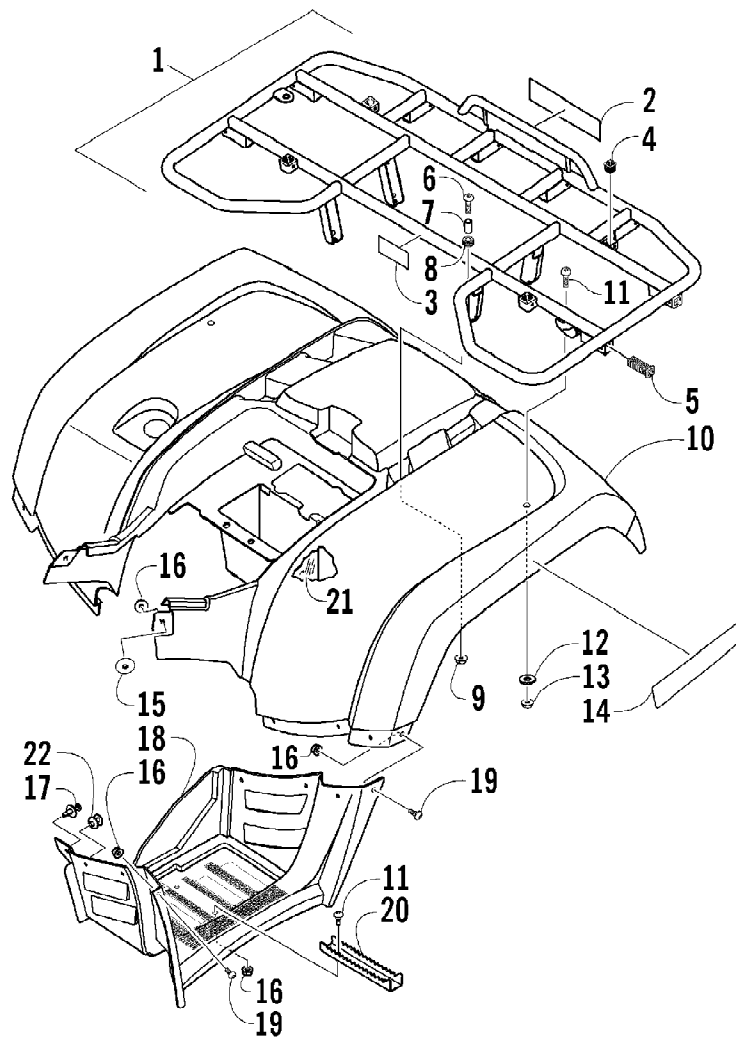

2005 ATV 650 V-2 4X4 FIS CAT GREEN (A2005IBR4BUSZ)
REAR BODY PANEL ASSEMBLY

Page 64 of 95

Ref #	Part Number	Qty	S/P/F	Description
1	0541-275	1	S	Rack - Rear - Assembly (inc. 2-5)
2	0411-814	1	/P	Decal, "Arctic Cat"
3	0411-648	1		Decal, Warning - Rear Rack Load
4	0441-592	4	/P	Bushing, Rack
5	0441-556	8		Bushing, Rack
6	0423-362	4		Screw, Machine
7	0423-463	4		Spacer
8	0423-465	4		Grommet
9	8432-802	4		Nut, Lock
10	1406-604	1	S	Panel, Fender - Rear
11	0423-355	6		Screw, Shoulder
12	8050-222	2	/P	Washer
13	8424-602	2	/P	Nut, Lock
14	0411-820	1	S	Decal, Reflector - Red - Right
14	0411-821	1	S	Decal, Reflector - Red - Left
15	0423-101	2		Screw, Body
16	0423-540	10		Nut, Lock
17	0623-362	2		Rivet, Reinstallable
18	1406-517	1	S	Footwell - Right
18	1406-519	1		Footwell - Left
19	0423-419	4		Screw, Machine
20	1506-125	2	/P	Footpeg
21	0412-296	1		Shield, Heat
22	0423-046	12		Rivet, Plastic