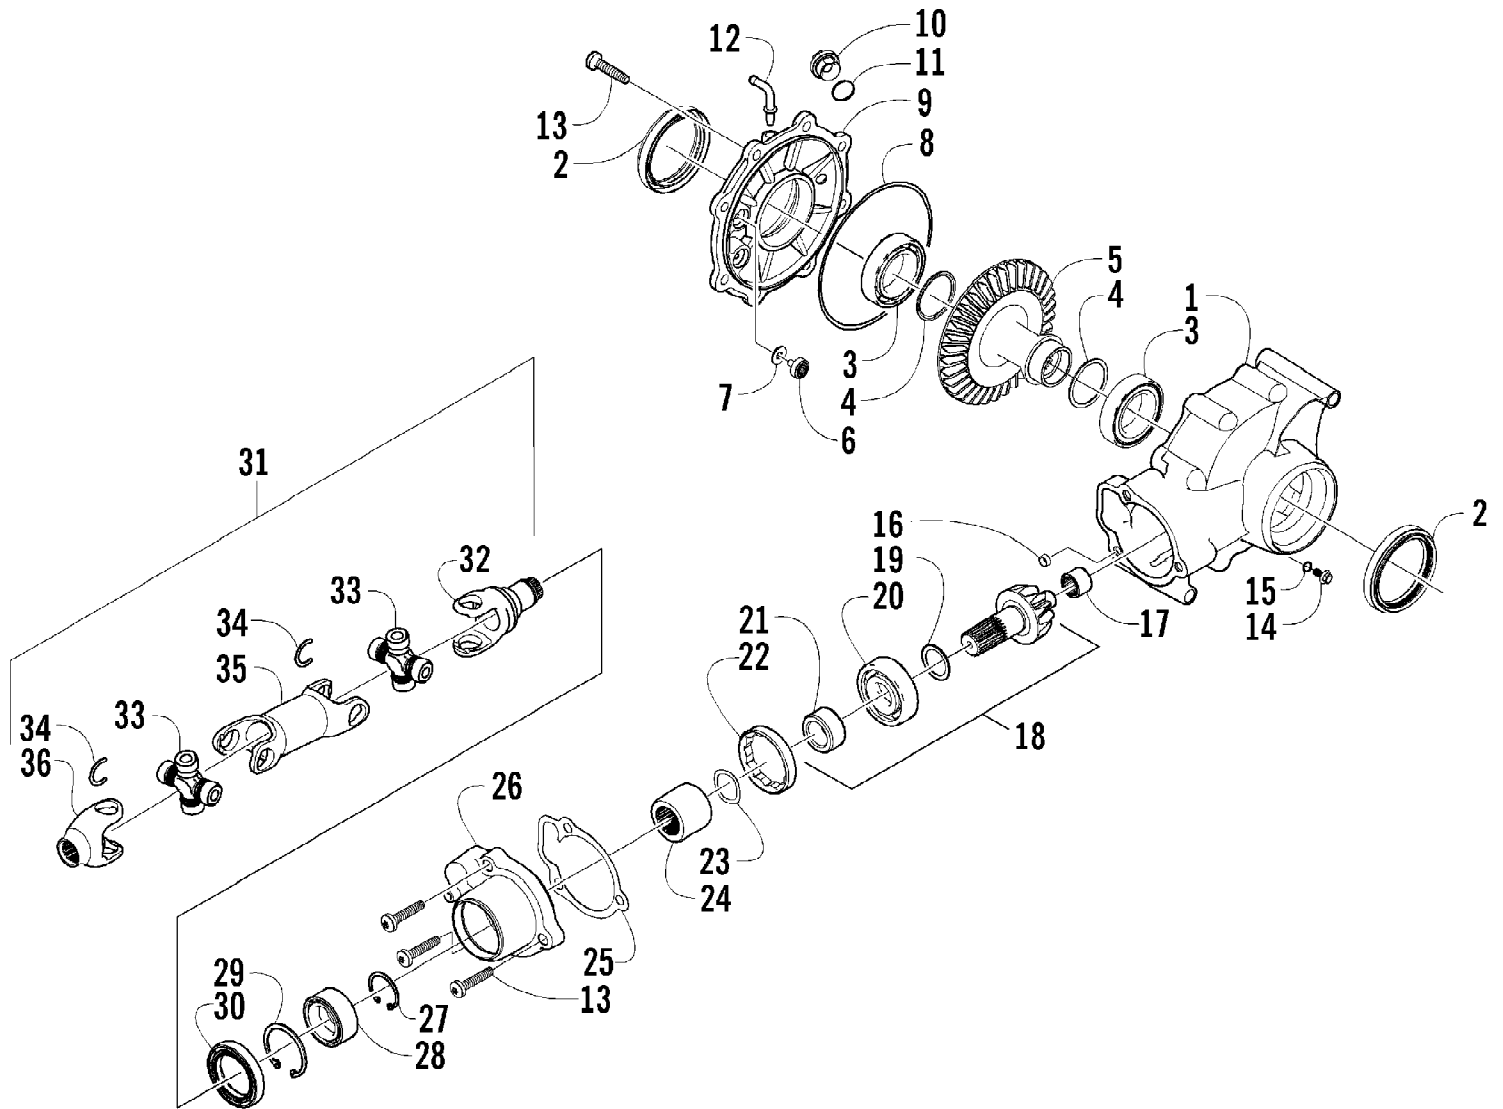

2005 ATV 650 V-2 4X4 FIS CAT GREEN (A2005IBR4BUSZ)
REAR DRIVE GEARCASE ASSEMBLY

Page 66 of 95

Ref #	Part Number	Qty	S/P/F	Description
	0502-616	1		Gearcase Assembly
1	0502-622	1		Housing, Gearcase
2	0402-394	2	S	Seal
3	0402-393	2		Bearing
4	0402-405	AR		Shim
4	0402-406	AR		Shim
4	0402-407	AR		Shim
4	0402-408	AR		Shim
4	0402-409	AR		Shim
5	1402-032	1		Gear, Ring - 36T
6	0402-326	1		Button, Thrust
7	0402-429	AR		Shim
7	0402-430	AR		Shim
7	0402-431	AR		Shim
7	0402-432	AR		Shim
7	0402-433	AR		Shim
8	0423-149	1		O-Ring
9	0502-346	1		Cover, Gearcase
10	0402-333	1	/P	Plug, Fill (inc. 11)
11	0423-154	1		O-Ring
12	1402-102	1		Fitting
13	0423-118	11		Screw, Self-Tapping
14	1402-210	1	/P	Plug, Magnetic (inc. 15)
15	0423-153	1		O-Ring
16	0402-411	1		Pin, Dowel
17	0402-328	1		Bearing
18	0502-123	1		Gear, Pinion - Assembly - 10T (inc. 19-21)
19	0402-424	AR		Shim
19	0402-425	AR		Shim
19	0402-426	AR		Shim
19	0402-427	AR		Shim
19	0402-428	AR		Shim
20	0402-327	1		Bearing
21	0402-336	1		Collar, Retaining
22	0402-331	1		Collar, Lock
23	0402-982	1		Washer, Wave
24	0402-981	1		Collar, Shaft
25	0402-947	1		Gasket, Flange
26	0502-529	1		Housing, Pinion
27	0423-417	1		Ring, Retaining
28	1402-043	1		Bearing
29	0423-423	1		Ring, Retaining
30	1402-011	1		Seal
31	0502-382	1		Driveshaft Assembly (inc. 32-36)
32	0502-518	1		Yoke, Rear
33	0402-944	2	/P	Joint, Universal (inc. 34)
34	0423-395	8		Ring, Retaining
35	0502-525	1		Driveshaft
36	0502-522	1		Yoke, Rear Slip