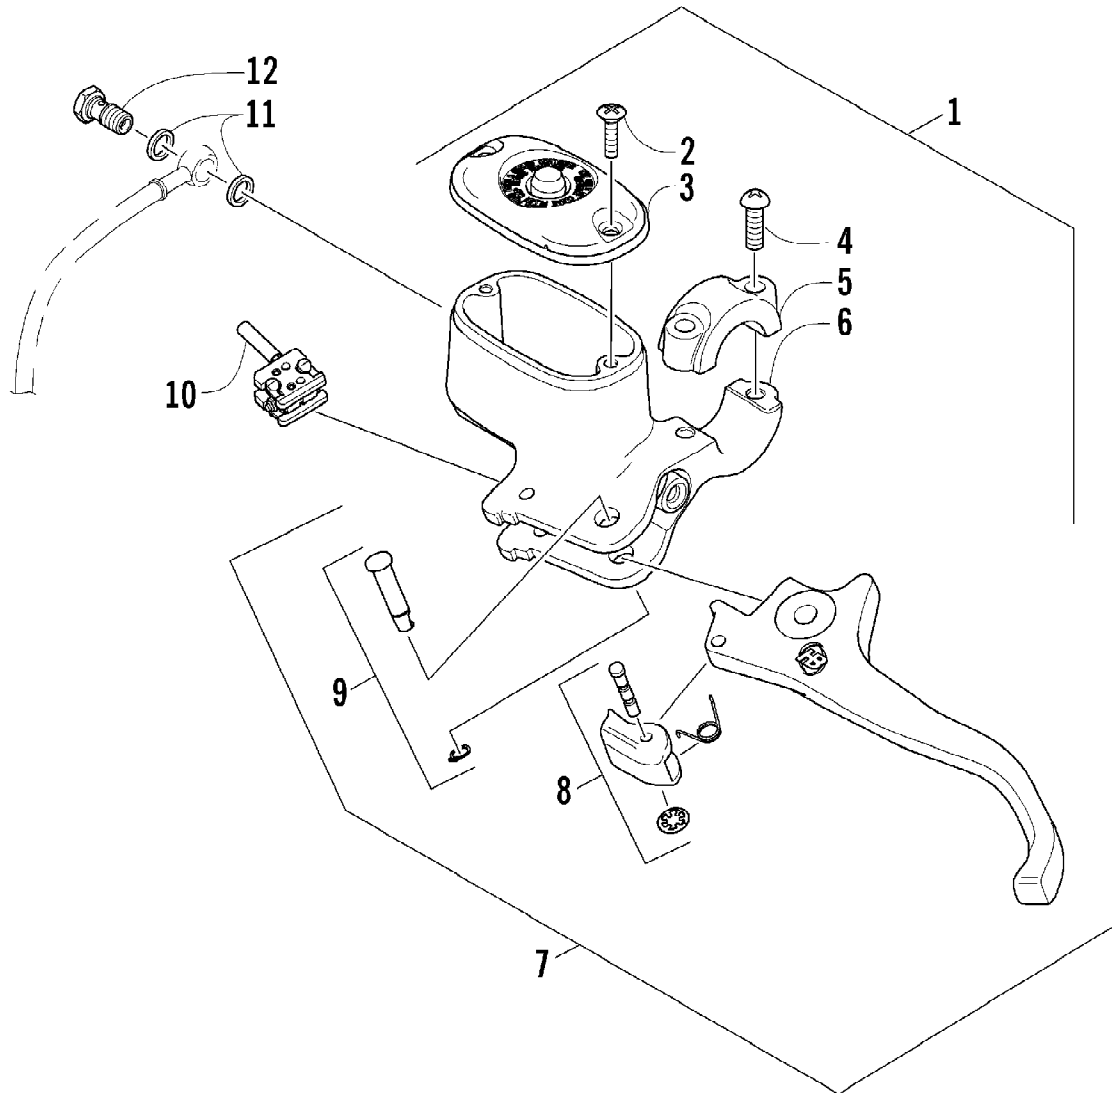

2005 ATV 650 V-2 4X4 FIS CAT GREEN (A2005IBR4BUSZ)
HYDRAULIC HAND BRAKE ASSEMBLY

Page 58 of 95

Ref #	Part Number	Qty	S/P/F	Description
1	0502-703	1	S	Brake Assembly (inc. 2-10)
2	0502-566	1		Screw, Reservoir Cover - Kit
3	0502-706	1	S	Cover, Reservoir - Kit
4	0502-568	1		Screw, Master Cylinder Clamp - Kit
5	0502-705	1		Clamp, Master Cylinder - Kit
6	0502-704	1		Master Cylinder Assembly - Kit
7	0502-634	1	/P	Lever Assembly - Kit (inc. 8-9)
8	0502-635	1		Lock, Brake Lever - Kit
9	0502-580	1		Lever Pin - Kit
10	0502-564	1	/P	Switch, Brake - Kit
11	0423-178	2		Washer, Crush
12	0423-413	1		Bolt, Banjo Fitting