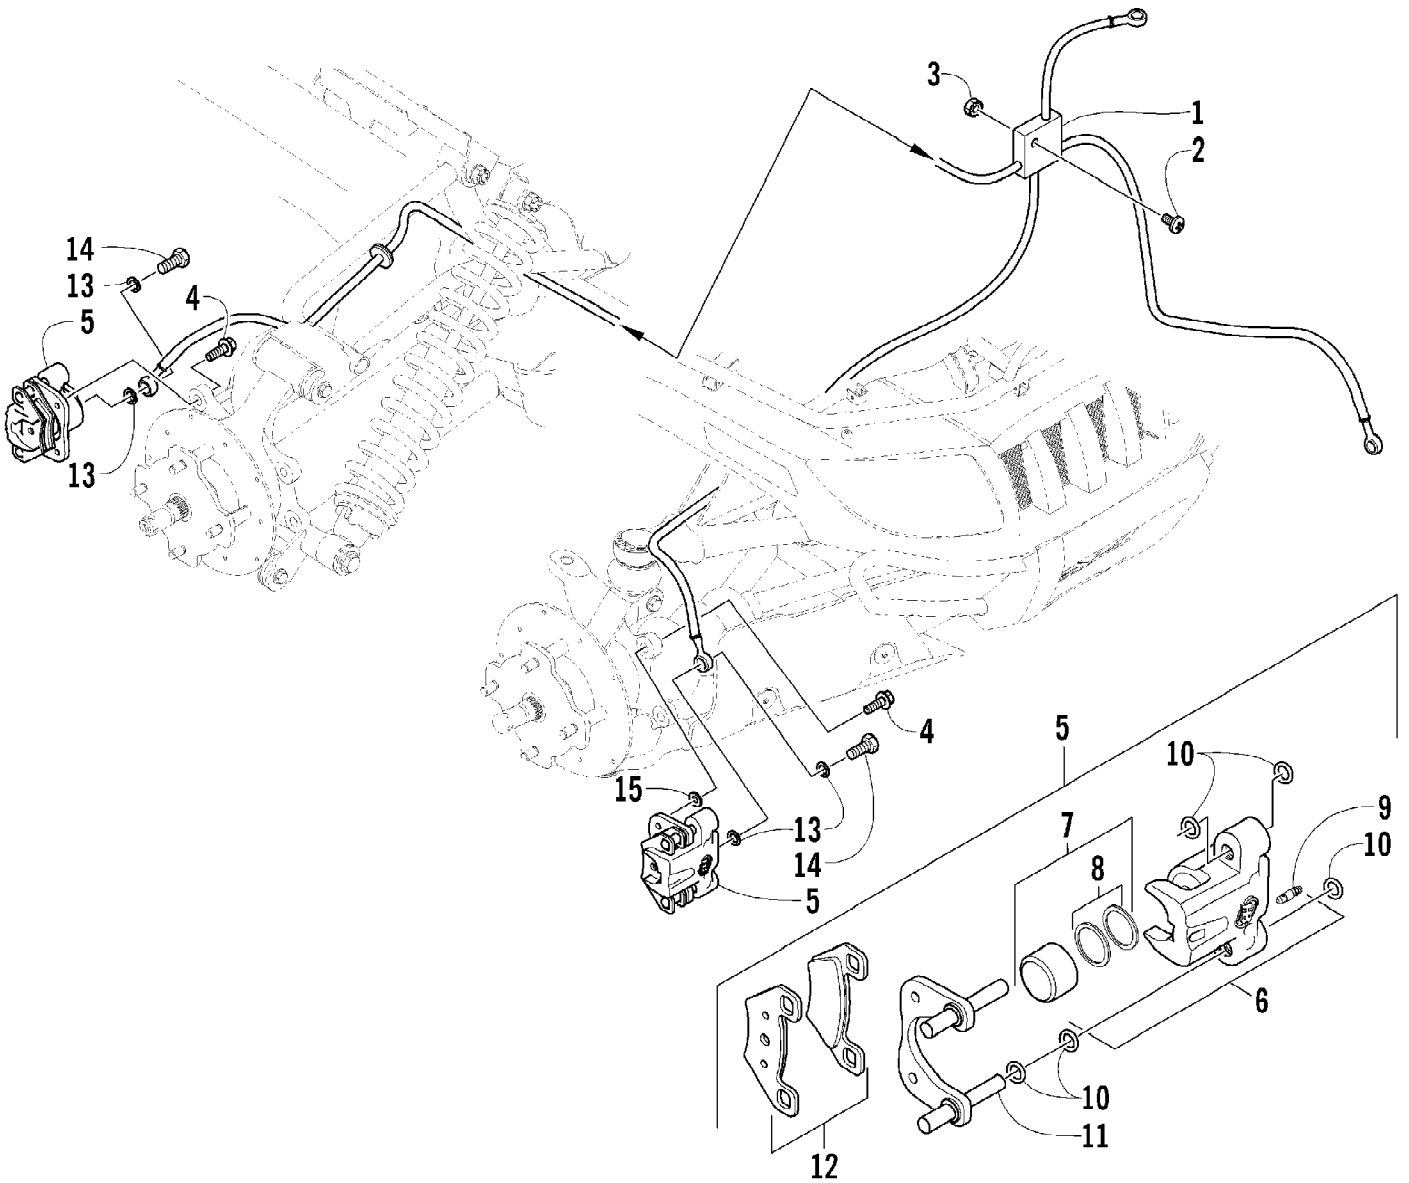

2005 ATV 650 H1 4X4 BLACK LE (A2005IBS4BUSO)
HYDRAULIC BRAKE ASSEMBLY

Page 54 of 97

Ref #	Part Number	Qty	S/P/F	Description
1	0502-627	1		Hose, Brake - Assembly
2	8476-625	1		Screw, Cap
3	0623-038	1		Nut w/Washer
4	8408-820	6	/P	Screw, Cap
5	0502-602	1	S	Caliper, Brake - Right Front (inc. 6-12)
5	0502-610	2	S	Caliper, Brake - Left Front and Right Rear (inc. 6-12)
6	0502-603	1	S	Housing, Caliper - Assembly - Right Front (inc. 7-9)
6	0502-611	2	S	Housing, Caliper - Assembly - Left Front and Right Rear (inc. 7-9)
7	0502-606	3		Piston/Seal Set (inc. 8)
8	0502-607	3		Seal Set
9	0502-609	3	/P	Valve, Bleed
10	0502-608	3		O-Ring, Guide - Set
11	0502-605	3		Bracket Assembly
12	0502-604	3	S	Pad, Brake - Set
13	0423-178	6		Washer, Crush
14	0423-413	3		Bolt, Banjo Fitting
15	0423-562	4		Washer