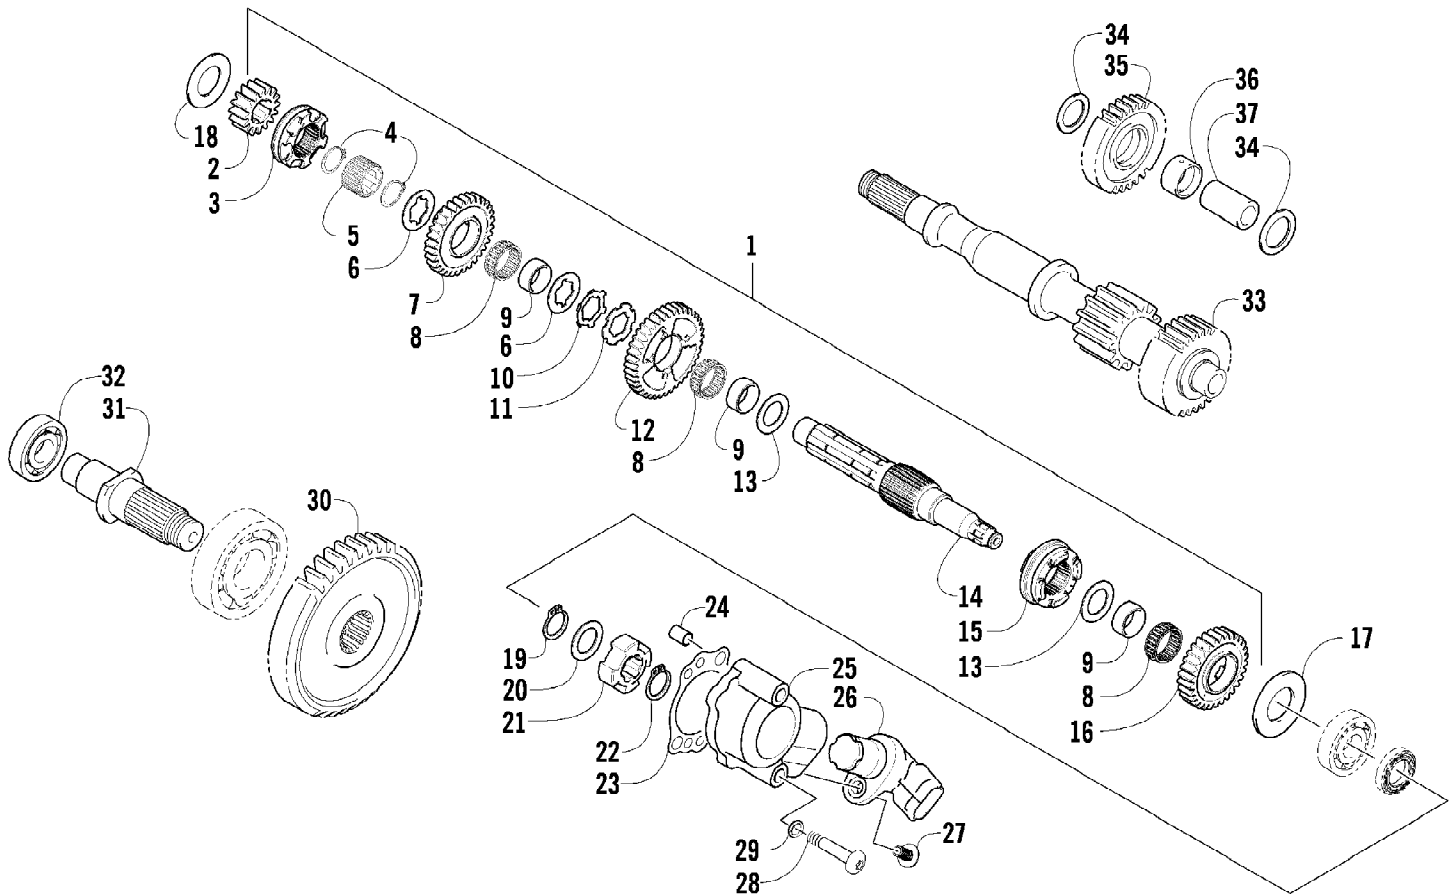

2005 ATV 650 H1 4X4 BLACK LE (A2005IBS4BUSO)
SECONDARY TRANSMISSION ASSEMBLY

Page 79 of 97

Ref #	Part Number	Qty	S/P/F	Description
1	0822-048	1		Countershaft Assembly (inc. 2-16)
2	0822-008	1		Gear, Drive - No. 2
3	0822-014	1		Dog, Reverse Driven Gear
4	0831-011	2		Circlip
5	0822-045	1		Spacer, Reverse Driven Gear
6	0828-008	2		Washer
7	0822-013	1		Gear, Reverse Driven
8	0832-011	3		Bearing
9	0822-005	3		Bushing
10	0828-014	1		Washer, Lock
11	0828-015	1		Washer, Lock
12	0822-004	1		Gear, Driven - Low
13	0822-046	2		Washer, Driven Gear
14	0822-003	1		Countershaft
15	0822-007	1		Dog, Sliding
16	0822-006	1		Gear, Driven - High
17	0828-011	2		Washer, Drive Gear
18	0828-010	1		Washer, Drive Gear
19	0831-040	1		Ring, Retaining
20	0828-069	1		Washer, Thrust
21	0822-050	1		Trigger, Speed Sensor
22	0831-039	1		Ring, Retaining
23	0830-092	1		Gasket
24	0829-023	2		Pin, Dowel
25	0822-049	1		Housing, Speed Sensor
26	0824-015	1	S	Sensor, Speed
27	8468-620	1	/P	Screw, Machine
28	8468-645	2		Screw, Machine
29	0830-107	2		Seal, Fastener
30	0822-009	1		Gear, Driven - No. 2
31	0822-037	1	S	Shaft, Output
32	0832-014	1	S	Bearing
33	0822-001	1		Driveshaft
34	0828-016	2		Washer, Reverse Idle Gear
35	0822-011	1		Gear, Reverse Idle
36	0822-012	1		Bushing, Reverse Idle Gear
37	0822-015	1		Shaft, Reverse Idle