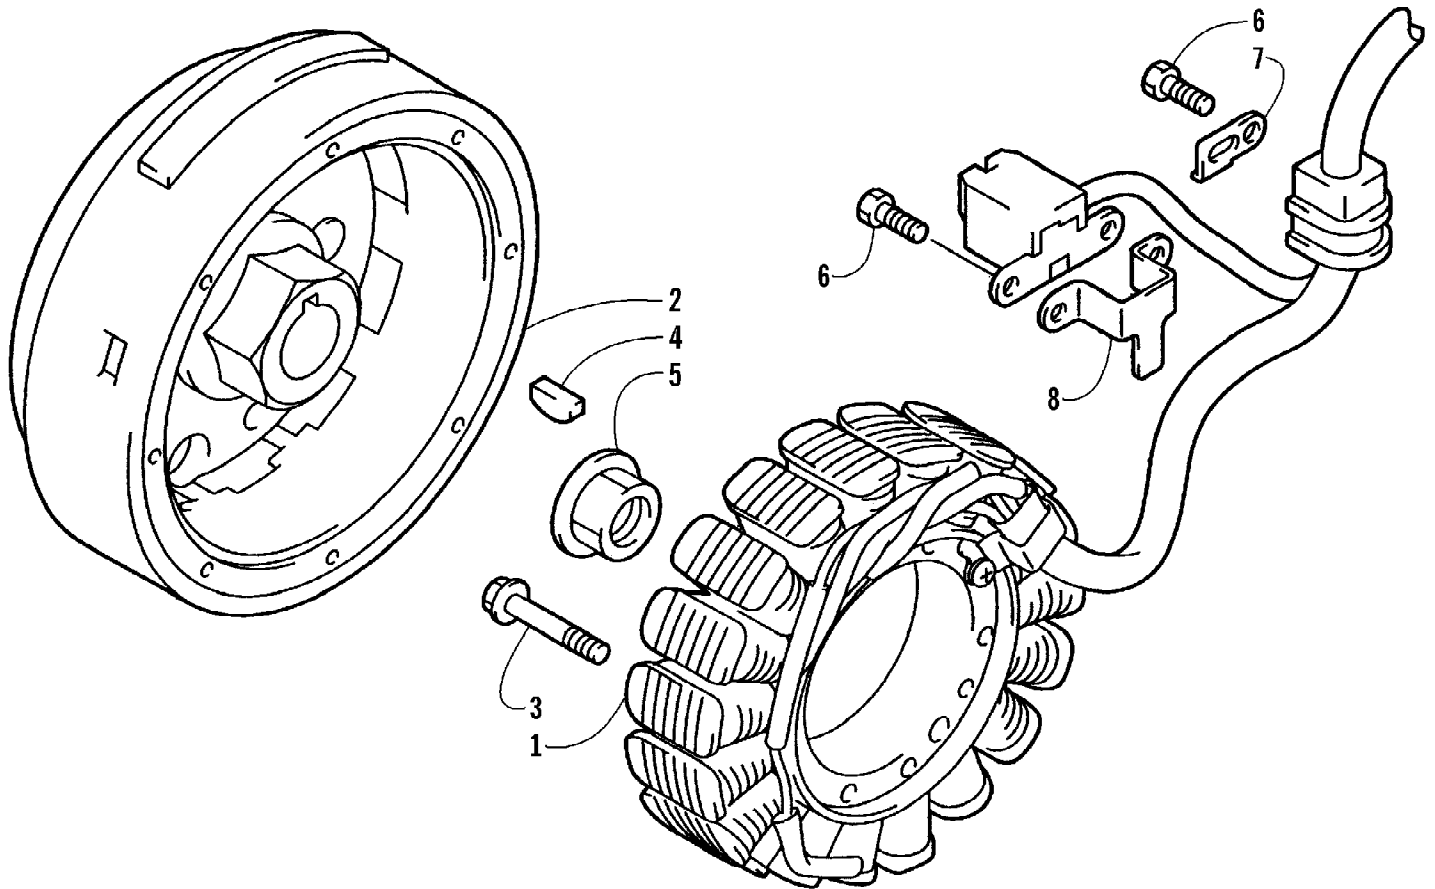

2005 ATV 650 H1 4X4 BLACK LE (A2005IBS4BUSO)
MAGNETO ASSEMBLY

Page 58 of 97

Ref #	Part Number	Qty	S/P/F	Description
1	0802-037	1		Stator - Assembly
2	0802-036	1		Rotor/Flywheel
3	0826-102	3		Screw, Machine
4	0829-012	1		Key
5	0827-014	1		Nut
6	8470-510	3		Screw, Machine
7	0802-015	1		Clamp - No. 1
8	0802-016	1		Clamp - No. 2