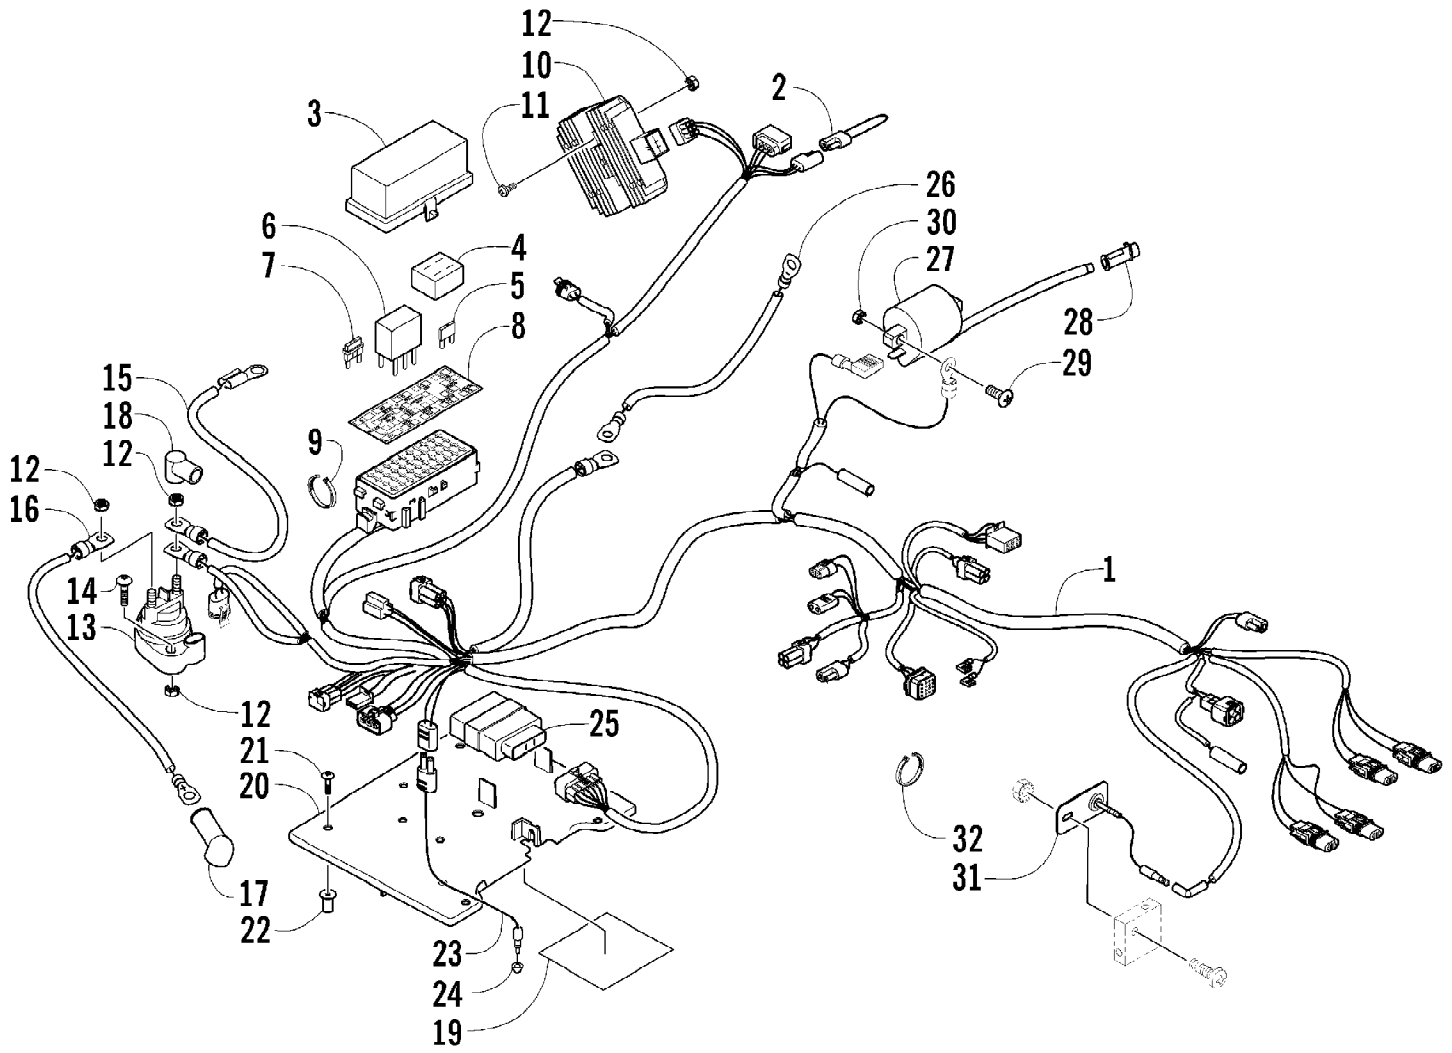

2005 ATV 650 H1 4X4 BLACK LE (A2005IBS4BUSO)
WIRING HARNESS ASSEMBLY

Page 97 of 97

Ref #	Part Number	Qty	S/P/F	Description
1	0486-160	1		Harness, Main (inc. 2-8 and two No. 9)
2	0486-164	1		Tether, Accessory Connector
3	0530-008	1		Cover, Fuse Block
4	0430-037	1		Holder, Fuse
5	0430-034	3		Diode
6	0430-033	3		Relay (5-Pin) - 20 Amp
7	0430-032	4		Fuse - 10 Amp
7	0430-031	3		Fuse - 15 Amp
7	0430-030	2		Fuse - 30 Amp
8	0411-828	1		Decal, Fuse Block
9	0123-788	AR	/P	Cable Tie - 7.5 in.
10	0824-020	1	S	Regulator, Voltage
11	8476-630	2		Screw, Machine
12	0623-038	6		Nut w/Washer
13	0445-036	1	S	Solenoid
14	8476-625	2		Screw, Machine
15	0445-044	1	S	Cable, Solenoid/Starter
16	0445-046	1	S	Cable, Battery/Solenoid (inc. 17)
17	0645-019	1		Boot, Terminal
18	0645-327	1		Boot, Terminal
19	0412-291	1		Shield, Heat
20	1406-787	1		Tray, Electrical
21	0623-121	4		Screw, Machine
22	0123-010	4	/P	Nut, Expansion
23	0409-009	1		Switch, Brake - Assembly
24	0402-991	1		Retainer, Switch
25	0824-034	1	S/P	CDI Unit
26	0445-045	1	S	Cable, Battery/Ground
27	0824-022	1	S	Coil, Ignition - Assembly
28	0824-021	1	S	Cap, Spark Plug
29	8476-620	1		Screw, Machine
30	8424-602	1	/P	Nut, Hex - Flange
31	0509-011	1	S	Diode Assembly
32	0123-903	AR		Cable Tie - 11.5 in.