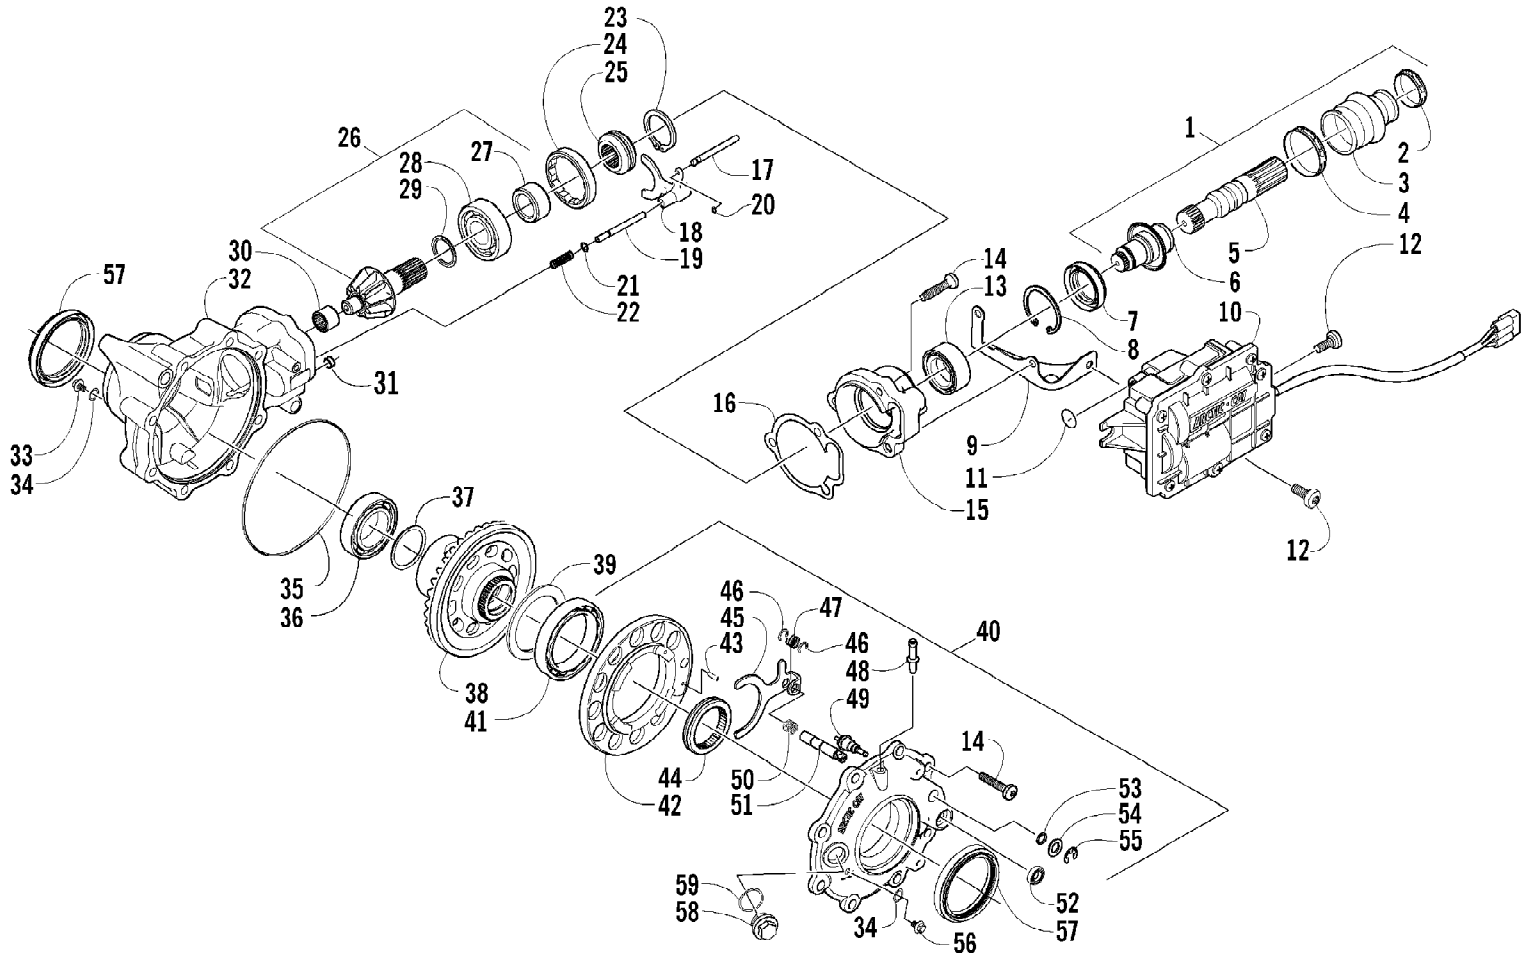

2005 ATV 650 H1 4X4 BLACK LE (A2005IBS4BUSO)
FRONT DRIVE GEARCASE ASSEMBLY

2005 ATV 650 H1 4X4 BLACK LE (A2005IBS4BUSO)
FRONT DRIVE GEARCASE ASSEMBLY

Page 43 of 97

Ref #	Part Number	Qty	S/P/F	Description
	0502-444	1		Front Gearcase Assembly
1	0502-385	1		Shaft, Propeller - Assembly (inc. 2-6)
2	0423-411	1		Clamp, Boot
3	0402-985	1	/P	Boot, Propeller Shaft
4	0423-393	1		Clamp, Boot
5	1402-045	1		Shaft, Output
6	0502-407	1	S	Shaft, Input
7	1402-011	1		Seal
8	0423-423	1		Ring, Retaining
9	0502-347	1		Bracket, Actuator
10	0502-579	1		Actuator (inc. one No. 11)
11	0423-498	2	S	O-Ring
12	0423-396	3		Screw, Self-Tapping
13	1402-043	1		Bearing
14	0423-118	11		Screw, Self-Tapping
15	0502-528	1	/P	Housing, Pinion
16	0402-947	1		Gasket, Flange
17	0402-997	1		Shaft, Selector
18	0402-998	1		Fork, Selector
19	0402-417	1		Shaft, Shuttle
20	0423-402	1		Ring, Retaining
21	0423-147	1		O-Ring
22	0402-999	1		Spring, Return
23	0423-417	1		Ring, Retaining
24	0402-357	1		Collar, Lock
25	0402-413	1		Coupler, Drive
26	0502-123	1		Gear, Pinion - Assembly - 10T (inc. 27-29)
27	0402-336	1		Collar, Retaining
28	0402-327	1		Bearing
29	0402-424	AR		Shim
29	0402-425	AR		Shim
29	0402-426	AR		Shim
29	0402-427	AR		Shim
29	0402-428	AR		Shim
30	0402-328	1		Bearing
31	0402-411	1		Pin, Dowel
32	0502-514	1		Housing, Gearcase
33	1402-210	1	/P	Plug, Magnetic (inc. one No. 34)
34	0423-153	2		O-Ring
35	0423-149	1		O-Ring
36	0402-393	1		Bearing
37	0402-405	AR		Shim
37	0402-406	AR		Shim
37	0402-407	AR		Shim
37	0402-408	AR		Shim
37	0402-409	AR		Shim
38	0502-411	1		Gear, Ring - 36T
39	1402-074	AR		Shim
39	1402-075	AR		Shim
39	1402-076	AR		Shim
39	1402-077	AR		Shim
39	1402-078	AR		Shim