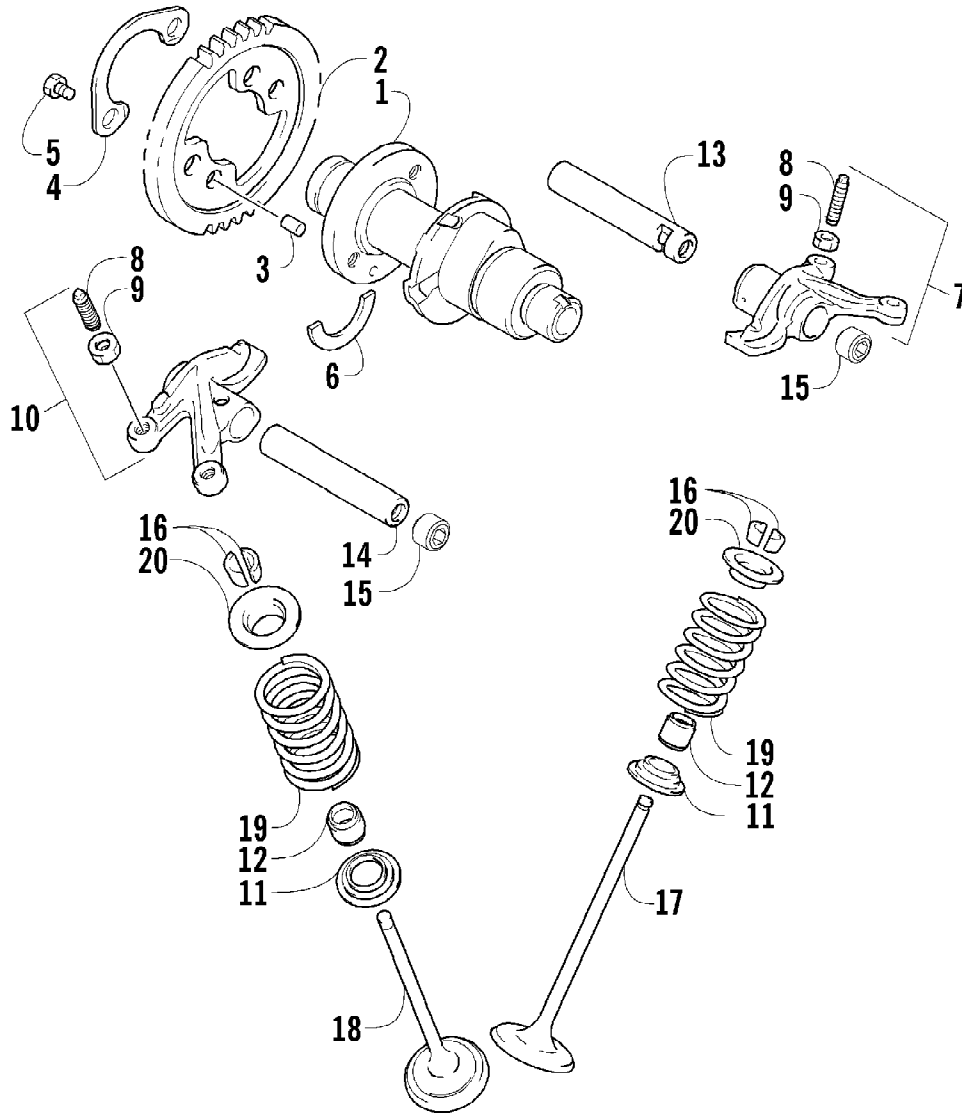

2005 ATV 650 H1 4X4 BLACK LE (A2005IBS4BUSO)  
BATTERY ASSEMBLY

Page 6 of 97

Ref #	Part Number	Qty	S/P/F	Description
1	5990-839	1	S	Battery Cover/Tool Tray Assembly (inc. 2-3)
2	1406-507	1	S	Cover, Battery
3	0406-288	2		Pad, Battery
	0444-122	1	S/P	Kit, Tool
4	0745-045	1	/P	Battery Assembly (inc. 5-8)
5	0645-045	6		Cap, Battery
6	0645-152	1		Clamp, Hose
7	0645-263	1	/P	Hose, Vent
8	0645-151	1		Label, Warning - Battery
9	0123-903	4		Cable Tie - 11.5 in.
10	8476-616	2		Screw, Machine

2005 ATV 650 H1 4X4 BLACK LE (A2005IBS4BUSO)  
CAM CHAIN ASSEMBLY

Page 8 of 97

Ref #	Part Number	Qty	S/P/F	Description
1	0810-001	1		Chain, Cam
2	0810-002	1		Guide, Chain
3	0810-003	1		Tensioner, Chain
4	0826-036	1		Bolt
5	0830-025	1		Washer
6	0810-004	1		Adjuster, Tensioner - Assembly
7	0830-018	1		Gasket
8	8468-625	2		Screw, Machine
9	0830-107	2		Gasket
10	8400-610	1		Screw, Cap
11	0828-110	1		Washer

2005 ATV 650 H1 4X4 BLACK LE (A2005IBS4BUSO)  
CAMSHAFT/VALVE ASSEMBLY

Page 10 of 97

Ref #	Part Number	Qty	S/P/F	Description
1	0809-128	1	S/P	Camshaft
2	0809-002	1		Sprocket
3	0829-008	1		Pin
4	0828-004	1		Washer
5	0826-034	2		Bolt
6	0809-003	1		C-Ring
7	0809-202	1	S/F	Arm, Valve Rocker - Intake (inc. two No. 8-9)
8	0809-033	4	S/F	Screw
9	0827-007	4	F	Nut
10	0809-205	1	S/F	Arm, Valve Rocker - Exhaust (inc. two No. 8-9)
11	0809-006	4	F	Seat, Spring
12	0830-016	4	S/F	Seal, Oil
13	0809-007	1	F	Shaft, Rocker Arm
14	0809-008	1	F	Shaft, Rocker Arm
15	0831-041	2	F	Plug, Shaft
16	0809-014	8	F	Cotter, Valve
17	0809-039	2	S/F	Valve, Intake
18	0809-040	2	S/F	Valve, Exhaust
19	0809-138	4	S/F	Spring, Valve
20	0809-013	4	F	Retainer, Spring