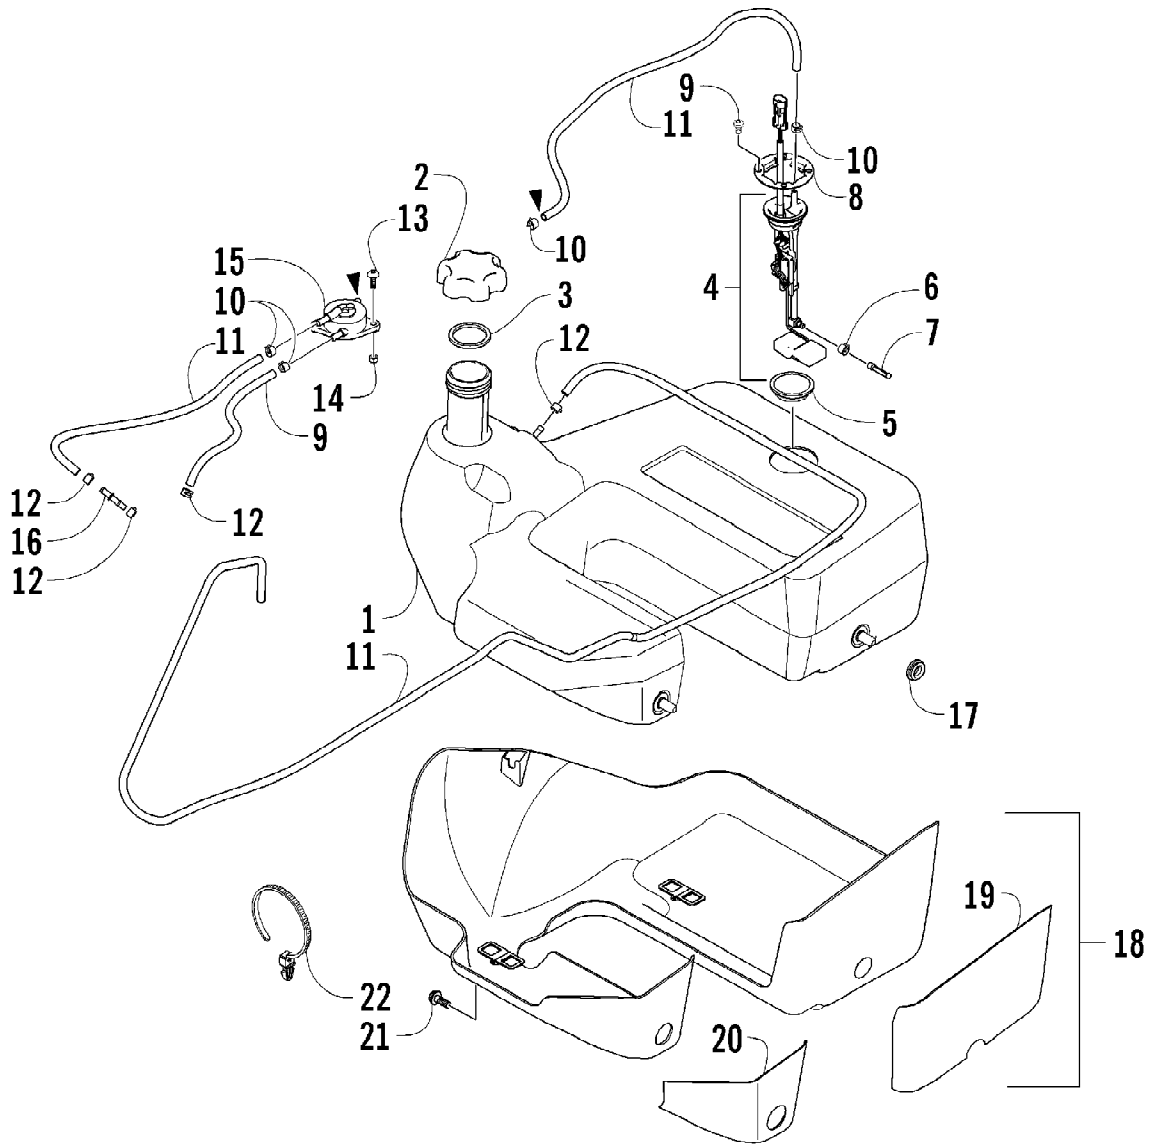

2005 ATV 650 H1 4X4 BLACK LE (A2005IBS4BUSO)
GAS TANK ASSEMBLY

Page 48 of 97

Ref #	Part Number	Qty	S/P/F	Description
1	0570-102	1	S	Tank, Gas - Assembly (inc. 2-9)
2	0470-438	1	/P	Cap, Gas Tank (inc. 3)
3	0109-733	1	/P	Gasket, Tank Cap
4	0570-112	1		Sensor, Fuel Level (inc. 5-7)
5	0470-521	1		Seal, Fuel Level Sensor
6	0423-603	1		Clamp, Hose
7	0470-475	1		Filter, Fuel
8	0470-546	1	S	Plate, Mounting - Fuel Level Sensor
9	1623-158	4		Screw, Self-Tapping
10	0423-461	4	S	Clamp, Hose
11	0410-070	AR	/P	Hose, Gasline - 25 ft
12	1623-233	4		Clamp, Hose
13	8476-620	2		Screw, Machine
14	0623-038	2		Nut w/Washer
15	0470-519	1	S	Pump, Fuel
16	0470-527	1	S	Fitting, Straight
17	0423-460	2		Grommet
18	0570-081	1		Shield, Gas Tank - Assembly (inc. 19-20)
19	0470-499	1		Shield, Heat
20	0470-498	1		Shield, Heat
21	8408-816	2		Screw, Cap
22	0423-075	1		Cable Tie - Push-Mount