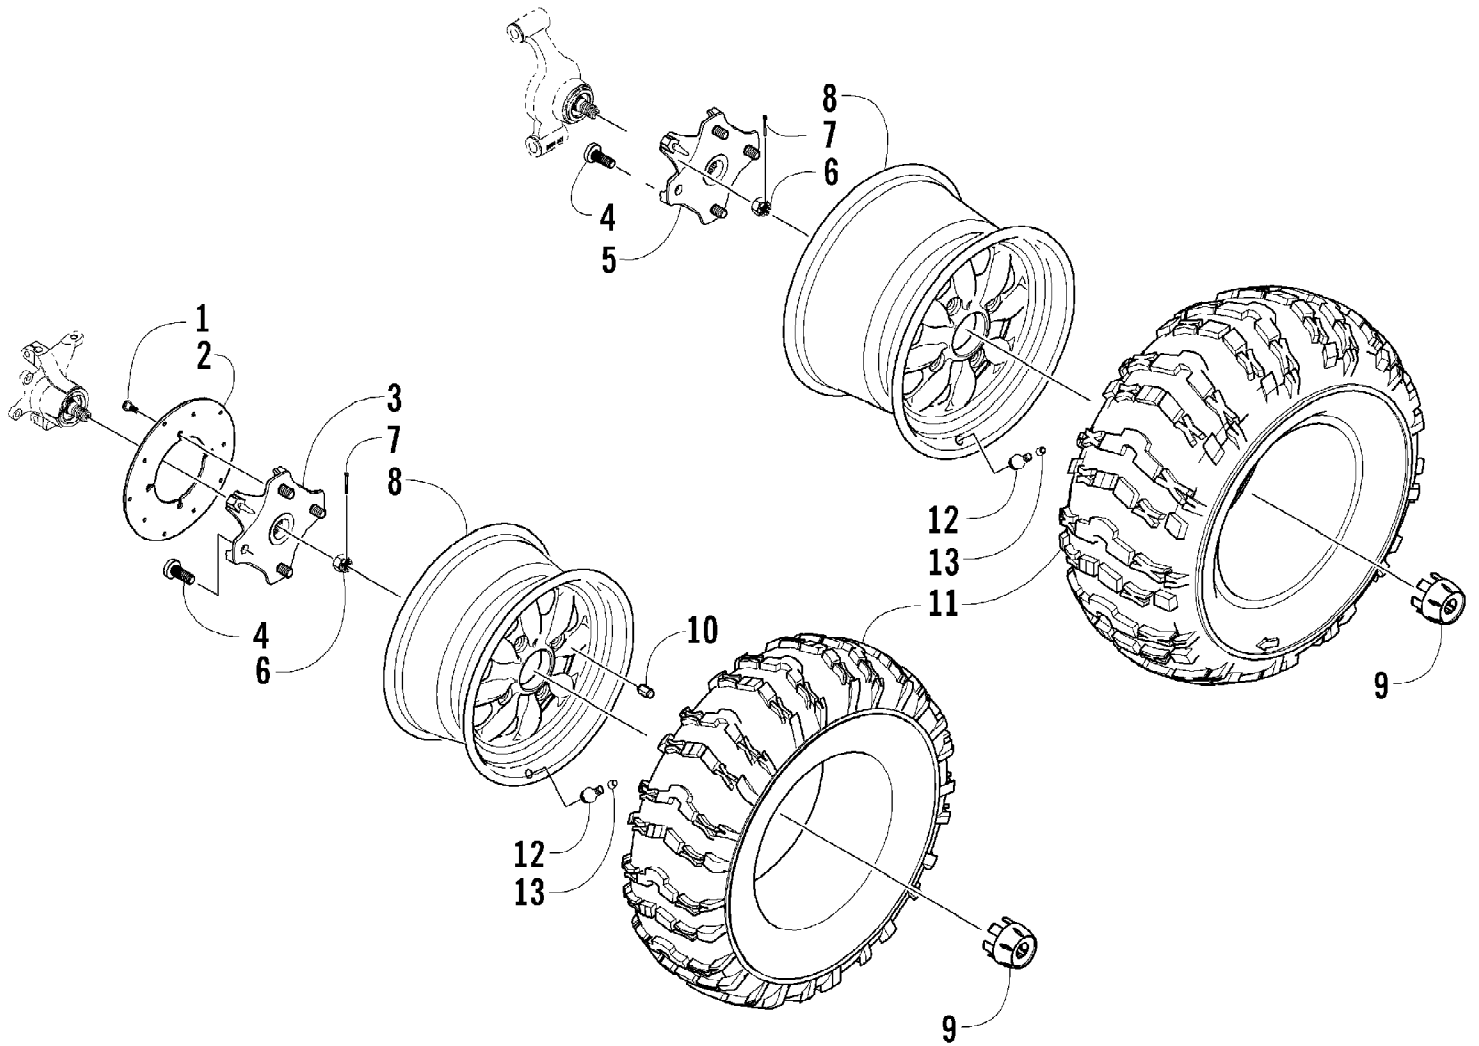

2005 ATV 650 H1 4X4 BLACK LE (A2005IBS4BUSO)
WHEEL AND TIRE ASSEMBLY

Page 95 of 97

Ref #	Part Number	Qty	S/P/F	Description
1	0423-557	12		Screw, Shoulder w/Loctite
2	1402-225	3	S	Disc, Brake
3	0502-599	2	S	Hub, Wheel - Front (inc. 4)
4	0402-974	16	/P	Stud, Wheel Hub
5	0502-601	1	S	Hub, Wheel - Rear - Left (inc. 4)
5	0502-599	1	S	Hub, Wheel - Rear - Right (inc. 4)
6	0423-394	4		Nut, Castle
7	0423-407	4		Pin, Cotter
8	1402-286	2		Wheel - Front - Spoked (inc. 9)
8	1402-287	2		Wheel - Rear - Spoked (inc. 9)
9	1402-325	4		Cap, Wheel
10	0423-556	16		Nut, Mounting - Wheel
11	1402-100	2		Tire - Front
11	1402-137	2		Tire - Rear
12	0402-064	4		Stem, Valve (inc. 13)
13	0402-140	4		Cap, Valve Stem