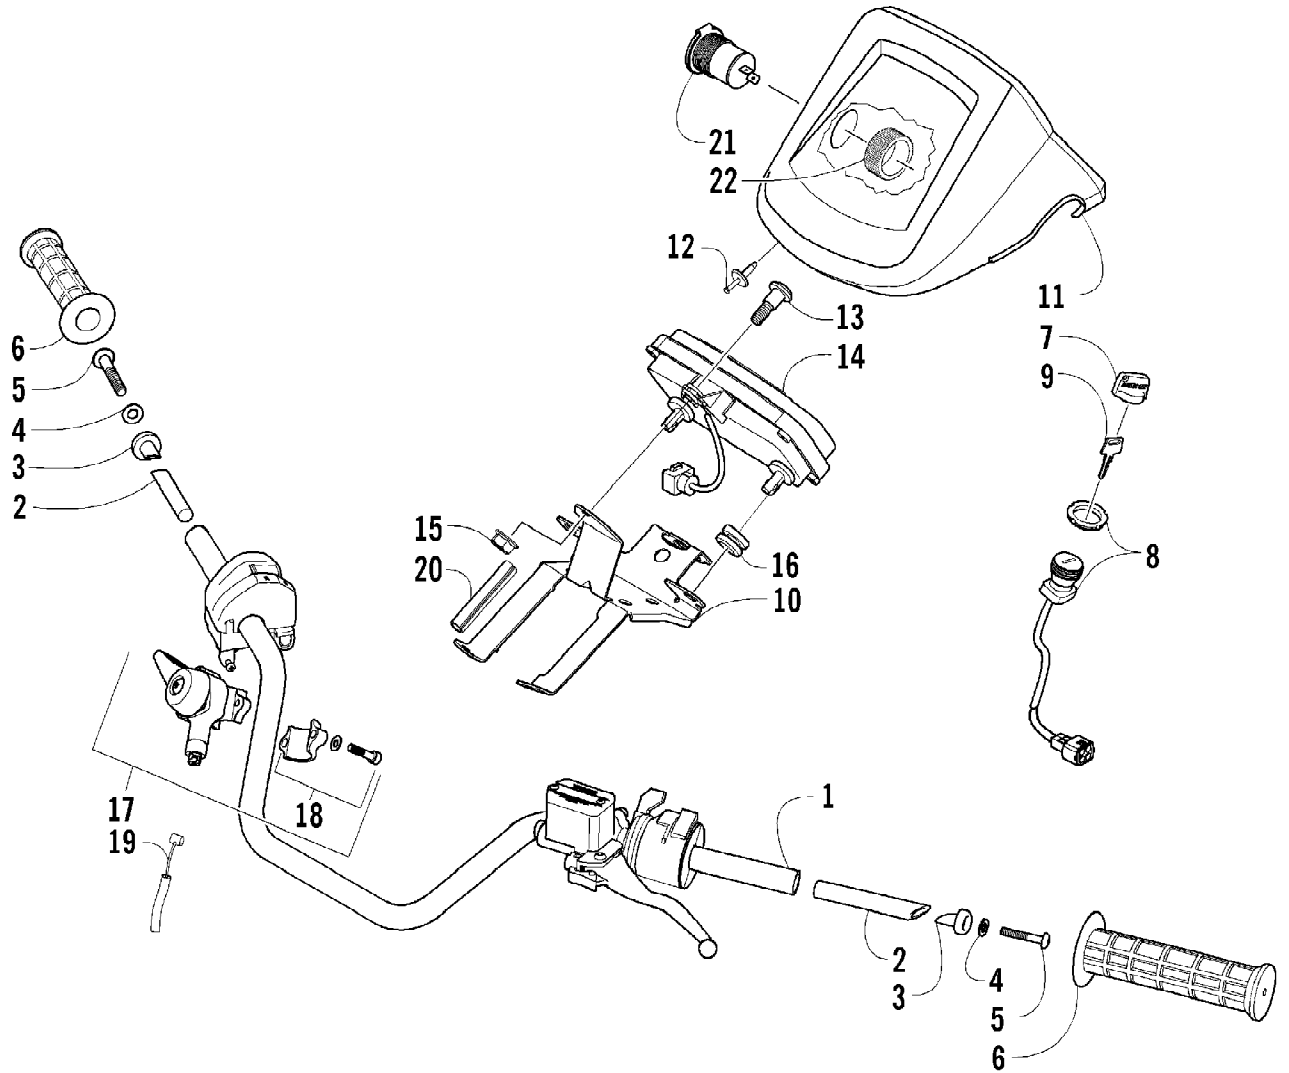

2005 ATV 650 H1 4X4 BLACK LE (A2005IBS4BUSO)
HANDLEBAR ASSEMBLY

Page 52 of 97

Ref #	Part Number	Qty	S/P/F	Description
1	0505-448	1		Tube, Handlebar
2	0405-148	2		Plug, Handlebar
3	0405-149	2		End Cap, Handlebar
4	8050-247	2	/P	Washer
5	8477-845	2		Screw, Machine
6	0405-147	2		Grip, Handlebar
7	0409-013	1		Cover, Key
8	0430-036	1		Switch, Ignition - Assembly (inc. 9)
9	3409-007	1	/P	Key, Ignition - Blank (C Series)
9	3409-011	1		Key, Ignition - Blank (D Series)
9	3409-012	1		Key, Ignition - Blank (E Series)
9	3409-013	1		Key, Ignition - Blank (F Series)
10	1506-592	1		Bracket, Mounting - Instrument Pod
11	0405-174	1		Instrument Pod
12	0623-362	2		Rivet, Reinstallable
13	0423-356	1		Screw, Shoulder
14	0420-054	1		Gauge, Digital
15	8424-602	1	/P	Nut, Flange
16	0423-448	2		Grommet
17	0502-527	1		Control, Differential Lock (inc. 18)
18	0502-613	1		Clamp, Differential Lock Control - Kit
19	0487-030	1	S	Cable, Differential Lock
20	0706-371	1	/P	Trim
21	0445-022	1	S	Receptacle, 12V (inc. 22)
22	0445-034	1		Nut, Retainer