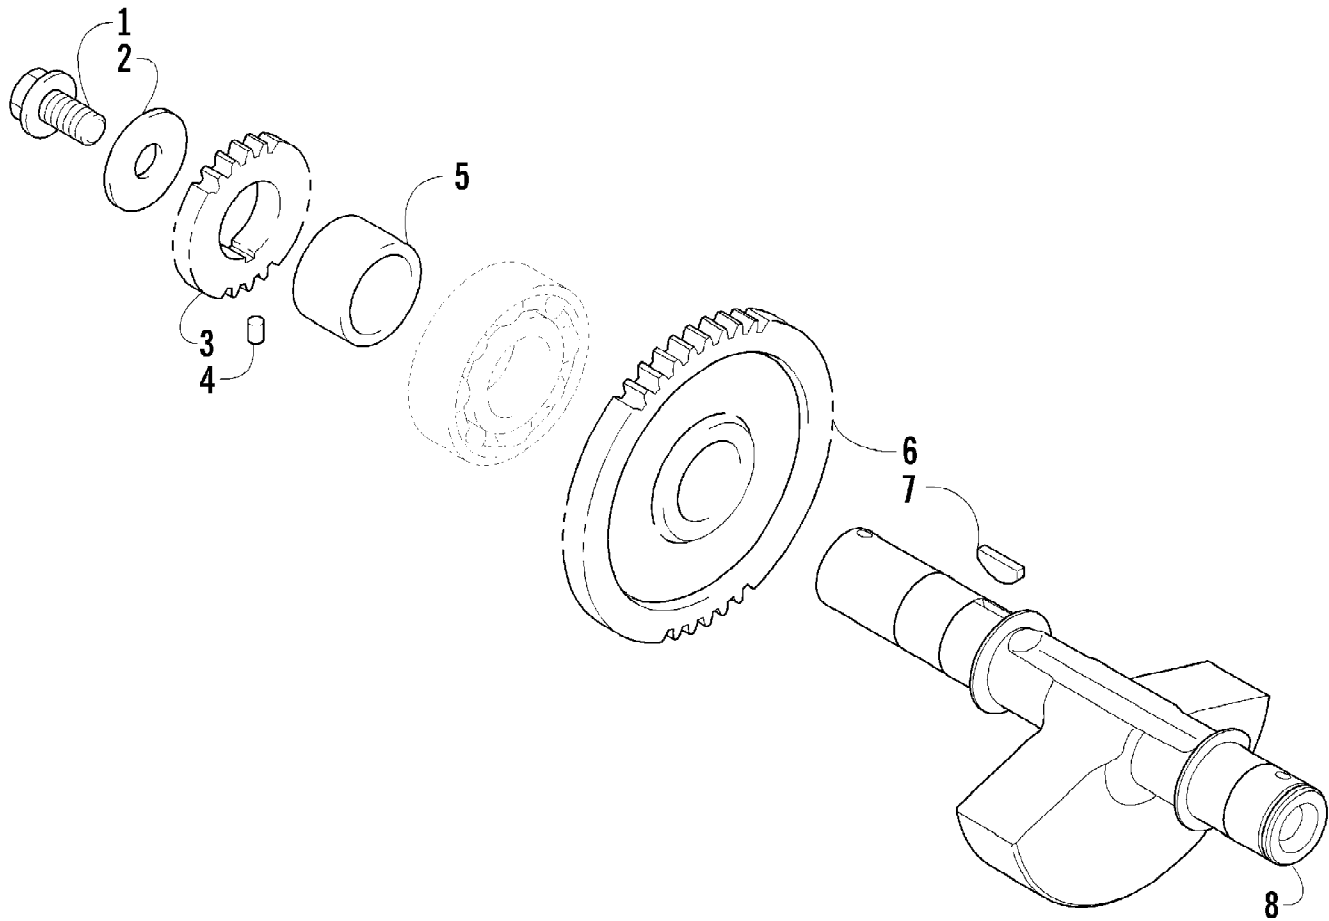

2005 ATV 650 H1 4X4 BLACK LE (A2005IBS4BUSO)
CRANK BALANCER ASSEMBLY

Page 23 of 97

Ref #	Part Number	Qty	S/P/F	Description
1	0826-033	1		Screw, Cap
2	0828-003	1		Washer
3	0811-003	1		Gear, Oil Pump Drive
4	0829-007	1		Dowel, Solid
5	0811-004	1		Spacer
6	0811-002	1		Gear, Driven
7	0829-006	1		Key - Crank Balancer Shaft
8	0811-017	1		Balancer, Crank