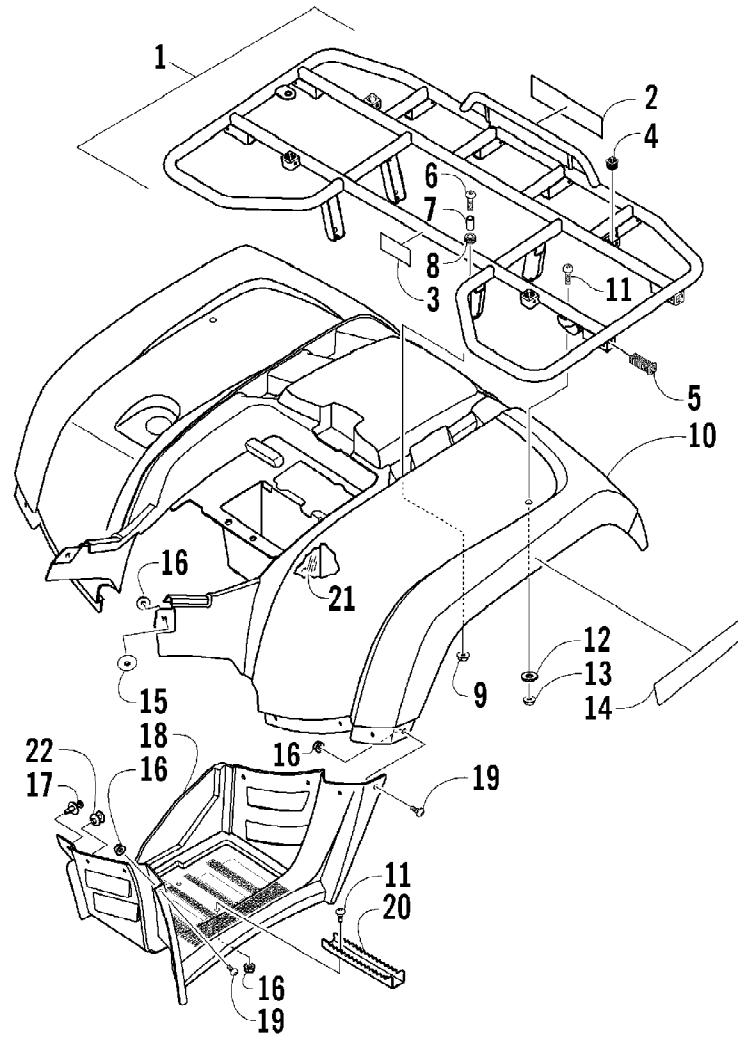

2005 ATV 650 H1 4X4 BLACK LE (A2005IBS4BUSO)
REAR BODY PANEL ASSEMBLY

Page 62 of 97

Ref #	Part Number	Qty	S/P/F	Description
1	0541-337	1	/P	Rack - Rear - Assembly (inc. 2-5)
2	0411-814	1	/P	Decal, "Arctic Cat"
3	0411-648	1		Decal, Warning - Rear Rack Load
4	0441-592	4	/P	Bushing, Rack
5	2406-014	8		Bushing, Rack
6	0423-362	4		Screw, Machine
7	0423-463	4		Spacer
8	0423-465	4		Grommet
9	8432-802	4		Nut, Lock
10	2406-109	1	S	Panel, Fender - Rear
11	0423-355	6		Screw, Shoulder
12	8050-222	2	/P	Washer
13	8424-602	2	/P	Nut, Lock
14	0411-820	1	S	Decal, Reflector - Rear - Right
14	0411-821	1	S	Decal, Reflector - Rear - Left
15	0423-101	2		Screw, Body
16	0423-540	10		Nut, Lock
17	0623-362	2		Rivet, Reinstallable
18	1406-356	1		Footwell - Right
18	1406-357	1	S	Footwell - Left
19	0423-419	4		Screw, Machine
20	1506-125	2	/P	Footpeg
21	0412-296	1		Shield, Heat
22	0423-046	12		Rivet, Plastic