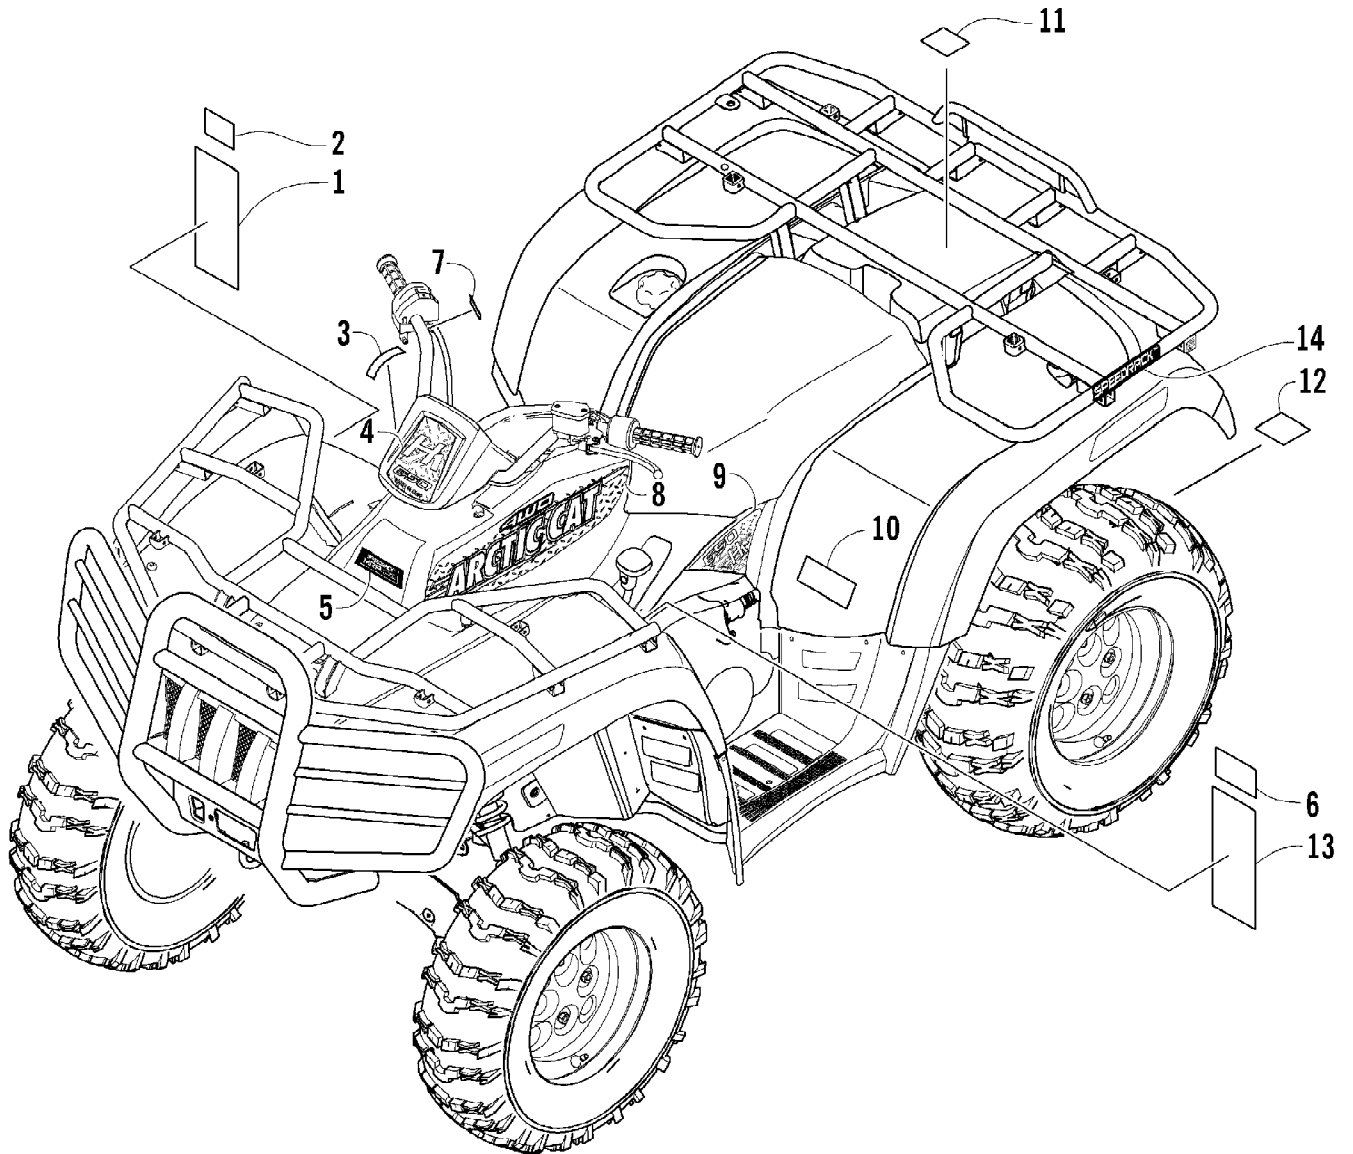

2005 ATV 650 H1 4X4 BLACK LE (A2005IBS4BUSO)
DECALS

Page 33 of 97

Ref #	Part Number	Qty	S/P/F	Description
1	1411-250	1	F	Decal, Warning - Reverse/Pre-Ride
2	0411-835	1		Decal, Warning - Turn/Hill
3	0411-426	1		Decal, Warning - Clutch Cover
4	1411-043	1		Decal, Instrument Pod
5	0411-964	1		Decal, Crest
6	0411-401	1	F	Decal, Warning - Age
7	0411-966	1		Decal, Warning - Differential Lock
8	1411-020	1		Decal, Side - Upper Right
8	1411-021	1		Decal, Side - Upper Left
9	1411-028	1		Decal, Side - Lower Right
9	1411-029	1		Decal, Side - Lower Left
10	0411-430	1		Decal, Warning - Tire Pressure
11	0411-435	1		Decal, Warning - Passenger
12	1411-077	1		Decal, Warning - Towing
13	0411-218	1	F	Decal, Warning - General
14	0411-965	1		Decal, "Speedrack"