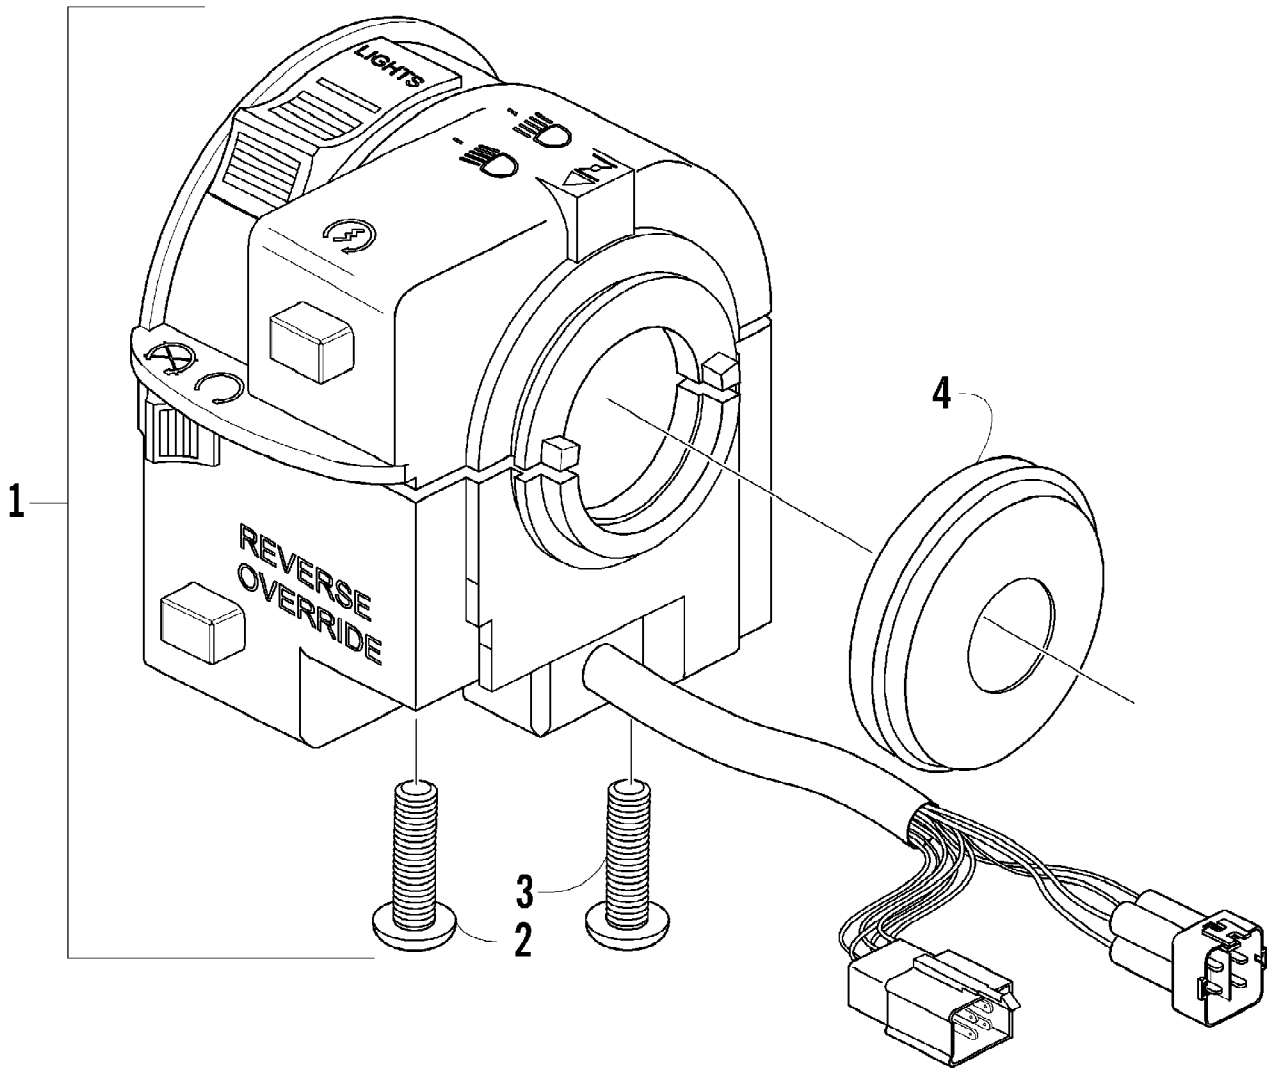

2005 ATV 650 H1 4X4 BLACK LE (A2005IBS4BUSO)  
CLUTCH/V-BELT/MAGNETO COVER ASSEMBLY

2005 ATV 650 H1 4X4 BLACK LE (A2005IBS4BUSO)  
CLUTCH/V-BELT/MAGNETO COVER ASSEMBLY

Page 17 of 97

Ref #	Part Number	Qty	S/P/F	Description
1	0806-014	1	S	Cover, V-Belt
2	0806-015	1		Damper, V-Belt Cover
3	0806-016	2		Damper, V-Belt Cover
4	0806-017	1		Plate, V-Belt Cover
5	0826-029	7		Screw
6	0829-002	4		Pin, Dowel
7	0830-012	1	S	Gasket, V-Belt Cover
8	0830-013	1		Washer, Crush
9	8408-812	1		Screw, Cap
10	0806-013	1	S	Cover, Clutch
11	0830-116	1	/P	Gasket, Clutch Cover
12	0806-048	1		Seal, Air Intake
13	3002-964	1	/P	Clamp, Wire
14	0806-021	1	S	Cover, Magneto - Assembly
15	0830-128	1		Gasket, Magneto Cover
16	0806-022	1		Plug
17	0830-015	1		Washer, Crush
18	8468-640	26		Screw, Machine
19	8468-675	2		Screw, Machine
20	8468-625	2		Screw, Machine
21	8468-645	13		Screw, Machine
22	8468-655	2		Screw, Machine
23	8470-645	1		Screw, Machine