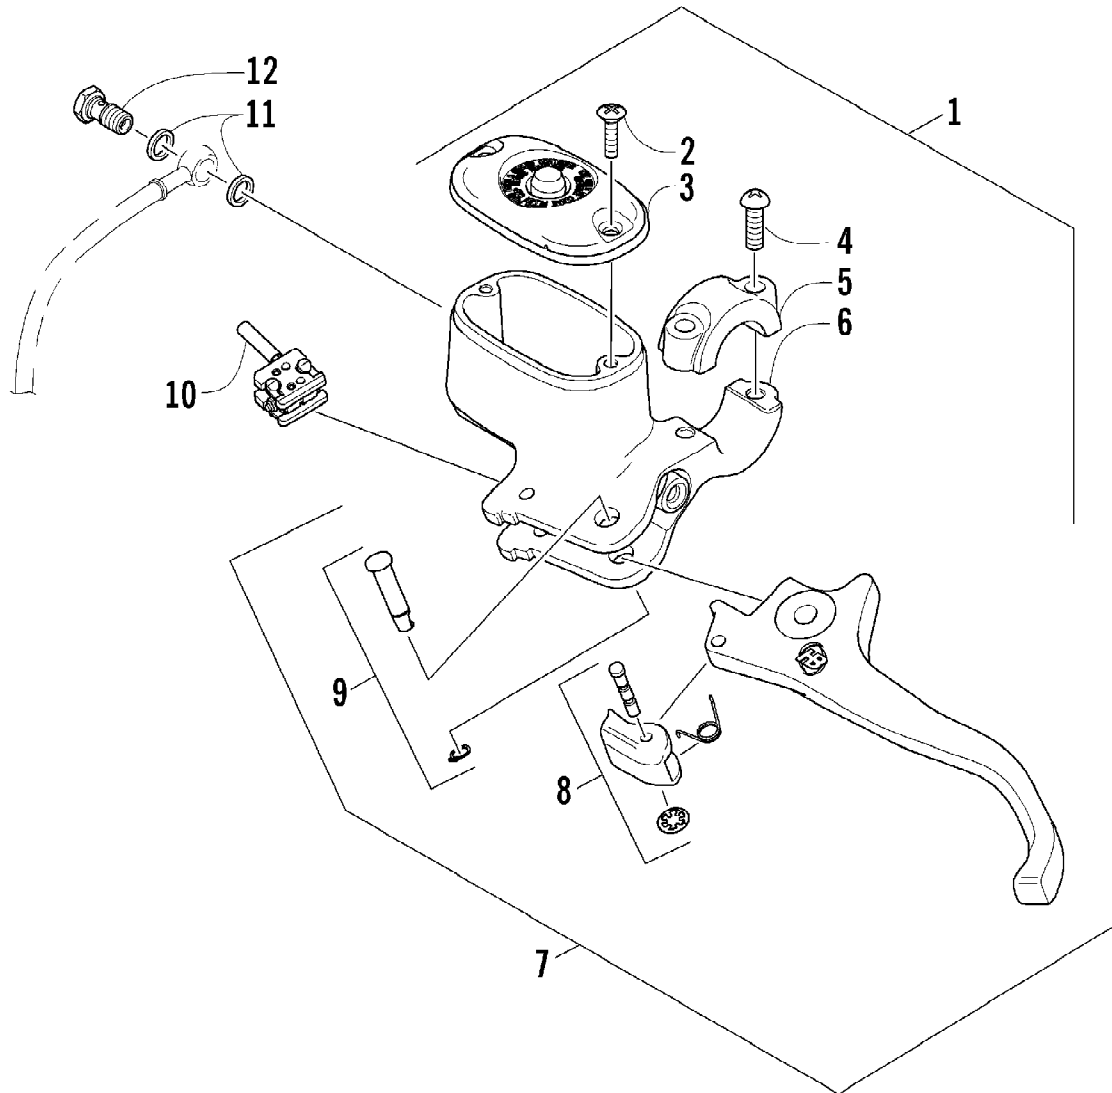

2005 ATV 650 H1 4X4 BLACK LE (A2005IBS4BUSO)
HYDRAULIC HAND BRAKE ASSEMBLY

Page 56 of 97

Ref #	Part Number	Qty	S/P/F	Description
1	0502-703	1	S	Brake Assembly (inc. 2-10)
2	0502-566	1		Screw, Reservoir Cover - Kit
3	0502-706	1	S	Cover, Reservoir - Kit
4	0502-568	1		Screw, Master Cylinder Clamp - Kit
5	0502-705	1		Clamp, Master Cylinder - Kit
6	0502-704	1		Master Cylinder Assembly - Kit
7	0502-634	1	/P	Lever Assembly - Kit (inc. 8-9)
8	0502-635	1		Lock, Brake Lever - Kit
9	0502-580	1		Lever Pin - Kit
10	0502-564	1	/P	Switch, Brake - Kit
11	0423-178	2		Washer, Crush
12	0423-413	1		Bolt, Banjo Fitting