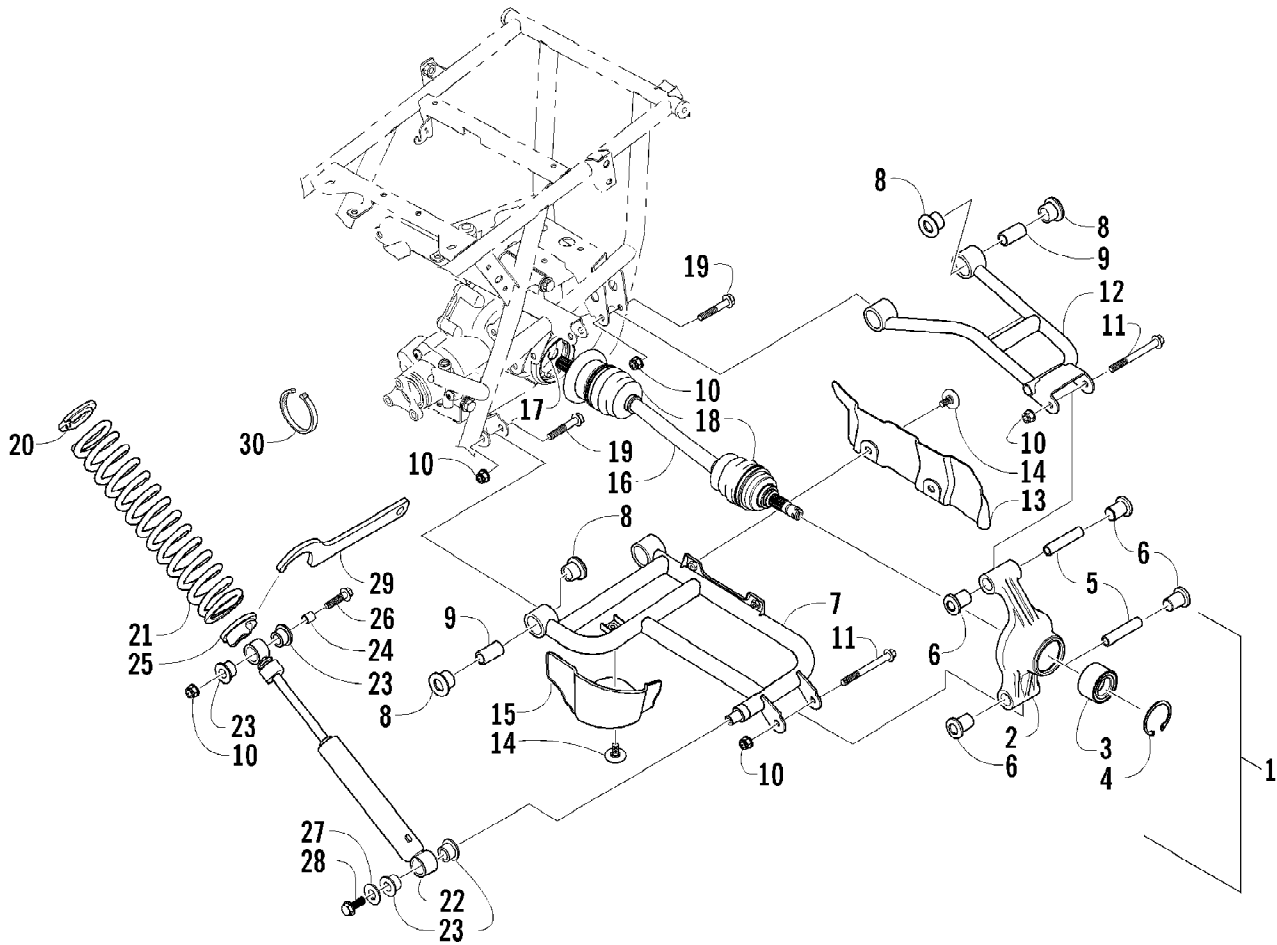

2005 ATV 650 H1 4X4 BLACK LE (A2005IBS4BUSO)
REAR SUSPENSION ASSEMBLY

2005 ATV 650 H1 4X4 BLACK LE (A2005IBS4BUSO)
REAR SUSPENSION ASSEMBLY

Page 66 of 97

Ref #	Part Number	Qty	S/P/F	Description
1	0504-372	1	S	Knuckle, Right Rear - Assembly (inc. 2-6)
1	0504-373	1	S/P	Knuckle, Left Rear - Assembly (inc. 2-6)
2	0	1	F	Knuckle - Right
2	0	1	F	Knuckle - Left
3	1402-027	2	S/P	Bearing, Wheel Hub
4	0423-423	2		Ring, Retaining
5	0403-038	4	S/P	Collar, Suspension Bushing
6	0403-032	8	S	Bushing, Suspension
7	0504-326	1	S	A-Arm, Rear - Lower Right (inc. 8-9)
7	0504-327	1	S/P	A-Arm, Rear - Lower Left (inc. 8-9)
8	0403-115	16	S	Bushing
9	0403-114	8	S	Collar
10	8428-002	14		Nut, Lock
11	8409-000	4		Screw, Cap
12	0504-330	1		A-Arm, Rear - Upper Right (inc. 8-9)
12	0504-331	1	S	A-Arm, Rear - Upper Left (inc. 8-9)
13	1406-068	1		Guard, Boot - Rear - Right
13	1406-069	1		Guard, Boot - Rear - Left
14	0423-101	6		Screw, Body
15	1406-071	1		Guard, Boot - Right
15	1406-072	1		Guard, Boot - Left
16	0502-596	2	S	Axle, Drive (inc. 17-18)
17	0441-400	2	S	Clip, Retaining
18	0436-276	2	S	Repair Kit, Boot - Rear Axle
19	8409-075	8		Screw, Cap
20	1603-889	2	/P	Retainer, Spring
21	0404-074	2		Spring, Suspension
22	0404-085	2		Shock Absorber - Rear (inc. 23-24)
23	0604-310	8		Bushing, Shock Absorber
24	0403-028	2		Sleeve, Shock Absorber
25	0404-057	2		Cam, Spring Adjuster
26	8409-040	2		Screw, Cap
27	0423-087	2		Washer
28	8408-820	2	/P	Screw, Cap
29	0441-587	1		Wrench, Spanner
30	0123-788	2	/P	Cable Tie