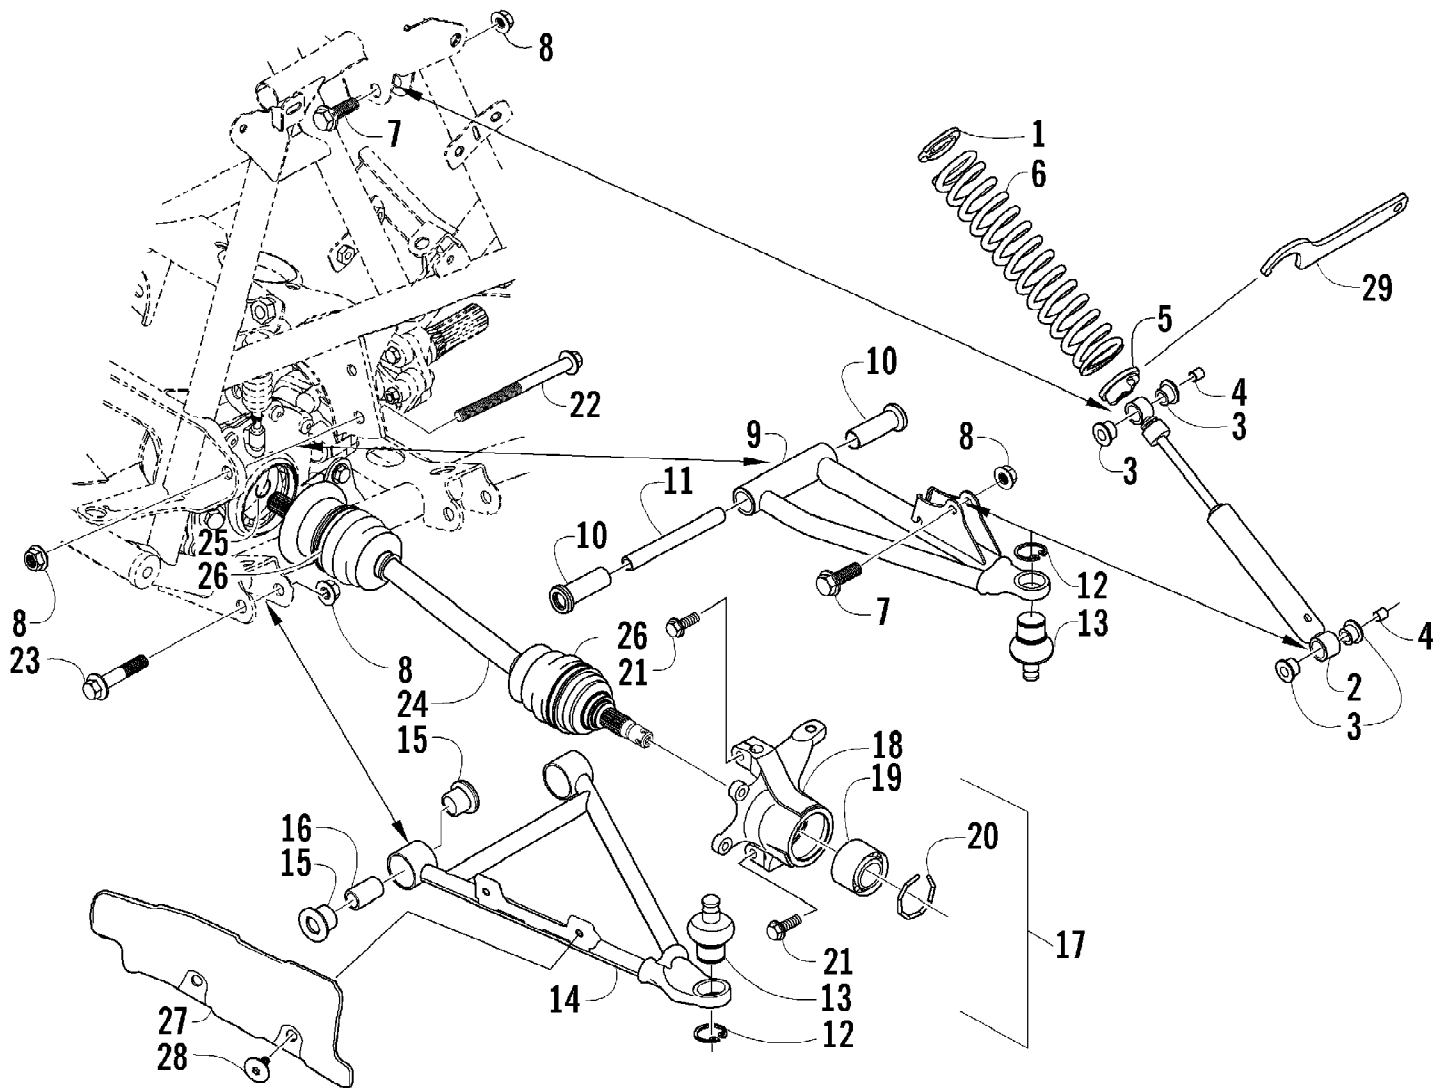

2005 ATV 650 H1 4X4 BLACK LE (A2005IBS4BUSO)
FRONT SUSPENSION ASSEMBLY

Page 46 of 97

Ref #	Part Number	Qty	S/P/F	Description
1	1603-889	2	/P	Retainer, Spring
2	0403-127	2		Shock Absorber - Front (inc. 3-4)
3	0604-310	8		Bushing, Shock Absorber
4	0403-028	4		Sleeve, Shock
5	0403-102	2		Cam, Spring Adjuster
6	0403-129	2	S	Spring, Shock Absorber
7	8409-040	4		Screw, Cap
8	8428-002	10		Nut, Lock
9	0503-272	1	S	A-Arm, Upper Right (inc. 10-13)
9	0503-273	1	S	A-Arm, Upper Left (inc. 10-13)
10	0403-081	4	S	Bushing
11	0403-080	2		Collar
12	0423-009	4	/P	Clip, Ball Joint
13	0405-115	4	/P	Ball Joint - Front
14	0503-268	1	/P	A-Arm, Lower Right (inc. 12-13 and 15-16)
14	0503-269	1		A-Arm, Lower Left (inc. 12-13 and 15-16)
15	0403-115	8	S	Bushing
16	0403-114	4	S	Collar
17	0505-446	1	/P	Knuckle - Assembly - Right (inc. 18-20)
17	0505-447	1	/P	Knuckle - Assembly - Left (inc. 18-20)
18	0	1	F	Knuckle, Steering - Right
18	0	1	F	Knuckle, Steering - Left
19	1402-027	2	S/P	Bearing, Wheel Hub
20	0423-423	2		Ring, Retaining
21	8409-030	4		Screw, Cap
22	0423-334	2		Screw, Cap
23	8409-075	4		Screw, Cap
24	0502-542	1		Axle, Drive - Front - Right (inc. 25-26)
24	0502-547	1		Axle, Drive - Front - Left (inc. 25-26)
25	0441-400	4	S	Clip, Retaining
26	0436-276	2	S	Repair Kit, Boot - Front Axle
27	1406-034	1		Guard, Boot - Right
27	1406-035	1		Guard, Boot - Left
28	0423-101	4		Screw, Body
29	0441-587	1		Wrench, Spanner