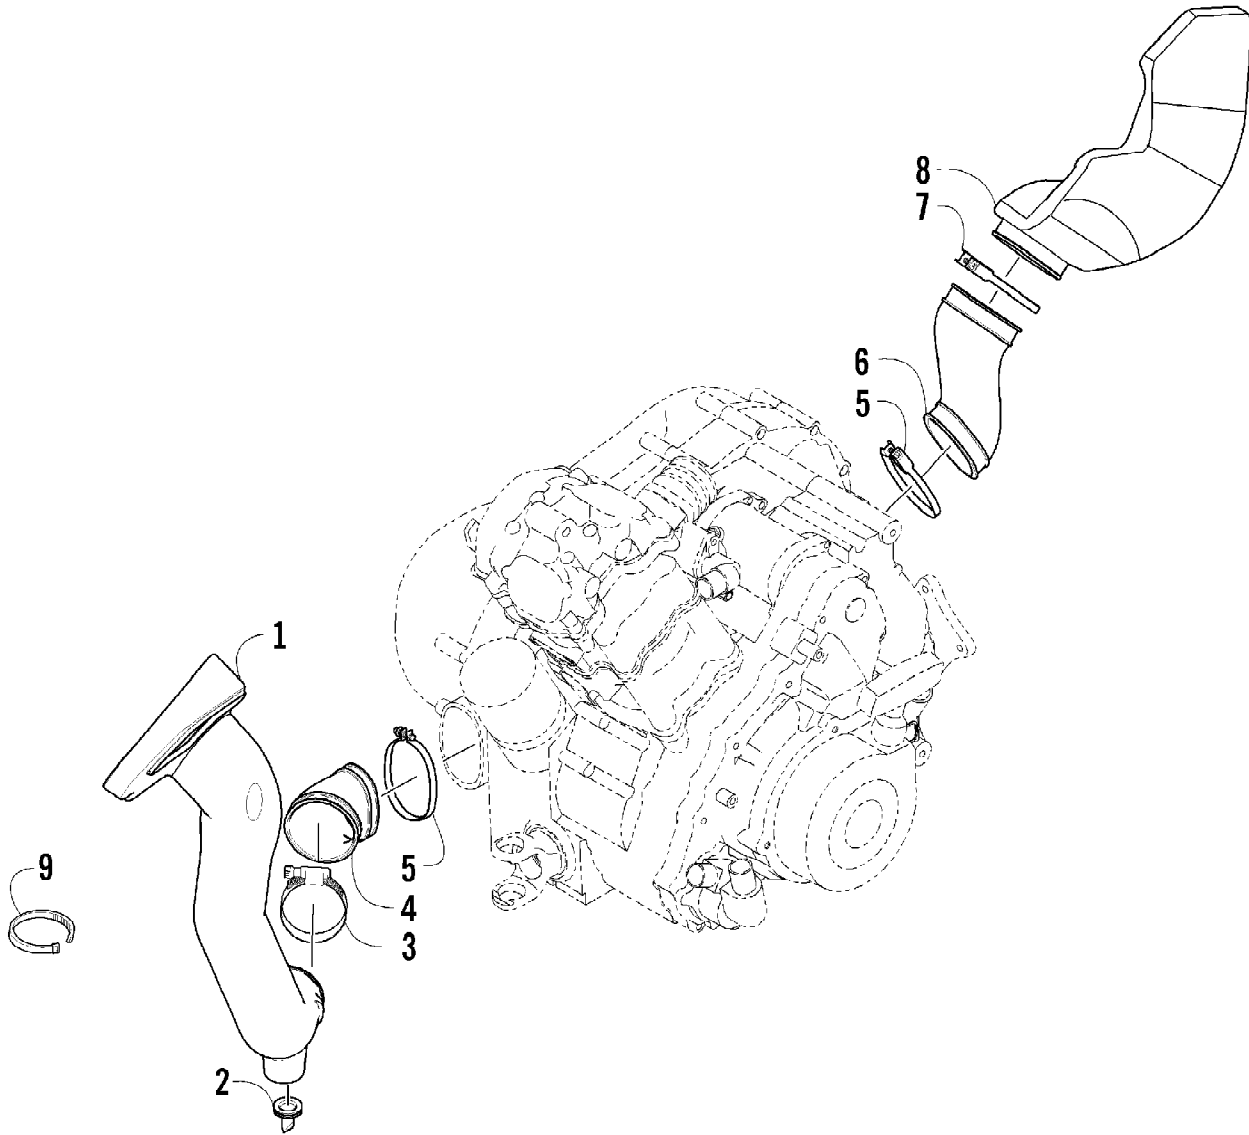

2005 ATV 650 H1 4X4 BLACK LE (A2005IBS4BUSO)
CASE/BELT COOLING ASSEMBLY

Page 15 of 97

Ref #	Part Number	Qty	S/P/F	Description
1	0413-115	1		Duct, Belt Cooling - Front
2	0470-442	1	/P	Valve, Drain
3	0423-578	1		Clamp, Boot
4	0413-114	1	S	Boot, Duct - Front
5	0423-539	2	S	Clamp, Boot
6	0413-097	1		Boot, Duct - Rear
7	0423-554	1		Clamp, Boot
8	0413-119	1	S	Duct, Belt Cooling - Rear
9	0123-903	1		Cable Tie - 11.5 in.