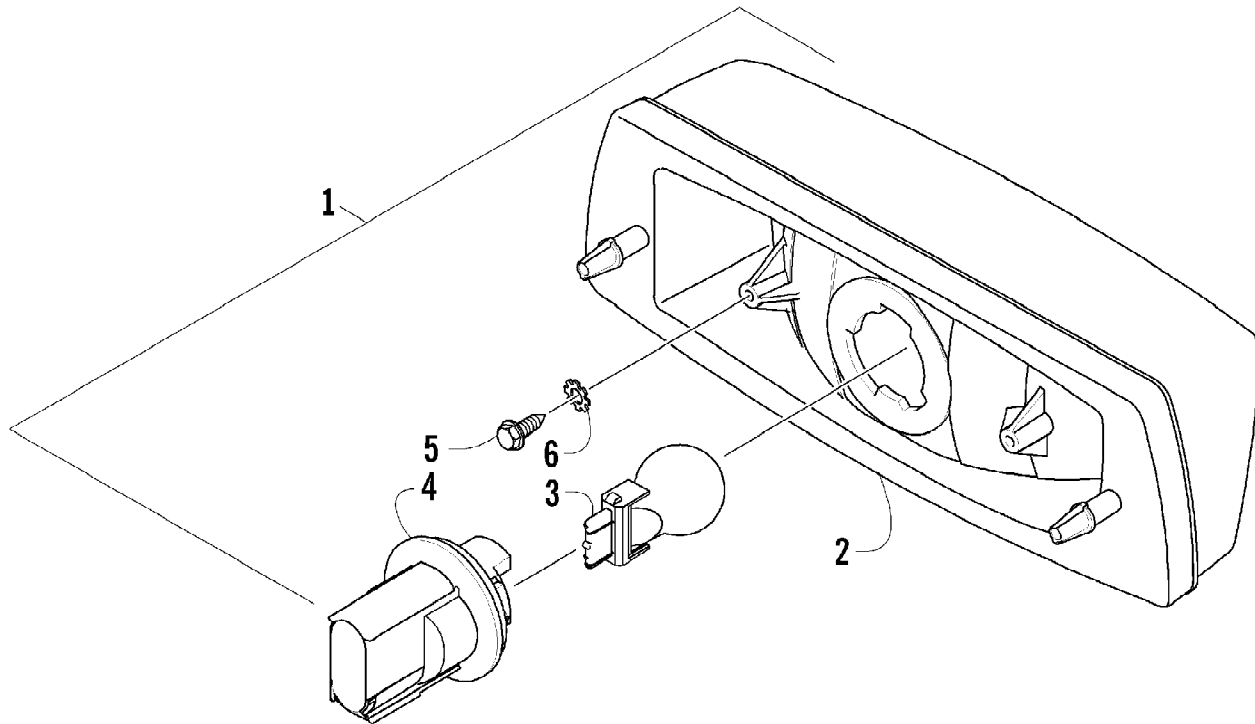

2005 ATV 650 H1 4X4 BLACK LE (A2005IBS4BUSO)  
STEERING POST ASSEMBLY

Page 85 of 97

Ref #	Part Number	Qty	S/P/F	Description
1	8408-860	4		Screw, Cap
2	0405-035	4		Cap, Steering Adjuster
3	0423-505	2		Screw, Shoulder
4	0405-166	1		Cap, Housing
5	0405-138	1		Housing, Lower
6	0405-139	1		Housing, Upper
7	0505-451	1	S	Post, Steering
8	8408-816	2		Screw, Cap
9	0602-233	1		Flange, Bearing
10	0405-052	1		Bearing w/Inverted Oil Seal
11	0423-073	1		Washer
12	8409-020	1	/P	Screw, Cap
13	0505-408	2	S	Tie Rod - Assembly (inc. 14-18)
14	0405-083	2	S	Ball Joint, Tie Rod - Left
15	0423-013	2		Nut - Left
16	0405-107	2	S	Tie Rod
17	8420-002	2	/P	Nut - Right
18	0405-082	2	S	Ball Joint, Tie Rod - Right
19	0423-157	4		Nut, Lock
20	0623-175	4		Pin, Cotter