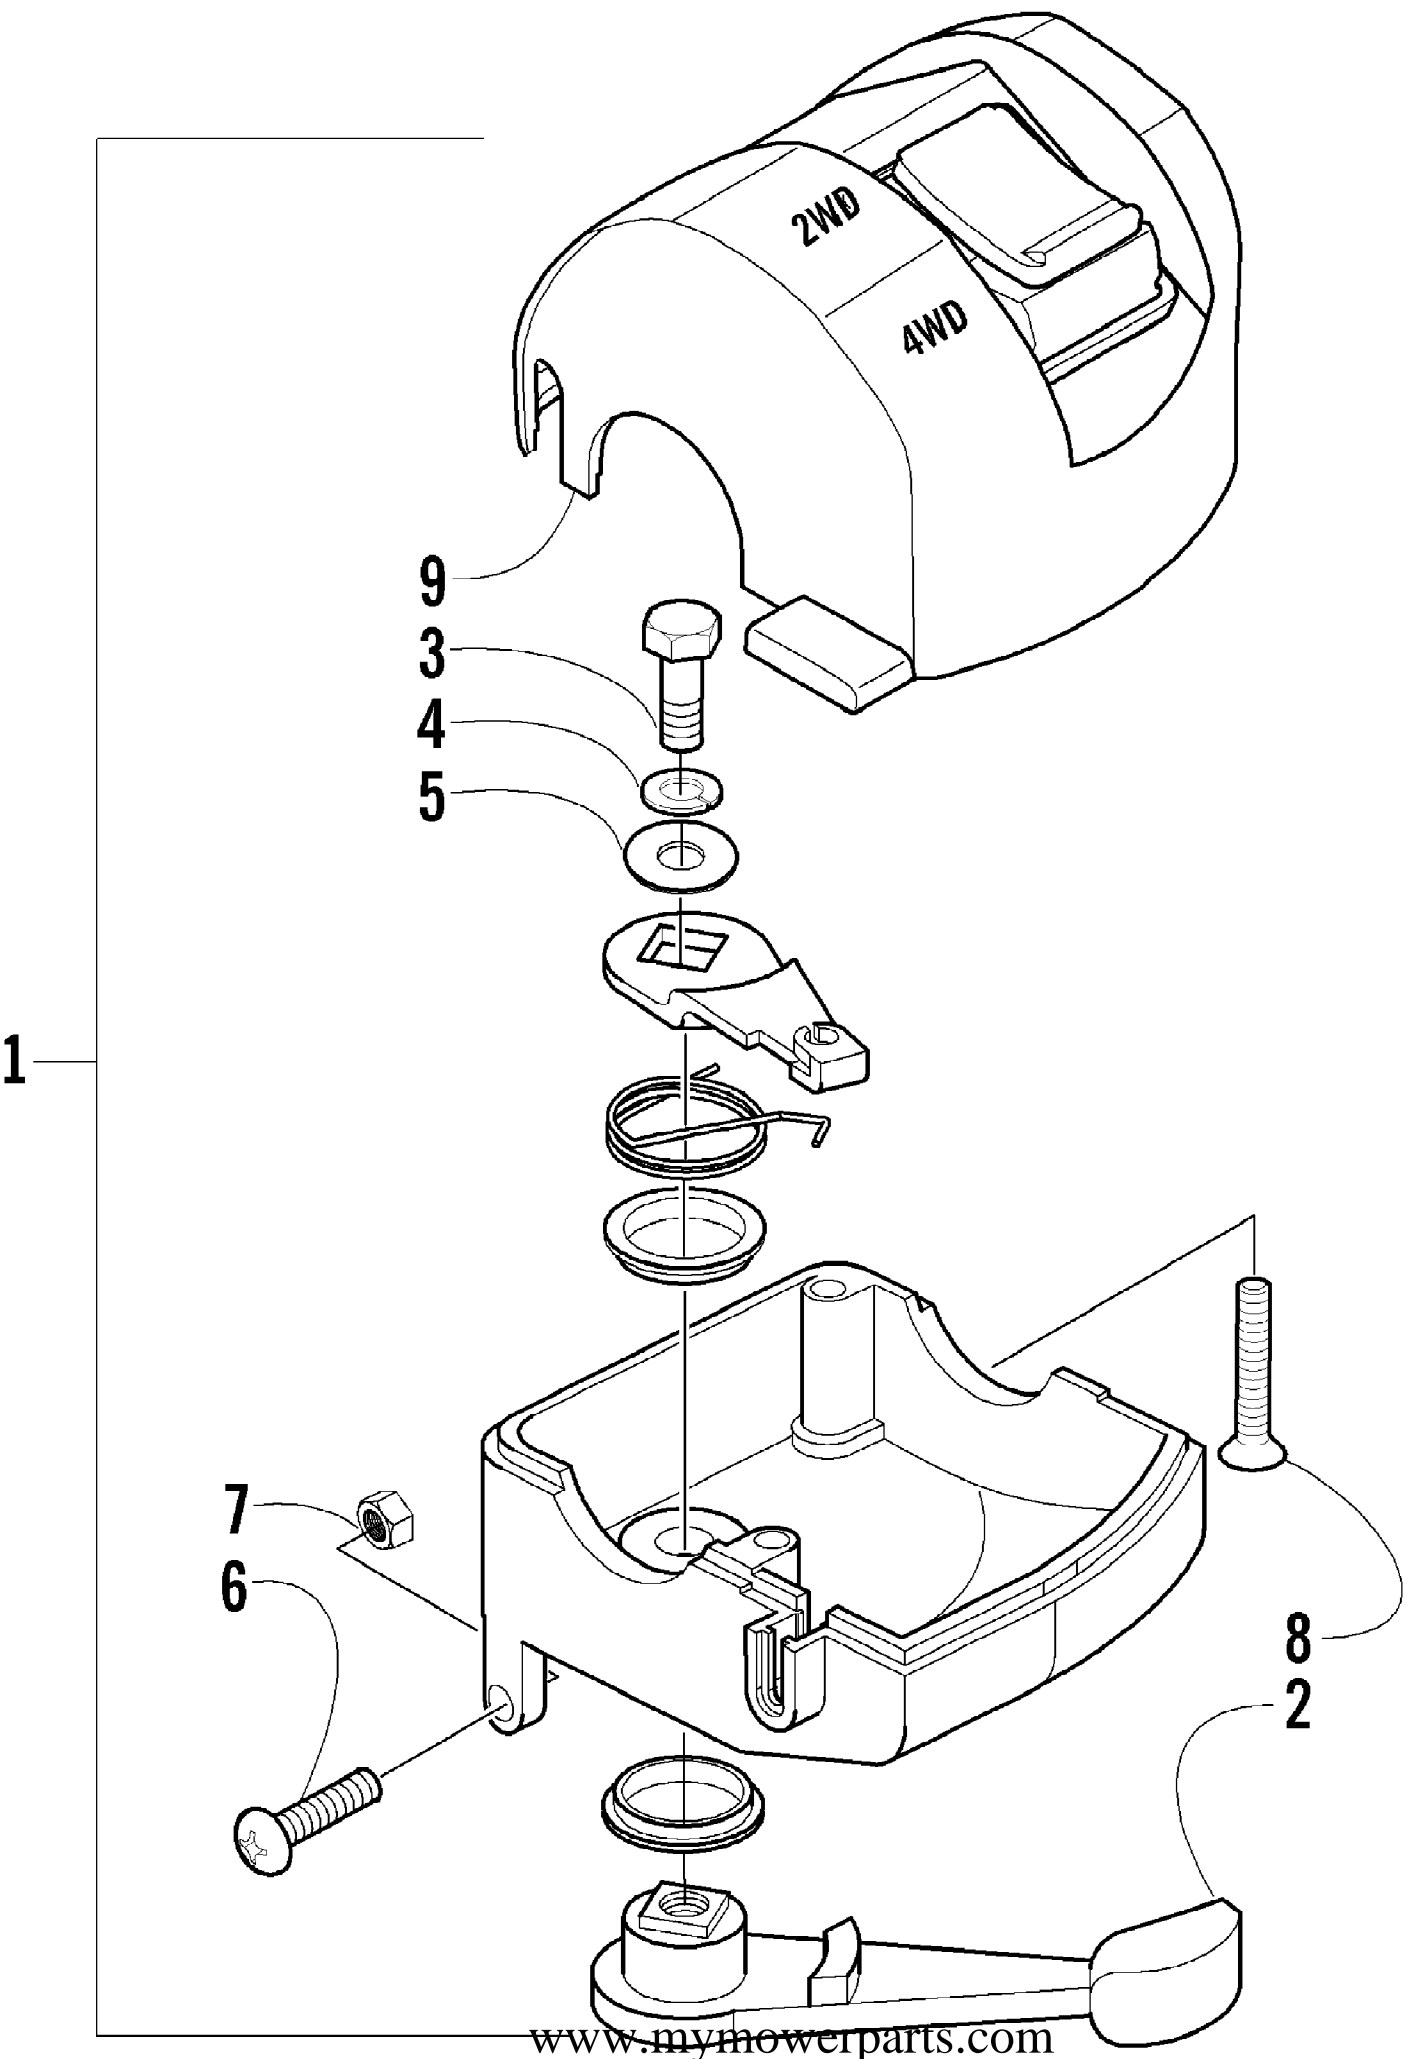

2005 ATV 650 H1 4X4 BLACK LE (A2005IBS4BUSO)
THROTTLE CASE ASSEMBLY

Page 89 of 97

Ref #	Part Number	Qty	S/P/F	Description
1	0509-012	1		Case, Throttle - Assembly (inc. 2-9)
2	3409-001	1		Lever
3	3004-533	1	S/P	Screw, Cap
4	3004-447	1	/P	Washer, Lock
5	3003-030	1	/P	Washer
6	3423-014	1		Screw
7	3423-327	1		Nut
8	3423-199	2		Screw
9	0409-048	1		Cover, Throttle w/Switch