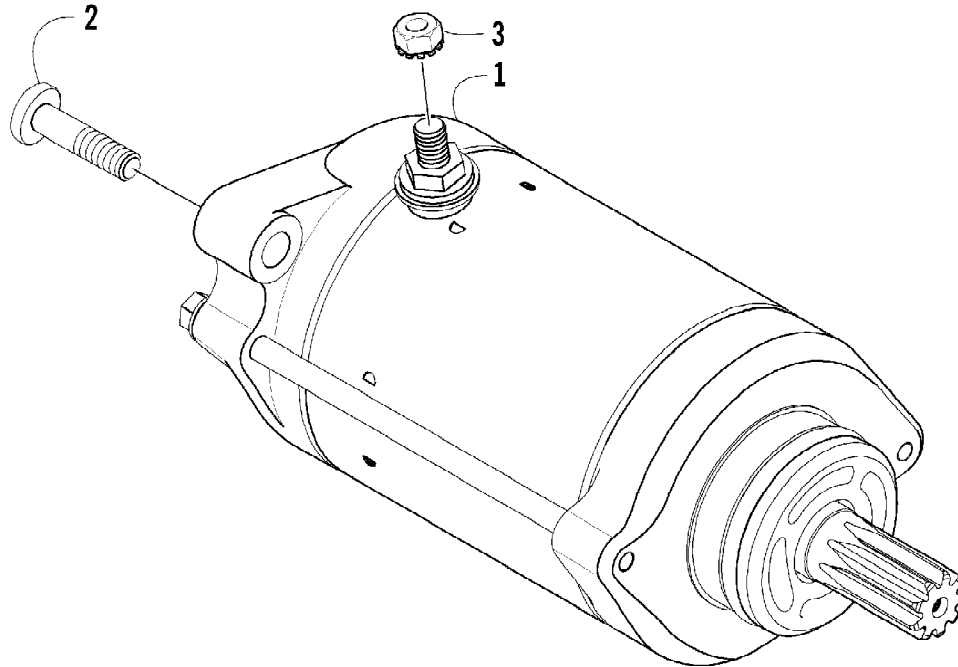

2005 ATV 650 H1 4X4 BLACK LE (A2005IBS4BUSO)  
STARTER CLUTCH ASSEMBLY

Page 81 of 97

Ref #	Part Number	Qty	S/P/F	Description
1	0815-001	1		Gear, Starter Idler - No. 1
2	0829-031	1	/P	Shaft, Starter Gear
3	0815-002	1		Gear, Starter Idler - No. 2
4	0815-003	1		Spacer, Starter Idler Gear No. 2
5	0829-032	1	/P	Shaft, Starter Gear
6	0815-004	1		Gear Starter Clutch (inc. 7)
7	0832-004	1	S	Bearing
8	0802-035	1		Clutch, Starter
9	0826-069	6		Screw, Machine
10	0828-094	1		Washer