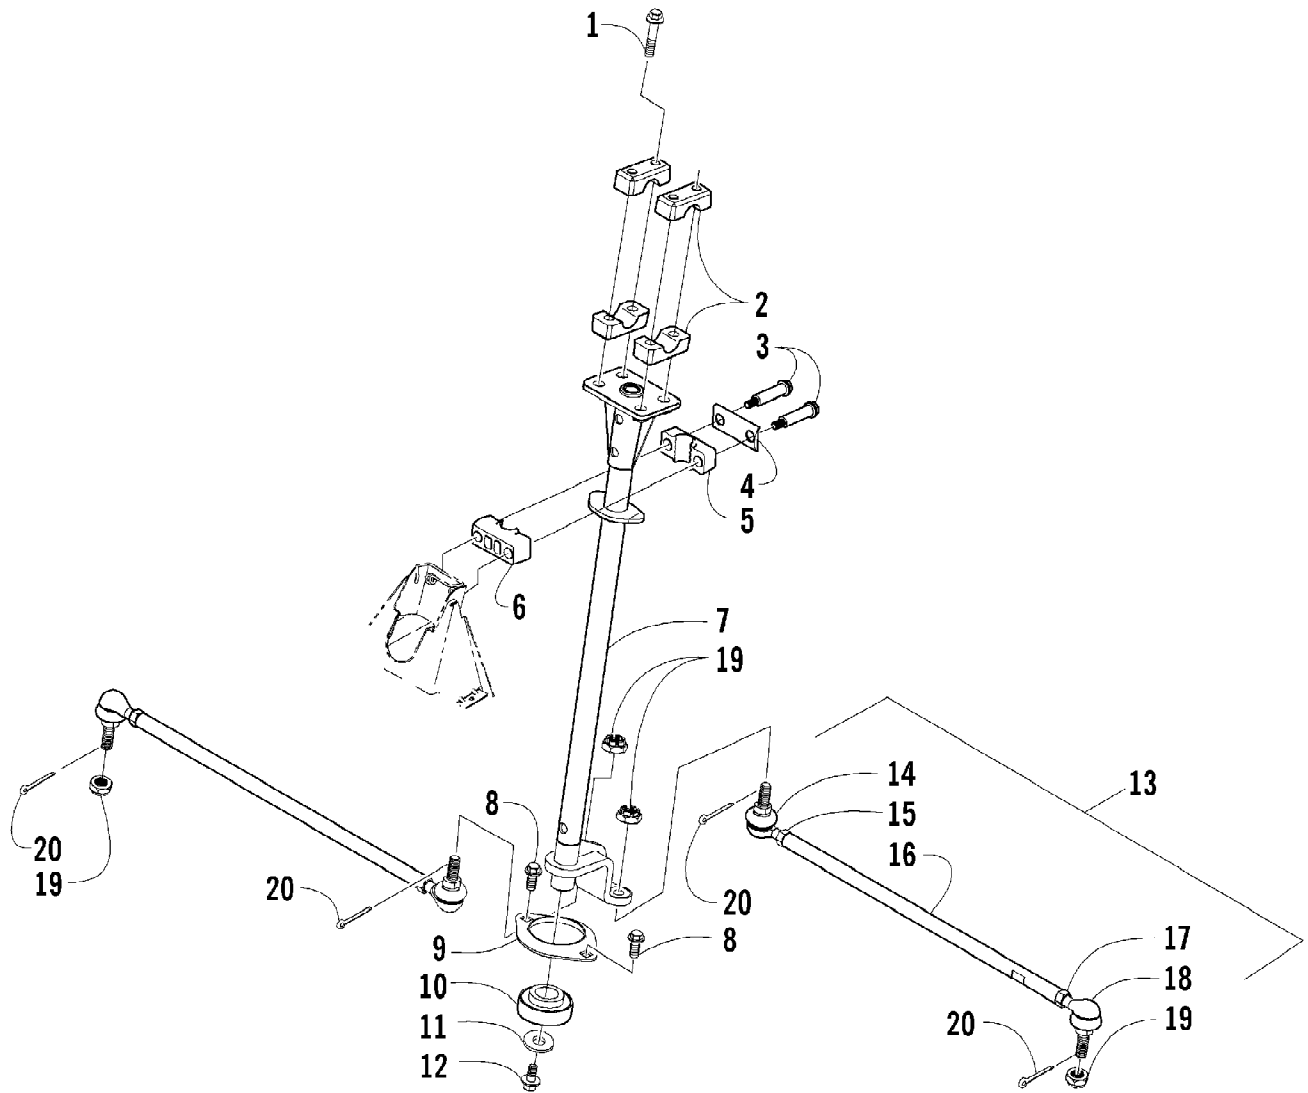

2005 ATV 650 H1 4X4 BLACK LE (A2005IBS4BUSO)
STEERING POST ASSEMBLY

Page 85 of 97

Ref #	Part Number	Qty	S/P/F	Description
1	8408-860	4		Screw, Cap
2	0405-035	4		Cap, Steering Adjuster
3	0423-505	2		Screw, Shoulder
4	0405-166	1		Cap, Housing
5	0405-138	1		Housing, Lower
6	0405-139	1		Housing, Upper
7	0505-451	1	S	Post, Steering
8	8408-816	2		Screw, Cap
9	0602-233	1		Flange, Bearing
10	0405-052	1		Bearing w/Inverted Oil Seal
11	0423-073	1		Washer
12	8409-020	1	/P	Screw, Cap
13	0505-408	2	S	Tie Rod - Assembly (inc. 14-18)
14	0405-083	2	S	Ball Joint, Tie Rod - Left
15	0423-013	2		Nut - Left
16	0405-107	2	S	Tie Rod
17	8420-002	2	/P	Nut - Right
18	0405-082	2	S	Ball Joint, Tie Rod - Right
19	0423-157	4		Nut, Lock
20	0623-175	4		Pin, Cotter