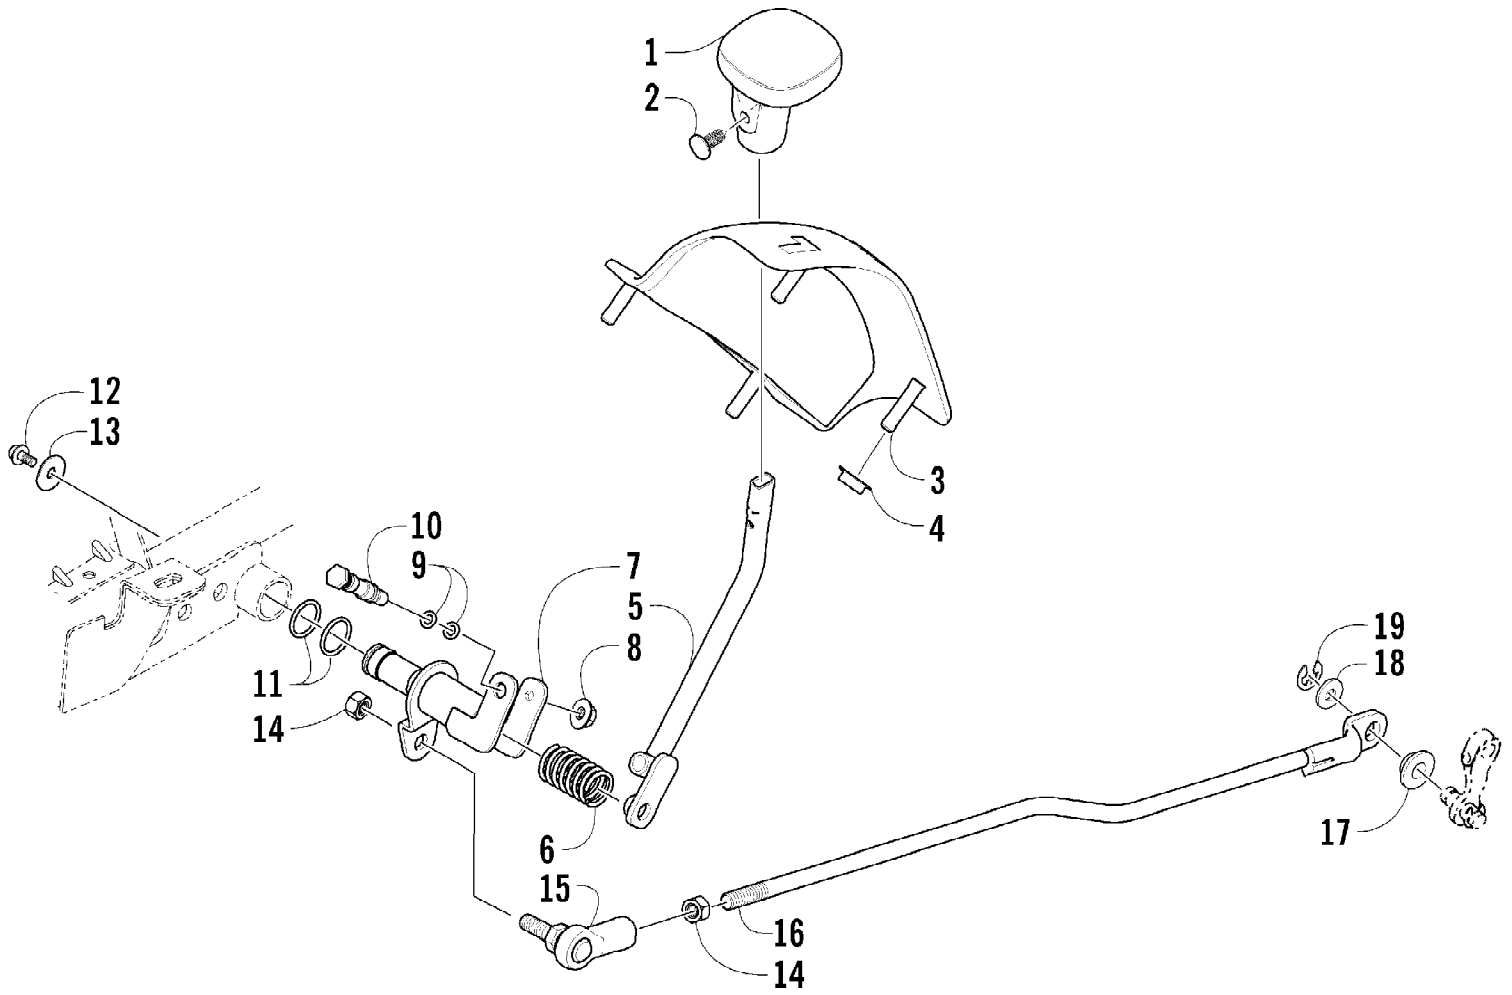

2005 ATV 650 H1 4X4 BLACK LE (A2005IBS4BUSO)
REVERSE SHIFT LEVER ASSEMBLY

Page 73 of 97

Ref #	Part Number	Qty	S/P/F	Description
1	0402-843	1	/P	Handle, Reverse Shift Lever
2	0423-345	1		Clip, Push
3	1402-110	1		Plate, Shift
4	0423-357	4		Nut, Stamped
5	0502-659	1		Lever, Reverse Shift
6	0502-410	1	S	Spring
7	0502-742	1		Axle, Reverse Shift Lever
8	8424-602	1	/P	Nut
9	0423-182	2	/P	O-Ring
10	0402-675	1		Axle, Pivot
11	0423-299	2	/P	O-Ring
12	8408-812	1		Screw, Cap
13	0423-087	1		Washer
14	0623-294	2		Nut
15	1402-270	1		End, Rod
16	0502-669	1	S	Linkage, Shift
17	0423-091	1		Bushing
18	0623-094	1		Washer
19	0423-169	1	/P	E-Ring