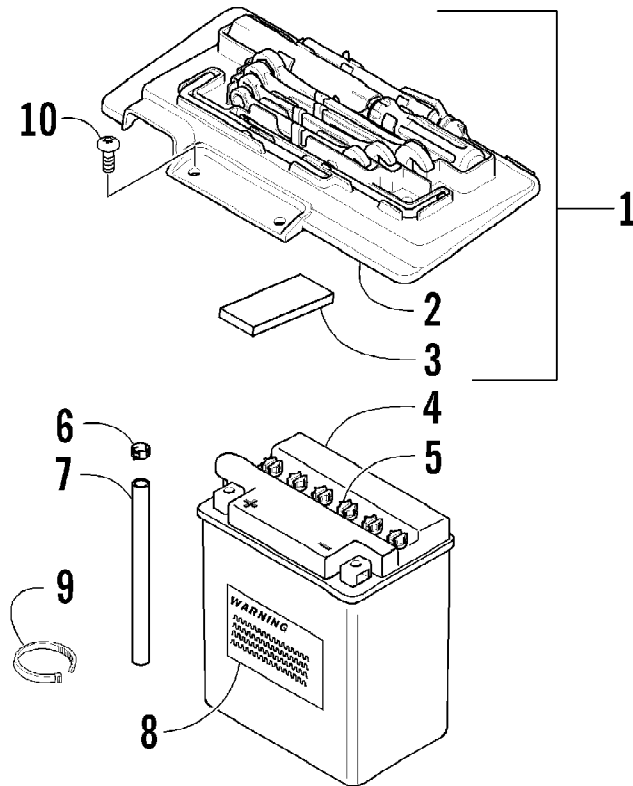

2005 ATV 650 H1 4X4 BLACK LE (A2005IBS4BUSO)
BATTERY ASSEMBLY

Page 6 of 97

Ref #	Part Number	Qty	S/P/F	Description
1	5990-839	1	S	Battery Cover/Tool Tray Assembly (inc. 2-3)
2	1406-507	1	S	Cover, Battery
3	0406-288	2		Pad, Battery
	0444-122	1	S/P	Kit, Tool
4	0745-045	1	/P	Battery Assembly (inc. 5-8)
5	0645-045	6		Cap, Battery
6	0645-152	1		Clamp, Hose
7	0645-263	1	/P	Hose, Vent
8	0645-151	1		Label, Warning - Battery
9	0123-903	4		Cable Tie - 11.5 in.
10	8476-616	2		Screw, Machine