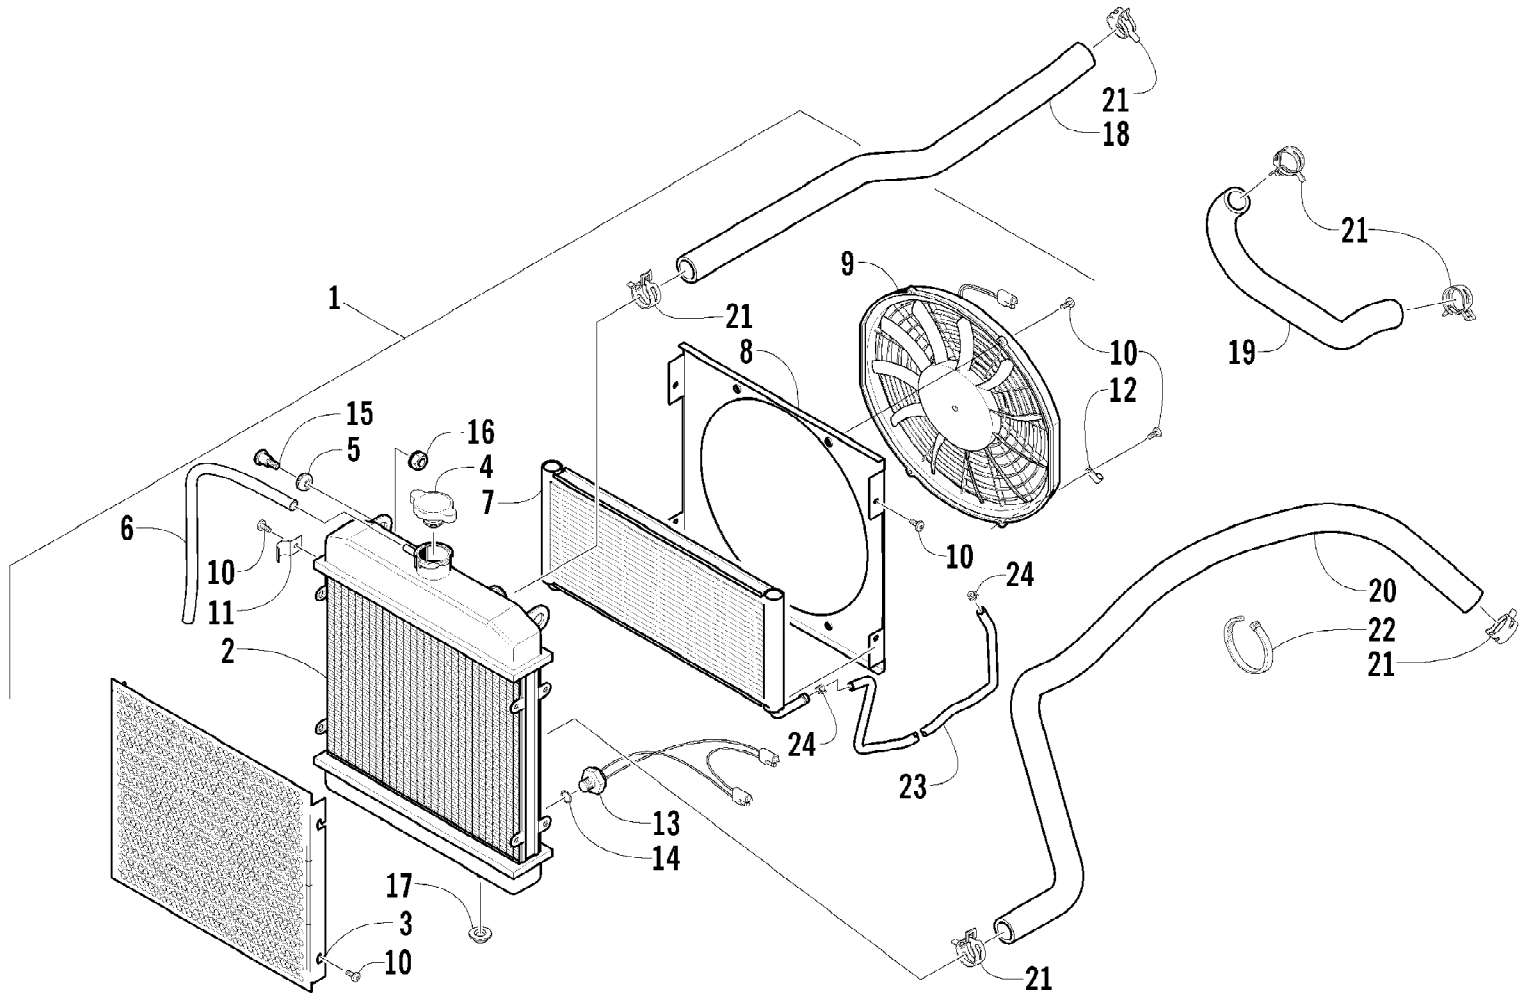

2005 ATV 650 H1 4X4 BLACK LE (A2005IBS4BUSO)
COOLING ASSEMBLY

Page 21 of 97

Ref #	Part Number	Qty	S/P/F	Description
1	0413-116	1		Radiator Assembly (inc. 2-14)
2	0413-043	1	S	Radiator
3	0413-007	1		Screen, Radiator
4	0413-002	1	S	Cap, Radiator
5	0423-030	2		Grommet
6	0610-016	AR	/P	Hose - 25 ft
7	0413-122	1		Cooler, Oil
8	0413-124	1		Shroud, Fan
9	0413-123	1	/P	Fan, Cooling
10	8475-512	12		Screw, Machine
11	0423-351	1		Clamp, Wire
12	0123-397	1		Clamp, Cable
13	0413-045	1		Sender, Temperature - Coolant
14	0423-390	1	S	O-Ring
15	0423-484	2		Screw, Shoulder
16	0623-038	2		Nut w/Washer
17	0423-028	2		Bushing, Stem
18	0410-002	1		Hose, Coolant - Upper
19	0410-022	1		Hose, Coolant - Crossover
20	0410-041	1		Hose, Coolant - Lower
21	0423-496	6		Clamp, Hose
22	0123-788	2	/P	Cable Tie
23	0410-100	AR	S	Hose, Oil Cooler
24	0423-632	4		Clamp, Hose