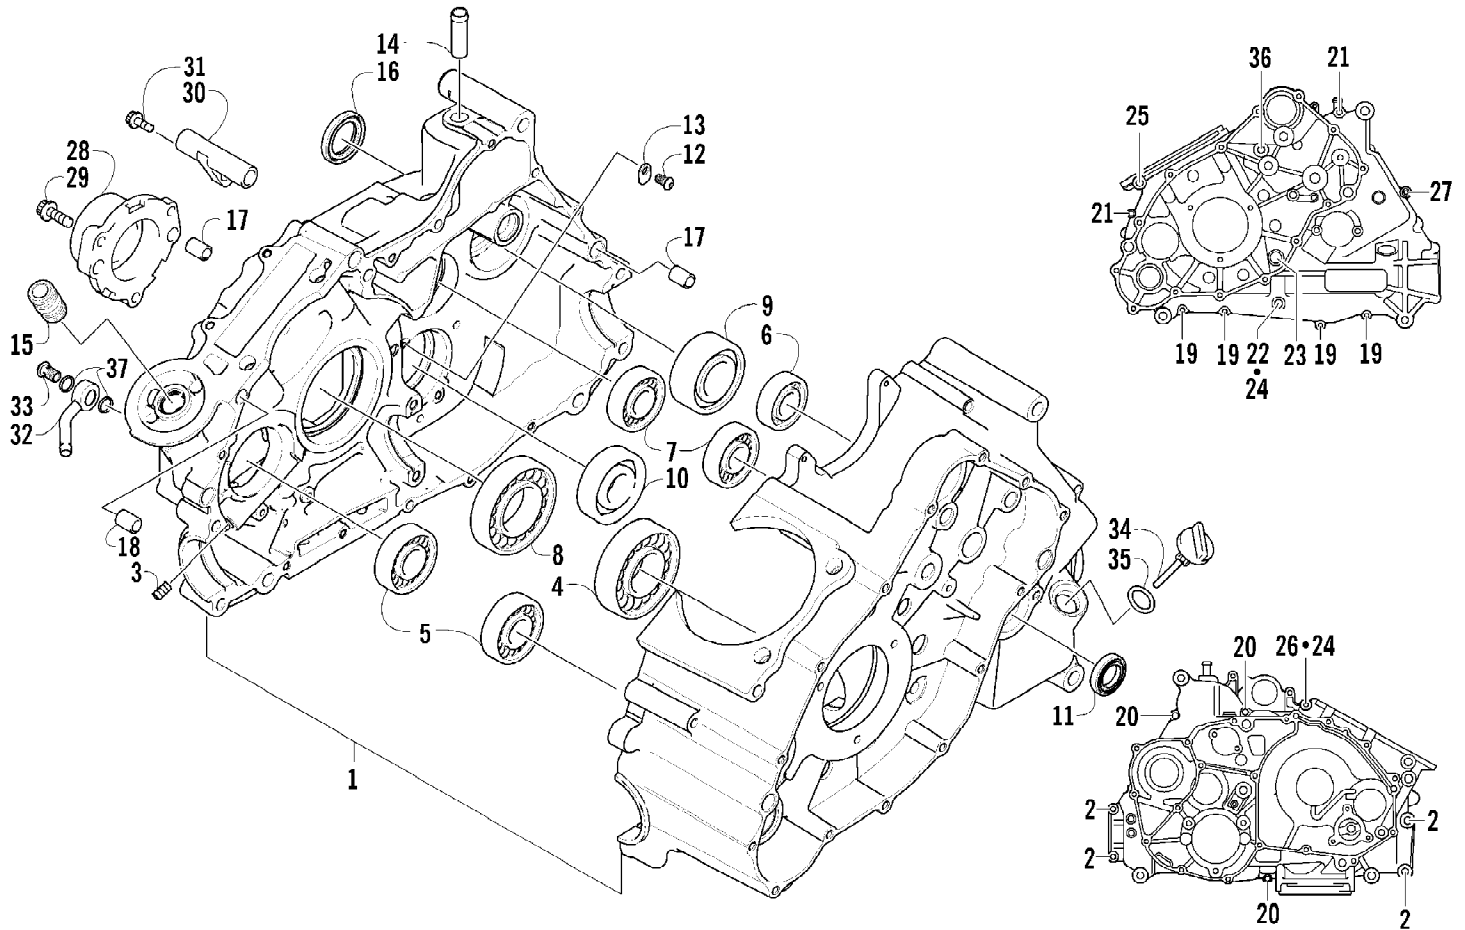

2005 ATV 650 H1 4X4 BLACK LE (A2005IBS4BUSO)
CRANKCASE ASSEMBLY

2005 ATV 650 H1 4X4 BLACK LE (A2005IBS4BUSO)
CRANKCASE ASSEMBLY

Page 25 of 97

Ref #	Part Number	Qty	S/P/F	Description
1	0801-056	1	S	Crankcase Assembly (inc. 2-16)
2	8412-850	4		Screw, Cap
3	0801-002	2		Plug
4	0832-003	1	S	Bearing
5	0832-005	2	S	Bearing
6	0832-013	1	S	Bearing
7	0832-014	2	S	Bearing
8	0832-002	1	S	Bearing
9	0832-012	1	S	Bearing
10	0832-015	1	S/P	Bearing
11	0822-052	1		Seal, Countershaft
12	0826-100	2		Screw, Cap
13	0822-010	2	/P	Retainer, Bearing
14	0801-028	1		Pipe, Breather
15	0812-008	1		Union, Oil Filter
16	0830-035	1		Seal, Driveshaft
17	0829-002	5		Pin, Dowel
18	0829-003	1		Pin, Dowel
19	8468-645	4		Screw, Machine
20	8468-655	3		Screw, Machine
21	8468-675	2		Screw, Machine
22	8412-860	1		Screw, Cap
23	0826-017	1		Screw, Cap
24	0830-008	2		Gasket
25	0826-019	1		Screw, Cap
26	0826-018	1		Screw, Cap
27	8468-695	1		Screw, Machine
28	0801-006	1		Housing, Secondary Shaft Bearing
29	0826-105	3		Bolt
30	0801-069	1		Pipe, Breather
31	0826-038	1		Bolt, Breather Pipe
32	0812-028	2		Fitting, Oil Cooler
33	0812-025	2		Bolt, Oil Cooler Fitting
34	0801-005	1		Stick, Oil Level
35	0830-010	1		O-Ring, Oil Level Stick
36	8468-680	1		Screw, Machine
37	0812-026	4		Gasket