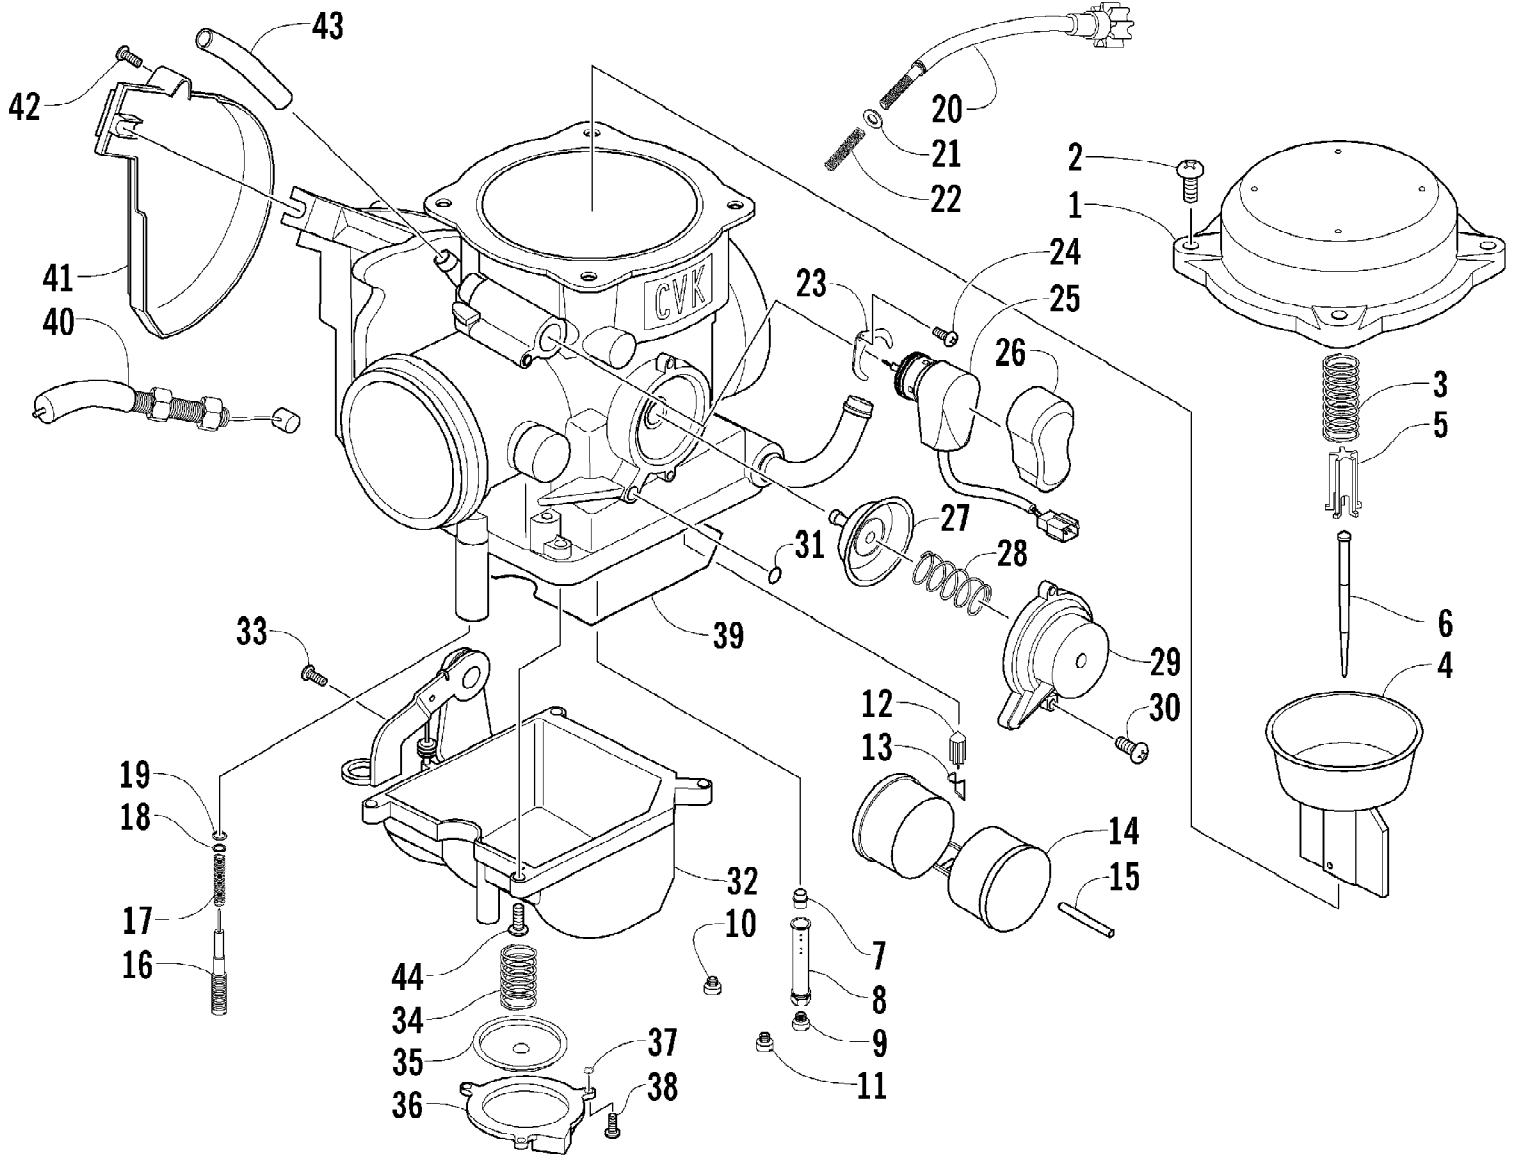

2005 ATV 650 H1 4X4 BLACK LE (A2005IBS4BUSO)  
CAM CHAIN ASSEMBLY

Page 8 of 97

Ref #	Part Number	Qty	S/P/F	Description
1	0810-001	1		Chain, Cam
2	0810-002	1		Guide, Chain
3	0810-003	1		Tensioner, Chain
4	0826-036	1		Bolt
5	0830-025	1		Washer
6	0810-004	1		Adjuster, Tensioner - Assembly
7	0830-018	1		Gasket
8	8468-625	2		Screw, Machine
9	0830-107	2		Gasket
10	8400-610	1		Screw, Cap
11	0828-110	1		Washer

2005 ATV 650 H1 4X4 BLACK LE (A2005IBS4BUSO)  
CAMSHAFT/VALVE ASSEMBLY

Page 10 of 97

Ref #	Part Number	Qty	S/P/F	Description
1	0809-128	1	S/P	Camshaft
2	0809-002	1		Sprocket
3	0829-008	1		Pin
4	0828-004	1		Washer
5	0826-034	2		Bolt
6	0809-003	1		C-Ring
7	0809-202	1	S/F	Arm, Valve Rocker - Intake (inc. two No. 8-9)
8	0809-033	4	S/F	Screw
9	0827-007	4	F	Nut
10	0809-205	1	S/F	Arm, Valve Rocker - Exhaust (inc. two No. 8-9)
11	0809-006	4	F	Seat, Spring
12	0830-016	4	S/F	Seal, Oil
13	0809-007	1	F	Shaft, Rocker Arm
14	0809-008	1	F	Shaft, Rocker Arm
15	0831-041	2	F	Plug, Shaft
16	0809-014	8	F	Cotter, Valve
17	0809-039	2	S/F	Valve, Intake
18	0809-040	2	S/F	Valve, Exhaust
19	0809-138	4	S/F	Spring, Valve
20	0809-013	4	F	Retainer, Spring