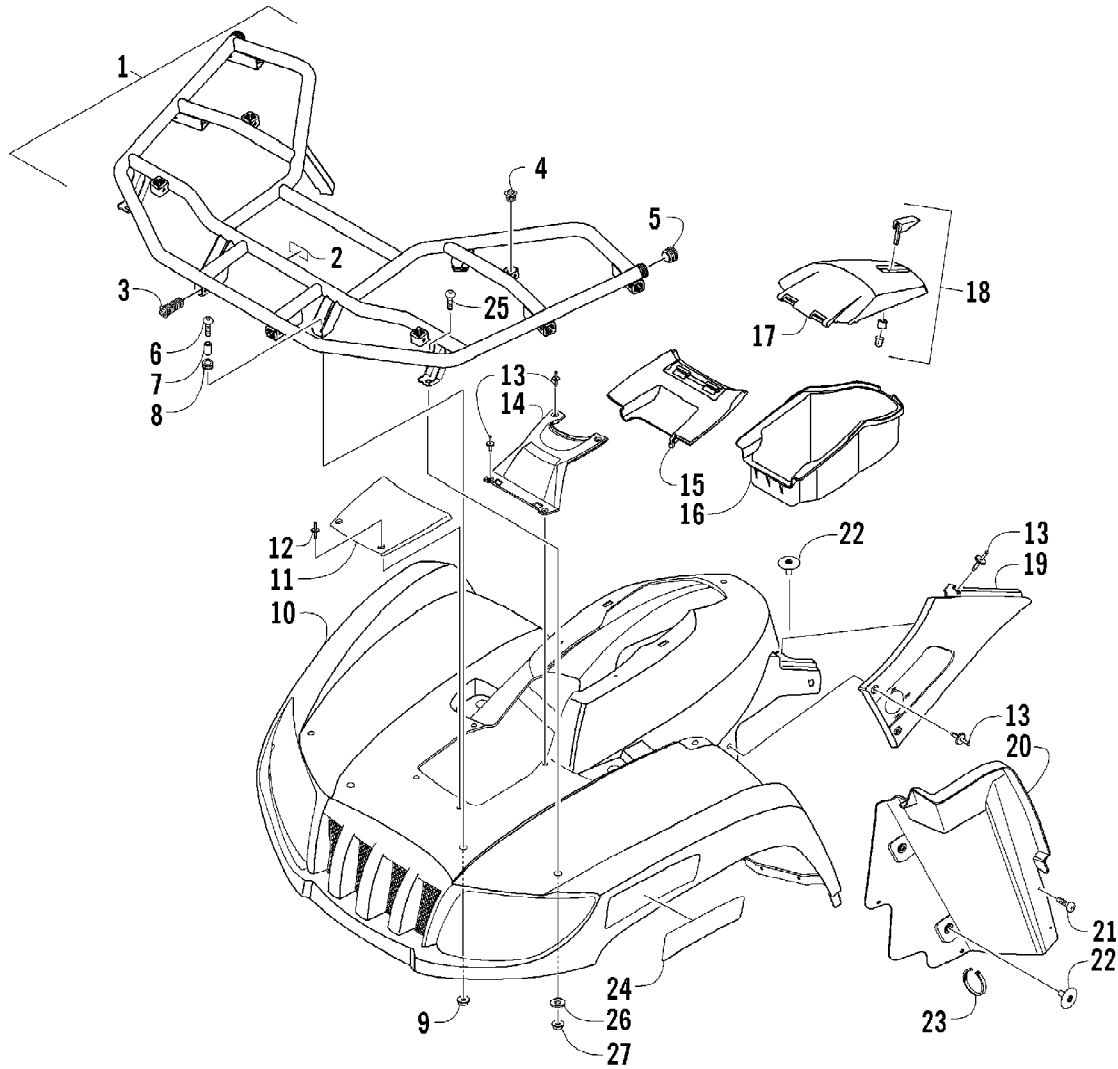

2005 ATV 650 H1 4X4 BLACK LE (A2005IBS4BUSO)  
FRAME AND RELATED PARTS

Page 39 of 97

Ref #	Part Number	Qty	S/P/F	Description
1	1506-895	1		Frame, Main
2	0509-016	1		Headlight Assembly - Right (inc. 3-4)
2	0509-018	1		Headlight Assembly - Left (inc. 3-4)
3	0409-055	4		Bulb, Headlight
4	0423-452	4		Socket, Mounting
5	0423-515	4		Stud, Mounting - Headlight
6	0423-514	2		Stud, Adjuster - Headlight
7	0423-522	2		Spring, Adjuster
8	0423-513	2		Knob, Adjuster
9	8409-020	4	/P	Screw, Cap
10	1506-725	2		Channel, Bumper Mounting
11	1506-562	1		Bracket, Mounting - Bumper - Right
11	1506-563	1		Bracket, Mounting - Bumper - Left
12	8408-816	10		Screw, Cap
13	1506-398	1	/P	Bumper (inc. 14)
14	0411-501	1		Decal, "Arctic Cat" - White
15	8424-805	2		Nut, Lock
16	1506-667	2		Strap, Bumper Support
17	8468-845	2		Screw, Machine
18	8428-002	2		Nut, Lock
19	1506-429	1	S	Brace, A-Arm
20	8409-025	2		Screw, Cap
21	1406-030	1		Panel, Belly
22	0423-101	10		Screw, Body
23	1506-615	1		Bumper, Rear (inc. 24)
24	0406-130	4		Cap, Bumper
25	8424-802	8		Nut, Flange
26	1506-067	1		Foam, Frame
27	0406-289	1		Pad, Battery Top
28	8409-016	4		Screw, Cap
29	1506-380	1		Footrest - Right
29	1506-379	1		Footrest - Left
30	1406-298	2		Rod, Support
31	0623-751	1		Cable Tie