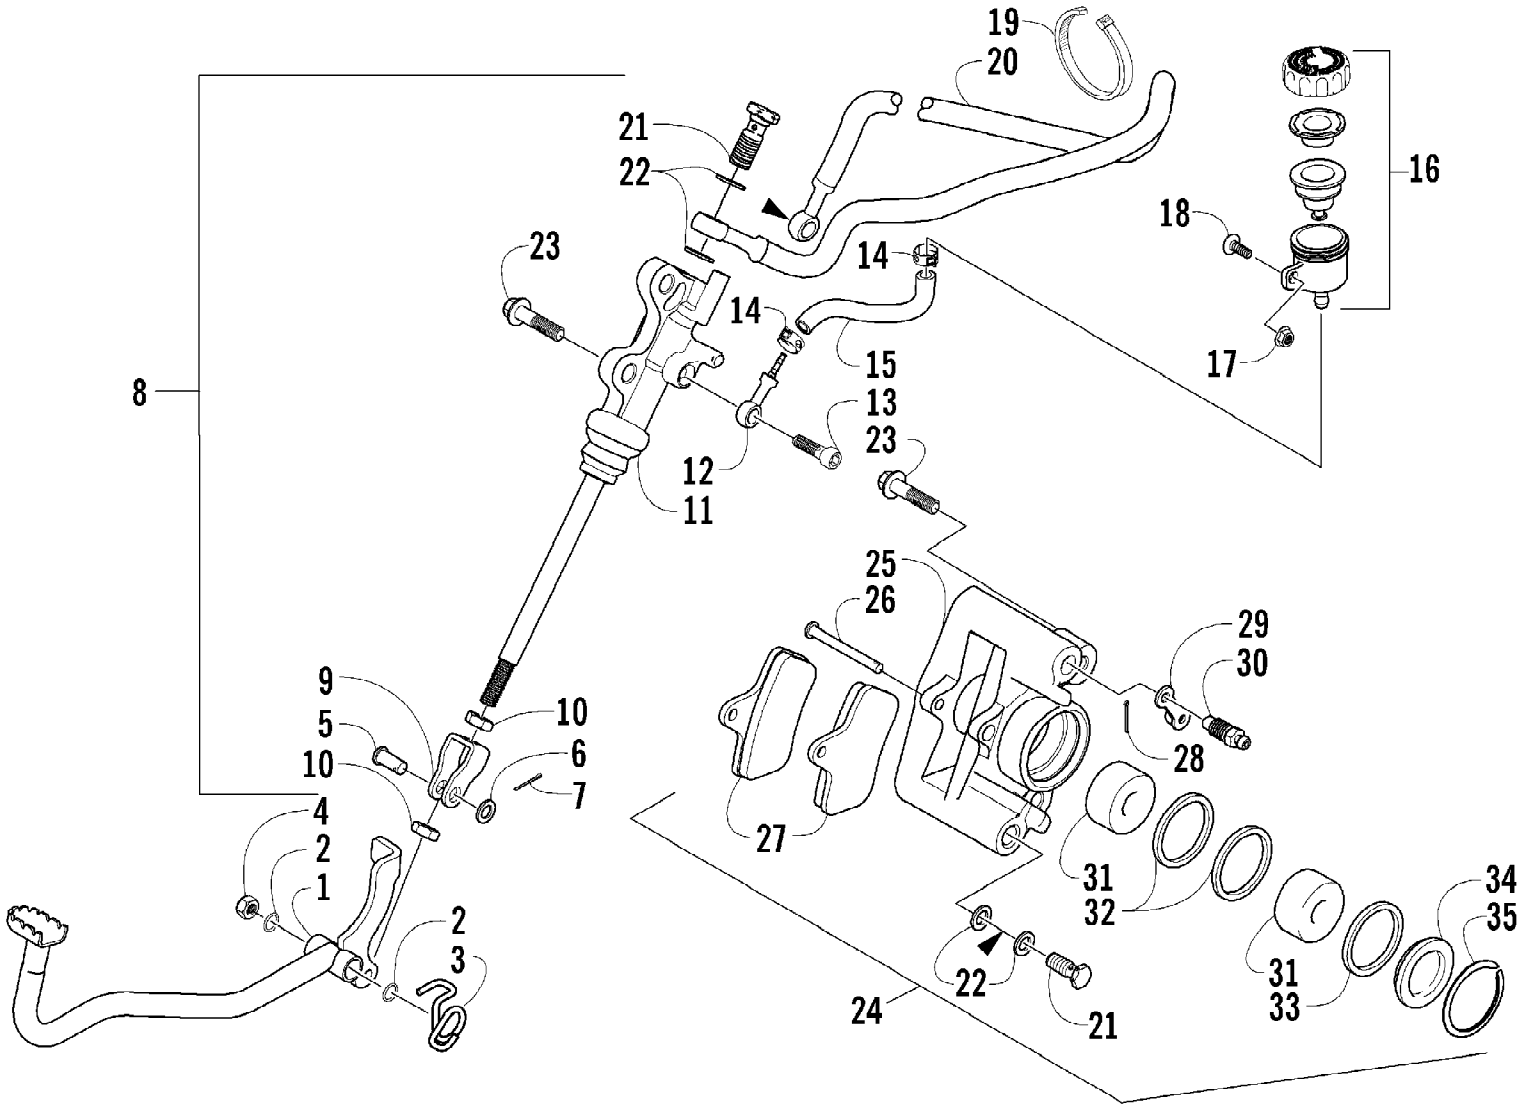

2005 ATV 650 H1 4X4 BLACK LE (A2005IBS4BUSO)
AUXILIARY BRAKE ASSEMBLY

2005 ATV 650 H1 4X4 BLACK LE (A2005IBS4BUSO)
AUXILIARY BRAKE ASSEMBLY

Page 4 of 97

Ref #	Part Number	Qty	S/P/F	Description
1	0502-656	1		Lever, Brake
2	1602-213	2	/P	O-Ring
3	0502-713	1		Spring, Brake Lever
4	8422-002	1		Nut
5	0402-575	1		Pin, Clevis
6	0402-583	1		Washer
7	0402-584	1		Pin, Cotter
8	0502-665	1	S	Brake Assembly (inc. 9-16)
9	0402-580	1		Actuator, Push Rod
10	0402-592	2		Nut, Jam
11	0	1	F	Master Cylinder
12	1402-277	1		Fitting, Banjo
13	1402-278	1		Bolt, Banjo Fitting
14	0423-525	2		Clamp, Hose
15	1402-266	1		Hose, Brake Reservoir
16	1402-257	1		Reservoir, Brake
17	8424-602	1	/P	Nut, Flanged
18	8476-616	1		Screw, Machine
19	0123-788	1	/P	Cable Tie 7.5 in.
20	1402-200	1		Hose, Brake
21	0423-413	2		Bolt, Banjo Fitting
22	0423-178	4		Washer, Crush
23	8408-825	4		Screw, Cap
24	0502-457	1	S	Caliper, Brake (inc. 25-35)
25	0	1	F	Housing, Caliper
26	0402-495	1		Pin, Brake Caliper
27	1402-126	2		Pad, Brake
28	0423-495	1	/P	Pin, Cotter
29	0402-493	1		Cap, Bleed Valve
30	1402-123	1		Valve, Bleed
31	1402-125	2		Piston
32	0402-980	2		O-Ring, Brake Caliper
33	0	1	F	O-Ring
34	0	1	F	Plug
35	0	1	F	Ring, Retaining