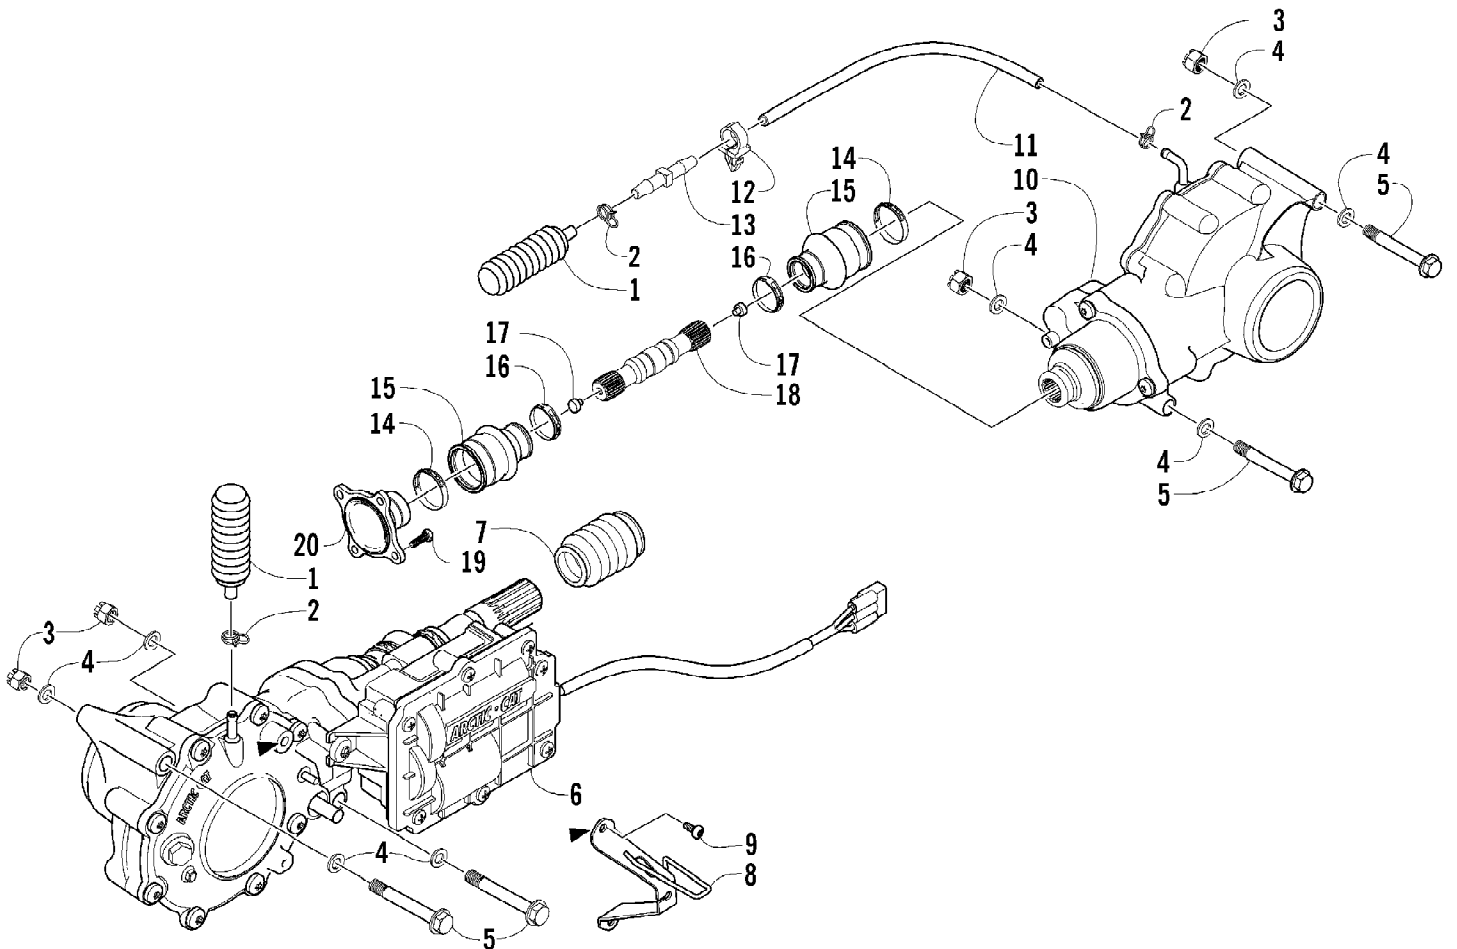

2005 ATV 650 H1 4X4 BLACK LE (A2005IBS4BUSO)
DRIVE TRAIN ASSEMBLY

Page 35 of 97

Ref #	Part Number	Qty	S/P/F	Description
1	0402-147	2	S	Bladder, Gearcase
2	0423-315	4		Clamp, Fitting
3	8428-002	4		Nut, Lock
4	0423-426	8		Washer
5	0423-404	4		Screw, Cap
6	0502-444	1		Gearcase, Front
7	0402-966	1		Boot, Shaft
8	0502-500	1		Plate, Cable
9	0423-396	3		Screw, Self-Tapping
10	0502-642	1	S	Gearcase, Rear
11	0410-049	AR		Hose, Vent
12	0623-101	1		Clip, Routing - Snap-In
13	0470-462	1		Fitting, Vent
14	0423-393	2		Clamp, Boot
15	0402-985	2	/P	Boot
16	0423-411	2		Clamp, Boot
17	0673-618	2	/P	Bumper, Propeller Shaft
18	1402-233	1		Shaft, Propeller
19	8408-820	4	/P	Screw, Cap
20	0402-950	1		Flange, Output