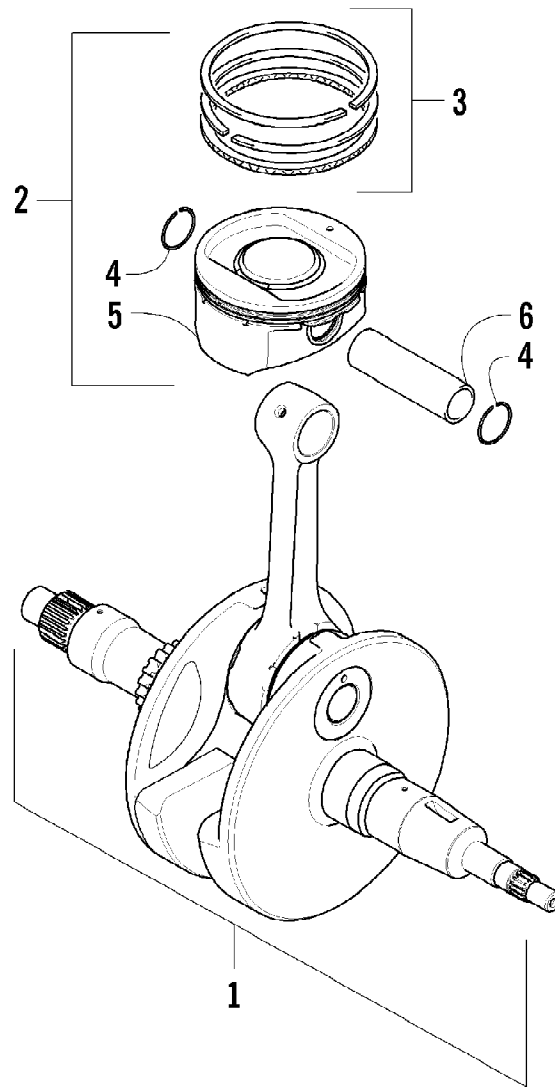

2005 ATV 650 H1 4X4 BLACK LE (A2005IBS4BUSO)  
CRANKCASE ASSEMBLY

2005 ATV 650 H1 4X4 BLACK LE (A2005IBS4BUSO)  
CRANKCASE ASSEMBLY

Page 25 of 97

Ref #	Part Number	Qty	S/P/F	Description
1	0801-056	1	S	Crankcase Assembly (inc. 2-16)
2	8412-850	4		Screw, Cap
3	0801-002	2		Plug
4	0832-003	1	S	Bearing
5	0832-005	2	S	Bearing
6	0832-013	1	S	Bearing
7	0832-014	2	S	Bearing
8	0832-002	1	S	Bearing
9	0832-012	1	S	Bearing
10	0832-015	1	S/P	Bearing
11	0822-052	1		Seal, Countershaft
12	0826-100	2		Screw, Cap
13	0822-010	2	/P	Retainer, Bearing
14	0801-028	1		Pipe, Breather
15	0812-008	1		Union, Oil Filter
16	0830-035	1		Seal, Driveshaft
17	0829-002	5		Pin, Dowel
18	0829-003	1		Pin, Dowel
19	8468-645	4		Screw, Machine
20	8468-655	3		Screw, Machine
21	8468-675	2		Screw, Machine
22	8412-860	1		Screw, Cap
23	0826-017	1		Screw, Cap
24	0830-008	2		Gasket
25	0826-019	1		Screw, Cap
26	0826-018	1		Screw, Cap
27	8468-695	1		Screw, Machine
28	0801-006	1		Housing, Secondary Shaft Bearing
29	0826-105	3		Bolt
30	0801-069	1		Pipe, Breather
31	0826-038	1		Bolt, Breather Pipe
32	0812-028	2		Fitting, Oil Cooler
33	0812-025	2		Bolt, Oil Cooler Fitting
34	0801-005	1		Stick, Oil Level
35	0830-010	1		O-Ring, Oil Level Stick
36	8468-680	1		Screw, Machine
37	0812-026	4		Gasket