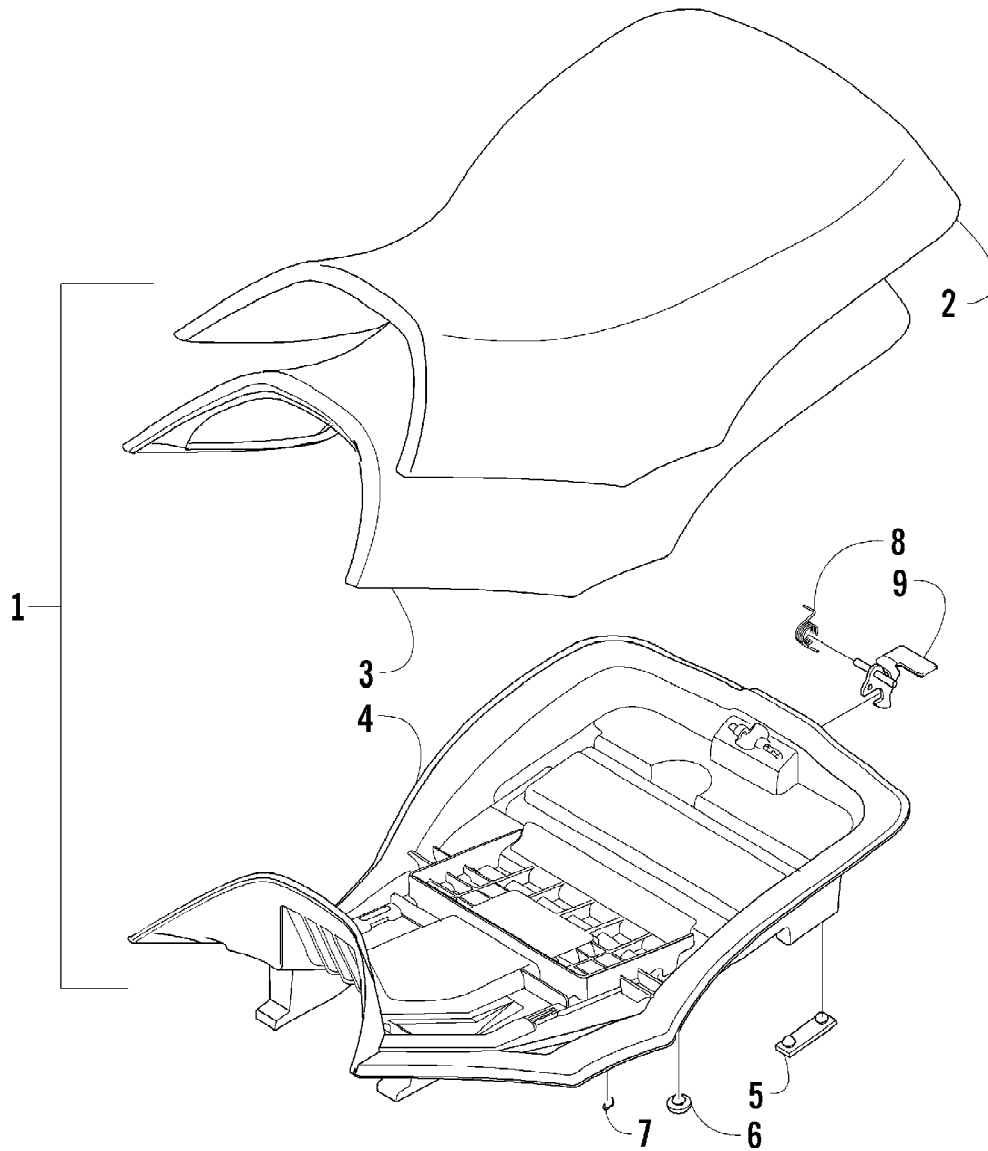

2005 ATV 650 H1 4X4 BLACK LE (A2005IBS4BUSO)
SEAT ASSEMBLY

Page 75 of 97

Ref #	Part Number	Qty	S/P/F	Description
1	1506-207	1	S	Seat Assembly (inc. 2-9)
2	1506-209	1		Cover, Seat
3	1506-208	1		Foam, Seat
4	1406-362	1	S	Base, Seat Assembly (inc. 5-6)
5	0406-879	2		Bumper, Seat - Rear
6	0406-877	4	/P	Bumper, Seat - Front
7	0624-528	AR	/P	Staple
8	1406-592	1	/P	Spring, Seat Latch
9	1506-156	1		Latch, Seat