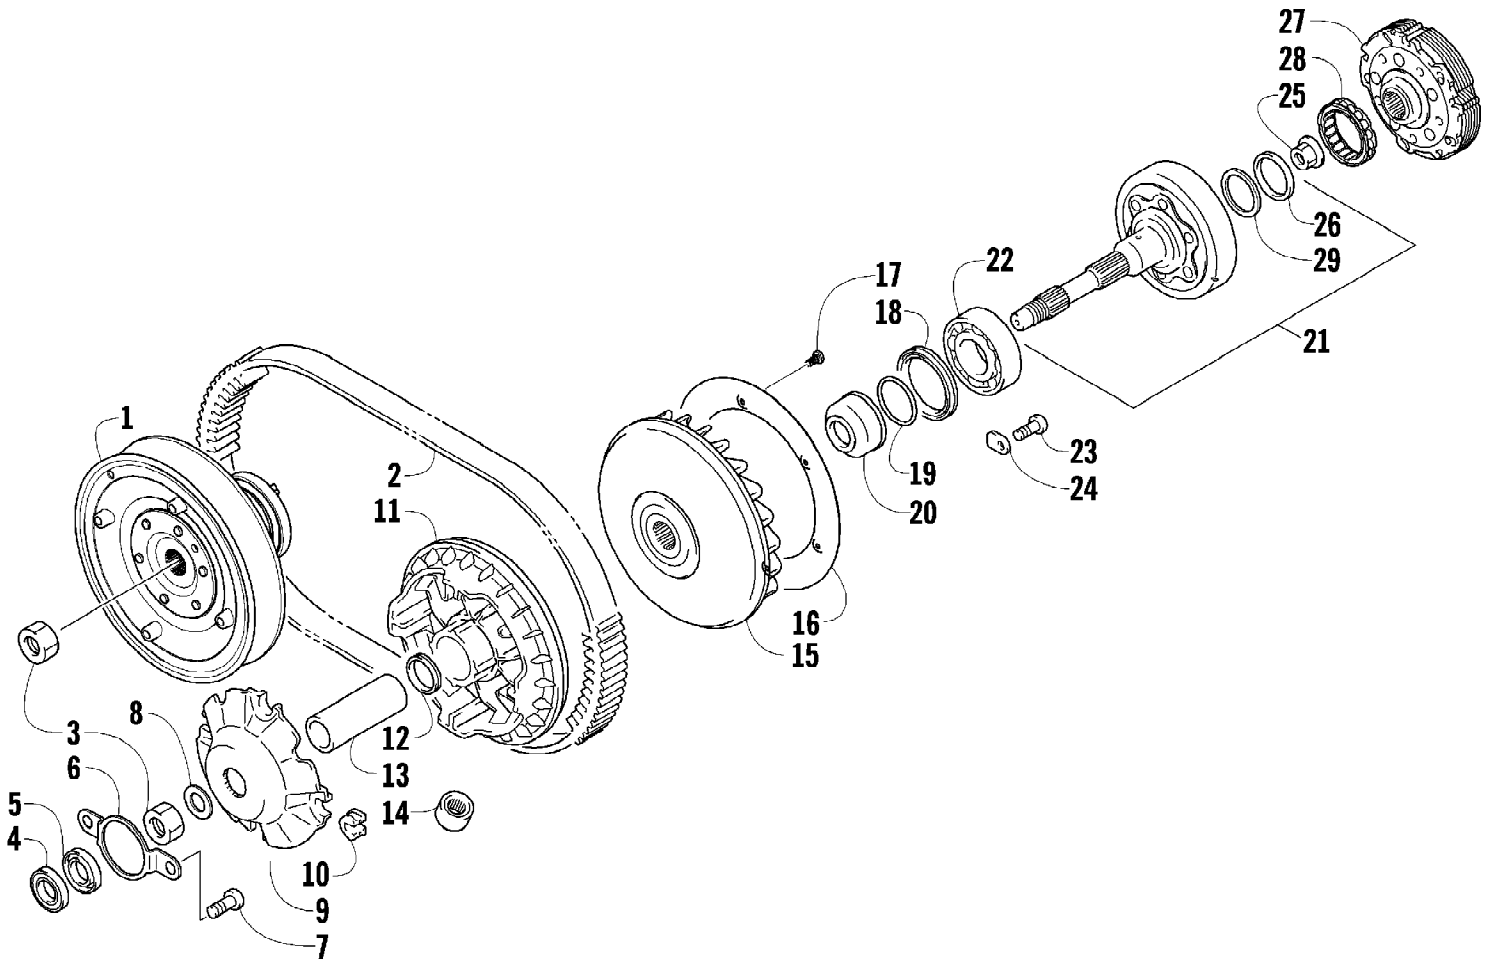

2005 ATV 650 H1 4X4 BLACK LE (A2005IBS4BUSO)
TRANSMISSION ASSEMBLY

Page 91 of 97

Ref #	Part Number	Qty	S/P/F	Description
1	0823-134	1	S	Pulley, Driven - Assembly
2	0823-013	1		V-Belt
3	0827-010	2		Nut
4	0832-010	1		Bearing
5	0823-016	1	S	Seal, Clutch Housing - Right
6	0823-020	1		Retainer, Bearing
7	0826-031	2		Screw
8	0822-046	1		Shim
9	0823-008	1		Plate, Movable Drive Face
10	0823-010	4		Damper, Movable Drive Face
11	0823-002	1		Face, Movable Drive (inc. 12)
12	0830-030	2		Seal, Movable Drive Face
13	0823-133	1		Spacer, Movable Drive Face
14	0823-012	8	S	Roller, Movable Drive Face
15	0823-001	1	S	Face, Fixed Drive
16	0823-131	1		Shroud, Drive Face
17	0623-914	6		Screw, Self-Tapping
18	0830-034	1	S	Seal, Clutch Housing - Right
19	0470-531	1		O-Ring
20	0823-015	1		Spacer, Fixed Drive Face
21	0823-270	1	S	Housing, Clutch - Assembly (inc. 26 and 29)
22	0832-009	1	/P	Bearing
23	0826-029	2		Screw, Bearing Retainer
24	0822-010	2	/P	Retainer, Bearing
25	0827-011	1		Nut
26	0823-017	1	S	Seal, Clutch Housing - Left
27	0823-098	1	S	Clutch, Centrifugal - 6 Plate
28	0823-018	1		Clutch, One Way
29	0828-075	1		Shim