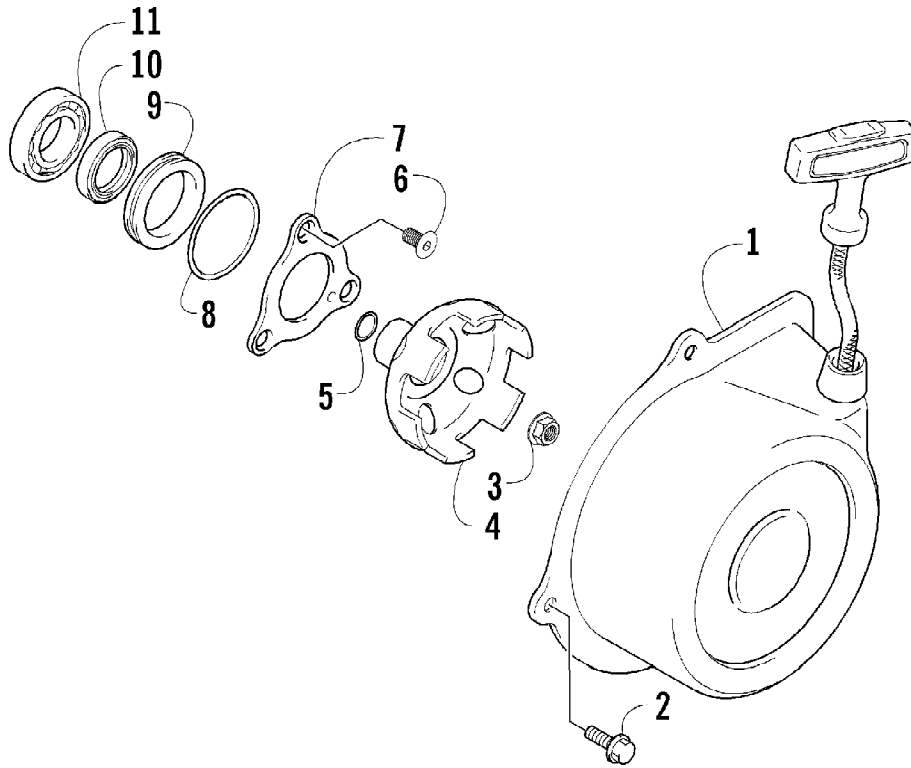

2005 ATV 650 H1 4X4 BLACK LE (A2005IBS4BUSO)  
REAR SUSPENSION ASSEMBLY

2005 ATV 650 H1 4X4 BLACK LE (A2005IBS4BUSO)  
REAR SUSPENSION ASSEMBLY

Page 66 of 97

Ref #	Part Number	Qty	S/P/F	Description
1	0504-372	1	S	Knuckle, Right Rear - Assembly (inc. 2-6)
1	0504-373	1	S/P	Knuckle, Left Rear - Assembly (inc. 2-6)
2	0	1	F	Knuckle - Right
2	0	1	F	Knuckle - Left
3	1402-027	2	S/P	Bearing, Wheel Hub
4	0423-423	2		Ring, Retaining
5	0403-038	4	S/P	Collar, Suspension Bushing
6	0403-032	8	S	Bushing, Suspension
7	0504-326	1	S	A-Arm, Rear - Lower Right (inc. 8-9)
7	0504-327	1	S/P	A-Arm, Rear - Lower Left (inc. 8-9)
8	0403-115	16	S	Bushing
9	0403-114	8	S	Collar
10	8428-002	14		Nut, Lock
11	8409-000	4		Screw, Cap
12	0504-330	1		A-Arm, Rear - Upper Right (inc. 8-9)
12	0504-331	1	S	A-Arm, Rear - Upper Left (inc. 8-9)
13	1406-068	1		Guard, Boot - Rear - Right
13	1406-069	1		Guard, Boot - Rear - Left
14	0423-101	6		Screw, Body
15	1406-071	1		Guard, Boot - Right
15	1406-072	1		Guard, Boot - Left
16	0502-596	2	S	Axle, Drive (inc. 17-18)
17	0441-400	2	S	Clip, Retaining
18	0436-276	2	S	Repair Kit, Boot - Rear Axle
19	8409-075	8		Screw, Cap
20	1603-889	2	/P	Retainer, Spring
21	0404-074	2		Spring, Suspension
22	0404-085	2		Shock Absorber - Rear (inc. 23-24)
23	0604-310	8		Bushing, Shock Absorber
24	0403-028	2		Sleeve, Shock Absorber
25	0404-057	2		Cam, Spring Adjuster
26	8409-040	2		Screw, Cap
27	0423-087	2		Washer
28	8408-820	2	/P	Screw, Cap
29	0441-587	1		Wrench, Spanner
30	0123-788	2	/P	Cable Tie