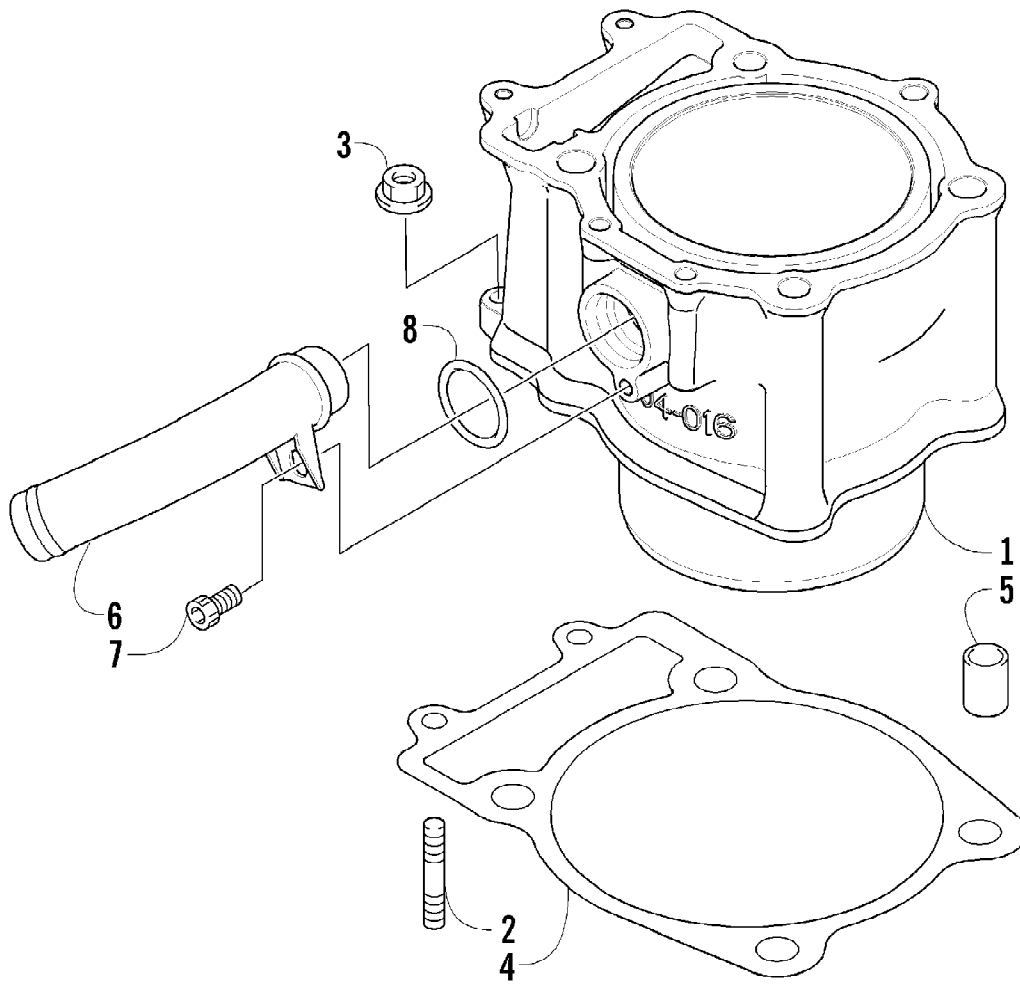

2005 ATV 650 H1 4X4 BLACK LE (A2005IBS4BUSO)
CYLINDER ASSEMBLY

Page 29 of 97

Ref #	Part Number	Qty	S/P/F	Description
1	0804-016	1		Cylinder
2	0827-002	2		Bolt, Stud
3	8424-604	2		Nut
4	0830-084	1		Gasket, Base
5	0829-002	2		Pin, Dowel
6	0804-002	1	S	Union, Water Hose
7	8468-612	1		Screw, Machine
8	0830-007	1		O-Ring