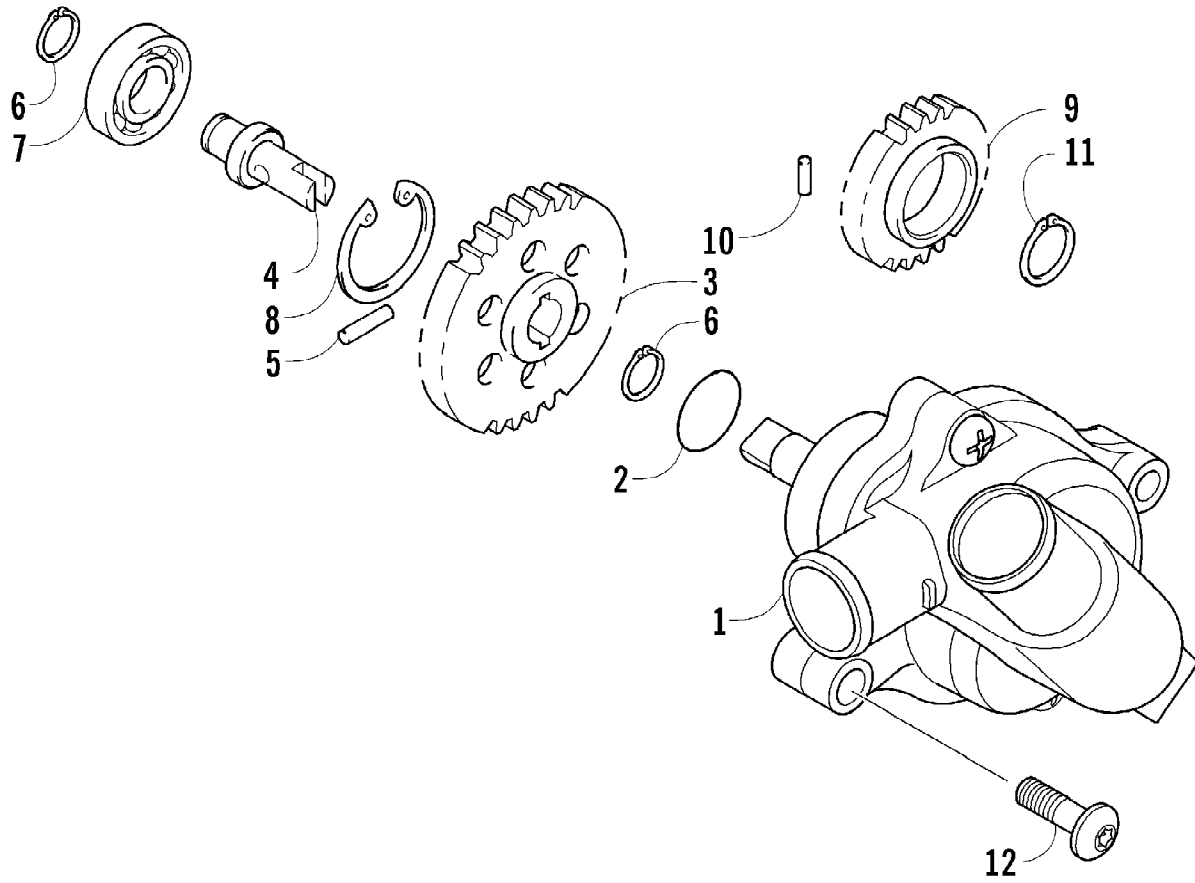

2005 ATV 650 H1 4X4 BLACK LE (A2005IBS4BUSO)
WATER PUMP ASSEMBLY

Page 93 of 97

Ref #	Part Number	Qty	S/P/F	Description
1	0813-001	1		Pump, Water - Assembly (inc. 2)
2	0830-029	1		O-Ring
3	0813-004	1		Gear, Driven
4	0813-005	1		Shaft, Driven Gear
5	0829-009	1		Pin, Driven Gear
6	0831-002	2		Circlip, Driven Gear
7	0832-008	1	S	Bearing, Shaft
8	0831-004	1		Circlip, Shaft Bearing
9	0811-003	1		Gear, Water Pump Drive
10	0829-007	1		Pin, Drive Gear
11	0831-005	1		Circlip, Drive Gear
12	8468-665	2		Screw, Machine