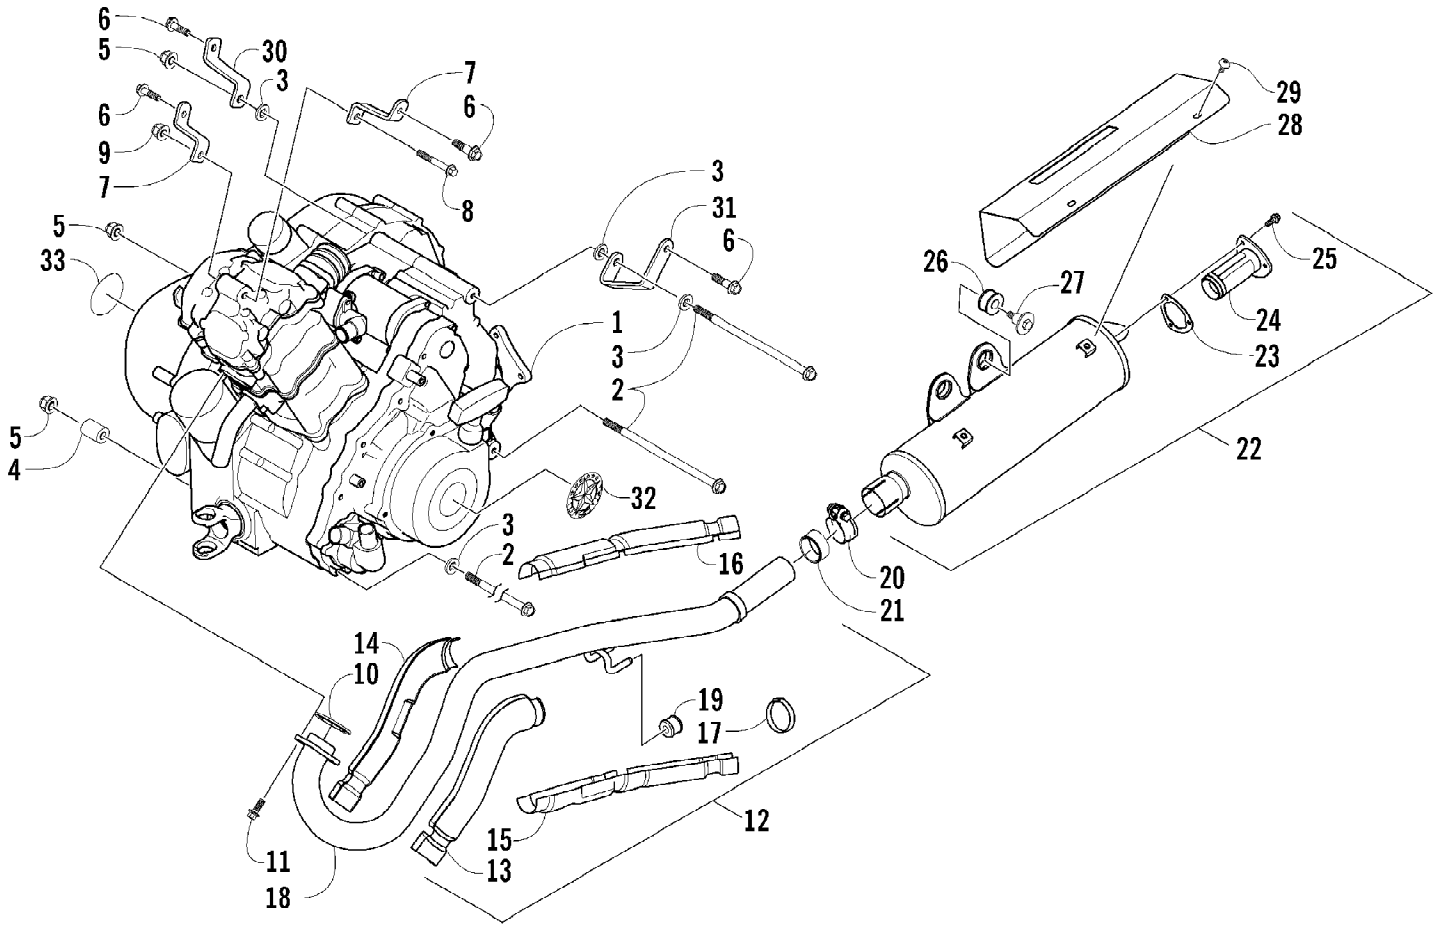

2005 ATV 650 H1 4X4 BLACK LE (A2005IBS4BUSO)
ENGINE AND EXHAUST

2005 ATV 650 H1 4X4 BLACK LE (A2005IBS4BUSO)
ENGINE AND EXHAUST

Page 37 of 97

Ref #	Part Number	Qty	S/P/F	Description
1	0800-006	1	S	Engine
2	0423-405	3		Screw, Cap
3	0423-426	4		Washer
4	0423-042	2	S	Spacer
5	8428-002	3		Nut, Lock
6	8408-816	4		Screw, Cap
7	1506-898	1		Bracket, Engine Mounting - Right
7	1506-900	1		Bracket, Engine Mounting - Left
8	8408-860	1		Screw, Cap
9	8424-802	3		Nut
10	0412-338	1	/P	Gasket, Exhaust Pipe
11	8408-820	2	/P	Screw, Cap
12	0512-215	1		Pipe, Exhaust - Assembly (inc. 13-18)
13	0412-349	1		Shield, Exhaust Pipe - Outer - Front
14	0412-348	1		Shield, Exhaust Pipe - Inner - Front
15	0412-271	1		Shield, Exhaust Pipe - Inner - Rear
16	0412-350	1		Shield, Exhaust Pipe - Outer - Rear
17	0423-317	4	/P	Hose Clamp
18	0512-183	1		Pipe, Exhaust
19	0412-215	2	S	Bushing, Exhaust Pipe
20	0512-210	1		Clamp, Muffler
21	0412-217	1		Seal, Exhaust
22	0512-222	1	/P	Muffler - Assembly (inc. 23-25)
23	0412-313	1		Gasket, Spark Arrester
24	0512-219	1	/P	Spark Arrester, Assembly
25	8408-616	3		Screw, Cap
26	0412-253	2		Bushing, Muffler
27	0423-476	2		Screw, Shoulder
28	0412-317	1		Cover, Muffler
29	8477-610	4		Screw, Machine
30	1506-632	1		Bracket, Engine Mounting - Right
31	1506-633	1		Bracket, Engine Mounting - Left
32	1411-176	1		Decal - "Duramatic"
33	1411-177	1		Decal - "USA"