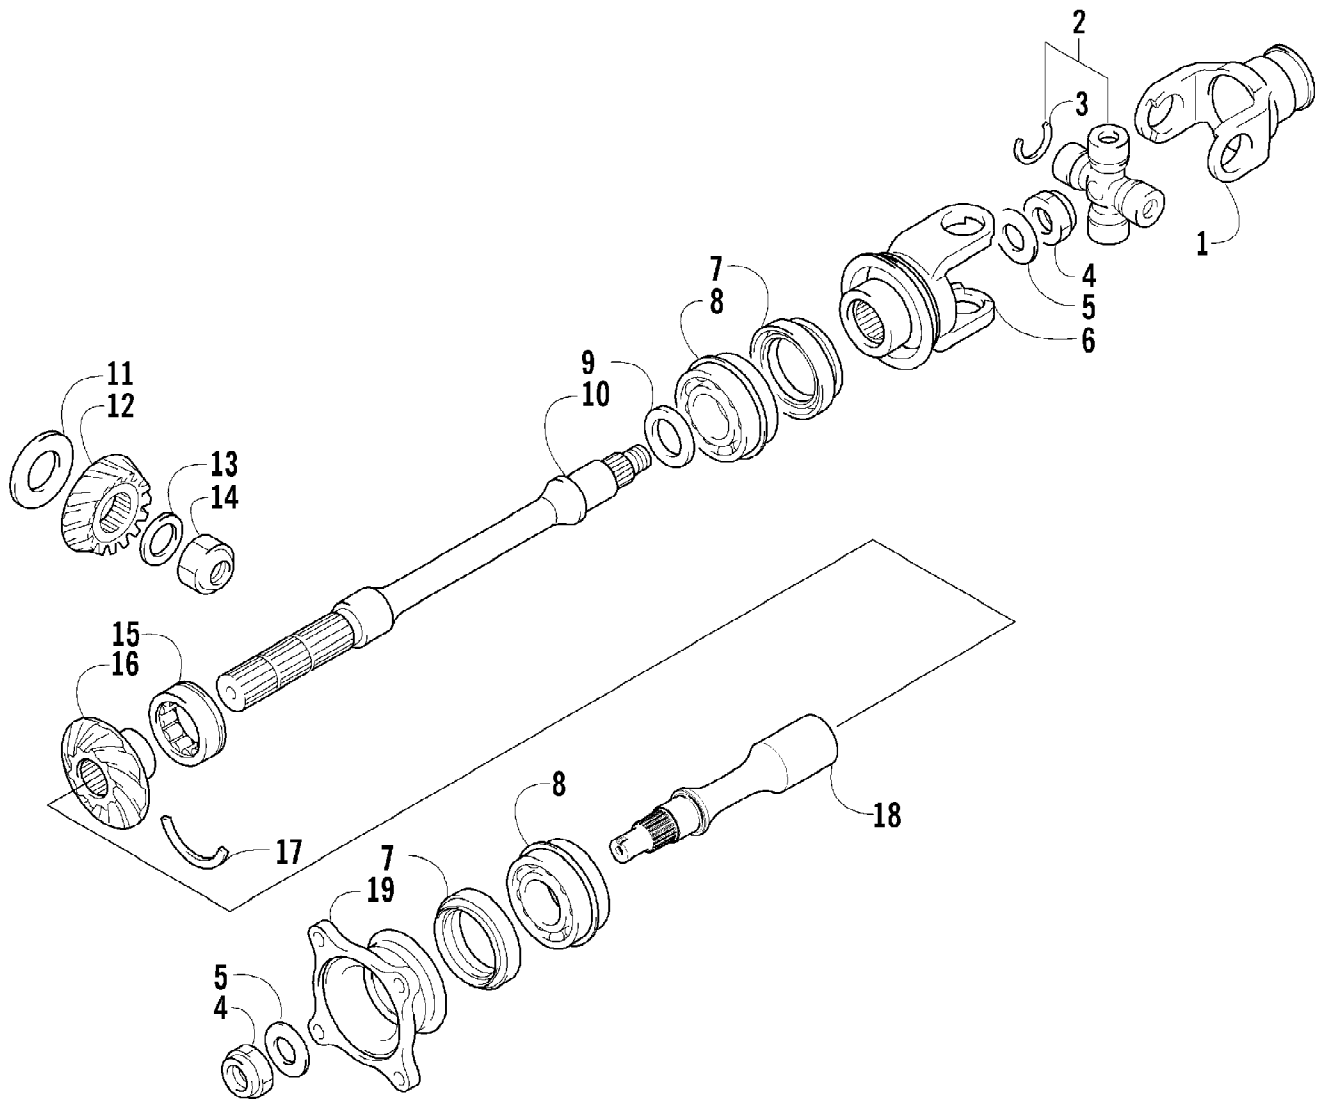

2005 ATV 650 H1 4X4 BLACK LE (A2005IBS4BUSO)
SECONDARY DRIVE ASSEMBLY

Page 77 of 97

Ref #	Part Number	Qty	S/P/F	Description
1	0819-063	1		Yoke, Propeller Shaft Joint
2	1402-164	1	/P	Joint, Universal - Set (inc. 3)
3	0423-450	4		Circlip
4	0827-013	2		Nut, Rear Output Joint
5	0828-020	2		Washer, Rear Output Flange
6	0819-061	1		Yoke, Drive Output - Front
7	0830-043	2		Seal, Oil - Driven Shaft
8	0832-017	2		Bearing, Driven Shaft
9	0828-021	AR		Shim, 25 x 34 x 0.25 mm
9	0828-022	AR		Shim, 25 x 34 x 0.30 mm
9	0828-023	AR		Shim, 25 x 34 x 0.70 mm
9	0828-024	AR		Shim, 25 x 34 x 0.90 mm
9	0828-025	AR		Shim, 25 x 34 x 0.95 mm
9	0828-026	AR		Shim, 25 x 34 x 1.00 mm
9	0828-027	AR		Shim, 25 x 34 x 1.05 mm
9	0828-028	AR		Shim, 25 x 34 x 1.10 mm
9	0828-029	AR		Shim, 25 x 34 x 1.15 mm
10	0819-003	1	S	Shaft, Secondary Driven - Front
11	0828-030	AR		Shim, 24 x 48 x 0.25 mm
11	0828-031	AR		Shim, 24 x 48 x 0.30 mm
11	0828-032	AR		Shim, 24 x 48 x 0.35 mm
11	0828-033	AR		Shim, 24 x 48 x 0.90 mm
11	0828-018	AR		Shim, 24 x 48 x 0.95 mm
11	0828-062	AR		Shim, 24 x 48 x 1.00 mm
11	0828-063	AR		Shim, 24 x 48 x 1.05 mm
11	0828-064	AR		Shim, 24 x 48 x 1.10 mm
11	0828-065	AR		Shim, 24 x 48 x 1.15 mm
12	0819-001	1		Gear, Secondary Drive
13	0828-019	1		Washer
14	0827-012	1		Nut
15	0832-016	1		Bearing, Driven Gear
16	0819-002	1		Gear, Secondary Driven
17	0819-011	1		Ring, Driven Bearing
18	0819-053	1		Shaft, Secondary Driven - Rear
19	0819-005	1		Flange, Output Joint - Rear