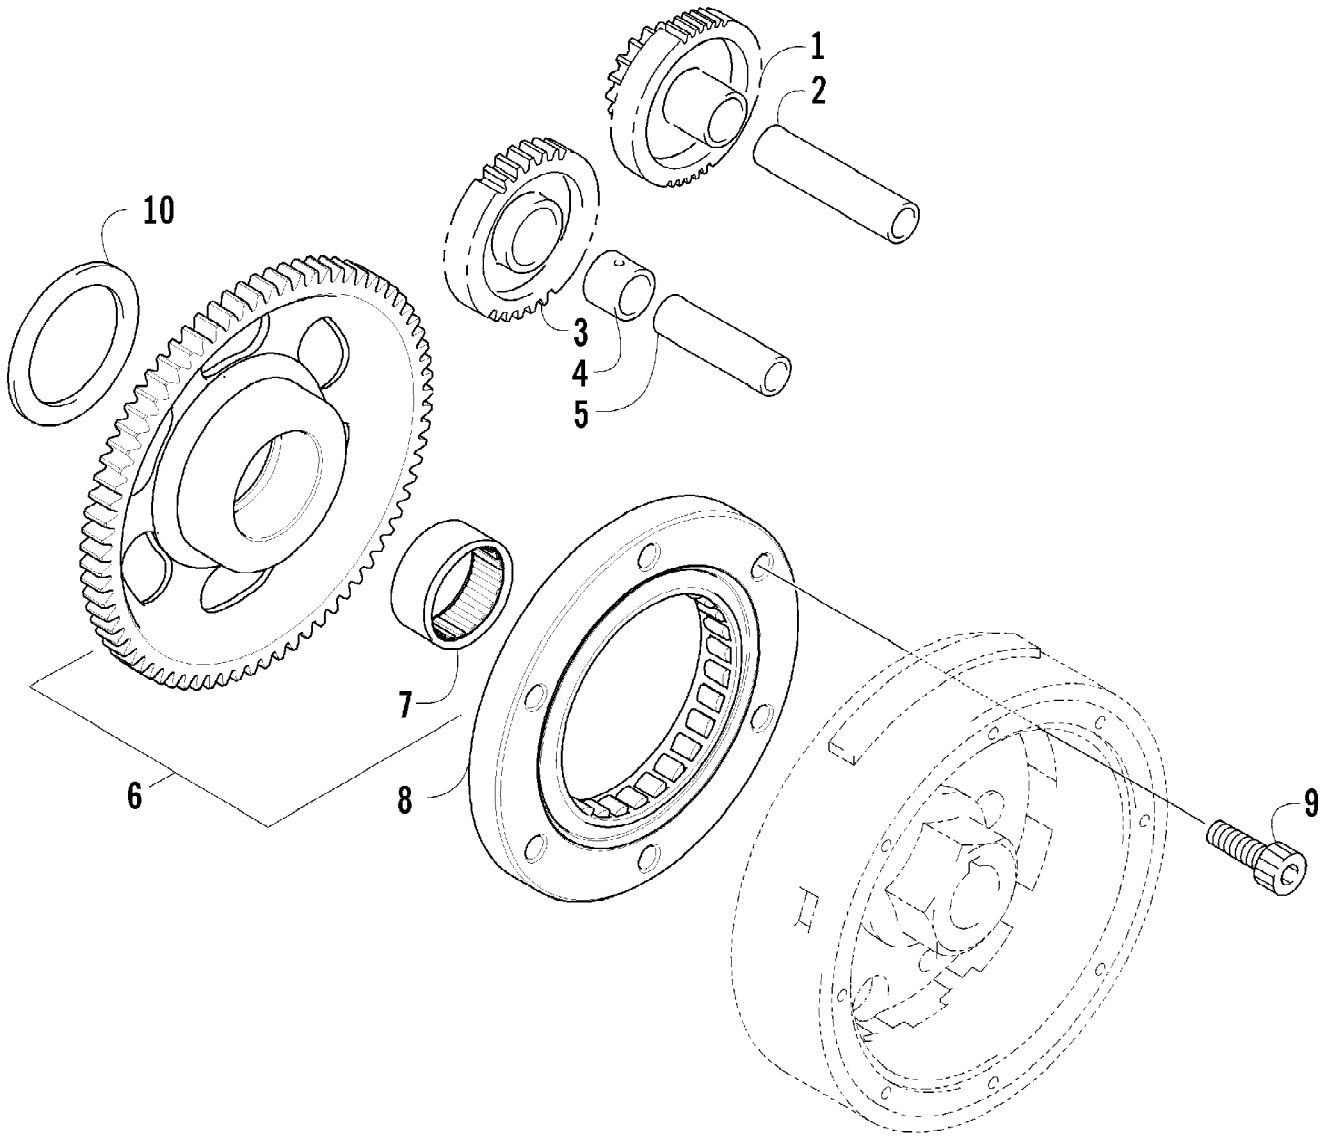

2005 ATV 650 H1 4X4 BLACK LE (A2005IBS4BUSO)
STARTER CLUTCH ASSEMBLY

Page 81 of 97

Ref #	Part Number	Qty	S/P/F	Description
1	0815-001	1		Gear, Starter Idler - No. 1
2	0829-031	1	/P	Shaft, Starter Gear
3	0815-002	1		Gear, Starter Idler - No. 2
4	0815-003	1		Spacer, Starter Idler Gear No. 2
5	0829-032	1	/P	Shaft, Starter Gear
6	0815-004	1		Gear Starter Clutch (inc. 7)
7	0832-004	1	S	Bearing
8	0802-035	1		Clutch, Starter
9	0826-069	6		Screw, Machine
10	0828-094	1		Washer