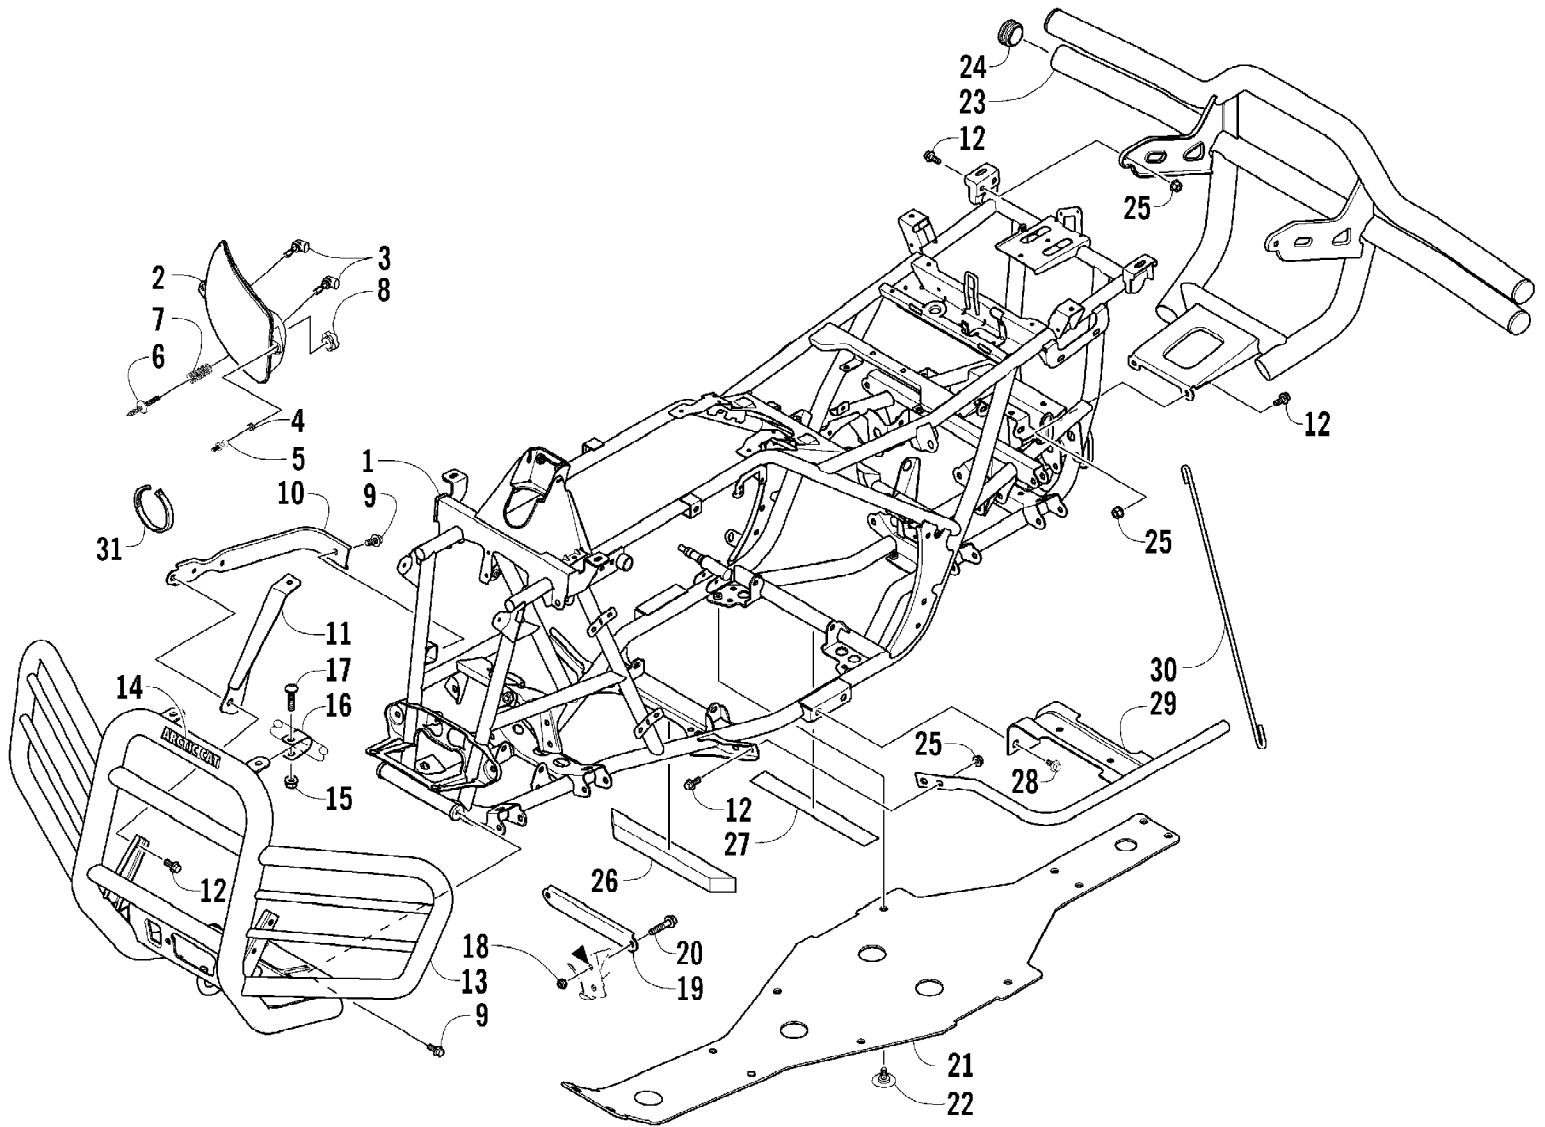

2005 ATV 650 H1 4X4 BLACK LE (A2005IBS4BUSO)
FRAME AND RELATED PARTS

Page 39 of 97

Ref #	Part Number	Qty	S/P/F	Description
1	1506-895	1		Frame, Main
2	0509-016	1		Headlight Assembly - Right (inc. 3-4)
2	0509-018	1		Headlight Assembly - Left (inc. 3-4)
3	0409-055	4		Bulb, Headlight
4	0423-452	4		Socket, Mounting
5	0423-515	4		Stud, Mounting - Headlight
6	0423-514	2		Stud, Adjuster - Headlight
7	0423-522	2		Spring, Adjuster
8	0423-513	2		Knob, Adjuster
9	8409-020	4	/P	Screw, Cap
10	1506-725	2		Channel, Bumper Mounting
11	1506-562	1		Bracket, Mounting - Bumper - Right
11	1506-563	1		Bracket, Mounting - Bumper - Left
12	8408-816	10		Screw, Cap
13	1506-398	1	/P	Bumper (inc. 14)
14	0411-501	1		Decal, "Arctic Cat" - White
15	8424-805	2		Nut, Lock
16	1506-667	2		Strap, Bumper Support
17	8468-845	2		Screw, Machine
18	8428-002	2		Nut, Lock
19	1506-429	1	S	Brace, A-Arm
20	8409-025	2		Screw, Cap
21	1406-030	1		Panel, Belly
22	0423-101	10		Screw, Body
23	1506-615	1		Bumper, Rear (inc. 24)
24	0406-130	4		Cap, Bumper
25	8424-802	8		Nut, Flange
26	1506-067	1		Foam, Frame
27	0406-289	1		Pad, Battery Top
28	8409-016	4		Screw, Cap
29	1506-380	1		Footrest - Right
29	1506-379	1		Footrest - Left
30	1406-298	2		Rod, Support
31	0623-751	1		Cable Tie