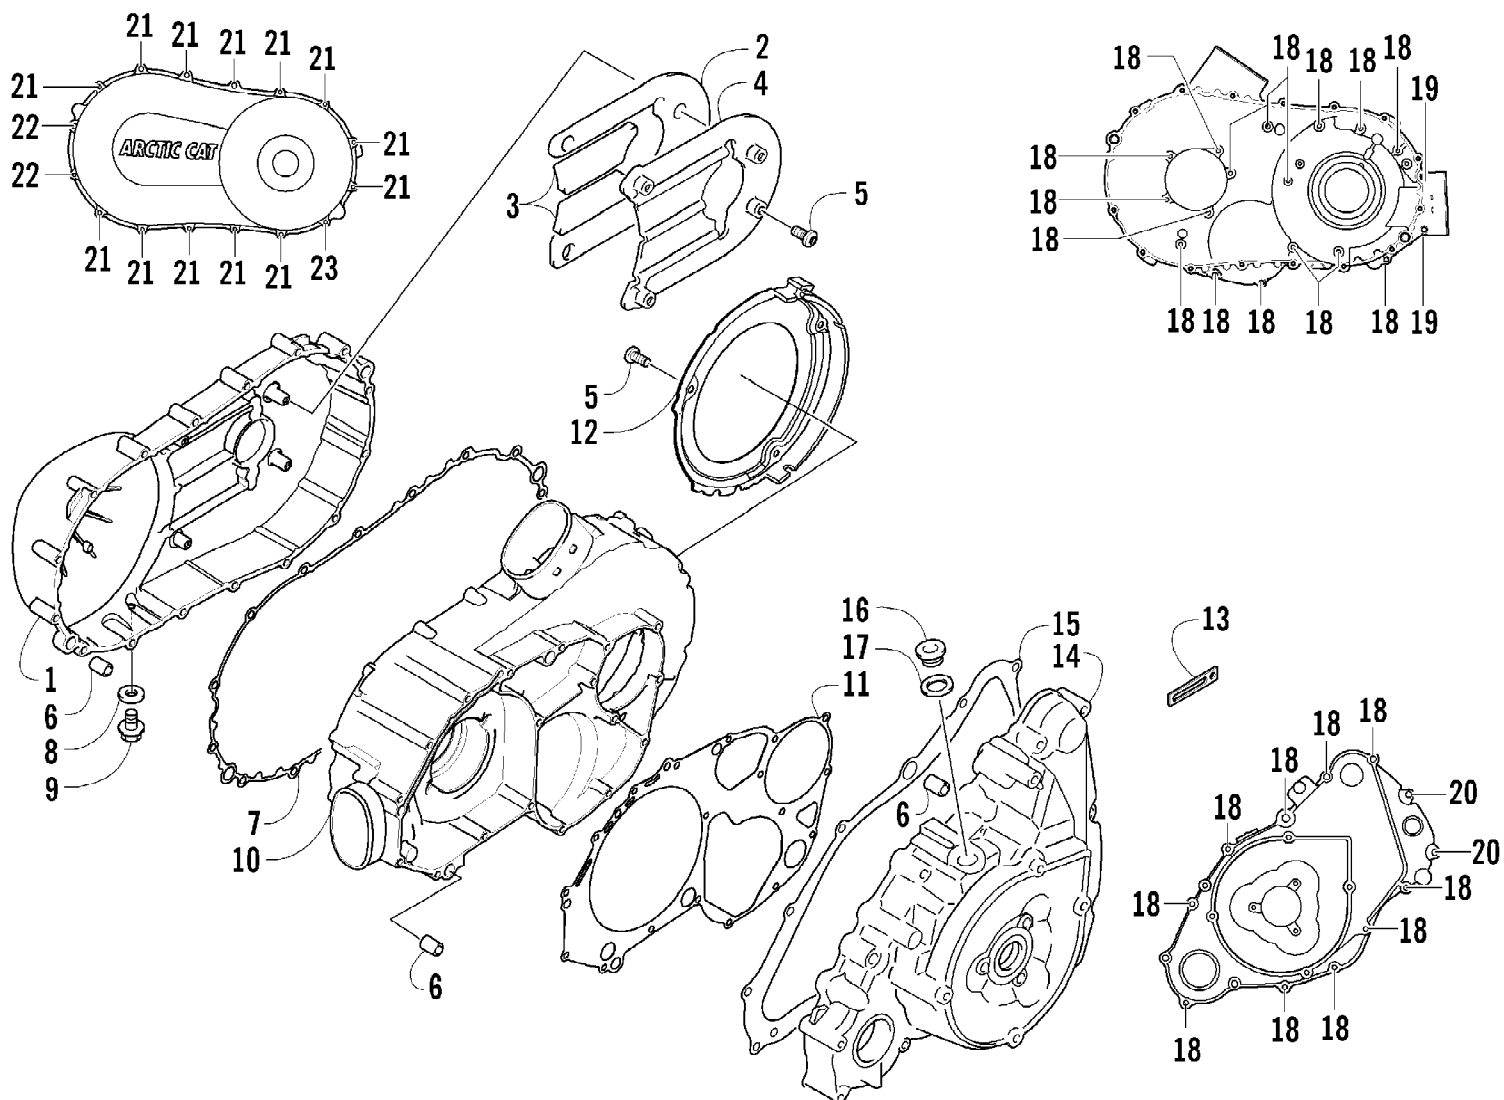

2005 ATV 650 H1 4X4 BLACK LE (A2005IBS4BUSO)
CLUTCH/V-BELT/MAGNETO COVER ASSEMBLY

2005 ATV 650 H1 4X4 BLACK LE (A2005IBS4BUSO)
CLUTCH/V-BELT/MAGNETO COVER ASSEMBLY

Page 17 of 97

Ref #	Part Number	Qty	S/P/F	Description
1	0806-014	1	S	Cover, V-Belt
2	0806-015	1		Damper, V-Belt Cover
3	0806-016	2		Damper, V-Belt Cover
4	0806-017	1		Plate, V-Belt Cover
5	0826-029	7		Screw
6	0829-002	4		Pin, Dowel
7	0830-012	1	S	Gasket, V-Belt Cover
8	0830-013	1		Washer, Crush
9	8408-812	1		Screw, Cap
10	0806-013	1	S	Cover, Clutch
11	0830-116	1	/P	Gasket, Clutch Cover
12	0806-048	1		Seal, Air Intake
13	3002-964	1	/P	Clamp, Wire
14	0806-021	1	S	Cover, Magneto - Assembly
15	0830-128	1		Gasket, Magneto Cover
16	0806-022	1		Plug
17	0830-015	1		Washer, Crush
18	8468-640	26		Screw, Machine
19	8468-675	2		Screw, Machine
20	8468-625	2		Screw, Machine
21	8468-645	13		Screw, Machine
22	8468-655	2		Screw, Machine
23	8470-645	1		Screw, Machine