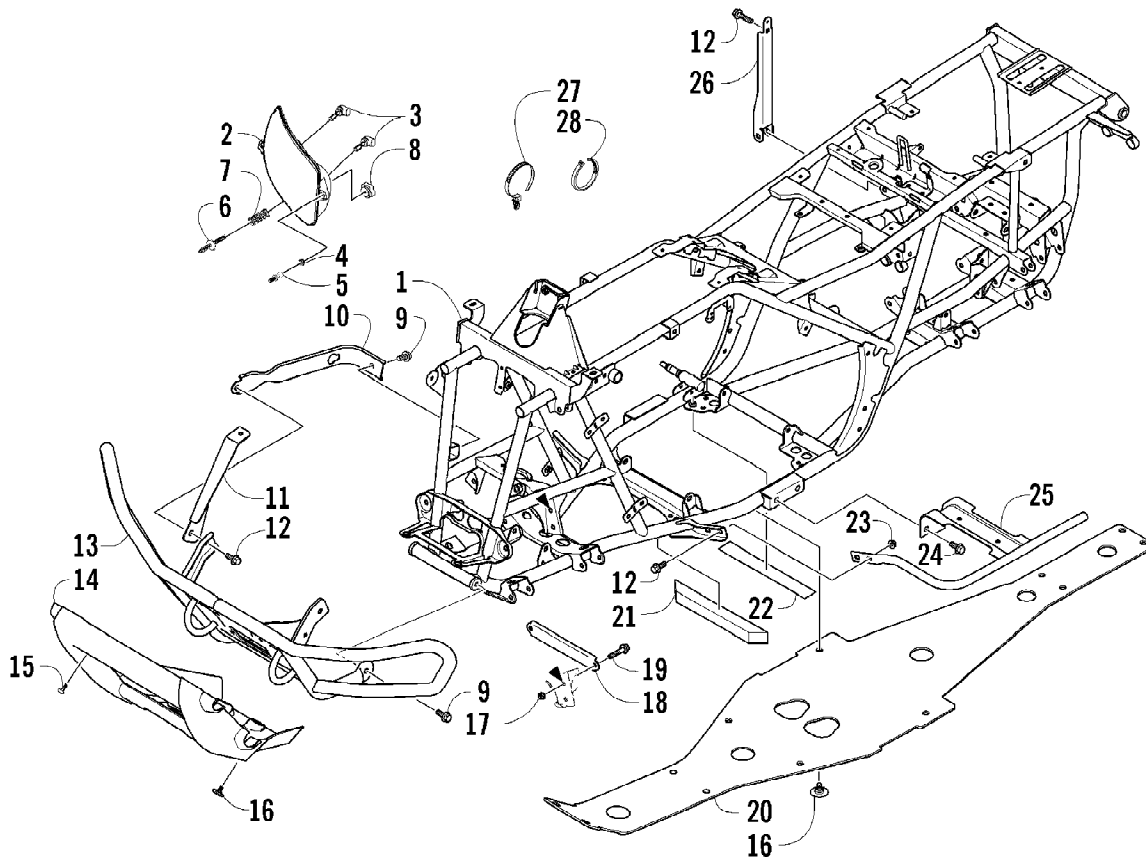

2005 ATV 500 AUTOMATIC TRANSMISSION 4X4 TBX RED (A2005BBM4BUSR) Page 40 of 99
FRAME AND RELATED PARTS

Ref #	Part Number	Qty	S/P/F	Description
1	1506-474	1		Frame, Main
2	0509-016	1		Headlight Assembly - Right (inc. 3-4)
2	0509-018	1		Headlight Assembly - Left (inc. 3-4)
3	0409-055	4		Bulb, Headlight
4	0423-452	4		Socket, Mounting
5	0423-515	4		Stud, Mounting - Headlight
6	0423-514	2		Stud, Adjuster - Headlight
7	0423-522	2		Spring, Adjuster
8	0423-513	2		Knob, Adjuster
9	8409-020	4	/P	Screw, Cap
10	1506-596	1	/P	Channel, Bumper Mounting - Right
10	0506-653	1	S	Channel, Bumper Mounting - Left
11	1506-562	1		Bracket, Mounting - Bumper - Right
11	1506-563	1		Bracket, Mounting - Bumper - Left
12	8408-816	7		Screw, Cap
13	1506-195	1	S	Bumper
14	1406-360	1		Grille, Bumper
15	0423-419	2		Screw, Machine
16	0423-101	16		Screw, Shoulder
17	8428-002	2		Nut
18	1506-429	1	S	Brace, A-Arm
19	8409-025	2		Screw, Cap
20	1406-176	1		Panel, Belly
21	1506-067	1		Foam, Frame
22	0406-289	1		Pad, Frame
23	8424-802	4		Nut, Lock
24	8409-016	4		Screw, Cap
25	1506-590	1		Footrest - Right
25	1506-591	1		Footrest - Left
26	1506-548	1		Channel, Support
27	0423-075	2		Cable Tie - Push Mount
28	0623-751	1		Cable Tie - 11.75 in.