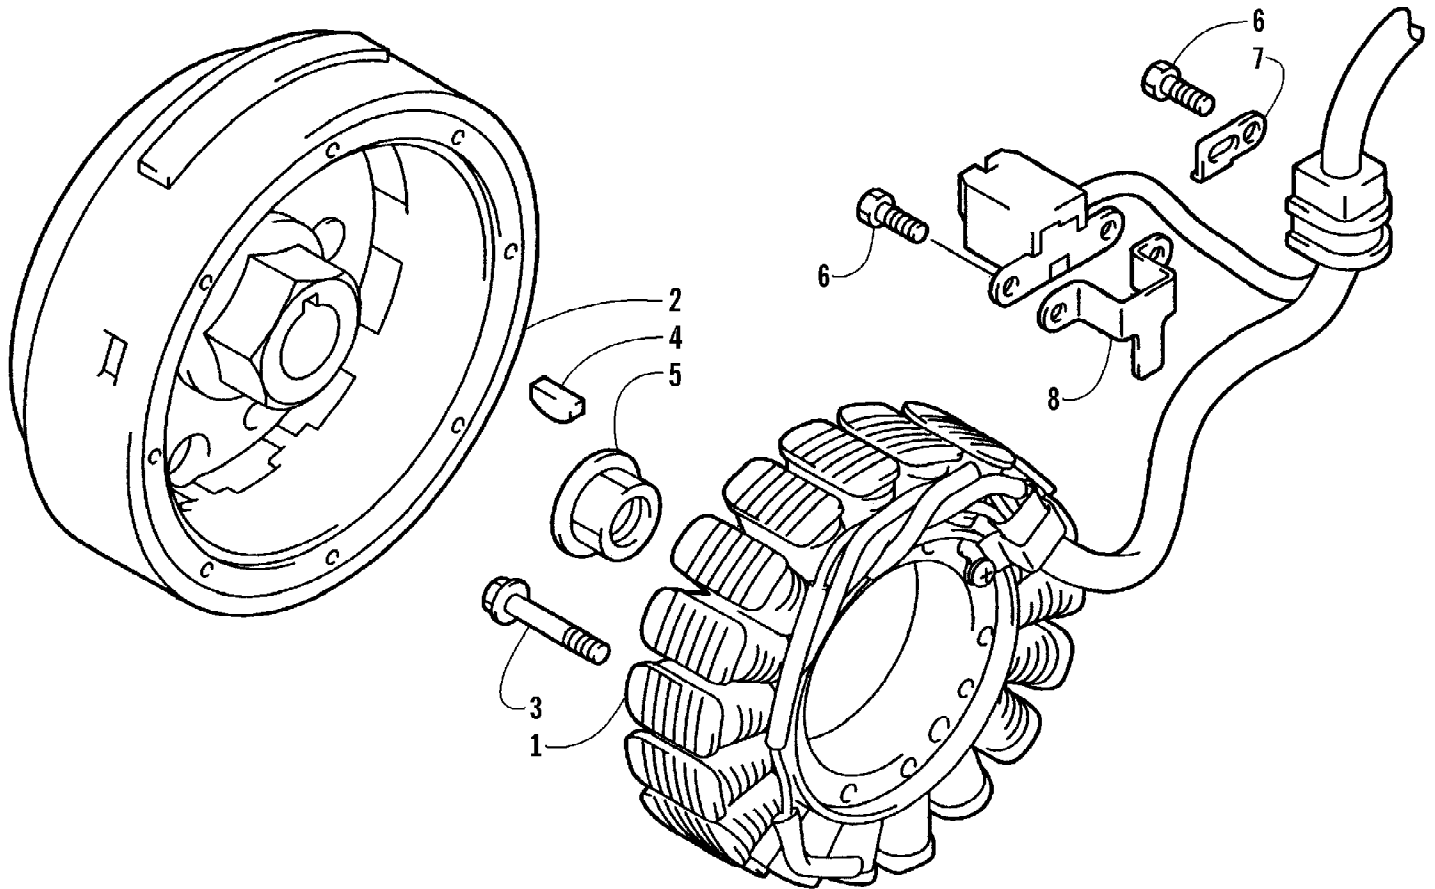

2005 ATV 500 AUTOMATIC TRANSMISSION 4X4 TBX RED (A2005BBM4BUSR) Page 59 of 99
MAGNETO ASSEMBLY

Ref #	Part Number	Qty	S/P/F	Description
1	3430-058	1		Stator Assembly
2	3430-046	1		Rotor/Flywheel
3	3423-162	3	S	Bolt
4	0691-785	1		Key
5	3423-086	1		Nut
6	3423-005	3	/P	Bolt
7	3430-005	1		Clamp (No. 1)
8	3430-006	1		Clamp (No. 2)