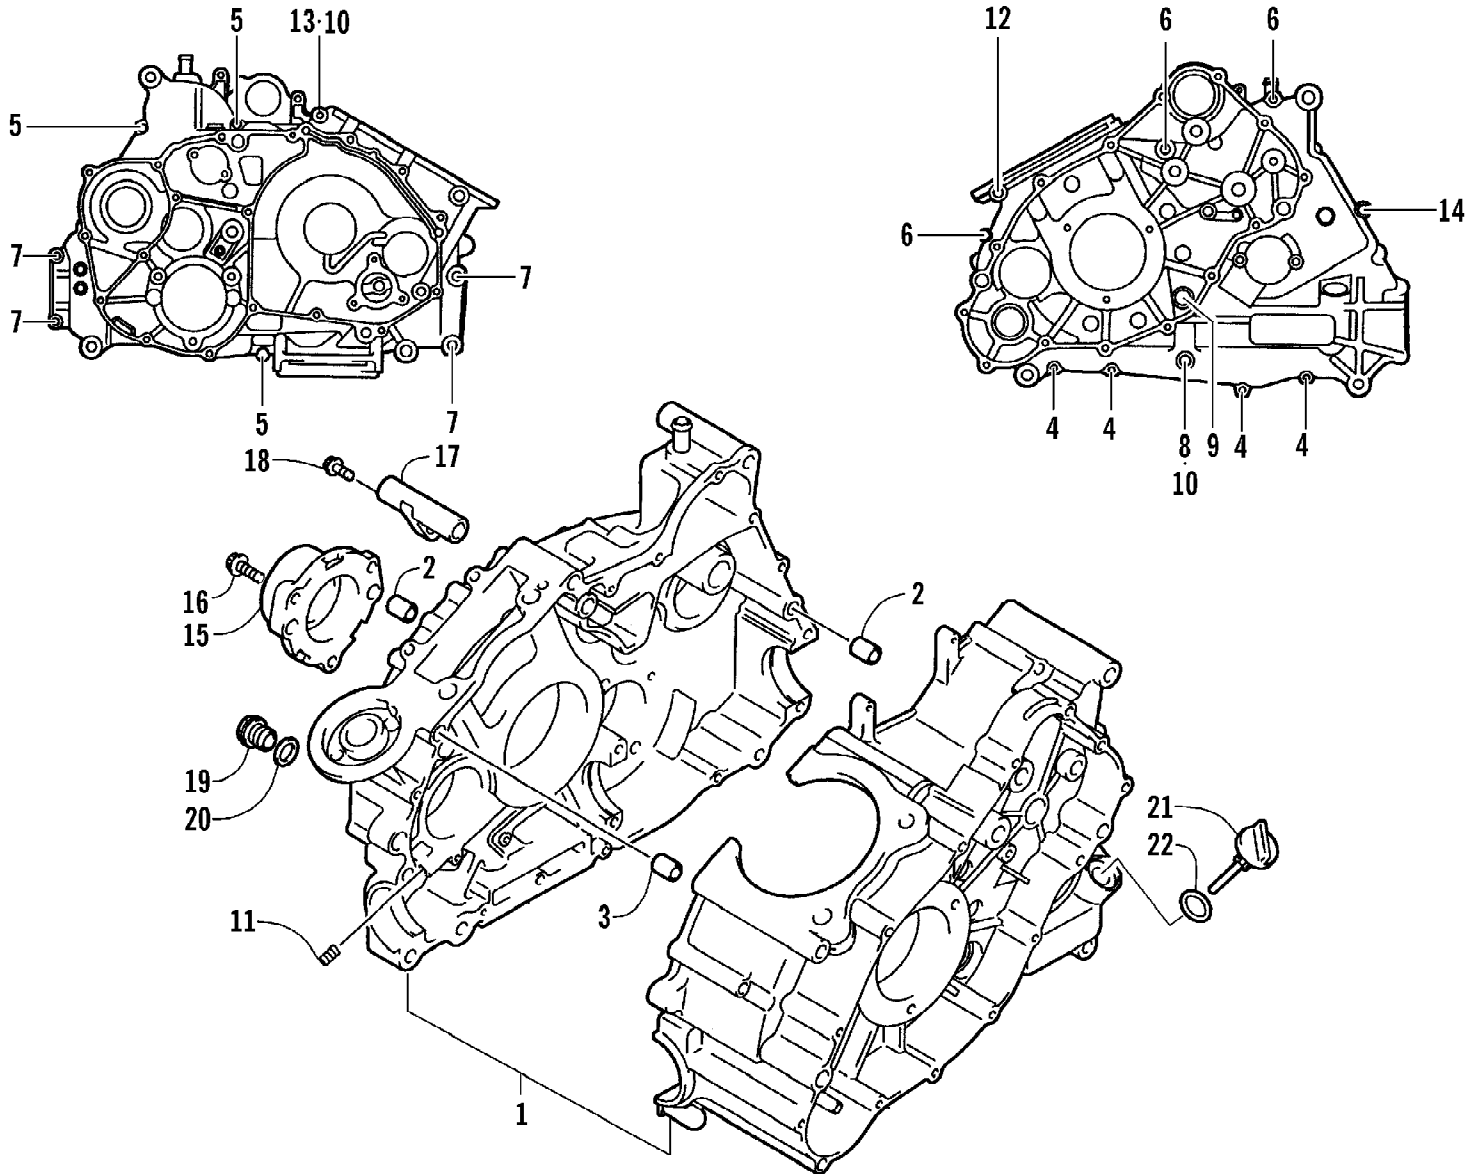

2005 ATV 500 AUTOMATIC TRANSMISSION 4X4 TBX RED (A2005BBM4BUSR) Page 25 of 99
CRANKCASE ASSEMBLY

2005 ATV 500 AUTOMATIC TRANSMISSION 4X4 TBX RED (A2005BBM4BUSR) Page 26 of 99
CRANKCASE ASSEMBLY

Ref #	Part Number	Qty	S/P/F	Description
1	3402-708	1	/P	Crankcase Assembly (inc. two No. 2 and 3-14)
2	3423-088	4		Pin, Dowel
3	3004-822	1		Pin, Dowel
4	3423-091	4	S	Bolt
5	3423-119	3	S	Bolt
6	3423-092	3	S	Bolt
7	3004-880	4		Bolt
8	3005-332	1		Bolt
9	3423-385	1		Bolt
10	3402-436	2	/P	Gasket
11	3423-386	1		Plug
12	3423-387	1		Bolt
13	3423-388	1		Bolt
14	3423-508	1		Bolt
15	3402-439	1		Housing, Secondary Shaft Bearing
16	3423-506	3	/P	Bolt
17	3402-437	1		Pipe, Breather
18	3423-389	1		Bolt, Breather Pipe
19	3402-214	1		Plug, Oil Pressure
20	3402-012	1		Gasket, Oil Pressure Plug
21	3402-438	1		Stick, Oil Level
22	3423-055	1		O-Ring, Oil Level Stick