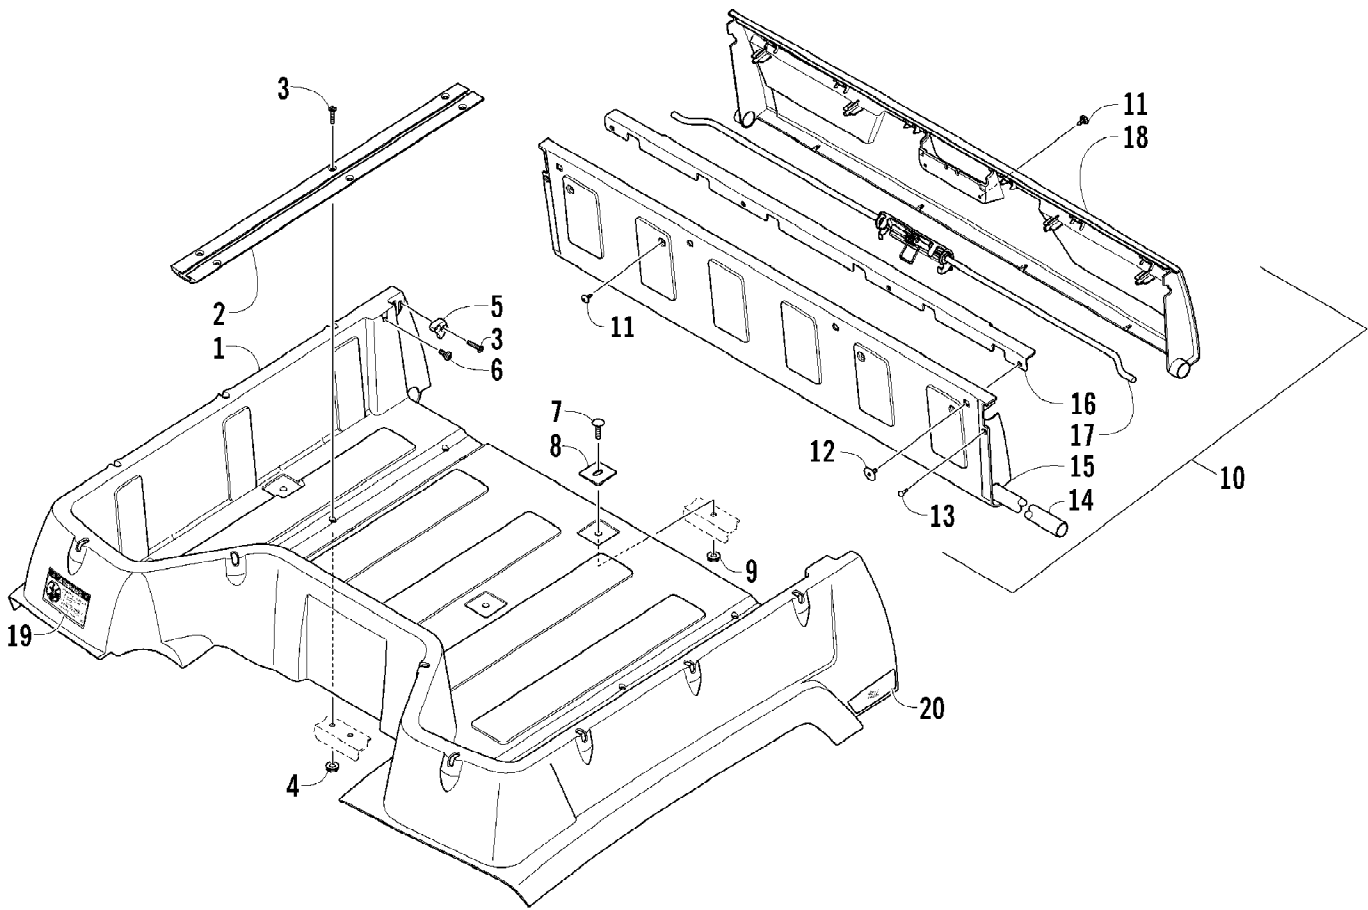

2005 ATV 500 AUTOMATIC TRANSMISSION 4X4 TBX RED (A2005BBM4BUSR) Page 14 of 99
CARGO BOX ASSEMBLY

Ref #	Part Number	Qty	S/P/F	Description
1	2506-767	1	/P	Box, Cargo (inc. 19-20)
2	0541-277	2	S	Rail, Cargo Box
3	8474-630	16		Screw, Machine
4	8424-602	12	/P	Nut
5	1406-707	1		Hook, Tailgate - Right
5	1406-708	1		Hook, Tailgate - Left
6	0423-538	2		Screw, Self-Tapping
7	0423-341	7		Bolt, Carriage
8	1506-675	7		Plate, Retainer
9	8424-802	7		Nut
10	1506-568	1		Tailgate Assembly (inc. 11-18)
11	0623-784	10		Screw, Self-Tapping
12	0423-101	4		Screw, Shoulder
13	1406-755	2		Bumper, Tailgate
14	1406-711	1		Shaft, Pivot
15	1406-709	1		Panel, Tailgate - Front
16	1506-567	1		Brace, Tailgate
17	1506-561	1		Latch, Tailgate
18	1406-710	1		Panel, Tailgate - Rear
19	0411-975	1		Decal, Warning - No Passenger/Weight Limit
20	0411-980	1		Decal, Reflector - Right
20	0411-979	1		Decal, Reflector - Left