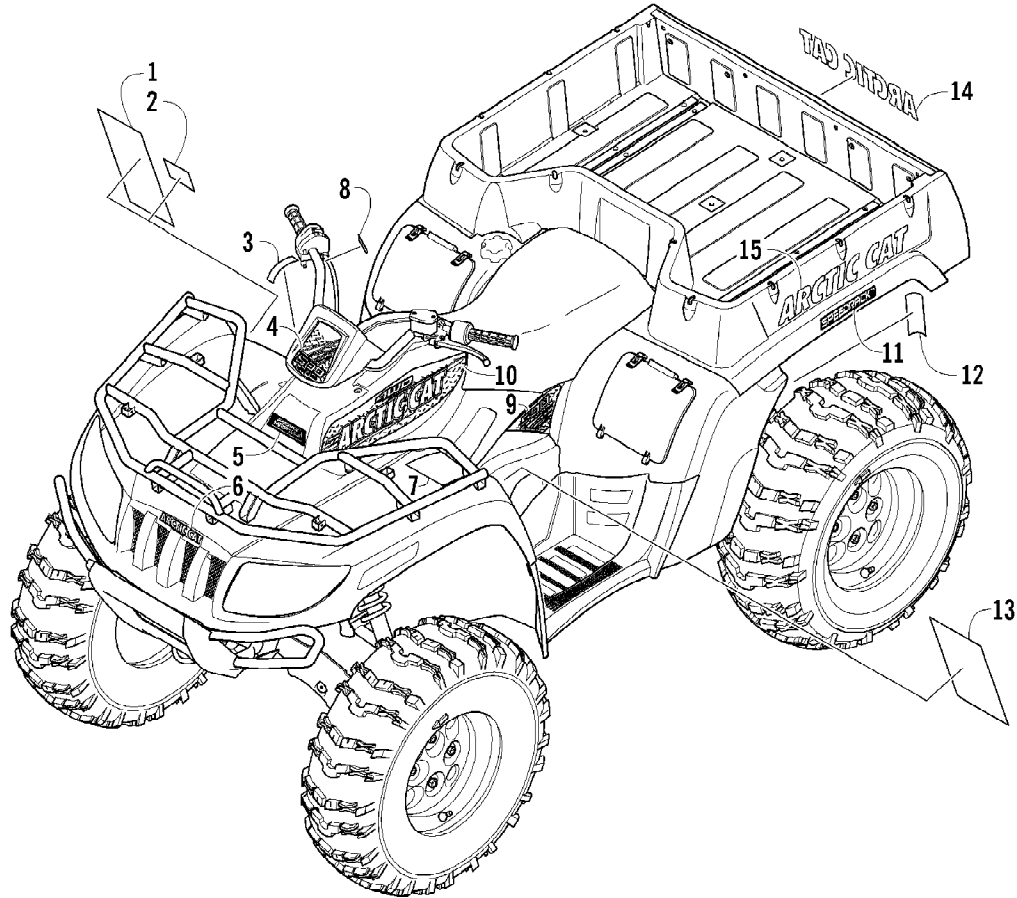

2005 ATV 500 AUTOMATIC TRANSMISSION 4X4 TBX RED (A2005BBM4BUSR) Page 34 of 99
DECALS

Ref #	Part Number	Qty	S/P/F	Description
1	1411-250	1		Decal, Warning - Reverse/Pre-Ride
2	0411-835	1		Decal, Warning - Turn/Hill
3	0411-426	1		Decal, Warning - Clutch Cover
4	0411-844	1		Decal, Instrument Pod
5	0411-964	1		Decal, Crest - "Speedrack"
6	0411-840	1		Decal, Front
7	0411-401	1		Decal, Warning - Age
8	0411-966	1		Decal, Warning - Differential Lock
9	0411-872	1		Decal, Side - Lower Right
9	0411-873	1		Decal, Side - Lower Left
10	0411-854	1		Decal, Side - Upper Right
10	0411-852	1		Decal, Side - Upper Right (Green)
10	0411-853	1		Decal, side - Upper Left (Green)
10	0411-855	1		Decal, Side - Upper Left
12	0411-267	1		Decal, Warning - Towing
13	0411-218	1		Decal, Warning - General
14	0411-965	2		Decal, "Speedrack"
14	0411-858	1		Decal, Tailgate
15	0411-868	2		Decal, Cargo Box