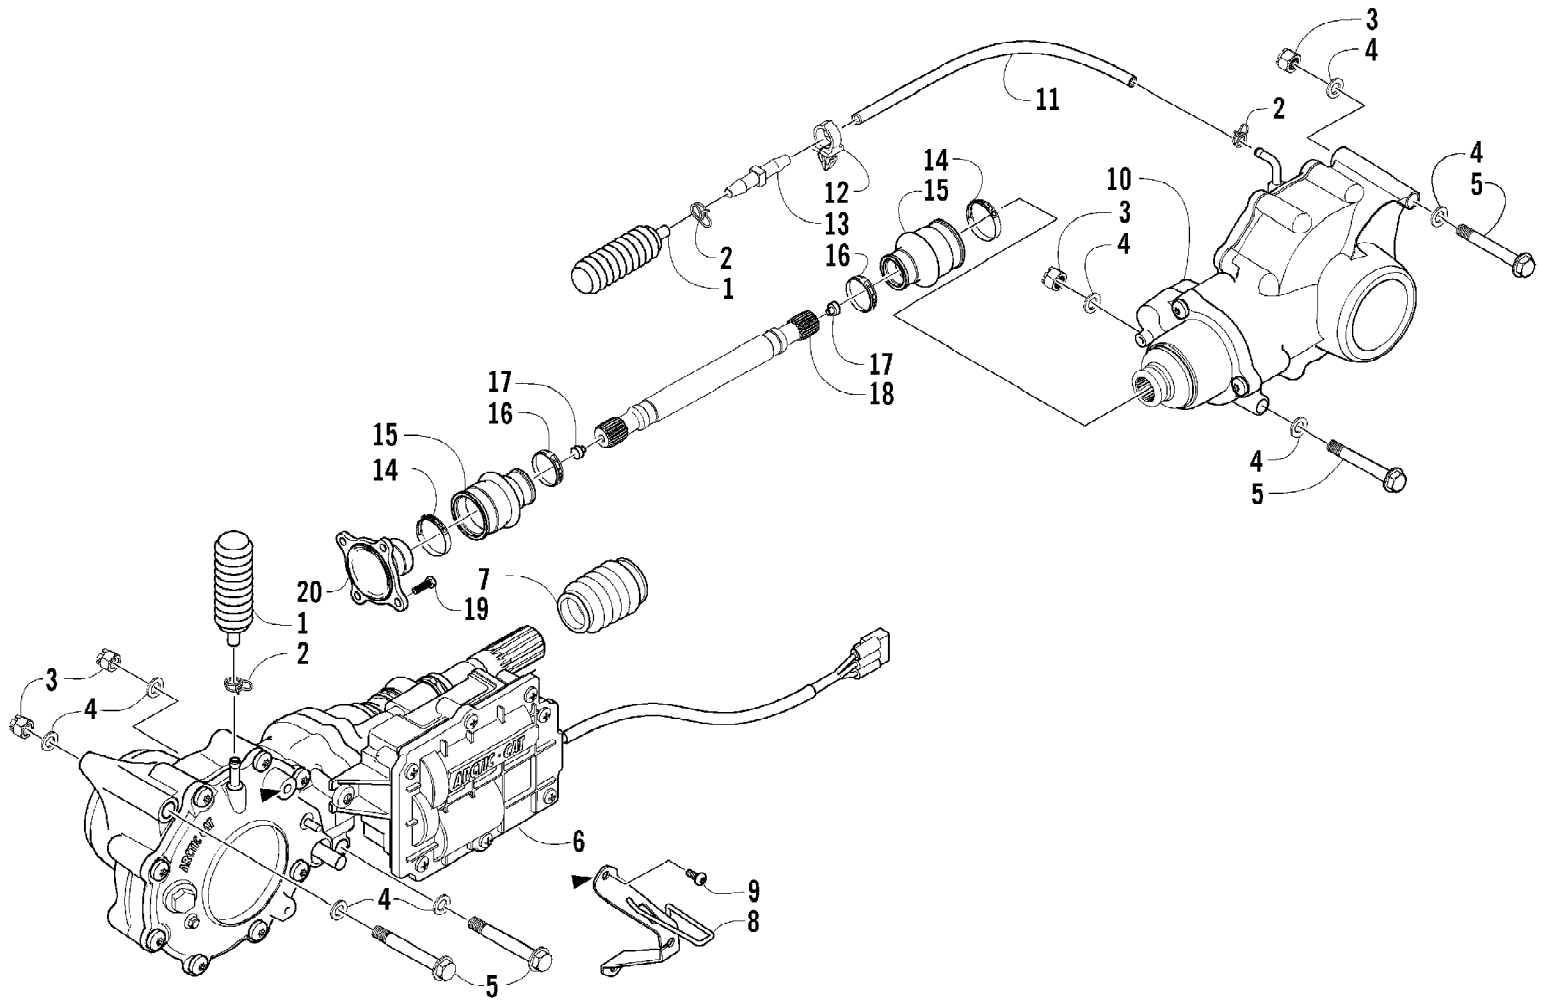

2005 ATV 500 AUTOMATIC TRANSMISSION 4X4 TBX RED (A2005BBM4BUSR) Page 36 of 99
DRIVE TRAIN ASSEMBLY

Ref #	Part Number	Qty	S/P/F	Description
1	0402-147	2	S	Bladder, Gearcase
2	0423-315	4		Clamp, Fitting
3	8428-002	4		Nut, Lock
4	0423-426	8		Washer
5	0423-404	4		Screw, Cap
6	0502-444	1		Gearcase, Front
7	0402-966	1		Boot, Shaft
8	0502-500	1		Plate, Cable
9	0423-396	2		Screw, Self-Tapping
10	0502-642	1	S	Gearcase, Rear
11	0410-049	AR		Hose, Vent
12	0623-101	1		Clip, Routing - Snap-In
13	0470-462	1		Fitting, Vent
14	0423-393	2		Clamp, Boot
15	0402-985	2	/P	Boot
16	0423-411	2		Clamp, Boot
17	0673-618	2	/P	Bumper, Propeller Shaft
18	1402-092	1		Shaft, Propeller
19	8408-820	4	/P	Screw, Cap
20	0402-950	1		Flange, Output