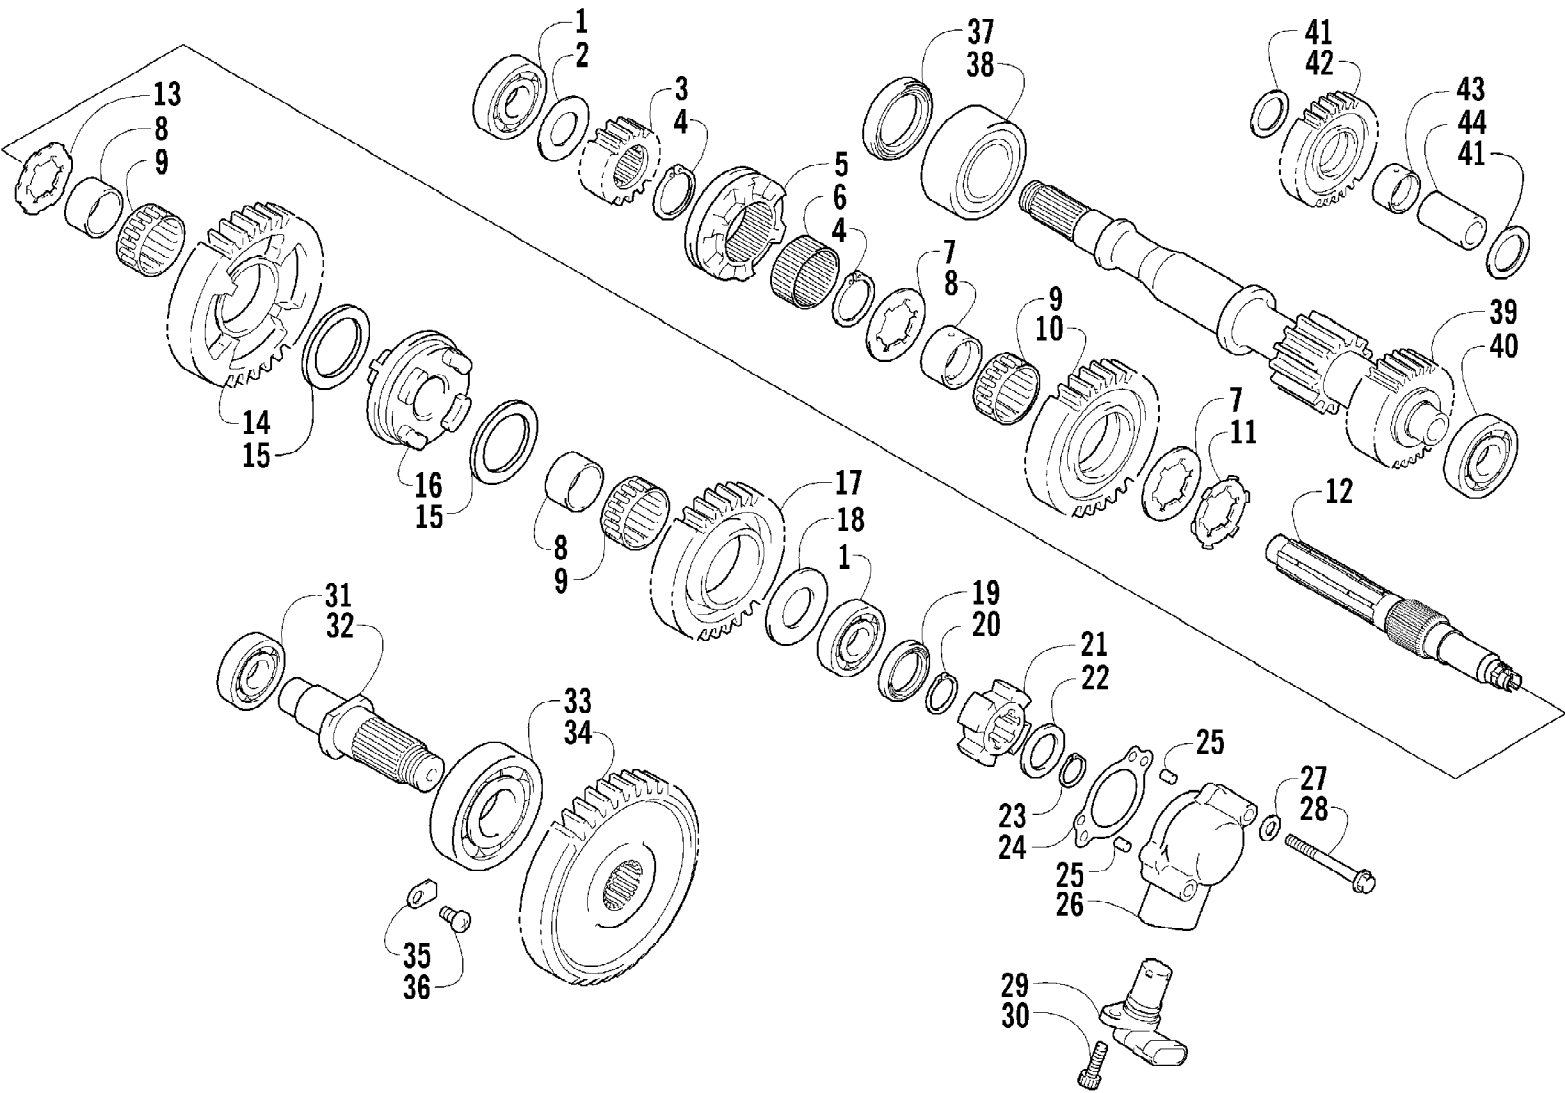

2005 ATV 500 AUTOMATIC TRANSMISSION 4X4 TBX RED (A2005BBM4BUSR) Page 76 of 99
SECONDARY TRANSMISSION ASSEMBLY

2005 ATV 500 AUTOMATIC TRANSMISSION 4X4 TBX RED (A2005BBM4BUSR) Page 77 of 99
SECONDARY TRANSMISSION ASSEMBLY

Ref #	Part Number	Qty	S/P/F	Description
1	3402-045	2	/P	Bearing, Shaft
2	3402-381	1	/P	Washer, Drive Gear No. 2 - Right
3	3402-497	1		Gear, Drive - No. 2
4	3423-066	2	/P	Circlip
5	3402-821	1		Dog, Reverse Driven Gear
6	3402-825	1		Spacer, Reverse Driven Gear
7	3423-263	2		Washer
8	3402-494	3		Bushing
9	3402-498	3		Bearing
10	3402-822	1		Gear, Reverse Driven
11	3423-266	1		Washer, Lock
12	3402-820	1		Countershaft
13	3423-262	1		Washer, Lock
14	3402-668	1	/P	Gear, Driven - Low
15	3423-554	2		Washer, Driven Gear
16	3402-824	1		Dog, Sliding
17	3402-733	1		Gear, Driven - High
18	3423-412	1		Washer, Drive Gear - Left
19	3402-836	1		Seal, Countershaft - Left
20	3423-518	1		Circlip
21	3402-837	1		Rotor
22	3423-556	1		Washer
23	3423-557	1		Circlip
24	3446-289	1		Gasket
25	3006-547	2	/P	Pin
26	3446-355	1		Housing, Speedometer Sensor
27	3003-290	2	/P	Gasket
28	3423-091	2	S	Bolt
29	3402-838	1		Sensor, Speedometer
30	3423-226	1		Bolt
31	3402-735	1		Bearing, Shaft
32	3402-835	1		Shaft, Output
33	3402-502	1		Bearing, Output Shaft
34	3402-534	1	/P	Gear, Driven - No. 2
35	3446-031	2	/P	Retainer, Bearing
36	3423-435	2		Screw, Bearing Retainer
37	3402-537	1	/P	Seal, Driveshaft - Left
38	3402-499	1		Bearing, Driveshaft - Right
39	3402-731	1		Driveshaft
40	3003-261	1	/P	Bearing, Driveshaft - Left
41	3402-195	2		Washer, Reverse Idle Gear
42	3402-503	1		Gear, Reverse Idle
43	3446-103	1		Bushing, Reverse Idle Gear
44	3402-507	1		Shaft, Reverse Idle