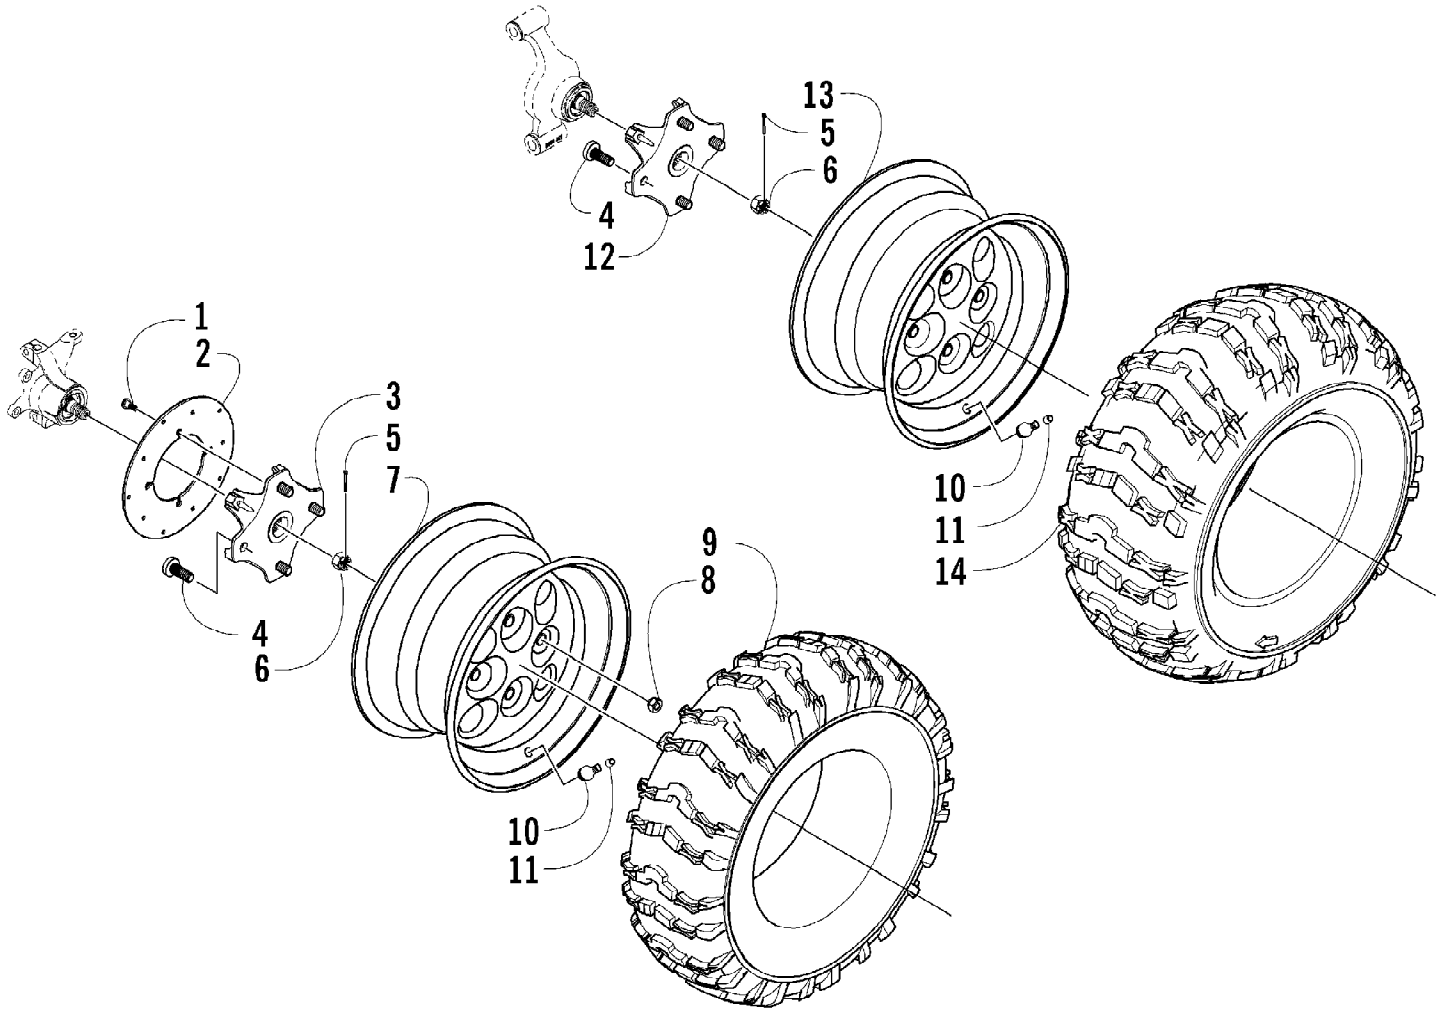

2005 ATV 500 AUTOMATIC TRANSMISSION 4X4 TBX RED (A2005BBM4BUSR) Page 97 of 99
WHEEL AND TIRE ASSEMBLY

Ref #	Part Number	Qty	S/P/F	Description
1	0423-557	12		Screw, Machine
2	1402-225	3	S	Disc, Brake
3	0502-599	2	S	Hub, Wheel - Front (inc. 4)
4	0402-974	16	/P	Stud, Wheel Hub
5	0423-407	4		Pin, Cotter
6	0423-394	4		Nut, Castle
7	1402-127	2		Wheel - Front
8	0423-408	16	/P	Nut, Lug
9	1402-100	2		Tire - Front
10	0402-064	4		Stem, Valve (inc. 11)
11	0402-140	4		Cap, Valve Stem
12	0502-601	1	S	Hub, Wheel - Rear - Left (inc. 4)
12	0502-599	1	S	Hub, Wheel - Rear - Right (inc. 4)
13	1402-115	2		Wheel - Rear
14	1402-137	2		Tire - Rear