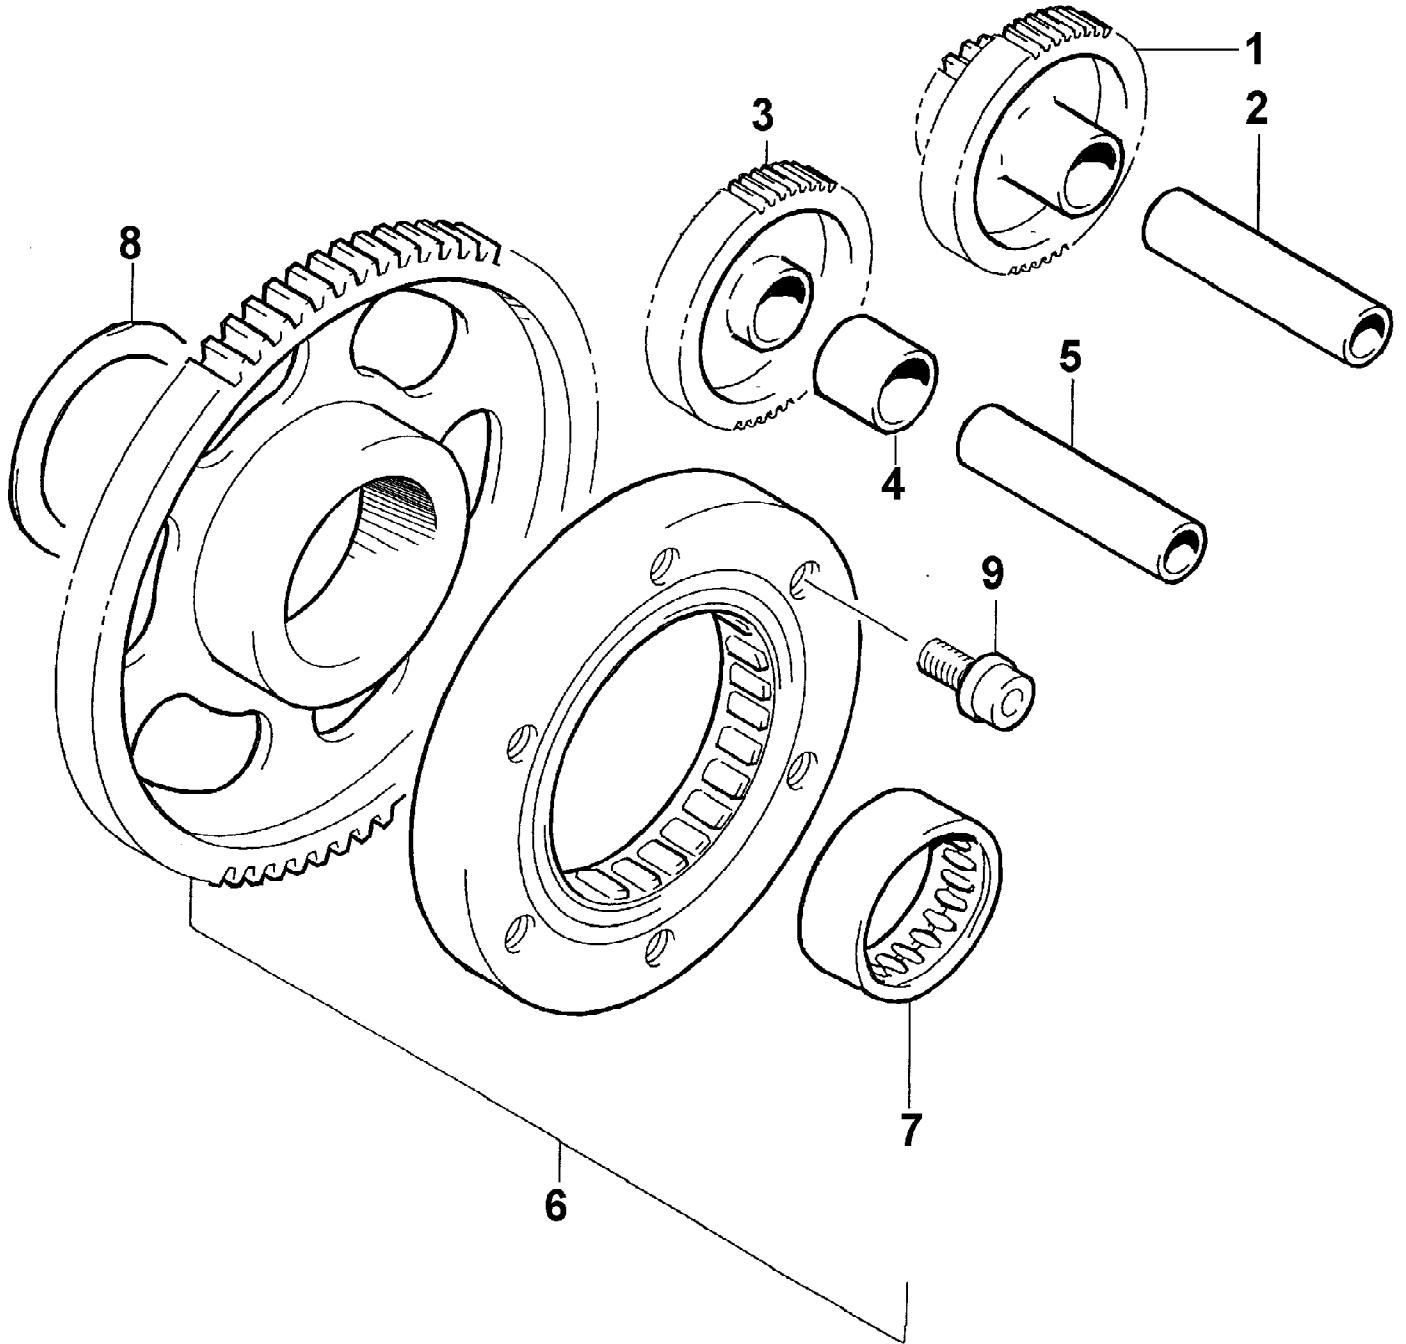

2005 ATV 500 AUTOMATIC TRANSMISSION 4X4 TBX RED (A2005BBM4BUSR) Page 79 of 99
STARTER CLUTCH ASSEMBLY

Ref #	Part Number	Qty	S/P/F	Description
1	3402-813	1	/P	Gear, Starter Idler - No. 1
2	3423-331	1		Pin
3	3402-349	1		Gear, Starter Idler - No. 2
4	3423-396	1		Spacer, Starter Idler Gear No. 2
5	3423-397	1		Pin
6	3402-457	1		Clutch, Starter - Set (inc. 7)
7	3402-063	1		Bearing
8	3423-104	1		Washer
9	3402-509	6		Screw, Cap