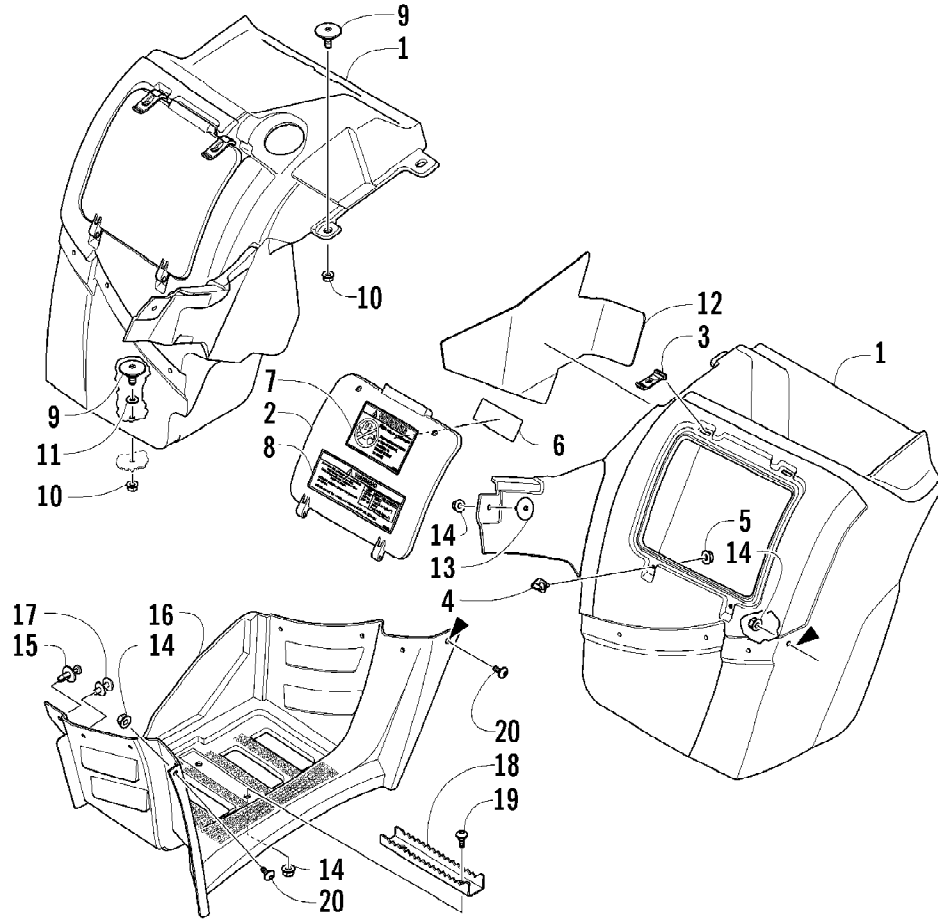

2005 ATV 500 AUTOMATIC TRANSMISSION 4X4 TBX RED (A2005BBM4BUSR) Page 84 of 99
STORAGE BOX ASSEMBLY

2005 ATV 500 AUTOMATIC TRANSMISSION 4X4 TBX RED (A2005BBM4BUSR) Page 85 of 99
STORAGE BOX ASSEMBLY

Ref #	Part Number	Qty	S/P/F	Description
1	1506-513	1		Box, Storage - Right (inc. 2-6)
1	1506-514	1		Box, Storage - Left (inc. 2-8)
2	1506-020	2		Hatch
3	1406-134	4		Strap, Hatch
4	0506-674	4		Hinge
5	8424-502	4		Nut
6	0411-487	2		Decal, Caution - Capacity
7	0411-435	1		Decal, Warning - Passenger
8	0411-589	1		Decal, Warning - Tire Pressure
9	0423-130	8		Screw, Shoulder
10	8424-602	8	/P	Nut
11	0673-349	4		Gasket
12	0412-316	1	/P	Shield, Heat
13	0423-101	2		Screw, Shoulder
14	0423-540	12		Nut, Lock
15	0623-362	2		Rivet, Reinstallable
16	1406-356	1		Footwell - Right
16	1406-357	1	S	Footwell - Left
17	0423-046	6		Rivet, Reinstallable
18	1506-125	2	/P	Footpeg
19	0423-355	4		Screw, Shoulder
20	0423-419	8		Screw, Machine