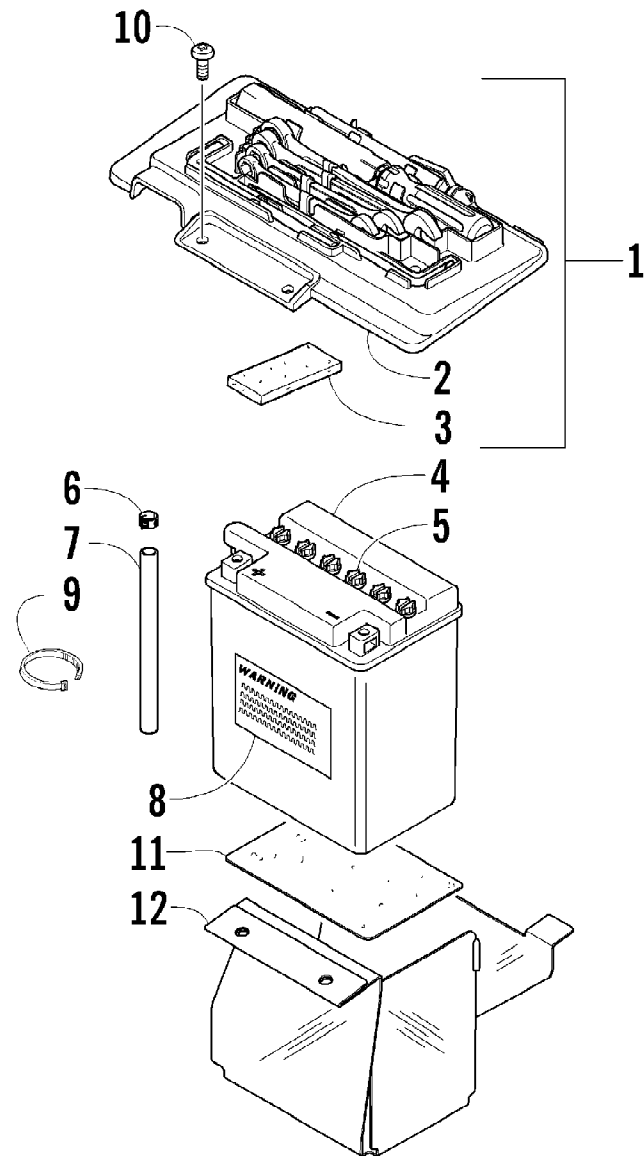

2005 ATV 500 AUTOMATIC TRANSMISSION 4X4 TBX RED (A2005BBM4BUSR) Page 4 of 99
AUXILIARY BRAKE ASSEMBLY

Ref #	Part Number	Qty	S/P/F	Description
1	0502-656	1		Lever, Brake
2	1602-213	2	/P	O-Ring
3	0502-713	1		Spring, Brake Lever
4	8422-002	1		Nut
5	0402-575	1		Pin, Clevis
6	0402-583	1		Washer
7	0402-584	1		Pin, Cotter
8	0502-687	1		Brake Assembly (inc. 9-16)
9	0402-580	1		Actuator, Push Rod
10	0402-592	2		Nut, Jam
11	0	1	F	Master Cylinder
12	1402-277	1		Fitting, Banjo
13	1402-278	1		Bolt, Banjo Fitting
14	0423-525	2		Clamp, Hose
15	1402-267	1		Hose, Brake Reservoir
16	1402-257	1		Reservoir, Brake
17	8424-602	1	/P	Nut, Flanged
18	8476-616	1		Screw, Machine
19	0123-788	1	/P	Cable Tie - 7.5 in.
20	1402-268	1		Hose, Brake - Rear
21	0423-413	2		Bolt, Banjo Fitting
22	0423-178	4		Washer, Crush
23	8408-825	4		Screw, Cap
24	0502-457	1	S	Caliper, Brake (inc. 25-35)
25	0	1	F	Housing, Caliper
26	1402-121	1		Pin, Brake Caliper
27	1402-126	2		Pad, Brake
28	0423-495	1	/P	Pin, Cotter
29	0402-493	1		Cap, Bleed Valve
30	1402-123	1		Valve, Bleed
31	1402-125	2		Piston
32	0402-980	2		O-Ring, Brake Caliper
33	0	1	F	O-Ring
34	0	1	F	Plug
35	0	1	F	Ring, Retaining

2005 ATV 500 AUTOMATIC TRANSMISSION 4X4 TBX RED (A2005BBM4BUSR) Page 8 of 99
CAM CHAIN ASSEMBLY

Ref #	Part Number	Qty	S/P/F	Description
1	3402-353	1		Chain, Cam
2	3402-355	1		Guide, Chain
3	3402-356	1		Tensioner, Chain
4	3423-074	1		Bolt
5	3003-188	1	S/P	Washer
6	3402-136	1		Adjuster, Tensioner - Assembly
7	3402-137	1		Gasket
8	3004-475	2	S	Screw, Cap
9	3003-290	2	/P	Gasket