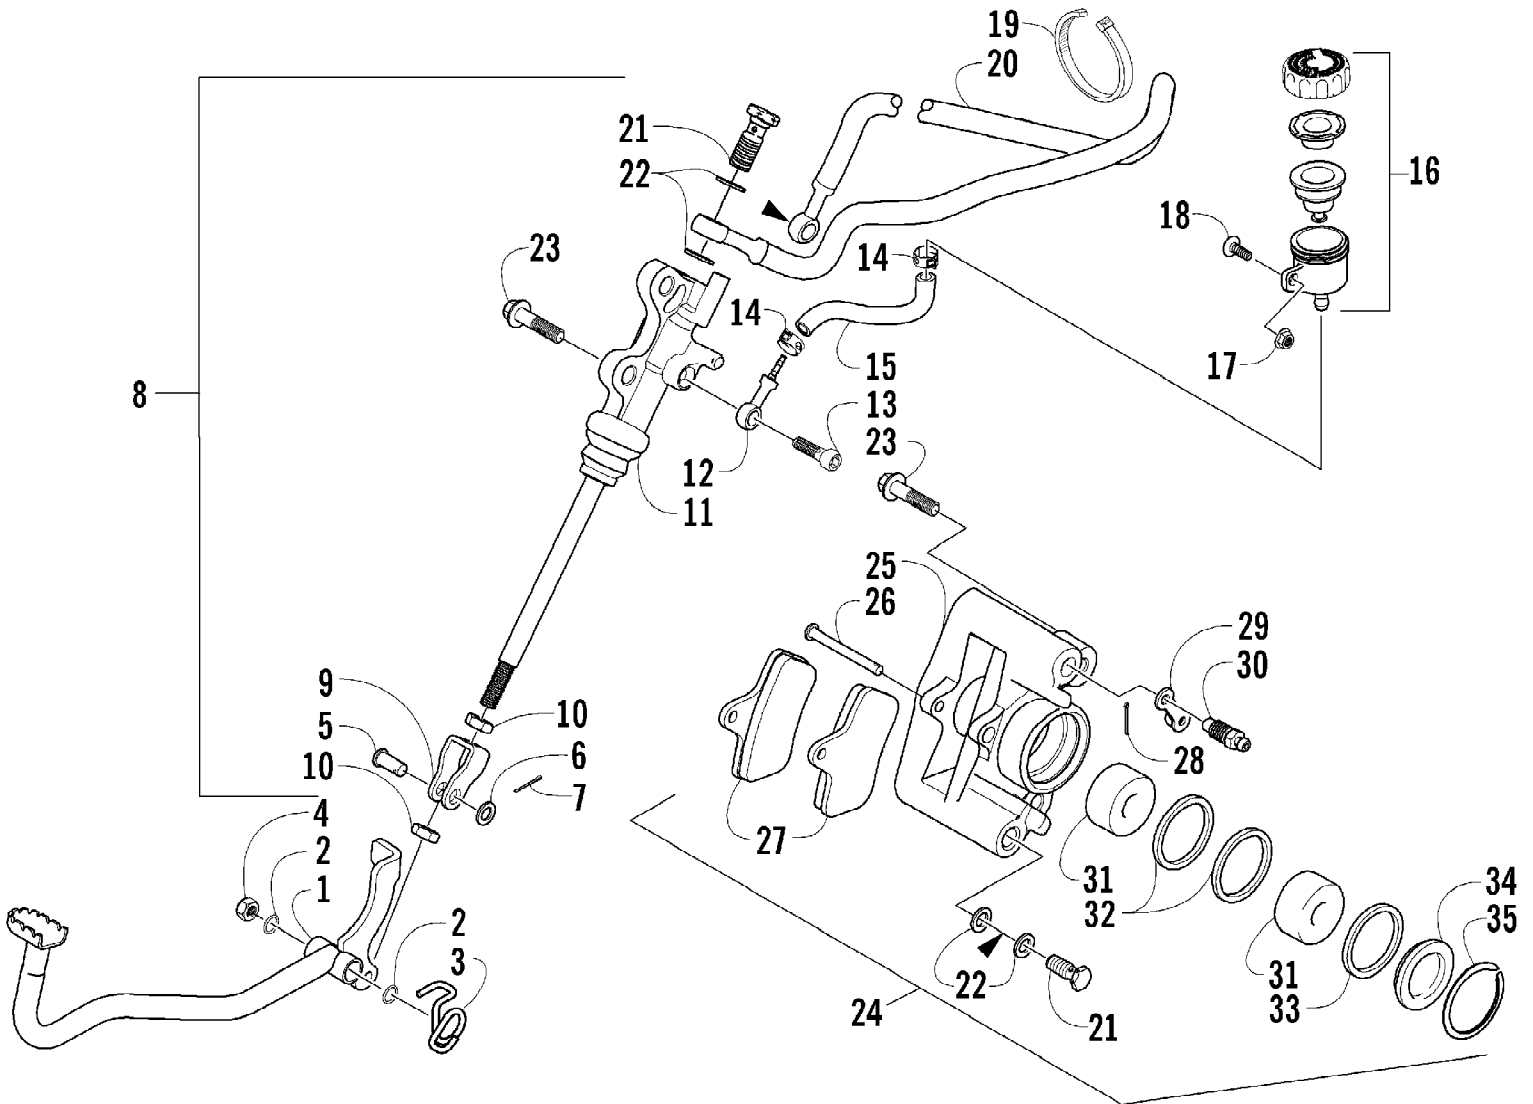

2005 ATV 500 AUTOMATIC TRANSMISSION 4X4 TBX RED (A2005BBM4BUSR) Page 4 of 99
AUXILIARY BRAKE ASSEMBLY

Ref #	Part Number	Qty	S/P/F	Description
1	0502-656	1		Lever, Brake
2	1602-213	2	/P	O-Ring
3	0502-713	1		Spring, Brake Lever
4	8422-002	1		Nut
5	0402-575	1		Pin, Clevis
6	0402-583	1		Washer
7	0402-584	1		Pin, Cotter
8	0502-687	1		Brake Assembly (inc. 9-16)
9	0402-580	1		Actuator, Push Rod
10	0402-592	2		Nut, Jam
11	0	1	F	Master Cylinder
12	1402-277	1		Fitting, Banjo
13	1402-278	1		Bolt, Banjo Fitting
14	0423-525	2		Clamp, Hose
15	1402-267	1		Hose, Brake Reservoir
16	1402-257	1		Reservoir, Brake
17	8424-602	1	/P	Nut, Flanged
18	8476-616	1		Screw, Machine
19	0123-788	1	/P	Cable Tie - 7.5 in.
20	1402-268	1		Hose, Brake - Rear
21	0423-413	2		Bolt, Banjo Fitting
22	0423-178	4		Washer, Crush
23	8408-825	4		Screw, Cap
24	0502-457	1	S	Caliper, Brake (inc. 25-35)
25	0	1	F	Housing, Caliper
26	1402-121	1		Pin, Brake Caliper
27	1402-126	2		Pad, Brake
28	0423-495	1	/P	Pin, Cotter
29	0402-493	1		Cap, Bleed Valve
30	1402-123	1		Valve, Bleed
31	1402-125	2		Piston
32	0402-980	2		O-Ring, Brake Caliper
33	0	1	F	O-Ring
34	0	1	F	Plug
35	0	1	F	Ring, Retaining

2005 ATV 500 AUTOMATIC TRANSMISSION 4X4 TBX RED (A2005BBM4BUSR) Page 8 of 99
CAM CHAIN ASSEMBLY

Ref #	Part Number	Qty	S/P/F	Description
1	3402-353	1		Chain, Cam
2	3402-355	1		Guide, Chain
3	3402-356	1		Tensioner, Chain
4	3423-074	1		Bolt
5	3003-188	1	S/P	Washer
6	3402-136	1		Adjuster, Tensioner - Assembly
7	3402-137	1		Gasket
8	3004-475	2	S	Screw, Cap
9	3003-290	2	/P	Gasket