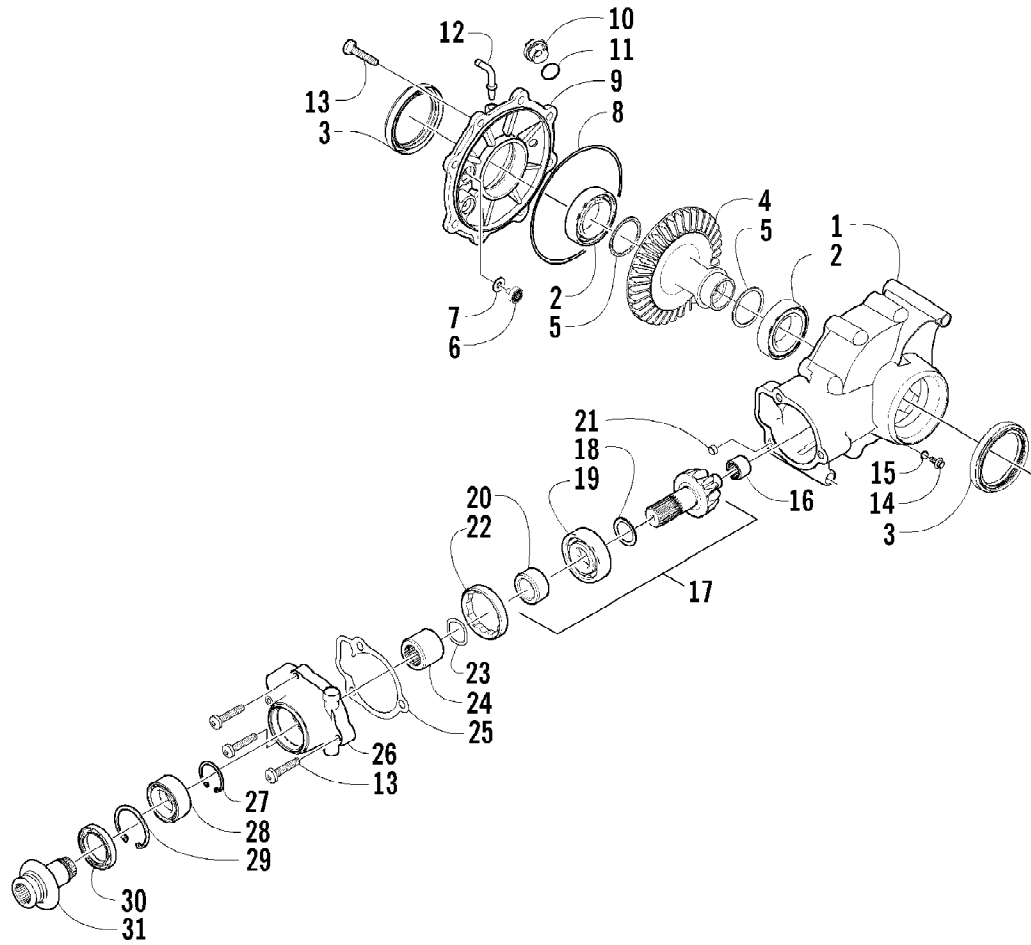

2005 ATV 500 AUTOMATIC TRANSMISSION 4X4 TBX RED (A2005BBM4BUSR) Page 62 of 99
REAR DRIVE GEARCASE ASSEMBLY

2005 ATV 500 AUTOMATIC TRANSMISSION 4X4 TBX RED (A2005BBM4BUSR) Page 63 of 99
REAR DRIVE GEARCASE ASSEMBLY

Ref #	Part Number	Qty	S/P/F	Description
	0502-642	1	S	Rear Drive Gearcase Assembly
1	0502-352	1		Housing, Gearcase
2	0402-393	2		Bearing
3	0402-394	2	S	Seal
4	1402-032	1		Gear, Ring - 36T
5	0402-405	AR		Shim
5	0402-406	AR		Shim
5	0402-407	AR		Shim
5	0402-408	AR		Shim
5	0402-409	AR		Shim
6	0402-326	1		Button, Thrust
7	0402-429	AR		Shim
7	0402-430	AR		Shim
7	0402-431	AR		Shim
7	0402-432	AR		Shim
7	0402-433	AR		Shim
8	0423-149	1		O-Ring
9	0502-346	1		Cover, Gearcase
10	0402-333	1	/P	Plug, Fill (inc. 11)
11	0423-154	1		O-Ring
12	1402-102	1		Fitting
13	0423-118	11		Screw, Self-Tapping
14	0402-450	1	S	Plug, Magnetic (inc. 15)
15	0423-153	1		O-Ring
16	0402-328	1		Bearing
17	0502-123	1		Gear, Pinion - Assembly - 10T (inc. 18-20)
18	0402-424	AR		Shim
18	0402-425	AR		Shim
18	0402-426	AR		Shim
18	0402-427	AR		Shim
18	0402-428	AR		Shim
19	0402-327	1		Bearing
20	0402-336	1		Collar, Retaining
21	0402-411	1		Pin, Dowel
22	0402-331	1		Collar, Lock
23	0402-982	1		Washer, Wave
24	0402-981	1		Collar, Shaft
25	0402-947	1		Gasket, Flange
26	0502-529	1		Housing, Pinion
27	0423-417	1		Ring, Retaining
28	1402-043	1		Bearing
29	0423-423	1		Ring, Retaining
30	1402-011	1		Seal
31	0502-407	1	S	Shaft, Input