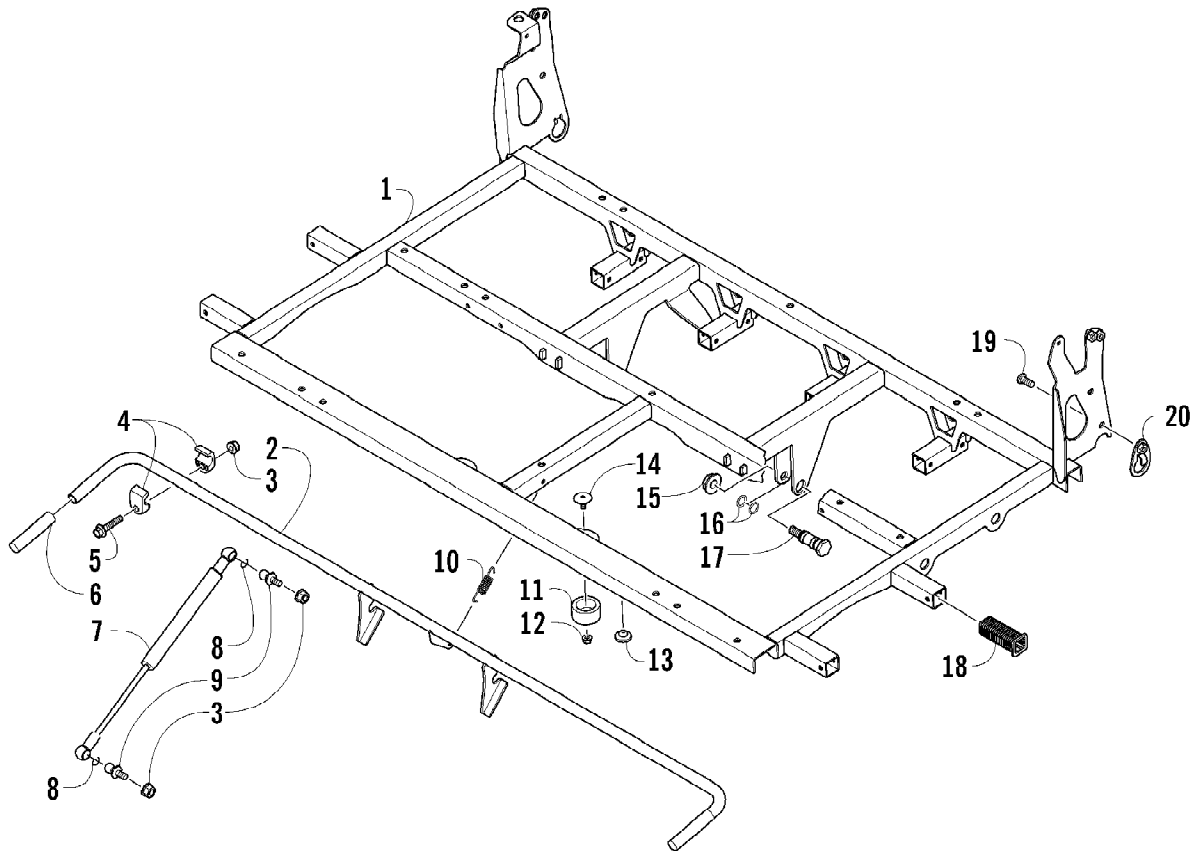

2005 ATV 500 AUTOMATIC TRANSMISSION 4X4 TBX RED (A2005BBM4BUSR) Page 91 of 99
TILT FRAME ASSEMBLY

Ref #	Part Number	Qty	S/P/F	Description
1	1506-526	1		Frame, Tilt
2	1506-528	1		Latch, Tilt Frame
3	8424-802	6		Nut, Flange
4	1406-674	8		Bushing, Pivot
5	8408-840	4		Screw, Cap
6	1406-736	2		Grip, Latch
7	0506-822	1		Support, Lift
8	0423-414	2		Ring, Retaining
9	0423-401	2		Stud, Lift Support
10	0423-569	1		Spring, Extension
11	1506-593	2		Bumper, Tilt Frame
12	8424-602	2	/P	Nut, Flange
13	0406-877	2	/P	Bumper
14	0423-130	2		Screw, Shoulder
15	0423-388	2		Nut, Flange
16	1602-213	4	/P	O-Ring
17	0423-433	2		Pin, Pivot - Cargo Box
18	0441-556	8		Bushing
19	0423-396	1		Screw, Machine
20	1506-539	1		Bracket, Mounting - Tailgate