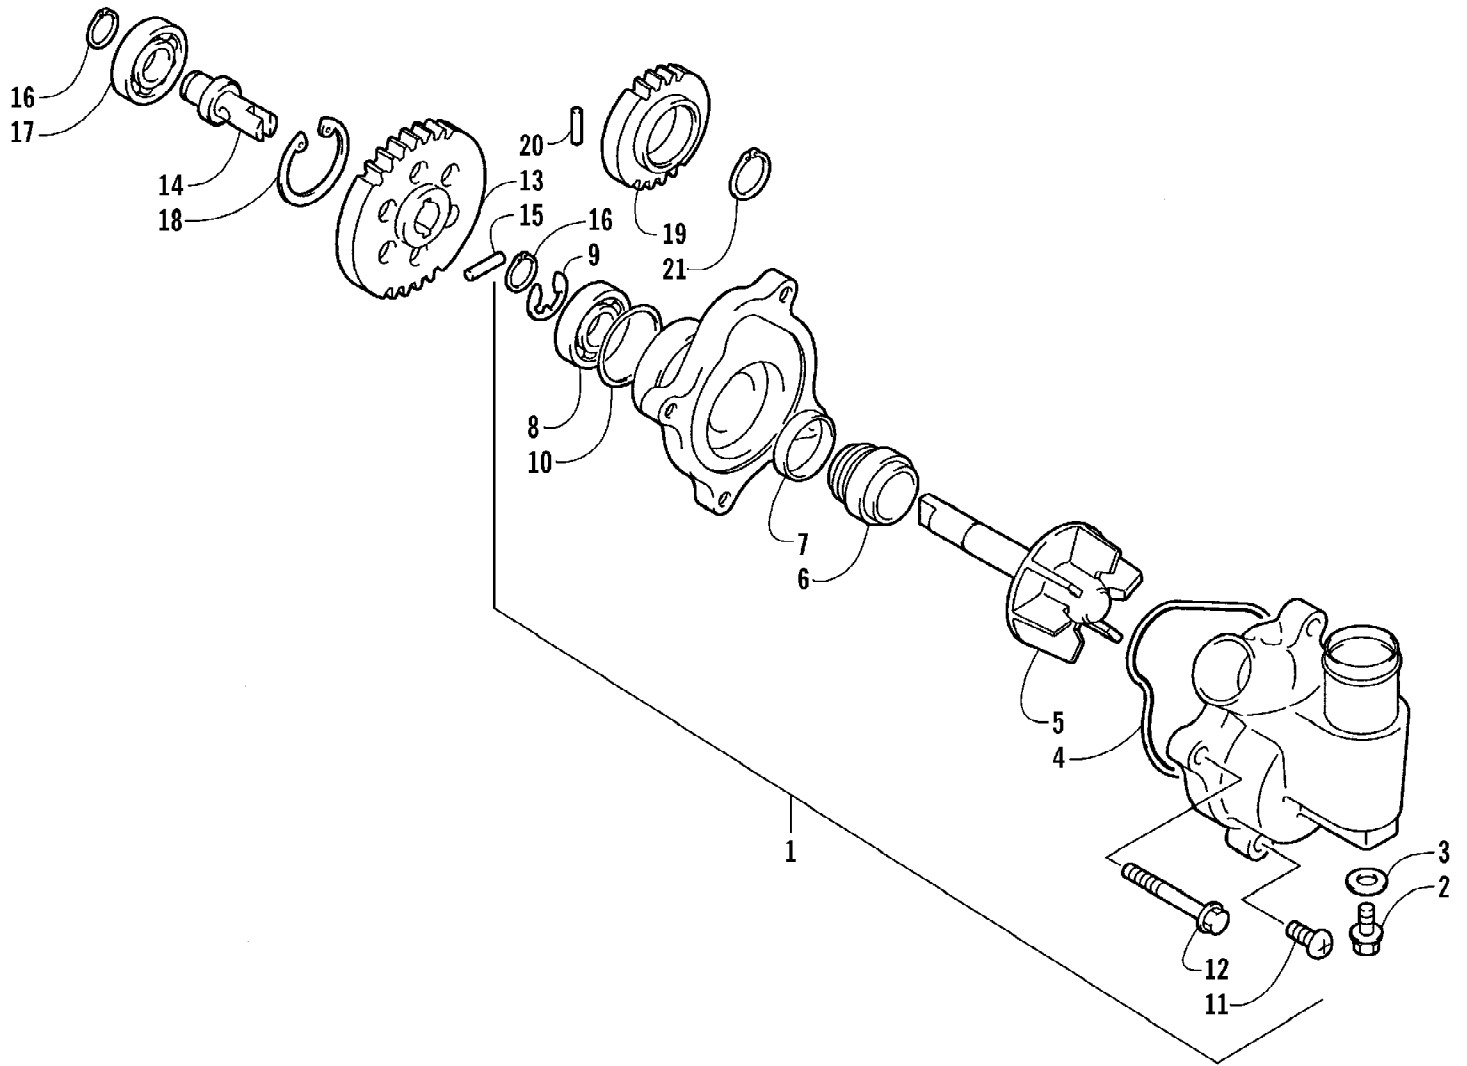

2005 ATV 500 AUTOMATIC TRANSMISSION 4X4 TBX RED (A2005BBM4BUSR) Page 94 of 99
WATER PUMP ASSEMBLY

2005 ATV 500 AUTOMATIC TRANSMISSION 4X4 TBX RED (A2005BBM4BUSR) Page 95 of 99
WATER PUMP ASSEMBLY

Ref #	Part Number	Qty	S/P/F	Description
1	3402-464	1	/P	Pump, Water - Assembly (inc. 2-11)
2	3423-343	1		Screw, Cap
3	3003-188	1	S/P	Gasket
4	3423-402	1		O-Ring
5	3413-014	1		Impeller/Shaft
6	3005-909	1	/P	Seal, Mechanical
7	3402-465	1		Seal, Oil
8	3003-615	1	/P	Bearing
9	3423-403	1	S	E-Ring
10	3423-404	1		O-Ring
11	3003-484	2	S/P	Screw
12	3423-308	2	S	Screw, Cap
13	3402-026	1		Gear, Driven
14	3402-466	1		Shaft, Driven Gear
15	3423-046	1		Pin, Driven Gear
16	3423-184	2	S	Circlip, Driven Gear
17	3402-467	1		Bearing, Shaft
18	3423-405	1		Circlip, Shaft Bearing
19	3402-390	1		Gear, Water Pump Drive
20	3423-110	1		Pin, Drive Gear
21	3423-189	1	S	Circlip, Drive Gear