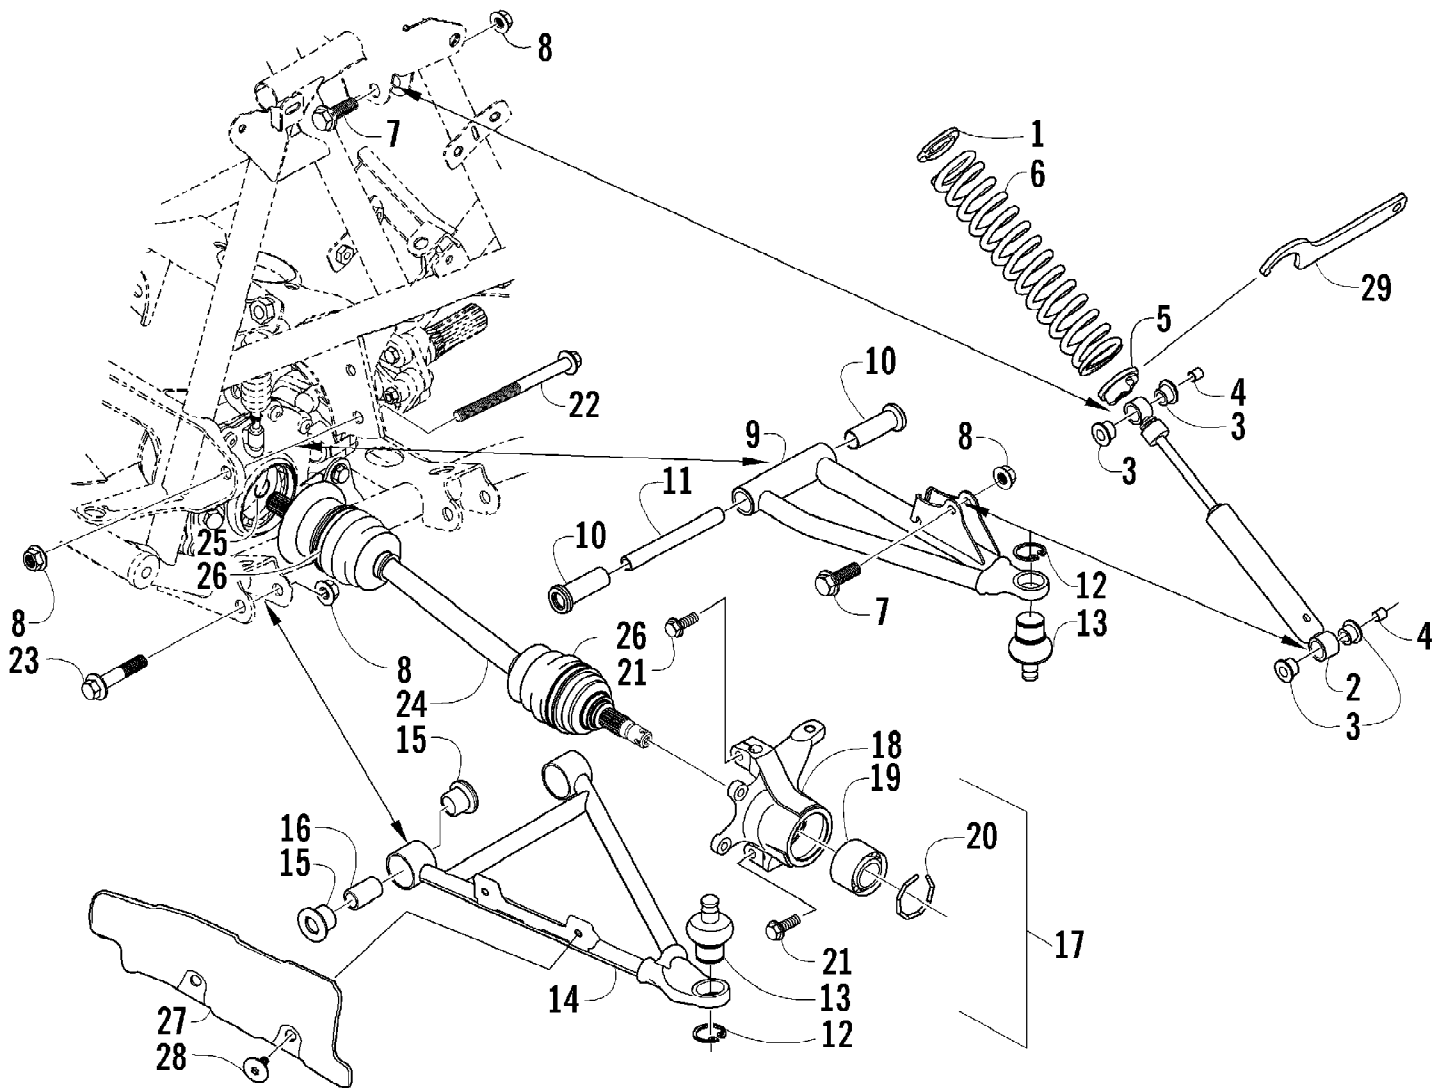

2005 ATV 500 AUTOMATIC TRANSMISSION 4X4 TBX RED (A2005BBM4BUSR) Page 46 of 99
FRONT SUSPENSION ASSEMBLY

2005 ATV 500 AUTOMATIC TRANSMISSION 4X4 TBX RED (A2005BBM4BUSR) Page 47 of 99
FRONT SUSPENSION ASSEMBLY

Ref #	Part Number	Qty	S/P/F	Description
1	1603-889	2	/P	Retainer, Spring
2	0403-127	2		Shock Absorber - Front (inc. 3-4)
3	0604-310	8		Bushing, Shock Absorber
4	0403-028	4		Sleeve, Shock
5	0403-102	2		Cam, Spring Adjuster
6	0403-129	2	S	Spring, Shock Absorber
7	8409-040	4		Screw, Cap
8	8428-002	10		Nut, Lock
9	0503-272	1	S	A-Arm, Upper Right (inc. 10-13)
9	0503-273	1	S	A-Arm, Upper Left (inc. 10-13)
10	0403-081	4	S	Bushing
11	0403-080	2		Collar
12	0423-009	4	/P	Clip, Ball Joint
13	0405-115	4	/P	Ball Joint - Front
14	0503-268	1	/P	A-Arm, Lower Right (inc. 12-13 and 15-16)
14	0503-269	1		A-Arm, Lower Left (inc. 12-13 and 15-16)
15	0403-115	8	S	Bushing
16	0403-114	4	S	Collar
17	0505-446	1	/P	Knuckle - Assembly - Right (inc. 18-20)
17	0505-447	1	/P	Knuckle - Assembly - Left (inc. 18-20)
18	0	1		Knuckle, Steering - Right Not a Service Part
18	0	1		Knuckle, Steering - Left Not a Service Part
19	1402-027	2	S/P	Bearing, Wheel Hub
20	0423-423	2		Ring, Retaining
21	8409-030	4		Screw, Cap
22	0423-334	2		Screw, Cap
23	8409-075	4		Screw, Cap
24	0502-542	1		Axle, Drive - Front - Right (inc. 25-26)
24	0502-547	1		Axle, Drive - Front - Left (inc. 25-26)
25	0441-400	2	S	Clip, Retaining
26	0436-276	2	S	Repair Kit, Boot - Front Axle
27	0441-752	1		Guard, Boot - Axle - Right
27	0441-753	1		Guard, Boot - Axle - Left
28	0423-101	4		Screw, Body
29	0441-587	1		Wrench, Spanner