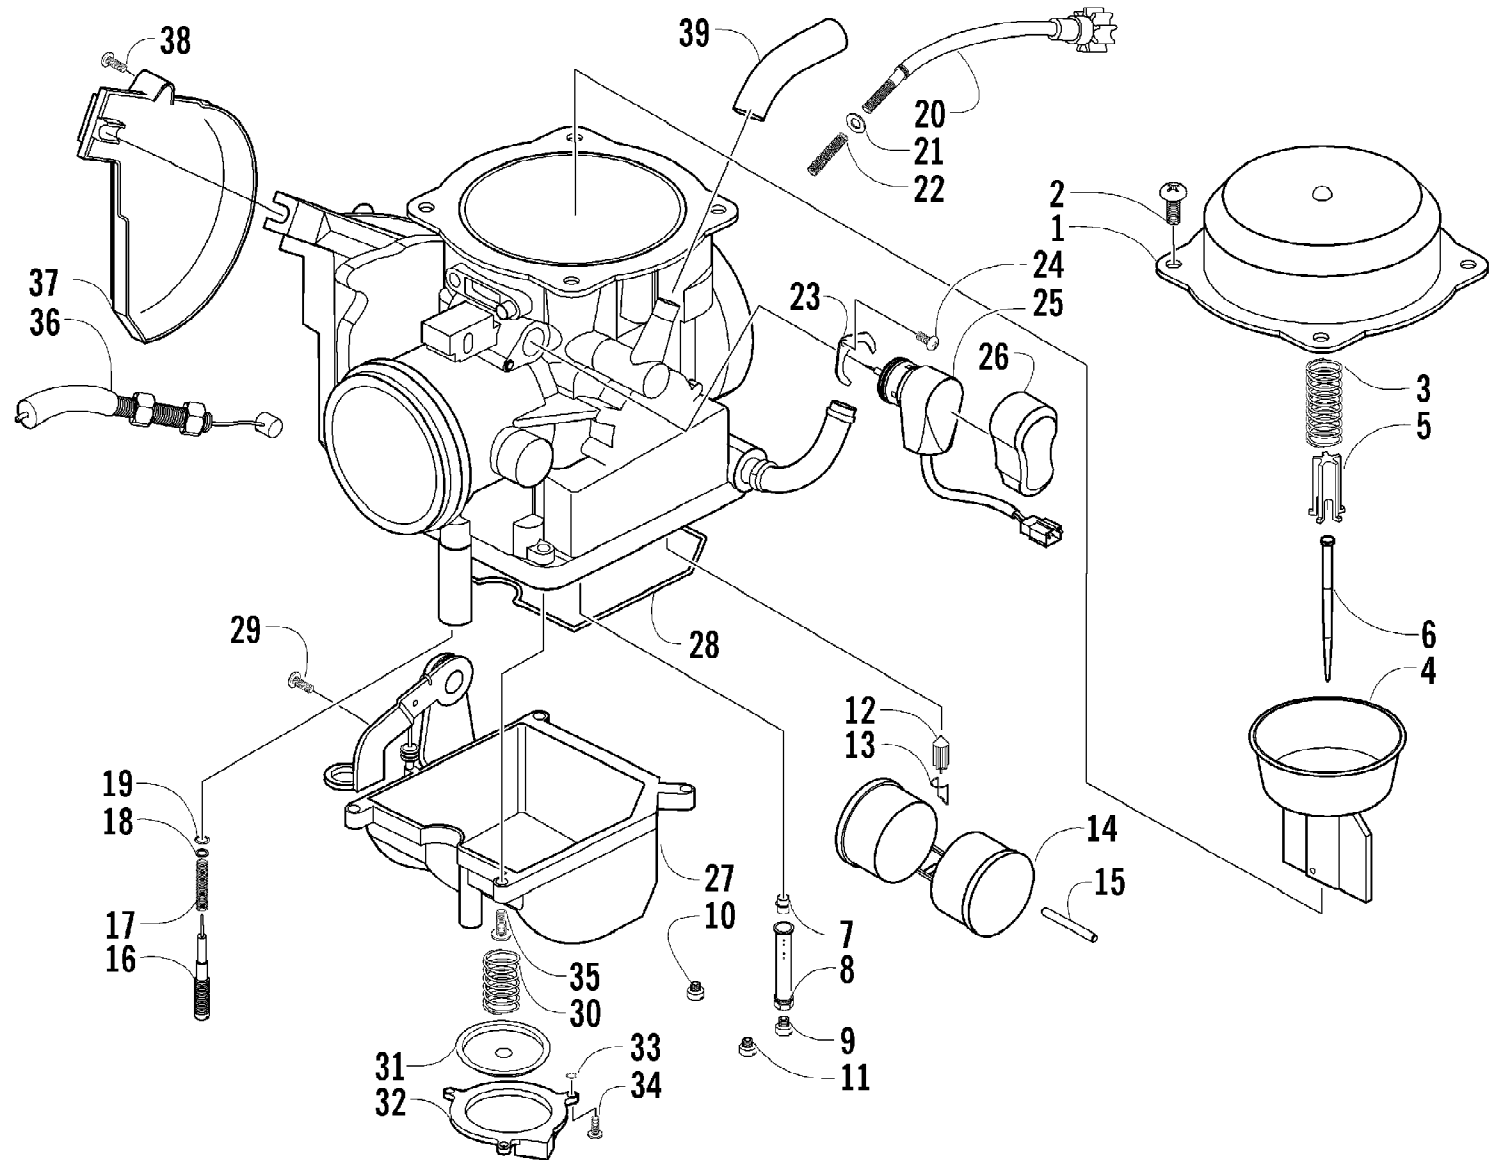

2005 ATV 500 AUTOMATIC TRANSMISSION 4X4 TBX RED (A2005BBM4BUSR)
BATTERY ASSEMBLY

Ref #	Part Number	Qty	S/P/F	Description
	0444-122	1	S/P	Kit, Tool Not Illustrated
1	5990-839	1	S	Battery Cover/Tool Tray Assembly (inc. 2-3)
2	1406-507	1	S	Cover, Battery
3	0406-288	2		Pad, Battery
4	0745-045	1	/P	Battery Assembly (inc. 5-8)
5	0645-045	6		Cap, Battery
6	0645-152	1		Clamp, Hose
7	0645-263	1	/P	Hose, Battery Vent
8	0645-151	1		Label, Warning - Battery
9	0123-903	4		Cable Tie - 11.5 in.
10	8476-616	2		Screw, Machine
11	0406-380	1		Pad, Battery
12	1506-587	1		Box, Battery

2005 ATV 500 AUTOMATIC TRANSMISSION 4X4 TBX RED (A2005BBM4BUSR) Page 8 of 99
CAM CHAIN ASSEMBLY

Ref #	Part Number	Qty	S/P/F	Description
1	3402-353	1		Chain, Cam
2	3402-355	1		Guide, Chain
3	3402-356	1		Tensioner, Chain
4	3423-074	1		Bolt
5	3003-188	1	S/P	Washer
6	3402-136	1		Adjuster, Tensioner - Assembly
7	3402-137	1		Gasket
8	3004-475	2	S	Screw, Cap
9	3003-290	2	/P	Gasket

Ref #	Part Number	Qty	S/P/F	Description
1	3402-723	1	S	Camshaft
2	3402-352	1		Sprocket
3	3423-047	1		Pin
4	3423-073	1		Washer
5	3423-013	2	S	Bolt
6	3423-071	1	/P	C-Ring
7	3402-805	1	/P	Arm, Valve Rocker - Intake (inc. two No. 8-9)
8	3423-075	4		Screw
9	3423-076	4		Nut
10	3402-139	1		Arm, Valve Rocker - Exhaust (inc. two No. 8-9)
11	3402-148	4		Seat, Spring
12	3402-078	4		Seal, Oil
13	3402-140	1		Shaft, Rocker Arm
14	3402-141	1		Shaft, Rocker Arm
15	3423-031	2		Washer
16	3402-040	2	/P	Plug, Shaft
17	3402-012	2		Gasket
18	3402-725	2	/P	Valve, Intake
19	3402-143	2		Valve, Exhaust
20	3402-726	4		Spring, Valve
21	3423-541	4	/P	Retainer, Spring
22	3402-147	8		Cotter, Valve