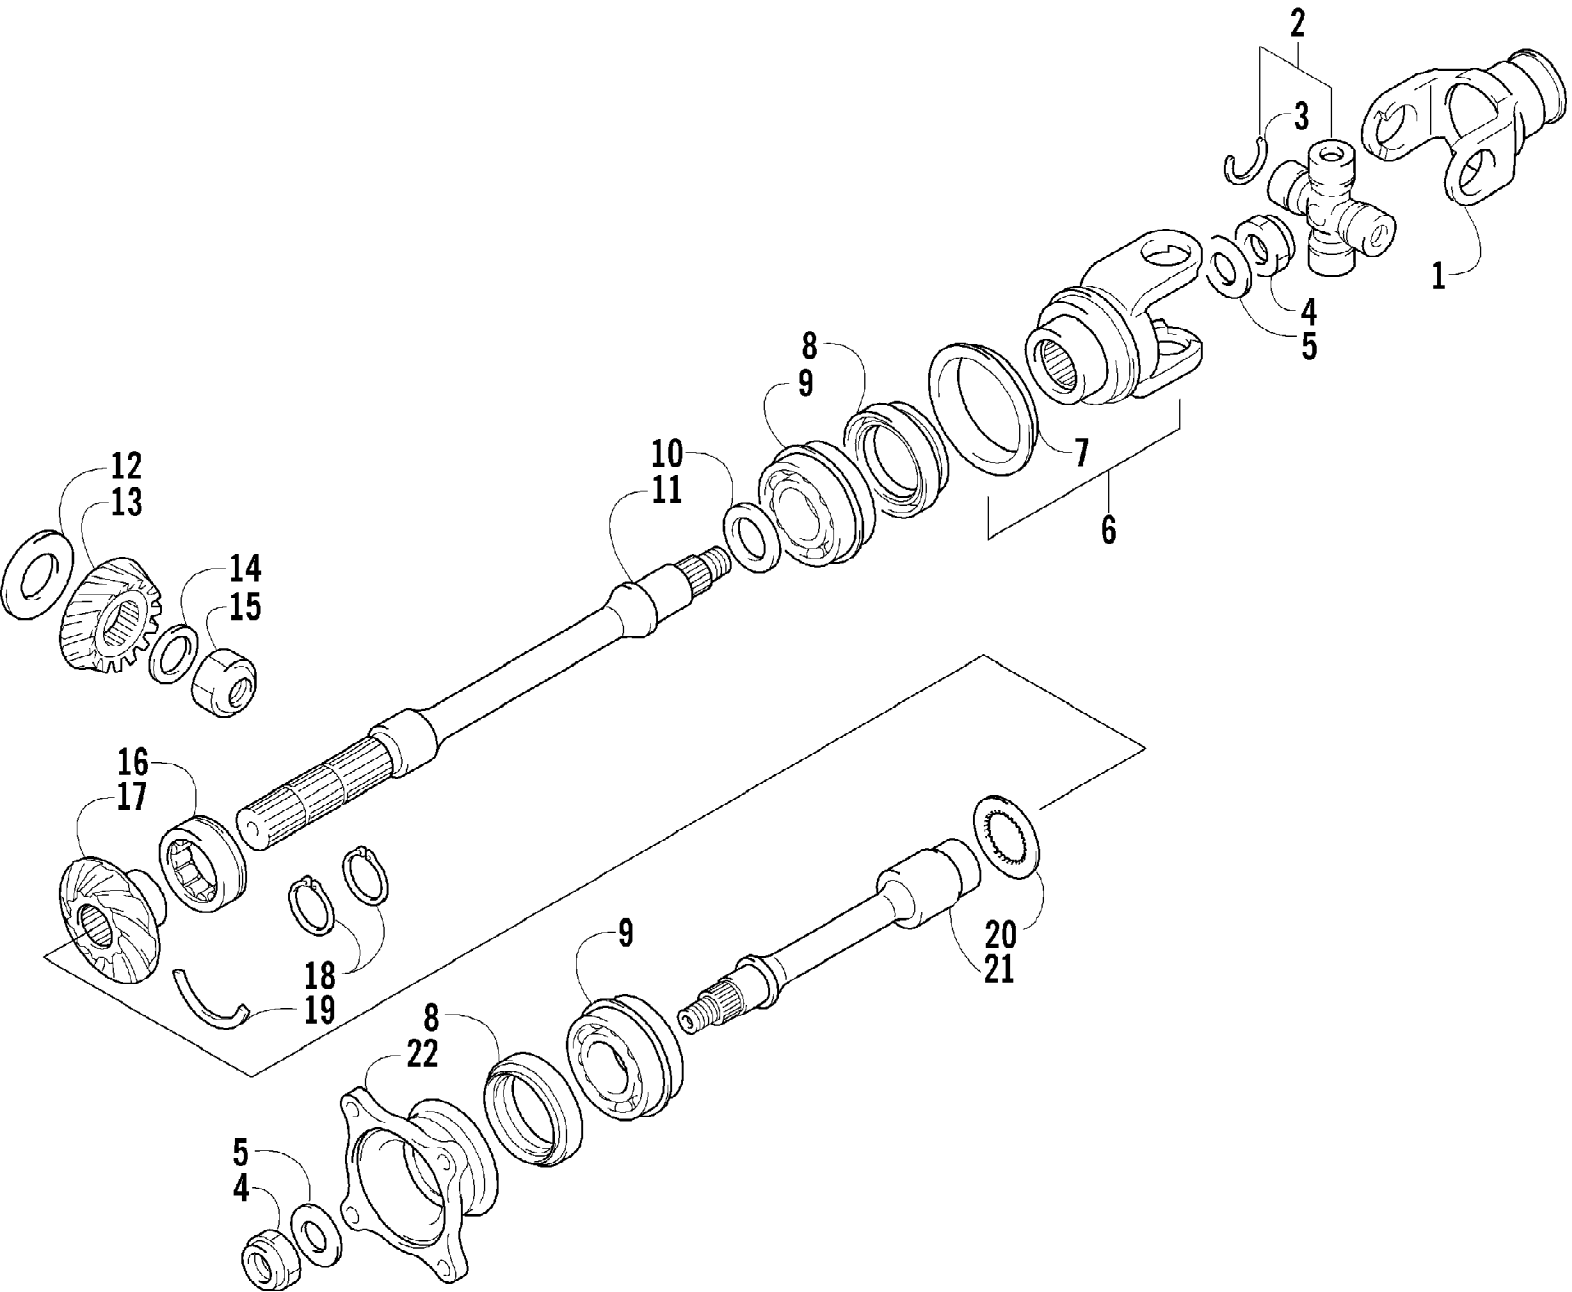

2005 ATV 500 AUTOMATIC TRANSMISSION 4X4 TBX RED (A2005BBM4BUSR) Page 74 of 99
SECONDARY DRIVE ASSEMBLY

2005 ATV 500 AUTOMATIC TRANSMISSION 4X4 TBX RED (A2005BBM4BUSR) Page 75 of 99
SECONDARY DRIVE ASSEMBLY

Ref #	Part Number	Qty	S/P/F	Description
1	3402-744	1	S	Yoke, Propeller Shaft Joint
2	3402-562	1		Joint, Universal - Set (inc. 4)
3	3423-479	4		Circlip
4	3423-025	2		Nut, Rear Output Joint
5	3423-028	2		Washer, Rear Output Flange
6	3402-742	1		Yoke, Drive Output - Front (inc. 8)
7	3402-743	1		Plate, Output Yoke
8	3402-072	2		Seal, Oil - Driven Shaft
9	3402-067	2	S	Bearing, Driven Shaft
10	3402-017	AR		Shim, 25 x 34 x 0.60 mm
10	3402-018	AR		Shim, 25 x 34 x 0.65 mm
10	3402-019	AR		Shim, 25 x 34 x 0.70 mm
10	3402-020	AR		Shim, 25 x 34 x 0.75 mm
10	3402-021	AR	S	Shim, 25 x 34 x 0.80 mm
10	3402-022	AR		Shim, 25 x 34 x 0.85 mm
10	3402-023	AR		Shim, 25 x 34 x 0.90 mm
10	3402-024	AR		Shim, 25 x 34 x 0.95 mm
10	3402-025	AR	S	Shim, 25 x 34 x 1.00 mm
10	3402-028	AR		Shim, 25 x 34 x 1.05 mm
10	3402-029	AR		Shim, 25 x 34 x 1.10 mm
10	3402-030	AR		Shim, 25 x 34 x 1.15 mm
10	3402-031	AR		Shim, 25 x 34 x 1.20 mm
11	3402-740	1		Shaft, Secondary Driven - Front
12	3446-035	1		Shim, Secondary Drive Gear - Set
13	3402-738	1		Gear, Secondary Drive
14	3005-372	1		Washer
15	3423-023	1		Nut
16	3402-515	1	/P	Bearing, Driven Gear
17	3402-739	1		Gear, Secondary Driven
18	3423-340	2	S	Circlip, Secondary Driven Gear
19	3423-072	1		Ring, Driven Bearing
20	3423-415	1		Washer, Driven Shaft
21	3402-513	1		Shaft, Secondary Driven - Rear
22	3402-514	1	/P	Flange, Output Joint - Rear