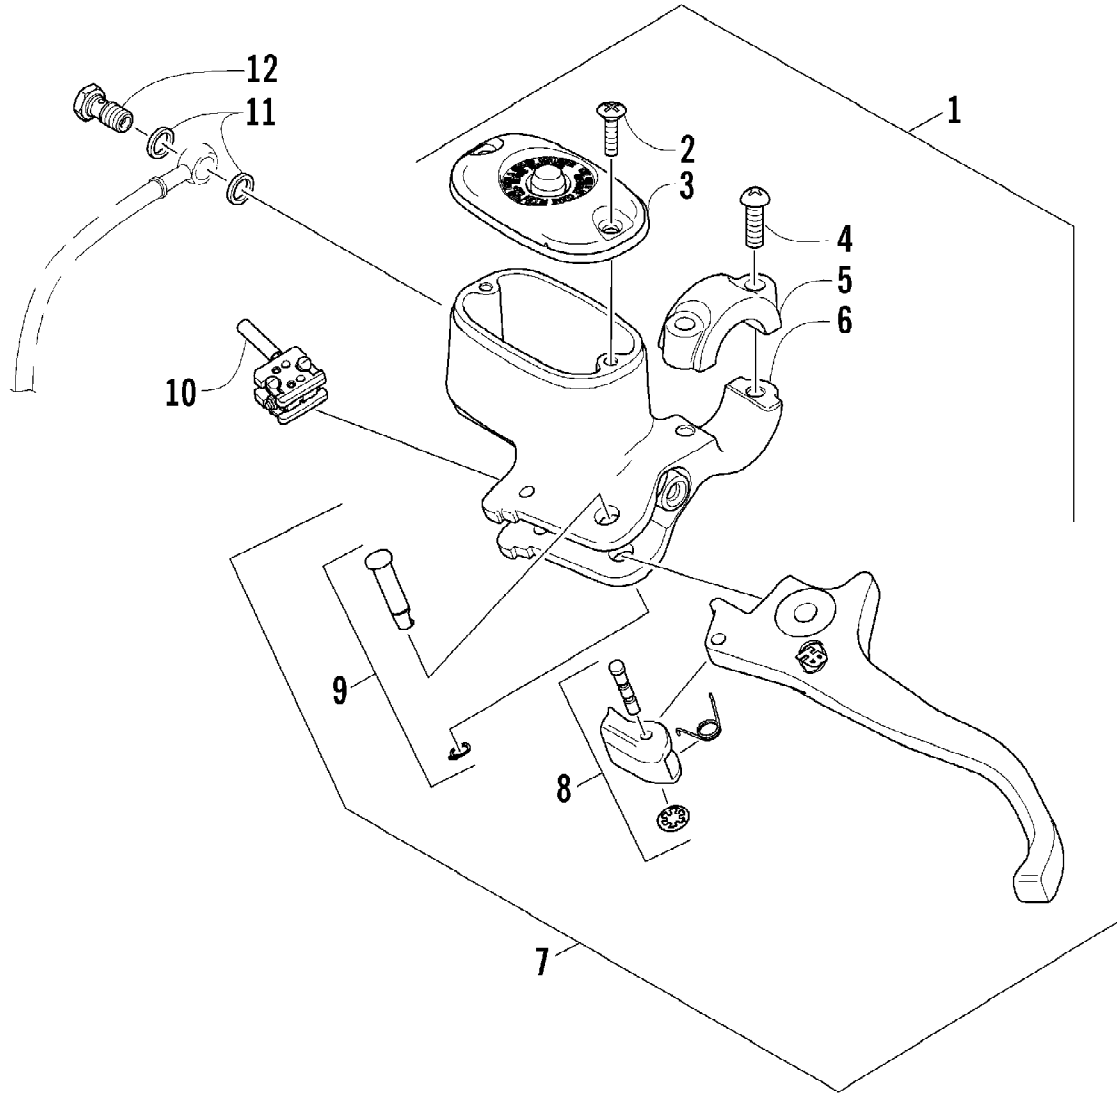

2005 ATV 500 AUTOMATIC TRANSMISSION 4X4 TBX RED (A2005BBM4BUSR) Page 57 of 99
HYDRAULIC HAND BRAKE ASSEMBLY

Ref #	Part Number	Qty	S/P/F	Description
1	0502-703	1	S	Brake Assembly (inc. 2-10)
2	0502-566	1		Screw, Reservoir Cover - Kit
3	0502-706	1	S	Cover, Reservoir - Kit
4	0502-568	1		Screw, Master Cylinder Clamp - Kit
5	0502-705	1		Clamp, Master Cylinder - Kit
6	0502-704	1		Master Cylinder Assembly - Kit
7	0502-634	1	/P	Lever Assembly - Kit (inc. 8-9)
8	0502-635	1		Lock, Brake Lever - Kit
9	0502-580	1		Lever Pin - Kit
10	0502-564	1	/P	Switch, Brake - Kit
11	0423-178	2		Washer, Crush
12	0423-413	1		Bolt, Banjo Fitting