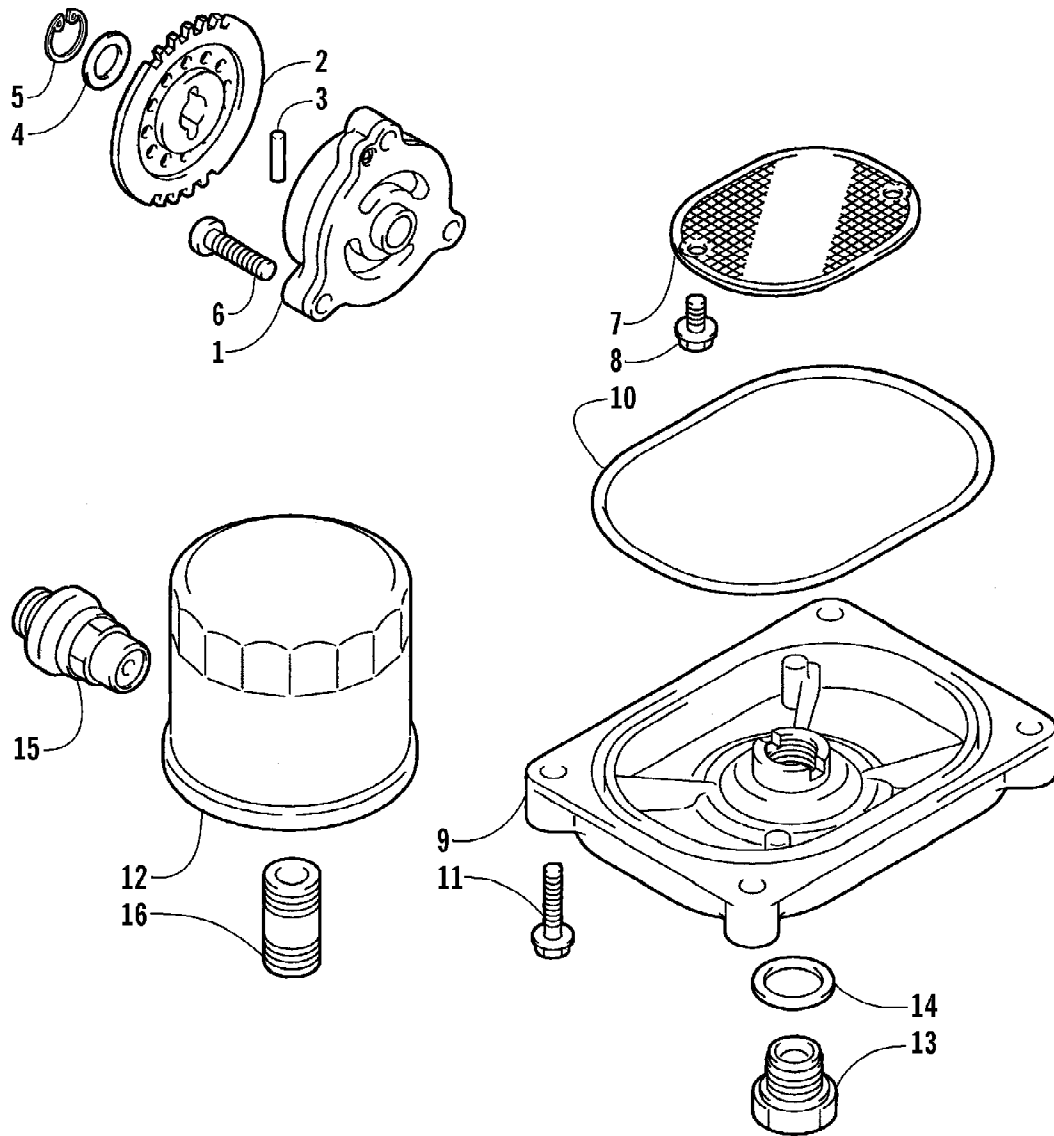

2005 ATV 500 AUTOMATIC TRANSMISSION 4X4 TBX RED (A2005BBM4BUSR) Page 60 of 99
OIL FILTER/PUMP ASSEMBLY

2005 ATV 500 AUTOMATIC TRANSMISSION 4X4 TBX RED (A2005BBM4BUSR) Page 61 of 99
OIL FILTER/PUMP ASSEMBLY

Ref #	Part Number	Qty	S/P/F	Description
1	3402-727	1	/P	Pump, Oil
2	3402-463	1		Gear, Driven
3	3423-046	1		Pin
4	3423-115	1		Washer
5	3423-184	1	S	Circlip
6	3423-510	3		Screw, Cap
7	3402-156	1		Strainer, Oil
8	0693-389	2	S	Screw, Cap
9	3402-157	1		Cap, Oil Strainer
10	3423-077	1		O-Ring
11	3004-756	4	S	Screw, Cap
12	0436-146	1	S	Filter, Oil
13	3402-036	1	S	Plug, Drain
14	3402-012	1		Gasket, Drain Plug
15	3402-154	1		Valve, Oil Relief - Assembly
16	3402-158	1	S	Union, Oil Filter