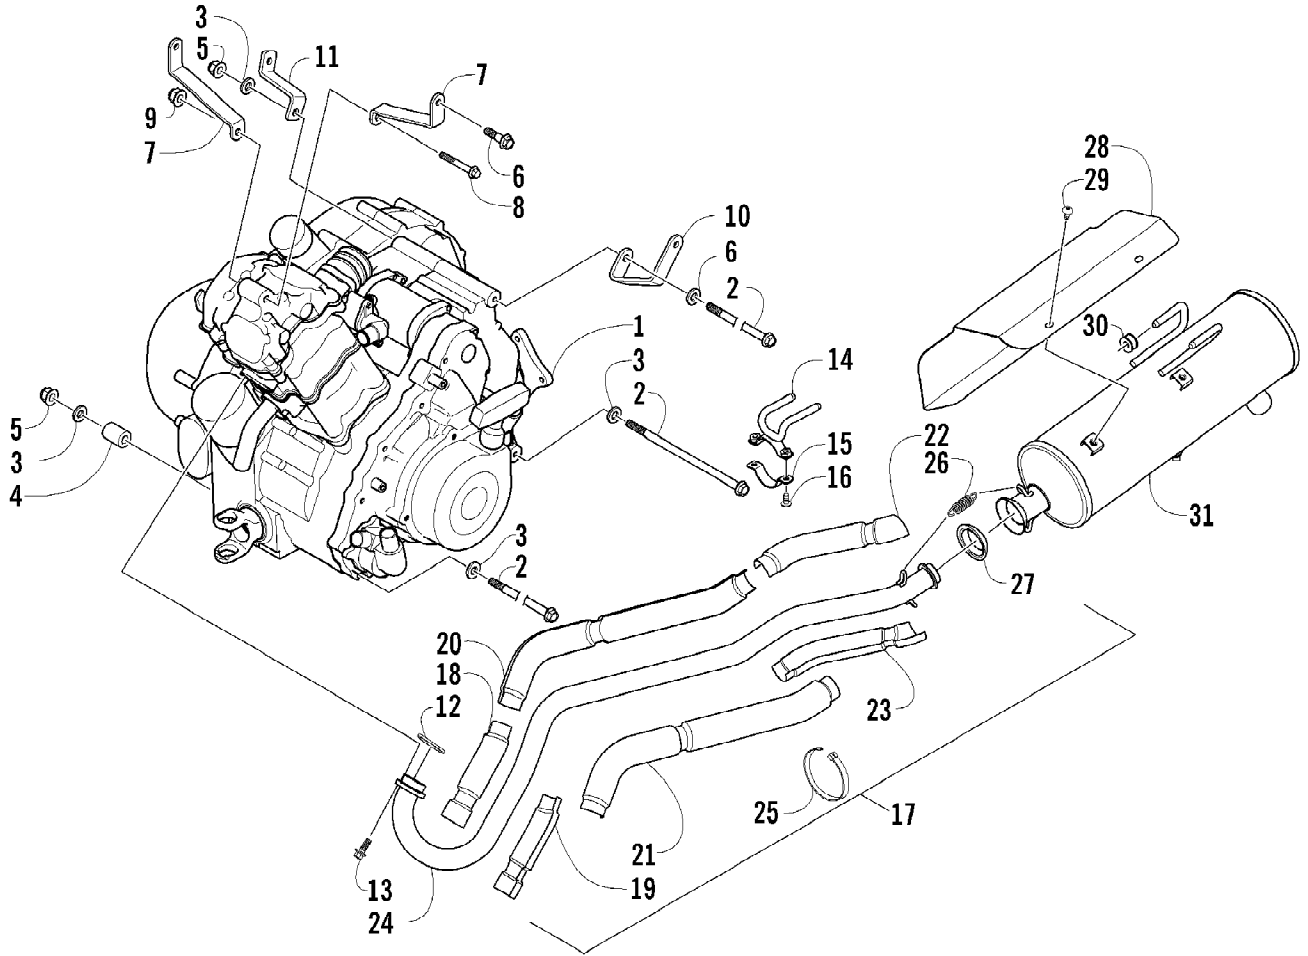

2005 ATV 500 AUTOMATIC TRANSMISSION 4X4 TBX RED (A2005BBM4BUSR) Page 37 of 99
ENGINE AND EXHAUST

2005 ATV 500 AUTOMATIC TRANSMISSION 4X4 TBX RED (A2005BBM4BUSR) Page 38 of 99
ENGINE AND EXHAUST

Ref #	Part Number	Qty	S/P/F	Description
1	0462-029	1	/P	Engine
2	0423-405	3		Screw, Cap
3	0423-426	4		Washer
4	0423-042	2	S	Spacer
5	8428-002	3		Nut, Lock
6	8408-816	4		Screw, Cap
7	1506-632	1		Bracket, Engine Mount - Right
7	1506-633	1		Bracket, Engine Mount - Left
8	8408-860	1		Screw, Cap
9	8424-802	3		Nut
10	1506-553	1		Bracket, Engine Mount - Right
11	1506-203	1		Bracket, Engine Mount - Left
12	0412-007	1	/P	Seal, Exhaust
13	8408-820	2	/P	Screw, Cap
14	0512-200	1		Hanger, Exhaust Pipe
15	0412-288	1		Bracket, Hanger
16	8477-620	2		Screw, Machine
17	0512-243	1	S	Pipe, Exhaust - Assembly (inc. 18-25)
18	0412-260	1		Shield, Exhaust Pipe - Outer - Front
19	0412-259	1		Shield, Exhaust Pipe - Inner - Front
20	0412-284	1		Shield, Exhaust Pipe - Inner - Middle
21	0412-285	1		Shield, Exhaust Pipe - Outer - Middle
22	0412-282	1		Shield, Exhaust Pipe - Outer - Rear
23	0412-283	1		Shield, Exhaust Pipe - Inner - Rear
24	0512-197	1	S	Pipe, Exhaust
25	0423-317	4	/P	Clamp
26	0612-668	2	/P	Spring, Extension
27	0612-188	1	/P	Gasket, Exhaust
28	0412-218	1		Cover, Muffler
29	8477-610	4		Screw, Machine
30	0412-215	4	S	Bushing, Exhaust Pipe
31	0512-195	1		Muffler