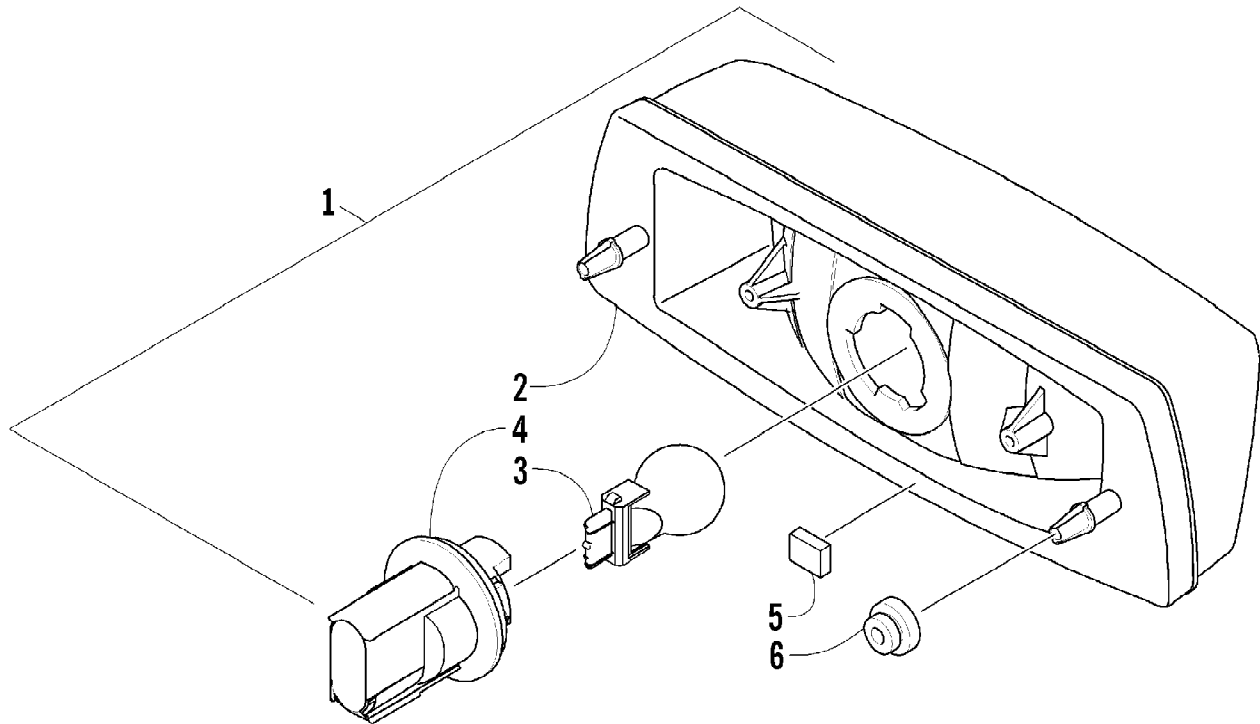

2005 ATV 500 AUTOMATIC TRANSMISSION 4X4 TBX RED (A2005BBM4BUSR) Page 87 of 99
TAILLIGHT ASSEMBLY

Ref #	Part Number	Qty	S/P/F	Description
1	0509-022	1		Taillight Assembly (inc. 2-4)
2	0509-025	1		Housing, Taillight
3	0409-056	1		Bulb, Taillight
4	0409-057	1		Socket, Taillight
5	1406-790	4		Pad, Taillight
6	0423-534	2		Grommet