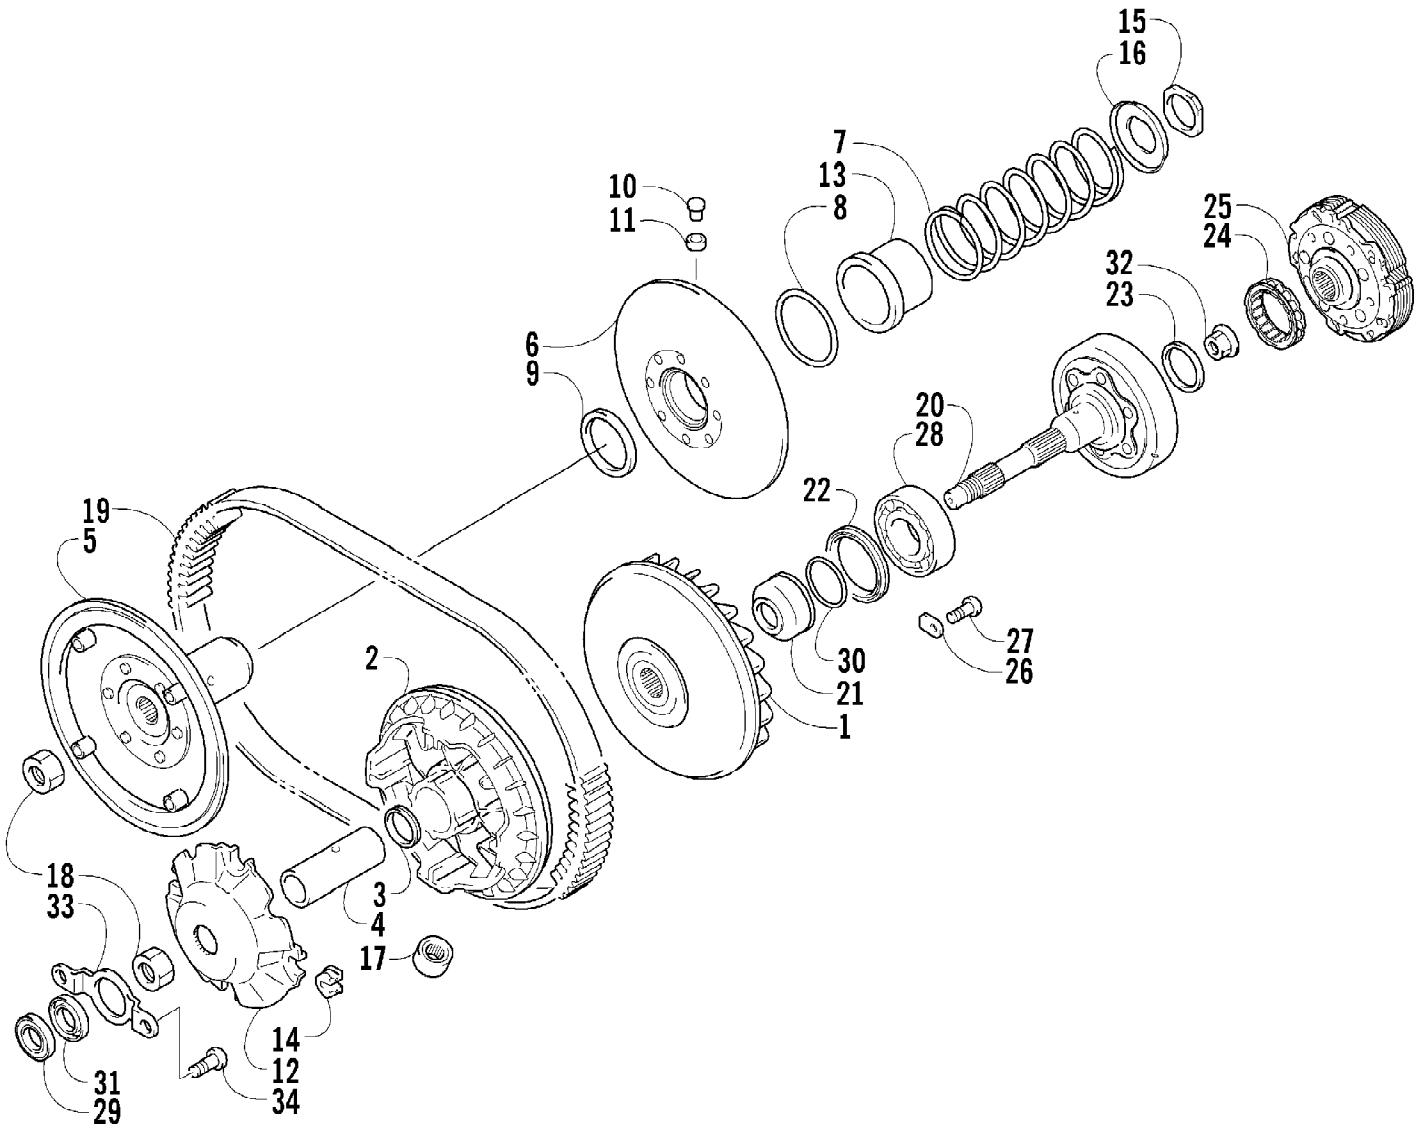

2005 ATV 500 AUTOMATIC TRANSMISSION 4X4 TBX RED (A2005BBM4BUSR) Page 93 of 99
TRANSMISSION ASSEMBLY

Ref #	Part Number	Qty	S/P/F	Description
1	3402-750	1		Face, Fixed Drive
2	3402-751	1		Face, Movable Drive
3	3402-470	2		Seal, Movable Drive Face
4	3402-471	1		Spacer, Movable Drive Face
5	3402-752	1		Face, Fixed Driven
6	3402-753	1		Face, Movable Driven
7	3402-754	1	S	Spring, Movable Driven Face
8	3402-475	2		O-Ring, Movable Driven Face
9	3402-476	2		Seal, Movable Driven Face
10	3402-477	4		Pin, Movable Driven Face
11	3402-478	4		Spacer, Movable Driven Face
12	3402-755	1	/P	Plate, Movable Drive Face
13	3402-756	1		Sleeve, Movable Driven Face
14	3402-481	4		Damper, Movable Drive Face
15	3423-406	1		Nut, Driven Pulley
16	3402-482	1		Holder, Movable Driven Face Spring
17	3402-483	8		Roller, Movable Drive Face
18	3423-514	2		Nut
19	3402-757	1		V-Belt
20	3402-758	1	/P	Housing, Clutch
21	3402-544	1	/P	Spacer, Fixed Drive Face
22	3402-695	1	S	Seal, Clutch Housing - Center
23	3402-488	1		Seal, Clutch Housing - Left
24	3446-003	1		Clutch, One-Way
25	3402-760	1		Shoe, Clutch - Assembly
26	3446-031	2	/P	Retainer, Bearing
27	3423-435	2		Screw, Bearing Retainer
28	3402-567	1		Bearing
29	3402-759	1	S	Bearing
30	3423-353	1	/P	O-Ring
31	3402-761	2		Seal, Clutch Housing - Right
32	3423-501	1		Nut
33	3402-730	1		Retainer, Bearing
34	3423-018	2		Screw