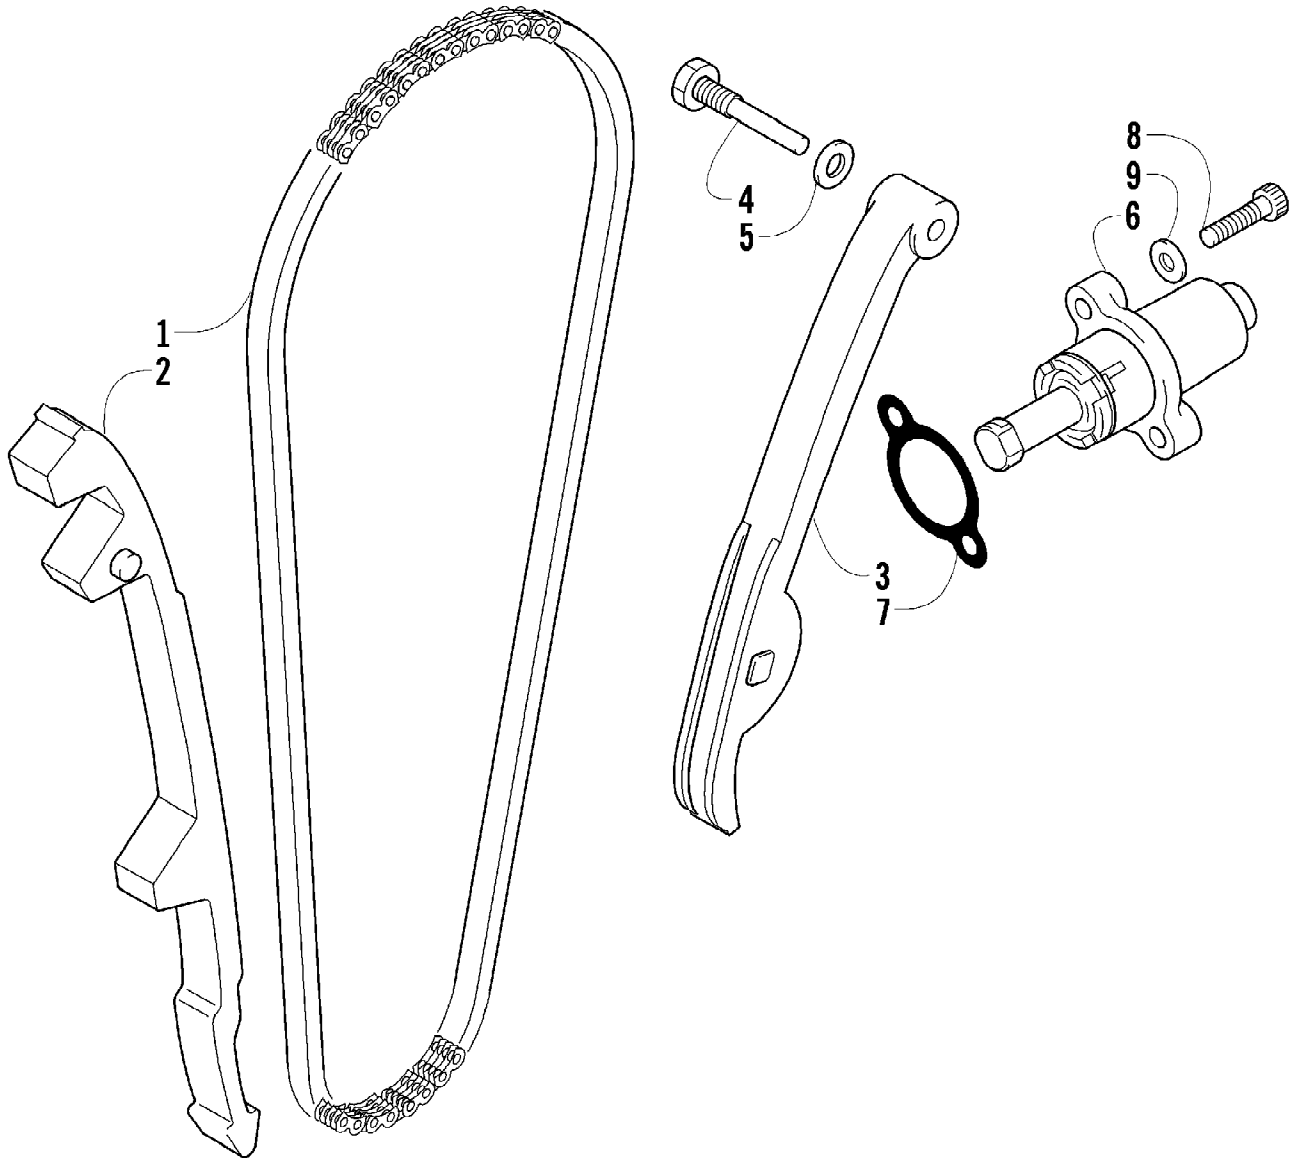

2005 ATV 500 AUTOMATIC TRANSMISSION 4X4 TBX RED (A2005BBM4BUSR) Page 4 of 99
AUXILIARY BRAKE ASSEMBLY

Ref #	Part Number	Qty	S/P/F	Description
1	0502-656	1		Lever, Brake
2	1602-213	2	/P	O-Ring
3	0502-713	1		Spring, Brake Lever
4	8422-002	1		Nut
5	0402-575	1		Pin, Clevis
6	0402-583	1		Washer
7	0402-584	1		Pin, Cotter
8	0502-687	1		Brake Assembly (inc. 9-16)
9	0402-580	1		Actuator, Push Rod
10	0402-592	2		Nut, Jam
11	0	1	F	Master Cylinder
12	1402-277	1		Fitting, Banjo
13	1402-278	1		Bolt, Banjo Fitting
14	0423-525	2		Clamp, Hose
15	1402-267	1		Hose, Brake Reservoir
16	1402-257	1		Reservoir, Brake
17	8424-602	1	/P	Nut, Flanged
18	8476-616	1		Screw, Machine
19	0123-788	1	/P	Cable Tie - 7.5 in.
20	1402-268	1		Hose, Brake - Rear
21	0423-413	2		Bolt, Banjo Fitting
22	0423-178	4		Washer, Crush
23	8408-825	4		Screw, Cap
24	0502-457	1	S	Caliper, Brake (inc. 25-35)
25	0	1	F	Housing, Caliper
26	1402-121	1		Pin, Brake Caliper
27	1402-126	2		Pad, Brake
28	0423-495	1	/P	Pin, Cotter
29	0402-493	1		Cap, Bleed Valve
30	1402-123	1		Valve, Bleed
31	1402-125	2		Piston
32	0402-980	2		O-Ring, Brake Caliper
33	0	1	F	O-Ring
34	0	1	F	Plug
35	0	1	F	Ring, Retaining

2005 ATV 500 AUTOMATIC TRANSMISSION 4X4 TBX RED (A2005BBM4BUSR) Page 8 of 99
CAM CHAIN ASSEMBLY

Ref #	Part Number	Qty	S/P/F	Description
1	3402-353	1		Chain, Cam
2	3402-355	1		Guide, Chain
3	3402-356	1		Tensioner, Chain
4	3423-074	1		Bolt
5	3003-188	1	S/P	Washer
6	3402-136	1		Adjuster, Tensioner - Assembly
7	3402-137	1		Gasket
8	3004-475	2	S	Screw, Cap
9	3003-290	2	/P	Gasket