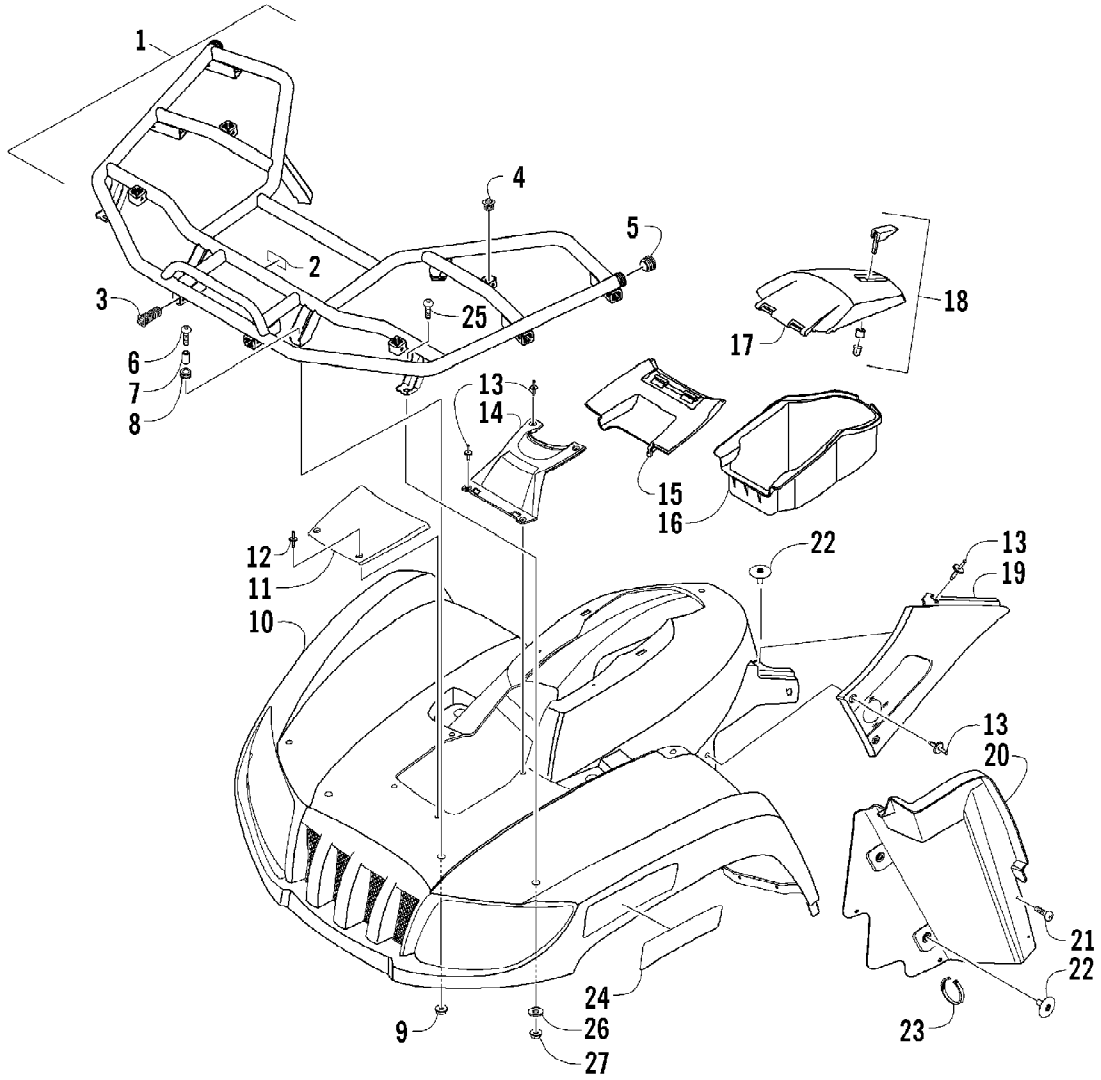

2005 ATV 500 AUTOMATIC TRANSMISSION 4X4 TBX RED (A2005BBM4BUSR) Page 41 of 99
FRONT BODY PANEL ASSEMBLY

2005 ATV 500 AUTOMATIC TRANSMISSION 4X4 TBX RED (A2005BBM4BUSR) Page 42 of 99
FRONT BODY PANEL ASSEMBLY

Ref #	Part Number	Qty	S/P/F	Description
1	0541-272	1		Rack - Front - Assembly (inc. 2-5)
2	0411-576	1		Decal, Warning - Front Rack Load
3	0441-556	6		Bushing, Rack
4	0441-592	4	/P	Bushing, Rack
5	1441-049	2		Plug, Rack
6	8468-830	4		Screw, Machine
7	0423-463	4		Spacer
8	0423-465	4		Grommet
9	8432-802	4		Nut, Lock
10	1406-606	1	S	Panel, Fender - Front
11	1406-358	1		Cover, Access
12	0423-535	2		Rivet, Reinstallable
13	0623-362	10		Rivet, Reinstallable
14	1406-484	1		Cover, Steering Post
15	0470-513	1		Cover, Storage Box
16	1406-573	1		Box, Storage
17	0470-514	1		Lid, Storage Box
18	1406-599	1		Latch, Storage Box
19	1406-313	1		Panel, Side - Right
19	1406-314	1		Panel, Side - Left
20	1406-354	1		Panel, Splash - Right
20	1406-355	1	S	Panel, Splash - Left
21	0423-342	4	/P	Screw, Self-Tapping
22	0423-101	5		Screw, Body
23	0123-788	AR	/P	Cable Tie - 7.5 in.
24	0411-818	1		Decal, Reflector - Amber - Right
24	0411-819	1		Decal, Reflector - Amber - Left
25	0423-355	2		Screw, Shoulder
26	8050-222	2	/P	Washer
27	8424-602	2	/P	Nut, Lock