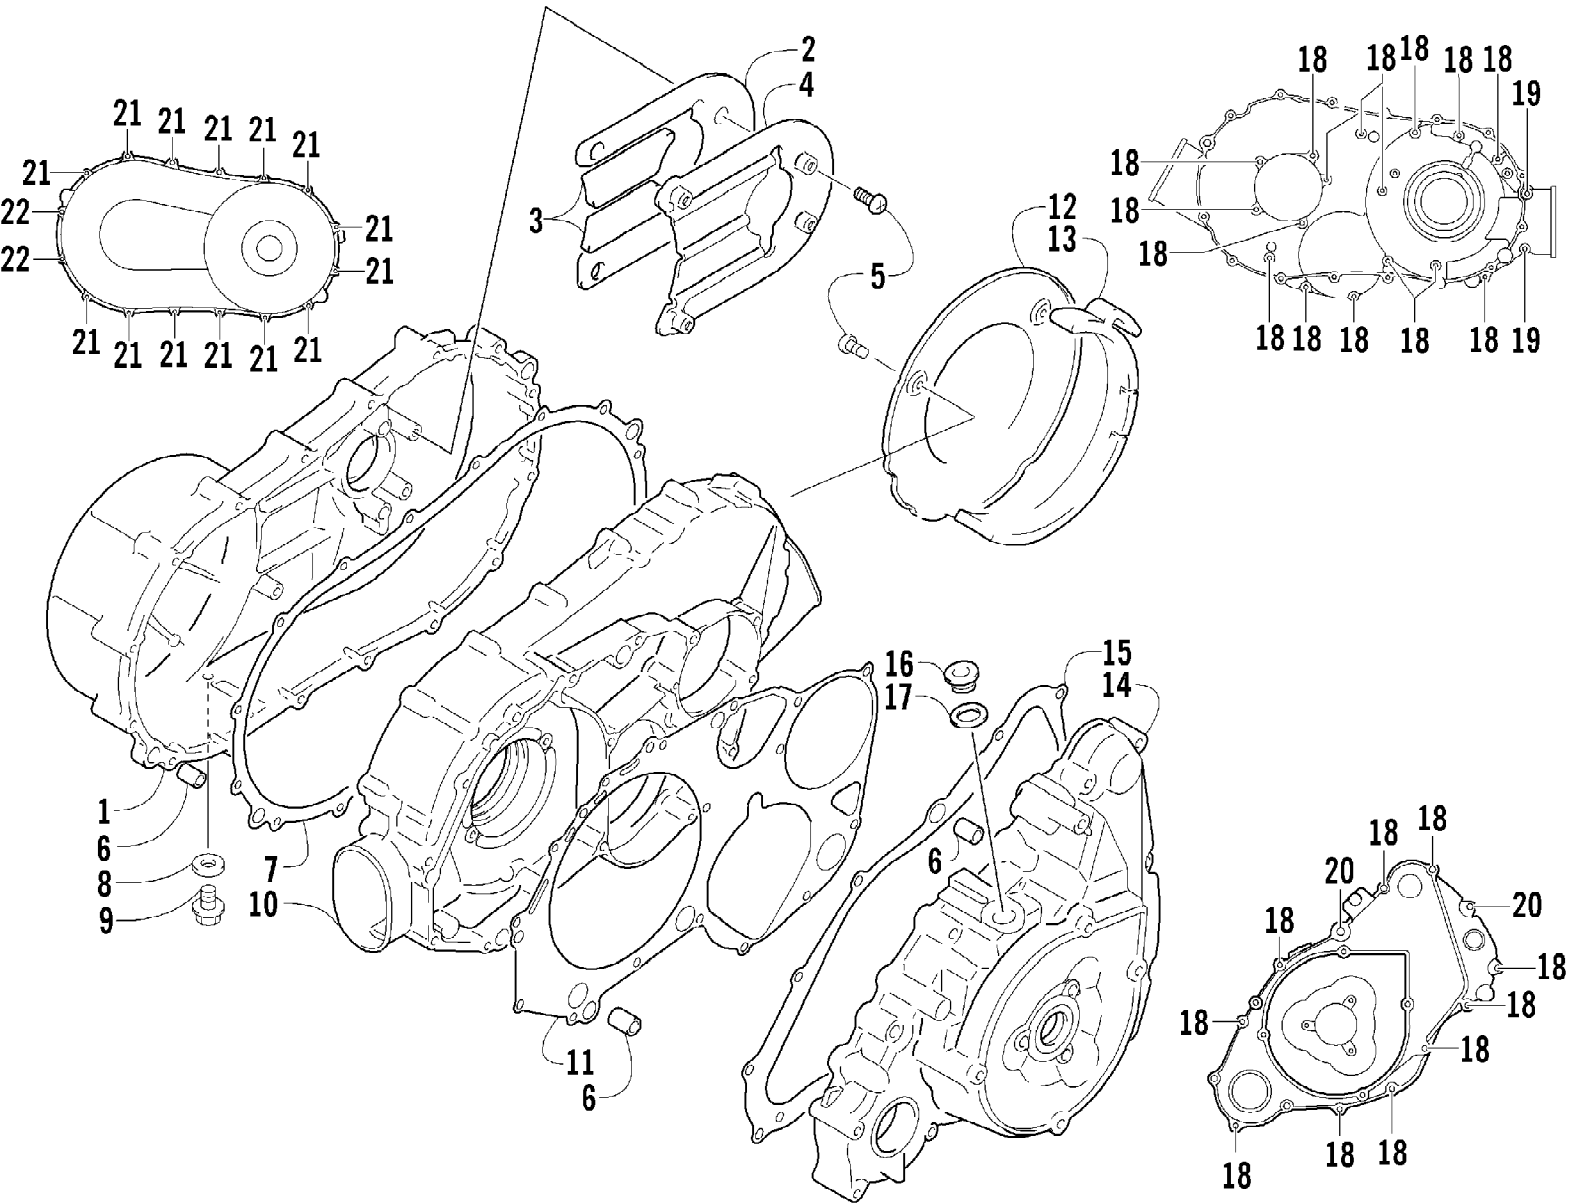

2005 ATV 500 AUTOMATIC TRANSMISSION 4X4 TBX RED (A2005BBM4BUSR) CLUTCH/V-BELT/MAGNETO COVER ASSEMBLY

2005 ATV 500 AUTOMATIC TRANSMISSION 4X4 TBX RED (A2005BBM4BUSR) Page 18 of 99
CLUTCH/V-BELT/MAGNETO COVER ASSEMBLY

Ref #	Part Number	Qty	S/P/F	Description
1	3402-710	1		Cover, V-Belt
2	3402-711	1		Damper, V-Belt Cover
3	3402-712	2		Damper, V-Belt Cover
4	3402-713	1		Plate, V-Belt Cover
5	3423-435	7		Screw
6	3423-088	6		Pin, Dowel
7	3402-443	1		Gasket, V-Belt Cover
8	3402-444	1		Gasket, Drain Plug
9	3004-705	1	S	Plug, Drain
10	3402-709	1	/P	Cover, Clutch
11	3402-441	1		Gasket, Clutch Cover
12	3402-445	1		Plate, Air Intake
13	3402-699	1	/P	Cushion, Air Intake Plate
14	3402-714	1		Cover, Magneto
15	3402-715	1		Gasket, Magneto Cover
16	3402-041	1	S	Plug, Oil Filler
17	3402-013	1	/P	Gasket, Oil Filler Plug
18	3423-098	26	S	Bolt
19	3423-092	2	S	Bolt
20	3004-756	2	S	Bolt
21	3423-091	14	S	Bolt
22	3423-119	2	S	Bolt