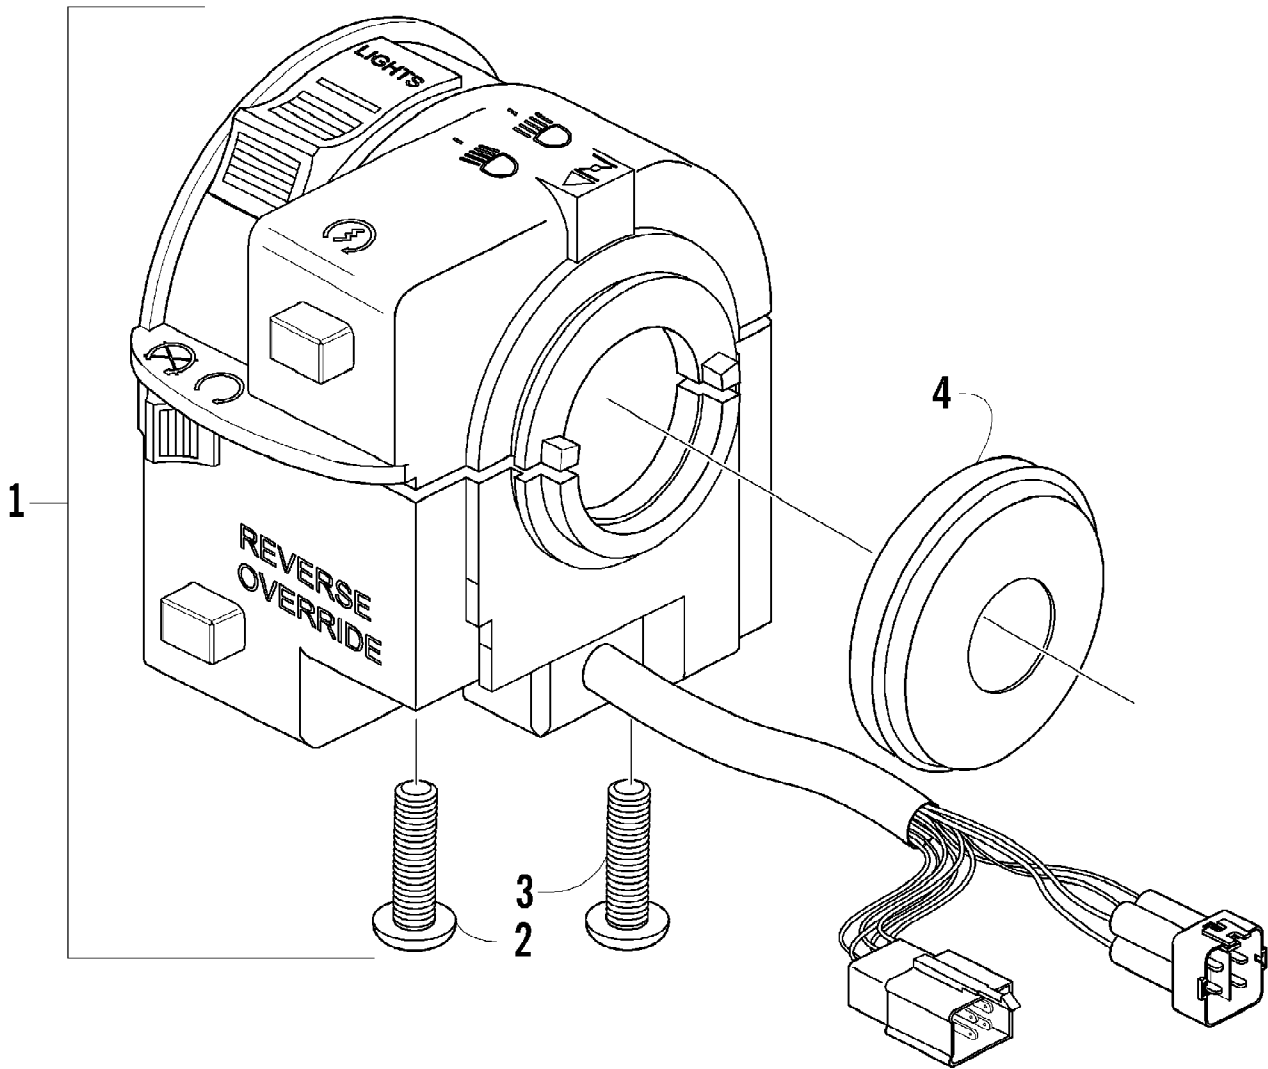

2005 ATV 500 AUTOMATIC TRANSMISSION 4X4 TBX RED (A2005BBM4BUSR) Page 20 of 99
CONTROL SWITCH HOUSING ASSEMBLY

Ref #	Part Number	Qty	S/P/F	Description
1	0509-014	1		Switch, Control - Assembly (inc. 2-4)
2	0409-027	1		Screw, Machine
3	0409-028	1		Screw, Machine
4	3409-019	1		Cover, Switch Housing