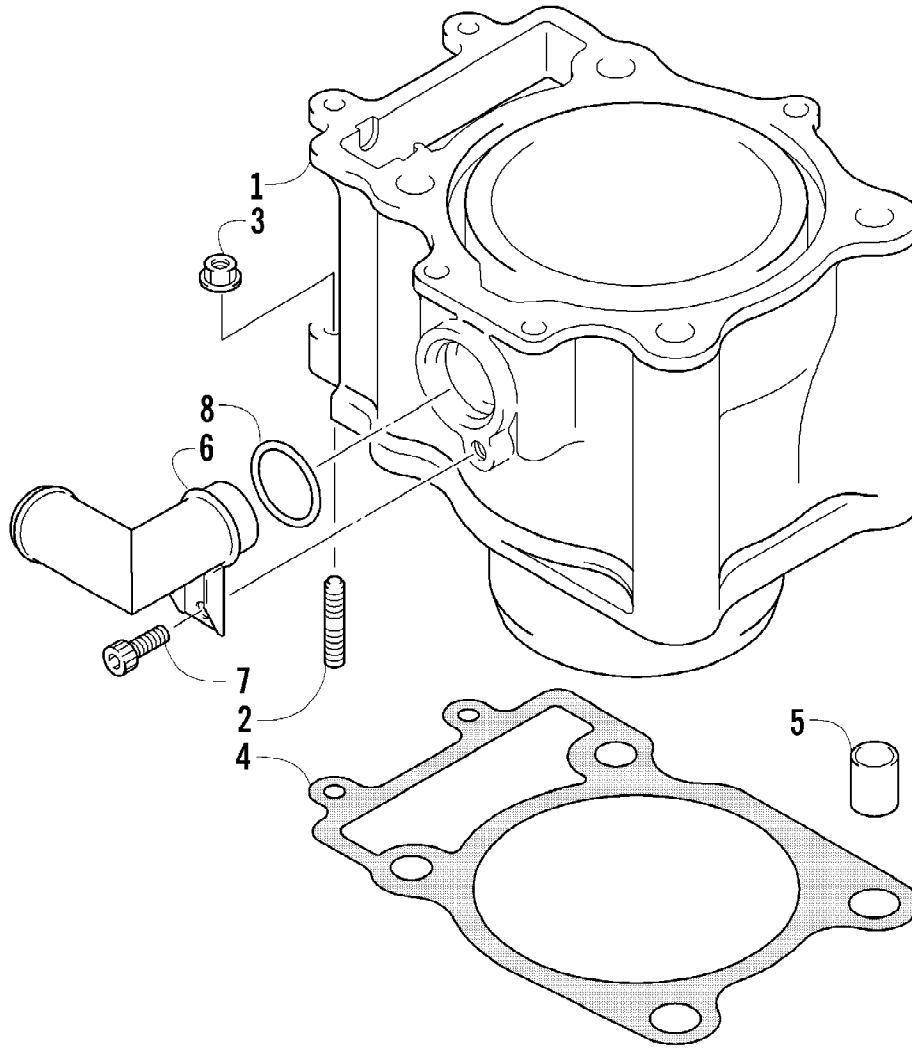

2005 ATV 500 AUTOMATIC TRANSMISSION 4X4 TBX RED (A2005BBM4BUSR) Page 30 of 99
CYLINDER ASSEMBLY

Ref #	Part Number	Qty	S/P/F	Description
1	3402-707	1		Cylinder
2	3423-384	2	S	Bolt, Stud
3	3004-488	2	S/P	Nut
4	3402-365	1	/P	Gasket, Cylinder
5	3423-088	2		Pin, Dowel
6	3413-013	1		Union, Water Hose
7	3423-121	1	S	Screw, Cap
8	3423-058	1		O-Ring