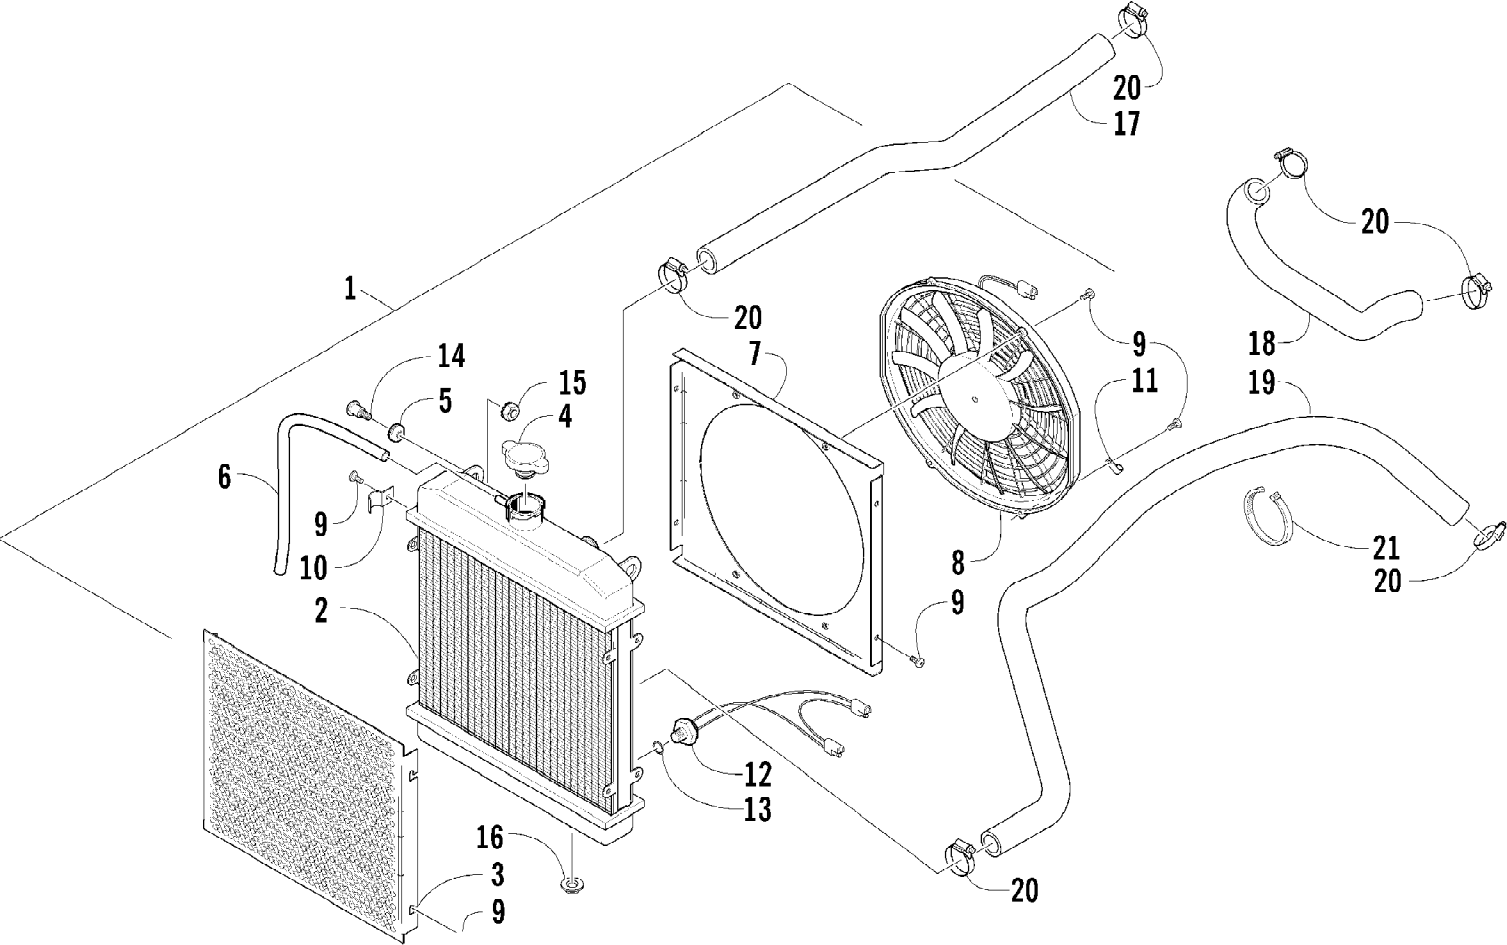

2005 ATV 500 AUTOMATIC TRANSMISSION 4X4 TBX RED (A2005BBM4BUSR) Page 22 of 99
COOLING ASSEMBLY

Ref #	Part Number	Qty	S/P/F	Description
1	0413-117	1		Radiator Assembly (inc. 2-13)
2	0413-043	1	S	Radiator
3	0413-007	1		Screen, Radiator
4	0413-002	1	S	Cap, Radiator
5	0423-030	2		Grommet
6	0610-016	AR	/P	Hose - 25 ft
7	0413-046	1		Shroud, Fan
8	0413-044	1	S	Fan, Cooling
9	8475-512	12		Screw, Machine
10	0423-351	1		Clamp, Wire
11	0123-397	1		Clamp, Cable
12	0413-045	1		Sender, Temperature - Coolant
13	0423-390	1	S	O-Ring
14	0423-484	2		Screw, Shoulder
15	0623-038	2		Nut w/Washer
16	0423-028	2		Bushing, Stem
17	0410-002	1		Hose, Coolant - Upper
18	0410-022	1		Hose, Coolant - Crossover
19	0410-041	1		Hose, Coolant - Lower
20	0423-496	6		Clamp, Hose
21	0623-751	1		Cable Tie