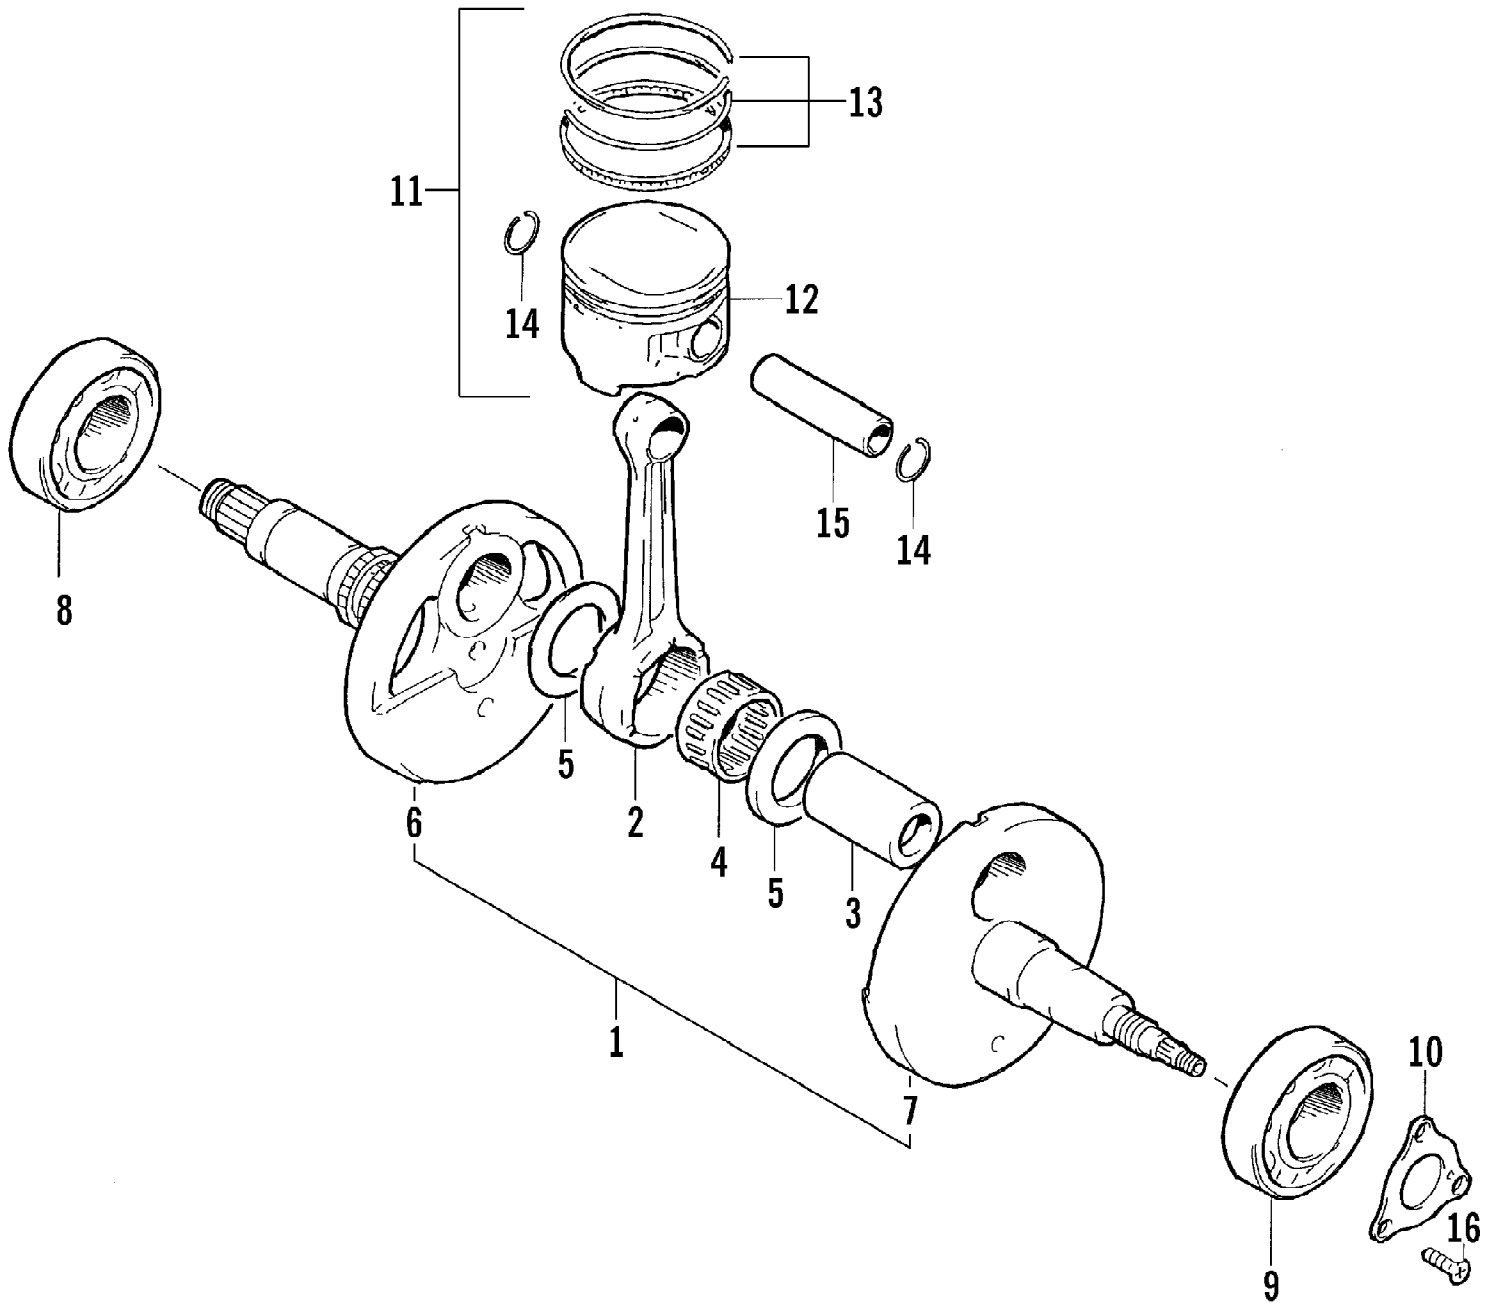

2005 ATV 500 AUTOMATIC TRANSMISSION 4X4 TBX RED (A2005BBM4BUSR) Page 27 of 99
CRANKSHAFT ASSEMBLY

2005 ATV 500 AUTOMATIC TRANSMISSION 4X4 TBX RED (A2005BBM4BUSR) Page 28 of 99
CRANKSHAFT ASSEMBLY

Ref #	Part Number	Qty	S/P/F	Description
1	3403-018	1	/P	Crankshaft Assembly (inc. 2-7)
2	3402-376	1		Rod, Connecting
3	3402-377	1		Pin, Crank
4	3402-717	1	/P	Bearing
5	3423-351	2		Washer
6	3403-025	1		Crankshaft - Right
7	3402-705	1	/P	Crankshaft - Left
8	3402-058	1		Bearing - Right
9	3402-054	1		Bearing - Left
10	3402-188	1	/P	Retainer, Oil Seal - Left
11	3402-788	1		Piston Set (inc. 12-14)
12	3402-719	1		Piston
13	3402-720	1		Ring, Piston - Set
14	3423-344	2		Circlip, Piston Pin
15	3402-375	1		Pin, Piston
16	3423-018	3		Screw