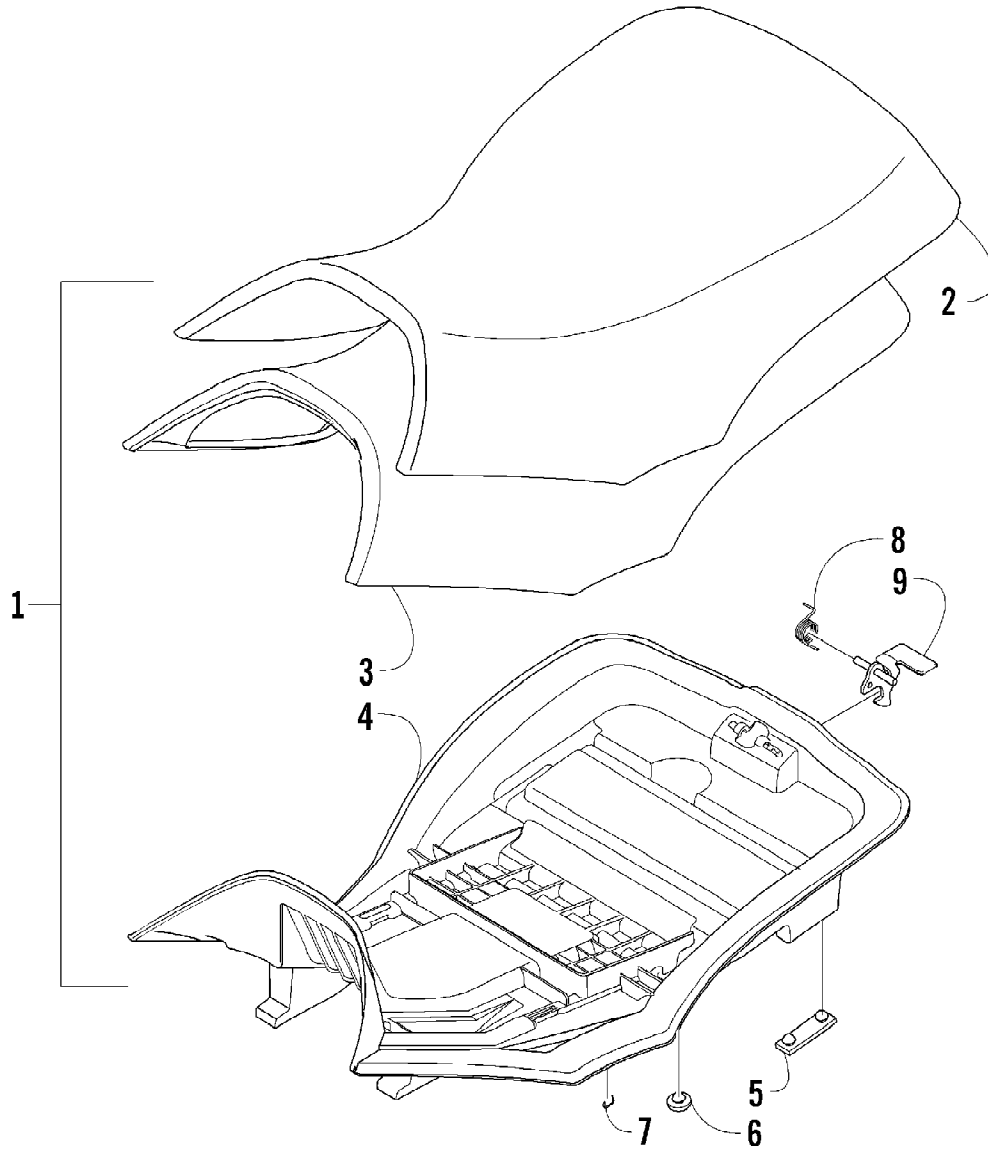

2005 ATV 500 AUTOMATIC TRANSMISSION 4X4 TBX RED (A2005BBM4BUSR) Page 73 of 99
SEAT ASSEMBLY

Ref #	Part Number	Qty	S/P/F	Description
1	1506-207	1	S	Seat Assembly (inc. 2-9)
2	1506-209	1		Cover, Seat
3	1506-208	1		Foam, Seat
4	1406-362	1	S	Base, Seat Assembly (inc. 5-6)
5	0406-879	2		Bumper, Seat - Rear
6	0406-877	4	/P	Bumper, Seat - Front
7	0624-528	AR	/P	Staple
8	1406-592	1	/P	Spring, Seat Latch
9	1506-156	1		Latch, Seat