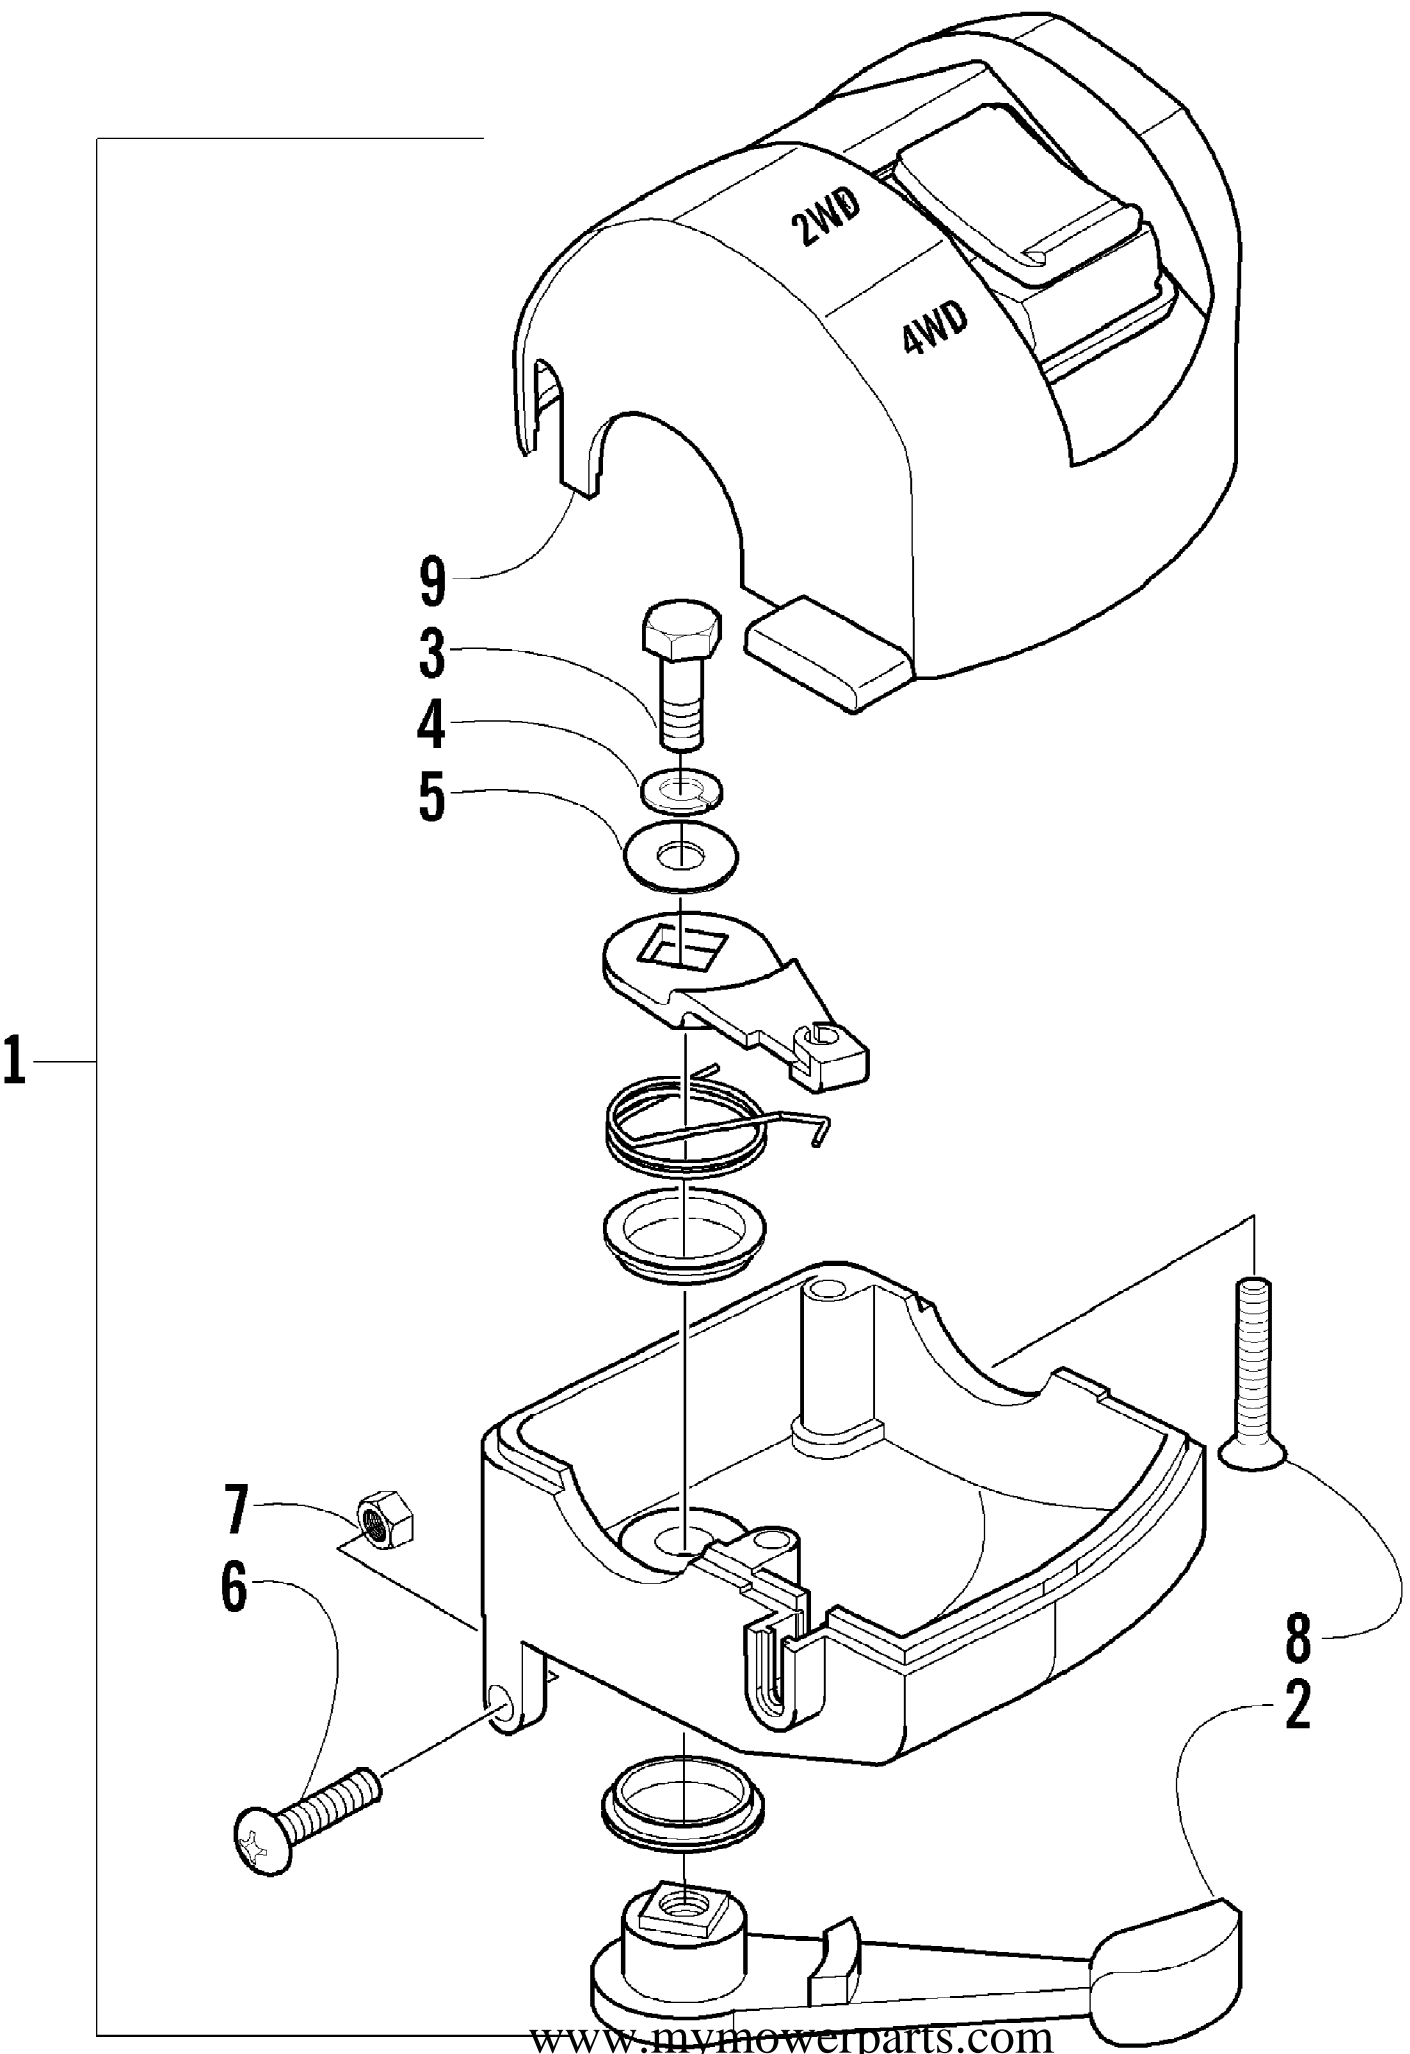

2005 ATV 500 AUTOMATIC TRANSMISSION 4X4 TBX RED (A2005BBM4BUSR) Page 89 of 99
THROTTLE CASE ASSEMBLY

Ref #	Part Number	Qty	S/P/F	Description
1	0509-012	1		Case, Throttle - Assembly (inc. 2-9)
2	3409-001	1		Lever
3	3004-533	1	S/P	Screw, Cap
4	3004-447	1	/P	Washer, Lock
5	3003-030	1	/P	Washer
6	3423-014	1		Screw
7	3423-327	1		Nut
8	3423-199	2		Screw
9	0409-048	1		Cover, Throttle w/Switch