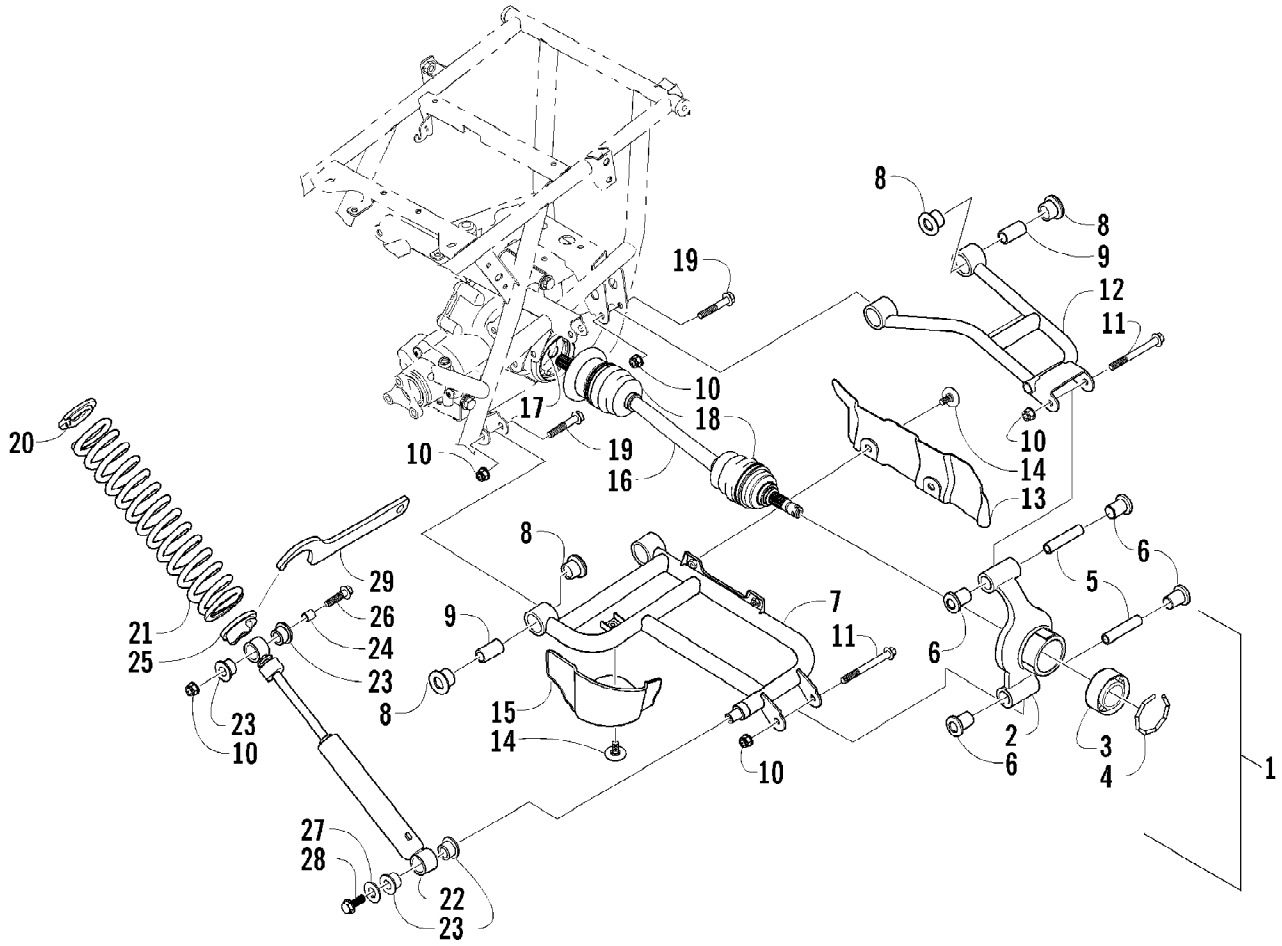

2005 ATV 500 AUTOMATIC TRANSMISSION 4X4 TBX RED (A2005BBM4BUSR) Page 64 of 99
REAR SUSPENSION ASSEMBLY

2005 ATV 500 AUTOMATIC TRANSMISSION 4X4 TBX RED (A2005BBM4BUSR) Page 65 of 99
REAR SUSPENSION ASSEMBLY

Ref #	Part Number	Qty	S/P/F	Description
1	0504-372	1	S	Knuckle, Right Rear - Assembly (inc. 2-6)
1	0504-373	1	S/P	Knuckle, Left Rear - Assembly (inc. 2-6)
2	0	1	F	Knuckle - Right
2	0	1	F	Knuckle - Left
3	1402-027	2	S/P	Bearing, Wheel Hub
4	0423-423	2		Ring, Retaining
5	0403-038	4	S/P	Collar, Suspension Bushing
6	0403-032	8	S	Bushing, Suspension
7	0504-326	1	S	A-Arm, Rear - Lower Right (inc. 8-9)
7	0504-327	1	S/P	A-Arm, Rear - Lower Left (inc. 8-9)
8	0403-115	16	S	Bushing
9	0403-114	8	S	Collar
10	8428-002	14		Nut, Lock
11	8409-000	4		Screw, Cap
12	0504-330	1		A-Arm, Rear - Upper Right (inc. 8-9)
12	0504-331	1	S	A-Arm, Rear - Upper Left (inc. 8-9)
13	0441-754	1		Guard, Boot - Right
13	0441-755	1		Guard, Boot - Left
14	0423-101	6		Screw, Body
15	1406-071	1		Guard, Boot - Right
15	1406-072	1		Guard, Boot - Left
16	0502-596	2	S	Axle, Drive (inc. 17-18)
17	0441-400	2	S	Clip, Retaining
18	0436-276	2	S	Repair Kit, Boot - Rear Axle
19	8409-075	8		Screw, Cap
20	1603-889	2	/P	Retainer, Spring
21	0404-089	2		Spring, Suspension
22	0404-077	2		Shock Absorber - Rear (inc. 23-24)
23	0604-310	8		Bushing, Shock Absorber
24	0403-028	2		Sleeve, Shock Absorber
25	0404-057	2		Cam, Spring Adjuster
26	8409-050	1		Screw, Cap - Right
26	8409-040	1		Screw, Cap - Left
27	0423-087	2		Washer
28	8408-820	2	/P	Screw, Cap
29	0441-587	1		Wrench, Spanner