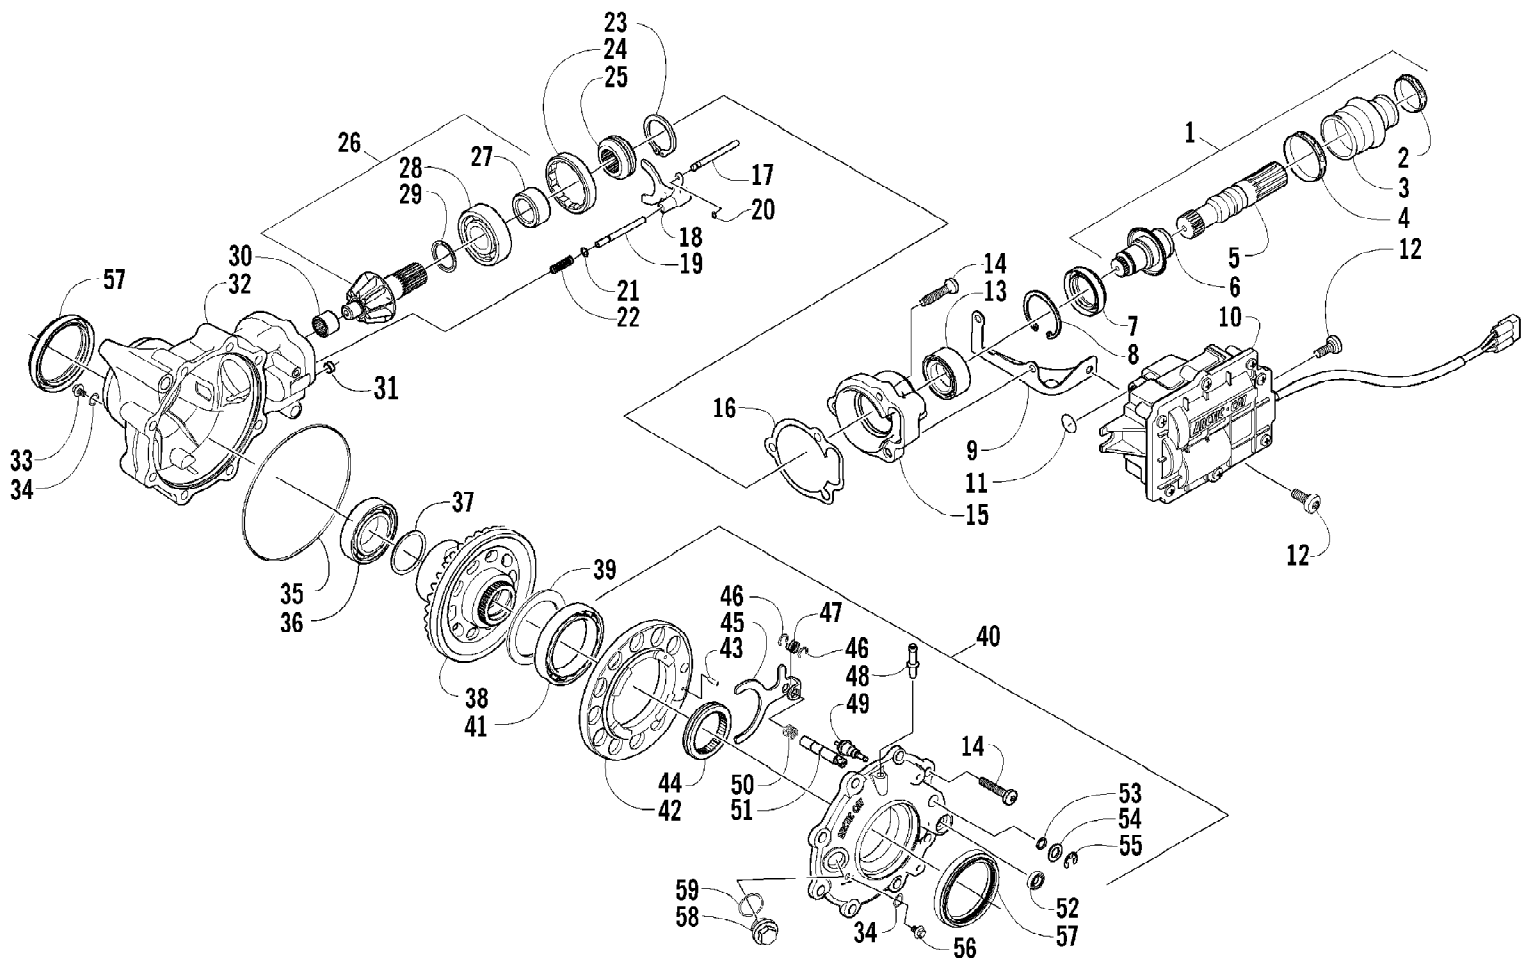

2005 ATV 500 AUTOMATIC TRANSMISSION 4X4 TBX RED (A2005BBM4BUSR) Page 43 of 99
FRONT DRIVE GEARCASE ASSEMBLY

2005 ATV 500 AUTOMATIC TRANSMISSION 4X4 TBX RED (A2005BBM4BUSR) Page 44 of 99
FRONT DRIVE GEARCASE ASSEMBLY

Ref #	Part Number	Qty	S/P/F	Description
	0502-444	1		Front Gearcase Assembly
1	0502-385	1		Shaft, Propeller - Assembly (inc. 2-6)
2	0423-411	1		Clamp, Boot
3	0402-985	1	/P	Boot, Propeller Shaft
4	0423-393	1		Clamp, Boot
5	1402-045	1		Shaft, Output
6	0502-407	1	S	Shaft, Input
7	1402-011	1		Seal
8	0423-423	1		Ring, Retaining
9	0502-347	1		Bracket, Actuator
10	0502-579	1		Actuator (inc. one No. 11)
11	0423-498	2	S	O-Ring
12	0423-396	3		Screw, Self-Tapping
13	1402-043	1		Bearing
14	0423-118	11		Screw, Self-Tapping
15	0502-528	1	/P	Housing, Pinion
16	0402-947	1		Gasket, Flange
17	0402-997	1		Shaft, Selector
18	0402-998	1		Fork, Selector
19	0402-417	1		Shaft, Shuttle
20	0423-402	1		Ring, Retaining
21	0423-147	1		O-Ring
22	0402-999	1		Spring, Return
23	0423-417	1		Ring, Retaining
24	0402-357	1		Collar, Lock
25	0402-413	1		Coupler, Drive
26	0502-123	1		Gear, Pinion - Assembly - 10T (inc. 27-29)
27	0402-336	1		Collar, Retaining
28	0402-327	1		Bearing
29	0402-424	AR		Shim
29	0402-425	AR		Shim
29	0402-426	AR		Shim
29	0402-427	AR		Shim
29	0402-428	AR		Shim
30	0402-328	1		Bearing
31	0402-411	1		Pin, Dowel
32	0502-514	1		Housing, Gearcase
33	1402-210	1	/P	Plug, Magnetic (inc. one No. 34)
34	0423-153	2		O-Ring
35	0423-149	1		O-Ring
36	0402-393	1		Bearing
37	0402-405	AR		Shim
37	0402-406	AR		Shim
37	0402-407	AR		Shim
37	0402-408	AR		Shim
37	0402-409	AR		Shim
38	0502-411	1		Gear, Ring - 36T
39	1402-074	AR		Shim
39	1402-075	AR		Shim
39	1402-076	AR		Shim
39	1402-077	AR		Shim
39	1402-078	AR		Shim