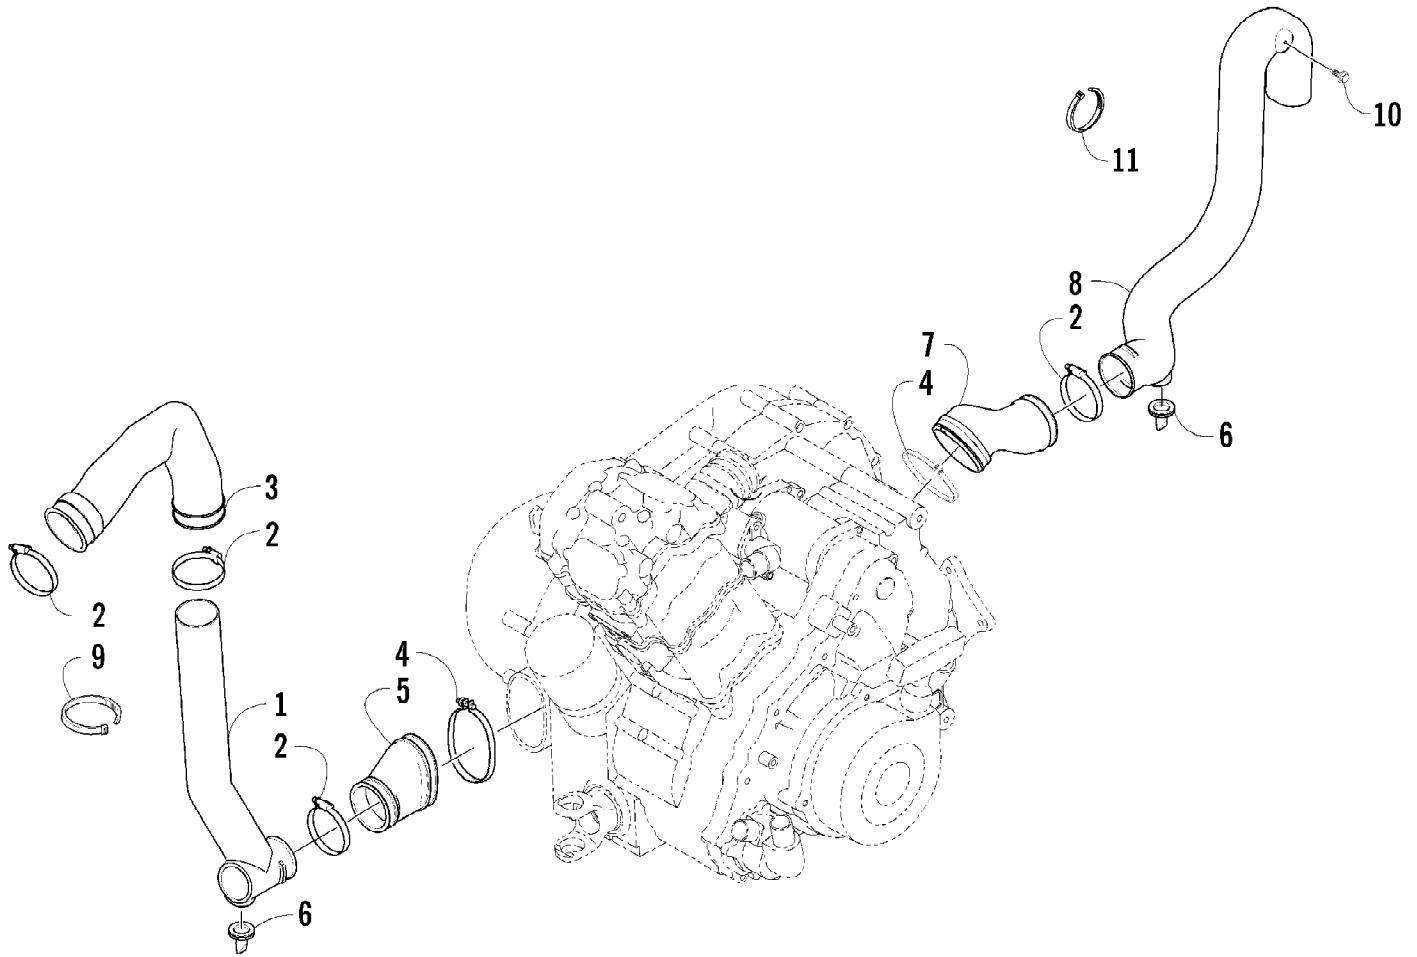

2005 ATV 500 AUTOMATIC TRANSMISSION 4X4 TBX RED (A2005BBM4BUSR) Page 16 of 99
CASE/BELT COOLING ASSEMBLY

Ref #	Part Number	Qty	S/P/F	Description
1	0513-010	1		Duct, Belt Cooling - Front
2	0423-380	4	/P	Clamp, Duct
3	0413-092	1		Boot, Air-In
4	3402-449	2	/P	Clamp, Boot
5	0413-049	1		Boot, Duct - Front
6	0470-442	2	/P	Valve, Drain
7	0413-055	1		Boot, Duct - Rear
8	0413-106	1		Duct, Belt Cooling - Rear
9	0123-903	1		Cable Tie - 11.5 in.
10	0623-301	1	/P	Screw, Self-Tapping
11	0123-788	2	/P	Cable Tie