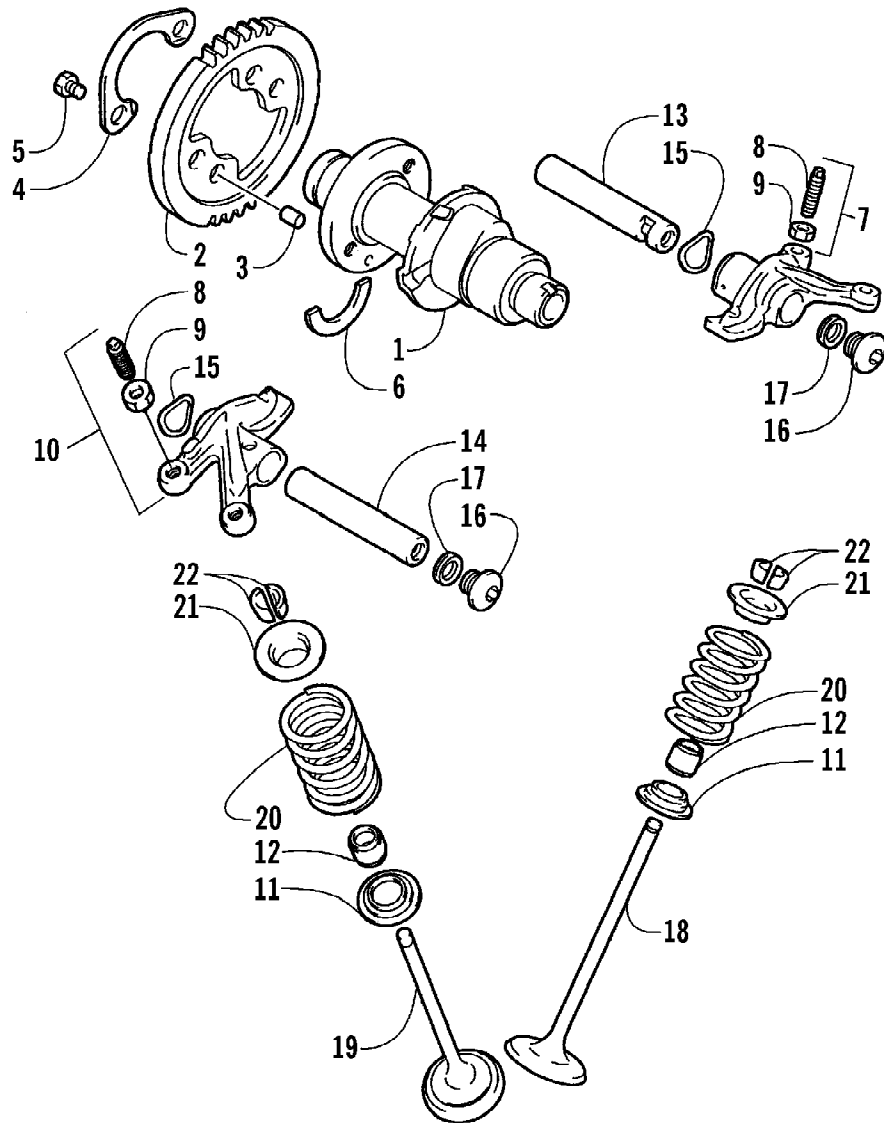

2005 ATV 500 AUTOMATIC TRANSMISSION 4X4 TBX RED (A2005BBM4BUSR) Page 9 of 99
CAMSHAFT/VALVE ASSEMBLY

2005 ATV 500 AUTOMATIC TRANSMISSION 4X4 TBX RED (A2005BBM4BUSR) Page 10 of 99
CAMSHAFT/VALVE ASSEMBLY

Ref #	Part Number	Qty	S/P/F	Description
1	3402-723	1	S	Camshaft
2	3402-352	1		Sprocket
3	3423-047	1		Pin
4	3423-073	1		Washer
5	3423-013	2	S	Bolt
6	3423-071	1	/P	C-Ring
7	3402-805	1	/P	Arm, Valve Rocker - Intake (inc. two No. 8-9)
8	3423-075	4		Screw
9	3423-076	4		Nut
10	3402-139	1		Arm, Valve Rocker - Exhaust (inc. two No. 8-9)
11	3402-148	4		Seat, Spring
12	3402-078	4		Seal, Oil
13	3402-140	1		Shaft, Rocker Arm
14	3402-141	1		Shaft, Rocker Arm
15	3423-031	2		Washer
16	3402-040	2	/P	Plug, Shaft
17	3402-012	2		Gasket
18	3402-725	2	/P	Valve, Intake
19	3402-143	2		Valve, Exhaust
20	3402-726	4		Spring, Valve
21	3423-541	4	/P	Retainer, Spring
22	3402-147	8		Cotter, Valve