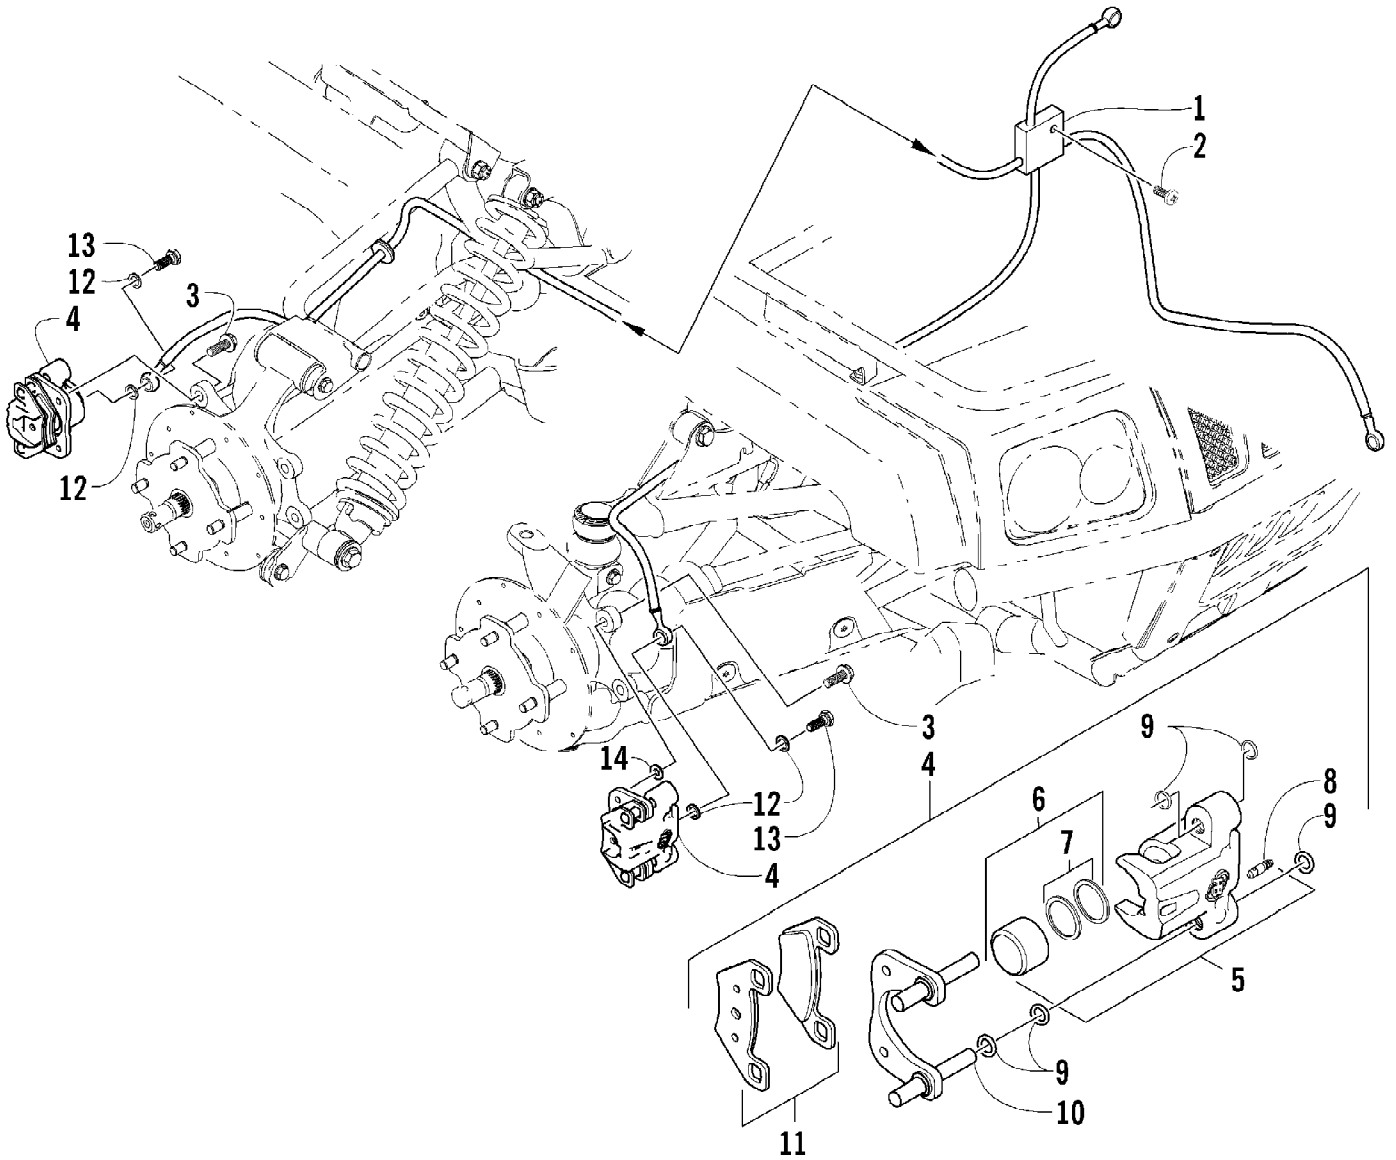

2005 ATV 500 AUTOMATIC TRANSMISSION 4X4 TBX RED (A2005BBM4BUSR) Page 55 of 99
HYDRAULIC BRAKE ASSEMBLY

Ref #	Part Number	Qty	S/P/F	Description
1	0502-628	1		Hose, Brake - Assembly
2	8476-625	1		Screw, Cap
3	8408-820	6	/P	Screw, Cap
4	0502-602	1	S	Caliper, Brake - Right Front (inc. 5-11)
4	0502-610	2	S	Caliper, Brake - Left Front and Right Rear (inc. 5-11)
5	0502-603	1	S	Housing, Caliper - Assembly - Right Front (inc. 6-8)
5	0502-611	2	S	Housing, Caliper - Assembly - Left Front and Right Rear (inc. 6-8)
6	0502-606	3		Piston/Seal Set (inc. 7)
7	0502-607	3		Seal Set
8	0502-609	3	/P	Valve, Bleed
9	0502-608	3		O-Ring, Guide - Set
10	0502-605	3		Bracket Assembly
11	0502-604	3	S	Pad, Brake - Set
12	0423-178	8		Washer, Crush
13	0423-413	4		Bolt, Banjo Fitting
14	0423-562	4		Washer