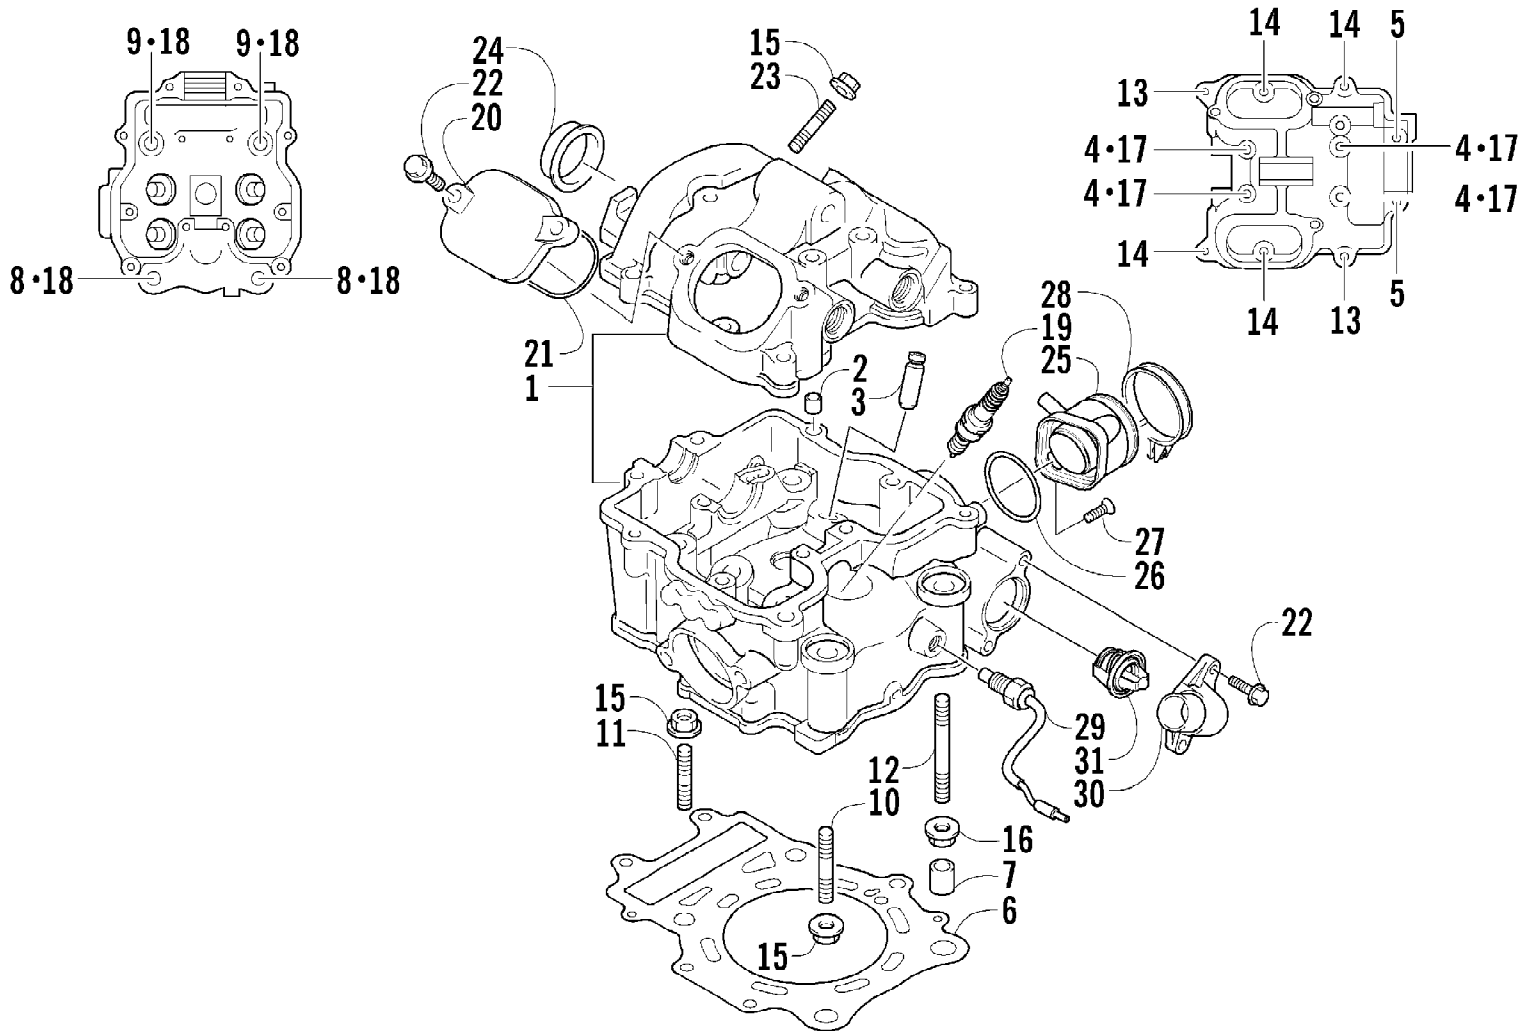

2005 ATV 500 AUTOMATIC TRANSMISSION 4X4 TBX RED (A2005BBM4BUSR) Page 31 of 99
CYLINDER HEAD ASSEMBLY

2005 ATV 500 AUTOMATIC TRANSMISSION 4X4 TBX RED (A2005BBM4BUSR) Page 32 of 99
CYLINDER HEAD ASSEMBLY

Ref #	Part Number	Qty	S/P/F	Description
1	3402-098	1		Head, Cylinder - Assembly (inc. 2-5)
2	3423-043	2	/P	Pin, Dowel
3	3402-099	4		Guide, Valve
4	3423-006	4		Screw, Cap
5	3008-376	2	S	Screw, Cap
6	3402-362	1		Gasket, Cylinder Head
7	3423-088	2		Pin, Dowel
8	3423-015	2		Screw, Cap
9	3423-016	2		Screw, Cap
10	3423-089	2	S	Bolt, Stud
11	3423-087	2	S	Bolt, Stud
12	3423-203	1	S/P	Bolt, Stud
13	3423-007	2	S	Screw, Cap
14	3004-376	4	S/P	Screw, Cap
15	3004-488	5	S/P	Nut
16	3004-326	1	S/P	Nut
17	3003-290	4	/P	Gasket
18	3402-010	4		Gasket, Head Nut
19	0217-632	1		Spark Plug (NGK CR6E)
20	3402-100	2		Cap, Inspection
21	3402-101	2		O-Ring
22	3004-341	5	S/P	Screw, Cap
23	3423-383	1		Bolt, Stud
24	3402-035	1		Plug, Cylinder Head
25	0570-092	1		Manifold, Intake
26	0470-531	1		O-Ring
27	8476-620	2		Screw, Machine
28	0423-317	1	/P	Clamp
29	3530-038	1	S	Switch, Water Temperature - Assembly
30	3413-004	1		Cover, Thermostat
31	3413-012	1		Thermostat
	3402-048	1		Plug, Frost Not Illustrated