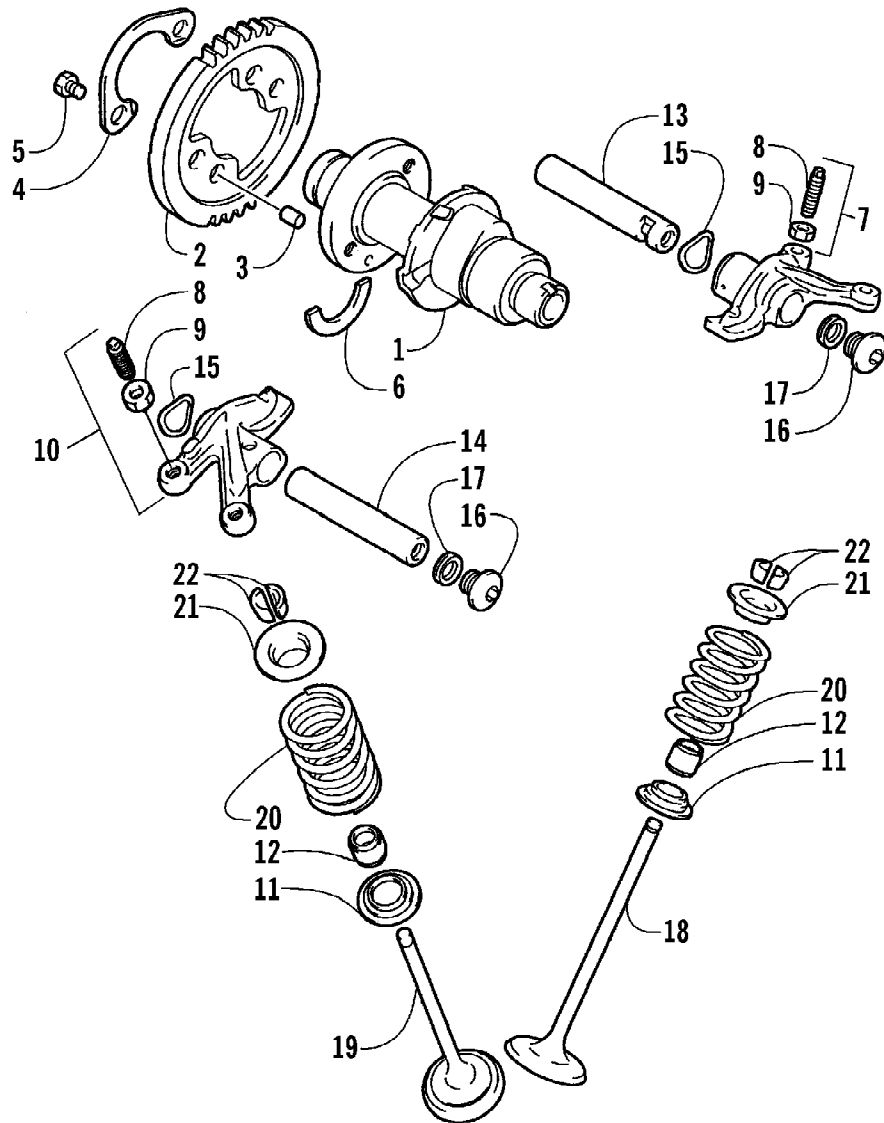

2005 ATV 500 AUTOMATIC TRANSMISSION 4X4 TBX GREEN (A2005BBM4BU) Page 9 of 97
CAMSHAFT/VALVE ASSEMBLY

2005 ATV 500 AUTOMATIC TRANSMISSION 4X4 TBX GREEN (A2005BBM4B) Page 10 of 97
CAMSHAFT/VALVE ASSEMBLY

Ref #	Part Number	Qty	S/P/F	Description
1	3402-723	1	S	Camshaft
2	3402-352	1		Sprocket
3	3423-047	1		Pin
4	3423-073	1		Washer
5	3423-013	2	S	Bolt
6	3423-071	1	/P	C-Ring
7	3402-805	1	/P	Arm, Valve Rocker - Intake (inc. two No. 8-9)
8	3423-075	4		Screw
9	3423-076	4		Nut
10	3402-139	1		Arm, Valve Rocker - Exhaust (inc. two No. 8-9)
11	3402-148	4		Seat, Spring
12	3402-078	4		Seal, Oil
13	3402-140	1		Shaft, Rocker Arm
14	3402-141	1		Shaft, Rocker Arm
15	3423-031	2		Washer
16	3402-040	2	/P	Plug, Shaft
17	3402-012	2		Gasket
18	3402-725	2	/P	Valve, Intake
19	3402-143	2		Valve, Exhaust
20	3402-726	4		Spring, Valve
21	3423-541	4	/P	Retainer, Spring
22	3402-147	8		Cotter, Valve