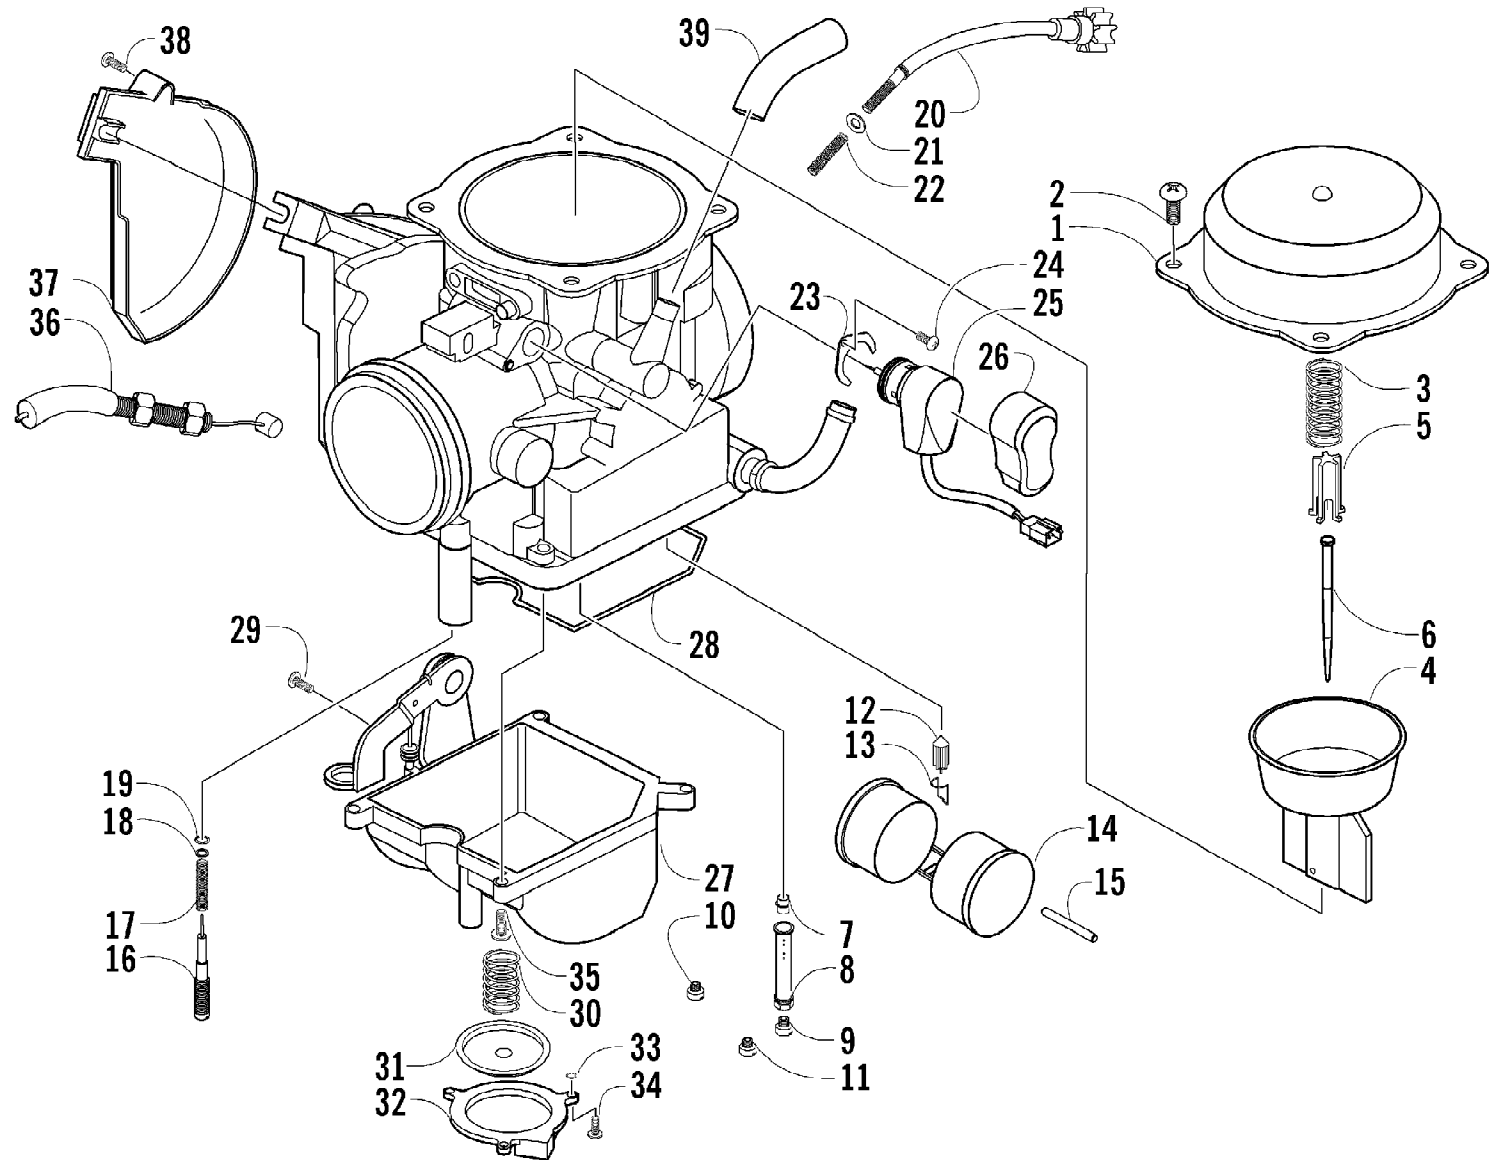

2005 ATV 500 AUTOMATIC TRANSMISSION 4X4 TBX GREEN (A2005BBM4BUS) Page 8 of 97
 CAM CHAIN ASSEMBLY

Ref #	Part Number	Qty	S/P/F	Description
1	3402-353	1		Chain, Cam
2	3402-355	1		Guide, Chain
3	3402-356	1		Tensioner, Chain
4	3423-074	1		Bolt
5	3003-188	1	S/P	Washer
6	3402-136	1		Adjuster, Tensioner - Assembly
7	3402-137	1		Gasket
8	3004-475	2	S	Screw, Cap
9	3003-290	2	/P	Gasket

Ref #	Part Number	Qty	S/P/F	Description
1	3402-723	1	S	Camshaft
2	3402-352	1		Sprocket
3	3423-047	1		Pin
4	3423-073	1		Washer
5	3423-013	2	S	Bolt
6	3423-071	1	/P	C-Ring
7	3402-805	1	/P	Arm, Valve Rocker - Intake (inc. two No. 8-9)
8	3423-075	4		Screw
9	3423-076	4		Nut
10	3402-139	1		Arm, Valve Rocker - Exhaust (inc. two No. 8-9)
11	3402-148	4		Seat, Spring
12	3402-078	4		Seal, Oil
13	3402-140	1		Shaft, Rocker Arm
14	3402-141	1		Shaft, Rocker Arm
15	3423-031	2		Washer
16	3402-040	2	/P	Plug, Shaft
17	3402-012	2		Gasket
18	3402-725	2	/P	Valve, Intake
19	3402-143	2		Valve, Exhaust
20	3402-726	4		Spring, Valve
21	3423-541	4	/P	Retainer, Spring
22	3402-147	8		Cotter, Valve