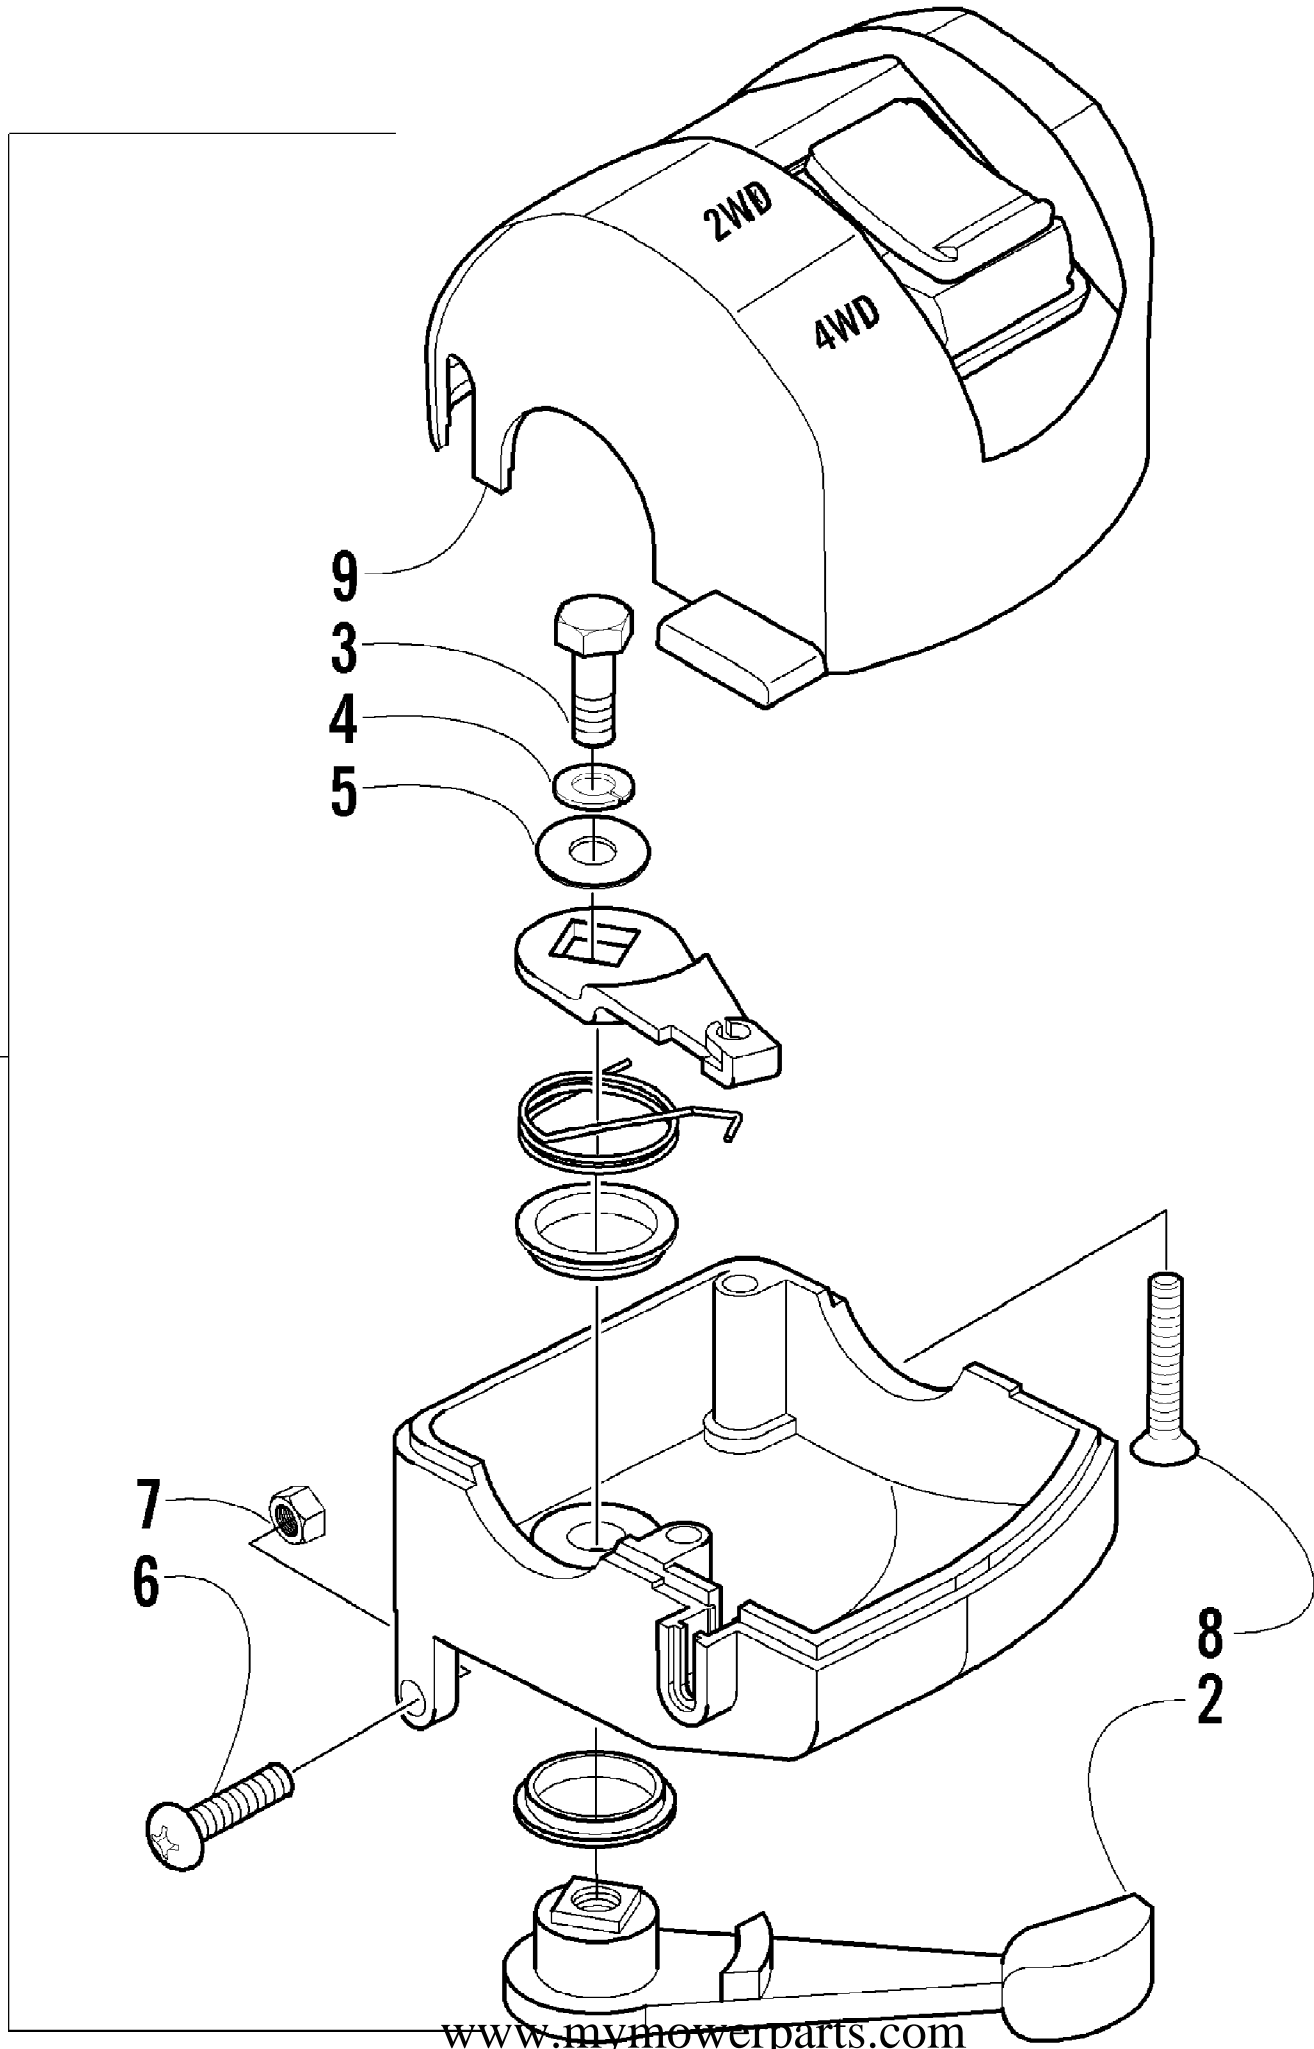

2005 ATV 500 AUTOMATIC TRANSMISSION 4X4 TBX GREEN (A2005BBM4BBSG) 87 of 97
THROTTLE CASE ASSEMBLY

Ref #	Part Number	Qty	S/P/F	Description
1	0509-012	1		Case, Throttle - Assembly (inc. 2-9)
2	3409-001	1		Lever
3	3004-533	1	S/P	Screw, Cap
4	3004-447	1	/P	Washer, Lock
5	3003-030	1	/P	Washer
6	3423-014	1		Screw
7	3423-327	1		Nut
8	3423-199	2		Screw
9	0409-048	1		Cover, Throttle w/Switch