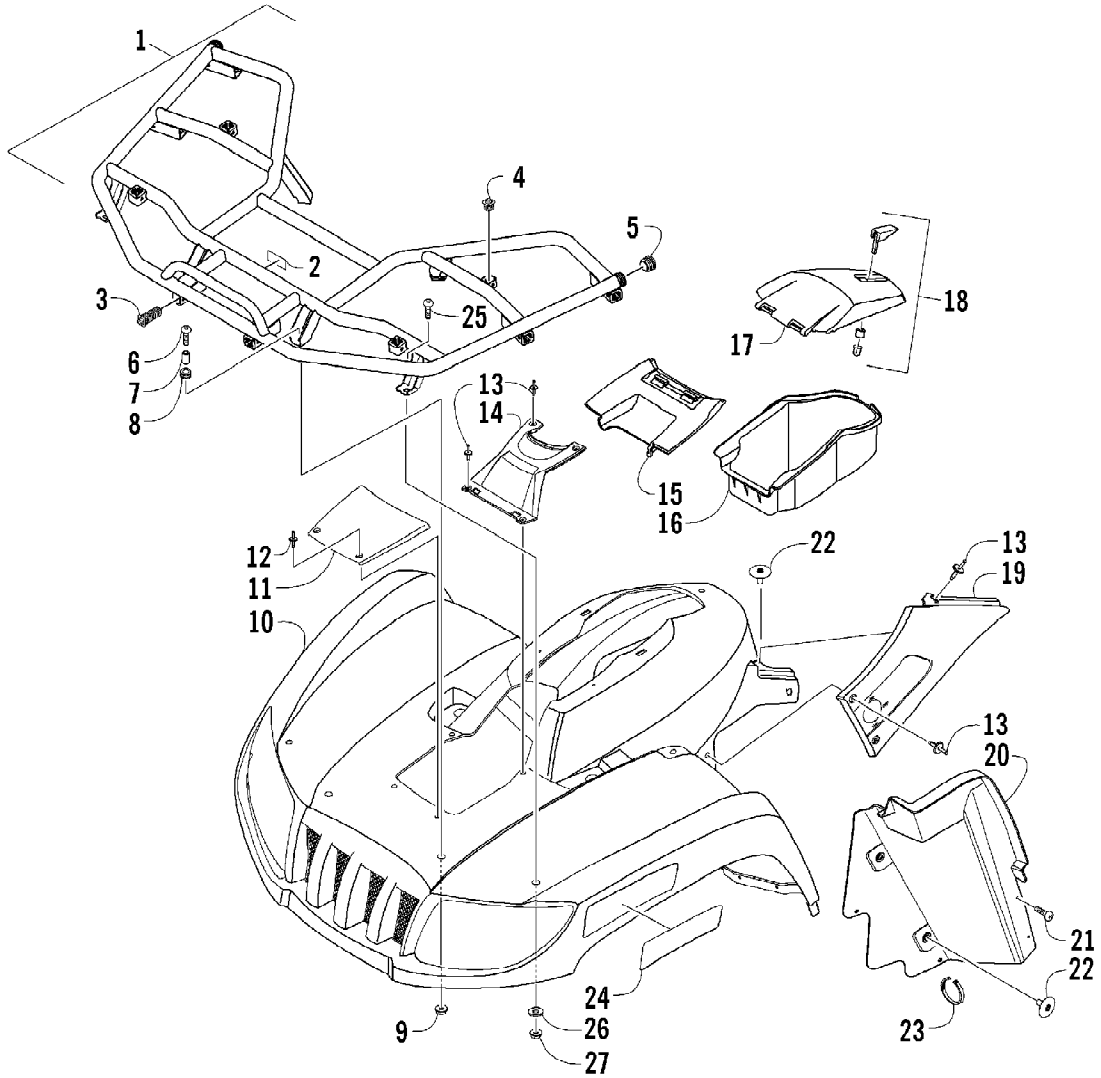

2005 ATV 500 AUTOMATIC TRANSMISSION 4X4 TBX GREEN (A2005BBM4B) Page 38 of 97
FRAME AND RELATED PARTS

Ref #	Part Number	Qty	S/P/F	Description
1	1506-474	1		Frame, Main
2	0509-016	1		Headlight Assembly - Right (inc. 3-4)
2	0509-018	1		Headlight Assembly - Left (inc. 3-4)
3	0409-055	4		Bulb, Headlight
4	0423-452	4		Socket, Mounting
5	0423-515	4		Stud, Mounting - Headlight
6	0423-514	2		Stud, Adjuster - Headlight
7	0423-522	2		Spring, Adjuster
8	0423-513	2		Knob, Adjuster
9	8409-020	4	/P	Screw, Cap
10	1506-596	1	/P	Channel, Bumper Mounting - Right
10	0506-653	1	S	Channel, Bumper Mounting - Left
11	1506-562	1		Bracket, Mounting - Bumper - Right
11	1506-563	1		Bracket, Mounting - Bumper - Left
12	8408-816	7		Screw, Cap
13	1506-195	1	S	Bumper
14	1406-360	1		Grille, Bumper
15	0423-419	2		Screw, Machine
16	0423-101	16		Screw, Shoulder
17	8428-002	2		Nut
18	1506-429	1	S	Brace, A-Arm
19	8409-025	2		Screw, Cap
20	1406-176	1		Panel, Belly
21	1506-067	1		Foam, Frame
22	0406-289	1		Pad, Frame
23	8424-802	4		Nut, Lock
24	8409-016	4		Screw, Cap
25	1506-590	1		Footrest - Right
25	1506-591	1		Footrest - Left
26	1506-548	1		Channel, Support
27	0423-075	2		Cable Tie - Push Mount
28	0623-751	1		Cable Tie - 11.75 in.