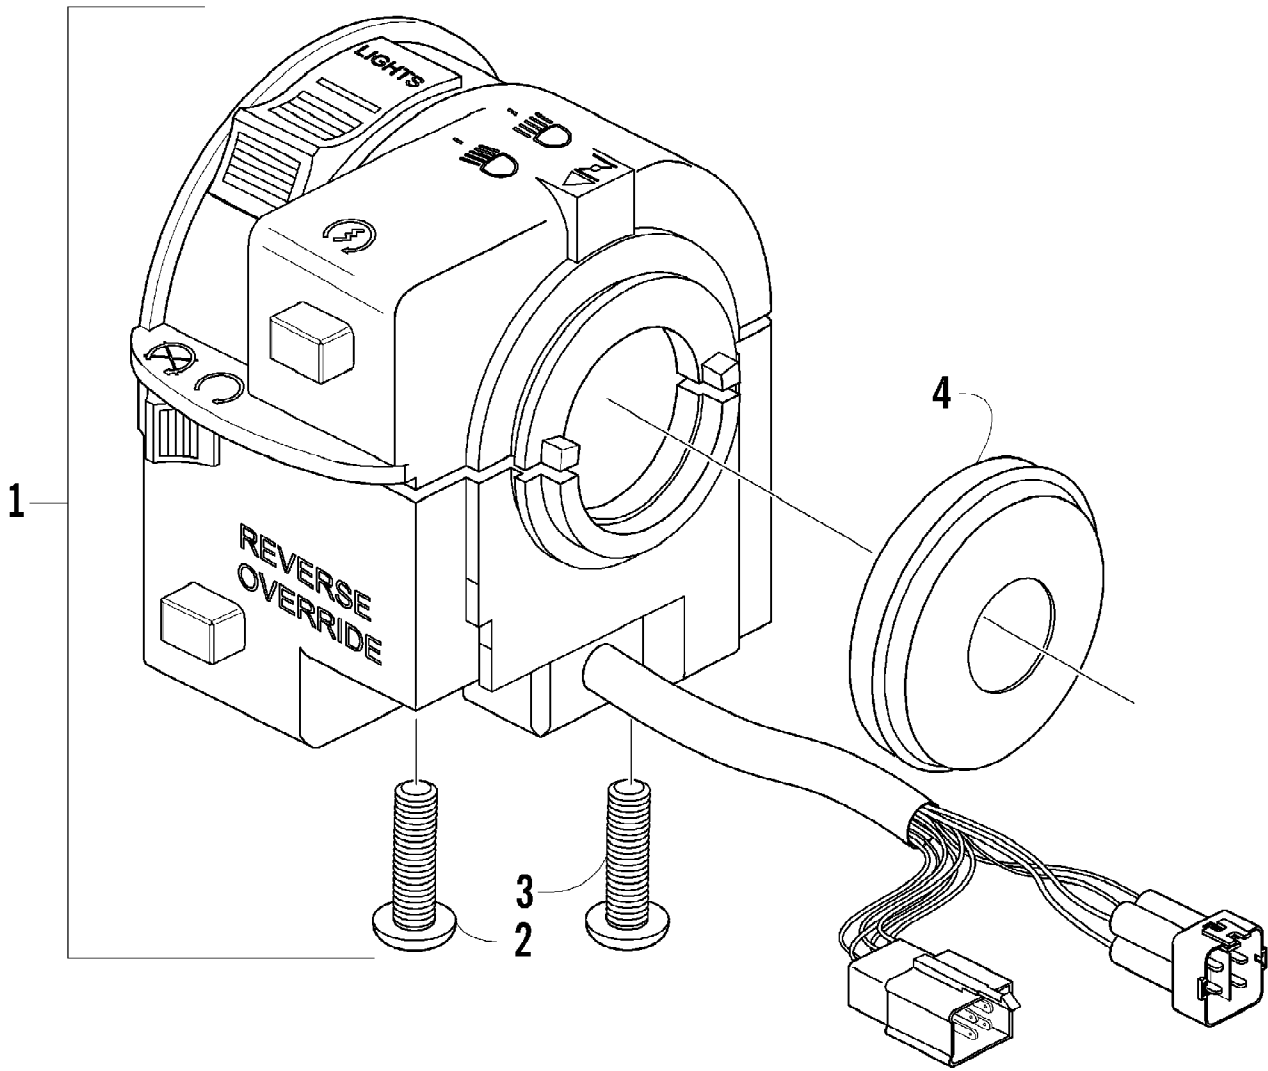

2005 ATV 500 AUTOMATIC TRANSMISSION 4X4 TBX GREEN (A2005BBM4B) Page 20 of 97
CONTROL SWITCH HOUSING ASSEMBLY

Ref #	Part Number	Qty	S/P/F	Description
1	0509-014	1		Switch, Control - Assembly (inc. 2-4)
2	0409-027	1		Screw, Machine
3	0409-028	1		Screw, Machine
4	3409-019	1		Cover, Switch Housing