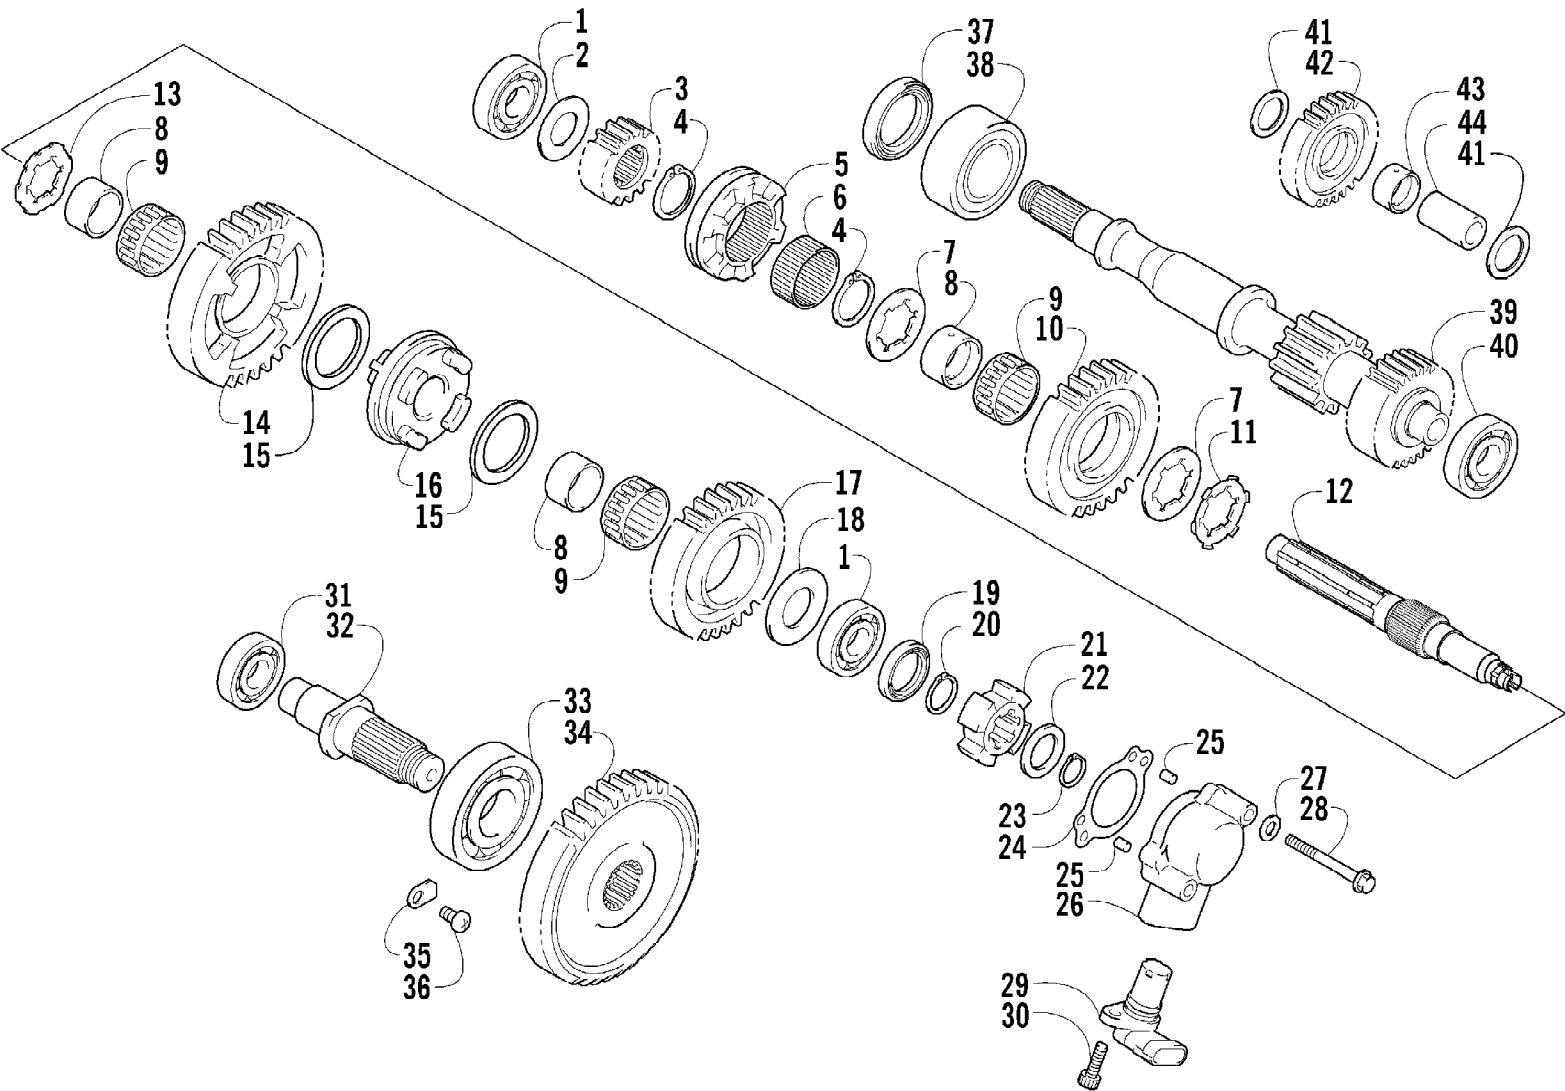

2005 ATV 500 AUTOMATIC TRANSMISSION 4X4 TBX GREEN (A2005BBM4B) Page 74 of 97
SECONDARY TRANSMISSION ASSEMBLY

2005 ATV 500 AUTOMATIC TRANSMISSION 4X4 TBX GREEN (A2005BBM4B) (Page 75 of 97)
SECONDARY TRANSMISSION ASSEMBLY

Ref #	Part Number	Qty	S/P/F	Description
1	3402-045	2	/P	Bearing, Shaft
2	3402-381	1	/P	Washer, Drive Gear No. 2 - Right
3	3402-497	1		Gear, Drive - No. 2
4	3423-066	2	/P	Circlip
5	3402-821	1		Dog, Reverse Driven Gear
6	3402-825	1		Spacer, Reverse Driven Gear
7	3423-263	2		Washer
8	3402-494	3		Bushing
9	3402-498	3		Bearing
10	3402-822	1		Gear, Reverse Driven
11	3423-266	1		Washer, Lock
12	3402-820	1		Countershaft
13	3423-262	1		Washer, Lock
14	3402-668	1	/P	Gear, Driven - Low
15	3423-554	2		Washer, Driven Gear
16	3402-824	1		Dog, Sliding
17	3402-733	1		Gear, Driven - High
18	3423-412	1		Washer, Drive Gear - Left
19	3402-836	1		Seal, Countershaft - Left
20	3423-518	1		Circlip
21	3402-837	1		Rotor
22	3423-556	1		Washer
23	3423-557	1		Circlip
24	3446-289	1		Gasket
25	3006-547	2	/P	Pin
26	3446-355	1		Housing, Speedometer Sensor
27	3003-290	2	/P	Gasket
28	3423-091	2	S	Bolt
29	3402-838	1		Sensor, Speedometer
30	3423-226	1		Bolt
31	3402-735	1		Bearing, Shaft
32	3402-835	1		Shaft, Output
33	3402-502	1		Bearing, Output Shaft
34	3402-534	1	/P	Gear, Driven - No. 2
35	3446-031	2	/P	Retainer, Bearing
36	3423-435	2		Screw, Bearing Retainer
37	3402-537	1	/P	Seal, Driveshaft - Left
38	3402-499	1		Bearing, Driveshaft - Right
39	3402-731	1		Driveshaft
40	3003-261	1	/P	Bearing, Driveshaft - Left
41	3402-195	2		Washer, Reverse Idle Gear
42	3402-503	1		Gear, Reverse Idle
43	3446-103	1		Bushing, Reverse Idle Gear
44	3402-507	1		Shaft, Reverse Idle