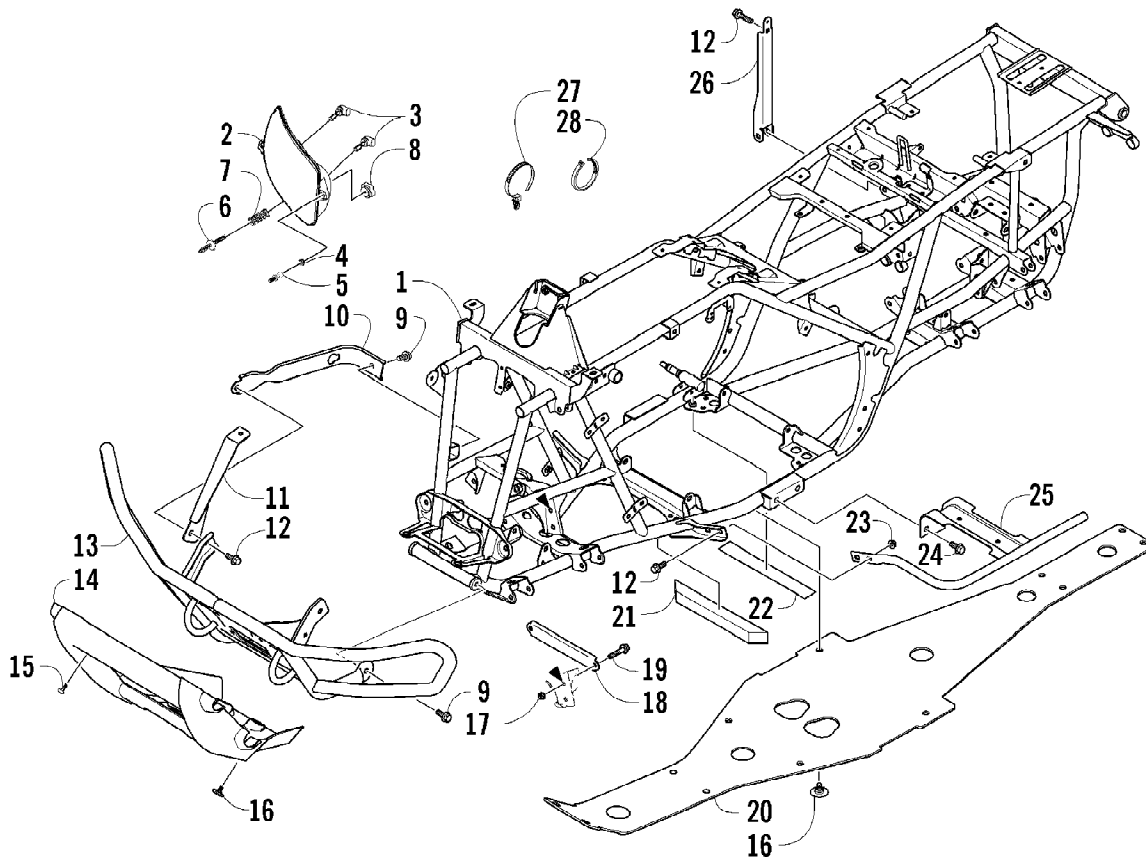

2005 ATV 500 AUTOMATIC TRANSMISSION 4X4 TBX GREEN (A2005BBM4B) Page 38 of 97
FRAME AND RELATED PARTS

Ref #	Part Number	Qty	S/P/F	Description
1	1506-474	1		Frame, Main
2	0509-016	1		Headlight Assembly - Right (inc. 3-4)
2	0509-018	1		Headlight Assembly - Left (inc. 3-4)
3	0409-055	4		Bulb, Headlight
4	0423-452	4		Socket, Mounting
5	0423-515	4		Stud, Mounting - Headlight
6	0423-514	2		Stud, Adjuster - Headlight
7	0423-522	2		Spring, Adjuster
8	0423-513	2		Knob, Adjuster
9	8409-020	4	/P	Screw, Cap
10	1506-596	1	/P	Channel, Bumper Mounting - Right
10	0506-653	1	S	Channel, Bumper Mounting - Left
11	1506-562	1		Bracket, Mounting - Bumper - Right
11	1506-563	1		Bracket, Mounting - Bumper - Left
12	8408-816	7		Screw, Cap
13	1506-195	1	S	Bumper
14	1406-360	1		Grille, Bumper
15	0423-419	2		Screw, Machine
16	0423-101	16		Screw, Shoulder
17	8428-002	2		Nut
18	1506-429	1	S	Brace, A-Arm
19	8409-025	2		Screw, Cap
20	1406-176	1		Panel, Belly
21	1506-067	1		Foam, Frame
22	0406-289	1		Pad, Frame
23	8424-802	4		Nut, Lock
24	8409-016	4		Screw, Cap
25	1506-590	1		Footrest - Right
25	1506-591	1		Footrest - Left
26	1506-548	1		Channel, Support
27	0423-075	2		Cable Tie - Push Mount
28	0623-751	1		Cable Tie - 11.75 in.