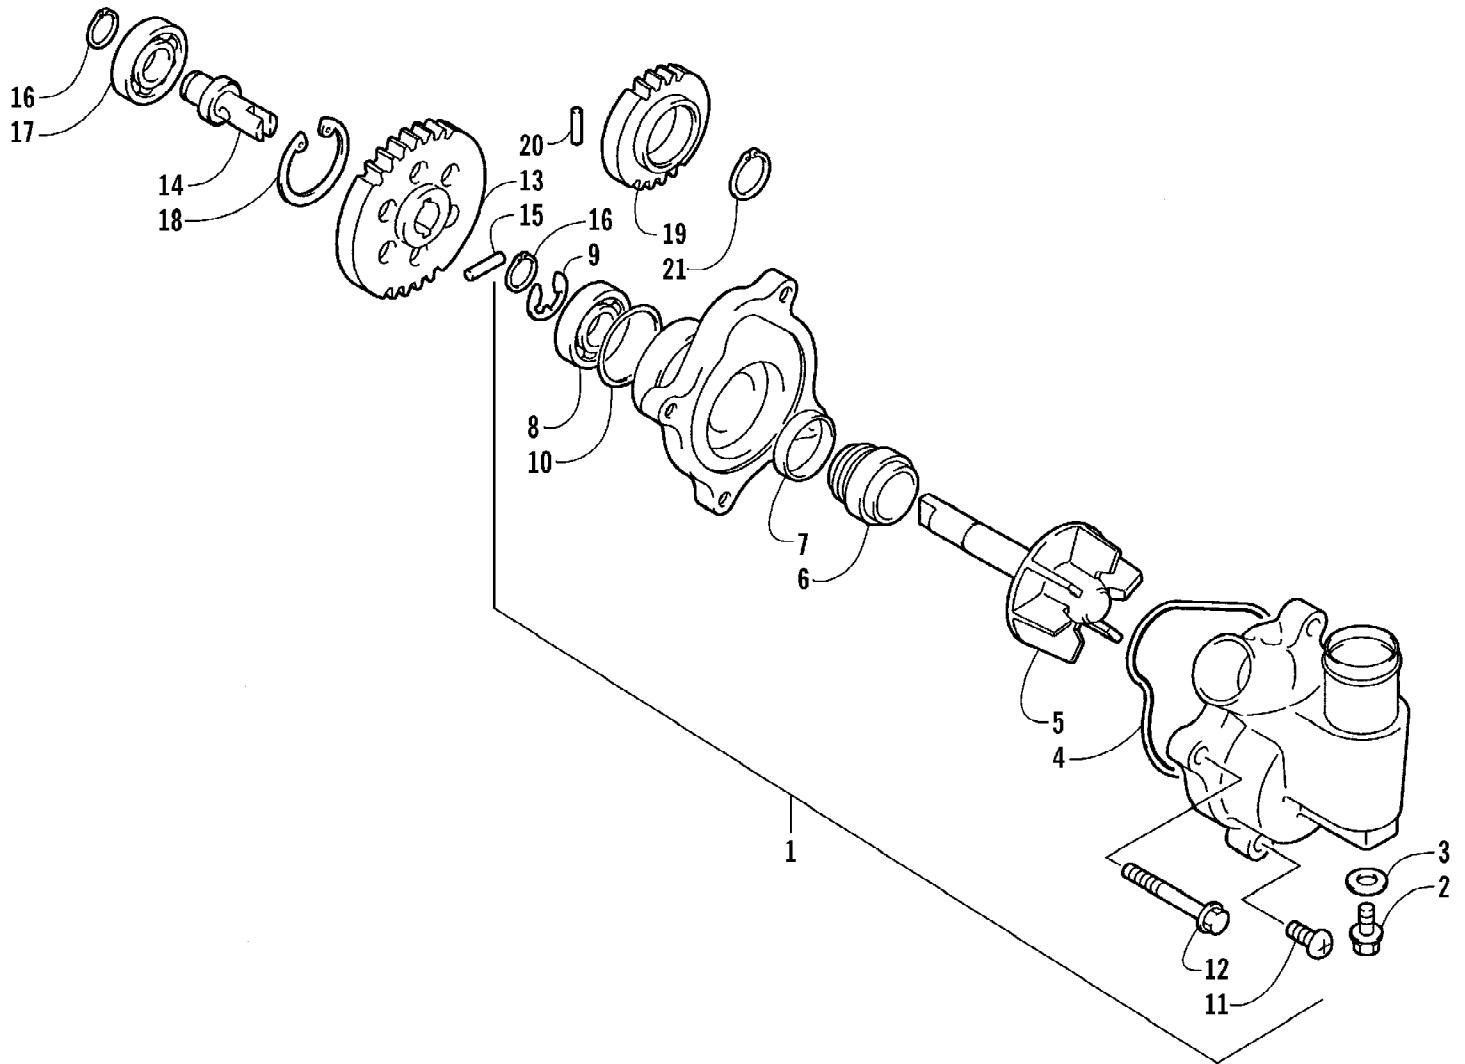

2005 ATV 500 AUTOMATIC TRANSMISSION 4X4 TBX GREEN (A2005BBM4B) (Page 93 of 97)
WATER PUMP ASSEMBLY

Ref #	Part Number	Qty	S/P/F	Description
1	3402-464	1	/P	Pump, Water - Assembly (inc. 2-11)
2	3423-343	1		Screw, Cap
3	3003-188	1	S/P	Gasket
4	3423-402	1		O-Ring
5	3413-014	1		Impeller/Shaft
6	3005-909	1	/P	Seal, Mechanical
7	3402-465	1		Seal, Oil
8	3003-615	1	/P	Bearing
9	3423-403	1	S	E-Ring
10	3423-404	1		O-Ring
11	3003-484	2	S/P	Screw
12	3423-308	2	S	Screw, Cap
13	3402-026	1		Gear, Driven
14	3402-466	1		Shaft, Driven Gear
15	3423-046	1		Pin, Driven Gear
16	3423-184	2	S	Circlip, Driven Gear
17	3402-467	1		Bearing, Shaft
18	3423-405	1		Circlip, Shaft Bearing
19	3402-390	1		Gear, Water Pump Drive
20	3423-110	1		Pin, Drive Gear
21	3423-189	1	S	Circlip, Drive Gear