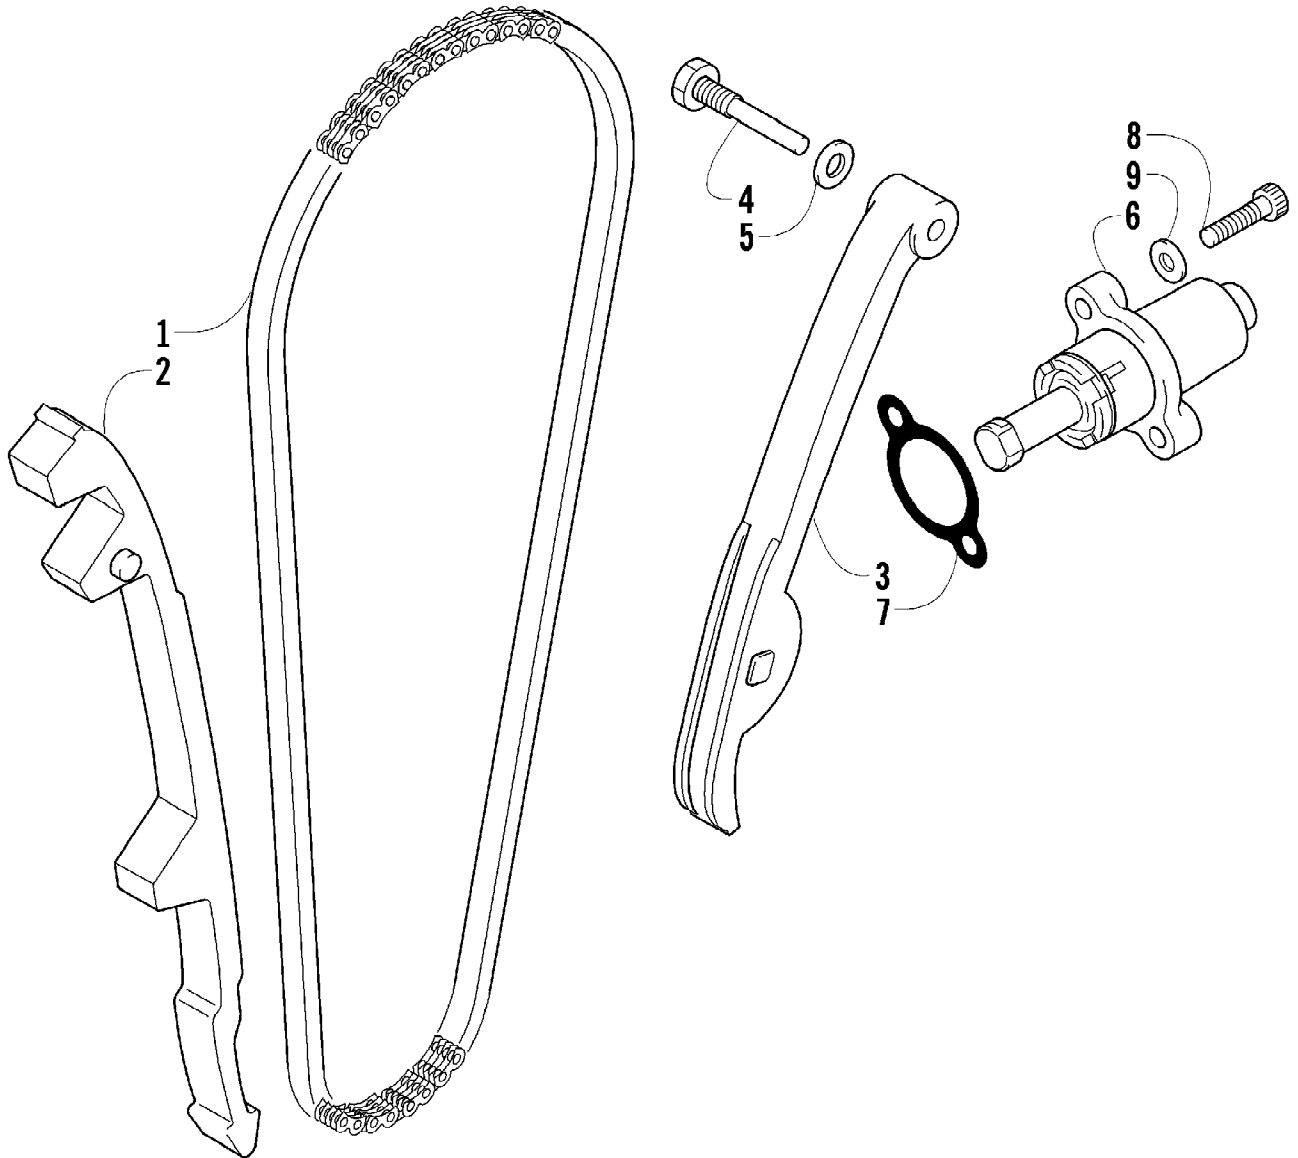

2005 ATV 500 AUTOMATIC TRANSMISSION 4X4 TBX GREEN (A2005BBM4BUS) Page 8 of 97
CAM CHAIN ASSEMBLY

Ref #	Part Number	Qty	S/P/F	Description
1	3402-353	1		Chain, Cam
2	3402-355	1		Guide, Chain
3	3402-356	1		Tensioner, Chain
4	3423-074	1		Bolt
5	3003-188	1	S/P	Washer
6	3402-136	1		Adjuster, Tensioner - Assembly
7	3402-137	1		Gasket
8	3004-475	2	S	Screw, Cap
9	3003-290	2	/P	Gasket