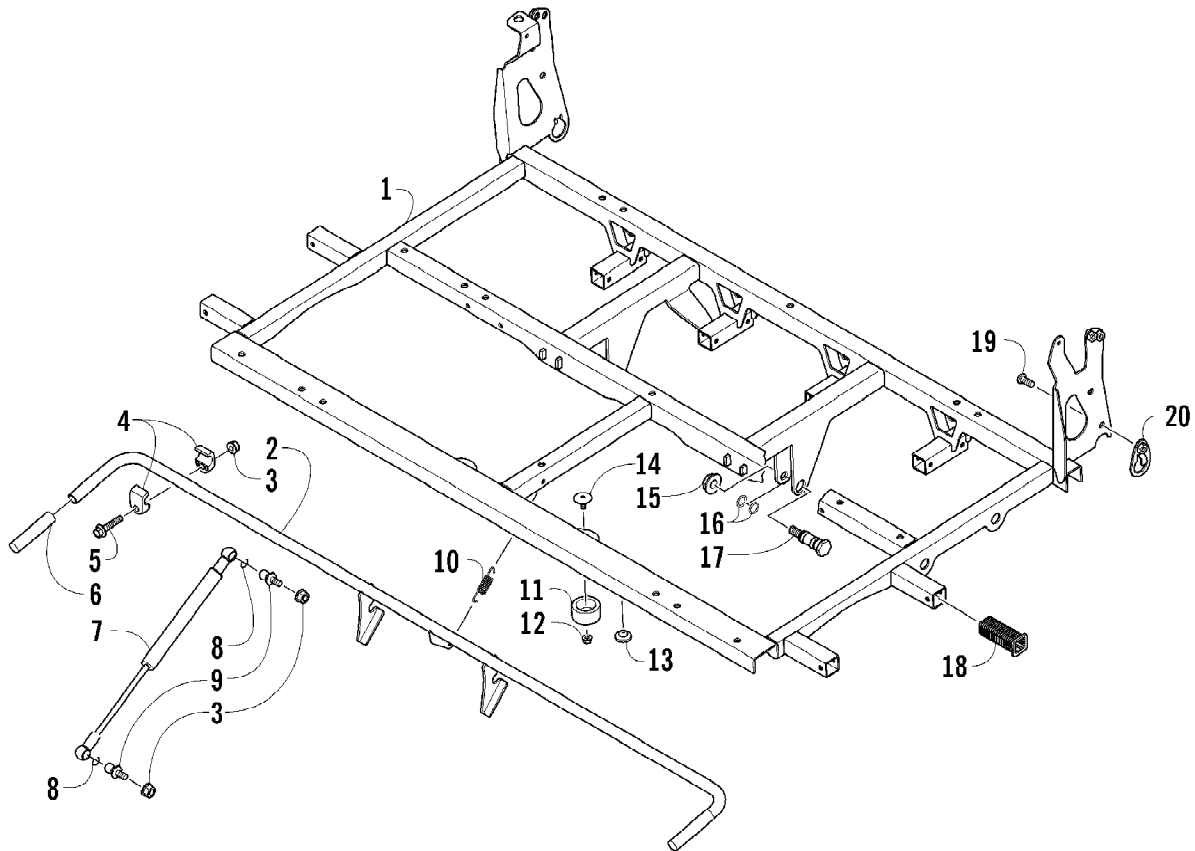

2005 ATV 500 AUTOMATIC TRANSMISSION 4X4 TBX GREEN (A2005BBM4B) (Page 89 of 97)
TILT FRAME ASSEMBLY

Ref #	Part Number	Qty	S/P/F	Description
1	1506-526	1		Frame, Tilt
2	1506-528	1		Latch, Tilt Frame
3	8424-802	6		Nut, Flange
4	1406-674	8		Bushing, Pivot
5	8408-840	4		Screw, Cap
6	1406-736	2		Grip, Latch
7	0506-822	1		Support, Lift
8	0423-414	2		Ring, Retaining
9	0423-401	2		Stud, Lift Support
10	0423-569	1		Spring, Extension
11	1506-593	2		Bumper, Tilt Frame
12	8424-602	2	/P	Nut, Flange
13	0406-877	2	/P	Bumper
14	0423-130	2		Screw, Shoulder
15	0423-388	2		Nut, Flange
16	1602-213	4	/P	O-Ring
17	0423-433	2		Pin, Pivot - Cargo Box
18	0441-556	8		Bushing
19	0423-396	1		Screw, Machine
20	1506-539	1		Bracket, Mounting - Tailgate