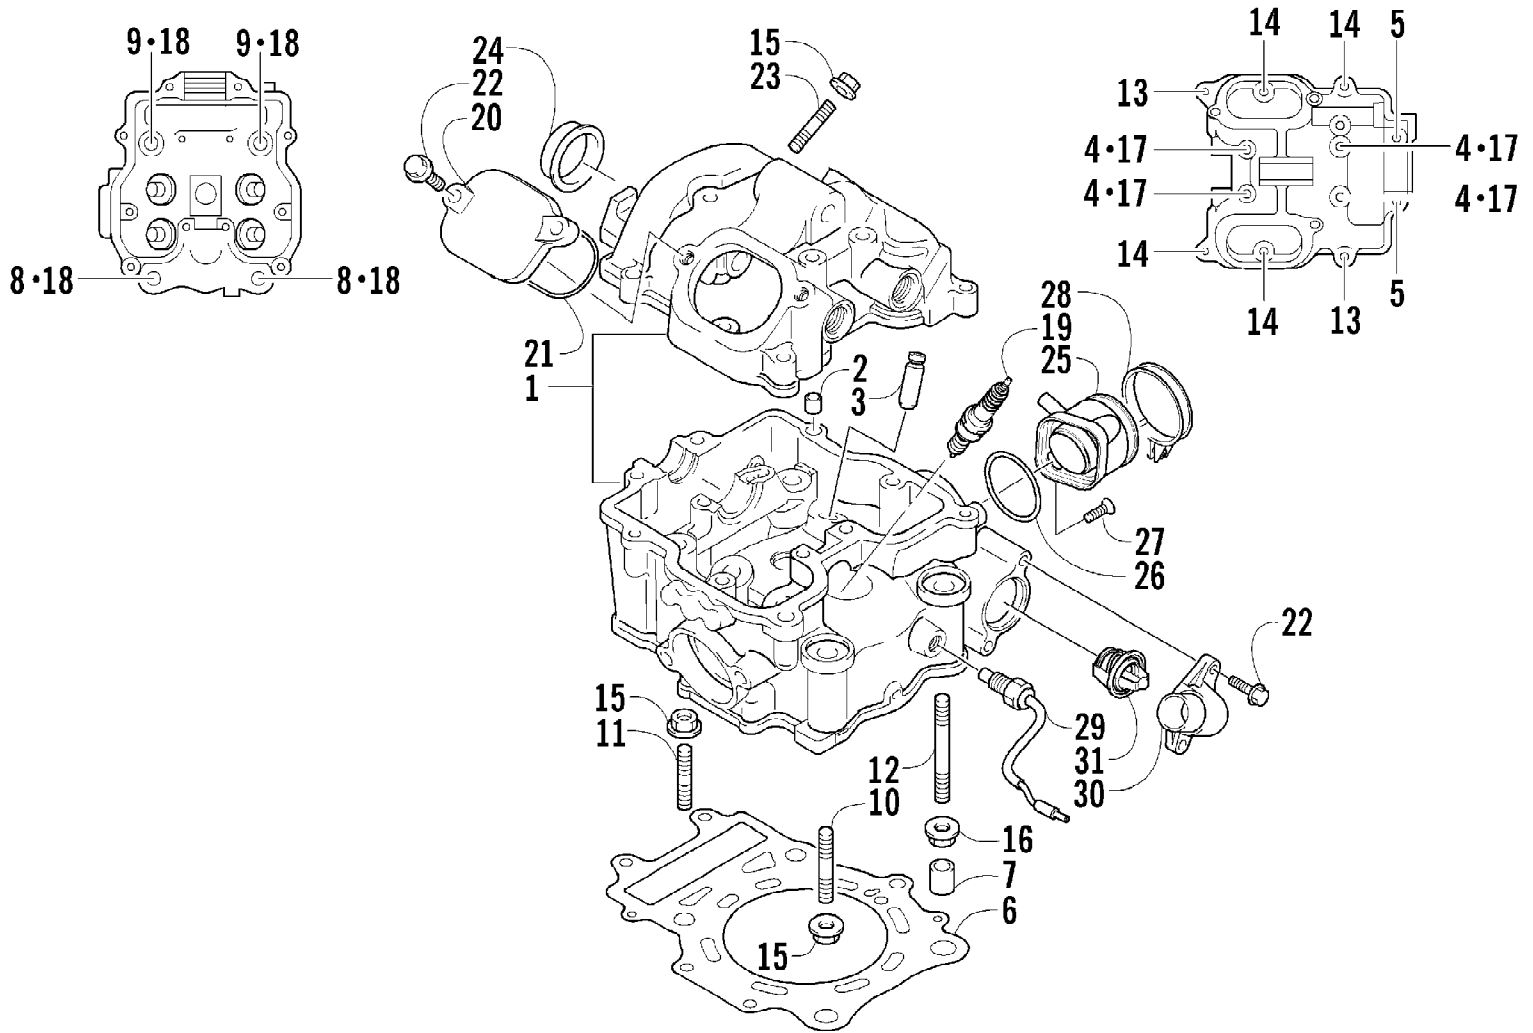

2005 ATV 500 AUTOMATIC TRANSMISSION 4X4 TBX GREEN (A2005BBM4B) (Page 31 of 97)
CYLINDER HEAD ASSEMBLY

2005 ATV 500 AUTOMATIC TRANSMISSION 4X4 TBX GREEN (A2005BBM4BB) Page 32 of 97
CYLINDER HEAD ASSEMBLY

Ref #	Part Number	Qty	S/P/F	Description
1	3402-098	1		Head, Cylinder - Assembly (inc. 2-5)
2	3423-043	2	/P	Pin, Dowel
3	3402-099	4		Guide, Valve
4	3423-006	4		Screw, Cap
5	3008-376	2	S	Screw, Cap
6	3402-362	1		Gasket, Cylinder Head
7	3423-088	2		Pin, Dowel
8	3423-015	2		Screw, Cap
9	3423-016	2		Screw, Cap
10	3423-089	2	S	Bolt, Stud
11	3423-087	2	S	Bolt, Stud
12	3423-203	1	S/P	Bolt, Stud
13	3423-007	2	S	Screw, Cap
14	3004-376	4	S/P	Screw, Cap
15	3004-488	5	S/P	Nut
16	3004-326	1	S/P	Nut
17	3003-290	4	/P	Gasket
18	3402-010	4		Gasket, Head Nut
19	0217-632	1		Spark Plug (NGK CR6E)
20	3402-100	2		Cap, Inspection
21	3402-101	2		O-Ring
22	3004-341	5	S/P	Screw, Cap
23	3423-383	1		Bolt, Stud
24	3402-035	1		Plug, Cylinder Head
25	0570-092	1		Manifold, Intake
26	0470-531	1		O-Ring
27	8476-620	2		Screw, Machine
28	0423-317	1	/P	Clamp
29	3530-038	1	S	Switch, Water Temperature - Assembly
30	3413-004	1		Cover, Thermostat
31	3413-012	1		Thermostat
	3402-048	1		Plug, Frost Not Illustrated