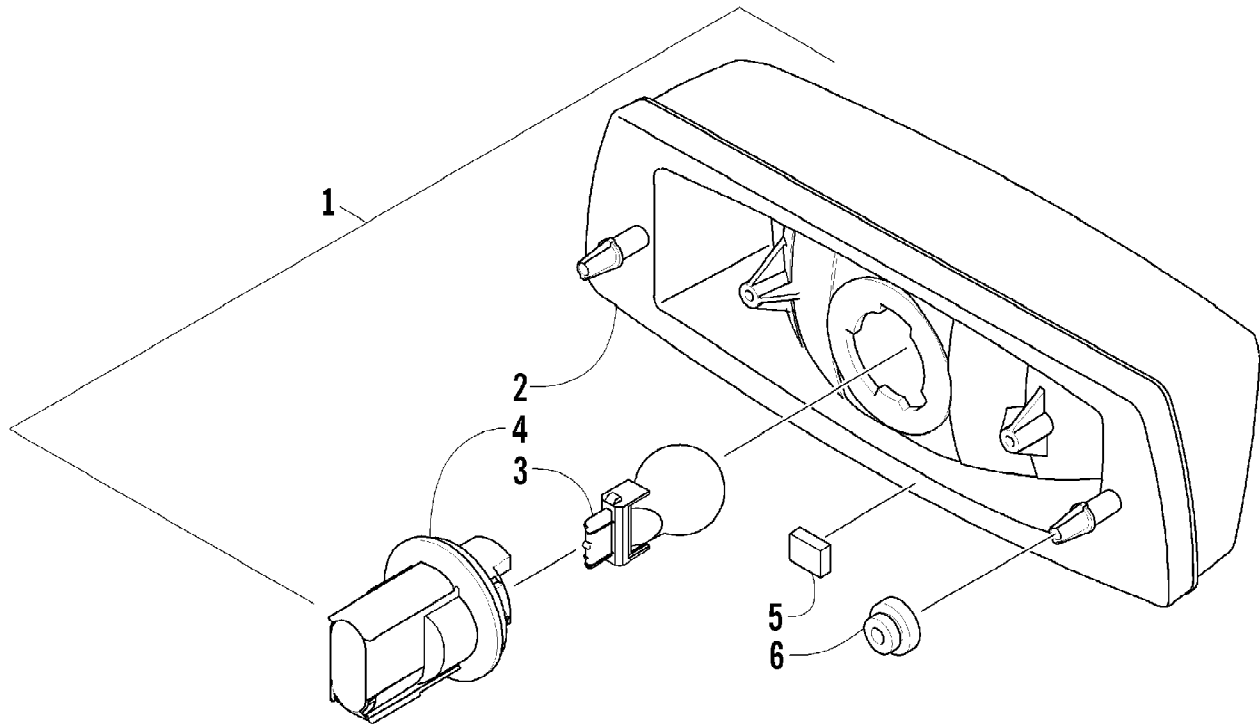

2005 ATV 500 AUTOMATIC TRANSMISSION 4X4 TBX GREEN (A2005BBM4BBSG) 85 of 97
TAILLIGHT ASSEMBLY

Ref #	Part Number	Qty	S/P/F	Description
1	0509-022	1		Taillight Assembly (inc. 2-4)
2	0509-025	1		Housing, Taillight
3	0409-056	1		Bulb, Taillight
4	0409-057	1		Socket, Taillight
5	1406-790	4		Pad, Taillight
6	0423-534	2		Grommet