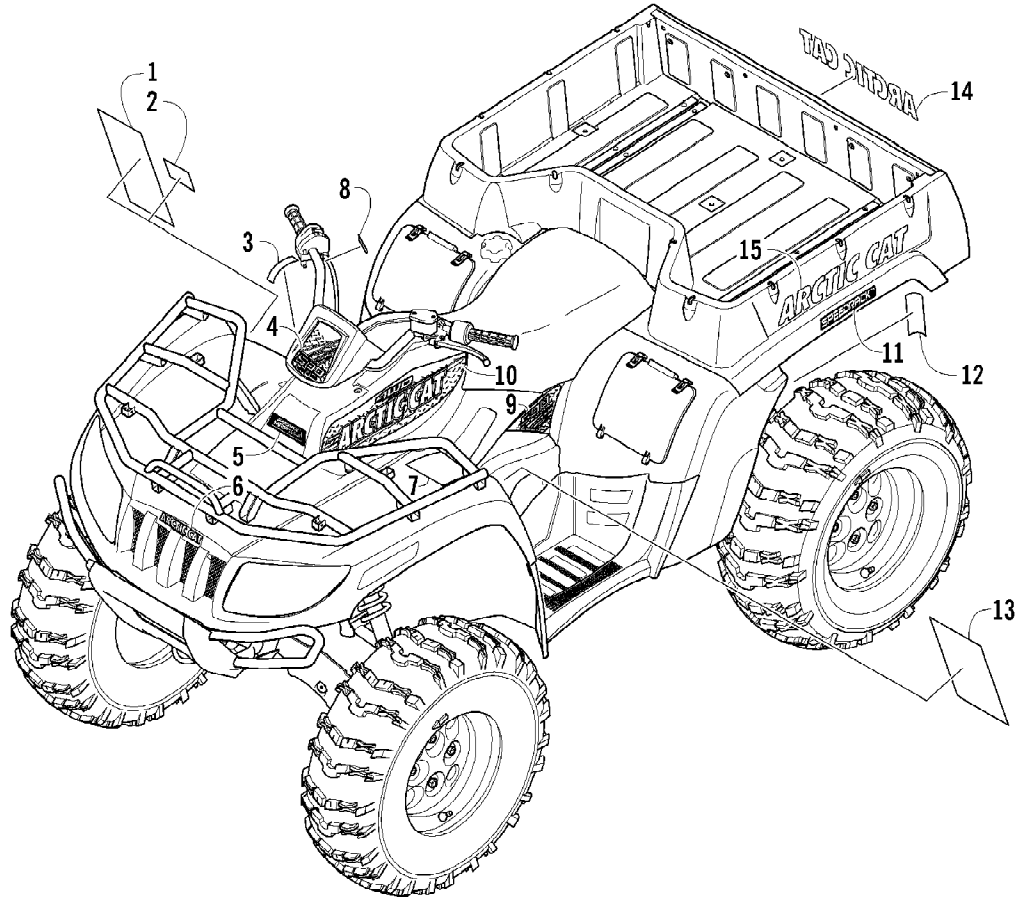

2005 ATV 500 AUTOMATIC TRANSMISSION 4X4 TBX GREEN (A2005BBM4B) (Page 34 of 97)
DECALS

Ref #	Part Number	Qty	S/P/F	Description
1	1411-250	1		Decal, Warning - Reverse/Pre-Ride
2	0411-835	1		Decal, Warning - Turn/Hill
3	0411-426	1		Decal, Warning - Clutch Cover
4	0411-843	1		Decal, Instrument Pod
5	0411-964	1		Decal, Crest - "Speedrack"
6	0411-839	1		Decal, Front
7	0411-401	1		Decal, Warning - Age
8	0411-966	1		Decal, Warning - Differential Lock
9	0411-870	1		Decal, Side - Lower Right
9	0411-871	1		Decal, Side - Lower Left
10	0411-852	1		Decal, Side - Upper Right
10	0411-853	1		Decal, Side - Upper Left
11	0411-980	1		Reflector, Rear - Right
11	0411-979	1		Reflector, Rear - Left
12	0411-267	1		Decal, Warning - Towing
13	0411-218	1		Decal, Warning - General
14	0411-965	2		Decal, "Speedrack"
15	0411-868	2		Decal, Cargo Box
16	0411-858	1		Decal, Tailgate
17	0411-975	1		Decal, Warning - No Passenger/Weight Limit