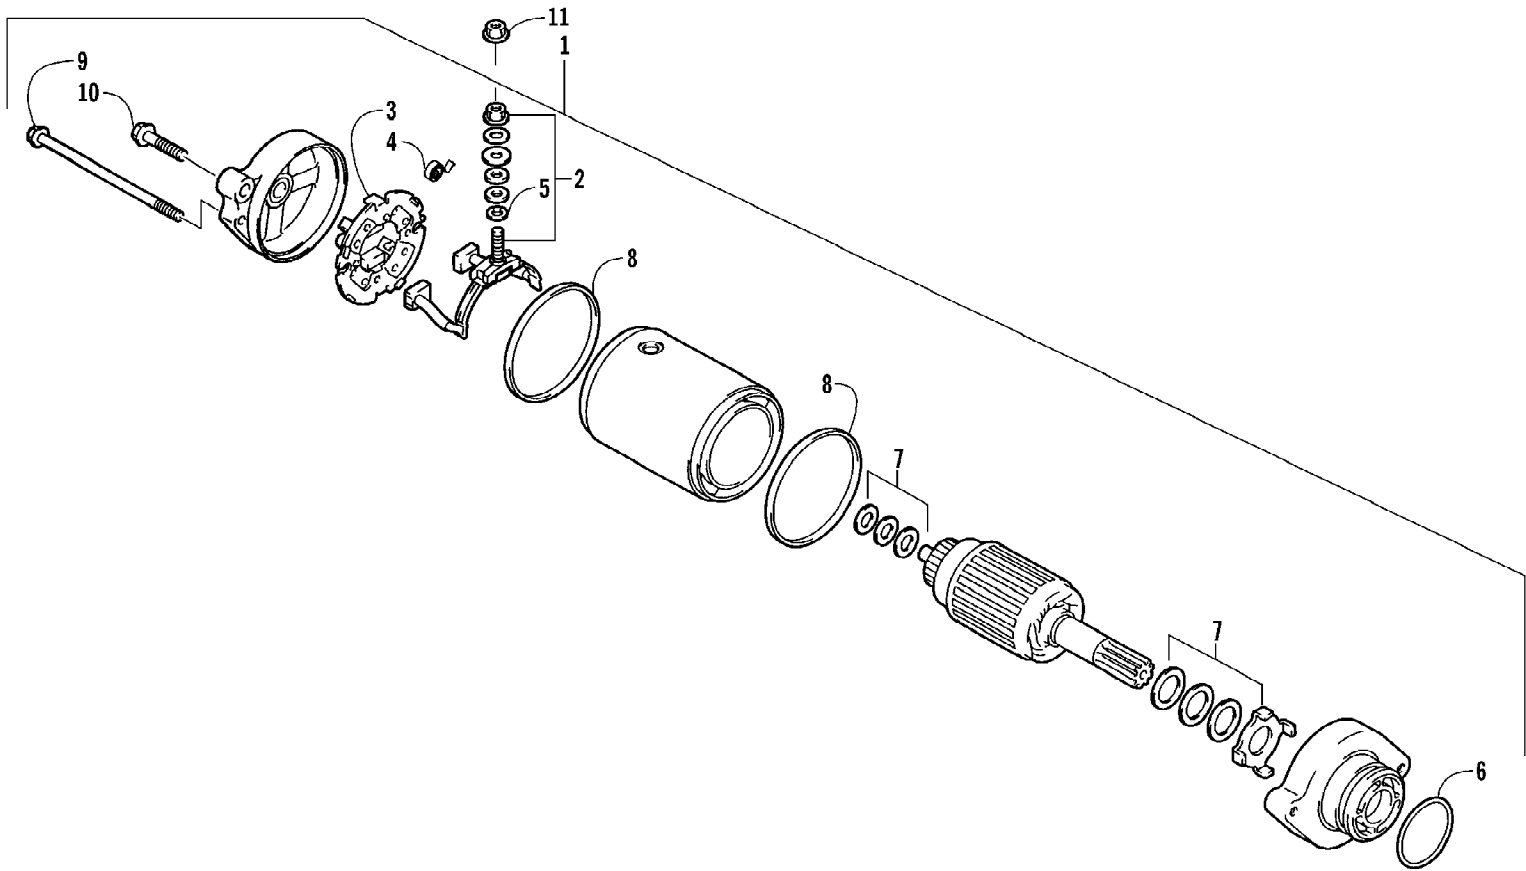

2005 ATV 500 AUTOMATIC TRANSMISSION 4X4 TBX GREEN (A2005BBM4B) Page 79 of 97
STARTER MOTOR ASSEMBLY

Ref #	Part Number	Qty	S/P/F	Description
1	3545-015	1	S	Motor, Starter Assembly (inc. 2-9)
2	3008-094	1	/P	Terminal Set, Brush
3	3008-095	1	/P	Holder Set, Brush
4	3008-096	4		Spring, Brush
5	3008-164	1		O-Ring
6	3423-084	1		O-Ring
7	3436-001	1		Washer Set
8	3008-553	2	/P	O-Ring
9	3423-085	2		Through-Bolt
10	3423-162	2	S	Screw, Cap
11	3423-195	1	/P	Nut