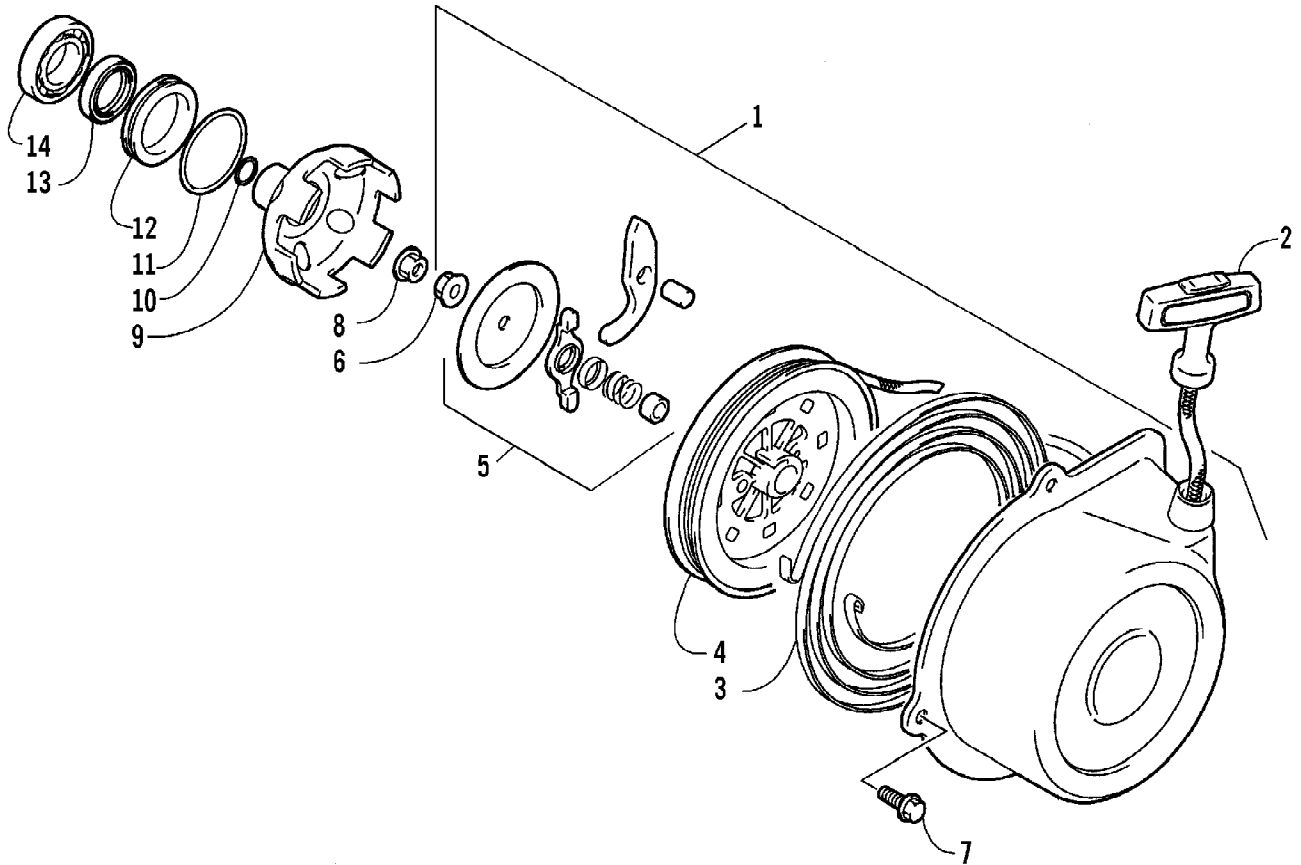

2005 ATV 500 AUTOMATIC TRANSMISSION 4X4 TBX GREEN (A2005BBM4BB) Page 65 of 97
RECOIL STARTER ASSEMBLY

Ref #	Part Number	Qty	S/P/F	Description
1	3445-003	1		Starter, Recoil - Assembly (inc. 2-6)
2	3445-011	1		Rope Assembly
3	3445-007	1		Spring, Spiral
4	3445-004	1		Reel
5	3445-016	1		Ratchet Assembly
6	3004-488	1	S/P	Nut
7	3423-428	4		Screw, Cap
8	3004-491	1	S/P	Nut
9	3445-029	1	/P	Cup, Starter
10	3423-053	1	/P	O-Ring
11	3423-063	1		O-Ring
12	3402-119	1	S	Spacer
13	3402-070	1		Seal, Oil
14	3402-051	1		Bearing