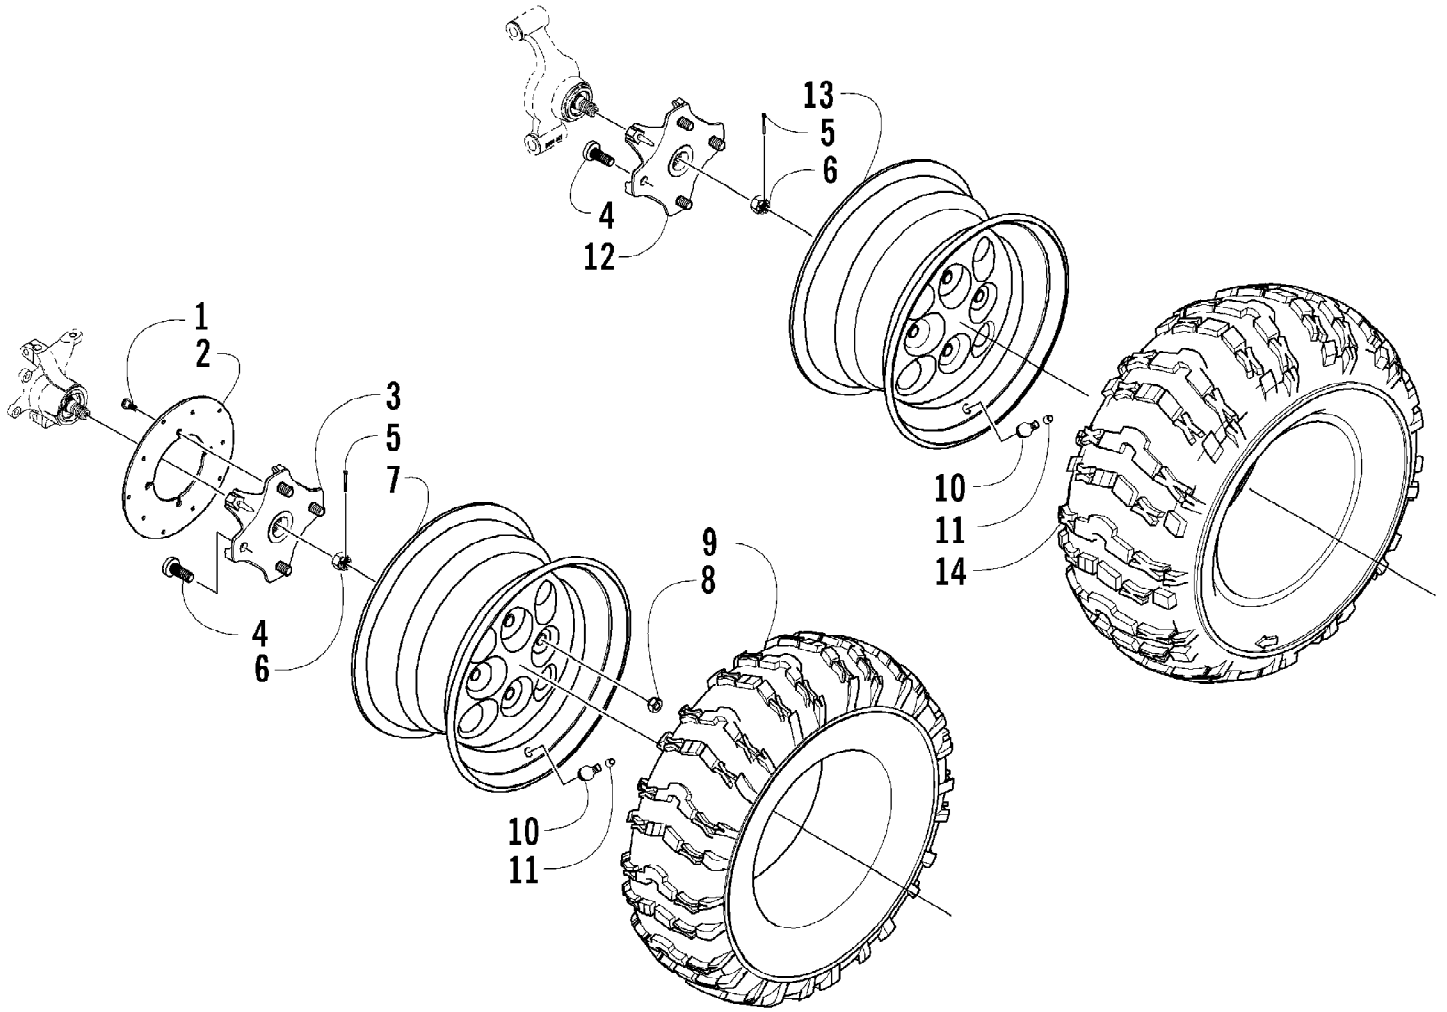

2005 ATV 500 AUTOMATIC TRANSMISSION 4X4 TBX GREEN (A2005BBM4B) Page 95 of 97
WHEEL AND TIRE ASSEMBLY

Ref #	Part Number	Qty	S/P/F	Description
1	0423-557	12		Screw, Shoulder w/Loctite
2	1402-225	3	S	Disc, Brake
3	0502-599	2	S	Hub, Wheel - Front (inc. 4)
4	0402-974	16	/P	Stud, Wheel Hub
5	0423-407	4		Pin, Cotter
6	0423-394	4		Nut, Castle
7	0402-856	2		Wheel - Front
8	0423-408	16	/P	Nut, Lug
9	1402-100	2		Tire - Front
10	0402-064	4		Stem, Valve (inc. 11)
11	0402-140	4		Cap, Valve Stem
12	0502-601	1	S	Hub, Wheel - Rear - Left (inc. 4)
12	0502-599	1	S	Hub, Wheel - Rear - Right (inc. 4)
13	0402-858	2		Wheel - Rear
14	1402-137	2		Tire - Rear