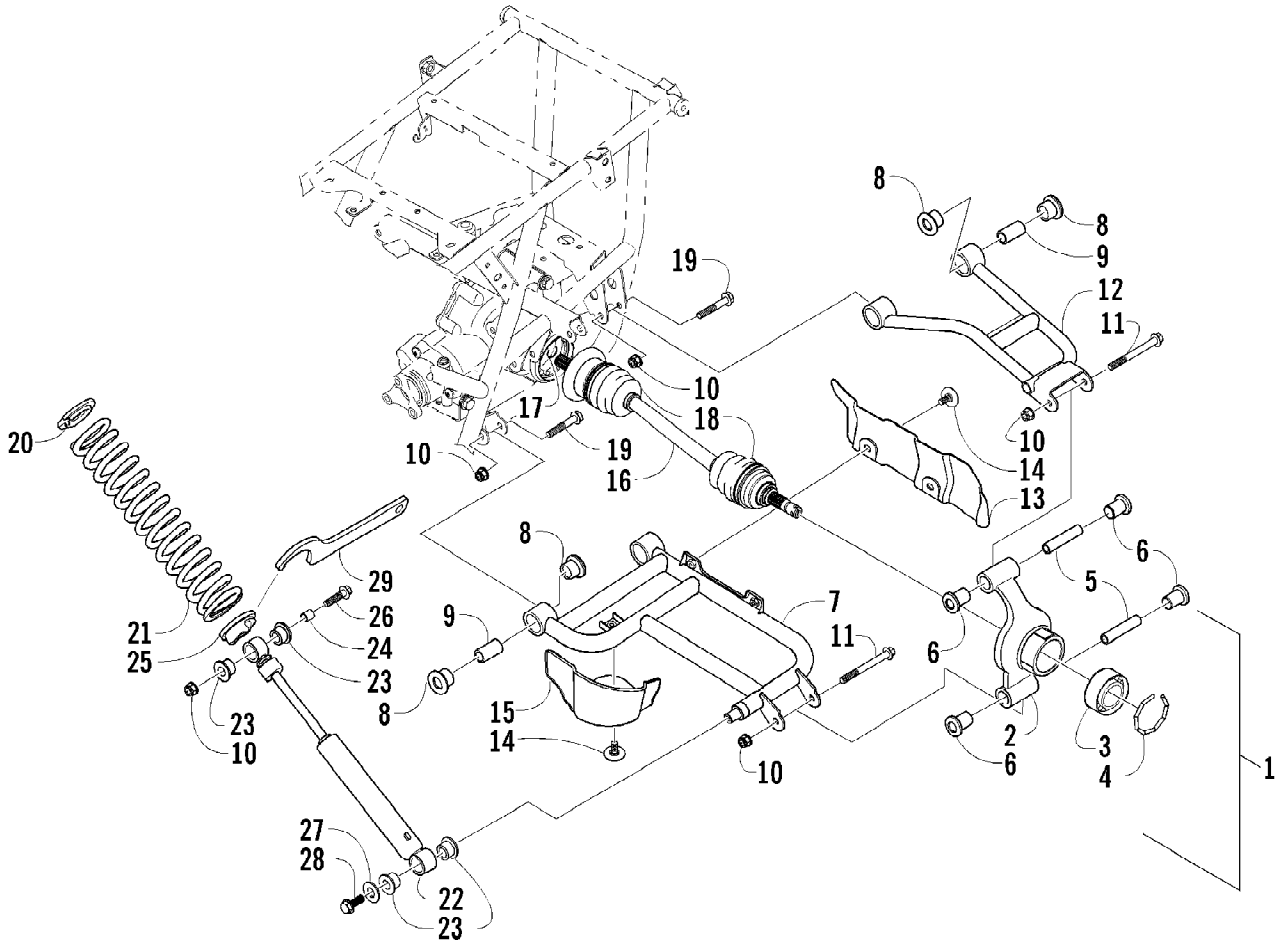

2005 ATV 500 AUTOMATIC TRANSMISSION 4X4 TBX GREEN (A2005BBM4B) Page 62 of 97
REAR SUSPENSION ASSEMBLY

2005 ATV 500 AUTOMATIC TRANSMISSION 4X4 TBX GREEN (A2005BBM4B) Page 63 of 97
REAR SUSPENSION ASSEMBLY

Ref #	Part Number	Qty	S/P/F	Description
1	0504-372	1	S	Knuckle, Right Rear - Assembly (inc. 2-6)
1	0504-373	1	S/P	Knuckle, Left Rear - Assembly (inc. 2-6)
2	0	1	F	Knuckle - Right
2	0	1	F	Knuckle - Left
3	1402-027	2	S/P	Bearing, Wheel Hub
4	0423-423	2		Ring, Retaining
5	0403-038	4	S/P	Collar, Suspension Bushing
6	0403-032	8	S	Bushing, Suspension
7	0504-320	1	S	A-Arm, Rear - Lower Right (inc. 8-9)
7	0504-321	1	S	A-Arm, Rear - Lower Left (inc. 8-9)
8	0403-115	16	S	Bushing
9	0403-114	8	S	Collar
10	8428-002	14		Nut, Lock
11	8409-000	4		Screw, Cap
12	0504-318	1		A-Arm, Rear - Upper Right (inc. 8-9)
12	0504-319	1		A-Arm, Rear - Upper Left (inc. 8-9)
13	1441-004	1		Guard, Boot - Right
13	1441-005	1		Guard, Boot - Left
14	0423-101	6		Screw, Body
15	1406-071	1		Guard, Boot - Right
15	1406-072	1		Guard, Boot - Left
16	0502-596	2	S	Axle, Drive (inc. 17-18)
17	0441-400	2	S	Clip, Retaining
18	0436-276	2	S	Repair Kit, Boot - Rear Axle
19	8409-075	8		Screw, Cap
20	1603-889	2	/P	Retainer, Spring
21	0404-088	2		Spring, Suspension
22	0404-077	2		Shock Absorber - Rear (inc. 23-24)
23	0604-310	8		Bushing, Shock Absorber
24	0403-028	2		Sleeve, Shock Absorber
25	0404-057	2		Cam, Spring Adjuster
26	8409-050	1		Screw, Cap - Right
26	8409-040	1		Screw, Cap - Left
27	0423-087	2		Washer
28	8408-820	2	/P	Screw, Cap
29	0441-587	1		Wrench, Spanner