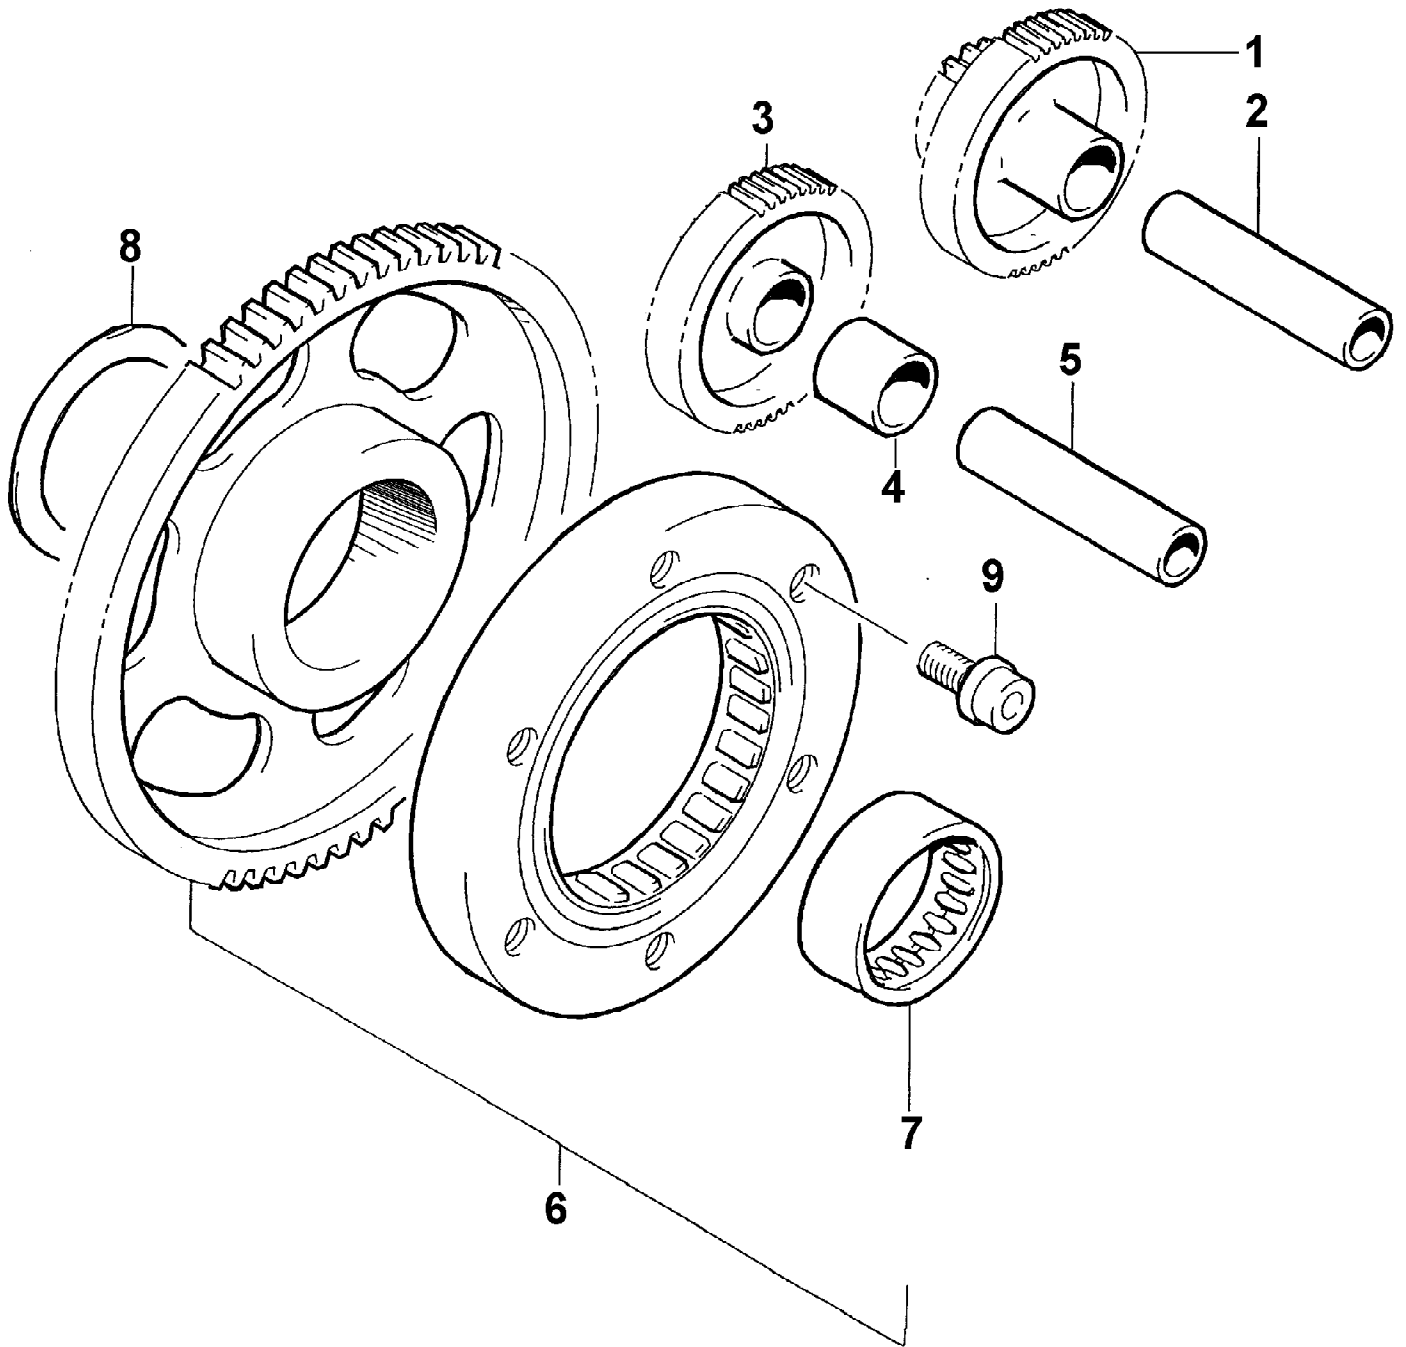

2005 ATV 500 AUTOMATIC TRANSMISSION 4X4 TBX GREEN (A2005BBM4BB) Page 77 of 97
STARTER CLUTCH ASSEMBLY

Ref #	Part Number	Qty	S/P/F	Description
1	3402-813	1	/P	Gear, Starter Idler - No. 1
2	3423-331	1		Pin
3	3402-349	1		Gear, Starter Idler - No. 2
4	3423-396	1		Spacer, Starter Idler Gear No. 2
5	3423-397	1		Pin
6	3402-457	1		Clutch, Starter - Set (inc. 7)
7	3402-063	1		Bearing
8	3423-104	1		Washer
9	3402-509	6		Screw, Cap