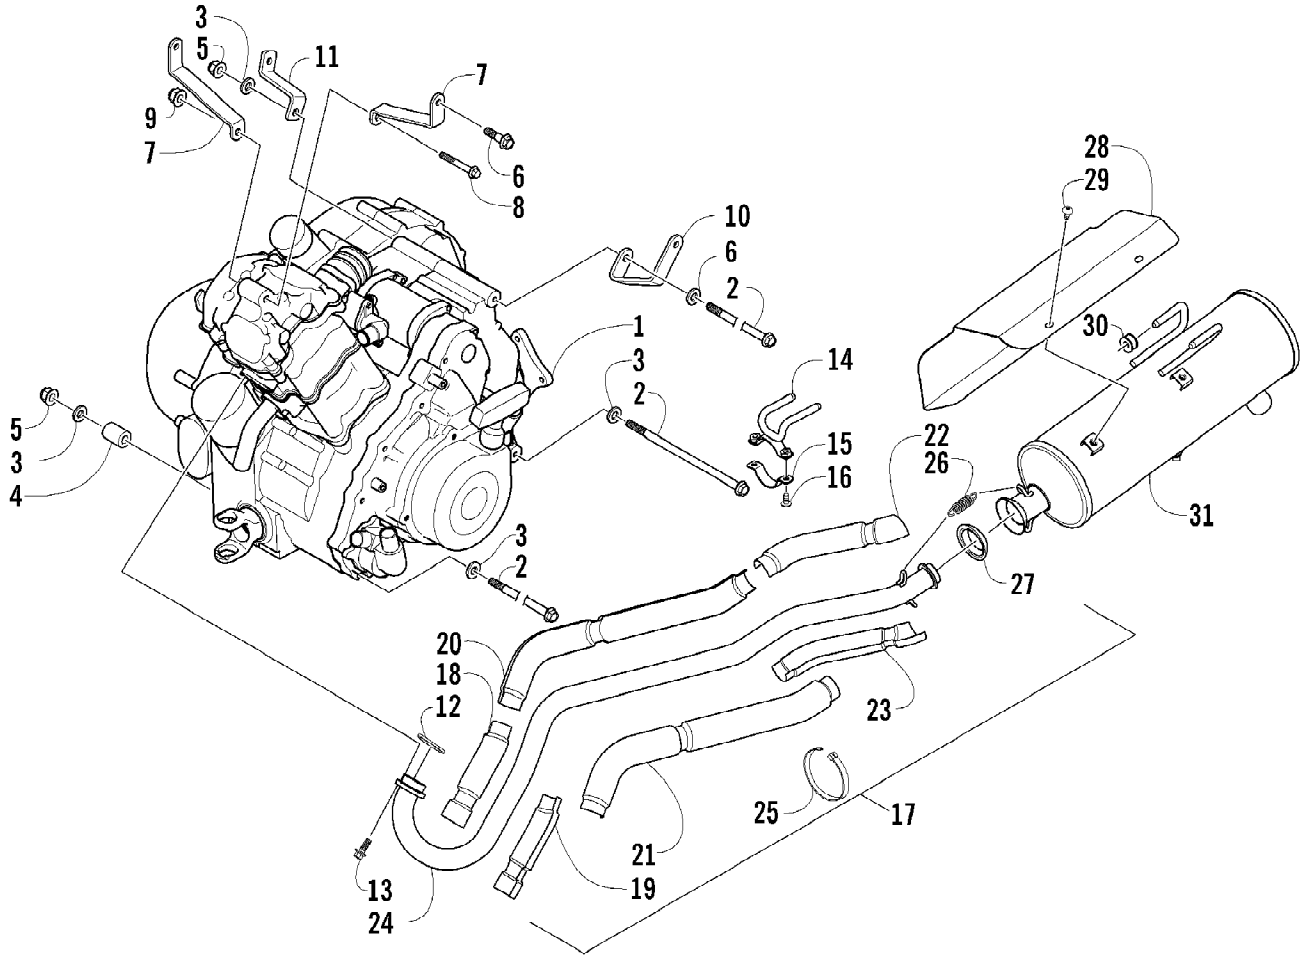

2005 ATV 500 AUTOMATIC TRANSMISSION 4X4 TBX GREEN (A2005BBM4B) (Page 35 of 97)
ENGINE AND EXHAUST

2005 ATV 500 AUTOMATIC TRANSMISSION 4X4 TBX GREEN (A2005BBM4B) Page 36 of 97
ENGINE AND EXHAUST

Ref #	Part Number	Qty	S/P/F	Description
1	0462-029	1	/P	Engine
2	0423-405	3		Screw, Cap
3	0423-426	4		Washer
4	0423-042	2	S	Spacer
5	8428-002	3		Nut, Lock
6	8408-816	4		Screw, Cap
7	1506-632	1		Bracket, Engine Mount - Right
7	1506-633	1		Bracket, Engine Mount - Left
8	8408-860	1		Screw, Cap
9	8424-802	3		Nut
10	1506-553	1		Bracket, Engine Mount - Right
11	1506-203	1		Bracket, Engine Mount - Left
12	0412-007	1	/P	Seal, Exhaust
13	8408-820	2	/P	Screw, Cap
14	0512-200	1		Hanger, Exhaust Pipe
15	0412-288	1		Bracket, Hanger
16	8477-620	2		Screw, Machine
17	0512-243	1	S	Pipe, Exhaust - Assembly (inc. 18-25)
18	0412-260	1		Shield, Exhaust Pipe - Outer - Front
19	0412-259	1		Shield, Exhaust Pipe - Inner - Front
20	0412-284	1		Shield, Exhaust Pipe - Inner - Middle
21	0412-285	1		Shield, Exhaust Pipe - Outer - Middle
22	0412-282	1		Shield, Exhaust Pipe - Outer - Rear
23	0412-283	1		Shield, Exhaust Pipe - Inner - Rear
24	0512-197	1	S	Pipe, Exhaust
25	0423-317	4	/P	Clamp
26	0612-668	2	/P	Spring, Extension
27	0612-188	1	/P	Gasket, Exhaust
28	0412-218	1		Cover, Muffler
29	8477-610	4		Screw, Machine
30	0412-215	4	S	Bushing, Exhaust Pipe
31	0512-195	1		Muffler