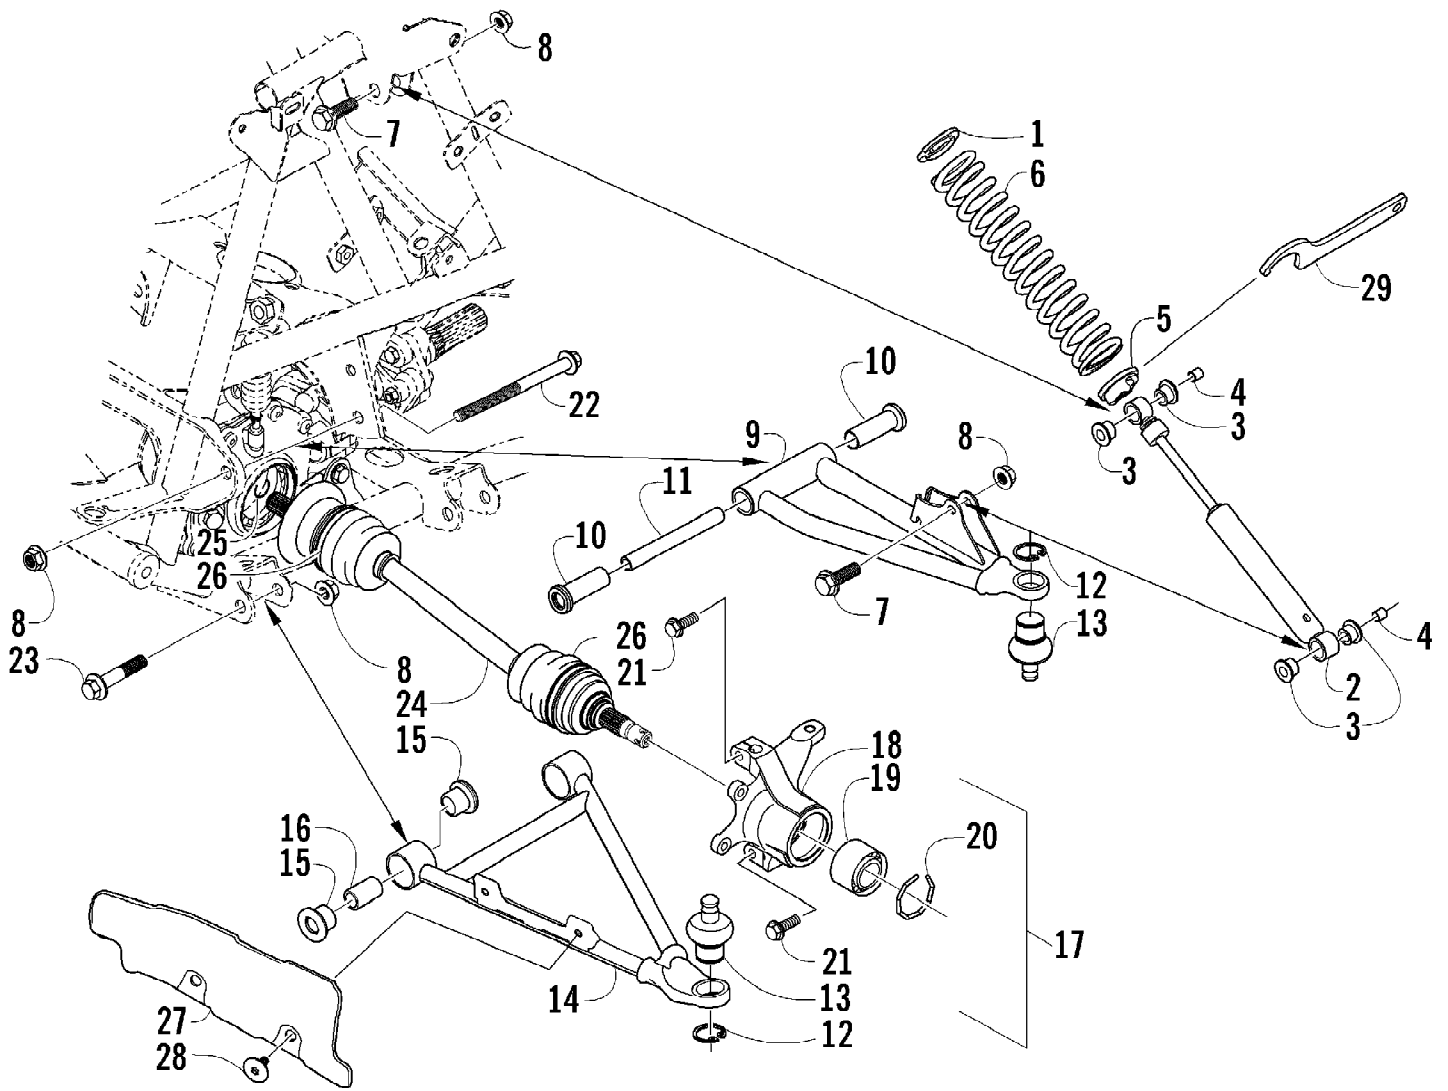

2005 ATV 500 AUTOMATIC TRANSMISSION 4X4 TBX GREEN (A2005BBM4BB) 44 of 97
FRONT SUSPENSION ASSEMBLY

2005 ATV 500 AUTOMATIC TRANSMISSION 4X4 TBX GREEN (A2005BBM4B) Page 45 of 97
FRONT SUSPENSION ASSEMBLY

Ref #	Part Number	Qty	S/P/F	Description
1	1603-889	2	/P	Retainer, Spring
2	0403-127	2		Shock Absorber - Front (inc. 3-4)
3	0604-310	8		Bushing, Shock Absorber
4	0403-028	4		Sleeve, Shock
5	0403-102	2		Cam, Spring Adjuster
6	0403-128	2	S	Spring, Shock Absorber
7	8409-040	4		Screw, Cap
8	8428-002	10		Nut, Lock
9	0503-196	1	S	A-Arm, Upper Right (inc. 10-13)
9	0503-197	1		A-Arm, Upper Left (inc. 10-13)
10	0403-081	4	S	Bushing
11	0403-080	2		Collar
12	0423-009	4	/P	Clip, Ball Joint
13	0405-115	4	/P	Ball Joint - Front
14	0503-220	1		A-Arm, Lower Right (inc. 12-13 and 15-16)
14	0503-221	1		A-Arm, Lower Left (inc. 12-13 and 15-16)
15	0403-115	8	S	Bushing
16	0403-114	4	S	Collar
17	0505-446	1	/P	Knuckle - Assembly - Right (inc. 18-20)
17	0505-447	1	/P	Knuckle - Assembly - Left (inc. 18-20)
18	0	1		Knuckle, Steering - Right Not a Service Part
18	0	1		Knuckle, Steering - Left Not a Service Part
19	1402-027	2	S/P	Bearing, Wheel Hub
20	0423-423	2		Ring, Retaining
21	8409-030	4		Screw, Cap
22	0423-334	2		Screw, Cap
23	8409-075	4		Screw, Cap
24	0502-542	1		Axle, Drive - Front - Right (inc. 25-26)
24	0502-547	1		Axle, Drive - Front - Left (inc. 25-26)
25	0441-400	2	S	Clip, Retaining
26	0436-276	2	S	Repair Kit, Boot - Front Axle
27	1441-002	1		Guard, Boot - Axle - Right
27	1441-003	1		Guard, Boot - Axle - Left
28	0423-101	4		Screw, Body
29	0441-587	1		Wrench, Spanner