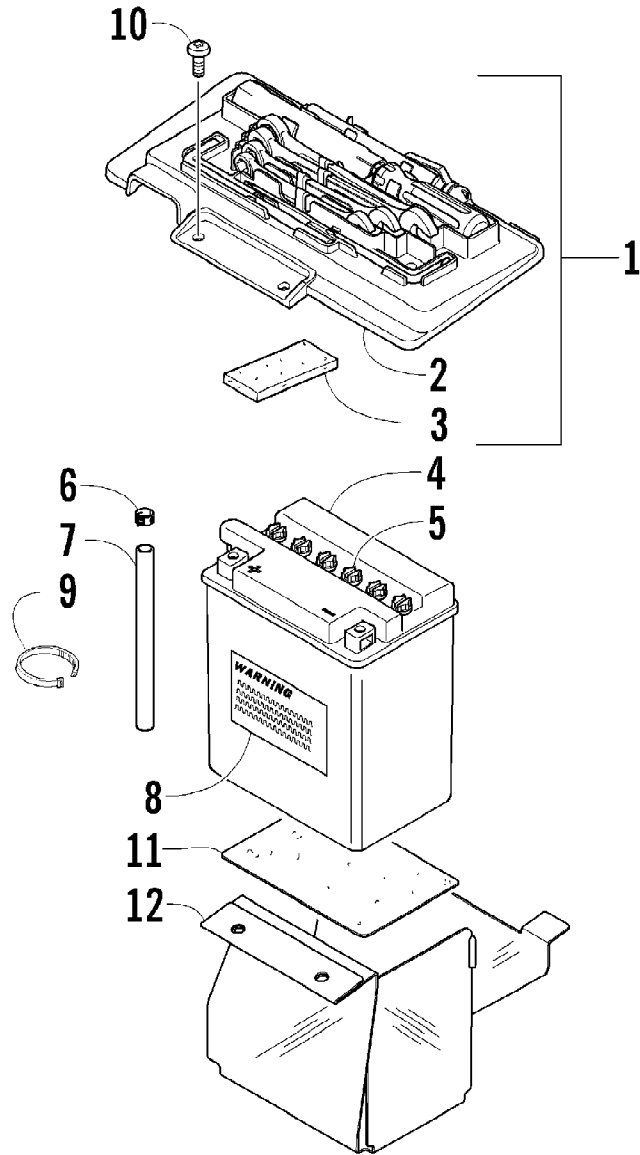

2005 ATV 500 AUTOMATIC TRANSMISSION 4X4 TBX GREEN (A2005BBM4BU) Page 5 of 97
BATTERY ASSEMBLY

2005 ATV 500 AUTOMATIC TRANSMISSION 4X4 TBX GREEN (A2005BBM4BUS) Page 6 of 97
BATTERY ASSEMBLY

Ref #	Part Number	Qty	S/P/F	Description
	0444-122	1	S/P	Kit, Tool Not Illustrated
1	5990-839	1	S	Battery Cover/Tool Tray Assembly (inc. 2-3)
2	1406-507	1	S	Cover, Battery
3	0406-288	2		Pad, Battery
4	0745-045	1	/P	Battery Assembly (inc. 5-8)
5	0645-045	6		Cap, Battery
6	0645-152	1		Clamp, Hose
7	0645-263	1	/P	Hose, Battery Vent
8	0645-151	1		Label, Warning - Battery
9	0123-903	4		Cable Tie - 11.5 in.
10	8476-616	2		Screw, Machine
11	0406-380	1		Pad, Battery
12	1506-587	1		Box, Battery