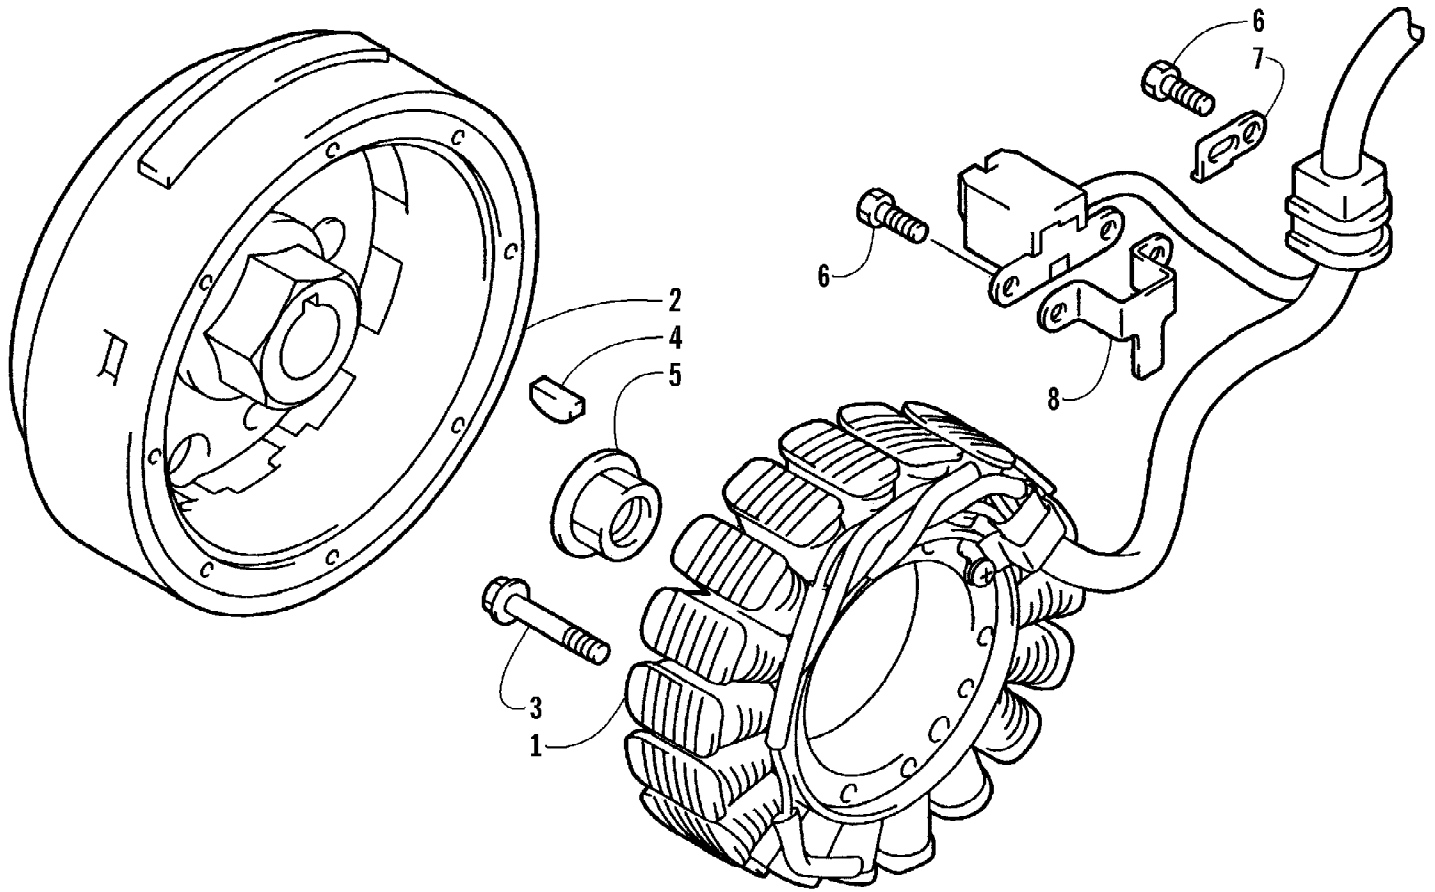

2005 ATV 500 AUTOMATIC TRANSMISSION 4X4 TBX GREEN (A2005BBM4B) Page 57 of 97
MAGNETO ASSEMBLY

Ref #	Part Number	Qty	S/P/F	Description
1	3430-058	1		Stator Assembly
2	3430-046	1		Rotor/Flywheel
3	3423-162	3	S	Bolt
4	0691-785	1		Key
5	3423-086	1		Nut
6	3423-005	3	/P	Bolt
7	3430-005	1		Clamp (No. 1)
8	3430-006	1		Clamp (No. 2)