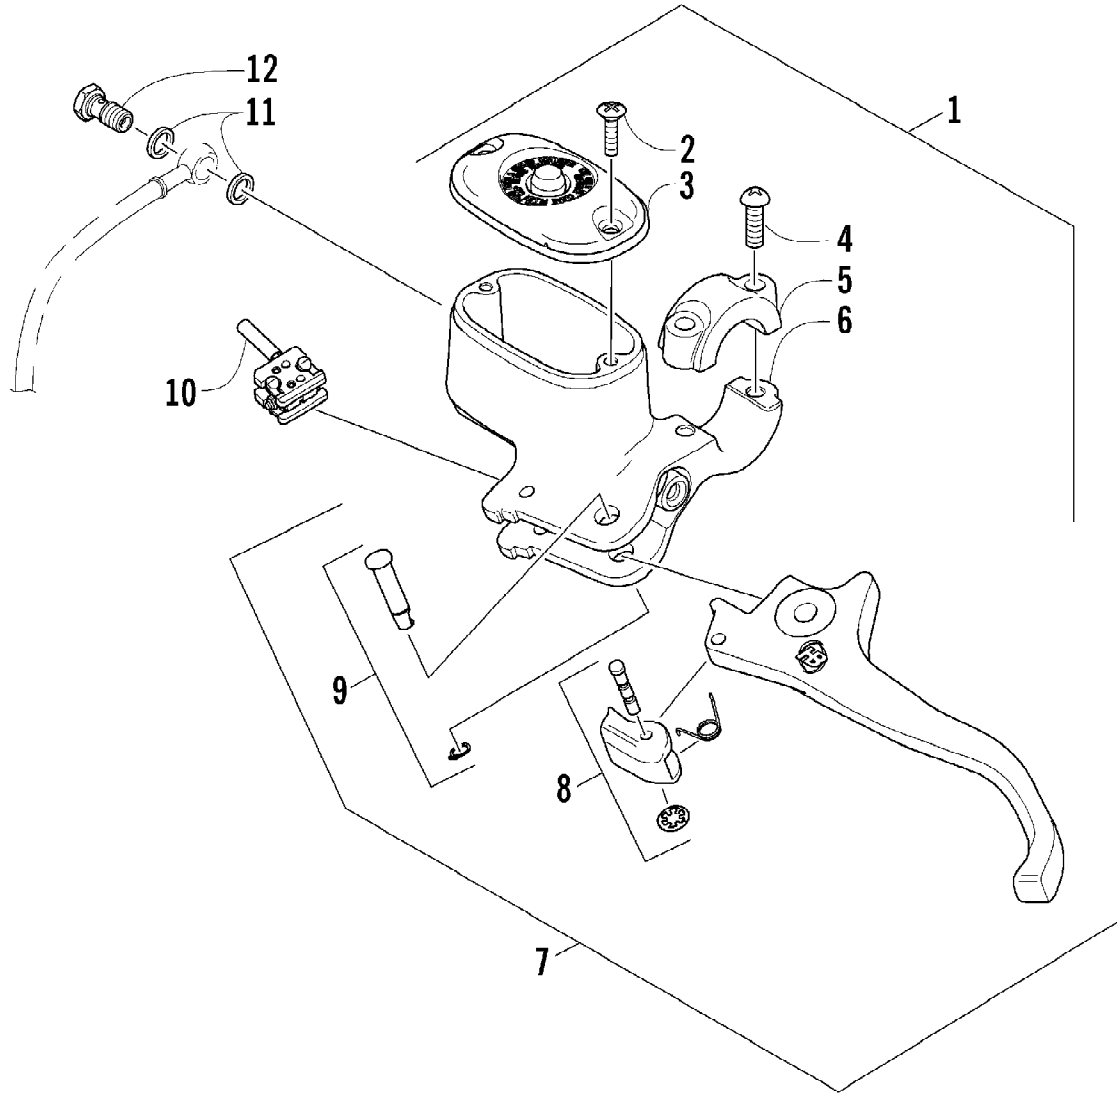

2005 ATV 500 AUTOMATIC TRANSMISSION 4X4 TBX GREEN (A2005BBM4B) Page 55 of 97
HYDRAULIC HAND BRAKE ASSEMBLY

Ref #	Part Number	Qty	S/P/F	Description
1	0502-703	1	S	Brake Assembly (inc. 2-10)
2	0502-566	1		Screw, Reservoir Cover - Kit
3	0502-706	1	S	Cover, Reservoir - Kit
4	0502-568	1		Screw, Master Cylinder Clamp - Kit
5	0502-705	1		Clamp, Master Cylinder - Kit
6	0502-704	1		Master Cylinder Assembly - Kit
7	0502-634	1	/P	Lever Assembly - Kit (inc. 8-9)
8	0502-635	1		Lock, Brake Lever - Kit
9	0502-580	1		Lever Pin - Kit
10	0502-564	1	/P	Switch, Brake - Kit
11	0423-178	2		Washer, Crush
12	0423-413	1		Bolt, Banjo Fitting