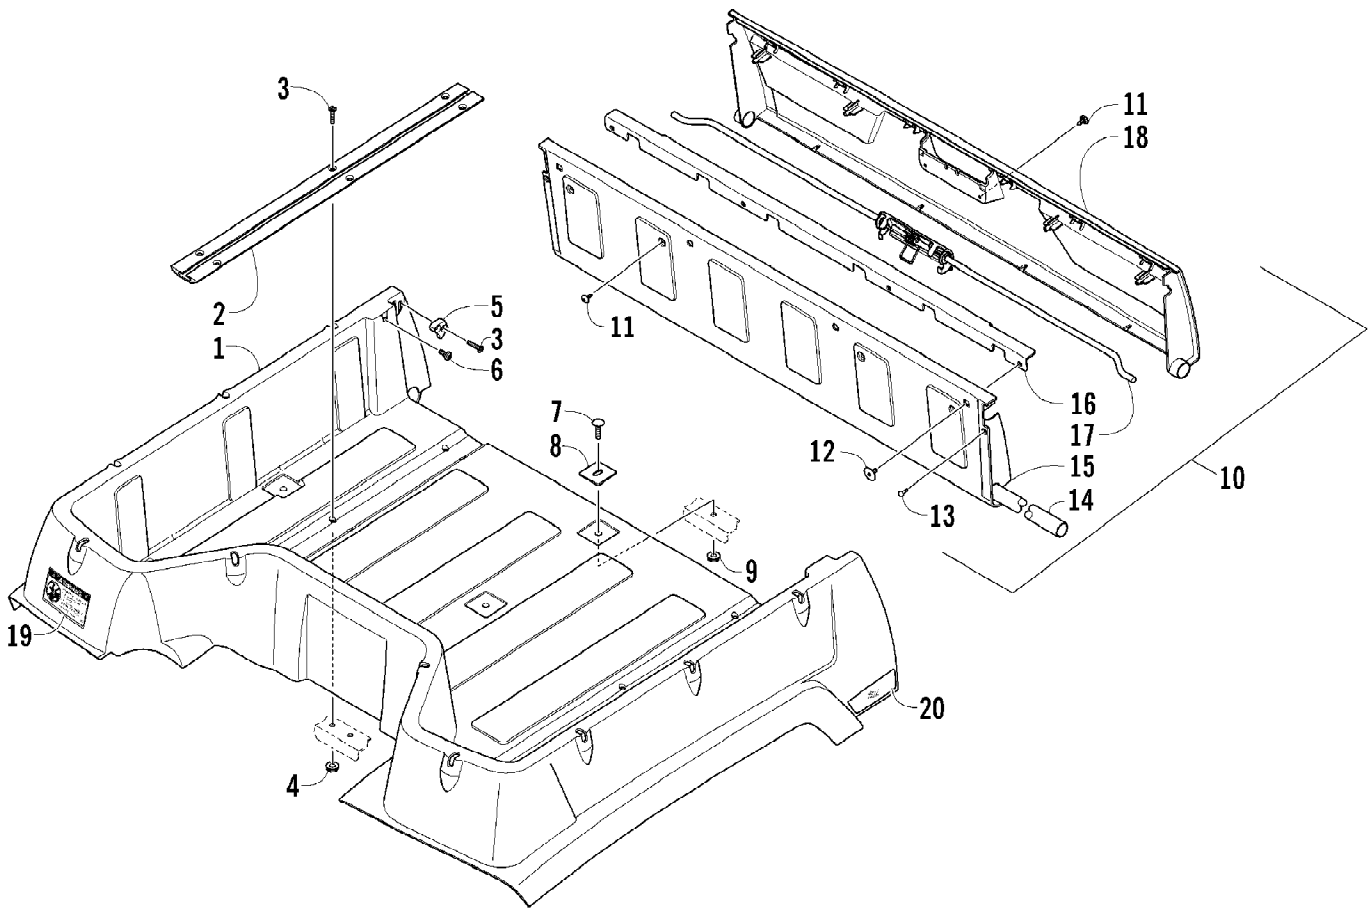

2005 ATV 500 AUTOMATIC TRANSMISSION 4X4 TBX GREEN (A2005BBM4B) Page 14 of 97
CARGO BOX ASSEMBLY

Ref #	Part Number	Qty	S/P/F	Description
1	2506-767	1	/P	Box, Cargo (inc. 19-20)
2	0541-277	2	S	Rail, Cargo Box
3	8474-630	16		Screw, Machine
4	8424-602	12	/P	Nut
5	1406-707	1		Hook, Tailgate - Right
5	1406-708	1		Hook, Tailgate - Left
6	0423-538	2		Screw, Self-Tapping
7	0423-341	7		Bolt, Carriage
8	1506-675	7		Plate, Retainer
9	8424-802	7		Nut
10	1506-568	1		Tailgate Assembly (inc. 11-18)
11	0623-784	10		Screw, Self-Tapping
12	0423-101	4		Screw, Shoulder
13	1406-755	2		Bumper, Tailgate
14	1406-711	1		Shaft, Pivot
15	1406-709	1		Panel, Tailgate - Front
16	1506-567	1		Brace, Tailgate
17	1506-561	1		Latch, Tailgate
18	1406-710	1		Panel, Tailgate - Rear
19	0411-975	1		Decal, Warning - No Passenger/Weight Limit
20	0411-980	1		Decal, Reflector - Right
20	0411-979	1		Decal, Reflector - Left