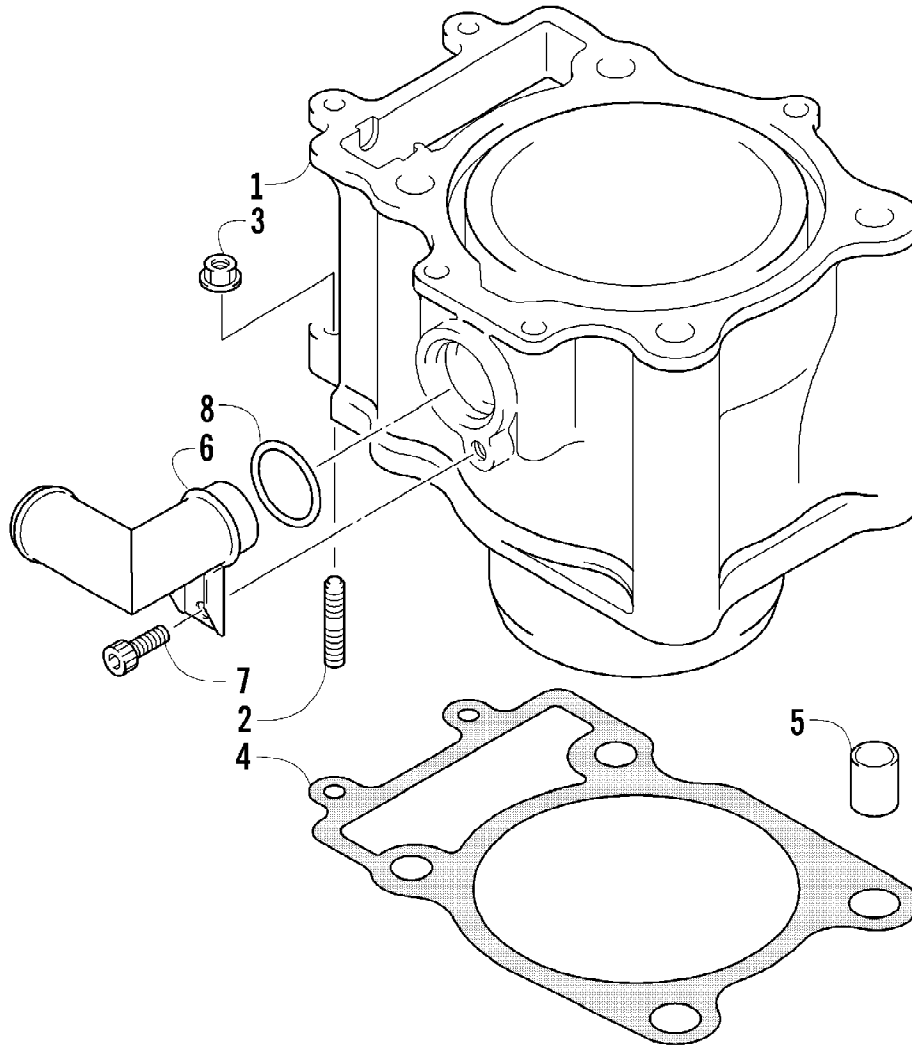

2005 ATV 500 AUTOMATIC TRANSMISSION 4X4 TBX GREEN (A2005BBM4B) 30 of 97
CYLINDER ASSEMBLY

Ref #	Part Number	Qty	S/P/F	Description
1	3402-707	1		Cylinder
2	3423-384	2	S	Bolt, Stud
3	3004-488	2	S/P	Nut
4	3402-365	1	/P	Gasket, Cylinder
5	3423-088	2		Pin, Dowel
6	3413-013	1		Union, Water Hose
7	3423-121	1	S	Screw, Cap
8	3423-058	1		O-Ring