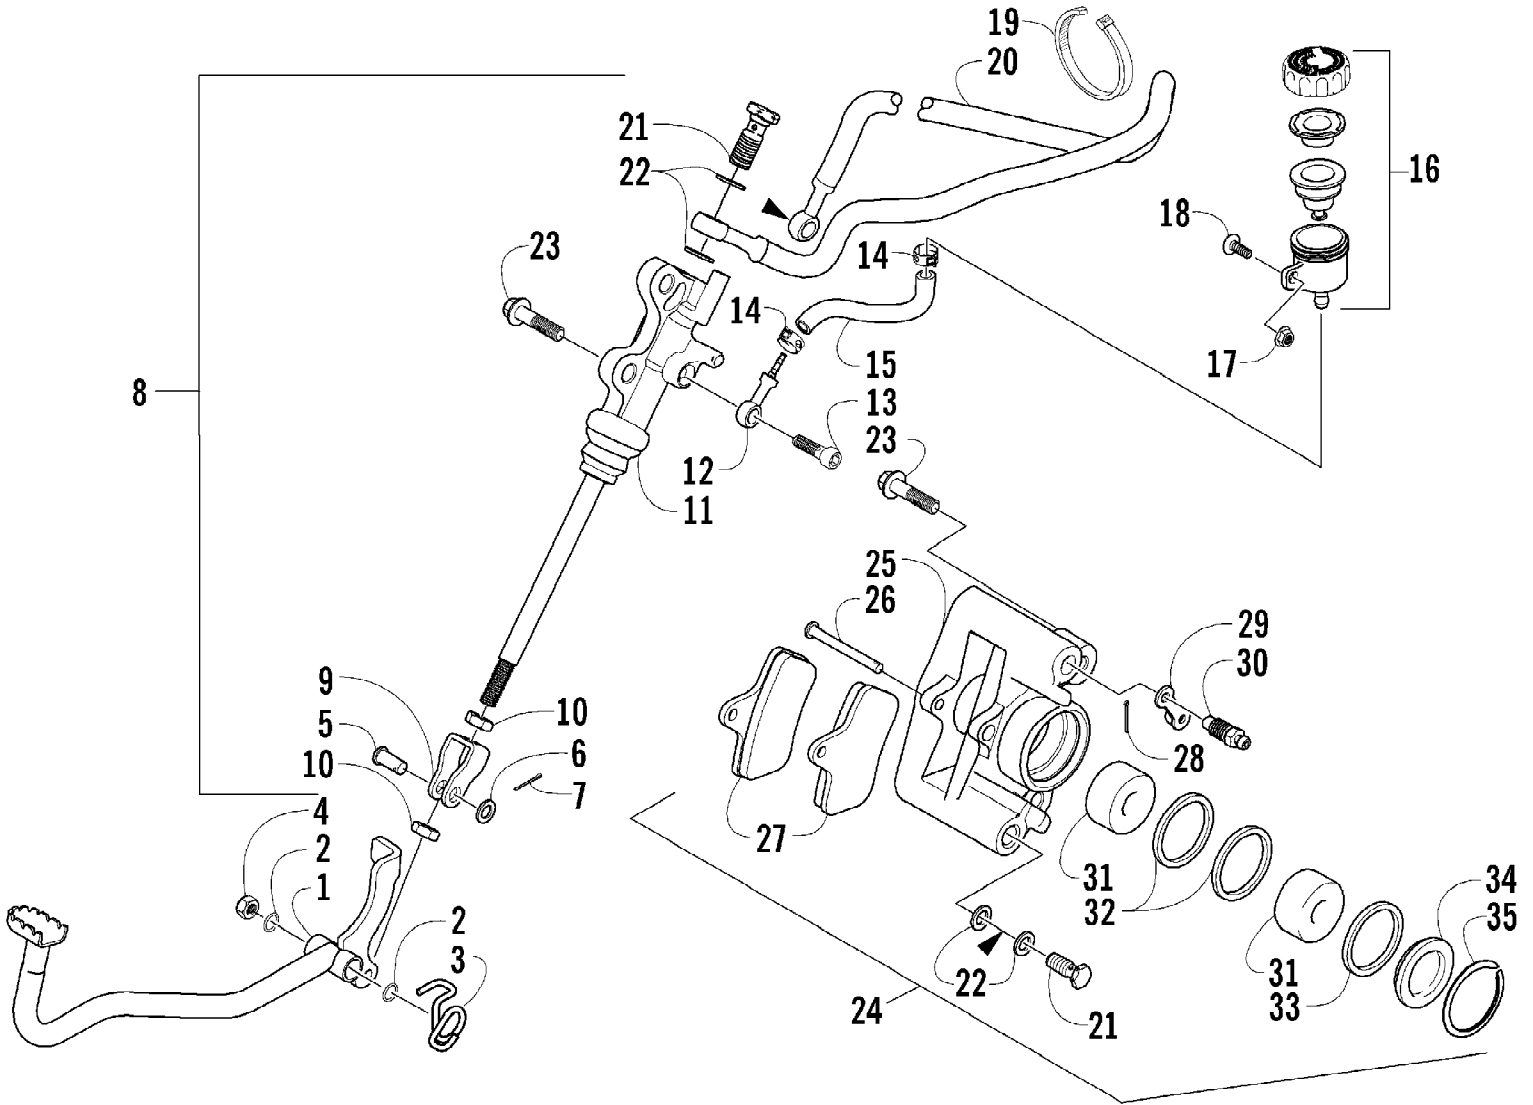

2005 ATV 500 AUTOMATIC TRANSMISSION 4X4 TBX GREEN (A2005BBM4BU) Page 3 of 97
AUXILIARY BRAKE ASSEMBLY

2005 ATV 500 AUTOMATIC TRANSMISSION 4X4 TBX GREEN (A2005BBM4BU) Page 4 of 97
AUXILIARY BRAKE ASSEMBLY

Ref #	Part Number	Qty	S/P/F	Description
1	0502-656	1		Lever, Brake
2	1602-213	2	/P	O-Ring
3	0502-713	1		Spring, Brake Lever
4	8422-002	1		Nut
5	0402-575	1		Pin, Clevis
6	0402-583	1		Washer
7	0402-584	1		Pin, Cotter
8	0502-687	1		Brake Assembly (inc. 9-16)
9	0402-580	1		Actuator, Push Rod
10	0402-592	2		Nut, Jam
11	0	1	F	Master Cylinder
12	1402-277	1		Fitting, Banjo
13	1402-278	1		Bolt, Banjo Fitting
14	0423-525	2		Clamp, Hose
15	1402-267	1		Hose, Brake Reservoir
16	1402-257	1		Reservoir, Brake
17	8424-602	1	/P	Nut, Flanged
18	8476-616	1		Screw, Machine
19	0123-788	1	/P	Cable Tie - 7.5 in.
20	1402-268	1		Hose, Brake - Rear
21	0423-413	2		Bolt, Banjo Fitting
22	0423-178	4		Washer, Crush
23	8408-825	4		Screw, Cap
24	0502-457	1	S	Caliper, Brake (inc. 25-35)
25	0	1	F	Housing, Caliper
26	1402-121	1		Pin, Brake Caliper
27	1402-126	2		Pad, Brake
28	0423-495	1	/P	Pin, Cotter
29	0402-493	1		Cap, Bleed Valve
30	1402-123	1		Valve, Bleed
31	1402-125	2		Piston
32	0402-980	2		O-Ring, Brake Caliper
33	0	1	F	O-Ring
34	0	1	F	Plug
35	0	1	F	Ring, Retaining