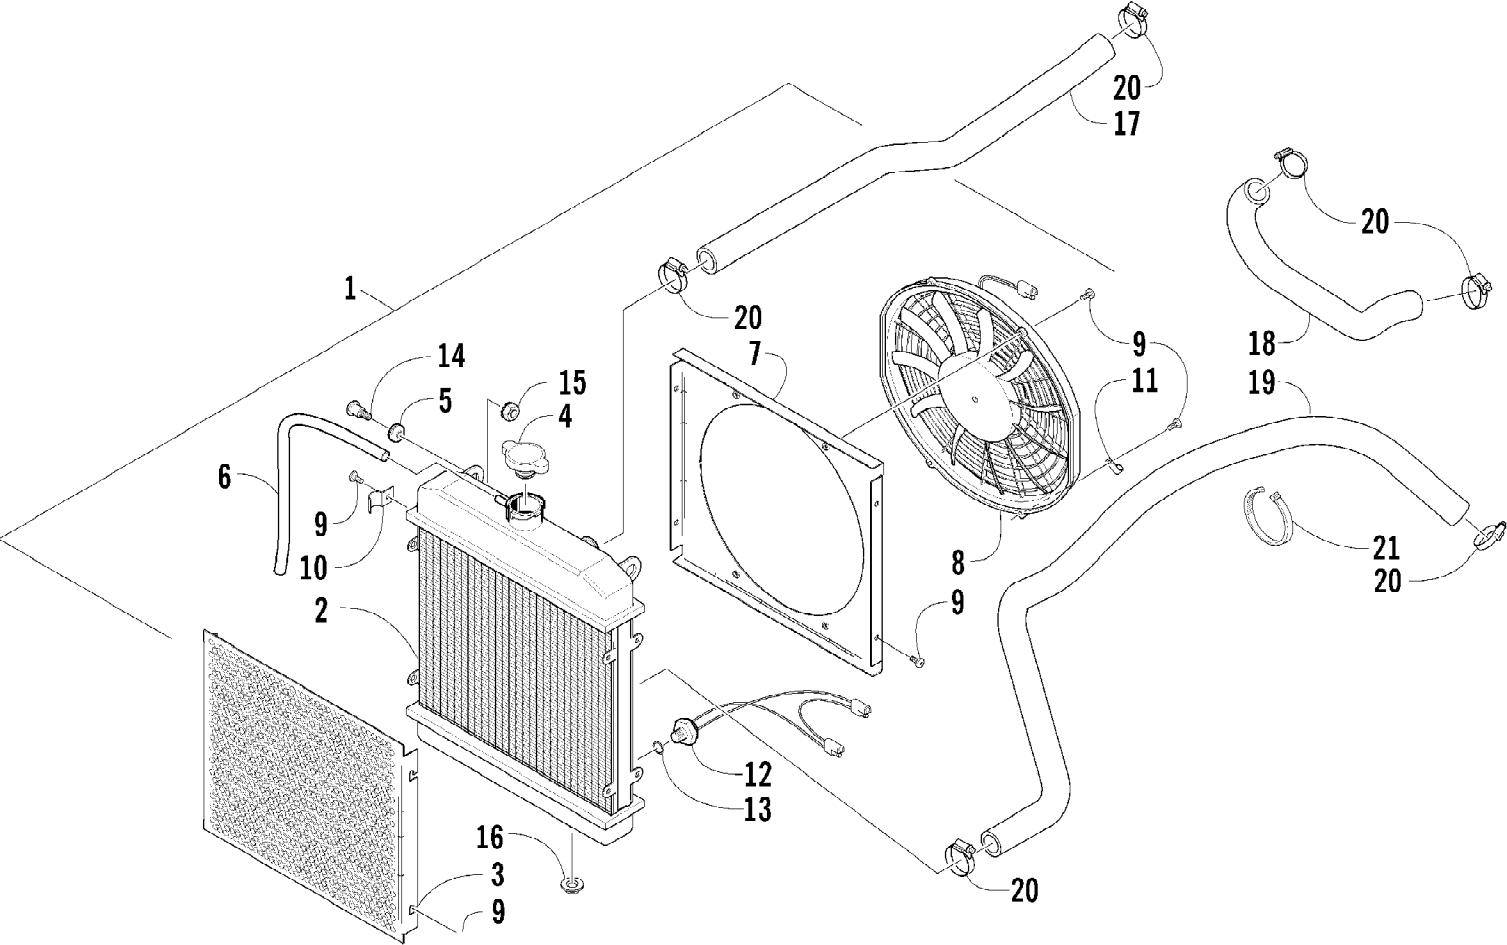

2005 ATV 500 AUTOMATIC TRANSMISSION 4X4 TBX GREEN (A2005BBM4B) (Page 22 of 97)
COOLING ASSEMBLY

Ref #	Part Number	Qty	S/P/F	Description
1	0413-117	1		Radiator Assembly (inc. 2-13)
2	0413-043	1	S	Radiator
3	0413-007	1		Screen, Radiator
4	0413-002	1	S	Cap, Radiator
5	0423-030	2		Grommet
6	0610-016	AR	/P	Hose - 25 ft
7	0413-046	1		Shroud, Fan
8	0413-044	1	S	Fan, Cooling
9	8475-512	12		Screw, Machine
10	0423-351	1		Clamp, Wire
11	0123-397	1		Clamp, Cable
12	0413-045	1		Sender, Temperature - Coolant
13	0423-390	1	S	O-Ring
14	0423-484	2		Screw, Shoulder
15	0623-038	2		Nut w/Washer
16	0423-028	2		Bushing, Stem
17	0410-002	1		Hose, Coolant - Upper
18	0410-022	1		Hose, Coolant - Crossover
19	0410-041	1		Hose, Coolant - Lower
20	0423-496	6		Clamp, Hose
21	0623-751	1		Cable Tie