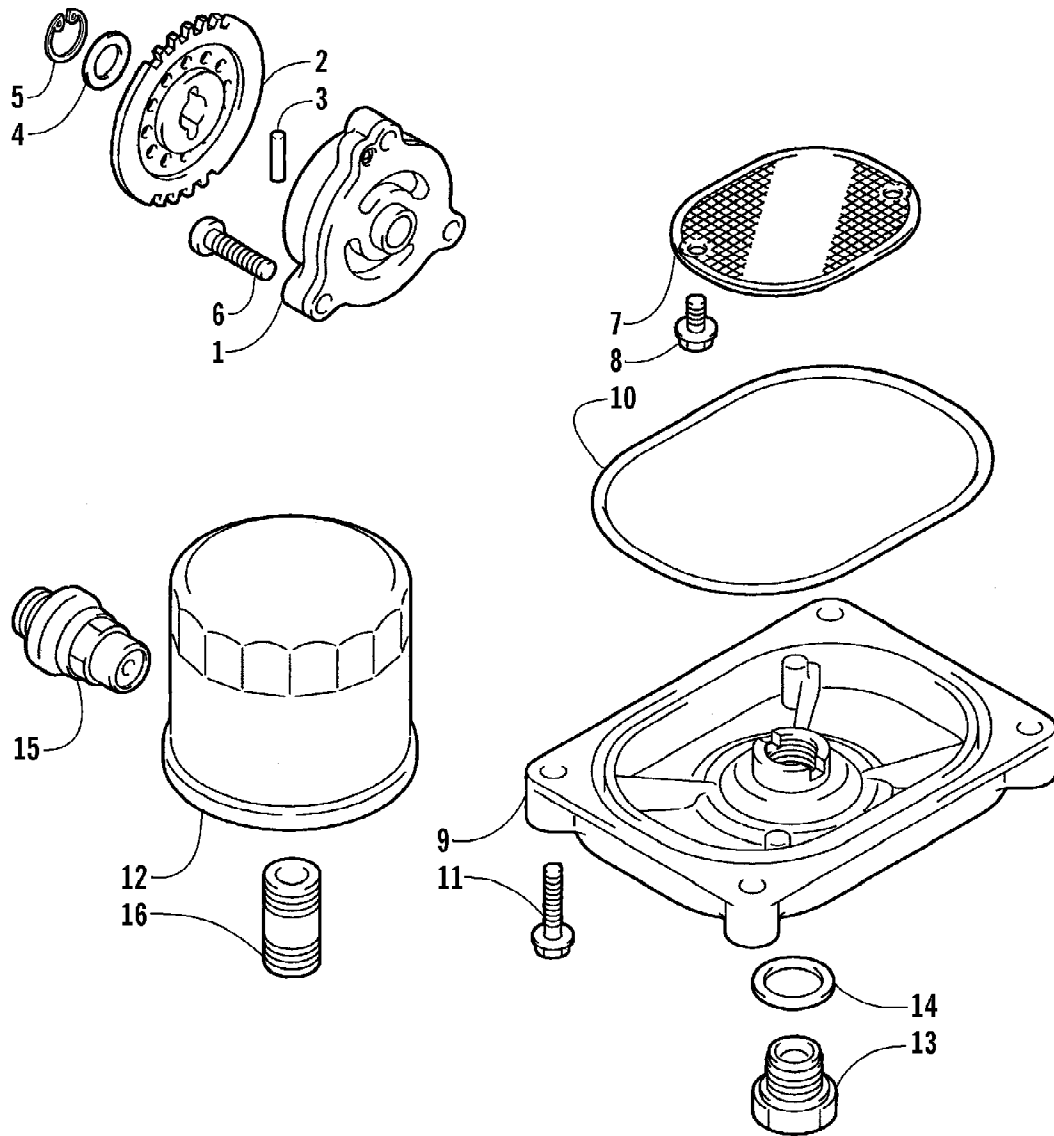

2005 ATV 500 AUTOMATIC TRANSMISSION 4X4 TBX GREEN (A2005BBM4BB) Page 59 of 97
OIL FILTER/PUMP ASSEMBLY

Ref #	Part Number	Qty	S/P/F	Description
1	3402-727	1	/P	Pump, Oil
2	3402-463	1		Gear, Driven
3	3423-046	1		Pin
4	3423-115	1		Washer
5	3423-184	1	S	Circlip
6	3423-510	3		Screw, Cap
7	3402-156	1		Strainer, Oil
8	0693-389	2	S	Screw, Cap
9	3402-157	1		Cap, Oil Strainer
10	3423-077	1		O-Ring
11	3004-756	4	S	Screw, Cap
12	0436-146	1	S	Filter, Oil
13	3402-036	1	S	Plug, Drain
14	3402-012	1		Gasket, Drain Plug
15	3402-154	1		Valve, Oil Relief - Assembly
16	3402-158	1	S	Union, Oil Filter