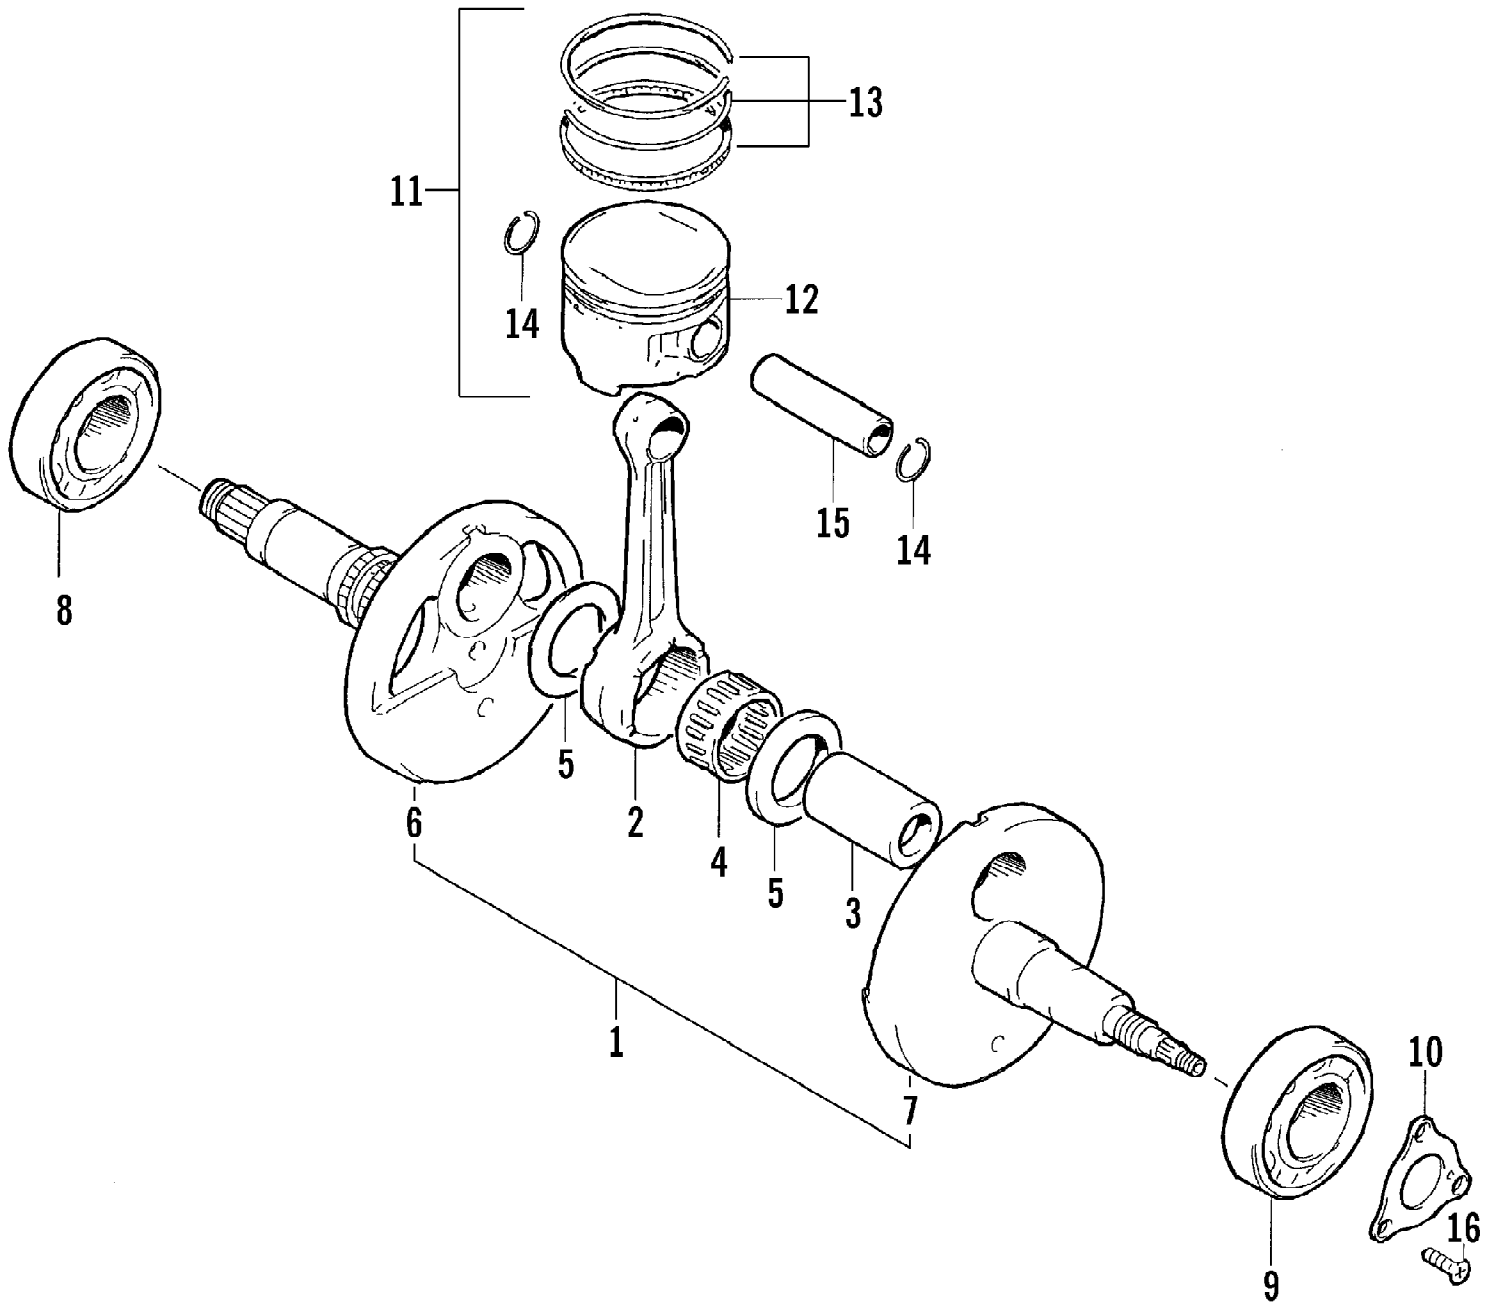

2005 ATV 500 AUTOMATIC TRANSMISSION 4X4 TBX GREEN (A2005BBM4BB) Page 27 of 97
CRANKSHAFT ASSEMBLY

2005 ATV 500 AUTOMATIC TRANSMISSION 4X4 TBX GREEN (A2005BBM4BB) Page 28 of 97
CRANKSHAFT ASSEMBLY

Ref #	Part Number	Qty	S/P/F	Description
1	3403-018	1	/P	Crankshaft Assembly (inc. 2-7)
2	3402-376	1		Rod, Connecting
3	3402-377	1		Pin, Crank
4	3402-717	1	/P	Bearing
5	3423-351	2		Washer
6	3403-025	1		Crankshaft - Right
7	3402-705	1	/P	Crankshaft - Left
8	3402-058	1		Bearing - Right
9	3402-054	1		Bearing - Left
10	3402-188	1	/P	Retainer, Oil Seal - Left
11	3402-788	1		Piston Set (inc. 12-14)
12	3402-719	1		Piston
13	3402-720	1		Ring, Piston - Set
14	3423-344	2		Circlip, Piston Pin
15	3402-375	1		Pin, Piston
16	3423-018	3		Screw