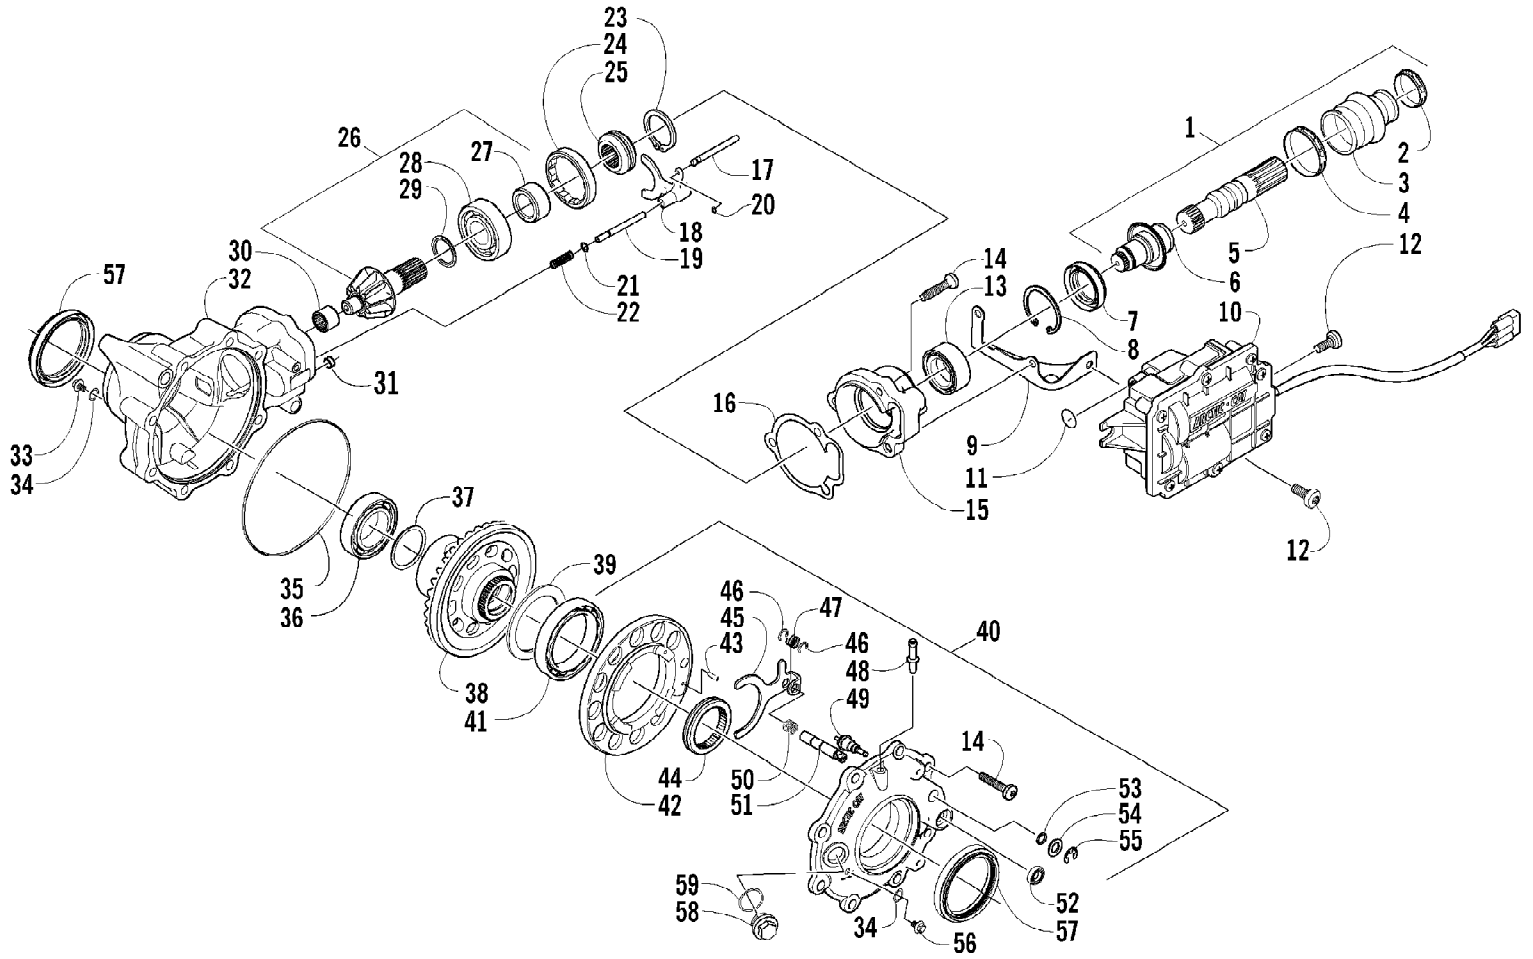

2005 ATV 500 AUTOMATIC TRANSMISSION 4X4 TBX GREEN (A2005BBM4B) (Page) 41 of 97
FRONT DRIVE GEARCASE ASSEMBLY

2005 ATV 500 AUTOMATIC TRANSMISSION 4X4 TBX GREEN (A2005BBM4BB) Page 42 of 97
FRONT DRIVE GEARCASE ASSEMBLY

Ref #	Part Number	Qty	S/P/F	Description
	0502-444	1		Front Gearcase Assembly
1	0502-385	1		Shaft, Propeller - Assembly (inc. 2-6)
2	0423-411	1		Clamp, Boot
3	0402-985	1	/P	Boot, Propeller Shaft
4	0423-393	1		Clamp, Boot
5	1402-045	1		Shaft, Output
6	0502-407	1	S	Shaft, Input
7	1402-011	1		Seal
8	0423-423	1		Ring, Retaining
9	0502-347	1		Bracket, Actuator
10	0502-579	1		Actuator (inc. one No. 11)
11	0423-498	2	S	O-Ring
12	0423-396	3		Screw, Self-Tapping
13	1402-043	1		Bearing
14	0423-118	11		Screw, Self-Tapping
15	0502-528	1	/P	Housing, Pinion
16	0402-947	1		Gasket, Flange
17	0402-997	1		Shaft, Selector
18	0402-998	1		Fork, Selector
19	0402-417	1		Shaft, Shuttle
20	0423-402	1		Ring, Retaining
21	0423-147	1		O-Ring
22	0402-999	1		Spring, Return
23	0423-417	1		Ring, Retaining
24	0402-357	1		Collar, Lock
25	0402-413	1		Coupler, Drive
26	0502-123	1		Gear, Pinion - Assembly - 10T (inc. 27-29)
27	0402-336	1		Collar, Retaining
28	0402-327	1		Bearing
29	0402-424	AR		Shim
29	0402-425	AR		Shim
29	0402-426	AR		Shim
29	0402-427	AR		Shim
29	0402-428	AR		Shim
30	0402-328	1		Bearing
31	0402-411	1		Pin, Dowel
32	0502-514	1		Housing, Gearcase
33	1402-210	1	/P	Plug, Magnetic (inc. one No. 34)
34	0423-153	2		O-Ring
35	0423-149	1		O-Ring
36	0402-393	1		Bearing
37	0402-405	AR		Shim
37	0402-406	AR		Shim
37	0402-407	AR		Shim
37	0402-408	AR		Shim
37	0402-409	AR		Shim
38	0502-411	1		Gear, Ring - 36T
39	1402-074	AR		Shim
39	1402-075	AR		Shim
39	1402-076	AR		Shim
39	1402-077	AR		Shim
39	1402-078	AR		Shim