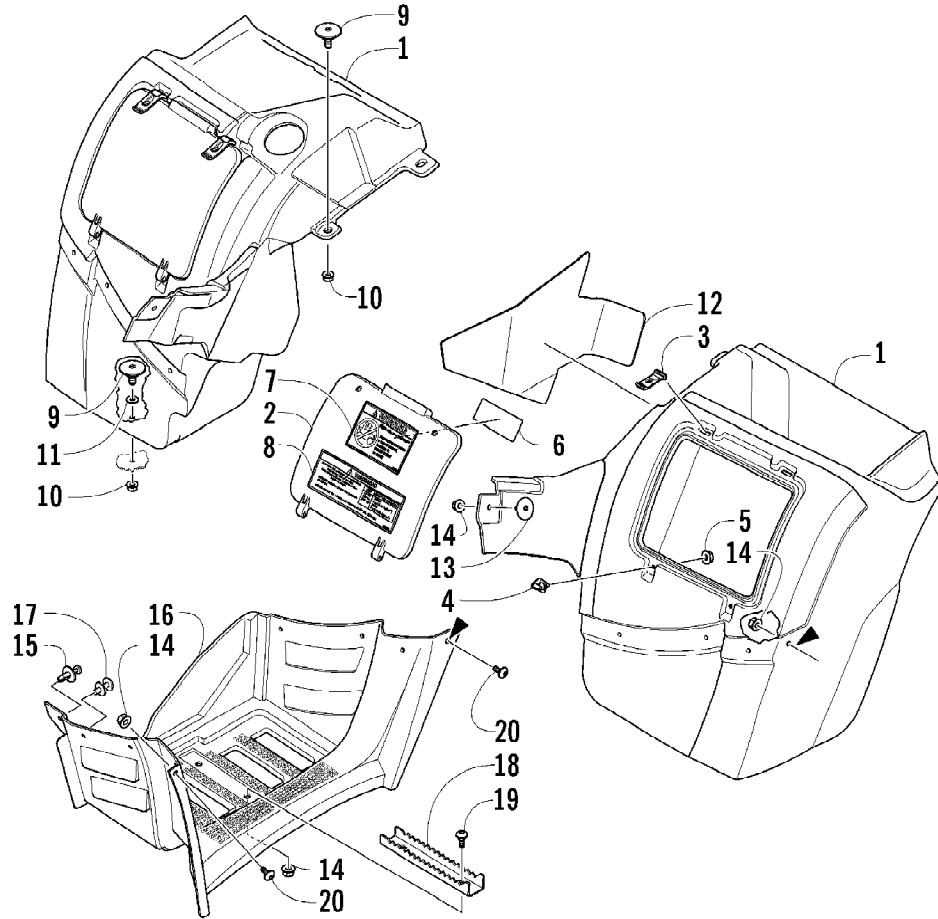

2005 ATV 500 AUTOMATIC TRANSMISSION 4X4 TBX GREEN (A2005BBM4BB) 83 of 97
STORAGE BOX ASSEMBLY

Ref #	Part Number	Qty	S/P/F	Description
1	1506-513	1		Box, Storage - Right (inc. 2-6)
1	1506-514	1		Box, Storage - Left (inc. 2-8)
2	1506-020	2		Hatch
3	1406-134	4		Strap, Hatch
4	0506-674	4		Hinge
5	8424-502	4		Nut
6	0411-487	2		Decal, Caution - Capacity
7	0411-435	1		Decal, Warning - Passenger
8	0411-589	1		Decal, Warning - Tire Pressure
9	0423-130	8		Screw, Shoulder
10	8424-602	8	/P	Nut
11	0673-349	4		Gasket
12	0412-316	1	/P	Shield, Heat
13	0423-101	2		Screw, Shoulder
14	0423-540	12		Nut, Lock
15	0623-362	2		Rivet, Reinstallable
16	1406-356	1		Footwell - Right
16	1406-357	1	S	Footwell - Left
17	0423-046	6		Rivet, Reinstallable
18	1506-125	2	/P	Footpeg
19	0423-355	4		Screw, Shoulder
20	0423-419	8		Screw, Machine