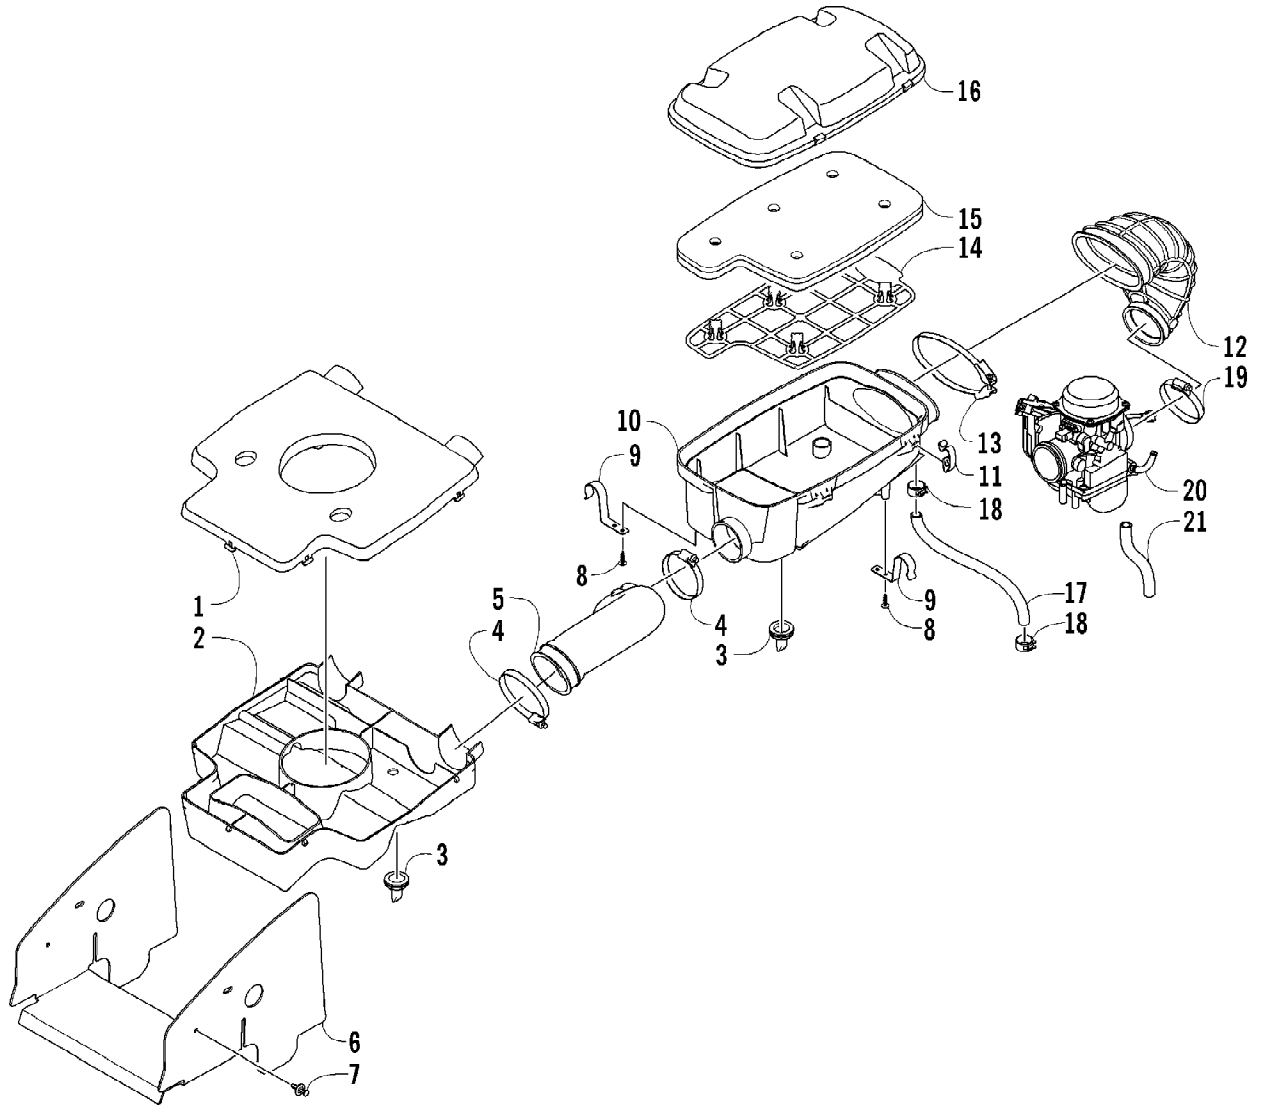

2005 ATV 500 AUTOMATIC TRANSMISSION 4X4 TBX GREEN (A2005BBM4BU) Page 1 of 97
AIR INTAKE ASSEMBLY

2005 ATV 500 AUTOMATIC TRANSMISSION 4X4 TBX GREEN (A2005BBM4BU) Page 2 of 97
AIR INTAKE ASSEMBLY

Ref #	Part Number	Qty	S/P/F	Description
1	0413-091	1		Diverter, Air - Top
2	0413-093	1		Diverter, Air - Bottom
3	0470-442	2	/P	Valve, Drain
4	0423-380	2	/P	Clamp
5	0470-529	1		Boot, Air Intake
6	1406-747	1		Shroud, Splash
7	0623-362	2		Rivet, Reinstallable
8	0423-342	4	/P	Screw, Self-Tapping
9	0423-454	2		Clip, Mounting - Air Intake
10	0470-515	1	S	Housing, Air Intake
11	0423-455	4		Clip, Spring
12	0470-525	1		Boot, Carburetor
13	0423-554	1		Clamp
14	0470-516	1		Screen, Air Filter
15	0470-494	1	S	Filter, Air
16	0470-554	1	S	Cover, Air Intake
17	0410-079	1	S	Hose, Vent - Crankcase
18	0423-045	2		Clamp, Hose
19	0423-019	1		Clamp
20	0470-533	1		Carburetor
21	0510-592	1		Hose, Drain