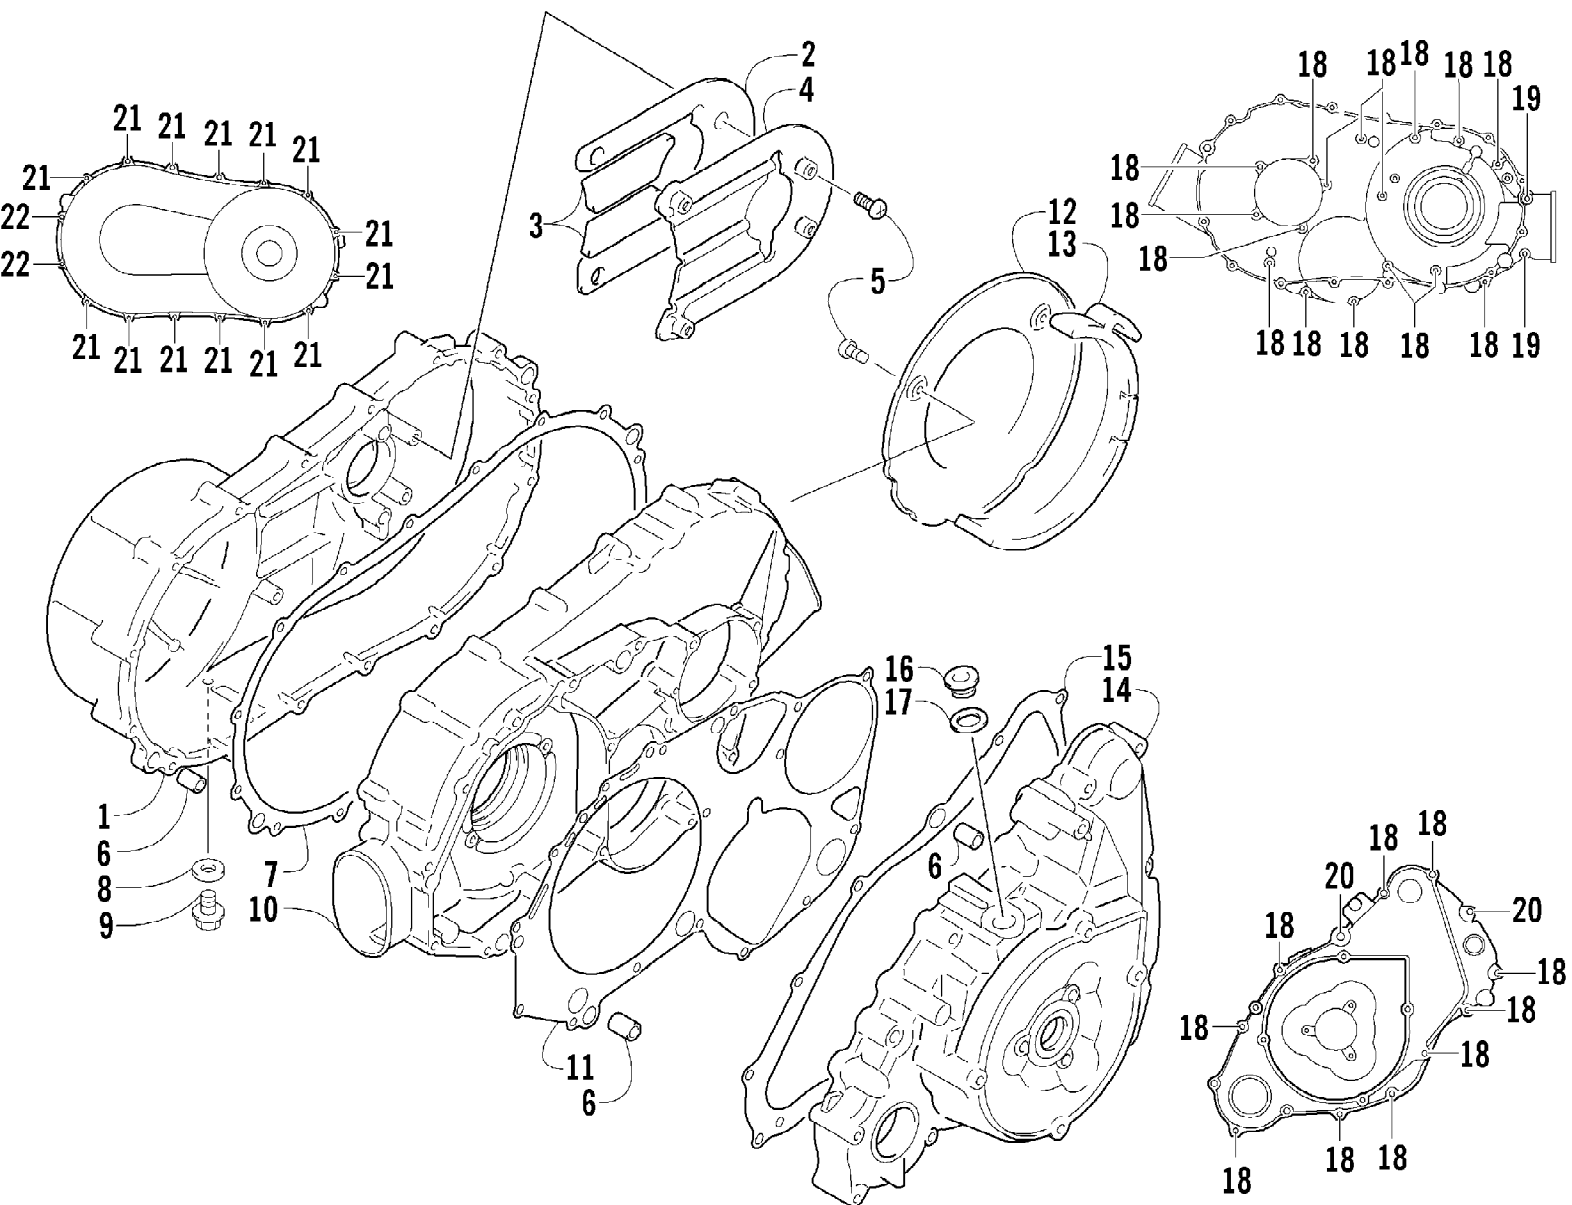

2005 ATV 500 AUTOMATIC TRANSMISSION 4X4 TBX GREEN (A2005BBM4B) (Page) 17 of 97
CLUTCH/V-BELT/MAGNETO COVER ASSEMBLY

2005 ATV 500 AUTOMATIC TRANSMISSION 4X4 TBX GREEN (A2005BBM4B) (Page 18 of 97)
CLUTCH/V-BELT/MAGNETO COVER ASSEMBLY

Ref #	Part Number	Qty	S/P/F	Description
1	3402-710	1		Cover, V-Belt
2	3402-711	1		Damper, V-Belt Cover
3	3402-712	2		Damper, V-Belt Cover
4	3402-713	1		Plate, V-Belt Cover
5	3423-435	7		Screw
6	3423-088	6		Pin, Dowel
7	3402-443	1		Gasket, V-Belt Cover
8	3402-444	1		Gasket, Drain Plug
9	3004-705	1	S	Plug, Drain
10	3402-709	1	/P	Cover, Clutch
11	3402-441	1		Gasket, Clutch Cover
12	3402-445	1		Plate, Air Intake
13	3402-699	1	/P	Cushion, Air Intake Plate
14	3402-714	1		Cover, Magneto
15	3402-715	1		Gasket, Magneto Cover
16	3402-041	1	S	Plug, Oil Filler
17	3402-013	1	/P	Gasket, Oil Filler Plug
18	3423-098	26	S	Bolt
19	3423-092	2	S	Bolt
20	3004-756	2	S	Bolt
21	3423-091	14	S	Bolt
22	3423-119	2	S	Bolt