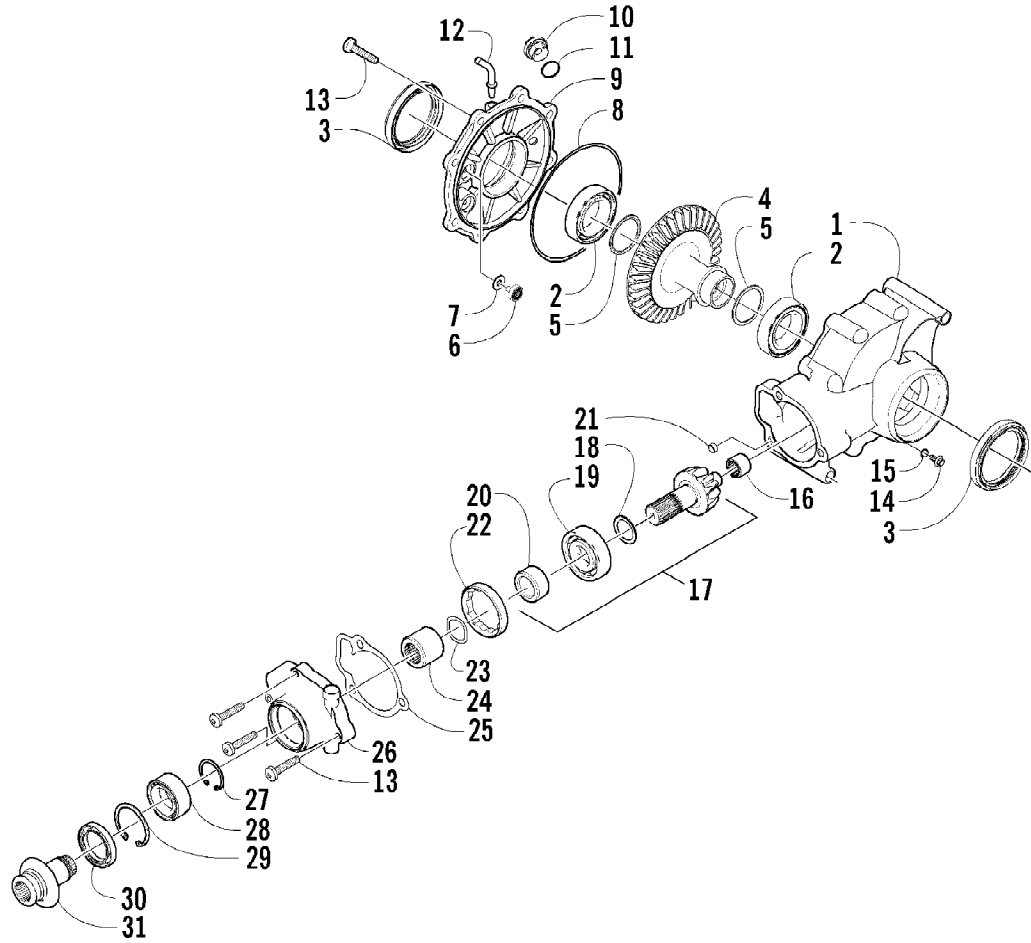

2005 ATV 500 AUTOMATIC TRANSMISSION 4X4 TBX GREEN (A2005BBM4B) (Page 60 of 97)
REAR DRIVE GEARCASE ASSEMBLY

2005 ATV 500 AUTOMATIC TRANSMISSION 4X4 TBX GREEN (A2005BBM4BB) Page 61 of 97
REAR DRIVE GEARCASE ASSEMBLY

Ref #	Part Number	Qty	S/P/F	Description
	0502-642	1	S	Rear Drive Gearcase Assembly
1	0502-352	1		Housing, Gearcase
2	0402-393	2		Bearing
3	0402-394	2	S	Seal
4	1402-032	1		Gear, Ring - 36T
5	0402-405	AR		Shim
5	0402-406	AR		Shim
5	0402-407	AR		Shim
5	0402-408	AR		Shim
5	0402-409	AR		Shim
6	0402-326	1		Button, Thrust
7	0402-429	AR		Shim
7	0402-430	AR		Shim
7	0402-431	AR		Shim
7	0402-432	AR		Shim
7	0402-433	AR		Shim
8	0423-149	1		O-Ring
9	0502-346	1		Cover, Gearcase
10	0402-333	1	/P	Plug, Fill (inc. 11)
11	0423-154	1		O-Ring
12	1402-102	1		Fitting
13	0423-118	11		Screw, Self-Tapping
14	0402-450	1	S	Plug, Magnetic (inc. 15)
15	0423-153	1		O-Ring
16	0402-328	1		Bearing
17	0502-123	1		Gear, Pinion - Assembly - 10T (inc. 18-20)
18	0402-424	AR		Shim
18	0402-425	AR		Shim
18	0402-426	AR		Shim
18	0402-427	AR		Shim
18	0402-428	AR		Shim
19	0402-327	1		Bearing
20	0402-336	1		Collar, Retaining
21	0402-411	1		Pin, Dowel
22	0402-331	1		Collar, Lock
23	0402-982	1		Washer, Wave
24	0402-981	1		Collar, Shaft
25	0402-947	1		Gasket, Flange
26	0502-529	1		Housing, Pinion
27	0423-417	1		Ring, Retaining
28	1402-043	1		Bearing
29	0423-423	1		Ring, Retaining
30	1402-011	1		Seal
31	0502-407	1	S	Shaft, Input