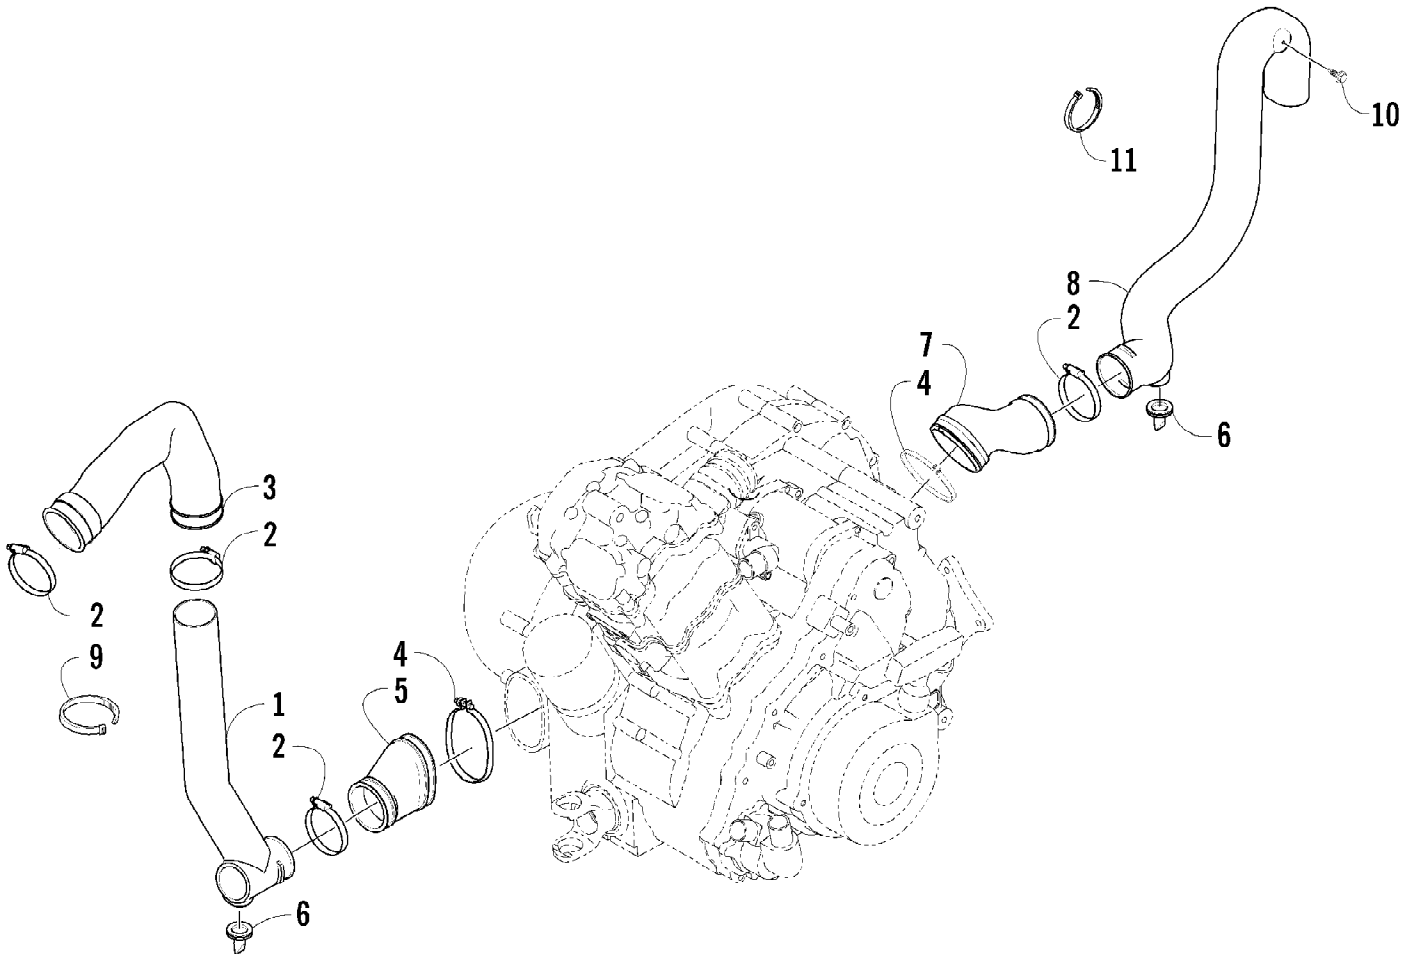

2005 ATV 500 AUTOMATIC TRANSMISSION 4X4 TBX GREEN (A2005BBM4BB) Page 16 of 97
CASE/BELT COOLING ASSEMBLY

Ref #	Part Number	Qty	S/P/F	Description
1	0513-010	1		Duct, Belt Cooling - Front
2	0423-380	4	/P	Clamp, Duct
3	0413-092	1		Boot, Air-In
4	3402-449	2	/P	Clamp, Boot
5	0413-049	1		Boot, Duct - Front
6	0470-442	2	/P	Valve, Drain
7	0413-055	1		Boot, Duct - Rear
8	0413-106	1		Duct, Belt Cooling - Rear
9	0123-903	1		Cable Tie - 11.5 in.
10	0623-301	1	/P	Screw, Self-Tapping
11	0123-788	2	/P	Cable Tie