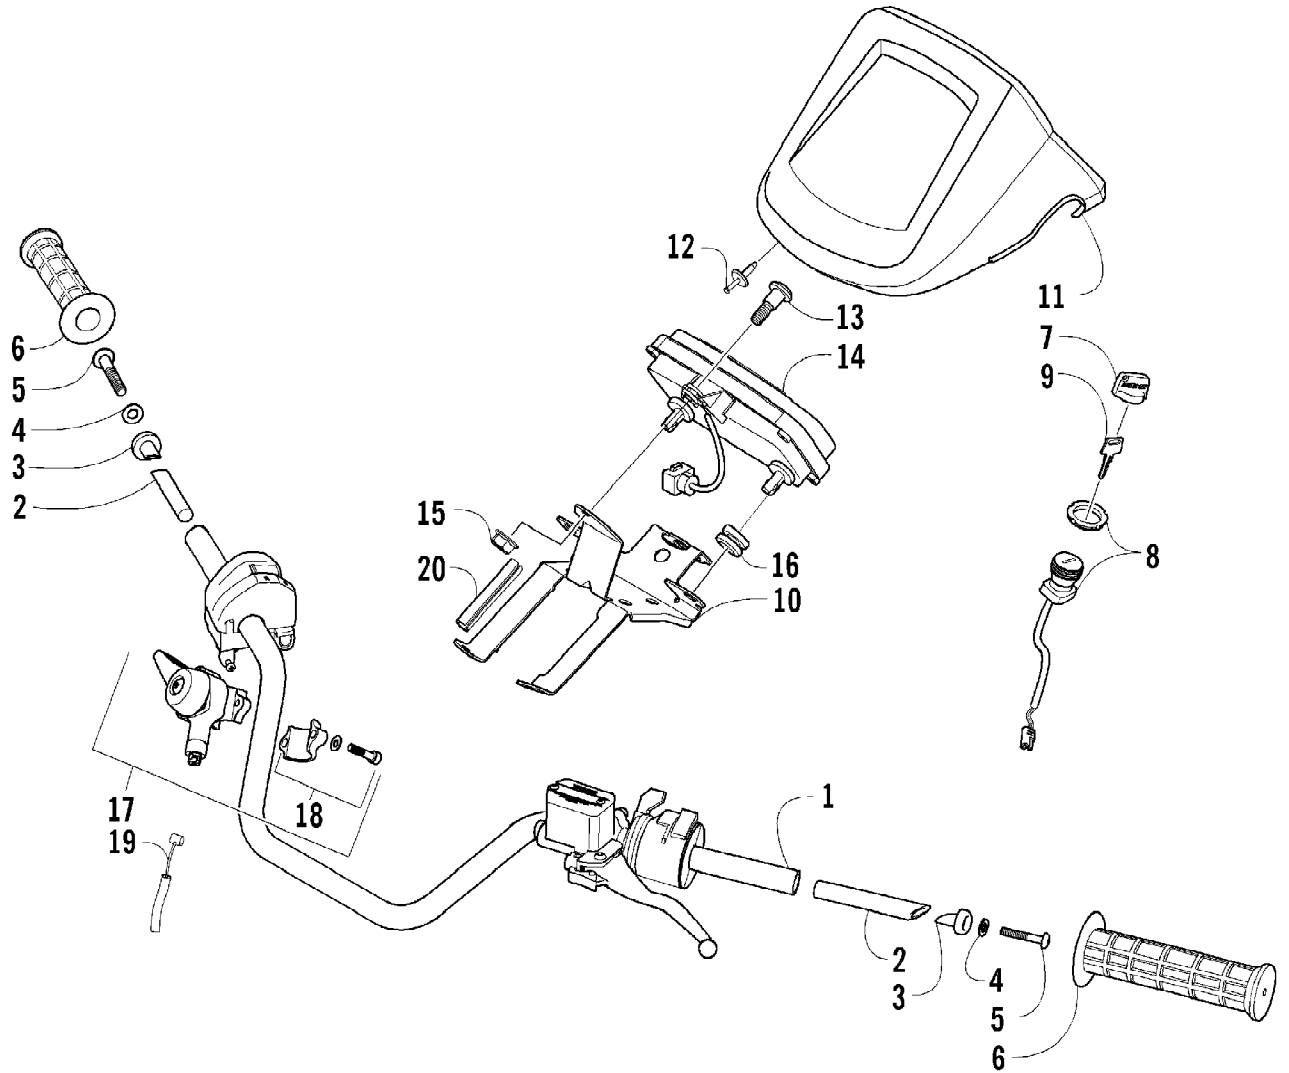

2005 ATV 500 AUTOMATIC TRANSMISSION 4X4 TBX GREEN (A2005BBM4B) Page 51 of 97
HANDLEBAR ASSEMBLY

Ref #	Part Number	Qty	S/P/F	Description
1	0505-448	1		Tube, Handlebar
2	0405-148	2		Plug, Handlebar
3	0405-149	2		End Cap, Handlebar
4	8050-247	2	/P	Washer
5	8477-845	2		Screw, Machine
6	0405-147	2		Grip, Handlebar
7	0409-013	1		Cover, Key
8	3430-040	1		Switch, Ignition - Assembly (inc. 9)
9	3409-007	1	/P	Key, Ignition - Blank (C Series)
9	3409-011	1		Key, Ignition - Blank (D Series)
9	3409-012	1		Key, Ignition - Blank (E Series)
9	3409-013	1		Key, Ignition - Blank (F Series)
10	1506-592	1		Bracket, Mounting - Instrument Pod
11	0405-172	1		Instrument Pod
12	0623-362	2		Rivet, Reinstallable
13	0423-356	1		Screw, Shoulder
14	0420-054	1		Gauge, Digital
15	8424-602	1	/P	Nut, Flange
16	0423-448	2		Grommet
17	0502-527	1		Control, Differential Lock (inc. 18)
18	0502-613	1		Clamp, Differential Lock Control - Kit
19	0487-030	1	S	Cable, Differential Lock
20	0706-371	AR	/P	Trim