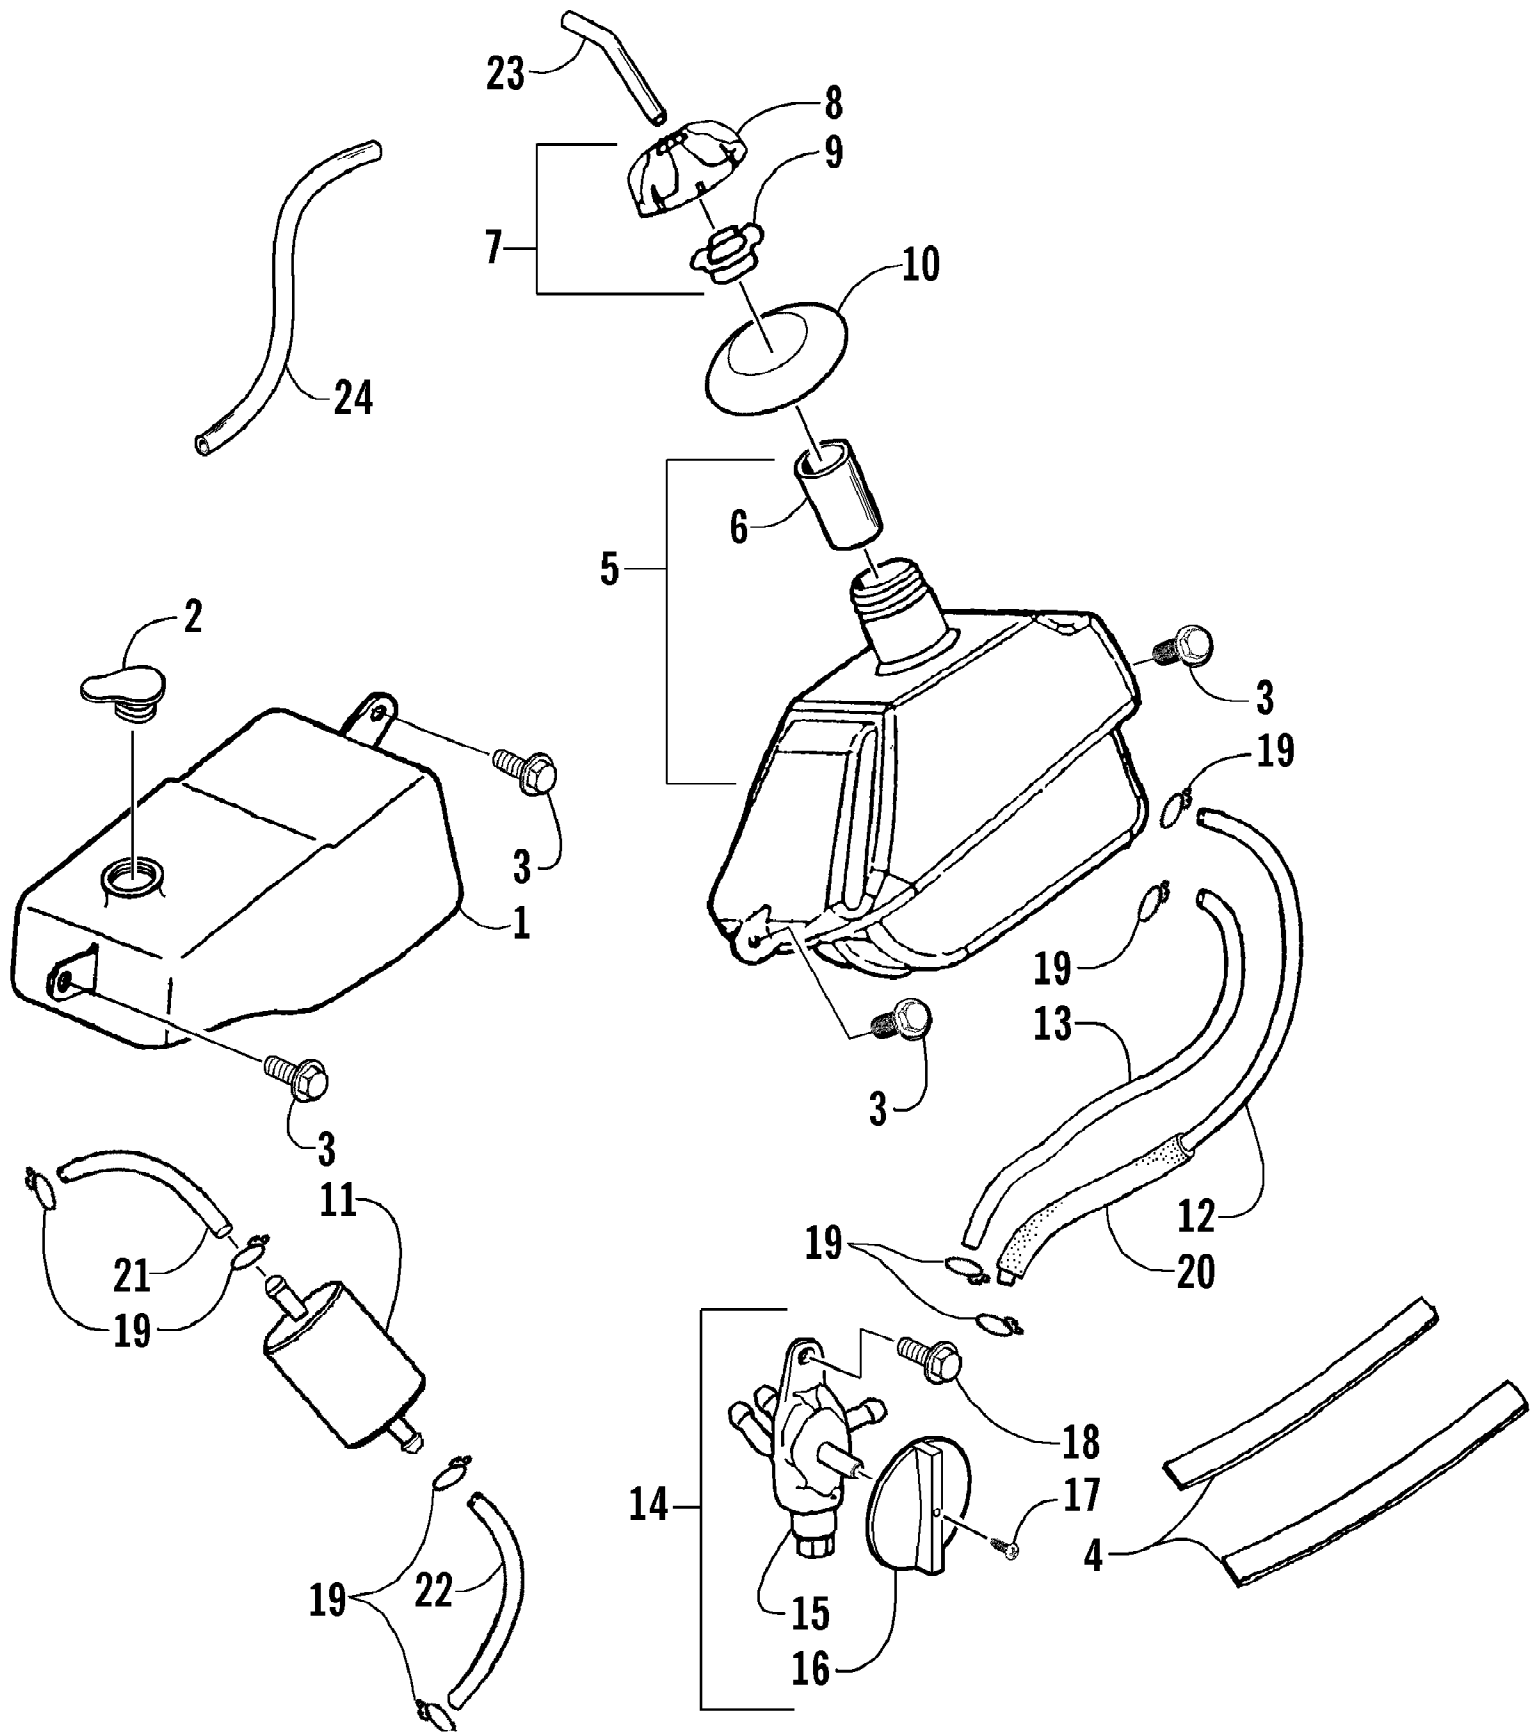

2005 ATV 50 Y-6 YOUTH RED (A2005H2A2BUSR)
GAS TANK AND OIL TANK ASSEMBLIES

Page 30 of 50

Ref #	Part Number	Qty	S/P/F	Description
1	3301-245	1		Tank, Oil
2	3301-246	1		Cap, Oil Tank
3	3301-306	4		Screw, Cap
4	3301-076	2		Pad, Foam
5	3301-073	1		Tank, Gas (inc. 6)
6	3301-084	1		Tube, Gas Tank
7	3301-078	1		Tank Cap Assembly (inc. 8-9)
8	3301-079	1		Cap, Tank
9	3301-081	1		Gasket, Cap
10	3301-489	1		Gasket, Front Cover - Rubber
11	3301-551	1		Cup, Oil Filter
12	3301-370	1		Tube
13	3301-369	1		Tube
14	3301-059	1		Cup, Gas (inc. 15-17)
15	3301-491	1		Body, Gas Cup
16	3301-080	1		Knob, Gas Cup
17	3301-470	1		Screw, Machine
18	3301-317	1		Screw, Machine
19	3301-374	8		Clip
20	3301-481	1		Cover, Tube
21	3301-477	1		Tube
22	3301-478	1		Tube
23	3301-479	1		Hose, Breather
24	3301-482	1		Cover, Tube