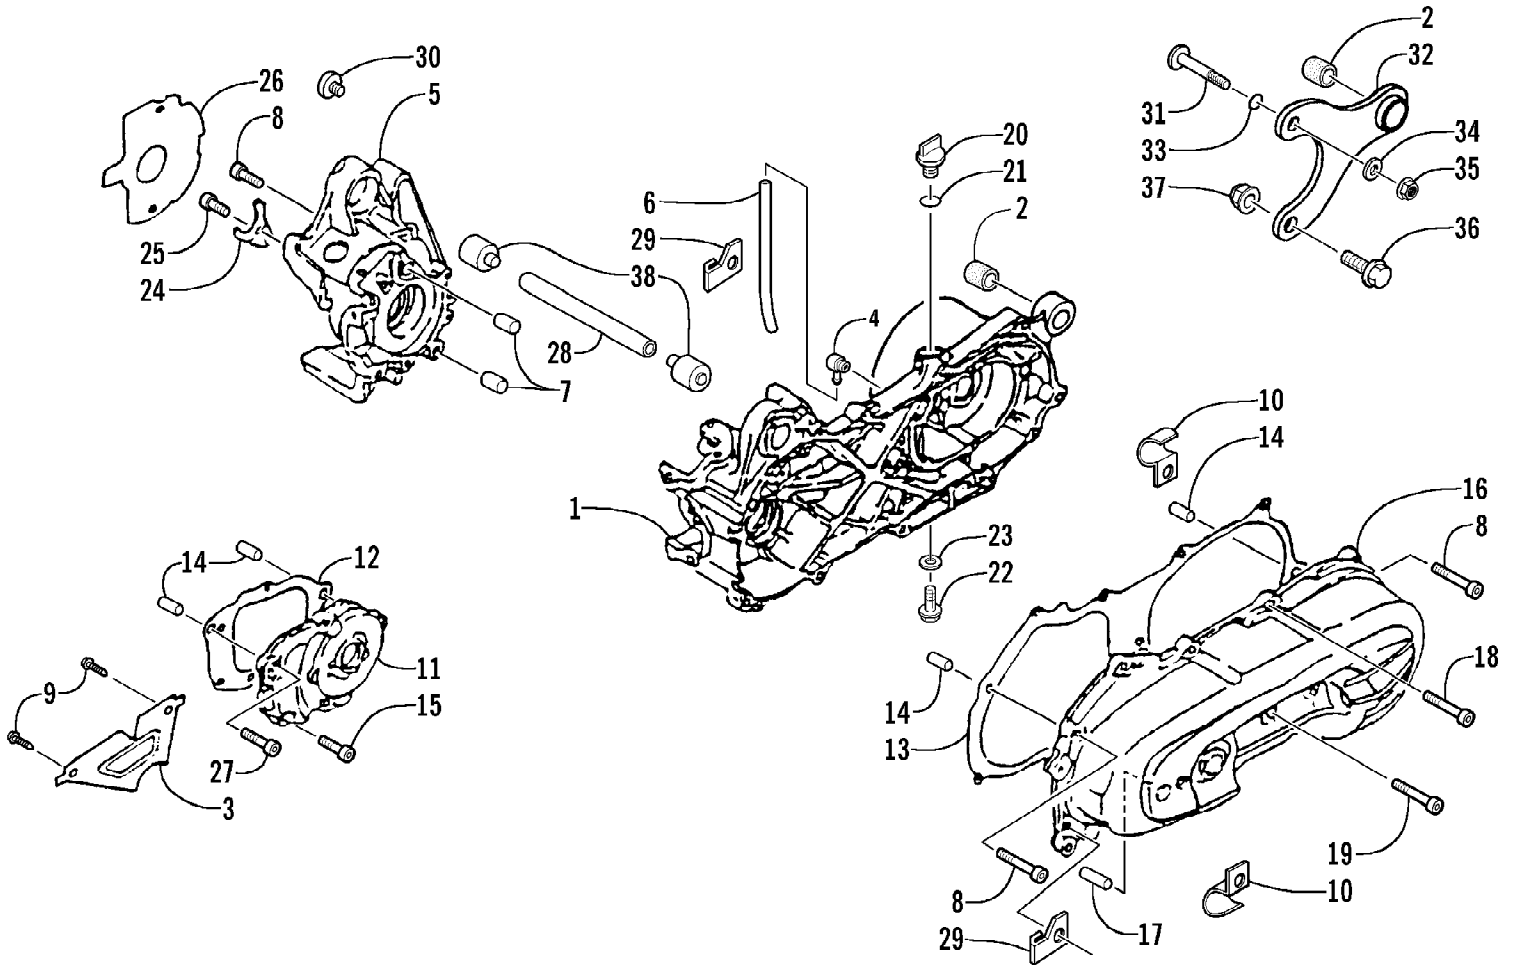

2005 ATV 50 Y-6 YOUTH RED (A2005H2A2BUSR)
CRANKCASE ASSEMBLY

2005 ATV 50 Y-6 YOUTH RED (A2005H2A2BUSR)
CRANKCASE ASSEMBLY

Page 12 of 50

Ref #	Part Number	Qty	S/P/F	Description
1	3301-530	1		Crankcase - Left
2	3301-427	2		Bushing, Rubber
3	3301-011	1		Plate, Cover
4	3301-057	1		Fitting, Breather Hose
5	3301-529	1		Crankcase - Right
6	3301-480	1		Hose, Breather
7	3301-365	2		Pin, Dowel
8	3301-292	8		Screw, Cap
9	3301-321	2		Screw, Self-Tapping
10	3301-013	2		Clamp
11	3301-097	1		Cover, Mission
12	3301-098	1		Gasket, Mission Cover
13	3301-014	1		Gasket, Crankcase Cover
14	3301-364	4		Pin, Dowel
15	3301-289	3		Screw, Cap
16	3301-010	1		Cover, Crankcase - Left
17	3301-426	1		Shaft, Idler
18	3301-290	9		Screw, Cap
19	3301-293	1		Screw, Cap
20	3301-037	1		Plug, Oil
21	3301-297	1		O-Ring
22	3301-394	1		Screw, Cap
23	3301-342	1		Washer
24	3301-003	1		Bracket, Oil Seal
25	3301-287	1		Screw, Cap
26	3301-004	1		Gasket, Magneto
27	3301-291	2		Screw, Cap
28	3301-005	1		Shaft, Crankcase Fixed
29	3301-012	2		Bracket, Carburetor Tube
30	3301-002	1		Protector, Shroud
31	3301-198	1		Shaft, Fixed
32	3301-007	1		Bracket, Crankcase
33	3301-296	1		O-Ring
34	3301-343	1		Washer
35	3301-330	1		Nut, Flange
36	3301-406	1		Screw, Cap
37	3301-332	1		Nut, Flange
38	3301-008	2		Bushing