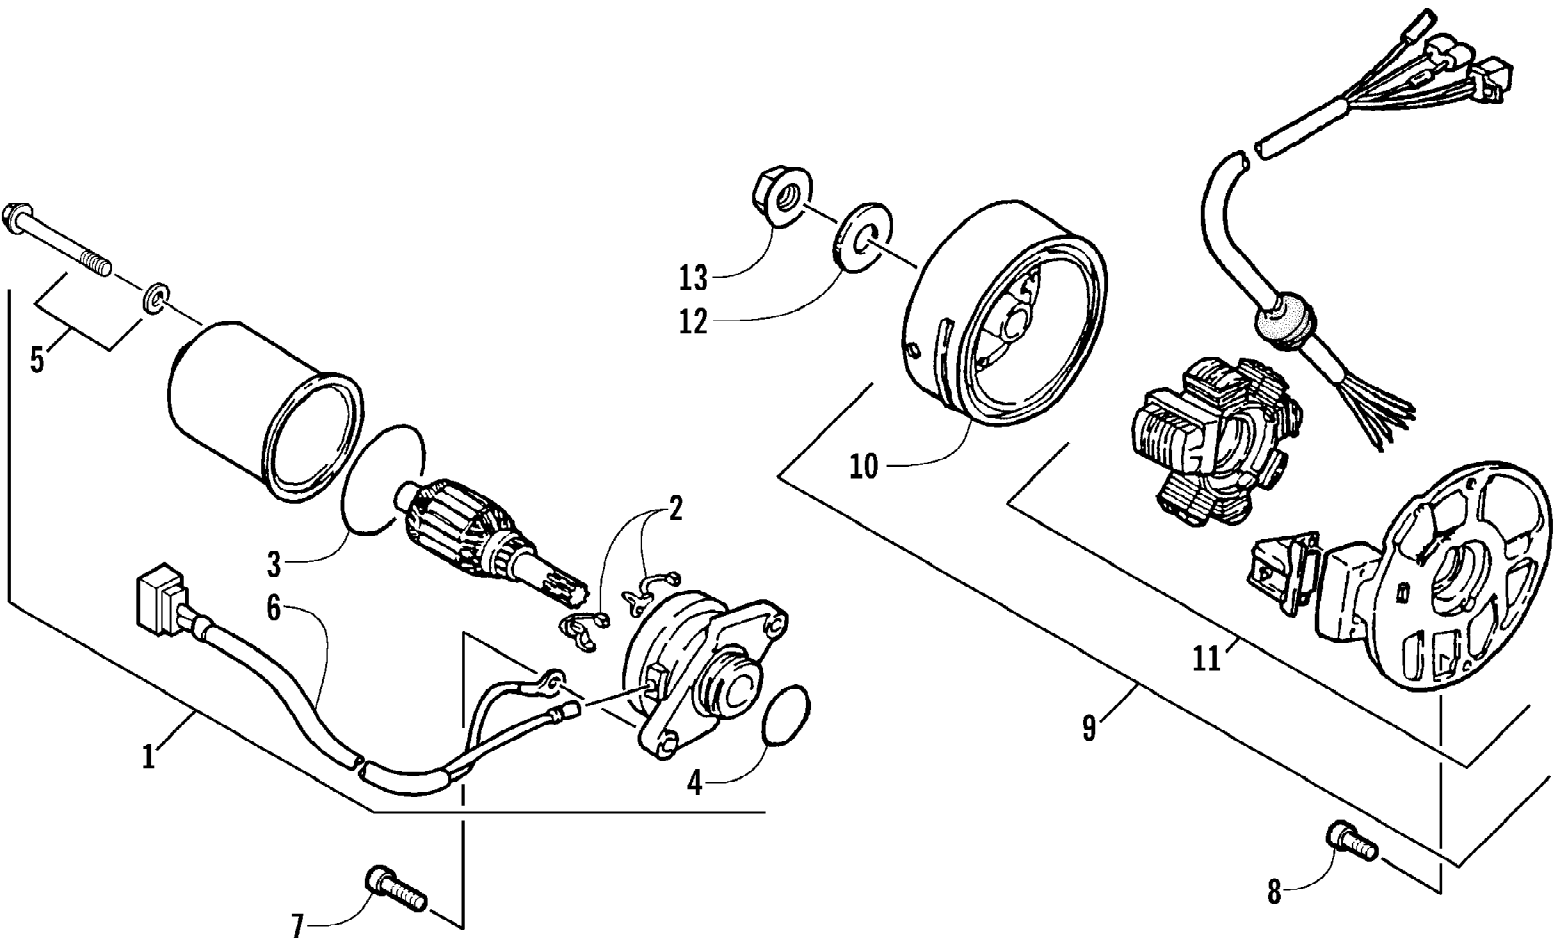

2005 ATV 50 Y-6 YOUTH RED (A2005H2A2BUSR)
MAGNETO AND STARTER MOTOR ASSEMBLY

2005 ATV 50 Y-6 YOUTH RED (A2005H2A2BUSR)
MAGNETO AND STARTER MOTOR ASSEMBLY

Page 34 of 50

Ref #	Part Number	Qty	S/P/F	Description
1	3301-142	1		Starter Motor Assembly (inc. 2-6)
2	3301-572	1	/P	Brush Set
3	3301-303	1		O-Ring
4	3301-301	1		O-Ring
5	3301-583	2		Bolt w/Washer
6	3301-144	1		Harness, Starter Motor
7	3301-289	2		Screw, Cap
8	3301-288	2		Screw, Cap
9	3301-139	1		Magneto Assembly (inc. 10-11)
10	3301-140	1		Rotor/Flywheel
11	3301-141	1		Stator Assembly
12	3301-345	1		Washer
13	3301-331	1		Nut, Flange