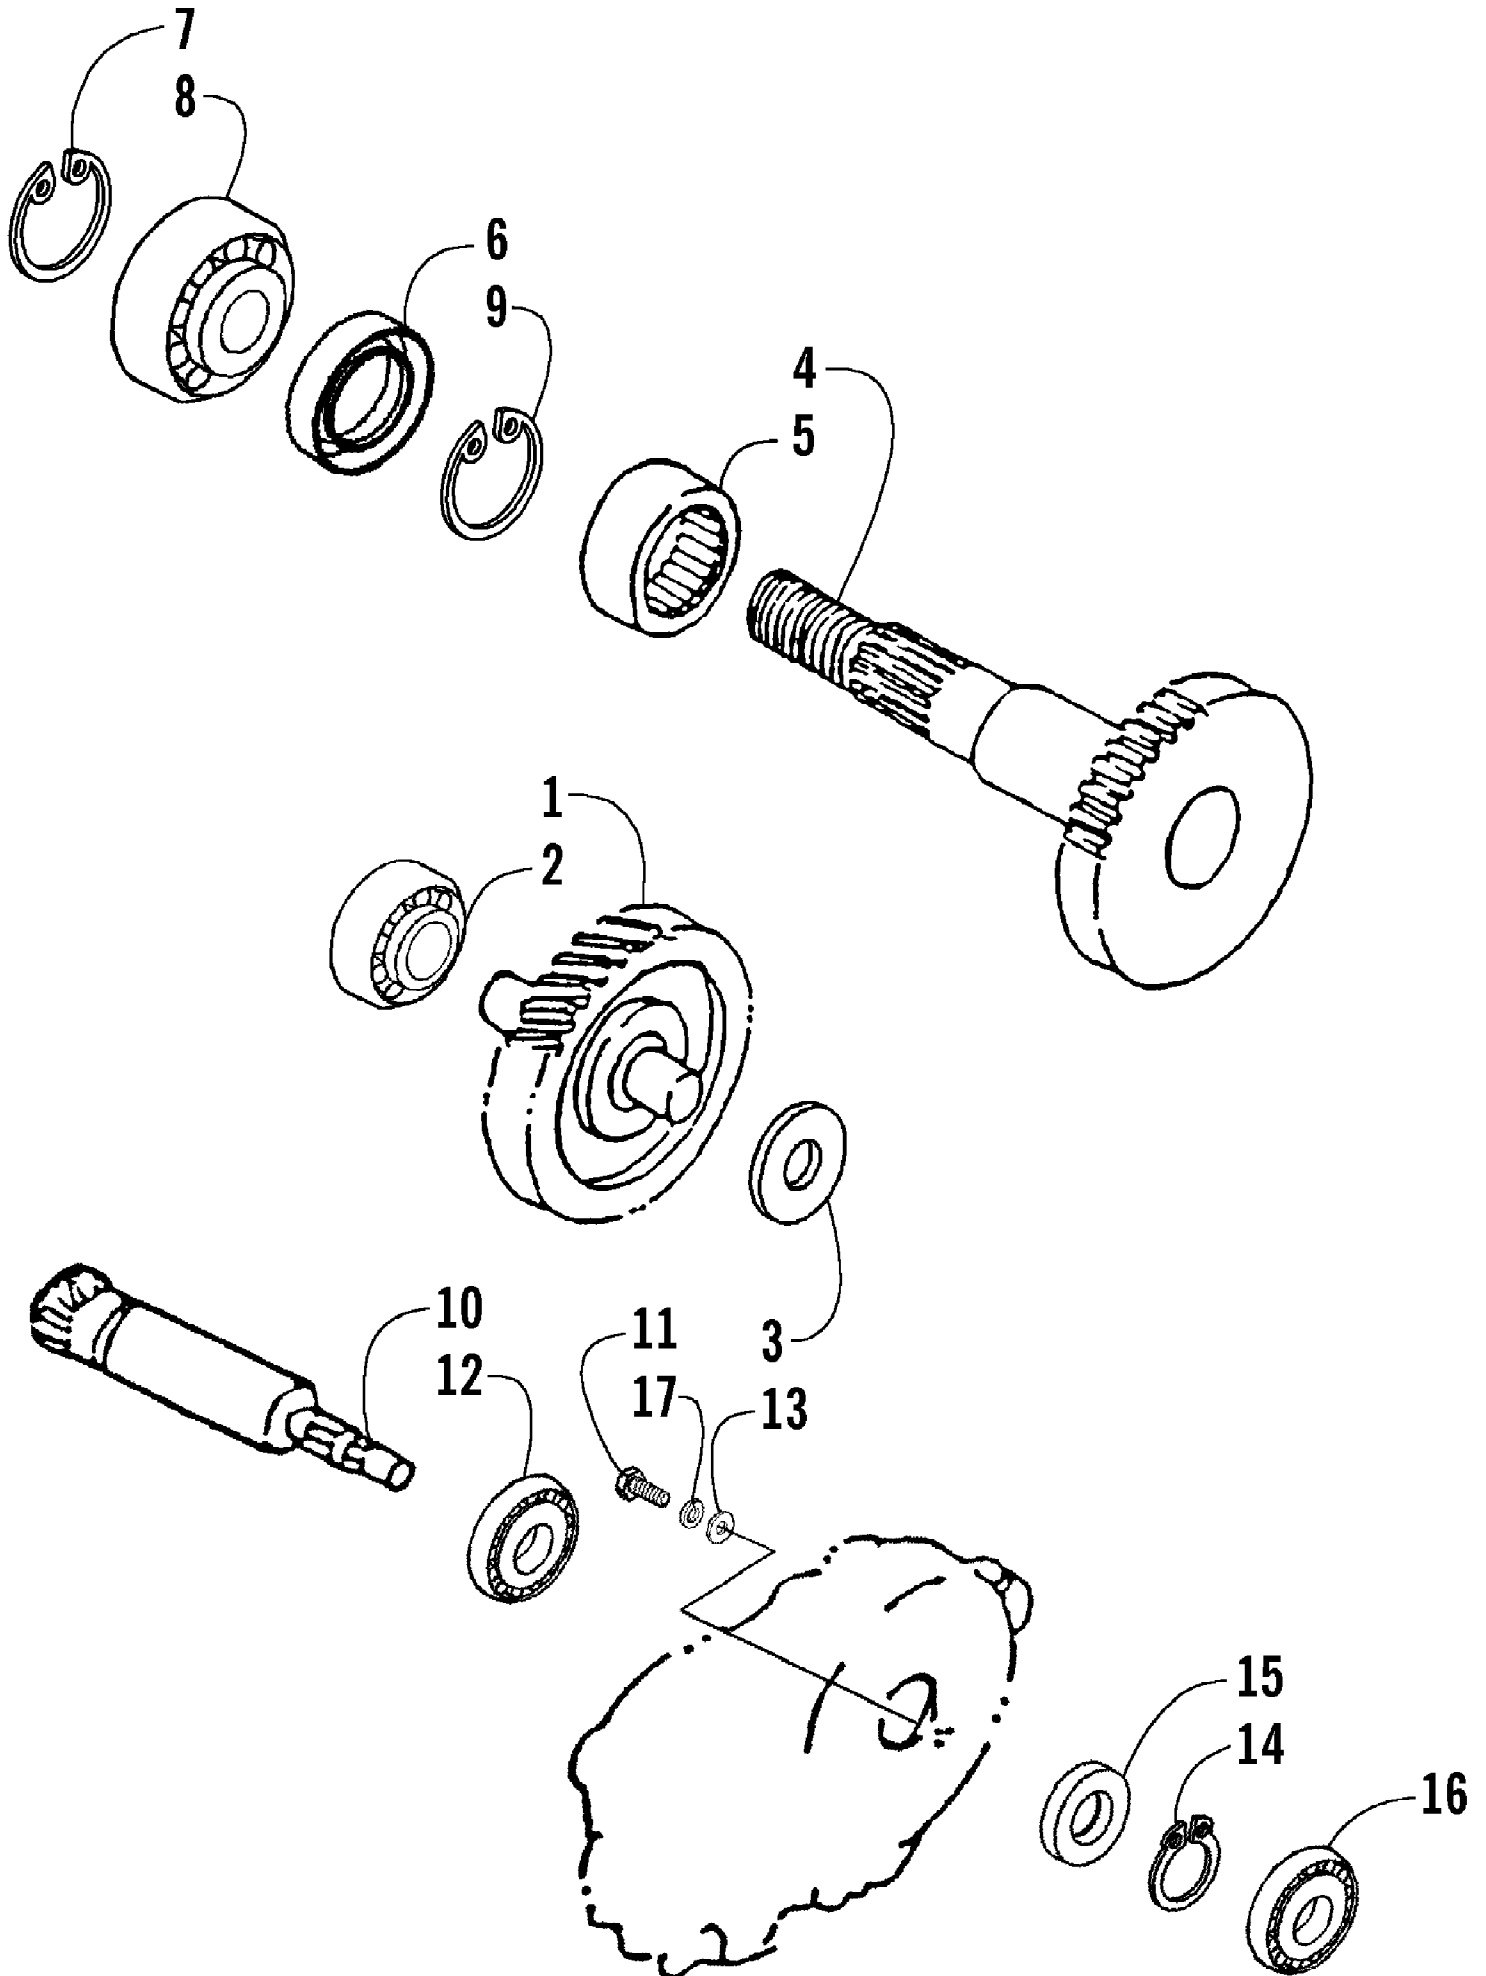

2005 ATV 50 Y-6 YOUTH RED (A2005H2A2BUSR)  
STARTER ASSEMBLY

Page 44 of 50

Ref #	Part Number	Qty	S/P/F	Description
1	3301-423	1		Bearing, Needle
2	3301-424	1		Boss, Bearing
3	3301-355	1		Washer
4	3301-344	3		Washer
5	3301-418	1		Bearing, Needle
6	3301-121	1		Gear, Idler
7	3301-311	1		Washer, Wave
8	3301-426	1		Shaft, Idler
9	3301-287	2		Screw, Cap
10	3301-009	1		Plate, Idler Gear
11	3301-391	1		Screw, Cap
12	3301-127	1		Starter Shaft Assembly
13	3301-128	1		Spring, Reset - Starter Shaft
14	3301-429	1		Bushing
15	3301-351	1		Washer
16	3301-377	1		Circlip
17	3301-568	1	S	Starter Crank Assembly
18	3301-125	1		Clip, Spring - Starter Pinion
19	3301-126	1		Starter Pinion Assembly
20	3301-569	1		Starter Clutch - Electric - Assembly (inc. 21-25)
21	3301-124	1		Wheel, Starter Clutch
22	3301-570	1		Clutch Set, Electric Starter (inc. 23-25)
23	3301-571	3		Spring, Clutch
24	3301-133	3		Guide, Clutch
25	3301-132	3		Roller, Clutch

2005 ATV 50 Y-6 YOUTH RED (A2005H2A2BUSR)  
STEERING ASSEMBLY

Page 46 of 50

Ref #	Part Number	Qty	S/P/F	Description
1	3301-214	1		Steering Post Assembly
2	3301-436	1		Seal, Oil
3	3301-439	1		Seal, Oil
4	3301-195	1		Spacer
5	3301-284	1		Nut, Nylon
6	3301-330	2		Nut, Flange
7	3301-216	1		Bushing, Steering Post
8	3301-215	2		Holder, Steering Post
9	3301-217	2		Collar, Spacer
10	3301-577	1	S	Tie Rod Assembly - Left (inc. one No. 11-13)
11	3301-295	2		Tie Rod
12	3301-578	2		Joint, Ball - Left Thread
13	3301-579	2		Joint, Ball - Right Thread
14	3301-576	1	S	Tie Rod Assembly - Right (inc. one No. 11-13)
15	3301-362	6		Pin, Cotter
16	3301-334	2		Nut, Slotted
17	3301-191	1		Knuckle, Left
18	3301-193	1		Knuckle, Right
19	3301-283	4		Nut, Nylon
20	3301-474	2	S	Washer
21	3301-363	1		Pin, Cotter