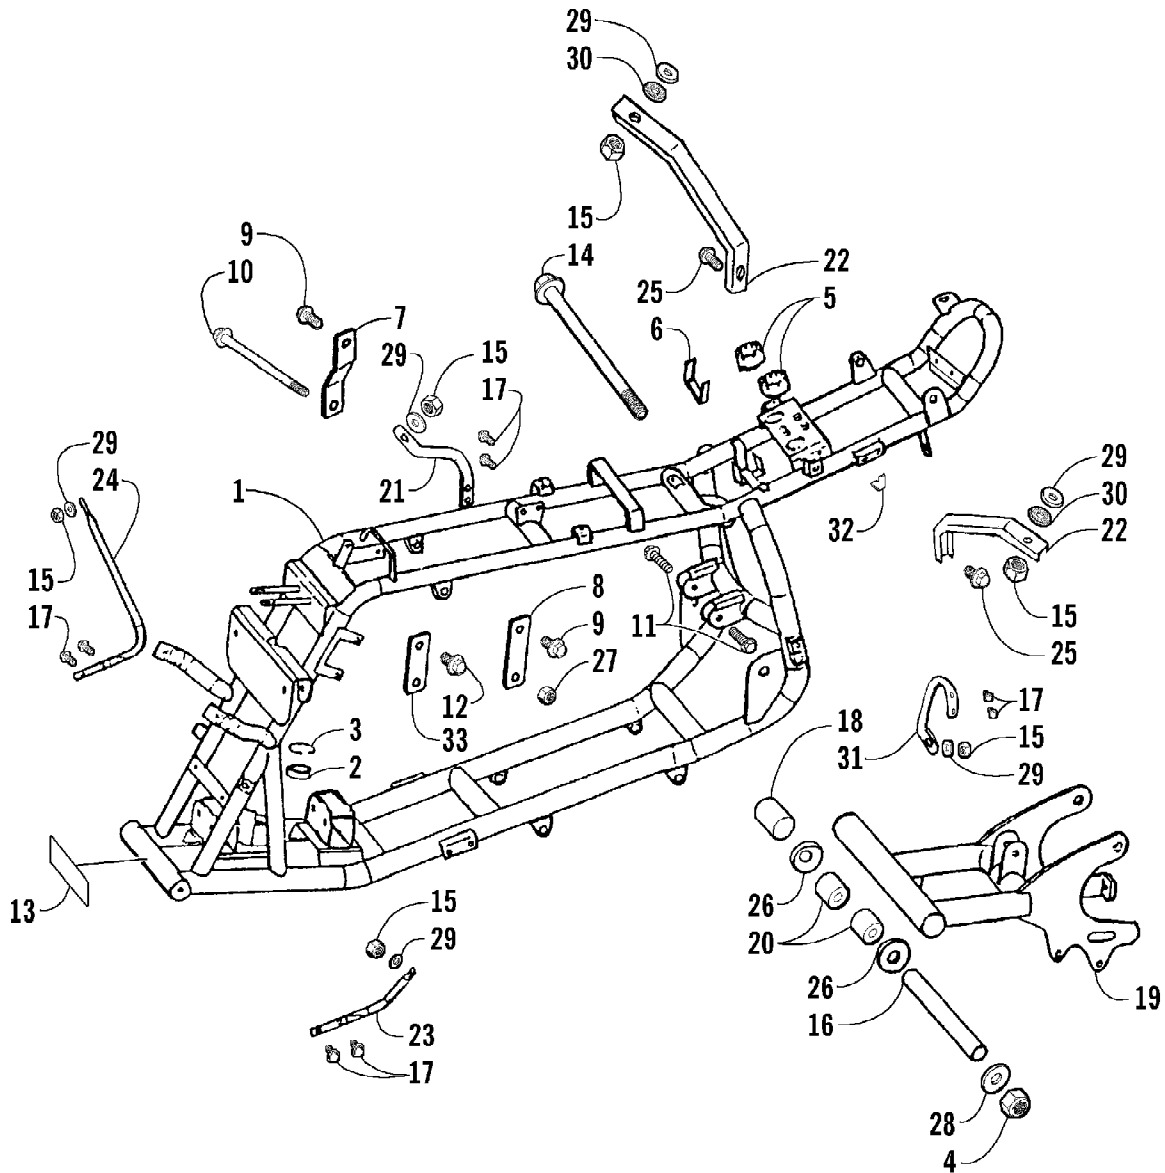

2005 ATV 50 Y-6 YOUTH RED (A2005H2A2BUSR)  
FAN AND AIR SHROUD ASSEMBLY

2005 ATV 50 Y-6 YOUTH RED (A2005H2A2BUSR)  
FAN AND AIR SHROUD ASSEMBLY

Page 24 of 50

Ref #	Part Number	Qty	S/P/F	Description
1	3301-591	1		Air Shroud, Cylinder
2	3301-268	2		Grommet
3	3301-094	1		Cover, Magneto
4	3301-288	4		Screw, Cap
5	3301-336	6		Washer
6	3301-324	1		Screw, Self-Tapping
7	3301-082	2		Damper
8	3301-093	1		Fan
9	3301-247	1		Deflector
10	3301-289	2		Screw, Cap
11	3301-095	1		Cover, Magneto - Outer
12	3301-322	1		Screw, Self-Tapping
13	3301-339	1		Washer

2005 ATV 50 Y-6 YOUTH RED (A2005H2A2BUSR)  
FRAME AND RELATED PARTS

Page 26 of 50

Ref #	Part Number	Qty	S/P/F	Description
1	3301-897	1		Frame
2	3301-409	1		Bearing, Radial Ball
3	3301-381	1		Circlip
4	3301-284	1		Nut, Nylon
5	3301-260	2		Bumper, Rubber
6	3301-077	1		Pad, Foam
7	3301-211	1		Plate, Engine Mounting - Right
8	3301-212	1		Plate, Engine Mounting - Left
9	3301-400	2		Screw, Cap
10	3301-403	1		Screw, Cap
11	3301-485	2	/P	Screw, Cap
12	3301-466	1	/P	Screw, Cap
13	3301-447	1		Decal, CE
14	3301-407	1		Screw, Cap
15	3301-281	6		Nut, Nylon
16	3301-227	1		Spacer, Swing Arm
17	3301-306	8		Screw, Cap
18	3301-582	1		Sleeve, Rubber
19	3301-581	1		Swing Arm Sub-Assembly
20	3301-226	2		Bushing
21	3301-265	1		Bracket, Rear Cover Mounting - Lower Right
22	3301-266	2		Bracket, Rear Cover Mounting - Upper
23	3301-461	1		Bracket, Front Cover Mounting - Left
24	3301-462	1		Bracket, Front Cover Mounting - Right
25	3301-386	2		Screw, Cap
26	3301-228	2		Cover, Swing Arm Seal
27	3301-282	1		Nut, Nylon
28	3301-349	1		Washer
29	3301-340	6		Washer
30	3301-356	2		Washer, Rubber
31	3301-267	1		Bracket, Rear Cover Mounting - Lower Left
32	3301-449	4		Clamp, Cable - Rubber
33	3301-460	1		Bracket, Gas Cup