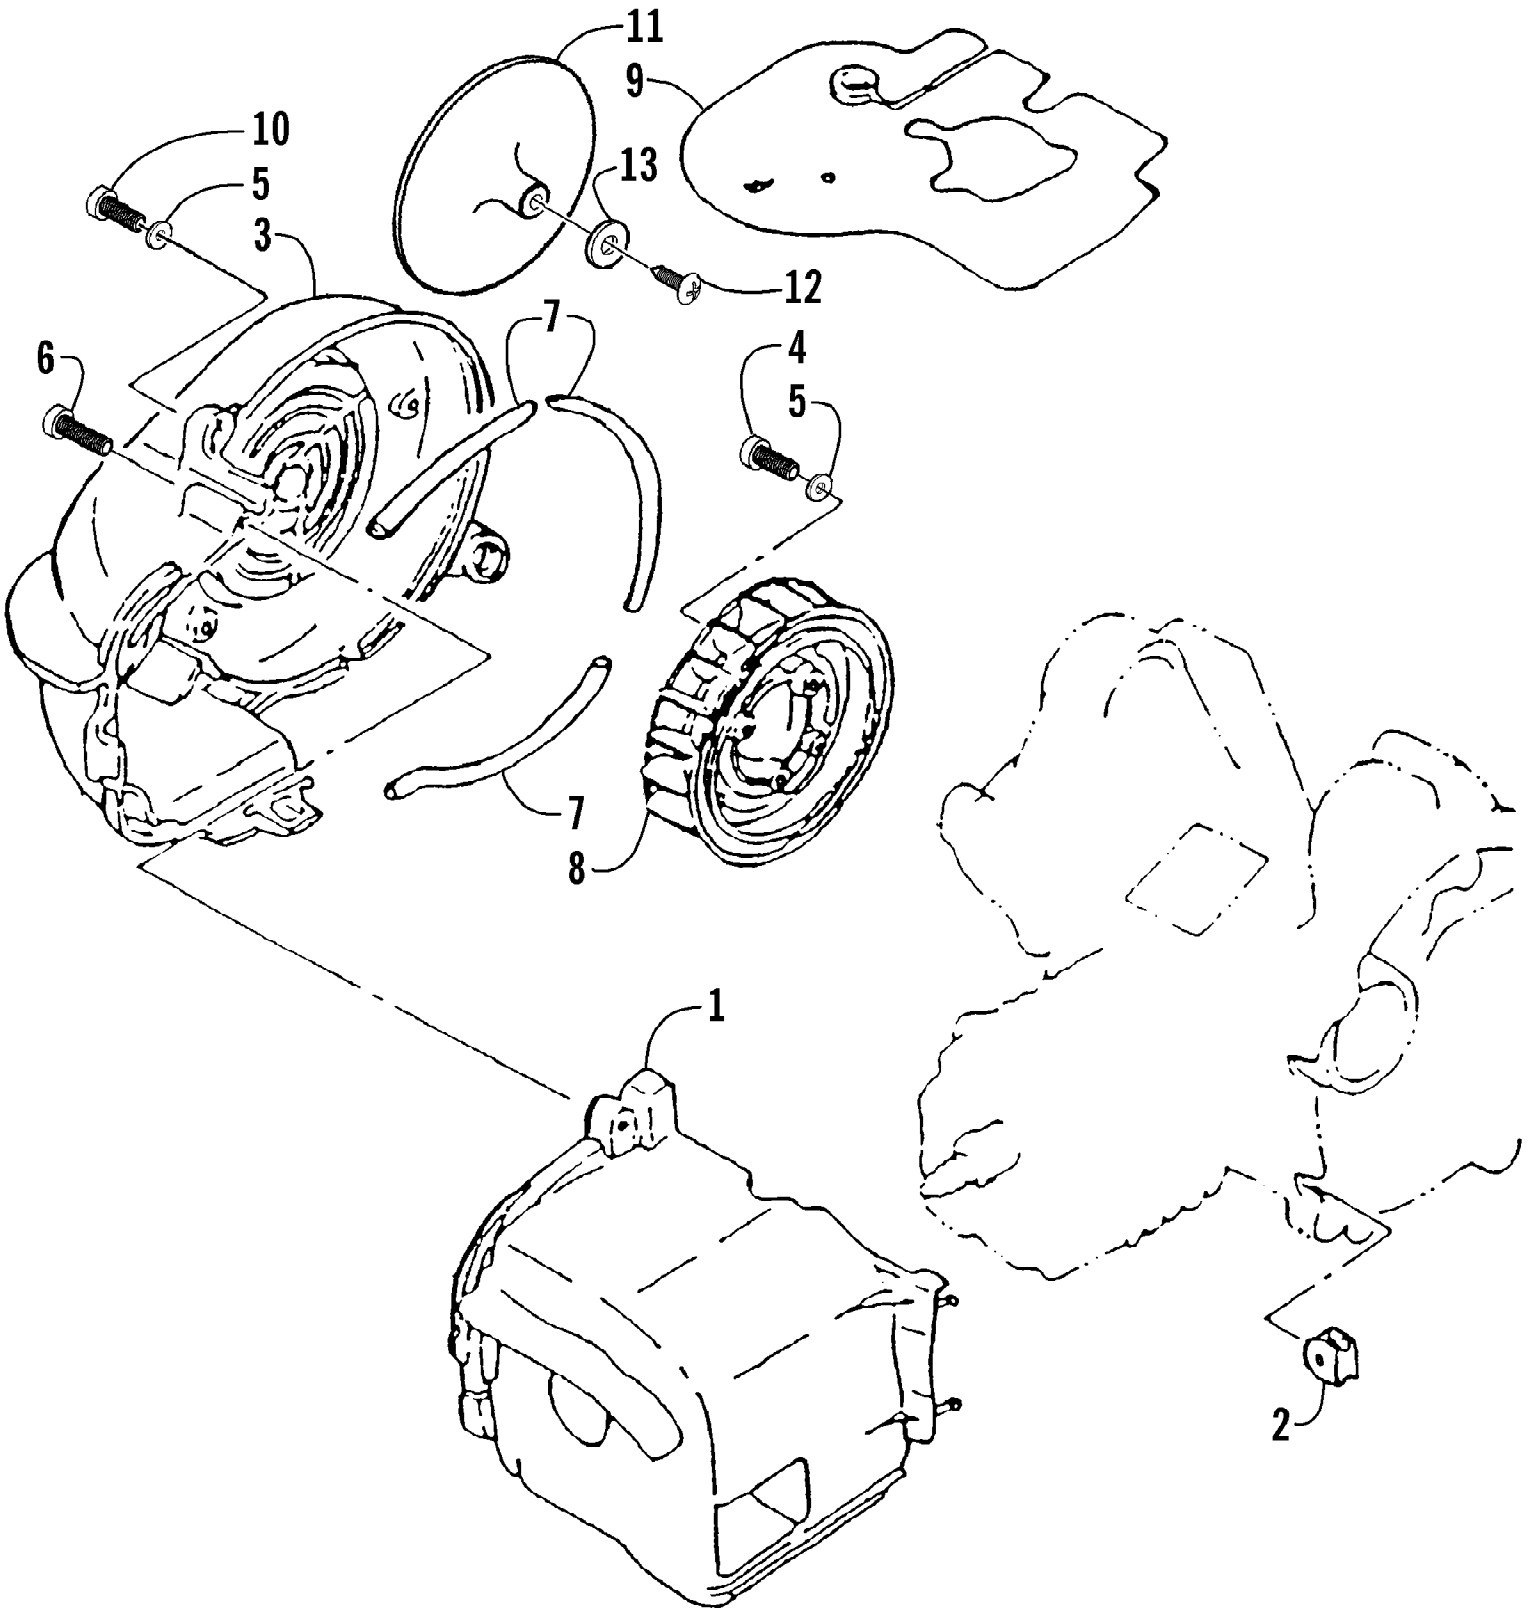

2005 ATV 50 Y-6 YOUTH RED (A2005H2A2BUSR)
FAN AND AIR SHROUD ASSEMBLY

2005 ATV 50 Y-6 YOUTH RED (A2005H2A2BUSR)
FAN AND AIR SHROUD ASSEMBLY

Page 24 of 50

Ref #	Part Number	Qty	S/P/F	Description
1	3301-591	1		Air Shroud, Cylinder
2	3301-268	2		Grommet
3	3301-094	1		Cover, Magneto
4	3301-288	4		Screw, Cap
5	3301-336	6		Washer
6	3301-324	1		Screw, Self-Tapping
7	3301-082	2		Damper
8	3301-093	1		Fan
9	3301-247	1		Deflector
10	3301-289	2		Screw, Cap
11	3301-095	1		Cover, Magneto - Outer
12	3301-322	1		Screw, Self-Tapping
13	3301-339	1		Washer