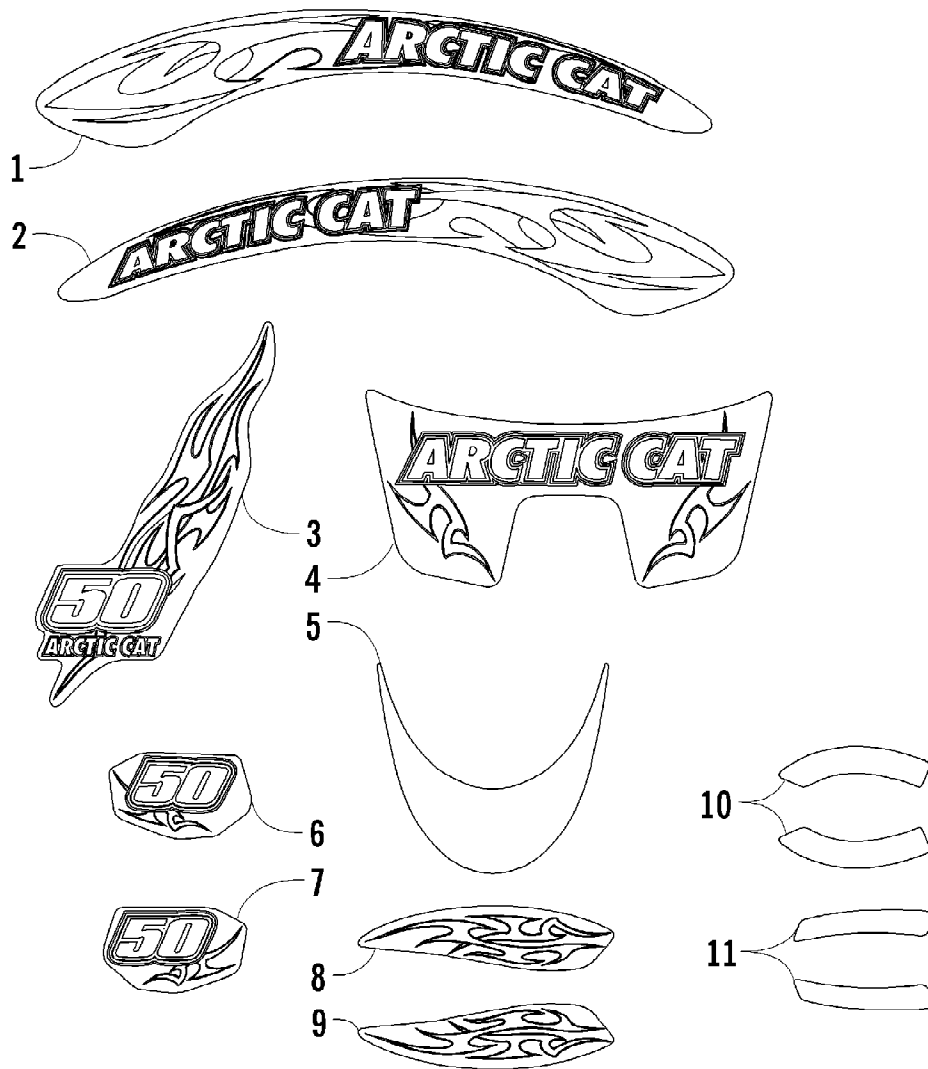

NOTE

ALWAYS WEAR YOUR SEAT BELT AND SAFETY GEAR. NEVER OPERATE YOUR ATV OR UTV WITHOUT WEARING YOUR SEAT BELT AND SAFETY GEAR.

PRE-TRIP INSPECTION PROCEDURES

T	1. Check tire pressure.
C	2. Check oil level.
L	3. Check fuel level.
C	4. Check chain tension.
B	5. Check brake pads.
N	6. Check suspension.
E	7. Check lights.
C	8. Check mirrors.
G	9. Check controls.

STARTING PROCEDURES

B	1. Set the parking brake.
C	2. Turn the ignition on.
N	3. Make sure the transmission is in neutral.
E	4. Pull the clutch lever.
C	5. Push the throttle.

12
13

WARNING

Never ride on a passenger seat.

Passengers can cause a loss of control, resulting in serious injury or death.

WARNING

UNDER 6

Children 6 years and under are not to be transported. Seat children in proper child seats.

Adult supervision required for children under age 16.

NEVER operate an ATV or UTV without proper training and instruction.

14
15
16

WARNING

Never drink and ride.

Alcohol impairs your ability to operate an ATV or UTV safely.

Operating an ATV or UTV while impaired can result in serious injury or death.

17
18
19