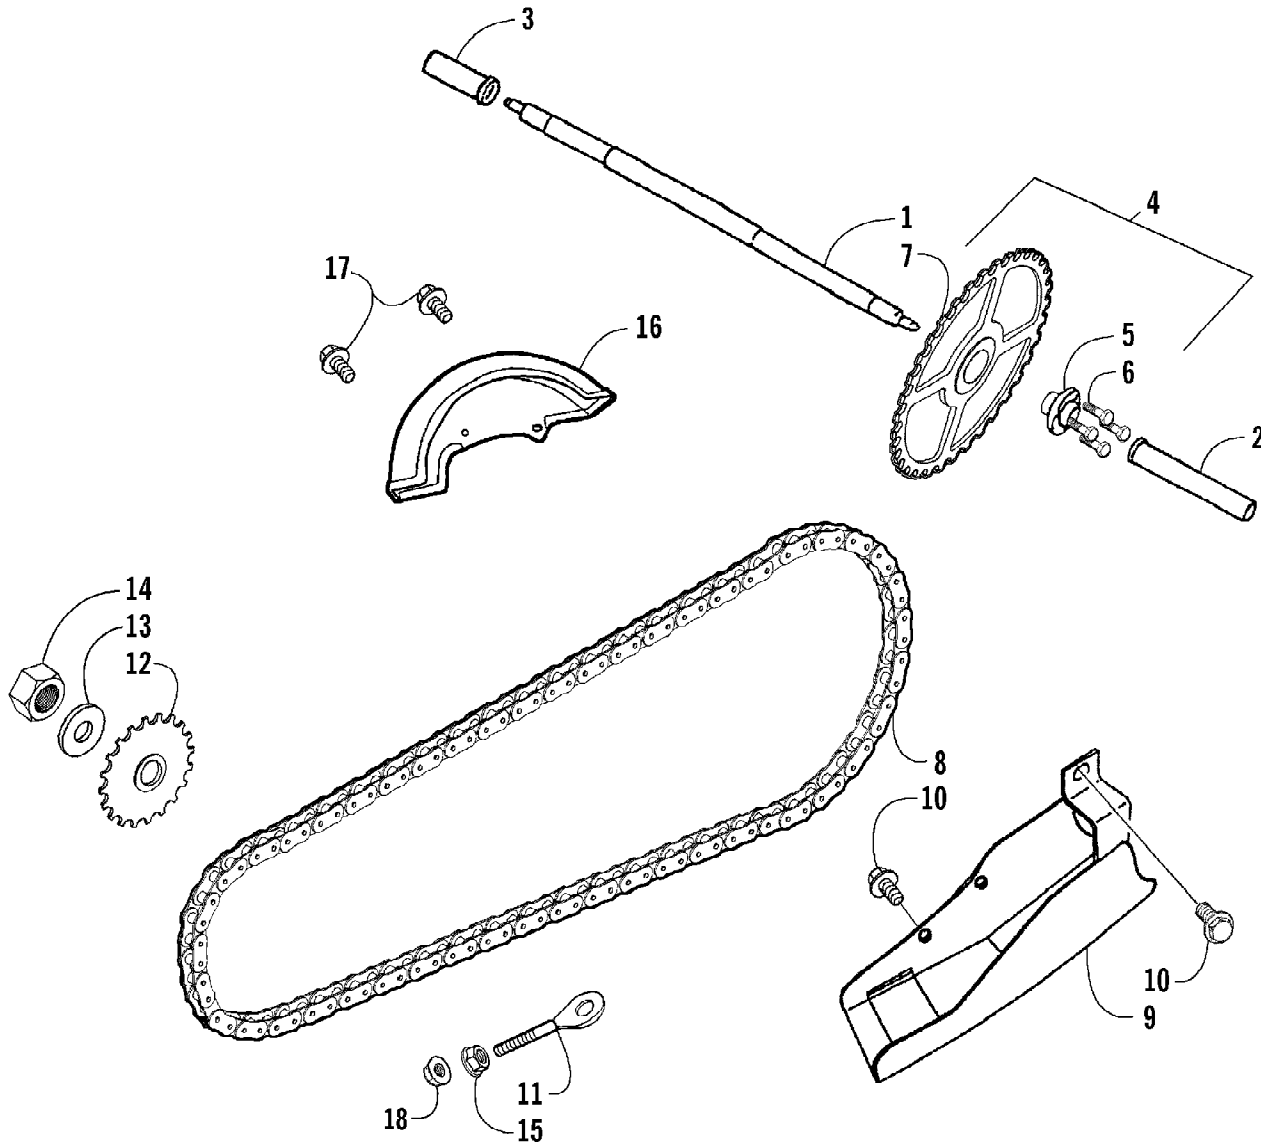

2005 ATV 50 Y-6 YOUTH RED (A2005H2A2BUSR)
REAR DRIVE ASSEMBLY

Page 38 of 50

Ref #	Part Number	Qty	S/P/F	Description
1	3301-161	1		Axle, Rear Wheel
2	3301-173	1		Collar, Spacer - Right
3	3301-174	1		Collar, Spacer - Left
4	3301-163	1		Rear Sprocket Assembly (inc. 5-7)
5	3301-165	1		Flange, Final Drive
6	3301-399	4		Screw, Cap
7	3301-159	1		Sprocket, Rear
8	3301-157	1		Chain, Drive
9	3301-155	1		Guard, Chain
10	3301-393	2		Screw, Cap
11	3301-573	1		Adjuster, Drive Chain
12	3301-123	1		Drive Sprocket Assembly
13	3301-352	1		Washer
14	3301-284	1		Nut, Nylon
15	3301-524	1		Nut, Flange
16	3301-156	1	/P	Guard, Chain - Rear
17	3301-386	2		Screw, Cap
18	3301-330	1		Nut, Flange