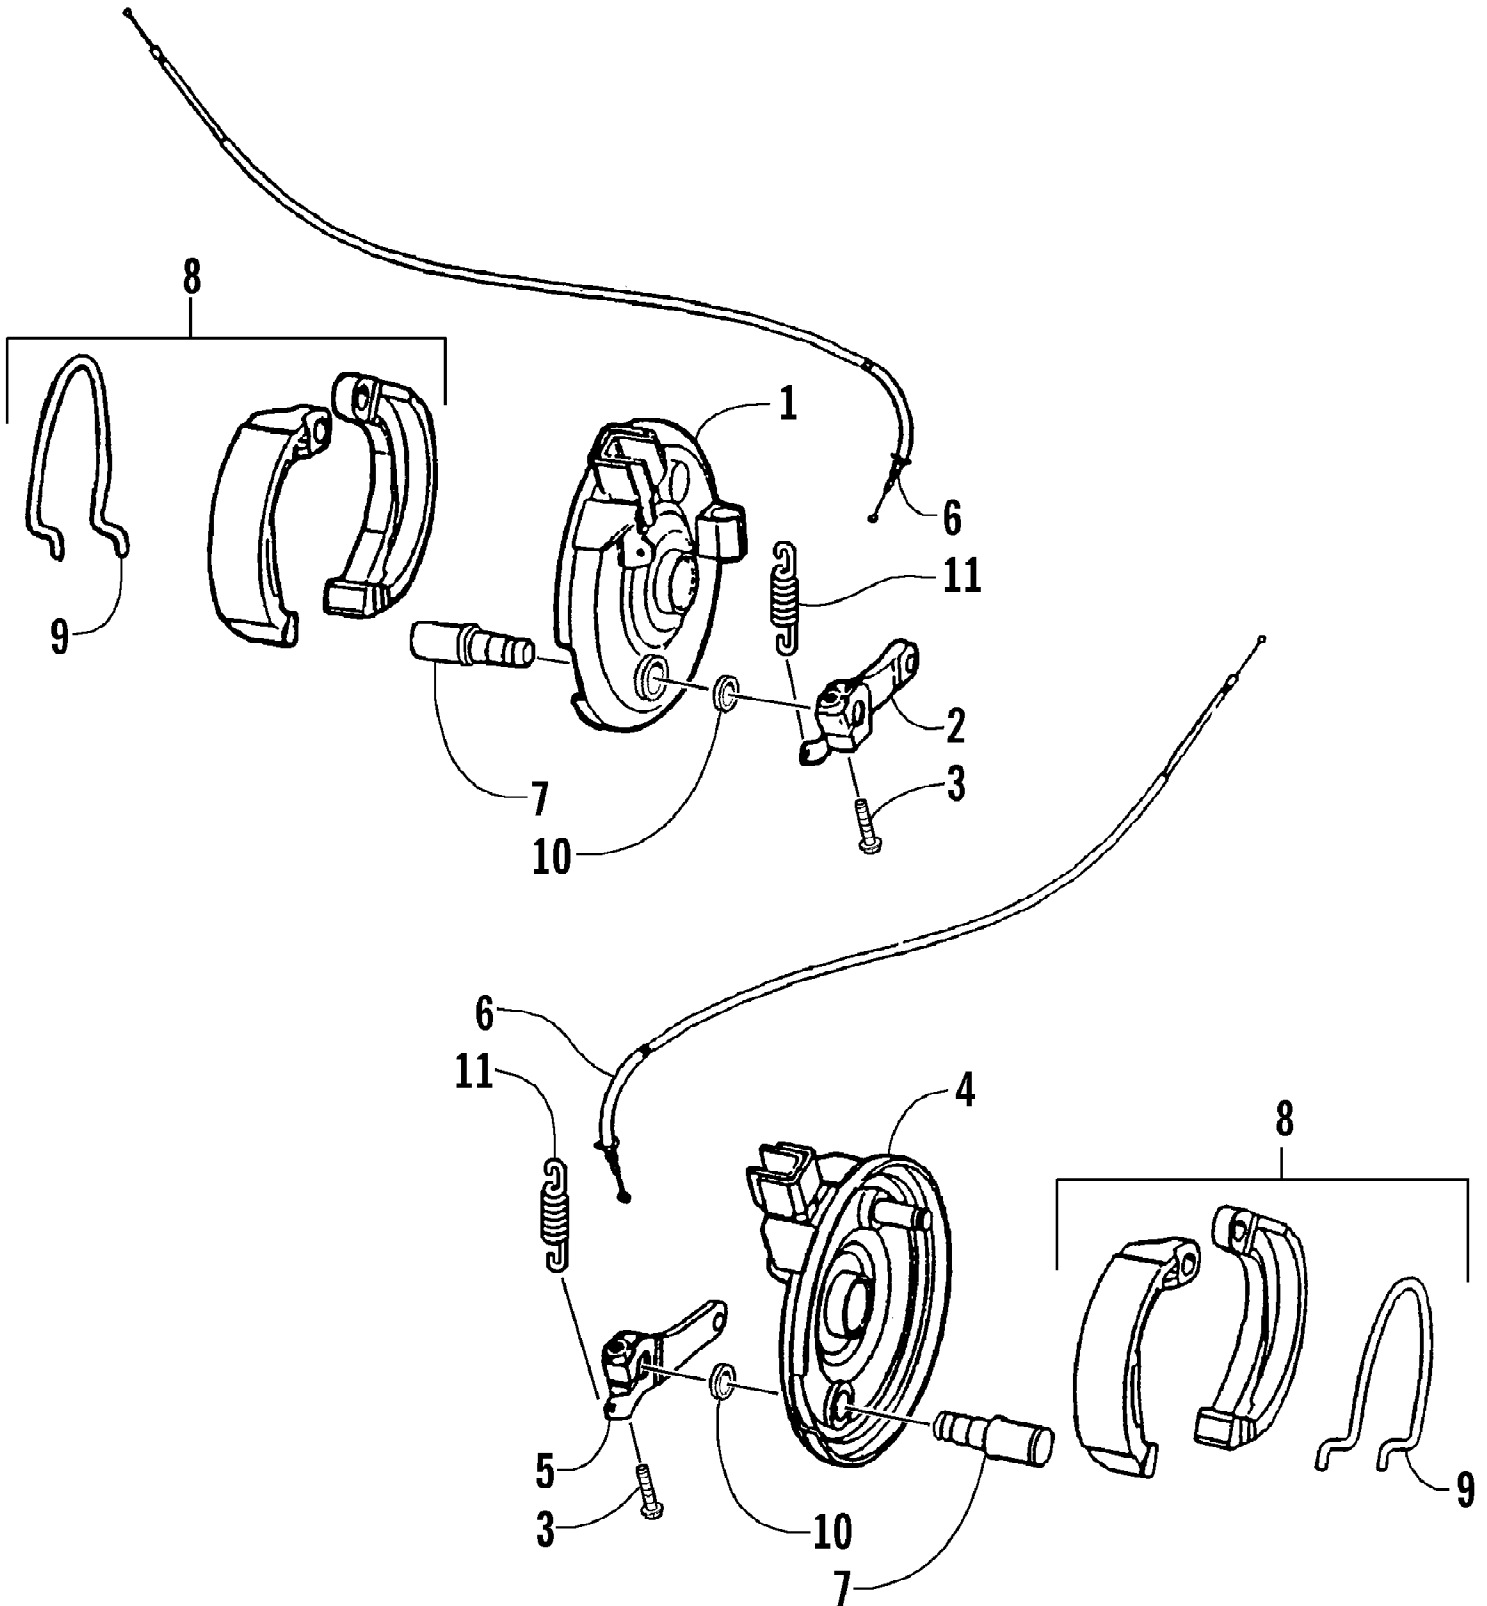

2005 ATV 50 Y-6 YOUTH RED (A2005H2A2BUSR)  
FAN AND AIR SHROUD ASSEMBLY

2005 ATV 50 Y-6 YOUTH RED (A2005H2A2BUSR)  
FAN AND AIR SHROUD ASSEMBLY

Page 24 of 50

Ref #	Part Number	Qty	S/P/F	Description
1	3301-591	1		Air Shroud, Cylinder
2	3301-268	2		Grommet
3	3301-094	1		Cover, Magneto
4	3301-288	4		Screw, Cap
5	3301-336	6		Washer
6	3301-324	1		Screw, Self-Tapping
7	3301-082	2		Damper
8	3301-093	1		Fan
9	3301-247	1		Deflector
10	3301-289	2		Screw, Cap
11	3301-095	1		Cover, Magneto - Outer
12	3301-322	1		Screw, Self-Tapping
13	3301-339	1		Washer

2005 ATV 50 Y-6 YOUTH RED (A2005H2A2BUSR)  
FRAME AND RELATED PARTS

Page 26 of 50

Ref #	Part Number	Qty	S/P/F	Description
1	3301-897	1		Frame
2	3301-409	1		Bearing, Radial Ball
3	3301-381	1		Circlip
4	3301-284	1		Nut, Nylon
5	3301-260	2		Bumper, Rubber
6	3301-077	1		Pad, Foam
7	3301-211	1		Plate, Engine Mounting - Right
8	3301-212	1		Plate, Engine Mounting - Left
9	3301-400	2		Screw, Cap
10	3301-403	1		Screw, Cap
11	3301-485	2	/P	Screw, Cap
12	3301-466	1	/P	Screw, Cap
13	3301-447	1		Decal, CE
14	3301-407	1		Screw, Cap
15	3301-281	6		Nut, Nylon
16	3301-227	1		Spacer, Swing Arm
17	3301-306	8		Screw, Cap
18	3301-582	1		Sleeve, Rubber
19	3301-581	1		Swing Arm Sub-Assembly
20	3301-226	2		Bushing
21	3301-265	1		Bracket, Rear Cover Mounting - Lower Right
22	3301-266	2		Bracket, Rear Cover Mounting - Upper
23	3301-461	1		Bracket, Front Cover Mounting - Left
24	3301-462	1		Bracket, Front Cover Mounting - Right
25	3301-386	2		Screw, Cap
26	3301-228	2		Cover, Swing Arm Seal
27	3301-282	1		Nut, Nylon
28	3301-349	1		Washer
29	3301-340	6		Washer
30	3301-356	2		Washer, Rubber
31	3301-267	1		Bracket, Rear Cover Mounting - Lower Left
32	3301-449	4		Clamp, Cable - Rubber
33	3301-460	1		Bracket, Gas Cup