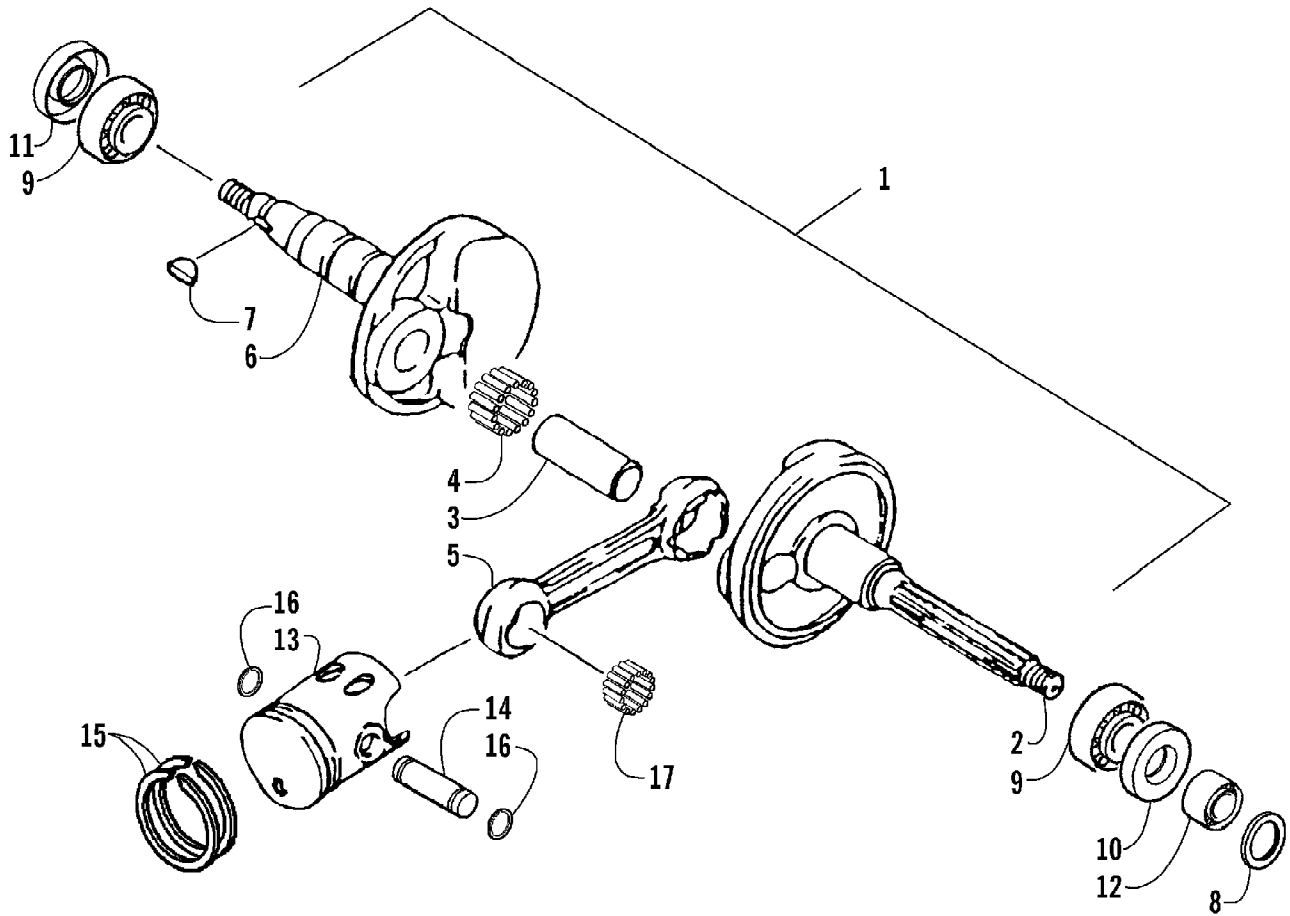

2005 ATV 50 Y-6 YOUTH RED (A2005H2A2BUSR)  
CLUTCH ASSEMBLY

2005 ATV 50 Y-6 YOUTH RED (A2005H2A2BUSR)  
CLUTCH ASSEMBLY

Page 10 of 50

Ref #	Part Number	Qty	S/P/F	Description
1	3301-592	1		Driven Face Assembly (inc. 2-15)
2	3301-442	2		Seal, Oil
3	3301-118	1		Seat, Secondary Spring
4	3301-594	1		Spring, Compression
5	3301-112	1		Weight Set, Clutch (inc. 6-7)
6	3301-110	1		Carrier, Clutch Weight
7	3301-111	3		Spring
8	3301-277	1		Nut
9	3301-116	2		Pin, Guide
10	3301-114	1		Face, Fixed Driven
11	3301-420	1		Bearing, Needle
12	3301-606	1	S	Circlip
13	3301-417	1		Bearing, Radial Ball
14	3301-115	1		Face, Movable Driven
15	3301-302	2		O-Ring
16	3301-100	1		Cover, Clutch
17	3301-325	1		Nut
18	3301-298	1		O-Ring
19	3301-559	1		Drive Face Assembly (inc. 20-24)
20	3301-562	1		Plate, Cam
21	3301-607	6		Roller, Weight
22	3301-528	1		Bushing
23	3301-560	1		Face, Movable Drive
24	3301-106	3		Slide, Cam Plate
25	3301-113	1		V-Belt
26	3301-527	1		Bushing
27	3301-561	1		Face, Fixed Drive
28	3301-564	1		Washer, Lock - External Tooth
29	3301-563	1		Clutch, One-Way
30	3301-108	1		Washer, Cone Spring
31	3301-331	1		Nut, Flange
32	3301-593	1		Bushing, Clutch

2005 ATV 50 Y-6 YOUTH RED (A2005H2A2BUSR)  
CRANKSHAFT AND PISTON ASSEMBLY

Page 14 of 50

Ref #	Part Number	Qty	S/P/F	Description
1	3301-537	1		Crankshaft Assembly (inc. 2-7)
2	3301-545	1		Crank, Left
3	3301-546	1		Pin, Crank
4	3301-526	1		Bearing, Needle
5	3301-608	1		Rod, Connecting
6	3301-543	1		Crank, Right
7	3301-285	1		Key
8	3301-584	1		Washer
9	3301-415	2		Bearing, Radial Ball
10	3301-438	1		Seal, Oil
11	3301-437	1		Seal, Oil
12	3301-544	1		Collar, Crank
13	3301-539	1		Piston
14	3301-540	1		Pin, Piston
15	3301-538	1		Ring, Piston - Set
16	3301-541	2		Clip, Piston Pin
17	3301-525	1		Bearing, Needle