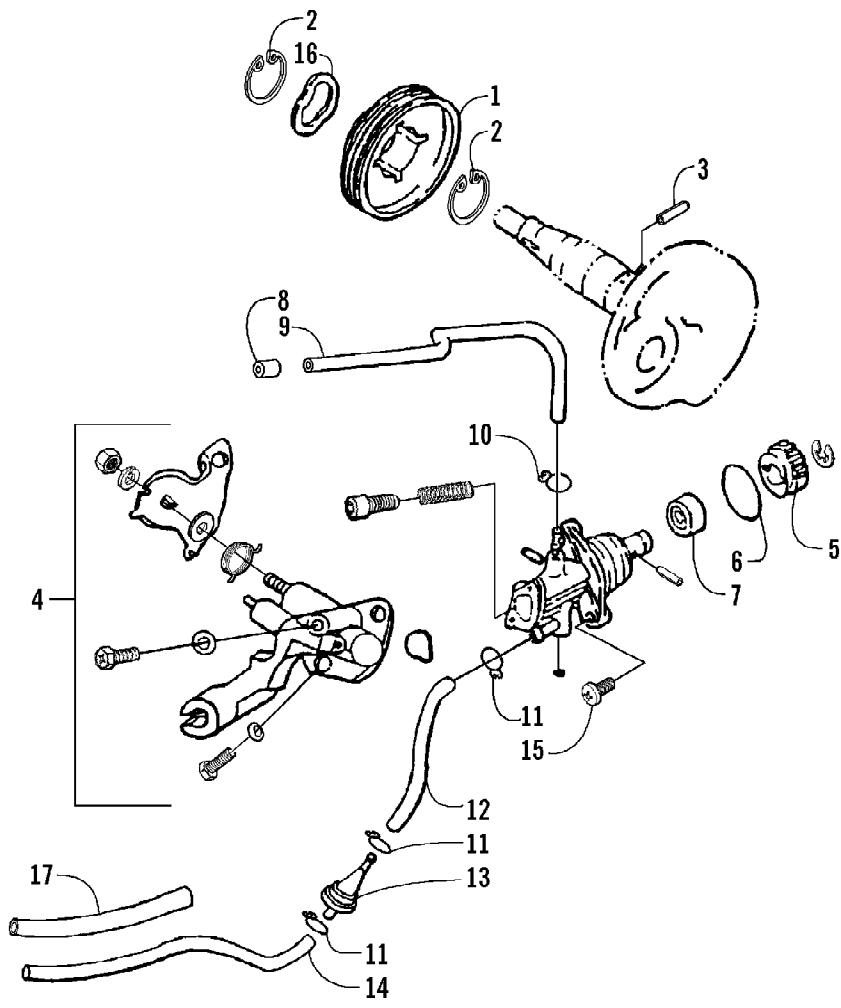

2005 ATV 50 Y-6 YOUTH RED (A2005H2A2BUSR)  
HANDLEBAR ASSEMBLY

Page 32 of 50

Ref #	Part Number	Qty	S/P/F	Description
1	3301-230	1		Handlebar
2	3301-234	2		Grip, Handlebar
3	3301-231	2		Clamp, Handlebar - Bottom
4	3301-232	1		Clamp, Handlebar - Left
5	3301-233	1		Clamp, Handlebar - Right
6	3301-290	4		Screw, Cap
7	3301-235	1	S	Lever Assembly - Right (inc. 8-13)
8	3301-239	1		Bracket, Throttle Cable
9	3301-240	1		Lever, Brake - Right
10	3301-238	1		Bracket, Cable
11	3301-244	1		Spring, Throttle Lever
12	3301-237	1		Bracket, Lever
13	3301-243	1		Lever, Throttle
14	3301-236	1		Cover, Lever Body
15	3301-555	1	/P	Cable, Throttle
16	3301-465	1		Cable Tie
17	3301-457	1	/P	Pad, Handlebar - Assembly (inc. 18-19)
18	3301-458	1	S	Cover, Pad
19	3301-459	1		Pad, Handlebar
20	3301-242	1		Lever Assembly - Left (inc. 21-22)
21	3301-241	1		Lever, Brake - Left
22	3301-153	1		Harness, Brake Switch
23	3301-152	1		Switch Assembly
24	3301-474	2	S	Washer
25	3301-283	2		Nut, Nylon

2005 ATV 50 Y-6 YOUTH RED (A2005H2A2BUSR)  
OIL PUMP ASSEMBLY

Page 36 of 50

Ref #	Part Number	Qty	S/P/F	Description
1	3301-035	1		Gear, Pump Drive
2	3301-379	2		Circlip
3	3301-425	1		Pin, Crankshaft
4	3301-586	1		Pump, Oil - Assembly (inc. 5-7)
5	3301-034	1		Gear, Oil Pump
6	3301-300	1		O-Ring
7	3301-433	1		Seal, Oil
8	3301-033	1		Ring, Steel
9	3301-366	1		Tube, Oil
10	3301-373	1		Clip
11	3301-374	4		Clip
12	3301-371	1		Tube
13	3301-075	1	/P	Cup, Oil Filter
14	3301-372	1		Tube
15	3301-317	2		Screw, Machine
16	3301-036	1		Washer, Wave
17	3301-585	1		Cover, Tube