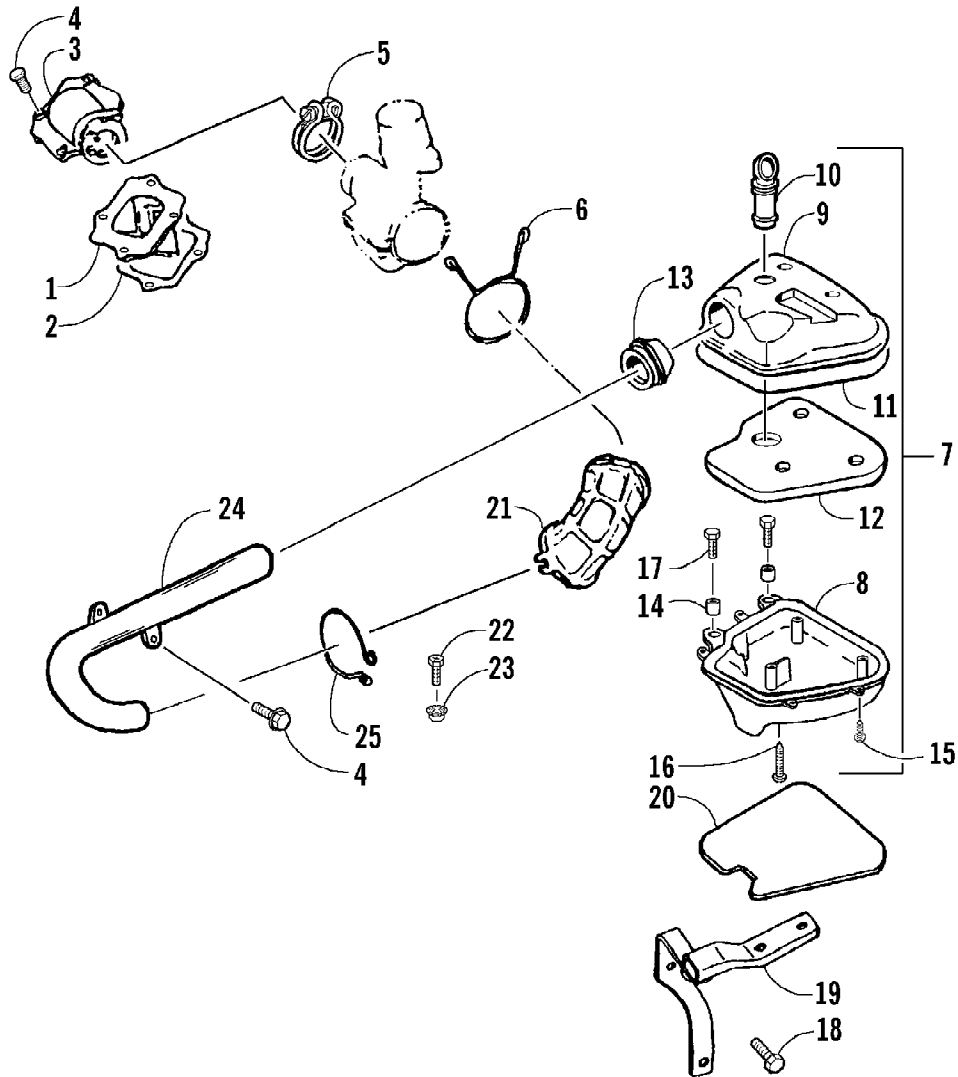

2005 ATV 50 Y-6 YOUTH RED (A2005H2A2BUSR)
REED VALVE AND AIR CLEANER ASSEMBLY

2005 ATV 50 Y-6 YOUTH RED (A2005H2A2BUSR)
REED VALVE AND AIR CLEANER ASSEMBLY

Page 40 of 50

Ref #	Part Number	Qty	S/P/F	Description
1	3301-030	1		Valve, Reed - Assembly
2	3301-061	1		Gasket, Reed Valve
3	3301-060	1		Manifold, Intake
4	3301-389	4		Screw, Cap
5	3301-031	1		Clamp, Hose - Intake Manifold
6	3301-375	1		Clip
7	3301-587	1		Air Cleaner Assembly (inc. 8-16)
8	3301-064	1		Base, Air Cleaner
9	3301-065	1		Cover, Air Cleaner
10	3301-552	1		Pipe, Guide
11	3301-898	1		Seal, Air Cleaner
12	3301-063	1		Element, Air Cleaner
13	3301-588	1		Connector, Air Cleaner
14	3301-432	2		Grommet
15	3301-471	4		Screw, Self-Tapping
16	3301-323	3		Screw, Self-Tapping
17	3301-307	2		Screw, Cap
18	3301-397	1		Screw, Cap
19	3301-072	1		Bracket, Air Cleaner
20	3301-553	1	S	Gasket, Air Cleaner Isolation
21	3301-520	1	/P	Joint, Air Cleaner
22	3301-309	1		Screw, Cap
23	3301-326	1		Nut, Flange
24	3301-554	1		Duct, Air
25	3301-376	1	/P	Clip