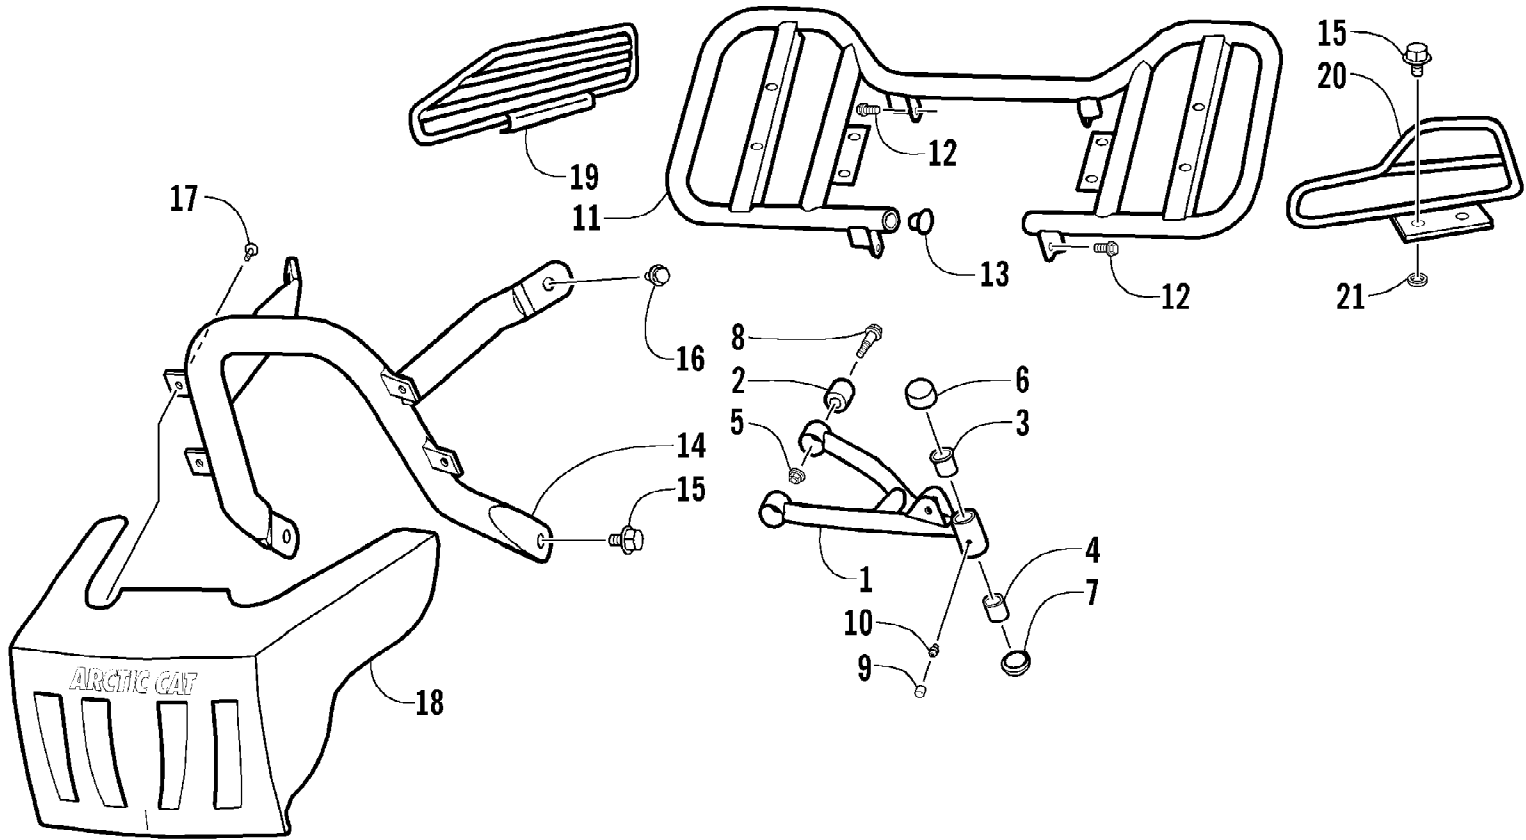

2005 ATV 50 Y-6 YOUTH RED (A2005H2A2BUSR)  
A-ARM, FLOOR PANEL, AND BUMPER ASSEMBLY

2005 ATV 50 Y-6 YOUTH RED (A2005H2A2BUSR)  
A-ARM, FLOOR PANEL, AND BUMPER ASSEMBLY

Page 2 of 50

Ref #	Part Number	Qty	S/P/F	Description
1	3301-222	1		A-Arm, Suspension - Left
1	3301-218	1		A-Arm, Suspension - Right
2	3301-428	4		Bushing, Rubber
3	3301-328	2		Bushing
4	3301-219	2		Bushing
5	3301-283	4		Nut, Nylon
6	3301-220	2		Cover, Waterproof
7	3301-580	2	/P	Cover, Dustproof
8	3301-402	4		Screw, Cap
9	3301-445	2		Cap, Grease Fitting
10	3301-444	2		Fitting, Grease
11	3301-251	1		Panel, Floor
12	3301-400	4		Screw, Cap
13	3301-256	2		Cap, Floor Panel - Rubber
14	3301-894	1		Bumper
15	3301-395	6		Screw, Cap
16	3301-388	2		Screw, Cap
17	3301-322	4		Screw, Self-Tapping
18	3301-892	1		Cover, Bumper
19	3301-255	1		Guard, Floor Panel - Right
20	3301-254	1		Guard, Floor Panel - Left
21	3301-476	4		Washer, Spring

2005 ATV 50 Y-6 YOUTH RED (A2005H2A2BUSR)  
BODY AND SEAT ASSEMBLY

Page 4 of 50

Ref #	Part Number	Qty	S/P/F	Description
1	3301-250	1		Cover, Front
2	3301-253	1		Panel, Floor - Left
3	3301-252	1		Panel, Floor - Right
4	3301-264	1		Cover, Rear
5	3301-319	4		Screw, Machine
6	3301-320	6		Screw, Machine
7	3301-257	1		Seat Assembly (inc. 8-9)
8	3301-258	1		Bracket, Seat
9	3301-259	2		Bolt, Seat
10	3301-613	1		Strip, Rubber
11	3301-210	1		Bag, Tool
12	3301-262	1		Spring, Reset
13	3301-261	1		Cable, Seat Release
14	3301-263	1		Seat Lock Assembly
15	3301-386	2		Screw, Cap
16	3301-275	4		Bolt, Carriage
17	3301-338	1		Washer
18	3301-281	1		Nut, Nylon
19	3301-149	1		Reflector
20	3301-466	2	/P	Screw, Cap
21	3301-327	2		Nut, Flange
22	3301-280	2	S	U-Nut