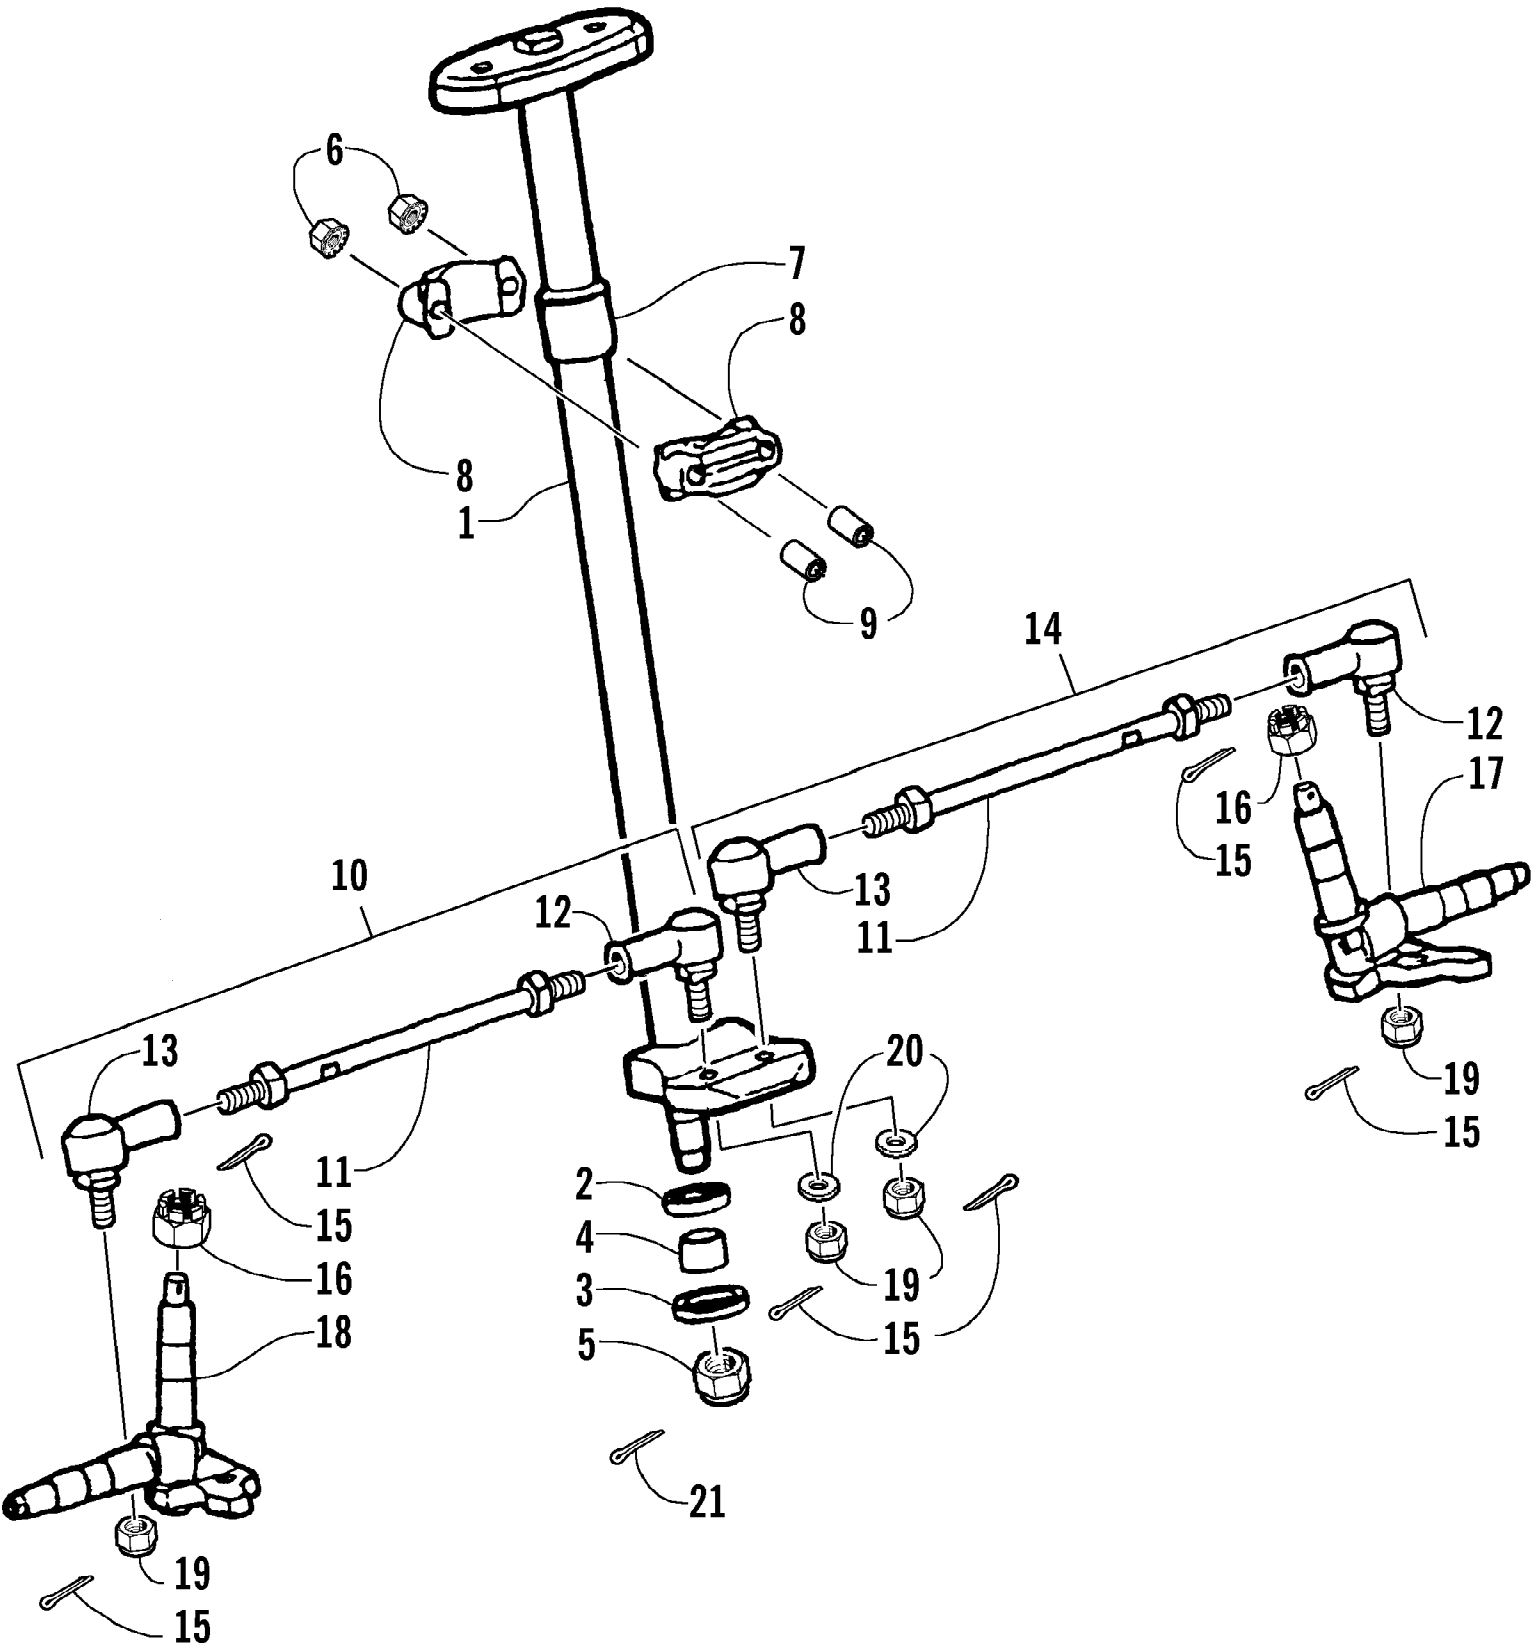

2005 ATV 50 Y-6 YOUTH RED (A2005H2A2BUSR)  
OIL PUMP ASSEMBLY

Page 36 of 50

Ref #	Part Number	Qty	S/P/F	Description
1	3301-035	1		Gear, Pump Drive
2	3301-379	2		Circlip
3	3301-425	1		Pin, Crankshaft
4	3301-586	1		Pump, Oil - Assembly (inc. 5-7)
5	3301-034	1		Gear, Oil Pump
6	3301-300	1		O-Ring
7	3301-433	1		Seal, Oil
8	3301-033	1		Ring, Steel
9	3301-366	1		Tube, Oil
10	3301-373	1		Clip
11	3301-374	4		Clip
12	3301-371	1		Tube
13	3301-075	1	/P	Cup, Oil Filter
14	3301-372	1		Tube
15	3301-317	2		Screw, Machine
16	3301-036	1		Washer, Wave
17	3301-585	1		Cover, Tube

No  
Diagram  
Available  
  
Parts List  
Only

2005 ATV 50 Y-6 YOUTH RED (A2005H2A2BUSR)  
RELATED ITEMS

Page 42 of 50

Ref #	Part Number	Qty	S/P/F	Description
	0436-431	1		Cover, Green and Black
	2257-184	1		Manual, Illustrated Parts
	2257-222	1		Manual, Operator's (E)
	2257-223	1		Manuel d'utilisation (F)
	0436-400	1	S	Oil, 2-Cycle (Injection)
	0436-446	1		Skid Plate
	0436-447	1		Windshield

2005 ATV 50 Y-6 YOUTH RED (A2005H2A2BUSR)  
STARTER ASSEMBLY

Page 44 of 50

Ref #	Part Number	Qty	S/P/F	Description
1	3301-423	1		Bearing, Needle
2	3301-424	1		Boss, Bearing
3	3301-355	1		Washer
4	3301-344	3		Washer
5	3301-418	1		Bearing, Needle
6	3301-121	1		Gear, Idler
7	3301-311	1		Washer, Wave
8	3301-426	1		Shaft, Idler
9	3301-287	2		Screw, Cap
10	3301-009	1		Plate, Idler Gear
11	3301-391	1		Screw, Cap
12	3301-127	1		Starter Shaft Assembly
13	3301-128	1		Spring, Reset - Starter Shaft
14	3301-429	1		Bushing
15	3301-351	1		Washer
16	3301-377	1		Circlip
17	3301-568	1	S	Starter Crank Assembly
18	3301-125	1		Clip, Spring - Starter Pinion
19	3301-126	1		Starter Pinion Assembly
20	3301-569	1		Starter Clutch - Electric - Assembly (inc. 21-25)
21	3301-124	1		Wheel, Starter Clutch
22	3301-570	1		Clutch Set, Electric Starter (inc. 23-25)
23	3301-571	3		Spring, Clutch
24	3301-133	3		Guide, Clutch
25	3301-132	3		Roller, Clutch