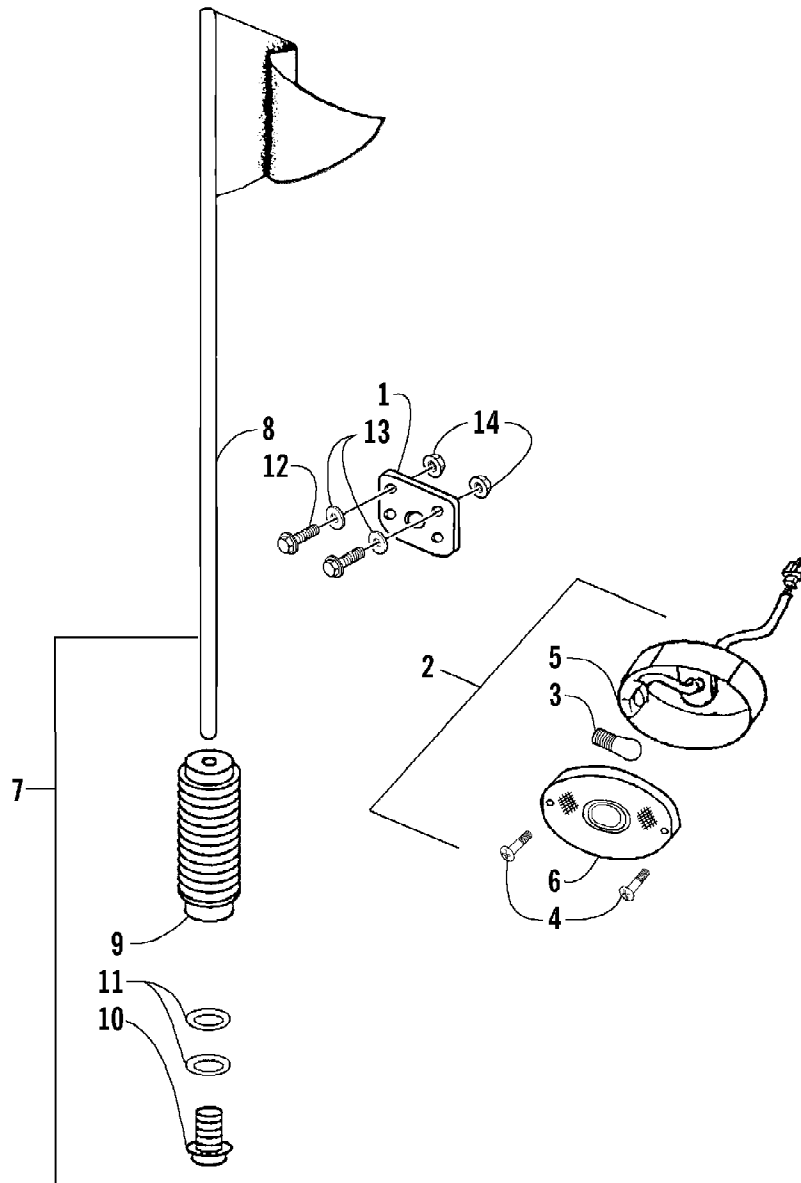

2005 ATV 50 Y-6 YOUTH RED (A2005H2A2BUSR)  
A-ARM, FLOOR PANEL, AND BUMPER ASSEMBLY

2005 ATV 50 Y-6 YOUTH RED (A2005H2A2BUSR)  
A-ARM, FLOOR PANEL, AND BUMPER ASSEMBLY

Page 2 of 50

Ref #	Part Number	Qty	S/P/F	Description
1	3301-222	1		A-Arm, Suspension - Left
1	3301-218	1		A-Arm, Suspension - Right
2	3301-428	4		Bushing, Rubber
3	3301-328	2		Bushing
4	3301-219	2		Bushing
5	3301-283	4		Nut, Nylon
6	3301-220	2		Cover, Waterproof
7	3301-580	2	/P	Cover, Dustproof
8	3301-402	4		Screw, Cap
9	3301-445	2		Cap, Grease Fitting
10	3301-444	2		Fitting, Grease
11	3301-251	1		Panel, Floor
12	3301-400	4		Screw, Cap
13	3301-256	2		Cap, Floor Panel - Rubber
14	3301-894	1		Bumper
15	3301-395	6		Screw, Cap
16	3301-388	2		Screw, Cap
17	3301-322	4		Screw, Self-Tapping
18	3301-892	1		Cover, Bumper
19	3301-255	1		Guard, Floor Panel - Right
20	3301-254	1		Guard, Floor Panel - Left
21	3301-476	4		Washer, Spring

2005 ATV 50 Y-6 YOUTH RED (A2005H2A2BUSR)  
BODY AND SEAT ASSEMBLY

Page 4 of 50

Ref #	Part Number	Qty	S/P/F	Description
1	3301-250	1		Cover, Front
2	3301-253	1		Panel, Floor - Left
3	3301-252	1		Panel, Floor - Right
4	3301-264	1		Cover, Rear
5	3301-319	4		Screw, Machine
6	3301-320	6		Screw, Machine
7	3301-257	1		Seat Assembly (inc. 8-9)
8	3301-258	1		Bracket, Seat
9	3301-259	2		Bolt, Seat
10	3301-613	1		Strip, Rubber
11	3301-210	1		Bag, Tool
12	3301-262	1		Spring, Reset
13	3301-261	1		Cable, Seat Release
14	3301-263	1		Seat Lock Assembly
15	3301-386	2		Screw, Cap
16	3301-275	4		Bolt, Carriage
17	3301-338	1		Washer
18	3301-281	1		Nut, Nylon
19	3301-149	1		Reflector
20	3301-466	2	/P	Screw, Cap
21	3301-327	2		Nut, Flange
22	3301-280	2	S	U-Nut