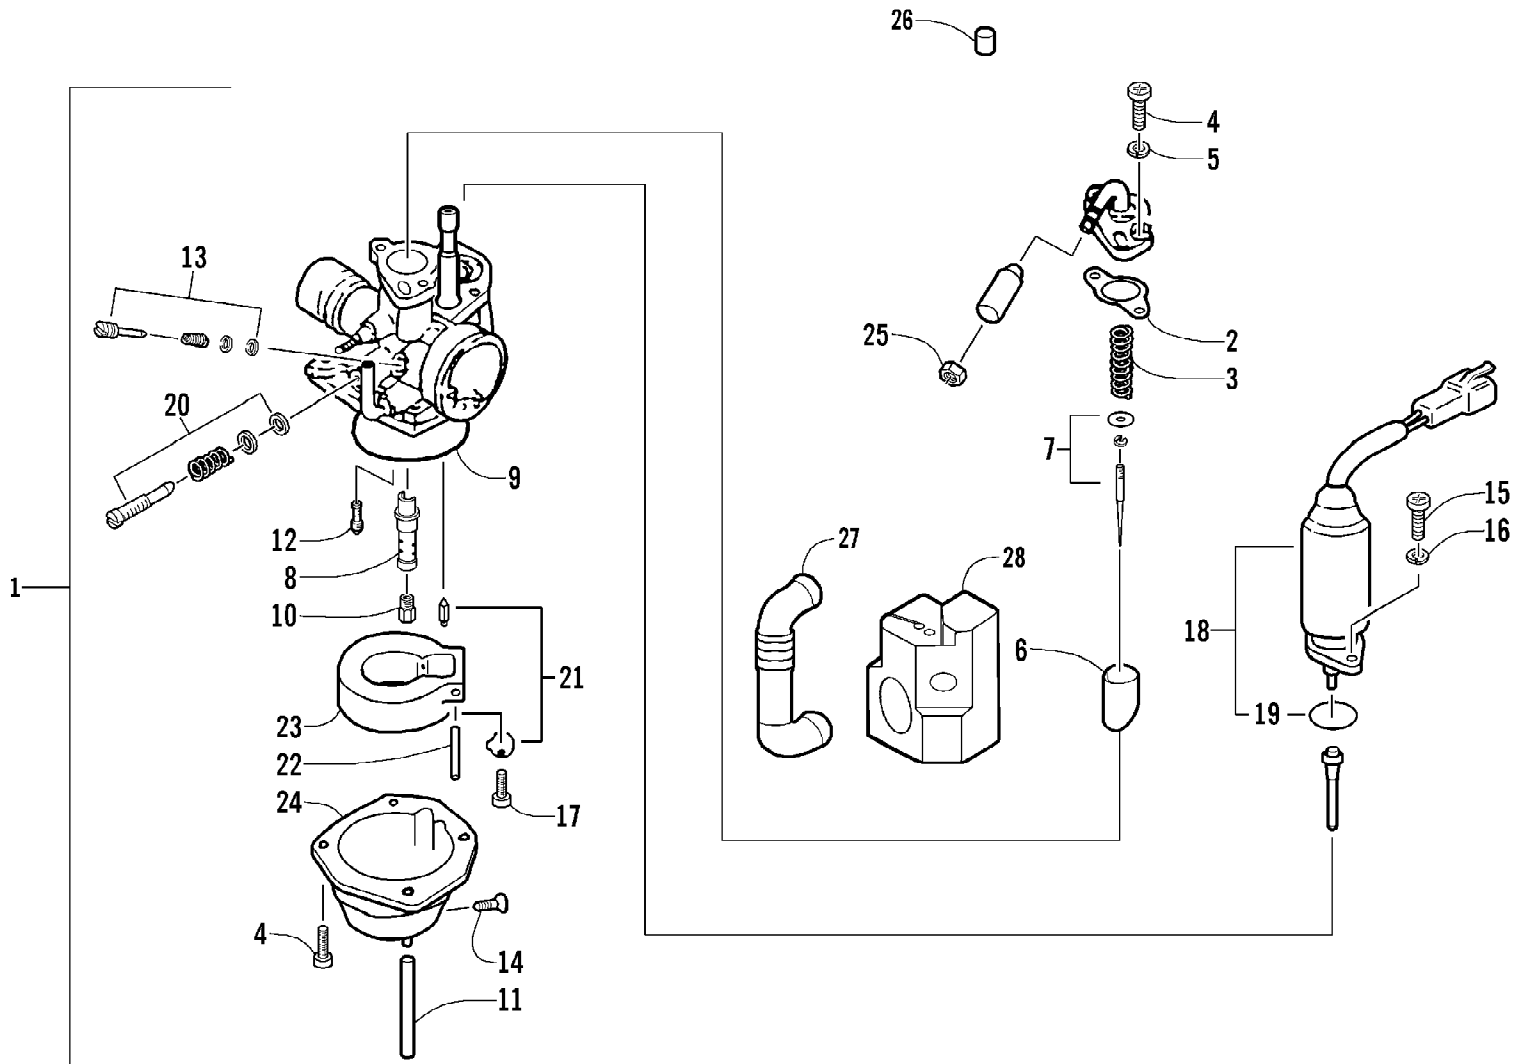

2005 ATV 50 Y-6 YOUTH RED (A2005H2A2BUSR)
CARBURETOR ASSEMBLY

2005 ATV 50 Y-6 YOUTH RED (A2005H2A2BUSR)
CARBURETOR ASSEMBLY

Page 8 of 50

Ref #	Part Number	Qty	S/P/F	Description
1	3301-603	1		Carburetor Assembly (inc. 2-25)
2	3301-039	1		Gasket, Carburetor
3	3301-040	1		Spring, Throttle Valve
4	3301-315	6	S	Screw, Machine
5	3301-359	2		Washer, Spring
6	3301-041	1		Valve, Throttle
7	3301-547	1		Set, Jet Needle
8	3301-549	1		Needle Jet
9	3301-044	1		Seal, Float Chamber
10	3301-615	1		Main Jet
11	3301-047	1		Tube, Overflow
12	3301-614	1		Pilot Jet
13	3301-052	1		Screw, Air Adjustment
14	3301-049	1		Plug, Drain
15	3301-313	2		Screw, Machine
16	3301-358	2		Washer, Spring
17	3301-312	1		Screw, Machine
18	3301-066	1	/P	Choke Assembly - Electric (inc. 19)
19	3301-299	1		O-Ring
20	3301-051	1		Screw, Throttle
21	3301-053	1		Needle Valve Assembly
22	3301-055	1		Pin, Float
23	3301-054	1		Float
24	3301-045	1		Chamber, Float
25	3301-050	1		Nut, Cable Adjust
26	3301-521	1	/P	Plug, Purge Hole
27	3301-531	1		Tube, Breather
28	3301-548	1		Shroud, Carburetor