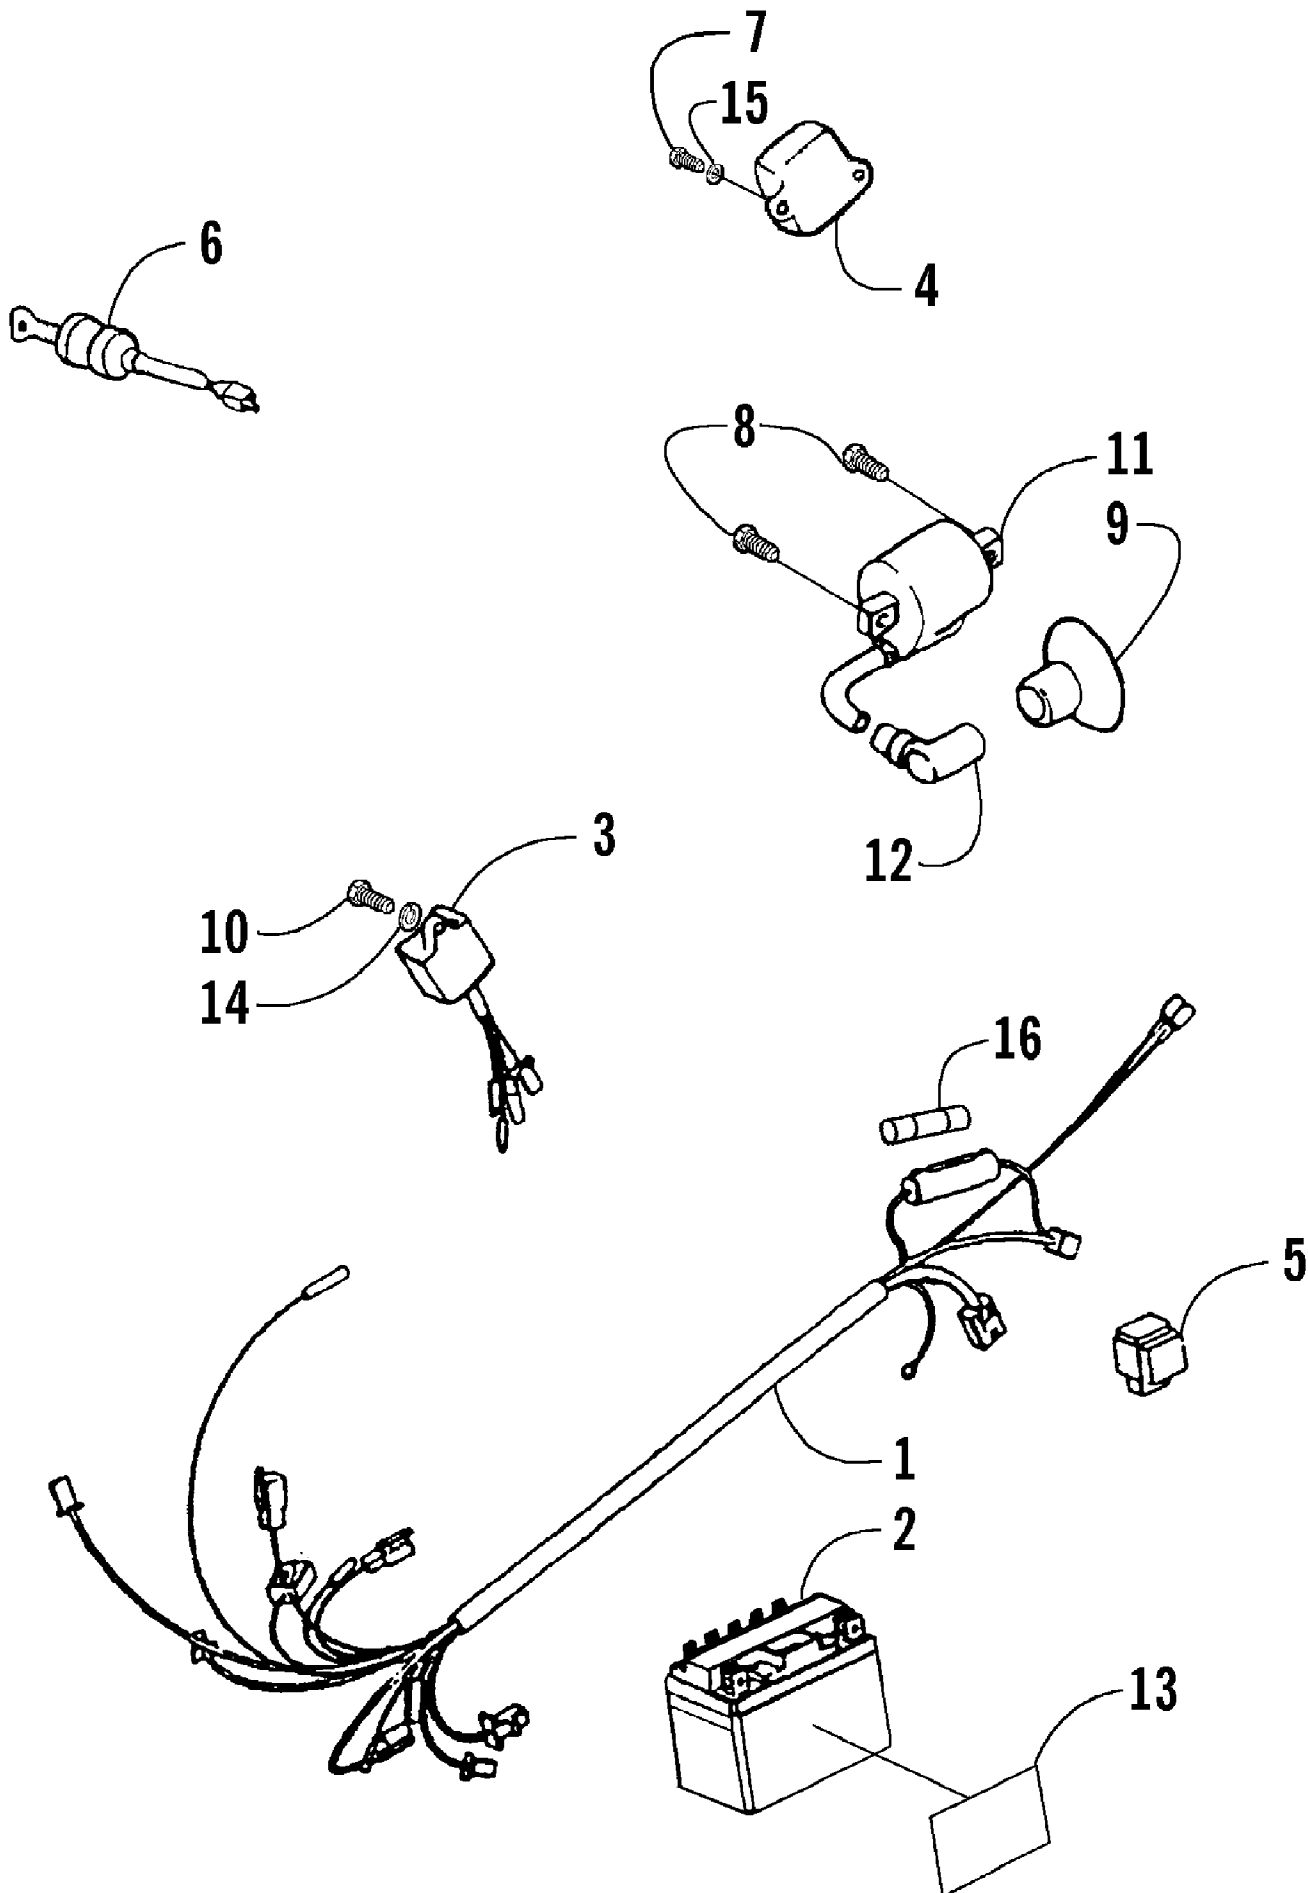

**WARNING**

Do not use power windows when in gear or under load.

The use of power windows can result in serious injury or death.

2005 ATV 50 Y-6 YOUTH RED (A2005H2A2BUSR)  
DECALS

Page 18 of 50

Ref #	Part Number	Qty	S/P/F	Description
1	0411-920	1		Decal, Graphic - Right
2	0411-921	1		Decal, Graphic - Left
3	0411-918	1		Decal, Graphic - Front
4	0411-922	1		Decal, Graphic - Rear
5	0411-454	1		Decal, Graphic - Cowl
6	0411-912	1		Decal, Graphic - Lower Right
7	0411-913	1		Decal, Graphic - Lower Left
8	0411-904	1		Decal, Graphic - Upper Right
9	0411-905	1		Decal, Graphic - Upper Left
10	0411-962	1		Decal, Reflector - Red - Right
10	0411-961	1		Decal, Reflector - Red - Left
11	0411-960	1		Decal, Reflector - Amber - Right
11	0411-959	1		Decal, Reflector - Amber - Left
12	0411-218	1		Decal, Warning - General
13	0411-457	1		Decal, Warning - Pre-Ride
14	0411-399	1		Decal, Warning - Age
15	0411-435	1		Decal, Warning - Passenger
16	0411-649	1		Decal, Fuel Shut-Off
17	0411-455	1		Decal, Warning - Tire/Load
18	0411-426	1		Decal, Warning - Clutch Cover
19	0411-836	1		Decal, Warning - Hill

2005 ATV 50 Y-6 YOUTH RED (A2005H2A2BUSR)  
ELECTRICAL

Page 20 of 50

Ref #	Part Number	Qty	S/P/F	Description
1	3301-147	1		Harness, Main (inc. 16)
2	3301-145	1		Battery
3	3301-595	1		CDI Unit
4	3301-146	1		Regulator
5	3301-154	1		Relay, Starter
6	3301-151	1		Switch, Ignition
7	3301-316	1		Screw, Machine
8	3301-390	2		Screw, Cap
9	3301-137	1		Cap, Rubber
10	3301-318	1		Screw, Machine
11	3301-136	1		Coil, Ignition
12	3301-596	1		Cap, Spark Plug
13	3301-463	1		Decal, Warning - Battery
14	3301-360	1		Washer, Spring
15	3301-475	1		Washer, Spring
16	3301-512	1		Fuse - 7 Amp