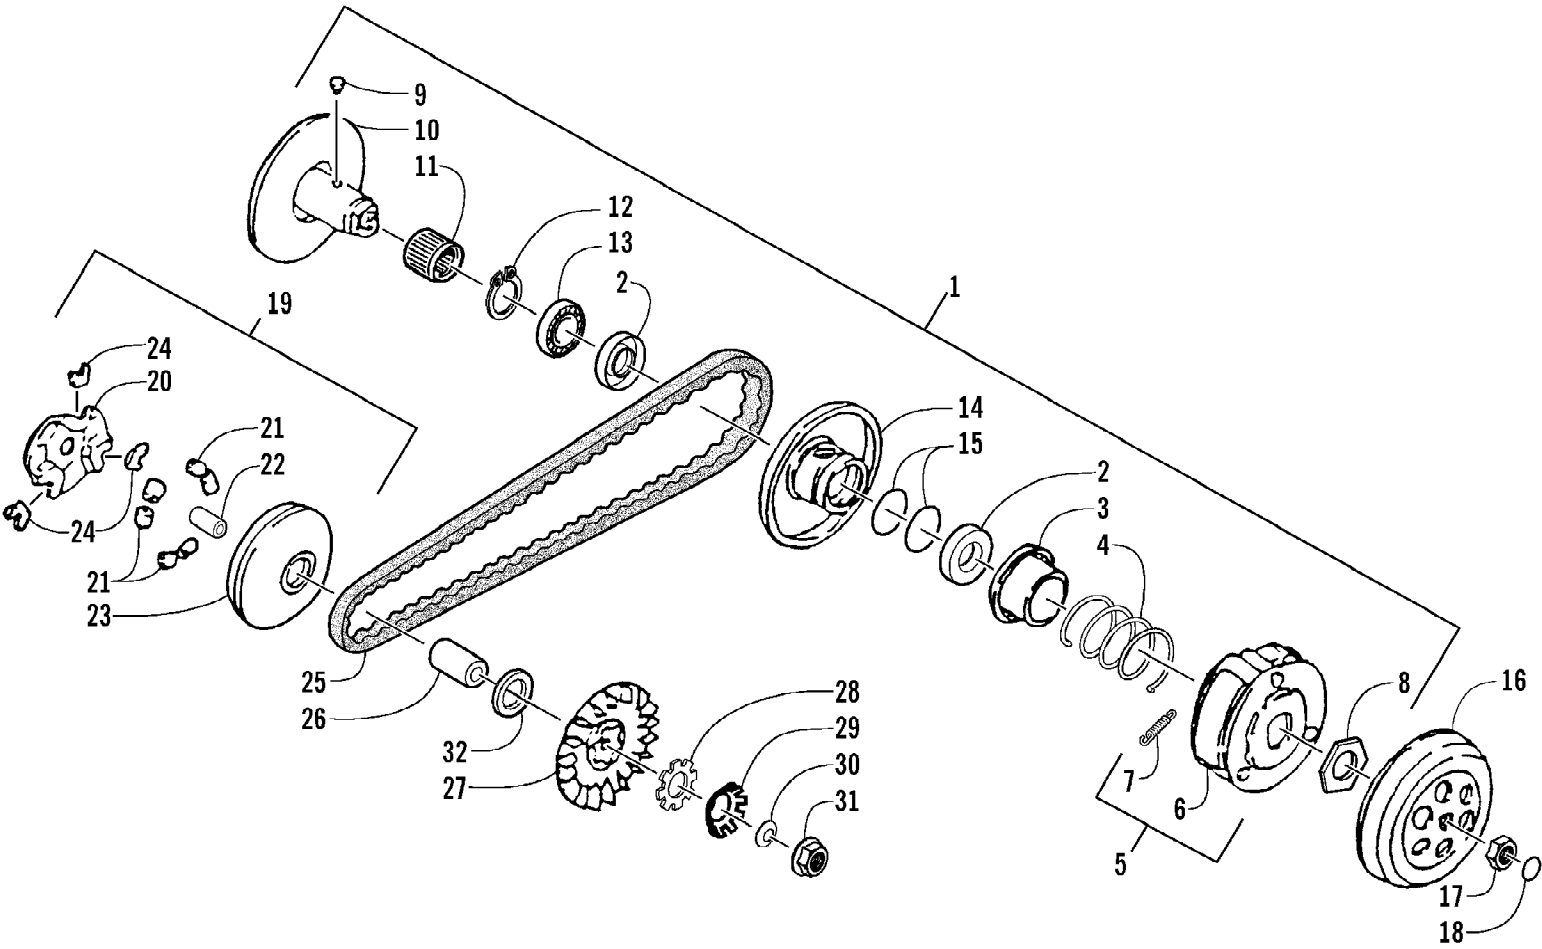

2005 ATV 50 Y-6 YOUTH RED (A2005H2A2BUSR)
CLUTCH ASSEMBLY

2005 ATV 50 Y-6 YOUTH RED (A2005H2A2BUSR)
CLUTCH ASSEMBLY

Page 10 of 50

Ref #	Part Number	Qty	S/P/F	Description
1	3301-592	1		Driven Face Assembly (inc. 2-15)
2	3301-442	2		Seal, Oil
3	3301-118	1		Seat, Secondary Spring
4	3301-594	1		Spring, Compression
5	3301-112	1		Weight Set, Clutch (inc. 6-7)
6	3301-110	1		Carrier, Clutch Weight
7	3301-111	3		Spring
8	3301-277	1		Nut
9	3301-116	2		Pin, Guide
10	3301-114	1		Face, Fixed Driven
11	3301-420	1		Bearing, Needle
12	3301-606	1	S	Circlip
13	3301-417	1		Bearing, Radial Ball
14	3301-115	1		Face, Movable Driven
15	3301-302	2		O-Ring
16	3301-100	1		Cover, Clutch
17	3301-325	1		Nut
18	3301-298	1		O-Ring
19	3301-559	1		Drive Face Assembly (inc. 20-24)
20	3301-562	1		Plate, Cam
21	3301-607	6		Roller, Weight
22	3301-528	1		Bushing
23	3301-560	1		Face, Movable Drive
24	3301-106	3		Slide, Cam Plate
25	3301-113	1		V-Belt
26	3301-527	1		Bushing
27	3301-561	1		Face, Fixed Drive
28	3301-564	1		Washer, Lock - External Tooth
29	3301-563	1		Clutch, One-Way
30	3301-108	1		Washer, Cone Spring
31	3301-331	1		Nut, Flange
32	3301-593	1		Bushing, Clutch