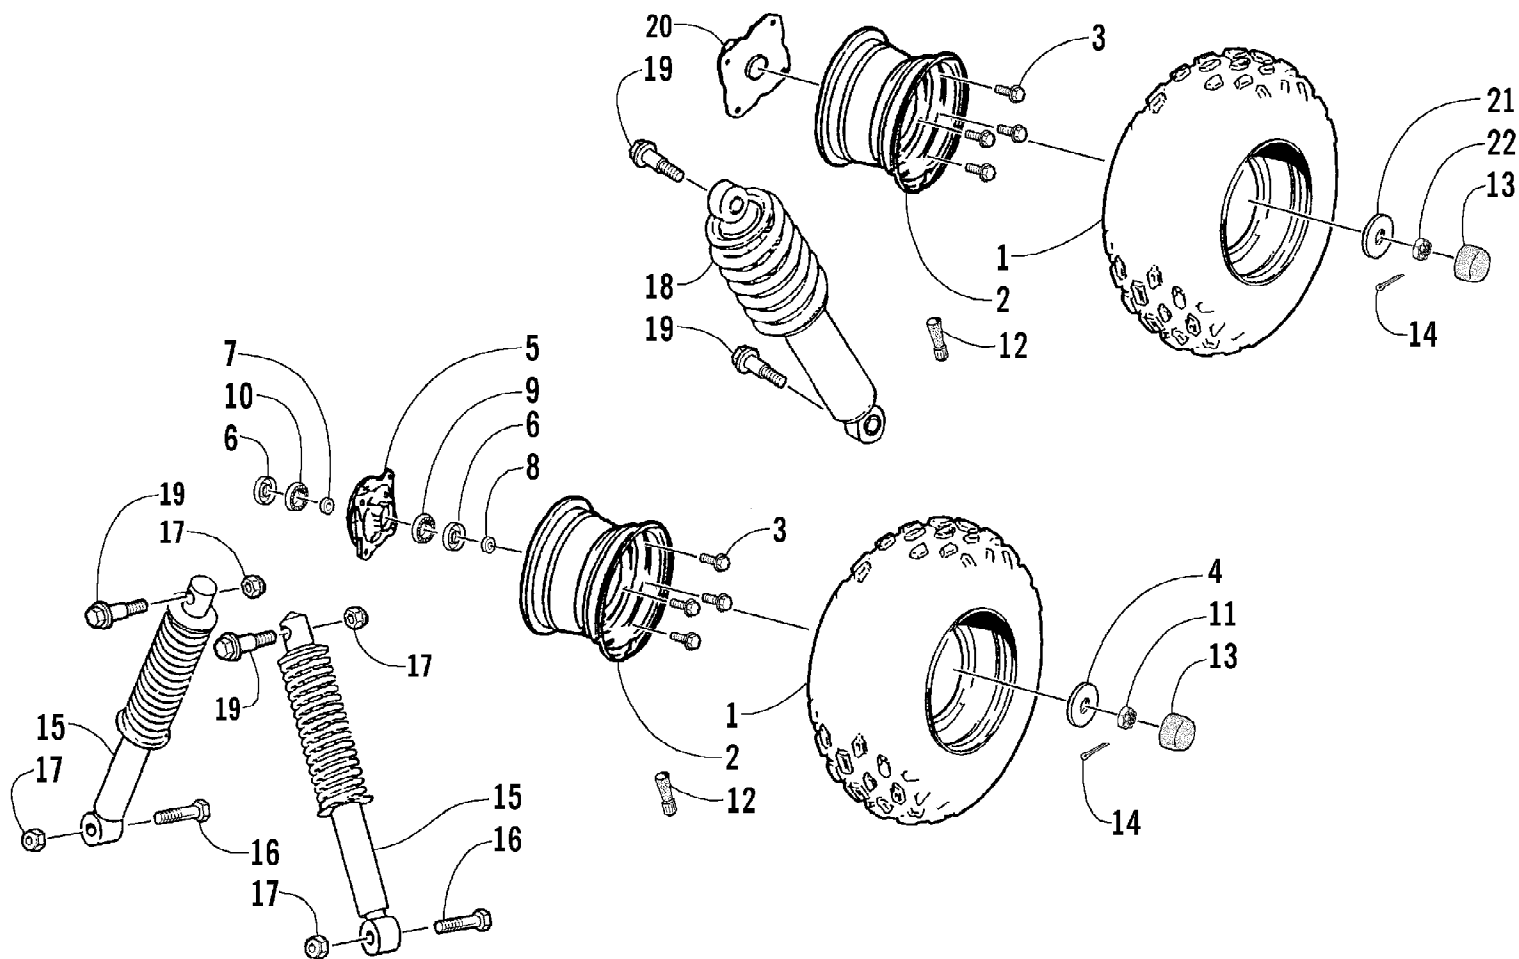

2005 ATV 50 Y-6 YOUTH RED (A2005H2A2BUSR)
WHEEL, TIRE, AND SUSPENSION ASSEMBLY

Page 50 of 50

Ref #	Part Number	Qty	S/P/F	Description
1	3301-575	4		Tire
2	3301-574	4		Wheel
3	3301-399	16		Screw, Cap
4	3301-347	2		Washer
5	3301-176	2		Drum, Brake - Front
6	3301-439	4		Seal, Oil
7	3301-195	2		Spacer
8	3301-188	2		Collar - Front
9	3301-408	2		Bearing, Radial Ball
10	3301-411	2		Bearing, Radial Ball
11	3301-333	2		Nut, Slotted
12	3301-171	4	/P	Stem, Valve
13	3301-181	4		Cover, Rubber
14	3301-363	4		Pin, Cotter
15	3301-223	2		Shock, Front
16	3301-308	2		Screw, Cap
17	3301-283	4		Nut, Nylon
18	3301-229	1		Shock, Rear
19	3301-401	4		Screw, Cap
20	3301-160	2		Connector, Shaft
21	3301-350	2		Washer
22	3301-335	2		Nut, Slotted