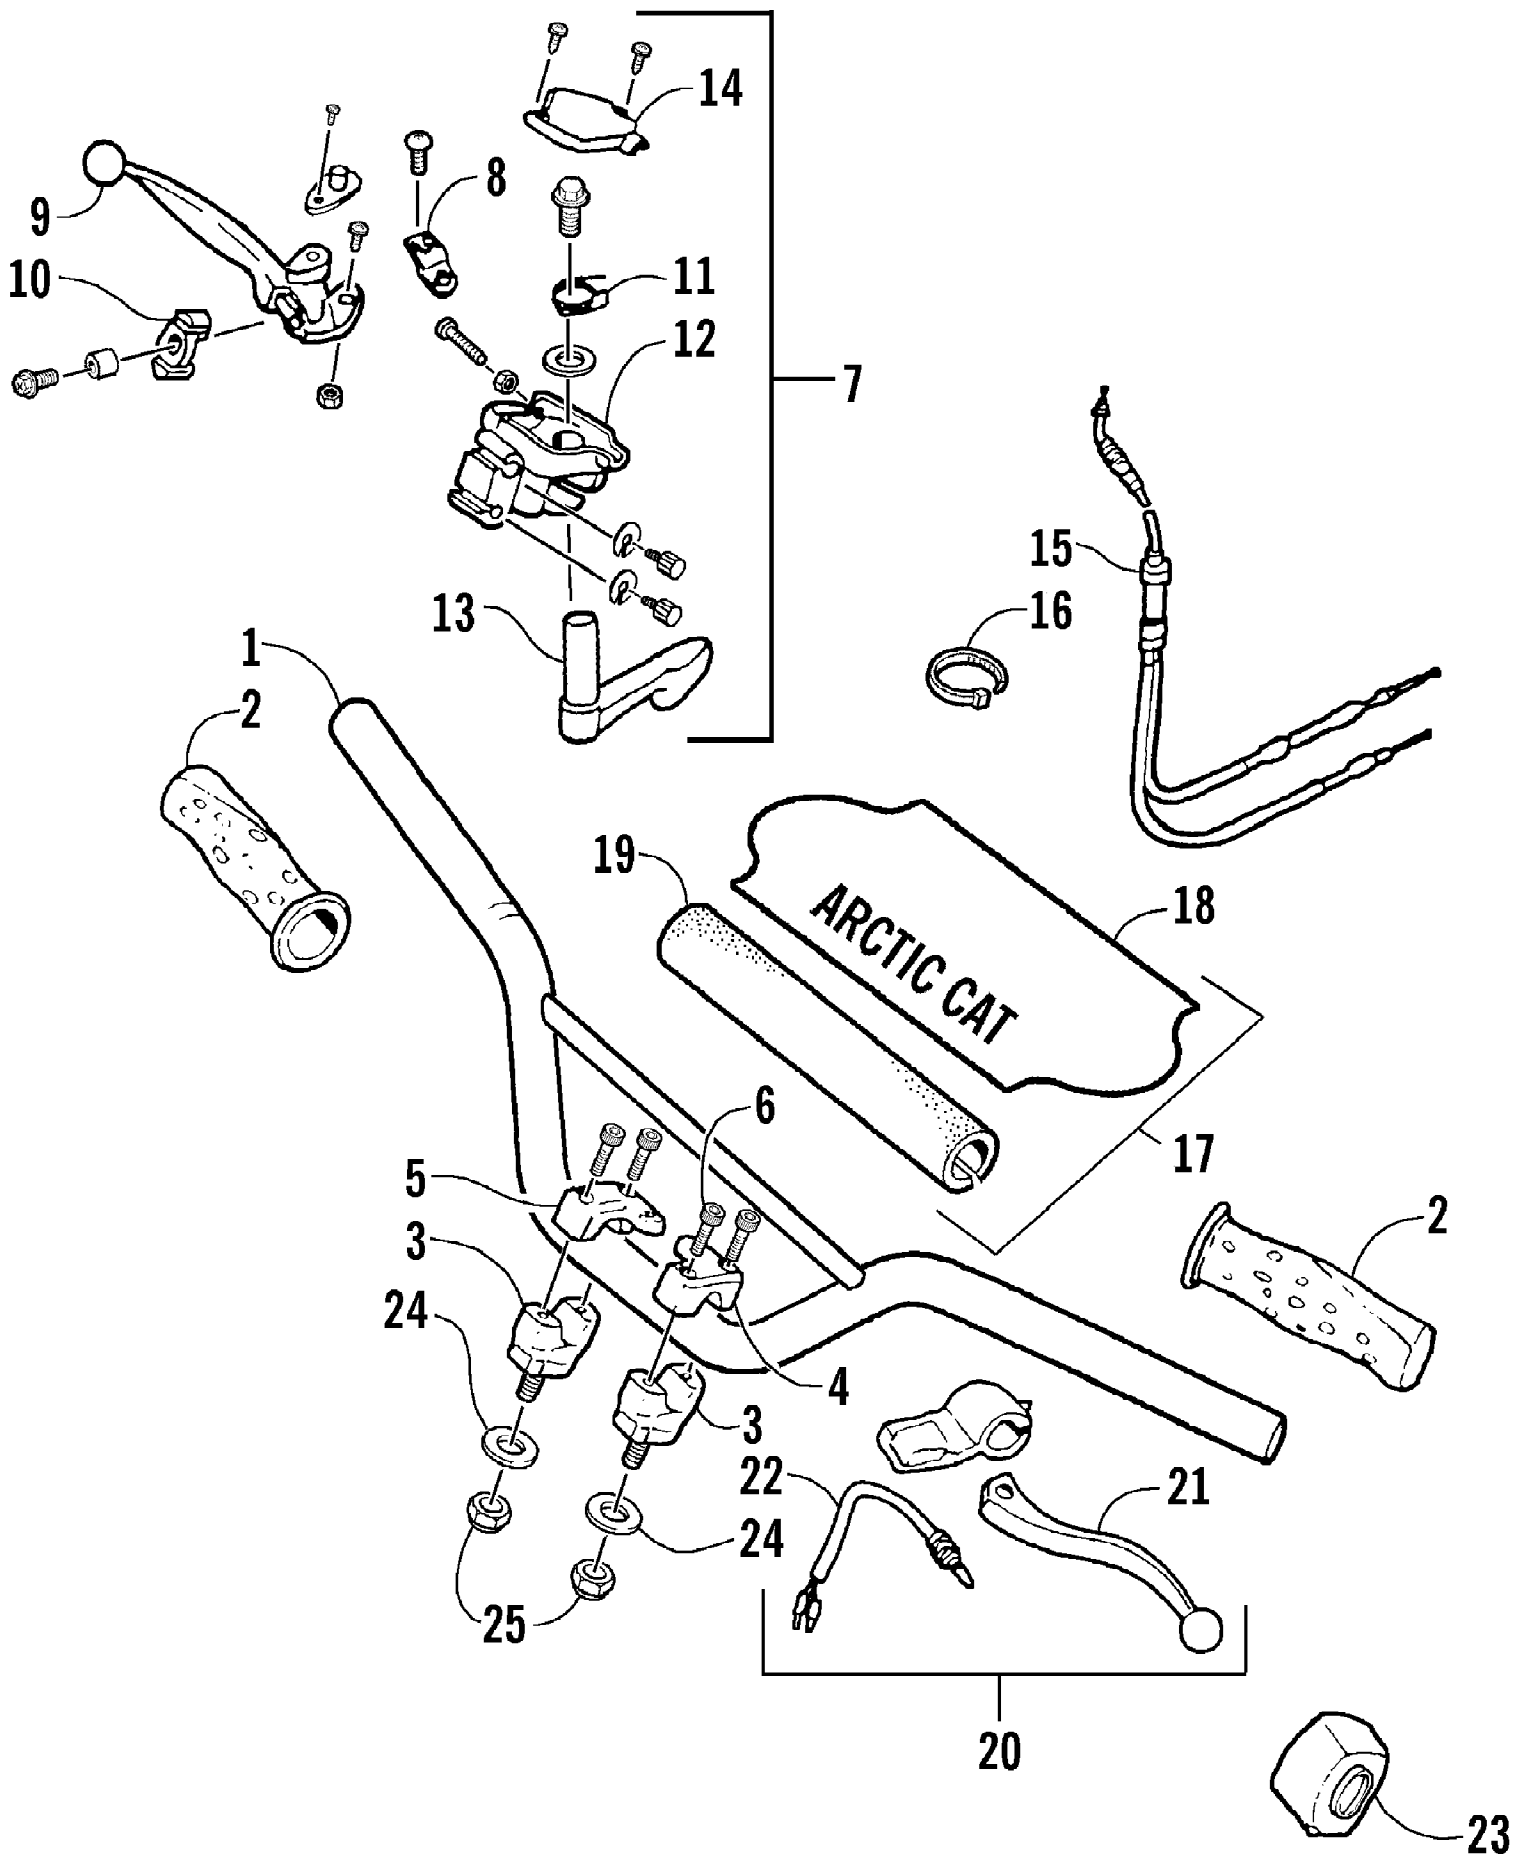

2005 ATV 50 Y-6 YOUTH RED (A2005H2A2BUSR)
HANDLEBAR ASSEMBLY

Page 32 of 50

Ref #	Part Number	Qty	S/P/F	Description
1	3301-230	1		Handlebar
2	3301-234	2		Grip, Handlebar
3	3301-231	2		Clamp, Handlebar - Bottom
4	3301-232	1		Clamp, Handlebar - Left
5	3301-233	1		Clamp, Handlebar - Right
6	3301-290	4		Screw, Cap
7	3301-235	1	S	Lever Assembly - Right (inc. 8-13)
8	3301-239	1		Bracket, Throttle Cable
9	3301-240	1		Lever, Brake - Right
10	3301-238	1		Bracket, Cable
11	3301-244	1		Spring, Throttle Lever
12	3301-237	1		Bracket, Lever
13	3301-243	1		Lever, Throttle
14	3301-236	1		Cover, Lever Body
15	3301-555	1	/P	Cable, Throttle
16	3301-465	1		Cable Tie
17	3301-457	1	/P	Pad, Handlebar - Assembly (inc. 18-19)
18	3301-458	1	S	Cover, Pad
19	3301-459	1		Pad, Handlebar
20	3301-242	1		Lever Assembly - Left (inc. 21-22)
21	3301-241	1		Lever, Brake - Left
22	3301-153	1		Harness, Brake Switch
23	3301-152	1		Switch Assembly
24	3301-474	2	S	Washer
25	3301-283	2		Nut, Nylon