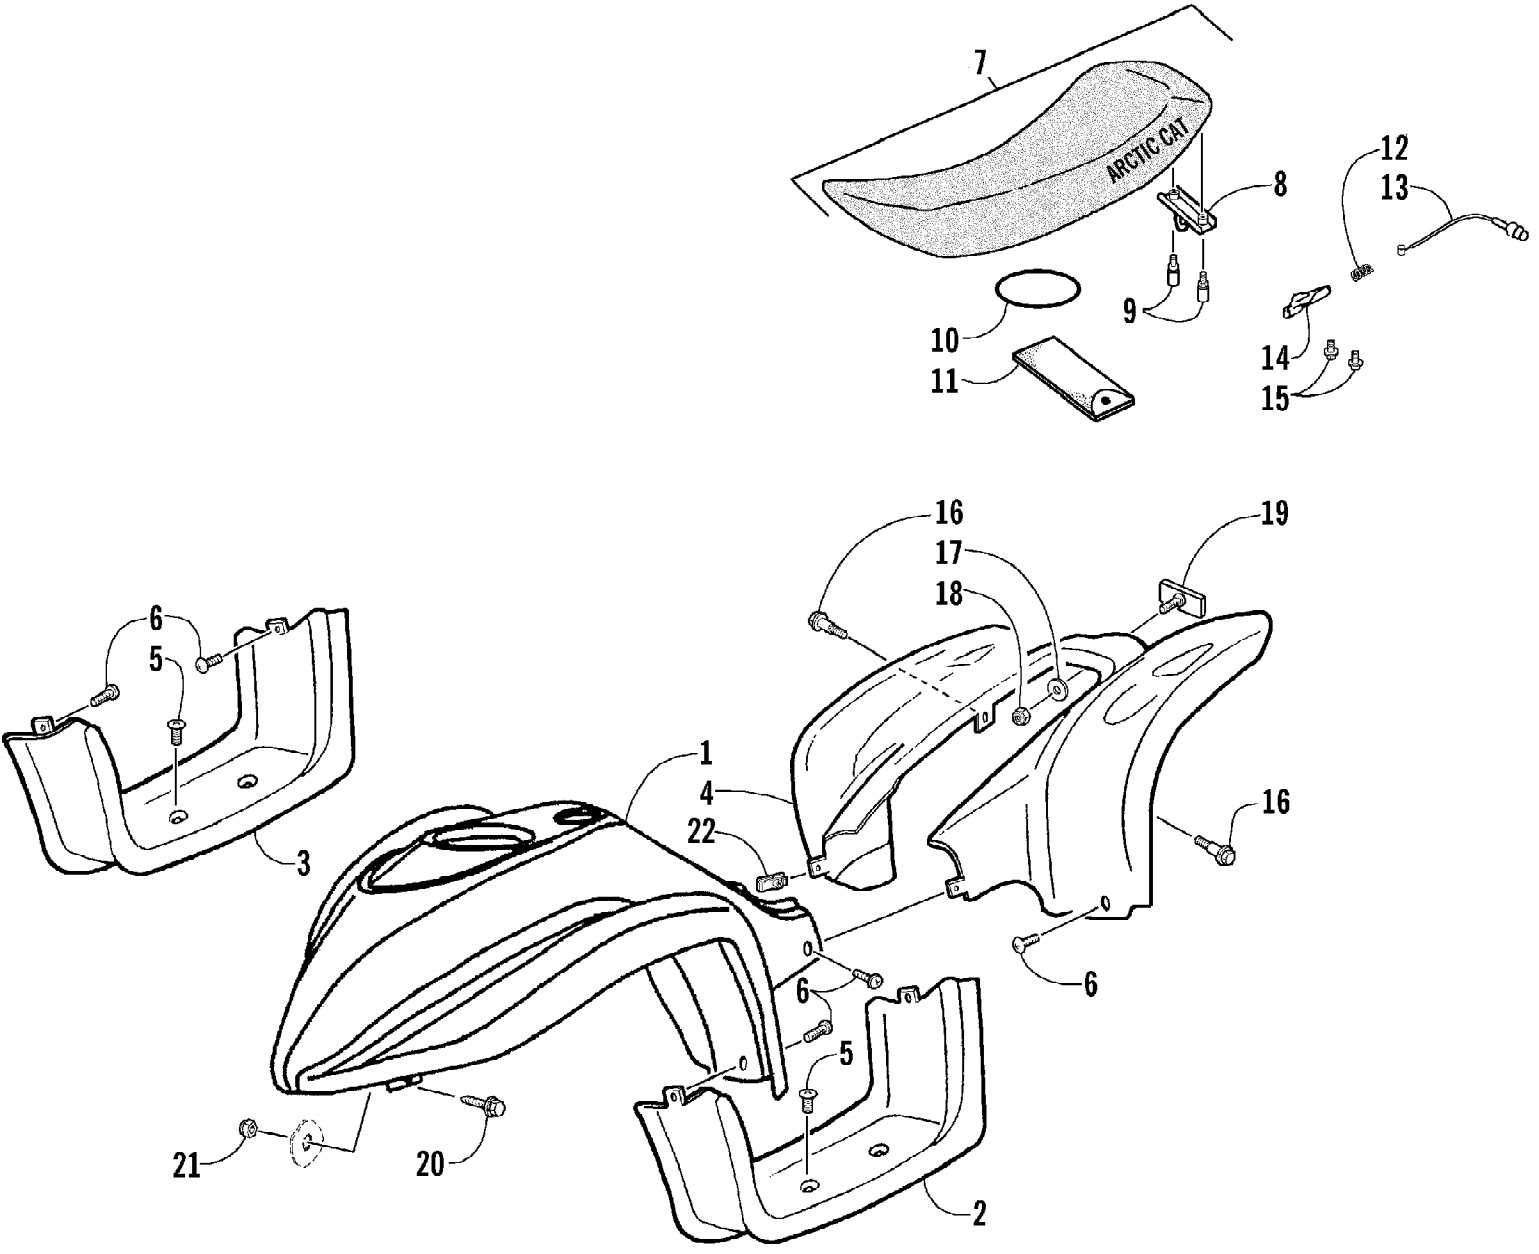

2005 ATV 50 Y-6 YOUTH RED (A2005H2A2BUSR)  
A-ARM, FLOOR PANEL, AND BUMPER ASSEMBLY

2005 ATV 50 Y-6 YOUTH RED (A2005H2A2BUSR)  
A-ARM, FLOOR PANEL, AND BUMPER ASSEMBLY

Page 2 of 50

Ref #	Part Number	Qty	S/P/F	Description
1	3301-222	1		A-Arm, Suspension - Left
1	3301-218	1		A-Arm, Suspension - Right
2	3301-428	4		Bushing, Rubber
3	3301-328	2		Bushing
4	3301-219	2		Bushing
5	3301-283	4		Nut, Nylon
6	3301-220	2		Cover, Waterproof
7	3301-580	2	/P	Cover, Dustproof
8	3301-402	4		Screw, Cap
9	3301-445	2		Cap, Grease Fitting
10	3301-444	2		Fitting, Grease
11	3301-251	1		Panel, Floor
12	3301-400	4		Screw, Cap
13	3301-256	2		Cap, Floor Panel - Rubber
14	3301-894	1		Bumper
15	3301-395	6		Screw, Cap
16	3301-388	2		Screw, Cap
17	3301-322	4		Screw, Self-Tapping
18	3301-892	1		Cover, Bumper
19	3301-255	1		Guard, Floor Panel - Right
20	3301-254	1		Guard, Floor Panel - Left
21	3301-476	4		Washer, Spring

2005 ATV 50 Y-6 YOUTH RED (A2005H2A2BUSR)  
BODY AND SEAT ASSEMBLY

Page 4 of 50

Ref #	Part Number	Qty	S/P/F	Description
1	3301-250	1		Cover, Front
2	3301-253	1		Panel, Floor - Left
3	3301-252	1		Panel, Floor - Right
4	3301-264	1		Cover, Rear
5	3301-319	4		Screw, Machine
6	3301-320	6		Screw, Machine
7	3301-257	1		Seat Assembly (inc. 8-9)
8	3301-258	1		Bracket, Seat
9	3301-259	2		Bolt, Seat
10	3301-613	1		Strip, Rubber
11	3301-210	1		Bag, Tool
12	3301-262	1		Spring, Reset
13	3301-261	1		Cable, Seat Release
14	3301-263	1		Seat Lock Assembly
15	3301-386	2		Screw, Cap
16	3301-275	4		Bolt, Carriage
17	3301-338	1		Washer
18	3301-281	1		Nut, Nylon
19	3301-149	1		Reflector
20	3301-466	2	/P	Screw, Cap
21	3301-327	2		Nut, Flange
22	3301-280	2	S	U-Nut