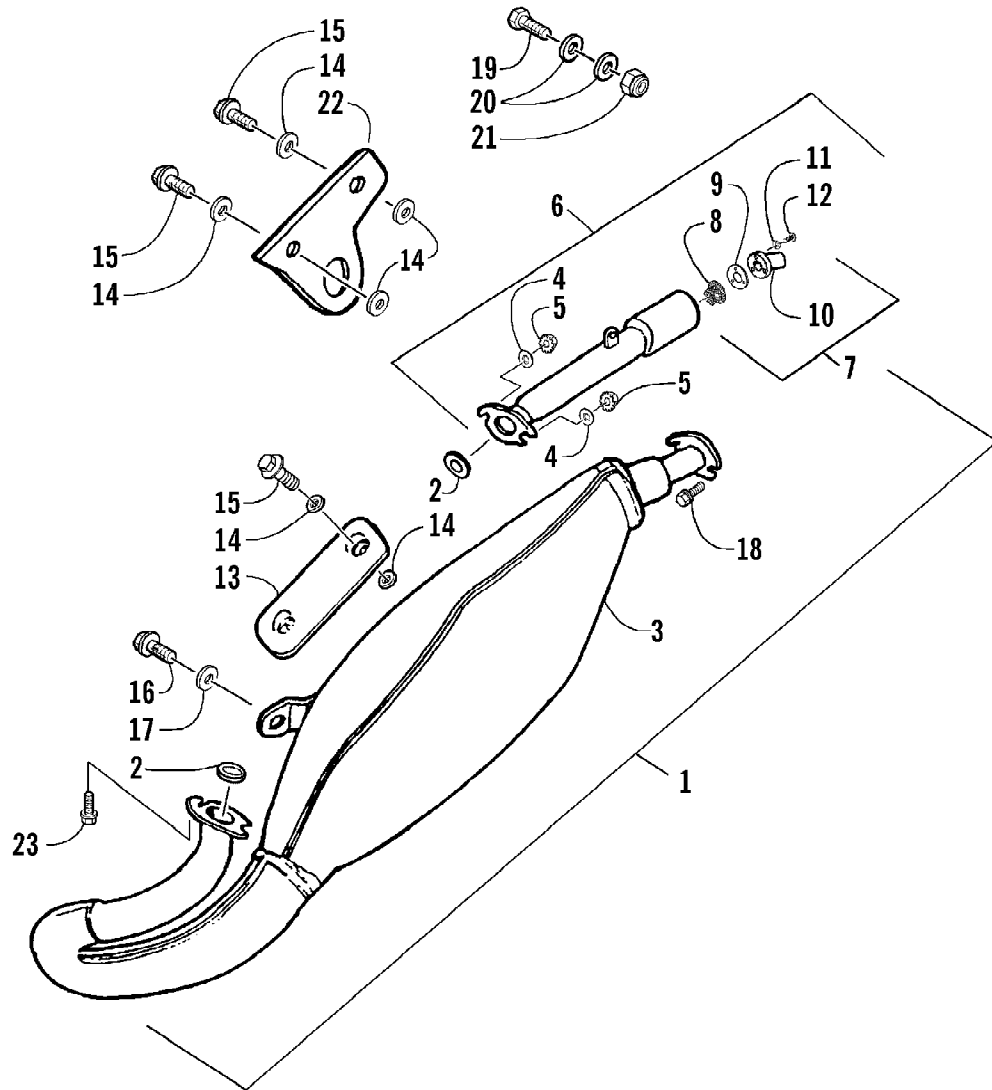

**WARNING**

Do not use power windows when in gear or under load.

The use of power windows can result in serious injury or death.

2005 ATV 50 Y-6 YOUTH RED (A2005H2A2BUSR)  
DECALS

Page 18 of 50

Ref #	Part Number	Qty	S/P/F	Description
1	0411-920	1		Decal, Graphic - Right
2	0411-921	1		Decal, Graphic - Left
3	0411-918	1		Decal, Graphic - Front
4	0411-922	1		Decal, Graphic - Rear
5	0411-454	1		Decal, Graphic - Cowl
6	0411-912	1		Decal, Graphic - Lower Right
7	0411-913	1		Decal, Graphic - Lower Left
8	0411-904	1		Decal, Graphic - Upper Right
9	0411-905	1		Decal, Graphic - Upper Left
10	0411-962	1		Decal, Reflector - Red - Right
10	0411-961	1		Decal, Reflector - Red - Left
11	0411-960	1		Decal, Reflector - Amber - Right
11	0411-959	1		Decal, Reflector - Amber - Left
12	0411-218	1		Decal, Warning - General
13	0411-457	1		Decal, Warning - Pre-Ride
14	0411-399	1		Decal, Warning - Age
15	0411-435	1		Decal, Warning - Passenger
16	0411-649	1		Decal, Fuel Shut-Off
17	0411-455	1		Decal, Warning - Tire/Load
18	0411-426	1		Decal, Warning - Clutch Cover
19	0411-836	1		Decal, Warning - Hill

2005 ATV 50 Y-6 YOUTH RED (A2005H2A2BUSR)  
ELECTRICAL

Page 20 of 50

Ref #	Part Number	Qty	S/P/F	Description
1	3301-147	1		Harness, Main (inc. 16)
2	3301-145	1		Battery
3	3301-595	1		CDI Unit
4	3301-146	1		Regulator
5	3301-154	1		Relay, Starter
6	3301-151	1		Switch, Ignition
7	3301-316	1		Screw, Machine
8	3301-390	2		Screw, Cap
9	3301-137	1		Cap, Rubber
10	3301-318	1		Screw, Machine
11	3301-136	1		Coil, Ignition
12	3301-596	1		Cap, Spark Plug
13	3301-463	1		Decal, Warning - Battery
14	3301-360	1		Washer, Spring
15	3301-475	1		Washer, Spring
16	3301-512	1		Fuse - 7 Amp