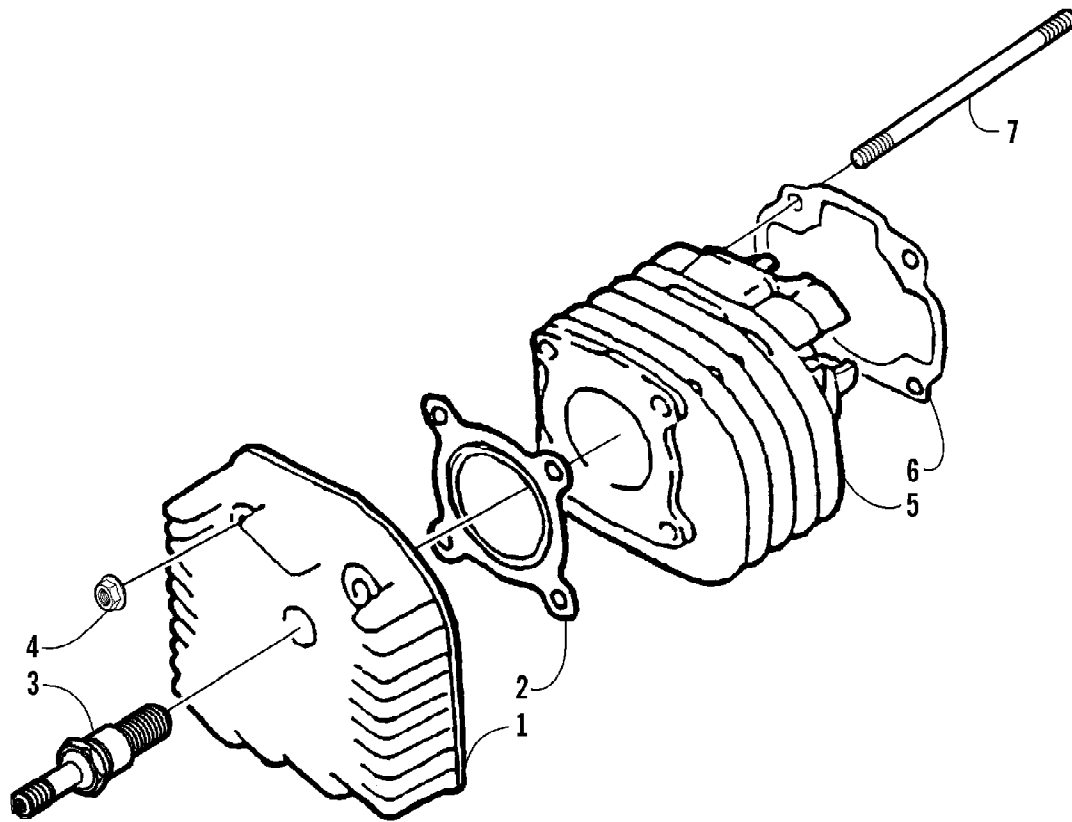

2005 ATV 50 Y-6 YOUTH RED (A2005H2A2BUSR)  
CLUTCH ASSEMBLY

2005 ATV 50 Y-6 YOUTH RED (A2005H2A2BUSR)  
CLUTCH ASSEMBLY

Page 10 of 50

Ref #	Part Number	Qty	S/P/F	Description
1	3301-592	1		Driven Face Assembly (inc. 2-15)
2	3301-442	2		Seal, Oil
3	3301-118	1		Seat, Secondary Spring
4	3301-594	1		Spring, Compression
5	3301-112	1		Weight Set, Clutch (inc. 6-7)
6	3301-110	1		Carrier, Clutch Weight
7	3301-111	3		Spring
8	3301-277	1		Nut
9	3301-116	2		Pin, Guide
10	3301-114	1		Face, Fixed Driven
11	3301-420	1		Bearing, Needle
12	3301-606	1	S	Circlip
13	3301-417	1		Bearing, Radial Ball
14	3301-115	1		Face, Movable Driven
15	3301-302	2		O-Ring
16	3301-100	1		Cover, Clutch
17	3301-325	1		Nut
18	3301-298	1		O-Ring
19	3301-559	1		Drive Face Assembly (inc. 20-24)
20	3301-562	1		Plate, Cam
21	3301-607	6		Roller, Weight
22	3301-528	1		Bushing
23	3301-560	1		Face, Movable Drive
24	3301-106	3		Slide, Cam Plate
25	3301-113	1		V-Belt
26	3301-527	1		Bushing
27	3301-561	1		Face, Fixed Drive
28	3301-564	1		Washer, Lock - External Tooth
29	3301-563	1		Clutch, One-Way
30	3301-108	1		Washer, Cone Spring
31	3301-331	1		Nut, Flange
32	3301-593	1		Bushing, Clutch

2005 ATV 50 Y-6 YOUTH RED (A2005H2A2BUSR)  
CRANKSHAFT AND PISTON ASSEMBLY

Page 14 of 50

Ref #	Part Number	Qty	S/P/F	Description
1	3301-537	1		Crankshaft Assembly (inc. 2-7)
2	3301-545	1		Crank, Left
3	3301-546	1		Pin, Crank
4	3301-526	1		Bearing, Needle
5	3301-608	1		Rod, Connecting
6	3301-543	1		Crank, Right
7	3301-285	1		Key
8	3301-584	1		Washer
9	3301-415	2		Bearing, Radial Ball
10	3301-438	1		Seal, Oil
11	3301-437	1		Seal, Oil
12	3301-544	1		Collar, Crank
13	3301-539	1		Piston
14	3301-540	1		Pin, Piston
15	3301-538	1		Ring, Piston - Set
16	3301-541	2		Clip, Piston Pin
17	3301-525	1		Bearing, Needle