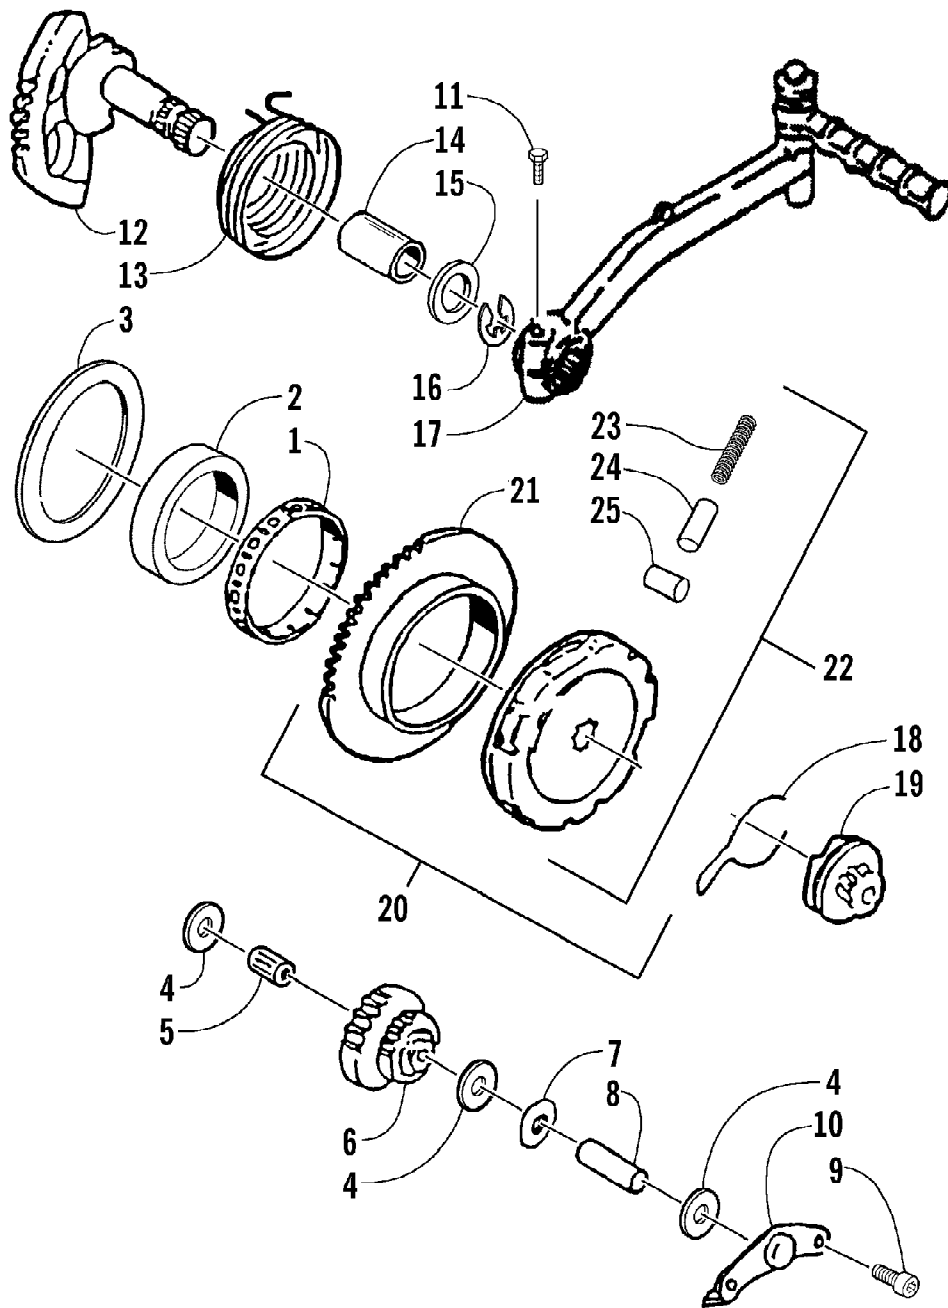

2005 ATV 50 Y-6 YOUTH RED (A2005H2A2BUSR)  
OIL PUMP ASSEMBLY

Page 36 of 50

Ref #	Part Number	Qty	S/P/F	Description
1	3301-035	1		Gear, Pump Drive
2	3301-379	2		Circlip
3	3301-425	1		Pin, Crankshaft
4	3301-586	1		Pump, Oil - Assembly (inc. 5-7)
5	3301-034	1		Gear, Oil Pump
6	3301-300	1		O-Ring
7	3301-433	1		Seal, Oil
8	3301-033	1		Ring, Steel
9	3301-366	1		Tube, Oil
10	3301-373	1		Clip
11	3301-374	4		Clip
12	3301-371	1		Tube
13	3301-075	1	/P	Cup, Oil Filter
14	3301-372	1		Tube
15	3301-317	2		Screw, Machine
16	3301-036	1		Washer, Wave
17	3301-585	1		Cover, Tube

2005 ATV 50 Y-6 YOUTH RED (A2005H2A2BUSR)  
REED VALVE AND AIR CLEANER ASSEMBLY

2005 ATV 50 Y-6 YOUTH RED (A2005H2A2BUSR)  
 REED VALVE AND AIR CLEANER ASSEMBLY

Page 40 of 50

Ref #	Part Number	Qty	S/P/F	Description
1	3301-030	1		Valve, Reed - Assembly
2	3301-061	1		Gasket, Reed Valve
3	3301-060	1		Manifold, Intake
4	3301-389	4		Screw, Cap
5	3301-031	1		Clamp, Hose - Intake Manifold
6	3301-375	1		Clip
7	3301-587	1		Air Cleaner Assembly (inc. 8-16)
8	3301-064	1		Base, Air Cleaner
9	3301-065	1		Cover, Air Cleaner
10	3301-552	1		Pipe, Guide
11	3301-898	1		Seal, Air Cleaner
12	3301-063	1		Element, Air Cleaner
13	3301-588	1		Connector, Air Cleaner
14	3301-432	2		Grommet
15	3301-471	4		Screw, Self-Tapping
16	3301-323	3		Screw, Self-Tapping
17	3301-307	2		Screw, Cap
18	3301-397	1		Screw, Cap
19	3301-072	1		Bracket, Air Cleaner
20	3301-553	1	S	Gasket, Air Cleaner Isolation
21	3301-520	1	/P	Joint, Air Cleaner
22	3301-309	1		Screw, Cap
23	3301-326	1		Nut, Flange
24	3301-554	1		Duct, Air
25	3301-376	1	/P	Clip

No  
Diagram  
Available  
  
Parts List  
Only

2005 ATV 50 Y-6 YOUTH RED (A2005H2A2BUSR)  
RELATED ITEMS

Page 42 of 50

Ref #	Part Number	Qty	S/P/F	Description
	0436-431	1		Cover, Green and Black
	2257-184	1		Manual, Illustrated Parts
	2257-222	1		Manual, Operator's (E)
	2257-223	1		Manuel d'utilisation (F)
	0436-400	1	S	Oil, 2-Cycle (Injection)
	0436-446	1		Skid Plate
	0436-447	1		Windshield