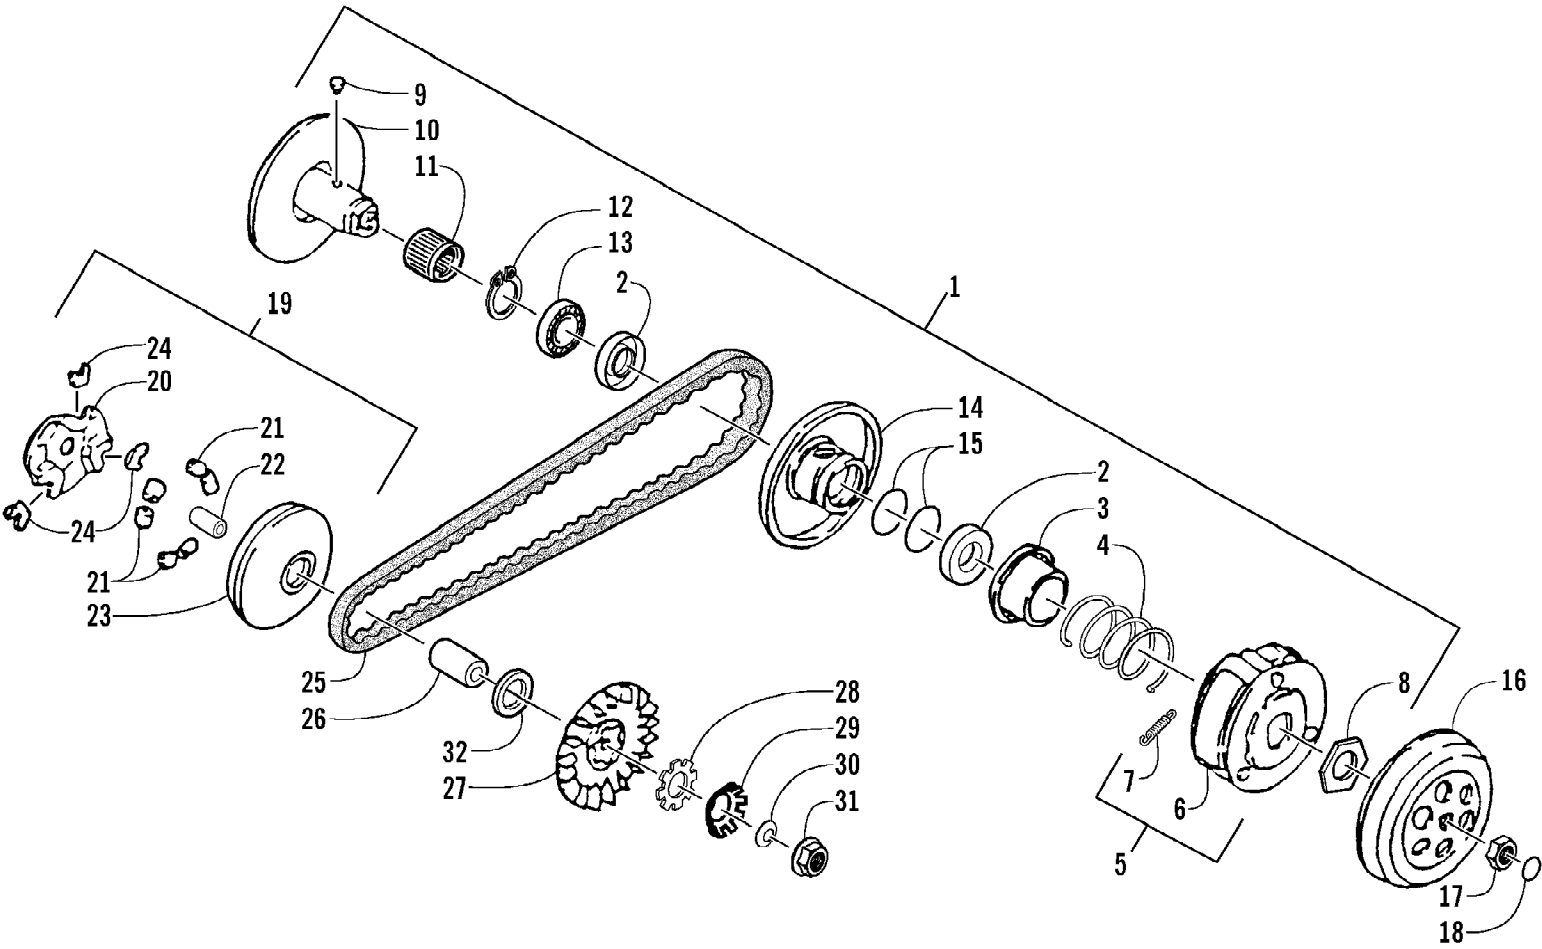

2005 ATV 50 Y-6 YOUTH CAT GREEN (A2005H2A2BUSZ)
CLUTCH ASSEMBLY

2005 ATV 50 Y-6 YOUTH CAT GREEN (A2005H2A2BUSZ)
CLUTCH ASSEMBLY

Page 10 of 50

Ref #	Part Number	Qty	S/P/F	Description
1	3301-592	1		Driven Face Assembly (inc. 2-15)
2	3301-442	2		Seal, Oil
3	3301-118	1		Seat, Secondary Spring
4	3301-594	1		Spring, Compression
5	3301-112	1		Weight Set, Clutch (inc. 6-7)
6	3301-110	1		Carrier, Clutch Weight
7	3301-111	3		Spring
8	3301-277	1		Nut
9	3301-116	2		Pin, Guide
10	3301-114	1		Face, Fixed Driven
11	3301-420	1		Bearing, Needle
12	3301-606	1	S	Circlip
13	3301-417	1		Bearing, Radial Ball
14	3301-115	1		Face, Movable Driven
15	3301-302	2		O-Ring
16	3301-100	1		Cover, Clutch
17	3301-325	1		Nut
18	3301-298	1		O-Ring
19	3301-559	1		Drive Face Assembly (inc. 20-24)
20	3301-562	1		Plate, Cam
21	3301-607	6		Roller, Weight
22	3301-528	1		Bushing
23	3301-560	1		Face, Movable Drive
24	3301-106	3		Slide, Cam Plate
25	3301-113	1		V-Belt
26	3301-527	1		Bushing
27	3301-561	1		Face, Fixed Drive
28	3301-564	1		Washer, Lock - External Tooth
29	3301-563	1		Clutch, One-Way
30	3301-108	1		Washer, Cone Spring
31	3301-331	1		Nut, Flange
32	3301-593	1		Bushing, Clutch