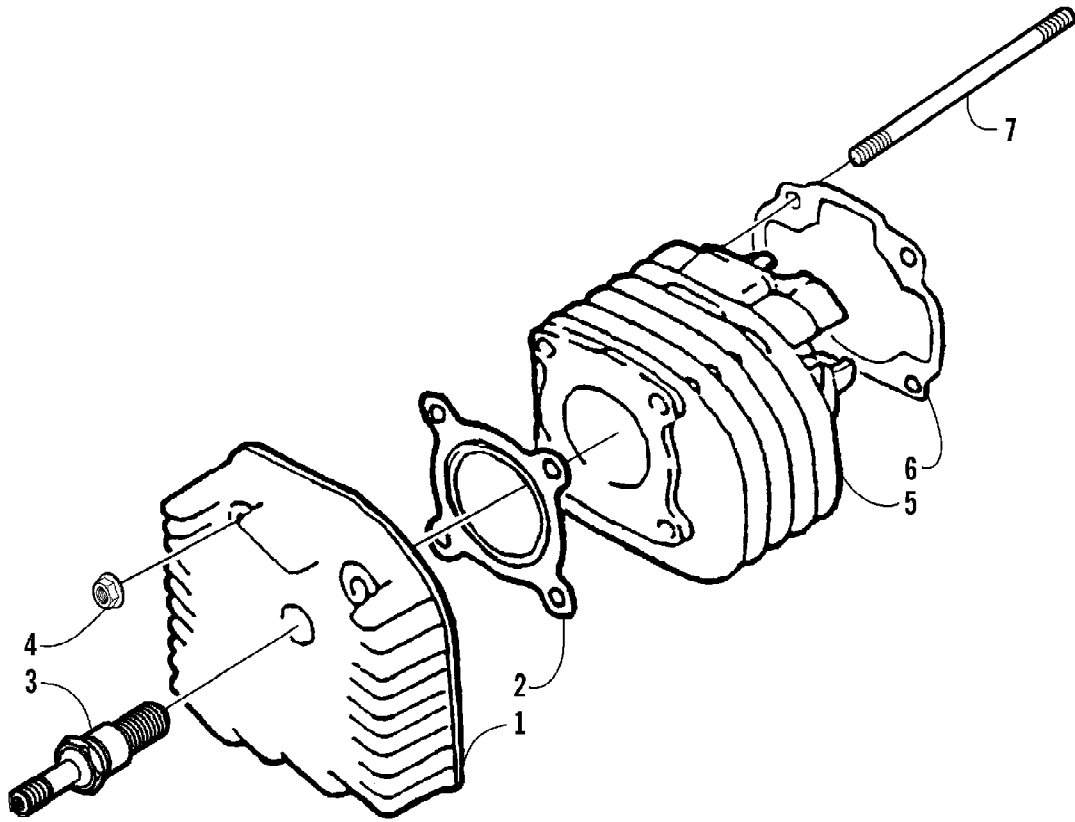

2005 ATV 50 Y-6 YOUTH CAT GREEN (A2005H2A2BUSZ)
CYLINDER AND HEAD ASSEMBLY

Page 16 of 50

Ref #	Part Number	Qty	S/P/F	Description
1	3301-534	1		Cylinder Head
2	3301-535	1		Gasket, Cylinder Head
3	0217-716	1	/P	Plug, Spark
4	3301-329	4		Nut, Flange
5	3301-532	1		Cylinder
6	3301-533	1		Gasket, Cylinder
7	3301-523	4		Bolt, Stud