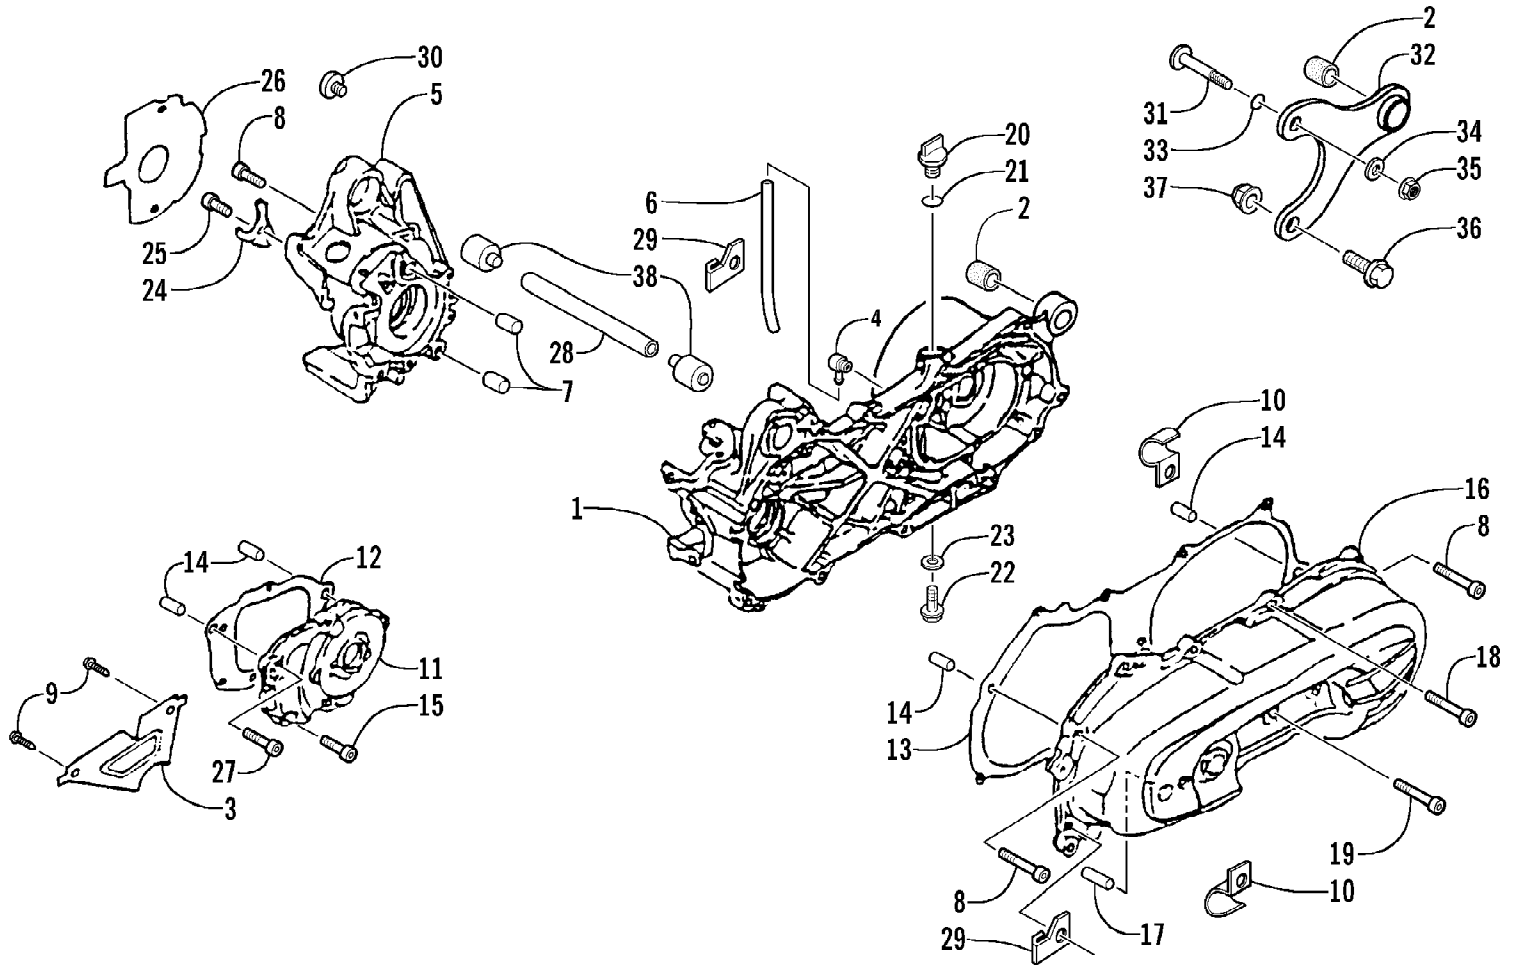

2005 ATV 50 Y-6 YOUTH CAT GREEN (A2005H2A2BUSZ)
CRANKCASE ASSEMBLY

2005 ATV 50 Y-6 YOUTH CAT GREEN (A2005H2A2BUSZ)
CRANKCASE ASSEMBLY

Page 12 of 50

Ref #	Part Number	Qty	S/P/F	Description
1	3301-530	1		Crankcase - Left
2	3301-427	2		Bushing, Rubber
3	3301-011	1		Plate, Cover
4	3301-057	1		Fitting, Breather Hose
5	3301-529	1		Crankcase - Right
6	3301-480	1		Hose, Breather
7	3301-365	2		Pin, Dowel
8	3301-292	8		Screw, Cap
9	3301-321	2		Screw, Self-Tapping
10	3301-013	2		Clamp
11	3301-097	1		Cover, Mission
12	3301-098	1		Gasket, Mission Cover
13	3301-014	1		Gasket, Crankcase Cover
14	3301-364	4		Pin, Dowel
15	3301-289	3		Screw, Cap
16	3301-010	1		Cover, Crankcase - Left
17	3301-426	1		Shaft, Idler
18	3301-290	9		Screw, Cap
19	3301-293	1		Screw, Cap
20	3301-037	1		Plug, Oil
21	3301-297	1		O-Ring
22	3301-394	1		Screw, Cap
23	3301-342	1		Washer
24	3301-003	1		Bracket, Oil Seal
25	3301-287	1		Screw, Cap
26	3301-004	1		Gasket, Magneto
27	3301-291	2		Screw, Cap
28	3301-005	1		Shaft, Crankcase Fixed
29	3301-012	2		Bracket, Carburetor Tube
30	3301-002	1		Protector, Shroud
31	3301-198	1		Shaft, Fixed
32	3301-007	1		Bracket, Crankcase
33	3301-296	1		O-Ring
34	3301-343	1		Washer
35	3301-330	1		Nut, Flange
36	3301-406	1		Screw, Cap
37	3301-332	1		Nut, Flange
38	3301-008	2		Bushing