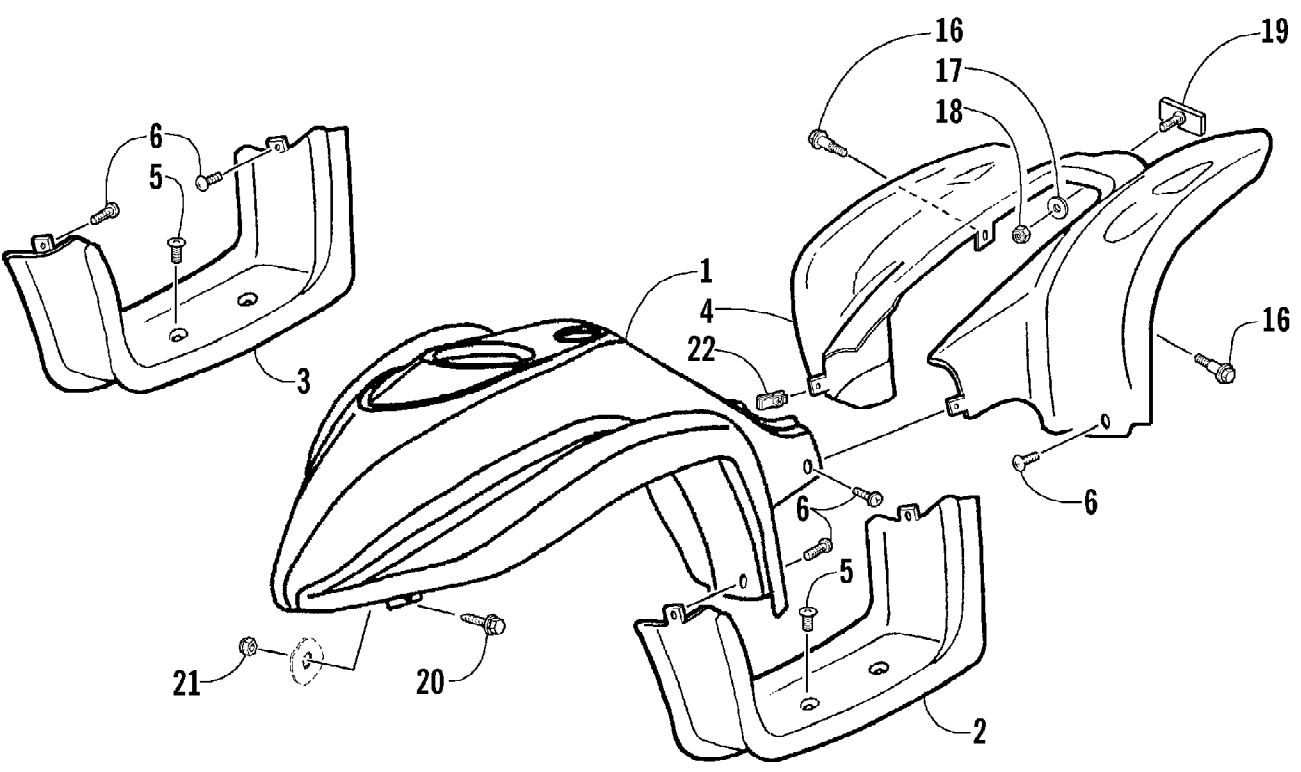

2005 ATV 50 Y-6 YOUTH CAT GREEN (A2005H2A2BUSZ)
A-ARM, FLOOR PANEL, AND BUMPER ASSEMBLY

2005 ATV 50 Y-6 YOUTH CAT GREEN (A2005H2A2BUSZ)
 A-ARM, FLOOR PANEL, AND BUMPER ASSEMBLY

Page 2 of 50

Ref #	Part Number	Qty	S/P/F	Description
1	3301-222	1		A-Arm, Suspension - Left
1	3301-218	1		A-Arm, Suspension - Right
2	3301-428	4		Bushing, Rubber
3	3301-328	2		Bushing
4	3301-219	2		Bushing
5	3301-283	4		Nut, Nylon
6	3301-220	2		Cover, Waterproof
7	3301-580	2	/P	Cover, Dustproof
8	3301-402	4		Screw, Cap
9	3301-445	2		Cap, Grease Fitting
10	3301-444	2		Fitting, Grease
11	3301-251	1		Panel, Floor
12	3301-400	4		Screw, Cap
13	3301-256	2		Cap, Floor Panel - Rubber
14	3301-894	1		Bumper
15	3301-395	6		Screw, Cap
16	3301-388	2		Screw, Cap
17	3301-322	4		Screw, Self-Tapping
18	3301-893	1		Cover, Bumper
19	3301-255	1		Guard, Floor Panel - Right
20	3301-254	1		Guard, Floor Panel - Left
21	3301-476	4		Washer, Spring

2005 ATV 50 Y-6 YOUTH CAT GREEN (A2005H2A2BUSZ)
 BODY AND SEAT ASSEMBLY

Page 4 of 50

Ref #	Part Number	Qty	S/P/F	Description
1	3301-249	1		Cover, Front
2	3301-253	1		Panel, Floor - Left
3	3301-252	1		Panel, Floor - Right
4	3301-494	1		Cover, Rear
5	3301-319	4		Screw, Machine
6	3301-320	6		Screw, Machine
7	3301-257	1		Seat Assembly (inc. 8-9)
8	3301-258	1		Bracket, Seat
9	3301-259	2		Bolt, Seat
10	3301-613	1		Strip, Rubber
11	3301-210	1		Bag, Tool
12	3301-262	1		Spring, Reset
13	3301-261	1		Cable, Seat Release
14	3301-263	1		Seat Lock Assembly
15	3301-386	2		Screw, Cap
16	3301-275	4		Bolt, Carriage
17	3301-338	1		Washer
18	3301-281	1		Nut, Nylon
19	3301-149	1		Reflector
20	3301-466	2	/P	Screw, Cap
21	3301-327	2		Nut, Flange
22	3301-280	2	S	U-Nut