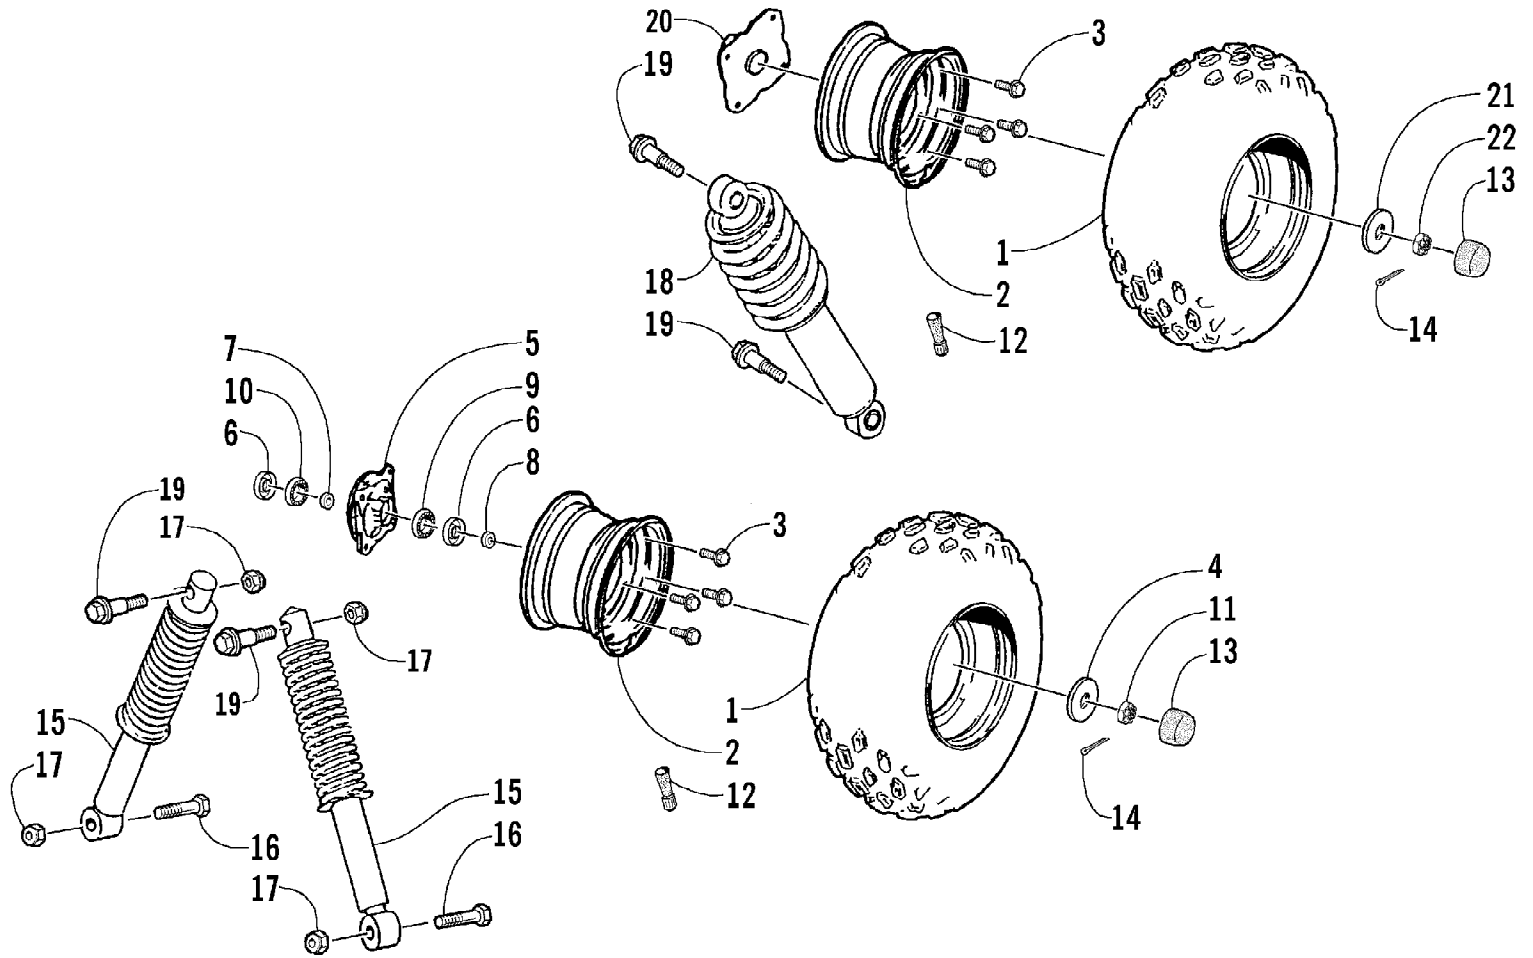

2005 ATV 50 Y-6 YOUTH CAT GREEN (A2005H2A2BUSZ)
WHEEL, TIRE, AND SUSPENSION ASSEMBLY

2005 ATV 50 Y-6 YOUTH CAT GREEN (A2005H2A2BUSZ)
WHEEL, TIRE, AND SUSPENSION ASSEMBLY

Page 50 of 50

Ref #	Part Number	Qty	S/P/F	Description
1	3301-575	4		Tire
2	3301-574	4		Wheel
3	3301-399	16		Screw, Cap
4	3301-347	2		Washer
5	3301-176	2		Drum, Brake - Front
6	3301-439	4		Seal, Oil
7	3301-195	2		Spacer
8	3301-188	2		Collar - Front
9	3301-408	2		Bearing, Radial Ball
10	3301-411	2		Bearing, Radial Ball
11	3301-333	2		Nut, Slotted
12	3301-171	4	/P	Stem, Valve
13	3301-181	4		Cover, Rubber
14	3301-363	4		Pin, Cotter
15	3301-223	2		Shock, Front
16	3301-308	2		Screw, Cap
17	3301-283	4		Nut, Nylon
18	3301-229	1		Shock, Rear
19	3301-401	4		Screw, Cap
20	3301-160	2		Connector, Shaft
21	3301-350	2		Washer
22	3301-335	2		Nut, Slotted