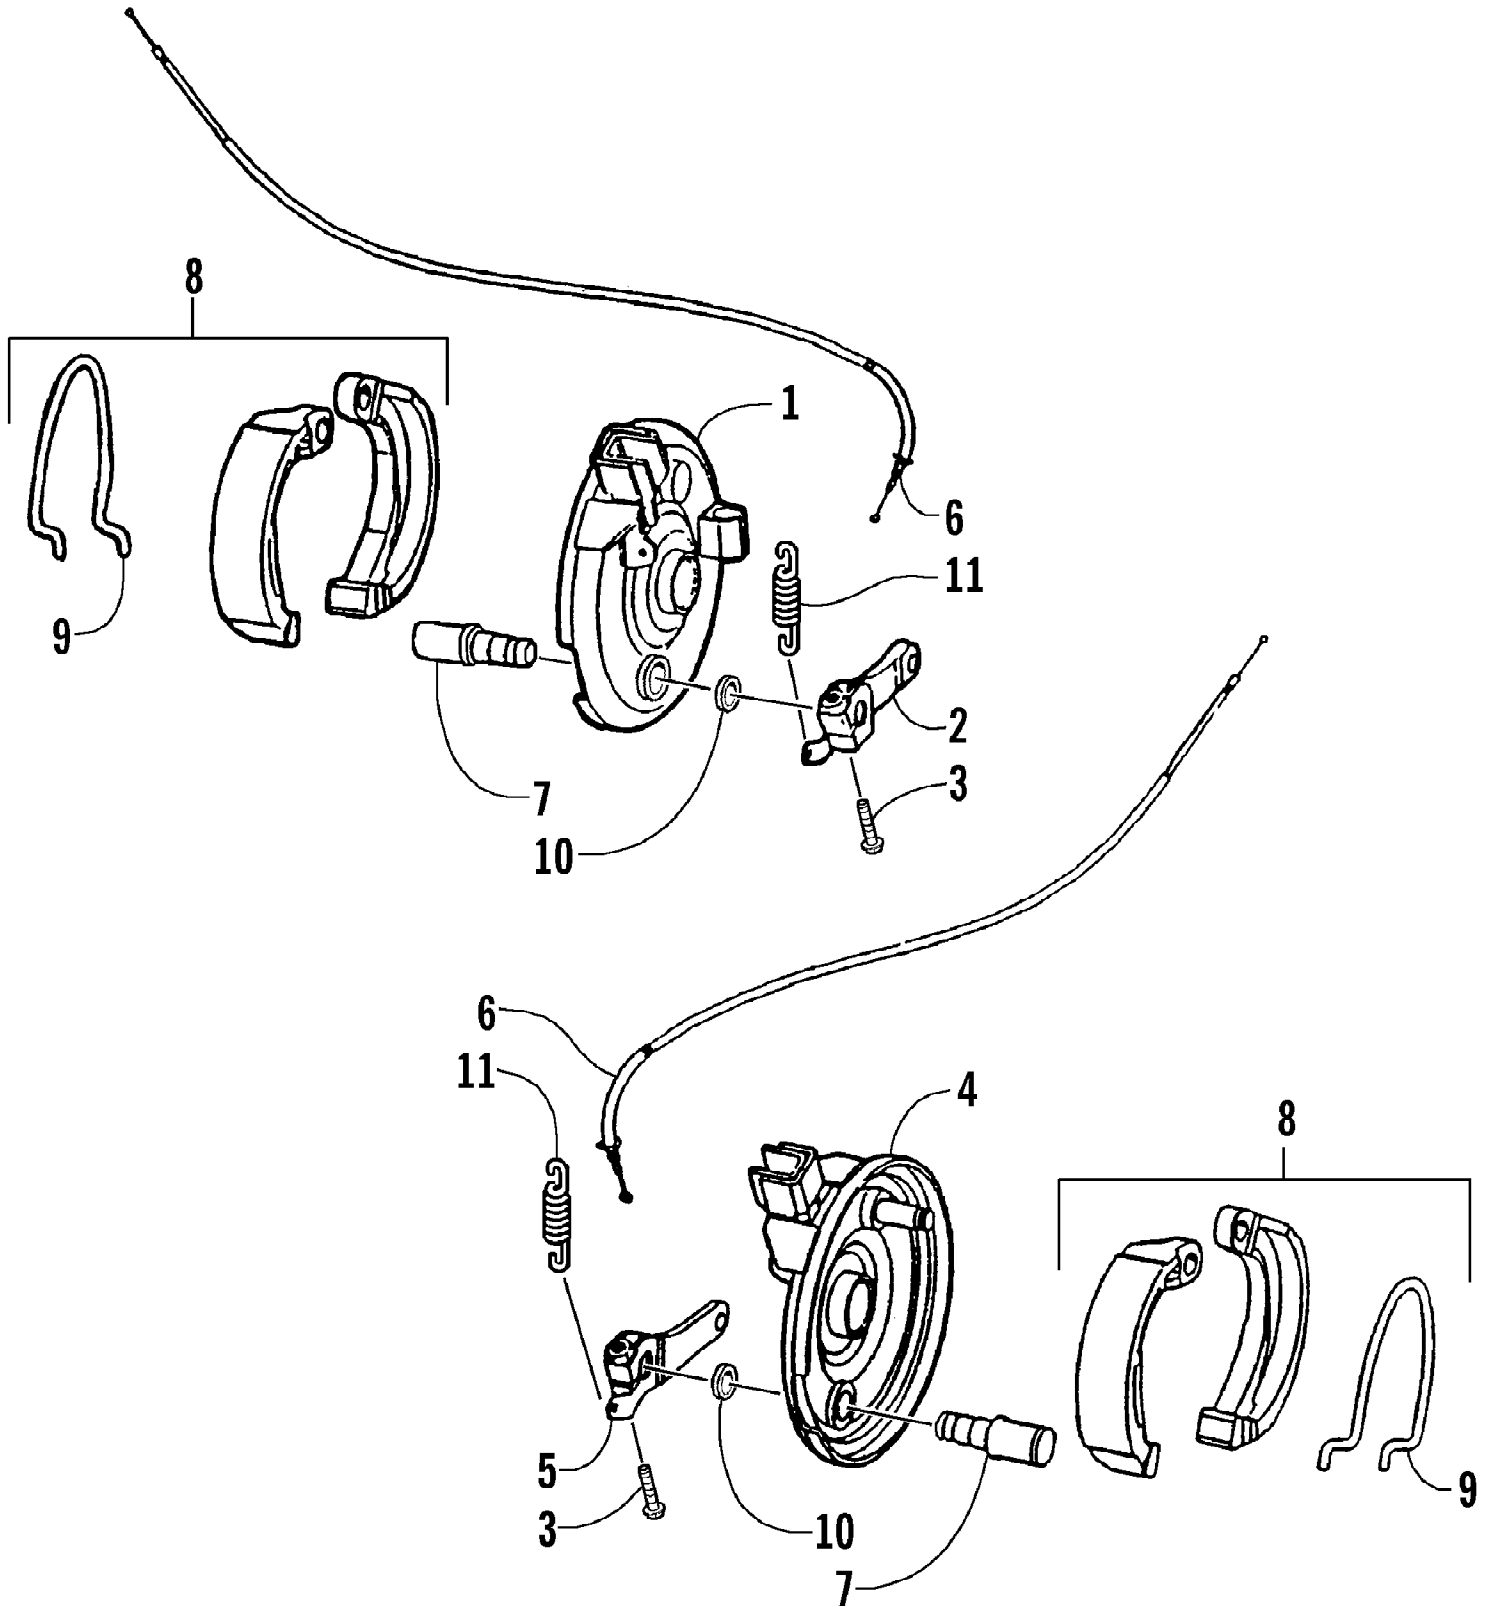

2005 ATV 50 Y-6 YOUTH CAT GREEN (A2005H2A2BUSZ)
FAN AND AIR SHROUD ASSEMBLY

Page 24 of 50

Ref #	Part Number	Qty	S/P/F	Description
1	3301-591	1		Air Shroud, Cylinder
2	3301-268	2		Grommet
3	3301-094	1		Cover, Magneto
4	3301-288	4		Screw, Cap
5	3301-336	6		Washer
6	3301-324	1		Screw, Self-Tapping
7	3301-082	2		Damper
8	3301-093	1		Fan
9	3301-247	1		Deflector
10	3301-289	2		Screw, Cap
11	3301-095	1		Cover, Magneto - Outer
12	3301-322	1		Screw, Self-Tapping
13	3301-339	1		Washer

2005 ATV 50 Y-6 YOUTH CAT GREEN (A2005H2A2BUSZ)
FRAME AND RELATED PARTS

Page 26 of 50

Ref #	Part Number	Qty	S/P/F	Description
1	3301-897	1		Frame
2	3301-409	1		Bearing, Radial Ball
3	3301-381	1		Circlip
4	3301-284	1		Nut, Nylon
5	3301-260	2		Bumper, Rubber
6	3301-077	1		Pad, Foam
7	3301-211	1		Plate, Engine Mounting - Right
8	3301-212	1		Plate, Engine Mounting - Left
9	3301-400	2		Screw, Cap
10	3301-403	1		Screw, Cap
11	3301-485	2	/P	Screw, Cap
12	3301-466	1	/P	Screw, Cap
13	3301-447	1		Decal, CE
14	3301-407	1		Screw, Cap
15	3301-281	6		Nut, Nylon
16	3301-227	1		Spacer, Swing Arm
17	3301-306	8		Screw, Cap
18	3301-582	1		Sleeve, Rubber
19	3301-581	1		Swing Arm Sub-Assembly
20	3301-226	2		Bushing
21	3301-265	1		Bracket, Rear Cover Mounting - Lower Right
22	3301-266	2		Bracket, Rear Cover Mounting - Upper
23	3301-461	1		Bracket, Front Cover Mounting - Left
24	3301-462	1		Bracket, Front Cover Mounting - Right
25	3301-386	2		Screw, Cap
26	3301-228	2		Cover, Swing Arm Seal
27	3301-282	1		Nut, Nylon
28	3301-349	1		Washer
29	3301-340	6		Washer
30	3301-356	2		Washer, Rubber
31	3301-267	1		Bracket, Rear Cover Mounting - Lower Left
32	3301-449	4		Clamp, Cable - Rubber
33	3301-460	1		Bracket, Gas Cup