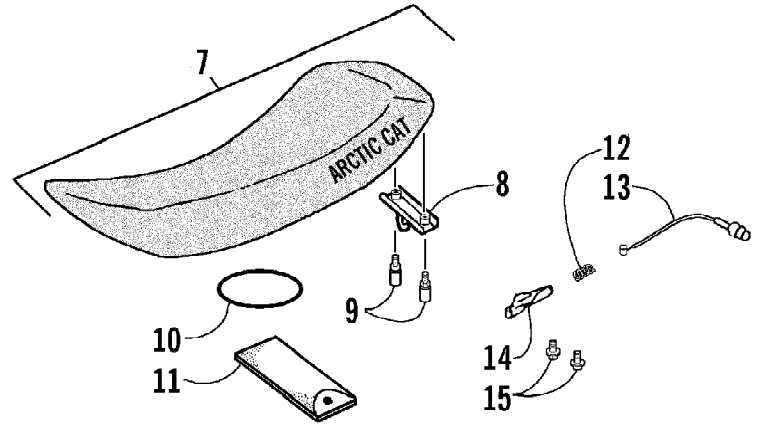

2005 ATV 50 Y-6 YOUTH CAT GREEN (A2005H2A2BUSZ)
A-ARM, FLOOR PANEL, AND BUMPER ASSEMBLY

2005 ATV 50 Y-6 YOUTH CAT GREEN (A2005H2A2BUSZ)
 A-ARM, FLOOR PANEL, AND BUMPER ASSEMBLY

Page 2 of 50

Ref #	Part Number	Qty	S/P/F	Description
1	3301-222	1		A-Arm, Suspension - Left
1	3301-218	1		A-Arm, Suspension - Right
2	3301-428	4		Bushing, Rubber
3	3301-328	2		Bushing
4	3301-219	2		Bushing
5	3301-283	4		Nut, Nylon
6	3301-220	2		Cover, Waterproof
7	3301-580	2	/P	Cover, Dustproof
8	3301-402	4		Screw, Cap
9	3301-445	2		Cap, Grease Fitting
10	3301-444	2		Fitting, Grease
11	3301-251	1		Panel, Floor
12	3301-400	4		Screw, Cap
13	3301-256	2		Cap, Floor Panel - Rubber
14	3301-894	1		Bumper
15	3301-395	6		Screw, Cap
16	3301-388	2		Screw, Cap
17	3301-322	4		Screw, Self-Tapping
18	3301-893	1		Cover, Bumper
19	3301-255	1		Guard, Floor Panel - Right
20	3301-254	1		Guard, Floor Panel - Left
21	3301-476	4		Washer, Spring