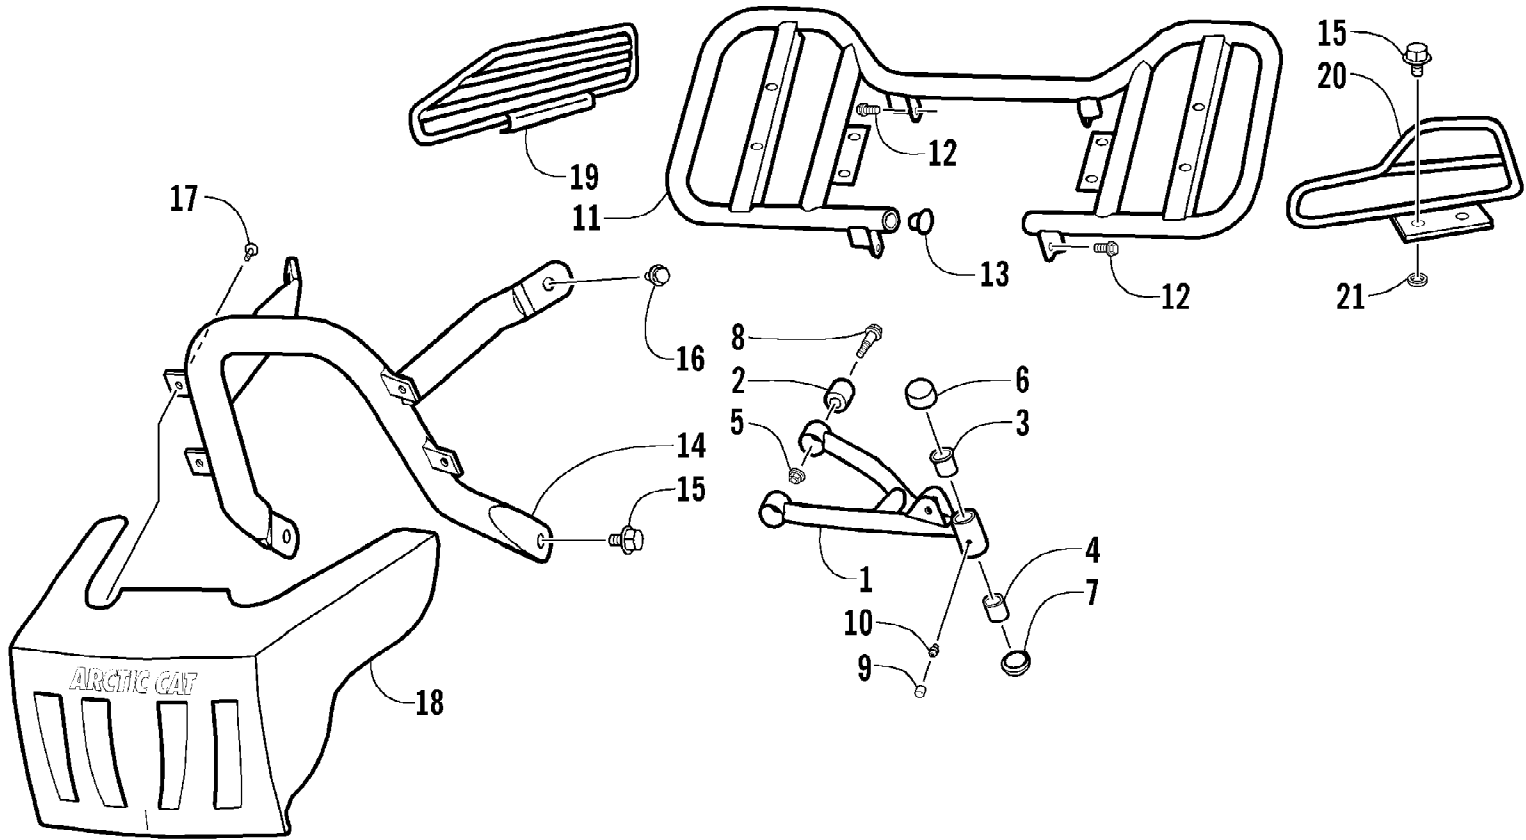

2005 ATV 50 Y-6 YOUTH CAT GREEN (A2005H2A2BUSZ)
A-ARM, FLOOR PANEL, AND BUMPER ASSEMBLY

2005 ATV 50 Y-6 YOUTH CAT GREEN (A2005H2A2BUSZ)
 A-ARM, FLOOR PANEL, AND BUMPER ASSEMBLY

Page 2 of 50

Ref #	Part Number	Qty	S/P/F	Description
1	3301-222	1		A-Arm, Suspension - Left
1	3301-218	1		A-Arm, Suspension - Right
2	3301-428	4		Bushing, Rubber
3	3301-328	2		Bushing
4	3301-219	2		Bushing
5	3301-283	4		Nut, Nylon
6	3301-220	2		Cover, Waterproof
7	3301-580	2	/P	Cover, Dustproof
8	3301-402	4		Screw, Cap
9	3301-445	2		Cap, Grease Fitting
10	3301-444	2		Fitting, Grease
11	3301-251	1		Panel, Floor
12	3301-400	4		Screw, Cap
13	3301-256	2		Cap, Floor Panel - Rubber
14	3301-894	1		Bumper
15	3301-395	6		Screw, Cap
16	3301-388	2		Screw, Cap
17	3301-322	4		Screw, Self-Tapping
18	3301-893	1		Cover, Bumper
19	3301-255	1		Guard, Floor Panel - Right
20	3301-254	1		Guard, Floor Panel - Left
21	3301-476	4		Washer, Spring

2005 ATV 50 Y-6 YOUTH CAT GREEN (A2005H2A2BUSZ)
 BODY AND SEAT ASSEMBLY

Page 4 of 50

Ref #	Part Number	Qty	S/P/F	Description
1	3301-249	1		Cover, Front
2	3301-253	1		Panel, Floor - Left
3	3301-252	1		Panel, Floor - Right
4	3301-494	1		Cover, Rear
5	3301-319	4		Screw, Machine
6	3301-320	6		Screw, Machine
7	3301-257	1		Seat Assembly (inc. 8-9)
8	3301-258	1		Bracket, Seat
9	3301-259	2		Bolt, Seat
10	3301-613	1		Strip, Rubber
11	3301-210	1		Bag, Tool
12	3301-262	1		Spring, Reset
13	3301-261	1		Cable, Seat Release
14	3301-263	1		Seat Lock Assembly
15	3301-386	2		Screw, Cap
16	3301-275	4		Bolt, Carriage
17	3301-338	1		Washer
18	3301-281	1		Nut, Nylon
19	3301-149	1		Reflector
20	3301-466	2	/P	Screw, Cap
21	3301-327	2		Nut, Flange
22	3301-280	2	S	U-Nut