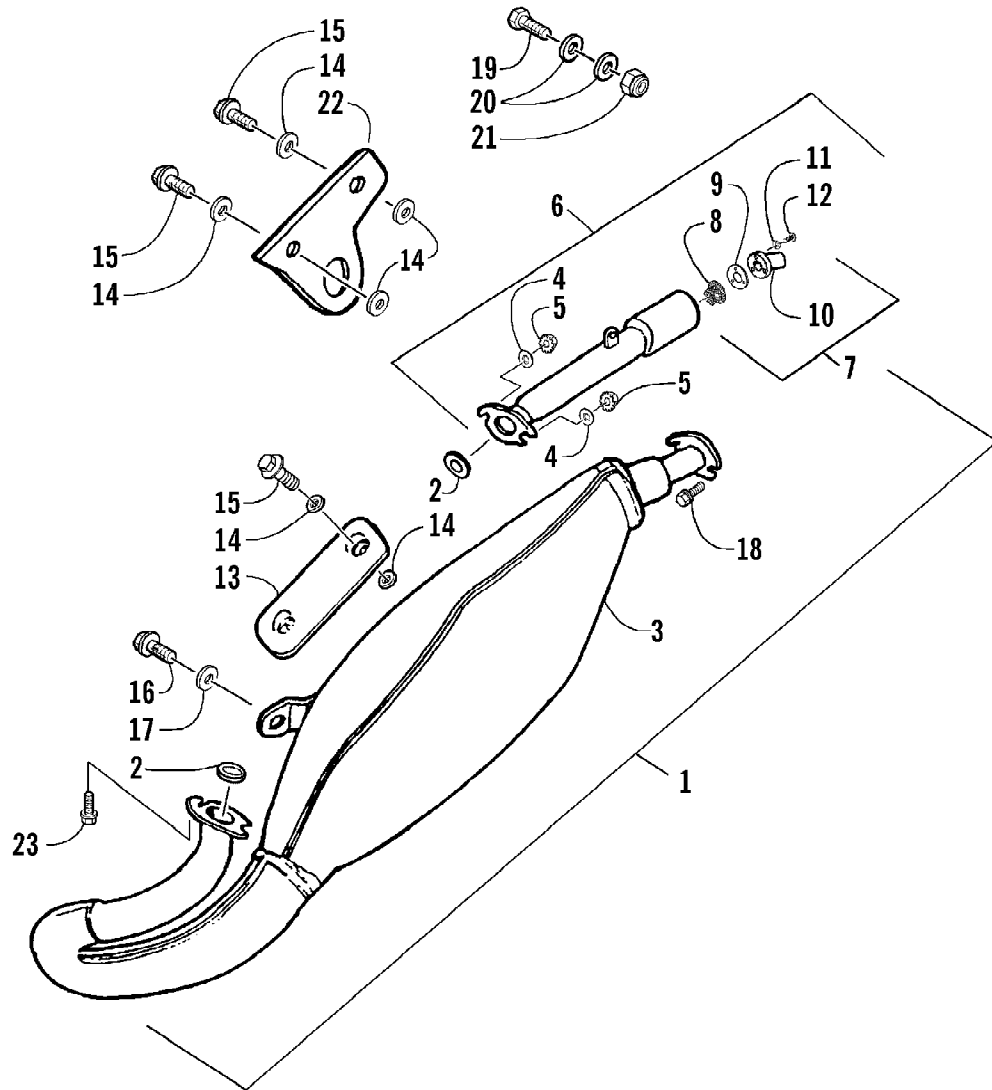

2005 ATV 50 Y-6 YOUTH CAT GREEN (A2005H2A2BUSZ)
EXHAUST ASSEMBLY

Page 22 of 50

Ref #	Part Number	Qty	S/P/F	Description
1	3301-589	1		Pipe, Exhaust - Assembly (inc. 2-13, four No. 14, and two No. 15)
2	3301-086	2		Gasket, Exhaust Pipe
3	3301-590	1		Pipe, Exhaust - Front
4	3301-360	2		Washer, Spring
5	3301-327	2		Nut, Flange
6	3301-092	1		Muffler (inc. 7-11)
7	3301-450	1		Arrester, Spark (inc. 8-10)
8	3301-556	1		Screen, Spark Arrestor
9	3301-516	1		Gasket
10	3301-518	1	/P	End Cap, Muffler
11	3301-514	3		Washer, Lock
12	3301-515	3		Screw, Machine
13	3301-091	1		Shroud, Muffler
14	3301-087	8		Packing
15	3301-600	4		Screw, Cap
16	3301-397	1		Screw, Cap
17	3301-361	1		Washer, Spring
18	3301-391	2		Screw, Cap
19	3301-402	1		Screw, Cap
20	3301-357	2	/P	Washer
21	3301-283	1		Nut, Nylon
22	3301-089	1		Insulator
23	3301-310	2		Screw, Cap