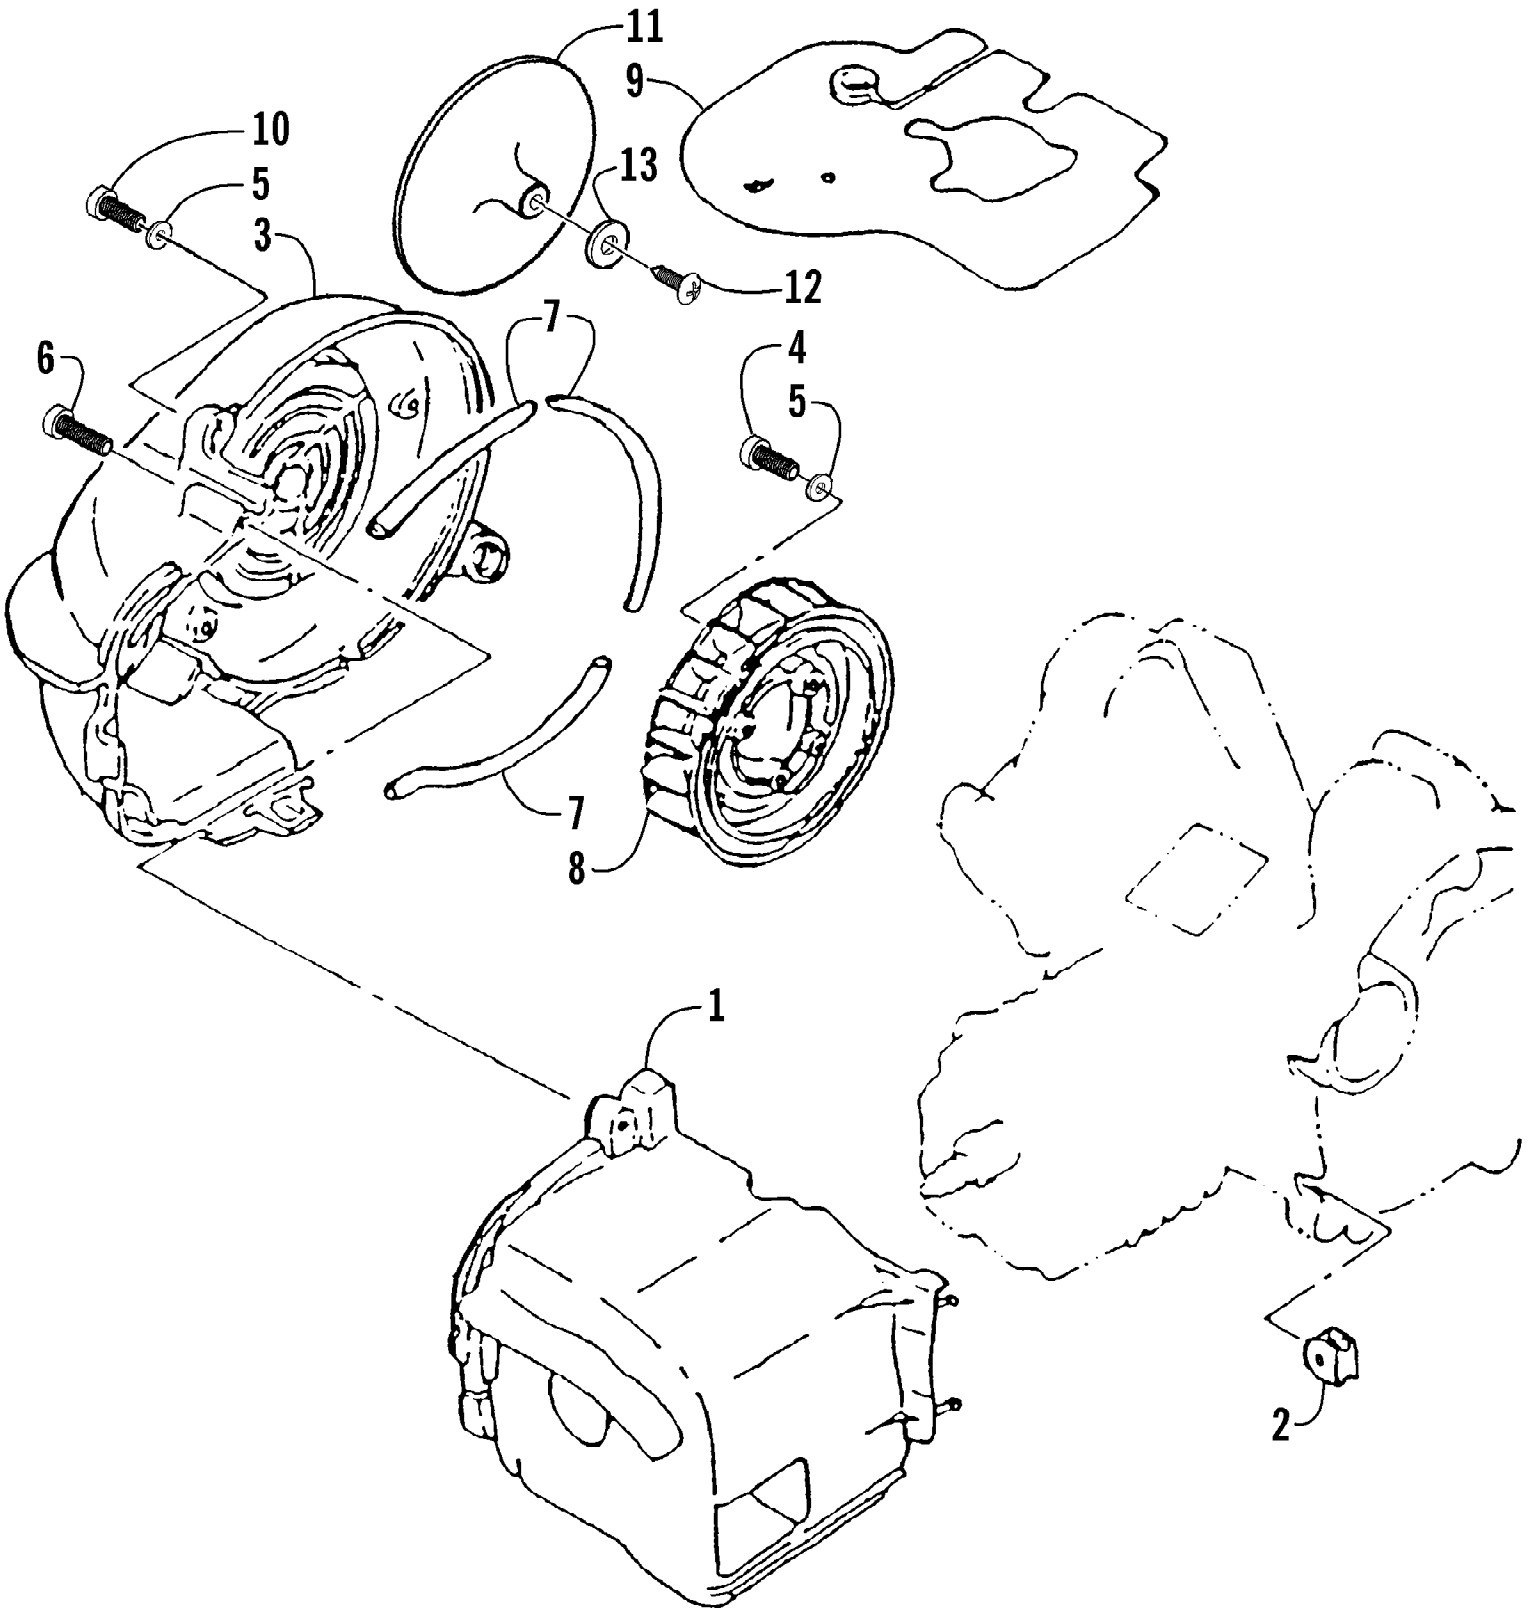

2005 ATV 50 Y-6 YOUTH CAT GREEN (A2005H2A2BUSZ)
FAN AND AIR SHROUD ASSEMBLY

Page 24 of 50

Ref #	Part Number	Qty	S/P/F	Description
1	3301-591	1		Air Shroud, Cylinder
2	3301-268	2		Grommet
3	3301-094	1		Cover, Magneto
4	3301-288	4		Screw, Cap
5	3301-336	6		Washer
6	3301-324	1		Screw, Self-Tapping
7	3301-082	2		Damper
8	3301-093	1		Fan
9	3301-247	1		Deflector
10	3301-289	2		Screw, Cap
11	3301-095	1		Cover, Magneto - Outer
12	3301-322	1		Screw, Self-Tapping
13	3301-339	1		Washer