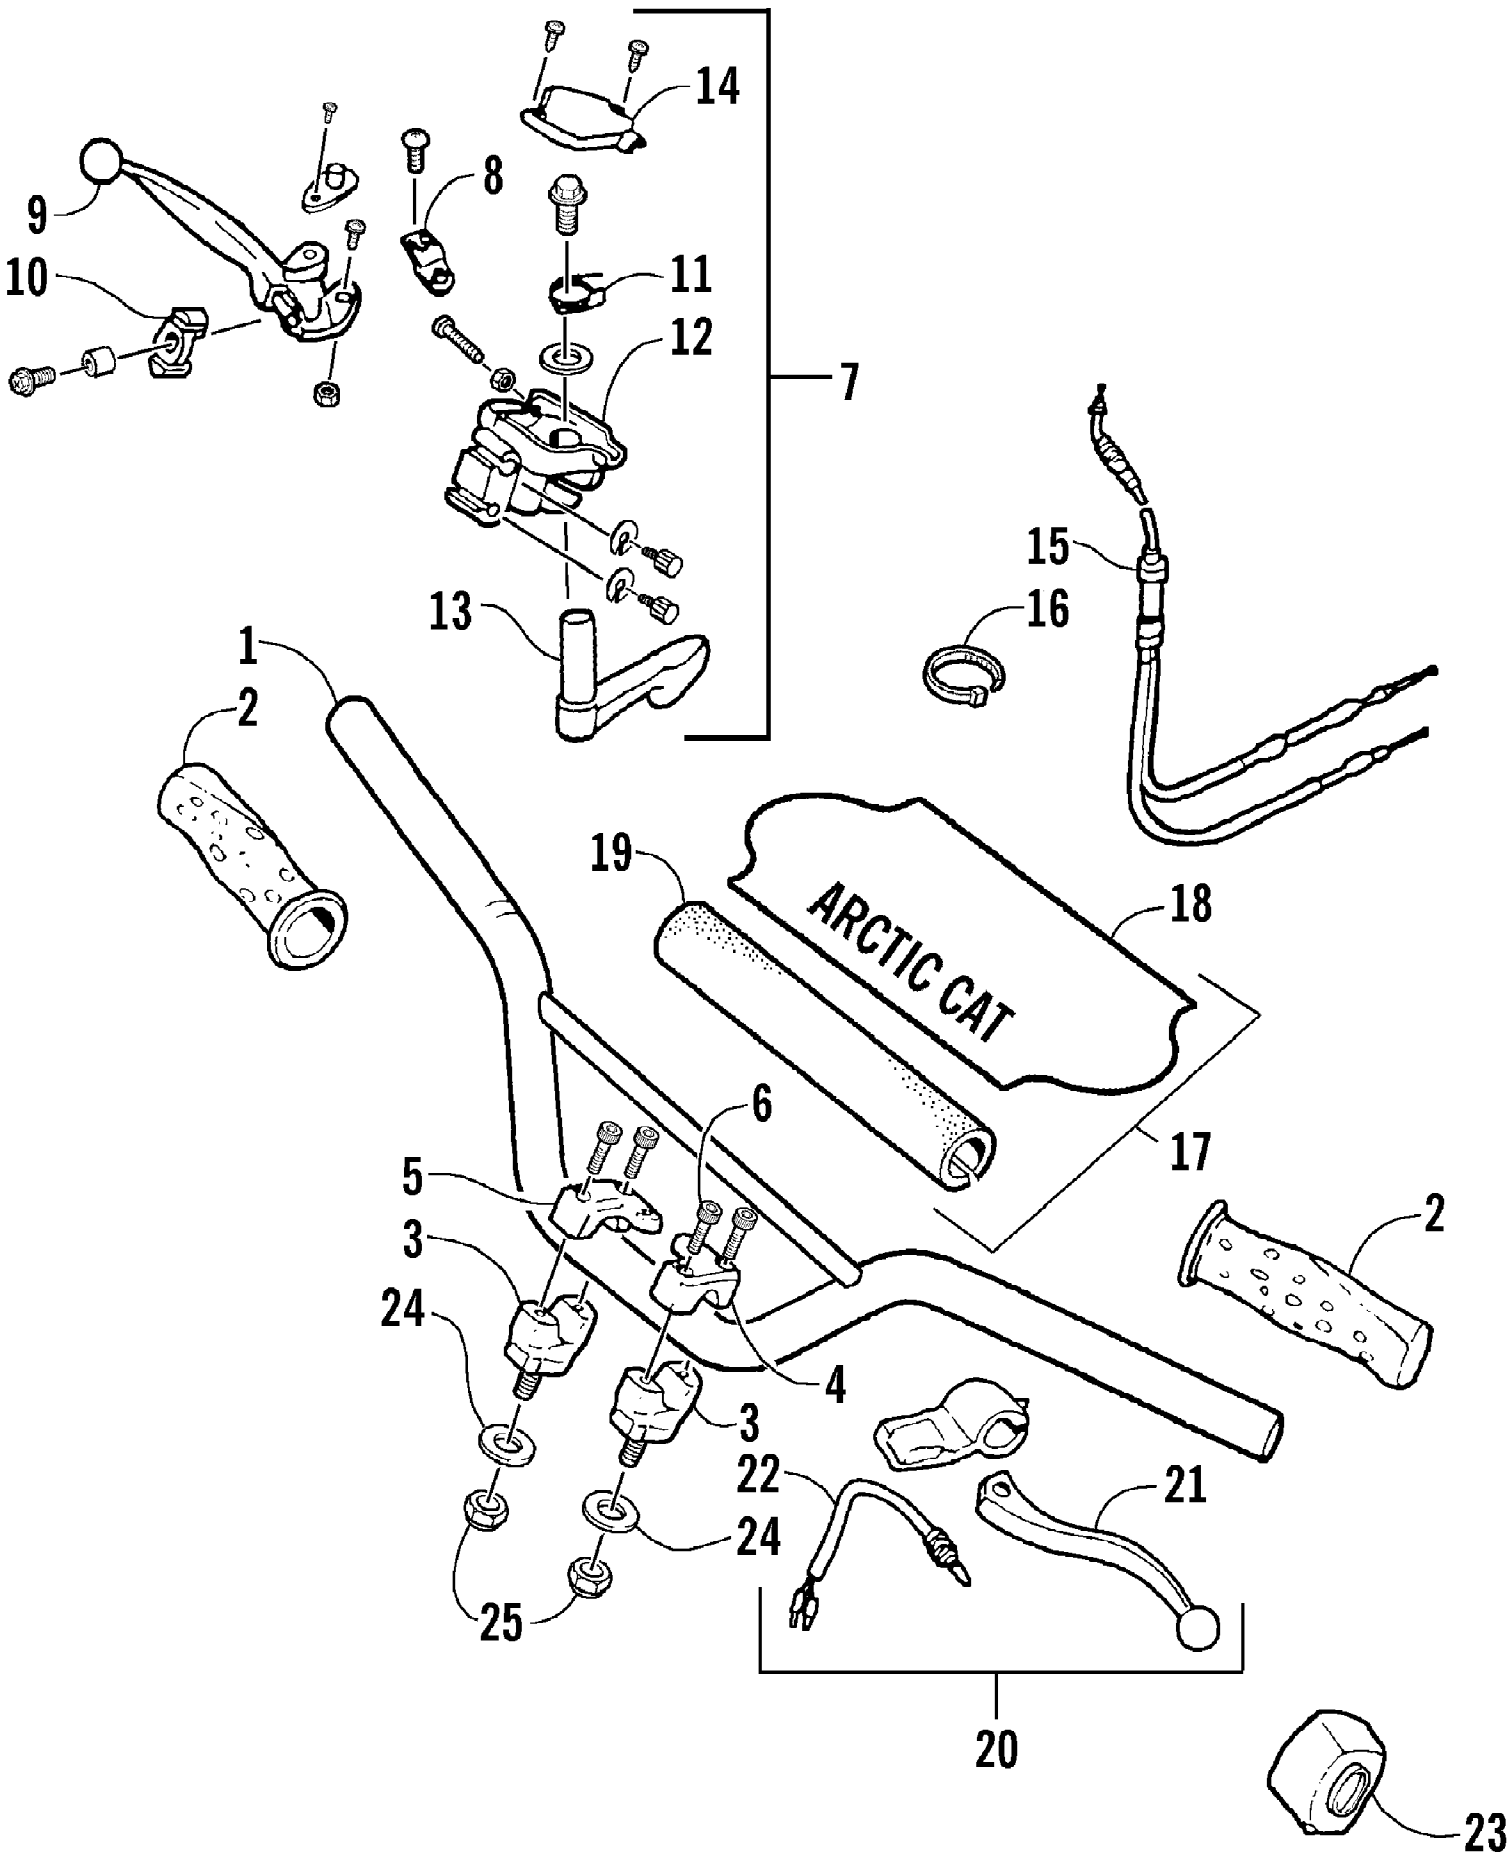

2005 ATV 50 Y-6 YOUTH CAT GREEN (A2005H2A2BUSZ)
HANDLEBAR ASSEMBLY

Page 32 of 50

Ref #	Part Number	Qty	S/P/F	Description
1	3301-230	1		Handlebar
2	3301-234	2		Grip, Handlebar
3	3301-231	2		Clamp, Handlebar - Bottom
4	3301-232	1		Clamp, Handlebar - Left
5	3301-233	1		Clamp, Handlebar - Right
6	3301-290	4		Screw, Cap
7	3301-235	1	S	Lever Assembly - Right (inc. 8-13)
8	3301-239	1		Bracket, Throttle Cable
9	3301-240	1		Lever, Brake - Right
10	3301-238	1		Bracket, Cable
11	3301-244	1		Spring, Throttle Lever
12	3301-237	1		Bracket, Lever
13	3301-243	1		Lever, Throttle
14	3301-236	1		Cover, Lever Body
15	3301-555	1	/P	Cable, Throttle
16	3301-465	1		Cable Tie
17	3301-457	1	/P	Pad, Handlebar - Assembly (inc. 18-19)
18	3301-458	1	S	Cover, Pad
19	3301-459	1		Pad, Handlebar
20	3301-242	1		Lever Assembly - Left (inc. 21-22)
21	3301-241	1		Lever, Brake - Left
22	3301-153	1		Harness, Brake Switch
23	3301-152	1		Switch Assembly
24	3301-474	2	S	Washer
25	3301-283	2		Nut, Nylon