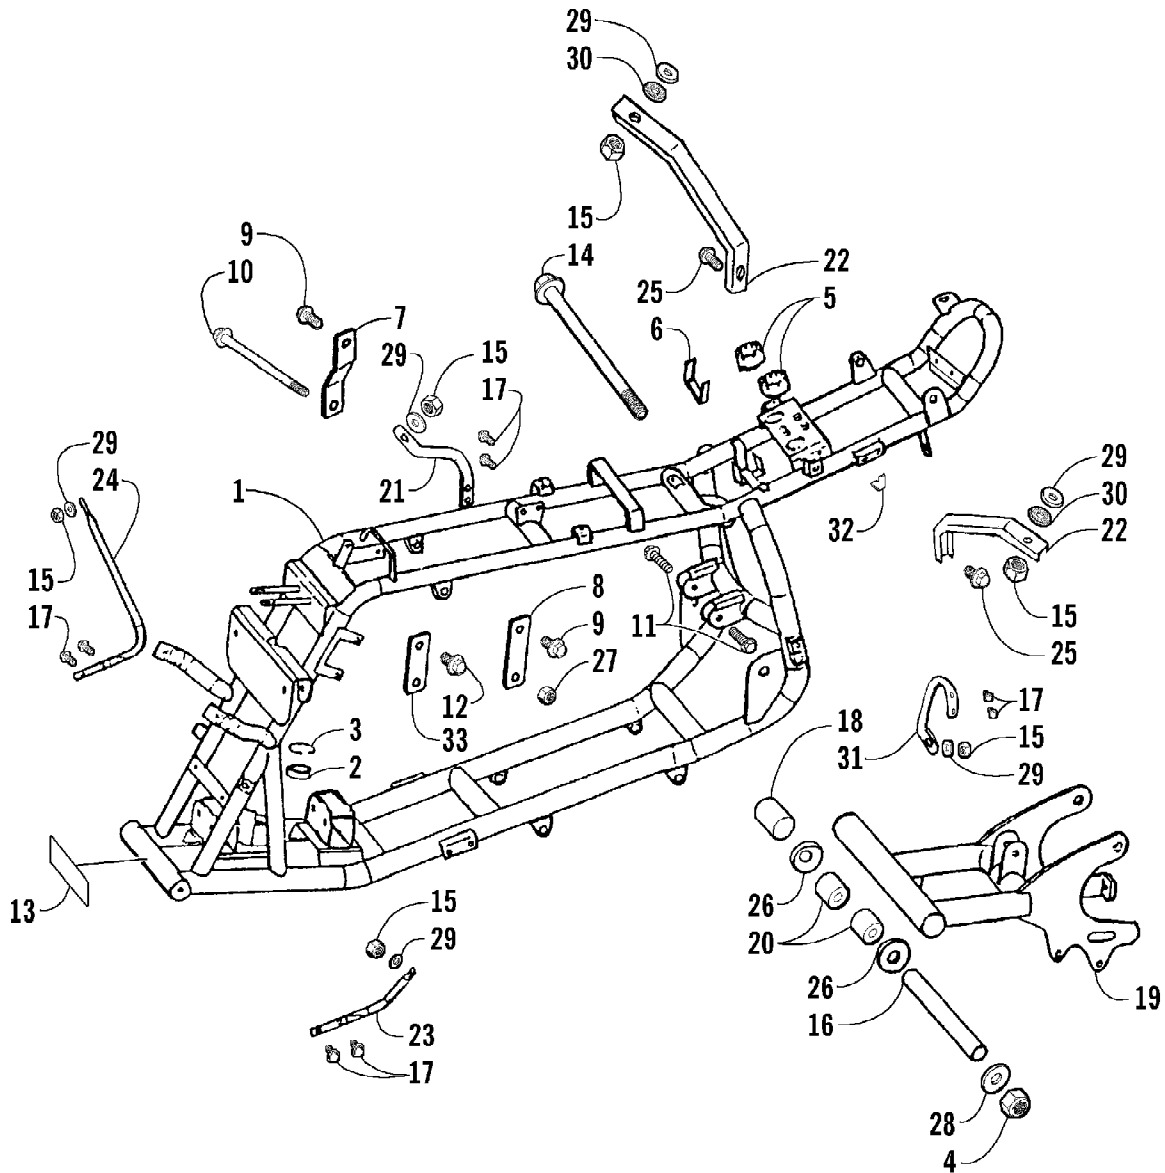

2005 ATV 50 Y-6 YOUTH CAT GREEN (A2005H2A2BUSZ)
FRAME AND RELATED PARTS

Page 26 of 50

Ref #	Part Number	Qty	S/P/F	Description
1	3301-897	1		Frame
2	3301-409	1		Bearing, Radial Ball
3	3301-381	1		Circlip
4	3301-284	1		Nut, Nylon
5	3301-260	2		Bumper, Rubber
6	3301-077	1		Pad, Foam
7	3301-211	1		Plate, Engine Mounting - Right
8	3301-212	1		Plate, Engine Mounting - Left
9	3301-400	2		Screw, Cap
10	3301-403	1		Screw, Cap
11	3301-485	2	/P	Screw, Cap
12	3301-466	1	/P	Screw, Cap
13	3301-447	1		Decal, CE
14	3301-407	1		Screw, Cap
15	3301-281	6		Nut, Nylon
16	3301-227	1		Spacer, Swing Arm
17	3301-306	8		Screw, Cap
18	3301-582	1		Sleeve, Rubber
19	3301-581	1		Swing Arm Sub-Assembly
20	3301-226	2		Bushing
21	3301-265	1		Bracket, Rear Cover Mounting - Lower Right
22	3301-266	2		Bracket, Rear Cover Mounting - Upper
23	3301-461	1		Bracket, Front Cover Mounting - Left
24	3301-462	1		Bracket, Front Cover Mounting - Right
25	3301-386	2		Screw, Cap
26	3301-228	2		Cover, Swing Arm Seal
27	3301-282	1		Nut, Nylon
28	3301-349	1		Washer
29	3301-340	6		Washer
30	3301-356	2		Washer, Rubber
31	3301-267	1		Bracket, Rear Cover Mounting - Lower Left
32	3301-449	4		Clamp, Cable - Rubber
33	3301-460	1		Bracket, Gas Cup