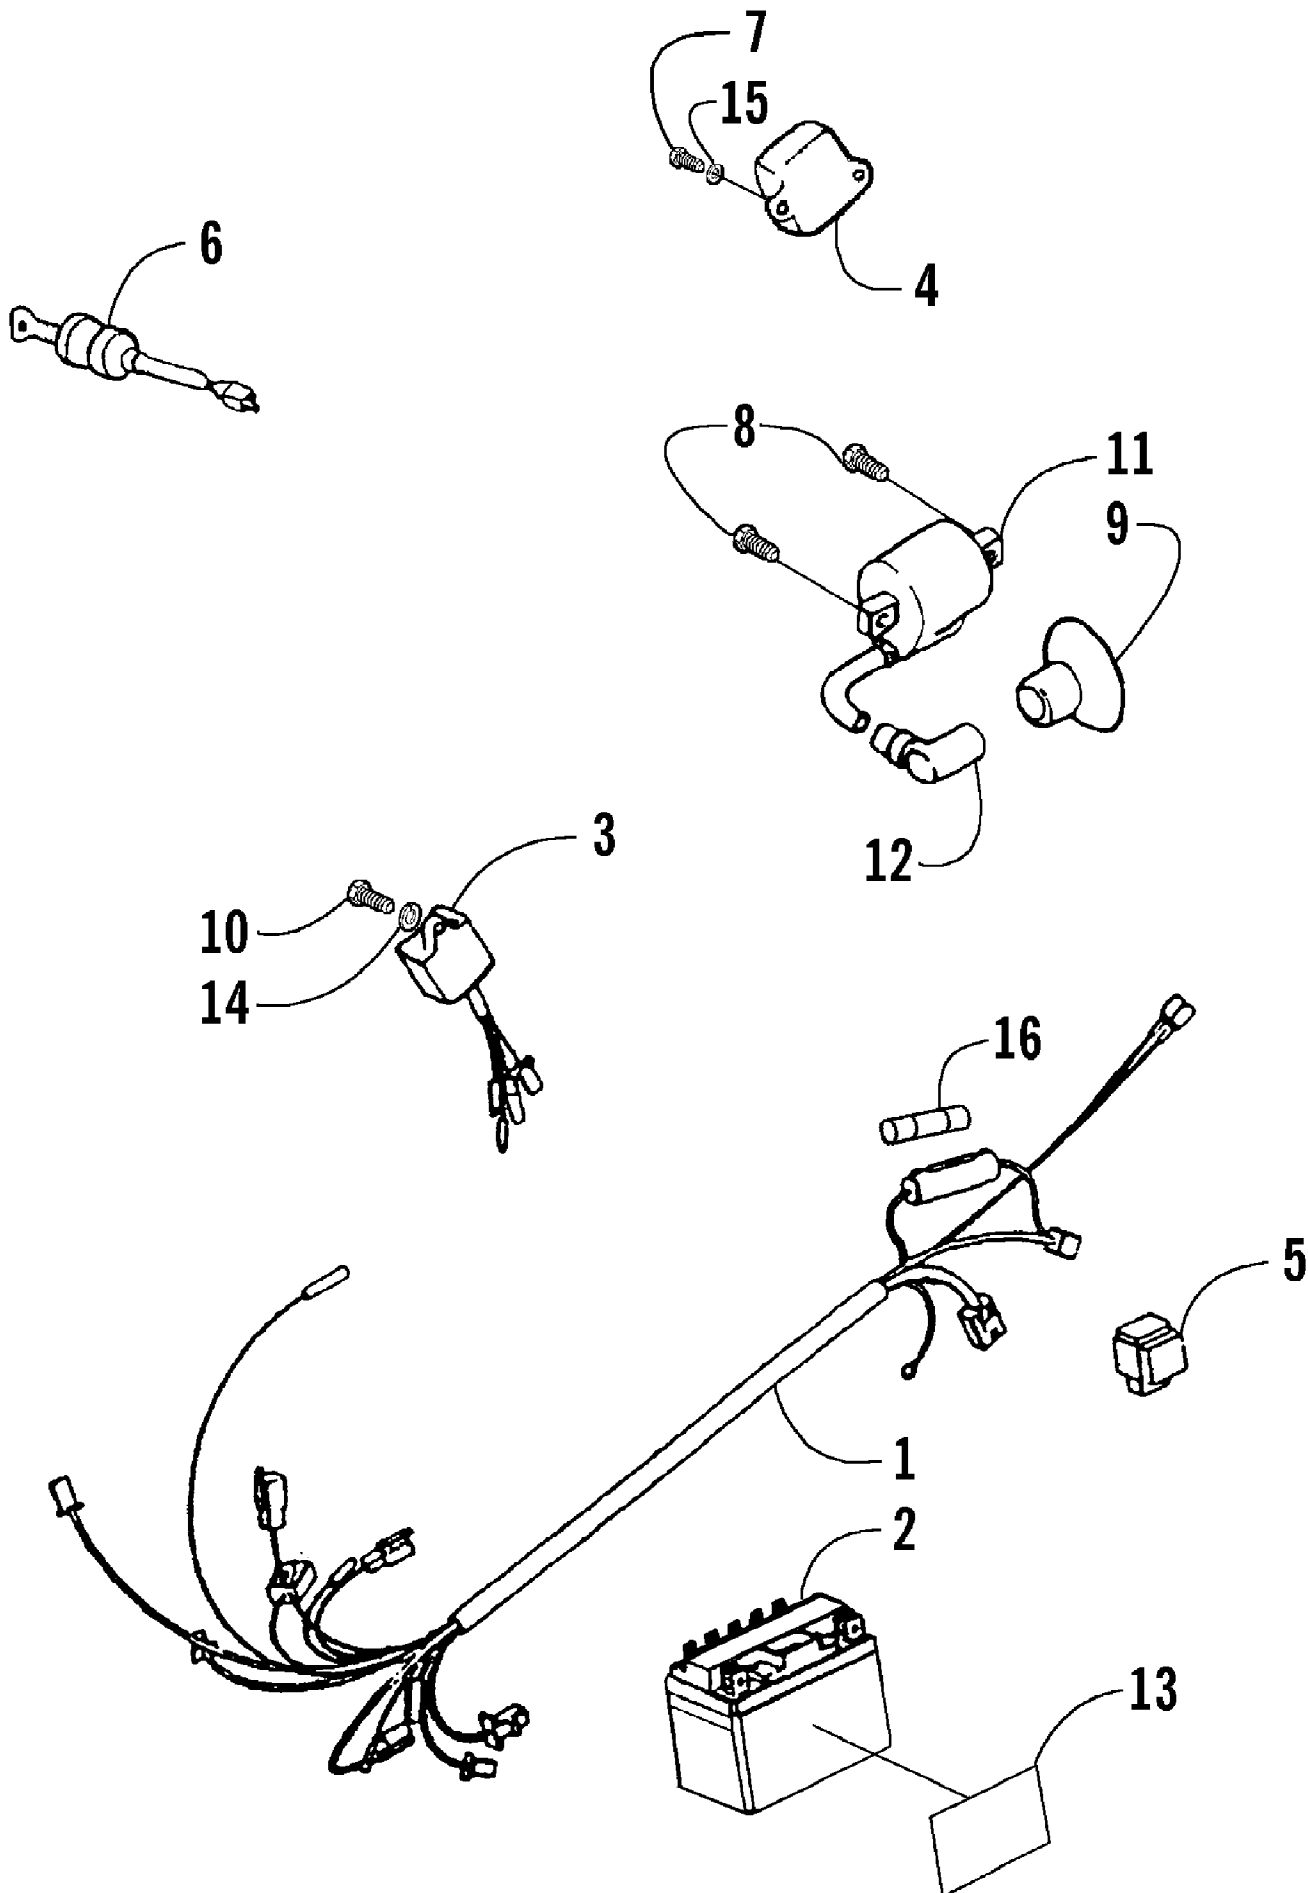

2005 ATV 50 Y-6 YOUTH CAT GREEN (A2005H2A2BUSZ)
ELECTRICAL

Page 20 of 50

Ref #	Part Number	Qty	S/P/F	Description
1	3301-147	1		Harness, Main (inc. 16)
2	3301-145	1		Battery
3	3301-595	1		CDI Unit
4	3301-146	1		Regulator
5	3301-154	1		Relay, Starter
6	3301-151	1		Switch, Ignition
7	3301-316	1		Screw, Machine
8	3301-390	2		Screw, Cap
9	3301-137	1		Cap, Rubber
10	3301-318	1		Screw, Machine
11	3301-136	1		Coil, Ignition
12	3301-596	1		Cap, Spark Plug
13	3301-463	1		Decal, Warning - Battery
14	3301-360	1		Washer, Spring
15	3301-475	1		Washer, Spring
16	3301-512	1		Fuse - 7 Amp