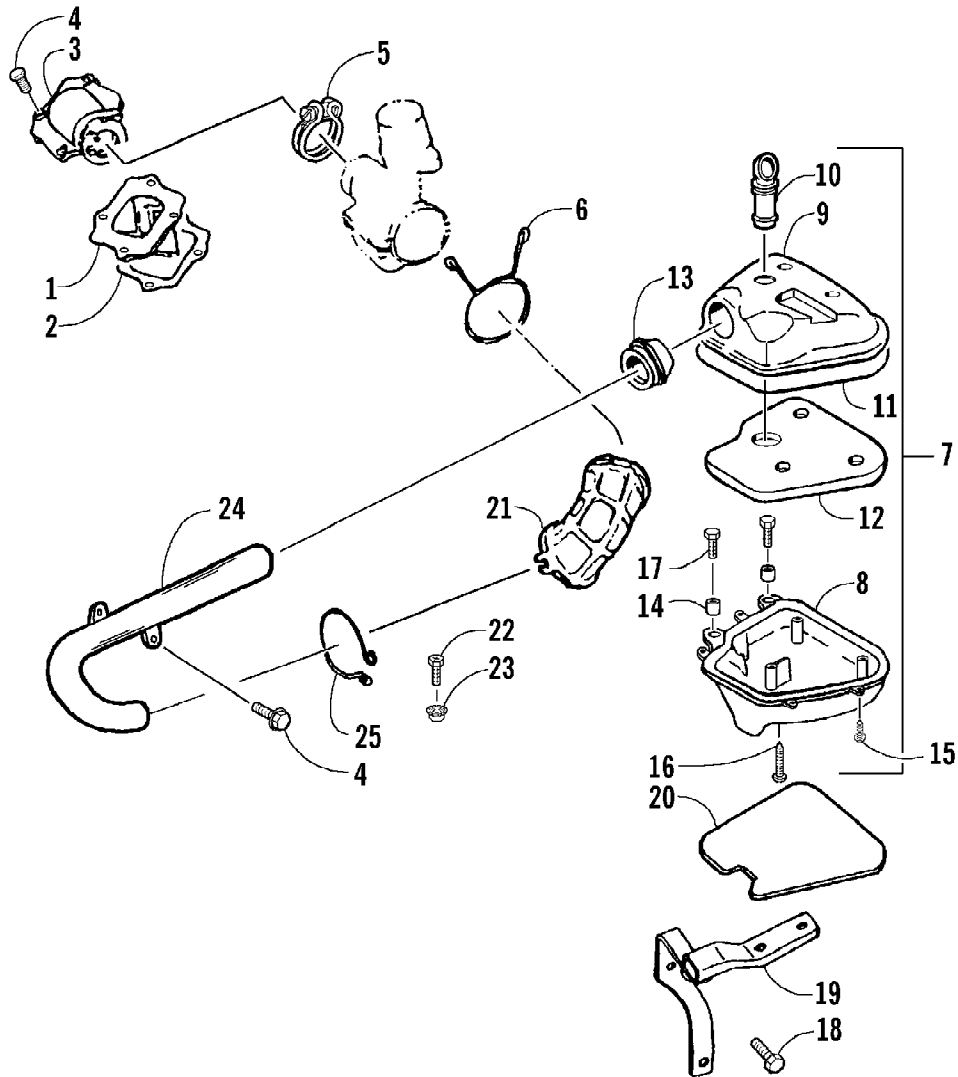

2005 ATV 50 Y-6 YOUTH CAT GREEN (A2005H2A2BUSZ)
REED VALVE AND AIR CLEANER ASSEMBLY

2005 ATV 50 Y-6 YOUTH CAT GREEN (A2005H2A2BUSZ)
REED VALVE AND AIR CLEANER ASSEMBLY

Page 40 of 50

Ref #	Part Number	Qty	S/P/F	Description
1	3301-030	1		Valve, Reed - Assembly
2	3301-061	1		Gasket, Reed Valve
3	3301-060	1		Manifold, Intake
4	3301-389	4		Screw, Cap
5	3301-031	1		Clamp, Hose - Intake Manifold
6	3301-375	1		Clip
7	3301-587	1		Air Cleaner Assembly (inc. 8-16)
8	3301-064	1		Base, Air Cleaner
9	3301-065	1		Cover, Air Cleaner
10	3301-552	1		Pipe, Guide
11	3301-898	1		Seal, Air Cleaner
12	3301-063	1		Element, Air Cleaner
13	3301-588	1		Connector, Air Cleaner
14	3301-432	2		Grommet
15	3301-471	4		Screw, Self-Tapping
16	3301-323	3		Screw, Self-Tapping
17	3301-307	2		Screw, Cap
18	3301-397	1		Screw, Cap
19	3301-072	1		Bracket, Air Cleaner
20	3301-553	1	S	Gasket, Air Cleaner Isolation
21	3301-520	1	/P	Joint, Air Cleaner
22	3301-309	1		Screw, Cap
23	3301-326	1		Nut, Flange
24	3301-554	1		Duct, Air
25	3301-376	1	/P	Clip