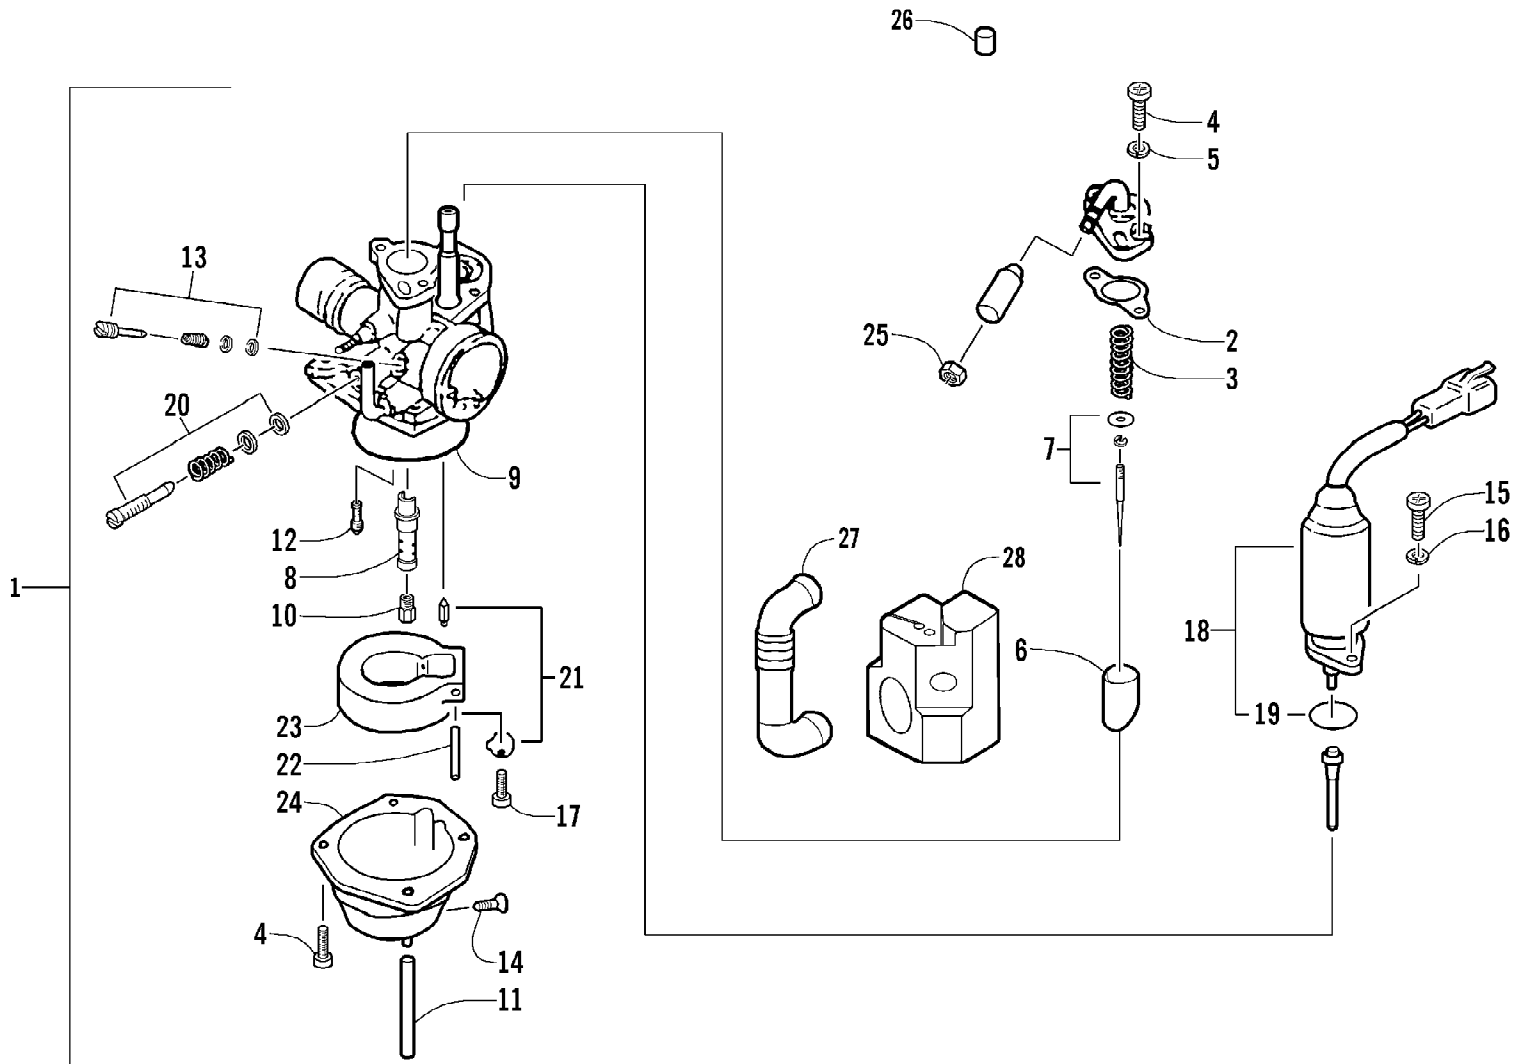

2005 ATV 50 Y-6 YOUTH CAT GREEN (A2005H2A2BUSZ)
CARBURETOR ASSEMBLY

2005 ATV 50 Y-6 YOUTH CAT GREEN (A2005H2A2BUSZ)
CARBURETOR ASSEMBLY

Page 8 of 50

Ref #	Part Number	Qty	S/P/F	Description
1	3301-603	1		Carburetor Assembly (inc. 2-25)
2	3301-039	1		Gasket, Carburetor
3	3301-040	1		Spring, Throttle Valve
4	3301-315	6	S	Screw, Machine
5	3301-359	2		Washer, Spring
6	3301-041	1		Valve, Throttle
7	3301-547	1		Set, Jet Needle
8	3301-549	1		Needle Jet
9	3301-044	1		Seal, Float Chamber
10	3301-615	1		Main Jet
11	3301-047	1		Tube, Overflow
12	3301-614	1		Pilot Jet
13	3301-052	1		Screw, Air Adjustment
14	3301-049	1		Plug, Drain
15	3301-313	2		Screw, Machine
16	3301-358	2		Washer, Spring
17	3301-312	1		Screw, Machine
18	3301-066	1	/P	Choke Assembly - Electric (inc. 19)
19	3301-299	1		O-Ring
20	3301-051	1		Screw, Throttle
21	3301-053	1		Needle Valve Assembly
22	3301-055	1		Pin, Float
23	3301-054	1		Float
24	3301-045	1		Chamber, Float
25	3301-050	1		Nut, Cable Adjust
26	3301-521	1	/P	Plug, Purge Hole
27	3301-531	1		Tube, Breather
28	3301-548	1		Shroud, Carburetor