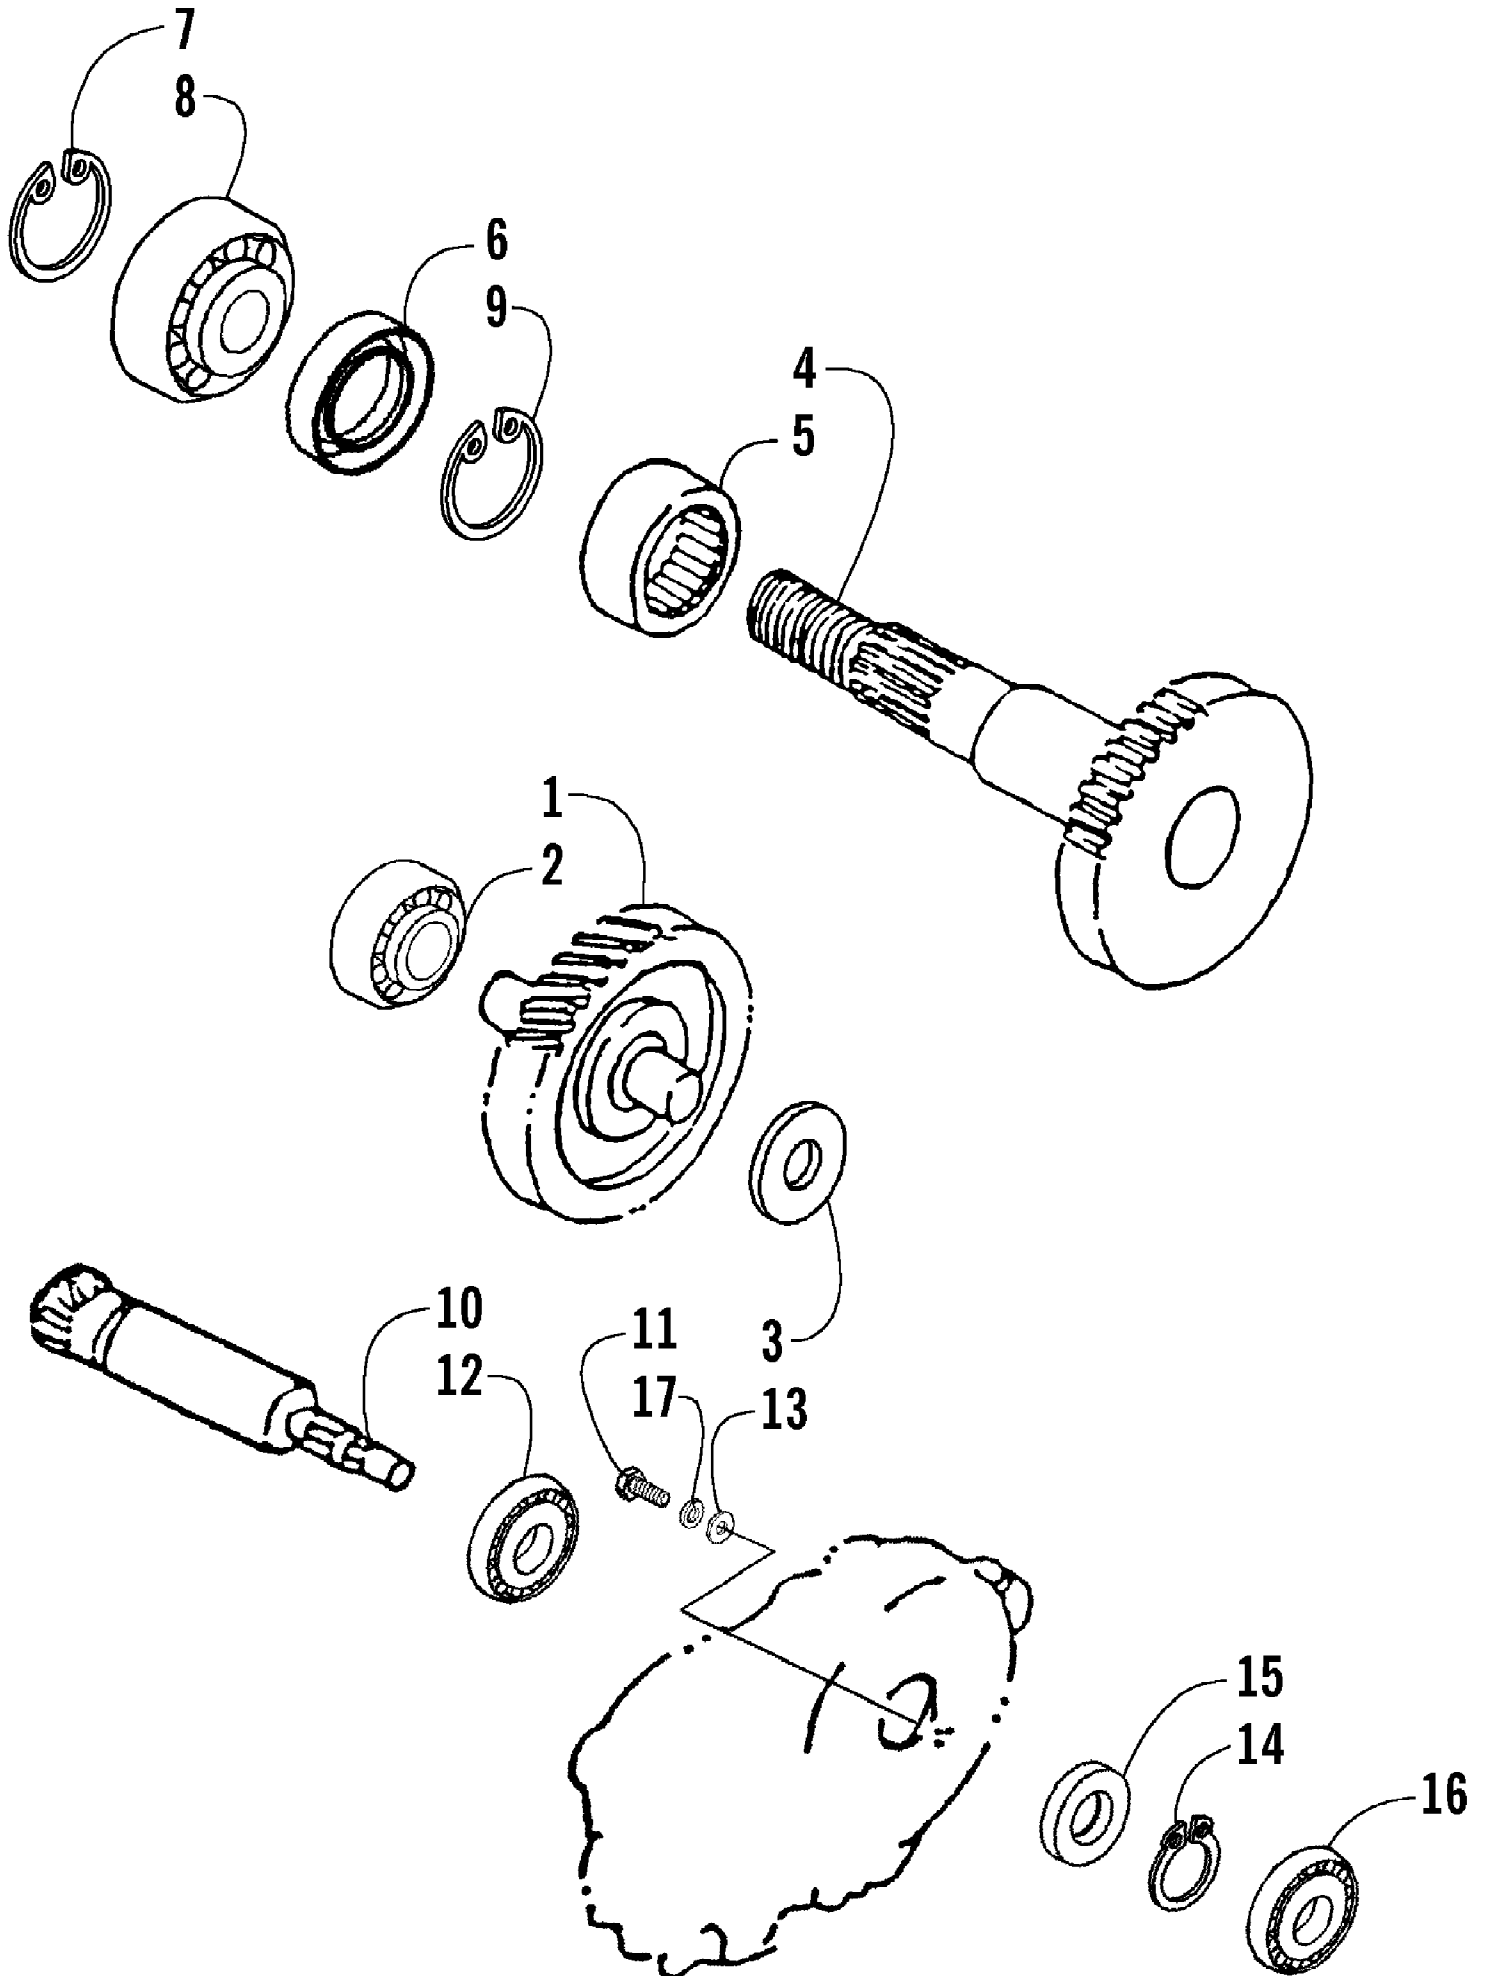

2005 ATV 50 Y-6 YOUTH CAT GREEN (A2005H2A2BUSZ)
TRANSMISSION ASSEMBLY

Page 48 of 50

Ref #	Part Number	Qty	S/P/F	Description
1	3301-566	1		Axle, Main
2	3301-414	1		Bearing, Radial Ball
3	3301-346	1		Washer
4	3301-567	1		Axle, Drive
5	3301-422	1		Bearing, Needle
6	3301-440	1		Seal, Oil
7	3301-383	2		Circlip
8	3301-412	1		Bearing, Radial Ball
9	3301-382	1		Circlip
10	3301-565	1		Gear, Primary Drive
11	3301-305	1		Screw, Cap
12	3301-410	1		Bearing, Radial Ball
13	3301-341	1		Washer
14	3301-378	1		Circlip
15	3301-435	1		Seal, Oil
16	3301-416	1		Bearing, Radial Ball
17	3301-360	1		Washer, Spring