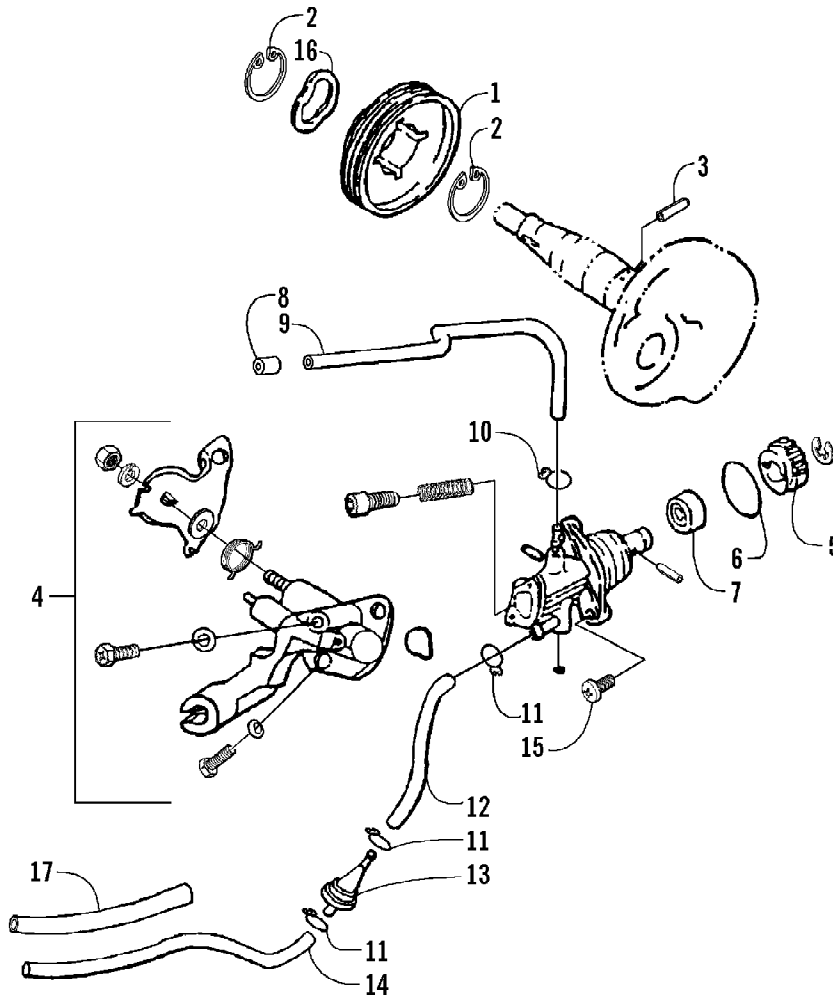

2005 ATV 50 Y-6 YOUTH CAT GREEN (A2005H2A2BUSZ)
HANDLEBAR ASSEMBLY

Page 32 of 50

Ref #	Part Number	Qty	S/P/F	Description
1	3301-230	1		Handlebar
2	3301-234	2		Grip, Handlebar
3	3301-231	2		Clamp, Handlebar - Bottom
4	3301-232	1		Clamp, Handlebar - Left
5	3301-233	1		Clamp, Handlebar - Right
6	3301-290	4		Screw, Cap
7	3301-235	1	S	Lever Assembly - Right (inc. 8-13)
8	3301-239	1		Bracket, Throttle Cable
9	3301-240	1		Lever, Brake - Right
10	3301-238	1		Bracket, Cable
11	3301-244	1		Spring, Throttle Lever
12	3301-237	1		Bracket, Lever
13	3301-243	1		Lever, Throttle
14	3301-236	1		Cover, Lever Body
15	3301-555	1	/P	Cable, Throttle
16	3301-465	1		Cable Tie
17	3301-457	1	/P	Pad, Handlebar - Assembly (inc. 18-19)
18	3301-458	1	S	Cover, Pad
19	3301-459	1		Pad, Handlebar
20	3301-242	1		Lever Assembly - Left (inc. 21-22)
21	3301-241	1		Lever, Brake - Left
22	3301-153	1		Harness, Brake Switch
23	3301-152	1		Switch Assembly
24	3301-474	2	S	Washer
25	3301-283	2		Nut, Nylon

2005 ATV 50 Y-6 YOUTH CAT GREEN (A2005H2A2BUSZ)
OIL PUMP ASSEMBLY

Page 36 of 50

Ref #	Part Number	Qty	S/P/F	Description
1	3301-035	1		Gear, Pump Drive
2	3301-379	2		Circlip
3	3301-425	1		Pin, Crankshaft
4	3301-586	1		Pump, Oil - Assembly (inc. 5-7)
5	3301-034	1		Gear, Oil Pump
6	3301-300	1		O-Ring
7	3301-433	1		Seal, Oil
8	3301-033	1		Ring, Steel
9	3301-366	1		Tube, Oil
10	3301-373	1		Clip
11	3301-374	4		Clip
12	3301-371	1		Tube
13	3301-075	1	/P	Cup, Oil Filter
14	3301-372	1		Tube
15	3301-317	2		Screw, Machine
16	3301-036	1		Washer, Wave
17	3301-585	1		Cover, Tube