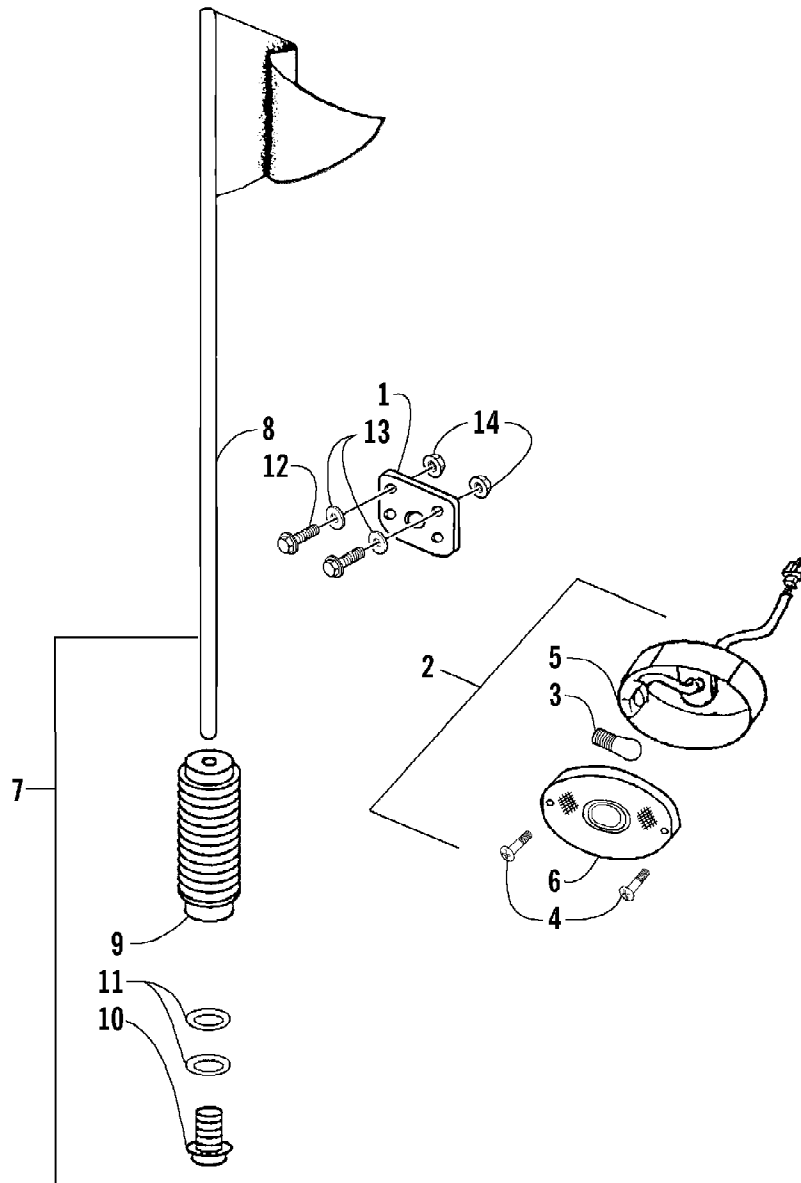

2005 ATV 50 Y-6 YOUTH CAT GREEN (A2005H2A2BUSZ)
A-ARM, FLOOR PANEL, AND BUMPER ASSEMBLY

2005 ATV 50 Y-6 YOUTH CAT GREEN (A2005H2A2BUSZ)
 A-ARM, FLOOR PANEL, AND BUMPER ASSEMBLY

Page 2 of 50

Ref #	Part Number	Qty	S/P/F	Description
1	3301-222	1		A-Arm, Suspension - Left
1	3301-218	1		A-Arm, Suspension - Right
2	3301-428	4		Bushing, Rubber
3	3301-328	2		Bushing
4	3301-219	2		Bushing
5	3301-283	4		Nut, Nylon
6	3301-220	2		Cover, Waterproof
7	3301-580	2	/P	Cover, Dustproof
8	3301-402	4		Screw, Cap
9	3301-445	2		Cap, Grease Fitting
10	3301-444	2		Fitting, Grease
11	3301-251	1		Panel, Floor
12	3301-400	4		Screw, Cap
13	3301-256	2		Cap, Floor Panel - Rubber
14	3301-894	1		Bumper
15	3301-395	6		Screw, Cap
16	3301-388	2		Screw, Cap
17	3301-322	4		Screw, Self-Tapping
18	3301-893	1		Cover, Bumper
19	3301-255	1		Guard, Floor Panel - Right
20	3301-254	1		Guard, Floor Panel - Left
21	3301-476	4		Washer, Spring

2005 ATV 50 Y-6 YOUTH CAT GREEN (A2005H2A2BUSZ)
 BODY AND SEAT ASSEMBLY

Page 4 of 50

Ref #	Part Number	Qty	S/P/F	Description
1	3301-249	1		Cover, Front
2	3301-253	1		Panel, Floor - Left
3	3301-252	1		Panel, Floor - Right
4	3301-494	1		Cover, Rear
5	3301-319	4		Screw, Machine
6	3301-320	6		Screw, Machine
7	3301-257	1		Seat Assembly (inc. 8-9)
8	3301-258	1		Bracket, Seat
9	3301-259	2		Bolt, Seat
10	3301-613	1		Strip, Rubber
11	3301-210	1		Bag, Tool
12	3301-262	1		Spring, Reset
13	3301-261	1		Cable, Seat Release
14	3301-263	1		Seat Lock Assembly
15	3301-386	2		Screw, Cap
16	3301-275	4		Bolt, Carriage
17	3301-338	1		Washer
18	3301-281	1		Nut, Nylon
19	3301-149	1		Reflector
20	3301-466	2	/P	Screw, Cap
21	3301-327	2		Nut, Flange
22	3301-280	2	S	U-Nut