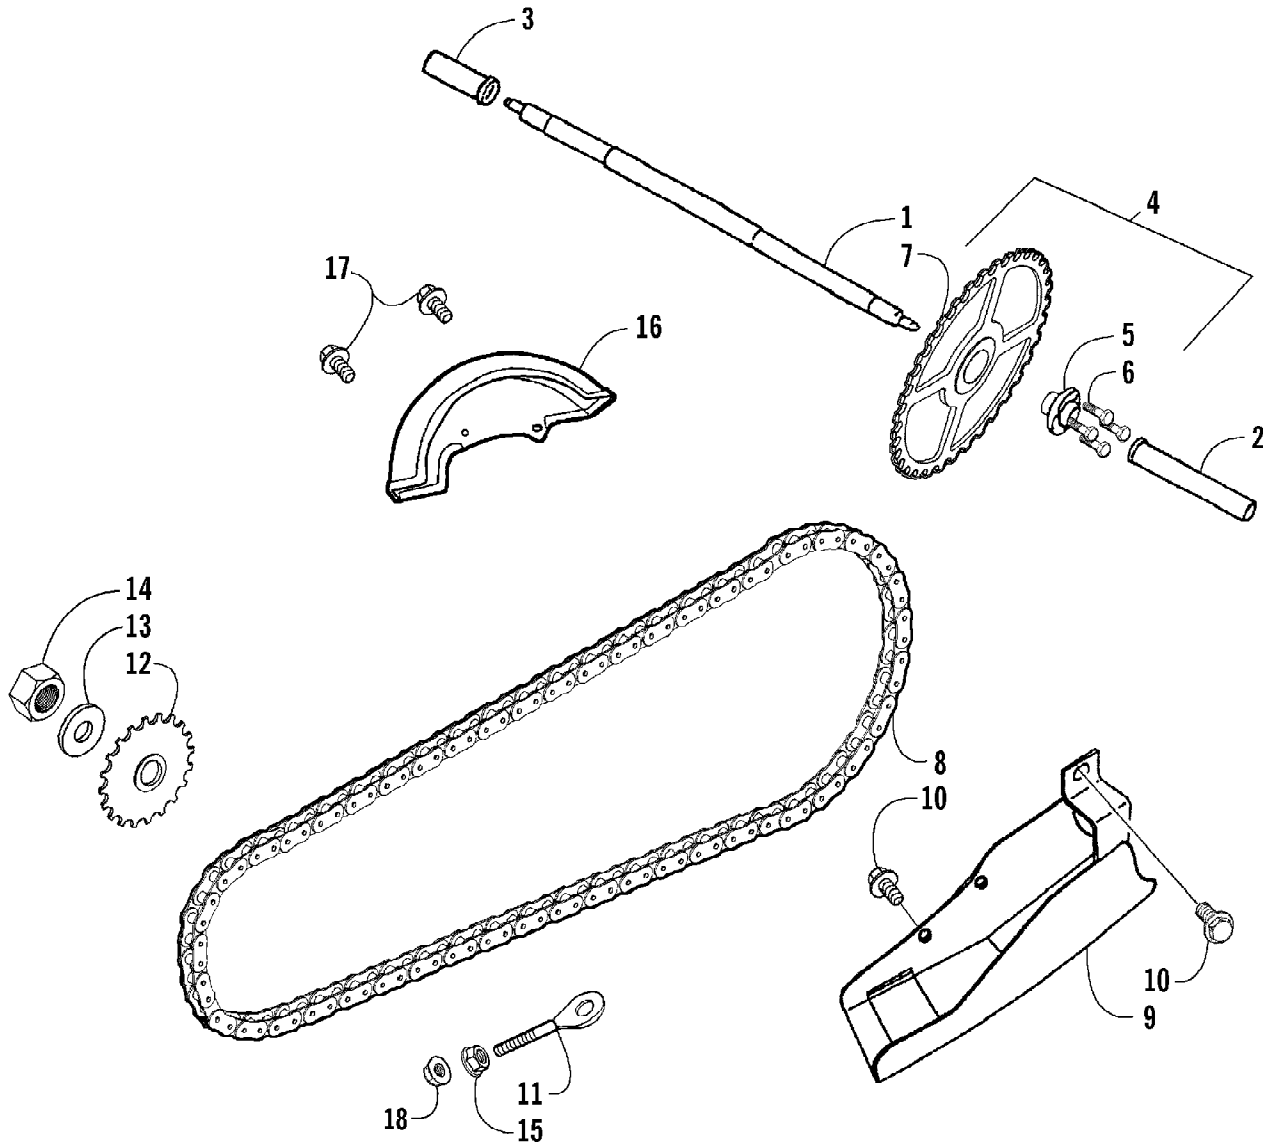

2005 ATV 50 Y-6 YOUTH CAT GREEN (A2005H2A2BUSZ)
REAR DRIVE ASSEMBLY

Page 38 of 50

Ref #	Part Number	Qty	S/P/F	Description
1	3301-161	1		Axle, Rear Wheel
2	3301-173	1		Collar, Spacer - Right
3	3301-174	1		Collar, Spacer - Left
4	3301-163	1		Rear Sprocket Assembly (inc. 5-7)
5	3301-165	1		Flange, Final Drive
6	3301-399	4		Screw, Cap
7	3301-159	1		Sprocket, Rear
8	3301-157	1		Chain, Drive
9	3301-155	1		Guard, Chain
10	3301-393	2		Screw, Cap
11	3301-573	1		Adjuster, Drive Chain
12	3301-123	1		Drive Sprocket Assembly
13	3301-352	1		Washer
14	3301-284	1		Nut, Nylon
15	3301-524	1		Nut, Flange
16	3301-156	1	/P	Guard, Chain - Rear
17	3301-386	2		Screw, Cap
18	3301-330	1		Nut, Flange