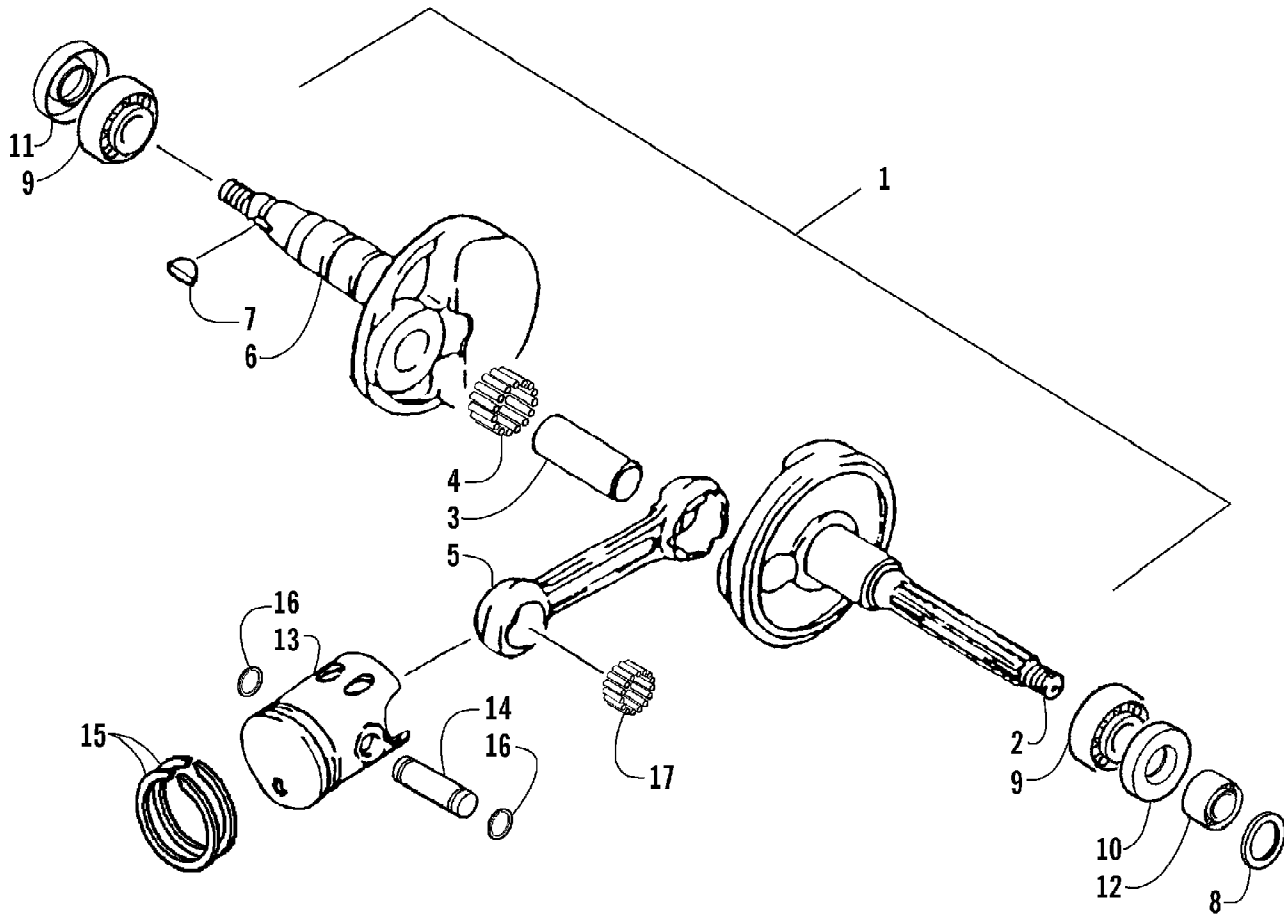

2005 ATV 50 Y-6 YOUTH CAT GREEN (A2005H2A2BUSZ)
CLUTCH ASSEMBLY

2005 ATV 50 Y-6 YOUTH CAT GREEN (A2005H2A2BUSZ)
CLUTCH ASSEMBLY

Page 10 of 50

Ref #	Part Number	Qty	S/P/F	Description
1	3301-592	1		Driven Face Assembly (inc. 2-15)
2	3301-442	2		Seal, Oil
3	3301-118	1		Seat, Secondary Spring
4	3301-594	1		Spring, Compression
5	3301-112	1		Weight Set, Clutch (inc. 6-7)
6	3301-110	1		Carrier, Clutch Weight
7	3301-111	3		Spring
8	3301-277	1		Nut
9	3301-116	2		Pin, Guide
10	3301-114	1		Face, Fixed Driven
11	3301-420	1		Bearing, Needle
12	3301-606	1	S	Circlip
13	3301-417	1		Bearing, Radial Ball
14	3301-115	1		Face, Movable Driven
15	3301-302	2		O-Ring
16	3301-100	1		Cover, Clutch
17	3301-325	1		Nut
18	3301-298	1		O-Ring
19	3301-559	1		Drive Face Assembly (inc. 20-24)
20	3301-562	1		Plate, Cam
21	3301-607	6		Roller, Weight
22	3301-528	1		Bushing
23	3301-560	1		Face, Movable Drive
24	3301-106	3		Slide, Cam Plate
25	3301-113	1		V-Belt
26	3301-527	1		Bushing
27	3301-561	1		Face, Fixed Drive
28	3301-564	1		Washer, Lock - External Tooth
29	3301-563	1		Clutch, One-Way
30	3301-108	1		Washer, Cone Spring
31	3301-331	1		Nut, Flange
32	3301-593	1		Bushing, Clutch

2005 ATV 50 Y-6 YOUTH CAT GREEN (A2005H2A2BUSZ)
CRANKSHAFT AND PISTON ASSEMBLY

Page 14 of 50

Ref #	Part Number	Qty	S/P/F	Description
1	3301-537	1		Crankshaft Assembly (inc. 2-7)
2	3301-545	1		Crank, Left
3	3301-546	1		Pin, Crank
4	3301-526	1		Bearing, Needle
5	3301-608	1		Rod, Connecting
6	3301-543	1		Crank, Right
7	3301-285	1		Key
8	3301-584	1		Washer
9	3301-415	2		Bearing, Radial Ball
10	3301-438	1		Seal, Oil
11	3301-437	1		Seal, Oil
12	3301-544	1		Collar, Crank
13	3301-539	1		Piston
14	3301-540	1		Pin, Piston
15	3301-538	1		Ring, Piston - Set
16	3301-541	2		Clip, Piston Pin
17	3301-525	1		Bearing, Needle