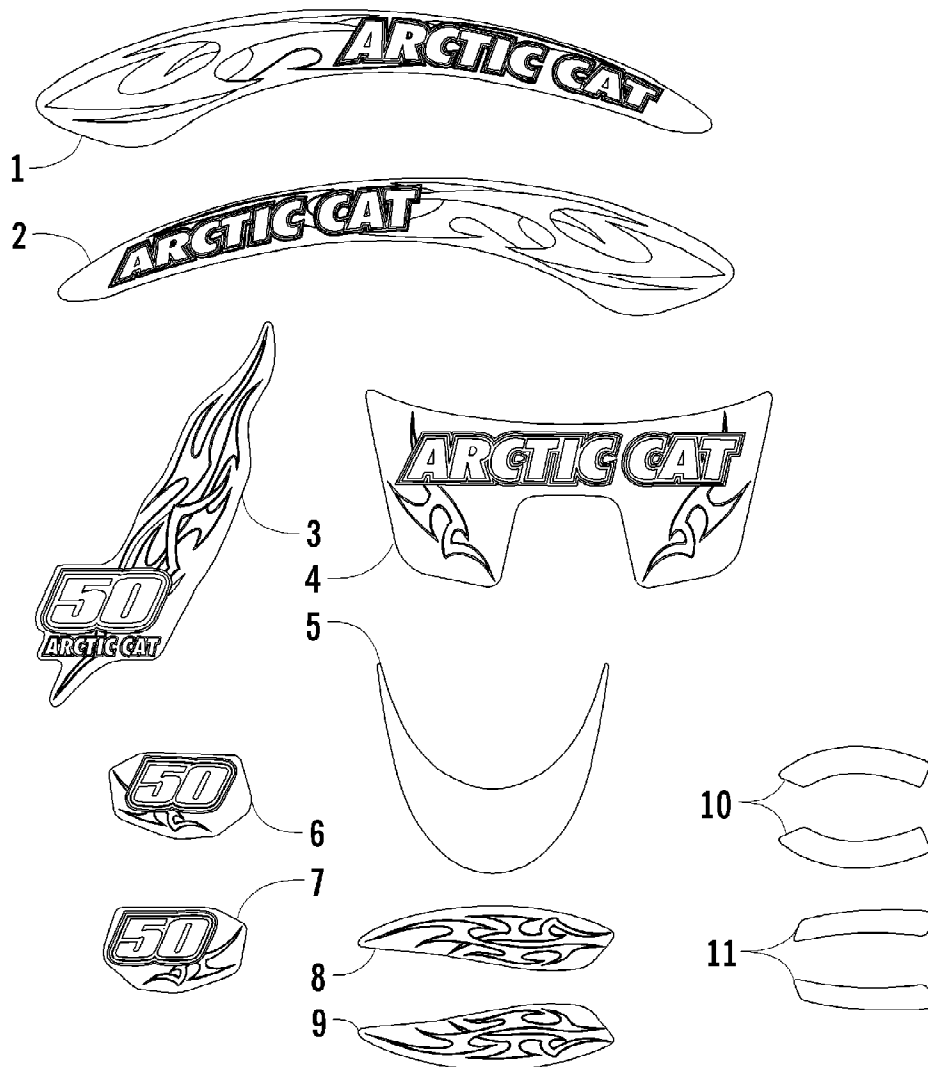

WARNING

UNDER 6

Children 6 years and under are not to be transported in the cargo area of an ATV.

Adult supervision required for children under age 16.

NEVER OPERATE WITH PASSENGERS UNDER AGE 16.

WARNING

UNDER 6

Children 6 years and under are not to be transported in the cargo area of an ATV.

Adult supervision required for children under age 16.

NEVER OPERATE WITH PASSENGERS UNDER AGE 16.