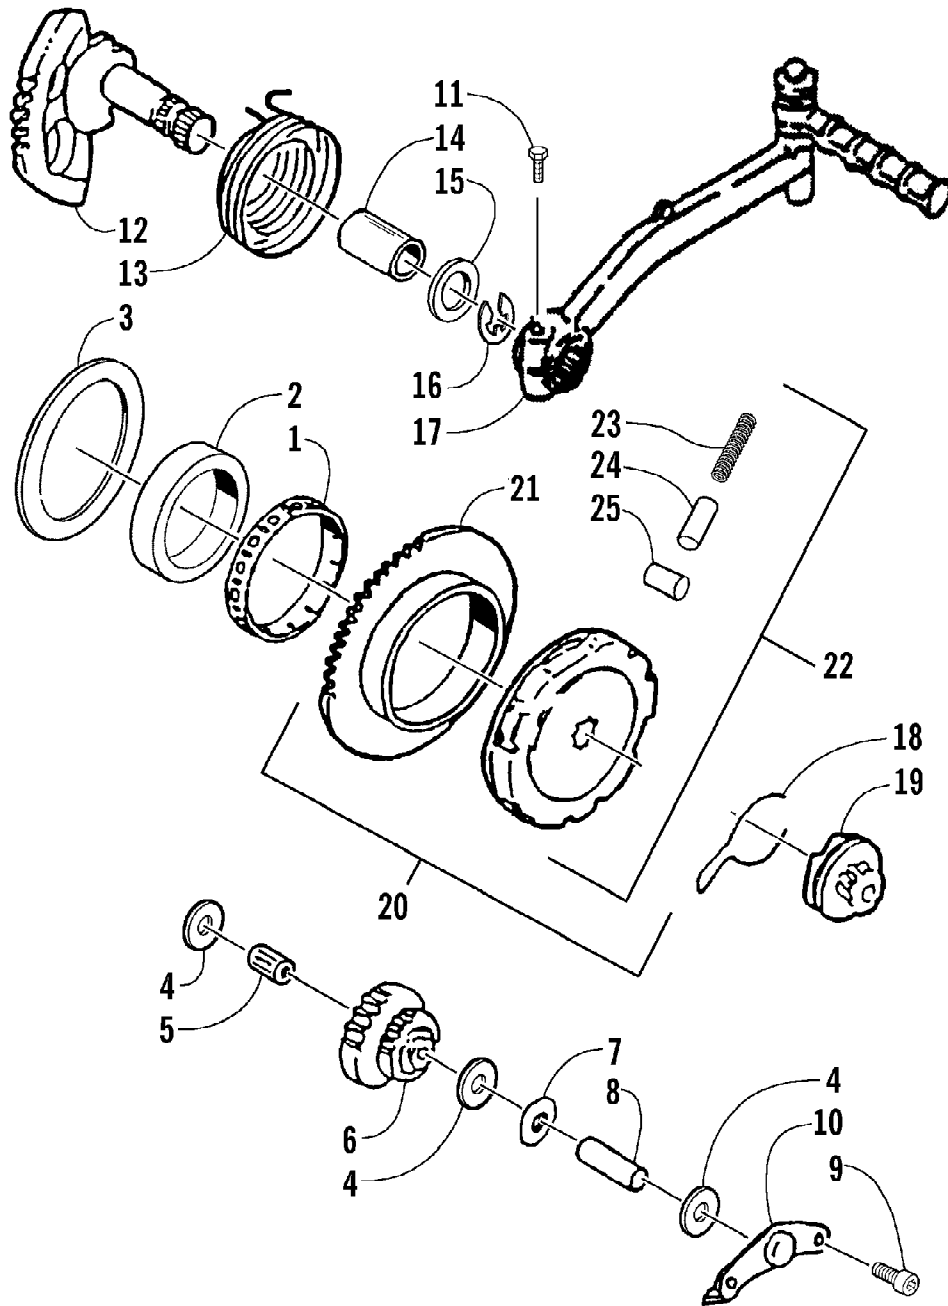

2005 ATV 50 Y-6 YOUTH CAT GREEN (A2005H2A2BUSZ)
STARTER ASSEMBLY

Page 44 of 50

Ref #	Part Number	Qty	S/P/F	Description
1	3301-423	1		Bearing, Needle
2	3301-424	1		Boss, Bearing
3	3301-355	1		Washer
4	3301-344	3		Washer
5	3301-418	1		Bearing, Needle
6	3301-121	1		Gear, Idler
7	3301-311	1		Washer, Wave
8	3301-426	1		Shaft, Idler
9	3301-287	2		Screw, Cap
10	3301-009	1		Plate, Idler Gear
11	3301-391	1		Screw, Cap
12	3301-127	1		Starter Shaft Assembly
13	3301-128	1		Spring, Reset - Starter Shaft
14	3301-429	1		Bushing
15	3301-351	1		Washer
16	3301-377	1		Circlip
17	3301-568	1	S	Starter Crank Assembly
18	3301-125	1		Clip, Spring - Starter Pinion
19	3301-126	1		Starter Pinion Assembly
20	3301-569	1		Starter Clutch - Electric - Assembly (inc. 21-25)
21	3301-124	1		Wheel, Starter Clutch
22	3301-570	1		Clutch Set, Electric Starter (inc. 23-25)
23	3301-571	3		Spring, Clutch
24	3301-133	3		Guide, Clutch
25	3301-132	3		Roller, Clutch