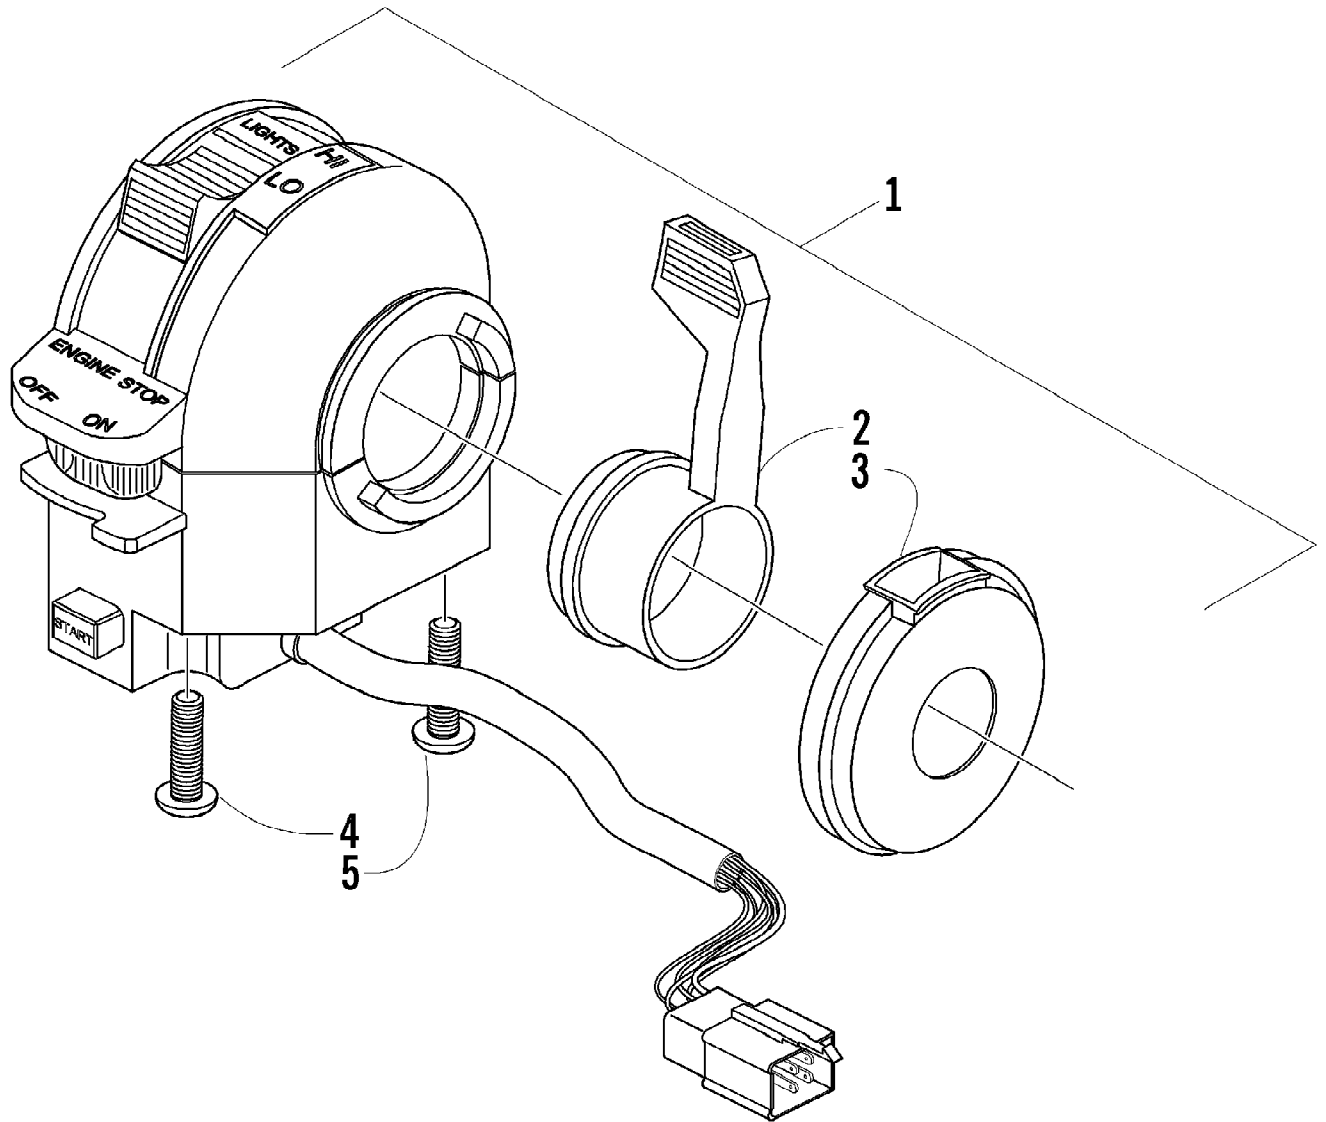

2005 ATV 300 GREEN (A2005ATF4AUSG)
CONTROL SWITCH HOUSING ASSEMBLY

Page 14 of 90

Ref #	Part Number	Qty	S/P/F	Description
1	3509-001	1	S	Switch, Control - Assembly (inc. 2-5)
2	3409-009	1		Lever, Choke
3	3409-010	1		Cover, Choke Lever
4	3423-196	1		Screw, Cap
5	3423-197	1		Screw, Cap