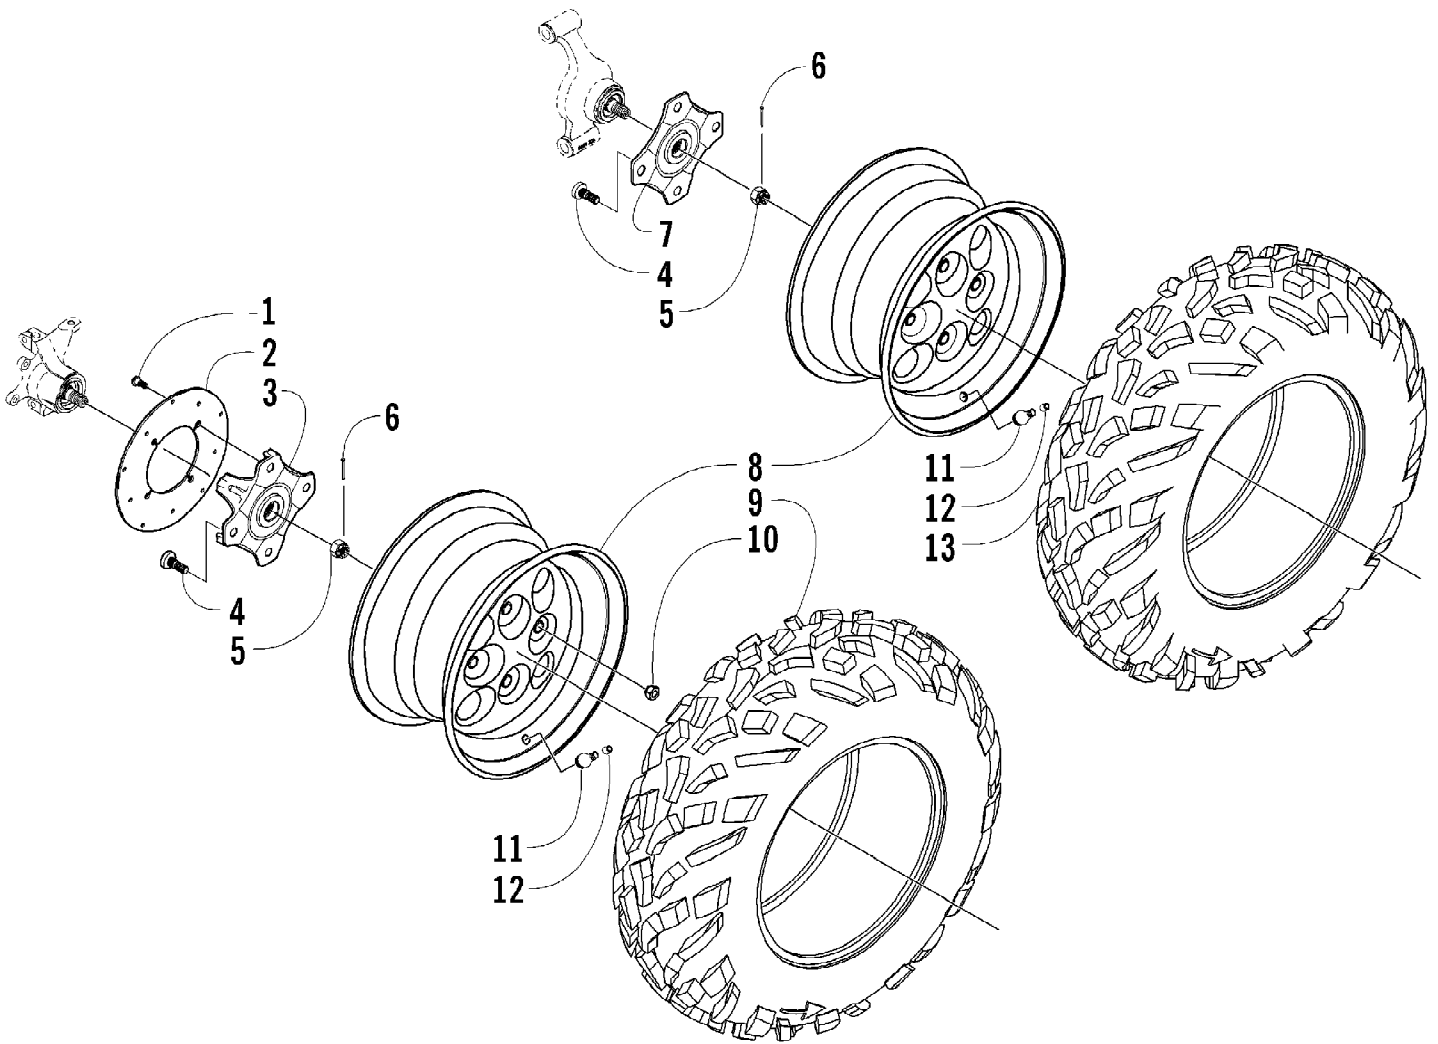

2005 ATV 300 GREEN (A2005ATF4AUSG)  
WHEEL AND TIRE ASSEMBLY

Page 90 of 90

Ref #	Part Number	Qty	S/P/F	Description
1	0423-029	12		Screw, Machine
2	0402-874	3	S	Disc, Brake
3	0502-599	2	S	Hub, Wheel - Front (inc. 4)
4	0402-974	16	/P	Stud, Wheel Hub
5	0423-394	4		Nut, Castle
6	0423-407	4		Pin, Cotter
7	0502-599	1	S	Hub, Wheel - Rear - Right (inc. 4)
7	0502-601	1	S	Hub, Wheel - Rear - Left (inc. 4)
8	0402-856	4		Wheel Assembly
9	0402-317	2	/P	Tire - Front
10	0423-408	16	/P	Nut, Mounting - Wheel
11	0402-064	4		Stem, Valve (inc. 12)
12	0402-140	4		Cap, Valve Stem
13	0402-319	2	/P	Tire, Rear