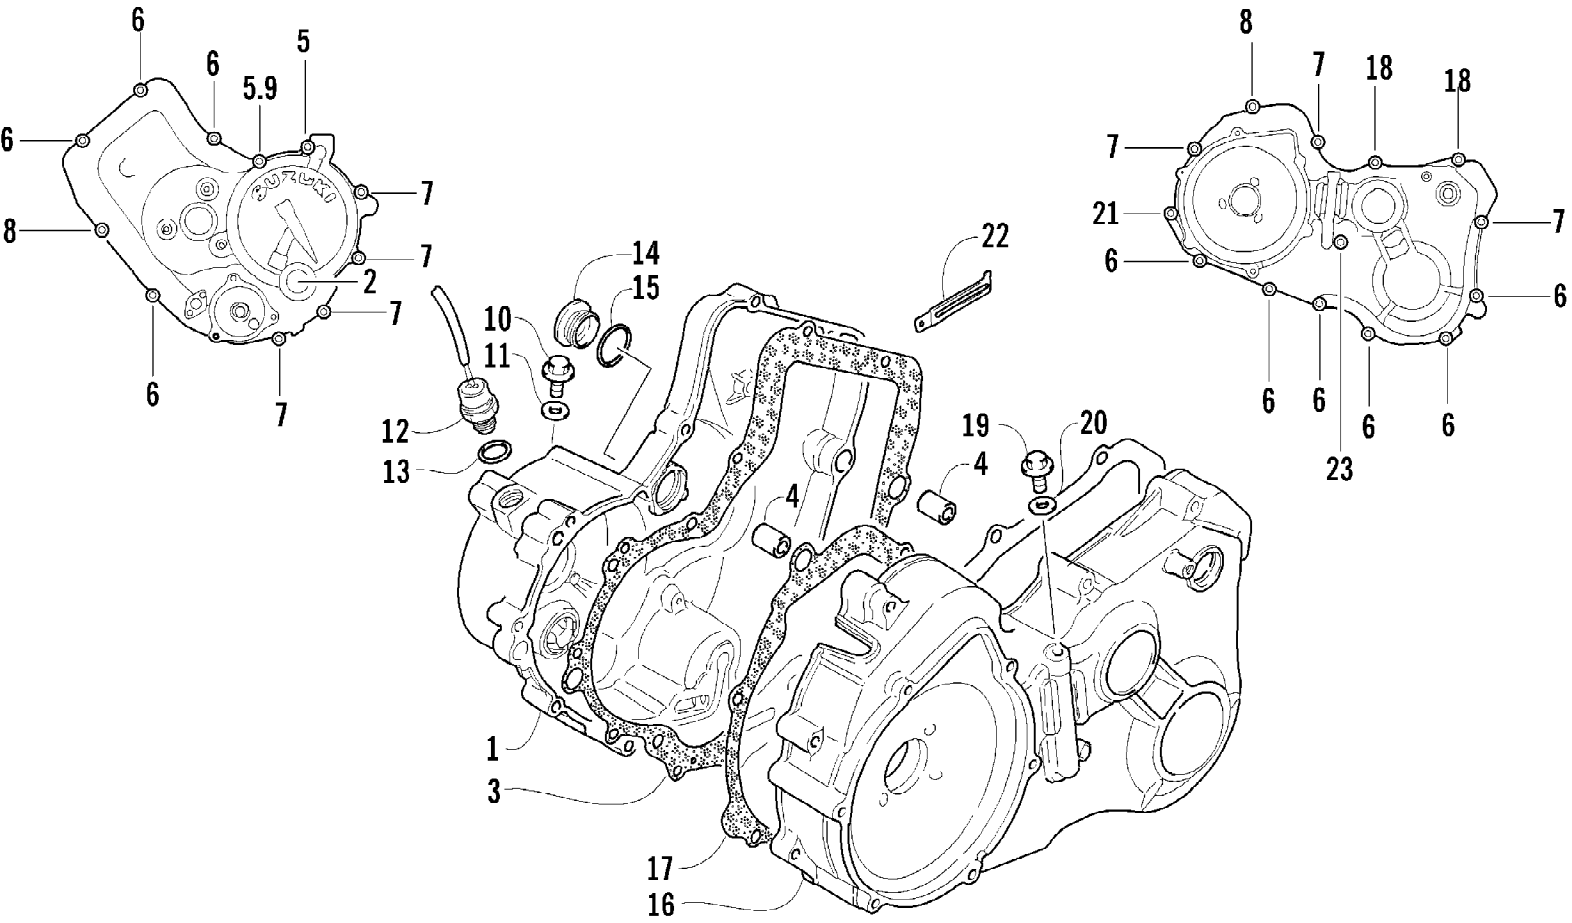

2005 ATV 300 GREEN (A2005ATF4AUSG)
CRANKCASE COVER ASSEMBLY

2005 ATV 300 GREEN (A2005ATF4AUSG)
CRANKCASE COVER ASSEMBLY

Ref #	Part Number	Qty	S/P/F	Description
1	3403-002	1		Cover, Clutch (inc. 2)
2	3402-112	1	/P	Lens, Oil Inspection
3	3402-280	1	S	Gasket
4	3423-088	4		Pin, Dowel
5	3423-231	2		Bolt
6	0693-327	10	S	Bolt
7	3423-098	7	S	Bolt
8	3423-307	2	S	Bolt
9	3402-444	1		Gasket
10	3004-705	2	S	Plug, Oil Gallery
11	3005-242	2		Gasket
12	3430-062	1	S	Switch, Oil Sensor
13	3403-003	1	S	Gasket
14	3402-215	1		Cap, Clutch Adjust
15	3423-274	1	/P	O-Ring
16	3402-256	1		Cover, Transfer
17	3402-262	1		Gasket, Transfer Cover
18	3423-091	2	S	Screw, Cap
19	3004-339	1	S/P	Plug, Oil Gallery
20	3003-290	1	/P	Gasket
21	3004-756	1	S	Screw, Cap
22	3402-237	2		Clamp, Breather Hose
23	3423-308	1	S	Screw, Cap