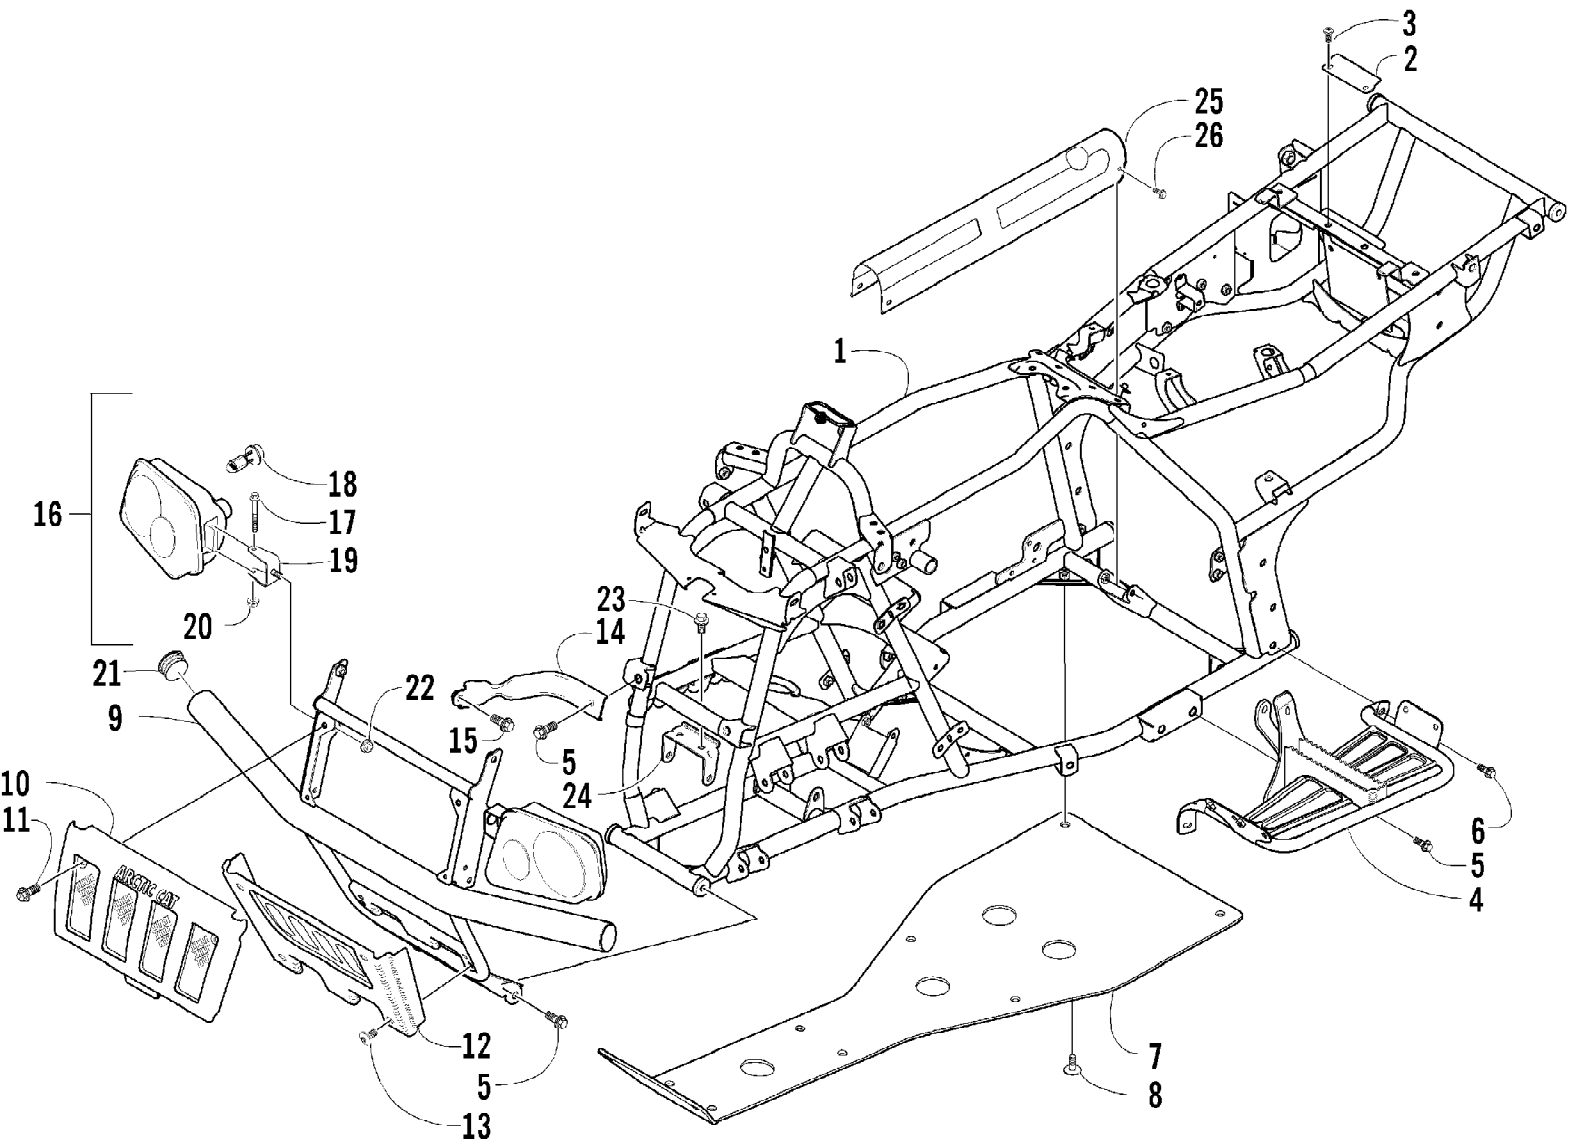

2005 ATV 300 GREEN (A2005ATF4AUSG)
FRAME AND RELATED PARTS

Page 32 of 90

Ref #	Part Number	Qty	S/P/F	Description
1	0506-574	1	/P	Frame, Main
2	0506-962	1	/P	Bracket, Body Hold-Down
3	8476-616	2		Screw, Machine
4	0506-959	1	/P	Footrest - Right
4	0506-217	1		Footrest - Left
5	8409-020	8	/P	Screw, Cap
6	8408-816	4		Screw, Cap
7	0406-894	1		Panel, Belly
8	0423-101	10		Screw, Body
9	0506-520	1		Bumper
10	0406-832	1		Grille, Upper
11	0423-361	2		Screw, Machine
12	1406-420	1	/P	Grille, Lower
13	0423-362	4		Screw, Machine
14	0506-964	2	/P	Channel, Bumper
15	8408-812	2		Screw, Cap
16	0409-032	1		Headlight - Right (inc. 17-20)
16	0409-031	1		Headlight - Left (inc. 17-20)
17	8410-860	2		Screw, Cap
18	0409-045	4		Bulb, Headlight
19	0406-945	2		Bracket, Headlight
20	0423-375	2		Nut, Nylock
21	0406-130	2		Cap, Bumper
22	8424-802	2		Nut
23	8408-820	2	/P	Screw, Cap
24	0506-210	1		Bracket, Front Differential
25	0506-963	1	/P	Cover, Front Driveshaft
26	8471-610	4		Screw, Cap