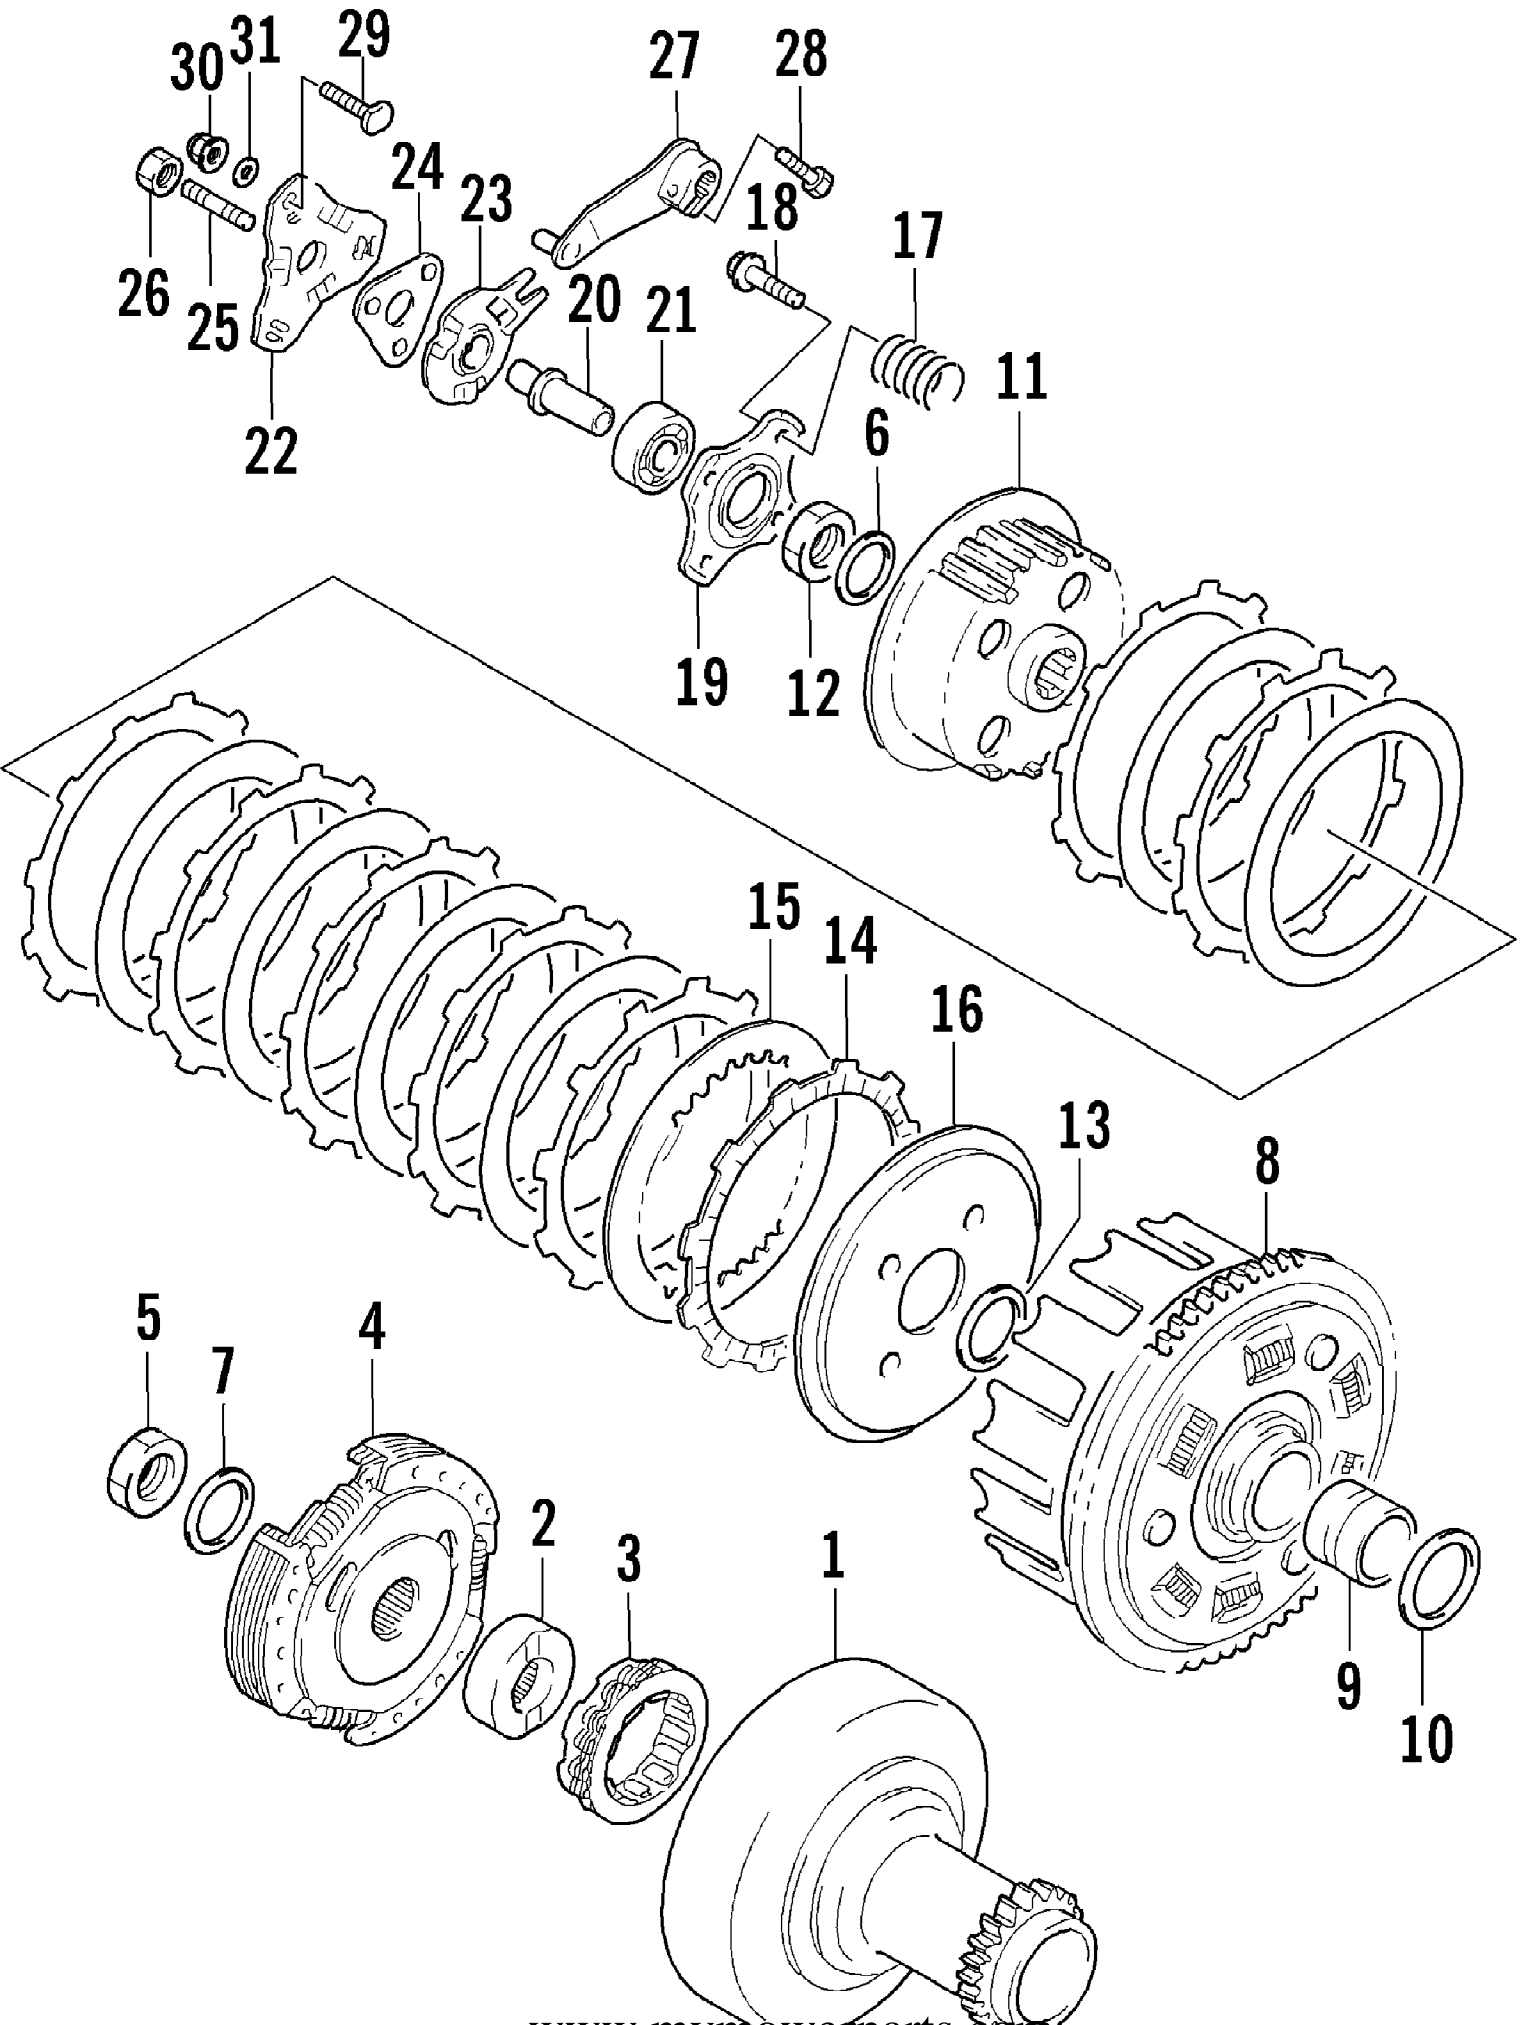

2005 ATV 300 GREEN (A2005ATF4AUSG)
CLUTCH ASSEMBLY

Page 12 of 90

Ref #	Part Number	Qty	S/P/F	Description
1	3446-253	1	/P	Gear, Primary Drive
2	3446-129	1		Race, Inner
3	3446-122	1		Clutch, One Way
4	3446-128	1		Clutch Assembly
5	3423-253	1		Nut
6	3423-032	1		Washer, Lock
7	3423-260	1	S	Washer, Lock
8	3446-121	1		Gear, Primary - Assembly
9	3402-206	1		Spacer
10	3402-211	1		Washer
11	3446-123	1		Hub, Clutch
12	3423-254	1		Nut
13	3423-316	1		Washer
14	3446-124	8		Plate, Drive
15	3446-125	7		Plate, Driven
16	3446-126	1		Plate, Clutch Pressure
17	3402-239	4		Spring
18	3004-341	4	S/P	Screw, Cap
19	3446-127	1		Plate, Release
20	3446-130	1		Rod, Push
21	3402-043	1	/P	Bearing
22	3446-133	1		Guide, Ball - Outer
23	3446-131	1		Guide, Ball - Inner
24	3446-134	1		Ball, Release
25	3423-248	1		Screw, Adjuster
26	3423-022	1		Nut, Adjuster
27	3446-132	1		Arm, Release
28	3423-125	1	S	Screw, Cap
29	3423-245	3		Screw, Cap
30	0693-316	3	S	Nut
31	3003-290	3	/P	Seal, Cap Screw