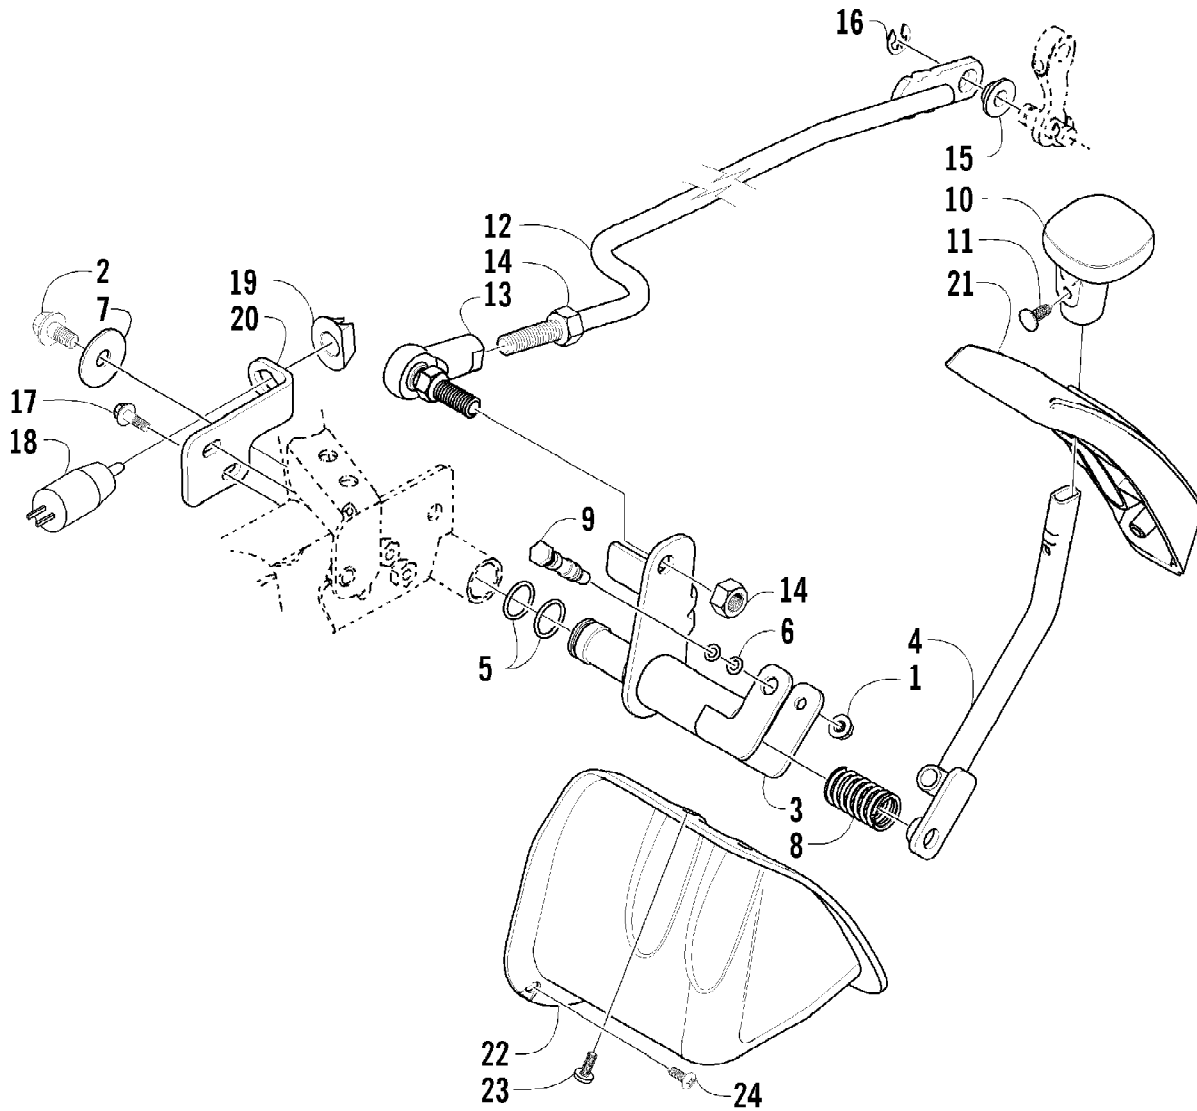

2005 ATV 300 GREEN (A2005ATF4AUSG)
REVERSE SHIFT LEVER ASSEMBLY

2005 ATV 300 GREEN (A2005ATF4AUSG)
REVERSE SHIFT LEVER ASSEMBLY

Page 68 of 90

Ref #	Part Number	Qty	S/P/F	Description
1	8424-602	1	/P	Nut
2	8408-812	1		Screw, Cap
3	0502-237	1		Axle, Reverse Shift Lever
4	0502-185	1		Lever, Reverse Shift
5	0423-299	2	/P	O-Ring
6	0423-182	2	/P	O-Ring
7	0423-087	1		Washer
8	0502-410	1	S	Spring
9	0402-675	1		Axle, Pivot
10	0402-843	1	/P	Handle, Reverse Shift Lever
11	0423-345	1		Clip, Push
12	0502-250	1		Linkage, Shift
13	0402-844	1		End, Rod
14	0623-294	2		Nut
15	0423-091	1		Bushing
16	0423-169	1	/P	E-Ring
17	8408-616	2		Screw, Cap
18	0409-008	1		Switch, Reverse
19	0402-168	1	/P	Retainer, Reverse Switch
20	0506-961	1	/P	Bracket, Reverse Switch
21	0402-847	1		Plate, Shift
22	0406-943	1		Shield, Linkage
23	0423-371	3		Screw, Machine
24	0623-309	1		Screw, Self-Tapping