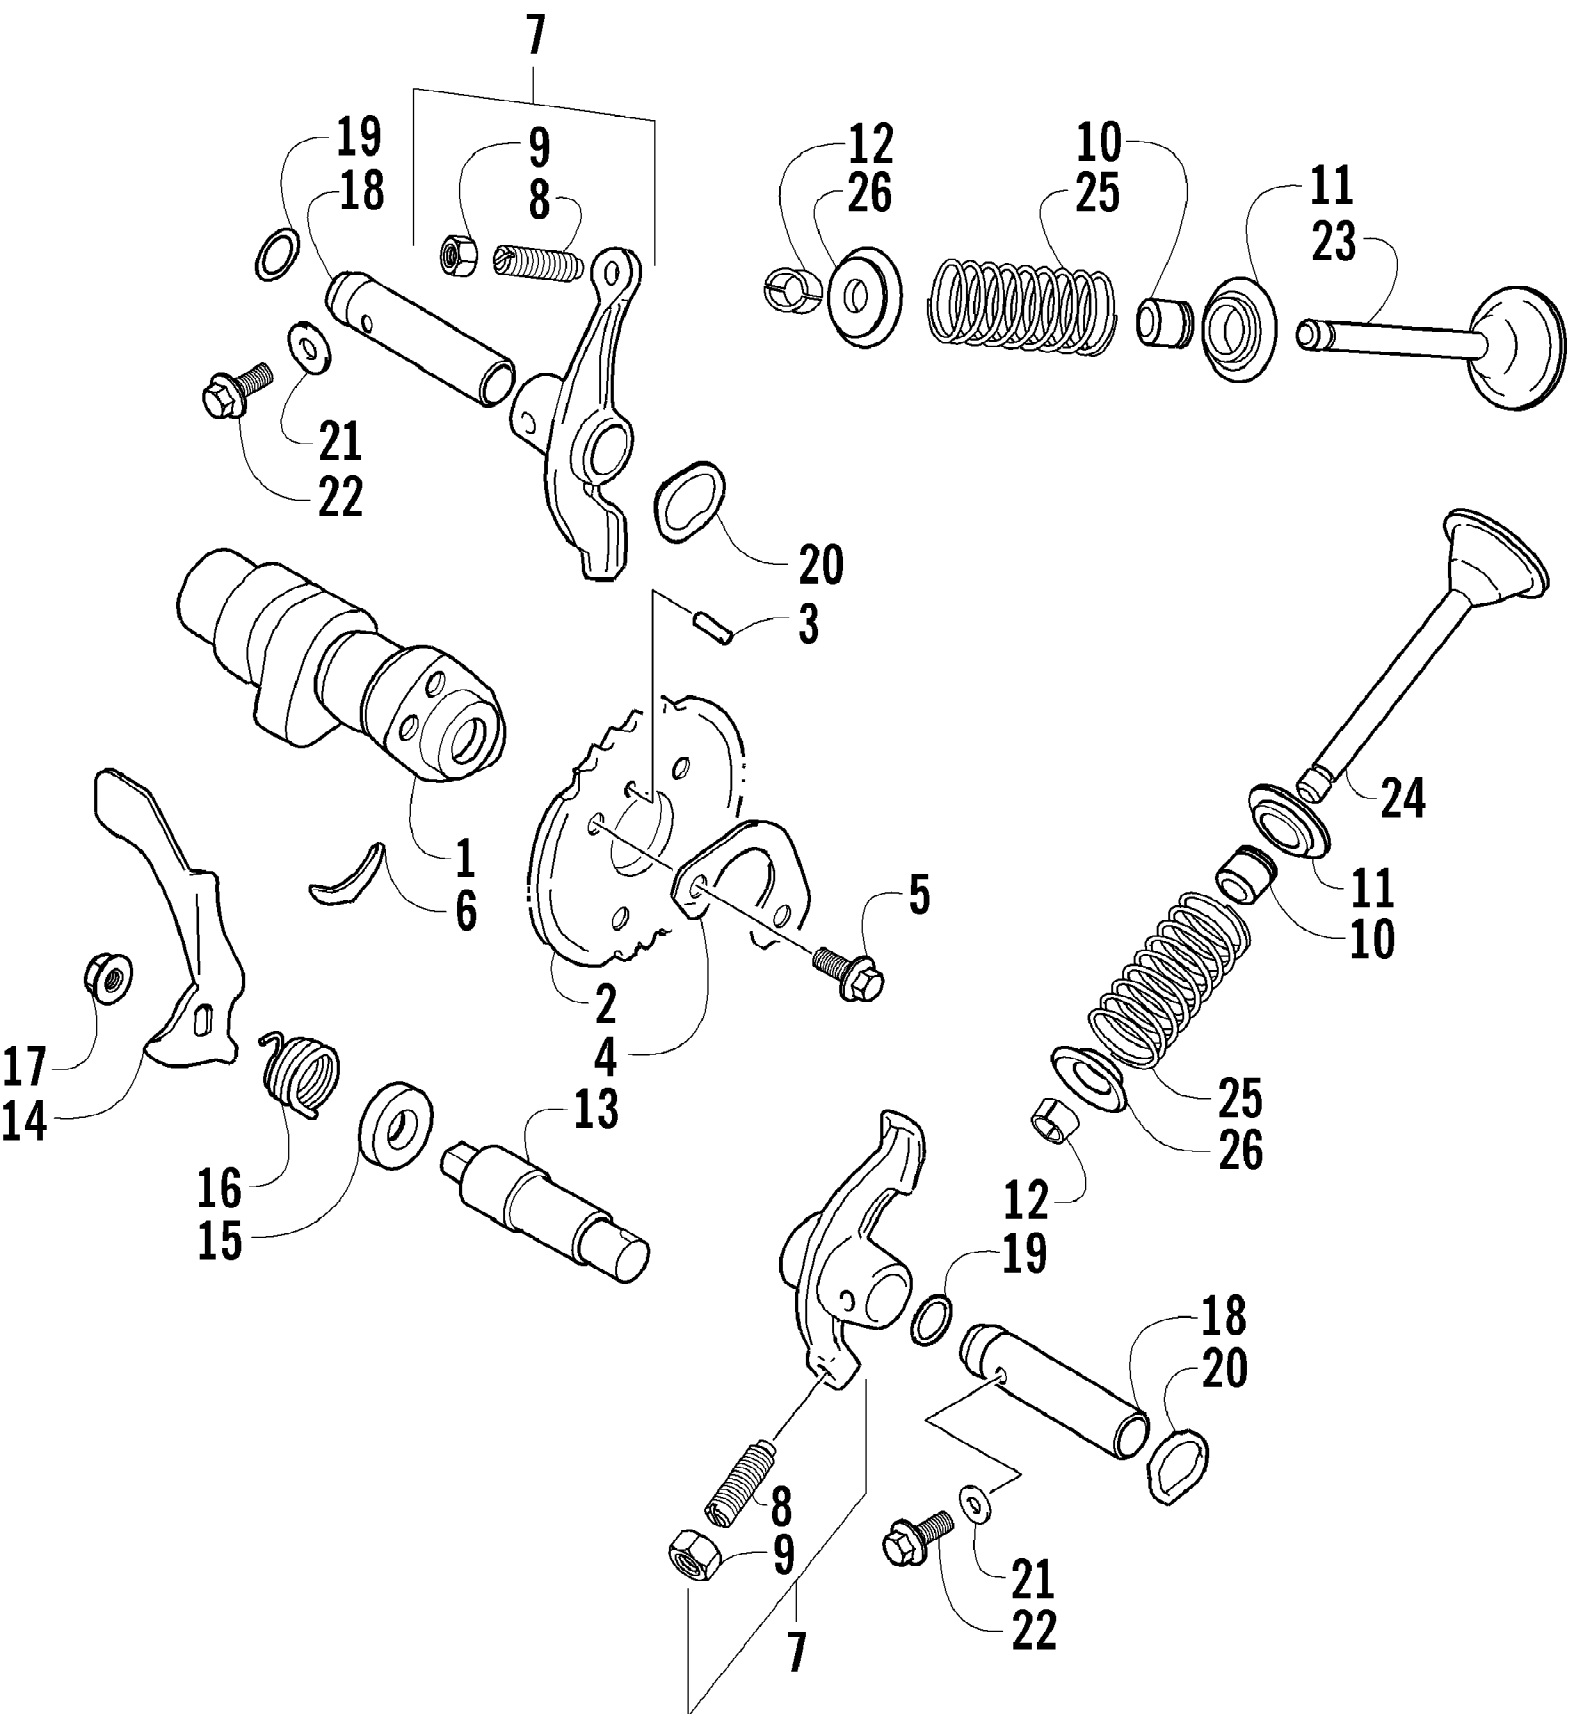

2005 ATV 300 GREEN (A2005ATF4AUSG)  
AUXILIARY BRAKE ASSEMBLY

Page 4 of 90

Ref #	Part Number	Qty	S/P/F	Description
1	0502-372	1	/P	Auxiliary Brake Assembly (inc. 2)
2	0402-958	2	/P	Pad, Brake
3	8408-825	2		Screw, Cap
4	0402-379	1		Wire Form, Cable
5	0487-010	1		Cable, Brake - Rear
6	0502-056	1		Bracket, Brake Switch
7	0423-165	1		Nut
8	0406-562	1		Axle, Brake Lever
9	8476-616	2		Screw, Cap
10	0502-409	1	/P	Spring, Brake Lever
11	0423-027	1		Washer, Brake Lever
12	0623-237	1	/P	Ring, Snap
13	0670-183	2		O-Ring
14	0502-095	1	/P	Lever, Brake

2005 ATV 300 GREEN (A2005ATF4AUSG)  
CAM CHAIN ASSEMBLY

Page 6 of 90

Ref #	Part Number	Qty	S/P/F	Description
1	3402-281	1		Chain, Camshaft
2	3402-277	1		Guide, Camshaft Chain
3	3402-282	1		Tensioner, Camshaft Chain
4	3003-188	1	S/P	Washer
5	3423-074	1		Screw, Cap
6	3402-283	1		Adjuster, Tensioner - Assembly (inc. 7-10)
7	3402-284	1		Spring
8	3402-285	1		Plug
9	3402-286	1		Bar
10	3423-286	1		O-Ring
11	3402-287	1		Gasket, Adjuster
12	3004-576	2	S	Screw, Cap

2005 ATV 300 GREEN (A2005ATF4AUSG)  
CAMSHAFT/VALVE ASSEMBLY

2005 ATV 300 GREEN (A2005ATF4AUSG)  
CAMSHAFT/VALVE ASSEMBLY

Page 8 of 90

Ref #	Part Number	Qty	S/P/F	Description
1	3402-275	1		Camshaft
2	3402-545	1	/P	Sprocket
3	3423-047	1		Pin
4	3423-284	1	S	Washer
5	3423-013	2	S	Screw
6	3423-071	1	/P	C-Ring
7	3402-288	2		Arm, Valve Rocker (inc. 8-9)
8	3423-287	2		Screw, Cap
9	3423-288	2		Nut
10	3402-226	2		Seal, Oil
11	3402-294	2		Seat, Valve Spring
12	0693-281	4	/P	Cotter, Valve
13	3402-295	1		Shaft, Decompression Lever
14	3402-296	1		Lever, Decompression
15	3402-225	1		Seal, Oil
16	3402-242	1		Spring
17	3004-326	1	S/P	Nut
18	3402-289	2		Shaft, Rocker Arm
19	3423-052	2		O-Ring
20	3423-259	2		Washer
21	3003-290	2	/P	Gasket
22	0693-416	2		Screw, Cap
23	3402-290	1		Valve, Intake
24	3402-291	1		Valve, Exhaust
25	3402-292	2		Spring, Valve - Set
26	3402-293	2	S	Retainer, Spring