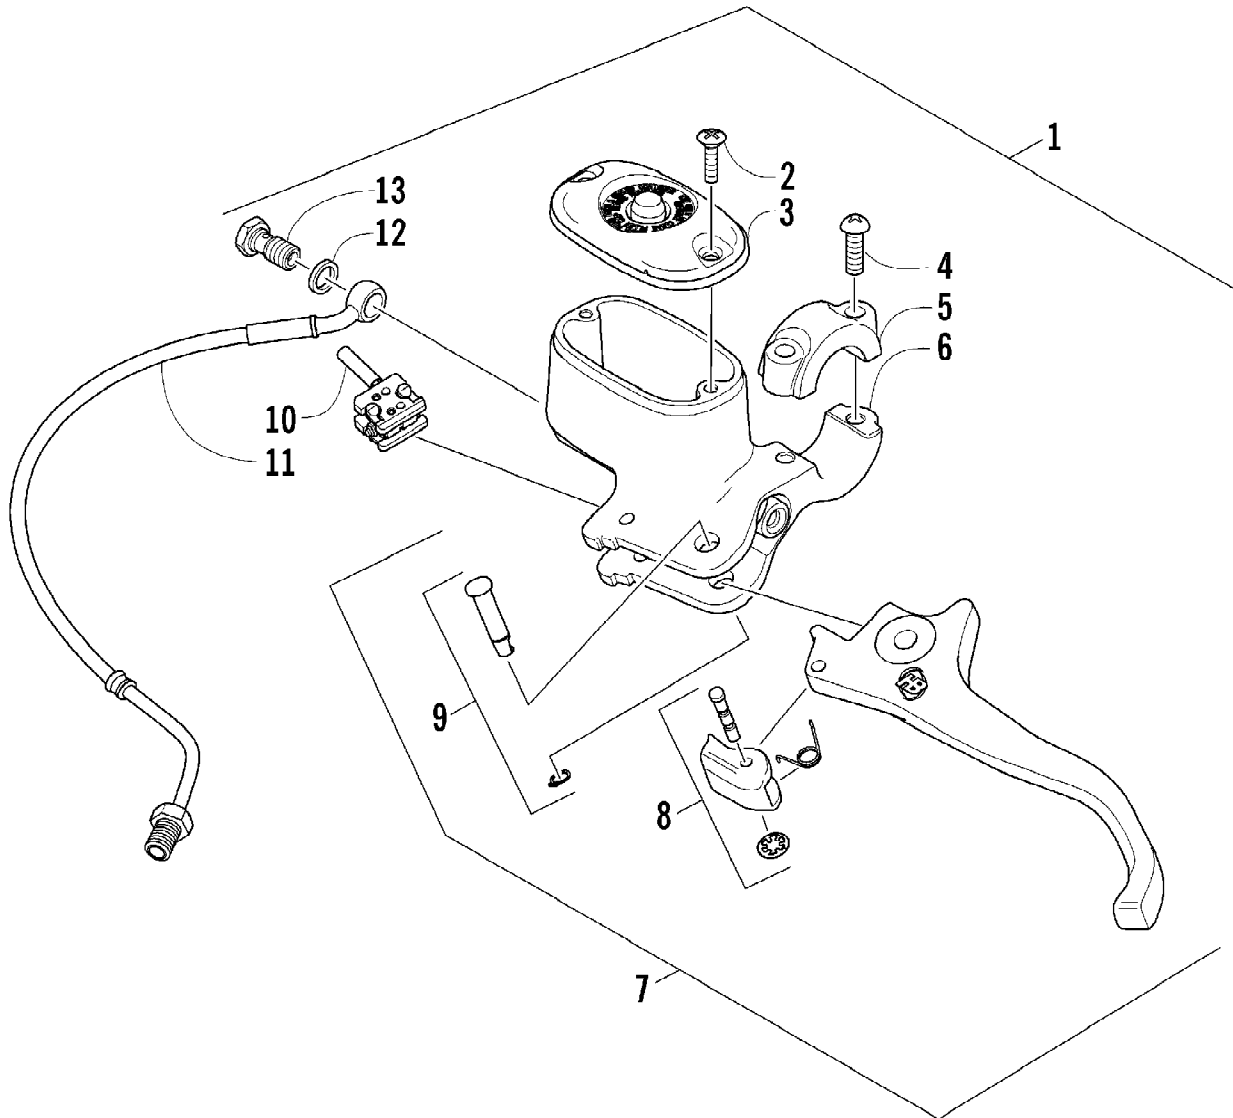

2005 ATV 300 GREEN (A2005ATF4AUSG)  
HYDRAULIC BRAKE ASSEMBLY

2005 ATV 300 GREEN (A2005ATF4AUSG)  
HYDRAULIC BRAKE ASSEMBLY

Page 49 of 90

Ref #	Part Number	Qty	S/P/F	Description
1	8476-625	1		Screw, Cap
2	1402-130	1		Hose, Brake - Front - Right
2	1402-132	1		Hose, Brake - Front - Left
3	1402-086	1		Block, Junction
4	0402-306	1	/P	Switch, Brake Pressure
5	8408-820	6	/P	Screw, Cap
6	0502-602	1	S	Caliper, Brake - Right Front (inc. 7-13)
6	0502-610	2	S	Caliper, Brake - Left Front and Right Rear (inc. 7-13)
7	0502-603	1	S	Housing, Caliper - Assembly - Right Front (inc. 8-10)
7	0502-611	2	S	Housing, Caliper - Assembly - Left Front and Right Rear (inc. 8-10)
8	0502-606	3		Piston/Seal Set (inc. 9)
9	0502-607	3		Seal Set
10	0502-609	3	/P	Valve, Bleed
11	0502-608	3		O-Ring, Guide - Set
21	0423-562	4		Spacer
12	0502-605	3		Bracket Assembly
13	0502-604	3	S	Pad, Brake - Set
14	0423-178	6		Washer, Crush
15	0423-413	3		Bolt, Banjo Fitting
16	1402-018	1		Tube, Brakeline - Rear
17	0402-597	1	/P	Clip, Brakeline
18	1402-020	1		Hose, Brake - Rear
19	0423-324	1		Screw, Machine
20	0423-415	1		Clamp, Cable