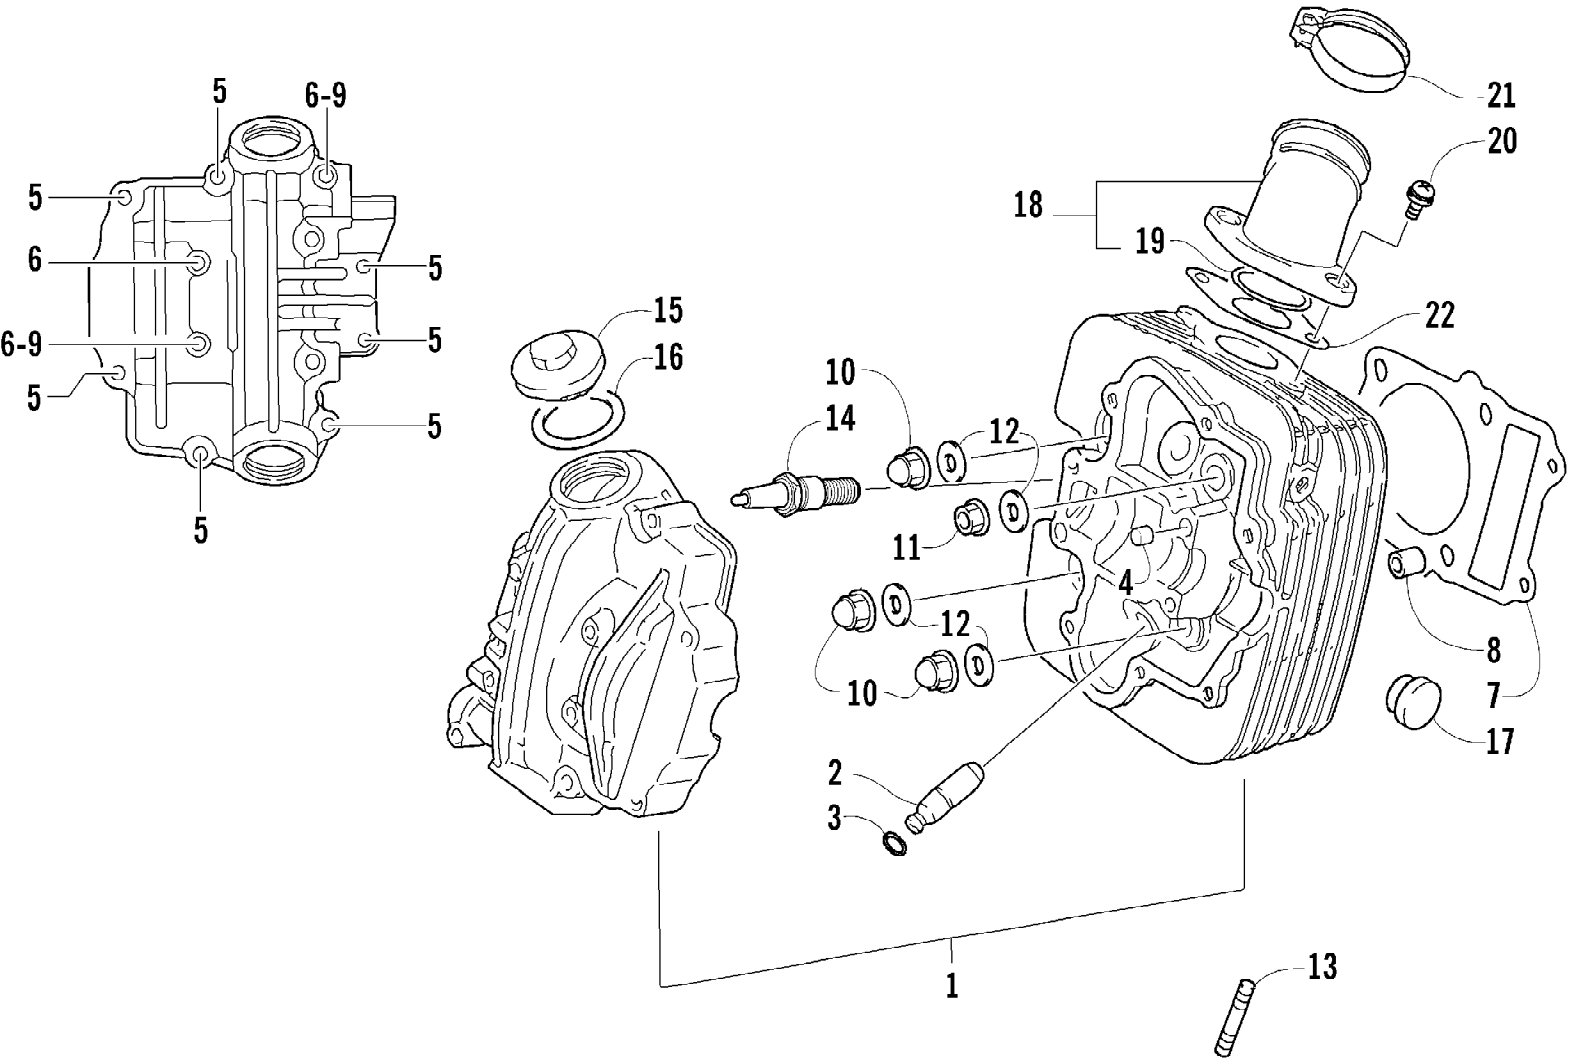

2005 ATV 300 GREEN (A2005ATF4AUSG)
CYLINDER HEAD ASSEMBLY

2005 ATV 300 GREEN (A2005ATF4AUSG)
CYLINDER HEAD ASSEMBLY

Page 24 of 90

Ref #	Part Number	Qty	S/P/F	Description
	3402-260	1	S	Gasket Set
1	3402-246	1		Head, Cylinder - Assembly (inc. 2-6)
2	3402-247	2		Guide, Valve
3	3423-068	2		Ring, Valve Guide
4	3423-043	2	/P	Pin, Dowel
5	3004-426	7	S	Screw, Cap
6	3423-304	3	S	Screw, Cap
7	3402-248	1		Gasket, Cylinder Head
8	3004-822	2		Pin, Dowel
9	3003-290	2	/P	Gasket
10	3423-257	3		Nut
11	3004-326	1	S/P	Nut
12	3005-243	4		Gasket
13	3004-279	2	S/P	Bolt, Stud
14	0217-713	1		Spark Plug (NGK DR7EA)
15	3402-249	2		Cap, Inspection
16	3423-275	2		O-Ring
17	3402-213	1		Plug, Head
18	3402-533	1	/P	Pipe, Intake (inc. 19)
19	3423-276	1		O-Ring
20	3423-305	2	S	Screw
21	3402-086	1	/P	Clamp
22	3402-298	1		Gasket, Intake Pipe