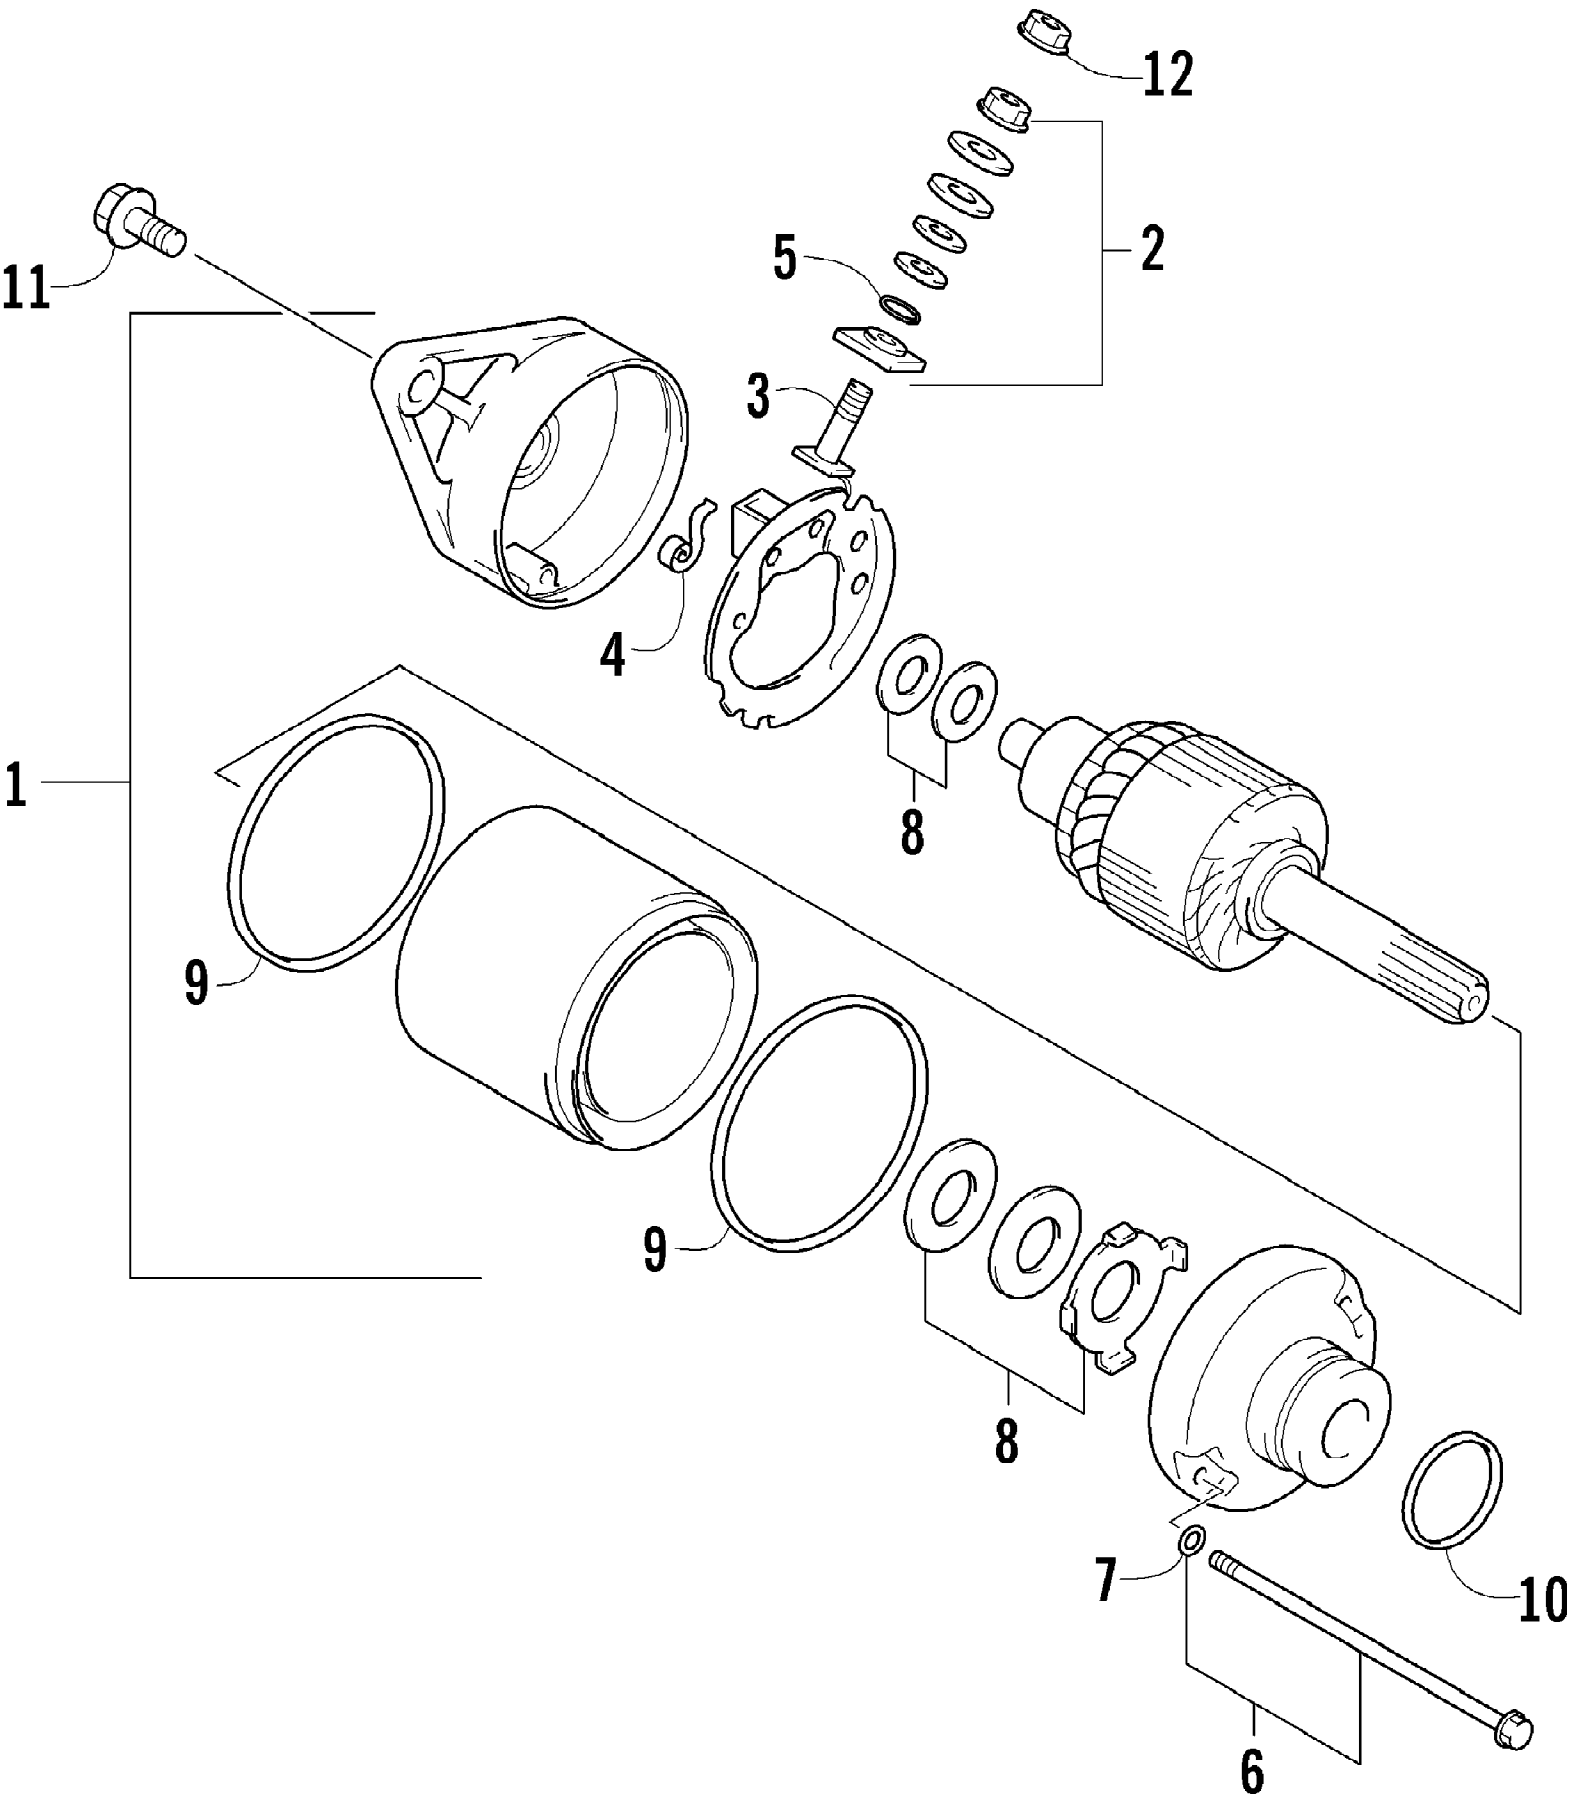

2005 ATV 300 GREEN (A2005ATF4AUSG)
STARTER MOTOR ASSEMBLY

Page 80 of 90

Ref #	Part Number	Qty	S/P/F	Description
1	3545-017	1	/P	Motor, Starter - Assembly (inc. 2-10)
2	3402-671	1		Terminal Set, Brush
3	3402-799	1		Holder Set, Brush
4	3008-551	2		Spring, Brush
5	3008-164	1		O-Ring
6	3423-536	2		Through-Bolt (inc. 7)
7	3423-496	2		O-Ring
8	3008-099	1		Washer Set
9	3008-553	2	/P	O-Ring
10	3008-363	1	/P	O-Ring
11	3004-756	2	S	Screw, Cap
12	3423-195	1	/P	Nut