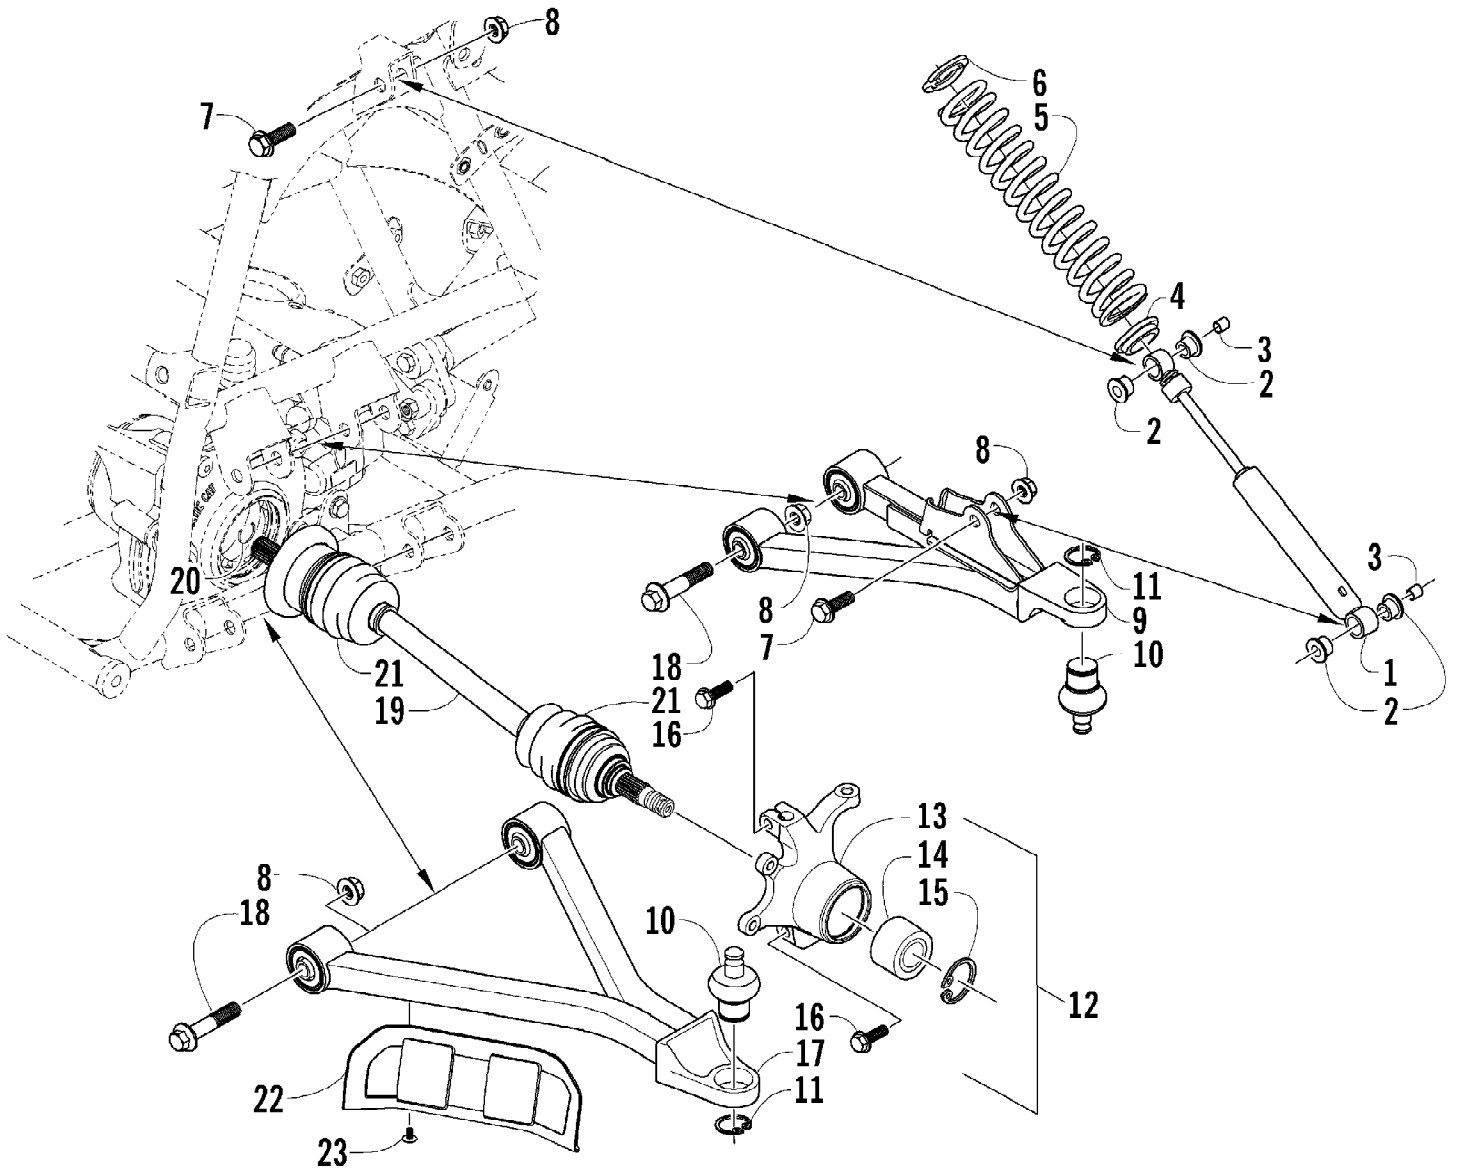

2005 ATV 300 GREEN (A2005ATF4AUSG)
FRONT SUSPENSION ASSEMBLY

2005 ATV 300 GREEN (A2005ATF4AUSG)
FRONT SUSPENSION ASSEMBLY

Page 41 of 90

Ref #	Part Number	Qty	S/P/F	Description
1	0403-015	2		Shock Absorber - Front (inc. 2-3)
2	0604-310	8		Bushing, Shock Absorber
3	0403-028	4		Sleeve, Shock
4	0403-104	2		Retainer, Spring - Lower
5	0403-022	2		Spring, Shock Absorber
6	1603-889	2	/P	Retainer, Spring
7	8409-040	4		Screw, Cap
8	8428-002	12		Nut, Lock
9	0503-184	1	/P	A-Arm, Upper Right - Assembly (inc. 10-11)
9	0503-185	1	/P	A-Arm, Upper Left - Assembly (inc. 10-11)
10	0405-115	4	/P	Ball Joint - Front
11	0423-009	4	/P	Clip, Ball Joint
12	0505-446	1	/P	Knuckle - Assembly - Right (inc. 13-15)
12	0505-447	1	/P	Knuckle - Assembly - Left (inc. 13-15)
13	0	1		Knuckle, Steering - Right Not a Service Part
13	0	1		Knuckle, Steering - Left Not a Service Part
14	1402-027	2	S/P	Bearing, Wheel Hub - Front
15	0423-423	2		Ring, Retaining
16	8409-030	4		Screw, Cap
17	0503-188	1	/P	A-Arm, Lower Right (inc. 10-11)
17	0503-189	1	/P	A-Arm, Lower Left (inc. 10-11)
18	8409-060	8		Screw, Cap
19	0502-539	2		Axle, Drive - Front (inc. 20-21)
20	0441-400	2	S	Clip, Retaining
21	0436-276	2	S	Repair Kit, Boot - Front Axle
22	0406-656	2		Guard, Boot - Front Axle
23	0423-101	4		Screw, Body