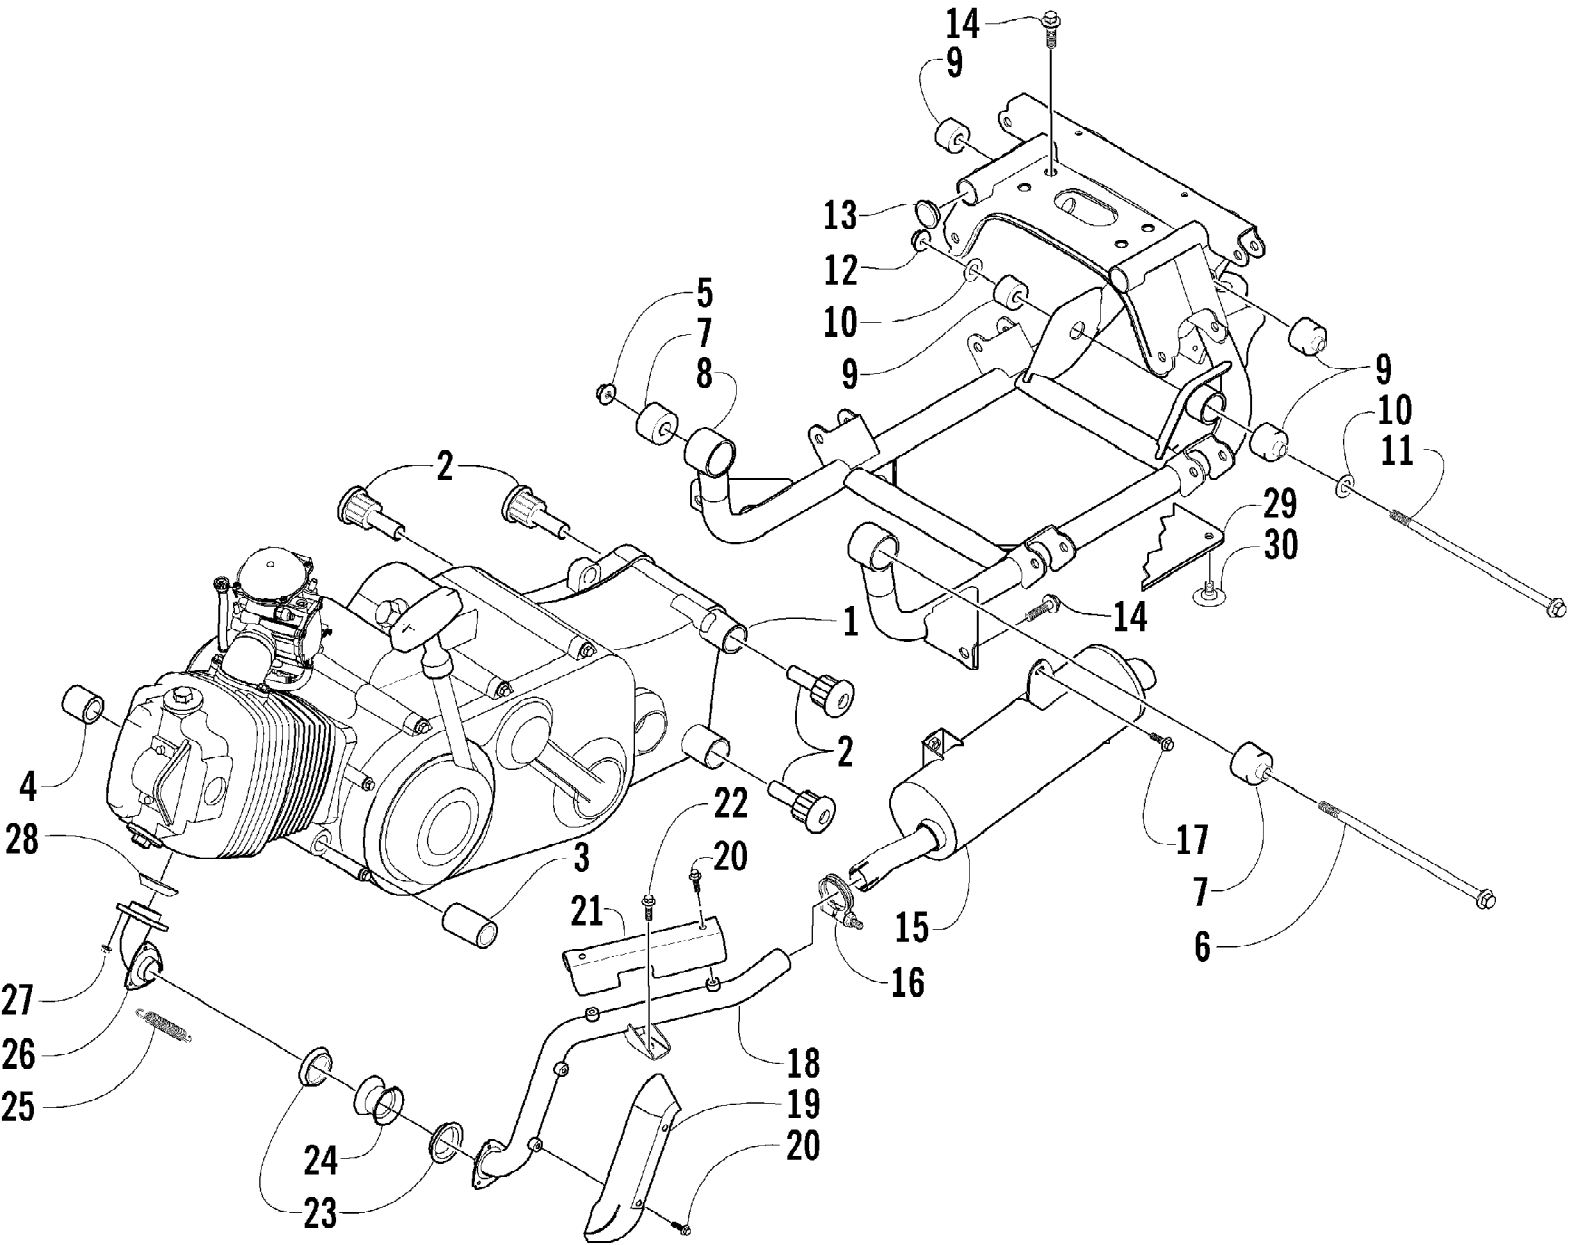

2005 ATV 300 GREEN (A2005ATF4AUSG)
ENGINE AND RELATED PARTS

Page 30 of 90

Ref #	Part Number	Qty	S/P/F	Description
1	0462-009	1	/P	Engine
2	3402-263	4		Mount, Engine
3	0402-231	1		Spacer, Engine Mount - Long
4	0402-232	1		Spacer, Engine Mount - Short
5	8422-202	1		Nut
6	3423-236	1	/P	Screw, Cap
7	3402-264	2		Mount, Engine
8	0506-301	1	/P	Sub-Frame (inc. 9)
9	3402-232	4		Mount, Engine
10	8050-272	4		Washer
11	3423-235	2	/P	Screw, Cap
12	8422-002	2		Nut
13	0406-320	2		Cap, Sub-Frame
14	0423-481	6		Screw, Cap
15	0512-011	1		Muffler
16	0423-092	1		Clamp, Exhaust
17	8408-816	1		Screw, Cap
18	0512-093	1		Pipe, Exhaust
19	0412-023	1		Cover, Exhaust
20	8477-610	4		Screw, Cap
21	0412-024	1		Cover, Exhaust - Rear
22	8408-812	3		Screw, Cap
23	0612-887	2	/P	Gasket, Exhaust
24	0512-077	1	/P	Coupler, Exhaust
25	0123-321	3	/P	Spring, Extension
26	0512-008	1		Pipe, Header
27	8424-802	2		Nut
28	3402-300	1		Seal, Exhaust Pipe
29	0406-787	1	/P	Panel, Belly - Sub-Frame
30	0423-101	4		Screw, Body