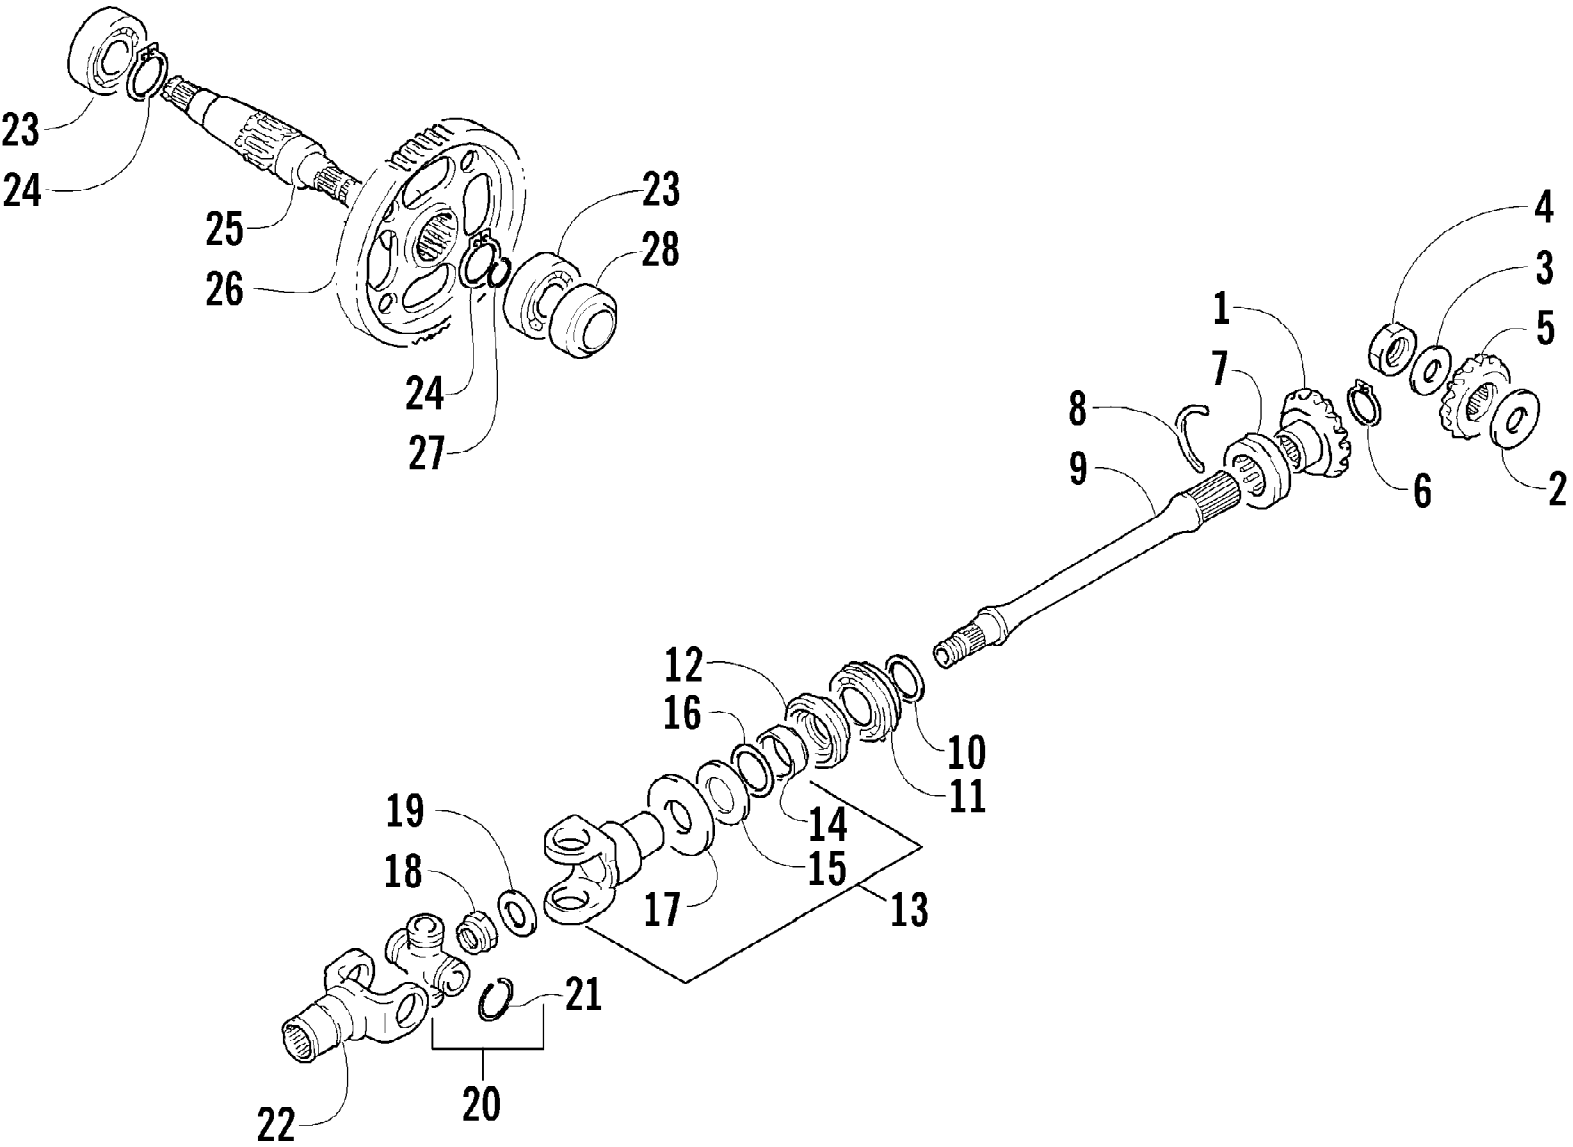

2005 ATV 300 GREEN (A2005ATF4AUSG)
SECONDARY GEAR/OUTPUT SHAFT ASSEMBLY

2005 ATV 300 GREEN (A2005ATF4AUSG)
SECONDARY GEAR/OUTPUT SHAFT ASSEMBLY

Page 72 of 90

Ref #	Part Number	Qty	S/P/F	Description
1	3446-197	1		Gear, Secondary Drive Bevel
2	3446-035	1		Shim Set, Secondary Drive Bevel
3	3423-032	1		Washer
4	3423-537	1		Nut
5	3446-198	1		Gear, Secondary Driven Bevel
6	3423-340	1	S	Circlip
7	3402-515	1	/P	Bearing, Rear
8	3423-072	1		Ring
9	3446-199	1		Shaft, Secondary Output
10	3402-308	AR		Shim, 25 x 34 x 0.50 mm
10	3402-017	AR		Shim, 25 x 34 x 0.60 mm
10	3402-018	AR		Shim, 25 x 34 x 0.65 mm
10	3402-019	AR		Shim, 25 x 34 x 0.70 mm
10	3402-020	AR		Shim, 25 x 34 x 0.75 mm
10	3402-021	AR	S	Shim, 25 x 34 x 0.80 mm
10	3402-022	AR		Shim, 25 x 34 x 0.85 mm
10	3402-023	AR		Shim, 25 x 34 x 0.90 mm
10	3402-024	AR		Shim, 25 x 34 x 0.95 mm
10	3402-025	AR	S	Shim, 25 x 34 x 1.00 mm
10	3402-028	AR		Shim, 25 x 34 x 1.05 mm
10	3402-029	AR		Shim, 25 x 34 x 1.10 mm
10	3402-030	AR		Shim, 25 x 34 x 1.15 mm
10	3402-031	AR		Shim, 25 x 34 x 1.20 mm
11	3402-067	1	S	Bearing, Front
12	3402-072	1		Seal, Oil
13	3435-090	1	/P	Yoke, Output - Front (inc. 14-17)
14	3435-029	1		Collar
15	3435-030	1		Plate, Oil Seal
16	3423-060	1		O-Ring
17	3423-035	1		Plate
18	3423-025	1		Nut
19	3423-028	1		Washer
20	3435-011	1		Joint, Universal (inc. 21)
21	3423-067	4		Circlip
22	3435-002	1		Yoke, Output Shaft Joint
23	3402-219	2		Bearing
24	3423-321	2		Circlip
25	3446-176	1		Shaft, Rear Final Driven
26	3446-175	1		Gear, Driven
27	3423-281	2		Ring
28	3402-072	2		Seal, Oil