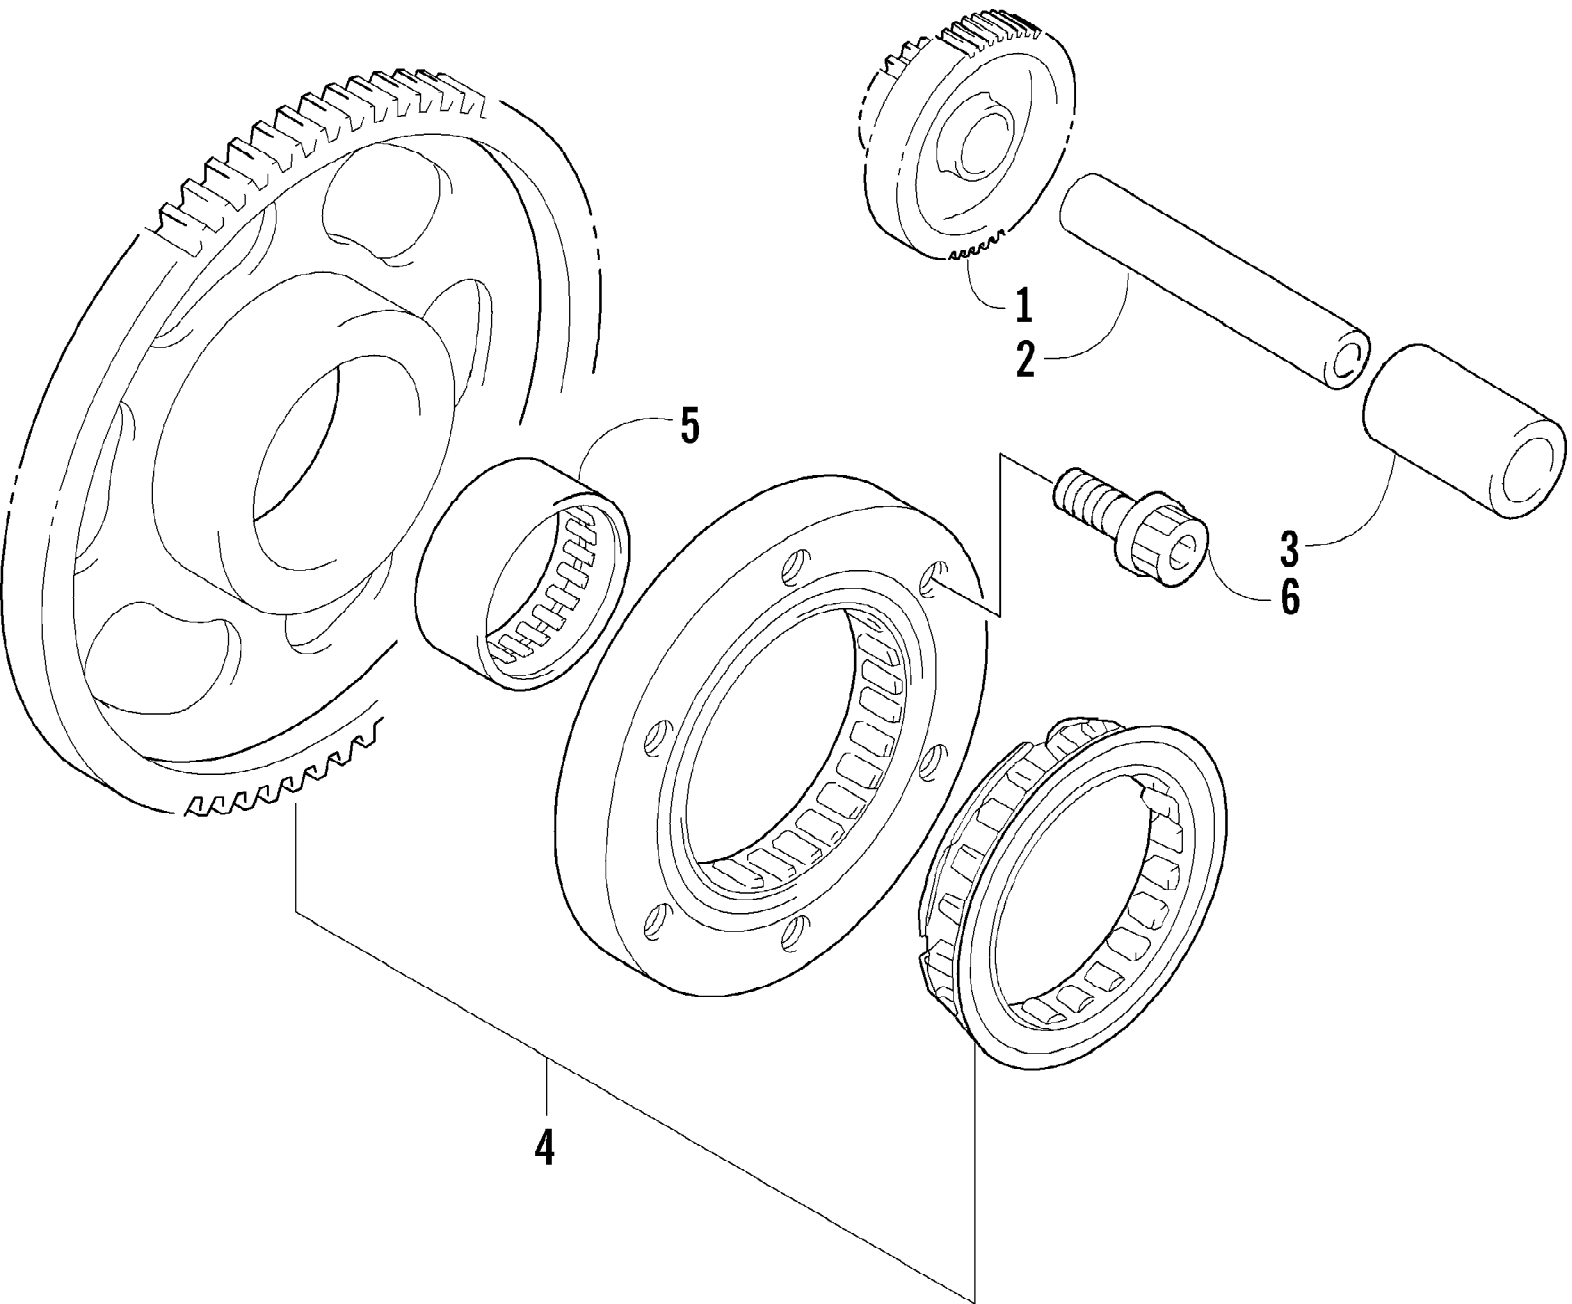

2005 ATV 300 GREEN (A2005ATF4AUSG)
STARTER CLUTCH ASSEMBLY

Page 78 of 90

Ref #	Part Number	Qty	S/P/F	Description
1	3402-274	1	S	Gear, Starter Idler
2	3423-267	1		Pin
3	3402-145	1		Spacer
4	3402-273	1		Clutch Set, Starter (inc. 5)
5	3402-222	1		Bearing
6	3423-309	3		Screw, Cap