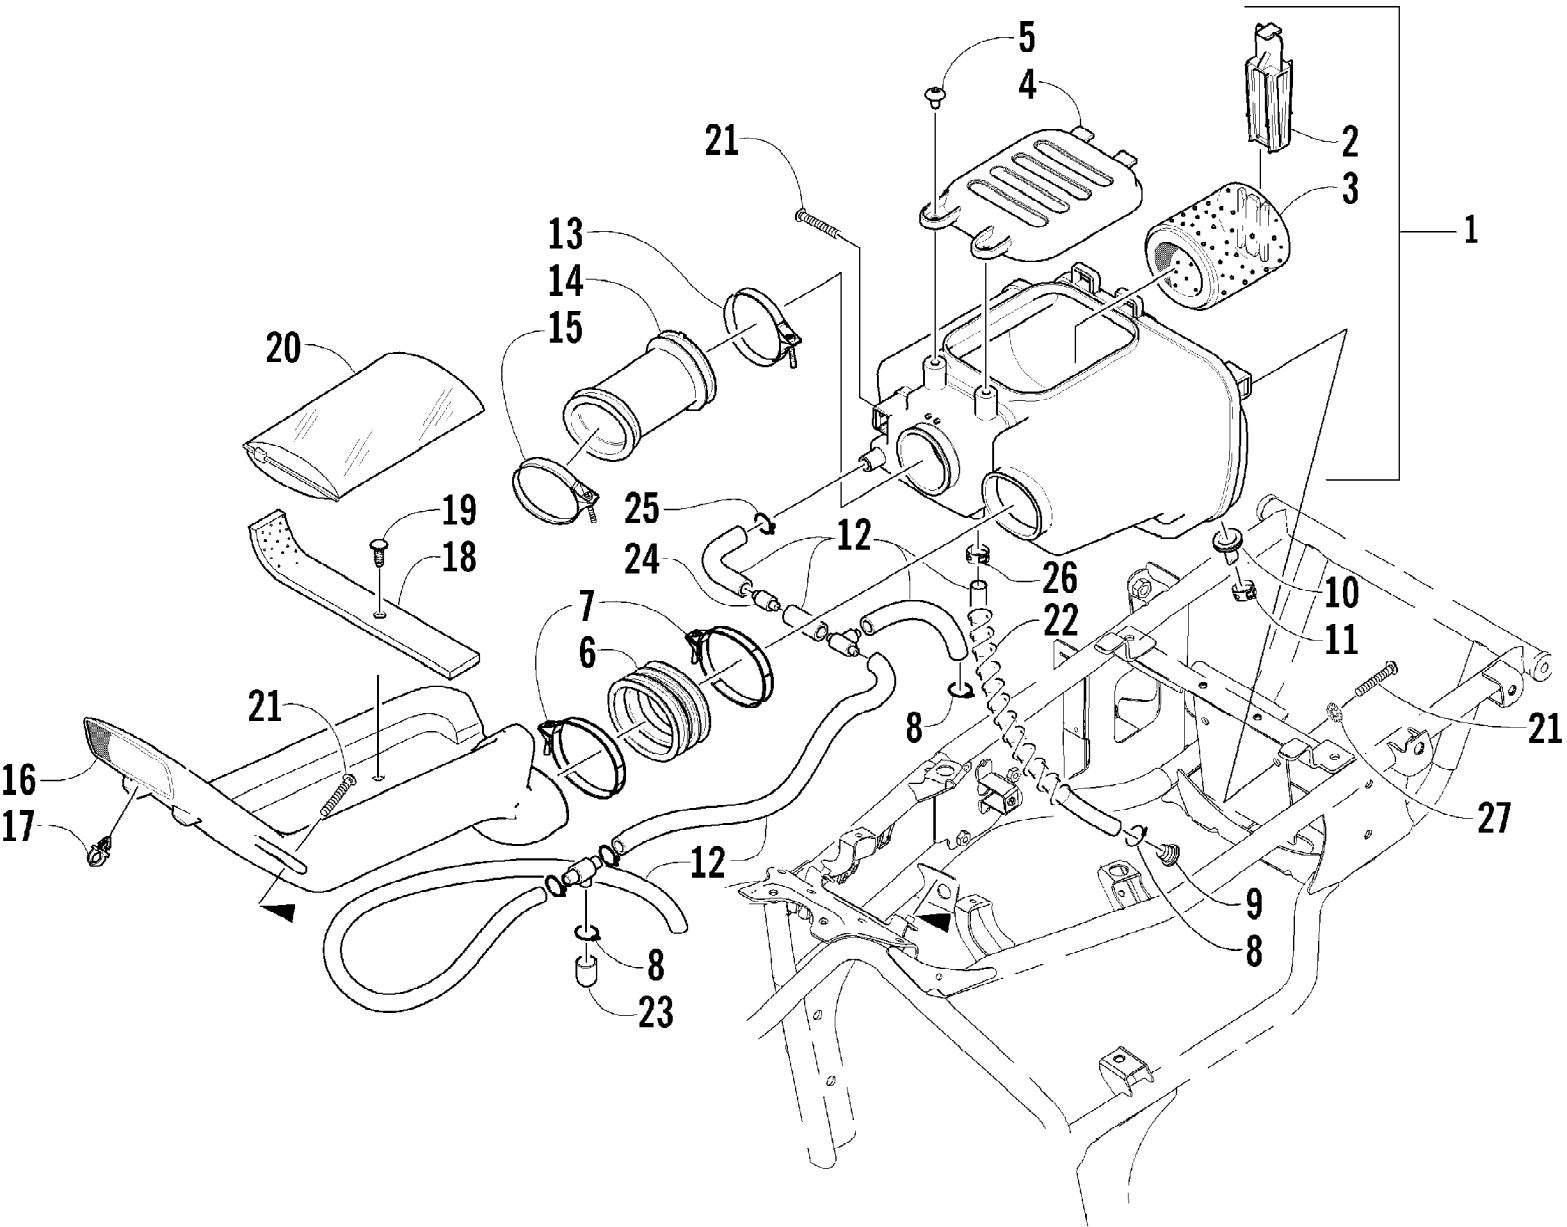

2005 ATV 300 GREEN (A2005ATF4AUSG)
AIR INTAKE ASSEMBLY

2005 ATV 300 GREEN (A2005ATF4AUSG)
AIR INTAKE ASSEMBLY

Page 2 of 90

Ref #	Part Number	Qty	S/P/F	Description
1	3570-001	1	/P	Intake, Air - Assembly (inc. 2-7)
2	3402-330	1		Slider, Retainer - Filter
3	0470-421	1		Filter, Air Cleaner
4	3402-331	1		Cap
5	8477-610	2		Screw, Cap
6	3423-329	1		Joint
7	3423-311	2		Clamp
8	3423-313	5		Clip
9	0423-127	1		Plug, Drain
10	0470-442	1	/P	Valve, Air Cleaner
11	0423-071	1		Clamp
12	3470-004	1		Tube, Crankcase Breather
13	3402-236	1	/P	Clamp
14	0470-347	1		Boot, Air Cleaner
15	0423-317	1	/P	Clamp
16	0570-062	1		Snorkel, Air Intake - Assembly (inc. 17-19)
17	0623-101	1		Clip, Routing
18	0406-379	1	/P	Strap, Tool Kit
19	0423-478	1		Plug, Hole - Retaining Clip
20	0444-122	1	S/P	Kit, Tool
21	8476-616	5		Screw, Cap
22	0423-128	1		Spring, Vent Tube
23	3402-334	1		Plug, Breather
24	3470-002	1		Valve, Check
25	3423-424	1		Clip, Air Cleaner
26	0423-047	1		Clamp
27	8053-212	1	/P	Washer, Lock - External Tooth