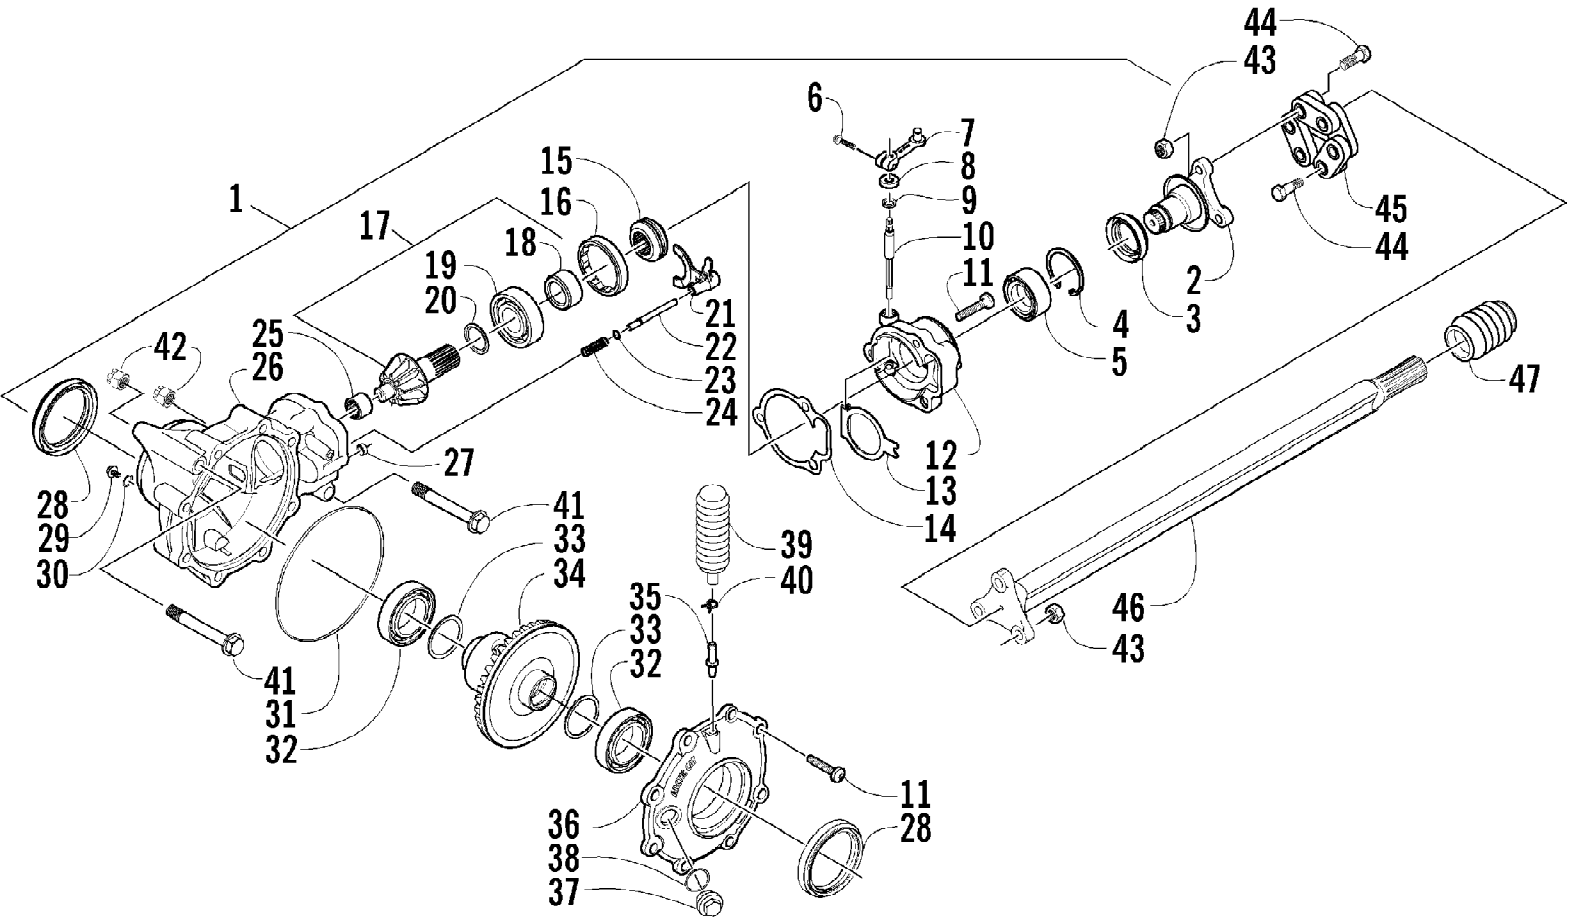

2005 ATV 300 GREEN (A2005ATF4AUSG)
FRONT DRIVE GEARCASE ASSEMBLY

2005 ATV 300 GREEN (A2005ATF4AUSG)
FRONT DRIVE GEARCASE ASSEMBLY

Ref #	Part Number	Qty	S/P/F	Description
1	0502-338	1		Gearcase, Front Drive - Assembly (inc. 2-38)
2	0502-383	1		Shaft, Input
3	1402-011	1		Seal
4	0423-423	1		Ring, Retaining
5	1402-043	1		Bearing
6	8411-620	1		Screw, Cap
7	0502-092	1		Arm, Selector
8	0402-398	1		Plate, Selector Shaft
9	0402-416	1		Seal
10	0402-412	1		Shaft, Selector
11	0423-118	11		Screw, Self-Tapping
12	0502-379	1		Housing, Selector
13	0402-414	1		Plate, Spring - Selector
14	0402-947	1		Gasket, Flange
15	0402-413	1		Coupler, Drive
16	0402-357	1		Collar, Lock
17	0502-155	1		Gear, Pinion - Assembly - 11T (inc. 18-20)
18	0402-336	1		Collar, Retaining
19	0402-327	1		Bearing
20	0402-424	AR		Shim
20	0402-425	AR		Shim
20	0402-426	AR		Shim
20	0402-427	AR		Shim
20	0402-428	AR		Shim
21	0402-420	1		Fork, Selector
22	0402-417	1		Shaft, Shuttle
23	0423-147	1		O-Ring
24	0402-418	1		Spring, Return
25	0402-328	1		Bearing
26	0502-120	1		Housing, Gearcase
27	0402-411	1		Pin, Dowel
28	0402-394	2	S	Seal
29	0402-450	1	S	Plug, Magnetic (inc. 30)
30	0423-153	1		O-Ring
31	0423-149	1		O-Ring
32	0402-393	2		Bearing
33	0402-405	AR		Shim
33	0402-406	AR		Shim
33	0402-407	AR		Shim
33	0402-408	AR		Shim
33	0402-409	AR		Shim
34	0502-199	1		Gear, Ring - 34T
35	0402-871	1		Fitting
36	0502-121	1		Cover, Gearcase
37	0402-333	1	/P	Plug, Fill (inc. 38)
38	0423-154	1		O-Ring
39	0402-147	1	S	Bladder, Gearcase
40	0423-315	1		Clamp, Fitting
41	3423-010	2	/P	Screw, Cap
42	8428-002	2		Nut, Lock
43	3004-491	6	S/P	Nut
44	3423-182	6	S	Screw, Cap
45	3435-007	1		Coupler, Propeller Shaft