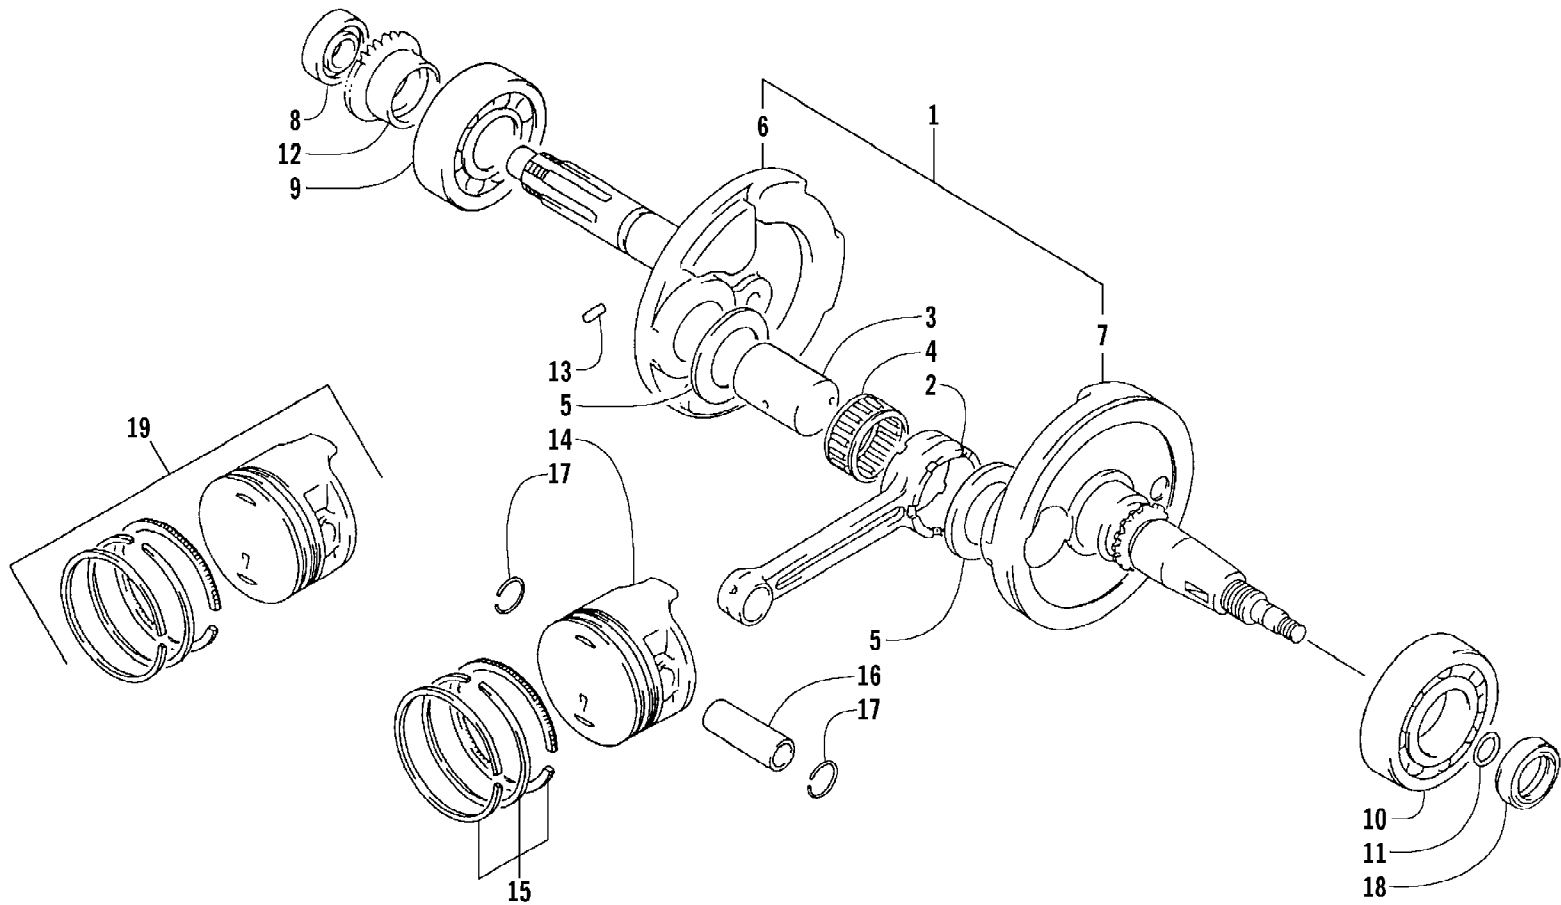

2005 ATV 300 GREEN (A2005ATF4AUSG)
CRANKSHAFT ASSEMBLY

2005 ATV 300 GREEN (A2005ATF4AUSG)
CRANKSHAFT ASSEMBLY

Page 20 of 90

Ref #	Part Number	Qty	S/P/F	Description
1	3402-269	1		Crankshaft Assembly (inc. 2-7)
2	3402-268	1		Rod, Connecting
3	3402-270	1	S	Pin, Crank
4	3402-223	1		Bearing
5	3005-241	2		Washer
6	3402-792	1	/P	Crankshaft - Right
7	3402-703	1	/P	Crankshaft - Left
8	3402-216	1		Bearing - Right
9	3402-221	1		Bearing - Middle
10	3402-180	1	S	Bearing - Left
11	3423-053	1	/P	O-Ring
12	3402-301	1		Gear, Oil Pump Drive
13	3423-114	1	/P	Pin
14	3402-265	1		Piston
15	3402-266	1		Ring, Piston - Set
15	3436-011	1		Ring, Piston - Set (Oversized 0.50 mm)
15	3436-012	1		Ring, Piston - Set (Oversized 1.00 mm)
16	3402-267	1		Pin, Piston
17	3423-280	2		Circlip
18	3402-227	1		Seal, Oil
19	3402-306	1		Piston Set (Oversized 0.50 mm)
19	3402-307	1		Piston Set (Oversized 1.00 mm)