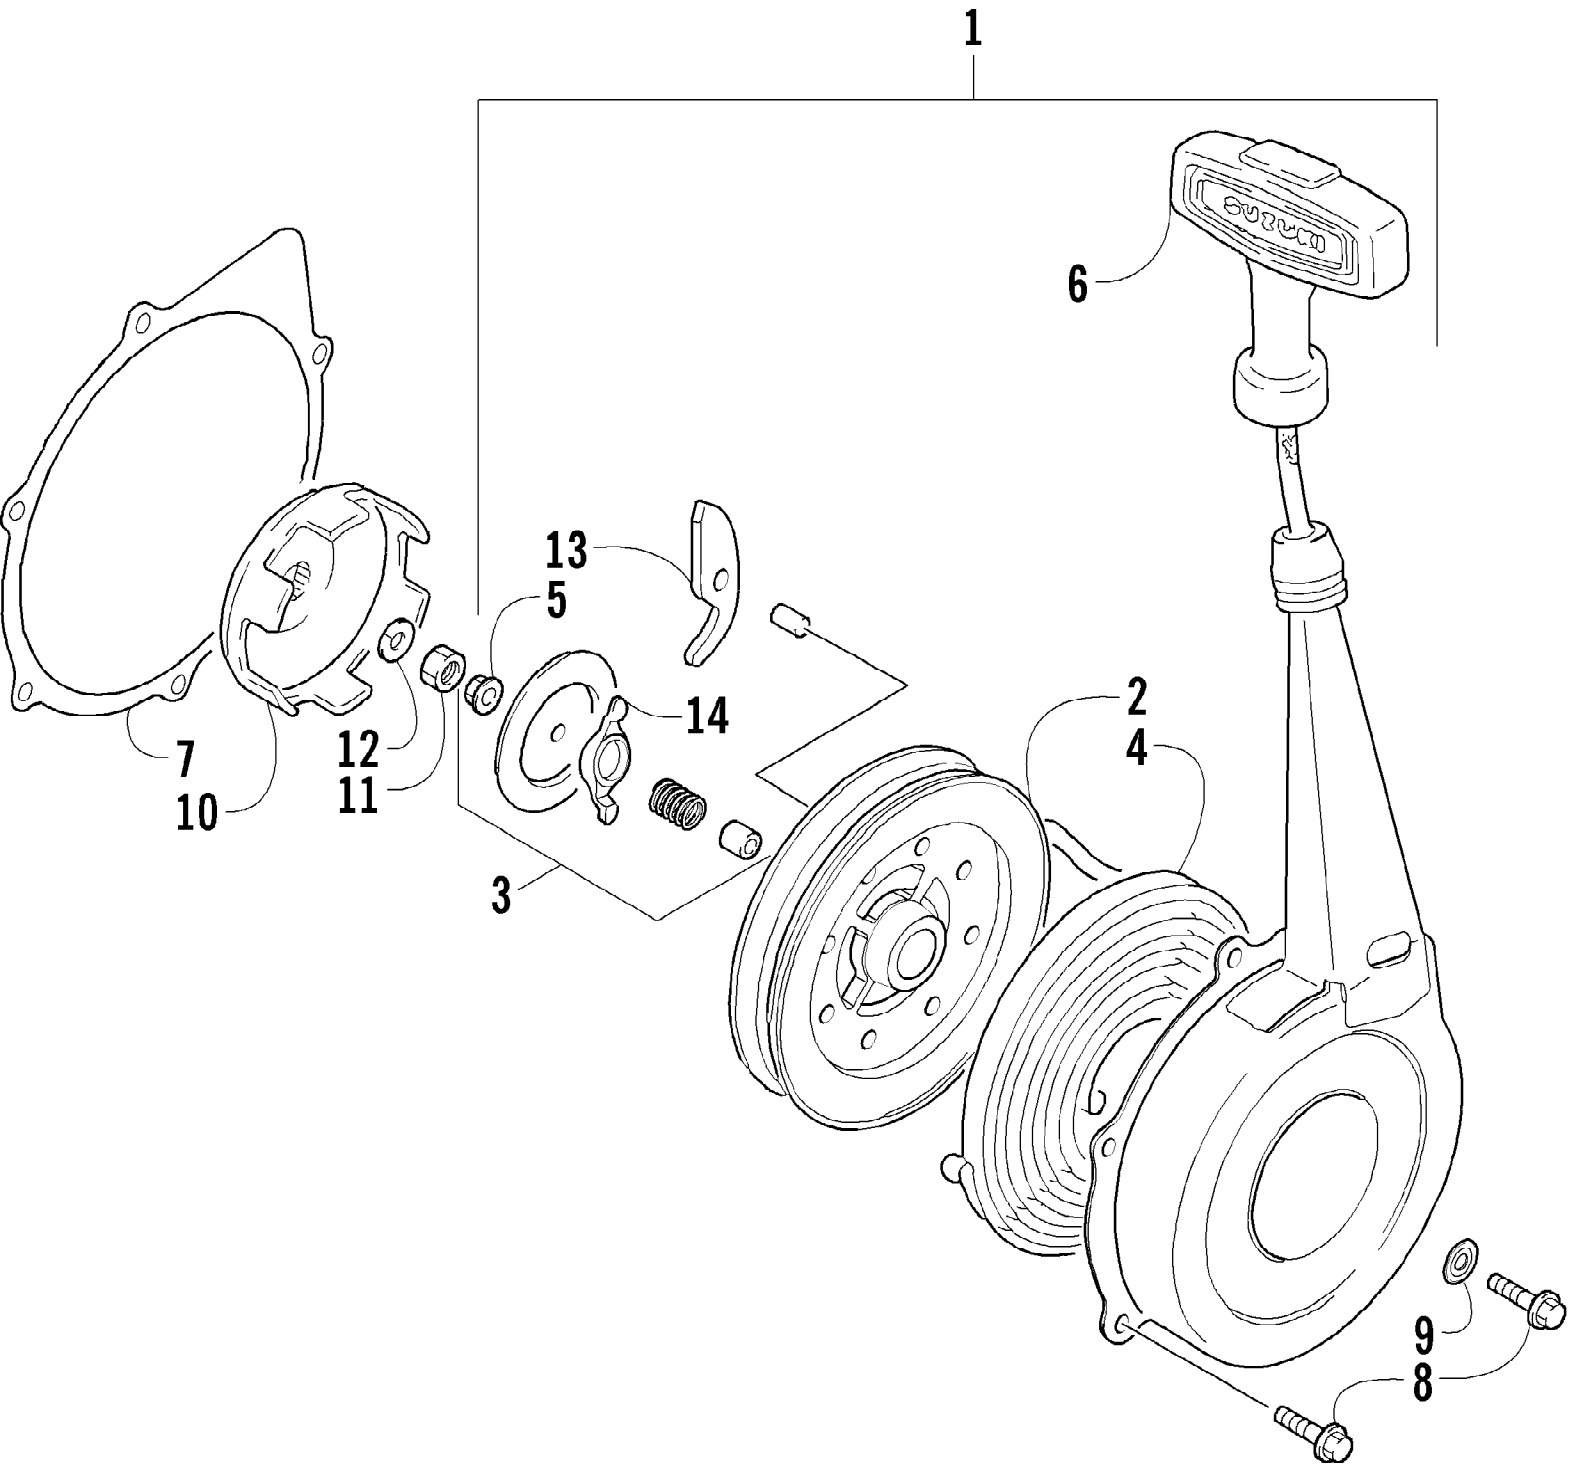

2005 ATV 300 GREEN (A2005ATF4AUSG)
RECOIL STARTER ASSEMBLY

Page 63 of 90

Ref #	Part Number	Qty	S/P/F	Description
1	3445-018	1	S	Starter, Recoil - Assembly (inc. 2-6 and 13-14)
2	3445-019	1		Reel
3	3445-016	1		Ratchet - Assembly (inc. 13-14)
4	3445-007	1		Spring, Spiral
5	3004-488	1	S/P	Nut
6	3445-020	1		Rope Assembly
7	3445-028	1	/P	Gasket, Recoil Starter
8	3423-428	6		Screw, Cap
9	3003-290	1	/P	Gasket
10	3445-022	1		Cup, Starter
11	3004-336	1	S/P	Nut
12	3004-362	1	S/P	Washer, Lock
13	3445-005	1		Ratchet
14	3445-006	1		Guide, Ratchet