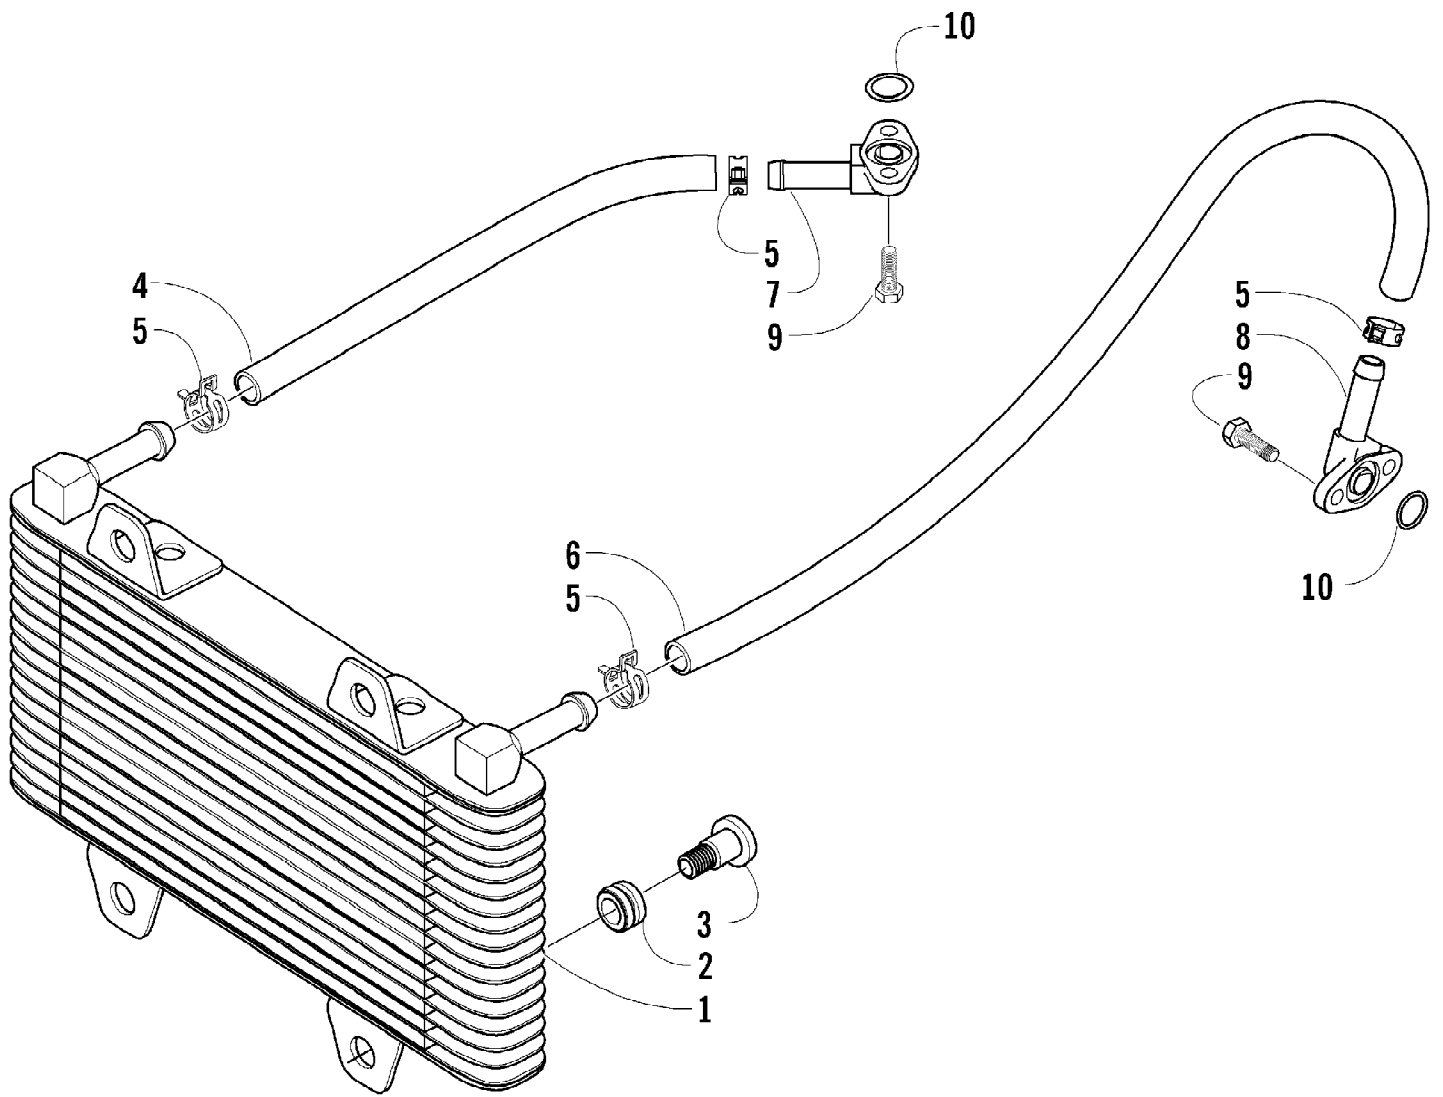

2005 ATV 300 GREEN (A2005ATF4AUSG)
OIL COOLER ASSEMBLY

2005 ATV 300 GREEN (A2005ATF4AUSG)
OIL COOLER ASSEMBLY

Page 55 of 90

Ref #	Part Number	Qty	S/P/F	Description
1	0413-011	1	/P	Cooler, Oil
2	0423-086	4		Grommet
3	0423-484	4		Screw, Shoulder
4	0410-006	1		Hose, Oil - Output
5	0423-098	4	/P	Clamp, Hose
6	0410-007	1		Hose, Oil - Input
7	0410-012	1		Fitting, Oil - Angled
8	0410-013	1		Fitting, Oil
9	8471-616	4		Screw, Cap
10	0423-089	2		O-Ring, Oil Fitting