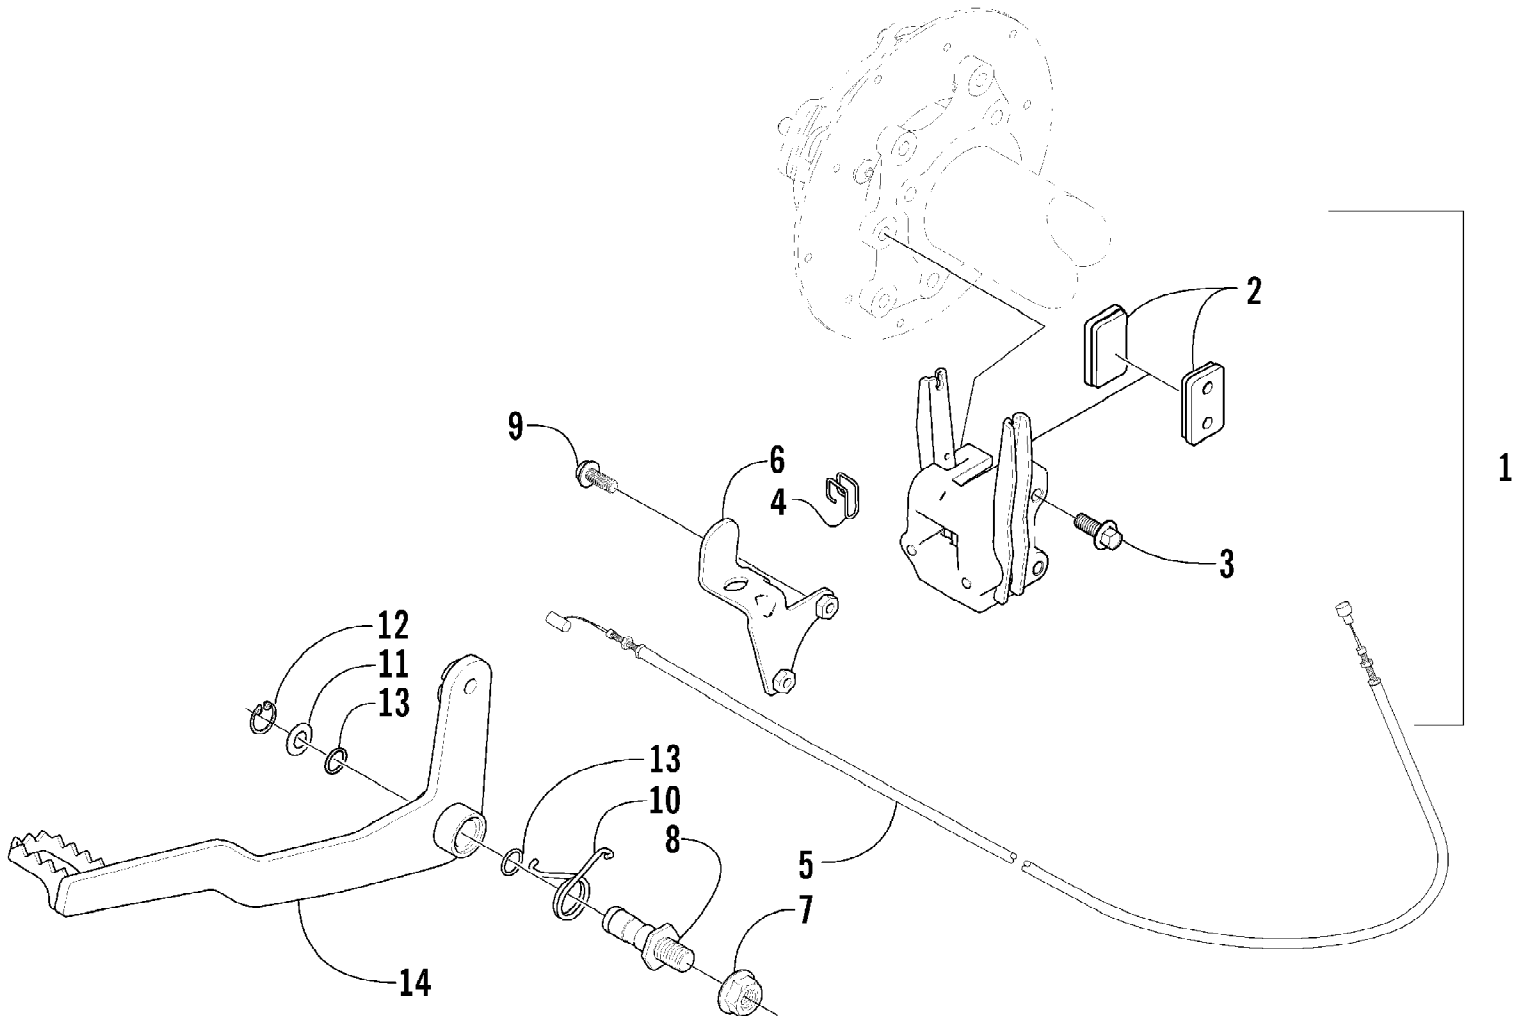

2005 ATV 300 GREEN (A2005ATF4AUSG)  
AUXILIARY BRAKE ASSEMBLY

Page 4 of 90

Ref #	Part Number	Qty	S/P/F	Description
1	0502-372	1	/P	Auxiliary Brake Assembly (inc. 2)
2	0402-958	2	/P	Pad, Brake
3	8408-825	2		Screw, Cap
4	0402-379	1		Wire Form, Cable
5	0487-010	1		Cable, Brake - Rear
6	0502-056	1		Bracket, Brake Switch
7	0423-165	1		Nut
8	0406-562	1		Axle, Brake Lever
9	8476-616	2		Screw, Cap
10	0502-409	1	/P	Spring, Brake Lever
11	0423-027	1		Washer, Brake Lever
12	0623-237	1	/P	Ring, Snap
13	0670-183	2		O-Ring
14	0502-095	1	/P	Lever, Brake

2005 ATV 300 GREEN (A2005ATF4AUSG)  
CAM CHAIN ASSEMBLY

Page 6 of 90

Ref #	Part Number	Qty	S/P/F	Description
1	3402-281	1		Chain, Camshaft
2	3402-277	1		Guide, Camshaft Chain
3	3402-282	1		Tensioner, Camshaft Chain
4	3003-188	1	S/P	Washer
5	3423-074	1		Screw, Cap
6	3402-283	1		Adjuster, Tensioner - Assembly (inc. 7-10)
7	3402-284	1		Spring
8	3402-285	1		Plug
9	3402-286	1		Bar
10	3423-286	1		O-Ring
11	3402-287	1		Gasket, Adjuster
12	3004-576	2	S	Screw, Cap

2005 ATV 300 GREEN (A2005ATF4AUSG)  
CAMSHAFT/VALVE ASSEMBLY

2005 ATV 300 GREEN (A2005ATF4AUSG)  
CAMSHAFT/VALVE ASSEMBLY

Page 8 of 90

Ref #	Part Number	Qty	S/P/F	Description
1	3402-275	1		Camshaft
2	3402-545	1	/P	Sprocket
3	3423-047	1		Pin
4	3423-284	1	S	Washer
5	3423-013	2	S	Screw
6	3423-071	1	/P	C-Ring
7	3402-288	2		Arm, Valve Rocker (inc. 8-9)
8	3423-287	2		Screw, Cap
9	3423-288	2		Nut
10	3402-226	2		Seal, Oil
11	3402-294	2		Seat, Valve Spring
12	0693-281	4	/P	Cotter, Valve
13	3402-295	1		Shaft, Decompression Lever
14	3402-296	1		Lever, Decompression
15	3402-225	1		Seal, Oil
16	3402-242	1		Spring
17	3004-326	1	S/P	Nut
18	3402-289	2		Shaft, Rocker Arm
19	3423-052	2		O-Ring
20	3423-259	2		Washer
21	3003-290	2	/P	Gasket
22	0693-416	2		Screw, Cap
23	3402-290	1		Valve, Intake
24	3402-291	1		Valve, Exhaust
25	3402-292	2		Spring, Valve - Set
26	3402-293	2	S	Retainer, Spring