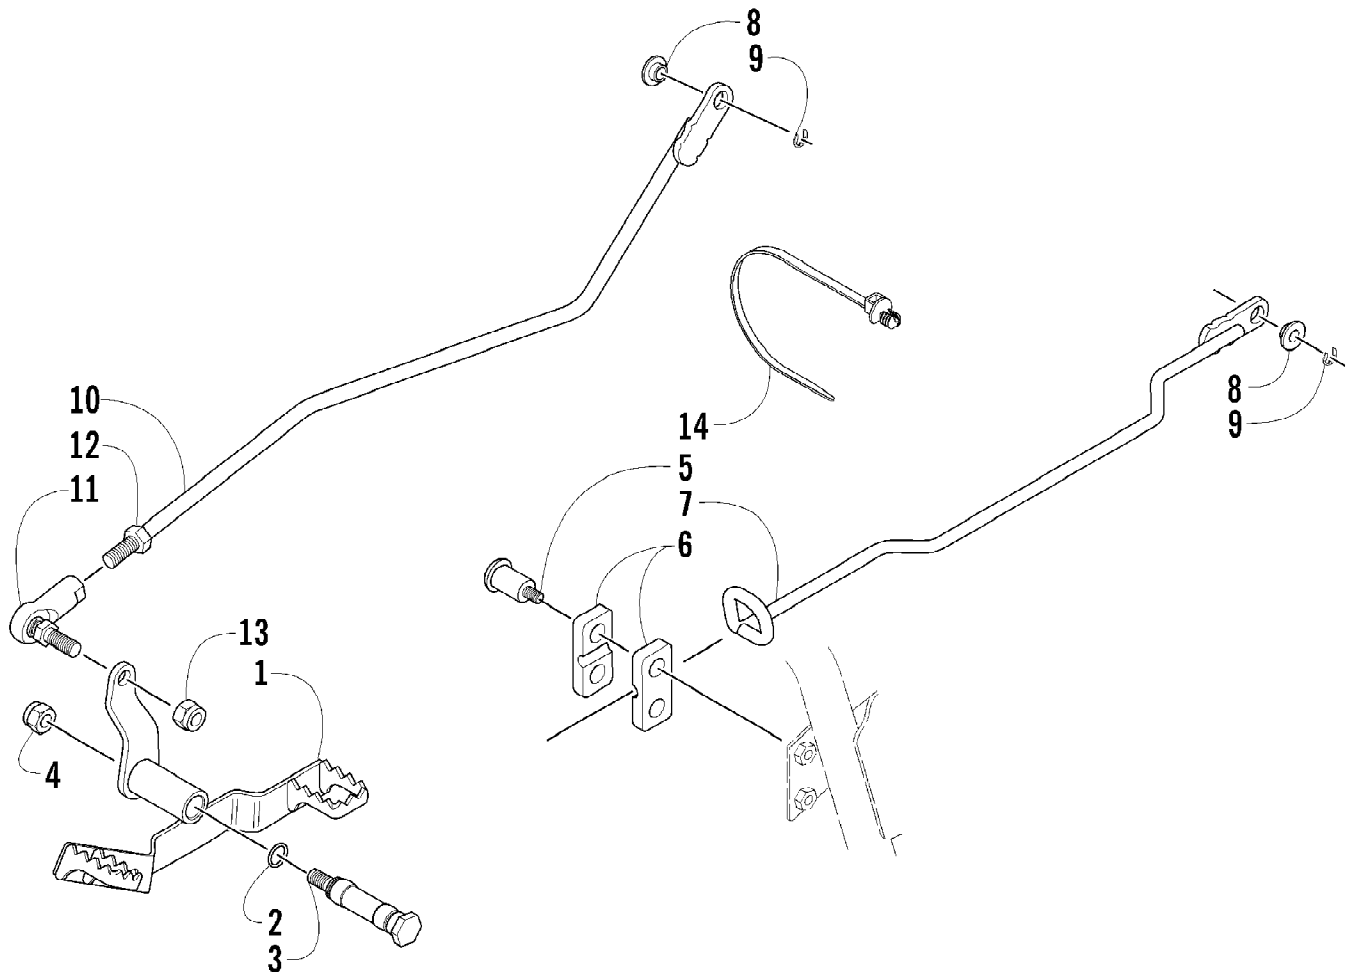

2005 ATV 300 GREEN (A2005ATF4AUSG)
SHIFTER ASSEMBLY

Page 76 of 90

Ref #	Part Number	Qty	S/P/F	Description
1	0502-253	1		Lever, Footshift
2	1602-213	2	/P	O-Ring
3	0402-370	1		Axle, Lever
4	8422-002	1		Nut
5	0423-329	2		Screw, Shoulder
6	0406-363	2		Bushing, High/Low Shift
7	0502-257	1		Linkage, High/Low Shift
8	0423-091	2		Bushing
9	3423-168	2	S	E-Ring, Linkage
10	0502-256	1		Linkage, Footshift Lever (inc. 11-12)
11	0402-844	1		End, Rod
12	0623-294	1		Nut
13	0623-025	1		Nut, Lock
14	0423-075	1		Cable Tie - Push-Mount