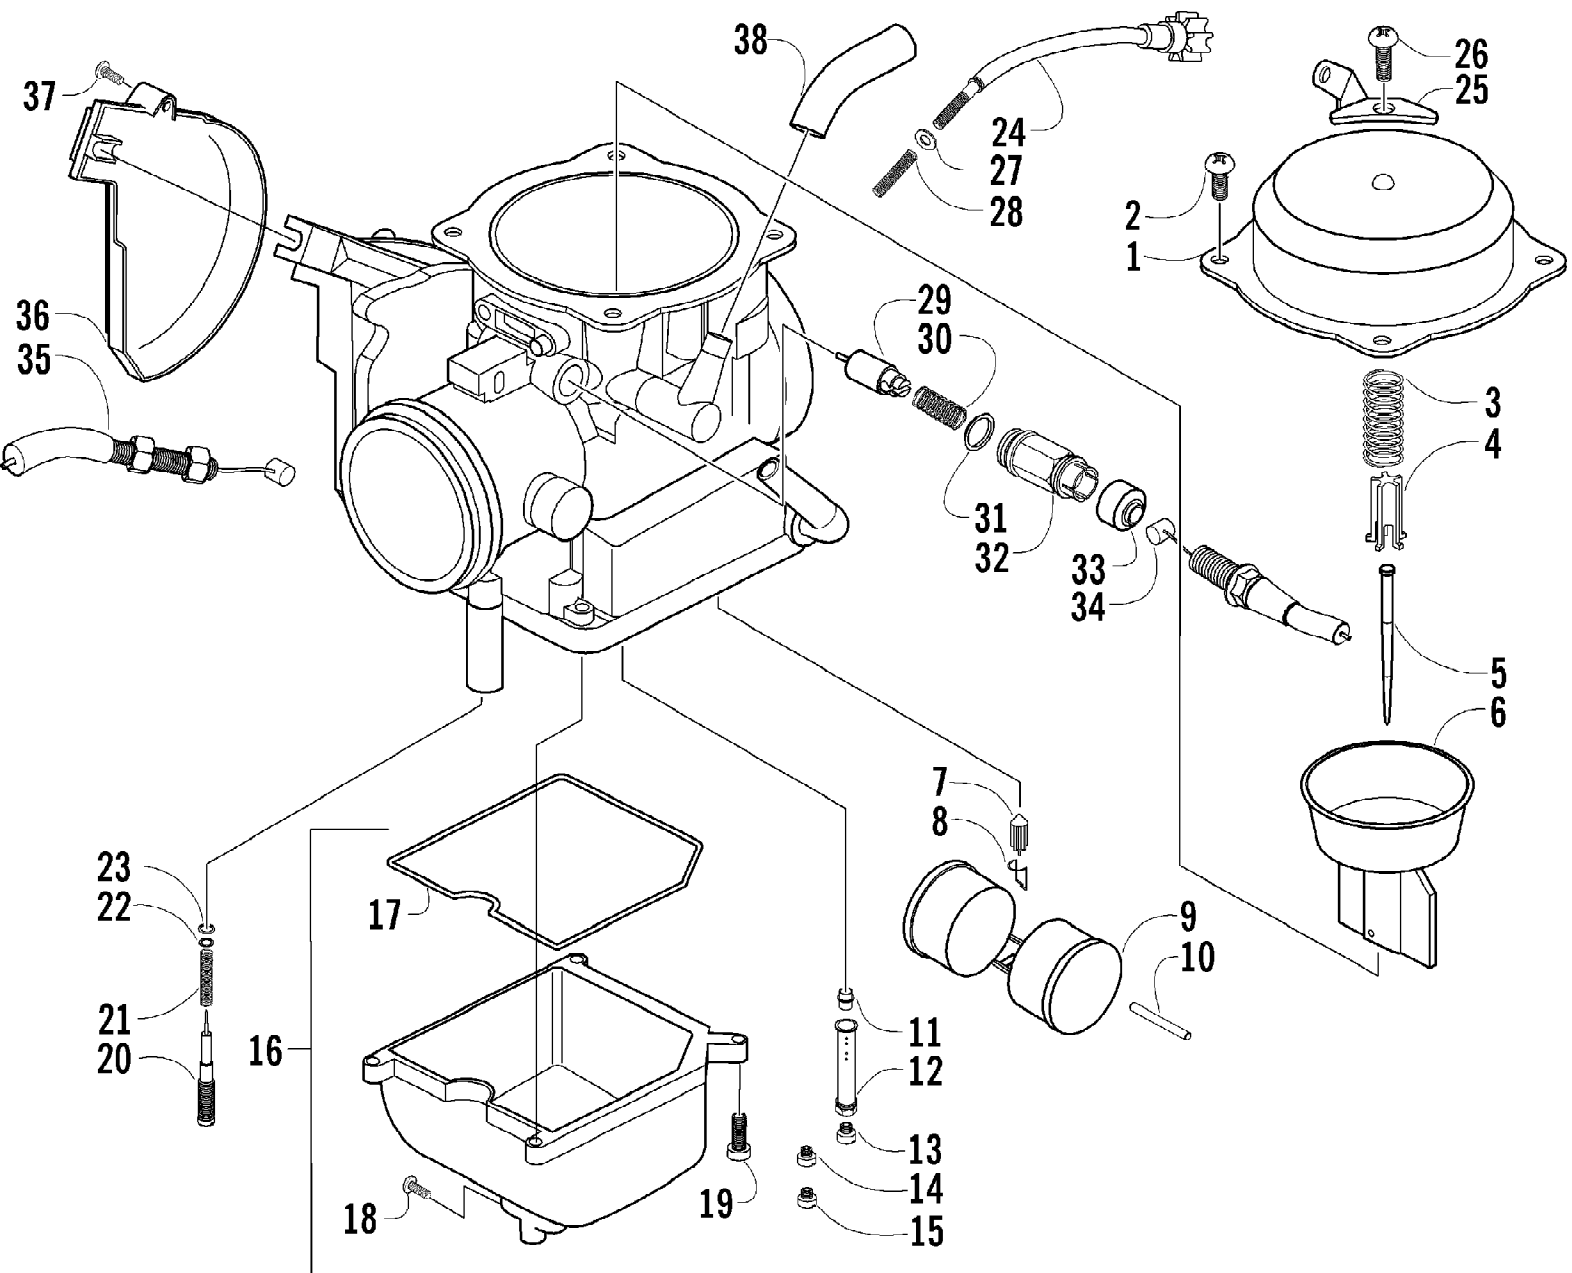

2005 ATV 300 GREEN (A2005ATF4AUSG)
CARBURETOR

2005 ATV 300 GREEN (A2005ATF4AUSG)
CARBURETOR

Page 10 of 90

Ref #	Part Number	Qty	S/P/F	Description
	0470-448	1	/P	Complete Carburetor Assembly
1	5507-001	1		Cover, Top
2	5507-002	3	/P	Screw, Top Cover
3	5507-052	1		Spring
4	5507-054	1		Seat, Spring
5	5507-055	1		Jet Needle
6	5507-053	1		Piston, Vacuum
7	5507-038	1		Valve, Float - Set (inc. 8)
8	0	1	F	Clip
9	5507-039	1		Float Set (inc. 10)
10	0	1	F	Pin, Float
11	5507-056	1		Needle Jet
12	5507-047	1	/P	Holder, Needle Jet
13	5507-057	1	/P	Main Jet - 135
13	5507-088	1	S	Main Jet - 138**
13	5507-041	1		Main Jet - 147**
13	5507-042	1	/P	Main Jet - 145**
13	5507-043	1		Main Jet - 142**
13	5507-044	1		Main Jet - 140**
13	5507-009	1	/P	Main Jet - 150**
14	5507-010	1	S	Slow Jet
15	5507-058	1		Starter Jet - 65
16	5507-064	1		Chamber, Float - Assembly (inc. 17-18)
17	5507-068	1		O-Ring, Float Chamber
18	5507-050	1	/P	Plug, Drain
19	5507-017	4	/P	Screw
20	5507-040	1		Screw, Pilot Air - Set (inc. 21-23)
21	0	1	F	Spring
22	0	1	F	Washer
23	0	1	F	O-Ring
24	5507-059	1		Screw, Idle Adjust (inc. 25)
25	0	1	F	Bracket, Idle Adjust Screw
26	5507-035	1		Screw
27	5507-028	1		Washer
28	5507-029	1		Spring
29	5507-022	1		Valve, Starter
30	5507-023	1		Spring
31	5507-024	1		O-Ring
32	5507-025	1		Cap
33	5507-026	1		Cap, Rubber
34	0487-017	1		Cable, Choke
35	0487-019	1		Cable, Throttle
36	5507-036	1		Cover
37	5507-037	1	/P	Screw
38	5507-083	1	/P	Tube, Vinyl