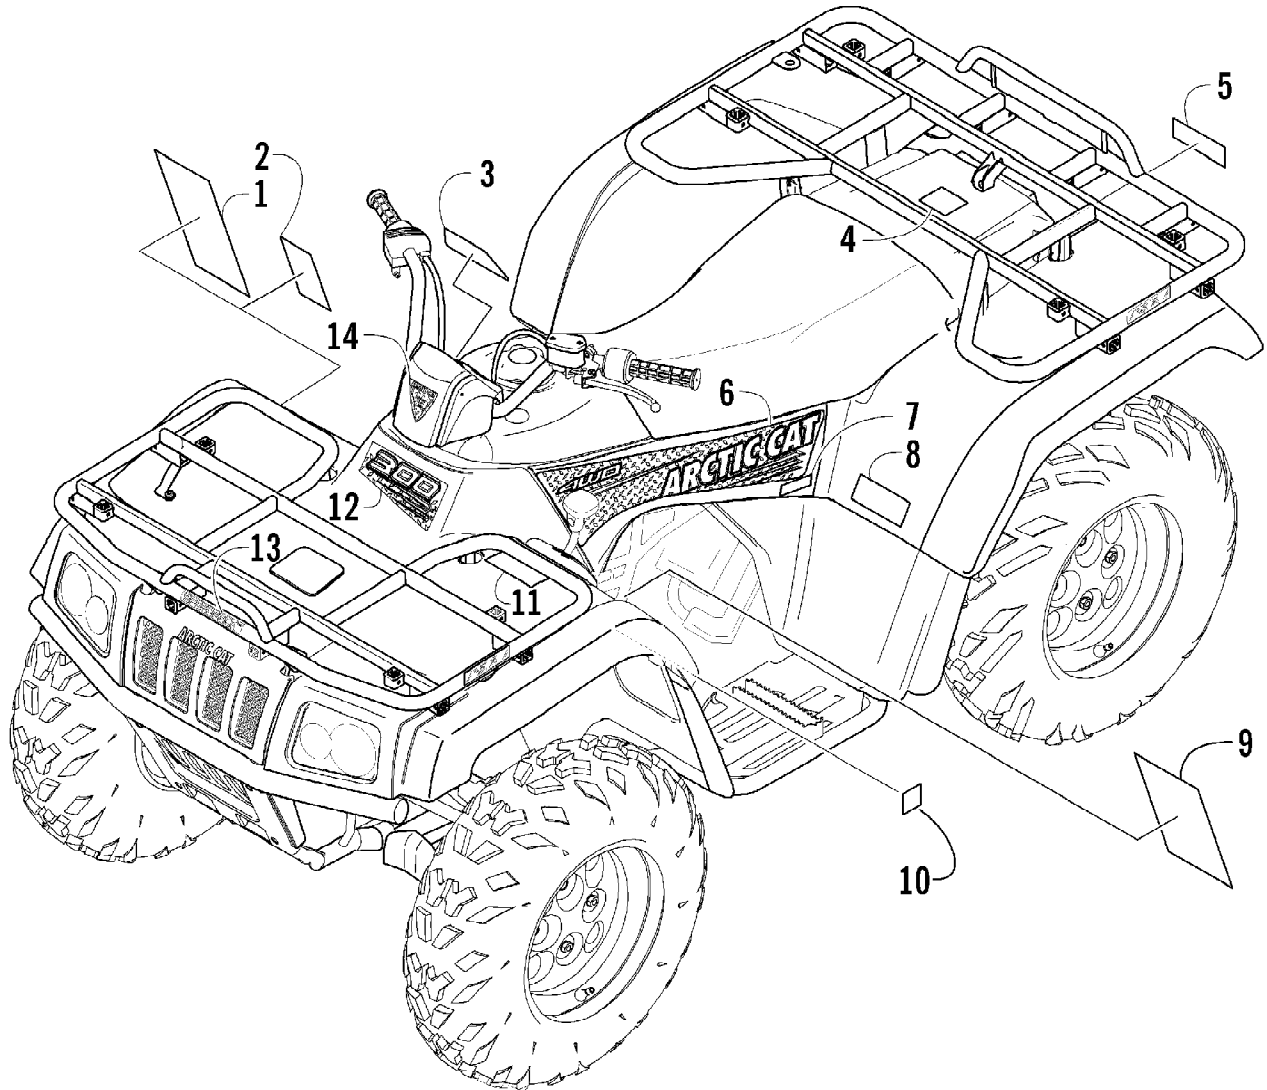

2005 ATV 300 GREEN (A2005ATF4AUSG)  
CYLINDER HEAD ASSEMBLY

2005 ATV 300 GREEN (A2005ATF4AUSG)  
CYLINDER HEAD ASSEMBLY

Page 24 of 90

Ref #	Part Number	Qty	S/P/F	Description
	3402-260	1	S	Gasket Set
1	3402-246	1		Head, Cylinder - Assembly (inc. 2-6)
2	3402-247	2		Guide, Valve
3	3423-068	2		Ring, Valve Guide
4	3423-043	2	/P	Pin, Dowel
5	3004-426	7	S	Screw, Cap
6	3423-304	3	S	Screw, Cap
7	3402-248	1		Gasket, Cylinder Head
8	3004-822	2		Pin, Dowel
9	3003-290	2	/P	Gasket
10	3423-257	3		Nut
11	3004-326	1	S/P	Nut
12	3005-243	4		Gasket
13	3004-279	2	S/P	Bolt, Stud
14	0217-713	1		Spark Plug (NGK DR7EA)
15	3402-249	2		Cap, Inspection
16	3423-275	2		O-Ring
17	3402-213	1		Plug, Head
18	3402-533	1	/P	Pipe, Intake (inc. 19)
19	3423-276	1		O-Ring
20	3423-305	2	S	Screw
21	3402-086	1	/P	Clamp
22	3402-298	1		Gasket, Intake Pipe