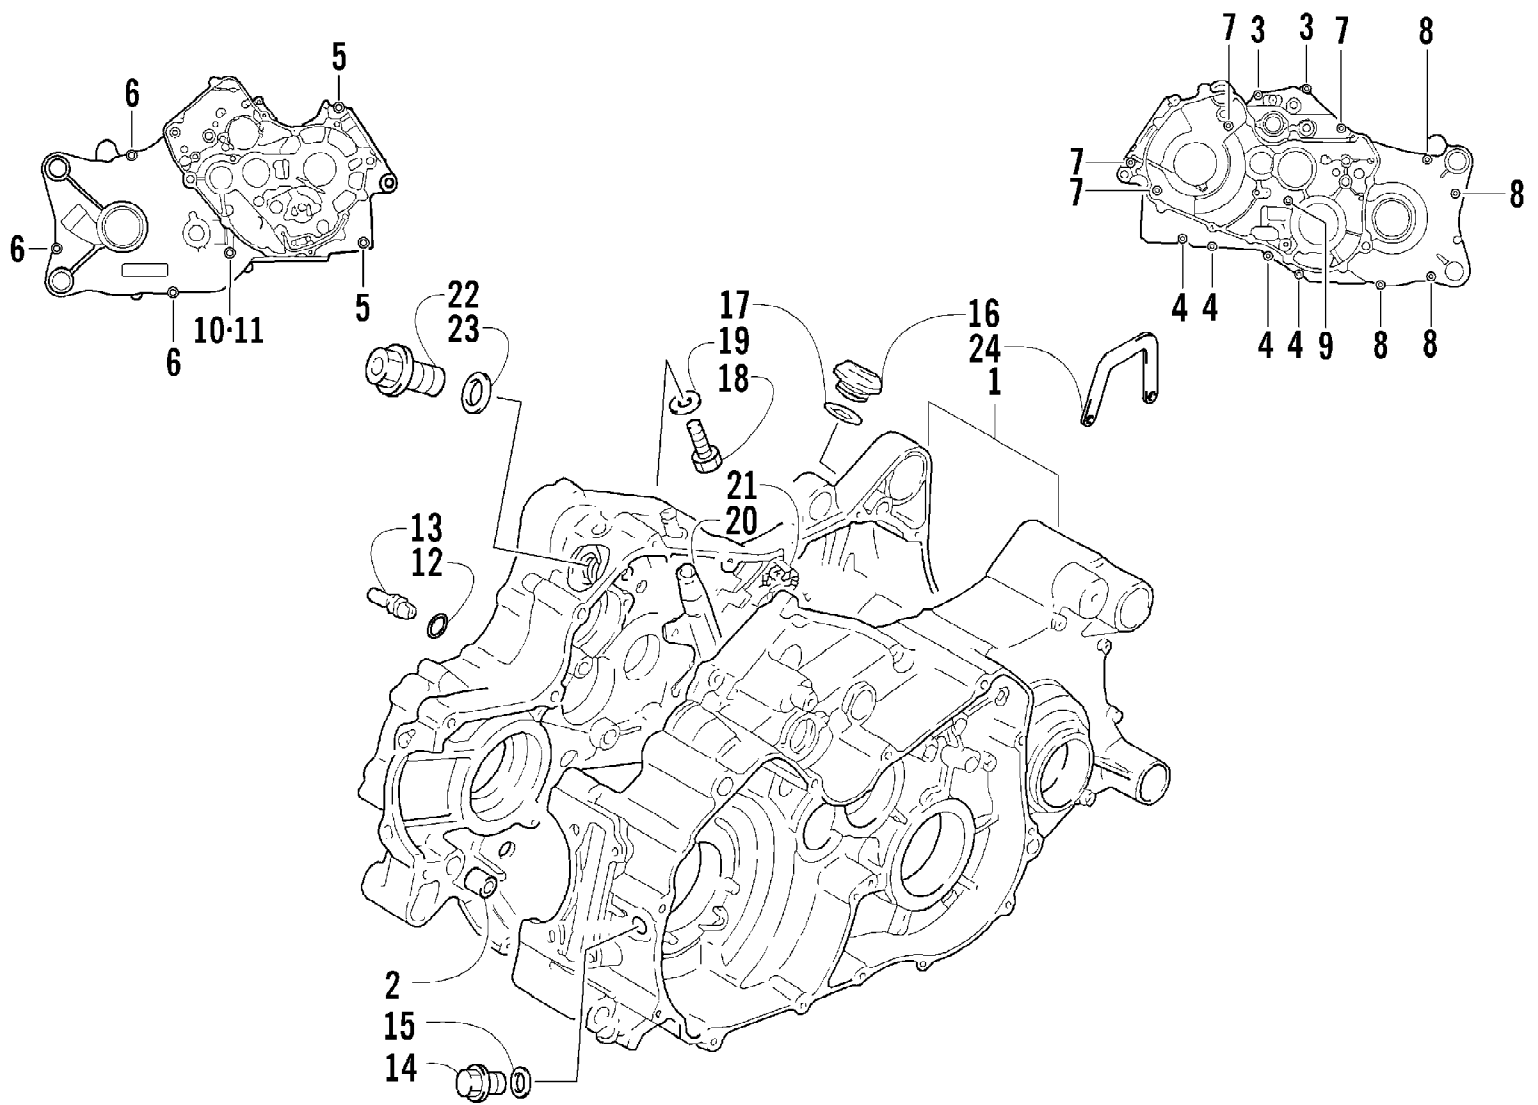

2005 ATV 300 GREEN (A2005ATF4AUSG)
CRANKCASE ASSEMBLY

2005 ATV 300 GREEN (A2005ATF4AUSG)
CRANKCASE ASSEMBLY

Page 16 of 90

Ref #	Part Number	Qty	S/P/F	Description
1	3402-697	1	/P	Crankcase Set (inc. 2-13)
2	3423-088	2		Pin, Dowel
3	3423-162	2	S	Screw, Cap
4	3423-098	4	S	Screw, Cap
5	3423-091	2	S	Screw, Cap
6	3423-307	3	S	Screw, Cap
7	3423-308	4	S	Screw, Cap
8	3423-094	4		Screw, Cap
9	3423-232	1		Screw, Cap
10	3423-234	1		Screw, Cap
11	3005-243	1		Gasket
12	3423-051	1		O-Ring, Oil Gallery Jet
13	3402-245	1		Jet, Oil Gallery
14	3402-214	1		Plug
15	3402-012	1		Gasket
16	3402-212	1		Cap, Oil Filler
17	3423-274	1	/P	O-Ring
18	3402-404	1		Plug, Oil Drain
19	3402-011	1		Gasket
20	3402-530	1		Pipe, Breather
21	3402-250	1		Separator, Oil Breather
22	3402-258	1		Plug, Reverse Switch Hole
23	3423-271	1		O-Ring
24	3402-796	1		Bracket, Engine Hanger