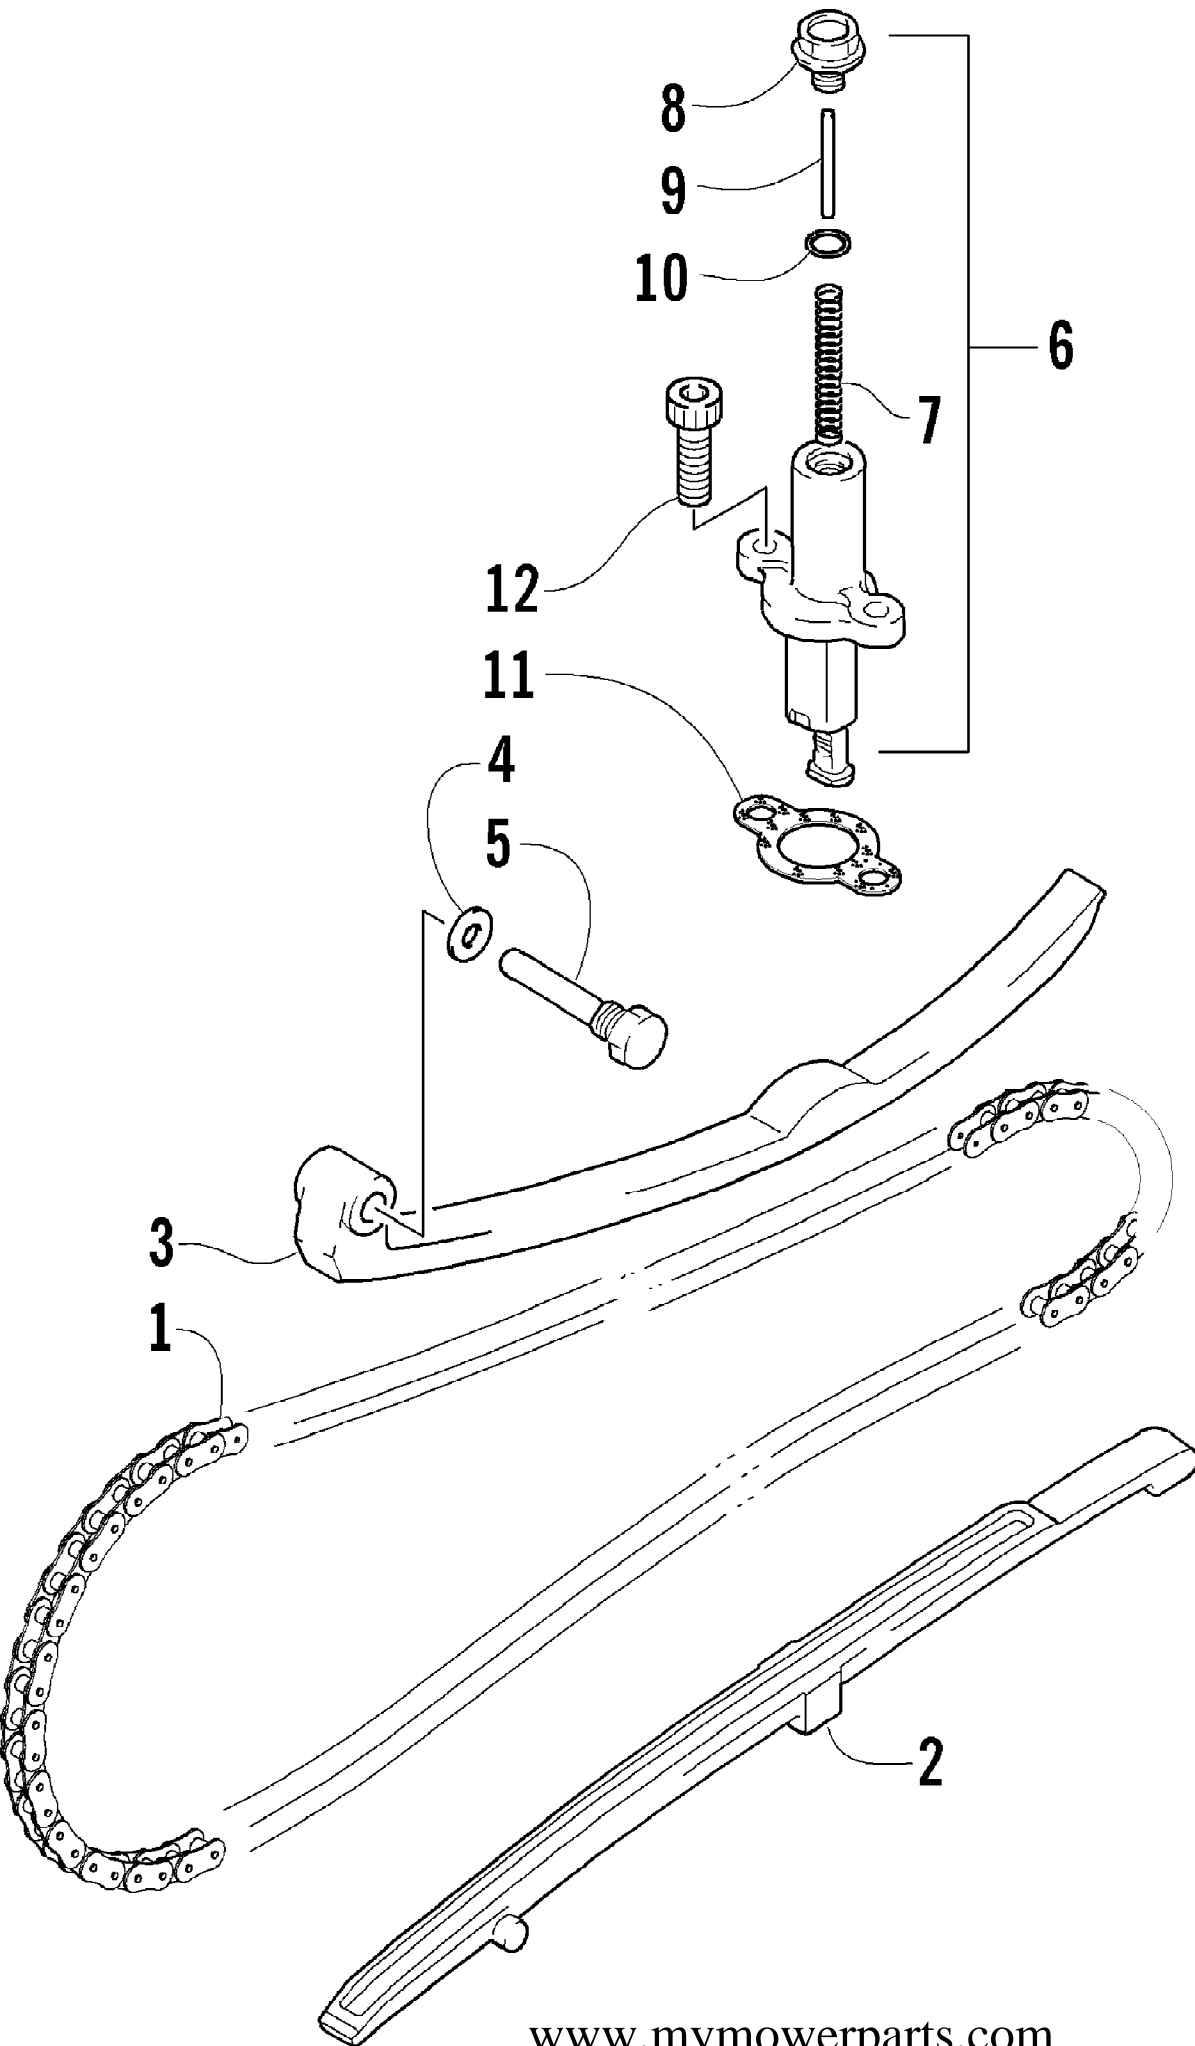

2005 ATV 300 GREEN (A2005ATF4AUSG)  
AUXILIARY BRAKE ASSEMBLY

Page 4 of 90

Ref #	Part Number	Qty	S/P/F	Description
1	0502-372	1	/P	Auxiliary Brake Assembly (inc. 2)
2	0402-958	2	/P	Pad, Brake
3	8408-825	2		Screw, Cap
4	0402-379	1		Wire Form, Cable
5	0487-010	1		Cable, Brake - Rear
6	0502-056	1		Bracket, Brake Switch
7	0423-165	1		Nut
8	0406-562	1		Axle, Brake Lever
9	8476-616	2		Screw, Cap
10	0502-409	1	/P	Spring, Brake Lever
11	0423-027	1		Washer, Brake Lever
12	0623-237	1	/P	Ring, Snap
13	0670-183	2		O-Ring
14	0502-095	1	/P	Lever, Brake

2005 ATV 300 GREEN (A2005ATF4AUSG)  
CAM CHAIN ASSEMBLY

Page 6 of 90

Ref #	Part Number	Qty	S/P/F	Description
1	3402-281	1		Chain, Camshaft
2	3402-277	1		Guide, Camshaft Chain
3	3402-282	1		Tensioner, Camshaft Chain
4	3003-188	1	S/P	Washer
5	3423-074	1		Screw, Cap
6	3402-283	1		Adjuster, Tensioner - Assembly (inc. 7-10)
7	3402-284	1		Spring
8	3402-285	1		Plug
9	3402-286	1		Bar
10	3423-286	1		O-Ring
11	3402-287	1		Gasket, Adjuster
12	3004-576	2	S	Screw, Cap

2005 ATV 300 GREEN (A2005ATF4AUSG)  
CAMSHAFT/VALVE ASSEMBLY

2005 ATV 300 GREEN (A2005ATF4AUSG)  
CAMSHAFT/VALVE ASSEMBLY

Page 8 of 90

Ref #	Part Number	Qty	S/P/F	Description
1	3402-275	1		Camshaft
2	3402-545	1	/P	Sprocket
3	3423-047	1		Pin
4	3423-284	1	S	Washer
5	3423-013	2	S	Screw
6	3423-071	1	/P	C-Ring
7	3402-288	2		Arm, Valve Rocker (inc. 8-9)
8	3423-287	2		Screw, Cap
9	3423-288	2		Nut
10	3402-226	2		Seal, Oil
11	3402-294	2		Seat, Valve Spring
12	0693-281	4	/P	Cotter, Valve
13	3402-295	1		Shaft, Decompression Lever
14	3402-296	1		Lever, Decompression
15	3402-225	1		Seal, Oil
16	3402-242	1		Spring
17	3004-326	1	S/P	Nut
18	3402-289	2		Shaft, Rocker Arm
19	3423-052	2		O-Ring
20	3423-259	2		Washer
21	3003-290	2	/P	Gasket
22	0693-416	2		Screw, Cap
23	3402-290	1		Valve, Intake
24	3402-291	1		Valve, Exhaust
25	3402-292	2		Spring, Valve - Set
26	3402-293	2	S	Retainer, Spring