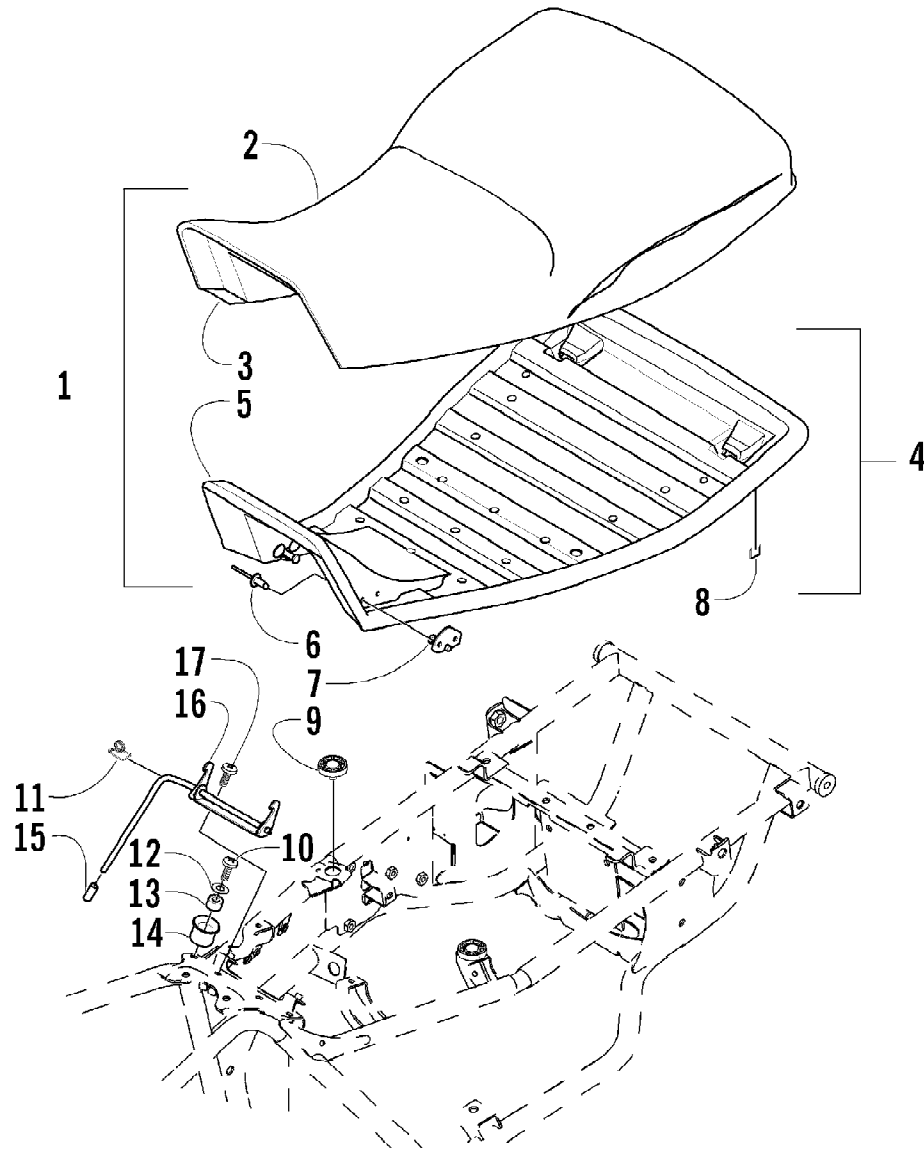

2005 ATV 300 GREEN (A2005ATF4AUSG)
SEAT ASSEMBLY

Page 70 of 90

Ref #	Part Number	Qty	S/P/F	Description
1	1506-182	1		Seat Assembly (inc. 2-8)
2	0406-404	1		Cover, Seat
3	0506-291	1		Foam, Seat
4	0506-223	1	/P	Base, Seat - Assembly (inc. 5-7)
5	0	1	F	Base, Seat
6	8061-628	4		Rivet
7	1506-057	2	/P	Pin, Seat-Base - Front
8	0624-100	AR		Staple
9	0406-309	2		Grommet, Seat - Center
10	8476-620	2		Screw, Cap
11	0406-235	1		Spring, Seat Latch
12	8050-217	2	/P	Washer
13	0406-199	2		Collar, Seat-Base - Front
14	0406-171	2		Bumper, Seat-Base - Front
15	0623-404	1		Cap, Protector
16	1506-056	1	/P	Latch, Seat - Assembly
17	8476-616	2		Screw, Machine