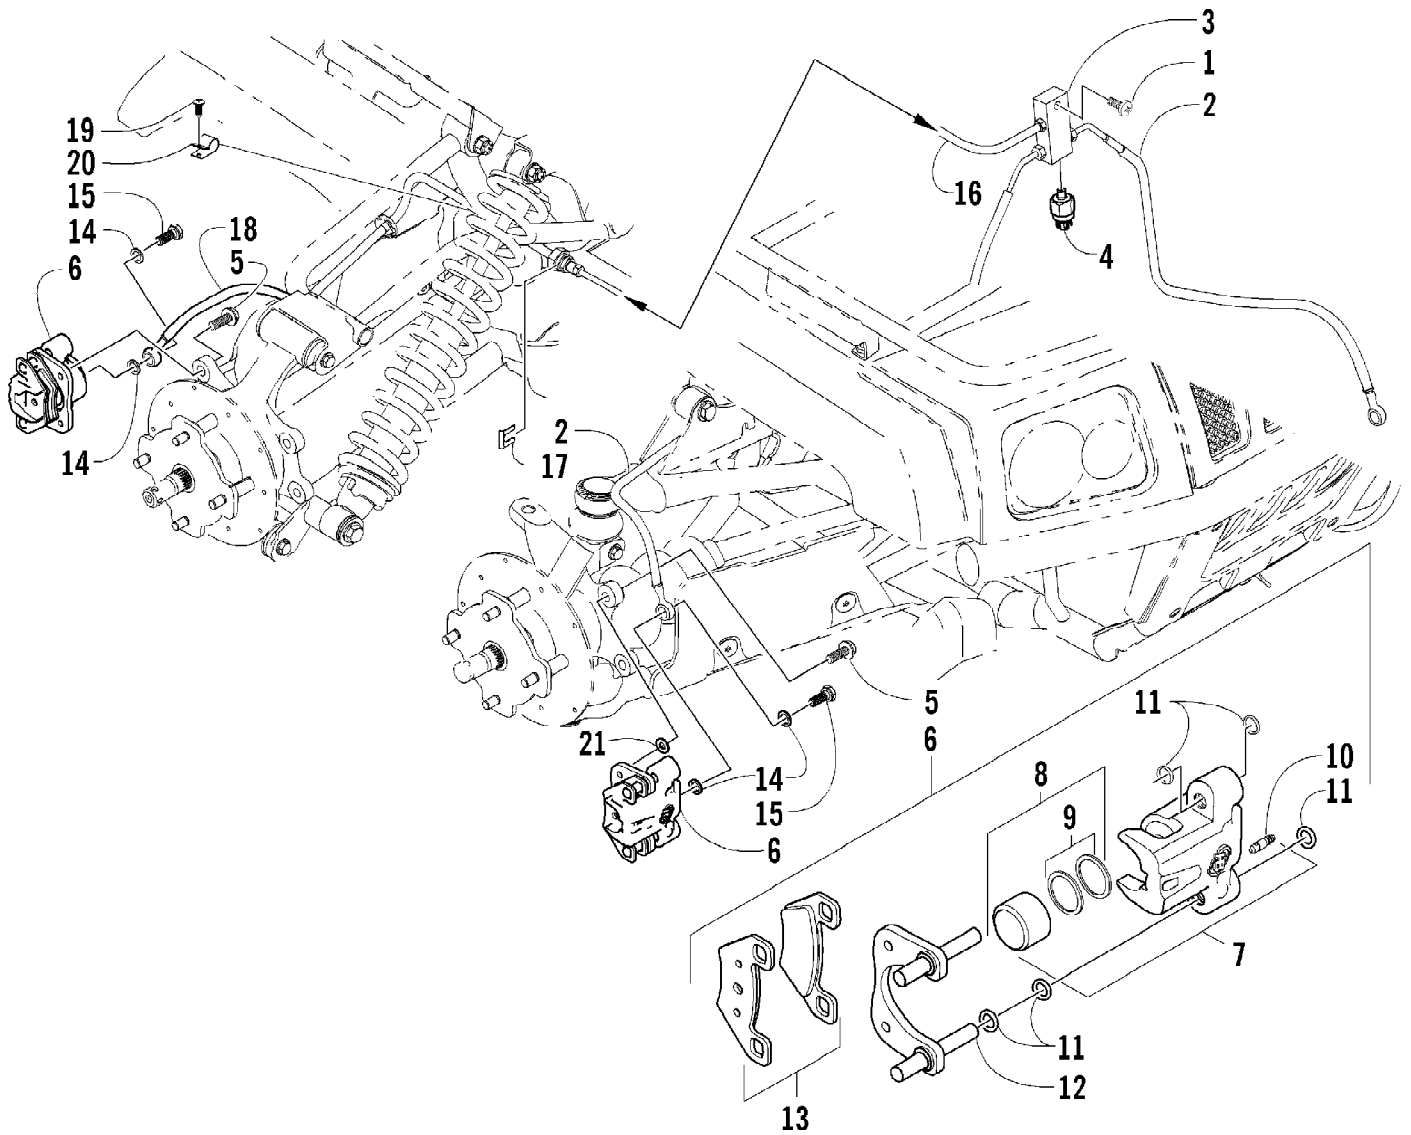

2005 ATV 300 GREEN (A2005ATF4AUSG)
HYDRAULIC BRAKE ASSEMBLY

2005 ATV 300 GREEN (A2005ATF4AUSG)
HYDRAULIC BRAKE ASSEMBLY

Page 49 of 90

Ref #	Part Number	Qty	S/P/F	Description
1	8476-625	1		Screw, Cap
2	1402-130	1		Hose, Brake - Front - Right
2	1402-132	1		Hose, Brake - Front - Left
3	1402-086	1		Block, Junction
4	0402-306	1	/P	Switch, Brake Pressure
5	8408-820	6	/P	Screw, Cap
6	0502-602	1	S	Caliper, Brake - Right Front (inc. 7-13)
6	0502-610	2	S	Caliper, Brake - Left Front and Right Rear (inc. 7-13)
7	0502-603	1	S	Housing, Caliper - Assembly - Right Front (inc. 8-10)
7	0502-611	2	S	Housing, Caliper - Assembly - Left Front and Right Rear (inc. 8-10)
8	0502-606	3		Piston/Seal Set (inc. 9)
9	0502-607	3		Seal Set
10	0502-609	3	/P	Valve, Bleed
11	0502-608	3		O-Ring, Guide - Set
21	0423-562	4		Spacer
12	0502-605	3		Bracket Assembly
13	0502-604	3	S	Pad, Brake - Set
14	0423-178	6		Washer, Crush
15	0423-413	3		Bolt, Banjo Fitting
16	1402-018	1		Tube, Brakeline - Rear
17	0402-597	1	/P	Clip, Brakeline
18	1402-020	1		Hose, Brake - Rear
19	0423-324	1		Screw, Machine
20	0423-415	1		Clamp, Cable