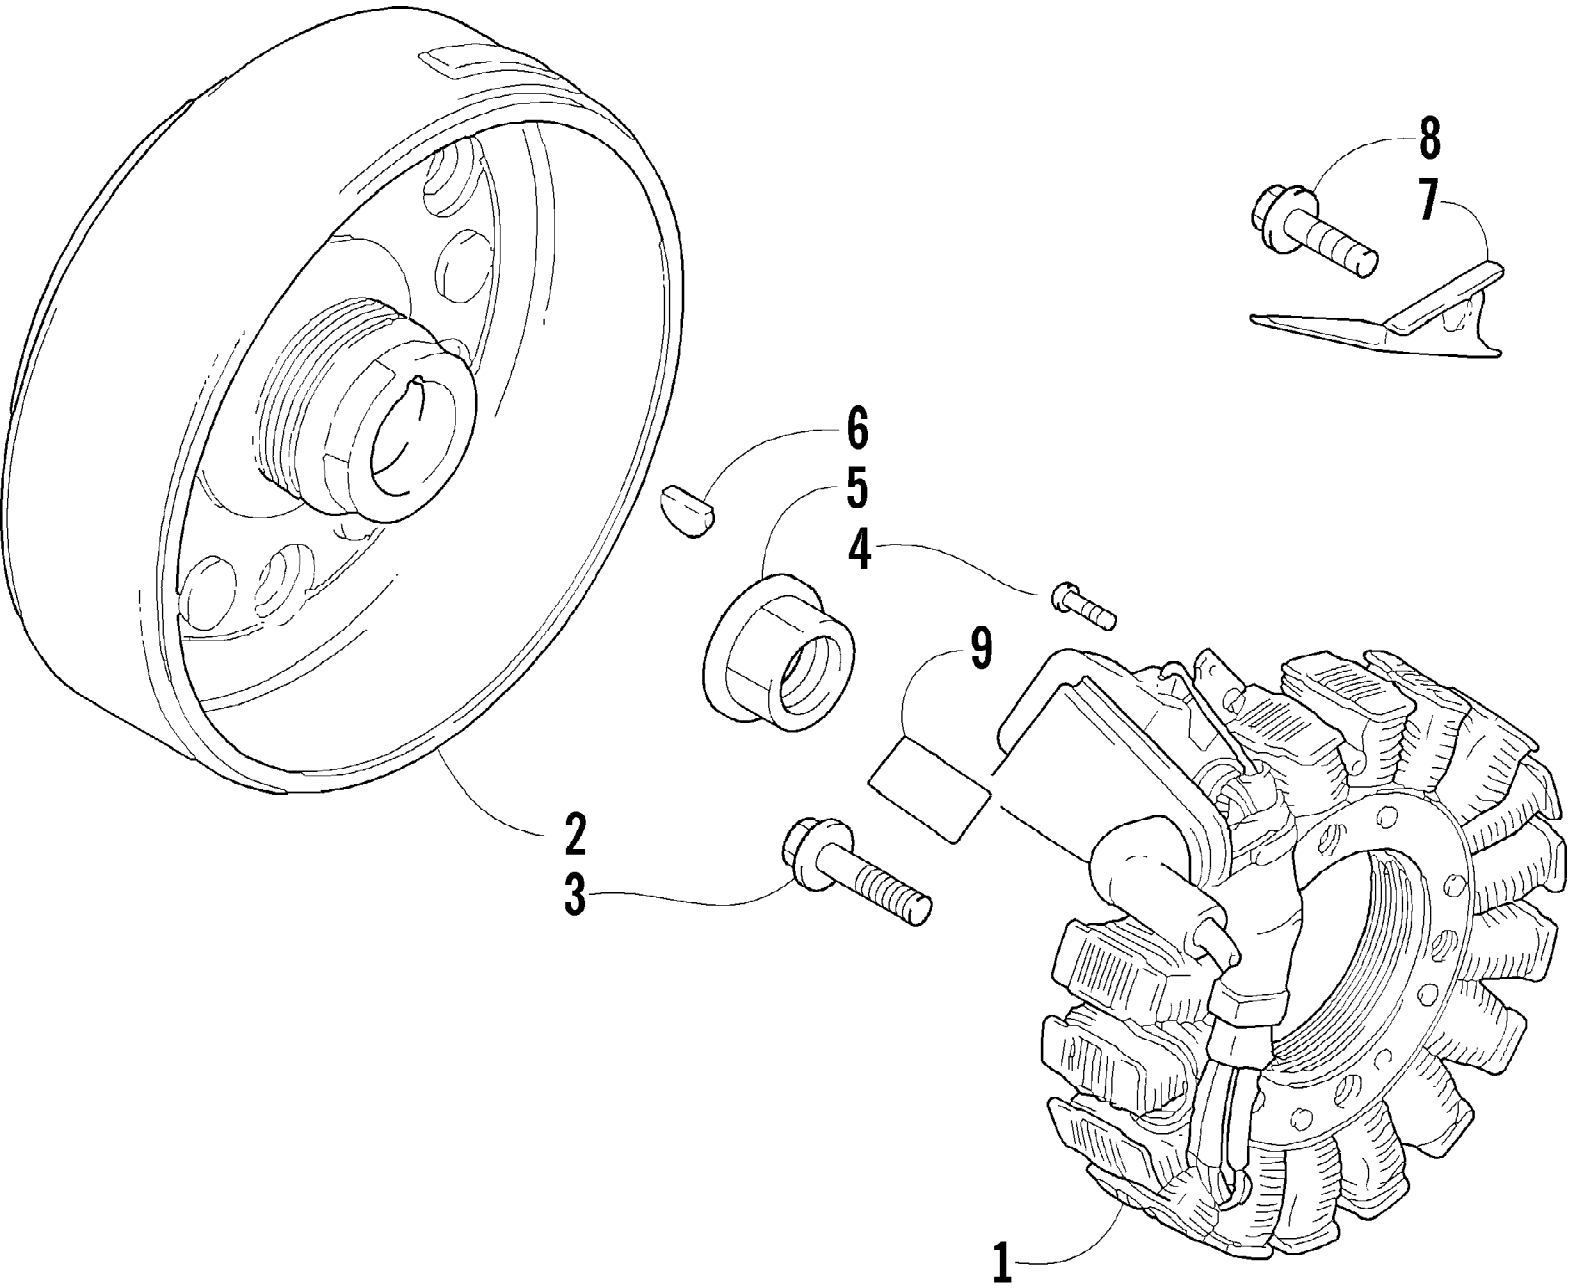

2005 ATV 300 GREEN (A2005ATF4AUSG)
MAGNETO ASSEMBLY

2005 ATV 300 GREEN (A2005ATF4AUSG)
MAGNETO ASSEMBLY

Page 53 of 90

Ref #	Part Number	Qty	S/P/F	Description
1	3430-021	1	S	Stator - Assembly
2	3430-022	1		Rotor/Flywheel
3	3004-756	3	S	Bolt, Magneto
4	3423-326	2	S	Screw, Cap
5	3423-086	1		Nut, Magneto
6	3004-540	1	/P	Key
7	3430-023	1		Plate
8	3423-112	1	S	Screw, Cap
9	3430-036	1		Shield, Heat Protection