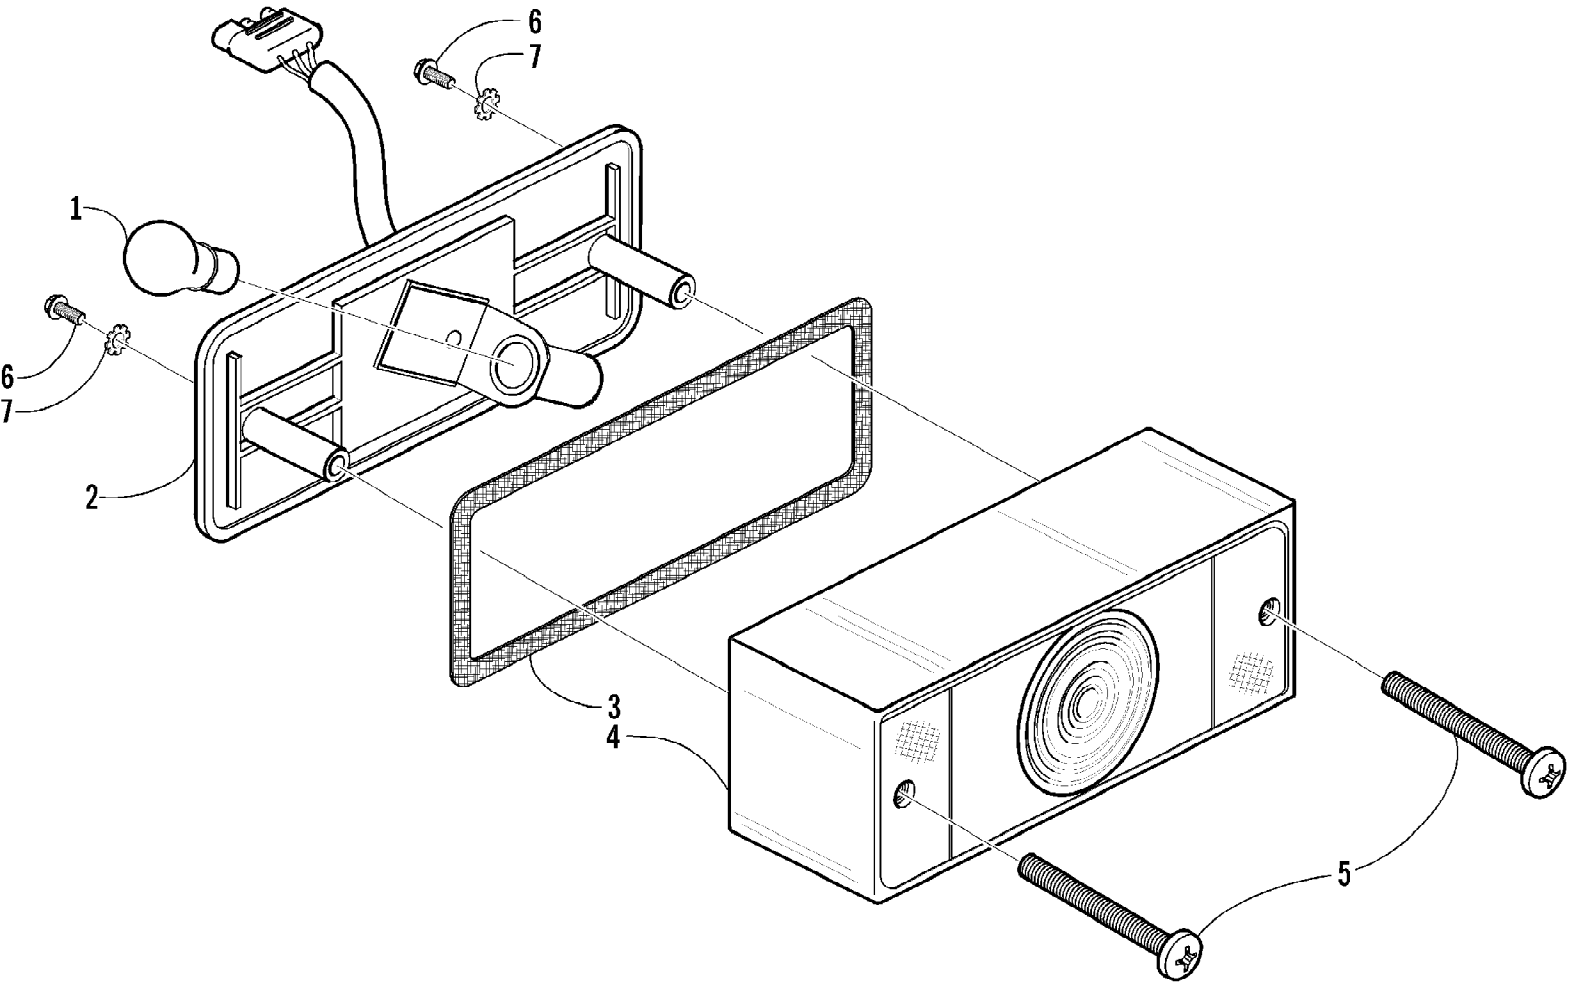

2005 ATV 300 GREEN (A2005ATF4AUSG)
TAILLIGHT ASSEMBLY

2005 ATV 300 GREEN (A2005ATF4AUSG)
TAILLIGHT ASSEMBLY

Page 84 of 90

Ref #	Part Number	Qty	S/P/F	Description
	0409-002	1		Complete Taillight Assembly
1	0109-460	1	/P	Bulb, Stop/Taillight
2	0409-058	1		Taillight w/Socket Assembly
3	0409-012	1		Gasket, Taillight Lens
4	0409-007	1		Lens, Taillight
5	0409-010	2		Screw, Machine
6	0623-301	2	/P	Screw, Self-Tapping
7	8053-212	2	/P	Washer, Lock - External Tooth