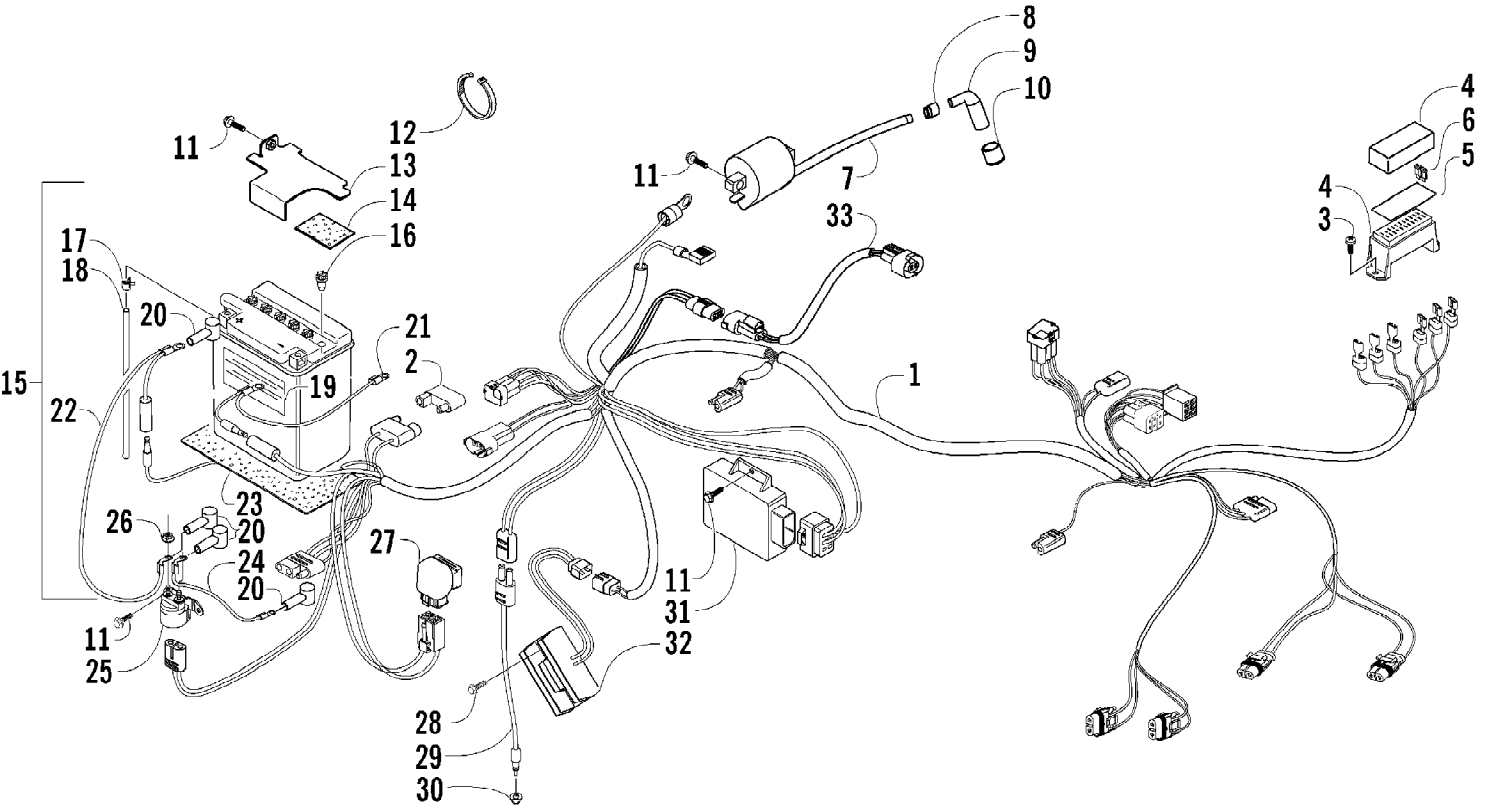

2005 ATV 300 GREEN (A2005ATF4AUSG)
ELECTRICAL COMPONENTS

Page 28 of 90

Ref #	Part Number	Qty	S/P/F	Description
1	0486-150	1		Harness, Main (inc. 2)
2	0486-029	1		Diode
3	0623-361	2		Screw, Self-Tapping
4	0530-003	1		Fuse Box Assembly
5	0411-404	1		Decal, Fuse Box
6	0630-057	3		Fuse, 10 Amp
6	0630-058	1		Fuse, 15 Amp
7	3530-012	1	/P	Coil, Ignition
8	3430-009	1	/P	Seal, High Tension Wire
9	3430-007	1	/P	Cap, Spark Plug
10	3430-026	1		Seal, Spark Plug
11	8476-616	7		Screw, Cap
12	0123-788	AR	/P	Cable Tie - 7 in.
13	0506-958	1	/P	Bracket, Battery
14	0417-003	1		Foam, Battery Bracket
15	0745-040	1	/P	Battery (inc. 16-19)
16	0645-045	6		Cap, Battery
17	0645-152	1		Clamp, Hose
18	0645-263	1	/P	Hose, Battery Vent
19	0645-151	1		Decal, Warning - Battery
20	0645-019	4		Boot, Terminal - Battery
21	0445-010	1		Cable, Battery/Ground
22	0445-011	1		Cable, Battery/Electric Start Relay
23	0406-380	1		Pad, Battery
24	0445-012	1		Cable, Electric Start Relay/Starter
25	3530-013	1	/P	Relay, Starter
26	0624-250	2		Nut, Starter Relay
27	3530-026	1	/P	Relay, Neutral Start
28	8476-620	2		Screw, Cap
29	0409-009	1		Switch, Brake
30	0402-991	1		Retainer, Brake Switch
31	3530-011	1		CDI Unit
32	3530-034	1		Regulator, Voltage
33	0486-172	1		Harness, Adapter - Oil Sensor Switch