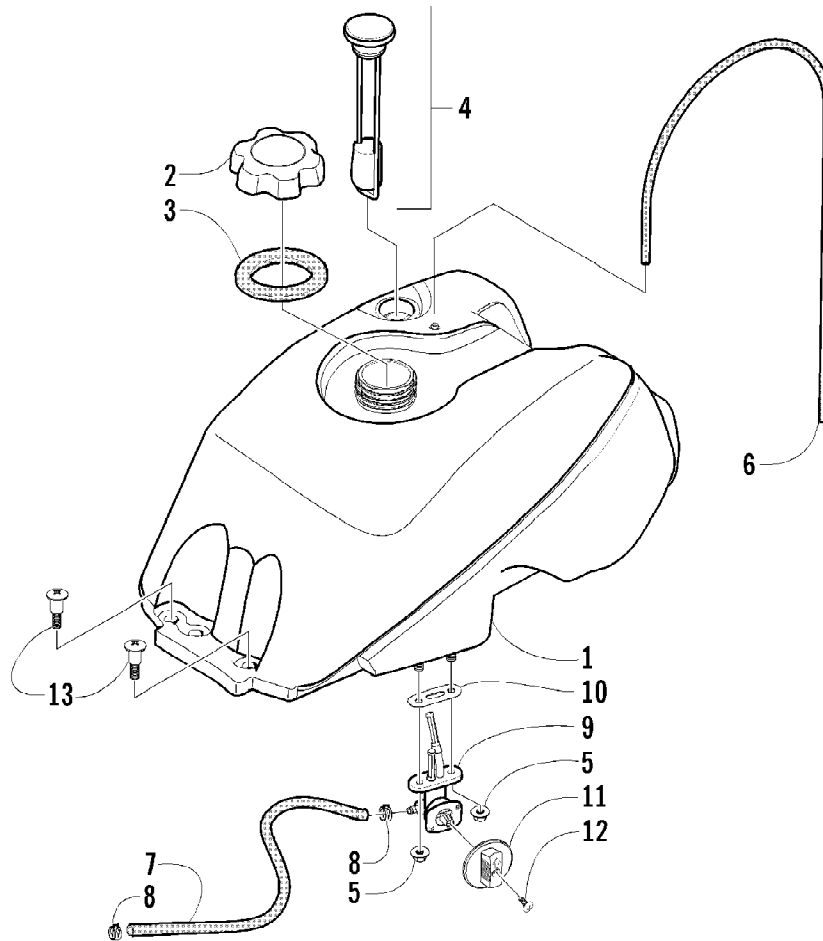

2005 ATV 300 GREEN (A2005ATF4AUSG)
GAS TANK ASSEMBLY

2005 ATV 300 GREEN (A2005ATF4AUSG)
GAS TANK ASSEMBLY

Page 43 of 90

Ref #	Part Number	Qty	S/P/F	Description
1	0570-068	1		Tank, Gas - Assembly (inc. 2-10)
2	0470-438	1	/P	Cap, Gas Tank (inc. 3)
3	0109-733	1	/P	Gasket, Tank Cap
4	0570-086	1	/P	Gauge, Fuel w/Gasket (Press-Fit)
5	0423-398	2		Nut, Lock
6	0470-416	1	/P	Hose, Vent
7	0610-007	AR	/P	Hose, Gasline - 25 ft
8	0423-152	2		Clamp, Hose
9	0470-445	1	/P	Valve, Fuel Shut-Off (inc. 10)
10	0470-364	1		Gasket, Fuel Shut-Off Valve
11	0470-408	1		Knob, Fuel Shut-Off Valve
12	0423-146	1		Screw, Machine
13	0423-130	2		Screw, Shoulder