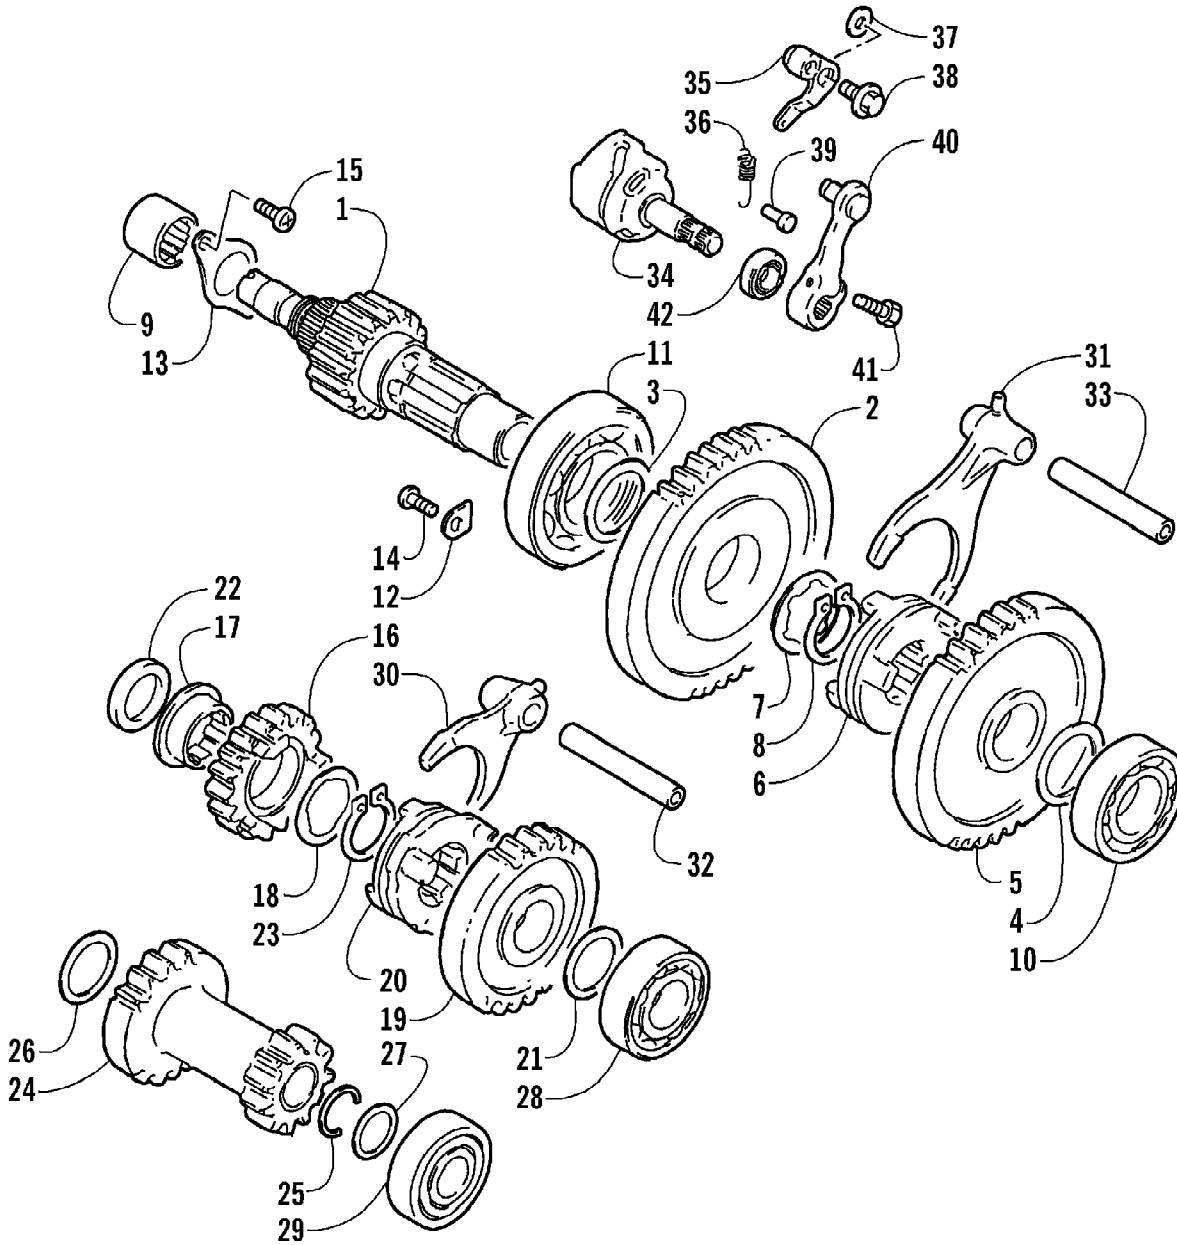

2005 ATV 300 GREEN (A2005ATF4AUSG)  
SECONDARY TRANSMISSION ASSEMBLY

2005 ATV 300 GREEN (A2005ATF4AUSG)  
SECONDARY TRANSMISSION ASSEMBLY

Page 74 of 90

Ref #	Part Number	Qty	S/P/F	Description
1	3402-798	1		Shaft, Sub-Transmission
2	3446-207	1		Gear, Driven
3	3423-338	1		Washer - Right
4	3423-298	1		Washer - Left
5	3446-208	1		Gear, Driven
6	3446-209	1		Dog, Driven Gear
7	3423-317	1		Washer
8	3423-318	1	S	Circlip
9	3402-278	1		Bearing - Right
10	3004-209	1	/P	Bearing - Left
11	3402-180	1	S	Bearing - Middle
12	3446-031	2	/P	Retainer
13	3446-154	1		Retainer
14	3423-370	2		Screw
15	3003-484	2	S/P	Screw
16	3446-275	1	/P	Gear, Drive
17	3446-259	1	/P	Bushing
18	3423-036	1		Washer
19	3446-182	1		Gear, Drive
20	3446-183	1		Dog, Drive Gear
21	3402-195	1		Washer
22	3402-207	1		Spacer
23	3423-066	1	/P	Circlip
24	3446-272	1	/P	Gear, Idler (inc. 25)
25	3423-534	1		Circlip
26	3402-205	1		Washer
27	3423-319	1		Washer
28	3003-261	1	/P	Bearing, Drive - Left
29	3402-217	1		Bearing, Countershaft - Left
30	3446-185	1		Fork
31	3446-210	1		Fork
32	3446-271	1	/P	Shaft
33	3446-230	1		Shaft
34	3446-211	1		Cam, Sub-Transmission Gear
35	3446-187	1		Stopper
36	3402-241	1		Spring
37	3423-141	1		Washer
38	3423-535	1		Screw, Cap
39	3423-268	1		Pin
40	3446-116	1		Arm
41	3423-125	1	S	Screw, Cap
42	3402-076	1		Seal, Oil