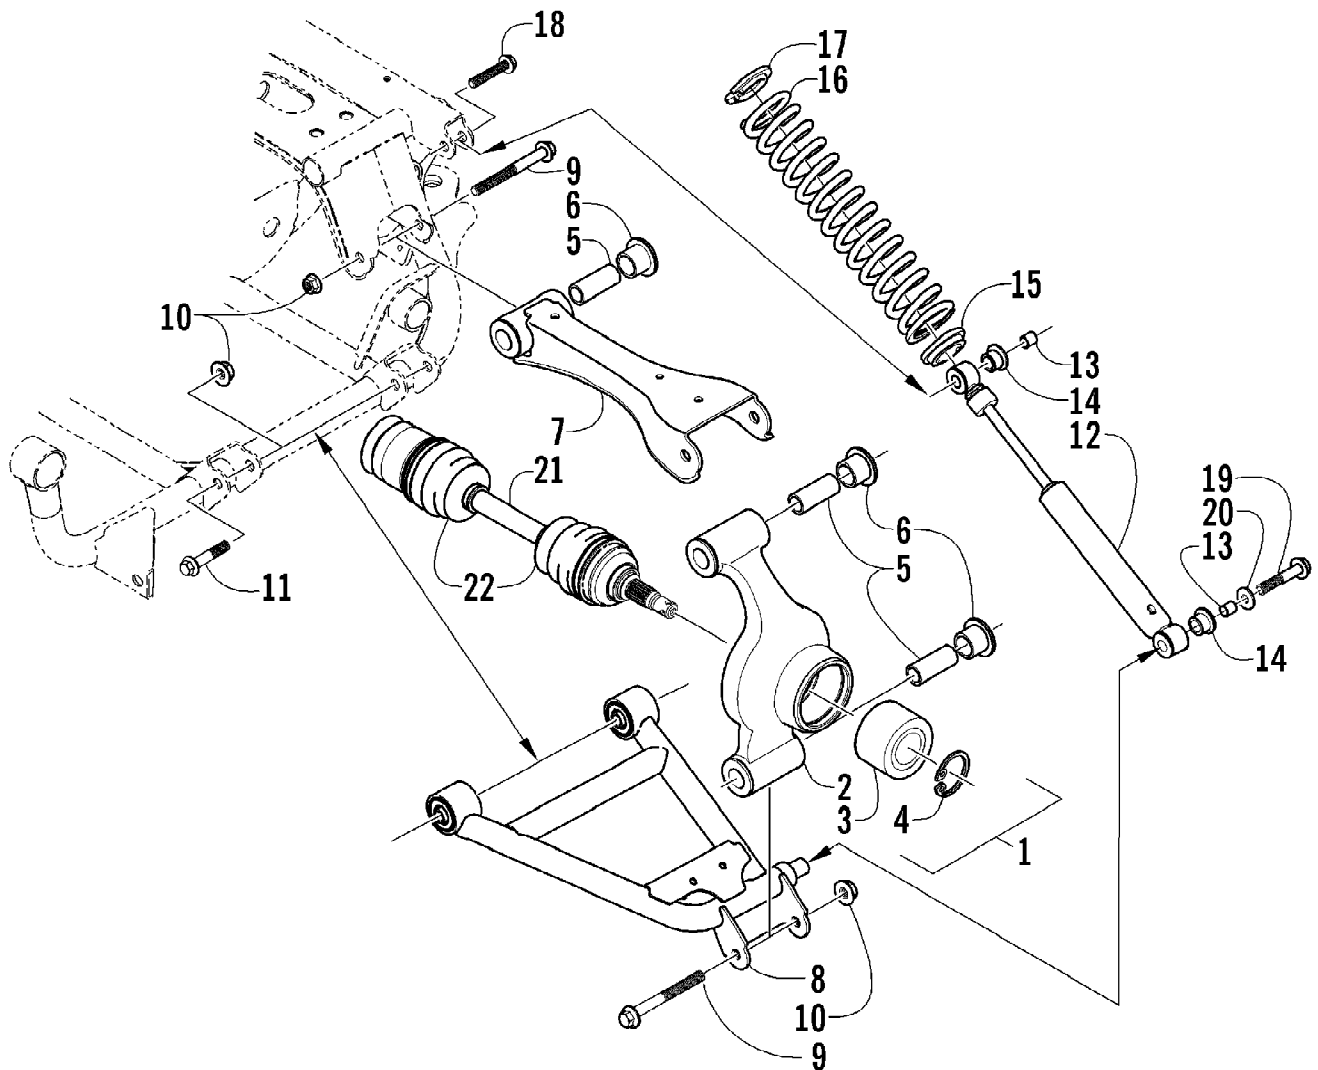

2005 ATV 300 GREEN (A2005ATF4AUSG)
REAR SUSPENSION ASSEMBLY

Page 61 of 90

Ref #	Part Number	Qty	S/P/F	Description
1	0504-325	1	S	Knuckle, Right Rear - Assembly (inc. 2-6)
1	0504-313	1	S	Knuckle, Left Rear - Assembly (inc. 2-6)
2	0	1		Knuckle - Right Not a Service Part
2	0	1		Knuckle - Left Not a Service Part
3	1402-027	2	S/P	Bearing, Wheel
4	0423-423	2		Ring, Retaining
5	0403-038	6	S/P	Collar, Suspension Bushing
6	0403-032	12	S	Bushing, Suspension
7	0504-044	2		Arm, Rear - Upper
8	0504-030	1		A-Arm, Rear - Lower Right
8	0504-031	1		A-Arm, Rear - Lower Left
9	8409-000	6		Screw, Cap
10	8428-002	12		Nut, Lock
11	8409-060	4		Screw, Cap
12	0404-014	2		Shock Absorber - Rear (inc. 13-14)
13	0403-028	4		Sleeve, Shock Absorber
14	0604-310	8		Bushing, Shock Absorber
15	0403-104	2		Retainer, Spring - Lower
16	0403-002	2		Spring, Suspension
17	1603-889	2	/P	Retainer, Spring - Upper
18	8409-040	2		Screw, Cap
19	8408-820	2	/P	Screw, Cap
20	0423-087	2		Washer
21	0502-543	2	S	Axle, Drive (inc. 22)
22	0436-276	2	S	Repair Kit, Boot - Rear Axle