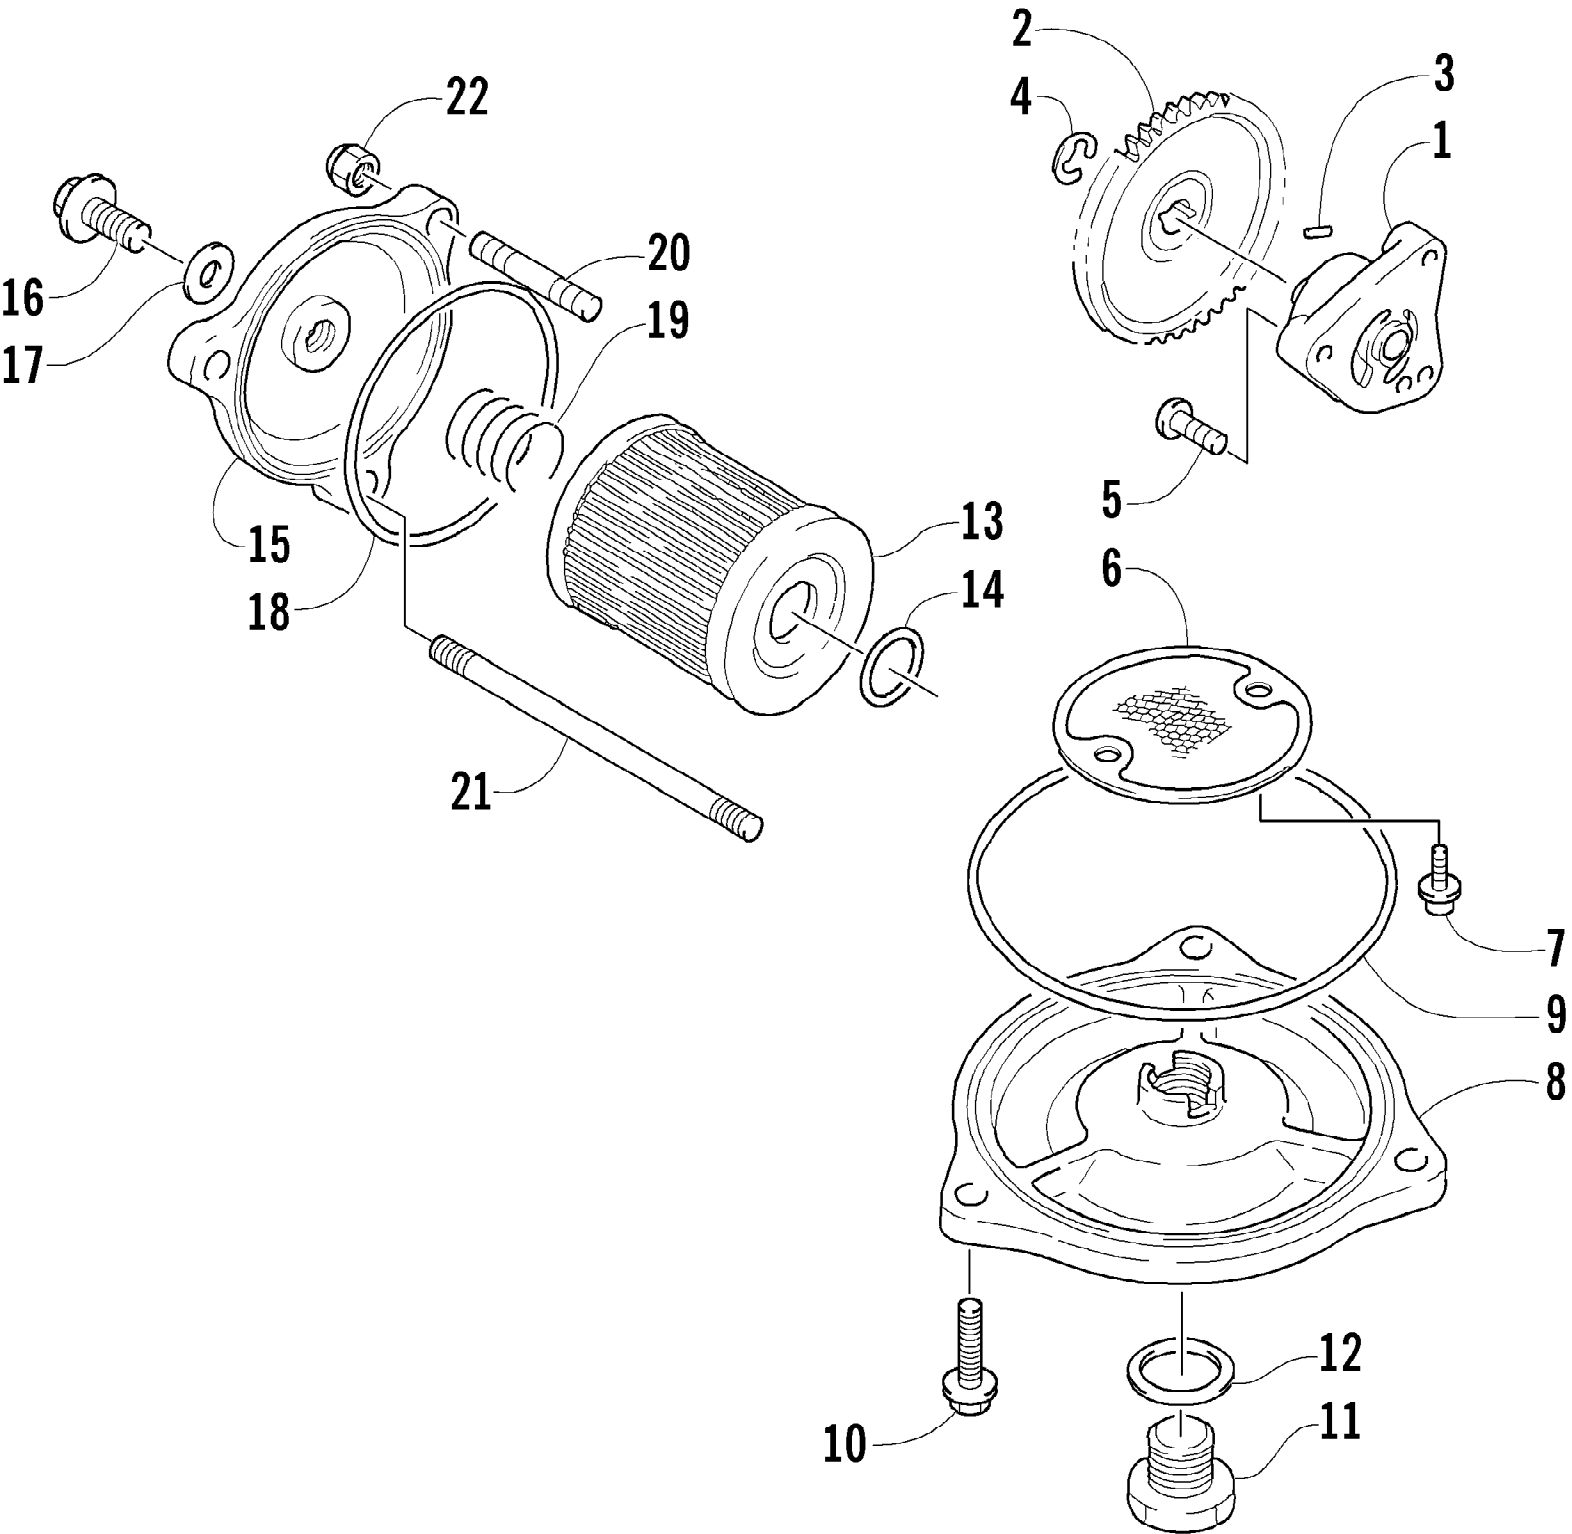

2005 ATV 300 GREEN (A2005ATF4AUSG)  
OIL PUMP ASSEMBLY

2005 ATV 300 GREEN (A2005ATF4AUSG)  
OIL PUMP ASSEMBLY

Page 57 of 90

Ref #	Part Number	Qty	S/P/F	Description
1	3445-017	1		Pump, Oil
2	3402-302	1		Gear, Driven
3	3423-285	1		Pin
4	3423-168	1	S	Circlip
5	3004-402	3	S/P	Screw, Cap
6	3402-304	1		Strainer, Oil
7	0693-389	2	S	Screw, Cap
8	3402-305	1		Cap, Oil Strainer
9	3423-278	1		O-Ring
10	3004-507	3	S	Screw, Cap
11	3402-037	1		Plug, Drain
12	3402-012	1		Gasket
13	3436-005	1		Filter, Oil
14	3423-270	1		O-Ring
15	3402-303	1		Cap, Oil Filter
16	3004-705	1	S	Plug, Oil Check
17	3402-444	1		Gasket
18	3423-277	1		O-Ring
19	3402-238	1		Spring
20	3423-314	2	S	Bolt, Stud
21	3004-543	1	S	Bolt, Stud
22	3423-315	3	S	Nut