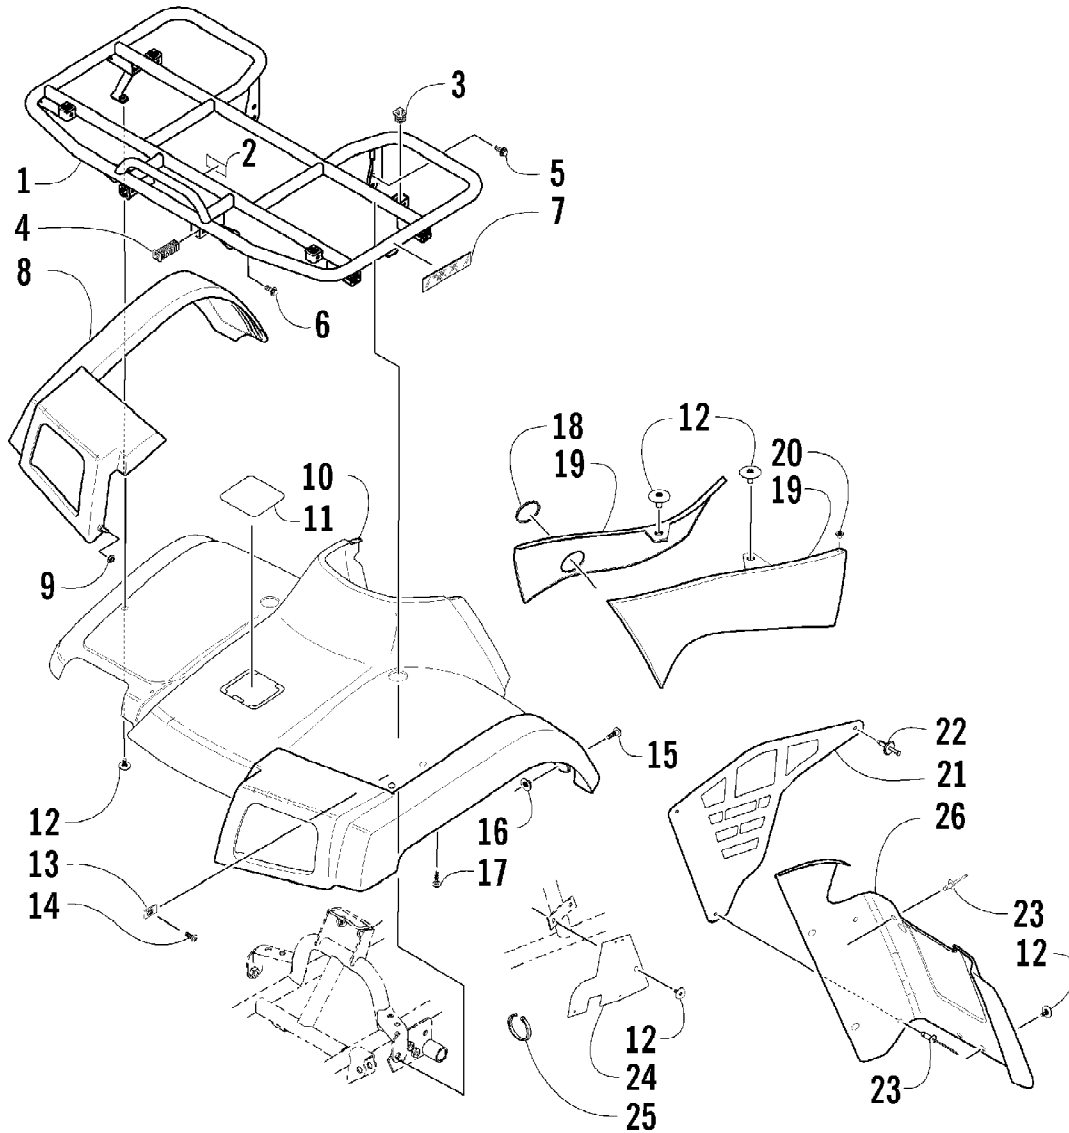

2005 ATV 300 GREEN (A2005ATF4AUSG)
FRONT BODY PANEL ASSEMBLY

2005 ATV 300 GREEN (A2005ATF4AUSG)
FRONT BODY PANEL ASSEMBLY

Page 34 of 90

Ref #	Part Number	Qty	S/P/F	Description
1	0541-267	1		Rack - Front - Assembly (inc. 2-4)
2	0411-576	1		Decal, Warning - Front Rack Load
3	0441-592	4	/P	Bushing, Rack
4	0441-556	6		Bushing, Rack
5	8408-816	2		Screw, Cap
6	0423-360	2		Screw, Cap
7	0411-646	2		Decal, Reflector - Amber
8	0506-550	1		Flare - Front - Right
8	0506-551	1		Flare - Front - Left
9	0423-357	2		Nut, Stamped
10	1506-476	1		Panel, Fender - Front (inc. 11)
11	1406-141	1	/P	Cover, Access
12	0423-101	AR		Screw, Machine
13	0423-031	2		Nut, Speed
14	8477-616	2		Screw, Machine
15	0423-356	2		Screw, Shoulder
16	0423-438	2		T-Nut
17	0423-342	6	/P	Screw, Self-Tapping
18	0470-404	1		Grommet, Fuel Shut-Off Valve
19	0506-549	1		Panel, Side - Right
19	0506-673	1		Panel, Side - Left
20	0123-010	2	/P	Nut, Expansion
21	0406-374	2		Panel, Deflector
22	0623-362	2		Rivet, Reinstallable
23	0423-046	AR		Rivet, Plastic
24	1406-045	2		Fender, Panel - Inner
25	0123-788	AR	/P	Cable Tie - 7.5 in.
26	0506-625	1		Panel, Kick - Right
26	0506-627	1		Panel, Kick - Left