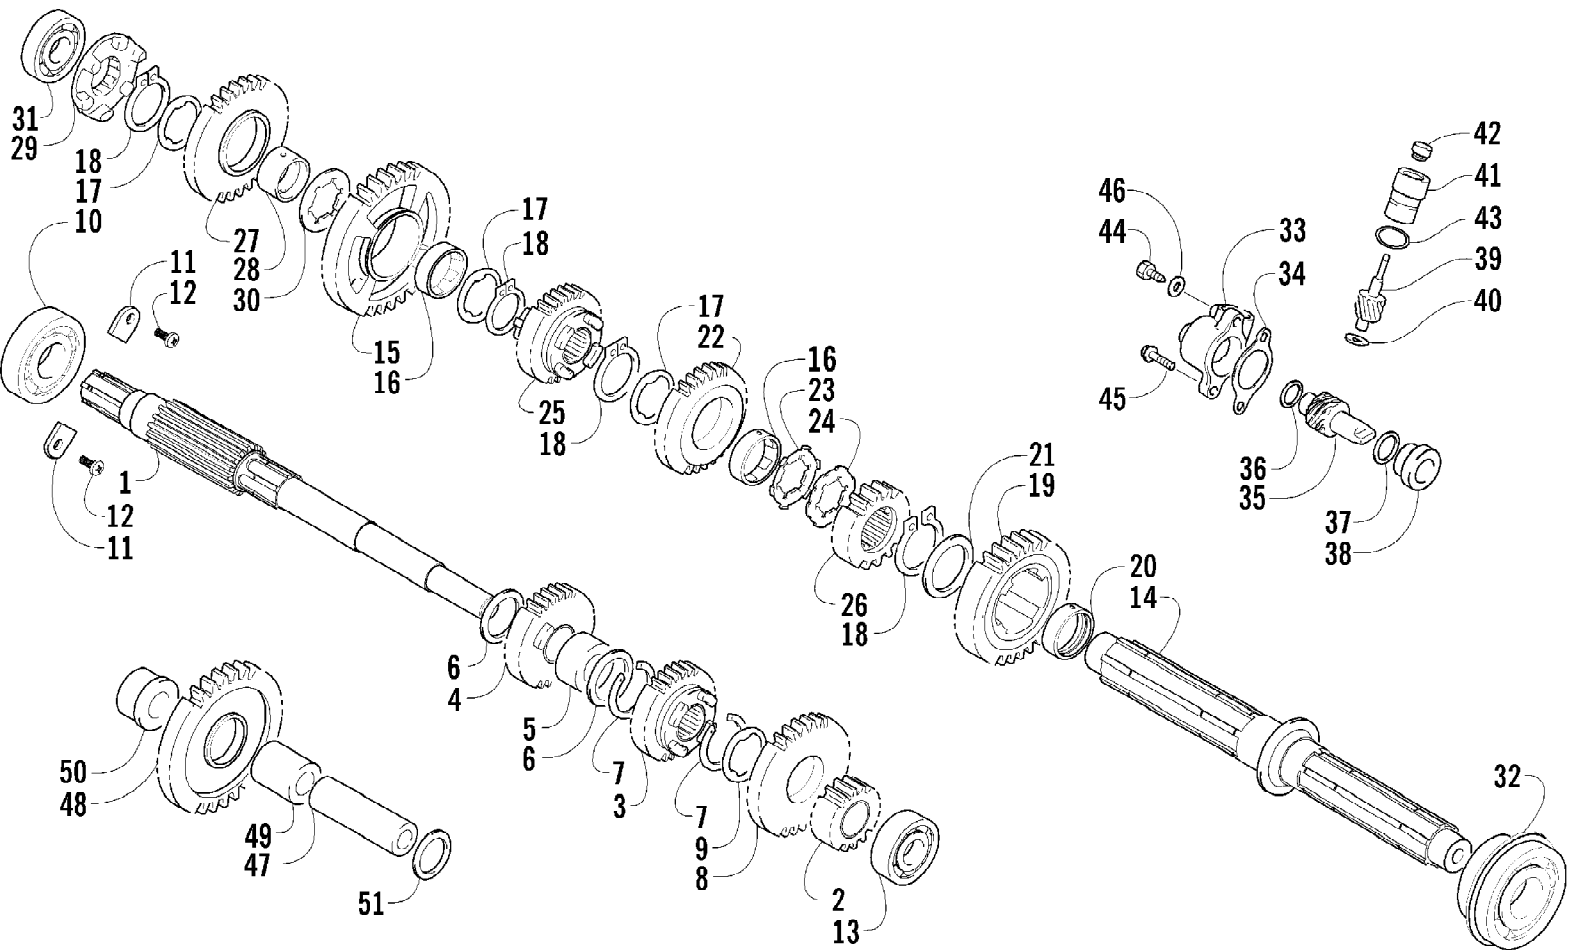

2005 ATV 300 GREEN (A2005ATF4AUSG)
TRANSMISSION ASSEMBLY

2005 ATV 300 GREEN (A2005ATF4AUSG)
TRANSMISSION ASSEMBLY

Page 88 of 90

Ref #	Part Number	Qty	S/P/F	Description
1	3446-277	1	/P	Countershaft
2	3446-137	1		Gear, 2nd Drive
3	3446-138	1		Gear, 3rd Drive
4	3446-139	1		Gear, 4th Drive
5	3402-229	1		Bushing
6	3402-210	2		Washer
7	3423-279	2		Circlip
8	3446-140	1		Gear, 5th Drive
9	3423-261	1	S	Washer
10	0691-374	1		Bearing - Right
11	3446-031	2	/P	Retainer
12	3423-370	2		Screw
13	3402-224	1		Bearing - Middle
14	3402-797	1	/P	Driveshaft
15	3446-141	1		Gear, 1st Driven
16	3446-273	2	/P	Bushing
17	3423-036	3		Washer
18	3423-066	4	/P	Circlip
19	3446-142	1		Gear, 2nd Driven
20	3402-230	1		Bushing
21	3423-317	1		Washer
22	3446-143	1		Gear, 3rd Driven
23	3423-266	1		Washer, Lock
24	3423-262	1		Washer, Lock
25	3446-146	1		Gear, 4th Driven
26	3446-147	1		Gear, 5th Driven
27	3446-151	1		Gear, Reverse Driven
28	3446-145	1		Bushing
29	3446-152	1		Dog, Reverse
30	3423-263	1		Washer
31	3402-218	1		Bearing - Right
32	3402-220	1		Bearing - Middle
33	3446-057	1		Housing, Speedometer Gear
34	3446-244	1	/P	Gasket
35	3446-228	1		Gear, Speedometer Drive
36	3423-336	1		Washer - Right
37	3423-337	1	S	Washer - Left
38	3446-114	1	/P	Spacer
39	3446-229	1		Gear, Speedometer Driven
40	3423-144	1		Washer
41	3446-058	1		Sleeve
42	3402-077	1		Seal, Oil
43	3423-056	1		O-Ring
44	3423-123	1		Screw, Cap
45	3423-346	2	S	Screw, Cap
46	3402-009	1	/P	Washer
47	3446-148	1		Shaft, Reverse Idle
48	3446-149	1		Gear, Reverse Idle
49	3402-228	1		Bushing
50	3446-150	1		Spacer
51	3402-209	1		Washer