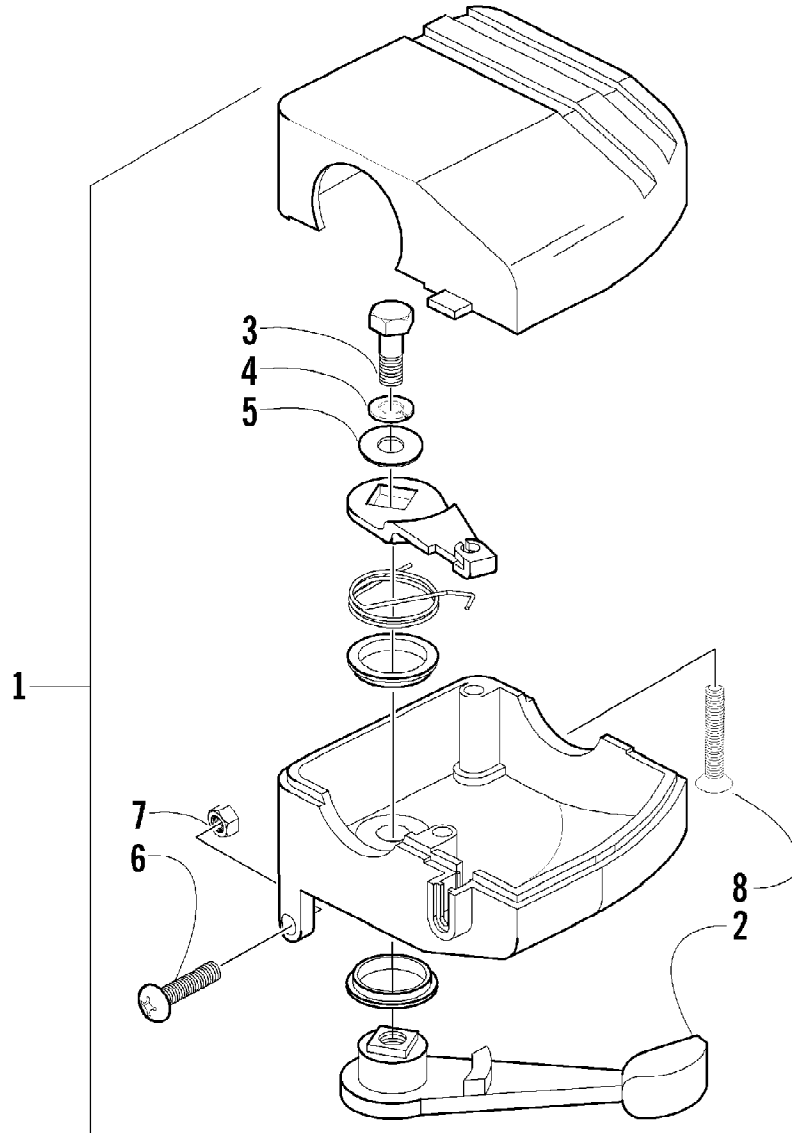

2005 ATV 300 GREEN (A2005ATF4AUSG)
THROTTLE CASE ASSEMBLY

Page 86 of 90

Ref #	Part Number	Qty	S/P/F	Description
1	3509-003	1	/P	Case, Throttle - Assembly (inc. 2-8)
2	3409-001	1		Lever
3	3004-533	1	S/P	Screw, Cap
4	3004-447	1	/P	Washer, Lock
5	3003-030	1	/P	Washer
6	3423-014	1		Screw
7	3423-327	1		Nut
8	3423-199	2		Screw