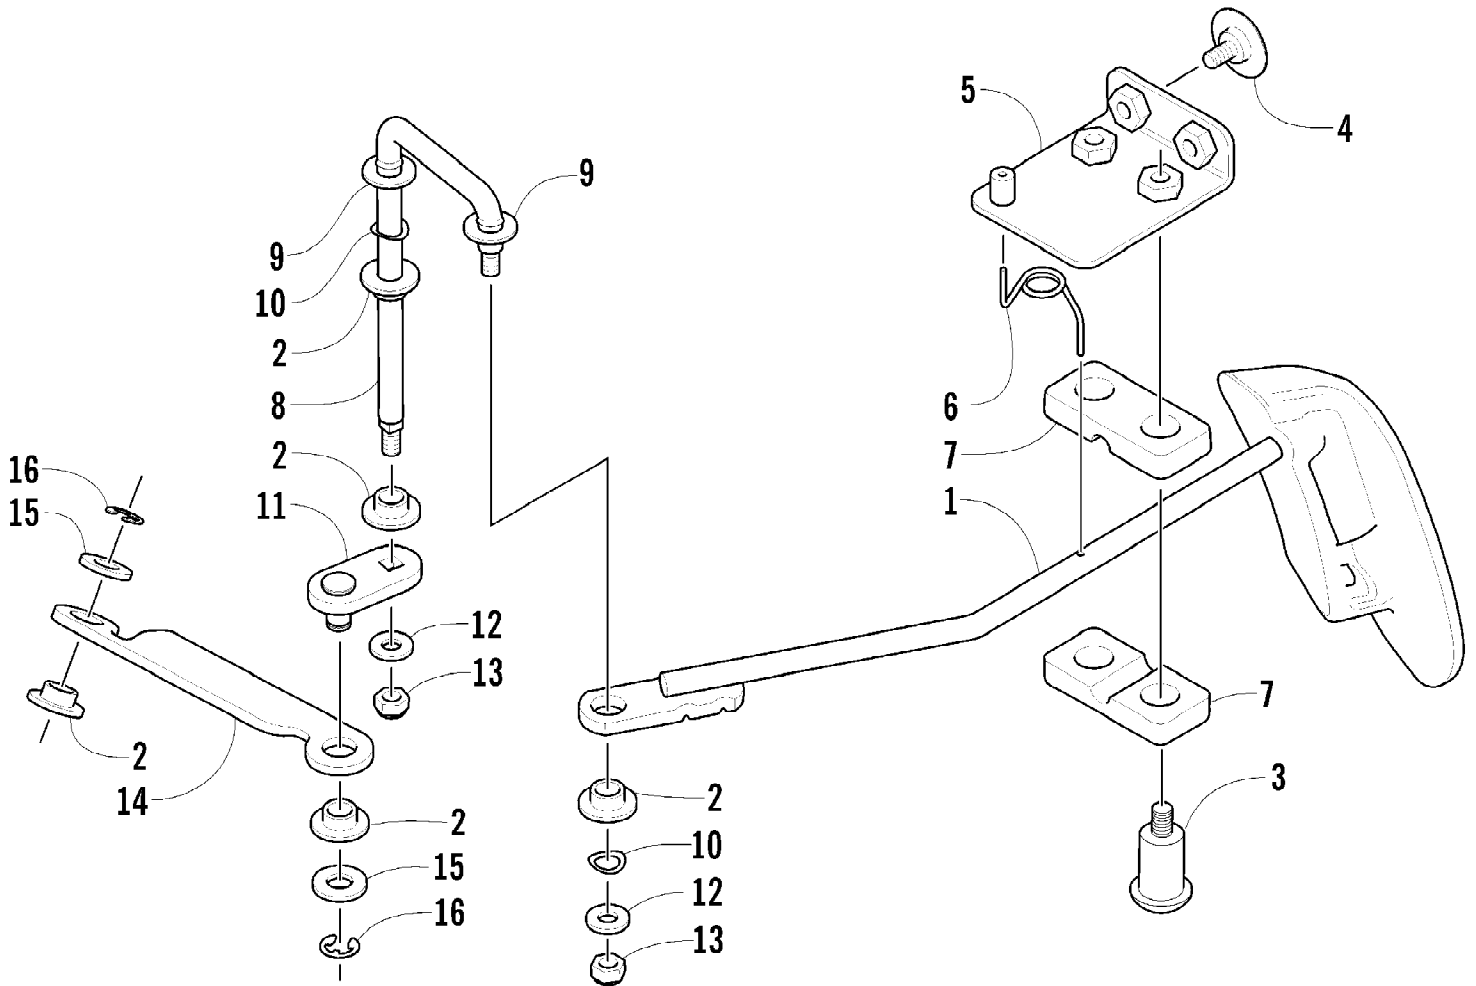

2005 ATV 300 GREEN (A2005ATF4AUSG)
FRONT DRIVE SHIFT LINKAGE ASSEMBLY

2005 ATV 300 GREEN (A2005ATF4AUSG)
FRONT DRIVE SHIFT LINKAGE ASSEMBLY

Ref #	Part Number	Qty	S/P/F	Description
1	0502-291	1		Shifter
2	0423-091	5		Bushing
3	0423-329	2		Screw, Shoulder
4	0423-101	2		Screw, Shoulder
5	0502-234	1		Plate, Mounting
6	0402-828	1		Spring, Torsion
7	0406-363	2		Bushing
8	0402-821	1		Arm, Shifter
9	0123-053	2	/P	Washer
10	0423-368	2		Washer, Wave
11	0502-295	1		Arm, Selector
12	0423-348	2		Washer
13	0624-250	2		Nut, Lock
14	0502-396	1	/P	Cross-Link
15	8050-247	2	/P	Washer
16	0124-057	2	/P	E-Ring