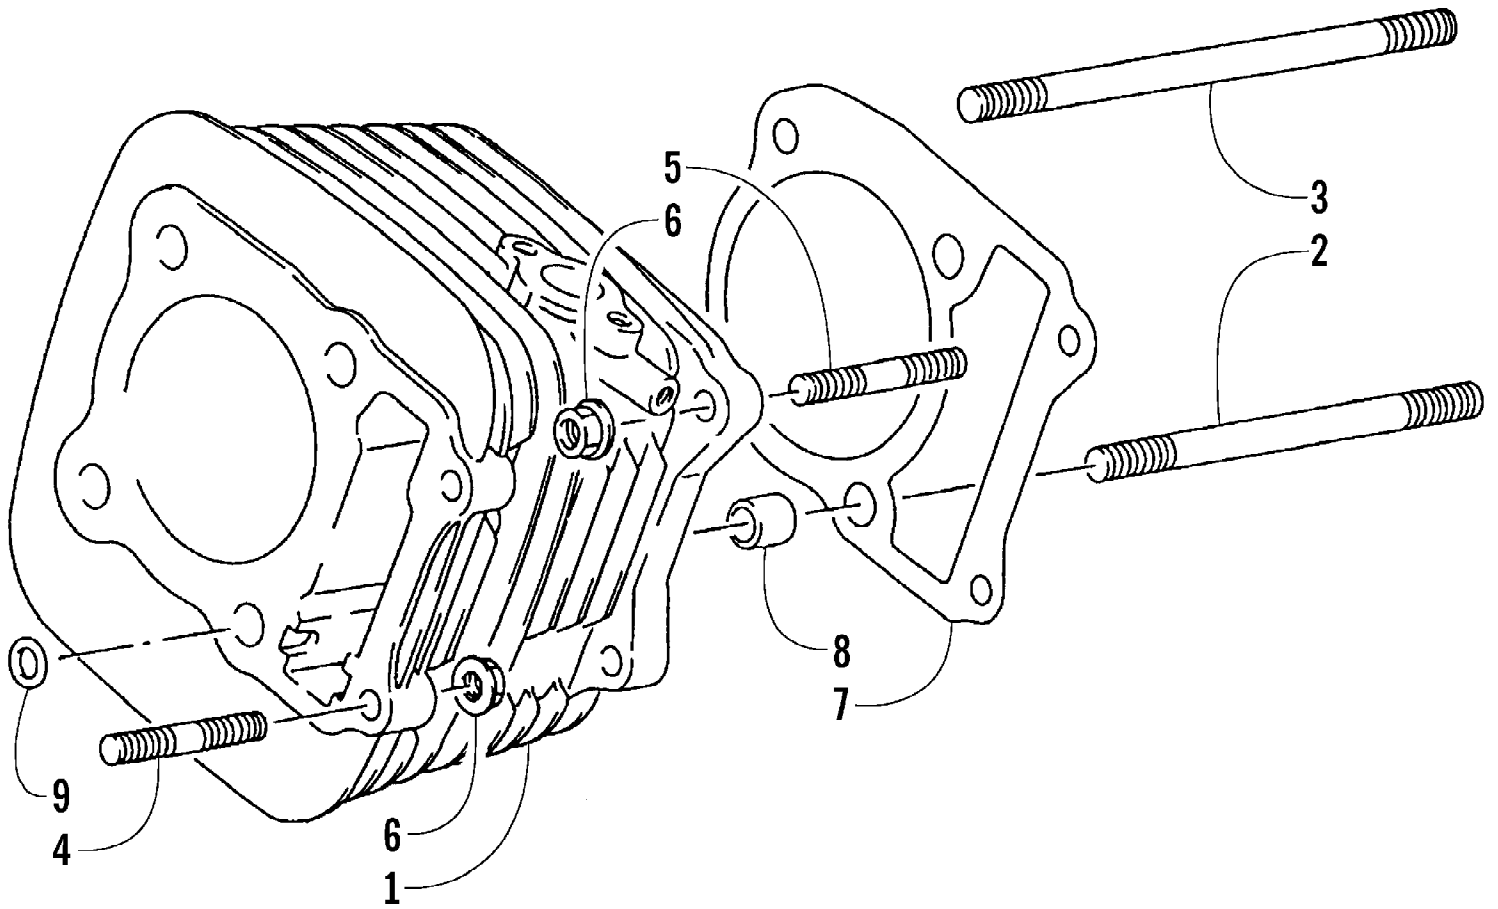

2005 ATV 300 GREEN (A2005ATF4AUSG)  
CAM CHAIN ASSEMBLY

Page 6 of 90

Ref #	Part Number	Qty	S/P/F	Description
1	3402-281	1		Chain, Camshaft
2	3402-277	1		Guide, Camshaft Chain
3	3402-282	1		Tensioner, Camshaft Chain
4	3003-188	1	S/P	Washer
5	3423-074	1		Screw, Cap
6	3402-283	1		Adjuster, Tensioner - Assembly (inc. 7-10)
7	3402-284	1		Spring
8	3402-285	1		Plug
9	3402-286	1		Bar
10	3423-286	1		O-Ring
11	3402-287	1		Gasket, Adjuster
12	3004-576	2	S	Screw, Cap

2005 ATV 300 GREEN (A2005ATF4AUSG)  
CRANKSHAFT ASSEMBLY

2005 ATV 300 GREEN (A2005ATF4AUSG)  
CRANKSHAFT ASSEMBLY

Page 20 of 90

Ref #	Part Number	Qty	S/P/F	Description
1	3402-269	1		Crankshaft Assembly (inc. 2-7)
2	3402-268	1		Rod, Connecting
3	3402-270	1	S	Pin, Crank
4	3402-223	1		Bearing
5	3005-241	2		Washer
6	3402-792	1	/P	Crankshaft - Right
7	3402-703	1	/P	Crankshaft - Left
8	3402-216	1		Bearing - Right
9	3402-221	1		Bearing - Middle
10	3402-180	1	S	Bearing - Left
11	3423-053	1	/P	O-Ring
12	3402-301	1		Gear, Oil Pump Drive
13	3423-114	1	/P	Pin
14	3402-265	1		Piston
15	3402-266	1		Ring, Piston - Set
15	3436-011	1		Ring, Piston - Set (Oversized 0.50 mm)
15	3436-012	1		Ring, Piston - Set (Oversized 1.00 mm)
16	3402-267	1		Pin, Piston
17	3423-280	2		Circlip
18	3402-227	1		Seal, Oil
19	3402-306	1		Piston Set (Oversized 0.50 mm)
19	3402-307	1		Piston Set (Oversized 1.00 mm)