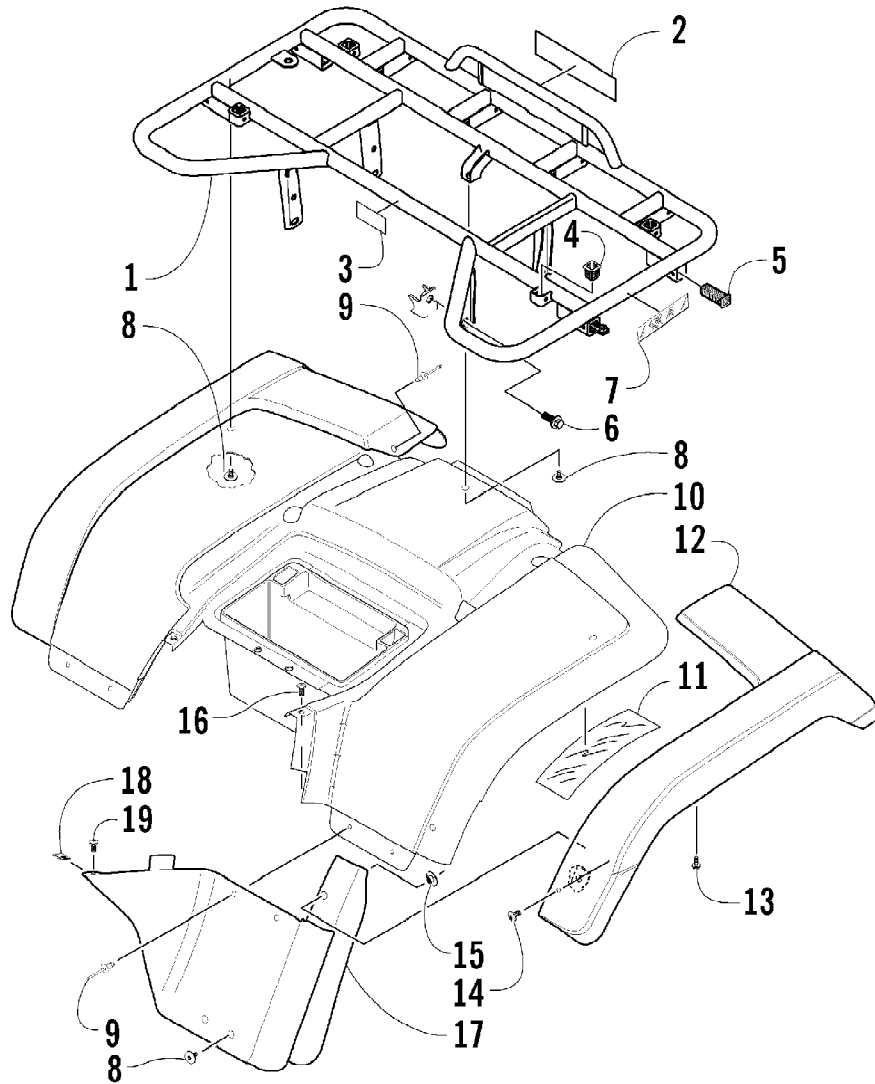

2005 ATV 300 GREEN (A2005ATF4AUSG)  
OIL PUMP ASSEMBLY

2005 ATV 300 GREEN (A2005ATF4AUSG)  
OIL PUMP ASSEMBLY

Page 57 of 90

Ref #	Part Number	Qty	S/P/F	Description
1	3445-017	1		Pump, Oil
2	3402-302	1		Gear, Driven
3	3423-285	1		Pin
4	3423-168	1	S	Circlip
5	3004-402	3	S/P	Screw, Cap
6	3402-304	1		Strainer, Oil
7	0693-389	2	S	Screw, Cap
8	3402-305	1		Cap, Oil Strainer
9	3423-278	1		O-Ring
10	3004-507	3	S	Screw, Cap
11	3402-037	1		Plug, Drain
12	3402-012	1		Gasket
13	3436-005	1		Filter, Oil
14	3423-270	1		O-Ring
15	3402-303	1		Cap, Oil Filter
16	3004-705	1	S	Plug, Oil Check
17	3402-444	1		Gasket
18	3423-277	1		O-Ring
19	3402-238	1		Spring
20	3423-314	2	S	Bolt, Stud
21	3004-543	1	S	Bolt, Stud
22	3423-315	3	S	Nut