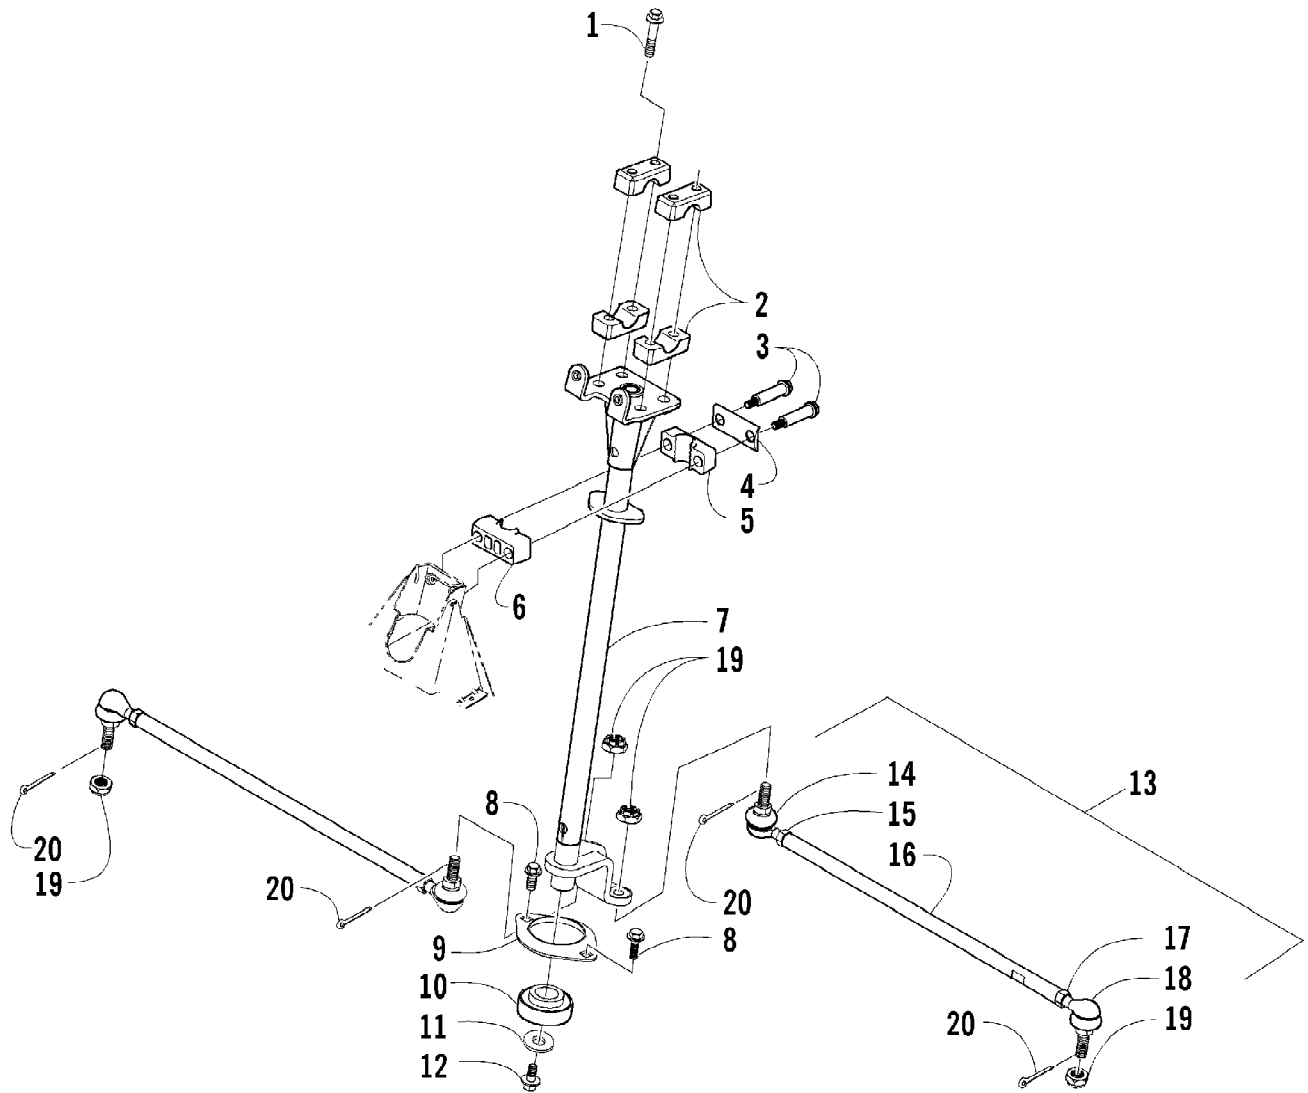

2005 ATV 300 GREEN (A2005ATF4AUSG)
STEERING POST ASSEMBLY

Page 82 of 90

Ref #	Part Number	Qty	S/P/F	Description
1	8408-860	4		Screw, Cap
2	0405-035	4		Cap, Steering Adjuster
3	0423-505	2		Screw, Shoulder
4	0405-166	1		Cap, Housing
5	0405-138	1		Housing, Lower
6	0405-139	1		Housing, Upper
7	0505-431	1	/P	Post, Steering
8	8408-816	2		Screw, Cap
9	0602-233	1		Flange, Bearing
10	0405-052	1		Bearing w/Inverted Oil Seal
11	0423-073	1		Washer
12	8409-020	1	/P	Screw, Cap
13	0505-072	2	/P	Tie Rod - Assembly (inc. 14-18)
14	0405-083	2	S	Ball Joint, Tie Rod - Left
15	0423-013	2		Nut - Left
16	0405-032	2		Tie Rod
17	8420-002	2	/P	Nut - Right
18	0405-082	2	S	Ball Joint, Tie Rod - Right
19	0423-157	4		Nut, Top Lock
20	0623-175	4		Pin, Cotter