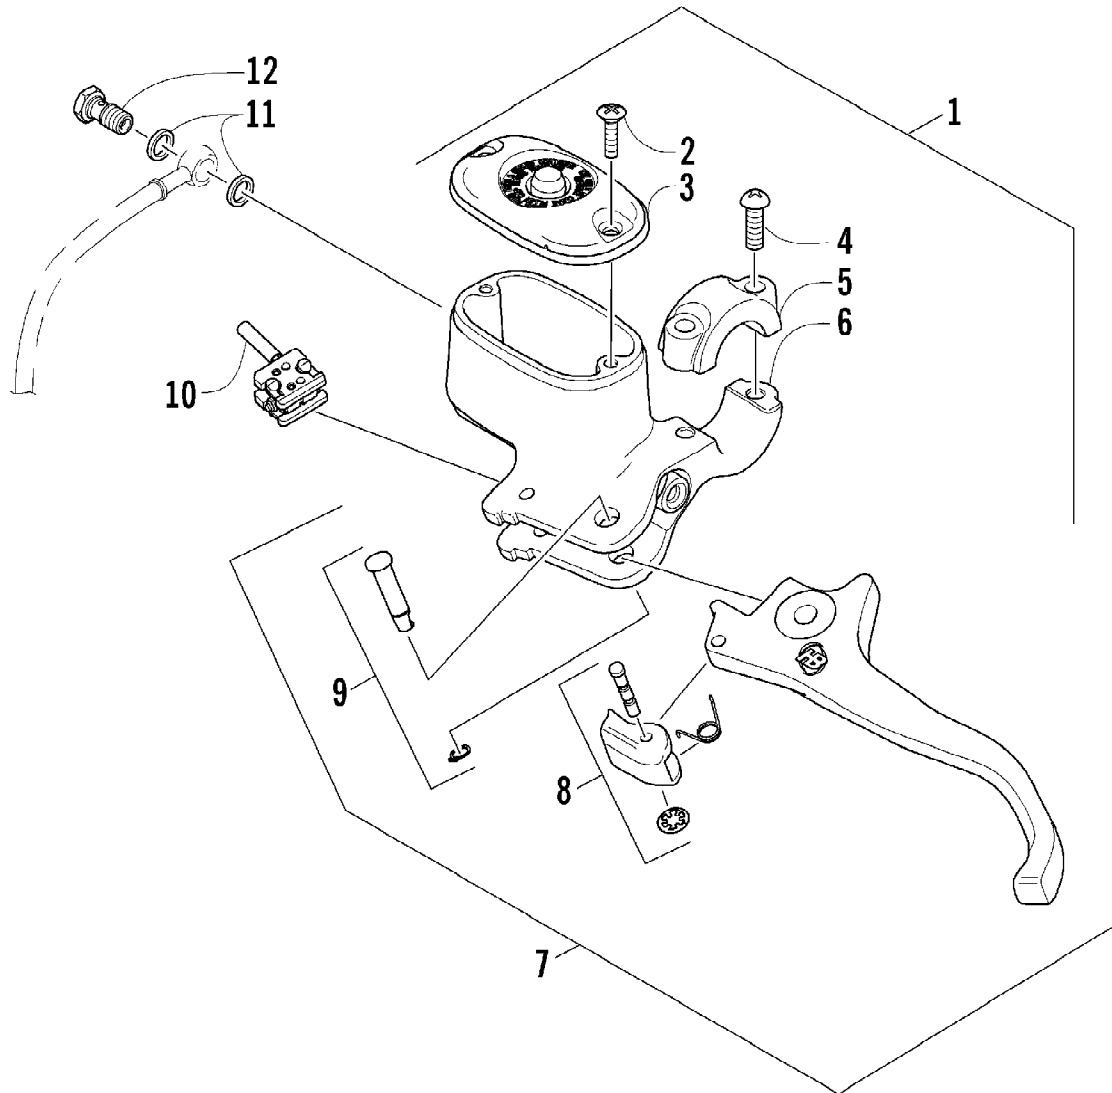

2005 ATV 250 4X4 GREEN (A2005ATE4AUSG)
HYDRAULIC HAND BRAKE ASSEMBLY

Page 49 of 85

Ref #	Part Number	Qty	S/P/F	Description
1	0502-632	1		Brake Assembly (inc. 2-10)
2	0502-566	1		Screw, Reservoir Cover - Kit
3	0502-565	1		Cover, Reservoir - Kit
4	0502-568	1		Screw, Master Cylinder Clamp - Kit
5	0502-567	1		Clamp, Master Cylinder - Kit
6	0502-633	1		Master Cylinder Assembly - Kit
7	0502-634	1	/P	Lever Assembly - Kit (inc. 8-9)
8	0502-635	1		Lock, Brake Lever - Kit
9	0502-580	1		Lever Pin - Kit
10	0502-564	1	/P	Switch, Brake - Kit
11	0423-178	2		Washer, Crush
12	0423-413	1		Bolt, Banjo Fitting