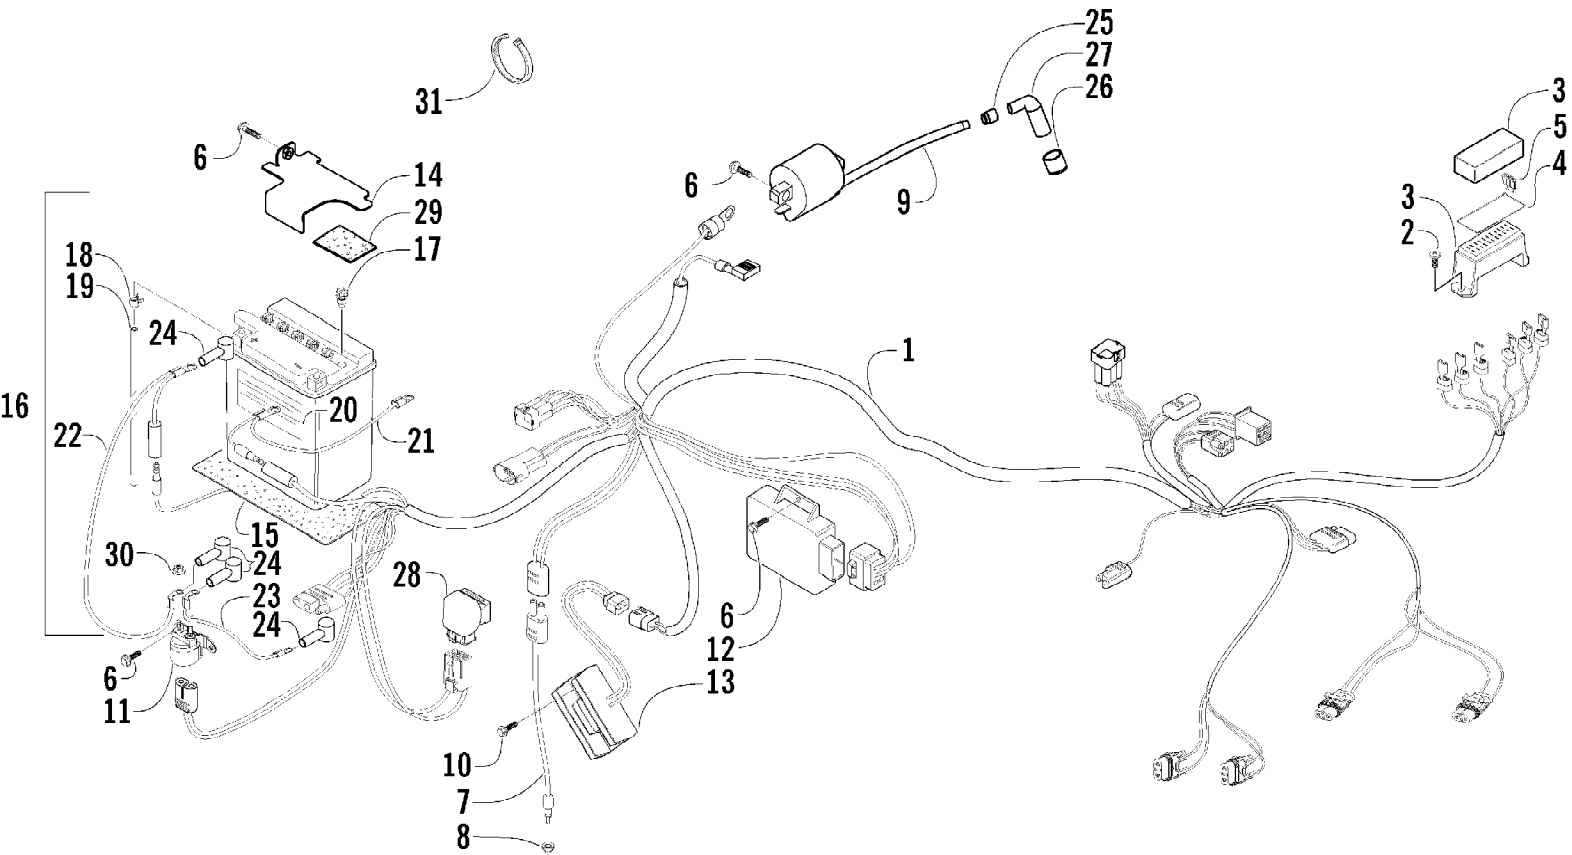

2005 ATV 250 4X4 GREEN (A2005ATE4AUSG)
ELECTRICAL COMPONENTS

2005 ATV 250 4X4 GREEN (A2005ATE4AUSG)
ELECTRICAL COMPONENTS

Page 30 of 85

Ref #	Part Number	Qty	S/P/F	Description
1	0486-088	1		Harness, Main
2	0623-361	2		Screw, Self-Tapping
3	0530-003	1		Fuse Box Assembly
4	0411-404	1		Decal, Fuse Box
5	0630-057	4		Fuse, 10 Amp
5	0630-058	1		Fuse, 15 Amp
6	8476-616	7		Screw, Cap
7	0409-009	1		Switch, Brake
8	0402-991	1		Retainer, Brake Switch
9	3530-025	1		Coil, Ignition
10	8476-620	2		Screw, Cap
11	3530-013	1	/P	Relay, Starter
12	3530-024	1		CDI Unit
13	3530-034	1		Regulator, Voltage
14	0506-958	1	/P	Bracket, Battery
15	0406-380	1		Pad, Battery
16	0745-040	1	/P	Battery (inc. 17-20)
17	0645-045	6		Cap, Battery
18	0645-152	1		Clamp, Hose
19	0645-263	1	/P	Hose, Battery Vent
20	0645-151	1		Decal, Warning - Battery
21	0445-010	1		Cable, Battery/Ground
22	0445-011	1		Cable, Battery/Starter Relay
23	0445-012	1		Cable, Starter Relay/Starter
24	0645-019	4		Boot, Terminal - Battery
25	3430-009	1	/P	Seal, High Tension Wire
26	3430-026	1		Seal, Spark Plug
27	3430-007	1	/P	Cap, Spark Plug
28	3530-026	1	/P	Relay, Neutral Start
29	0417-003	1		Foam, Battery Bracket
30	0624-250	2		Nut, Starter Relay
31	0123-788	AR	/P	Cable Tie - 7 in.