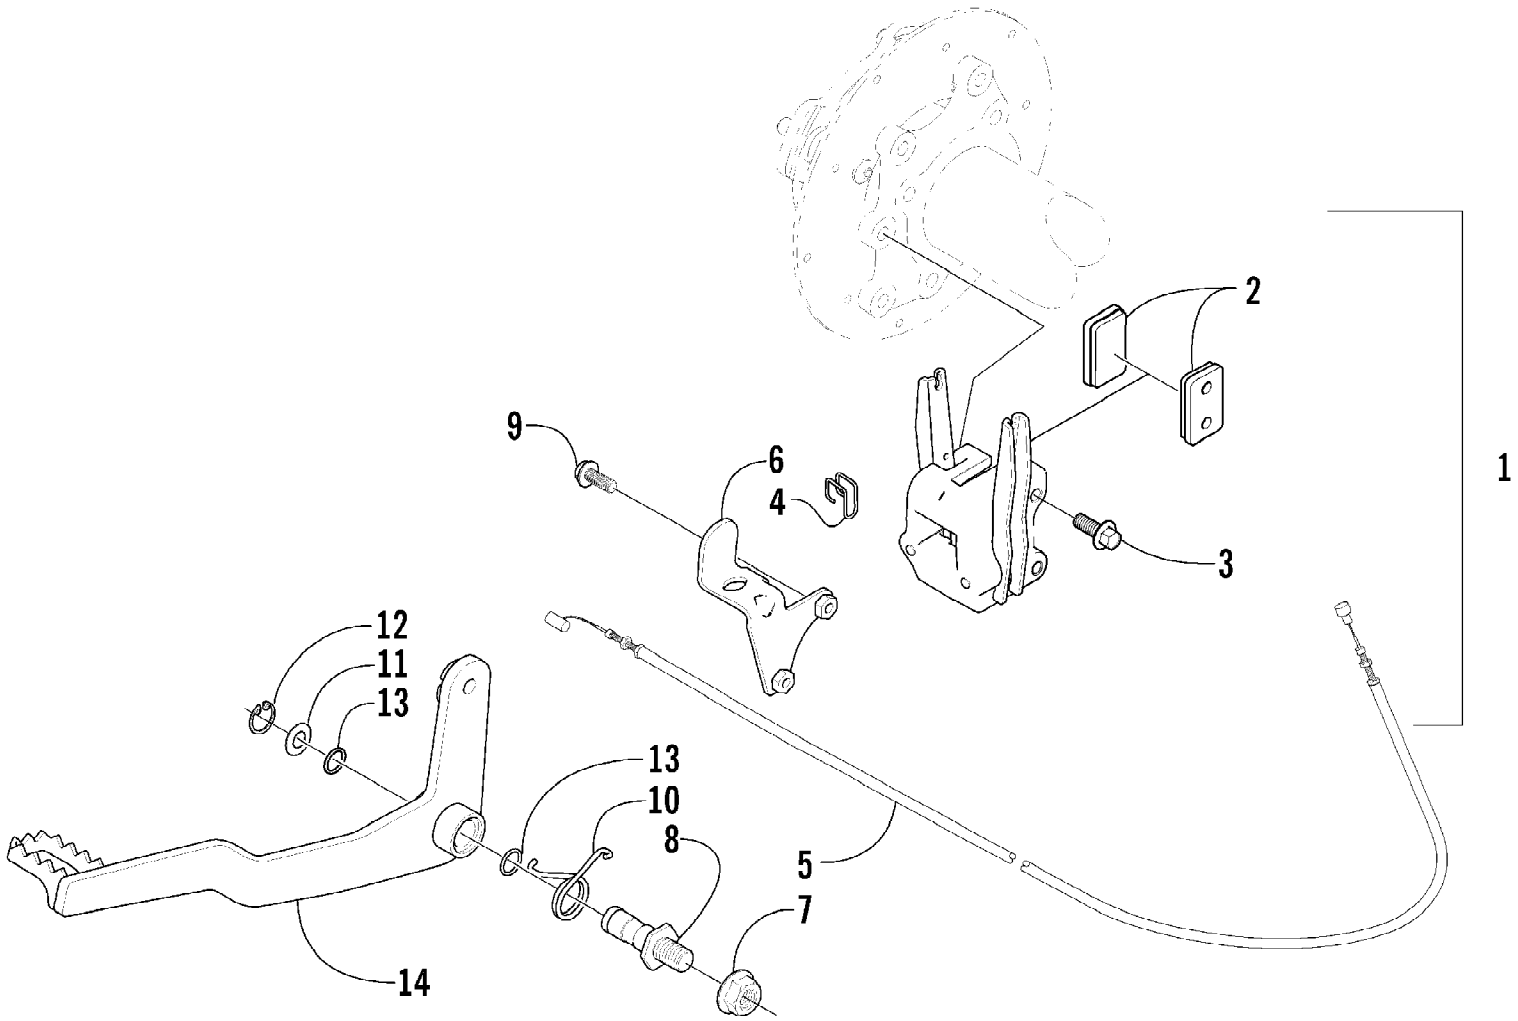

2005 ATV 250 4X4 GREEN (A2005ATE4AUSG)  
AUXILIARY BRAKE ASSEMBLY

Page 4 of 85

Ref #	Part Number	Qty	S/P/F	Description
1	0502-372	1	/P	Auxiliary Brake Assembly (inc. 2)
2	0402-958	2	/P	Pad, Brake
3	8408-825	2		Screw, Cap
4	0402-379	1		Wire Form, Cable
5	0487-010	1		Cable, Brake - Rear
6	0502-056	1		Bracket, Brake Switch
7	0423-165	1		Nut
8	0406-562	1		Axle, Brake Lever
9	8476-616	2		Screw, Cap
10	0502-409	1	/P	Spring, Brake Lever
11	0423-027	1		Washer, Brake Lever
12	0623-237	1	/P	Ring, Snap
13	0670-183	2		O-Ring
14	0502-095	1	/P	Lever, Brake

2005 ATV 250 4X4 GREEN (A2005ATE4AUSG)  
CAM CHAIN ASSEMBLY

Page 8 of 85

Ref #	Part Number	Qty	S/P/F	Description
1	3402-398	1		Chain, Camshaft
2	3402-399	1	S	Guide, Camshaft Chain
3	3402-400	1		Tensioner, Camshaft Chain
4	3003-188	1	S/P	Washer
5	3423-074	1		Screw, Cap
6	3402-283	1		Adjuster, Tensioner - Assembly (inc. 7-10)
7	3402-284	1		Spring
8	3402-285	1		Plug
9	3402-286	1		Bar
10	3423-286	1		O-Ring
11	3402-287	1		Gasket, Adjuster
12	3004-576	2	S	Screw, Cap

2005 ATV 250 4X4 GREEN (A2005ATE4AUSG)  
CAMSHAFT/VALVE ASSEMBLY

2005 ATV 250 4X4 GREEN (A2005ATE4AUSG)  
CAMSHAFT/VALVE ASSEMBLY

Page 10 of 85

Ref #	Part Number	Qty	S/P/F	Description
1	3402-397	1		Camshaft
2	3402-427	1		Sprocket
3	3423-047	1		Pin
4	3423-284	1	S	Washer
5	3423-013	2	S	Screw
6	3423-071	1	/P	C-Ring
7	3402-288	2		Arm, Valve Rocker (inc. 8-9)
8	3423-287	2		Screw, Cap
9	3423-288	2		Nut
10	3402-226	2		Seal, Oil
11	3402-403	2		Seat, Valve Spring
12	0693-281	4	/P	Cotter, Valve
13	3402-295	1		Shaft, Decompression Lever
14	3402-296	1		Lever, Decompression
15	3402-225	1		Seal, Oil
16	3402-242	1		Spring
17	3004-326	1	S/P	Nut
18	3402-289	2		Shaft, Rocker Arm
19	3423-052	2		O-Ring
20	3423-259	2		Washer
21	3003-290	2	/P	Gasket
22	3004-376	2	S/P	Screw, Cap
23	3402-290	1		Valve, Intake
24	3402-291	1		Valve, Exhaust
25	3402-401	2		Spring, Valve - Set
26	3402-402	2		Retainer, Spring