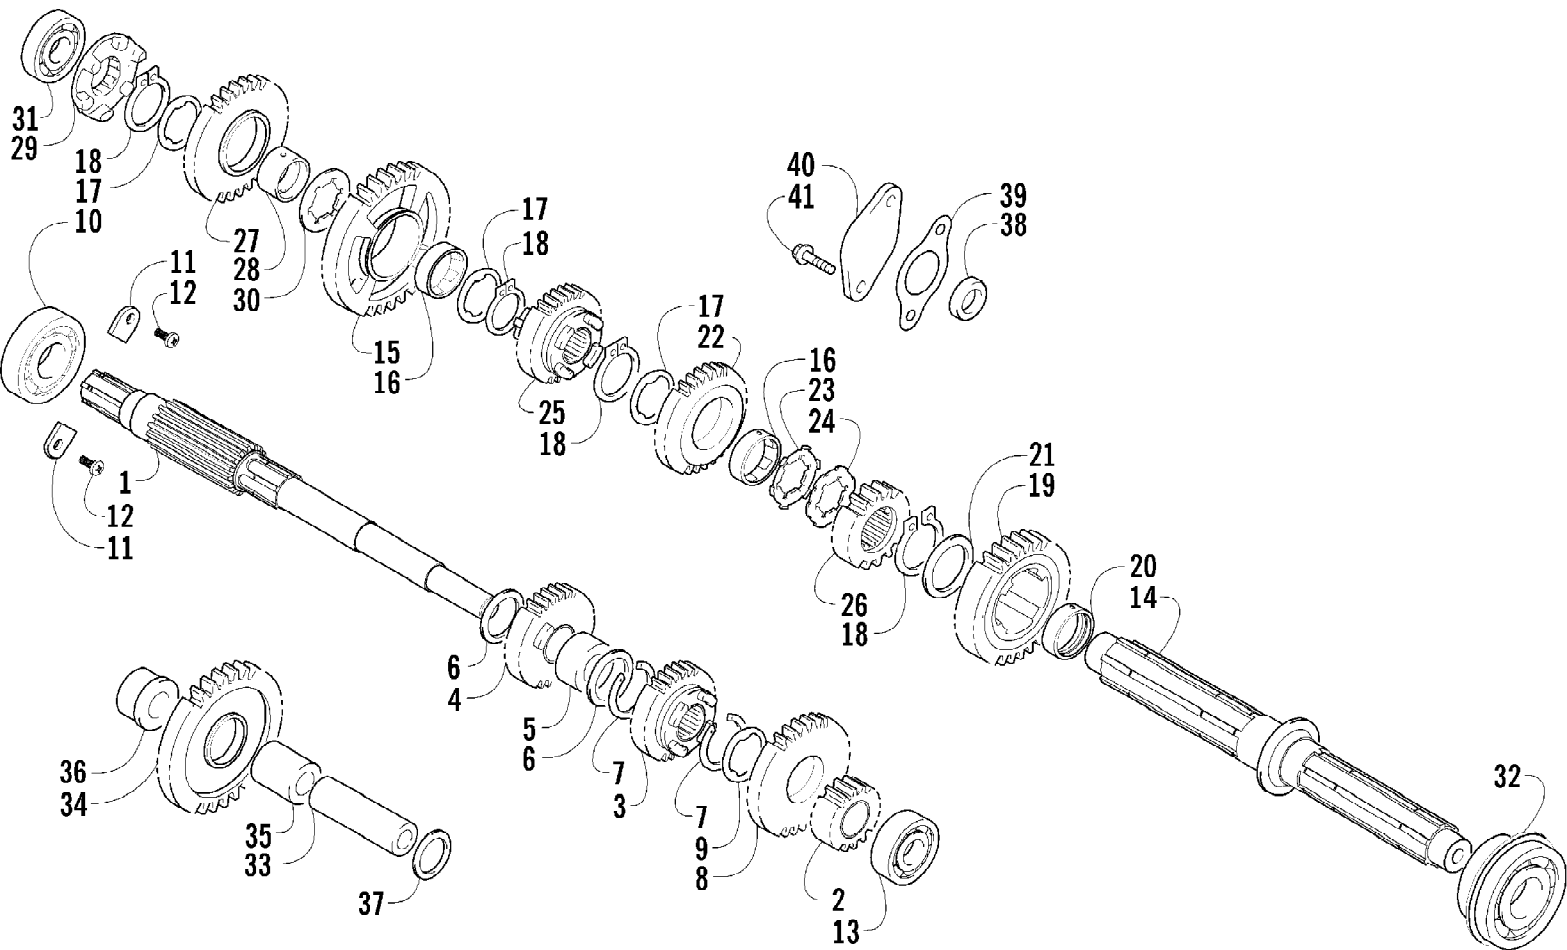

2005 ATV 250 4X4 GREEN (A2005ATE4AUSG)
TRANSMISSION ASSEMBLY

2005 ATV 250 4X4 GREEN (A2005ATE4AUSG)
TRANSMISSION ASSEMBLY

Page 83 of 85

Ref #	Part Number	Qty	S/P/F	Description
1	3446-135	1	S	Countershaft
2	3446-137	1		Gear, 2nd Drive
3	3446-138	1		Gear, 3rd Drive
4	3446-139	1		Gear, 4th Drive
5	3402-229	1		Bushing
6	3402-210	2		Washer
7	3423-279	2		Circlip
8	3446-140	1		Gear, 5th Drive
9	3423-261	1	S	Washer
10	0691-374	1		Bearing - Right
11	3446-031	2	/P	Retainer
12	3004-552	2	S	Screw
13	3402-224	1		Bearing - Middle
14	3446-136	1	S	Driveshaft
15	3446-141	1		Gear, 1st Driven
16	3446-144	2	S	Bushing
17	3423-036	3		Washer
18	3423-066	4	/P	Circlip
19	3446-142	1		Gear, 2nd Driven
20	3402-230	1		Bushing
21	3423-317	1		Washer
22	3446-143	1		Gear, 3rd Driven
23	3423-266	1		Washer, Lock
24	3423-262	1		Washer, Lock
25	3446-146	1		Gear, 4th Driven
26	3446-147	1		Gear, 5th Driven
27	3446-151	1		Gear, Reverse Driven
28	3446-145	1		Bushing
29	3446-152	1		Dog, Reverse
30	3423-263	1		Washer
31	3402-218	1		Bearing - Right
32	3402-220	1		Bearing - Middle
33	3446-148	1		Shaft, Reverse Idle
34	3446-149	1		Gear, Reverse Idle
35	3402-228	1		Bushing
36	3446-150	1		Spacer
37	3402-209	1		Washer
38	3402-255	1		Plug, Cover - Hole
39	3446-244	1	/P	Gasket, Cover Plug Retainer
40	3446-260	1		Retainer, Cover Plug
41	3423-363	2		Bolt, Retainer