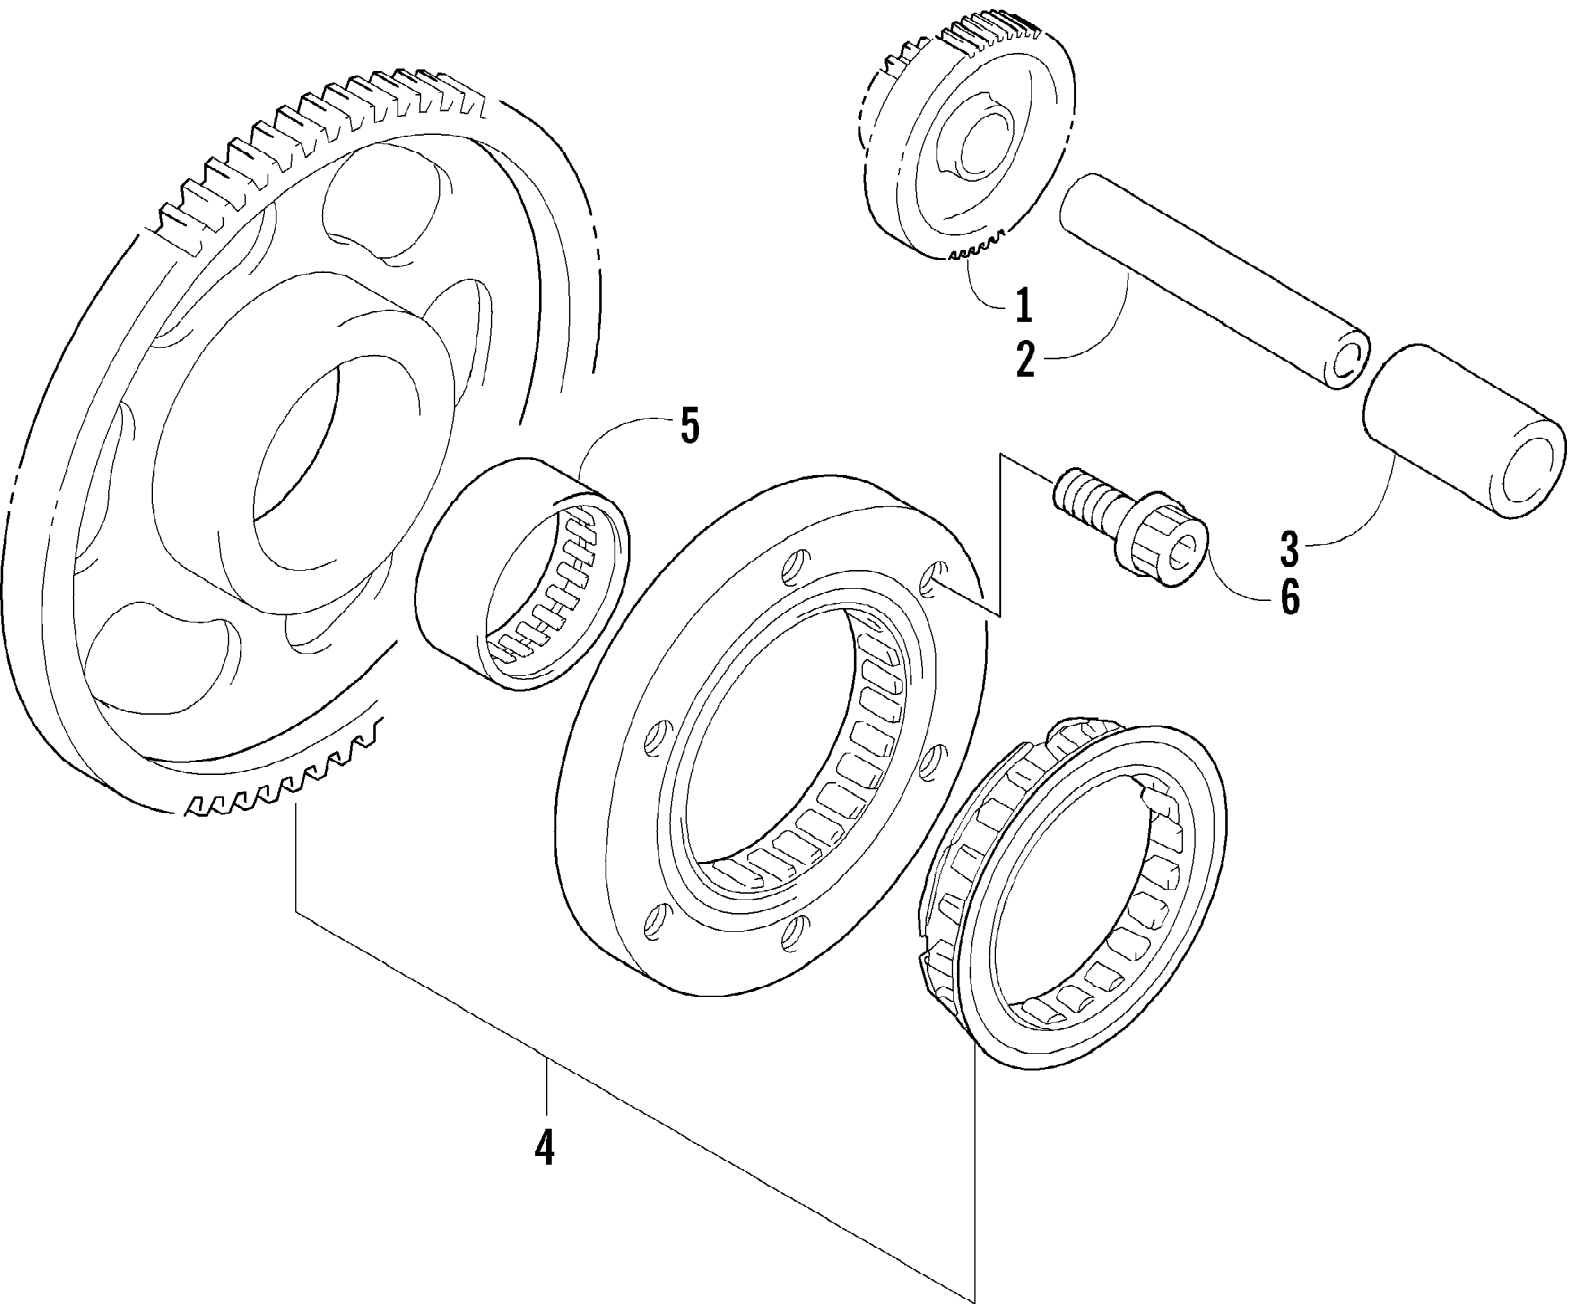

2005 ATV 250 4X4 GREEN (A2005ATE4AUSG)
STARTER CLUTCH ASSEMBLY

2005 ATV 250 4X4 GREEN (A2005ATE4AUSG)
STARTER CLUTCH ASSEMBLY

Page 73 of 85

Ref #	Part Number	Qty	S/P/F	Description
1	3402-274	1	S	Gear, Starter Idler
2	3423-267	1		Pin
3	3402-145	1		Spacer
4	3402-273	1		Clutch Set, Starter (inc. 5)
5	3402-222	1		Bearing
6	3423-309	3		Screw, Cap