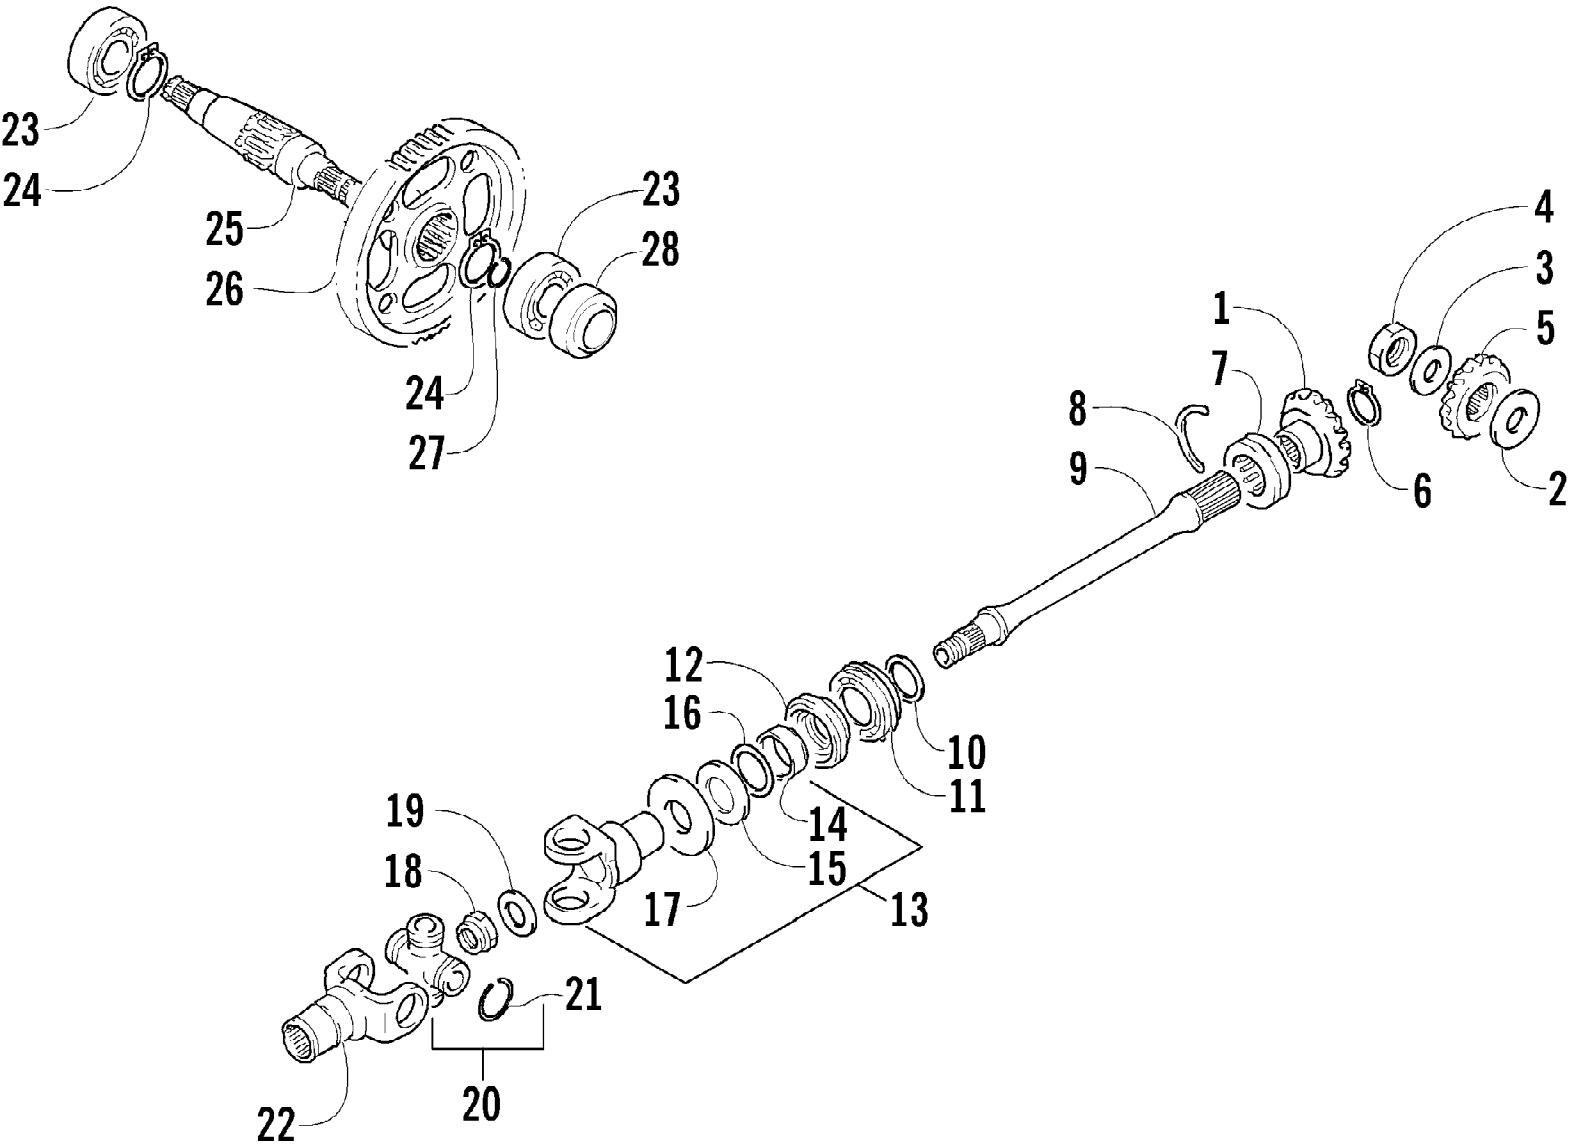

2005 ATV 250 4X4 GREEN (A2005ATE4AUSG)
SECONDARY GEAR/OUTPUT SHAFT ASSEMBLY

2005 ATV 250 4X4 GREEN (A2005ATE4AUSG)
SECONDARY GEAR/OUTPUT SHAFT ASSEMBLY

Ref #	Part Number	Qty	S/P/F	Description
1	3446-269	1		Gear, Secondary Drive Bevel
2	3446-035	1		Shim Set, Secondary Drive Bevel
3	3423-032	1		Washer
4	3423-254	1		Nut
5	3446-270	1		Gear, Secondary Driven Bevel
6	3423-340	1	S	Circlip
7	3402-515	1	/P	Bearing, Rear
8	3423-072	1		Ring
9	3446-199	1		Shaft, Secondary Output
10	3402-308	AR		Shim, 25 x 34 x 0.50 mm
10	3402-017	AR		Shim, 25 x 34 x 0.60 mm
10	3402-018	AR		Shim, 25 x 34 x 0.65 mm
10	3402-019	AR		Shim, 25 x 34 x 0.70 mm
10	3402-020	AR		Shim, 25 x 34 x 0.75 mm
10	3402-021	AR	S	Shim, 25 x 34 x 0.80 mm
10	3402-022	AR		Shim, 25 x 34 x 0.85 mm
10	3402-023	AR		Shim, 25 x 34 x 0.90 mm
10	3402-024	AR		Shim, 25 x 34 x 0.95 mm
10	3402-025	AR	S	Shim, 25 x 34 x 1.00 mm
10	3402-028	AR		Shim, 25 x 34 x 1.05 mm
10	3402-029	AR		Shim, 25 x 34 x 1.10 mm
10	3402-030	AR		Shim, 25 x 34 x 1.15 mm
10	3402-031	AR		Shim, 25 x 34 x 1.20 mm
11	3402-067	1	S	Bearing, Front
12	3402-072	1		Seal, Oil
13	3435-001	1	S	Yoke, Output - Front (inc. 14-17)
14	3435-029	1		Collar
15	3435-030	1		Plate, Oil Seal
16	3423-060	1		O-Ring
17	3423-035	1		Plate
18	3423-025	1		Nut
19	3423-028	1		Washer
20	3435-011	1		Joint, Universal (inc. 21)
21	3423-067	4		Circlip
22	3435-002	1		Yoke, Output Shaft Joint
23	3402-219	2		Bearing
24	3423-321	2		Circlip
25	3446-176	1		Shaft, Rear Final Driven
26	3446-175	1		Gear, Driven
27	3423-281	2		Ring
28	3402-072	2		Seal, Oil