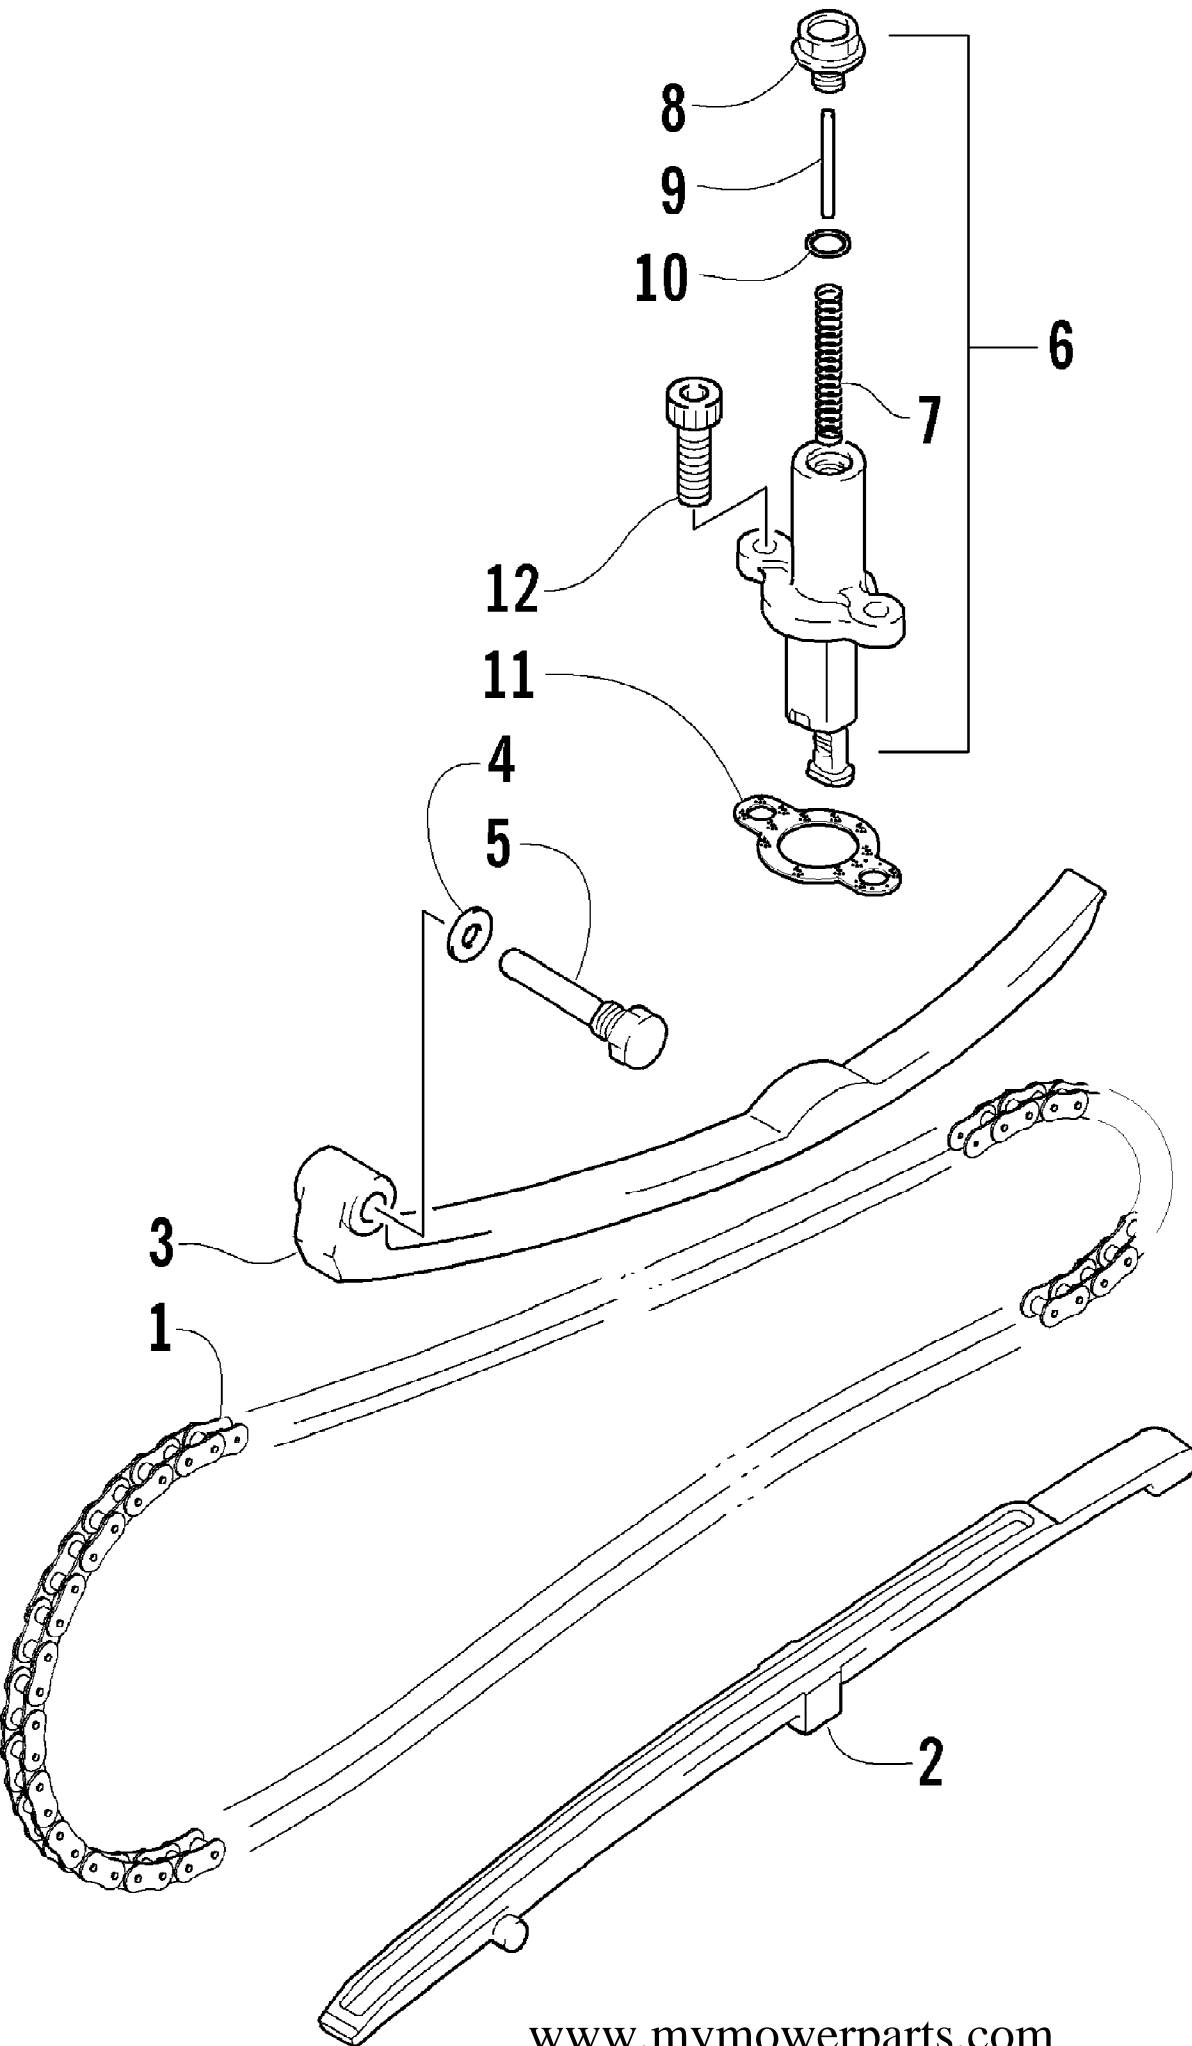

2005 ATV 250 4X4 GREEN (A2005ATE4AUSG)  
AUXILIARY BRAKE ASSEMBLY

Page 4 of 85

Ref #	Part Number	Qty	S/P/F	Description
1	0502-372	1	/P	Auxiliary Brake Assembly (inc. 2)
2	0402-958	2	/P	Pad, Brake
3	8408-825	2		Screw, Cap
4	0402-379	1		Wire Form, Cable
5	0487-010	1		Cable, Brake - Rear
6	0502-056	1		Bracket, Brake Switch
7	0423-165	1		Nut
8	0406-562	1		Axle, Brake Lever
9	8476-616	2		Screw, Cap
10	0502-409	1	/P	Spring, Brake Lever
11	0423-027	1		Washer, Brake Lever
12	0623-237	1	/P	Ring, Snap
13	0670-183	2		O-Ring
14	0502-095	1	/P	Lever, Brake

2005 ATV 250 4X4 GREEN (A2005ATE4AUSG)  
CAM CHAIN ASSEMBLY

Page 8 of 85

Ref #	Part Number	Qty	S/P/F	Description
1	3402-398	1		Chain, Camshaft
2	3402-399	1	S	Guide, Camshaft Chain
3	3402-400	1		Tensioner, Camshaft Chain
4	3003-188	1	S/P	Washer
5	3423-074	1		Screw, Cap
6	3402-283	1		Adjuster, Tensioner - Assembly (inc. 7-10)
7	3402-284	1		Spring
8	3402-285	1		Plug
9	3402-286	1		Bar
10	3423-286	1		O-Ring
11	3402-287	1		Gasket, Adjuster
12	3004-576	2	S	Screw, Cap