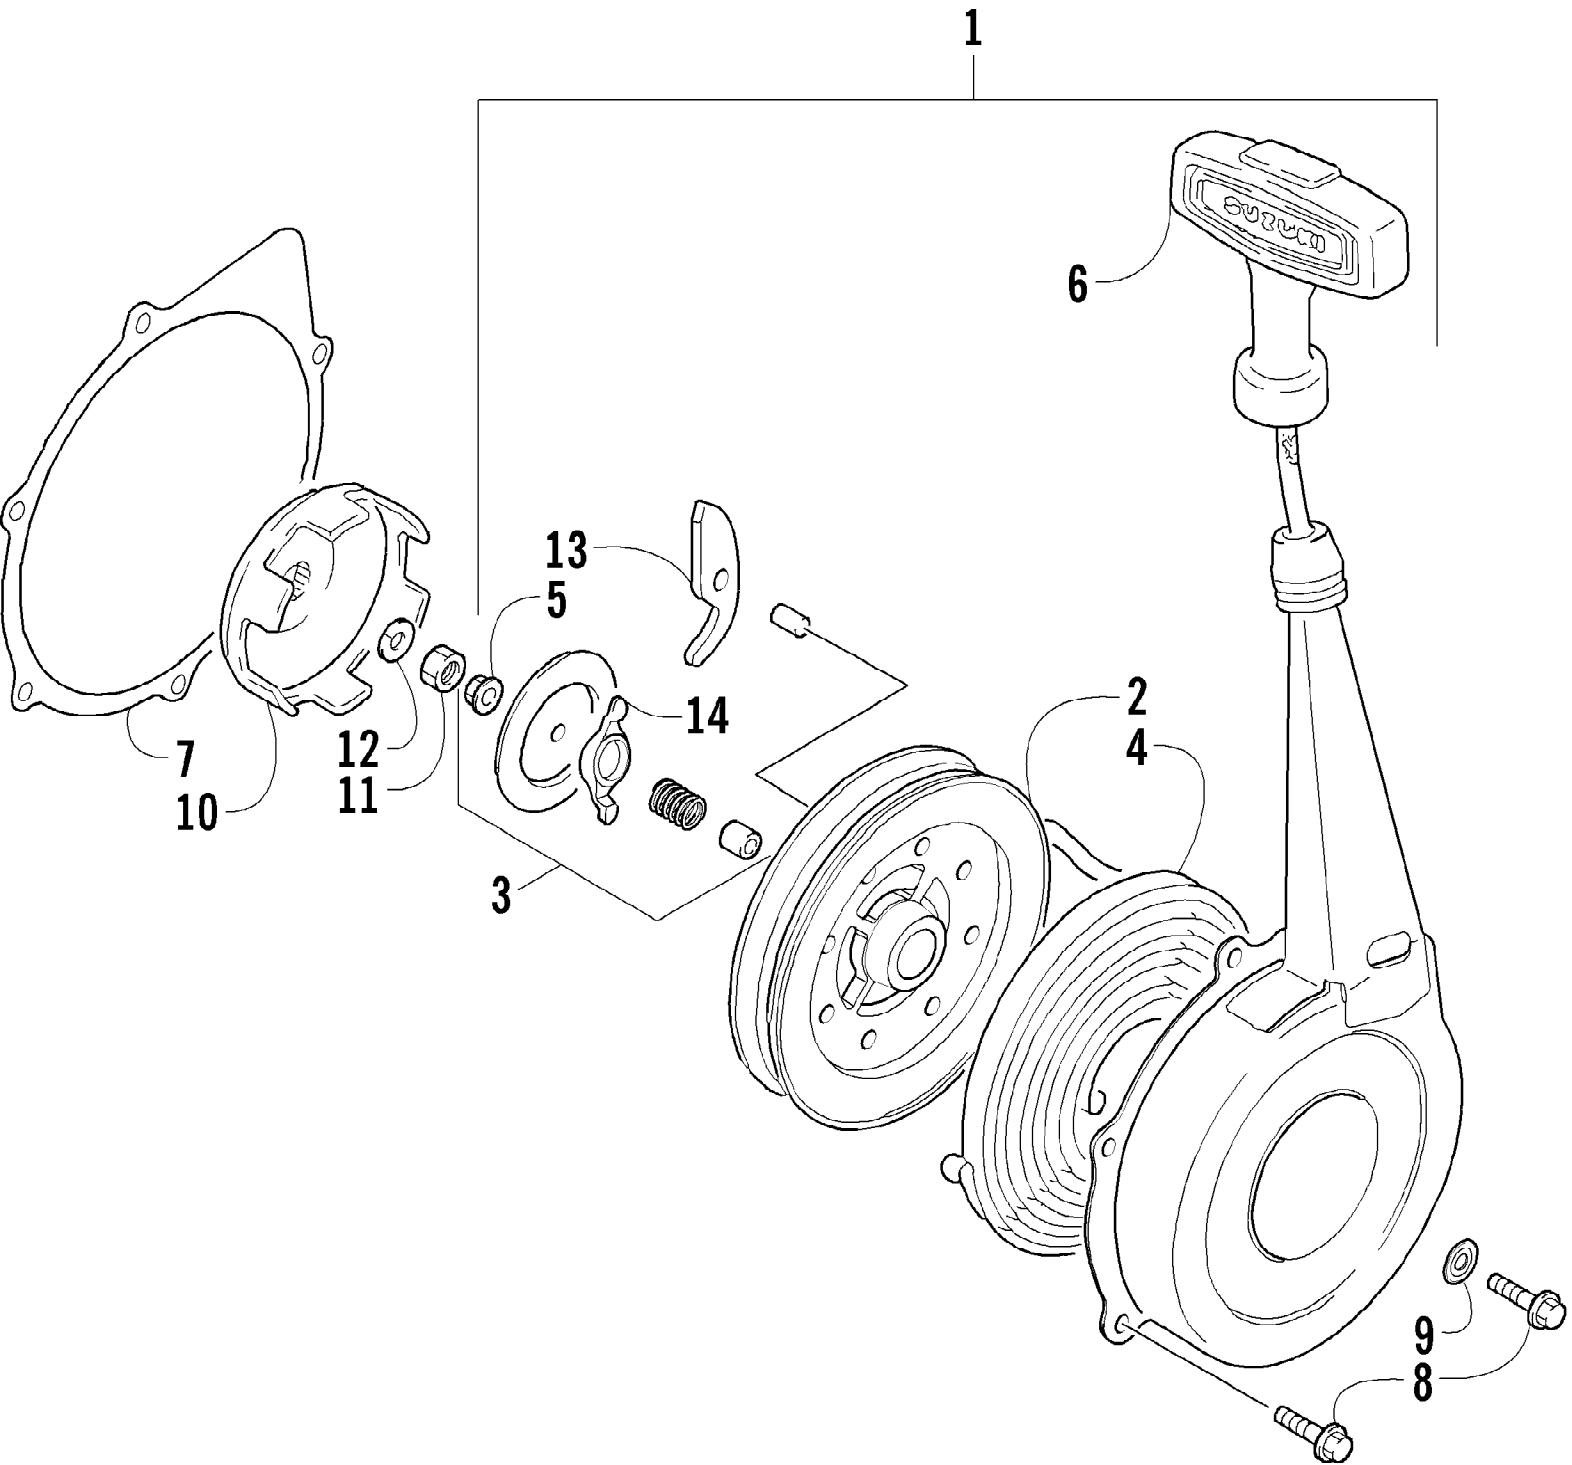

2005 ATV 250 4X4 GREEN (A2005ATE4AUSG)
RECOIL STARTER ASSEMBLY

Page 59 of 85

Ref #	Part Number	Qty	S/P/F	Description
1	3445-018	1	S	Starter, Recoil - Assembly (inc. 2-6 and 13-14)
2	3445-019	1		Reel
3	3445-016	1		Ratchet - Assembly (inc. 13-14)
4	3445-007	1		Spring, Spiral
5	3004-488	1	S/P	Nut
6	3445-020	1		Rope Assembly
7	3445-021	1	S	Gasket, Recoil Starter
8	3423-112	6	S	Screw, Cap
9	3003-290	1	/P	Gasket
10	3445-022	1		Cup, Starter
11	3004-336	1	S/P	Nut
12	3004-362	1	S/P	Washer, Lock
13	3445-005	1		Ratchet
14	3445-006	1		Guide, Ratchet