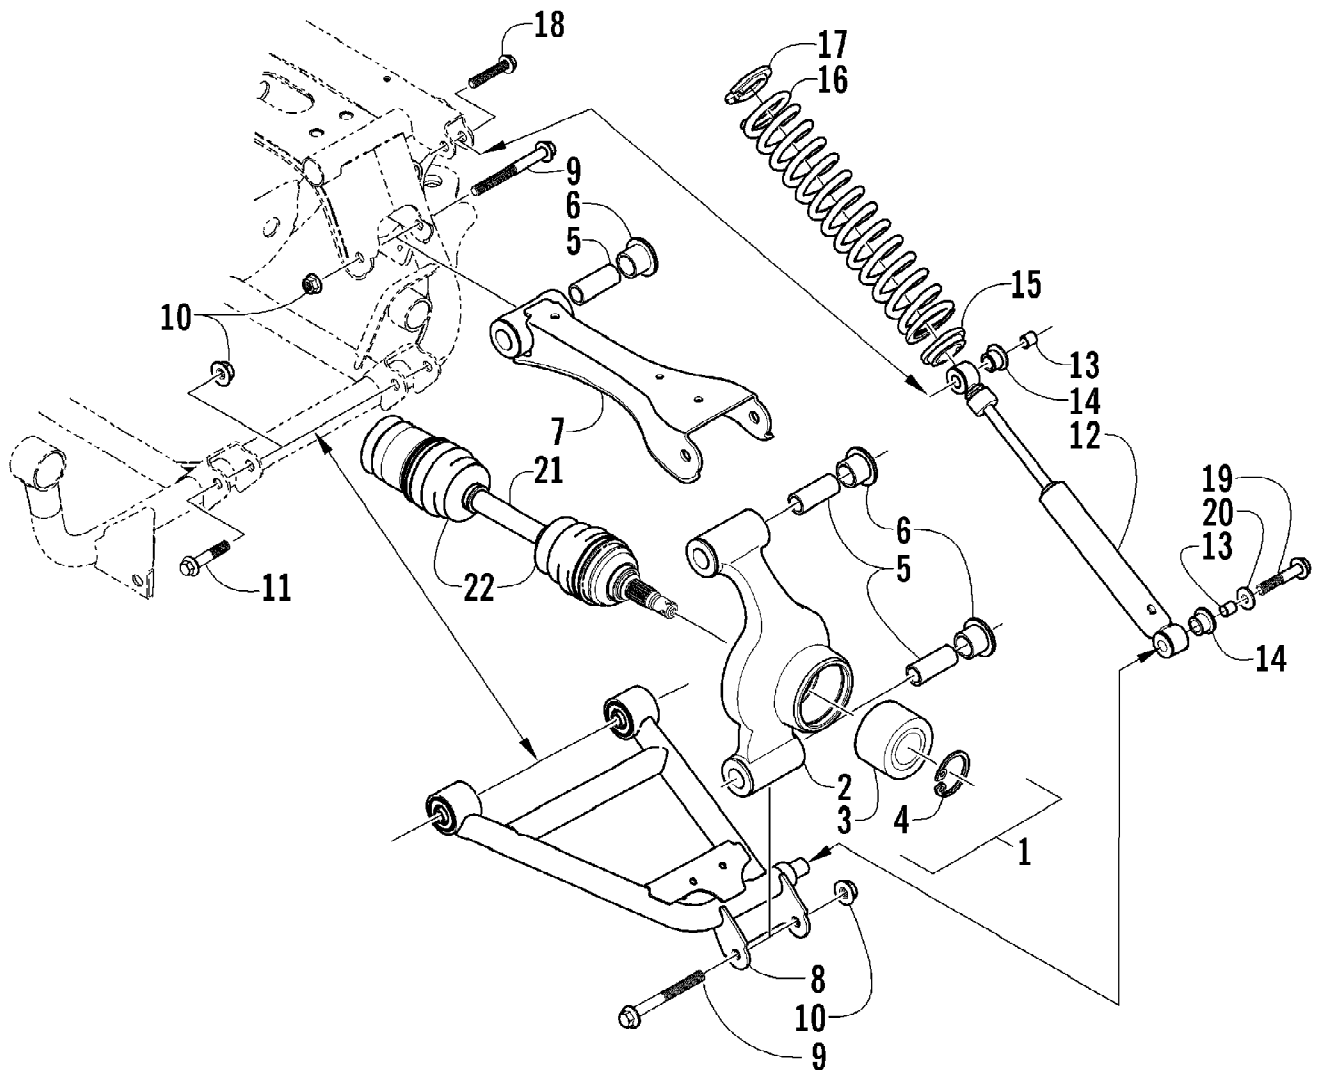

2005 ATV 250 4X4 GREEN (A2005ATE4AUSG)
REAR SUSPENSION ASSEMBLY

Page 57 of 85

Ref #	Part Number	Qty	S/P/F	Description
1	0504-325	1	S	Knuckle, Right Rear - Assembly (inc. 2-6)
1	0504-313	1	S	Knuckle, Left Rear - Assembly (inc. 2-6)
2	0	1		Knuckle - Right Not a Service Part
2	0	1		Knuckle - Left Not a Service Part
3	1402-027	2	S/P	Bearing, Wheel
4	0423-423	2		Ring, Retaining
5	0403-038	6	S/P	Collar, Suspension Bushing
6	0403-032	12	S	Bushing, Suspension
7	0504-044	2		Arm, Rear - Upper
8	0504-030	1		A-Arm, Rear - Lower Right
8	0504-031	1		A-Arm, Rear - Lower Left
9	8409-000	6		Screw, Cap
10	8428-002	12		Nut, Lock
11	8409-060	4		Screw, Cap
12	0404-014	2		Shock Absorber - Rear (inc. 13-14)
13	0403-028	4		Sleeve, Shock Absorber
14	0604-310	8		Bushing, Shock Absorber
15	0403-104	2		Retainer, Spring - Lower
16	0403-002	2		Spring, Suspension
17	1603-889	2	/P	Retainer, Spring - Upper
18	8409-040	2		Screw, Cap
19	8408-820	2	/P	Screw, Cap
20	0423-087	2		Washer
21	0502-543	2	S	Axle, Drive (inc. 22)
22	0436-276	2	S	Repair Kit, Boot - Rear Axle