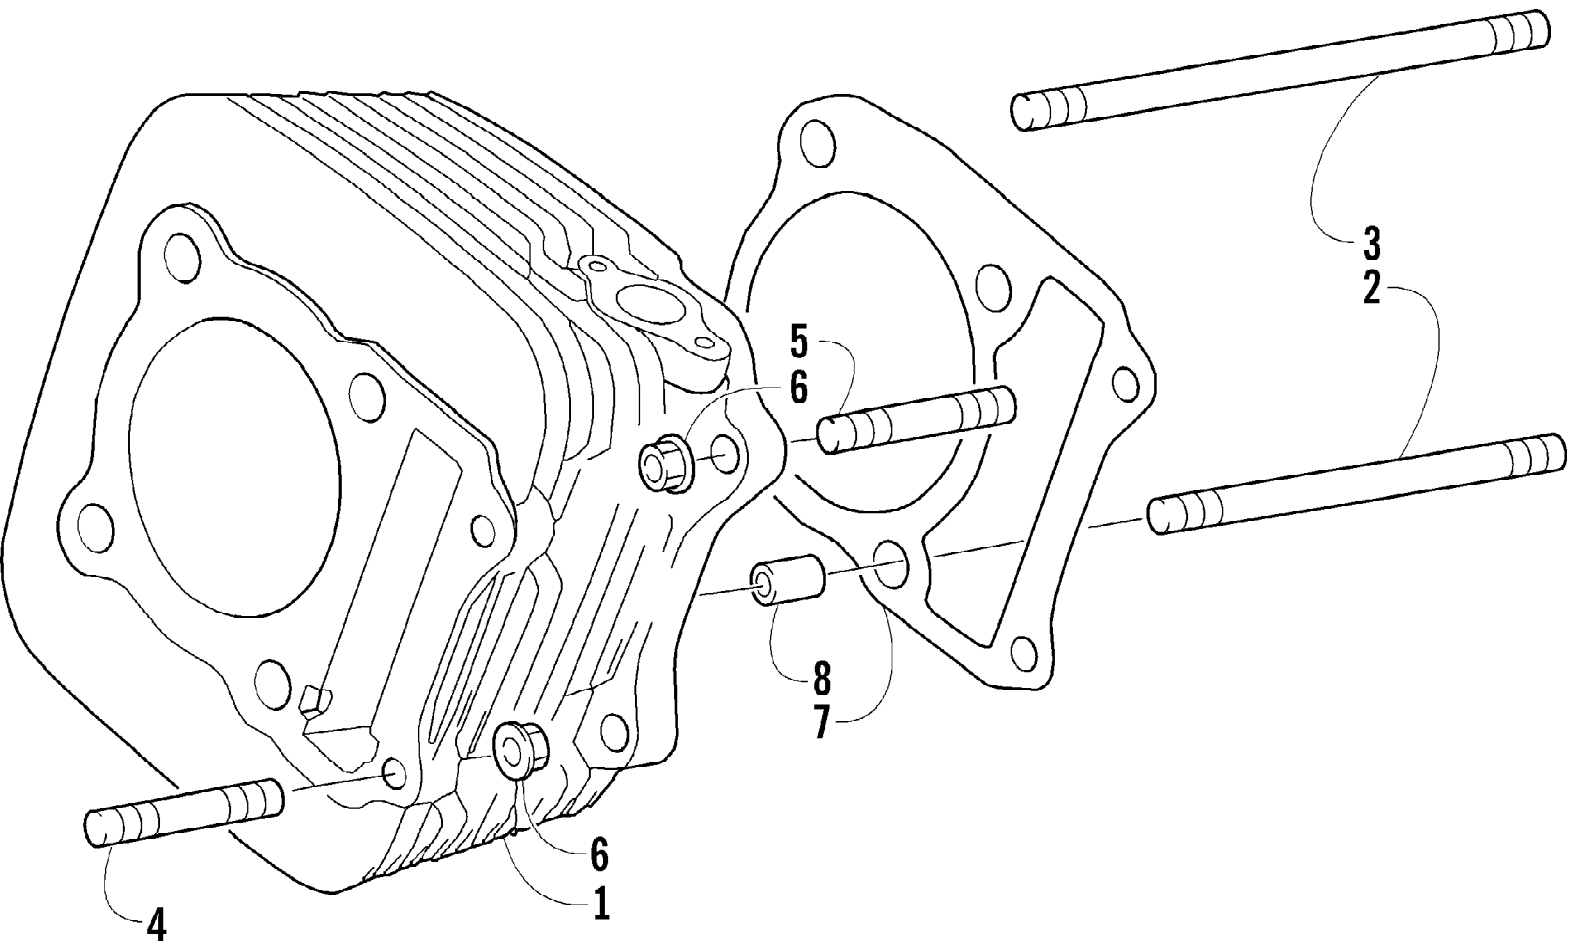

2005 ATV 250 4X4 GREEN (A2005ATE4AUSG)  
CAM CHAIN ASSEMBLY

Page 8 of 85

Ref #	Part Number	Qty	S/P/F	Description
1	3402-398	1		Chain, Camshaft
2	3402-399	1	S	Guide, Camshaft Chain
3	3402-400	1		Tensioner, Camshaft Chain
4	3003-188	1	S/P	Washer
5	3423-074	1		Screw, Cap
6	3402-283	1		Adjuster, Tensioner - Assembly (inc. 7-10)
7	3402-284	1		Spring
8	3402-285	1		Plug
9	3402-286	1		Bar
10	3423-286	1		O-Ring
11	3402-287	1		Gasket, Adjuster
12	3004-576	2	S	Screw, Cap

2005 ATV 250 4X4 GREEN (A2005ATE4AUSG)  
CRANKSHAFT ASSEMBLY

2005 ATV 250 4X4 GREEN (A2005ATE4AUSG)  
CRANKSHAFT ASSEMBLY

Page 22 of 85

Ref #	Part Number	Qty	S/P/F	Description
1	3402-419	1		Crankshaft Assembly (inc. 2-6)
2	3402-418	1		Rod, Connecting
3	3402-529	1	/P	Pin, Crank
4	3402-406	1		Bearing
5	3402-421	1	S	Crankshaft - Left
6	3402-420	1		Crankshaft - Right
7	3402-423	1		Piston Set (Oversized 0.50 mm)
7	3402-424	1		Piston Set (Oversized 1.00 mm)
8	3402-216	1		Bearing - Right
9	3402-221	1		Bearing - Middle
10	3402-180	1	S	Bearing - Left
11	3423-053	1	/P	O-Ring
12	3402-428	1		Gear, Oil Pump Drive
13	3423-114	1	/P	Pin
14	3402-415	1		Piston
15	3402-416	1		Ring, Piston - Set
15	3436-013	1		Ring, Piston - Set (Oversized 0.50 mm)
15	3436-014	1		Ring, Piston - Set (Oversized 1.00 mm)
16	3402-417	1		Pin, Piston
17	3423-366	2		Circlip
18	3402-227	1		Seal, Oil