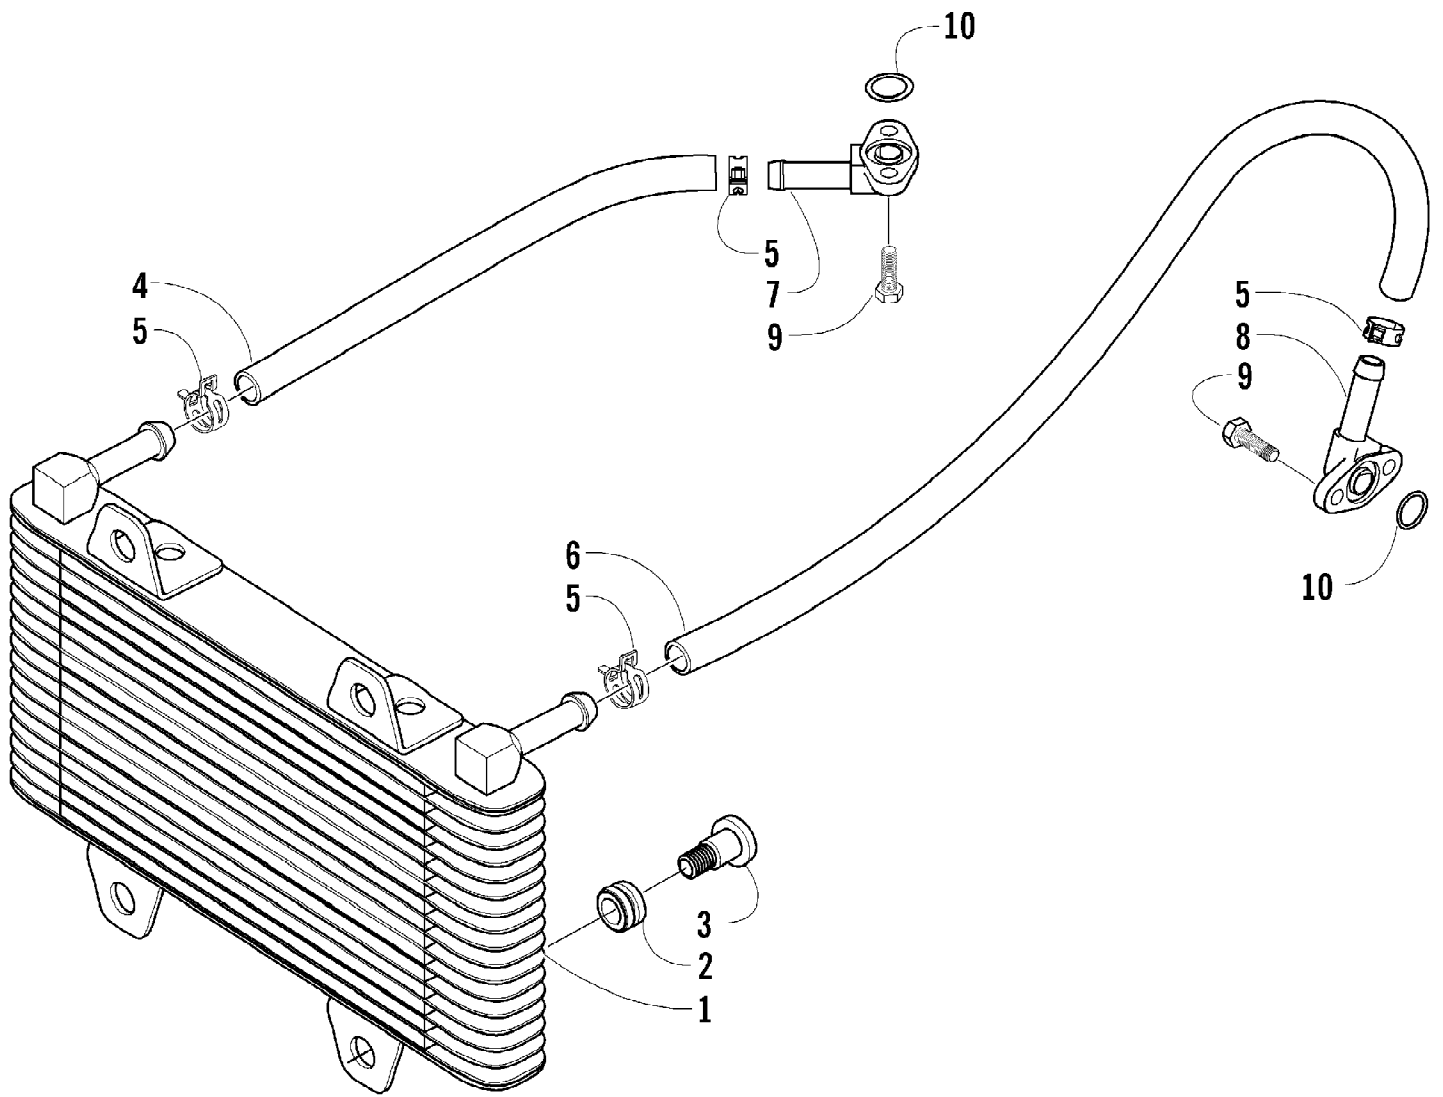

2005 ATV 250 4X4 GREEN (A2005ATE4AUSG)
OIL COOLER ASSEMBLY

2005 ATV 250 4X4 GREEN (A2005ATE4AUSG)
OIL COOLER ASSEMBLY

Page 53 of 85

Ref #	Part Number	Qty	S/P/F	Description
1	0413-011	1	/P	Cooler, Oil
2	0423-086	4		Grommet
3	0423-484	4		Screw, Shoulder
4	0410-006	1		Hose, Oil - Output
5	0423-098	4	/P	Clamp, Hose
6	0410-007	1		Hose, Oil - Input
7	0410-012	1		Fitting, Oil - Angled
8	0410-013	1		Fitting, Oil
9	8471-616	4		Screw, Cap
10	0423-089	2		O-Ring, Oil Fitting