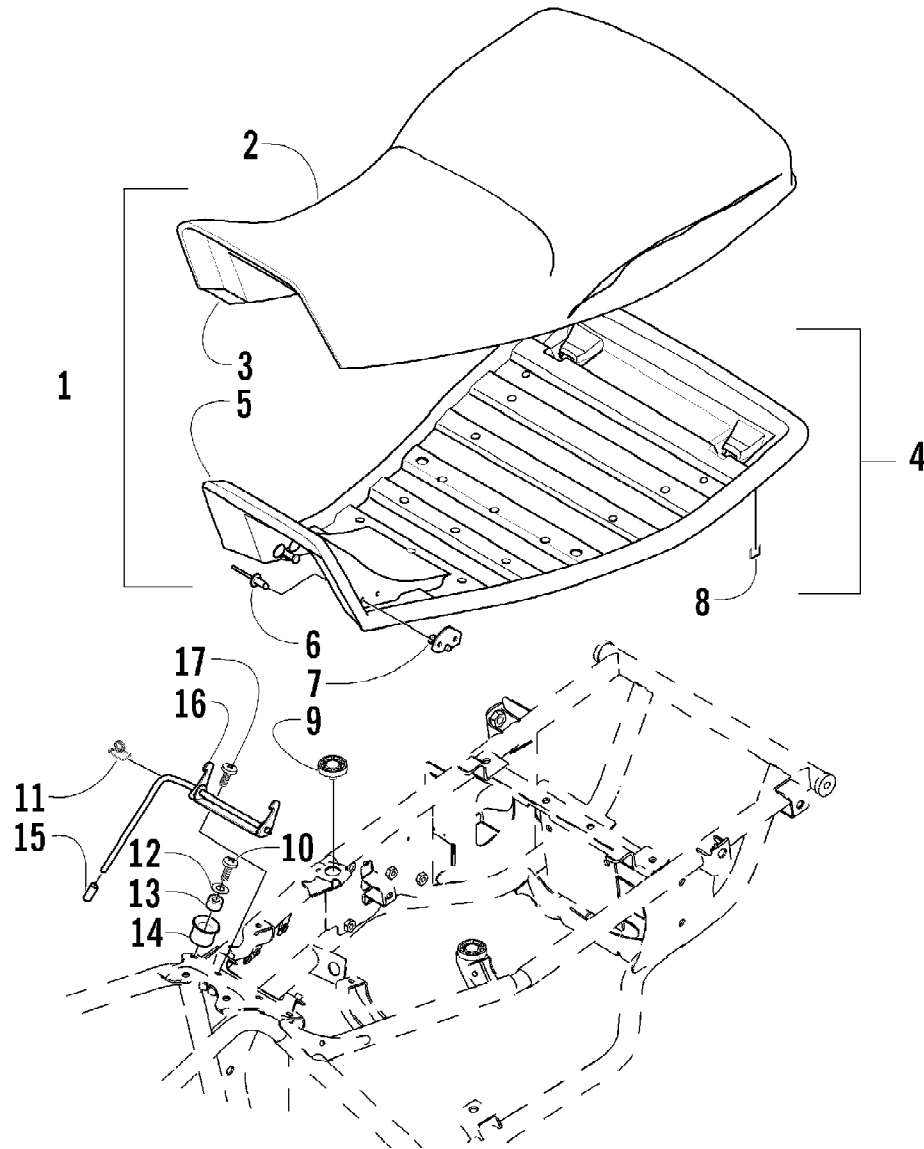

2005 ATV 250 4X4 GREEN (A2005ATE4AUSG)
SEAT ASSEMBLY

Page 65 of 85

Ref #	Part Number	Qty	S/P/F	Description
1	1506-182	1		Seat Assembly (inc. 2-8)
2	0406-404	1		Cover, Seat
3	0506-291	1		Foam, Seat
4	0506-223	1	/P	Base, Seat - Assembly (inc. 5-7)
5	0	1	F	Base, Seat
6	8061-628	4		Rivet
7	1506-057	2	/P	Pin, Seat-Base - Front
8	0624-100	AR		Staple
9	0406-309	2		Grommet, Seat - Center
10	8476-620	2		Screw, Cap
11	0406-235	1		Spring, Seat Latch
12	8050-217	2	/P	Washer
13	0406-199	2		Collar, Seat-Base - Front
14	0406-171	2		Bumper, Seat-Base - Front
15	0623-404	1		Cap, Protector
16	1506-056	1	/P	Latch, Seat - Assembly
17	8476-616	2		Screw, Machine