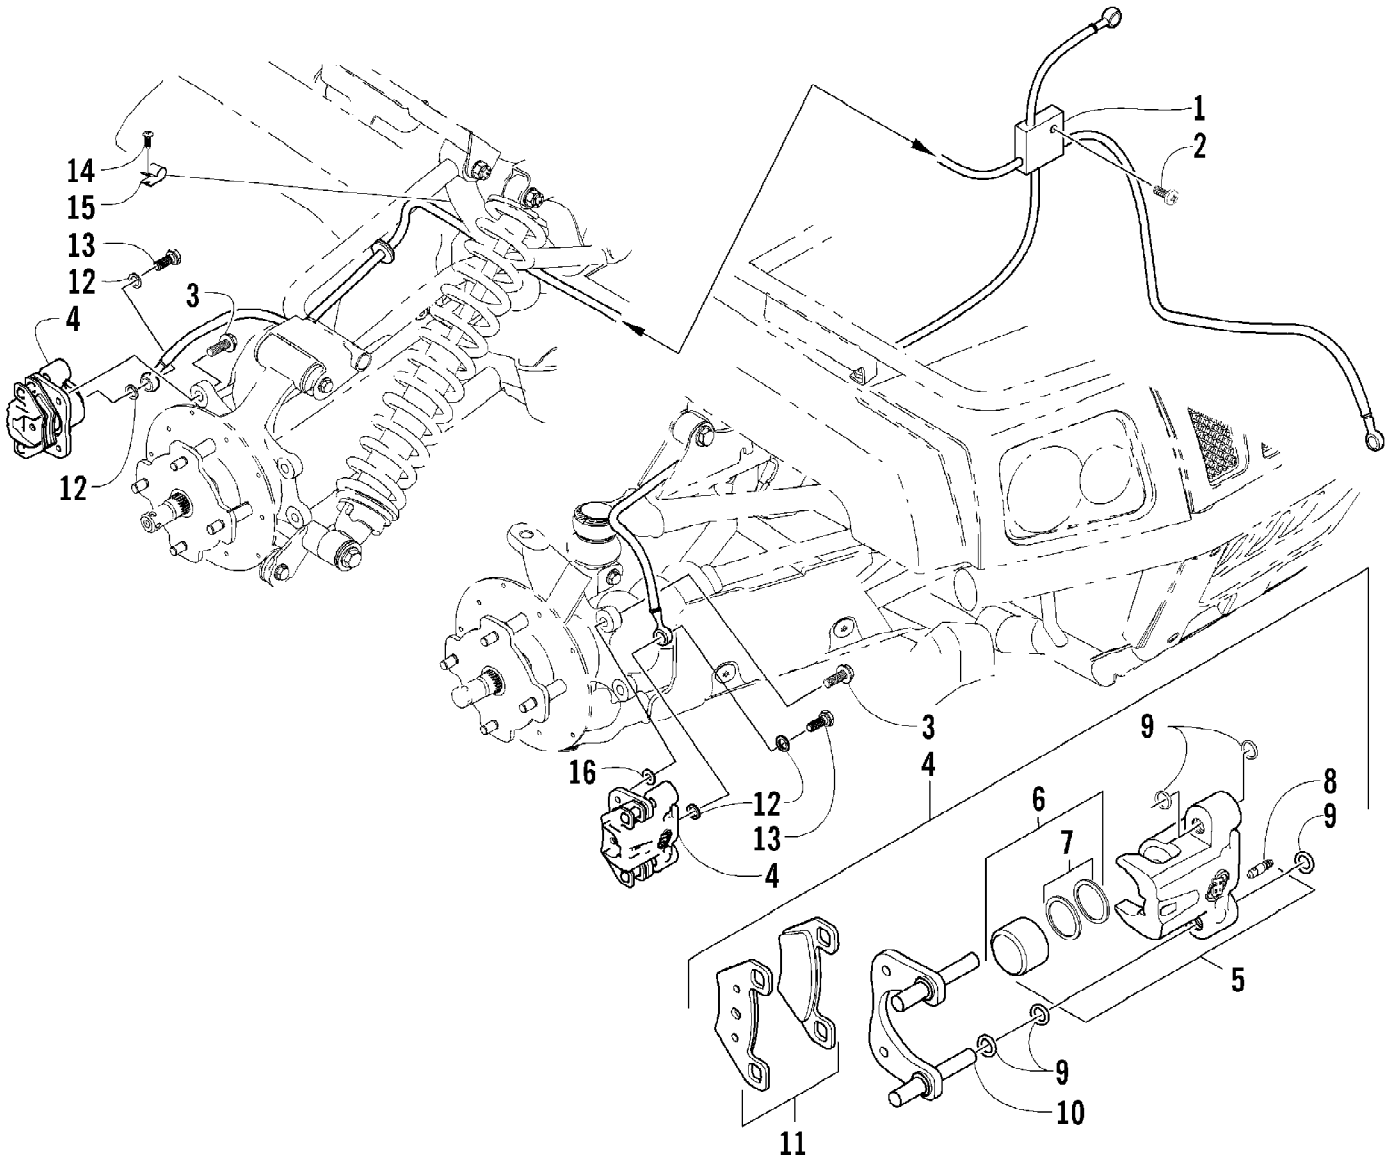

2005 ATV 250 4X4 GREEN (A2005ATE4AUSG)
HYDRAULIC BRAKE ASSEMBLY

Page 47 of 85

Ref #	Part Number	Qty	S/P/F	Description
1	0502-625	1		Hose, Brake - Assembly
2	8476-625	1		Screw, Cap
3	8408-825	6		Screw, Cap
4	0502-602	1	S	Caliper, Brake - Right Front (inc. 5-11)
4	0502-610	2	S	Caliper, Brake - Left Front and Right Rear (inc. 5-11)
5	0502-603	1	S	Housing, Caliper - Assembly - Right Front (inc. 6-8)
5	0502-611	2	S	Housing, Caliper - Assembly - Left Front and Right Rear (inc. 6-8)
6	0502-606	3		Piston/Seal Set (inc. 7)
7	0502-607	3		Seal Set
8	0502-609	3	/P	Valve, Bleed
9	0502-608	3		O-Ring, Guide - Set
10	0502-605	3		Bracket Assembly
11	0502-604	3	S	Pad, Brake - Set
12	0423-178	6		Washer, Crush
13	0423-413	3		Bolt, Banjo Fitting
14	0423-324	1		Screw, Self-Tapping
15	0423-415	1		Clamp
16	0423-562	4		Spacer