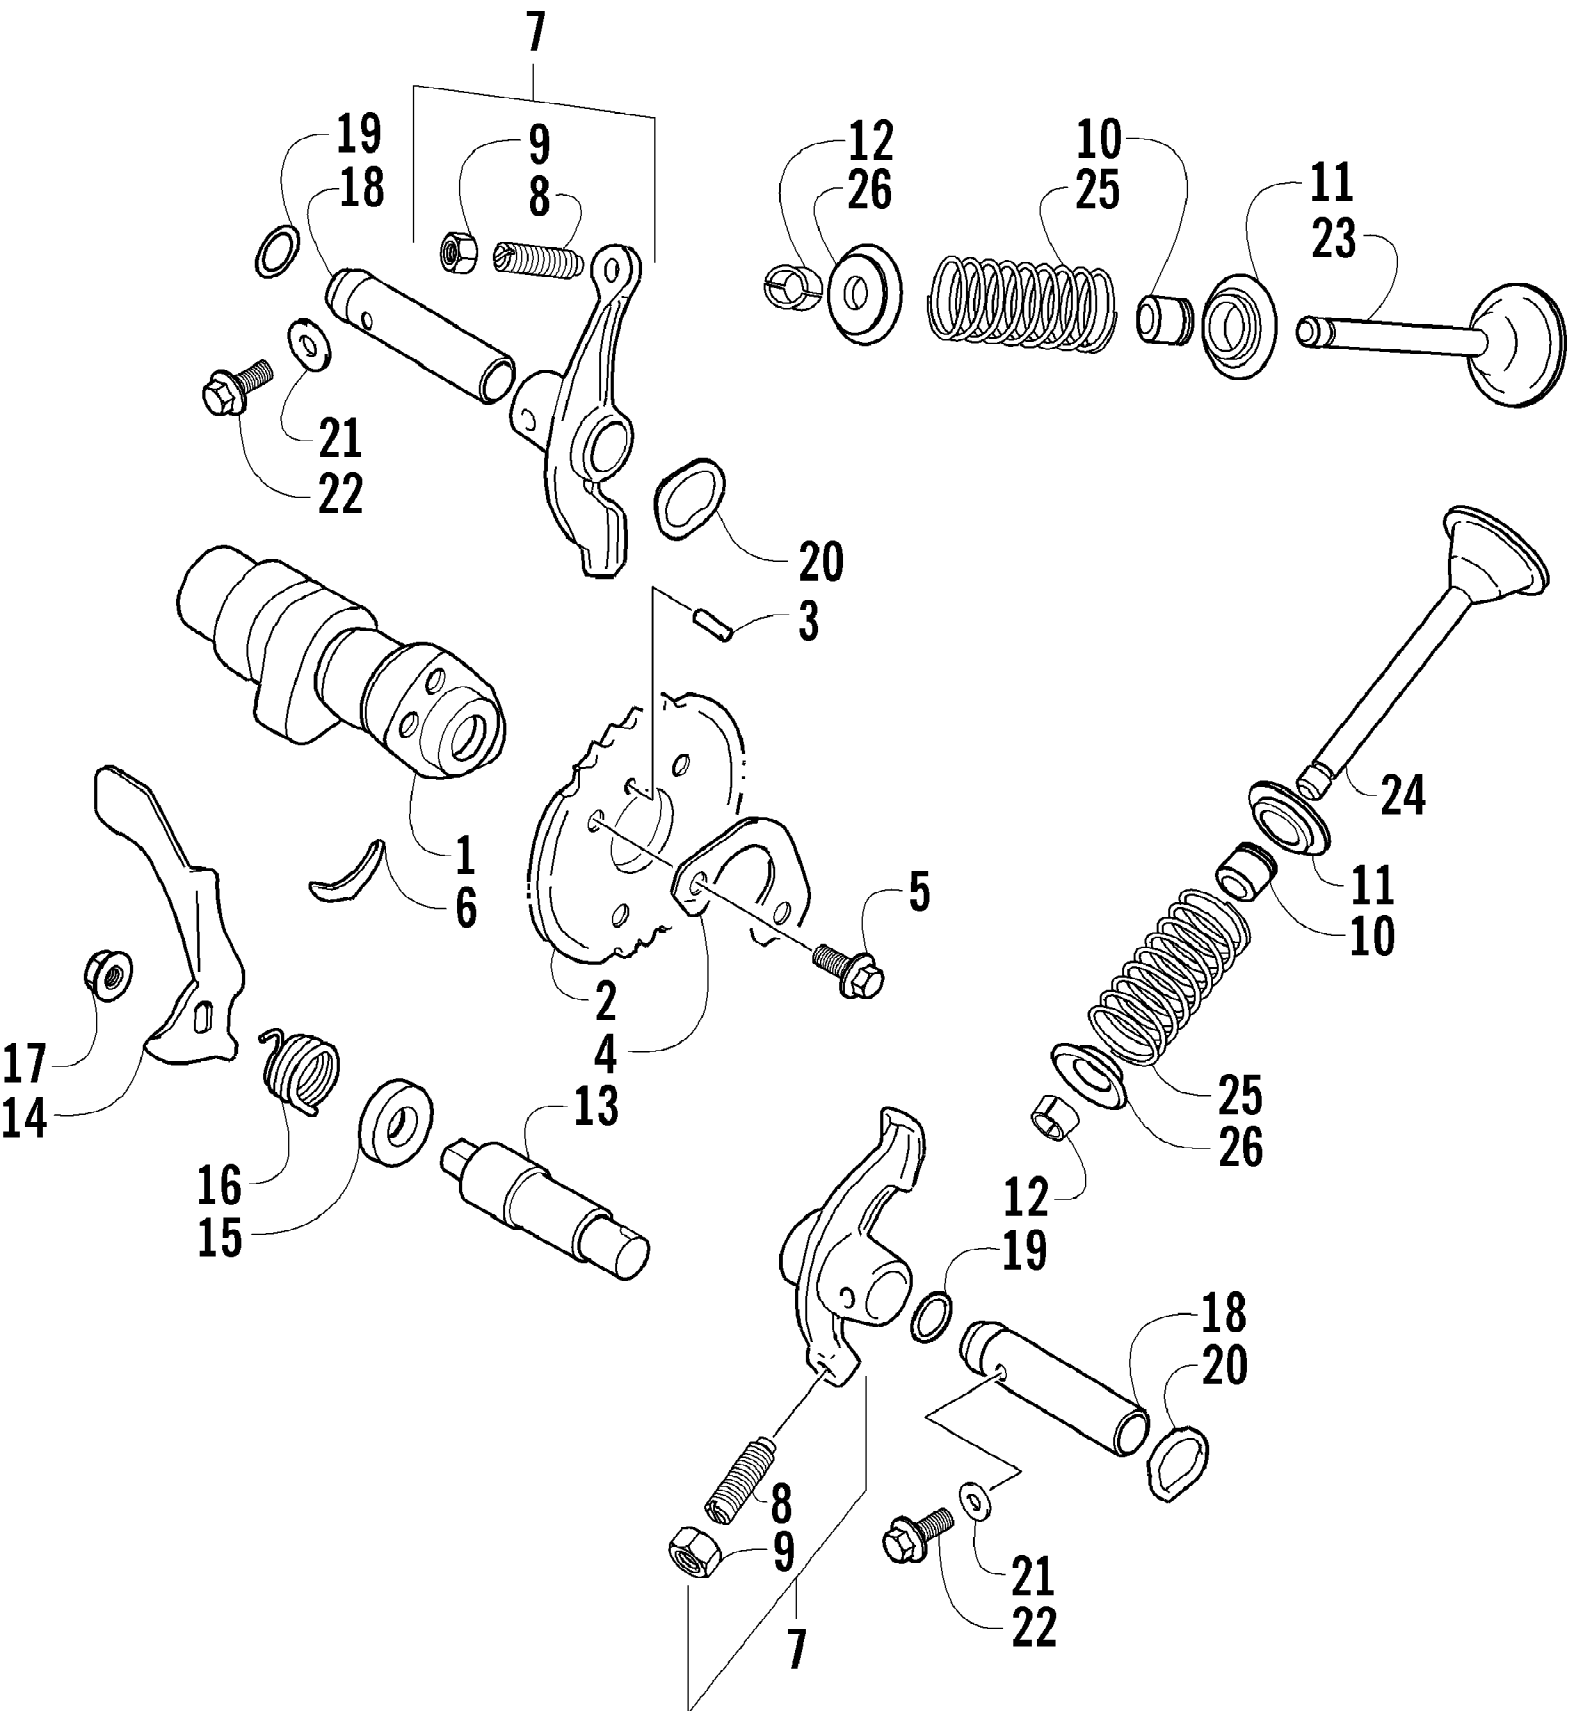

2005 ATV 250 4X4 GREEN (A2005ATE4AUSG)
CAMSHAFT/VALVE ASSEMBLY

2005 ATV 250 4X4 GREEN (A2005ATE4AUSG)
CAMSHAFT/VALVE ASSEMBLY

Page 10 of 85

Ref #	Part Number	Qty	S/P/F	Description
1	3402-397	1		Camshaft
2	3402-427	1		Sprocket
3	3423-047	1		Pin
4	3423-284	1	S	Washer
5	3423-013	2	S	Screw
6	3423-071	1	/P	C-Ring
7	3402-288	2		Arm, Valve Rocker (inc. 8-9)
8	3423-287	2		Screw, Cap
9	3423-288	2		Nut
10	3402-226	2		Seal, Oil
11	3402-403	2		Seat, Valve Spring
12	0693-281	4	/P	Cotter, Valve
13	3402-295	1		Shaft, Decompression Lever
14	3402-296	1		Lever, Decompression
15	3402-225	1		Seal, Oil
16	3402-242	1		Spring
17	3004-326	1	S/P	Nut
18	3402-289	2		Shaft, Rocker Arm
19	3423-052	2		O-Ring
20	3423-259	2		Washer
21	3003-290	2	/P	Gasket
22	3004-376	2	S/P	Screw, Cap
23	3402-290	1		Valve, Intake
24	3402-291	1		Valve, Exhaust
25	3402-401	2		Spring, Valve - Set
26	3402-402	2		Retainer, Spring