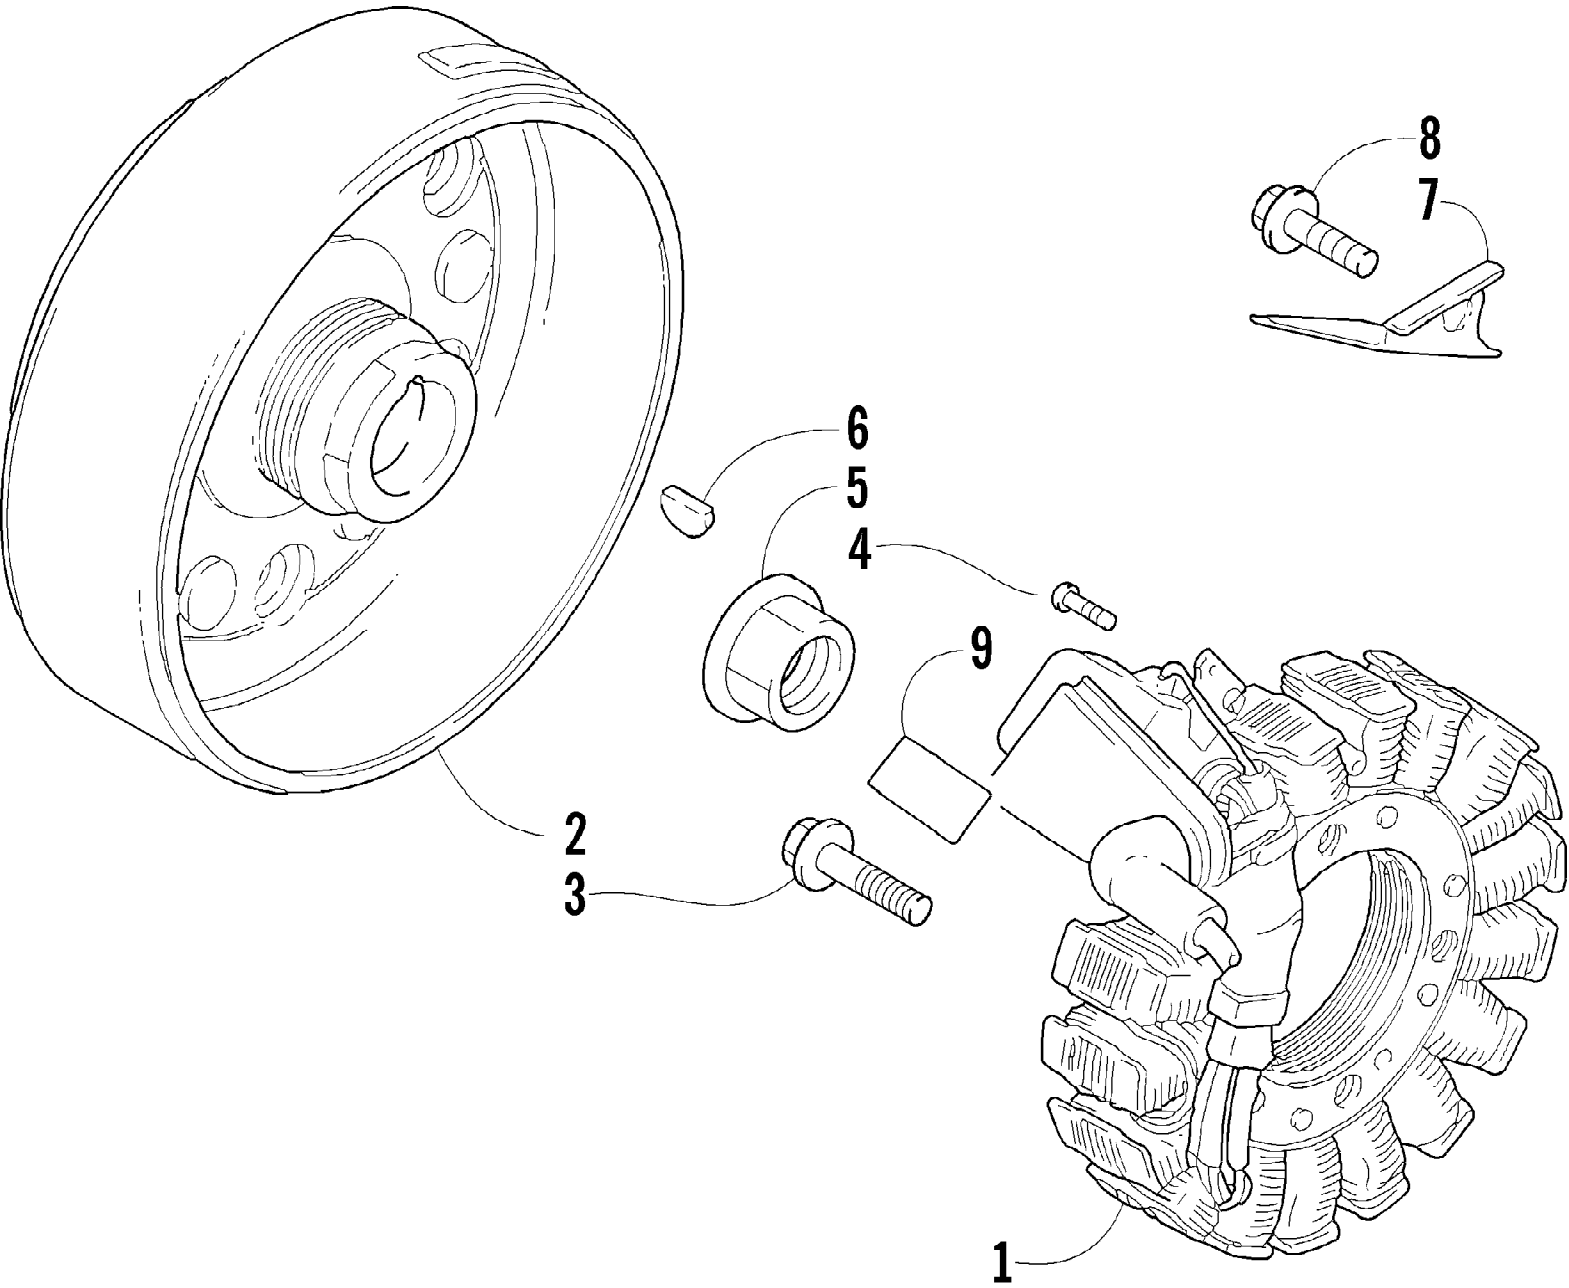

2005 ATV 250 4X4 GREEN (A2005ATE4AUSG)
MAGNETO ASSEMBLY

2005 ATV 250 4X4 GREEN (A2005ATE4AUSG)
MAGNETO ASSEMBLY

Page 51 of 85

Ref #	Part Number	Qty	S/P/F	Description
1	3430-021	1	S	Stator - Assembly
2	3430-039	1		Rotor/Flywheel
3	3004-756	3	S	Bolt
4	3423-326	2	S	Screw, Cap
5	3423-086	1		Nut
6	3004-540	1	/P	Key
7	3430-023	1		Plate
8	3423-112	1	S	Screw, Cap
9	3430-036	1		Shield, Heat Protection