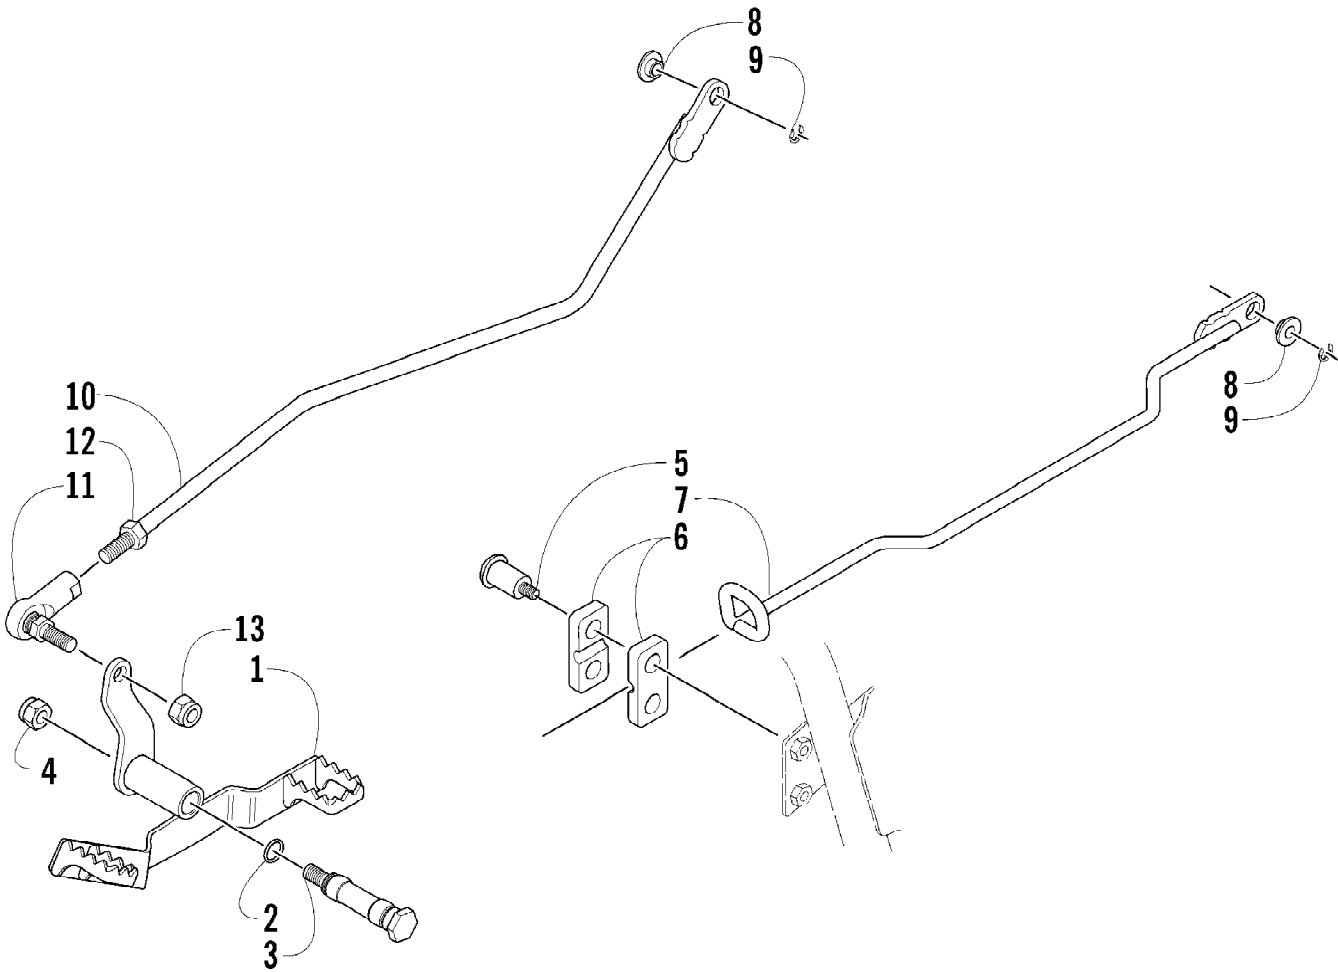

2005 ATV 250 4X4 GREEN (A2005ATE4AUSG)
SHIFTER ASSEMBLY

2005 ATV 250 4X4 GREEN (A2005ATE4AUSG)
SHIFTER ASSEMBLY

Page 71 of 85

Ref #	Part Number	Qty	S/P/F	Description
1	0502-253	1		Lever, Footshift
2	1602-213	2	/P	O-Ring
3	0402-370	1		Axle, Lever
4	8422-002	1		Nut
5	0423-329	2		Screw, Shoulder
6	0406-363	2		Bushing, High/Low Shift
7	0502-257	1		Linkage, High/Low Shift
8	0423-091	2		Bushing
9	3423-168	2	S	E-Ring, Linkage
10	0502-256	1		Linkage, Footshift Lever (inc. 11-12)
11	0402-844	1		End, Rod
12	0623-294	1		Nut
13	0623-025	1		Nut, Lock