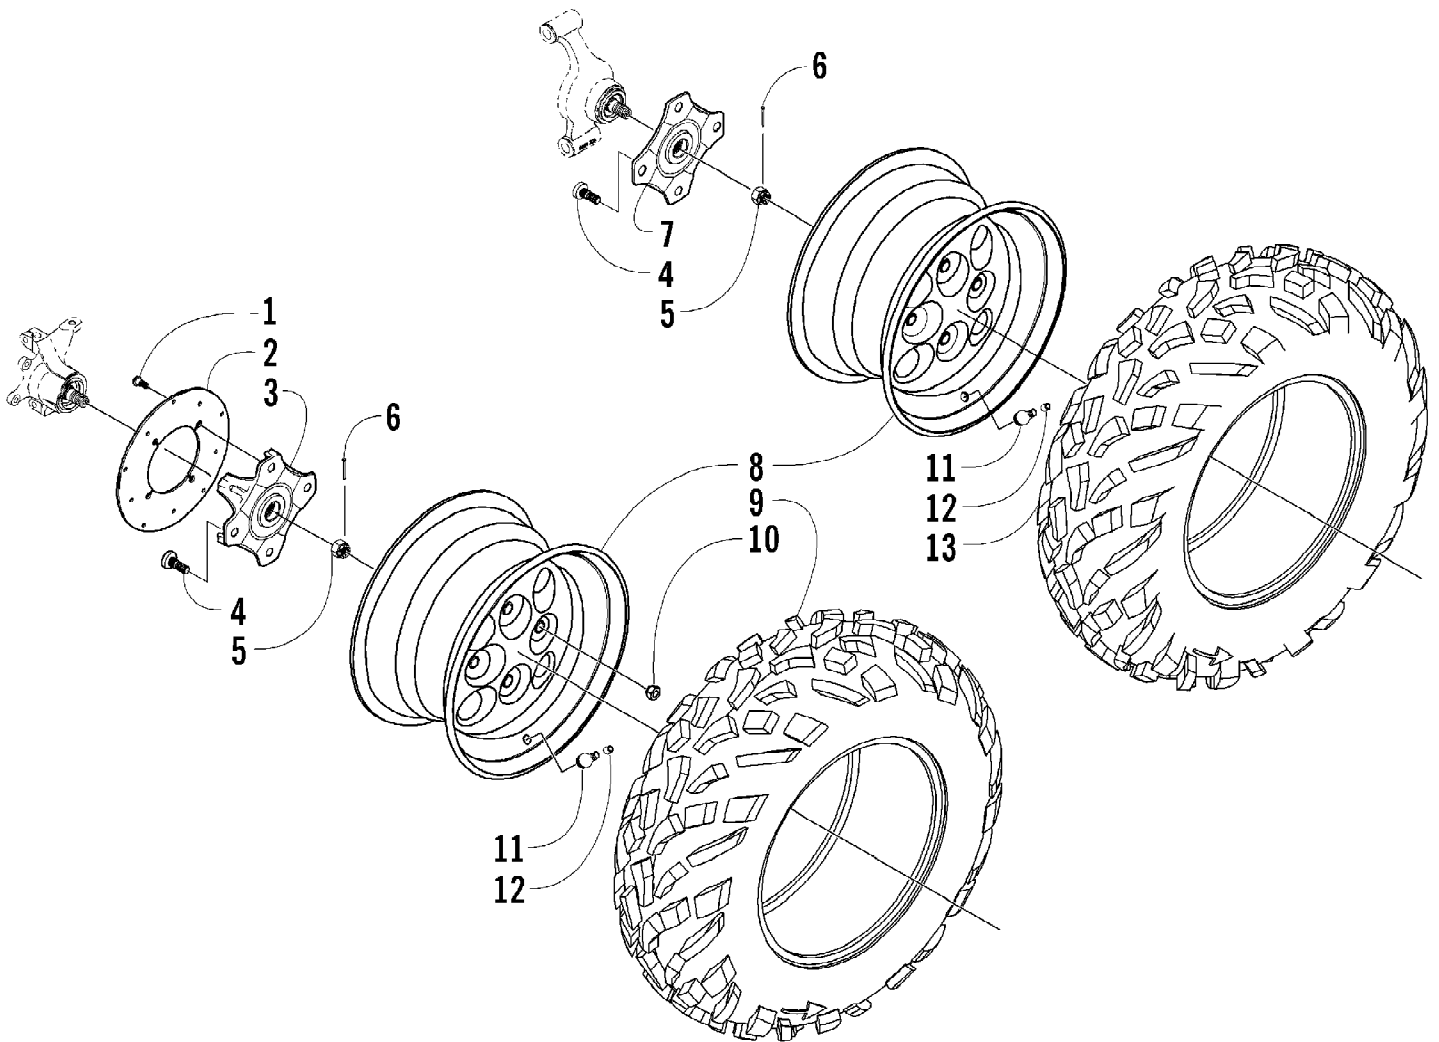

2005 ATV 250 4X4 GREEN (A2005ATE4AUSG)
WHEEL AND TIRE ASSEMBLY

Page 85 of 85

Ref #	Part Number	Qty	S/P/F	Description
1	0423-029	12		Screw, Machine
2	1402-225	3	S	Disc, Brake
3	0502-599	2	S	Hub, Wheel - Front (inc. 4)
4	0402-974	16	/P	Stud, Wheel Hub
5	0423-394	4		Nut, Castle
6	0423-407	4		Pin, Cotter
7	0502-599	1	S	Hub, Wheel - Rear - Right (inc. 4)
7	0502-601	1	S	Hub, Wheel - Rear - Left (inc. 4)
8	0402-856	4		Wheel Assembly
9	0402-316	2	/P	Tire - Front
10	0423-408	16	/P	Nut, Mounting - Wheel
11	0402-064	4		Stem, Valve (inc. 12)
12	0402-140	4		Cap, Valve Stem
13	0402-317	2	/P	Tire, Rear