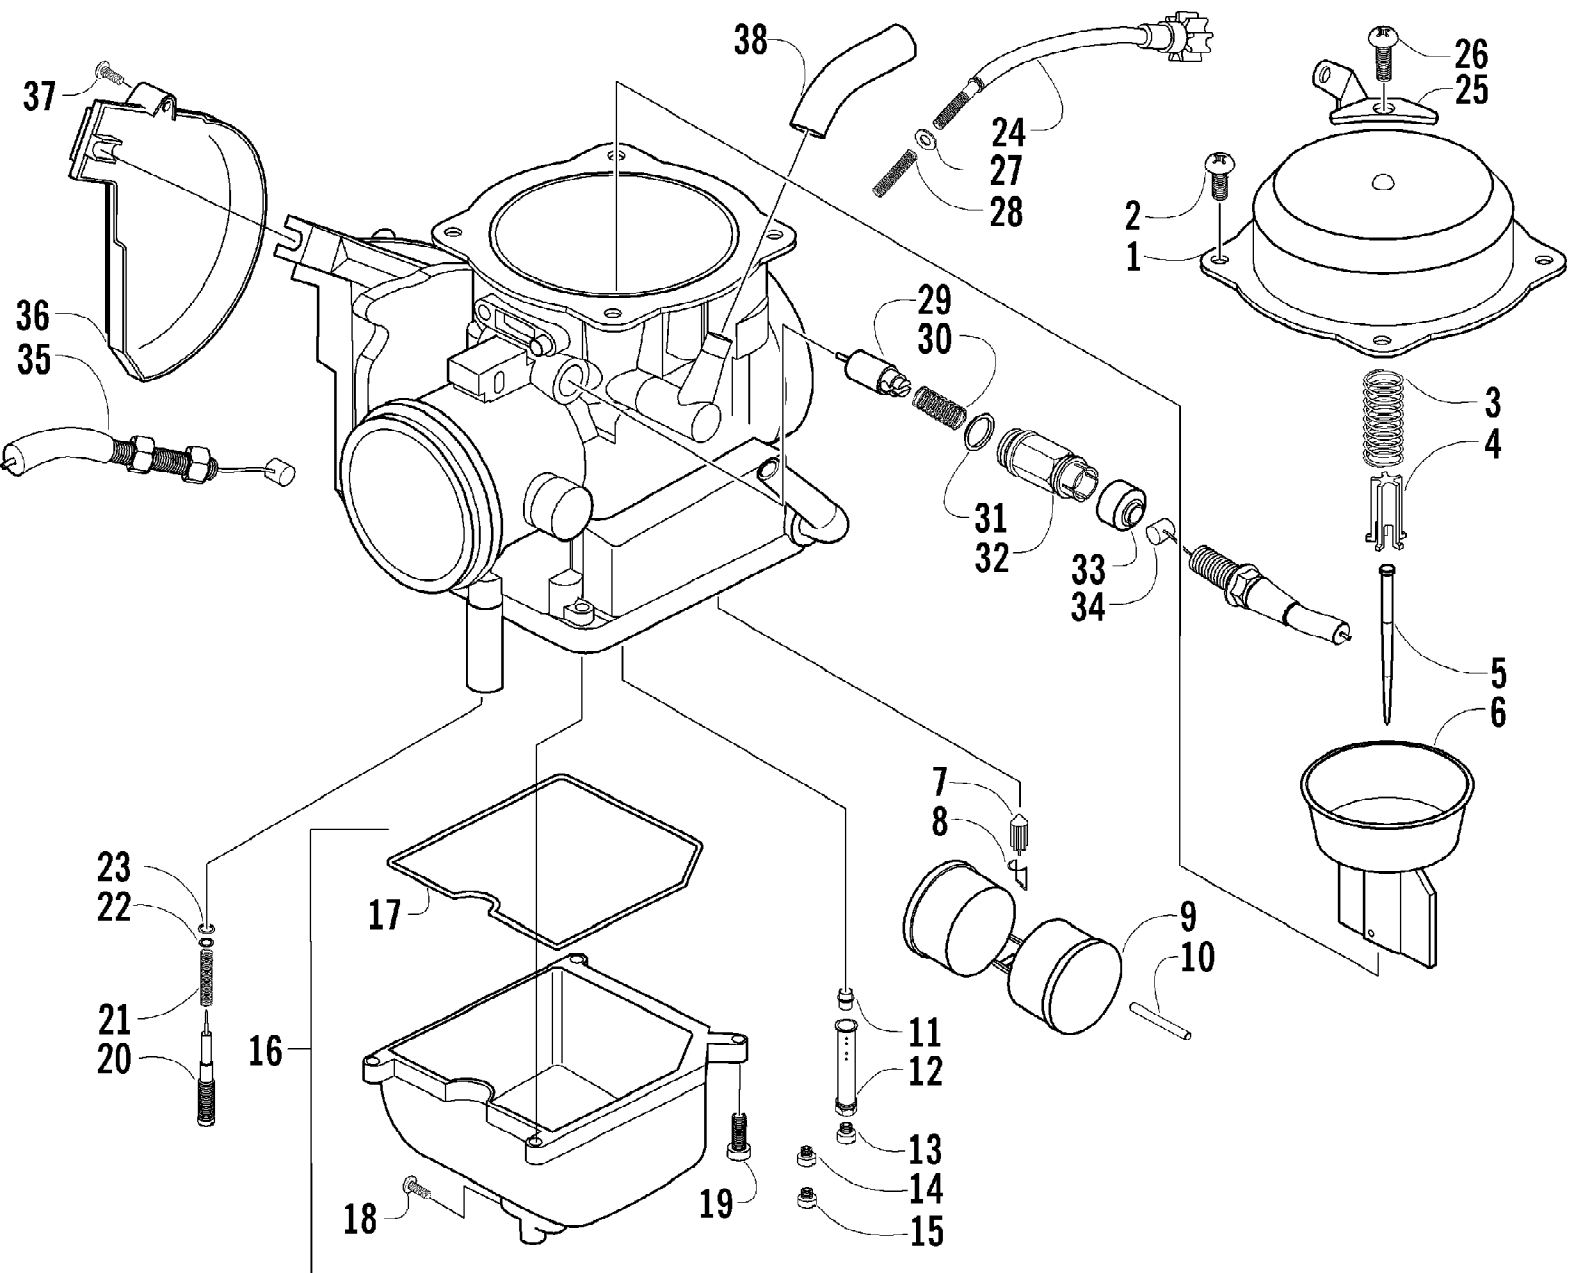

2005 ATV 250 4X4 GREEN (A2005ATE4AUSG)
CARBURETOR

2005 ATV 250 4X4 GREEN (A2005ATE4AUSG)
CARBURETOR

Page 12 of 85

Ref #	Part Number	Qty	S/P/F	Description
	0470-387	1		Complete Carburetor Assembly
1	5507-001	1		Cover, Top
2	5507-002	3	/P	Screw, Top Cover
3	5507-052	1		Spring
4	5507-054	1		Spring, Seat
5	5507-055	1		Jet Needle
6	5507-053	1		Piston, Vacuum
7	5507-038	1		Valve, Float - Set (inc. 8)
8	0	1	F	Clip
9	5507-039	1		Float Set (inc. 10)
10	0	1	F	Pin, Float
11	5507-056	1		Needle Jet
12	5507-047	1	/P	Holder, Needle Jet
13	5507-088	1	S	Main Jet - 138
13	5507-057	1	/P	Main Jet - 135**
13	5507-041	1		Main Jet - 147**
13	5507-042	1	/P	Main Jet - 145**
13	5507-043	1		Main Jet - 142**
13	5507-044	1		Main Jet - 140**
13	5507-009	1	/P	Main Jet - 150**
14	5507-010	1	S	Slow Jet
15	5507-090	1		Starter Jet - 60
16	5507-064	1		Chamber, Float - Assembly (inc. 17-18)
17	5507-068	1		O-Ring, Float Chamber
18	5507-050	1	/P	Plug, Drain
19	5507-089	4	S	Screw
20	5507-040	1		Screw, Pilot Air - Set (inc. 21-23)
21	0	1	F	Spring
22	0	1	F	Washer
23	0	1	F	O-Ring
24	5507-059	1		Screw, Idle Adjust (inc. 25)
25	0	1	F	Bracket, Idle Adjust Screw
26	5507-035	1		Screw
27	5507-028	1		Washer
28	5507-029	1		Spring
29	5507-022	1		Valve, Starter
30	5507-023	1		Spring
31	5507-024	1		O-Ring
32	5507-025	1		Cap
33	5507-026	1		Cap, Rubber
34	0487-017	1		Cable, Choke
35	0487-019	1		Cable, Throttle
36	5507-036	1		Cover
37	5507-037	1	/P	Screw
38	5507-083	1	/P	Tube, Vinyl