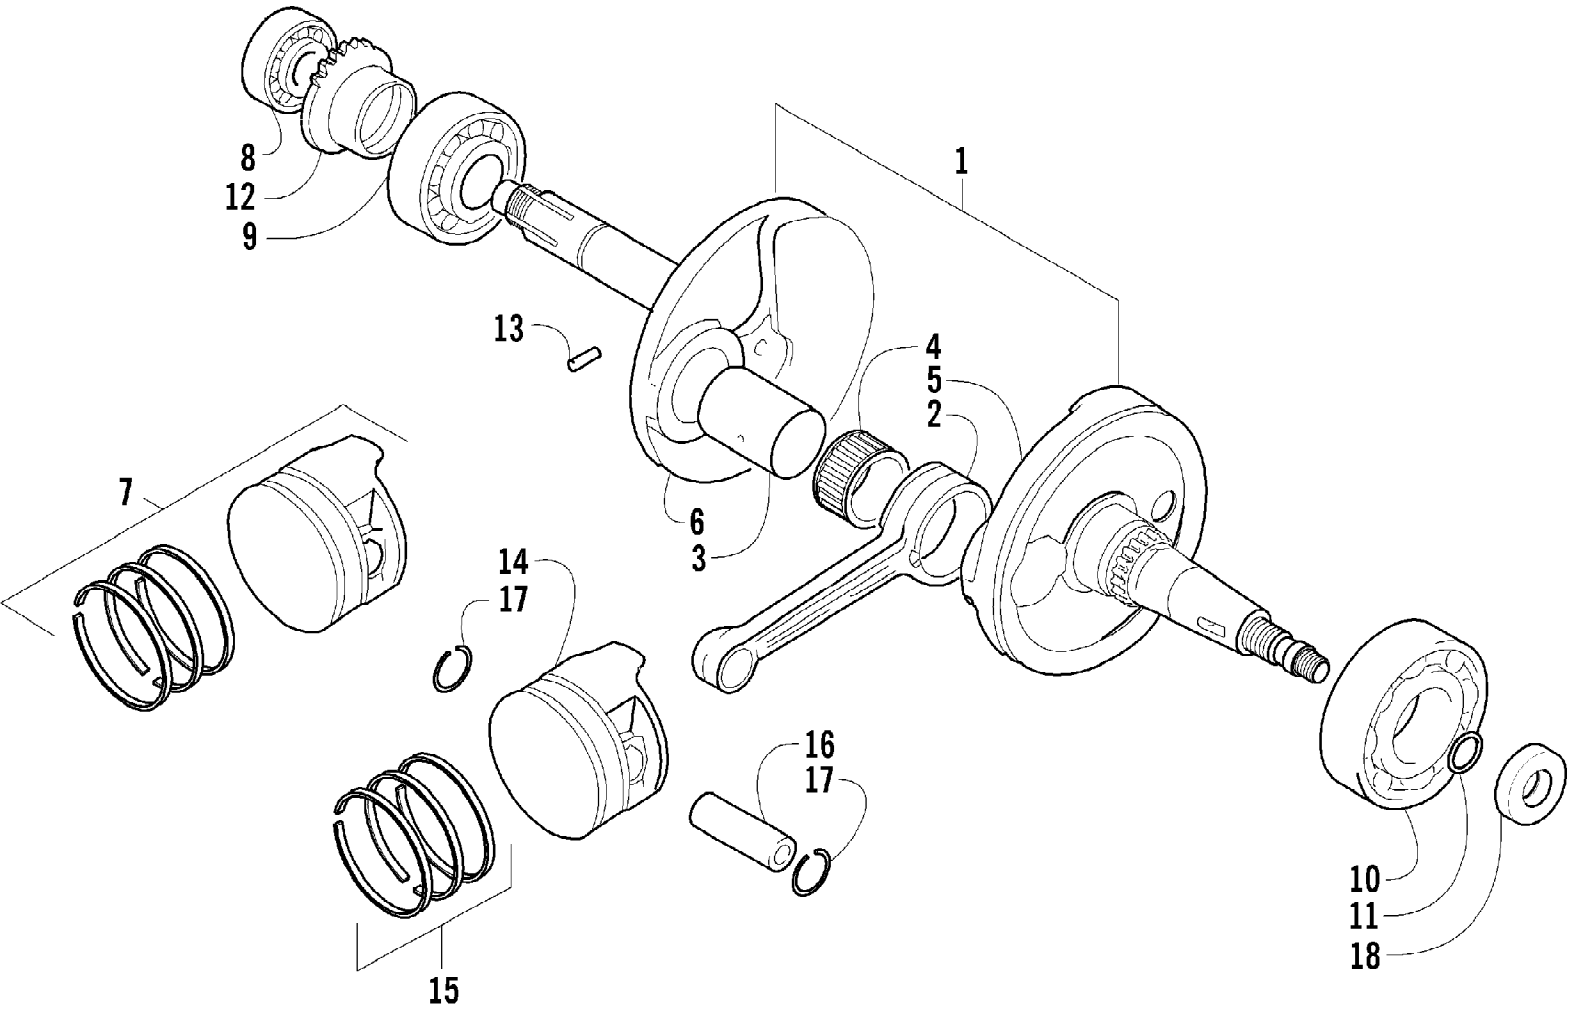

2005 ATV 250 4X4 GREEN (A2005ATE4AUSG)  
CRANKSHAFT ASSEMBLY

2005 ATV 250 4X4 GREEN (A2005ATE4AUSG)  
CRANKSHAFT ASSEMBLY

Page 22 of 85

Ref #	Part Number	Qty	S/P/F	Description
1	3402-419	1		Crankshaft Assembly (inc. 2-6)
2	3402-418	1		Rod, Connecting
3	3402-529	1	/P	Pin, Crank
4	3402-406	1		Bearing
5	3402-421	1	S	Crankshaft - Left
6	3402-420	1		Crankshaft - Right
7	3402-423	1		Piston Set (Oversized 0.50 mm)
7	3402-424	1		Piston Set (Oversized 1.00 mm)
8	3402-216	1		Bearing - Right
9	3402-221	1		Bearing - Middle
10	3402-180	1	S	Bearing - Left
11	3423-053	1	/P	O-Ring
12	3402-428	1		Gear, Oil Pump Drive
13	3423-114	1	/P	Pin
14	3402-415	1		Piston
15	3402-416	1		Ring, Piston - Set
15	3436-013	1		Ring, Piston - Set (Oversized 0.50 mm)
15	3436-014	1		Ring, Piston - Set (Oversized 1.00 mm)
16	3402-417	1		Pin, Piston
17	3423-366	2		Circlip
18	3402-227	1		Seal, Oil