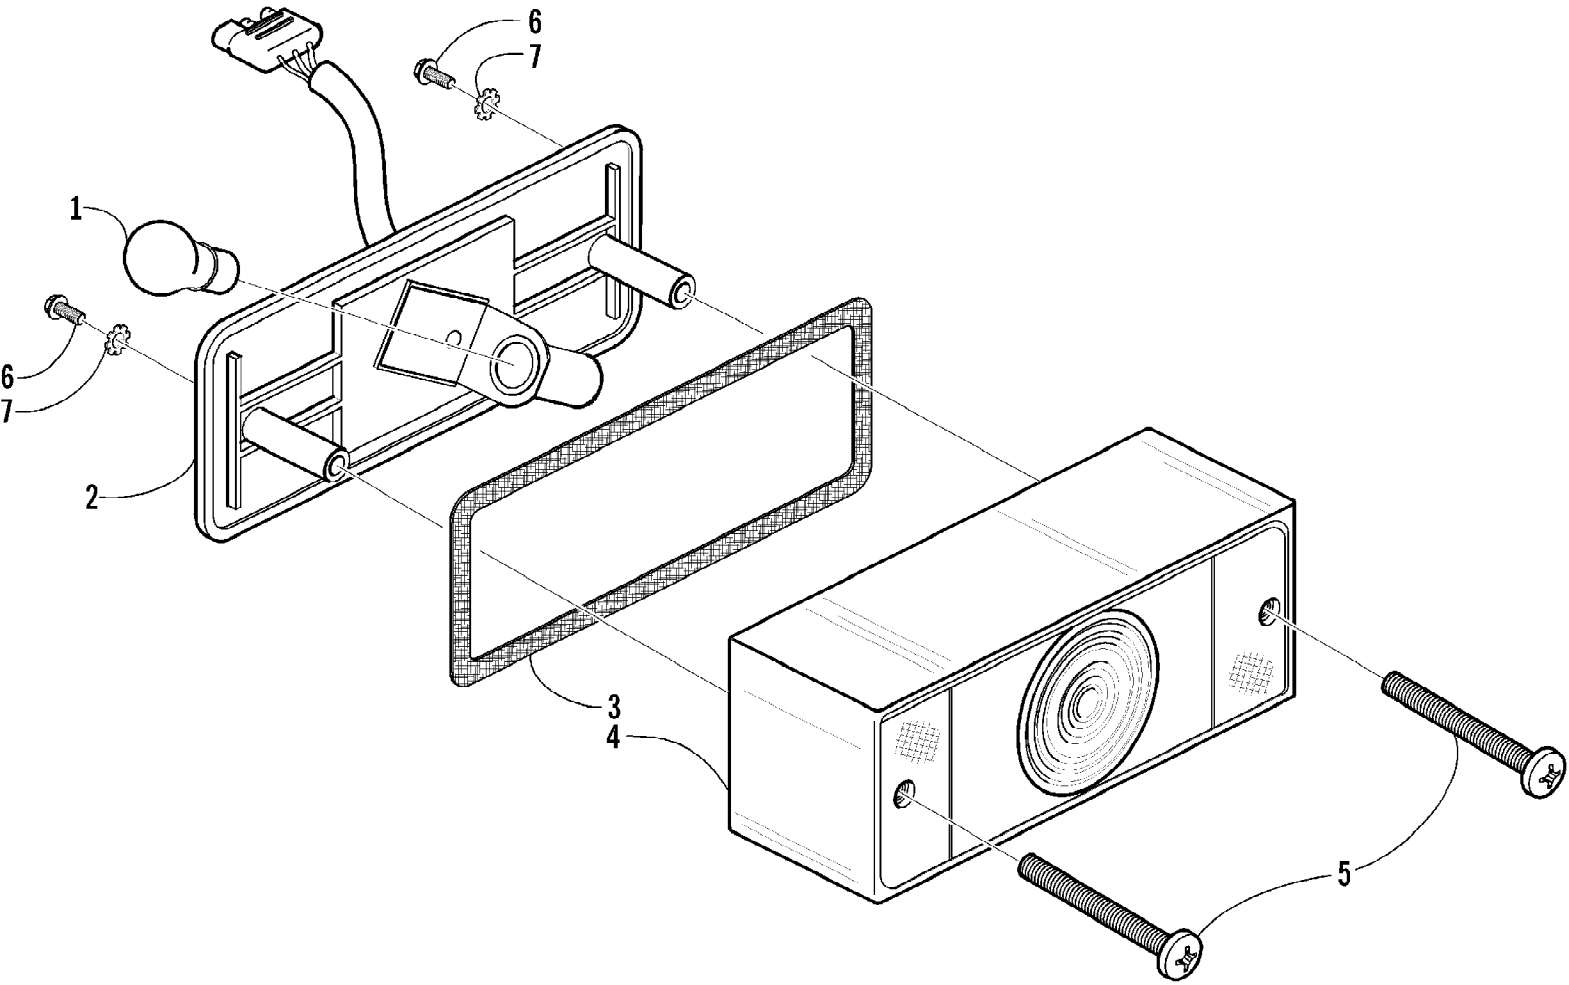

2005 ATV 250 4X4 GREEN (A2005ATE4AUSG)
TAILLIGHT ASSEMBLY

2005 ATV 250 4X4 GREEN (A2005ATE4AUSG)
TAILLIGHT ASSEMBLY

Page 79 of 85

Ref #	Part Number	Qty	S/P/F	Description
	0409-002	1		Complete Taillight Assembly
1	0109-460	1	/P	Bulb, Stop/Taillight
2	0409-058	1		Taillight w/Socket Assembly
3	0409-012	1		Gasket, Taillight Lens
4	0409-007	1		Lens, Taillight
5	0409-010	2		Screw, Machine
6	0623-301	2	/P	Screw, Self-Tapping
7	8053-212	2	/P	Washer, Lock - External Tooth