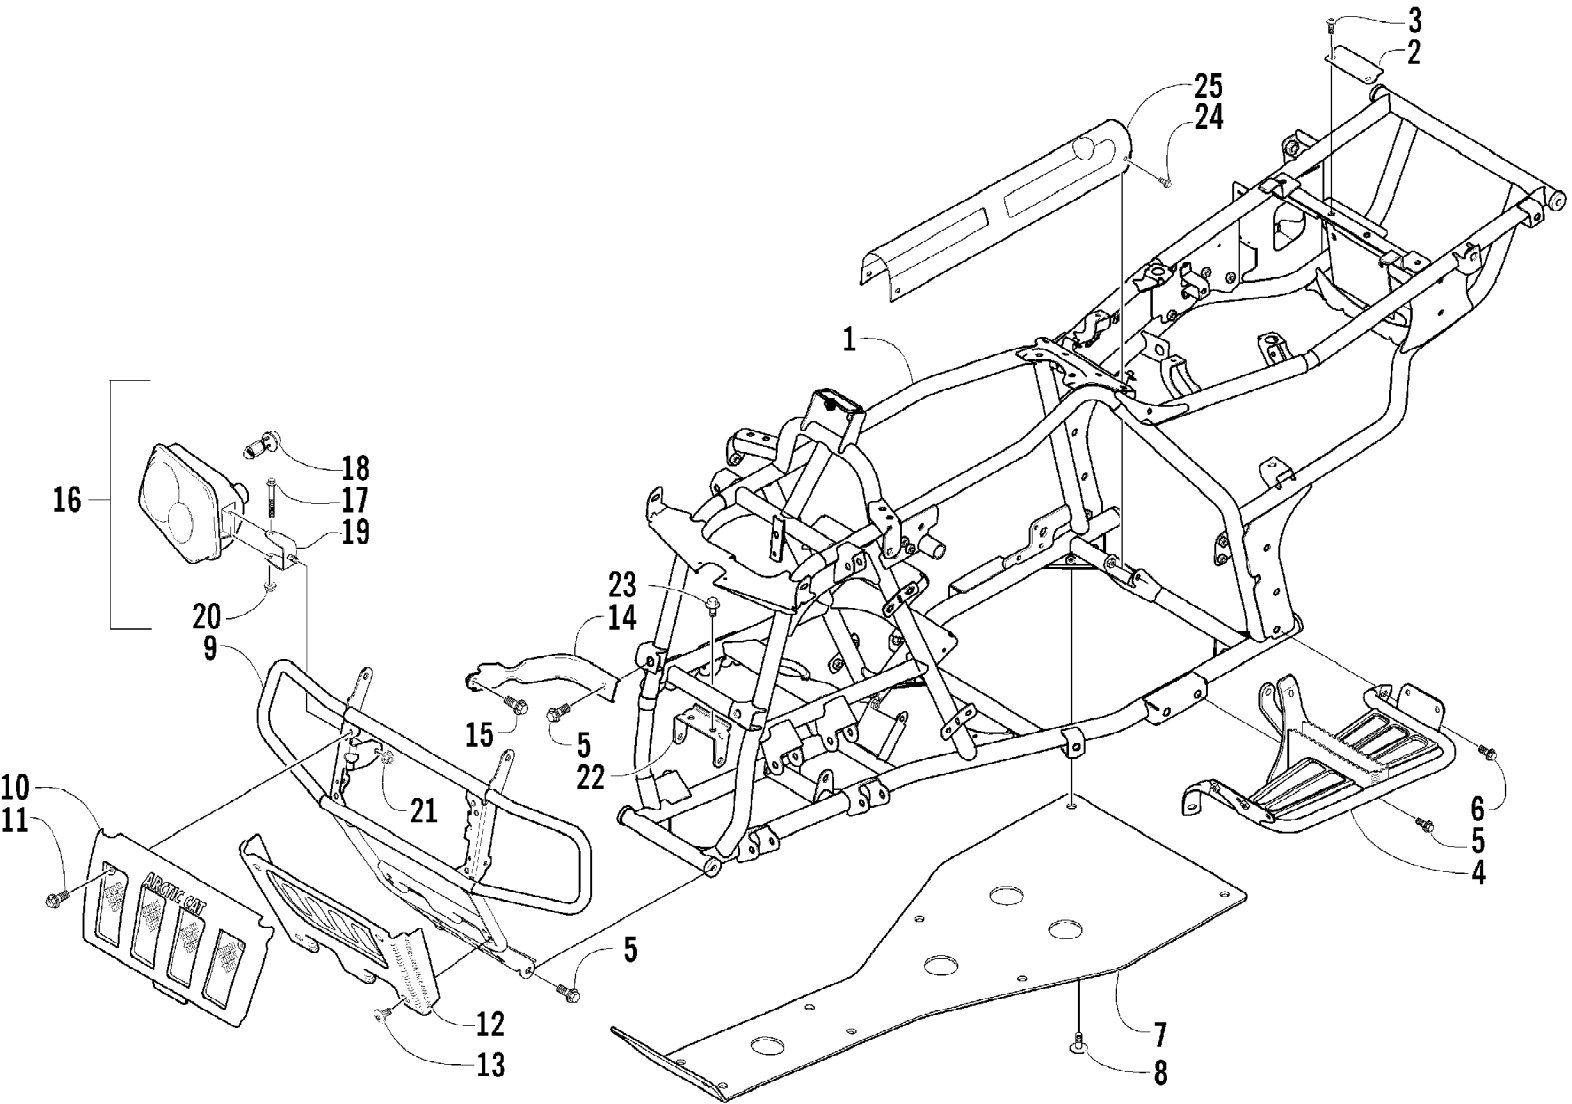

2005 ATV 250 4X4 GREEN (A2005ATE4AUSG)
FRAME AND RELATED PARTS

Page 34 of 85

Ref #	Part Number	Qty	S/P/F	Description
1	0506-875	1		Frame, Main
2	0506-962	1	/P	Bracket, Body Hold-Down
3	8476-616	2		Screw, Machine
4	0506-959	1	/P	Footrest - Right
4	0506-217	1		Footrest - Left
5	8409-020	8	/P	Screw, Cap
6	8408-816	4		Screw, Cap
7	0406-894	1		Panel, Belly
8	0423-101	10		Screw, Shoulder
9	0506-873	1		Bumper
10	0406-832	1		Grille - Upper
11	0423-361	2		Screw, Machine
12	1406-420	1	/P	Grille - Lower
13	0423-362	4		Screw, Machine
14	0506-964	2	/P	Channel, Bumper
15	8408-812	2		Screw, Cap
16	0409-032	1		Headlight - Right (inc. 17-20)
16	0409-031	1		Headlight - Left (inc. 17-20)
17	8410-860	2		Screw, Cap
18	0409-045	4		Bulb, Headlight
19	0406-945	2		Bracket, Headlight
20	0423-375	2		Nut, Lock
21	8424-802	2		Nut
22	0506-210	1		Bracket, Mounting - Front Drive Gearcase
23	8408-820	2	/P	Screw, Cap
24	8471-610	4		Screw, Machine
25	0506-963	1	/P	Cover, Front Driveshaft