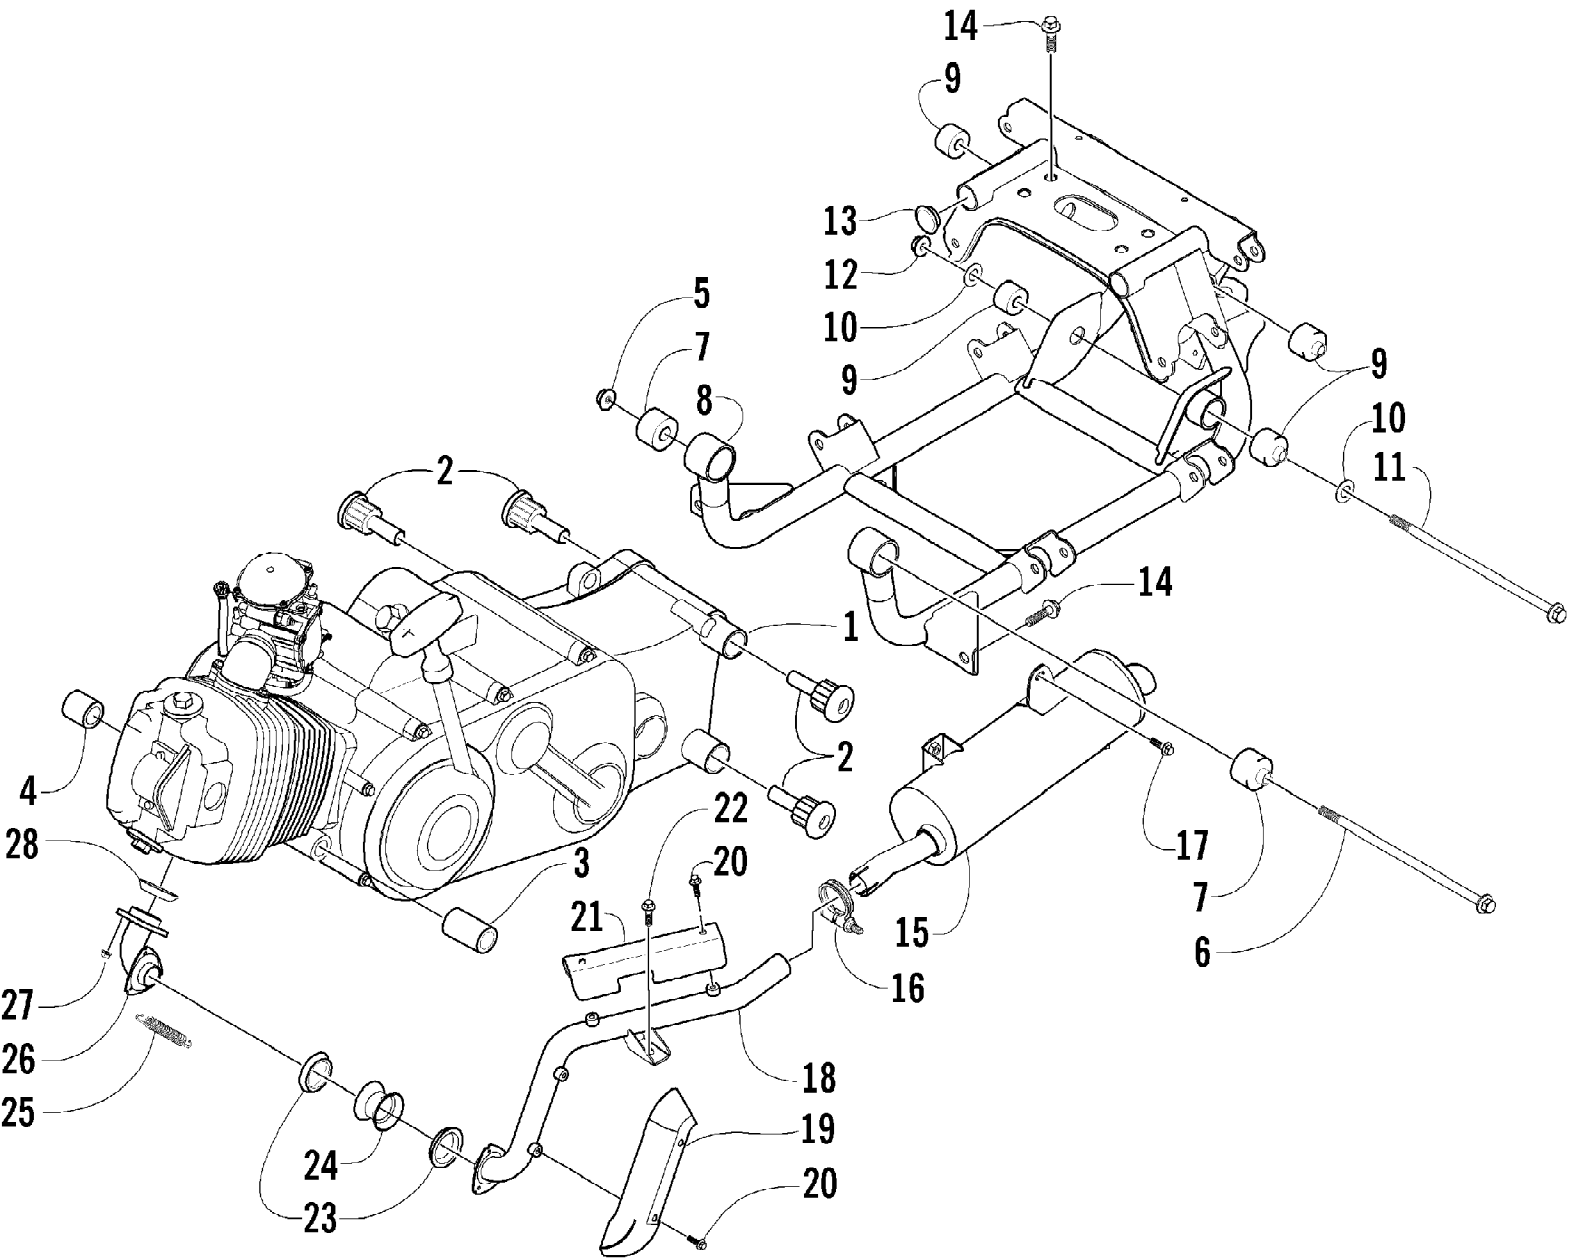

2005 ATV 250 4X4 GREEN (A2005ATE4AUSG)
ENGINE AND RELATED PARTS

Ref #	Part Number	Qty	S/P/F	Description
1	0462-016	1		Engine
2	3402-263	4		Mount, Engine
3	0402-231	1		Spacer, Engine Mount - Long
4	0402-232	1		Spacer, Engine Mount - Short
5	8422-202	1		Nut
6	3423-236	1	/P	Screw, Cap
7	3402-264	2		Mount, Engine
8	0506-189	1	S	Sub-Frame
9	3402-232	4		Mount, Engine
10	8050-272	4		Washer
11	3423-235	2	/P	Screw, Cap
12	8422-002	2		Nut
13	0406-320	2		Cap, Sub-Frame
14	8409-020	6	/P	Screw, Cap
15	0512-011	1		Muffler
16	0423-092	1		Clamp, Exhaust
17	8408-816	1		Screw, Cap
18	0512-093	1		Pipe, Exhaust
19	0412-023	1		Cover, Exhaust
20	8477-610	4		Screw, Cap
21	0412-024	1		Cover, Exhaust - Rear
22	8408-812	3		Screw, Cap
23	0612-887	2	/P	Gasket, Exhaust
24	0512-077	1	/P	Coupler, Exhaust
25	0123-321	3	/P	Spring, Extension
26	0512-008	1		Pipe, Header
27	8424-802	2		Nut
28	3402-300	1		Seal, Exhaust Pipe