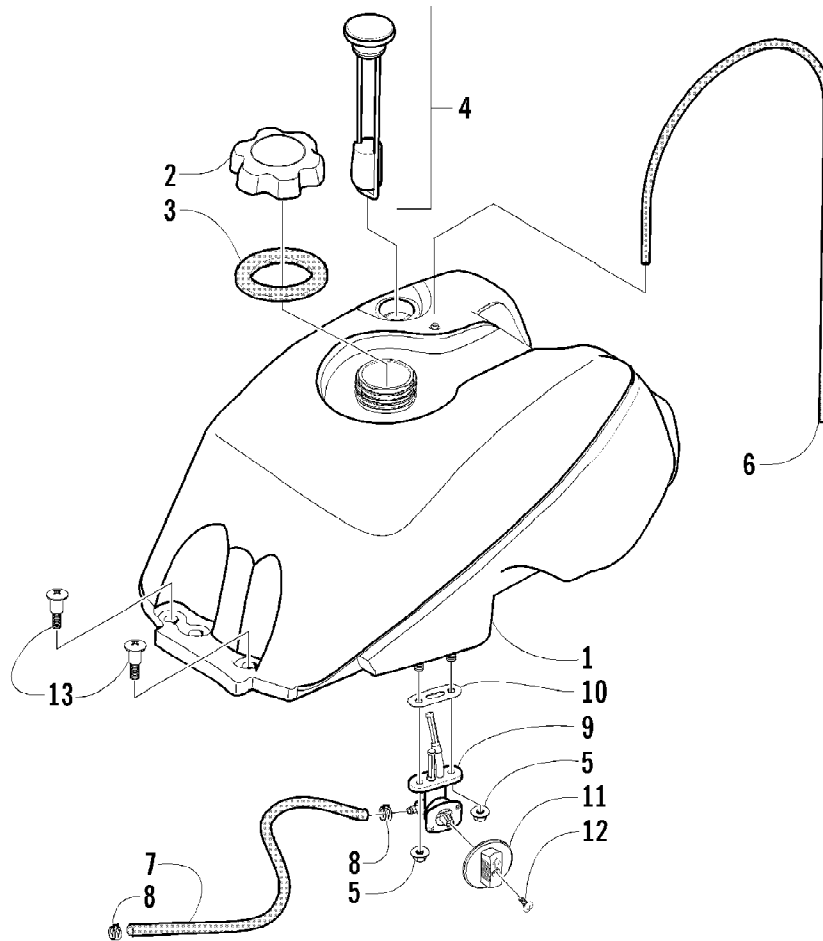

2005 ATV 250 4X4 GREEN (A2005ATE4AUSG)
GAS TANK ASSEMBLY

2005 ATV 250 4X4 GREEN (A2005ATE4AUSG)
GAS TANK ASSEMBLY

Page 41 of 85

Ref #	Part Number	Qty	S/P/F	Description
1	0570-068	1		Tank, Gas - Assembly (inc. 2-10)
2	0470-438	1	/P	Cap, Gas Tank (inc. 3)
3	0109-733	1	/P	Gasket, Tank Cap
4	0570-086	1	/P	Gauge, Fuel w/Gasket (Press-Fit)
5	0423-398	2		Nut, Lock
6	0470-416	1	/P	Hose, Vent
7	0610-007	AR	/P	Hose, Gasline - 25 ft
8	0423-152	2		Clamp, Hose
9	0470-445	1	/P	Valve, Fuel Shut-Off (inc. 10)
10	0470-364	1		Gasket, Fuel Shut-Off Valve
11	0470-408	1		Knob, Fuel Shut-Off Valve
12	0423-146	1		Screw, Machine
13	0423-130	2		Screw, Shoulder