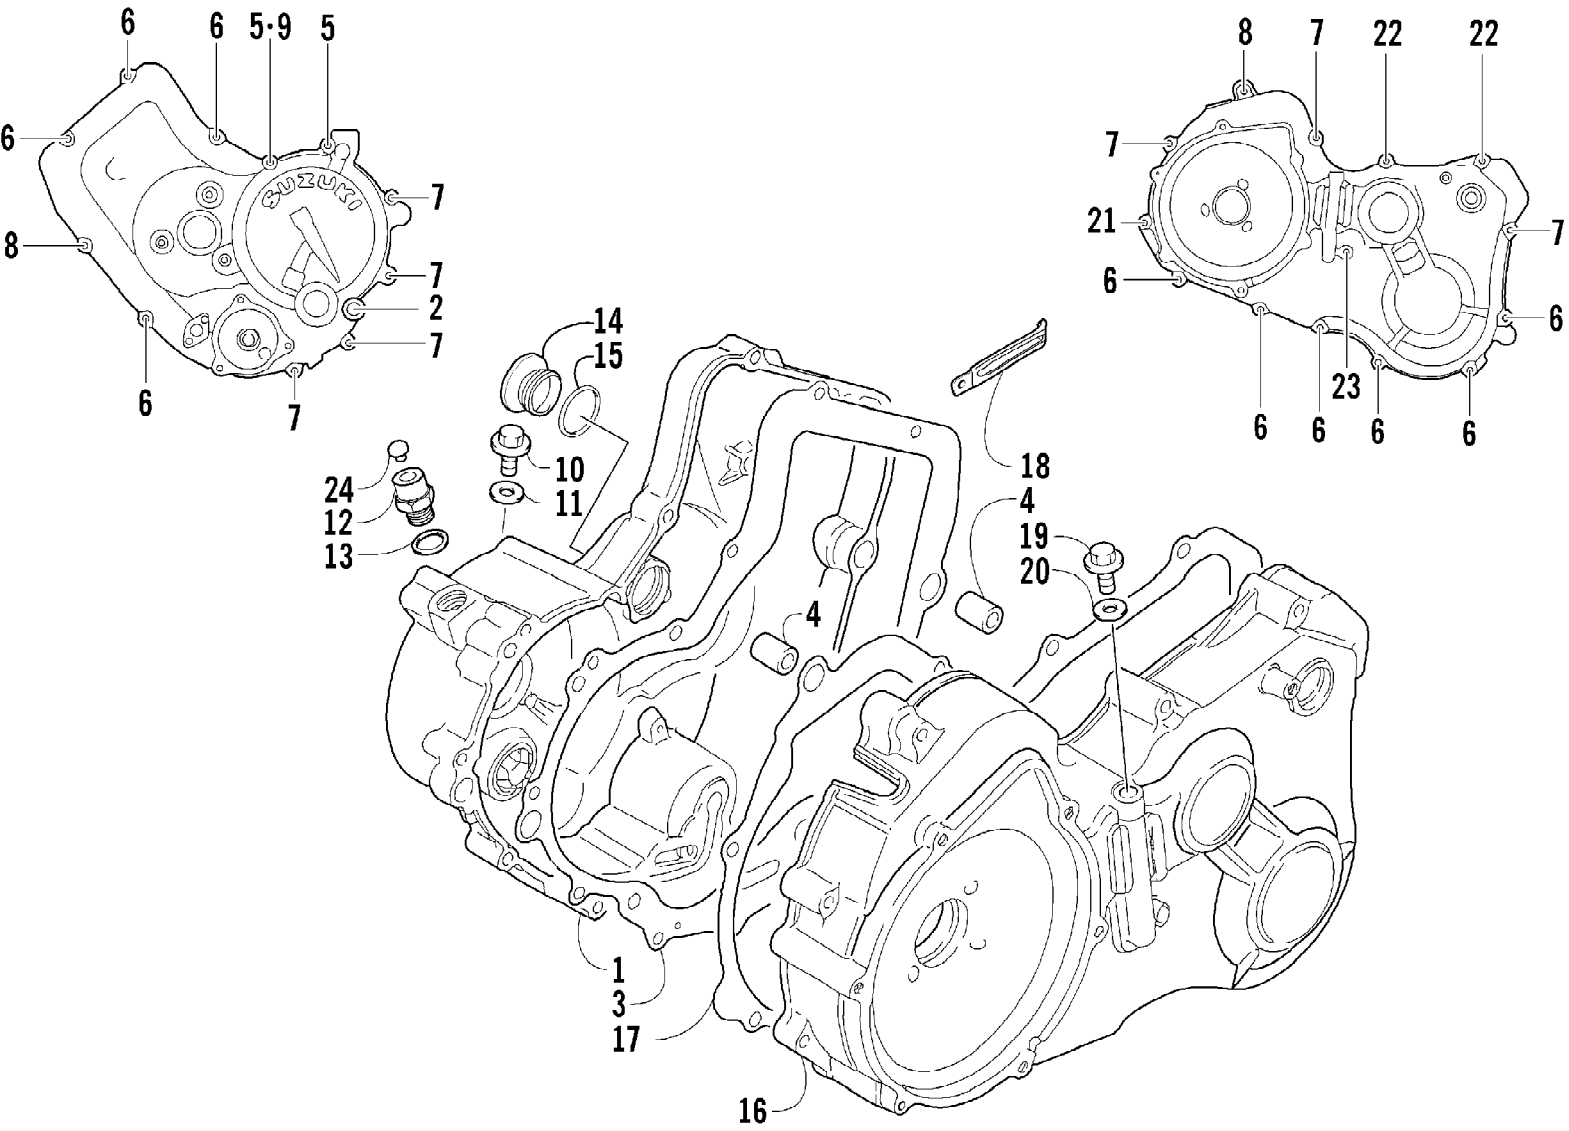

2005 ATV 250 4X4 GREEN (A2005ATE4AUSG)
CRANKCASE COVER ASSEMBLY

2005 ATV 250 4X4 GREEN (A2005ATE4AUSG)
CRANKCASE COVER ASSEMBLY

Page 20 of 85

Ref #	Part Number	Qty	S/P/F	Description
1	3403-002	1		Cover, Clutch (inc. 2)
2	3402-112	1	/P	Lens, Oil Inspection
3	3402-280	1	S	Gasket
4	3423-088	4		Pin, Dowel
5	3423-231	2		Bolt
6	0693-327	10	S	Bolt
7	3423-098	7	S	Bolt
8	3423-307	2	S	Bolt
9	3003-290	1	/P	Gasket
10	3004-705	2	S	Plug, Oil Gallery
11	3005-242	2		Gasket
12	3403-003	1	S	Plug, Oil Gallery
13	3403-004	1		Gasket
14	3402-215	1		Cap, Clutch Adjust
15	3423-274	1	/P	O-Ring
16	3402-256	1		Cover, Transfer
17	3402-262	1		Gasket, Transfer Cover
18	0693-274	2	/P	Clamp, Breather Hose
19	3004-339	1	S/P	Plug, Oil Gallery
20	3003-290	1	/P	Gasket
21	3004-756	1	S	Screw, Cap
22	3423-091	2	S	Screw, Cap
23	3423-308	1	S	Screw, Cap
24	3402-405	1		Cap, Oil Gallery Plug