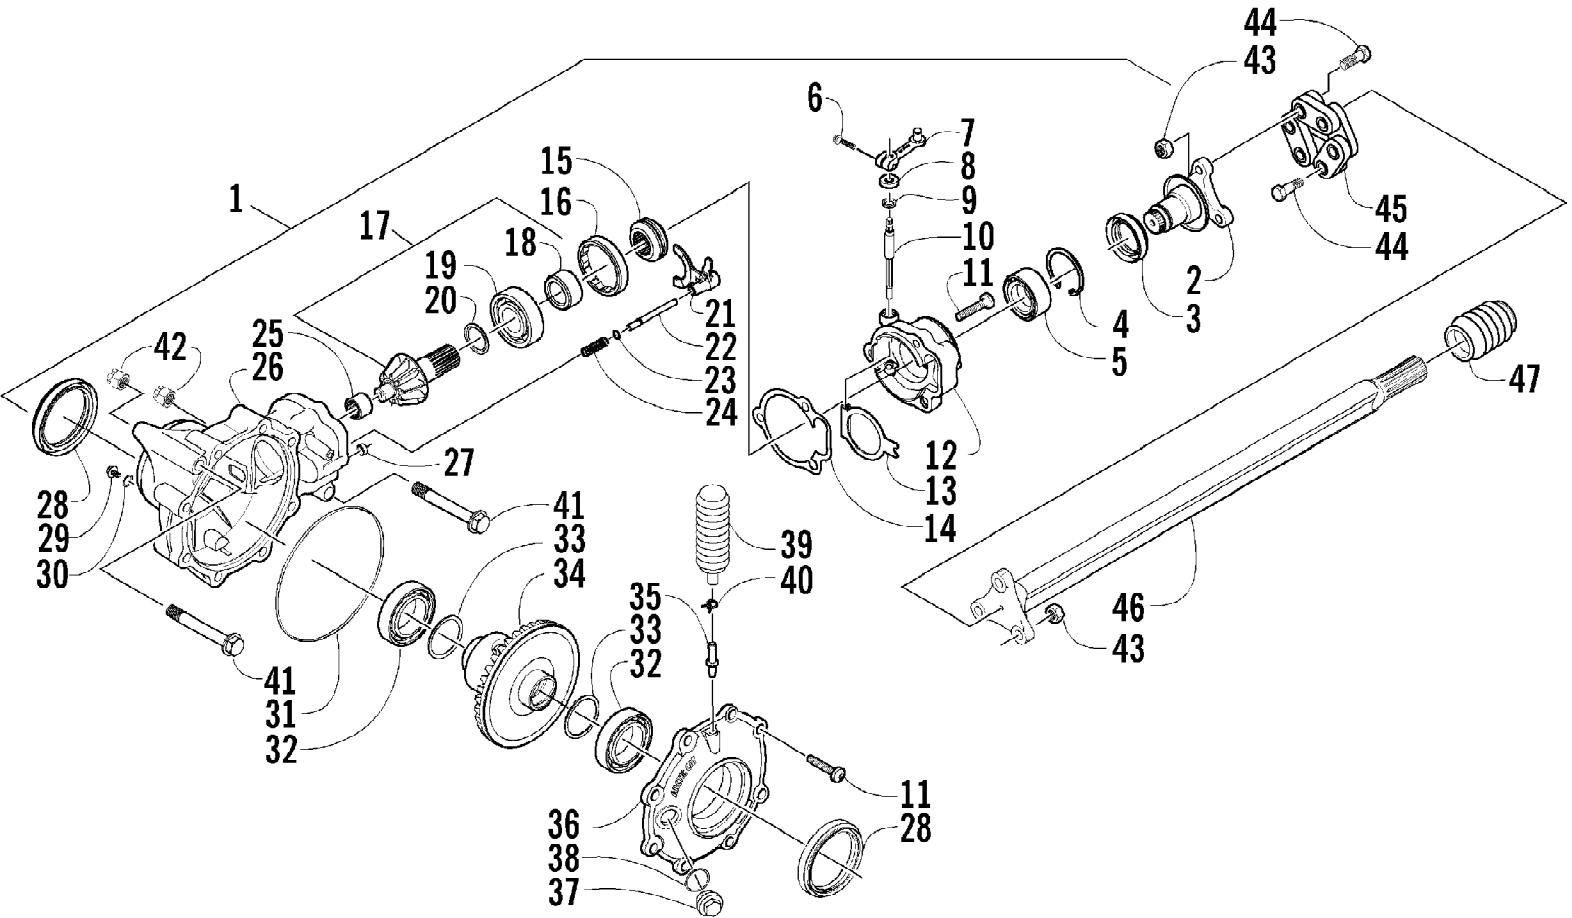

2005 ATV 250 4X4 GREEN (A2005ATE4AUSG)
FRONT DRIVE GEARCASE ASSEMBLY

2005 ATV 250 4X4 GREEN (A2005ATE4AUSG)
FRONT DRIVE GEARCASE ASSEMBLY

Page 36 of 85

Ref #	Part Number	Qty	S/P/F	Description
1	0502-338	1		Gearcase, Front Drive - Assembly (inc. 2-38)
2	0502-383	1		Shaft, Input
3	1402-011	1		Seal
4	0423-423	1		Ring, Retaining
5	1402-043	1		Bearing
6	8411-620	1		Screw, Cap
7	0502-092	1		Arm, Selector
8	0402-398	1		Plate, Selector Shaft
9	0402-416	1		Seal
10	0402-412	1		Shaft, Selector
11	0423-118	11		Screw, Self-Tapping
12	0502-379	1		Housing, Selector
13	0402-414	1		Plate, Spring - Selector
14	0402-947	1		Gasket, Flange
15	0402-413	1		Coupler, Drive
16	0402-357	1		Collar, Lock
17	0502-155	1		Gear, Pinion - Assembly - 11T (inc. 18-20)
18	0402-336	1		Collar, Retaining
19	0402-327	1		Bearing
20	0402-424	AR		Shim
20	0402-425	AR		Shim
20	0402-426	AR		Shim
20	0402-427	AR		Shim
20	0402-428	AR		Shim
21	0402-420	1		Fork, Selector
22	0402-417	1		Shaft, Shuttle
23	0423-147	1		O-Ring
24	0402-418	1		Spring, Return
25	0402-328	1		Bearing
26	0502-120	1		Housing, Gearcase
27	0402-411	1		Pin, Dowel
28	0402-394	2	S	Seal
29	0402-450	1	S	Plug, Magnetic (inc. 30)
30	0423-153	1		O-Ring
31	0423-149	1		O-Ring
32	0402-393	2		Bearing
33	0402-405	AR		Shim
33	0402-406	AR		Shim
33	0402-407	AR		Shim
33	0402-408	AR		Shim
33	0402-409	AR		Shim
34	0502-199	1		Gear, Ring - 34T
35	0402-871	1		Fitting
36	0502-121	1		Cover, Gearcase
37	0402-333	1	/P	Plug, Fill (inc. 38)
38	0423-154	1		O-Ring
39	0402-147	1	S	Bladder, Gearcase
40	0423-315	1		Clamp, Fitting
41	3423-010	2	/P	Screw, Cap
42	8428-002	2		Nut, Lock
43	3004-491	6	S/P	Nut
44	3423-182	6	S	Screw, Cap
45	3435-007	1		Coupler, Propeller Shaft