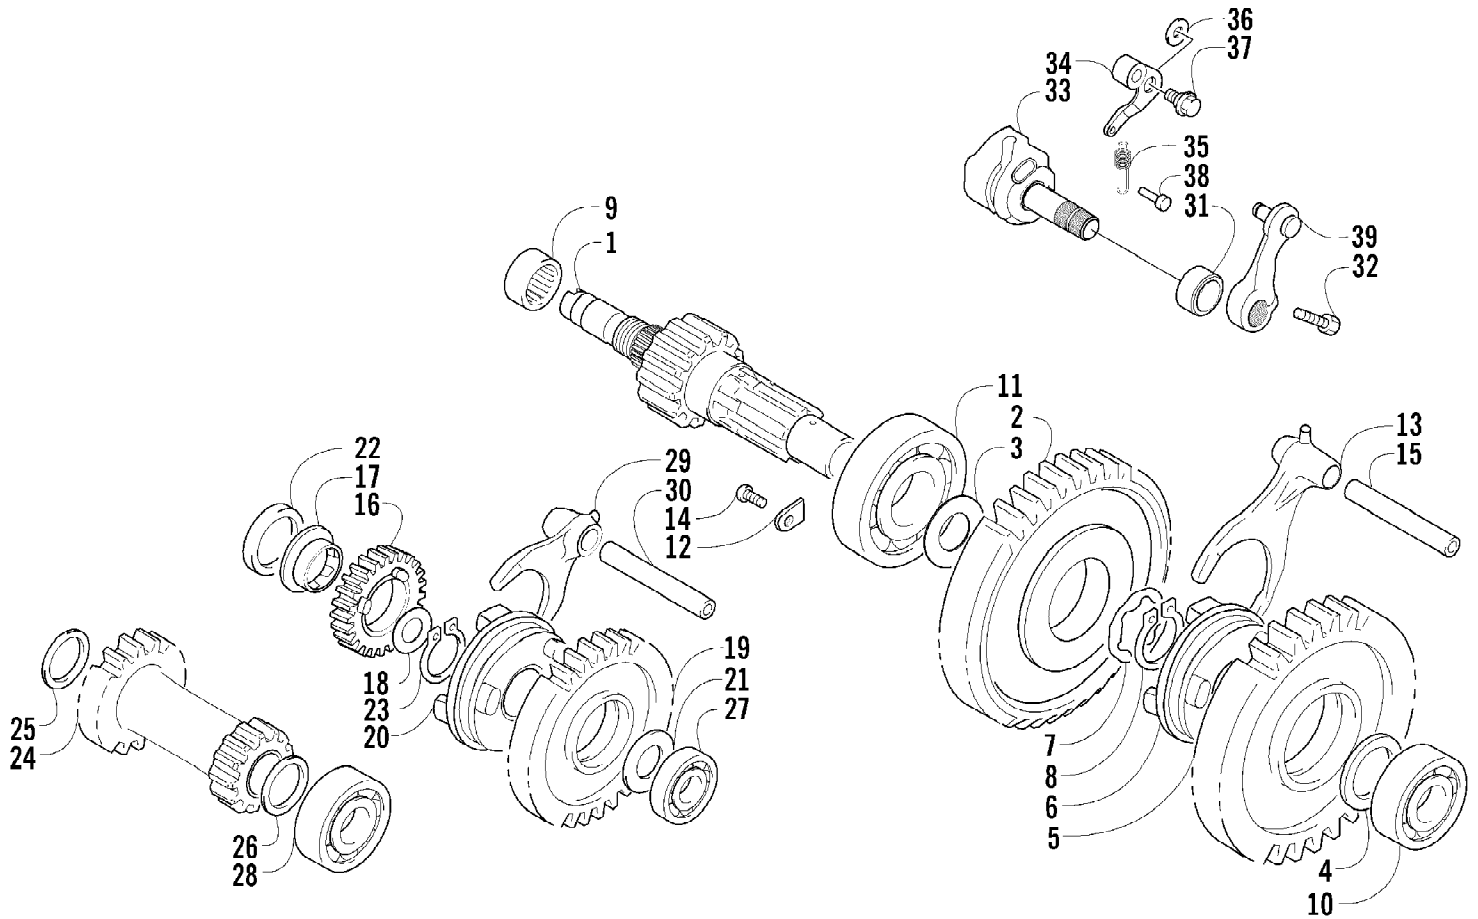

2005 ATV 250 4X4 GREEN (A2005ATE4AUSG)
SECONDARY TRANSMISSION ASSEMBLY

2005 ATV 250 4X4 GREEN (A2005ATE4AUSG)
SECONDARY TRANSMISSION ASSEMBLY

Ref #	Part Number	Qty	S/P/F	Description
1	3446-206	1		Shaft, Sub-Transmission
2	3446-207	1		Gear, Driven
3	3423-338	1		Washer - Right
4	3423-298	1		Washer - Left
5	3446-208	1		Gear, Driven
6	3446-209	1		Dog, Driven Gear
7	3423-317	1		Washer
8	3423-318	1	S	Circlip
9	3402-278	1		Bearing - Right
10	3004-209	1	/P	Bearing - Left
11	3402-180	1	S	Bearing - Middle
12	3446-031	2	/P	Retainer
13	3446-210	1		Fork
14	3004-552	2	S	Screw
15	3446-230	1		Shaft
16	3446-181	1	S	Gear, Drive
17	3446-259	1	/P	Bushing
18	3423-036	1		Washer
19	3446-182	1		Gear, Drive
20	3446-183	1		Dog, Drive Gear
21	3402-195	1		Washer
22	3402-207	1		Spacer
23	3423-066	1	/P	Circlip
24	3446-272	1	/P	Gear, Idler
25	3402-205	1		Washer
26	3423-319	1		Washer
27	3003-261	1	/P	Bearing, Drive - Left
28	3402-217	1		Bearing, Countershaft - Left
29	3446-185	1		Fork
30	3446-271	1	/P	Shaft
31	3402-076	1		Seal, Oil
32	3423-125	1	S	Screw, Cap
33	3446-211	1		Cam, Sub-Transmission Gear
34	3446-187	1		Stopper
35	3402-241	1		Spring
36	3423-141	1		Washer
37	3423-240	1		Screw, Cap
38	3423-268	1		Pin
39	3446-116	1		Arm