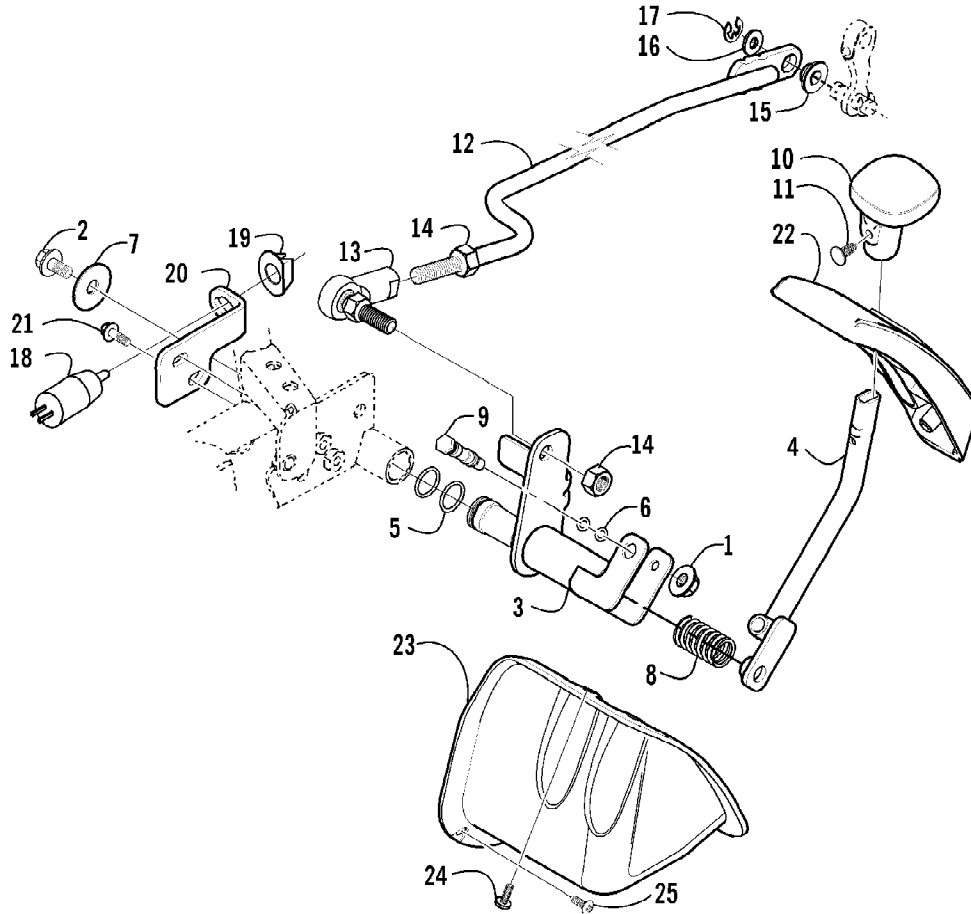

2005 ATV 250 4X4 GREEN (A2005ATE4AUSG)
REVERSE SHIFT LEVER ASSEMBLY

2005 ATV 250 4X4 GREEN (A2005ATE4AUSG)
REVERSE SHIFT LEVER ASSEMBLY

Ref #	Part Number	Qty	S/P/F	Description
1	8424-602	1	/P	Nut
2	8408-812	1		Screw, Cap
3	0502-237	1		Axle, Reverse Shift Lever
4	0502-185	1		Lever, Reverse Shift
5	0423-299	2	/P	O-Ring
6	0423-182	2	/P	O-Ring
7	0423-087	1		Washer
8	0502-410	1	S	Spring
9	0402-675	1		Axle, Pivot
10	0402-843	1	/P	Handle, Reverse Shift Lever
11	0423-345	1		Clip, Push
12	0502-250	1		Linkage, Shift
13	0402-844	1		End, Rod
14	0623-294	2		Nut
15	0423-091	1		Bushing
16	8050-242	1		Washer
17	0423-169	1	/P	E-Ring
18	0409-008	1		Reverse Switch
19	0402-168	1	/P	Retainer, Reverse Switch
20	0506-961	1	/P	Bracket, Reverse Switch
21	8408-616	2		Screw, Cap
22	0402-847	1		Plate, Shift
23	0406-943	1		Shield, Linkage
24	0423-371	3		Screw, Machine
25	0623-309	1		Screw, Self-Tapping