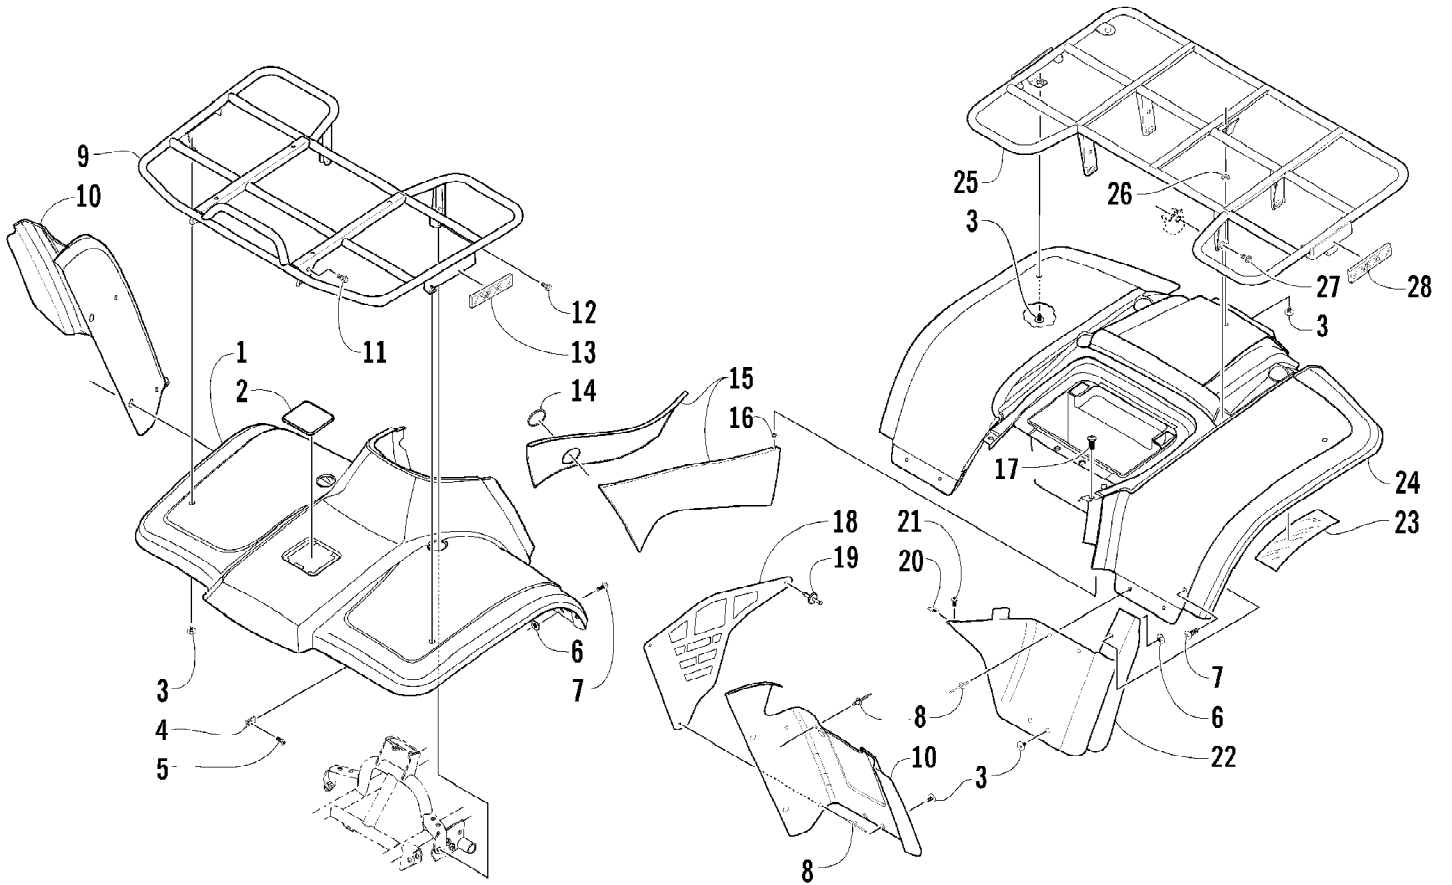

2005 ATV 250 4X4 GREEN (A2005ATE4AUSG)  
AUXILIARY BRAKE ASSEMBLY

Page 4 of 85

Ref #	Part Number	Qty	S/P/F	Description
1	0502-372	1	/P	Auxiliary Brake Assembly (inc. 2)
2	0402-958	2	/P	Pad, Brake
3	8408-825	2		Screw, Cap
4	0402-379	1		Wire Form, Cable
5	0487-010	1		Cable, Brake - Rear
6	0502-056	1		Bracket, Brake Switch
7	0423-165	1		Nut
8	0406-562	1		Axle, Brake Lever
9	8476-616	2		Screw, Cap
10	0502-409	1	/P	Spring, Brake Lever
11	0423-027	1		Washer, Brake Lever
12	0623-237	1	/P	Ring, Snap
13	0670-183	2		O-Ring
14	0502-095	1	/P	Lever, Brake

2005 ATV 250 4X4 GREEN (A2005ATE4AUSG)  
CAM CHAIN ASSEMBLY

Page 8 of 85

Ref #	Part Number	Qty	S/P/F	Description
1	3402-398	1		Chain, Camshaft
2	3402-399	1	S	Guide, Camshaft Chain
3	3402-400	1		Tensioner, Camshaft Chain
4	3003-188	1	S/P	Washer
5	3423-074	1		Screw, Cap
6	3402-283	1		Adjuster, Tensioner - Assembly (inc. 7-10)
7	3402-284	1		Spring
8	3402-285	1		Plug
9	3402-286	1		Bar
10	3423-286	1		O-Ring
11	3402-287	1		Gasket, Adjuster
12	3004-576	2	S	Screw, Cap