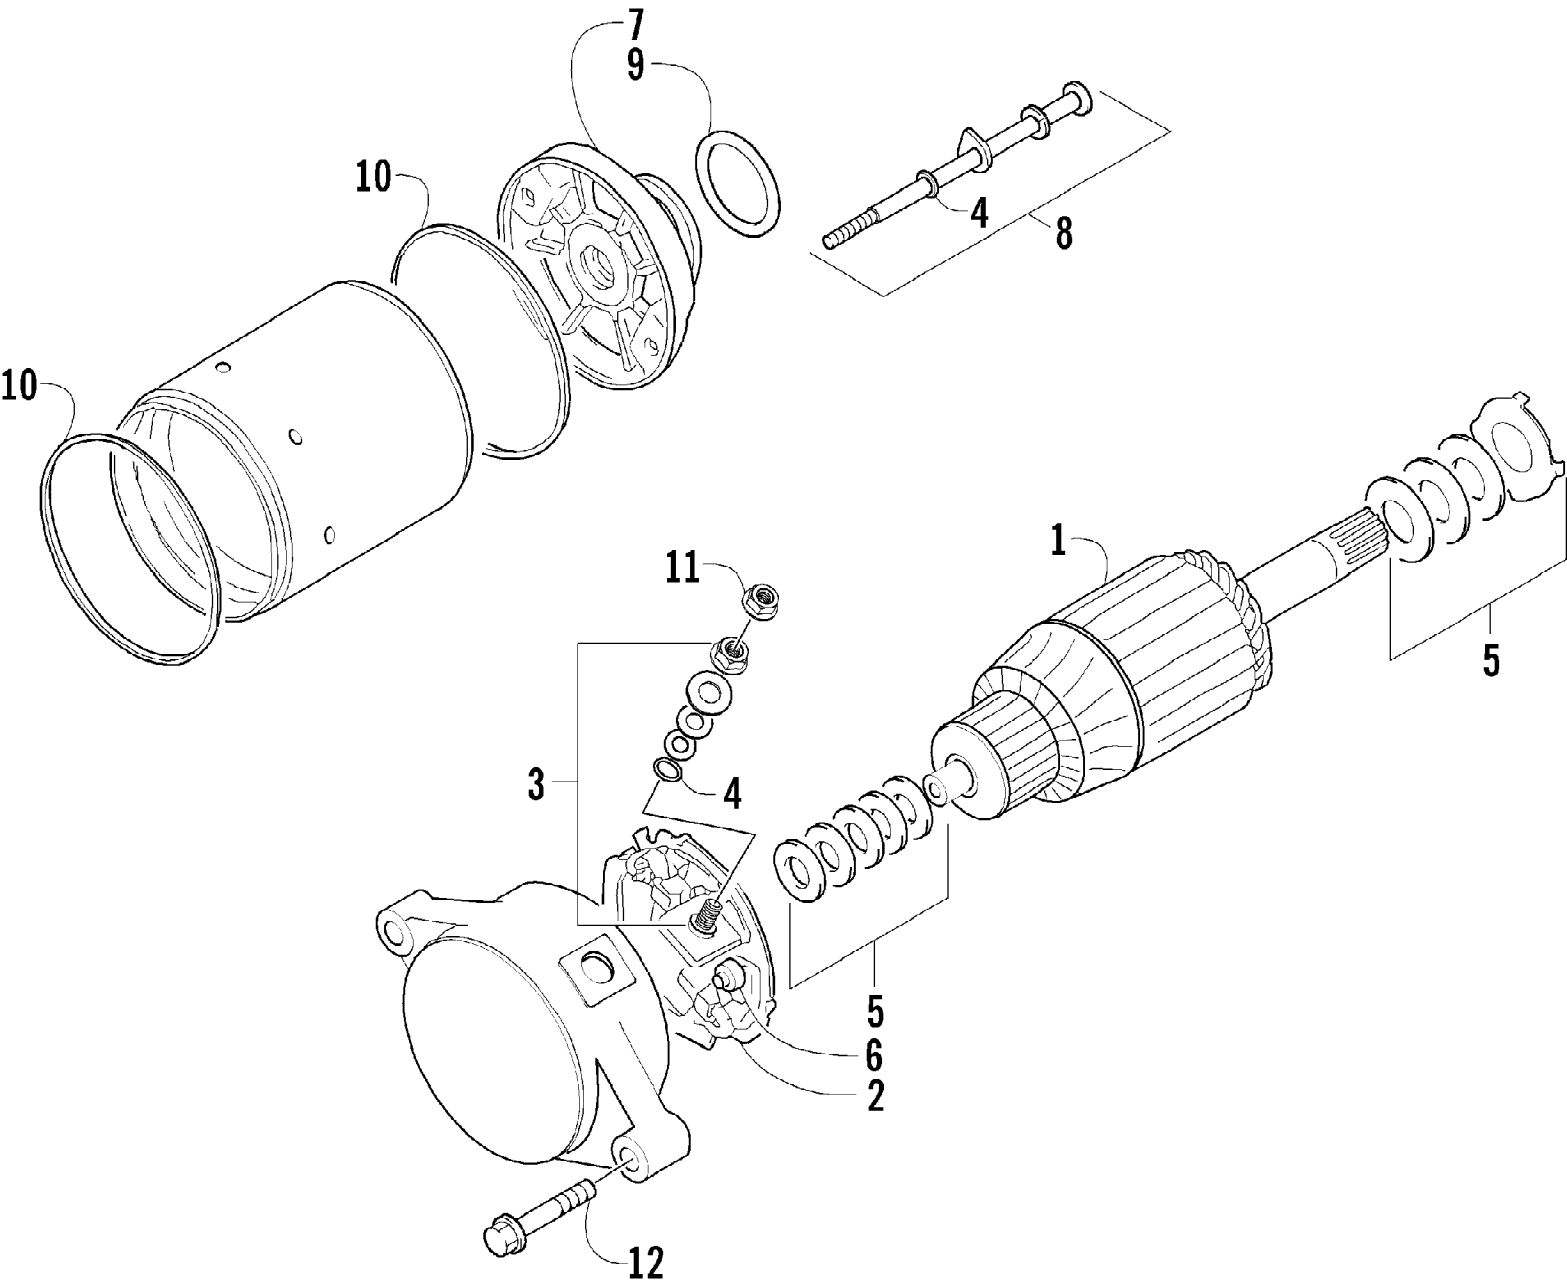

2005 ATV 250 4X4 GREEN (A2005ATE4AUSG)
STARTER MOTOR ASSEMBLY

2005 ATV 250 4X4 GREEN (A2005ATE4AUSG)
STARTER MOTOR ASSEMBLY

Page 75 of 85

Ref #	Part Number	Qty	S/P/F	Description
	3545-003	1	S	Complete Starter Motor Assembly
1	3008-554	1		Armature
2	3008-550	1		Holder Set, Brush
3	3008-549	1		Terminal Set, Brush (inc. one No. 4)
4	3008-164	3		O-Ring
5	3008-099	1		Washer Set
6	3008-551	2		Spring, Brush
7	3008-552	1		Bracket, Front - Assembly
8	3423-289	2		Through-Bolt Set (inc. two No. 4)
9	3423-272	1		O-Ring
10	3008-553	2	/P	O-Ring
11	3423-195	1	/P	Nut
12	3004-756	2	S	Screw, Cap