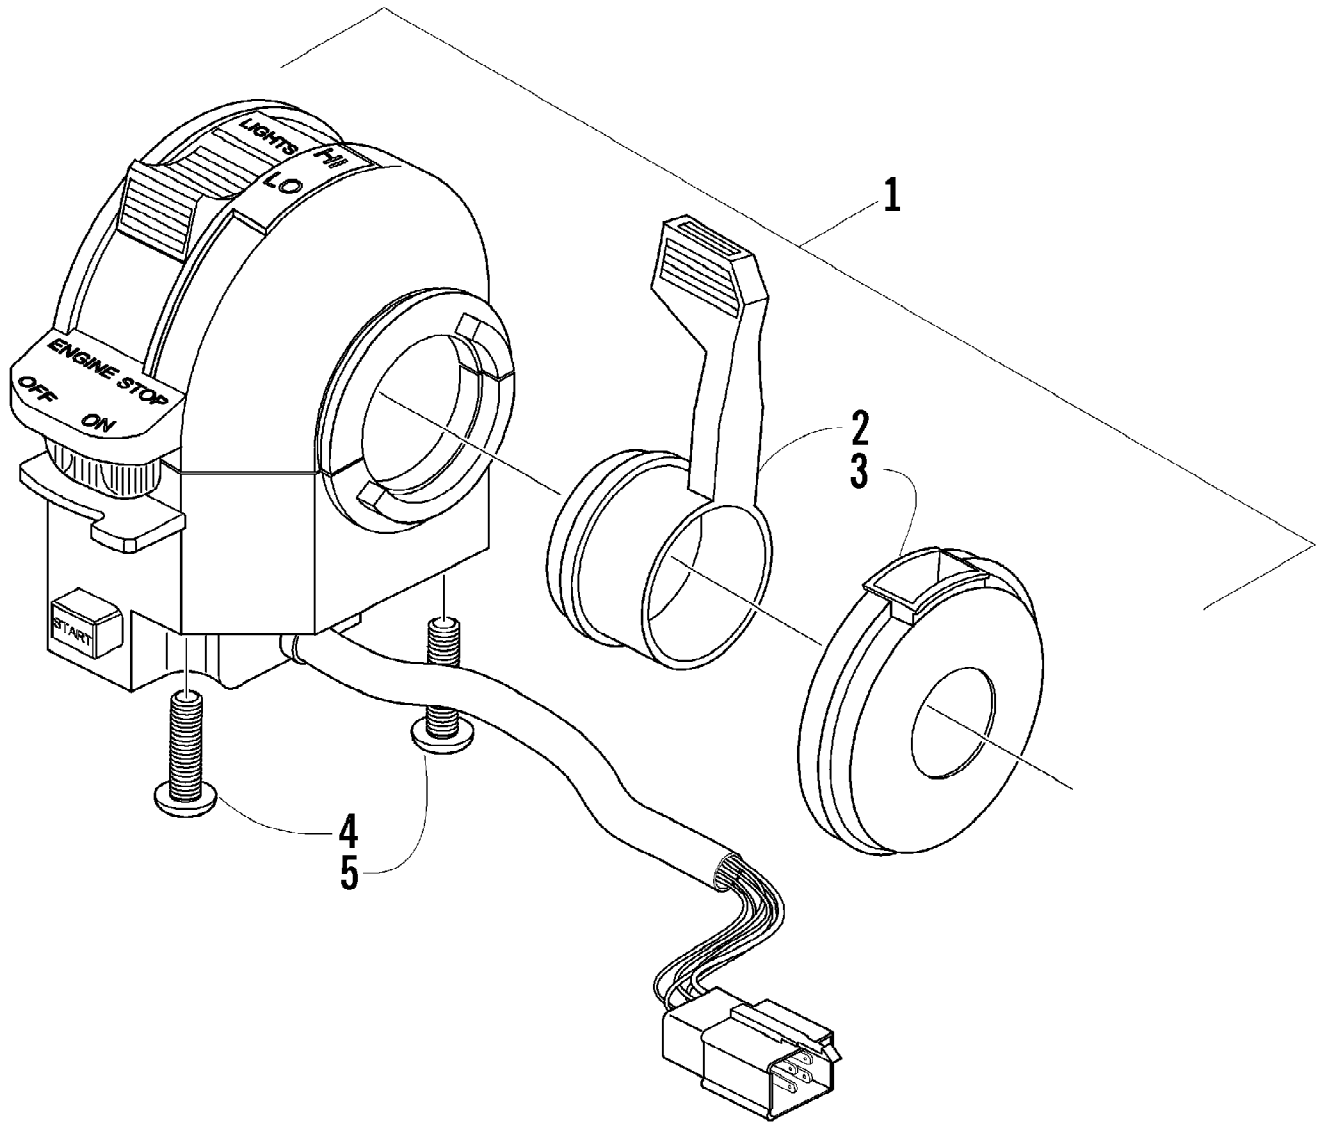

2005 ATV 250 4X4 GREEN (A2005ATE4AUSG)
CONTROL SWITCH HOUSING ASSEMBLY

Page 16 of 85

Ref #	Part Number	Qty	S/P/F	Description
1	3509-001	1	S	Switch, Control - Assembly (inc. 2-5)
2	3409-009	1		Lever, Choke
3	3409-010	1		Cover, Choke Lever
4	3423-196	1		Screw, Cap
5	3423-197	1		Screw, Cap