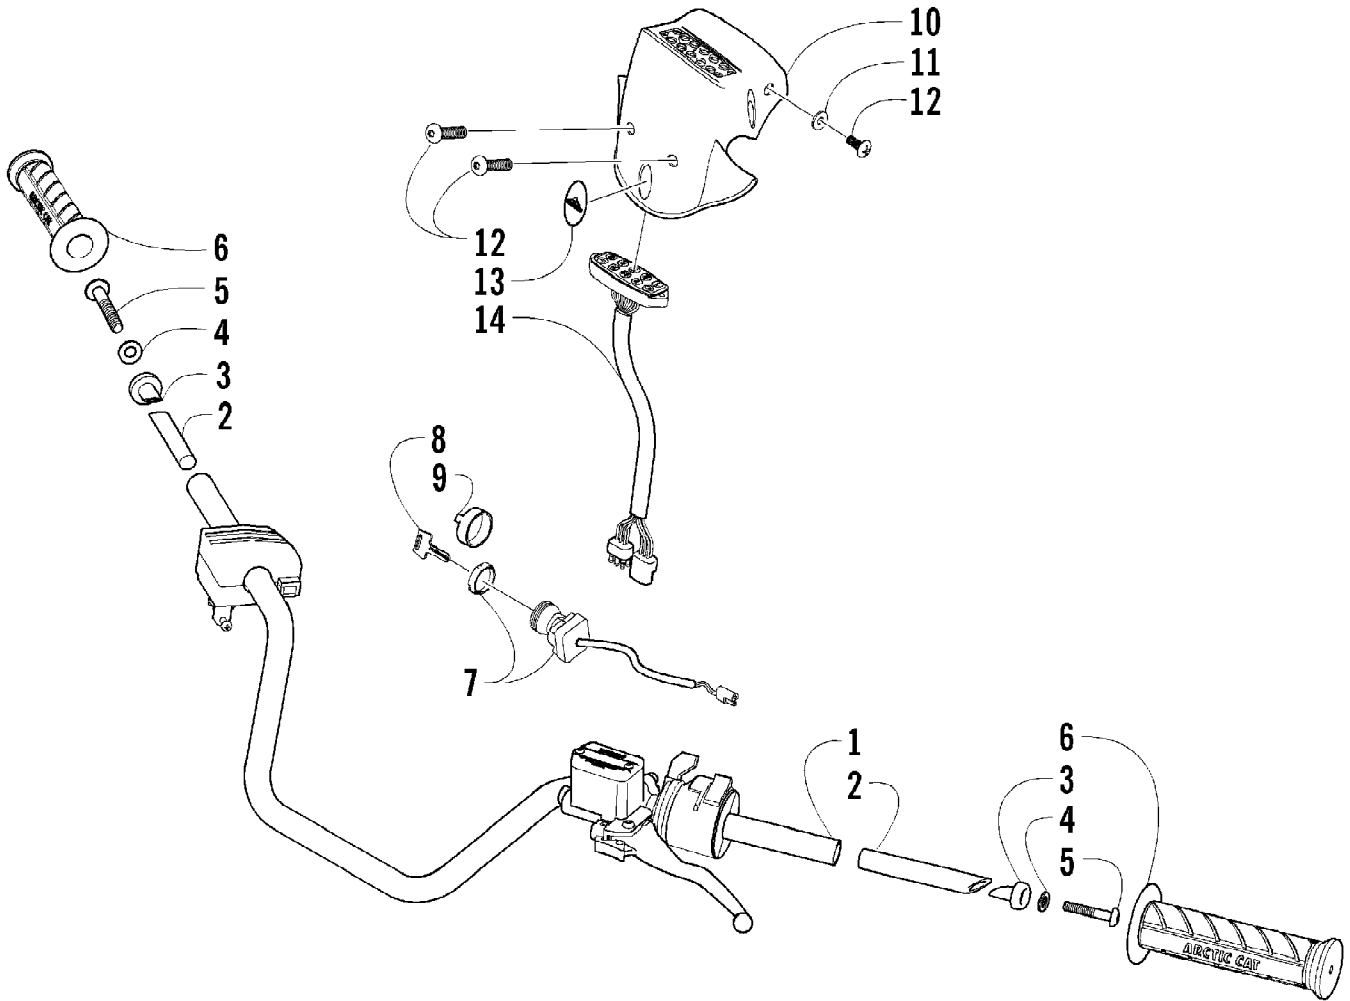

2005 ATV 250 4X4 GREEN (A2005ATE4AUSG)
HANDLEBAR ASSEMBLY

Page 45 of 85

Ref #	Part Number	Qty	S/P/F	Description
1	0505-427	1		Tube, Handlebar
2	0405-148	2		Plug, Handlebar
3	0405-149	2		End Cap, Handlebar
4	8050-247	2	/P	Washer
5	8477-845	2		Screw, Machine
6	0405-147	2		Grip, Handlebar
7	3430-040	1		Switch, Ignition - Assembly (inc. 8)
8	3409-007	1	/P	Key, Ignition - Blank (C Series)
8	3409-011	1		Key, Ignition - Blank (D Series)
8	3409-012	1		Key, Ignition - Blank (E Series)
8	3409-013	1		Key, Ignition - Blank (F Series)
9	0409-013	1		Cover, Key
10	0405-063	1		Housing, Instrument
11	0423-052	1		Collar, Body
12	8477-616	3		Screw, Machine
13	0405-042	1		Plug, Instrument Pod
14	0420-035	1	/P	Panel, LED