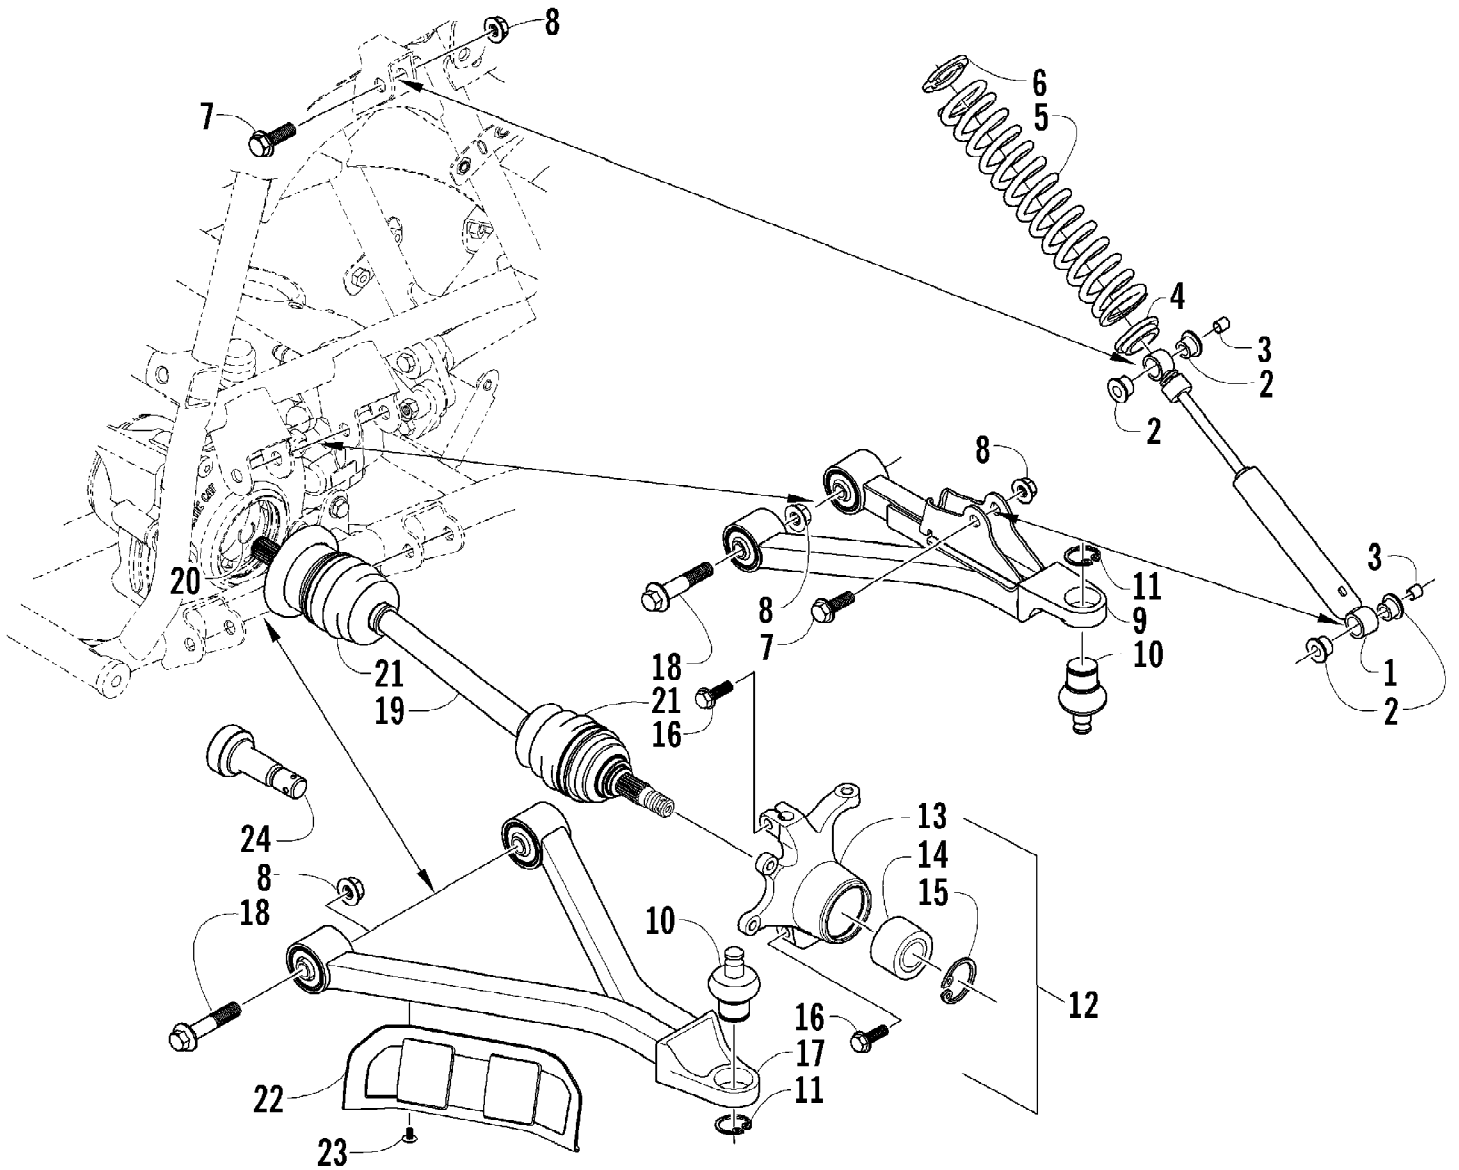

2005 ATV 250 4X4 GREEN (A2005ATE4AUSG)
FRONT SUSPENSION ASSEMBLY

2005 ATV 250 4X4 GREEN (A2005ATE4AUSG)
FRONT SUSPENSION ASSEMBLY

Ref #	Part Number	Qty	S/P/F	Description
1	0403-036	2		Shock Absorber - Front (inc. 2-3)
2	0604-310	8		Bushing, Shock Absorber
3	0403-028	4		Sleeve, Shock
4	0403-104	2		Retainer, Spring - Lower
5	0403-037	2		Spring, Shock Absorber
6	1603-889	2	/P	Retainer, Spring
7	8409-040	4		Screw, Cap
8	8428-002	12		Nut, Lock
9	0503-184	1	/P	A-Arm, Upper Right - Assembly (inc. 10-11)
9	0503-185	1	/P	A-Arm, Upper Left - Assembly (inc. 10-11)
10	0405-115	4	/P	Ball Joint - Front
11	0423-009	4	/P	Clip, Ball Joint
12	0505-446	1	/P	Knuckle - Assembly - Right (inc. 13-15)
12	0505-447	1	/P	Knuckle - Assembly - Left (inc. 13-15)
13	0	1		Knuckle, Steering - Right Not a Service Part
13	0	1		Knuckle, Steering - Left Not a Service Part
14	1402-027	2	S/P	Bearing, Wheel Hub - Front
15	0423-423	2		Ring, Retaining
16	8409-030	4		Screw, Cap
17	0503-187	1	/P	A-Arm, Lower Right (inc. 10-11)
17	0503-186	1	/P	A-Arm, Lower Left (inc. 10-11)
17	0503-188	1	/P	A-Arm, Lower Right (inc. 10-11)
17	0503-189	1	/P	A-Arm, Lower Left (inc. 10-11)
18	8409-060	8		Screw, Cap
19	0502-539	2		Axle, Drive - Front (inc. 19-20)
20	0441-400	2	S	Clip, Retaining
21	0436-276	2	S	Repair Kit, Boot - Front Axle
22	0406-656	2		Guard, Boot - Front Axle
23	0423-101	4		Screw, Body
24	0	2	F	Axle, Stub