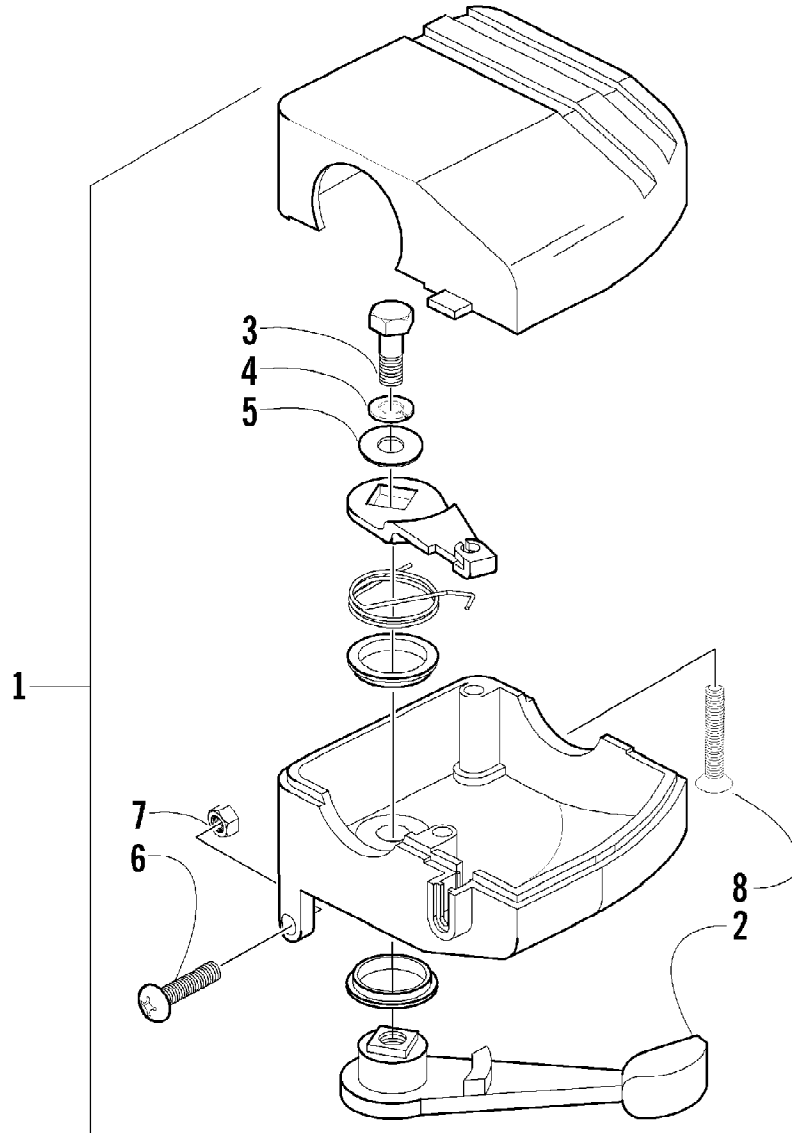

2005 ATV 250 4X4 GREEN (A2005ATE4AUSG)
THROTTLE CASE ASSEMBLY

Page 81 of 85

Ref #	Part Number	Qty	S/P/F	Description
1	3509-003	1	/P	Case, Throttle - Assembly (inc. 2-8)
2	3409-001	1		Lever
3	3004-533	1	S/P	Screw, Cap
4	3004-447	1	/P	Washer, Lock
5	3003-030	1	/P	Washer
6	3423-014	1		Screw
7	3423-327	1		Nut
8	3423-199	2		Screw