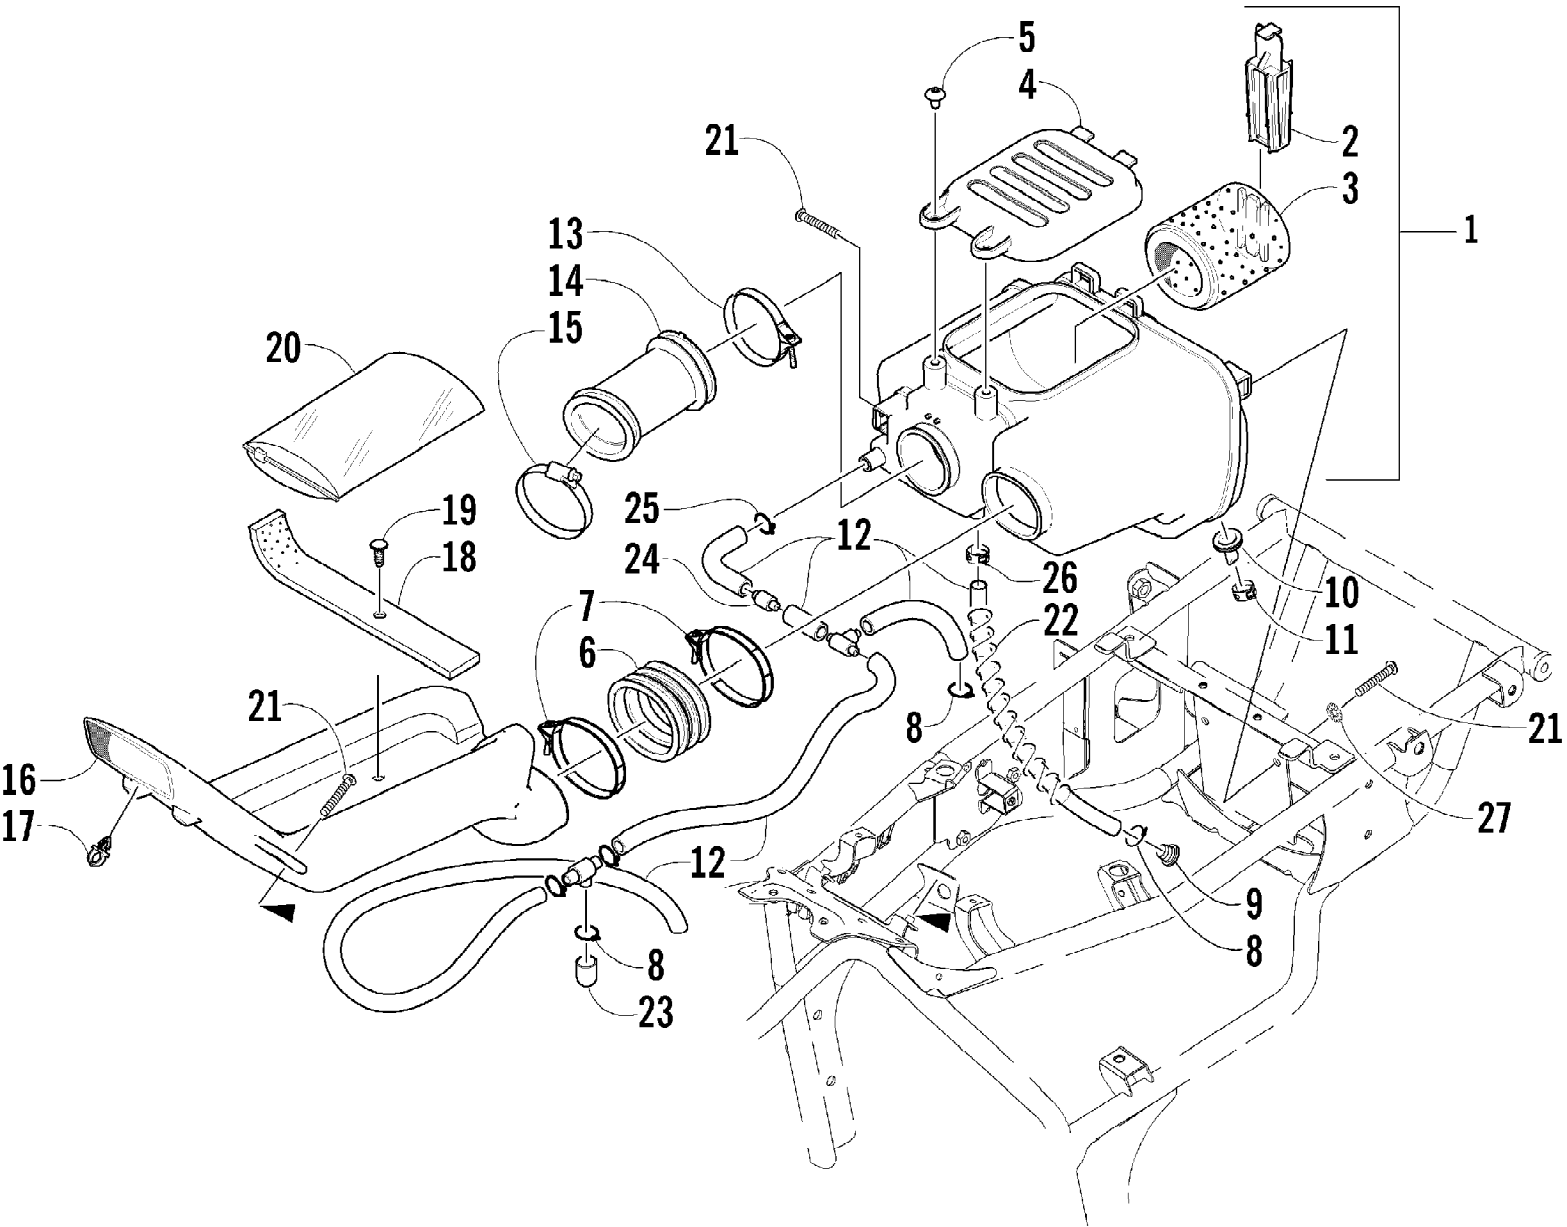

2005 ATV 250 4X4 GREEN (A2005ATE4AUSG)
AIR INTAKE ASSEMBLY

2005 ATV 250 4X4 GREEN (A2005ATE4AUSG)
AIR INTAKE ASSEMBLY

Page 2 of 85

Ref #	Part Number	Qty	S/P/F	Description
1	3570-001	1	/P	Intake, Air - Assembly (inc. 2-7)
2	3402-330	1		Slider, Retainer - Filter
3	0470-421	1		Filter, Air Cleaner
4	3402-331	1		Cap
5	8477-610	2		Screw, Machine
6	3423-329	1		Joint
7	3423-311	2		Clamp
8	3423-313	5		Clamp, Hose
9	0423-127	1		Plug, Drain
10	0470-442	1	/P	Valve, Air Cleaner
11	0423-071	1		Clamp
12	3470-004	1		Tube, Crankcase Breather
13	3402-236	1	/P	Clamp
14	0470-347	1		Boot, Air Cleaner
15	0423-317	1	/P	Clamp
16	0570-062	1		Snorkel, Air Intake - Assembly (inc. 17-19)
17	0623-101	1		Clip, Routing
18	0406-379	1	/P	Strap, Tool Kit
19	0606-586	1		Clip, Retaining
20	0444-122	1	S/P	Kit, Tool
21	8476-616	5		Screw, Cap
22	0423-128	1		Spring, Vent Tube
23	3402-334	1		Plug, Breather
24	3470-002	1		Valve, Check
25	3423-424	1		Clip, Air Cleaner
26	0423-047	1		Clamp, Hose
27	8053-212	1	/P	Washer, External Tooth Lock