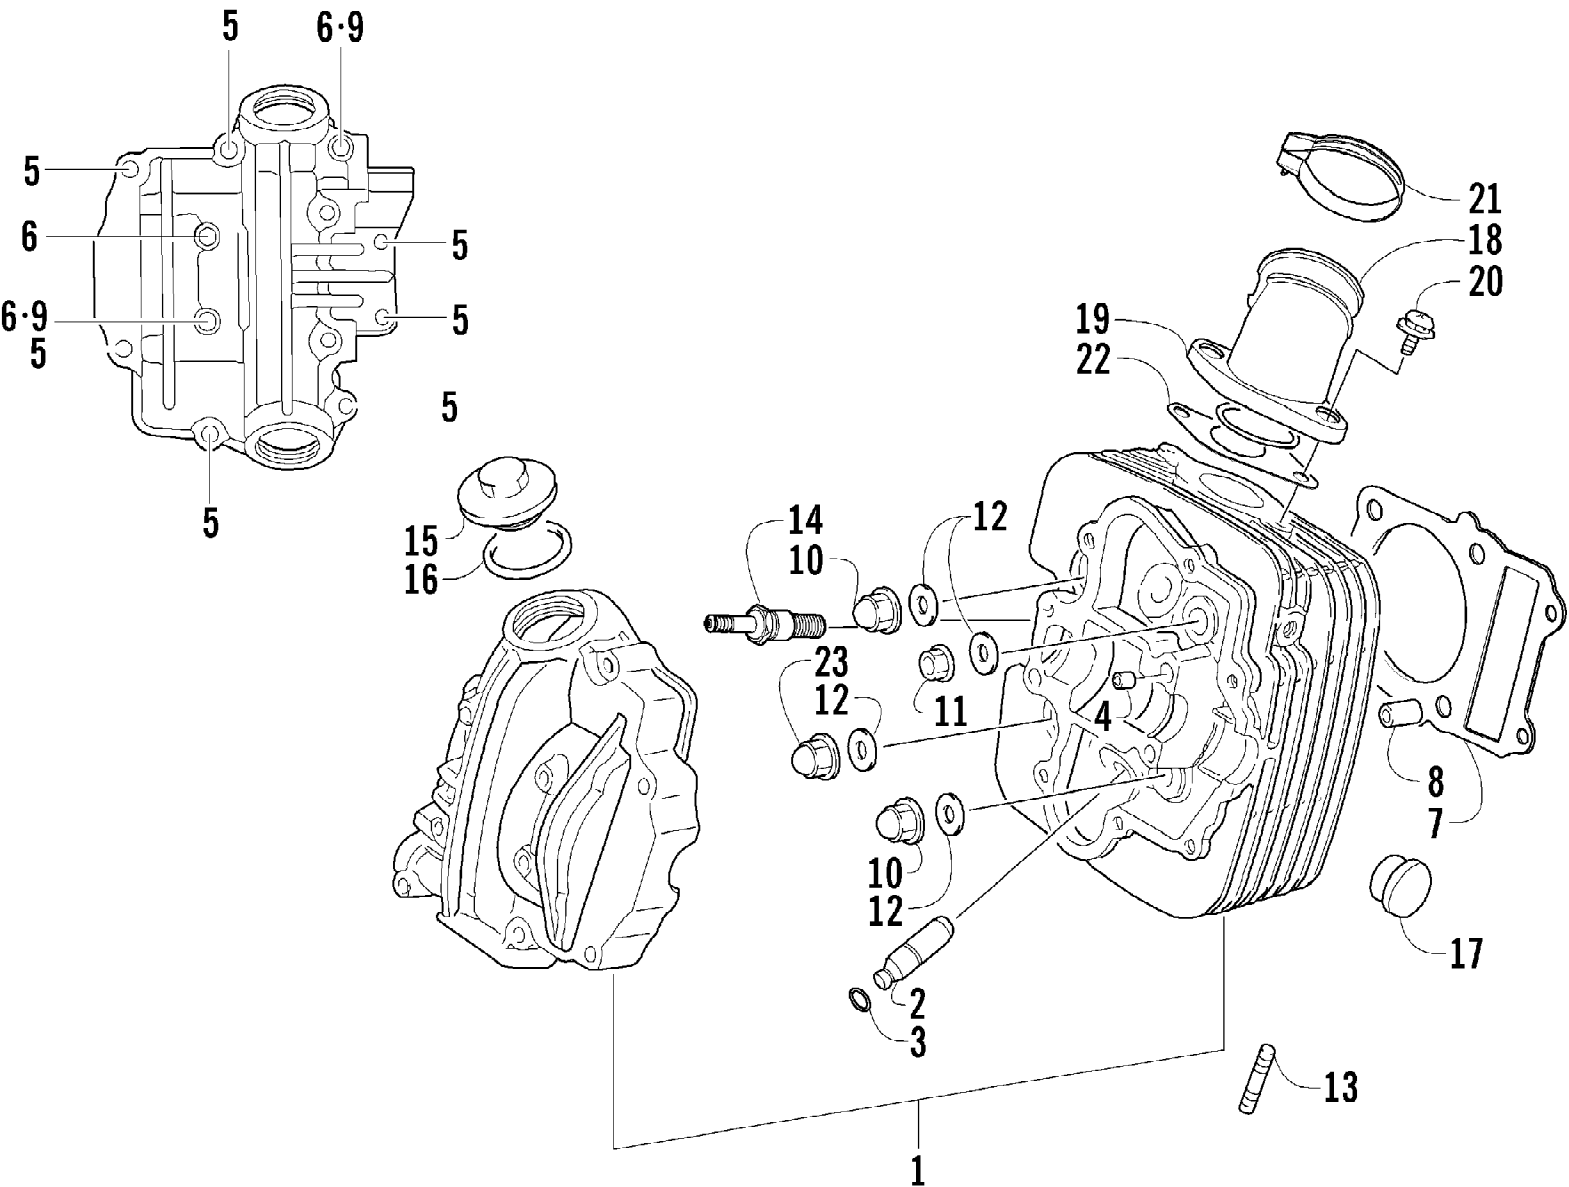

2005 ATV 250 4X4 GREEN (A2005ATE4AUSG)
CYLINDER HEAD ASSEMBLY

2005 ATV 250 4X4 GREEN (A2005ATE4AUSG)
CYLINDER HEAD ASSEMBLY

Page 26 of 85

Ref #	Part Number	Qty	S/P/F	Description
1	3402-407	1		Head, Cylinder - Assembly (inc. 2-6)
2	3402-247	2		Guide, Valve
3	3423-068	2		Ring, Valve Guide
4	3423-043	2	/P	Pin, Dowel
5	3004-426	7	S	Screw, Cap
6	3423-304	3	S	Screw, Cap
7	3402-408	1		Gasket, Cylinder Head
8	3004-822	2		Pin, Dowel
9	3003-290	2	/P	Gasket
10	3423-257	2		Nut
11	3004-326	1	S/P	Nut
12	3005-243	4		Gasket
13	3004-279	2	S/P	Bolt, Stud
14	0217-713	1		Spark Plug (NGK DR7EA)
15	3402-249	2		Cap, Inspection
16	3423-275	2		O-Ring
17	3402-213	1		Plug, Head
18	3402-533	1	/P	Pipe, Intake
19	3423-276	1		O-Ring
20	3423-305	2	S	Screw
21	0423-317	1	/P	Clamp
22	3402-298	1		Gasket, Intake Pipe
23	3004-326	1	S/P	Nut