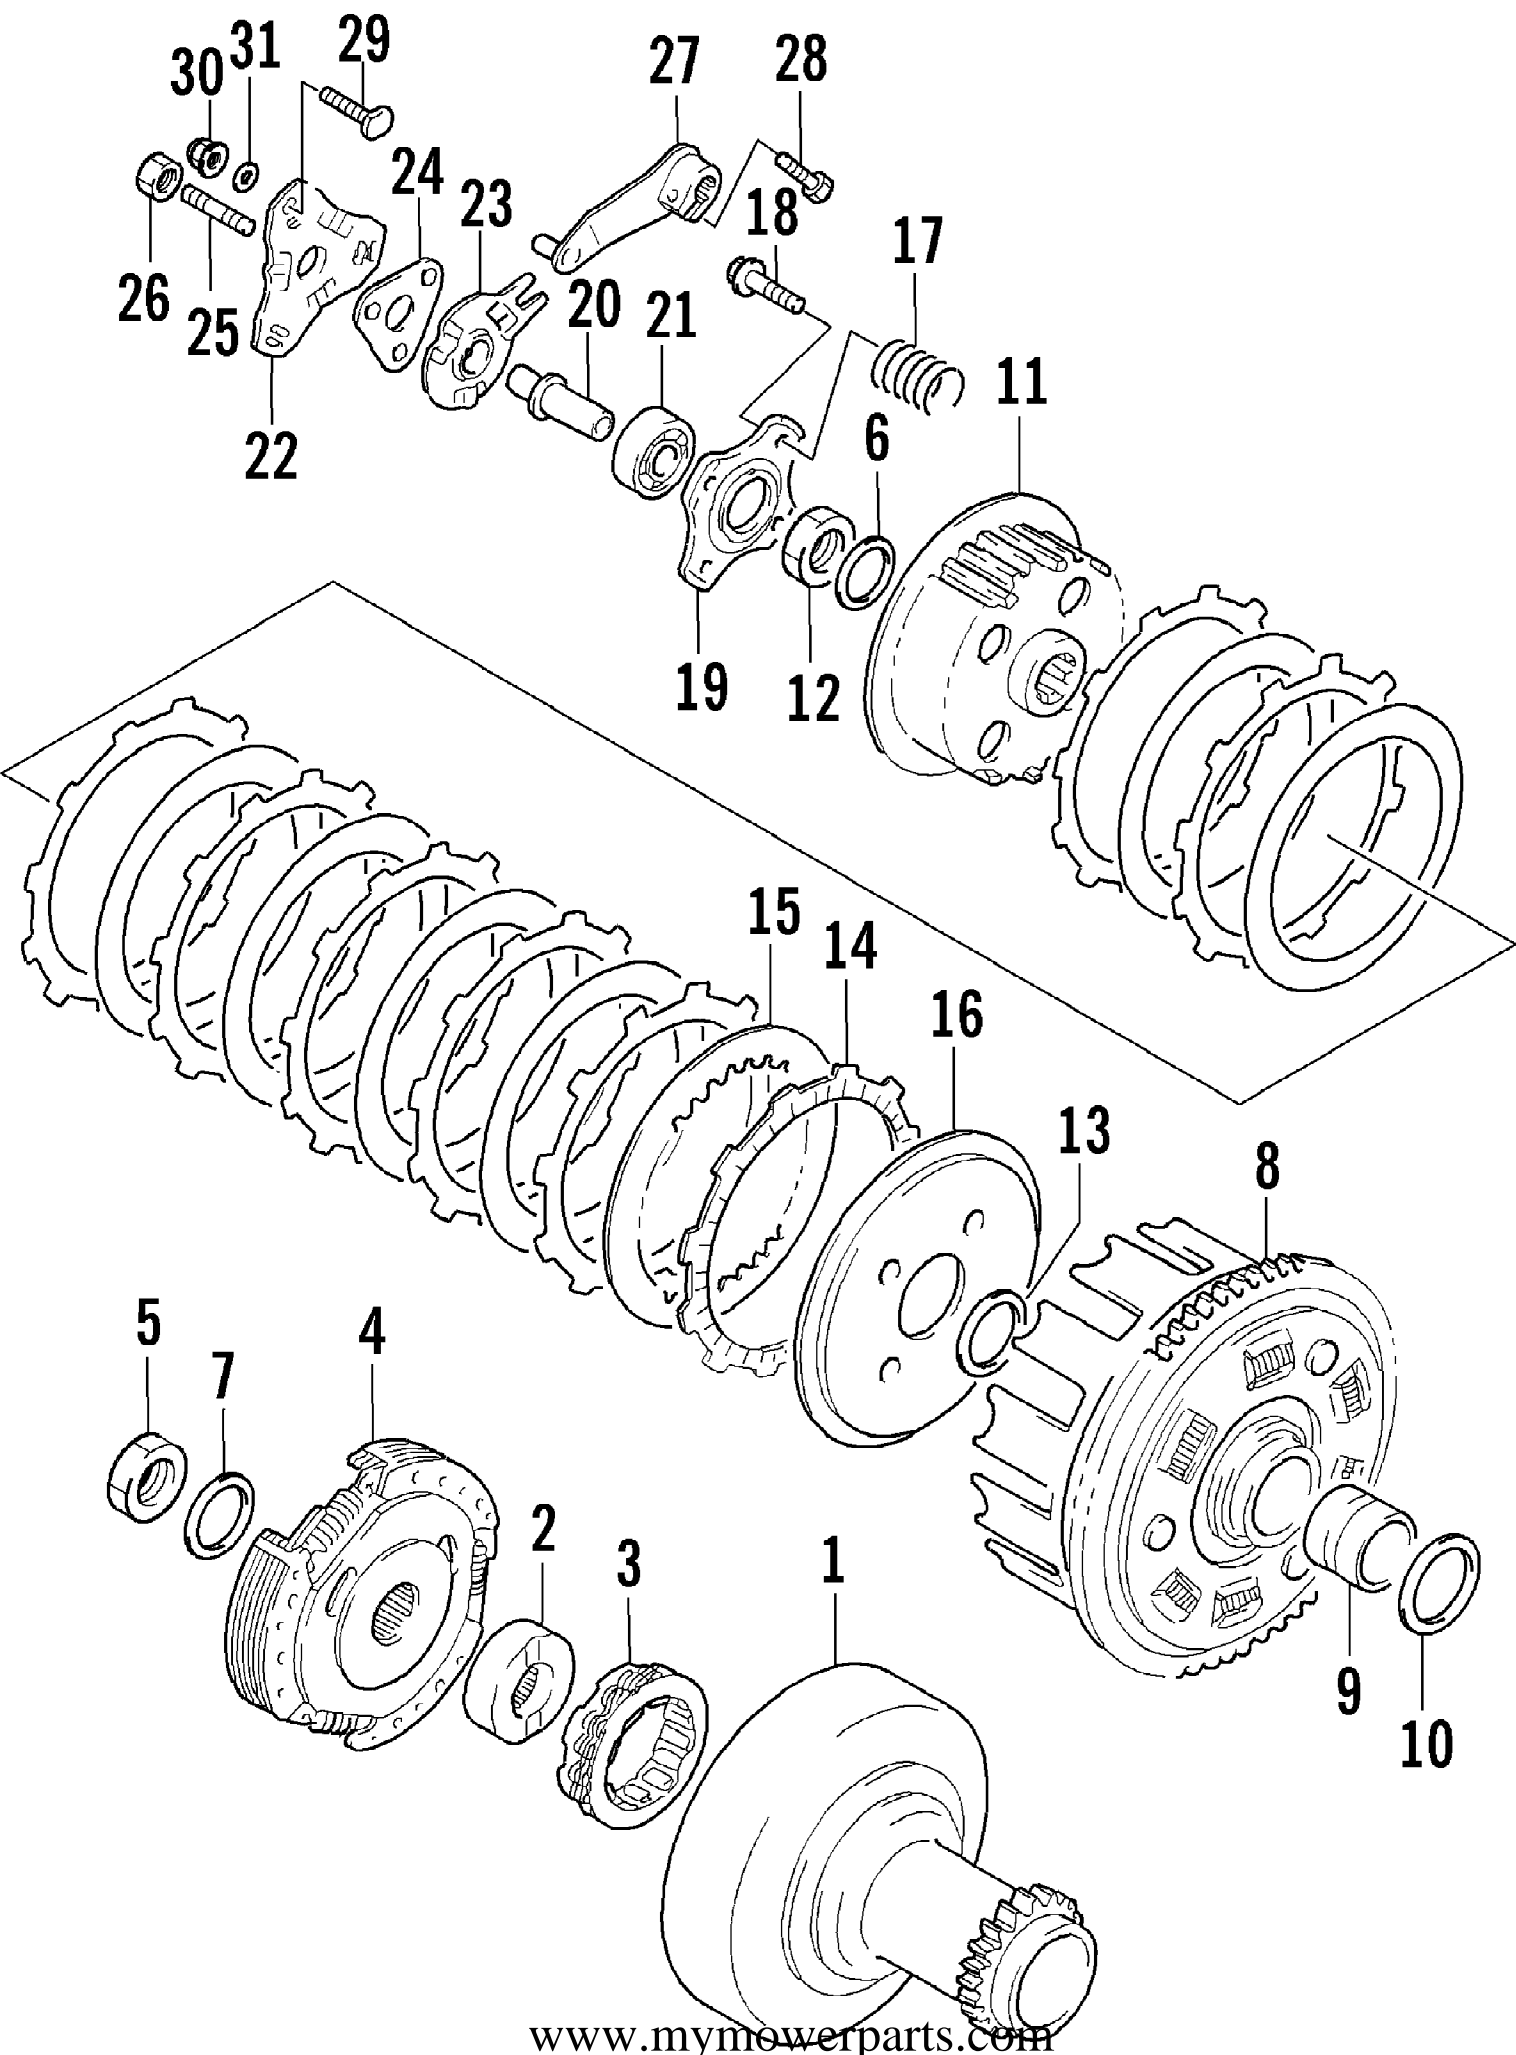

2005 ATV 250 4X4 GREEN (A2005ATE4AUSG)
CLUTCH ASSEMBLY

Ref #	Part Number	Qty	S/P/F	Description
1	3446-253	1	/P	Gear, Primary Drive
2	3446-129	1		Race, Inner
3	3446-122	1		Clutch, One Way
4	3446-257	1		Clutch Assembly
5	3423-253	1		Nut
6	3423-032	1		Washer, Lock
7	3423-260	1	S	Washer, Lock
8	3446-254	1		Gear, Primary - Assembly
9	3402-206	1		Spacer
10	3402-211	1		Washer
11	3446-255	1		Hub, Clutch
12	3423-254	1		Nut
13	3423-316	1		Washer
14	3446-124	7		Plate, Drive
15	3446-125	6		Plate, Driven
16	3446-256	1		Plate, Clutch Pressure
17	3402-239	4		Spring
18	3004-341	4	S/P	Screw, Cap
19	3446-127	1		Plate, Release
20	3446-130	1		Rod, Push
21	3402-043	1	/P	Bearing
22	3446-133	1		Guide, Ball - Outer
23	3446-131	1		Guide, Ball - Inner
24	3446-134	1		Ball, Release
25	3423-248	1		Screw, Adjuster
26	3423-022	1		Nut, Adjuster
27	3446-132	1		Arm, Release
28	3423-125	1	S	Screw, Cap
29	3423-245	3		Screw, Cap
30	0693-316	3	S	Nut
31	3003-290	3	/P	Seal, Cap Screw