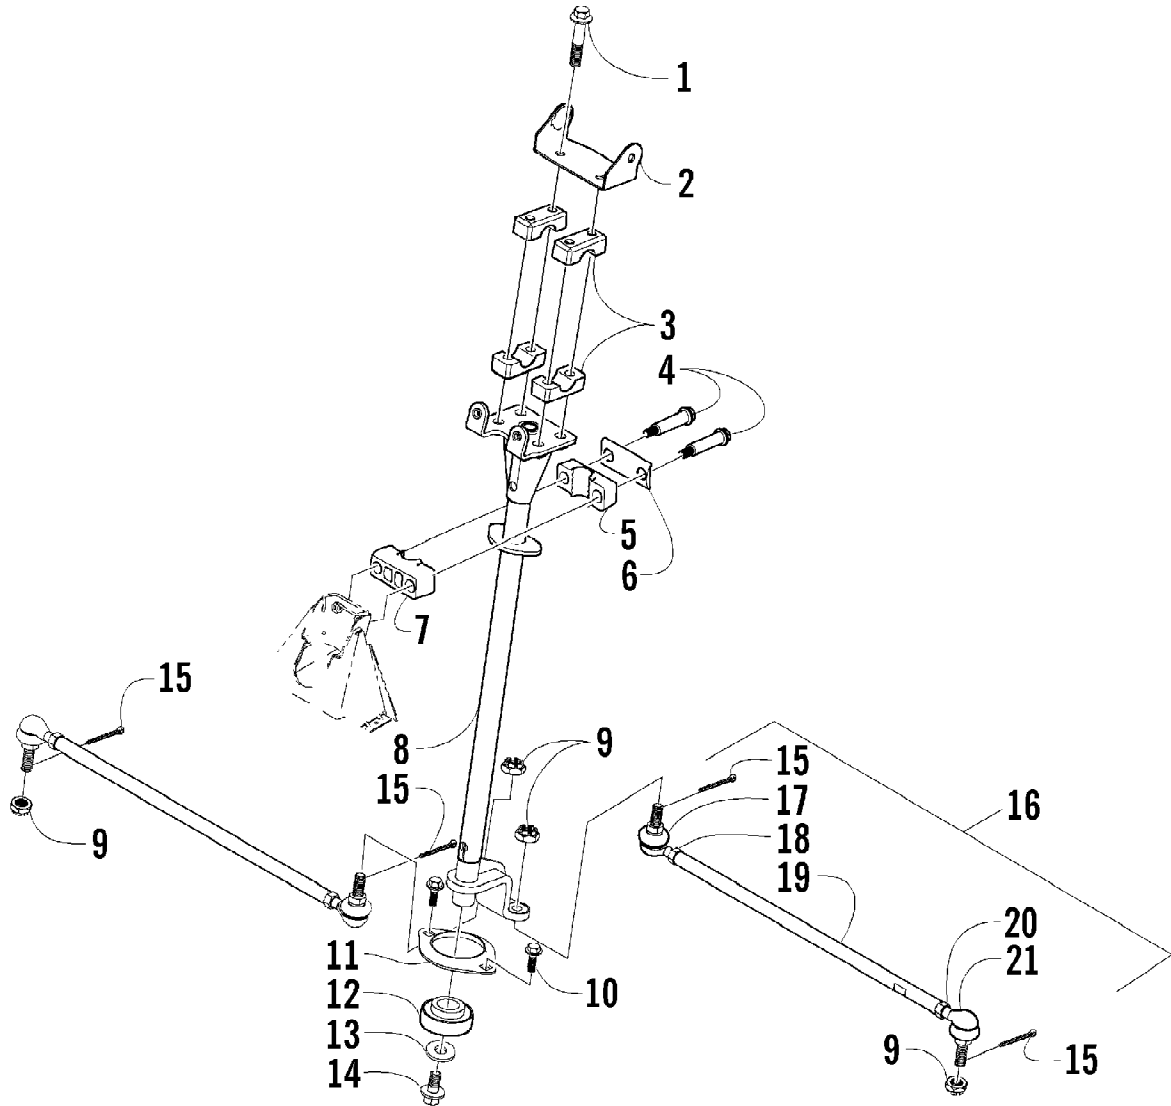

2005 ATV 250 4X4 GREEN (A2005ATE4AUSG)
STEERING POST ASSEMBLY

Page 77 of 85

Ref #	Part Number	Qty	S/P/F	Description
1	8408-860	4		Screw, Cap
2	0506-348	1	/P	Bracket, Key Switch
3	0405-035	4		Cap, Steering Adjuster
4	0423-505	2		Screw, Shoulder
5	0405-139	1		Housing, Upper
6	0405-166	1		Cap, Housing
7	0405-138	1		Housing, Lower
8	0505-431	1	/P	Post, Steering
9	0423-157	4		Nut, Lock
10	8408-816	2		Screw, Cap
11	0602-233	1		Flange, Bearing
12	0405-052	1		Bearing, Steering
13	0423-073	1		Washer
14	8409-020	1	/P	Screw, Cap
15	0623-175	4		Pin, Cotter
16	0505-072	2	/P	Tie Rod, Assembly (inc. 17-21)
17	0405-083	2	S	Ball Joint, Tie Rod - Left
18	0423-013	2		Nut - Left
19	0405-032	2		Tie Rod
20	8420-002	2	/P	Nut - Right
21	0405-082	2	S	Ball Joint, Tie Rod - Right