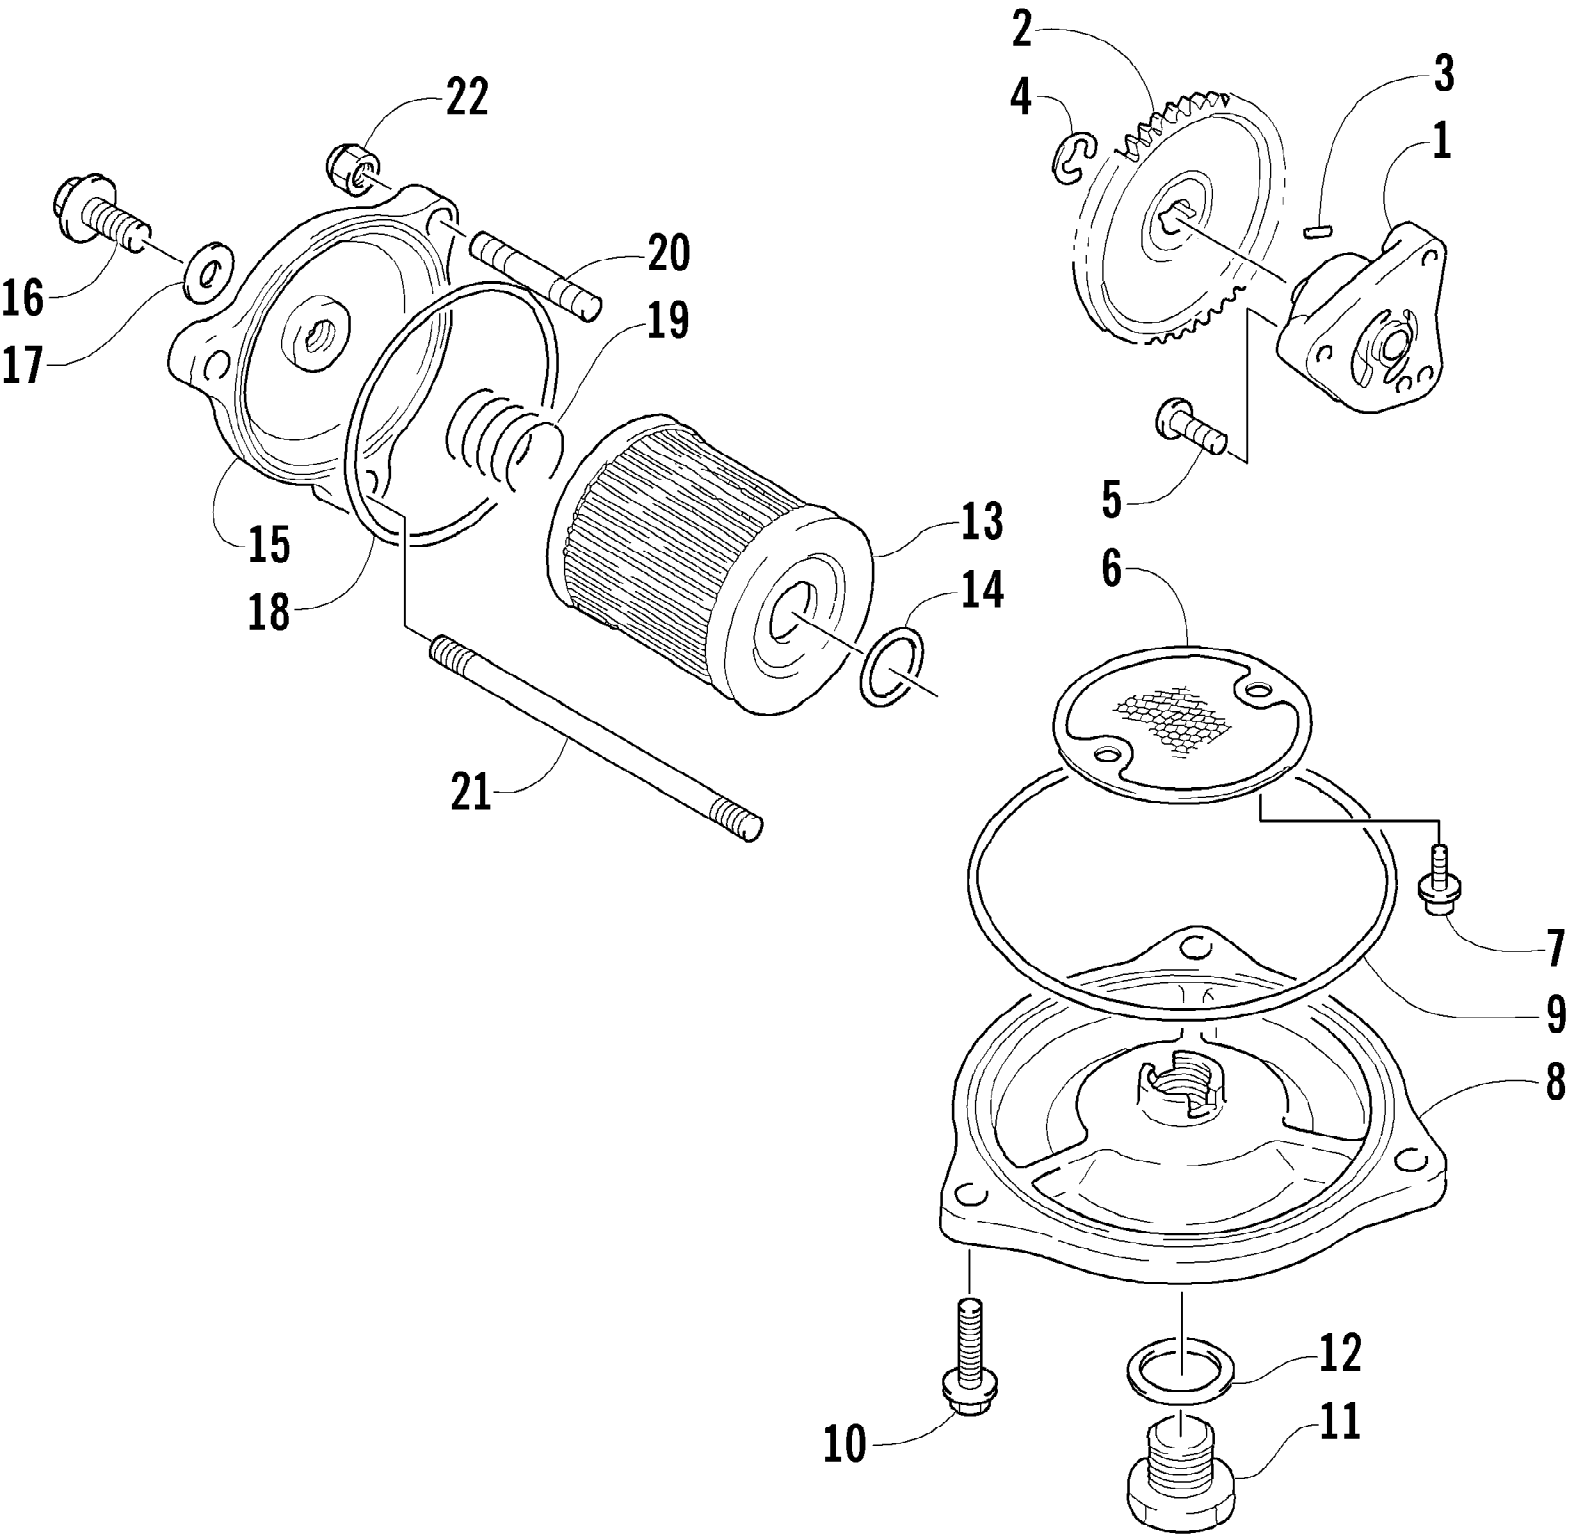

2005 ATV 250 4X4 GREEN (A2005ATE4AUSG)  
OIL PUMP ASSEMBLY

2005 ATV 250 4X4 GREEN (A2005ATE4AUSG)  
OIL PUMP ASSEMBLY

Page 55 of 85

Ref #	Part Number	Qty	S/P/F	Description
1	3445-017	1		Pump, Oil
2	3402-302	1		Gear, Driven
3	3423-285	1		Pin
4	3423-168	1	S	Circlip
5	3004-402	3	S/P	Screw, Cap
6	3402-304	1		Strainer, Oil
7	0693-389	2	S	Screw, Cap
8	3402-305	1		Cap, Oil Strainer
9	3423-278	1		O-Ring
10	3004-507	3	S	Screw, Cap
11	3402-037	1		Plug, Drain
12	3402-012	1		Gasket
13	3436-005	1		Filter, Oil
14	3423-270	1		O-Ring
15	3402-303	1		Cap, Oil Filter
16	3004-705	1	S	Plug, Oil Check
17	3005-242	1		Gasket
18	3423-277	1		O-Ring
19	3402-238	1		Spring
20	3423-314	2	S	Bolt, Stud
21	3004-543	1	S	Bolt, Stud
22	3423-315	3	S	Nut