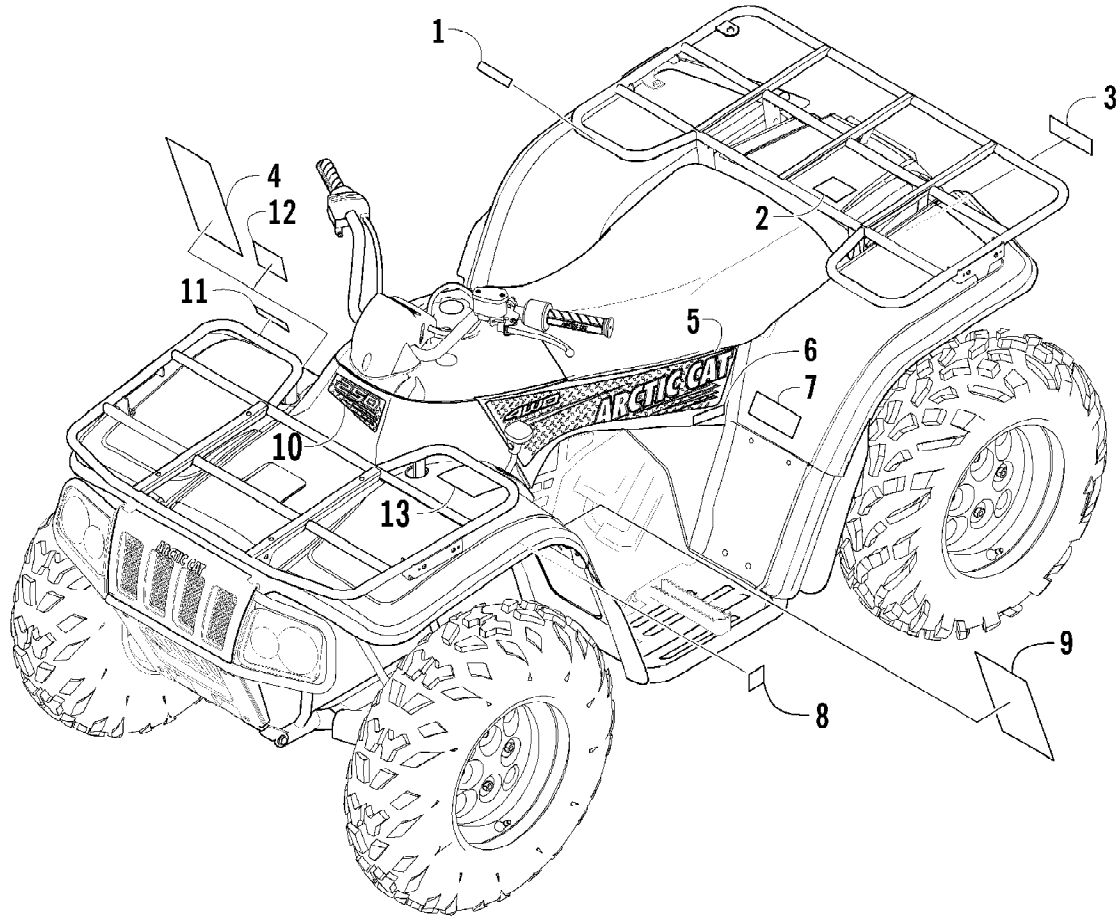

2005 ATV 250 4X4 GREEN (A2005ATE4AUSG)
DECALS

Page 28 of 85

Ref #	Part Number	Qty	S/P/F	Description
1	0411-648	1		Decal, Warning - Rear Rack Load
2	0411-435	1		Decal, Passenger
3	0411-269	1		Decal, Warning - Towing
4	0411-008	1	/P	Decal, Warning - Reverse/Pre-Ride
5	0411-776	1		Decal, Side - Right
5	0411-777	1		Decal, Side - Left
6	0411-586	1		Decal, Hi/Low Range
7	0411-430	1		Decal, Warning - Tire Pressure
8	0411-086	1		Decal, Shift Pattern
9	0411-218	1		Decal, Warning - General
10	0411-766	1		Decal, Front
11	0411-576	1		Decal, Warning - Front Rack Load
12	0411-835	1		Decal, Warning - Turn/Hill
13	0411-401	1		Decal, Warning - Age