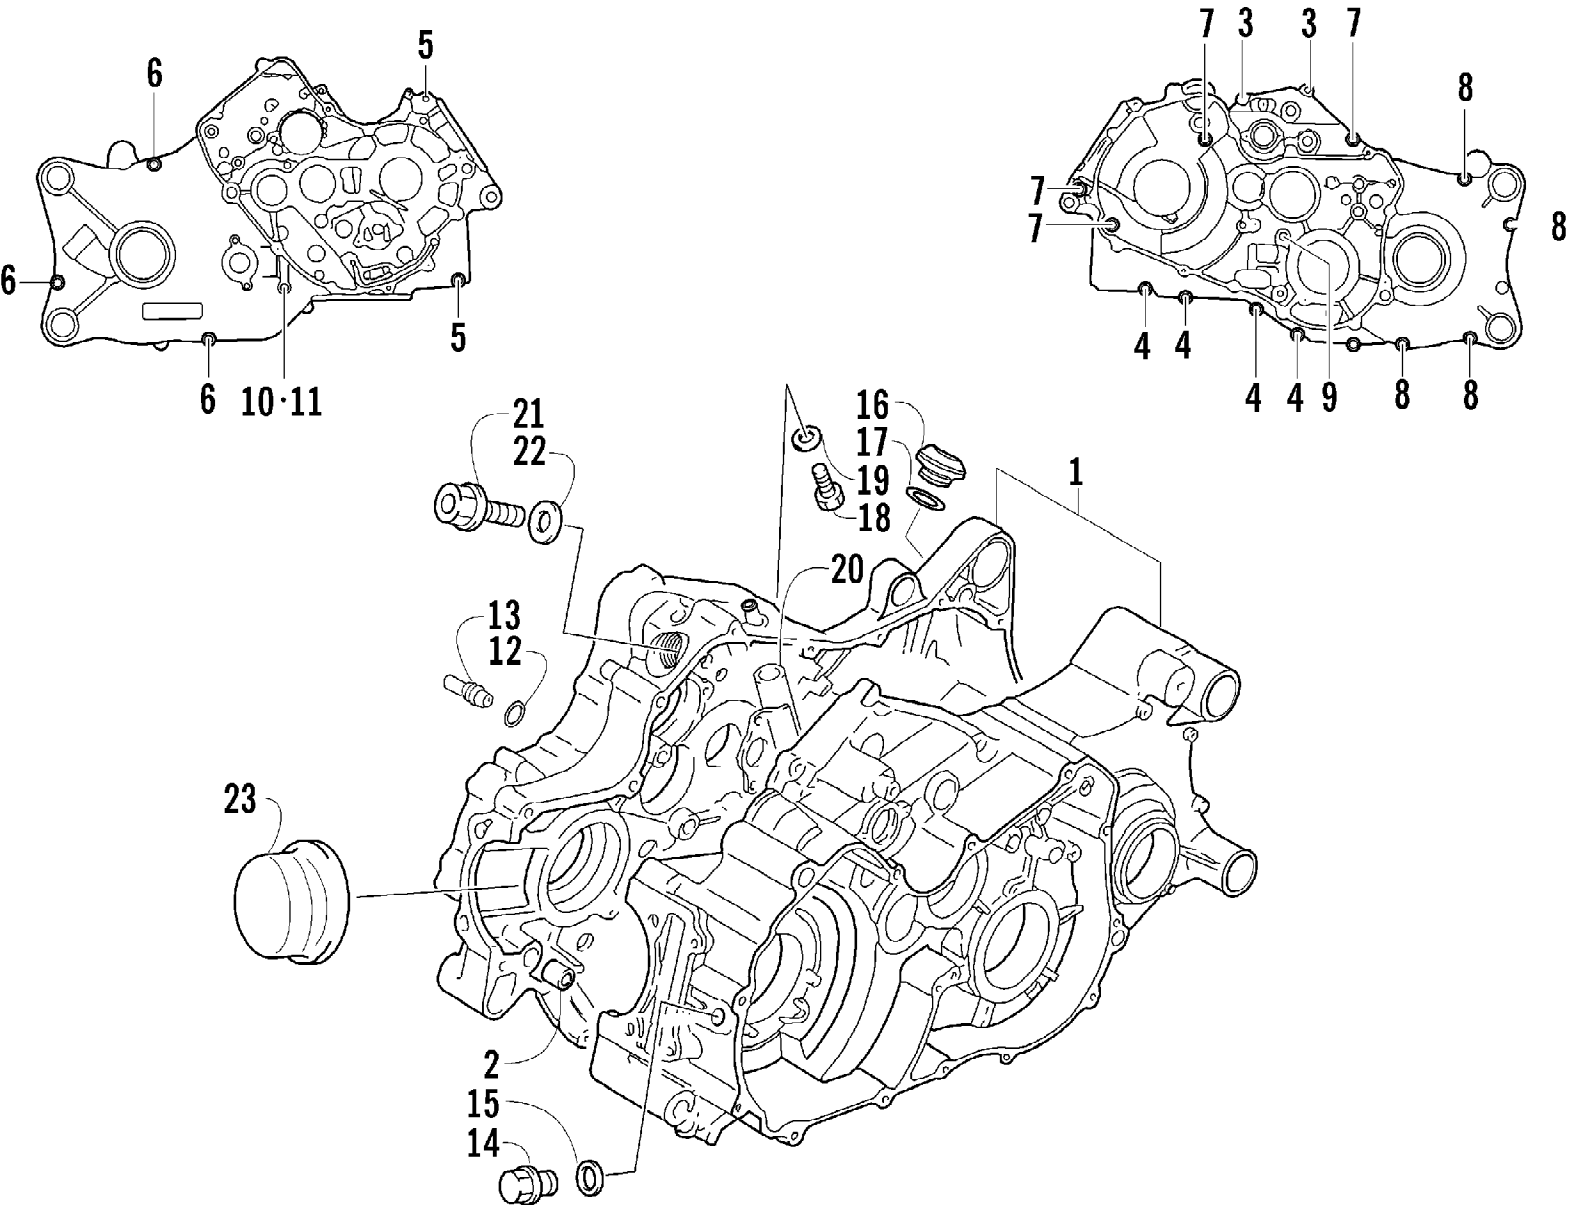

2005 ATV 250 4X4 GREEN (A2005ATE4AUSG)
CRANKCASE ASSEMBLY

2005 ATV 250 4X4 GREEN (A2005ATE4AUSG)
CRANKCASE ASSEMBLY

Page 18 of 85

Ref #	Part Number	Qty	S/P/F	Description
1	3402-528	1	/P	Crankcase Set (inc. 2-13)
2	3423-088	2		Pin, Dowel
3	3423-162	2	S	Screw, Cap
4	3423-098	4	S	Screw, Cap
5	3423-091	2	S	Screw, Cap
6	3423-307	3	S	Screw, Cap
7	3423-308	4	S	Screw, Cap
8	3423-094	4		Screw, Cap
9	3423-232	1		Screw, Cap
10	3423-234	1		Screw, Cap
11	3005-243	1		Gasket
12	3423-051	1		O-Ring, Oil Gallery Jet
13	3402-245	1		Jet, Oil Gallery
14	3402-214	1		Plug
15	3402-012	1		Gasket
16	3402-212	1		Cap, Oil Filler
17	3423-274	1	/P	O-Ring
18	3402-404	1		Plug, Oil Drain
19	3402-011	1		Gasket
20	3402-530	1		Pipe, Breather
21	3402-258	1		Plug, Reverse Switch Hole
22	3423-271	1		O-Ring
23	0	1	F	N/A