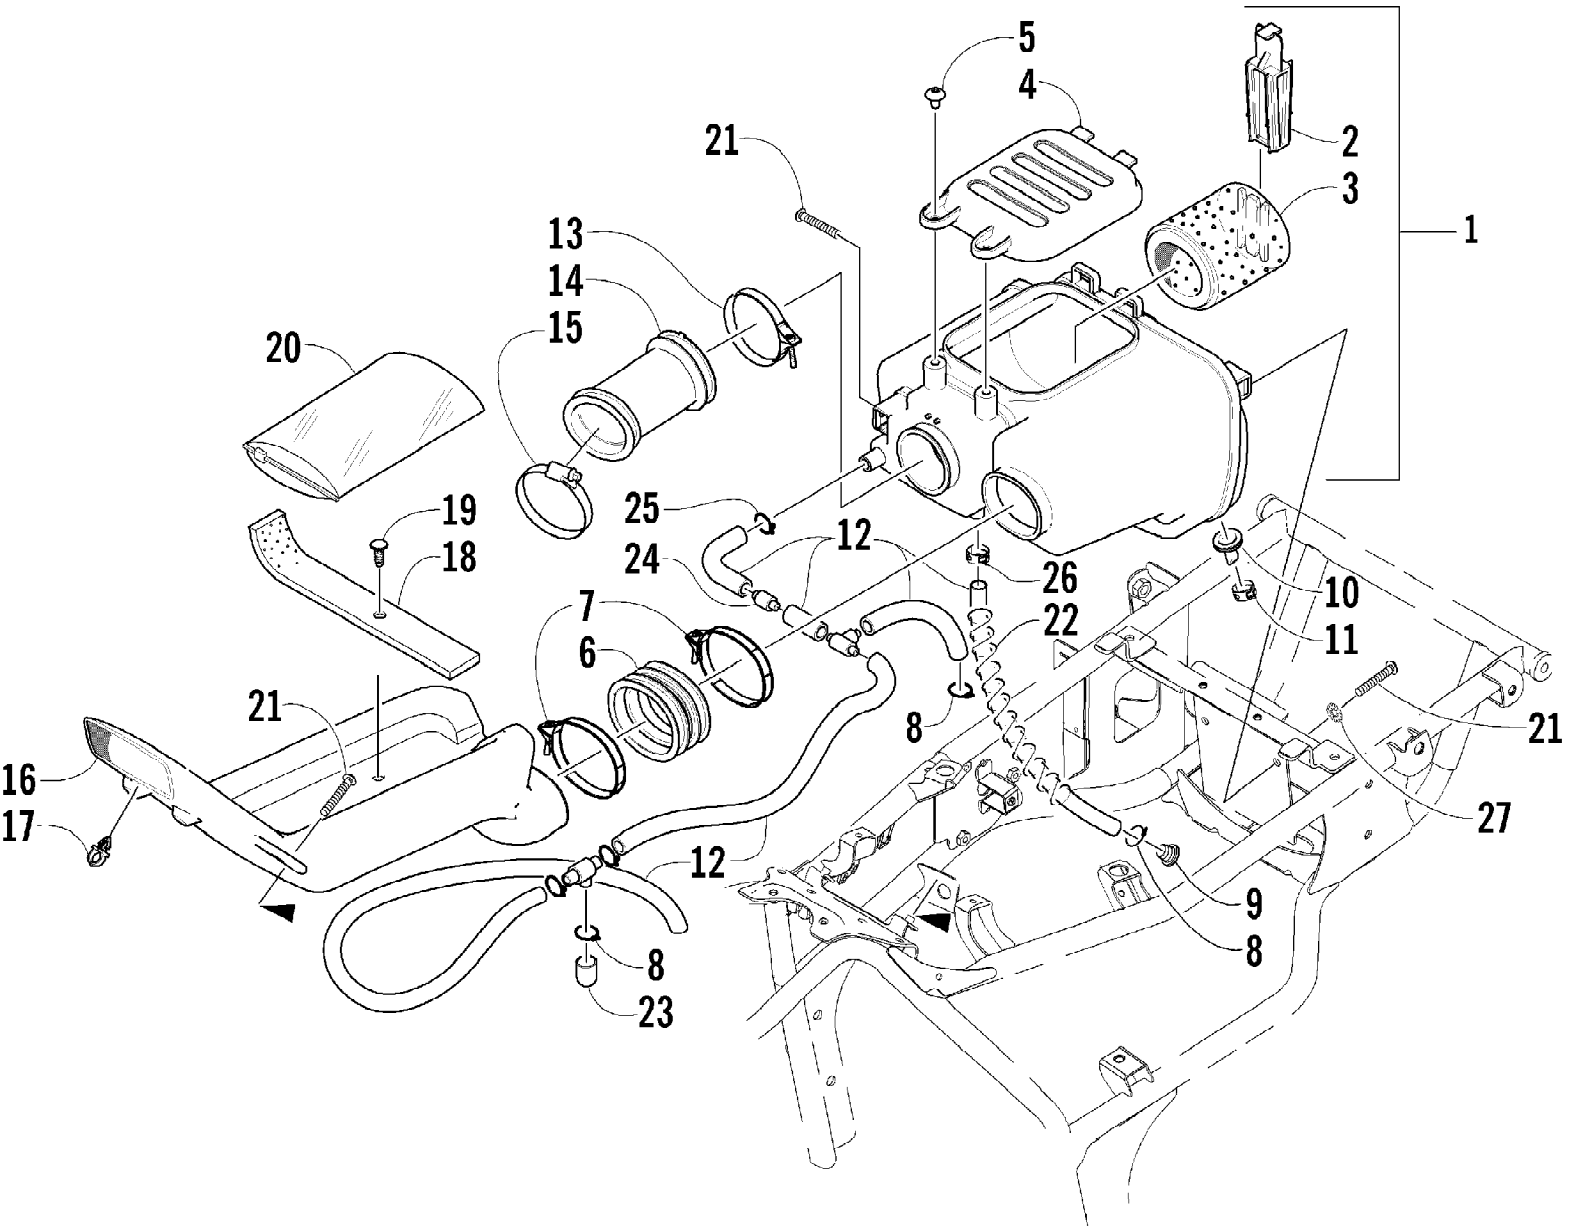

2005 ATV 250 2X4 GREEN (A2005ATE2AUSG)
AIR INTAKE ASSEMBLY

2005 ATV 250 2X4 GREEN (A2005ATE2AUSG)
AIR INTAKE ASSEMBLY

Page 2 of 2

Ref #	Part Number	Qty	S/P/F	Description
1	3570-001	1	/P	Intake, Air - Assembly (inc. 2-7)
2	3402-330	1		Slider, Retainer - Filter
3	0470-421	1		Filter, Air Cleaner
4	3402-331	1		Cap
5	8477-610	2		Screw, Machine
6	3423-329	1		Joint
7	3423-311	2		Clamp
8	3423-313	5		Clamp, Hose
9	0423-127	1		Plug, Drain
10	0470-442	1	/P	Valve, Air Cleaner
11	0423-071	1		Clamp
12	3470-004	1		Tube, Crankcase Breather
13	3402-236	1	/P	Clamp
14	0470-347	1		Boot, Air Cleaner
15	0423-317	1	/P	Clamp
16	0570-062	1		Snorkel, Air Intake - Assembly (inc. 17-19)
17	0623-101	1		Clip, Routing
18	0406-379	1	/P	Strap, Tool Kit
19	0606-586	1		Clip, Retaining
20	0444-122	1	S/P	Kit, Tool
21	8476-616	5		Screw, Cap
22	0423-128	1		Spring, Vent Tube
23	3402-334	1		Plug, Breather
24	3470-002	1		Valve, Check
25	3423-424	1		Clip, Air Cleaner
26	0423-047	1		Clamp, Hose
27	8053-212	1	/P	Washer, External Tooth Lock