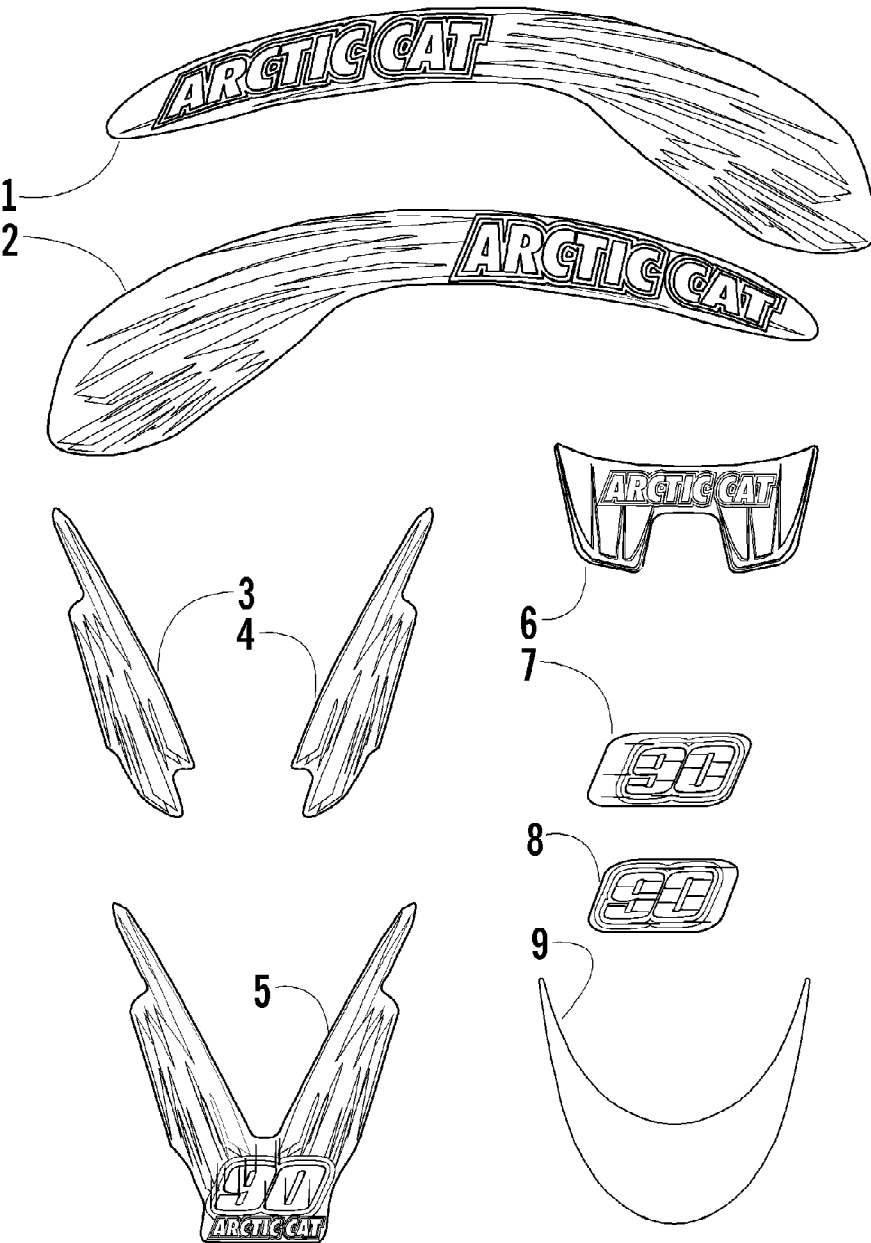

2004 ATV 90 Y-12 YOUTH 4-STROKE RED (A2004H4B2BUSR)
DECALS

WARNING

Improper ATV use may result in SERIOUS INJURY or DEATH.

NEVER operate:
* without proper training or instruction
* at speeds too fast for your skills or the conditions
* on public roads - a vehicle can cause life-threatening injuries
* with a passenger - passengers affect balance and control

ALWAYS:
* use proper riding techniques to avoid vehicle rollovers and other safety hazards
* wear your seat belt - passengers may seriously injure or kill you if not properly restrained

611-08

WARNING

NEVER ride as a passenger. Passengers can cause a loss of control, resulting in SERIOUS INJURY or DEATH.

611-09

WARNING

UNDER 12

Operating this ATV may be under the age of 12. Read and understand the Operator's Manual. Add restrictions required for children under age 12. Minimum speed children under age 12 to operate this ATV.

611-10

10
11

12
13
14

15
16

WARNING

Do not use cables without this shield in place or with other cables attached. Do not attempt any adjustment with engine running.

611-12