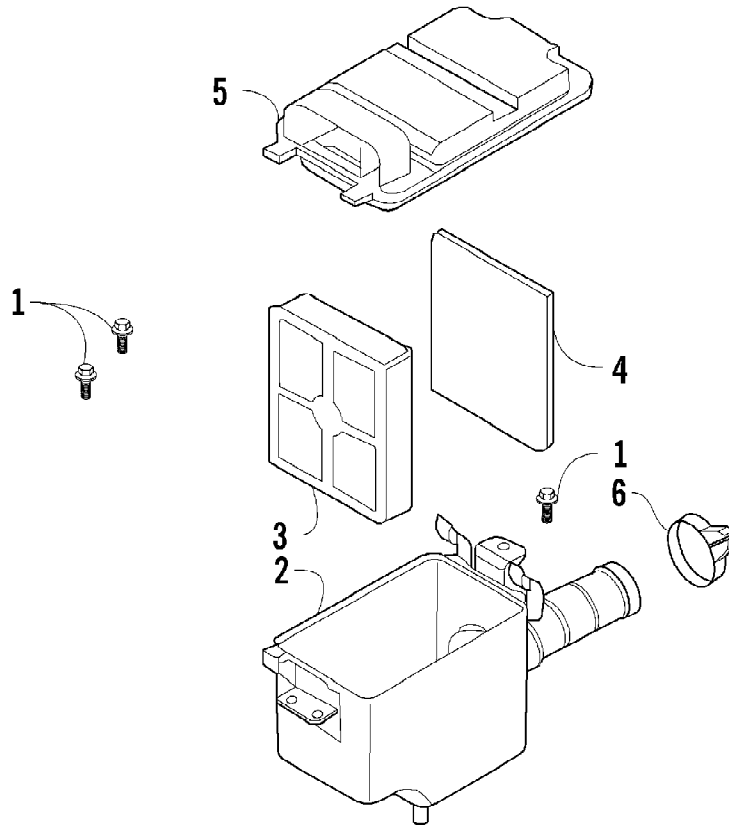

2004 ATV 90 Y-12 YOUTH 4-STROKE RED (A2004H4B2BUSR)
 A-ARM, FLOOR PANEL, AND BUMPER ASSEMBLY

Page 2 of 66

Ref #	Part Number	Qty	S/P/F	Description
1	3301-218	1		A-Arm, Suspension - Right
2	3301-428	4		Bushing, Rubber
3	3301-328	2		Bushing
4	3301-219	2		Bushing
5	3301-222	1		A-Arm, Suspension - Left
6	3301-220	2		Cover, Waterproof
7	3301-580	2	/P	Cover, Dustproof
8	3301-402	4		Screw, Cap
9	3301-856	1		Panel, Floor
10	3301-444	2		Fitting, Grease
11	3301-445	2		Cap, Grease Fitting
12	3301-400	4		Screw, Cap
13	3301-388	2		Screw, Cap
14	3301-857	1		Bumper
15	3301-395	2		Screw, Cap
16	3301-283	2		Nut, Nylon
17	3301-256	2		Cap, Floor Panel - Rubber
18	3301-208	1		Cover, Bumper
19	3301-322	4		Screw, Self-Tapping
20	3301-455	2		Reflector - Amber
21	3301-327	2		Nut, Lock