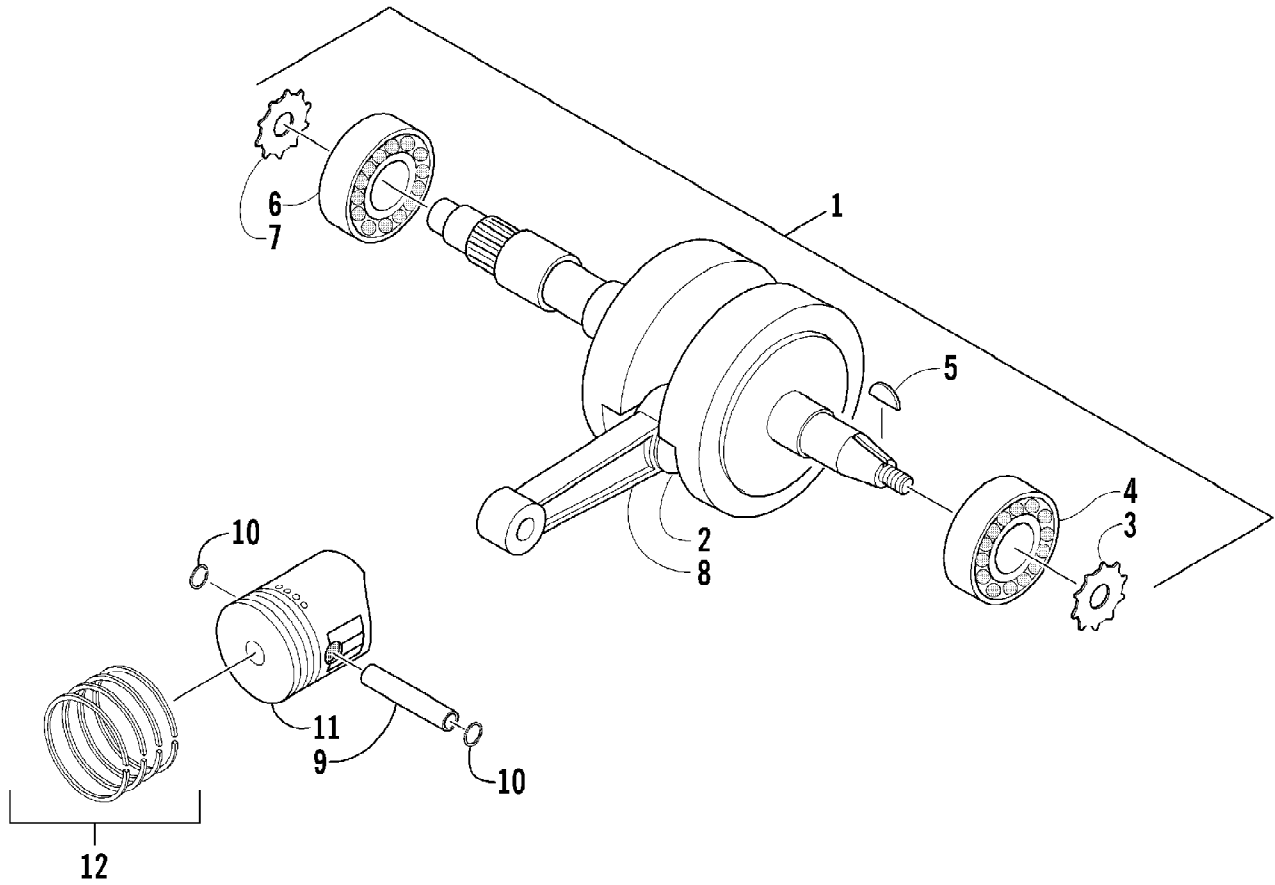

2004 ATV 90 Y-12 YOUTH 4-STROKE RED (A2004H4B2BUSR)
CRANKSHAFT ASSEMBLY

Page 18 of 66

Ref #	Part Number	Qty	S/P/F	Description
1	3301-675	1		Crankshaft Assembly (inc. 2-8)
2	3301-676	1		Bearing
3	3301-677	1		Oil Pump Drive Gear
4	3301-678	1		Bearing
5	3301-878	1		Key
6	3301-679	1		Bearing
7	3301-680	1		Gear, Timing
8	3301-887	1		Rod, Connecting
9	3301-682	1		Pin, Piston
10	3301-024	2		Clip, Piston Pin
11	3301-681	1		Piston
12	3301-683	1		Ring, Piston - Set