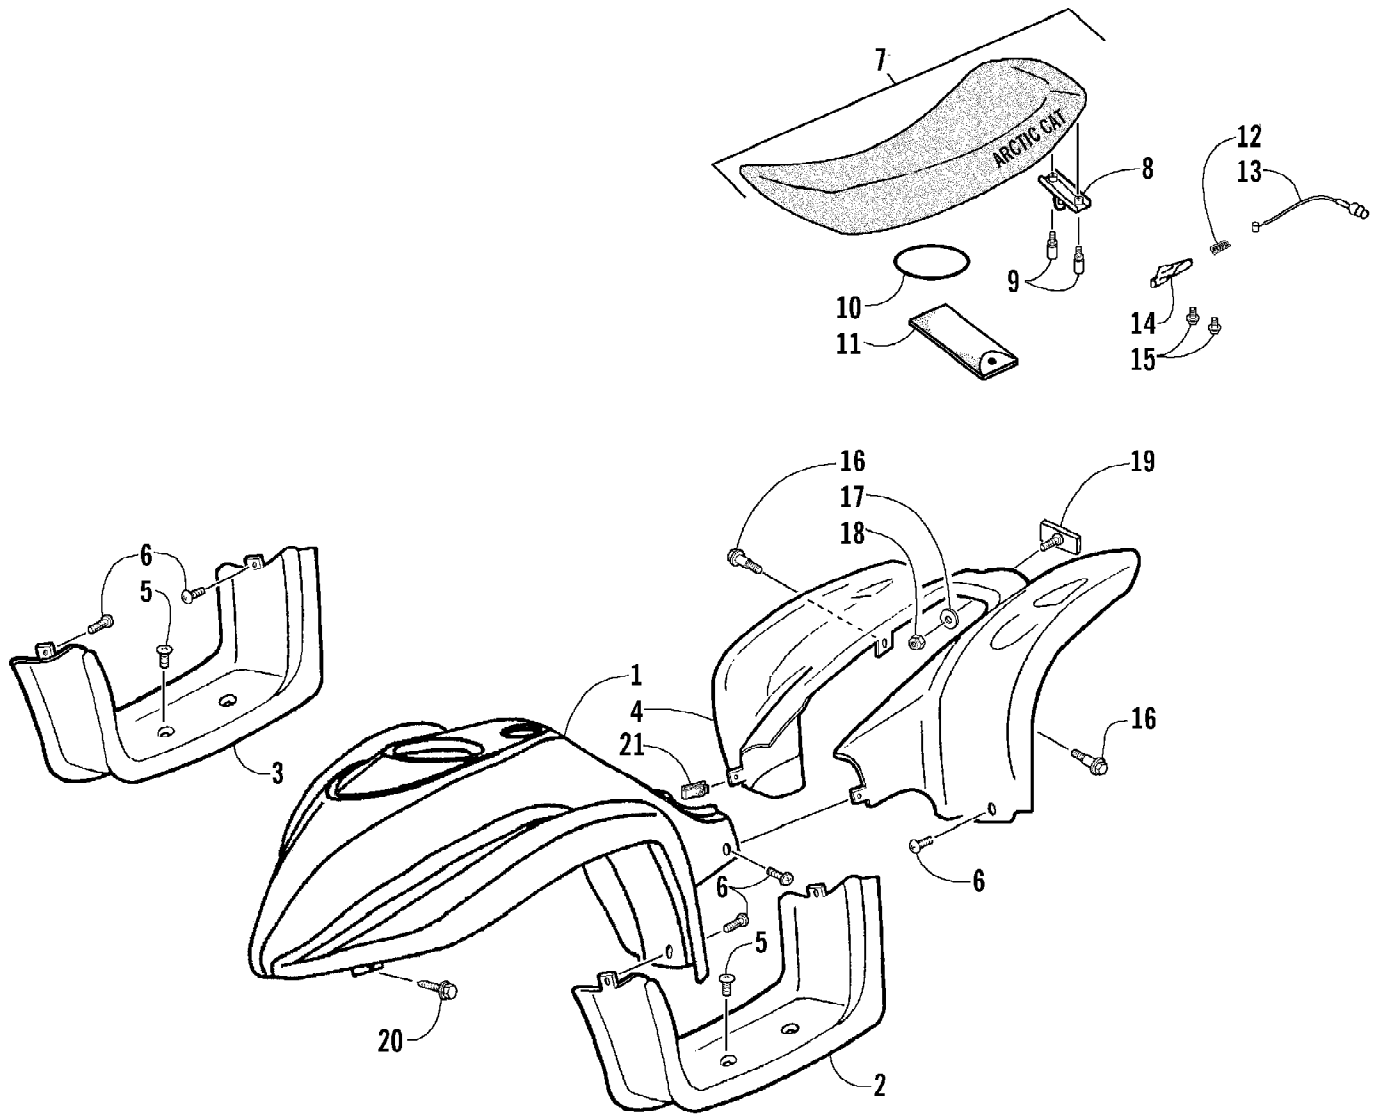

2004 ATV 90 Y-12 YOUTH 4-STROKE RED (A2004H4B2BUSR)
 A-ARM, FLOOR PANEL, AND BUMPER ASSEMBLY

Page 2 of 66

Ref #	Part Number	Qty	S/P/F	Description
1	3301-218	1		A-Arm, Suspension - Right
2	3301-428	4		Bushing, Rubber
3	3301-328	2		Bushing
4	3301-219	2		Bushing
5	3301-222	1		A-Arm, Suspension - Left
6	3301-220	2		Cover, Waterproof
7	3301-580	2	/P	Cover, Dustproof
8	3301-402	4		Screw, Cap
9	3301-856	1		Panel, Floor
10	3301-444	2		Fitting, Grease
11	3301-445	2		Cap, Grease Fitting
12	3301-400	4		Screw, Cap
13	3301-388	2		Screw, Cap
14	3301-857	1		Bumper
15	3301-395	2		Screw, Cap
16	3301-283	2		Nut, Nylon
17	3301-256	2		Cap, Floor Panel - Rubber
18	3301-208	1		Cover, Bumper
19	3301-322	4		Screw, Self-Tapping
20	3301-455	2		Reflector - Amber
21	3301-327	2		Nut, Lock

2004 ATV 90 Y-12 YOUTH 4-STROKE RED (A2004H4B2BUSR)
AIR CLEANER ASSEMBLY

Page 4 of 66

Ref #	Part Number	Qty	S/P/F	Description
1	3301-306	3		Screw, Cap
2	3301-814	1		Housing , Air Cleaner
3	3301-815	1		Filter, Air
4	3301-816	1		Screen, Air Filter
5	3301-817	1		Cover, Air Cleaner
6	3301-818	1		Clamp, Hose

2004 ATV 90 Y-12 YOUTH 4-STROKE RED (A2004H4B2BUSR)
BODY AND SEAT ASSEMBLY

Page 6 of 66

Ref #	Part Number	Qty	S/P/F	Description
1	3301-250	1		Cover, Front
2	3301-253	1		Panel, Floor - Left
3	3301-252	1		Panel, Floor - Right
4	3301-264	1		Cover, Rear
5	3301-319	4		Screw, Machine
6	3301-320	6		Screw, Machine
7	3301-257	1		Seat Assembly (inc. 8-9)
8	3301-258	1		Bracket, Seat
9	3301-259	2		Bolt, Seat
10	3301-613	1		Strip, Rubber
11	3301-882	1		Bag, Tool
12	3301-262	1		Spring, Reset
13	3301-261	1		Cable, Seat Release
14	3301-263	1		Seat Lock Assembly
15	3301-386	2		Screw, Cap
16	3301-275	4		Bolt, Carriage
17	3301-338	1		Washer
18	3301-281	1		Nut, Nylon
19	3301-149	1		Reflector
20	3301-466	2	/P	Screw, Cap
21	3301-278	2	/P	U-Nut