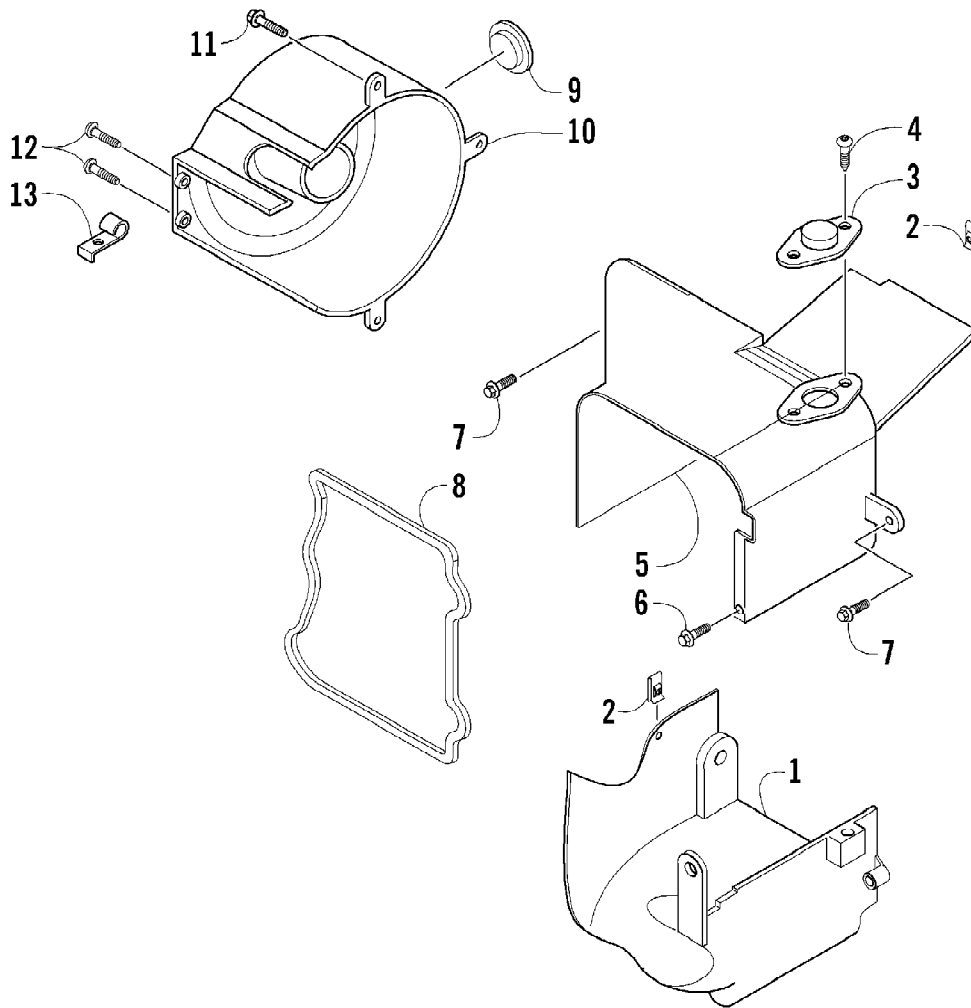

2004 ATV 90 Y-12 YOUTH 4-STROKE RED (A2004H4B2BUSR)
FAN SHROUD ASSEMBLY

Page 36 of 66

Ref #	Part Number	Qty	S/P/F	Description
1	3301-692	1		Shroud
2	3301-693	2		U-Nut
3	3301-696	1		Cover, Tensioner Lifter
4	3301-697	2		Screw, Self-Tapping
5	3301-695	1		Shroud
6	3301-698	2		Screw, Cap
7	3301-688	1		Screw, Cap
8	3301-700	1		Seal, Shroud
9	3301-702	1		Plug, Rubber
10	3301-701	1		Cover, Magneto
11	3301-622	2		Screw, Cap
12	3301-704	2		Screw, Self-Tapping
13	3301-013	1		Clip