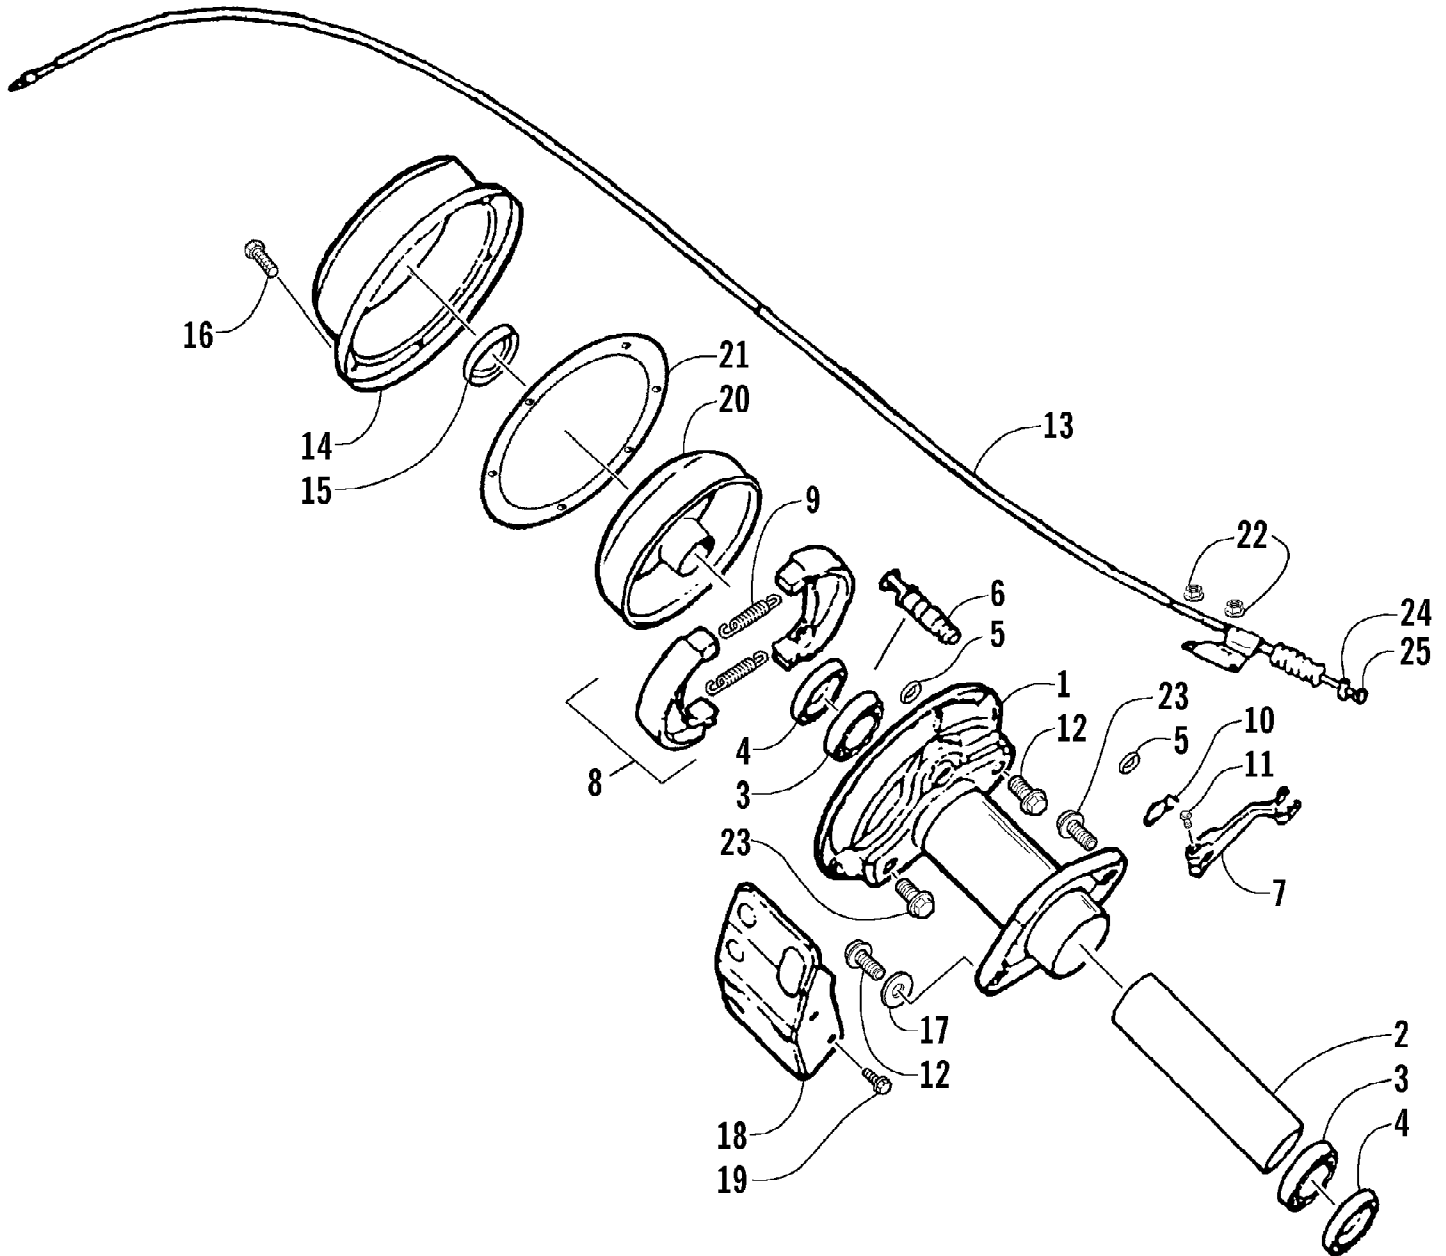

2004 ATV 90 Y-12 YOUTH 4-STROKE RED (A2004H4B2BUSR)
MAGNETO

Page 48 of 66

Ref #	Part Number	Qty	S/P/F	Description
1	3301-686	1		Stator
2	3301-685	1		Flywheel
3	3301-687	2		Screw, Cap
4	3301-688	2		Screw, Cap
5	3301-389	4		Screw, Cap
6	3301-689	1		Fan
7	3301-690	1		Washer
8	3301-331	1		Nut, Lock

2004 ATV 90 Y-12 YOUTH 4-STROKE RED (A2004H4B2BUSR)
OIL PUMP ASSEMBLY

Page 50 of 66

Ref #	Part Number	Qty	S/P/F	Description
1	3301-711	1		Pump, Oil
2	3301-327	1		Nut, Lock
3	3301-712	1		Gear, Drive - Oil Pump
4	3301-713	2		Screw, Cap
5	3301-622	1		Screw, Cap
6	3301-629	2		O-Ring
7	3301-716	1		Pin, Dowel