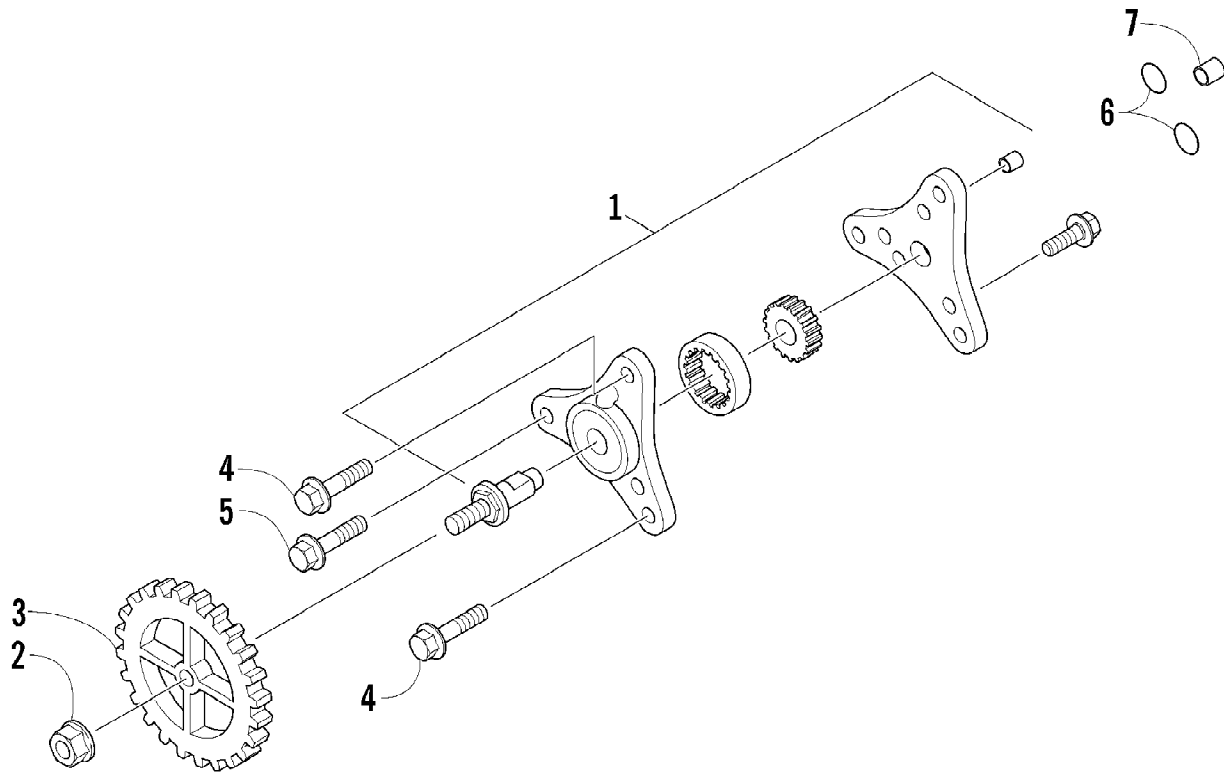

2004 ATV 90 Y-12 YOUTH 4-STROKE RED (A2004H4B2BUSR)
OIL PUMP ASSEMBLY

Page 50 of 66

Ref #	Part Number	Qty	S/P/F	Description
1	3301-711	1		Pump, Oil
2	3301-327	1		Nut, Lock
3	3301-712	1		Gear, Drive - Oil Pump
4	3301-713	2		Screw, Cap
5	3301-622	1		Screw, Cap
6	3301-629	2		O-Ring
7	3301-716	1		Pin, Dowel