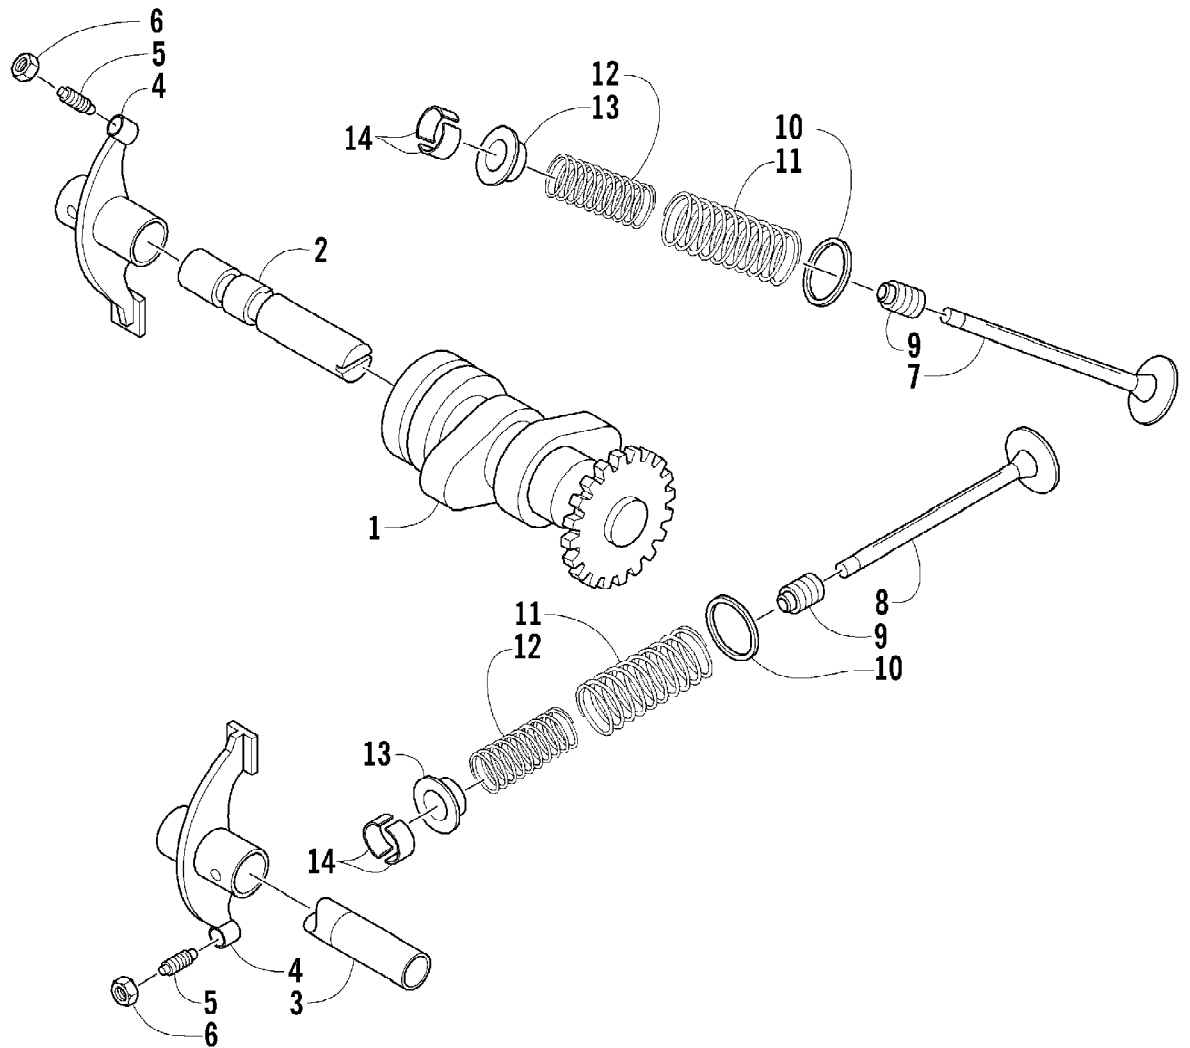

2004 ATV 90 Y-12 YOUTH 4-STROKE RED (A2004H4B2BUSR)
BRAKELIGHT AND FLAG ASSEMBLIES

Page 8 of 66

Ref #	Part Number	Qty	S/P/F	Description
1	3301-213	1		Bracket, Brakelight
2	3301-148	1		Brakelight Assembly (inc. 3-6)
3	3301-150	1		Bulb, Brakelight
4	3301-314	2		Screw, Machine
5	3301-453	1		Base, Brakelight
6	3301-452	1		Lens, Brakelight
7	3301-274	1		Flag/Spring Assembly (inc. 8-11)
8	3301-464	1		Flag
9	3301-273	1		Spring, Flag
10	3301-490	1	/P	Screw, Cap
11	3301-472	2		Washer
12	3301-386	2		Screw, Cap
13	3301-338	2		Washer
14	3301-327	2		Nut, Flange

2004 ATV 90 Y-12 YOUTH 4-STROKE RED (A2004H4B2BUSR)
CAM CHAIN AND TENSIONER ASSEMBLY

2004 ATV 90 Y-12 YOUTH 4-STROKE RED (A2004H4B2BUSR)
CAM CHAIN AND TENSIONER ASSEMBLY

Page 10 of 66

Ref #	Part Number	Qty	S/P/F	Description
1	3301-662	1		Tensioner, Cam Chain
2	3301-661	1		Chain, Cam
3	3301-663	1		Guide, Cam Chain
4	3301-664	1		Pivot, Cam Chain Tensioner
5	3301-665	1		O-Ring
6	3301-666	1		Gasket, Tensioner Lifter
7	3301-667	1		Lifter, Tensioner
8	3301-668	1		Plug, Adjuster
9	3301-669	1		Washer
10	3301-670	1		Spring, Adjuster Plug
11	3301-389	2		Screw, Cap

2004 ATV 90 Y-12 YOUTH 4-STROKE RED (A2004H4B2BUSR)
CAMSHAFT/VALVE ASSEMBLY

Page 12 of 66

Ref #	Part Number	Qty	S/P/F	Description
1	3301-647	1		Camshaft
2	3301-648	1		Shaft, Rocker Arm - Intake
3	3301-649	1		Shaft, Rocker Arm - Exhaust
4	3301-650	2		Arm, Rocker
5	3301-651	2		Screw, Gap Adjust
6	3301-652	2		Nut, Gap Adjust
7	3301-653	1		Valve, Intake
8	3301-654	1		Valve, Exhaust
9	3301-655	2		Seal, Valve
10	3301-656	2		Seat, Spring
11	3301-657	2		Spring, Outer
12	3301-658	2		Spring, Inner
13	3301-659	2		Retainer, Spring
14	3301-660	4		Cotter, Valve