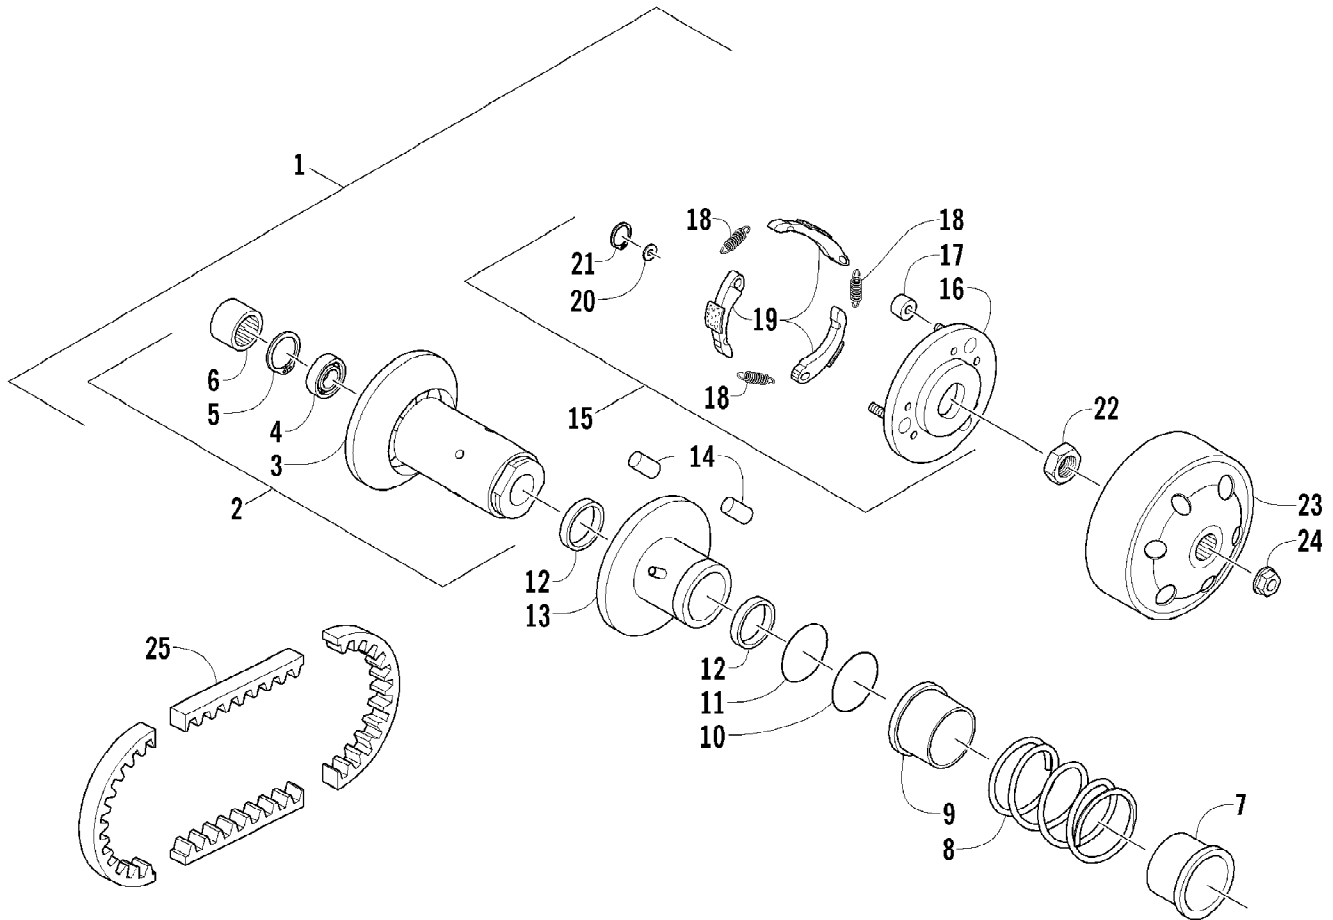

611-12

2004 ATV 90 Y-12 YOUTH 4-STROKE RED (A2004H4B2BUSR)
DECALS

Page 26 of 66

Ref #	Part Number	Qty	S/P/F	Description
1	0411-543	1		Decal, Graphic - Left
2	0411-544	1		Decal, Graphic - Right
3	0411-548	1		Decal, Graphic - Upper Right
4	0411-547	1		Decal, Graphic - Upper Left
5	0411-542	1		Decal, Graphic - Front
6	0411-549	1		Decal, Graphic - Rear
7	0411-545	1		Decal, Graphic - Lower Left
8	0411-546	1		Decal, Graphic - Lower Right
9	0411-454	1		Decal, Graphic - Cowl
10	0411-218	1		Decal, Warning - General
11	0411-457	1		Decal, Warning - Pre-Ride
12	0411-400	1		Decal, Warning - Age
13	0411-435	1		Decal, Warning - Passenger
14	0411-649	1		Decal, Fuel Shut-Off
15	0411-455	1		Decal, Warning - Tire/Load
16	0411-426	1		Decal, Warning - Clutch Cover

2004 ATV 90 Y-12 YOUTH 4-STROKE RED (A2004H4B2BUSR)
DRIVE CLUTCH ASSEMBLY

Page 28 of 66

Ref #	Part Number	Qty	S/P/F	Description
1	3301-718	1		Ratchet, Kick Starter
2	3301-719	1		Fan, Cooling
3	3301-720	1		Face, Drive
4	3301-876	1		Bushing, Clutch
5	3301-721	1		Bushing
6	3301-722	1		Face, Movable Drive
7	3301-723	6		Roller, Weight
8	3301-724	3		Slide, Cam Plate
9	3301-725	1		Plate, Cam
10	3301-332	1		Nut, Lock
11	3301-726	1		Washer
12	3301-727	1		Spindle, Kick Starter
13	3301-728	1		Spring, Kick Starter
14	3301-729	1		Collar, Boss
15	3301-730	1		Bushing, Starter Spindle
16	3301-731	1		Washer
17	3301-732	1		Circlip
18	3301-733	1	/P	Pinion, Kick Starter - Assembly
19	3301-734	1		Washer
20	3301-735	1	S	Clip, Spring - Kick Starter Pinion