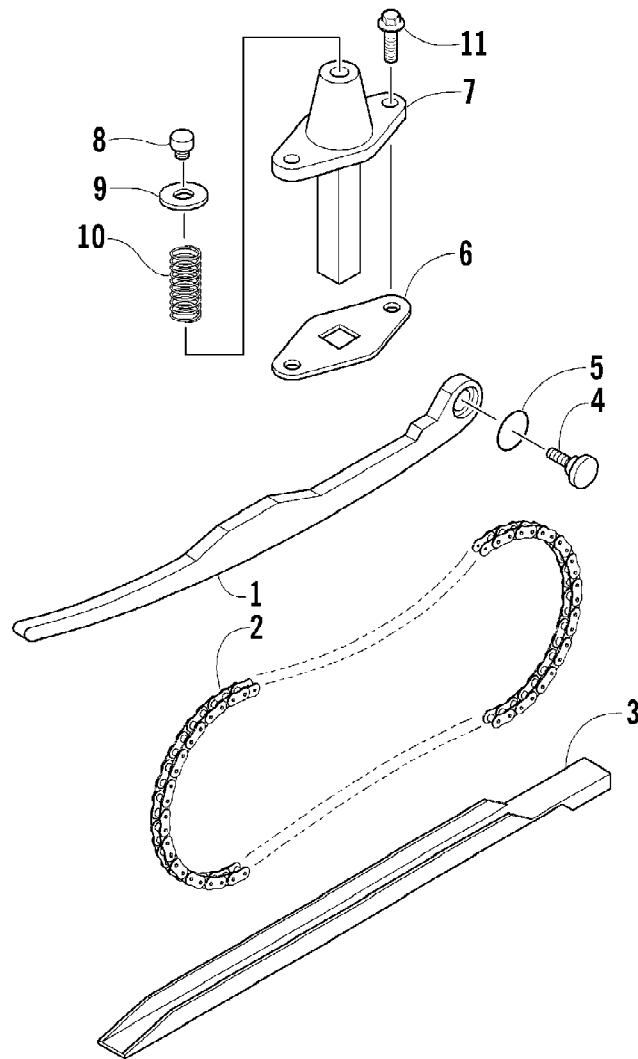

2004 ATV 90 Y-12 YOUTH 4-STROKE RED (A2004H4B2BUSR)
BODY AND SEAT ASSEMBLY

Page 6 of 66

Ref #	Part Number	Qty	S/P/F	Description
1	3301-250	1		Cover, Front
2	3301-253	1		Panel, Floor - Left
3	3301-252	1		Panel, Floor - Right
4	3301-264	1		Cover, Rear
5	3301-319	4		Screw, Machine
6	3301-320	6		Screw, Machine
7	3301-257	1		Seat Assembly (inc. 8-9)
8	3301-258	1		Bracket, Seat
9	3301-259	2		Bolt, Seat
10	3301-613	1		Strip, Rubber
11	3301-882	1		Bag, Tool
12	3301-262	1		Spring, Reset
13	3301-261	1		Cable, Seat Release
14	3301-263	1		Seat Lock Assembly
15	3301-386	2		Screw, Cap
16	3301-275	4		Bolt, Carriage
17	3301-338	1		Washer
18	3301-281	1		Nut, Nylon
19	3301-149	1		Reflector
20	3301-466	2	/P	Screw, Cap
21	3301-278	2	/P	U-Nut

2004 ATV 90 Y-12 YOUTH 4-STROKE RED (A2004H4B2BUSR)
CAM CHAIN AND TENSIONER ASSEMBLY

2004 ATV 90 Y-12 YOUTH 4-STROKE RED (A2004H4B2BUSR)
CAM CHAIN AND TENSIONER ASSEMBLY

Page 10 of 66

Ref #	Part Number	Qty	S/P/F	Description
1	3301-662	1		Tensioner, Cam Chain
2	3301-661	1		Chain, Cam
3	3301-663	1		Guide, Cam Chain
4	3301-664	1		Pivot, Cam Chain Tensioner
5	3301-665	1		O-Ring
6	3301-666	1		Gasket, Tensioner Lifter
7	3301-667	1		Lifter, Tensioner
8	3301-668	1		Plug, Adjuster
9	3301-669	1		Washer
10	3301-670	1		Spring, Adjuster Plug
11	3301-389	2		Screw, Cap