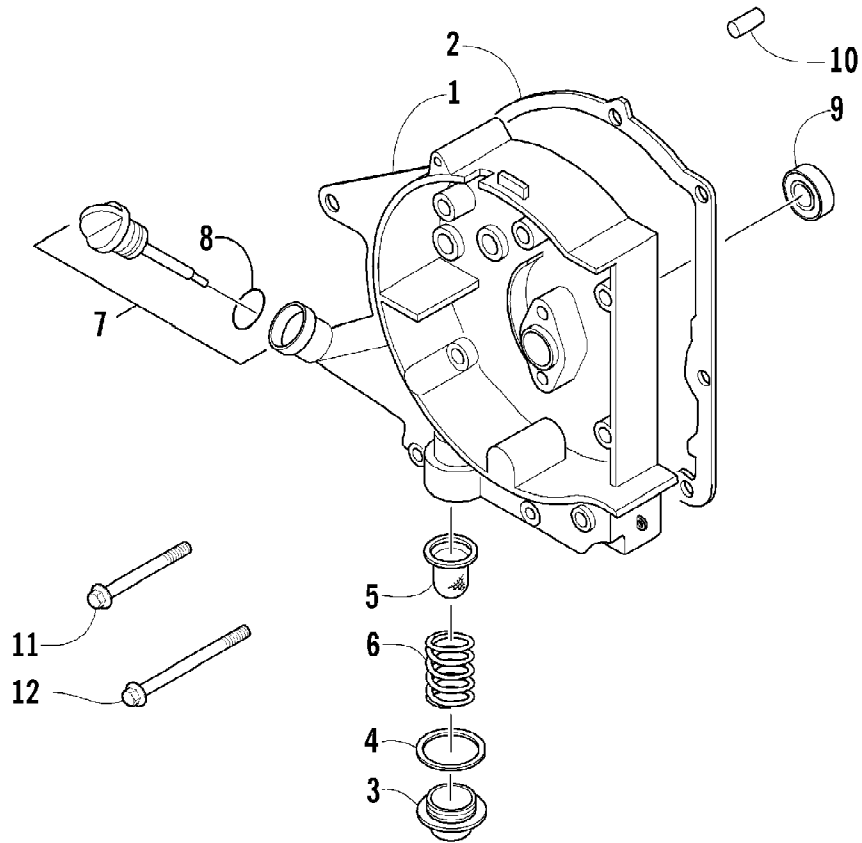

2004 ATV 90 Y-12 YOUTH 4-STROKE RED (A2004H4B2BUSR)
RIGHT CRANKCASE COVER ASSEMBLY

Page 58 of 66

Ref #	Part Number	Qty	S/P/F	Description
1	3301-800	1		Cover, Crankcase - Right
2	3301-801	1		Gasket, Right Crankcase Cover
3	3301-802	1		Cap Assembly
4	3301-803	1		O-Ring
5	3301-804	1		Screen, Oil Filter
6	3301-805	1		Spring, Oil Filter
7	3301-806	1		Oil Gauge Assembly (inc. 8)
8	3301-807	1		O-Ring
9	3301-810	1		Seal, Oil
10	3301-775	2		Pin, Dowel
11	3301-634	4		Screw, Cap
12	3301-812	4		Screw, Cap