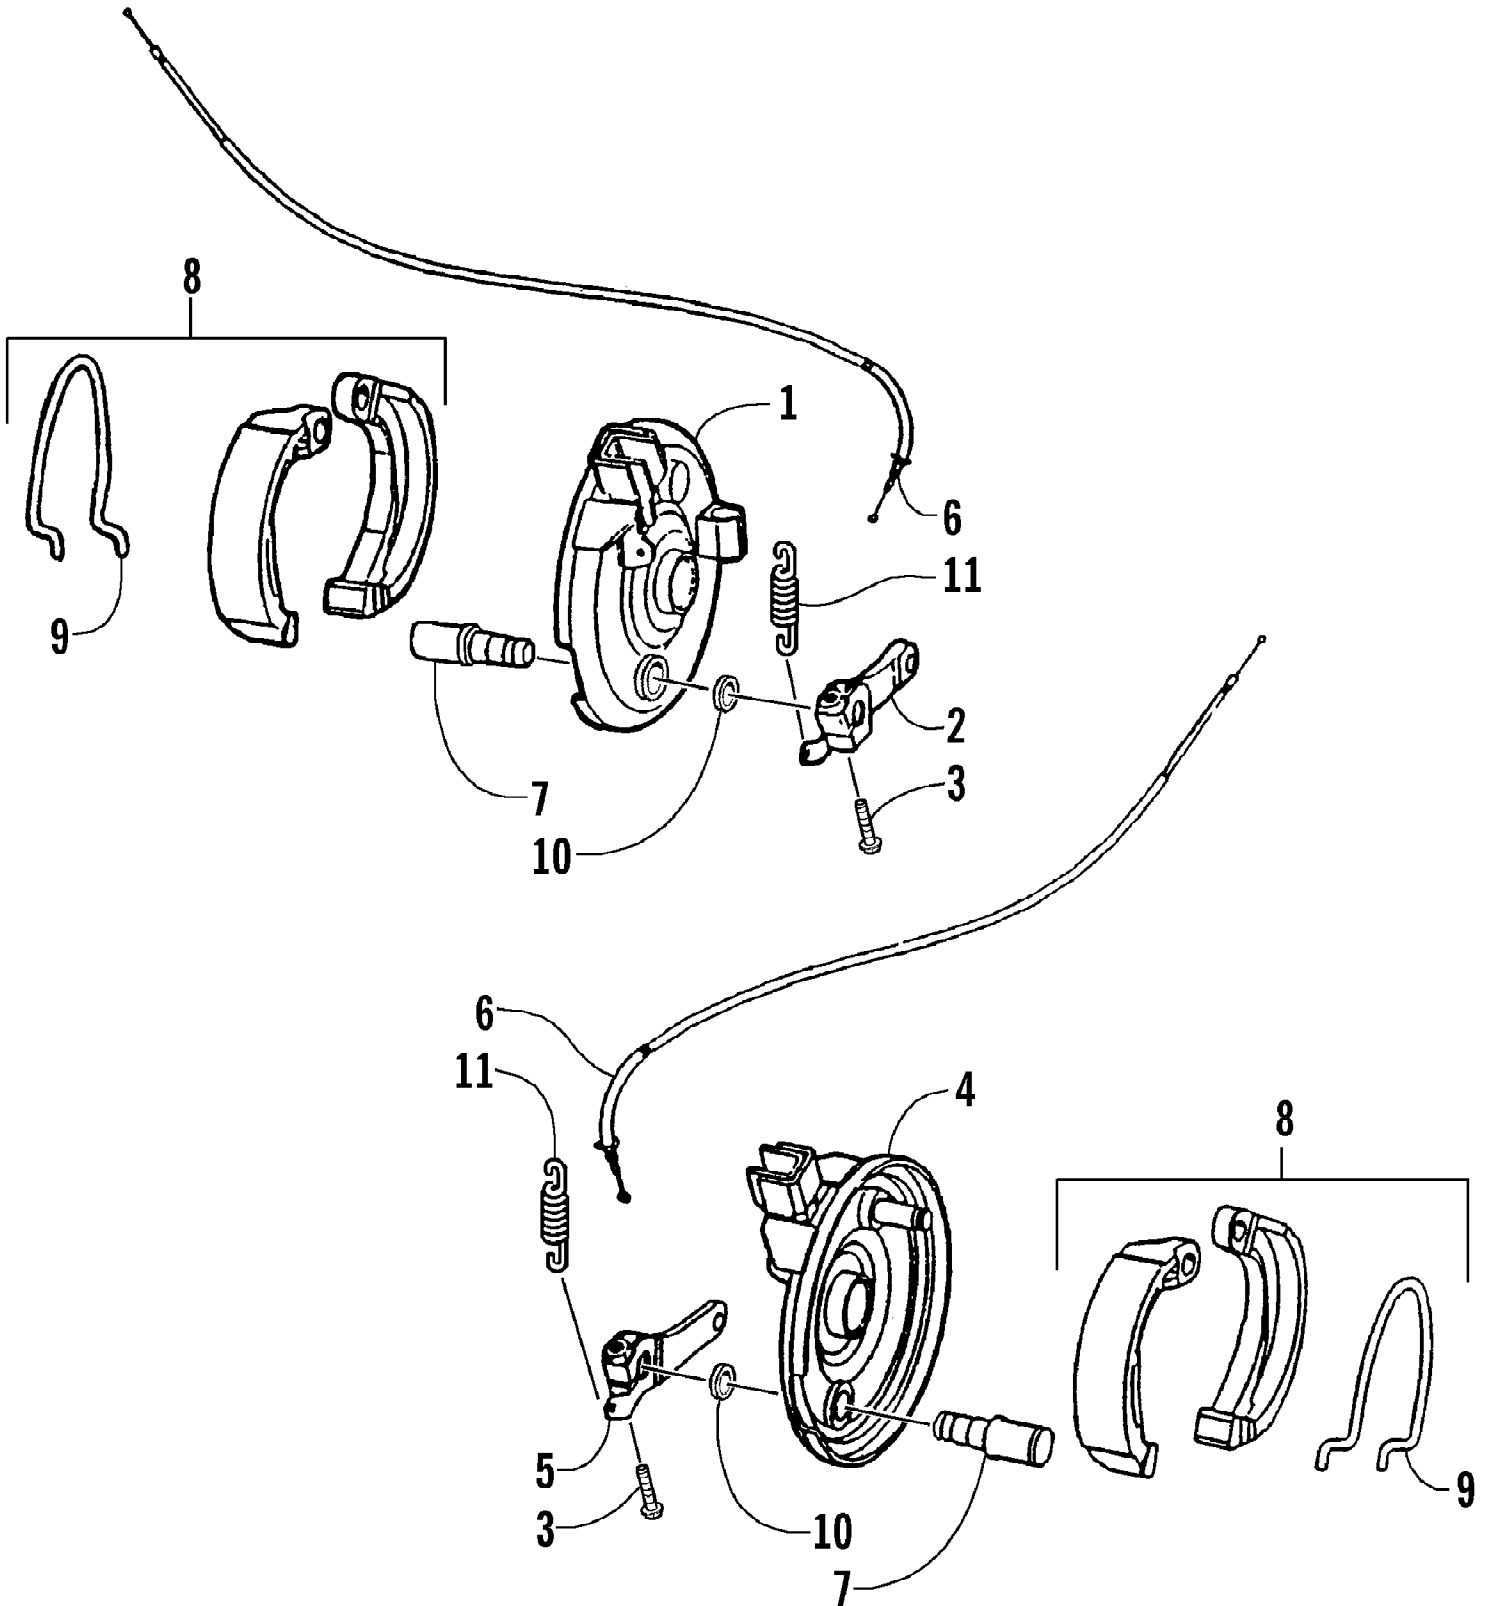

2004 ATV 90 Y-12 YOUTH 4-STROKE RED (A2004H4B2BUSR)
FRONT BRAKE ASSEMBLY

2004 ATV 90 Y-12 YOUTH 4-STROKE RED (A2004H4B2BUSR)
FRONT BRAKE ASSEMBLY

Page 40 of 66

Ref #	Part Number	Qty	S/P/F	Description
1	3301-196	1		Panel, Brake - Front - Left
2	3301-203	1		Arm, Brake - Front - Left
3	3301-384	2		Screw, Cap
4	3301-197	1		Panel, Brake - Front - Right
5	3301-202	1		Arm, Brake - Front - Right
6	3301-205	2		Cable, Brake - Front
7	3301-201	2		Camshaft, Brake - Front
8	3301-199	2		Shoe, Brake - Front (inc. 9)
9	3301-200	2		Spring, Shoe Retainer
10	3301-298	2		O-Ring
11	3301-204	2		Spring, Return