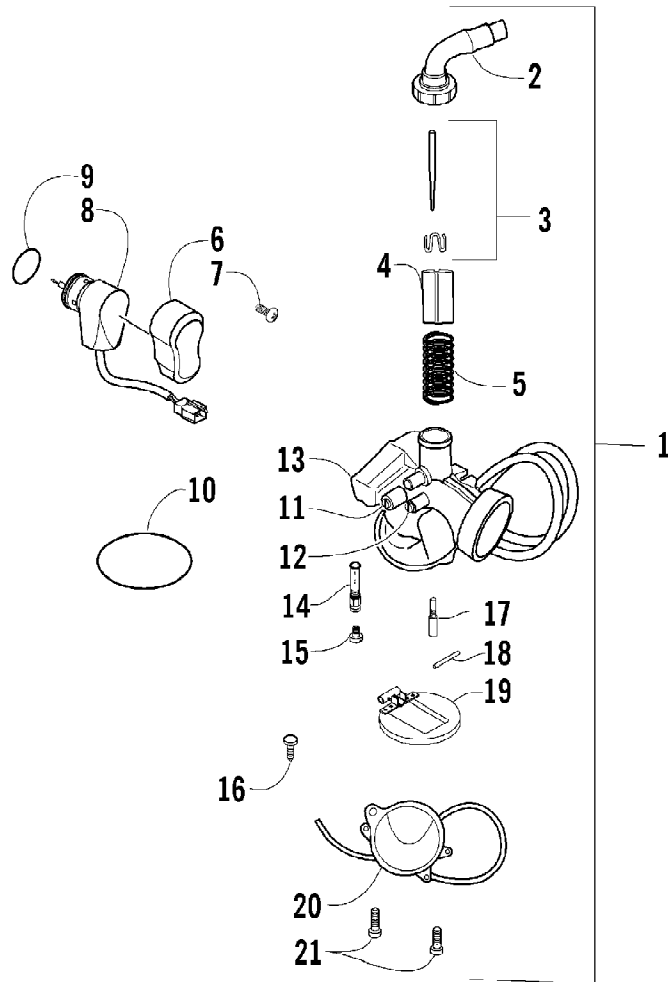

2004 ATV 90 Y-12 YOUTH 4-STROKE RED (A2004H4B2BUSR)
BODY AND SEAT ASSEMBLY

Page 6 of 66

Ref #	Part Number	Qty	S/P/F	Description
1	3301-250	1		Cover, Front
2	3301-253	1		Panel, Floor - Left
3	3301-252	1		Panel, Floor - Right
4	3301-264	1		Cover, Rear
5	3301-319	4		Screw, Machine
6	3301-320	6		Screw, Machine
7	3301-257	1		Seat Assembly (inc. 8-9)
8	3301-258	1		Bracket, Seat
9	3301-259	2		Bolt, Seat
10	3301-613	1		Strip, Rubber
11	3301-882	1		Bag, Tool
12	3301-262	1		Spring, Reset
13	3301-261	1		Cable, Seat Release
14	3301-263	1		Seat Lock Assembly
15	3301-386	2		Screw, Cap
16	3301-275	4		Bolt, Carriage
17	3301-338	1		Washer
18	3301-281	1		Nut, Nylon
19	3301-149	1		Reflector
20	3301-466	2	/P	Screw, Cap
21	3301-278	2	/P	U-Nut

2004 ATV 90 Y-12 YOUTH 4-STROKE RED (A2004H4B2BUSR)
CAM CHAIN AND TENSIONER ASSEMBLY

2004 ATV 90 Y-12 YOUTH 4-STROKE RED (A2004H4B2BUSR)
CAM CHAIN AND TENSIONER ASSEMBLY

Page 10 of 66

Ref #	Part Number	Qty	S/P/F	Description
1	3301-662	1		Tensioner, Cam Chain
2	3301-661	1		Chain, Cam
3	3301-663	1		Guide, Cam Chain
4	3301-664	1		Pivot, Cam Chain Tensioner
5	3301-665	1		O-Ring
6	3301-666	1		Gasket, Tensioner Lifter
7	3301-667	1		Lifter, Tensioner
8	3301-668	1		Plug, Adjuster
9	3301-669	1		Washer
10	3301-670	1		Spring, Adjuster Plug
11	3301-389	2		Screw, Cap

2004 ATV 90 Y-12 YOUTH 4-STROKE RED (A2004H4B2BUSR)
CAMSHAFT/VALVE ASSEMBLY

Page 12 of 66

Ref #	Part Number	Qty	S/P/F	Description
1	3301-647	1		Camshaft
2	3301-648	1		Shaft, Rocker Arm - Intake
3	3301-649	1		Shaft, Rocker Arm - Exhaust
4	3301-650	2		Arm, Rocker
5	3301-651	2		Screw, Gap Adjust
6	3301-652	2		Nut, Gap Adjust
7	3301-653	1		Valve, Intake
8	3301-654	1		Valve, Exhaust
9	3301-655	2		Seal, Valve
10	3301-656	2		Seat, Spring
11	3301-657	2		Spring, Outer
12	3301-658	2		Spring, Inner
13	3301-659	2		Retainer, Spring
14	3301-660	4		Cotter, Valve