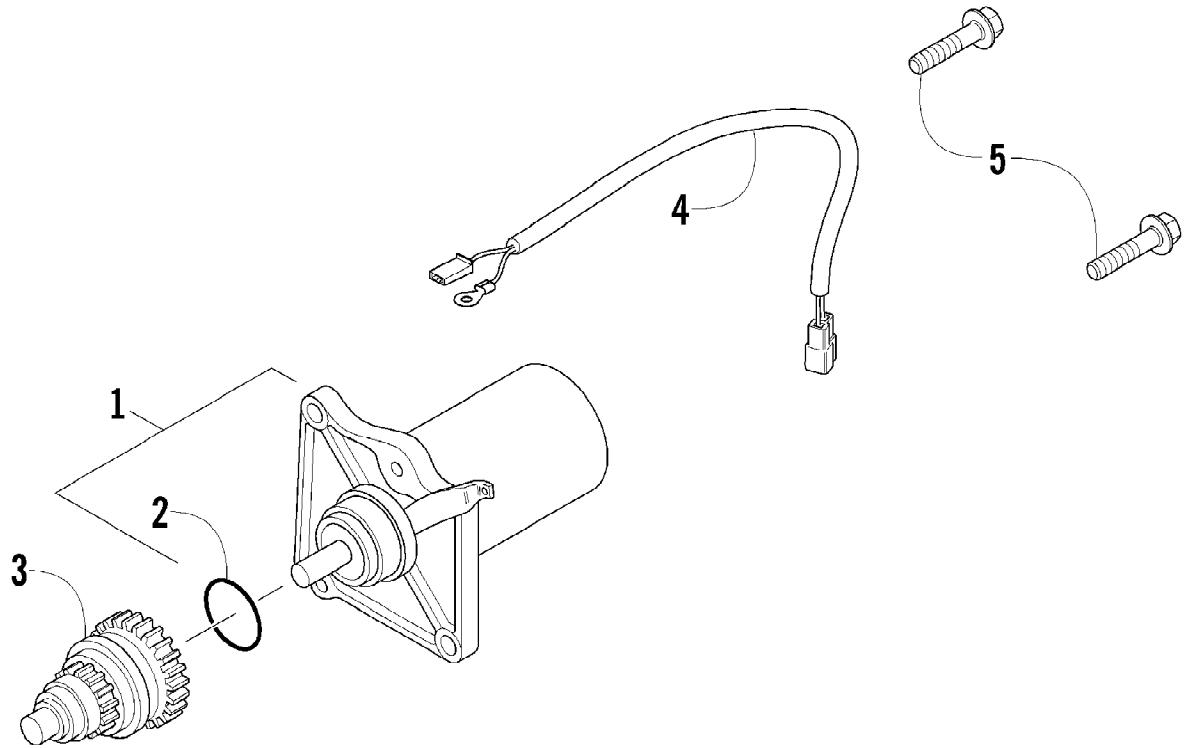

2004 ATV 90 Y-12 YOUTH 4-STROKE RED (A2004H4B2BUSR)
STARTER MOTOR ASSEMBLY

Page 60 of 66

Ref #	Part Number	Qty	S/P/F	Description
1	3301-706	1		Motor, Starter (inc. 2)
2	3301-707	1		O-Ring
3	3301-709	1		Pinion, Starter - Assembly
4	3301-708	1		Harness, Starter Motor
5	3301-622	2		Screw, Cap