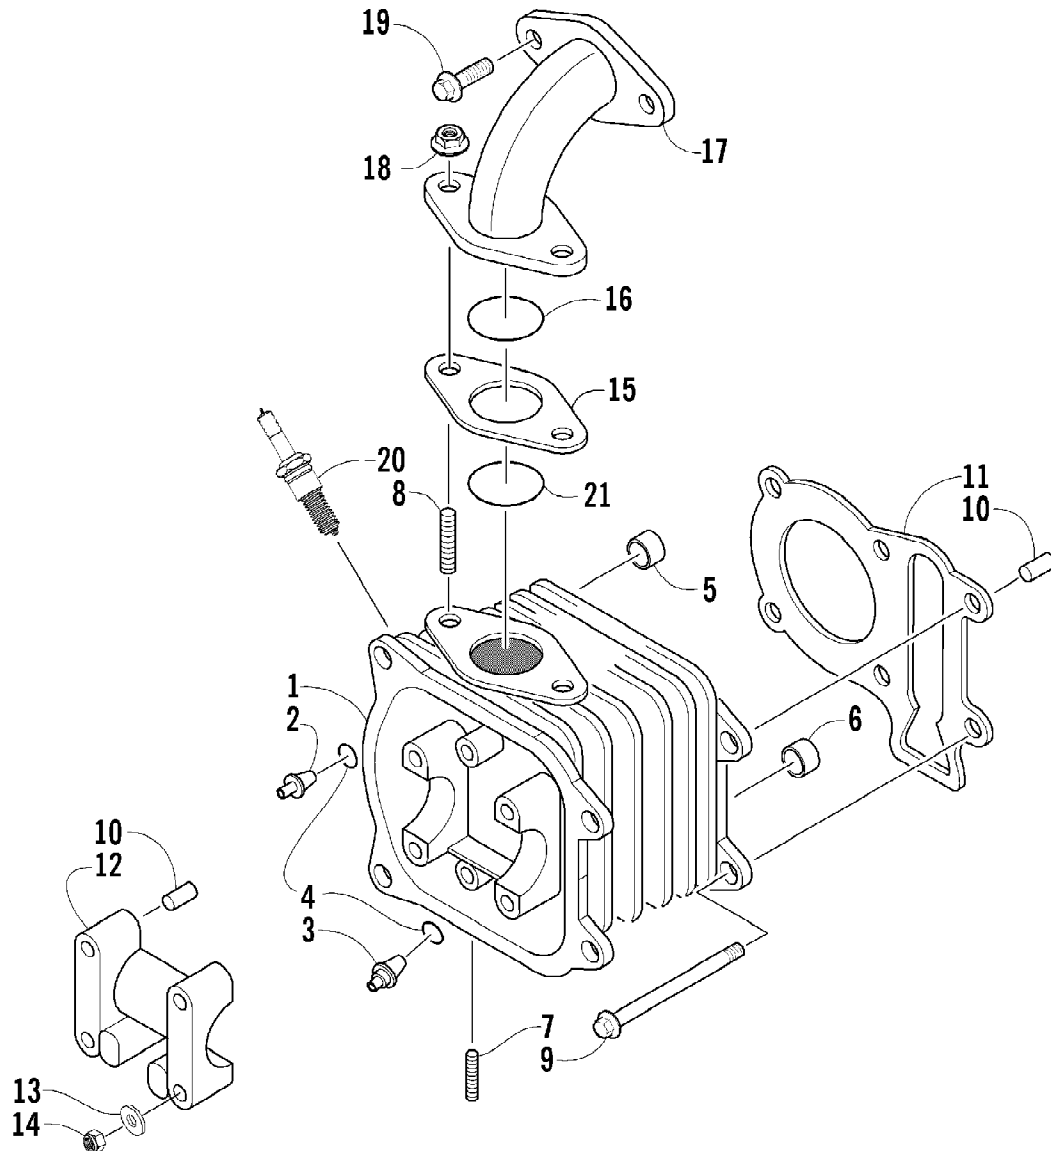

2004 ATV 90 Y-12 YOUTH 4-STROKE RED (A2004H4B2BUSR)
CAMSHAFT/VALVE ASSEMBLY

Page 12 of 66

Ref #	Part Number	Qty	S/P/F	Description
1	3301-647	1		Camshaft
2	3301-648	1		Shaft, Rocker Arm - Intake
3	3301-649	1		Shaft, Rocker Arm - Exhaust
4	3301-650	2		Arm, Rocker
5	3301-651	2		Screw, Gap Adjust
6	3301-652	2		Nut, Gap Adjust
7	3301-653	1		Valve, Intake
8	3301-654	1		Valve, Exhaust
9	3301-655	2		Seal, Valve
10	3301-656	2		Seat, Spring
11	3301-657	2		Spring, Outer
12	3301-658	2		Spring, Inner
13	3301-659	2		Retainer, Spring
14	3301-660	4		Cotter, Valve

2004 ATV 90 Y-12 YOUTH 4-STROKE RED (A2004H4B2BUSR)
CRANKSHAFT ASSEMBLY

Page 18 of 66

Ref #	Part Number	Qty	S/P/F	Description
1	3301-675	1		Crankshaft Assembly (inc. 2-8)
2	3301-676	1		Bearing
3	3301-677	1		Oil Pump Drive Gear
4	3301-678	1		Bearing
5	3301-878	1		Key
6	3301-679	1		Bearing
7	3301-680	1		Gear, Timing
8	3301-887	1		Rod, Connecting
9	3301-682	1		Pin, Piston
10	3301-024	2		Clip, Piston Pin
11	3301-681	1		Piston
12	3301-683	1		Ring, Piston - Set

2004 ATV 90 Y-12 YOUTH 4-STROKE RED (A2004H4B2BUSR)
CYLINDER ASSEMBLY

Ref #	Part Number	Qty	S/P/F	Description
1	3301-672	1		Cylinder
2	3301-673	1		Gasket, Cylinder
3	3301-635	2		Pin, Dowel

2004 ATV 90 Y-12 YOUTH 4-STROKE RED (A2004H4B2BUSR)
CYLINDER HEAD ASSEMBLY