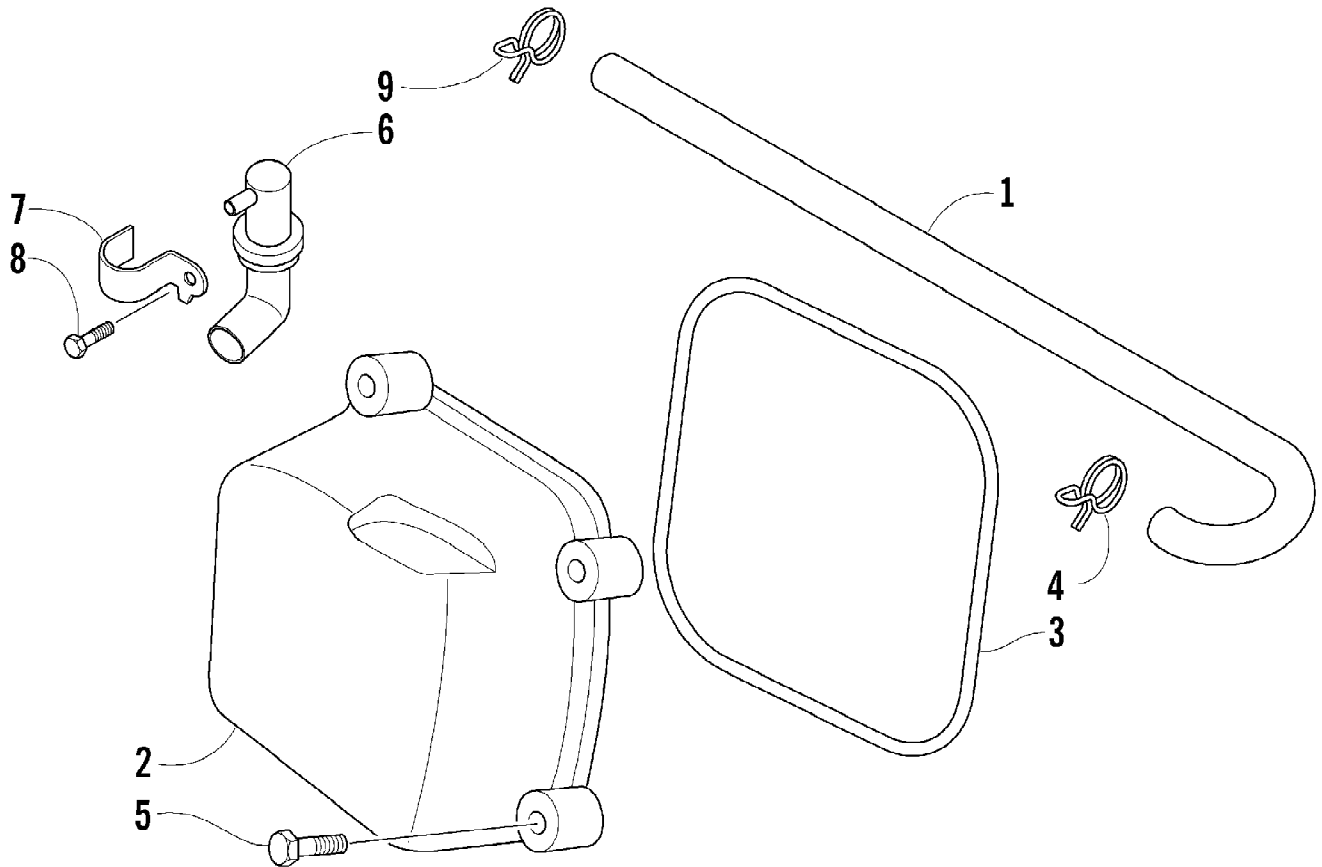

2004 ATV 90 Y-12 YOUTH 4-STROKE RED (A2004H4B2BUSR)
CYLINDER HEAD COVER ASSEMBLY

Page 24 of 66

Ref #	Part Number	Qty	S/P/F	Description
1	3301-619	1		Tube, Breather
2	3301-620	1		Cover, Cylinder Head
3	3301-621	1		Gasket, Cylinder Head Cover
4	3301-374	1		Clamp, Tube
5	3301-622	4		Screw, Cap
6	3301-623	1		Tank, Catch
7	3301-624	1		Clamp
8	3301-792	1		Screw, Cap
9	3301-875	1		Clamp, Tube