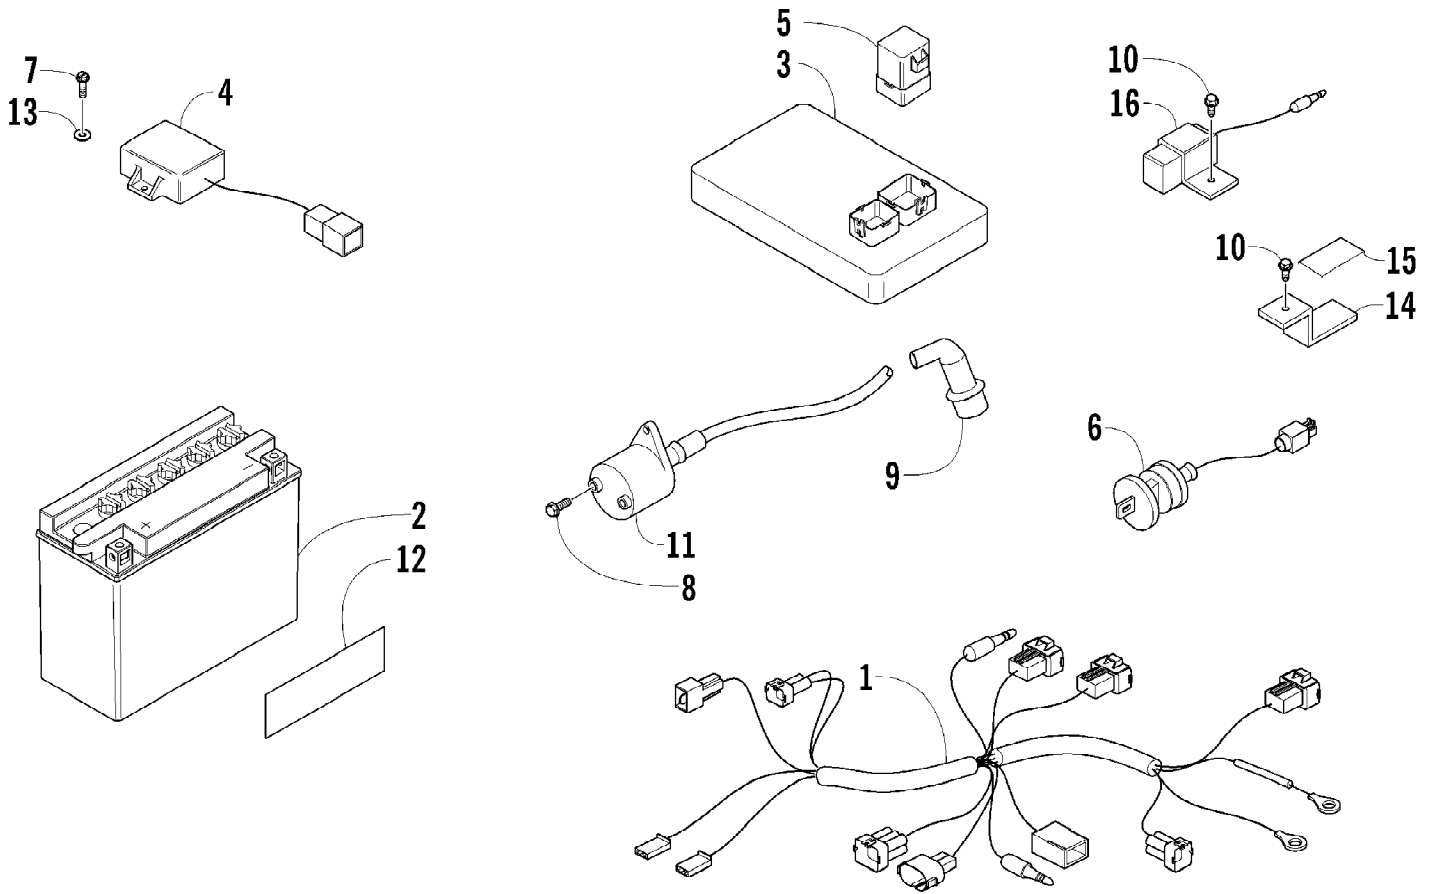

2004 ATV 90 Y-12 YOUTH 4-STROKE RED (A2004H4B2BUSR)
ELECTRICAL

2004 ATV 90 Y-12 YOUTH 4-STROKE RED (A2004H4B2BUSR)
ELECTRICAL

Page 32 of 66

Ref #	Part Number	Qty	S/P/F	Description
1	3301-865	1		Harness, Main
2	3301-866	1	S	Battery
3	3301-867	1		CDI
4	3301-146	1		Regulator, Voltage
5	3301-868	1		Relay, Starter
6	3301-151	1		Switch, Ignition
7	3301-316	1		Screw, Machine
8	3301-384	2		Screw, Cap
9	3301-869	1		Cap, Spark Plug
10	3301-386	2		Screw, Cap
11	3301-871	1		Coil, Ignition
12	3301-463	1		Decal, Warning - Battery
13	3301-360	1		Washer, Spring
14	3301-872	1		Bracket, CDI
15	3301-873	1		Pad, CDI
16	3301-874	1		Resistor