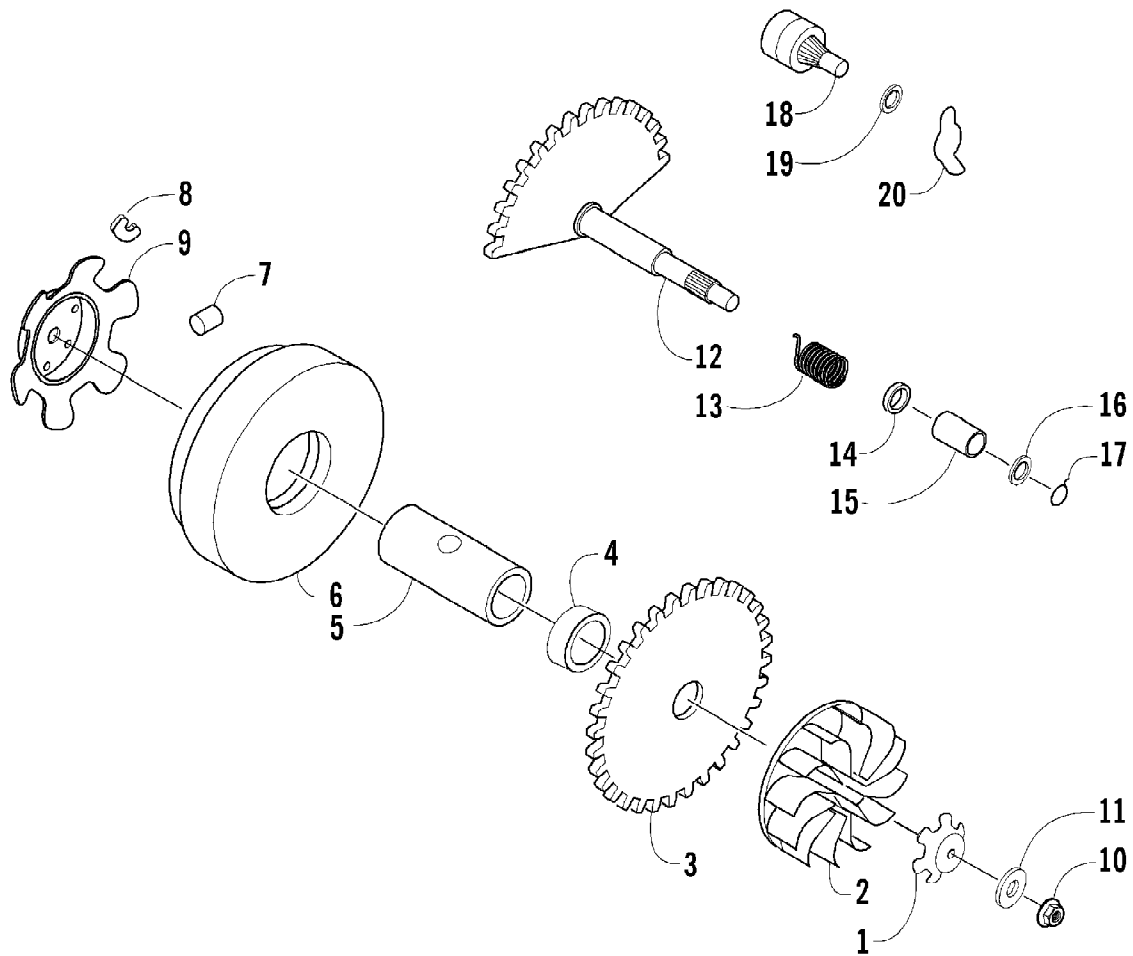

2004 ATV 90 Y-12 YOUTH 4-STROKE RED (A2004H4B2BUSR)
 A-ARM, FLOOR PANEL, AND BUMPER ASSEMBLY

Page 2 of 66

Ref #	Part Number	Qty	S/P/F	Description
1	3301-218	1		A-Arm, Suspension - Right
2	3301-428	4		Bushing, Rubber
3	3301-328	2		Bushing
4	3301-219	2		Bushing
5	3301-222	1		A-Arm, Suspension - Left
6	3301-220	2		Cover, Waterproof
7	3301-580	2	/P	Cover, Dustproof
8	3301-402	4		Screw, Cap
9	3301-856	1		Panel, Floor
10	3301-444	2		Fitting, Grease
11	3301-445	2		Cap, Grease Fitting
12	3301-400	4		Screw, Cap
13	3301-388	2		Screw, Cap
14	3301-857	1		Bumper
15	3301-395	2		Screw, Cap
16	3301-283	2		Nut, Nylon
17	3301-256	2		Cap, Floor Panel - Rubber
18	3301-208	1		Cover, Bumper
19	3301-322	4		Screw, Self-Tapping
20	3301-455	2		Reflector - Amber
21	3301-327	2		Nut, Lock

2004 ATV 90 Y-12 YOUTH 4-STROKE RED (A2004H4B2BUSR)
DRIVE CLUTCH ASSEMBLY

Page 28 of 66

Ref #	Part Number	Qty	S/P/F	Description
1	3301-718	1		Ratchet, Kick Starter
2	3301-719	1		Fan, Cooling
3	3301-720	1		Face, Drive
4	3301-876	1		Bushing, Clutch
5	3301-721	1		Bushing
6	3301-722	1		Face, Movable Drive
7	3301-723	6		Roller, Weight
8	3301-724	3		Slide, Cam Plate
9	3301-725	1		Plate, Cam
10	3301-332	1		Nut, Lock
11	3301-726	1		Washer
12	3301-727	1		Spindle, Kick Starter
13	3301-728	1		Spring, Kick Starter
14	3301-729	1		Collar, Boss
15	3301-730	1		Bushing, Starter Spindle
16	3301-731	1		Washer
17	3301-732	1		Circlip
18	3301-733	1	/P	Pinion, Kick Starter - Assembly
19	3301-734	1		Washer
20	3301-735	1	S	Clip, Spring - Kick Starter Pinion