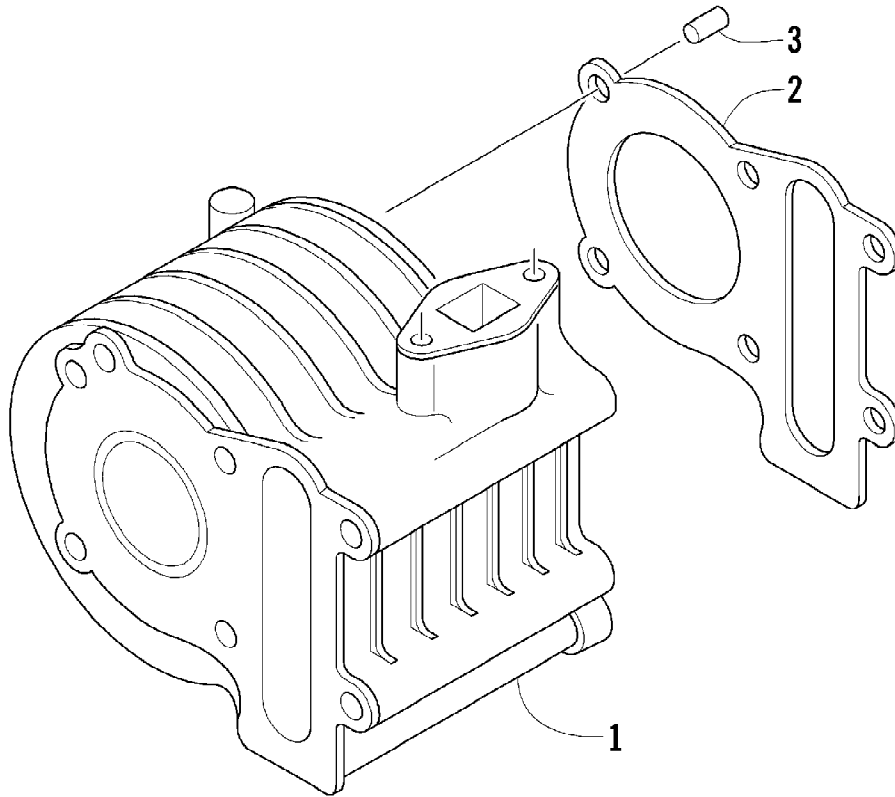

2004 ATV 90 Y-12 YOUTH 4-STROKE RED (A2004H4B2BUSR)
CYLINDER ASSEMBLY

Ref #	Part Number	Qty	S/P/F	Description
1	3301-672	1		Cylinder
2	3301-673	1		Gasket, Cylinder
3	3301-635	2		Pin, Dowel