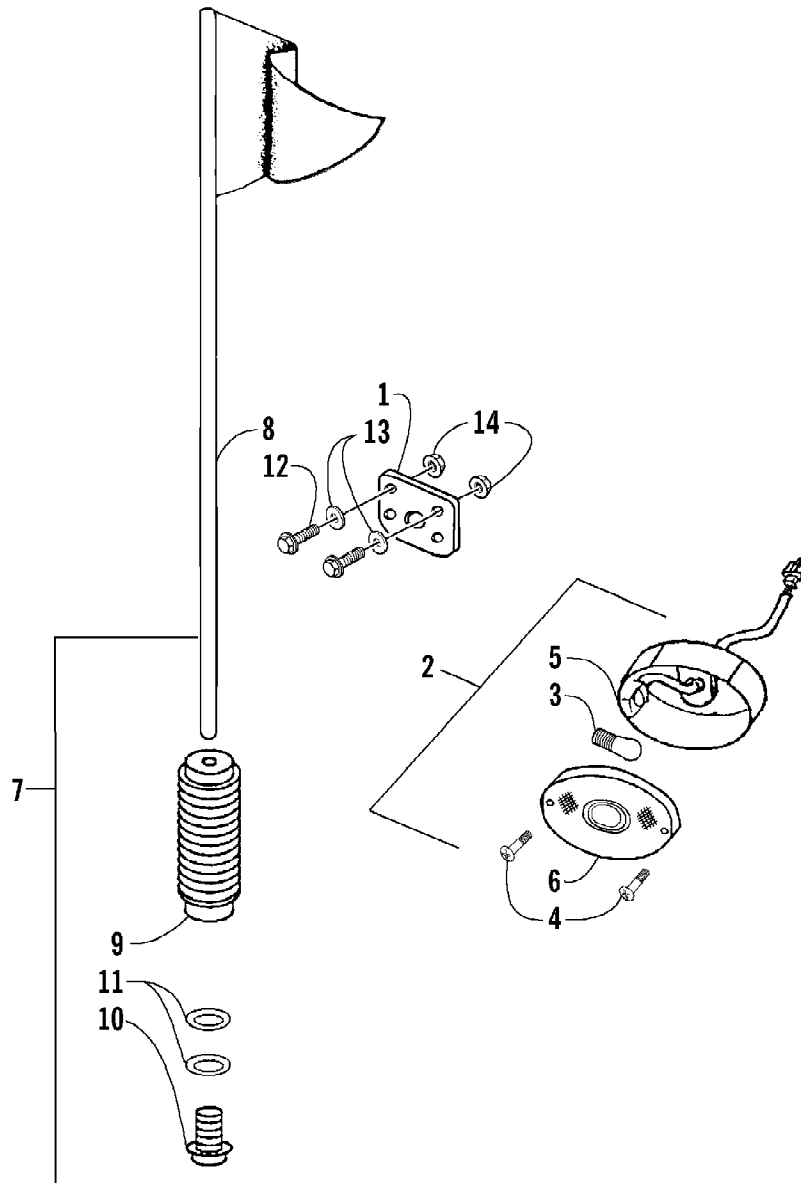

2004 ATV 90 Y-12 YOUTH 4-STROKE RED (A2004H4B2BUSR)
 A-ARM, FLOOR PANEL, AND BUMPER ASSEMBLY

Page 2 of 66

Ref #	Part Number	Qty	S/P/F	Description
1	3301-218	1		A-Arm, Suspension - Right
2	3301-428	4		Bushing, Rubber
3	3301-328	2		Bushing
4	3301-219	2		Bushing
5	3301-222	1		A-Arm, Suspension - Left
6	3301-220	2		Cover, Waterproof
7	3301-580	2	/P	Cover, Dustproof
8	3301-402	4		Screw, Cap
9	3301-856	1		Panel, Floor
10	3301-444	2		Fitting, Grease
11	3301-445	2		Cap, Grease Fitting
12	3301-400	4		Screw, Cap
13	3301-388	2		Screw, Cap
14	3301-857	1		Bumper
15	3301-395	2		Screw, Cap
16	3301-283	2		Nut, Nylon
17	3301-256	2		Cap, Floor Panel - Rubber
18	3301-208	1		Cover, Bumper
19	3301-322	4		Screw, Self-Tapping
20	3301-455	2		Reflector - Amber
21	3301-327	2		Nut, Lock

2004 ATV 90 Y-12 YOUTH 4-STROKE RED (A2004H4B2BUSR)
AIR CLEANER ASSEMBLY

Page 4 of 66

Ref #	Part Number	Qty	S/P/F	Description
1	3301-306	3		Screw, Cap
2	3301-814	1		Housing , Air Cleaner
3	3301-815	1		Filter, Air
4	3301-816	1		Screen, Air Filter
5	3301-817	1		Cover, Air Cleaner
6	3301-818	1		Clamp, Hose

2004 ATV 90 Y-12 YOUTH 4-STROKE RED (A2004H4B2BUSR)
BODY AND SEAT ASSEMBLY

Page 6 of 66

Ref #	Part Number	Qty	S/P/F	Description
1	3301-250	1		Cover, Front
2	3301-253	1		Panel, Floor - Left
3	3301-252	1		Panel, Floor - Right
4	3301-264	1		Cover, Rear
5	3301-319	4		Screw, Machine
6	3301-320	6		Screw, Machine
7	3301-257	1		Seat Assembly (inc. 8-9)
8	3301-258	1		Bracket, Seat
9	3301-259	2		Bolt, Seat
10	3301-613	1		Strip, Rubber
11	3301-882	1		Bag, Tool
12	3301-262	1		Spring, Reset
13	3301-261	1		Cable, Seat Release
14	3301-263	1		Seat Lock Assembly
15	3301-386	2		Screw, Cap
16	3301-275	4		Bolt, Carriage
17	3301-338	1		Washer
18	3301-281	1		Nut, Nylon
19	3301-149	1		Reflector
20	3301-466	2	/P	Screw, Cap
21	3301-278	2	/P	U-Nut