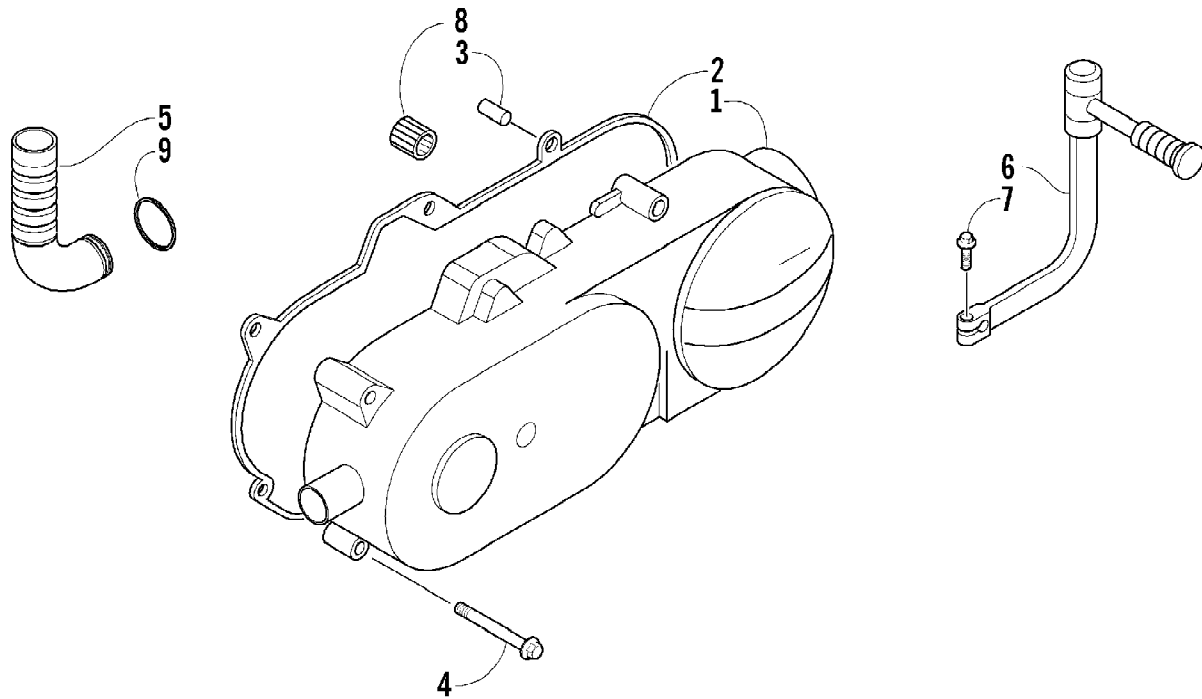

2004 ATV 90 Y-12 YOUTH 4-STROKE RED (A2004H4B2BUSR)
LEFT CRANKCASE COVER ASSEMBLY

2004 ATV 90 Y-12 YOUTH 4-STROKE RED (A2004H4B2BUSR)
LEFT CRANKCASE COVER ASSEMBLY

Page 46 of 66

Ref #	Part Number	Qty	S/P/F	Description
1	3301-793	1		Cover, Crankcase - Left
2	3301-794	1		Gasket, Left Crankcase Cover
3	3301-775	2		Pin, Dowel
4	3301-796	8		Screw, Cap
5	3301-797	1		Duct, Left Crankcase Cover
6	3301-798	1		Arm, Kick Starter
7	3301-391	1		Screw, Cap
8	3301-418	1		Bearing
9	3301-799	1		Clip