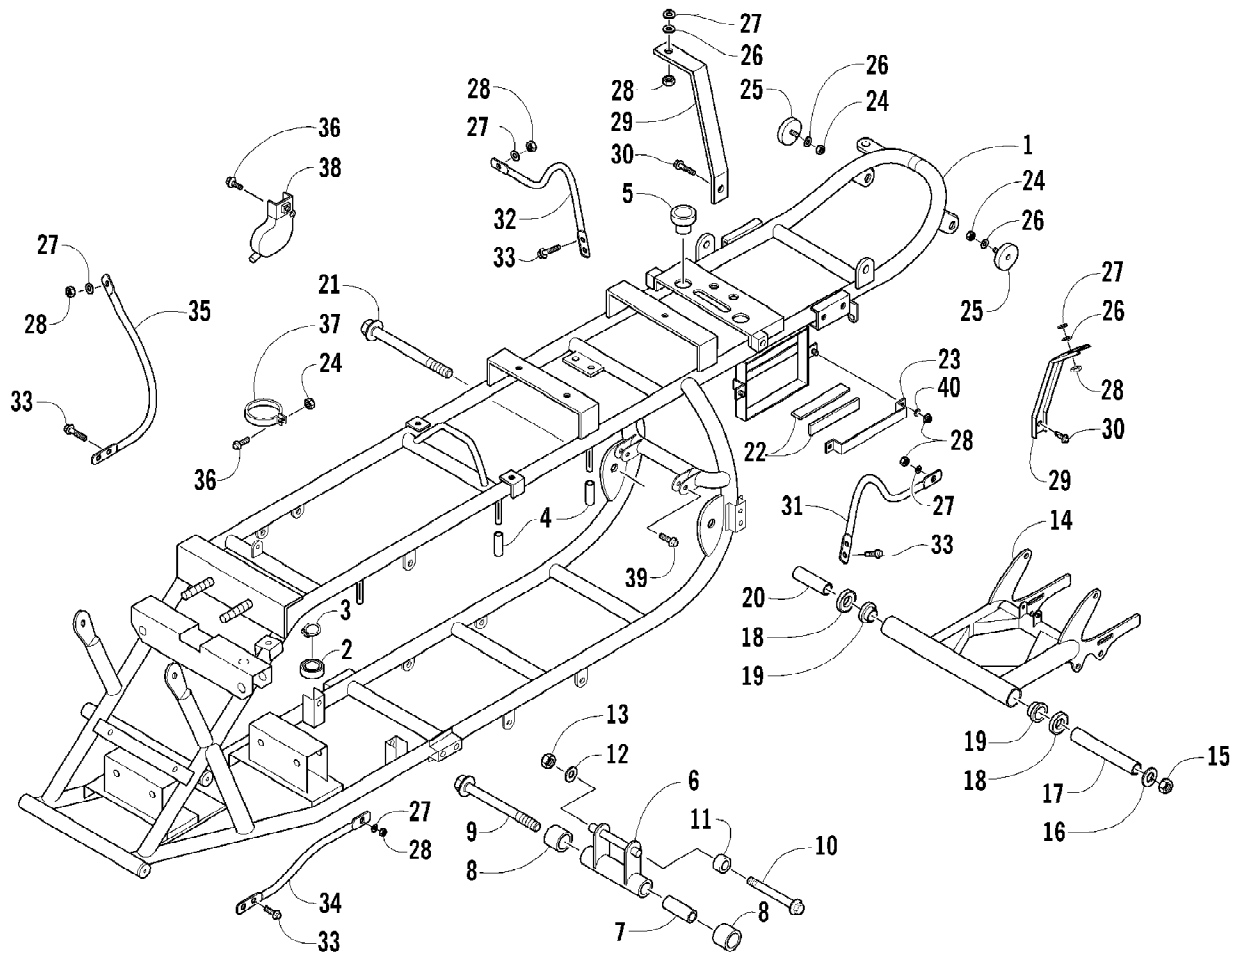

2004 ATV 90 Y-12 YOUTH 4-STROKE RED (A2004H4B2BUSR)
FRAME ASSEMBLY

2004 ATV 90 Y-12 YOUTH 4-STROKE RED (A2004H4B2BUSR)
FRAME ASSEMBLY

Page 38 of 66

Ref #	Part Number	Qty	S/P/F	Description
1	3301-847	1	/P	Frame
2	3301-409	1		Bearing
3	3301-381	1		Circlip
4	3301-449	4		Clamp, Cable - Rubber
5	3301-260	2		Bumper, Rubber
6	3301-848	1		Mounting - Engine
7	3301-854	1		Collar, Engine
8	3301-763	2		Bushing, Rubber
9	3301-850	1		Screw, Cap
10	3301-855	1		Screw, Cap
11	3301-852	1		Damper, Rubber
12	3301-474	1	S	Washer
13	3301-283	1		Nut, Nylon
14	3301-581	1		Swing Arm Sub-Assembly
15	3301-284	1		Nut, Nylon
16	3301-349	1		Washer
17	3301-227	1		Spacer, Swing Arm
18	3301-228	2		Cover, Swing Arm Seal
19	3301-226	2		Bushing
20	3301-582	1		Sleeve, Rubber
21	3301-407	1		Screw, Cap
22	3301-077	2		Pad, Battery
23	3301-853	1		Bracket, Battery
24	3301-327	3		Nut, Lock
25	3301-597	2		Reflector - Red
26	3301-356	4		Washer, Rubber
27	3301-340	6		Washer
28	3301-281	8		Nut, Nylon
29	3301-266	2		Bracket, Rear Cover Mounting - Upper
30	3301-386	2		Screw, Cap
31	3301-267	1		Bracket, Rear Cover Mounting - Lower Left
32	3301-265	1		Bracket, Rear Cover Mounting - Lower Right
33	3301-306	8		Screw, Cap
34	3301-461	1		Bracket, Front Cover Mounting - Left
35	3301-462	1		Bracket, Front Cover Mounting - Right
36	3301-881	2		Screw, Cap
37	3301-376	1	/P	Clamp
38	3301-460	1		Bracket, Gas Valve
39	3301-401	2		Screw, Cap
40	3301-338	2		Washer