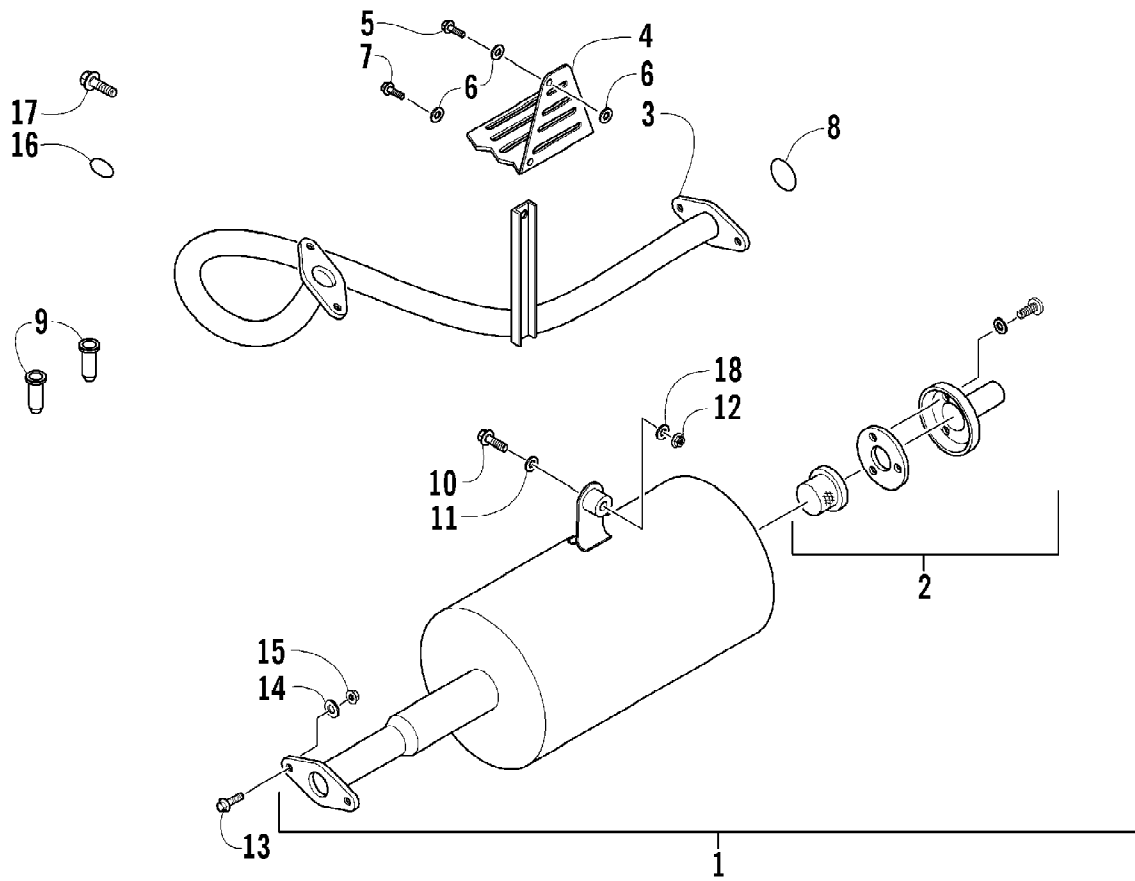

2004 ATV 90 Y-12 YOUTH 4-STROKE RED (A2004H4B2BUSR)
EXHAUST ASSEMBLY

Page 34 of 66

Ref #	Part Number	Qty	S/P/F	Description
1	3301-833	1		Muffler (inc. 2)
2	3301-834	1		Arrester, Spark
3	3301-832	1		Pipe, Exhaust
4	3301-835	1		Shield, Exhaust Pipe
5	3301-836	1		Screw, Cap
6	3301-087	4		Gasket, Exhaust Pipe Cover
7	3301-837	1		Screw, Cap
8	3301-086	1		Gasket, Exhaust Pipe
9	3301-838	2		Nut
10	3301-839	1		Screw, Cap
11	3301-840	1		Washer
12	3301-841	1		Nut, Lock
13	3301-842	2		Screw, Cap
14	3301-843	2		Washer
15	3301-844	2		Nut, Lock
16	3301-845	1		Gasket, Exhaust Pipe
17	3301-846	1		Screw, Cap
18	3301-361	1		Washer