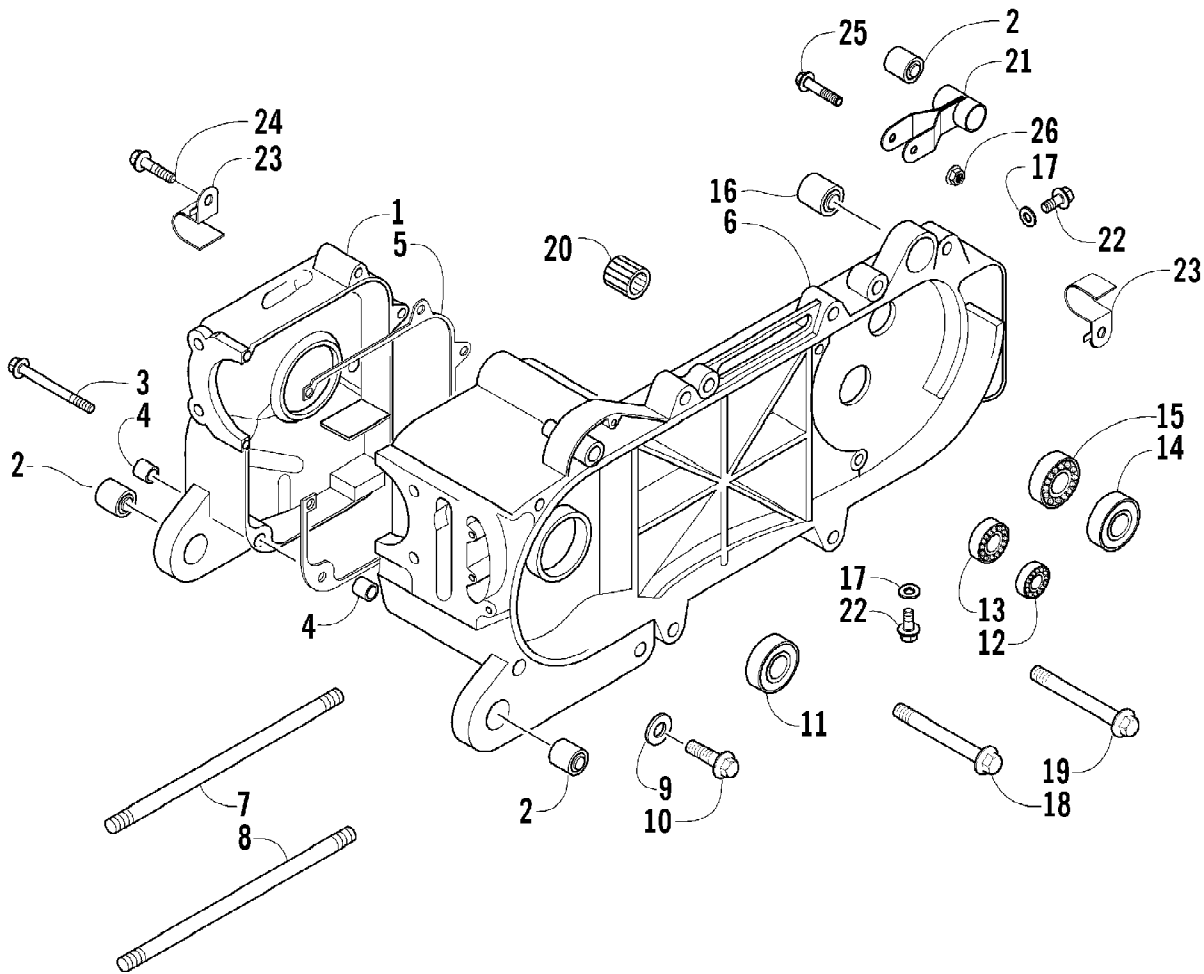

2004 ATV 90 Y-12 YOUTH 4-STROKE RED (A2004H4B2BUSR)
CAM CHAIN AND TENSIONER ASSEMBLY

2004 ATV 90 Y-12 YOUTH 4-STROKE RED (A2004H4B2BUSR)
CAM CHAIN AND TENSIONER ASSEMBLY

Page 10 of 66

Ref #	Part Number	Qty	S/P/F	Description
1	3301-662	1		Tensioner, Cam Chain
2	3301-661	1		Chain, Cam
3	3301-663	1		Guide, Cam Chain
4	3301-664	1		Pivot, Cam Chain Tensioner
5	3301-665	1		O-Ring
6	3301-666	1		Gasket, Tensioner Lifter
7	3301-667	1		Lifter, Tensioner
8	3301-668	1		Plug, Adjuster
9	3301-669	1		Washer
10	3301-670	1		Spring, Adjuster Plug
11	3301-389	2		Screw, Cap

2004 ATV 90 Y-12 YOUTH 4-STROKE RED (A2004H4B2BUSR)
CAMSHAFT/VALVE ASSEMBLY

Page 12 of 66

Ref #	Part Number	Qty	S/P/F	Description
1	3301-647	1		Camshaft
2	3301-648	1		Shaft, Rocker Arm - Intake
3	3301-649	1		Shaft, Rocker Arm - Exhaust
4	3301-650	2		Arm, Rocker
5	3301-651	2		Screw, Gap Adjust
6	3301-652	2		Nut, Gap Adjust
7	3301-653	1		Valve, Intake
8	3301-654	1		Valve, Exhaust
9	3301-655	2		Seal, Valve
10	3301-656	2		Seat, Spring
11	3301-657	2		Spring, Outer
12	3301-658	2		Spring, Inner
13	3301-659	2		Retainer, Spring
14	3301-660	4		Cotter, Valve

2004 ATV 90 Y-12 YOUTH 4-STROKE RED (A2004H4B2BUSR)
CARBURETOR ASSEMBLY

Page 14 of 66

Ref #	Part Number	Qty	S/P/F	Description
1	3301-888	1	/P	Carburetor Assembly (inc. 2-21)
2	0	1	F	Cap, Carburetor
3	3301-822	1		Needle Set
4	3301-879	1		Valve, Throttle
5	3301-823	1		Spring, Throttle Valve
6	3301-899	1		Cover, Electric Choke
7	3301-313	1		Screw, Machine
8	3301-900	1		Choke, Electric
9	3301-901	1		O-Ring
10	3301-902	1		O-Ring
11	3301-829	1		Screw, Air Adjust - Set
12	3301-830	1		Screw, Throttle - Set
13	0	1	F	Body, Carburetor
14	3301-880	1		Needle Jet
15	3301-825	1		Main Jet - 80
16	3301-907	1		Needle Valve Assembly
17	3301-826	1		Pilot Jet - 40
18	3301-905	1		Pin, Float
19	3301-906	1		Float
20	3301-827	1		Float Chamber
21	3301-828	2	/P	Screw, Machine