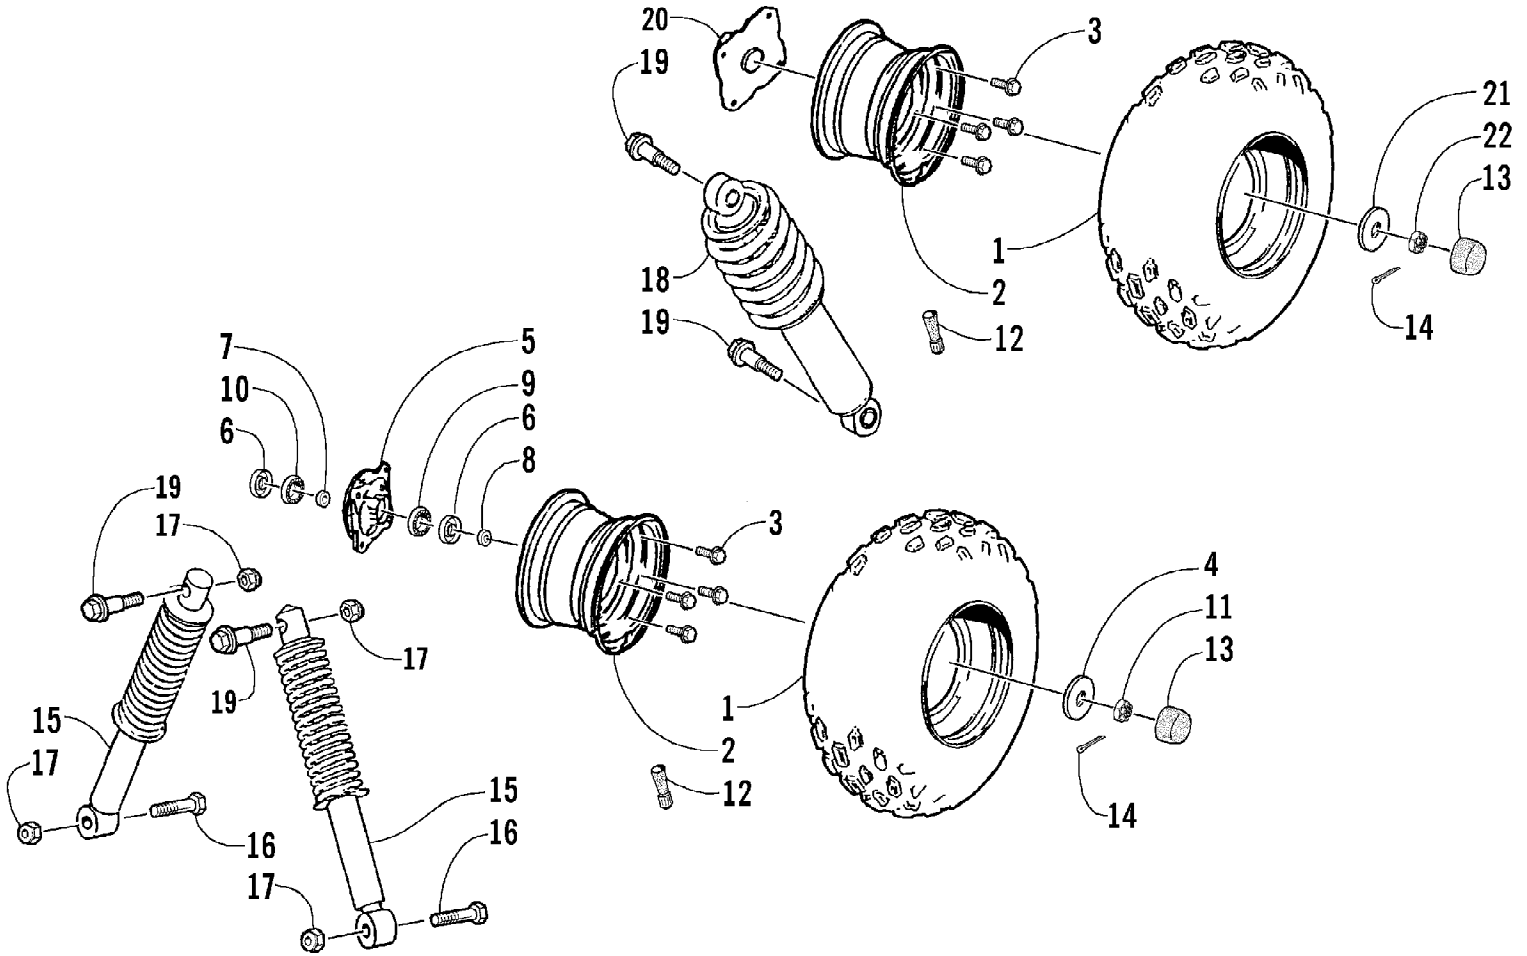

2004 ATV 90 Y-12 YOUTH 4-STROKE RED (A2004H4B2BUSR)
WHEEL, TIRE, AND SUSPENSION ASSEMBLY

2004 ATV 90 Y-12 YOUTH 4-STROKE RED (A2004H4B2BUSR)
WHEEL, TIRE, AND SUSPENSION ASSEMBLY

Page 66 of 66

Ref #	Part Number	Qty	S/P/F	Description
1	3301-177	4	/P	Tire
2	3301-175	4	/P	Wheel
3	3301-399	16		Screw, Cap
4	3301-347	2		Washer
5	3301-176	2		Drum, Brake - Front
6	3301-439	4		Seal, Oil
7	3301-195	2		Spacer
8	3301-188	2		Collar - Front
9	3301-408	2		Bearing, Radial Ball
10	3301-411	2		Bearing, Radial Ball
11	3301-333	2		Nut, Slotted
12	3301-170	4	S	Stem, Valve
13	3301-181	4		Cover, Rubber
14	3301-363	4		Pin, Cotter
15	3301-223	2		Shock, Front
16	3301-308	2		Screw, Cap
17	3301-283	4		Nut, Nylon
18	3301-229	1		Shock, Rear
19	3301-401	4		Screw, Cap
20	3301-160	2		Connector, Shaft
21	3301-350	2		Washer
22	3301-335	2		Nut, Slotted