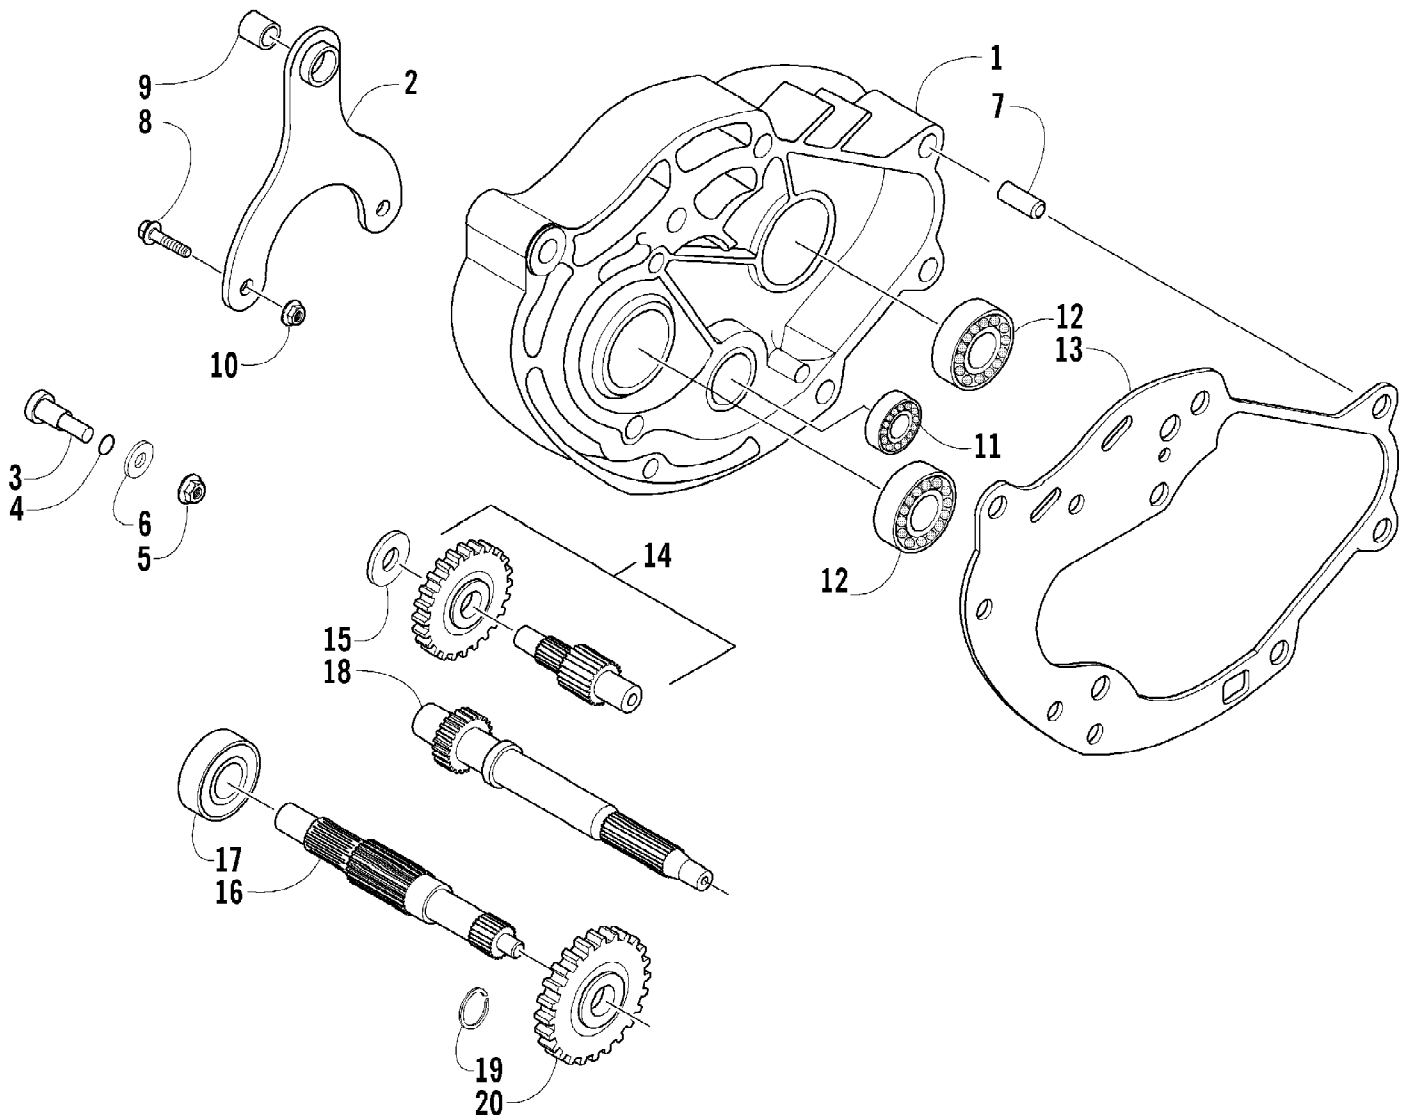

2004 ATV 90 Y-12 YOUTH 4-STROKE RED (A2004H4B2BUSR)
TRANSMISSION ASSEMBLY

Page 64 of 66

Ref #	Part Number	Qty	S/P/F	Description
1	3301-757	1		Cover, Transmission
2	3301-758	1		Bracket, Mounting - Right
3	3301-759	1		Shaft, Fixed
4	3301-296	1		O-Ring
5	3301-330	1		Nut, Lock
6	3301-760	1		Washer
7	3301-761	2		Pin, Dowel
8	3301-762	1		Shaft, Fixed
9	3301-763	1		Bushing, Rubber
10	3301-335	1		Nut, Lock
11	3301-412	1		Bearing
12	3301-414	2		Bearing
13	3301-764	1		Gasket, Transmission Cover
14	3301-765	1		Axle, Main
15	3301-766	1		Washer
16	3301-769	1		Shaft, Final
17	3301-768	1		Seal, Oil
18	3301-767	1		Driveshaft
19	3301-770	1		Circlip
20	3301-771	1		Gear, Final