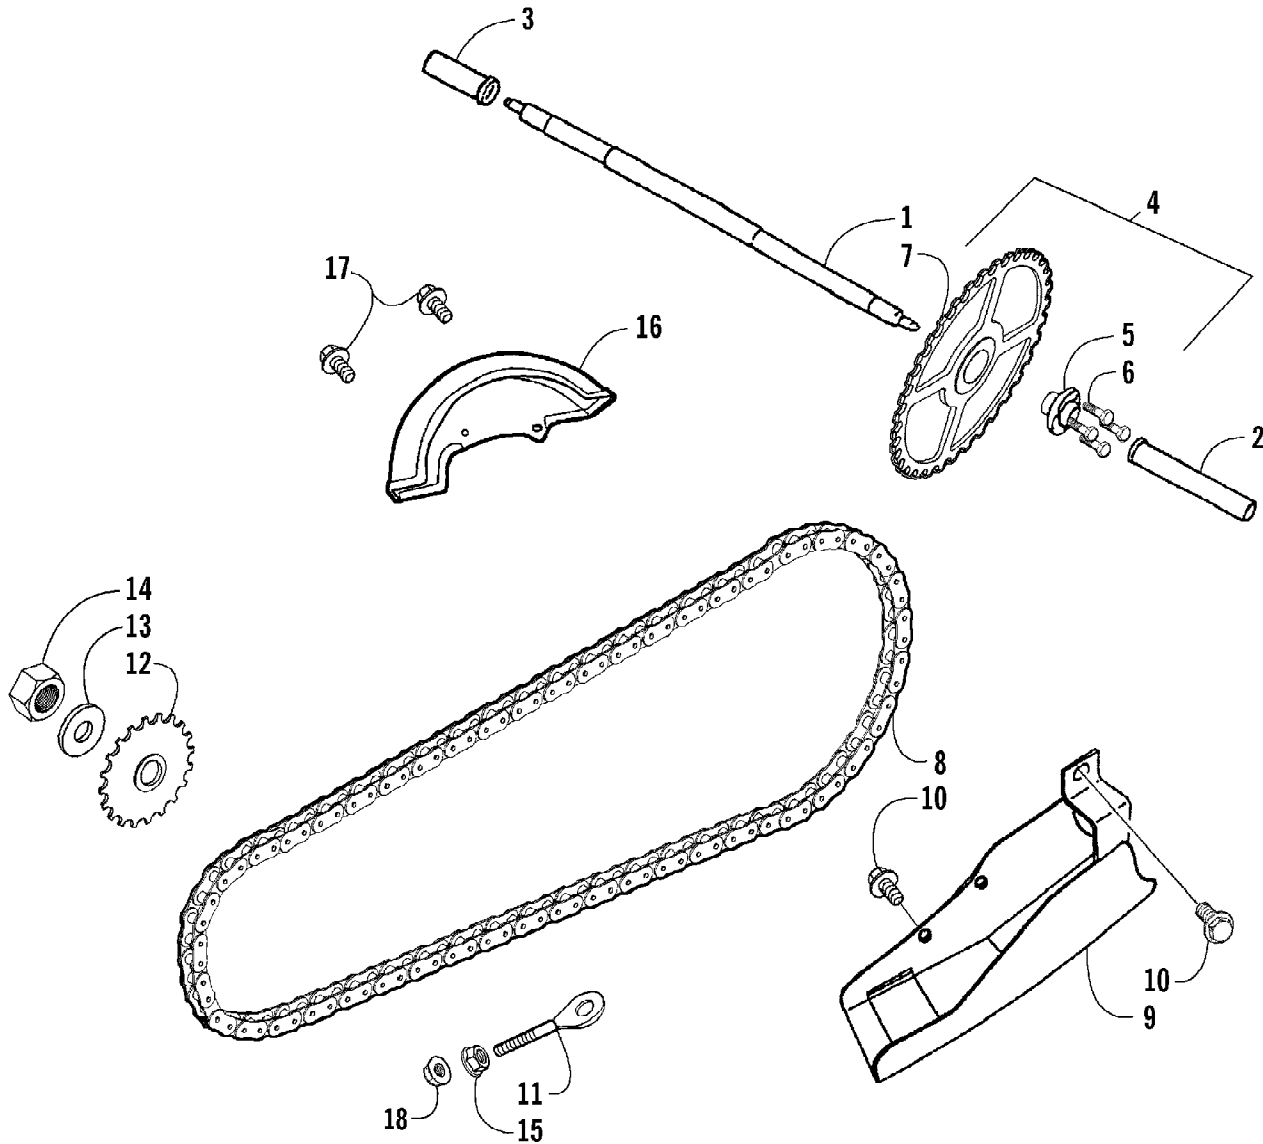

2004 ATV 90 Y-12 YOUTH 4-STROKE RED (A2004H4B2BUSR)
REAR DRIVE ASSEMBLY

Page 54 of 66

Ref #	Part Number	Qty	S/P/F	Description
1	3301-161	1		Axle, Rear Wheel
2	3301-173	1		Collar, Spacer - Right
3	3301-174	1		Collar, Spacer - Left
4	3301-163	1		Rear Sprocket Assembly (inc. 5-7)
5	3301-165	1		Flange, Final Drive
6	3301-399	4		Screw, Cap
7	3301-159	1		Sprocket, Rear
8	3301-863	1		Chain, Drive
9	3301-155	1		Guard, Chain
10	3301-393	2		Screw, Cap
11	3301-573	1		Adjuster, Drive Chain
12	3301-864	1		Drive Sprocket Assembly
13	3301-883	1		Washer
14	3301-884	1		Nut, Nylon
15	3301-524	1		Nut, Flange
16	3301-885	1	S	Guard, Chain - Rear
17	3301-886	2		Screw, Cap
18	3301-330	1		Nut, Flange