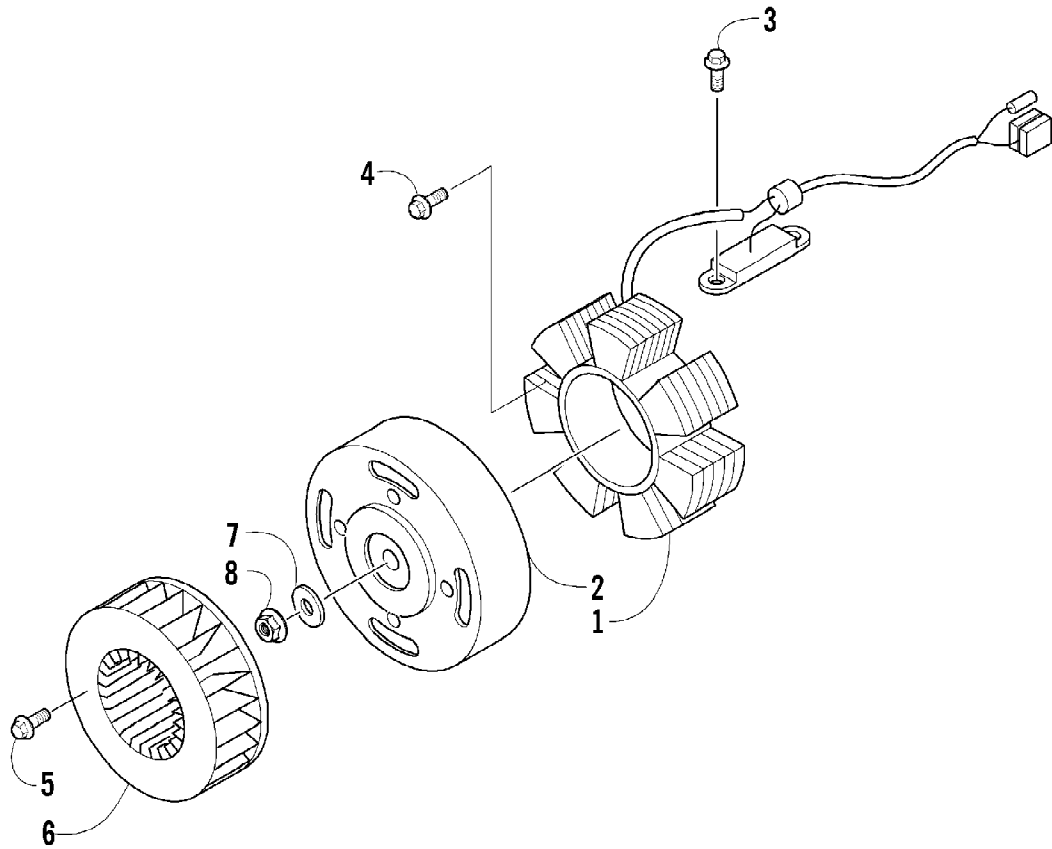

2004 ATV 90 Y-12 YOUTH 4-STROKE RED (A2004H4B2BUSR)
MAGNETO

Page 48 of 66

Ref #	Part Number	Qty	S/P/F	Description
1	3301-686	1		Stator
2	3301-685	1		Flywheel
3	3301-687	2		Screw, Cap
4	3301-688	2		Screw, Cap
5	3301-389	4		Screw, Cap
6	3301-689	1		Fan
7	3301-690	1		Washer
8	3301-331	1		Nut, Lock