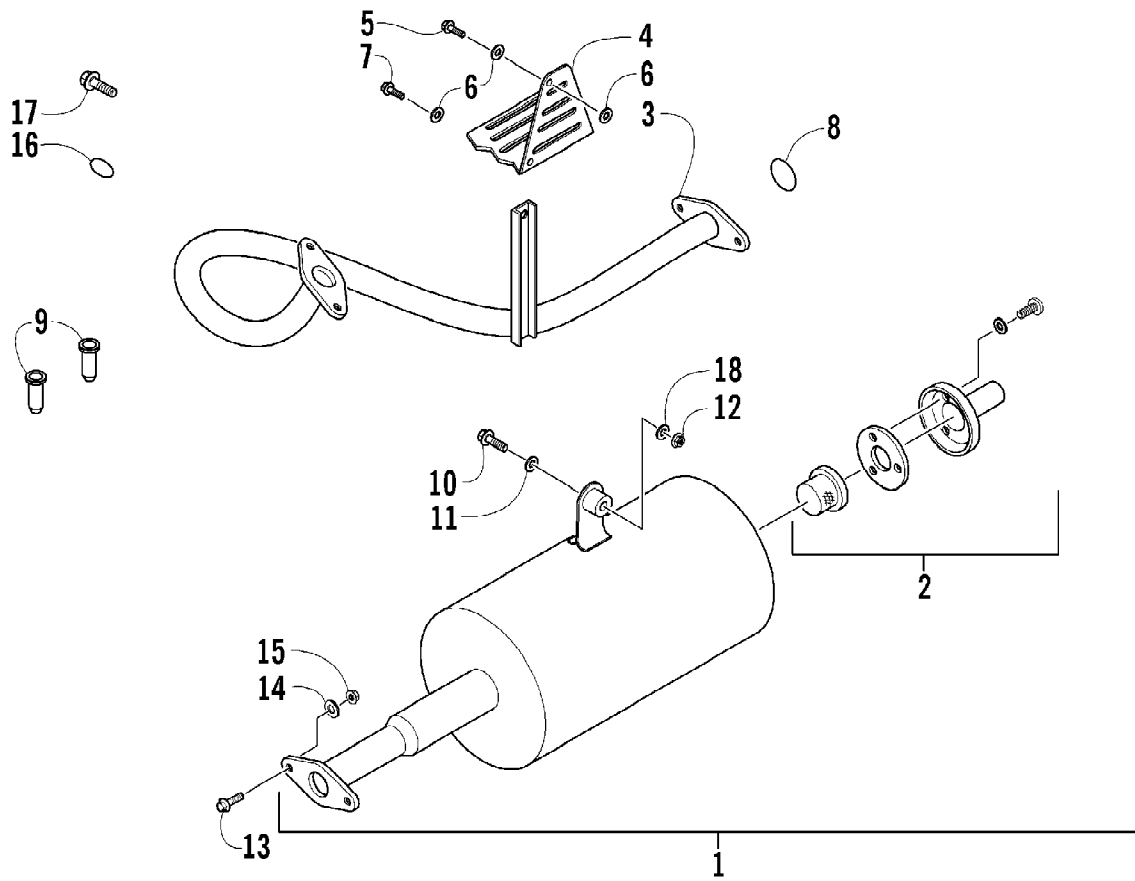

Ref #	Part Number	Qty	S/P/F	Description
1	3301-833	1		Muffler (inc. 2)
2	3301-834	1		Arrester, Spark
3	3301-832	1		Pipe, Exhaust
4	3301-835	1		Shield, Exhaust Pipe
5	3301-836	1		Screw, Cap
6	3301-087	4		Gasket, Exhaust Pipe Cover
7	3301-837	1		Screw, Cap
8	3301-086	1		Gasket, Exhaust Pipe
9	3301-838	2		Nut
10	3301-839	1		Screw, Cap
11	3301-840	1		Washer
12	3301-841	1		Nut, Lock
13	3301-842	2		Screw, Cap
14	3301-843	2		Washer
15	3301-844	2		Nut, Lock
16	3301-845	1		Gasket, Exhaust Pipe
17	3301-846	1		Screw, Cap
18	3301-361	1		Washer