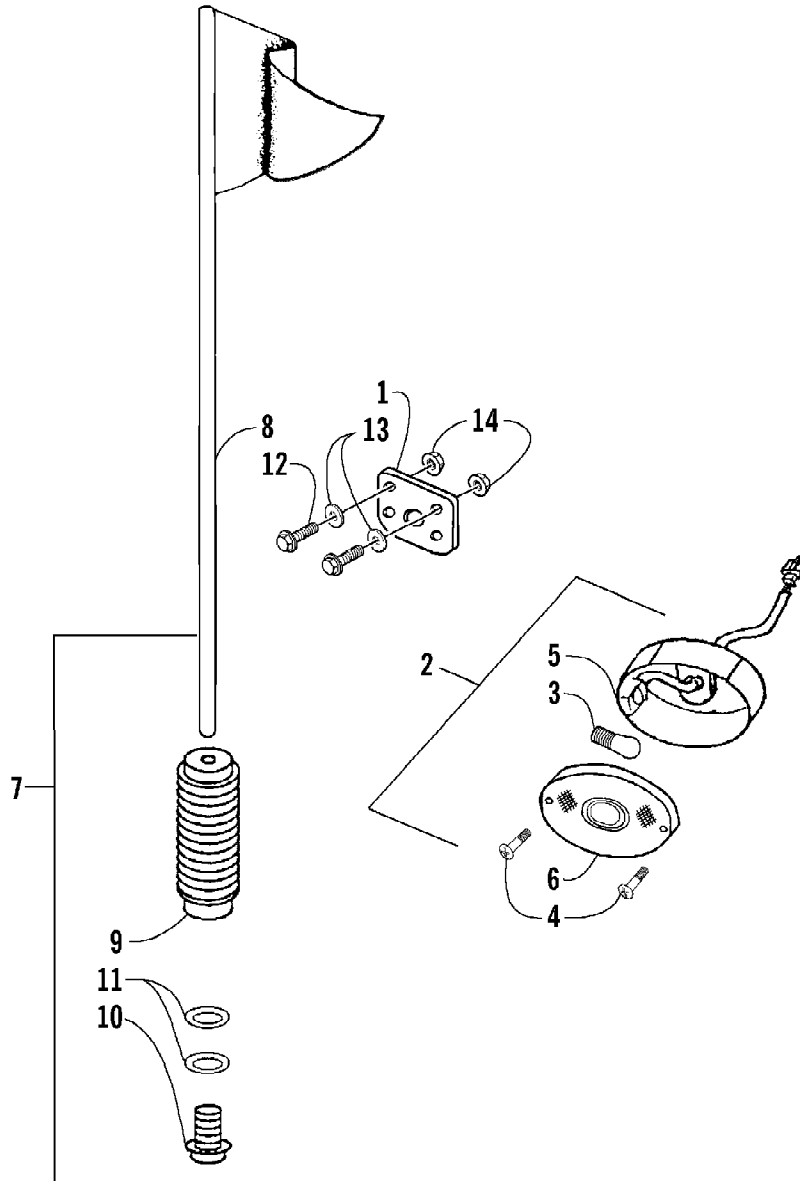

2004 ATV 90 Y-12 YOUTH 4-STROKE CAT GREEN (A2004H4B2BUSZ)
A-ARM, FLOOR PANEL, AND BUMPER ASSEMBLY

Page 2 of 66

Ref #	Part Number	Qty	S/P/F	Description
1	3301-218	1		A-Arm, Suspension - Right
2	3301-428	4		Bushing, Rubber
3	3301-328	2		Bushing
4	3301-219	2		Bushing
5	3301-222	1		A-Arm, Suspension - Left
6	3301-220	2		Cover, Waterproof
7	3301-580	2	/P	Cover, Dustproof
8	3301-402	4		Screw, Cap
9	3301-856	1		Panel, Floor
10	3301-444	2		Fitting, Grease
11	3301-445	2		Cap, Grease Fitting
12	3301-400	4		Screw, Cap
13	3301-388	2		Screw, Cap
14	3301-857	1		Bumper
15	3301-395	2		Screw, Cap
16	3301-283	2		Nut, Nylon
17	3301-256	2		Cap, Floor Panel - Rubber
18	3301-208	1		Cover, Bumper
19	3301-322	4		Screw, Self-Tapping
20	3301-455	2		Reflector - Amber
21	3301-327	2		Nut, Lock

2004 ATV 90 Y-12 YOUTH 4-STROKE CAT GREEN (A2004H4B2BUSZ)
BODY AND SEAT ASSEMBLY

Page 6 of 66

Ref #	Part Number	Qty	S/P/F	Description
1	3301-249	1		Cover, Front
2	3301-253	1		Panel, Floor - Left
3	3301-252	1		Panel, Floor - Right
4	3301-494	1		Cover, Rear
5	3301-319	4		Screw, Machine
6	3301-320	6		Screw, Machine
7	3301-257	1		Seat Assembly (inc. 8-9)
8	3301-258	1		Bracket, Seat
9	3301-259	2		Bolt, Seat
10	3301-613	1		Strip, Rubber
11	3301-882	1		Bag, Tool
12	3301-262	1		Spring, Reset
13	3301-261	1		Cable, Seat Release
14	3301-263	1		Seat Lock Assembly
15	3301-386	2		Screw, Cap
16	3301-275	4		Bolt, Carriage
17	3301-338	1		Washer
18	3301-281	1		Nut, Nylon
19	3301-149	1		Reflector
20	3301-466	2	/P	Screw, Cap
21	3301-278	2	/P	U-Nut

2004 ATV 90 Y-12 YOUTH 4-STROKE CAT GREEN (A2004H4B2BUSZ)
CAM CHAIN AND TENSIONER ASSEMBLY

Page 10 of 66

Ref #	Part Number	Qty	S/P/F	Description
1	3301-662	1		Tensioner, Cam Chain
2	3301-661	1		Chain, Cam
3	3301-663	1		Guide, Cam Chain
4	3301-664	1		Pivot, Cam Chain Tensioner
5	3301-665	1		O-Ring
6	3301-666	1		Gasket, Tensioner Lifter
7	3301-667	1		Lifter, Tensioner
8	3301-668	1		Plug, Adjuster
9	3301-669	1		Washer
10	3301-670	1		Spring, Adjuster Plug
11	3301-389	2		Screw, Cap