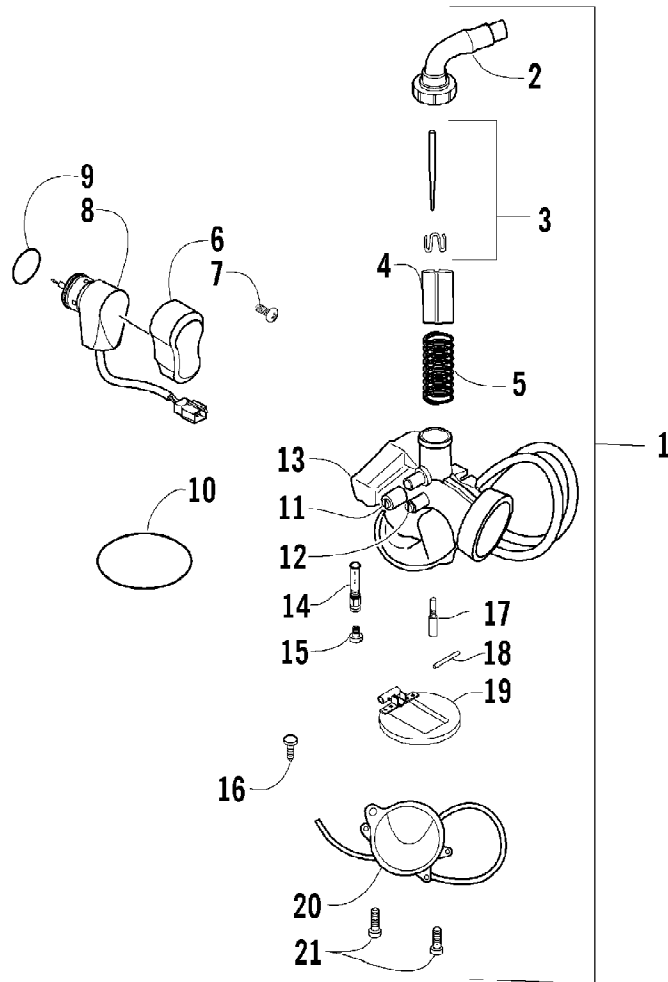

2004 ATV 90 Y-12 YOUTH 4-STROKE CAT GREEN (A2004H4B2BUSZ)
CAM CHAIN AND TENSIONER ASSEMBLY

Page 10 of 66

Ref #	Part Number	Qty	S/P/F	Description
1	3301-662	1		Tensioner, Cam Chain
2	3301-661	1		Chain, Cam
3	3301-663	1		Guide, Cam Chain
4	3301-664	1		Pivot, Cam Chain Tensioner
5	3301-665	1		O-Ring
6	3301-666	1		Gasket, Tensioner Lifter
7	3301-667	1		Lifter, Tensioner
8	3301-668	1		Plug, Adjuster
9	3301-669	1		Washer
10	3301-670	1		Spring, Adjuster Plug
11	3301-389	2		Screw, Cap

2004 ATV 90 Y-12 YOUTH 4-STROKE CAT GREEN (A2004H4B2BUSZ)
CAMSHAFT/VALVE ASSEMBLY

Page 12 of 66

Ref #	Part Number	Qty	S/P/F	Description
1	3301-647	1		Camshaft
2	3301-648	1		Shaft, Rocker Arm - Intake
3	3301-649	1		Shaft, Rocker Arm - Exhaust
4	3301-650	2		Arm, Rocker
5	3301-651	2		Screw, Gap Adjust
6	3301-652	2		Nut, Gap Adjust
7	3301-653	1		Valve, Intake
8	3301-654	1		Valve, Exhaust
9	3301-655	2		Seal, Valve
10	3301-656	2		Seat, Spring
11	3301-657	2		Spring, Outer
12	3301-658	2		Spring, Inner
13	3301-659	2		Retainer, Spring
14	3301-660	4		Cotter, Valve

Ref #	Part Number	Qty	S/P/F	Description
1	3301-888	1	/P	Carburetor Assembly (inc. 2-21)
2	0	1	F	Cap, Carburetor
3	3301-822	1		Needle Set
4	3301-879	1		Valve, Throttle
5	3301-823	1		Spring, Throttle Valve
6	3301-899	1		Cover, Electric Choke
7	3301-313	1		Screw, Machine
8	3301-900	1		Choke, Electric
9	3301-901	1		O-Ring
10	3301-902	1		O-Ring
11	3301-829	1		Screw, Air Adjust - Set
12	3301-830	1		Screw, Throttle - Set
13	0	1	F	Body, Carburetor
14	3301-880	1		Needle Jet
15	3301-825	1		Main Jet - 80
16	3301-907	1		Needle Valve Assembly
17	3301-826	1		Pilot Jet - 40
18	3301-905	1		Pin, Float
19	3301-906	1		Float
20	3301-827	1		Float Chamber
21	3301-828	2	/P	Screw, Machine