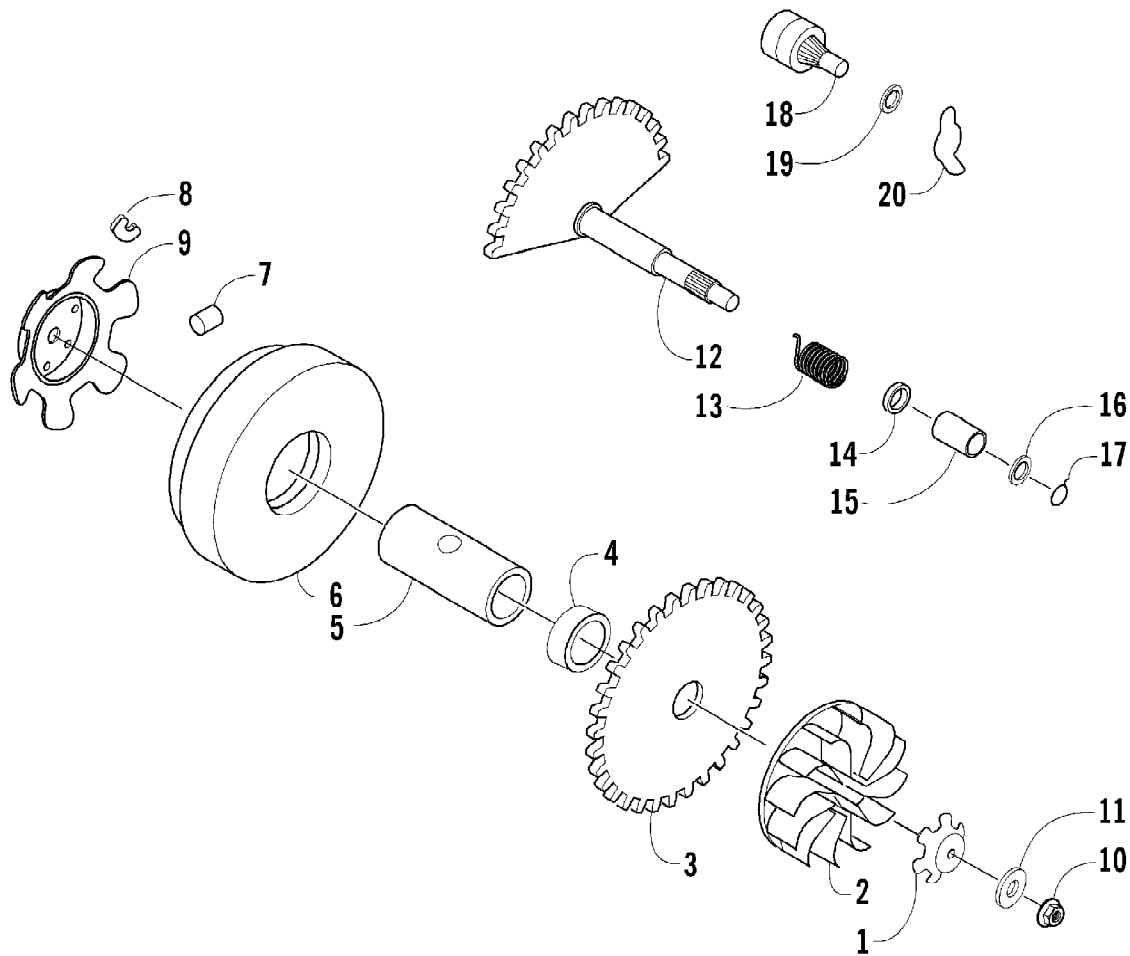

2004 ATV 90 Y-12 YOUTH 4-STROKE CAT GREEN (A2004H4B2BUSZ)
DRIVE CLUTCH ASSEMBLY

Page 28 of 66

Ref #	Part Number	Qty	S/P/F	Description
1	3301-718	1		Ratchet, Kick Starter
2	3301-719	1		Fan, Cooling
3	3301-720	1		Face, Drive
4	3301-876	1		Bushing, Clutch
5	3301-721	1		Bushing
6	3301-722	1		Face, Movable Drive
7	3301-723	6		Roller, Weight
8	3301-724	3		Slide, Cam Plate
9	3301-725	1		Plate, Cam
10	3301-332	1		Nut, Lock
11	3301-726	1		Washer
12	3301-727	1		Spindle, Kick Starter
13	3301-728	1		Spring, Kick Starter
14	3301-729	1		Collar, Boss
15	3301-730	1		Bushing, Starter Spindle
16	3301-731	1		Washer
17	3301-732	1		Circlip
18	3301-733	1	/P	Pinion, Kick Starter - Assembly
19	3301-734	1		Washer
20	3301-735	1	S	Clip, Spring - Kick Starter Pinion