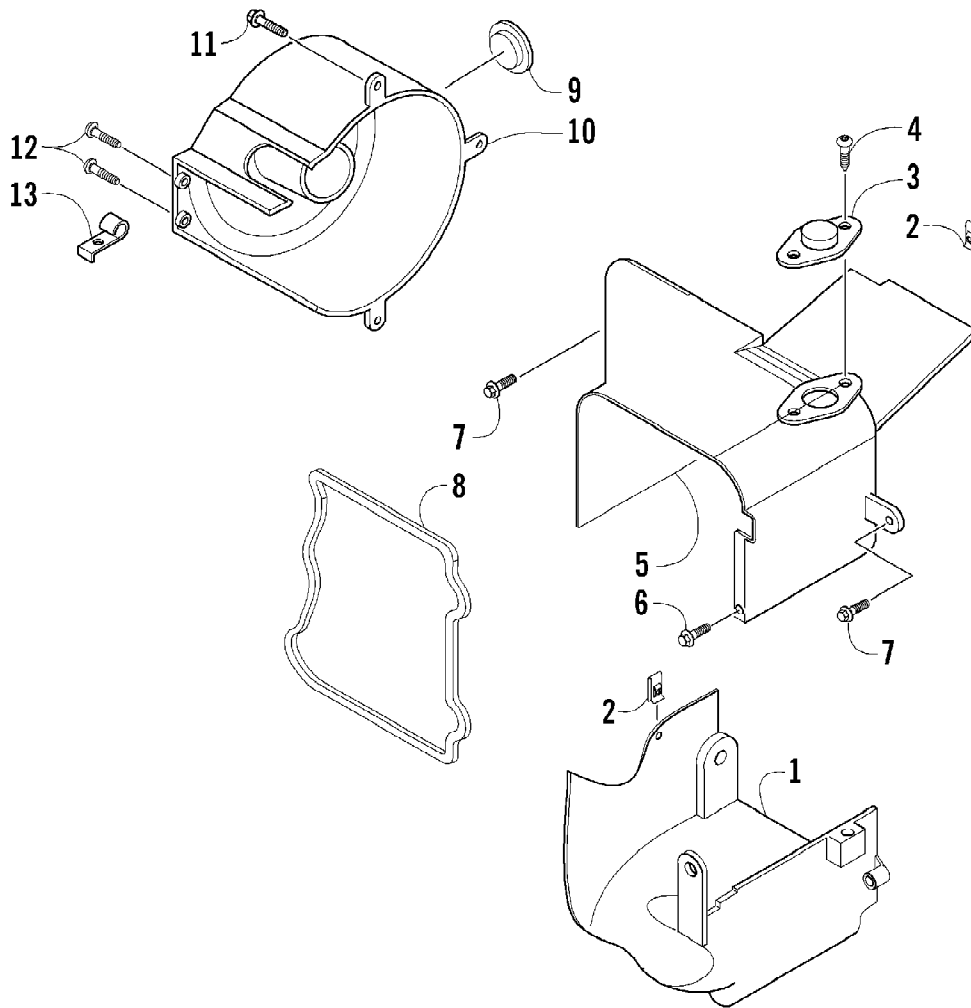

2004 ATV 90 Y-12 YOUTH 4-STROKE CAT GREEN (A2004H4B2BUSZ)
FAN SHROUD ASSEMBLY

Page 36 of 66

Ref #	Part Number	Qty	S/P/F	Description
1	3301-692	1		Shroud
2	3301-693	2		U-Nut
3	3301-696	1		Cover, Tensioner Lifter
4	3301-697	2		Screw, Self-Tapping
5	3301-695	1		Shroud
6	3301-698	2		Screw, Cap
7	3301-688	1		Screw, Cap
8	3301-700	1		Seal, Shroud
9	3301-702	1		Plug, Rubber
10	3301-701	1		Cover, Magneto
11	3301-622	2		Screw, Cap
12	3301-704	2		Screw, Self-Tapping
13	3301-013	1		Clip