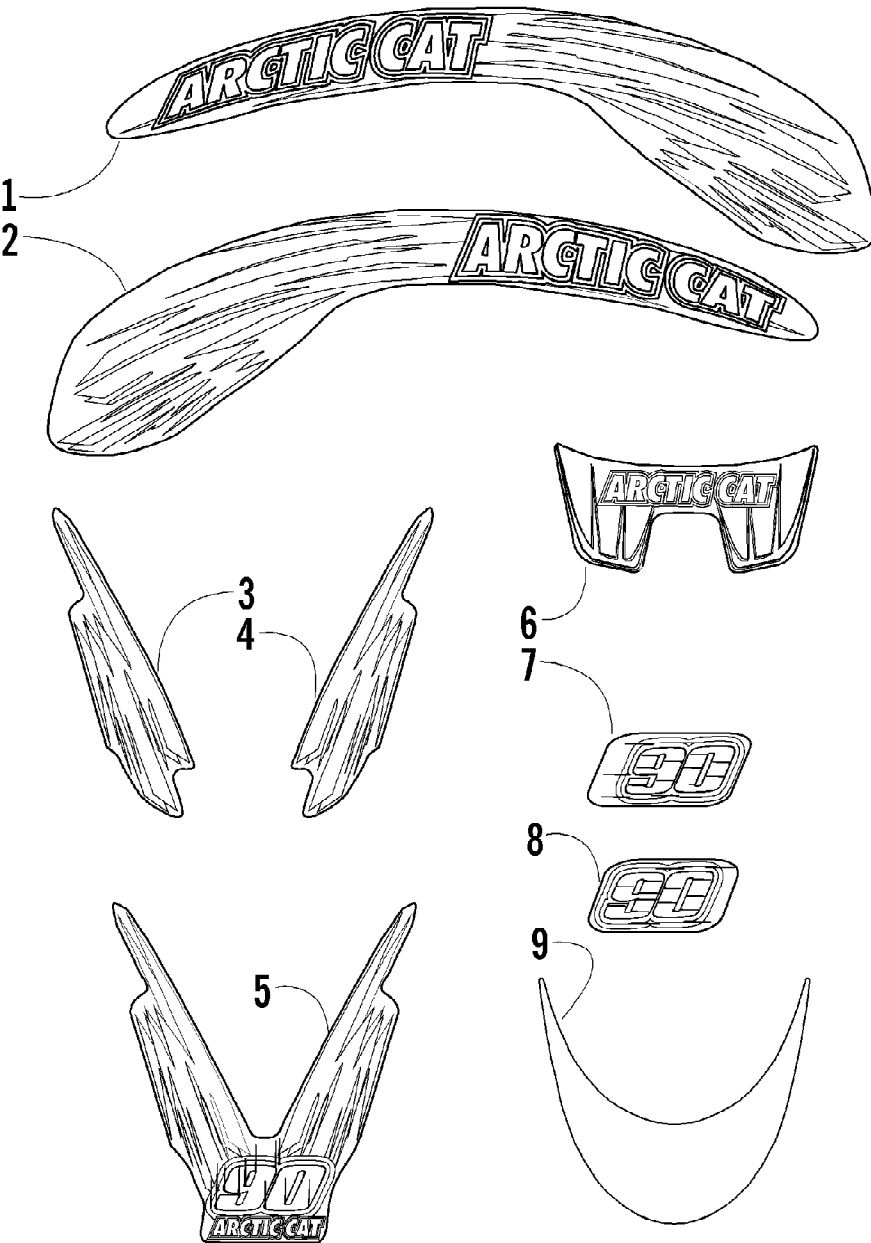

WARNING

Improper ATV use may result in serious injury or death.

NEVER operate:
* without proper training or instruction
* at speeds too fast for your skills or the conditions
* on public roads - a vehicle can cause life-threatening injuries
* with a passenger - passengers affect balance and control

ALWAYS:
* use proper riding techniques to avoid vehicle rollovers and other safety hazards
* wear your seat belt - a passenger may seriously injure or kill you if you are not wearing your seat belt

ALWAYS WEAR YOUR SEAT BELT

WARNING

NEVER ride as a passenger. Passengers can cause a loss of control, resulting in serious injury or death.

WARNING

UNDER 12

Operating this ATV may be under the age of 12. Read the manual for details of use and safety.

Add appropriate equipment for children under age 12.

NEVER permit children under age 12 to operate this ATV.

WARNING

Improper tire pressure or over-loading may reduce load capacity. Loss of control can result in serious injury or death.

ALWAYS maintain proper tire pressure as shown.

NEVER exceed the vehicle load capacity of 160 lbs. (68 kg.)

LOAD	COLD TIRE PRESSURE
UP TO 100 lbs. (45 kg.)	2.0 psi (0.14 kg/cm²)
100 to 140 lbs. (45 to 63 kg.)	2.5 psi (0.18 kg/cm²)
140 to 160 lbs. (63 to 73 kg.)	3.0 psi (0.21 kg/cm²)

614-08

10
11

12
13
14

15
16