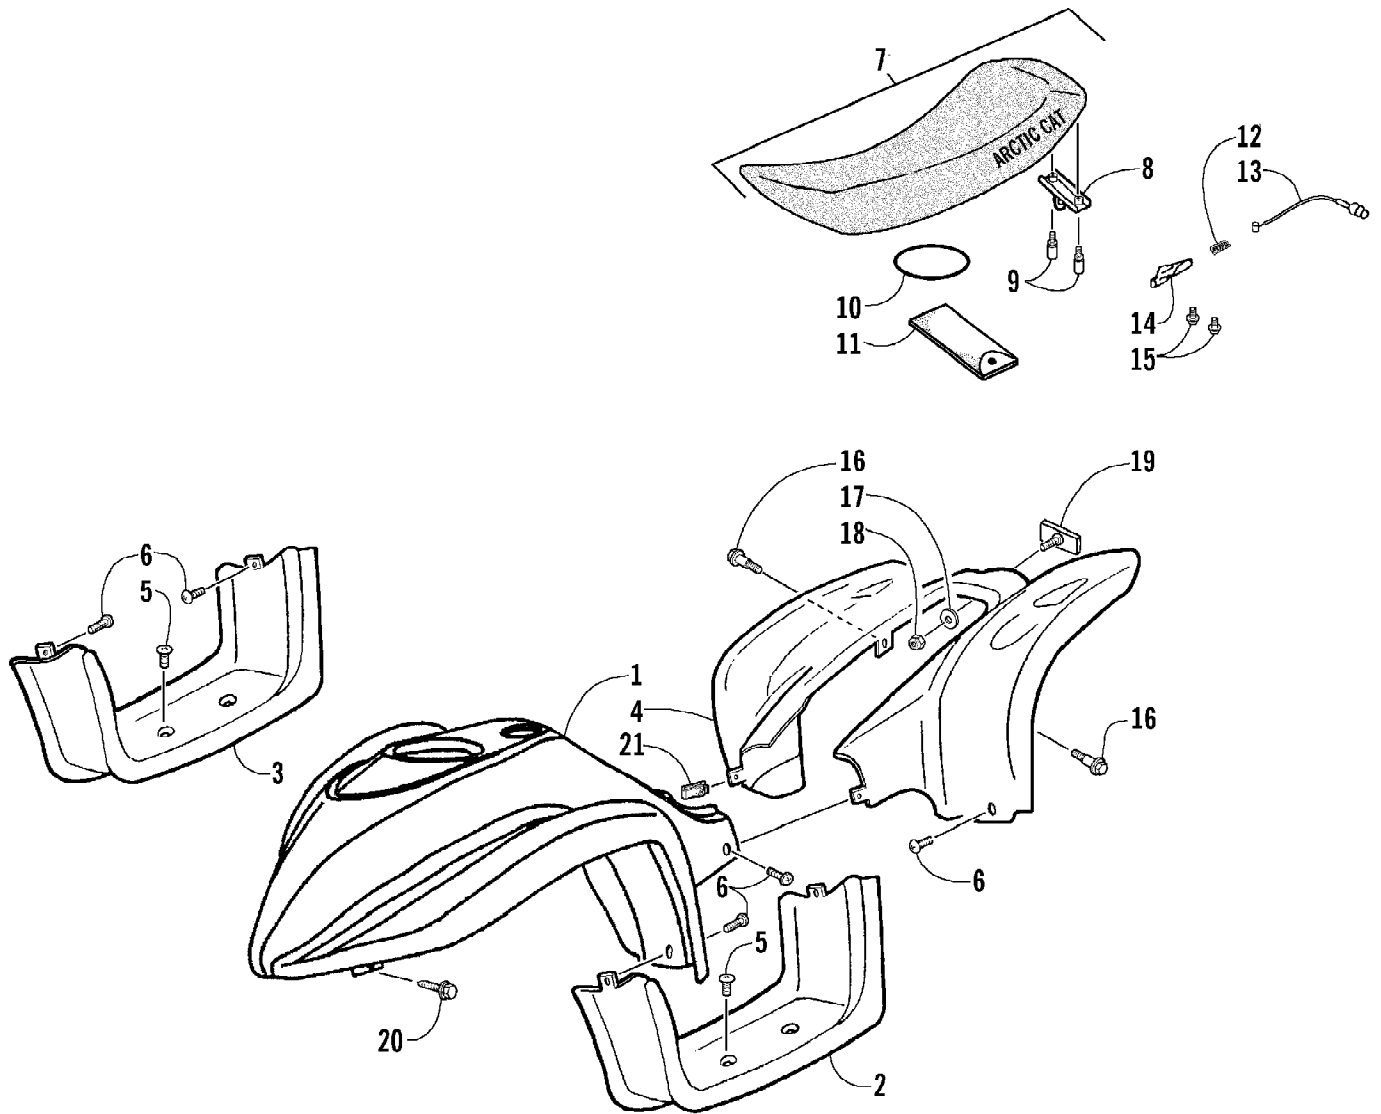

2004 ATV 90 Y-12 YOUTH 4-STROKE CAT GREEN (A2004H4B2BUSZ)
A-ARM, FLOOR PANEL, AND BUMPER ASSEMBLY

Page 2 of 66

Ref #	Part Number	Qty	S/P/F	Description
1	3301-218	1		A-Arm, Suspension - Right
2	3301-428	4		Bushing, Rubber
3	3301-328	2		Bushing
4	3301-219	2		Bushing
5	3301-222	1		A-Arm, Suspension - Left
6	3301-220	2		Cover, Waterproof
7	3301-580	2	/P	Cover, Dustproof
8	3301-402	4		Screw, Cap
9	3301-856	1		Panel, Floor
10	3301-444	2		Fitting, Grease
11	3301-445	2		Cap, Grease Fitting
12	3301-400	4		Screw, Cap
13	3301-388	2		Screw, Cap
14	3301-857	1		Bumper
15	3301-395	2		Screw, Cap
16	3301-283	2		Nut, Nylon
17	3301-256	2		Cap, Floor Panel - Rubber
18	3301-208	1		Cover, Bumper
19	3301-322	4		Screw, Self-Tapping
20	3301-455	2		Reflector - Amber
21	3301-327	2		Nut, Lock

2004 ATV 90 Y-12 YOUTH 4-STROKE CAT GREEN (A2004H4B2BUSZ)
AIR CLEANER ASSEMBLY

Page 4 of 66

Ref #	Part Number	Qty	S/P/F	Description
1	3301-306	3		Screw, Cap
2	3301-814	1		Housing , Air Cleaner
3	3301-815	1		Filter, Air
4	3301-816	1		Screen, Air Filter
5	3301-817	1		Cover, Air Cleaner
6	3301-818	1		Clamp, Hose

2004 ATV 90 Y-12 YOUTH 4-STROKE CAT GREEN (A2004H4B2BUSZ)
BODY AND SEAT ASSEMBLY

Page 6 of 66

Ref #	Part Number	Qty	S/P/F	Description
1	3301-249	1		Cover, Front
2	3301-253	1		Panel, Floor - Left
3	3301-252	1		Panel, Floor - Right
4	3301-494	1		Cover, Rear
5	3301-319	4		Screw, Machine
6	3301-320	6		Screw, Machine
7	3301-257	1		Seat Assembly (inc. 8-9)
8	3301-258	1		Bracket, Seat
9	3301-259	2		Bolt, Seat
10	3301-613	1		Strip, Rubber
11	3301-882	1		Bag, Tool
12	3301-262	1		Spring, Reset
13	3301-261	1		Cable, Seat Release
14	3301-263	1		Seat Lock Assembly
15	3301-386	2		Screw, Cap
16	3301-275	4		Bolt, Carriage
17	3301-338	1		Washer
18	3301-281	1		Nut, Nylon
19	3301-149	1		Reflector
20	3301-466	2	/P	Screw, Cap
21	3301-278	2	/P	U-Nut