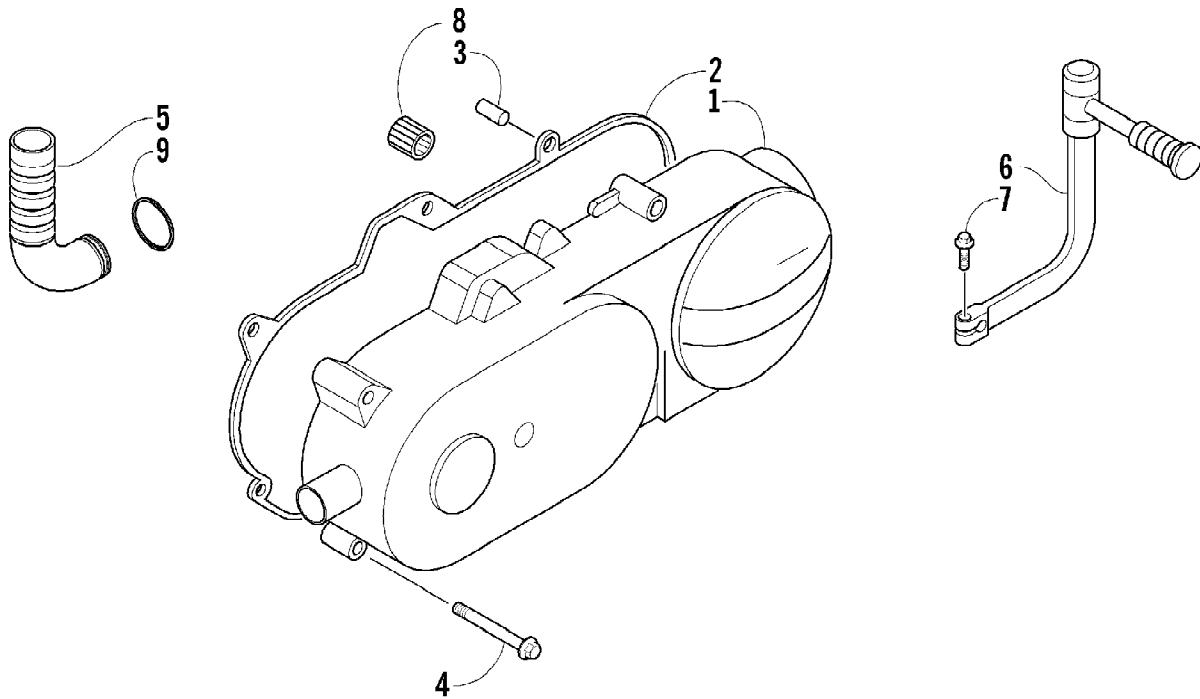

2004 ATV 90 Y-12 YOUTH 4-STROKE CAT GREEN (A2004H4B2BUSZ)
LEFT CRANKCASE COVER ASSEMBLY

Page 46 of 66

Ref #	Part Number	Qty	S/P/F	Description
1	3301-793	1		Cover, Crankcase - Left
2	3301-794	1		Gasket, Left Crankcase Cover
3	3301-775	2		Pin, Dowel
4	3301-796	8		Screw, Cap
5	3301-797	1		Duct, Left Crankcase Cover
6	3301-798	1		Arm, Kick Starter
7	3301-391	1		Screw, Cap
8	3301-418	1		Bearing
9	3301-799	1		Clip