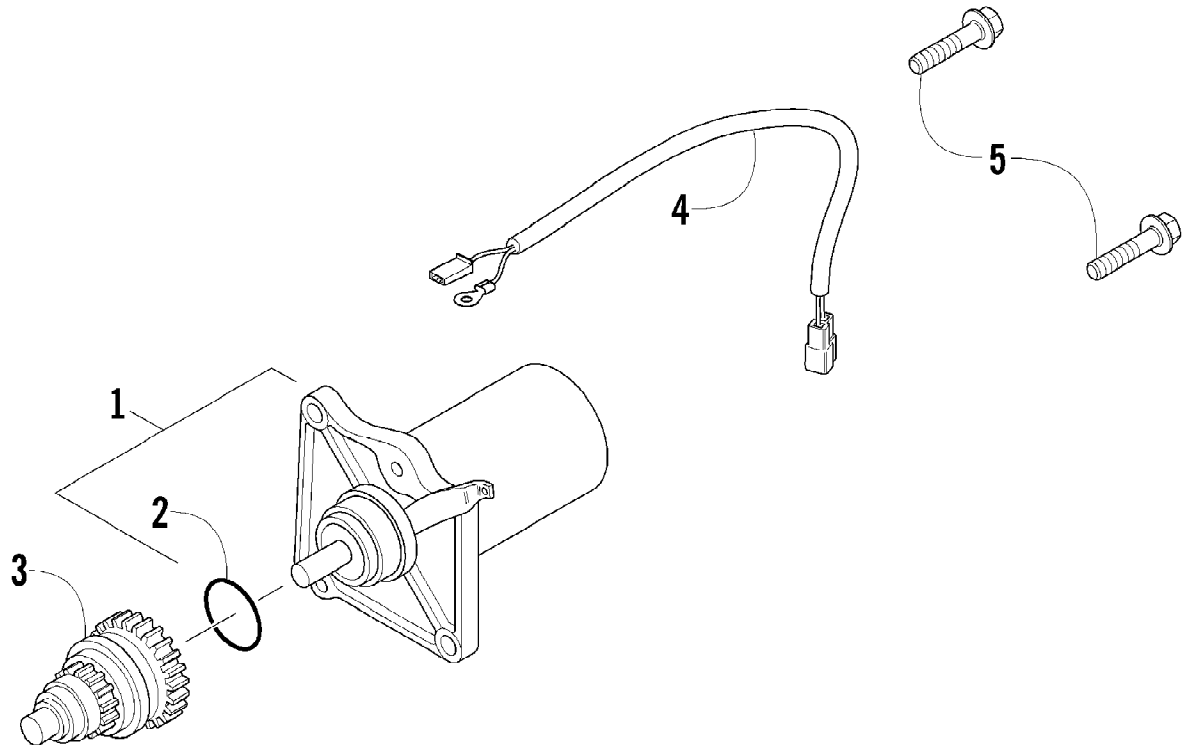

2004 ATV 90 Y-12 YOUTH 4-STROKE CAT GREEN (A2004H4B2BUSZ)
STARTER MOTOR ASSEMBLY

Page 60 of 66

Ref #	Part Number	Qty	S/P/F	Description
1	3301-706	1		Motor, Starter (inc. 2)
2	3301-707	1		O-Ring
3	3301-709	1		Pinion, Starter - Assembly
4	3301-708	1		Harness, Starter Motor
5	3301-622	2		Screw, Cap