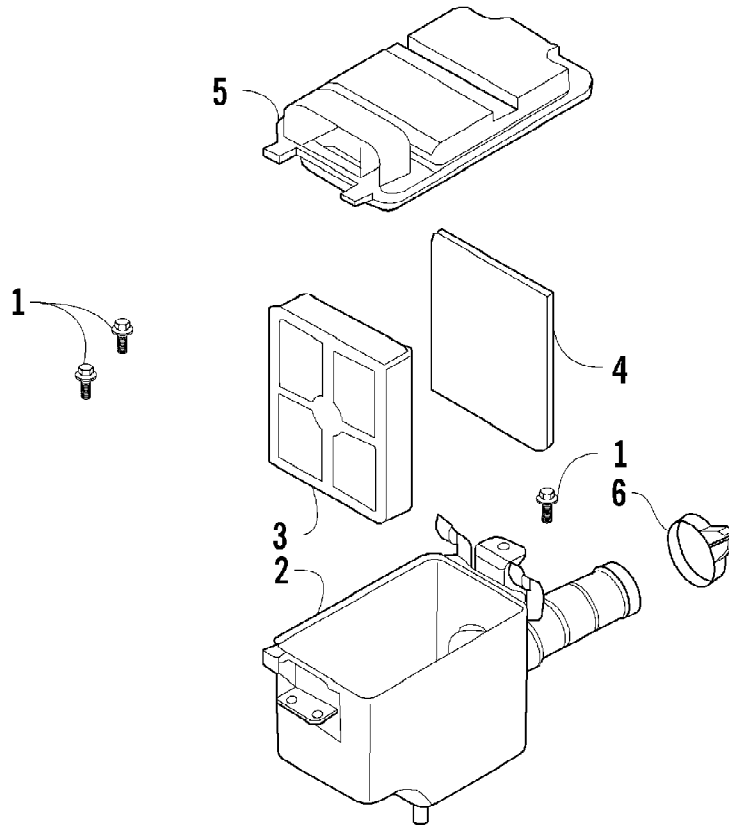

2004 ATV 90 Y-12 YOUTH 4-STROKE CAT GREEN (A2004H4B2BUSZ)
A-ARM, FLOOR PANEL, AND BUMPER ASSEMBLY

Page 2 of 66

Ref #	Part Number	Qty	S/P/F	Description
1	3301-218	1		A-Arm, Suspension - Right
2	3301-428	4		Bushing, Rubber
3	3301-328	2		Bushing
4	3301-219	2		Bushing
5	3301-222	1		A-Arm, Suspension - Left
6	3301-220	2		Cover, Waterproof
7	3301-580	2	/P	Cover, Dustproof
8	3301-402	4		Screw, Cap
9	3301-856	1		Panel, Floor
10	3301-444	2		Fitting, Grease
11	3301-445	2		Cap, Grease Fitting
12	3301-400	4		Screw, Cap
13	3301-388	2		Screw, Cap
14	3301-857	1		Bumper
15	3301-395	2		Screw, Cap
16	3301-283	2		Nut, Nylon
17	3301-256	2		Cap, Floor Panel - Rubber
18	3301-208	1		Cover, Bumper
19	3301-322	4		Screw, Self-Tapping
20	3301-455	2		Reflector - Amber
21	3301-327	2		Nut, Lock