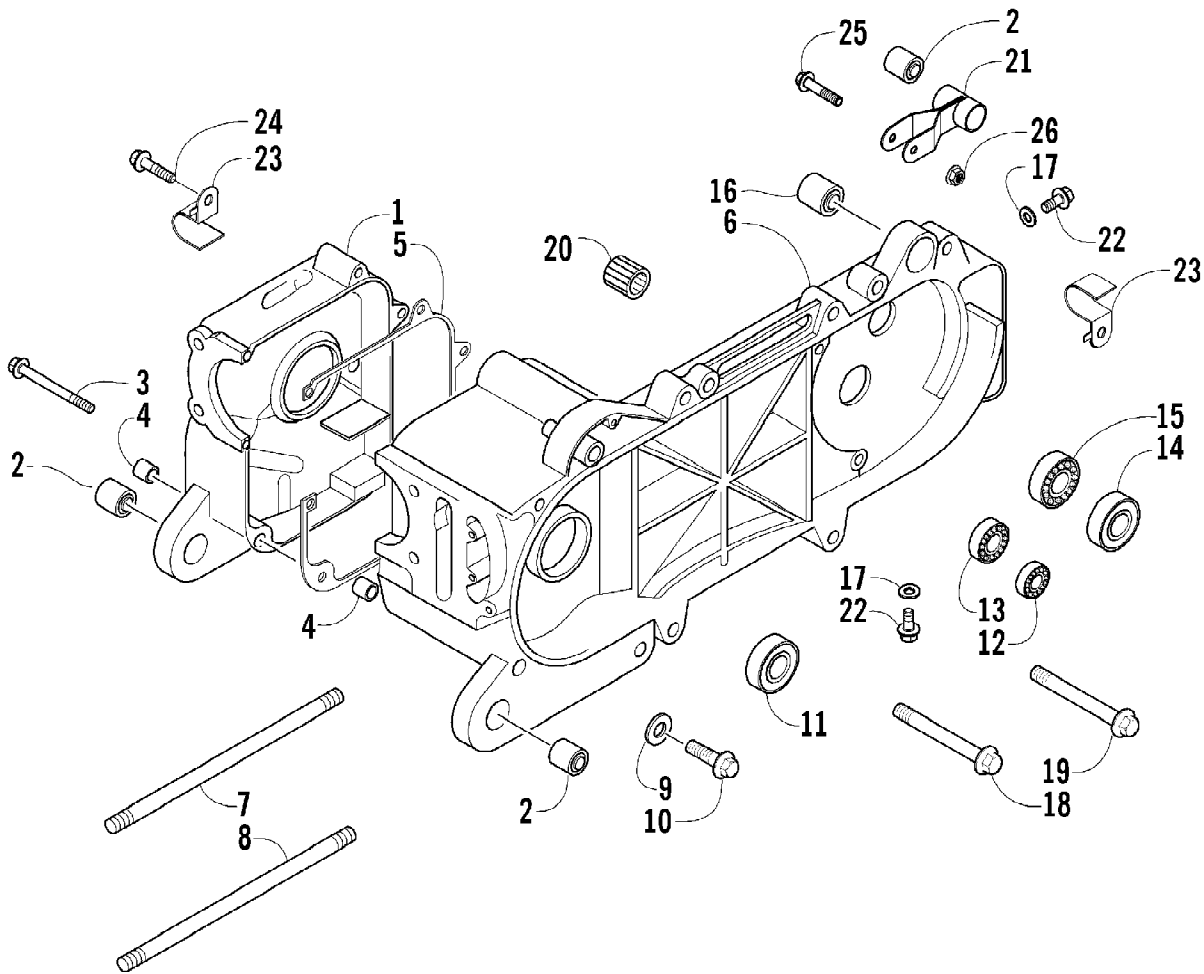

Ref #	Part Number	Qty	S/P/F	Description
1	3301-772	1		Crankcase - Right
2	3301-763	3		Bushing, Rubber
3	3301-774	1		Screw, Cap
4	3301-775	2		Pin, Dowel
5	3301-776	1		Gasket, Crankcase
6	3301-777	1		Crankcase - Left
7	3301-778	2		Bolt, Stud
8	3301-779	2		Bolt, Stud
9	3301-780	1		Washer
10	3301-781	1		Screw, Cap
11	3301-782	1		Seal, Oil
12	3301-783	1		Bearing
13	3301-414	1		Bearing
14	3301-784	1		Seal, Oil
15	3301-785	1		Bearing
16	3301-786	1		Bushing, Rubber
17	3301-760	2		Washer
18	3301-839	5		Screw, Cap
19	3301-789	2		Screw, Cap
20	3301-418	1		Bearing
21	3301-790	1		Bracket, Crankcase - Left
22	3301-791	2		Screw, Cap
23	3301-013	3		Clamp
24	3301-877	1		Screw, Cap
25	3301-788	1		Screw, Cap
26	3301-330	1		Nut, Lock