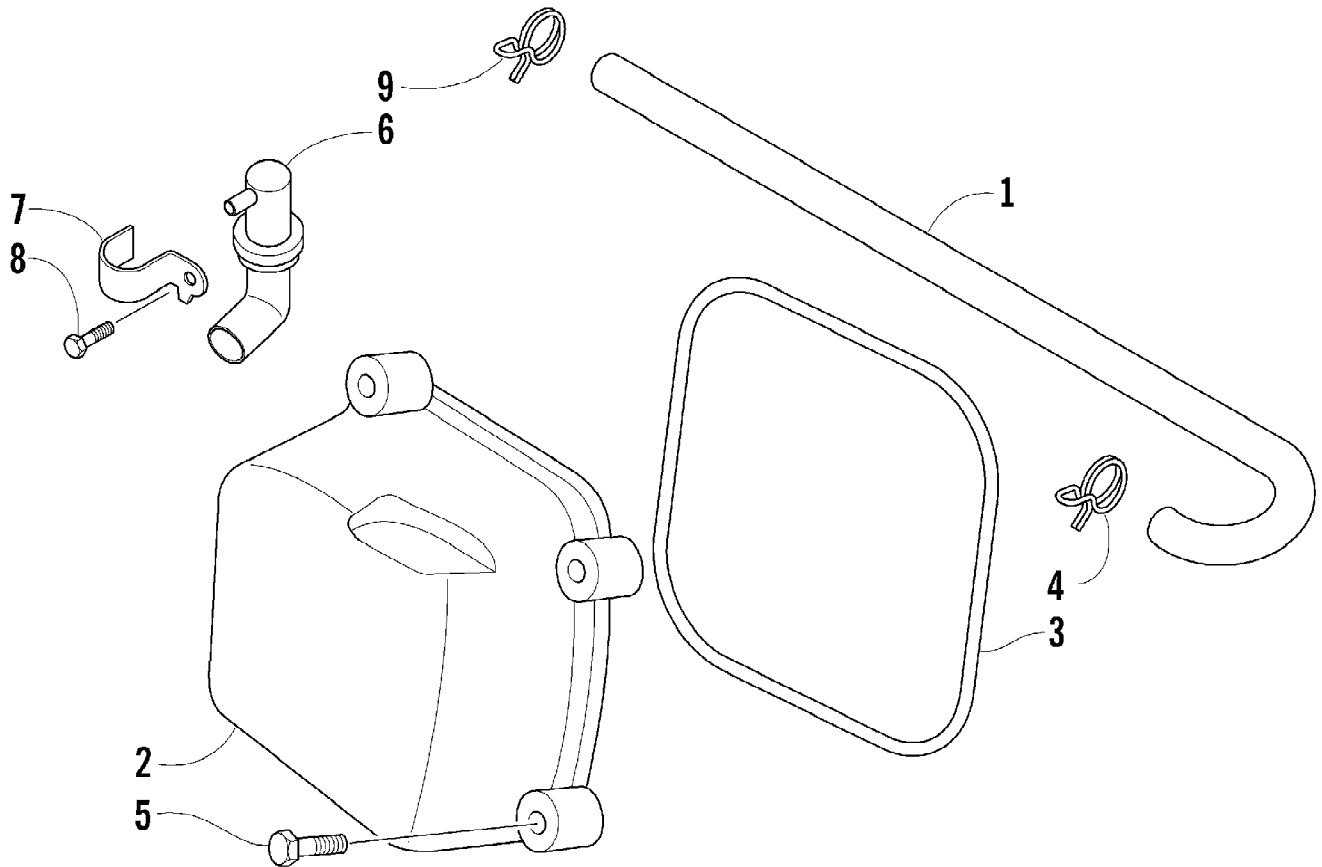

2004 ATV 90 Y-12 YOUTH 4-STROKE CAT GREEN (A2004H4B2BUSZ)
CYLINDER HEAD COVER ASSEMBLY

Page 24 of 66

Ref #	Part Number	Qty	S/P/F	Description
1	3301-619	1		Tube, Breather
2	3301-620	1		Cover, Cylinder Head
3	3301-621	1		Gasket, Cylinder Head Cover
4	3301-374	1		Clamp, Tube
5	3301-622	4		Screw, Cap
6	3301-623	1		Tank, Catch
7	3301-624	1		Clamp
8	3301-792	1		Screw, Cap
9	3301-875	1		Clamp, Tube