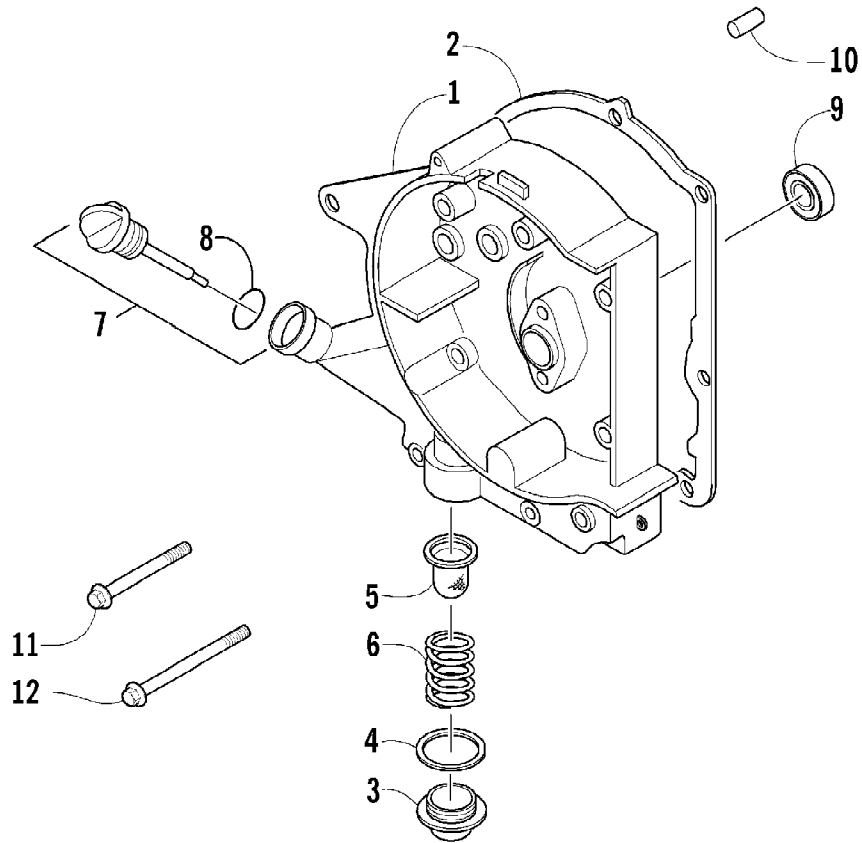

2004 ATV 90 Y-12 YOUTH 4-STROKE CAT GREEN (A2004H4B2BUSZ)
RIGHT CRANKCASE COVER ASSEMBLY

Page 58 of 66

Ref #	Part Number	Qty	S/P/F	Description
1	3301-800	1		Cover, Crankcase - Right
2	3301-801	1		Gasket, Right Crankcase Cover
3	3301-802	1		Cap Assembly
4	3301-803	1		O-Ring
5	3301-804	1		Screen, Oil Filter
6	3301-805	1		Spring, Oil Filter
7	3301-806	1		Oil Gauge Assembly (inc. 8)
8	3301-807	1		O-Ring
9	3301-810	1		Seal, Oil
10	3301-775	2		Pin, Dowel
11	3301-634	4		Screw, Cap
12	3301-812	4		Screw, Cap