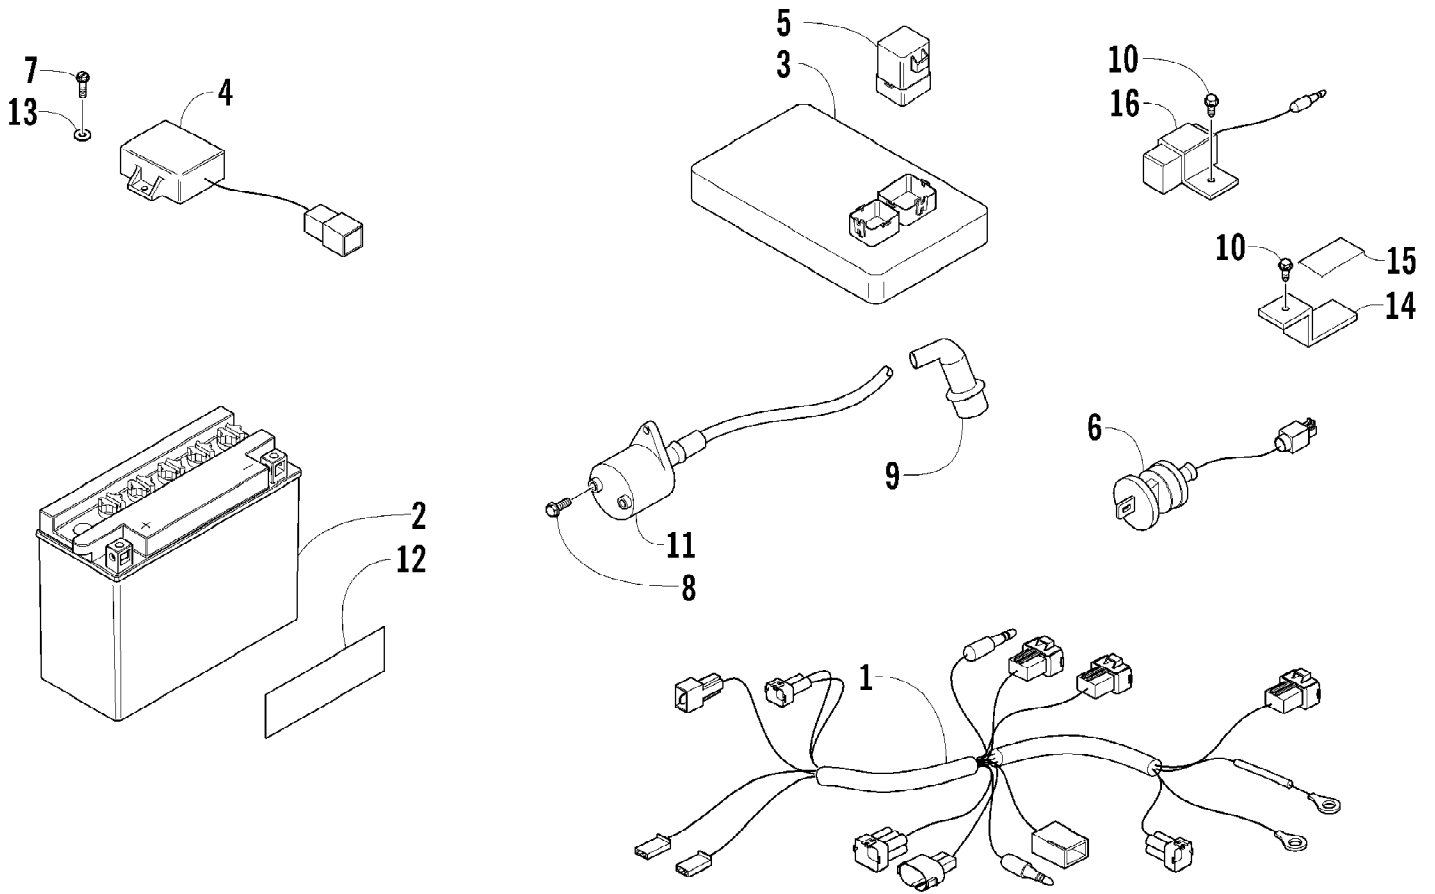

Ref #	Part Number	Qty	S/P/F	Description
1	3301-865	1		Harness, Main
2	3301-866	1	S	Battery
3	3301-867	1		CDI
4	3301-146	1		Regulator, Voltage
5	3301-868	1		Relay, Starter
6	3301-151	1		Switch, Ignition
7	3301-316	1		Screw, Machine
8	3301-384	2		Screw, Cap
9	3301-869	1		Cap, Spark Plug
10	3301-386	2		Screw, Cap
11	3301-871	1		Coil, Ignition
12	3301-463	1		Decal, Warning - Battery
13	3301-360	1		Washer, Spring
14	3301-872	1		Bracket, CDI
15	3301-873	1		Pad, CDI
16	3301-874	1		Resistor