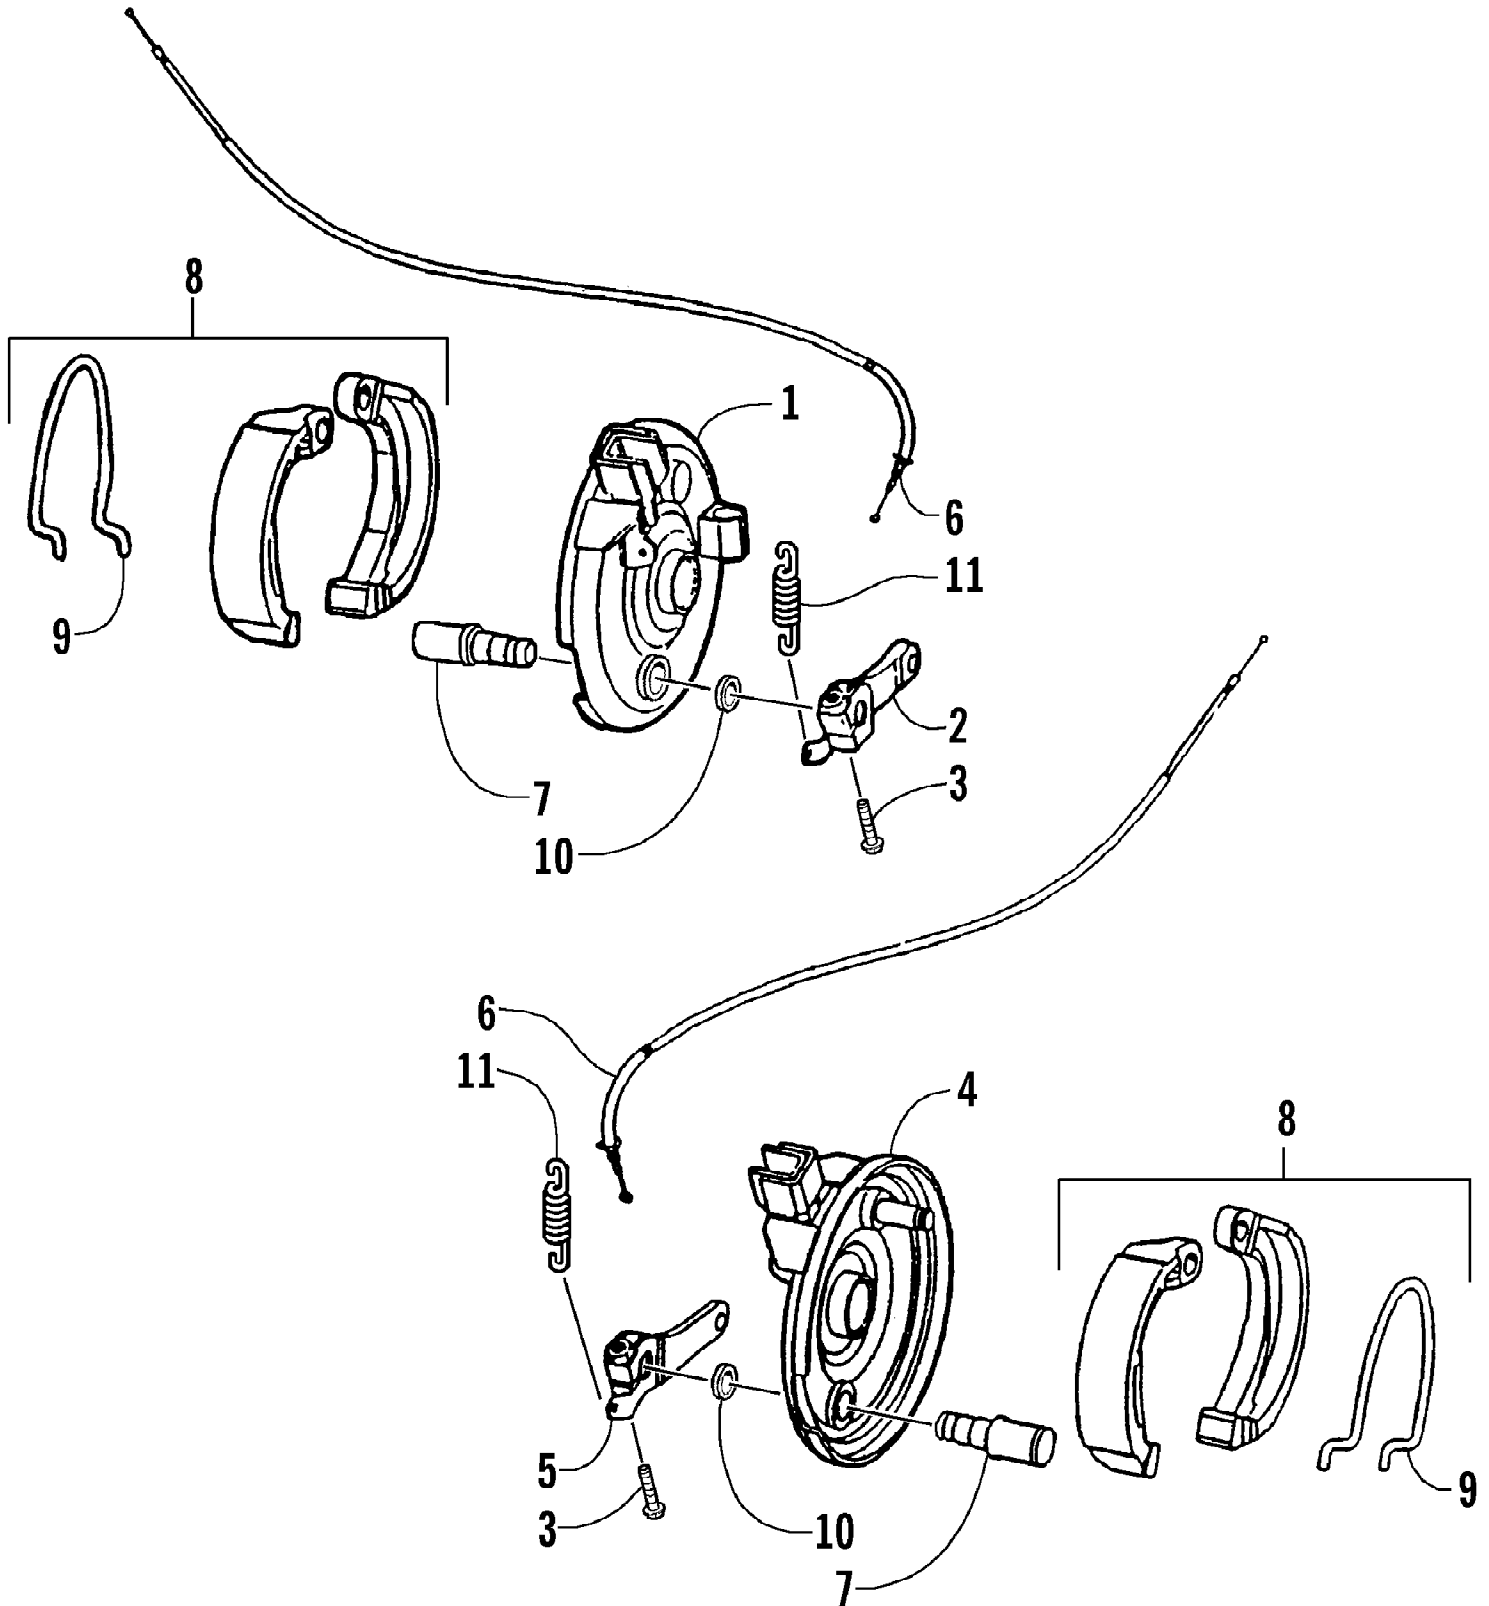

2004 ATV 90 Y-12 YOUTH 4-STROKE CAT GREEN (A2004H4B2BUSZ)
FRONT BRAKE ASSEMBLY

Page 40 of 66

Ref #	Part Number	Qty	S/P/F	Description
1	3301-196	1		Panel, Brake - Front - Left
2	3301-203	1		Arm, Brake - Front - Left
3	3301-384	2		Screw, Cap
4	3301-197	1		Panel, Brake - Front - Right
5	3301-202	1		Arm, Brake - Front - Right
6	3301-205	2		Cable, Brake - Front
7	3301-201	2		Camshaft, Brake - Front
8	3301-199	2		Shoe, Brake - Front (inc. 9)
9	3301-200	2		Spring, Shoe Retainer
10	3301-298	2		O-Ring
11	3301-204	2		Spring, Return