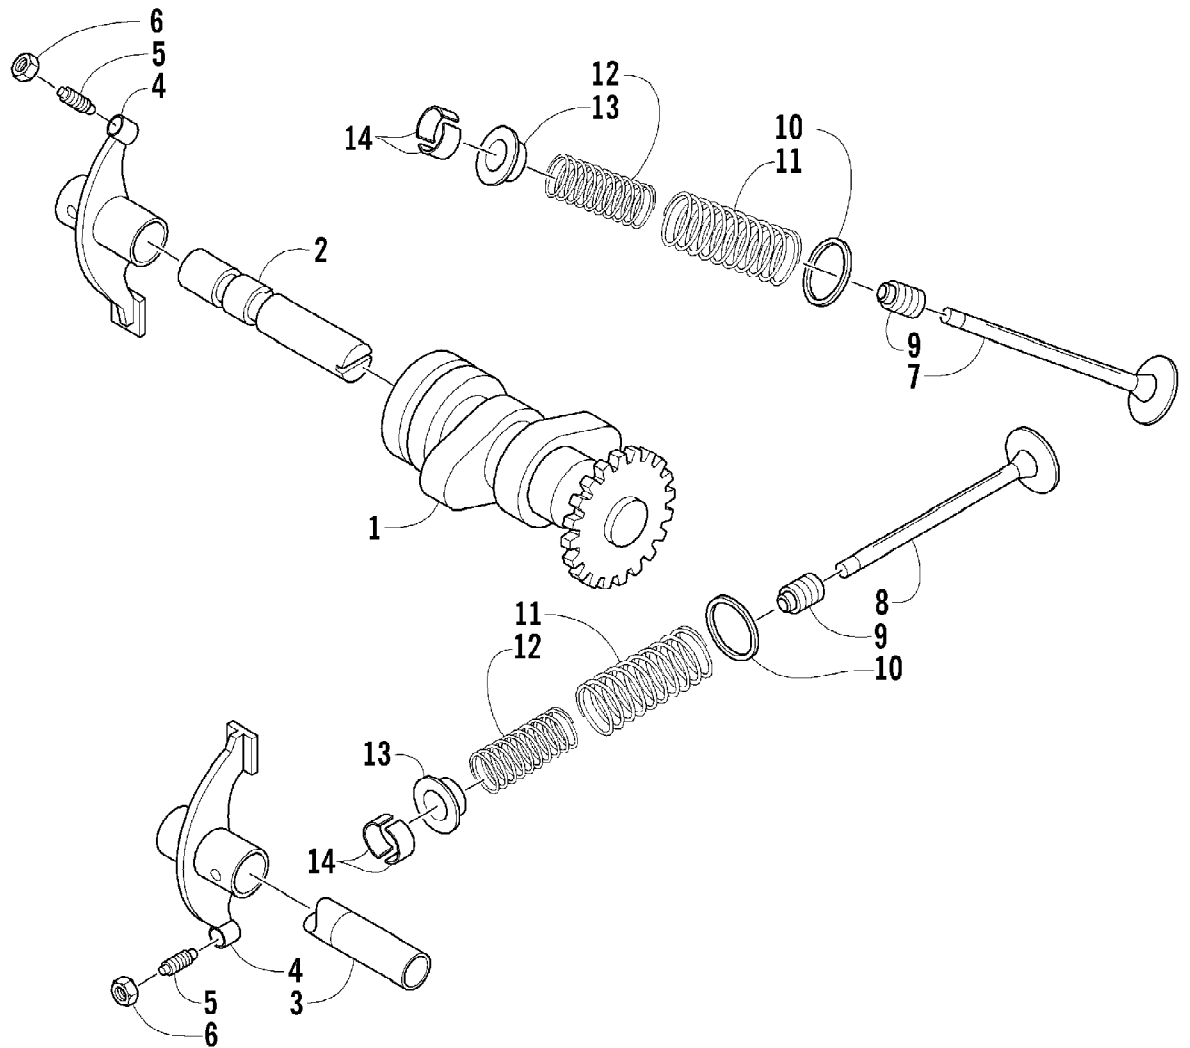

2004 ATV 90 Y-12 YOUTH 4-STROKE CAT GREEN (A2004H4B2BUSZ)
BODY AND SEAT ASSEMBLY

Page 6 of 66

Ref #	Part Number	Qty	S/P/F	Description
1	3301-249	1		Cover, Front
2	3301-253	1		Panel, Floor - Left
3	3301-252	1		Panel, Floor - Right
4	3301-494	1		Cover, Rear
5	3301-319	4		Screw, Machine
6	3301-320	6		Screw, Machine
7	3301-257	1		Seat Assembly (inc. 8-9)
8	3301-258	1		Bracket, Seat
9	3301-259	2		Bolt, Seat
10	3301-613	1		Strip, Rubber
11	3301-882	1		Bag, Tool
12	3301-262	1		Spring, Reset
13	3301-261	1		Cable, Seat Release
14	3301-263	1		Seat Lock Assembly
15	3301-386	2		Screw, Cap
16	3301-275	4		Bolt, Carriage
17	3301-338	1		Washer
18	3301-281	1		Nut, Nylon
19	3301-149	1		Reflector
20	3301-466	2	/P	Screw, Cap
21	3301-278	2	/P	U-Nut

2004 ATV 90 Y-12 YOUTH 4-STROKE CAT GREEN (A2004H4B2BUSZ)
BRAKELIGHT AND FLAG ASSEMBLIES

Page 8 of 66

Ref #	Part Number	Qty	S/P/F	Description
1	3301-213	1		Bracket, Brakelight
2	3301-148	1		Brakelight Assembly (inc. 3-6)
3	3301-150	1		Bulb, Brakelight
4	3301-314	2		Screw, Machine
5	3301-453	1		Base, Brakelight
6	3301-452	1		Lens, Brakelight
7	3301-274	1		Flag/Spring Assembly (inc. 8-11)
8	3301-464	1		Flag
9	3301-273	1		Spring, Flag
10	3301-490	1	/P	Screw, Cap
11	3301-472	2		Washer
12	3301-386	2		Screw, Cap
13	3301-338	2		Washer
14	3301-327	2		Nut, Flange

2004 ATV 90 Y-12 YOUTH 4-STROKE CAT GREEN (A2004H4B2BUSZ)
CAM CHAIN AND TENSIONER ASSEMBLY

Page 10 of 66

Ref #	Part Number	Qty	S/P/F	Description
1	3301-662	1		Tensioner, Cam Chain
2	3301-661	1		Chain, Cam
3	3301-663	1		Guide, Cam Chain
4	3301-664	1		Pivot, Cam Chain Tensioner
5	3301-665	1		O-Ring
6	3301-666	1		Gasket, Tensioner Lifter
7	3301-667	1		Lifter, Tensioner
8	3301-668	1		Plug, Adjuster
9	3301-669	1		Washer
10	3301-670	1		Spring, Adjuster Plug
11	3301-389	2		Screw, Cap