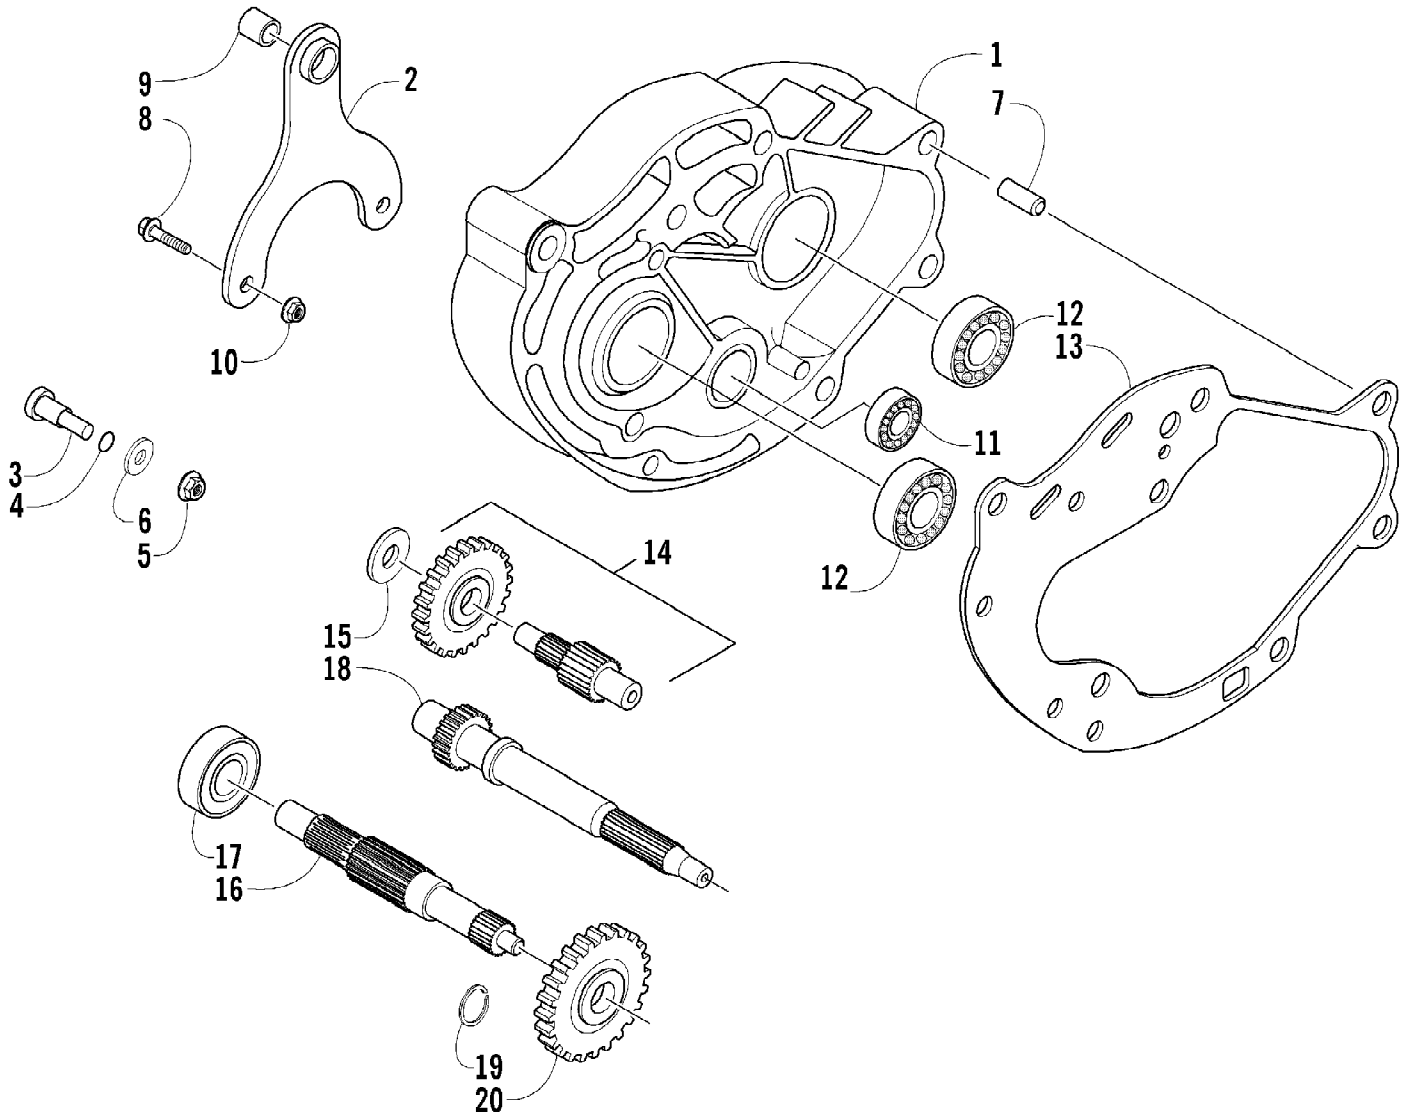

Ref #	Part Number	Qty	S/P/F	Description
1	3301-757	1		Cover, Transmission
2	3301-758	1		Bracket, Mounting - Right
3	3301-759	1		Shaft, Fixed
4	3301-296	1		O-Ring
5	3301-330	1		Nut, Lock
6	3301-760	1		Washer
7	3301-761	2		Pin, Dowel
8	3301-762	1		Shaft, Fixed
9	3301-763	1		Bushing, Rubber
10	3301-335	1		Nut, Lock
11	3301-412	1		Bearing
12	3301-414	2		Bearing
13	3301-764	1		Gasket, Transmission Cover
14	3301-765	1		Axle, Main
15	3301-766	1		Washer
16	3301-769	1		Shaft, Final
17	3301-768	1		Seal, Oil
18	3301-767	1		Driveshaft
19	3301-770	1		Circlip
20	3301-771	1		Gear, Final