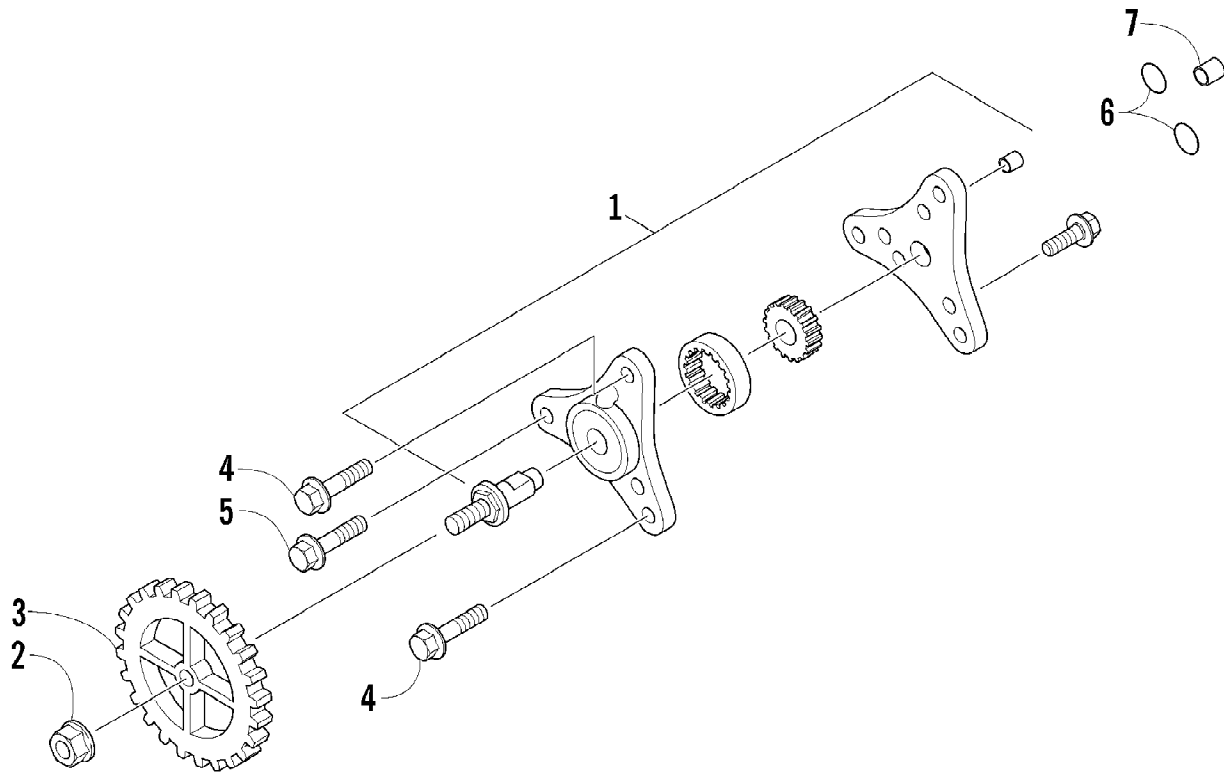

2004 ATV 90 Y-12 YOUTH 4-STROKE CAT GREEN (A2004H4B2BUSZ)
OIL PUMP ASSEMBLY

Page 50 of 66

Ref #	Part Number	Qty	S/P/F	Description
1	3301-711	1		Pump, Oil
2	3301-327	1		Nut, Lock
3	3301-712	1		Gear, Drive - Oil Pump
4	3301-713	2		Screw, Cap
5	3301-622	1		Screw, Cap
6	3301-629	2		O-Ring
7	3301-716	1		Pin, Dowel