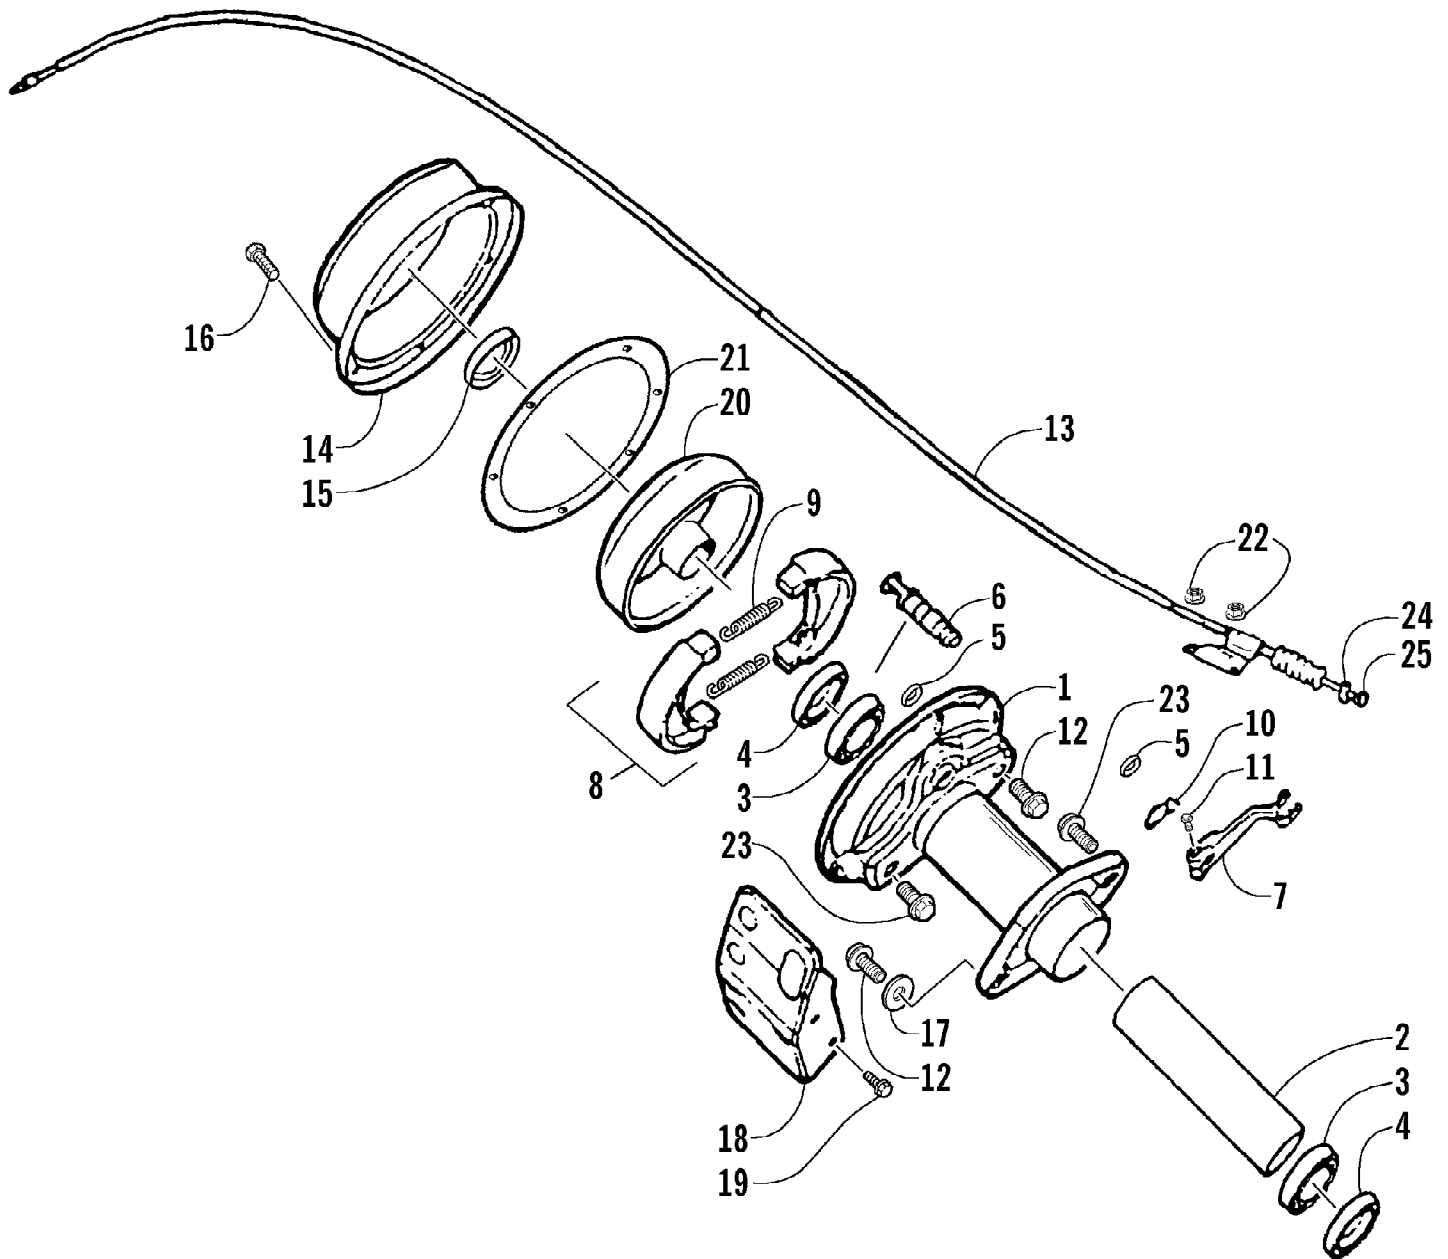

2004 ATV 90 Y-12 YOUTH 4-STROKE CAT GREEN (A2004H4B2BUSZ)
REAR BRAKE ASSEMBLY

Page 52 of 66

Ref #	Part Number	Qty	S/P/F	Description
1	3301-182	1		Panel Brake - Rear
2	3301-162	1		Spacer, Brake Panel - Rear
3	3301-413	2		Bearing, Radial Ball
4	3301-443	2		Seal, Oil
5	3301-434	2		Seal, Oil
6	3301-184	1		Camshaft, Brake - Rear
7	3301-186	1		Arm, Brake - Rear
8	3301-183	1		Shoe, Brake - Rear (inc. 9)
9	3301-185	2		Spring, Shoe Retainer
10	3301-172	1		Spring, Return
11	3301-392	1		Screw, Cap
12	3301-602	2		Screw, Cap
13	3301-187	1		Cable, Brake - Rear
14	3301-166	1		Cover, Drum - Rear
15	3301-441	1		Seal, Oil
16	3301-483	6		Screw, Cap
17	3301-473	1		Washer
18	3301-167	1		Cover, Brake - Rear
19	3301-393	2		Screw, Cap
20	3301-164	1		Drum, Rear
21	3301-168	1		Gasket, Drum Cover - Rear
22	3301-330	2		Nut, Flange
23	3301-601	2		Screw, Cap
24	3301-908	1		Spacer Brake Cable
25	3301-909	1		Nut Adjuster - Brake Cable