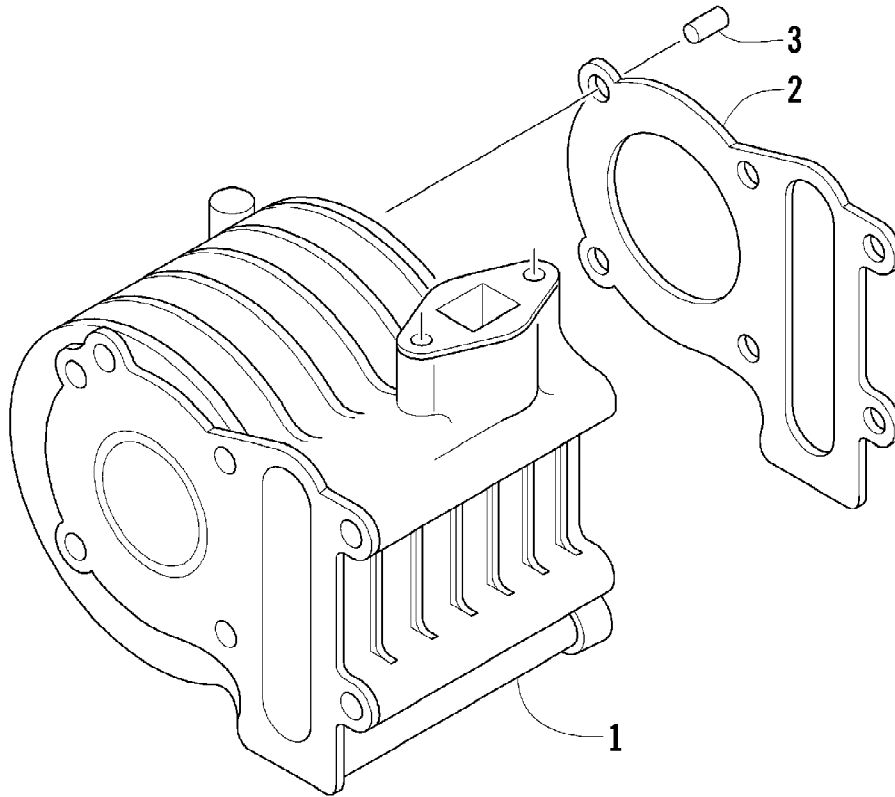

Ref #	Part Number	Qty	S/P/F	Description
1	3301-672	1		Cylinder
2	3301-673	1		Gasket, Cylinder
3	3301-635	2		Pin, Dowel