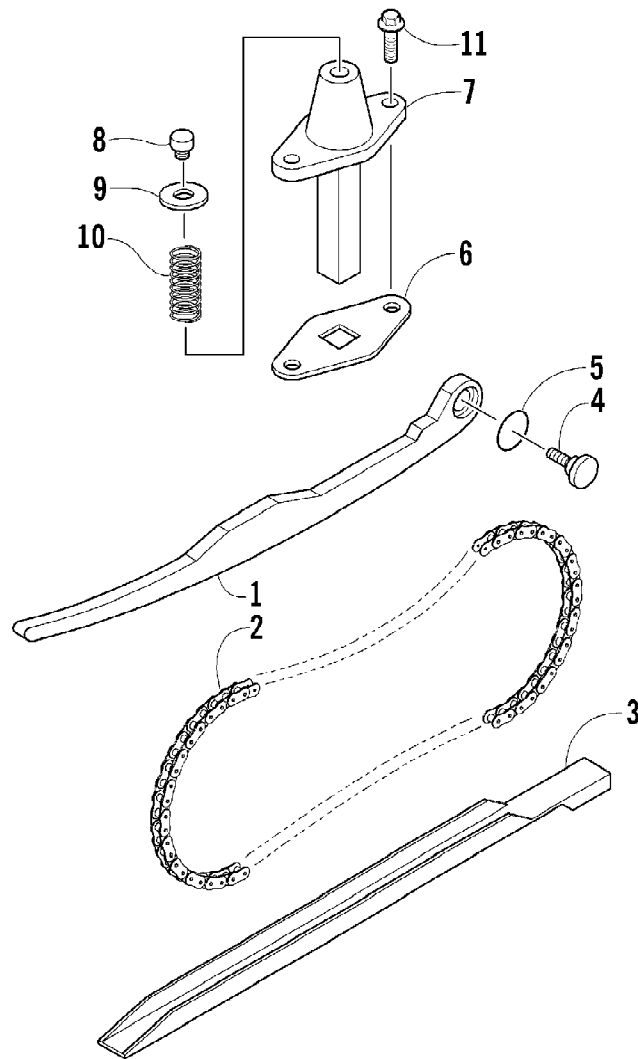

2004 ATV 90 Y-12 YOUTH 4-STROKE CAT GREEN (A2004H4B2BUSZ)
A-ARM, FLOOR PANEL, AND BUMPER ASSEMBLY

Page 2 of 66

Ref #	Part Number	Qty	S/P/F	Description
1	3301-218	1		A-Arm, Suspension - Right
2	3301-428	4		Bushing, Rubber
3	3301-328	2		Bushing
4	3301-219	2		Bushing
5	3301-222	1		A-Arm, Suspension - Left
6	3301-220	2		Cover, Waterproof
7	3301-580	2	/P	Cover, Dustproof
8	3301-402	4		Screw, Cap
9	3301-856	1		Panel, Floor
10	3301-444	2		Fitting, Grease
11	3301-445	2		Cap, Grease Fitting
12	3301-400	4		Screw, Cap
13	3301-388	2		Screw, Cap
14	3301-857	1		Bumper
15	3301-395	2		Screw, Cap
16	3301-283	2		Nut, Nylon
17	3301-256	2		Cap, Floor Panel - Rubber
18	3301-208	1		Cover, Bumper
19	3301-322	4		Screw, Self-Tapping
20	3301-455	2		Reflector - Amber
21	3301-327	2		Nut, Lock

2004 ATV 90 Y-12 YOUTH 4-STROKE CAT GREEN (A2004H4B2BUSZ)
BODY AND SEAT ASSEMBLY

Page 6 of 66

Ref #	Part Number	Qty	S/P/F	Description
1	3301-249	1		Cover, Front
2	3301-253	1		Panel, Floor - Left
3	3301-252	1		Panel, Floor - Right
4	3301-494	1		Cover, Rear
5	3301-319	4		Screw, Machine
6	3301-320	6		Screw, Machine
7	3301-257	1		Seat Assembly (inc. 8-9)
8	3301-258	1		Bracket, Seat
9	3301-259	2		Bolt, Seat
10	3301-613	1		Strip, Rubber
11	3301-882	1		Bag, Tool
12	3301-262	1		Spring, Reset
13	3301-261	1		Cable, Seat Release
14	3301-263	1		Seat Lock Assembly
15	3301-386	2		Screw, Cap
16	3301-275	4		Bolt, Carriage
17	3301-338	1		Washer
18	3301-281	1		Nut, Nylon
19	3301-149	1		Reflector
20	3301-466	2	/P	Screw, Cap
21	3301-278	2	/P	U-Nut

2004 ATV 90 Y-12 YOUTH 4-STROKE CAT GREEN (A2004H4B2BUSZ)
CAM CHAIN AND TENSIONER ASSEMBLY

Page 10 of 66

Ref #	Part Number	Qty	S/P/F	Description
1	3301-662	1		Tensioner, Cam Chain
2	3301-661	1		Chain, Cam
3	3301-663	1		Guide, Cam Chain
4	3301-664	1		Pivot, Cam Chain Tensioner
5	3301-665	1		O-Ring
6	3301-666	1		Gasket, Tensioner Lifter
7	3301-667	1		Lifter, Tensioner
8	3301-668	1		Plug, Adjuster
9	3301-669	1		Washer
10	3301-670	1		Spring, Adjuster Plug
11	3301-389	2		Screw, Cap