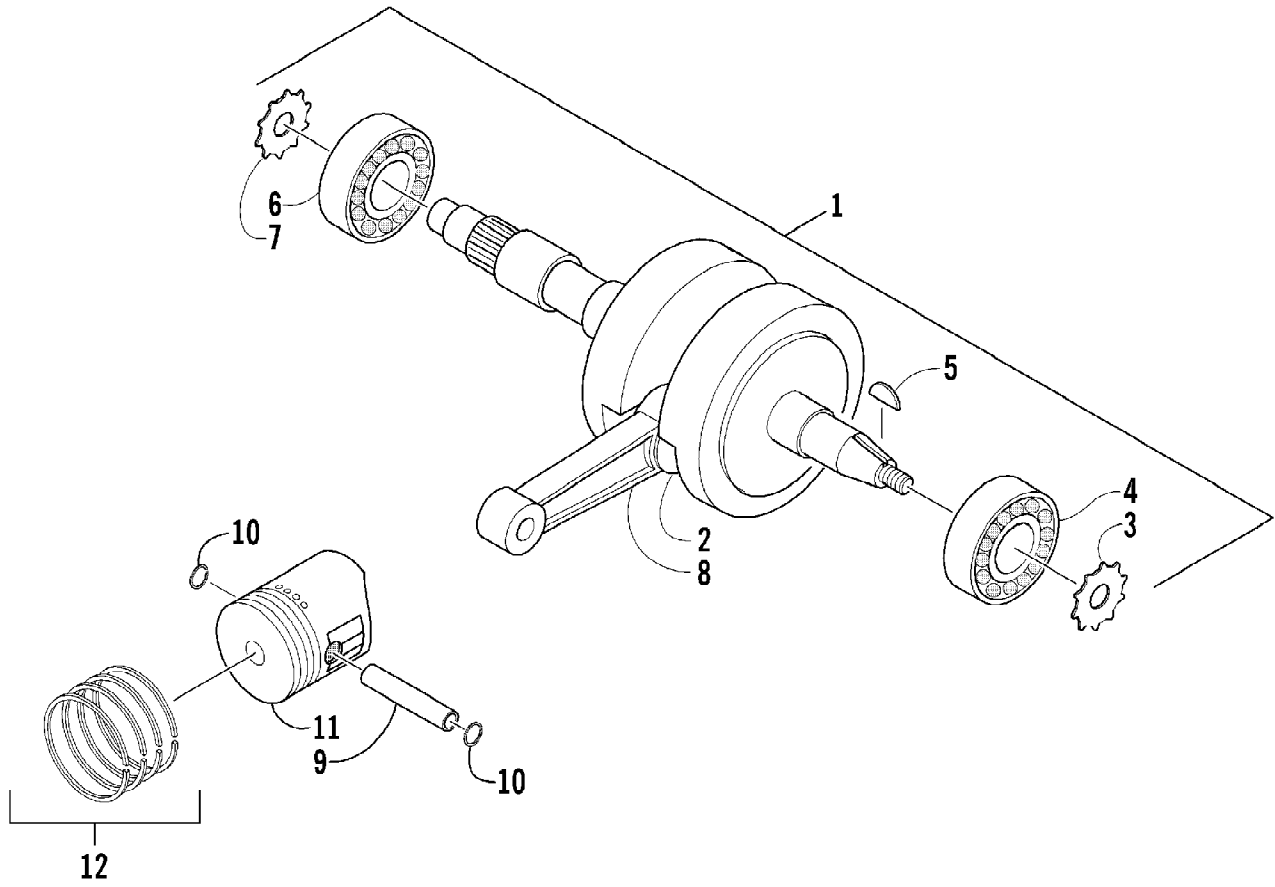

2004 ATV 90 Y-12 YOUTH 4-STROKE CAT GREEN (A2004H4B2BUSZ)
CRANKSHAFT ASSEMBLY

Page 18 of 66

Ref #	Part Number	Qty	S/P/F	Description
1	3301-675	1		Crankshaft Assembly (inc. 2-8)
2	3301-676	1		Bearing
3	3301-677	1		Oil Pump Drive Gear
4	3301-678	1		Bearing
5	3301-878	1		Key
6	3301-679	1		Bearing
7	3301-680	1		Gear, Timing
8	3301-887	1		Rod, Connecting
9	3301-682	1		Pin, Piston
10	3301-024	2		Clip, Piston Pin
11	3301-681	1		Piston
12	3301-683	1		Ring, Piston - Set