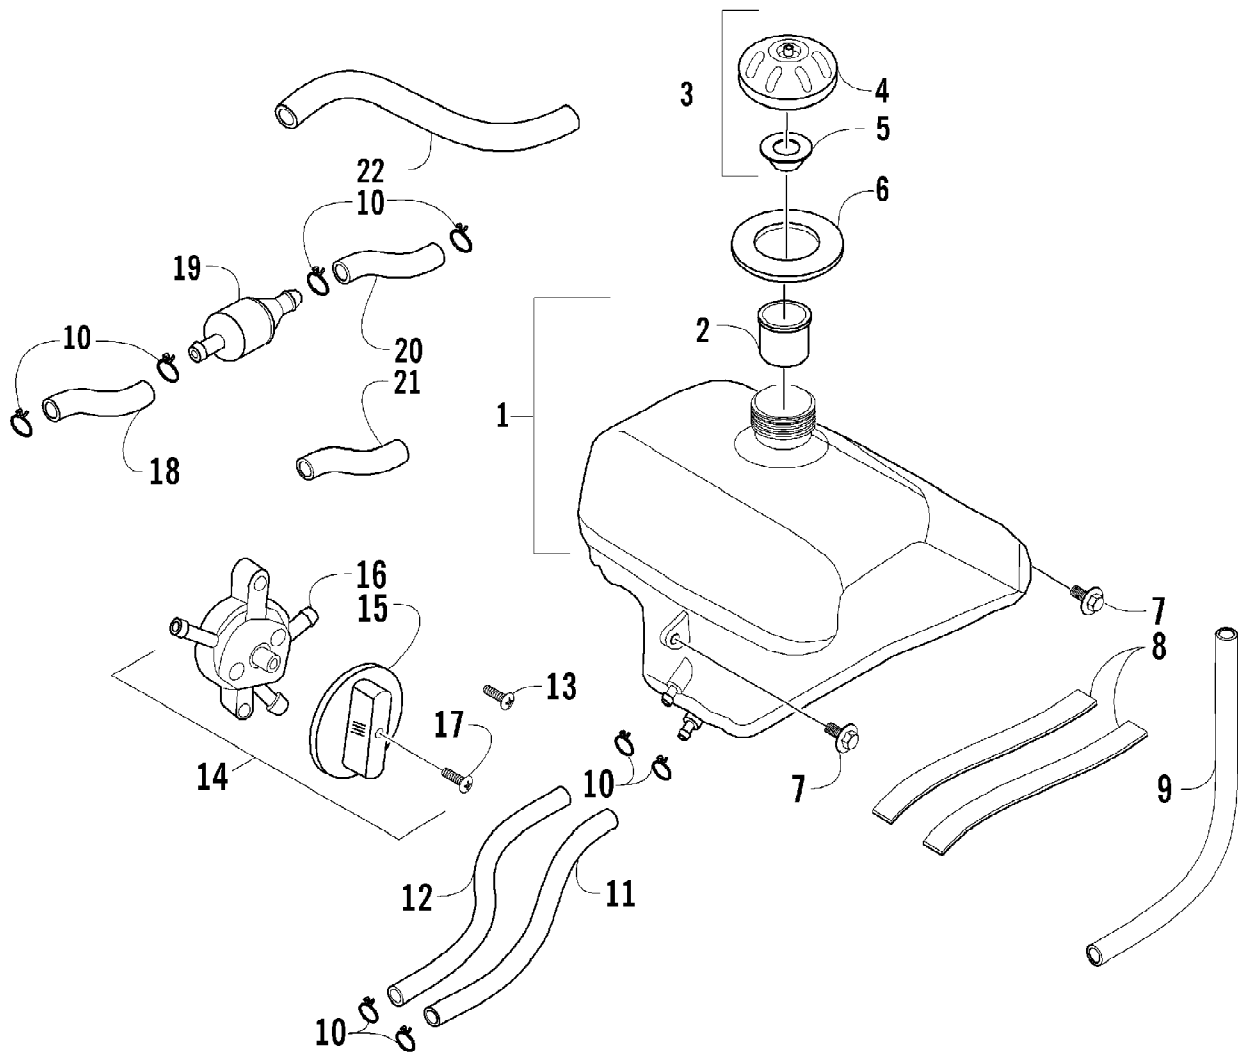

Ref #	Part Number	Qty	S/P/F	Description
1	3301-073	1		Tank, Gas (inc. 2)
2	3301-084	1		Tube, Gas Tank
3	3301-078	1		Tank Cap Assembly (inc. 4-5)
4	3301-079	1		Cap, Tank
5	3301-081	1		Gasket, Cap
6	3301-489	1		Gasket, Front Cover - Rubber
7	3301-306	2		Screw, Cap
8	3301-076	2		Pad, Foam
9	3301-482	1		Cover, Tube
10	3301-374	8		Clip
11	3301-370	1		Tube
12	3301-369	1		Tube
13	3301-317	1		Screw, Machine
14	3301-059	1		Valve, Gas - Assembly (inc. 15-17)
15	3301-080	1		Knob, Gas Valve
16	3301-491	1		Valve, Gas
17	3301-470	1		Screw, Machine
18	3301-859	1		Tube
19	3301-551	1		Filter, Gas
20	3301-858	1		Tube
21	3301-860	1		Cover, Tube
22	3301-479	1		Hose, Breather