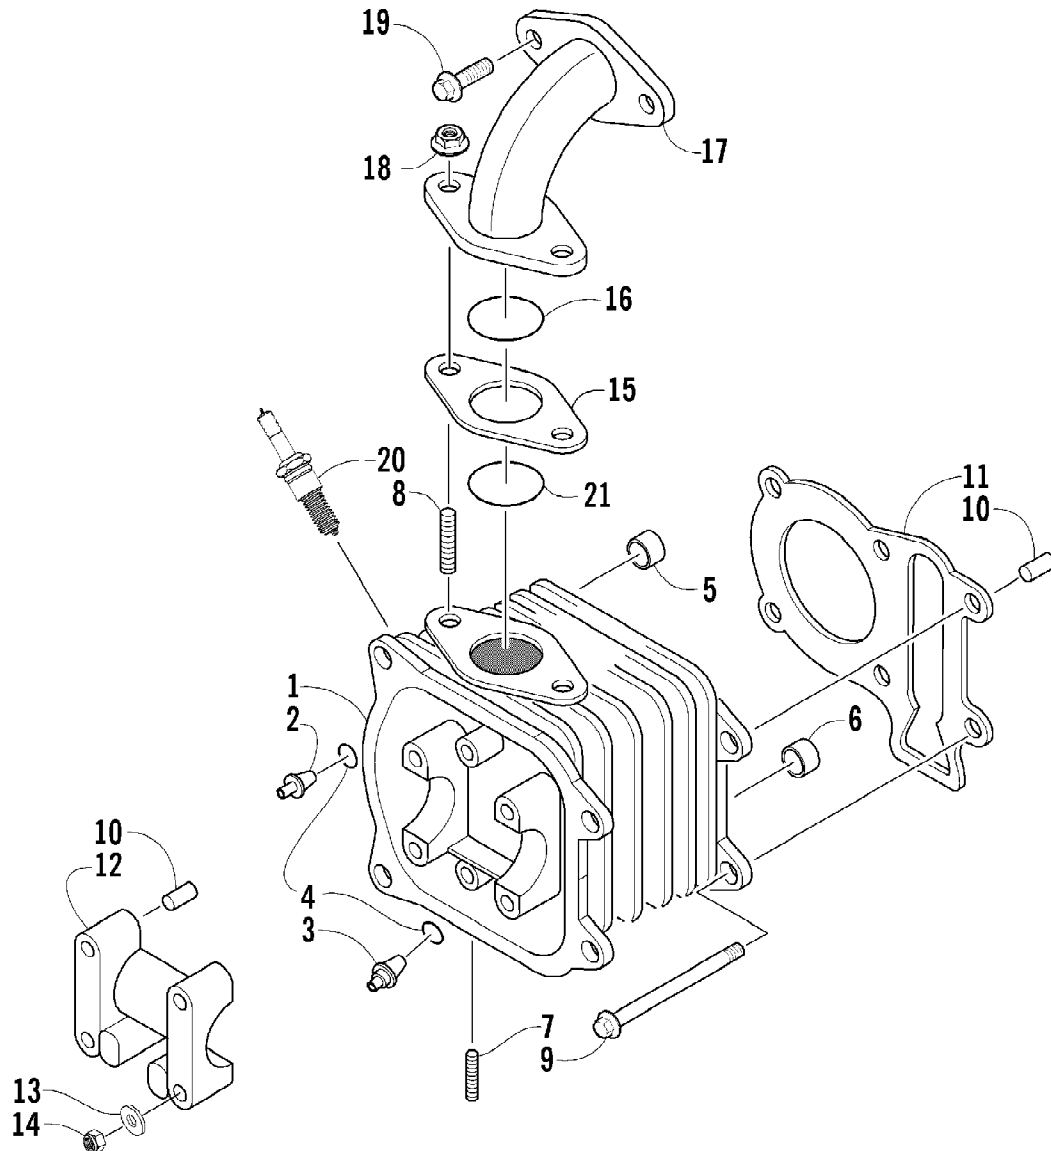

2004 ATV 90 Y-12 YOUTH 4-STROKE CAT GREEN (A2004H4B2BUSZ)
CYLINDER HEAD ASSEMBLY

Page 22 of 66

Ref #	Part Number	Qty	S/P/F	Description
1	3301-626	1		Head, Cylinder
2	3301-627	1		Guide, Valve - Intake
3	3301-628	1		Guide, Valve - Exhaust
4	3301-629	2		O-Ring
5	3301-630	1		Seat, Valve - Intake
6	3301-631	1		Seat, Valve - Exhaust
7	3301-632	2		Bolt, Stud
8	3301-633	2		Bolt, Stud
9	3301-634	2		Screw, Cap
10	3301-635	4		Pin, Dowel
11	3301-636	1		Gasket, Cylinder Head
12	3301-637	1		Holder, Camshaft
13	3301-638	4		Washer
14	3301-329	4		Nut, Lock
15	3301-639	1		Gasket, Intake Manifold
16	3301-640	1		O-Ring
17	3301-641	1		Manifold, Intake
18	3301-327	2		Nut, Lock
19	3301-713	2		Screw, Cap
20	3301-643	1	S	Spark Plug
21	3301-645	1		O-Ring