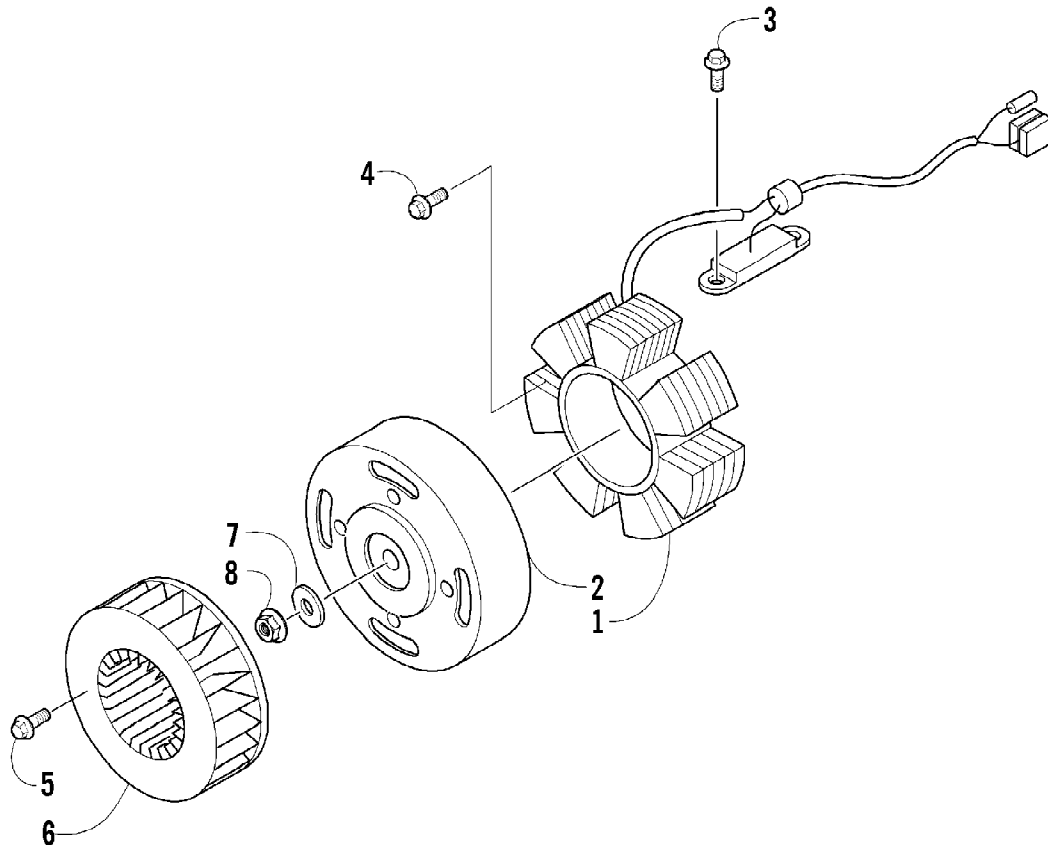

Ref #	Part Number	Qty	S/P/F	Description
1	3301-686	1		Stator
2	3301-685	1		Flywheel
3	3301-687	2		Screw, Cap
4	3301-688	2		Screw, Cap
5	3301-389	4		Screw, Cap
6	3301-689	1		Fan
7	3301-690	1		Washer
8	3301-331	1		Nut, Lock