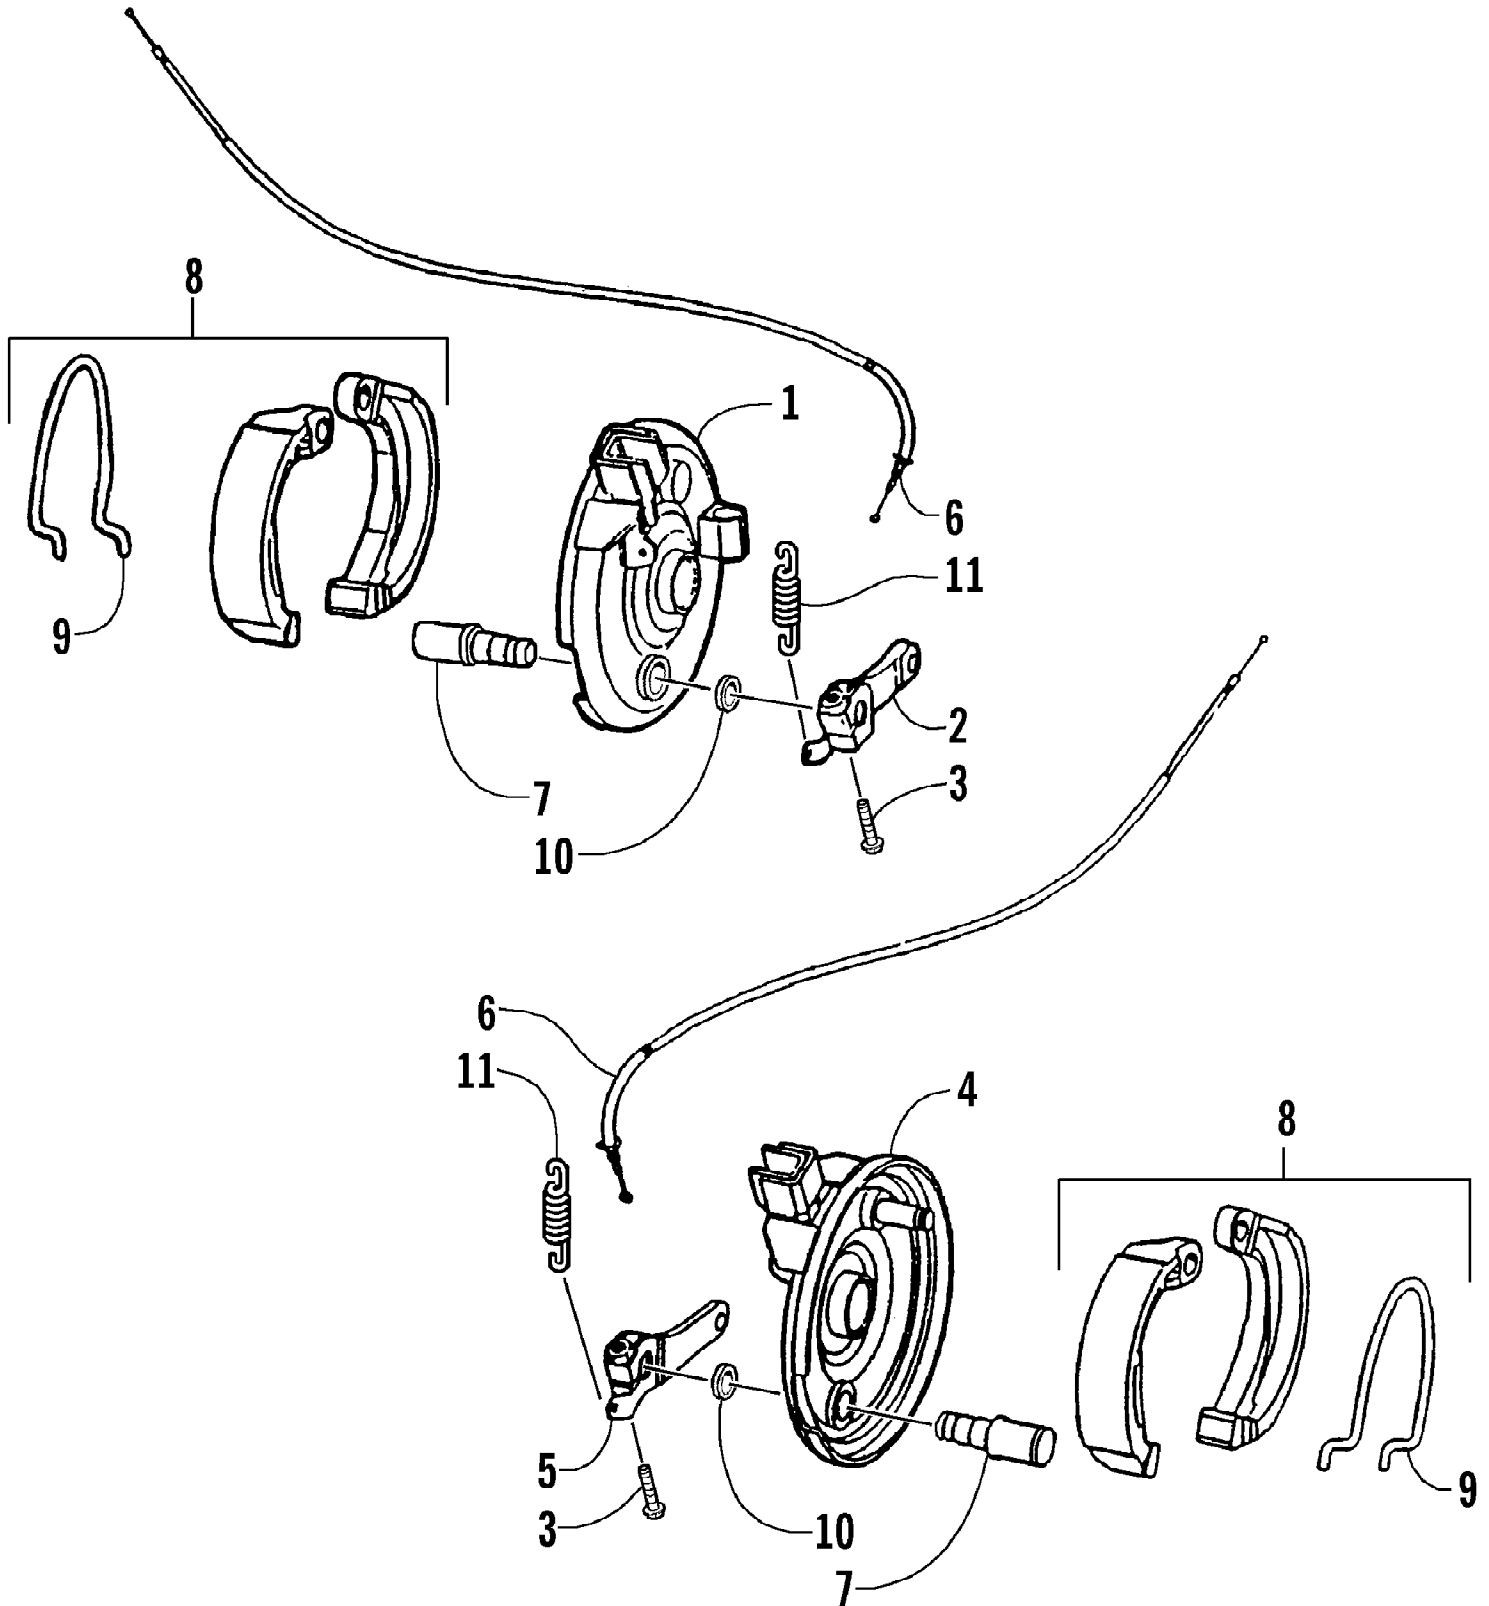

2004 ATV 90 Y-12 YOUTH 2-STROKE CAT GREEN (A2004ATB2BUSZ)
FRONT BRAKE ASSEMBLY

Page 28 of 52

Ref #	Part Number	Qty	S/P/F	Description
1	3301-196	1		Panel, Brake - Front - Left
2	3301-203	1		Arm, Brake - Front - Left
3	3301-384	2		Screw, Cap
4	3301-197	1		Panel, Brake - Front - Right
5	3301-202	1		Arm, Brake - Front - Right
6	3301-205	2		Cable, Brake - Front
7	3301-201	2		Camshaft, Brake - Front
8	3301-199	2		Shoe, Brake - Front (inc. 9)
9	3301-200	2		Spring, Shoe Retainer
10	3301-298	2		O-Ring
11	3301-204	2		Spring, Return