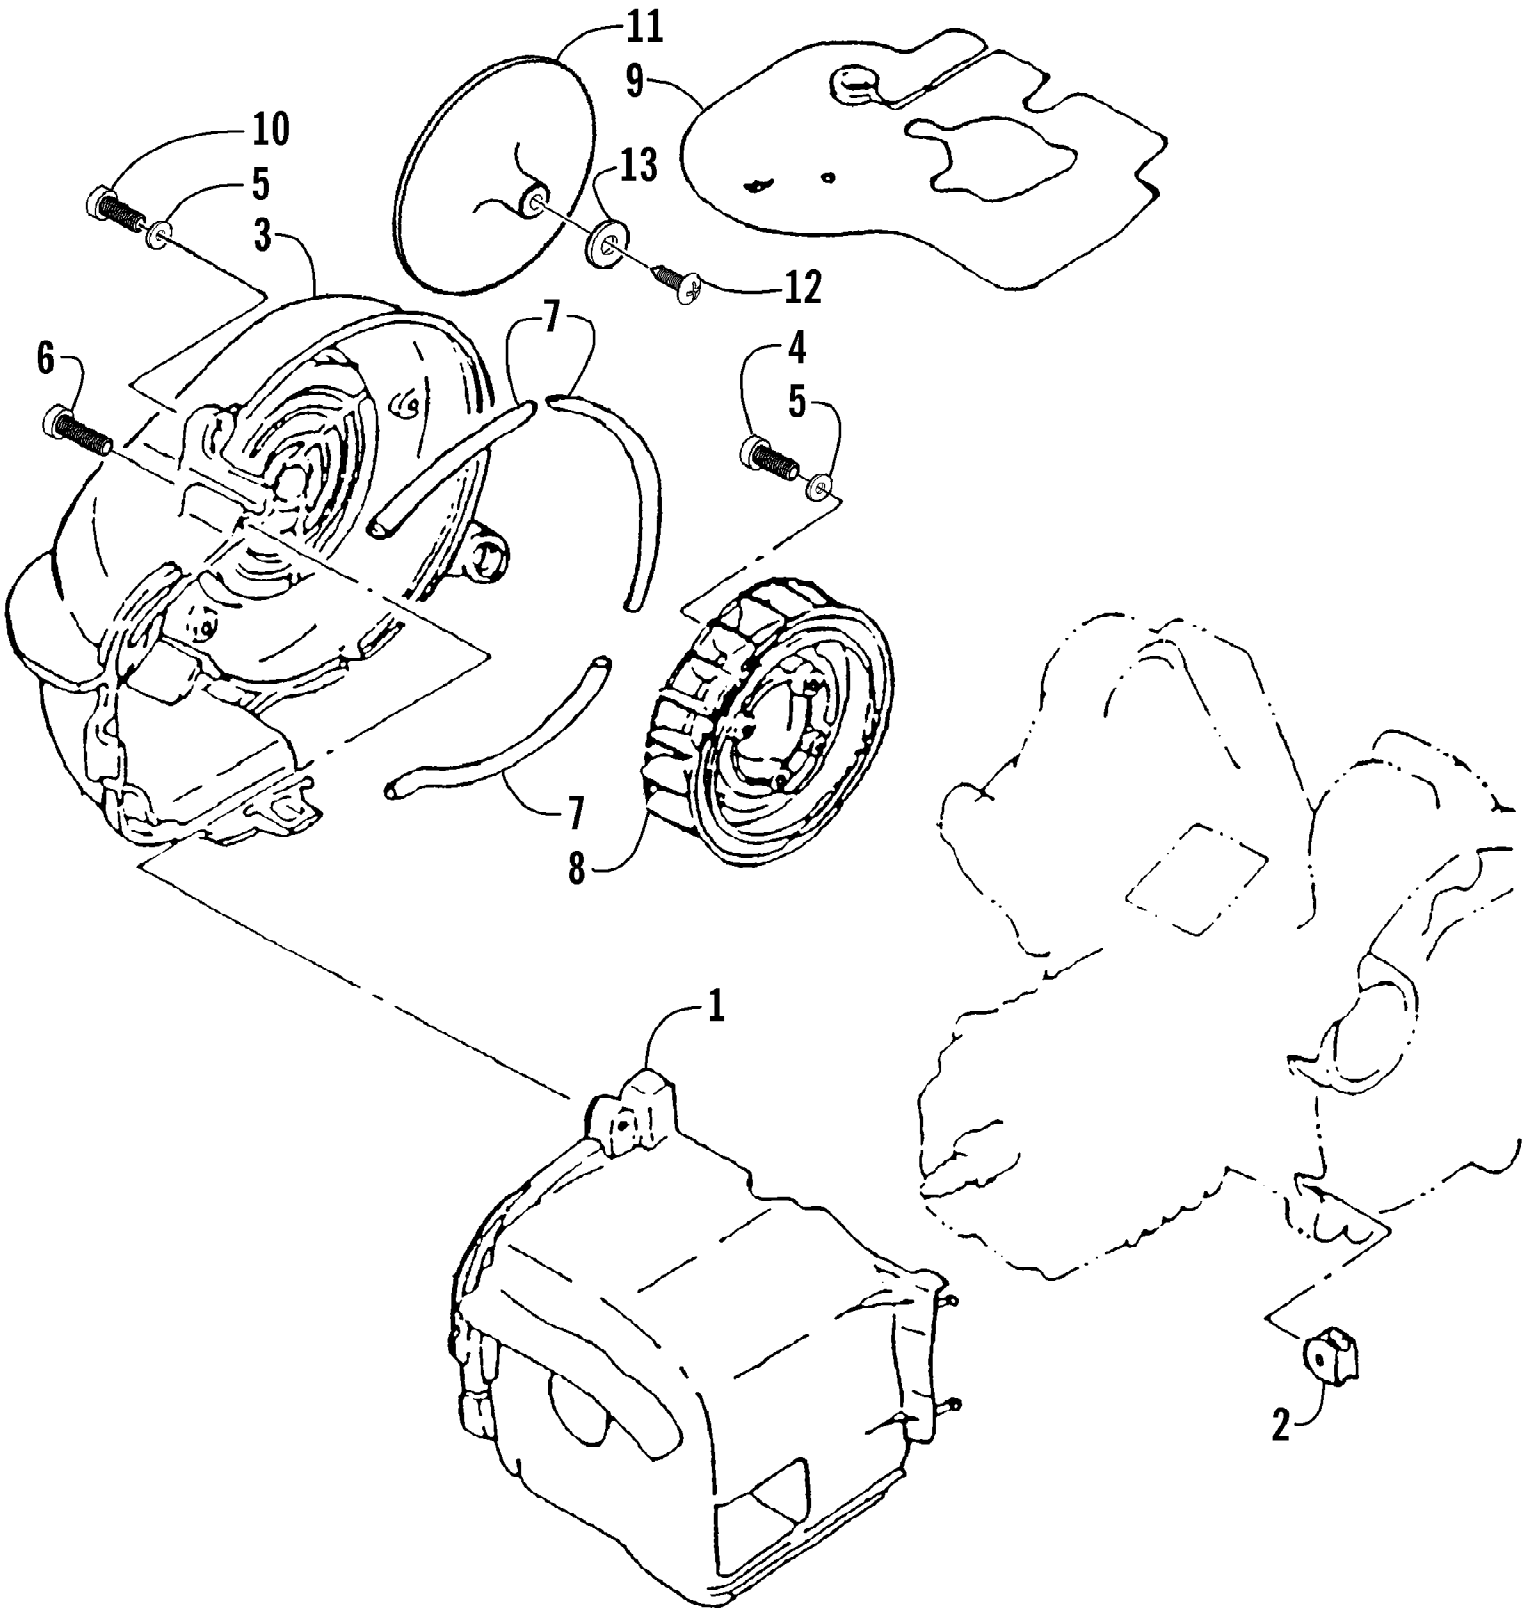

Ref #	Part Number	Qty	S/P/F	Description
1	3301-096	1		Air Shroud, Cylinder
2	3301-268	2		Grommet
3	3301-094	1		Cover, Magneto
4	3301-288	4		Screw, Cap
5	3301-336	6		Washer
6	3301-324	1		Screw, Self-Tapping
7	3301-082	2		Damper
8	3301-093	1		Fan
9	3301-247	1		Deflector
10	3301-289	2		Screw, Cap
11	3301-095	1		Cover, Magneto - Outer
12	3301-322	1		Screw, Self-Tapping
13	3301-339	1		Washer