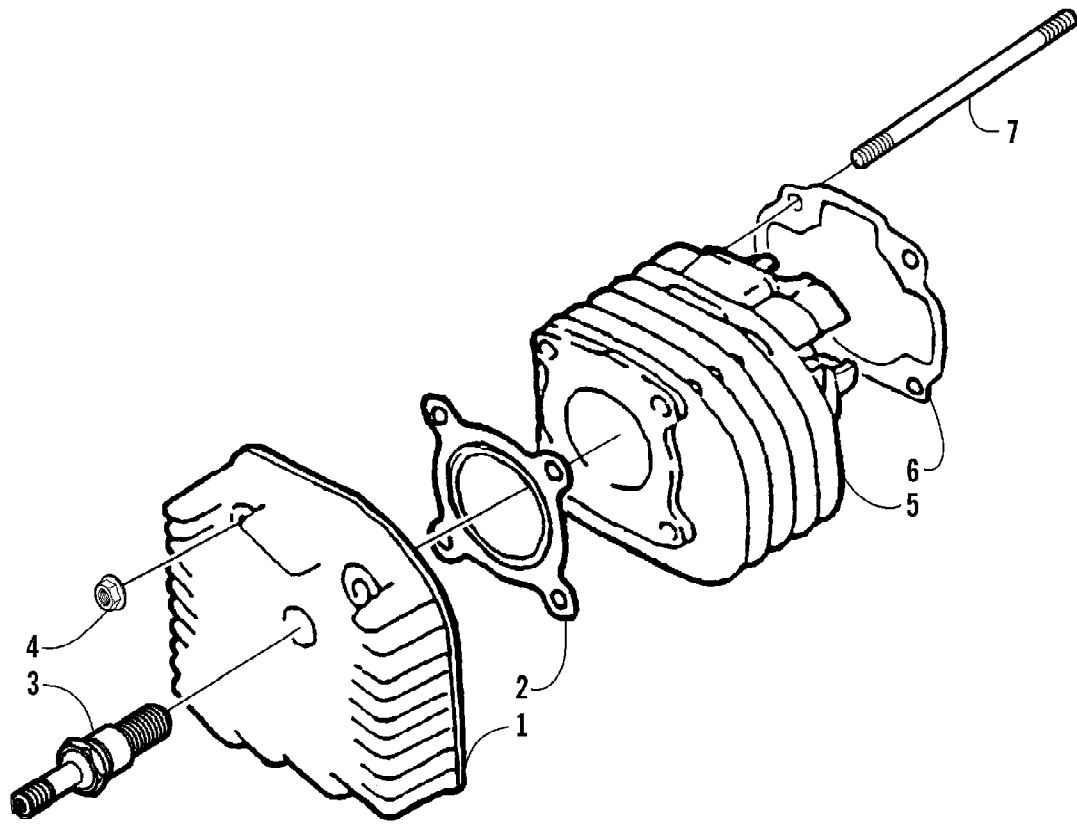

2004 ATV 90 Y-12 YOUTH 2-STROKE CAT GREEN (A2004ATB2BUSZ)
CYLINDER AND HEAD ASSEMBLY

Page 16 of 52

Ref #	Part Number	Qty	S/P/F	Description
1	3301-017	1		Cylinder Head
2	3301-018	1		Gasket, Cylinder Head
3	3301-446	1	S	Plug, Spark
4	3301-329	4		Nut, Flange
5	3301-015	1		Cylinder
6	3301-016	1		Gasket, Cylinder
7	3301-294	4		Bolt, Stud