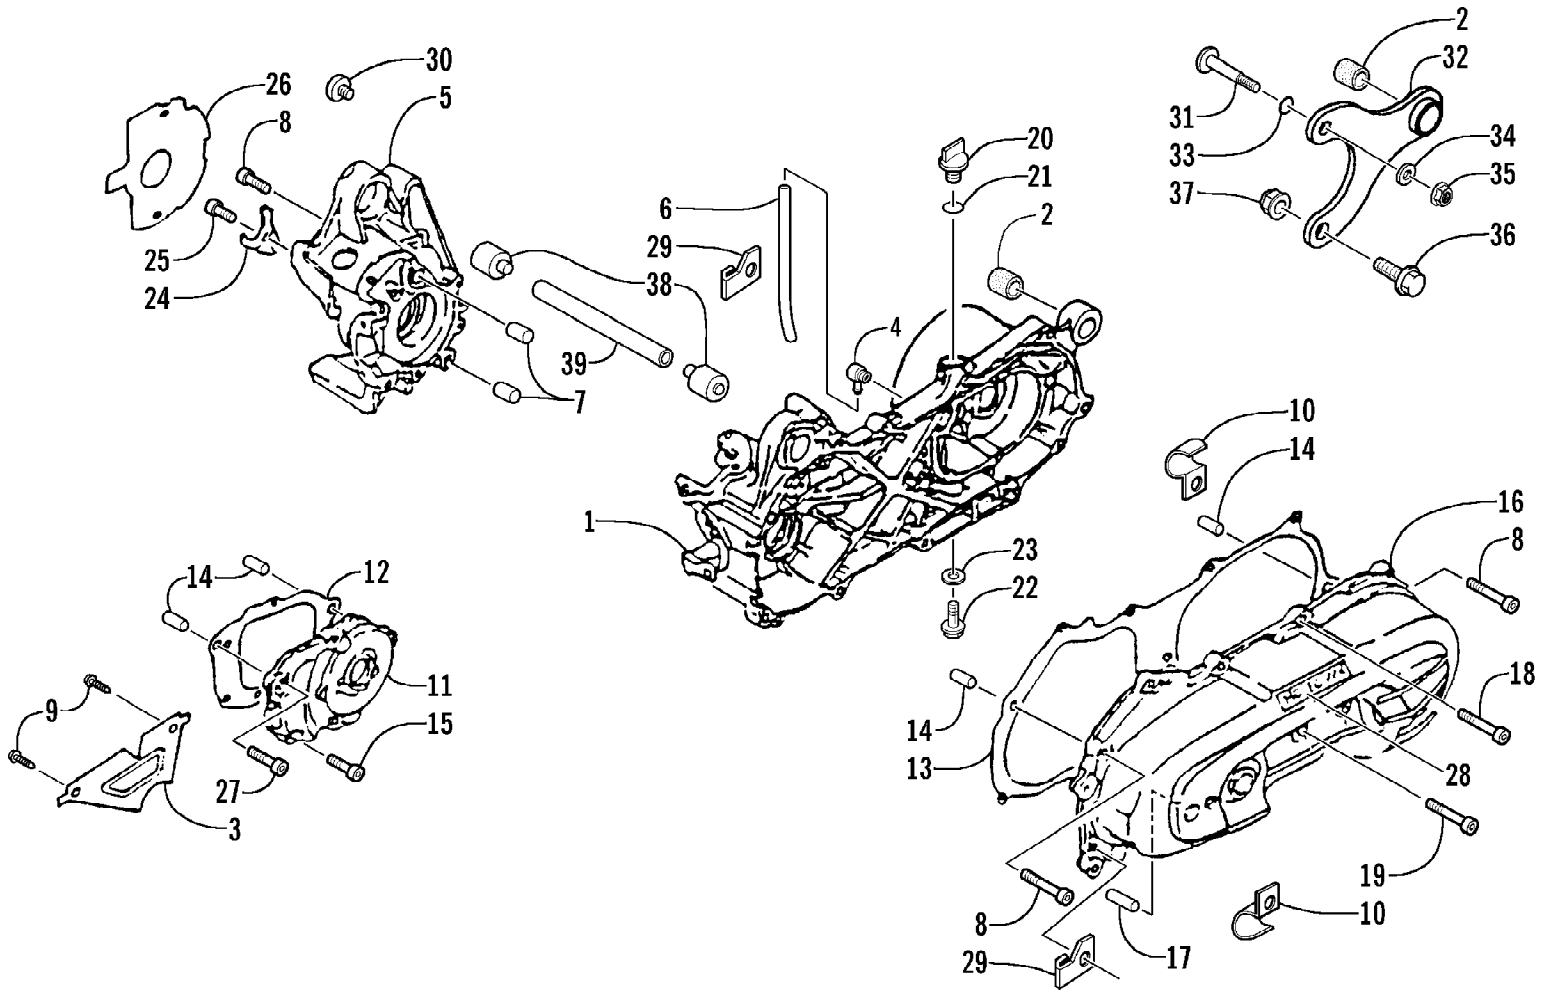

Ref #	Part Number	Qty	S/P/F	Description
1	3301-006	1		Crankcase - Left
2	3301-427	2		Bushing, Rubber
3	3301-011	1		Plate, Cover
4	3301-057	1		Fitting, Breather Hose
5	3301-001	1		Crankcase - Right
6	3301-480	1		Hose, Breather
7	3301-365	2		Pin, Dowel
8	3301-292	8		Screw, Cap
9	3301-321	2		Screw, Self-Tapping
10	3301-013	2		Clamp
11	3301-097	1		Cover, Mission
12	3301-098	1		Gasket, Mission Cover
13	3301-014	1		Gasket, Crankcase Cover
14	3301-364	4		Pin, Dowel
15	3301-289	3		Screw, Cap
16	3301-010	1		Cover, Crankcase - Left
17	3301-426	1		Shaft, Idler
18	3301-290	9		Screw, Cap
19	3301-293	1		Screw, Cap
20	3301-037	1		Plug, Oil
21	3301-297	1		O-Ring
22	3301-394	1		Screw, Cap
23	3301-342	1		Washer
24	3301-003	1		Bracket, Oil Seal
25	3301-287	1		Screw, Cap
26	3301-004	1		Gasket, Magneto
27	3301-291	2		Screw, Cap
28	0411-481	1		Decal, Duramatic
29	3301-012	2		Bracket, Carburetor Tube
30	3301-002	1		Protector, Shroud
31	3301-198	1		Shaft, Fixed
32	3301-007	1		Bracket, Crankcase
33	3301-296	1		O-Ring
34	3301-343	1		Washer
35	3301-330	1		Nut, Flange
36	3301-406	1		Screw, Cap
37	3301-332	1		Nut, Flange
38	3301-008	2		Bushing
39	3301-005	1		Shaft, Crankcase Fixed