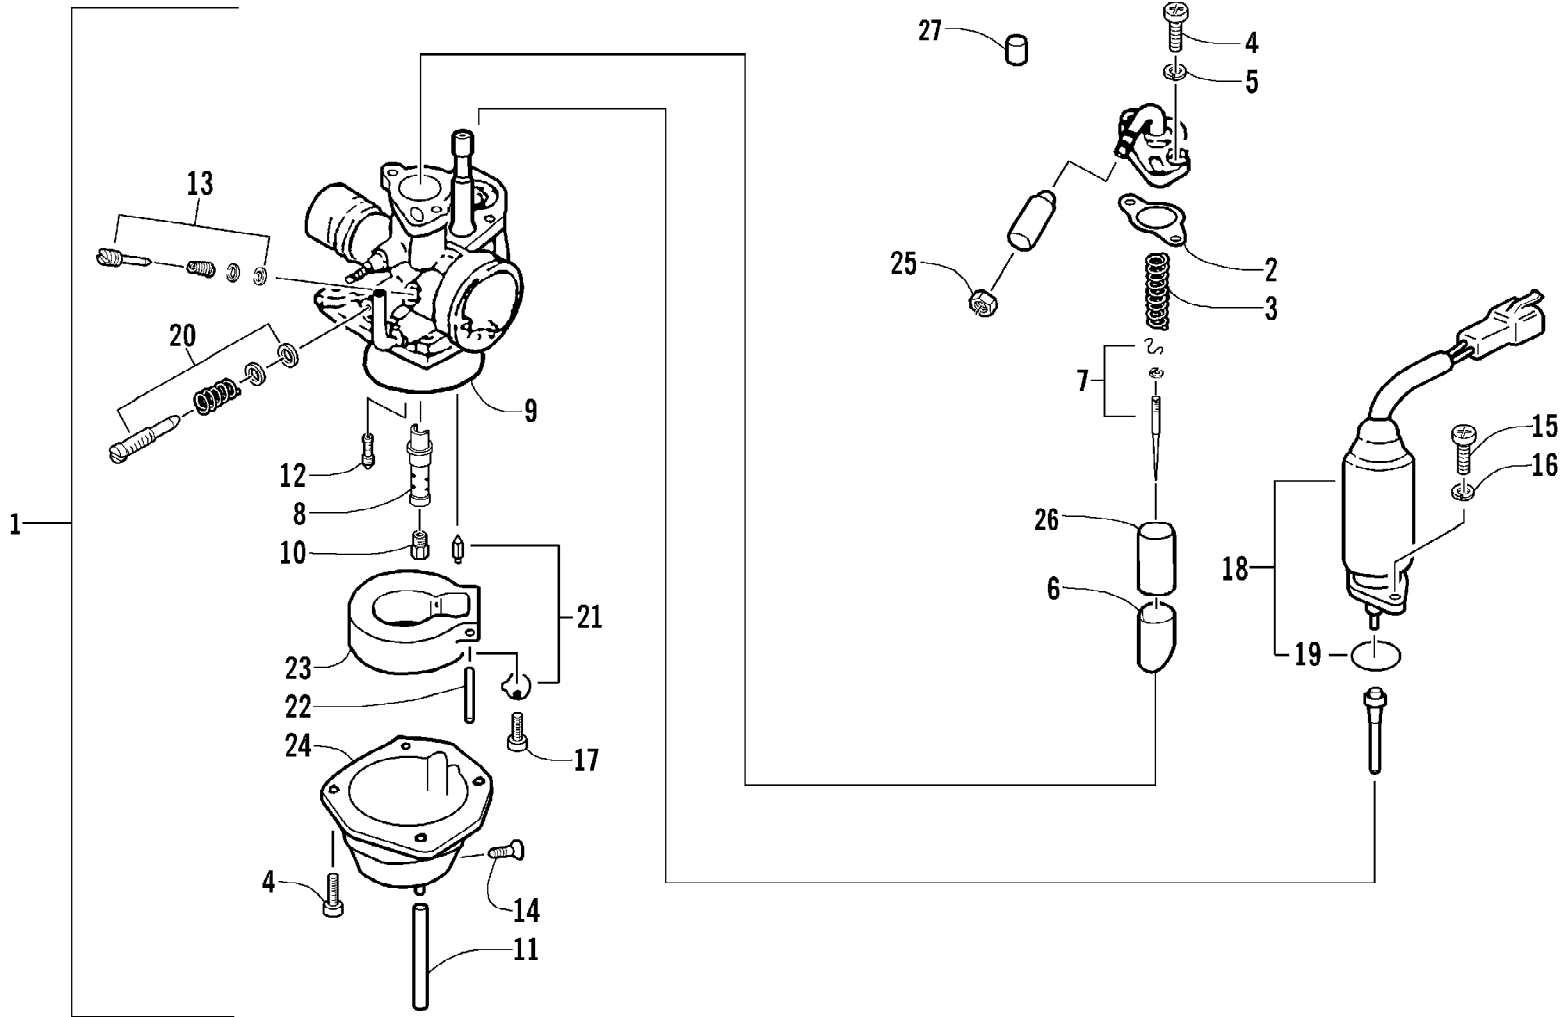

Ref #	Part Number	Qty	S/P/F	Description
1	3301-038	1		Carburetor Assembly (inc. 2-26)
2	3301-039	1		Gasket, Carburetor
3	3301-040	1		Spring, Throttle Valve
4	3301-315	6	S	Screw, Machine
5	3301-359	2		Washer, Spring
6	3301-041	1		Valve, Throttle
7	3301-042	1		Set, Jet Needle
8	3301-043	1		Needle Jet
9	3301-044	1		Seal, Float Chamber
10	3301-046	1		Main Jet
11	3301-047	1		Tube, Overflow
12	3301-048	1		Jet, Pilot
13	3301-052	1		Screw, Air Adjustment
14	3301-049	1		Plug, Drain
15	3301-313	2		Screw, Machine
16	3301-358	2		Washer, Spring
17	3301-312	1		Screw, Machine
18	3301-066	1	/P	Choke Assembly - Electric (inc. 19)
19	3301-299	1		O-Ring
20	3301-051	1		Screw, Throttle
21	3301-053	1		Needle Valve Assembly
22	3301-055	1		Pin, Float
23	3301-054	1		Float
24	3301-045	1		Chamber, Float
25	3301-050	1		Nut, Cable Adjust
26	3301-056	1		RPM Limiter, Carburetor
27	3301-521	1	/P	Plug, Purge Hole