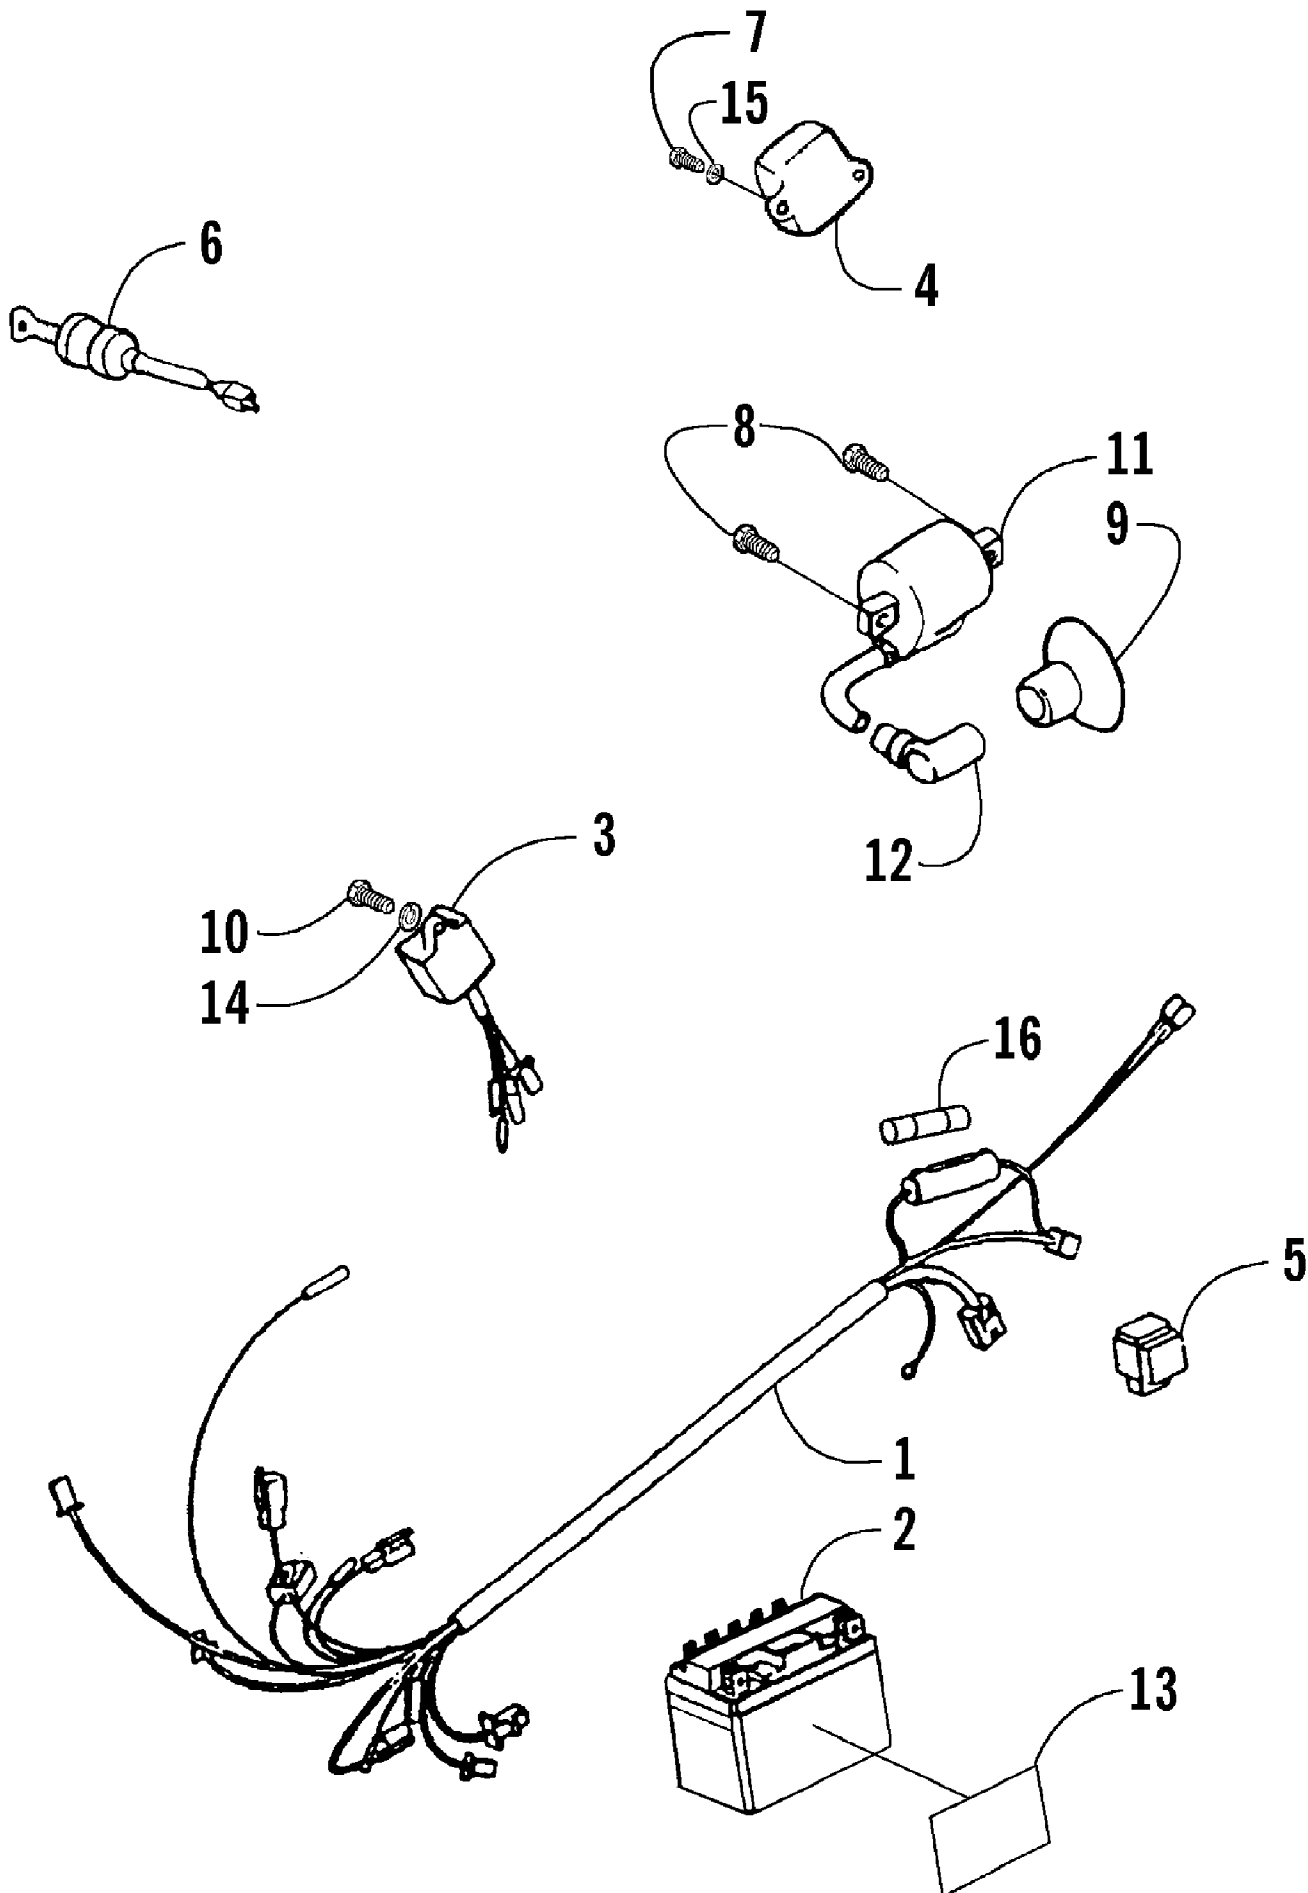

Ref #	Part Number	Qty	S/P/F	Description
1	3301-147	1		Harness, Main (inc. 16)
2	3301-145	1		Battery
3	3301-135	1		CDI Unit
4	3301-146	1		Regulator
5	3301-154	1		Relay, Starter
6	3301-151	1		Switch, Ignition
7	3301-316	1		Screw, Machine
8	3301-390	2		Screw, Cap
9	3301-137	1		Cap, Rubber
10	3301-318	1		Screw, Machine
11	3301-136	1		Coil, Ignition
12	3301-138	1		Cap, Spark Plug
13	3301-463	1		Decal, Warning - Battery
14	3301-360	1		Washer, Spring
15	3301-475	1		Washer, Spring
16	3301-512	1		Fuse - 7 Amp