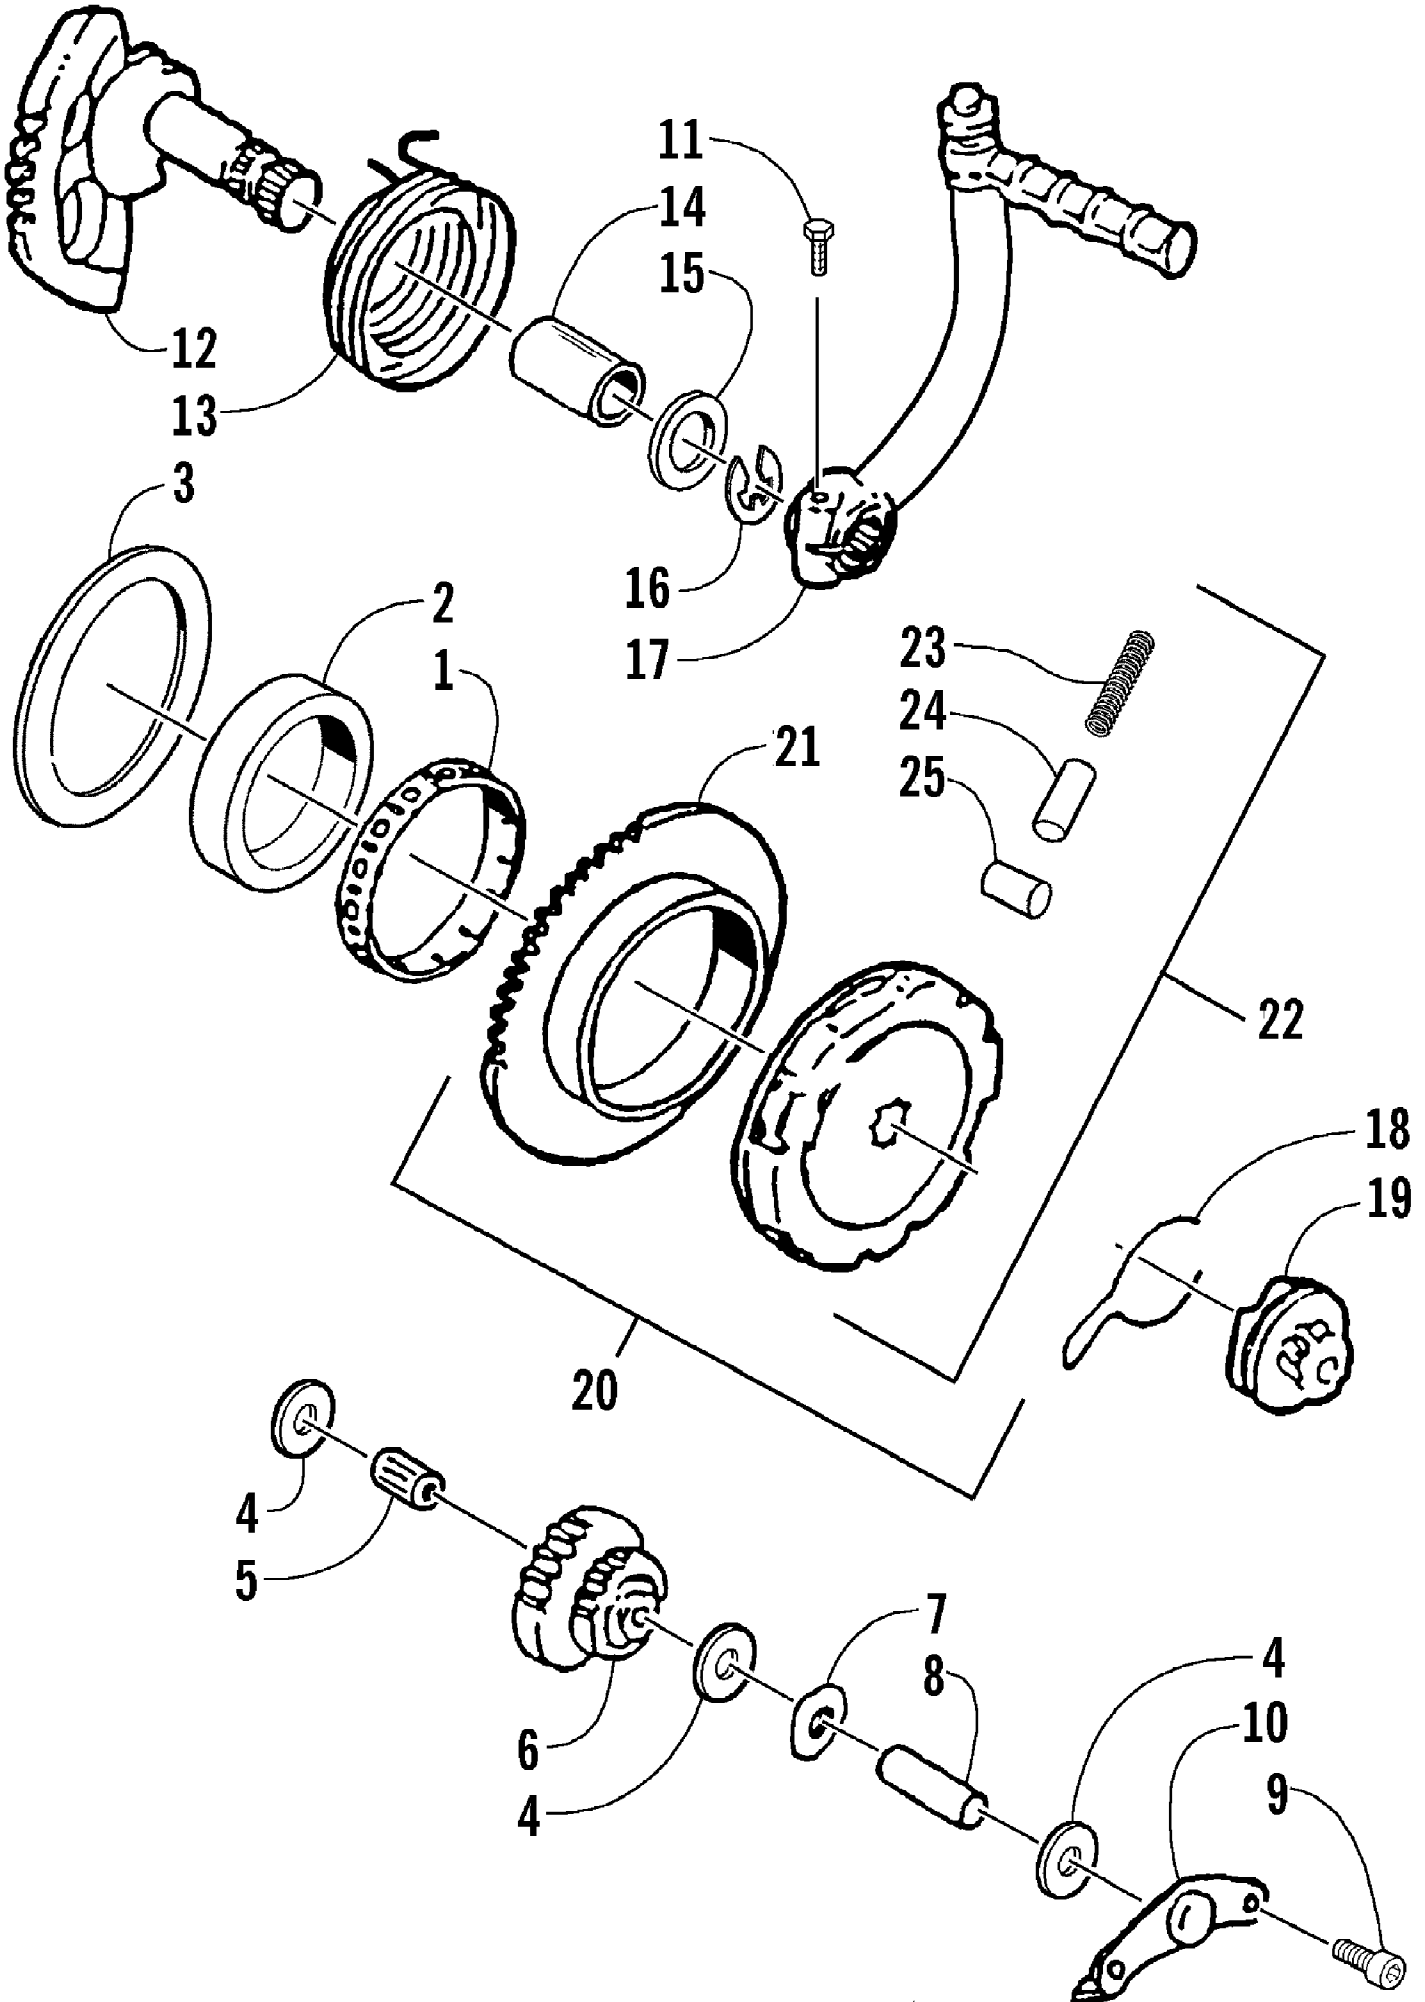

2004 ATV 90 Y-12 YOUTH 2-STROKE CAT GREEN (A2004ATB2BUSZ)
STARTER ASSEMBLY

Page 46 of 52

Ref #	Part Number	Qty	S/P/F	Description
1	3301-423	1		Bearing, Needle
2	3301-424	1		Boss, Bearing
3	3301-355	1		Washer
4	3301-344	3		Washer
5	3301-418	1		Bearing, Needle
6	3301-121	1		Gear, Idler
7	3301-311	1		Washer, Wave
8	3301-426	1		Shaft, Idler
9	3301-287	2		Screw, Cap
10	3301-009	1		Plate, Idler Gear
11	3301-391	1		Screw, Cap
12	3301-127	1		Starter Shaft Assembly
13	3301-128	1		Spring, Reset - Starter Shaft
14	3301-429	1		Bushing
15	3301-351	1		Washer
16	3301-377	1		Circlip
17	3301-129	1	/P	Starter Crank Assembly
18	3301-125	1		Clip, Spring - Starter Pinion
19	3301-126	1		Starter Pinion Assembly
20	3301-130	1		Starter Clutch - Electric - Assembly (inc. 21-25)
21	3301-124	1		Wheel, Starter Clutch
22	3301-131	1		Clutch Set, Electric Starter (inc. 23-25)
23	3301-134	3		Spring, Clutch
24	3301-133	3		Guide, Clutch
25	3301-132	3		Roller, Clutch