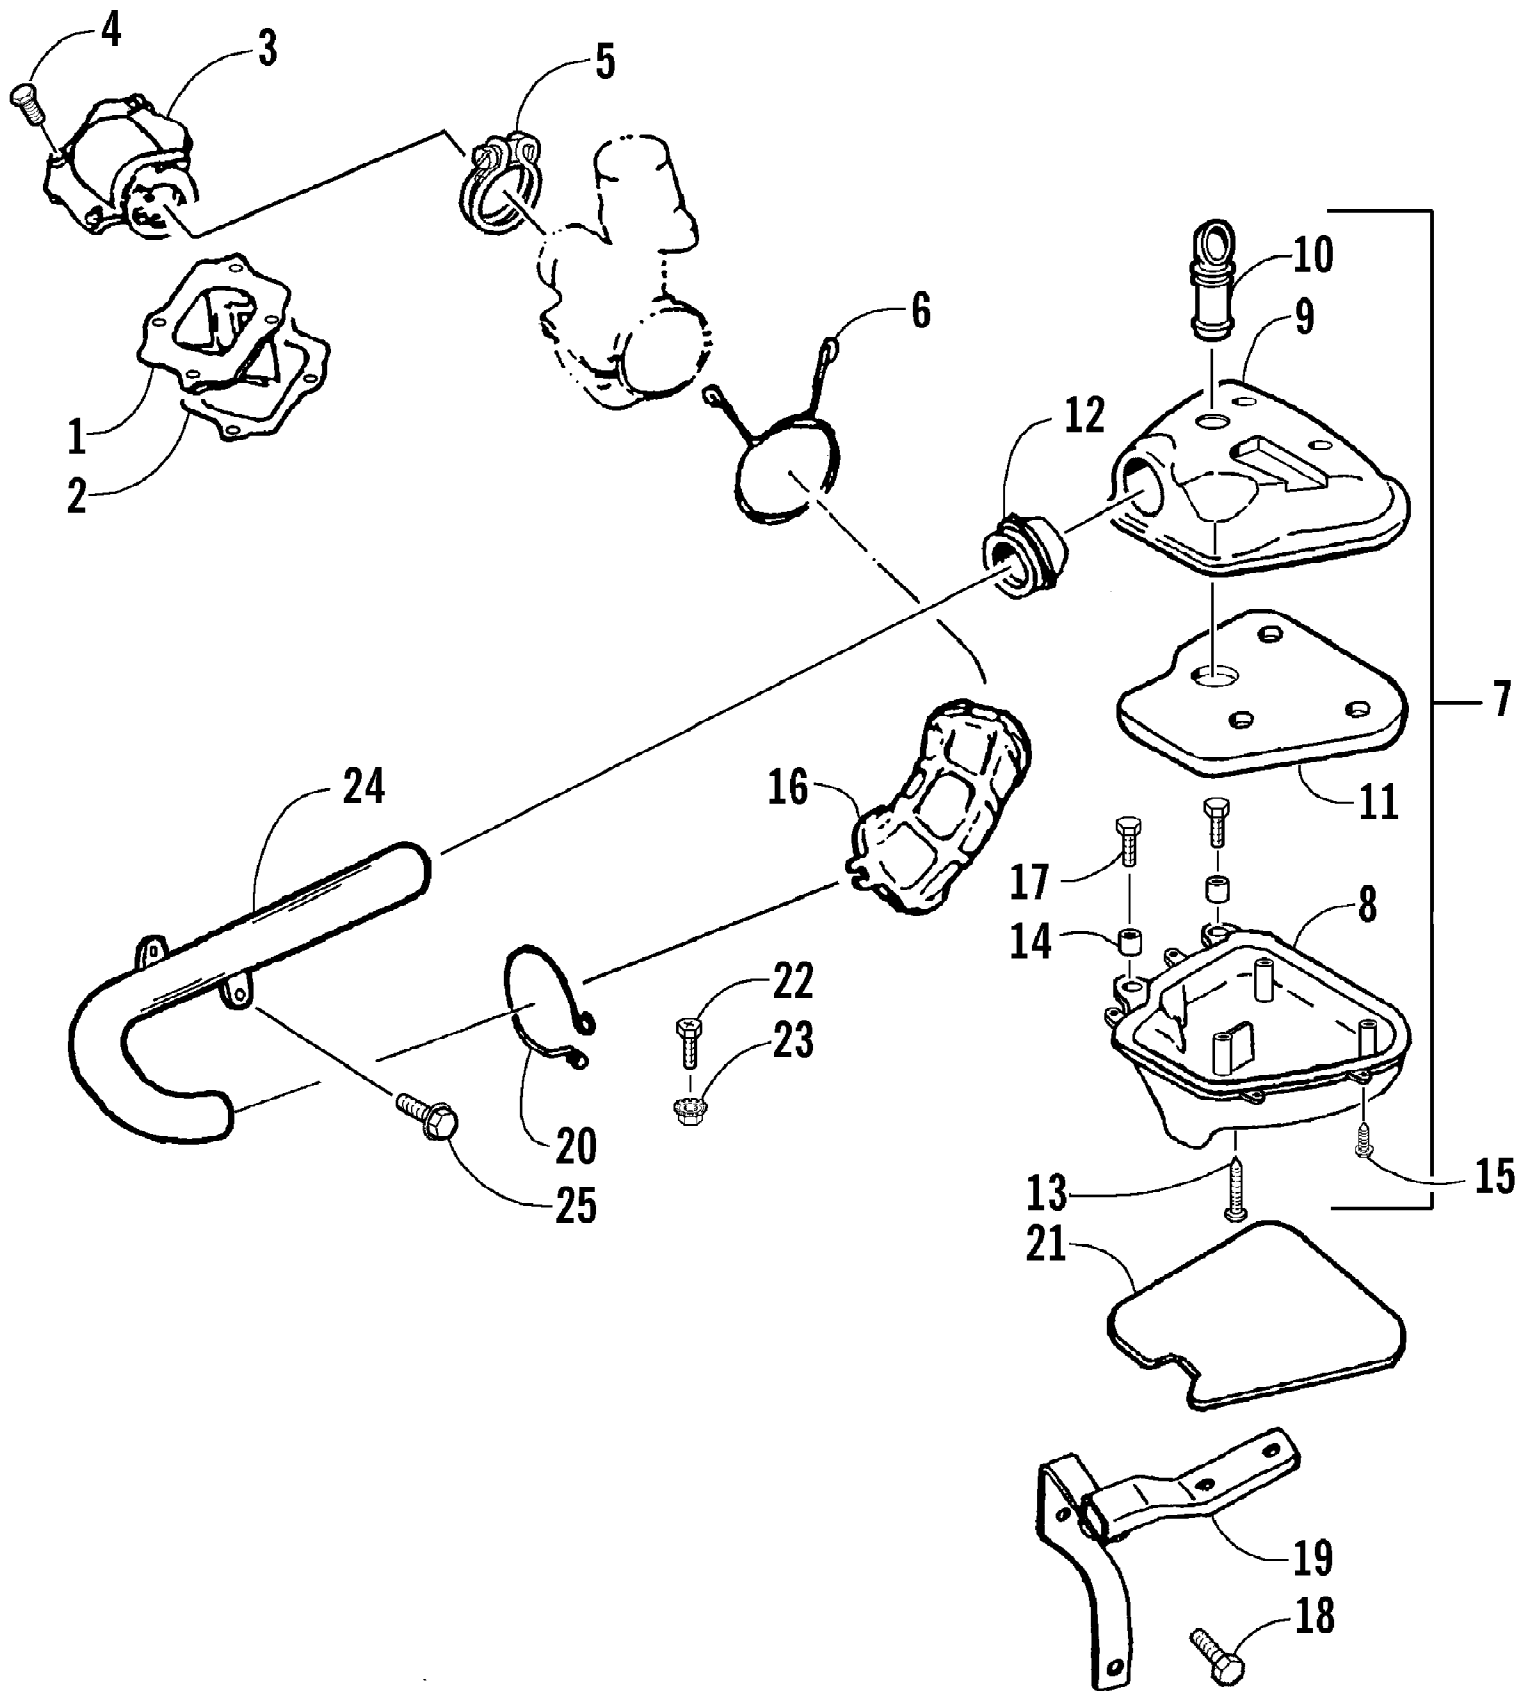

2004 ATV 90 Y-12 YOUTH 2-STROKE CAT GREEN (A2004ATB2BUSZ)
REED VALVE AND AIR CLEANER ASSEMBLY

Page 42 of 52

Ref #	Part Number	Qty	S/P/F	Description
1	3301-030	1		Valve, Reed - Assembly
2	3301-061	1		Gasket, Reed Valve
3	3301-060	1		Manifold, Intake
4	3301-389	4		Screw, Cap
5	3301-031	1		Clamp, Hose - Intake Manifold
6	3301-375	1		Clip
7	3301-062	1		Air Cleaner Assembly (inc. 8-15)
8	3301-064	1		Base, Air Cleaner
9	3301-065	1		Cover, Air Cleaner
10	3301-067	1		Pipe, Guide
11	3301-063	1		Element, Air Cleaner
12	3301-070	1		Connector, Air Cleaner
13	3301-323	3		Screw, Self-Tapping
14	3301-432	2		Grommet
15	3301-471	4		Screw, Self-Tapping
16	3301-520	1	/P	Joint, Air Cleaner
17	3301-307	2		Screw, Cap
18	3301-396	2	S	Screw, Cap
19	3301-072	1		Bracket, Air Cleaner
20	3301-376	1	/P	Clip
21	3301-068	1	/P	Gasket, Air Cleaner Isolation
22	3301-309	1		Screw, Cap
23	3301-326	1		Nut, Flange
24	3301-071	1		Duct, Air
25	3301-484	1		Screw, Cap