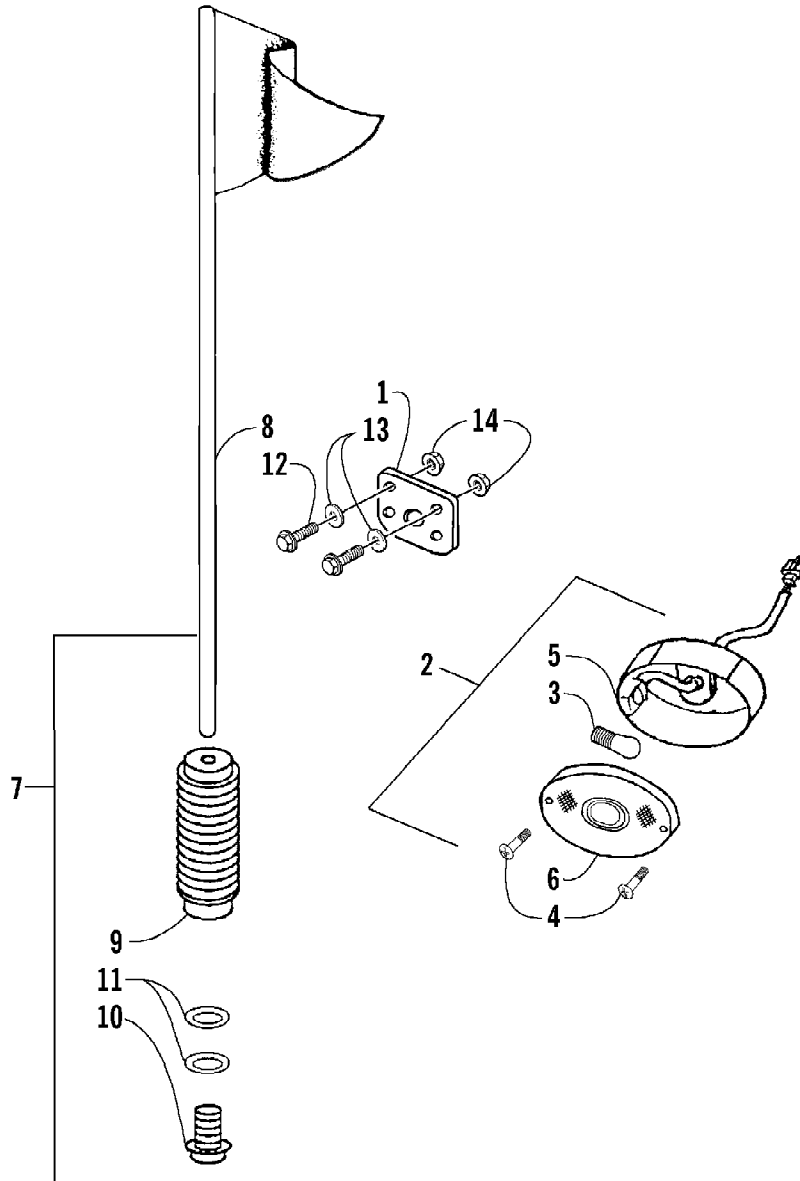

2004 ATV 90 Y-12 YOUTH 2-STROKE CAT GREEN (A2004ATB2BUSZ)
A-ARM, FLOOR PANEL, AND BUMPER ASSEMBLY

Page 2 of 52

Ref #	Part Number	Qty	S/P/F	Description
1	3301-222	1		A-Arm, Suspension - Left
1	3301-218	1		A-Arm, Suspension - Right
2	3301-428	4		Bushing, Rubber
3	3301-328	2		Bushing
4	3301-219	2		Bushing
5	3301-327	2		Nut, Flange
6	3301-220	2		Cover, Waterproof
7	3301-221	2	S	Cover, Dustproof
8	3301-402	4		Screw, Cap
9	3301-251	1		Panel, Floor
10	3301-444	2		Fitting, Grease
11	3301-445	2		Cap, Grease Fitting
12	3301-400	4		Screw, Cap
13	3301-388	2		Screw, Cap
14	3301-207	1		Bumper
15	3301-395	6		Screw, Cap
16	3301-283	4		Nut, Nylon
17	3301-256	2		Cap, Floor Panel - Rubber
18	3301-208	1		Cover, Bumper
19	3301-322	4		Screw, Self-Tapping
20	3301-254	1		Guard, Floor Panel - Left
21	3301-255	1		Guard, Floor Panel - Right
22	3301-455	2		Reflector - Amber
23	3301-476	4		Washer, Spring

2004 ATV 90 Y-12 YOUTH 2-STROKE CAT GREEN (A2004ATB2BUSZ)
BODY AND SEAT ASSEMBLY

Page 4 of 52

Ref #	Part Number	Qty	S/P/F	Description
1	3301-249	1		Cover, Front
2	3301-253	1		Panel, Floor - Left
3	3301-252	1		Panel, Floor - Right
4	3301-494	1		Cover, Rear
5	3301-319	4		Screw, Machine
6	3301-320	6		Screw, Machine
7	3301-257	1		Seat Assembly (inc. 8-9)
8	3301-258	1		Bracket, Seat
9	3301-259	2		Bolt, Seat
10	3301-304	1		Strip, Rubber
11	3301-210	1		Bag, Tool
12	3301-262	1		Spring, Reset
13	3301-261	1		Cable, Seat Release
14	3301-263	1		Seat Lock Assembly
15	3301-386	2		Screw, Cap
16	3301-275	4		Bolt, Carriage
17	3301-338	1		Washer
18	3301-281	1		Nut, Nylon
19	3301-149	1		Reflector
20	3301-466	2	/P	Screw, Cap
21	3301-327	2		Nut, Flange
22	3301-280	2	S	U-Nut