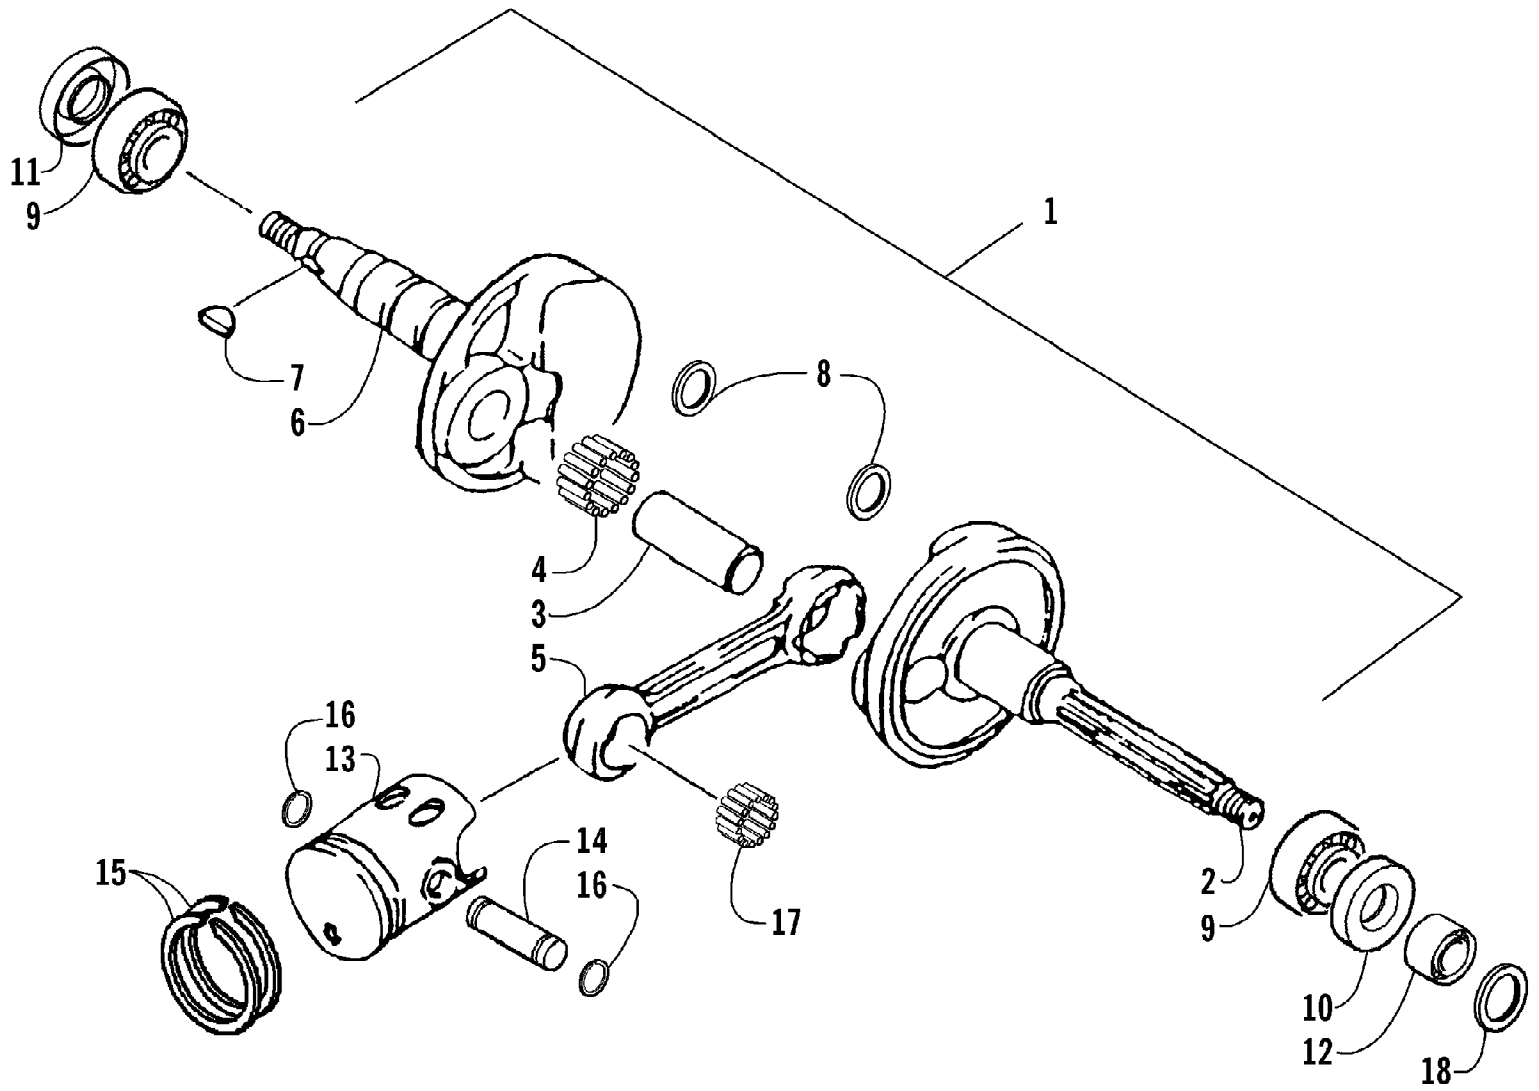

2004 ATV 90 Y-12 YOUTH 2-STROKE CAT GREEN (A2004ATB2BUSZ)
CRANKSHAFT AND PISTON ASSEMBLY

Page 14 of 52

Ref #	Part Number	Qty	S/P/F	Description
1	3301-020	1		Crankshaft Assembly (inc. 2-8)
2	3301-028	1		Crank, Left
3	3301-029	1		Pin, Crank
4	3301-421	1		Bearing, Needle
5	3301-025	1		Rod, Connecting
6	3301-026	1		Crank, Right
7	3301-285	1		Key
8	3301-354	2		Washer
9	3301-415	2		Bearing, Radial Ball
10	3301-438	1		Seal, Oil
11	3301-437	1		Seal, Oil
12	3301-027	1		Collar, Crank
13	3301-022	1		Piston
14	3301-023	1		Pin, Piston
15	3301-021	1		Ring, Piston - Set
16	3301-024	2		Clip, Piston Pin
17	3301-419	1		Bearing, Needle
18	3301-353	1		Washer