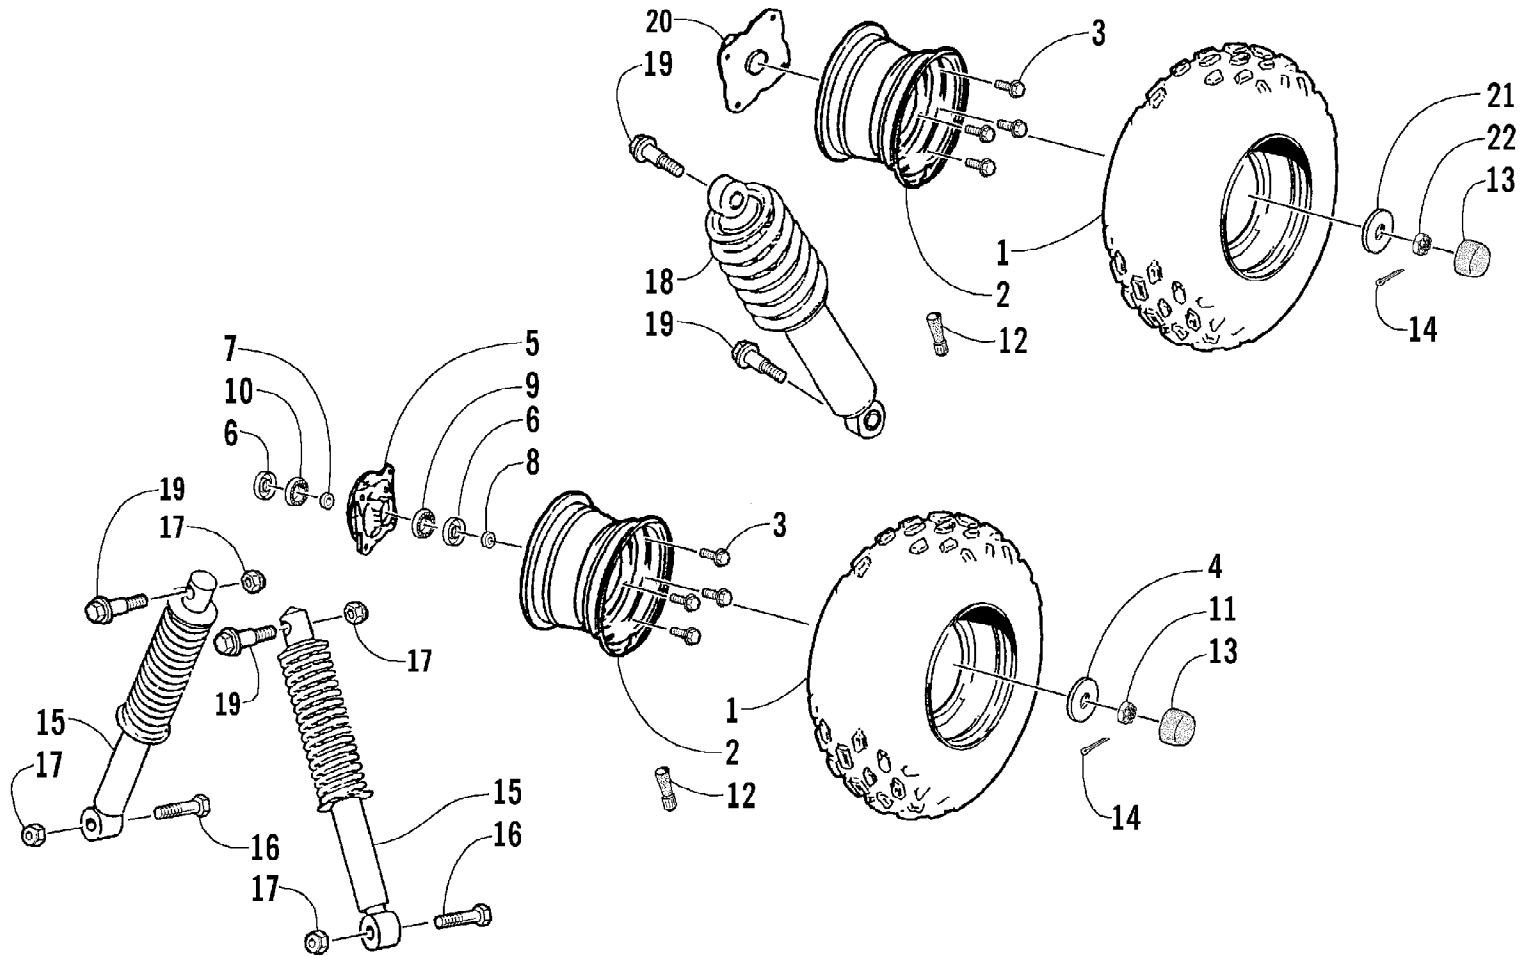

2004 ATV 90 Y-12 YOUTH 2-STROKE CAT GREEN (A2004ATB2BUSZ)
WHEEL, TIRE, AND SUSPENSION ASSEMBLY

Page 52 of 52

Ref #	Part Number	Qty	S/P/F	Description
1	3301-177	4	/P	Tire
2	3301-175	4	/P	Wheel
3	3301-399	16		Screw, Cap
4	3301-347	2		Washer
5	3301-176	2		Drum, Brake - Front
6	3301-439	4		Seal, Oil
7	3301-195	2		Spacer
8	3301-188	2		Collar - Front
9	3301-408	2		Bearing, Radial Ball
10	3301-411	2		Bearing, Radial Ball
11	3301-333	2		Nut, Slotted
12	3301-170	4	S	Stem, Valve
13	3301-181	4		Cover, Rubber
14	3301-363	4		Pin, Cotter
15	3301-223	2		Shock, Front
16	3301-308	2		Screw, Cap
17	3301-283	4		Nut, Nylon
18	3301-229	1		Shock, Rear
19	3301-401	4		Screw, Cap
20	3301-160	2		Connector, Shaft
21	3301-350	2		Washer
22	3301-335	2		Nut, Slotted