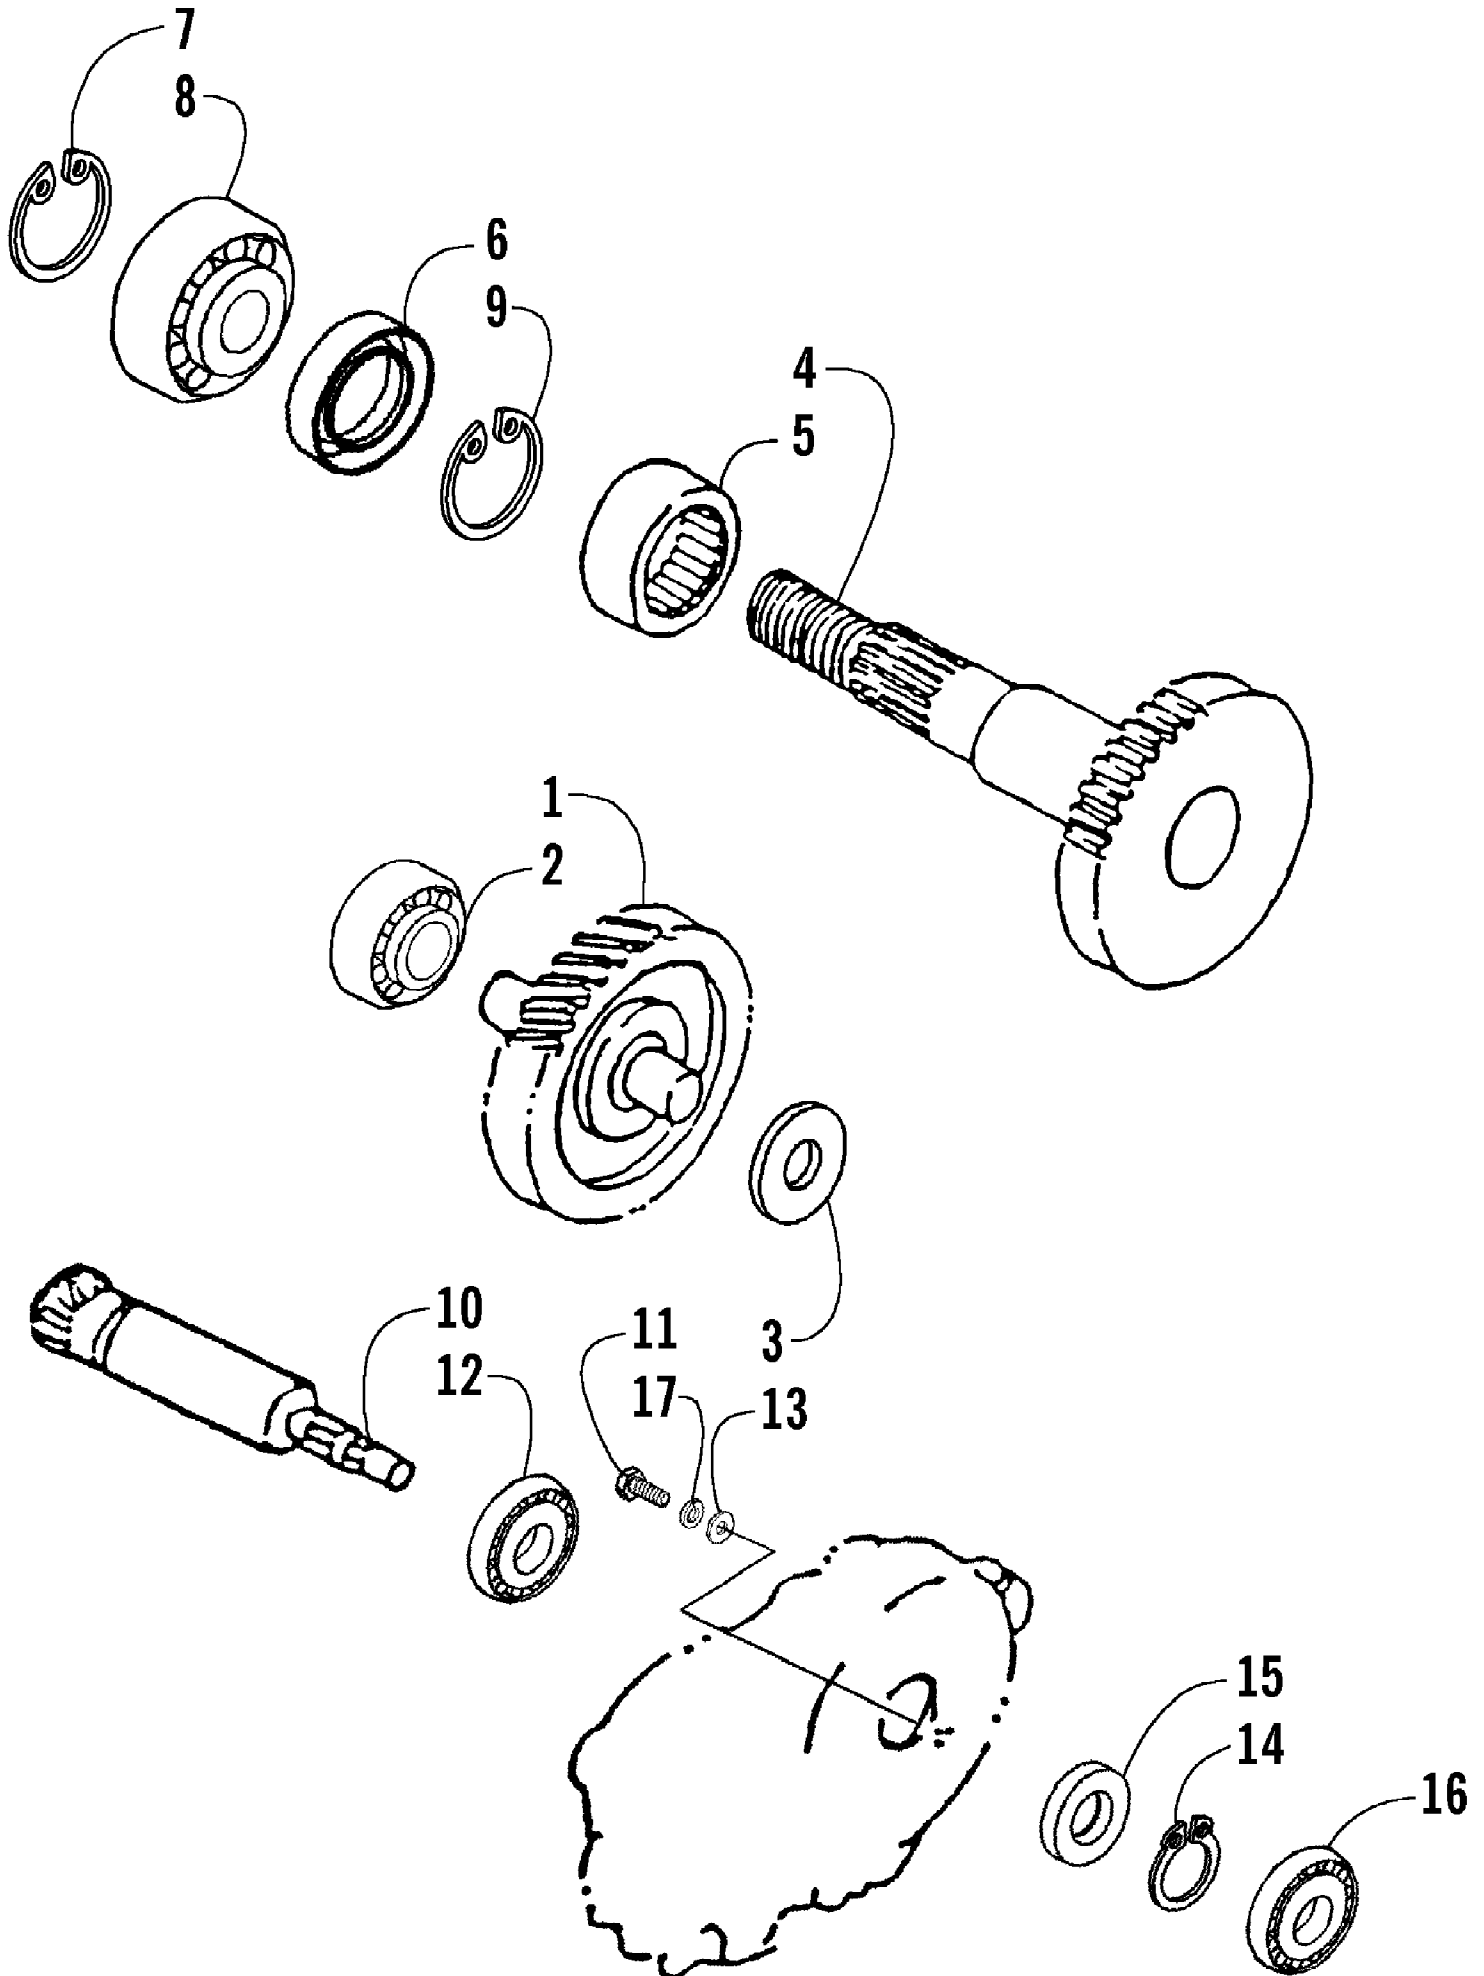

Ref #	Part Number	Qty	S/P/F	Description
1	3301-120	1		Axle, Main
2	3301-414	1		Bearing, Radial Ball
3	3301-346	1		Washer
4	3301-122	1		Axle, Drive
5	3301-422	1		Bearing, Needle
6	3301-440	1		Seal, Oil
7	3301-383	2		Circlip
8	3301-412	1		Bearing, Radial Ball
9	3301-382	1		Circlip
10	3301-119	1		Gear, Primary Drive
11	3301-305	1		Screw, Cap
12	3301-410	1		Bearing, Radial Ball
13	3301-341	1		Washer
14	3301-378	1		Circlip
15	3301-435	1		Seal, Oil
16	3301-416	1		Bearing, Radial Ball
17	3301-360	1		Washer, Spring