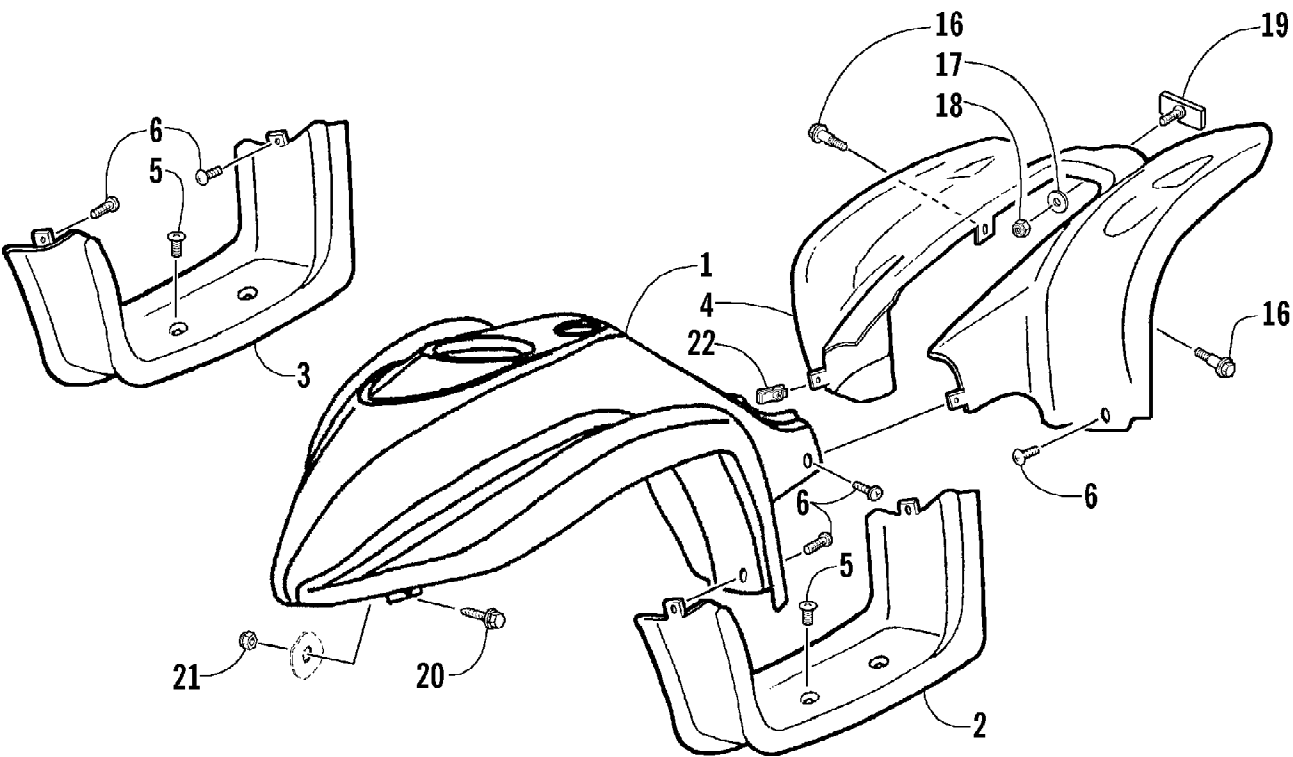

2004 ATV 90 Y-12 YOUTH 2-STROKE CAT GREEN (A2004ATB2BUSZ)
A-ARM, FLOOR PANEL, AND BUMPER ASSEMBLY

Page 2 of 52

Ref #	Part Number	Qty	S/P/F	Description
1	3301-222	1		A-Arm, Suspension - Left
1	3301-218	1		A-Arm, Suspension - Right
2	3301-428	4		Bushing, Rubber
3	3301-328	2		Bushing
4	3301-219	2		Bushing
5	3301-327	2		Nut, Flange
6	3301-220	2		Cover, Waterproof
7	3301-221	2	S	Cover, Dustproof
8	3301-402	4		Screw, Cap
9	3301-251	1		Panel, Floor
10	3301-444	2		Fitting, Grease
11	3301-445	2		Cap, Grease Fitting
12	3301-400	4		Screw, Cap
13	3301-388	2		Screw, Cap
14	3301-207	1		Bumper
15	3301-395	6		Screw, Cap
16	3301-283	4		Nut, Nylon
17	3301-256	2		Cap, Floor Panel - Rubber
18	3301-208	1		Cover, Bumper
19	3301-322	4		Screw, Self-Tapping
20	3301-254	1		Guard, Floor Panel - Left
21	3301-255	1		Guard, Floor Panel - Right
22	3301-455	2		Reflector - Amber
23	3301-476	4		Washer, Spring

2004 ATV 90 Y-12 YOUTH 2-STROKE CAT GREEN (A2004ATB2BUSZ)
BODY AND SEAT ASSEMBLY

Page 4 of 52

Ref #	Part Number	Qty	S/P/F	Description
1	3301-249	1		Cover, Front
2	3301-253	1		Panel, Floor - Left
3	3301-252	1		Panel, Floor - Right
4	3301-494	1		Cover, Rear
5	3301-319	4		Screw, Machine
6	3301-320	6		Screw, Machine
7	3301-257	1		Seat Assembly (inc. 8-9)
8	3301-258	1		Bracket, Seat
9	3301-259	2		Bolt, Seat
10	3301-304	1		Strip, Rubber
11	3301-210	1		Bag, Tool
12	3301-262	1		Spring, Reset
13	3301-261	1		Cable, Seat Release
14	3301-263	1		Seat Lock Assembly
15	3301-386	2		Screw, Cap
16	3301-275	4		Bolt, Carriage
17	3301-338	1		Washer
18	3301-281	1		Nut, Nylon
19	3301-149	1		Reflector
20	3301-466	2	/P	Screw, Cap
21	3301-327	2		Nut, Flange
22	3301-280	2	S	U-Nut