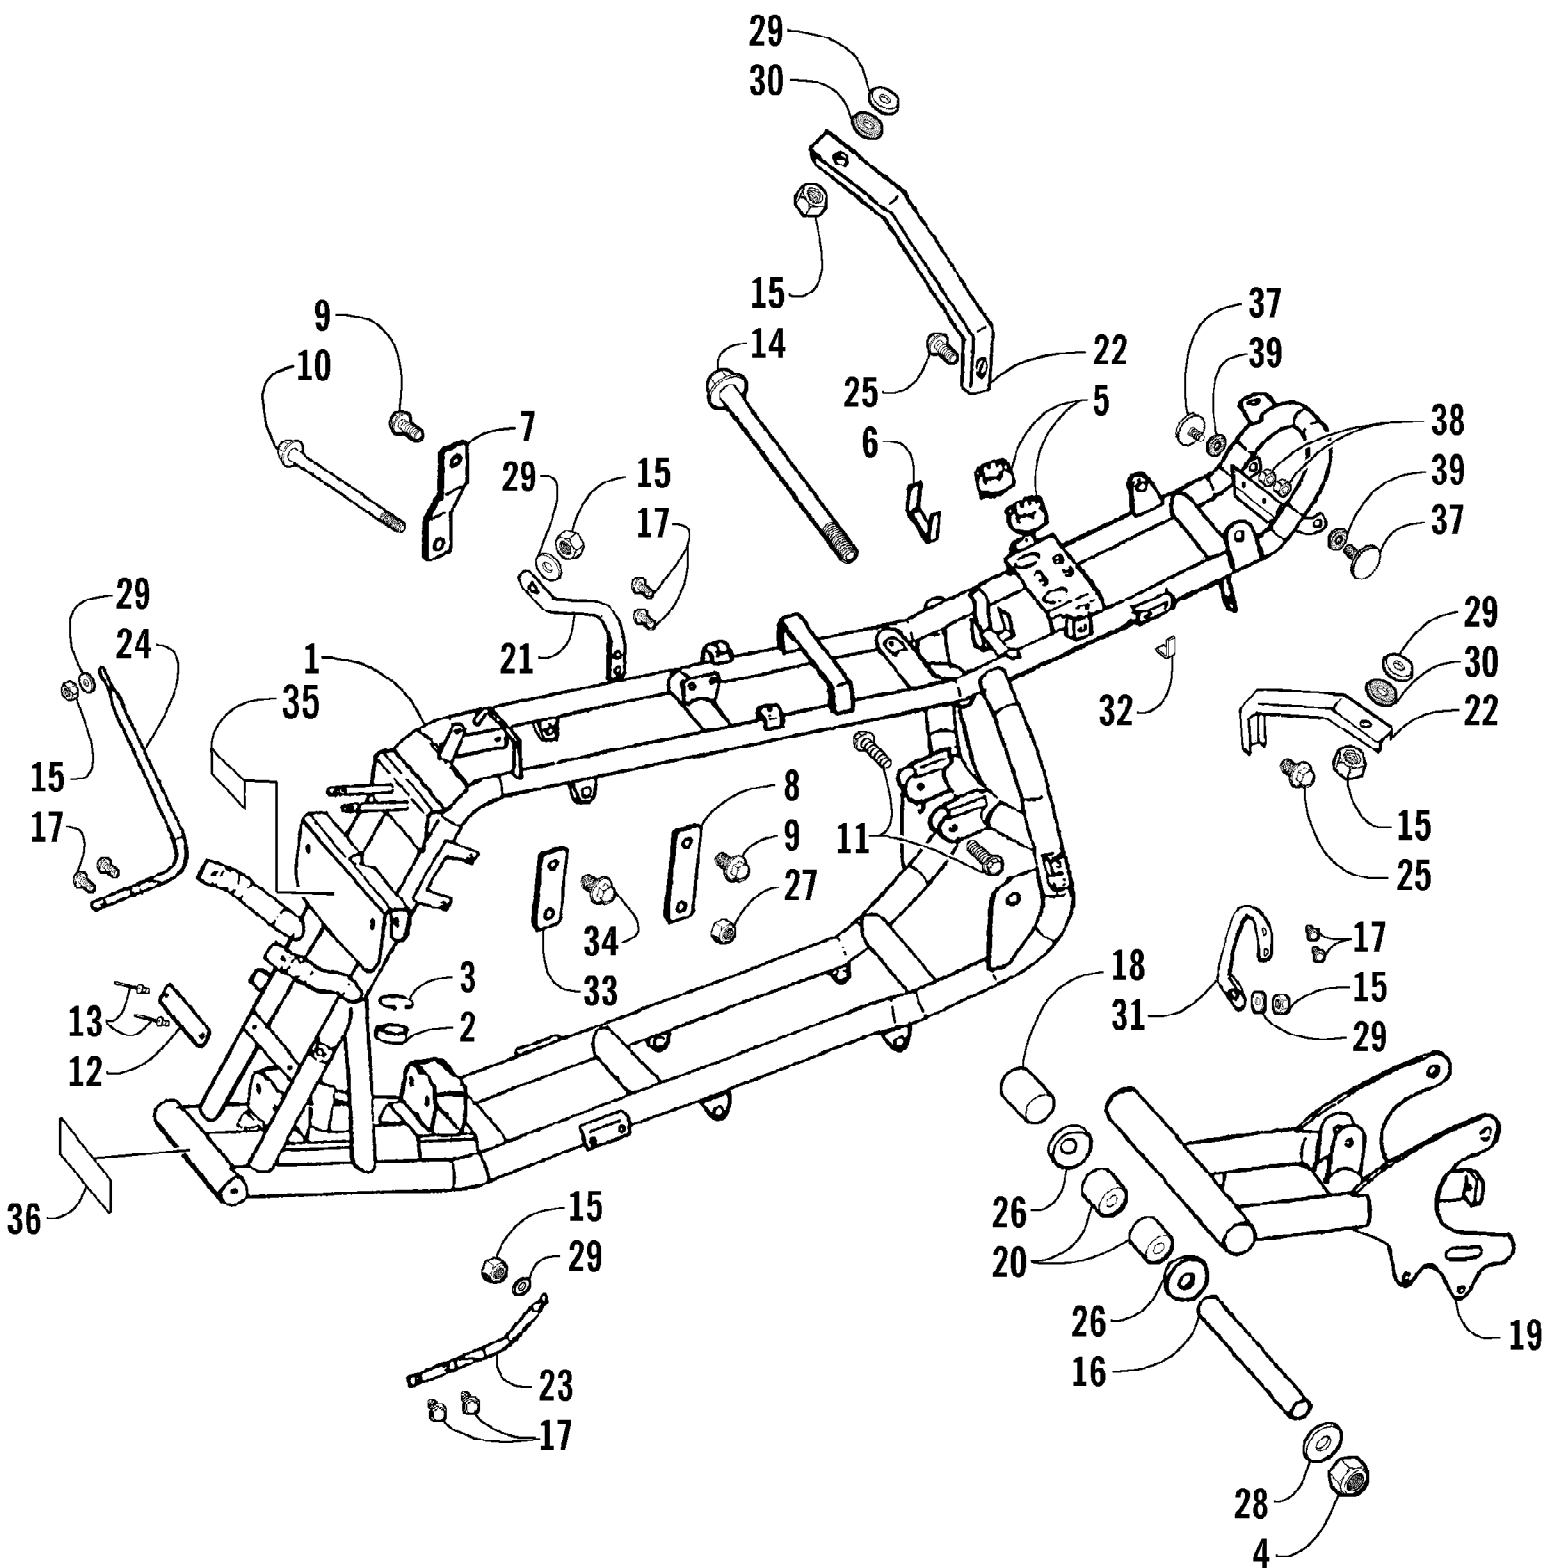

Ref #	Part Number	Qty	S/P/F	Description
1	3301-206	1		Frame
2	3301-409	1		Bearing, Radial Ball
3	3301-381	1		Circlip
4	3301-284	1		Nut, Nylon
5	3301-260	2		Bumper, Rubber
6	3301-077	1		Pad, Foam
7	3301-211	1		Plate, Engine Mounting - Right
8	3301-212	1		Plate, Engine Mounting - Left
9	3301-400	2		Screw, Cap
10	3301-403	1		Screw, Cap
11	3301-485	2	/P	Screw, Cap
12	3301-209	1		Plate, Frame No.
13	3301-286	2		Rivet
14	3301-407	1		Screw, Cap
15	3301-281	6		Nut, Nylon
16	3301-227	1		Spacer, Swing Arm
17	3301-306	8		Screw, Cap
18	3301-225	1		Sleeve, Rubber
19	3301-224	1		Swing Arm Sub-Assembly
20	3301-226	2		Bushing
21	3301-265	1		Bracket, Rear Cover Mounting - Lower Right
22	3301-266	2		Bracket, Rear Cover Mounting - Upper
23	3301-461	1		Bracket, Front Cover Mounting - Left
24	3301-462	1		Bracket, Front Cover Mounting - Right
25	3301-386	2		Screw, Cap
26	3301-228	2		Cover, Swing Arm Seal
27	3301-282	1		Nut, Nylon
28	3301-349	1		Washer
29	3301-340	6		Washer
30	3301-356	2		Washer, Rubber
31	3301-267	1		Bracket, Rear Cover Mounting - Lower Left
32	3301-449	4		Clamp, Cable - Rubber
33	3301-460	1		Bracket, Gas Cup
34	3301-466	1	/P	Screw, Cap
35	3301-448	1		Decal, Bar Code
36	3301-447	1		Decal, CE
37	3301-456	2	/P	Reflector - Red
38	3301-327	2		Nut, Flange
39	3301-356	2		Washer, Rubber