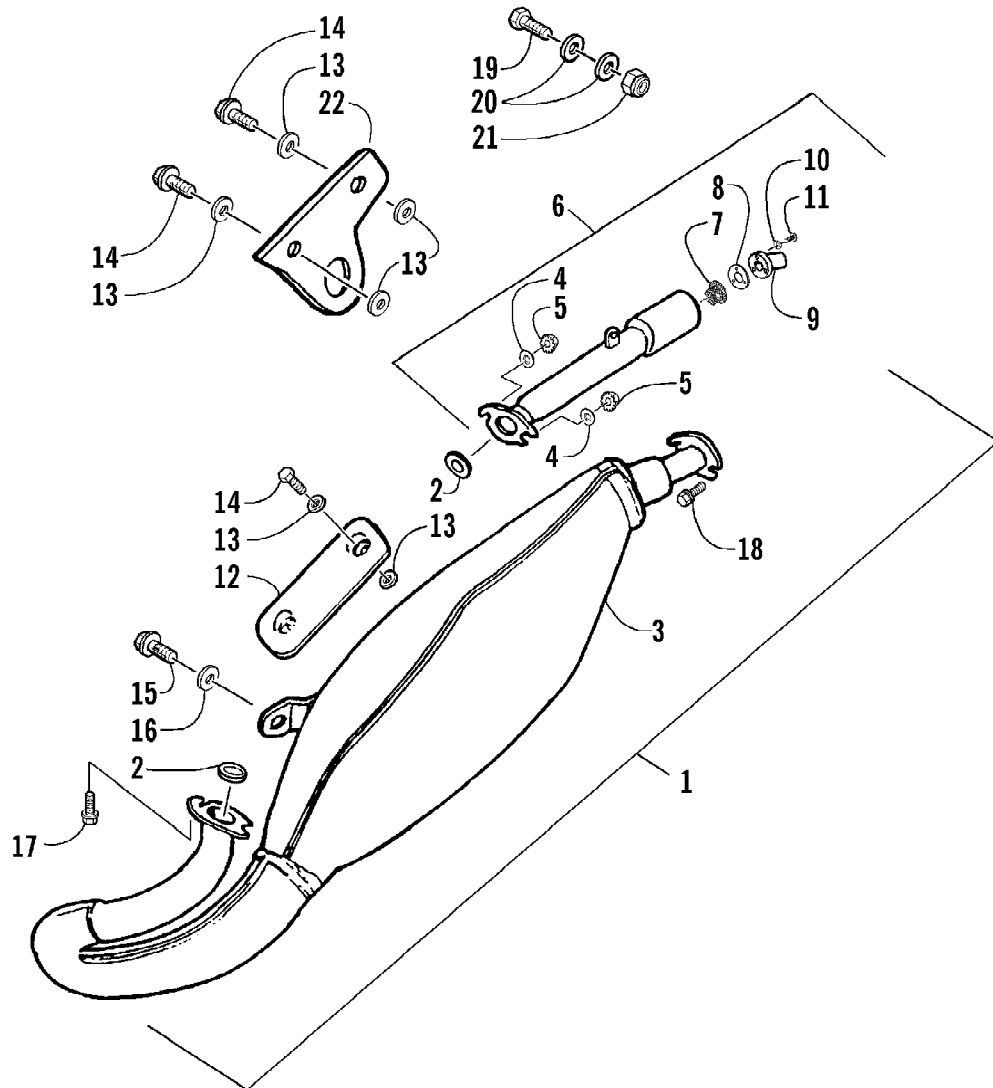

Ref #	Part Number	Qty	S/P/F	Description
1	3301-088	1		Pipe, Exhaust - Assembly (inc. 2-12, four No. 13, and two No. 14)
2	3301-086	2		Gasket, Exhaust Pipe
3	3301-509	1	/P	Pipe, Exhaust - Front
4	3301-360	2		Washer, Spring
5	3301-327	2		Nut, Flange
6	3301-092	1		Muffler (inc. 7-11)
7	3301-450	1		Arrester, Spark
8	3301-516	1		Gasket
9	3301-518	1	/P	End Cap, Muffler
10	3301-514	3		Washer, Lock
11	3301-515	3		Screw, Machine
12	3301-091	1		Shroud, Muffler
13	3301-087	8		Packing
14	3301-385	4		Screw, Cap
15	3301-397	1		Screw, Cap
16	3301-361	1		Washer, Spring
17	3301-310	2		Screw, Cap
18	3301-391	2		Screw, Cap
19	3301-402	1		Screw, Cap
20	3301-357	2	/P	Washer
21	3301-283	1		Nut, Nylon
22	3301-089	1		Insulator