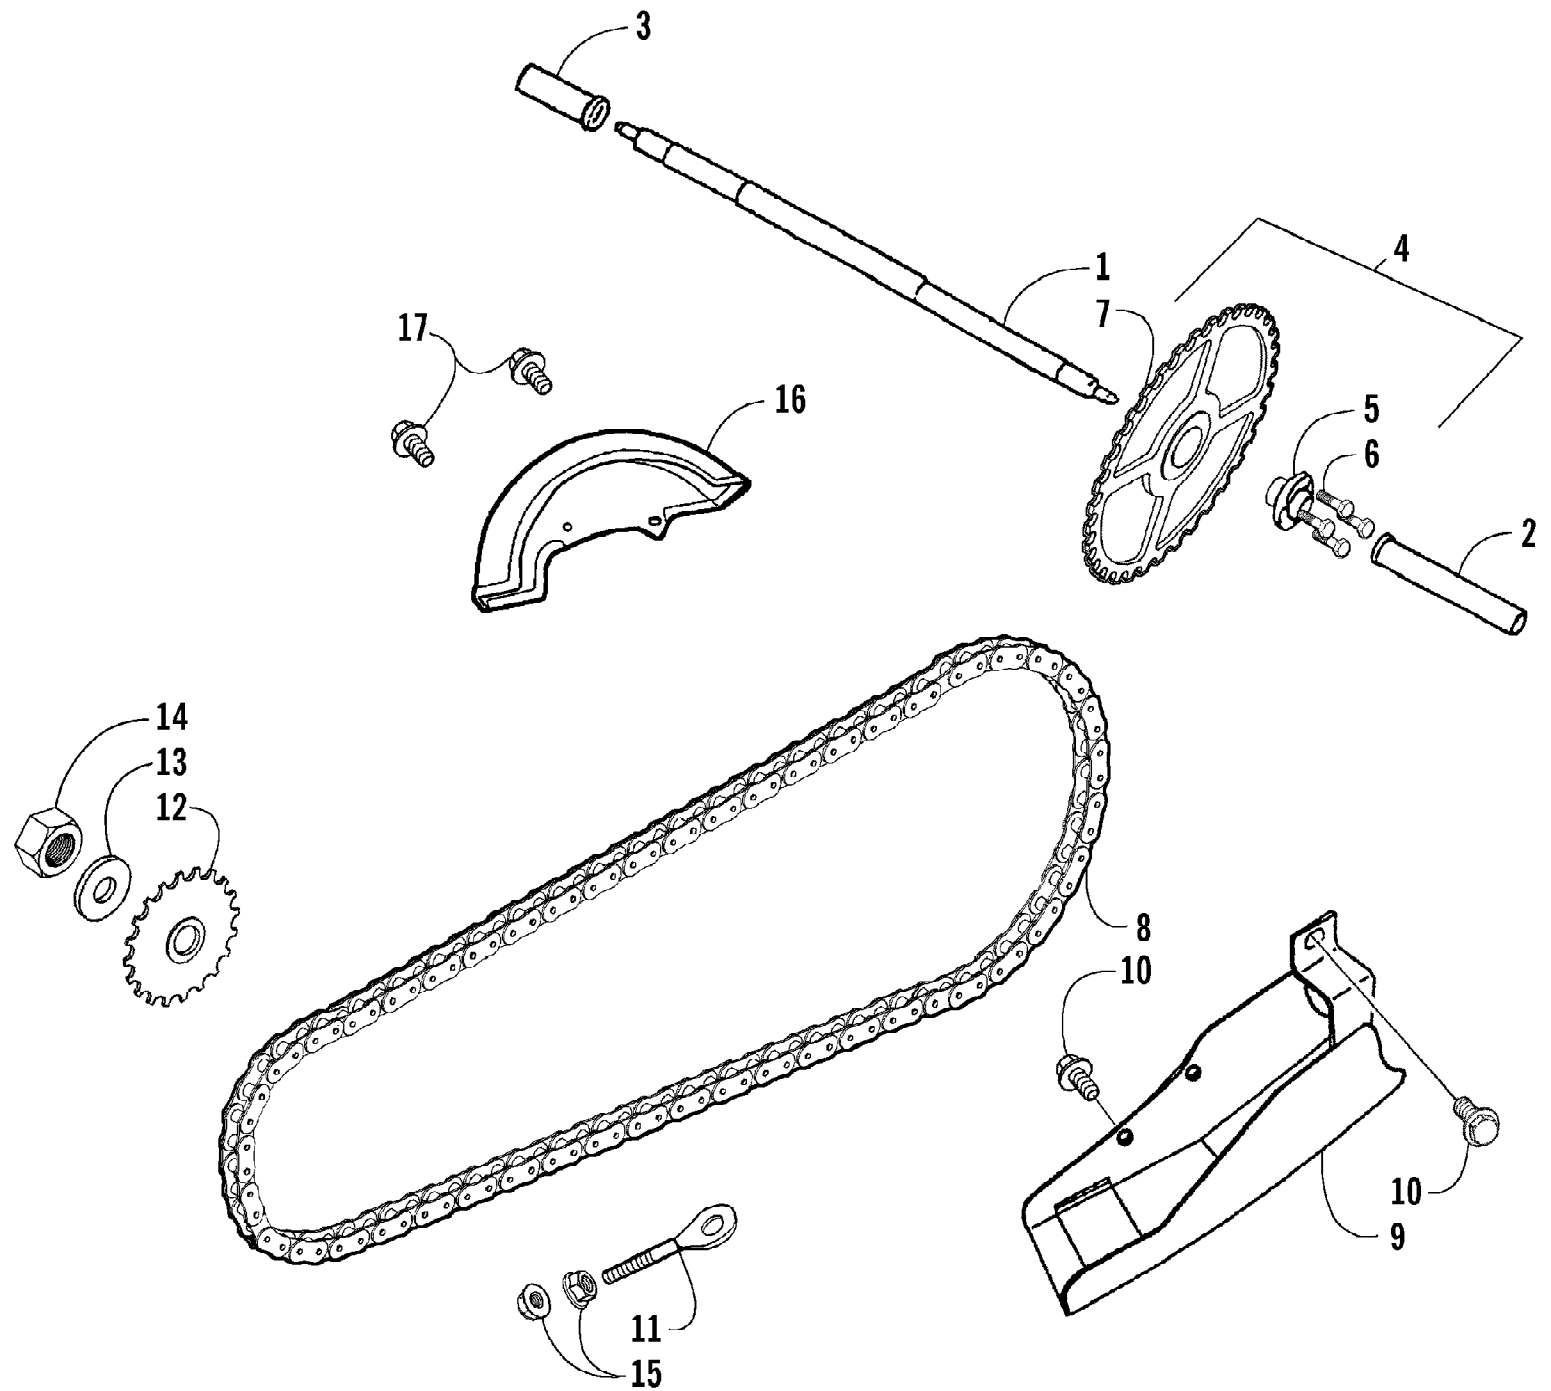

2004 ATV 90 Y-12 YOUTH 2-STROKE CAT GREEN (A2004ATB2BUSZ)
REAR DRIVE ASSEMBLY

Page 40 of 52

Ref #	Part Number	Qty	S/P/F	Description
1	3301-161	1		Axle, Rear Wheel
2	3301-173	1		Collar, Spacer - Right
3	3301-174	1		Collar, Spacer - Left
4	3301-163	1		Rear Sprocket Assembly (inc. 5-7)
5	3301-165	1		Flange, Final Drive
6	3301-399	4		Screw, Cap
7	3301-159	1		Sprocket, Rear
8	3301-157	1		Chain, Drive
9	3301-155	1		Guard, Chain
10	3301-393	2		Screw, Cap
11	3301-158	1		Adjuster, Drive Chain
12	3301-123	1		Drive Sprocket Assembly
13	3301-352	1		Washer
14	3301-284	1		Nut, Nylon
15	3301-327	2		Nut, Flange
16	3301-156	1	/P	Guard, Chain - Rear
17	3301-386	2		Screw, Cap