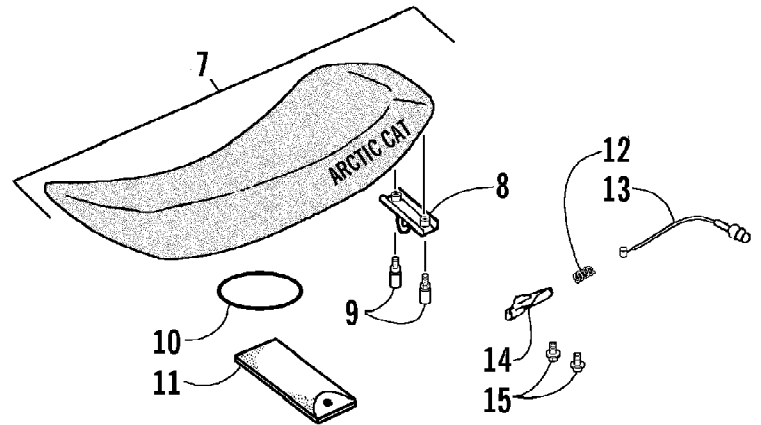

2004 ATV 90 Y-12 YOUTH 2-STROKE CAT GREEN (A2004ATB2BUSZ)
A-ARM, FLOOR PANEL, AND BUMPER ASSEMBLY

Page 2 of 52

Ref #	Part Number	Qty	S/P/F	Description
1	3301-222	1		A-Arm, Suspension - Left
1	3301-218	1		A-Arm, Suspension - Right
2	3301-428	4		Bushing, Rubber
3	3301-328	2		Bushing
4	3301-219	2		Bushing
5	3301-327	2		Nut, Flange
6	3301-220	2		Cover, Waterproof
7	3301-221	2	S	Cover, Dustproof
8	3301-402	4		Screw, Cap
9	3301-251	1		Panel, Floor
10	3301-444	2		Fitting, Grease
11	3301-445	2		Cap, Grease Fitting
12	3301-400	4		Screw, Cap
13	3301-388	2		Screw, Cap
14	3301-207	1		Bumper
15	3301-395	6		Screw, Cap
16	3301-283	4		Nut, Nylon
17	3301-256	2		Cap, Floor Panel - Rubber
18	3301-208	1		Cover, Bumper
19	3301-322	4		Screw, Self-Tapping
20	3301-254	1		Guard, Floor Panel - Left
21	3301-255	1		Guard, Floor Panel - Right
22	3301-455	2		Reflector - Amber
23	3301-476	4		Washer, Spring

2004 ATV 90 Y-12 YOUTH 2-STROKE CAT GREEN (A2004ATB2BUSZ)
BODY AND SEAT ASSEMBLY

Page 4 of 52

Ref #	Part Number	Qty	S/P/F	Description
1	3301-249	1		Cover, Front
2	3301-253	1		Panel, Floor - Left
3	3301-252	1		Panel, Floor - Right
4	3301-494	1		Cover, Rear
5	3301-319	4		Screw, Machine
6	3301-320	6		Screw, Machine
7	3301-257	1		Seat Assembly (inc. 8-9)
8	3301-258	1		Bracket, Seat
9	3301-259	2		Bolt, Seat
10	3301-304	1		Strip, Rubber
11	3301-210	1		Bag, Tool
12	3301-262	1		Spring, Reset
13	3301-261	1		Cable, Seat Release
14	3301-263	1		Seat Lock Assembly
15	3301-386	2		Screw, Cap
16	3301-275	4		Bolt, Carriage
17	3301-338	1		Washer
18	3301-281	1		Nut, Nylon
19	3301-149	1		Reflector
20	3301-466	2	/P	Screw, Cap
21	3301-327	2		Nut, Flange
22	3301-280	2	S	U-Nut