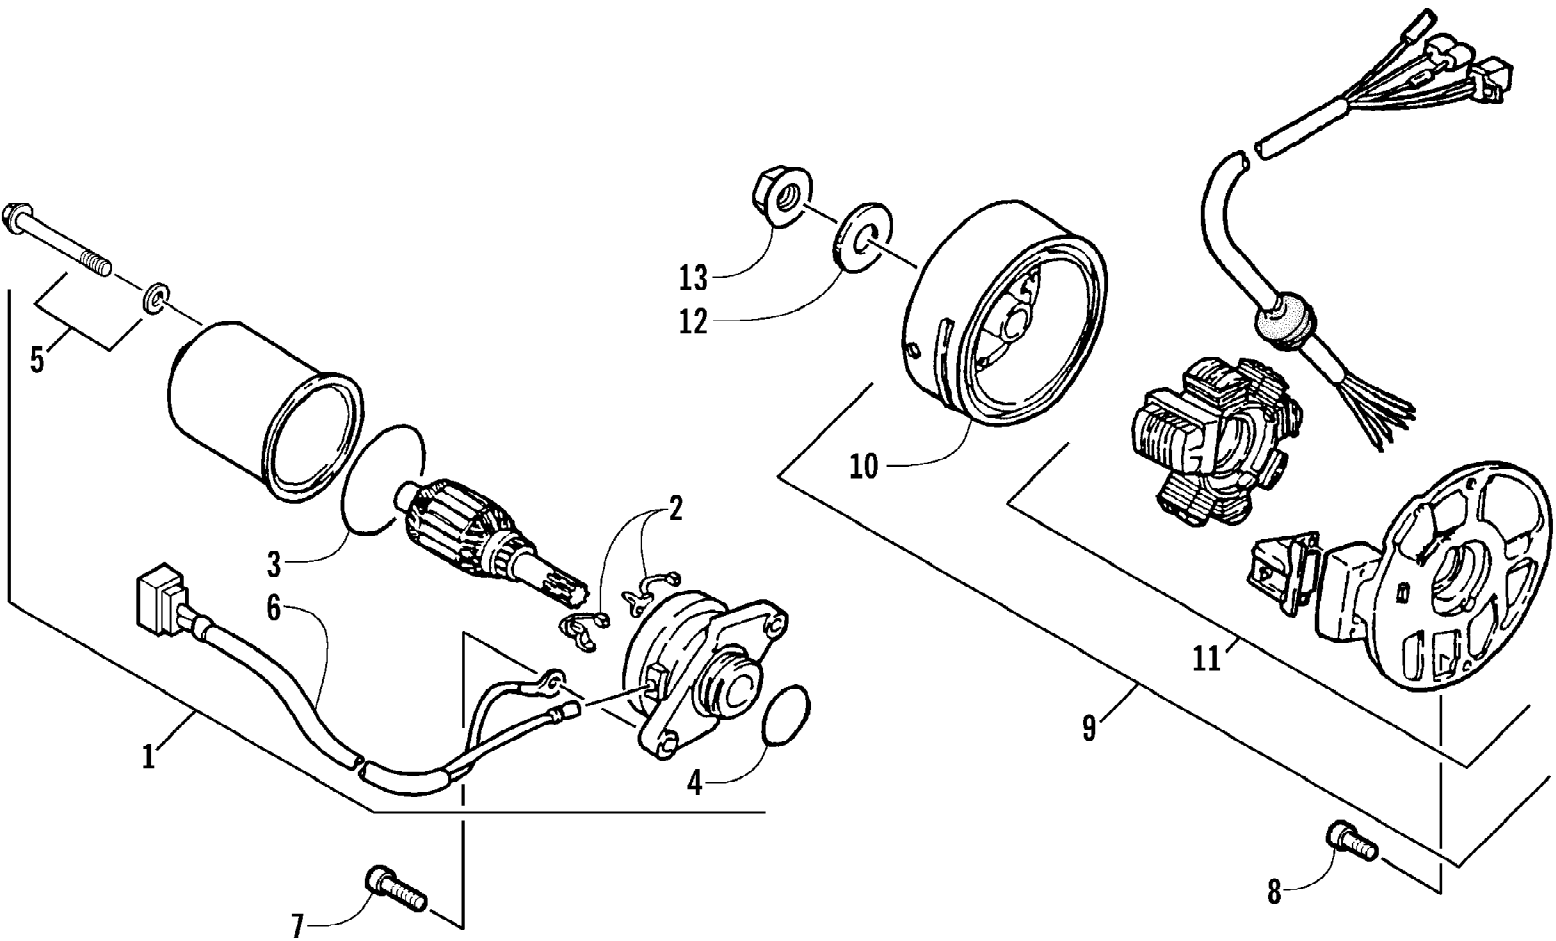

2004 ATV 90 Y-12 YOUTH 2-STROKE CAT GREEN (A2004ATB2BUSZ)
MAGNETO AND STARTER MOTOR ASSEMBLY

Page 34 of 52

Ref #	Part Number	Qty	S/P/F	Description
1	3301-142	1		Starter Motor Assembly (inc. 2-6)
2	3301-143	1	S	Brush Set
3	3301-303	1		O-Ring
4	3301-301	1		O-Ring
5	3301-276	2		Bolt w/Washer
6	3301-144	1		Harness, Starter Motor
7	3301-289	2		Screw, Cap
8	3301-288	2		Screw, Cap
9	3301-139	1		Magneto Assembly (inc. 10-11)
10	3301-140	1		Rotor/Flywheel
11	3301-141	1		Stator Assembly
12	3301-345	1		Washer
13	3301-331	1		Nut, Flange