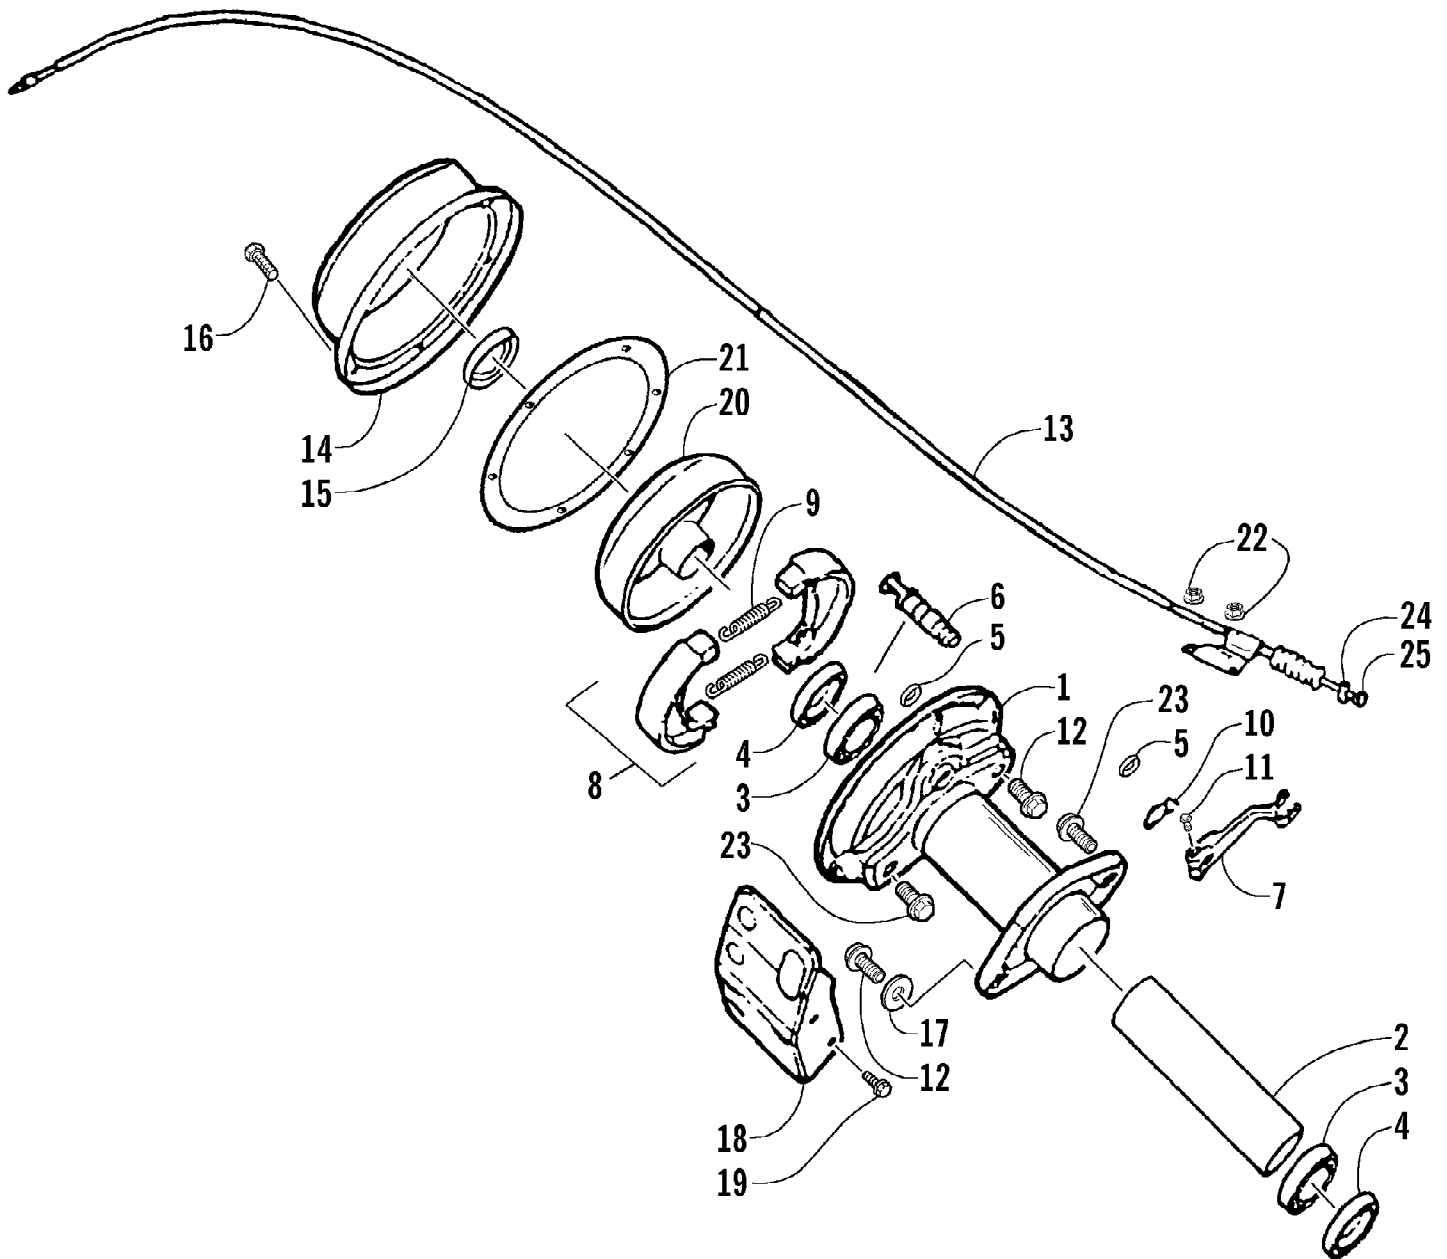

Ref #	Part Number	Qty	S/P/F	Description
1	3301-230	1		Handlebar
2	3301-234	2		Grip, Handlebar
3	3301-231	2		Clamp, Handlebar - Bottom
4	3301-232	1		Clamp, Handlebar - Left
5	3301-233	1		Clamp, Handlebar - Right
6	3301-290	4		Screw, Cap
7	3301-235	1	S	Lever Assembly - Right (inc. 8-13)
8	3301-239	1		Bracket, Throttle Cable
9	3301-240	1		Lever, Brake - Right
10	3301-238	1		Bracket, Cable
11	3301-244	1		Spring, Throttle Lever
12	3301-237	1		Bracket, Lever
13	3301-243	1		Lever, Throttle
14	3301-236	1		Cover, Lever Body
15	3301-085	1	S	Cable, Throttle
16	3301-465	1		Cable Tie
17	3301-457	1	/P	Pad, Handlebar - Assembly (inc. 18-19)
18	3301-458	1	S	Cover, Pad
19	3301-459	1		Pad, Handlebar
20	3301-242	1		Lever Assembly - Left (inc. 21-22)
21	3301-241	1		Lever, Brake - Left
22	3301-153	1		Harness, Brake Switch
23	3301-152	1		Switch Assembly
24	3301-486	2		Washer
25	3301-283	2		Nut, Nylon

2004 ATV 90 Y-12 YOUTH 2-STROKE CAT GREEN (A2004ATB2BUSZ)
MAGNETO AND STARTER MOTOR ASSEMBLY

Page 34 of 52

Ref #	Part Number	Qty	S/P/F	Description
1	3301-142	1		Starter Motor Assembly (inc. 2-6)
2	3301-143	1	S	Brush Set
3	3301-303	1		O-Ring
4	3301-301	1		O-Ring
5	3301-276	2		Bolt w/Washer
6	3301-144	1		Harness, Starter Motor
7	3301-289	2		Screw, Cap
8	3301-288	2		Screw, Cap
9	3301-139	1		Magneto Assembly (inc. 10-11)
10	3301-140	1		Rotor/Flywheel
11	3301-141	1		Stator Assembly
12	3301-345	1		Washer
13	3301-331	1		Nut, Flange

2004 ATV 90 Y-12 YOUTH 2-STROKE CAT GREEN (A2004ATB2BUSZ)
OIL PUMP ASSEMBLY

Page 36 of 52

Ref #	Part Number	Qty	S/P/F	Description
1	3301-035	1		Gear, Pump Drive
2	3301-379	2		Circlip
3	3301-425	1		Pin, Crankshaft
4	3301-032	1		Pump, Oil - Assembly (inc. 5-7)
5	3301-034	1		Gear, Oil Pump
6	3301-300	1		O-Ring
7	3301-433	1		Seal, Oil
8	3301-033	1		Ring, Steel
9	3301-366	1		Tube, Oil
10	3301-373	1		Clip
11	3301-374	4		Clip
12	3301-371	1		Tube
13	3301-074	1	S	Cup, Oil Filter
14	3301-372	1		Tube
15	3301-317	2		Screw, Machine
16	3301-036	1		Washer, Wave