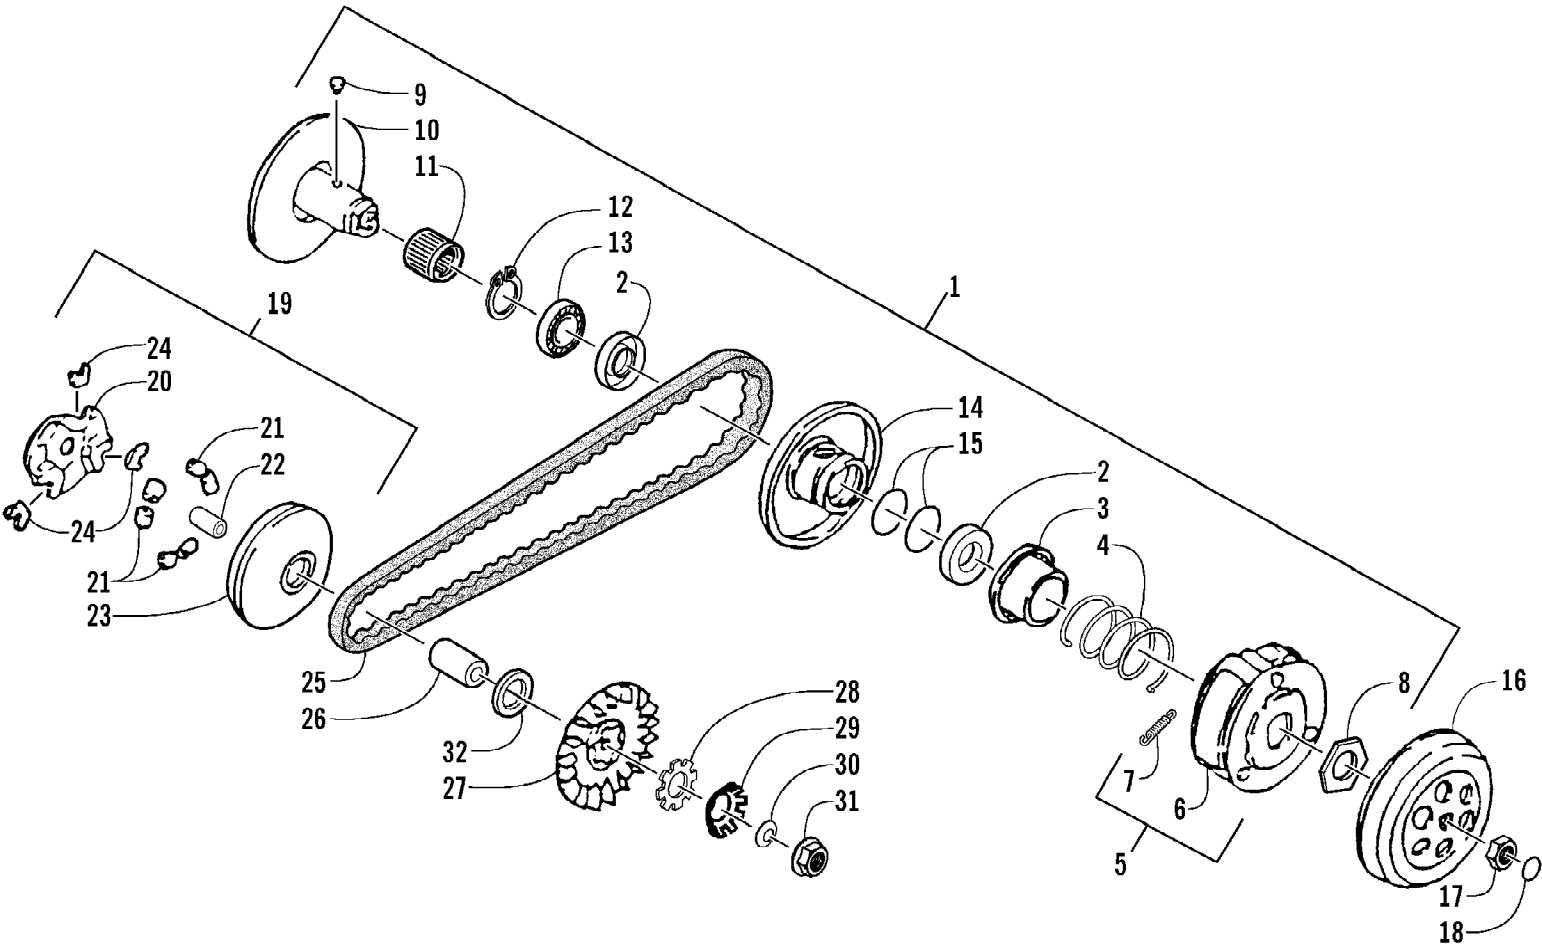

Ref #	Part Number	Qty	S/P/F	Description
1	3301-099	1		Driven Face Assembly (inc. 2-15)
2	3301-442	2		Seal, Oil
3	3301-118	1		Seat, Secondary Spring
4	3301-117	1		Spring, Compression
5	3301-112	1		Weight Set, Clutch (inc. 6-7)
6	3301-110	1		Carrier, Clutch Weight
7	3301-111	3		Spring
8	3301-277	1		Nut
9	3301-116	2		Pin, Guide
10	3301-114	1		Face, Fixed Driven
11	3301-420	1		Bearing, Needle
12	3301-380	1	/P	Circlip
13	3301-417	1		Bearing, Radial Ball
14	3301-115	1		Face, Movable Driven
15	3301-302	2		O-Ring
16	3301-100	1		Cover, Clutch Carrier
17	3301-325	1		Nut
18	3301-298	1		O-Ring
19	3301-102	1		Drive Face Assembly (inc. 20-24)
20	3301-105	1		Plate, Cam
21	3301-104	6		Roller, Weight
22	3301-431	1		Bushing
23	3301-103	1		Face, Movable Drive
24	3301-106	3		Slide, Cam Plate
25	3301-113	1		V-Belt
26	3301-430	1		Bushing
27	3301-101	1		Face, Fixed Drive
28	3301-109	1		Washer, Lock - External Tooth
29	3301-107	1		Clutch, One-Way
30	3301-108	1		Washer, Cone Spring
31	3301-331	1		Nut, Flange
32	3301-451	1		Bushing, Clutch