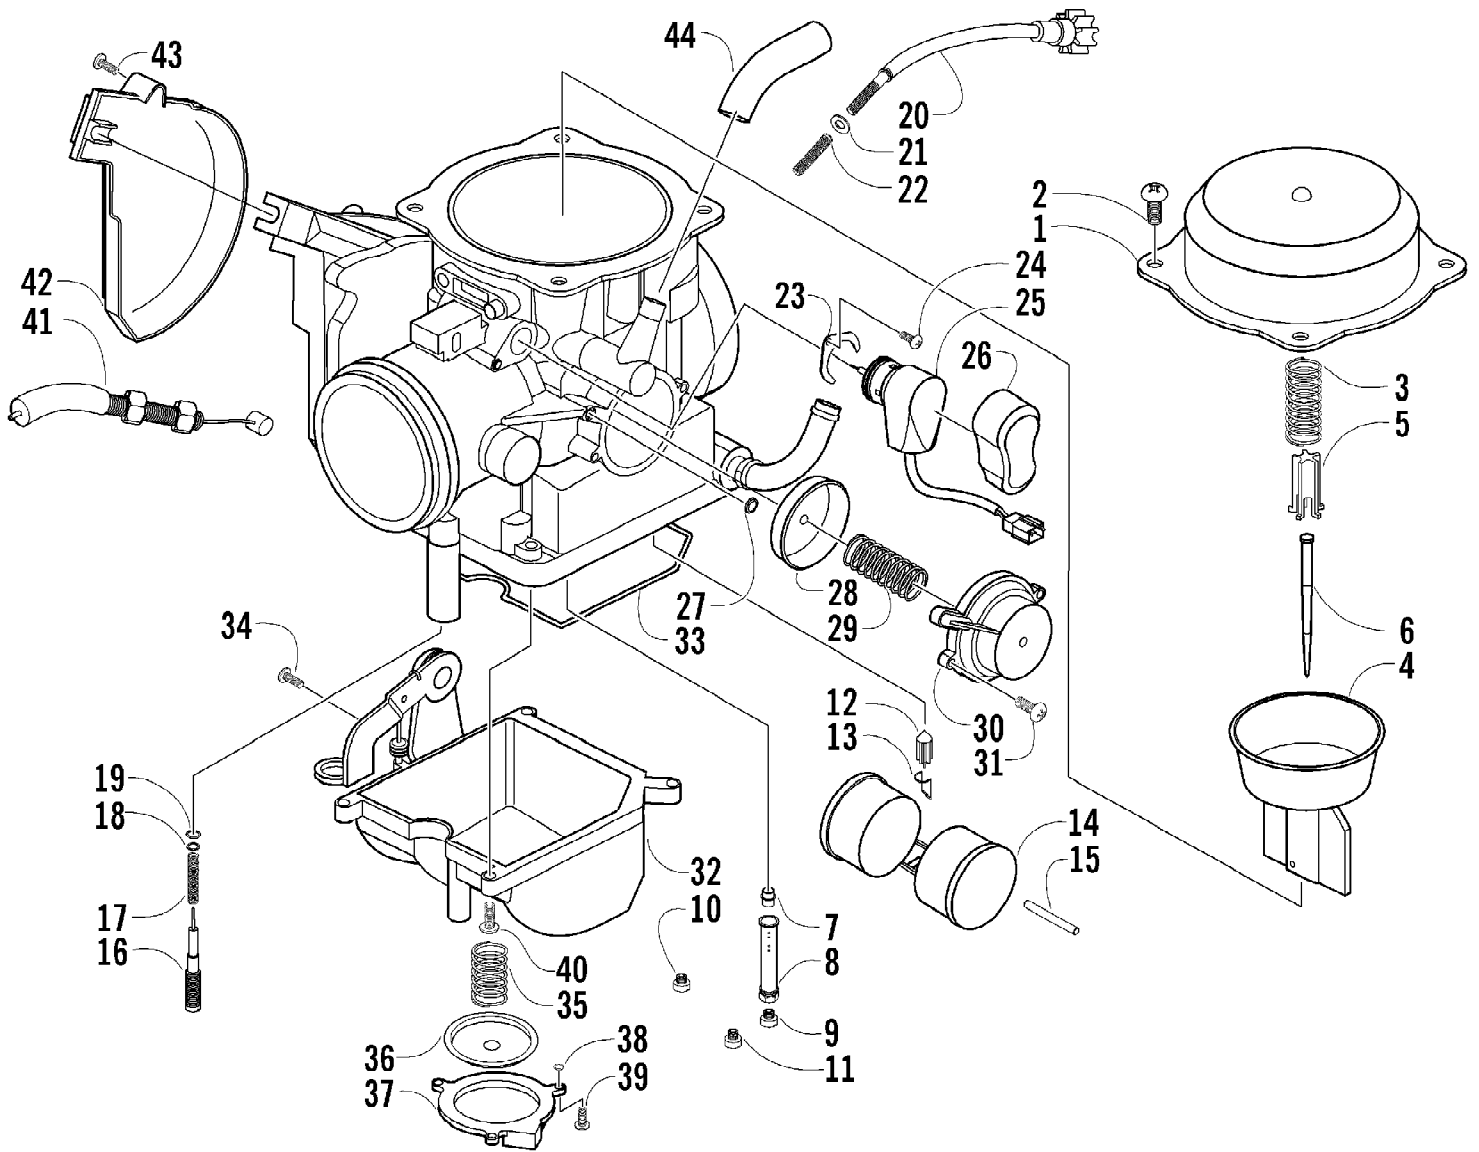

2004 ATV 500 AUTOMATIC TRANSMISSION 4X4 TBX GREEN (A2004BXM4BU) Page 6 of 92
CAM CHAIN ASSEMBLY

Ref #	Part Number	Qty	S/P/F	Description
1	3402-353	1		Chain, Cam
2	3402-355	1		Guide, Chain
3	3402-356	1		Tensioner, Chain
4	3423-074	1		Bolt
5	3003-188	1	S/P	Washer
6	3402-136	1		Adjuster, Tensioner - Assembly
7	3402-137	1		Gasket
8	3004-475	2	S	Screw, Cap
9	3003-290	2	/P	Gasket

Ref #	Part Number	Qty	S/P/F	Description
1	3402-723	1	S	Camshaft
2	3402-352	1		Sprocket
3	3423-047	1		Pin
4	3423-073	1		Washer
5	3423-013	2	S	Bolt
6	3423-071	1	/P	C-Ring
7	3402-805	1	/P	Arm, Valve Rocker - Intake (inc. two No. 8-9)
8	3423-075	4		Screw
9	3423-076	4		Nut
10	3402-139	1		Arm, Valve Rocker - Exhaust (inc. two No. 8-9)
11	3402-148	4		Seat, Spring
12	3402-078	4		Seal, Oil
13	3402-140	1		Shaft, Rocker Arm
14	3402-141	1		Shaft, Rocker Arm
15	3423-031	2		Washer
16	3402-040	2	/P	Plug, Shaft
17	3402-012	2		Gasket
18	3402-725	2	/P	Valve, Intake
19	3402-143	2		Valve, Exhaust
20	3402-726	4		Spring, Valve
21	3423-541	4	/P	Retainer, Spring
22	3402-147	8		Cotter, Valve