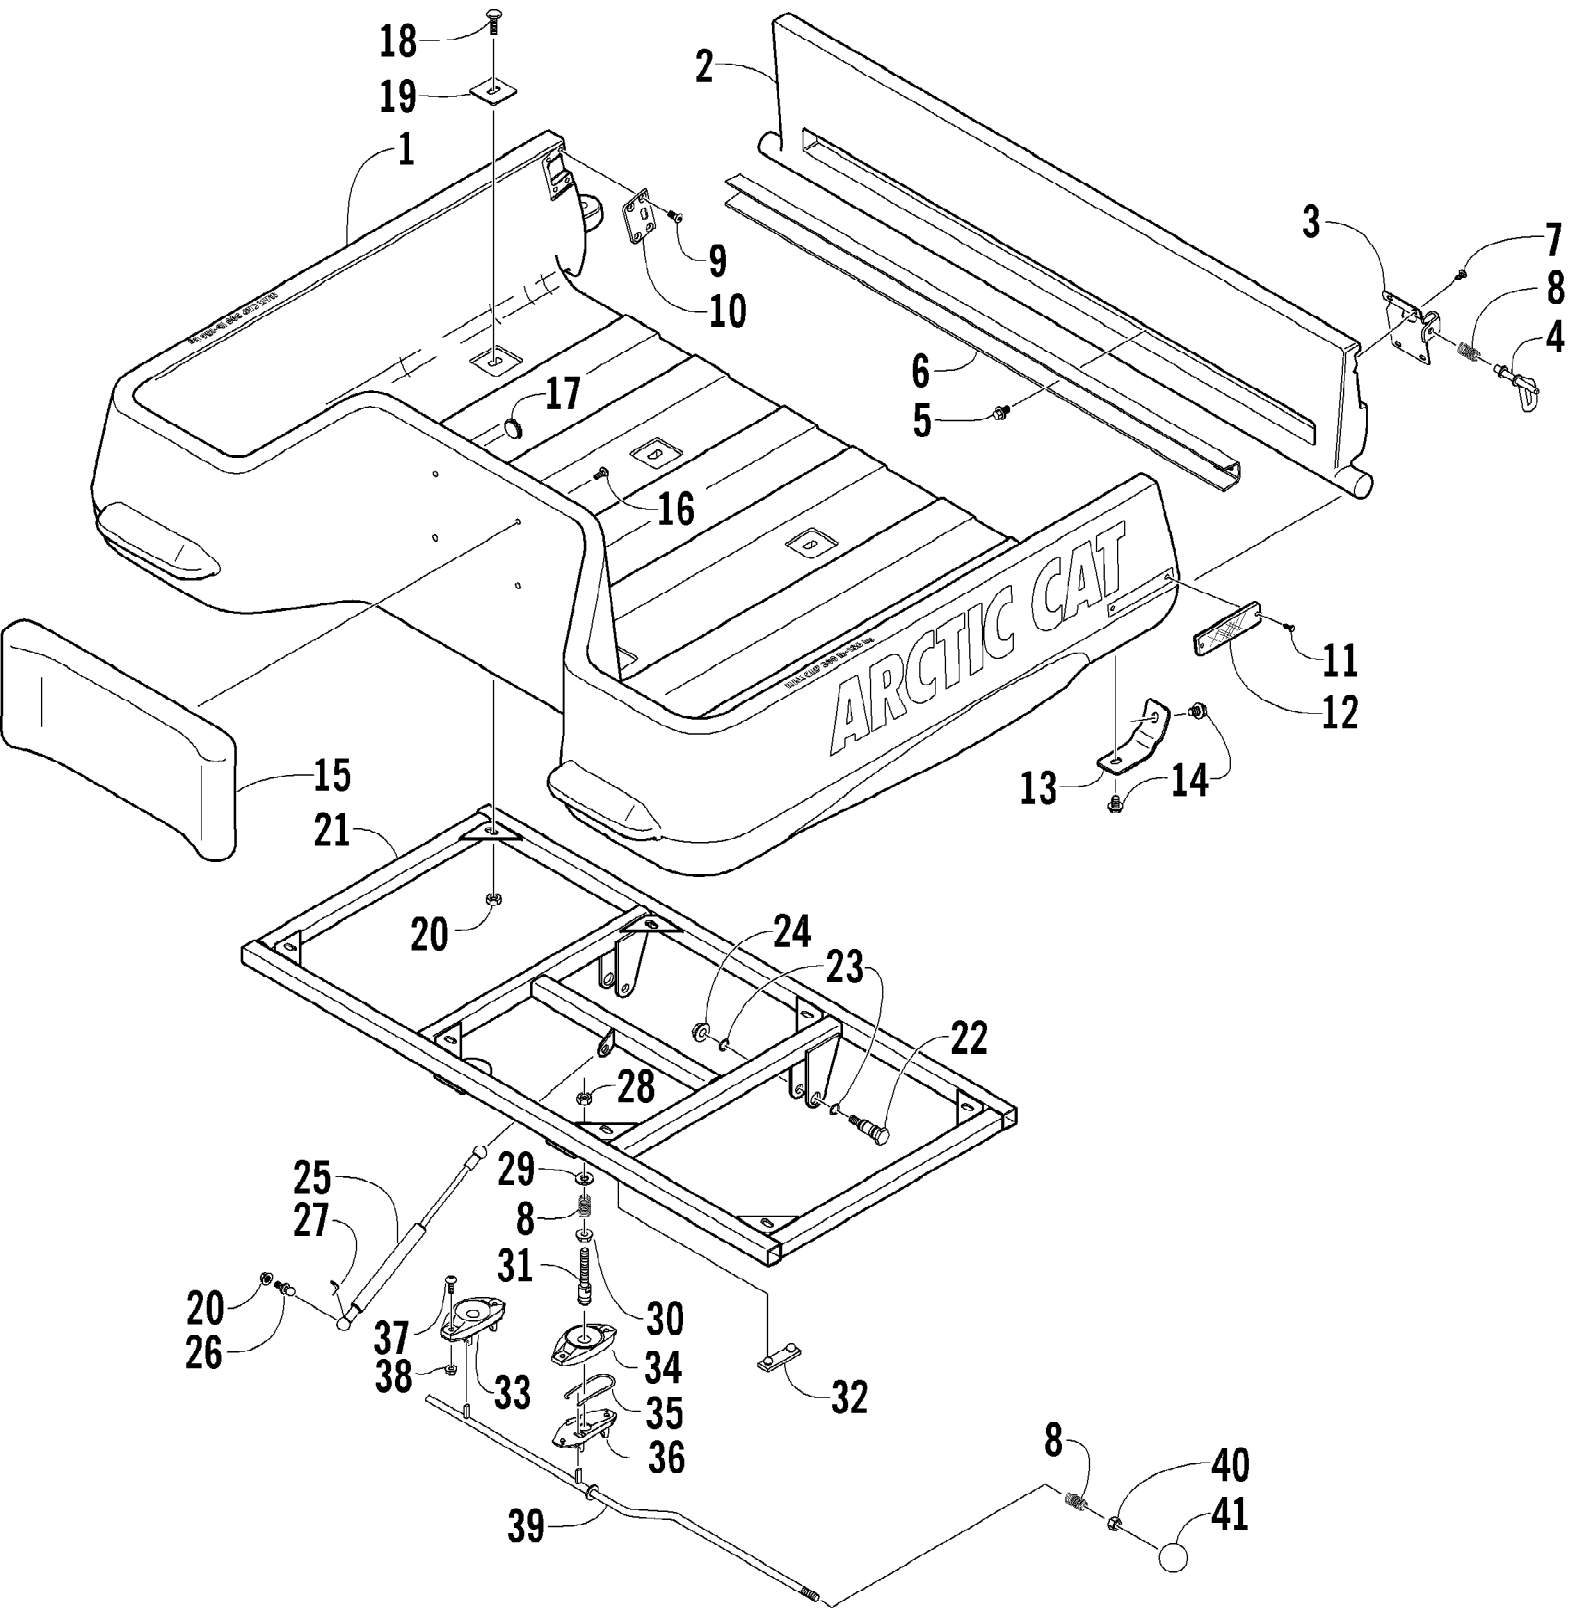

2004 ATV 500 AUTOMATIC TRANSMISSION 4X4 TBX GREEN (A2004BXM4B) Page 11 of 92
CARGO BOX AND TILT FRAME ASSEMBLY

2004 ATV 500 AUTOMATIC TRANSMISSION 4X4 TBX GREEN (A2004BXM4B) Page 12 of 92
CARGO BOX AND TILT FRAME ASSEMBLY

Ref #	Part Number	Qty	S/P/F	Description
1	0506-509	1		Box, Cargo
2	0506-887	1		Tailgate Assembly (inc. 3-7 and two No. 8)
3	0506-504	1		Body, Latch - Right
3	0506-505	1		Body, Latch - Left
4	0506-884	1		Pin, Latch - Right
4	0506-885	1		Pin, Latch - Left
5	8408-812	4		Bolt
6	0406-807	1		Channel
7	8476-612	8		Screw, Machine
8	0406-934	5		Spring
9	8474-616	8		Screw, Machine
10	0406-931	2	S	Plate, Striker - Latch
11	0623-269	4		Clip, Retaining
12	0606-029	2		Reflector - Red
13	0506-986	2	/P	Bracket, Hinge
14	0423-412	4		Screw, Cap
15	0506-686	1		Backrest
16	8476-620	4		Screw, Machine
17	0616-348	4		Cap
18	0423-341	8		Bolt, Carriage
19	1506-166	8	/P	Plate, Retaining
20	8424-802	10		Nut, Flange
21	0506-820	1		Frame, Tilt
22	0423-433	2		Pin, Pivot
23	1602-213	4	/P	O-Ring
24	0423-388	2		Nut, Flange
25	0506-822	1		Support, Lift
26	0423-401	2		Stud, Lift Support
27	0423-414	2		Ring, Retaining
28	0423-157	2		Nut, Lock
29	8050-282	4	/P	Washer
30	0423-120	2		Nut, Wheel
31	0423-354	2		Stud, Latch
32	0406-879	2		Bumper, Seat
33	0506-685	2	S	Latch Assembly (inc. 34-36)
34	1673-634	2		Back, Latch
35	0673-023	2		Clip, Retaining
36	1673-635	2		Cover, Latch
37	8476-620	4		Screw, Machine
38	8424-602	4	/P	Nut, Flange
39	0506-687	1		Rod, Release
40	8042-486	1	/P	Nut
41	1406-022	1		Knob, Release Rod