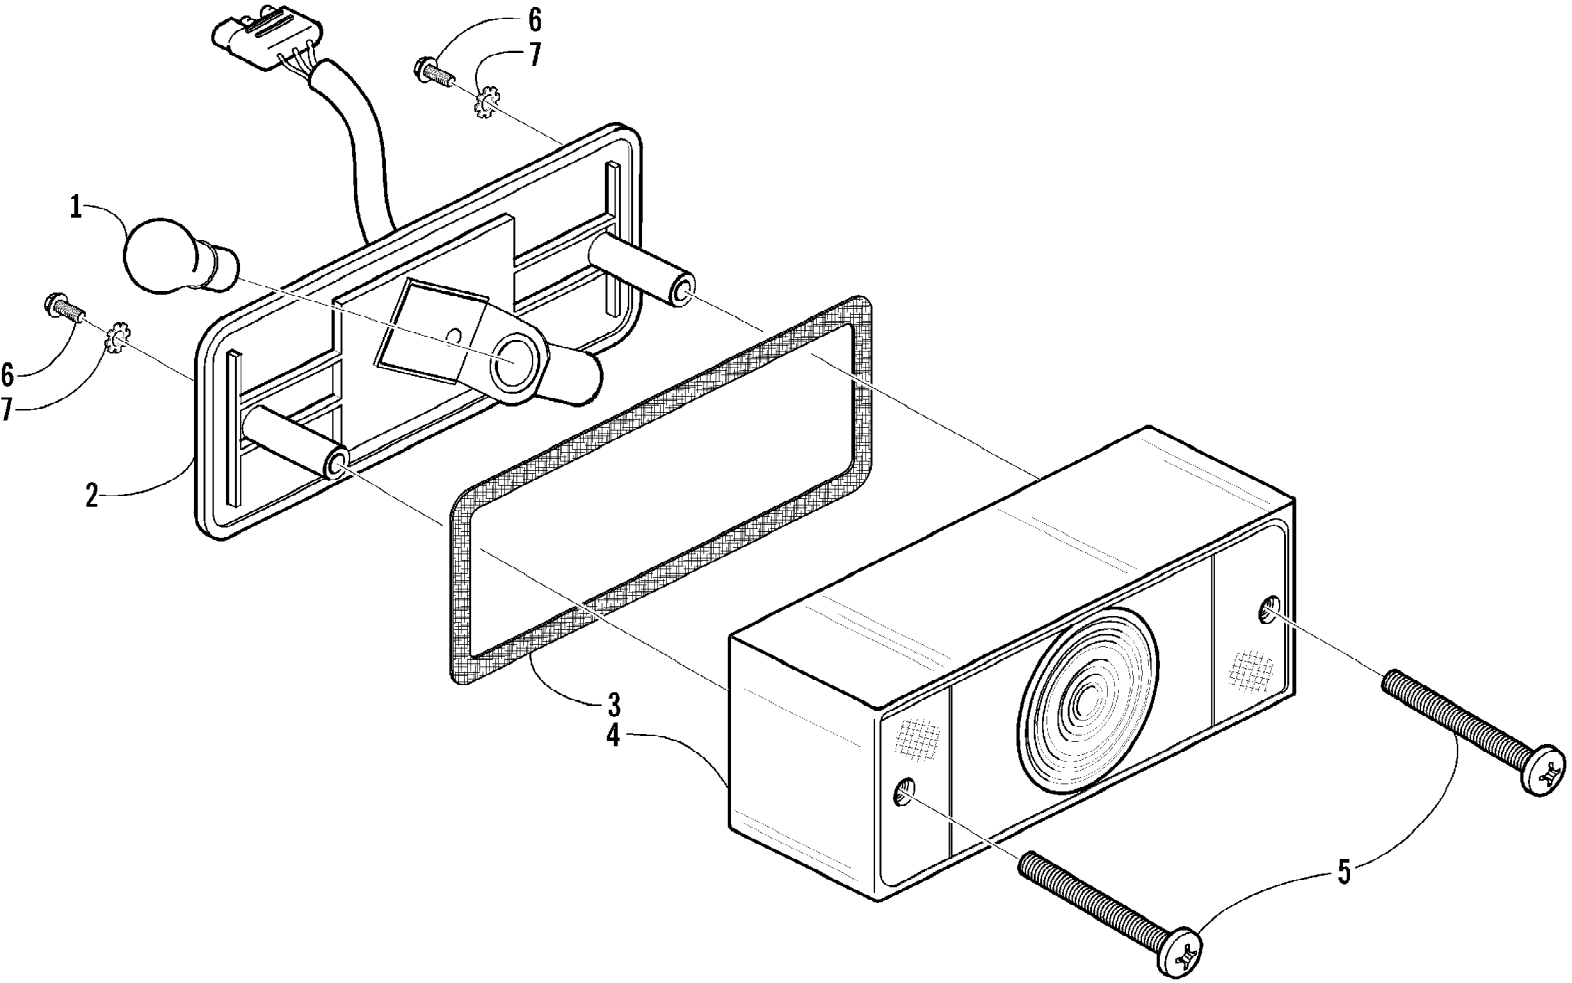

2004 ATV 500 AUTOMATIC TRANSMISSION 4X4 TBX GREEN (A2004BXM4B) (Page 81 of 92)
TAILLIGHT ASSEMBLY

2004 ATV 500 AUTOMATIC TRANSMISSION 4X4 TBX GREEN (A2004BXM4B) Page 82 of 92
TAILLIGHT ASSEMBLY

Ref #	Part Number	Qty	S/P/F	Description
	0409-002	1		Complete Taillight Assembly
1	0109-460	1	/P	Bulb, Stop/Taillight
2	0409-011	1		Taillight w/Socket Assembly
3	0409-012	1		Gasket, Taillight Lens
4	0409-007	1		Lens, Taillight
5	0409-010	2		Screw, Machine
6	0623-301	2	/P	Screw, Self-Tapping
7	8053-212	2	/P	Washer, Lock - External Tooth