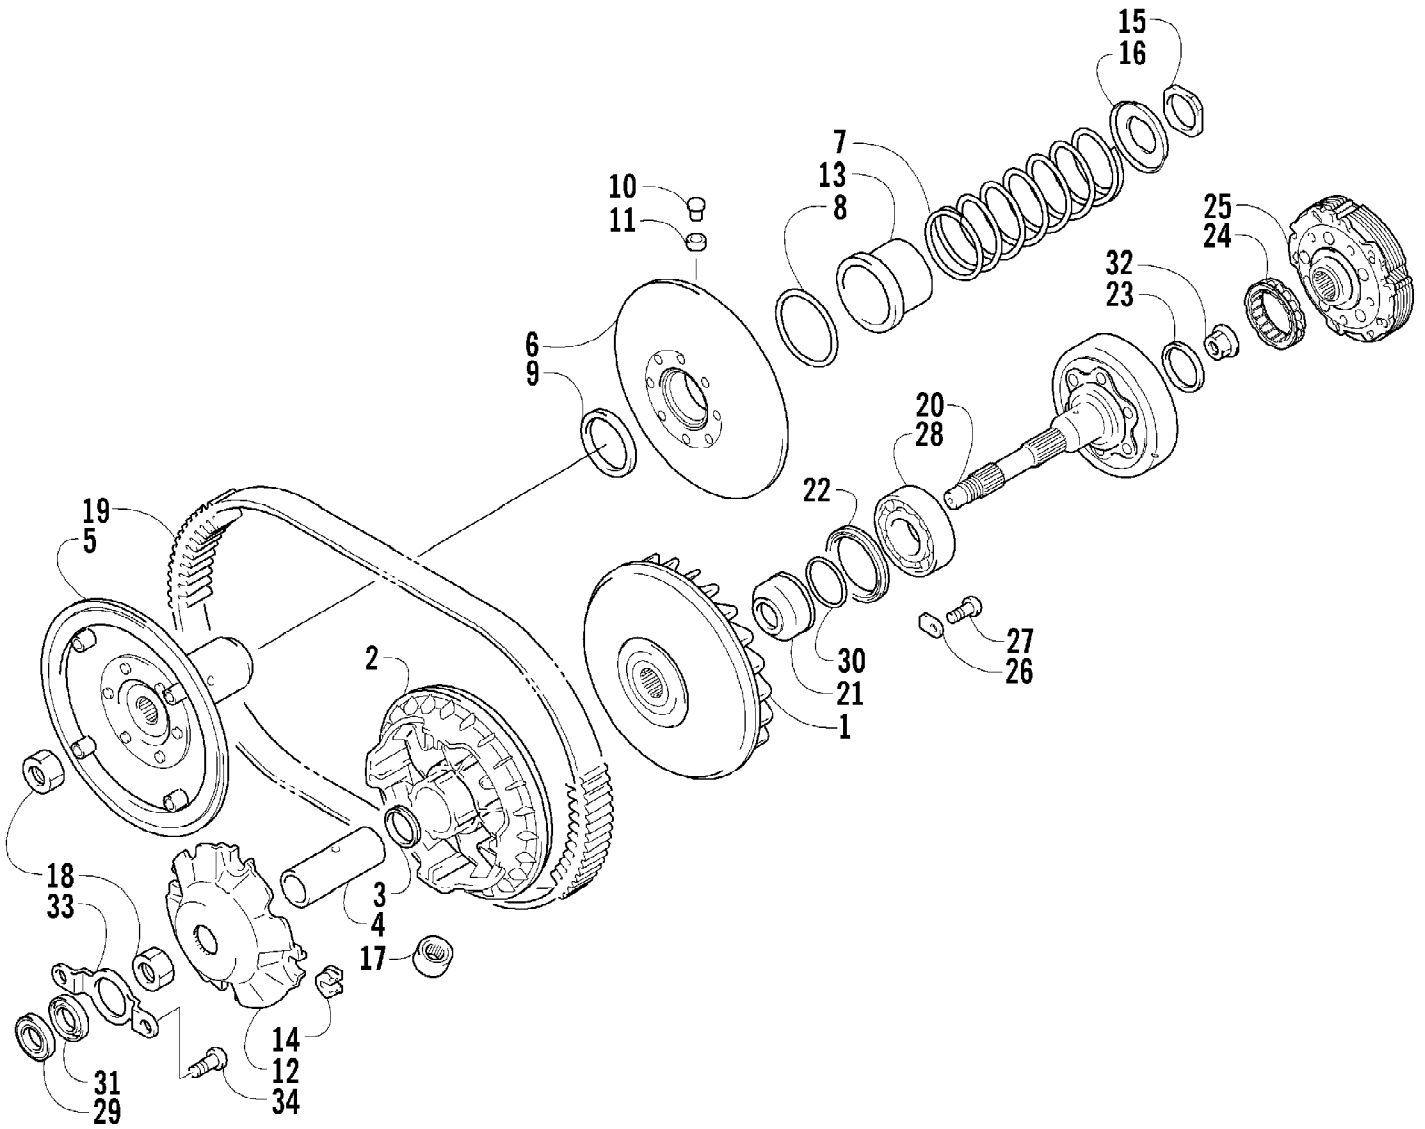

2004 ATV 500 AUTOMATIC TRANSMISSION 4X4 TBX GREEN (A2004BXM4B) (Page 86 of 92)
TRANSMISSION ASSEMBLY

Ref #	Part Number	Qty	S/P/F	Description
1	3402-750	1		Face, Fixed Drive
2	3402-751	1		Face, Movable Drive
3	3402-470	2		Seal, Movable Drive Face
4	3402-471	1		Spacer, Movable Drive Face
5	3402-752	1		Face, Fixed Driven
6	3402-753	1		Face, Movable Driven
7	3402-754	1	S	Spring, Movable Driven Face
8	3402-475	2		O-Ring, Movable Driven Face
9	3402-476	2		Seal, Movable Driven Face
10	3402-477	4		Pin, Movable Driven Face
11	3402-478	4		Spacer, Movable Driven Face
12	3402-755	1	/P	Plate, Movable Drive Face
13	3402-756	1		Sleeve, Movable Driven Face
14	3402-481	4		Damper, Movable Drive Face
15	3423-406	1		Nut, Driven Pulley
16	3402-482	1		Holder, Movable Driven Face Spring
17	3402-483	8		Roller, Movable Drive Face
18	3423-514	2		Nut
19	3402-757	1		V-Belt
20	3402-758	1	/P	Housing, Clutch
21	3402-544	1	/P	Spacer, Fixed Drive Face
22	3402-695	1	S	Seal, Clutch Housing - Center
23	3402-488	1		Seal, Clutch Housing - Left
24	3446-003	1		Clutch, One-Way
25	3402-760	1		Shoe, Clutch - Assembly
26	3446-031	2	/P	Retainer, Bearing
27	3423-435	2		Screw, Bearing Retainer
28	3402-567	1		Bearing
29	3402-759	1	S	Bearing
30	3423-353	1	/P	O-Ring
31	3402-761	2		Seal, Clutch Housing - Right
32	3423-501	1		Nut
33	3402-730	1		Retainer, Bearing
34	3423-018	2		Screw