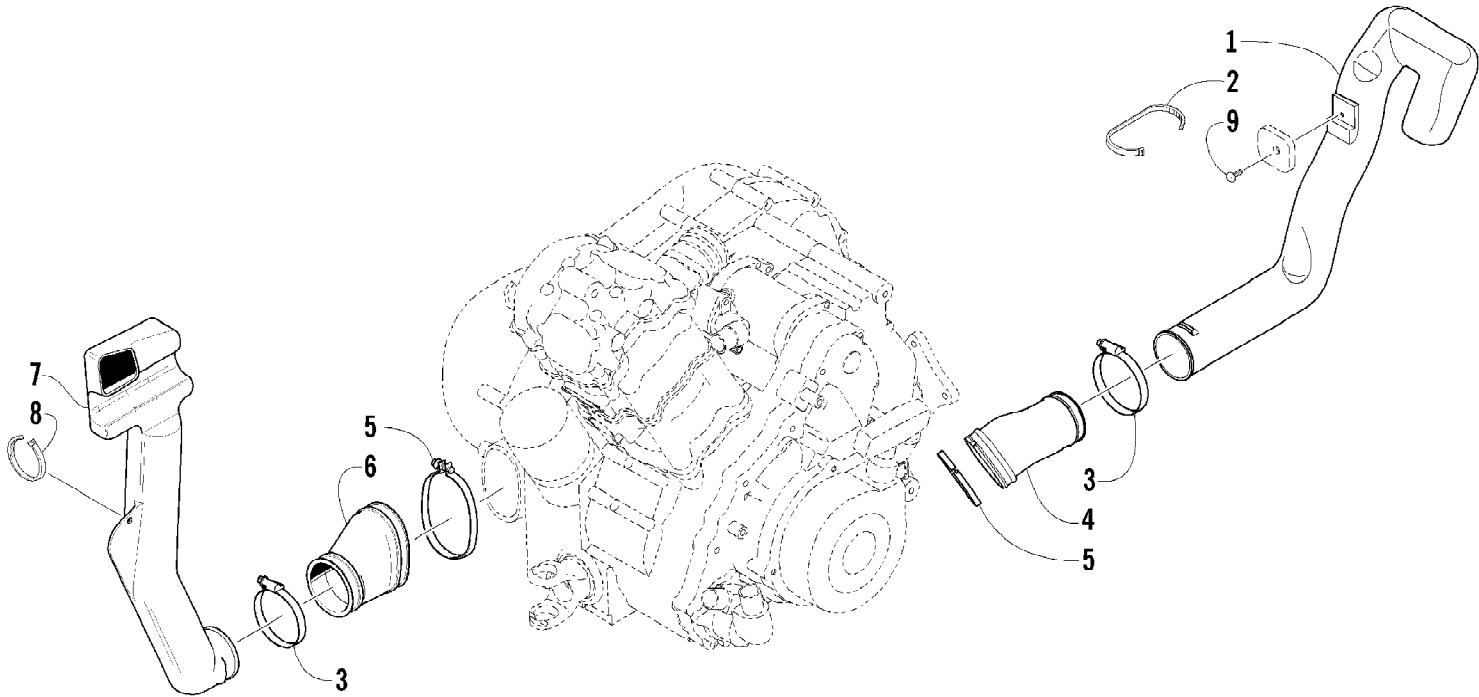

2004 ATV 500 AUTOMATIC TRANSMISSION 4X4 TBX GREEN (A2004BXM4B) (Page 14 of 92)
CASE/BELT COOLING ASSEMBLY

Ref #	Part Number	Qty	S/P/F	Description
1	0413-062	1		Duct, Belt Cooling - Rear
2	0123-903	1		Cable Tie - 11.5 in.
3	0423-380	2	/P	Clamp, Boot
4	0413-055	1		Boot, Duct - Rear
5	3402-449	2	/P	Clamp, Boot
6	0413-049	1		Boot, Duct - Front
7	0413-042	1		Duct, Belt Cooling - Front
8	0123-788	1	/P	Cable Tie - 7.5 in.
9	0623-301	1	/P	Screw, Self-Tapping