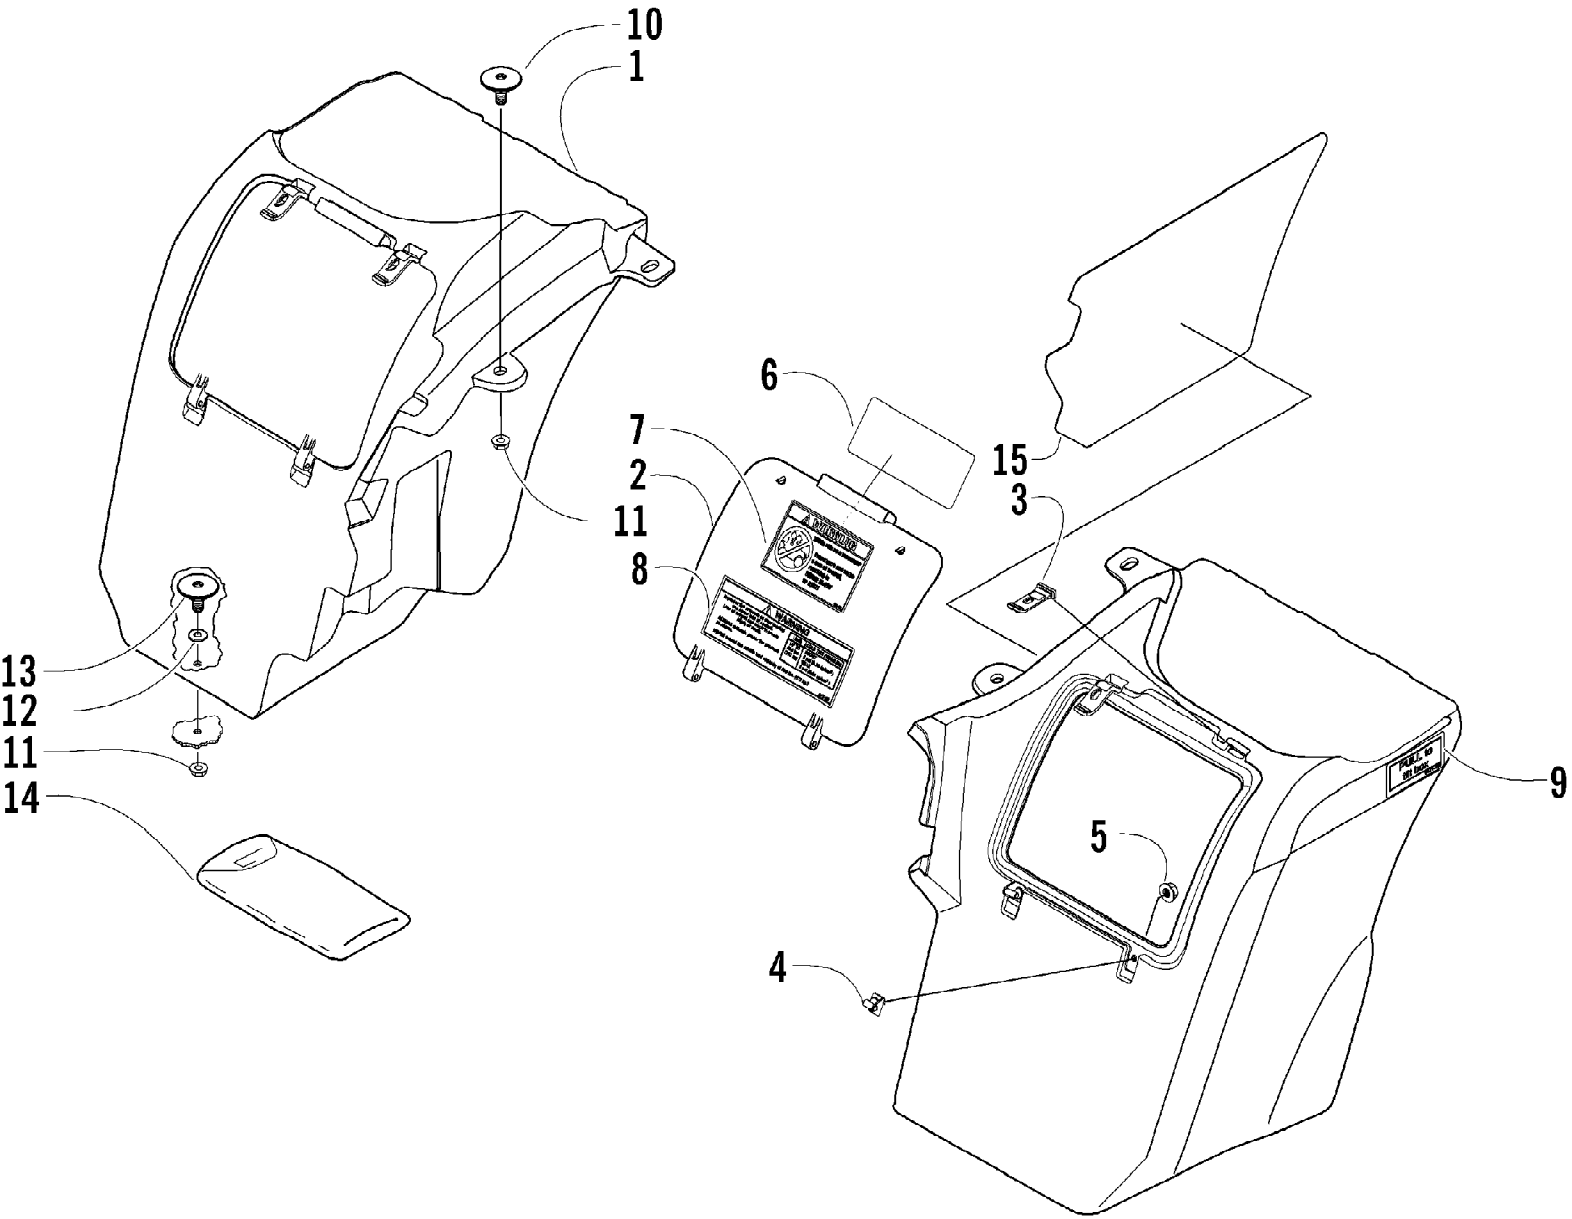

2004 ATV 500 AUTOMATIC TRANSMISSION 4X4 TBX GREEN (A2004BXM4B) (Page 80 of 92)
STORAGE BOX ASSEMBLY

Ref #	Part Number	Qty	S/P/F	Description
1	0506-863	1		Box, Storage - Right (inc. 2-6)
1	0506-862	1		Box, Storage - Left (inc. 2-9)
2	1506-020	2		Hatch
3	1406-134	4		Strap, Hatch
4	0506-674	4		Hinge
5	8424-502	4		Nut
6	0411-487	2		Decal, Caution - Capacity
7	0411-435	1		Decal, Warning - Passenger
8	0411-589	1		Decal, Warning - Tire Pressure
9	0411-489	1		Decal, Instruction - Tilt Box
10	0423-130	4		Screw, Shoulder
11	8424-602	8	/P	Nut, Flange
12	0673-349	4		Gasket
13	0423-101	4		Screw, Body
14	0444-122	1	S/P	Kit, Tool
15	1406-261	1		Shield, Heat