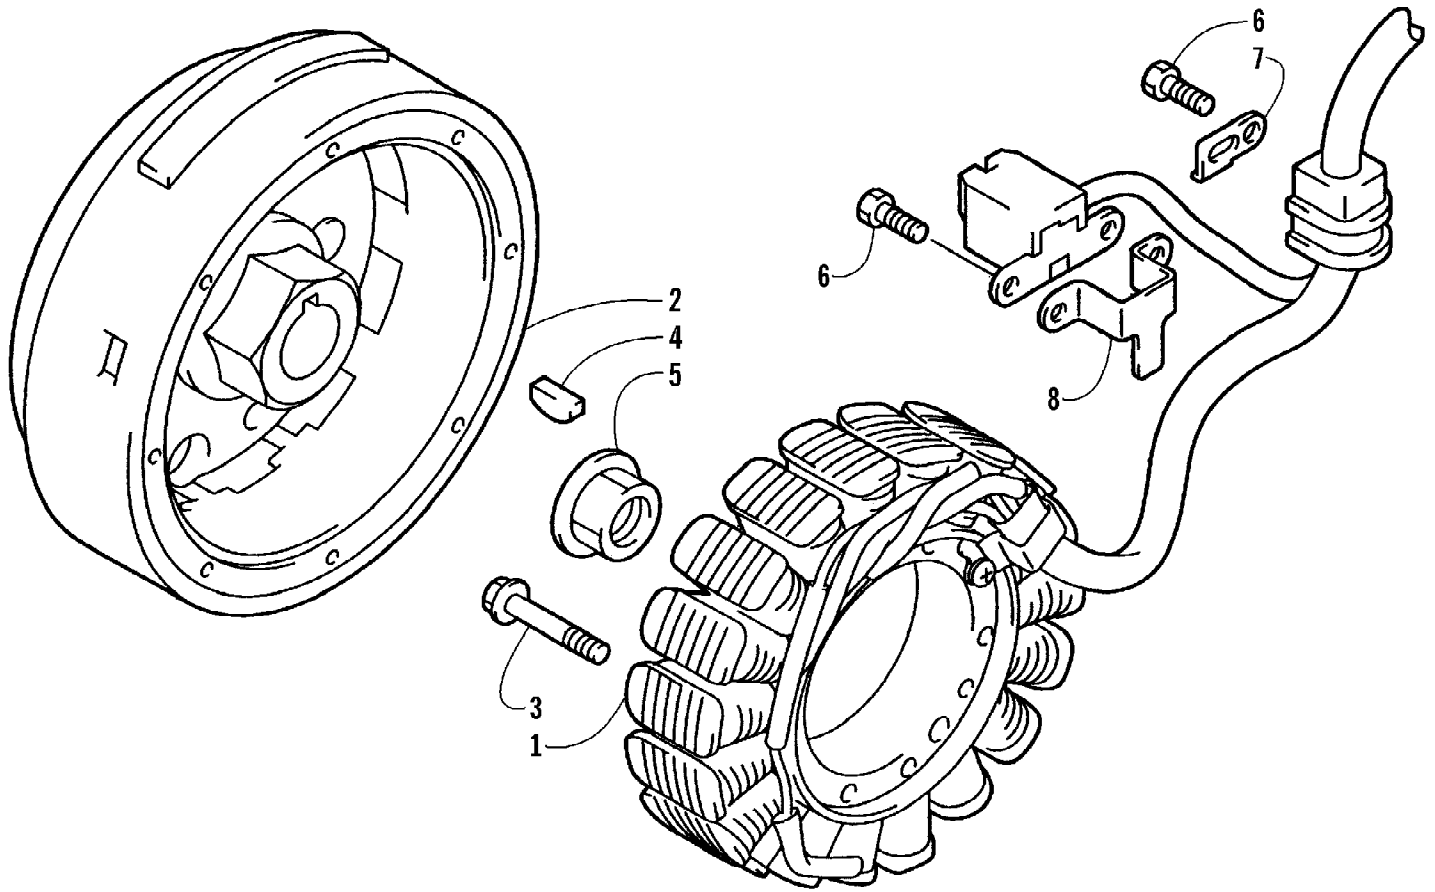

2004 ATV 500 AUTOMATIC TRANSMISSION 4X4 TBX GREEN (A2004BXM4BDC) Page 53 of 92
MAGNETO ASSEMBLY

Ref #	Part Number	Qty	S/P/F	Description
1	3430-058	1		Stator Assembly
2	3430-046	1		Rotor/Flywheel
3	3423-162	3	S	Bolt
4	0691-785	1		Key
5	3423-086	1		Nut
6	3423-005	3	/P	Bolt
7	3430-005	1		Clamp (No. 1)
8	3430-006	1		Clamp (No. 2)