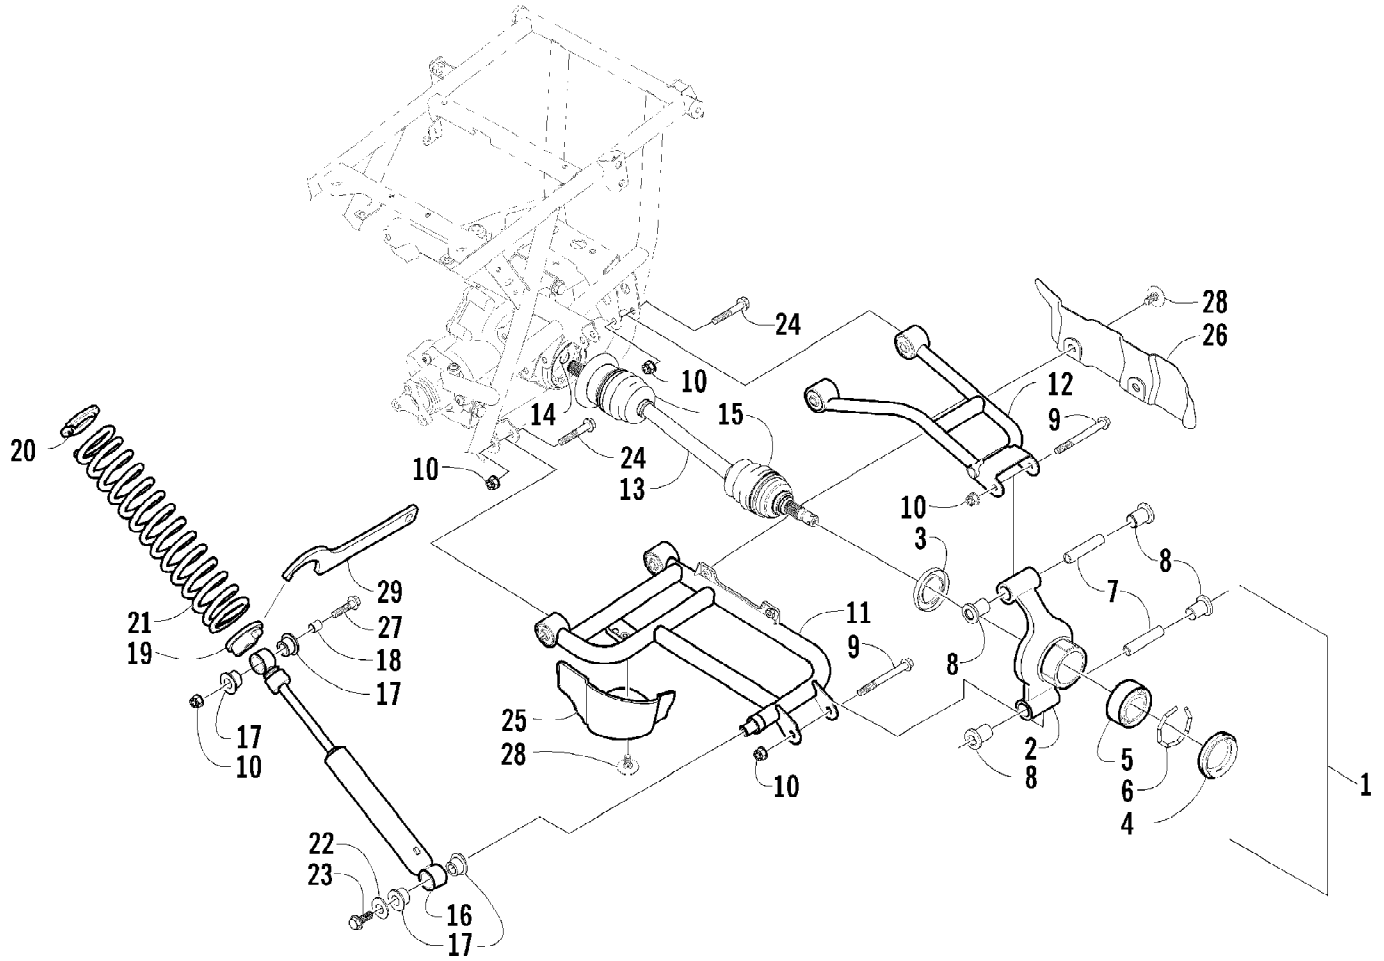

2004 ATV 500 AUTOMATIC TRANSMISSION 4X4 TBX GREEN (A2004BXM4B) Page 59 of 92
REAR SUSPENSION ASSEMBLY

2004 ATV 500 AUTOMATIC TRANSMISSION 4X4 TBX GREEN (A2004BXM4B) Page 60 of 92
REAR SUSPENSION ASSEMBLY

Ref #	Part Number	Qty	S/P/F	Description
1	0504-226	1	S	Knuckle, Right Rear - Assembly (inc. 2-8)
1	0504-227	1	S	Knuckle, Left Rear - Assembly (inc. 2-8)
2	0504-224	1	S	Knuckle - Right
2	0504-225	1	S	Knuckle - Left
3	0402-069	2		Seal, Wheel Bearing - Rear
4	0402-089	2		Seal, Wheel Bearing - Front
5	0402-275	2	/P	Bearing, Wheel
6	0423-034	2		Clip, Bearing
7	0403-038	4	S/P	Collar, Suspension Bushing
8	0403-032	8	S	Bushing, Suspension
9	8409-000	4		Screw, Cap
10	8428-002	14		Nut, Lock
11	0504-228	1		A-Arm, Rear - Lower Right
11	0504-229	1		A-Arm, Rear - Lower Left
12	0504-232	1		Arm, Rear - Upper Right
12	0504-233	1		Arm, Rear - Upper Left
13	0502-544	2	S	Axle, Drive (inc. 14-15)
14	0441-400	2	S	Clip, Retaining
15	0436-276	2	S	Repair Kit, Boot - Rear Axle
16	0404-045	2		Shock Absorber - Rear (inc. 17-18)
17	0604-310	8		Bushing, Shock Absorber
18	0403-028	2		Sleeve, Shock Absorber
19	0404-057	2		Cam, Spring Adjuster
20	1603-889	2	/P	Retainer, Spring
21	0404-065	2		Spring, Suspension
22	0423-087	2		Washer
23	8408-820	2	/P	Screw, Cap
24	8409-060	8		Screw, Cap
25	1406-071	1		Guard, Boot - Right
25	1406-072	1		Guard, Boot - Left
26	1406-068	1		Guard, Boot - Right
26	1406-069	1		Guard, Boot - Left
27	8409-040	2		Screw, Cap
28	0423-101	6		Screw, Body
29	0441-587	1		Wrench, Spanner