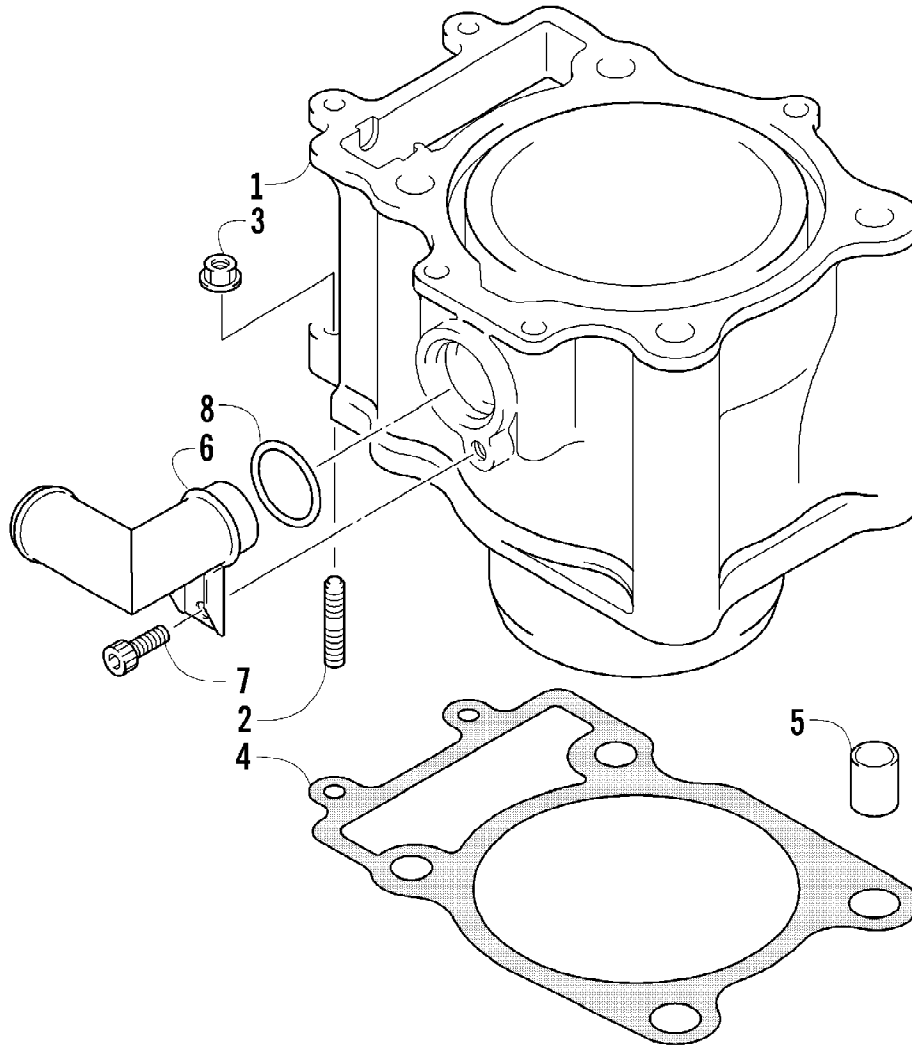

2004 ATV 500 AUTOMATIC TRANSMISSION 4X4 TBX GREEN (A2004BXM4B) 28 of 92
CYLINDER ASSEMBLY

Ref #	Part Number	Qty	S/P/F	Description
1	3402-707	1		Cylinder
2	3423-384	2	S	Bolt, Stud
3	3004-488	2	S/P	Nut
4	3402-365	1	/P	Gasket, Cylinder
5	3423-088	2		Pin, Dowel
6	3413-013	1		Union, Water Hose
7	3423-121	1	S	Screw, Cap
8	3423-058	1		O-Ring