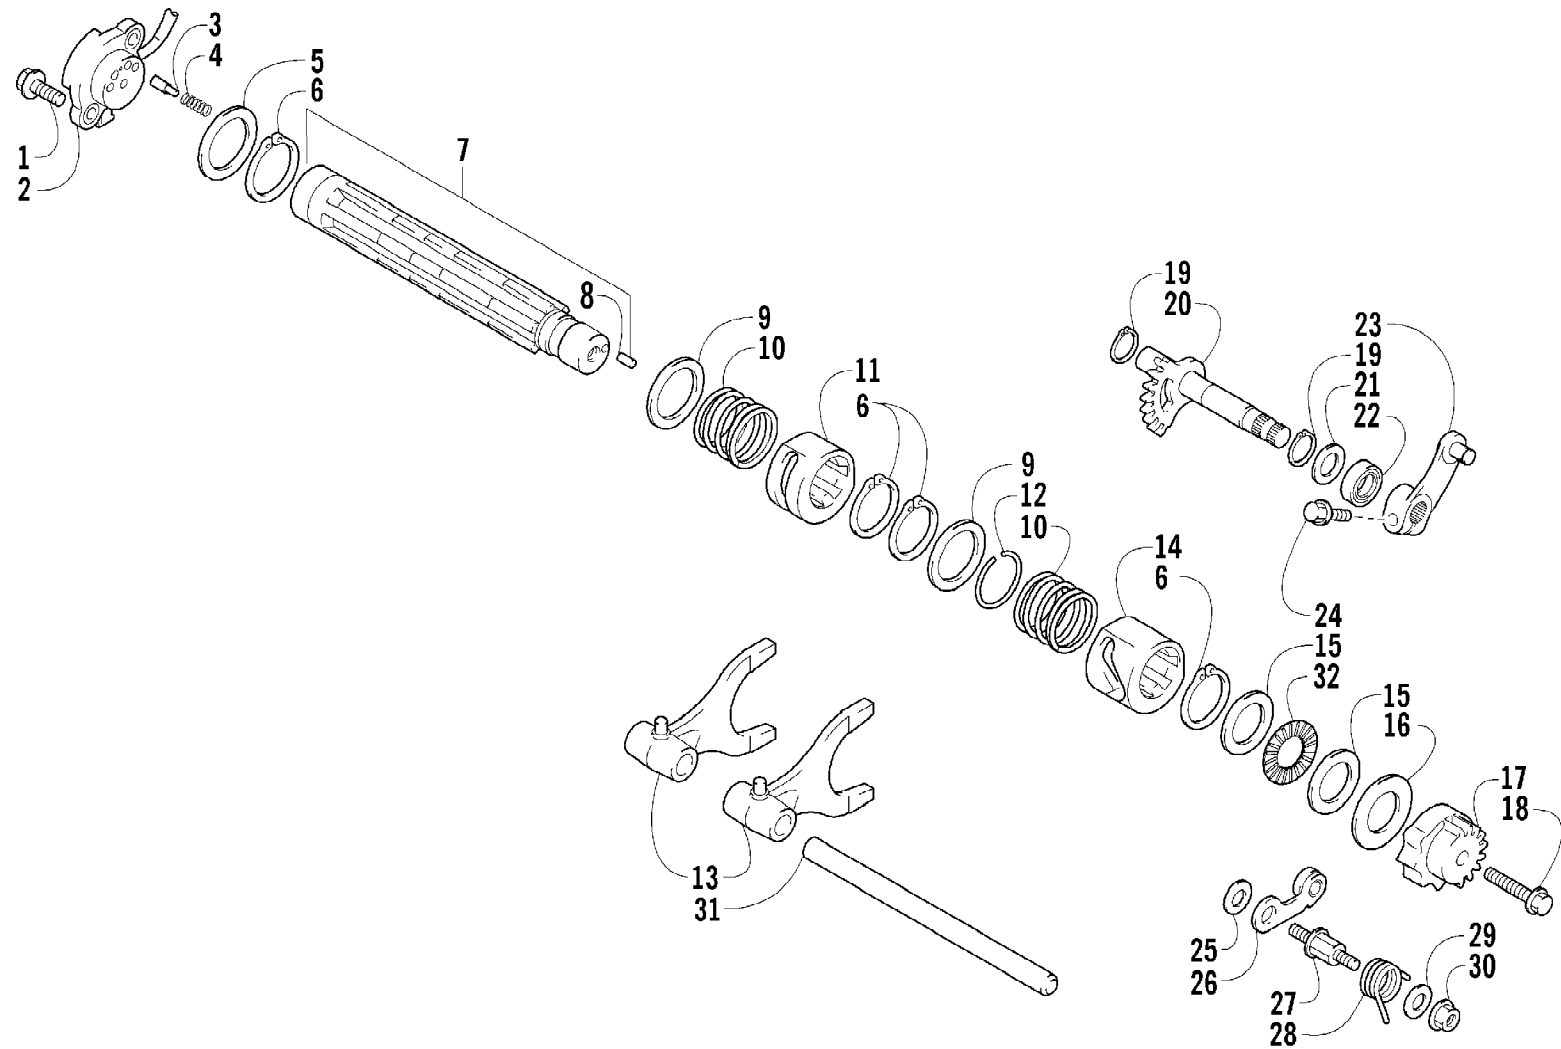

2004 ATV 500 AUTOMATIC TRANSMISSION 4X4 TBX GREEN (A2004BXM4B) Page 46 of 92
GEAR SHIFTING ASSEMBLY

2004 ATV 500 AUTOMATIC TRANSMISSION 4X4 TBX GREEN (A2004BXM4B) Page 47 of 92
GEAR SHIFTING ASSEMBLY

Ref #	Part Number	Qty	S/P/F	Description
1	3423-418	2		Bolt
2	3530-042	1		Base, Gear Shift - Assembly
3	3423-044	2		Contact
4	3402-087	2		Spring
5	3423-421	1	/P	Washer, Shift Shaft
6	3423-191	4	/P	Circlip, Cam Spring
7	3402-826	1		Shaft, Gear Shift (inc. 8)
8	3423-114	1	/P	Pin
9	3402-382	2		Washer, Cam Spring
10	3446-280	2		Spring, Cam
11	3402-827	1		Cam, Reverse
12	3423-116	1	S	C-Ring, Cam
13	3446-353	2		Fork, Shift
14	3402-828	1		Cam, Gear Shift
15	3402-381	2	/P	Washer, Shift Shaft
16	3423-446	1		Washer, Gear Shift Cam Plate
17	3402-642	1		Plate, Gear Shift Cam
18	3004-376	1	S/P	Bolt, Gear Shift Cam Plate
19	3423-358	2	S	Circlip, Sub-Gear Shift Shaft
20	3402-747	1		Shaft, Sub-Gear Shift
21	1691-043	2		Washer, Sub-Gear Shift Shaft
22	3402-076	1		Seal, Sub-Gear Shift Shaft
23	3402-434	1	/P	Arm, Select
24	3004-341	1	S/P	Bolt, Select Arm
25	3423-141	1		Washer, Cam Stopper
26	3402-746	2		Stopper, Cam
27	3446-048	1		Support, Cam Stopper
28	3423-511	1		Spring, Cam Stopper
29	3423-438	2		Washer, Cam Stopper Spring
30	3004-488	1	S/P	Nut, Cam Stopper Spring
31	3446-266	1		Shaft, Shift Fork
32	3402-829	1		Bearing