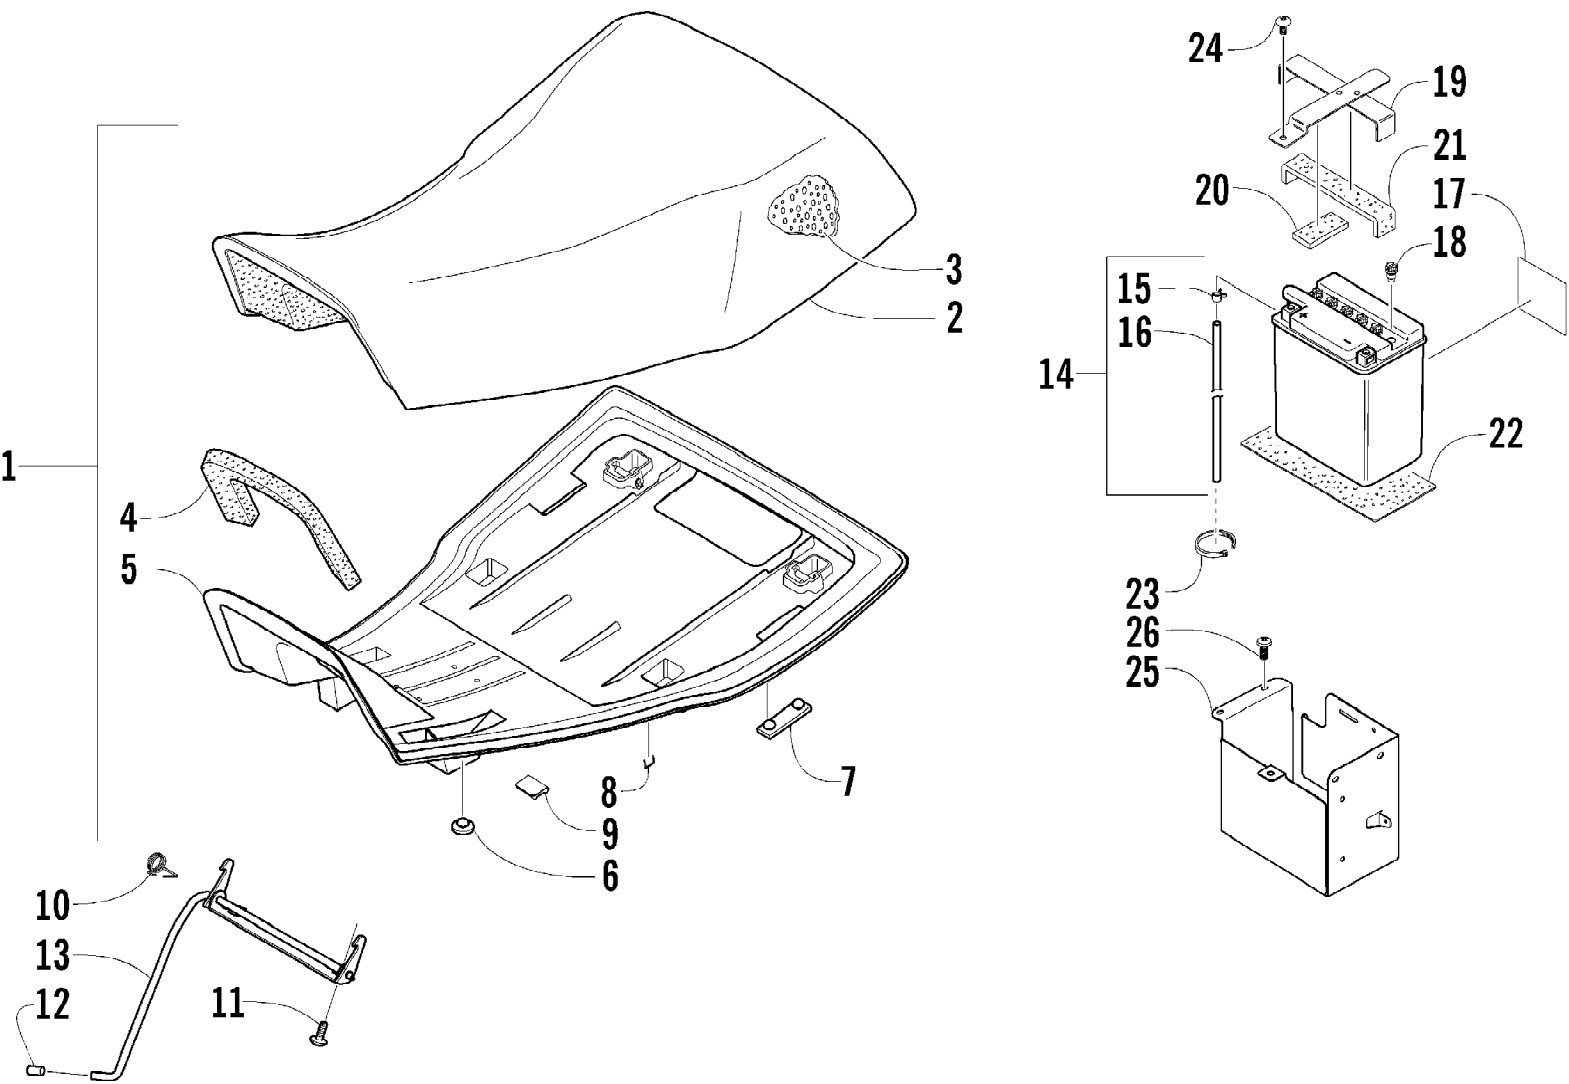

2004 ATV 500 AUTOMATIC TRANSMISSION 4X4 TBX GREEN (A2004BXM4B) Page 67 of 92
SEAT AND BATTERY ASSEMBLIES

2004 ATV 500 AUTOMATIC TRANSMISSION 4X4 TBX GREEN (A2004BXM4B) Page 68 of 92
SEAT AND BATTERY ASSEMBLIES

Ref #	Part Number	Qty	S/P/F	Description
1	0506-613	1		Seat Assembly (inc. 2-9)
2	0506-556	1		Cover, Seat
3	0506-555	1		Foam, Seat
4	1406-060	1		Foam, Sound
5	0406-925	1		Base, Seat Assembly (inc. 6-7)
6	0406-877	2	/P	Bumper, Seat - Front
7	0406-879	2		Bumper, Seat - Rear
8	0624-528	AR	/P	Staple
9	0406-930	2		Plate, Strike - Seat Latch
10	1406-112	1		Spring, Seat Latch
11	8477-616	2		Screw, Machine
12	0623-404	1		Cap, Protector
13	1406-185	1		Latch, Seat
14	0745-045	1	/P	Battery Assembly (inc. 15-18)
15	0645-152	1		Clamp, Hose
16	0645-263	1	/P	Hose, Battery Vent
17	0645-151	1		Label, Warning - Battery
18	0645-045	6		Cap, Battery
19	0506-877	1		Strap, Battery w/Pads (inc. 20-21)
20	1406-265	1		Pad, Battery - Upper Front
21	1406-266	1		Pad, Battery - Upper Rear
22	1406-219	1		Pad, Battery - Lower
23	0123-903	1		Cable Tie - 11.5 in.
24	8477-610	1		Screw, Machine
25	1506-365	1	/P	Box, Battery
26	8476-625	4		Screw, Machine