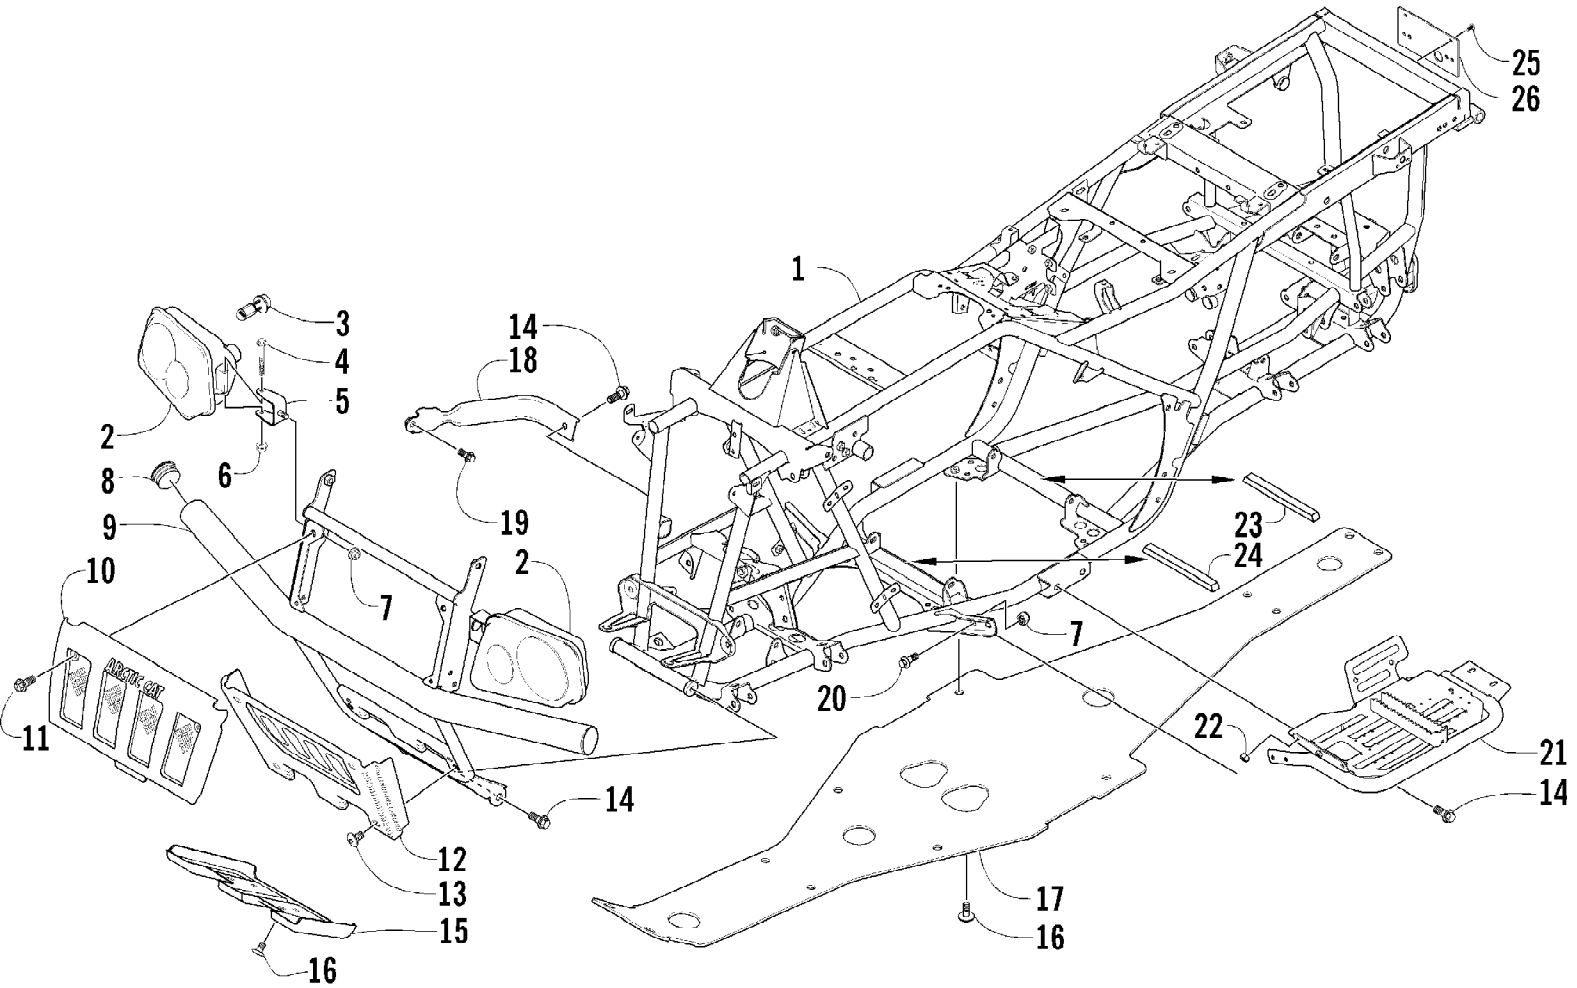

2004 ATV 500 AUTOMATIC TRANSMISSION 4X4 TBX GREEN (A2004BXM4B) (Page 35 of 92)
FRAME AND RELATED PARTS

2004 ATV 500 AUTOMATIC TRANSMISSION 4X4 TBX GREEN (A2004BXM4B) (Page 36 of 92)
FRAME AND RELATED PARTS

Ref #	Part Number	Qty	S/P/F	Description
1	1506-186	1		Frame, Main
2	0409-032	1		Headlight Assembly - Right (inc. 3-6)
2	0409-031	1		Headlight Assembly - Left (inc. 3-6)
3	0409-045	4		Bulb, Headlight
4	8410-860	2		Screw, Cap
5	0406-945	2		Bracket, Headlight Mounting
6	0423-375	2		Nut, Lock
7	8424-802	6		Nut
8	0406-130	2		Cap, Bumper
9	0506-544	1		Bumper
10	0406-832	1		Grille, Upper
11	0423-361	2		Screw, Machine
12	1406-420	1	/P	Grille, Bumper - Lower
13	0423-362	4		Screw, Machine
14	8409-020	8	/P	Screw, Cap
15	0406-834	1		Plate, Skid
16	0423-101	AR		Screw, Shoulder
17	1406-176	1		Panel, Belly
18	0506-653	2	S	Channel, Bumper Mounting
19	8408-812	2		Screw, Cap
20	8408-816	4		Screw, Cap
21	0506-659	1		Footrest - Right
21	0506-658	1		Footrest - Left
22	8424-602	2	/P	Nut
23	0406-289	1		Pad, Foam
24	1506-067	1		Pad, Foam
25	0623-361	2		Screw, Self-Tapping
26	1406-139	1		Plate, Mounting - Taillight