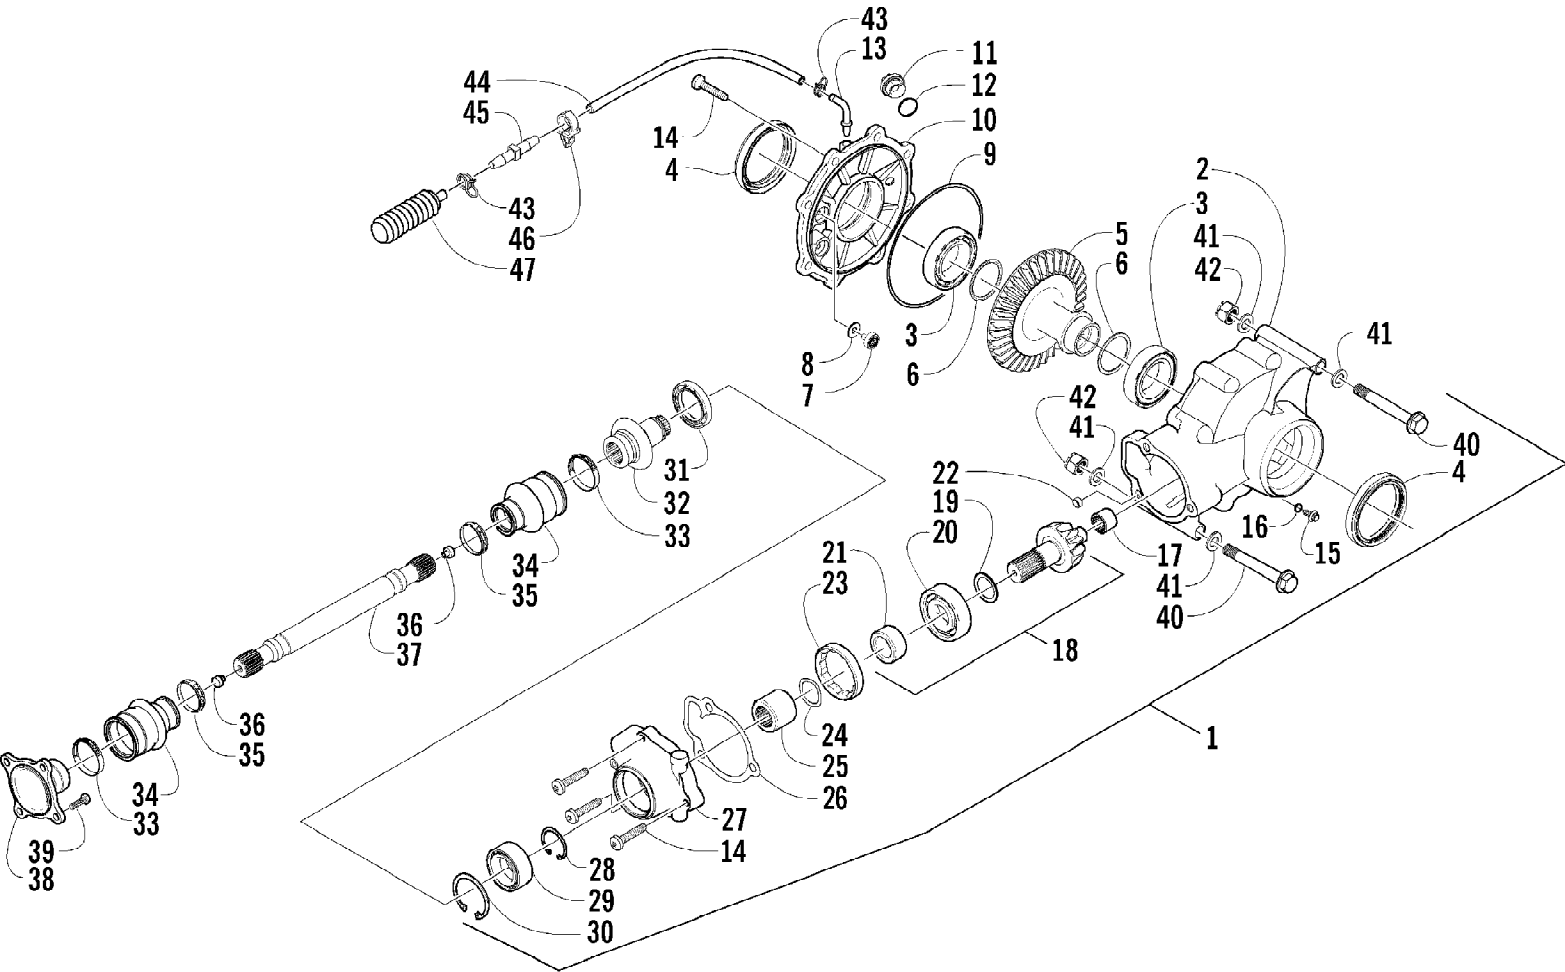

2004 ATV 500 AUTOMATIC TRANSMISSION 4X4 TBX GREEN (A2004BXM4B) (Page 56 of 92)
REAR DRIVE GEARCASE ASSEMBLY

2004 ATV 500 AUTOMATIC TRANSMISSION 4X4 TBX GREEN (A2004BXM4B) Page 57 of 92
REAR DRIVE GEARCASE ASSEMBLY

Ref #	Part Number	Qty	S/P/F	Description
1	0502-453	1		Gearcase, Rear Drive - Assembly (inc. 2-32)
2	0502-352	1		Housing, Gearcase
3	0402-393	2		Bearing
4	0402-394	2	S	Seal
5	0402-965	1		Gear, Ring - 36T
6	0402-405	AR		Shim
6	0402-406	AR		Shim
6	0402-407	AR		Shim
6	0402-408	AR		Shim
6	0402-409	AR		Shim
7	0402-326	1		Button, Thrust
8	0402-429	AR		Shim
8	0402-430	AR		Shim
8	0402-431	AR		Shim
8	0402-432	AR		Shim
8	0402-433	AR		Shim
9	0423-149	1		O-Ring
10	0502-346	1		Cover, Gearcase
11	0402-333	1	/P	Plug, Fill (inc. 12)
12	0423-154	1		O-Ring
13	1402-102	1		Fitting
14	0423-118	11		Screw, Self-Tapping
15	0402-450	1	S	Plug, Magnetic (inc. 16)
16	0423-153	1		O-Ring
17	0402-328	1		Bearing
18	0502-123	1		Gear, Pinion - Assembly - 10T (inc. 19-21)
19	0402-424	AR		Shim
19	0402-425	AR		Shim
19	0402-426	AR		Shim
19	0402-427	AR		Shim
19	0402-428	AR		Shim
20	0402-327	1		Bearing
21	0402-336	1		Collar, Retaining
22	0402-411	1		Pin, Dowel
23	0402-331	1		Collar, Lock
24	0402-982	1		Washer, Wave
25	0402-981	1		Collar, Shaft
26	0402-947	1		Gasket, Flange
27	0502-380	1		Housing, Pinion
28	0423-417	1		Ring, Retaining
29	1402-043	1		Bearing
30	0423-423	1		Ring, Retaining
31	1402-011	1		Seal
32	0502-407	1	S	Shaft, Input
33	0423-393	2		Clamp
34	0402-985	2	/P	Boot
35	0423-411	2		Clamp
36	0673-618	2	/P	Bumper, Propeller Shaft
37	1402-092	1		Shaft, Propeller
38	0402-950	1		Flange, Output
39	8408-820	4	/P	Screw, Cap
40	0423-404	2		Screw, Cap
41	0423-426	1		Washer