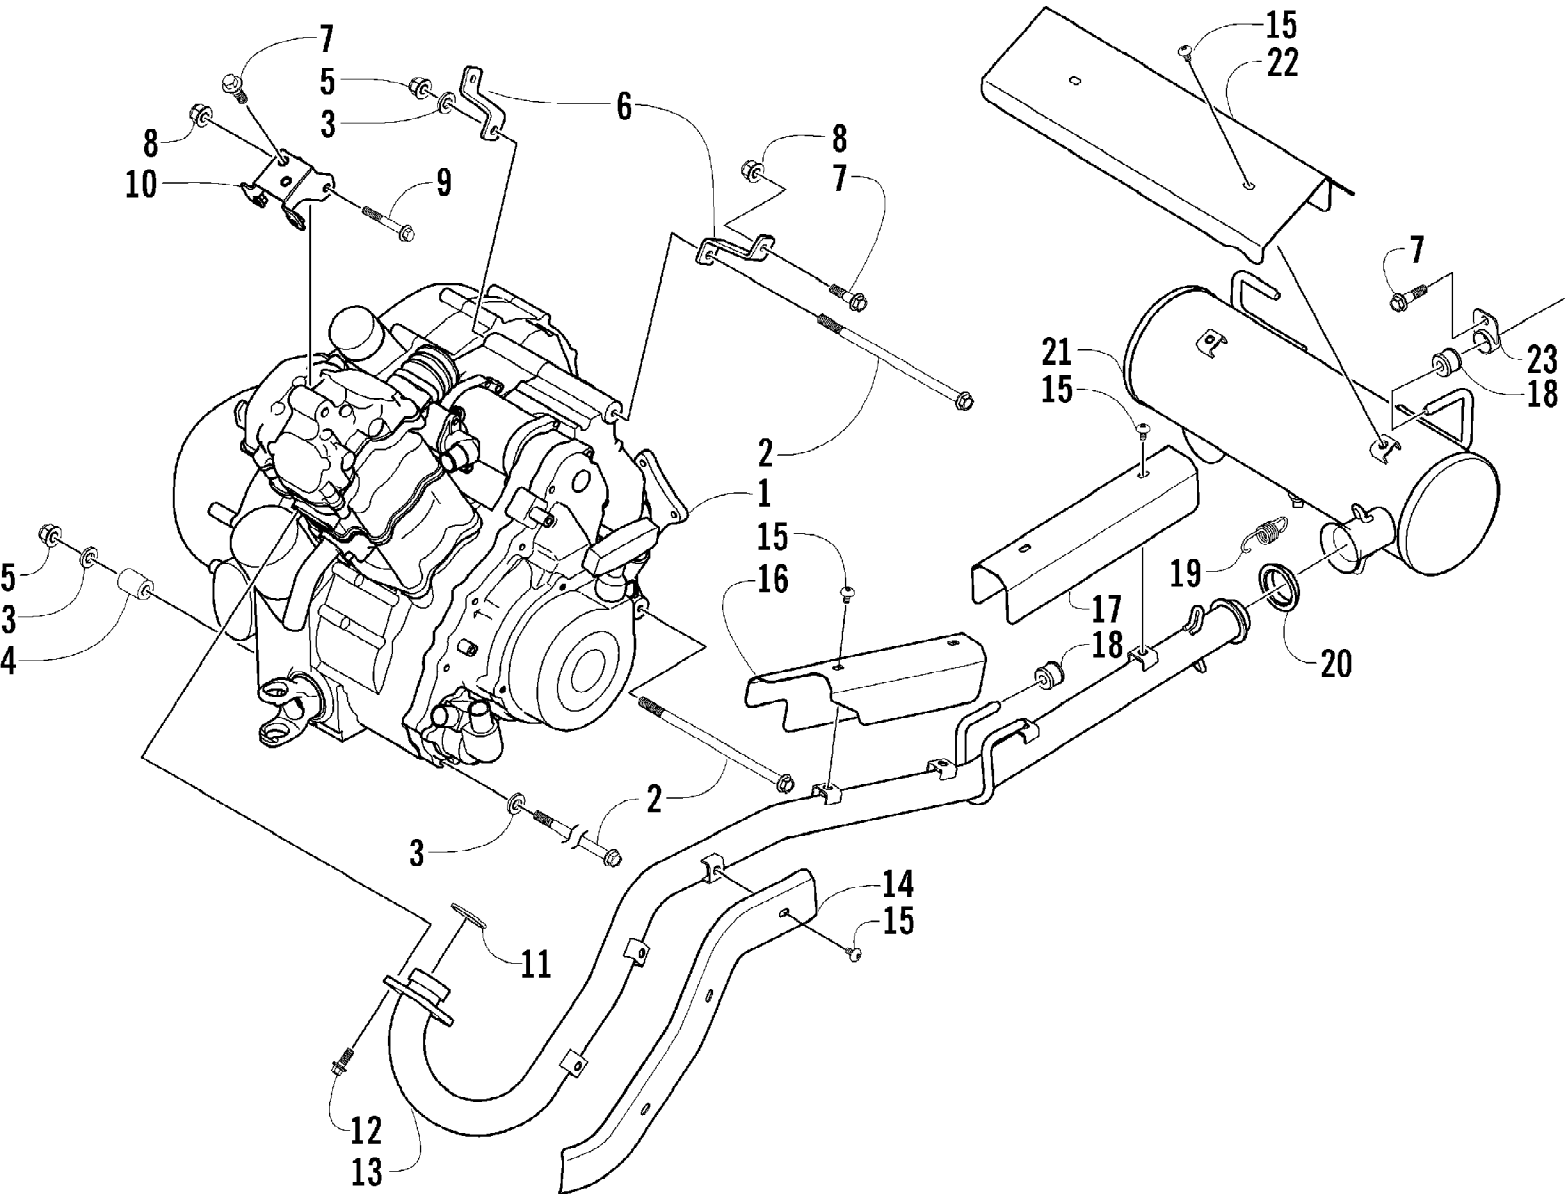

2004 ATV 500 AUTOMATIC TRANSMISSION 4X4 TBX GREEN (A2004BXM4B) (Page 33 of 92)
ENGINE AND EXHAUST

2004 ATV 500 AUTOMATIC TRANSMISSION 4X4 TBX GREEN (A2004BXM4B) (Page 34 of 92)
ENGINE AND EXHAUST

Ref #	Part Number	Qty	S/P/F	Description
1	0462-030	1		Engine
2	0423-405	3		Screw, Cap
3	0423-426	4		Washer
4	0423-042	2	S	Spacer
5	8428-002	3		Nut, Lock
6	1506-203	1		Bracket, Engine - Right
6	1506-204	1		Bracket, Engine - Left
7	8408-816	5		Screw, Cap
8	8424-802	3		Nut
9	8408-860	1		Screw, Cap
10	0506-546	1		Bracket, Engine - Upper
11	0412-007	1	/P	Seal, Exhaust
12	8408-820	2	/P	Screw, Cap
13	0512-143	1		Pipe, Exhaust
14	0412-189	1		Cover, Exhaust - Front
15	8477-610	11		Screw, Machine
16	0412-224	1		Cover, Exhaust - Middle
17	0412-225	1		Cover, Exhaust - Rear
18	0412-215	1	S	Bushing, Exhaust
19	0612-668	2	/P	Spring, Exhaust
20	0612-188	1	/P	Gasket, Exhaust
21	0512-141	1		Muffler
22	0412-229	1		Cover, Muffler
23	1506-184	1		Bracket, Exhaust