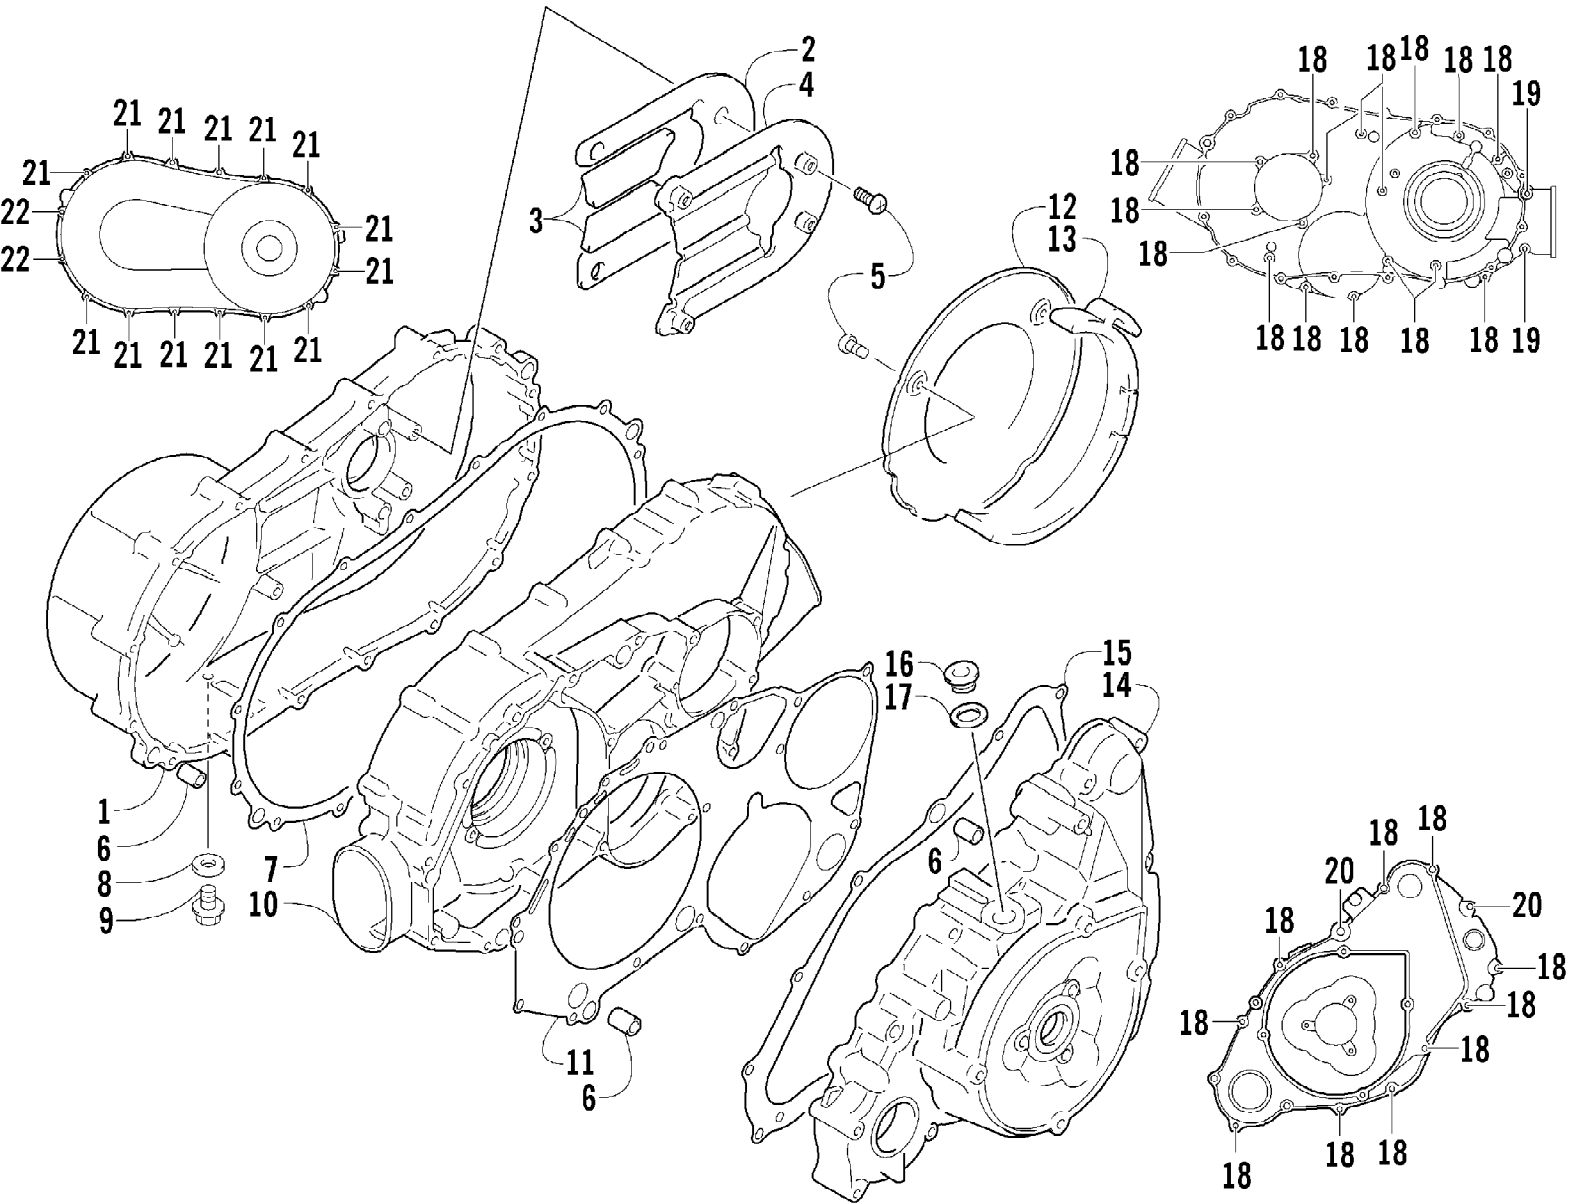

2004 ATV 500 AUTOMATIC TRANSMISSION 4X4 TBX GREEN (A2004BXM4B) (Page 15 of 92)
CLUTCH/V-BELT/MAGNETO COVER ASSEMBLY

2004 ATV 500 AUTOMATIC TRANSMISSION 4X4 TBX GREEN (A2004BXM4B) (Page 16 of 92)
CLUTCH/V-BELT/MAGNETO COVER ASSEMBLY

Ref #	Part Number	Qty	S/P/F	Description
1	3402-710	1		Cover, V-Belt
2	3402-711	1		Damper, V-Belt Cover
3	3402-712	2		Damper, V-Belt Cover
4	3402-713	1		Plate, V-Belt Cover
5	3423-435	7		Screw
6	3423-088	6		Pin, Dowel
7	3402-443	1		Gasket, V-Belt Cover
8	3402-444	1		Gasket, Drain Plug
9	3004-705	1	S	Plug, Drain
10	3402-709	1	/P	Cover, Clutch
11	3402-441	1		Gasket, Clutch Cover
12	3402-445	1		Plate, Air Intake
13	3402-699	1	/P	Cushion, Air Intake Plate
14	3402-714	1		Cover, Magneto
15	3402-715	1		Gasket, Magneto Cover
16	3402-041	1	S	Plug, Oil Filler
17	3402-013	1	/P	Gasket, Oil Filler Plug
18	3423-098	26	S	Bolt
19	3423-092	2	S	Bolt
20	3004-756	2	S	Bolt
21	3423-091	14	S	Bolt
22	3423-119	2	S	Bolt