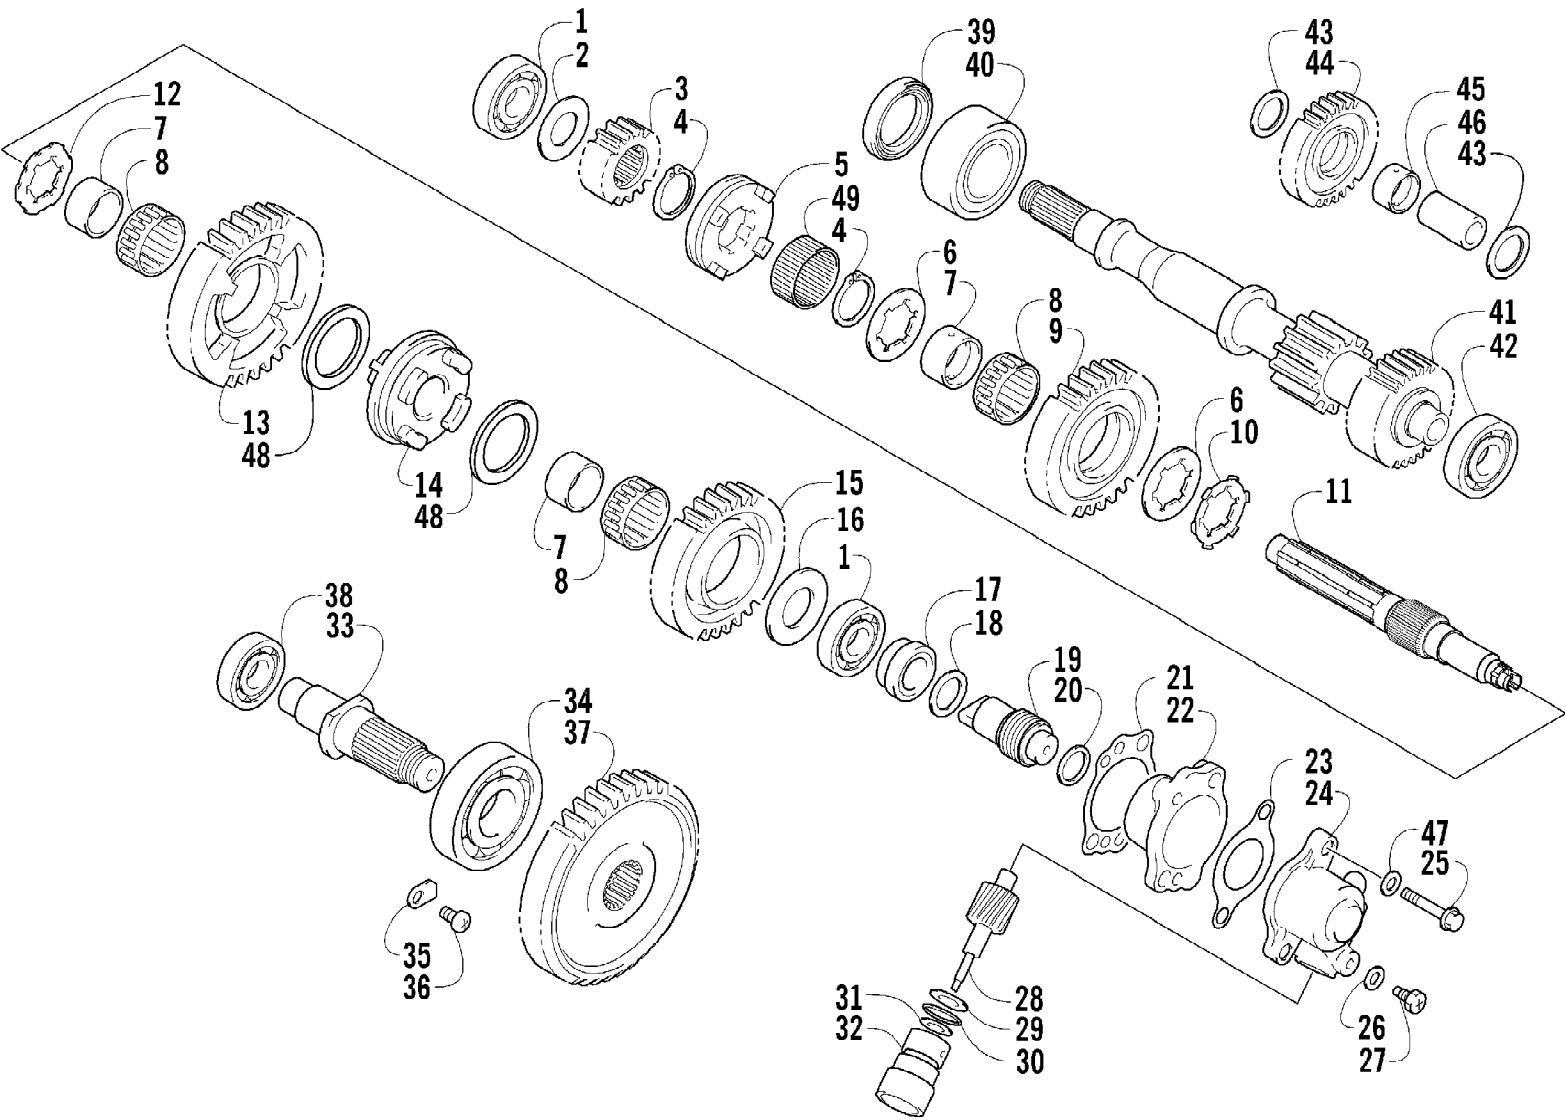

2004 ATV 500 AUTOMATIC TRANSMISSION 4X4 TBX GREEN (A2004BXM4B) Page 71 of 92
SECONDARY TRANSMISSION ASSEMBLY

2004 ATV 500 AUTOMATIC TRANSMISSION 4X4 TBX GREEN (A2004BXM4B) Page 72 of 92
SECONDARY TRANSMISSION ASSEMBLY

Ref #	Part Number	Qty	S/P/F	Description
1	3402-045	2	/P	Bearing, Shaft
2	3402-381	1	/P	Washer, Drive Gear No. 2 - Right
3	3402-497	1		Gear, Drive - No. 2
4	3423-066	2	/P	Circlip
5	3402-821	1		Dog, Reverse Driven Gear
6	3423-263	2		Washer
7	3402-494	3		Bushing
8	3402-498	3		Bearing
9	3402-822	1		Gear, Reverse Driven
10	3423-266	1		Washer, Lock
11	3402-820	1		Countershaft
12	3423-262	1		Washer, Lock
13	3402-668	1	/P	Gear, Driven - Low
14	3402-824	1		Dog, Sliding
15	3402-733	1		Gear, Driven - High
16	3423-412	1		Washer, Drive Gear - Left
17	1402-217	1		Spacer, Driven Gear
18	3423-146	1		Washer, Drive Gear - Center
19	3402-508	1		Gear, Speedometer Drive
20	3423-145	1		Washer, Drive Gear - Right
21	3446-289	1		Gasket
22	3446-288	1		Joint, Speedometer Gear
23	3446-244	1	/P	Gasket
24	3446-057	1		Housing, Speedometer Gear
25	3423-307	2	S	Bolt, Housing
26	3402-009	1	/P	Washer, Driven Gear
27	3423-143	1	S	Screw, Driven Gear
28	3402-509	1		Gear, Speedometer Driven
29	3423-144	1		Washer, Driven Gear
30	3423-056	1		O-Ring
31	3402-077	1		Seal, Driven Gear
32	3446-058	1		Sleeve
33	3402-835	1		Shaft, Output
34	3402-502	1		Bearing, Output Shaft
35	3446-031	2	/P	Retainer, Bearing
36	3423-435	2		Screw, Bearing Retainer
37	3402-534	1	/P	Gear, Driven - No. 2
38	3402-735	1		Bearing, Shaft
39	3402-537	1	/P	Seal, Driveshaft - Left
40	3402-499	1		Bearing, Driveshaft - Right
41	3402-731	1		Driveshaft
42	3003-261	1	/P	Bearing, Driveshaft - Left
43	3402-195	2		Washer, Reverse Idle Gear
44	3402-503	1		Gear, Reverse Idle
45	3446-103	1		Bushing, Reverse Idle Gear
46	3402-507	1		Shaft, Reverse Idle
47	3003-290	2	/P	Gasket
48	3423-554	2		Washer, Driven Gear
49	3402-825	1		Spacer, Reverse Driven Gear