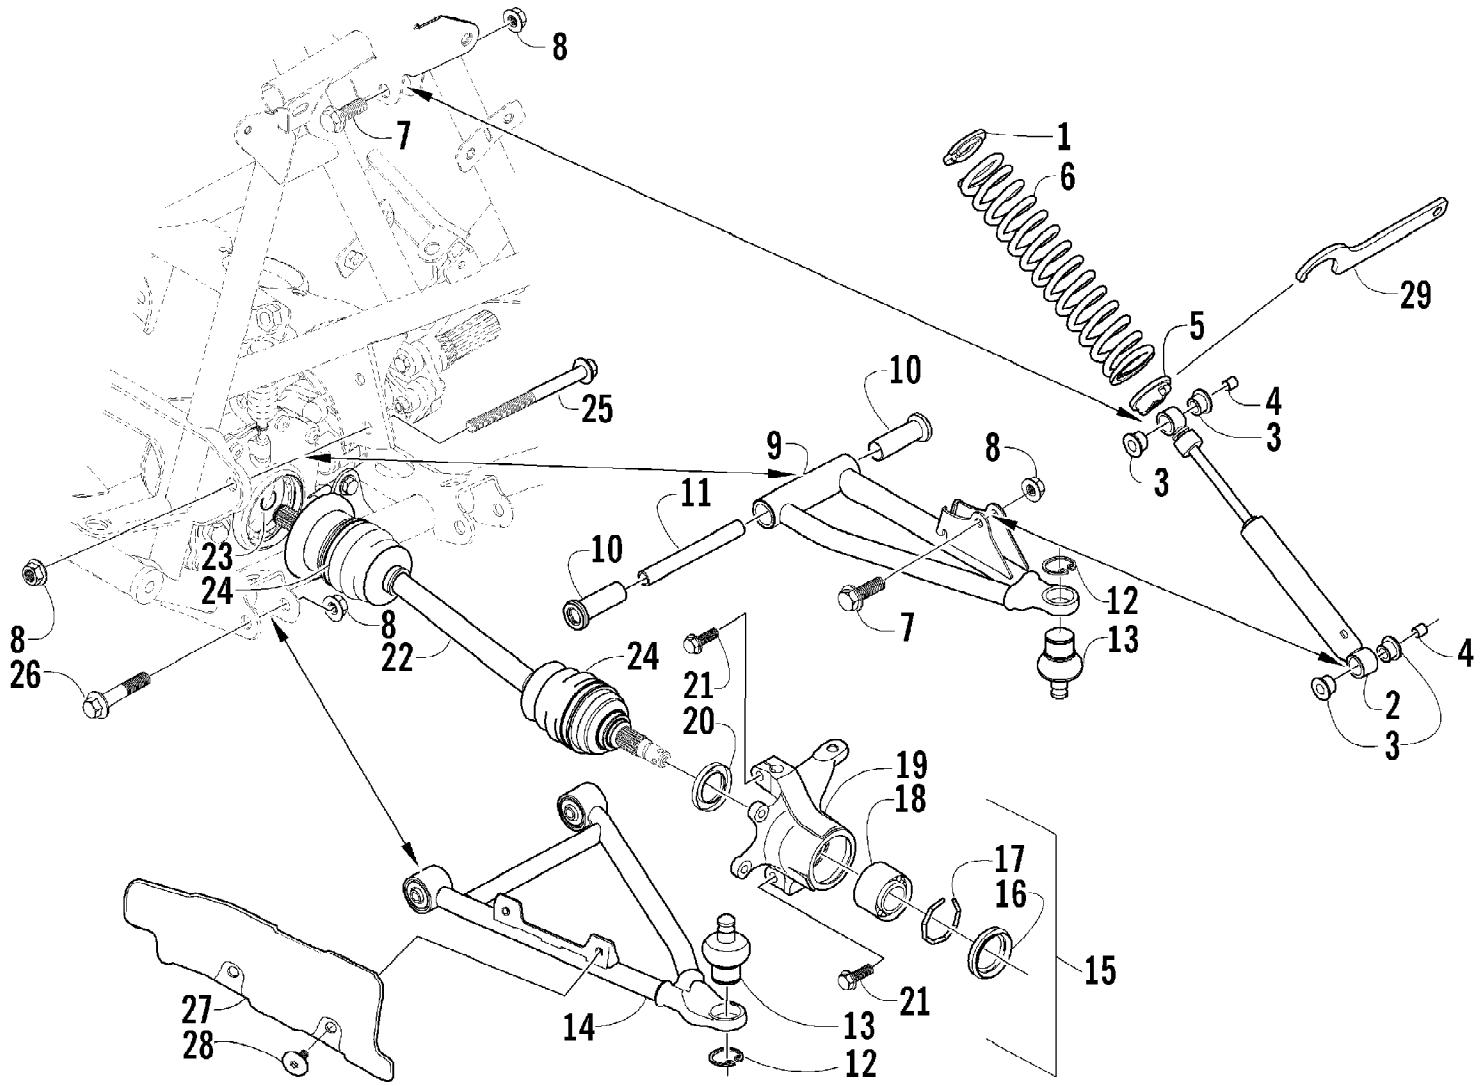

2004 ATV 500 AUTOMATIC TRANSMISSION 4X4 TBX GREEN (A2004BXM4B) 42 of 92
FRONT SUSPENSION ASSEMBLY

2004 ATV 500 AUTOMATIC TRANSMISSION 4X4 TBX GREEN (A2004BXM4B) Page 43 of 92
FRONT SUSPENSION ASSEMBLY

Ref #	Part Number	Qty	S/P/F	Description
1	1603-889	2	/P	Retainer, Spring
2	0403-111	2	/P	Shock Absorber - Front (inc. 3-4)
3	0604-310	8		Bushing, Shock Absorber
4	0403-028	4		Sleeve, Shock
5	0403-102	2		Cam, Spring Adjuster
6	0403-091	2		Spring, Shock Absorber
7	8409-040	4		Screw, Cap
8	8428-002	10		Nut, Lock
9	0503-196	1	S	A-Arm, Upper Right - Assembly (inc. 10-13)
9	0503-197	1		A-Arm, Upper Left - Assembly (inc. 10-13)
10	0403-081	4	S	Bushing
11	0403-080	2		Collar
12	0423-009	4	/P	Clip, Ball Joint
13	0405-115	4	/P	Ball Joint - Front
14	0503-227	1		A-Arm, Lower Right (inc. 12-13)
14	0503-228	1		A-Arm, Lower Left (inc. 12-13)
15	0505-026	1	S/P	Knuckle - Assembly - Right (inc. 16-20)
15	0505-027	1	S/P	Knuckle - Assembly - Left (inc. 16-20)
16	0402-089	2		Seal, Wheel Bearing - Front
17	0423-034	2		Clip, Bearing
18	0402-275	2	/P	Bearing, Wheel Hub - Front
19	0505-062	1	S	Knuckle, Steering - Right
19	0505-063	1	S	Knuckle, Steering - Left
20	0402-069	2		Seal, Wheel Bearing - Rear
21	8409-030	4		Screw, Cap
22	0502-544	2	S	Axle, Drive - Front (inc. 23-24)
23	0441-400	2	S	Clip, Retaining
24	0436-276	2	S	Repair Kit, Boot - Front Axle
25	0423-334	2		Screw, Cap
26	8409-060	4		Screw, Cap
27	1406-034	1		Guard, Boot - Axle - Right
27	1406-035	1		Guard, Boot - Axle - Left
28	0423-101	4		Screw, Body
29	0441-587	1		Wrench, Spanner