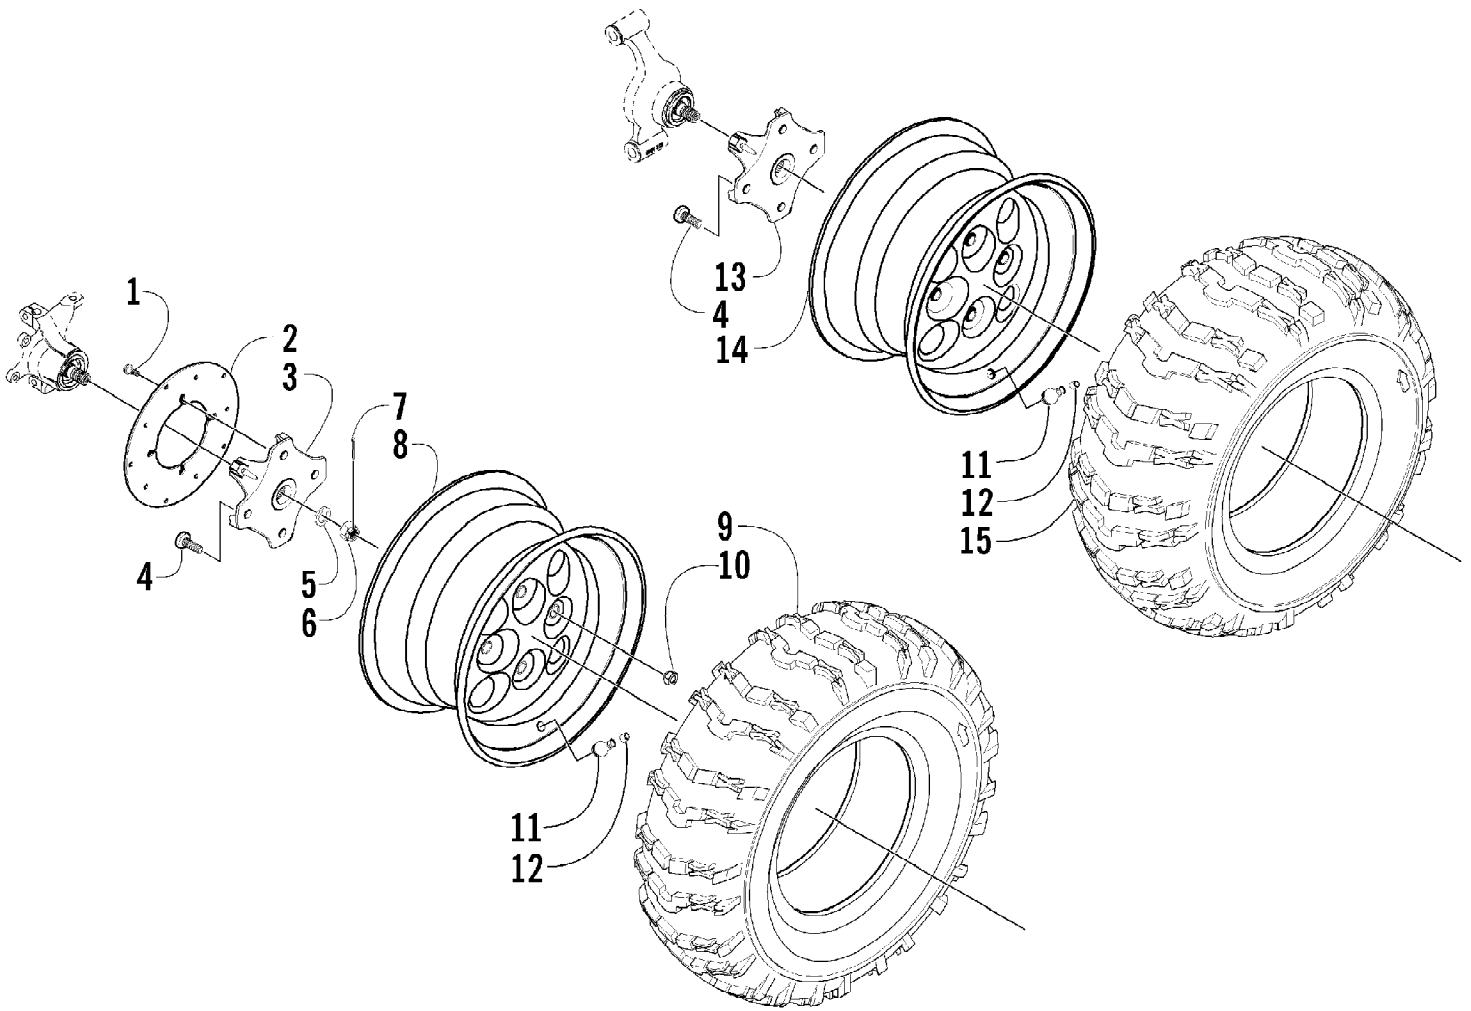

2004 ATV 500 AUTOMATIC TRANSMISSION 4X4 TBX GREEN (A2004BXM4B) Page 90 of 92
WHEEL AND TIRE ASSEMBLY

Ref #	Part Number	Qty	S/P/F	Description
1	0423-029	12		Screw, Machine
2	0402-874	3	S	Disc, Brake
3	0502-421	2	/P	Hub, Wheel - Front (inc. 4)
4	0402-974	16	/P	Stud, Wheel Hub
5	0402-181	4		Seal, Hub
6	0423-394	4		Nut, Castle
7	0423-407	4		Pin, Cotter
8	0402-856	2		Wheel - Front
9	1402-100	2		Tire - Front
10	0423-408	16	/P	Nut, Lug
11	0402-064	4		Stem, Valve (inc. 12)
12	0402-140	4		Cap, Valve Stem
13	0502-423	1	/P	Hub, Wheel - Rear - Left (inc. 4)
13	0502-421	1	/P	Hub, Wheel - Rear - Right (inc. 4)
14	0402-858	2		Wheel - Rear
15	1402-137	2		Tire - Rear