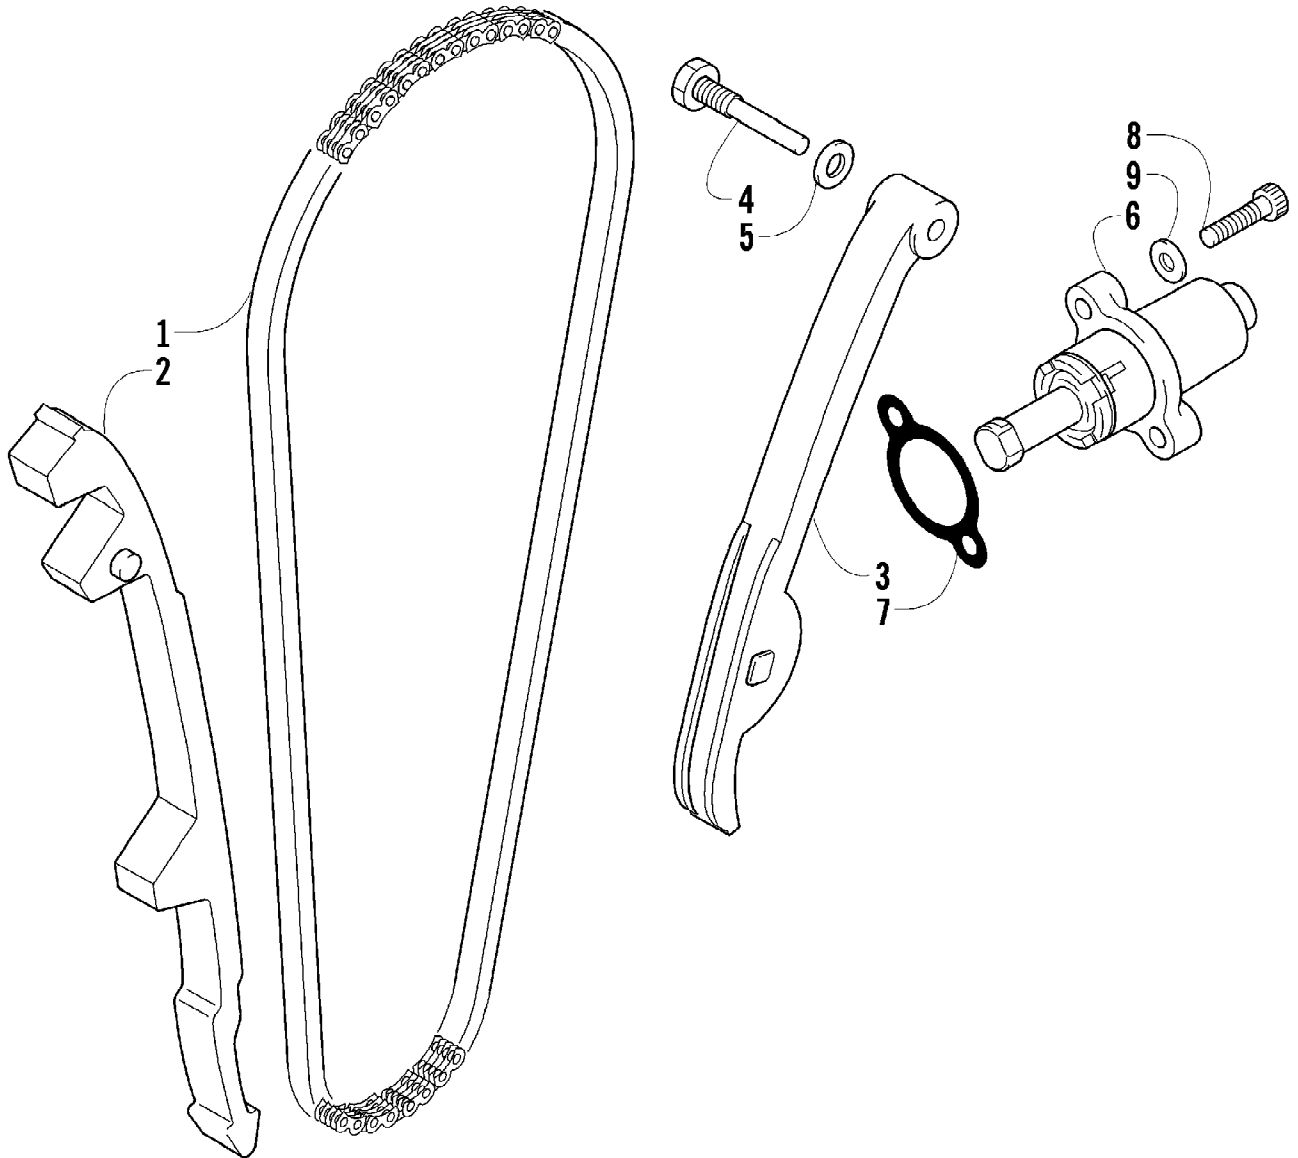

2004 ATV 500 AUTOMATIC TRANSMISSION 4X4 TBX GREEN (A2004BXM4BU) Page 6 of 92
CAM CHAIN ASSEMBLY

Ref #	Part Number	Qty	S/P/F	Description
1	3402-353	1		Chain, Cam
2	3402-355	1		Guide, Chain
3	3402-356	1		Tensioner, Chain
4	3423-074	1		Bolt
5	3003-188	1	S/P	Washer
6	3402-136	1		Adjuster, Tensioner - Assembly
7	3402-137	1		Gasket
8	3004-475	2	S	Screw, Cap
9	3003-290	2	/P	Gasket

Ref #	Part Number	Qty	S/P/F	Description
1	3402-723	1	S	Camshaft
2	3402-352	1		Sprocket
3	3423-047	1		Pin
4	3423-073	1		Washer
5	3423-013	2	S	Bolt
6	3423-071	1	/P	C-Ring
7	3402-805	1	/P	Arm, Valve Rocker - Intake (inc. two No. 8-9)
8	3423-075	4		Screw
9	3423-076	4		Nut
10	3402-139	1		Arm, Valve Rocker - Exhaust (inc. two No. 8-9)
11	3402-148	4		Seat, Spring
12	3402-078	4		Seal, Oil
13	3402-140	1		Shaft, Rocker Arm
14	3402-141	1		Shaft, Rocker Arm
15	3423-031	2		Washer
16	3402-040	2	/P	Plug, Shaft
17	3402-012	2		Gasket
18	3402-725	2	/P	Valve, Intake
19	3402-143	2		Valve, Exhaust
20	3402-726	4		Spring, Valve
21	3423-541	4	/P	Retainer, Spring
22	3402-147	8		Cotter, Valve