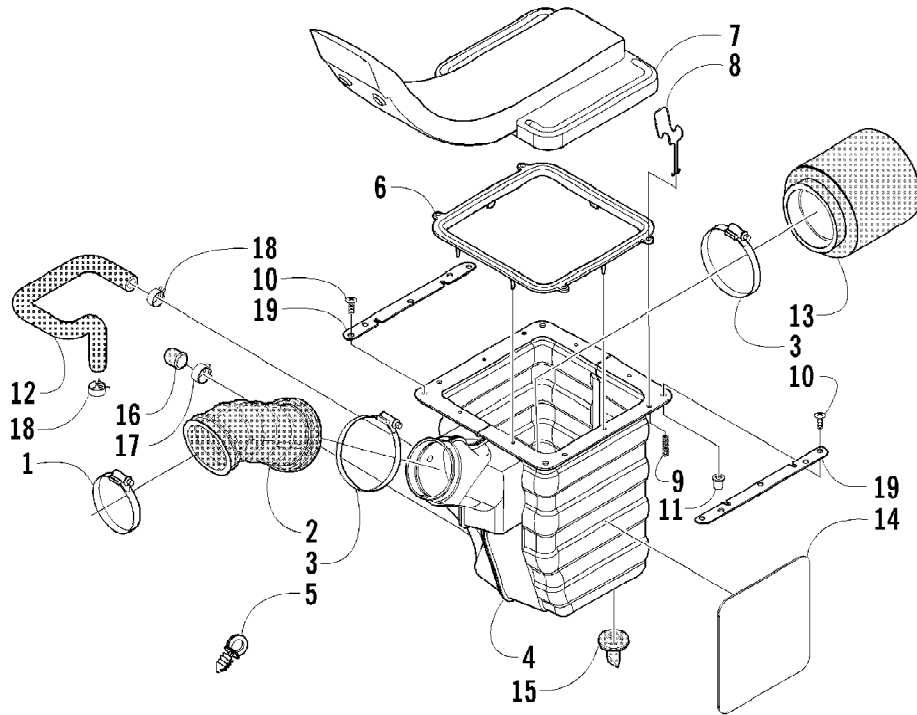

2004 ATV 500 AUTOMATIC TRANSMISSION 4X4 TBX GREEN (A2004BXM4BUS) Page 1 of 92
AIR INTAKE ASSEMBLY

2004 ATV 500 AUTOMATIC TRANSMISSION 4X4 TBX GREEN (A2004BXM4BU) Page 2 of 92
AIR INTAKE ASSEMBLY

Ref #	Part Number	Qty	S/P/F	Description
1	0423-019	1		Clamp
2	0470-455	1		Boot, Air Intake
3	0423-018	2		Clamp
4	0470-446	1	/P	Housing, Air Intake
5	0623-101	1		Clip, Retaining
6	0470-343	1		Gasket
7	0470-459	1		Snorkel
8	0470-307	4		Clamp
9	0423-037	4		Spring
10	0623-121	4		Screw, Machine
11	0123-010	4	/P	Nut, Expansion
12	0410-004	1		Hose, Crankcase Vent
13	0470-460	1		Filter, Air
14	0412-141	1		Shield, Heat
15	0470-442	1	/P	Valve, Drain
16	1673-272	1	/P	Cap, Drain Tube
17	0423-047	1		Clamp, Hose
18	0423-045	2		Clamp, Hose
19	0470-351	2		Support, Air Intake Flange