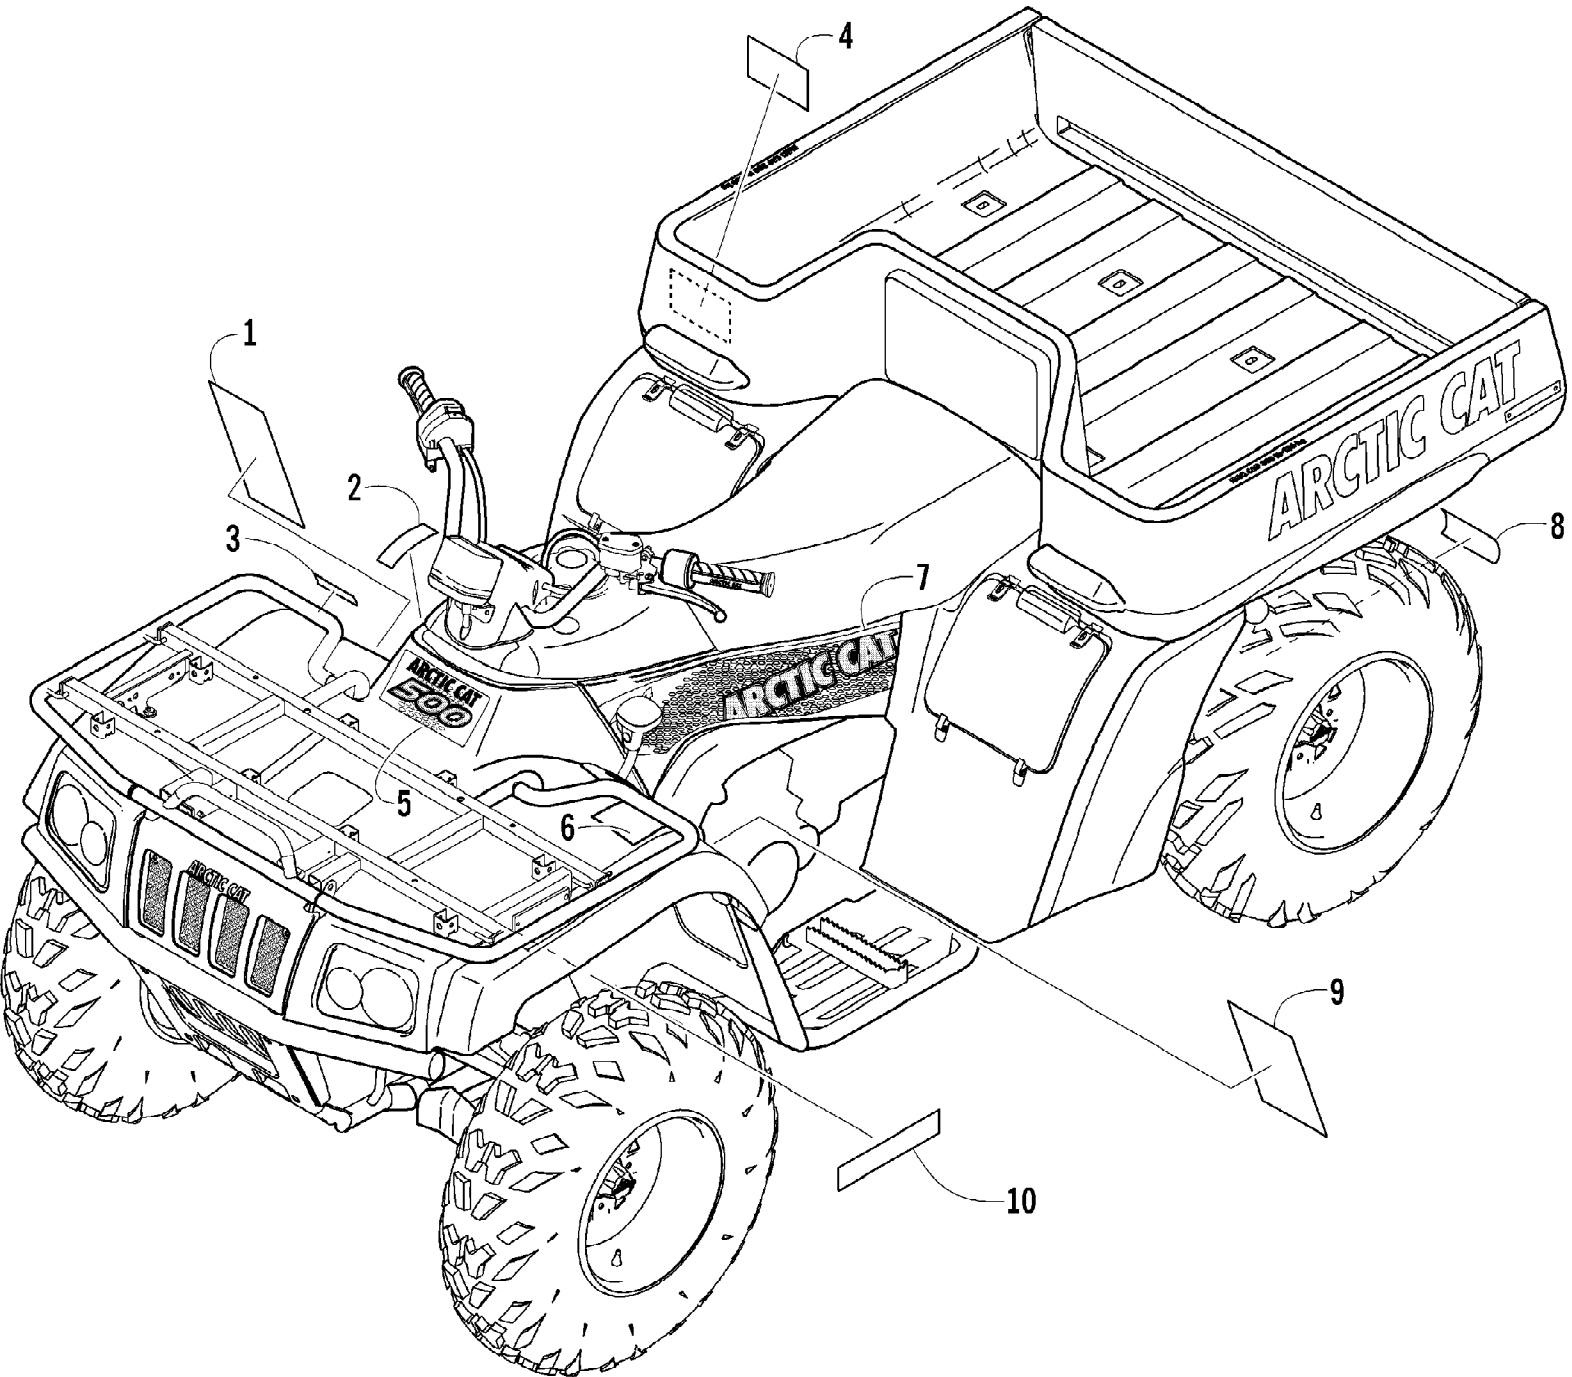

2004 ATV 500 AUTOMATIC TRANSMISSION 4X4 TBX GREEN (A2004BXM4B) (Page 32 of 92)
DECALS

Ref #	Part Number	Qty	S/P/F	Description
1	0411-666	1		Decal, Warning - Reverse/Pre-Ride
2	0411-426	1		Decal, Warning - Clutch Cover
3	0411-576	1		Decal, Warning - Front Rack Load
4	0411-485	1		Decal, Warning - No Passengers
5	0411-623	1		Decal, Front
6	0411-401	1		Decal, Warning - Age
7	0411-634	1		Decal, Side - Right
7	0411-635	1		Decal, Side - Left
8	0411-267	1		Decal, Warning - Towing
9	0411-218	1		Decal, Warning - General
10	0411-643	1		Decal, CA Emissions