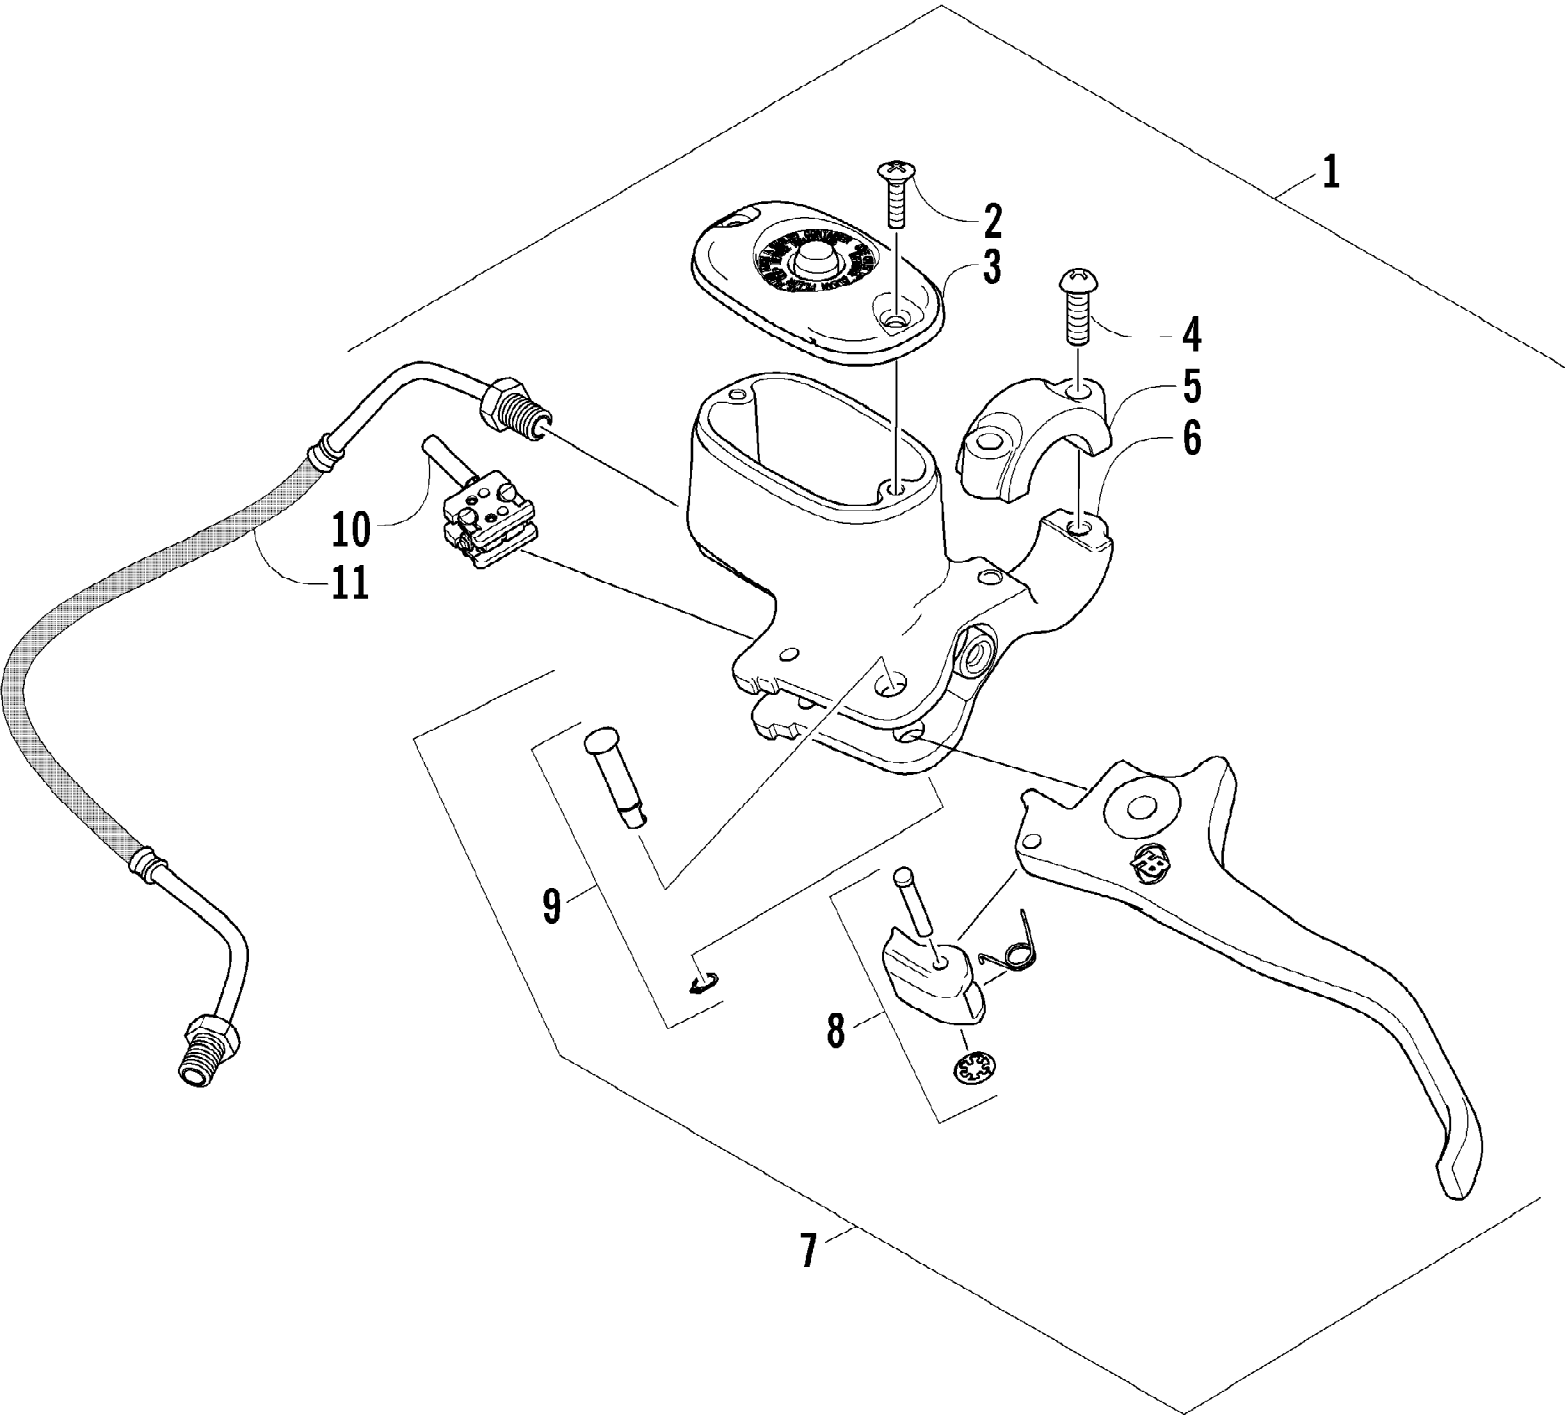

2004 ATV 500 AUTOMATIC TRANSMISSION 4X4 TBX GREEN (A2004BXM4B) (Page 51 of 92)
HYDRAULIC HAND BRAKE ASSEMBLY

Ref #	Part Number	Qty	S/P/F	Description
1	0502-561	1	S	Brake Assembly (inc. 2-10)
2	0502-566	1		Screw, Reservoir Cover - Kit
3	0502-565	1		Cover, Reservoir - Kit
4	0502-568	1		Screw, Master Cylinder Clamp - Kit
5	0502-567	1		Clamp, Master Cylinder - Kit
6	0502-516	1		Master Cylinder Assembly - Kit
7	0502-562	1	S	Lever Assembly - Kit (inc. 8-9)
8	0502-563	1	S	Lock, Brake Lever - Kit
9	0502-580	1		Lever Pin - Kit
10	0502-564	1	/P	Switch, Brake - Kit
11	0402-962	1		Brakeline, Hydraulic