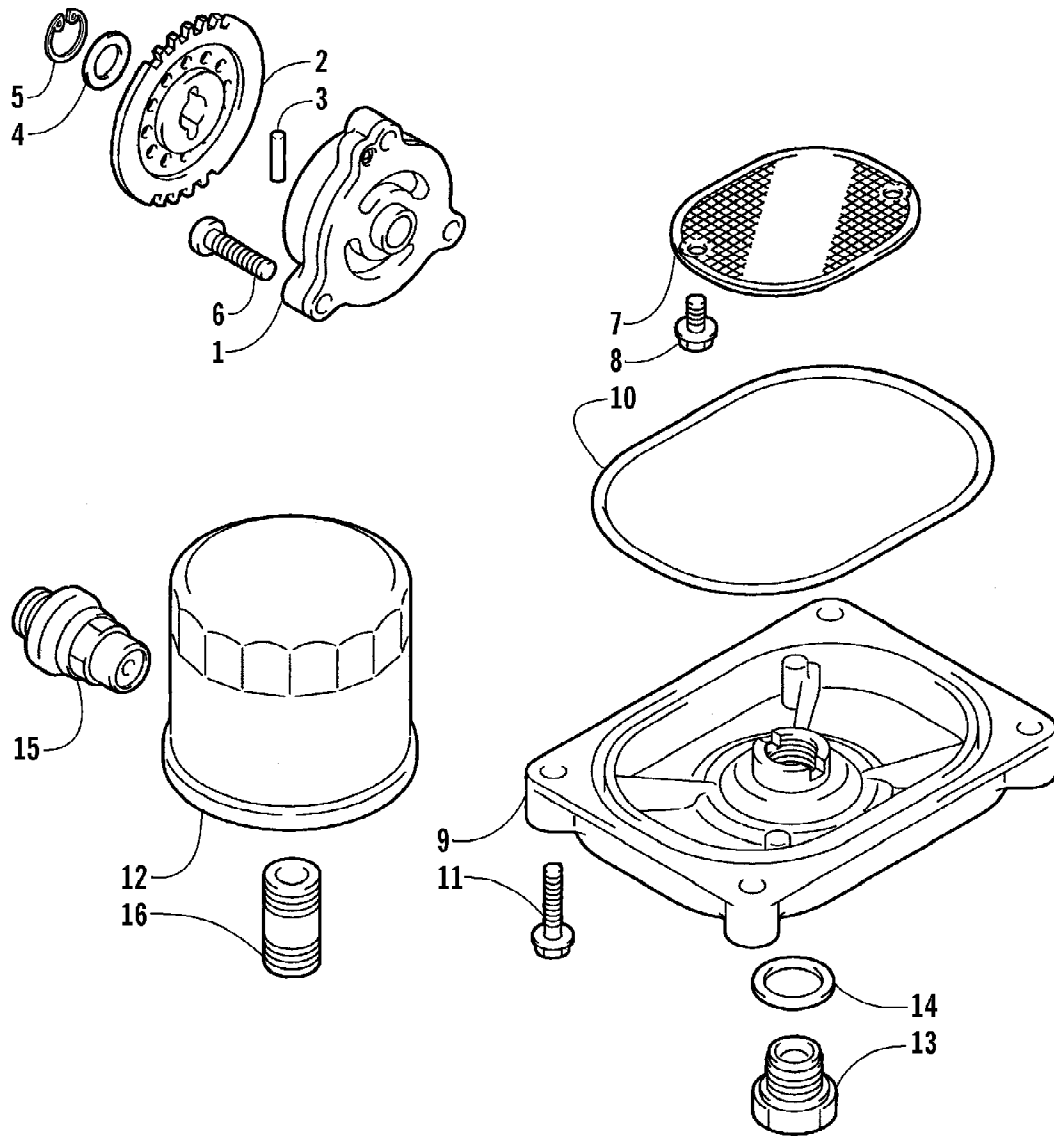

2004 ATV 500 AUTOMATIC TRANSMISSION 4X4 TBX GREEN (A2004BXM4B) (Page 55 of 92)
OIL FILTER/PUMP ASSEMBLY

Ref #	Part Number	Qty	S/P/F	Description
1	3402-727	1	/P	Pump, Oil
2	3402-463	1		Gear, Driven
3	3423-046	1		Pin
4	3423-115	1		Washer
5	3423-184	1	S	Circlip
6	3423-510	3		Screw, Cap
7	3402-156	1		Strainer, Oil
8	0693-389	2	S	Screw, Cap
9	3402-157	1		Cap, Oil Strainer
10	3423-077	1		O-Ring
11	3004-756	4	S	Screw, Cap
12	0436-146	1	S	Filter, Oil
13	3402-036	1	S	Plug, Drain
14	3402-012	1		Gasket, Drain Plug
15	3402-154	1		Valve, Oil Relief - Assembly
16	3402-158	1	S	Union, Oil Filter