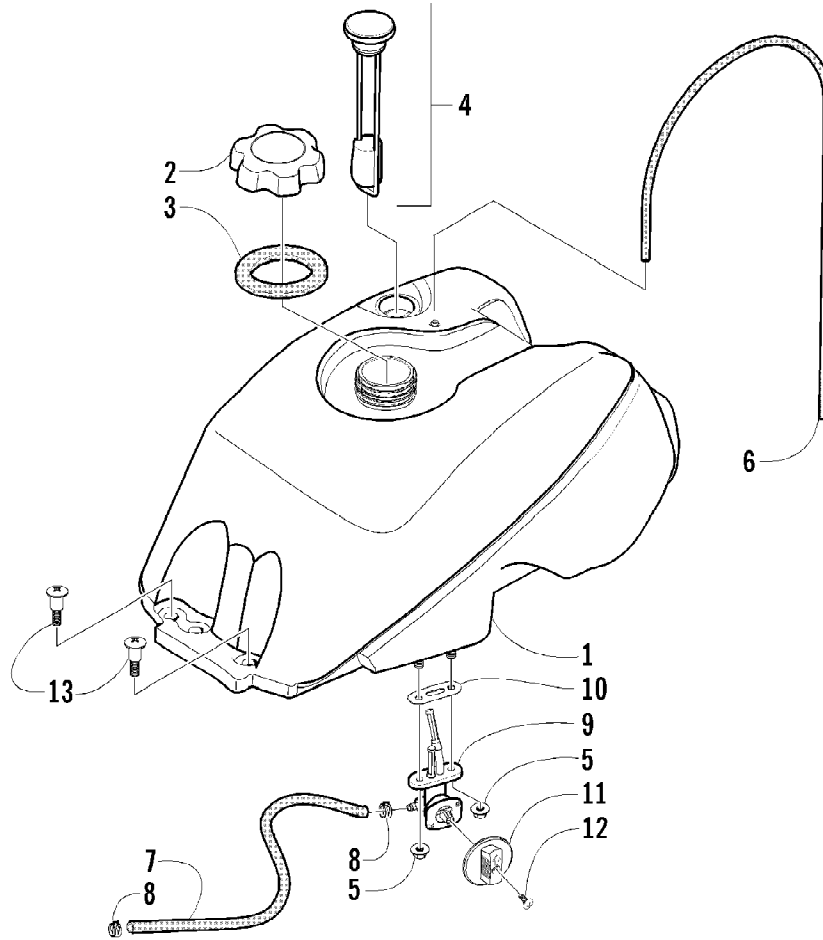

2004 ATV 500 AUTOMATIC TRANSMISSION 4X4 TBX GREEN (A2004BXM4B) (Page 45 of 92)
GAS TANK ASSEMBLY

Ref #	Part Number	Qty	S/P/F	Description
1	0570-066	1	/P	Tank, Gas - Assembly (inc. 2-10)
2	0470-438	1	/P	Cap, Gas Tank (inc. 3)
3	0109-733	1	/P	Gasket, Tank Cap
4	0570-086	1	/P	Gauge, Fuel w/Gasket (Press-Fit)
5	0423-398	2		Nut, Lock
6	0470-416	1	/P	Hose, Vent
7	0610-007	AR	/P	Hose, Gasline - 25 ft
8	0423-152	2		Clamp, Hose
9	0470-445	1	/P	Valve, Fuel Shut-Off (inc. 10)
10	0470-364	1		Gasket, Fuel Shut-Off Valve
11	0470-408	1		Knob, Fuel Shut-Off Valve
12	0423-146	1		Screw, Machine
13	0423-130	2		Screw, Shoulder