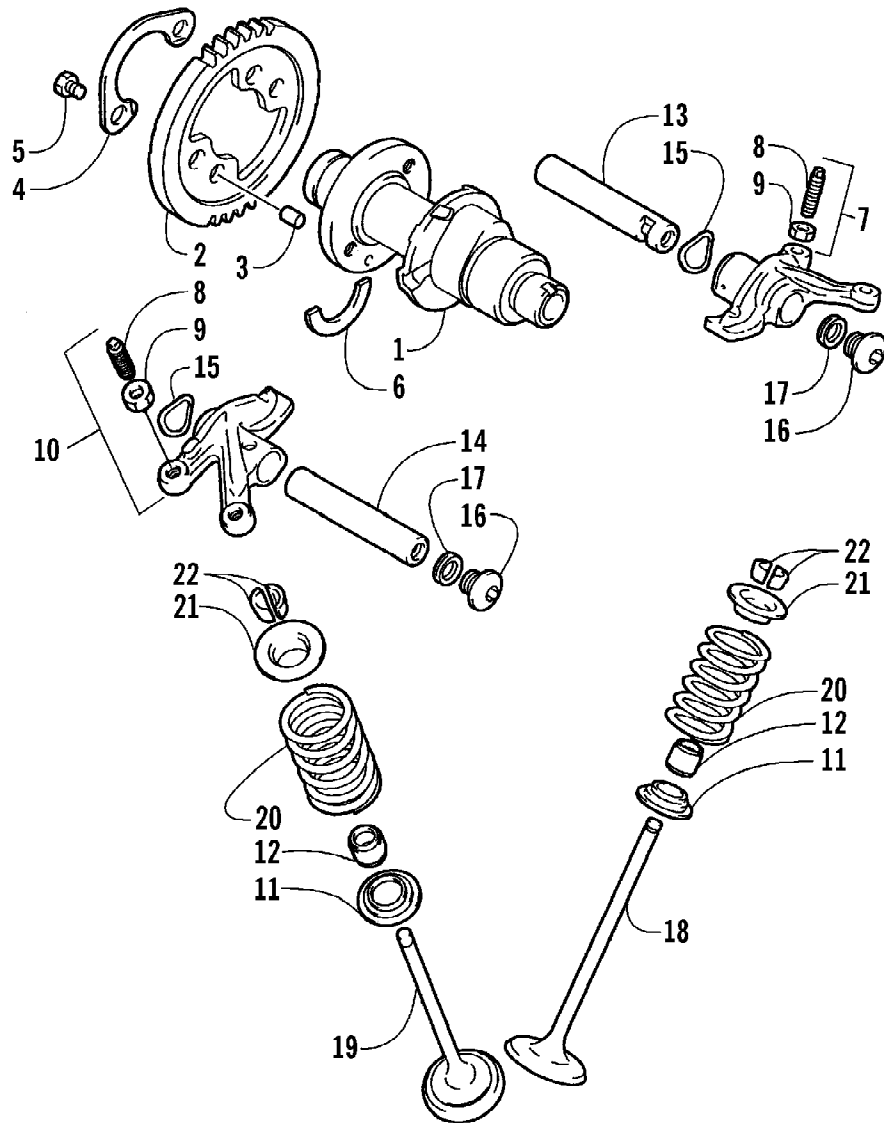

2004 ATV 500 AUTOMATIC TRANSMISSION 4X4 TBX GREEN (A2004BXM4BU) Page 7 of 92
CAMSHAFT/VALVE ASSEMBLY

2004 ATV 500 AUTOMATIC TRANSMISSION 4X4 TBX GREEN (A2004BXM4BU) Page 8 of 92
CAMSHAFT/VALVE ASSEMBLY

Ref #	Part Number	Qty	S/P/F	Description
1	3402-723	1	S	Camshaft
2	3402-352	1		Sprocket
3	3423-047	1		Pin
4	3423-073	1		Washer
5	3423-013	2	S	Bolt
6	3423-071	1	/P	C-Ring
7	3402-805	1	/P	Arm, Valve Rocker - Intake (inc. two No. 8-9)
8	3423-075	4		Screw
9	3423-076	4		Nut
10	3402-139	1		Arm, Valve Rocker - Exhaust (inc. two No. 8-9)
11	3402-148	4		Seat, Spring
12	3402-078	4		Seal, Oil
13	3402-140	1		Shaft, Rocker Arm
14	3402-141	1		Shaft, Rocker Arm
15	3423-031	2		Washer
16	3402-040	2	/P	Plug, Shaft
17	3402-012	2		Gasket
18	3402-725	2	/P	Valve, Intake
19	3402-143	2		Valve, Exhaust
20	3402-726	4		Spring, Valve
21	3423-541	4	/P	Retainer, Spring
22	3402-147	8		Cotter, Valve