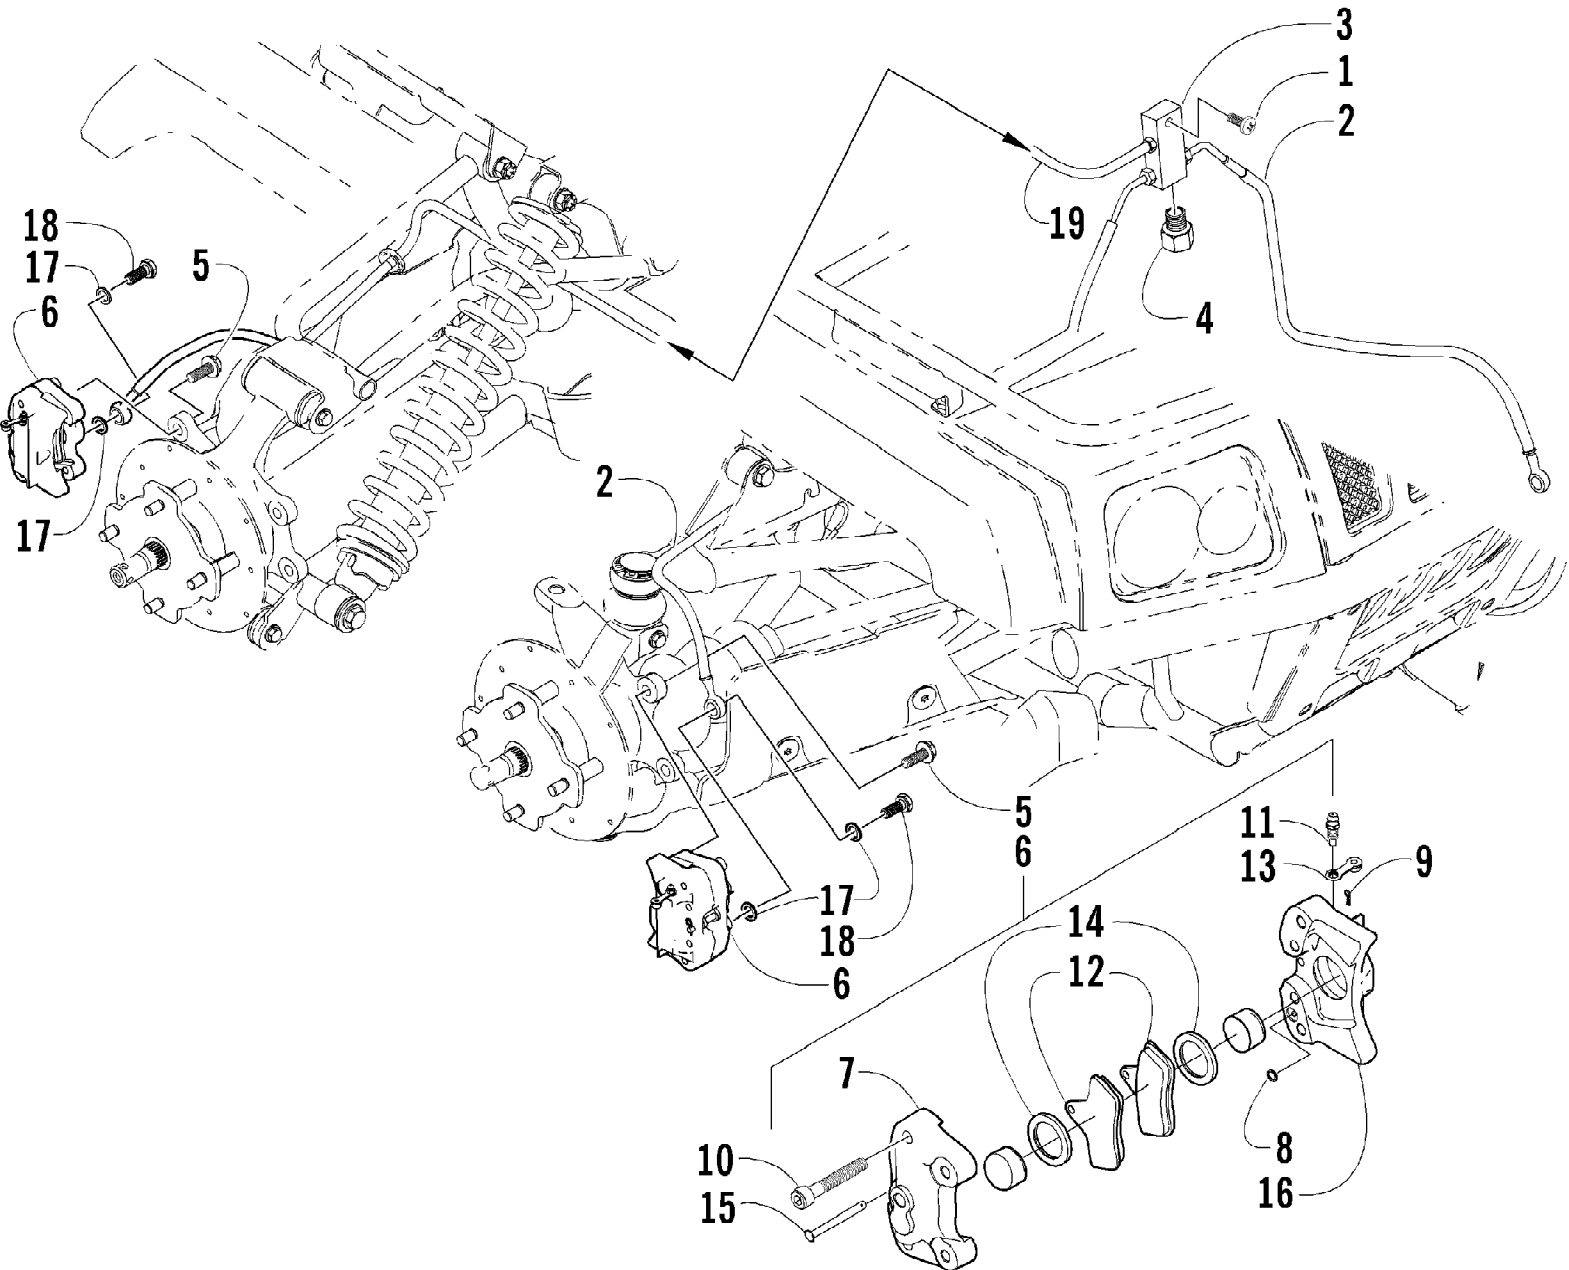

2004 ATV 500 AUTOMATIC TRANSMISSION 4X4 TBX GREEN (A2004BXM4B) 48 of 92
HYDRAULIC BRAKE ASSEMBLY

2004 ATV 500 AUTOMATIC TRANSMISSION 4X4 TBX GREEN (A2004BXM4B) Page 49 of 92
HYDRAULIC BRAKE ASSEMBLY

Ref #	Part Number	Qty	S/P/F	Description
1	8476-625	1		Screw, Cap
2	0402-961	2		Hose, Brake - Front
3	1402-086	1		Block, Junction
4	1402-031	1		Plug
5	8408-825	6		Screw, Cap
6	0502-335	1	S	Caliper, Brake - Right Front (inc. 7-16)
6	0502-336	2	S	Caliper, Brake - Left Front and Right Rear (inc. 7-16)
7	0	3	F	Housing, Caliper
8	0402-490	3		O-Ring
9	0402-496	3	S	Clip, Hairpin
10	0402-492	12		Screw, Cap
11	0402-491	3	S	Valve, Bleed
12	0402-882	6	/P	Pad, Brake
13	0402-493	3		Cap, Bleed Valve
14	0402-980	6		O-Ring, Brake Caliper
15	0402-495	3		Pin, Brake Caliper
16	0	3	F	Housing, Caliper
17	0423-178	6		Washer, Crush
18	0423-413	3		Bolt, Banjo Fitting
19	1402-205	1		Hose, Brake - Rear