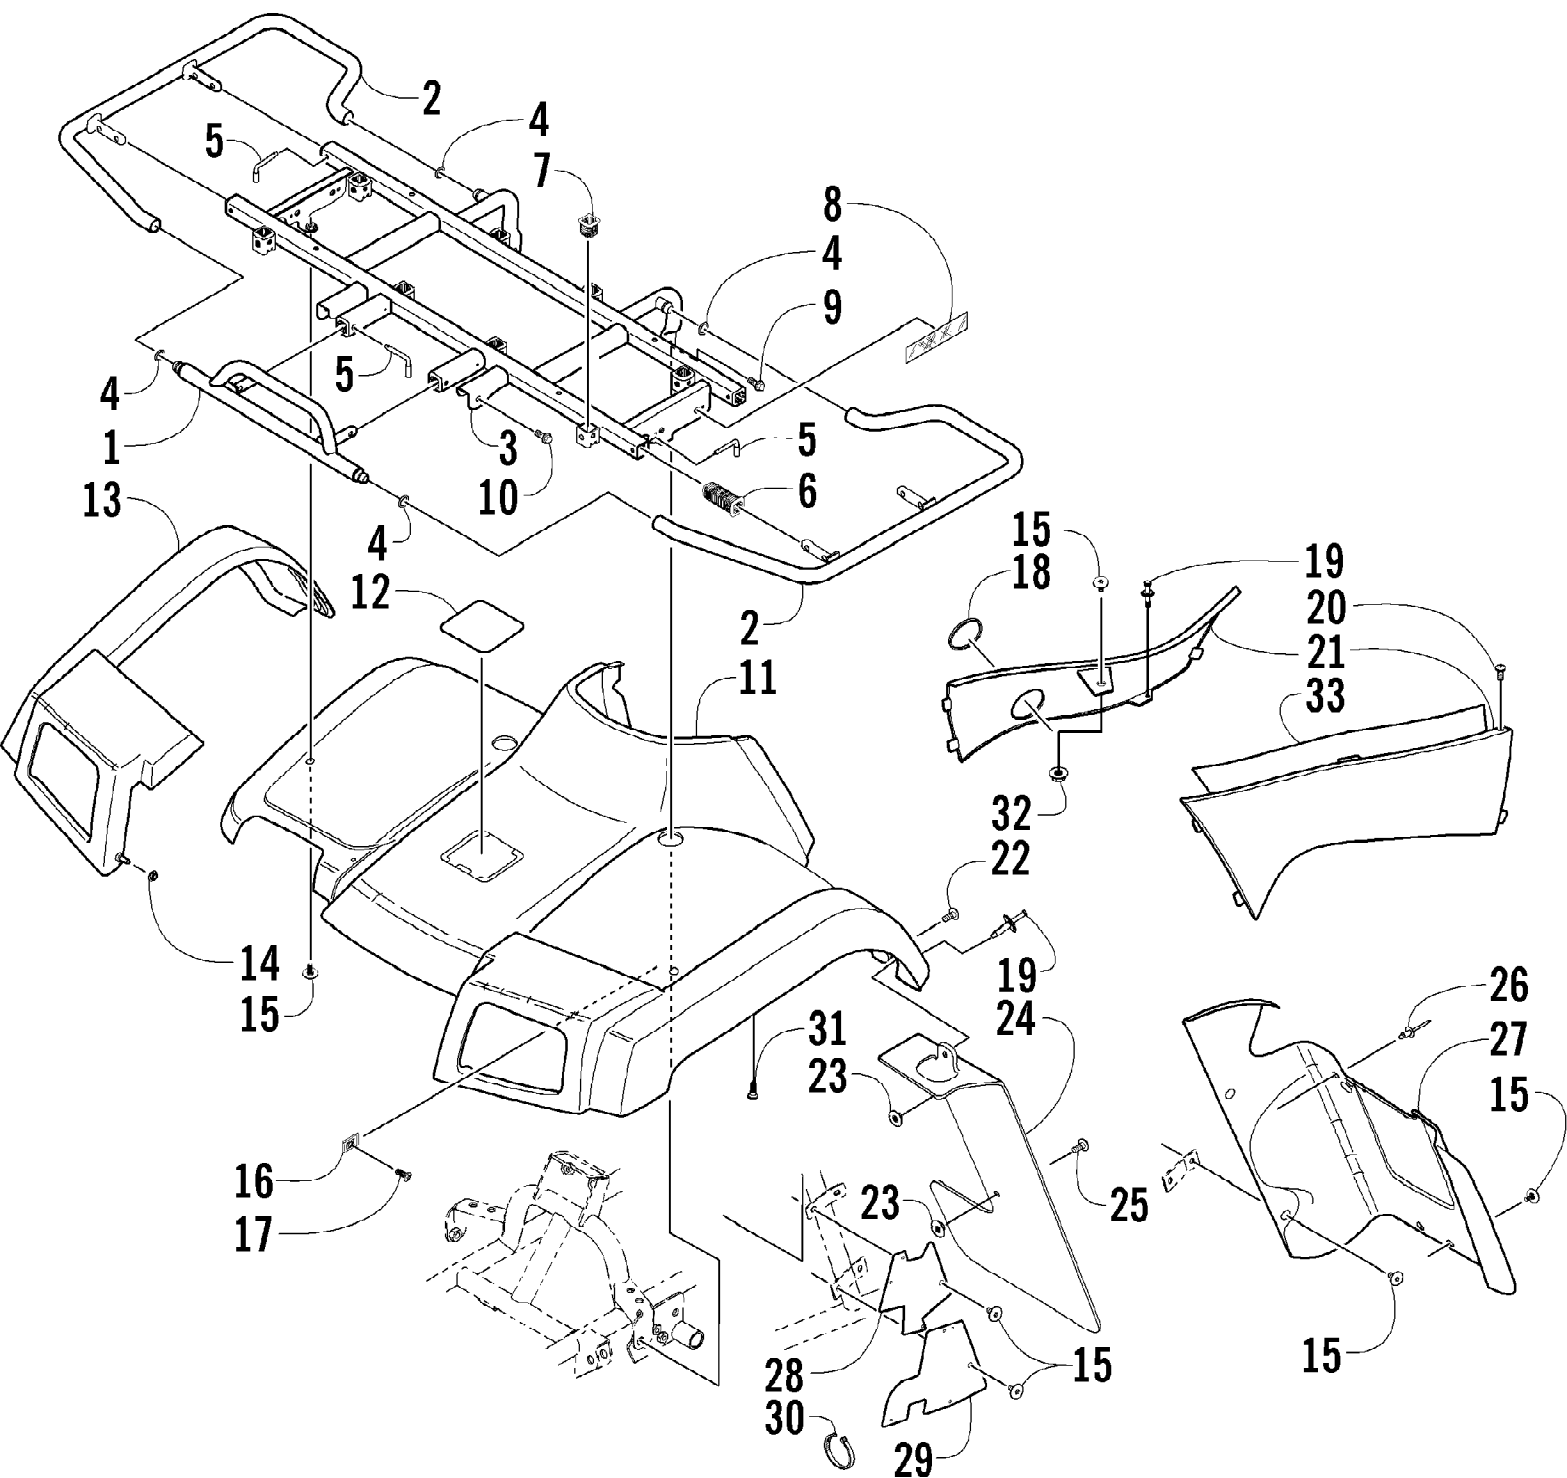

2004 ATV 500 AUTOMATIC TRANSMISSION 4X4 TBX GREEN (A2004BXM4B) (Page 37 of 92)
FRONT BODY PANEL ASSEMBLY

2004 ATV 500 AUTOMATIC TRANSMISSION 4X4 TBX GREEN (A2004BXM4B) Page 38 of 92
FRONT BODY PANEL ASSEMBLY

Ref #	Part Number	Qty	S/P/F	Description
1	0541-133	1		Center, Rack - Front
2	0541-134	2		Side, Rack - Front
3	0541-135	1		Frame, Rack - Front
4	0623-903	4		O-Ring
5	0541-189	6	S	Pin
6	0441-556	6		Bushing, Rack
7	0441-592	8	/P	Bushing, Rack
8	0411-646	2		Decal, Reflector - Amber
9	0423-360	2		Screw, Cap
10	8408-816	2		Screw, Cap
11	0506-584	1		Panel, Fender - Front (inc. 12)
12	1406-141	1	/P	Cover, Access
13	1506-158	1		Flare - Front - Right
13	1506-159	1		Flare - Front - Left
14	0423-357	2		Nut, Stamped
15	0423-101	AR		Screw, Body
16	0423-031	2		Nut, Speed
17	8477-616	2		Screw, Machine
18	0470-404	1		Grommet, Fuel Shut-Off Valve
19	0623-362	4		Rivet, Reinstallable
20	0623-309	2		Screw, Self-Tapping
21	0506-549	1		Panel, Side - Right
21	0506-673	1		Panel, Side - Left
22	0423-356	2		Screw, Shoulder
23	0423-077	6	/P	T-Nut w/Teeth
24	1506-194	2		Extension, Flare - Front
25	0423-361	4		Screw, Machine
26	0423-046	4		Rivet, Plastic
27	1506-199	1	S	Panel, Kick - Right
27	1506-200	1		Panel, Kick - Left
28	1406-063	1		Panel, Fender - Inner Right
28	1406-064	1		Panel, Fender - Inner Left
29	1406-006	1		Panel, Fender - Inner
30	0123-788	AR	/P	Cable Tie - 7.5 in.
31	0423-342	6	/P	Screw, Self-Tapping
32	8424-602	2	/P	Nut, Flange
33	0412-142	1		Shield, Heat