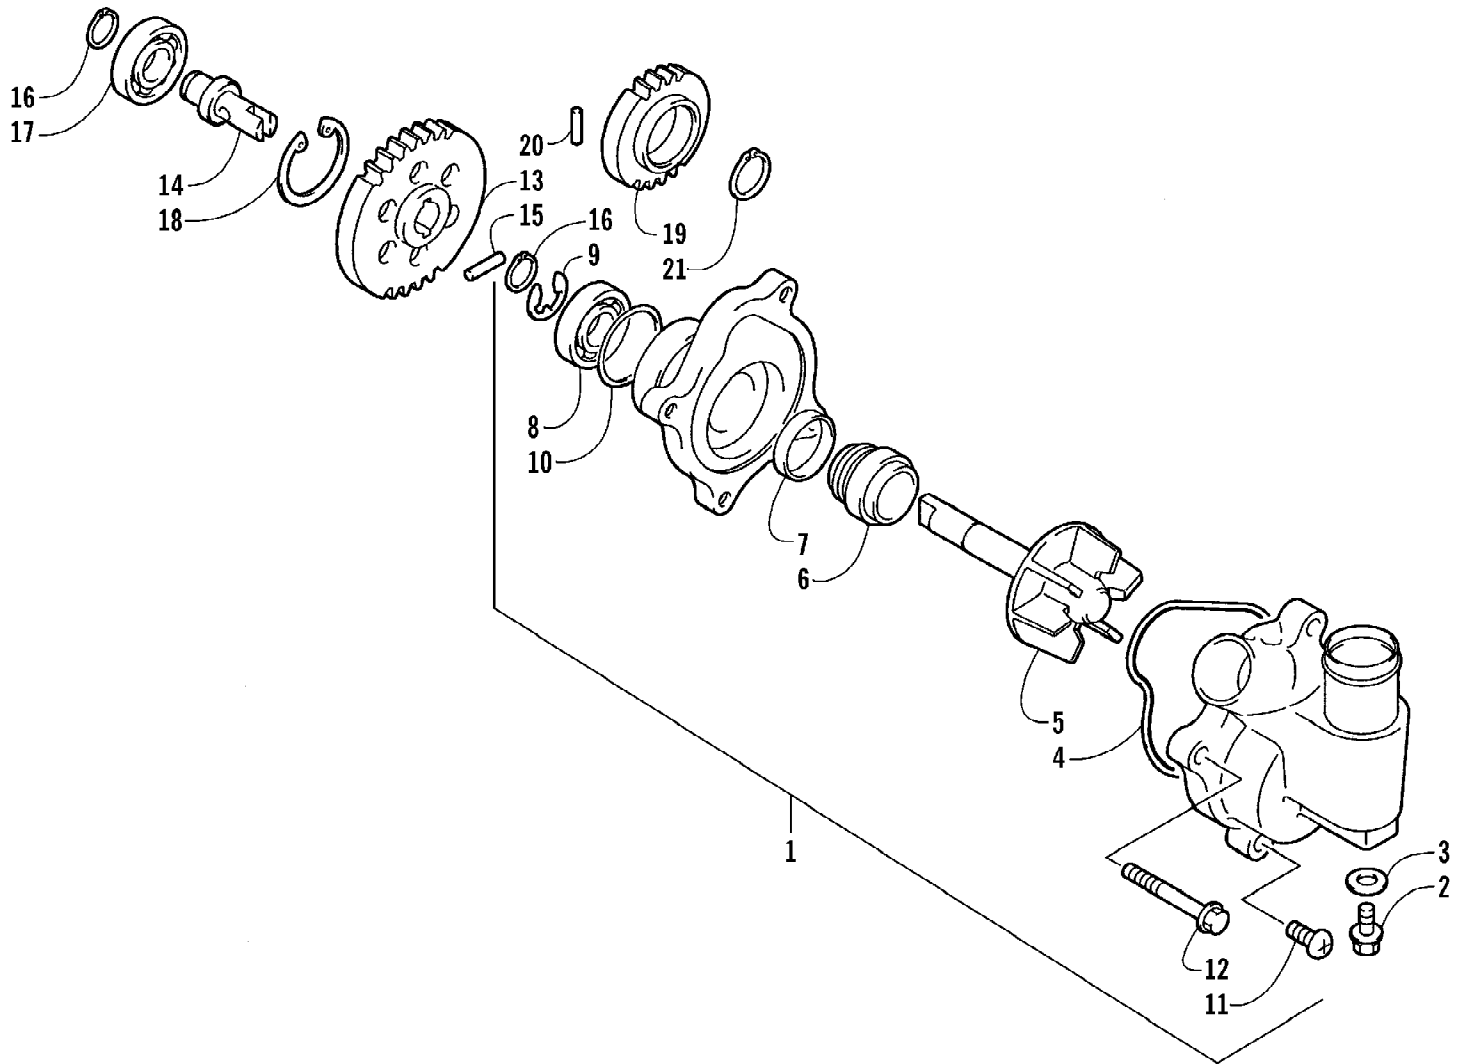

2004 ATV 500 AUTOMATIC TRANSMISSION 4X4 TBX GREEN (A2004BXM4B) (Page 88 of 92)
WATER PUMP ASSEMBLY

Ref #	Part Number	Qty	S/P/F	Description
1	3402-464	1	/P	Pump, Water - Assembly (inc. 2-11)
2	3423-343	1		Screw, Cap
3	3003-188	1	S/P	Gasket
4	3423-402	1		O-Ring
5	3413-014	1		Impeller/Shaft
6	3005-909	1	/P	Seal, Mechanical
7	3402-465	1		Seal, Oil
8	3003-615	1	/P	Bearing
9	3423-403	1	S	E-Ring
10	3423-404	1		O-Ring
11	3003-484	2	S/P	Screw
12	3423-308	2	S	Screw, Cap
13	3402-026	1		Gear, Driven
14	3402-466	1		Shaft, Driven Gear
15	3423-046	1		Pin, Driven Gear
16	3423-184	2	S	Circlip, Driven Gear
17	3402-467	1		Bearing, Shaft
18	3423-405	1		Circlip, Shaft Bearing
19	3402-390	1		Gear, Water Pump Drive
20	3423-110	1		Pin, Drive Gear
21	3423-189	1	S	Circlip, Drive Gear