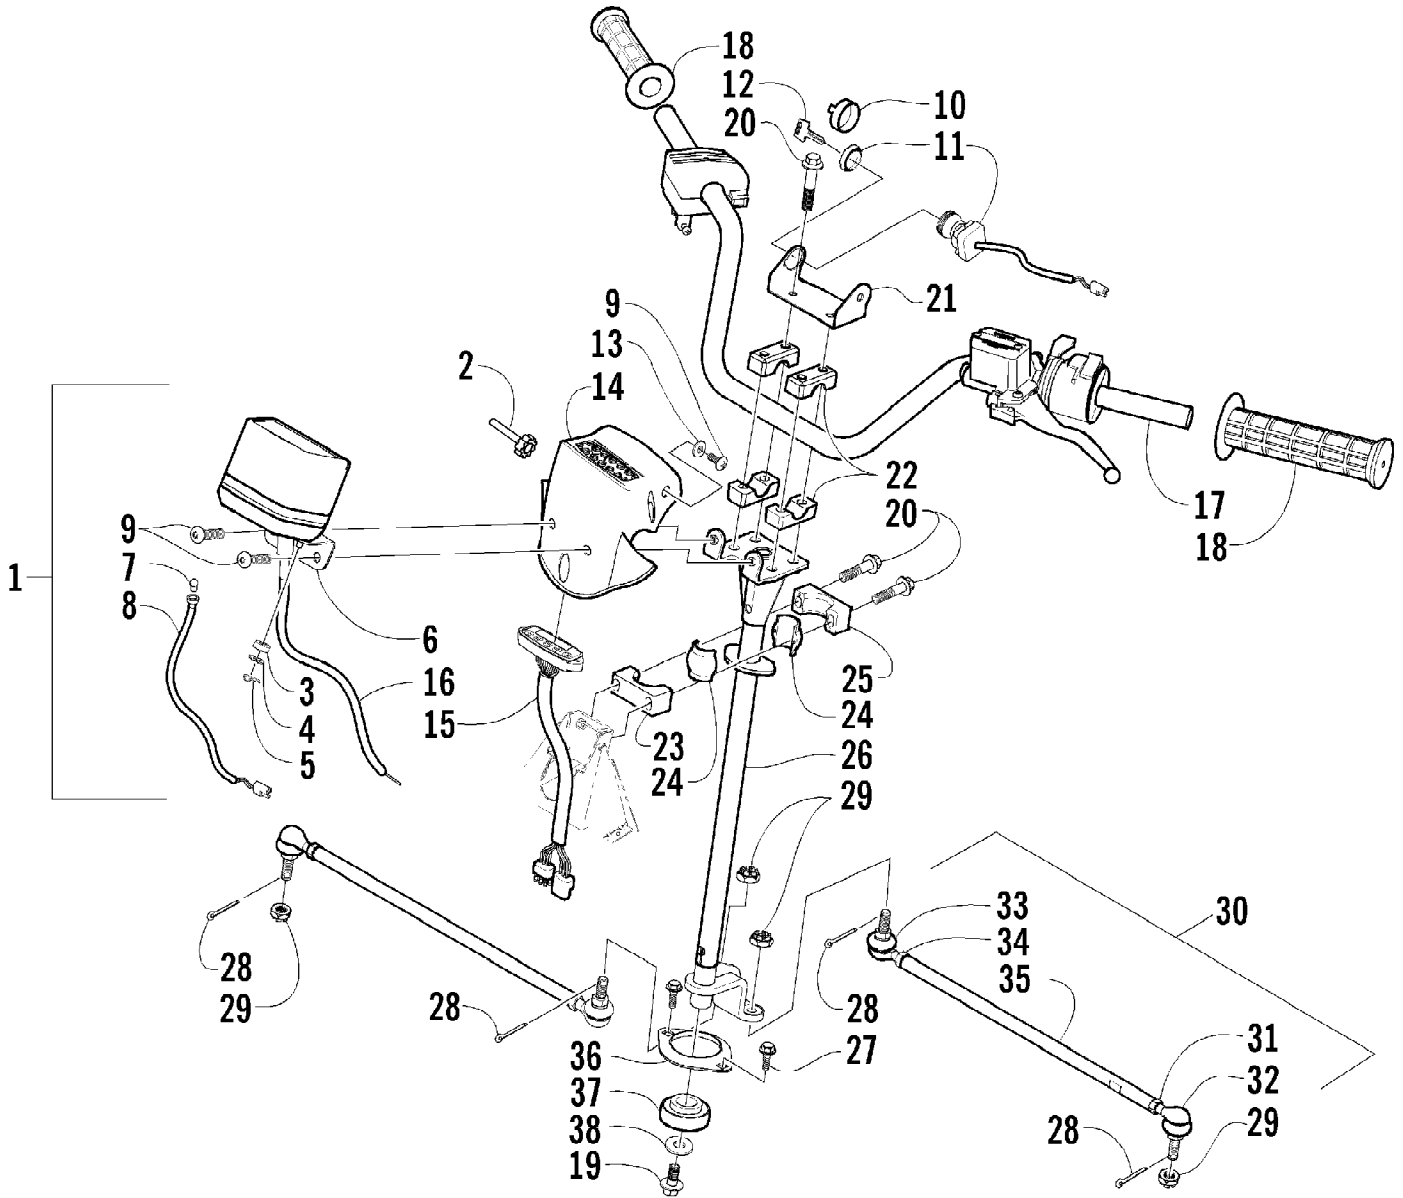

2004 ATV 500 AUTOMATIC TRANSMISSION 4X4 TBX GREEN (A2004BXM4B) (Page 77 of 92)
STEERING ASSEMBLY

2004 ATV 500 AUTOMATIC TRANSMISSION 4X4 TBX GREEN (A2004BXM4B) Page 78 of 92
STEERING ASSEMBLY

Ref #	Part Number	Qty	S/P/F	Description
1	0420-031	1	/P	Speedometer (inc. 2-8)
2	0420-027	1		Knob, Speedometer Trip
3	0420-016	2		Mount, Rubber
4	0420-017	2		Washer
5	0420-015	2		Pin, Retainer
6	0420-018	1		Bracket, Speedometer
7	0620-149	1	/P	Bulb, Speedometer
8	0420-014	1		Harness, Speedometer
9	8477-616	3		Screw, Machine
10	0409-013	1		Cover, Key
11	3430-040	1		Switch, Ignition - Assembly (inc. 12)
12	3409-007	1	/P	Key, Ignition - Blank (C Series)
12	3409-011	1		Key, Ignition - Blank (D Series)
12	3409-012	1		Key, Ignition - Blank (E Series)
12	3409-013	1		Key, Ignition - Blank (F Series)
13	0423-052	1		Collar, Body
14	0405-063	1		Instrument Pod
15	0420-035	1	/P	Panel, LED
16	0487-026	1		Cable, Speedometer
17	0505-410	1		Tube, Handlebar
18	0405-106	2		Grip, Handlebar
19	8409-020	1	/P	Screw, Cap
20	8408-860	6		Screw, Cap
21	0506-348	1	/P	Bracket, Key Switch
22	0405-035	4		Cap, Steering Adjuster
23	0605-171	1		Housing, Bearing - Lower
24	0405-020	2		Bearing, Steering Post
25	0605-147	1	S	Housing, Bearing - Upper
26	0505-431	1	/P	Post, Steering
27	8408-816	2		Screw, Cap
28	0623-175	4		Pin, Cotter
29	0423-157	4		Nut, Lock
30	0505-408	2	S	Tie Rod - Assembly (inc. 31-35)
31	8420-002	2	/P	Nut - Right
32	0405-082	2	S	Ball Joint, Tie Rod - Right
33	0405-083	2	S	Ball Joint, Tie Rod - Left
34	0423-013	2		Nut - Left
35	0405-107	2	S	Tie Rod
36	0602-233	1		Flange, Bearing
37	0405-052	1		Bearing w/Inverted Oil Seal
38	0423-073	1		Washer