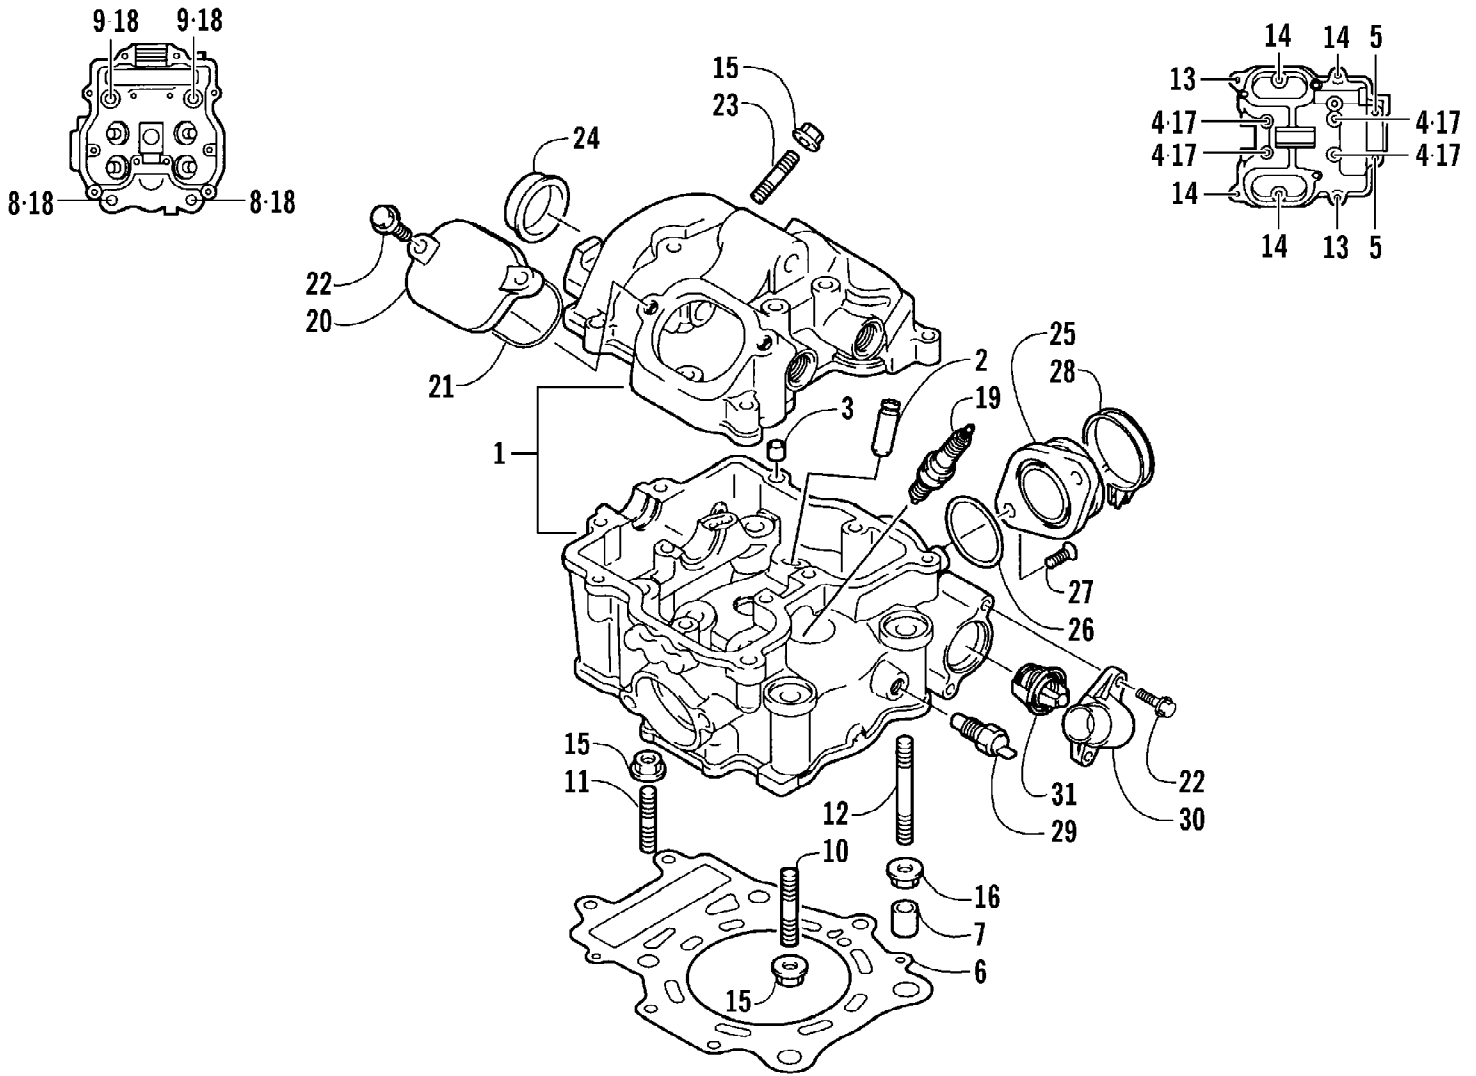

2004 ATV 500 AUTOMATIC TRANSMISSION 4X4 TBX GREEN (A2004BXM4B) Page 29 of 92
CYLINDER HEAD ASSEMBLY

2004 ATV 500 AUTOMATIC TRANSMISSION 4X4 TBX GREEN (A2004BXM4BE) Page 30 of 92
CYLINDER HEAD ASSEMBLY

Ref #	Part Number	Qty	S/P/F	Description
1	3402-098	1		Head, Cylinder - Assembly (inc. 2-5)
2	3402-099	4		Guide, Valve
3	3423-043	2	/P	Pin, Dowel
4	3423-006	4		Screw, Cap
5	3008-376	2	S	Screw, Cap
6	3402-362	1		Gasket, Cylinder Head
7	3423-088	2		Pin, Dowel
8	3423-015	2		Screw, Cap
9	3423-016	2		Screw, Cap
10	3423-089	2	S	Bolt, Stud
11	3423-087	2	S	Bolt, Stud
12	3423-203	1	S/P	Bolt, Stud
13	3423-007	2	S	Screw, Cap
14	3004-376	4	S/P	Screw, Cap
15	3004-488	5	S/P	Nut
16	3004-326	1	S/P	Nut
17	3003-290	4	/P	Gasket
18	3402-010	4		Gasket, Head Nut
19	0217-632	1		Spark Plug (NGK CR6E)
20	3402-100	2		Cap, Inspection
21	3402-101	2		O-Ring
22	3004-341	5	S/P	Screw, Cap
23	3423-383	1		Bolt, Stud
24	3402-035	1		Plug, Cylinder Head
25	3402-706	1		Pipe, Intake - Assembly (inc. 26)
26	3423-353	1	/P	O-Ring
27	3423-347	2		Screw, Cap
28	0423-317	1	/P	Clamp
29	3530-038	1	S	Switch, Water Temperature - Assembly
30	3413-004	1		Cover, Thermostat
31	3413-012	1		Thermostat
	3402-048	1	F	Plug, Frost