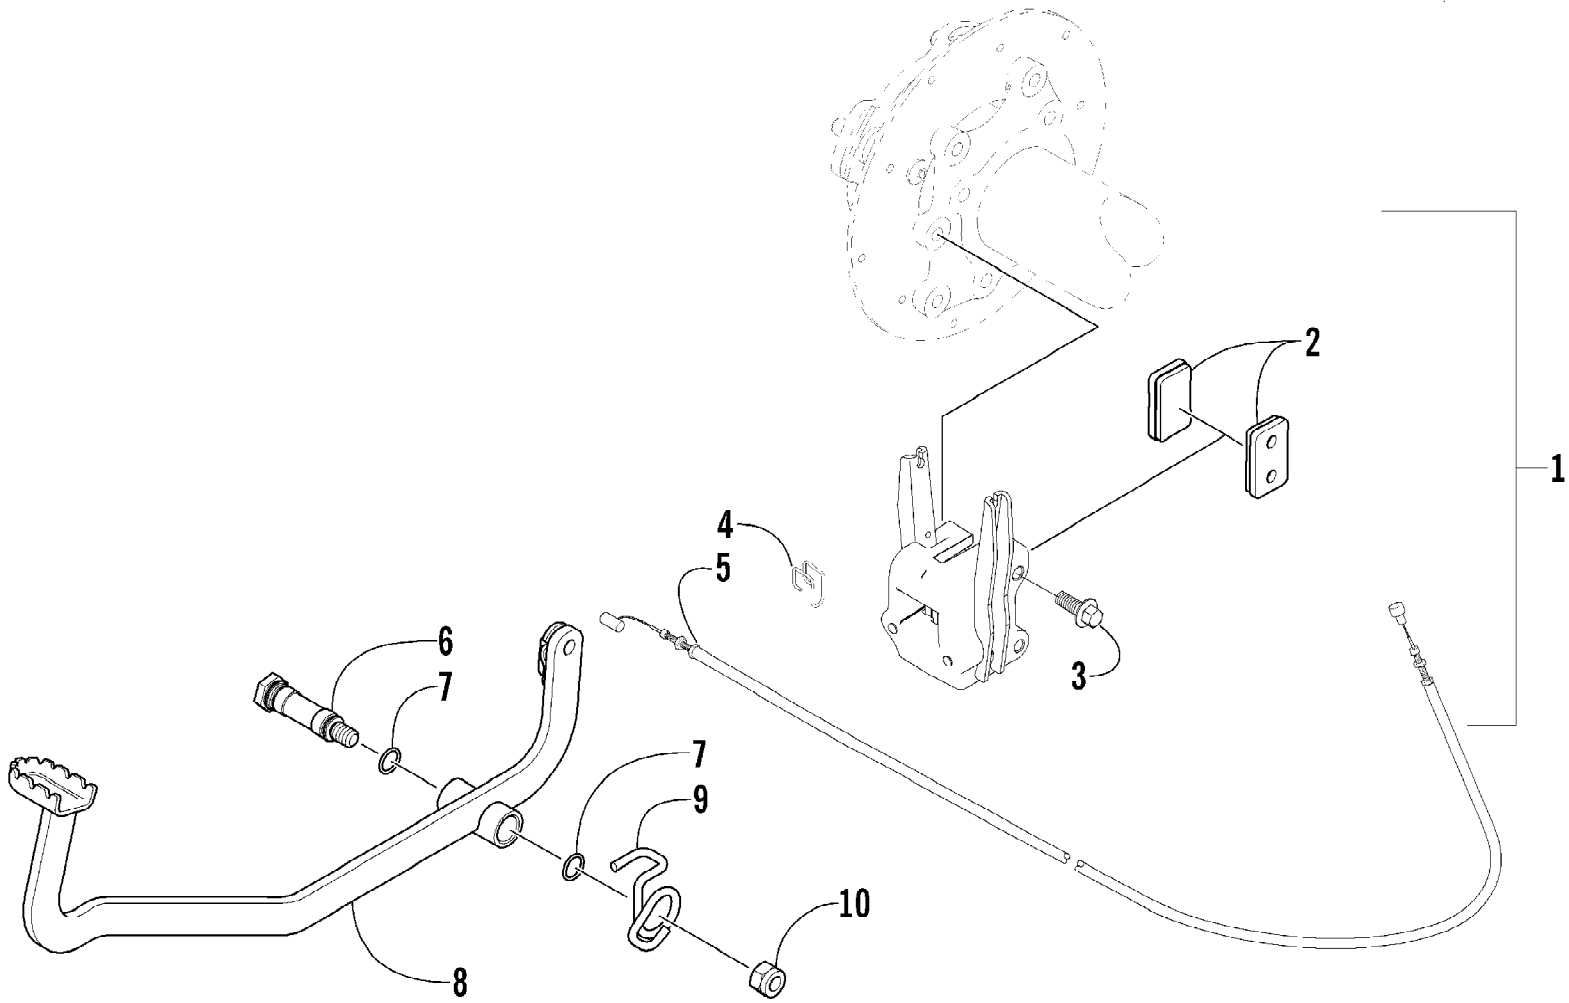

2004 ATV 500 AUTOMATIC TRANSMISSION 4X4 TBX GREEN (A2004BXM4BUS) Page 4 of 92
AUXILIARY BRAKE ASSEMBLY

Ref #	Part Number	Qty	S/P/F	Description
1	0502-372	1	/P	Auxiliary Brake Assembly (inc. 2)
2	0402-958	2	/P	Pad, Brake
3	8408-825	2		Screw, Cap
4	0402-379	1		Wire Form, Cable
5	0487-029	1		Cable, Brake - Rear
6	0402-872	1		Axle, Brake Lever
7	0423-096	2		O-Ring
8	0502-236	1		Lever, Brake
9	0502-395	1	/P	Spring, Brake Lever
10	8422-002	1		Nut