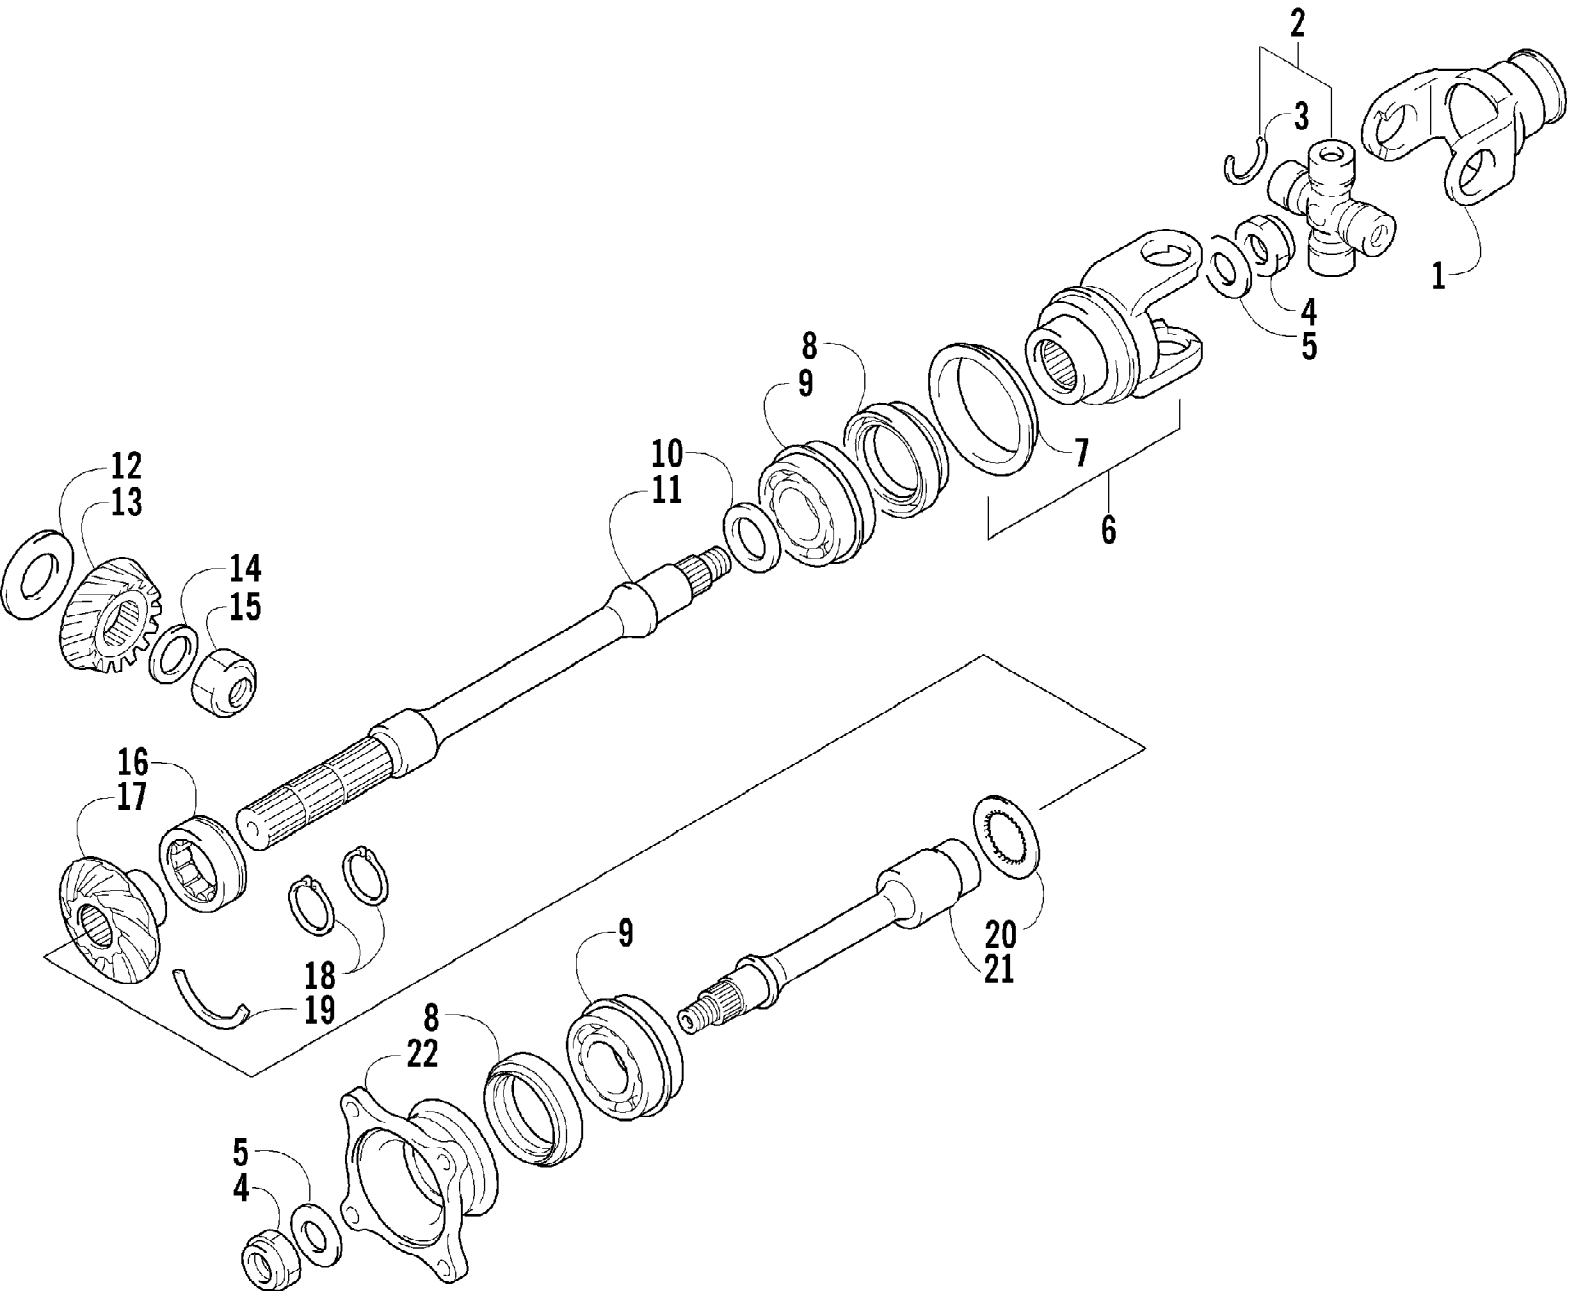

2004 ATV 500 AUTOMATIC TRANSMISSION 4X4 TBX GREEN (A2004BXM4B) Page 69 of 92
SECONDARY DRIVE ASSEMBLY

2004 ATV 500 AUTOMATIC TRANSMISSION 4X4 TBX GREEN (A2004BXM4B) Page 70 of 92
SECONDARY DRIVE ASSEMBLY

Ref #	Part Number	Qty	S/P/F	Description
1	3402-744	1	S	Yoke, Propeller Shaft Joint
2	3402-562	1		Joint, Universal - Set (inc. 4)
3	3423-479	4		Circlip
4	3423-025	2		Nut, Rear Output Joint
5	3423-028	2		Washer, Rear Output Flange
6	3402-742	1		Yoke, Drive Output - Front (inc. 8)
7	3402-743	1		Plate, Output Yoke
8	3402-072	2		Seal, Oil - Driven Shaft
9	3402-067	2	S	Bearing, Driven Shaft
10	3402-017	AR		Shim, 25 x 34 x 0.60 mm
10	3402-018	AR		Shim, 25 x 34 x 0.65 mm
10	3402-019	AR		Shim, 25 x 34 x 0.70 mm
10	3402-020	AR		Shim, 25 x 34 x 0.75 mm
10	3402-021	AR	S	Shim, 25 x 34 x 0.80 mm
10	3402-022	AR		Shim, 25 x 34 x 0.85 mm
10	3402-023	AR		Shim, 25 x 34 x 0.90 mm
10	3402-024	AR		Shim, 25 x 34 x 0.95 mm
10	3402-025	AR	S	Shim, 25 x 34 x 1.00 mm
10	3402-028	AR		Shim, 25 x 34 x 1.05 mm
10	3402-029	AR		Shim, 25 x 34 x 1.10 mm
10	3402-030	AR		Shim, 25 x 34 x 1.15 mm
10	3402-031	AR		Shim, 25 x 34 x 1.20 mm
11	3402-740	1		Shaft, Secondary Driven - Front
12	3446-035	1		Shim, Secondary Drive Gear - Set
13	3402-738	1		Gear, Secondary Drive
14	3005-372	1		Washer
15	3423-023	1		Nut
16	3402-515	1	/P	Bearing, Driven Gear
17	3402-739	1		Gear, Secondary Driven
18	3423-340	2	S	Circlip, Secondary Driven Gear
19	3423-072	1		Ring, Driven Bearing
20	3423-415	1		Washer, Driven Shaft
21	3402-513	1		Shaft, Secondary Driven - Rear
22	3402-514	1	/P	Flange, Output Joint - Rear