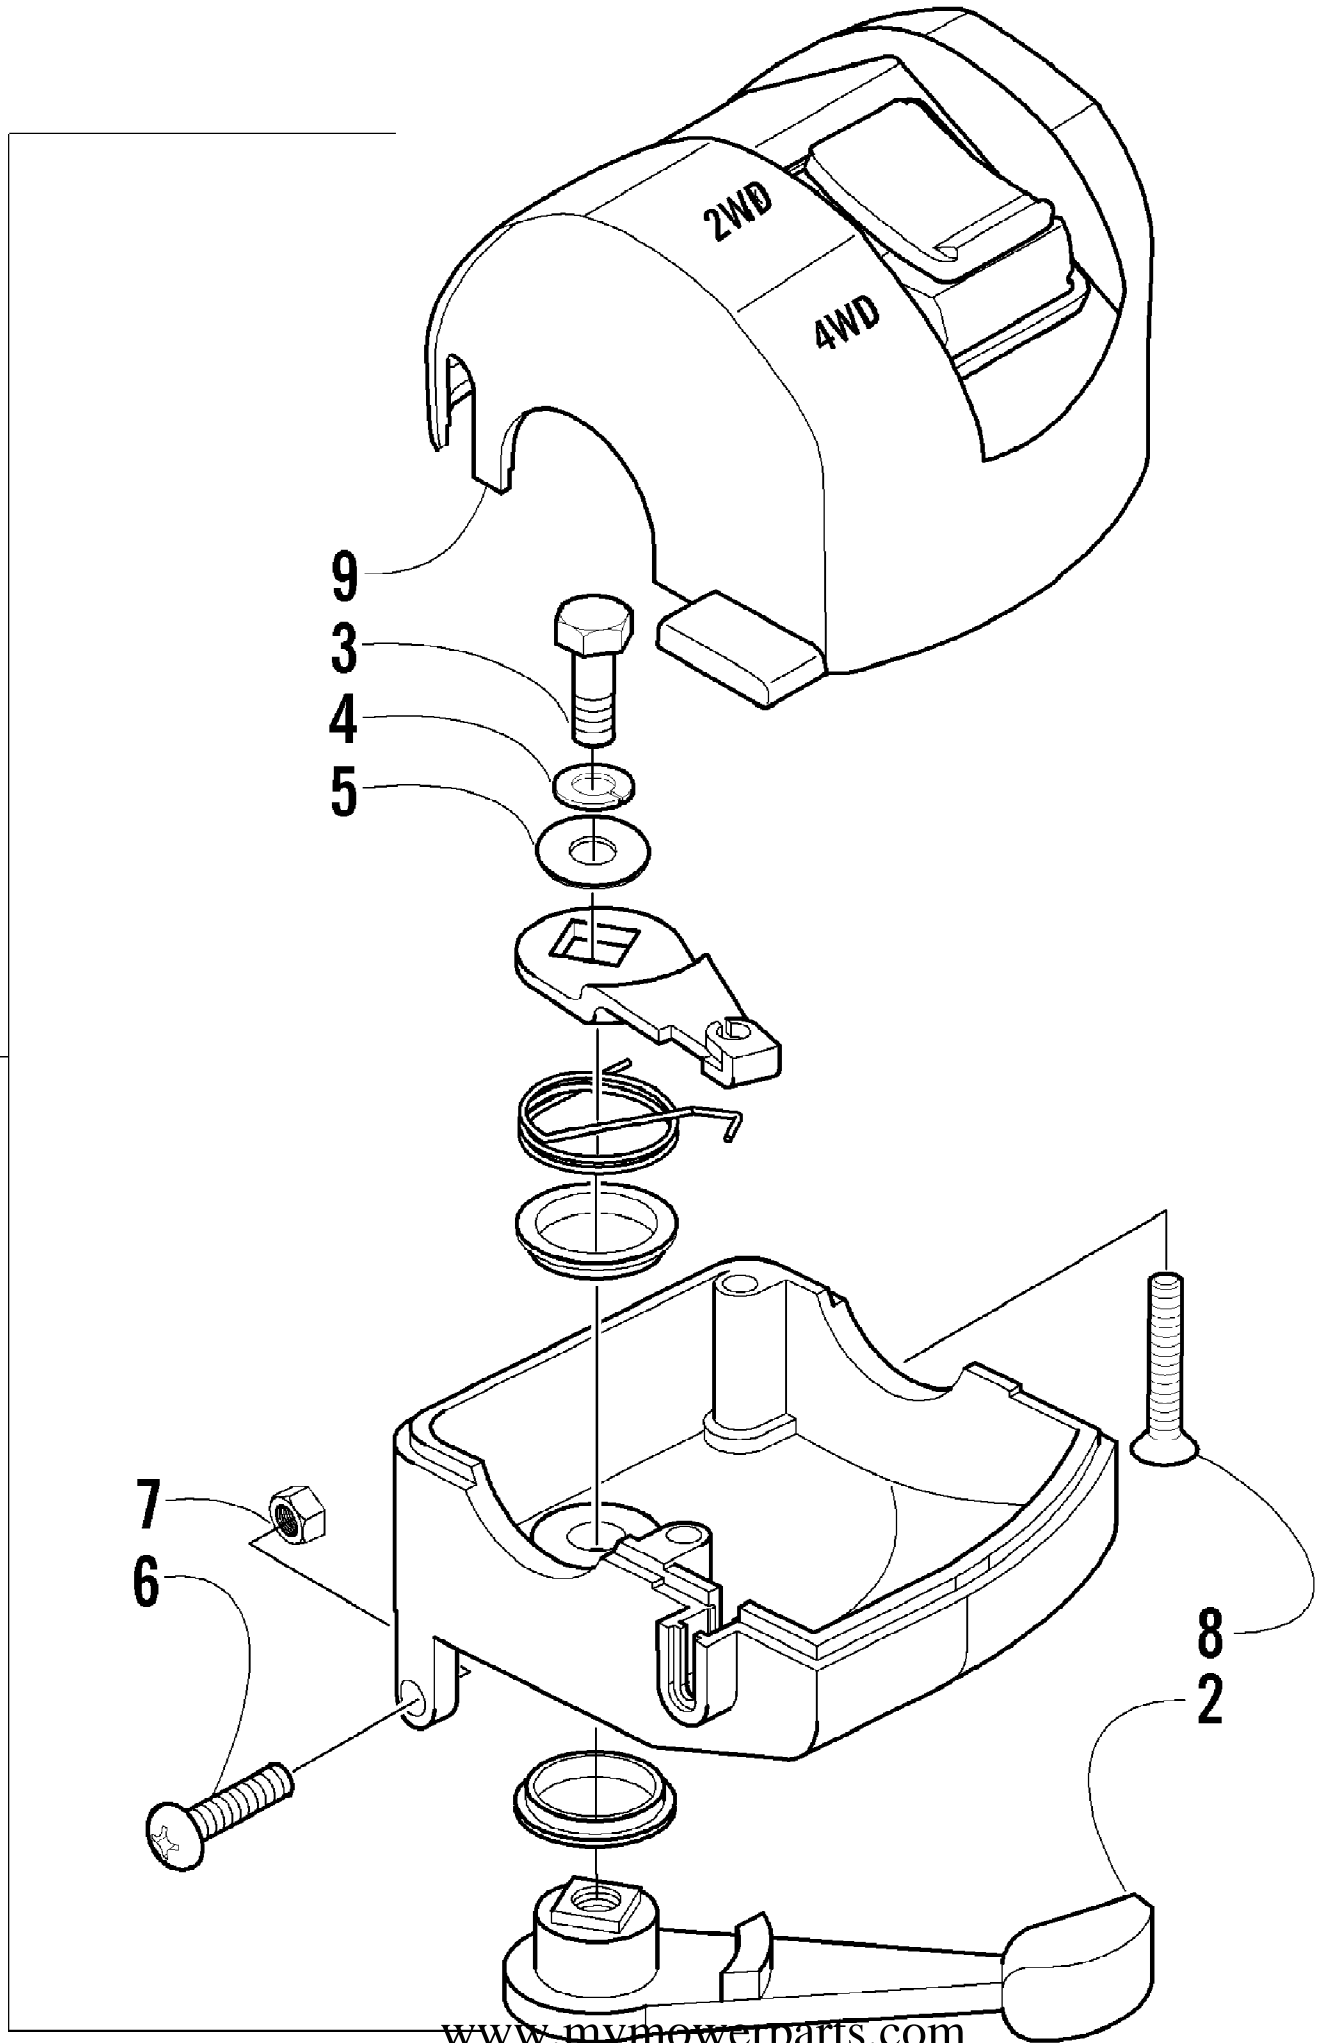

2004 ATV 500 AUTOMATIC TRANSMISSION 4X4 TBX GREEN (A2004BXM4B) Page 84 of 92
THROTTLE CASE ASSEMBLY

Ref #	Part Number	Qty	S/P/F	Description
1	0509-012	1		Case, Throttle - Assembly (inc. 2-9)
2	3409-001	1		Lever
3	3004-533	1	S/P	Screw, Cap
4	3004-447	1	/P	Washer, Lock
5	3003-030	1	/P	Washer
6	3423-014	1		Screw
7	3423-327	1		Nut
8	3423-199	2		Screw
9	0409-048	1		Cover, Throttle w/Switch