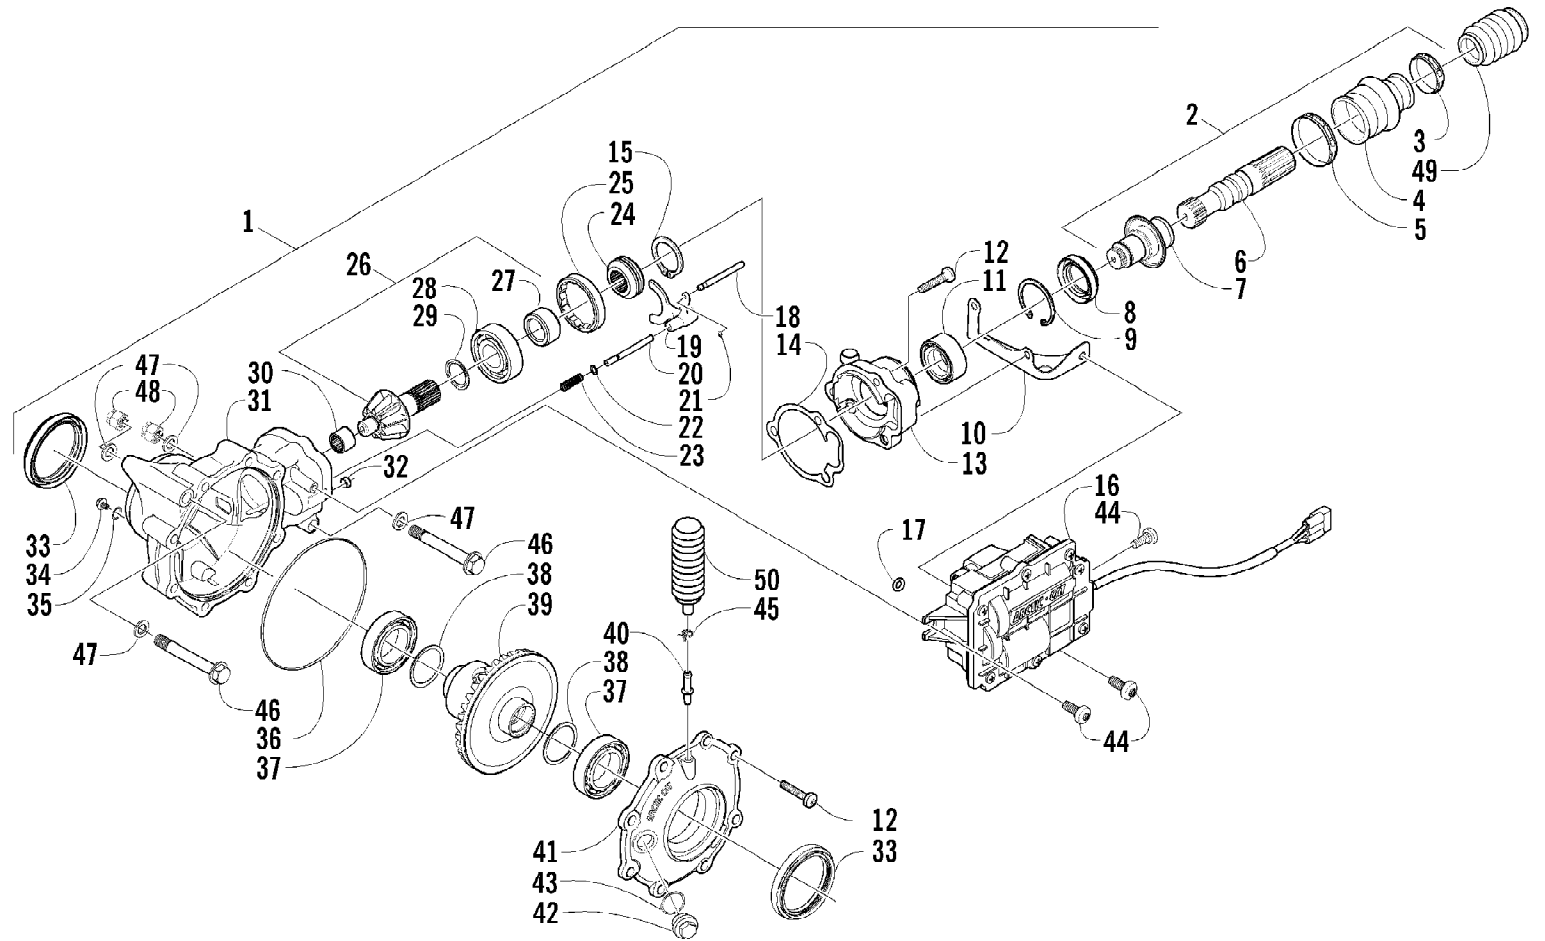

2004 ATV 500 AUTOMATIC TRANSMISSION 4X4 TBX GREEN (A2004BXM4B) (Page 39 of 92)
FRONT DRIVE GEARCASE ASSEMBLY

2004 ATV 500 AUTOMATIC TRANSMISSION 4X4 TBX GREEN (A2004BXM4B) Page 40 of 92
FRONT DRIVE GEARCASE ASSEMBLY

Ref #	Part Number	Qty	S/P/F	Description
1	0502-474	1		Gearcase, Front Drive - Assembly (inc. 2-44)
2	0502-385	1		Shaft, Propeller - Assembly (inc. 3-7)
3	0423-411	1		Clamp, Boot
4	0402-985	1	/P	Boot, Propeller Shaft
5	0423-393	1		Clamp, Boot
6	1402-045	1		Shaft, Output
7	1502-085	1	/P	Shaft, Input
8	1402-011	1		Seal
9	0423-423	1		Ring, Retaining
10	0502-347	1		Bracket, Actuator
11	1402-043	1		Bearing
12	0423-118	11		Screw, Self-Tapping
13	0502-406	1		Housing, Pinion
14	0402-947	1		Gasket, Flange
15	0423-417	1		Ring, Retaining
16	0502-296	1		Actuator (inc. one No. 17)
17	0423-498	2	S	O-Ring
18	0402-997	1		Shaft, Selector
19	0402-998	1		Fork, Selector
20	0402-417	1		Shaft, Shuttle
21	0423-402	1		Ring, Retaining
22	0423-147	1		O-Ring
23	0402-999	1		Spring, Return
24	0402-413	1		Coupler, Drive
25	0402-357	1		Collar, Lock
26	0502-123	1		Gear, Pinion - Assembly - 10T (inc. 27-29)
27	0402-336	1		Collar, Retaining
28	0402-327	1		Bearing
29	0402-424	AR		Shim
29	0402-425	AR		Shim
29	0402-426	AR		Shim
29	0402-427	AR		Shim
29	0402-428	AR		Shim
30	0402-328	1		Bearing
31	0502-120	1		Housing, Gearcase
32	0402-411	1		Pin, Dowel
33	0402-394	2	S	Seal
34	0402-450	1	S	Plug, Magnetic (inc. 35)
35	0423-153	1		O-Ring
36	0423-149	1		O-Ring
37	0402-393	2		Bearing
38	0402-405	AR		Shim
38	0402-406	AR		Shim
38	0402-407	AR		Shim
38	0402-408	AR		Shim
38	0402-409	AR		Shim
39	0502-124	1		Gear, Ring - 36T
40	1402-104	1		Fitting
41	0502-121	1		Cover, Gearcase
42	0402-333	1	/P	Plug, Fill (inc. 43)
43	0423-154	1		O-Ring
44	0423-396	3		Screw, Self-Tapping
45	0423-315	1		Clamp, Fitting