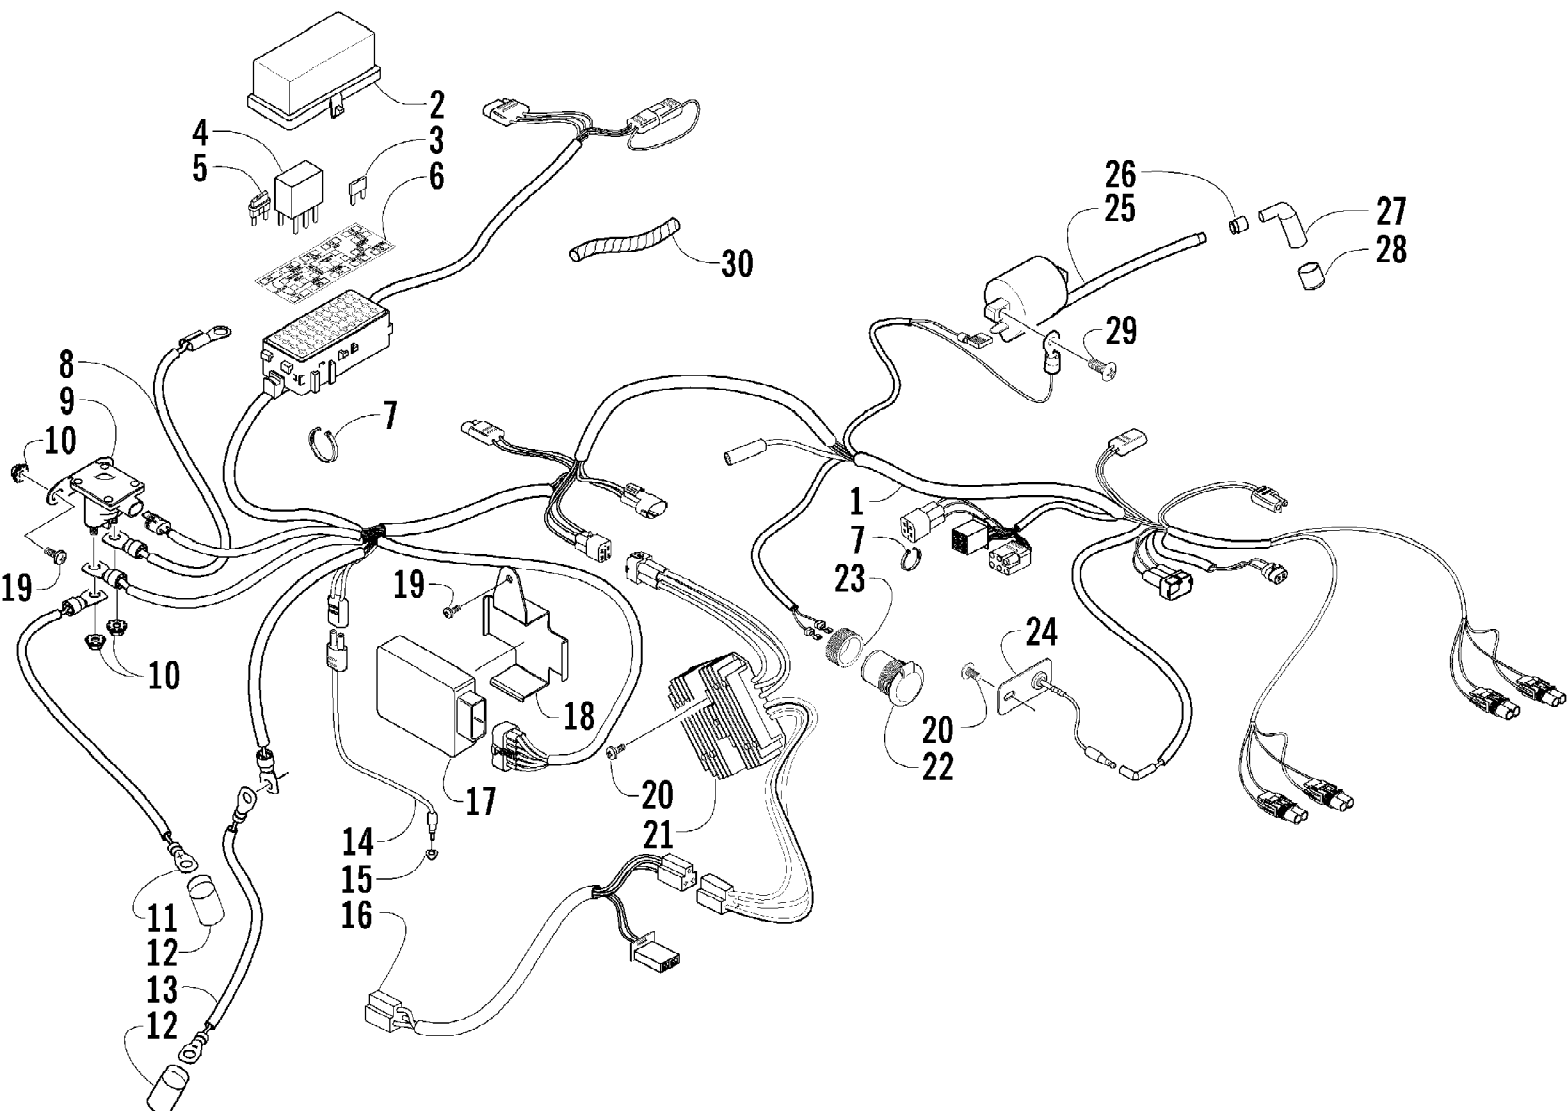

2004 ATV 500 AUTOMATIC TRANSMISSION 4X4 TBX GREEN (A2004BXM4B) Page 91 of 92
WIRING HARNESS ASSEMBLY

2004 ATV 500 AUTOMATIC TRANSMISSION 4X4 TBX GREEN (A2004BXM4B) Page 92 of 92
WIRING HARNESS ASSEMBLY

Ref #	Part Number	Qty	S/P/F	Description
1	0486-124	1		Harness, Main (inc. 2-6 and two No. 7)
2	0530-008	1		Cover, Fuse Block
3	0430-034	2		Diode
4	0430-033	2	F	Relay
5	0430-032	5		Fuse - 10 Amp
5	0430-031	3		Fuse - 15 Amp
5	0430-030	2		Fuse - 30 Amp
6	0411-585	1		Decal, Fuse Block
7	0123-788	AR	/P	Cable Tie - 7.5 in.
8	0445-019	1		Cable, Solenoid/Starter
9	0645-414	1		Solenoid
10	0623-038	4		Nut w/Washer
11	0445-003	1	/P	Cable, Battery/Solenoid
12	0645-019	2		Boot, Terminal
13	0445-035	1		Cable, Battery/Ground
14	0409-009	1		Switch, Brake - Assembly
15	0402-991	1		Retainer, Switch
16	0486-126	1		Harness, Adapter - Electric Choke
17	3530-039	1		CDI Unit
18	0506-987	1	/P	Bracket, CDI
19	8476-616	3		Screw, Machine
20	8476-625	3		Screw, Machine
21	3530-028	1	S	Regulator, Voltage
22	0445-022	1	S	Receptacle, 12V (inc. 23)
23	0445-034	1		Nut, Retainer
24	0509-011	1	S	Diode Assembly
25	3530-027	1		Coil, Ignition - Assembly
26	3430-009	1	/P	Seal, High Tension Wire
27	3430-007	1	/P	Cap, Spark Plug
28	3430-008	1	/P	Seal, Spark Plug
29	8476-620	1		Screw, Machine
30	0716-507	AR		Loom, Protective