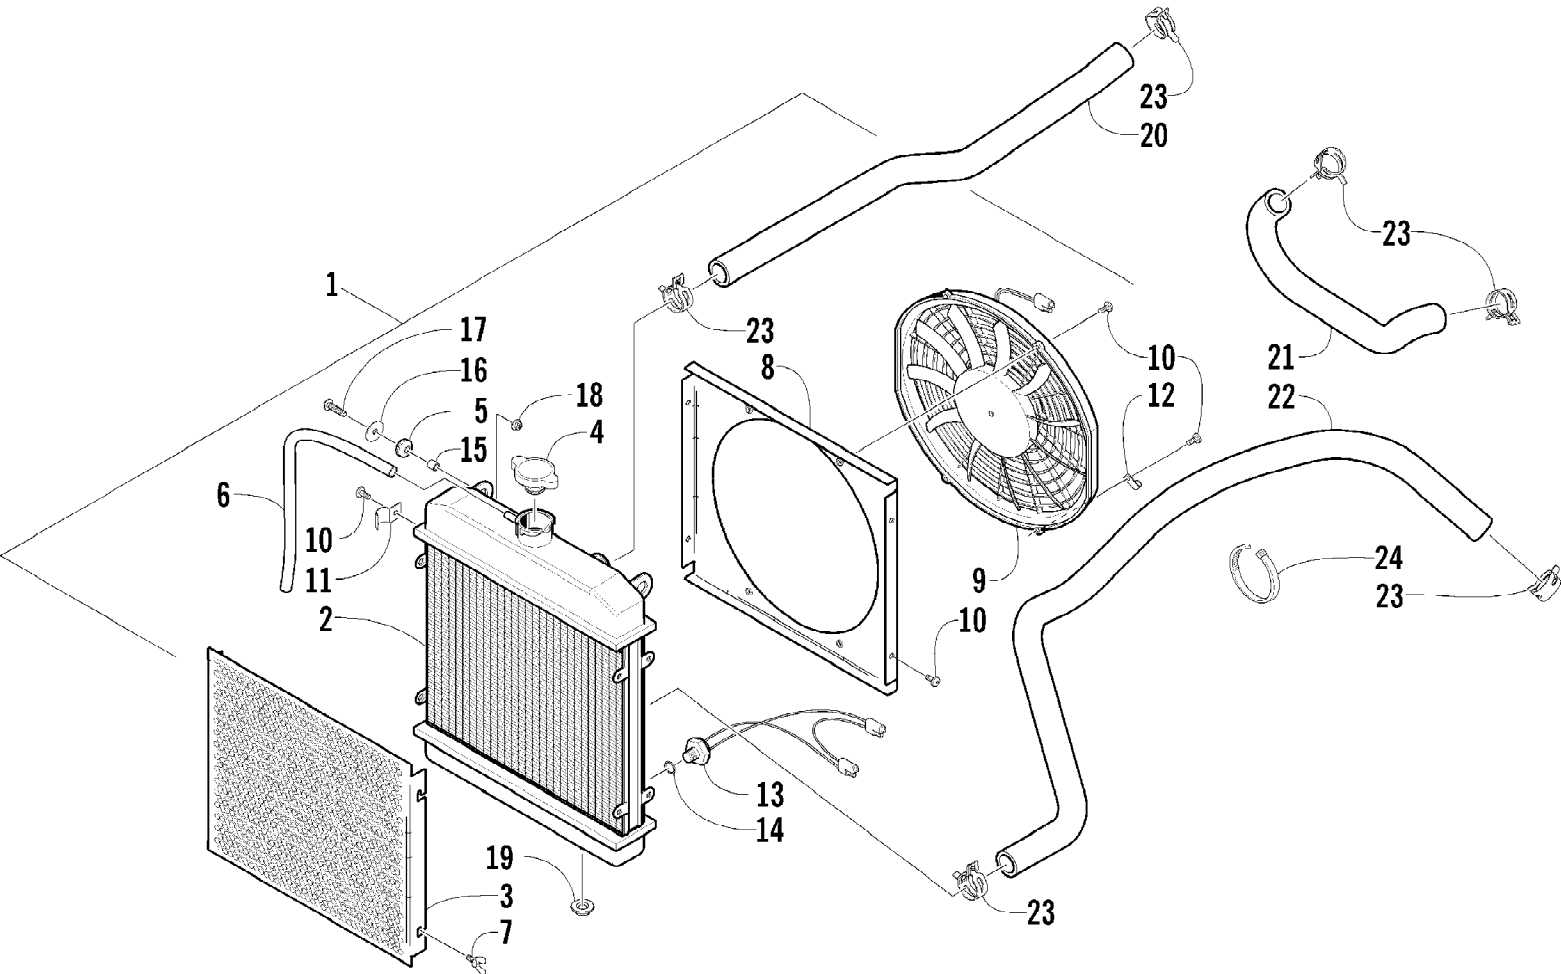

2004 ATV 500 AUTOMATIC TRANSMISSION 4X4 TBX GREEN (A2004BXM4B) Page 20 of 92
COOLING ASSEMBLY

Ref #	Part Number	Qty	S/P/F	Description
1	0413-038	1		Radiator Assembly (inc. 2-15)
2	0	1	F	Radiator
3	0413-007	1		Screen, Radiator
4	0413-002	1	S	Cap, Radiator
5	0423-030	2		Grommet
6	0610-016	AR	/P	Hose - 25 ft
7	0413-009	4		Screw, Thumb
8	0413-046	2		Shroud, Fan
9	0413-044	1	S	Fan, Cooling
10	8475-512	8		Screw, Machine
11	0423-351	1		Clamp, Wire
12	0123-397	1		Clamp, Cable
13	0413-045	1		Sender, Temperature - Coolant
14	0423-390	1	S	O-Ring
15	0423-036	2		Collar
16	0623-184	2		Washer
17	8476-625	2		Screw, Cap
18	0623-038	2		Nut w/Washer
19	0423-028	2		Bushing, Stem
20	0410-002	1		Hose, Coolant - Upper
21	0410-022	1		Hose, Coolant - Crossover
22	0410-041	1		Hose, Coolant - Lower
23	0423-070	6		Clamp, Hose
24	0623-751	1		Cable Tie