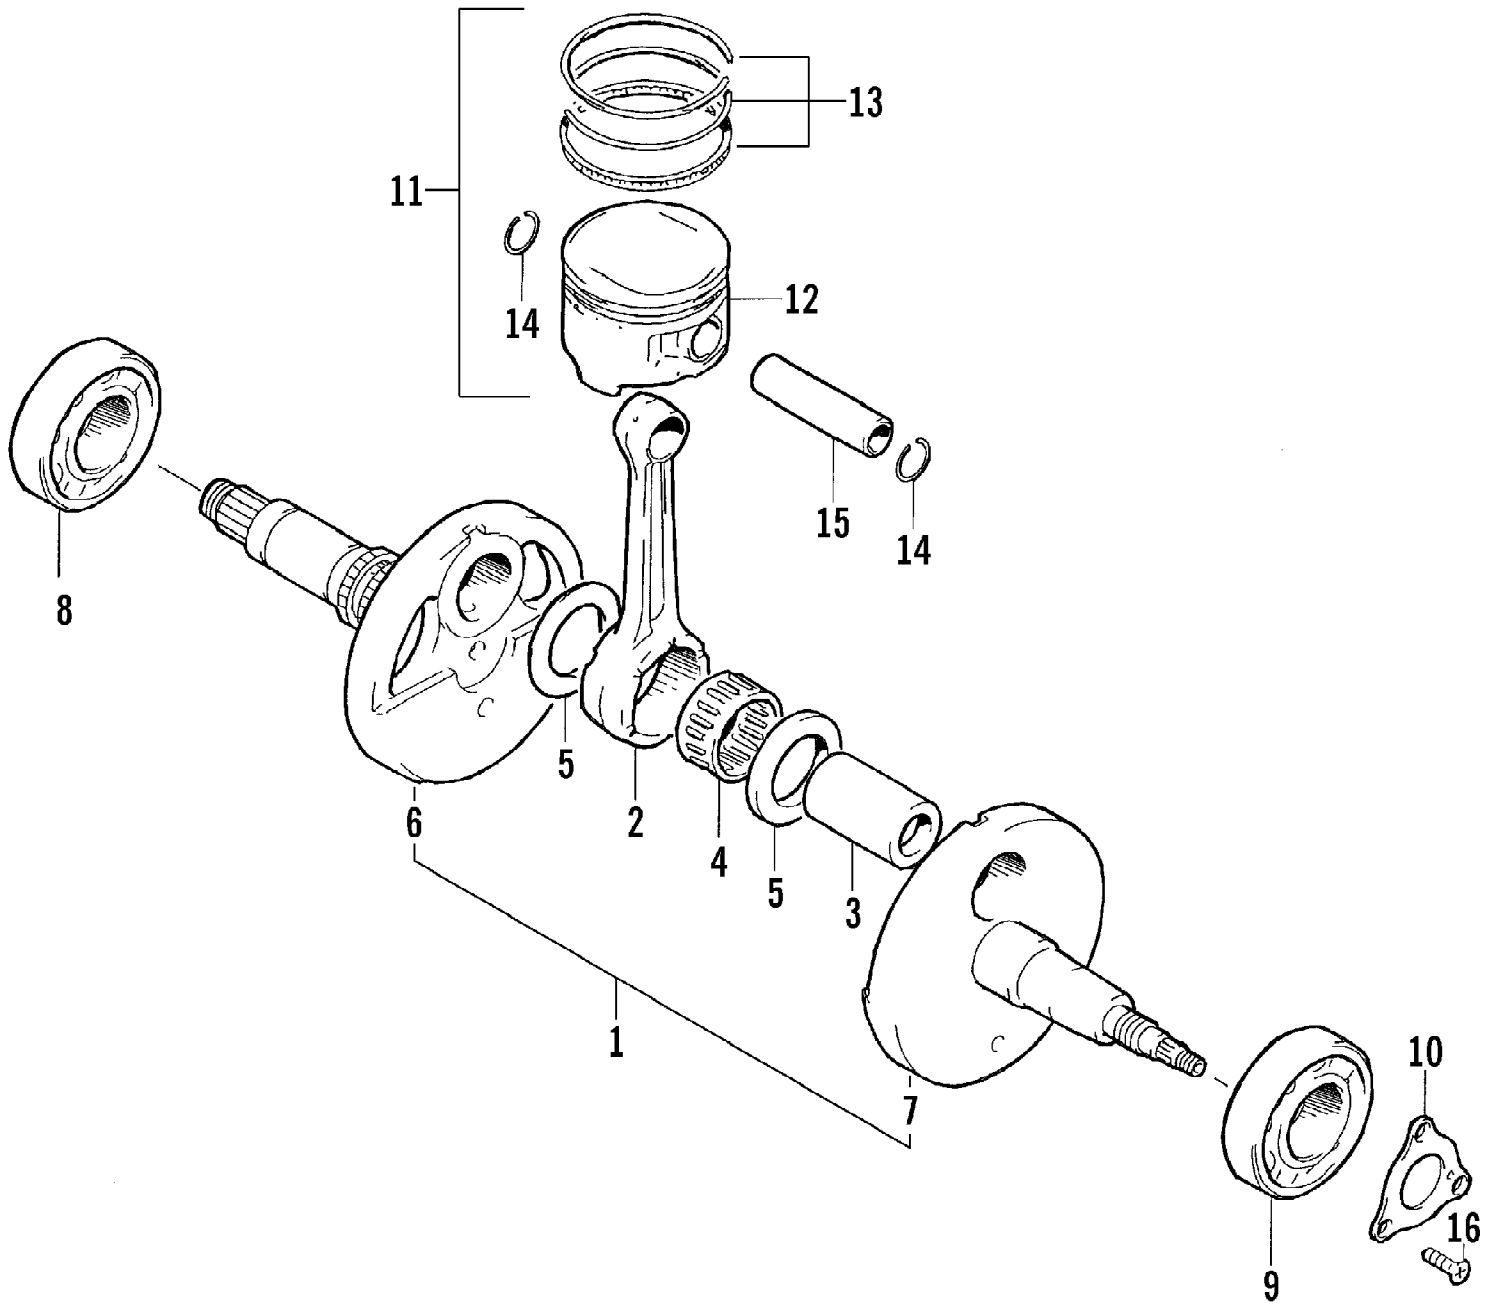

2004 ATV 500 AUTOMATIC TRANSMISSION 4X4 TBX GREEN (A2004BXM4B) Page 25 of 92
CRANKSHAFT ASSEMBLY

2004 ATV 500 AUTOMATIC TRANSMISSION 4X4 TBX GREEN (A2004BXM4B) Page 26 of 92
CRANKSHAFT ASSEMBLY

Ref #	Part Number	Qty	S/P/F	Description
1	3403-018	1	/P	Crankshaft Assembly (inc. 2-7)
2	3402-376	1		Rod, Connecting
3	3402-377	1		Pin, Crank
4	3402-717	1	/P	Bearing
5	3423-351	2		Washer
6	3403-025	1		Crankshaft - Right
7	3402-705	1	/P	Crankshaft - Left
8	3402-058	1		Bearing - Right
9	3402-054	1		Bearing - Left
10	3402-188	1	/P	Retainer, Oil Seal - Left
11	3402-788	1		Piston Set (inc. 12-14)
12	3402-719	1		Piston
13	3402-720	1		Ring, Piston - Set
14	3423-344	2		Circlip, Piston Pin
15	3402-375	1		Pin, Piston
16	3423-018	3		Screw