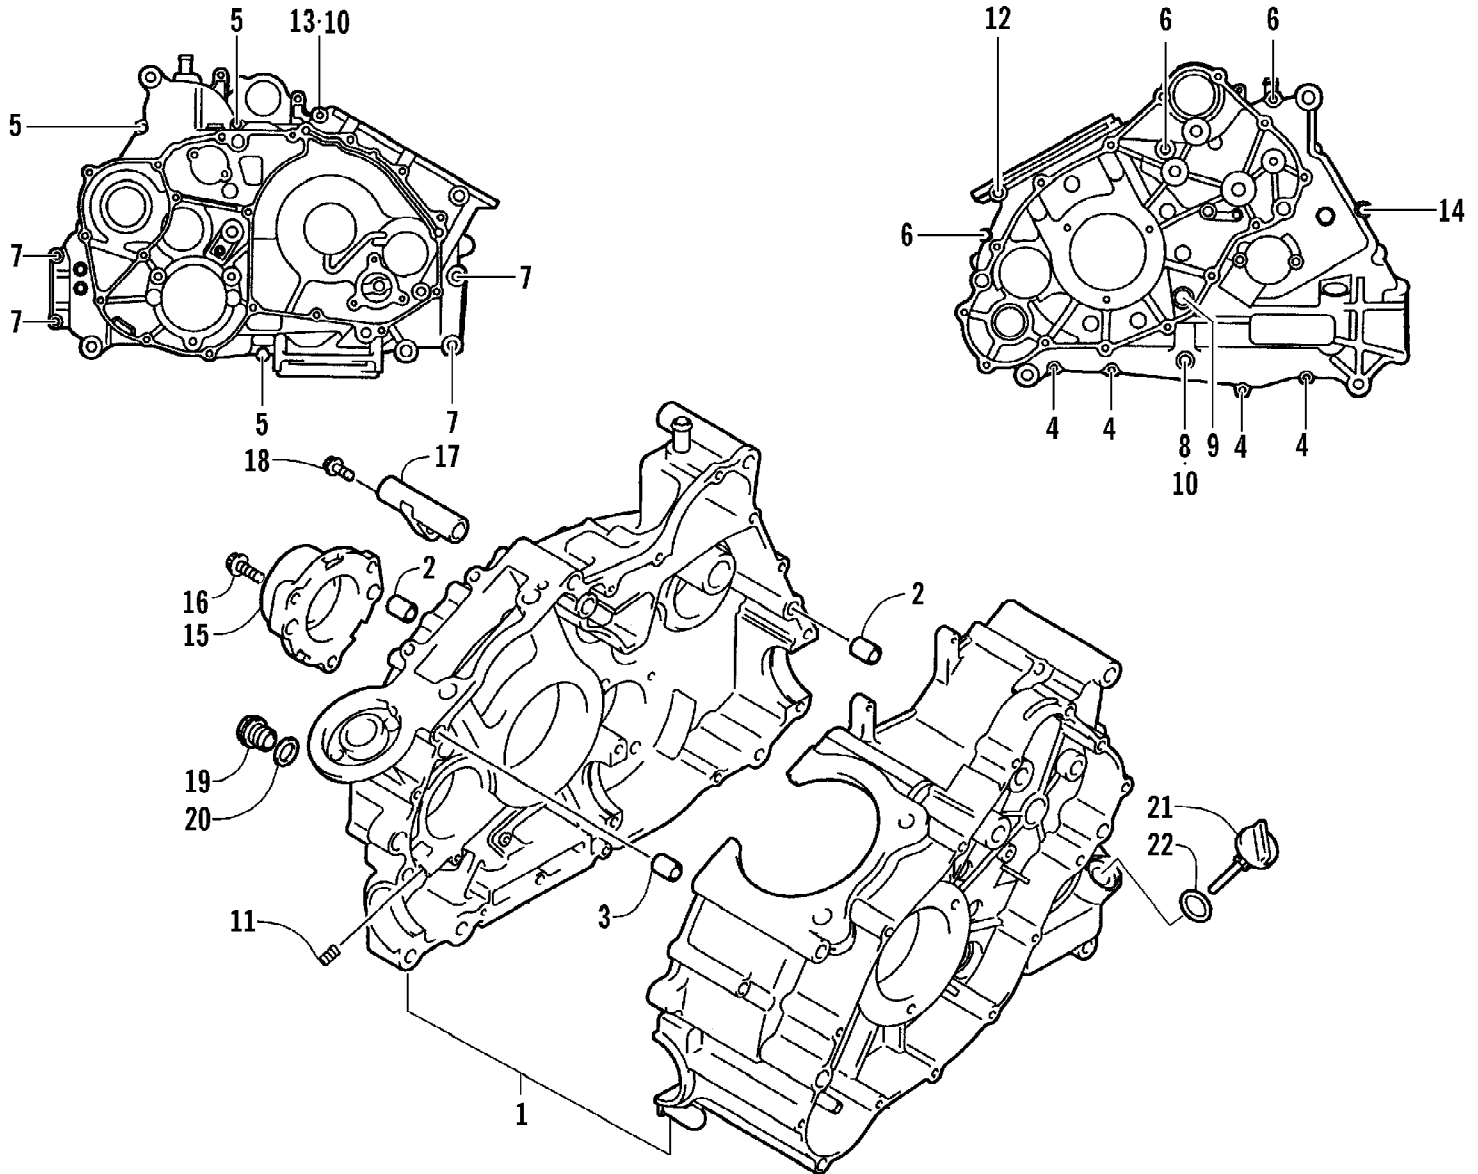

2004 ATV 500 AUTOMATIC TRANSMISSION 4X4 TBX GREEN (A2004BXM4B) (Page 23 of 92)
CRANKCASE ASSEMBLY

2004 ATV 500 AUTOMATIC TRANSMISSION 4X4 TBX GREEN (A2004BXM4B) (Page 24 of 92)
CRANKCASE ASSEMBLY

Ref #	Part Number	Qty	S/P/F	Description
1	3402-708	1	/P	Crankcase Assembly (inc. two No. 2 and 3-14)
2	3423-088	4		Pin, Dowel
3	3004-822	1		Pin, Dowel
4	3423-091	4	S	Bolt
5	3423-119	3	S	Bolt
6	3423-092	3	S	Bolt
7	3004-880	4		Bolt
8	3005-332	1		Bolt
9	3423-385	1		Bolt
10	3402-436	2	/P	Gasket
11	3423-386	1		Plug
12	3423-387	1		Bolt
13	3423-388	1		Bolt
14	3423-508	1		Bolt
15	3402-439	1		Housing, Secondary Shaft Bearing
16	3423-506	3	/P	Bolt
17	3402-437	1		Pipe, Breather
18	3423-389	1		Bolt, Breather Pipe
19	3402-214	1		Plug, Oil Pressure
20	3402-012	1		Gasket, Oil Pressure Plug
21	3402-438	1		Stick, Oil Level
22	3423-055	1		O-Ring, Oil Level Stick