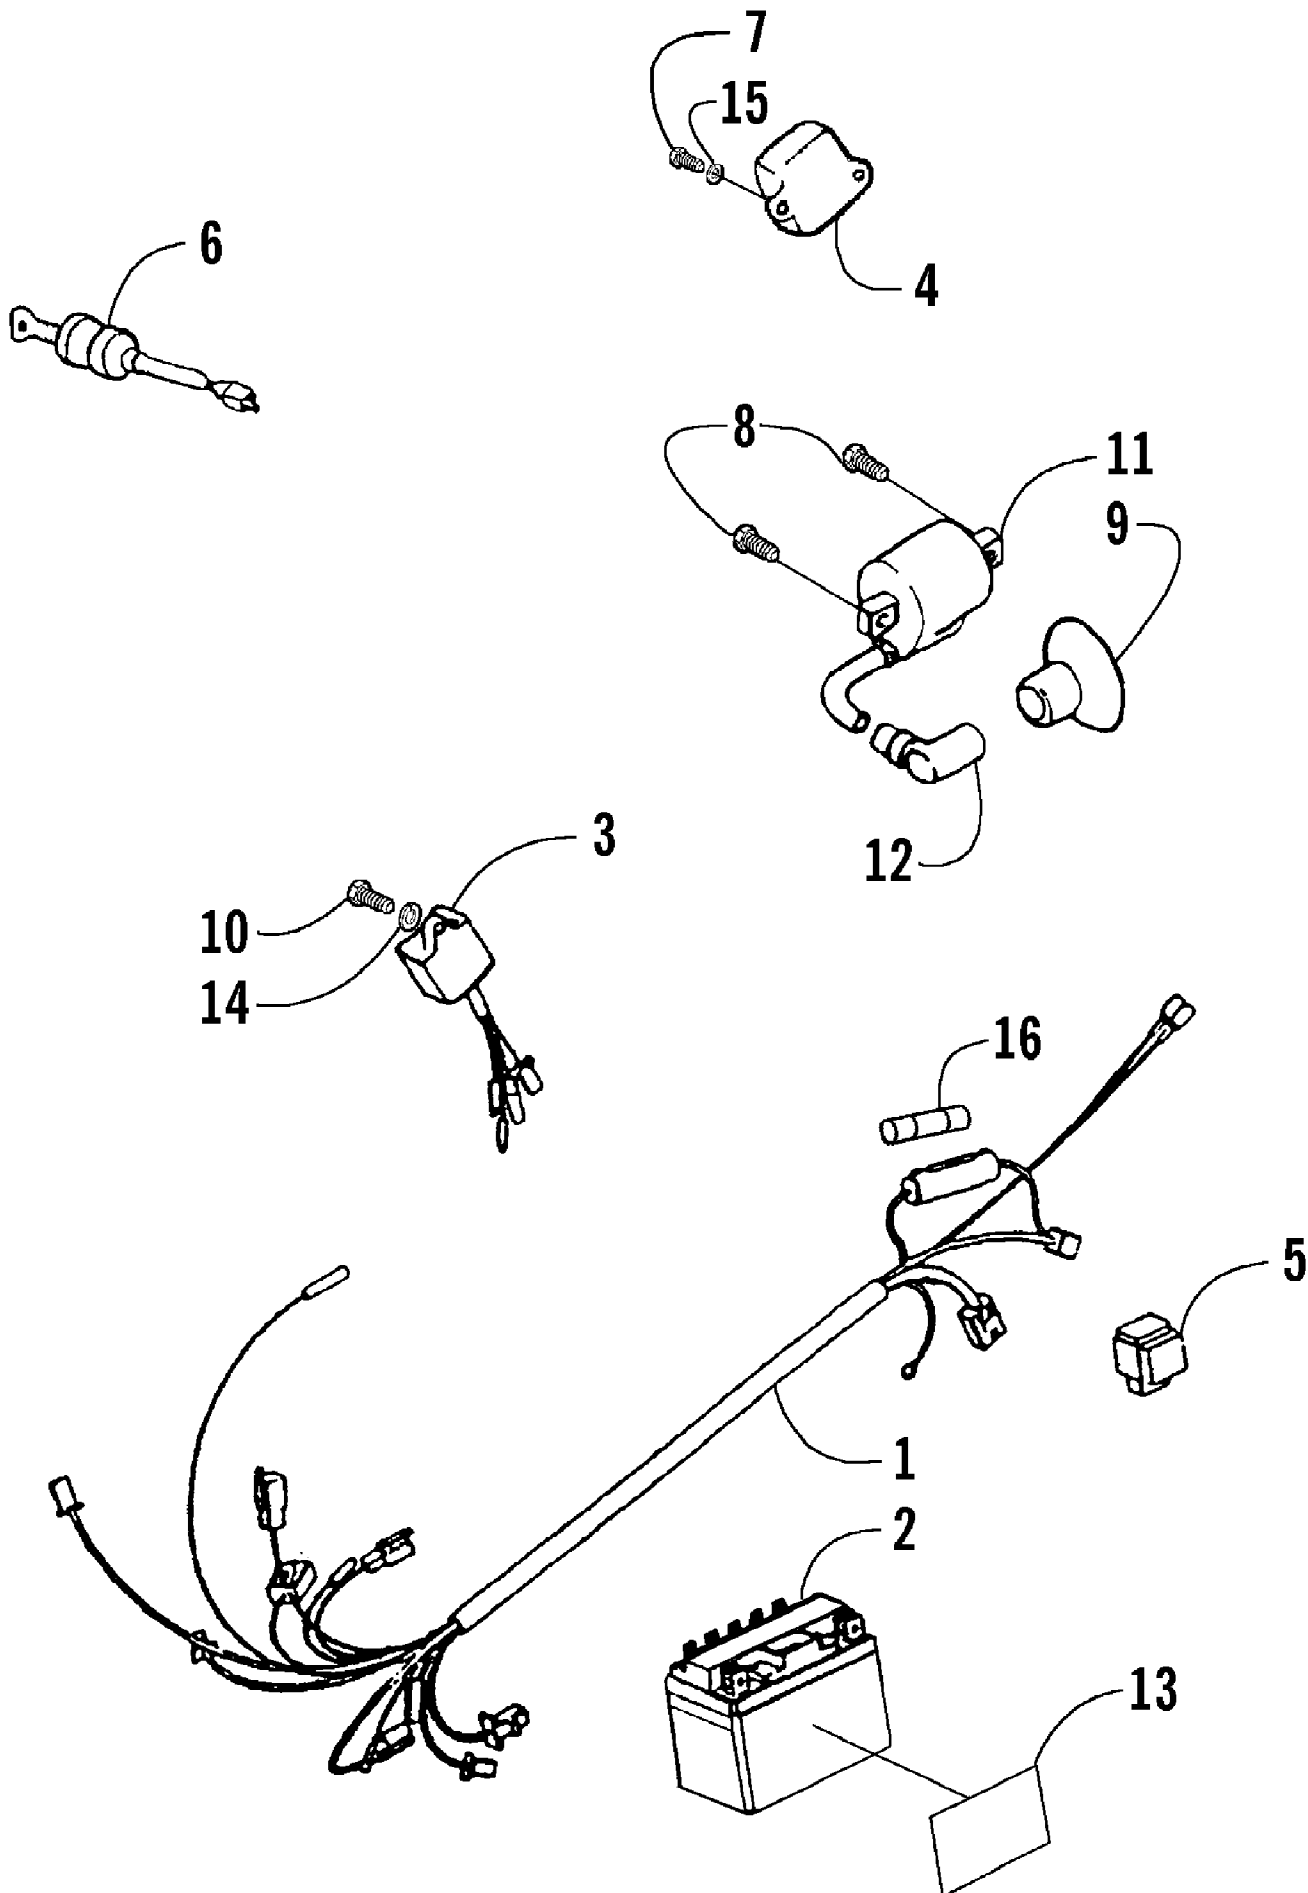

2004 ATV 50 Y-6 YOUTH GREEN (A2004ATA2BUSG)
ELECTRICAL

Page 20 of 50

Ref #	Part Number	Qty	S/P/F	Description
1	3301-147	1		Harness, Main (inc. 16)
2	3301-145	1		Battery
3	3301-595	1		CDI Unit
4	3301-146	1		Regulator
5	3301-154	1		Relay, Starter
6	3301-151	1		Switch, Ignition
7	3301-316	1		Screw, Machine
8	3301-390	2		Screw, Cap
9	3301-137	1		Cap, Rubber
10	3301-318	1		Screw, Machine
11	3301-136	1		Coil, Ignition
12	3301-596	1		Cap, Spark Plug
13	3301-463	1		Decal, Warning - Battery
14	3301-360	1		Washer, Spring
15	3301-475	1		Washer, Spring
16	3301-512	1		Fuse - 7 Amp