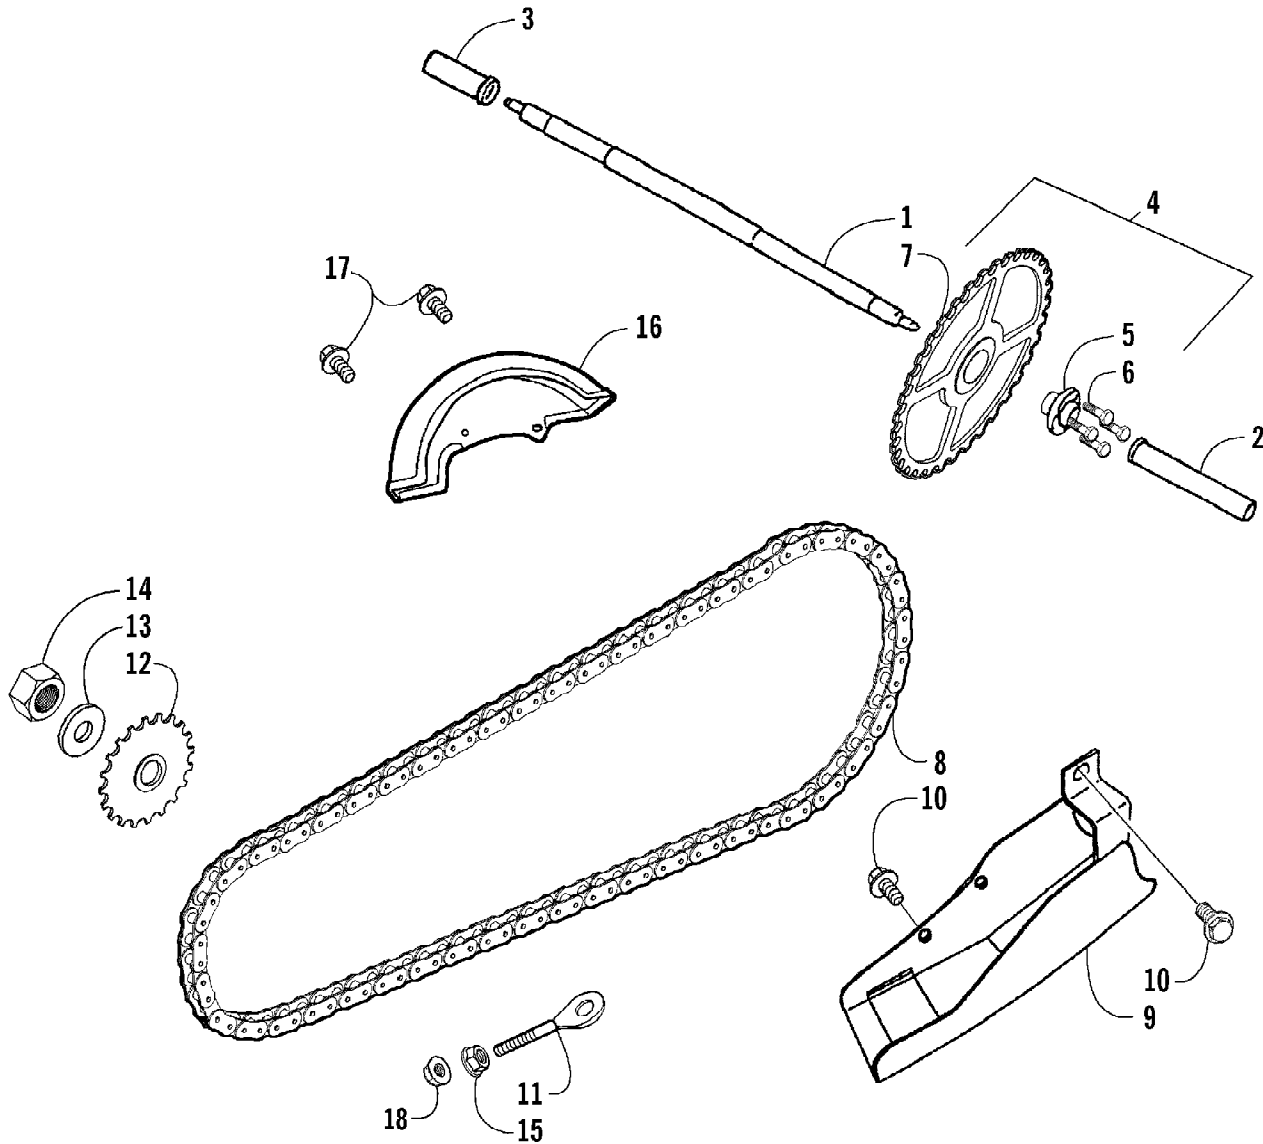

2004 ATV 50 Y-6 YOUTH GREEN (A2004ATA2BUSG)
REAR DRIVE ASSEMBLY

Page 38 of 50

Ref #	Part Number	Qty	S/P/F	Description
1	3301-161	1		Axle, Rear Wheel
2	3301-173	1		Collar, Spacer - Right
3	3301-174	1		Collar, Spacer - Left
4	3301-163	1		Rear Sprocket Assembly (inc. 5-7)
5	3301-165	1		Flange, Final Drive
6	3301-399	4		Screw, Cap
7	3301-159	1		Sprocket, Rear
8	3301-157	1		Chain, Drive
9	3301-155	1		Guard, Chain
10	3301-393	2		Screw, Cap
11	3301-573	1		Adjuster, Drive Chain
12	3301-123	1		Drive Sprocket Assembly
13	3301-352	1		Washer
14	3301-284	1		Nut, Nylon
15	3301-524	1		Nut, Flange
16	3301-156	1	/P	Guard, Chain - Rear
17	3301-386	2		Screw, Cap
18	3301-330	1		Nut, Flange