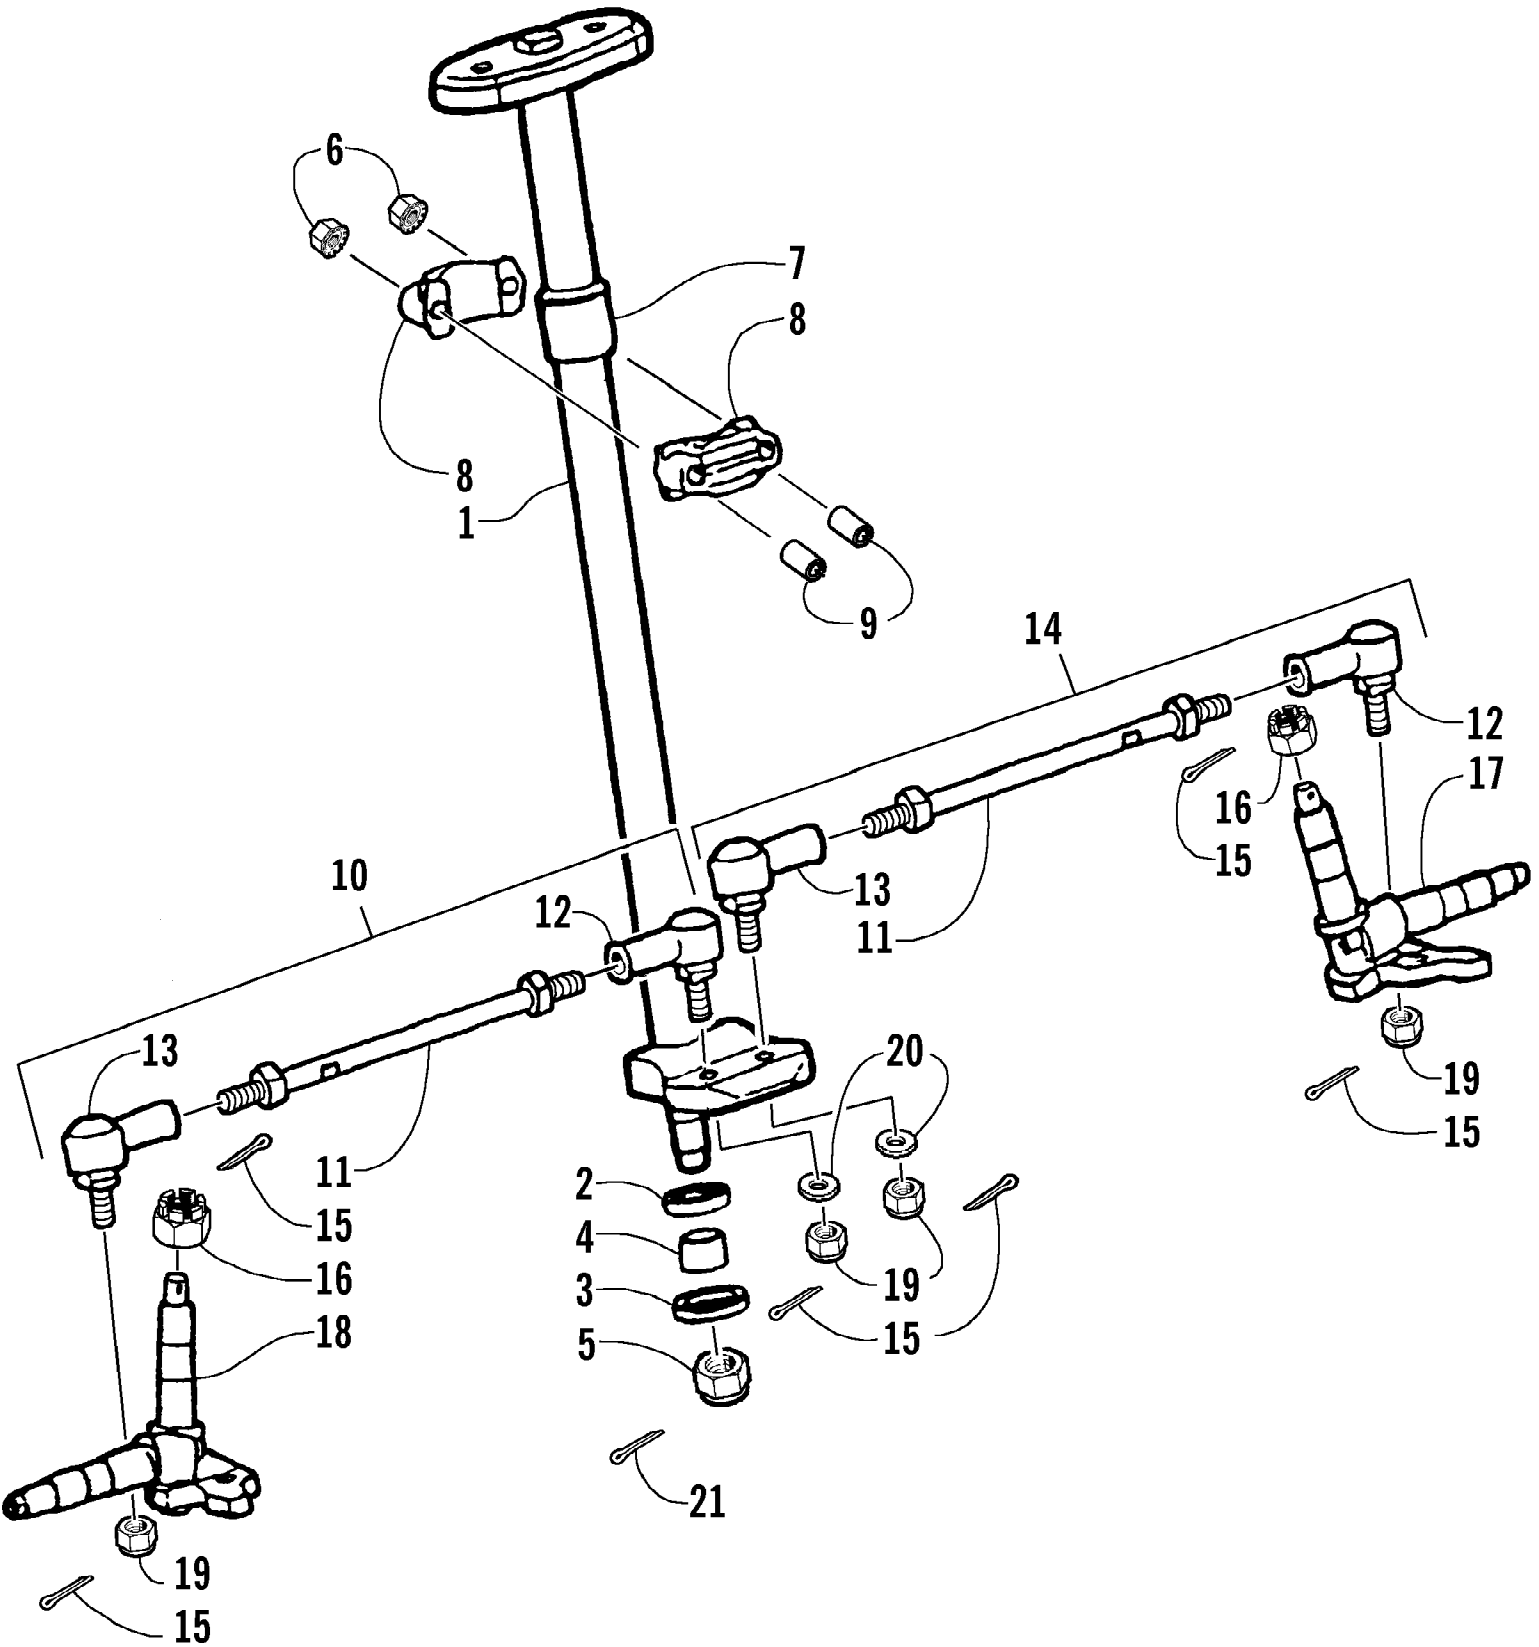

2004 ATV 50 Y-6 YOUTH GREEN (A2004ATA2BUSG)  
OIL PUMP ASSEMBLY

Page 36 of 50

Ref #	Part Number	Qty	S/P/F	Description
1	3301-035	1		Gear, Pump Drive
2	3301-379	2		Circlip
3	3301-425	1		Pin, Crankshaft
4	3301-586	1		Pump, Oil - Assembly (inc. 5-7)
5	3301-034	1		Gear, Oil Pump
6	3301-300	1		O-Ring
7	3301-433	1		Seal, Oil
8	3301-033	1		Ring, Steel
9	3301-366	1		Tube, Oil
10	3301-373	1		Clip
11	3301-374	4		Clip
12	3301-371	1		Tube
13	3301-075	1	/P	Cup, Oil Filter
14	3301-372	1		Tube
15	3301-317	2		Screw, Machine
16	3301-036	1		Washer, Wave
17	3301-585	1		Cover, Tube

No  
Diagram  
Available  
  
Parts List  
Only

2004 ATV 50 Y-6 YOUTH GREEN (A2004ATA2BUSG)  
RELATED ITEMS

Page 42 of 50

Ref #	Part Number	Qty	S/P/F	Description
	2257-026	1		Illustrated Parts Manual
	2257-012	1		Operator's Manual (E)
	2257-013	1		Manuel d'utilisation (F)
	0436-446	1		Skid Plate
	0436-447	1		Windshield

2004 ATV 50 Y-6 YOUTH GREEN (A2004ATA2BUSG)  
STARTER ASSEMBLY

Page 44 of 50

Ref #	Part Number	Qty	S/P/F	Description
1	3301-423	1		Bearing, Needle
2	3301-424	1		Boss, Bearing
3	3301-355	1		Washer
4	3301-344	3		Washer
5	3301-418	1		Bearing, Needle
6	3301-121	1		Gear, Idler
7	3301-311	1		Washer, Wave
8	3301-426	1		Shaft, Idler
9	3301-287	2		Screw, Cap
10	3301-009	1		Plate, Idler Gear
11	3301-391	1		Screw, Cap
12	3301-127	1		Starter Shaft Assembly
13	3301-128	1		Spring, Reset - Starter Shaft
14	3301-429	1		Bushing
15	3301-351	1		Washer
16	3301-377	1		Circlip
17	3301-568	1	S	Starter Crank Assembly
18	3301-125	1		Clip, Spring - Starter Pinion
19	3301-126	1		Starter Pinion Assembly
20	3301-569	1		Starter Clutch - Electric - Assembly (inc. 21-25)
21	3301-124	1		Wheel, Starter Clutch
22	3301-570	1		Clutch Set, Electric Starter (inc. 23-25)
23	3301-571	3		Spring, Clutch
24	3301-133	3		Guide, Clutch
25	3301-132	3		Roller, Clutch