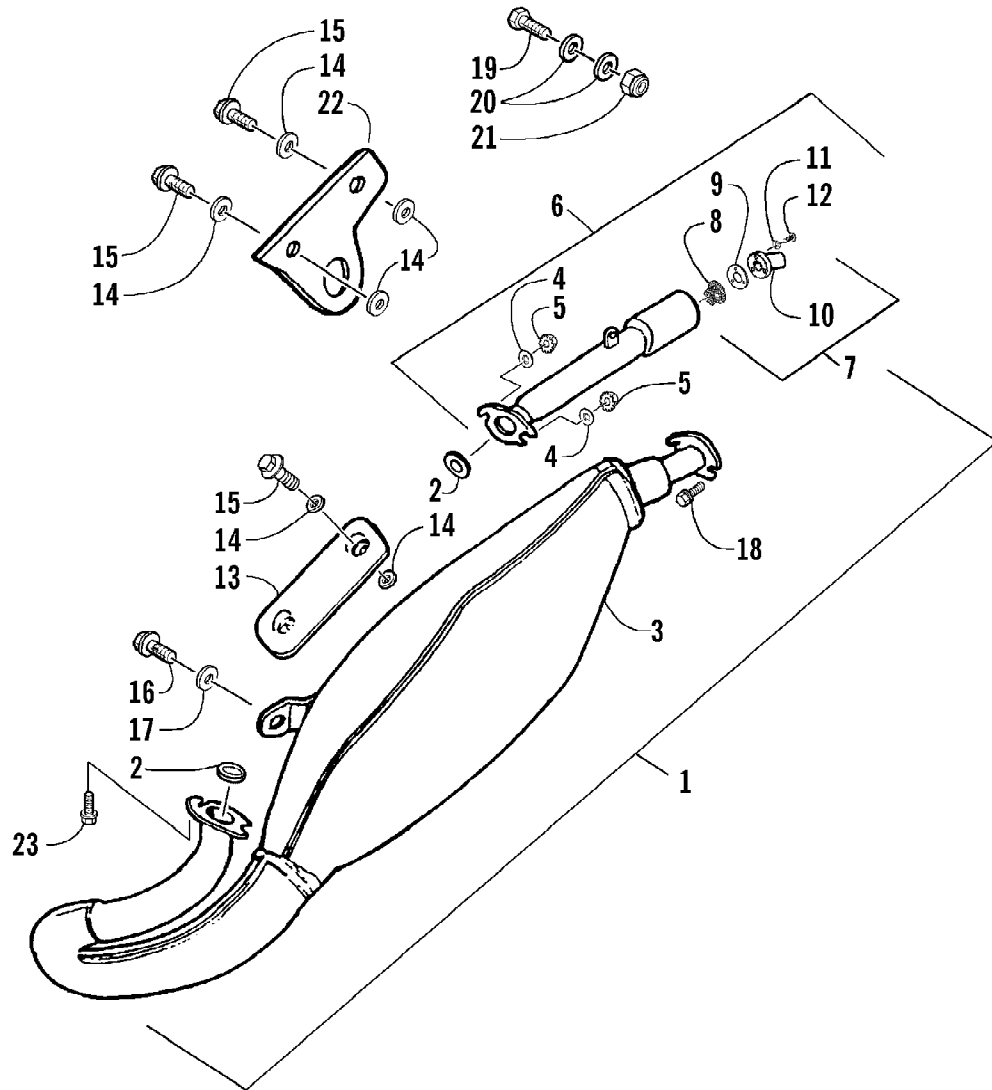

2004 ATV 50 Y-6 YOUTH GREEN (A2004ATA2BUSG)
EXHAUST ASSEMBLY

Page 22 of 50

Ref #	Part Number	Qty	S/P/F	Description
1	3301-589	1		Pipe, Exhaust - Assembly (inc. 2-13, four No. 14, and two No. 15)
2	3301-086	2		Gasket, Exhaust Pipe
3	3301-590	1		Pipe, Exhaust - Front
4	3301-360	2		Washer, Spring
5	3301-327	2		Nut, Flange
6	3301-092	1		Muffler (inc. 7-11)
7	3301-450	1		Arrester, Spark (inc. 8-10)
8	3301-556	1		Screen, Spark Arrestor
9	3301-516	1		Gasket
10	3301-518	1	/P	End Cap, Muffler
11	3301-514	3		Washer, Lock
12	3301-515	3		Screw, Machine
13	3301-091	1		Shroud, Muffler
14	3301-087	8		Packing
15	3301-600	4		Screw, Cap
16	3301-397	1		Screw, Cap
17	3301-361	1		Washer, Spring
18	3301-391	2		Screw, Cap
19	3301-402	1		Screw, Cap
20	3301-357	2	/P	Washer
21	3301-283	1		Nut, Nylon
22	3301-089	1		Insulator
23	3301-310	2		Screw, Cap