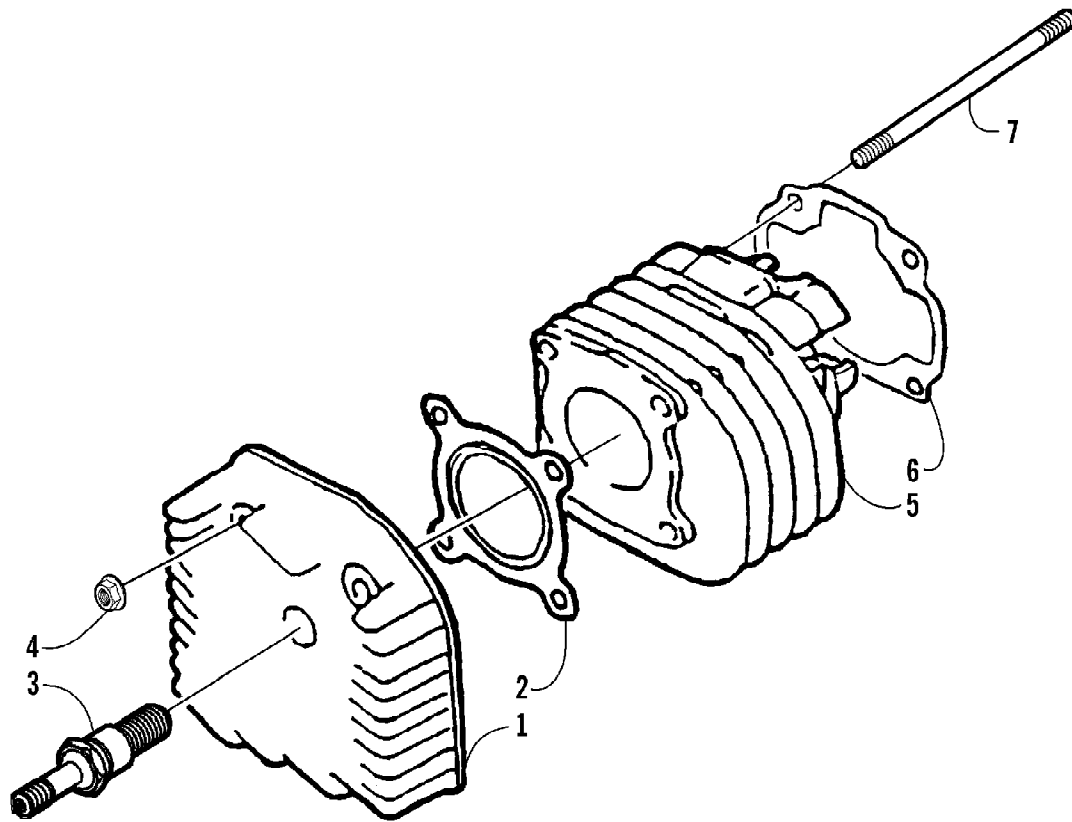

2004 ATV 50 Y-6 YOUTH GREEN (A2004ATA2BUSG)
CYLINDER AND HEAD ASSEMBLY

Page 16 of 50

Ref #	Part Number	Qty	S/P/F	Description
1	3301-534	1		Cylinder Head
2	3301-535	1		Gasket, Cylinder Head
3	0217-716	1	/P	Plug, Spark
4	3301-329	4		Nut, Flange
5	3301-532	1		Cylinder
6	3301-533	1		Gasket, Cylinder
7	3301-523	4		Bolt, Stud