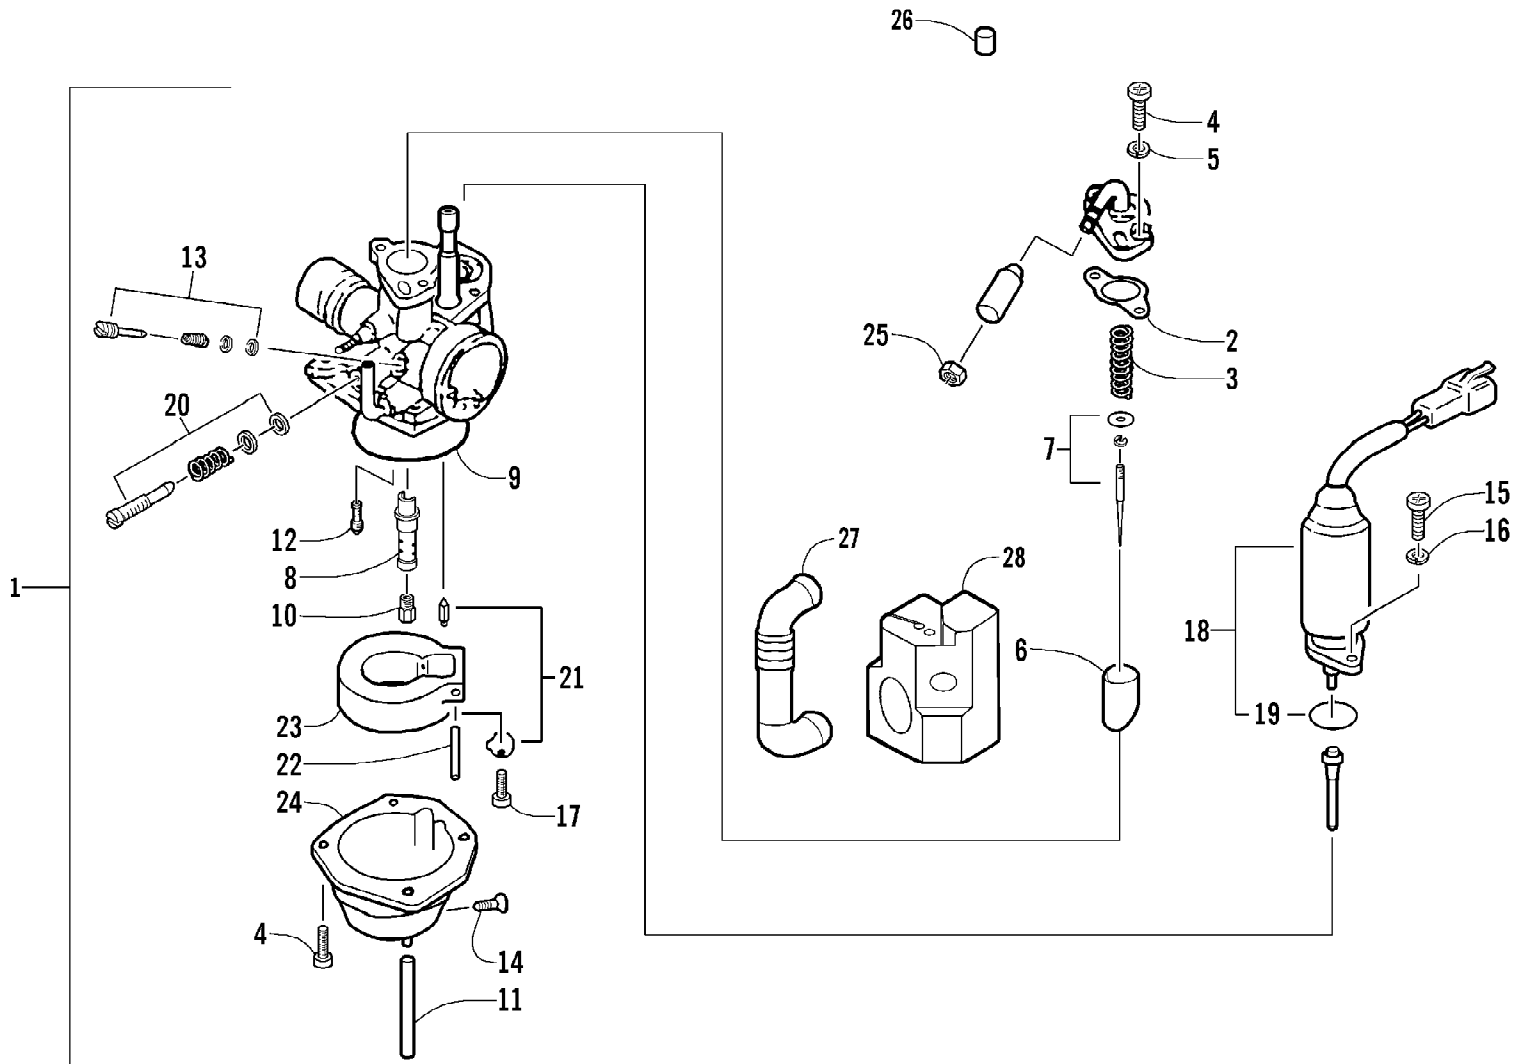

2004 ATV 50 Y-6 YOUTH GREEN (A2004ATA2BUSG)  
BRAKELIGHT AND FLAG ASSEMBLIES

2004 ATV 50 Y-6 YOUTH GREEN (A2004ATA2BUSG)  
BRAKELIGHT AND FLAG ASSEMBLIES

Page 6 of 50

Ref #	Part Number	Qty	S/P/F	Description
1	3301-213	1		Bracket, Brakelight
2	3301-148	1		Brakelight Assembly (inc. 3-6)
3	3301-150	1		Bulb, Brakelight
4	3301-314	2		Screw, Machine
5	3301-453	1		Base, Brakelight
6	3301-452	1		Lens, Brakelight
7	3301-274	1		Flag/Spring Assembly (inc. 8-11)
8	3301-464	1		Flag
9	3301-273	1		Spring, Flag
10	3301-490	1	/P	Screw, Cap
11	3301-472	2		Washer
12	3301-386	2		Screw, Cap
13	3301-338	2		Washer
14	3301-327	2		Nut, Flange

2004 ATV 50 Y-6 YOUTH GREEN (A2004ATA2BUSG)  
CARBURETOR ASSEMBLY

2004 ATV 50 Y-6 YOUTH GREEN (A2004ATA2BUSG)  
CARBURETOR ASSEMBLY

Ref #	Part Number	Qty	S/P/F	Description
1	3301-603	1		Carburetor Assembly (inc. 2-25)
2	3301-039	1		Gasket, Carburetor
3	3301-040	1		Spring, Throttle Valve
4	3301-315	6	S	Screw, Machine
5	3301-359	2		Washer, Spring
6	3301-041	1		Valve, Throttle
7	3301-547	1		Set, Jet Needle
8	3301-549	1		Needle Jet
9	3301-044	1		Seal, Float Chamber
10	3301-615	1		Main Jet
11	3301-047	1		Tube, Overflow
12	3301-614	1		Pilot Jet
13	3301-052	1		Screw, Air Adjustment
14	3301-049	1		Plug, Drain
15	3301-313	2		Screw, Machine
16	3301-358	2		Washer, Spring
17	3301-312	1		Screw, Machine
18	3301-066	1	/P	Choke Assembly - Electric (inc. 19)
19	3301-299	1		O-Ring
20	3301-051	1		Screw, Throttle
21	3301-053	1		Needle Valve Assembly
22	3301-055	1		Pin, Float
23	3301-054	1		Float
24	3301-045	1		Chamber, Float
25	3301-050	1		Nut, Cable Adjust
26	3301-521	1	/P	Plug, Purge Hole
27	3301-531	1		Tube, Breather
28	3301-548	1		Shroud, Carburetor