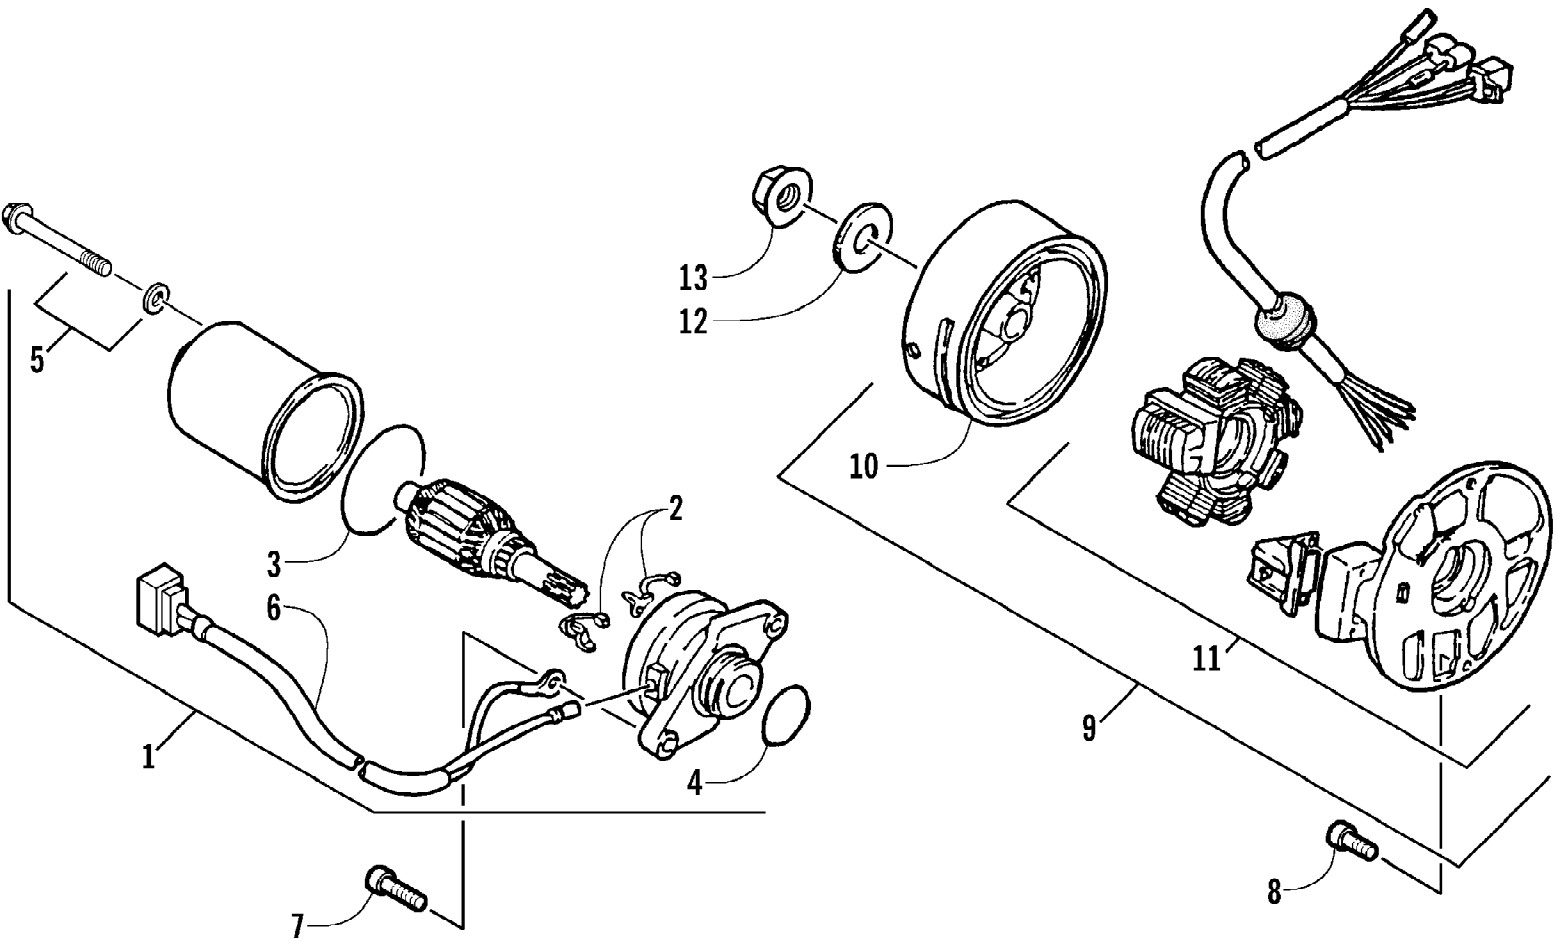

2004 ATV 50 Y-6 YOUTH GREEN (A2004ATA2BUSG)
MAGNETO AND STARTER MOTOR ASSEMBLY

2004 ATV 50 Y-6 YOUTH GREEN (A2004ATA2BUSG)
MAGNETO AND STARTER MOTOR ASSEMBLY

Page 34 of 50

Ref #	Part Number	Qty	S/P/F	Description
1	3301-142	1		Starter Motor Assembly (inc. 2-6)
2	3301-572	1	/P	Brush Set
3	3301-303	1		O-Ring
4	3301-301	1		O-Ring
5	3301-583	2		Bolt w/Washer
6	3301-144	1		Harness, Starter Motor
7	3301-289	2		Screw, Cap
8	3301-288	2		Screw, Cap
9	3301-139	1		Magneto Assembly (inc. 10-11)
10	3301-140	1		Rotor/Flywheel
11	3301-141	1		Stator Assembly
12	3301-345	1		Washer
13	3301-331	1		Nut, Flange