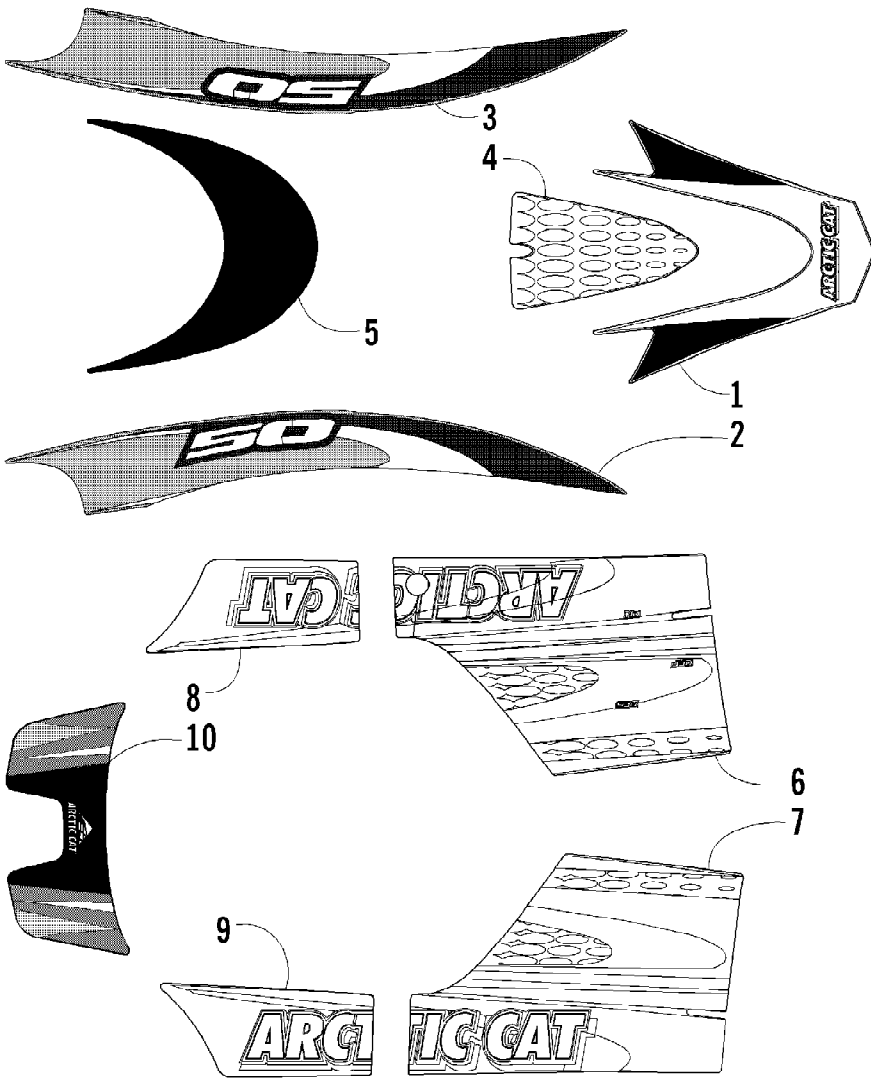

2004 ATV 50 Y-6 YOUTH GREEN (A2004ATA2BUSG)
DECALS

11
12

13
14

15
16

WARNING
Improper use of this product may result in SEVERE INJURY or DEATH.

ALWAYS WEAR YOUR SEATBELT AND FOLLOW ALL INSTRUCTIONS AND WARNINGS.

ALWAYS WEAR YOUR SEATBELT AND FOLLOW ALL INSTRUCTIONS AND WARNINGS.

ALWAYS WEAR YOUR SEATBELT AND FOLLOW ALL INSTRUCTIONS AND WARNINGS.

ALWAYS WEAR YOUR SEATBELT AND FOLLOW ALL INSTRUCTIONS AND WARNINGS.