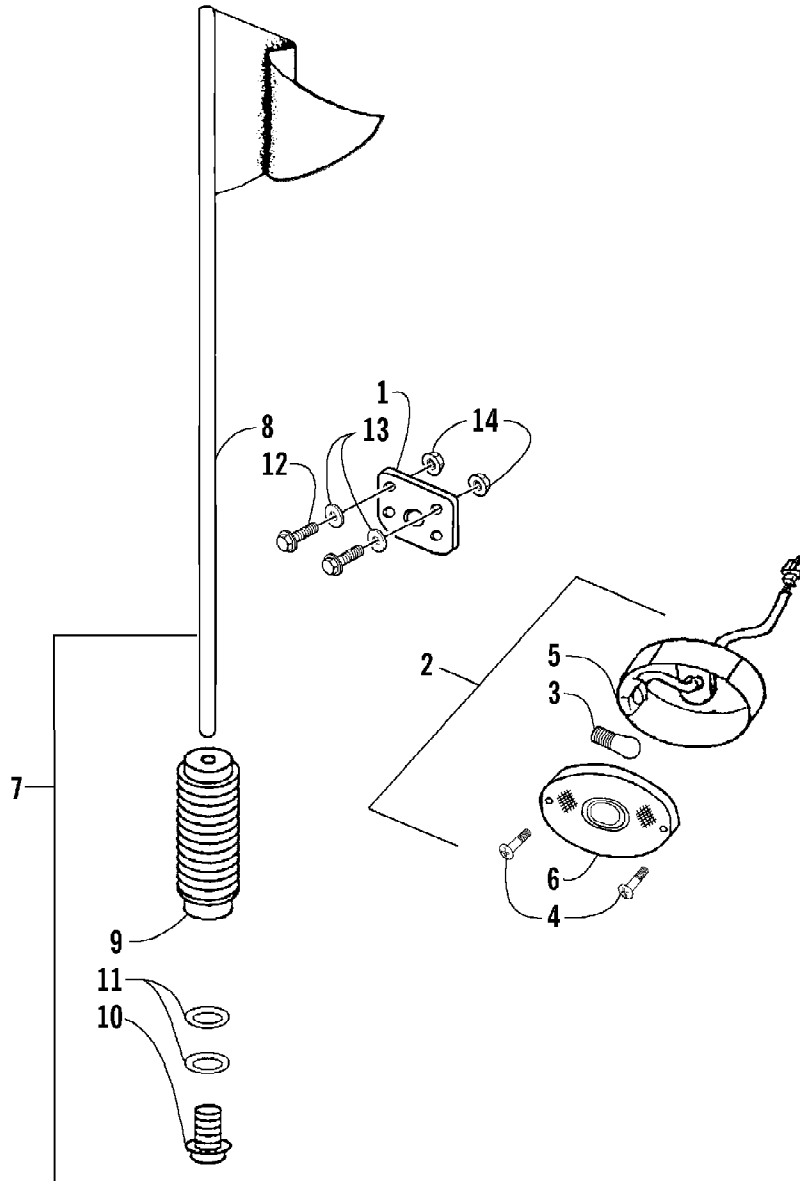

2004 ATV 50 Y-6 YOUTH GREEN (A2004ATA2BUSG)
BRAKELIGHT AND FLAG ASSEMBLIES

2004 ATV 50 Y-6 YOUTH GREEN (A2004ATA2BUSG)
BRAKELIGHT AND FLAG ASSEMBLIES

Page 6 of 50

Ref #	Part Number	Qty	S/P/F	Description
1	3301-213	1		Bracket, Brakelight
2	3301-148	1		Brakelight Assembly (inc. 3-6)
3	3301-150	1		Bulb, Brakelight
4	3301-314	2		Screw, Machine
5	3301-453	1		Base, Brakelight
6	3301-452	1		Lens, Brakelight
7	3301-274	1		Flag/Spring Assembly (inc. 8-11)
8	3301-464	1		Flag
9	3301-273	1		Spring, Flag
10	3301-490	1	/P	Screw, Cap
11	3301-472	2		Washer
12	3301-386	2		Screw, Cap
13	3301-338	2		Washer
14	3301-327	2		Nut, Flange