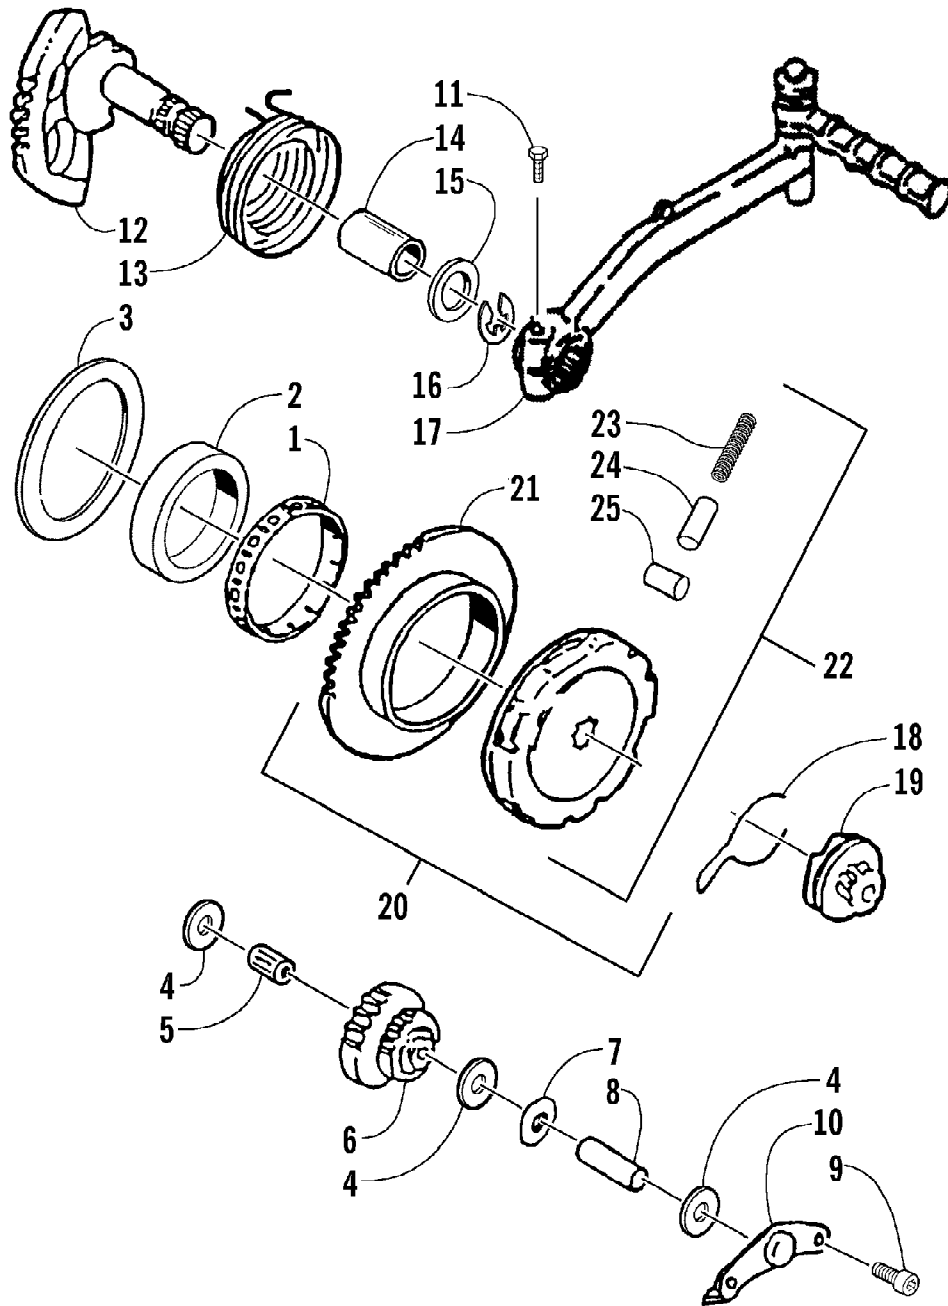

2004 ATV 50 Y-6 YOUTH GREEN (A2004ATA2BUSG)  
REED VALVE AND AIR CLEANER ASSEMBLY

2004 ATV 50 Y-6 YOUTH GREEN (A2004ATA2BUSG)  
 REED VALVE AND AIR CLEANER ASSEMBLY

Page 40 of 50

Ref #	Part Number	Qty	S/P/F	Description
1	3301-030	1		Valve, Reed - Assembly
2	3301-061	1		Gasket, Reed Valve
3	3301-060	1		Manifold, Intake
4	3301-389	4		Screw, Cap
5	3301-031	1		Clamp, Hose - Intake Manifold
6	3301-375	1		Clip
7	3301-587	1		Air Cleaner Assembly (inc. 8-15)
8	3301-064	1		Base, Air Cleaner
9	3301-065	1		Cover, Air Cleaner
10	3301-552	1		Pipe, Guide
11	3301-063	1		Element, Air Cleaner
12	3301-588	1		Connector, Air Cleaner
13	3301-323	3		Screw, Self-Tapping
14	3301-432	2		Grommet
15	3301-471	4		Screw, Self-Tapping
16	3301-520	1	/P	Joint, Air Cleaner
17	3301-307	2		Screw, Cap
18	3301-397	1		Screw, Cap
19	3301-072	1		Bracket, Air Cleaner
20	3301-376	1	/P	Clip
21	3301-553	1	S	Gasket, Air Cleaner Isolation
22	3301-309	1		Screw, Cap
23	3301-326	1		Nut, Flange
24	3301-554	1		Duct, Air

No  
Diagram  
Available  
  
Parts List  
Only

2004 ATV 50 Y-6 YOUTH GREEN (A2004ATA2BUSG)  
RELATED ITEMS

Page 42 of 50

Ref #	Part Number	Qty	S/P/F	Description
	2257-026	1		Illustrated Parts Manual
	2257-012	1		Operator's Manual (E)
	2257-013	1		Manuel d'utilisation (F)
	0436-446	1		Skid Plate
	0436-447	1		Windshield