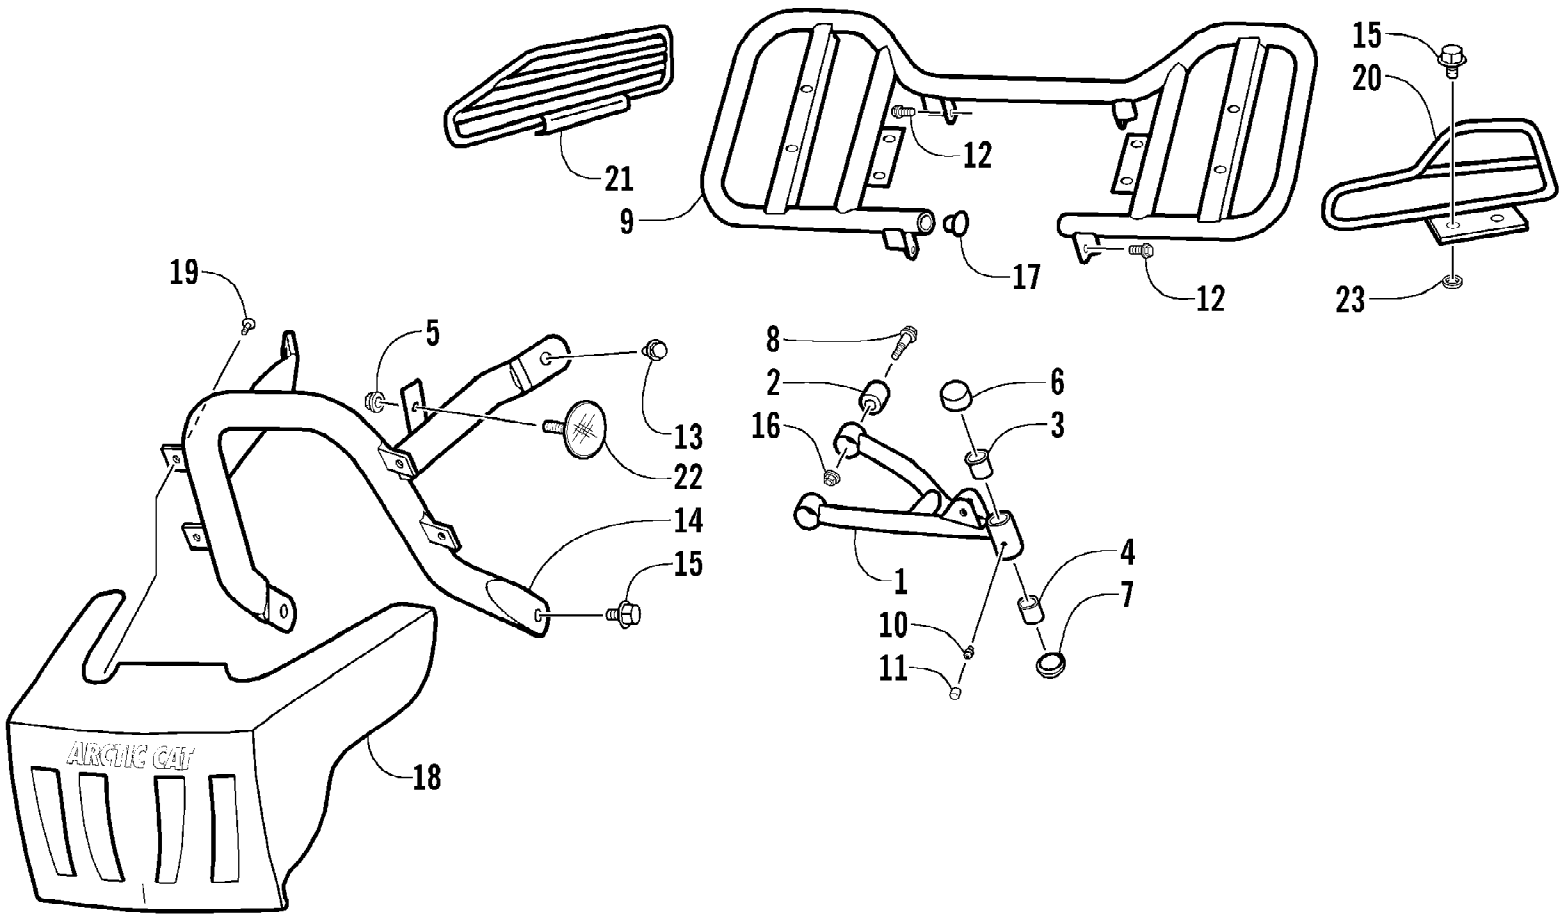

2004 ATV 50 Y-6 YOUTH GREEN (A2004ATA2BUSG)  
A-ARM, FLOOR PANEL, AND BUMPER ASSEMBLY

2004 ATV 50 Y-6 YOUTH GREEN (A2004ATA2BUSG)  
A-ARM, FLOOR PANEL, AND BUMPER ASSEMBLY

Page 2 of 50

Ref #	Part Number	Qty	S/P/F	Description
1	3301-222	1		A-Arm, Suspension - Left
1	3301-218	1		A-Arm, Suspension - Right
2	3301-428	4		Bushing, Rubber
3	3301-328	2		Bushing
4	3301-219	2		Bushing
5	3301-327	2		Nut, Flange
6	3301-220	2		Cover, Waterproof
7	3301-580	2	/P	Cover, Dustproof
8	3301-402	4		Screw, Cap
9	3301-251	1		Panel, Floor
10	3301-444	2		Fitting, Grease
11	3301-445	2		Cap, Grease Fitting
12	3301-400	4		Screw, Cap
13	3301-388	2		Screw, Cap
14	3301-207	1		Bumper
15	3301-395	6		Screw, Cap
16	3301-283	4		Nut, Nylon
17	3301-256	2		Cap, Floor Panel - Rubber
18	3301-208	1		Cover, Bumper
19	3301-322	4		Screw, Self-Tapping
20	3301-254	1		Guard, Floor Panel - Left
21	3301-255	1		Guard, Floor Panel - Right
22	3301-455	2		Reflector - Amber
23	3301-476	4		Washer, Spring

2004 ATV 50 Y-6 YOUTH GREEN (A2004ATA2BUSG)  
BODY AND SEAT ASSEMBLY

Page 4 of 50

Ref #	Part Number	Qty	S/P/F	Description
1	3301-248	1		Cover, Front
2	3301-253	1		Panel, Floor - Left
3	3301-252	1		Panel, Floor - Right
4	3301-493	1		Cover, Rear
5	3301-319	4		Screw, Machine
6	3301-320	6		Screw, Machine
7	3301-257	1		Seat Assembly (inc. 8-9)
8	3301-258	1		Bracket, Seat
9	3301-259	2		Bolt, Seat
10	3301-613	1		Strip, Rubber
11	3301-210	1		Bag, Tool
12	3301-262	1		Spring, Reset
13	3301-261	1		Cable, Seat Release
14	3301-263	1		Seat Lock Assembly
15	3301-386	2		Screw, Cap
16	3301-275	4		Bolt, Carriage
17	3301-338	1		Washer
18	3301-281	1		Nut, Nylon
19	3301-149	1		Reflector
20	3301-466	2	/P	Screw, Cap
21	3301-327	2		Nut, Flange
22	3301-280	2	S	U-Nut