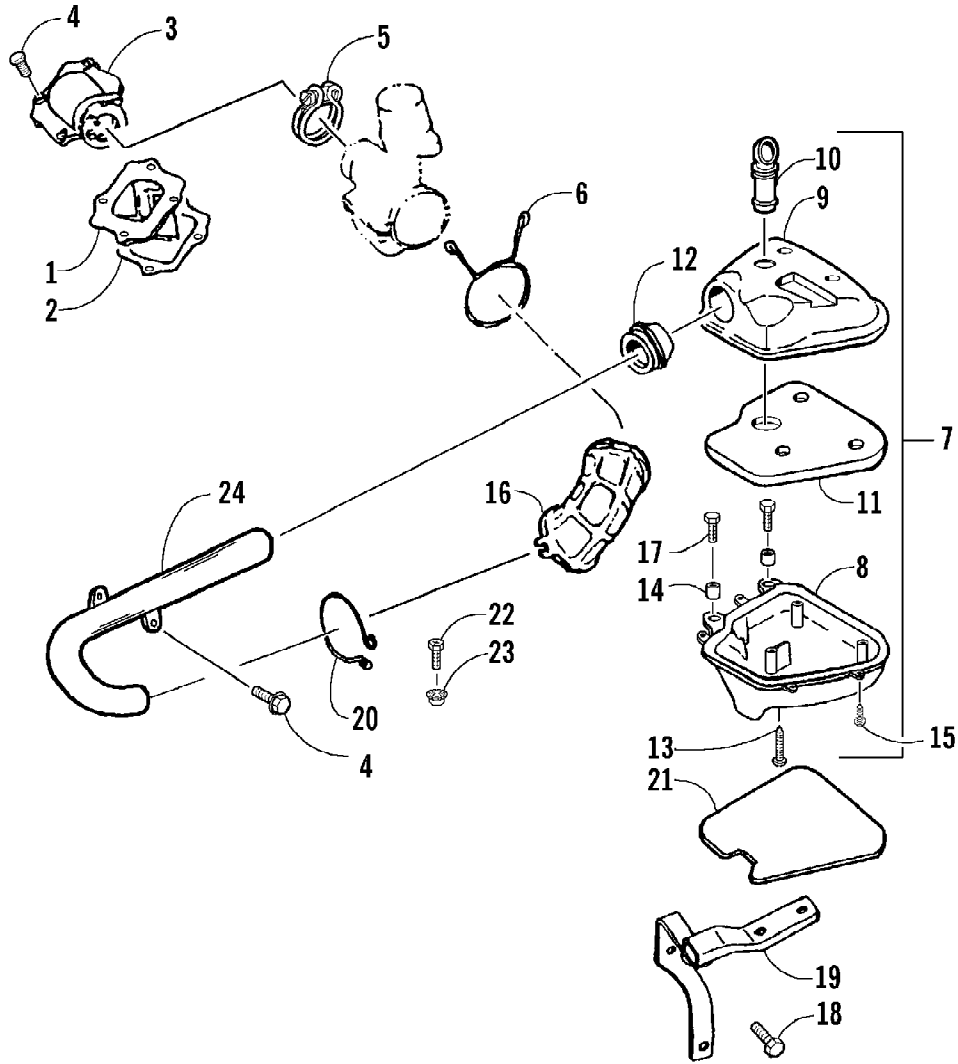

2004 ATV 50 Y-6 YOUTH GREEN (A2004ATA2BUSG)
REED VALVE AND AIR CLEANER ASSEMBLY

2004 ATV 50 Y-6 YOUTH GREEN (A2004ATA2BUSG)
REED VALVE AND AIR CLEANER ASSEMBLY

Page 40 of 50

Ref #	Part Number	Qty	S/P/F	Description
1	3301-030	1		Valve, Reed - Assembly
2	3301-061	1		Gasket, Reed Valve
3	3301-060	1		Manifold, Intake
4	3301-389	4		Screw, Cap
5	3301-031	1		Clamp, Hose - Intake Manifold
6	3301-375	1		Clip
7	3301-587	1		Air Cleaner Assembly (inc. 8-15)
8	3301-064	1		Base, Air Cleaner
9	3301-065	1		Cover, Air Cleaner
10	3301-552	1		Pipe, Guide
11	3301-063	1		Element, Air Cleaner
12	3301-588	1		Connector, Air Cleaner
13	3301-323	3		Screw, Self-Tapping
14	3301-432	2		Grommet
15	3301-471	4		Screw, Self-Tapping
16	3301-520	1	/P	Joint, Air Cleaner
17	3301-307	2		Screw, Cap
18	3301-397	1		Screw, Cap
19	3301-072	1		Bracket, Air Cleaner
20	3301-376	1	/P	Clip
21	3301-553	1	S	Gasket, Air Cleaner Isolation
22	3301-309	1		Screw, Cap
23	3301-326	1		Nut, Flange
24	3301-554	1		Duct, Air