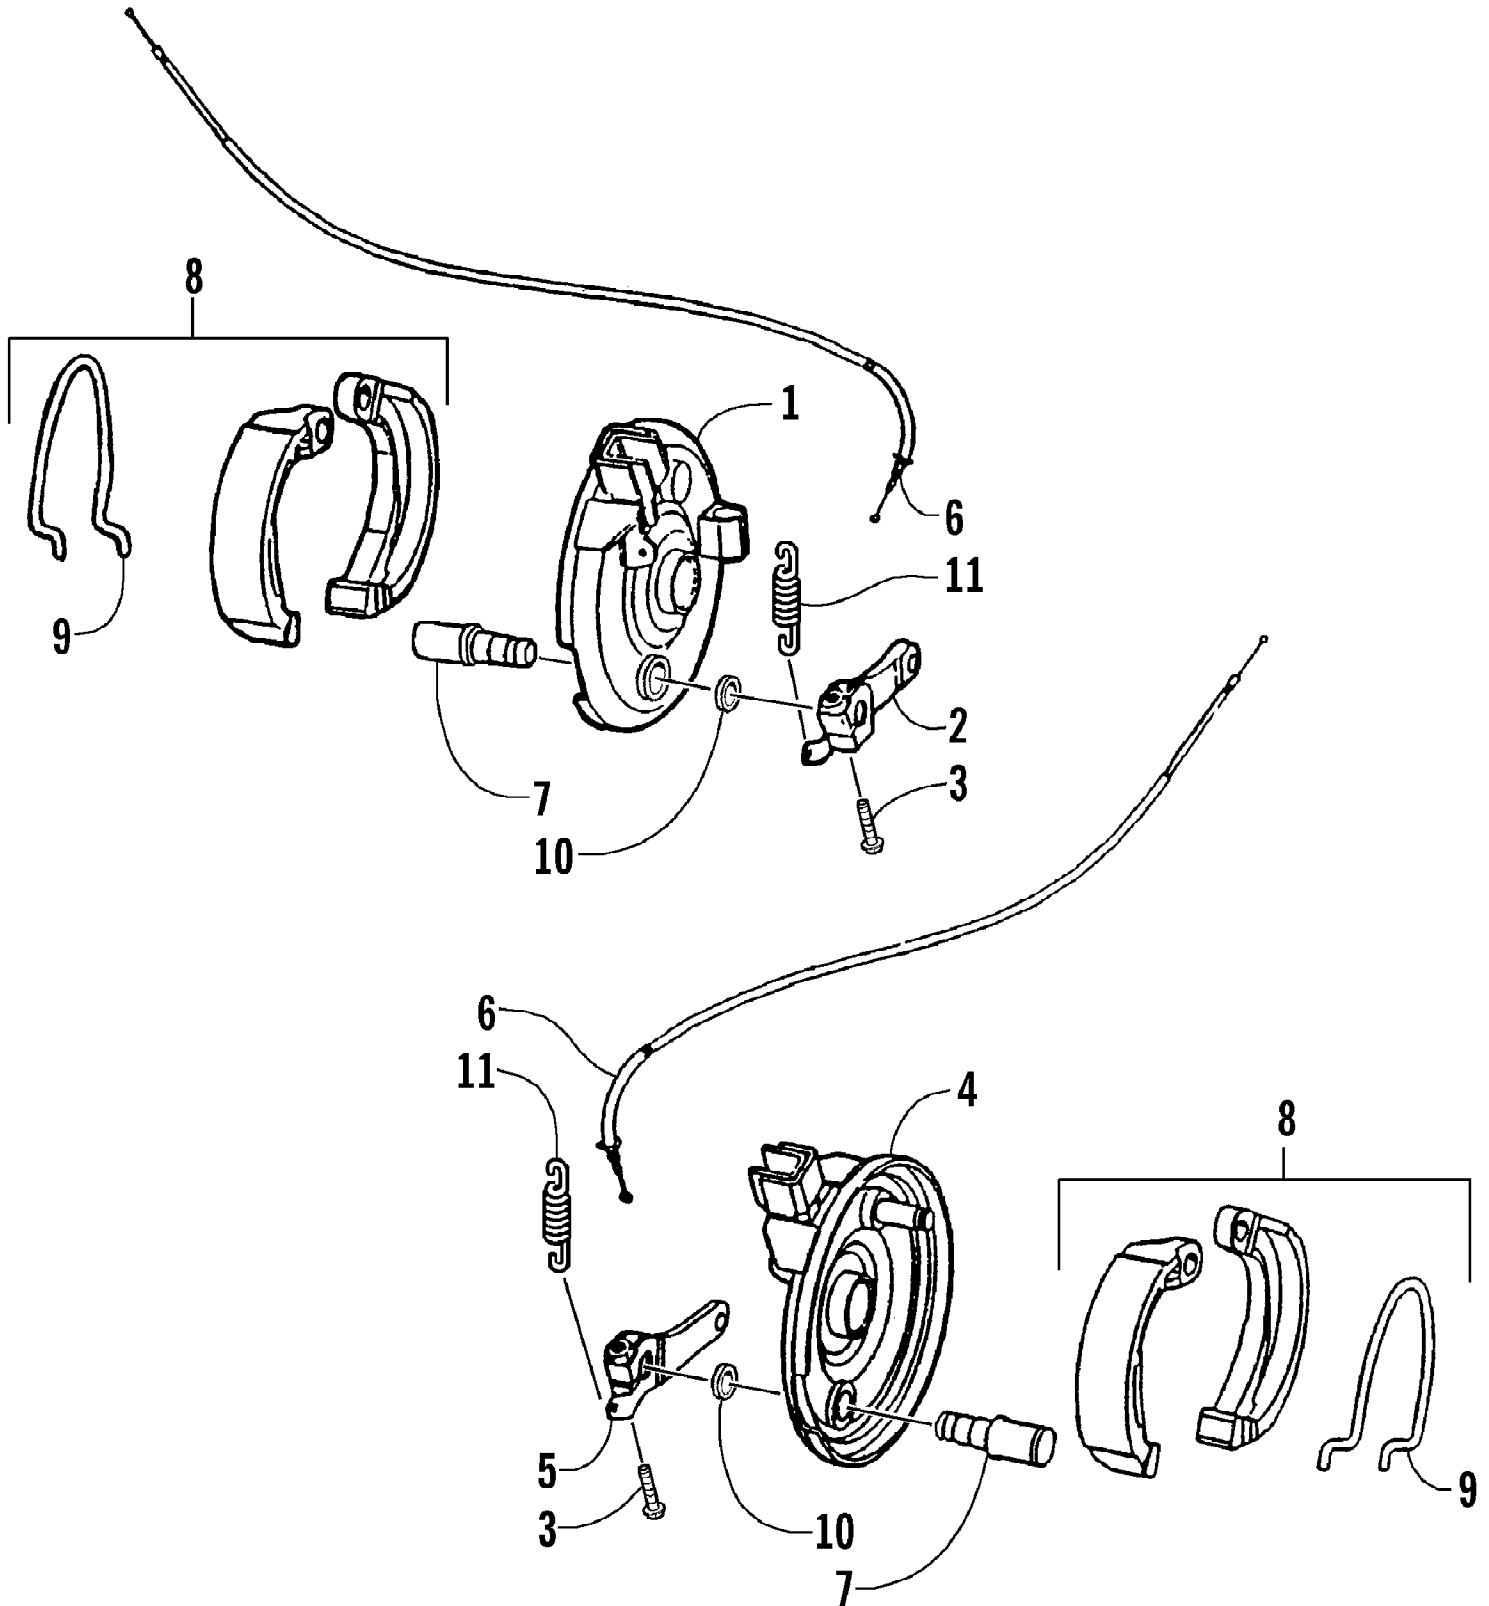

2004 ATV 50 Y-6 YOUTH GREEN (A2004ATA2BUSG)
FRONT BRAKE ASSEMBLY

2004 ATV 50 Y-6 YOUTH GREEN (A2004ATA2BUSG)
FRONT BRAKE ASSEMBLY

Page 28 of 50

Ref #	Part Number	Qty	S/P/F	Description
1	3301-196	1		Panel, Brake - Front - Left
2	3301-203	1		Arm, Brake - Front - Left
3	3301-384	2		Screw, Cap
4	3301-197	1		Panel, Brake - Front - Right
5	3301-202	1		Arm, Brake - Front - Right
6	3301-205	2		Cable, Brake - Front
7	3301-201	2		Camshaft, Brake - Front
8	3301-199	2		Shoe, Brake - Front (inc. 9)
9	3301-200	2		Spring, Shoe Retainer
10	3301-298	2		O-Ring
11	3301-204	2		Spring, Return