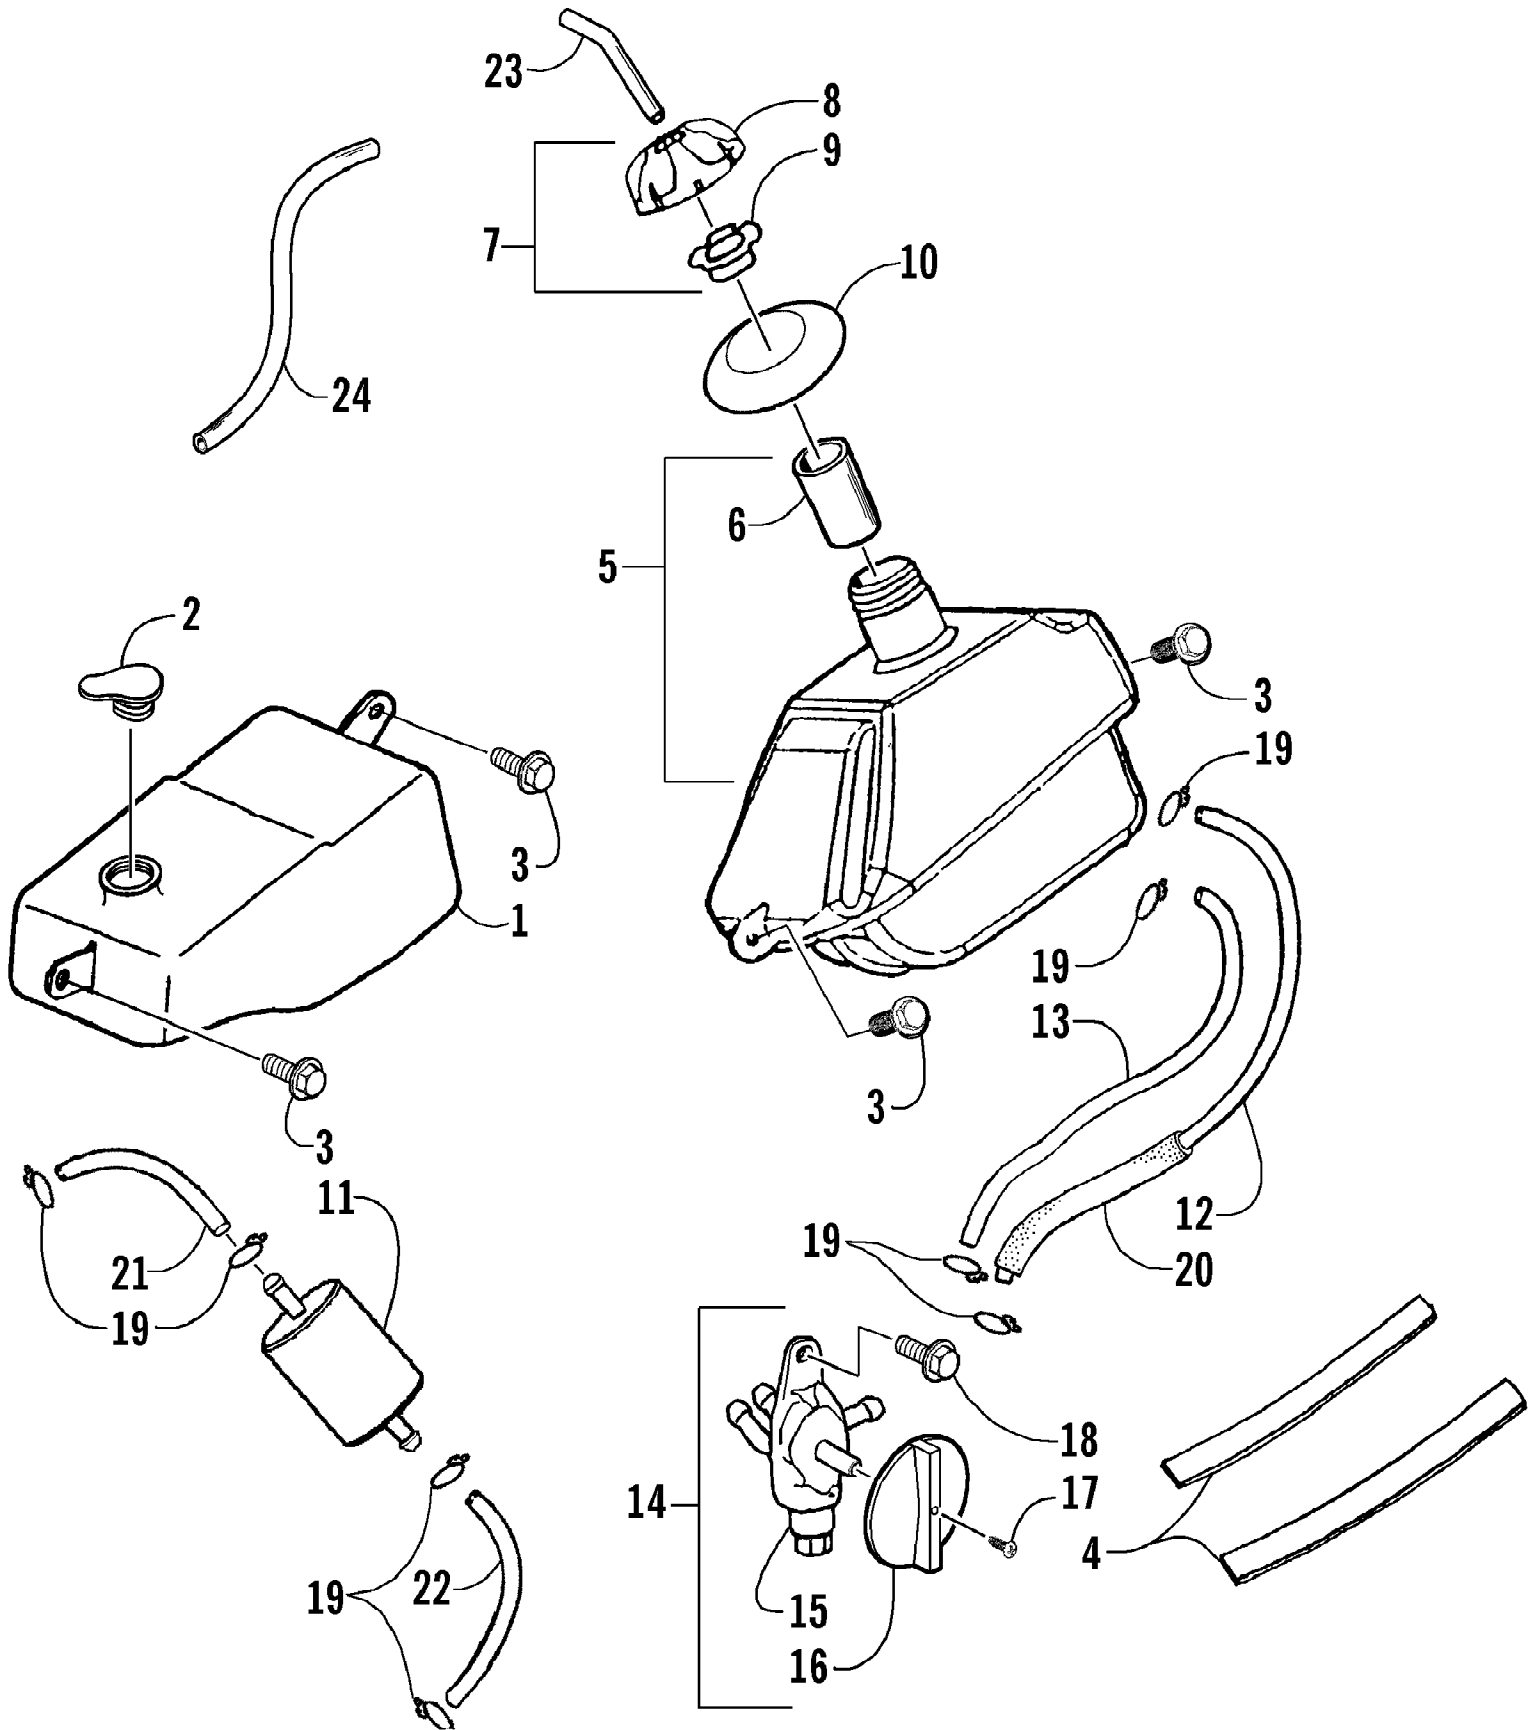

2004 ATV 50 Y-6 YOUTH GREEN (A2004ATA2BUSG)
GAS TANK AND OIL TANK ASSEMBLIES

Page 30 of 50

Ref #	Part Number	Qty	S/P/F	Description
1	3301-245	1		Tank, Oil
2	3301-246	1		Cap, Oil Tank
3	3301-306	4		Screw, Cap
4	3301-076	2		Pad, Foam
5	3301-073	1		Tank, Gas (inc. 6)
6	3301-084	1		Tube, Gas Tank
7	3301-078	1		Tank Cap Assembly (inc. 8-9)
8	3301-079	1		Cap, Tank
9	3301-081	1		Gasket, Cap
10	3301-489	1		Gasket, Front Cover - Rubber
11	3301-551	1		Cup, Oil Filter
12	3301-370	1		Tube
13	3301-369	1		Tube
14	3301-059	1		Cup, Gas (inc. 15-17)
15	3301-491	1		Body, Gas Cup
16	3301-080	1		Knob, Gas Cup
17	3301-470	1		Screw, Machine
18	3301-317	1		Screw, Machine
19	3301-374	8		Clip
20	3301-481	1		Cover, Tube
21	3301-477	1		Tube
22	3301-478	1		Tube
23	3301-479	1		Hose, Breather
24	3301-482	1		Cover, Tube