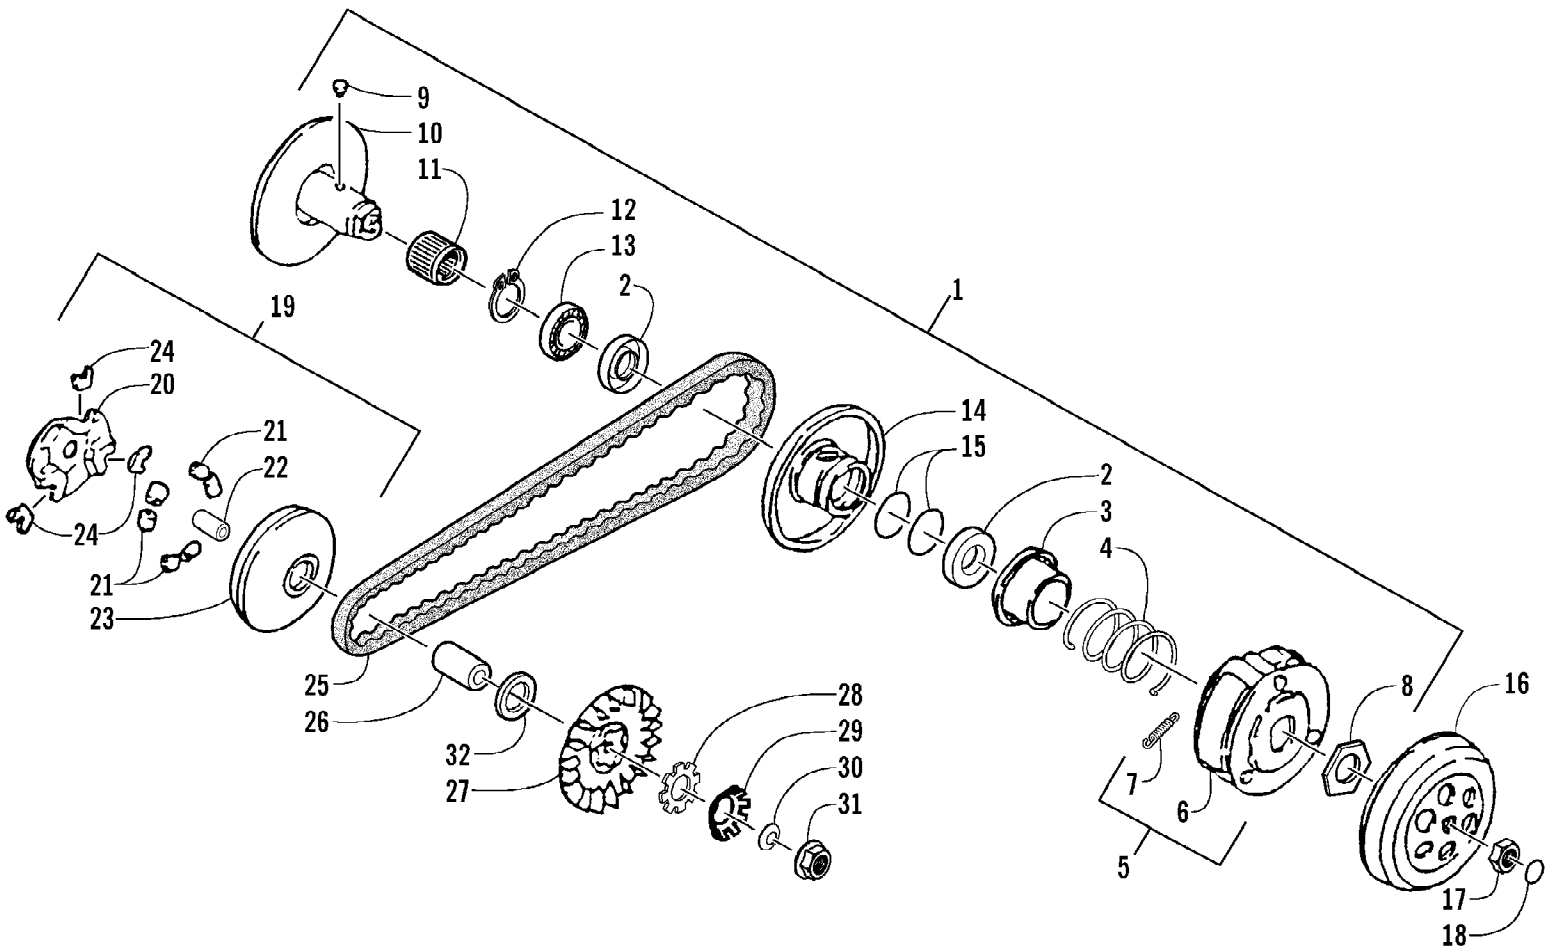

2004 ATV 50 Y-6 YOUTH GREEN (A2004ATA2BUSG)
CLUTCH ASSEMBLY

2004 ATV 50 Y-6 YOUTH GREEN (A2004ATA2BUSG)
CLUTCH ASSEMBLY

Page 10 of 50

Ref #	Part Number	Qty	S/P/F	Description
1	3301-592	1		Driven Face Assembly (inc. 2-15)
2	3301-442	2		Seal, Oil
3	3301-118	1		Seat, Secondary Spring
4	3301-594	1		Spring, Compression
5	3301-112	1		Weight Set, Clutch (inc. 6-7)
6	3301-110	1		Carrier, Clutch Weight
7	3301-111	3		Spring
8	3301-277	1		Nut
9	3301-116	2		Pin, Guide
10	3301-114	1		Face, Fixed Driven
11	3301-420	1		Bearing, Needle
12	3301-606	1	S	Circlip
13	3301-417	1		Bearing, Radial Ball
14	3301-115	1		Face, Movable Driven
15	3301-302	2		O-Ring
16	3301-100	1		Cover, Clutch
17	3301-325	1		Nut
18	3301-298	1		O-Ring
19	3301-559	1		Drive Face Assembly (inc. 20-24)
20	3301-562	1		Plate, Cam
21	3301-607	6		Roller, Weight
22	3301-528	1		Bushing
23	3301-560	1		Face, Movable Drive
24	3301-106	3		Slide, Cam Plate
25	3301-113	1		V-Belt
26	3301-527	1		Bushing
27	3301-561	1		Face, Fixed Drive
28	3301-564	1		Washer, Lock - External Tooth
29	3301-563	1		Clutch, One-Way
30	3301-108	1		Washer, Cone Spring
31	3301-331	1		Nut, Flange
32	3301-593	1		Bushing, Clutch