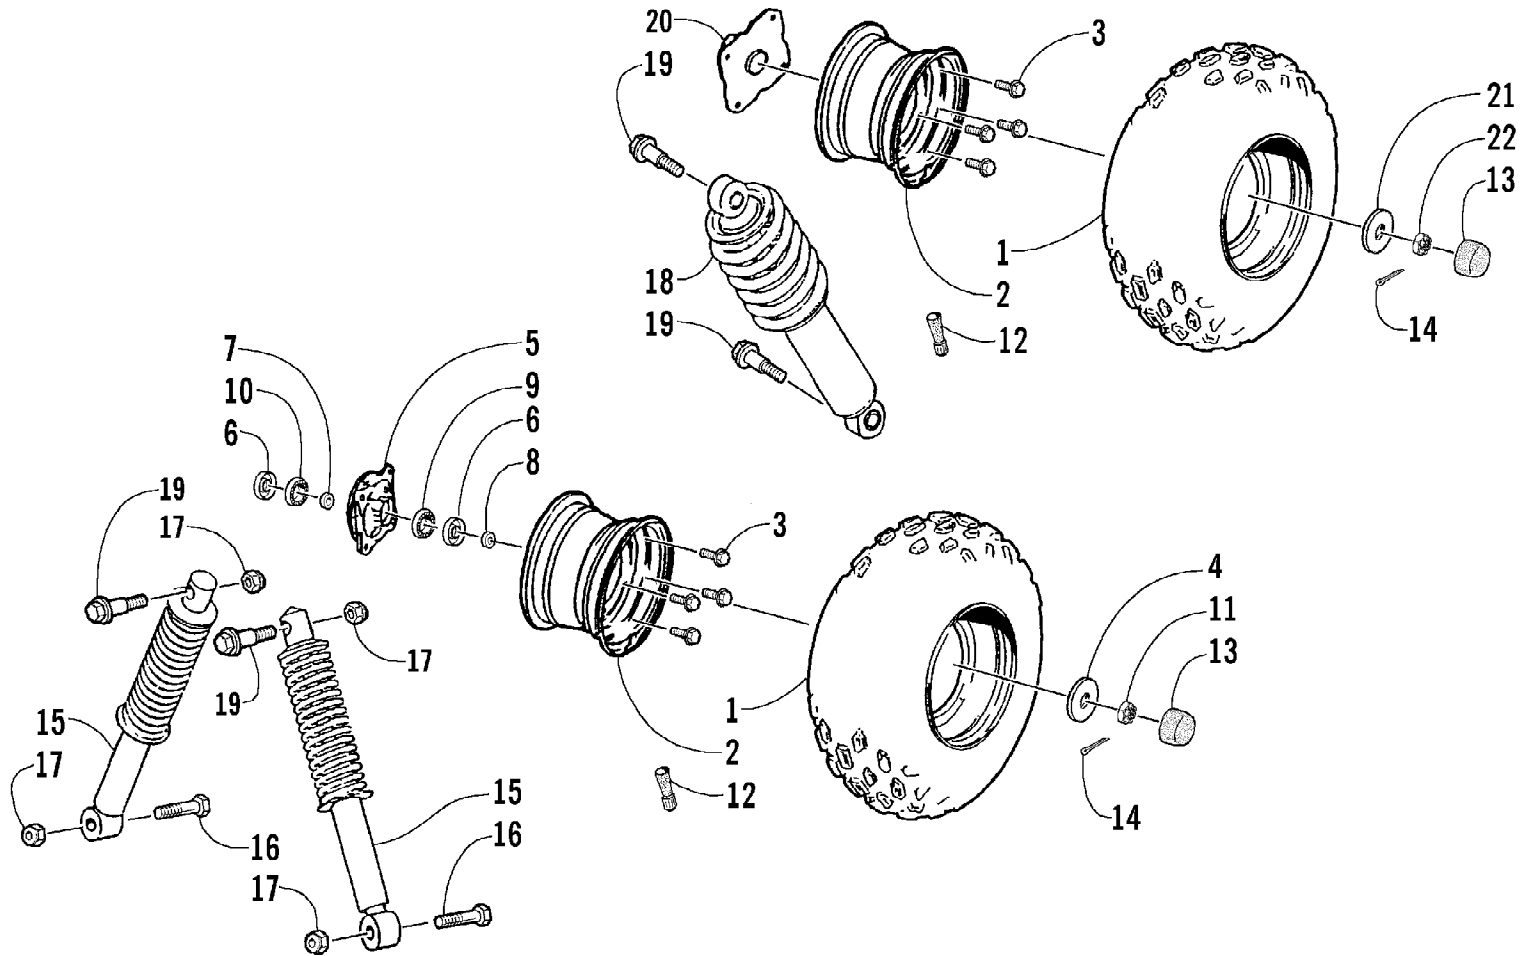

2004 ATV 50 Y-6 YOUTH GREEN (A2004ATA2BUSG)
WHEEL, TIRE, AND SUSPENSION ASSEMBLY

2004 ATV 50 Y-6 YOUTH GREEN (A2004ATA2BUSG)
WHEEL, TIRE, AND SUSPENSION ASSEMBLY

Page 50 of 50

Ref #	Part Number	Qty	S/P/F	Description
1	3301-575	4		Tire
2	3301-574	4		Wheel
3	3301-399	16		Screw, Cap
4	3301-347	2		Washer
5	3301-176	2		Drum, Brake - Front
6	3301-439	4		Seal, Oil
7	3301-195	2		Spacer
8	3301-188	2		Collar - Front
9	3301-408	2		Bearing, Radial Ball
10	3301-411	2		Bearing, Radial Ball
11	3301-333	2		Nut, Slotted
12	3301-171	4	/P	Stem, Valve
13	3301-181	4		Cover, Rubber
14	3301-363	4		Pin, Cotter
15	3301-223	2		Shock, Front
16	3301-308	2		Screw, Cap
17	3301-283	4		Nut, Nylon
18	3301-229	1		Shock, Rear
19	3301-401	4		Screw, Cap
20	3301-160	2		Connector, Shaft
21	3301-350	2		Washer
22	3301-335	2		Nut, Slotted