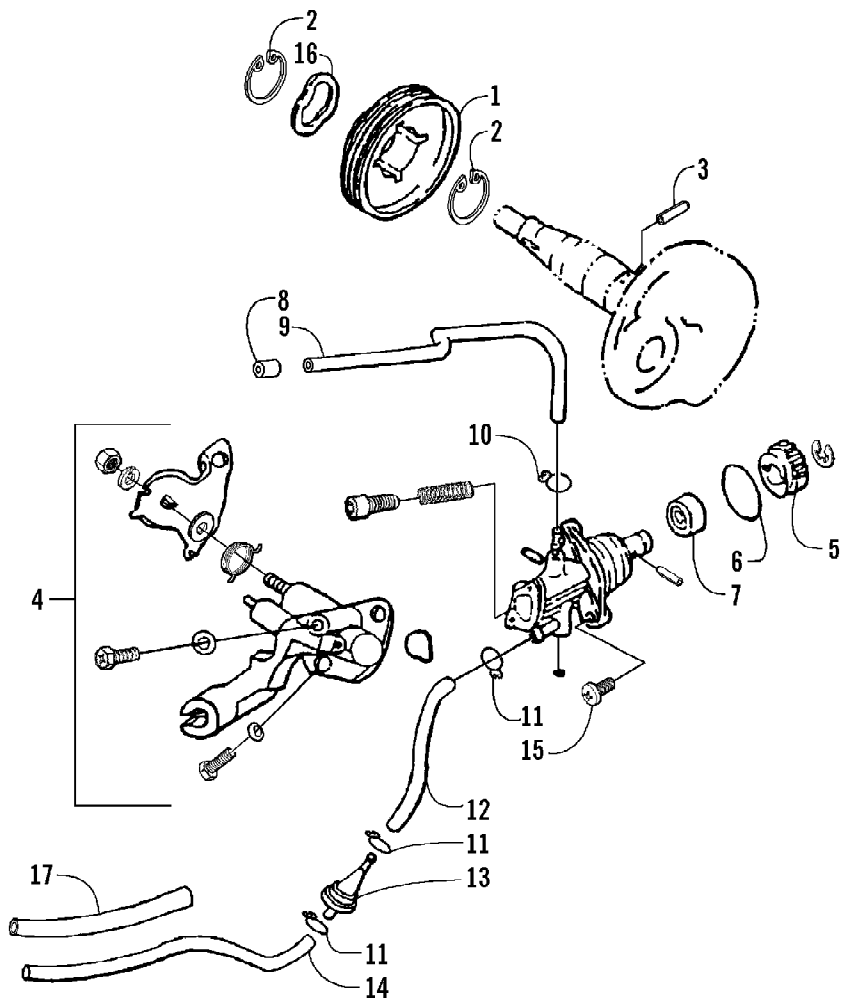

2004 ATV 50 Y-6 YOUTH GREEN (A2004ATA2BUSG)  
HANDLEBAR ASSEMBLY

Ref #	Part Number	Qty	S/P/F	Description
1	3301-230	1		Handlebar
2	3301-234	2		Grip, Handlebar
3	3301-231	2		Clamp, Handlebar - Bottom
4	3301-232	1		Clamp, Handlebar - Left
5	3301-233	1		Clamp, Handlebar - Right
6	3301-290	4		Screw, Cap
7	3301-235	1	S	Lever Assembly - Right (inc. 8-13)
8	3301-239	1		Bracket, Throttle Cable
9	3301-240	1		Lever, Brake - Right
10	3301-238	1		Bracket, Cable
11	3301-244	1		Spring, Throttle Lever
12	3301-237	1		Bracket, Lever
13	3301-243	1		Lever, Throttle
14	3301-236	1		Cover, Lever Body
15	3301-555	1	/P	Cable, Throttle
16	3301-465	1		Cable Tie
17	3301-457	1	/P	Pad, Handlebar - Assembly (inc. 18-19)
18	3301-458	1	S	Cover, Pad
19	3301-459	1		Pad, Handlebar
20	3301-242	1		Lever Assembly - Left (inc. 21-22)
21	3301-241	1		Lever, Brake - Left
22	3301-153	1		Harness, Brake Switch
23	3301-152	1		Switch Assembly
24	3301-474	2	S	Washer
25	3301-283	2		Nut, Nylon

2004 ATV 50 Y-6 YOUTH GREEN (A2004ATA2BUSG)  
OIL PUMP ASSEMBLY

Page 36 of 50

Ref #	Part Number	Qty	S/P/F	Description
1	3301-035	1		Gear, Pump Drive
2	3301-379	2		Circlip
3	3301-425	1		Pin, Crankshaft
4	3301-586	1		Pump, Oil - Assembly (inc. 5-7)
5	3301-034	1		Gear, Oil Pump
6	3301-300	1		O-Ring
7	3301-433	1		Seal, Oil
8	3301-033	1		Ring, Steel
9	3301-366	1		Tube, Oil
10	3301-373	1		Clip
11	3301-374	4		Clip
12	3301-371	1		Tube
13	3301-075	1	/P	Cup, Oil Filter
14	3301-372	1		Tube
15	3301-317	2		Screw, Machine
16	3301-036	1		Washer, Wave
17	3301-585	1		Cover, Tube