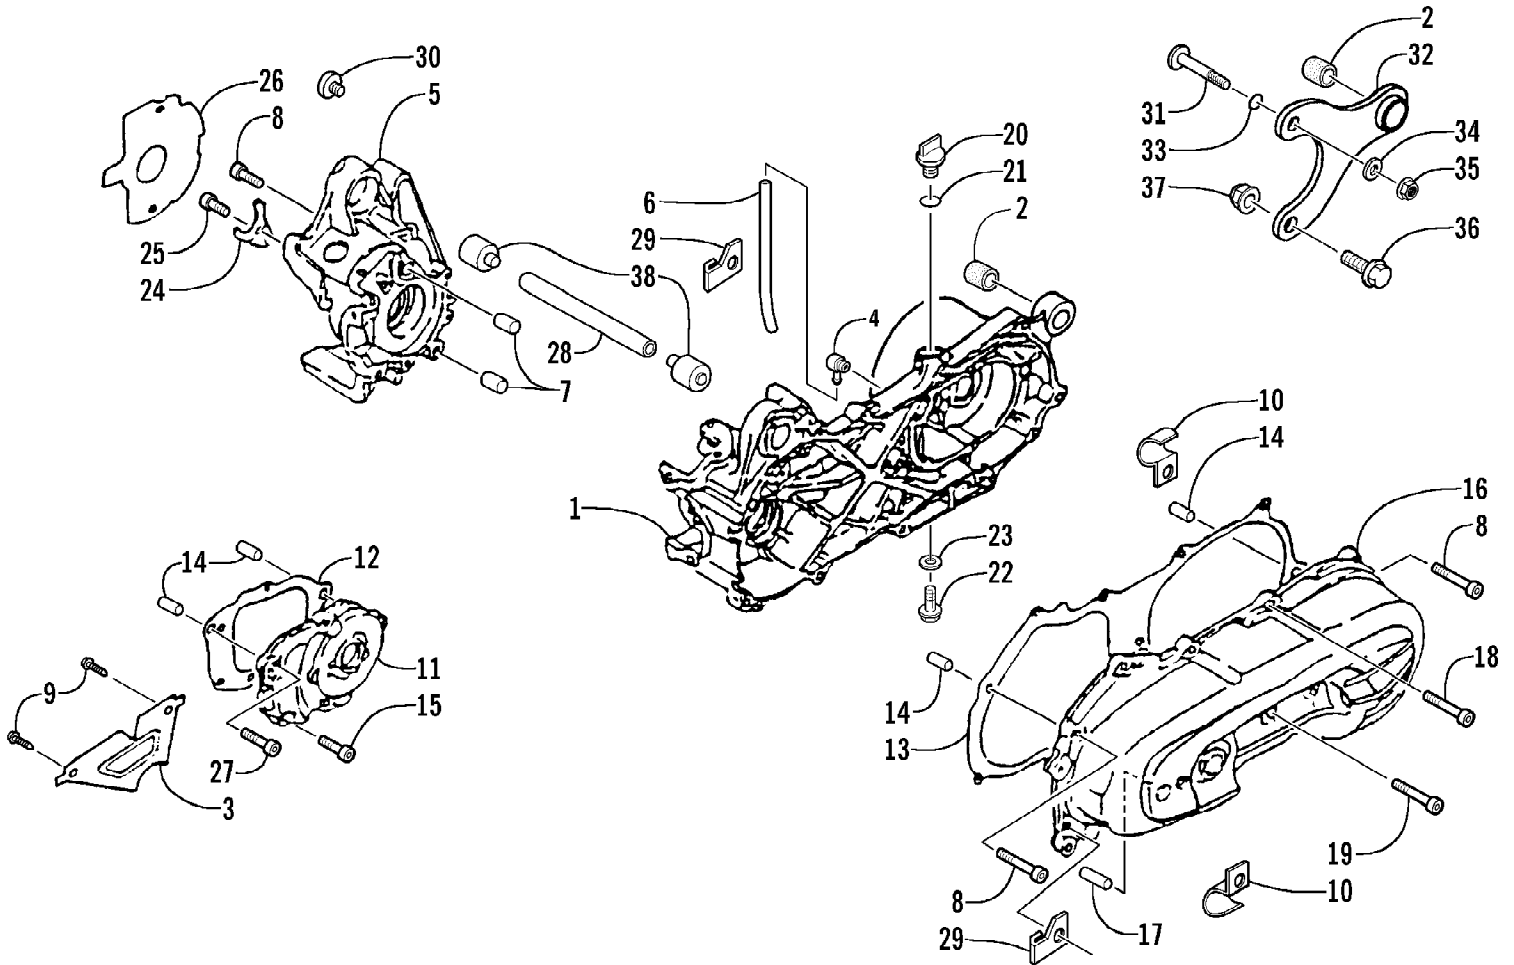

2004 ATV 50 Y-6 YOUTH GREEN (A2004ATA2BUSG)
CRANKCASE ASSEMBLY

2004 ATV 50 Y-6 YOUTH GREEN (A2004ATA2BUSG)
CRANKCASE ASSEMBLY

Ref #	Part Number	Qty	S/P/F	Description
1	3301-530	1		Crankcase - Left
2	3301-427	2		Bushing, Rubber
3	3301-011	1		Plate, Cover
4	3301-057	1		Fitting, Breather Hose
5	3301-529	1		Crankcase - Right
6	3301-480	1		Hose, Breather
7	3301-365	2		Pin, Dowel
8	3301-292	8		Screw, Cap
9	3301-321	2		Screw, Self-Tapping
10	3301-013	2		Clamp
11	3301-097	1		Cover, Mission
12	3301-098	1		Gasket, Mission Cover
13	3301-014	1		Gasket, Crankcase Cover
14	3301-364	4		Pin, Dowel
15	3301-289	3		Screw, Cap
16	3301-010	1		Cover, Crankcase - Left
17	3301-426	1		Shaft, Idler
18	3301-290	9		Screw, Cap
19	3301-293	1		Screw, Cap
20	3301-037	1		Plug, Oil
21	3301-297	1		O-Ring
22	3301-394	1		Screw, Cap
23	3301-342	1		Washer
24	3301-003	1		Bracket, Oil Seal
25	3301-287	1		Screw, Cap
26	3301-004	1		Gasket, Magneto
27	3301-291	2		Screw, Cap
28	3301-005	1		Shaft, Crankcase Fixed
29	3301-012	2		Bracket, Carburetor Tube
30	3301-002	1		Protector, Shroud
31	3301-198	1		Shaft, Fixed
32	3301-007	1		Bracket, Crankcase
33	3301-296	1		O-Ring
34	3301-343	1		Washer
35	3301-330	1		Nut, Flange
36	3301-406	1		Screw, Cap
37	3301-332	1		Nut, Flange
38	3301-008	2		Bushing