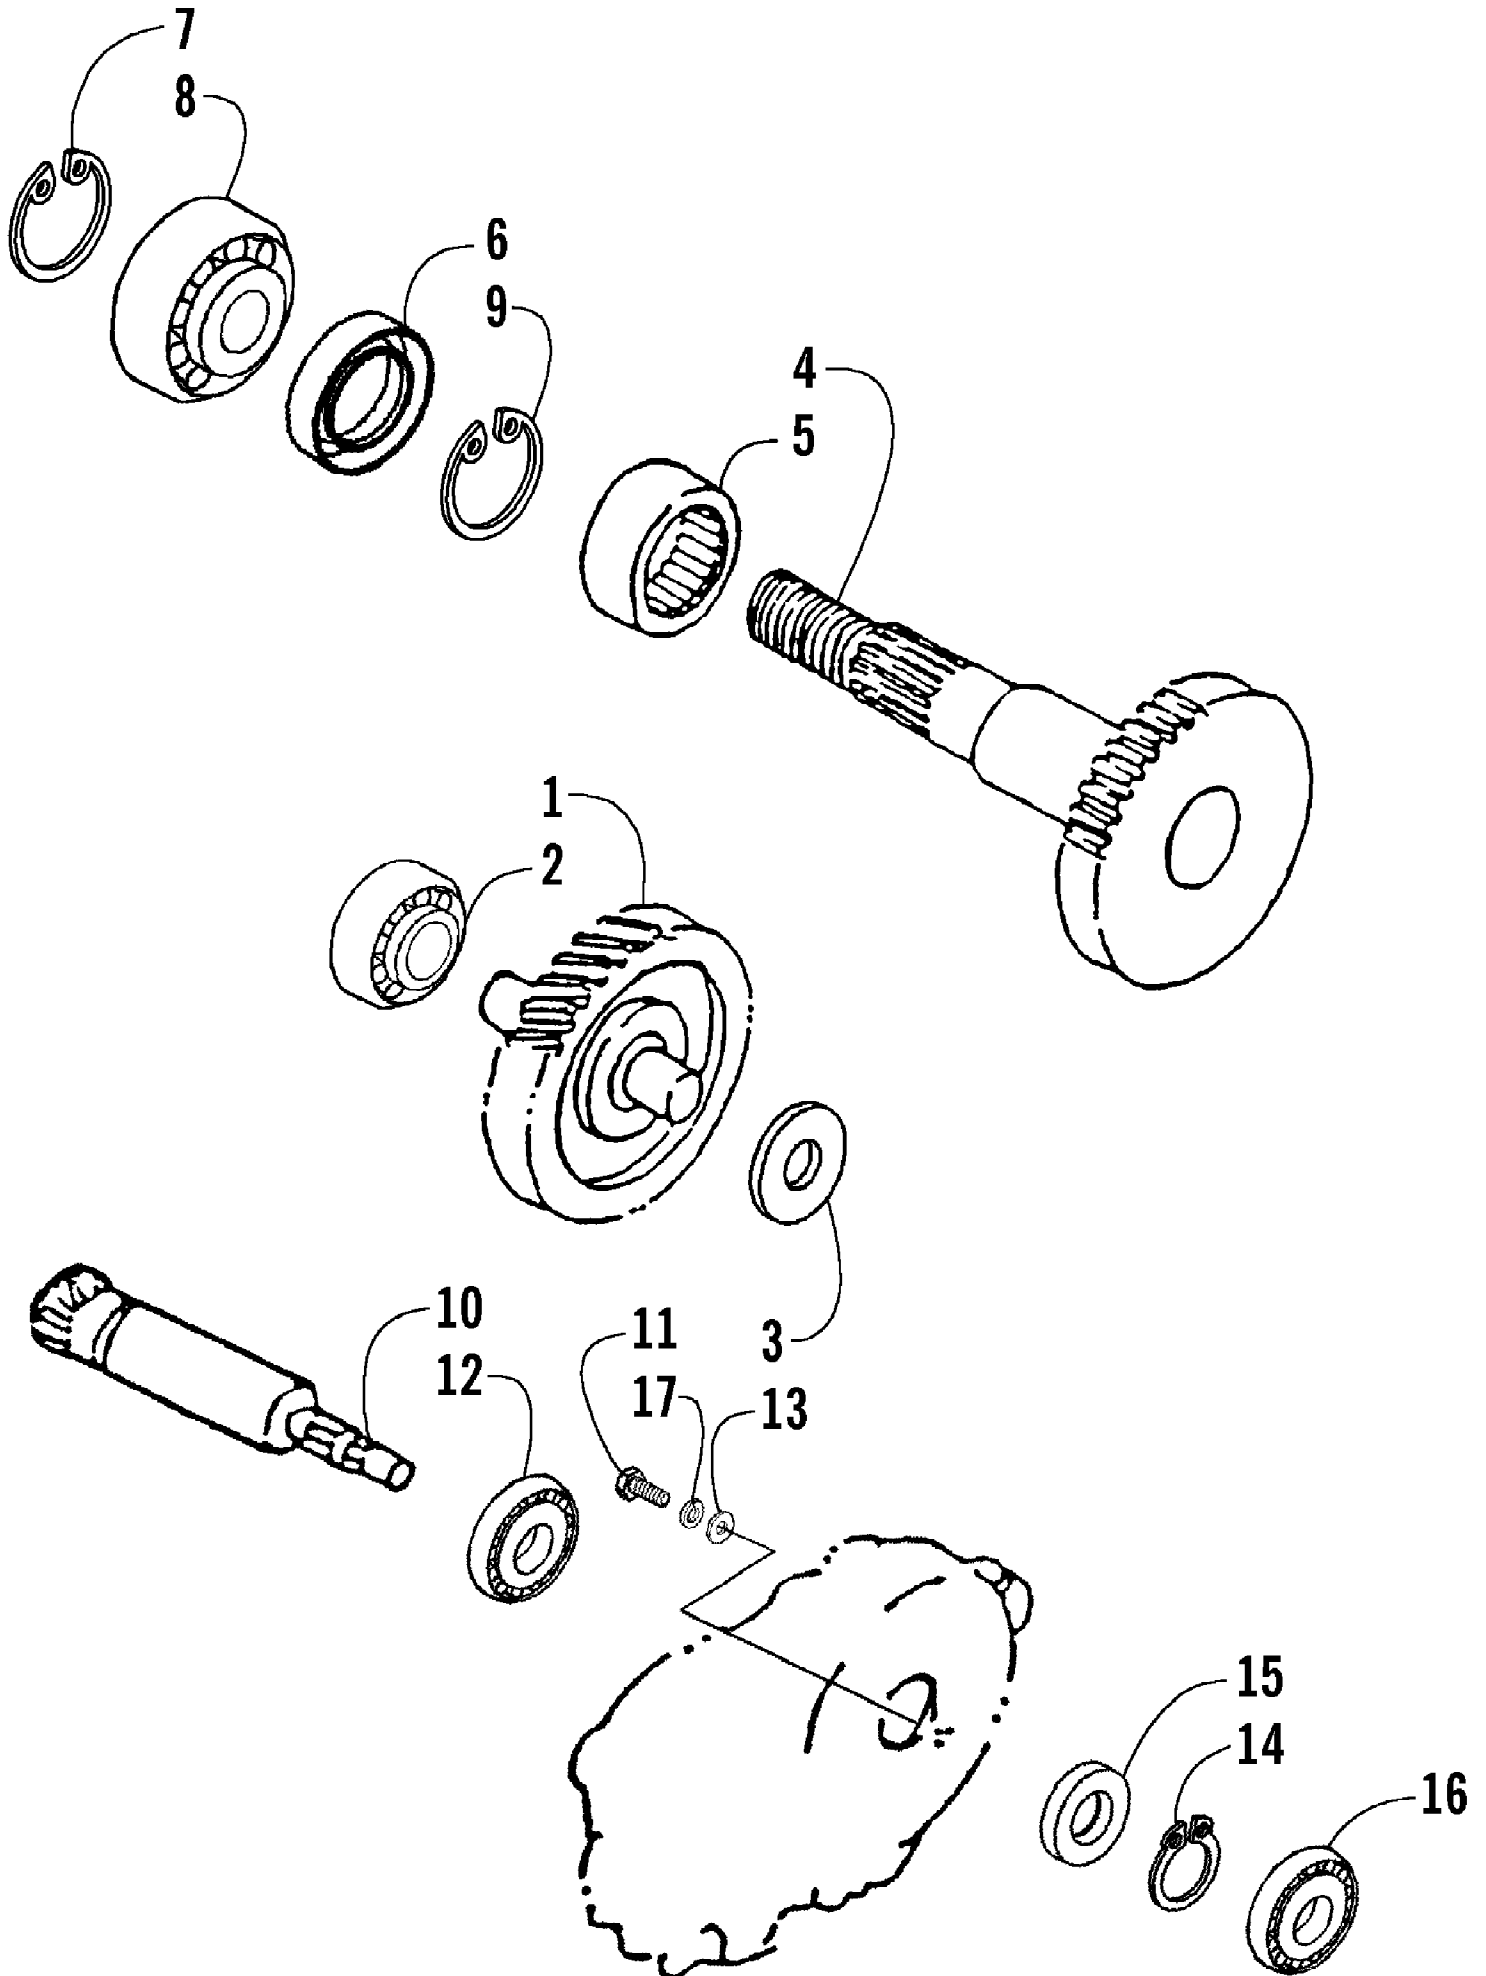

2004 ATV 50 Y-6 YOUTH GREEN (A2004ATA2BUSG)
TRANSMISSION ASSEMBLY

Page 48 of 50

Ref #	Part Number	Qty	S/P/F	Description
1	3301-566	1		Axle, Main
2	3301-414	1		Bearing, Radial Ball
3	3301-346	1		Washer
4	3301-567	1		Axle, Drive
5	3301-422	1		Bearing, Needle
6	3301-440	1		Seal, Oil
7	3301-383	2		Circlip
8	3301-412	1		Bearing, Radial Ball
9	3301-382	1		Circlip
10	3301-565	1		Gear, Primary Drive
11	3301-305	1		Screw, Cap
12	3301-410	1		Bearing, Radial Ball
13	3301-341	1		Washer
14	3301-378	1		Circlip
15	3301-435	1		Seal, Oil
16	3301-416	1		Bearing, Radial Ball
17	3301-360	1		Washer, Spring