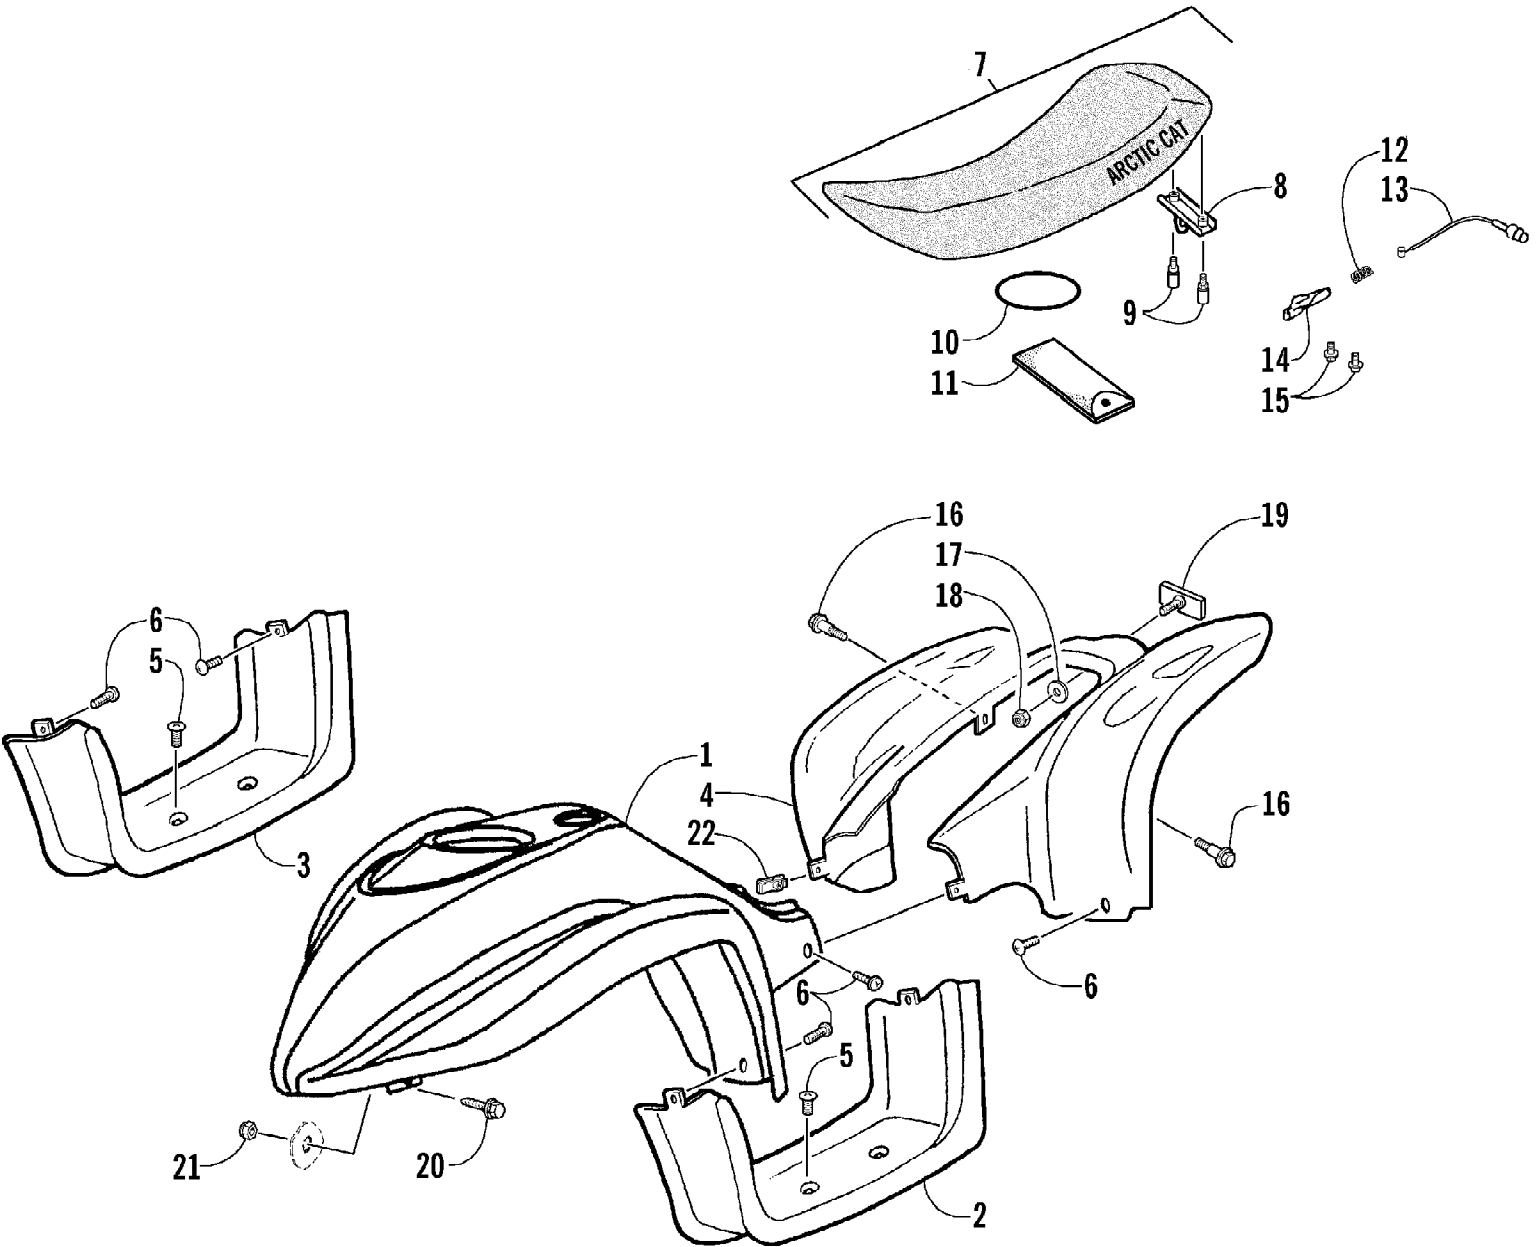

2004 ATV 50 Y-6 YOUTH GREEN (A2004ATA2BUSG)  
A-ARM, FLOOR PANEL, AND BUMPER ASSEMBLY

2004 ATV 50 Y-6 YOUTH GREEN (A2004ATA2BUSG)  
A-ARM, FLOOR PANEL, AND BUMPER ASSEMBLY

Page 2 of 50

Ref #	Part Number	Qty	S/P/F	Description
1	3301-222	1		A-Arm, Suspension - Left
1	3301-218	1		A-Arm, Suspension - Right
2	3301-428	4		Bushing, Rubber
3	3301-328	2		Bushing
4	3301-219	2		Bushing
5	3301-327	2		Nut, Flange
6	3301-220	2		Cover, Waterproof
7	3301-580	2	/P	Cover, Dustproof
8	3301-402	4		Screw, Cap
9	3301-251	1		Panel, Floor
10	3301-444	2		Fitting, Grease
11	3301-445	2		Cap, Grease Fitting
12	3301-400	4		Screw, Cap
13	3301-388	2		Screw, Cap
14	3301-207	1		Bumper
15	3301-395	6		Screw, Cap
16	3301-283	4		Nut, Nylon
17	3301-256	2		Cap, Floor Panel - Rubber
18	3301-208	1		Cover, Bumper
19	3301-322	4		Screw, Self-Tapping
20	3301-254	1		Guard, Floor Panel - Left
21	3301-255	1		Guard, Floor Panel - Right
22	3301-455	2		Reflector - Amber
23	3301-476	4		Washer, Spring

2004 ATV 50 Y-6 YOUTH GREEN (A2004ATA2BUSG)  
BODY AND SEAT ASSEMBLY

Page 4 of 50

Ref #	Part Number	Qty	S/P/F	Description
1	3301-248	1		Cover, Front
2	3301-253	1		Panel, Floor - Left
3	3301-252	1		Panel, Floor - Right
4	3301-493	1		Cover, Rear
5	3301-319	4		Screw, Machine
6	3301-320	6		Screw, Machine
7	3301-257	1		Seat Assembly (inc. 8-9)
8	3301-258	1		Bracket, Seat
9	3301-259	2		Bolt, Seat
10	3301-613	1		Strip, Rubber
11	3301-210	1		Bag, Tool
12	3301-262	1		Spring, Reset
13	3301-261	1		Cable, Seat Release
14	3301-263	1		Seat Lock Assembly
15	3301-386	2		Screw, Cap
16	3301-275	4		Bolt, Carriage
17	3301-338	1		Washer
18	3301-281	1		Nut, Nylon
19	3301-149	1		Reflector
20	3301-466	2	/P	Screw, Cap
21	3301-327	2		Nut, Flange
22	3301-280	2	S	U-Nut