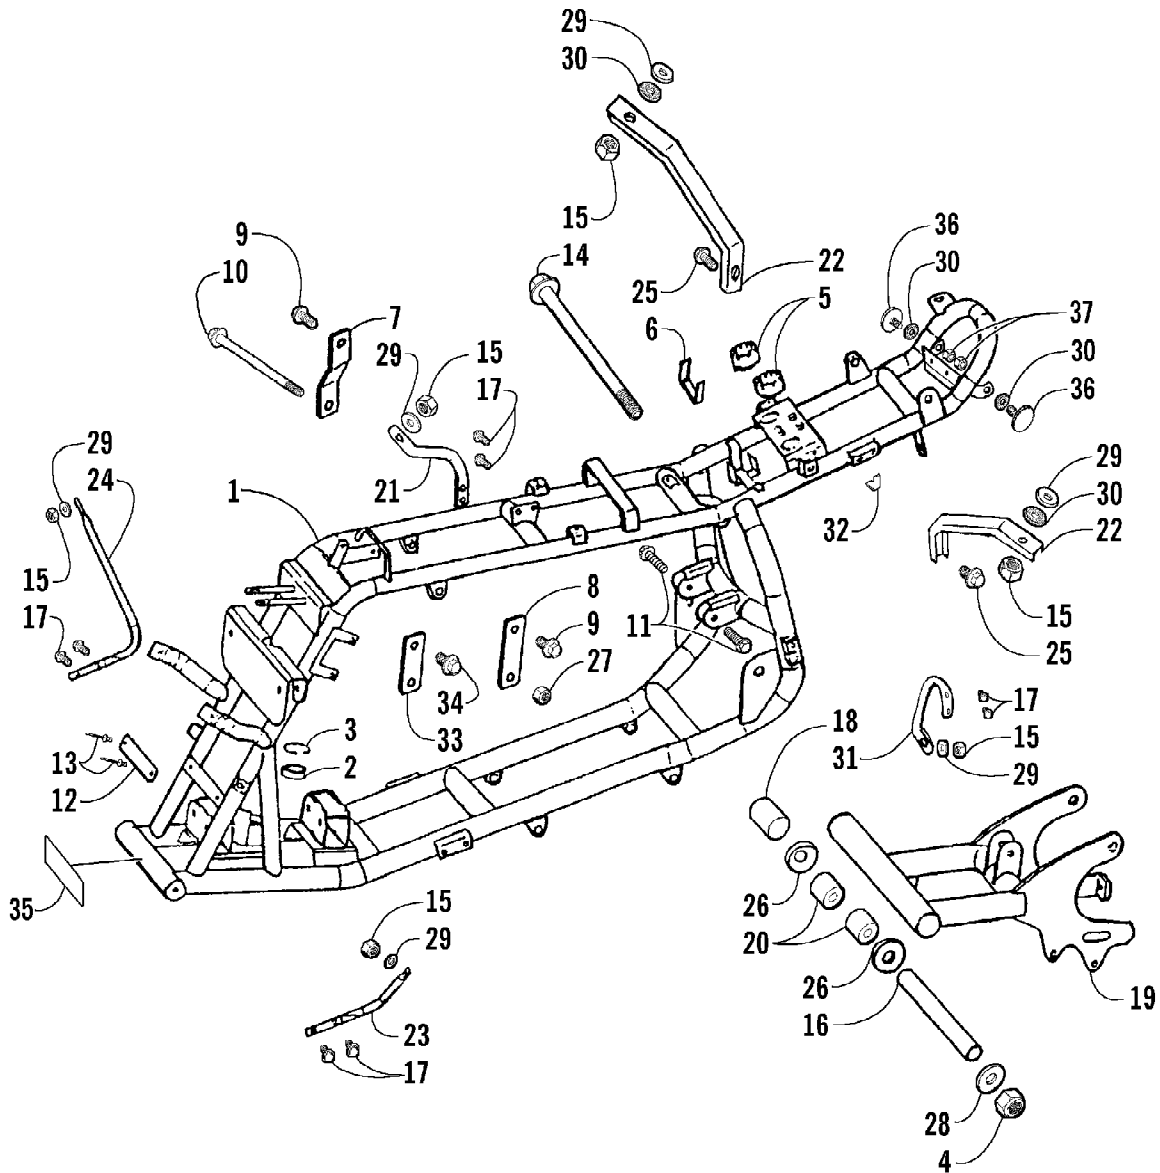

2004 ATV 50 Y-6 YOUTH GREEN (A2004ATA2BUSG)
FRAME AND RELATED PARTS

Page 26 of 50

Ref #	Part Number	Qty	S/P/F	Description
1	3301-206	1		Frame
2	3301-409	1		Bearing, Radial Ball
3	3301-381	1		Circlip
4	3301-284	1		Nut, Nylon
5	3301-260	2		Bumper, Rubber
6	3301-077	1		Pad, Foam
7	3301-211	1		Plate, Engine Mounting - Right
8	3301-212	1		Plate, Engine Mounting - Left
9	3301-400	2		Screw, Cap
10	3301-403	1		Screw, Cap
11	3301-485	2	/P	Screw, Cap
12	3301-209	1		Plate, Frame No.
13	3301-286	2		Rivet
14	3301-407	1		Screw, Cap
15	3301-281	6		Nut, Nylon
16	3301-227	1		Spacer, Swing Arm
17	3301-306	8		Screw, Cap
18	3301-582	1		Sleeve, Rubber
19	3301-581	1		Swing Arm Sub-Assembly
20	3301-226	2		Bushing
21	3301-265	1		Bracket, Rear Cover Mounting - Lower Right
22	3301-266	2		Bracket, Rear Cover Mounting - Upper
23	3301-461	1		Bracket, Front Cover Mounting - Left
24	3301-462	1		Bracket, Front Cover Mounting - Right
25	3301-386	2		Screw, Cap
26	3301-228	2		Cover, Swing Arm Seal
27	3301-282	1		Nut, Nylon
28	3301-349	1		Washer
29	3301-340	6		Washer
30	3301-356	4		Washer, Rubber
31	3301-267	1		Bracket, Rear Cover Mounting - Lower Left
32	3301-449	4		Clamp, Cable - Rubber
33	3301-460	1		Bracket, Gas Cup
34	3301-466	1	/P	Screw, Cap
35	3301-447	1		Decal, CE
36	3301-456	2	/P	Reflector - Red
37	3301-327	2		Nut, Flange