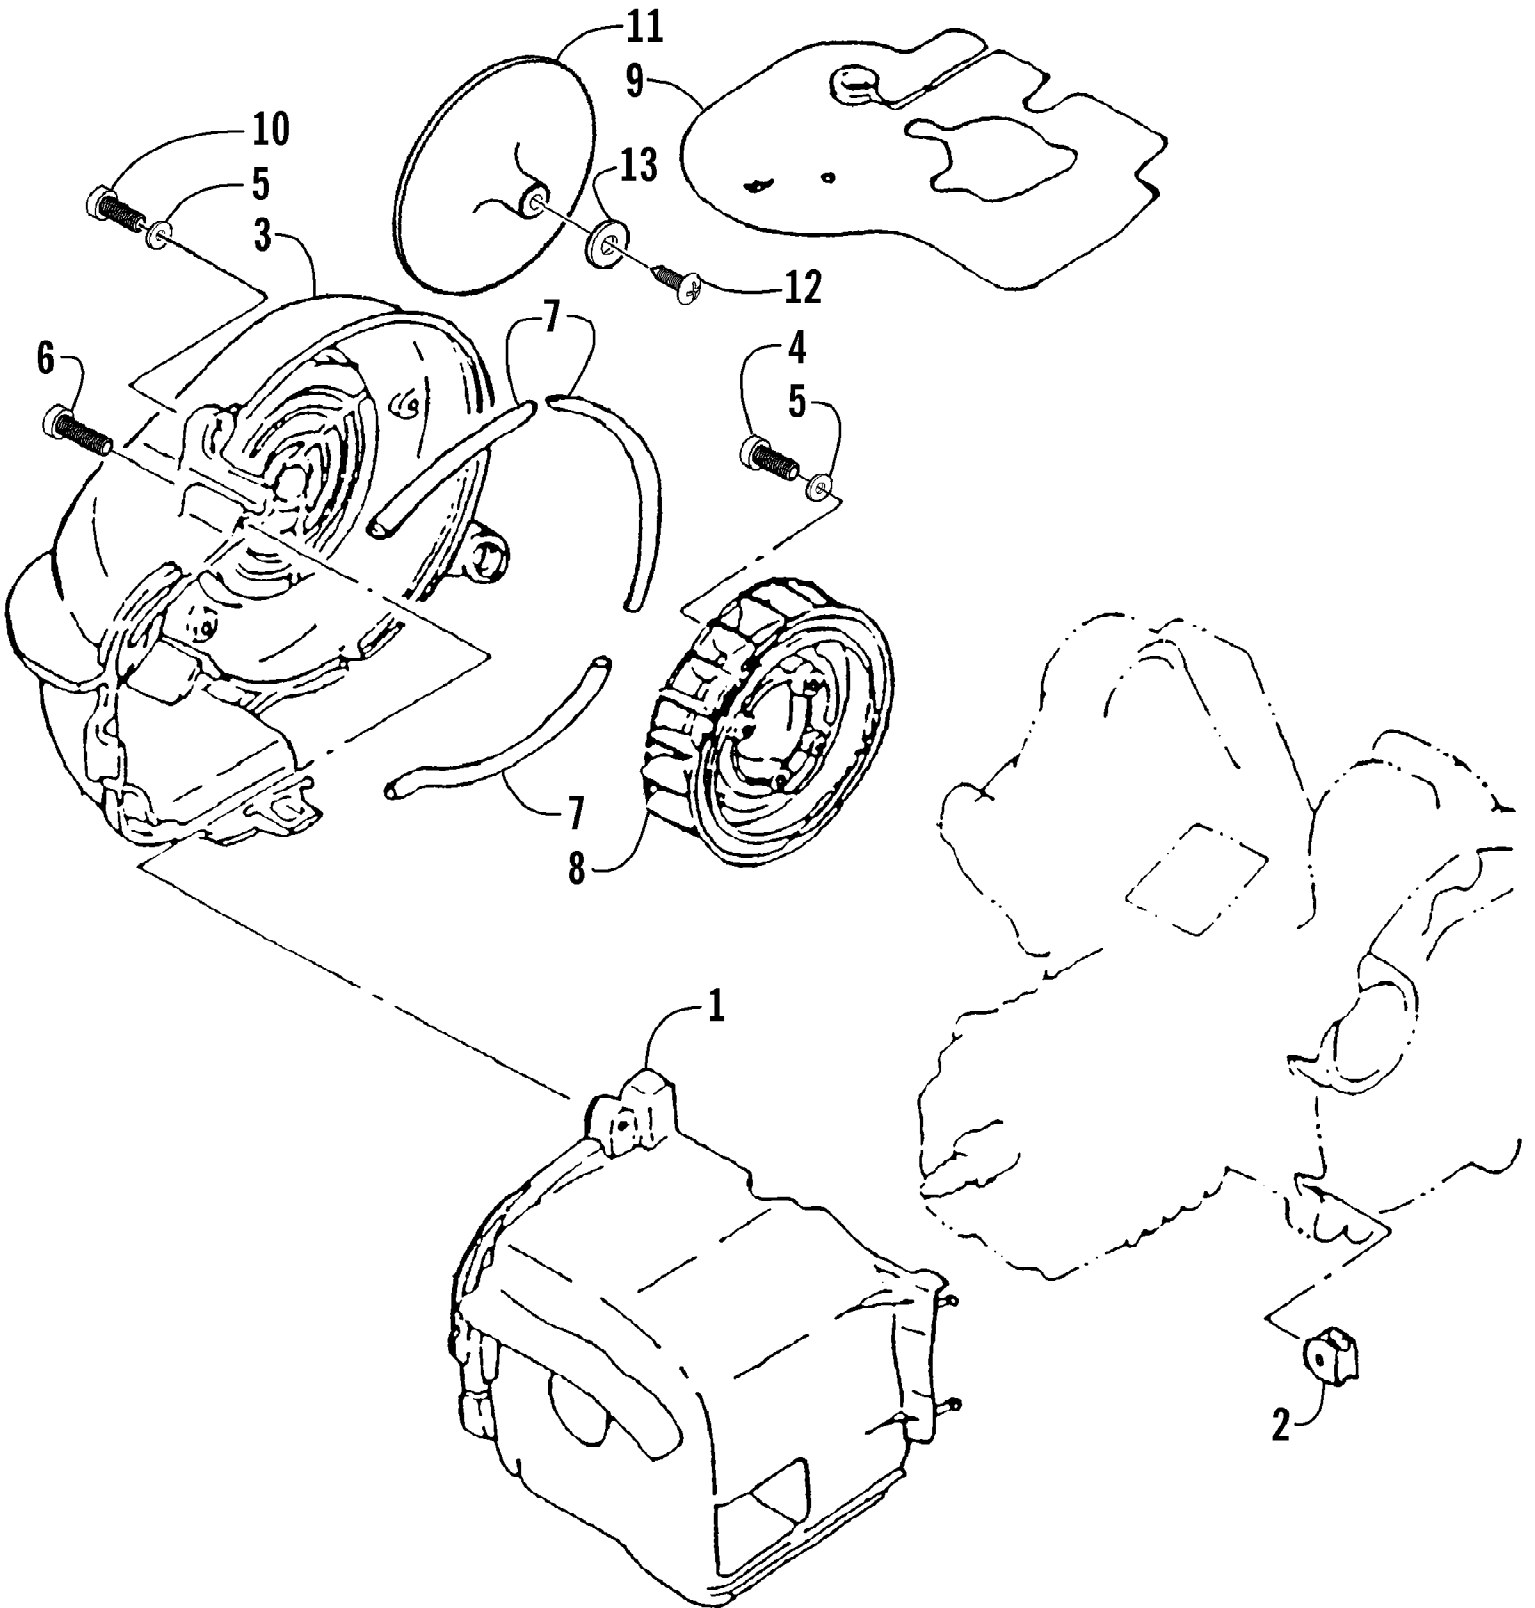

2004 ATV 50 Y-6 YOUTH GREEN (A2004ATA2BUSG)
FAN AND AIR SHROUD ASSEMBLY

Page 24 of 50

Ref #	Part Number	Qty	S/P/F	Description
1	3301-591	1		Air Shroud, Cylinder
2	3301-268	2		Grommet
3	3301-094	1		Cover, Magneto
4	3301-288	4		Screw, Cap
5	3301-336	6		Washer
6	3301-324	1		Screw, Self-Tapping
7	3301-082	2		Damper
8	3301-093	1		Fan
9	3301-247	1		Deflector
10	3301-289	2		Screw, Cap
11	3301-095	1		Cover, Magneto - Outer
12	3301-322	1		Screw, Self-Tapping
13	3301-339	1		Washer