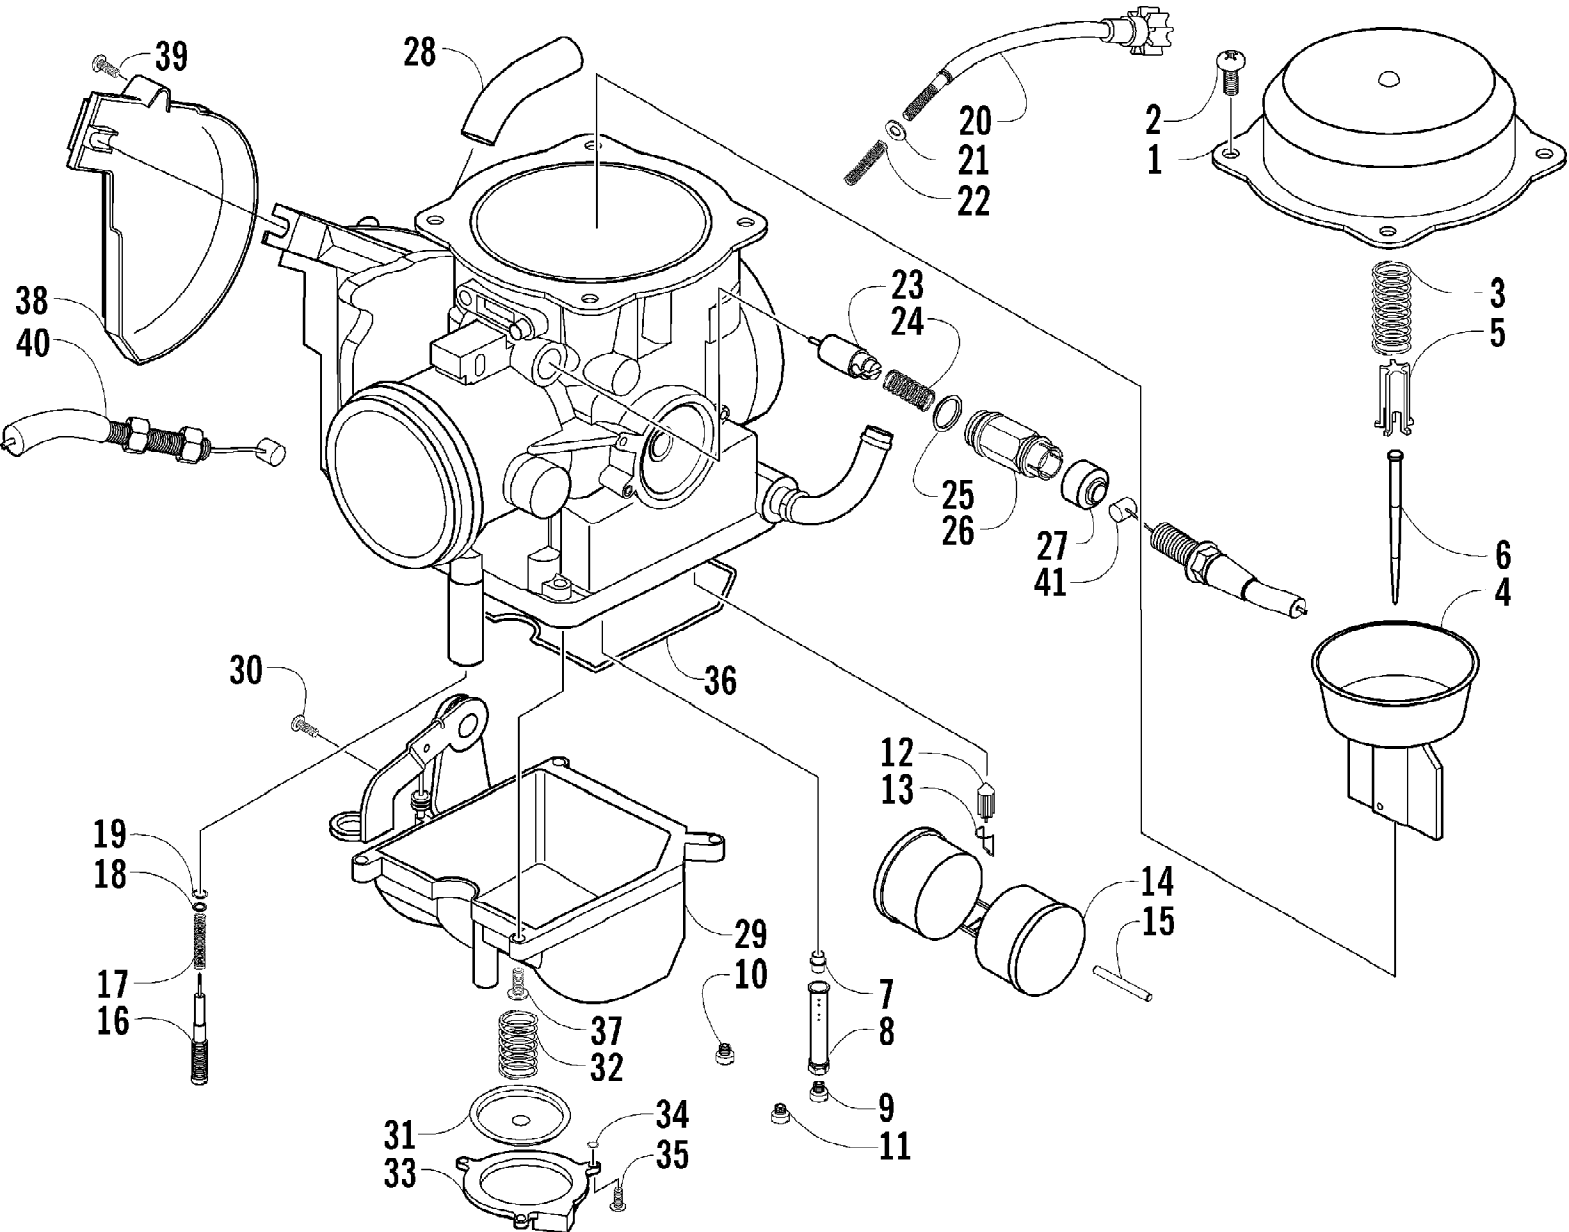

2004 ATV 400 AUTOMATIC TRANSMISSION 4X4 FIS CAT GREEN MRP (A200411B1395)
CARBURETOR

2004 ATV 400 AUTOMATIC TRANSMISSION 4X4 FIS CAT GREEN MRP (A20041201) (Page 12 of 35)
CARBURETOR

Ref #	Part Number	Qty	S/P/F	Description
	0470-504	1		Complete Carburetor Assembly
1	5507-001	1		Cover, Top
2	5507-002	4	/P	Screw, Top Cover
3	5507-085	1	S	Spring
4	5507-109	1	S	Piston, Vacuum
5	5507-005	1		Spring, Seat
6	5507-110	1		Jet Needle
7	5507-007	1		Needle Jet
8	5507-047	1	/P	Holder, Needle Jet
9	5507-043	1		Main Jet - 142
9	5507-009	1	/P/F	Main Jet - 150
9	5507-041	1	F	Main Jet - 147
9	5507-042	1	/P/F	Main Jet - 145
9	5507-044	1	F	Main Jet - 140
10	5507-010	1	S	Slow Jet
11	5507-097	1	/P	Starter Jet - 75
12	5507-107	1		Valve, Float - Set (inc. 13)
13	0	1	F	Clip
14	5507-039	1		Float Set (inc. 15)
15	0	1	F	Pin, Float
16	5507-111	1		Screw, Pilot Air - Set (inc. 17-19)
17	0	1	F	Spring
18	0	1	F	Washer
19	0	1	F	O-Ring
20	5507-027	1		Screw, Idle Adjust
21	5507-028	1		Washer
22	5507-029	1		Spring
23	5507-022	1		Valve, Starter
24	5507-023	1		Spring
25	5507-024	1		O-Ring
26	5507-025	1		Cap
27	5507-026	1		Cap, Rubber
28	0410-056	AR		Tube, Vent
29	5507-065	1		Chamber, Float - Assembly (inc. 30-36)
30	5507-050	1	/P	Screw, Drain
31	5507-031	1	S	Diaphragm Assembly
32	5507-032	1		Spring
33	0	1	F	Housing, Pump
34	5507-034	1		U-Ring
35	5507-035	3		Screw
36	5507-067	1	/P	O-Ring, Float Chamber
37	5507-089	4	S	Screw
38	5507-036	1		Cover
39	5507-037	1	/P	Screw
40	0487-021	1	S	Cable, Throttle
41	0487-016	1		Cable, Choke