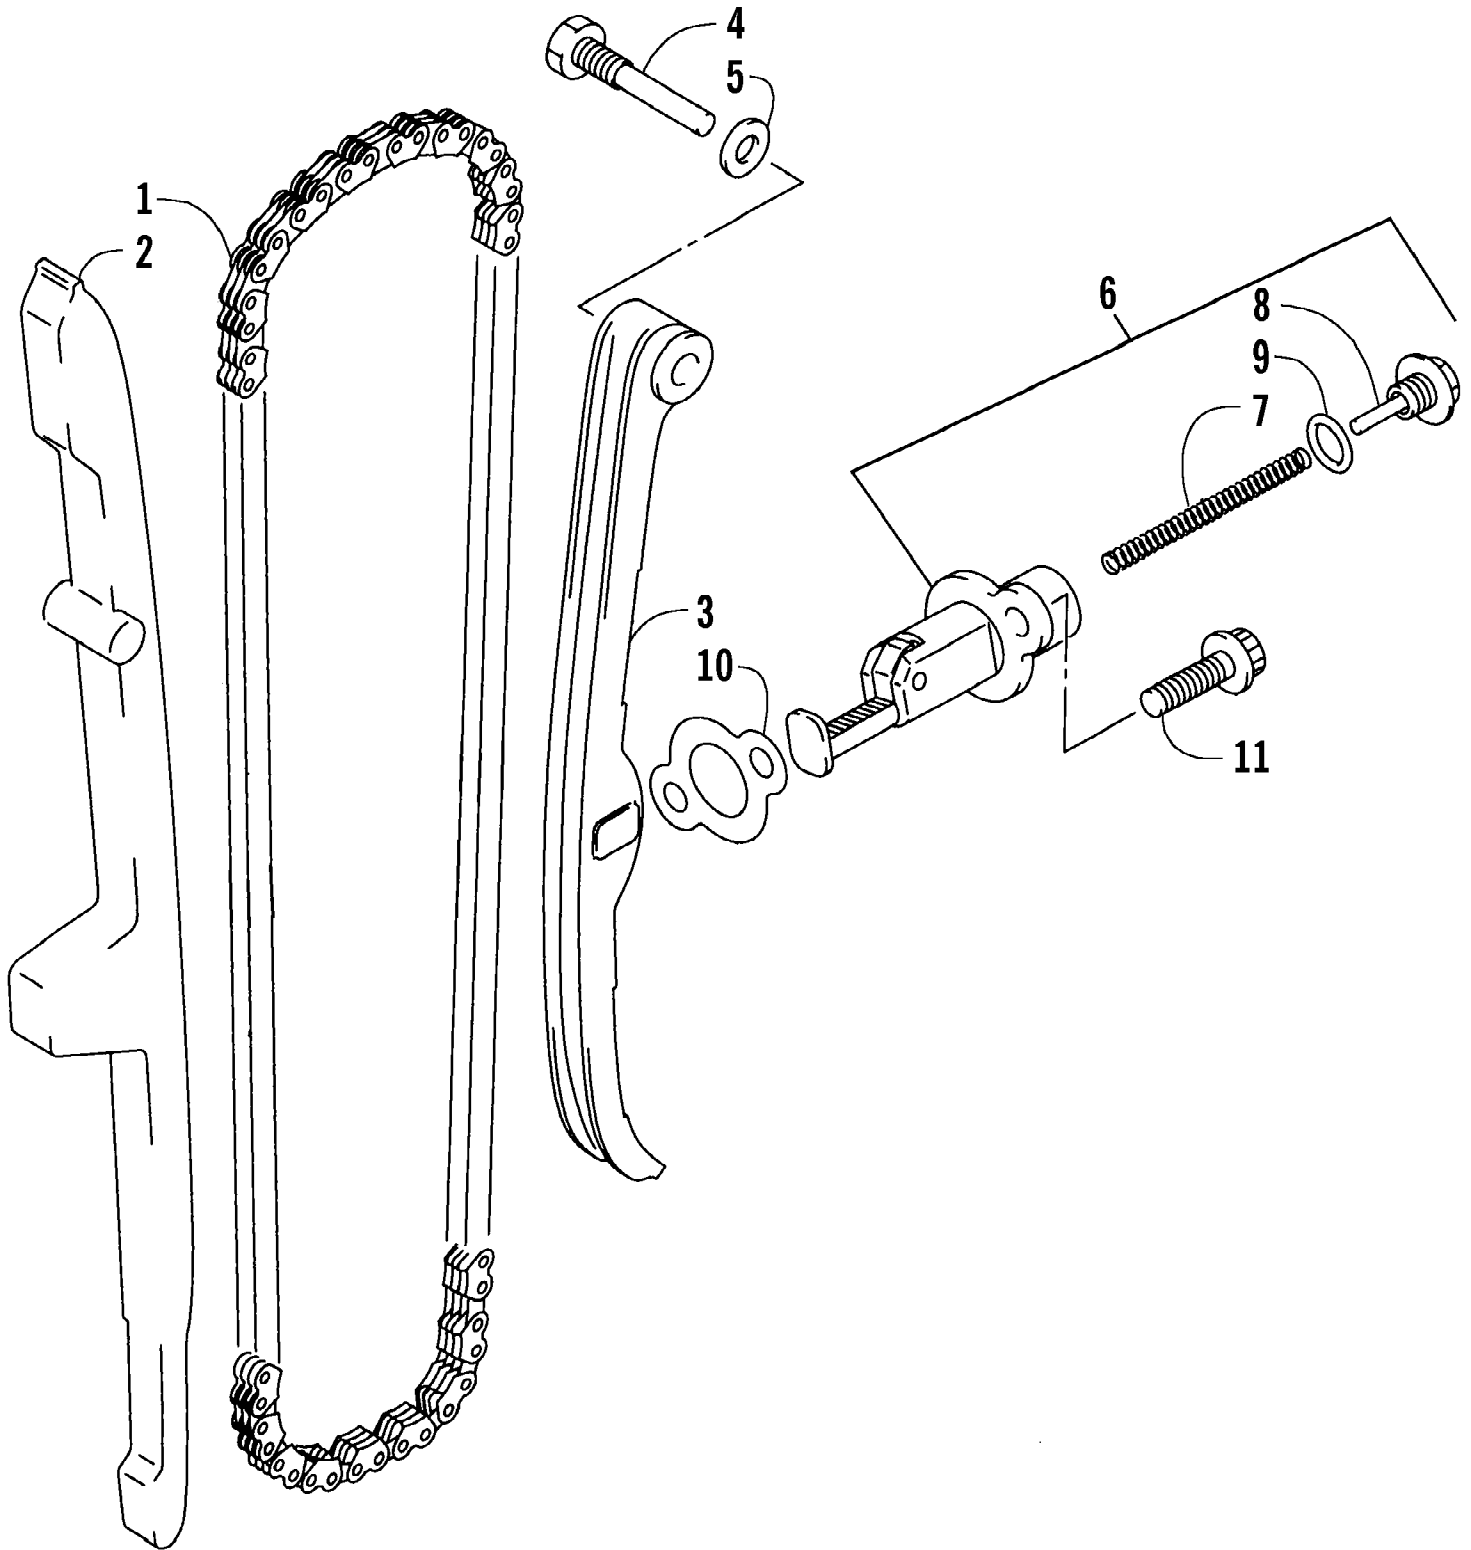

2004 ATV 400 AUTOMATIC TRANSMISSION 4X4 FIS CAT GREEN MRP (A200414B0195)
CAM CHAIN ASSEMBLY

2004 ATV 400 AUTOMATIC TRANSMISSION 4X4 FIS CAT GREEN MRP (A20041480195)
CAM CHAIN ASSEMBLY

Ref #	Part Number	Qty	S/P/F	Description
1	3402-281	1		Chain, Cam
2	3402-612	1		Guide, Cam Chain
3	3402-613	1		Tensioner, Cam Chain
4	3423-074	1		Bolt
5	3402-436	1	/P	Washer
6	3402-614	1		Adjuster, Tensioner - Assembly (inc. 7-9)
7	3423-484	1		Spring
8	3423-485	1		Plug
9	3423-286	1		O-Ring
10	3403-020	1		Gasket, Adjuster
11	3004-512	2	S	Bolt