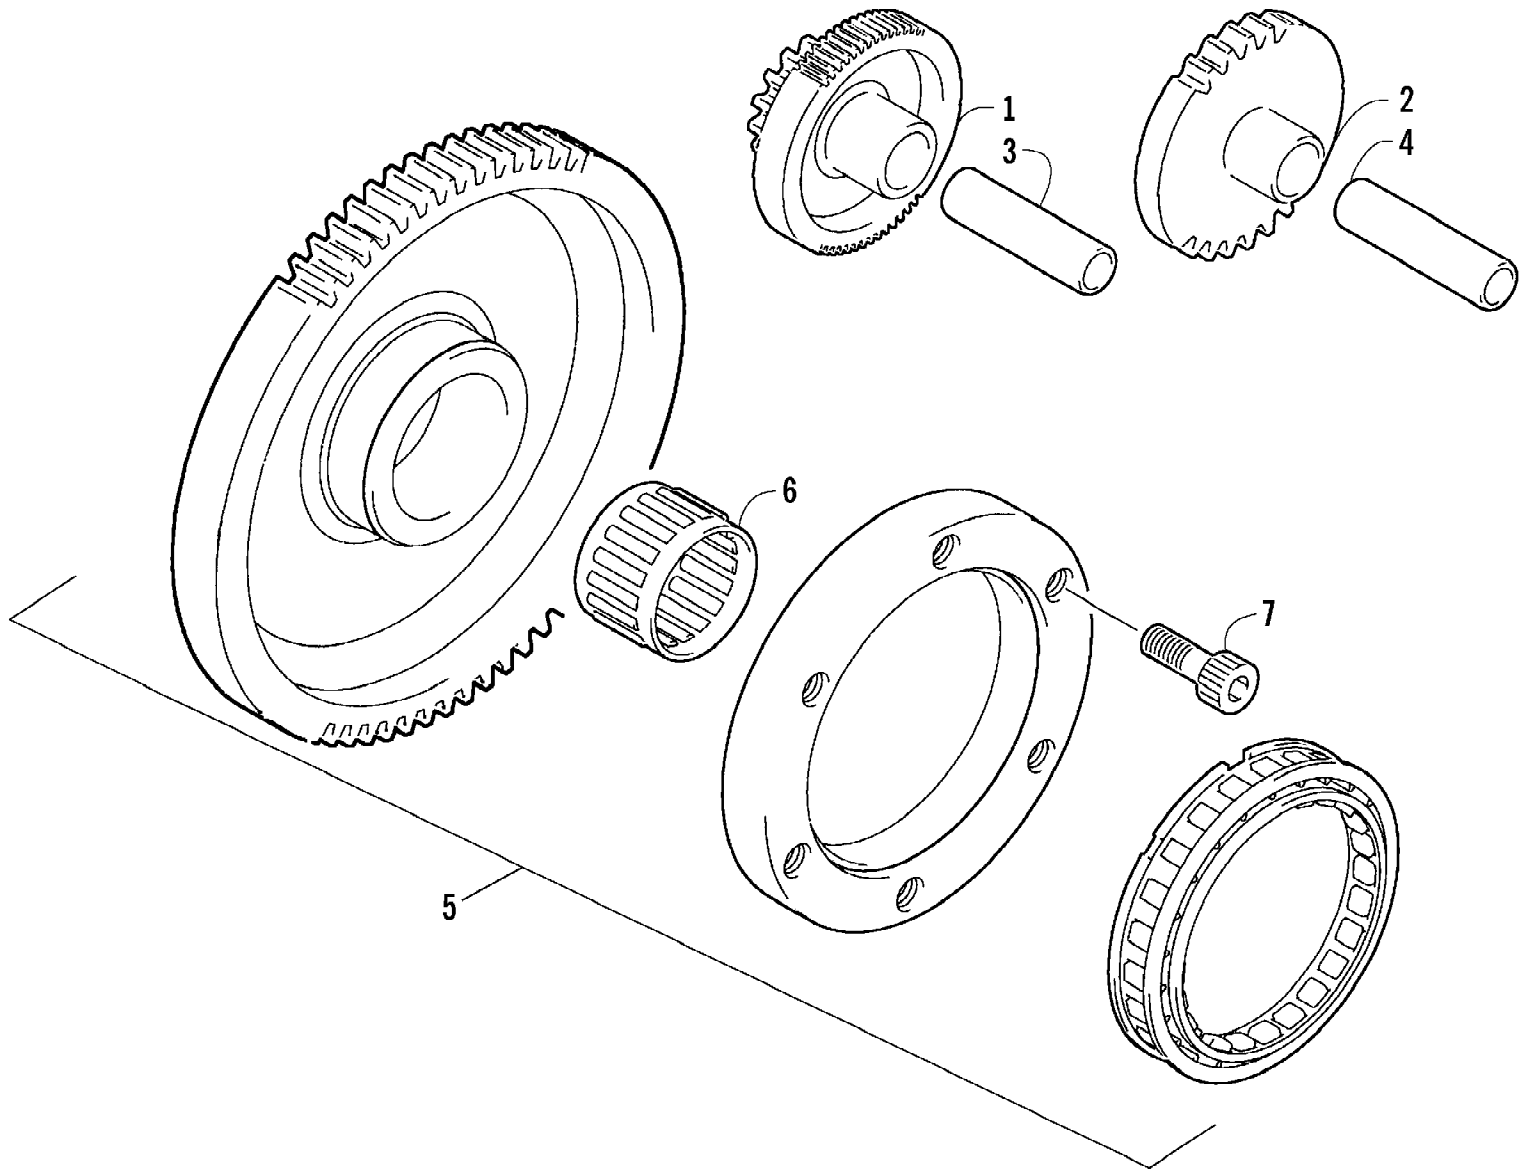

2004 ATV 400 AUTOMATIC TRANSMISSION 4X4 FIS CAT GREEN MRP (A2004161780195)
STARTER CLUTCH ASSEMBLY

2004 ATV 400 AUTOMATIC TRANSMISSION 4X4 FIS CAT GREEN MRP (A2004161748195)
STARTER CLUTCH ASSEMBLY

Ref #	Part Number	Qty	S/P/F	Description
1	3402-603	1		Gear, Starter Idler - No. 1
2	3402-124	1		Gear, Starter Idler - No. 2
3	3423-331	1		Pin, Starter Idler Gear No. 1
4	3423-397	1		Pin, Starter Idler Gear No. 2
5	3402-690	1	S	Clutch, Starter - Set (inc. 6)
6	3402-674	1		Bearing
7	3423-102	6	S	Bolt