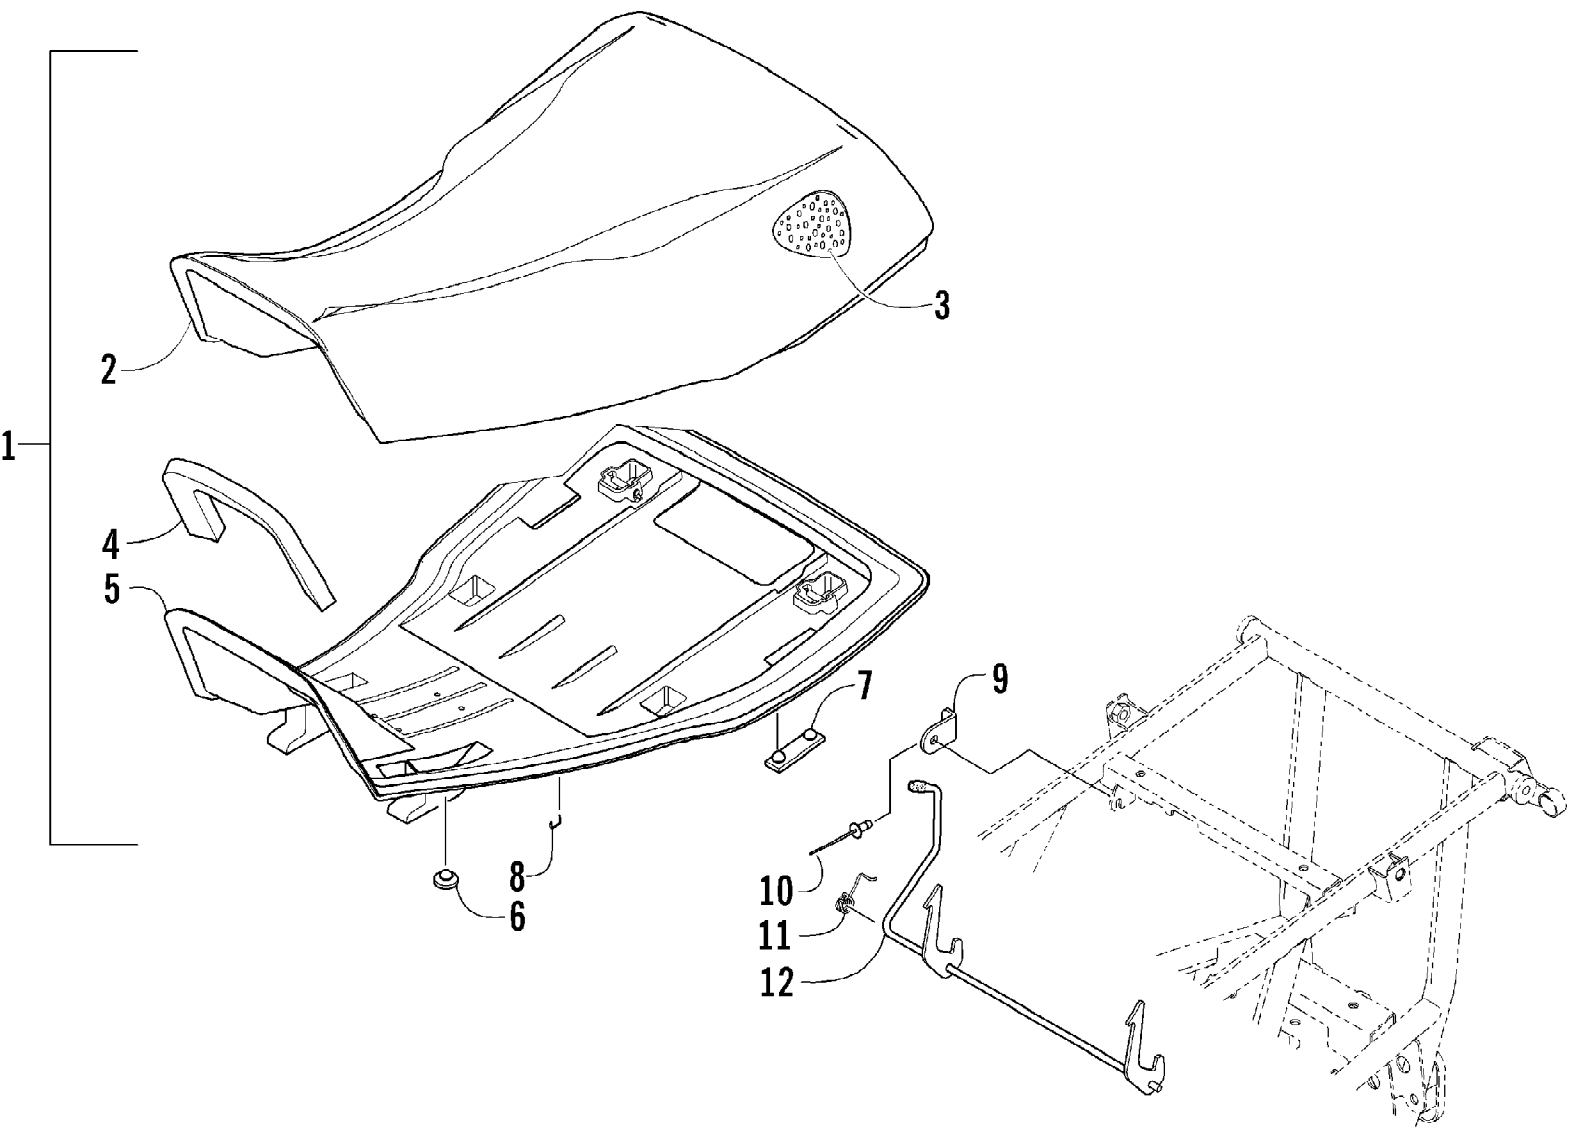

2004 ATV 400 AUTOMATIC TRANSMISSION 4X4 FIS CAT GREEN MRP (A20041720195)
SEAT ASSEMBLY

2004 ATV 400 AUTOMATIC TRANSMISSION 4X4 FIS CAT GREEN MRP (A200416173015)
SEAT ASSEMBLY

Ref #	Part Number	Qty	S/P/F	Description
1	0506-558	1		Seat Assembly (inc. 2-8)
2	0506-556	1		Cover, Seat
3	0506-555	1		Foam, Seat
4	1406-060	1		Foam, Sound
5	0406-878	1		Base, Seat Assembly (inc. 6-7)
6	0406-877	2	/P	Bumper, Seat - Front
7	0406-879	2		Bumper, Seat - Rear
8	0624-528	AR	/P	Staple
9	1406-087	1		Plate, Retainer
10	8060-284	1		Rivet
11	1406-371	1		Spring, Seat Latch
12	1506-217	1		Latch, Seat