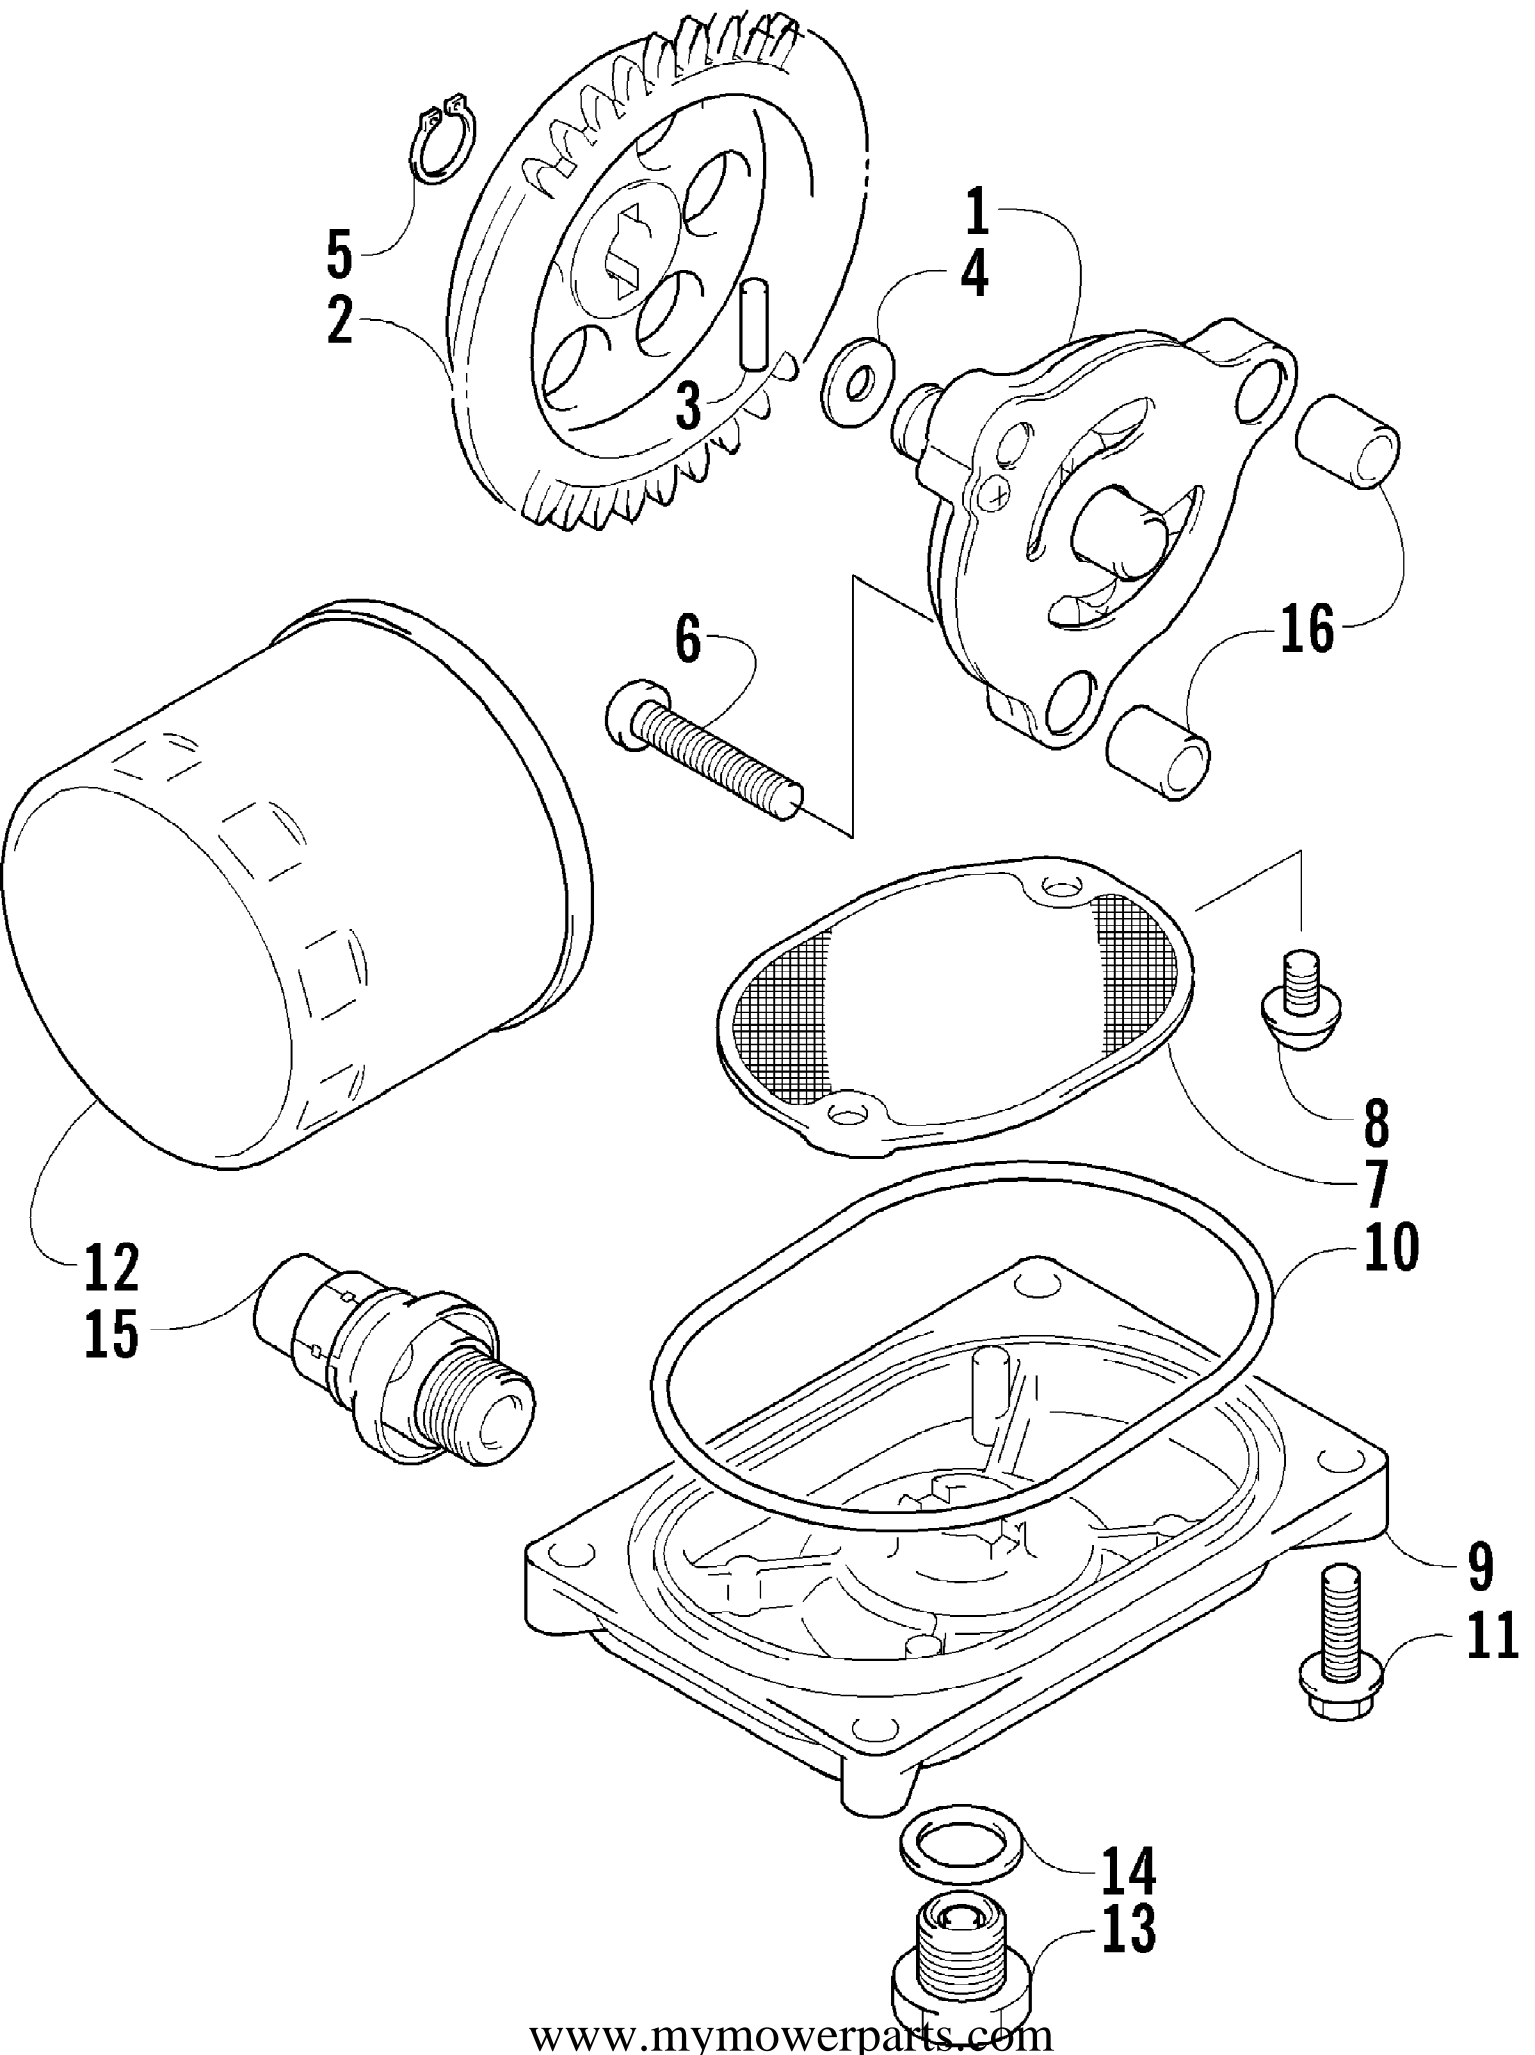

2004 ATV 400 AUTOMATIC TRANSMISSION 4X4 FIS CAT GREEN MRP (A2004136136)
OIL FILTER/PUMP ASSEMBLY

2004 ATV 400 AUTOMATIC TRANSMISSION 4X4 FIS CAT GREEN MRP (A200416141B05)
OIL FILTER/PUMP ASSEMBLY

Page 4 of 5

Ref #	Part Number	Qty	S/P/F	Description
1	3402-619	1		Pump, Oil
2	3402-618	1		Gear, Driven
3	3423-046	1		Pin
4	3423-443	1		Washer
5	3423-184	1	S	Circlip
6	3423-113	3	S/P	Screw
7	3402-156	1		Strainer, Oil
8	0693-389	2	S	Screw
9	3402-157	1		Cap, Oil Strainer
10	3423-077	1		O-Ring
11	3004-756	4	S	Screw, Cap
12	0436-146	1	S	Filter, Oil
13	3403-021	1	/P	Plug, Drain
14	3402-012	1		Gasket, Drain Plug
15	3402-773	1		Valve, Assembly - Oil Relief
16	3005-206	2	/P	Pin, Oil Pump