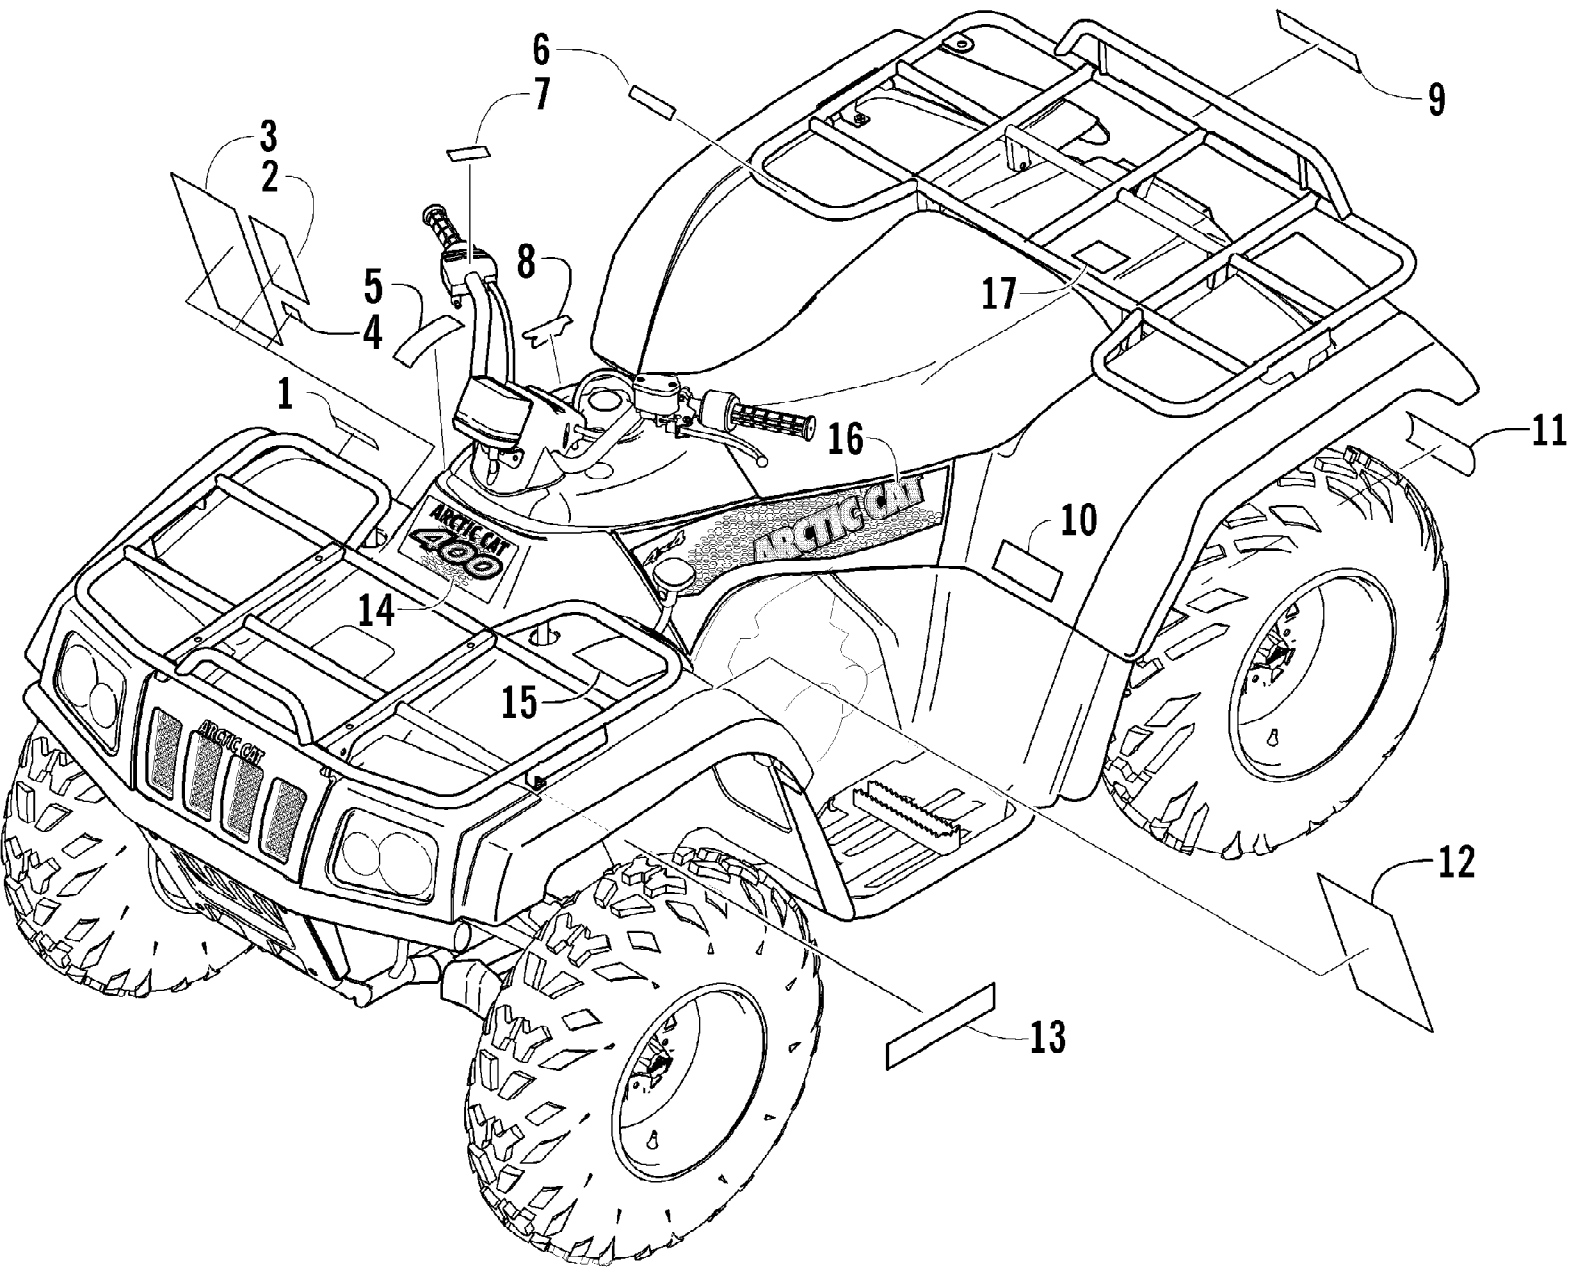

2004 ATV 400 AUTOMATIC TRANSMISSION 4X4 FIS CAT GREEN MRP (A2004120135)
DECALS

Ref #	Part Number	Qty	S/P/F	Description
1	0411-576	1		Decal, Warning - Front Rack Load
2	0411-045	1		Decal, Warning - Turn
3	0411-008	1	/P	Decal, Warning - Reverse/Pre-Ride
4	0411-011	1		Decal, Caution - Electrical
5	0411-426	1		Decal, Warning - Clutch Cover
6	0411-648	1		Decal, Warning - Rear Rack Load
7	0411-324	1		Decal, Instruction - Start In Gear
8	0411-507	1		Decal, "Duramatic"
9	0411-501	1		Decal, "Arctic Cat"
10	0411-430	1		Decal, Warning - Tire Pressure
11	0411-267	1		Decal, Warning - Towing
12	0411-218	1		Decal, Warning - General
13	0411-612	1		Decal, CA Emissions
14	0411-621	1		Decal, Front
15	0411-401	1		Decal, Warning - Age
16	0411-638	1		Decal, Side - Right
16	0411-639	1		Decal, Side - Left
17	0411-435	1		Decal, Passenger