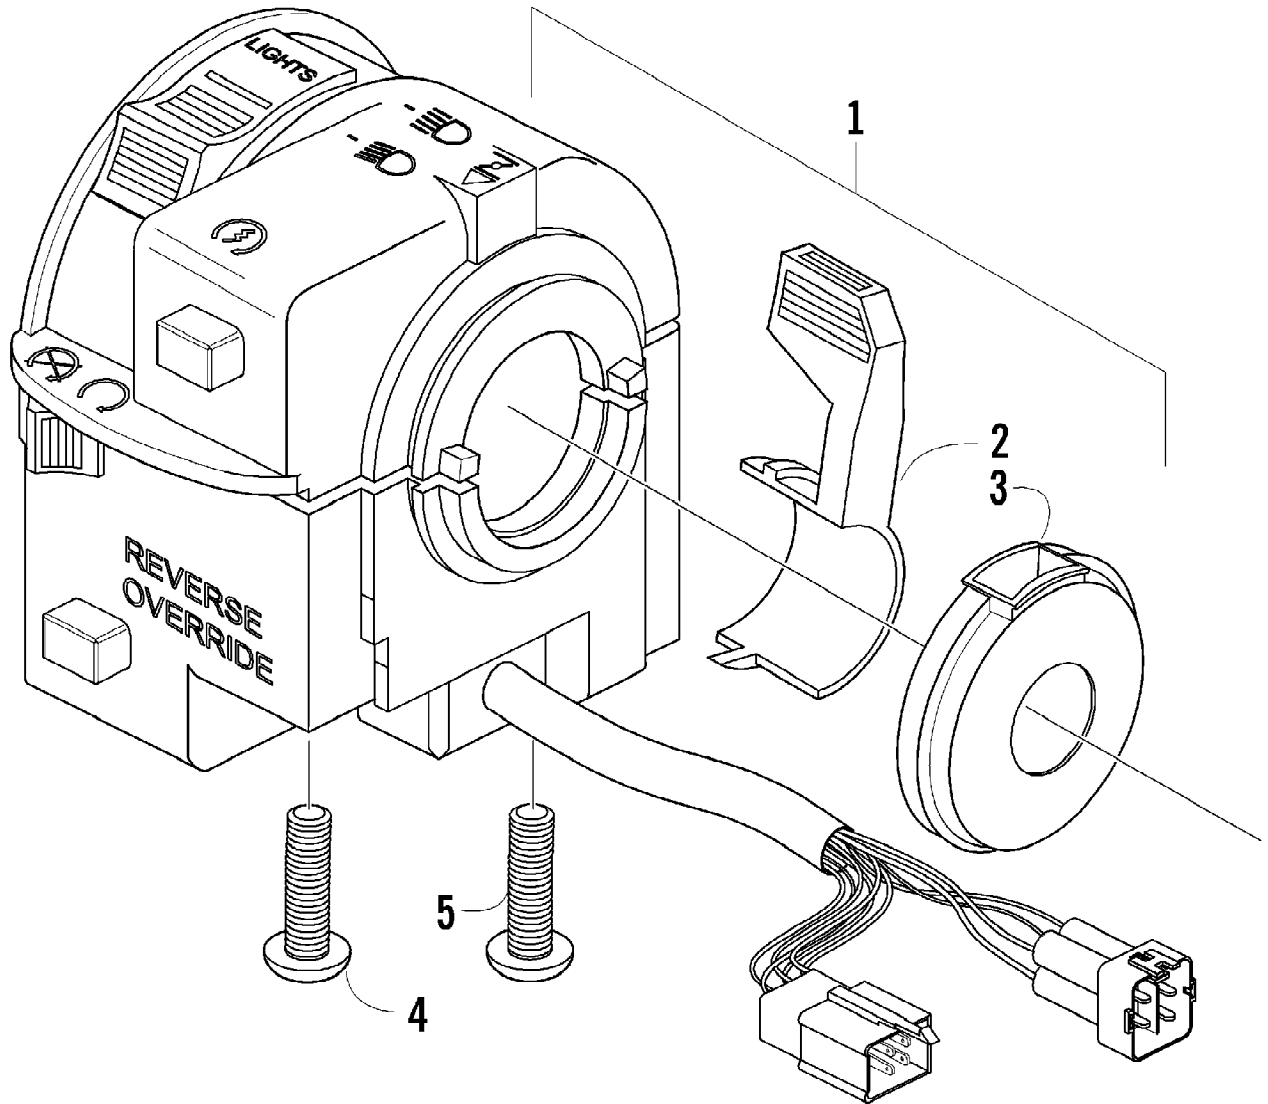

2004 ATV 400 AUTOMATIC TRANSMISSION 4X4 FIS CAT GREEN MRP (A2004141B0195)
CONTROL SWITCH HOUSING ASSEMBLY

2004 ATV 400 AUTOMATIC TRANSMISSION 4X4 FIS CAT GREEN MRP (A2004181805)
CONTROL SWITCH HOUSING ASSEMBLY

Ref #	Part Number	Qty	S/P/F	Description
1	0409-022	1		Switch, Control - Assembly (inc. 2-5)
2	0409-025	1		Lever, Choke
3	0409-026	1		Cover, Choke Lever
4	0409-027	1		Screw, Cap
5	0409-028	1		Screw