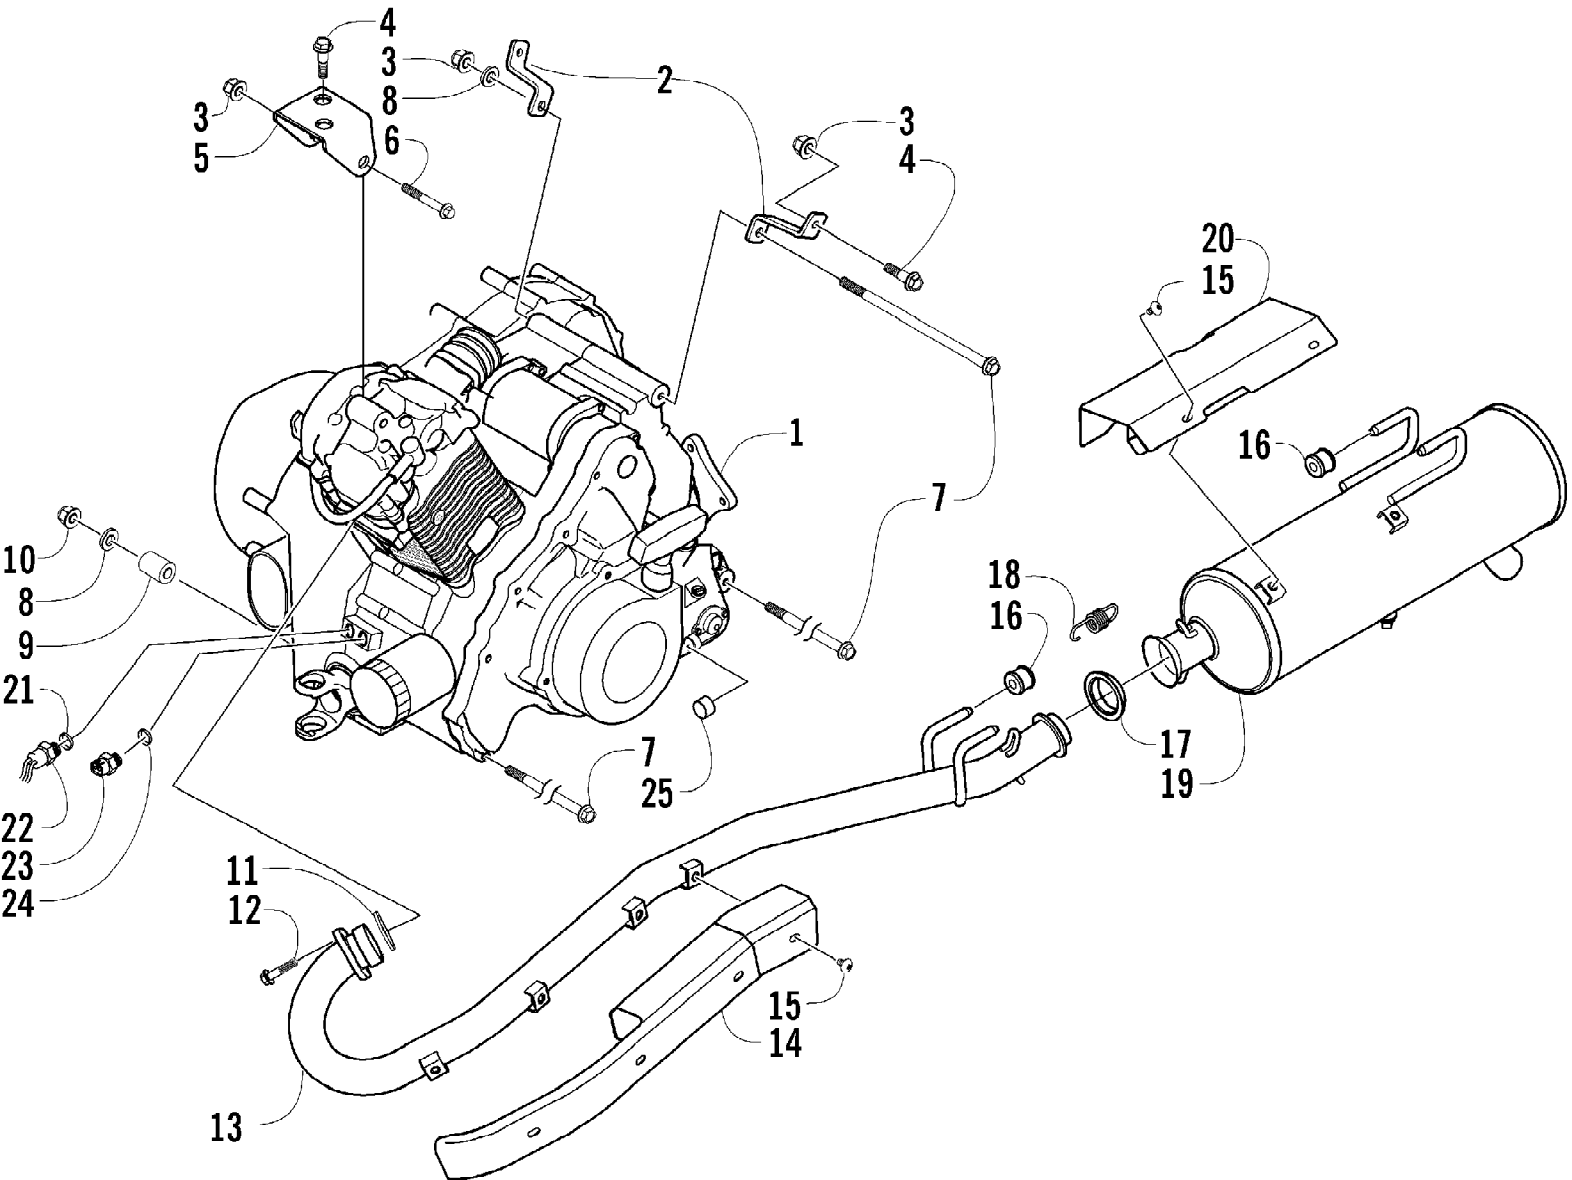

2004 ATV 400 AUTOMATIC TRANSMISSION 4X4 FIS CAT GREEN MRP (A2004121005)
ENGINE AND EXHAUST

2004 ATV 400 AUTOMATIC TRANSMISSION 4X4 FIS CAT GREEN MRP (A2004161426135)
ENGINE AND EXHAUST

Page 12 of 35

Ref #	Part Number	Qty	S/P/F	Description
1	0462-017	1	/P	Engine
2	1506-201	1		Bracket, Engine - Right
2	1506-202	1		Bracket, Engine - Left
3	8424-802	3		Nut
4	8408-816	4		Screw, Cap
5	0506-892	1	/P	Bracket, Engine - Upper
6	8408-860	1		Screw, Cap
7	0423-405	3		Screw, Cap
8	0423-426	4		Washer
9	0423-042	2	S	Spacer
10	8428-002	3		Nut, Lock
11	0412-007	1	/P	Seal, Exhaust
12	8408-820	4	/P	Screw, Cap
13	0512-137	1	S	Pipe, Exhaust
14	0412-220	1		Cover, Exhaust
15	8477-610	8		Screw, Machine
16	0412-215	4	S	Bushing, Exhaust
17	0612-188	1	/P	Gasket, Exhaust
18	0612-668	2	/P	Spring, Exhaust
19	0512-139	1		Muffler
20	0412-218	1		Cover, Muffler
21	3402-013	1	/P	Gasket, Switch
22	3430-033	1		Switch, Cooling Fan
23	3530-037	1	/P	Switch, Oil Light
24	3402-556	1	/P	Gasket, Switch
25	0	1	F	N/A