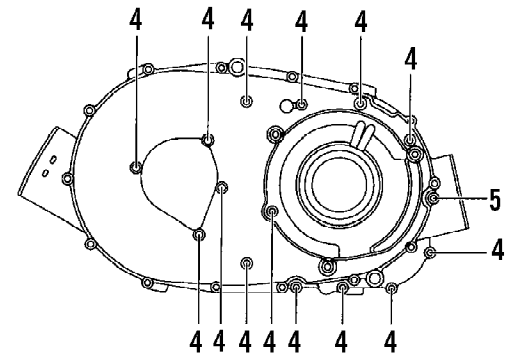

2004 ATV 400 AUTOMATIC TRANSMISSION 4X4 FIS CAT GREEN MRP (A20041450195)
CLUTCH/V-BELT/MAGNETO COVER ASSEMBLY

VIEW A