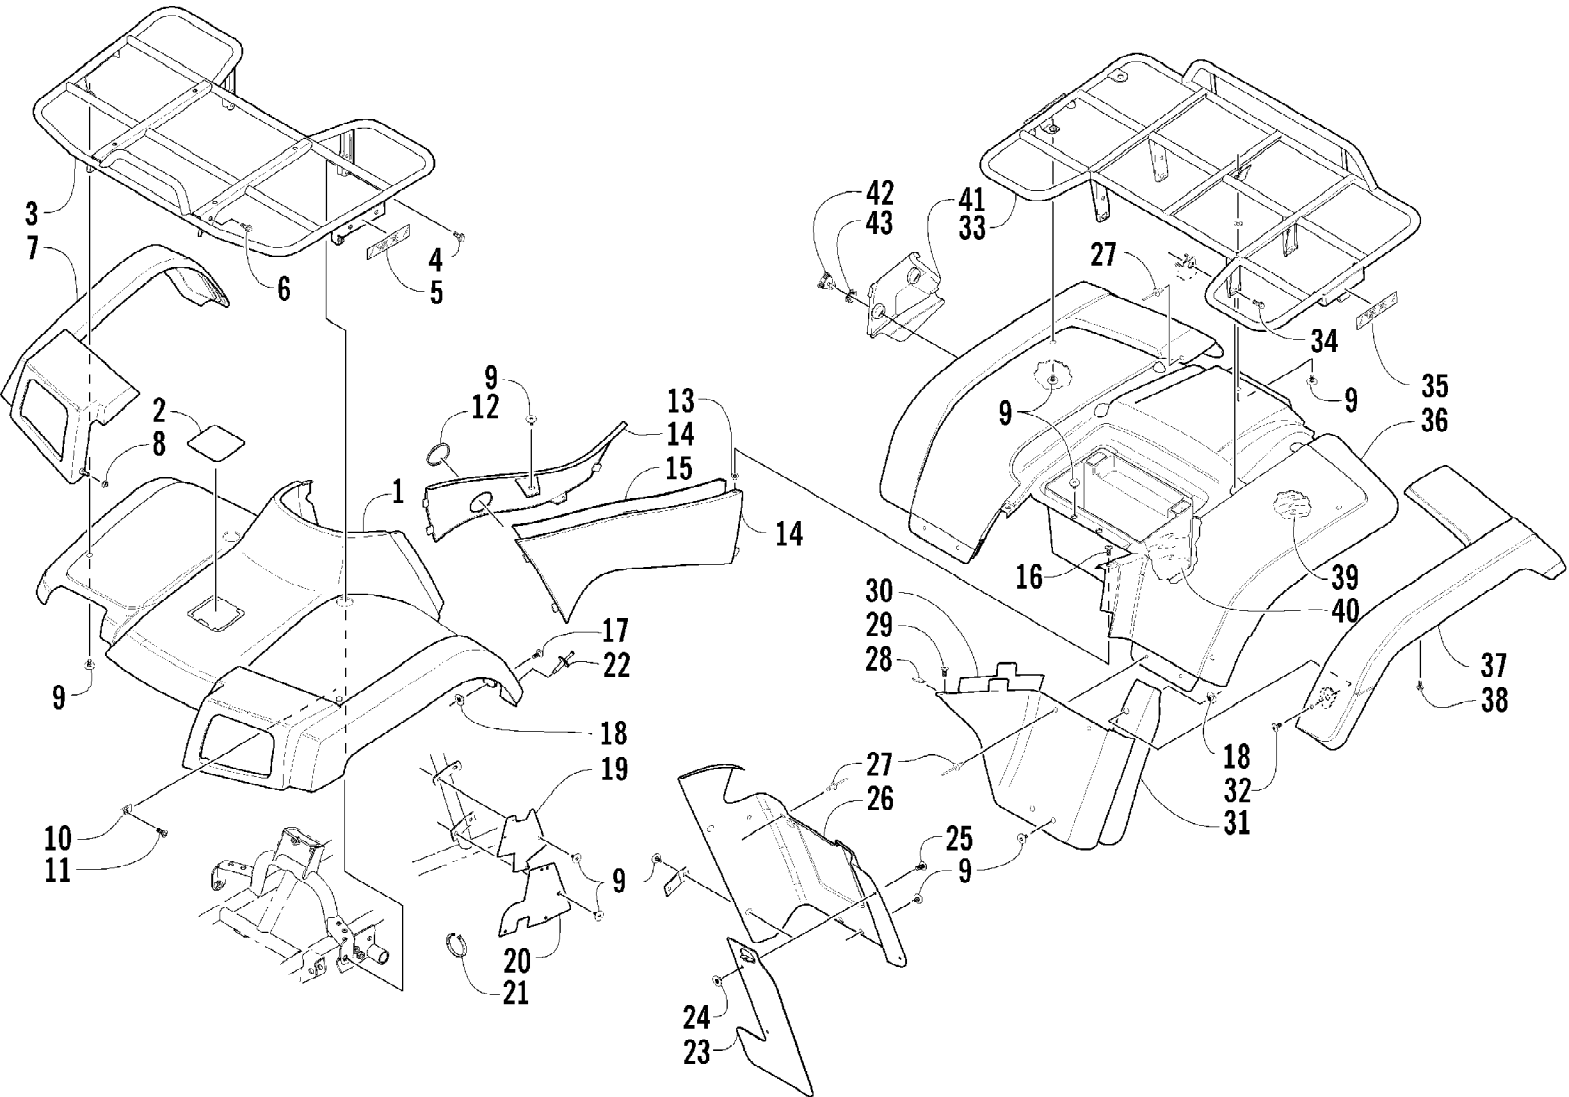

2004 ATV 400 AUTOMATIC TRANSMISSION 4X4 FIS CAT GREEN MRP (A20041450195)
BODY PANEL ASSEMBLY

2004 ATV 400 AUTOMATIC TRANSMISSION 4X4 FIS CAT GREEN MRP (A2004) Page 46 of 95
BODY PANEL ASSEMBLY

Ref #	Part Number	Qty	S/P/F	Description
1	0506-721	1		Panel, Fender - Front (inc. 2)
2	1406-041	1		Cover, Access
3	0	1	F	Rack - Front
4	8408-816	2		Screw, Cap
5	0411-646	2		Decal, Reflector - Amber
6	0423-360	2		Screw, Cap
7	1506-158	1		Flare - Front - Right
7	1506-159	1		Flare - Front - Left
8	0423-357	2		Nut, Stamped
9	0423-101	AR		Screw, Body
10	0423-031	2		Nut, Speed
11	8477-616	2		Screw, Machine
12	0470-404	1		Grommet, Fuel Shut-Off Valve
13	0123-010	2	/P	Nut, Expansion
14	0506-722	1		Panel, Side - Right
14	0506-723	1		Panel, Side - Left
15	0412-142	1		Shield, Heat
16	0423-068	2		Screw, Machine
17	0423-356	2		Screw, Shoulder
18	0423-438	4		T-Nut w/Teeth
19	1406-063	2		Panel, Fender - Inner - Upper
20	1406-006	2		Panel, Fender - Inner - Lower
21	0123-788	AR	/P	Cable Tie - 7.5 in.
22	0623-362	2		Rivet, Reinstallable
23	1506-194	2		Extension, Flare
24	0423-077	4	/P	T-Nut w/Teeth
25	8477-610	4		Screw, Machine
26	1506-199	1	S	Panel, Kick - Right
26	1506-193	1		Panel, Kick - Left
27	0423-046	AR		Rivet, Plastic
28	0423-060	2		Clip, Tinerman
29	0623-309	2		Screw, Self-Tapping
30	0412-140	1		Shield, Heat
31	0506-750	1	S	Fender Extension - Rear - Right
31	0406-085	1		Fender Extension - Rear - Left
32	0423-355	2		Screw, Shoulder
33	0	1	F	Rack - Rear
34	8409-020	4	/P	Screw, Cap
35	0411-647	2		Decal, Reflector - Red
36	0506-724	1		Panel, Fender - Rear
37	0506-552	1		Flare, Rear - Right
37	0506-553	1		Flare, Rear - Left
38	0423-342	12	/P	Screw, Self-Tapping
39	0412-124	1		Shield, Heat
40	0412-147	1		Shield, Heat
41	1406-408	1		Shield, Fuse Block
42	1406-409	2		Key, Fuse Block Shield
43	1406-410	2	S	Spring, Fuse Block Shield