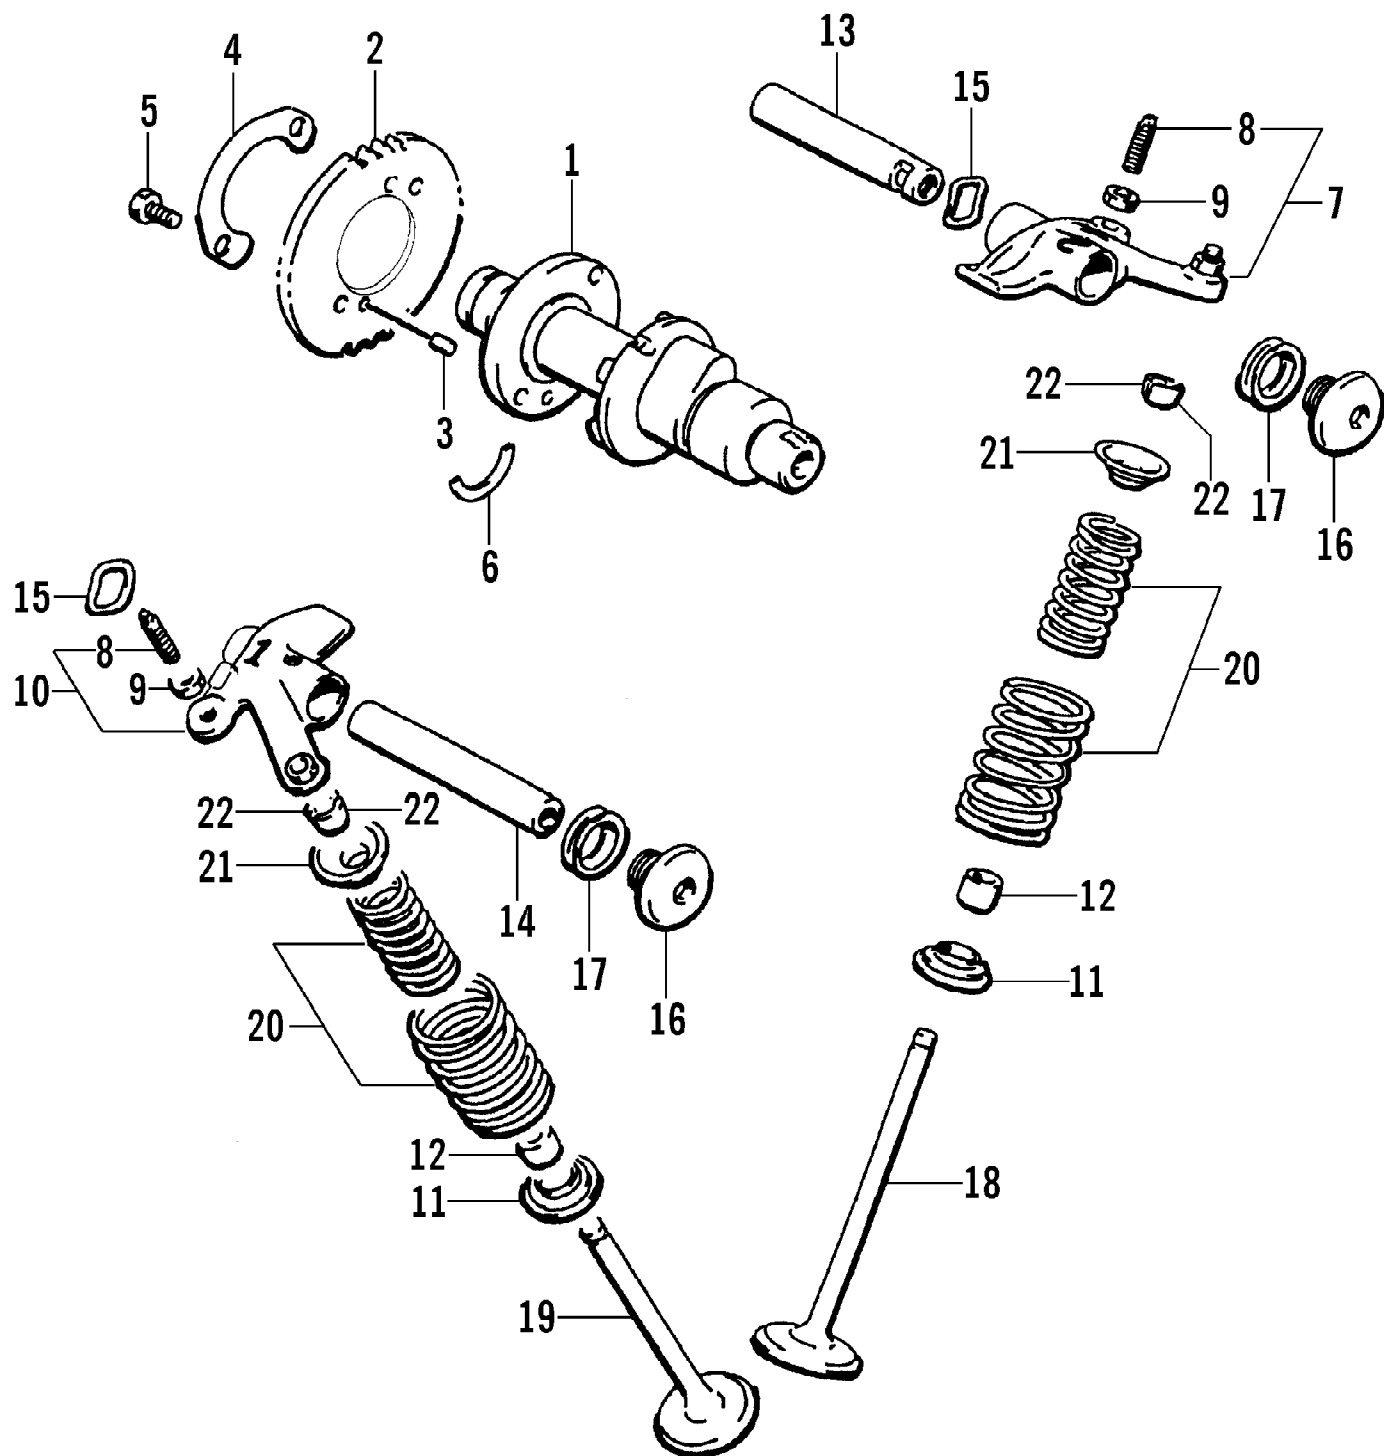

2004 ATV 400 AUTOMATIC TRANSMISSION 4X4 FIS CAT GREEN MRP (A20041480195)
CAM CHAIN ASSEMBLY

Ref #	Part Number	Qty	S/P/F	Description
1	3402-281	1		Chain, Cam
2	3402-612	1		Guide, Cam Chain
3	3402-613	1		Tensioner, Cam Chain
4	3423-074	1		Bolt
5	3402-436	1	/P	Washer
6	3402-614	1		Adjuster, Tensioner - Assembly (inc. 7-9)
7	3423-484	1		Spring
8	3423-485	1		Plug
9	3423-286	1		O-Ring
10	3403-020	1		Gasket, Adjuster
11	3004-512	2	S	Bolt

2004 ATV 400 AUTOMATIC TRANSMISSION 4X4 FIS CAT GREEN MRP (A2004148) (195)
CAMSHAFT/VALVE ASSEMBLY