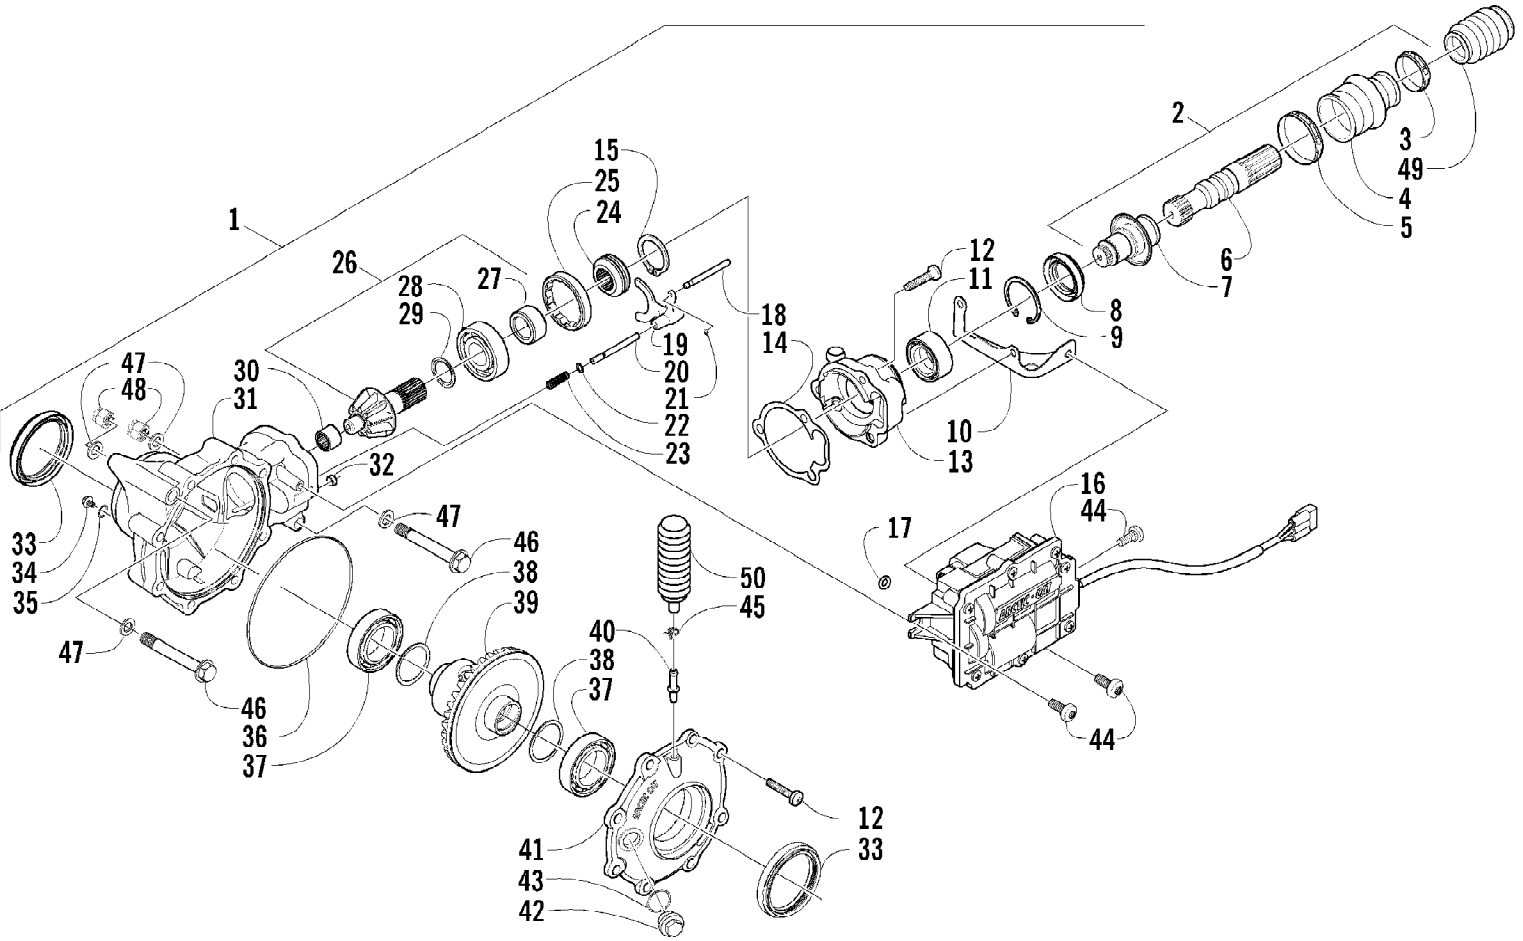

2004 ATV 400 AUTOMATIC TRANSMISSION 4X4 FIS CAT GREEN MRP (A200412105)
FRONT DRIVE GEARCASE ASSEMBLY

2004 ATV 400 AUTOMATIC TRANSMISSION 4X4 FIS CAT GREEN MRP (A2004138135)
FRONT DRIVE GEARCASE ASSEMBLY

Ref #	Part Number	Qty	S/P/F	Description
1	0502-472	1		Gearcase, Front Drive - Assembly (inc. 2-44)
2	0502-386	1		Shaft, Propeller - Assembly (inc. 3-7)
3	0423-411	1		Clamp, Boot
4	0402-985	1	/P	Boot, Propeller Shaft
5	0423-393	1		Clamp, Boot
6	1402-046	1		Shaft, Output
7	1502-085	1	/P	Shaft, Input
8	1402-011	1		Seal
9	0423-423	1		Ring, Retaining
10	0502-347	1		Bracket, Actuator
11	1402-043	1		Bearing
12	0423-118	11		Screw, Self-Tapping
13	0502-406	1		Housing, Pinion
14	0402-947	1		Gasket, Flange
15	0423-417	1		Ring, Retaining
16	0502-296	1		Actuator (inc. one No. 17)
17	0423-498	2	S	O-Ring
18	0402-997	1		Shaft, Selector
19	0402-998	1		Fork, Selector
20	0402-417	1		Shaft, Shuttle
21	0423-402	1		Ring, Retaining
22	0423-147	1		O-Ring
23	0402-999	1		Spring, Return
24	0402-413	1		Coupler, Drive
25	0402-357	1		Collar, Lock
26	0502-123	1		Gear, Pinion - Assembly - 10T (inc. 27-29)
27	0402-336	1		Collar, Retaining
28	0402-327	1		Bearing
29	0402-424	AR		Shim
29	0402-425	AR		Shim
29	0402-426	AR		Shim
29	0402-427	AR		Shim
29	0402-428	AR		Shim
30	0402-328	1		Bearing
31	0502-120	1		Housing, Gearcase
32	0402-411	1		Pin, Dowel
33	0402-394	2	S	Seal
34	0402-450	1	S	Plug, Magnetic (inc. 35)
35	0423-153	1		O-Ring
36	0423-149	1		O-Ring
37	0402-393	2		Bearing
38	0402-405	AR		Shim
38	0402-406	AR		Shim
38	0402-407	AR		Shim
38	0402-408	AR		Shim
38	0402-409	AR		Shim
39	0502-124	1		Gear, Ring - 36T
40	1402-104	1		Fitting
41	0502-121	1		Cover, Gearcase
42	0402-333	1	/P	Plug, Fill (inc. 43)
43	0423-154	1		O-Ring
44	0423-396	3		Screw, Self-Tapping
45	0423-315	1		Clamp Fitting