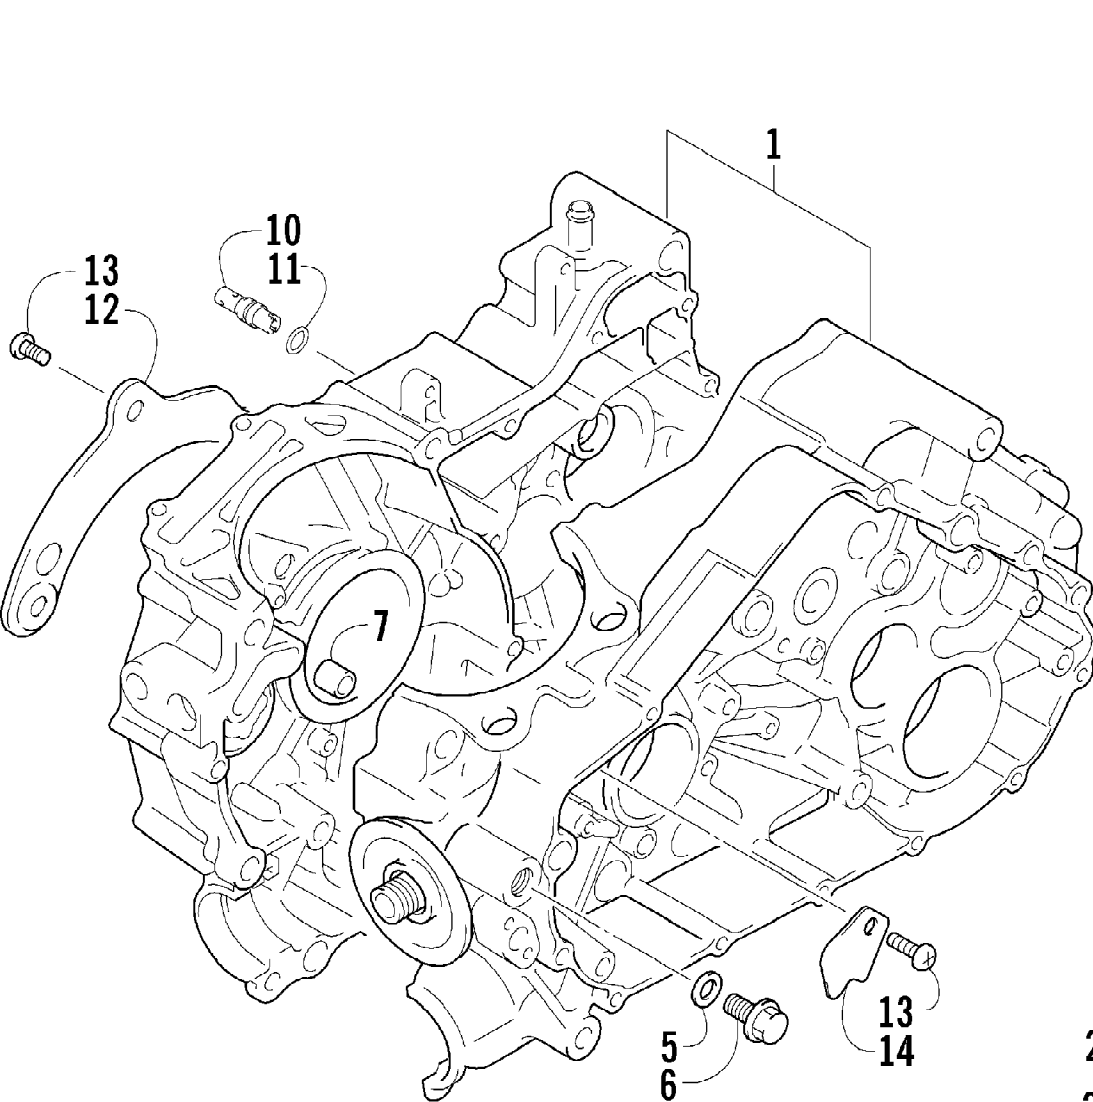

2004 ATV 400 AUTOMATIC TRANSMISSION 4X4 FIS CAT GREEN MRP (A2004121005)
CRANKCASE ASSEMBLY

2004 ATV 400 AUTOMATIC TRANSMISSION 4X4 FIS CAT GREEN MRP (A2004121305)
CRANKCASE ASSEMBLY

Ref #	Part Number	Qty	S/P/F	Description
1	3402-580	1		Crankcase Assembly (inc. 2-9)
2	3004-880	4		Bolt
3	3005-332	1		Bolt
4	3005-410	3		Bolt
5	3402-012	1		Gasket, Oil Pressure Plug
6	3402-214	1		Plug, Oil Pressure
7	3423-088	2		Pin, Dowel
8	3423-091	10	S	Bolt
9	3423-097	3		Bolt
10	3402-691	1		Jet, Oil Gallery
11	3423-051	1		O-Ring, Oil Gallery Jet
12	3402-581	1		Plate, Oil Guide - Right
13	3004-552	4	S	Screw, Oil Guide Plate - Right
14	3402-582	1		Plate, Oil Guide - Left