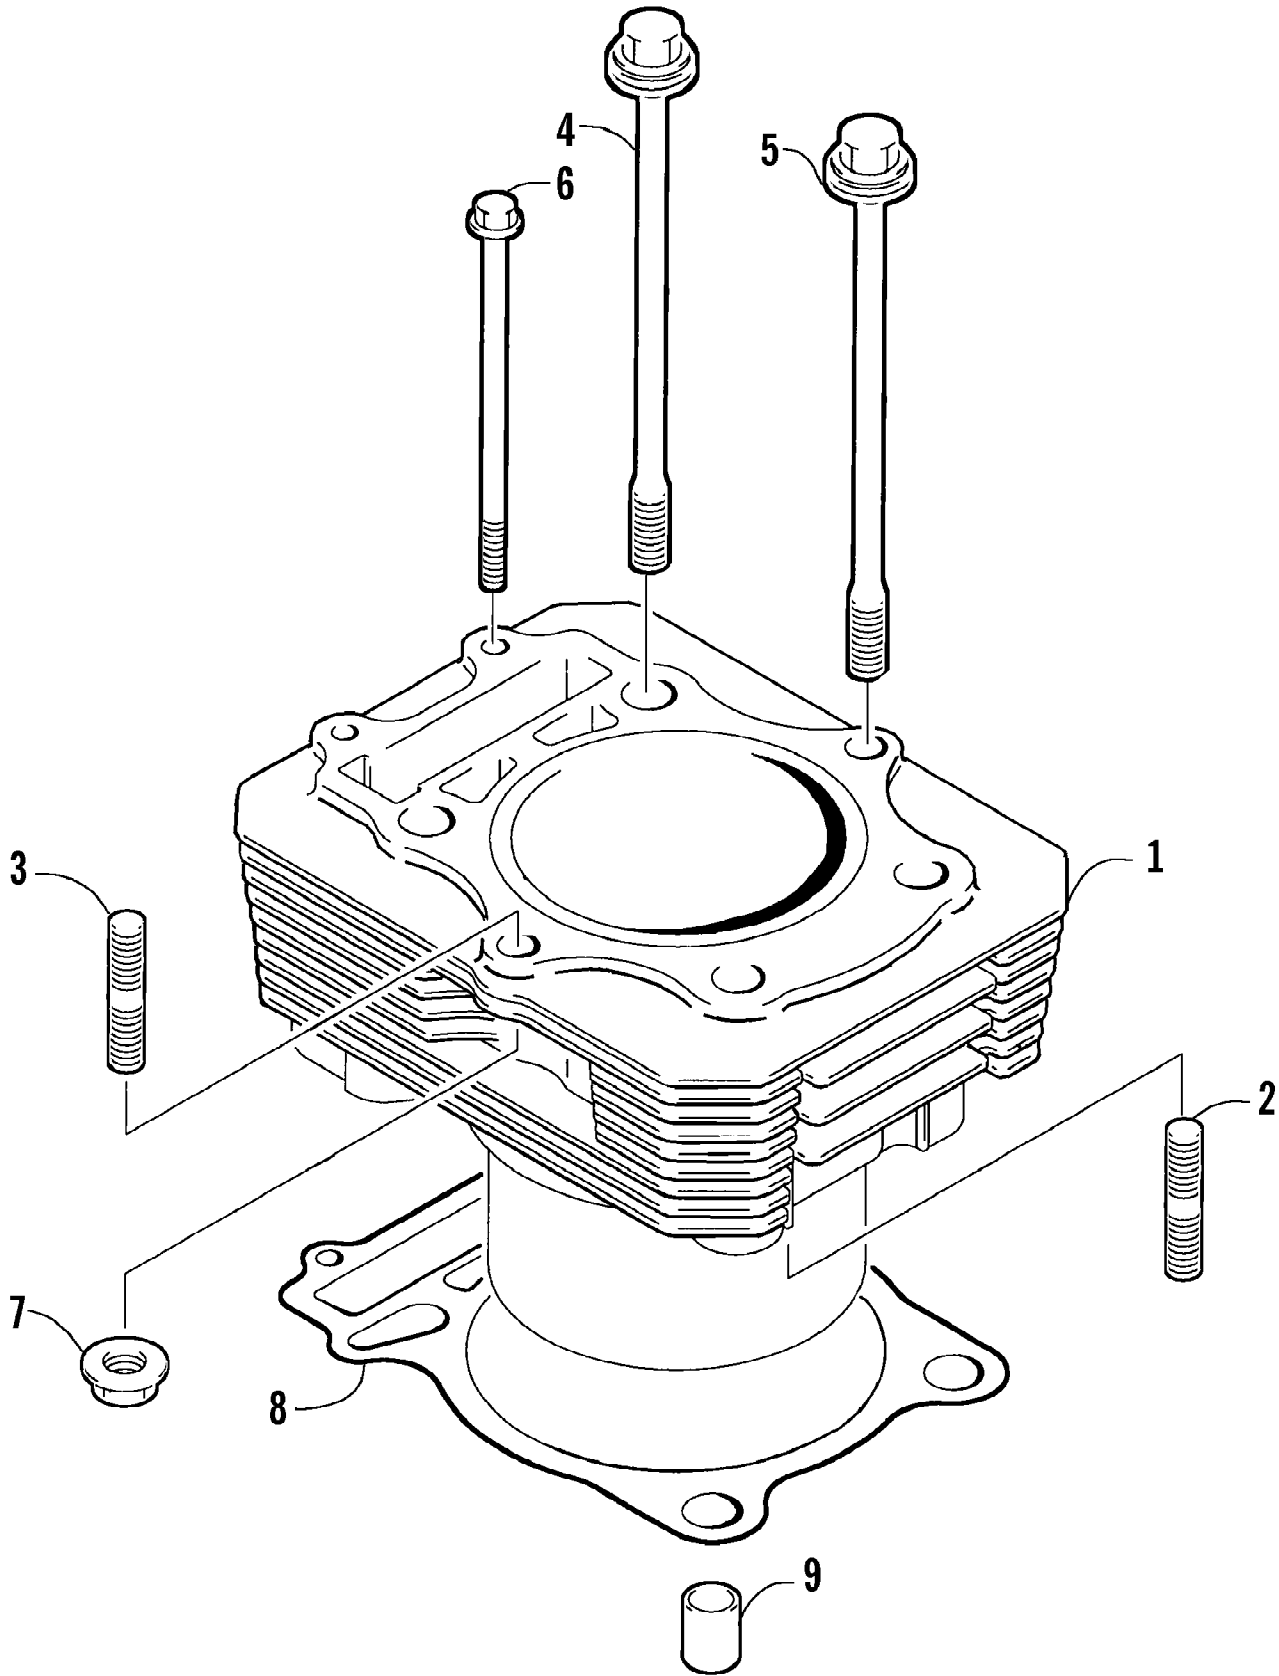

2004 ATV 400 AUTOMATIC TRANSMISSION 4X4 FIS CAT GREEN MRP (A2004161250195)
CYLINDER ASSEMBLY

2004 ATV 400 AUTOMATIC TRANSMISSION 4X4 FIS CAT GREEN MRP (A200416126195)
CYLINDER ASSEMBLY

Ref #	Part Number	Qty	S/P/F	Description
1	3402-578	1	S	Cylinder
2	3423-384	2	S	Bolt, Stud
3	3004-778	2	S	Bolt, Stud
4	3423-431	2		Bolt
5	3423-432	2		Bolt
6	3423-427	2		Bolt
7	3004-488	2	S/P	Nut
8	3402-579	1		Gasket, Cylinder
9	3423-088	2		Pin, Dowel