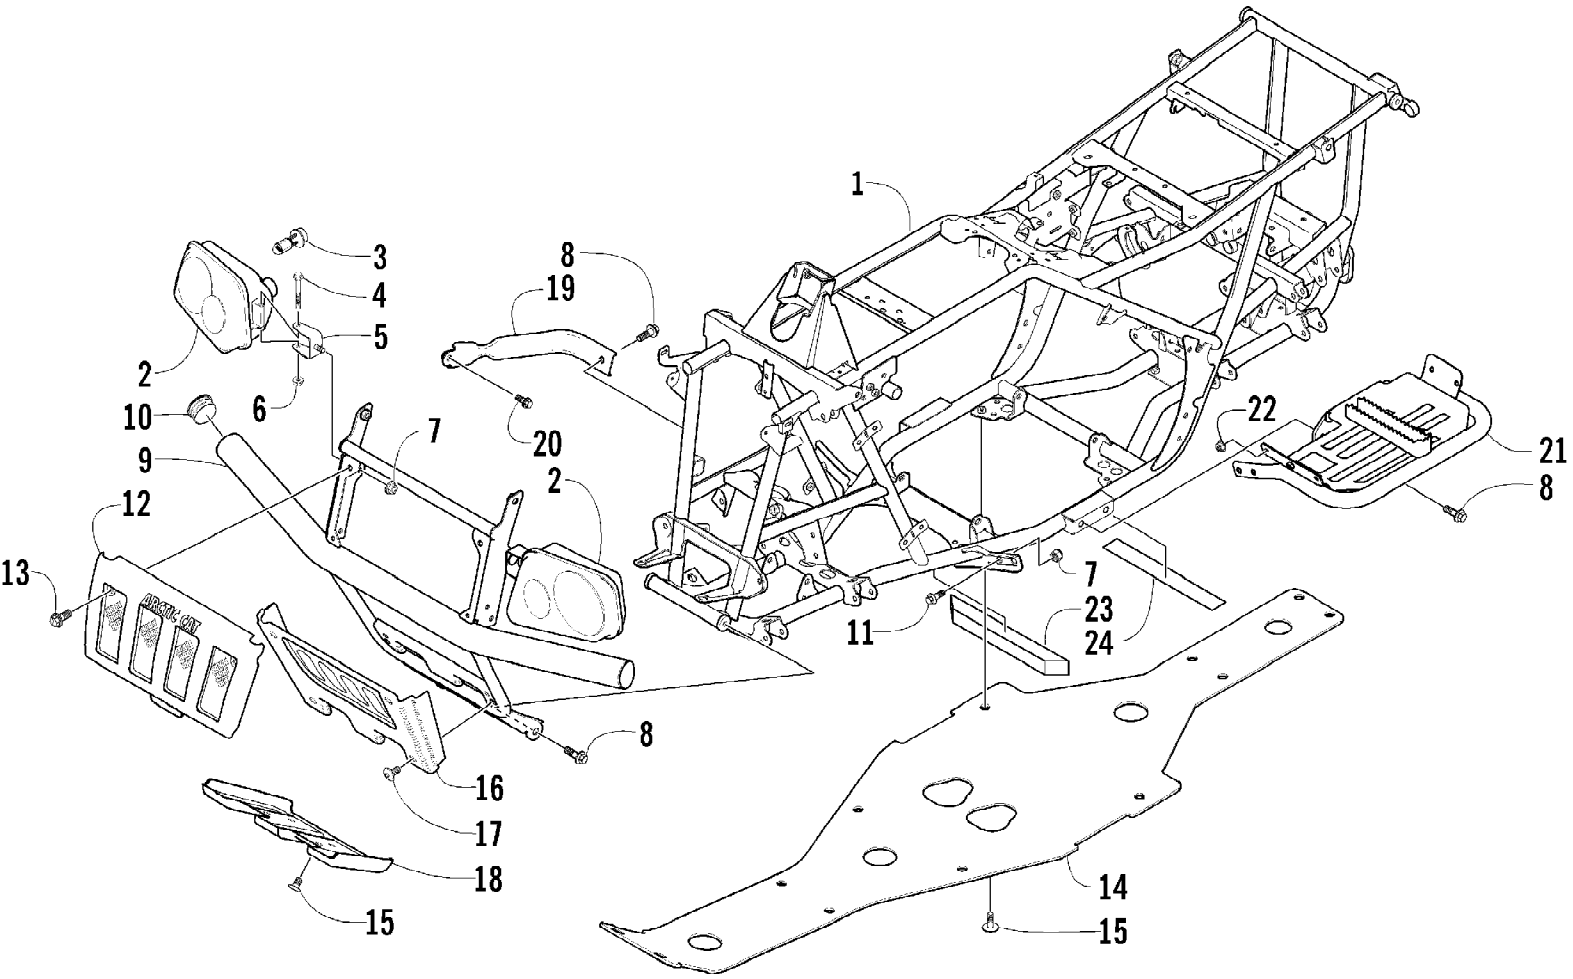

2004 ATV 400 AUTOMATIC TRANSMISSION 4X4 FIS CAT GREEN MRP (A2004131305)
FRAME AND RELATED PARTS

2004 ATV 400 AUTOMATIC TRANSMISSION 4X4 FIS CAT GREEN MRP (A200416124B135)
FRAME AND RELATED PARTS

Ref #	Part Number	Qty	S/P/F	Description
1	1506-113	1		Frame, Main
1	1506-282	1	S	Frame, Main (VIN Ending in 225000 and Up)
2	0409-032	1		Headlight Assembly - Right (inc. 3-6)
2	0409-031	1		Headlight Assembly - Left (inc. 3-6)
3	0409-045	2		Bulb, Headlight
4	8410-860	2		Screw, Cap
5	0406-945	2		Bracket, Headlight Mounting
6	0423-375	2		Nut, Lock
7	8424-802	6		Nut
8	8409-020	8	/P	Screw, Cap
9	0506-544	1		Bumper
10	0	1	F	N/A
10	0406-130	2		Cap, Bumper
11	8408-816	4		Screw, Cap
12	0406-832	1		Grille, Upper
13	0423-361	2		Screw, Machine
14	1406-030	1		Panel, Belly
15	0423-101	AR		Screw, Shoulder
16	1406-420	1	/P	Grille, Bumper - Lower
17	0423-362	4		Screw, Machine
18	0406-834	1		Plate, Skid
19	0506-653	2	S	Channel, Bumper Mounting
20	8408-812	2		Screw, Cap
21	0506-534	1		Footrest - Right
21	0506-728	1		Footrest - Left
22	8424-602	2	/P	Nut
23	1506-067	1		Pad, Foam
24	0406-289	1		Pad, Foam