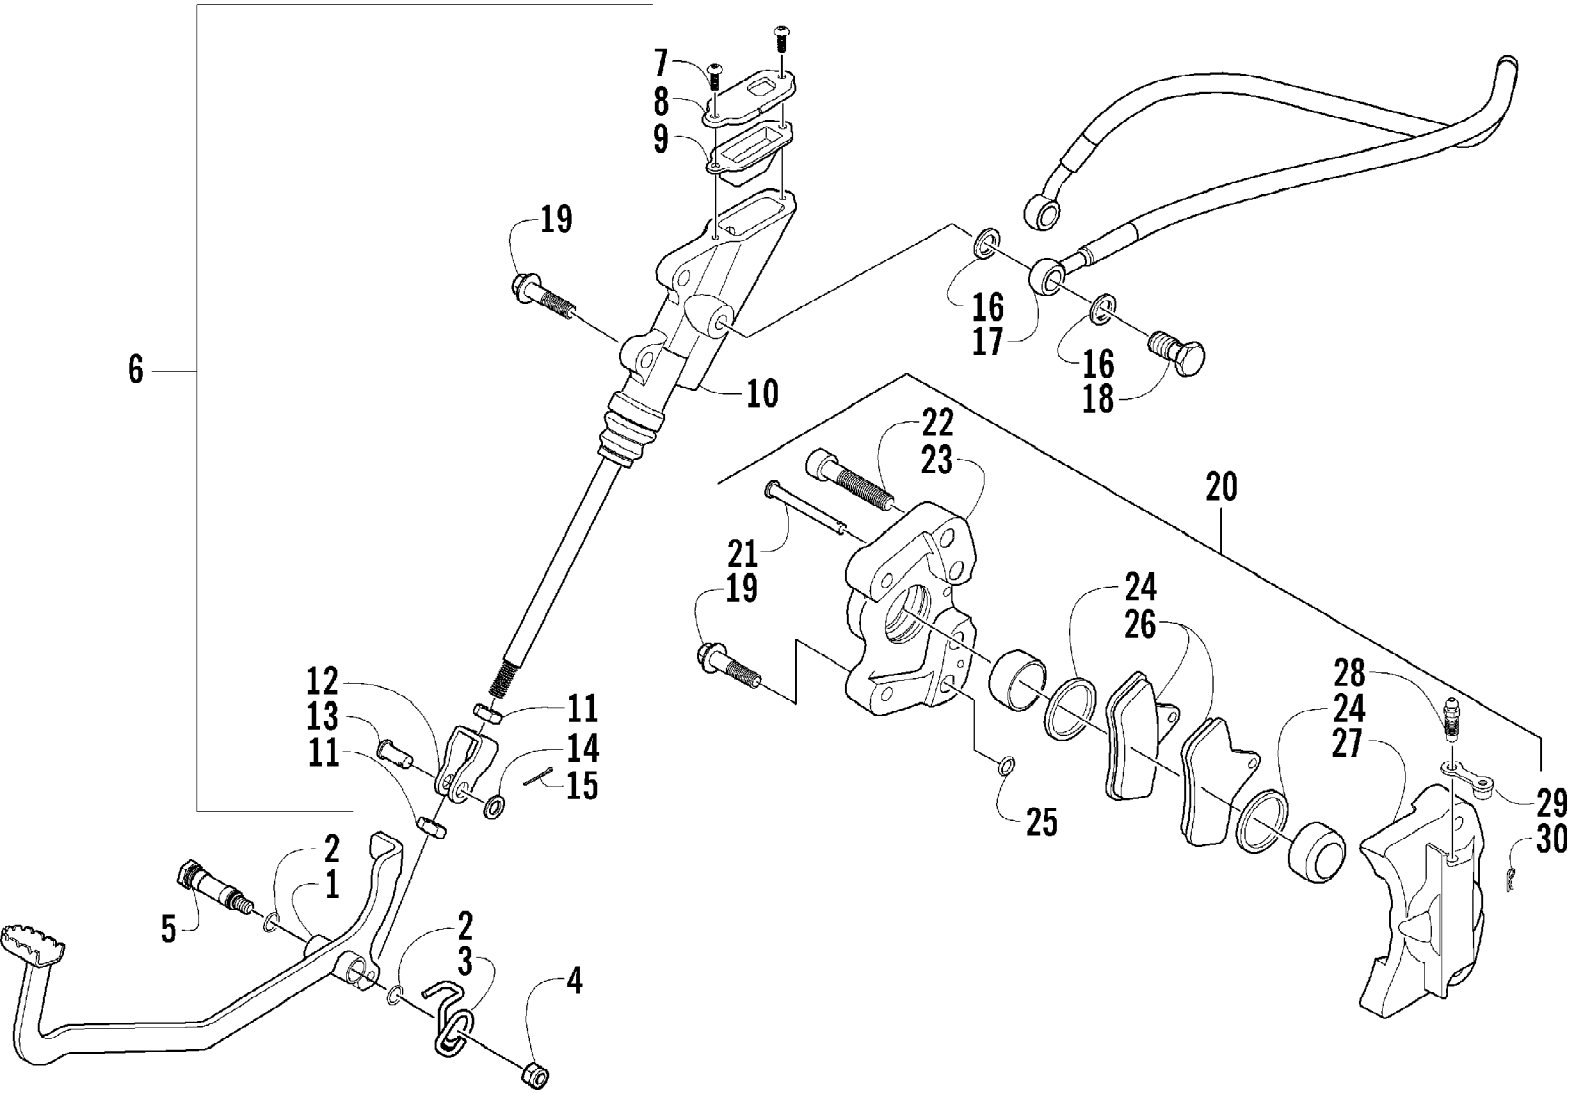

2004 ATV 400 AUTOMATIC TRANSMISSION 4X4 FIS CAT GREEN MRP (A200414305)
AUXILIARY BRAKE ASSEMBLY

2004 ATV 400 AUTOMATIC TRANSMISSION 4X4 FIS CAT GREEN MRP (A200414B0195)
AUXILIARY BRAKE ASSEMBLY

Ref #	Part Number	Qty	S/P/F	Description
1	0502-447	1		Lever, Brake
2	1602-213	2	/P	O-Ring
3	0502-395	1	/P	Spring, Brake Lever
4	8422-002	1		Nut
5	0402-872	1		Axle, Brake Lever
6	0502-452	1	S	Brake Assembly (inc. 7-15)
7	0402-545	2		Screw, Machine
8	0402-588	1		Cover, Reservoir
9	0402-591	1		Bladder, Reservoir
10	0	1	F	Master Cylinder
11	0402-592	2		Nut, Jam
12	0402-580	1		Actuator, Push Rod
13	0402-575	1		Pin, Clevis
14	0402-583	1		Washer
15	0402-584	1		Pin, Cotter
16	0423-178	4		Washer, Crush
17	1402-200	1		Hose, Brake
18	0423-413	2		Bolt, Banjo Fitting
19	8408-825	4		Screw, Cap
20	0502-335	1	S	Caliper, Brake (inc. 21-30)
21	0402-495	1		Pin, Brake Caliper
22	0402-492	4		Screw, Cap
23	0	1	F	Housing, Caliper
24	0402-980	2		O-Ring, Brake Caliper
25	0402-490	1		O-Ring
26	0402-882	2	/P	Pad, Brake
27	0	1	F	Housing, Caliper
28	0402-491	1	S	Valve, Bleed
29	0402-493	1		Cap, Bleed Valve
30	0402-496	1	S	Clip, Hairpin