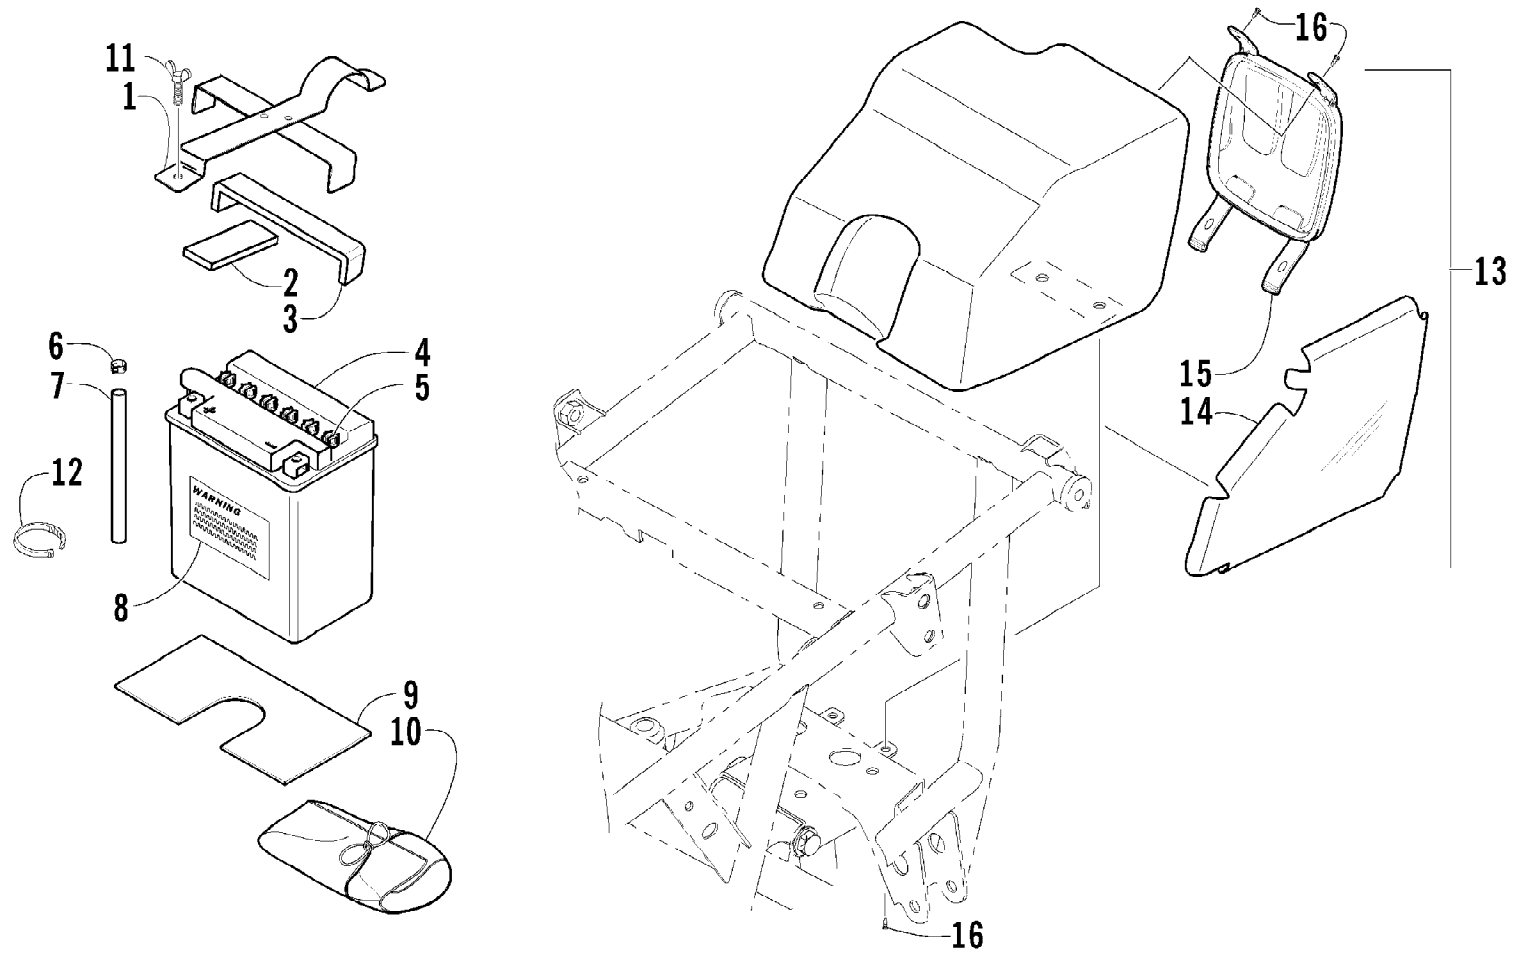

2004 ATV 400 AUTOMATIC TRANSMISSION 4X4 FIS CAT GREEN MRP (A200416141005)
STORAGE BOX AND BATTERY ASSEMBLY

2004 ATV 400 AUTOMATIC TRANSMISSION 4X4 FIS CAT GREEN MRP (A2004181505)
STORAGE BOX AND BATTERY ASSEMBLY

Ref #	Part Number	Qty	S/P/F	Description
1	0506-178	1		Strap, Battery w/Pads (inc. 2-3)
2	0406-288	1		Pad, Battery - Upper Front
3	0406-289	1		Pad, Battery - Upper Rear
4	0745-045	1	/P	Battery Assembly (inc. 5-8)
5	0645-045	6		Cap, Battery
6	0645-152	1		Clamp, Hose
7	0645-263	1	/P	Hose, Vent
8	0645-151	1		Label, Warning - Battery
9	0406-227	1		Pad, Battery - Lower
10	0444-122	1	S/P	Kit, Tool
11	0423-456	1	/P	Screw, Thumb
12	0123-903	2		Cable Tie - 11.5 in.
13	0506-797	1		Storage Box - Assembly (inc. 14)
14	1406-140	1		Shield, Heat
15	1406-078	1		Cover, Storage Box
16	0623-797	4		Screw, Self-Tapping