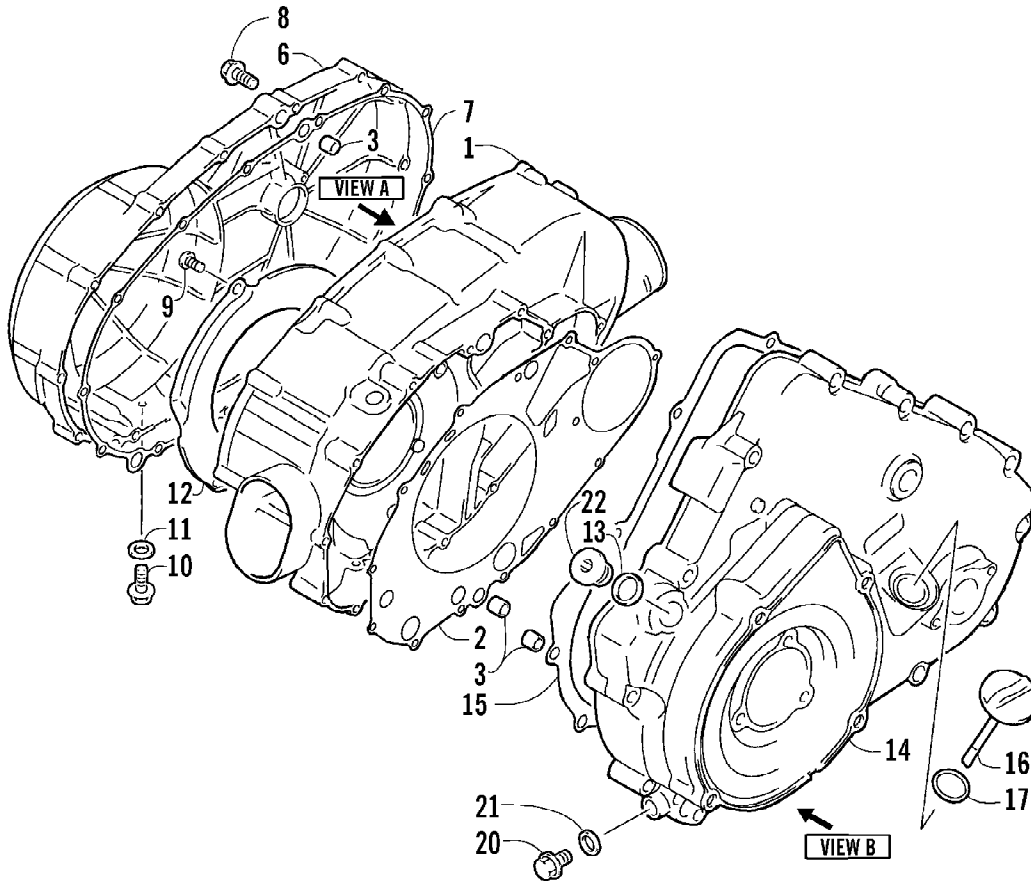

2004 ATV 400 AUTOMATIC TRANSMISSION 4X4 FIS CAT GREEN MRP (A20041450195)
CLUTCH/V-BELT/MAGNETO COVER ASSEMBLY

VIEW A