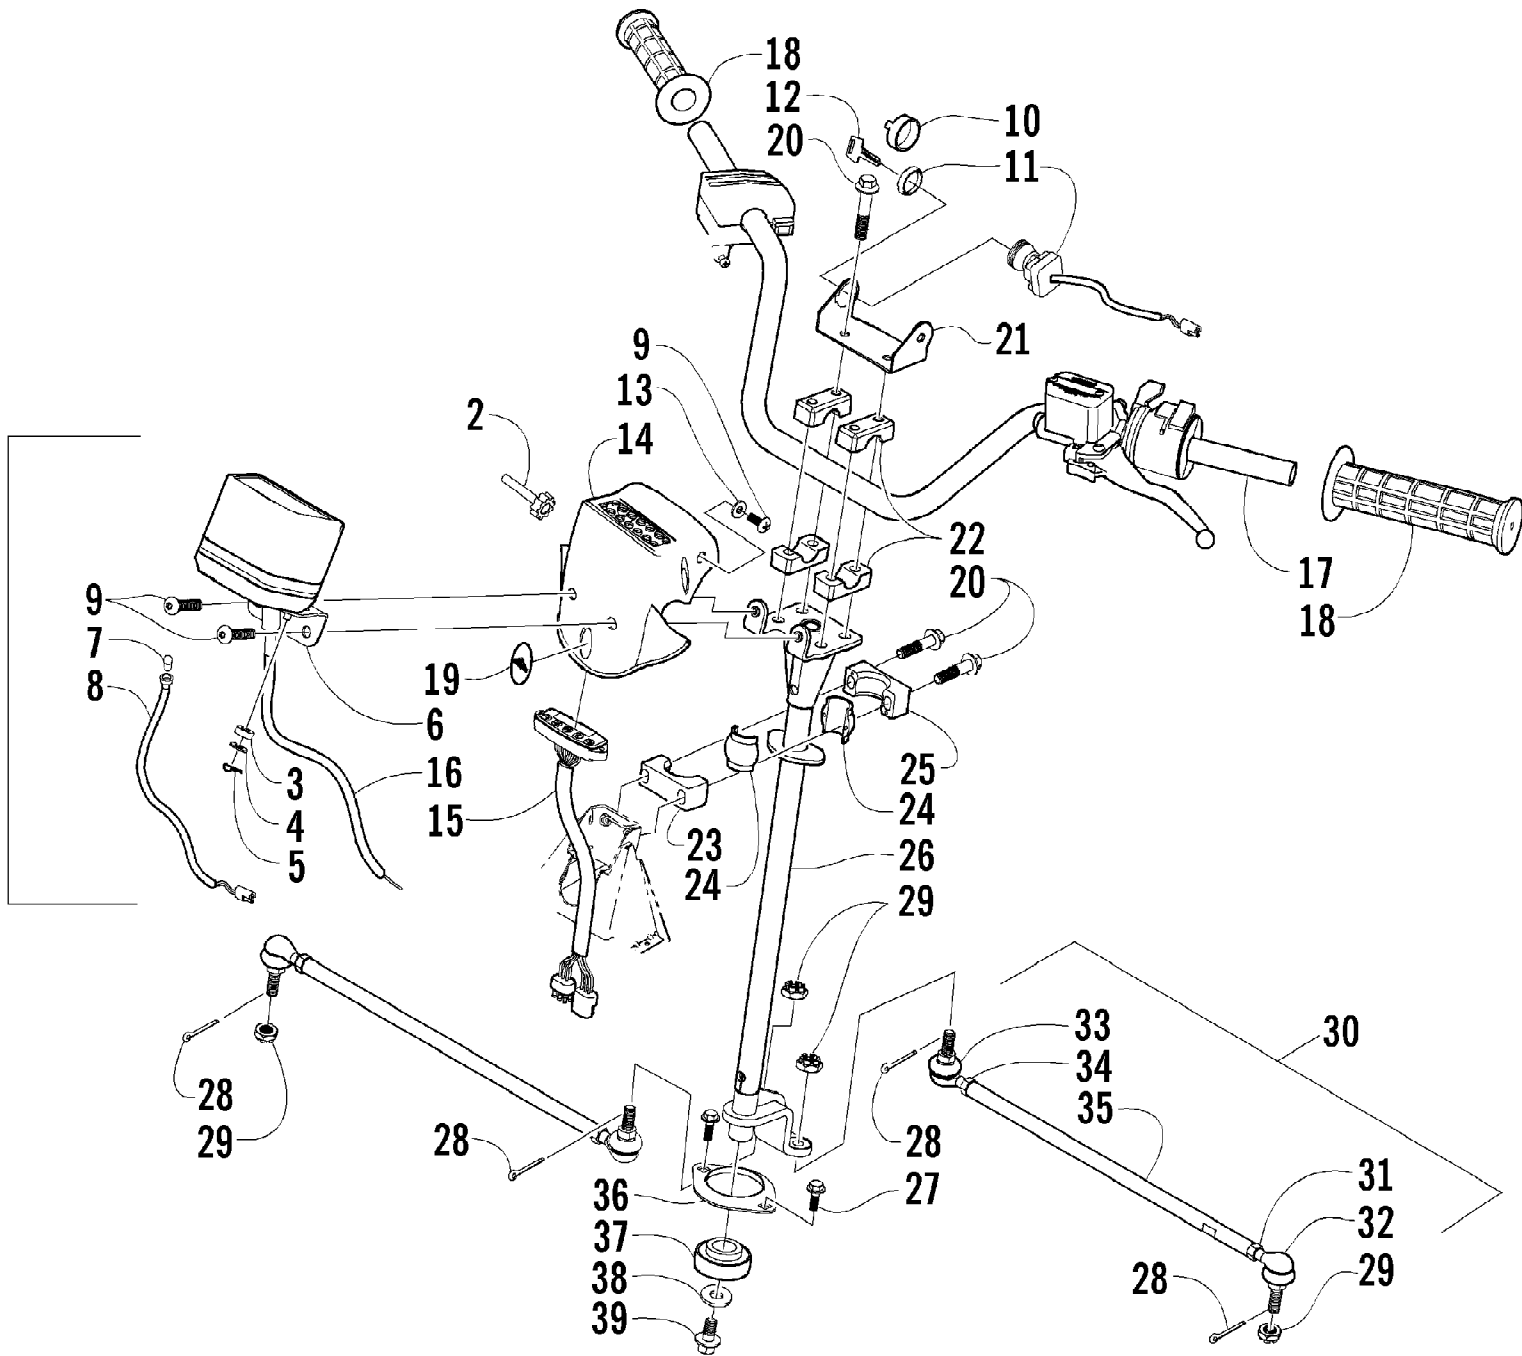

2004 ATV 400 AUTOMATIC TRANSMISSION 4X4 FIS CAT GREEN MRP (A2004182005)
STEERING ASSEMBLY

2004 ATV 400 AUTOMATIC TRANSMISSION 4X4 FIS CAT GREEN MRP (A2004-183-005)
STEERING ASSEMBLY

Ref #	Part Number	Qty	S/P/F	Description
1	0420-031	1	/P	Speedometer (inc. 2-8)
2	0420-027	1		Knob, Speedometer Trip
3	0420-016	2		Mount, Rubber
4	0420-017	2		Washer
5	0420-015	2		Pin, Retainer
6	0420-018	1		Bracket, Speedometer
7	0620-149	1	/P	Bulb, Speedometer
8	0420-014	1		Harness, Speedometer
9	8477-616	3		Screw, Machine
10	0409-013	1		Cover, Key
11	3430-040	1		Switch, Ignition - Assembly (inc. 12)
12	3409-007	1	/P	Key, Ignition - Blank (C Series)
12	3409-011	1		Key, Ignition - Blank (D Series)
12	3409-012	1		Key, Ignition - Blank (E Series)
12	3409-013	1		Key, Ignition - Blank (F Series)
13	0423-052	1		Collar, Body
14	0405-063	1		Instrument Pod
15	0420-035	1	/P	Panel, LED
16	0487-026	1		Cable, Speedometer
17	0505-410	1		Tube, Handlebar
18	0405-106	2		Grip, Handlebar
19	0	1	F	N/A
20	8408-860	6		Screw, Cap
21	0506-348	1	/P	Bracket, Key Switch
22	0405-035	4		Cap, Steering Adjuster
23	0605-171	1		Housing, Bearing - Lower
24	0405-020	2		Bearing, Steering Post
25	0605-147	1	S	Housing, Bearing - Upper
26	0505-431	1	/P	Post, Steering
27	8408-816	2		Screw, Cap
28	0623-175	4		Pin, Cotter
29	0423-157	4		Nut, Top Lock
30	0505-408	2	S	Tie Rod, Assembly (inc. 31-35)
31	8420-002	2	/P	Nut - Right
32	0405-082	2	S	Ball Joint, Tie Rod - Right
33	0405-083	2	S	Ball Joint, Tie Rod - Left
34	0423-013	2		Nut - Left
35	0405-107	2	S	Tie Rod
36	0602-233	1		Flange, Bearing
37	0405-052	1		Bearing w/Inverted Oil Seal
38	0423-073	1		Washer
39	8409-020	1	/P	Screw, Cap