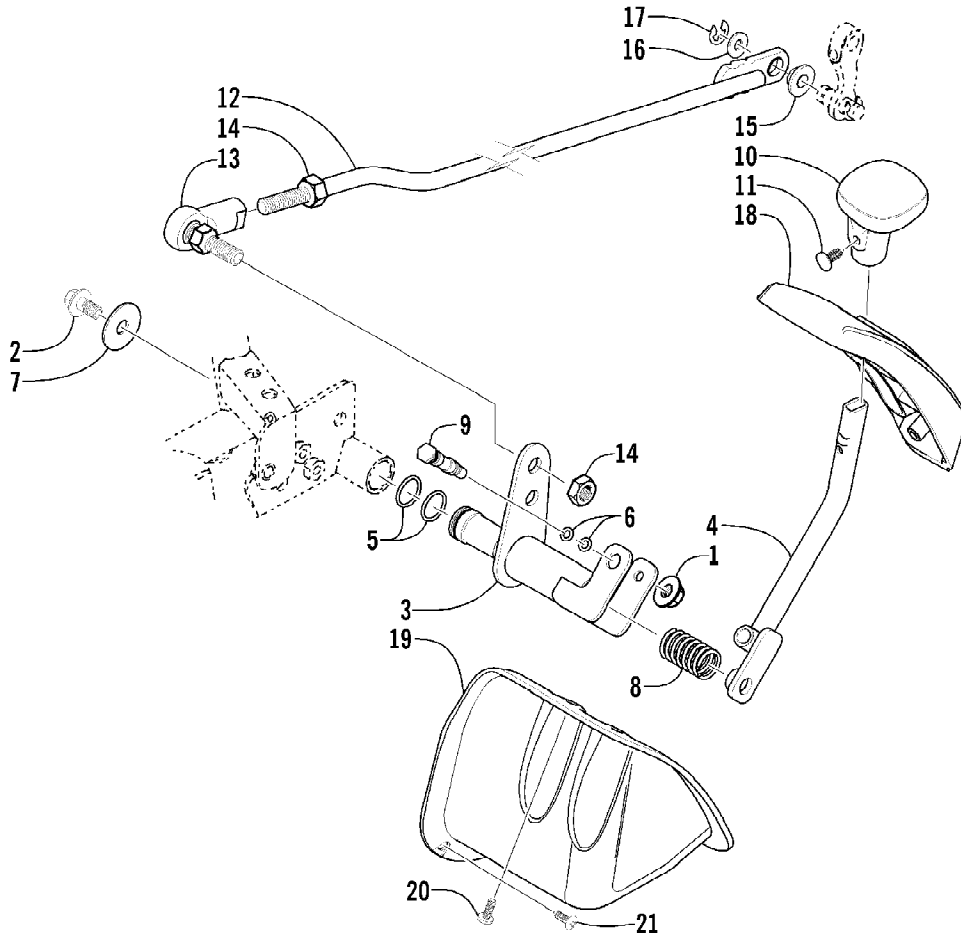

2004 ATV 400 AUTOMATIC TRANSMISSION 4X4 FIS CAT GREEN MRP (A2004161740) (19)
REVERSE SHIFT LEVER ASSEMBLY

2004 ATV 400 AUTOMATIC TRANSMISSION 4X4 FIS CAT GREEN MRP (A200416171B0195)
REVERSE SHIFT LEVER ASSEMBLY

Ref #	Part Number	Qty	S/P/F	Description
1	8424-602	1	/P	Nut
2	8408-812	1		Screw, Cap
3	0502-187	1		Axle, Reverse Shift Lever
4	0502-185	1		Lever, Reverse Shift
5	0423-299	2	/P	O-Ring
6	0423-182	2	/P	O-Ring
7	0423-087	1		Washer
8	0502-410	1	S	Spring
9	0402-675	1		Axle, Pivot
10	0402-843	1	/P	Handle, Reverse Shift Lever
11	0423-345	1		Clip, Push
12	0502-311	1	S	Linkage, Shift
13	0402-844	1		End, Rod
14	0623-294	2		Nut
15	0423-091	1		Bushing
16	3423-204	1	/P	Washer
17	0423-169	1	/P	E-Ring
18	0402-685	1		Plate, Shift
19	0406-943	1		Shield, Linkage
20	0423-371	3		Screw, Machine
21	0623-309	1		Screw, Self-Tapping