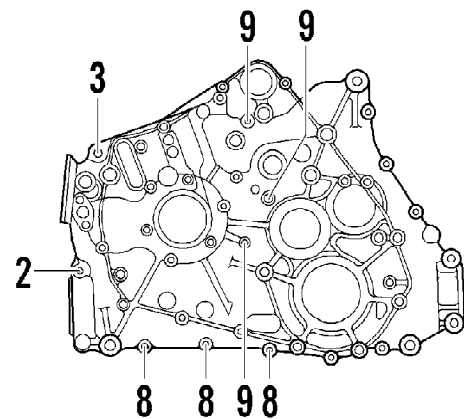

2004 ATV 400 AUTOMATIC TRANSMISSION 4X4 FIS CAT GREEN MRP (A2004121005)
CRANKCASE ASSEMBLY

2004 ATV 400 AUTOMATIC TRANSMISSION 4X4 FIS CAT GREEN MRP (A2004121305)
CRANKCASE ASSEMBLY

Ref #	Part Number	Qty	S/P/F	Description
1	3402-580	1		Crankcase Assembly (inc. 2-9)
2	3004-880	4		Bolt
3	3005-332	1		Bolt
4	3005-410	3		Bolt
5	3402-012	1		Gasket, Oil Pressure Plug
6	3402-214	1		Plug, Oil Pressure
7	3423-088	2		Pin, Dowel
8	3423-091	10	S	Bolt
9	3423-097	3		Bolt
10	3402-691	1		Jet, Oil Gallery
11	3423-051	1		O-Ring, Oil Gallery Jet
12	3402-581	1		Plate, Oil Guide - Right
13	3004-552	4	S	Screw, Oil Guide Plate - Right
14	3402-582	1		Plate, Oil Guide - Left