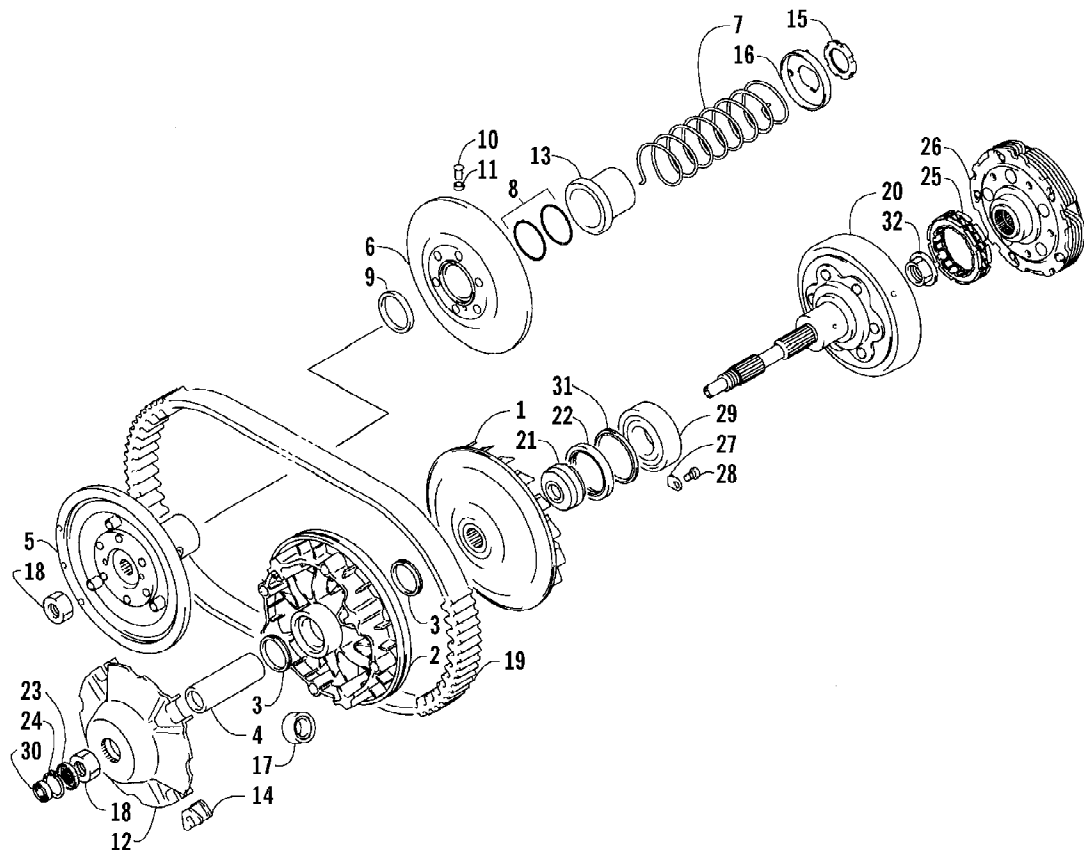

2004 ATV 400 AUTOMATIC TRANSMISSION 4X4 FIS CAT GREEN MRP (A200410010000) (Page 10 of 15)
TRANSMISSION ASSEMBLY

2004 ATV 400 AUTOMATIC TRANSMISSION 4X4 FIS CAT GREEN MRP (A20041011005)
TRANSMISSION ASSEMBLY

Ref #	Part Number	Qty	S/P/F	Description
1	3402-622	1		Face, Fixed Drive
2	3402-623	1		Face, Movable Drive
3	3402-624	2		Seal, Movable Drive Face
4	3402-625	1		Spacer, Movable Drive Face
5	3402-626	1	S	Face, Fixed Driven
6	3402-627	1		Face, Movable Driven
7	3423-486	1		Spring, Movable Driven Face
8	3423-487	2		O-Ring, Movable Driven Face
9	3402-629	2		Seal, Movable Driven Face
10	3402-477	3		Pin, Movable Driven Face
11	3402-478	3		Spacer, Movable Driven Face
12	3402-630	1		Plate, Movable Drive Face
13	3402-631	1		Sleeve, Movable Driven Face
14	3402-481	4		Damper, Movable Drive Face
15	3423-489	1		Nut, Driven Pulley
16	3402-632	1		Holder, Movable Driven Face Spring
17	3402-633	8		Roller, Movable Drive Face
18	3423-437	2		Nut
19	3402-664	1		V-Belt
20	3402-620	1		Housing, Clutch
21	3402-621	1		Spacer, Fixed Drive Face
22	3402-535	1	S	Seal, Clutch Housing
23	3402-574	1		Seal, Clutch Housing
24	3423-505	1	S	Circlip
25	3446-003	1		Clutch, One Way
26	3446-278	1	S	Shoe, Clutch - Assembly
27	3446-031	2	/P	Retainer, Bearing
28	3423-435	2		Screw, Bearing Retainer
29	3402-567	1		Bearing
30	3402-693	1		Bearing
31	3423-353	1	/P	O-Ring
32	3423-501	1		Nut