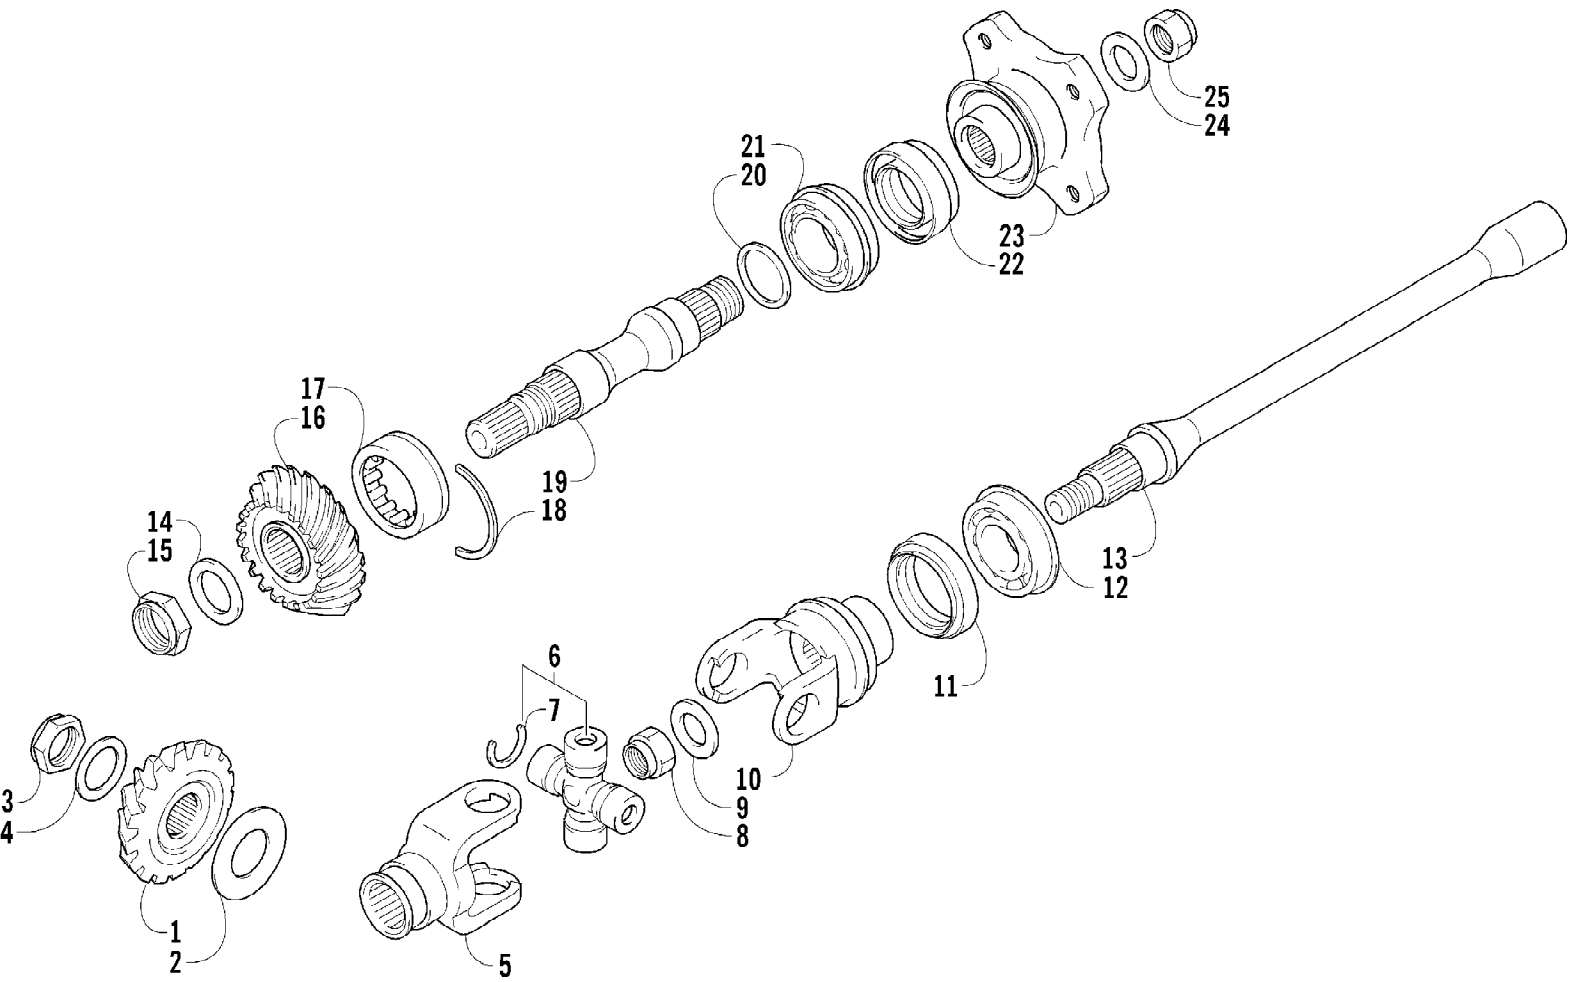

2004 ATV 400 AUTOMATIC TRANSMISSION 4X4 FIS CAT GREEN MRP (A200416174B0195)
SECONDARY DRIVE ASSEMBLY

2004 ATV 400 AUTOMATIC TRANSMISSION 4X4 FIS CAT GREEN MRP (A2004161750195)
SECONDARY DRIVE ASSEMBLY

Ref #	Part Number	Qty	S/P/F	Description
1	3402-637	1		Gear, Secondary Drive
2	3446-035	1		Shim, Secondary Drive Gear - Set
3	3423-023	1		Nut
4	3005-372	1		Washer
5	3446-327	1	/P	Yoke, Propeller Shaft
6	3402-562	1		Joint, Universal - Set (inc. 7)
7	3423-479	4		Circlip
8	3423-025	1		Nut, Yoke - Front
9	3423-028	1		Washer, Yoke - Front
10	3402-742	1		Yoke, Drive Output - Front
11	3402-072	1		Seal, Oil - Front Secondary Driven Shaft
12	3402-558	1		Bearing, Front Secondary Driven Shaft
13	3402-559	1		Shaft, Secondary Driven - Front
14	3423-137	1		Washer, Secondary Driven Gear
15	3423-136	1		Nut, Secondary Driven Gear
16	3402-638	1		Gear, Secondary Driven
17	3402-515	1	/P	Bearing, Driven Gear
18	3423-072	1		C-Ring, Driven Bearing
19	3402-639	1		Shaft, Secondary Driven - Rear
20	3402-017	AR		Shim, 25 x 34 x 0.60 mm
20	3402-018	AR		Shim, 25 x 34 x 0.65 mm
20	3402-019	AR		Shim, 25 x 34 x 0.70 mm
20	3402-020	AR		Shim, 25 x 34 x 0.75 mm
20	3402-021	AR	S	Shim, 25 x 34 x 0.80 mm
20	3402-022	AR		Shim, 25 x 34 x 0.85 mm
20	3402-023	AR		Shim, 25 x 34 x 0.90 mm
20	3402-024	AR		Shim, 25 x 34 x 0.95 mm
20	3402-025	AR	S	Shim, 25 x 34 x 1.00 mm
20	3402-028	AR		Shim, 25 x 34 x 1.05 mm
20	3402-029	AR		Shim, 25 x 34 x 1.10 mm
20	3402-030	AR		Shim, 25 x 34 x 1.15 mm
20	3402-031	AR		Shim, 25 x 34 x 1.20 mm
21	3402-067	1	S	Bearing, Rear Secondary Driven Shaft
22	3402-072	1		Seal, Oil - Rear Secondary Driven Shaft
23	3402-514	1	/P	Flange, Output Joint - Rear
24	3423-028	1		Washer, Rear Output Joint Flange
25	3423-025	1		Nut, Rear Output Joint Flange