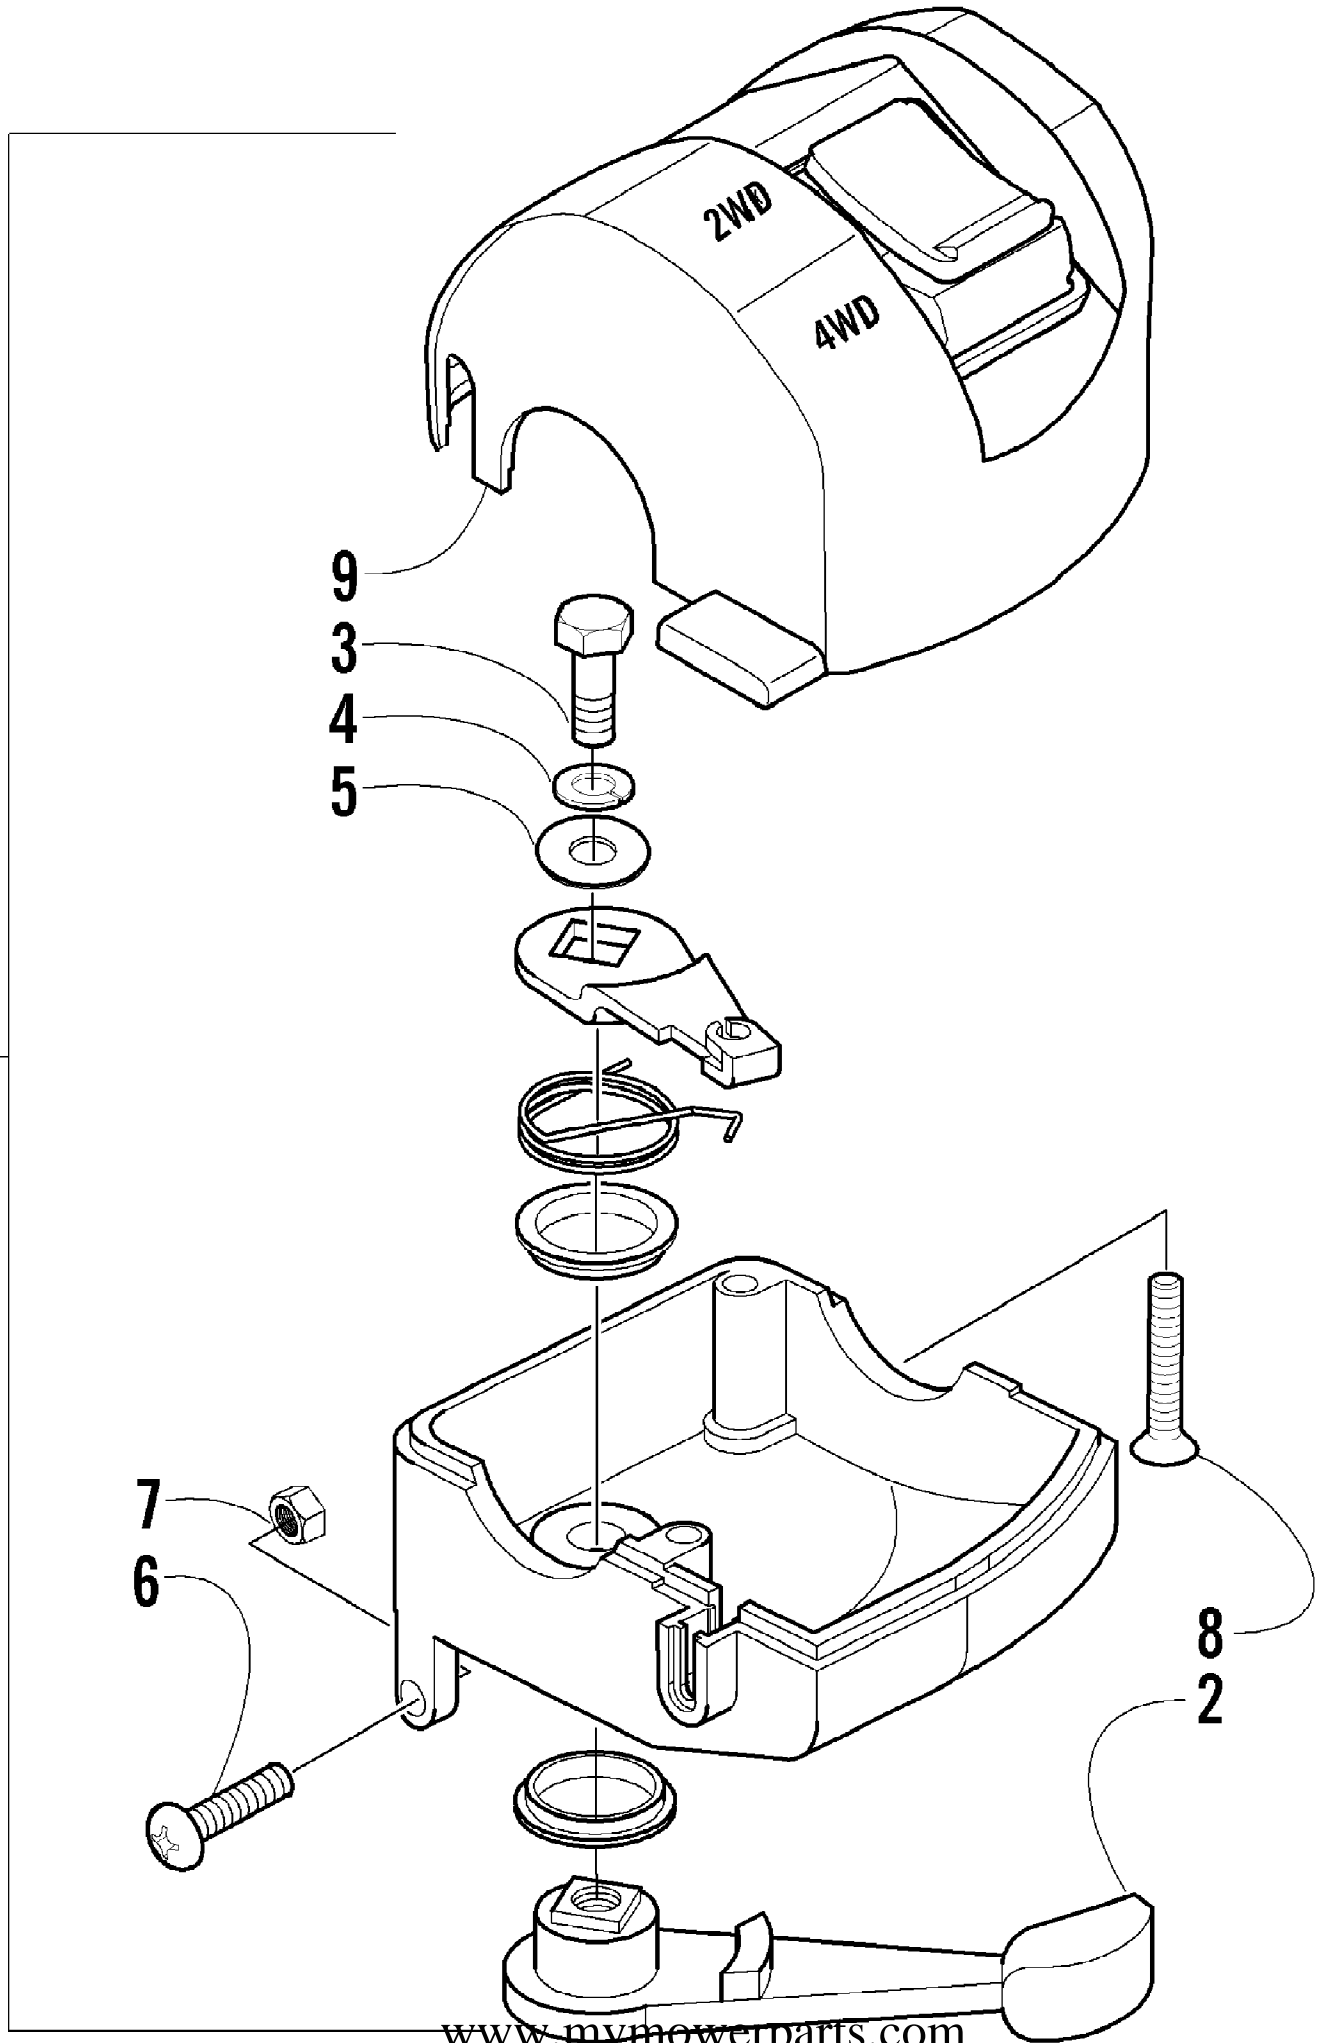

2004 ATV 400 AUTOMATIC TRANSMISSION 4X4 FIS CAT GREEN MRP (A2004180195)
THROTTLE CASE ASSEMBLY Page 18 of 35

Ref #	Part Number	Qty	S/P/F	Description
1	0509-012	1		Case, Throttle - Assembly (inc. 2-9)
2	3409-001	1		Lever
3	3004-533	1	S/P	Screw, Cap
4	3004-447	1	/P	Washer, Lock
5	3003-030	1	/P	Washer
6	3423-014	1		Screw
7	3423-327	1		Nut
8	3423-199	2		Screw
9	0409-048	1		Cover, Throttle w/Switch