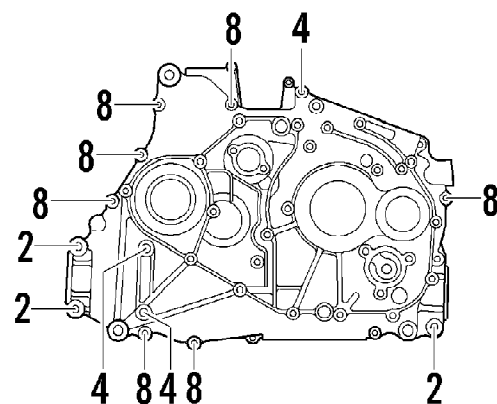

2004 ATV 400 AUTOMATIC TRANSMISSION 4X4 FIS CAT GREEN MRP (A2004121005)
CRANKCASE ASSEMBLY

2004 ATV 400 AUTOMATIC TRANSMISSION 4X4 FIS CAT GREEN MRP (A2004121305)
CRANKCASE ASSEMBLY

Ref #	Part Number	Qty	S/P/F	Description
1	3402-580	1		Crankcase Assembly (inc. 2-9)
2	3004-880	4		Bolt
3	3005-332	1		Bolt
4	3005-410	3		Bolt
5	3402-012	1		Gasket, Oil Pressure Plug
6	3402-214	1		Plug, Oil Pressure
7	3423-088	2		Pin, Dowel
8	3423-091	10	S	Bolt
9	3423-097	3		Bolt
10	3402-691	1		Jet, Oil Gallery
11	3423-051	1		O-Ring, Oil Gallery Jet
12	3402-581	1		Plate, Oil Guide - Right
13	3004-552	4	S	Screw, Oil Guide Plate - Right
14	3402-582	1		Plate, Oil Guide - Left