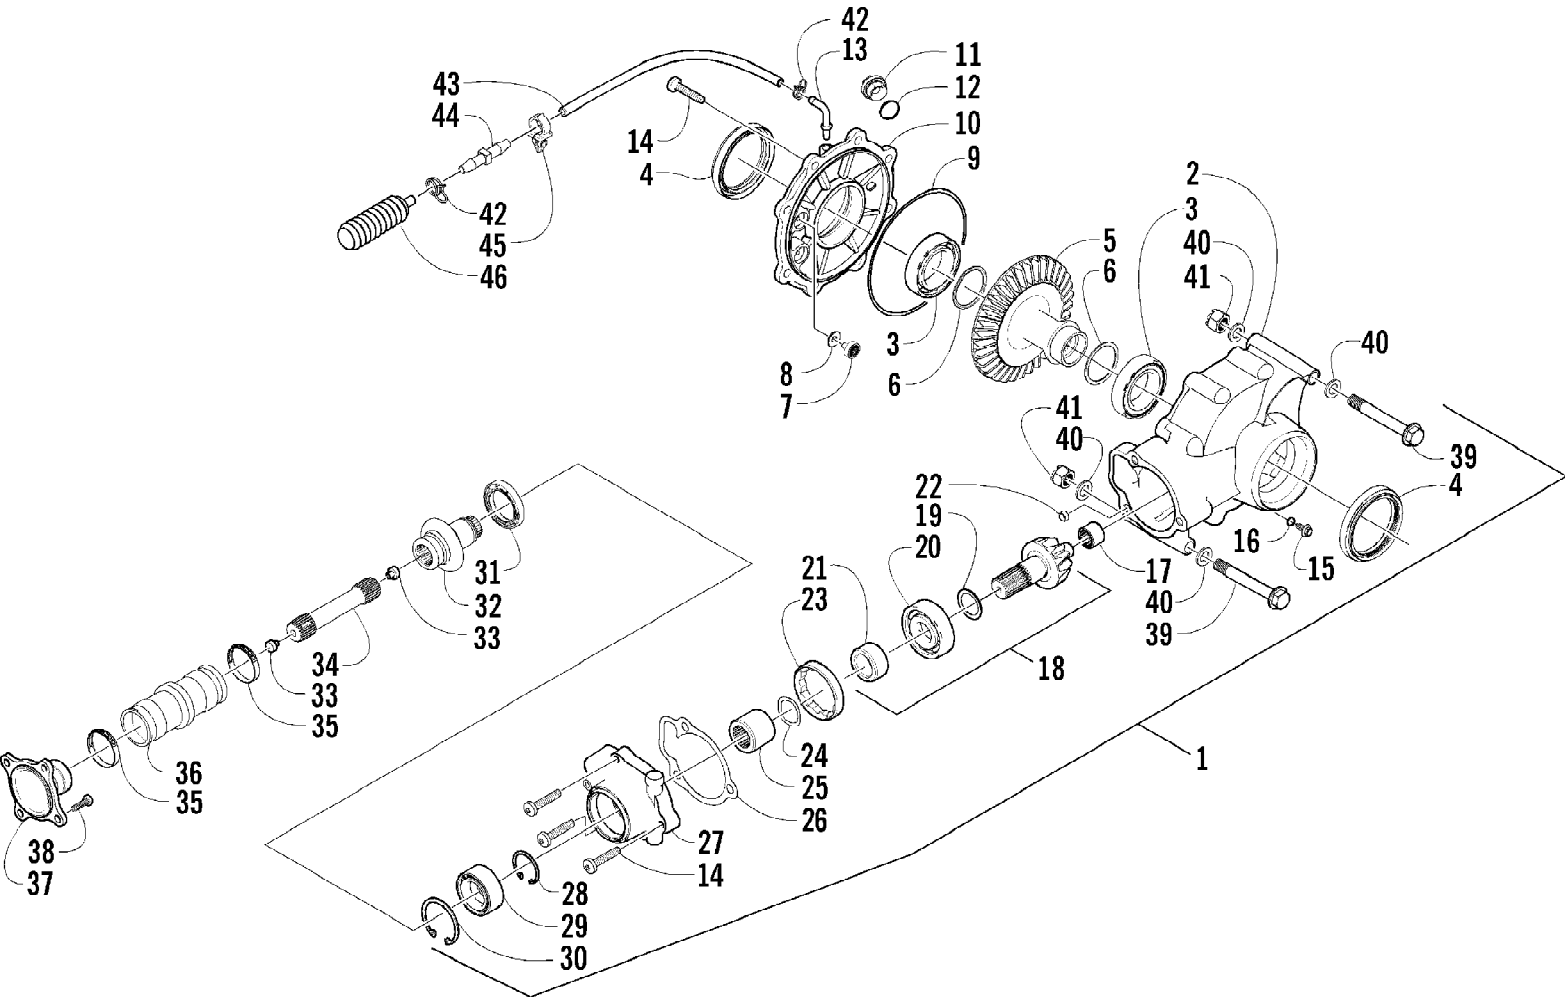

2004 ATV 400 AUTOMATIC TRANSMISSION 4X4 FIS CAT GREEN MRP (A2004138135)
REAR DRIVE GEARCASE ASSEMBLY

2004 ATV 400 AUTOMATIC TRANSMISSION 4X4 FIS CAT GREEN MRP (A2004134305)
REAR DRIVE GEARCASE ASSEMBLY

Ref #	Part Number	Qty	S/P/F	Description
1	0502-453	1		Gearcase, Rear Drive - Assembly (inc. 2-32)
2	0502-352	1		Housing, Gearcase
3	0402-393	2		Bearing
4	0402-394	2	S	Seal
5	0402-965	1		Gear, Ring - 36T
6	0402-405	AR		Shim
6	0402-406	AR		Shim
6	0402-407	AR		Shim
6	0402-408	AR		Shim
6	0402-409	AR		Shim
7	0402-326	1		Button, Thrust
8	0402-429	AR		Shim
8	0402-430	AR		Shim
8	0402-431	AR		Shim
8	0402-432	AR		Shim
8	0402-433	AR		Shim
9	0423-149	1		O-Ring
10	0502-346	1		Cover, Gearcase
11	0402-333	1	/P	Plug, Fill (inc. 12)
12	0423-154	1		O-Ring
13	1402-102	1		Fitting
14	0423-118	11		Screw, Self-Tapping
15	0402-450	1	S	Plug, Magnetic (inc. 16)
16	0423-153	1		O-Ring
17	0402-328	1		Bearing
18	0502-123	1		Gear, Pinion - Assembly - 10T (inc. 19-21)
19	0402-424	AR		Shim
19	0402-425	AR		Shim
19	0402-426	AR		Shim
19	0402-427	AR		Shim
19	0402-428	AR		Shim
20	0402-327	1		Bearing
21	0402-336	1		Collar, Retaining
22	0402-411	1		Pin, Dowel
23	0402-331	1		Collar, Lock
24	0402-982	1		Washer, Wave
25	0402-981	1		Collar, Shaft
26	0402-947	1		Gasket, Flange
27	0502-380	1		Housing, Pinion
28	0423-417	1		Ring, Retaining
29	1402-043	1		Bearing
30	0423-423	1		Ring, Retaining
31	1402-011	1		Seal
32	0502-407	1	S	Shaft, Input
33	0673-618	2	/P	Bumper, Propeller Shaft
34	0402-963	1		Shaft, Propeller
35	0423-393	2		Clamp
36	0402-954	1		Boot
37	0402-950	1		Flange, Output
38	8408-820	4	/P	Screw, Cap
39	0423-404	2		Screw, Cap
40	0423-426	4		Washer
41	8428-002	2		Nut, Lock