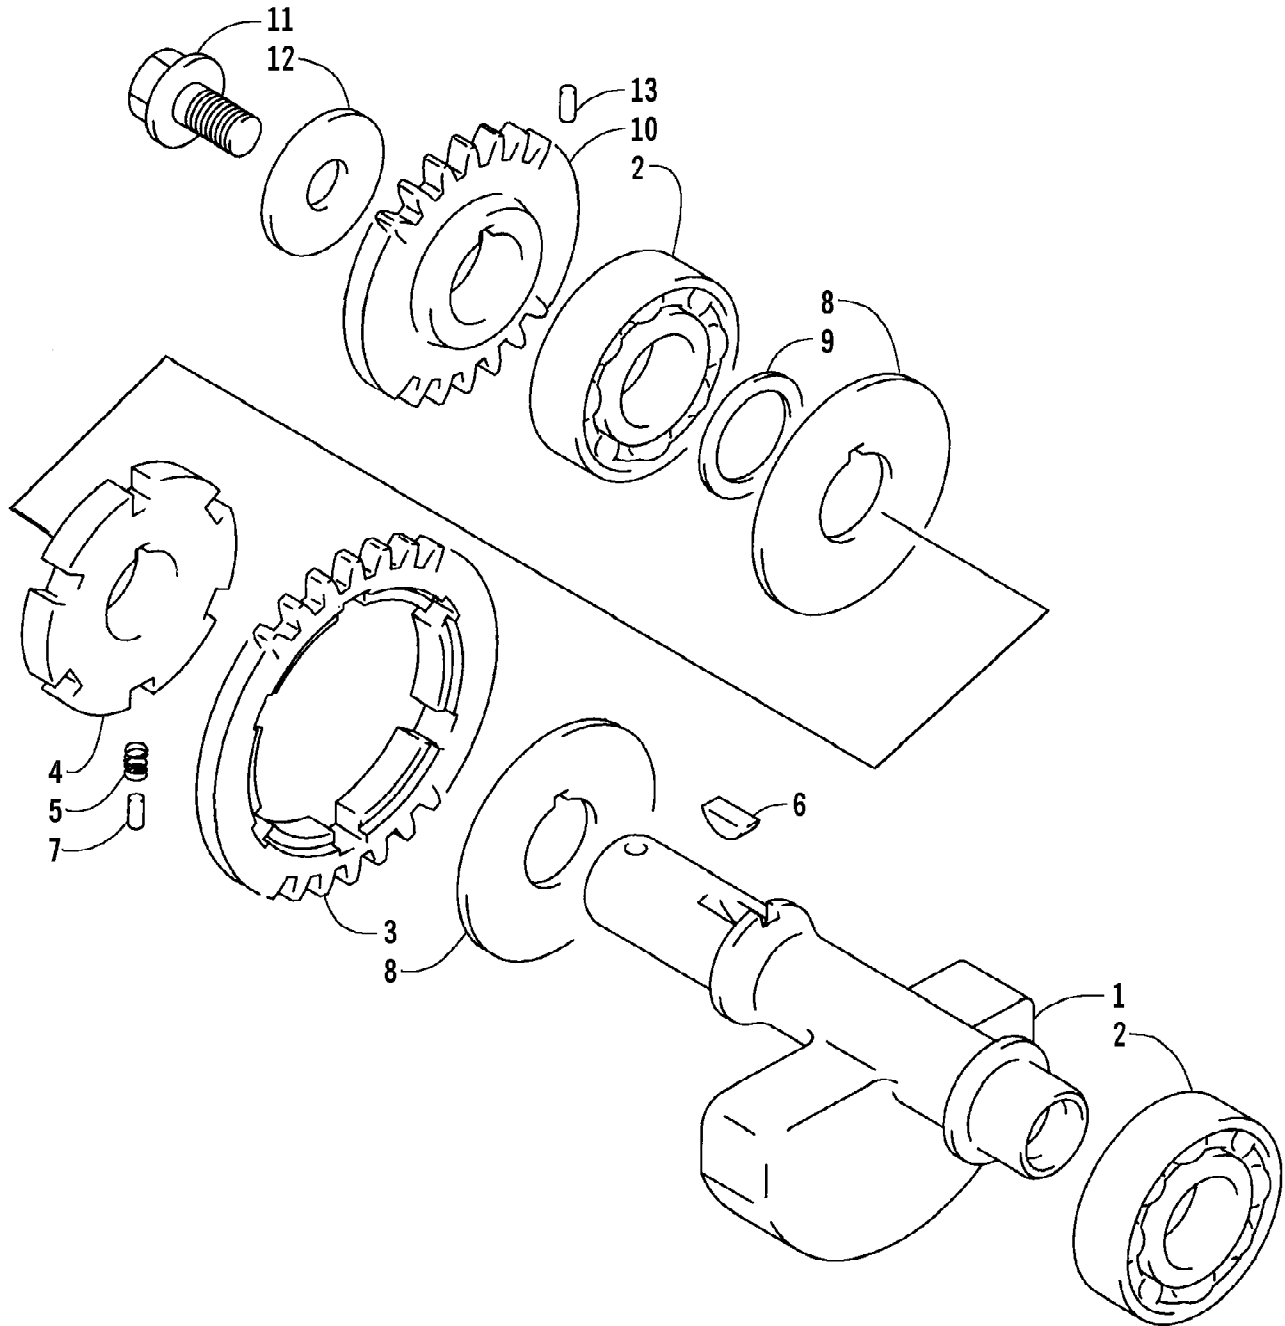

2004 ATV 400 AUTOMATIC TRANSMISSION 4X4 FIS CAT GREEN MRP (A20041480105)
CRANK BALANCER ASSEMBLY

2004 ATV 400 AUTOMATIC TRANSMISSION 4X4 FIS CAT GREEN MRP (A200416120135)
CRANK BALANCER ASSEMBLY

Ref #	Part Number	Qty	S/P/F	Description
1	3402-605	1		Balancer, Crank
2	3402-553	2	/P	Bearing
3	3402-772	1		Gear, Driven
4	3402-608	1		Race, Driven Gear
5	3402-090	2		Spring, Driven Gear
6	3004-540	1	/P	Key
7	3423-106	3	/P	Pin, Driven Gear
8	3423-441	2		Washer, Driven Gear
9	3423-446	1		Washer
10	3402-617	1		Gear, Oil Pump Drive
11	3423-555	1		Bolt, Drive Gear
12	3423-401	1		Washer, Drive Gear
13	3423-110	1		Pin, Drive Gear