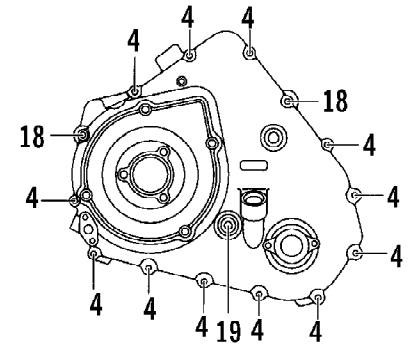

2004 ATV 400 AUTOMATIC TRANSMISSION 4X4 FIS CAT GREEN MRP (A20041450195)
CLUTCH/V-BELT/MAGNETO COVER ASSEMBLY

VIEW B