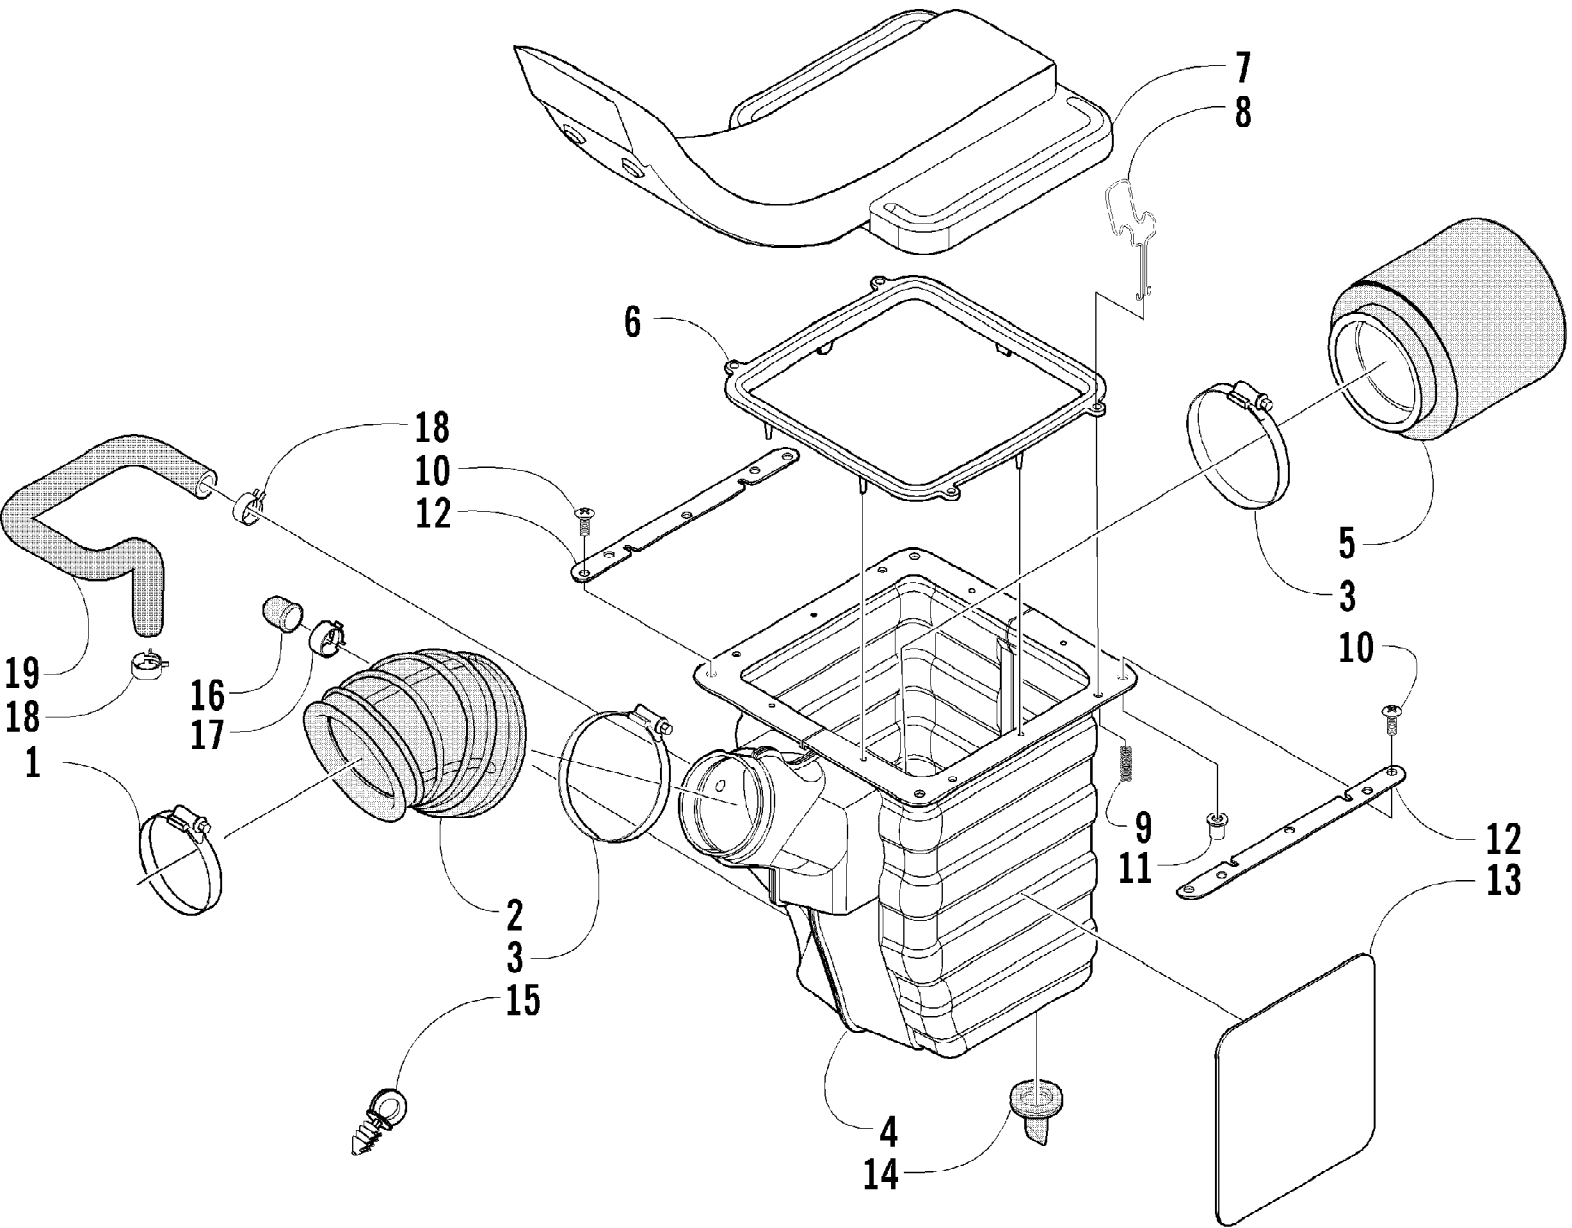

2004 ATV 400 AUTOMATIC TRANSMISSION 4X4 FIS CAT GREEN MRP (A200414100) Page 4 of 95
AIR INTAKE ASSEMBLY

2004 ATV 400 AUTOMATIC TRANSMISSION 4X4 FIS CAT GREEN MRP (A2004120195)
AIR INTAKE ASSEMBLY

Page 42 of 95