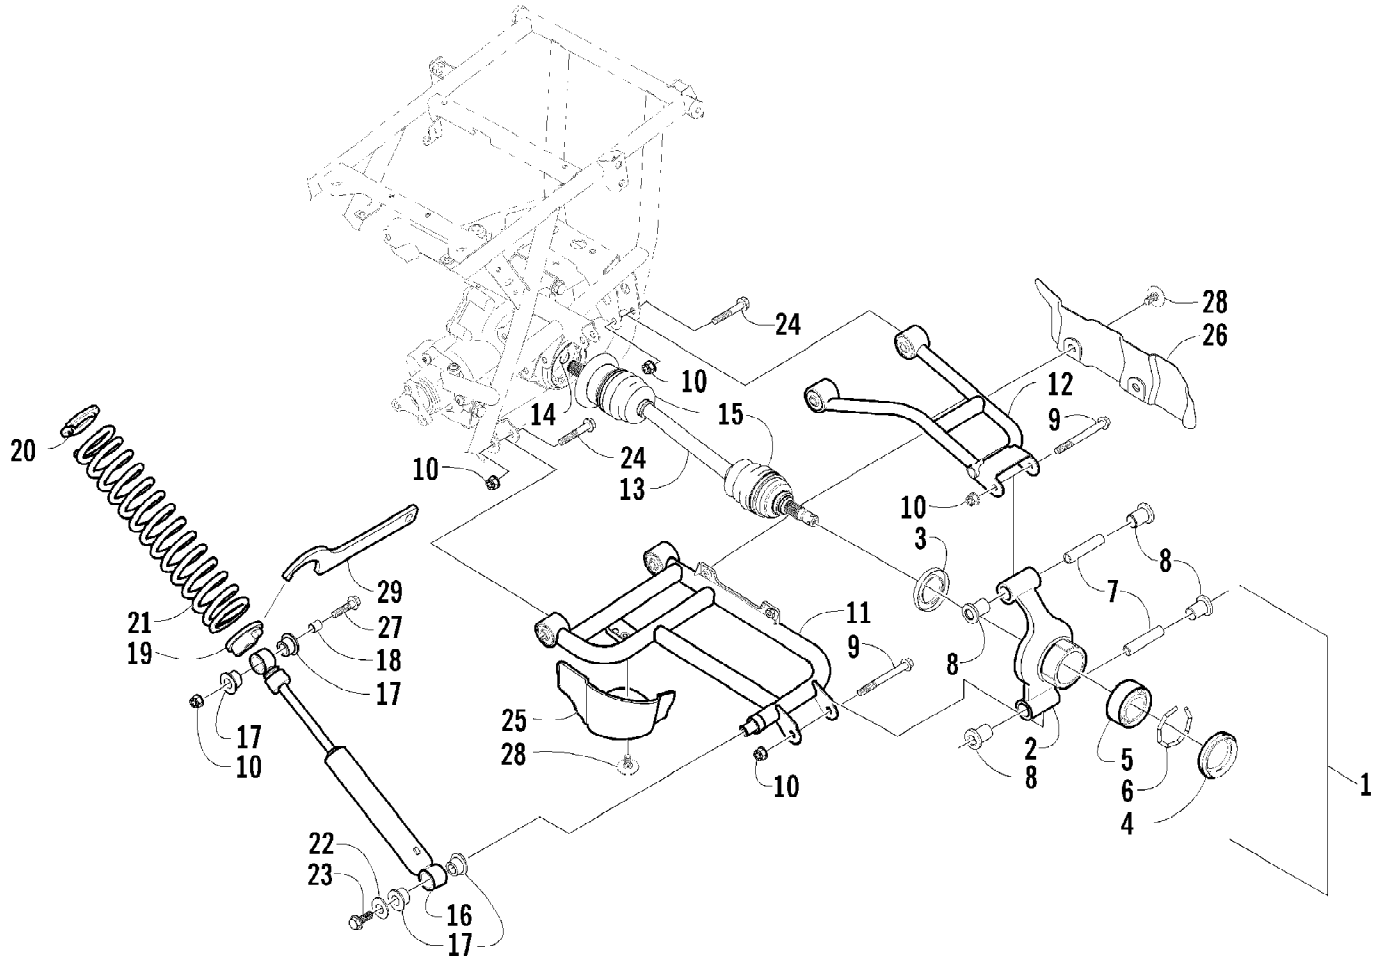

2004 ATV 400 AUTOMATIC TRANSMISSION 4X4 FIS CAT GREEN MRP (A2004101010) Page 10 of 35
REAR SUSPENSION ASSEMBLY

2004 ATV 400 AUTOMATIC TRANSMISSION 4X4 FIS CAT GREEN MRP (A200410102005)
REAR SUSPENSION ASSEMBLY

Ref #	Part Number	Qty	S/P/F	Description
1	0504-302	1	S	Knuckle, Right Rear - Assembly (inc. 2-6)
1	0504-227	1	S	Knuckle, Left Rear - Assembly (inc. 2-6)
2	0504-297	1	S	Knuckle - Right
2	0504-225	1	S	Knuckle - Left
3	0402-069	2		Seal, Wheel Bearing - Rear
4	0402-089	2		Seal, Wheel Bearing - Front
5	0402-275	2	/P	Bearing, Wheel
6	0423-034	2		Clip, Bearing
7	0403-038	4	S/P	Collar, Suspension Bushing
8	0403-032	8	S	Bushing, Suspension
9	8409-000	4		Screw, Cap
10	8428-002	14		Nut, Lock
11	0504-228	1		A-Arm, Rear - Lower Right
11	0504-229	1		A-Arm, Rear - Lower Left
12	0504-306	1		Arm, Rear - Upper Right
12	0504-233	1		Arm, Rear - Upper Left
13	0502-544	2	S	Axle, Drive (inc. 14-15)
14	0441-400	2	S	Clip, Retaining
15	0436-276	2	S	Repair Kit, Boot - Rear Axle
16	0404-045	2		Shock Absorber - Rear (inc. 17-18)
17	0604-310	8		Bushing, Shock Absorber
18	0403-028	2		Sleeve, Shock Absorber
19	0404-057	2		Cam, Spring Adjuster
20	1603-889	2	/P	Retainer, Spring
21	0404-046	2		Spring, Suspension
22	0423-087	2		Washer
23	8408-820	2	/P	Screw, Cap
24	8409-060	8		Screw, Cap
25	1406-071	1		Guard, Boot - Right
25	1406-072	1		Guard, Boot - Left
26	1406-068	1		Guard, Boot - Right
26	1406-069	1		Guard, Boot - Left
27	8409-040	2		Screw, Cap
28	0423-101	6		Screw, Body
29	0441-587	1		Wrench, Spanner