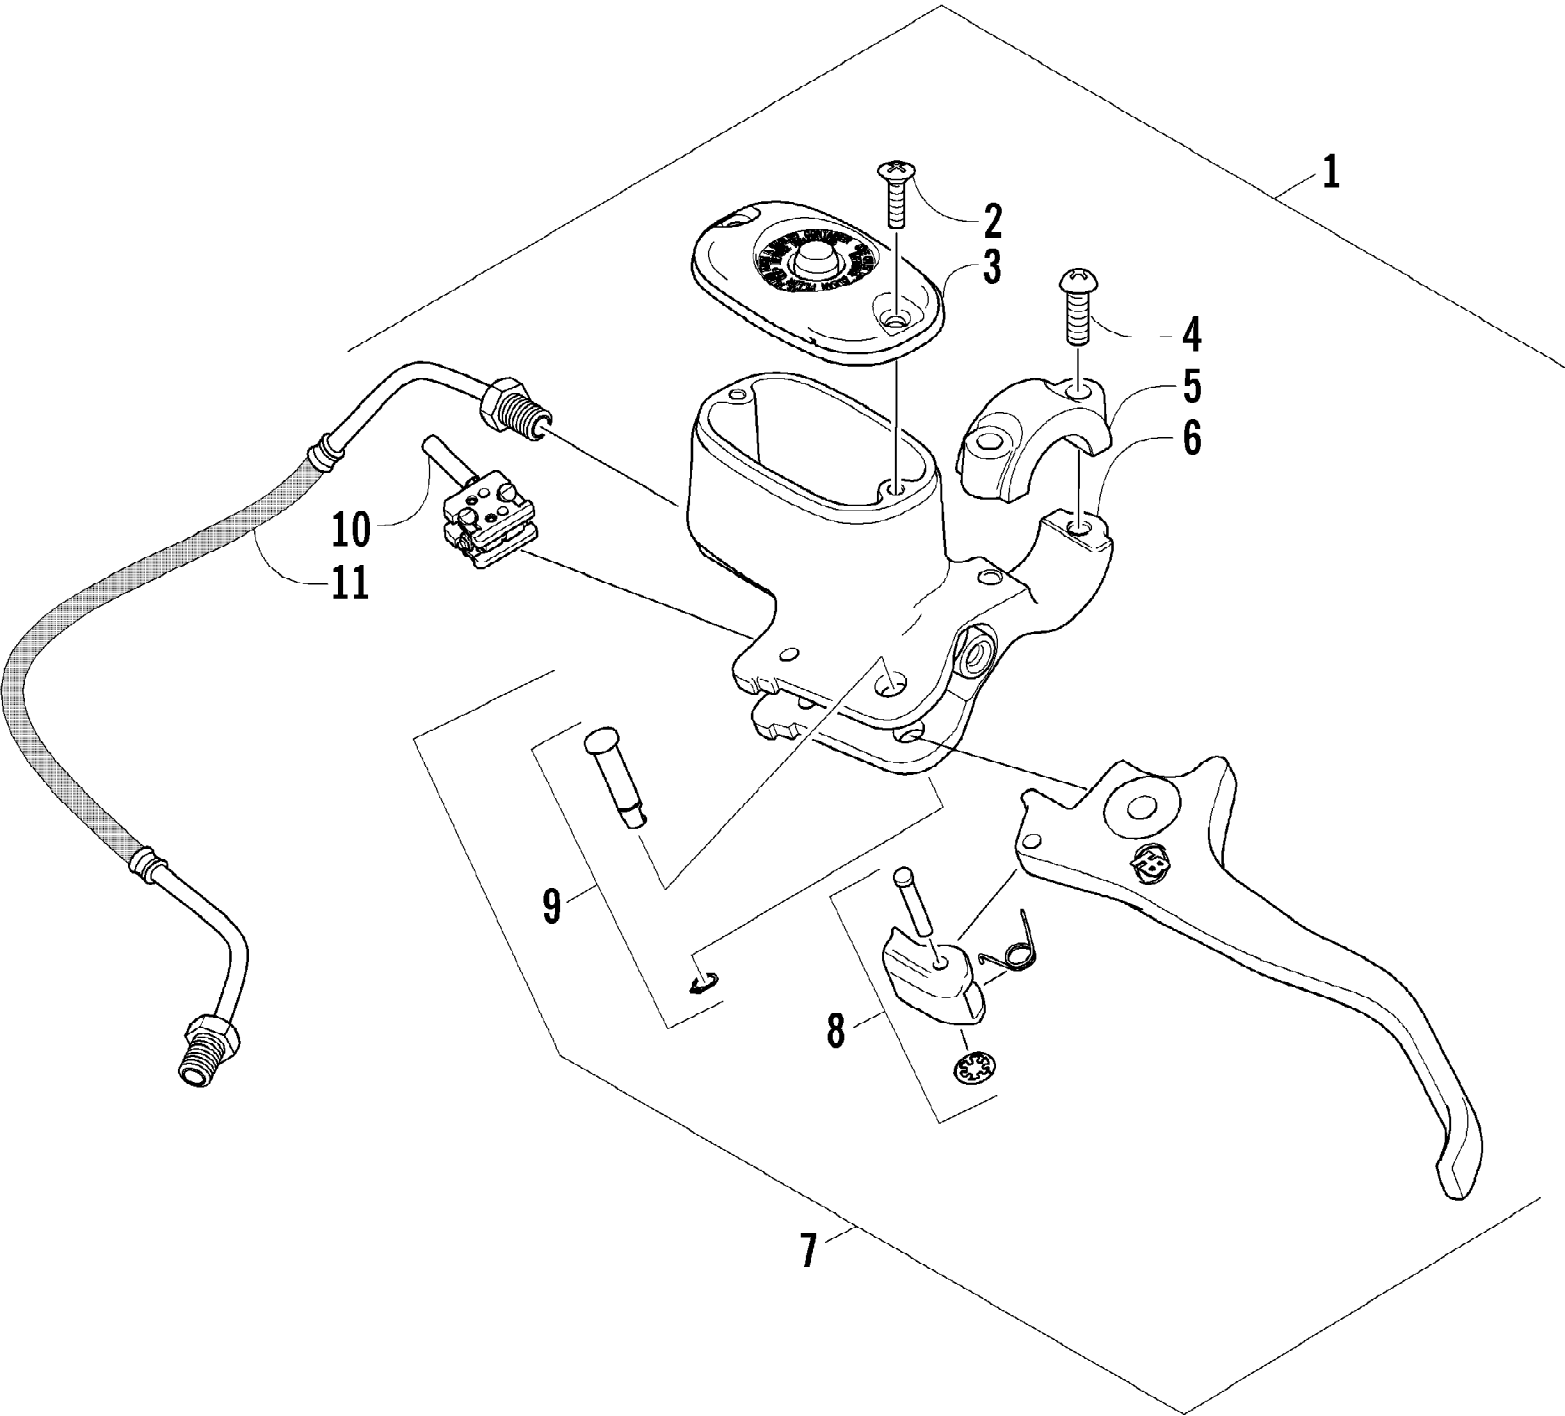

2004 ATV 400 AUTOMATIC TRANSMISSION 4X4 FIS CAT GREEN MRP (A20041301305)
HYDRAULIC HAND BRAKE ASSEMBLY

2004 ATV 400 AUTOMATIC TRANSMISSION 4X4 FIS CAT GREEN MRP (A200416141B05)
HYDRAULIC HAND BRAKE ASSEMBLY

Ref #	Part Number	Qty	S/P/F	Description
1	0502-561	1	S	Brake Assembly (inc. 2-10)
2	0502-566	1		Screw, Reservoir Cover - Kit
3	0502-565	1		Cover, Reservoir - Kit
4	0502-568	1		Screw, Master Cylinder Clamp - Kit
5	0502-567	1		Clamp, Master Cylinder - Kit
6	0502-516	1		Master Cylinder Assembly - Kit
7	0502-562	1	S	Lever Assembly - Kit (inc. 8-9)
8	0502-563	1	S	Lock, Brake Lever - Kit
9	0502-580	1		Lever Pin - Kit
10	0502-564	1	/P	Switch, Brake - Kit
11	0402-962	1		Brakeline, Hydraulic