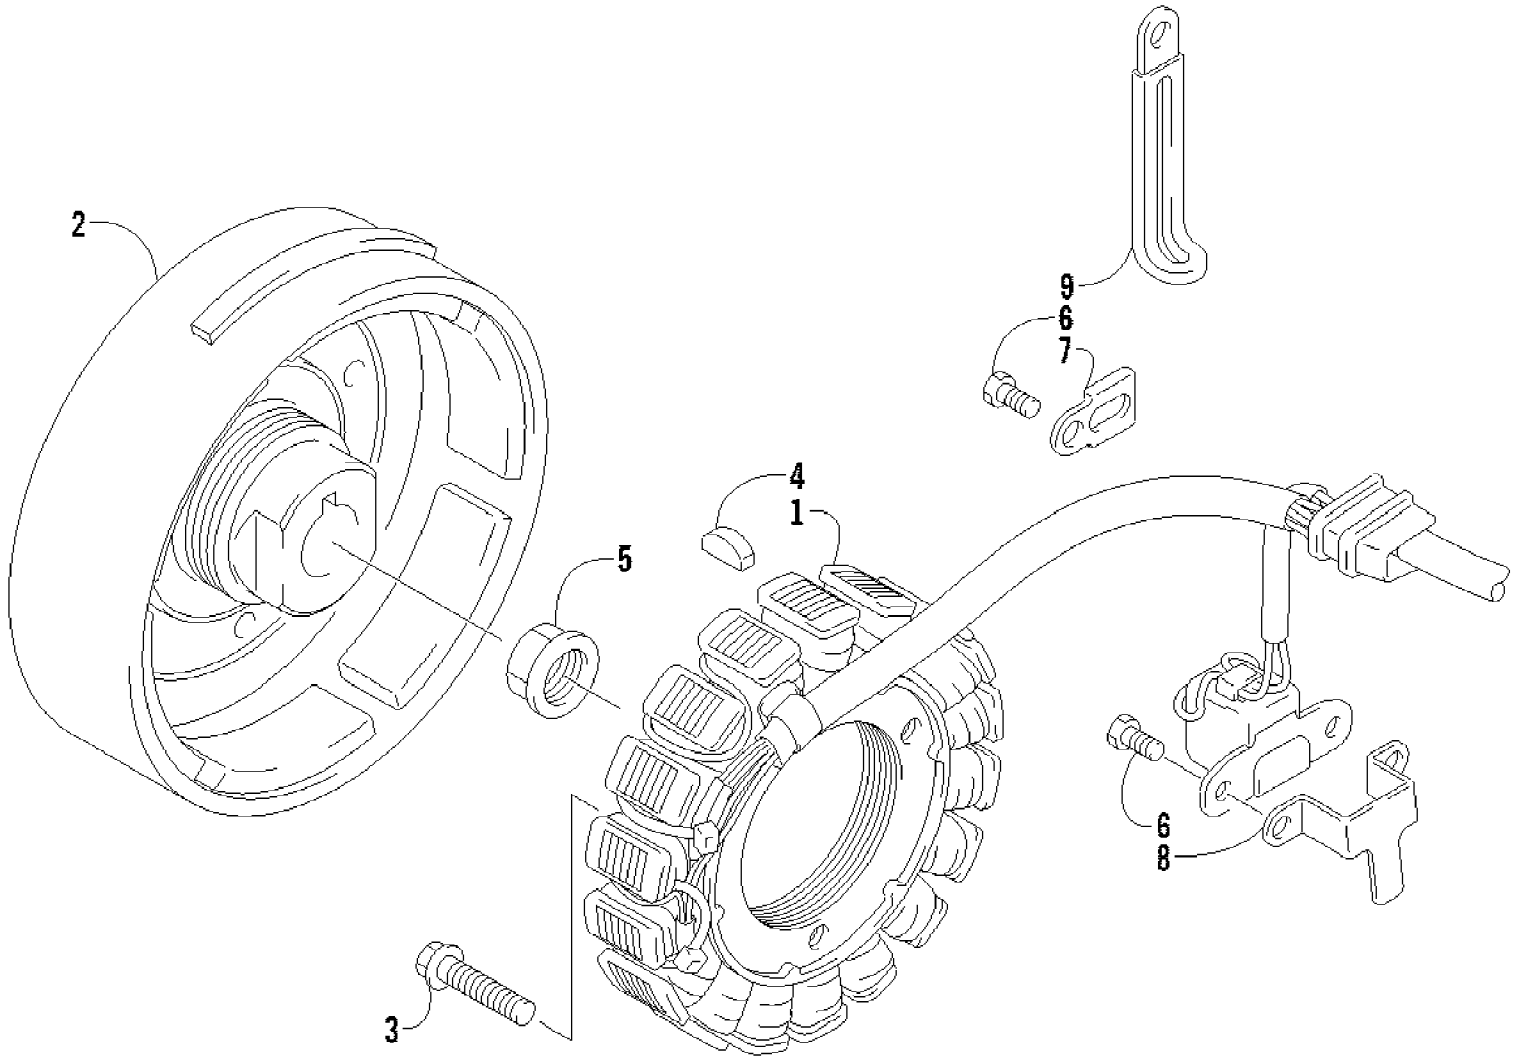

2004 ATV 400 AUTOMATIC TRANSMISSION 4X4 FIS CAT GREEN MRP (A2004131305)
MAGNETO ASSEMBLY

2004 ATV 400 AUTOMATIC TRANSMISSION 4X4 FIS CAT GREEN MRP (A20041614305)
MAGNETO ASSEMBLY Page 43 of 95

Ref #	Part Number	Qty	S/P/F	Description
1	3430-053	1		Stator Assembly
2	3430-054	1	S	Rotor/Flywheel
3	3004-756	3	S	Bolt
4	0691-785	1		Key
5	3423-086	1		Nut
6	3423-005	3	/P	Bolt
7	3430-005	1		Clamp
8	3430-006	1		Clamp
9	3002-964	1	/P	Clamp, Wire