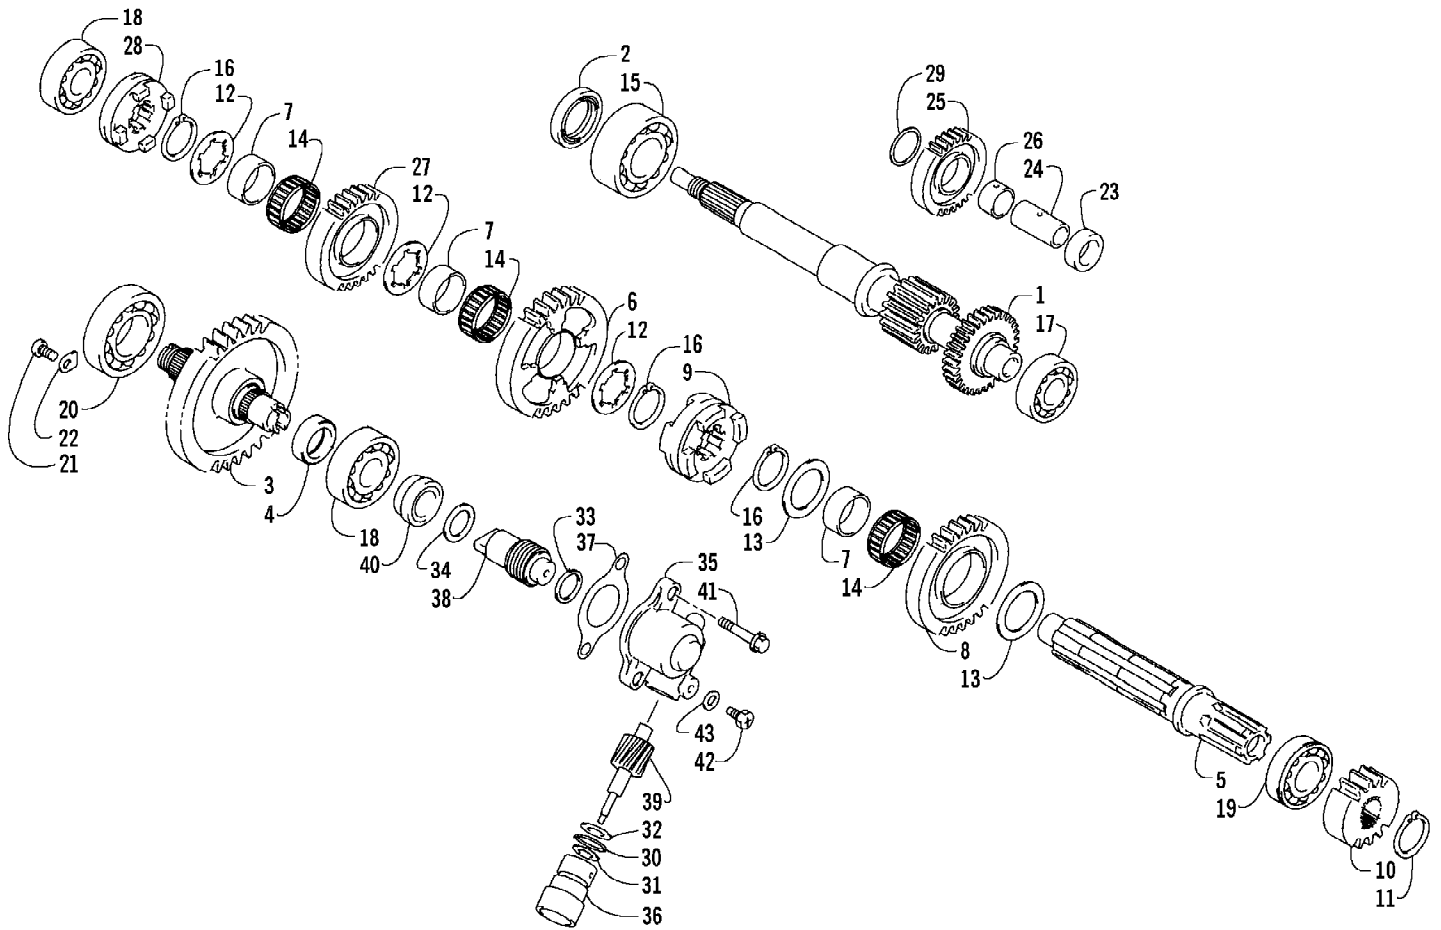

2004 ATV 400 AUTOMATIC TRANSMISSION 4X4 FIS CAT GREEN MRP (A200416176) (95)
SECONDARY TRANSMISSION ASSEMBLY

2004 ATV 400 AUTOMATIC TRANSMISSION 4X4 FIS CAT GREEN MRP (A2004161713) (95)
SECONDARY TRANSMISSION ASSEMBLY

Ref #	Part Number	Qty	S/P/F	Description
1	3402-665	1		Driveshaft
2	3402-500	1	S	Seal, Driveshaft
3	3402-666	1		Shaft, Output
4	3423-494	1		Spacer, Output Shaft
5	3402-667	1		Countershaft
6	3402-668	1	/P	Gear, Driven - Low
7	3402-494	3		Bushing
8	3402-495	1		Gear, Driven - High
9	3402-496	1		Dog, Sliding
10	3402-669	1		Gear, Drive - No. 2
11	3423-191	1	/P	Circlip
12	3423-263	3		Washer
13	3423-448	2		Washer
14	3402-498	3		Bearing
15	3402-499	1		Bearing, Driveshaft
16	3423-066	3	/P	Circlip
17	3003-261	1	/P	Bearing, Driveshaft - Left
18	3402-045	2	/P	Bearing, Shaft
19	3004-209	1	/P	Bearing, Shaft
20	3402-180	1	S	Bearing, Output Shaft
21	3423-435	2		Screw, Bearing Retainer
22	3446-031	2	/P	Retainer, Bearing
23	3423-442	1		Spacer, Reverse Idle Gear
24	3402-634	1		Shaft, Reverse Idle
25	3402-503	1		Gear, Reverse Idle
26	3446-103	1		Bushing, Reverse Idle Gear
27	3402-635	1		Gear, Reverse Driven
28	3402-636	1		Dog, Reverse Driven Gear
29	3402-195	2		Washer, Reverse Idle Gear
30	3423-056	1		O-Ring
31	3402-077	1		Seal, Driven Gear
32	3423-144	1		Washer, Driven Gear
33	3423-336	1		Washer
34	3423-502	1	/P	Washer
35	3446-057	1		Housing, Speedometer Gear
36	3446-058	1		Sleeve
37	3446-244	1	/P	Gasket, Housing
38	3446-284	1		Gear, Drive
39	3446-285	1		Gear, Driven
40	3446-114	1	/P	Spacer, Driven Gear
41	3423-346	2	S	Bolt, Housing
42	3423-143	1	S	Bolt, Driven Gear
43	3402-009	1	/P	Washer, Driven Gear