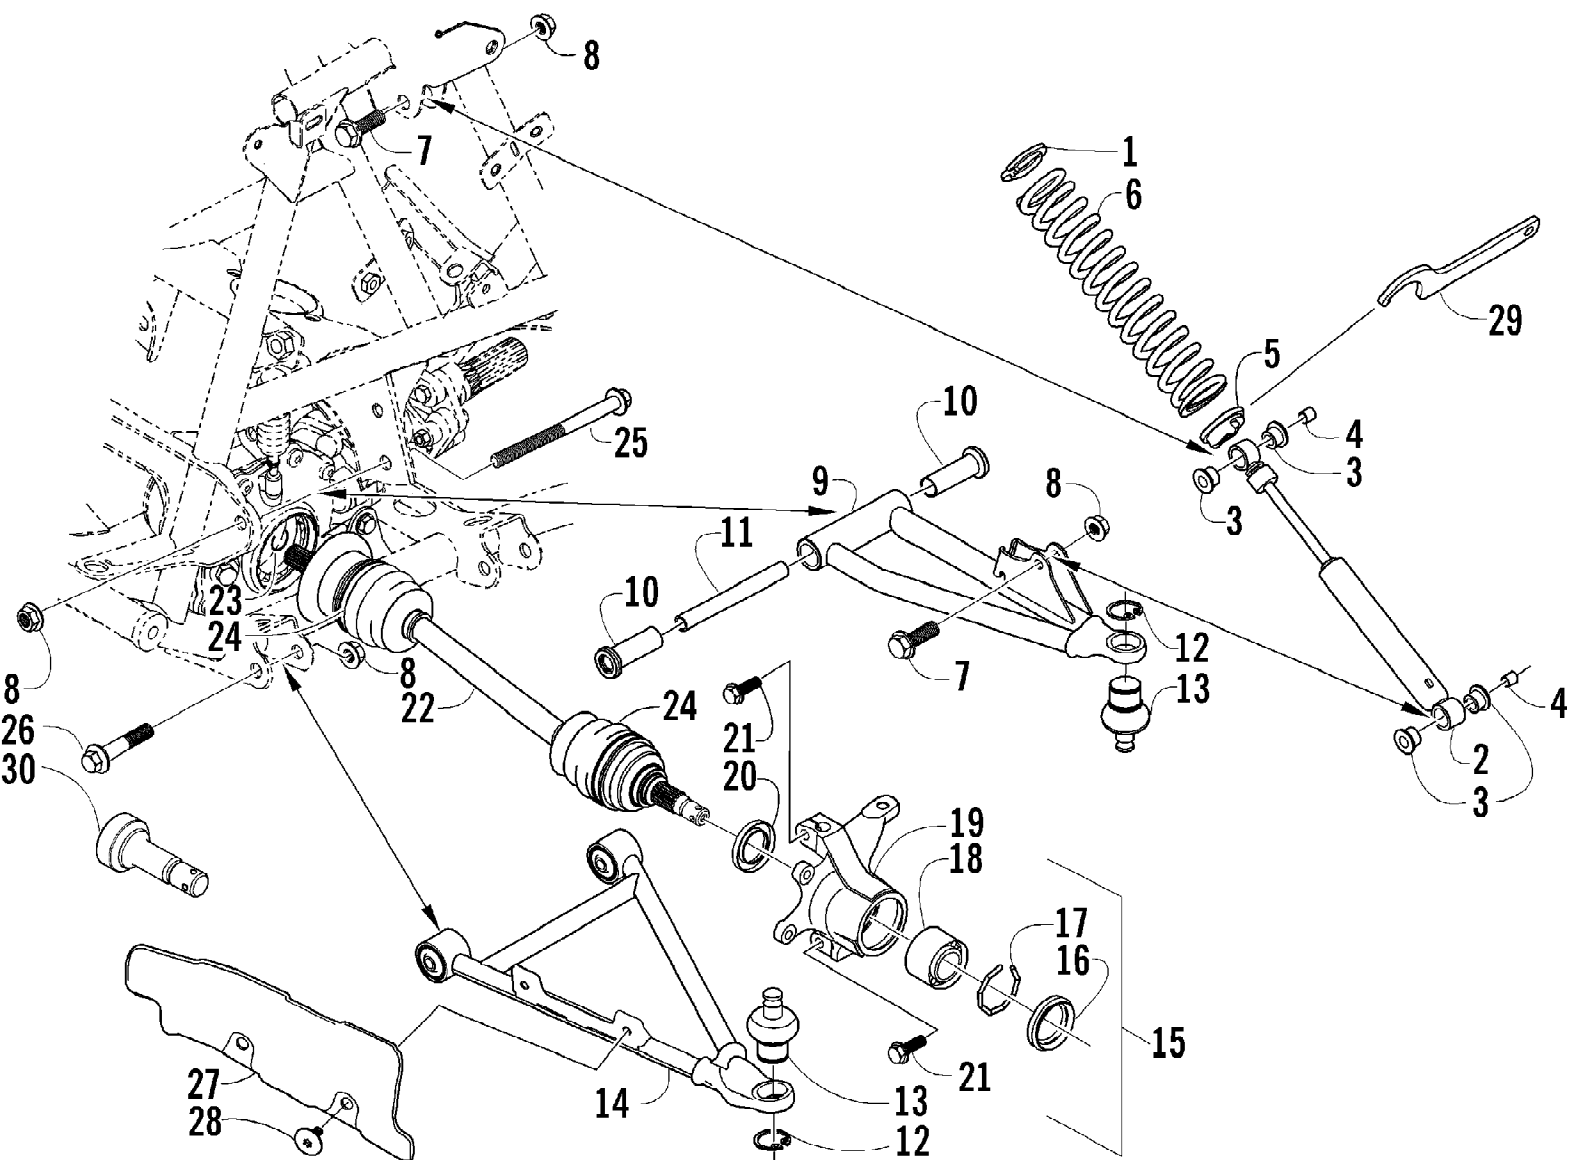

2004 ATV 400 AUTOMATIC TRANSMISSION 4X4 FIS CAT GREEN MRP (A200410135)
FRONT SUSPENSION ASSEMBLY

2004 ATV 400 AUTOMATIC TRANSMISSION 4X4 FIS CAT GREEN MRP (A20041611B035)
FRONT SUSPENSION ASSEMBLY

Ref #	Part Number	Qty	S/P/F	Description
1	1603-889	2	/P	Retainer, Spring
2	0403-111	2	/P	Shock Absorber - Front (inc. 3-4)
3	0604-310	8		Bushing, Shock Absorber
4	0403-028	4		Sleeve, Shock
5	0403-102	2		Cam, Spring Adjuster
6	0403-091	2		Spring, Shock Absorber
7	8409-040	4		Screw, Cap
8	8428-002	10		Nut, Lock
9	0503-196	1	S	A-Arm, Upper Right - Assembly (inc. 10-13)
9	0503-197	1		A-Arm, Upper Left - Assembly (inc. 10-13)
10	0403-081	4	S	Bushing
11	0403-080	2		Collar
12	0423-009	4	/P	Clip, Ball Joint
13	0405-115	4	/P	Ball Joint - Front
14	0503-227	1		A-Arm, Lower Right (inc. 12-13)
14	0503-228	1		A-Arm, Lower Left (inc. 12-13)
15	0505-026	1	S/P	Knuckle - Assembly - Right (inc. 16-20)
15	0505-027	1	S/P	Knuckle - Assembly - Left (inc. 16-20)
16	0402-089	2		Seal, Wheel Bearing - Front
17	0423-034	2		Clip, Bearing
18	0402-275	2	/P	Bearing, Wheel Hub - Front
19	0505-062	1	S	Knuckle, Steering - Right
19	0505-063	1	S	Knuckle, Steering - Left
20	0402-069	2		Seal, Wheel Bearing - Rear
21	8409-030	4		Screw, Cap
22	0502-544	2	S	Axle, Drive - Front (inc. 23-24)
23	0441-400	2	S	Clip, Retaining
24	0436-276	2	S	Repair Kit, Boot - Front Axle
25	0423-334	2		Screw, Cap
26	8409-060	4		Screw, Cap
27	1406-034	1		Guard, Boot - Axle - Right
27	1406-035	1		Guard, Boot - Axle - Left
28	0423-101	4		Screw, Body
29	0441-587	1		Wrench, Spanner
30	0	1	F	N/A