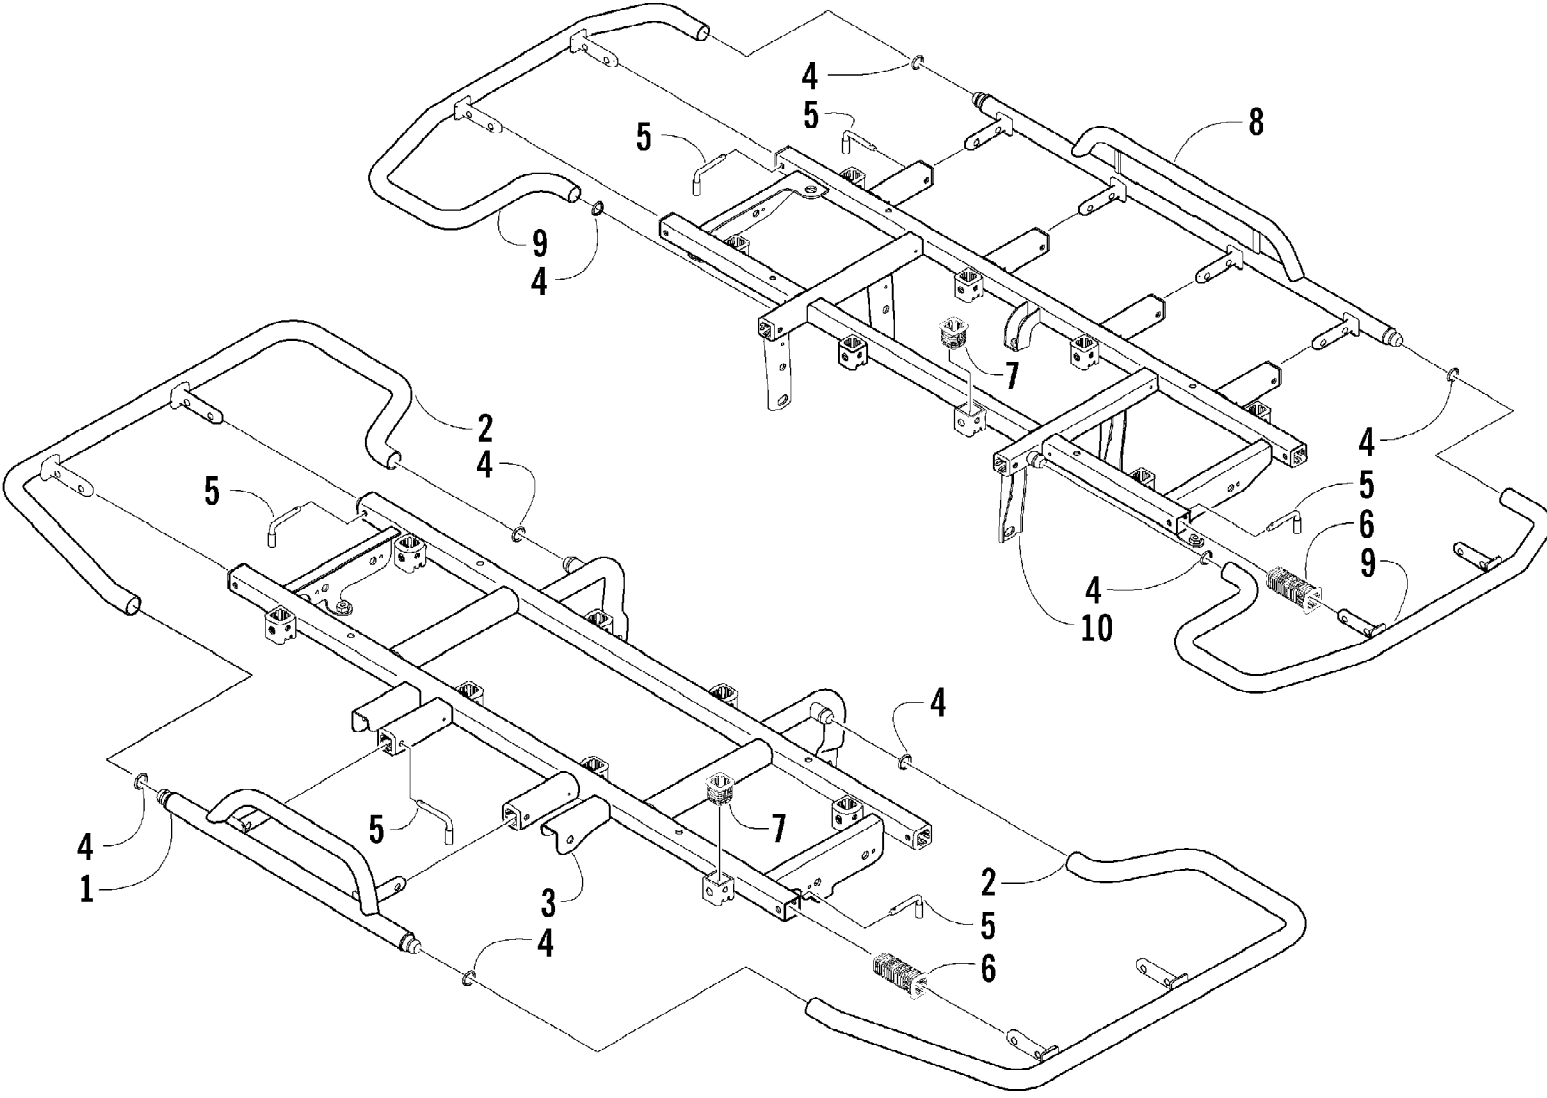

2004 ATV 400 AUTOMATIC TRANSMISSION 4X4 FIS CAT GREEN MRP (A20041250195)
FRONT AND REAR RACK ASSEMBLIES

2004 ATV 400 AUTOMATIC TRANSMISSION 4X4 FIS CAT GREEN MRP (A2004136135)
FRONT AND REAR RACK ASSEMBLIES

Ref #	Part Number	Qty	S/P/F	Description
1	0541-133	1		Center, Rack - Front
2	0541-134	2		Side, Rack - Front
3	0541-135	1		Frame, Rack - Front
4	0623-903	8		O-Ring
5	0541-189	14	S	Pin
6	0441-556	16		Bushing, Rack
7	0441-592	16	/P	Bushing, Rack
8	0541-130	1		Center, Rack - Rear
9	0541-131	2		Side, Rack - Rear
10	0541-132	1		Frame, Rack - Rear