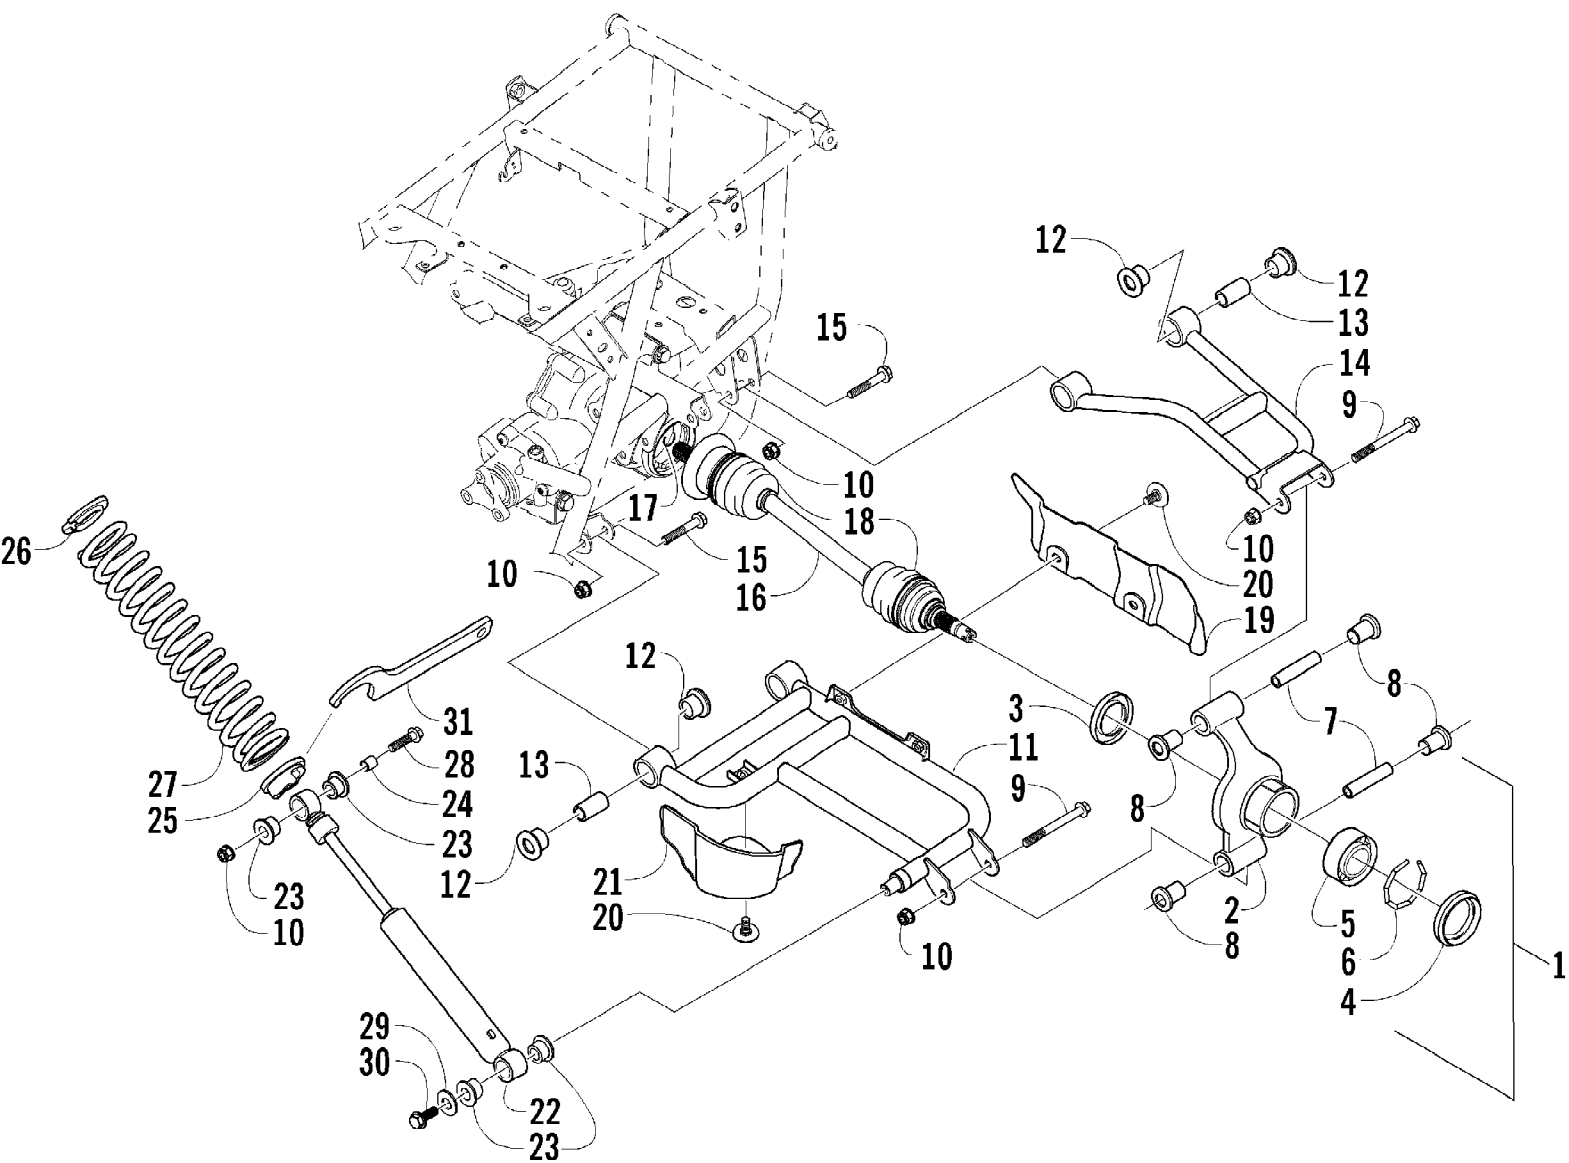

2004 ATV 400 AUTOMATIC TRANSMISSION 4X4 FIS CAT GREEN MRP (A20041610305) Page 13 of 35
REAR SUSPENSION ASSEMBLY (VIN Ending in 225000 and Up)

2004 ATV 400 AUTOMATIC TRANSMISSION 4X4 FIS CAT GREEN MRP (A20041614405)
REAR SUSPENSION ASSEMBLY (VIN Ending in 225000 and Up)

Ref #	Part Number	Qty	S/P/F	Description
1	0504-302	1	S	Knuckle, Right Rear - Assembly (inc. 2-6)
1	0504-227	1	S	Knuckle, Left Rear - Assembly (inc. 2-6)
2	0504-297	1	S	Knuckle - Right
2	0504-225	1	S	Knuckle - Left
3	0402-069	2		Seal, Wheel Bearing - Rear
4	0402-089	2		Seal, Wheel Bearing - Front
5	0402-275	2	/P	Bearing, Wheel
6	0423-034	2		Clip, Bearing
7	0403-038	4	S/P	Collar, Suspension Bushing
8	0403-032	8	S	Bushing, Suspension
9	8409-000	4		Screw, Cap
10	8428-002	14		Nut, Lock
11	0504-320	1	S	A-Arm, Rear - Lower Right (inc. 12-13)
11	0504-321	1	S	A-Arm, Rear - Lower Left (inc. 12-13)
12	0403-115	16	S	Bushing
13	0403-114	8	S	Collar
14	0504-318	1		A-Arm, Rear - Upper Right (inc. 12-13)
14	0504-319	1		A-Arm, Rear - Upper Left (inc. 12-13)
15	8409-075	8		Screw, Cap
16	0502-544	2	S	Axle, Drive (inc. 17-18)
17	0441-400	2	S	Clip, Retaining
18	0436-276	2	S	Repair Kit, Boot - Rear Axle
19	1406-068	1		Guard, Boot - Right
19	1406-069	1		Guard, Boot - Left
20	0423-101	6		Screw, Body
21	1406-071	1		Guard, Boot - Right
21	1406-072	1		Guard, Boot - Left
22	0404-072	2		Shock Absorber - Rear (inc. 23-24)
23	0604-310	8		Bushing, Shock Absorber
24	0403-028	2		Sleeve, Shock Absorber
25	0404-057	2		Cam, Spring Adjuster
26	1603-889	2	/P	Retainer, Spring
27	0404-065	2		Spring, Suspension
28	8409-040	2		Screw, Cap
29	0423-087	2		Washer
30	8408-820	2	/P	Screw, Cap
31	0441-587	1		Wrench, Spanner