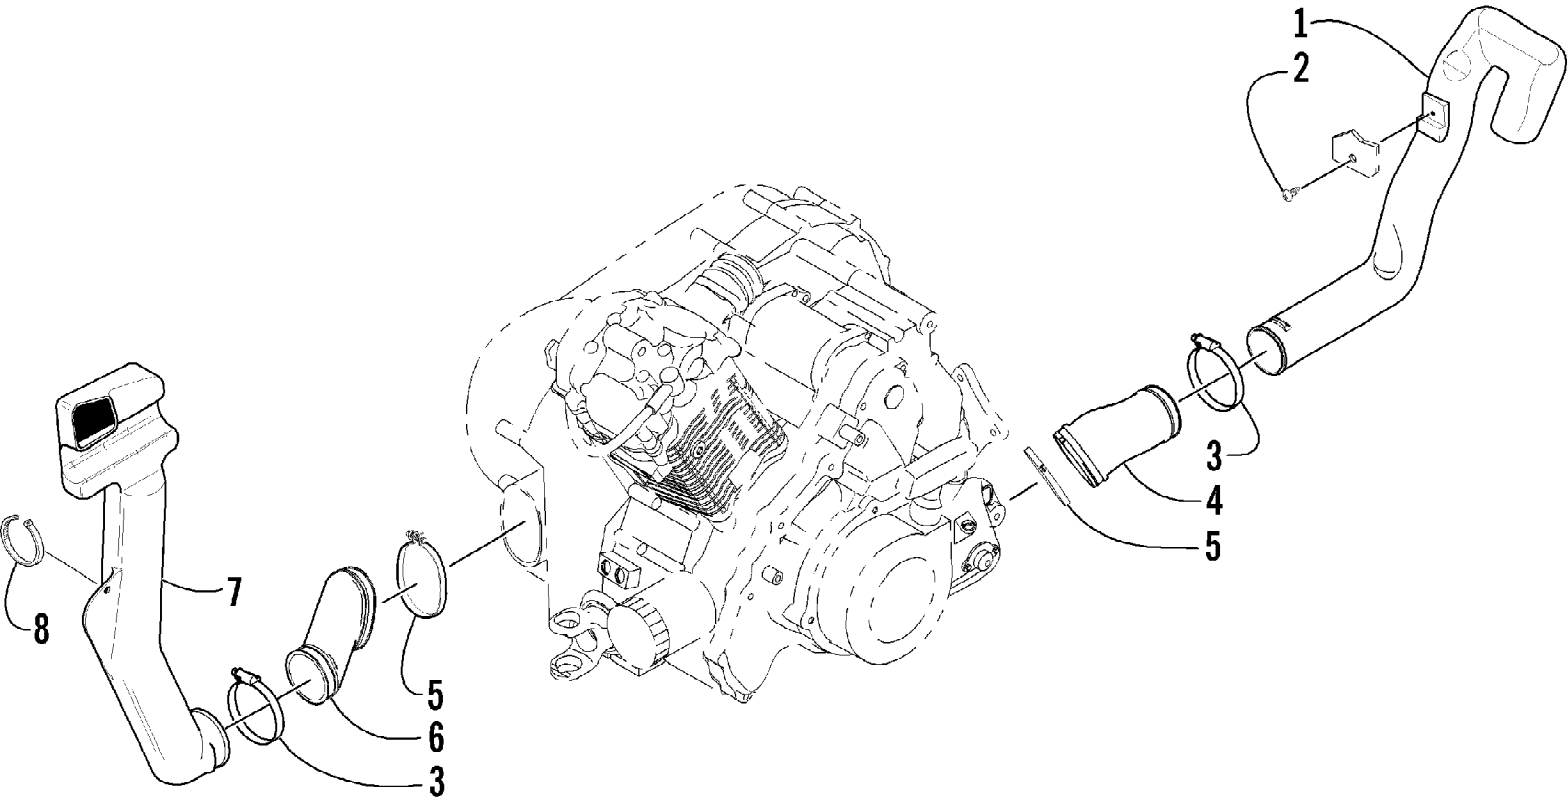

2004 ATV 400 AUTOMATIC TRANSMISSION 4X4 FIS CAT GREEN MRP (A20041201) (Page 12 of 35)
CARBURETOR

Ref #	Part Number	Qty	S/P/F	Description
	0470-504	1		Complete Carburetor Assembly
1	5507-001	1		Cover, Top
2	5507-002	4	/P	Screw, Top Cover
3	5507-085	1	S	Spring
4	5507-109	1	S	Piston, Vacuum
5	5507-005	1		Spring, Seat
6	5507-110	1		Jet Needle
7	5507-007	1		Needle Jet
8	5507-047	1	/P	Holder, Needle Jet
9	5507-043	1		Main Jet - 142
9	5507-009	1	/P/F	Main Jet - 150
9	5507-041	1	F	Main Jet - 147
9	5507-042	1	/P/F	Main Jet - 145
9	5507-044	1	F	Main Jet - 140
10	5507-010	1	S	Slow Jet
11	5507-097	1	/P	Starter Jet - 75
12	5507-107	1		Valve, Float - Set (inc. 13)
13	0	1	F	Clip
14	5507-039	1		Float Set (inc. 15)
15	0	1	F	Pin, Float
16	5507-111	1		Screw, Pilot Air - Set (inc. 17-19)
17	0	1	F	Spring
18	0	1	F	Washer
19	0	1	F	O-Ring
20	5507-027	1		Screw, Idle Adjust
21	5507-028	1		Washer
22	5507-029	1		Spring
23	5507-022	1		Valve, Starter
24	5507-023	1		Spring
25	5507-024	1		O-Ring
26	5507-025	1		Cap
27	5507-026	1		Cap, Rubber
28	0410-056	AR		Tube, Vent
29	5507-065	1		Chamber, Float - Assembly (inc. 30-36)
30	5507-050	1	/P	Screw, Drain
31	5507-031	1	S	Diaphragm Assembly
32	5507-032	1		Spring
33	0	1	F	Housing, Pump
34	5507-034	1		U-Ring
35	5507-035	3		Screw
36	5507-067	1	/P	O-Ring, Float Chamber
37	5507-089	4	S	Screw
38	5507-036	1		Cover
39	5507-037	1	/P	Screw
40	0487-021	1	S	Cable, Throttle
41	0487-016	1		Cable, Choke

2004 ATV 400 AUTOMATIC TRANSMISSION 4X4 FIS CAT GREEN MRP (A200414305) Page 13 of 35
CASE/BELT COOLING ASSEMBLY