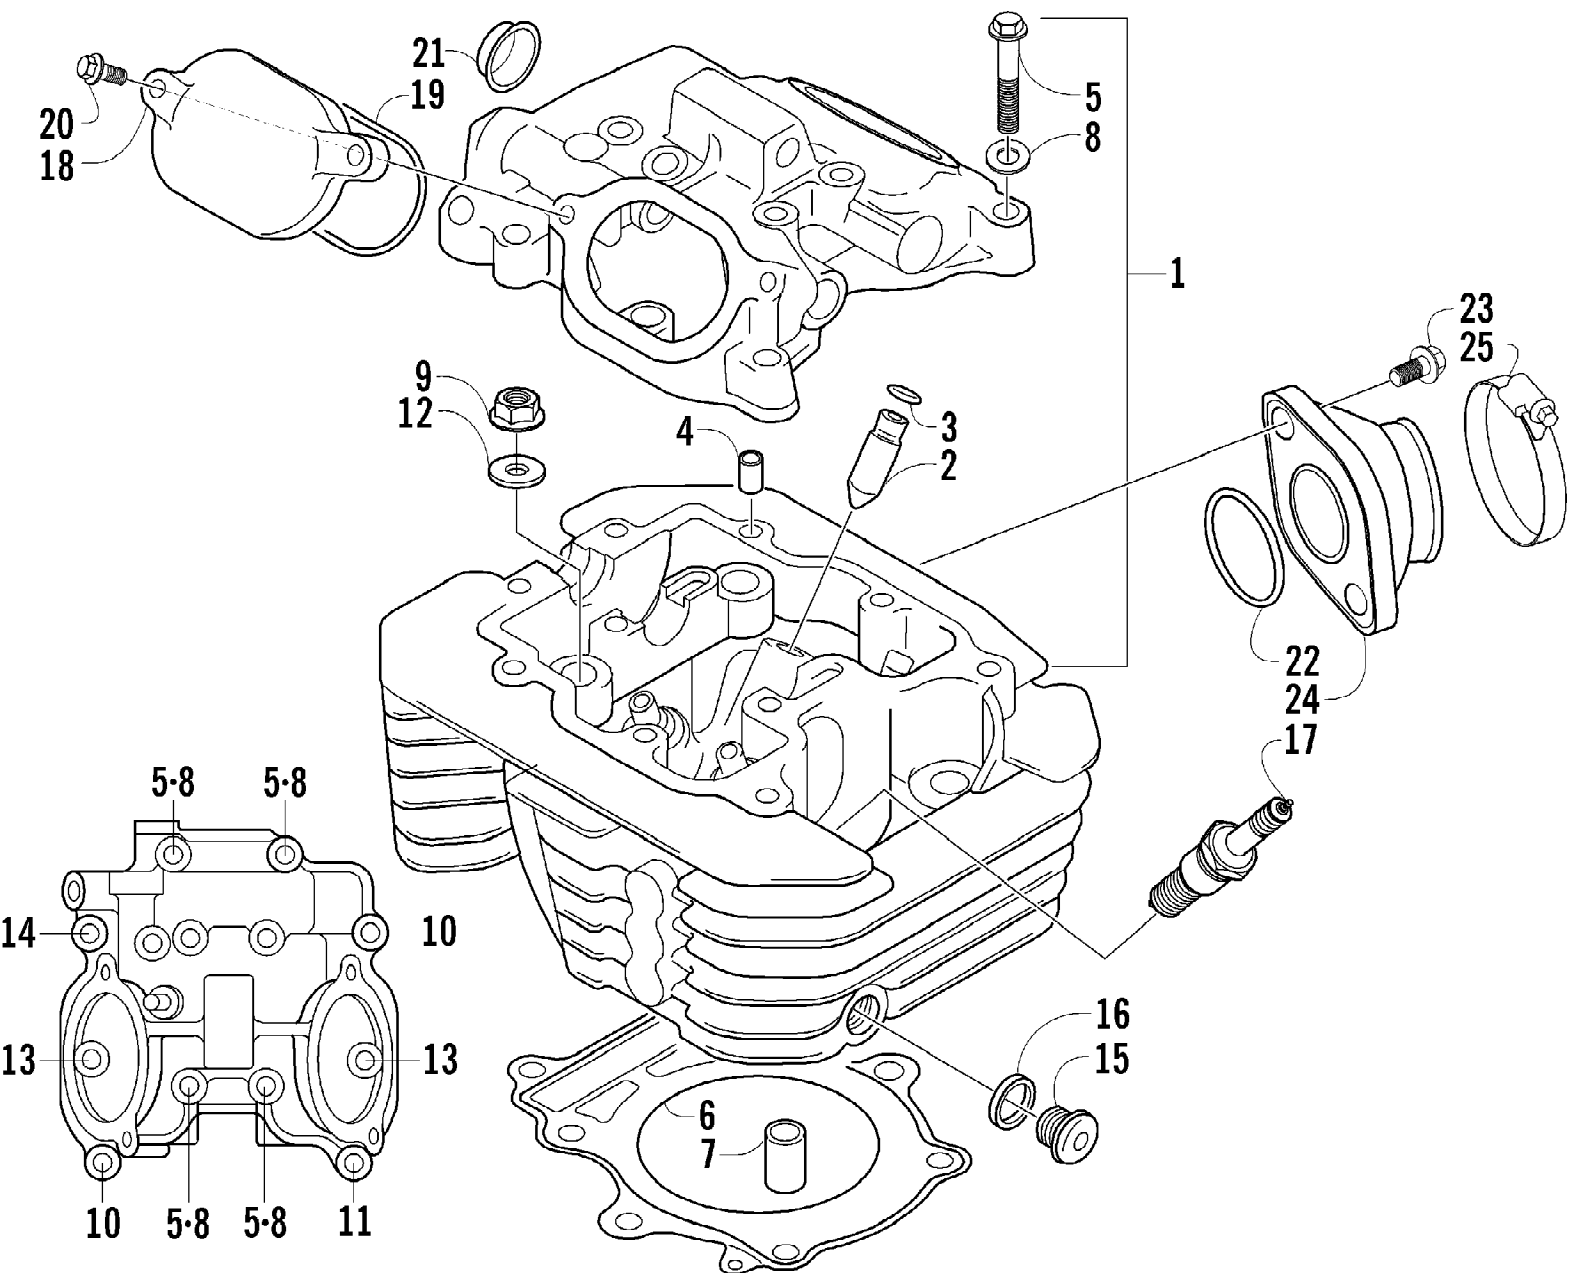

2004 ATV 400 AUTOMATIC TRANSMISSION 4X4 FIS CAT GREEN MRP (A2004121005)
CYLINDER HEAD ASSEMBLY

2004 ATV 400 AUTOMATIC TRANSMISSION 4X4 FIS CAT GREEN MRP (A200416128) (13)
CYLINDER HEAD ASSEMBLY

Ref #	Part Number	Qty	S/P/F	Description
1	3402-576	1	S	Head, Cylinder - Assembly (inc. 2-5)
2	3402-099	2		Guide, Valve
3	3423-068	4		Ring, Valve Guide
4	3423-043	2	/P	Pin, Dowel
5	3423-006	4		Bolt
6	3402-577	1		Gasket, Cylinder Head
7	3423-449	2		Pin, Dowel
8	3003-290	4	/P	Gasket
9	3004-326	2	S/P	Nut, Cylinder Head
10	3423-007	2	S	Bolt, Head Cover
11	3423-429	1		Bolt, Head Cover
12	3423-439	4	S	Washer, Cylinder Head Nut
13	3004-376	2	S/P	Bolt, Head Cover
14	3008-376	1	S	Bolt, Head Cover
15	3423-453	1		Plug, Oil Gallery
16	3402-011	1		Gasket, Oil Gallery Plug
17	0217-708	1		Spark Plug (NGK CR7E)
18	3402-100	2		Cap, Inspection
19	3402-101	2		O-Ring
20	3004-341	4	S/P	Bolt, Inspection Cap
21	3402-035	1		Plug, Head
22	3423-353	1	/P	O-Ring
23	8476-620	2		Screw, Machine
24	0570-076	1		Manifold, Intake
25	0423-317	1	/P	Clamp
	3402-048	1		Plug, Frost