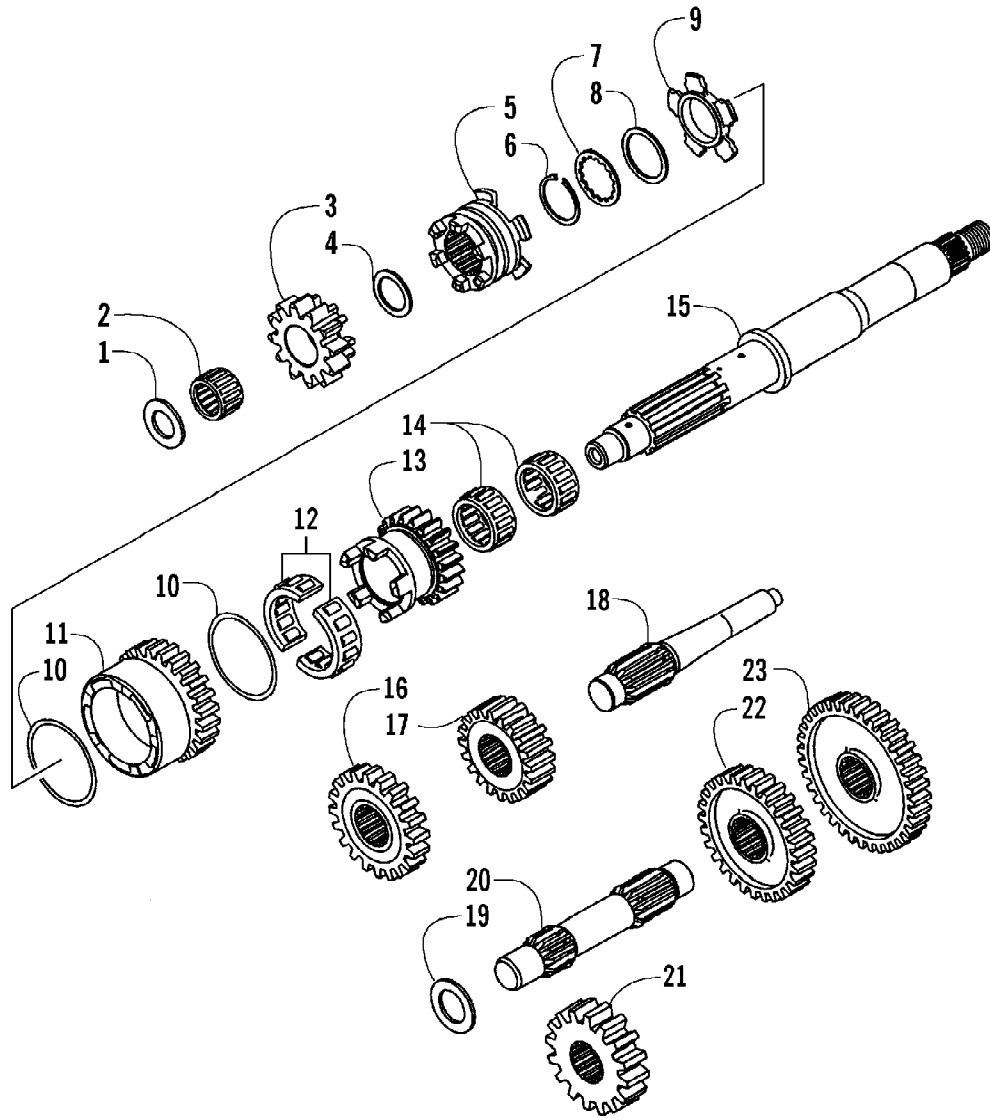

2004 650 V-2 4X4 FIS CAT GREEN CA (A2004ISR4BCAZ)
TRANSMISSION ASSEMBLY

Page 84 of 92

Ref #	Part Number	Qty	S/P/F	Description
1	3201-283	1		Spacer
2	3201-320	1		Bearing, Reverse Input Gear
3	3201-130	1	S	Gear, Input - Reverse - 12T
4	3201-285	1		Spacer
5	3201-120	1	S	Shifter
6	3201-297	1		Ring, Snap
7	3201-397	1		Washer
8	3201-288	1		Spacer
9	3201-290	1		Spacer
10	3201-289	2		Spacer
11	3201-129	1		Gear, Input - High - 26T
12	3201-317	1		Bearing, High Input Gear
13	3201-137	1	S	Gear, Input - Low - 20T
14	3201-319	2		Bearing, Low Input Gear
15	3201-119	1	S	Shaft, Transmission Input
16	3201-135	1		Gear, Driven - Reverse - 16T
17	3201-134	1		Gear, Output - Reverse - 16T
18	3201-115	1		Shaft, Idle - Reverse
19	3201-398	1		Washer
20	3201-114	1		Shaft, Output
21	3201-133	1		Gear, Output - Drive - 18T
22	3201-132	1		Gear, Driven - High - 30T
23	3201-131	1		Gear, Driven - Low - 36T