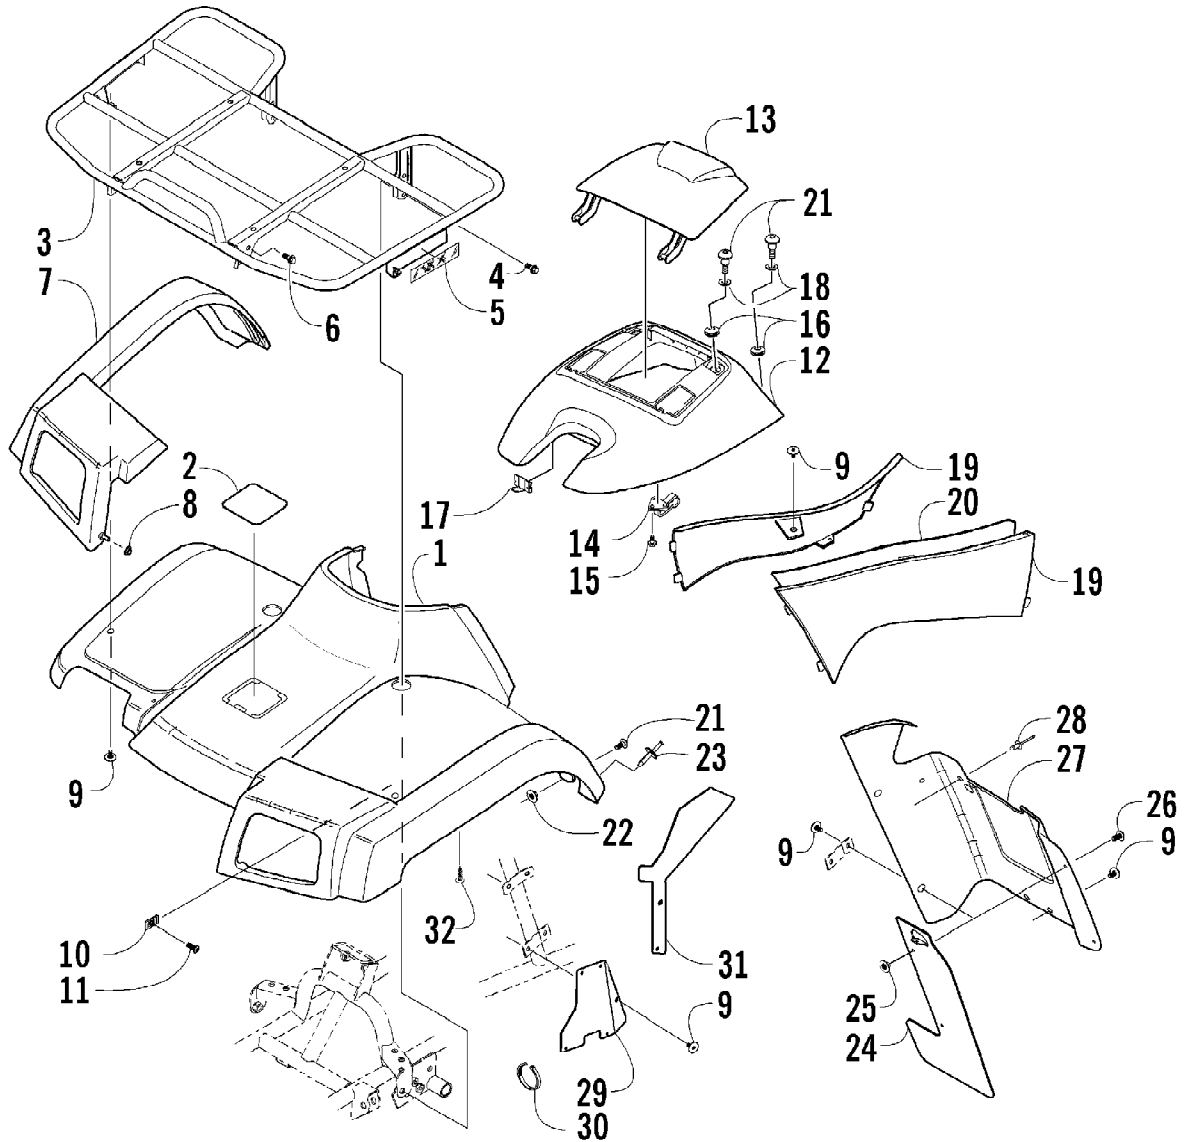

2004 650 V-2 4X4 FIS CAT GREEN CA (A2004ISR4BCAZ)
FRONT BODY PANEL ASSEMBLY

Page 43 of 92

Ref #	Part Number	Qty	S/P/F	Description
1	0506-721	1		Panel, Fender - Front (inc. 2)
2	1406-041	1		Cover, Access
3	1506-176	1		Rack - Front
4	8408-816	2		Screw, Cap
5	0411-646	2		Decal, Reflector - Amber
6	0423-360	2		Screw, Cap
7	1506-158	1		Flare - Front - Right
7	1506-159	1		Flare - Front - Left
8	0423-357	2		Nut, Stamped
9	0423-101	AR		Screw, Body
10	0423-031	2		Nut, Speed
11	8477-616	2		Screw, Machine
12	0470-506	1		Compartment, Storage
13	0470-508	1		Cover, Storage Compartment
14	0470-489	2		Hinge, Storage Compartment Cover
15	0623-301	6	/P	Screw, Self-Tapping
16	1623-156	4		Grommet
17	0423-497	2		Clip, Tinnerman
18	0123-053	2	/P	Washer
19	1506-313	1		Panel, Side - Right
19	0506-723	1		Panel, Side - Left
20	0412-142	1		Shield, Heat
21	0423-356	4		Screw, Shoulder
22	0423-438	2		T-Nut w/Teeth
23	0623-362	2		Rivet, Reinstallable
24	1506-194	2		Extension, Flare
25	0423-077	4	/P	T-Nut w/Teeth
26	0423-361	4		Screw, Machine
27	1506-381	1		Panel, Kick - Right
27	1506-200	1		Panel, Kick - Left
28	0423-046	AR		Rivet, Plastic
29	1406-481	2		Panel, Fender - Inner - Lower
30	0123-788	AR	/P	Cable Tie - 7.5 in.
31	1406-560	2		Panel, Fender - Inner - Upper
32	0423-342	6	/P	Screw, Self-Tapping