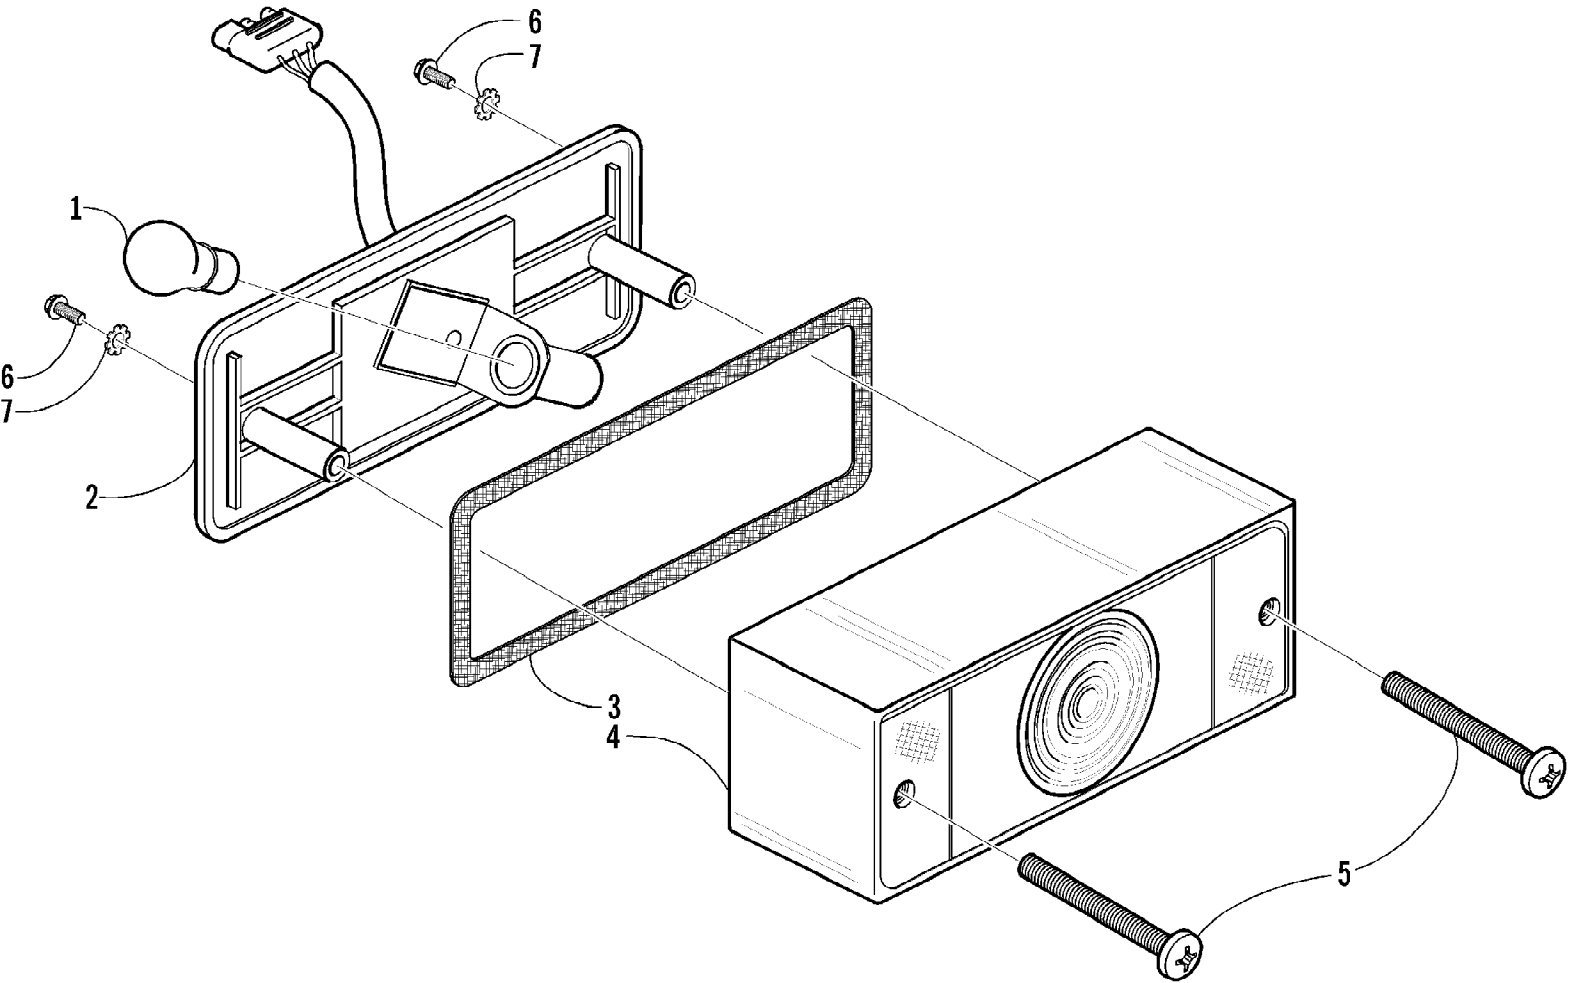

2004 650 V-2 4X4 FIS CAT GREEN CA (A2004ISR4BCAZ)
TAILLIGHT ASSEMBLY

2004 650 V-2 4X4 FIS CAT GREEN CA (A2004ISR4BCAZ)
TAILLIGHT ASSEMBLY

Page 82 of 92

Ref #	Part Number	Qty	S/P/F	Description
	0409-002	1		Complete Taillight Assembly
1	0109-460	1	/P	Bulb, Stop/Taillight
2	0409-058	1		Taillight w/Socket Assembly
3	0409-012	1		Gasket, Taillight Lens
4	0409-007	1		Lens, Taillight
5	0409-010	2		Screw, Machine
6	0623-301	2	/P	Screw, Self-Tapping
7	8053-212	2	/P	Washer, Lock - External Tooth