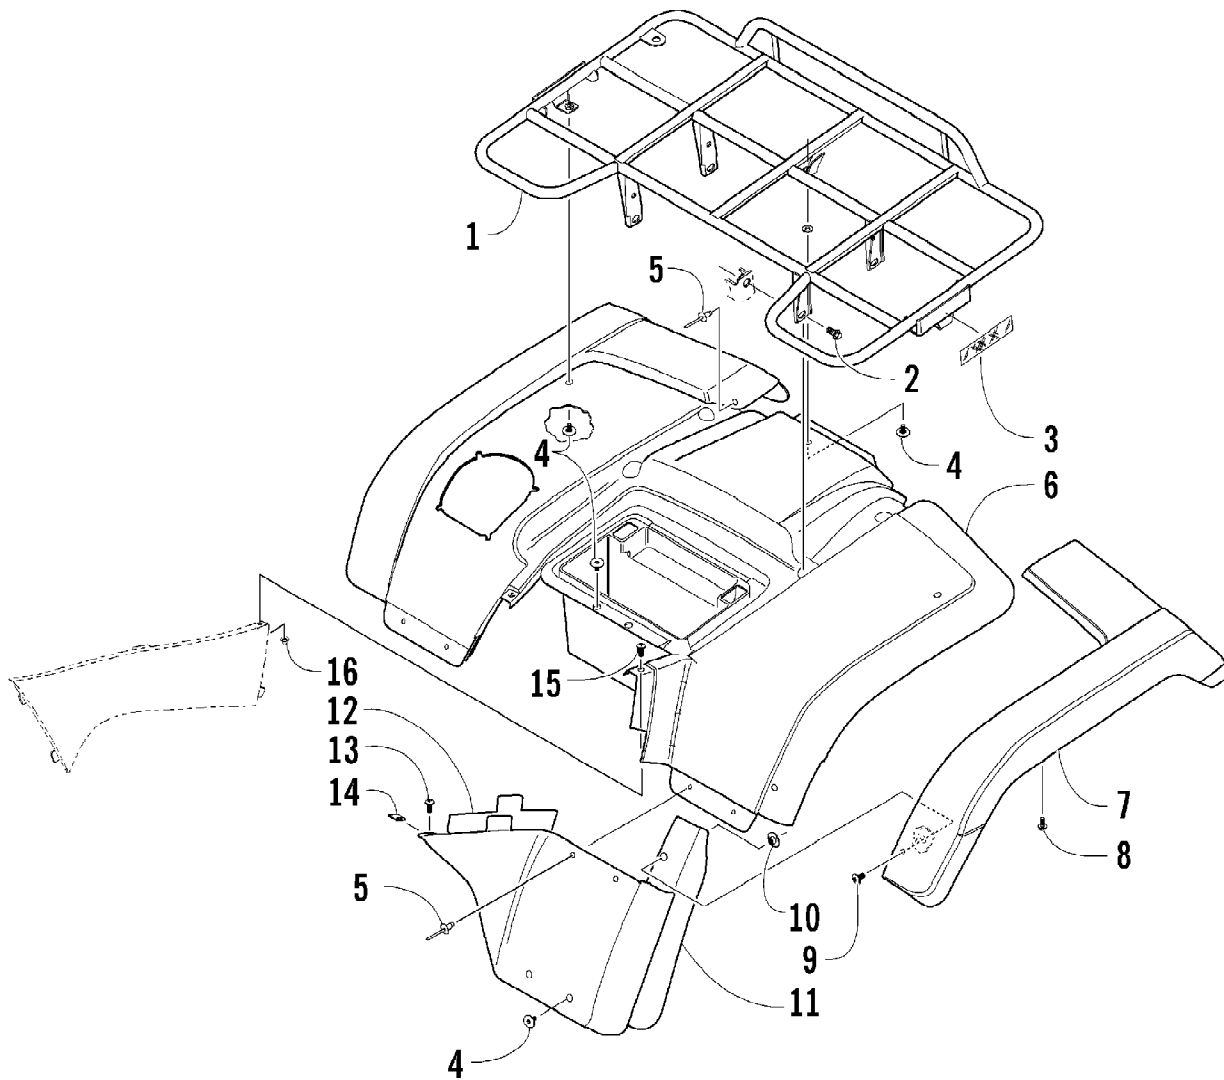

2004 650 V-2 4X4 FIS CAT GREEN CA (A2004ISR4BCAZ)
REAR BODY PANEL ASSEMBLY

Page 64 of 92

Ref #	Part Number	Qty	S/P/F	Description
1	1506-177	1		Rack - Rear
2	8409-020	4	/P	Screw, Cap
3	0411-647	2		Decal, Reflector - Red
4	0423-101	AR		Screw, Body
5	0423-046	AR		Rivet, Plastic
6	1506-261	1		Panel, Fender - Rear
7	0506-552	1		Flare, Rear - Right
7	0506-553	1		Flare, Rear - Left
8	0423-342	10	/P	Screw, Self-Tapping
9	0423-355	2		Screw, Shoulder
10	0423-438	2		T-Nut w/Teeth
11	1506-350	1		Fender Extension - Rear - Right
11	1506-372	1		Fender Extension - Rear - Left
12	0412-140	1		Shield, Heat
13	0623-309	2		Screw, Self-Tapping
14	0423-060	2		Clip, Tinerman
15	0423-068	2		Screw, Machine
16	0123-010	2	/P	Nut, Expansion