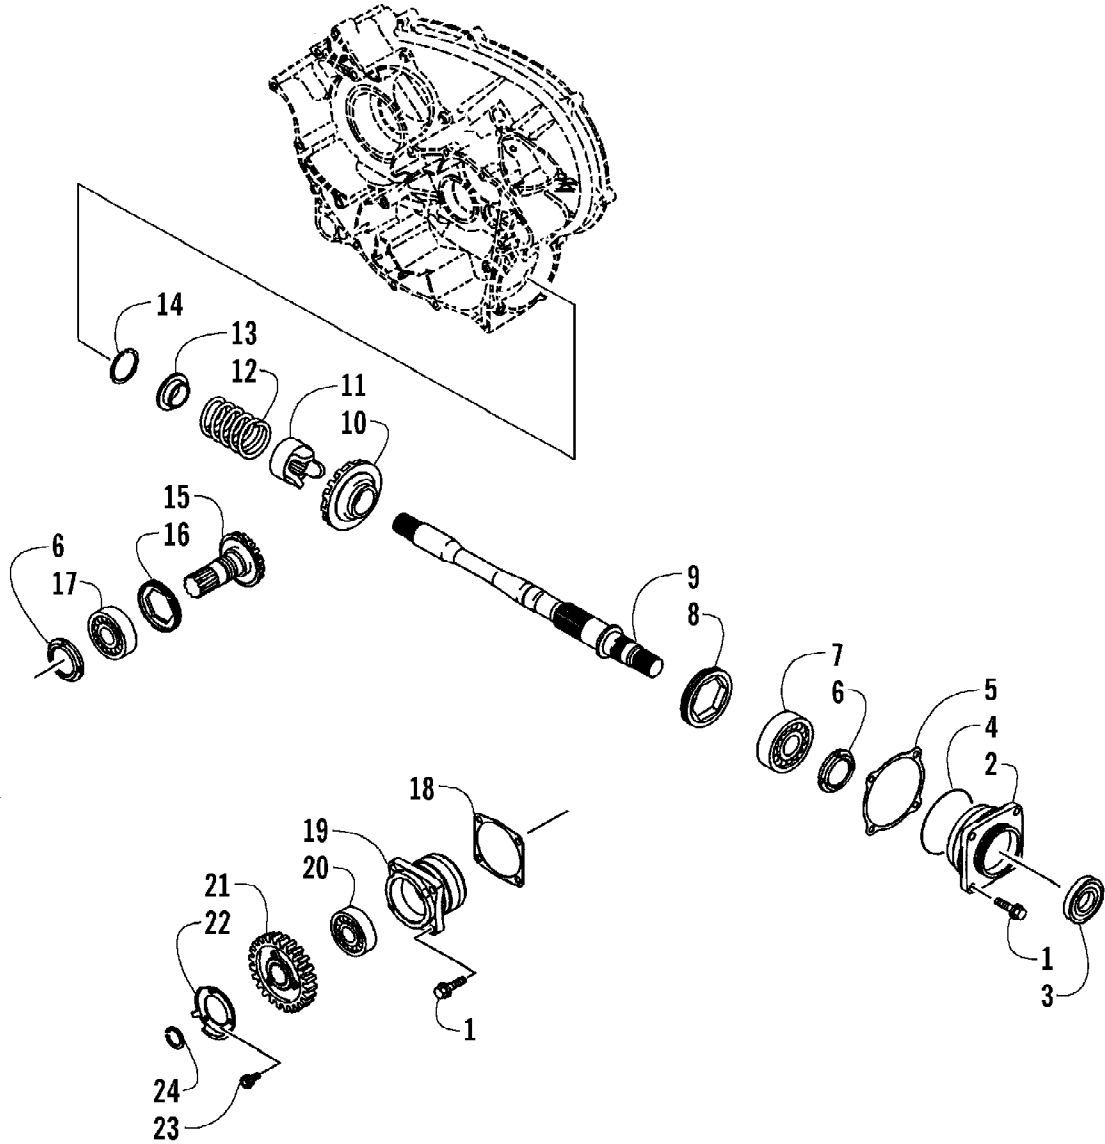

2004 650 V-2 4X4 FIS CAT GREEN CA (A2004ISR4BCAZ)
FRAME AND RELATED PARTS

Page 39 of 92

Ref #	Part Number	Qty	S/P/F	Description
1	1506-245	1	S	Frame, Main
2	0409-032	1		Headlight Assembly - Right (inc. 3-6)
2	0409-031	1		Headlight Assembly - Left (inc. 3-6)
3	0409-045	2		Bulb, Headlight
4	8410-860	2		Screw, Cap
5	0406-945	2		Bracket, Headlight Mounting
6	0423-375	2		Nut, Lock
7	8424-802	6		Nut
8	8409-020	8	/P	Screw, Cap
9	0506-544	1		Bumper
10	0406-130	2		Cap, Bumper
11	8408-816	4		Screw, Cap
12	0406-832	1		Grille, Upper
13	0423-361	2		Screw, Machine
14	1406-425	1		Panel, Belly
15	0423-101	AR		Screw, Shoulder
16	1406-420	1	/P	Grille, Bumper - Lower
17	0423-362	4		Screw, Machine
18	0406-834	1		Plate, Skid
19	1506-367	1	S	Channel, Bumper Mounting - Right
19	0506-653	1	S	Channel, Bumper Mounting - Left
20	8408-812	2		Screw, Cap
21	0506-534	1		Footrest - Right
21	1506-351	1		Footrest - Left
22	8424-602	2	/P	Nut
23	1506-067	1		Pad, Foam
24	0406-289	1		Pad, Foam