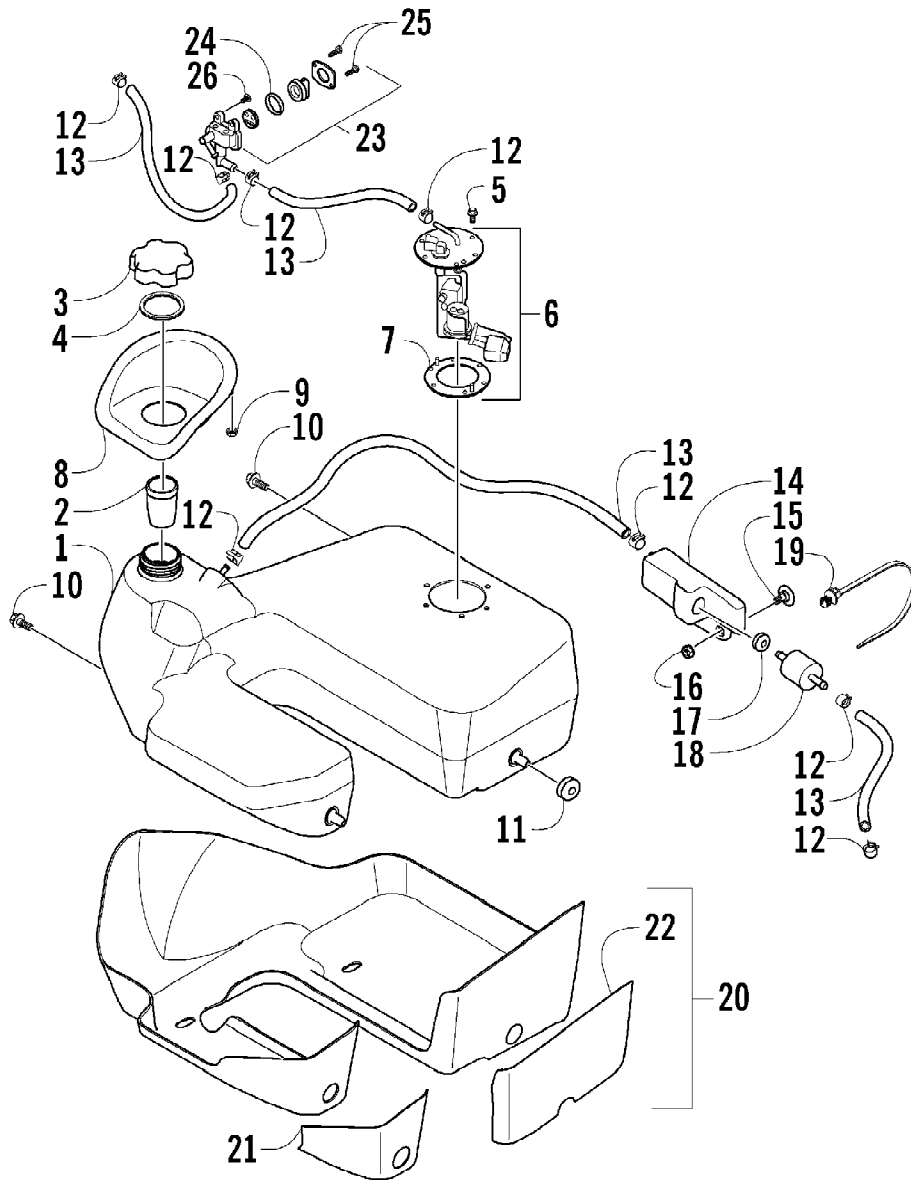

2004 650 V-2 4X4 FIS CAT GREEN CA (A2004ISR4BCAZ)
FRONT SUSPENSION ASSEMBLY

Page 48 of 92

Ref #	Part Number	Qty	S/P/F	Description
1	1603-889	2	/P	Retainer, Spring
2	0403-127	2		Shock Absorber - Front (inc. 3-4)
3	0604-310	8		Bushing, Shock Absorber
4	0403-028	4		Sleeve, Shock
5	0403-102	2		Cam, Spring Adjuster
6	0403-129	2	S	Spring, Shock Absorber
7	8409-040	4		Screw, Cap
8	8428-002	12		Nut, Lock
9	0503-196	1	S	A-Arm, Upper Right - Assembly (inc. 10-13)
9	0503-197	1		A-Arm, Upper Left - Assembly (inc. 10-13)
10	0403-081	4	S	Bushing
11	0403-080	2		Collar
12	0423-009	4	/P	Clip, Ball Joint
13	0405-115	4	/P	Ball Joint - Front
14	0503-220	1		A-Arm, Lower Right (inc. 12-13 and 15-16)
14	0503-221	1		A-Arm, Lower Left (inc. 12-13 and 15-16)
15	0403-115	8	S	Bushing
16	0403-114	4	S	Collar
17	0505-026	1	S/P	Knuckle - Assembly - Right (inc. 18-22)
17	0505-027	1	S/P	Knuckle - Assembly - Left (inc. 18-22)
18	0402-089	2		Seal, Wheel Bearing - Front
19	0423-034	2		Clip, Bearing
20	0402-275	2	/P	Bearing, Wheel Hub - Front
21	0505-062	1	S	Knuckle, Steering - Right
21	0505-063	1	S	Knuckle, Steering - Left
22	0402-069	2		Seal, Wheel Bearing - Rear
23	8409-030	4		Screw, Cap
24	0502-544	1	S	Axle, Drive - Front - Right (inc. 25-26)
24	0502-546	1		Axle, Drive - Front - Left (inc. 25-26)
25	0441-400	2	S	Clip, Retaining
26	0436-276	2	S	Repair Kit, Boot - Front Axle
27	0423-334	2		Screw, Cap
28	8409-075	4		Screw, Cap
29	1406-034	1		Guard, Boot - Axle - Right
29	1406-035	1		Guard, Boot - Axle - Left
30	0423-101	4		Screw, Body
31	0441-587	1		Wrench, Spanner
32	1506-429	1	S	Brace, A-Arm
33	8409-025	2		Screw, Cap