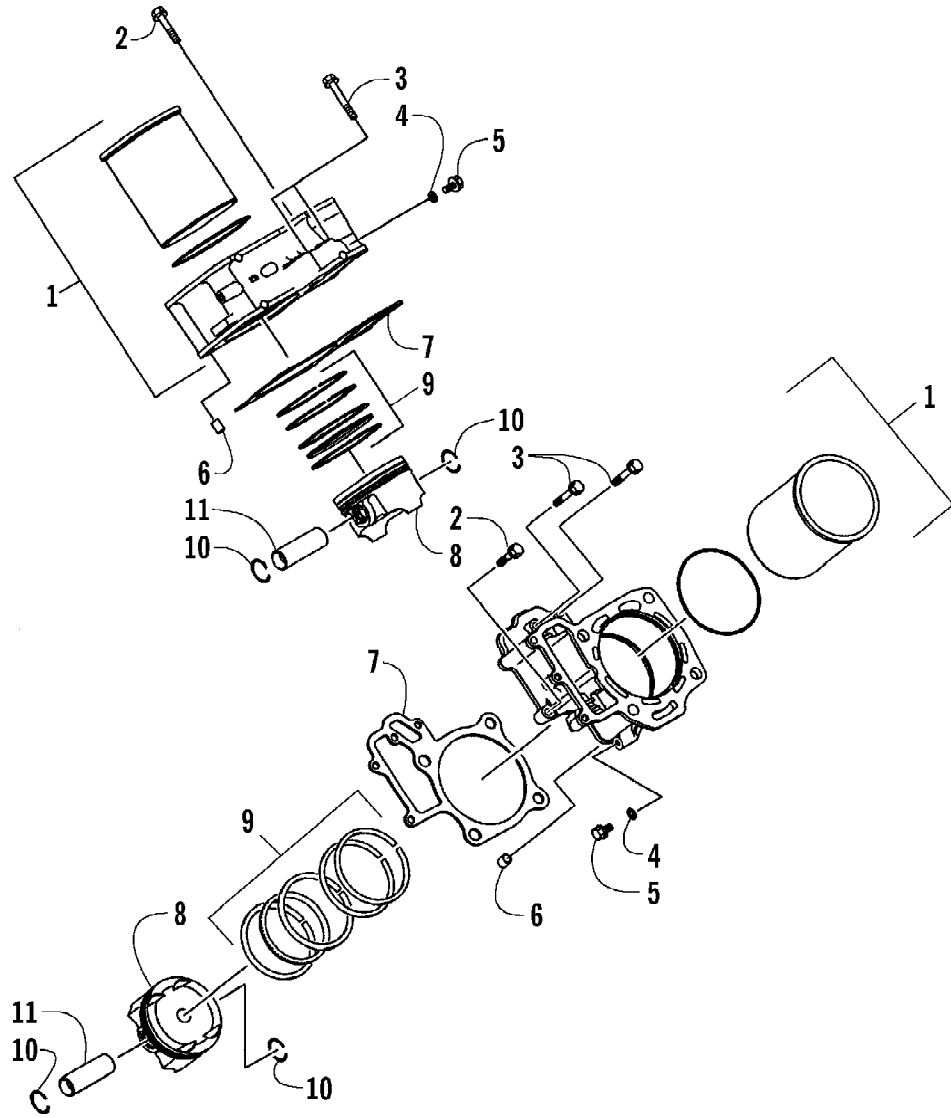

2004 650 V-2 4X4 FIS CAT GREEN CA (A2004ISR4BCAZ)
CYLINDER/PISTON ASSEMBLY

Page 25 of 92

Ref #	Part Number	Qty	S/P/F	Description
1	3201-062	1		Cylinder, Engine - Front
1	3201-063	1		Cylinder, Engine - Rear
2	3201-146	2		Screw, Cap
3	3201-147	4		Screw, Cap
4	3201-281	2		Washer
5	3201-144	2		Screw, Cap
6	3201-307	4		Pin
7	3201-069	2		Gasket, Cylinder Base
8	3201-100	2		Piston, Engine
8	3201-104	AR	F	Piston, Engine (Oversized 0.50 mm)
9	3201-102	2		Ring, Set, Piston
9	3201-103	AR	F	Ring, Set, Piston (Oversized 0.50 mm)
10	3201-299	4		Ring, Snap
11	3201-101	2		Pin, Piston