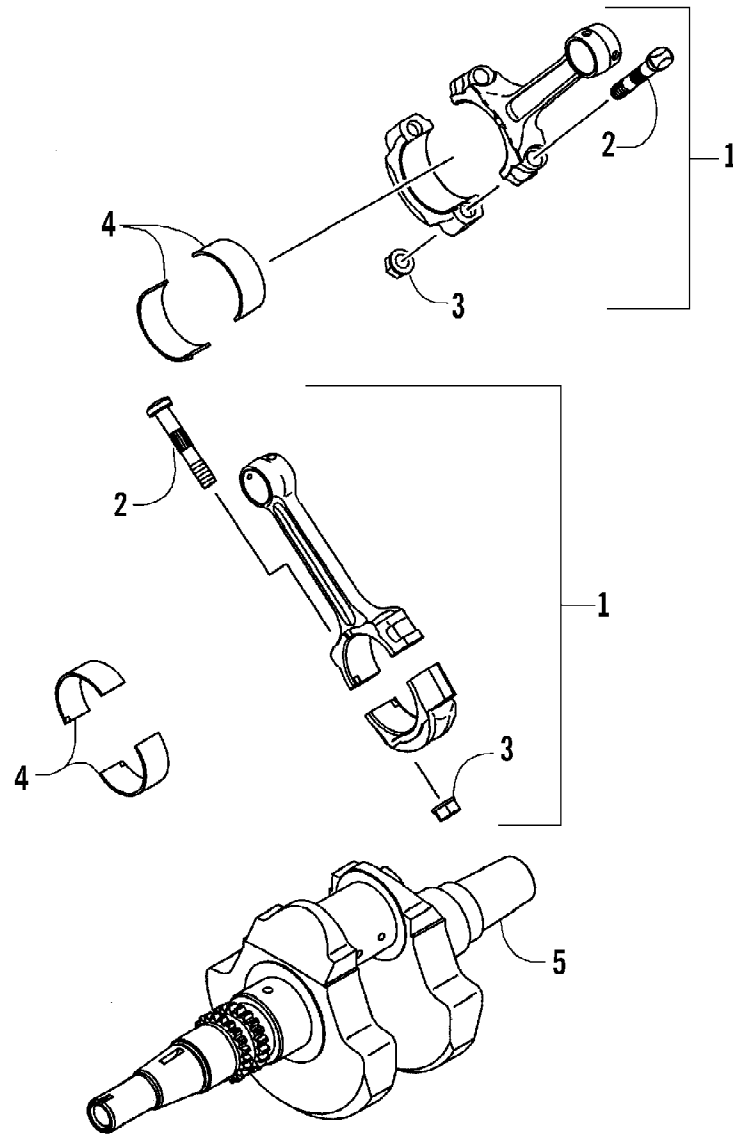

2004 650 V-2 4X4 FIS CAT GREEN CA (A2004ISR4BCAZ)
CRANKSHAFT ASSEMBLY

Page 21 of 92

Ref #	Part Number	Qty	S/P/F	Description
1	3201-128	2		Rod, Connecting - Assembly (inc 2-3)
2	3201-263	4		Bolt, Connecting Rod
3	3201-271	4		Nut
4	3201-293	AR		Bushing, Connecting Rod
4	3201-294	4		Bushing, Connecting Rod
4	3201-295	AR		Bushing, Connecting Rod
5	3201-105	1	S	Crankshaft Assembly