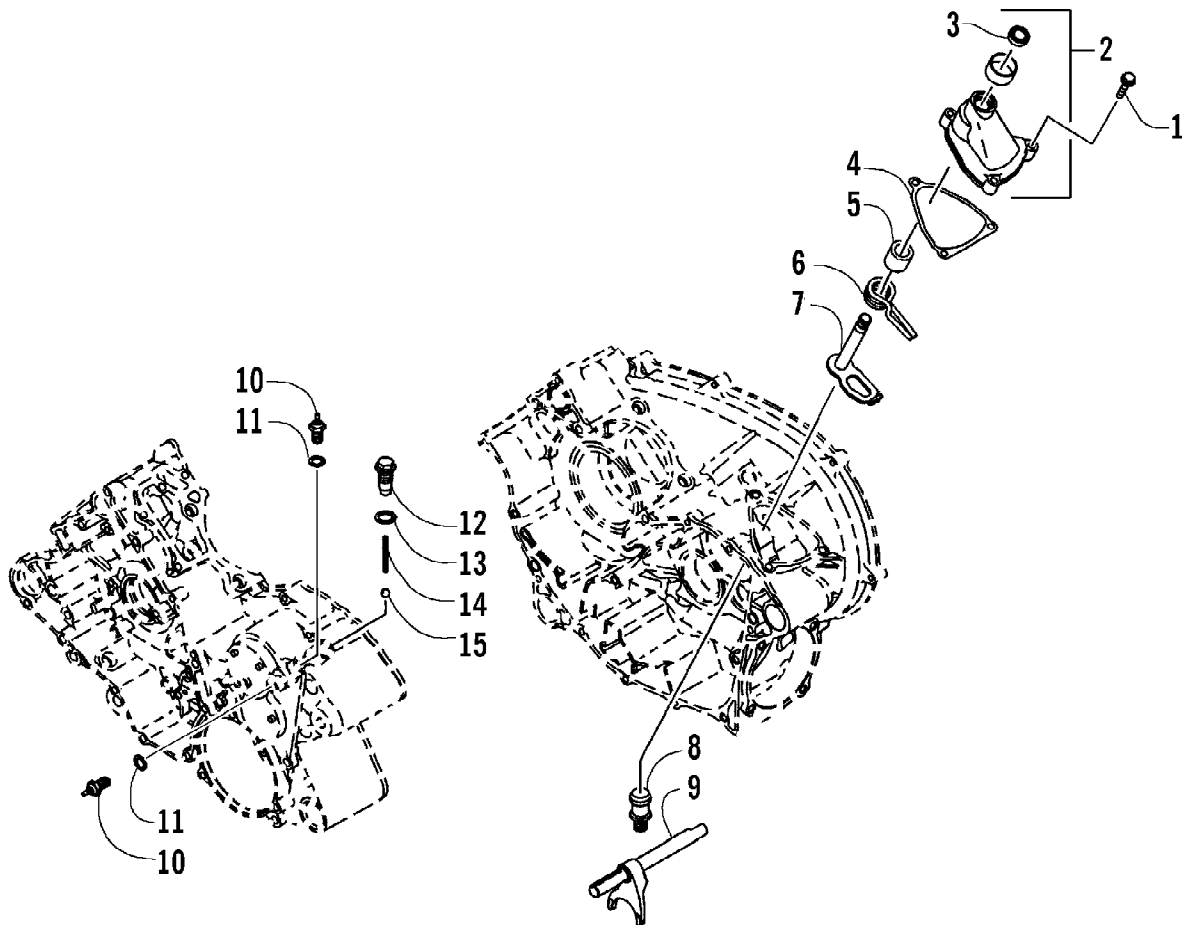

2004 650 V-2 4X4 FIS CAT GREEN CA (A2004ISR4BCAZ)
GEAR SHIFTING ASSEMBLY

Page 52 of 92

Ref #	Part Number	Qty	S/P/F	Description
1	3201-146	3		Screw, Cap
2	3201-160	1		Cover, Shift Lever - Assembly (inc. 3)
3	3201-447	1		Seal, Oil
4	3201-067	1		Gasket, Shift Lever Cover
5	3201-109	1		Guide
6	3201-363	1		Spring, Shift Lever
7	3201-124	1	S	Lever, Shift
8	3201-375	1		Bolt, Shift Rod
9	3201-219	1		Rod, Shift
10	3201-121	2		Switch, Neutral - Assembly
11	3201-348	2		Gasket
12	3201-372	1		Bolt
13	3201-066	1		Gasket, Rocker Shaft
14	3201-361	1		Spring
15	3201-249	1		Ball, Steel