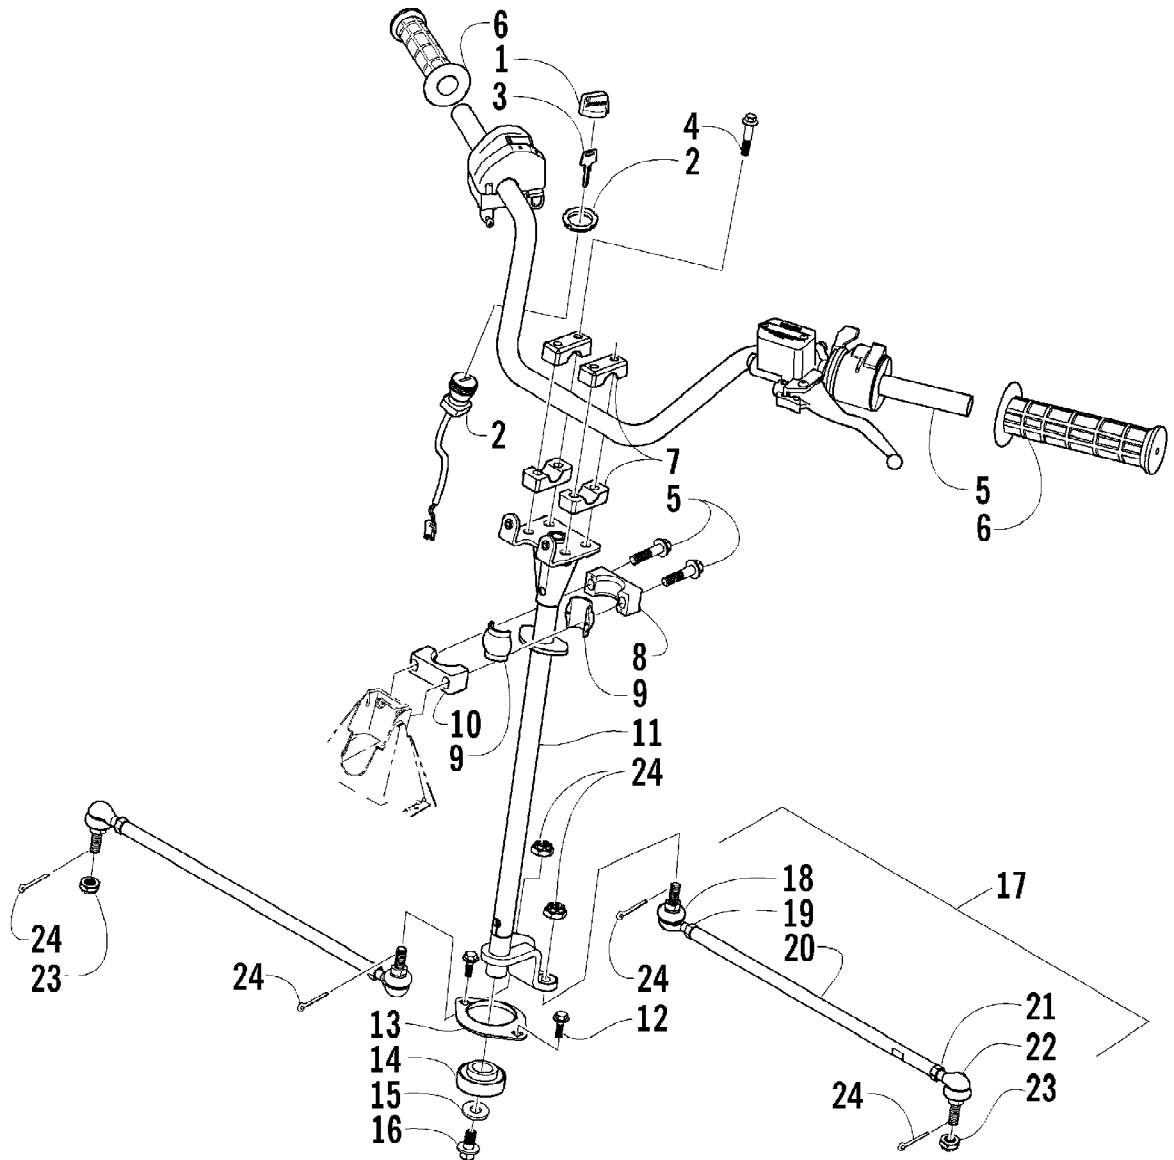

2004 650 V-2 4X4 FIS CAT GREEN CA (A2004ISR4BCAZ)
STEERING ASSEMBLY

Page 80 of 92

Ref #	Part Number	Qty	S/P/F	Description
1	0409-013	1		Cover, Key
2	0430-036	1		Switch, Ignition - Assembly (inc. 3)
3	3409-007	1	/P	Key, Ignition - Blank (C Series)
3	3409-011	1		Key, Ignition - Blank (D Series)
3	3409-012	1		Key, Ignition - Blank (E Series)
3	3409-013	1		Key, Ignition - Blank (F Series)
4	8408-860	6		Screw, Cap
5	0505-441	1		Tube, Handlebar
6	0405-106	2		Grip, Handlebar
7	0405-035	4		Cap, Steering Adjuster
8	0605-147	1	S	Housing, Bearing - Upper
9	0405-020	2		Bearing, Steering Post
10	0605-171	1		Housing, Bearing - Lower
11	0505-431	1	/P	Post, Steering
12	8408-816	2		Screw, Cap
13	0602-233	1		Flange, Bearing
14	0405-052	1		Bearing w/Inverted Oil Seal
15	0423-073	1		Washer
16	8409-020	1	/P	Screw, Cap
17	0505-408	2	S	Tie Rod - Assembly (inc. 18-22)
18	0405-083	2	S	Ball Joint, Tie Rod - Left
19	0423-013	2		Nut - Left
20	0405-107	2	S	Tie Rod
21	8420-002	2	/P	Nut - Right
22	0405-082	2	S	Ball Joint, Tie Rod - Right
23	0423-157	4		Nut, Lock
24	0623-175	4		Pin, Cotter