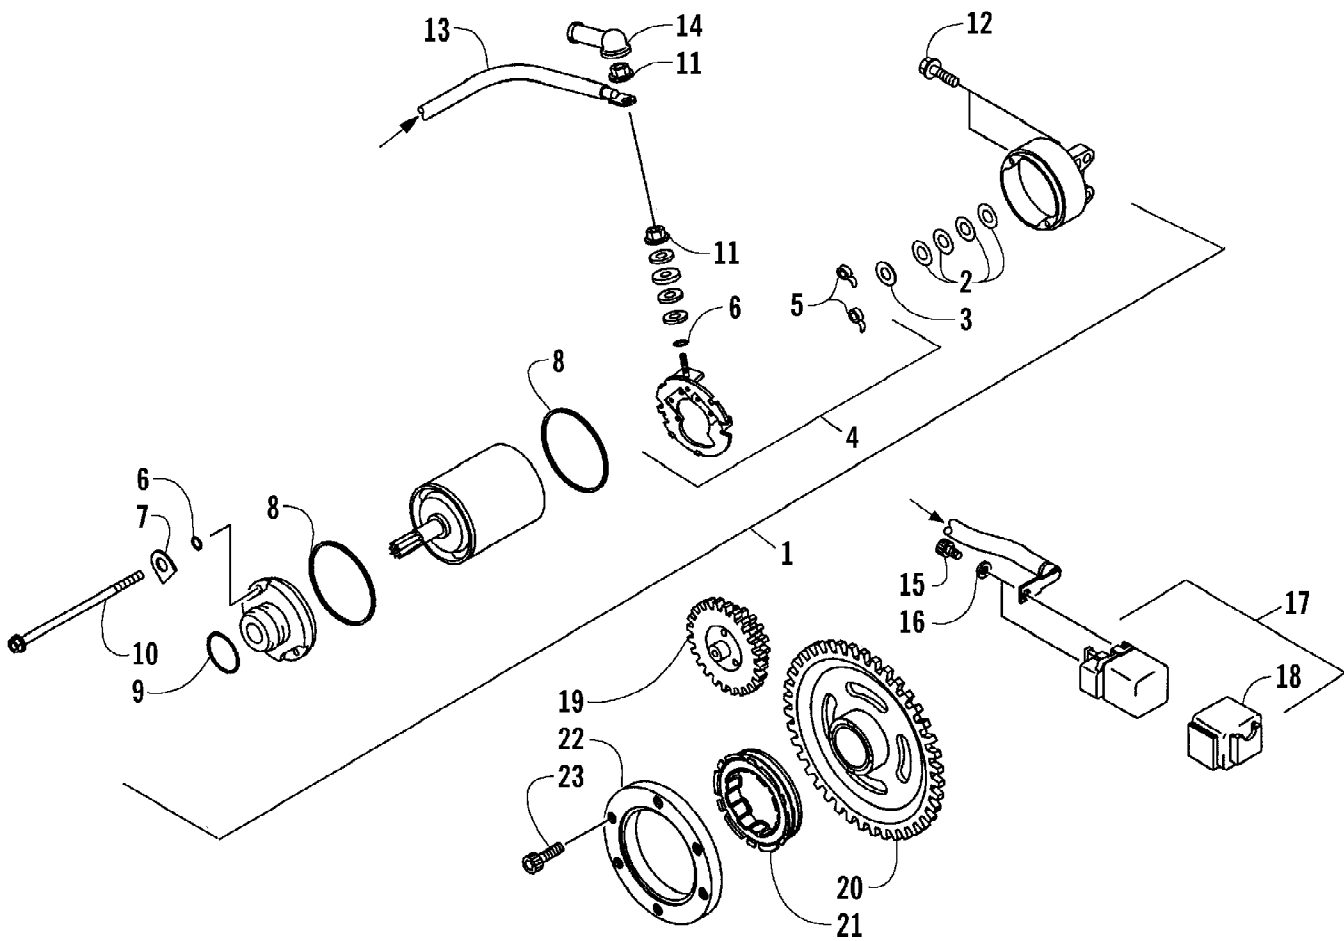

2004 650 V-2 4X4 FIS CAT GREEN CA (A2004ISR4BCAZ)
STARTER MOTOR

Page 78 of 92

Ref #	Part Number	Qty	S/P/F	Description
1	3201-189	1		Motor, Starter (inc. 2-10 and one No. 11)
2	3201-186	4		Washer
3	3201-277	1		Washer
4	3201-187	1		Brush Set (inc. 5, two No. 6, and one No. 11)
5	3201-188	2		Spring, Brush
6	3201-338	3		O-Ring
7	3201-278	2		Washer, Lock
8	3201-339	2		O-Ring
9	3201-335	1		O-Ring
10	3201-367	2		Bolt
11	3201-274	2		Nut
12	3201-146	2		Screw, Cap
13	3201-195	1		Wire, Lead
14	3201-185	1		Grommet, Starter Terminal
15	3201-097	2		Bolt
16	3201-210	2		Washer, Lock
17	3201-197	1		Switch, Magnetic (inc. 18)
18	3201-110	1		Holder
19	3201-200	1	S	Limiter, Starter
20	3201-174	1		Gear, Starter
21	3201-122	1		Clutch, One-way
22	3201-321	1		Race, One-way Clutch
23	3201-096	6		Bolt