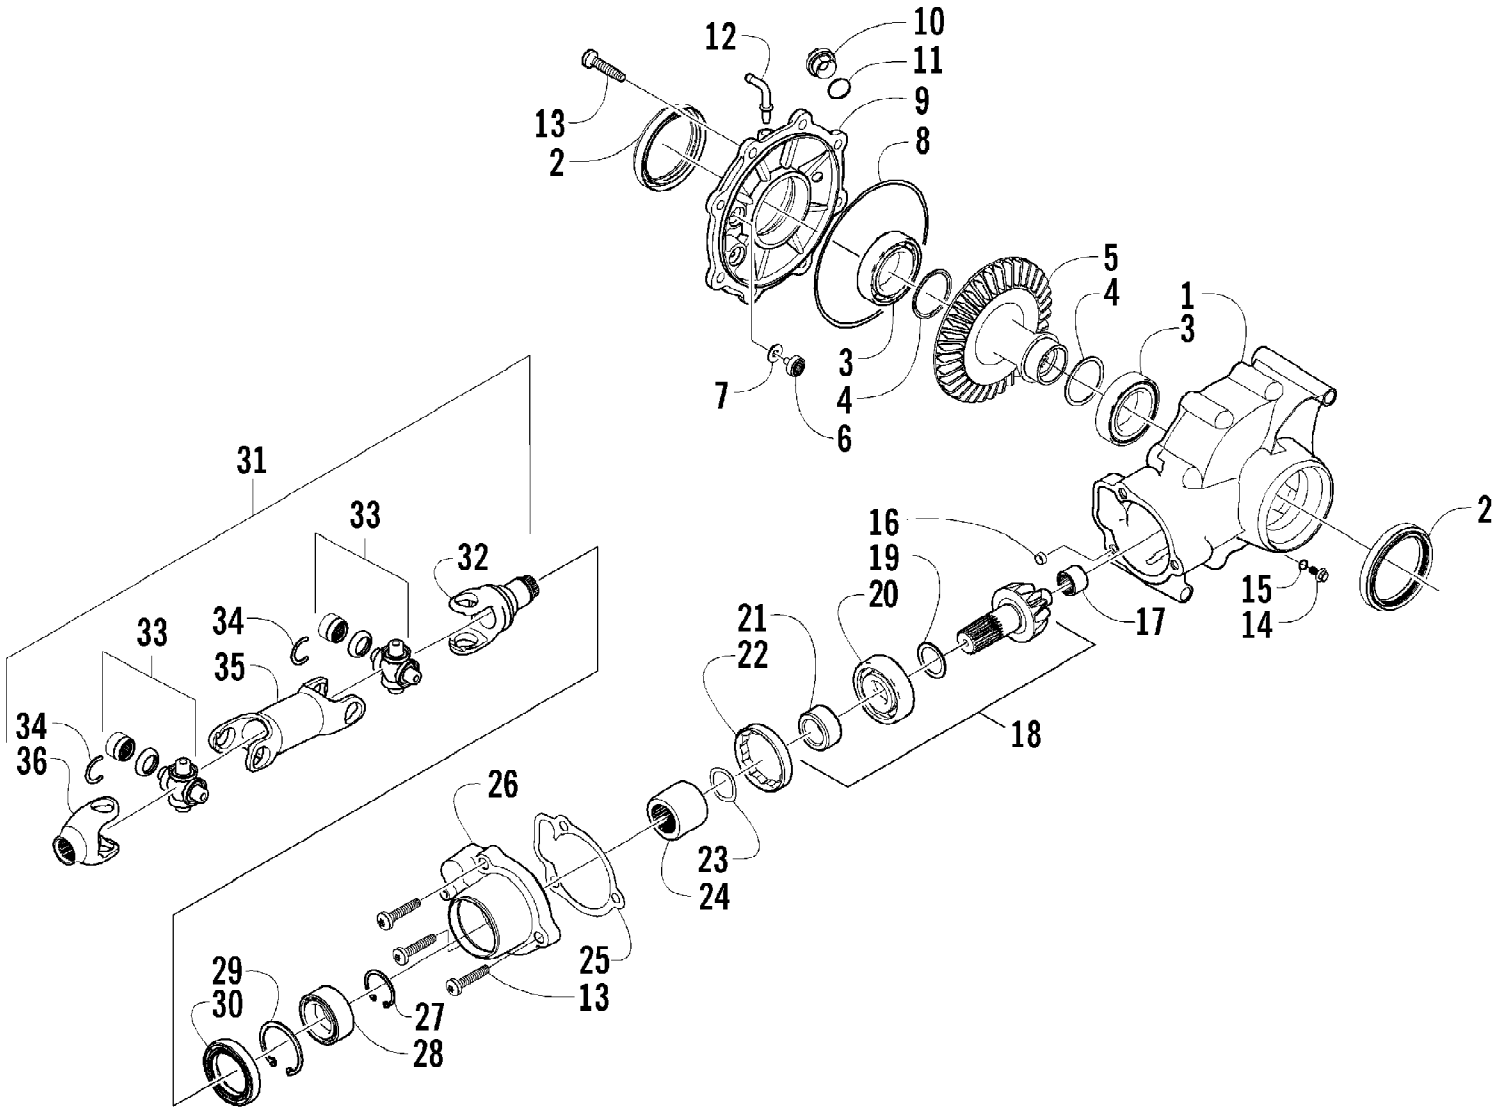

2004 650 V-2 4X4 FIS CAT GREEN CA (A2004ISR4BCAZ)
REAR DRIVE GEARCASE ASSEMBLY

Page 66 of 92

Ref #	Part Number	Qty	S/P/F	Description
	0502-616	1		Complete Gearcase Assembly
1	0502-622	1		Housing, Gearcase
2	0402-394	2	S	Seal
3	0402-393	2		Bearing
4	0402-405	AR		Shim
4	0402-406	AR		Shim
4	0402-407	AR		Shim
4	0402-408	AR		Shim
4	0402-409	AR		Shim
5	1402-032	1		Gear, Ring - 36T
6	0402-326	1		Button, Thrust
7	0402-429	AR		Shim
7	0402-430	AR		Shim
7	0402-431	AR		Shim
7	0402-432	AR		Shim
7	0402-433	AR		Shim
8	0423-149	1		O-Ring
9	0502-346	1		Cover, Gearcase
10	0402-333	1	/P	Plug, Fill (inc. 11)
11	0423-154	1		O-Ring
12	1402-102	1		Fitting
13	0423-118	11		Screw, Self-Tapping
14	1402-210	1	/P	Plug, Magnetic (inc. 15)
15	0423-153	1		O-Ring
16	0402-411	1		Pin, Dowel
17	0402-328	1		Bearing
18	0502-123	1		Gear, Pinion - Assembly - 10T (inc. 19-21)
19	0402-424	AR		Shim
19	0402-425	AR		Shim
19	0402-426	AR		Shim
19	0402-427	AR		Shim
19	0402-428	AR		Shim
20	0402-327	1		Bearing
21	0402-336	1		Collar, Retaining
22	0402-331	1		Collar, Lock
23	0402-982	1		Washer, Wave
24	0402-981	1		Collar, Shaft
25	0402-947	1		Gasket, Flange
26	0502-529	1		Housing, Pinion
27	0423-417	1		Ring, Retaining
28	1402-043	1		Bearing
29	0423-423	1		Ring, Retaining
30	1402-011	1		Seal
31	0502-382	1		Driveshaft Assembly (inc. 32-36)
32	0502-518	1		Yoke, Rear
33	0402-944	2	/P	Joint, Universal (inc. 34)
34	0423-395	8		Ring, Retaining
35	0502-525	1		Driveshaft
36	0502-522	1		Yoke, Rear Slip