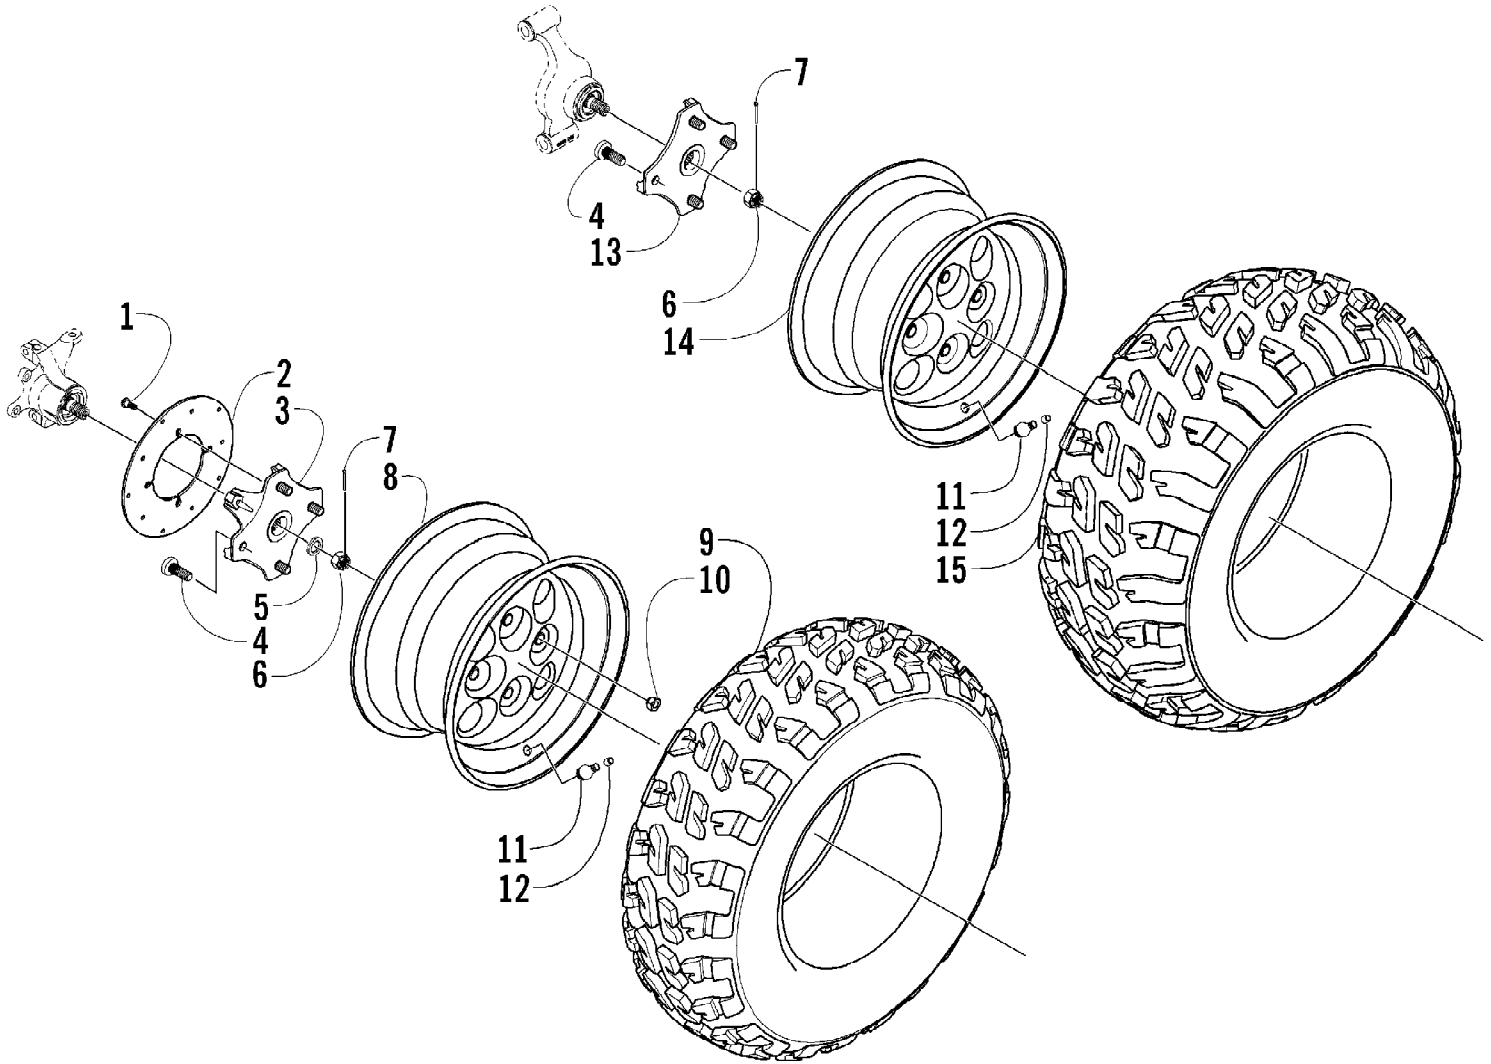

2004 650 V-2 4X4 FIS CAT GREEN CA (A2004ISR4BCAZ)
WHEEL AND TIRE ASSEMBLY

Page 90 of 92

Ref #	Part Number	Qty	S/P/F	Description
1	0423-029	12		Screw, Machine
2	0402-874	3	S	Disc, Brake
3	0502-421	2	/P	Hub, Wheel - Front (inc. 4)
4	0402-974	16	/P	Stud, Wheel Hub
5	0402-181	2		Seal, Hub
6	0423-394	4		Nut, Castle
7	0423-407	4		Pin, Cotter
8	1402-127	2		Wheel - Front
9	1402-201	2		Tire - Front
10	0423-408	16	/P	Nut, Lug
11	0402-064	4		Stem, Valve (inc. 12)
12	0402-140	4		Cap, Valve Stem
13	0502-601	1	S	Hub, Wheel - Rear - Left (inc. 4)
13	0502-599	1	S	Hub, Wheel - Rear - Right (inc. 4)
14	1402-115	2		Wheel - Rear
15	1402-202	2		Tire - Rear