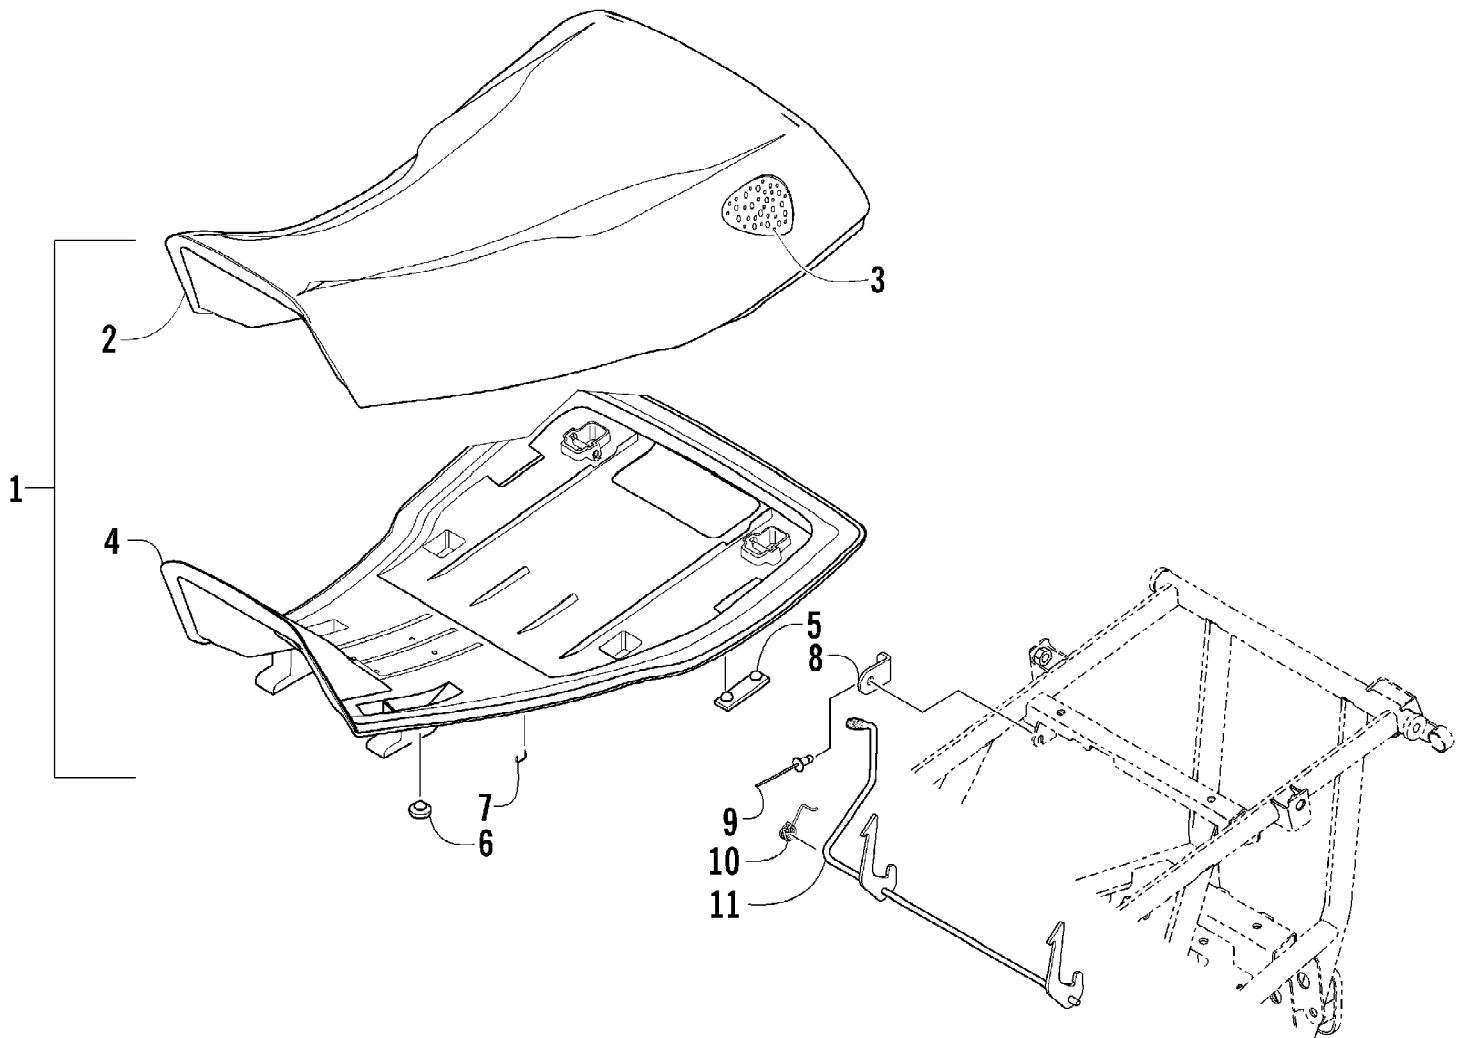

2004 650 V-2 4X4 FIS CAT GREEN CA (A2004ISR4BCAZ)
SEAT ASSEMBLY

Page 76 of 92

Ref #	Part Number	Qty	S/P/F	Description
1	1506-435	1		Seat Assembly (inc. 2-7)
2	0506-556	1		Cover, Seat
3	0506-555	1		Foam, Seat
4	0406-878	1		Base, Seat Assembly (inc. 5-6)
5	0406-879	2		Bumper, Seat - Rear
6	0406-877	2	/P	Bumper, Seat - Front
7	0624-528	AR	/P	Staple
8	1406-087	1		Plate, Retainer
9	8060-284	1		Rivet
10	1406-371	1		Spring, Seat Latch
11	1506-217	1		Latch, Seat