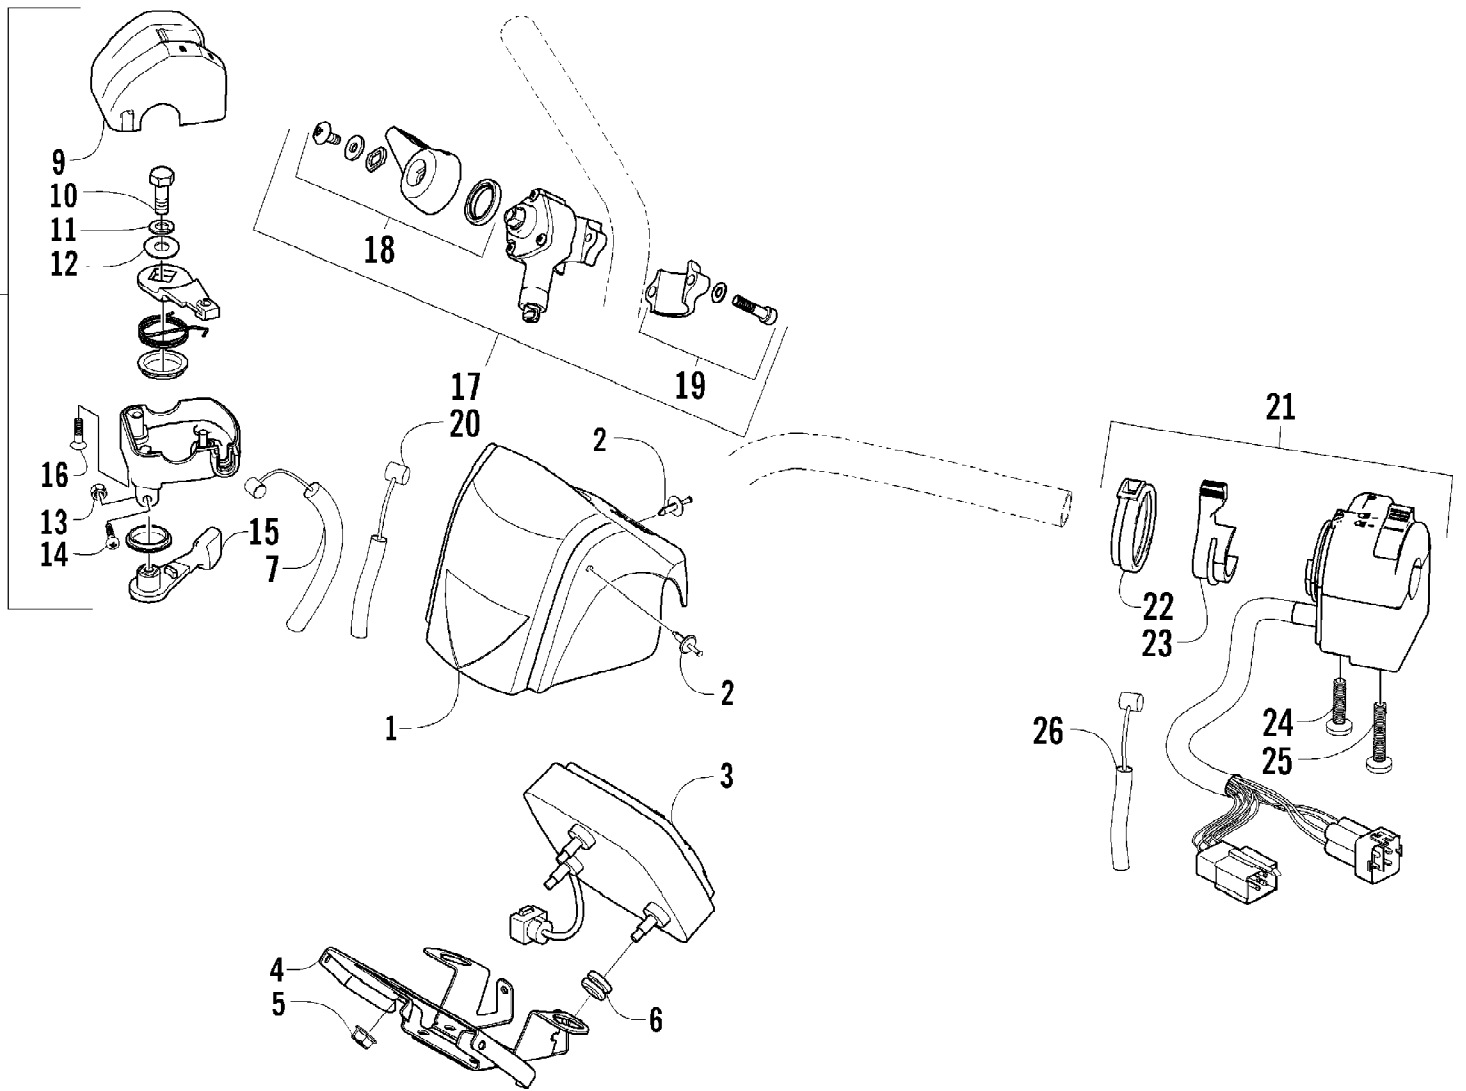

2004 650 V-2 4X4 FIS CAT GREEN CA (A2004ISR4BCAZ)
INSTRUMENTS AND CONTROLS

Page 58 of 92

Ref #	Part Number	Qty	S/P/F	Description
1	0405-137	1		Instrument Pod
2	0623-362	4		Rivet, Reinstallable
3	0420-048	1		Gauge, Digital
4	1506-425	1		Bracket, Mounting - Digital Gauge
5	8424-502	3		Nut, Flange
6	0423-447	3		Grommet
7	0487-032	1		Cable, Throttle
8	0509-012	1		Case, Throttle - Assembly (inc. 9-16)
9	0409-048	1		Cover, Throttle Case w/Switch
10	3004-533	1	S/P	Screw, Cap
11	3004-447	1	/P	Washer, Lock
12	3003-030	1	/P	Washer
13	3423-327	1		Nut
14	3423-014	1		Screw
15	3409-001	1		Lever
16	3423-199	2		Screw
17	0502-527	1		Control, Differential Lock (inc 18-19)
18	0502-612	1		Lever, Differential Lock Control - Kit
19	0502-613	1		Clamp, Differential Lock Control - Kit
20	0487-030	1	S	Cable, Differential Lock
21	0409-022	1		Switch, Control - Assembly (inc. 22-25)
22	0409-026	1		Cover, Choke Lever
23	0409-025	1		Lever, Choke
24	0409-028	1		Screw
25	0409-027	1		Screw, Cap
26	0487-033	1		Cable, Choke