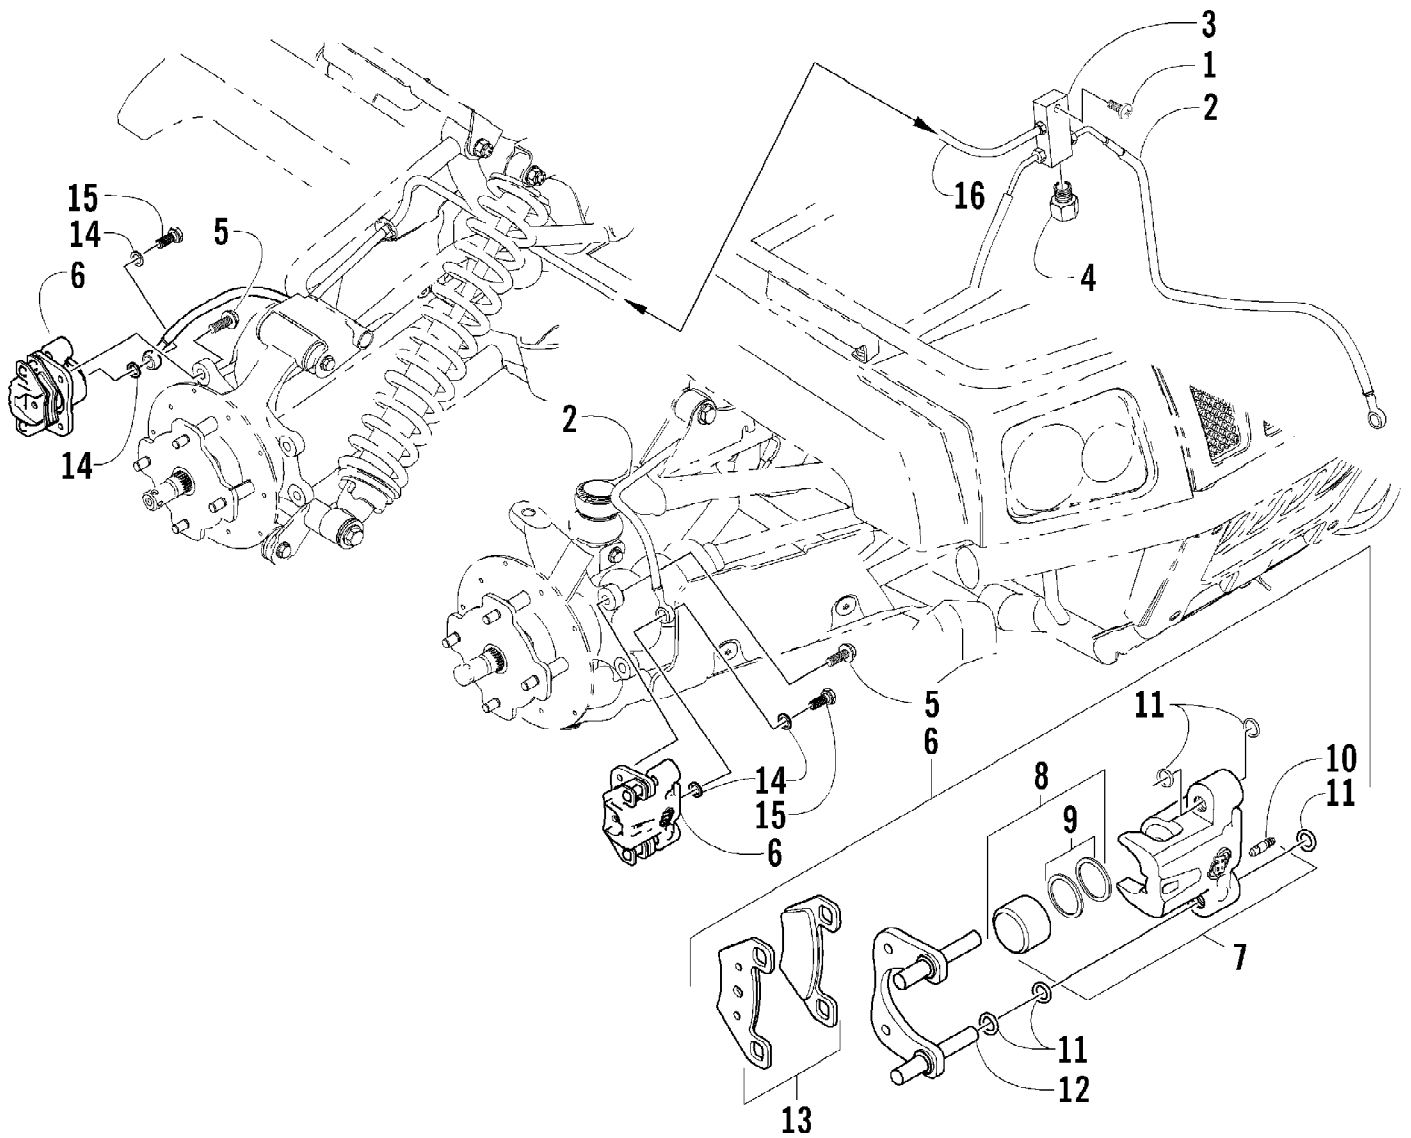

2004 650 V-2 4X4 FIS CAT GREEN CA (A2004ISR4BCAZ)
HYDRAULIC BRAKE ASSEMBLY

Page 54 of 92

Ref #	Part Number	Qty	S/P/F	Description
1	8476-625	1		Screw, Cap
2	0402-961	2		Hose, Brake - Front
3	1402-086	1		Block, Junction
4	1402-031	1		Plug
5	8408-820	6	/P	Screw, Cap
6	0502-602	1	S	Caliper, Brake - Right Front (inc. 7-13)
6	0502-610	2	S	Caliper, Brake - Left Front and Right Rear (inc. 7-13)
7	0502-603	1	S	Housing, Caliper - Assembly - Right Front (inc. 8-9)
7	0502-611	2	S	Housing, Caliper - Assembly - Left Front and Right Rear (inc. 8-9)
8	0502-606	3		Piston/Seal Set (inc. 9)
9	0502-607	3		Seal Set
10	0502-609	3	/P	Valve, Bleed
11	0502-608	3		O-Ring, Guide - Set
12	0502-605	3		Bracket Assembly
13	0502-604	3	S	Pad, Brake - Set
14	0423-178	6		Washer, Crush
15	0423-413	3		Bolt, Banjo Fitting
16	1402-204	1		Hose, Brake - Rear