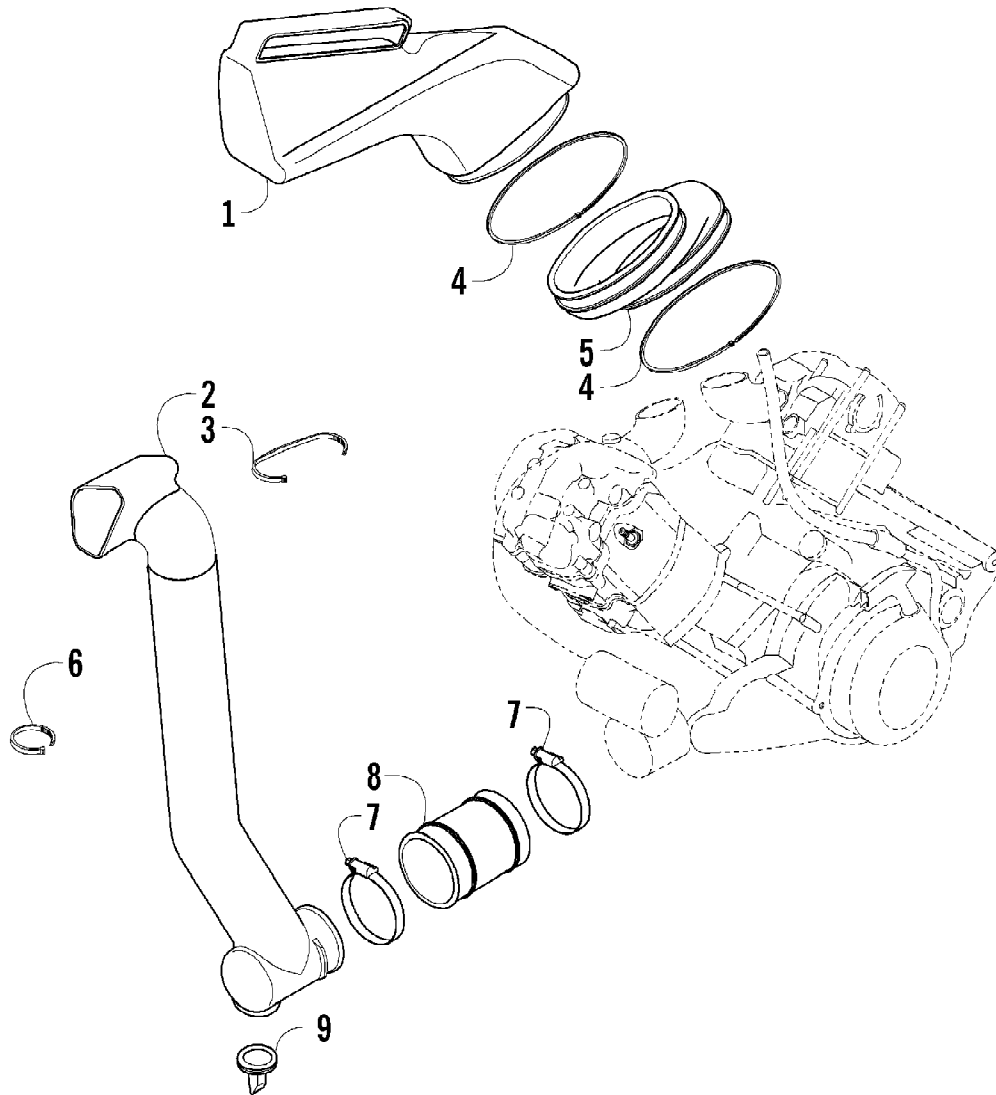

2004 650 V-2 4X4 FIS CAT GREEN CA (A2004ISR4BCAZ)
CASE/BELT COOLING ASSEMBLY

Page 13 of 92

Ref #	Part Number	Qty	S/P/F	Description
1	0413-082	1	S	Duct, Air-Out
2	0413-081	1		Duct, Air-In
3	0123-903	1		Cable Tie - 11.5 in.
4	3201-038	2		Clamp
5	0413-083	1		Boot, Air-Out Duct
6	0123-788	2	/P	Cable Tie - 7.5 in.
7	0423-380	2	/P	Clamp
8	0413-085	1		Boot, Air-In Duct
9	0470-442	1	/P	Valve, Drain