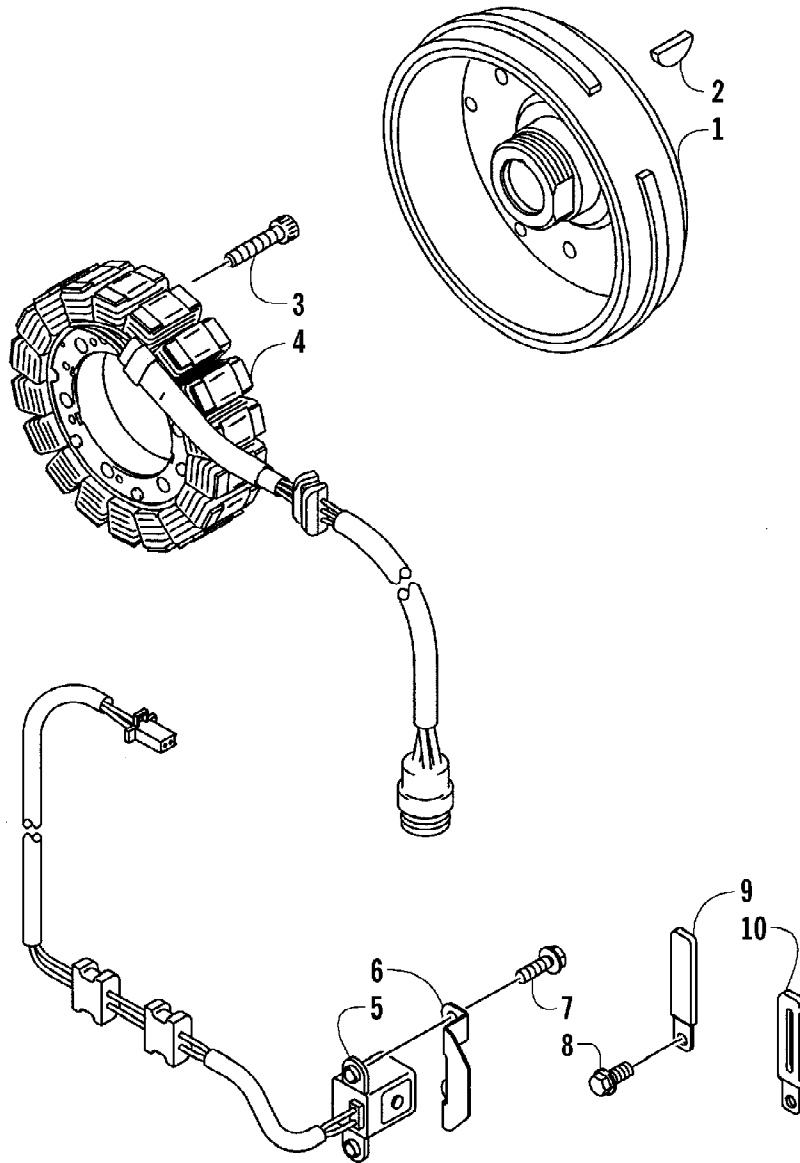

2004 650 V-2 4X4 FIS CAT GREEN CA (A2004ISR4BCAZ)
MAGNETO

Page 60 of 92

Ref #	Part Number	Qty	S/P/F	Description
1	3201-183	1		Rotor
2	3201-240	1		Key, Woodruff
3	3201-095	3		Bolt
4	3201-182	1		Stator
5	3201-243	1		Coil, Pulsing
6	3201-138	1		Plate
7	3201-111	2		Screw, Cap
8	3201-144	1		Screw, Cap
9	3201-382	1		Clamp
10	3201-381	1		Clamp