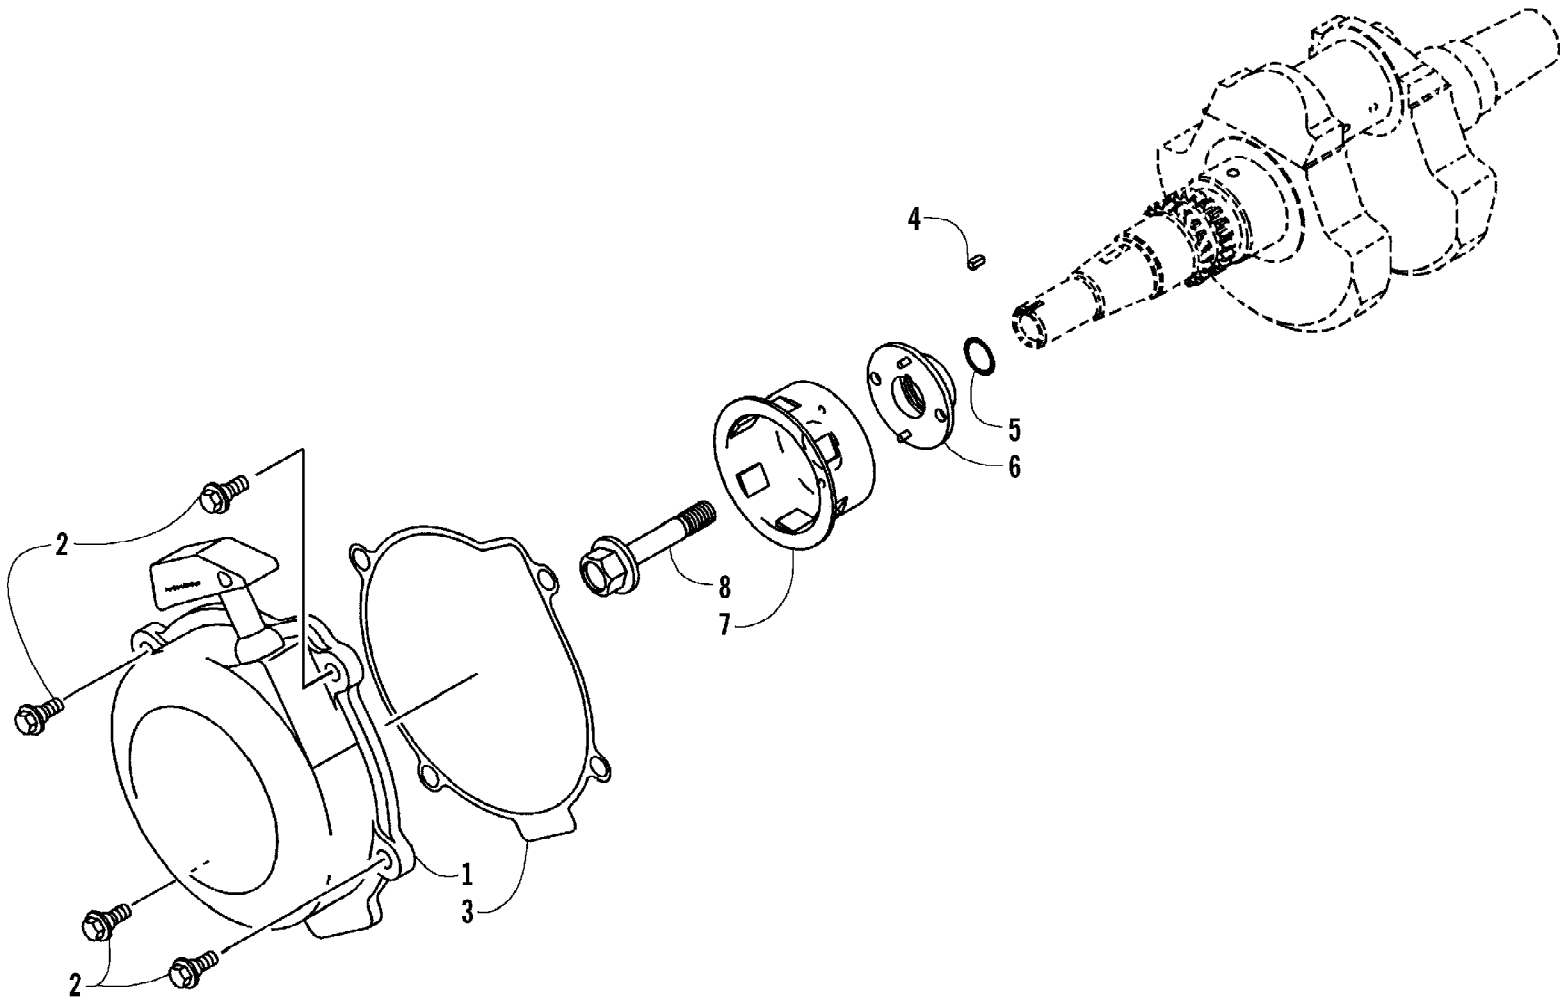

2004 650 V-2 4X4 FIS CAT GREEN CA (A2004ISR4BCAZ)
RECOIL STARTER

Page 70 of 92

Ref #	Part Number	Qty	S/P/F	Description
1	3201-235	1		Starter, Recoil
2	3201-380	4		Bolt
3	3201-073	1		Gasket, Recoil Starter
4	3201-302	1		Key
5	3201-334	1		O-Ring
6	3201-108	1		Boss
7	3201-234	1		Pulley, Starter
8	3201-369	1		Bolt