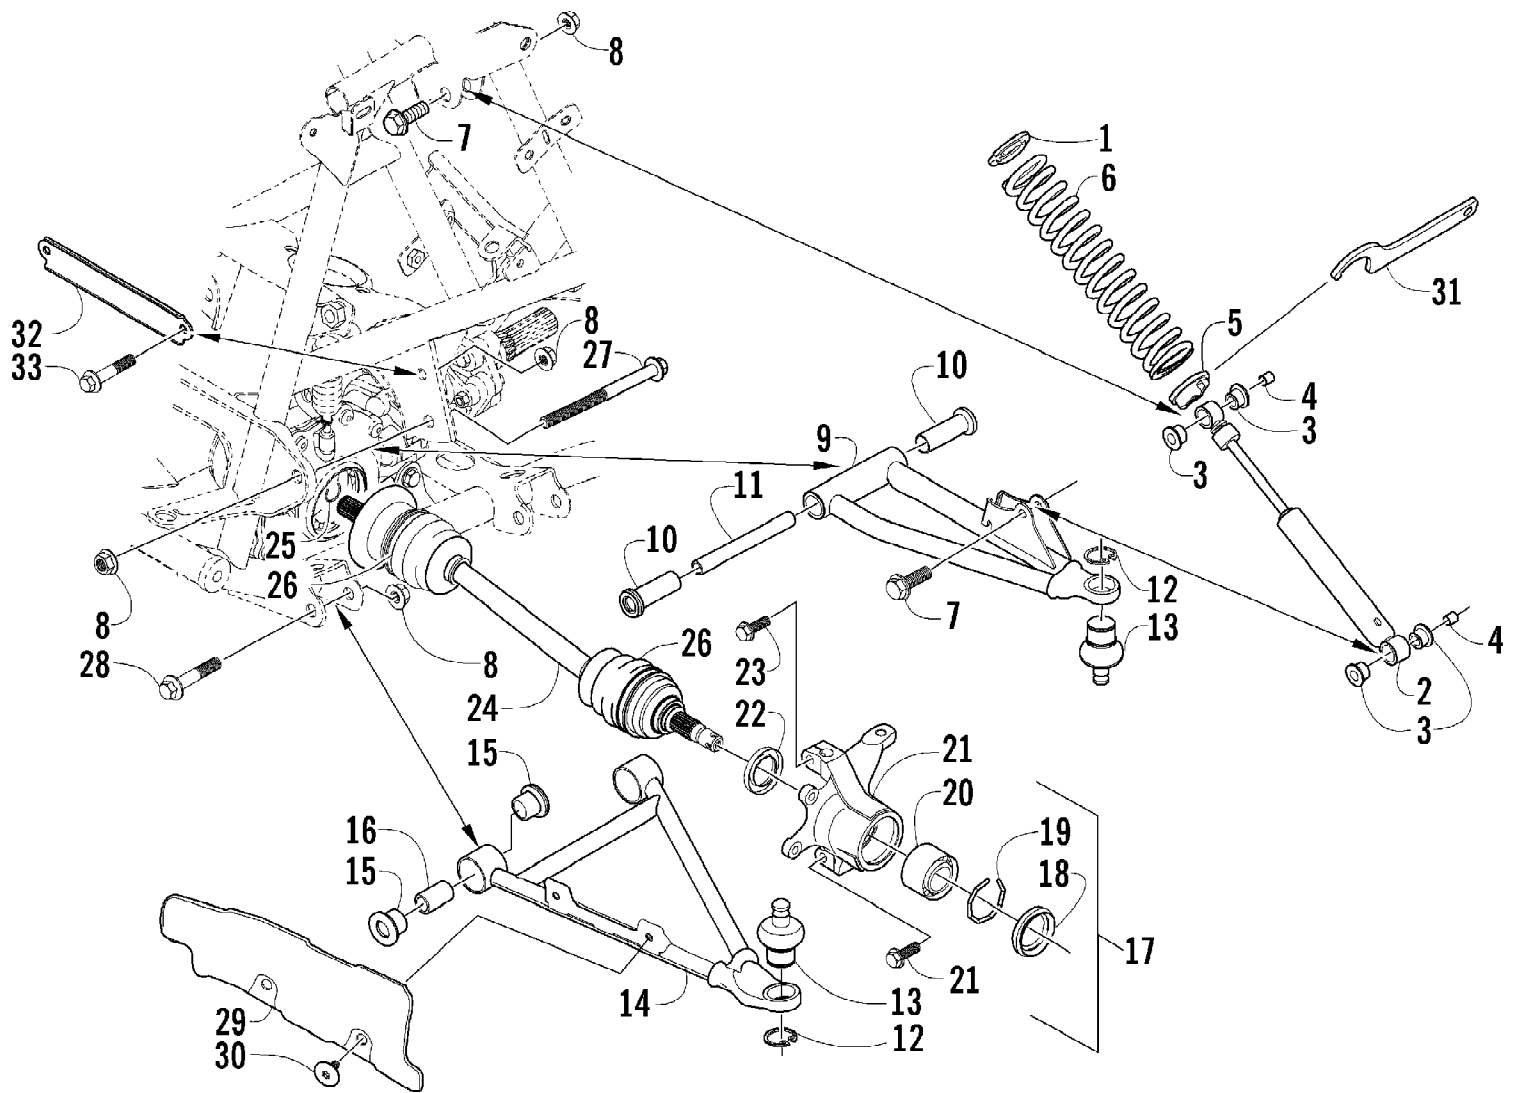

2004 650 V-2 4X4 FIS CAT GREEN CA (A2004ISR4BCAZ)
FRONT SUSPENSION ASSEMBLY

Page 48 of 92

Ref #	Part Number	Qty	S/P/F	Description
1	1603-889	2	/P	Retainer, Spring
2	0403-127	2		Shock Absorber - Front (inc. 3-4)
3	0604-310	8		Bushing, Shock Absorber
4	0403-028	4		Sleeve, Shock
5	0403-102	2		Cam, Spring Adjuster
6	0403-129	2	S	Spring, Shock Absorber
7	8409-040	4		Screw, Cap
8	8428-002	12		Nut, Lock
9	0503-196	1	S	A-Arm, Upper Right - Assembly (inc. 10-13)
9	0503-197	1		A-Arm, Upper Left - Assembly (inc. 10-13)
10	0403-081	4	S	Bushing
11	0403-080	2		Collar
12	0423-009	4	/P	Clip, Ball Joint
13	0405-115	4	/P	Ball Joint - Front
14	0503-220	1		A-Arm, Lower Right (inc. 12-13 and 15-16)
14	0503-221	1		A-Arm, Lower Left (inc. 12-13 and 15-16)
15	0403-115	8	S	Bushing
16	0403-114	4	S	Collar
17	0505-026	1	S/P	Knuckle - Assembly - Right (inc. 18-22)
17	0505-027	1	S/P	Knuckle - Assembly - Left (inc. 18-22)
18	0402-089	2		Seal, Wheel Bearing - Front
19	0423-034	2		Clip, Bearing
20	0402-275	2	/P	Bearing, Wheel Hub - Front
21	0505-062	1	S	Knuckle, Steering - Right
21	0505-063	1	S	Knuckle, Steering - Left
22	0402-069	2		Seal, Wheel Bearing - Rear
23	8409-030	4		Screw, Cap
24	0502-544	1	S	Axle, Drive - Front - Right (inc. 25-26)
24	0502-546	1		Axle, Drive - Front - Left (inc. 25-26)
25	0441-400	2	S	Clip, Retaining
26	0436-276	2	S	Repair Kit, Boot - Front Axle
27	0423-334	2		Screw, Cap
28	8409-075	4		Screw, Cap
29	1406-034	1		Guard, Boot - Axle - Right
29	1406-035	1		Guard, Boot - Axle - Left
30	0423-101	4		Screw, Body
31	0441-587	1		Wrench, Spanner
32	1506-429	1	S	Brace, A-Arm
33	8409-025	2		Screw, Cap