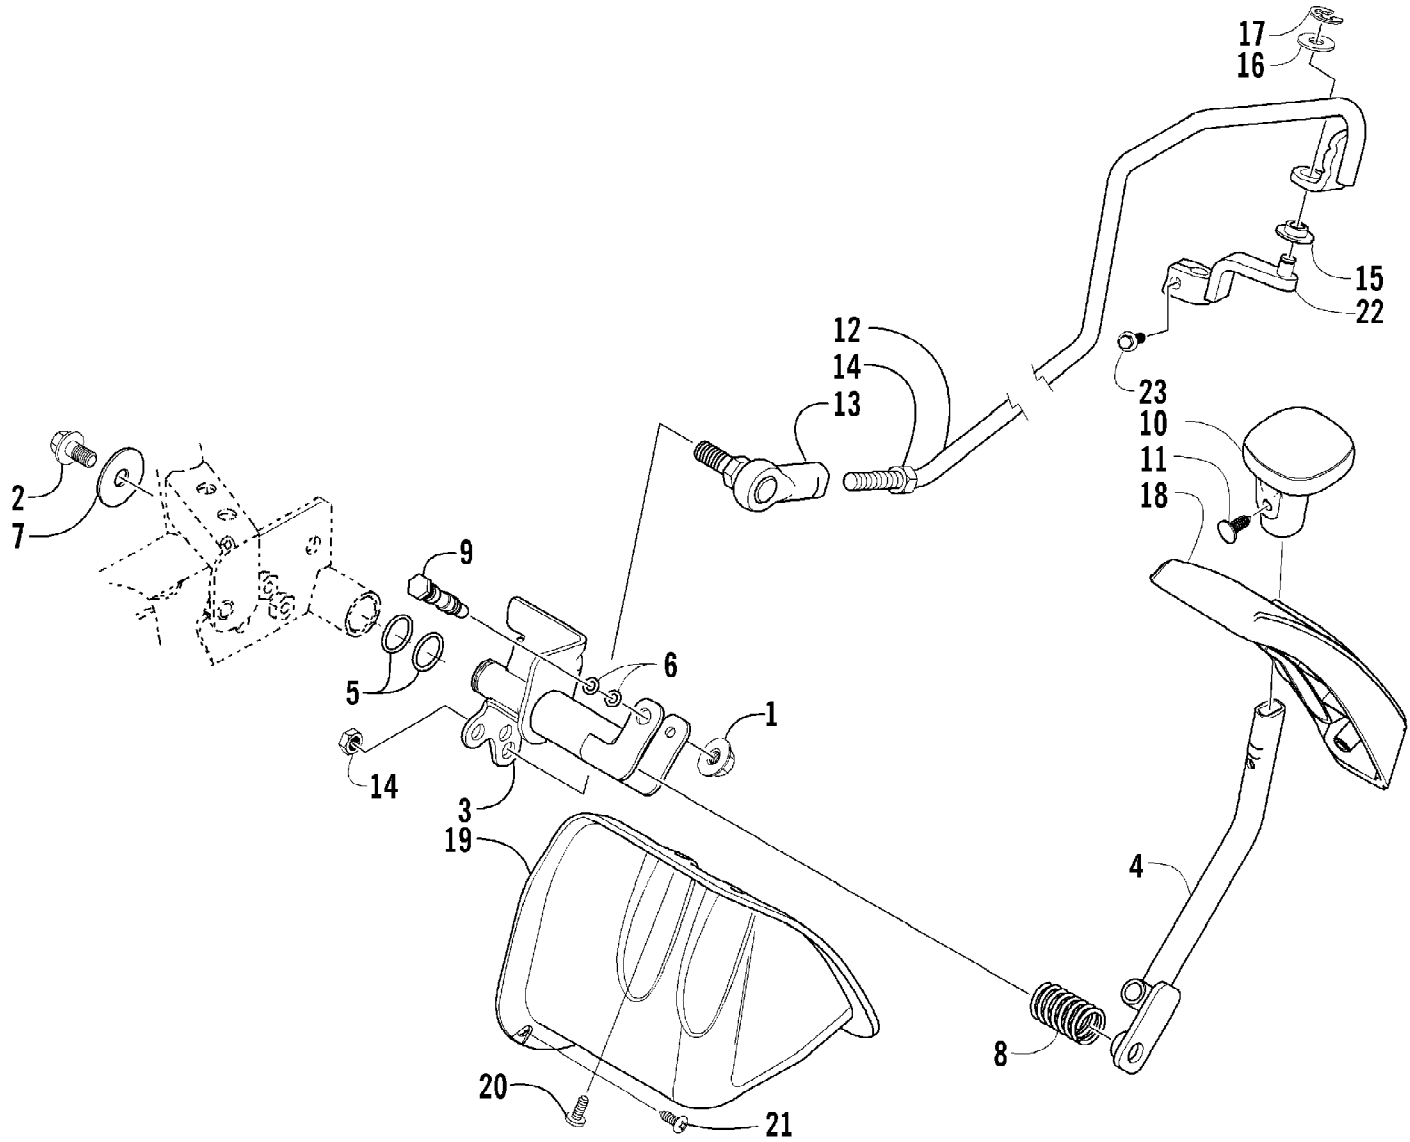

No
Diagram
Available

Parts List
Only

Ref #	Part Number	Qty	S/P/F	Description
	0436-340	1	S	Bag, Fender - Black
	0436-337	1		Bag, Rack, Front, Black
	0436-336	1		Bag, Rack, Rear, Black
	0436-432	1	S	Brush Guard/Bumper, Front
	0436-525	1		Bumper (Rear)
	0436-454	1		Cargo Box
	0436-381	1		Cover, Black and Green
	0436-339	1		Cover, Timber Camo
	0436-005	1	S	Engine Oil - 10W40
	0436-003	1	S	Engine Oil - 5W30
	0436-007	1	S	Gear Lube (Diff) - 80W90
	0436-199	1		Gun Scabbard Kit
	0436-505	1		Hand Guards - Black
	0436-352	1		Hand/Thumb Warmers
	2257-204	1		Illustrated Parts Manual
	0436-463	1		Light Bar - MRP
	2256-892	1		Manuel d'utilisation (F)
	2256-975	1		Operator's Manual (E)
	0436-351	1		Rack Basket (Front)
	0436-350	1		Rack Basket (Rear)
	0436-349	1		Rack Extension, 4 in. (Front)
	0436-225	1		Rack Extension, 4 in. (Rear)
	0436-226	1		Rack Extension, 8 in. (Rear)
	0436-386	1		Snowplow Attachment Kit
	0436-228	1		Snowplow Blade, 50 in. - Straight
	0436-287	1		Snowplow Blade, 50 in. - One-Way
	0436-296	1		Snowplow Blade, 60 in. - Straight
	0436-360	1		Snowplow Blade, 60 in. - One-Way
	0436-356	1	S	Snowplow, Push Frame
	1402-028	1		Tire, Titan AT589 (25x8-12, Mud & Snow)
	0402-563	1		Tire, Titan AT589 (25x10-12, Mud & Snow)
	0436-297	1		Tool Holder - Double
	0436-263	1	/P	Tool Holder - Single
	0436-329	1	S	Winch Kit, 2500 lb
	0436-361	1		Winch Mounting Kit
	0436-507	1		Windshield, Clear w/Black Accent