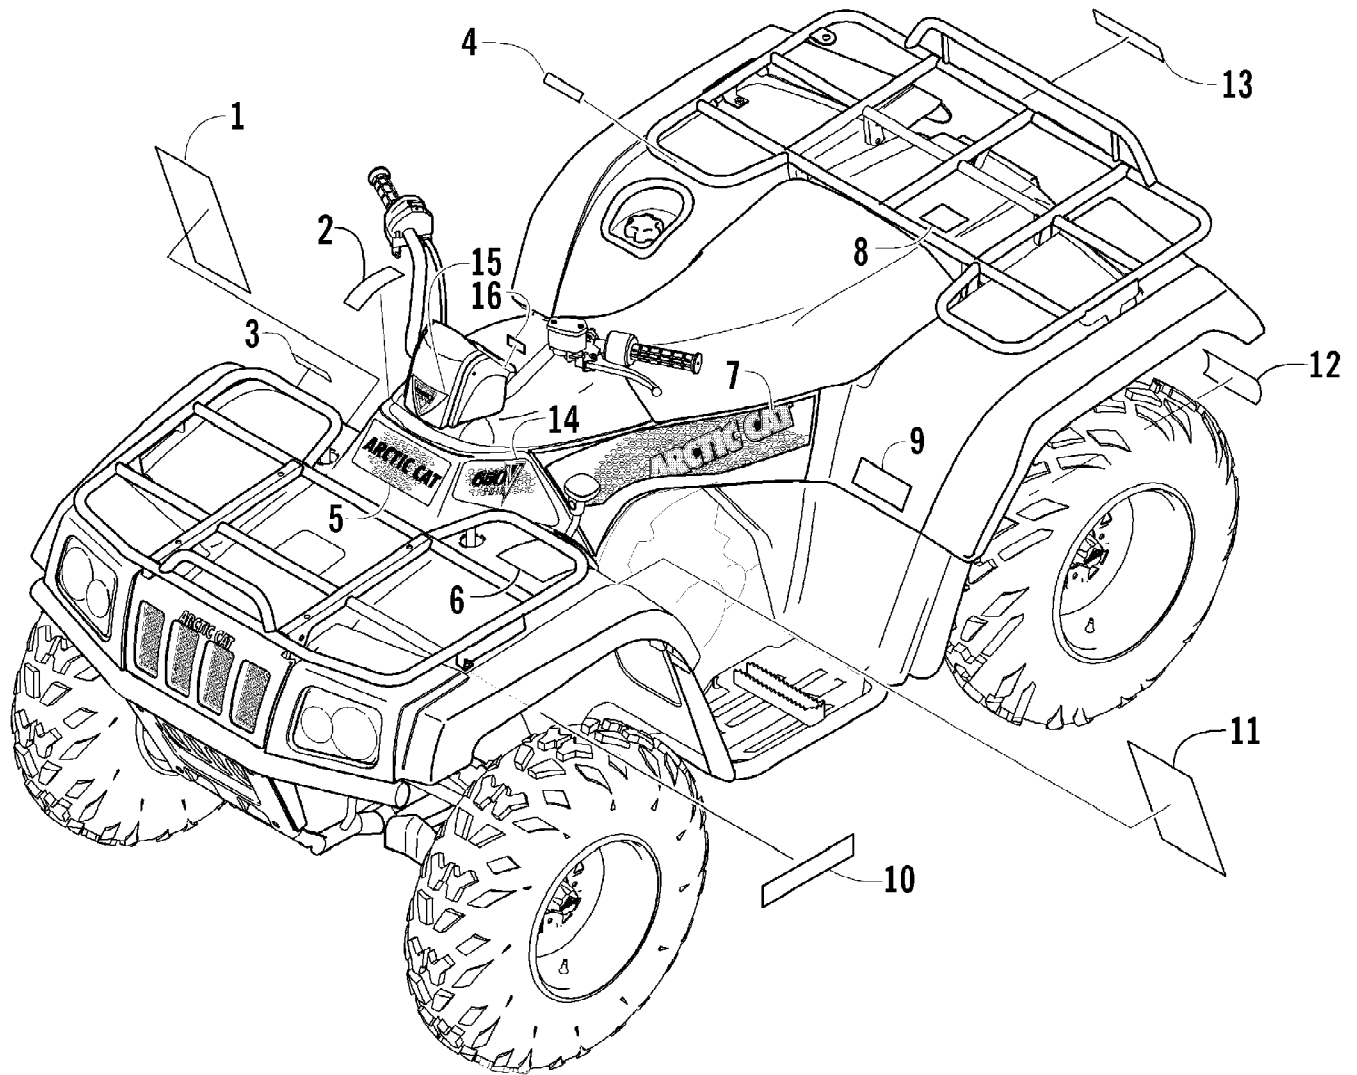

2004 650 V-2 4X4 FIS CAT GREEN CA (A2004ISR4BCAZ)
DECALS

Page 27 of 92

Ref #	Part Number	Qty	S/P/F	Description
1	0411-008	1	/P	Decal, Warning - Reverse/Pre-Ride
2	0411-426	1		Decal, Warning - Clutch Cover
3	0411-576	1		Decal, Warning - Front Rack Load
4	0411-648	1		Decal, Warning - Rear Rack Load
5	0411-720	1		Decal, Front
6	0411-401	1		Decal, Warning - Age
7	0411-716	1		Decal, Side - Right
7	0411-717	1		Decal, Side - Left
8	0411-435	1		Decal, Passenger
9	0411-430	1		Decal, Warning - Tire Pressure
10	0411-667	1		Decal, CA Emissions
11	0411-218	1		Decal, Warning - General
12	0411-267	1		Decal, Warning - Towing
13	0411-645	1		Decal, "Arctic Cat"
14	0411-718	1		Decal Side - Upper Right
14	0411-719	1		Decal Side - Upper Left
15	0411-721	1		Decal, Crest
16	0411-763	1		Decal, Warning - Differential Lock