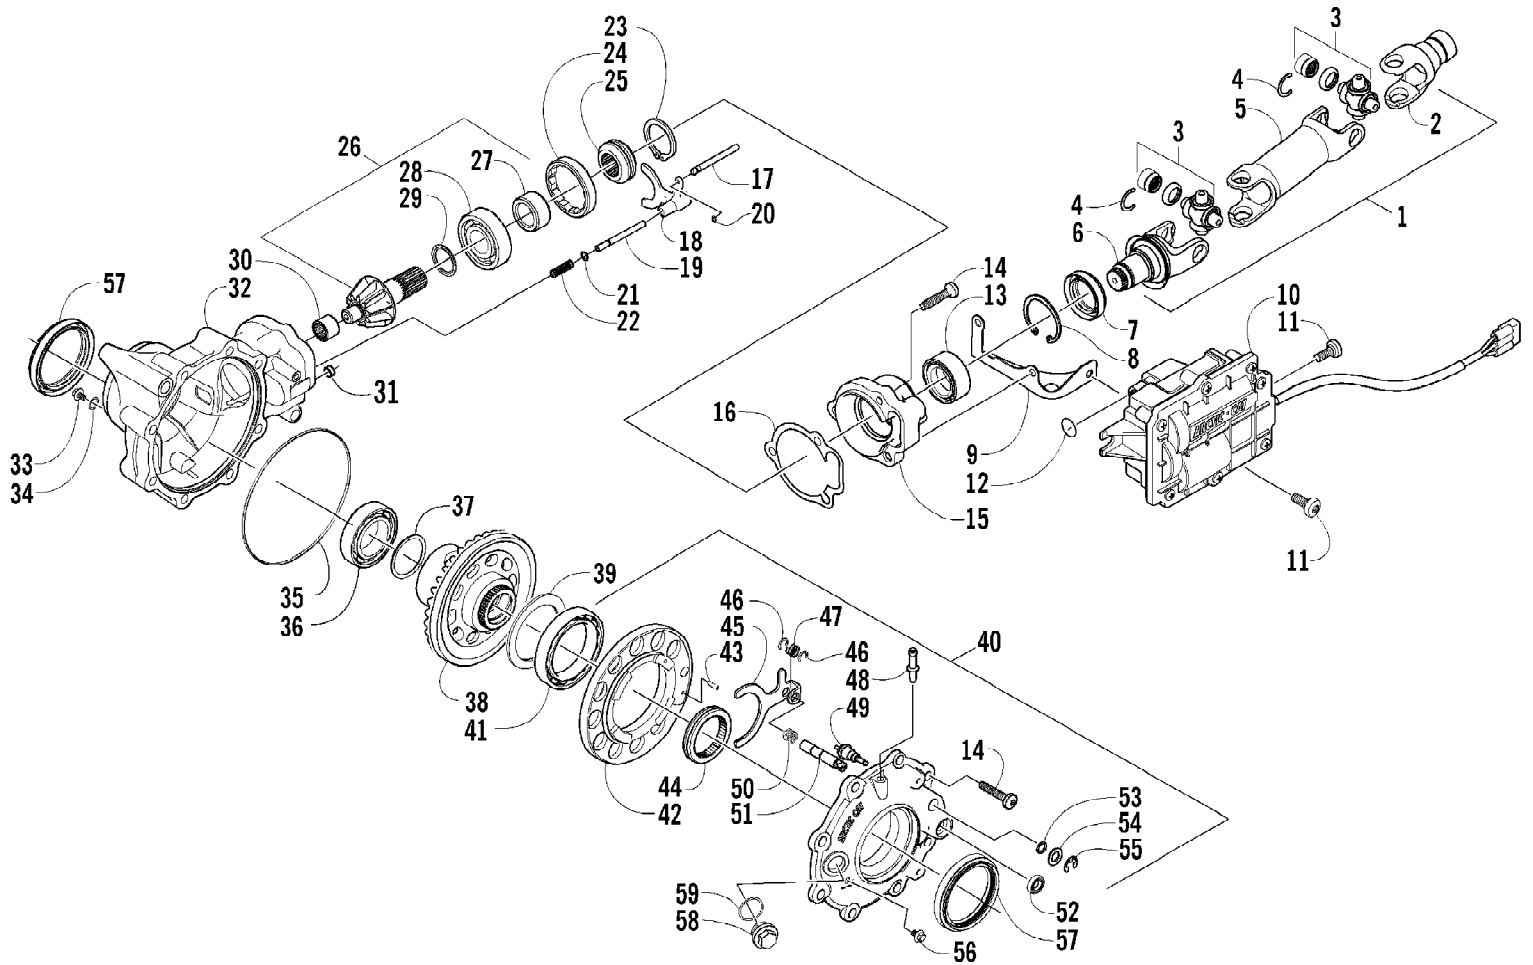

2004 650 V-2 4X4 FIS CAT GREEN CA (A2004ISR4BCAZ)
FRONT DRIVE GEARCASE ASSEMBLY

2004 650 V-2 4X4 FIS CAT GREEN CA (A2004ISR4BCAZ)
FRONT DRIVE GEARCASE ASSEMBLY

Page 45 of 92

Ref #	Part Number	Qty	S/P/F	Description
	0502-615	1		Complete Gearcase Assembly
1	0502-381	1		Driveshaft Assembly (inc. 2-6)
2	0502-521	1		Yoke, Front Slip
3	1402-164	2	/P	Joint, Universal (inc. 4)
4	0423-450	8		Ring, Retaining
5	0502-524	1		Driveshaft
6	0502-517	1		Yoke, Front
7	1402-011	1		Seal
8	0423-423	1		Ring, Retaining
9	0502-347	1		Bracket, Actuator
10	0502-579	1		Actuator
11	0423-396	3		Screw, Self-Tapping
12	0423-498	1	S	O-Ring
13	1402-043	1		Bearing
14	0423-118	11		Screw, Self-Tapping
15	0502-528	1	/P	Housing, Pinion
16	0402-947	1		Gasket, Flange
17	0402-997	1		Shaft, Selector
18	0402-998	1		Fork, Selector
19	0402-417	1		Shaft, Shuttle
20	0423-402	1		Ring, Retaining
21	0423-147	1		O-Ring
22	0402-999	1		Spring, Return
23	0423-417	1		Ring, Retaining
24	0402-357	1		Collar, Lock
25	0402-413	1		Coupler, Drive
26	0502-123	1		Gear, Pinion - Assembly - 10T (inc. 27-29)
27	0402-336	1		Collar, Retaining
28	0402-327	1		Bearing
29	0402-424	AR		Shim
29	0402-425	AR		Shim
29	0402-426	AR		Shim
29	0402-427	AR		Shim
29	0402-428	AR		Shim
30	0402-328	1		Bearing
31	0402-411	1		Pin, Dowel
32	0502-514	1		Housing, Gearcase
33	1402-210	1	/P	Plug, Magnetic (inc. 34)
34	0423-153	1		O-Ring
35	0423-149	1		O-Ring
36	0402-393	1		Bearing
37	0402-405	AR		Shim
37	0402-406	AR		Shim
37	0402-407	AR		Shim
37	0402-408	AR		Shim
37	0402-409	AR		Shim
38	0502-411	1		Gear, Ring - 36T
39	1402-074	AR		Shim
39	1402-075	AR		Shim
39	1402-076	AR		Shim
39	1402-077	AR		Shim
39	1402-078	AR		Shim
40	0502-434	1		Gearcase (inc. 41-56 and one No. 57)