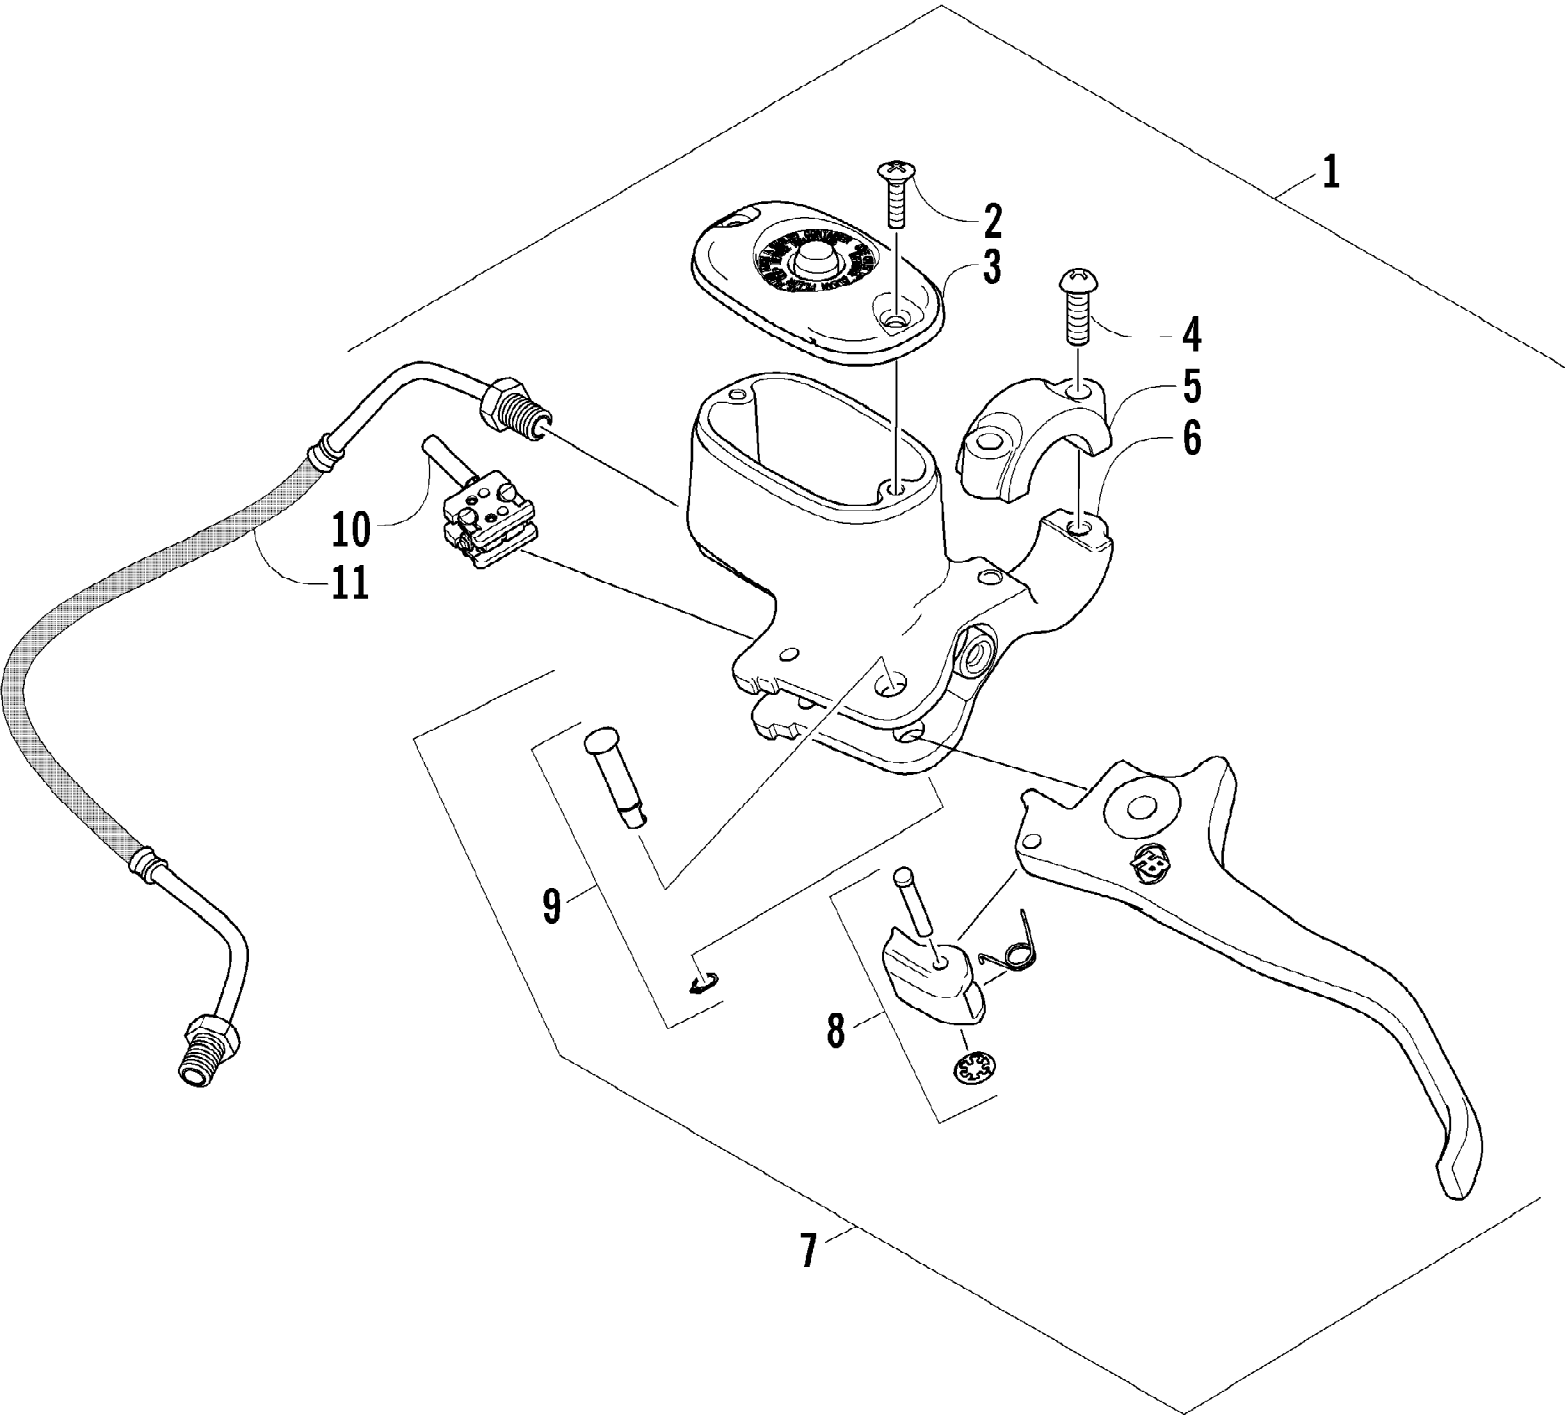

2004 650 V-2 4X4 FIS CAT GREEN CA (A2004ISR4BCAZ)
HYDRAULIC HAND BRAKE ASSEMBLY

Page 56 of 92

Ref #	Part Number	Qty	S/P/F	Description
1	0502-561	1	S	Brake Assembly (inc. 2-10)
2	0502-566	1		Screw, Reservoir Cover - Kit
3	0502-565	1		Cover, Reservoir - Kit
4	0502-568	1		Screw, Master Cylinder Clamp - Kit
5	0502-567	1		Clamp, Master Cylinder - Kit
6	0502-516	1		Master Cylinder Assembly - Kit
7	0502-562	1	S	Lever Assembly - Kit (inc. 8-9)
8	0502-563	1	S	Lock, Brake Lever - Kit
9	0502-580	1		Lever Pin - Kit
10	0502-564	1	/P	Switch, Brake - Kit
11	1402-212	1		Brakeline, Hydraulic