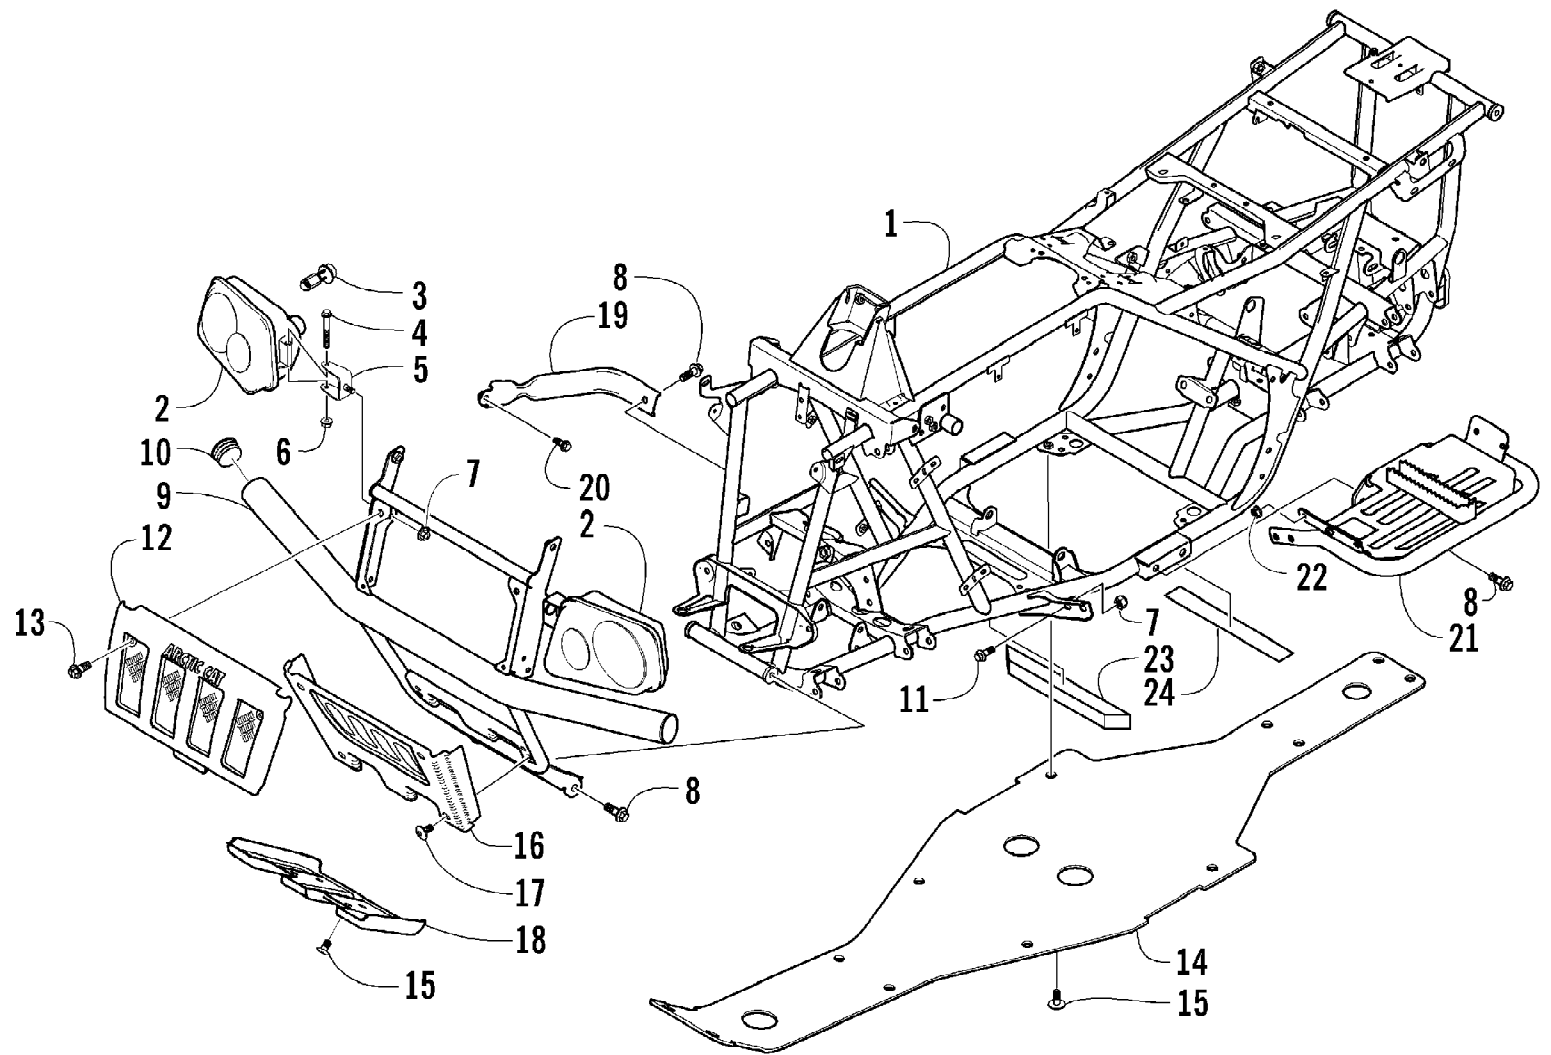

2004 650 V-2 4X4 FIS CAT GREEN CA (A2004ISR4BCAZ)
FRAME AND RELATED PARTS

Page 39 of 92

Ref #	Part Number	Qty	S/P/F	Description
1	1506-245	1	S	Frame, Main
2	0409-032	1		Headlight Assembly - Right (inc. 3-6)
2	0409-031	1		Headlight Assembly - Left (inc. 3-6)
3	0409-045	2		Bulb, Headlight
4	8410-860	2		Screw, Cap
5	0406-945	2		Bracket, Headlight Mounting
6	0423-375	2		Nut, Lock
7	8424-802	6		Nut
8	8409-020	8	/P	Screw, Cap
9	0506-544	1		Bumper
10	0406-130	2		Cap, Bumper
11	8408-816	4		Screw, Cap
12	0406-832	1		Grille, Upper
13	0423-361	2		Screw, Machine
14	1406-425	1		Panel, Belly
15	0423-101	AR		Screw, Shoulder
16	1406-420	1	/P	Grille, Bumper - Lower
17	0423-362	4		Screw, Machine
18	0406-834	1		Plate, Skid
19	1506-367	1	S	Channel, Bumper Mounting - Right
19	0506-653	1	S	Channel, Bumper Mounting - Left
20	8408-812	2		Screw, Cap
21	0506-534	1		Footrest - Right
21	1506-351	1		Footrest - Left
22	8424-602	2	/P	Nut
23	1506-067	1		Pad, Foam
24	0406-289	1		Pad, Foam