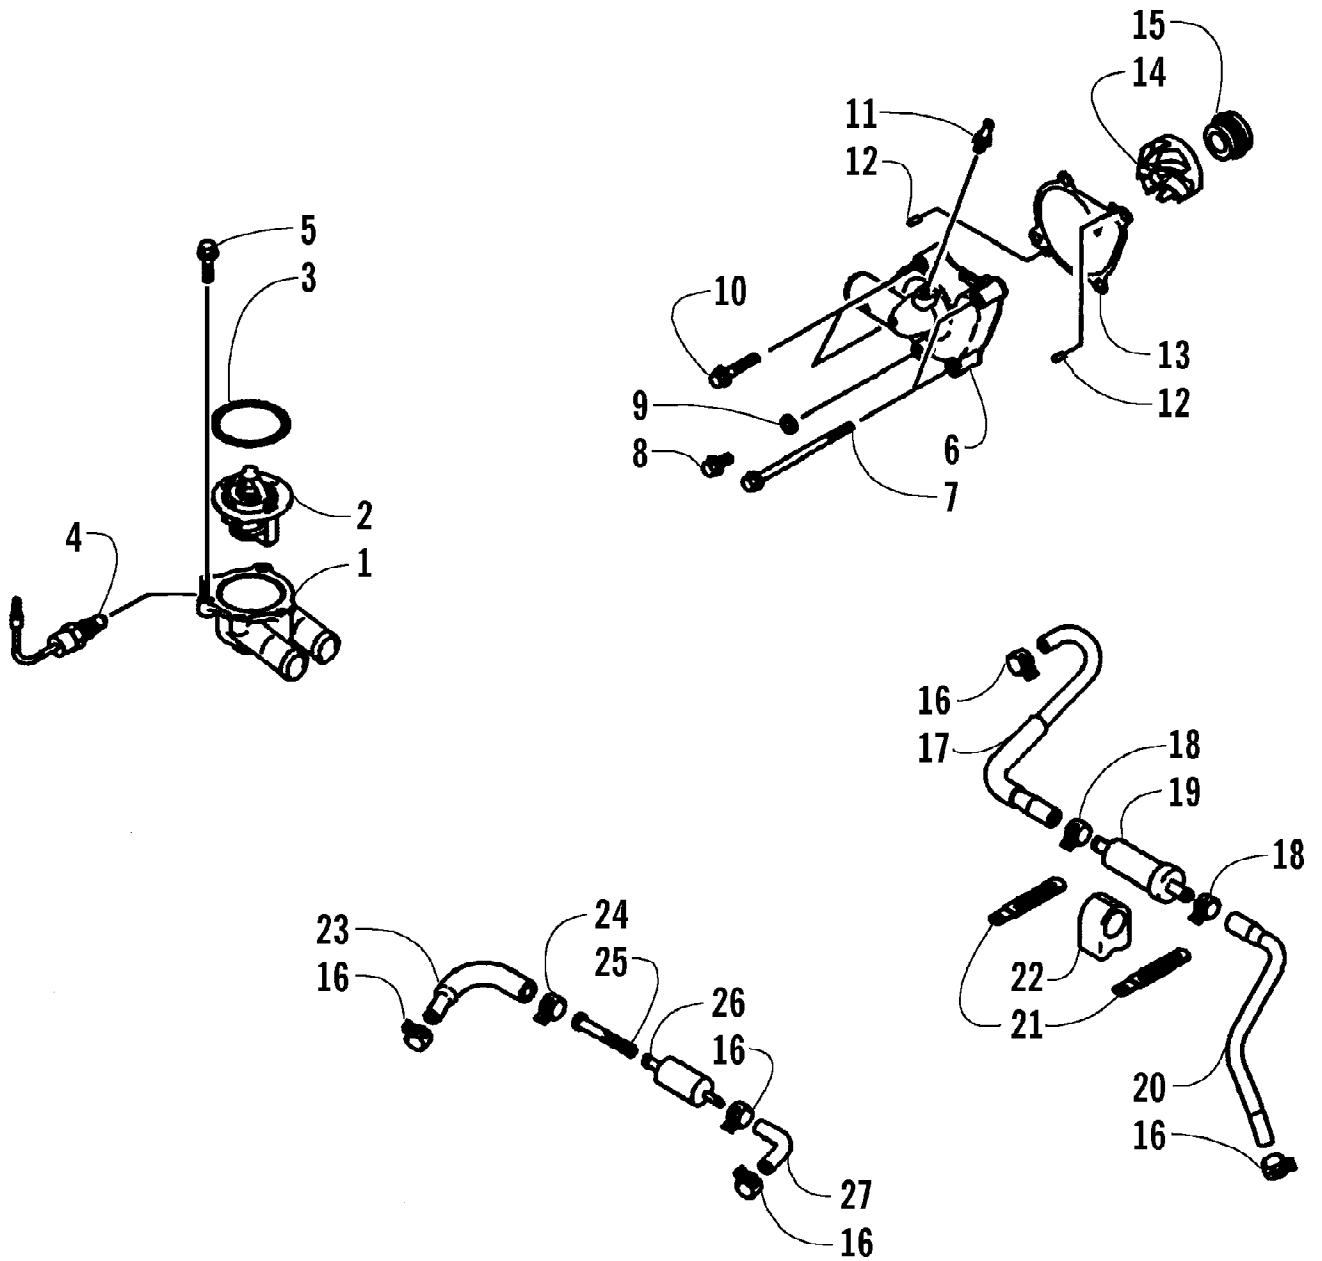

2004 650 V-2 4X4 FIS CAT GREEN CA (A2004ISR4BCAZ)
WATER PUMP/THERMOSTAT ASSEMBLY

Page 88 of 92

Ref #	Part Number	Qty	S/P/F	Description
1	3201-019	1		Body, Thermostat Lower
2	3201-026	1		Thermostat
3	3201-028	1	/P	O-Ring
4	3201-021	1		Switch, Temperature Sensor
5	3201-036	4		Screw, Cap
6	3201-177	1		Cover, Water Pump
7	3201-143	2		Screw, Cap
8	3201-144	1		Screw, Cap
9	3201-281	1		Washer
10	3201-146	2		Screw, Cap
11	3201-265	1		Fitting
12	3201-241	2		Pin, Dowel
13	3201-068	1		Gasket, Water Pump
14	3201-244	1		Impeller
15	3201-230	1		Seal, Mechanical
16	3201-032	5		Clamp
17	3201-023	1		Hose, Cooling - Carburetor/Valve
18	3201-031	2		Clamp
19	3201-027	1		Valve
20	3201-024	1		Hose, Cooling - Valve/Water Pump
21	3201-033	2		Clamp
22	3201-029	1		Damper, Valve
23	3201-058	1		Hose, Cooling - Water Filter/Carburetor
24	3201-030	1		Clamp
25	3201-025	1		Filter, Water
26	3201-020	1		Body, Water Filter
27	3201-022	1		Hose, Cooling - Cylinder Head/Filter