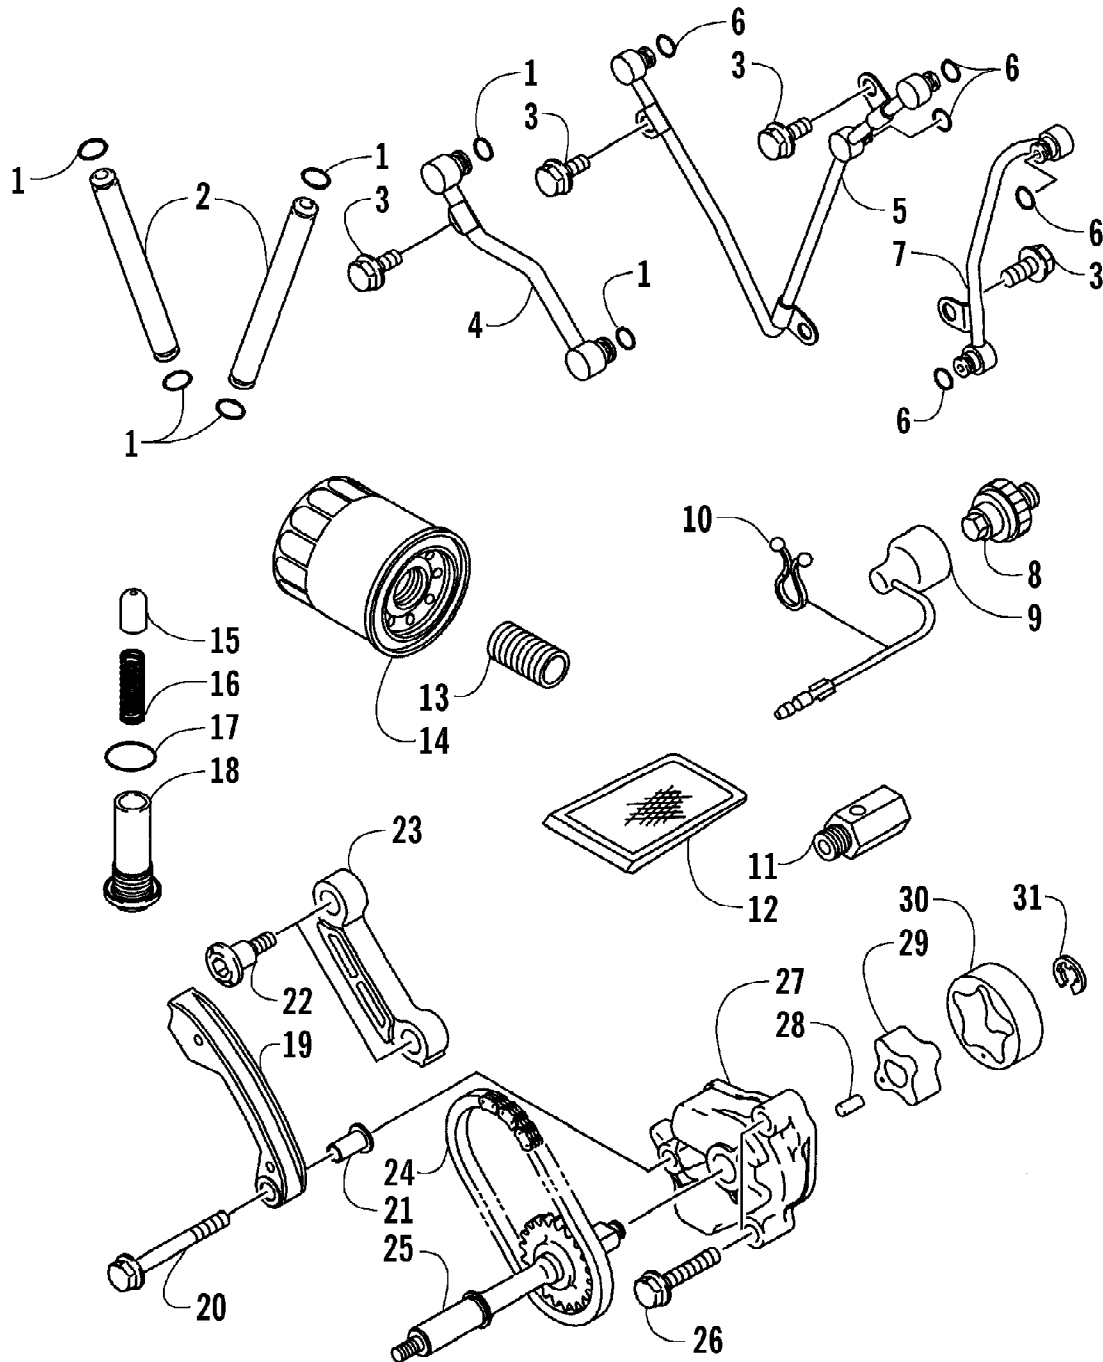

2004 650 V-2 4X4 FIS CAT GREEN CA (A2004ISR4BCAZ)
OIL PUMP ASSEMBLY

Page 62 of 92

Ref #	Part Number	Qty	S/P/F	Description
1	3201-255	6		O-Ring
2	3201-199	2		Pipe
3	3201-144	4		Screw, Cap
4	3201-204	1		Pipe, Oil - Crankshaft
5	3201-205	1		Pipe, Oil - Crankcase - Left
6	3201-254	5		O-Ring
7	3201-206	1		Pipe, Oil - Crankcase - Right
8	3201-196	1		Switch, Oil Pressure
9	3201-194	1		Wire, Lead
10	3201-383	1		Clamp
11	3201-176	1		Valve, Relief - Assembly
12	3201-231	1		Filter, Oil
13	3201-198	1		Pipe, Oil Filter
14	3201-044	1	S	Filter, Oil
15	3201-303	1		Pin
16	3201-356	1		Spring
17	3201-257	1		O-Ring
18	3201-376	1		Bolt
19	3201-087	1		Guide, Chain - Slack
20	3201-142	1		Screw, Cap
21	3201-359	1		Collar
22	3201-379	2		Bolt
23	3201-090	1	/P	Guide, Chain - Tension
24	3201-345	1	S	Chain
25	3201-123	1		Shaft, Oil Pump
26	3201-146	2		Screw, Cap
27	3201-178	1		Cover, Pump
28	3201-241	2		Pin, Dowel
29	3201-179	1		Rotor, Pump - Inner
30	3201-180	1		Rotor, Pump - Outer
31	3201-215	1		Circlip