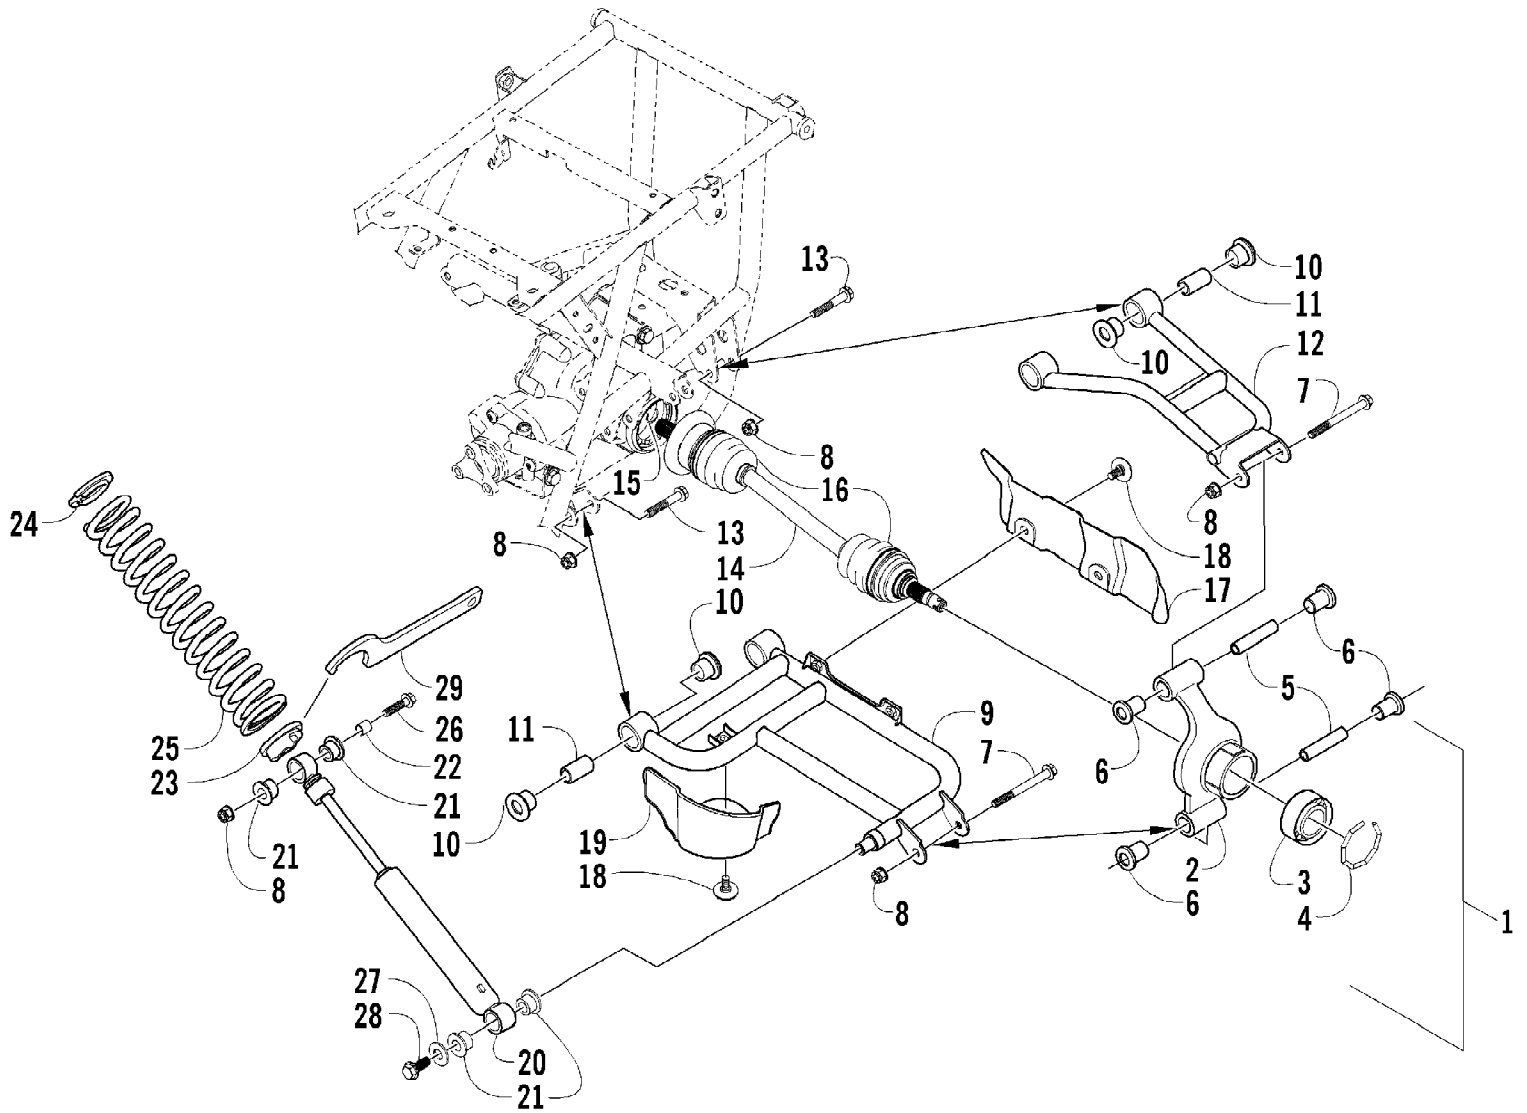

2004 650 V-2 4X4 FIS CAT GREEN CA (A2004ISR4BCAZ)
REAR SUSPENSION ASSEMBLY

Page 68 of 92

Ref #	Part Number	Qty	S/P/F	Description
1	0504-312	1	S	Knuckle, Right Rear - Assembly (inc. 2-6)
1	0504-313	1	S	Knuckle, Left Rear - Assembly (inc. 2-6)
2	0504-311	1	S	Knuckle - Right
2	0504-310	1	S	Knuckle - Left
3	1402-027	2	S/P	Bearing, Wheel
4	0423-423	2		Ring, Retaining
5	0403-038	4	S/P	Collar, Suspension Bushing
6	0403-032	8	S	Bushing, Suspension
7	8409-000	4		Screw, Cap
8	8428-002	14		Nut, Lock
9	0504-320	1	S	A-Arm, Rear - Lower Right (inc. 10-11)
9	0504-321	1	S	A-Arm, Rear - Lower Left (inc. 10-11)
10	0403-115	16	S	Bushing
11	0403-114	8	S	Collar
12	0504-318	1		A-Arm, Rear - Upper Right (inc. 10-11)
12	0504-319	1		A-Arm, Rear - Upper Left (inc. 10-11)
13	8409-075	8		Screw, Cap
14	0502-596	2	S	Axle, Drive (inc. 15-16)
15	0441-893	2	S	Clip, Retaining
16	0436-276	2	S	Repair Kit, Boot - Rear Axle
17	1406-068	1		Guard, Boot - Right
17	1406-069	1		Guard, Boot - Left
18	0423-101	6		Screw, Body
19	1406-071	1		Guard, Boot - Right
19	1406-072	1		Guard, Boot - Left
20	0404-077	2		Shock Absorber - Rear (inc. 21-22)
21	0604-310	8		Bushing, Shock Absorber
22	0403-028	2		Sleeve, Shock Absorber
23	0404-057	2		Cam, Spring Adjuster
24	1603-889	2	/P	Retainer, Spring
25	0404-074	2		Spring, Suspension
26	8409-040	2		Screw, Cap
27	0423-087	2		Washer
28	8408-820	2	/P	Screw, Cap
29	0441-587	1		Wrench, Spanner