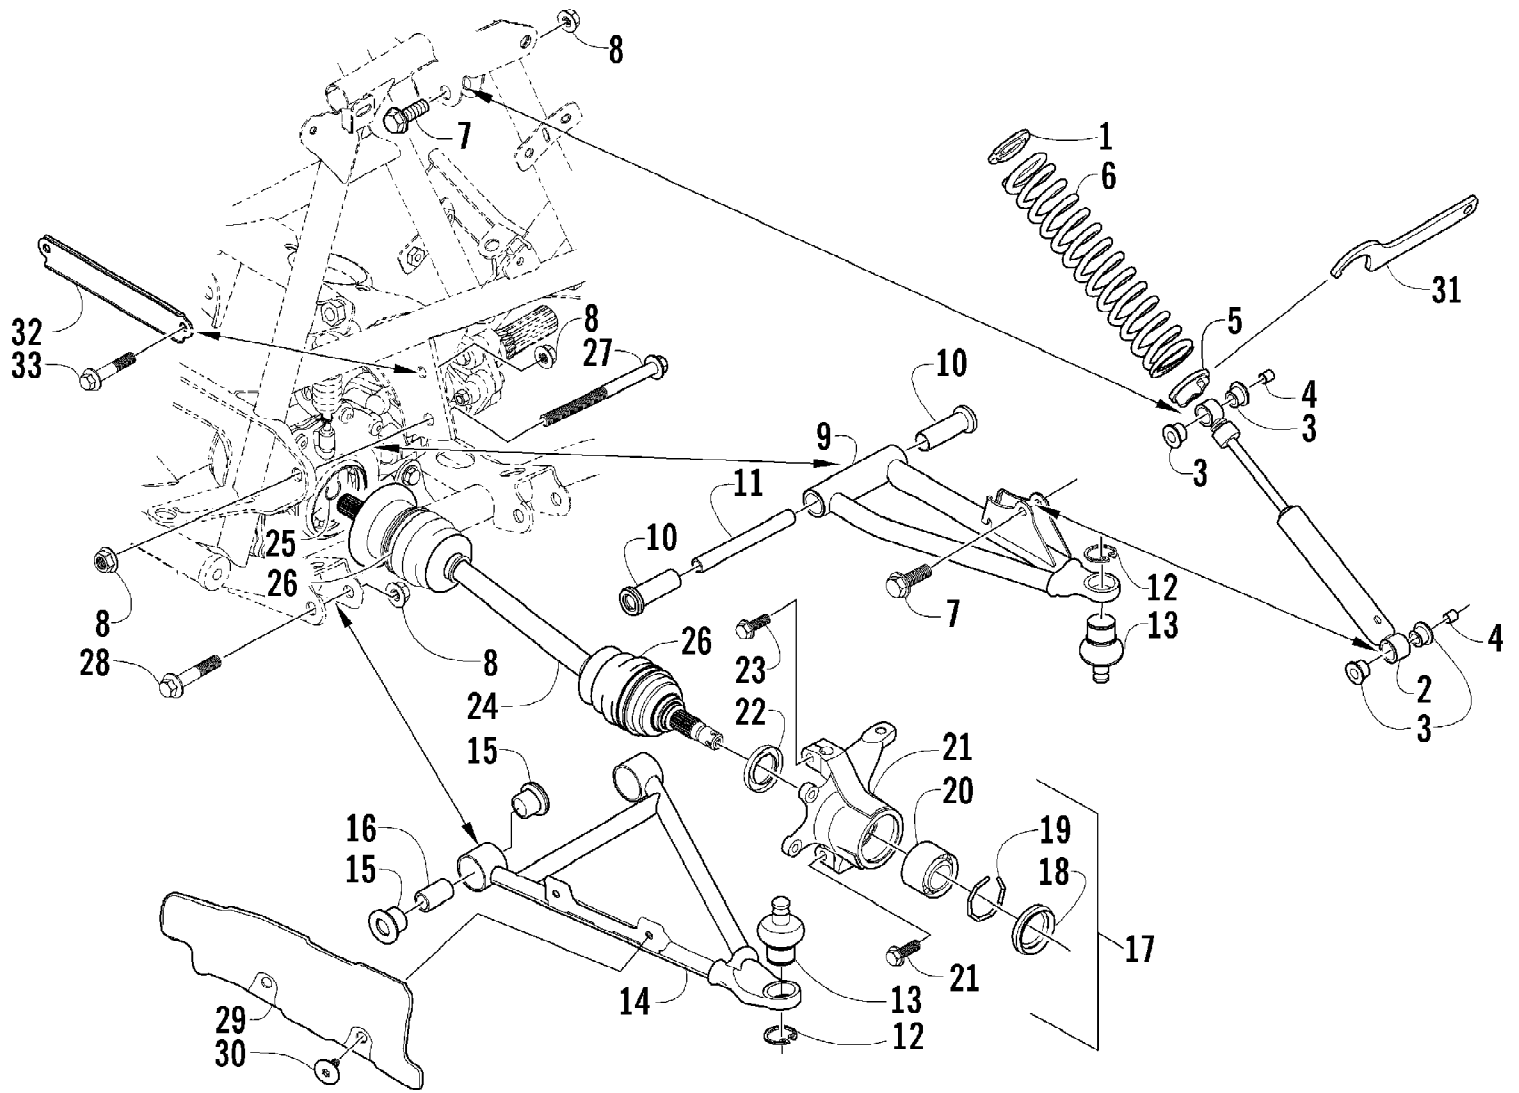

2004 650 V-2 4X4 FIS CAT GREEN (A2004ISR4BUSZ)
FRONT SUSPENSION ASSEMBLY

2004 650 V-2 4X4 FIS CAT GREEN (A2004ISR4BUSZ)
FRONT SUSPENSION ASSEMBLY

Page 48 of 92

Ref #	Part Number	Qty	S/P/F	Description
1	1603-889	2	/P	Retainer, Spring
2	0403-127	2		Shock Absorber - Front (inc. 3-4)
3	0604-310	8		Bushing, Shock Absorber
4	0403-028	4		Sleeve, Shock
5	0403-102	2		Cam, Spring Adjuster
6	0403-129	2	S	Spring, Shock Absorber
7	8409-040	4		Screw, Cap
8	8428-002	12		Nut, Lock
9	0503-196	1	S	A-Arm, Upper Right - Assembly (inc. 10-13)
9	0503-197	1		A-Arm, Upper Left - Assembly (inc. 10-13)
10	0403-081	4	S	Bushing
11	0403-080	2		Collar
12	0423-009	4	/P	Clip, Ball Joint
13	0405-115	4	/P	Ball Joint - Front
14	0503-220	1		A-Arm, Lower Right (inc. 12-13 and 15-16)
14	0503-221	1		A-Arm, Lower Left (inc. 12-13 and 15-16)
15	0403-115	8	S	Bushing
16	0403-114	4	S	Collar
17	0505-026	1	S/P	Knuckle - Assembly - Right (inc. 18-22)
17	0505-027	1	S/P	Knuckle - Assembly - Left (inc. 18-22)
18	0402-089	2		Seal, Wheel Bearing - Front
19	0423-034	2		Clip, Bearing
20	0402-275	2	/P	Bearing, Wheel Hub - Front
21	0505-062	1	S	Knuckle, Steering - Right
21	0505-063	1	S	Knuckle, Steering - Left
22	0402-069	2		Seal, Wheel Bearing - Rear
23	8409-030	4		Screw, Cap
24	0502-544	1	S	Axle, Drive - Front - Right (inc. 25-26)
24	0502-546	1		Axle, Drive - Front - Left (inc. 25-26)
25	0441-400	2	S	Clip, Retaining
26	0436-276	2	S	Repair Kit, Boot - Front Axle
27	0423-334	2		Screw, Cap
28	8409-075	4		Screw, Cap
29	1406-034	1		Guard, Boot - Axle - Right
29	1406-035	1		Guard, Boot - Axle - Left
30	0423-101	4		Screw, Body
31	0441-587	1		Wrench, Spanner
32	1506-429	1	S	Brace, A-Arm
33	8409-025	2		Screw, Cap