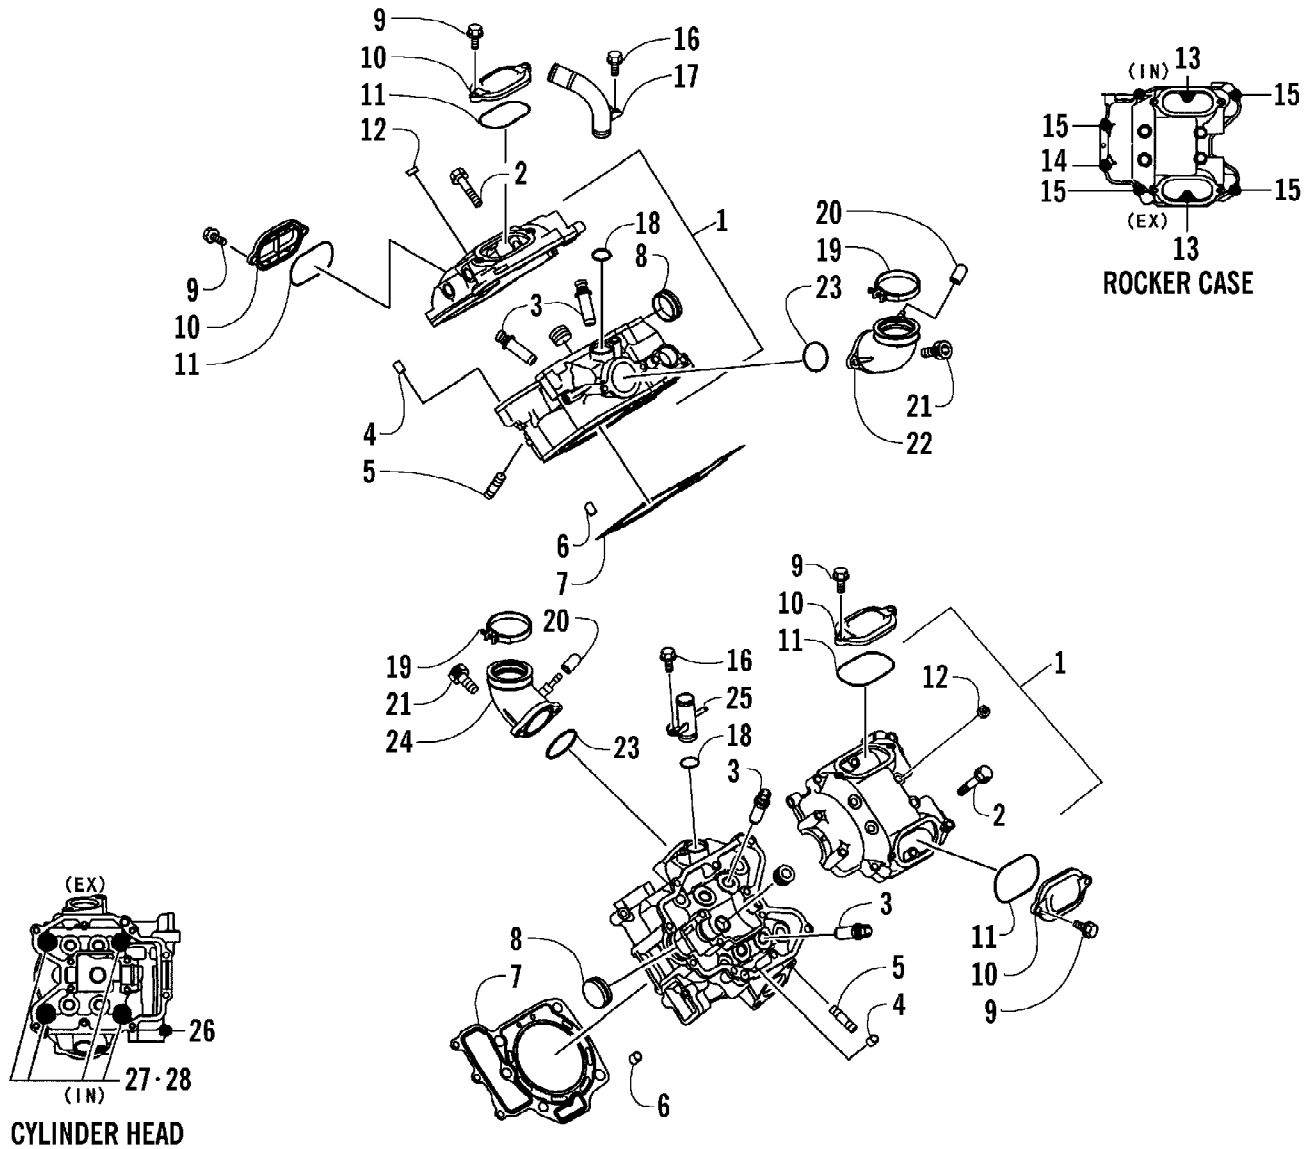

2004 650 V-2 4X4 FIS CAT GREEN (A2004ISR4BUSZ)
CYLINDER HEAD ASSEMBLY

2004 650 V-2 4X4 FIS CAT GREEN (A2004ISR4BUSZ)
CYLINDER HEAD ASSEMBLY

Page 23 of 92

Ref #	Part Number	Qty	S/P/F	Description
1	3201-064	1		Head, Cylinder - Front (inc. 2-3)
1	3201-065	1		Head, Cylinder - Rear (inc. 2-3)
2	3201-368	8		Bolt
3	3201-216	AR		Guide, Valve
4	3201-304	4		Pin
5	3201-264	4		Stud
6	3201-307	4		Pin
7	3201-061	2	S	Gasket, Head
8	3201-353	2		Plug
9	3201-036	8		Screw, Cap
10	3201-075	4		Cap, Rocker Case
11	3201-342	4	S	O-Ring
12	3201-071	8		Gasket
13	3201-140	4		Screw, Cap
14	3201-145	4		Screw, Cap
15	3201-146	8		Screw, Cap
16	3201-144	2		Screw, Cap
17	3201-046	1		Pipe, Water
18	3201-048	2		O-Ring
19	3201-049	2		Clamp
20	3201-354	2		Plug
21	3201-099	4		Bolt
22	3201-172	1		Holder, Carburetor - Front
23	3201-337	2		O-Ring
24	3201-173	1		Holder, Carburetor - Rear
25	3201-047	1		Pipe, Water
26	3201-150	2		Screw, Cap
27	3201-377	8		Bolt
28	3201-279	8		Washer