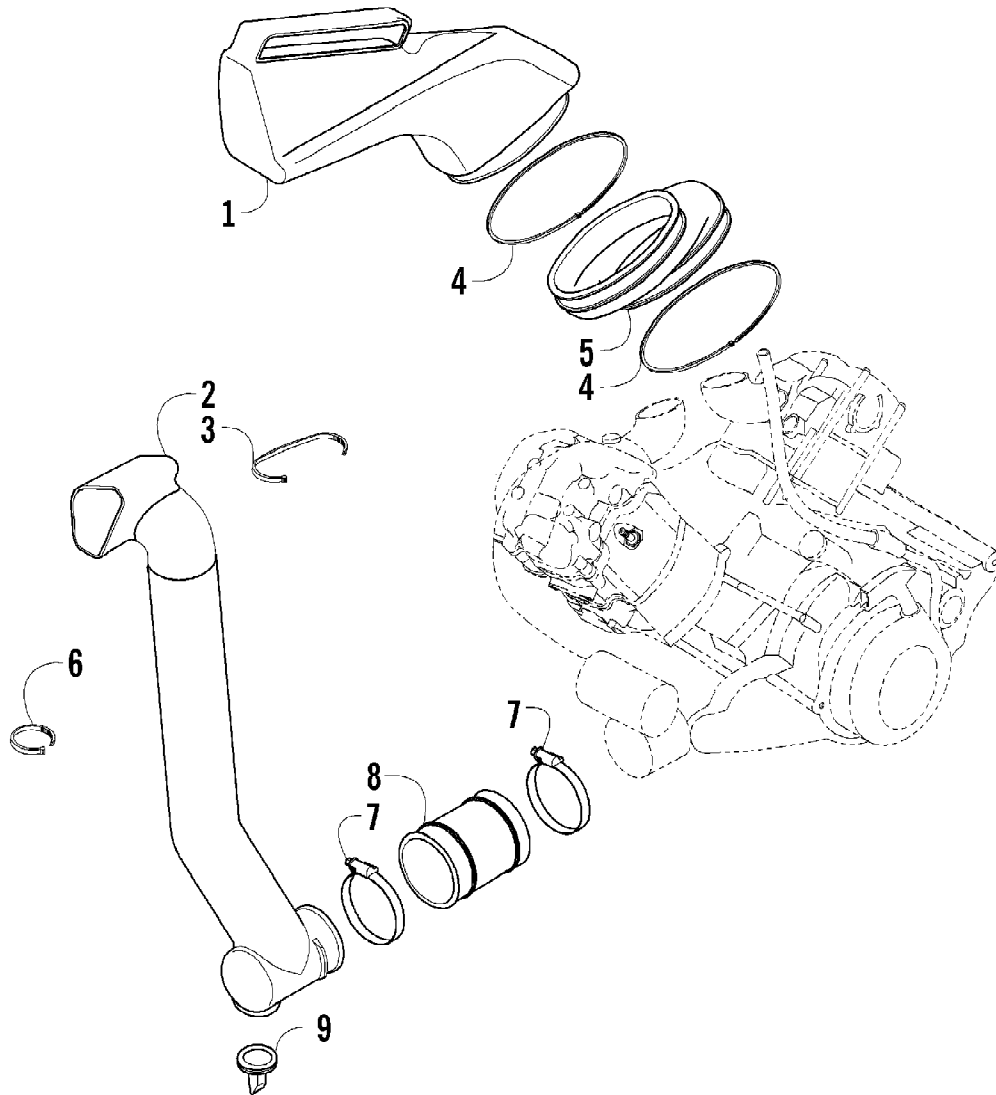

2004 650 V-2 4X4 FIS CAT GREEN (A2004ISR4BUSZ)
CASE/BELT COOLING ASSEMBLY

Page 13 of 92

Ref #	Part Number	Qty	S/P/F	Description
1	0413-082	1	S	Duct, Air-Out
2	0413-081	1		Duct, Air-In
3	0123-903	1		Cable Tie - 11.5 in.
4	3201-038	2		Clamp
5	0413-083	1		Boot, Air-Out Duct
6	0123-788	2	/P	Cable Tie - 7.5 in.
7	0423-380	2	/P	Clamp
8	0413-085	1		Boot, Air-In Duct
9	0470-442	1	/P	Valve, Drain