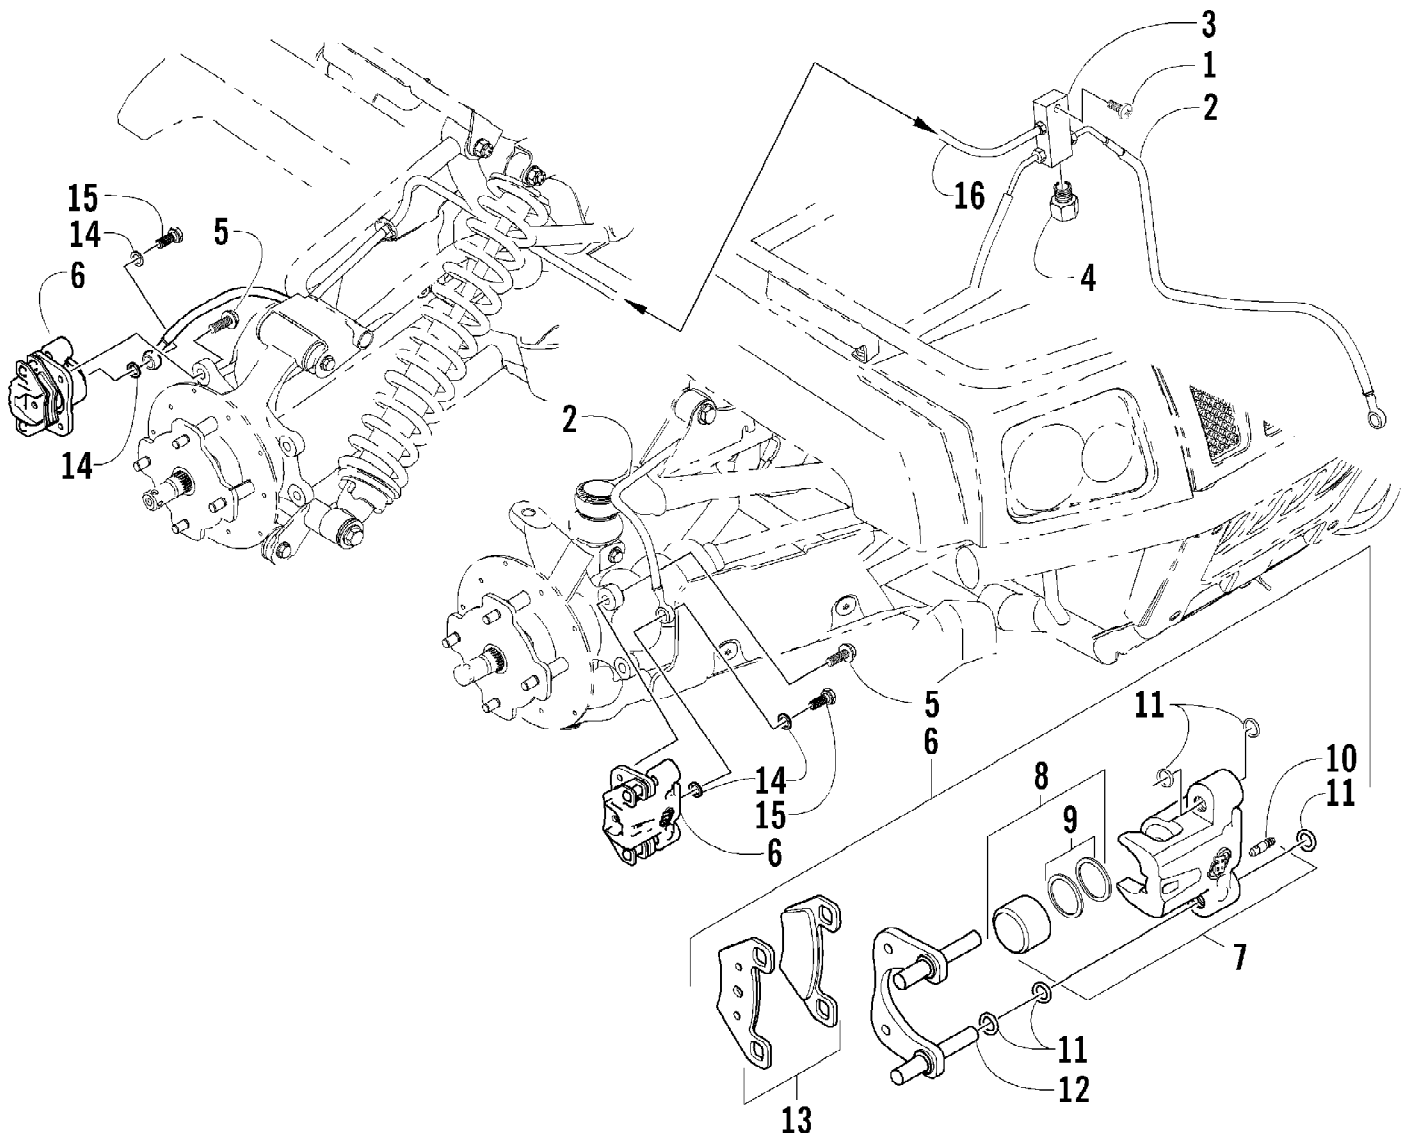

2004 650 V-2 4X4 FIS CAT GREEN (A2004ISR4BUSZ)
HYDRAULIC BRAKE ASSEMBLY

Page 54 of 92

Ref #	Part Number	Qty	S/P/F	Description
1	8476-625	1		Screw, Cap
2	0402-961	2		Hose, Brake - Front
3	1402-086	1		Block, Junction
4	1402-031	1		Plug
5	8408-820	6	/P	Screw, Cap
6	0502-602	1	S	Caliper, Brake - Right Front (inc. 7-13)
6	0502-610	2	S	Caliper, Brake - Left Front and Right Rear (inc. 7-13)
7	0502-603	1	S	Housing, Caliper - Assembly - Right Front (inc. 8-9)
7	0502-611	2	S	Housing, Caliper - Assembly - Left Front and Right Rear (inc. 8-9)
8	0502-606	3		Piston/Seal Set (inc. 9)
9	0502-607	3		Seal Set
10	0502-609	3	/P	Valve, Bleed
11	0502-608	3		O-Ring, Guide - Set
12	0502-605	3		Bracket Assembly
13	0502-604	3	S	Pad, Brake - Set
14	0423-178	6		Washer, Crush
15	0423-413	3		Bolt, Banjo Fitting
16	1402-204	1		Hose, Brake - Rear