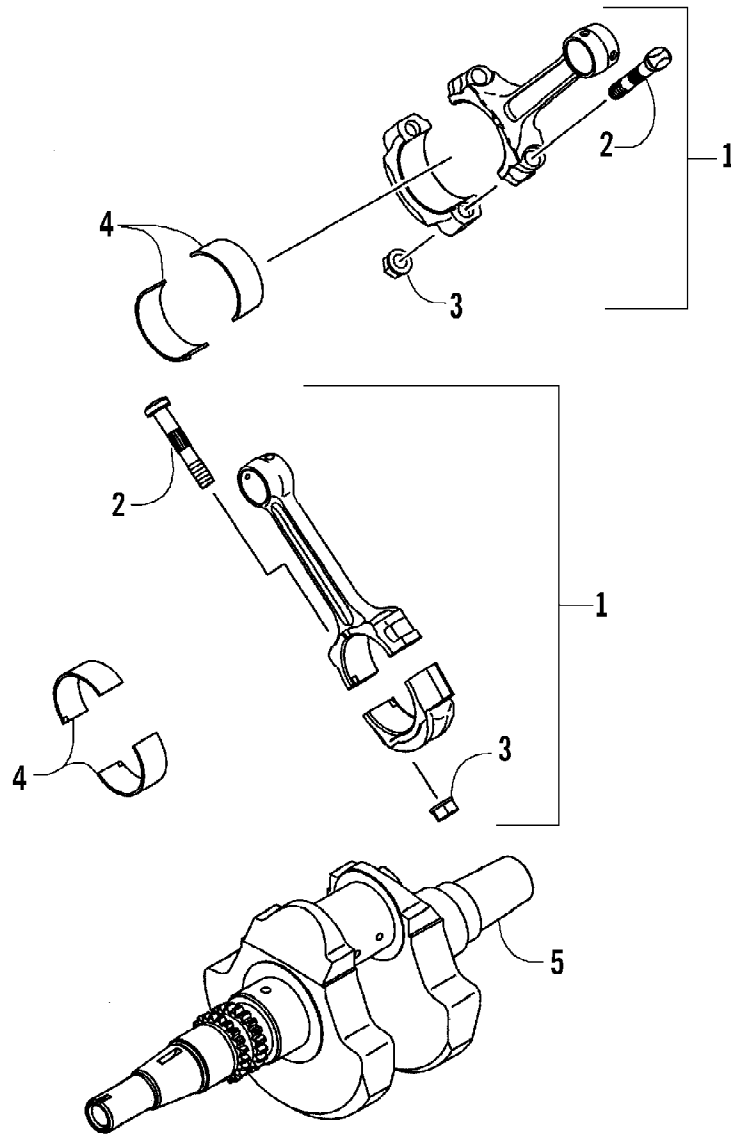

2004 650 V-2 4X4 FIS CAT GREEN (A2004ISR4BUSZ)
CRANKSHAFT ASSEMBLY

Page 21 of 92

Ref #	Part Number	Qty	S/P/F	Description
1	3201-128	2		Rod, Connecting - Assembly (inc 2-3)
2	3201-263	4		Bolt, Connecting Rod
3	3201-271	4		Nut
4	3201-293	AR		Bushing, Connecting Rod
4	3201-294	4		Bushing, Connecting Rod
4	3201-295	AR		Bushing, Connecting Rod
5	3201-105	1	S	Crankshaft Assembly