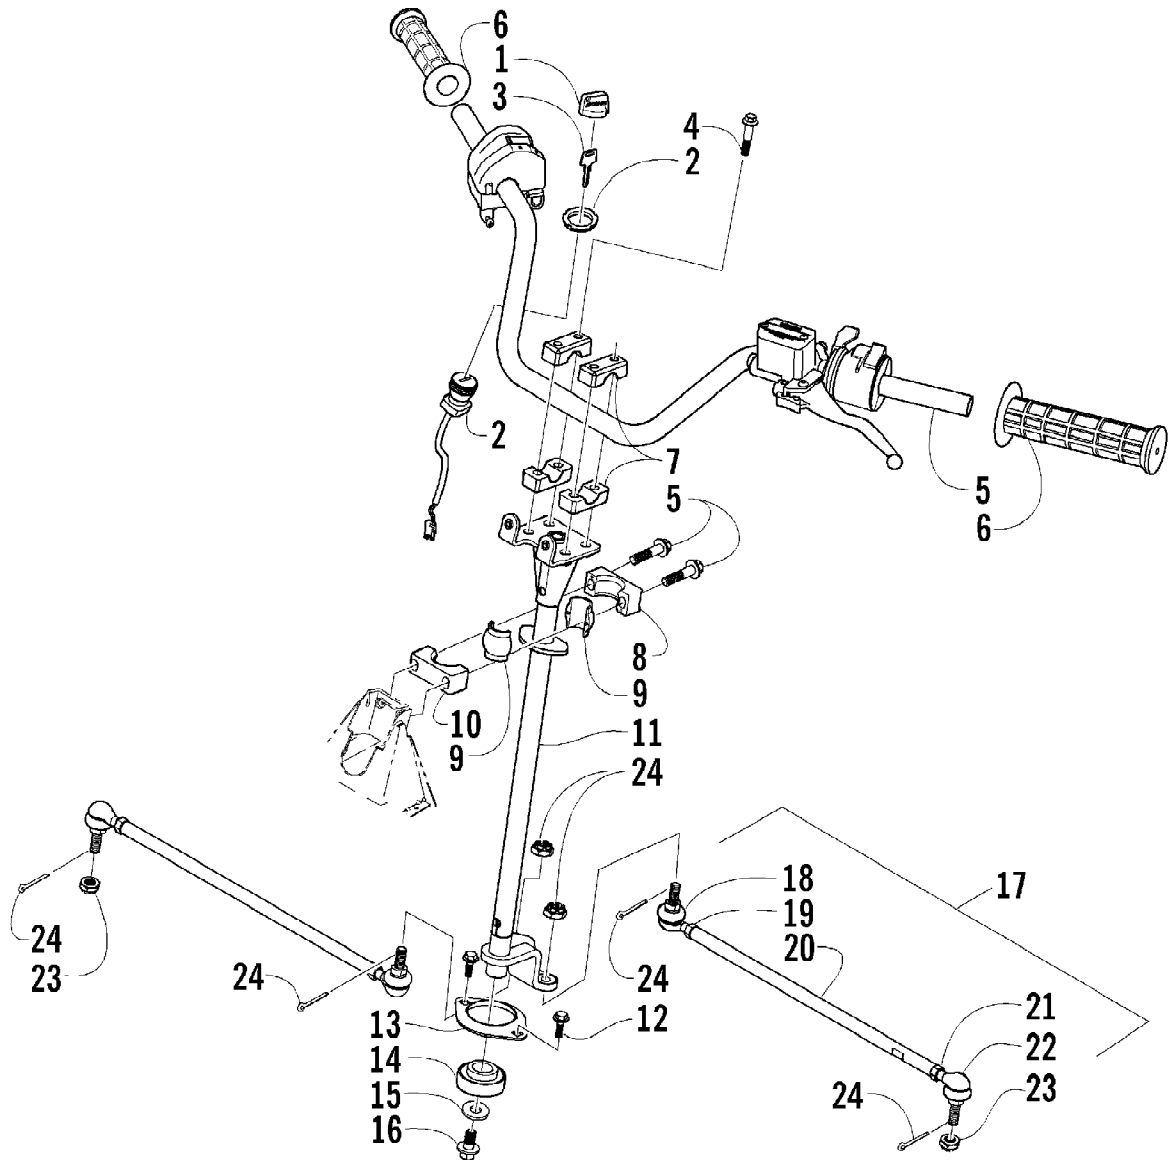

2004 650 V-2 4X4 FIS CAT GREEN (A2004ISR4BUSZ)
STEERING ASSEMBLY

Page 80 of 92

Ref #	Part Number	Qty	S/P/F	Description
1	0409-013	1		Cover, Key
2	0430-036	1		Switch, Ignition - Assembly (inc. 3)
3	3409-007	1	/P	Key, Ignition - Blank (C Series)
3	3409-011	1		Key, Ignition - Blank (D Series)
3	3409-012	1		Key, Ignition - Blank (E Series)
3	3409-013	1		Key, Ignition - Blank (F Series)
4	8408-860	6		Screw, Cap
5	0505-441	1		Tube, Handlebar
6	0405-106	2		Grip, Handlebar
7	0405-035	4		Cap, Steering Adjuster
8	0605-147	1	S	Housing, Bearing - Upper
9	0405-020	2		Bearing, Steering Post
10	0605-171	1		Housing, Bearing - Lower
11	0505-431	1	/P	Post, Steering
12	8408-816	2		Screw, Cap
13	0602-233	1		Flange, Bearing
14	0405-052	1		Bearing w/Inverted Oil Seal
15	0423-073	1		Washer
16	8409-020	1	/P	Screw, Cap
17	0505-408	2	S	Tie Rod - Assembly (inc. 18-22)
18	0405-083	2	S	Ball Joint, Tie Rod - Left
19	0423-013	2		Nut - Left
20	0405-107	2	S	Tie Rod
21	8420-002	2	/P	Nut - Right
22	0405-082	2	S	Ball Joint, Tie Rod - Right
23	0423-157	4		Nut, Lock
24	0623-175	4		Pin, Cotter