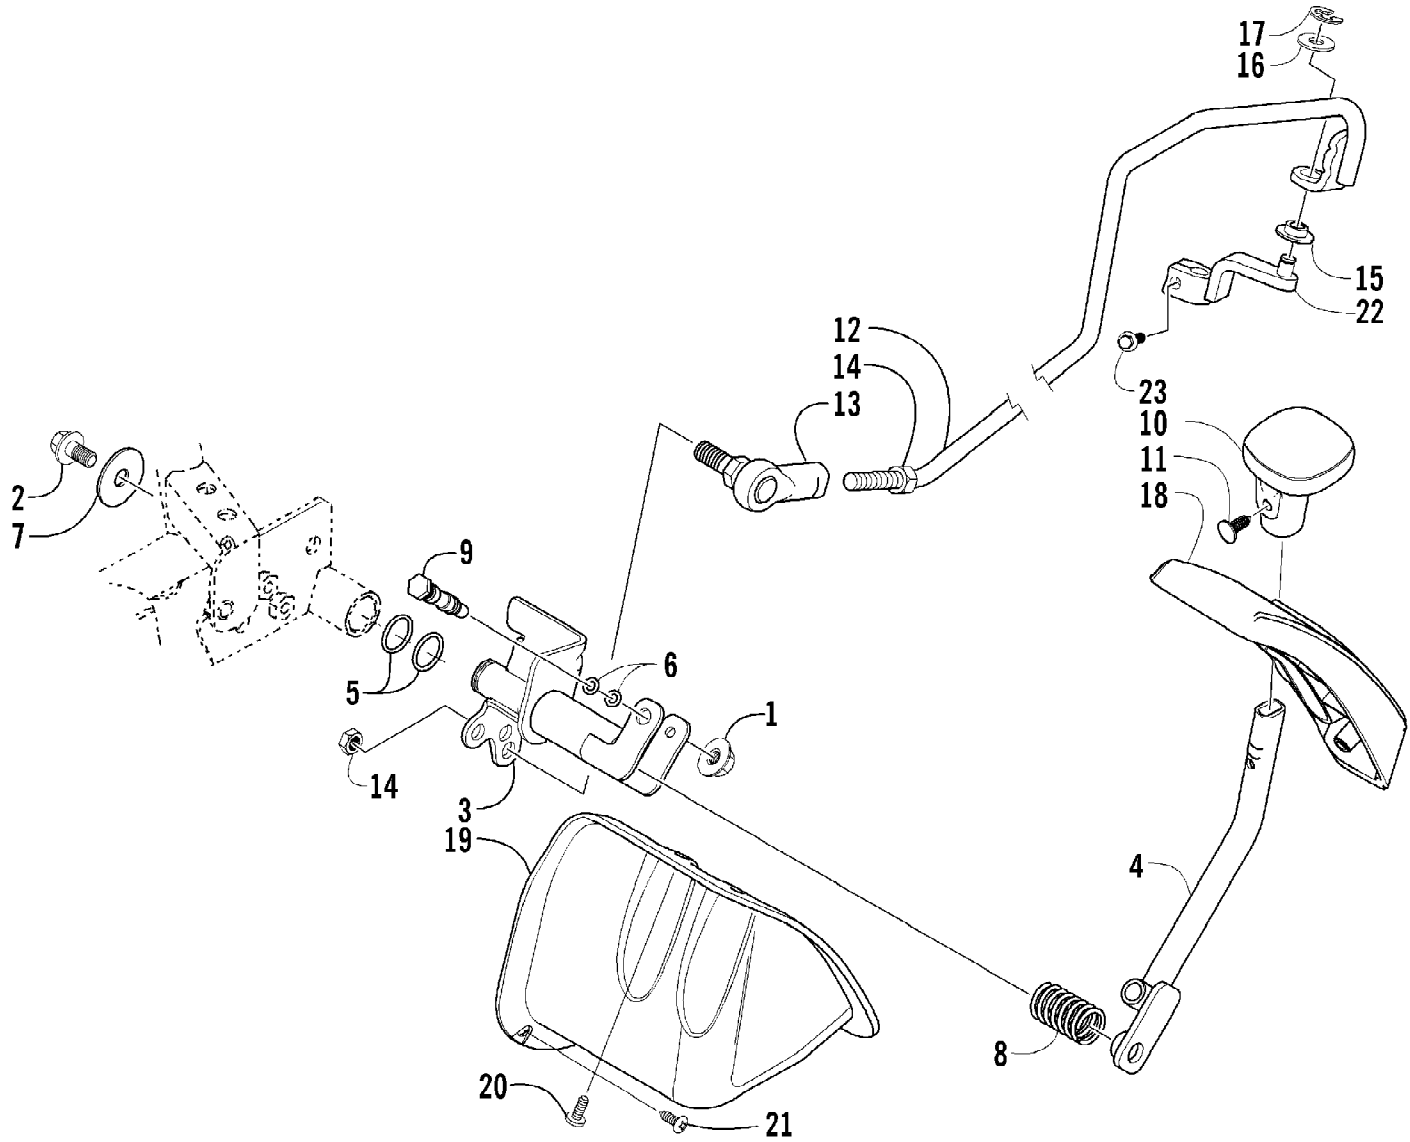

2004 650 V-2 4X4 FIS CAT GREEN (A2004ISR4BUSZ)
REVERSE SHIFT LEVER ASSEMBLY

Page 74 of 92

Ref #	Part Number	Qty	S/P/F	Description
1	8424-602	1	/P	Nut
2	8408-812	1		Screw, Cap
3	0502-560	1		Axle, Reverse Shift Lever
4	0502-185	1		Lever, Reverse Shift
5	0423-299	2	/P	O-Ring
6	0423-182	2	/P	O-Ring
7	0423-087	1		Washer
8	0502-410	1	S	Spring
9	0402-675	1		Axle, Pivot
10	0402-843	1	/P	Handle, Reverse Shift Lever
11	0423-345	1		Clip, Push
12	0502-530	1	S	Linkage, Shift
13	0402-844	1		End, Rod
14	0623-294	2		Nut
15	0423-091	1		Bushing
16	8050-242	1		Washer
17	0423-169	1	/P	E-Ring
18	0402-685	1		Plate, Shift
19	0406-943	1		Shield, Linkage
20	0423-371	3		Screw, Machine
21	0623-309	1		Screw, Self-Tapping
22	0502-587	1		Arm, Reverse Shift
23	3201-037	1		Screw, Cap