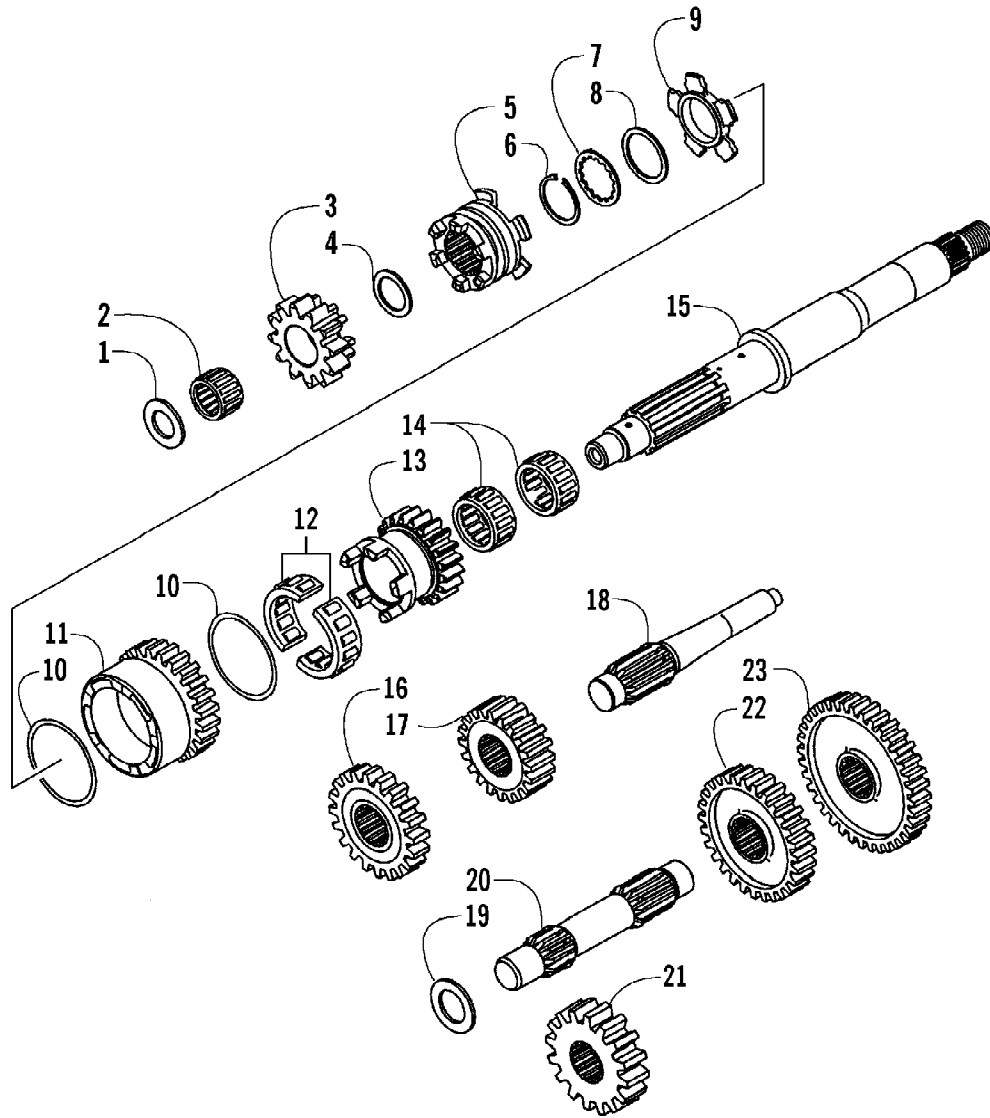

2004 650 V-2 4X4 FIS CAT GREEN (A2004ISR4BUSZ)
TRANSMISSION ASSEMBLY

Page 84 of 92

Ref #	Part Number	Qty	S/P/F	Description
1	3201-283	1		Spacer
2	3201-320	1		Bearing, Reverse Input Gear
3	3201-130	1	S	Gear, Input - Reverse - 12T
4	3201-285	1		Spacer
5	3201-120	1	S	Shifter
6	3201-297	1		Ring, Snap
7	3201-397	1		Washer
8	3201-288	1		Spacer
9	3201-290	1		Spacer
10	3201-289	2		Spacer
11	3201-129	1		Gear, Input - High - 26T
12	3201-317	1		Bearing, High Input Gear
13	3201-137	1	S	Gear, Input - Low - 20T
14	3201-319	2		Bearing, Low Input Gear
15	3201-119	1	S	Shaft, Transmission Input
16	3201-135	1		Gear, Driven - Reverse - 16T
17	3201-134	1		Gear, Output - Reverse - 16T
18	3201-115	1		Shaft, Idle - Reverse
19	3201-398	1		Washer
20	3201-114	1		Shaft, Output
21	3201-133	1		Gear, Output - Drive - 18T
22	3201-132	1		Gear, Driven - High - 30T
23	3201-131	1		Gear, Driven - Low - 36T