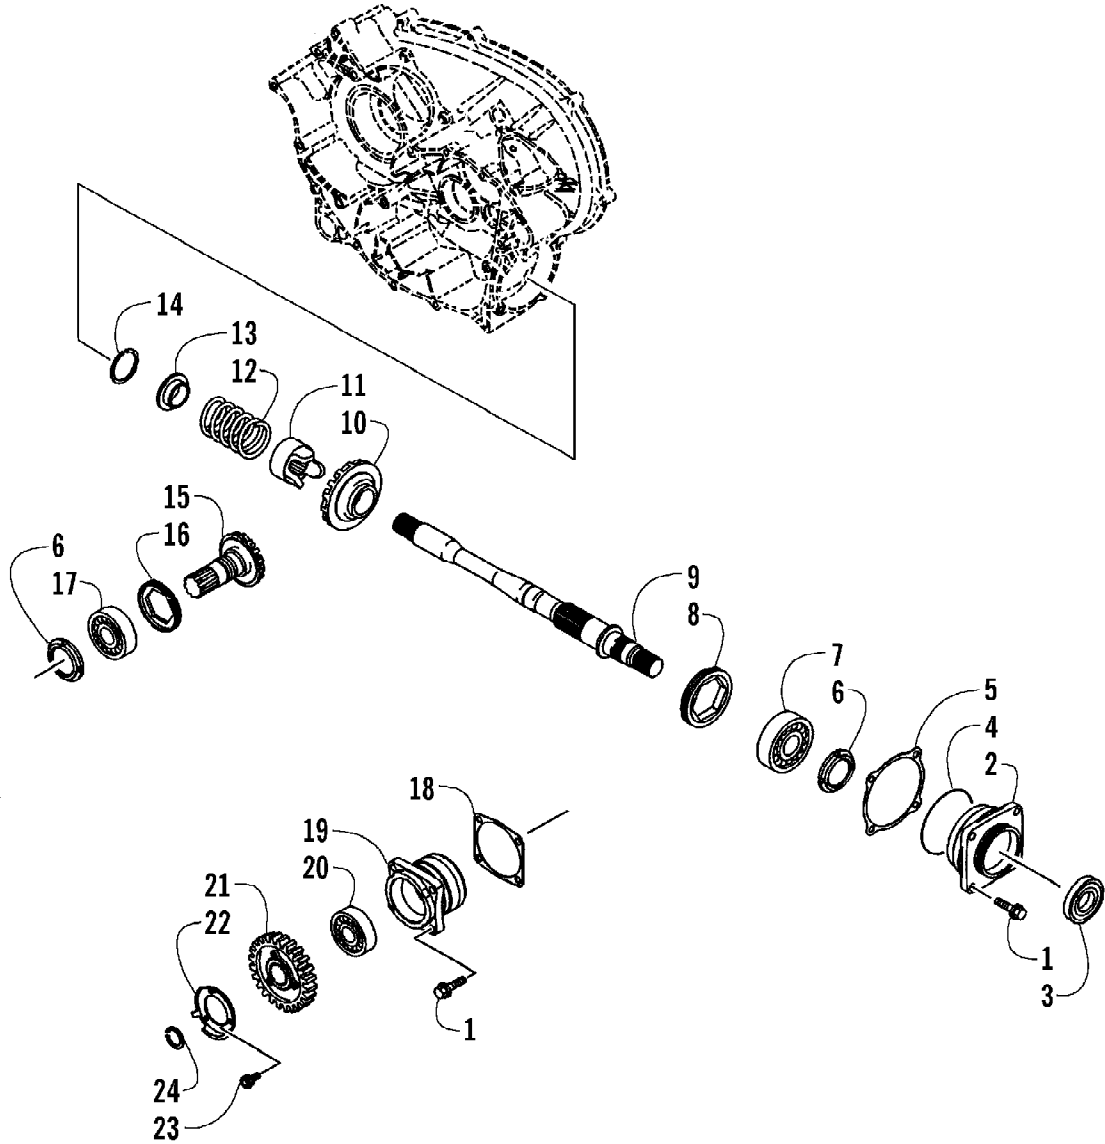

2004 650 V-2 4X4 FIS CAT GREEN (A2004ISR4BUSZ)
FRAME AND RELATED PARTS

Page 39 of 92

Ref #	Part Number	Qty	S/P/F	Description
1	1506-245	1	S	Frame, Main
2	0409-032	1		Headlight Assembly - Right (inc. 3-6)
2	0409-031	1		Headlight Assembly - Left (inc. 3-6)
3	0409-045	2		Bulb, Headlight
4	8410-860	2		Screw, Cap
5	0406-945	2		Bracket, Headlight Mounting
6	0423-375	2		Nut, Lock
7	8424-802	6		Nut
8	8409-020	8	/P	Screw, Cap
9	0506-544	1		Bumper
10	0406-130	2		Cap, Bumper
11	8408-816	4		Screw, Cap
12	0406-832	1		Grille, Upper
13	0423-361	2		Screw, Machine
14	1406-425	1		Panel, Belly
15	0423-101	AR		Screw, Shoulder
16	1406-420	1	/P	Grille, Bumper - Lower
17	0423-362	4		Screw, Machine
18	0406-834	1		Plate, Skid
19	1506-367	1	S	Channel, Bumper Mounting - Right
19	0506-653	1	S	Channel, Bumper Mounting - Left
20	8408-812	2		Screw, Cap
21	0506-534	1		Footrest - Right
21	1506-351	1		Footrest - Left
22	8424-602	2	/P	Nut
23	1506-067	1		Pad, Foam
24	0406-289	1		Pad, Foam