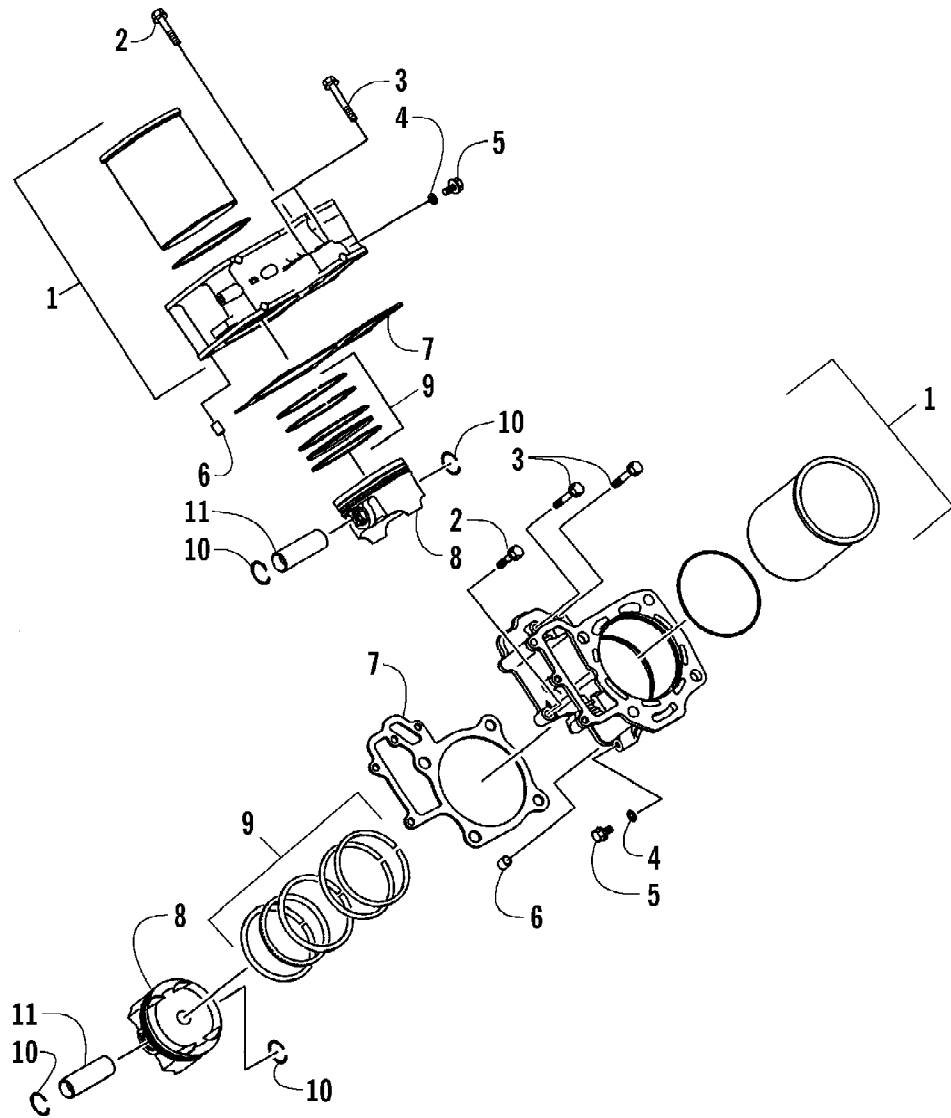

2004 650 V-2 4X4 FIS CAT GREEN (A2004ISR4BUSZ)
CYLINDER/PISTON ASSEMBLY

Page 25 of 92

Ref #	Part Number	Qty	S/P/F	Description
1	3201-062	1		Cylinder, Engine - Front
1	3201-063	1		Cylinder, Engine - Rear
2	3201-146	2		Screw, Cap
3	3201-147	4		Screw, Cap
4	3201-281	2		Washer
5	3201-144	2		Screw, Cap
6	3201-307	4		Pin
7	3201-069	2		Gasket, Cylinder Base
8	3201-100	2		Piston, Engine
8	3201-104	AR	F	Piston, Engine (Oversized 0.50 mm)
9	3201-102	2		Ring, Set, Piston
9	3201-103	AR	F	Ring, Set, Piston (Oversized 0.50 mm)
10	3201-299	4		Ring, Snap
11	3201-101	2		Pin, Piston