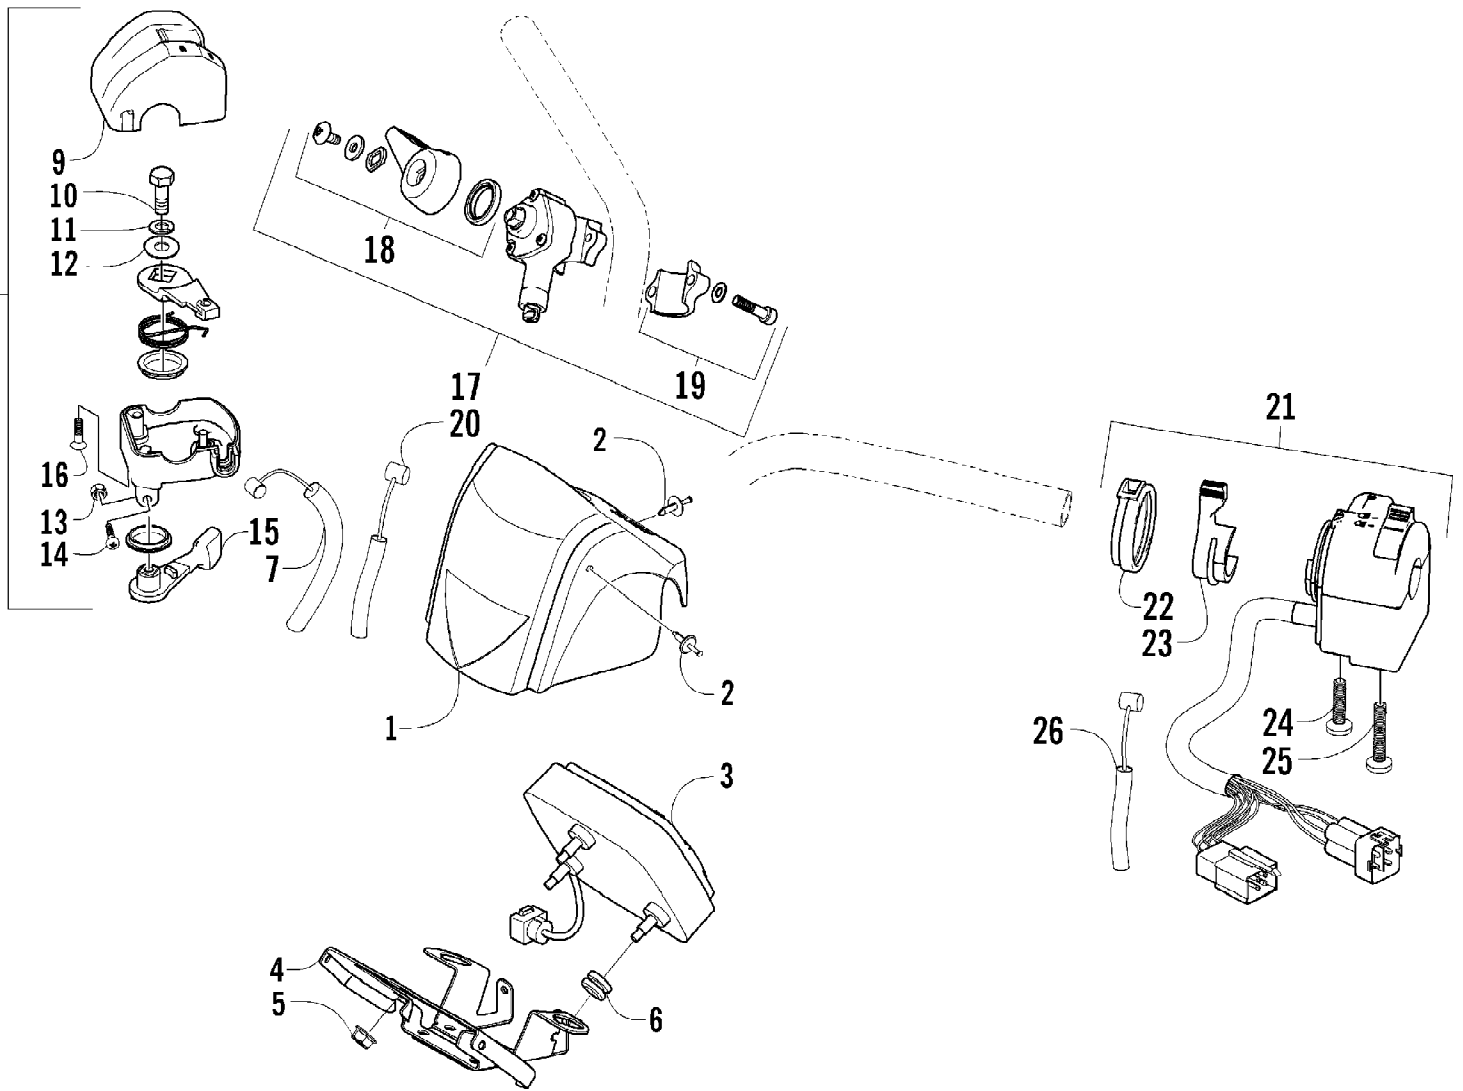

2004 650 V-2 4X4 FIS CAT GREEN (A2004ISR4BUSZ)
INSTRUMENTS AND CONTROLS

Page 58 of 92

Ref #	Part Number	Qty	S/P/F	Description
1	0405-137	1		Instrument Pod
2	0623-362	4		Rivet, Reinstallable
3	0420-048	1		Gauge, Digital
4	1506-425	1		Bracket, Mounting - Digital Gauge
5	8424-502	3		Nut, Flange
6	0423-447	3		Grommet
7	0487-032	1		Cable, Throttle
8	0509-012	1		Case, Throttle - Assembly (inc. 9-16)
9	0409-048	1		Cover, Throttle Case w/Switch
10	3004-533	1	S/P	Screw, Cap
11	3004-447	1	/P	Washer, Lock
12	3003-030	1	/P	Washer
13	3423-327	1		Nut
14	3423-014	1		Screw
15	3409-001	1		Lever
16	3423-199	2		Screw
17	0502-527	1		Control, Differential Lock (inc 18-19)
18	0502-612	1		Lever, Differential Lock Control - Kit
19	0502-613	1		Clamp, Differential Lock Control - Kit
20	0487-030	1	S	Cable, Differential Lock
21	0409-022	1		Switch, Control - Assembly (inc. 22-25)
22	0409-026	1		Cover, Choke Lever
23	0409-025	1		Lever, Choke
24	0409-028	1		Screw
25	0409-027	1		Screw, Cap
26	0487-033	1		Cable, Choke