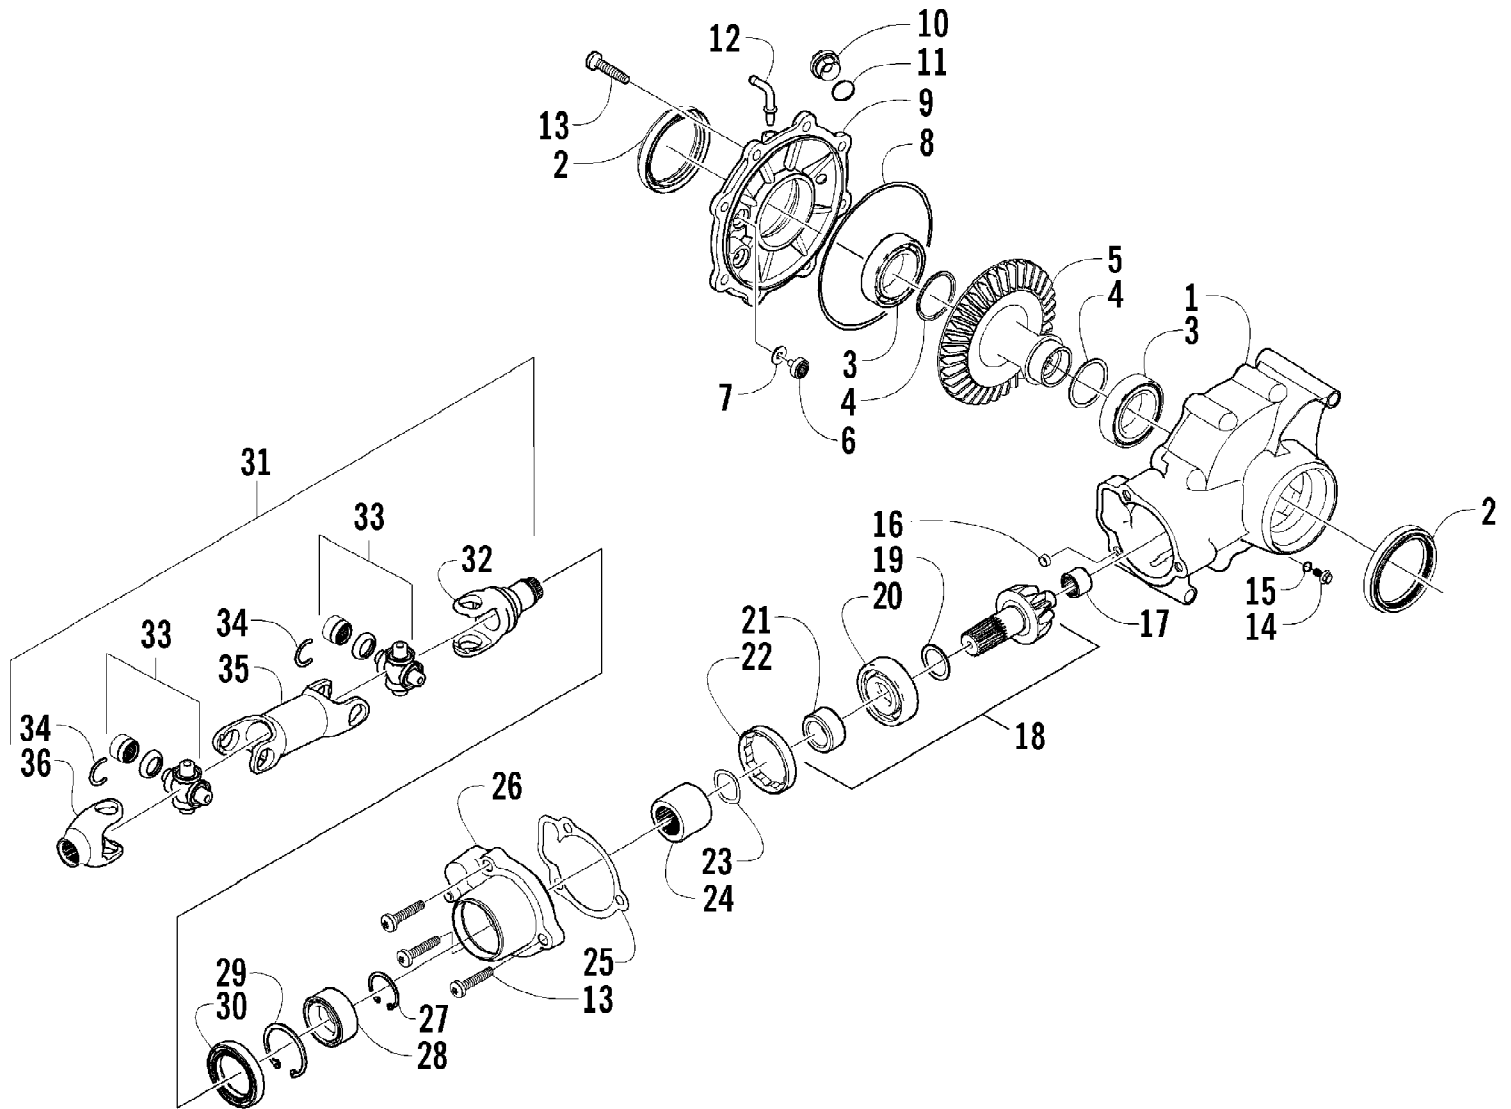

2004 650 V-2 4X4 FIS CAT GREEN (A2004ISR4BUSZ)
REAR DRIVE GEARCASE ASSEMBLY

Page 66 of 92

Ref #	Part Number	Qty	S/P/F	Description
	0502-616	1		Complete Gearcase Assembly
1	0502-622	1		Housing, Gearcase
2	0402-394	2	S	Seal
3	0402-393	2		Bearing
4	0402-405	AR		Shim
4	0402-406	AR		Shim
4	0402-407	AR		Shim
4	0402-408	AR		Shim
4	0402-409	AR		Shim
5	1402-032	1		Gear, Ring - 36T
6	0402-326	1		Button, Thrust
7	0402-429	AR		Shim
7	0402-430	AR		Shim
7	0402-431	AR		Shim
7	0402-432	AR		Shim
7	0402-433	AR		Shim
8	0423-149	1		O-Ring
9	0502-346	1		Cover, Gearcase
10	0402-333	1	/P	Plug, Fill (inc. 11)
11	0423-154	1		O-Ring
12	1402-102	1		Fitting
13	0423-118	11		Screw, Self-Tapping
14	1402-210	1	/P	Plug, Magnetic (inc. 15)
15	0423-153	1		O-Ring
16	0402-411	1		Pin, Dowel
17	0402-328	1		Bearing
18	0502-123	1		Gear, Pinion - Assembly - 10T (inc. 19-21)
19	0402-424	AR		Shim
19	0402-425	AR		Shim
19	0402-426	AR		Shim
19	0402-427	AR		Shim
19	0402-428	AR		Shim
20	0402-327	1		Bearing
21	0402-336	1		Collar, Retaining
22	0402-331	1		Collar, Lock
23	0402-982	1		Washer, Wave
24	0402-981	1		Collar, Shaft
25	0402-947	1		Gasket, Flange
26	0502-529	1		Housing, Pinion
27	0423-417	1		Ring, Retaining
28	1402-043	1		Bearing
29	0423-423	1		Ring, Retaining
30	1402-011	1		Seal
31	0502-382	1		Driveshaft Assembly (inc. 32-36)
32	0502-518	1		Yoke, Rear
33	0402-944	2	/P	Joint, Universal (inc. 34)
34	0423-395	8		Ring, Retaining
35	0502-525	1		Driveshaft
36	0502-522	1		Yoke, Rear Slip