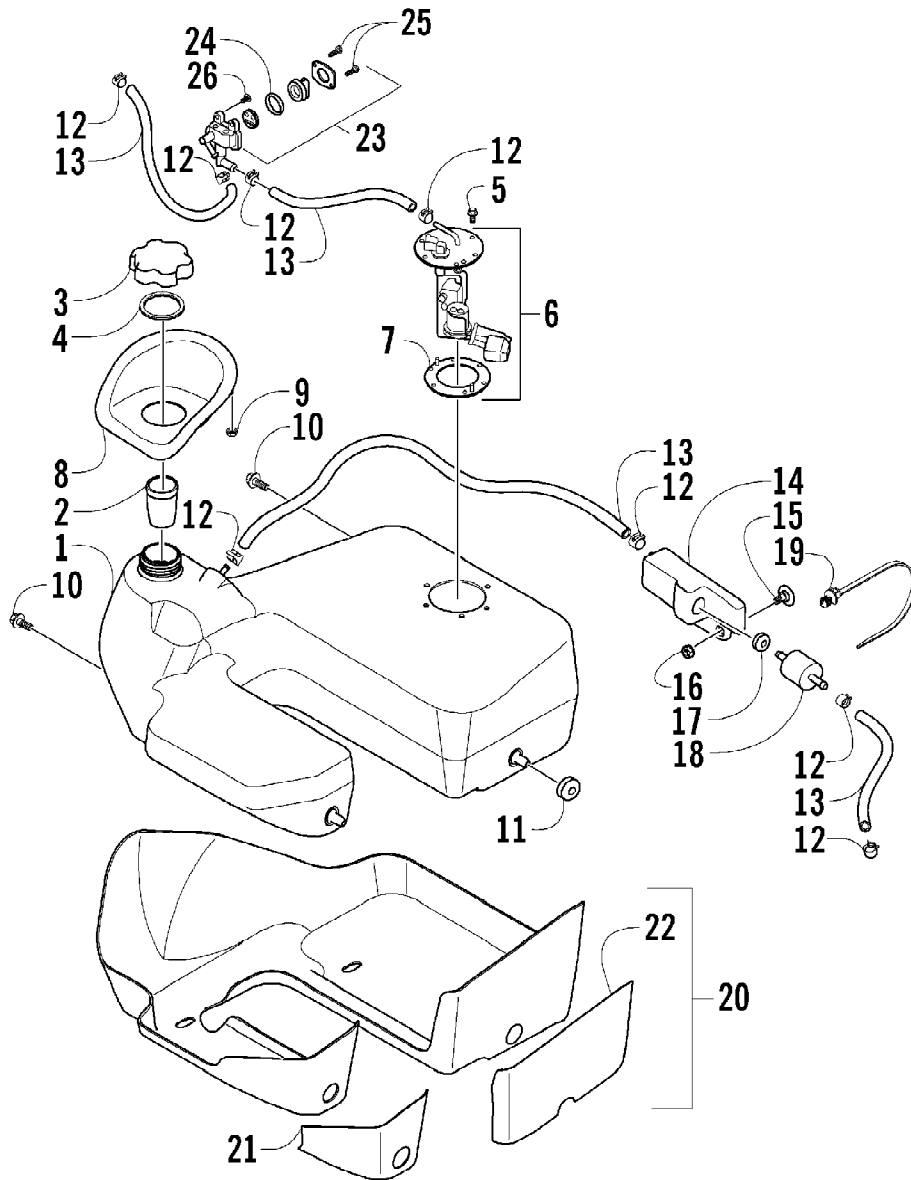

2004 650 V-2 4X4 FIS CAT GREEN (A2004ISR4BUSZ)
GAS TANK ASSEMBLY

Page 50 of 92

Ref #	Part Number	Qty	S/P/F	Description
1	0570-087	1	S	Tank, Gas - Assembly (inc. 2-5 and 7)
2	0470-501	1		Sleeve
3	0470-438	1	/P	Cap, Gas Tank (inc. 4)
4	0109-733	1	/P	Gasket, Tank Cap
5	3201-008	6		Screw, Cap
6	3201-005	1	S	Pump, Fuel (inc. 7)
7	3201-009	1		Damper, Fuel Pump
8	1406-399	1		Insert, Rear Panel
9	0423-357	4		Nut, Stamped
10	8408-816	2		Screw, Cap
11	0423-460	2		Grommet
12	0423-461	7	S	Clamp, Hose
13	0410-070	AR	/P	Hose, Gasline - 25 ft
14	3201-003	1		Breather, Tank
15	0423-469	2		Screw, Shoulder
16	0623-038	2		Nut w/Washer
17	3201-007	1		Grommet
18	3201-004	1		Valve, Check
19	0423-075	1		Cable Tie - Push-Mount
20	0570-081	1		Shield, Gas Tank (inc. 21-22)
21	0470-498	1		Shield, Heat
22	0470-499	1		Shield, Heat
23	3201-006	1		Valve, Fuel - Assembly (inc. 24-25)
24	3201-330	1		O-Ring
25	3201-192	2		Screw, Machine
26	8476-616	2		Screw, Machine