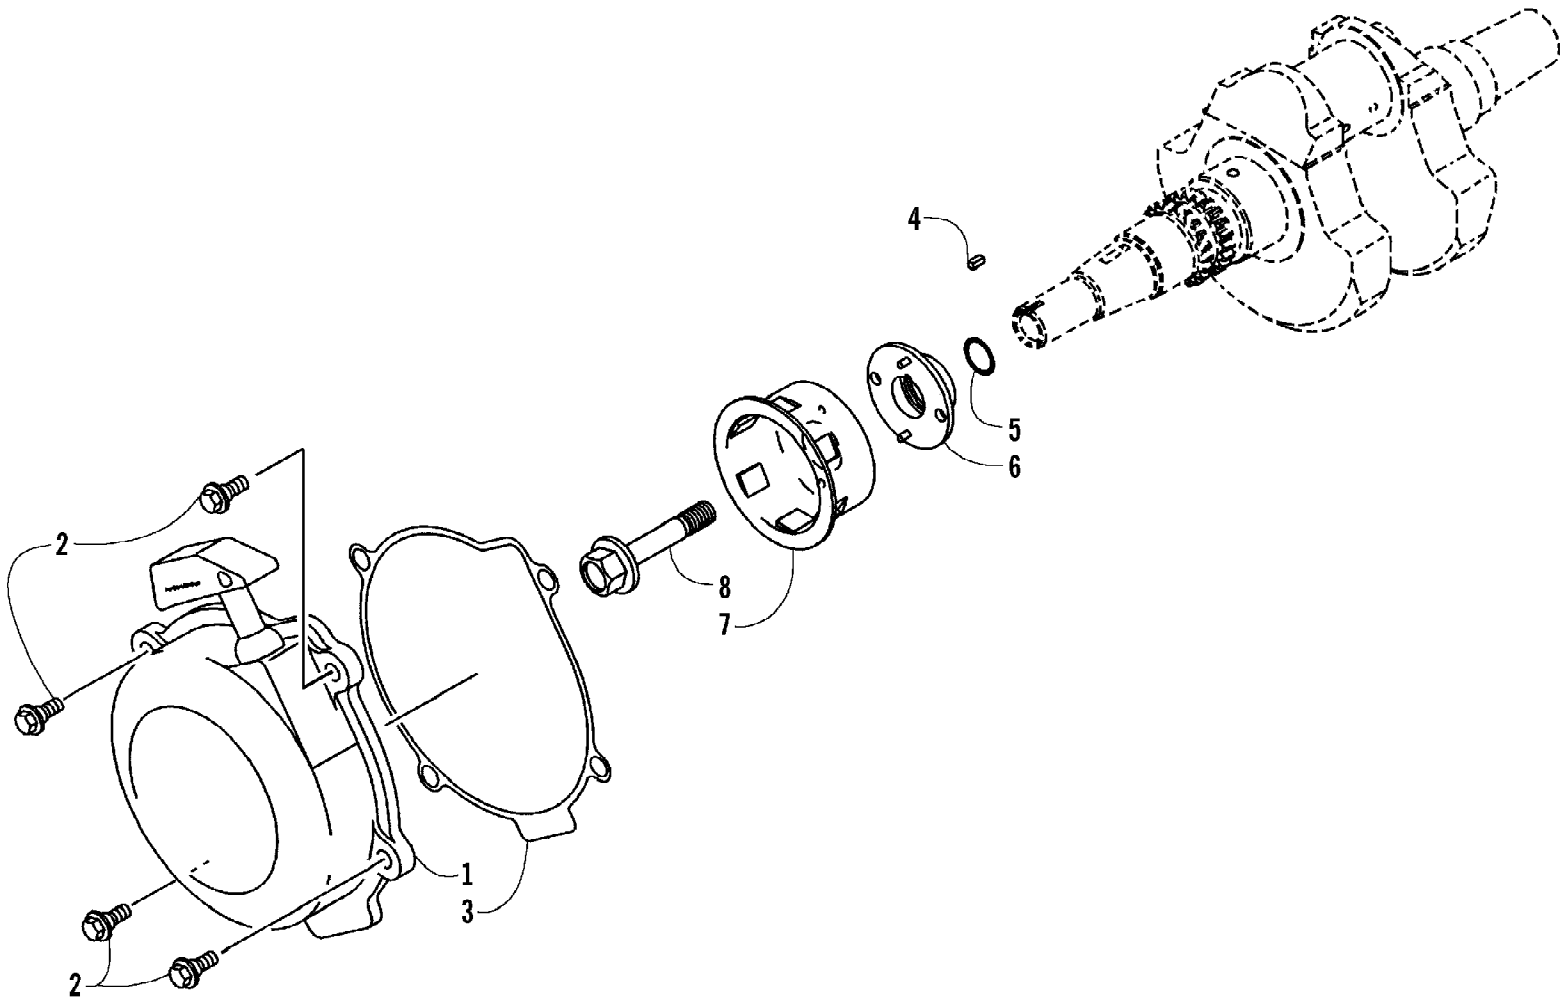

2004 650 V-2 4X4 FIS CAT GREEN (A2004ISR4BUSZ)
RECOIL STARTER

Page 70 of 92

Ref #	Part Number	Qty	S/P/F	Description
1	3201-235	1		Starter, Recoil
2	3201-380	4		Bolt
3	3201-073	1		Gasket, Recoil Starter
4	3201-302	1		Key
5	3201-334	1		O-Ring
6	3201-108	1		Boss
7	3201-234	1		Pulley, Starter
8	3201-369	1		Bolt