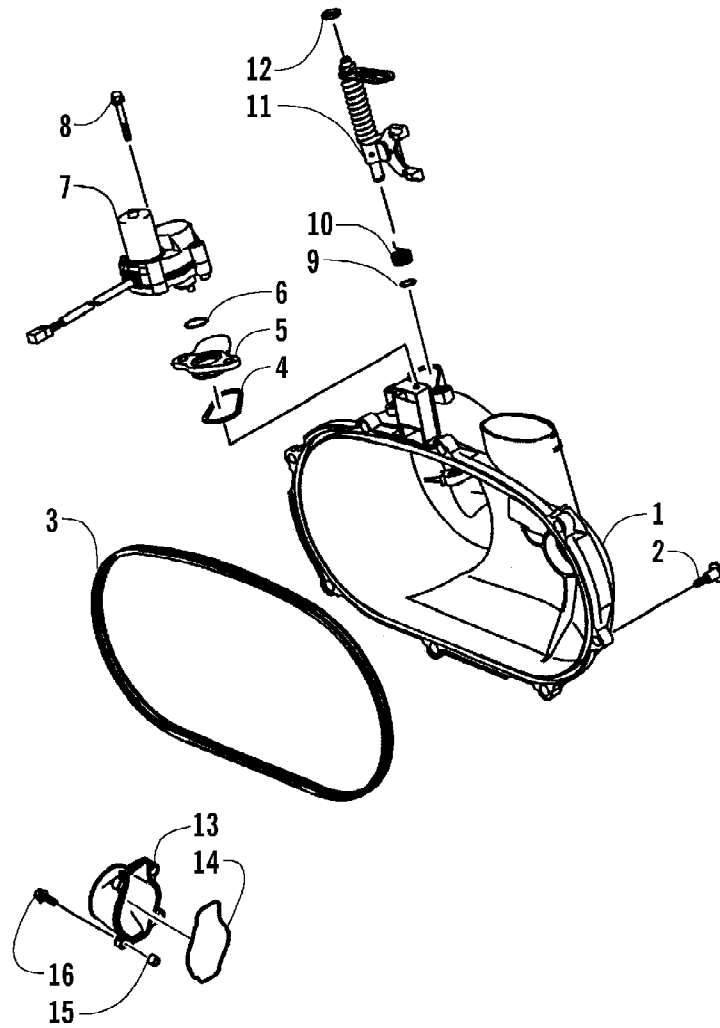

2004 650 V-2 4X4 FIS CAT GREEN (A2004ISR4BUSZ)
CLUTCH COVER

Page 15 of 92

Ref #	Part Number	Qty	S/P/F	Description
1	3201-161	1		Cover, Clutch
2	3201-371	8		Bolt
3	3201-202	1		Trim, Seal
4	3201-357	1		Seal
5	3201-167	1		Cover, Engine Brake
6	3201-259	1		O-Ring
7	3201-181	1	S	Actuator, Engine Brake
8	3201-142	3		Screw, Cap
9	3201-211	1		Circlip
10	3201-366	1		Spring
11	3201-127	1	S	Lever Assembly
11	3201-125	AR	F	Lever Assembly
11	3201-126	AR	F	Lever Assembly
12	3201-280	1		Washer
13	3201-267	1		Fitting
14	3201-340	1		O-Ring
15	3201-378	4		Collar
16	3201-037	4		Screw, Cap