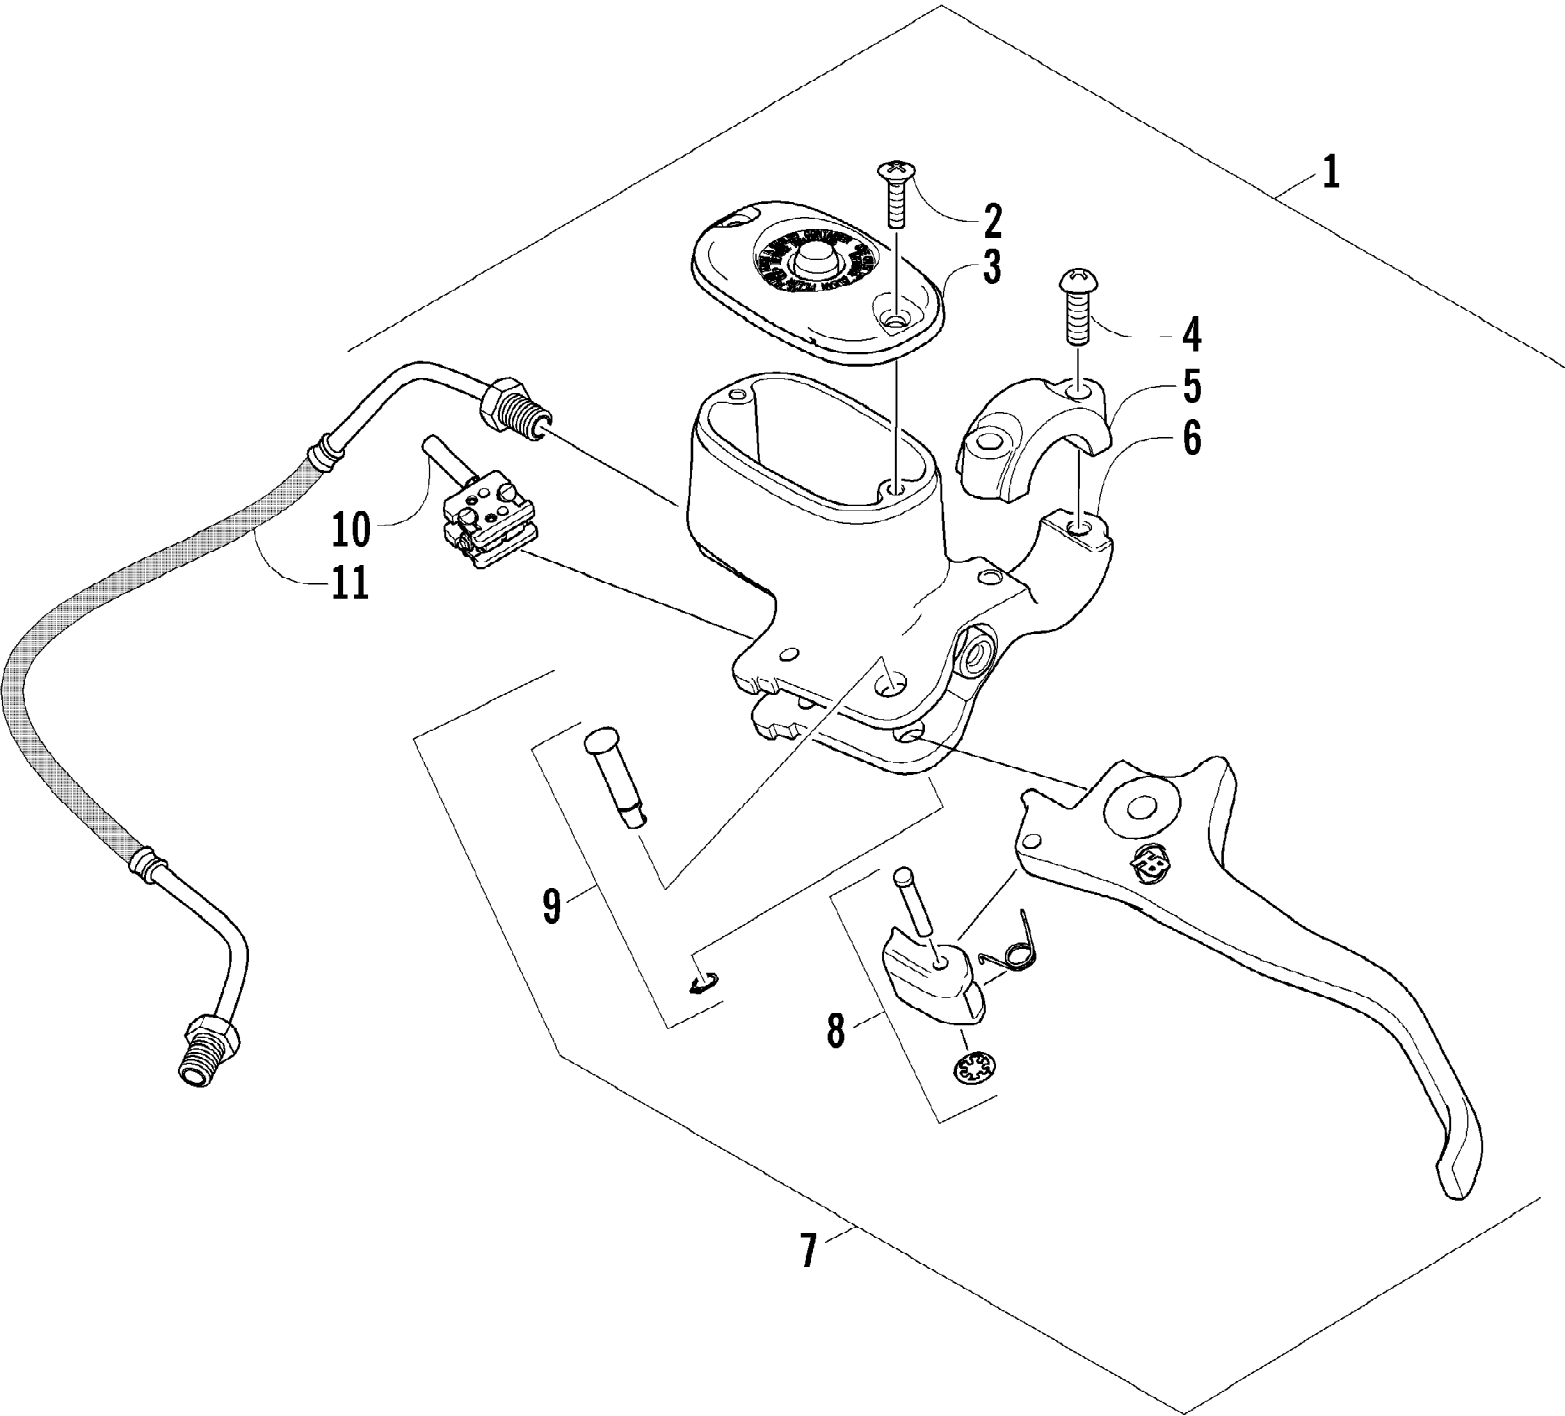

2004 650 V-2 4X4 FIS CAT GREEN (A2004ISR4BUSZ)
HYDRAULIC HAND BRAKE ASSEMBLY

Page 56 of 92

Ref #	Part Number	Qty	S/P/F	Description
1	0502-561	1	S	Brake Assembly (inc. 2-10)
2	0502-566	1		Screw, Reservoir Cover - Kit
3	0502-565	1		Cover, Reservoir - Kit
4	0502-568	1		Screw, Master Cylinder Clamp - Kit
5	0502-567	1		Clamp, Master Cylinder - Kit
6	0502-516	1		Master Cylinder Assembly - Kit
7	0502-562	1	S	Lever Assembly - Kit (inc. 8-9)
8	0502-563	1	S	Lock, Brake Lever - Kit
9	0502-580	1		Lever Pin - Kit
10	0502-564	1	/P	Switch, Brake - Kit
11	1402-212	1		Brakeline, Hydraulic