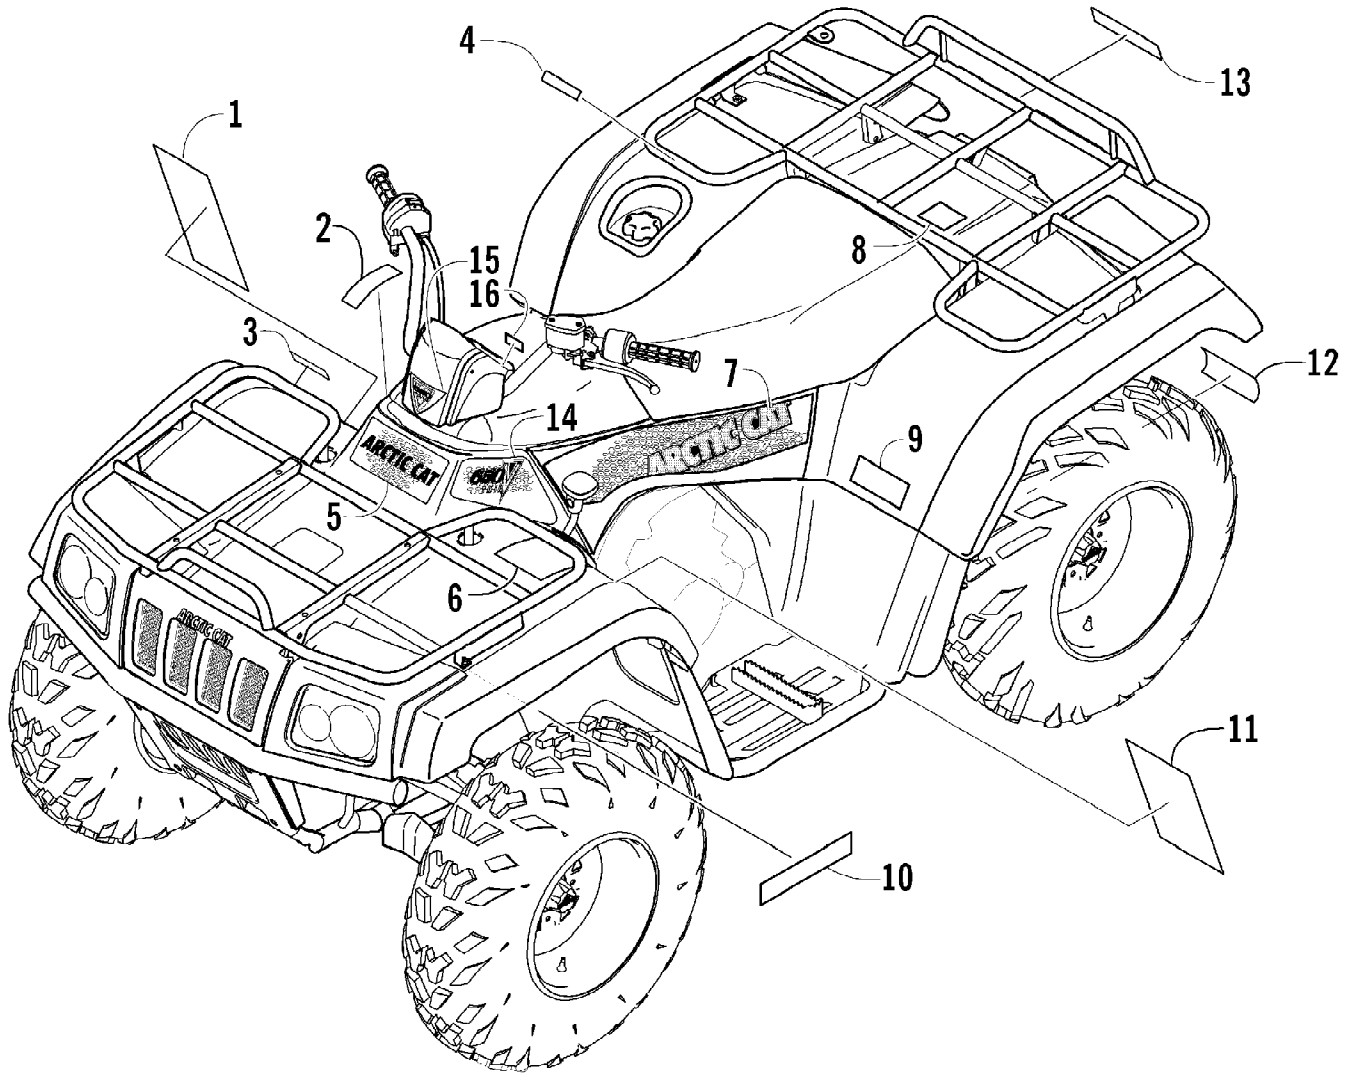

2004 650 V-2 4X4 FIS CAT GREEN (A2004ISR4BUSZ)
DECALS

Page 27 of 92

Ref #	Part Number	Qty	S/P/F	Description
1	0411-008	1	/P	Decal, Warning - Reverse/Pre-Ride
2	0411-426	1		Decal, Warning - Clutch Cover
3	0411-576	1		Decal, Warning - Front Rack Load
4	0411-648	1		Decal, Warning - Rear Rack Load
5	0411-720	1		Decal, Front
6	0411-401	1		Decal, Warning - Age
7	0411-716	1		Decal, Side - Right
7	0411-717	1		Decal, Side - Left
8	0411-435	1		Decal, Passenger
9	0411-430	1		Decal, Warning - Tire Pressure
10	0	1	F	Decal, CA Emissions
11	0411-218	1		Decal, Warning - General
12	0411-267	1		Decal, Warning - Towing
13	0411-645	1		Decal, "Arctic Cat"
14	0411-718	1		Decal Side - Upper Right
14	0411-719	1		Decal Side - Upper Left
15	0411-721	1		Decal, Crest
16	0411-763	1		Decal, Warning - Differential Lock