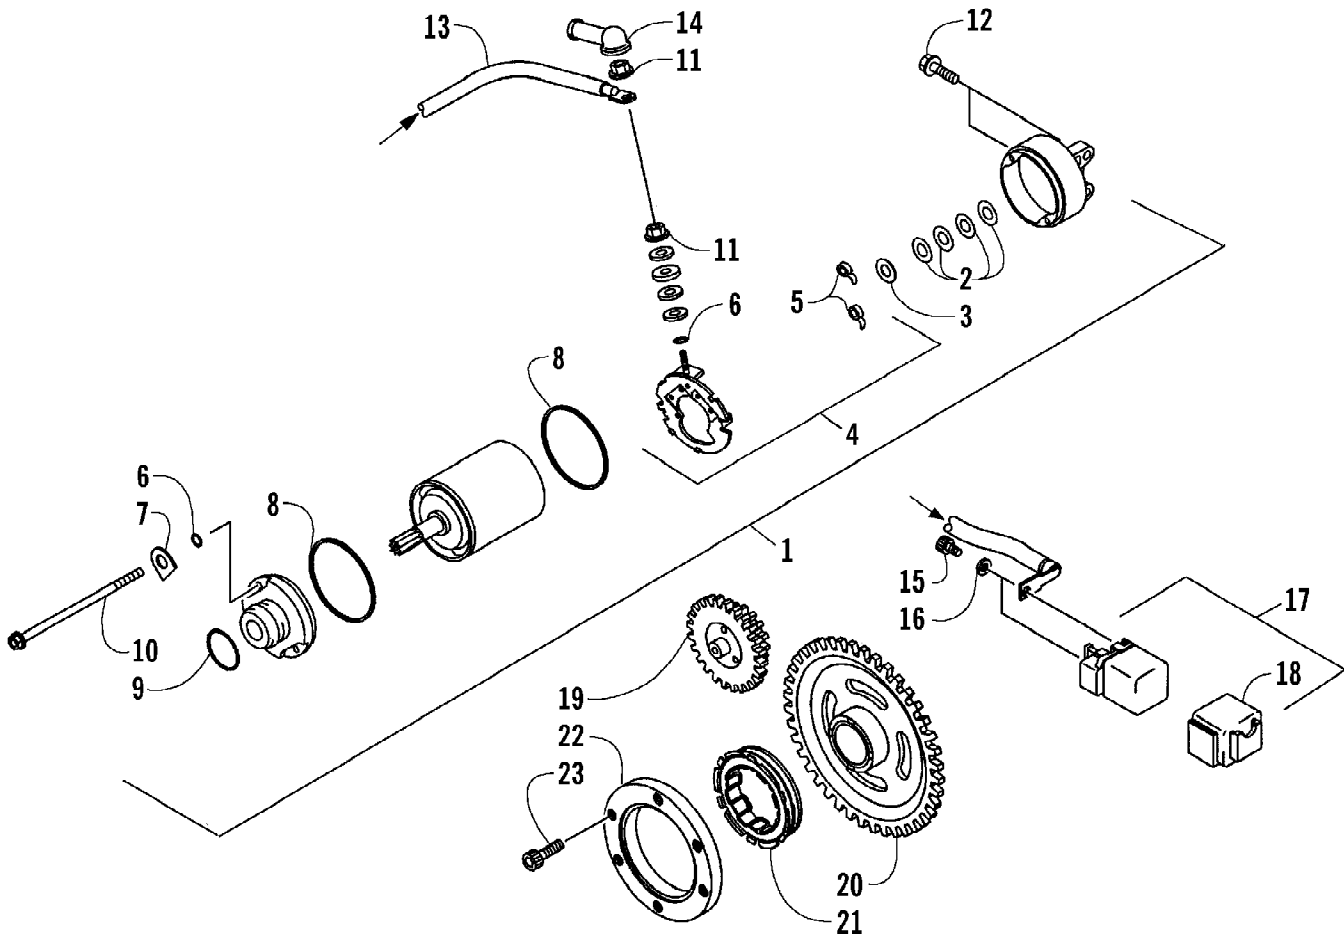

2004 650 V-2 4X4 FIS CAT GREEN (A2004ISR4BUSZ)
SEAT ASSEMBLY

Page 76 of 92

Ref #	Part Number	Qty	S/P/F	Description
1	1506-435	1		Seat Assembly (inc. 2-7)
2	0506-556	1		Cover, Seat
3	0506-555	1		Foam, Seat
4	0406-878	1		Base, Seat Assembly (inc. 5-6)
5	0406-879	2		Bumper, Seat - Rear
6	0406-877	2	/P	Bumper, Seat - Front
7	0624-528	AR	/P	Staple
8	1406-087	1		Plate, Retainer
9	8060-284	1		Rivet
10	1406-371	1		Spring, Seat Latch
11	1506-217	1		Latch, Seat