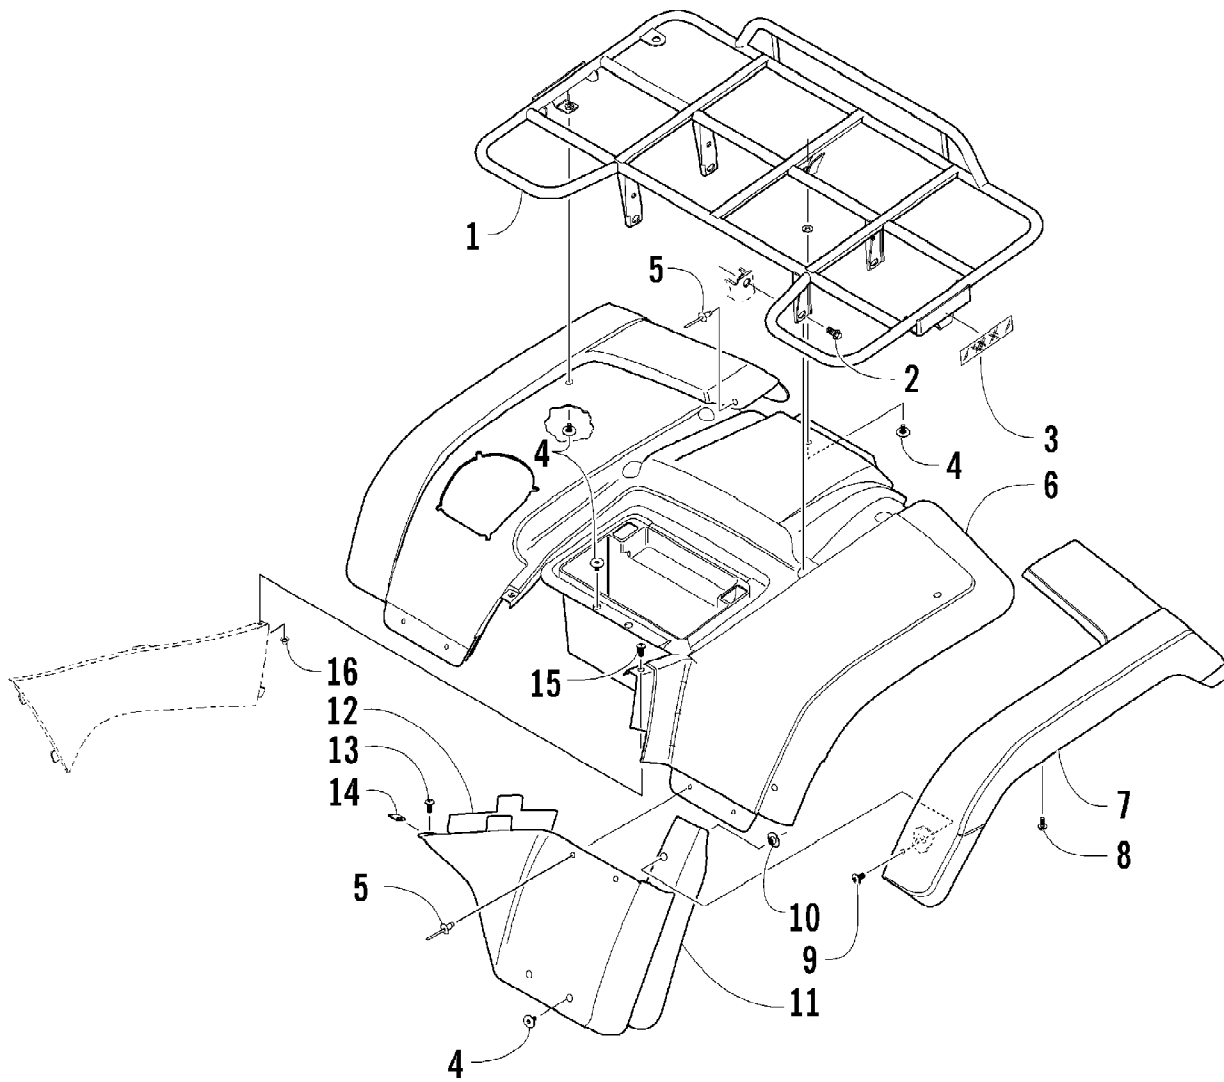

2004 650 V-2 4X4 FIS CAT GREEN (A2004ISR4BUSZ)
REAR BODY PANEL ASSEMBLY

Page 64 of 92

Ref #	Part Number	Qty	S/P/F	Description
1	1506-177	1		Rack - Rear
2	8409-020	4	/P	Screw, Cap
3	0411-647	2		Decal, Reflector - Red
4	0423-101	AR		Screw, Body
5	0423-046	AR		Rivet, Plastic
6	1506-261	1		Panel, Fender - Rear
7	0506-552	1		Flare, Rear - Right
7	0506-553	1		Flare, Rear - Left
8	0423-342	10	/P	Screw, Self-Tapping
9	0423-355	2		Screw, Shoulder
10	0423-438	2		T-Nut w/Teeth
11	1506-350	1		Fender Extension - Rear - Right
11	1506-372	1		Fender Extension - Rear - Left
12	0412-140	1		Shield, Heat
13	0623-309	2		Screw, Self-Tapping
14	0423-060	2		Clip, Tinerman
15	0423-068	2		Screw, Machine
16	0123-010	2	/P	Nut, Expansion