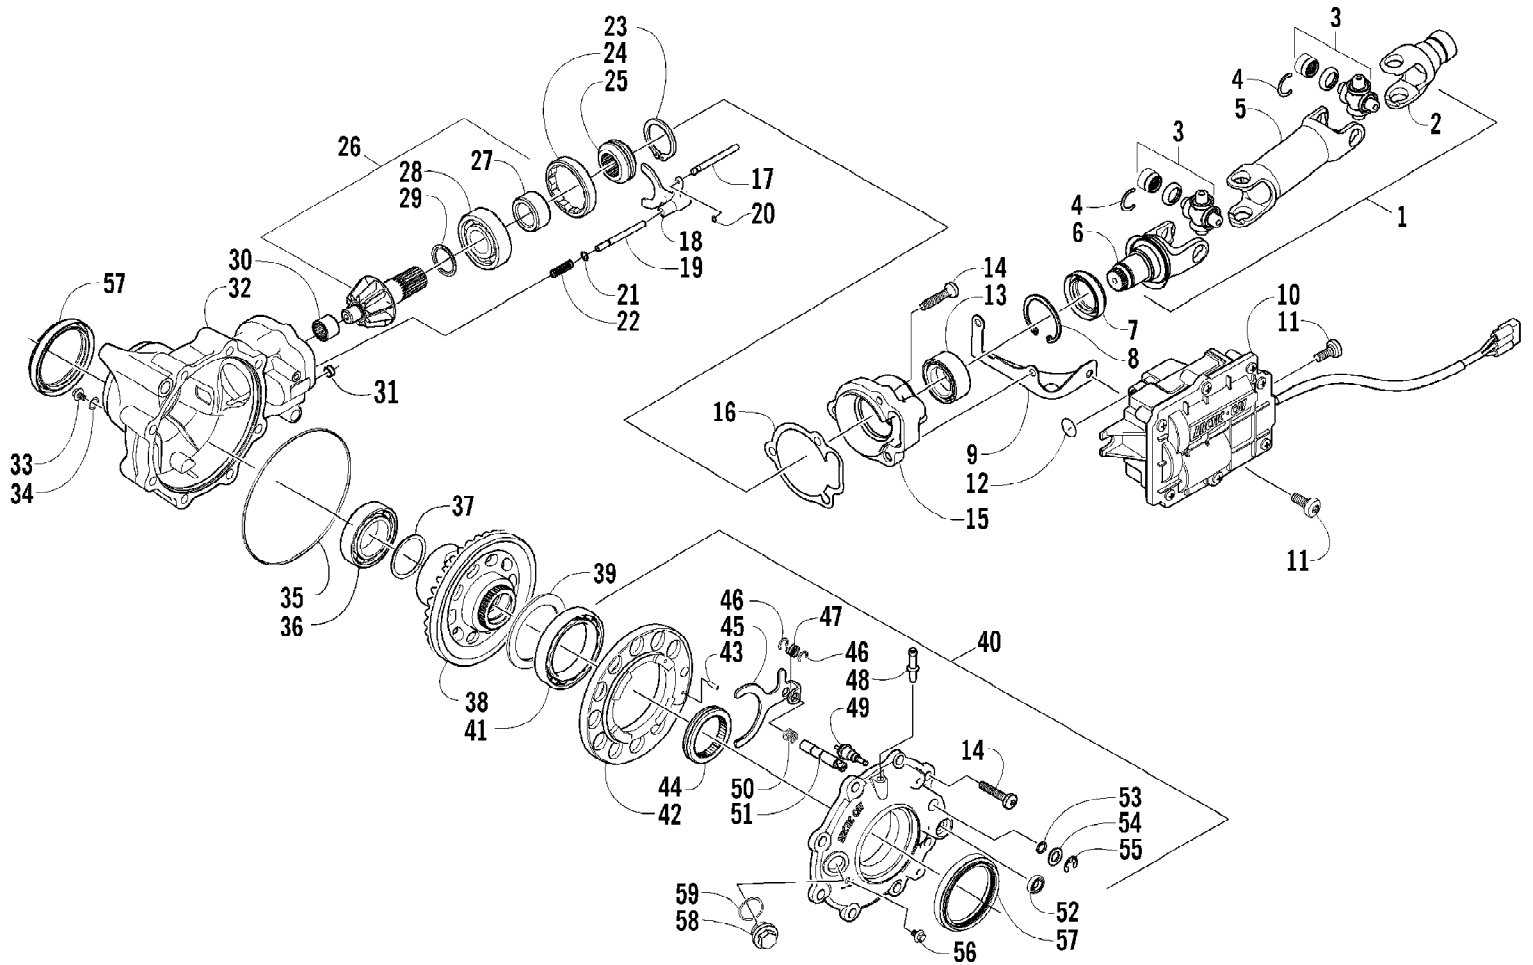

2004 650 V-2 4X4 FIS CAT GREEN (A2004ISR4BUSZ)
FRONT DRIVE GEARCASE ASSEMBLY

2004 650 V-2 4X4 FIS CAT GREEN (A2004ISR4BUSZ)
FRONT DRIVE GEARCASE ASSEMBLY

Page 45 of 92

Ref #	Part Number	Qty	S/P/F	Description
	0502-615	1		Complete Gearcase Assembly
1	0502-381	1		Driveshaft Assembly (inc. 2-6)
2	0502-521	1		Yoke, Front Slip
3	1402-164	2	/P	Joint, Universal (inc. 4)
4	0423-450	8		Ring, Retaining
5	0502-524	1		Driveshaft
6	0502-517	1		Yoke, Front
7	1402-011	1		Seal
8	0423-423	1		Ring, Retaining
9	0502-347	1		Bracket, Actuator
10	0502-579	1		Actuator
11	0423-396	3		Screw, Self-Tapping
12	0423-498	1	S	O-Ring
13	1402-043	1		Bearing
14	0423-118	11		Screw, Self-Tapping
15	0502-528	1	/P	Housing, Pinion
16	0402-947	1		Gasket, Flange
17	0402-997	1		Shaft, Selector
18	0402-998	1		Fork, Selector
19	0402-417	1		Shaft, Shuttle
20	0423-402	1		Ring, Retaining
21	0423-147	1		O-Ring
22	0402-999	1		Spring, Return
23	0423-417	1		Ring, Retaining
24	0402-357	1		Collar, Lock
25	0402-413	1		Coupler, Drive
26	0502-123	1		Gear, Pinion - Assembly - 10T (inc. 27-29)
27	0402-336	1		Collar, Retaining
28	0402-327	1		Bearing
29	0402-424	AR		Shim
29	0402-425	AR		Shim
29	0402-426	AR		Shim
29	0402-427	AR		Shim
29	0402-428	AR		Shim
30	0402-328	1		Bearing
31	0402-411	1		Pin, Dowel
32	0502-514	1		Housing, Gearcase
33	1402-210	1	/P	Plug, Magnetic (inc. 34)
34	0423-153	1		O-Ring
35	0423-149	1		O-Ring
36	0402-393	1		Bearing
37	0402-405	AR		Shim
37	0402-406	AR		Shim
37	0402-407	AR		Shim
37	0402-408	AR		Shim
37	0402-409	AR		Shim
38	0502-411	1		Gear, Ring - 36T
39	1402-074	AR		Shim
39	1402-075	AR		Shim
39	1402-076	AR		Shim
39	1402-077	AR		Shim
39	1402-078	AR		Shim
40	0502-434	1		Gearcase (inc. 41-56 and one No. 57)