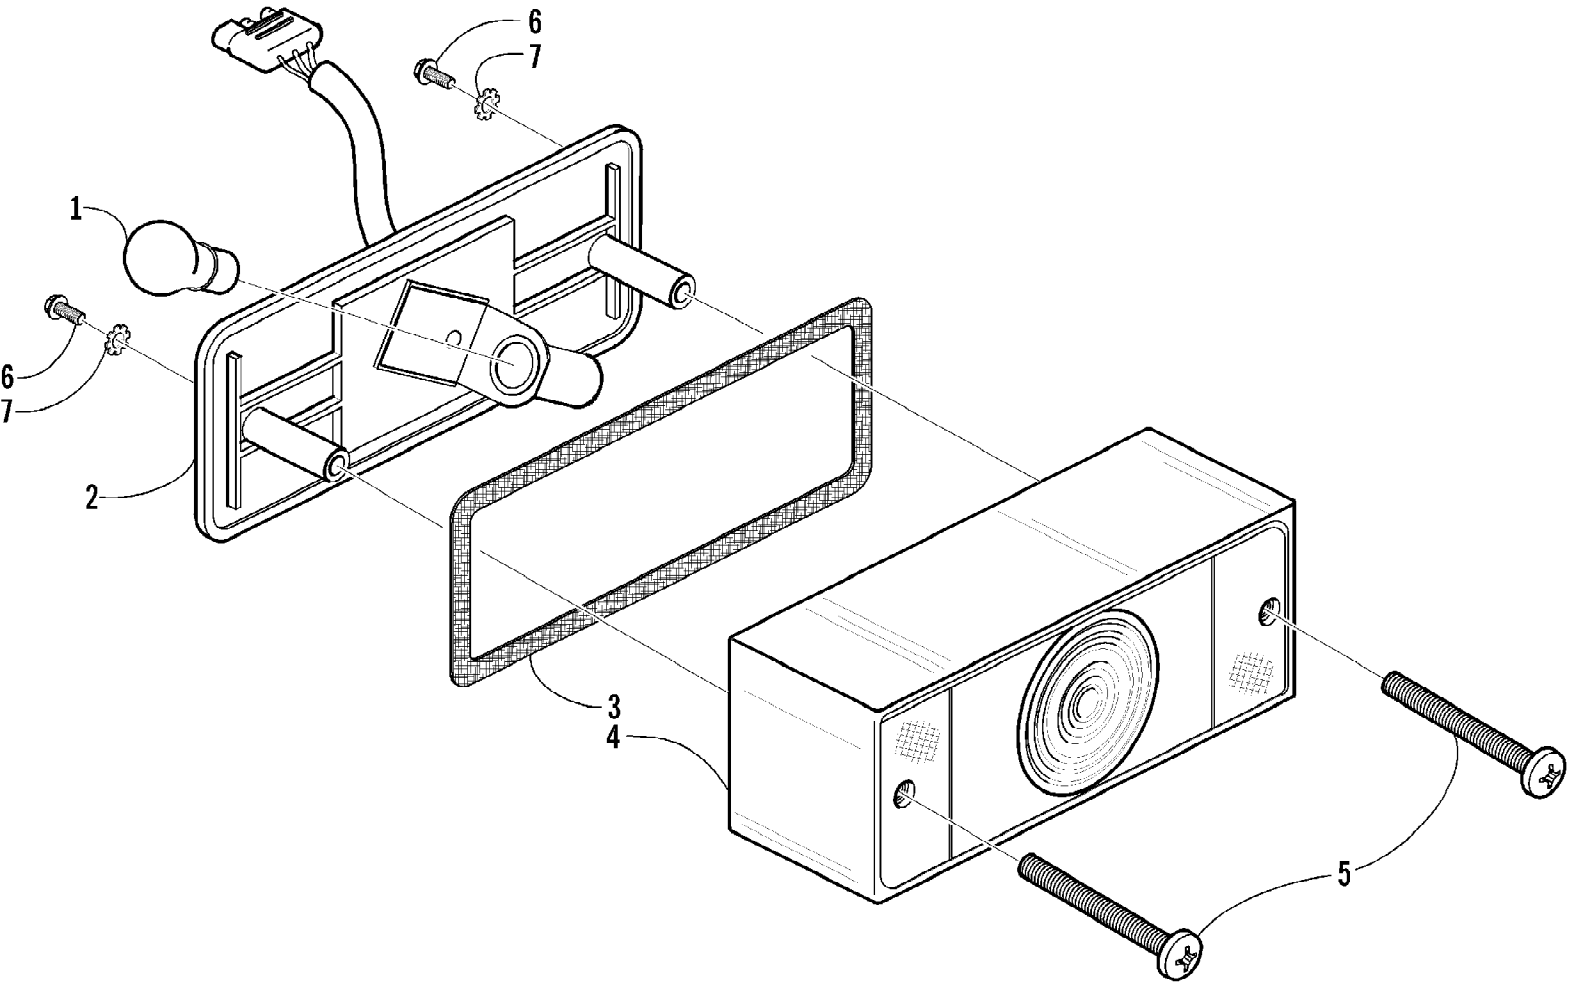

2004 650 V-2 4X4 FIS CAT GREEN (A2004ISR4BUSZ)
TAILLIGHT ASSEMBLY

2004 650 V-2 4X4 FIS CAT GREEN (A2004ISR4BUSZ)
TAILLIGHT ASSEMBLY

Page 82 of 92

Ref #	Part Number	Qty	S/P/F	Description
	0409-002	1		Complete Taillight Assembly
1	0109-460	1	/P	Bulb, Stop/Taillight
2	0409-058	1		Taillight w/Socket Assembly
3	0409-012	1		Gasket, Taillight Lens
4	0409-007	1		Lens, Taillight
5	0409-010	2		Screw, Machine
6	0623-301	2	/P	Screw, Self-Tapping
7	8053-212	2	/P	Washer, Lock - External Tooth