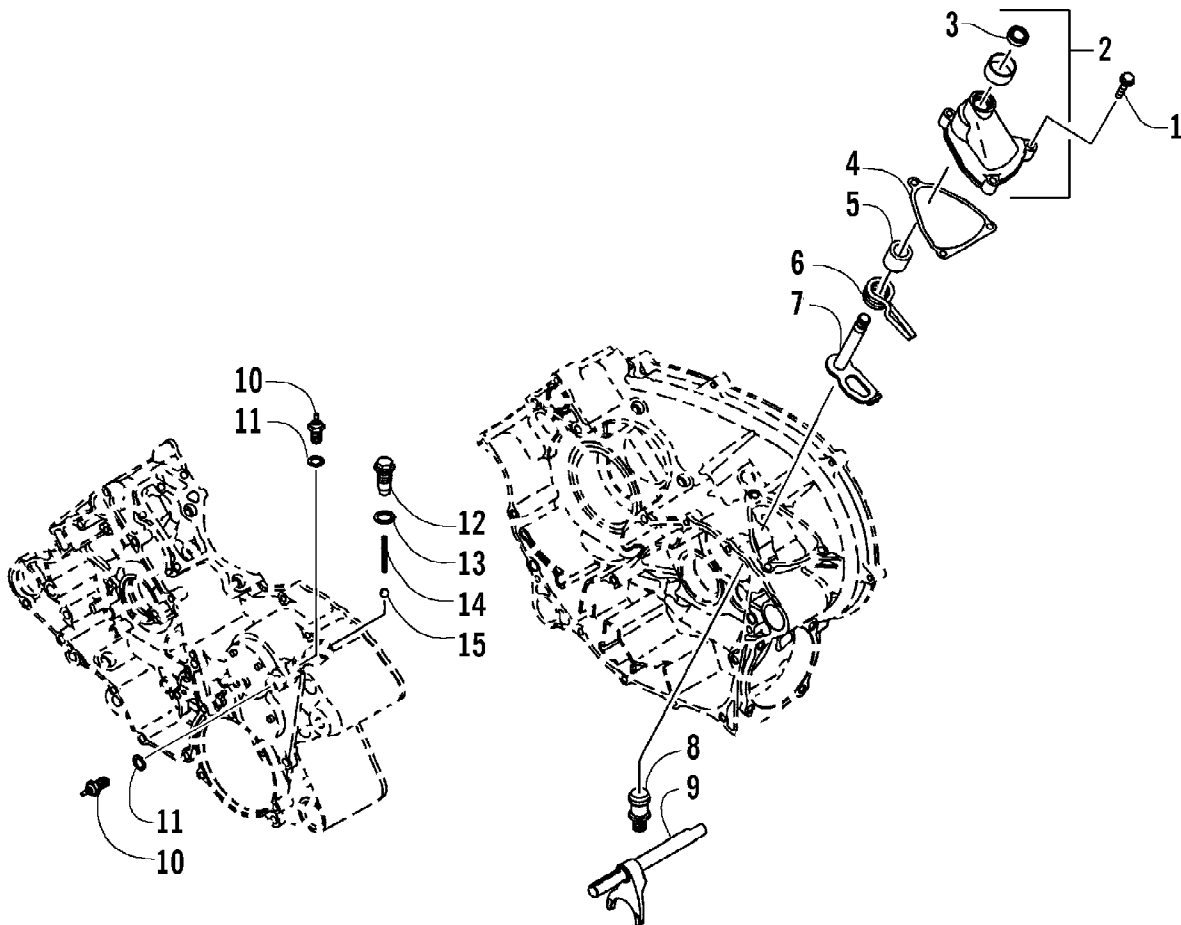

2004 650 V-2 4X4 FIS CAT GREEN (A2004ISR4BUSZ)
GEAR SHIFTING ASSEMBLY

Page 52 of 92

Ref #	Part Number	Qty	S/P/F	Description
1	3201-146	3		Screw, Cap
2	3201-160	1		Cover, Shift Lever - Assembly (inc. 3)
3	3201-447	1		Seal, Oil
4	3201-067	1		Gasket, Shift Lever Cover
5	3201-109	1		Guide
6	3201-363	1		Spring, Shift Lever
7	3201-124	1	S	Lever, Shift
8	3201-375	1		Bolt, Shift Rod
9	3201-219	1		Rod, Shift
10	3201-121	2		Switch, Neutral - Assembly
11	3201-348	2		Gasket
12	3201-372	1		Bolt
13	3201-066	1		Gasket, Rocker Shaft
14	3201-361	1		Spring
15	3201-249	1		Ball, Steel