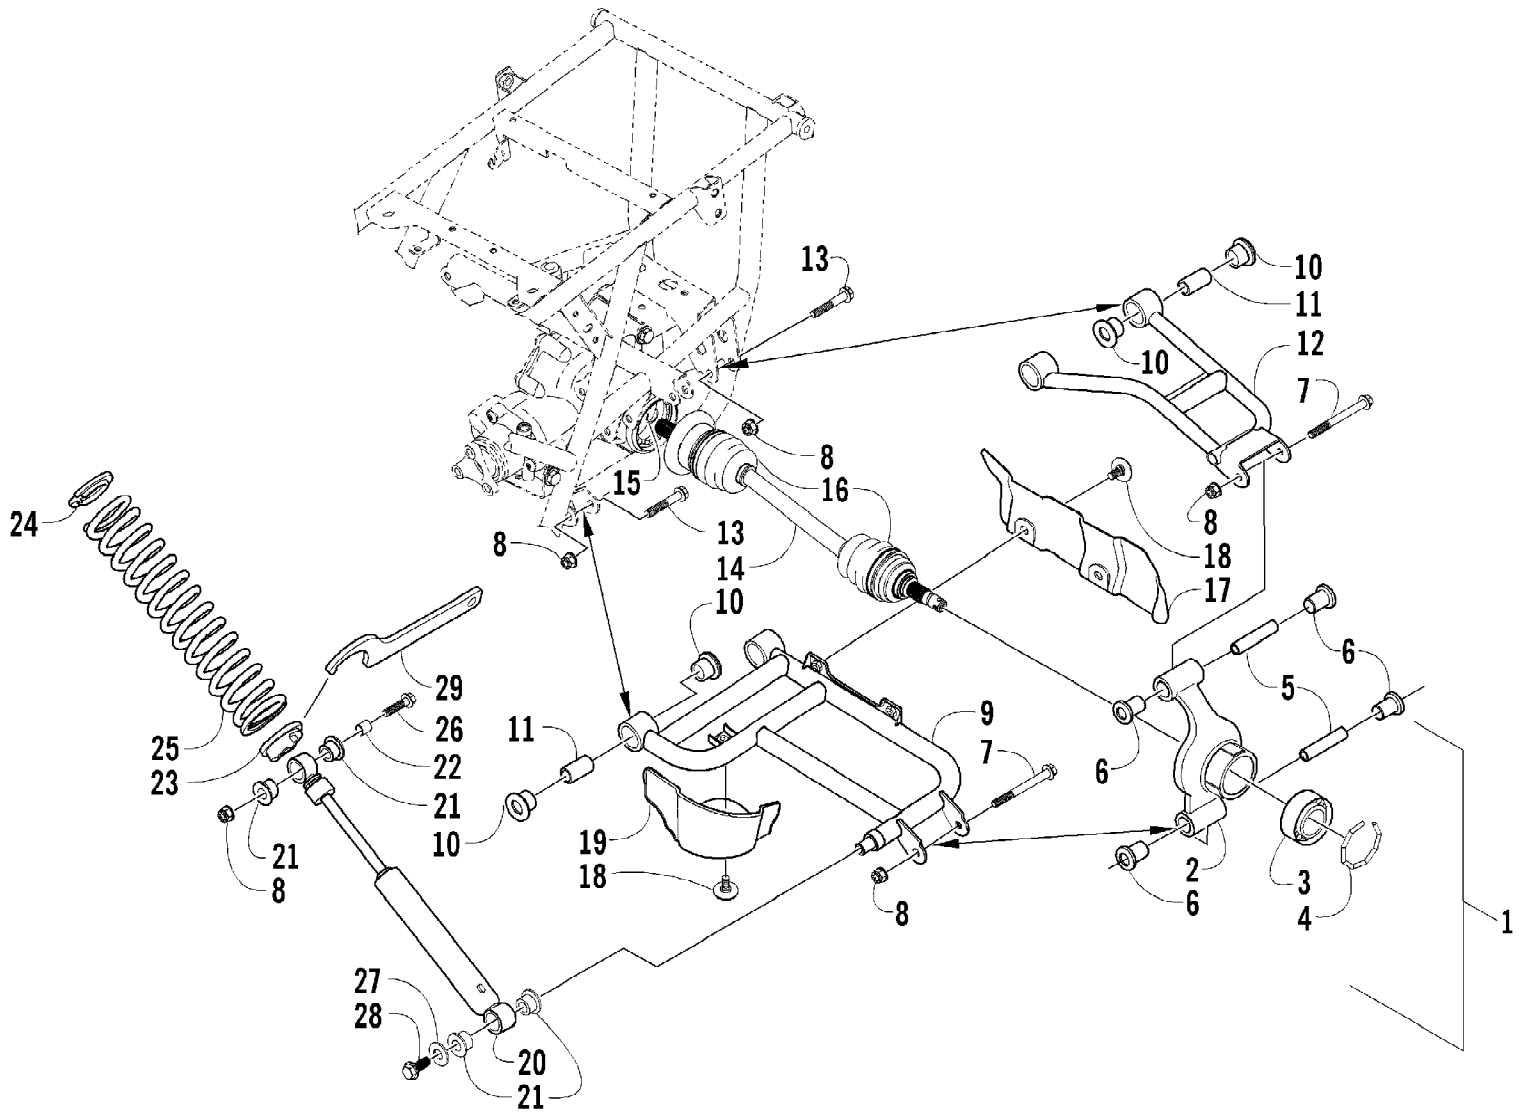

2004 650 V-2 4X4 FIS CAT GREEN (A2004ISR4BUSZ)
REAR SUSPENSION ASSEMBLY

Page 68 of 92

Ref #	Part Number	Qty	S/P/F	Description
1	0504-312	1	S	Knuckle, Right Rear - Assembly (inc. 2-6)
1	0504-313	1	S	Knuckle, Left Rear - Assembly (inc. 2-6)
2	0504-311	1	S	Knuckle - Right
2	0504-310	1	S	Knuckle - Left
3	1402-027	2	S/P	Bearing, Wheel
4	0423-423	2		Ring, Retaining
5	0403-038	4	S/P	Collar, Suspension Bushing
6	0403-032	8	S	Bushing, Suspension
7	8409-000	4		Screw, Cap
8	8428-002	14		Nut, Lock
9	0504-320	1	S	A-Arm, Rear - Lower Right (inc. 10-11)
9	0504-321	1	S	A-Arm, Rear - Lower Left (inc. 10-11)
10	0403-115	16	S	Bushing
11	0403-114	8	S	Collar
12	0504-318	1		A-Arm, Rear - Upper Right (inc. 10-11)
12	0504-319	1		A-Arm, Rear - Upper Left (inc. 10-11)
13	8409-075	8		Screw, Cap
14	0502-596	2	S	Axle, Drive (inc. 15-16)
15	0441-893	2	S	Clip, Retaining
16	0436-276	2	S	Repair Kit, Boot - Rear Axle
17	1406-068	1		Guard, Boot - Right
17	1406-069	1		Guard, Boot - Left
18	0423-101	6		Screw, Body
19	1406-071	1		Guard, Boot - Right
19	1406-072	1		Guard, Boot - Left
20	0404-077	2		Shock Absorber - Rear (inc. 21-22)
21	0604-310	8		Bushing, Shock Absorber
22	0403-028	2		Sleeve, Shock Absorber
23	0404-057	2		Cam, Spring Adjuster
24	1603-889	2	/P	Retainer, Spring
25	0404-074	2		Spring, Suspension
26	8409-040	2		Screw, Cap
27	0423-087	2		Washer
28	8408-820	2	/P	Screw, Cap
29	0441-587	1		Wrench, Spanner