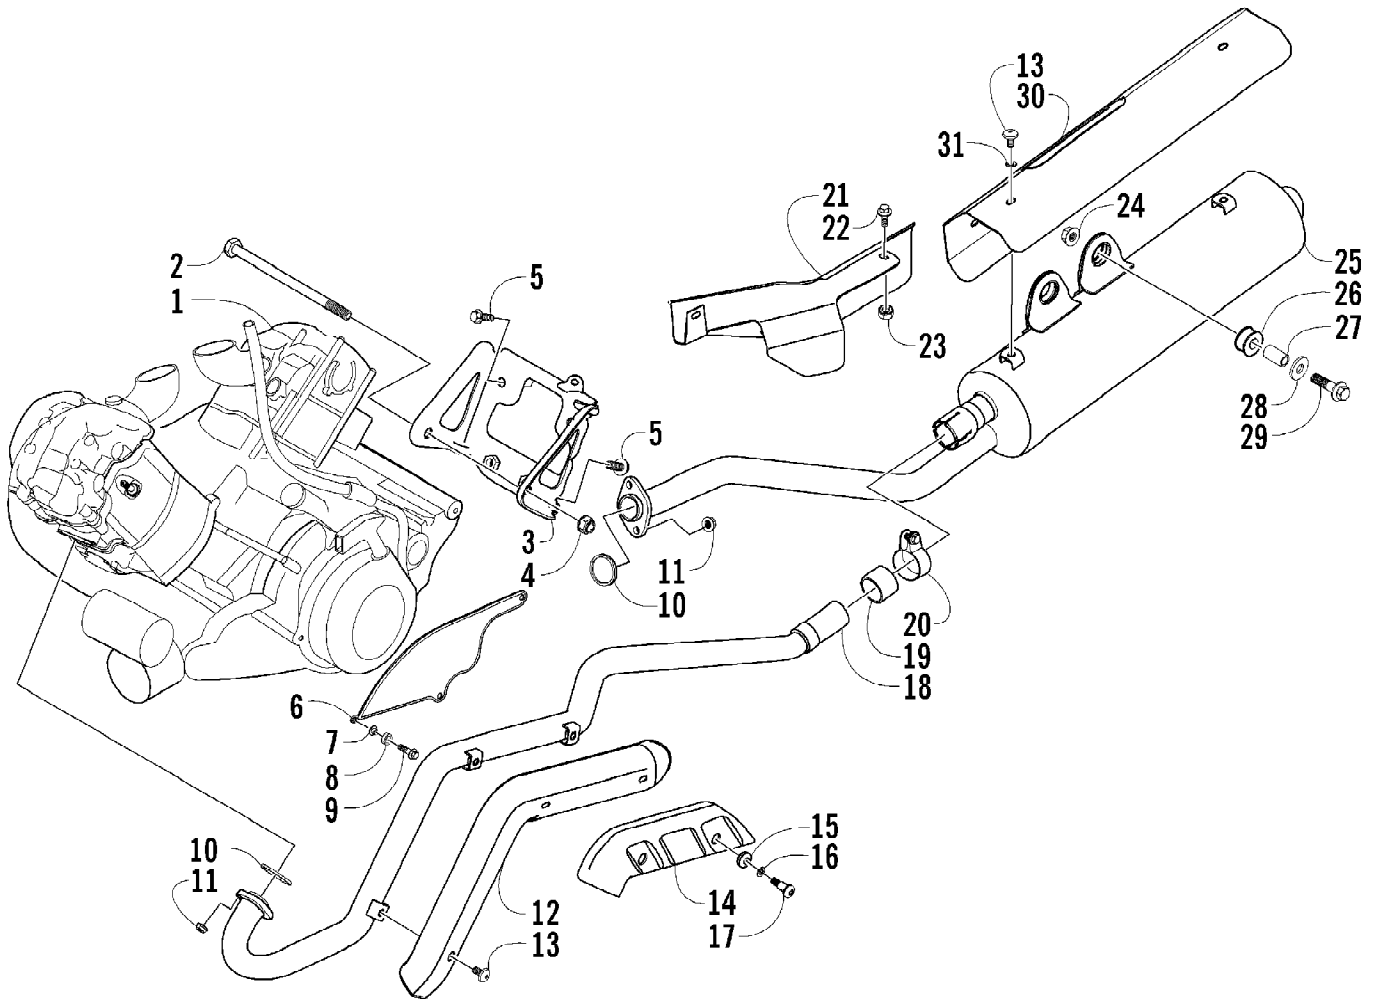

2004 650 V-2 4X4 FIS CAT GREEN (A2004ISR4BUSZ)
ENGINE AND EXHAUST

Page 35 of 92

Ref #	Part Number	Qty	S/P/F	Description
1	0462-032	1		Engine
2	0423-479	2		Screw, Cap
3	1506-314	1		Bracket, Engine
4	8424-202	2		Nut
5	8409-020	4	/P	Screw, Cap
6	1506-420	1		Plate, Heat Guard
7	3201-016	3		Collar
8	3201-015	3		Damper
9	3201-017	3		Screw, Cap
10	3201-013	2		Gasket, Exhaust
11	3201-018	4		Nut
12	0412-239	1		Cover, Exhaust - Front
13	8477-610	5		Screw, Machine
14	1406-568	1	S	Cover, Exhaust Pipe
15	0423-500	2		Grommet
16	8050-252	2		Washer
17	0423-356	2		Screw, Shoulder
18	0512-152	1		Pipe, Exhaust
19	0412-249	1		Seal, Exhaust
20	3201-043	1		Clamp
21	0412-240	1		Cover Exhaust - Rear
22	8476-616	3		Screw, Cap
23	0623-038	3		Nut w/Washer
24	8424-802	2		Nut, Lock
25	0512-155	1		Muffler
26	0412-253	2		Bushing, Muffler
27	0423-499	2		Collar
28	0423-073	2		Washer
29	8408-840	2		Screw, Cap
30	0412-241	1		Cover, Muffler
31	8053-212	4	/P	Washer, External Tooth Lock