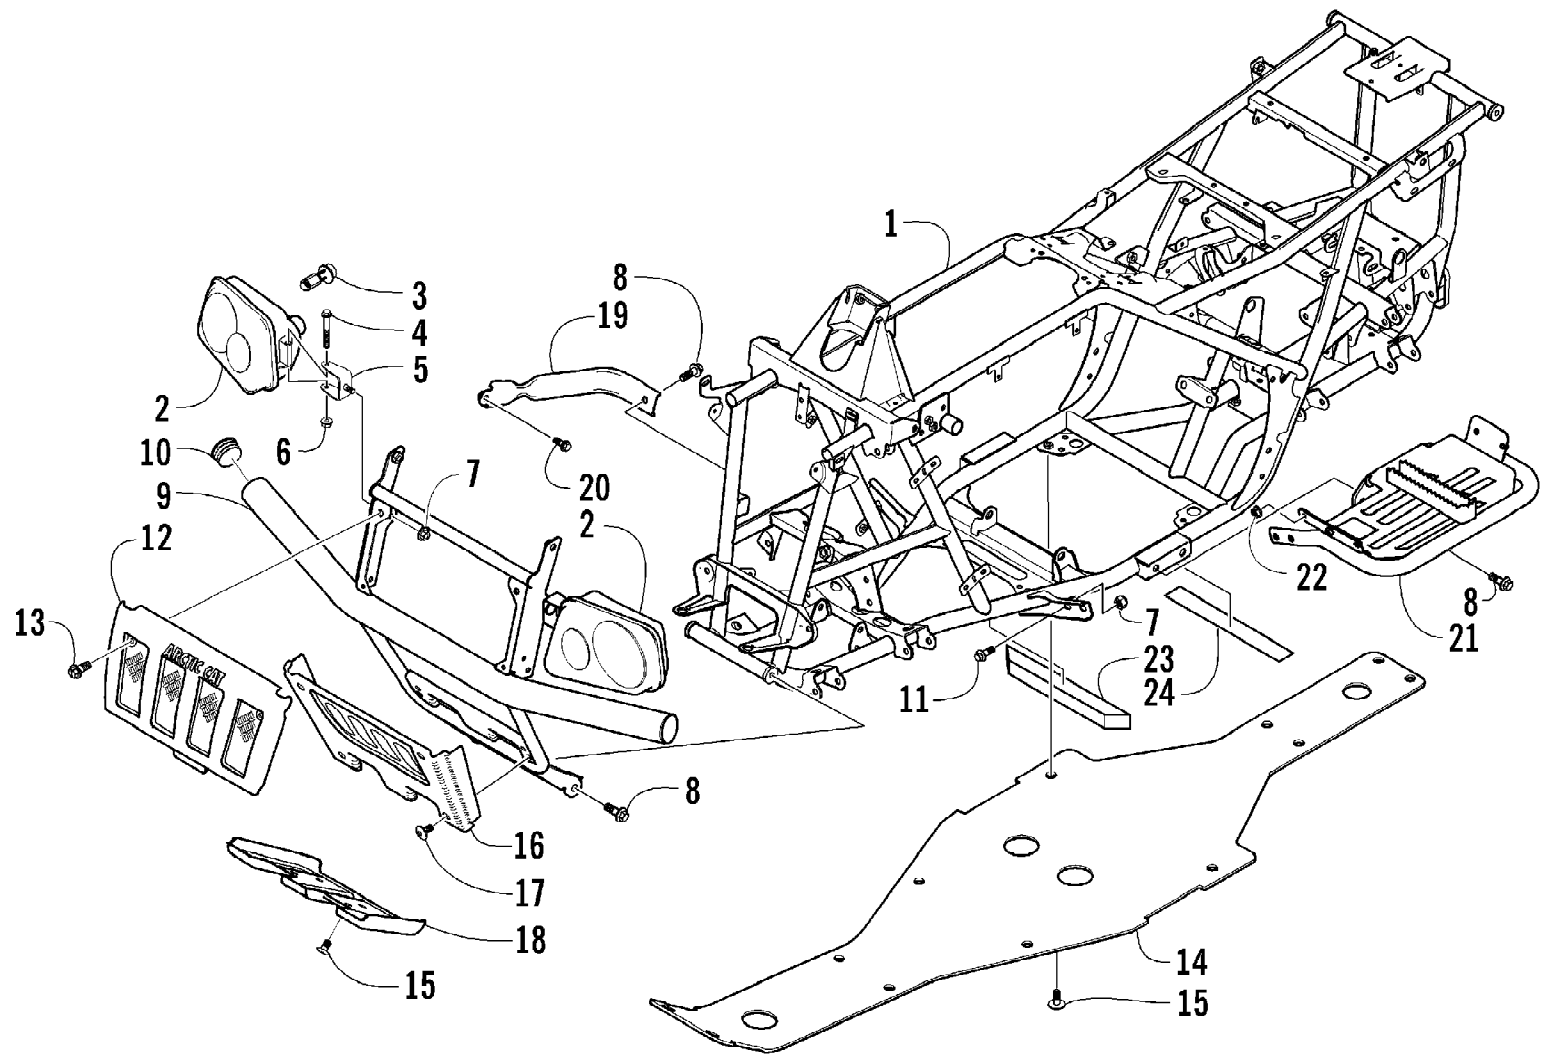

2004 650 V-2 4X4 FIS CAT GREEN (A2004ISR4BUSZ)
FRAME AND RELATED PARTS

Page 39 of 92

Ref #	Part Number	Qty	S/P/F	Description
1	1506-245	1	S	Frame, Main
2	0409-032	1		Headlight Assembly - Right (inc. 3-6)
2	0409-031	1		Headlight Assembly - Left (inc. 3-6)
3	0409-045	2		Bulb, Headlight
4	8410-860	2		Screw, Cap
5	0406-945	2		Bracket, Headlight Mounting
6	0423-375	2		Nut, Lock
7	8424-802	6		Nut
8	8409-020	8	/P	Screw, Cap
9	0506-544	1		Bumper
10	0406-130	2		Cap, Bumper
11	8408-816	4		Screw, Cap
12	0406-832	1		Grille, Upper
13	0423-361	2		Screw, Machine
14	1406-425	1		Panel, Belly
15	0423-101	AR		Screw, Shoulder
16	1406-420	1	/P	Grille, Bumper - Lower
17	0423-362	4		Screw, Machine
18	0406-834	1		Plate, Skid
19	1506-367	1	S	Channel, Bumper Mounting - Right
19	0506-653	1	S	Channel, Bumper Mounting - Left
20	8408-812	2		Screw, Cap
21	0506-534	1		Footrest - Right
21	1506-351	1		Footrest - Left
22	8424-602	2	/P	Nut
23	1506-067	1		Pad, Foam
24	0406-289	1		Pad, Foam