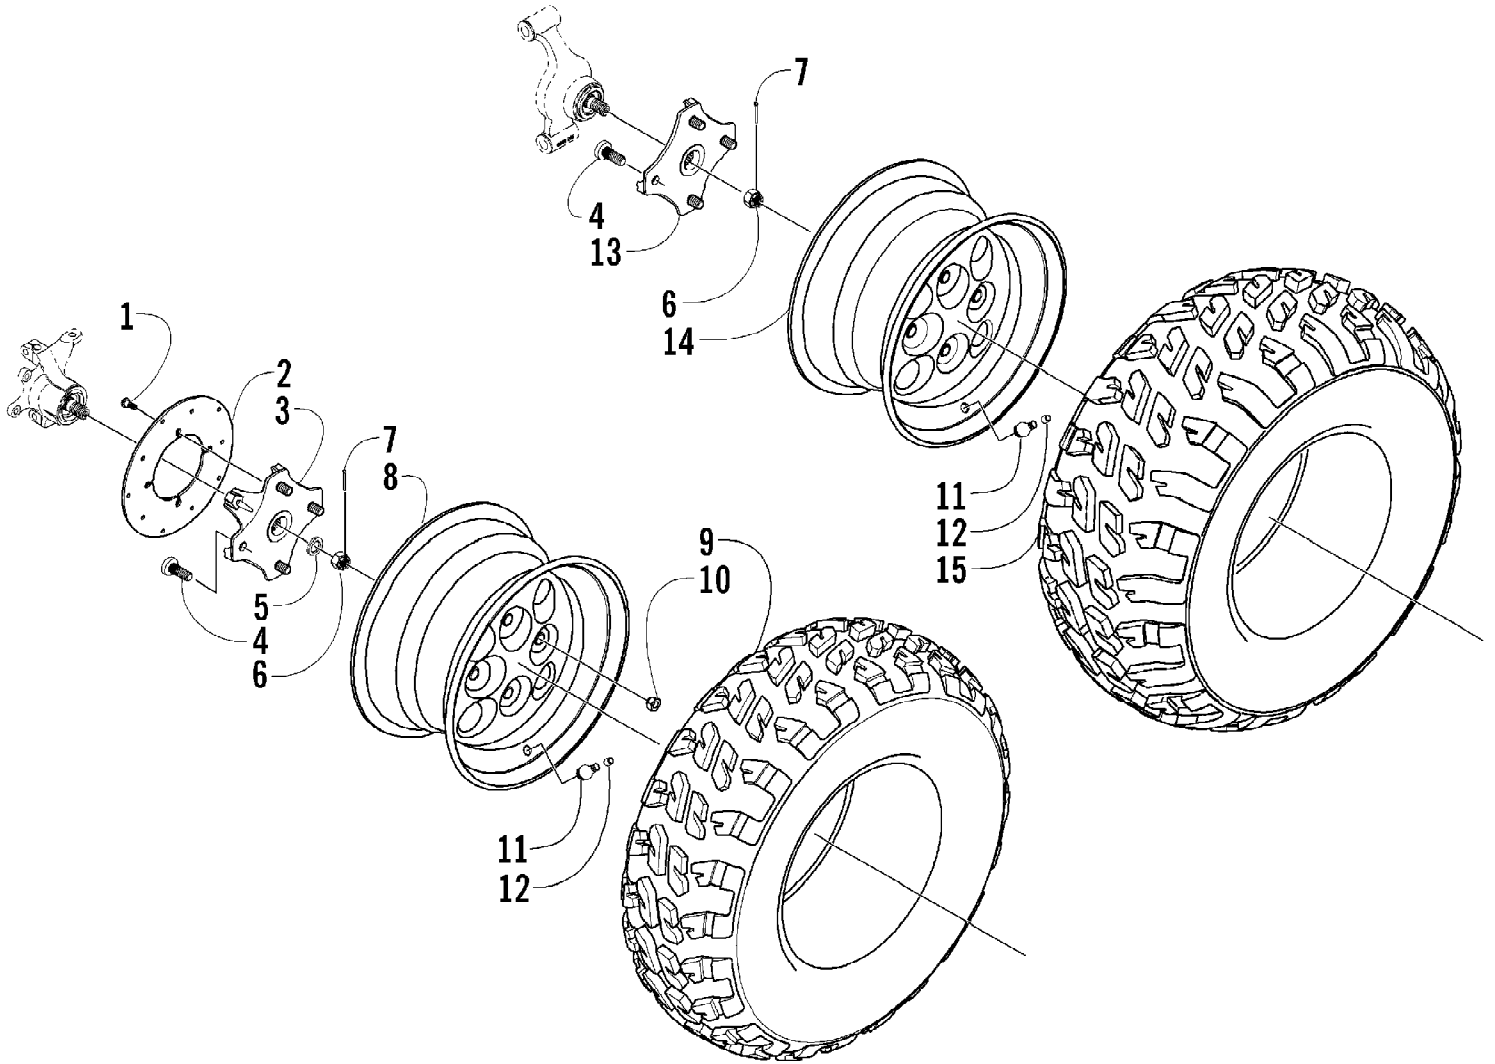

2004 650 V-2 4X4 FIS CAT GREEN (A2004ISR4BUSZ)
WHEEL AND TIRE ASSEMBLY

Page 90 of 92

Ref #	Part Number	Qty	S/P/F	Description
1	0423-029	12		Screw, Machine
2	0402-874	3	S	Disc, Brake
3	0502-421	2	/P	Hub, Wheel - Front (inc. 4)
4	0402-974	16	/P	Stud, Wheel Hub
5	0402-181	2		Seal, Hub
6	0423-394	4		Nut, Castle
7	0423-407	4		Pin, Cotter
8	1402-127	2		Wheel - Front
9	1402-201	2		Tire - Front
10	0423-408	16	/P	Nut, Lug
11	0402-064	4		Stem, Valve (inc. 12)
12	0402-140	4		Cap, Valve Stem
13	0502-601	1	S	Hub, Wheel - Rear - Left (inc. 4)
13	0502-599	1	S	Hub, Wheel - Rear - Right (inc. 4)
14	1402-115	2		Wheel - Rear
15	1402-202	2		Tire - Rear