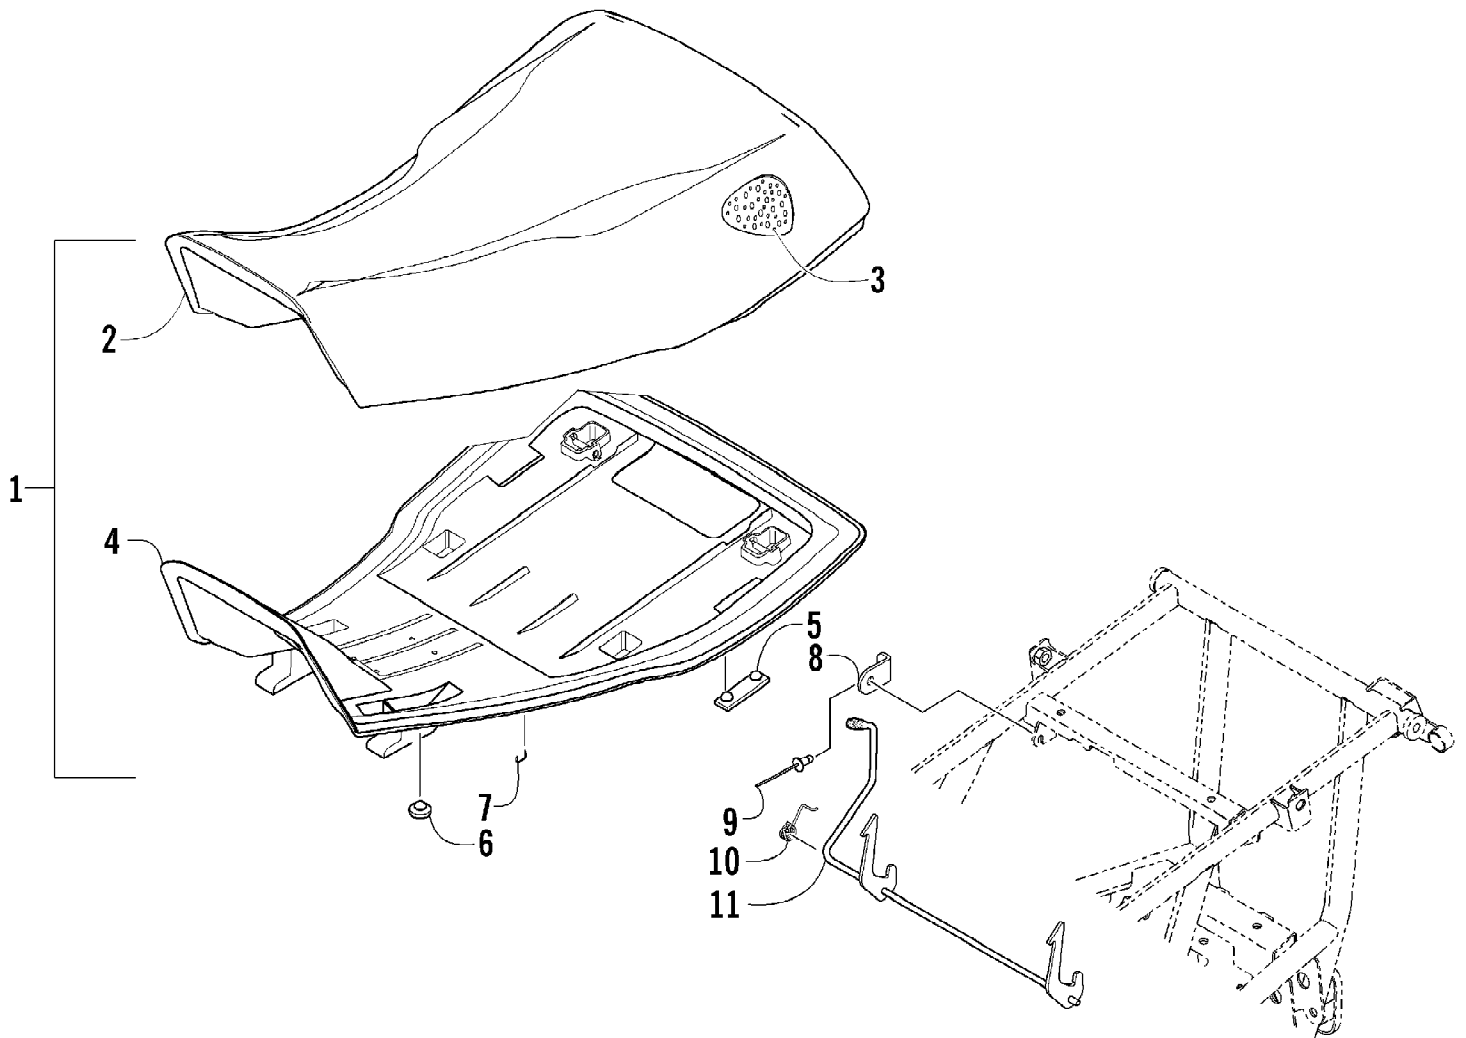

2004 650 V-2 4X4 FIS CAT GREEN (A2004ISR4BUSZ)
SEAT ASSEMBLY

Page 76 of 92

Ref #	Part Number	Qty	S/P/F	Description
1	1506-435	1		Seat Assembly (inc. 2-7)
2	0506-556	1		Cover, Seat
3	0506-555	1		Foam, Seat
4	0406-878	1		Base, Seat Assembly (inc. 5-6)
5	0406-879	2		Bumper, Seat - Rear
6	0406-877	2	/P	Bumper, Seat - Front
7	0624-528	AR	/P	Staple
8	1406-087	1		Plate, Retainer
9	8060-284	1		Rivet
10	1406-371	1		Spring, Seat Latch
11	1506-217	1		Latch, Seat