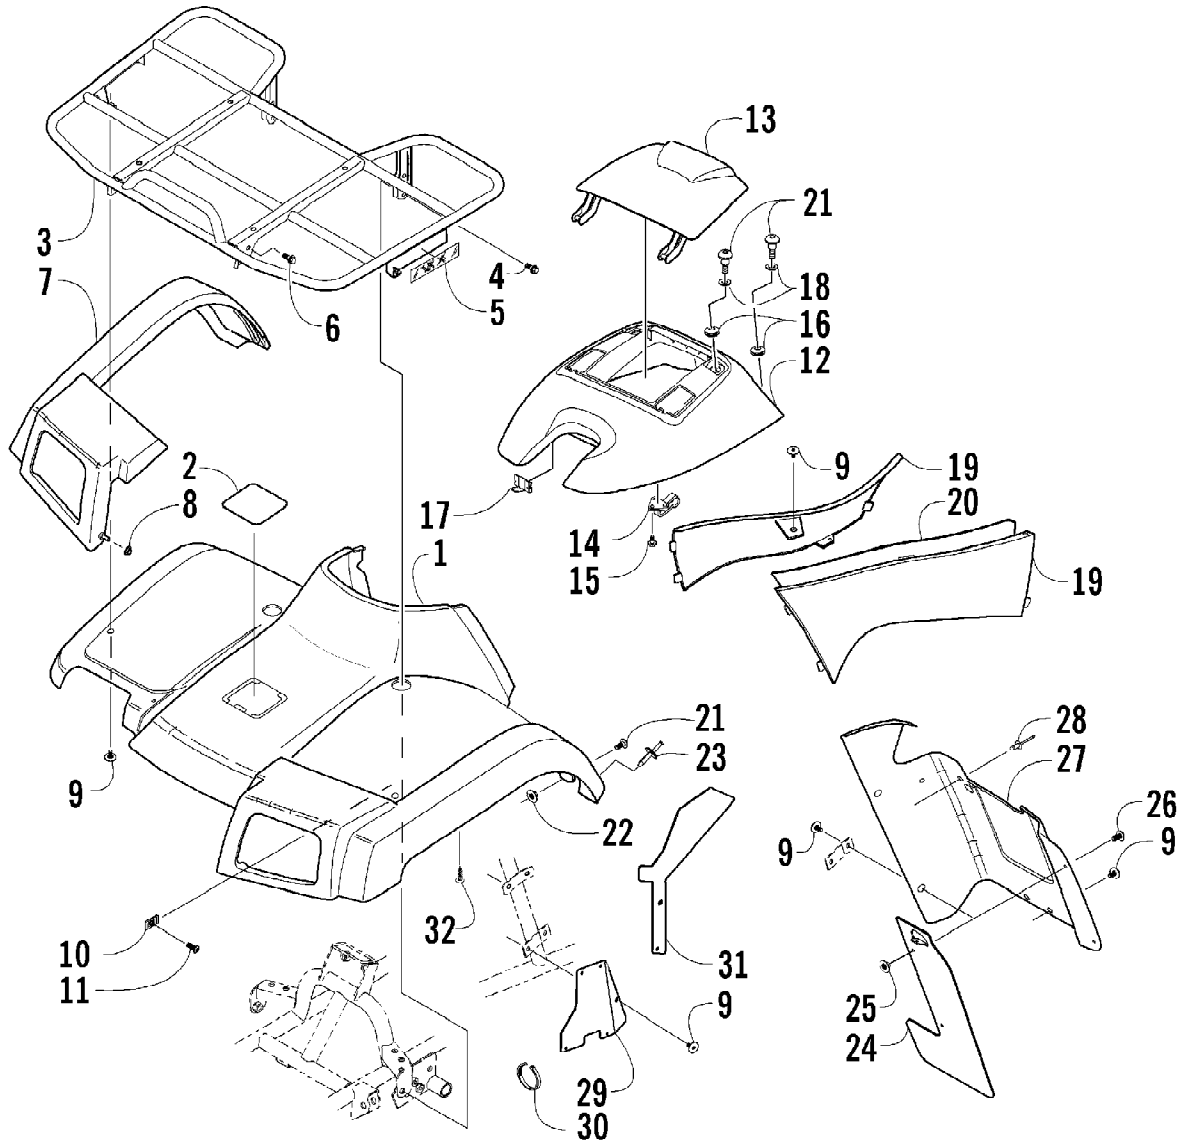

2004 650 V-2 4X4 FIS CAT GREEN (A2004ISR4BUSZ)
FRONT BODY PANEL ASSEMBLY

Page 43 of 92

Ref #	Part Number	Qty	S/P/F	Description
1	0506-721	1		Panel, Fender - Front (inc. 2)
2	1406-041	1		Cover, Access
3	1506-176	1		Rack - Front
4	8408-816	2		Screw, Cap
5	0411-646	2		Decal, Reflector - Amber
6	0423-360	2		Screw, Cap
7	1506-158	1		Flare - Front - Right
7	1506-159	1		Flare - Front - Left
8	0423-357	2		Nut, Stamped
9	0423-101	AR		Screw, Body
10	0423-031	2		Nut, Speed
11	8477-616	2		Screw, Machine
12	0470-506	1		Compartment, Storage
13	0470-508	1		Cover, Storage Compartment
14	0470-489	2		Hinge, Storage Compartment Cover
15	0623-301	6	/P	Screw, Self-Tapping
16	1623-156	4		Grommet
17	0423-497	2		Clip, Tinnerman
18	0123-053	2	/P	Washer
19	1506-313	1		Panel, Side - Right
19	0506-723	1		Panel, Side - Left
20	0412-142	1		Shield, Heat
21	0423-356	4		Screw, Shoulder
22	0423-438	2		T-Nut w/Teeth
23	0623-362	2		Rivet, Reinstallable
24	1506-194	2		Extension, Flare
25	0423-077	4	/P	T-Nut w/Teeth
26	0423-361	4		Screw, Machine
27	1506-381	1		Panel, Kick - Right
27	1506-200	1		Panel, Kick - Left
28	0423-046	AR		Rivet, Plastic
29	1406-481	2		Panel, Fender - Inner - Lower
30	0123-788	AR	/P	Cable Tie - 7.5 in.
31	1406-560	2		Panel, Fender - Inner - Upper
32	0423-342	6	/P	Screw, Self-Tapping