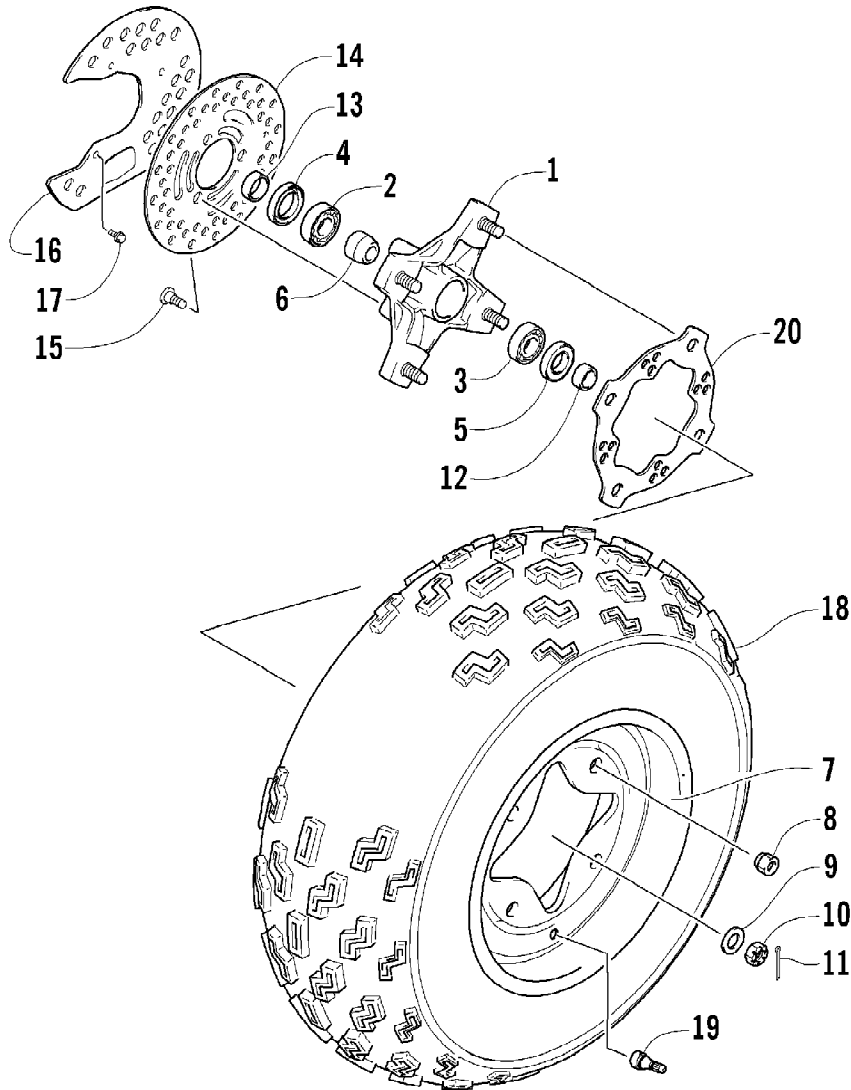

2004 400 DVX BLACK-RED (A2004DVI2AUSD)
FRONT WHEEL ASSEMBLY

2004 400 DVX BLACK-RED (A2004DVI2AUSD)
FRONT WHEEL ASSEMBLY

Page 51 of 105

Ref #	Part Number	Qty	S/P/F	Description
1	3405-021	2		Hub, Wheel
2	3402-893	2		Bearing, Wheel Hub - Inner
3	3402-899	2		Bearing, Wheel Hub - Outer
4	3402-914	2		Seal, Dust - Inner
5	3402-913	2		Seal, Dust - Outer
6	3405-023	2		Spacer, Wheel Hub Bearing
7	3406-018	2		Wheel
8	3423-663	8		Nut
9	3003-156	2	S/P	Washer
10	3423-622	2		Nut, Wheel Hub
11	3423-608	2		Pin, Cotter
12	3402-895	2		Spacer, Front Axle
13	3402-896	2		Spacer, Front Axle
14	3406-028	2		Disc, Brake
15	3423-649	6		Bolt, Brake Disc
16	3406-029	2		Cover, Brake Disc
17	3423-455	6		Bolt
18	3406-017	2		Tire
19	3406-008	2		Valve Assembly
20	3405-022	2		Plate, Wheel Hub