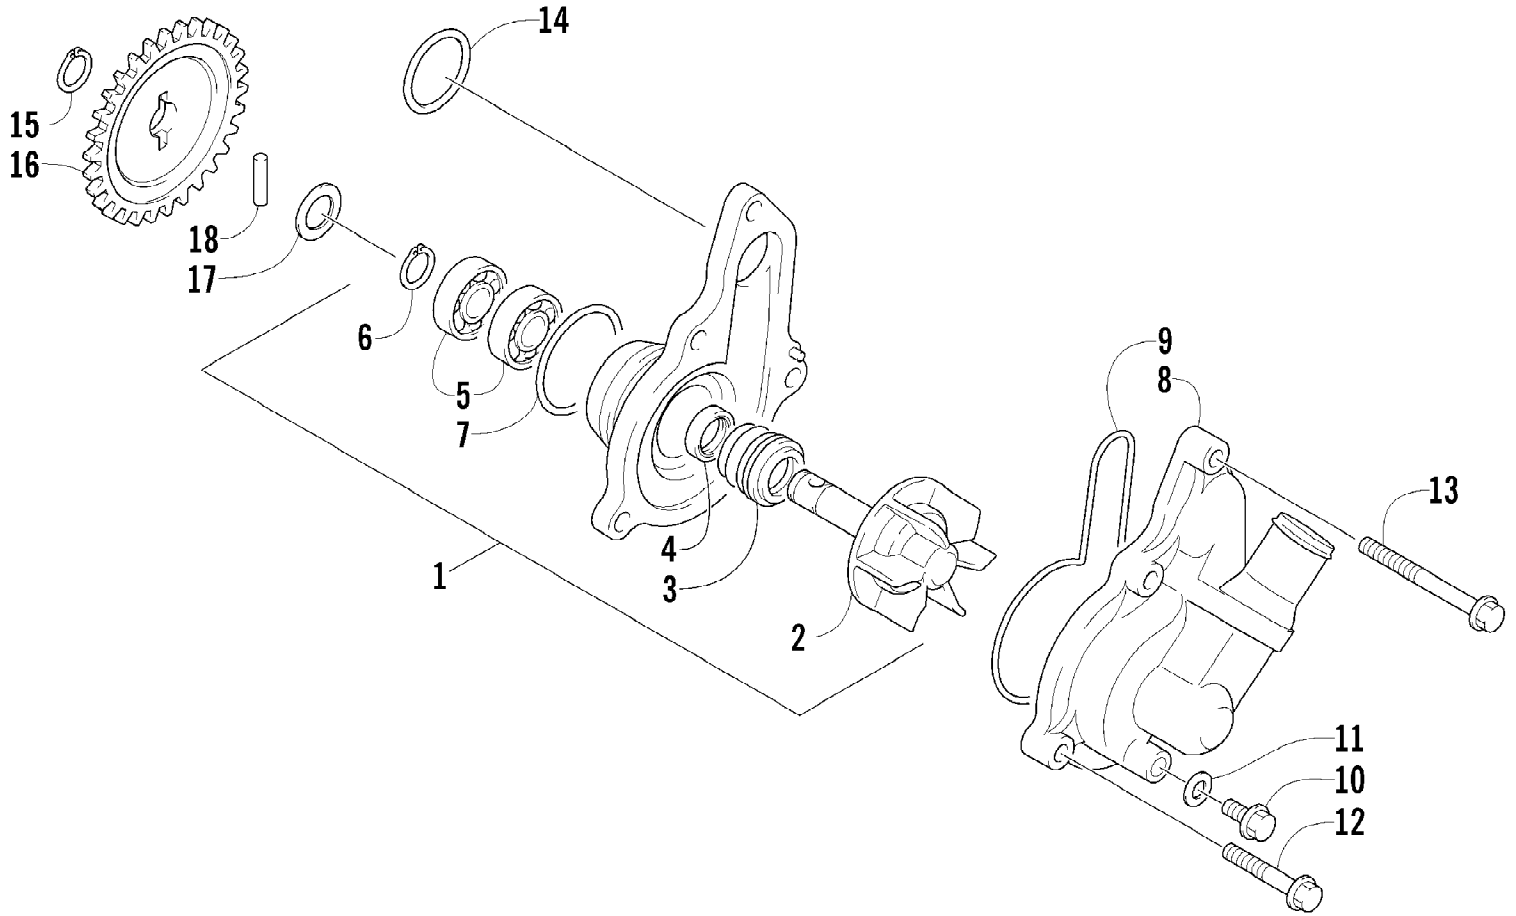

2004 400 DVX BLACK-RED (A2004DVI2AUSD)
WATER PUMP ASSEMBLY

2004 400 DVX BLACK-RED (A2004DVI2AUSD)
WATER PUMP ASSEMBLY

Page 103 of 105

Ref #	Part Number	Qty	S/P/F	Description
1	3413-017	1		Pump, Water (inc. 2-7)
2	3413-023	1		Impeller/Shaft
3	3413-022	1		Seal, Mechanical
4	3413-019	1		Seal, Oil
5	3402-892	2		Bearing
6	3423-403	1	S	E-Ring
7	3423-404	1		O-Ring
8	3413-018	1		Case, Water Pump
9	3413-020	1		O-Ring
10	3423-600	1		Plug, Drain
11	3402-009	1	/P	Gasket
12	3423-629	3		Bolt
13	3423-630	1		Bolt
14	3004-521	1	/P	O-Ring
15	3423-184	1	S	Circlip
16	3413-021	1		Gear, Water Pump Driven
17	3423-443	1		Washer
18	3423-707	1		Pin