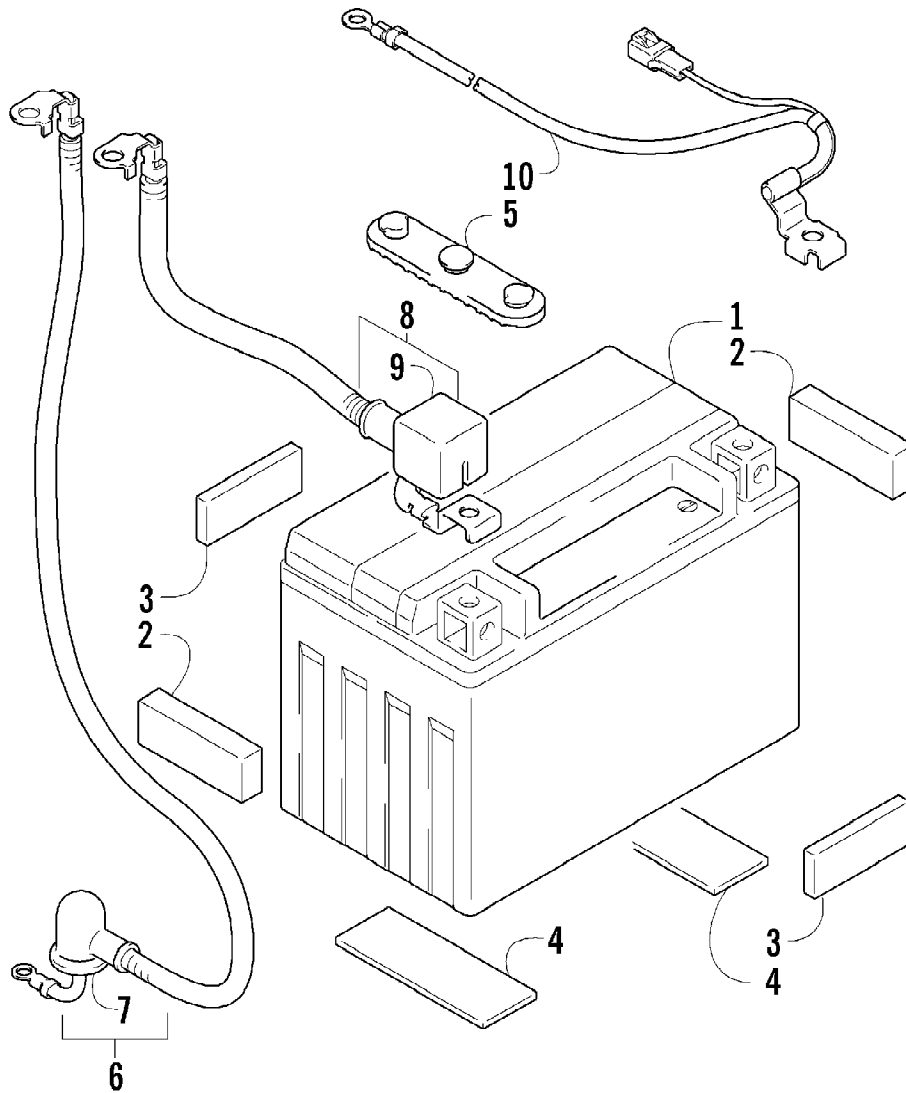

2004 400 DVX BLACK-RED (A2004DVI2AUSD)
AIR CLEANER ASSEMBLY

Page 2 of 105

Ref #	Part Number	Qty	S/P/F	Description
1	3470-024	1		Cleaner, Air - Assembly (inc. 2-17)
2	3470-014	1		Filter
3	3470-015	1		Holder
4	3470-016	1		Stopper, Holder
5	0693-505	1		Screw
6	3470-026	1		Tube, Outlet
7	3470-025	1		Fitting, Elbow
8	3402-334	1		Plug, Breather
9	3423-313	2		Clip
10	3423-727	1		Clamp, Tube
11	3423-726	1		Clamp, Tube
12	3470-017	1		Trap, Flame
13	3470-012	1	S	Cap, Air Cleaner (inc. 14)
14	3470-013	1		Gasket
15	3470-027	1		Joint, Inlet
16	3470-028	1		Duct, Inlet
17	3423-503	1		Clamp
18	3004-377	1	S/P	Screw, Cap
19	3004-507	2	S	Screw, Cap