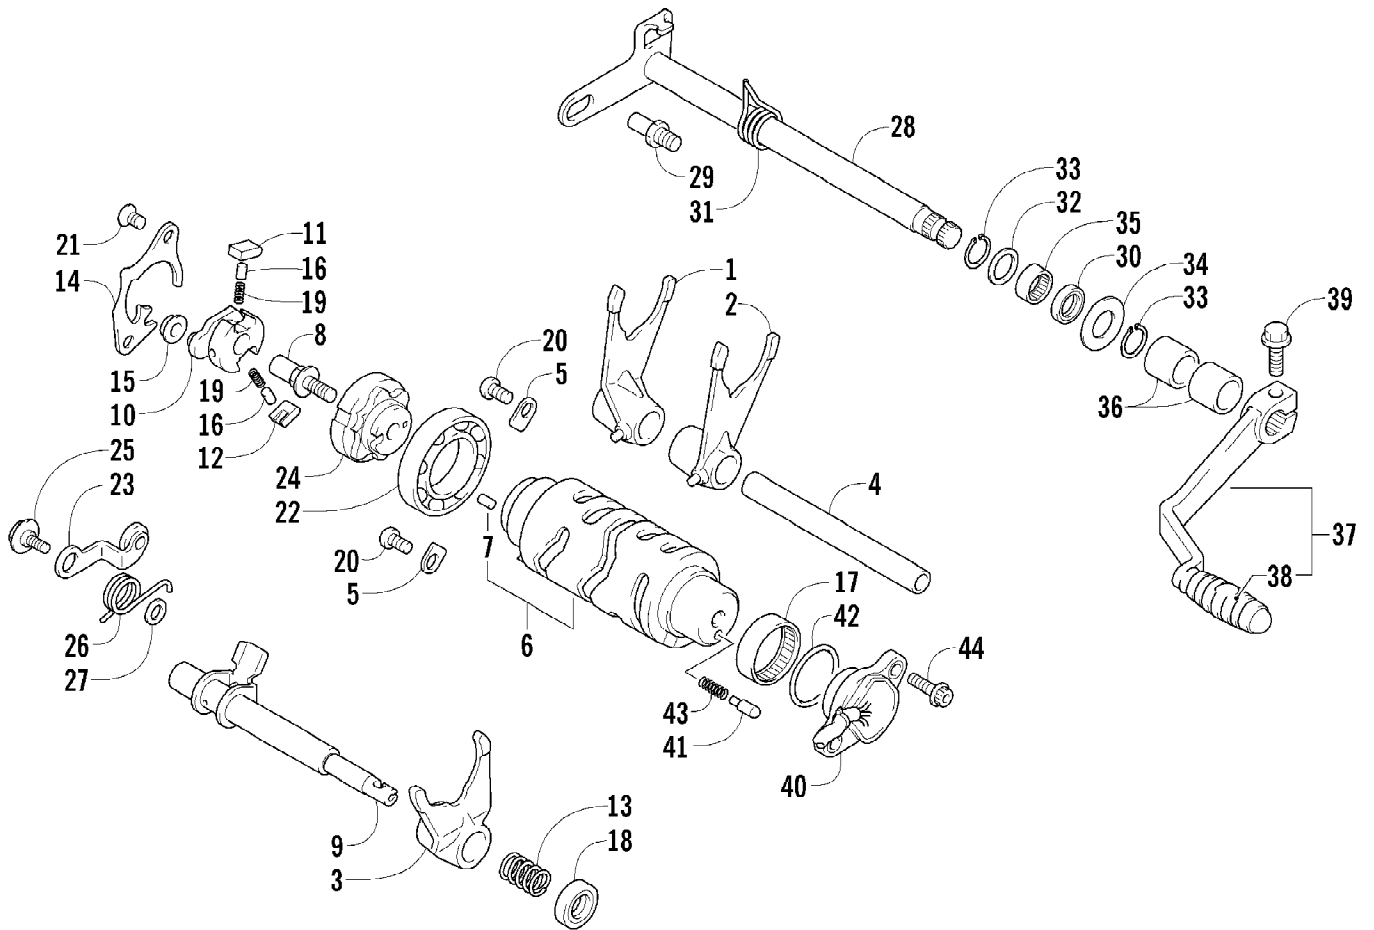

2004 400 DVX BLACK-RED (A2004DVI2AUSD)
GEAR SHIFTING ASSEMBLY

2004 400 DVX BLACK-RED (A2004DVI2AUSD)
GEAR SHIFTING ASSEMBLY

Page 55 of 105

Ref #	Part Number	Qty	S/P/F	Description
1	3446-397	1		Fork, Gear Shift - No. 1
2	3446-398	1		Fork, Gear Shift - No. 2
3	3446-399	1		Fork, Gear Shift - No. 3
4	3402-958	1		Shaft, Gear Fork - No. 1
5	3446-031	2	/P	Retainer, Shift Cam Bearing
6	3402-953	1		Cam, Gear Shift (inc. 7)
7	3423-114	1	/P	Pin, Shift Cam
8	3446-369	1		Pin, Shift
9	3446-370	1		Shaft, Reverse Lock
10	3402-954	1		Shifter, Gear Shift Cam
11	3446-371	1		Pawl, Gear Shift - No. 1
12	3446-372	1		Pawl, Gear Shift - No. 2
13	3446-373	1		Spring, Reverse Lock
14	3402-955	1		Lifter, Gear Shift Pawl
15	3402-132	1		Roller, Gear Cam Shifter
16	3423-708	2		Pin, Shift Pawl
17	3402-907	1		Bearing, Shift Cam - Left
18	3402-911	1		Seal, Reverse Lock
19	3446-389	2		Spring, Shift Pawl Return
20	3423-370	2		Screw, Shift Cam Bearing
21	3423-018	2		Screw, Shift Pawl Lifter
22	3402-186	1	/P	Bearing, Shift Cam - Right
23	3402-956	1		Stopper, Shift Cam
24	3402-957	1		Plate, Shift Cam Stopper
25	3423-652	1		Bolt, Cam Stopper Arm
26	3446-374	1		Spring, Shift Cam
27	3423-615	1		Washer, Shift Cam
28	3402-959	1		Shaft, Gear Shift
29	3402-960	1		Stopper, Gear Shift Arm
30	3402-068	1	/P	Seal, Oil - Gear Shift Shaft
31	3446-390	1		Spring, Gear Shift Shaft Return
32	3423-700	1		Washer, Gear Shaft
33	3423-546	2		Circlip, Gear Shaft
34	3423-678	1		Washer
35	3402-385	1		Bearing
36	3423-695	2		Spacer
37	3446-375	1		Lever, Gear Shift (inc. 38)
38	3446-376	1		Rubber, Gear Shift Lever
39	3004-341	1	S/P	Bolt, Gear Shift Lever
40	3509-006	1		Base Assembly
41	3423-044	2		Contact
42	3423-273	1		O-Ring
43	3402-087	2		Spring
44	3423-418	2		Bolt