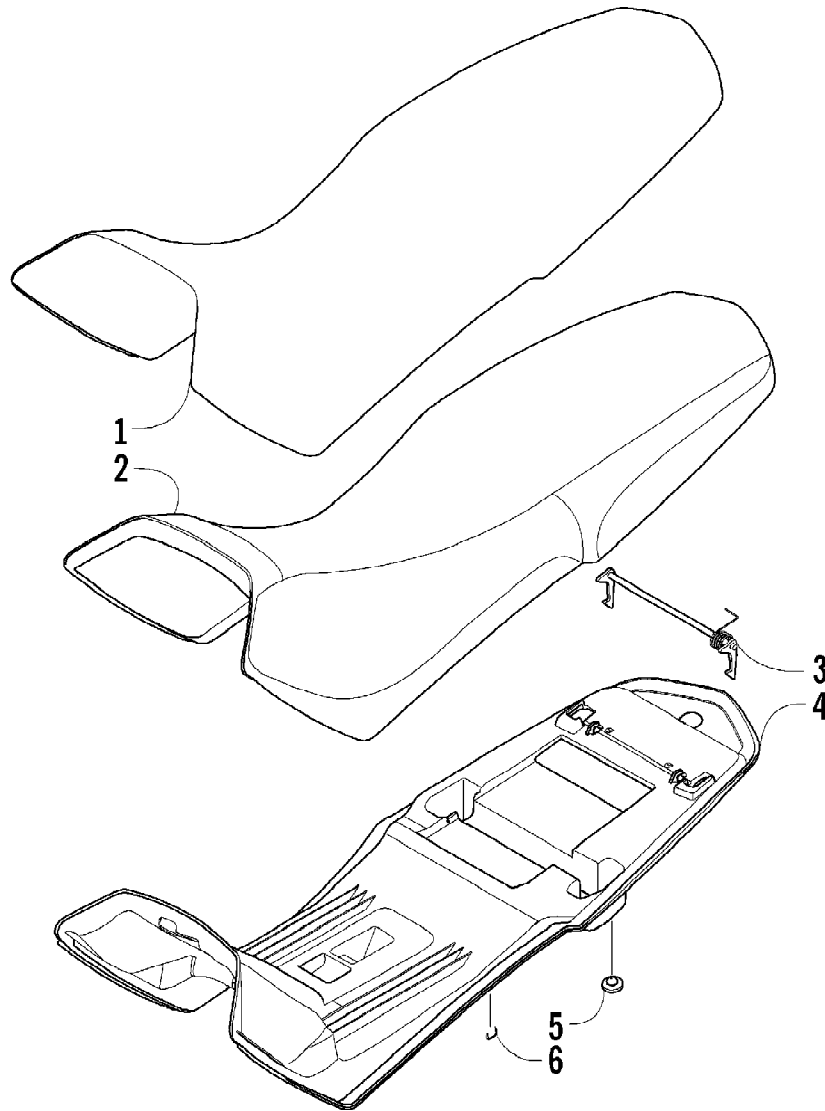

2004 400 DVX BLACK-RED (A2004DVI2AUSD)
SEAT ASSEMBLY

Page 89 of 105

Ref #	Part Number	Qty	S/P/F	Description
1	1506-297	1		Cover, Seat
2	1506-298	1		Foam, Seat
3	1506-359	1		Latch, Seat
4	1506-299	1		Base, Seat (inc. 5)
5	0406-877	3	/P	Bumper, Seat
6	0624-528	AR	/P	Staple