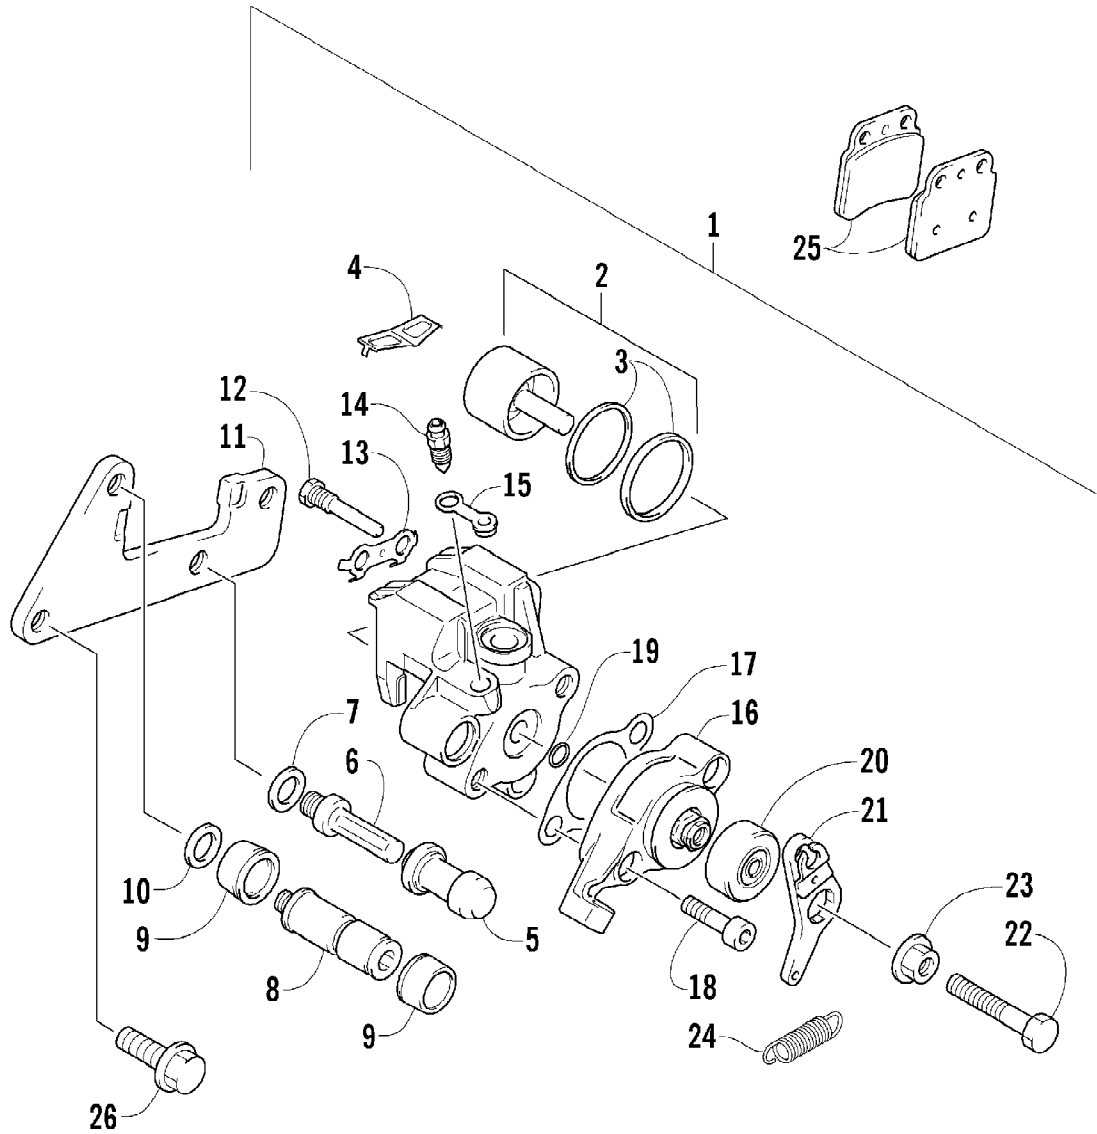

2004 400 DVX BLACK-RED (A2004DVI2AUSD)
REAR BRAKE ASSEMBLY

2004 400 DVX BLACK-RED (A2004DVI2AUSD)
REAR BRAKE ASSEMBLY

Page 75 of 105

Ref #	Part Number	Qty	S/P/F	Description
1	3406-076	1		Caliper Assembly, Rear (inc. 2-24)
2	3406-078	1		Piston Set (inc. 3)
3	3406-077	1		Seal Set
4	3406-036	1		Spring, Pad
5	3406-043	1		Boot
6	3423-584	1		Bolt
7	3406-035	1		Washer
8	3423-762	1		Pin
9	3406-033	2		Boot
10	3406-034	1		Washer
11	3406-128	1		Bracket
12	3406-038	2		Pin
13	3406-039	1		Washer
14	3406-025	1		Valve, Bleed
15	3406-026	1		Cap, Bleed Valve
16	3406-129	1		Actuator, Parking Brake
17	3406-080	1		Gasket
18	3423-763	2		Bolt
19	3423-592	1		O-Ring
20	3406-081	1		Boot
21	3406-130	1		Arm
22	3423-760	1		Bolt
23	3423-593	1		Nut
24	3423-595	1		Spring
25	3406-075	1		Pad Set
26	3423-632	2		Bolt