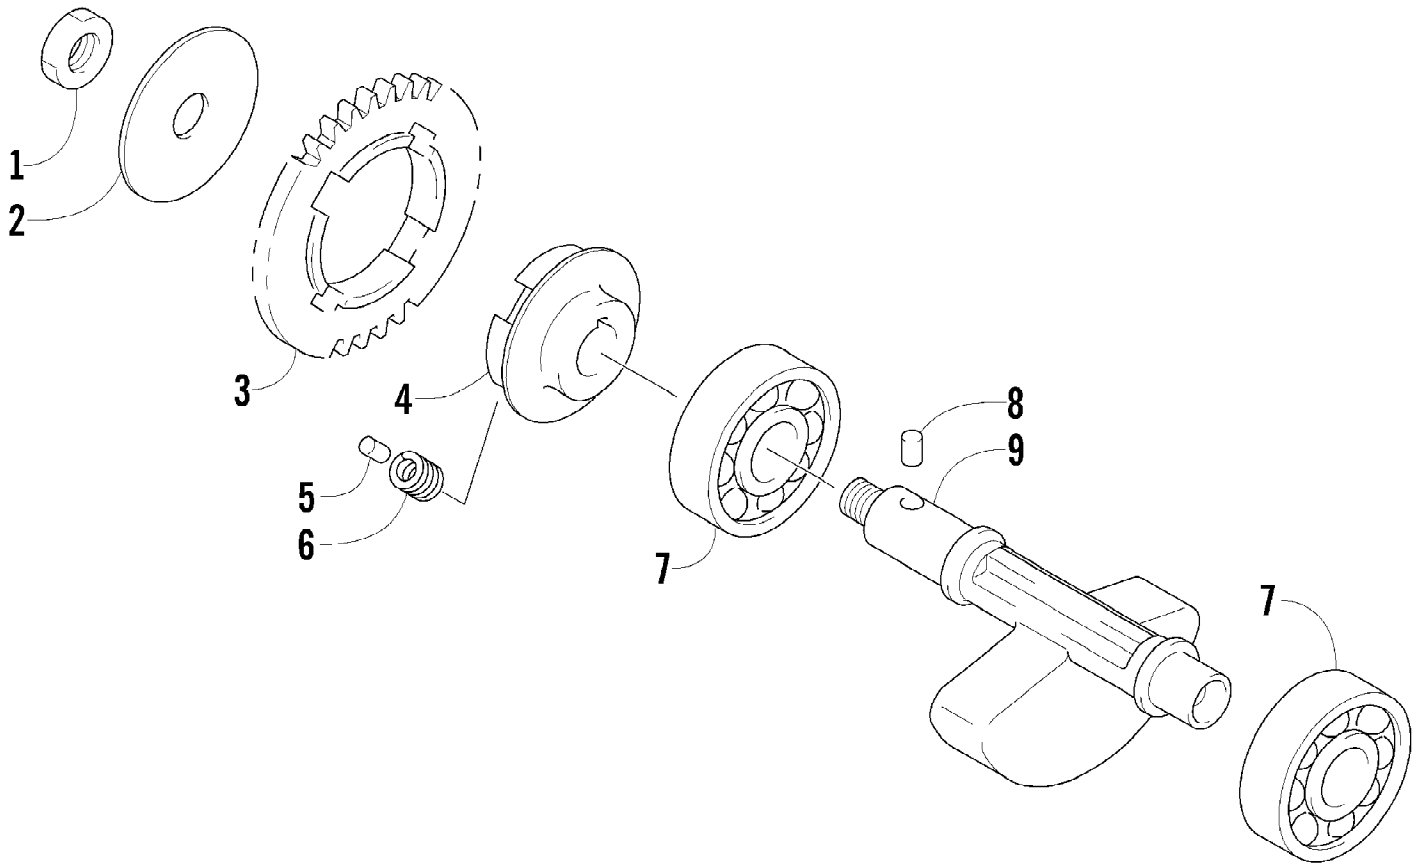

2004 400 DVX BLACK-RED (A2004DVI2AUSD)
CRANK BALANCER ASSEMBLY

2004 400 DVX BLACK-RED (A2004DVI2AUSD)
CRANK BALANCER ASSEMBLY

Page 19 of 105

Ref #	Part Number	Qty	S/P/F	Description
1	3423-666	1		Nut
2	3423-698	1		Washer
3	3402-927	1		Gear, Driven
4	3402-928	1	S	Race, Driven Gear - Inner
5	3423-106	2	/P	Pin, Driven Gear
6	3402-090	4		Spring, Driven Gear
7	3402-900	2		Bearing
8	3423-047	1		Pin, Inner Driven Gear Race
9	3402-925	1		Balancer, Crank