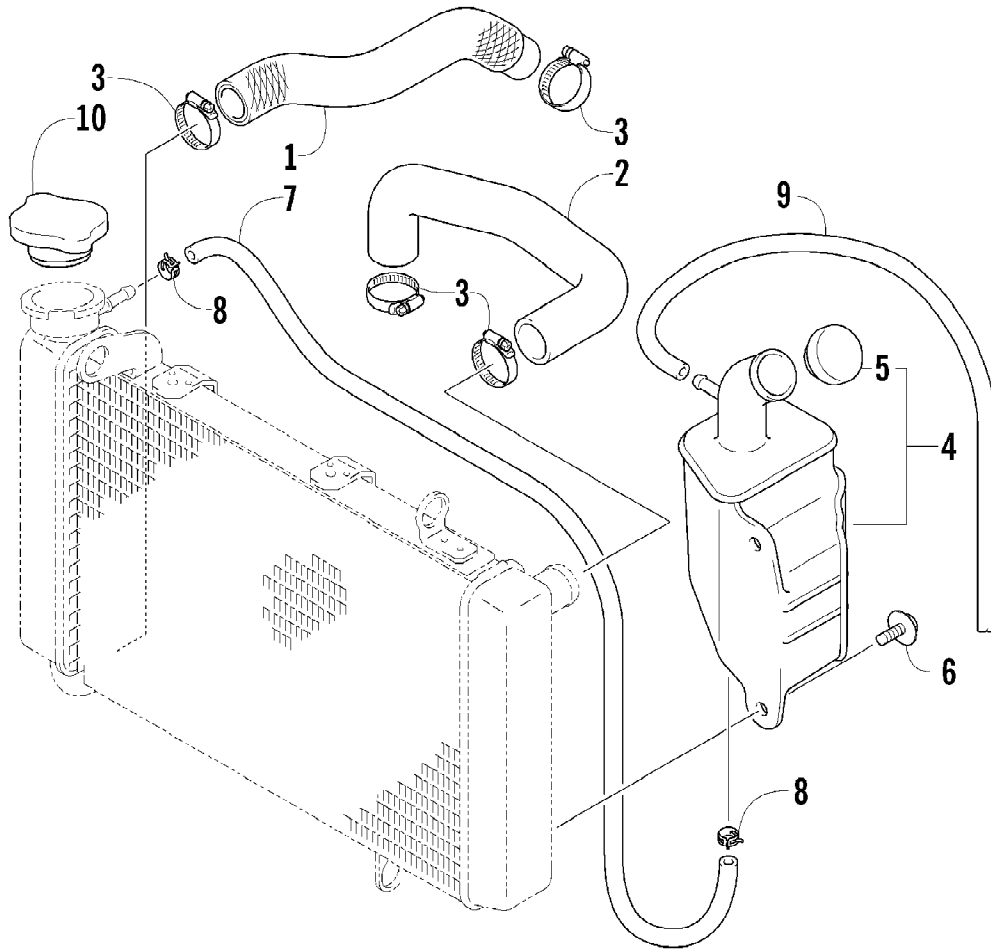

2004 400 DVX BLACK-RED (A2004DVI2AUSD)
RADIATOR HOSE ASSEMBLY

2004 400 DVX BLACK-RED (A2004DVI2AUSD)
RADIATOR HOSE ASSEMBLY

Page 73 of 105

Ref #	Part Number	Qty	S/P/F	Description
1	3413-029	1		Hose, Radiator Inlet
2	3413-030	1		Hose, Radiator Outlet
3	3006-324	4		Clamp
4	3413-031	1		Reservoir (inc. 5)
5	3413-032	1		Cap, Reservoir
6	3423-654	2		Screw
7	3413-034	1		Hose, Inlet
8	3423-480	2		Clip
9	3413-033	1		Hose, Overflow
10	3413-027	1		Cap