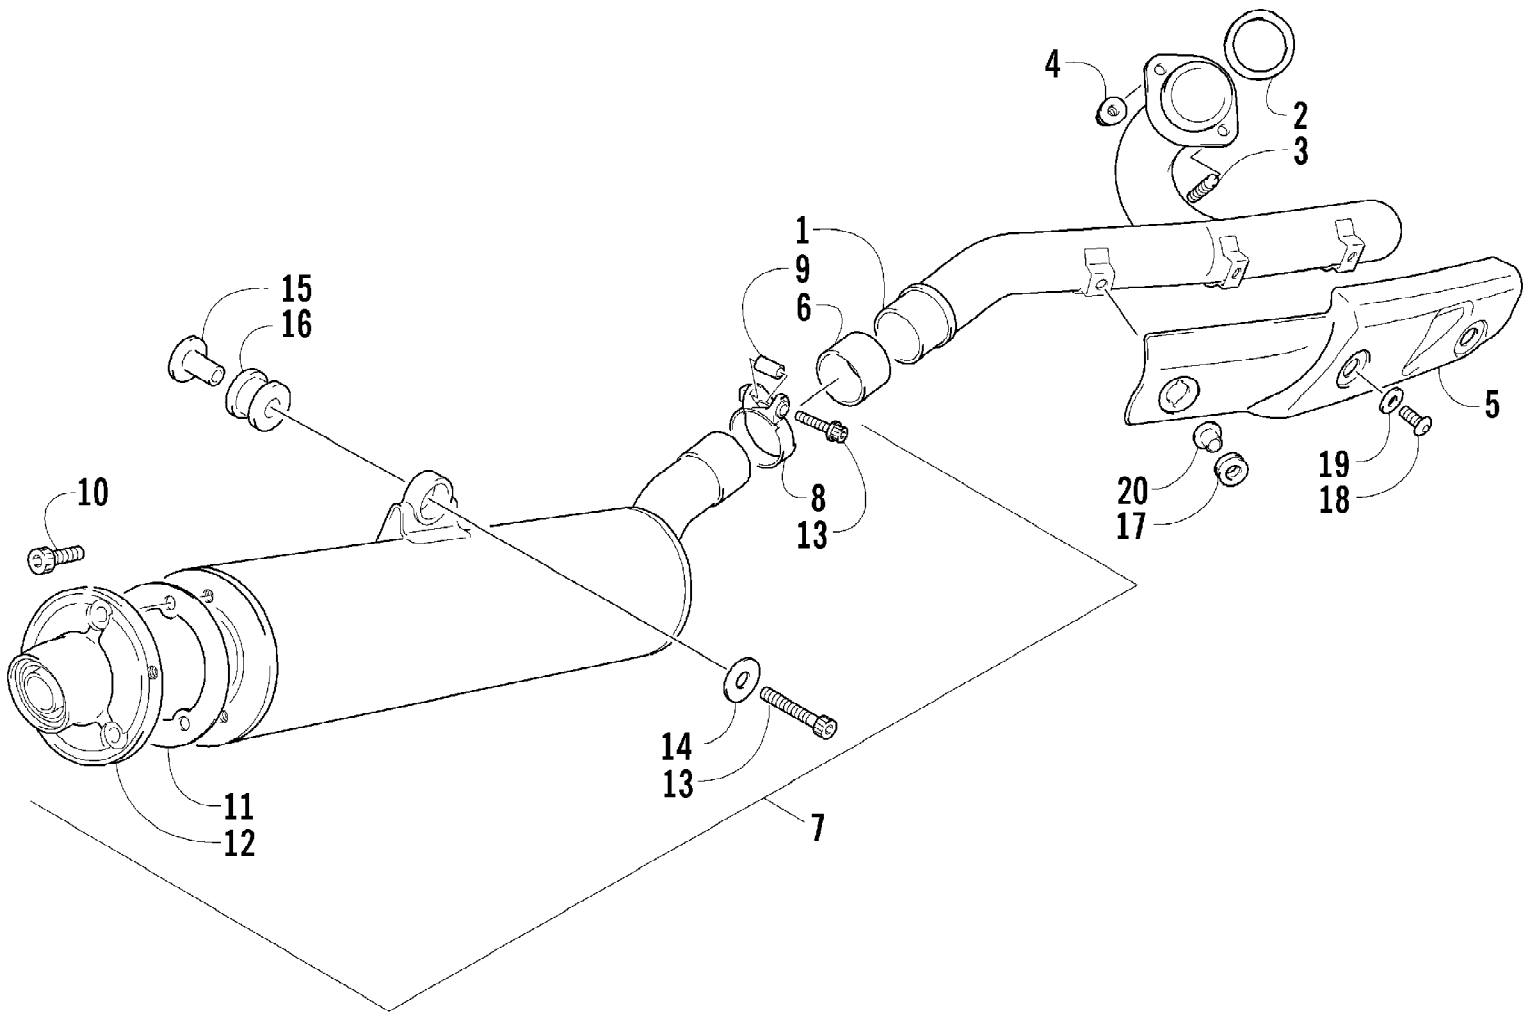

2004 400 DVX BLACK-RED (A2004DVI2AUSD)
EXHAUST ASSEMBLY

Page 37 of 105

Ref #	Part Number	Qty	S/P/F	Description
1	3512-003	1		Pipe, Exhaust
2	3412-003	1		Gasket, Exhaust Pipe
3	3004-301	2	S	Bolt, Stud
4	3423-176	2	S	Nut
5	3412-006	1		Cover, Exhaust Pipe
6	3412-004	1		Connector, Muffler
7	3512-004	1		Body, Muffler (inc. 8-12 and one No. 13)
8	3423-740	1		Clamp
9	3423-739	1		Spacer
10	3423-645	3		Bolt
11	3412-007	1	S	Arrester
12	3412-005	1		Gasket
13	3423-613	3		Bolt
14	0694-024	2		Washer
15	3423-694	2		Spacer
16	3423-718	2		Cushion
17	3423-715	3		Cushion, Exhaust Pipe Cover
18	3423-661	3		Screw
19	3423-574	3		Washer
20	3423-575	3		Spacer, Exhaust Pipe Cover