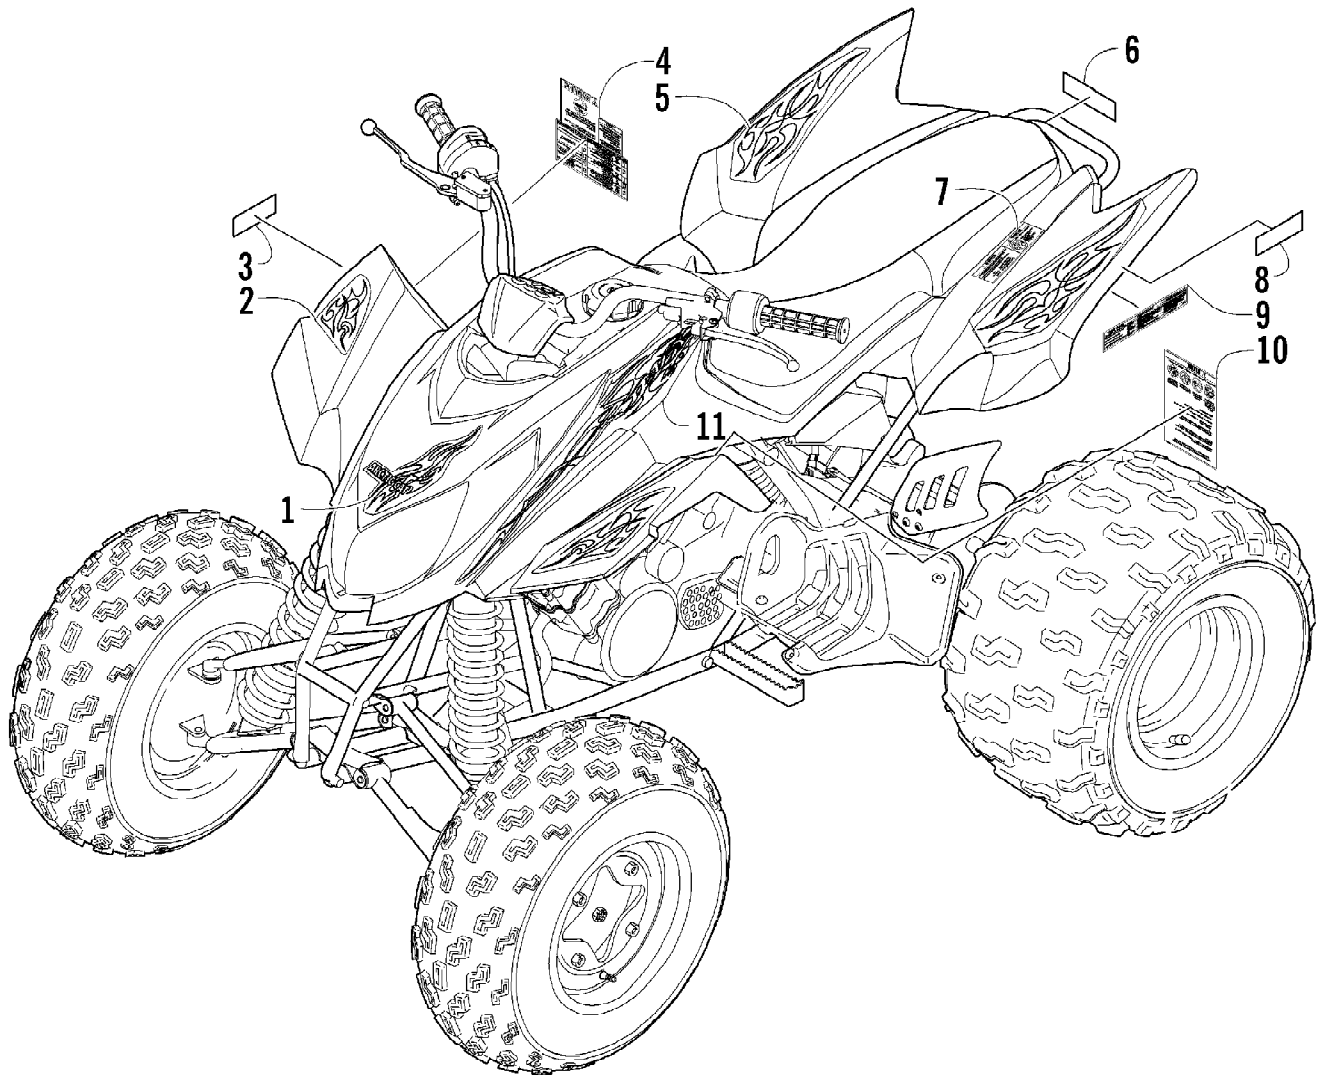

2004 400 DVX BLACK-RED (A2004DVI2AUSD)
DECALS

Page 33 of 105

Ref #	Part Number	Qty	S/P/F	Description
1	0411-694	1		Decal, Graphic - Front
2	0411-684	1		Decal, Graphic - Front Fender - Right
2	0411-685	1		Decal, Graphic - Front Fender - Left
3	0411-744	1		Reflector, Front - Amber - Right
3	0411-745	1		Reflector, Front - Amber - Left
4	0411-759	1		Decal, Warning - Pre Ride
5	0411-682	1		Decal, Graphic - Rear Fender - Right
5	0411-683	1		Decal, Graphic - Rear Fender - Left
6	0411-762	1		Decal, "Arctic Cat"
7	0411-696	1		Decal, Warning - Tire Pressure/Passenger
8	0411-746	1		Reflector, Rear - Red - Right
8	0411-747	1		Reflector, Rear - Red - Left
9	0411-697	1		Decal, CA Emissions
10	0411-218	1		Decal, Warning - General
11	0411-692	1		Decal, Graphic - Side - Right
11	0411-693	1		Decal, Graphic - Side - Left