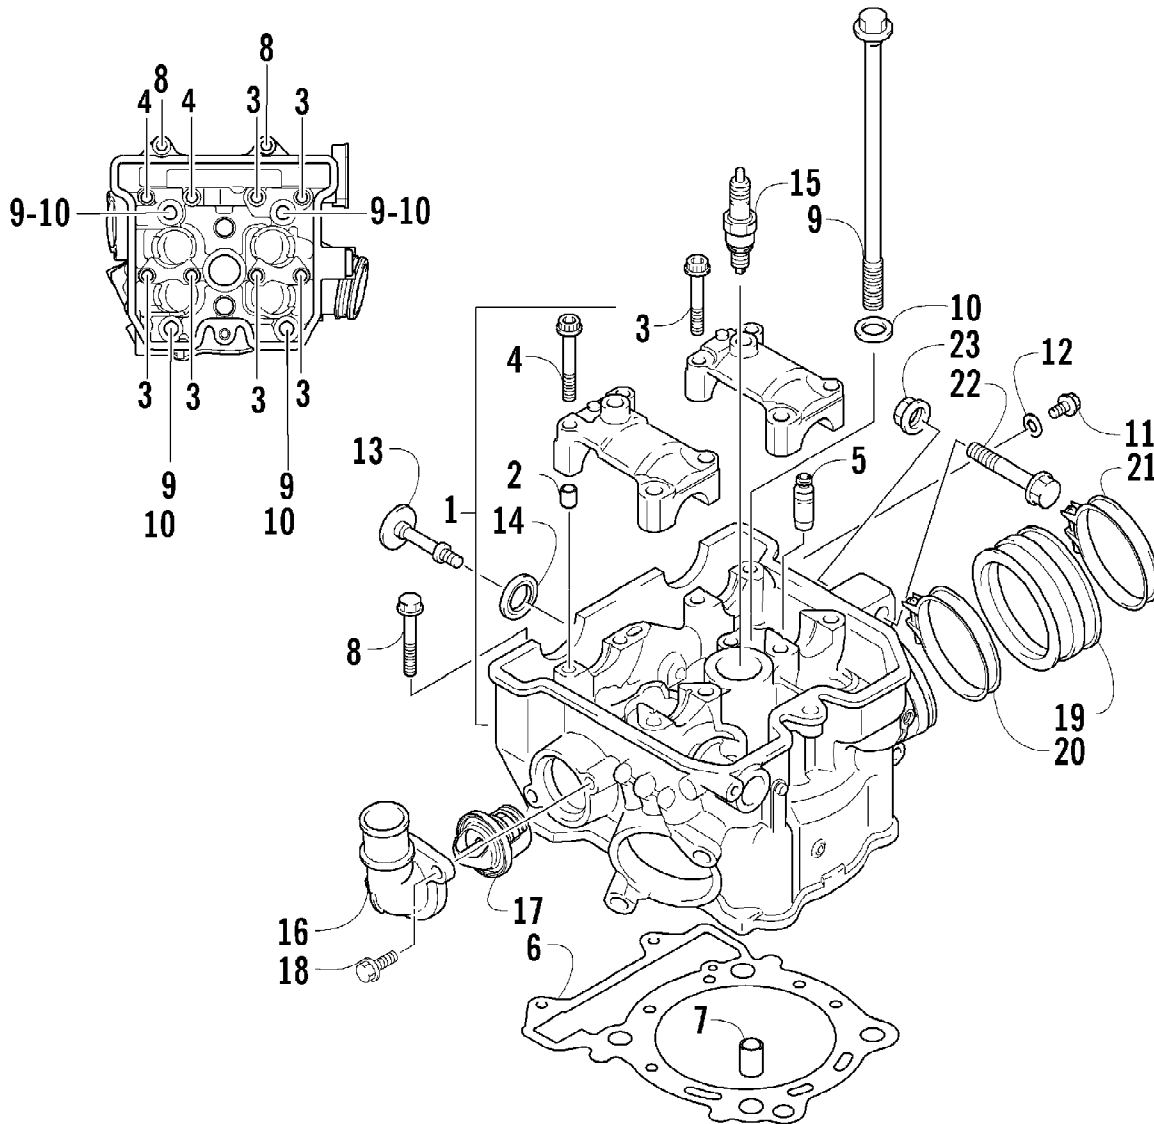

2004 400 DVX BLACK-RED (A2004DVI2AUSD)
CYLINDER HEAD ASSEMBLY

2004 400 DVX BLACK-RED (A2004DVI2AUSD)
CYLINDER HEAD ASSEMBLY

Page 29 of 105

Ref #	Part Number	Qty	S/P/F	Description
1	3402-839	1		Head, Cylinder - Assembly (inc. 2-4)
2	3423-043	4	/P	Pin
3	3423-611	6	S	Bolt
4	3423-764	2	S	Bolt
5	3402-840	4		Guide, Valve
6	3402-841	1		Gasket, Cylinder Head
7	3423-088	2		Pin, Dowel
8	3423-429	2		Bolt
9	3423-637	4		Bolt
10	3423-675	4		Washer
11	3004-339	1	S/P	Plug, Oil Gallery
12	3003-290	1	/P	Gasket
13	3423-558	1		Bolt
14	3423-559	1		Washer
15	0217-708	1		Spark Plug (NGK CR7E)
16	3413-024	1		Cover, Thermostat
17	3413-025	1		Thermostat
18	3423-328	2	S	Bolt
19	3470-010	1		Pipe, Intake
20	3402-235	1		Clamp, Intake Pipe
21	3402-916	1	S	Clamp, Intake Pipe
22	3423-635	1		Bolt
23	3423-457	1	S	Nut