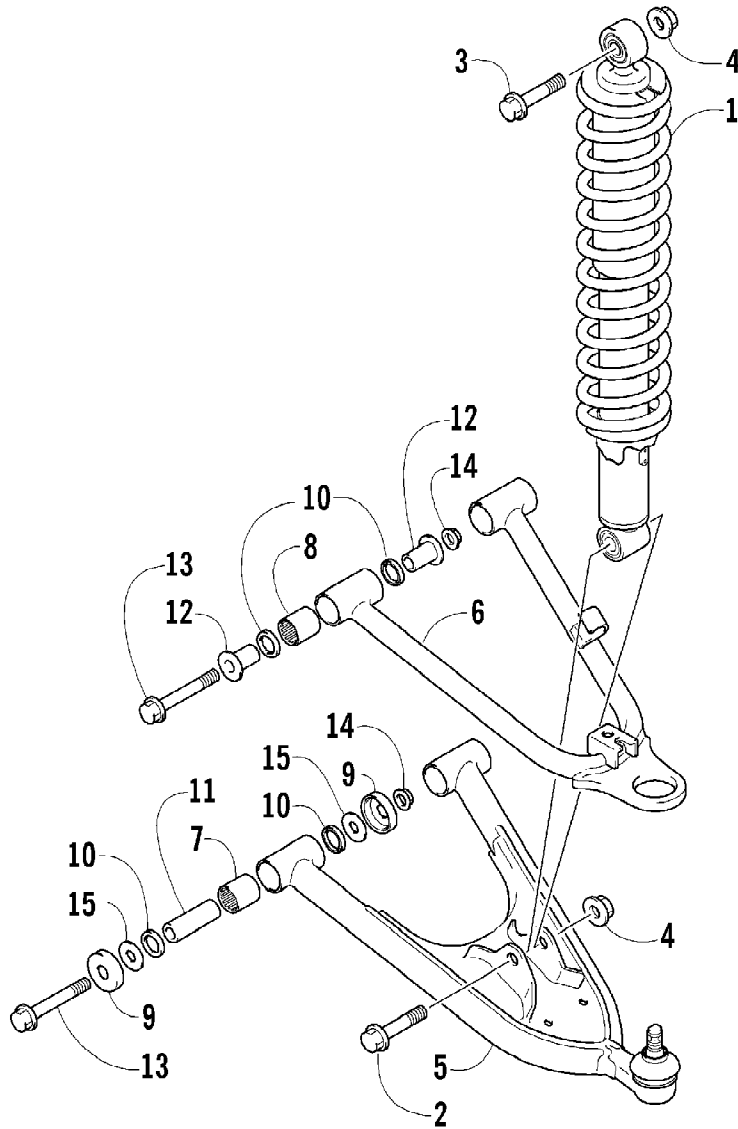

2004 400 DVX BLACK-RED (A2004DVI2AUSD)
FRONT SUSPENSION ASSEMBLY

Page 49 of 105

Ref #	Part Number	Qty	S/P/F	Description
1	3405-015	2		Shock Assembly - Front
2	3423-641	2		Bolt
3	3423-640	2		Bolt
4	3423-457	4	S	Nut
5	3405-016	1		A-Arm - Lower Right
5	3405-017	1	S	A-Arm - Lower Left
6	3405-018	1		A-Arm - Upper Right
6	3405-019	1		A-Arm - Upper Left
7	3406-093	4		Bearing
8	3406-094	4		Bearing
9	3405-020	8		Seal, Dust - Lower A-Arm
10	3406-101	16		Seal, Dust - Inner
11	3406-112	4		Spacer
12	3406-111	8		Spacer
13	3423-634	8		Bolt
14	3423-457	8	S	Nut
15	3423-617	8		Washer