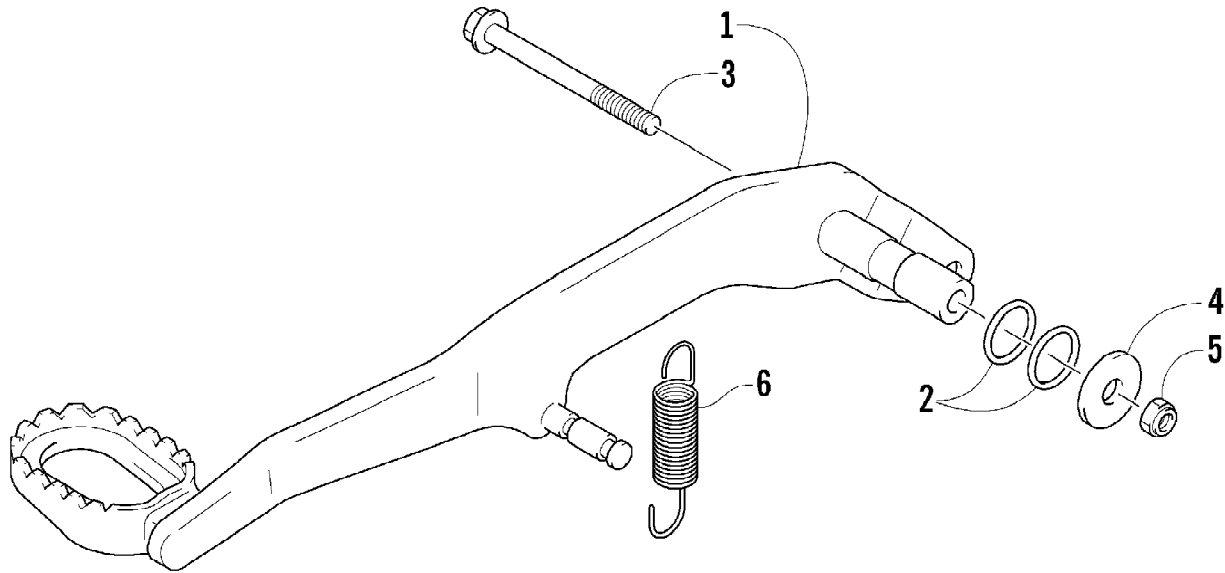

2004 400 DVX BLACK-RED (A2004DVI2AUSD)
REAR BRAKE PEDAL ASSEMBLY

Page 77 of 105

Ref #	Part Number	Qty	S/P/F	Description
1	3406-007	1		Pedal, Brake
2	3423-712	2		O-Ring
3	3423-601	1		Bolt
4	3423-674	1		Washer
5	3423-623	1	S	Nut
6	3502-024	1		Spring, Return