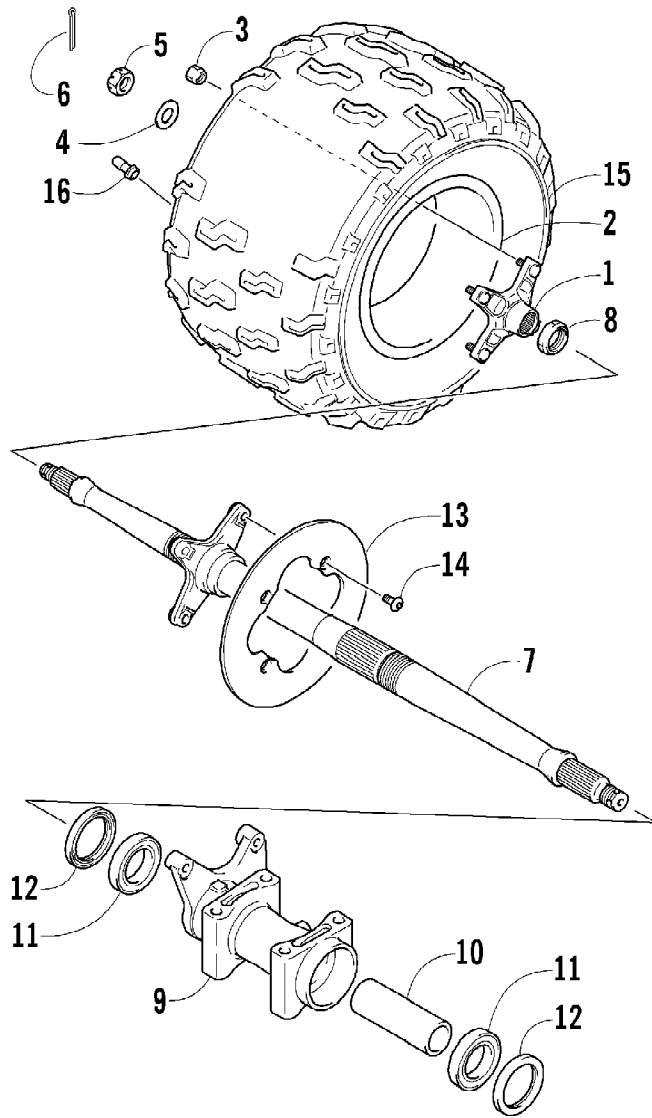

2004 400 DVX BLACK-RED (A2004DVI2AUSD)
RIGHT REAR WHEEL ASSEMBLY

2004 400 DVX BLACK-RED (A2004DVI2AUSD)
RIGHT REAR WHEEL ASSEMBLY

Page 87 of 105

Ref #	Part Number	Qty	S/P/F	Description
1	3446-384	1		Hub, Wheel
2	3406-073	1		Wheel, Rear
3	3423-663	4		Nut
4	3423-685	1		Washer
5	3423-667	1		Nut, Hub
6	3423-609	1		Pin, Cotter
7	3446-387	1		Axle, Rear
8	3423-759	1		Nut, Rear Axle
9	3406-126	1	S	Housing, Rear Axle Bearing
10	3406-127	1		Spacer, Rear Axle Bearing
11	3406-092	2		Bearing, Rear Axle
12	3406-099	2		Seal, Dust
13	3406-079	1		Disc, Brake
14	3423-649	4		Bolt
15	3406-072	1		Tire, Rear
16	3406-008	1		Valve Assembly