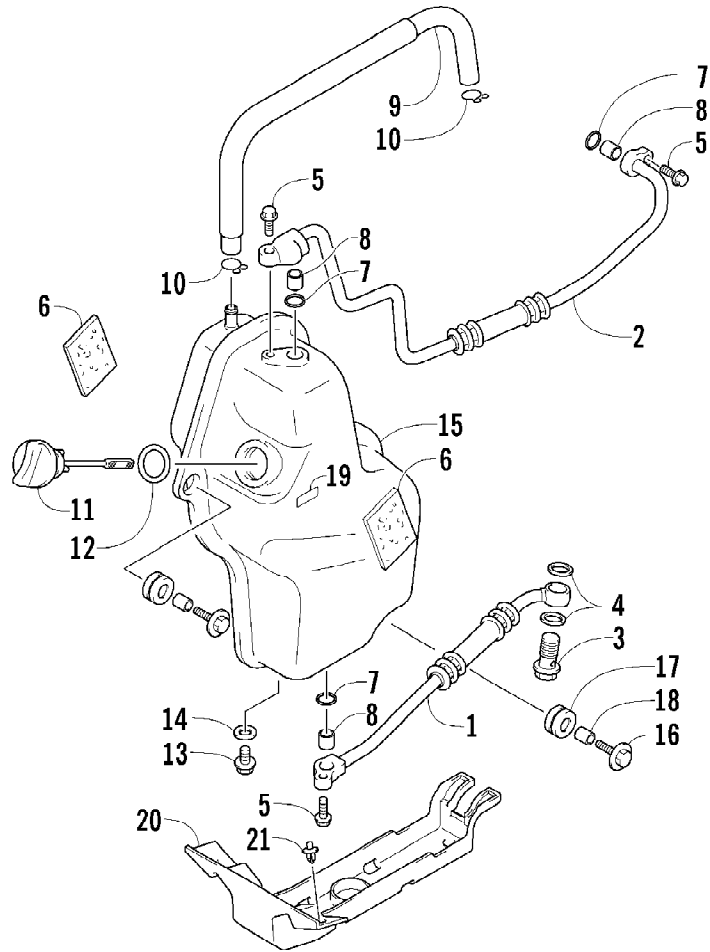

2004 400 DVX BLACK-RED (A2004DVI2AUSD)
CLUTCH ASSEMBLY

Page 15 of 105

Ref #	Part Number	Qty	S/P/F	Description
1	3402-939	1		Gear, Primary Driven
2	3423-619	1		Washer
3	3402-940	1		Spacer, Primary Driven Gear
4	3446-392	1		Hub, Sleeve
5	3446-359	7		Plate, Drive - No. 1
6	3446-360	1		Plate, Drive - No. 2
7	3446-007	7		Plate, Driven
8	3446-393	1		Disc, Pressure
10	3004-484	6	S	Bolt
11	3423-578	6		Washer
12	3402-043	1	/P	Bearing, Pressure Disc
13	3423-254	1		Nut
14	3423-688	1		Washer, Lock
15	3446-394	1		Rod, Clutch Push
16	3402-941	1		Retainer, Clutch Release Oil Seal
17	3446-395	1		Pin, Clutch Release
18	3446-396	1		Camshaft, Clutch Release
18	3423-328	1	S	Bolt, Clutch Release Arm
19	3446-361	1		Arm, Clutch Release
20	3423-765	1		Washer, Clutch Release
21	3402-972	1		Bearing, Clutch Release - Lower
22	3402-973	1		Bearing, Clutch Release - Upper
23	3402-974	1		Seal, Clutch Release Arm
25	3402-890	1	S	Stopper, Clutch Release Camshaft

2004 400 DVX BLACK-RED (A2004DVI2AUSD)
LEFT REAR WHEEL ASSEMBLY

2004 400 DVX BLACK-RED (A2004DVI2AUSD)
LEFT REAR WHEEL ASSEMBLY

Page 63 of 105

Ref #	Part Number	Qty	S/P/F	Description
1	3446-384	1		Hub, Wheel
2	3406-073	1		Wheel, Rear
3	3423-663	4		Nut
4	3423-685	1		Washer
5	3423-667	1		Nut, Hub
6	3423-609	1		Pin, Cotter
7	3423-758	1		Nut, Rear Axle
8	3423-687	2		Washer
9	3446-386	1	S	Hub, Rear Sprocket
10	3446-385	1	S	Sprocket, Rear - 40T
11	3423-642	4		Bolt
12	3423-683	4		Washer
13	3406-072	1		Tire, Rear
14	3406-008	1		Valve Assembly

2004 400 DVX BLACK-RED (A2004DVI2AUSD)
MAGNETO ASSEMBLY

Page 65 of 105

Ref #	Part Number	Qty	S/P/F	Description
1	3409-026	1		Stator Assembly
2	3430-060	1		Rotor Assembly
3	3430-061	1		Clamp, Magneto Lead
4	3005-564	3	S	Bolt
5	3003-307	3		Bolt
6	3423-742	1		Nut
7	3004-540	1	/P	Key