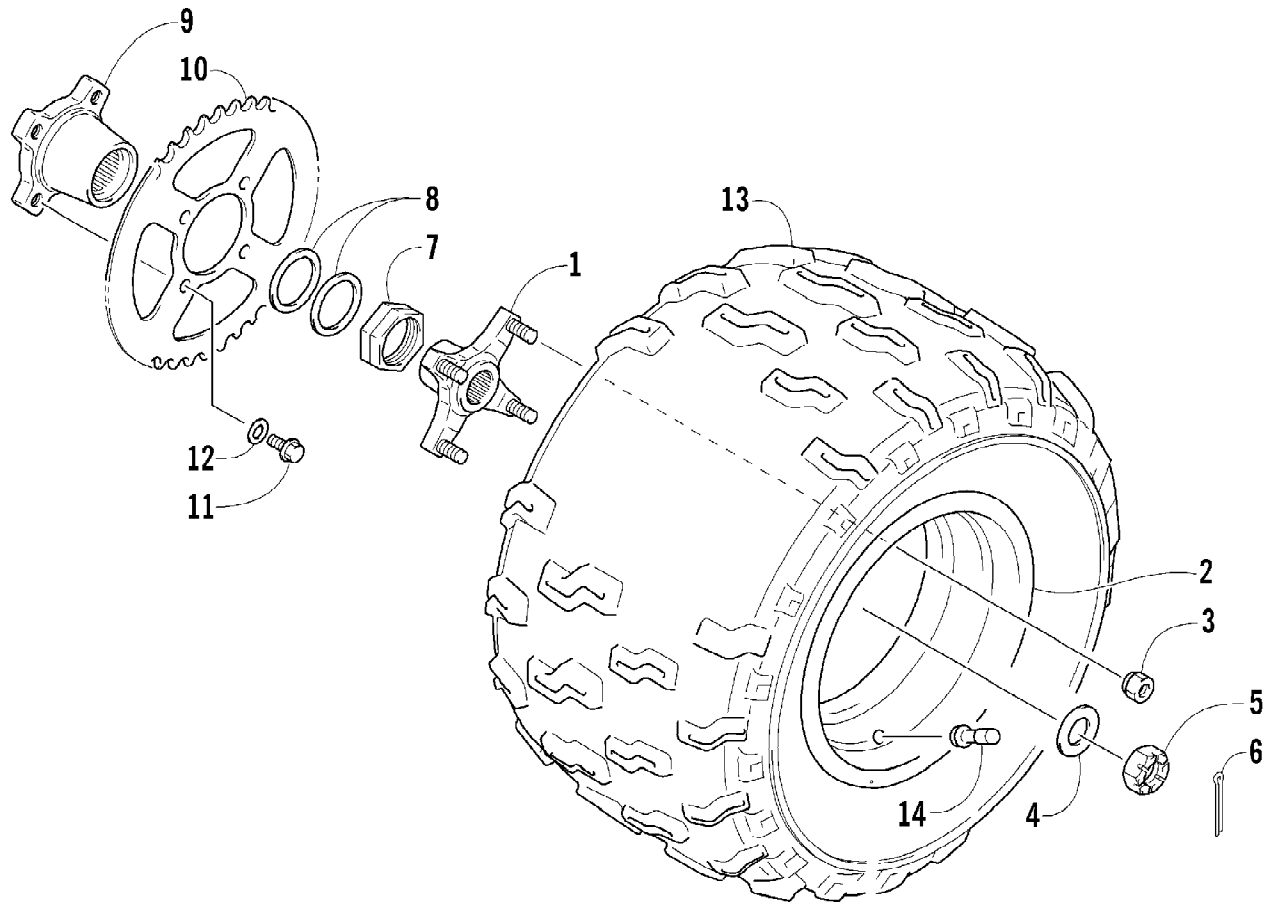

2004 400 DVX BLACK-RED (A2004DVI2AUSD)
LEFT REAR WHEEL ASSEMBLY

2004 400 DVX BLACK-RED (A2004DVI2AUSD)
LEFT REAR WHEEL ASSEMBLY

Page 63 of 105

Ref #	Part Number	Qty	S/P/F	Description
1	3446-384	1		Hub, Wheel
2	3406-073	1		Wheel, Rear
3	3423-663	4		Nut
4	3423-685	1		Washer
5	3423-667	1		Nut, Hub
6	3423-609	1		Pin, Cotter
7	3423-758	1		Nut, Rear Axle
8	3423-687	2		Washer
9	3446-386	1	S	Hub, Rear Sprocket
10	3446-385	1	S	Sprocket, Rear - 40T
11	3423-642	4		Bolt
12	3423-683	4		Washer
13	3406-072	1		Tire, Rear
14	3406-008	1		Valve Assembly