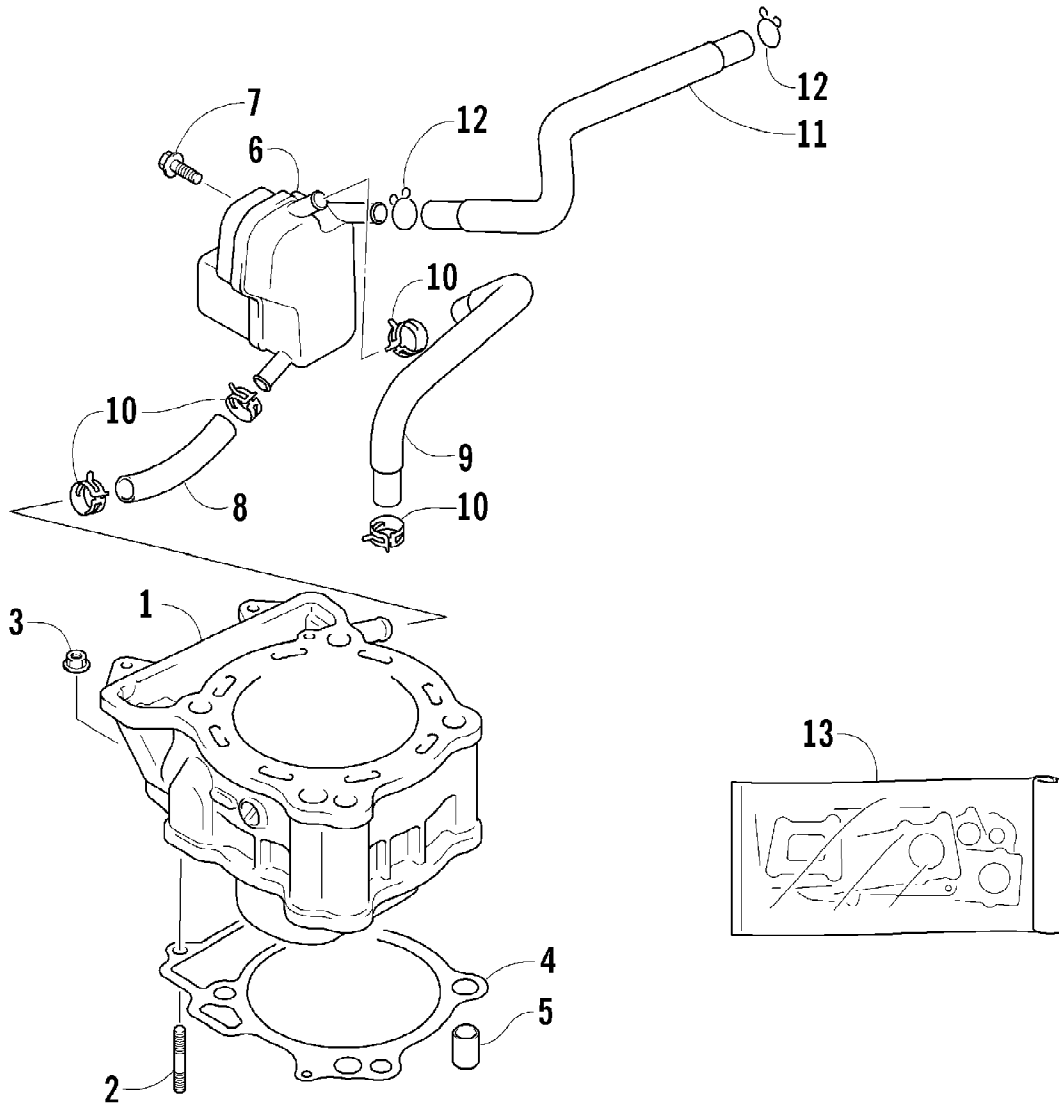

2004 400 DVX BLACK-RED (A2004DVI2AUSD)
CYLINDER ASSEMBLY

2004 400 DVX BLACK-RED (A2004DVI2AUSD)
CYLINDER ASSEMBLY

Page 27 of 105

Ref #	Part Number	Qty	S/P/F	Description
1	3402-844	1		Cylinder
2	3423-089	2	S	Bolt, Stud
3	3004-488	2	S/P	Nut
4	3402-845	1		Gasket, Cylinder
5	3423-088	2		Pin, Dowel
6	3502-010	1		Tank, Oil Return
7	3423-600	1		Bolt
8	3406-002	1		Hose, Breather
9	3410-013	1		Hose, Breather
10	3006-855	4		Clamp, Hose
11	3410-014	1		Hose, Breather
12	3423-724	2		Clamp, Hose
13	3402-888	1	S	Gasket Set