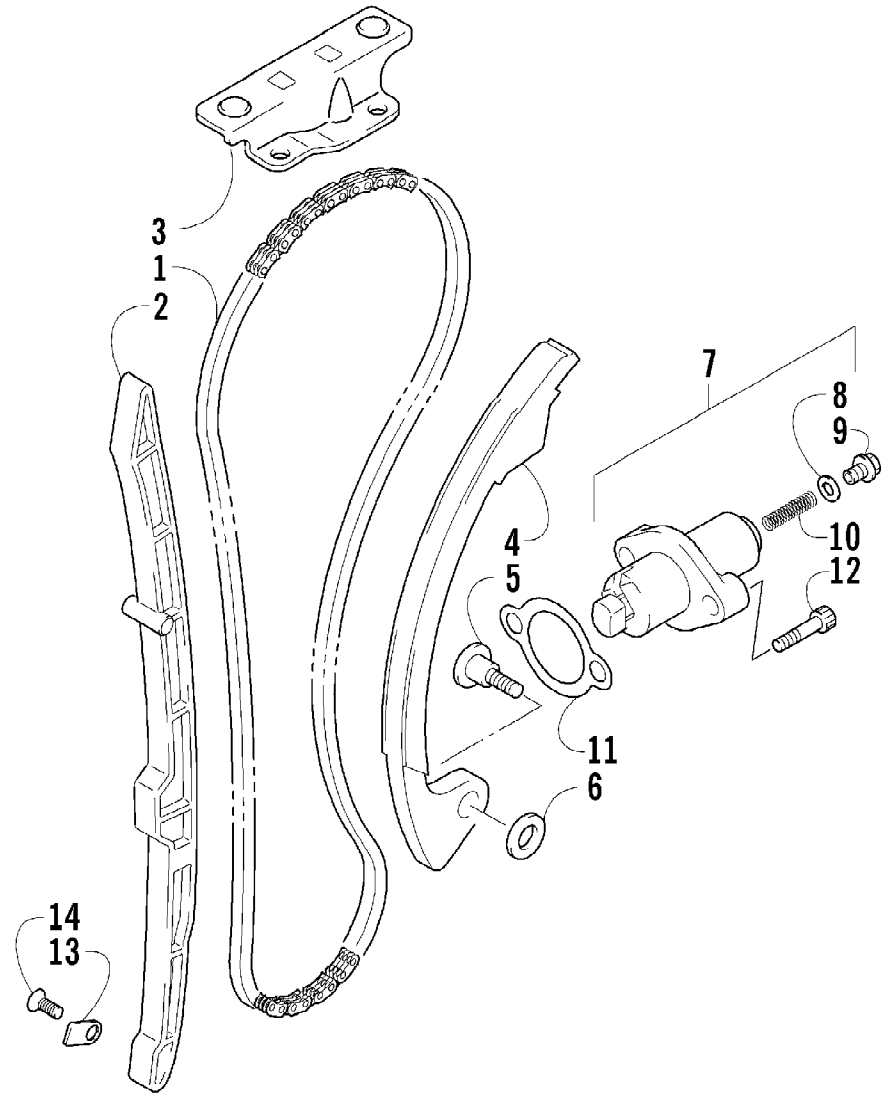

2004 400 DVX BLACK-RED (A2004DVI2AUSD)
BODY PANEL ASSEMBLY

Page 6 of 105

Ref #	Part Number	Qty	S/P/F	Description
1	2506-458	1		Panel, Body
2	0423-494	2		Rivet, Reinstallable
3	1406-451	1		Fender, Rear - Right
3	1406-452	1		Fender, Rear - Left
4	0423-459	4		Clip, Mounting
5	8476-616	10		Screw, Machine
6	8050-212	12	/P	Washer
7	0624-250	12		Nut, Lock
8	1506-306	1		Bracket, Mounting - Rear Fender - Right
8	1506-305	1		Bracket, Mounting - Rear Fender - Left
9	8408-812	2		Screw, Cap
10	0423-357	4		Nut, Stamped
11	1506-410	4		Clamp, Foot Guard
12	0423-419	4		Screw, Machine
13	1506-411	1		Guard, Foot - Right
13	1506-412	1		Guard, Foot - Left
14	8471-616	2		Screw, Machine
15	1406-488	1		Panel, Trim - Right
15	1406-489	1		Panel, Trim - Left
16	0423-489	10		Nut, Stamped
17	1406-449	1		Fender, Front - Right
17	1406-450	1		Fender, Front - Left
18	1506-301	1		Bracket, Mounting - Front Fender - Right
18	1506-302	1		Bracket, Mounting - Front Fender - Left
19	0623-269	2		Clip, Christmas Tree
20	2506-462	1		Cover, Tank

2004 400 DVX BLACK-RED (A2004DVI2AUSD)
CAM CHAIN ASSEMBLY

Page 8 of 105

Ref #	Part Number	Qty	S/P/F	Description
1	3502-018	1	S	Chain, Camshaft Drive
2	3402-848	1		Guide, Cam Chain - No. 1
3	3402-930	1		Guide, Cam Chain - No. 2
4	3402-849	1		Tensioner, Cam Chain
5	3423-561	1		Bolt
6	3423-142	1		Washer
7	3502-019	1		Adjuster, Tensioner - Assembly (inc. 8-10)
8	3402-850	1		Gasket
9	3402-933	1		Plug
10	3402-932	1		Spring
11	3402-137	1		Gasket, Adjuster
12	3004-475	2	S	Bolt
13	3402-929	1		Retainer, Cam Chain Guide No.1
14	3423-018	1		Screw