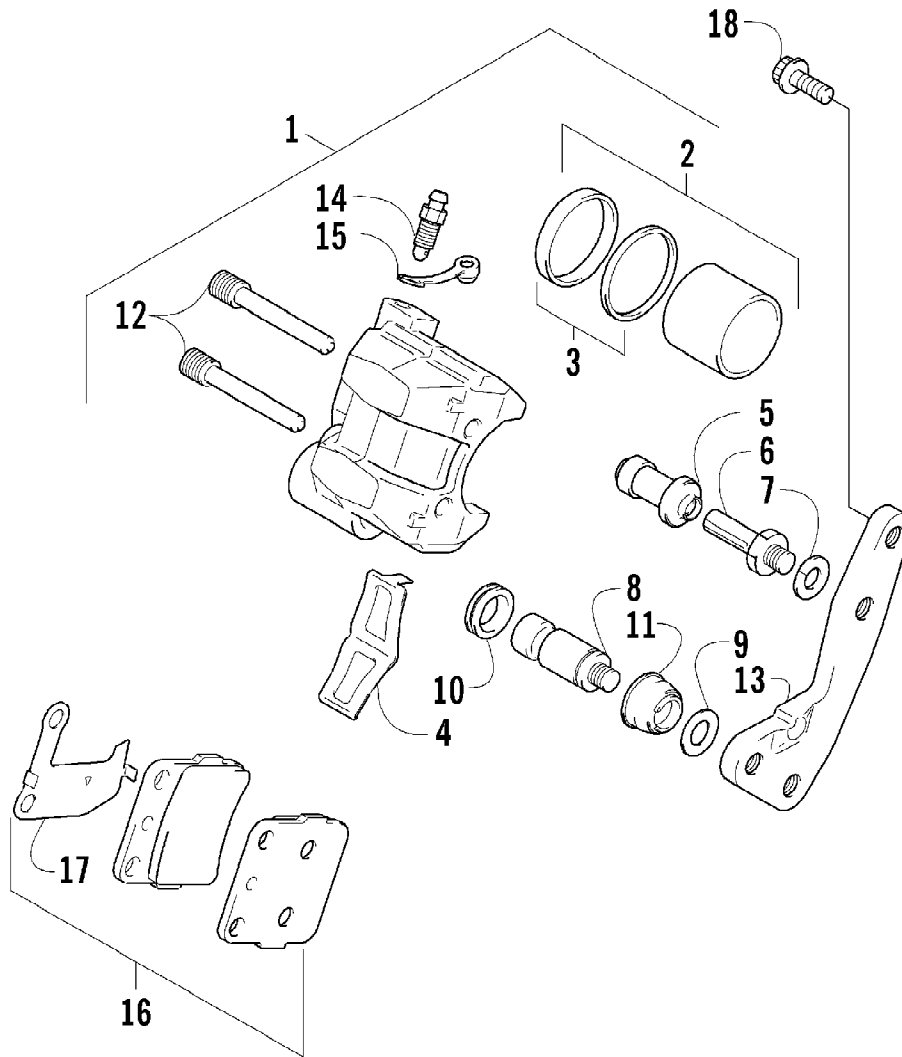

2004 400 DVX BLACK-RED (A2004DVI2AUSD)
FRAME ASSEMBLY

Page 41 of 105

Ref #	Part Number	Qty	S/P/F	Description
1	3406-146	1		Frame
2	3406-147	1		Rail, Seat
3	3423-779	2		Bolt
4	3423-638	2		Bolt
5	3406-105	1		Plate, Mounting - Engine - Right
6	3406-106	1		Plate, Mounting - Engine - Left
7	3006-544	4	S	Bolt
8	3406-107	1		Plate, Mounting - Engine - Upper
9	3004-630	4	S	Bolt
10	3406-006	1		Protector, Engine
11	3423-653	2		Bolt
12	3406-104	1	S	Plate, Battery
13	3004-377	2	S/P	Bolt
14	3446-381	1		Roller, Chain Control
15	3423-631	1		Bolt
16	3423-696	2		Washer
17	3406-013	2		Cap, Seat Rail
18	3406-016	2		Cushion, Seat Mount - Front
19	0423-534	2		Grommet, Taillight
20	1506-413	1	/P	Bracket, Mounting - Reverse Switch
21	0423-419	2		Screw, Machine
22	8424-602	2	/P	Nut