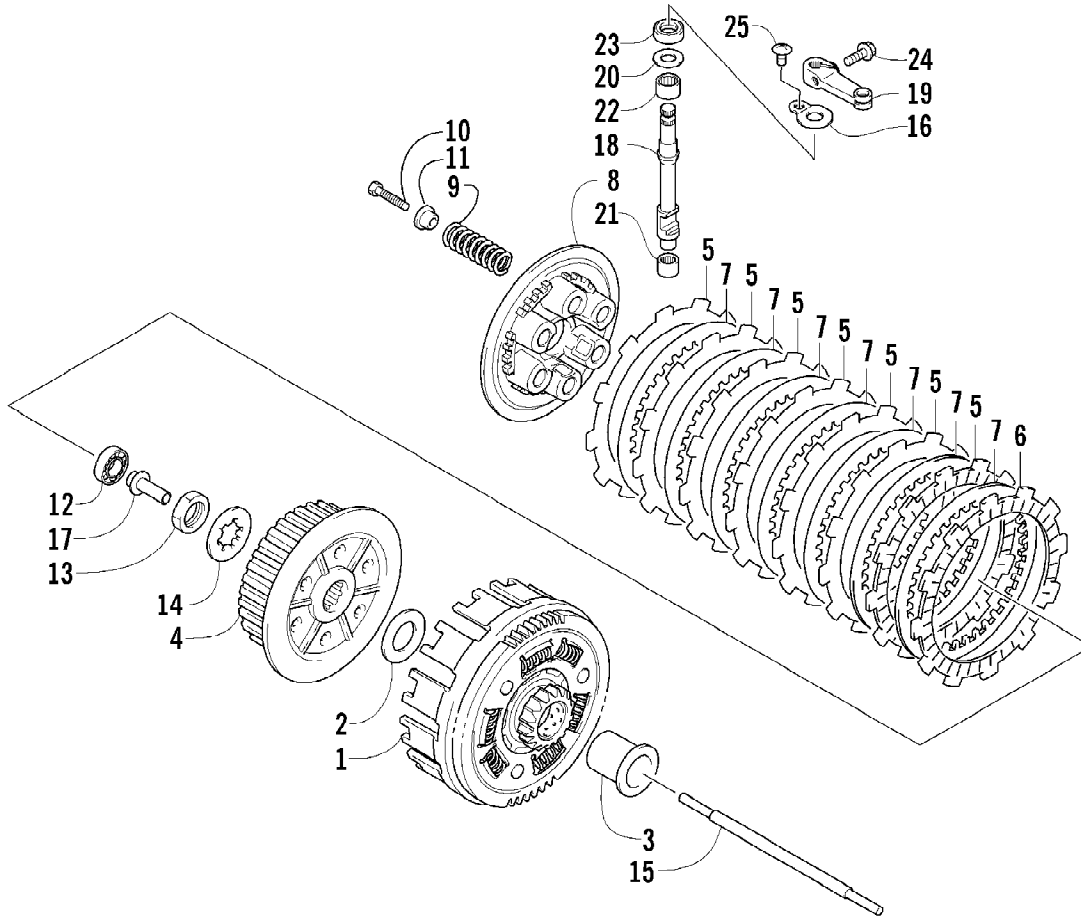

2004 400 DVX BLACK-RED (A2004DVI2AUSD)
CLUTCH ASSEMBLY

Page 15 of 105

Ref #	Part Number	Qty	S/P/F	Description
1	3402-939	1		Gear, Primary Driven
2	3423-619	1		Washer
3	3402-940	1		Spacer, Primary Driven Gear
4	3446-392	1		Hub, Sleeve
5	3446-359	7		Plate, Drive - No. 1
6	3446-360	1		Plate, Drive - No. 2
7	3446-007	7		Plate, Driven
8	3446-393	1		Disc, Pressure
10	3004-484	6	S	Bolt
11	3423-578	6		Washer
12	3402-043	1	/P	Bearing, Pressure Disc
13	3423-254	1		Nut
14	3423-688	1		Washer, Lock
15	3446-394	1		Rod, Clutch Push
16	3402-941	1		Retainer, Clutch Release Oil Seal
17	3446-395	1		Pin, Clutch Release
18	3446-396	1		Camshaft, Clutch Release
18	3423-328	1	S	Bolt, Clutch Release Arm
19	3446-361	1		Arm, Clutch Release
20	3423-765	1		Washer, Clutch Release
21	3402-972	1		Bearing, Clutch Release - Lower
22	3402-973	1		Bearing, Clutch Release - Upper
23	3402-974	1		Seal, Clutch Release Arm
25	3402-890	1	S	Stopper, Clutch Release Camshaft