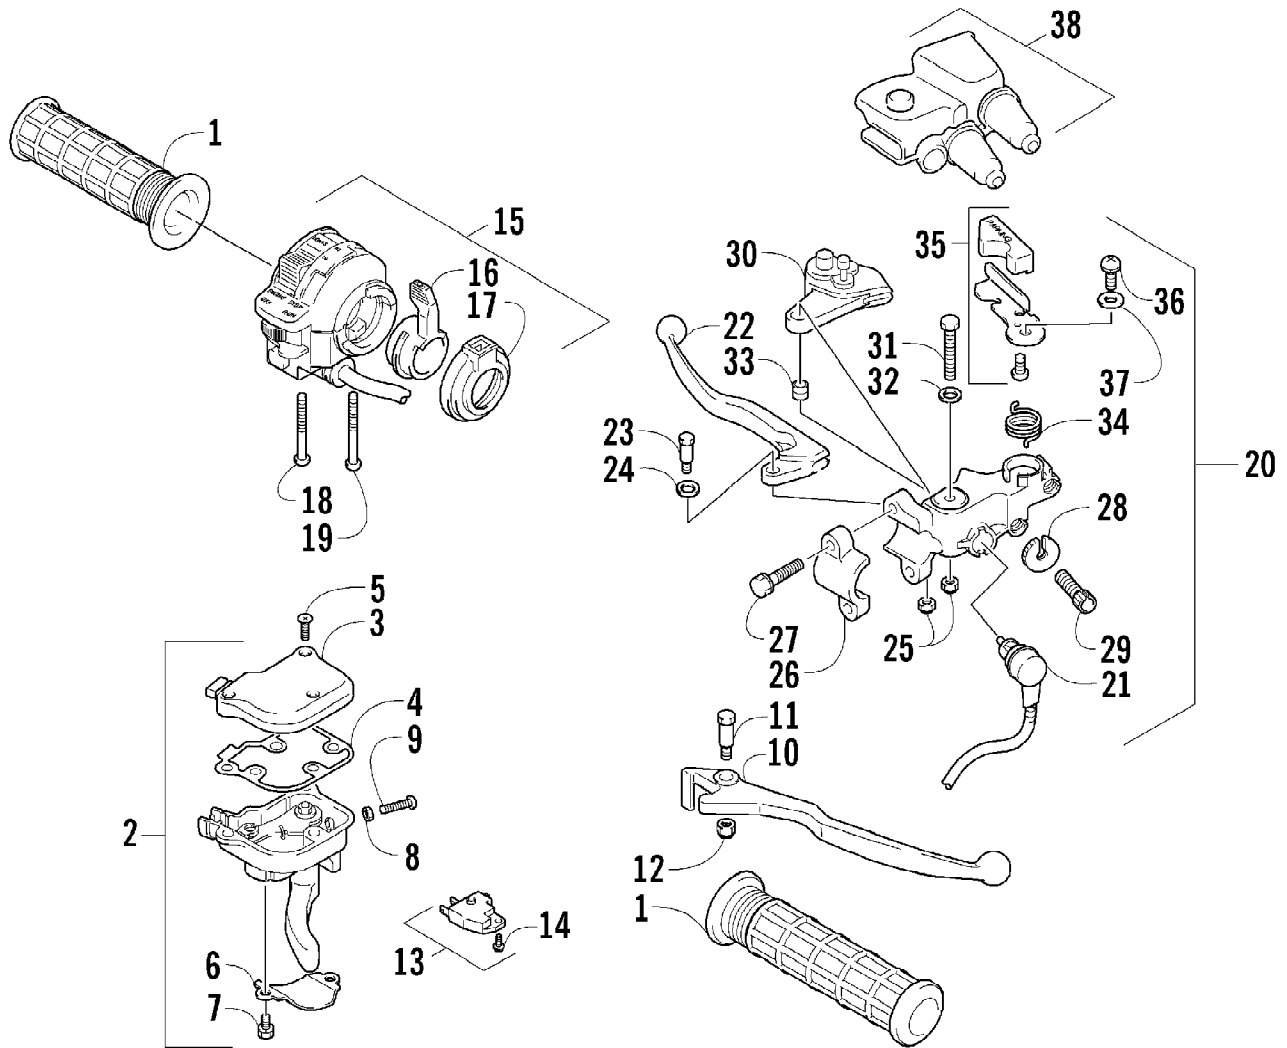

2004 400 DVX BLACK-RED (A2004DVI2AUSD)
CAM CHAIN ASSEMBLY

Page 8 of 105

Ref #	Part Number	Qty	S/P/F	Description
1	3502-018	1	S	Chain, Camshaft Drive
2	3402-848	1		Guide, Cam Chain - No. 1
3	3402-930	1		Guide, Cam Chain - No. 2
4	3402-849	1		Tensioner, Cam Chain
5	3423-561	1		Bolt
6	3423-142	1		Washer
7	3502-019	1		Adjuster, Tensioner - Assembly (inc. 8-10)
8	3402-850	1		Gasket
9	3402-933	1		Plug
10	3402-932	1		Spring
11	3402-137	1		Gasket, Adjuster
12	3004-475	2	S	Bolt
13	3402-929	1		Retainer, Cam Chain Guide No.1
14	3423-018	1		Screw

2004 400 DVX BLACK-RED (A2004DVI2AUSD)
CARBURETOR ASSEMBLY

Page 13 of 105

Ref #	Part Number	Qty	S/P/F	Description
54	4505-147	1		Guide, Cable
55	3423-569	1		O-Ring
56	4505-149	1		Hose
57	0693-784	1		Hose
58	4505-139	1	/P	Plug
59	3004-787	1		Clamp, Drain Hose

2004 400 DVX BLACK-RED (A2004DVI2AUSD)
CLUTCH ASSEMBLY

Page 15 of 105

Ref #	Part Number	Qty	S/P/F	Description
1	3402-939	1		Gear, Primary Driven
2	3423-619	1		Washer
3	3402-940	1		Spacer, Primary Driven Gear
4	3446-392	1		Hub, Sleeve
5	3446-359	7		Plate, Drive - No. 1
6	3446-360	1		Plate, Drive - No. 2
7	3446-007	7		Plate, Driven
8	3446-393	1		Disc, Pressure
10	3004-484	6	S	Bolt
11	3423-578	6		Washer
12	3402-043	1	/P	Bearing, Pressure Disc
13	3423-254	1		Nut
14	3423-688	1		Washer, Lock
15	3446-394	1		Rod, Clutch Push
16	3402-941	1		Retainer, Clutch Release Oil Seal
17	3446-395	1		Pin, Clutch Release
18	3446-396	1		Camshaft, Clutch Release
18	3423-328	1	S	Bolt, Clutch Release Arm
19	3446-361	1		Arm, Clutch Release
20	3423-765	1		Washer, Clutch Release
21	3402-972	1		Bearing, Clutch Release - Lower
22	3402-973	1		Bearing, Clutch Release - Upper
23	3402-974	1		Seal, Clutch Release Arm
25	3402-890	1	S	Stopper, Clutch Release Camshaft