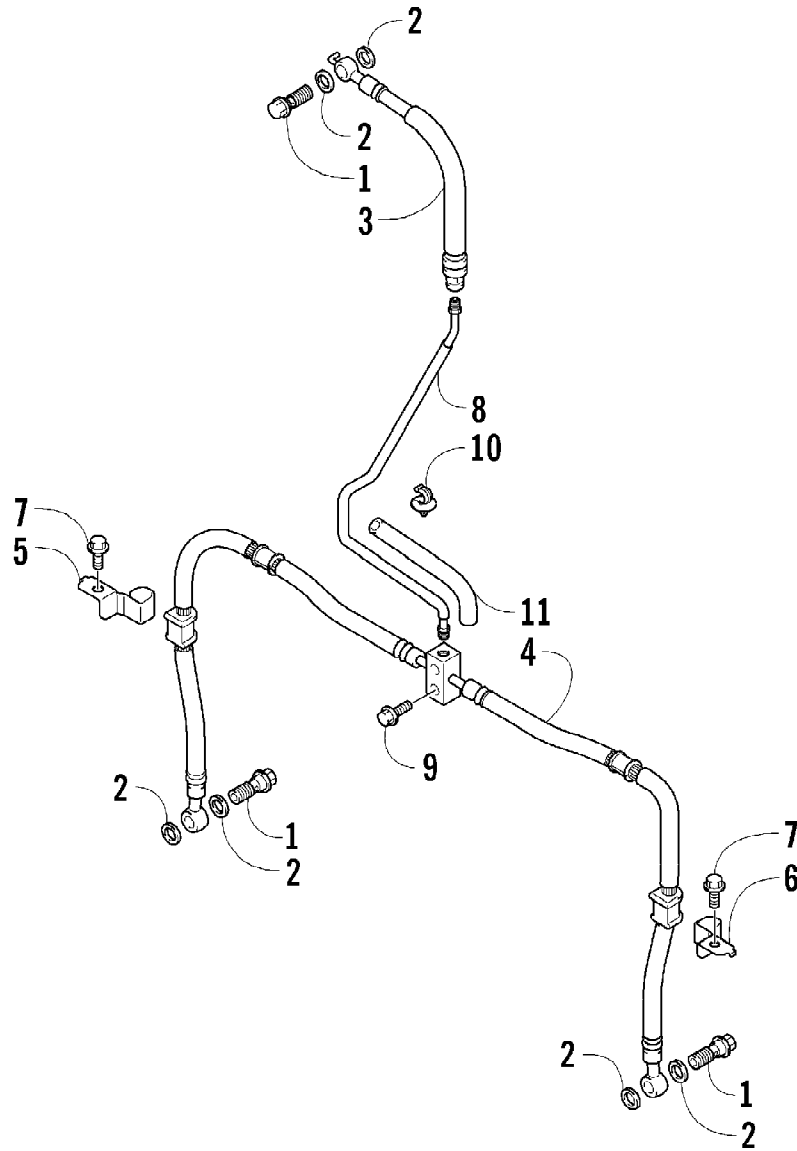

2004 400 DVX BLACK-RED (A2004DVI2AUSD)
FRONT BRAKE HOSE ASSEMBLY

2004 400 DVX BLACK-RED (A2004DVI2AUSD)
FRONT BRAKE HOSE ASSEMBLY

Page 45 of 105

Ref #	Part Number	Qty	S/P/F	Description
1	3423-719	3		Bolt
2	3006-112	6		Washer
3	3406-044	1	S	Hose, Front Brake - No. 1
4	3406-117	1		Hose, Front Brake - No. 2
5	3423-754	1		Clamp, Hose No. 2 - Right
6	3423-755	1		Clamp, Hose No. 2 - Left
7	3004-339	2	S/P	Bolt
8	3406-118	1		Brakeline, Front
9	3423-112	1	S	Bolt
10	3423-728	1		Clamp, Front Brakeline
11	3406-119	1		Cover, Front Brakeline