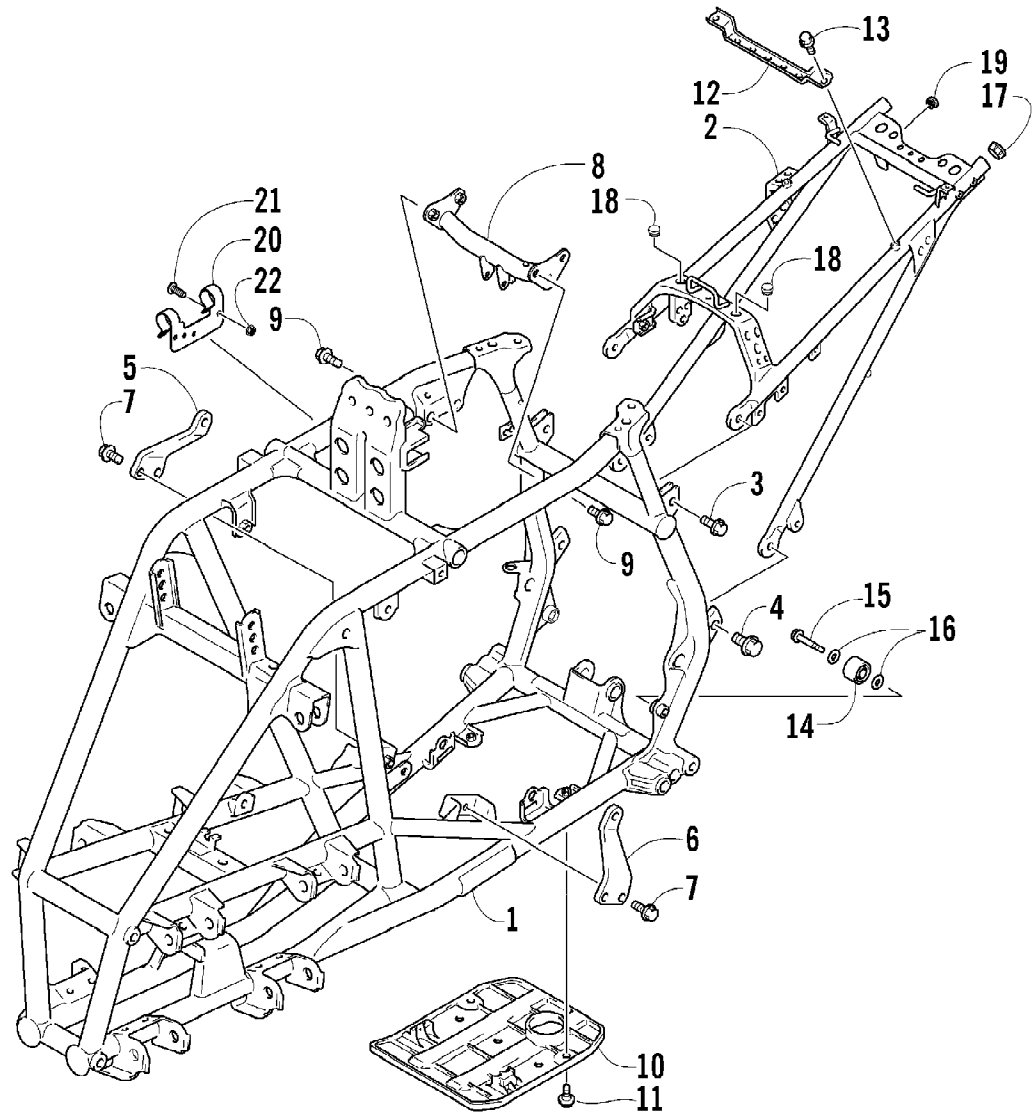

2004 400 DVX BLACK-RED (A2004DVI2AUSD)
FRAME ASSEMBLY

Page 41 of 105

Ref #	Part Number	Qty	S/P/F	Description
1	3406-146	1		Frame
2	3406-147	1		Rail, Seat
3	3423-779	2		Bolt
4	3423-638	2		Bolt
5	3406-105	1		Plate, Mounting - Engine - Right
6	3406-106	1		Plate, Mounting - Engine - Left
7	3006-544	4	S	Bolt
8	3406-107	1		Plate, Mounting - Engine - Upper
9	3004-630	4	S	Bolt
10	3406-006	1		Protector, Engine
11	3423-653	2		Bolt
12	3406-104	1	S	Plate, Battery
13	3004-377	2	S/P	Bolt
14	3446-381	1		Roller, Chain Control
15	3423-631	1		Bolt
16	3423-696	2		Washer
17	3406-013	2		Cap, Seat Rail
18	3406-016	2		Cushion, Seat Mount - Front
19	0423-534	2		Grommet, Taillight
20	1506-413	1	/P	Bracket, Mounting - Reverse Switch
21	0423-419	2		Screw, Machine
22	8424-602	2	/P	Nut