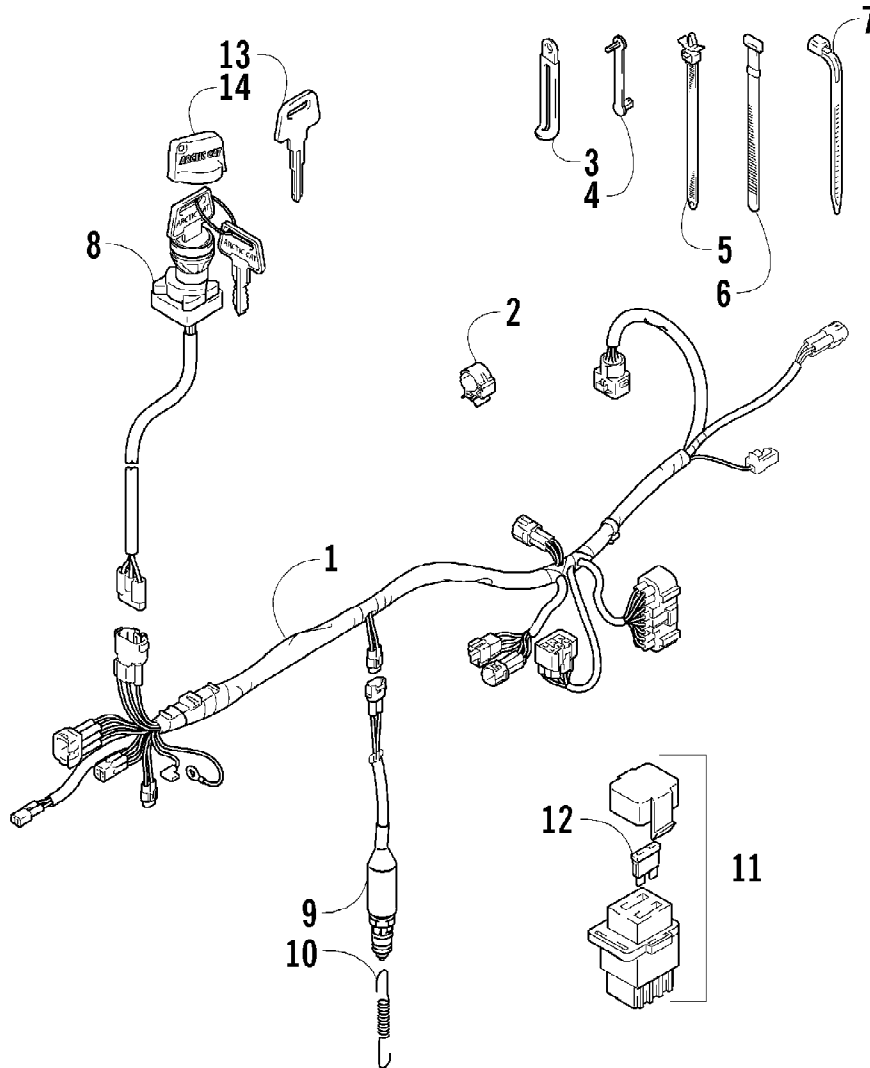

2004 400 DVX BLACK-RED (A2004DVI2AUSD)
WIRING HARNESS ASSEMBLY

Page 105 of 105

Ref #	Part Number	Qty	S/P/F	Description
1	3509-007	1		Harness, Main
2	3423-731	1		Clamp
3	3402-237	1		Clamp
4	3423-732	3		Clamp
5	0693-564	1		Clamp
6	3423-733	2		Clamp
7	3008-044	3		Clamp
8	3509-004	1		Switch, Ignition
9	3409-036	1	S	Switch, Brakelight
10	3423-736	1		Spring
11	3409-040	1		Fuse Box - Cooling Fan (inc. 12)
12	3530-043	2		Fuse - 10A
13	3409-007	1	/P	Key, Blank (Type C)
13	3409-011	1		Key, Blank (Type D)
13	3409-012	1		Key, Blank (Type E)
13	3409-013	1		Key, Blank (Type F)
14	0409-013	1		Cover, Key