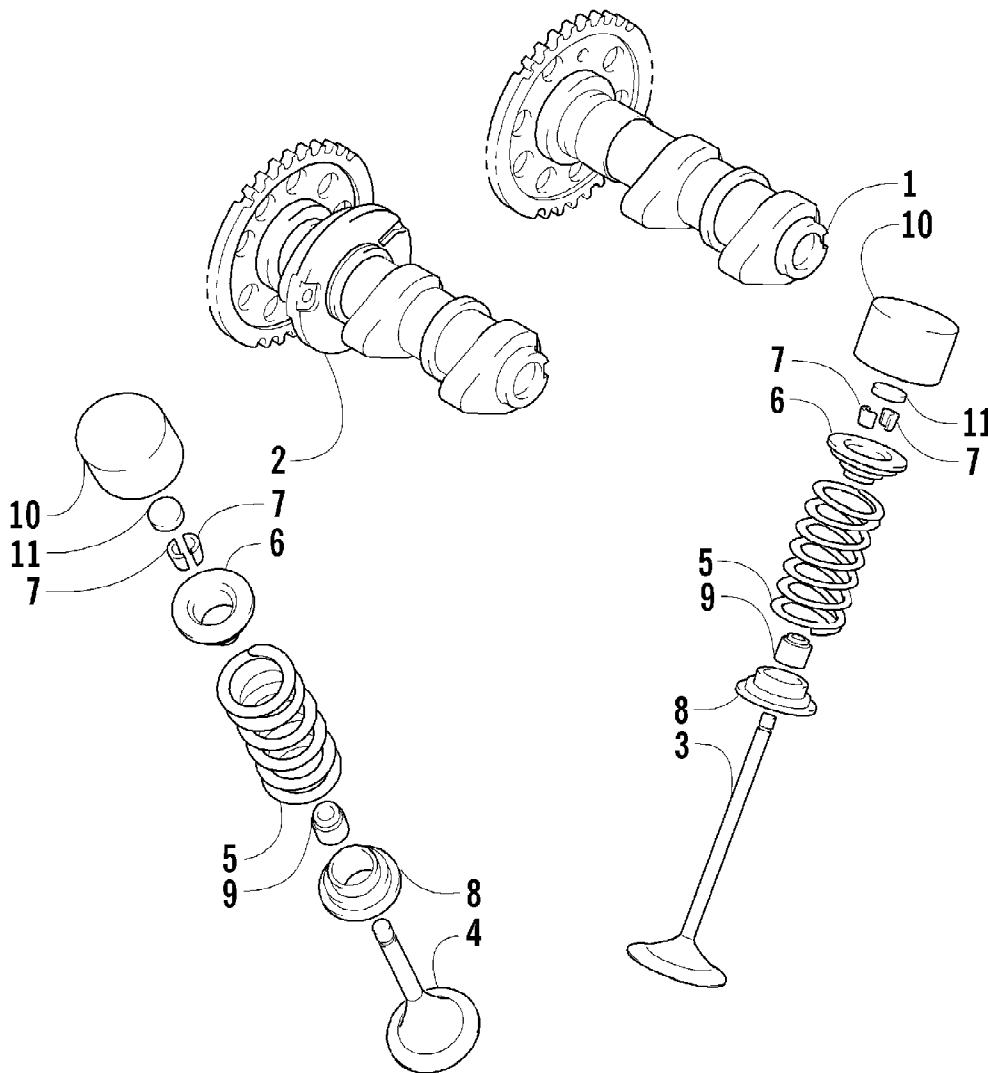

2004 400 DVX BLACK-RED (A2004DVI2AUSD)
BODY PANEL ASSEMBLY

Page 6 of 105

Ref #	Part Number	Qty	S/P/F	Description
1	2506-458	1		Panel, Body
2	0423-494	2		Rivet, Reinstallable
3	1406-451	1		Fender, Rear - Right
3	1406-452	1		Fender, Rear - Left
4	0423-459	4		Clip, Mounting
5	8476-616	10		Screw, Machine
6	8050-212	12	/P	Washer
7	0624-250	12		Nut, Lock
8	1506-306	1		Bracket, Mounting - Rear Fender - Right
8	1506-305	1		Bracket, Mounting - Rear Fender - Left
9	8408-812	2		Screw, Cap
10	0423-357	4		Nut, Stamped
11	1506-410	4		Clamp, Foot Guard
12	0423-419	4		Screw, Machine
13	1506-411	1		Guard, Foot - Right
13	1506-412	1		Guard, Foot - Left
14	8471-616	2		Screw, Machine
15	1406-488	1		Panel, Trim - Right
15	1406-489	1		Panel, Trim - Left
16	0423-489	10		Nut, Stamped
17	1406-449	1		Fender, Front - Right
17	1406-450	1		Fender, Front - Left
18	1506-301	1		Bracket, Mounting - Front Fender - Right
18	1506-302	1		Bracket, Mounting - Front Fender - Left
19	0623-269	2		Clip, Christmas Tree
20	2506-462	1		Cover, Tank

2004 400 DVX BLACK-RED (A2004DVI2AUSD)
CAM CHAIN ASSEMBLY

Page 8 of 105

Ref #	Part Number	Qty	S/P/F	Description
1	3502-018	1	S	Chain, Camshaft Drive
2	3402-848	1		Guide, Cam Chain - No. 1
3	3402-930	1		Guide, Cam Chain - No. 2
4	3402-849	1		Tensioner, Cam Chain
5	3423-561	1		Bolt
6	3423-142	1		Washer
7	3502-019	1		Adjuster, Tensioner - Assembly (inc. 8-10)
8	3402-850	1		Gasket
9	3402-933	1		Plug
10	3402-932	1		Spring
11	3402-137	1		Gasket, Adjuster
12	3004-475	2	S	Bolt
13	3402-929	1		Retainer, Cam Chain Guide No.1
14	3423-018	1		Screw