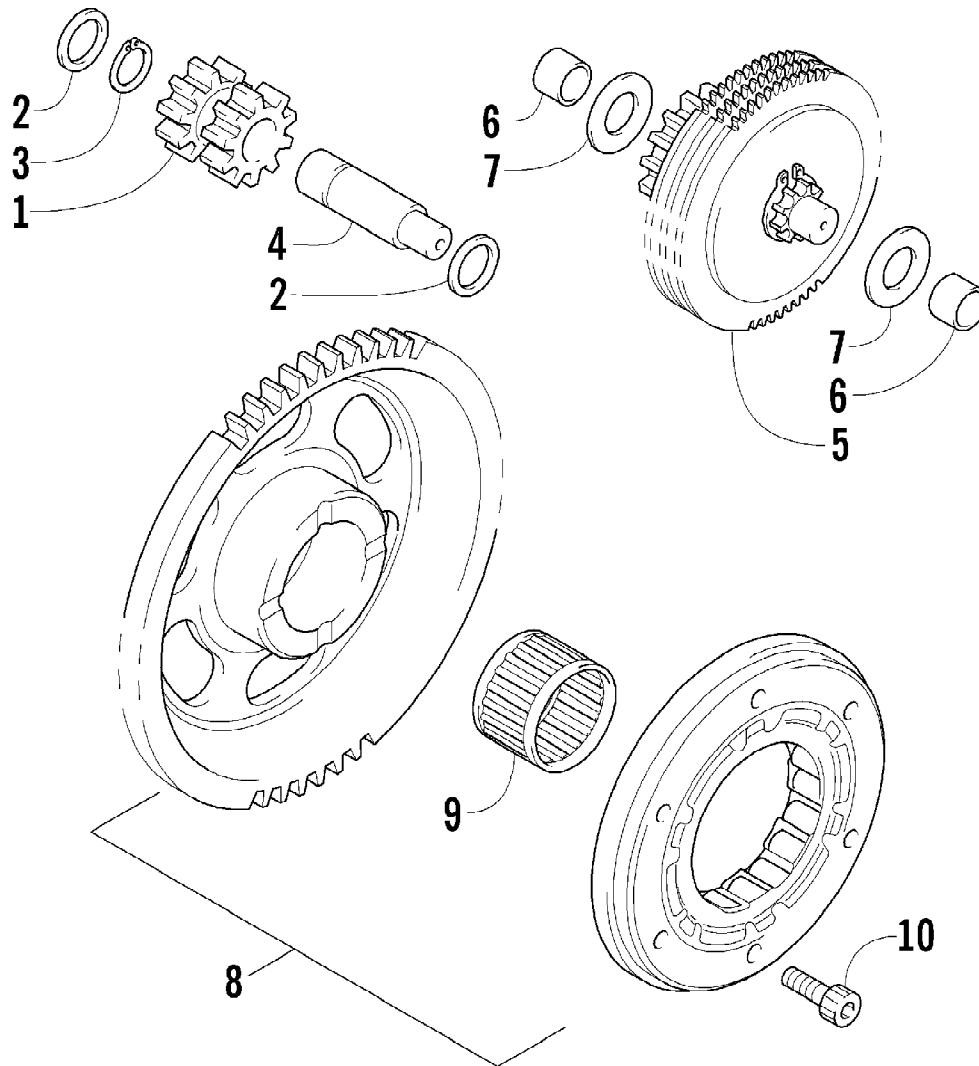

2004 400 DVX BLACK-RED (A2004DVI2AUSD)
STARTER CLUTCH ASSEMBLY

2004 400 DVX BLACK-RED (A2004DVI2AUSD)
STARTER CLUTCH ASSEMBLY

Page 91 of 105

Ref #	Part Number	Qty	S/P/F	Description
1	3402-924	1		Gear, Starter Idle - No. 1
2	3423-699	2		Washer
3	3423-358	1	S	Circlip
4	3423-738	1		Pin
5	3445-032	1		Limiter, Starter Idle Gear
6	3402-125	2		Bushing
7	3423-616	2	S	Washer
8	3445-031	1		Clutch, Starter (inc. 9)
9	3402-222	1		Bearing
10	3423-614	6	S	Bolt