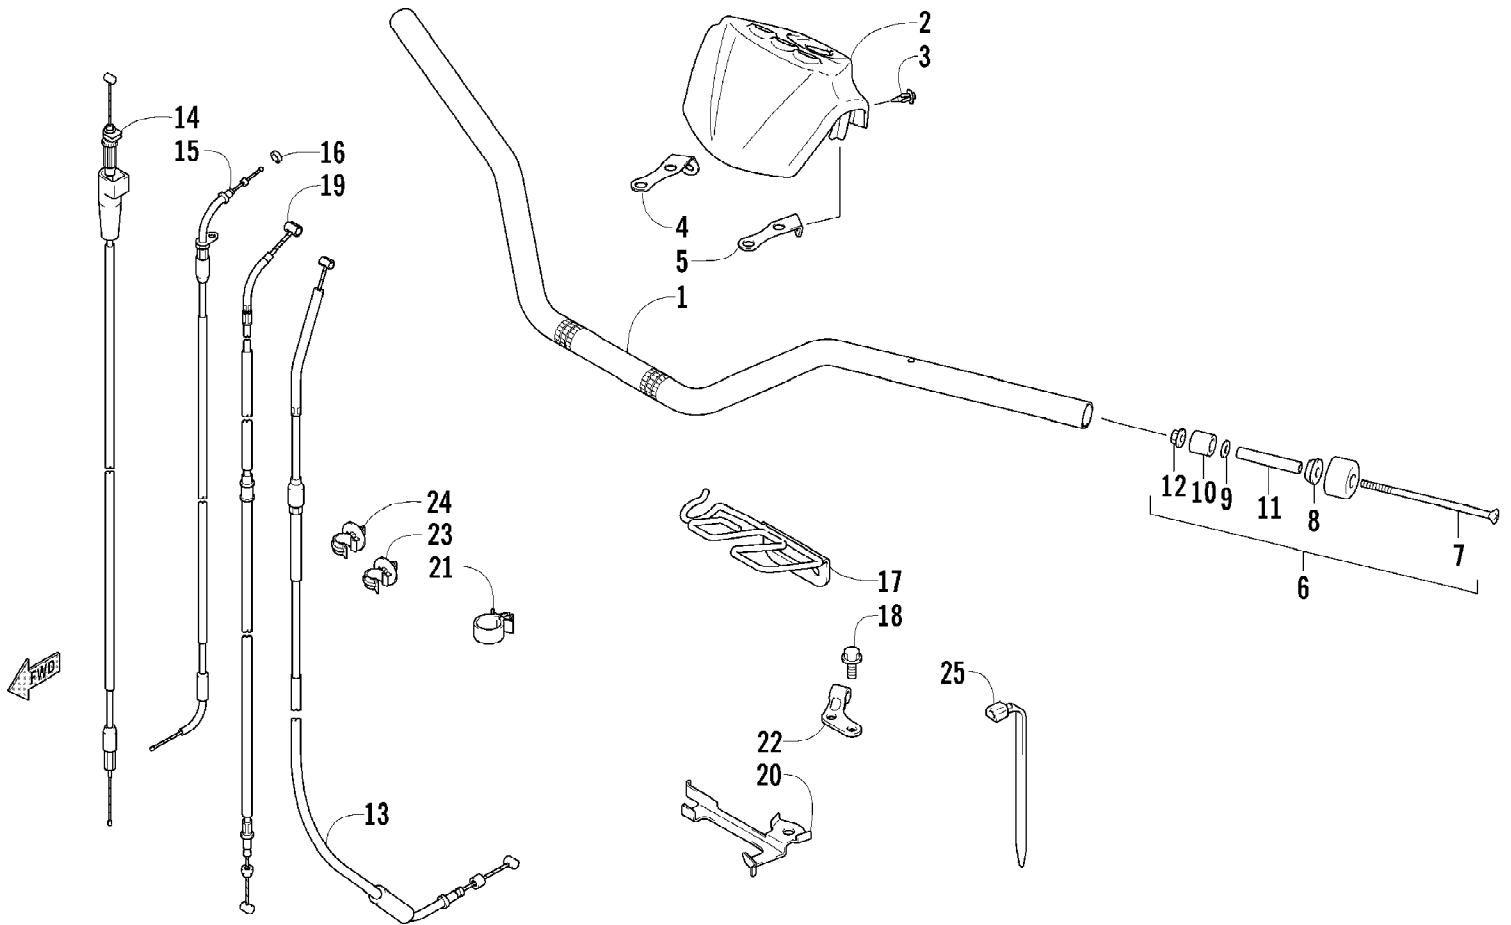

2004 400 DVX BLACK-RED (A2004DVI2AUSD)
HANDLEBAR ASSEMBLY

2004 400 DVX BLACK-RED (A2004DVI2AUSD)
HANDLEBAR ASSEMBLY

Page 57 of 105

Ref #	Part Number	Qty	S/P/F	Description
1	3405-024	1		Handlebar
2	3405-025	1	S	Pod, Indicator Light
3	3423-735	2		Clip
4	3405-032	1		Bracket, Mounting - Right
5	3405-033	1		Bracket, Mounting - Left
6	3405-026	2		Balancer Set, Handlebar (inc. 7-12)
7	3423-660	2		Screw
8	3405-029	2		Expander
9	3423-672	2		Washer
10	3405-030	2		Expander
11	3405-031	2		Spacer
12	3423-668	2		Nut
13	3487-002	1		Cable, Clutch
14	3487-003	1		Cable, Throttle
15	3445-038	1		Cable, Starter
16	3423-714	1		Washer
17	3406-113	1		Guide, Cable
18	3423-627	2		Bolt
19	3487-004	1		Cable, Parking Brake
20	3406-114	1		Guide, Parking Brake Cable
21	3423-730	1		Clamp
22	3406-115	1		Stopper, Cable
23	3423-728	1		Clamp
24	3423-729	1		Clamp
25	3008-044	3		Cable Tie