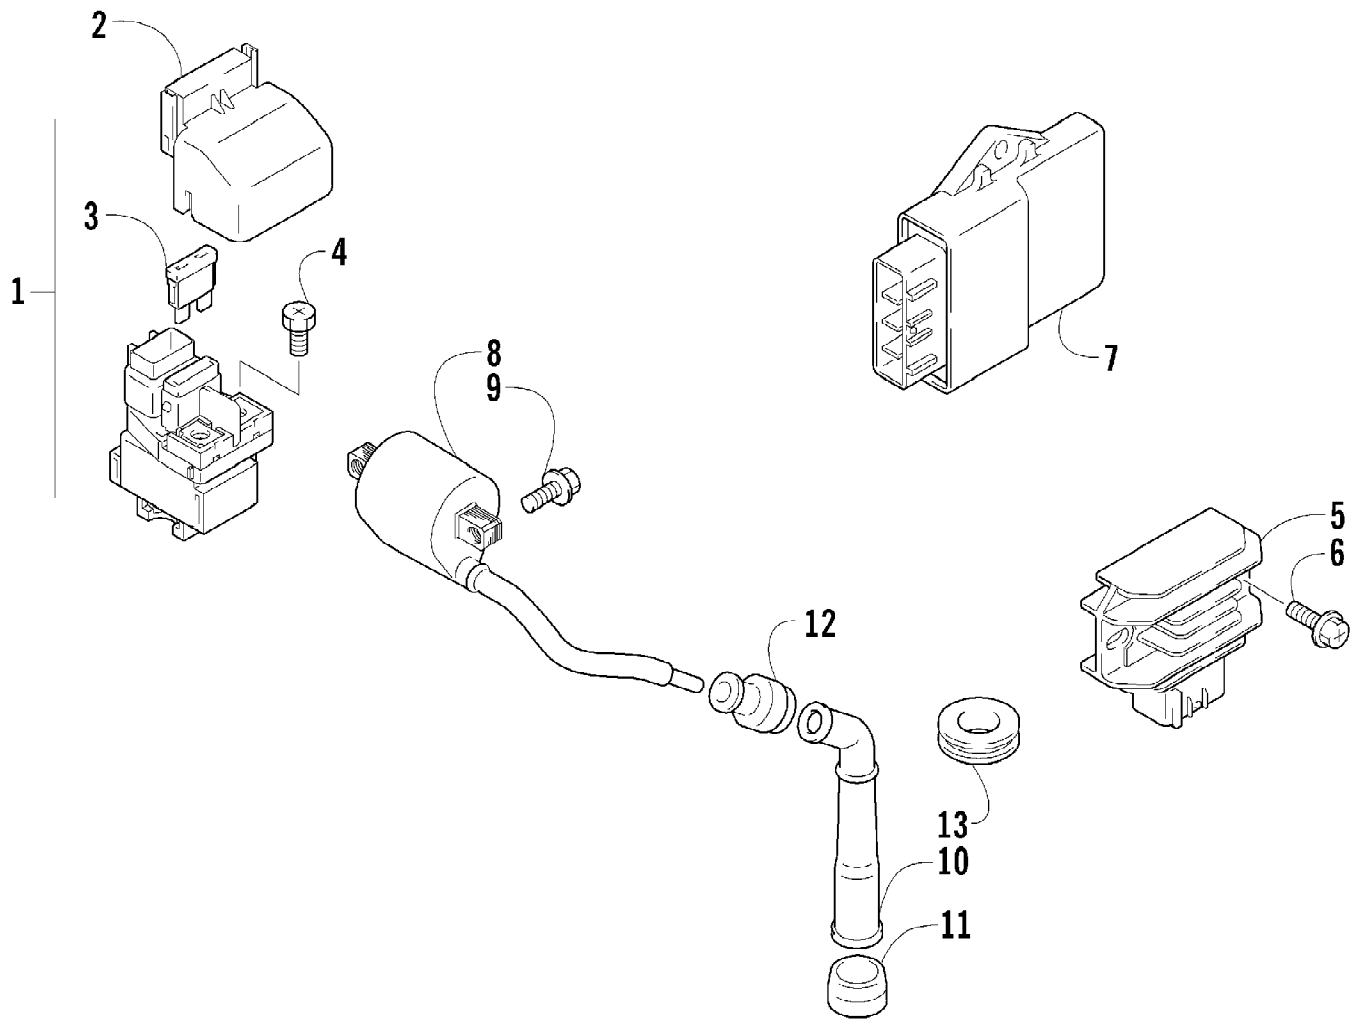

2004 400 DVX BLACK-RED (A2004DVI2AUSD)
ELECTRICAL ASSEMBLY

Page 35 of 105

Ref #	Part Number	Qty	S/P/F	Description
1	3409-025	1		Relay, Starter (inc. 2-3)
2	3409-038	1		Cover, Starter Relay
3	3530-044	1		Fuse - 20A
4	3423-020	2	/P	Bolt, Starter Motor
5	3409-027	1	S	Rectifier
6	0693-982	2		Bolt
7	3409-028	1		CDI
8	3530-027	1		Coil, Ignition
9	3004-377	1	S/P	Bolt
10	3409-029	1		Cap, Spark Plug
11	3409-031	1		Cover, Spark Plug Cap
12	3430-009	1	/P	Seal, High Tension Wire
13	3409-030	1		Seal, Spark Plug Cap