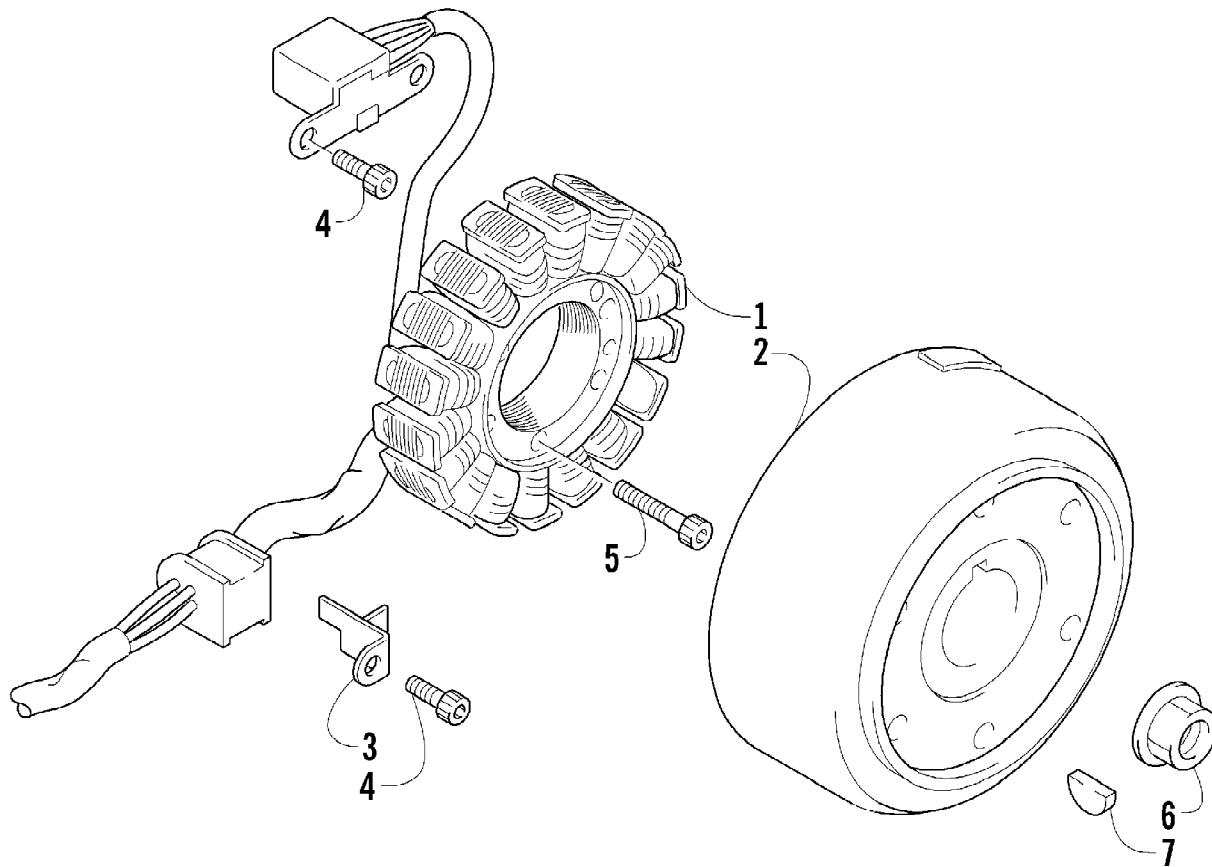

2004 400 DVX BLACK-RED (A2004DVI2AUSD)
MAGNETO ASSEMBLY

Page 65 of 105

Ref #	Part Number	Qty	S/P/F	Description
1	3409-026	1		Stator Assembly
2	3430-060	1		Rotor Assembly
3	3430-061	1		Clamp, Magneto Lead
4	3005-564	3	S	Bolt
5	3003-307	3		Bolt
6	3423-742	1		Nut
7	3004-540	1	/P	Key