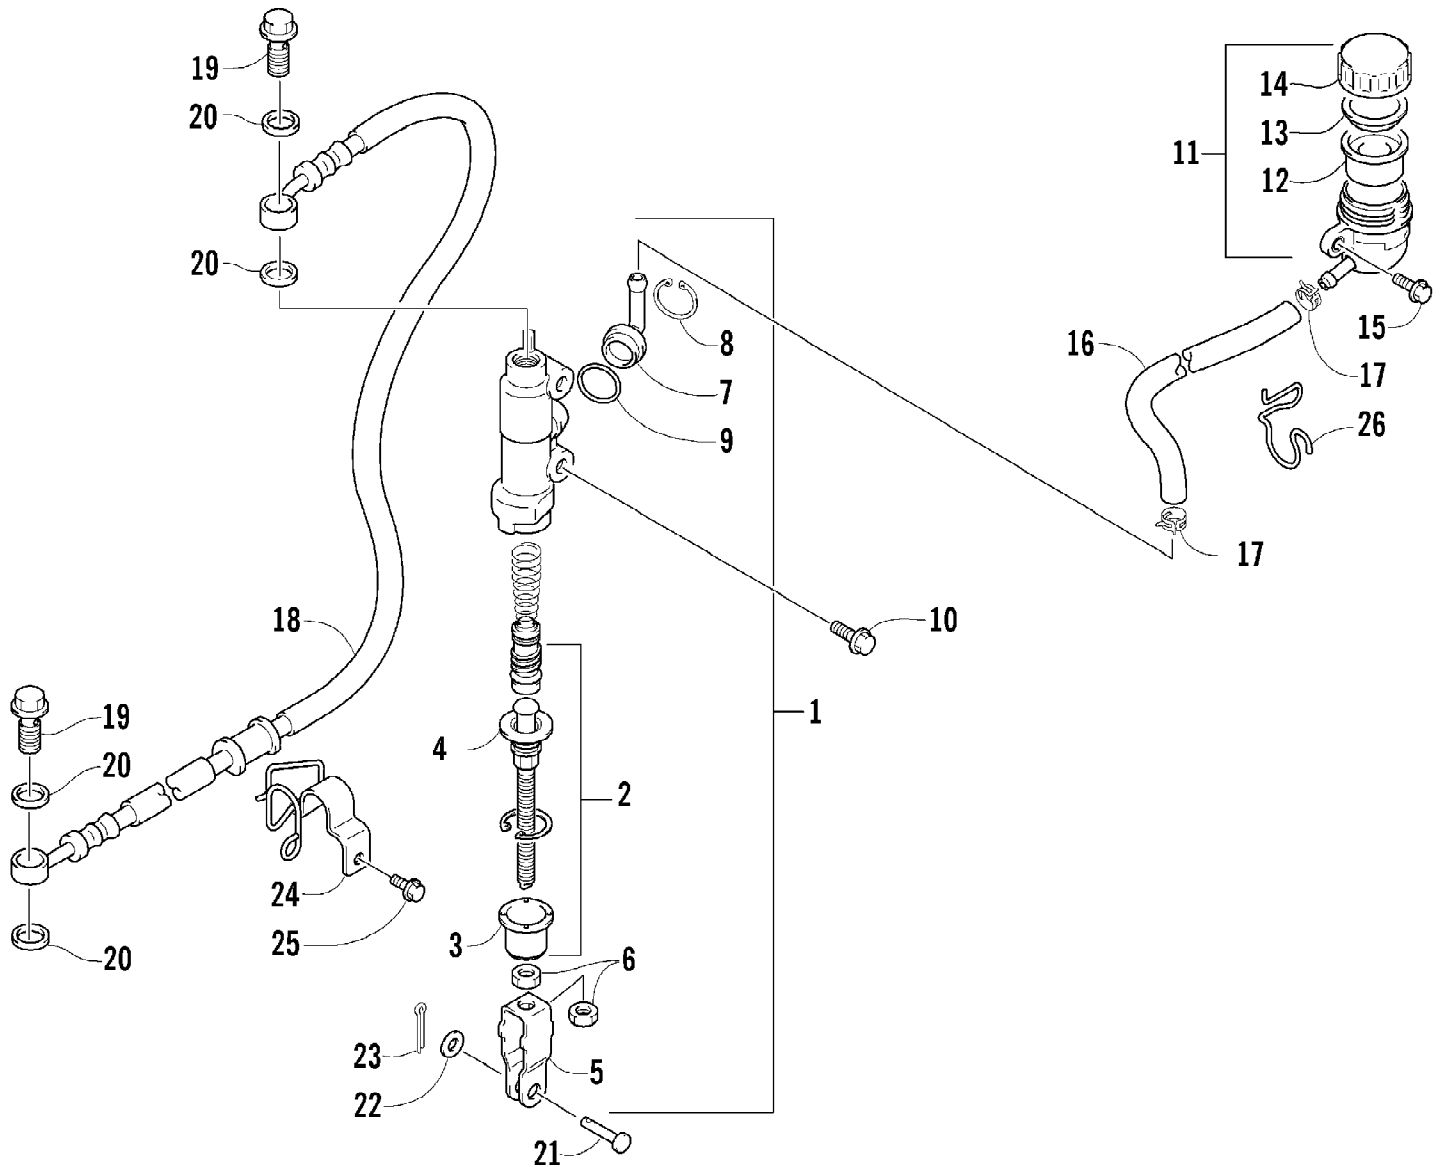

2004 400 DVX BLACK-RED (A2004DVI2AUSD)
REAR MASTER CYLINDER ASSEMBLY

2004 400 DVX BLACK-RED (A2004DVI2AUSD)
REAR MASTER CYLINDER ASSEMBLY

Page 79 of 105

Ref #	Part Number	Qty	S/P/F	Description
1	3406-083	1		Master Cylinder Assembly (inc. 2-9)
2	3406-084	1		Piston Set (inc. 3)
3	3402-887	1		Boot
4	3406-089	1		Rod, Push
5	3402-970	1		Yoke
6	3423-599	2		Nut
7	3406-090	1		Fitting, Elbow
8	3423-596	1		Circlip
9	3423-597	1		O-Ring
10	3423-628	2		Bolt
11	3406-132	1		Reservoir (inc. 12-14)
12	3406-085	1		Diaphragm
13	3406-086	1		Plate
14	3406-087	1		Cap
15	3423-112	1	S	Bolt
16	3410-015	1		Hose - Reservoir/Master Cylinder
17	3004-193	2		Clamp, Hose
18	3402-969	1		Hose, Brakeline
19	3423-719	2		Bolt, Union
20	3006-112	4		Washer
21	3423-703	1		Pin
22	0693-556	1		Washer
23	3423-606	1		Pin, Cotter
24	3423-761	1		Clamp, Brake Hose
25	3423-600	1		Bolt
26	3406-091	1		Guide, Hose