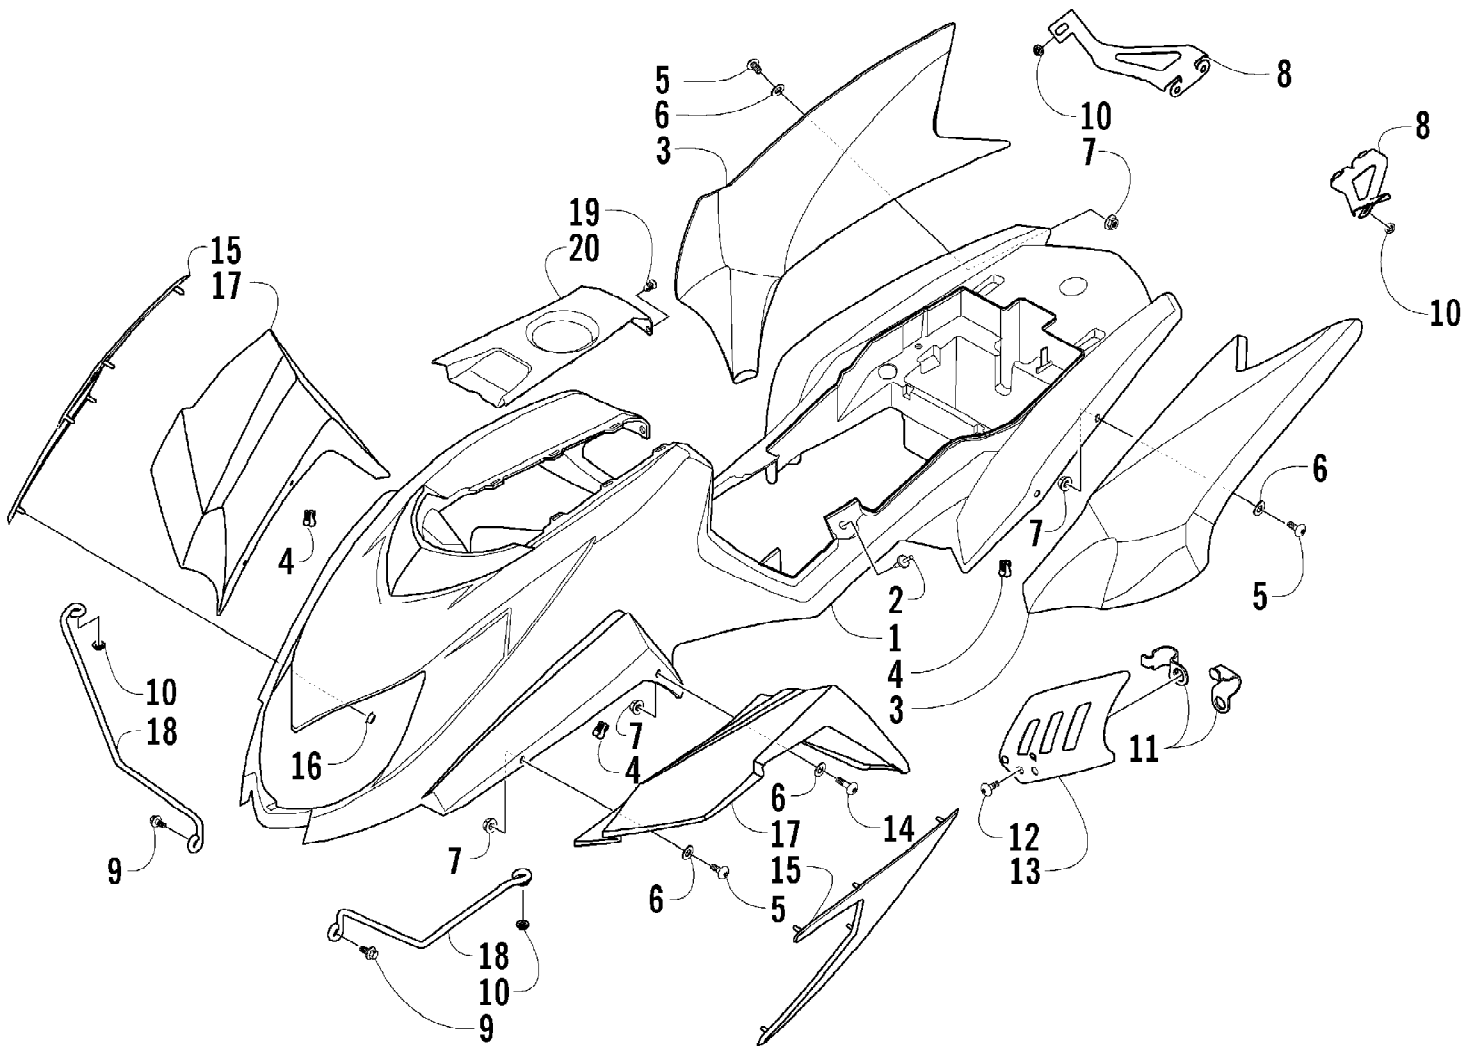

2004 400 DVX BLACK-RED (A2004DVI2AUSD)
AIR CLEANER ASSEMBLY

Page 2 of 105

Ref #	Part Number	Qty	S/P/F	Description
1	3470-024	1		Cleaner, Air - Assembly (inc. 2-17)
2	3470-014	1		Filter
3	3470-015	1		Holder
4	3470-016	1		Stopper, Holder
5	0693-505	1		Screw
6	3470-026	1		Tube, Outlet
7	3470-025	1		Fitting, Elbow
8	3402-334	1		Plug, Breather
9	3423-313	2		Clip
10	3423-727	1		Clamp, Tube
11	3423-726	1		Clamp, Tube
12	3470-017	1		Trap, Flame
13	3470-012	1	S	Cap, Air Cleaner (inc. 14)
14	3470-013	1		Gasket
15	3470-027	1		Joint, Inlet
16	3470-028	1		Duct, Inlet
17	3423-503	1		Clamp
18	3004-377	1	S/P	Screw, Cap
19	3004-507	2	S	Screw, Cap

2004 400 DVX BLACK-RED (A2004DVI2AUSD)
BODY PANEL ASSEMBLY

Page 6 of 105

Ref #	Part Number	Qty	S/P/F	Description
1	2506-458	1		Panel, Body
2	0423-494	2		Rivet, Reinstallable
3	1406-451	1		Fender, Rear - Right
3	1406-452	1		Fender, Rear - Left
4	0423-459	4		Clip, Mounting
5	8476-616	10		Screw, Machine
6	8050-212	12	/P	Washer
7	0624-250	12		Nut, Lock
8	1506-306	1		Bracket, Mounting - Rear Fender - Right
8	1506-305	1		Bracket, Mounting - Rear Fender - Left
9	8408-812	2		Screw, Cap
10	0423-357	4		Nut, Stamped
11	1506-410	4		Clamp, Foot Guard
12	0423-419	4		Screw, Machine
13	1506-411	1		Guard, Foot - Right
13	1506-412	1		Guard, Foot - Left
14	8471-616	2		Screw, Machine
15	1406-488	1		Panel, Trim - Right
15	1406-489	1		Panel, Trim - Left
16	0423-489	10		Nut, Stamped
17	1406-449	1		Fender, Front - Right
17	1406-450	1		Fender, Front - Left
18	1506-301	1		Bracket, Mounting - Front Fender - Right
18	1506-302	1		Bracket, Mounting - Front Fender - Left
19	0623-269	2		Clip, Christmas Tree
20	2506-462	1		Cover, Tank