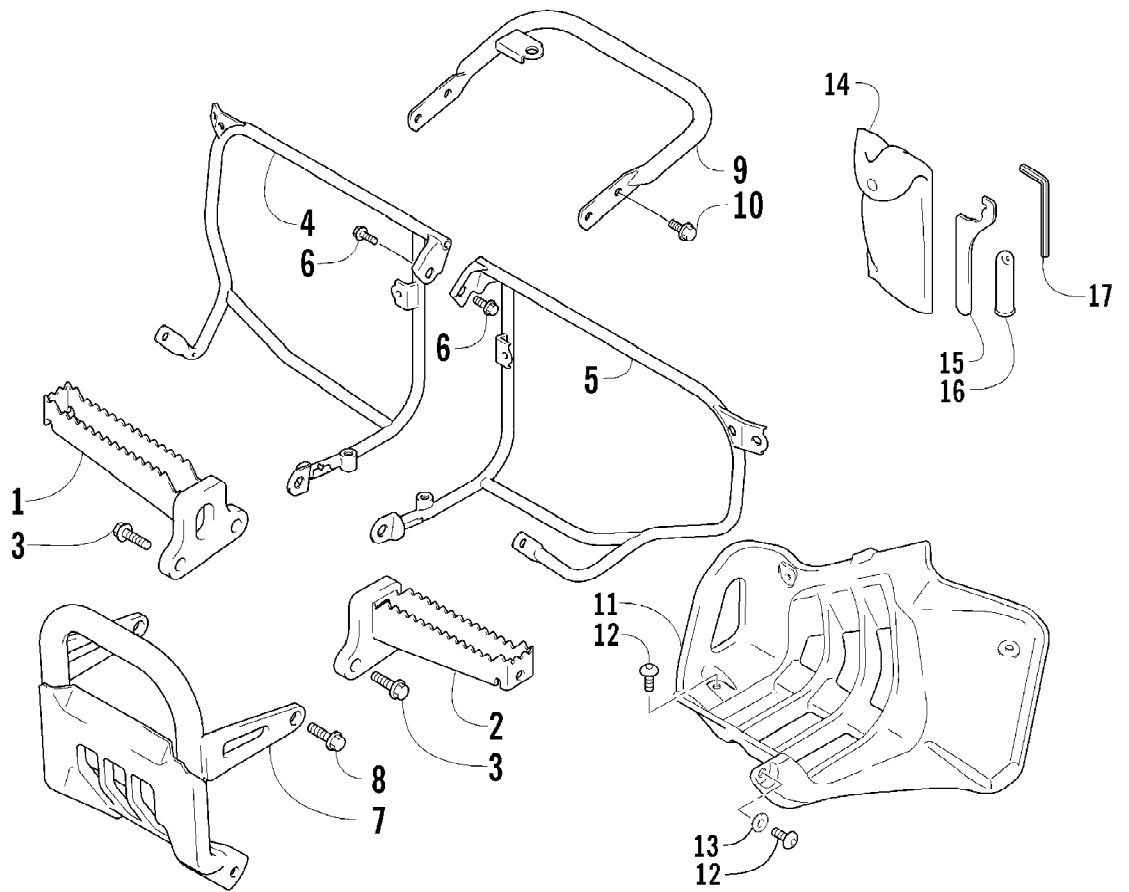

2004 400 DVX BLACK-RED (A2004DVI2AUSD)
FOOTREST ASSEMBLY

Page 39 of 105

Ref #	Part Number	Qty	S/P/F	Description
1	3406-009	1		Footrest - Right
2	3406-010	1		Footrest - Left
3	3423-636	4		Bolt
4	3406-011	1	S	Support, Mudguard - Right
5	3406-012	1	S	Support, Mudguard - Left
6	3423-633	2		Bolt
7	3406-015	1		Grip, Front
8	3004-630	4	S	Bolt
9	3406-014	1		Grip, Rear
10	3006-544	4	S	Bolt
11	3406-070	1		Guard, Foot - Right
11	3406-071	1		Guard, Foot - Left
12	3423-661	8		Bolt
13	3423-690	8		Washer
14	3436-017	1		Kit, Tool
15	3436-019	1		Wrench, Spanner
16	3436-020	1		Gauge, Air
17	3436-018	1		Wrench, Hex