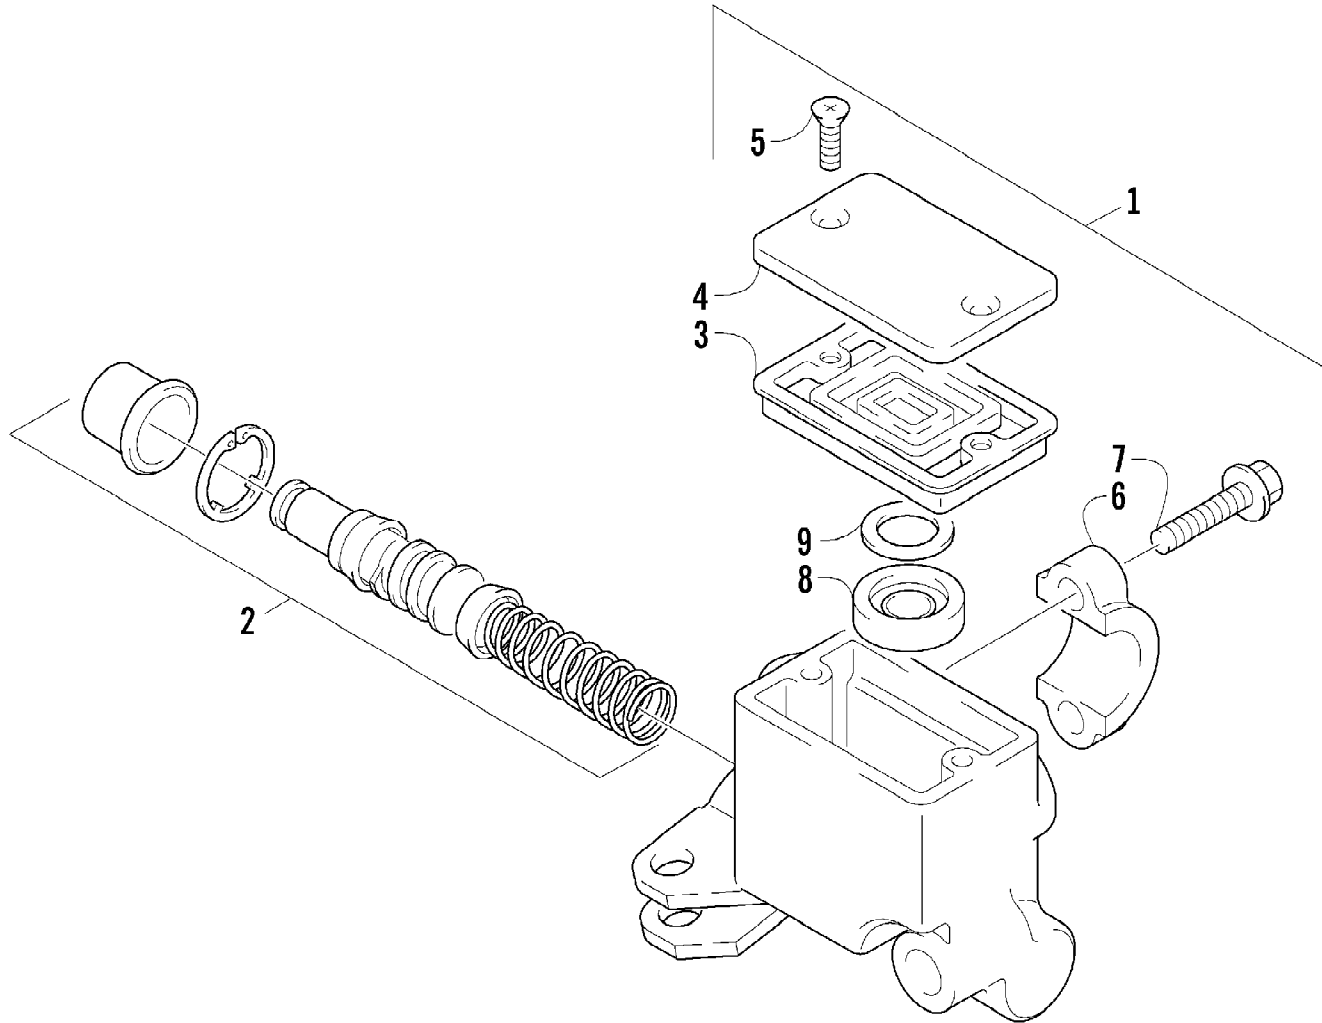

2004 400 DVX BLACK-RED (A2004DVI2AUSD)
FRONT MASTER CYLINDER ASSEMBLY

Page 47 of 105

Ref #	Part Number	Qty	S/P/F	Description
1	3406-046	1	S	Master Cylinder Assembly (inc. 2-9)
2	3406-045	1		Piston Set
3	3406-048	1		Diaphragm
4	3406-088	1		Cap
5	3423-598	2		Screw, Cap
6	3406-049	1		Holder
7	3423-585	2		Bolt
8	3406-120	1		Separator
9	3406-121	1		Plate