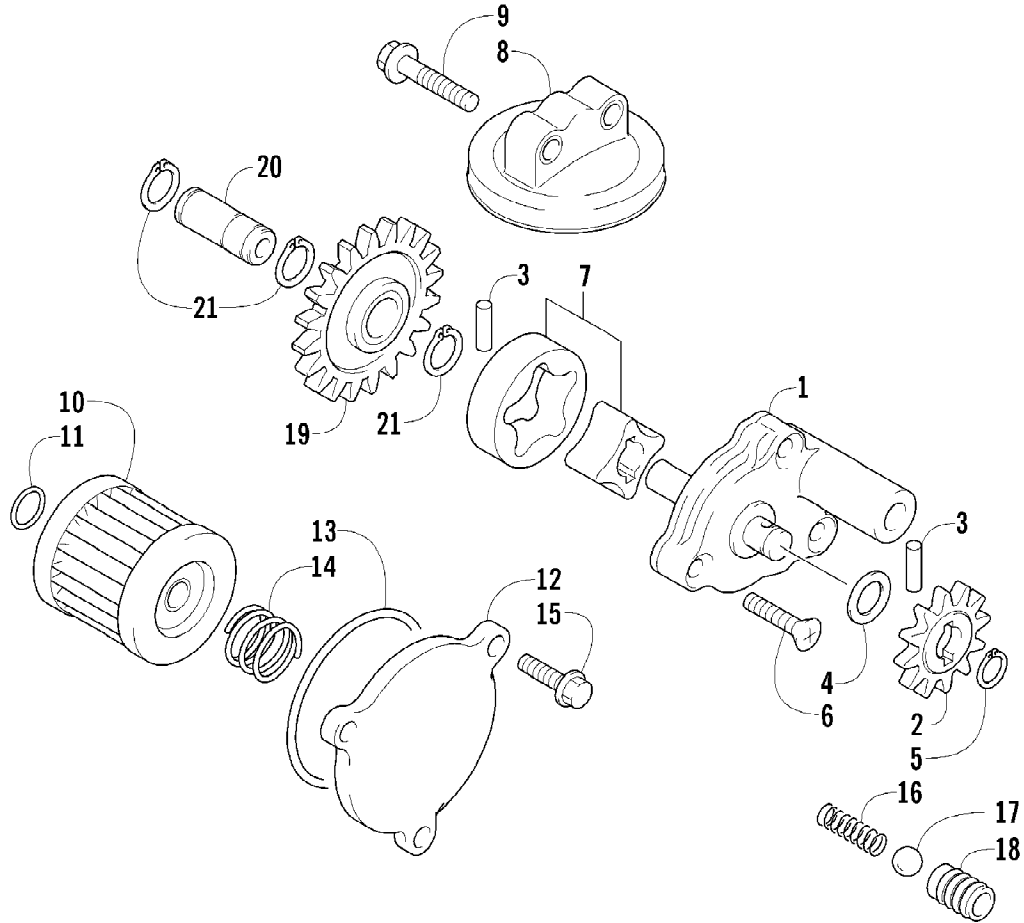

2004 400 DVX BLACK-RED (A2004DVI2AUSD)
OIL PUMP ASSEMBLY

2004 400 DVX BLACK-RED (A2004DVI2AUSD)
OIL PUMP ASSEMBLY

Page 69 of 105

Ref #	Part Number	Qty	S/P/F	Description
1	3502-020	1		Pump, Oil - Assembly
2	3402-881	1		Gear, Driven
3	3423-046	2		Pin
4	3423-443	1		Washer
5	3423-184	1	S	Circlip
6	3004-520	3	S/P	Screw
7	3502-022	1		Rotor Set, Oil Pump
8	3502-023	1		Strainer, Oil Pump
9	3004-376	2	S/P	Bolt
10	3470-008	1		Filter, Oil
11	3423-270	1		O-Ring
12	3402-885	1		Cap, Oil Filter
13	3423-277	1		O-Ring
14	3402-238	1		Spring
15	3423-328	3	S	Bolt
16	3402-917	1		Spring
17	3402-891	1		Ball
18	3402-883	1		Seat, Oil Check Valve
19	3402-935	1		Gear, Idle - Oil Pump
20	3402-936	1		Shaft
21	3423-358	2	S	Circlip