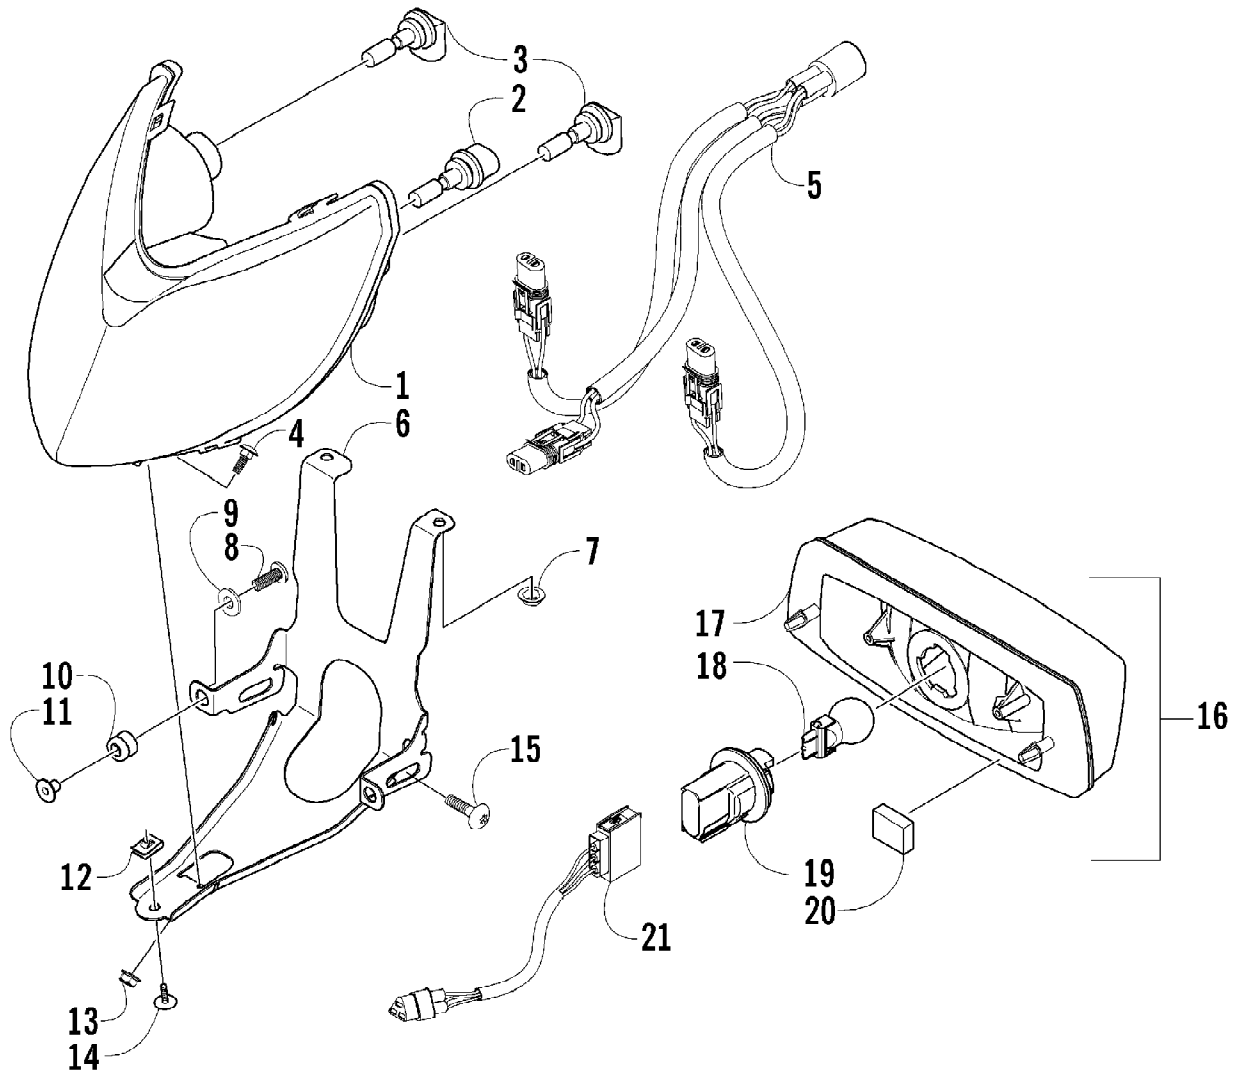

2004 400 DVX BLACK-RED (A2004DVI2AUSD)
HEADLIGHT AND TAILLIGHT ASSEMBLIES

2004 400 DVX BLACK-RED (A2004DVI2AUSD)
HEADLIGHT AND TAILLIGHT ASSEMBLIES

Page 59 of 105

Ref #	Part Number	Qty	S/P/F	Description
1	0509-023	1		Housing, Headlight
2	0609-252	1		Bulb, Headlight - Low Beam
3	0409-055	2		Bulb, Headlight - High Beam
4	0423-488	1		Bolt, Carriage
5	0486-146	1		Harness, Adapter - Headlight
6	1406-480	1		Bracket, Mounting - Headlight
7	0423-357	2		Nut, Stamped
8	0423-501	2		Screw, Self-Tapping
9	0123-802	2		Washer
10	0423-447	2		Grommet
11	0423-487	2		Washer, Shoulder
12	0423-060	1		Clip, Tinerman
13	8424-502	1		Nut, Lock
14	0623-301	1	/P	Screw, Self-Tapping
15	8408-616	2		Screw, Cap
16	0509-022	1		Taillight Assembly (inc. 17-19)
17	0509-025	1		Housing, Taillight
18	0409-056	1		Bulb, Taillight
19	0409-057	1		Socket, Taillight
20	1406-572	2		Pad, Taillight
21	0486-138	1		Harness, Adapter - Taillight