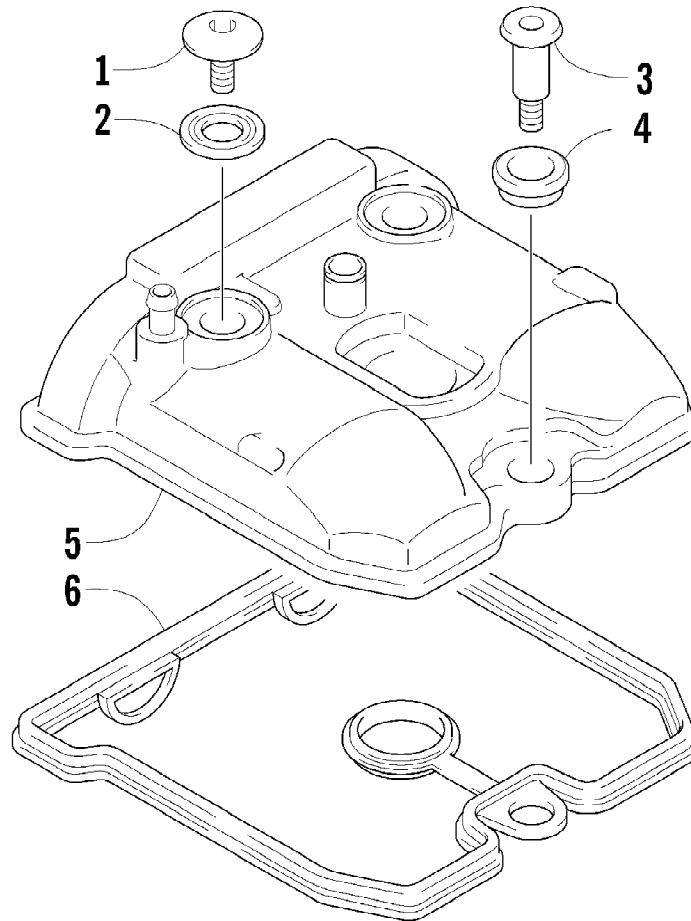

2004 400 DVX BLACK-RED (A2004DVI2AUSD)
CYLINDER HEAD COVER

2004 400 DVX BLACK-RED (A2004DVI2AUSD)
CYLINDER HEAD COVER

Page 31 of 105

Ref #	Part Number	Qty	S/P/F	Description
1	3423-646	2		Bolt
2	3423-680	2		Washer
3	3423-647	1		Bolt
4	3423-560	1		Cushion
5	3402-842	1		Cover, Cylinder Head
6	3402-843	1		Gasket