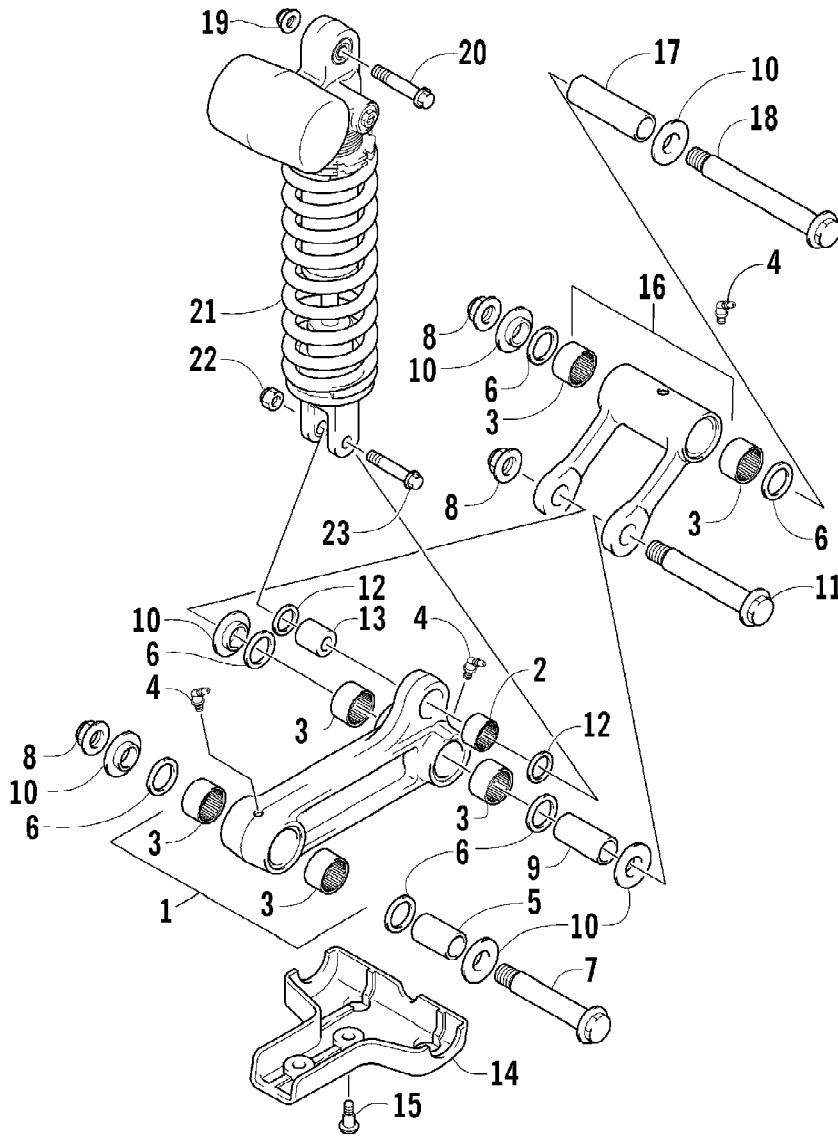

2004 400 DVX BLACK-RED (A2004DVI2AUSD)
REAR SUSPENSION ASSEMBLY

2004 400 DVX BLACK-RED (A2004DVI2AUSD)
REAR SUSPENSION ASSEMBLY

Page 81 of 105

Ref #	Part Number	Qty	S/P/F	Description
1	3406-061	1		Arm, Front (inc. 2 and four No. 3)
2	3406-095	1		Bearing
3	3406-096	6	/P	Bearing
4	3423-626	3		Fitting, Grease
5	3406-060	1		Spacer
6	3406-063	6		Seal, Dust
7	3423-591	1		Bolt
8	3423-670	3		Nut
9	3406-065	1		Spacer
10	3406-066	6		Spacer
11	3423-590	1		Bolt
12	3406-100	2		Seal
13	3406-068	1		Spacer, Rear
14	3406-067	1		Guard, Front Arm
15	3423-662	2		Screw
16	3406-157	1		Arm, Rear (inc. two No. 3)
17	3406-064	1		Spacer
18	3423-589	1		Bolt
19	3423-457	1	S	Nut
20	3423-588	1		Bolt, Upper
21	3406-158	1		Shock Assembly - Rear
22	3423-669	1		Nut, Lower
23	3423-787	1		Bolt, Lower