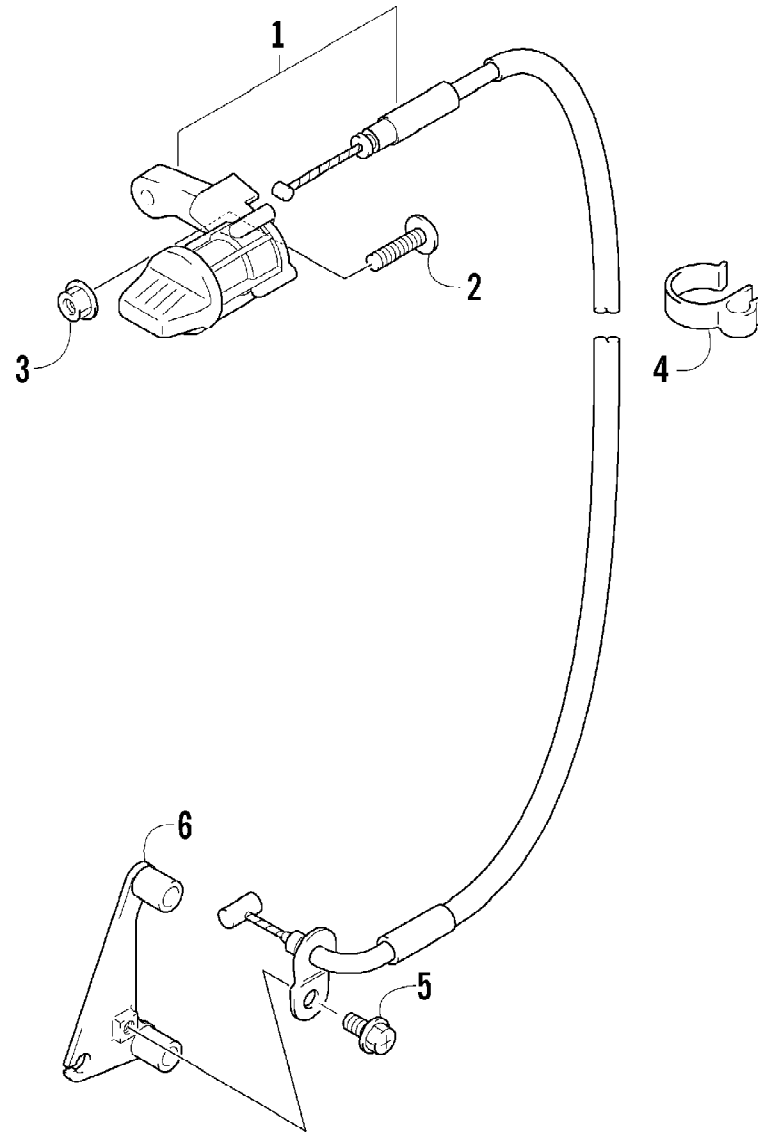

2004 400 DVX BLACK-RED (A2004DVI2AUSD)
REVERSE LOCK ASSEMBLY

Page 85 of 105

Ref #	Part Number	Qty	S/P/F	Description
1	3502-026	1		Knob, Reverse Lock - Assembly
2	3423-603	1	S	Screw
3	3006-700	1		Nut
4	3423-734	2		Clip
5	3423-604	1		Bolt
6	3406-116	1	S	Bracket, Reverse Cable