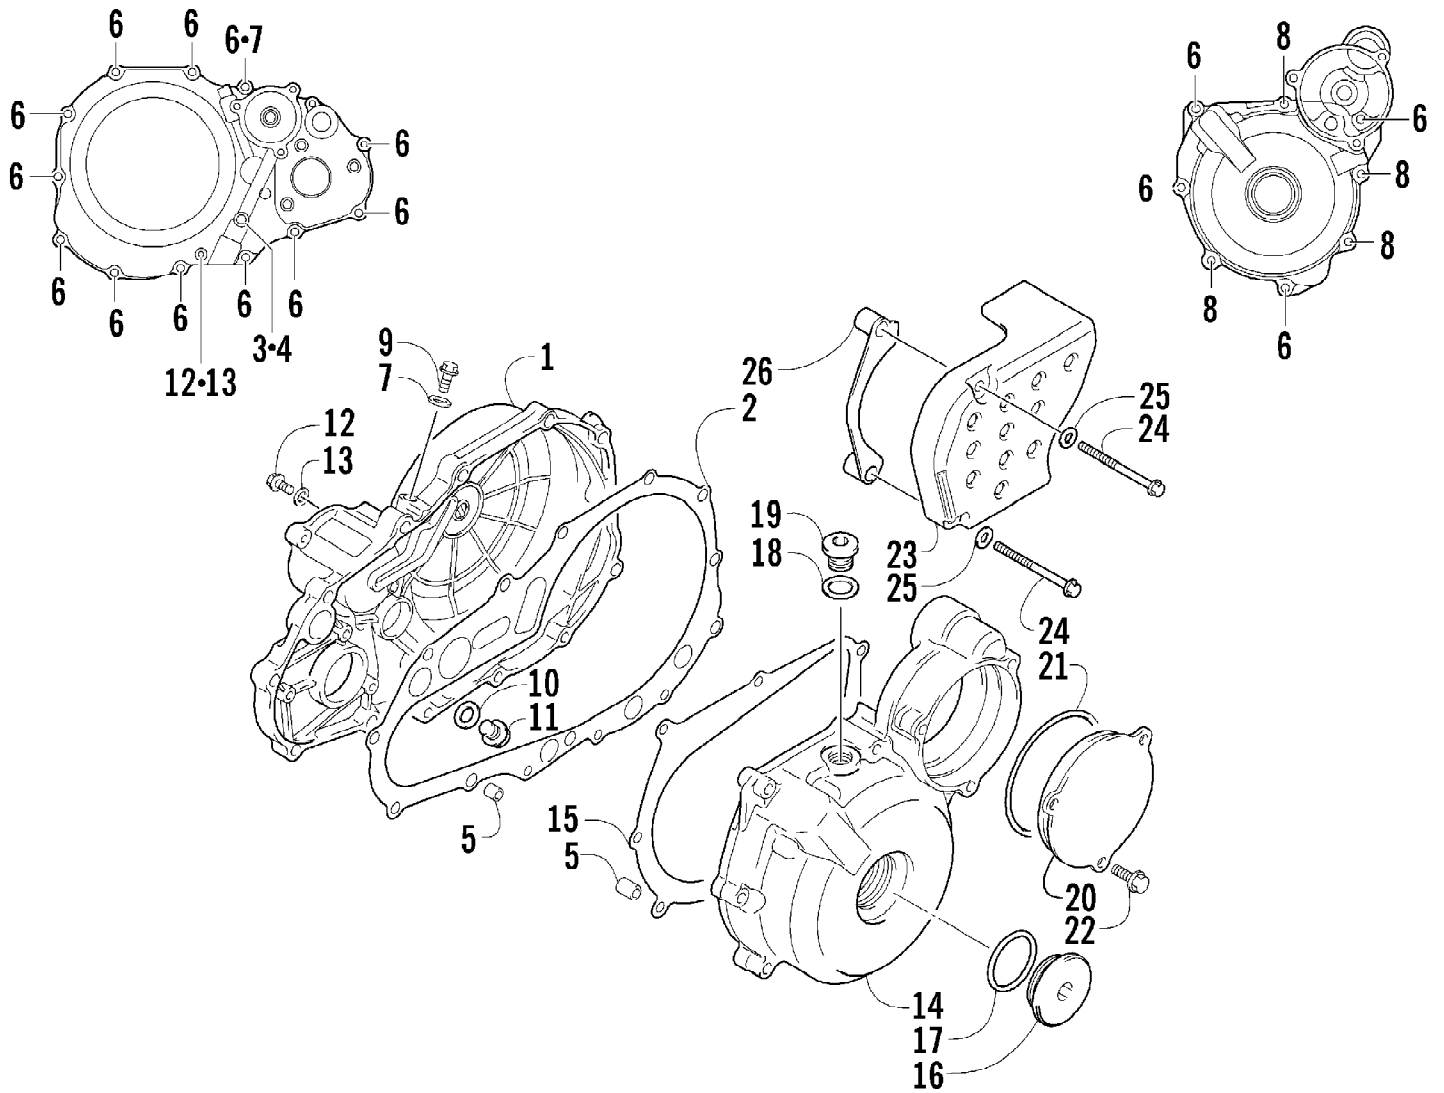

2004 400 DVX BLACK-RED (A2004DVI2AUSD)
CRANKCASE COVER ASSEMBLY

2004 400 DVX BLACK-RED (A2004DVI2AUSD)
CRANKCASE COVER ASSEMBLY

Page 23 of 105

Ref #	Part Number	Qty	S/P/F	Description
1	3402-921	1	/P	Cover, Clutch
2	3446-357	1		Gasket, Clutch Cover
3	3004-705	1	S	Plug, Oil Gallery
4	3003-188	1	S/P	Gasket, Oil Gallery Plug
5	3423-610	4		Pin
6	3423-162	16	S	Bolt
7	3003-290	2	/P	Gasket
8	3423-098	4	S	Bolt
9	3423-112	1	S	Plug, Oil Gallery
10	3402-011	1		Gasket
11	3423-705	1		Plug, Oil Gallery
12	3004-339	1	S/P	Bolt, Oil Level
13	3402-009	1	/P	Gasket
14	3409-021	1		Cover, Magneto
15	3409-023	1		Gasket, Magneto Cover
16	3402-898	1		Plug, Crank Hole
17	3423-061	1		O-Ring
18	3402-012	1		Gasket
19	3423-111	1	S	Plug
20	3409-022	1		Cover, Starter Idle Gear
21	3423-713	1		O-Ring
22	3423-328	3	S	Bolt
23	3435-098	1		Cover, Engine Sprocket
24	3006-094	2	S	Bolt
25	3423-672	2		Washer
26	3402-962	1		Plate, Chain Guide