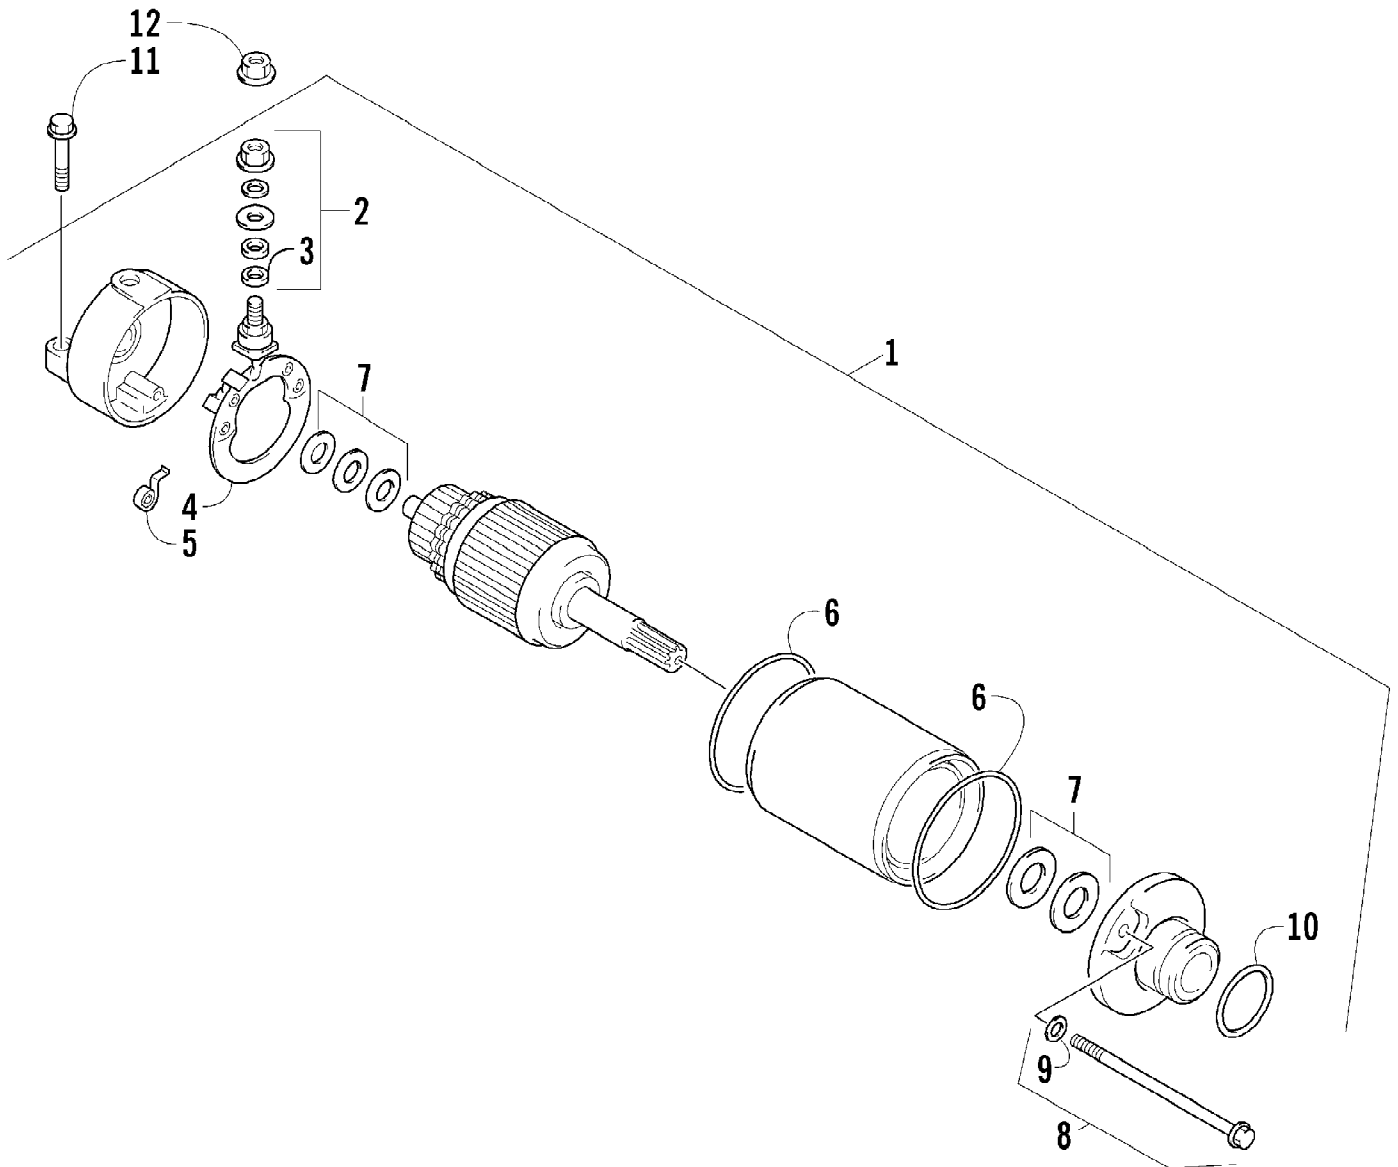

2004 400 DVX BLACK-RED (A2004DVI2AUSD)
STARTER MOTOR ASSEMBLY

2004 400 DVX BLACK-RED (A2004DVI2AUSD)
STARTER MOTOR ASSEMBLY

Page 93 of 105

Ref #	Part Number	Qty	S/P/F	Description
1	3445-033	1		Motor, Starter (inc. 2-10)
2	3402-671	1		Brush Terminal Set
3	3008-164	1		O-Ring
4	3402-672	1		Brush Holder Set
5	3008-551	2		Brush Spring
6	3423-497	2		O-Ring
7	3008-099	1		Washer Set
8	3423-536	2		Through-Bolt (inc. 9)
9	3423-496	2		O-Ring
10	3423-272	1		O-Ring
11	3004-756	2	S	Bolt
12	3423-195	1	/P	Nut