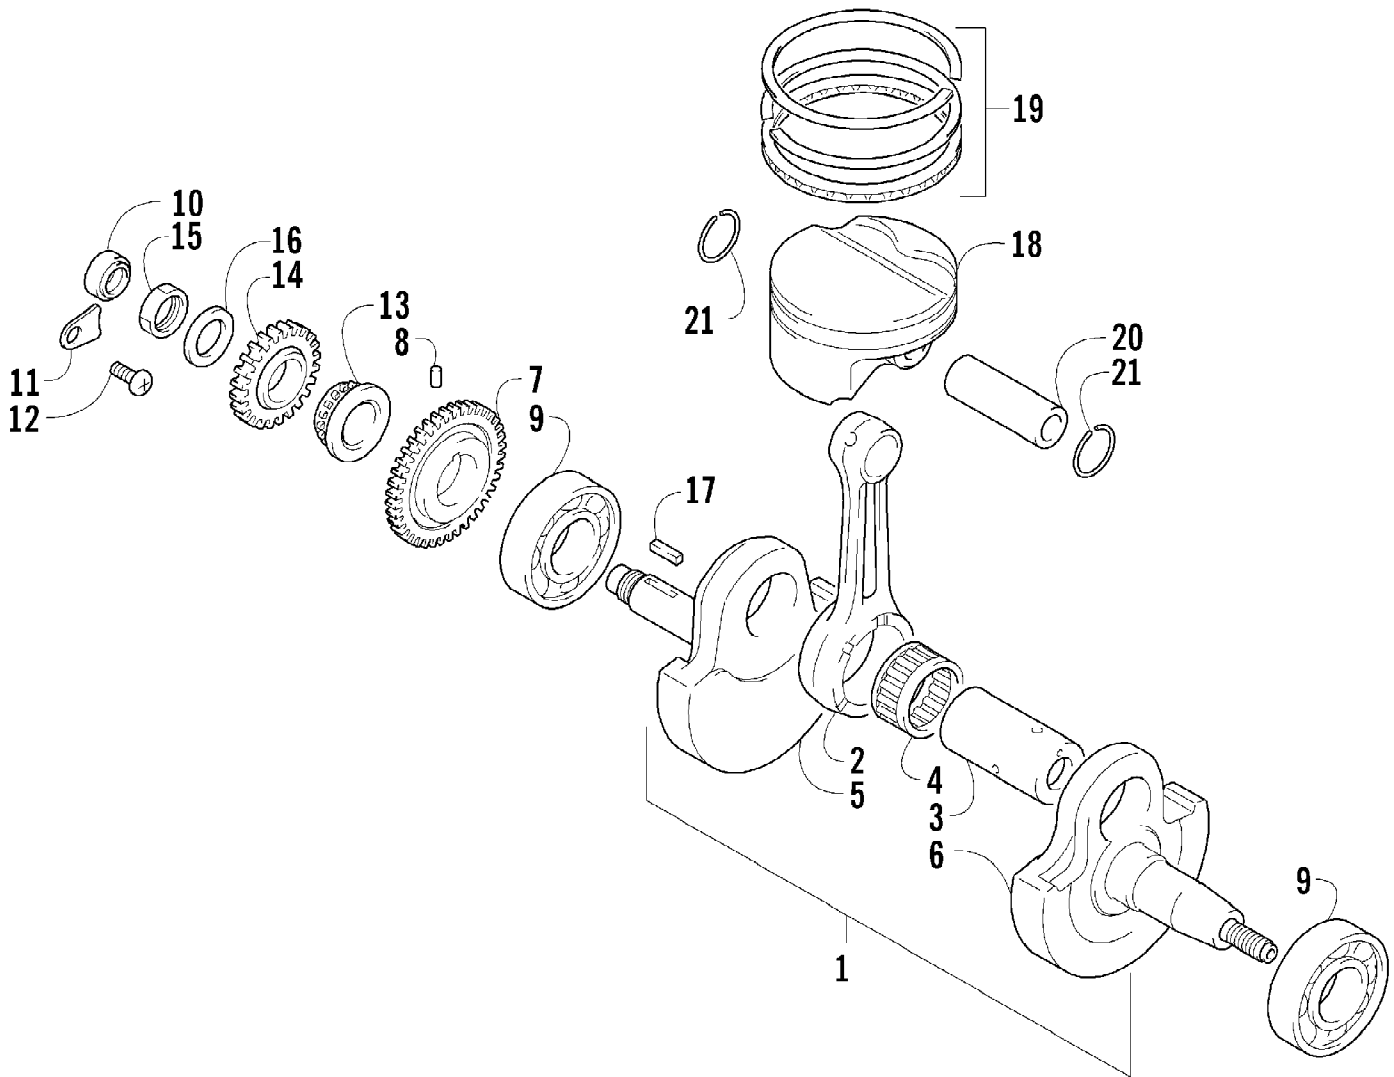

2004 400 DVX BLACK-RED (A2004DVI2AUSD)
CRANKSHAFT ASSEMBLY

2004 400 DVX BLACK-RED (A2004DVI2AUSD)
CRANKSHAFT ASSEMBLY

Page 25 of 105

Ref #	Part Number	Qty	S/P/F	Description
1	3502-013	1	S	Crankshaft Assembly (inc. 2-6)
2	3502-012	1		Rod, Connecting
3	3502-014	1		Pin
4	3402-908	1	S	Bearing
5	3402-922	1		Crankshaft - Right
6	3402-923	1		Crankshaft - Left
7	3402-926	1	/P	Gear, Balancer Drive
8	3423-047	1		Pin
9	3402-904	2		Bearing
10	3402-910	1		Seal, Oil - Right
11	3402-952	1		Retainer, Oil Seal - Right
12	3004-552	1	S	Screw
13	3502-017	1		Sprocket, Cam Chain Drive
14	3402-938	1		Gear, Primary Drive
15	3423-253	1		Nut
16	3423-684	1		Washer
17	3006-890	1		Key
18	3402-846	1		Piston
19	3502-011	1		Ring Set, Piston
20	3402-847	1		Pin, Piston
21	3003-439	2	/P	Circlip