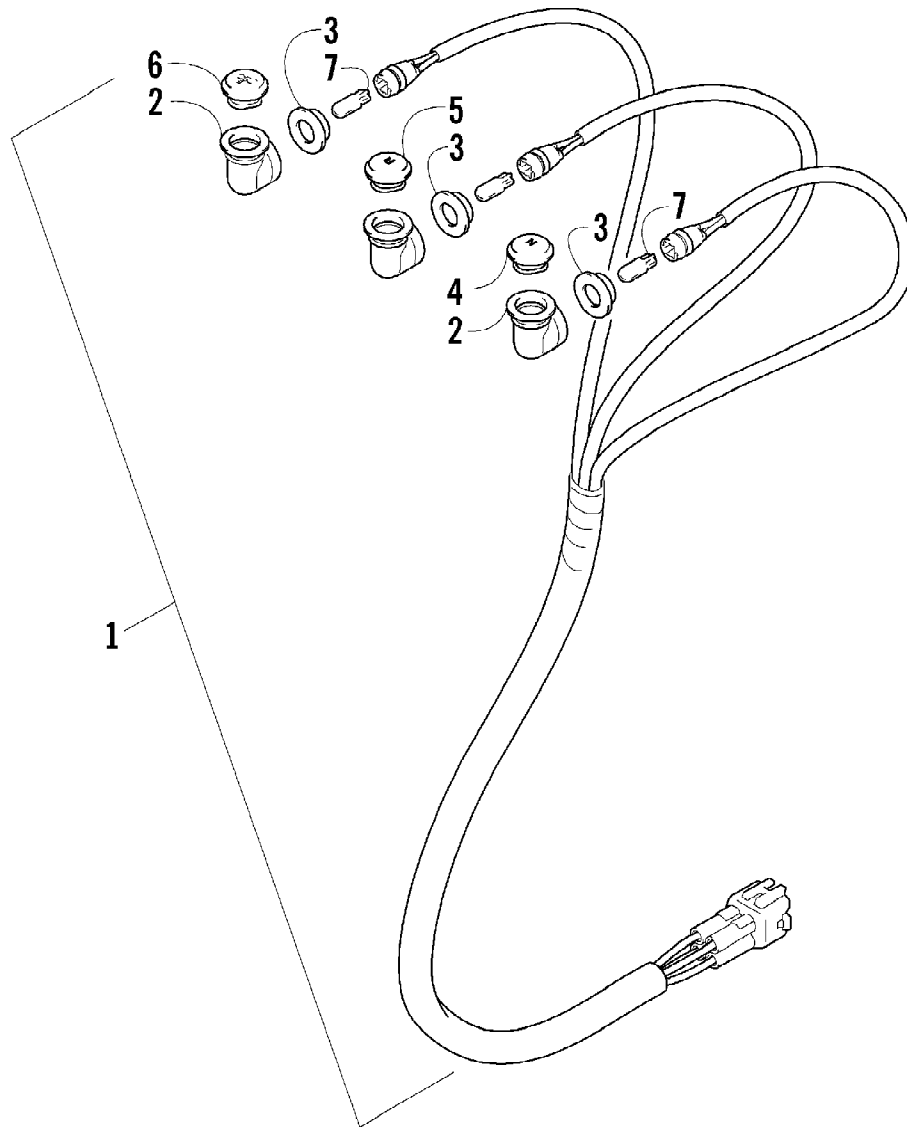

2004 400 DVX BLACK-RED (A2004DVI2AUSD)
INDICATOR LIGHT ASSEMBLY

2004 400 DVX BLACK-RED (A2004DVI2AUSD)
INDICATOR LIGHT ASSEMBLY

Page 61 of 105

Ref #	Part Number	Qty	S/P/F	Description
1	3420-008	1	/P	Light, Indicator - Assembly (inc. 2-7)
2	3409-034	3		Socket
3	3409-039	3		Ring
4	3420-005	1		Lens, Neutral
5	3420-006	1		Lens, Reverse
6	3420-007	1		Lens, Water Temperature
7	3420-009	3		Bulb, Indicator Light