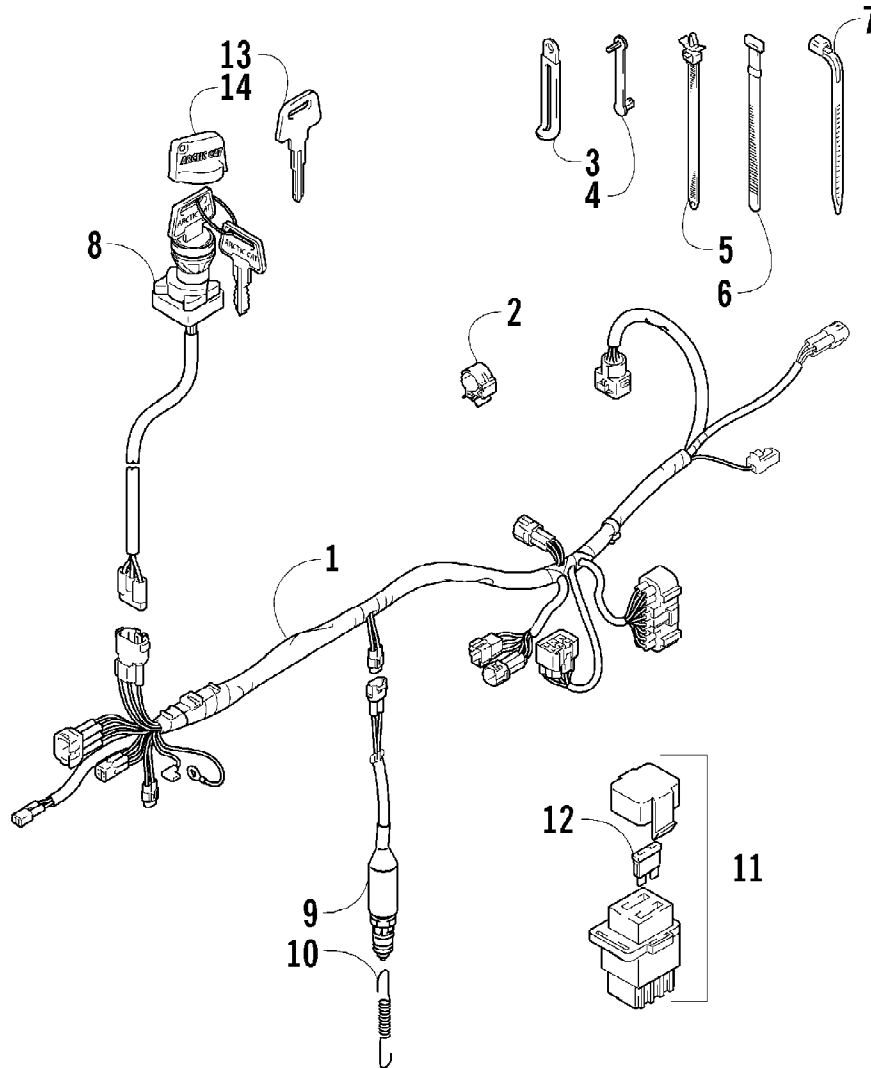

2004 400 DVX BLACK-CAT GREEN (A2004DVI2AUSE)
WIRING HARNESS ASSEMBLY

Page 105 of 105

Ref #	Part Number	Qty	S/P/F	Description
1	3509-007	1		Harness, Main
2	3423-731	1		Clamp
3	3402-237	1		Clamp
4	3423-732	3		Clamp
5	0693-564	1		Clamp
6	3423-733	2		Clamp
7	3008-044	3		Clamp
8	3509-004	1		Switch, Ignition
9	3409-036	1	S	Switch, Brakelight
10	3423-736	1		Spring
11	3409-040	1		Fuse Box - Cooling Fan (inc. 12)
12	3530-043	2		Fuse - 10A
13	3409-007	1	/P	Key, Blank (Type C)
13	3409-011	1		Key, Blank (Type D)
13	3409-012	1		Key, Blank (Type E)
13	3409-013	1		Key, Blank (Type F)
14	0409-013	1		Cover, Key