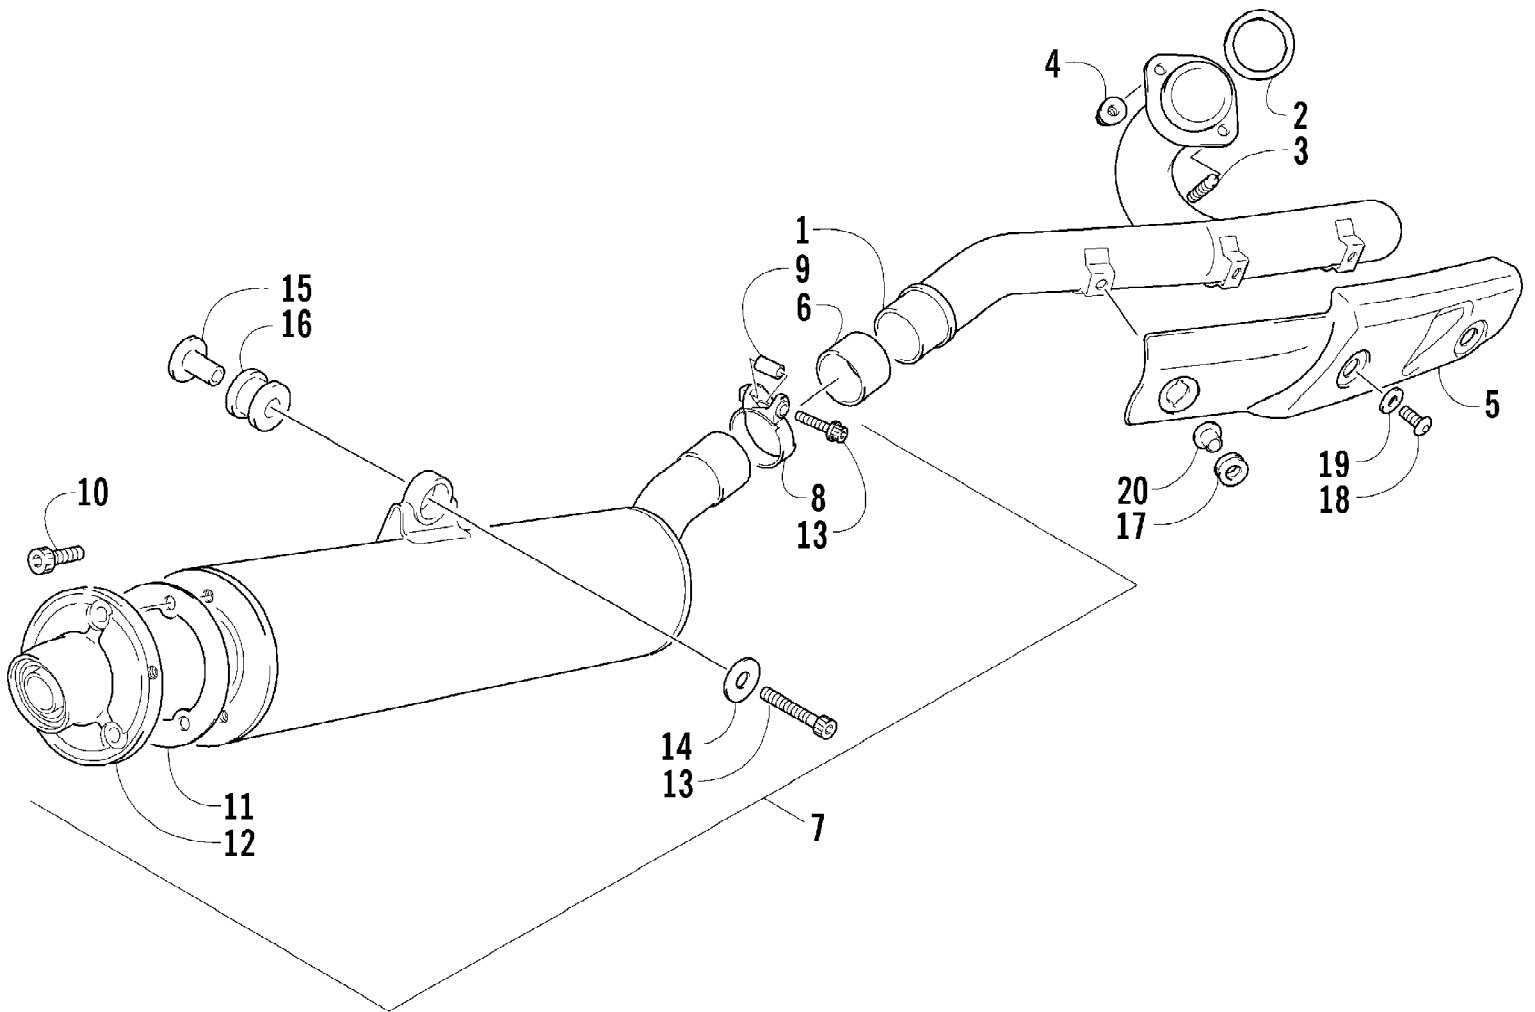

2004 400 DVX BLACK-CAT GREEN (A2004DVI2AUSE)
EXHAUST ASSEMBLY

Page 37 of 105

Ref #	Part Number	Qty	S/P/F	Description
1	3512-003	1		Pipe, Exhaust
2	3412-003	1		Gasket, Exhaust Pipe
3	3004-301	2	S	Bolt, Stud
4	3423-176	2	S	Nut
5	3412-006	1		Cover, Exhaust Pipe
6	3412-004	1		Connector, Muffler
7	3512-004	1		Body, Muffler (inc. 8-12 and one No. 13)
8	3423-740	1		Clamp
9	3423-739	1		Spacer
10	3423-645	3		Bolt
11	3412-007	1	S	Arrester
12	3412-005	1		Gasket
13	3423-613	3		Bolt
14	0694-024	2		Washer
15	3423-694	2		Spacer
16	3423-718	2		Cushion
17	3423-715	3		Cushion, Exhaust Pipe Cover
18	3423-661	3		Screw
19	3423-574	3		Washer
20	3423-575	3		Spacer, Exhaust Pipe Cover