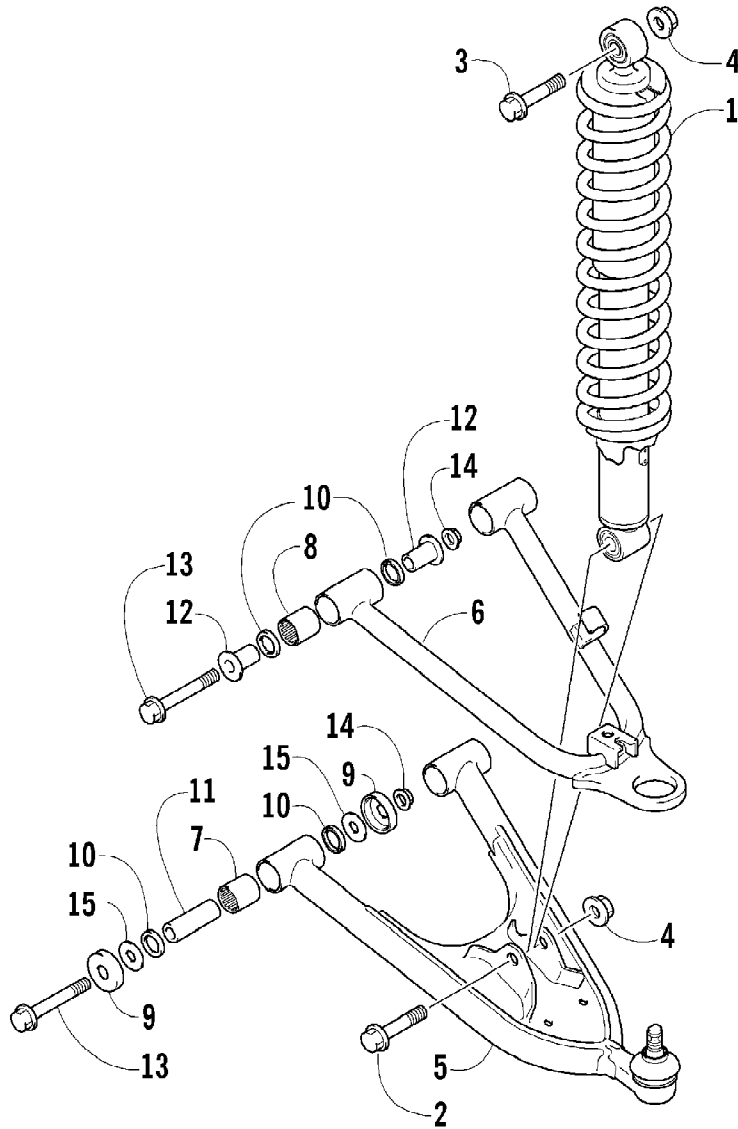

2004 400 DVX BLACK-CAT GREEN (A2004DVI2AUSE)
FRONT SUSPENSION ASSEMBLY

2004 400 DVX BLACK-CAT GREEN (A2004DVI2AUSE)
FRONT SUSPENSION ASSEMBLY

Page 49 of 105

Ref #	Part Number	Qty	S/P/F	Description
1	3405-015	2		Shock Assembly - Front
2	3423-641	2		Bolt
3	3423-640	2		Bolt
4	3423-457	4	S	Nut
5	3405-016	1		A-Arm - Lower Right
5	3405-017	1	S	A-Arm - Lower Left
6	3405-018	1		A-Arm - Upper Right
6	3405-019	1		A-Arm - Upper Left
7	3406-093	4		Bearing
8	3406-094	4		Bearing
9	3405-020	8		Seal, Dust - Lower A-Arm
10	3406-101	16		Seal, Dust - Inner
11	3406-112	4		Spacer
12	3406-111	8		Spacer
13	3423-634	8		Bolt
14	3423-457	8	S	Nut
15	3423-617	8		Washer