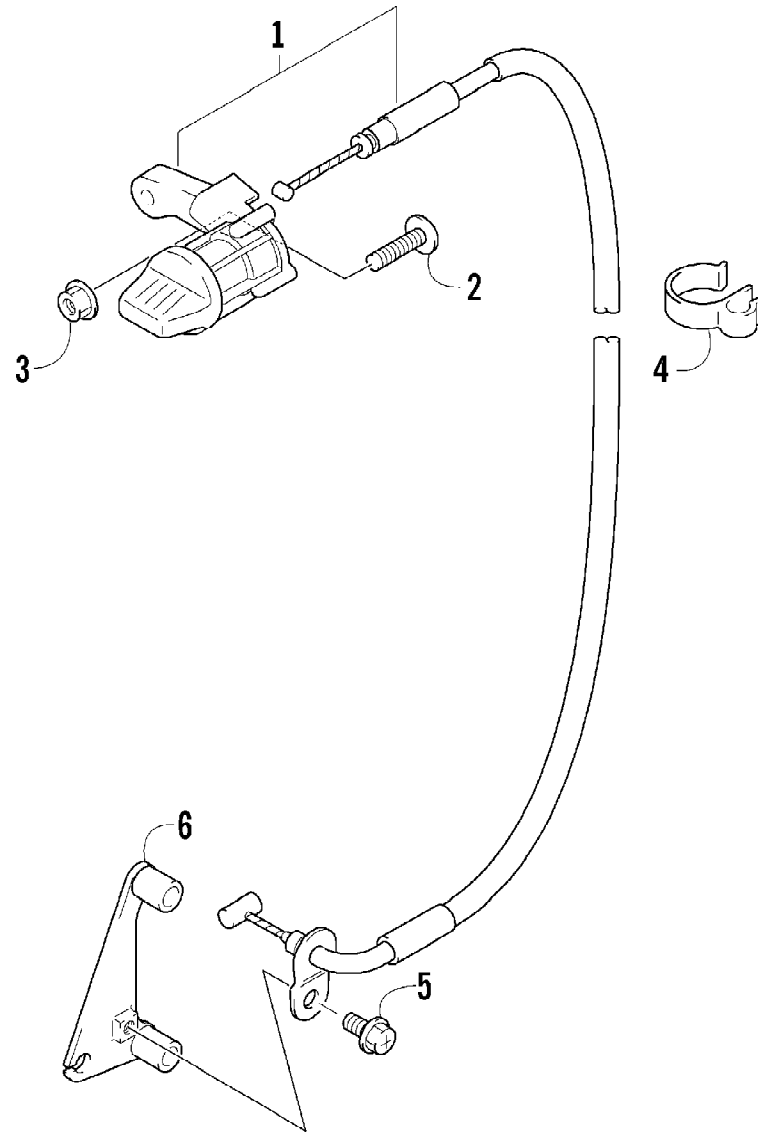

2004 400 DVX BLACK-CAT GREEN (A2004DVI2AUSE)
REVERSE LOCK ASSEMBLY

Page 85 of 105

Ref #	Part Number	Qty	S/P/F	Description
1	3502-026	1		Knob, Reverse Lock - Assembly
2	3423-603	1	S	Screw
3	3006-700	1		Nut
4	3423-734	2		Clip
5	3423-604	1		Bolt
6	3406-116	1	S	Bracket, Reverse Cable