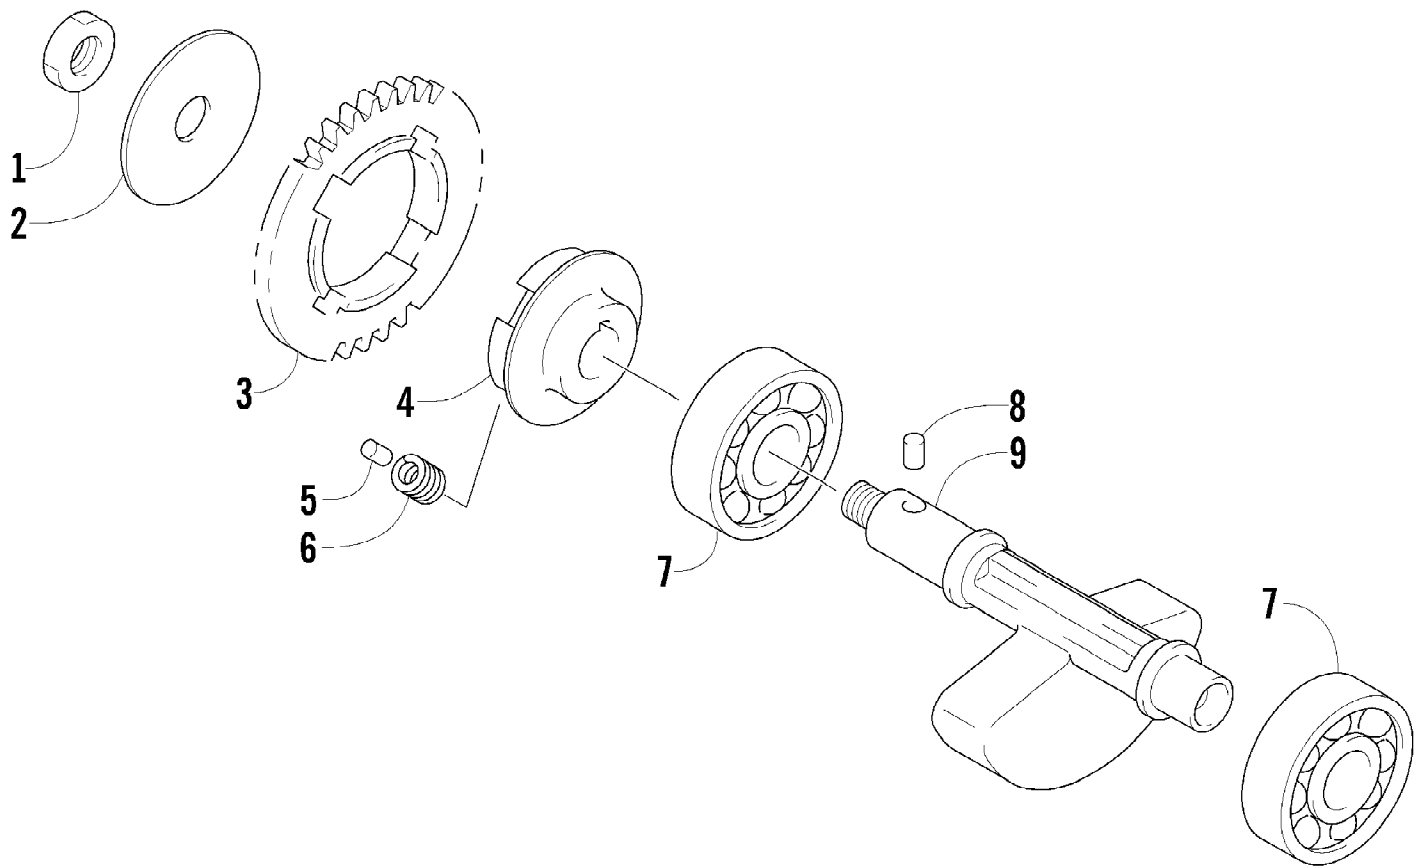

2004 400 DVX BLACK-CAT GREEN (A2004DVI2AUSE)
CRANK BALANCER ASSEMBLY

2004 400 DVX BLACK-CAT GREEN (A2004DVI2AUSE)
CRANK BALANCER ASSEMBLY

Page 19 of 105

Ref #	Part Number	Qty	S/P/F	Description
1	3423-666	1		Nut
2	3423-698	1		Washer
3	3402-927	1		Gear, Driven
4	3402-928	1	S	Race, Driven Gear - Inner
5	3423-106	2	/P	Pin, Driven Gear
6	3402-090	4		Spring, Driven Gear
7	3402-900	2		Bearing
8	3423-047	1		Pin, Inner Driven Gear Race
9	3402-925	1		Balancer, Crank