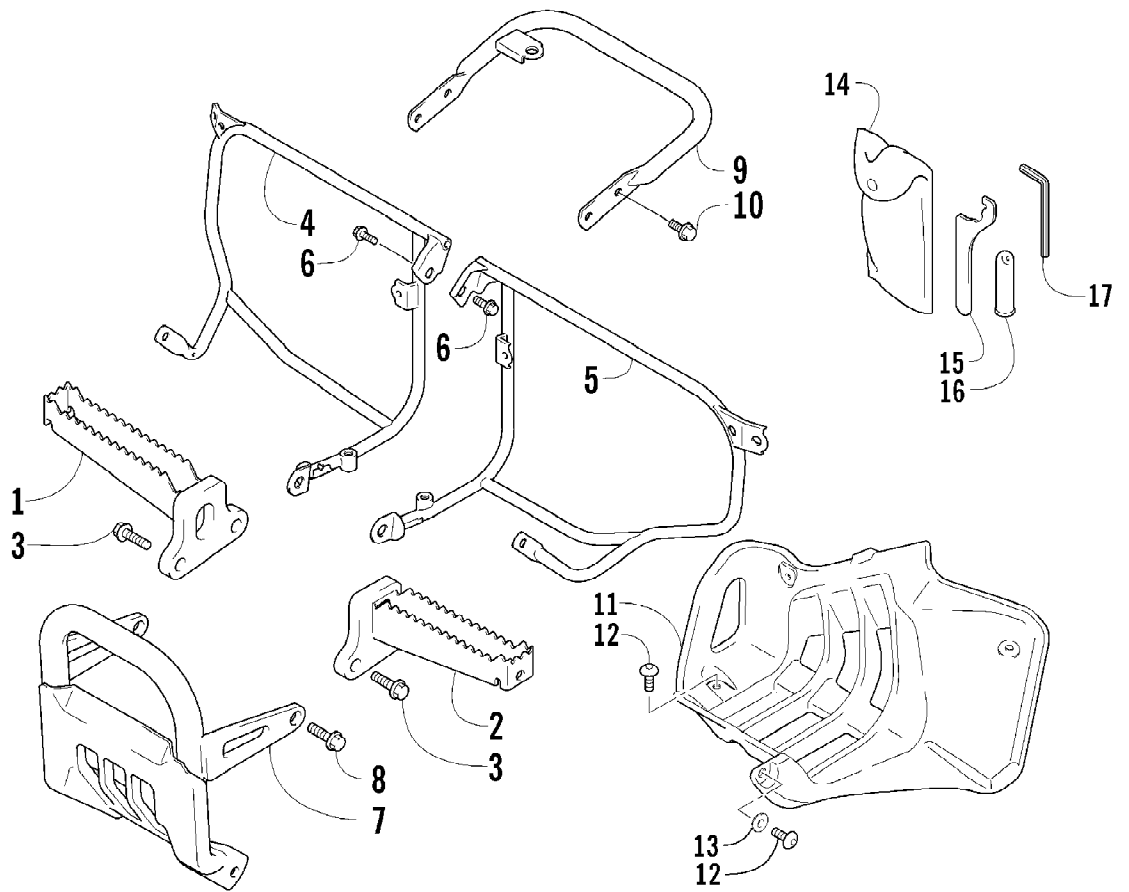

2004 400 DVX BLACK-CAT GREEN (A2004DVI2AUSE)
FOOTREST ASSEMBLY

Page 39 of 105

Ref #	Part Number	Qty	S/P/F	Description
1	3406-009	1		Footrest - Right
2	3406-010	1		Footrest - Left
3	3423-636	4		Bolt
4	3406-011	1	S	Support, Mudguard - Right
5	3406-012	1	S	Support, Mudguard - Left
6	3423-633	2		Bolt
7	3406-015	1		Grip, Front
8	3004-630	4	S	Bolt
9	3406-014	1		Grip, Rear
10	3006-544	4	S	Bolt
11	3406-070	1		Guard, Foot - Right
11	3406-071	1		Guard, Foot - Left
12	3423-661	8		Bolt
13	3423-690	8		Washer
14	3436-017	1		Kit, Tool
15	3436-019	1		Wrench, Spanner
16	3436-020	1		Gauge, Air
17	3436-018	1		Wrench, Hex