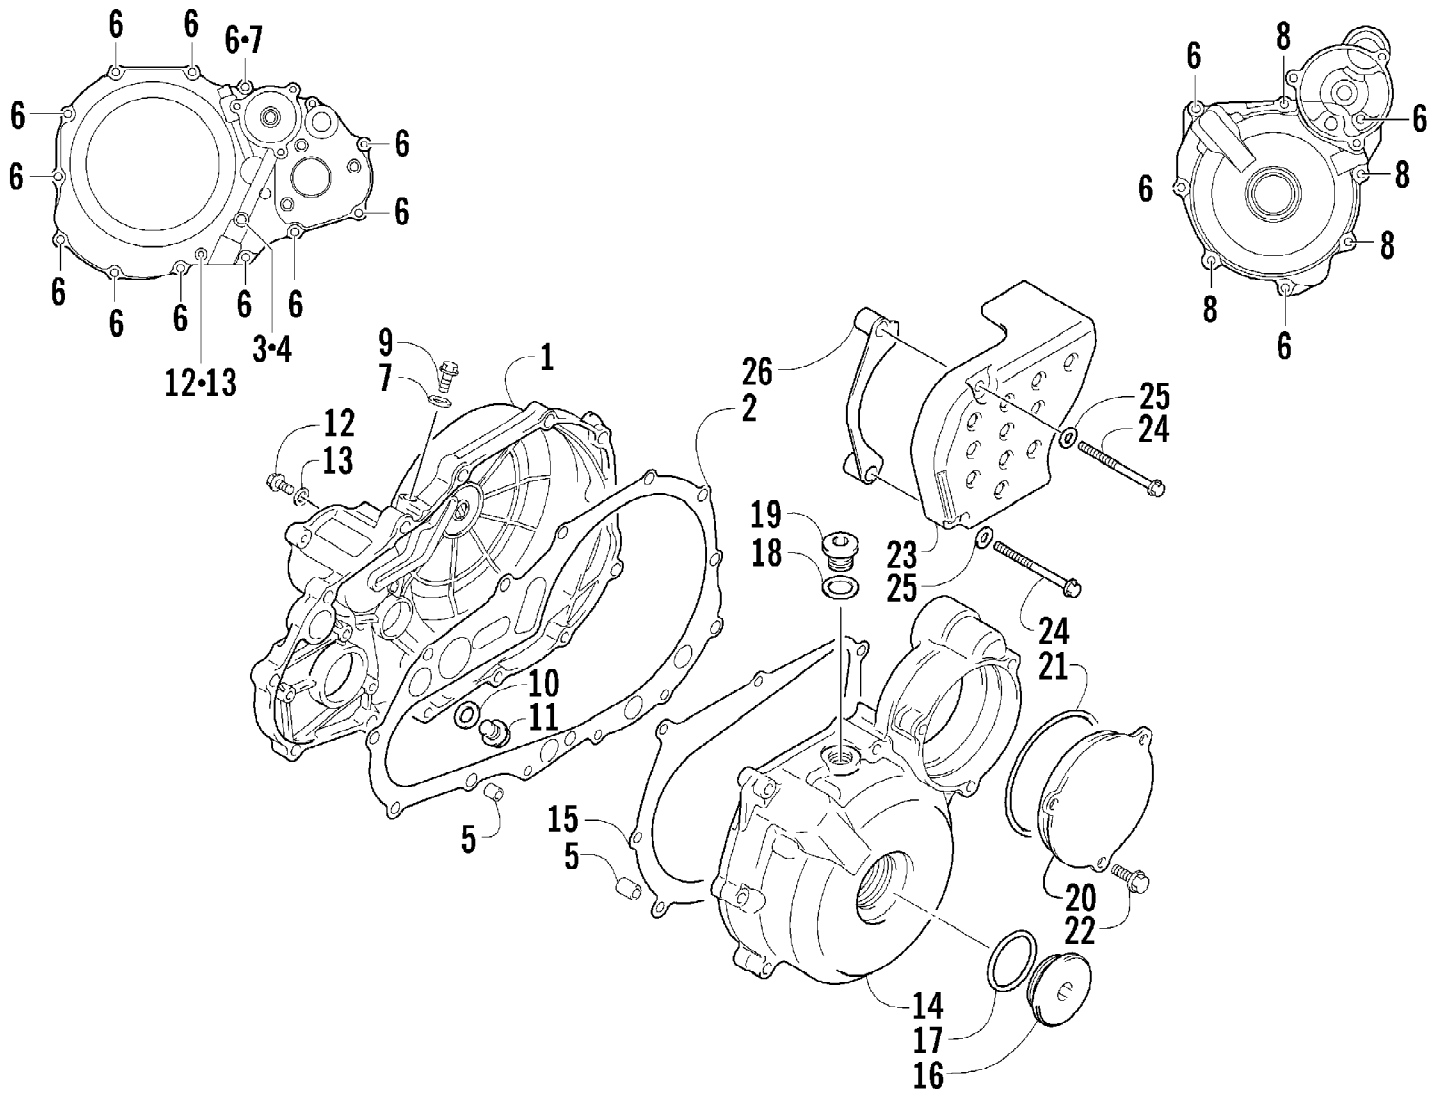

2004 400 DVX BLACK-CAT GREEN (A2004DVI2AUSE)
CRANKCASE COVER ASSEMBLY

2004 400 DVX BLACK-CAT GREEN (A2004DVI2AUSE)
CRANKCASE COVER ASSEMBLY

Page 23 of 105

Ref #	Part Number	Qty	S/P/F	Description
1	3402-921	1	/P	Cover, Clutch
2	3446-357	1		Gasket, Clutch Cover
3	3004-705	1	S	Plug, Oil Gallery
4	3003-188	1	S/P	Gasket, Oil Gallery Plug
5	3423-610	4		Pin
6	3423-162	16	S	Bolt
7	3003-290	2	/P	Gasket
8	3423-098	4	S	Bolt
9	3423-112	1	S	Plug, Oil Gallery
10	3402-011	1		Gasket
11	3423-705	1		Plug, Oil Gallery
12	3004-339	1	S/P	Bolt, Oil Level
13	3402-009	1	/P	Gasket
14	3409-021	1		Cover, Magneto
15	3409-023	1		Gasket, Magneto Cover
16	3402-898	1		Plug, Crank Hole
17	3423-061	1		O-Ring
18	3402-012	1		Gasket
19	3423-111	1	S	Plug
20	3409-022	1		Cover, Starter Idle Gear
21	3423-713	1		O-Ring
22	3423-328	3	S	Bolt
23	3435-098	1		Cover, Engine Sprocket
24	3006-094	2	S	Bolt
25	3423-672	2		Washer
26	3402-962	1		Plate, Chain Guide