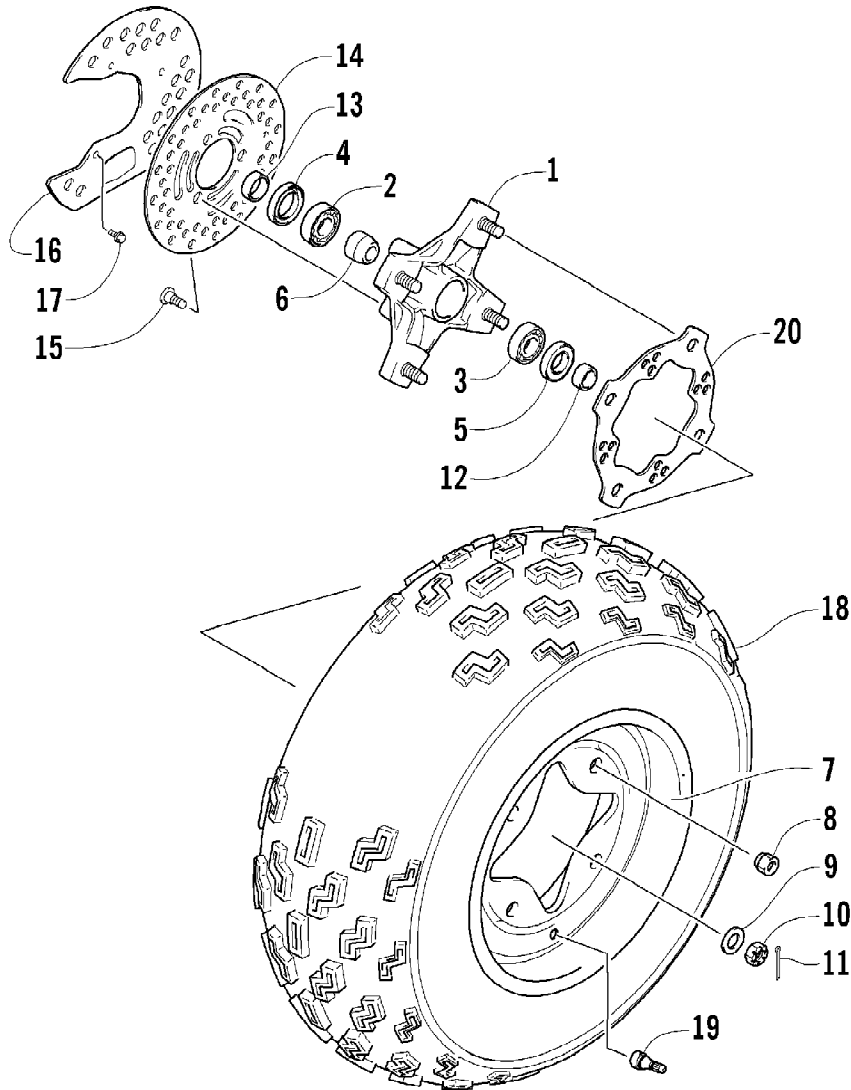

2004 400 DVX BLACK-CAT GREEN (A2004DVI2AUSE)
FRONT WHEEL ASSEMBLY

2004 400 DVX BLACK-CAT GREEN (A2004DVI2AUSE)
FRONT WHEEL ASSEMBLY

Page 51 of 105

Ref #	Part Number	Qty	S/P/F	Description
1	3405-021	2		Hub, Wheel
2	3402-893	2		Bearing, Wheel Hub - Inner
3	3402-899	2		Bearing, Wheel Hub - Outer
4	3402-914	2		Seal, Dust - Inner
5	3402-913	2		Seal, Dust - Outer
6	3405-023	2		Spacer, Wheel Hub Bearing
7	3406-018	2		Wheel
8	3423-663	8		Nut
9	3003-156	2	S/P	Washer
10	3423-622	2		Nut, Wheel Hub
11	3423-608	2		Pin, Cotter
12	3402-895	2		Spacer, Front Axle
13	3402-896	2		Spacer, Front Axle
14	3406-028	2		Disc, Brake
15	3423-649	6		Bolt, Brake Disc
16	3406-029	2		Cover, Brake Disc
17	3423-455	6		Bolt
18	3406-017	2		Tire
19	3406-008	2		Valve Assembly
20	3405-022	2		Plate, Wheel Hub