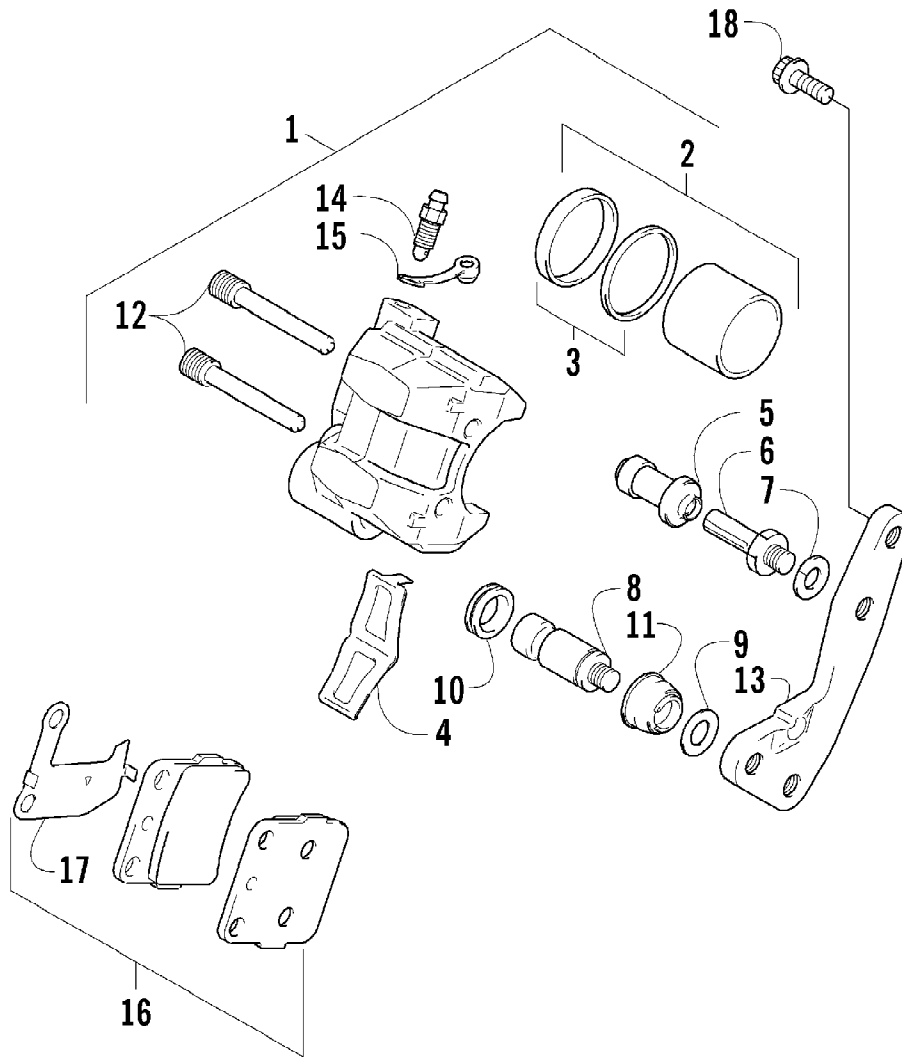

2004 400 DVX BLACK-CAT GREEN (A2004DVI2AUSE)
FRAME ASSEMBLY

Page 41 of 105

Ref #	Part Number	Qty	S/P/F	Description
1	3406-146	1		Frame
2	3406-147	1		Rail, Seat
3	3423-779	2		Bolt
4	3423-638	2		Bolt
5	3406-105	1		Plate, Mounting - Engine - Right
6	3406-106	1		Plate, Mounting - Engine - Left
7	3006-544	4	S	Bolt
8	3406-107	1		Plate, Mounting - Engine - Upper
9	3004-630	4	S	Bolt
10	3406-006	1		Protector, Engine
11	3423-653	2		Bolt
12	3406-104	1	S	Plate, Battery
13	3004-377	2	S/P	Bolt
14	3446-381	1		Roller, Chain Control
15	3423-631	1		Bolt
16	3423-696	2		Washer
17	3406-013	2		Cap, Seat Rail
18	3406-016	2		Cushion, Seat Mount - Front
19	0423-534	2		Grommet, Taillight
20	1506-413	1	/P	Bracket, Mounting - Reverse Switch
21	0423-419	2		Screw, Machine
22	8424-602	2	/P	Nut