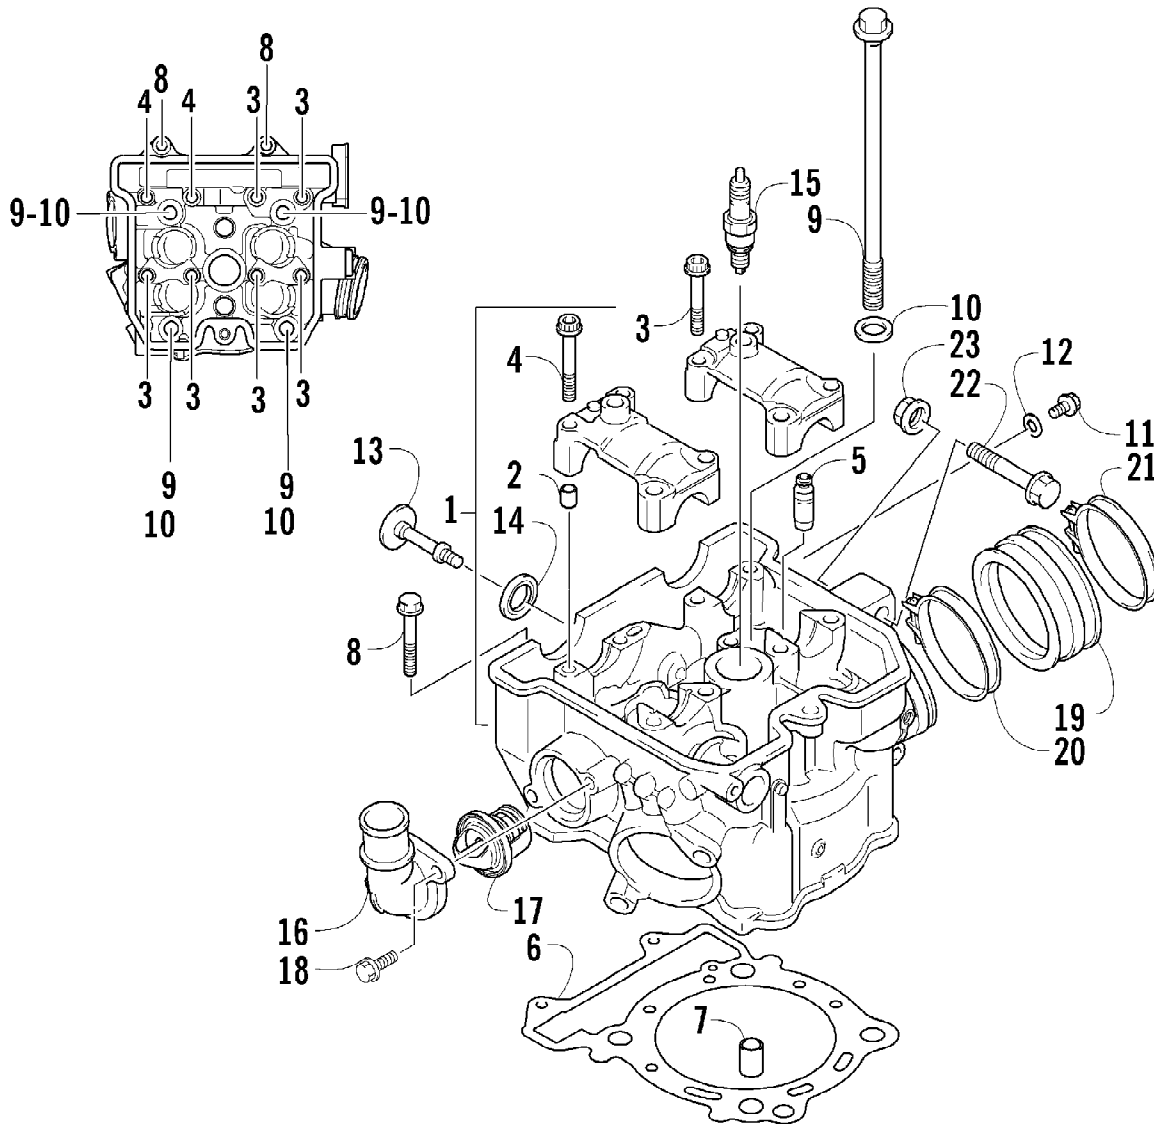

2004 400 DVX BLACK-CAT GREEN (A2004DVI2AUSE)
CYLINDER HEAD ASSEMBLY

2004 400 DVX BLACK-CAT GREEN (A2004DVI2AUSE)
CYLINDER HEAD ASSEMBLY

Page 29 of 105

Ref #	Part Number	Qty	S/P/F	Description
1	3402-839	1		Head, Cylinder - Assembly (inc. 2-4)
2	3423-043	4	/P	Pin
3	3423-611	6	S	Bolt
4	3423-764	2	S	Bolt
5	3402-840	4		Guide, Valve
6	3402-841	1		Gasket, Cylinder Head
7	3423-088	2		Pin, Dowel
8	3423-429	2		Bolt
9	3423-637	4		Bolt
10	3423-675	4		Washer
11	3004-339	1	S/P	Plug, Oil Gallery
12	3003-290	1	/P	Gasket
13	3423-558	1		Bolt
14	3423-559	1		Washer
15	0217-708	1		Spark Plug (NGK CR7E)
16	3413-024	1		Cover, Thermostat
17	3413-025	1		Thermostat
18	3423-328	2	S	Bolt
19	3470-010	1		Pipe, Intake
20	3402-235	1		Clamp, Intake Pipe
21	3402-916	1	S	Clamp, Intake Pipe
22	3423-635	1		Bolt
23	3423-457	1	S	Nut