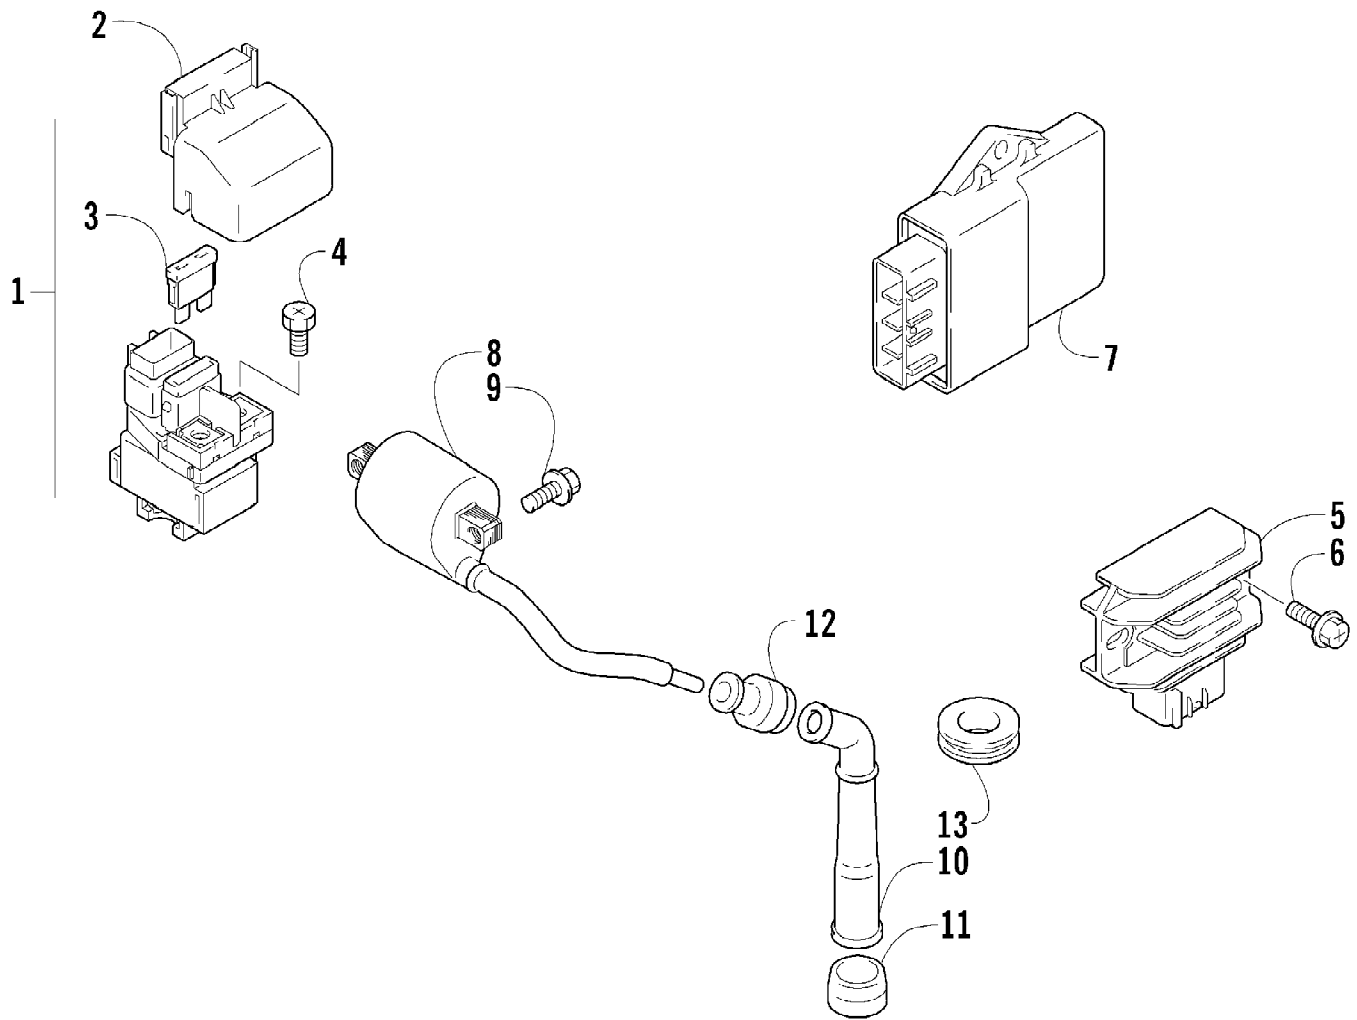

2004 400 DVX BLACK-CAT GREEN (A2004DVI2AUSE)
ELECTRICAL ASSEMBLY

Page 35 of 105

Ref #	Part Number	Qty	S/P/F	Description
1	3409-025	1		Relay, Starter (inc. 2-3)
2	3409-038	1		Cover, Starter Relay
3	3530-044	1		Fuse - 20A
4	3423-020	2	/P	Bolt, Starter Motor
5	3409-027	1	S	Rectifier
6	0693-982	2		Bolt
7	3409-028	1		CDI
8	3530-027	1		Coil, Ignition
9	3004-377	1	S/P	Bolt
10	3409-029	1		Cap, Spark Plug
11	3409-031	1		Cover, Spark Plug Cap
12	3430-009	1	/P	Seal, High Tension Wire
13	3409-030	1		Seal, Spark Plug Cap