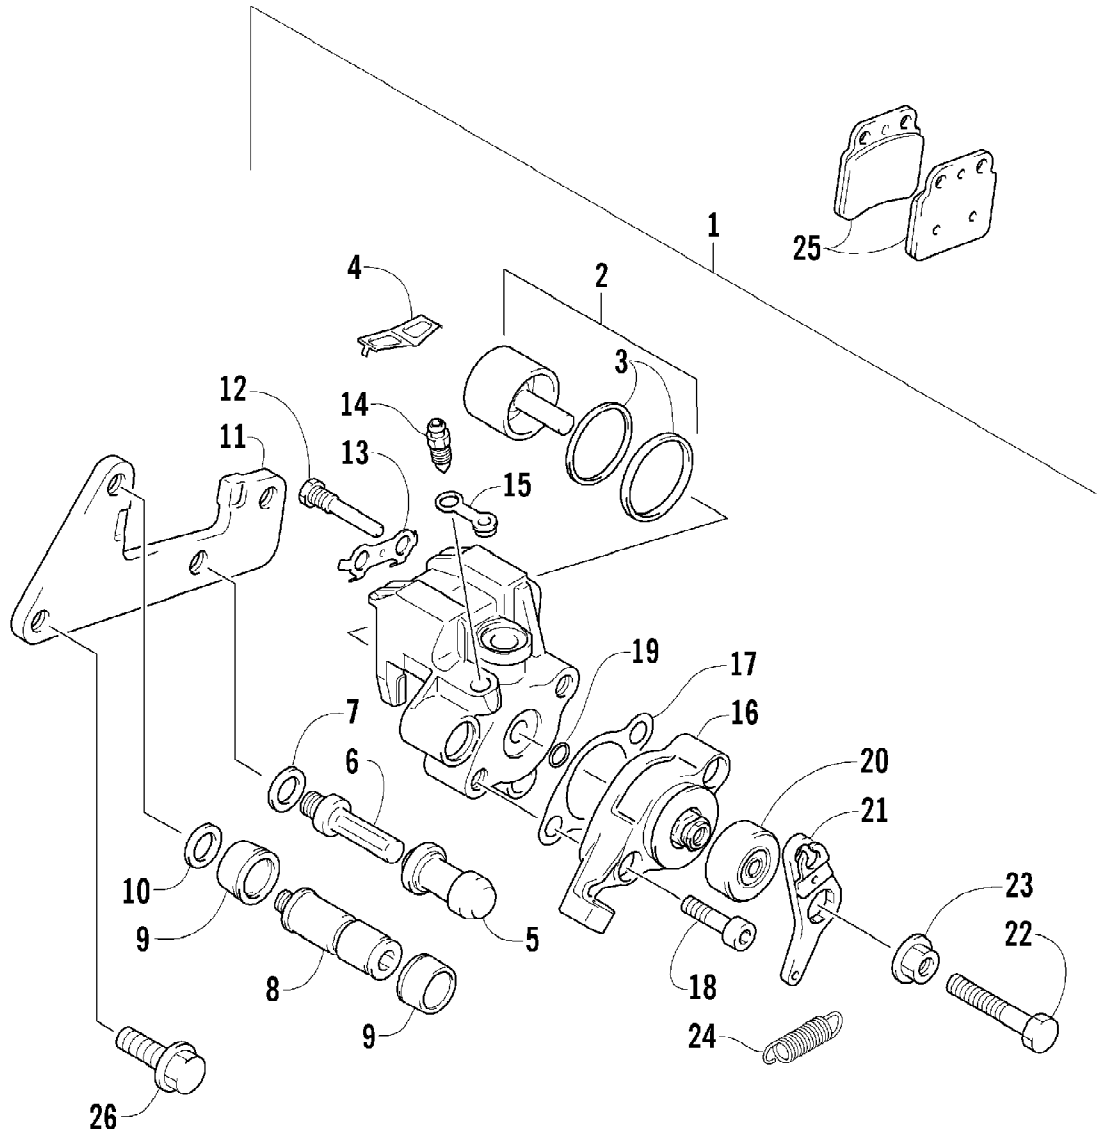

2004 400 DVX BLACK-CAT GREEN (A2004DVI2AUSE)
REAR BRAKE ASSEMBLY

2004 400 DVX BLACK-CAT GREEN (A2004DVI2AUSE)
REAR BRAKE ASSEMBLY

Page 75 of 105

Ref #	Part Number	Qty	S/P/F	Description
1	3406-076	1		Caliper Assembly, Rear (inc. 2-24)
2	3406-078	1		Piston Set (inc. 3)
3	3406-077	1		Seal Set
4	3406-036	1		Spring, Pad
5	3406-043	1		Boot
6	3423-584	1		Bolt
7	3406-035	1		Washer
8	3423-762	1		Pin
9	3406-033	2		Boot
10	3406-034	1		Washer
11	3406-128	1		Bracket
12	3406-038	2		Pin
13	3406-039	1		Washer
14	3406-025	1		Valve, Bleed
15	3406-026	1		Cap, Bleed Valve
16	3406-129	1		Actuator, Parking Brake
17	3406-080	1		Gasket
18	3423-763	2		Bolt
19	3423-592	1		O-Ring
20	3406-081	1		Boot
21	3406-130	1		Arm
22	3423-760	1		Bolt
23	3423-593	1		Nut
24	3423-595	1		Spring
25	3406-075	1		Pad Set
26	3423-632	2		Bolt