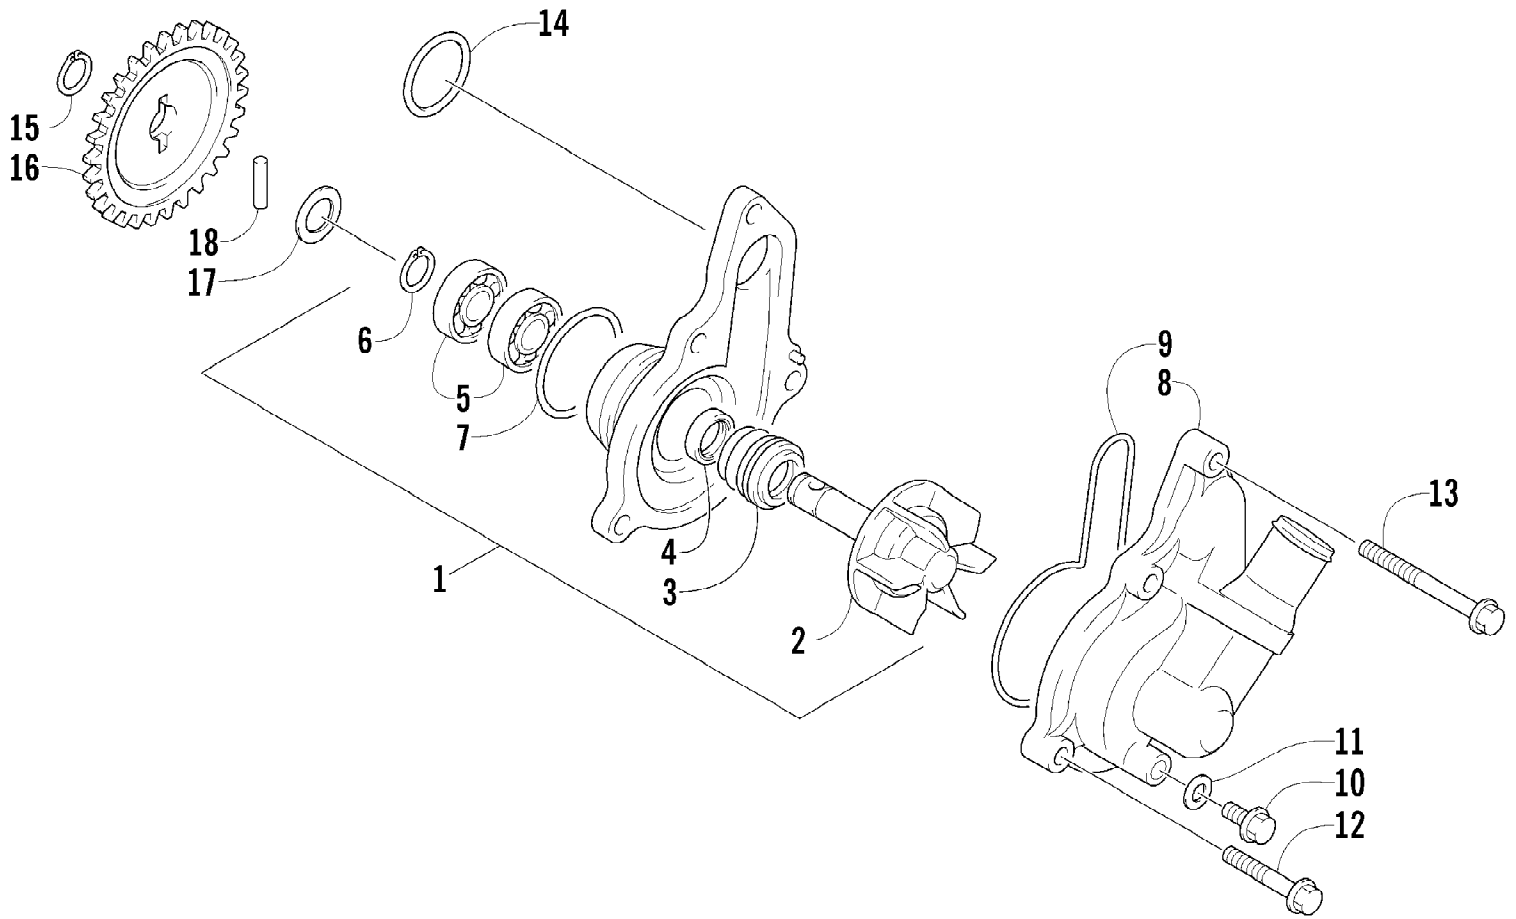

2004 400 DVX BLACK-CAT GREEN (A2004DVI2AUSE)
WATER PUMP ASSEMBLY

2004 400 DVX BLACK-CAT GREEN (A2004DVI2AUSE)
WATER PUMP ASSEMBLY

Page 103 of 105

Ref #	Part Number	Qty	S/P/F	Description
1	3413-017	1		Pump, Water (inc. 2-7)
2	3413-023	1		Impeller/Shaft
3	3413-022	1		Seal, Mechanical
4	3413-019	1		Seal, Oil
5	3402-892	2		Bearing
6	3423-403	1	S	E-Ring
7	3423-404	1		O-Ring
8	3413-018	1		Case, Water Pump
9	3413-020	1		O-Ring
10	3423-600	1		Plug, Drain
11	3402-009	1	/P	Gasket
12	3423-629	3		Bolt
13	3423-630	1		Bolt
14	3004-521	1	/P	O-Ring
15	3423-184	1	S	Circlip
16	3413-021	1		Gear, Water Pump Driven
17	3423-443	1		Washer
18	3423-707	1		Pin