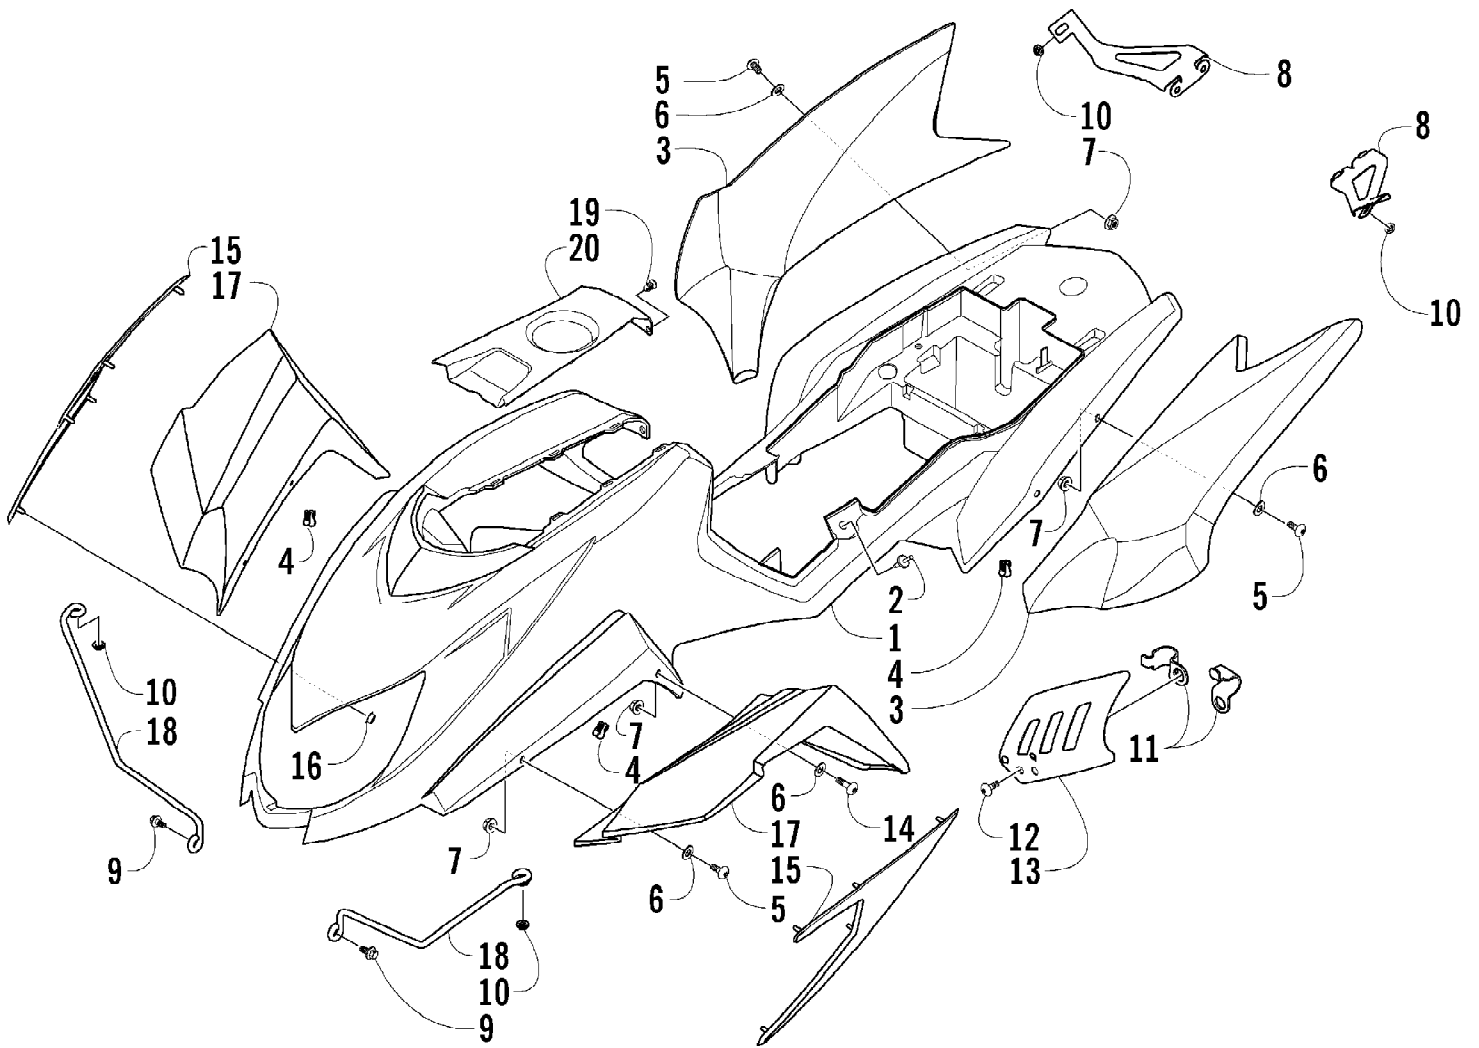

2004 400 DVX BLACK-CAT GREEN (A2004DVI2AUSE)
BODY PANEL ASSEMBLY

Page 6 of 105

Ref #	Part Number	Qty	S/P/F	Description
1	2506-458	1		Panel, Body
2	0423-494	2		Rivet, Reinstallable
3	1406-494	1		Fender, Rear - Right
3	1406-495	1		Fender, Rear - Left
4	0423-459	4		Clip, Mounting
5	8476-616	10		Screw, Machine
6	8050-212	12	/P	Washer
7	0624-250	12		Nut, Lock
8	1506-306	1		Bracket, Mounting - Rear Fender - Right
8	1506-305	1		Bracket, Mounting - Rear Fender - Left
9	8408-812	2		Screw, Cap
10	0423-357	4		Nut, Stamped
11	1506-410	4		Clamp, Foot Guard
12	0423-419	4		Screw, Machine
13	1506-411	1		Guard, Foot - Right
13	1506-412	1		Guard, Foot - Left
14	8471-616	2		Screw, Machine
15	1406-490	1		Panel, Trim - Right
15	1406-491	1		Panel, Trim - Left
16	0423-489	10		Nut, Stamped
17	1406-492	1		Fender, Front - Right
17	1406-493	1		Fender, Front - Left
18	1506-301	1		Bracket, Mounting - Front Fender - Right
18	1506-302	1		Bracket, Mounting - Front Fender - Left
19	0623-269	2		Clip, Christmas Tree
20	2506-462	1		Cover, Tank