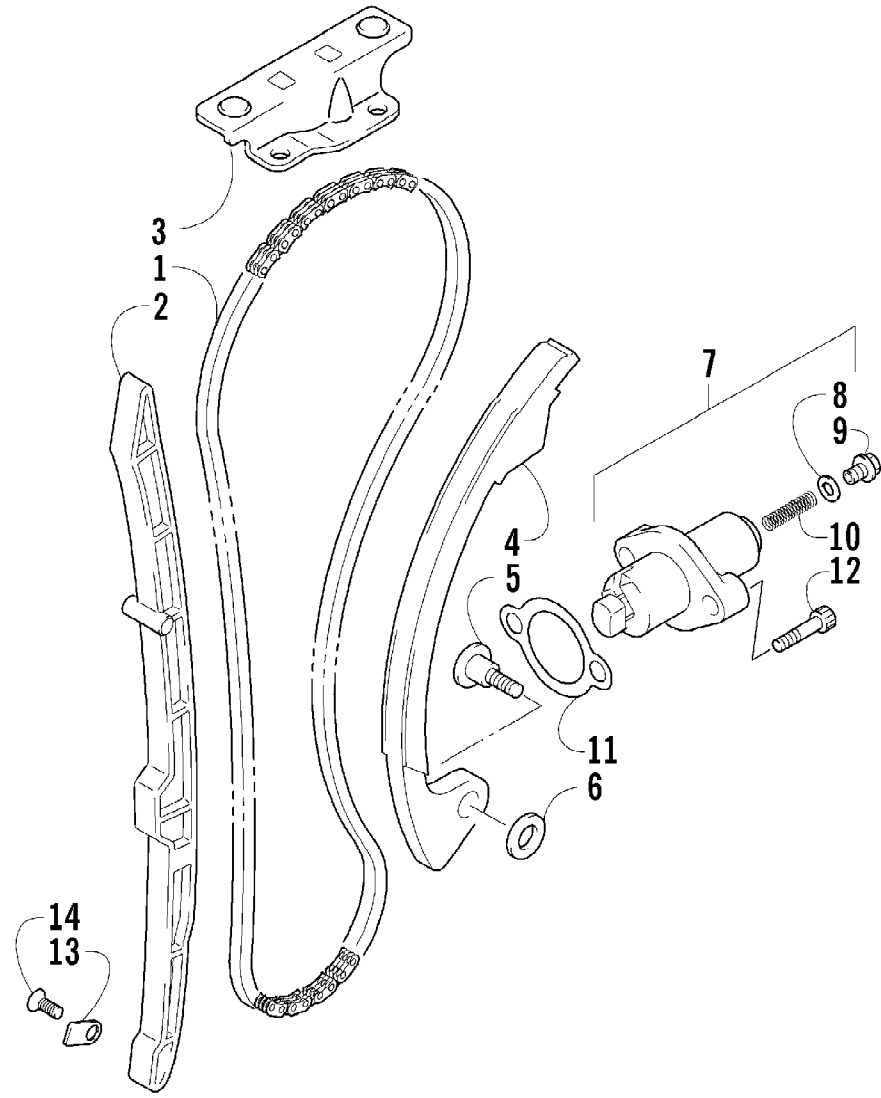

2004 400 DVX BLACK-CAT GREEN (A2004DVI2AUSE)
BODY PANEL ASSEMBLY

Page 6 of 105

Ref #	Part Number	Qty	S/P/F	Description
1	2506-458	1		Panel, Body
2	0423-494	2		Rivet, Reinstallable
3	1406-494	1		Fender, Rear - Right
3	1406-495	1		Fender, Rear - Left
4	0423-459	4		Clip, Mounting
5	8476-616	10		Screw, Machine
6	8050-212	12	/P	Washer
7	0624-250	12		Nut, Lock
8	1506-306	1		Bracket, Mounting - Rear Fender - Right
8	1506-305	1		Bracket, Mounting - Rear Fender - Left
9	8408-812	2		Screw, Cap
10	0423-357	4		Nut, Stamped
11	1506-410	4		Clamp, Foot Guard
12	0423-419	4		Screw, Machine
13	1506-411	1		Guard, Foot - Right
13	1506-412	1		Guard, Foot - Left
14	8471-616	2		Screw, Machine
15	1406-490	1		Panel, Trim - Right
15	1406-491	1		Panel, Trim - Left
16	0423-489	10		Nut, Stamped
17	1406-492	1		Fender, Front - Right
17	1406-493	1		Fender, Front - Left
18	1506-301	1		Bracket, Mounting - Front Fender - Right
18	1506-302	1		Bracket, Mounting - Front Fender - Left
19	0623-269	2		Clip, Christmas Tree
20	2506-462	1		Cover, Tank

2004 400 DVX BLACK-CAT GREEN (A2004DVI2AUSE)
CAM CHAIN ASSEMBLY

Page 8 of 105

Ref #	Part Number	Qty	S/P/F	Description
1	3502-018	1	S	Chain, Camshaft Drive
2	3402-848	1		Guide, Cam Chain - No. 1
3	3402-930	1		Guide, Cam Chain - No. 2
4	3402-849	1		Tensioner, Cam Chain
5	3423-561	1		Bolt
6	3423-142	1		Washer
7	3502-019	1		Adjuster, Tensioner - Assembly (inc. 8-10)
8	3402-850	1		Gasket
9	3402-933	1		Plug
10	3402-932	1		Spring
11	3402-137	1		Gasket, Adjuster
12	3004-475	2	S	Bolt
13	3402-929	1		Retainer, Cam Chain Guide No.1
14	3423-018	1		Screw