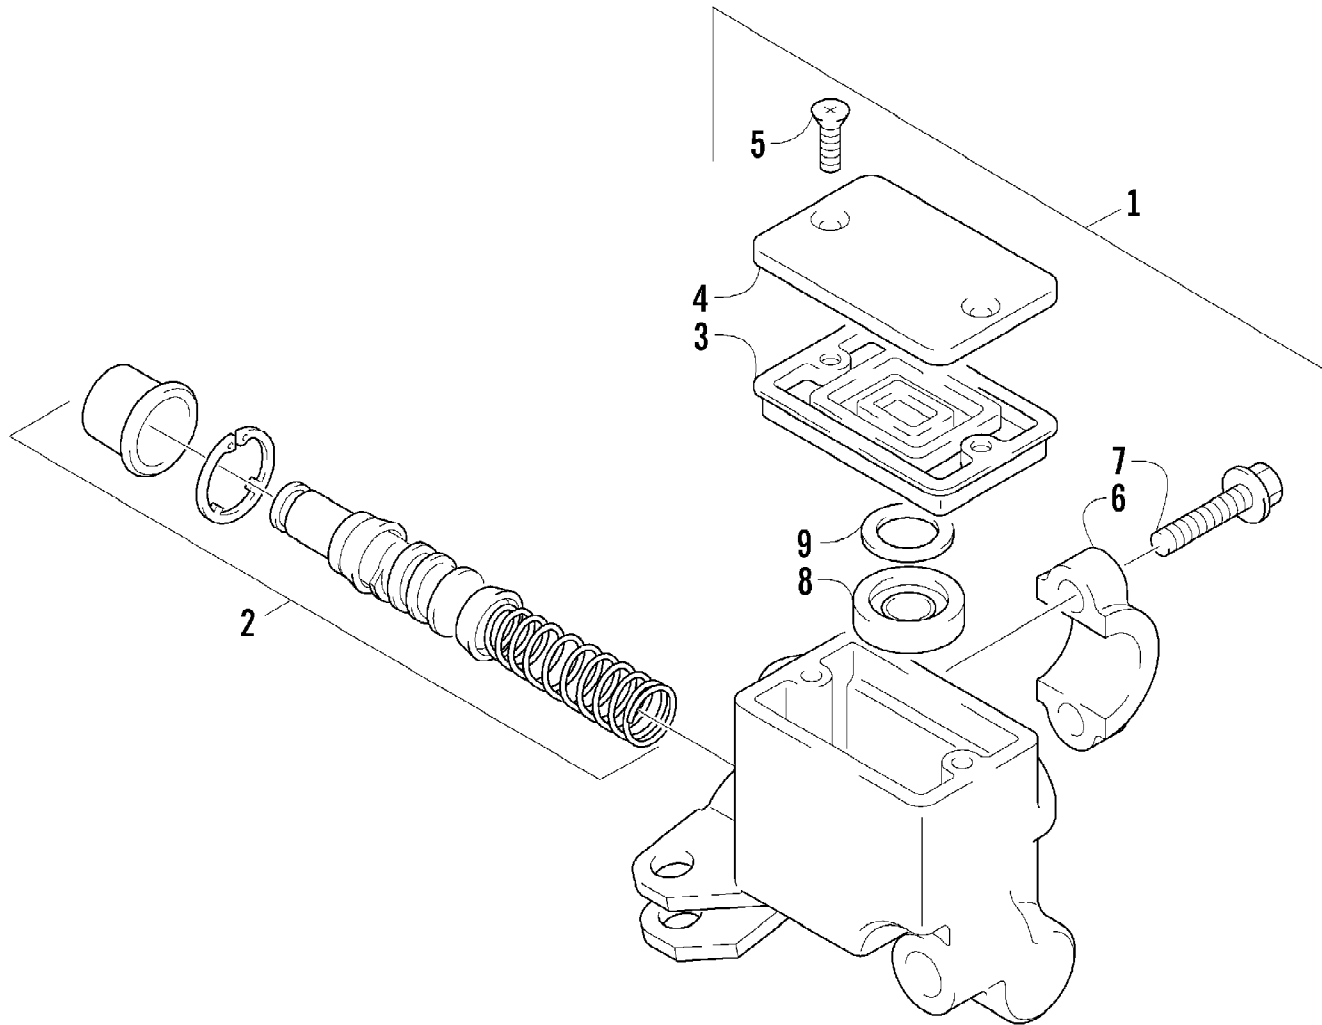

2004 400 DVX BLACK-CAT GREEN (A2004DVI2AUSE)
FRONT MASTER CYLINDER ASSEMBLY

Page 47 of 105

Ref #	Part Number	Qty	S/P/F	Description
1	3406-046	1	S	Master Cylinder Assembly (inc. 2-9)
2	3406-045	1		Piston Set
3	3406-048	1		Diaphragm
4	3406-088	1		Cap
5	3423-598	2		Screw, Cap
6	3406-049	1		Holder
7	3423-585	2		Bolt
8	3406-120	1		Separator
9	3406-121	1		Plate