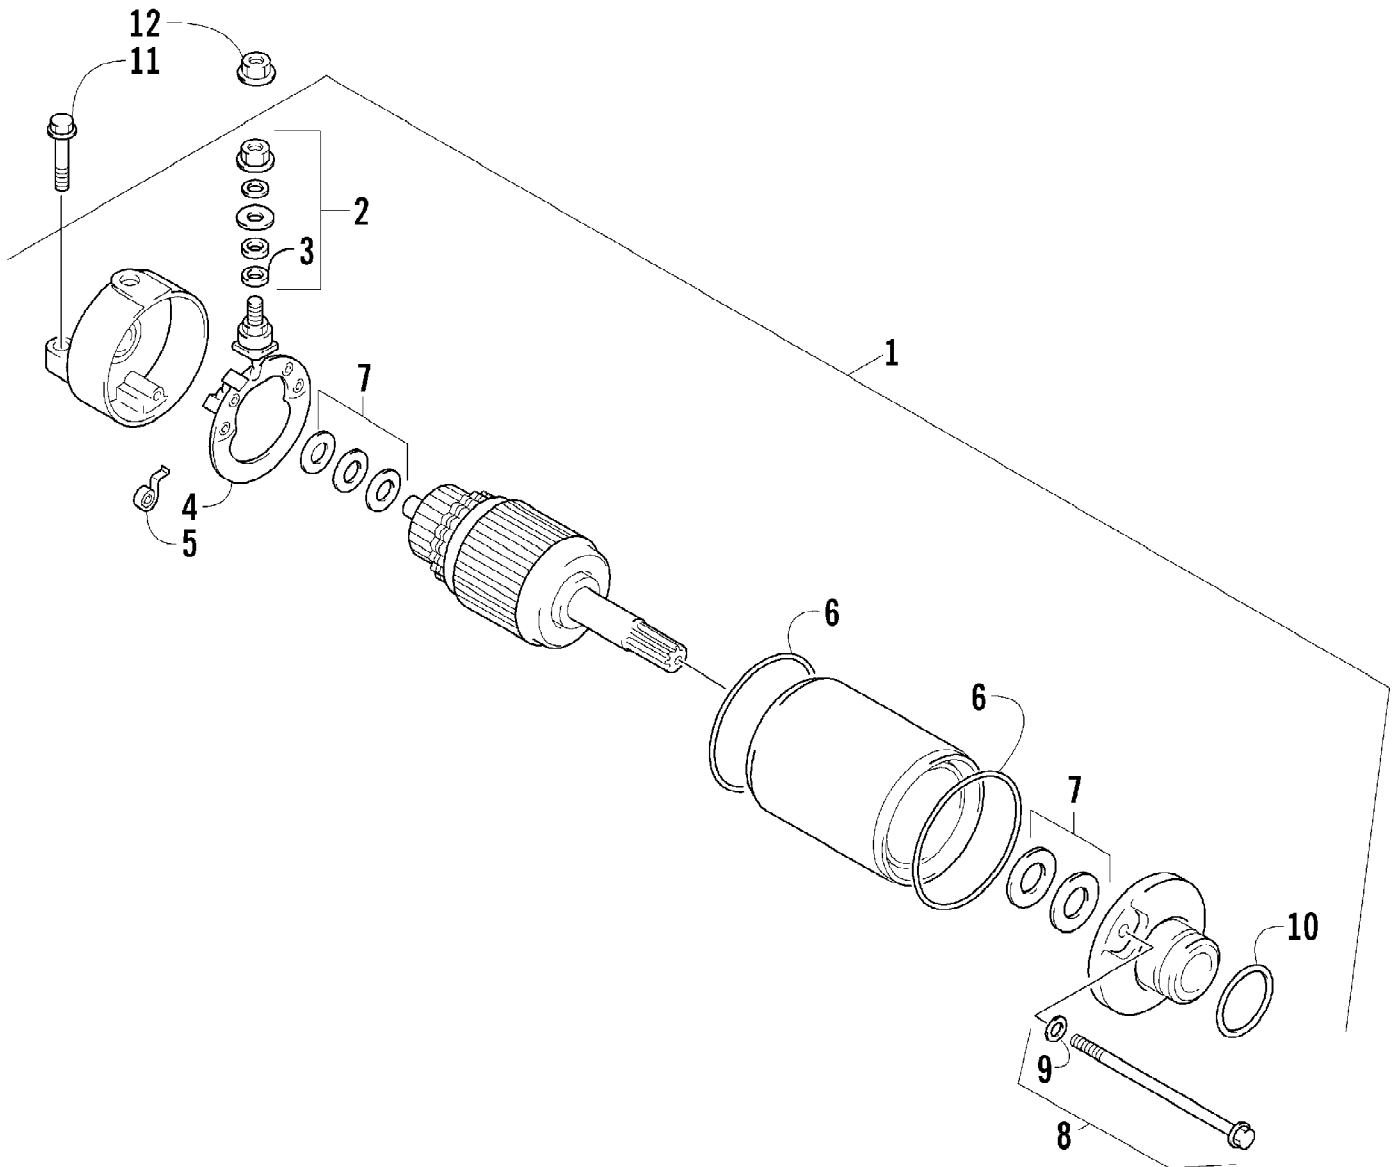

2004 400 DVX BLACK-CAT GREEN (A2004DVI2AUSE)
STARTER MOTOR ASSEMBLY

2004 400 DVX BLACK-CAT GREEN (A2004DVI2AUSE)
STARTER MOTOR ASSEMBLY

Page 93 of 105

Ref #	Part Number	Qty	S/P/F	Description
1	3445-033	1		Motor, Starter (inc. 2-10)
2	3402-671	1		Brush Terminal Set
3	3008-164	1		O-Ring
4	3402-672	1		Brush Holder Set
5	3008-551	2		Brush Spring
6	3423-497	2		O-Ring
7	3008-099	1		Washer Set
8	3423-536	2		Through-Bolt (inc. 9)
9	3423-496	2		O-Ring
10	3423-272	1		O-Ring
11	3004-756	2	S	Bolt
12	3423-195	1	/P	Nut