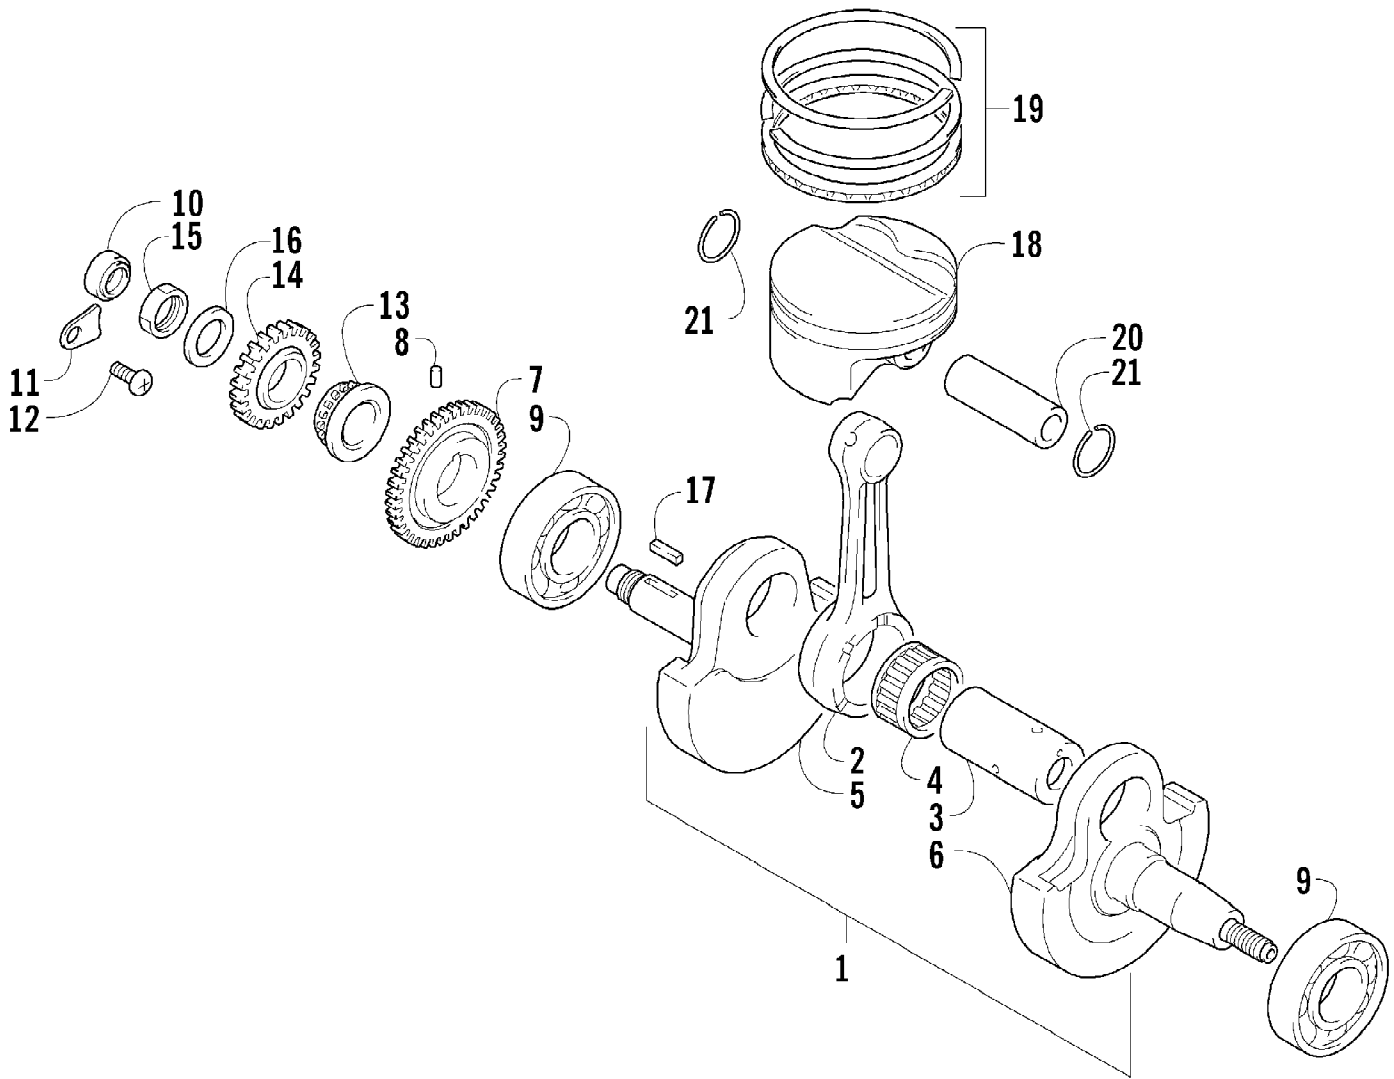

2004 400 DVX BLACK-CAT GREEN (A2004DVI2AUSE)
CRANKSHAFT ASSEMBLY

2004 400 DVX BLACK-CAT GREEN (A2004DVI2AUSE)
CRANKSHAFT ASSEMBLY

Page 25 of 105

Ref #	Part Number	Qty	S/P/F	Description
1	3502-013	1	S	Crankshaft Assembly (inc. 2-6)
2	3502-012	1		Rod, Connecting
3	3502-014	1		Pin
4	3402-908	1	S	Bearing
5	3402-922	1		Crankshaft - Right
6	3402-923	1		Crankshaft - Left
7	3402-926	1	/P	Gear, Balancer Drive
8	3423-047	1		Pin
9	3402-904	2		Bearing
10	3402-910	1		Seal, Oil - Right
11	3402-952	1		Retainer, Oil Seal - Right
12	3004-552	1	S	Screw
13	3502-017	1		Sprocket, Cam Chain Drive
14	3402-938	1		Gear, Primary Drive
15	3423-253	1		Nut
16	3423-684	1		Washer
17	3006-890	1		Key
18	3402-846	1		Piston
19	3502-011	1		Ring Set, Piston
20	3402-847	1		Pin, Piston
21	3003-439	2	/P	Circlip