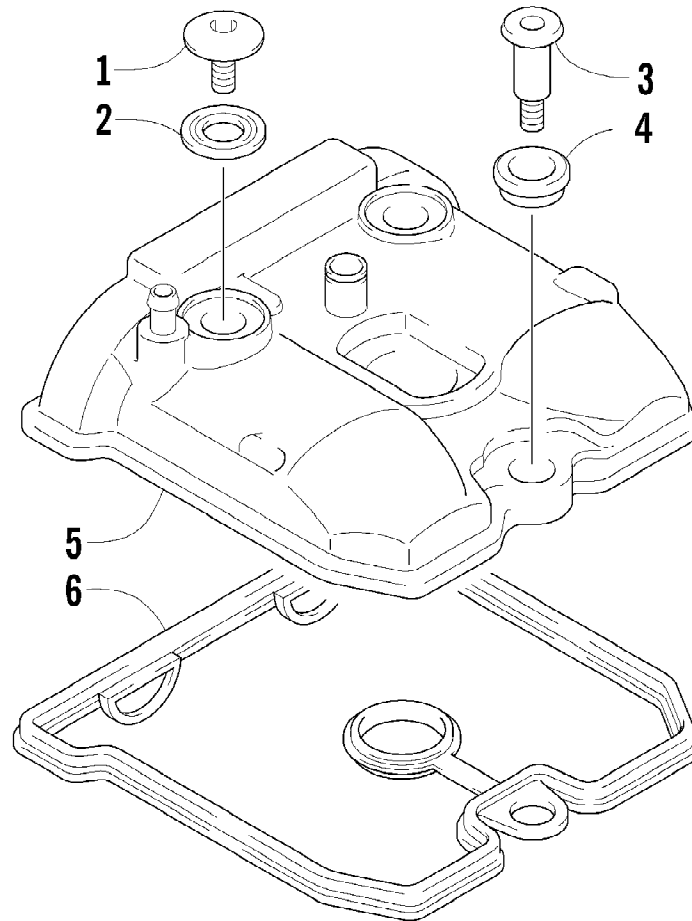

2004 400 DVX BLACK-CAT GREEN (A2004DVI2AUSE)
CYLINDER HEAD COVER

2004 400 DVX BLACK-CAT GREEN (A2004DVI2AUSE)
CYLINDER HEAD COVER

Page 31 of 105

Ref #	Part Number	Qty	S/P/F	Description
1	3423-646	2		Bolt
2	3423-680	2		Washer
3	3423-647	1		Bolt
4	3423-560	1		Cushion
5	3402-842	1		Cover, Cylinder Head
6	3402-843	1		Gasket