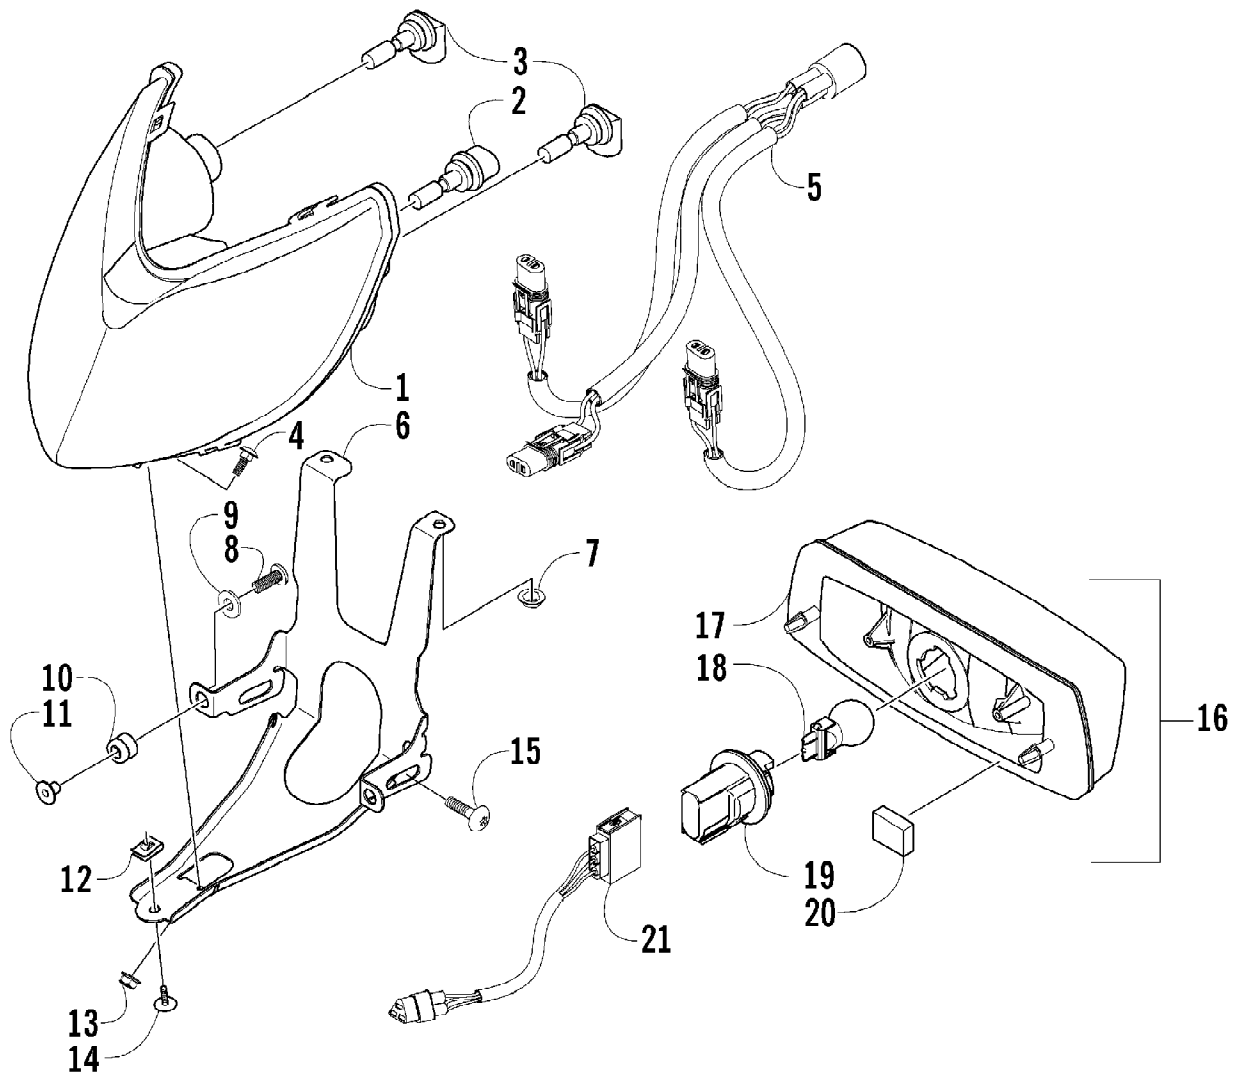

2004 400 DVX BLACK-CAT GREEN (A2004DVI2AUSE)
HEADLIGHT AND TAILLIGHT ASSEMBLIES

Page 59 of 105

Ref #	Part Number	Qty	S/P/F	Description
1	0509-023	1		Housing, Headlight
2	0609-252	1		Bulb, Headlight - Low Beam
3	0409-055	2		Bulb, Headlight - High Beam
4	0423-488	1		Bolt, Carriage
5	0486-146	1		Harness, Adapter - Headlight
6	1406-480	1		Bracket, Mounting - Headlight
7	0423-357	2		Nut, Stamped
8	0423-501	2		Screw, Self-Tapping
9	0123-802	2		Washer
10	0423-447	2		Grommet
11	0423-487	2		Washer, Shoulder
12	0423-060	1		Clip, Tinerman
13	8424-502	1		Nut, Lock
14	0623-301	1	/P	Screw, Self-Tapping
15	8408-616	2		Screw, Cap
16	0509-022	1		Taillight Assembly (inc. 17-19)
17	0509-025	1		Housing, Taillight
18	0409-056	1		Bulb, Taillight
19	0409-057	1		Socket, Taillight
20	1406-572	2		Pad, Taillight
21	0486-138	1		Harness, Adapter - Taillight