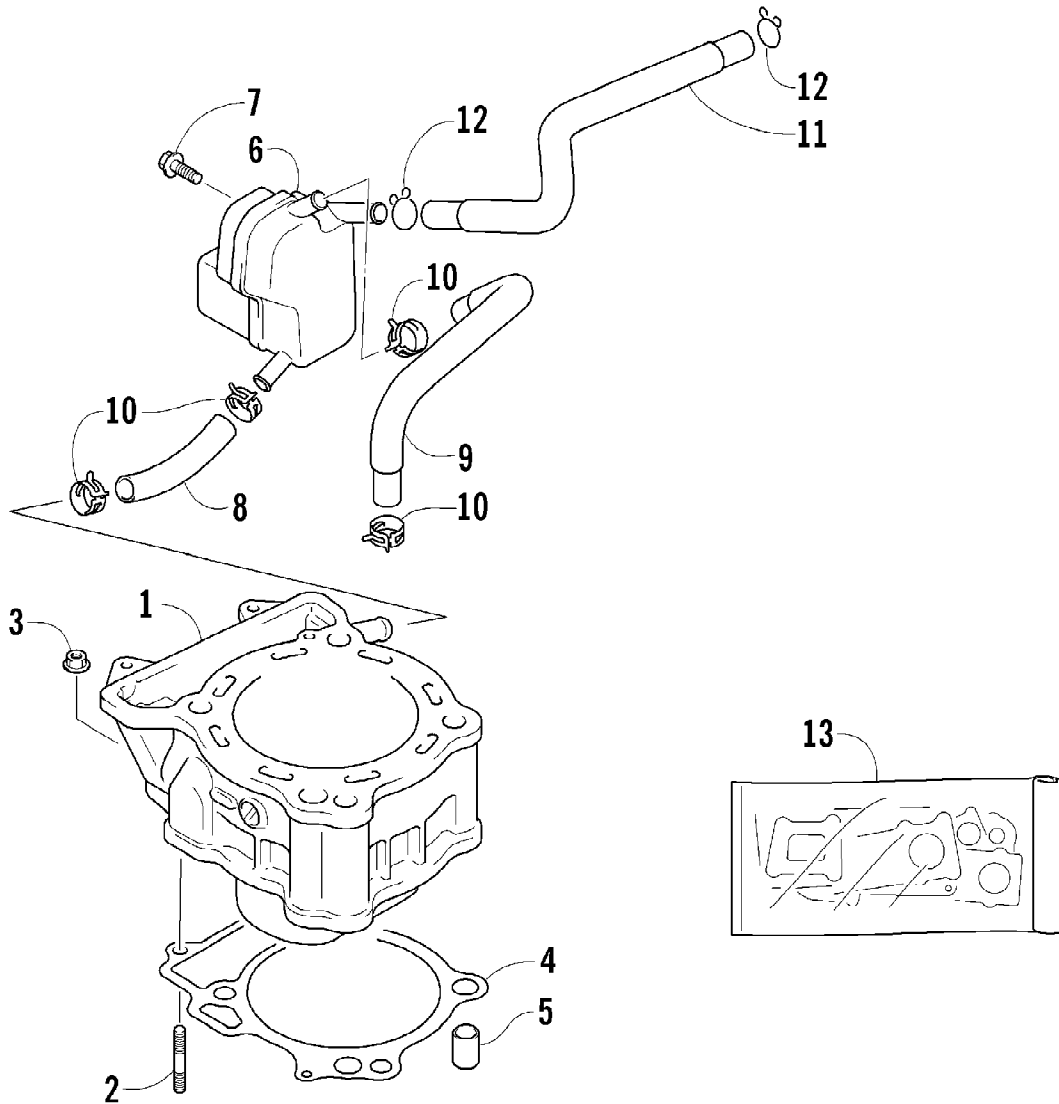

2004 400 DVX BLACK-CAT GREEN (A2004DVI2AUSE)
CYLINDER ASSEMBLY

Page 27 of 105

Ref #	Part Number	Qty	S/P/F	Description
1	3402-844	1		Cylinder
2	3423-089	2	S	Bolt, Stud
3	3004-488	2	S/P	Nut
4	3402-845	1		Gasket, Cylinder
5	3423-088	2		Pin, Dowel
6	3502-010	1		Tank, Oil Return
7	3423-600	1		Bolt
8	3406-002	1		Hose, Breather
9	3410-013	1		Hose, Breather
10	3006-855	4		Clamp, Hose
11	3410-014	1		Hose, Breather
12	3423-724	2		Clamp, Hose
13	3402-888	1	S	Gasket Set