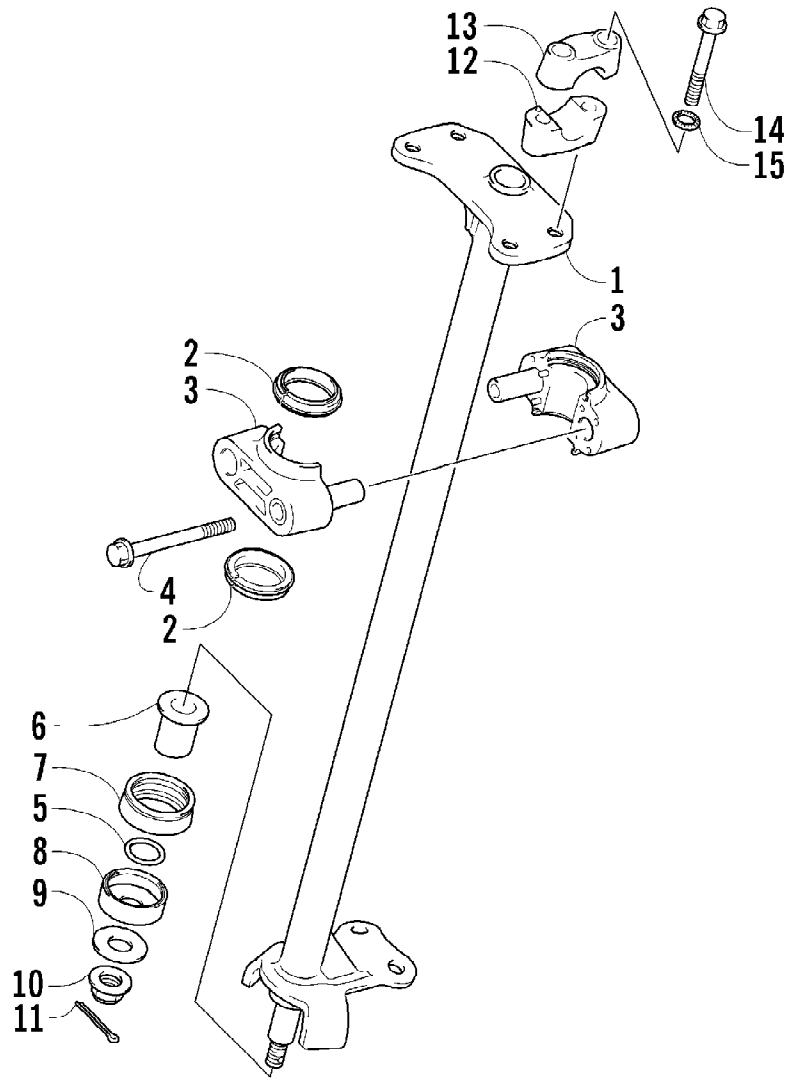

2004 400 DVX BLACK-CAT GREEN (A2004DVI2AUSE)
STEERING POST ASSEMBLY

Page 95 of 105

Ref #	Part Number	Qty	S/P/F	Description
1	3405-010	1		Post, Steering
2	3405-014	2		Seal, Dust - Steering Post Holder
3	3405-013	2	/P	Holder, Steering Post
4	3423-602	2		Bolt
5	3423-055	1		O-Ring
6	3405-038	1		Bushing, Steering Post
7	3405-011	1	S	Seal, Dust - Steering Post - Upper
8	3405-012	1	S	Seal, Dust - Steering Post - Lower
9	3423-676	1		Washer
10	3423-624	1		Nut
11	3423-607	1	S	Pin, Cotter
12	3405-027	2		Clamp, Handlebar - Lower
13	3405-028	2		Clamp, Handlebar - Upper
14	3004-498	4	S	Bolt
15	3423-682	4		Washer