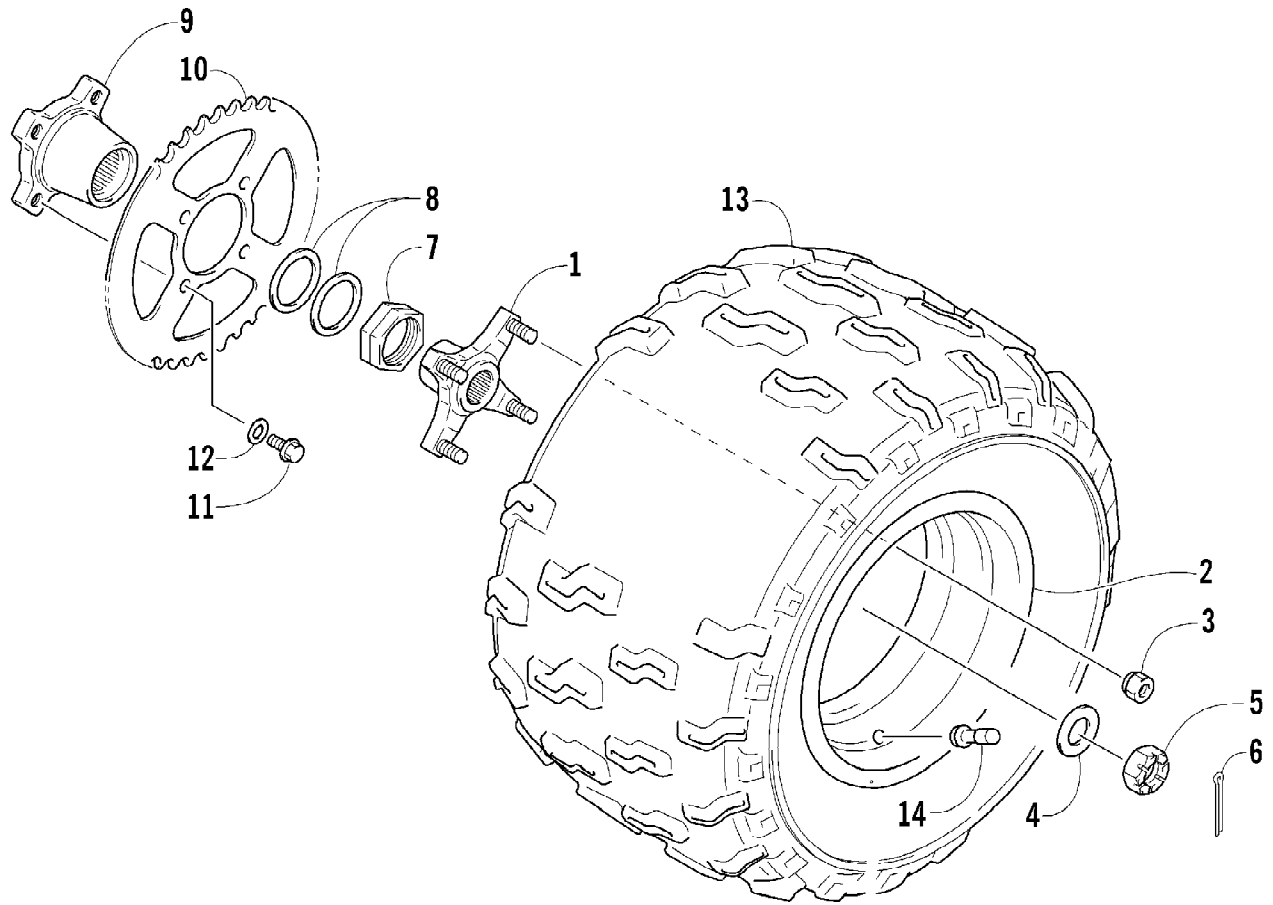

2004 400 DVX BLACK-CAT GREEN (A2004DVI2AUSE)
LEFT REAR WHEEL ASSEMBLY

Page 63 of 105

Ref #	Part Number	Qty	S/P/F	Description
1	3446-384	1		Hub, Wheel
2	3406-073	1		Wheel, Rear
3	3423-663	4		Nut
4	3423-685	1		Washer
5	3423-667	1		Nut, Hub
6	3423-609	1		Pin, Cotter
7	3423-758	1		Nut, Rear Axle
8	3423-687	2		Washer
9	3446-386	1	S	Hub, Rear Sprocket
10	3446-385	1	S	Sprocket, Rear - 40T
11	3423-642	4		Bolt
12	3423-683	4		Washer
13	3406-072	1		Tire, Rear
14	3406-008	1		Valve Assembly