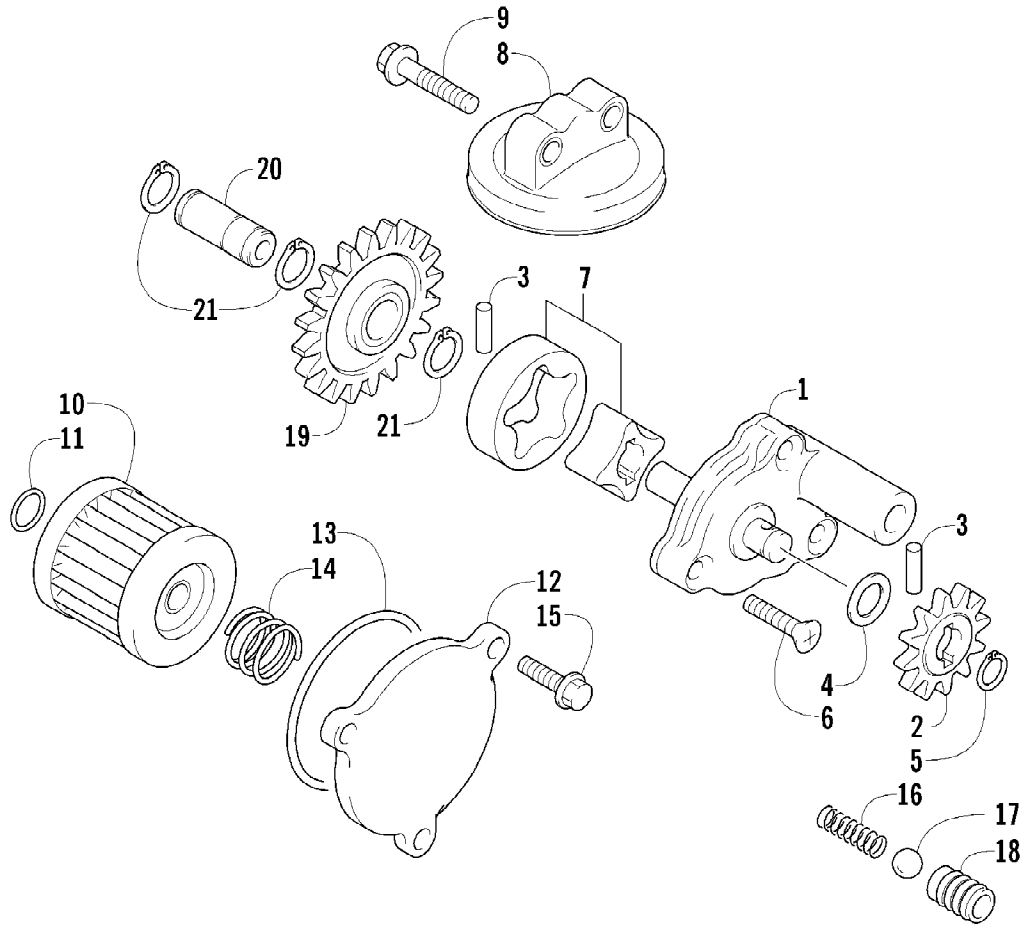

2004 400 DVX BLACK-CAT GREEN (A2004DVI2AUSE)
OIL PUMP ASSEMBLY

Page 69 of 105

Ref #	Part Number	Qty	S/P/F	Description
1	3502-020	1		Pump, Oil - Assembly
2	3402-881	1		Gear, Driven
3	3423-046	2		Pin
4	3423-443	1		Washer
5	3423-184	1	S	Circlip
6	3004-520	3	S/P	Screw
7	3502-022	1		Rotor Set, Oil Pump
8	3502-023	1		Strainer, Oil Pump
9	3004-376	2	S/P	Bolt
10	3470-008	1		Filter, Oil
11	3423-270	1		O-Ring
12	3402-885	1		Cap, Oil Filter
13	3423-277	1		O-Ring
14	3402-238	1		Spring
15	3423-328	3	S	Bolt
16	3402-917	1		Spring
17	3402-891	1		Ball
18	3402-883	1		Seat, Oil Check Valve
19	3402-935	1		Gear, Idle - Oil Pump
20	3402-936	1		Shaft
21	3423-358	2	S	Circlip