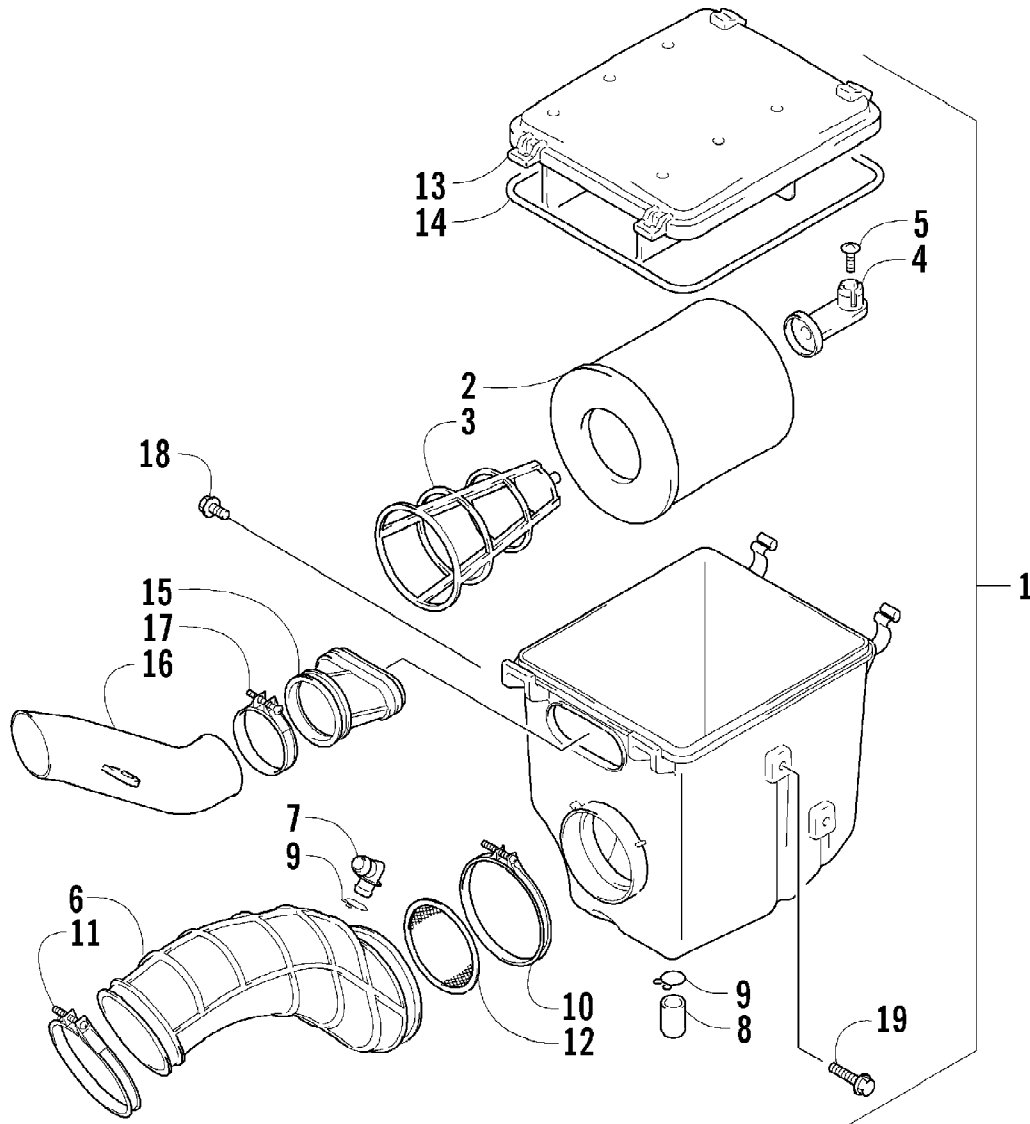

2004 400 DVX BLACK-CAT GREEN (A2004DVI2AUSE)
AIR CLEANER ASSEMBLY

2004 400 DVX BLACK-CAT GREEN (A2004DVI2AUSE)
AIR CLEANER ASSEMBLY

Page 2 of 105

Ref #	Part Number	Qty	S/P/F	Description
1	3470-024	1		Cleaner, Air - Assembly (inc. 2-17)
2	3470-014	1		Filter
3	3470-015	1		Holder
4	3470-016	1		Stopper, Holder
5	0693-505	1		Screw
6	3470-026	1		Tube, Outlet
7	3470-025	1		Fitting, Elbow
8	3402-334	1		Plug, Breather
9	3423-313	2		Clip
10	3423-727	1		Clamp, Tube
11	3423-726	1		Clamp, Tube
12	3470-017	1		Trap, Flame
13	3470-012	1	S	Cap, Air Cleaner (inc. 14)
14	3470-013	1		Gasket
15	3470-027	1		Joint, Inlet
16	3470-028	1		Duct, Inlet
17	3423-503	1		Clamp
18	3004-377	1	S/P	Screw, Cap
19	3004-507	2	S	Screw, Cap