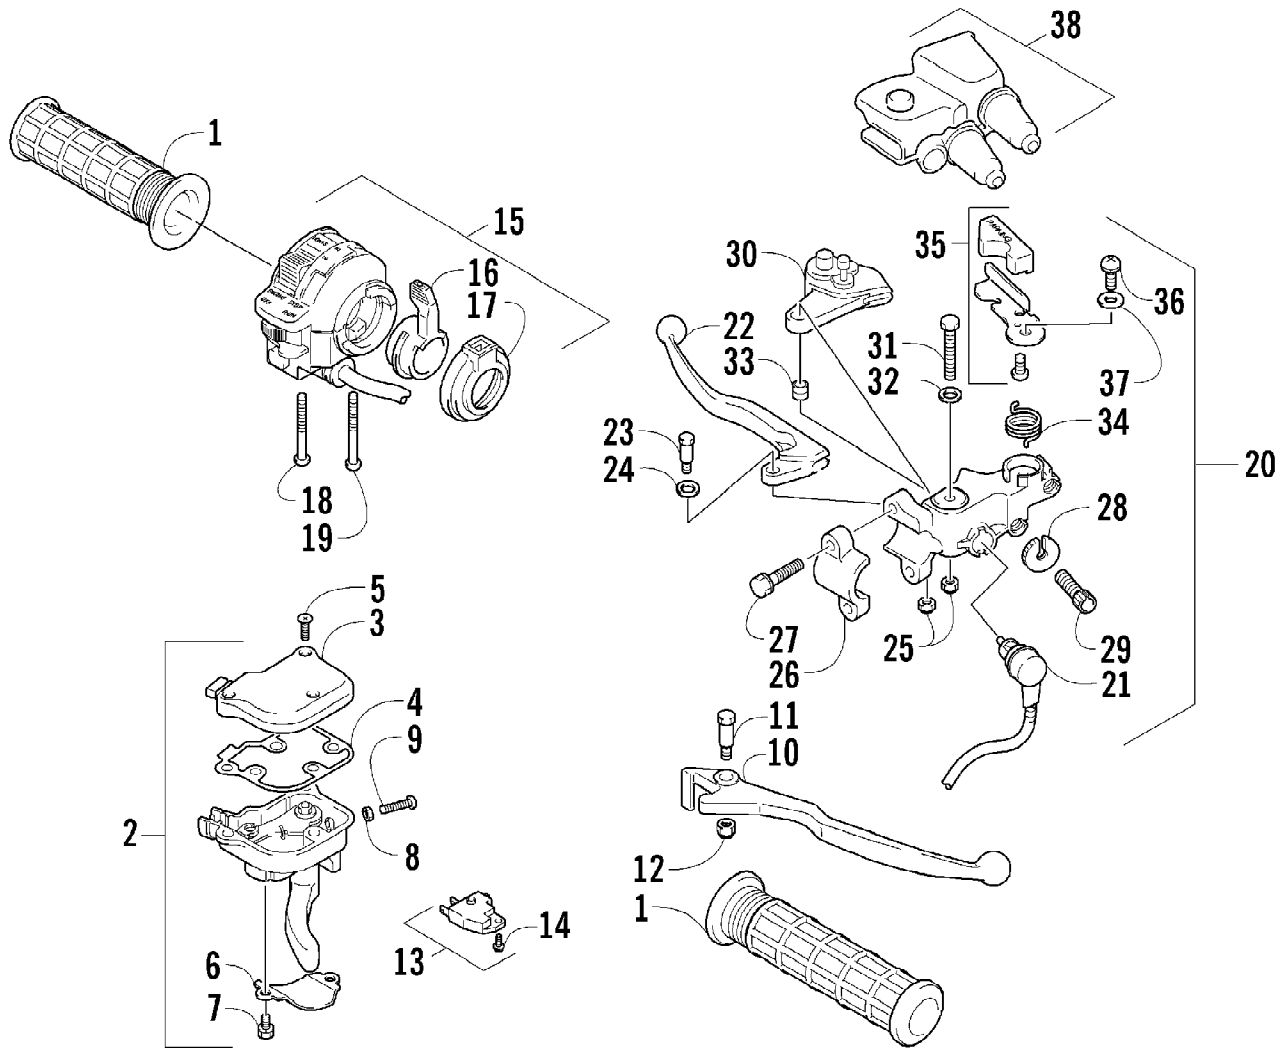

2004 400 DVX BLACK-CAT GREEN (A2004DVI2AUSE)
CAM CHAIN ASSEMBLY

Page 8 of 105

Ref #	Part Number	Qty	S/P/F	Description
1	3502-018	1	S	Chain, Camshaft Drive
2	3402-848	1		Guide, Cam Chain - No. 1
3	3402-930	1		Guide, Cam Chain - No. 2
4	3402-849	1		Tensioner, Cam Chain
5	3423-561	1		Bolt
6	3423-142	1		Washer
7	3502-019	1		Adjuster, Tensioner - Assembly (inc. 8-10)
8	3402-850	1		Gasket
9	3402-933	1		Plug
10	3402-932	1		Spring
11	3402-137	1		Gasket, Adjuster
12	3004-475	2	S	Bolt
13	3402-929	1		Retainer, Cam Chain Guide No.1
14	3423-018	1		Screw

2004 400 DVX BLACK-CAT GREEN (A2004DVI2AUSE)
CLUTCH ASSEMBLY

Page 15 of 105

Ref #	Part Number	Qty	S/P/F	Description
1	3402-939	1		Gear, Primary Driven
2	3423-619	1		Washer
3	3402-940	1		Spacer, Primary Driven Gear
4	3446-392	1		Hub, Sleeve
5	3446-359	7		Plate, Drive - No. 1
6	3446-360	1		Plate, Drive - No. 2
7	3446-007	7		Plate, Driven
8	3446-393	1		Disc, Pressure
10	3004-484	6	S	Bolt
11	3423-578	6		Washer
12	3402-043	1	/P	Bearing, Pressure Disc
13	3423-254	1		Nut
14	3423-688	1		Washer, Lock
15	3446-394	1		Rod, Clutch Push
16	3402-941	1		Retainer, Clutch Release Oil Seal
17	3446-395	1		Pin, Clutch Release
18	3446-396	1		Camshaft, Clutch Release
18	3423-328	1	S	Bolt, Clutch Release Arm
19	3446-361	1		Arm, Clutch Release
20	3423-765	1		Washer, Clutch Release
21	3402-972	1		Bearing, Clutch Release - Lower
22	3402-973	1		Bearing, Clutch Release - Upper
23	3402-974	1		Seal, Clutch Release Arm
25	3402-890	1	S	Stopper, Clutch Release Camshaft