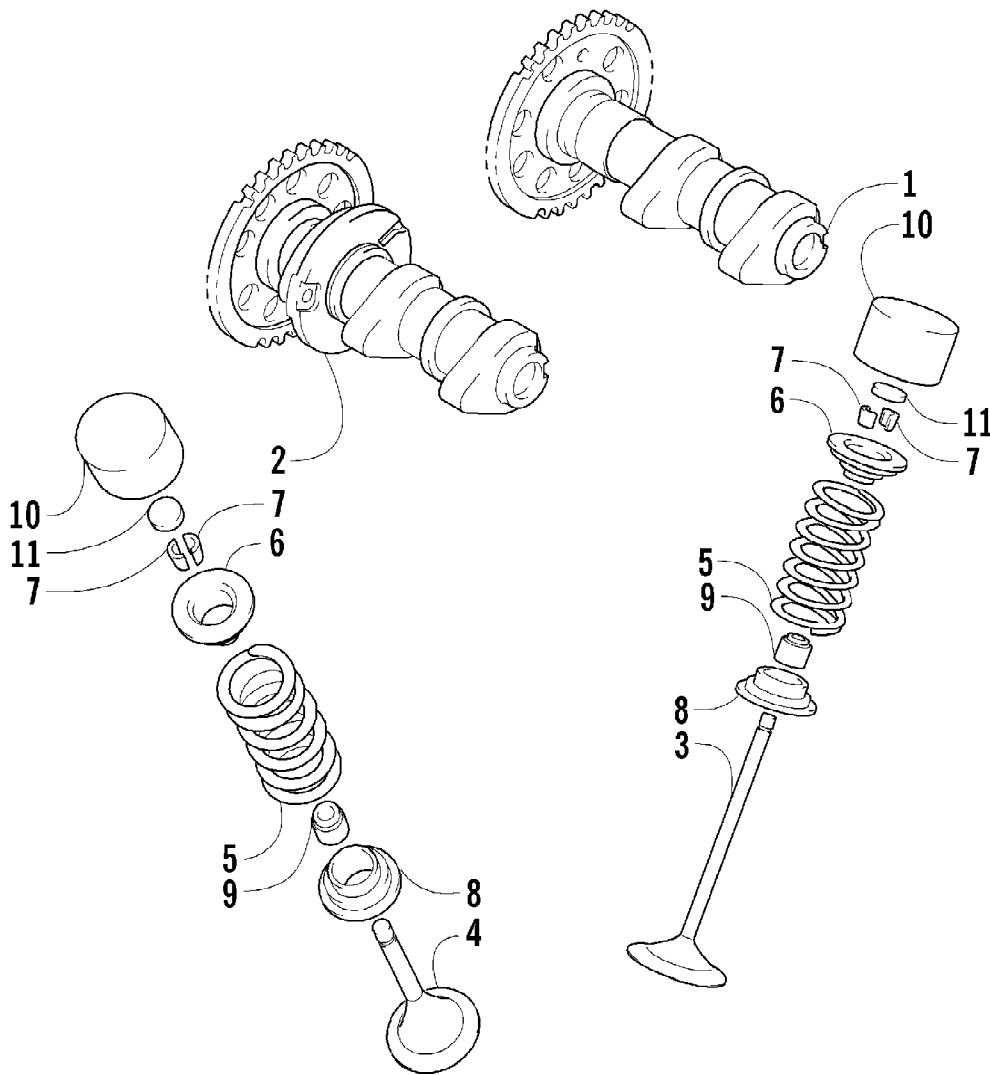

2004 400 DVX BLACK-CAT GREEN (A2004DVI2AUSE)
BODY PANEL ASSEMBLY

Page 6 of 105

Ref #	Part Number	Qty	S/P/F	Description
1	2506-458	1		Panel, Body
2	0423-494	2		Rivet, Reinstallable
3	1406-494	1		Fender, Rear - Right
3	1406-495	1		Fender, Rear - Left
4	0423-459	4		Clip, Mounting
5	8476-616	10		Screw, Machine
6	8050-212	12	/P	Washer
7	0624-250	12		Nut, Lock
8	1506-306	1		Bracket, Mounting - Rear Fender - Right
8	1506-305	1		Bracket, Mounting - Rear Fender - Left
9	8408-812	2		Screw, Cap
10	0423-357	4		Nut, Stamped
11	1506-410	4		Clamp, Foot Guard
12	0423-419	4		Screw, Machine
13	1506-411	1		Guard, Foot - Right
13	1506-412	1		Guard, Foot - Left
14	8471-616	2		Screw, Machine
15	1406-490	1		Panel, Trim - Right
15	1406-491	1		Panel, Trim - Left
16	0423-489	10		Nut, Stamped
17	1406-492	1		Fender, Front - Right
17	1406-493	1		Fender, Front - Left
18	1506-301	1		Bracket, Mounting - Front Fender - Right
18	1506-302	1		Bracket, Mounting - Front Fender - Left
19	0623-269	2		Clip, Christmas Tree
20	2506-462	1		Cover, Tank

2004 400 DVX BLACK-CAT GREEN (A2004DVI2AUSE)
CAM CHAIN ASSEMBLY

Page 8 of 105

Ref #	Part Number	Qty	S/P/F	Description
1	3502-018	1	S	Chain, Camshaft Drive
2	3402-848	1		Guide, Cam Chain - No. 1
3	3402-930	1		Guide, Cam Chain - No. 2
4	3402-849	1		Tensioner, Cam Chain
5	3423-561	1		Bolt
6	3423-142	1		Washer
7	3502-019	1		Adjuster, Tensioner - Assembly (inc. 8-10)
8	3402-850	1		Gasket
9	3402-933	1		Plug
10	3402-932	1		Spring
11	3402-137	1		Gasket, Adjuster
12	3004-475	2	S	Bolt
13	3402-929	1		Retainer, Cam Chain Guide No.1
14	3423-018	1		Screw