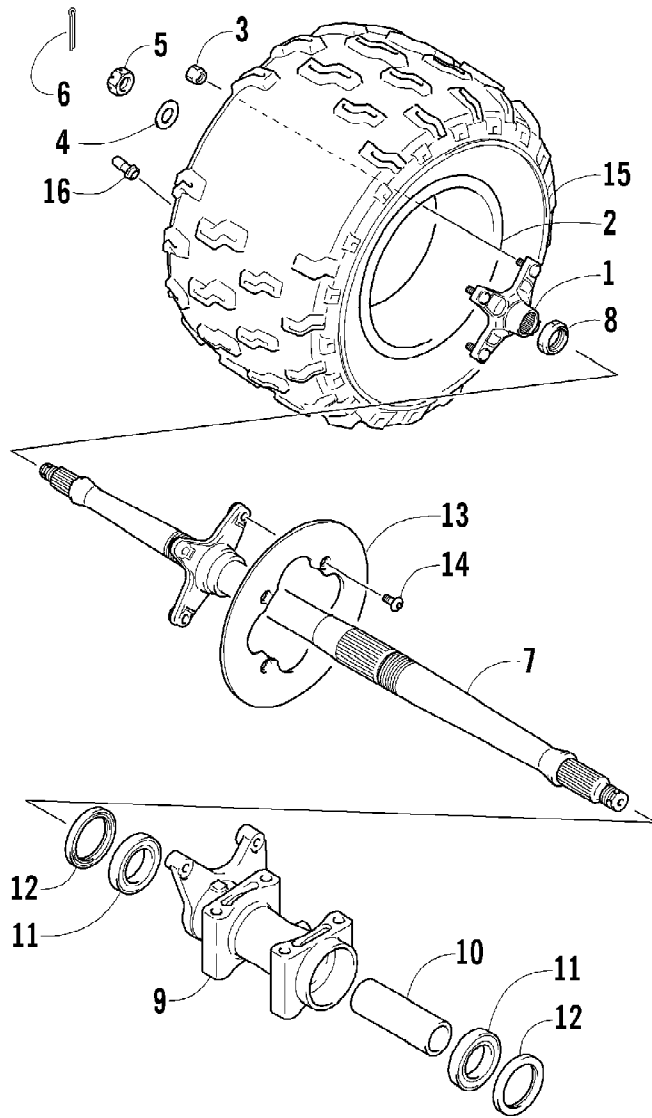

2004 400 DVX BLACK-CAT GREEN (A2004DVI2AUSE)
RIGHT REAR WHEEL ASSEMBLY

2004 400 DVX BLACK-CAT GREEN (A2004DVI2AUSE)
RIGHT REAR WHEEL ASSEMBLY

Page 87 of 105

Ref #	Part Number	Qty	S/P/F	Description
1	3446-384	1		Hub, Wheel
2	3406-073	1		Wheel, Rear
3	3423-663	4		Nut
4	3423-685	1		Washer
5	3423-667	1		Nut, Hub
6	3423-609	1		Pin, Cotter
7	3446-387	1		Axle, Rear
8	3423-759	1		Nut, Rear Axle
9	3406-126	1	S	Housing, Rear Axle Bearing
10	3406-127	1		Spacer, Rear Axle Bearing
11	3406-092	2		Bearing, Rear Axle
12	3406-099	2		Seal, Dust
13	3406-079	1		Disc, Brake
14	3423-649	4		Bolt
15	3406-072	1		Tire, Rear
16	3406-008	1		Valve Assembly