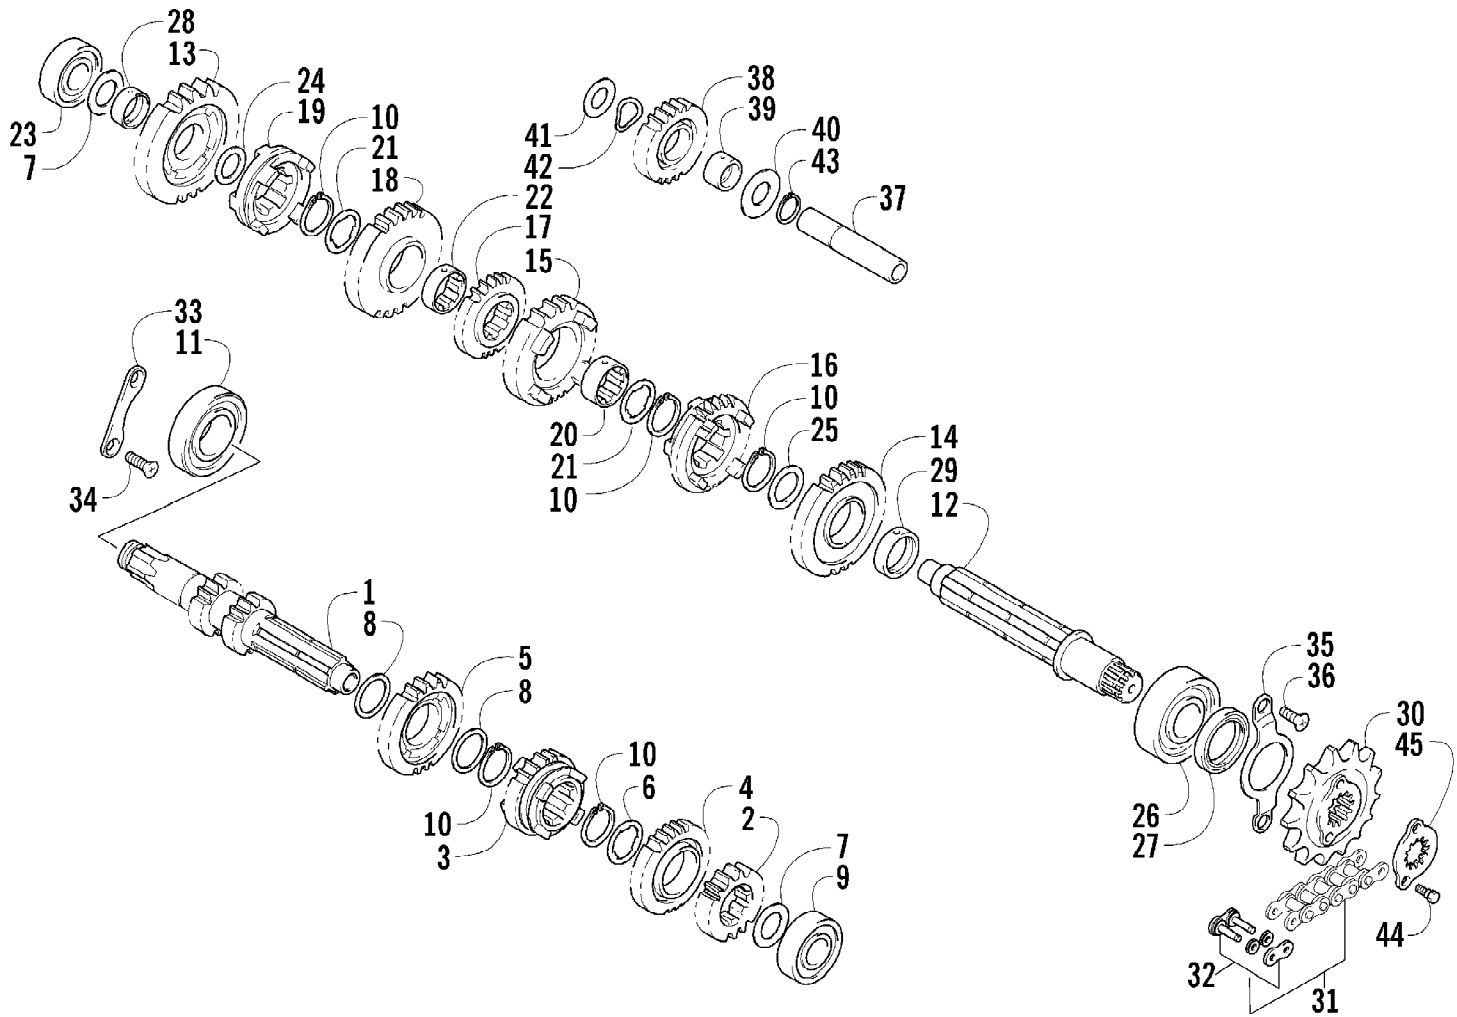

2004 400 DVX BLACK-CAT GREEN (A2004DVI2AUSE)
TRANSMISSION ASSEMBLY

2004 400 DVX BLACK-CAT GREEN (A2004DVI2AUSE)
TRANSMISSION ASSEMBLY

Page 101 of 105

Ref #	Part Number	Qty	S/P/F	Description
1	3402-942	1		Countershaft
2	3402-943	1		Gear, 2nd Drive - 18T
3	3446-362	1		Gear, 3rd Drive - 21T
4	3446-363	1		Gear, 4th Drive - 23T
5	3446-364	1		Gear, 5th Drive - 26T
6	3423-689	1		Washer
7	3423-702	2		Washer
8	3402-382	2		Washer
9	3402-975	1		Bearing, Countershaft - Left
10	3423-066	5	/P	Circlip
11	3402-976	1		Bearing, Countershaft - Right
12	3435-099	1		Driveshaft
13	3446-365	1		Gear, 1st Driven - 33T
14	3446-366	1		Gear, 2nd Driven - 30T
15	3402-944	1		Gear, 3rd Driven - 26T
16	3402-945	1		Gear, 4th Driven - 23T
17	3402-946	1		Gear, 5th Driven - 22T
18	3402-950	1		Gear, Reverse Driven - 28T
19	3402-951	1		Dog, Reverse
20	3446-380	1		Bushing, 3rd Driven Gear
21	3423-036	2		Washer
22	3446-273	1	/P	Bushing, Reverse Driven Gear
23	3003-320	1	/P	Bearing, Driveshaft - Right
24	3402-195	1		Washer
25	3423-421	1	/P	Washer
26	3402-903	1		Bearing, Driveshaft - Left
27	3402-912	1		Seal, Oil - Driveshaft
28	3402-915	1		Bushing, 1st Driven Gear
29	3402-230	1		Bushing, 2nd Driven Gear
30	3446-377	1		Sprocket, Engine - 14T
31	3446-378	1		Chain Assembly (inc. 32)
32	3446-379	1		Joint Set
33	3446-367	1		Retainer, Countershaft - Right
34	3423-018	2		Screw
35	3446-368	1		Retainer, Driveshaft Oil Seal
36	3423-659	2		Bolt, Retainer
37	3402-947	1		Shaft, Reverse Idle
38	3402-948	1		Gear, Reverse Idle - 24T
39	3402-949	1		Bushing, Reverse Idle Gear
40	3402-209	1		Washer
41	3423-701	1		Washer
42	3423-686	1		Washer, Wave
43	3423-518	1		Circlip
44	3423-651	2		Bolt
45	3402-961	1		Plate, Sprocket