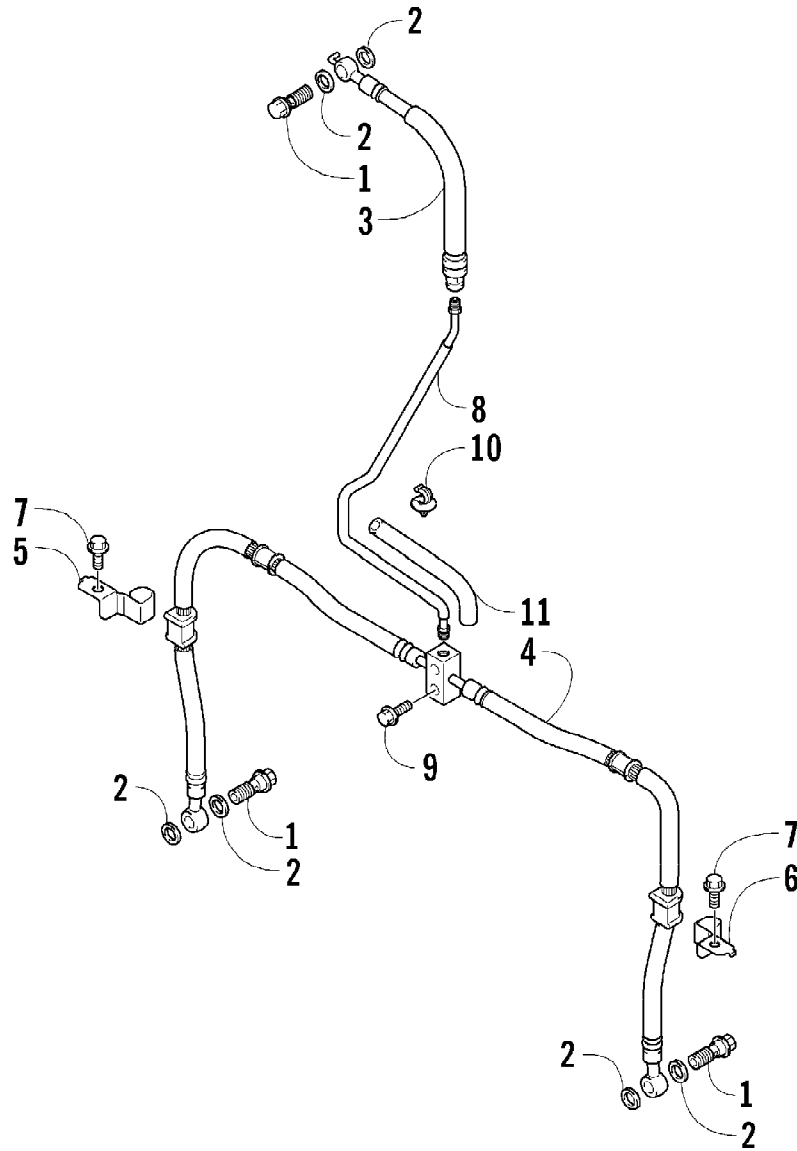

2004 400 DVX BLACK-CAT GREEN (A2004DVI2AUSE)
FRONT BRAKE HOSE ASSEMBLY

2004 400 DVX BLACK-CAT GREEN (A2004DVI2AUSE)
FRONT BRAKE HOSE ASSEMBLY

Page 45 of 105

Ref #	Part Number	Qty	S/P/F	Description
1	3423-719	3		Bolt
2	3006-112	6		Washer
3	3406-044	1	S	Hose, Front Brake - No. 1
4	3406-117	1		Hose, Front Brake - No. 2
5	3423-754	1		Clamp, Hose No. 2 - Right
6	3423-755	1		Clamp, Hose No. 2 - Left
7	3004-339	2	S/P	Bolt
8	3406-118	1		Brakeline, Front
9	3423-112	1	S	Bolt
10	3423-728	1		Clamp, Front Brakeline
11	3406-119	1		Cover, Front Brakeline