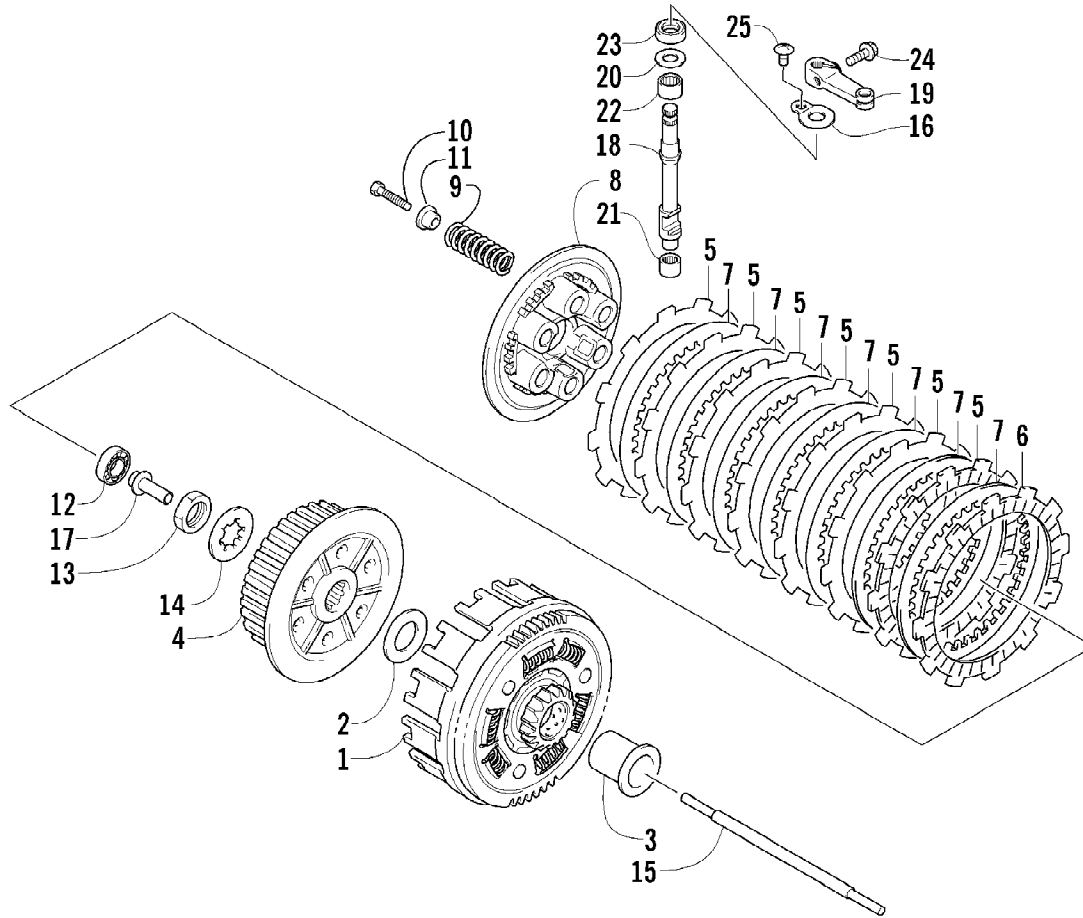

2004 400 DVX BLACK-CAT GREEN (A2004DVI2AUSE)
CLUTCH ASSEMBLY

Page 15 of 105

Ref #	Part Number	Qty	S/P/F	Description
1	3402-939	1		Gear, Primary Driven
2	3423-619	1		Washer
3	3402-940	1		Spacer, Primary Driven Gear
4	3446-392	1		Hub, Sleeve
5	3446-359	7		Plate, Drive - No. 1
6	3446-360	1		Plate, Drive - No. 2
7	3446-007	7		Plate, Driven
8	3446-393	1		Disc, Pressure
10	3004-484	6	S	Bolt
11	3423-578	6		Washer
12	3402-043	1	/P	Bearing, Pressure Disc
13	3423-254	1		Nut
14	3423-688	1		Washer, Lock
15	3446-394	1		Rod, Clutch Push
16	3402-941	1		Retainer, Clutch Release Oil Seal
17	3446-395	1		Pin, Clutch Release
18	3446-396	1		Camshaft, Clutch Release
18	3423-328	1	S	Bolt, Clutch Release Arm
19	3446-361	1		Arm, Clutch Release
20	3423-765	1		Washer, Clutch Release
21	3402-972	1		Bearing, Clutch Release - Lower
22	3402-973	1		Bearing, Clutch Release - Upper
23	3402-974	1		Seal, Clutch Release Arm
25	3402-890	1	S	Stopper, Clutch Release Camshaft