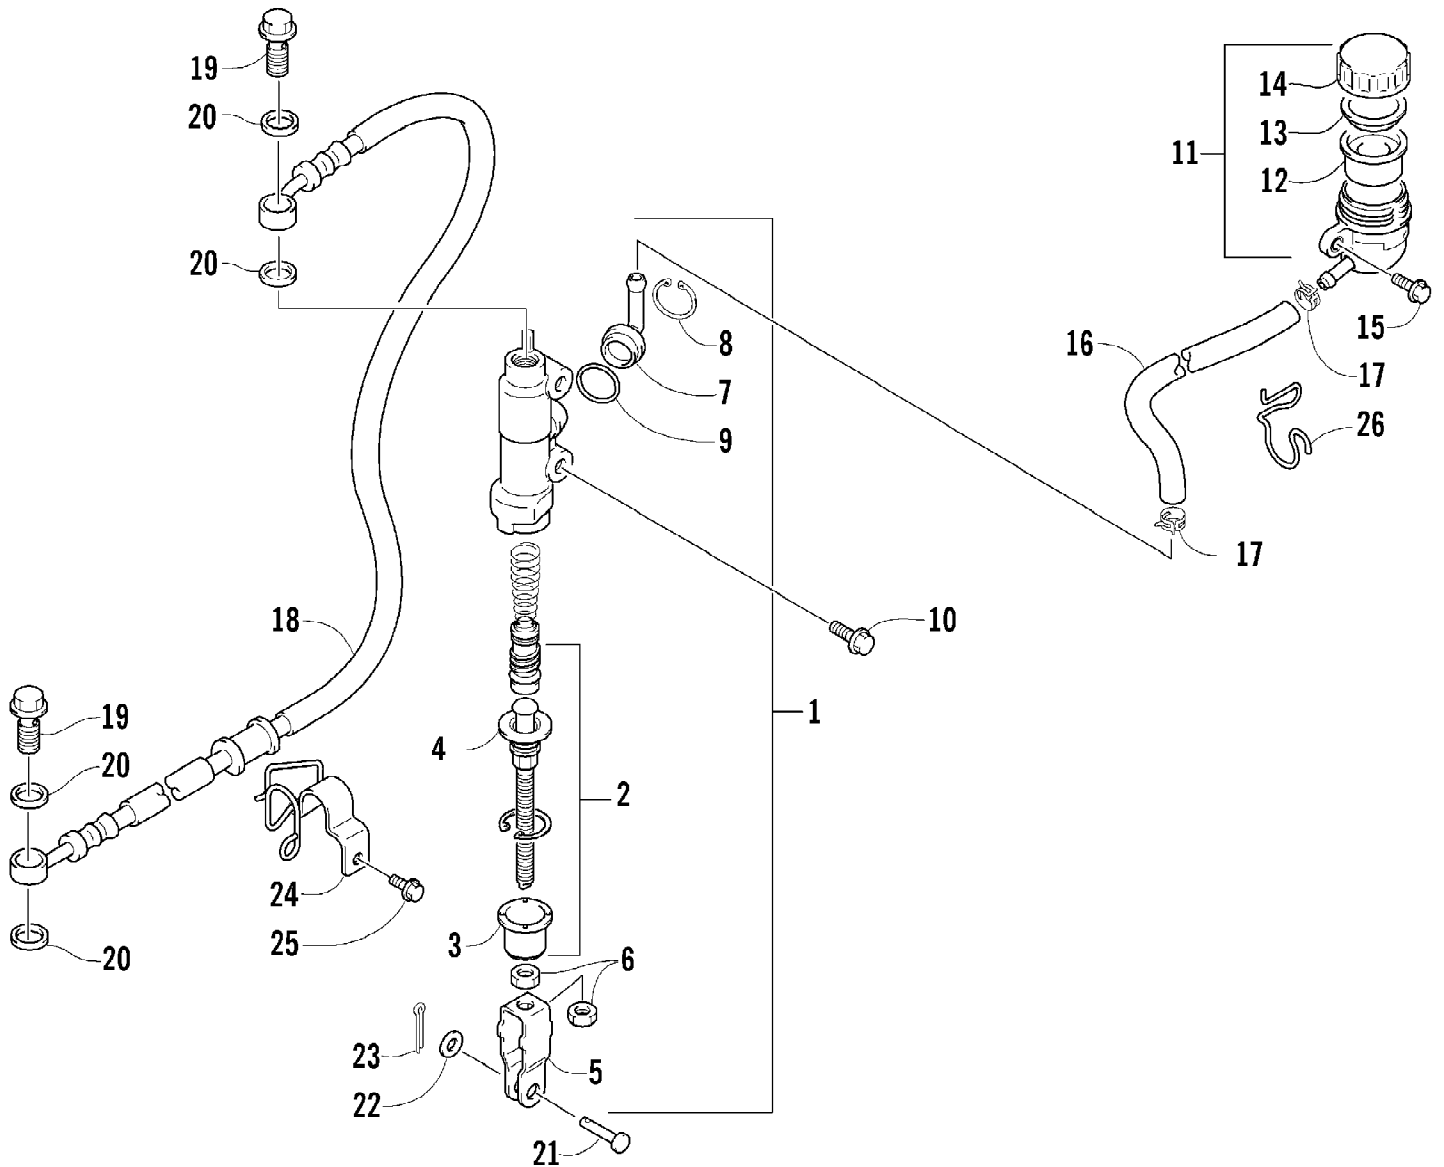

2004 400 DVX BLACK-CAT GREEN (A2004DVI2AUSE)
REAR MASTER CYLINDER ASSEMBLY

2004 400 DVX BLACK-CAT GREEN (A2004DVI2AUSE)
REAR MASTER CYLINDER ASSEMBLY

Page 79 of 105

Ref #	Part Number	Qty	S/P/F	Description
1	3406-083	1		Master Cylinder Assembly (inc. 2-9)
2	3406-084	1		Piston Set (inc. 3)
3	3402-887	1		Boot
4	3406-089	1		Rod, Push
5	3402-970	1		Yoke
6	3423-599	2		Nut
7	3406-090	1		Fitting, Elbow
8	3423-596	1		Circlip
9	3423-597	1		O-Ring
10	3423-628	2		Bolt
11	3406-132	1		Reservoir (inc. 12-14)
12	3406-085	1		Diaphragm
13	3406-086	1		Plate
14	3406-087	1		Cap
15	3423-112	1	S	Bolt
16	3410-015	1		Hose - Reservoir/Master Cylinder
17	3004-193	2		Clamp, Hose
18	3402-969	1		Hose, Brakeline
19	3423-719	2		Bolt, Union
20	3006-112	4		Washer
21	3423-703	1		Pin
22	0693-556	1		Washer
23	3423-606	1		Pin, Cotter
24	3423-761	1		Clamp, Brake Hose
25	3423-600	1		Bolt
26	3406-091	1		Guide, Hose