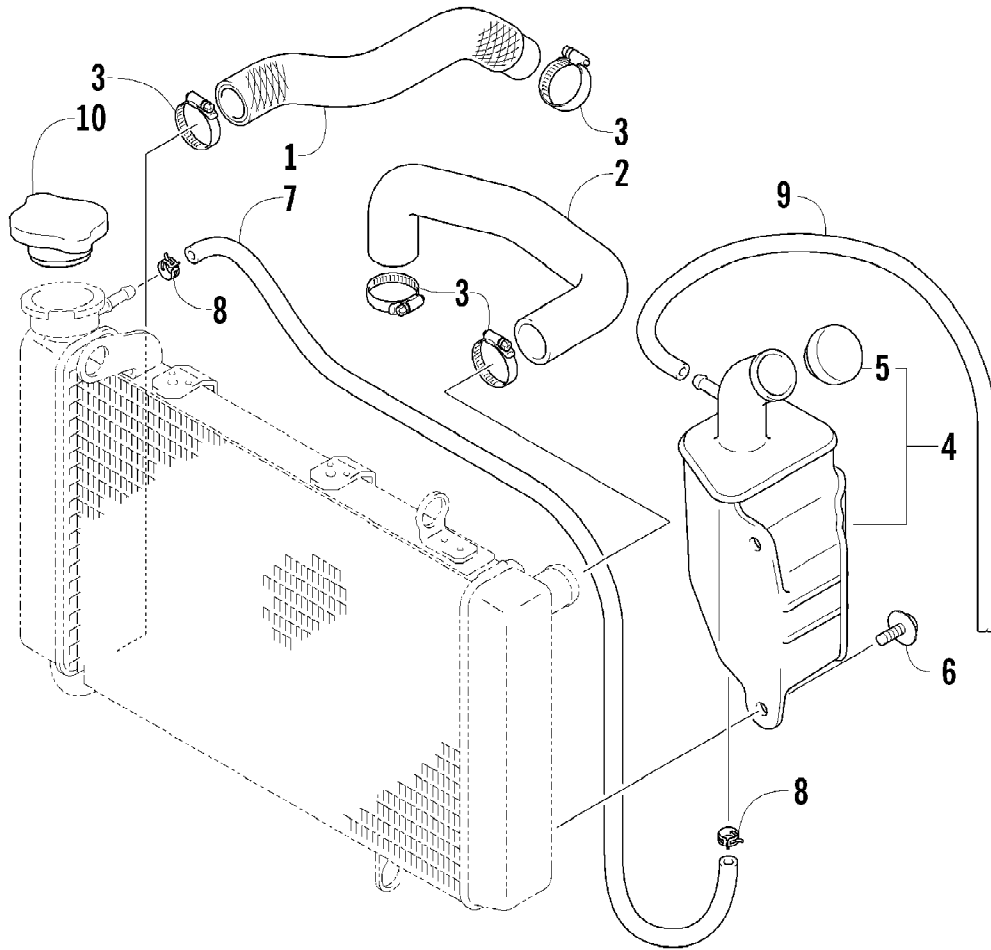

2004 400 DVX BLACK-CAT GREEN (A2004DVI2AUSE)
RADIATOR HOSE ASSEMBLY

2004 400 DVX BLACK-CAT GREEN (A2004DVI2AUSE)
RADIATOR HOSE ASSEMBLY

Page 73 of 105

Ref #	Part Number	Qty	S/P/F	Description
1	3413-029	1		Hose, Radiator Inlet
2	3413-030	1		Hose, Radiator Outlet
3	3006-324	4		Clamp
4	3413-031	1		Reservoir (inc. 5)
5	3413-032	1		Cap, Reservoir
6	3423-654	2		Screw
7	3413-034	1		Hose, Inlet
8	3423-480	2		Clip
9	3413-033	1		Hose, Overflow
10	3413-027	1		Cap