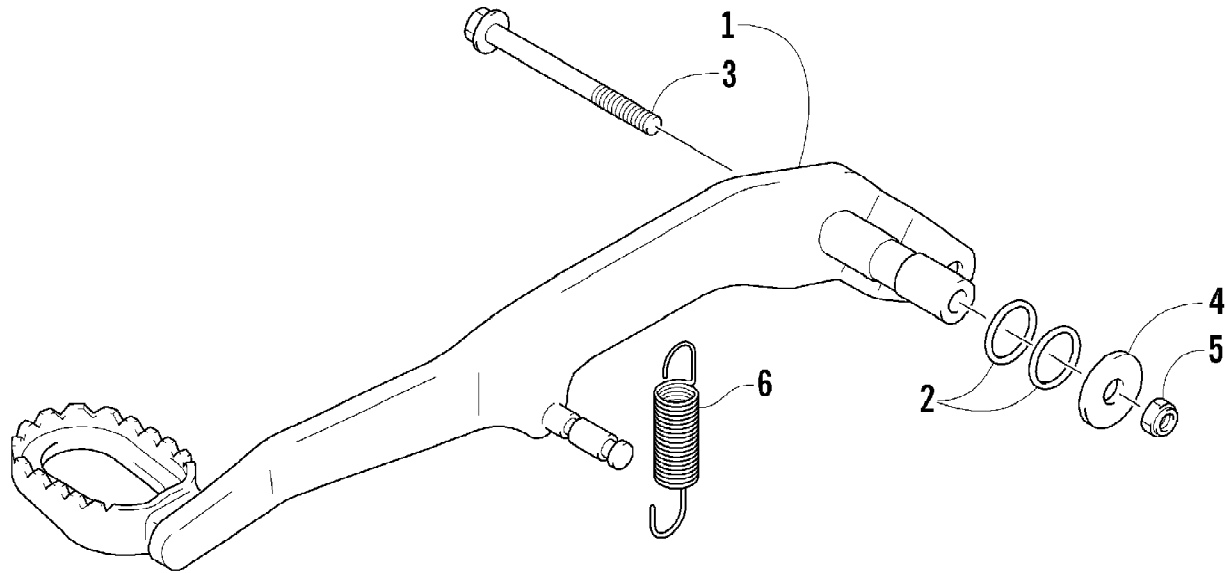

2004 400 DVX BLACK-CAT GREEN (A2004DVI2AUSE)
REAR BRAKE PEDAL ASSEMBLY

Page 77 of 105

Ref #	Part Number	Qty	S/P/F	Description
1	3406-007	1		Pedal, Brake
2	3423-712	2		O-Ring
3	3423-601	1		Bolt
4	3423-674	1		Washer
5	3423-623	1	S	Nut
6	3502-024	1		Spring, Return