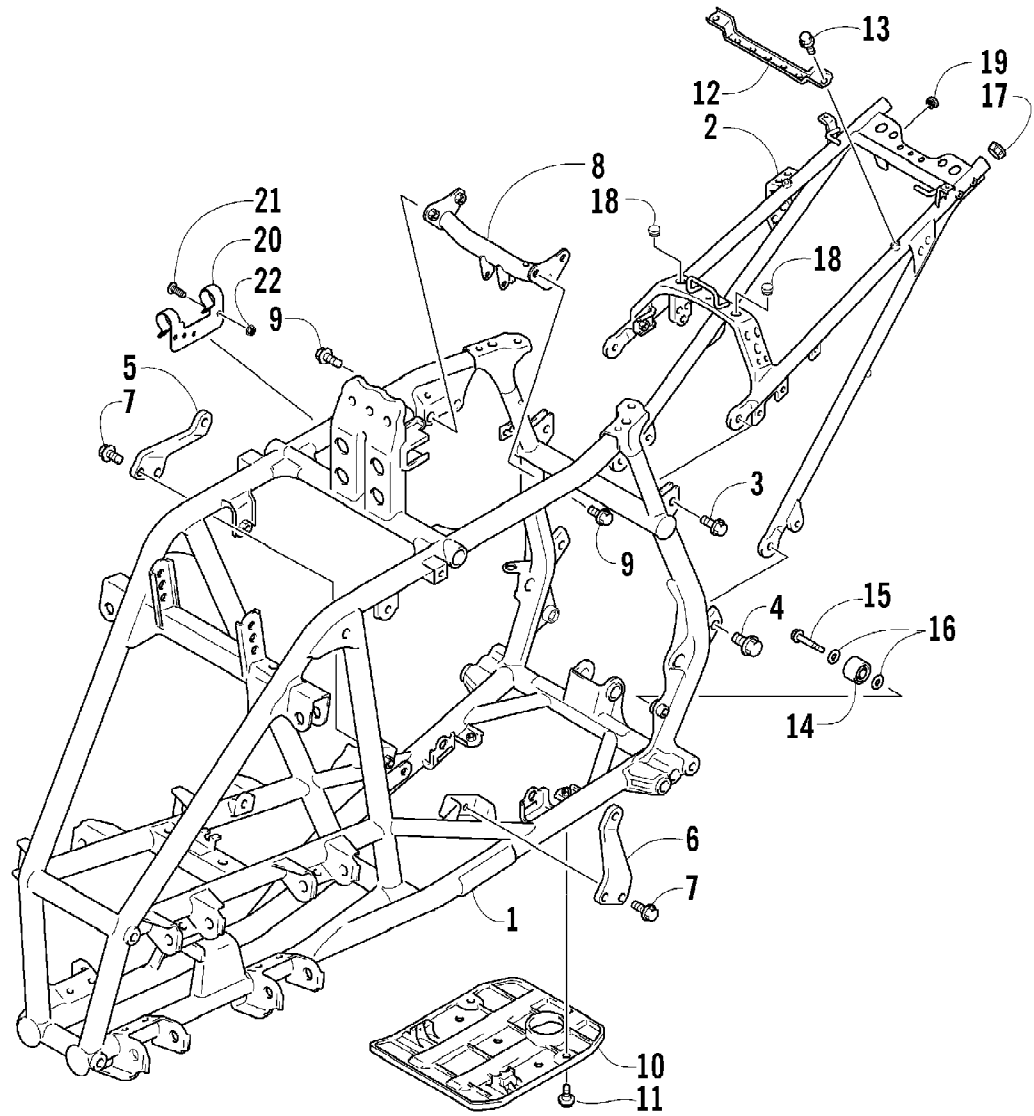

2004 400 DVX BLACK-CAT GREEN (A2004DVI2AUSE)
FRAME ASSEMBLY

Page 41 of 105

Ref #	Part Number	Qty	S/P/F	Description
1	3406-146	1		Frame
2	3406-147	1		Rail, Seat
3	3423-779	2		Bolt
4	3423-638	2		Bolt
5	3406-105	1		Plate, Mounting - Engine - Right
6	3406-106	1		Plate, Mounting - Engine - Left
7	3006-544	4	S	Bolt
8	3406-107	1		Plate, Mounting - Engine - Upper
9	3004-630	4	S	Bolt
10	3406-006	1		Protector, Engine
11	3423-653	2		Bolt
12	3406-104	1	S	Plate, Battery
13	3004-377	2	S/P	Bolt
14	3446-381	1		Roller, Chain Control
15	3423-631	1		Bolt
16	3423-696	2		Washer
17	3406-013	2		Cap, Seat Rail
18	3406-016	2		Cushion, Seat Mount - Front
19	0423-534	2		Grommet, Taillight
20	1506-413	1	/P	Bracket, Mounting - Reverse Switch
21	0423-419	2		Screw, Machine
22	8424-602	2	/P	Nut