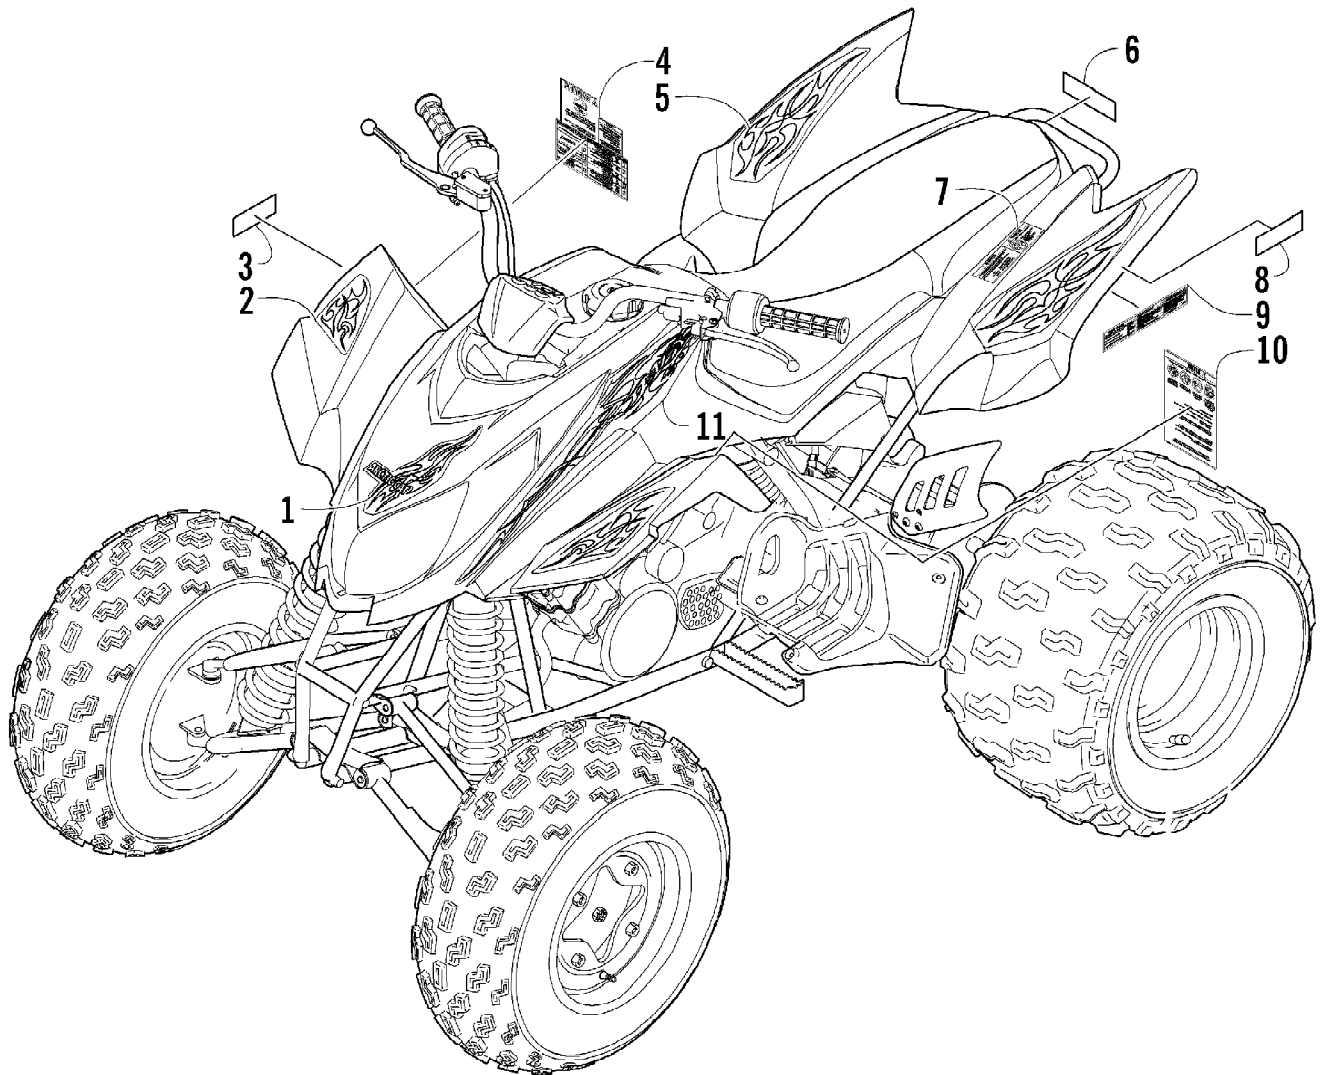

2004 400 DVX BLACK-CAT GREEN (A2004DVI2AUSE)
DECALS

Page 33 of 105

Ref #	Part Number	Qty	S/P/F	Description
1	0411-680	1		Decal, Graphic - Front
2	0411-676	1		Decal, Graphic - Front Fender - Right
2	0411-677	1		Decal, Graphic - Front Fender - Left
3	0411-744	1		Reflector, Front - Amber - Right
3	0411-745	1		Reflector, Front - Amber - Left
4	0411-759	1		Decal, Warning - Pre Ride
5	0411-674	1		Decal, Graphic - Rear Fender - Right
5	0411-675	1		Decal, Graphic - Rear Fender - Left
6	0411-762	1		Decal, "Arctic Cat"
7	0411-696	1		Decal, Warning - Tire Pressure/Passenger
8	0411-746	1		Reflector, Rear - Red - Right
8	0411-747	1		Reflector, Rear - Red - Left
9	0411-697	1		Decal, CA Emissions
10	0411-218	1		Decal, Warning - General
11	0411-678	1		Decal, Graphic - Side - Right
11	0411-679	1		Decal, Graphic - Side - Left