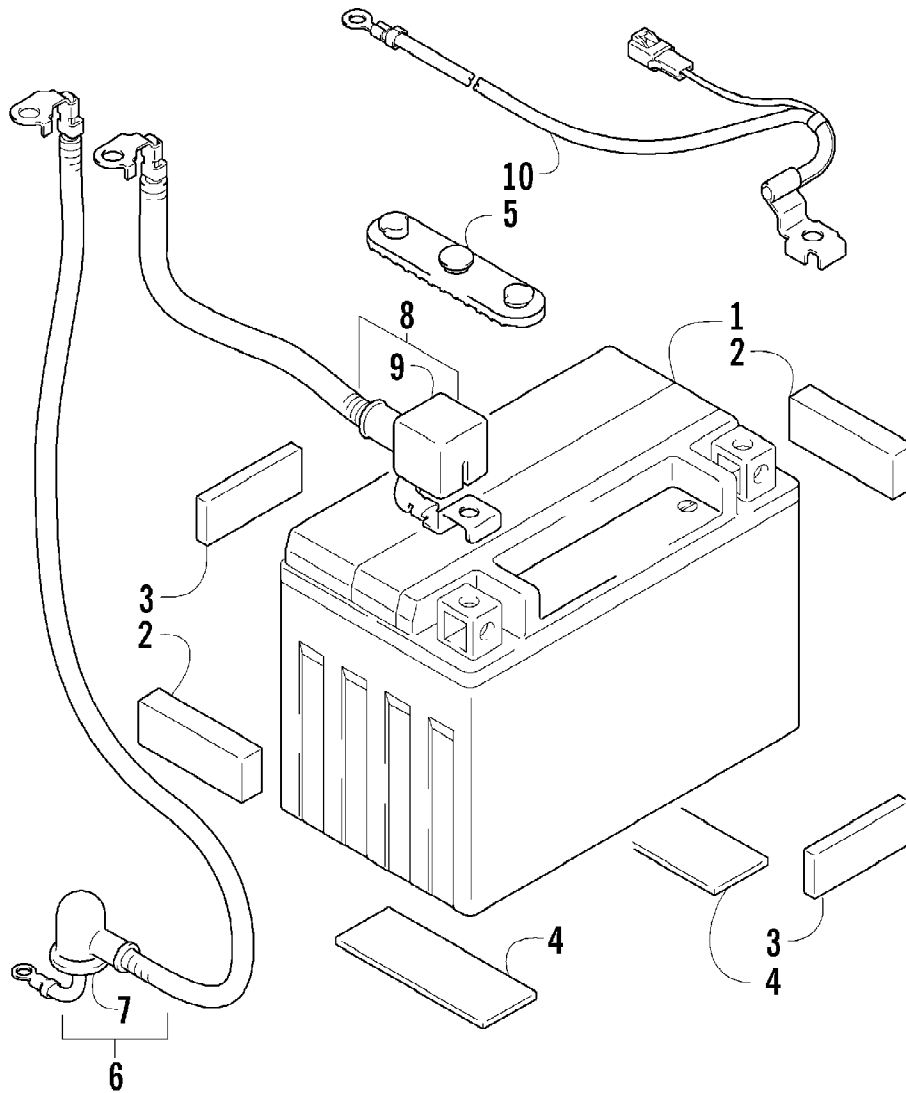

2004 400 DVX BLACK-CAT GREEN (A2004DVI2AUSE)
AIR CLEANER ASSEMBLY

2004 400 DVX BLACK-CAT GREEN (A2004DVI2AUSE)
AIR CLEANER ASSEMBLY

Page 2 of 105

Ref #	Part Number	Qty	S/P/F	Description
1	3470-024	1		Cleaner, Air - Assembly (inc. 2-17)
2	3470-014	1		Filter
3	3470-015	1		Holder
4	3470-016	1		Stopper, Holder
5	0693-505	1		Screw
6	3470-026	1		Tube, Outlet
7	3470-025	1		Fitting, Elbow
8	3402-334	1		Plug, Breather
9	3423-313	2		Clip
10	3423-727	1		Clamp, Tube
11	3423-726	1		Clamp, Tube
12	3470-017	1		Trap, Flame
13	3470-012	1	S	Cap, Air Cleaner (inc. 14)
14	3470-013	1		Gasket
15	3470-027	1		Joint, Inlet
16	3470-028	1		Duct, Inlet
17	3423-503	1		Clamp
18	3004-377	1	S/P	Screw, Cap
19	3004-507	2	S	Screw, Cap