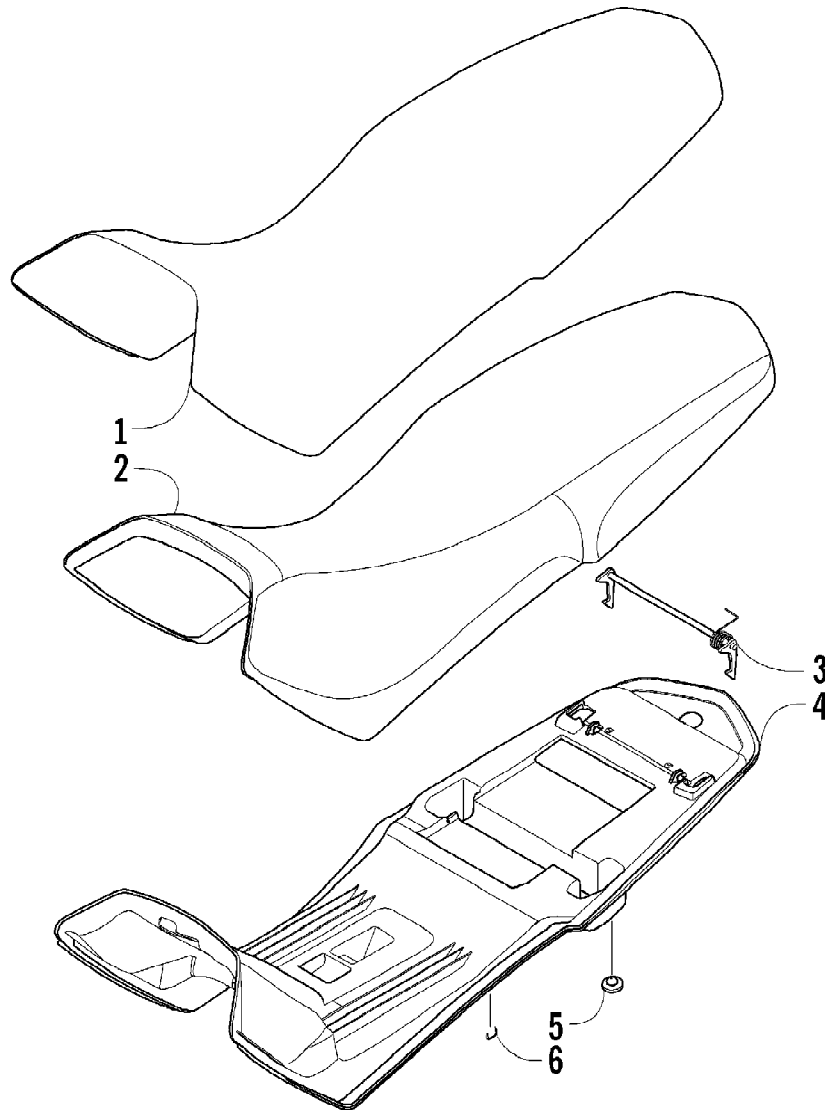

2004 400 DVX BLACK-CAT GREEN (A2004DVI2AUSE)
SEAT ASSEMBLY

Page 89 of 105

Ref #	Part Number	Qty	S/P/F	Description
1	1506-297	1		Cover, Seat
2	1506-298	1		Foam, Seat
3	1506-359	1		Latch, Seat
4	1506-299	1		Base, Seat (inc. 5)
5	0406-877	3	/P	Bumper, Seat
6	0624-528	AR	/P	Staple