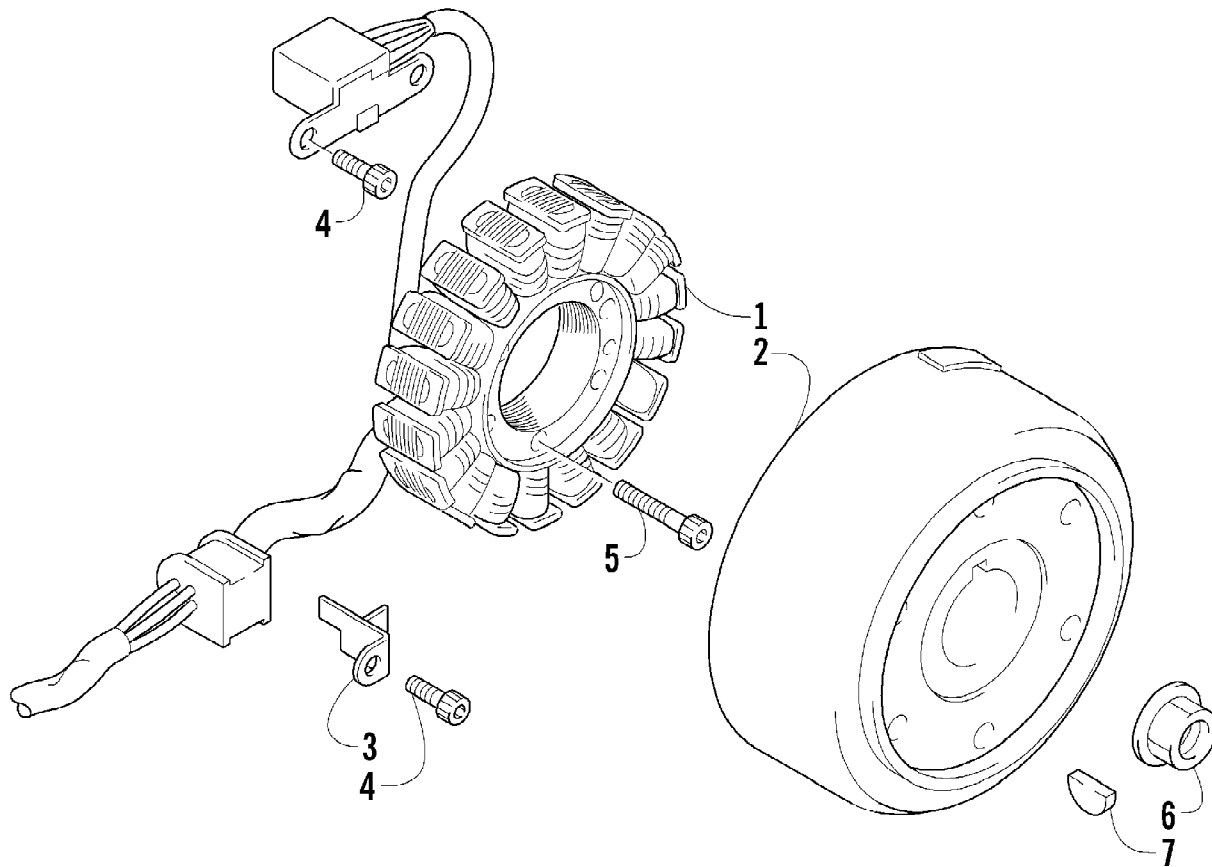

2004 400 DVX BLACK-CAT GREEN (A2004DVI2AUSE)
MAGNETO ASSEMBLY

Page 65 of 105

Ref #	Part Number	Qty	S/P/F	Description
1	3409-026	1		Stator Assembly
2	3430-060	1		Rotor Assembly
3	3430-061	1		Clamp, Magneto Lead
4	3005-564	3	S	Bolt
5	3003-307	3		Bolt
6	3423-742	1		Nut
7	3004-540	1	/P	Key