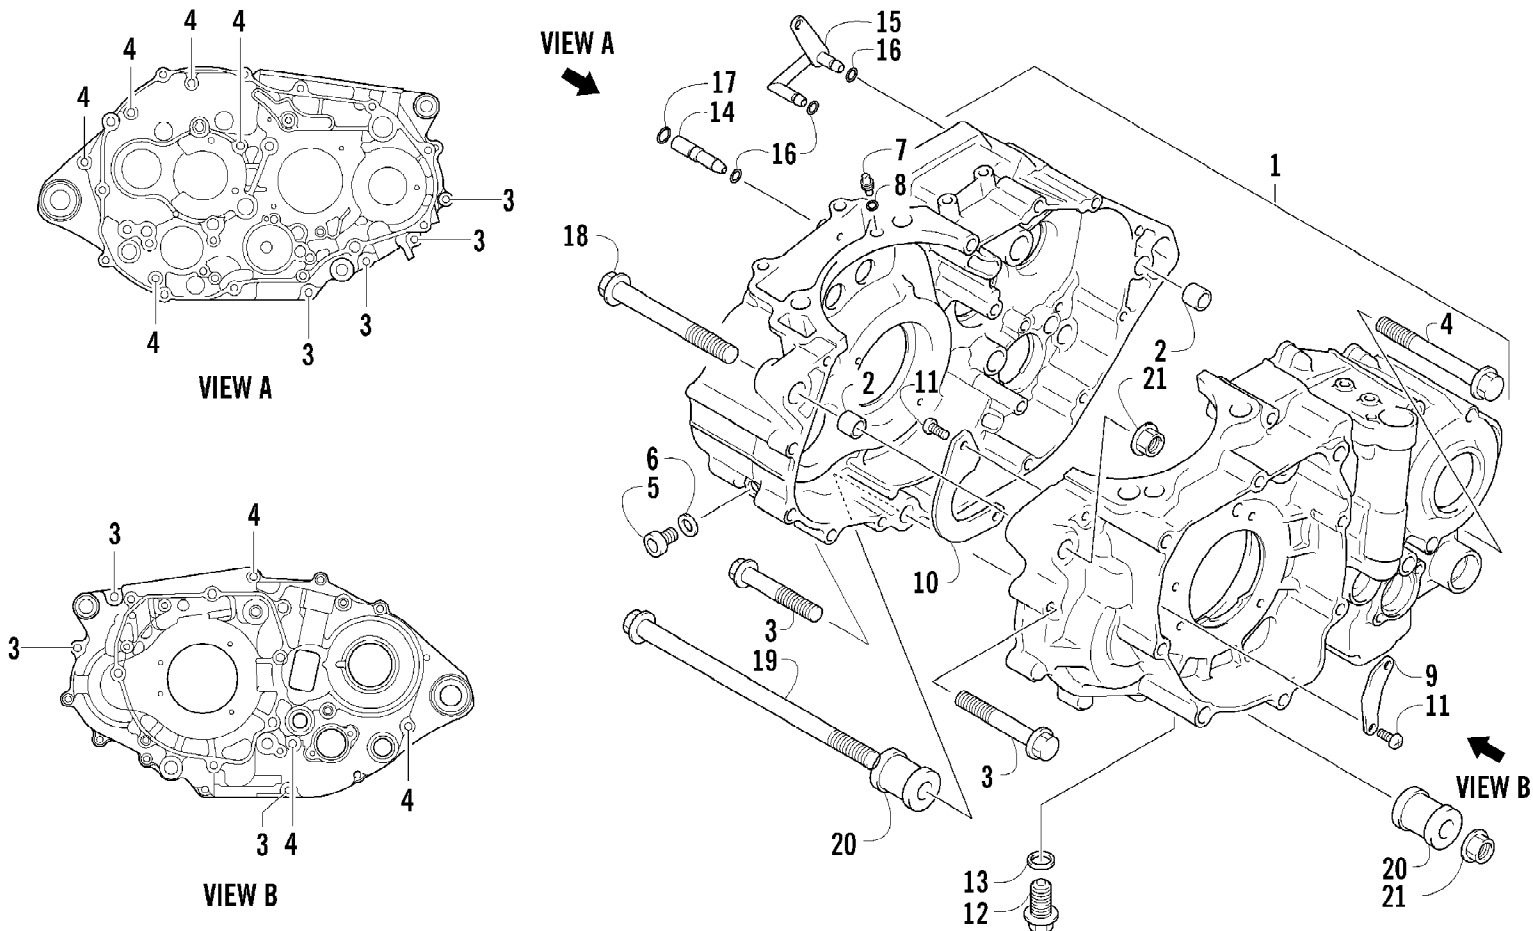

2004 400 DVX BLACK-CAT GREEN (A2004DVI2AUSE)
CRANKCASE ASSEMBLY

2004 400 DVX BLACK-CAT GREEN (A2004DVI2AUSE)
CRANKCASE ASSEMBLY

Page 21 of 105

Ref #	Part Number	Qty	S/P/F	Description
1	3502-009	1		Crankcase Set (inc. 2-11)
2	3423-088	2		Pin, Dowel
3	3423-098	7	S	Bolt
4	3423-097	8		Bolt
5	3423-706	1		Plug, Oil Gallery
6	3402-894	1		Gasket
7	3402-918	1		Jet, Oil Gallery
8	3423-051	1		O-Ring
9	3402-919	1		Separator, Oil - No. 1
10	3402-920	1		Separator, Oil - No. 2
11	3423-435	4		Screw, Separator
12	3402-897	1		Plug, Oil Drain
13	3402-011	1		Gasket
14	3446-391	1		Pipe, Oil - Inner - No. 1
15	3446-356	1		Pipe, Oil - Inner - No. 2
16	3423-709	3		O-Ring
17	3423-710	1		O-Ring
18	3005-514	1		Bolt
19	3423-391	1		Bolt
20	3423-737	2		Spacer, Engine Mounting
21	3423-457	2	S	Nut