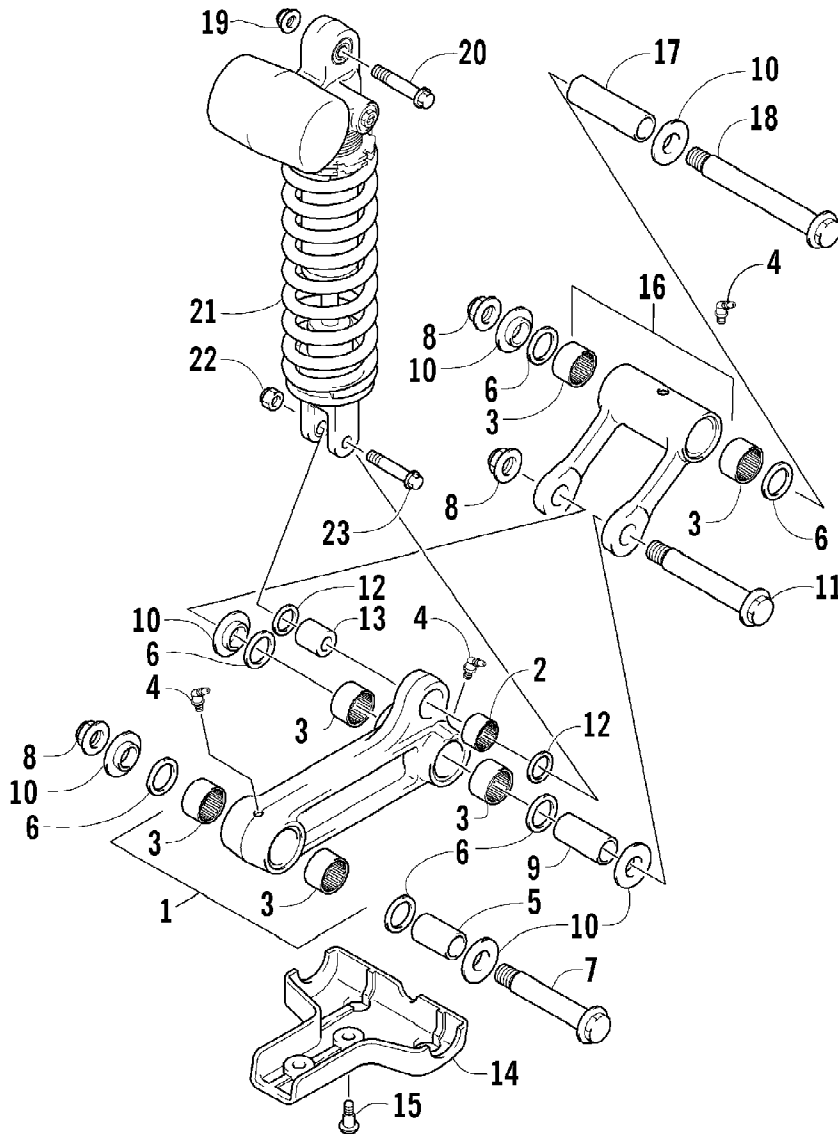

2004 400 DVX BLACK-CAT GREEN (A2004DVI2AUSE)
REAR SUSPENSION ASSEMBLY

2004 400 DVX BLACK-CAT GREEN (A2004DVI2AUSE)
REAR SUSPENSION ASSEMBLY

Page 81 of 105

Ref #	Part Number	Qty	S/P/F	Description
1	3406-061	1		Arm, Front (inc. 2 and four No. 3)
2	3406-095	1		Bearing
3	3406-096	6	/P	Bearing
4	3423-626	3		Fitting, Grease
5	3406-060	1		Spacer
6	3406-063	6		Seal, Dust
7	3423-591	1		Bolt
8	3423-670	3		Nut
9	3406-065	1		Spacer
10	3406-066	6		Spacer
11	3423-590	1		Bolt
12	3406-100	2		Seal
13	3406-068	1		Spacer, Rear
14	3406-067	1		Guard, Front Arm
15	3423-662	2		Screw
16	3406-157	1		Arm, Rear (inc. two No. 3)
17	3406-064	1		Spacer
18	3423-589	1		Bolt
19	3423-457	1	S	Nut
20	3423-588	1		Bolt, Upper
21	3406-158	1		Shock Assembly - Rear
22	3423-669	1		Nut, Lower
23	3423-787	1		Bolt, Lower