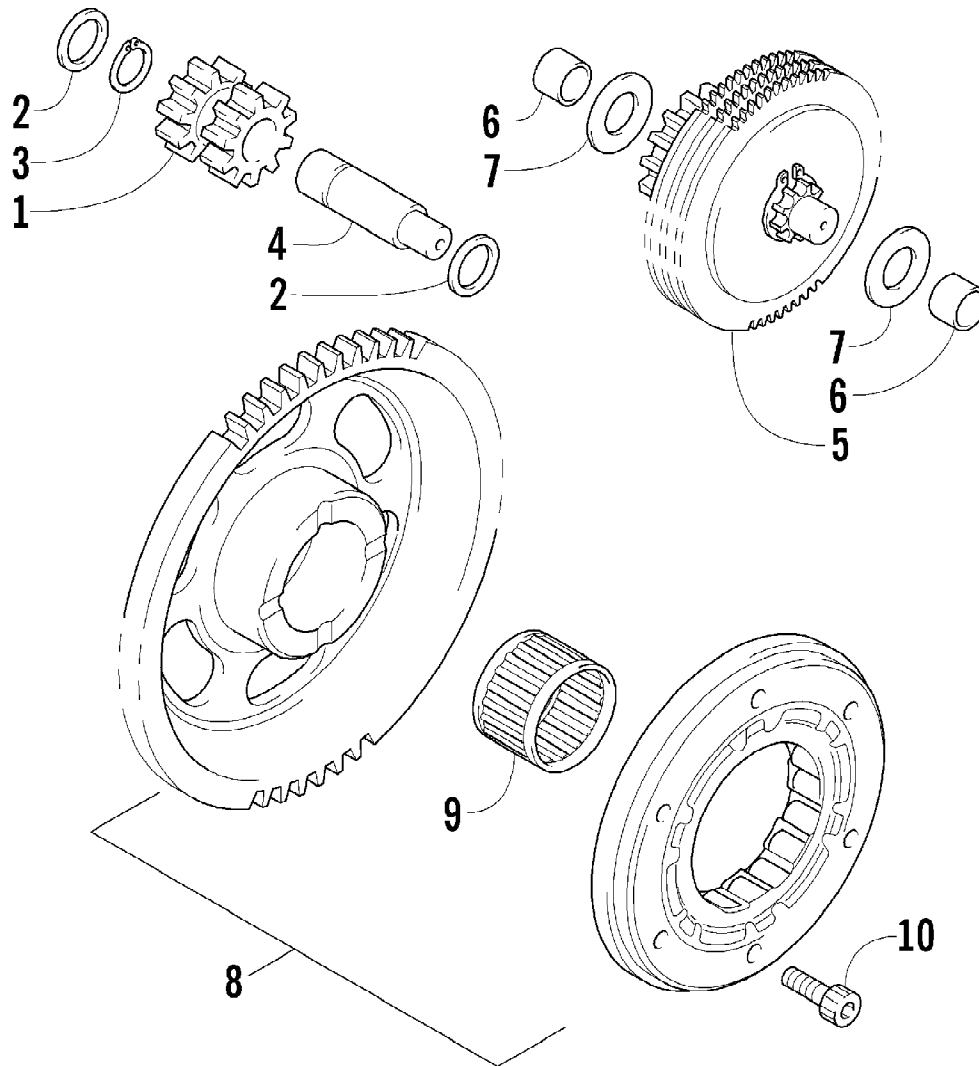

2004 400 DVX BLACK-CAT GREEN (A2004DVI2AUSE)
SEAT ASSEMBLY

Page 89 of 105

Ref #	Part Number	Qty	S/P/F	Description
1	1506-297	1		Cover, Seat
2	1506-298	1		Foam, Seat
3	1506-359	1		Latch, Seat
4	1506-299	1		Base, Seat (inc. 5)
5	0406-877	3	/P	Bumper, Seat
6	0624-528	AR	/P	Staple