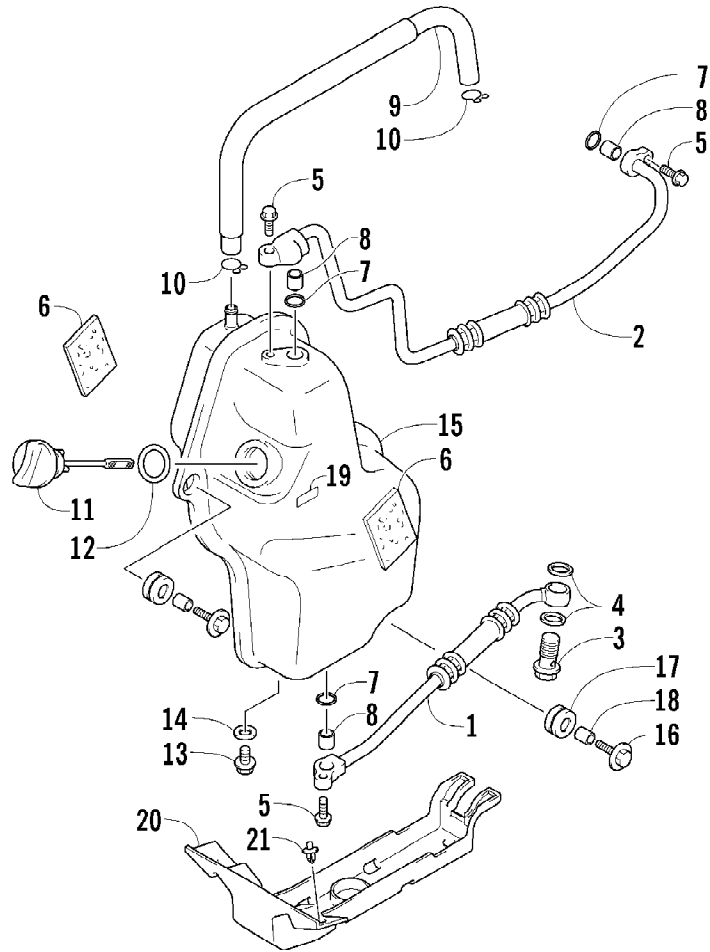

2004 400 DVX BLACK-CAT GREEN (A2004DVI2AUSE)
OIL HOSE ASSEMBLY

Page 67 of 105

Ref #	Part Number	Qty	S/P/F	Description
1	3410-016	1		Hose, Oil Tank - Right
2	3410-017	1		Hose, Oil Tank - Left
3	3423-720	1		Bolt, Union
4	3006-113	2		Gasket, Oil Hose Union
5	3004-512	3	S	Bolt
6	3423-744	2		Cushion, Oil Tank
7	3423-711	3		O-Ring, Oil Hose
8	3008-199	3	/P	Pin, Oil Tank Hose
9	3410-018	1		Hose, Oil Overflow
10	3423-723	2		Clamp, Hose
11	3470-009	1		Gauge, Oil Level
12	3423-055	1		O-Ring, Oil Level Gauge
13	3004-705	1	S	Plug, Oil Drain
14	3003-188	1	S/P	Gasket, Oil Drain Plug
15	3502-021	1		Tank, Oil
16	3423-657	2		Bolt, Oil Tank
17	3423-716	2		Cushion, Oil Tank
18	3423-692	2		Spacer, Oil Tank
19	3406-074	1		Decal, Oil Level
20	3402-882	1		Protector, Oil Tank
21	3423-423	2		Clip