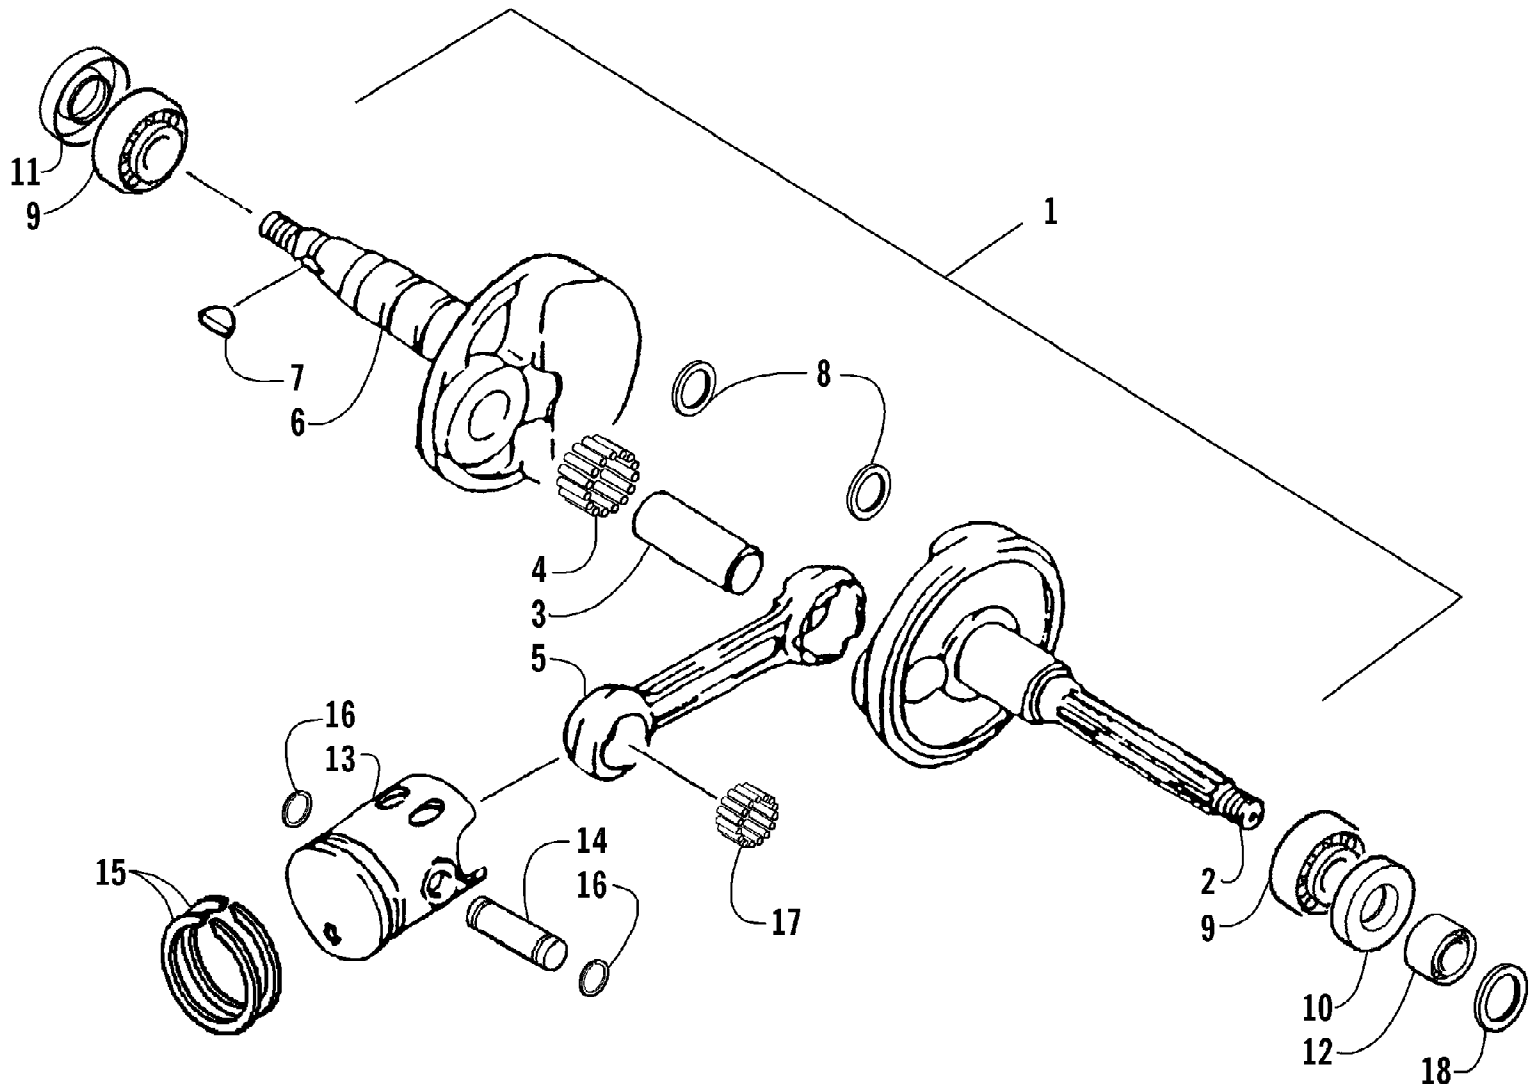

2003 ATV 90 Y-12 YOUTH (RED) (A2003ATB2BUSR)
CRANKSHAFT AND PISTON ASSEMBLY

2003 ATV 90 Y-12 YOUTH (RED) (A2003ATB2BUSR)
CRANKSHAFT AND PISTON ASSEMBLY

Page 14 of 54

Ref #	Part Number	Qty	S/P/F	Description
1	3301-020	1		Crankshaft Assembly (inc. 2-8)
2	3301-028	1		Crank, Left
3	3301-029	1		Pin, Crank
4	3301-421	1		Bearing, Needle
5	3301-025	1		Rod, Connecting
6	3301-026	1		Crank, Right
7	3301-285	1		Key
8	3301-354	2		Washer
9	3301-415	2		Bearing, Radial Ball
10	3301-438	1		Seal, Oil
11	3301-437	1		Seal, Oil
12	3301-027	1		Collar, Crank
13	3301-022	1		Piston
14	3301-023	1		Pin, Piston
15	3301-021	1		Ring, Piston - Set
16	3301-024	2		Clip, Piston Pin
17	3301-419	1		Bearing, Needle
18	3301-353	1		Washer