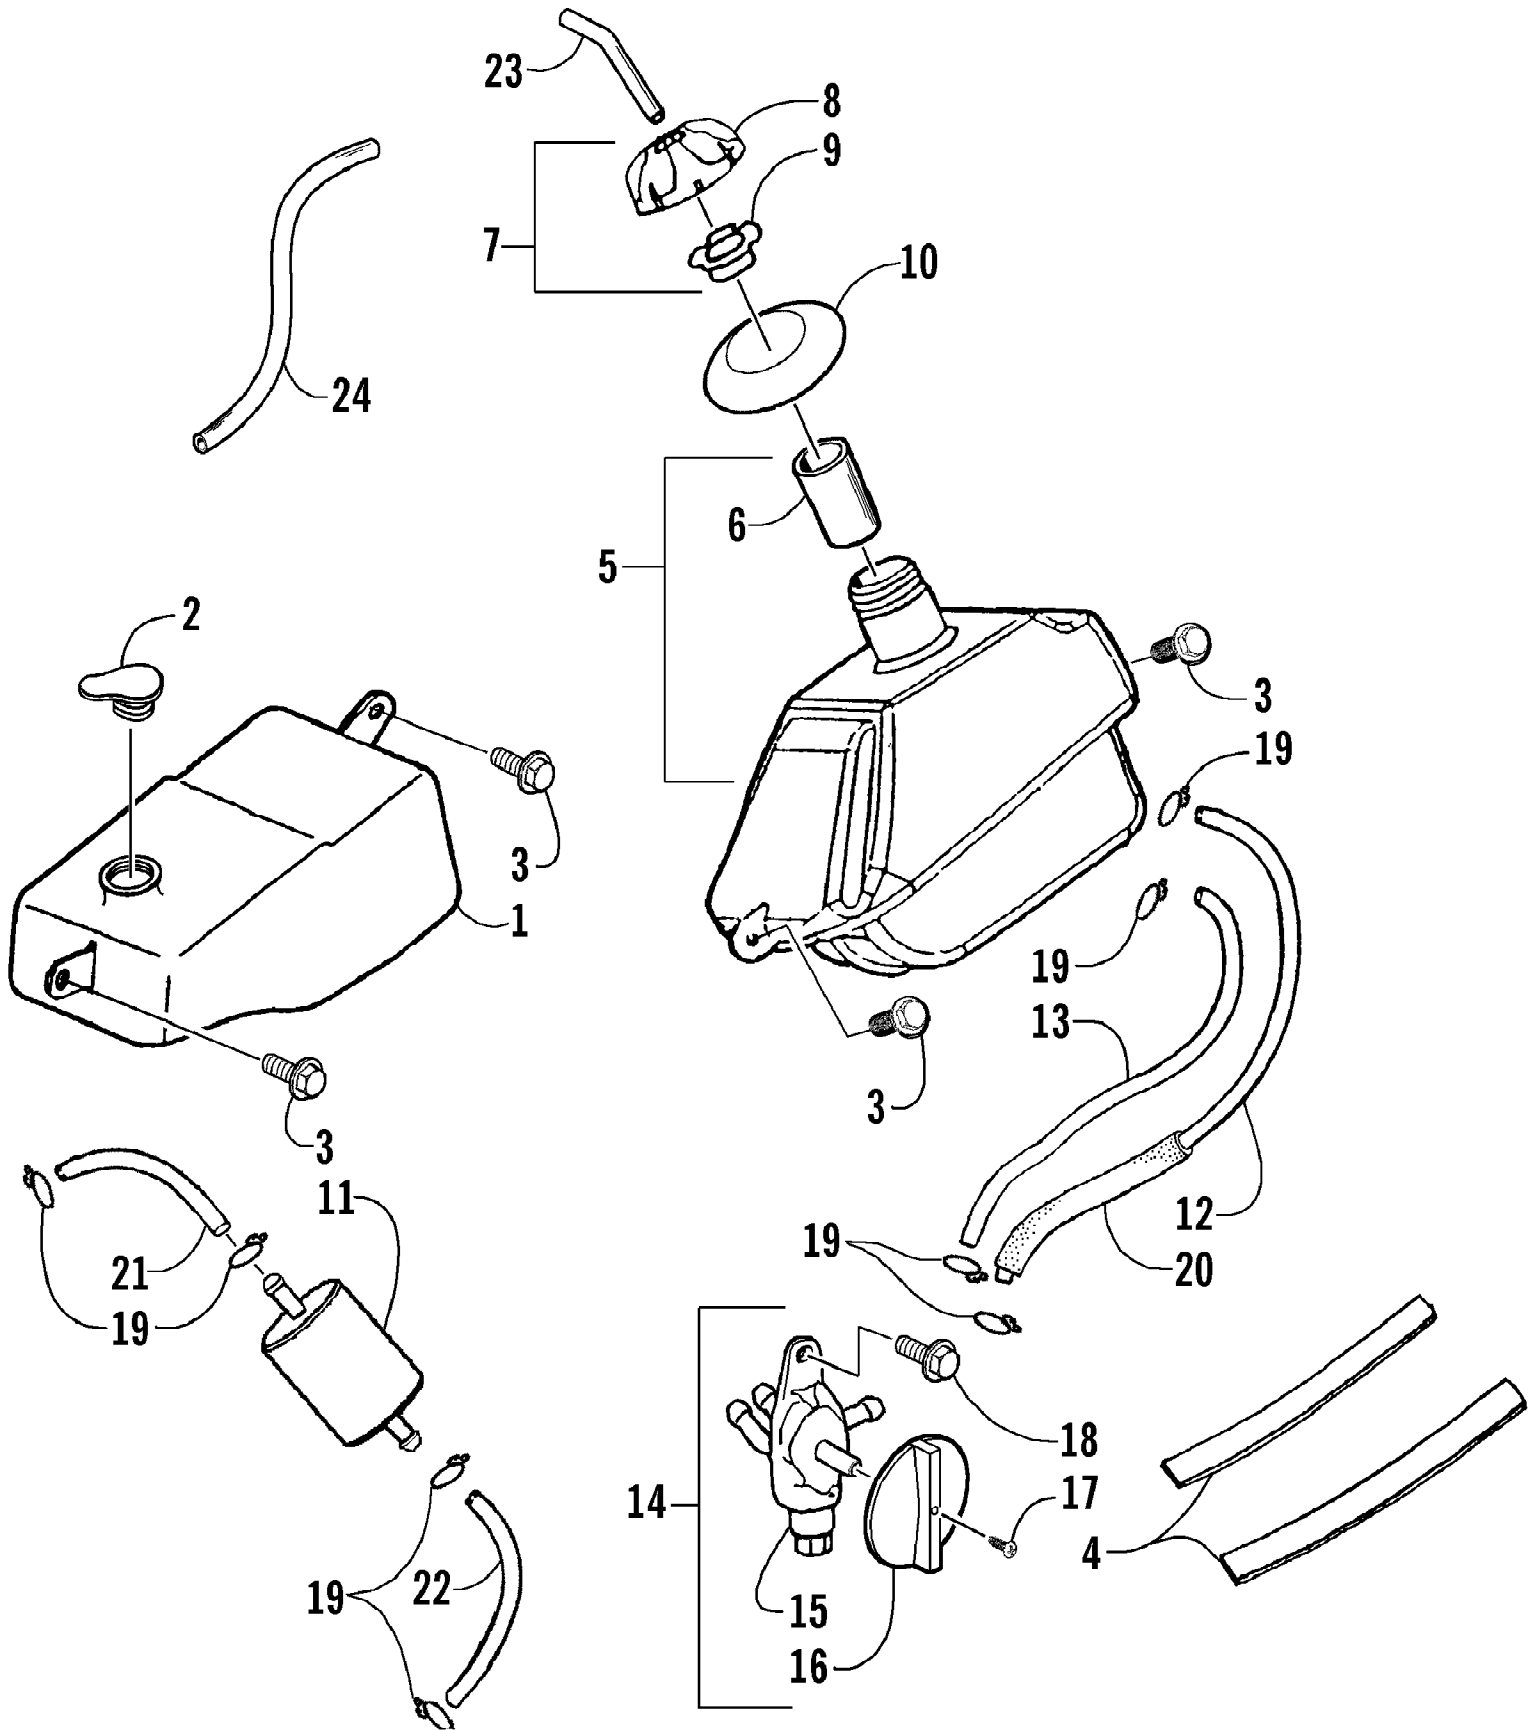

2003 ATV 90 Y-12 YOUTH (RED) (A2003ATB2BUSR)
GAS TANK AND OIL TANK ASSEMBLIES

Page 32 of 54

Ref #	Part Number	Qty	S/P/F	Description
1	3301-245	1		Tank, Oil
2	3301-246	1		Cap, Oil Tank
3	3301-306	4		Screw, Cap
4	3301-076	2		Pad, Foam
5	3301-073	1		Tank, Gas (inc. 6)
6	3301-084	1		Tube, Gas Tank
7	3301-078	1		Tank Cap Assembly (inc. 8-9)
8	3301-079	1		Cap, Tank
9	3301-081	1		Gasket, Cap
10	3301-489	1		Gasket, Front Cover - Rubber
11	3301-074	1	S	Cup, Oil Filter
12	3301-370	1		Tube
13	3301-369	1		Tube
14	3301-059	1		Cup, Gas (inc. 15-17)
15	3301-491	1		Body, Gas Cup
16	3301-080	1		Knob, Gas Cup
17	3301-470	1		Screw, Machine
18	3301-317	1		Screw, Machine
19	3301-374	8		Clip
20	3301-481	1		Cover, Tube
21	3301-477	1		Tube
22	3301-478	1		Tube
23	3301-479	1		Hose, Breather
24	3301-482	1		Cover, Tube