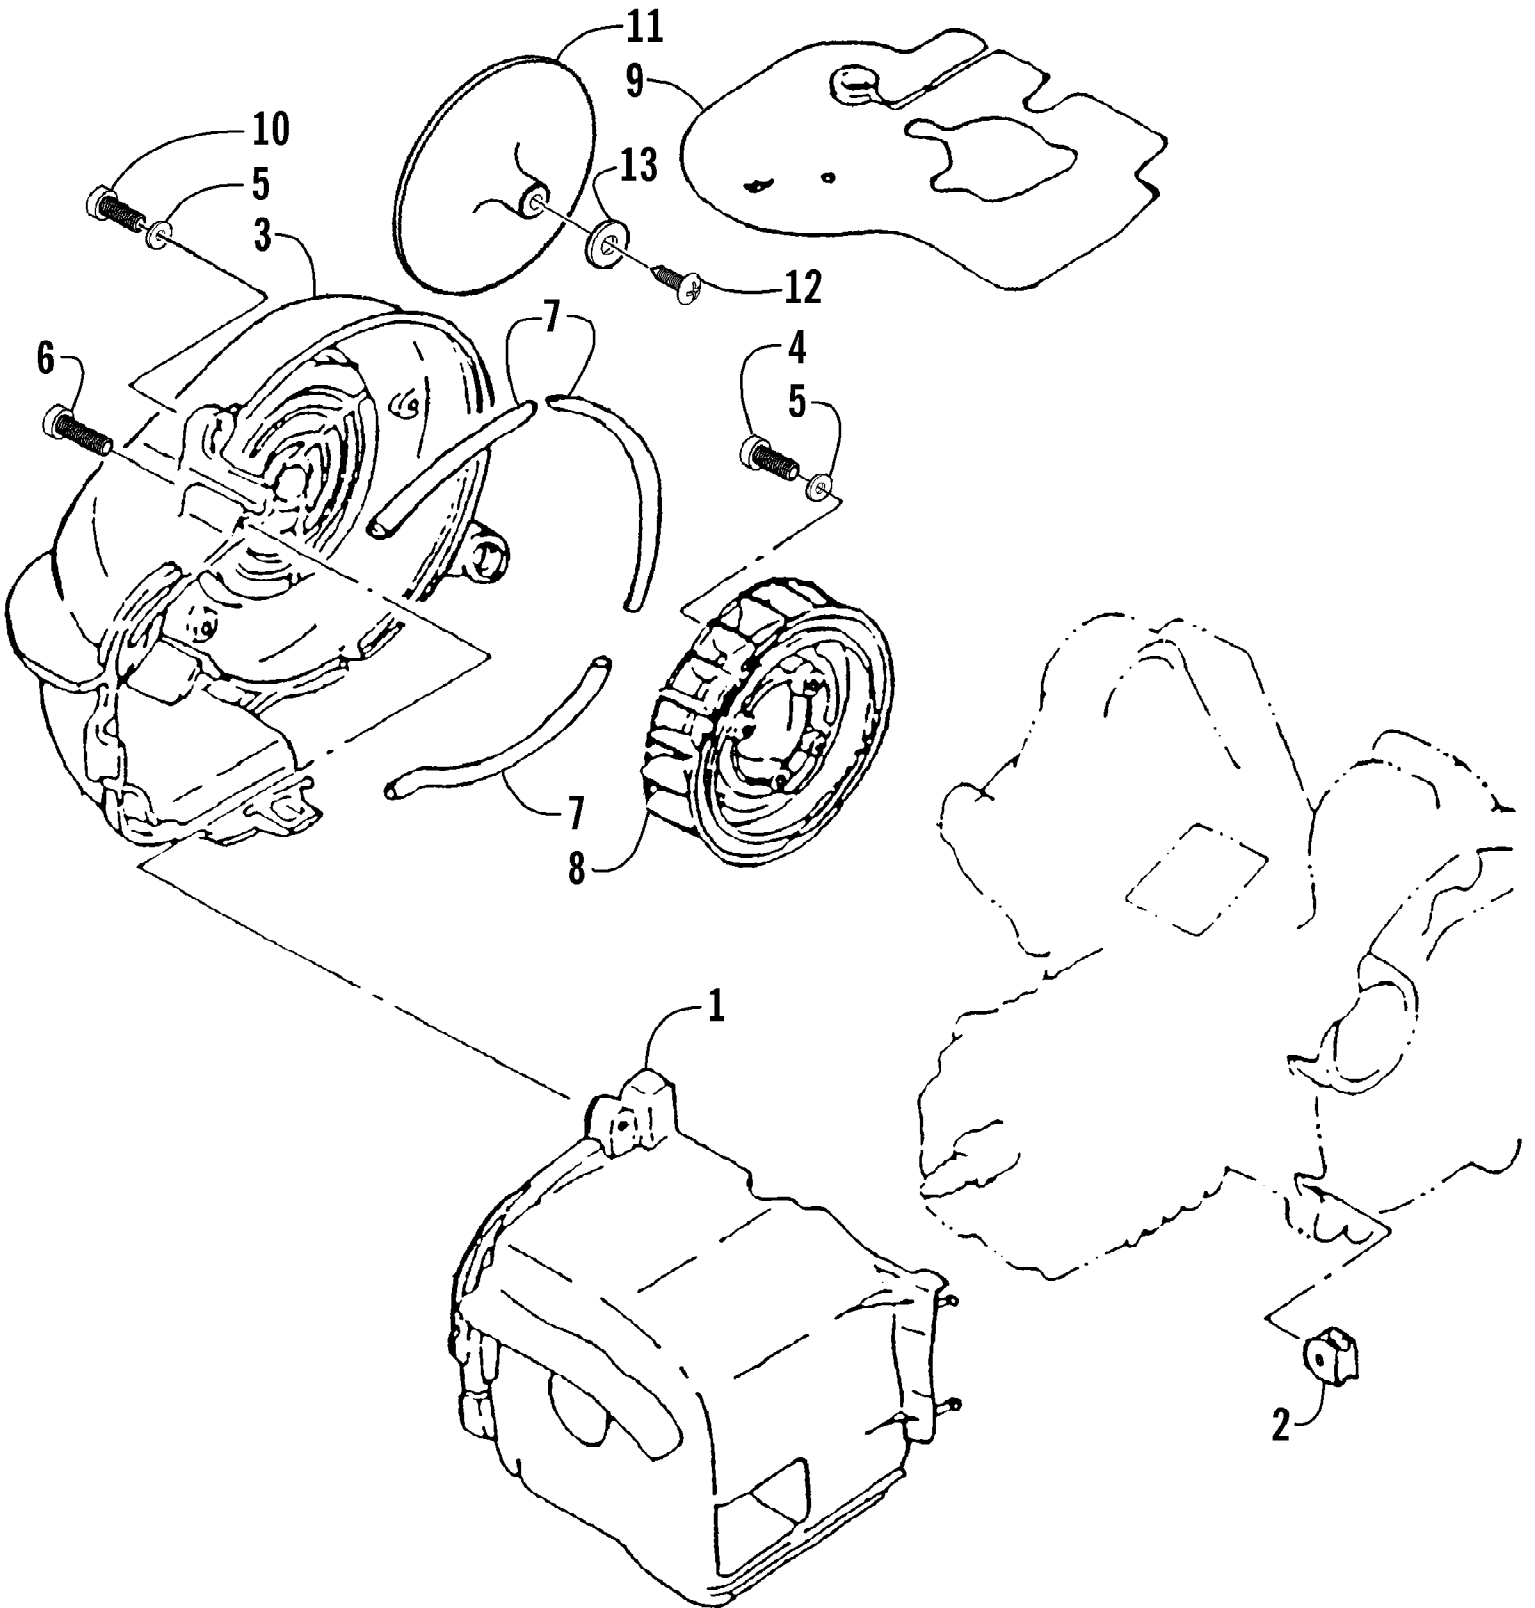

2003 ATV 90 Y-12 YOUTH (RED) (A2003ATB2BUSR)
FAN AND AIR SHROUD ASSEMBLY

Page 26 of 54

Ref #	Part Number	Qty	S/P/F	Description
1	3301-096	1		Air Shroud, Cylinder
2	3301-268	2		Grommet
3	3301-094	1		Cover, Magneto
4	3301-288	4		Screw, Cap
5	3301-336	6		Washer
6	3301-324	1		Screw, Self-Tapping
7	3301-082	2		Damper
8	3301-093	1		Fan
9	3301-247	1		Deflector
10	3301-289	2		Screw, Cap
11	3301-095	1		Cover, Magneto - Outer
12	3301-322	1		Screw, Self-Tapping
13	3301-339	1		Washer