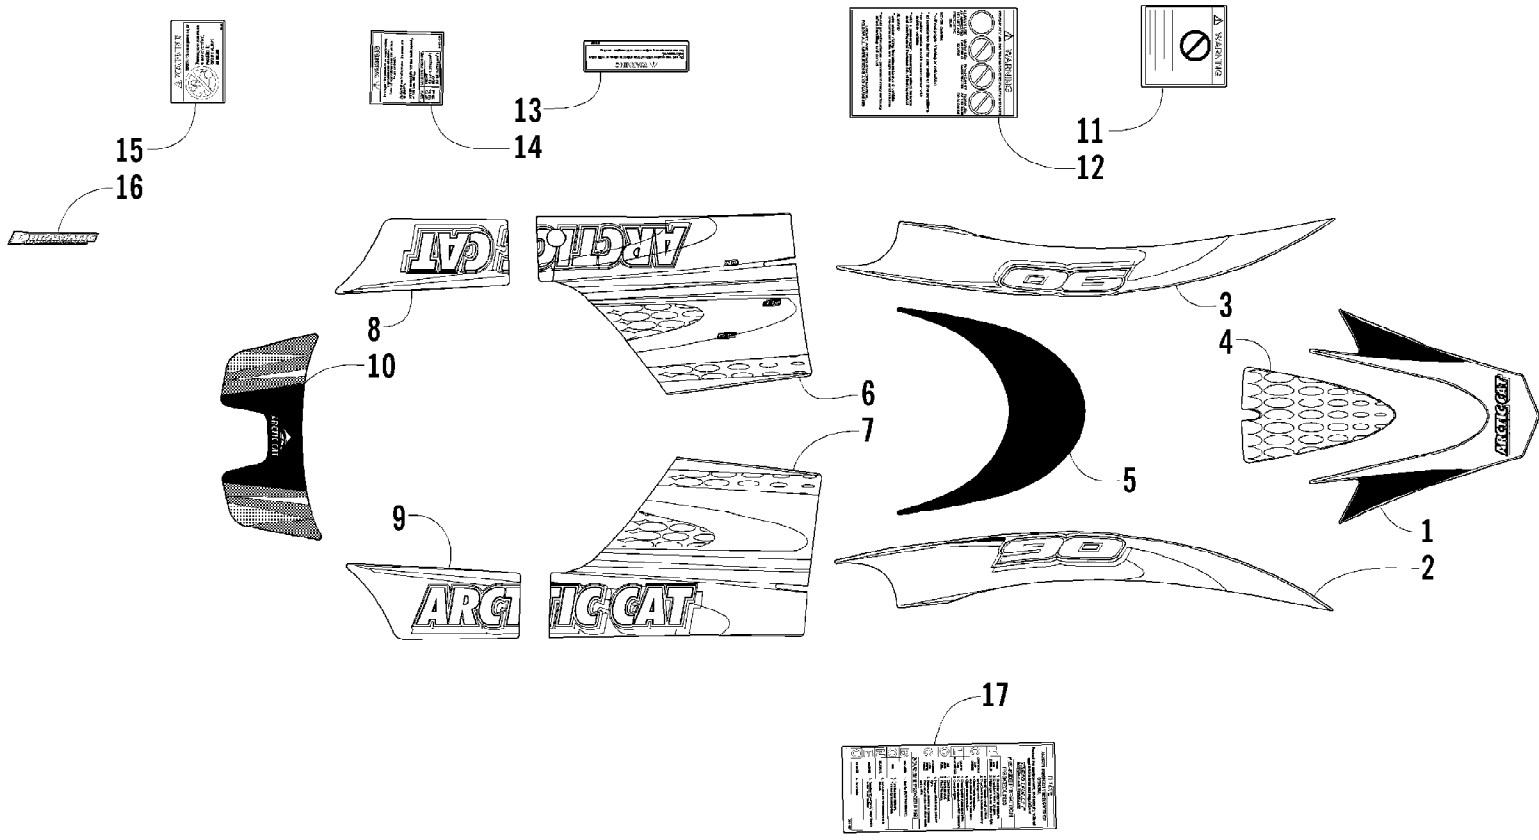

2003 ATV 90 Y-12 YOUTH (RED) (A2003ATB2BUSR)
DECALS

Page 18 of 54

Ref #	Part Number	Qty	S/P/F	Description
1	0411-442	1		Decal, Graphic - Front
1	0411-448	1		Decal, Graphic - Front (Green)
2	0411-443	1		Decal, Graphic - Upper Right
2	0411-449	1		Decal, Graphic - Upper Right (Green)
3	0411-444	1		Decal, Graphic - Upper Left
3	0411-450	1		Decal, Graphic - Upper Left (Green)
4	0411-462	1		Decal, Graphic - Front Insert
4	0411-463	1		Decal, Graphic - Front Insert (Green)
5	0411-454	1		Decal, Graphic - Cowl
6	0411-446	1		Decal, Graphic - Lower Left
6	0411-452	1		Decal, Graphic - Lower Left (Green)
7	0411-445	1		Decal, Graphic - Lower Right
7	0411-451	1		Decal, Graphic - Lower Right (Green)
8	0411-459	1		Decal, Graphic - Lower Rear - Left
8	0411-461	1		Decal, Graphic - Lower Rear - Left (Green)
9	0411-458	1		Decal, Graphic - Lower Rear - Right
9	0411-460	1		Decal, Graphic - Lower Rear - Right (Green)
10	0411-447	1		Decal, Graphic - Rear
10	0411-453	1		Decal, Graphic - Rear (Green)
11	0411-400	1		Decal, Warning - Age
12	0411-218	1		Decal, Warning - General
13	0411-426	1		Decal, Warning - Clutch Cover
14	0411-455	1		Decal, Warning - Tire/Load
15	0411-435	1		Decal, Warning - Passenger
16	0411-481	1		Decal, Duramatic
17	0411-457	1		Decal, Warning - Pre-Ride