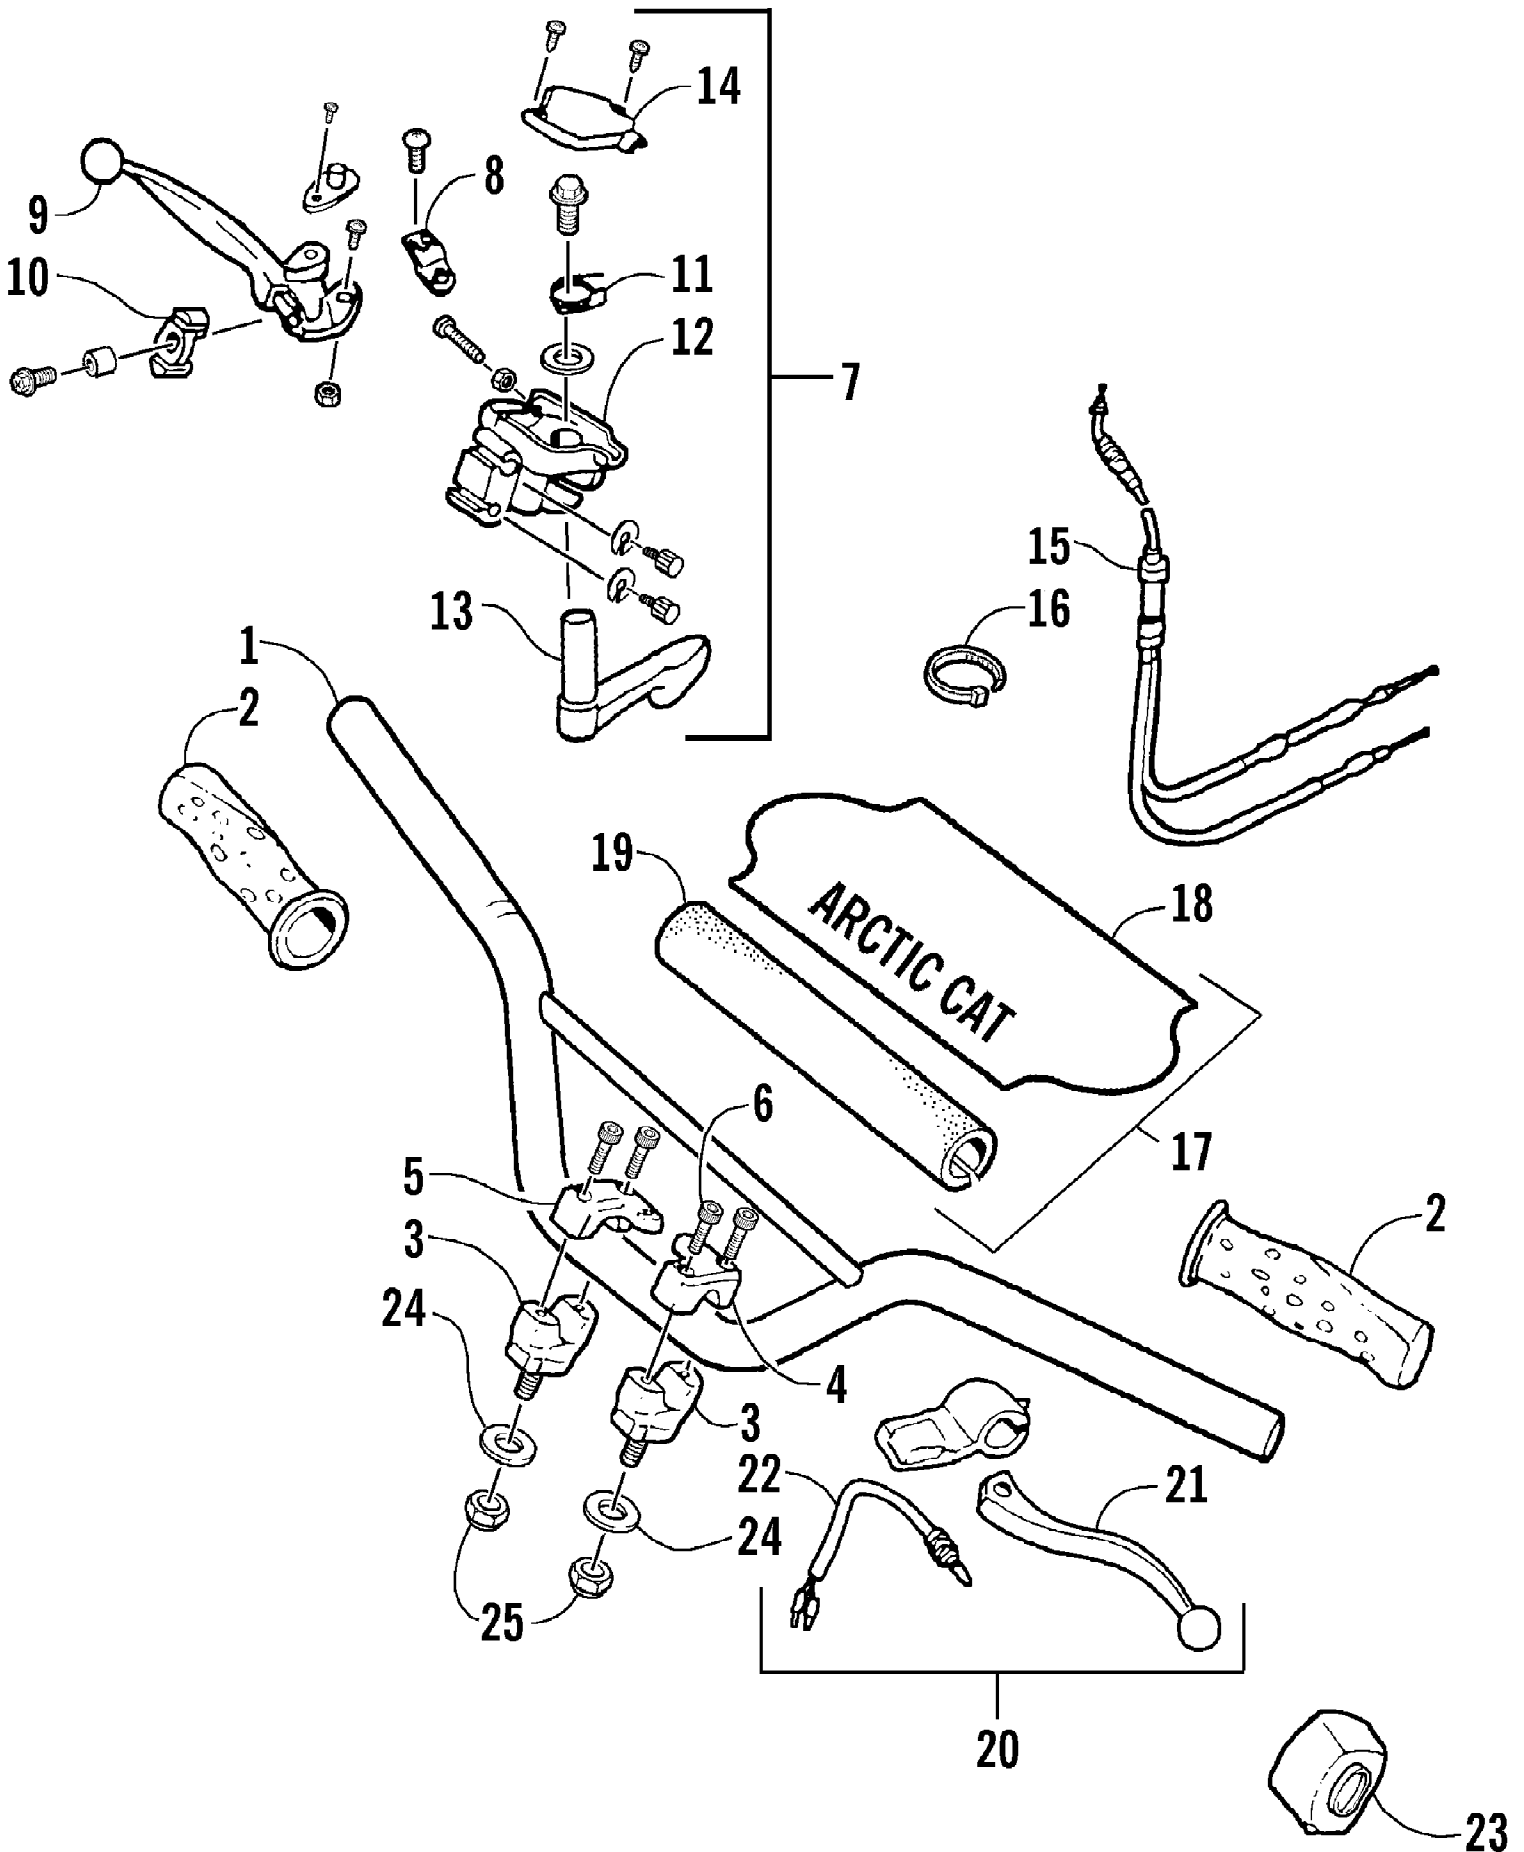

2003 ATV 90 Y-12 YOUTH (RED) (A2003ATB2BUSR)
HANDLEBAR ASSEMBLY

Page 34 of 54

Ref #	Part Number	Qty	S/P/F	Description
1	3301-230	1		Handlebar
2	3301-234	2		Grip, Handlebar
3	3301-231	2		Clamp, Handlebar - Bottom
4	3301-232	1		Clamp, Handlebar - Left
5	3301-233	1		Clamp, Handlebar - Right
6	3301-290	4		Screw, Cap
7	3301-235	1	S	Lever Assembly - Right (inc. 8-13)
8	3301-239	1		Bracket, Throttle Cable
9	3301-240	1		Lever, Brake - Right
10	3301-238	1		Bracket, Cable
11	3301-244	1		Spring, Throttle Lever
12	3301-237	1		Bracket, Lever
13	3301-243	1		Lever, Throttle
14	3301-236	1		Cover, Lever Body
15	3301-085	1	S	Cable, Throttle
16	3301-465	1		Cable Tie
17	3301-457	1	/P	Pad, Handlebar - Assembly (inc. 18-19)
18	3301-458	1	S	Cover, Pad
19	3301-459	1		Pad, Handlebar
20	3301-242	1		Lever Assembly - Left (inc. 21-22)
21	3301-241	1		Lever, Brake - Left
22	3301-153	1		Harness, Brake Switch
23	3301-152	1		Switch Assembly
24	3301-486	2		Washer
25	3301-283	2		Nut, Nylon