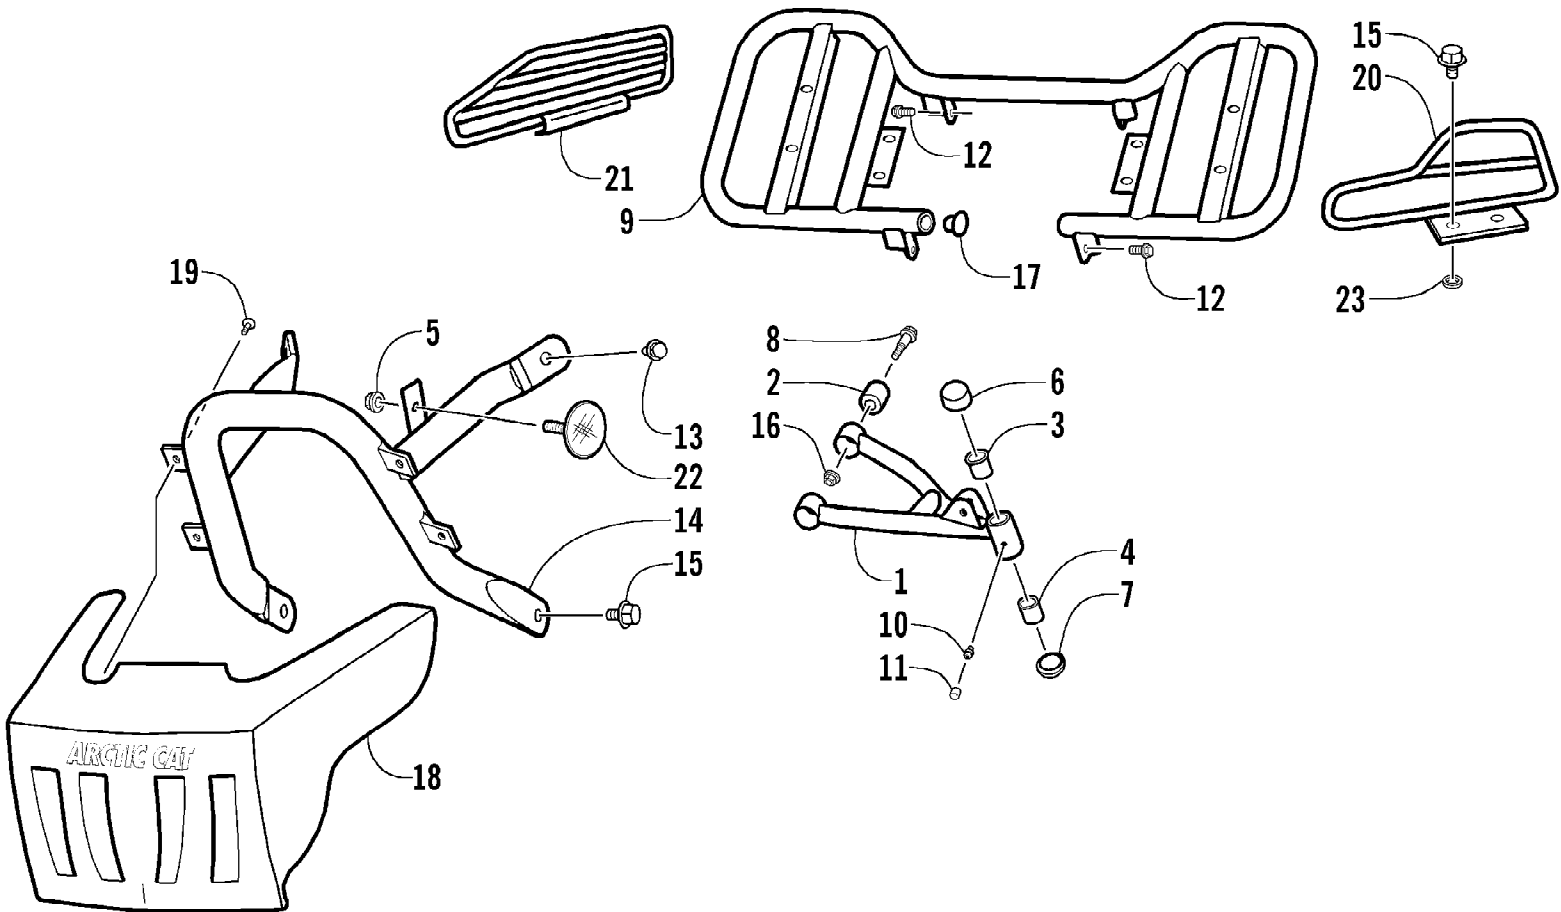

2003 ATV 90 Y-12 YOUTH (RED) (A2003ATB2BUSR)
A-ARM, FLOOR PANEL, AND BUMPER ASSEMBLY

2003 ATV 90 Y-12 YOUTH (RED) (A2003ATB2BUSR)
 A-ARM, FLOOR PANEL, AND BUMPER ASSEMBLY

Page 2 of 54

Ref #	Part Number	Qty	S/P/F	Description
1	3301-222	1		A-Arm, Suspension - Left
1	3301-218	1		A-Arm, Suspension - Right
2	3301-428	4		Bushing, Rubber
3	3301-328	2		Bushing
4	3301-219	2		Bushing
5	3301-327	2		Nut, Flange
6	3301-220	2		Cover, Waterproof
7	3301-221	2	S	Cover, Dustproof
8	3301-402	4		Screw, Cap
9	3301-251	1		Panel, Floor
10	3301-444	2		Fitting, Grease
11	3301-445	2		Cap, Grease Fitting
12	3301-400	4		Screw, Cap
13	3301-388	2		Screw, Cap
14	3301-207	1		Bumper
15	3301-395	6		Screw, Cap
16	3301-283	4		Nut, Nylon
17	3301-256	2		Cap, Floor Panel - Rubber
18	3301-208	1		Cover, Bumper
19	3301-322	4		Screw, Self-Tapping
20	3301-254	1		Guard, Floor Panel - Left
21	3301-255	1		Guard, Floor Panel - Right
22	3301-455	2		Reflector - Amber
23	3301-476	4		Washer, Spring

2003 ATV 90 Y-12 YOUTH (RED) (A2003ATB2BUSR)
BODY AND SEAT ASSEMBLY

Page 4 of 54

Ref #	Part Number	Qty	S/P/F	Description
1	3301-250	1		Cover, Front (Red)
1	3301-248	1		Cover, Front (Green)
1	3301-249	1		Cover, Front (Cat Green)
2	3301-253	1		Panel, Floor - Left
3	3301-252	1		Panel, Floor - Right
4	3301-264	1		Cover, Rear (Red)
4	3301-493	1		Cover, Rear (Green)
4	3301-494	1		Cover, Rear (Cat Green)
5	3301-319	4		Screw, Machine
6	3301-320	6		Screw, Machine
7	3301-257	1		Seat Assembly (inc. 8-9)
8	3301-258	1		Bracket, Seat
9	3301-259	2		Bolt, Seat
10	3301-304	1		Strip, Rubber
11	3301-210	1		Bag, Tool
12	3301-262	1		Spring, Reset
13	3301-261	1		Cable, Seat Release
14	3301-263	1		Seat Lock Assembly
15	3301-386	2		Screw, Cap
16	3301-275	4		Bolt, Carriage
17	3301-338	1		Washer
18	3301-281	1		Nut, Nylon
19	3301-149	1		Reflector
20	3301-466	2	/P	Screw, Cap
21	3301-327	2		Nut, Flange
22	3301-280	2	S	U-Nut