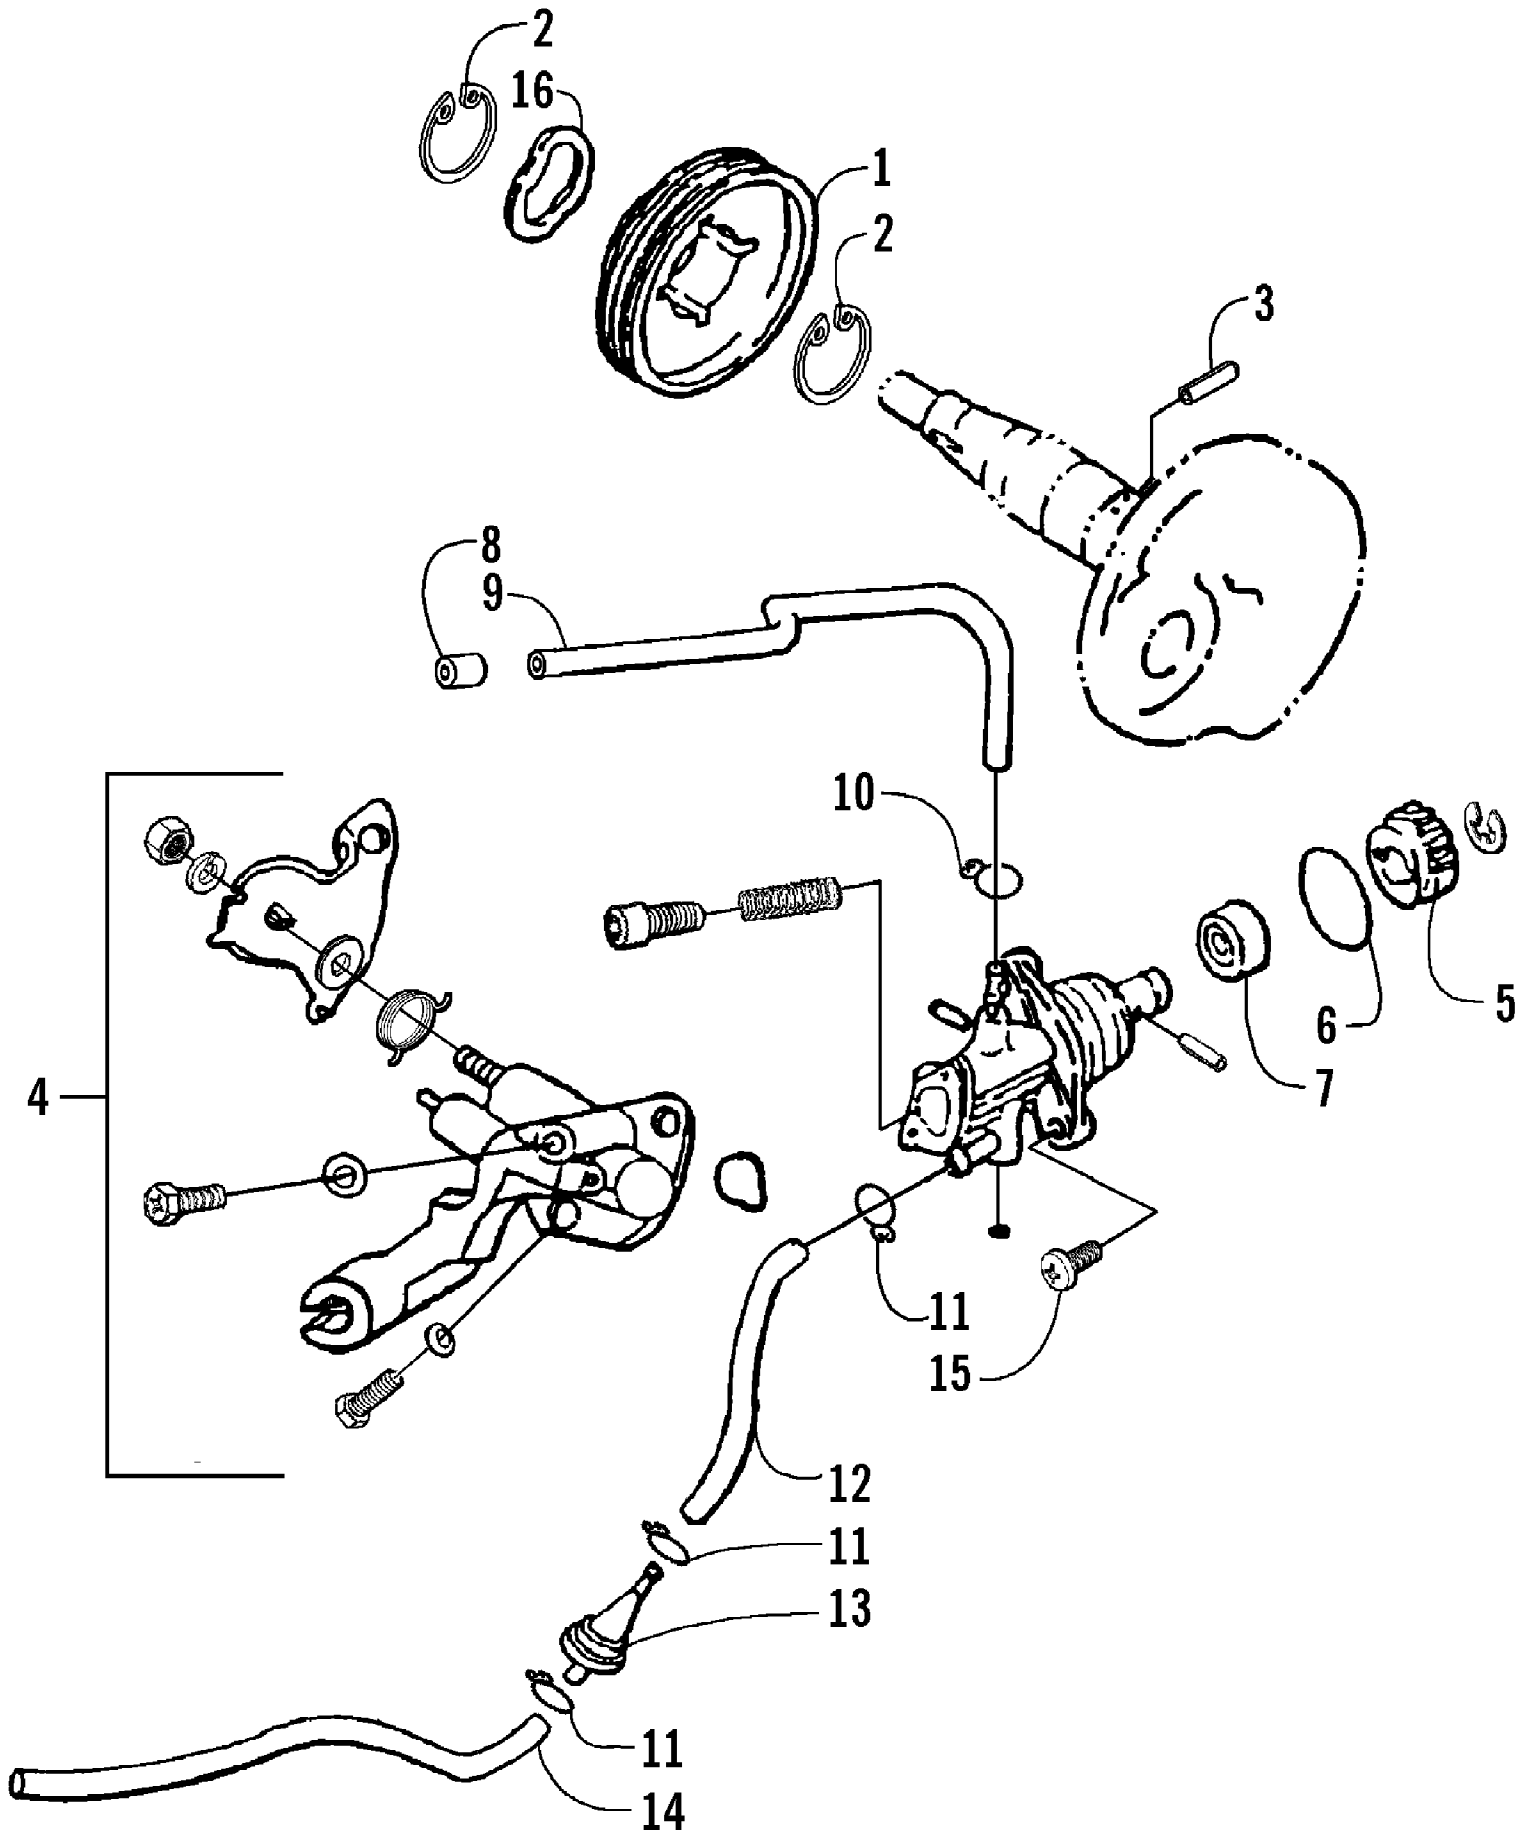

2003 ATV 90 Y-12 YOUTH (RED) (A2003ATB2BUSR)
HANDLEBAR ASSEMBLY

Page 34 of 54

Ref #	Part Number	Qty	S/P/F	Description
1	3301-230	1		Handlebar
2	3301-234	2		Grip, Handlebar
3	3301-231	2		Clamp, Handlebar - Bottom
4	3301-232	1		Clamp, Handlebar - Left
5	3301-233	1		Clamp, Handlebar - Right
6	3301-290	4		Screw, Cap
7	3301-235	1	S	Lever Assembly - Right (inc. 8-13)
8	3301-239	1		Bracket, Throttle Cable
9	3301-240	1		Lever, Brake - Right
10	3301-238	1		Bracket, Cable
11	3301-244	1		Spring, Throttle Lever
12	3301-237	1		Bracket, Lever
13	3301-243	1		Lever, Throttle
14	3301-236	1		Cover, Lever Body
15	3301-085	1	S	Cable, Throttle
16	3301-465	1		Cable Tie
17	3301-457	1	/P	Pad, Handlebar - Assembly (inc. 18-19)
18	3301-458	1	S	Cover, Pad
19	3301-459	1		Pad, Handlebar
20	3301-242	1		Lever Assembly - Left (inc. 21-22)
21	3301-241	1		Lever, Brake - Left
22	3301-153	1		Harness, Brake Switch
23	3301-152	1		Switch Assembly
24	3301-486	2		Washer
25	3301-283	2		Nut, Nylon

2003 ATV 90 Y-12 YOUTH (RED) (A2003ATB2BUSR)
MAGNETO AND STARTER MOTOR ASSEMBLY

2003 ATV 90 Y-12 YOUTH (RED) (A2003ATB2BUSR)
MAGNETO AND STARTER MOTOR ASSEMBLY

Page 36 of 54

Ref #	Part Number	Qty	S/P/F	Description
1	3301-142	1		Starter Motor Assembly (inc. 2-6)
2	3301-143	1	S	Brush Set
3	3301-303	1		O-Ring
4	3301-301	1		O-Ring
5	3301-276	2		Bolt w/Washer
6	3301-144	1		Harness, Starter Motor
7	3301-289	2		Screw, Cap
8	3301-288	2		Screw, Cap
9	3301-139	1		Magneto Assembly (inc. 10-11)
10	3301-140	1		Rotor/Flywheel
11	3301-141	1		Stator Assembly
12	3301-345	1		Washer
13	3301-331	1		Nut, Flange