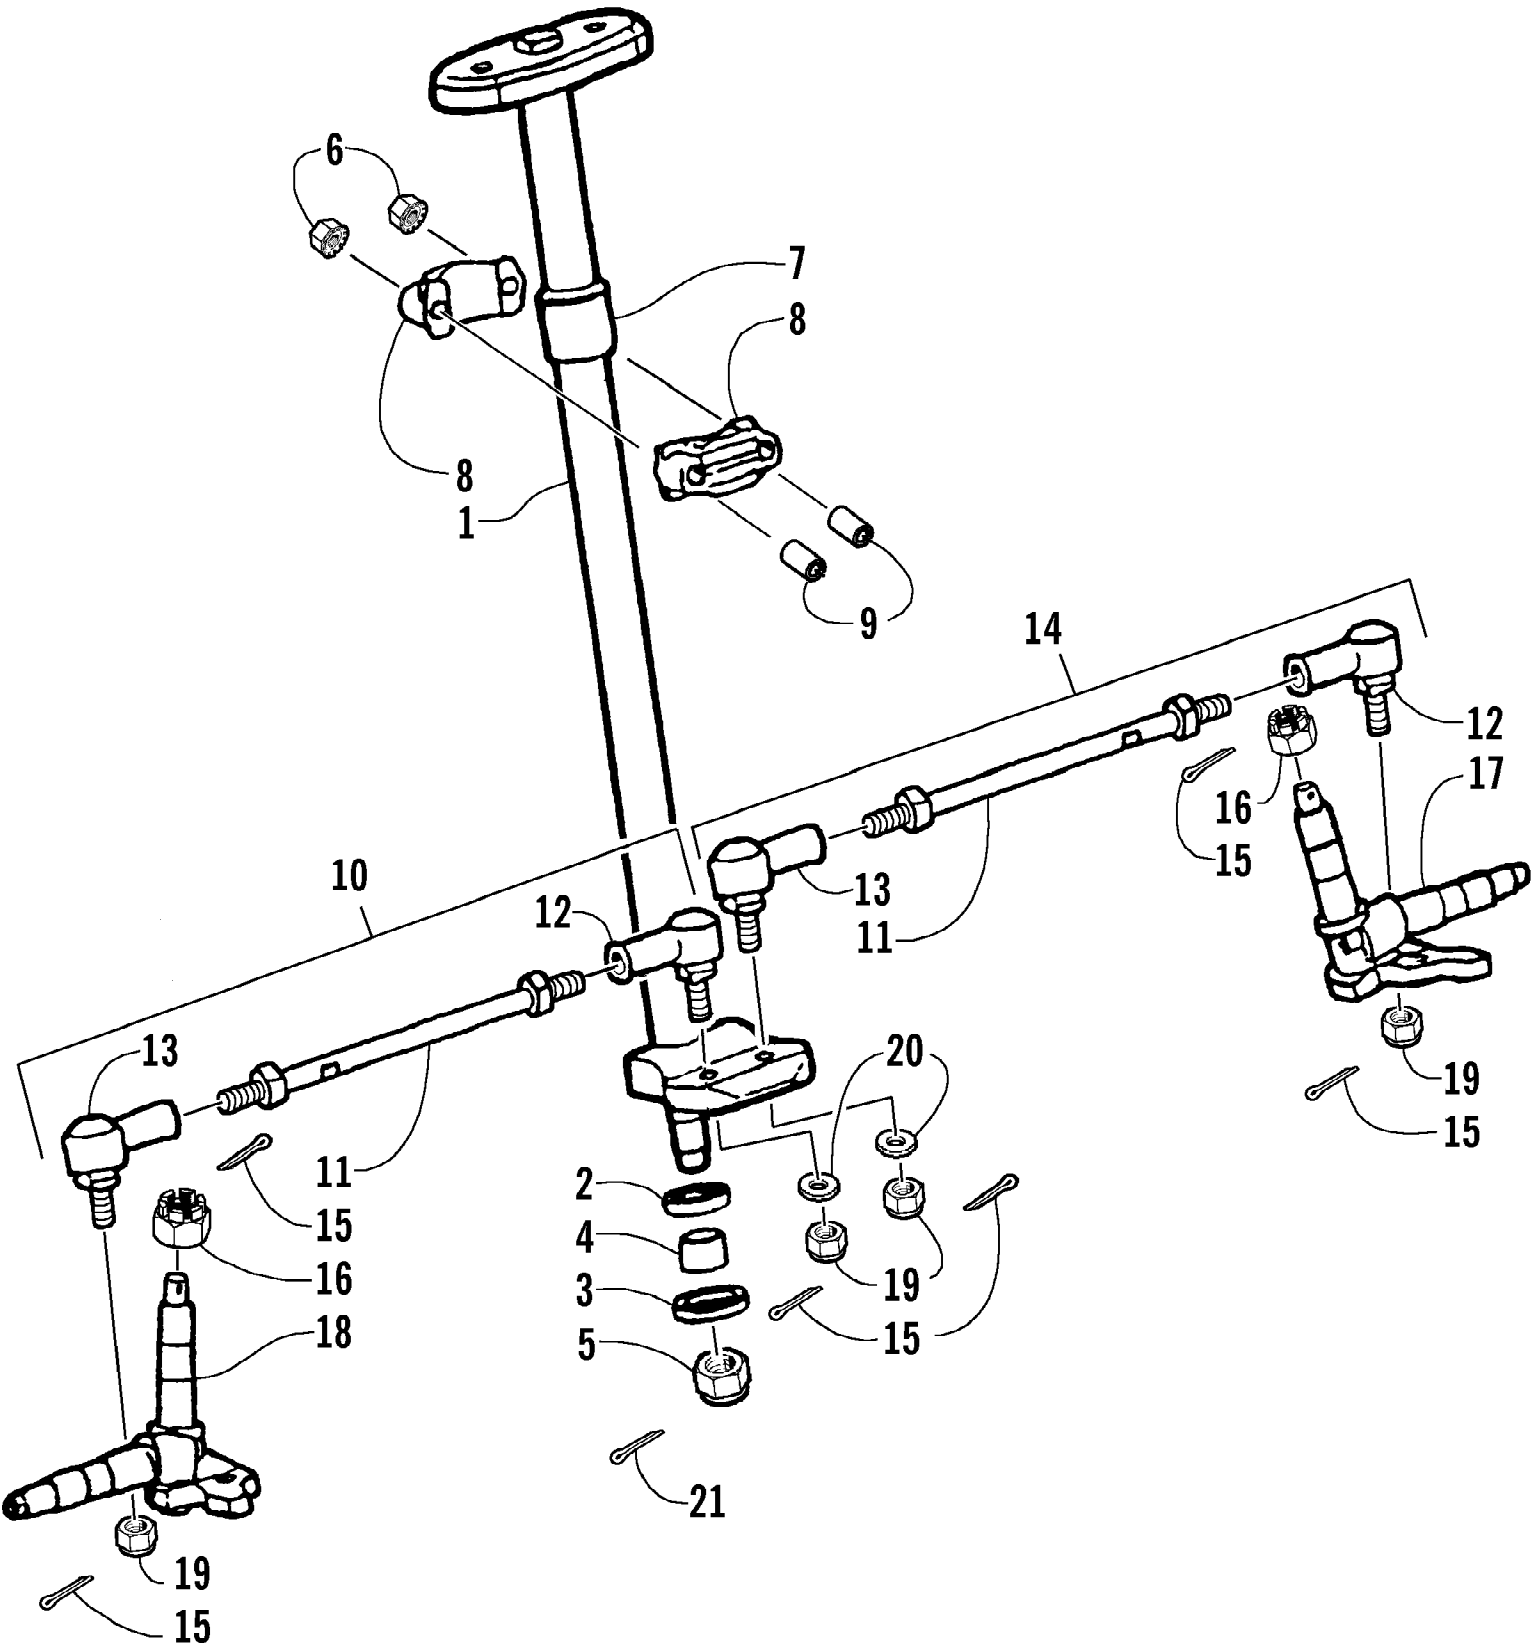

No
Diagram
Available

Parts List
Only

2003 ATV 90 Y-12 YOUTH (RED) (A2003ATB2BUSR)
RELATED ITEMS

Ref #	Part Number	Qty	S/P/F	Description
	2256-688	1		Illustrated Parts Manual
	2256-649	1	/P	Operator's Manual
	0436-446	1		Skid Plate
	0436-447	1		Windshield

2003 ATV 90 Y-12 YOUTH (RED) (A2003ATB2BUSR)
STARTER ASSEMBLY

Page 48 of 54

Ref #	Part Number	Qty	S/P/F	Description
1	3301-423	1		Bearing, Needle
2	3301-424	1		Boss, Bearing
3	3301-355	1		Washer
4	3301-344	3		Washer
5	3301-418	1		Bearing, Needle
6	3301-121	1		Gear, Idler
7	3301-311	1		Washer, Wave
8	3301-426	1		Shaft, Idler
9	3301-287	2		Screw, Cap
10	3301-009	1		Plate, Idler Gear
11	3301-391	1		Screw, Cap
12	3301-127	1		Starter Shaft Assembly
13	3301-128	1		Spring, Reset - Starter Shaft
14	3301-429	1		Bushing
15	3301-351	1		Washer
16	3301-377	1		Circlip
17	3301-129	1	/P	Starter Crank Assembly
18	3301-125	1		Clip, Spring - Starter Pinion
19	3301-126	1		Starter Pinion Assembly
20	3301-130	1		Starter Clutch - Electric - Assembly (inc. 21-25)
21	3301-124	1		Wheel, Starter Clutch
22	3301-131	1		Clutch Set, Electric Starter (inc. 23-25)
23	3301-134	3		Spring, Clutch
24	3301-133	3		Guide, Clutch
25	3301-132	3		Roller, Clutch

2003 ATV 90 Y-12 YOUTH (RED) (A2003ATB2BUSR)
STEERING ASSEMBLY

Page 50 of 54

Ref #	Part Number	Qty	S/P/F	Description
1	3301-214	1		Steering Post Assembly
2	3301-436	1		Seal, Oil
3	3301-439	1		Seal, Oil
4	3301-195	1		Spacer
5	3301-284	1		Nut, Nylon
6	3301-330	2		Nut, Flange
7	3301-216	1		Bushing, Steering Post
8	3301-215	2		Holder, Steering Post
9	3301-217	2		Collar, Spacer
10	3301-190	1	/P	Tie Rod Assembly - Left (inc. one No. 11-13)
11	3301-295	2		Tie Rod
12	3301-192	2		Joint, Ball - Left Thread
13	3301-194	2		Joint, Ball - Right Thread
14	3301-189	1	/P	Tie Rod Assembly - Right (inc. one No. 11-13)
15	3301-362	6		Pin, Cotter
16	3301-334	2		Nut, Slotted
17	3301-191	1		Knuckle, Left
18	3301-193	1		Knuckle, Right
19	3301-283	4		Nut, Nylon
20	3301-474	2	S	Washer
21	3301-363	1		Pin, Cotter