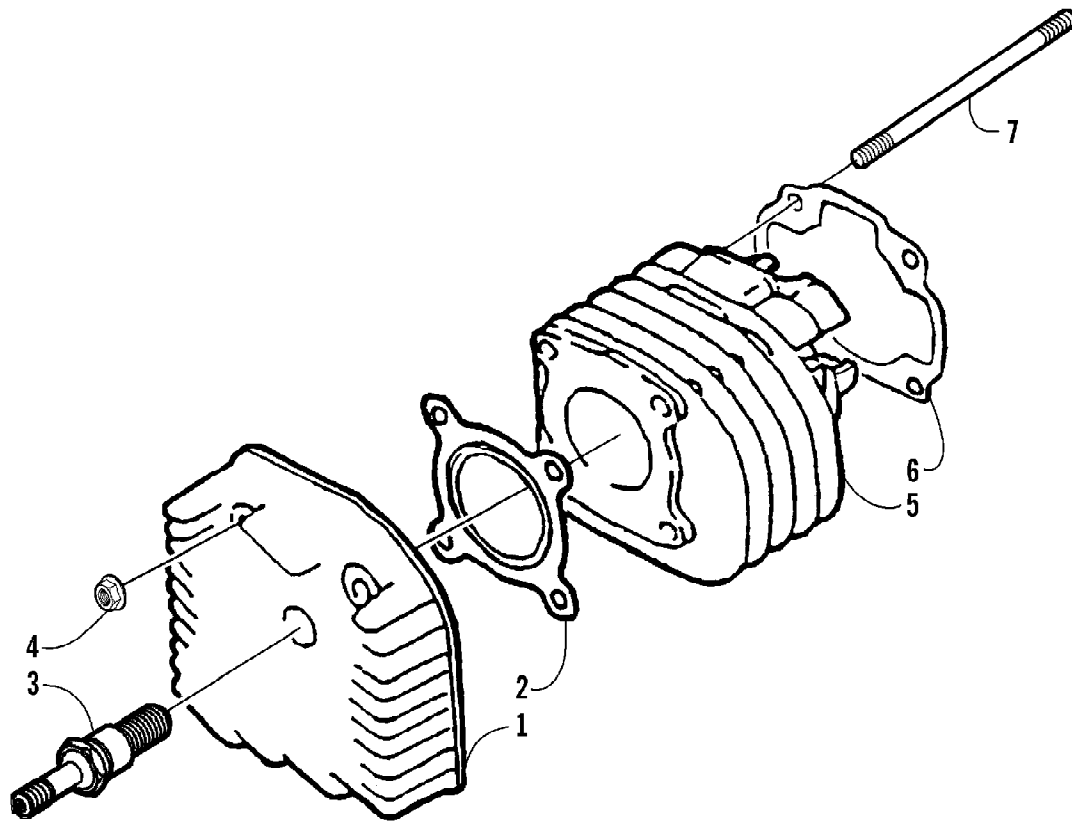

2003 ATV 90 Y-12 YOUTH (RED) (A2003ATB2BUSR)
CLUTCH ASSEMBLY

2003 ATV 90 Y-12 YOUTH (RED) (A2003ATB2BUSR)
CLUTCH ASSEMBLY

Page 10 of 54

Ref #	Part Number	Qty	S/P/F	Description
1	3301-099	1		Driven Face Assembly (inc. 2-15)
2	3301-442	2		Seal, Oil
3	3301-118	1		Seat, Secondary Spring
4	3301-117	1		Spring, Compression
5	3301-112	1		Weight Set, Clutch (inc. 6-7)
6	3301-110	1		Carrier, Clutch Weight
7	3301-111	3		Spring
8	3301-277	1		Nut
9	3301-116	2		Pin, Guide
10	3301-114	1		Face, Fixed Driven
11	3301-420	1		Bearing, Needle
12	3301-380	1	/P	Circlip
13	3301-417	1		Bearing, Radial Ball
14	3301-115	1		Face, Movable Driven
15	3301-302	2		O-Ring
16	3301-100	1		Cover, Clutch Carrier
17	3301-325	1		Nut
18	3301-298	1		O-Ring
19	3301-102	1		Drive Face Assembly (inc. 20-24)
20	3301-105	1		Plate, Cam
21	3301-104	6		Roller, Weight
22	3301-431	1		Bushing
23	3301-103	1		Face, Movable Drive
24	3301-106	3		Slide, Cam Plate
25	3301-113	1		V-Belt
26	3301-430	1		Bushing
27	3301-101	1		Face, Fixed Drive
28	3301-109	1		Washer, Lock - External Tooth
29	3301-107	1		Clutch, One-Way
30	3301-108	1		Washer, Cone Spring
31	3301-331	1		Nut, Flange
32	3301-451	1		Bushing, Clutch

2003 ATV 90 Y-12 YOUTH (RED) (A2003ATB2BUSR)
CRANKSHAFT AND PISTON ASSEMBLY

2003 ATV 90 Y-12 YOUTH (RED) (A2003ATB2BUSR)
CRANKSHAFT AND PISTON ASSEMBLY

Page 14 of 54

Ref #	Part Number	Qty	S/P/F	Description
1	3301-020	1		Crankshaft Assembly (inc. 2-8)
2	3301-028	1		Crank, Left
3	3301-029	1		Pin, Crank
4	3301-421	1		Bearing, Needle
5	3301-025	1		Rod, Connecting
6	3301-026	1		Crank, Right
7	3301-285	1		Key
8	3301-354	2		Washer
9	3301-415	2		Bearing, Radial Ball
10	3301-438	1		Seal, Oil
11	3301-437	1		Seal, Oil
12	3301-027	1		Collar, Crank
13	3301-022	1		Piston
14	3301-023	1		Pin, Piston
15	3301-021	1		Ring, Piston - Set
16	3301-024	2		Clip, Piston Pin
17	3301-419	1		Bearing, Needle
18	3301-353	1		Washer