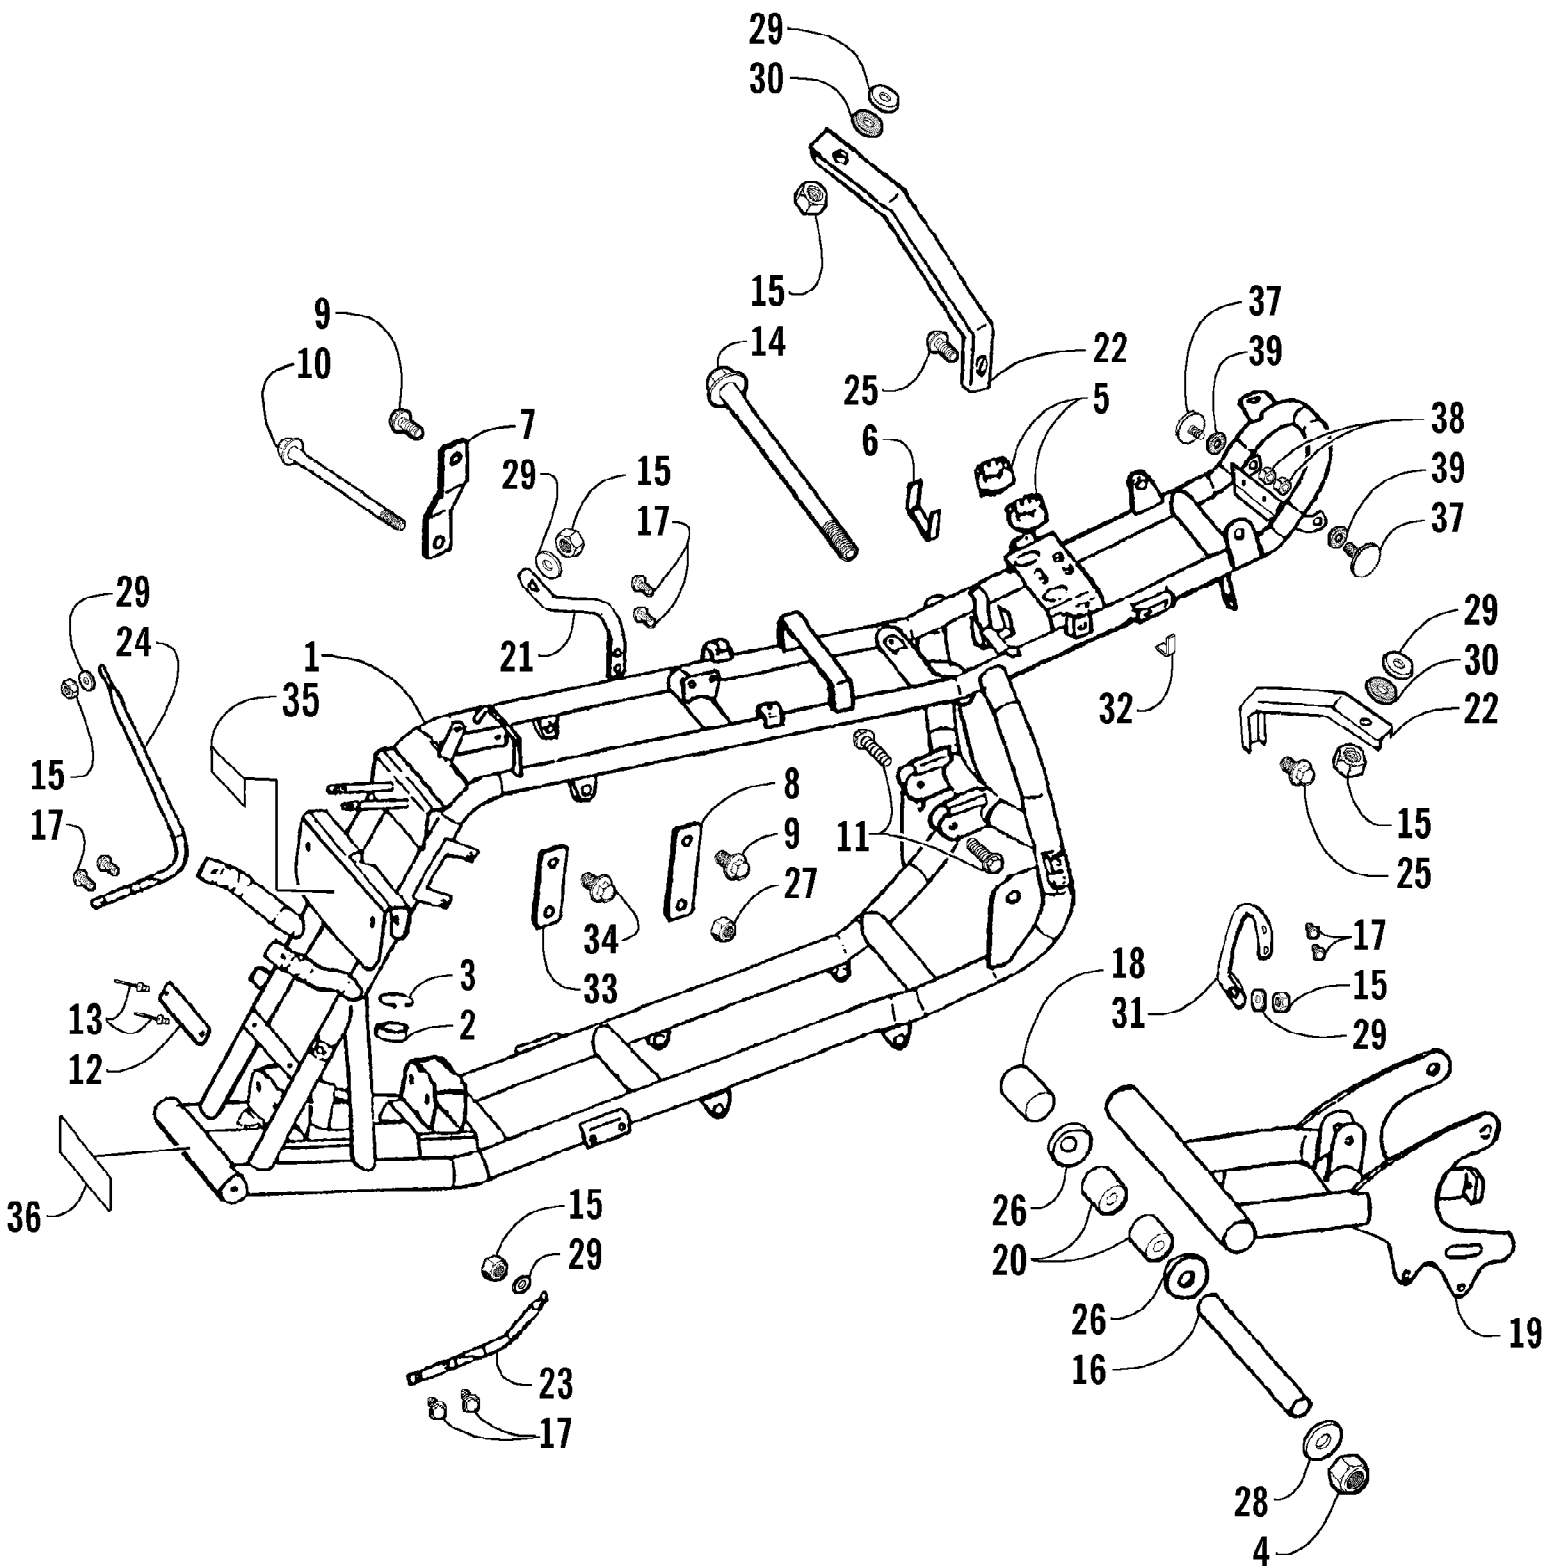

2003 ATV 90 Y-12 YOUTH (RED) (A2003ATB2BUSR)
FRAME AND RELATED PARTS

Page 28 of 54

Ref #	Part Number	Qty	S/P/F	Description
1	3301-206	1		Frame
2	3301-409	1		Bearing, Radial Ball
3	3301-381	1		Circlip
4	3301-284	1		Nut, Nylon
5	3301-260	2		Bumper, Rubber
6	3301-077	1		Pad, Foam
7	3301-211	1		Plate, Engine Mounting - Right
8	3301-212	1		Plate, Engine Mounting - Left
9	3301-400	2		Screw, Cap
10	3301-403	1		Screw, Cap
11	3301-485	2	/P	Screw, Cap
12	3301-209	1		Plate, Frame No.
13	3301-286	2		Rivet
14	3301-407	1		Screw, Cap
15	3301-281	6		Nut, Nylon
16	3301-227	1		Spacer, Swing Arm
17	3301-306	8		Screw, Cap
18	3301-225	1		Sleeve, Rubber
19	3301-224	1		Swing Arm Sub-Assembly
20	3301-226	2		Bushing
21	3301-265	1		Bracket, Rear Cover Mounting - Lower Right
22	3301-266	2		Bracket, Rear Cover Mounting - Upper
23	3301-461	1		Bracket, Front Cover Mounting - Left
24	3301-462	1		Bracket, Front Cover Mounting - Right
25	3301-386	2		Screw, Cap
26	3301-228	2		Cover, Swing Arm Seal
27	3301-282	1		Nut, Nylon
28	3301-349	1		Washer
29	3301-340	6		Washer
30	3301-356	2		Washer, Rubber
31	3301-267	1		Bracket, Rear Cover Mounting - Lower Left
32	3301-449	4		Clamp, Cable - Rubber
33	3301-460	1		Bracket, Gas Cup
34	3301-466	1	/P	Screw, Cap
35	3301-448	1		Decal, Bar Code
36	3301-447	1		Decal, CE
37	3301-456	2	/P	Reflector - Red
38	3301-327	2		Nut, Flange
39	3301-356	2		Washer, Rubber