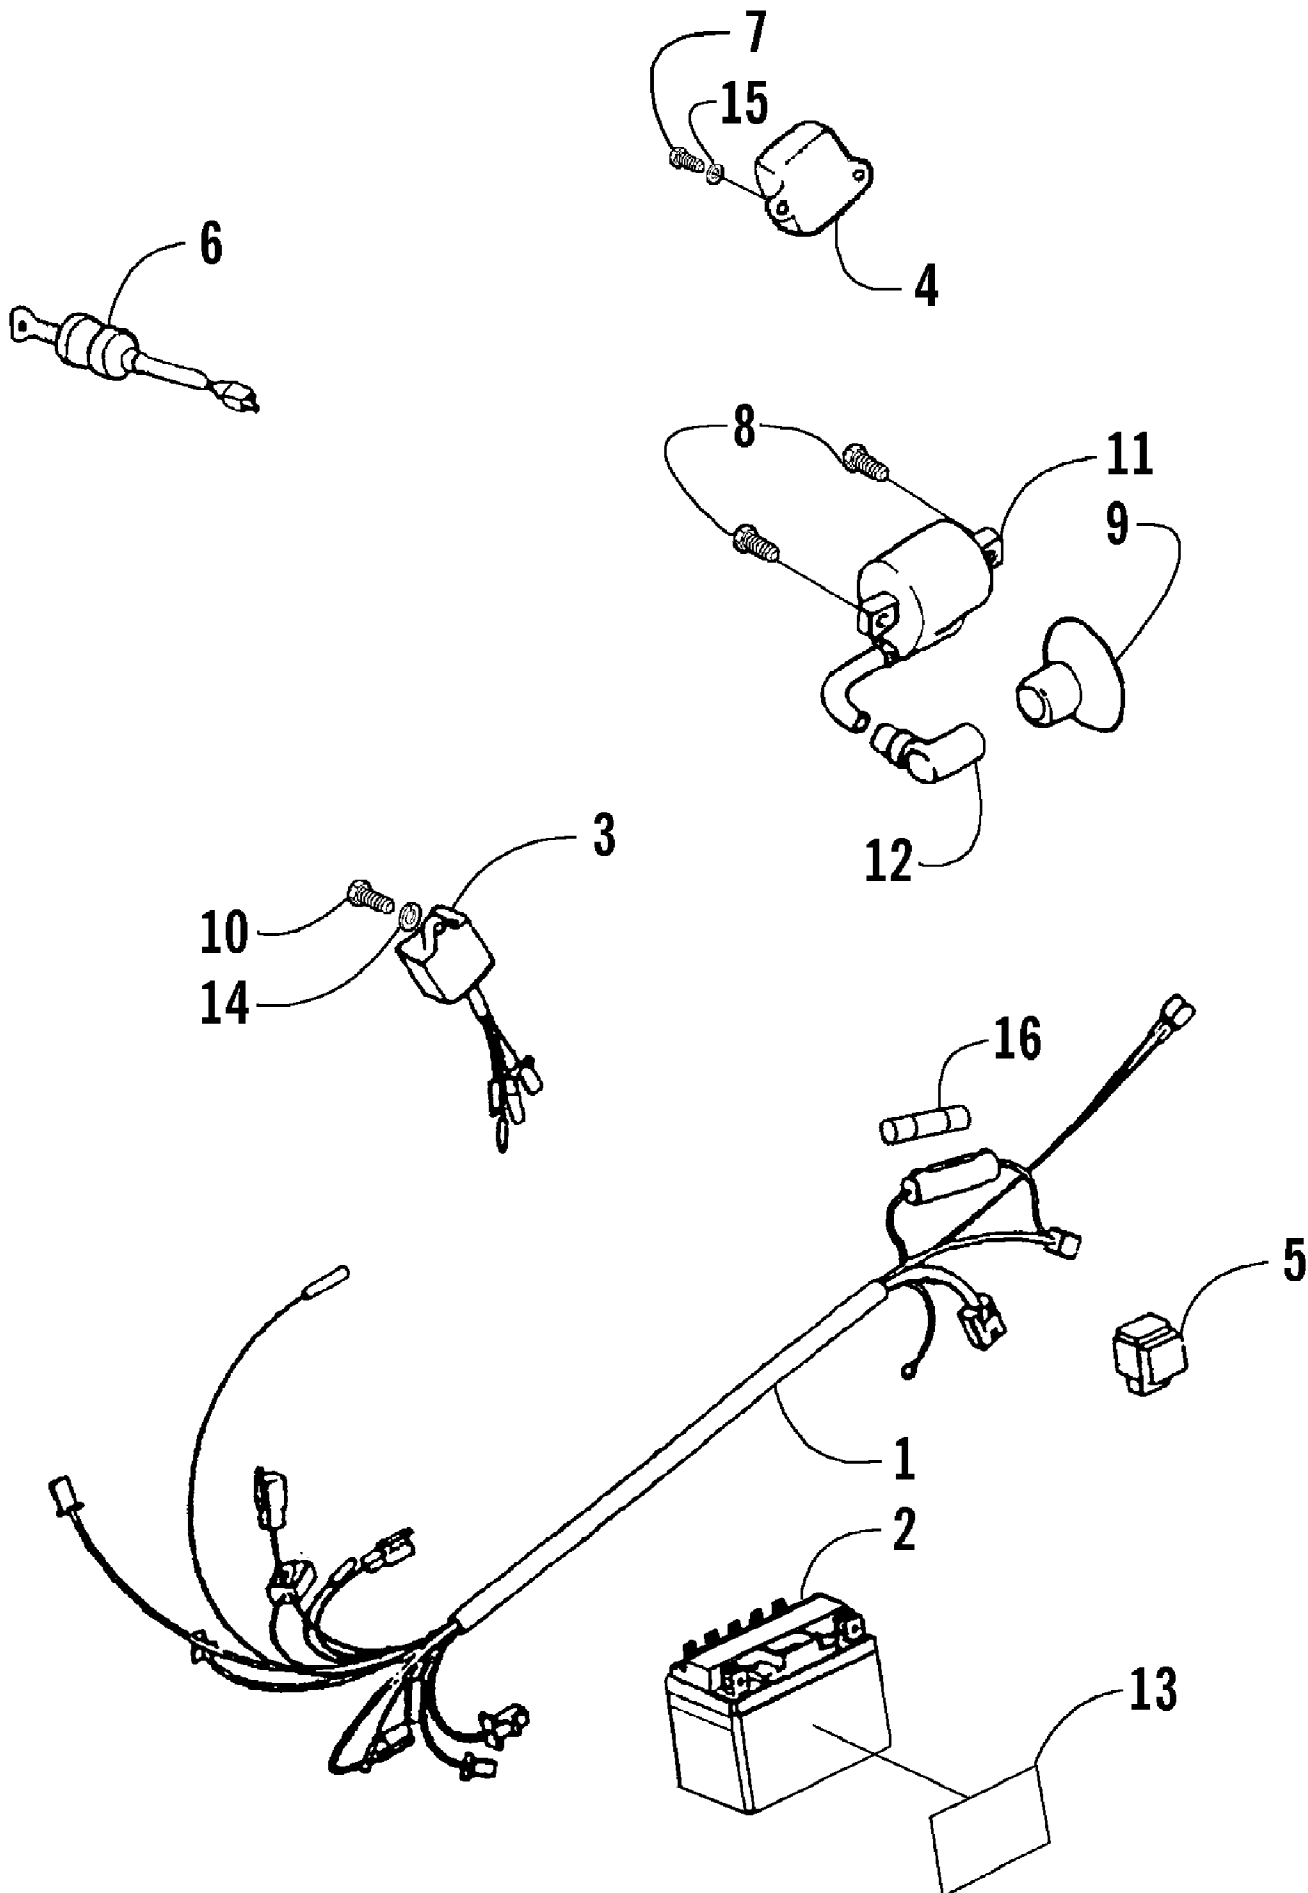

2003 ATV 90 Y-12 YOUTH (RED) (A2003ATB2BUSR)
ELECTRICAL

Page 22 of 54

Ref #	Part Number	Qty	S/P/F	Description
1	3301-147	1		Harness, Main (inc. 16)
2	3301-145	1		Battery
3	3301-135	1		CDI Unit
4	3301-146	1		Regulator
5	3301-154	1		Relay, Starter
6	3301-151	1		Switch, Ignition
7	3301-316	1		Screw, Machine
8	3301-390	2		Screw, Cap
9	3301-137	1		Cap, Rubber
10	3301-318	1		Screw, Machine
11	3301-136	1		Coil, Ignition
12	3301-138	1		Cap, Spark Plug
13	3301-463	1		Decal, Warning - Battery
14	3301-360	1		Washer, Spring
15	3301-475	1		Washer, Spring
16	3301-512	1		Fuse - 7 Amp