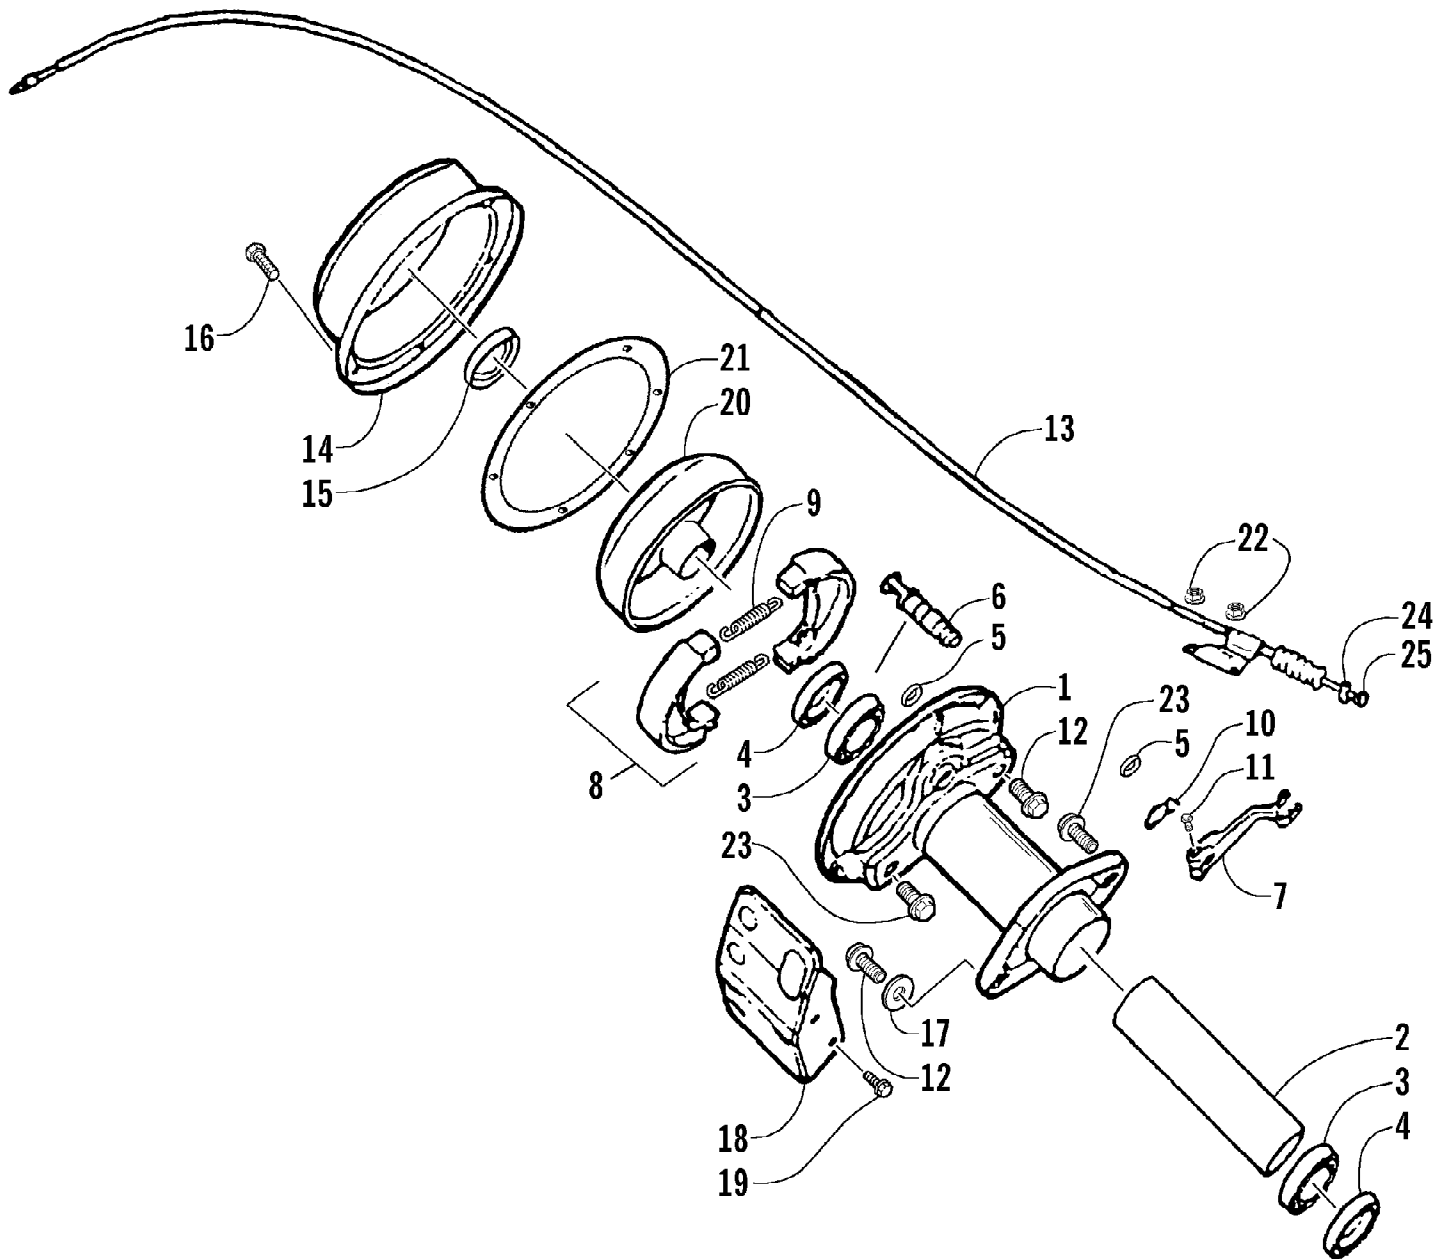

2003 ATV 90 Y-12 YOUTH (RED) (A2003ATB2BUSR)
MAGNETO AND STARTER MOTOR ASSEMBLY

2003 ATV 90 Y-12 YOUTH (RED) (A2003ATB2BUSR)
MAGNETO AND STARTER MOTOR ASSEMBLY

Page 36 of 54

Ref #	Part Number	Qty	S/P/F	Description
1	3301-142	1		Starter Motor Assembly (inc. 2-6)
2	3301-143	1	S	Brush Set
3	3301-303	1		O-Ring
4	3301-301	1		O-Ring
5	3301-276	2		Bolt w/Washer
6	3301-144	1		Harness, Starter Motor
7	3301-289	2		Screw, Cap
8	3301-288	2		Screw, Cap
9	3301-139	1		Magneto Assembly (inc. 10-11)
10	3301-140	1		Rotor/Flywheel
11	3301-141	1		Stator Assembly
12	3301-345	1		Washer
13	3301-331	1		Nut, Flange

2003 ATV 90 Y-12 YOUTH (RED) (A2003ATB2BUSR)
OIL PUMP ASSEMBLY

Page 38 of 54

Ref #	Part Number	Qty	S/P/F	Description
1	3301-035	1		Gear, Pump Drive
2	3301-379	2		Circlip
3	3301-425	1		Pin, Crankshaft
4	3301-032	1		Pump, Oil - Assembly (inc. 5-7)
5	3301-034	1		Gear, Oil Pump
6	3301-300	1		O-Ring
7	3301-433	1		Seal, Oil
8	3301-033	1		Ring, Steel
9	3301-366	1		Tube, Oil
10	3301-373	1		Clip
11	3301-374	4		Clip
12	3301-371	1		Tube
13	3301-074	1	S	Cup, Oil Filter
14	3301-372	1		Tube
15	3301-317	2		Screw, Machine
16	3301-036	1		Washer, Wave