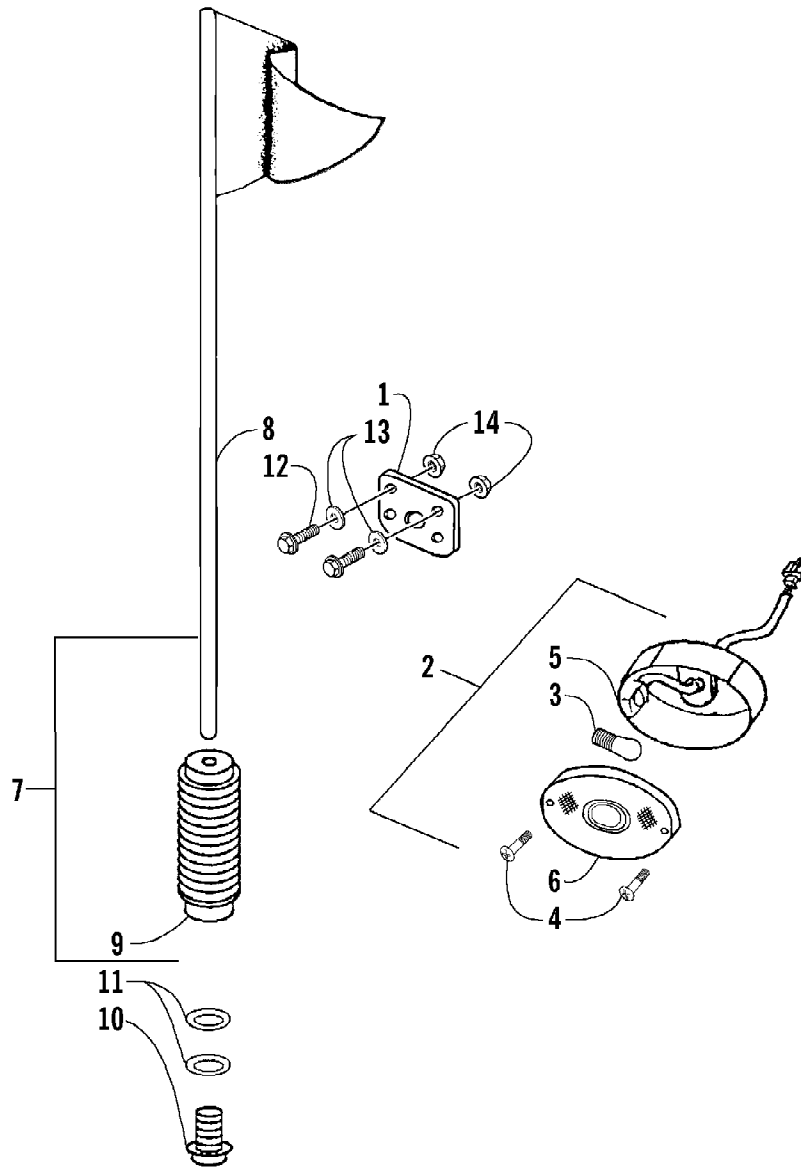

2003 ATV 90 Y-12 YOUTH (RED) (A2003ATB2BUSR)
A-ARM, FLOOR PANEL, AND BUMPER ASSEMBLY

2003 ATV 90 Y-12 YOUTH (RED) (A2003ATB2BUSR)
 A-ARM, FLOOR PANEL, AND BUMPER ASSEMBLY

Page 2 of 54

Ref #	Part Number	Qty	S/P/F	Description
1	3301-222	1		A-Arm, Suspension - Left
1	3301-218	1		A-Arm, Suspension - Right
2	3301-428	4		Bushing, Rubber
3	3301-328	2		Bushing
4	3301-219	2		Bushing
5	3301-327	2		Nut, Flange
6	3301-220	2		Cover, Waterproof
7	3301-221	2	S	Cover, Dustproof
8	3301-402	4		Screw, Cap
9	3301-251	1		Panel, Floor
10	3301-444	2		Fitting, Grease
11	3301-445	2		Cap, Grease Fitting
12	3301-400	4		Screw, Cap
13	3301-388	2		Screw, Cap
14	3301-207	1		Bumper
15	3301-395	6		Screw, Cap
16	3301-283	4		Nut, Nylon
17	3301-256	2		Cap, Floor Panel - Rubber
18	3301-208	1		Cover, Bumper
19	3301-322	4		Screw, Self-Tapping
20	3301-254	1		Guard, Floor Panel - Left
21	3301-255	1		Guard, Floor Panel - Right
22	3301-455	2		Reflector - Amber
23	3301-476	4		Washer, Spring

2003 ATV 90 Y-12 YOUTH (RED) (A2003ATB2BUSR)
BODY AND SEAT ASSEMBLY

Page 4 of 54

Ref #	Part Number	Qty	S/P/F	Description
1	3301-250	1		Cover, Front (Red)
1	3301-248	1		Cover, Front (Green)
1	3301-249	1		Cover, Front (Cat Green)
2	3301-253	1		Panel, Floor - Left
3	3301-252	1		Panel, Floor - Right
4	3301-264	1		Cover, Rear (Red)
4	3301-493	1		Cover, Rear (Green)
4	3301-494	1		Cover, Rear (Cat Green)
5	3301-319	4		Screw, Machine
6	3301-320	6		Screw, Machine
7	3301-257	1		Seat Assembly (inc. 8-9)
8	3301-258	1		Bracket, Seat
9	3301-259	2		Bolt, Seat
10	3301-304	1		Strip, Rubber
11	3301-210	1		Bag, Tool
12	3301-262	1		Spring, Reset
13	3301-261	1		Cable, Seat Release
14	3301-263	1		Seat Lock Assembly
15	3301-386	2		Screw, Cap
16	3301-275	4		Bolt, Carriage
17	3301-338	1		Washer
18	3301-281	1		Nut, Nylon
19	3301-149	1		Reflector
20	3301-466	2	/P	Screw, Cap
21	3301-327	2		Nut, Flange
22	3301-280	2	S	U-Nut