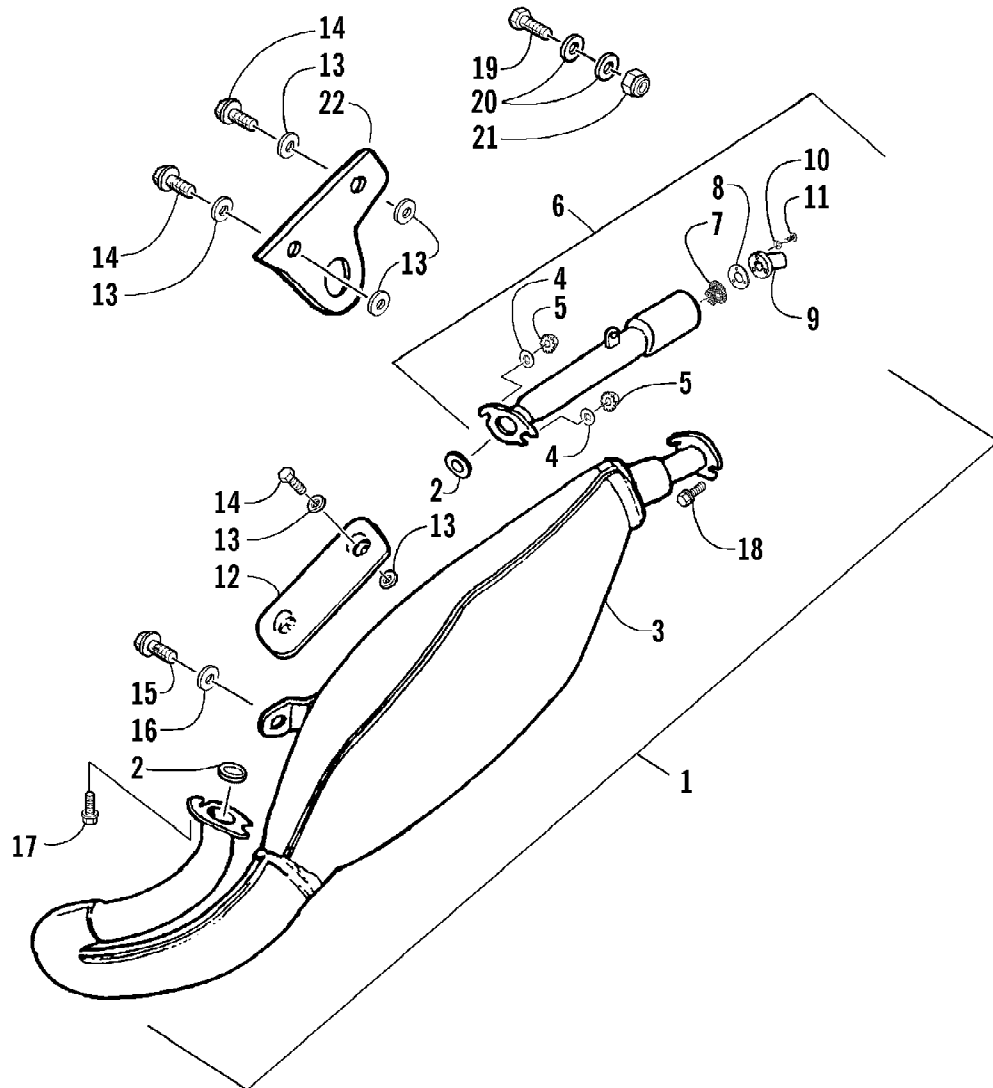

10
11

12
13
14

15
16

2003 ATV 90 Y-12 YOUTH (RED) (A2003ATB2BUSR)
DECALS (Cat Green)

Page 20 of 54

Ref #	Part Number	Qty	S/P/F	Description
1	0411-552	1		Decal, Graphic - Left
2	0411-551	1		Decal, Graphic - Right
3	0411-555	1		Decal, Graphic - Upper Right
4	0411-556	1		Decal, Graphic - Upper Left
5	0411-550	1		Decal, Graphic - Front
6	0411-557	1		Decal, Graphic - Rear
7	0411-554	1		Decal, Graphic - Lower Left
8	0411-553	1		Decal, Graphic - Lower Right
9	0411-454	1		Decal, Graphic - Cowl
10	0411-218	1		Decal, Warning - General
11	0411-457	1		Decal, Warning - Pre-Ride
12	0411-400	1		Decal, Warning - Age
13	0411-435	1		Decal, Warning - Passenger
14	0411-481	1		Decal, Duramatic
15	0411-455	1		Decal, Warning - Tire/Load
16	0411-426	1		Decal, Warning - Clutch Cover

2003 ATV 90 Y-12 YOUTH (RED) (A2003ATB2BUSR)
ELECTRICAL

Page 22 of 54

Ref #	Part Number	Qty	S/P/F	Description
1	3301-147	1		Harness, Main (inc. 16)
2	3301-145	1		Battery
3	3301-135	1		CDI Unit
4	3301-146	1		Regulator
5	3301-154	1		Relay, Starter
6	3301-151	1		Switch, Ignition
7	3301-316	1		Screw, Machine
8	3301-390	2		Screw, Cap
9	3301-137	1		Cap, Rubber
10	3301-318	1		Screw, Machine
11	3301-136	1		Coil, Ignition
12	3301-138	1		Cap, Spark Plug
13	3301-463	1		Decal, Warning - Battery
14	3301-360	1		Washer, Spring
15	3301-475	1		Washer, Spring
16	3301-512	1		Fuse - 7 Amp