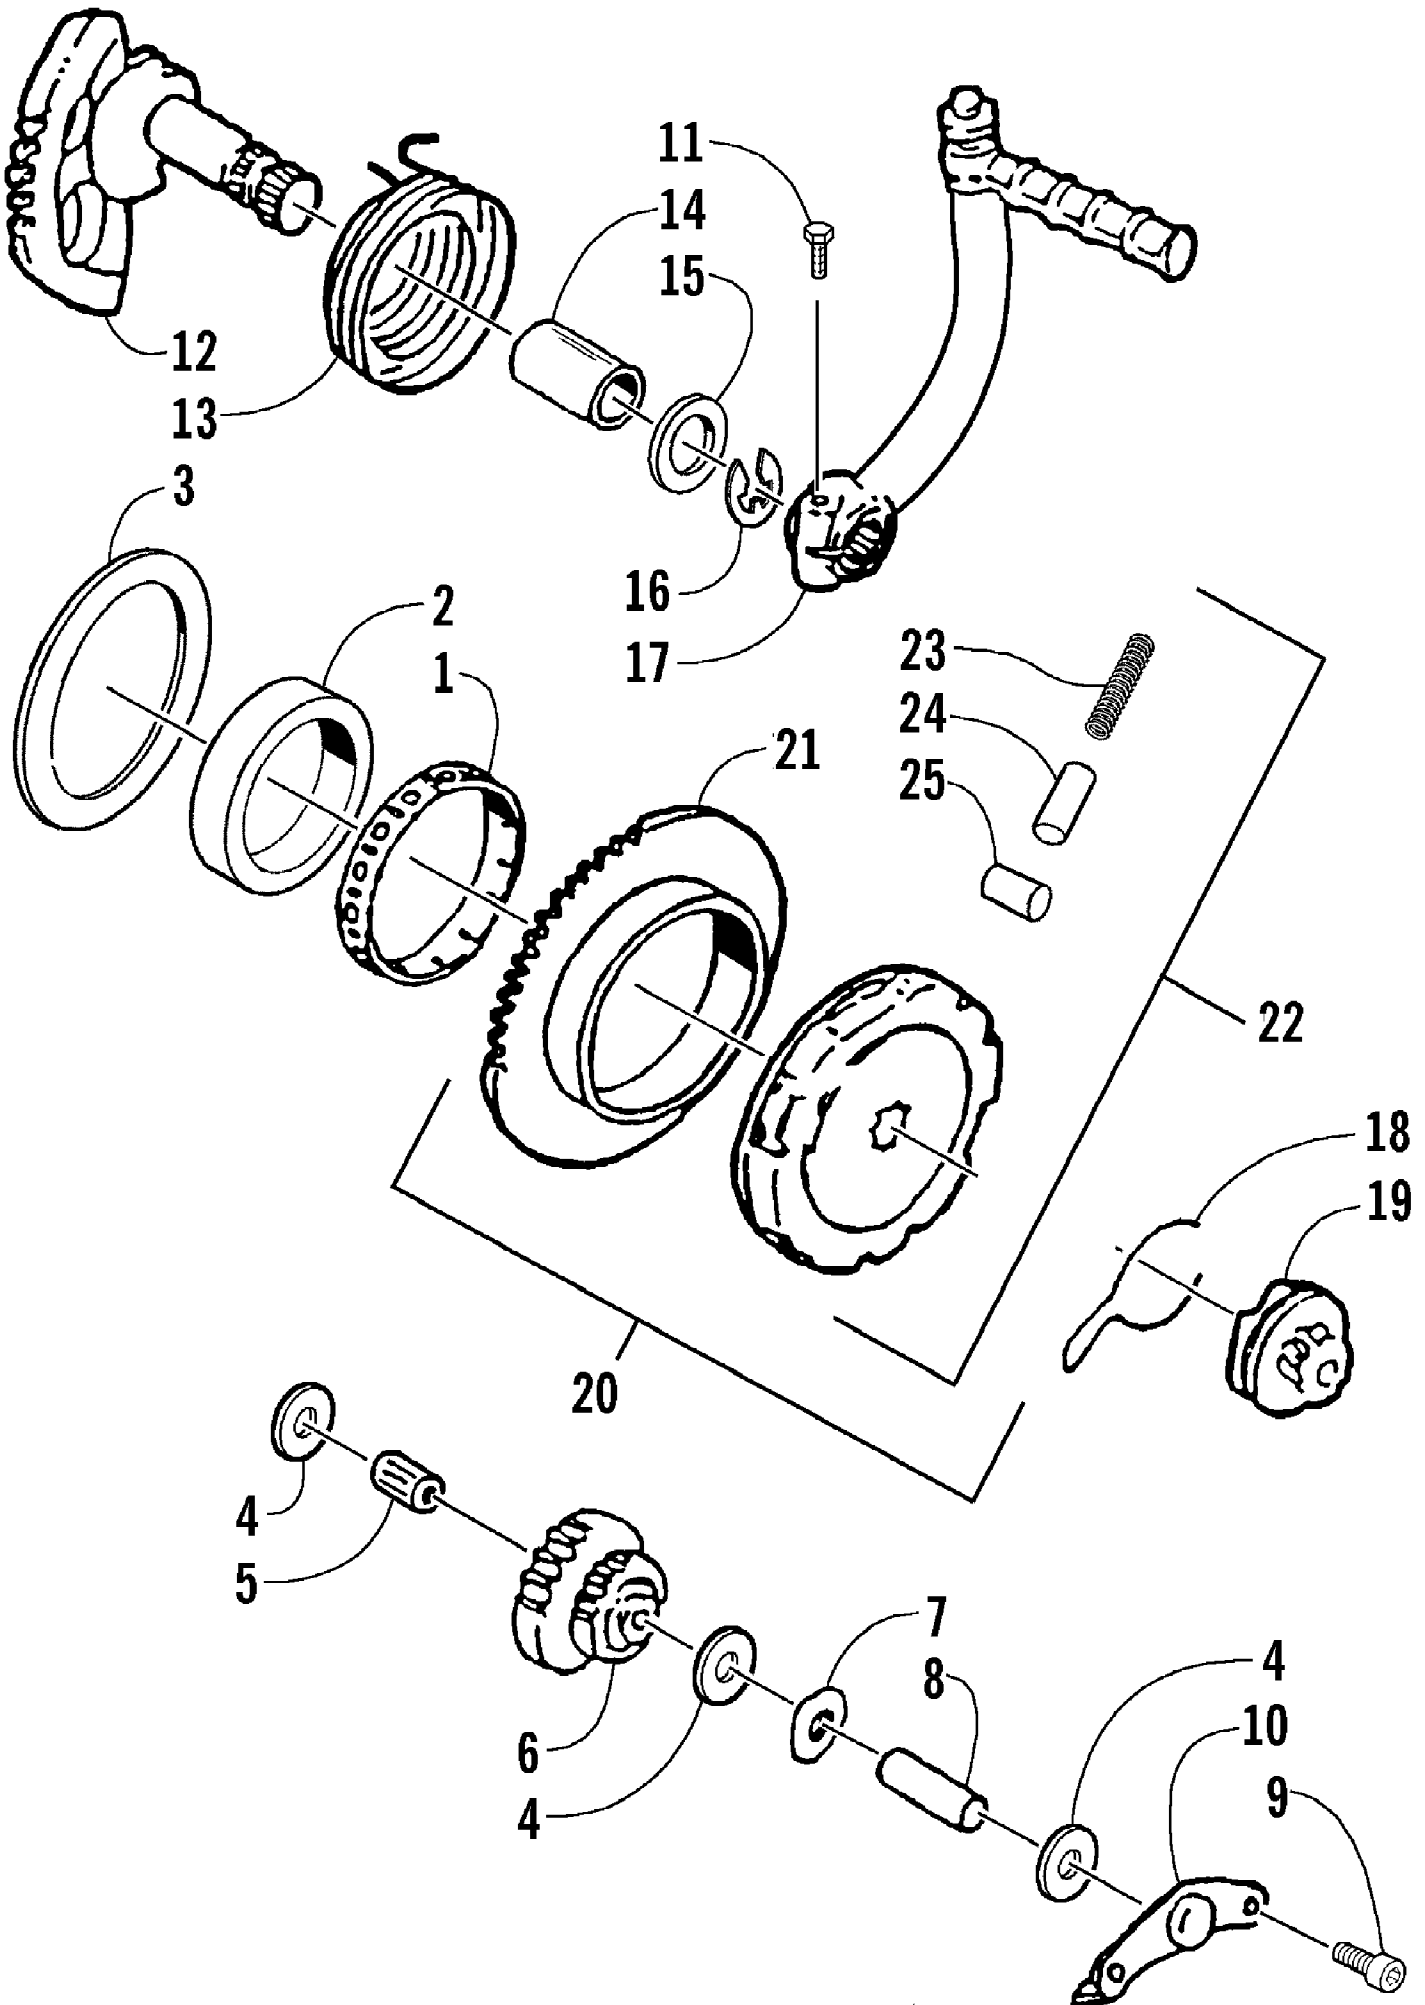

2003 ATV 90 Y-12 YOUTH (RED) (A2003ATB2BUSR)
STARTER ASSEMBLY

Page 48 of 54

Ref #	Part Number	Qty	S/P/F	Description
1	3301-423	1		Bearing, Needle
2	3301-424	1		Boss, Bearing
3	3301-355	1		Washer
4	3301-344	3		Washer
5	3301-418	1		Bearing, Needle
6	3301-121	1		Gear, Idler
7	3301-311	1		Washer, Wave
8	3301-426	1		Shaft, Idler
9	3301-287	2		Screw, Cap
10	3301-009	1		Plate, Idler Gear
11	3301-391	1		Screw, Cap
12	3301-127	1		Starter Shaft Assembly
13	3301-128	1		Spring, Reset - Starter Shaft
14	3301-429	1		Bushing
15	3301-351	1		Washer
16	3301-377	1		Circlip
17	3301-129	1	/P	Starter Crank Assembly
18	3301-125	1		Clip, Spring - Starter Pinion
19	3301-126	1		Starter Pinion Assembly
20	3301-130	1		Starter Clutch - Electric - Assembly (inc. 21-25)
21	3301-124	1		Wheel, Starter Clutch
22	3301-131	1		Clutch Set, Electric Starter (inc. 23-25)
23	3301-134	3		Spring, Clutch
24	3301-133	3		Guide, Clutch
25	3301-132	3		Roller, Clutch