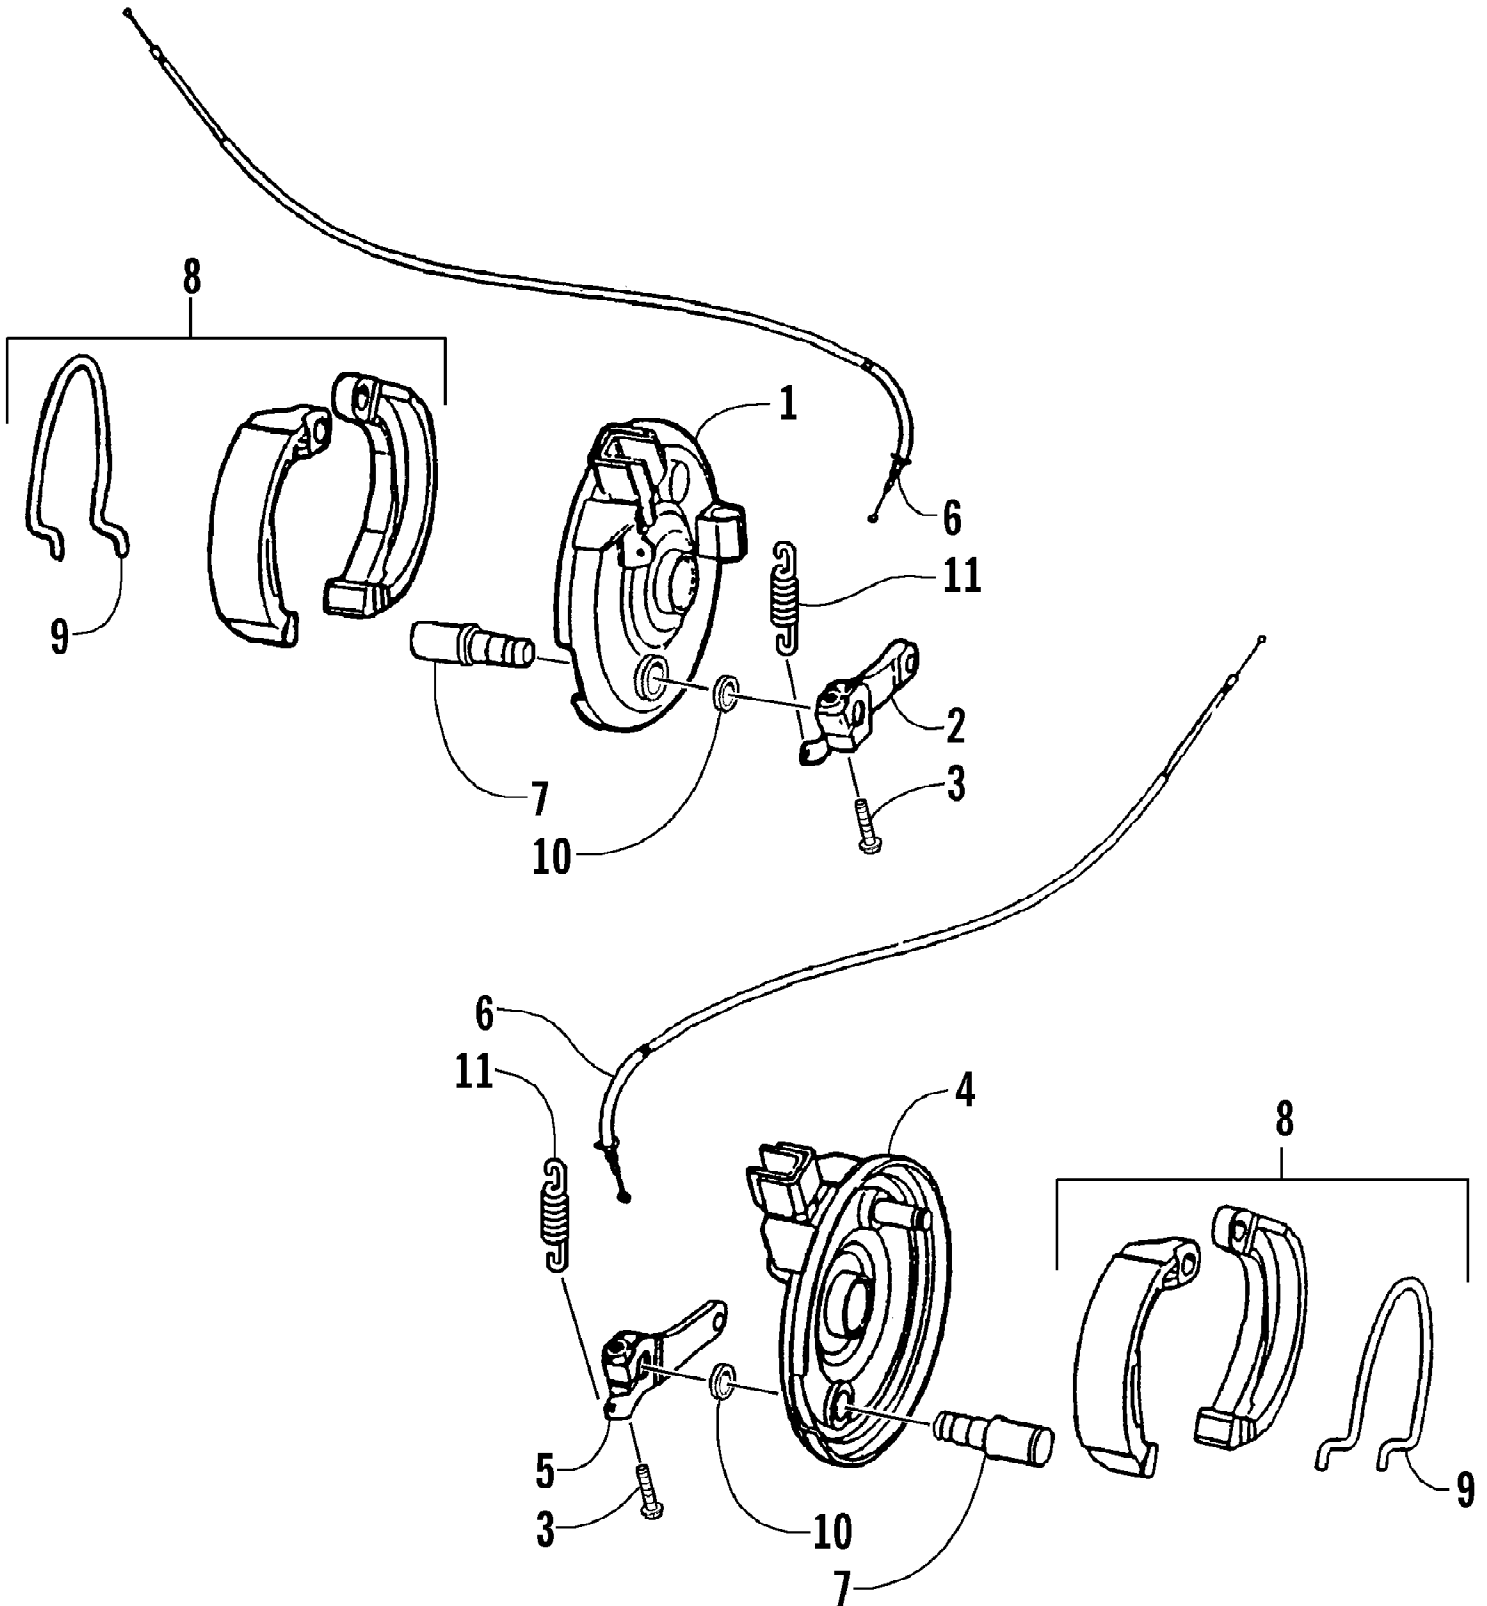

2003 ATV 90 Y-12 YOUTH (RED) (A2003ATB2BUSR)
FRONT BRAKE ASSEMBLY

2003 ATV 90 Y-12 YOUTH (RED) (A2003ATB2BUSR)
FRONT BRAKE ASSEMBLY

Page 30 of 54

Ref #	Part Number	Qty	S/P/F	Description
1	3301-196	1		Panel, Brake - Front - Left
2	3301-203	1		Arm, Brake - Front - Left
3	3301-384	2		Screw, Cap
4	3301-197	1		Panel, Brake - Front - Right
5	3301-202	1		Arm, Brake - Front - Right
6	3301-205	2		Cable, Brake - Front
7	3301-201	2		Camshaft, Brake - Front
8	3301-199	2		Shoe, Brake - Front (inc. 9)
9	3301-200	2		Spring, Shoe Retainer
10	3301-298	2		O-Ring
11	3301-204	2		Spring, Return