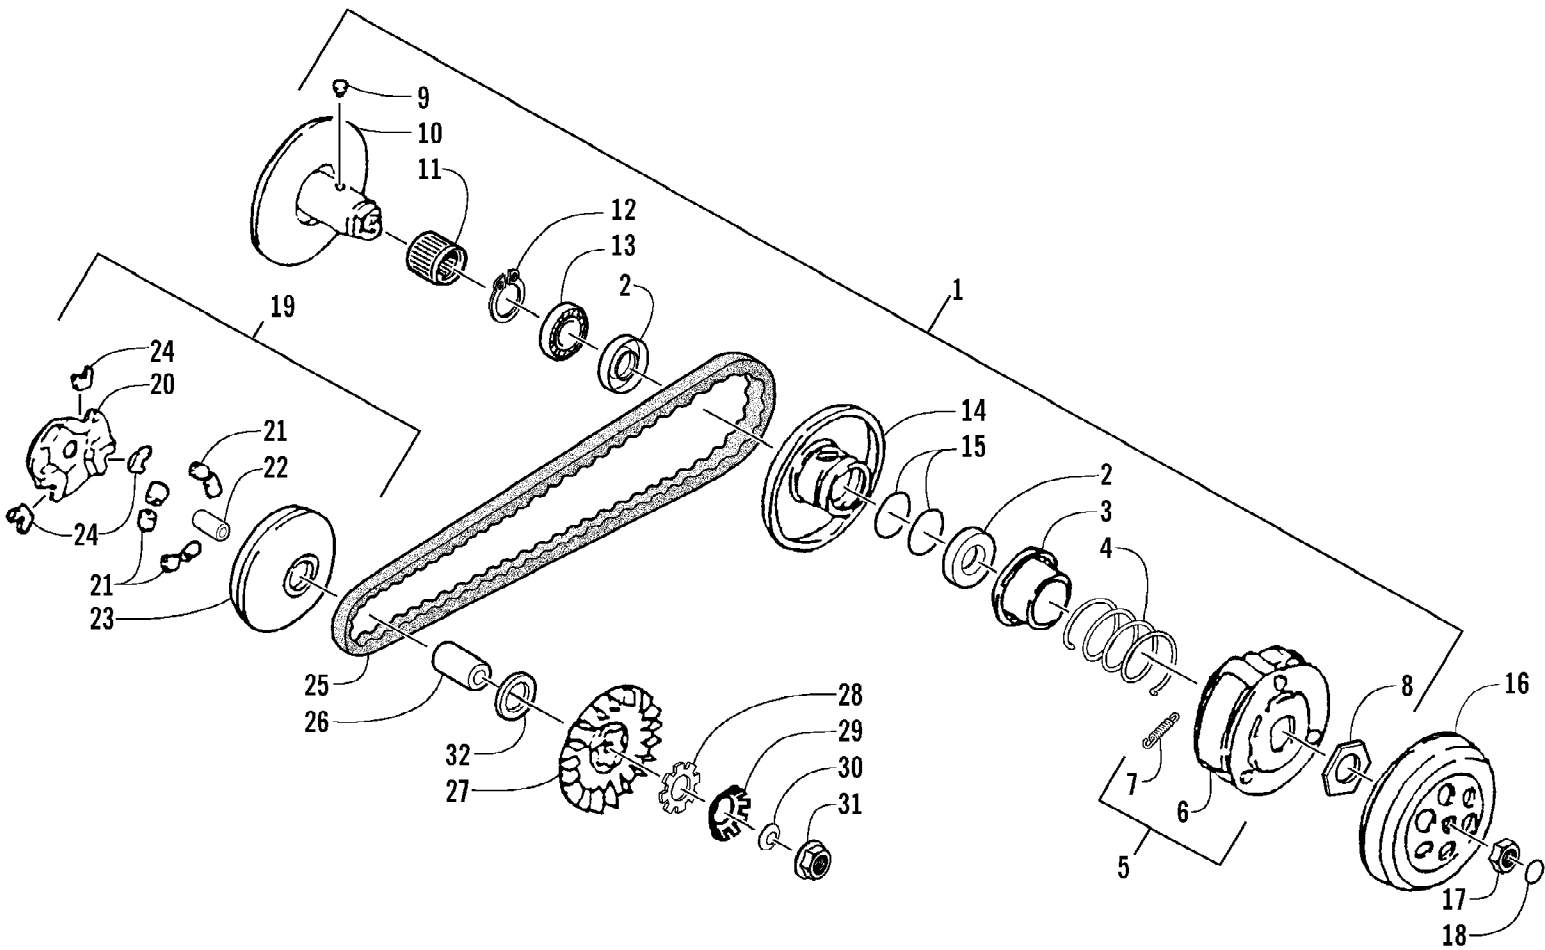

2003 ATV 90 Y-12 YOUTH (RED) (A2003ATB2BUSR)
CLUTCH ASSEMBLY

2003 ATV 90 Y-12 YOUTH (RED) (A2003ATB2BUSR)
CLUTCH ASSEMBLY

Page 10 of 54

Ref #	Part Number	Qty	S/P/F	Description
1	3301-099	1		Driven Face Assembly (inc. 2-15)
2	3301-442	2		Seal, Oil
3	3301-118	1		Seat, Secondary Spring
4	3301-117	1		Spring, Compression
5	3301-112	1		Weight Set, Clutch (inc. 6-7)
6	3301-110	1		Carrier, Clutch Weight
7	3301-111	3		Spring
8	3301-277	1		Nut
9	3301-116	2		Pin, Guide
10	3301-114	1		Face, Fixed Driven
11	3301-420	1		Bearing, Needle
12	3301-380	1	/P	Circlip
13	3301-417	1		Bearing, Radial Ball
14	3301-115	1		Face, Movable Driven
15	3301-302	2		O-Ring
16	3301-100	1		Cover, Clutch Carrier
17	3301-325	1		Nut
18	3301-298	1		O-Ring
19	3301-102	1		Drive Face Assembly (inc. 20-24)
20	3301-105	1		Plate, Cam
21	3301-104	6		Roller, Weight
22	3301-431	1		Bushing
23	3301-103	1		Face, Movable Drive
24	3301-106	3		Slide, Cam Plate
25	3301-113	1		V-Belt
26	3301-430	1		Bushing
27	3301-101	1		Face, Fixed Drive
28	3301-109	1		Washer, Lock - External Tooth
29	3301-107	1		Clutch, One-Way
30	3301-108	1		Washer, Cone Spring
31	3301-331	1		Nut, Flange
32	3301-451	1		Bushing, Clutch