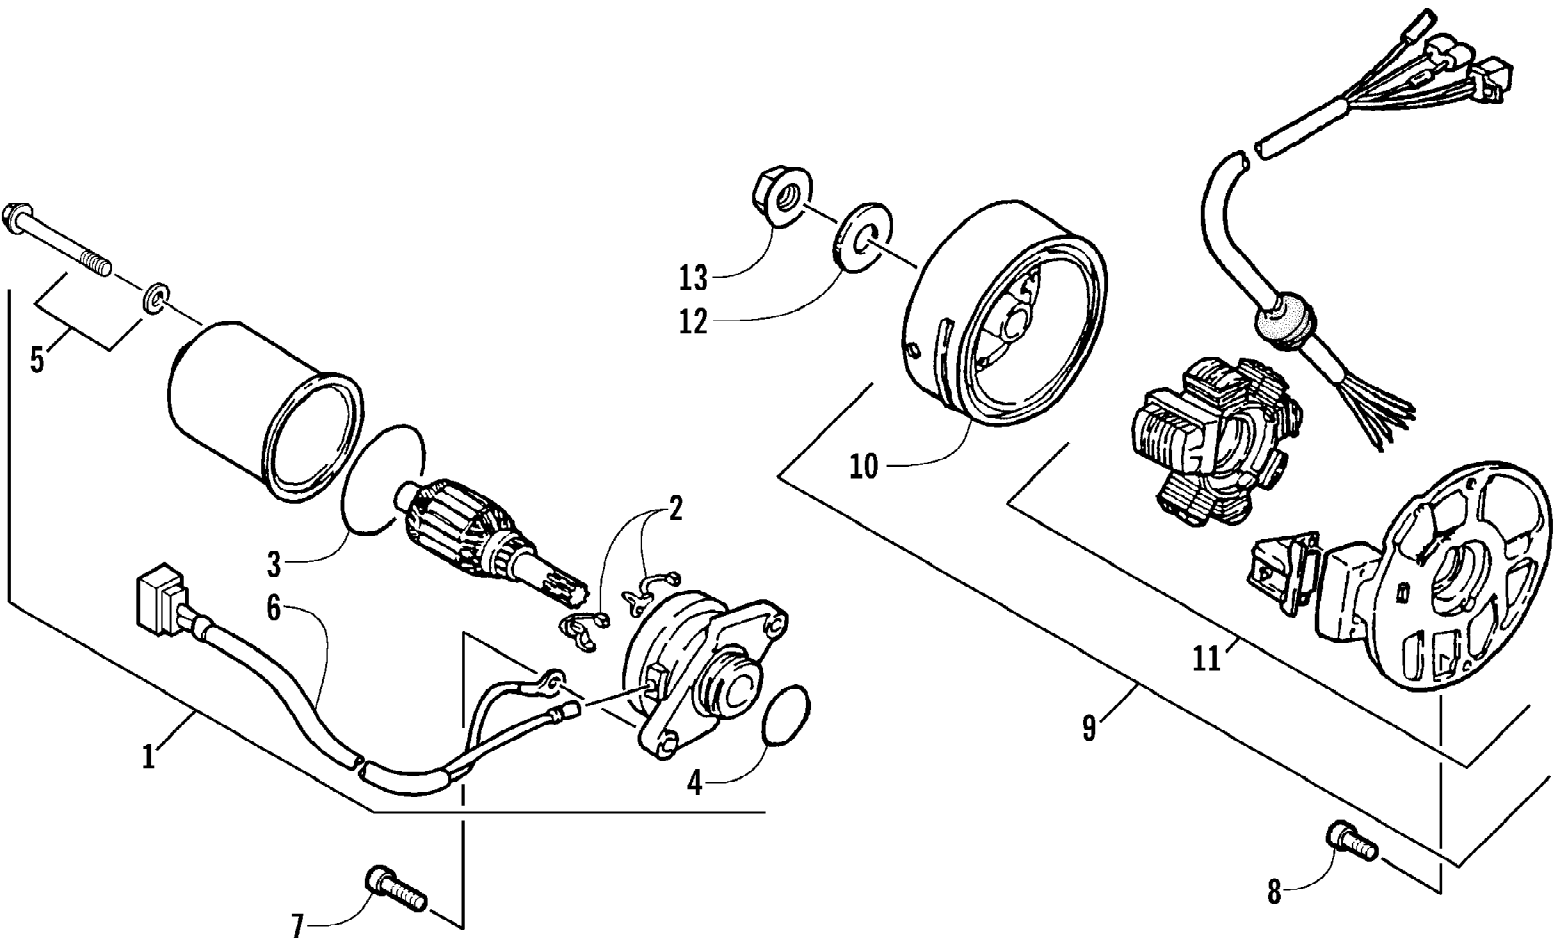

2003 ATV 90 Y-12 YOUTH (RED) (A2003ATB2BUSR)
MAGNETO AND STARTER MOTOR ASSEMBLY

2003 ATV 90 Y-12 YOUTH (RED) (A2003ATB2BUSR)
MAGNETO AND STARTER MOTOR ASSEMBLY

Page 36 of 54

Ref #	Part Number	Qty	S/P/F	Description
1	3301-142	1		Starter Motor Assembly (inc. 2-6)
2	3301-143	1	S	Brush Set
3	3301-303	1		O-Ring
4	3301-301	1		O-Ring
5	3301-276	2		Bolt w/Washer
6	3301-144	1		Harness, Starter Motor
7	3301-289	2		Screw, Cap
8	3301-288	2		Screw, Cap
9	3301-139	1		Magneto Assembly (inc. 10-11)
10	3301-140	1		Rotor/Flywheel
11	3301-141	1		Stator Assembly
12	3301-345	1		Washer
13	3301-331	1		Nut, Flange