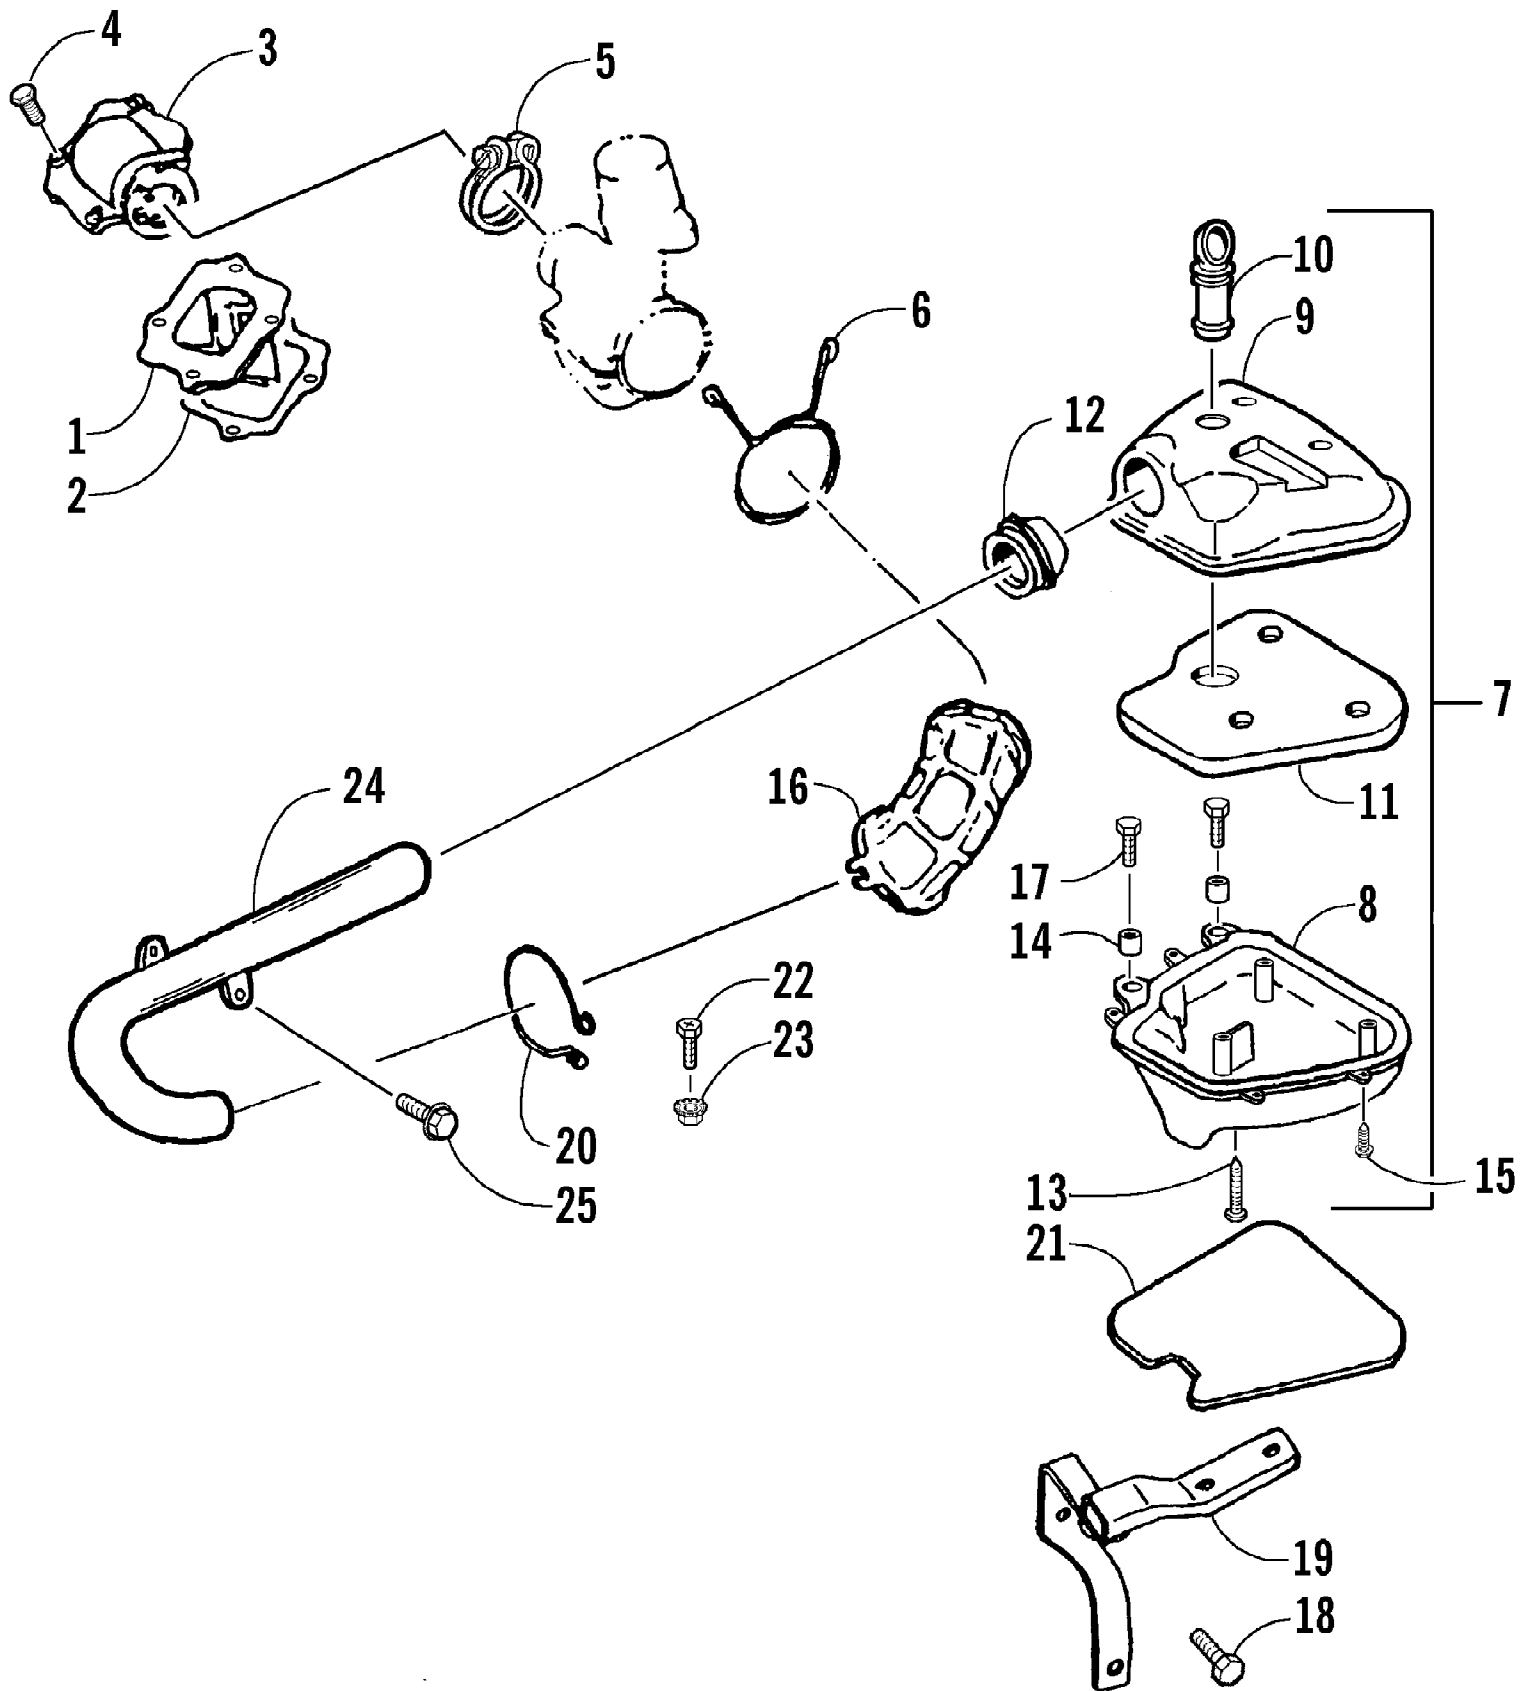

2003 ATV 90 Y-12 YOUTH (RED) (A2003ATB2BUSR)
REED VALVE AND AIR CLEANER ASSEMBLY

2003 ATV 90 Y-12 YOUTH (RED) (A2003ATB2BUSR)
REED VALVE AND AIR CLEANER ASSEMBLY

Page 44 of 54

Ref #	Part Number	Qty	S/P/F	Description
1	3301-030	1		Valve, Reed - Assembly
2	3301-061	1		Gasket, Reed Valve
3	3301-060	1		Manifold, Intake
4	3301-389	4		Screw, Cap
5	3301-031	1		Clamp, Hose - Intake Manifold
6	3301-375	1		Clip
7	3301-062	1		Air Cleaner Assembly (inc. 8-15)
8	3301-064	1		Base, Air Cleaner
9	3301-065	1		Cover, Air Cleaner
10	3301-067	1		Pipe, Guide
11	3301-063	1		Element, Air Cleaner
12	3301-070	1		Connector, Air Cleaner
13	3301-323	3		Screw, Self-Tapping
14	3301-432	2		Grommet
15	3301-471	4		Screw, Self-Tapping
16	3301-520	1	/P	Joint, Air Cleaner
17	3301-307	2		Screw, Cap
18	3301-396	2	S	Screw, Cap
19	3301-072	1		Bracket, Air Cleaner
20	3301-376	1	/P	Clip
21	3301-068	1	/P	Gasket, Air Cleaner Isolation
22	3301-309	1		Screw, Cap
23	3301-326	1		Nut, Flange
24	3301-071	1		Duct, Air
25	3301-484	1		Screw, Cap