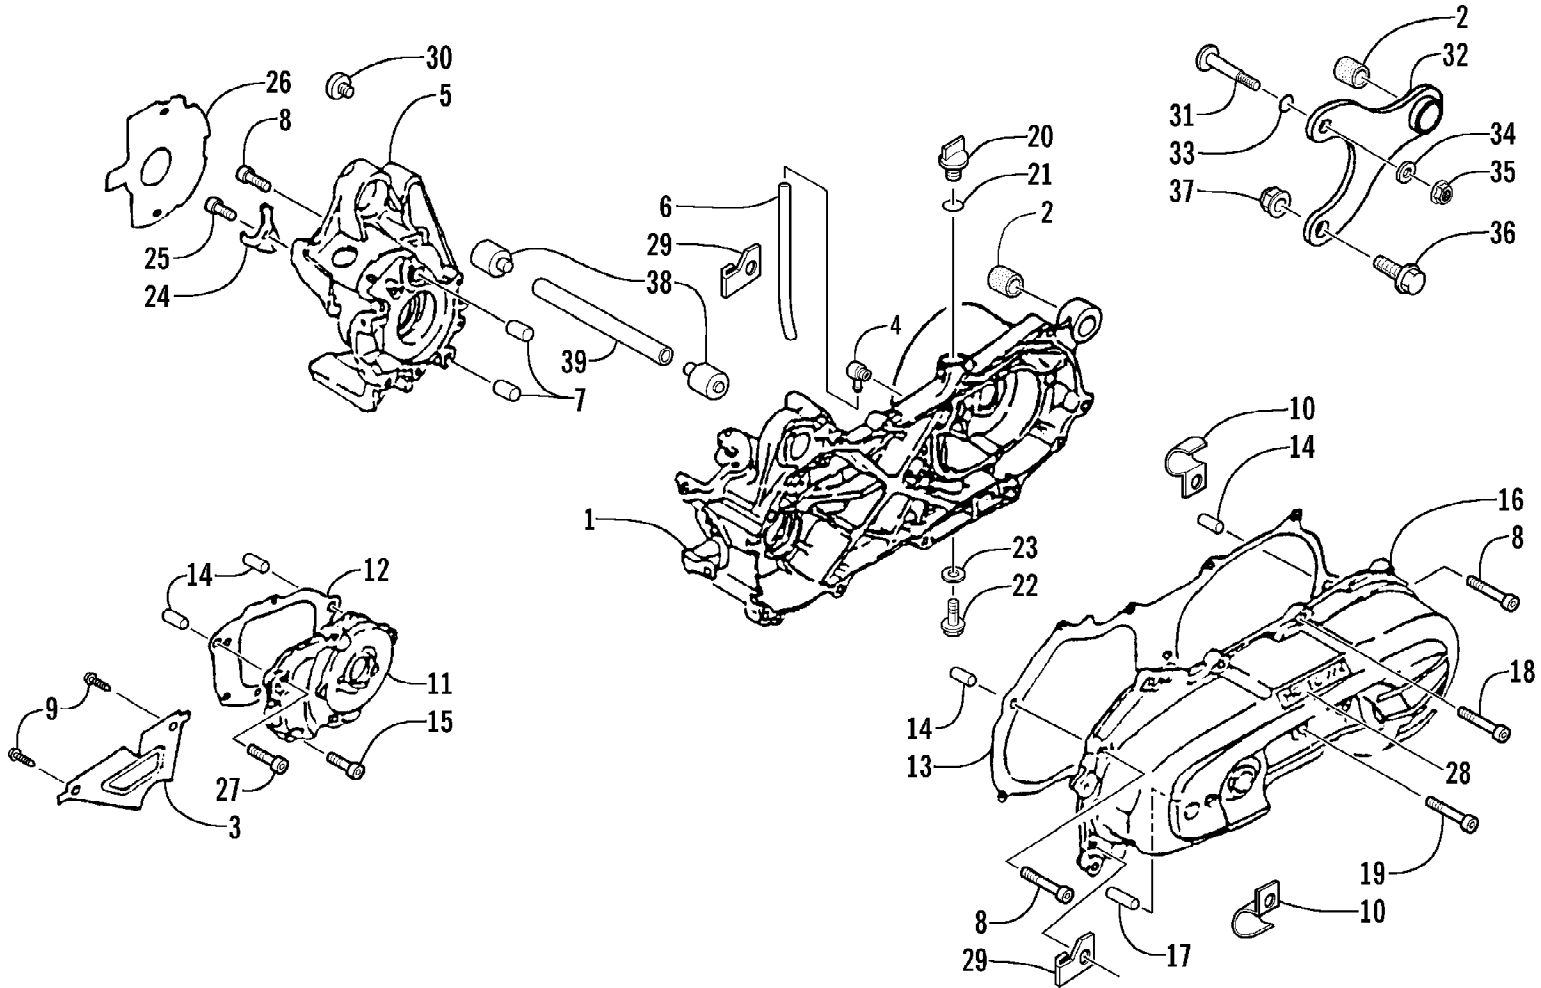

2003 ATV 90 Y-12 YOUTH (RED) (A2003ATB2BUSR)
CRANKCASE ASSEMBLY

2003 ATV 90 Y-12 YOUTH (RED) (A2003ATB2BUSR)
CRANKCASE ASSEMBLY

Page 12 of 54

Ref #	Part Number	Qty	S/P/F	Description
1	3301-006	1		Crankcase - Left
2	3301-427	2		Bushing, Rubber
3	3301-011	1		Plate, Cover
4	3301-057	1		Fitting, Breather Hose
5	3301-001	1		Crankcase - Right
6	3301-480	1		Hose, Breather
7	3301-365	2		Pin, Dowel
8	3301-292	8		Screw, Cap
9	3301-321	2		Screw, Self-Tapping
10	3301-013	2		Clamp
11	3301-097	1		Cover, Mission
12	3301-098	1		Gasket, Mission Cover
13	3301-014	1		Gasket, Crankcase Cover
14	3301-364	4		Pin, Dowel
15	3301-289	3		Screw, Cap
16	3301-010	1		Cover, Crankcase - Left
17	3301-426	1		Shaft, Idler
18	3301-290	9		Screw, Cap
19	3301-293	1		Screw, Cap
20	3301-037	1		Plug, Oil
21	3301-297	1		O-Ring
22	3301-394	1		Screw, Cap
23	3301-342	1		Washer
24	3301-003	1		Bracket, Oil Seal
25	3301-287	1		Screw, Cap
26	3301-004	1		Gasket, Magneto
27	3301-291	2		Screw, Cap
28	0411-481	1		Decal, Duramatic
29	3301-012	2		Bracket, Carburetor Tube
30	3301-002	1		Protector, Shroud
31	3301-198	1		Shaft, Fixed
32	3301-007	1		Bracket, Crankcase
33	3301-296	1		O-Ring
34	3301-343	1		Washer
35	3301-330	1		Nut, Flange
36	3301-406	1		Screw, Cap
37	3301-332	1		Nut, Flange
38	3301-008	2		Bushing
39	3301-005	1		Shaft, Crankcase Fixed