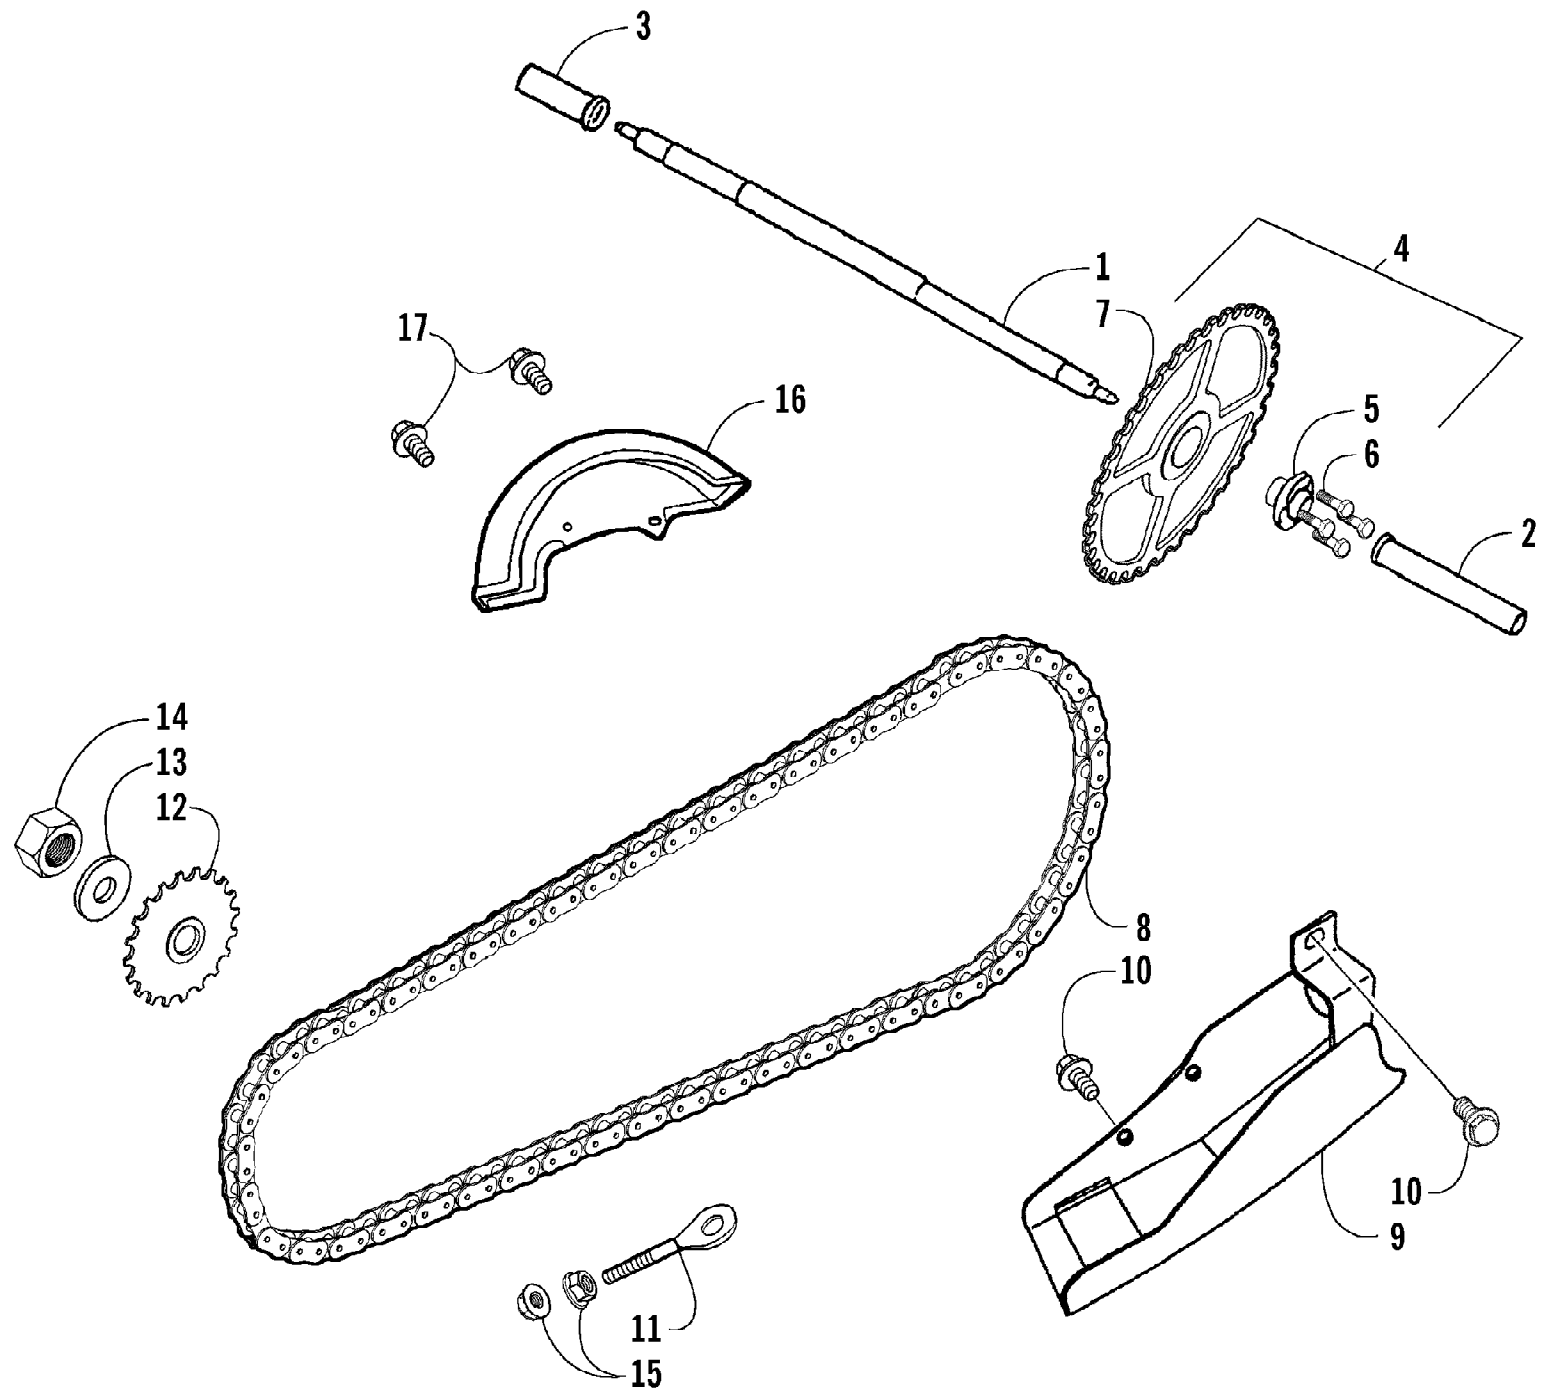

2003 ATV 90 Y-12 YOUTH (RED) (A2003ATB2BUSR)
REAR DRIVE ASSEMBLY

Page 42 of 54

Ref #	Part Number	Qty	S/P/F	Description
1	3301-161	1		Axle, Rear Wheel
2	3301-173	1		Collar, Spacer - Right
3	3301-174	1		Collar, Spacer - Left
4	3301-163	1		Rear Sprocket Assembly (inc. 5-7)
5	3301-165	1		Flange, Final Drive
6	3301-399	4		Screw, Cap
7	3301-159	1		Sprocket, Rear
8	3301-157	1		Chain, Drive
9	3301-155	1		Guard, Chain
10	3301-393	2		Screw, Cap
11	3301-158	1		Adjuster, Drive Chain
12	3301-123	1		Drive Sprocket Assembly
13	3301-352	1		Washer
14	3301-284	1		Nut, Nylon
15	3301-327	2		Nut, Flange
16	3301-156	1	/P	Guard, Chain - Rear
17	3301-386	2		Screw, Cap