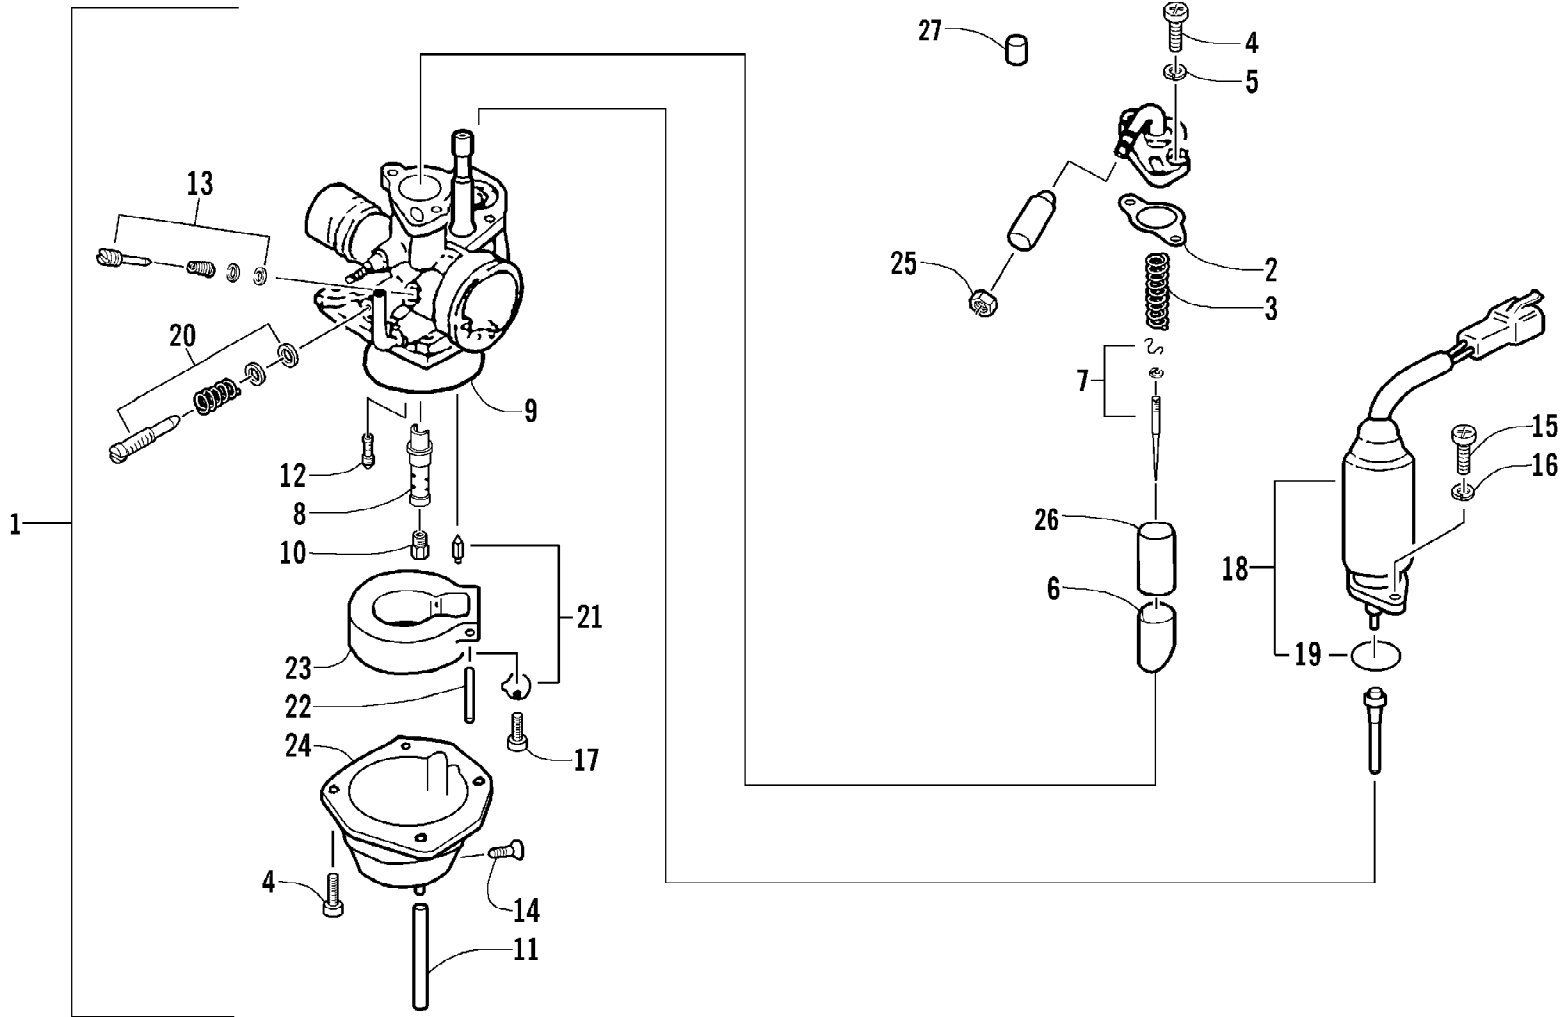

2003 ATV 90 Y-12 YOUTH (RED) (A2003ATB2BUSR)
CARBURETOR ASSEMBLY

2003 ATV 90 Y-12 YOUTH (RED) (A2003ATB2BUSR)
CARBURETOR ASSEMBLY

Page 8 of 54

Ref #	Part Number	Qty	S/P/F	Description
1	3301-038	1		Carburetor Assembly (inc. 2-26)
2	3301-039	1		Gasket, Carburetor
3	3301-040	1		Spring, Throttle Valve
4	3301-315	6	S	Screw, Machine
5	3301-359	2		Washer, Spring
6	3301-041	1		Valve, Throttle
7	3301-042	1		Set, Jet Needle
8	3301-043	1		Needle Jet
9	3301-044	1		Seal, Float Chamber
10	3301-046	1		Main Jet
11	3301-047	1		Tube, Overflow
12	3301-048	1		Jet, Pilot
13	3301-052	1		Screw, Air Adjustment
14	3301-049	1		Plug, Drain
15	3301-313	2		Screw, Machine
16	3301-358	2		Washer, Spring
17	3301-312	1		Screw, Machine
18	3301-066	1	/P	Choke Assembly - Electric (inc. 19)
19	3301-299	1		O-Ring
20	3301-051	1		Screw, Throttle
21	3301-053	1		Needle Valve Assembly
22	3301-055	1		Pin, Float
23	3301-054	1		Float
24	3301-045	1		Chamber, Float
25	3301-050	1		Nut, Cable Adjust
26	3301-056	1		RPM Limiter, Carburetor
27	3301-521	1	/P	Plug, Purge Hole