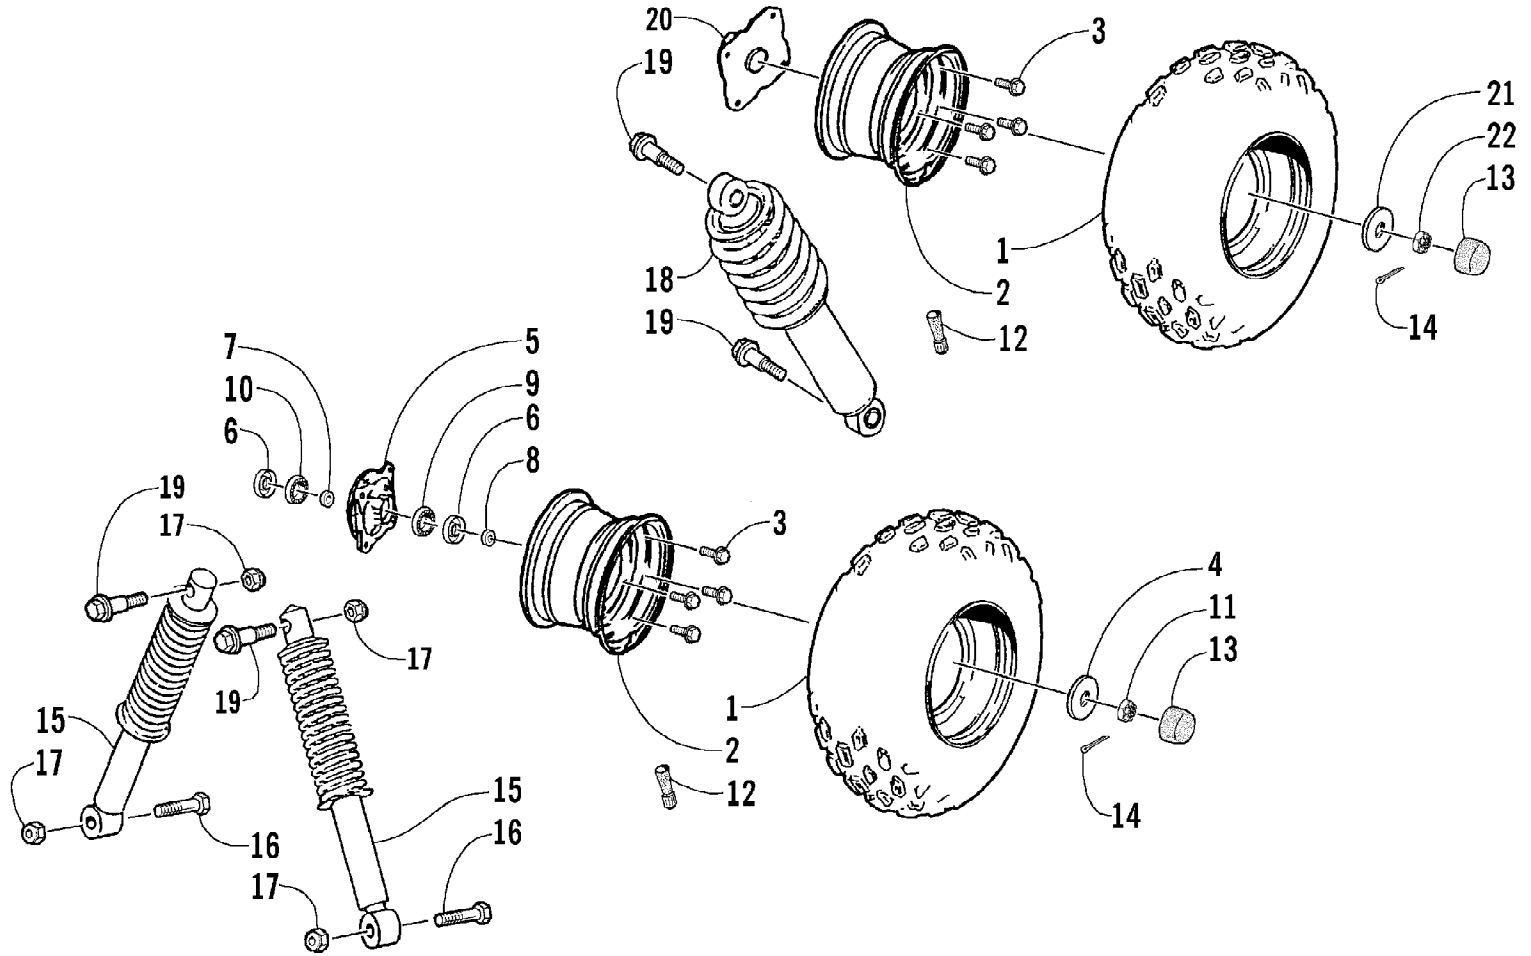

2003 ATV 90 Y-12 YOUTH (RED) (A2003ATB2BUSR)
WHEEL, TIRE, AND SUSPENSION ASSEMBLY

2003 ATV 90 Y-12 YOUTH (RED) (A2003ATB2BUSR)
WHEEL, TIRE, AND SUSPENSION ASSEMBLY

Page 54 of 54

Ref #	Part Number	Qty	S/P/F	Description
1	3301-177	4	/P	Tire
2	3301-175	4	/P	Wheel
3	3301-399	16		Screw, Cap
4	3301-347	2		Washer
5	3301-176	2		Drum, Brake - Front
6	3301-439	4		Seal, Oil
7	3301-195	2		Spacer
8	3301-188	2		Collar - Front
9	3301-408	2		Bearing, Radial Ball
10	3301-411	2		Bearing, Radial Ball
11	3301-333	2		Nut, Slotted
12	3301-170	4	S	Stem, Valve
13	3301-181	4		Cover, Rubber
14	3301-363	4		Pin, Cotter
15	3301-223	2		Shock, Front
16	3301-308	2		Screw, Cap
17	3301-283	4		Nut, Nylon
18	3301-229	1		Shock, Rear
19	3301-401	4		Screw, Cap
20	3301-160	2		Connector, Shaft
21	3301-350	2		Washer
22	3301-335	2		Nut, Slotted