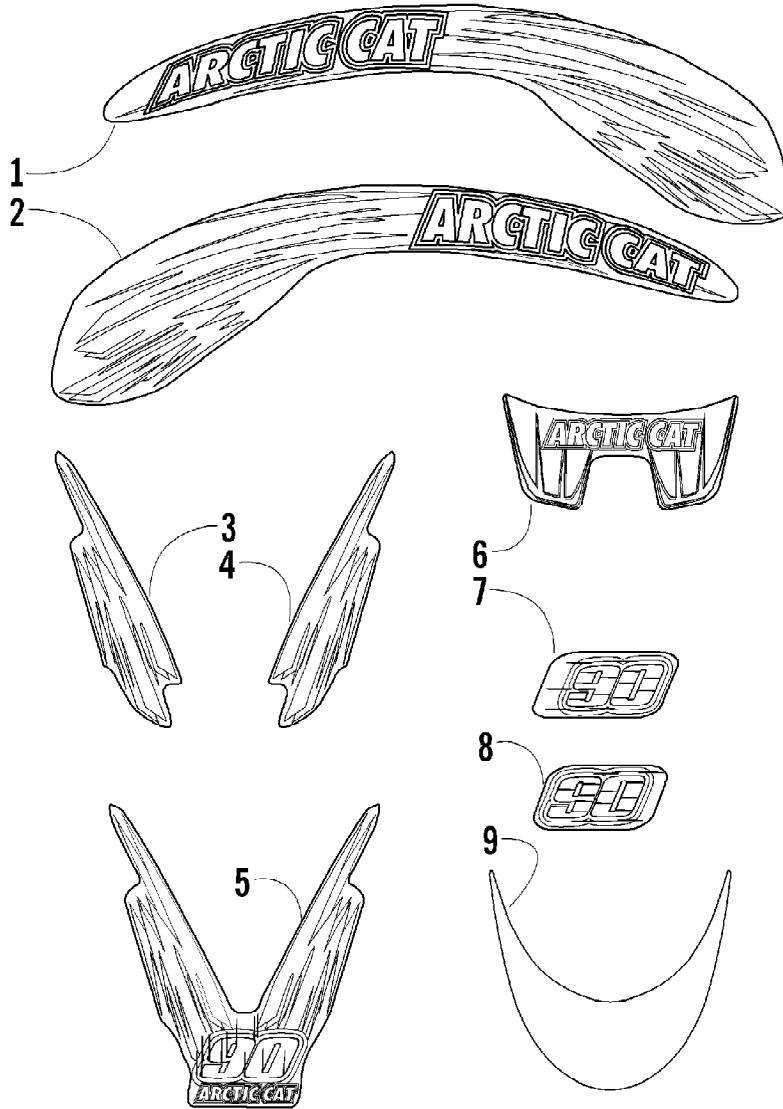

2003 ATV 90 Y-12 YOUTH (RED) (A2003ATB2BUSR)
DECALS (Cat Green)

10
11

12
13
14

15
16

2003 ATV 90 Y-12 YOUTH (RED) (A2003ATB2BUSR)
DECALS (Cat Green)

Page 20 of 54

Ref #	Part Number	Qty	S/P/F	Description
1	0411-552	1		Decal, Graphic - Left
2	0411-551	1		Decal, Graphic - Right
3	0411-555	1		Decal, Graphic - Upper Right
4	0411-556	1		Decal, Graphic - Upper Left
5	0411-550	1		Decal, Graphic - Front
6	0411-557	1		Decal, Graphic - Rear
7	0411-554	1		Decal, Graphic - Lower Left
8	0411-553	1		Decal, Graphic - Lower Right
9	0411-454	1		Decal, Graphic - Cowl
10	0411-218	1		Decal, Warning - General
11	0411-457	1		Decal, Warning - Pre-Ride
12	0411-400	1		Decal, Warning - Age
13	0411-435	1		Decal, Warning - Passenger
14	0411-481	1		Decal, Duramatic
15	0411-455	1		Decal, Warning - Tire/Load
16	0411-426	1		Decal, Warning - Clutch Cover