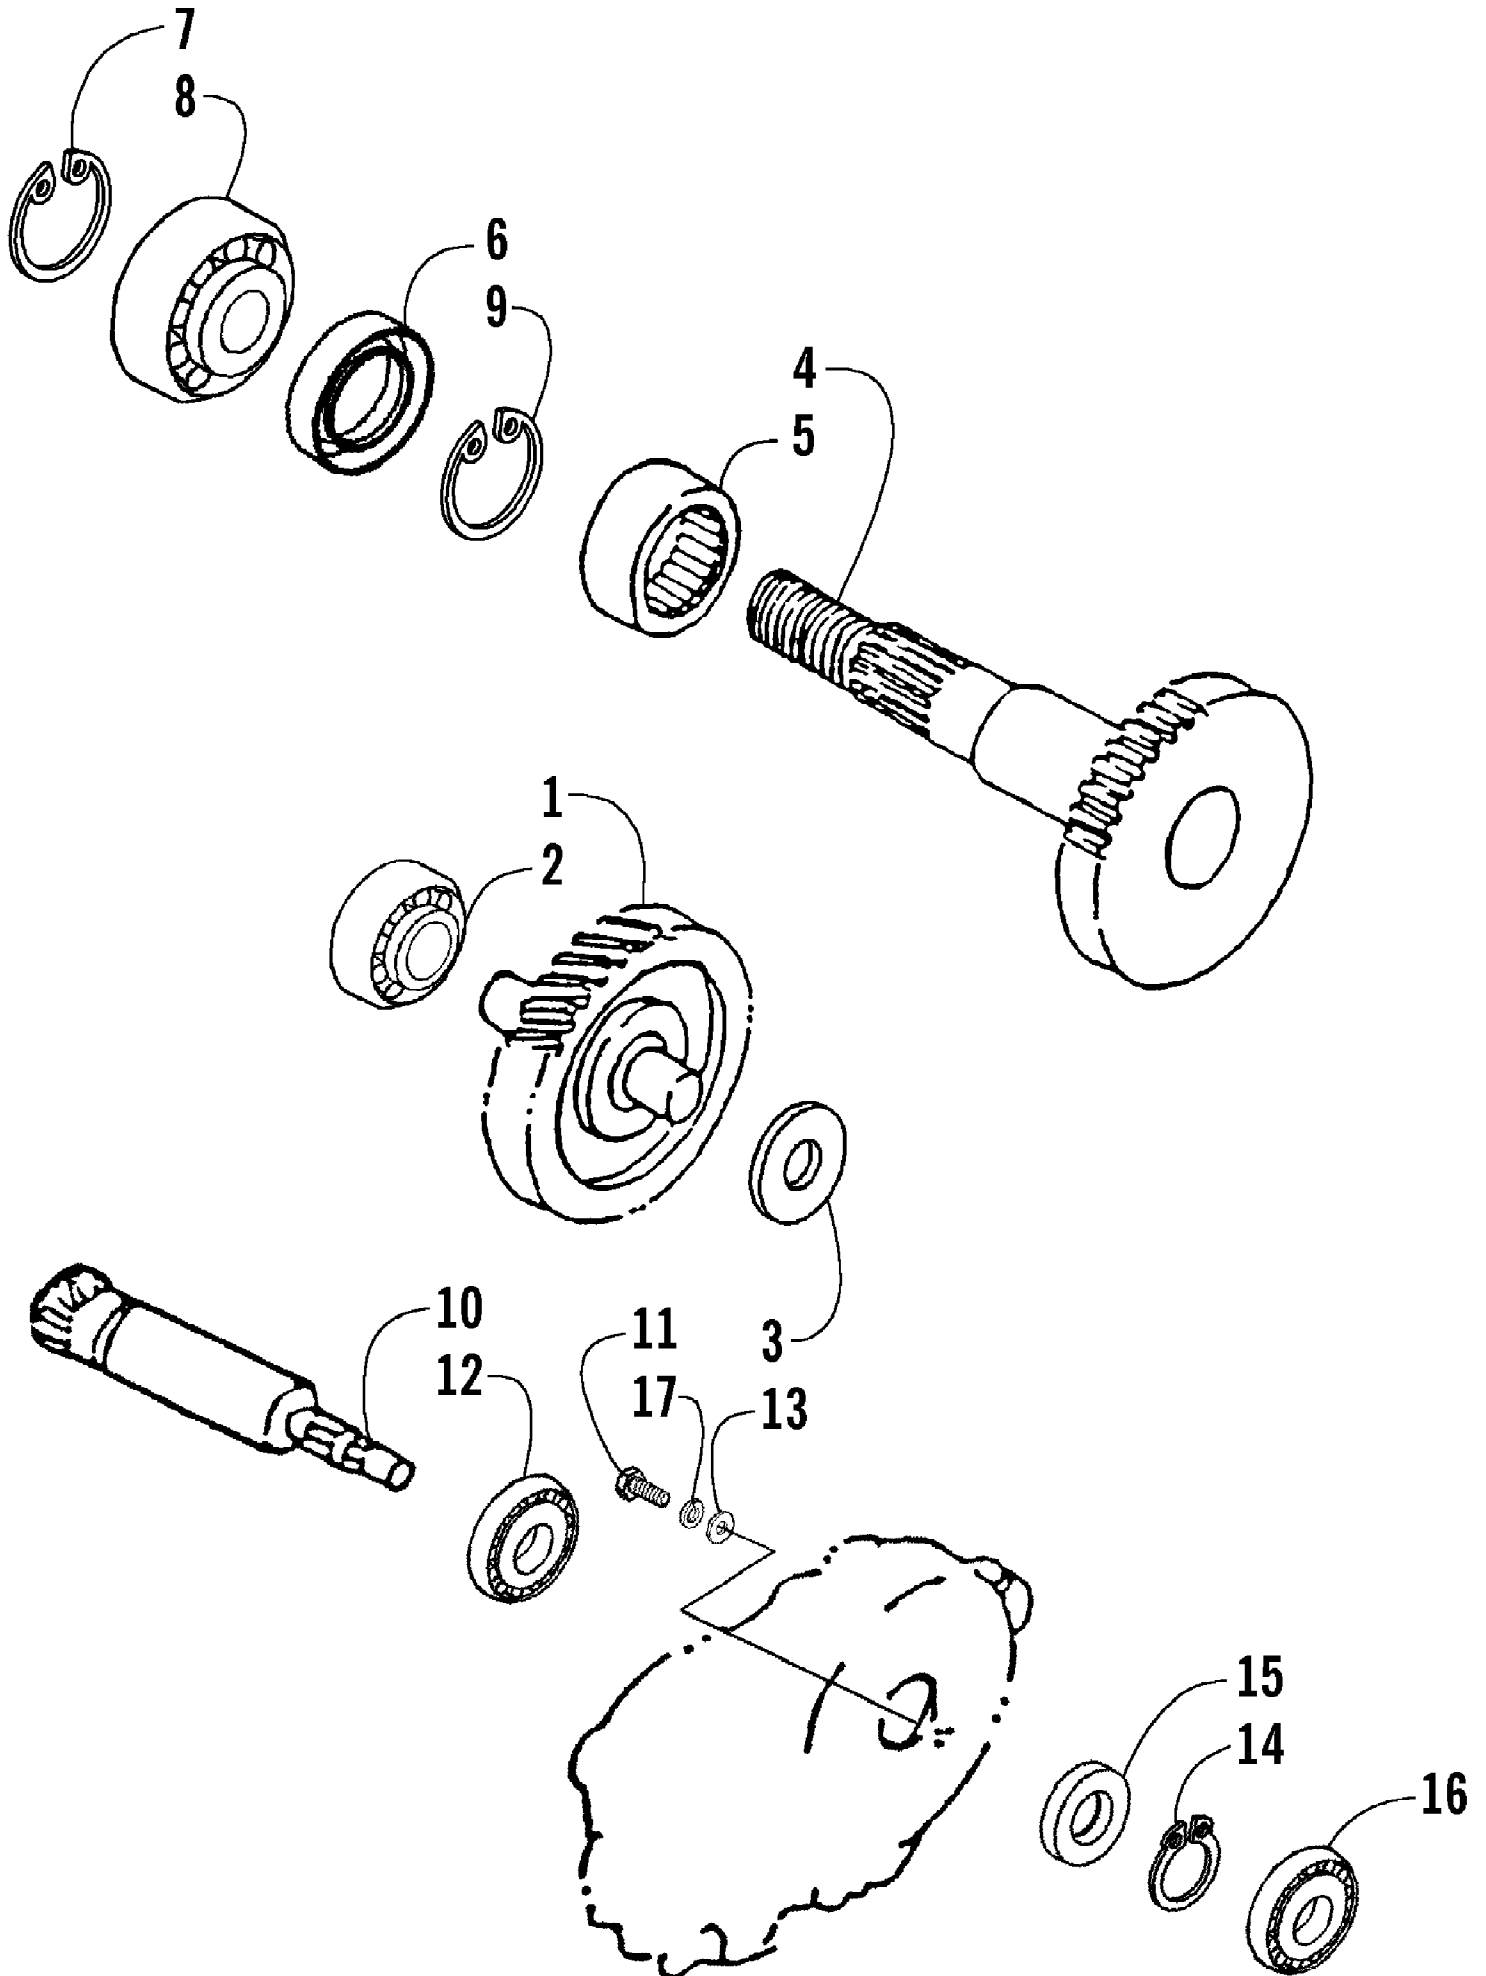

2003 ATV 90 Y-12 YOUTH (RED) (A2003ATB2BUSR)
TRANSMISSION ASSEMBLY

Page 52 of 54

Ref #	Part Number	Qty	S/P/F	Description
1	3301-120	1		Axle, Main
2	3301-414	1		Bearing, Radial Ball
3	3301-346	1		Washer
4	3301-122	1		Axle, Drive
5	3301-422	1		Bearing, Needle
6	3301-440	1		Seal, Oil
7	3301-383	2		Circlip
8	3301-412	1		Bearing, Radial Ball
9	3301-382	1		Circlip
10	3301-119	1		Gear, Primary Drive
11	3301-305	1		Screw, Cap
12	3301-410	1		Bearing, Radial Ball
13	3301-341	1		Washer
14	3301-378	1		Circlip
15	3301-435	1		Seal, Oil
16	3301-416	1		Bearing, Radial Ball
17	3301-360	1		Washer, Spring