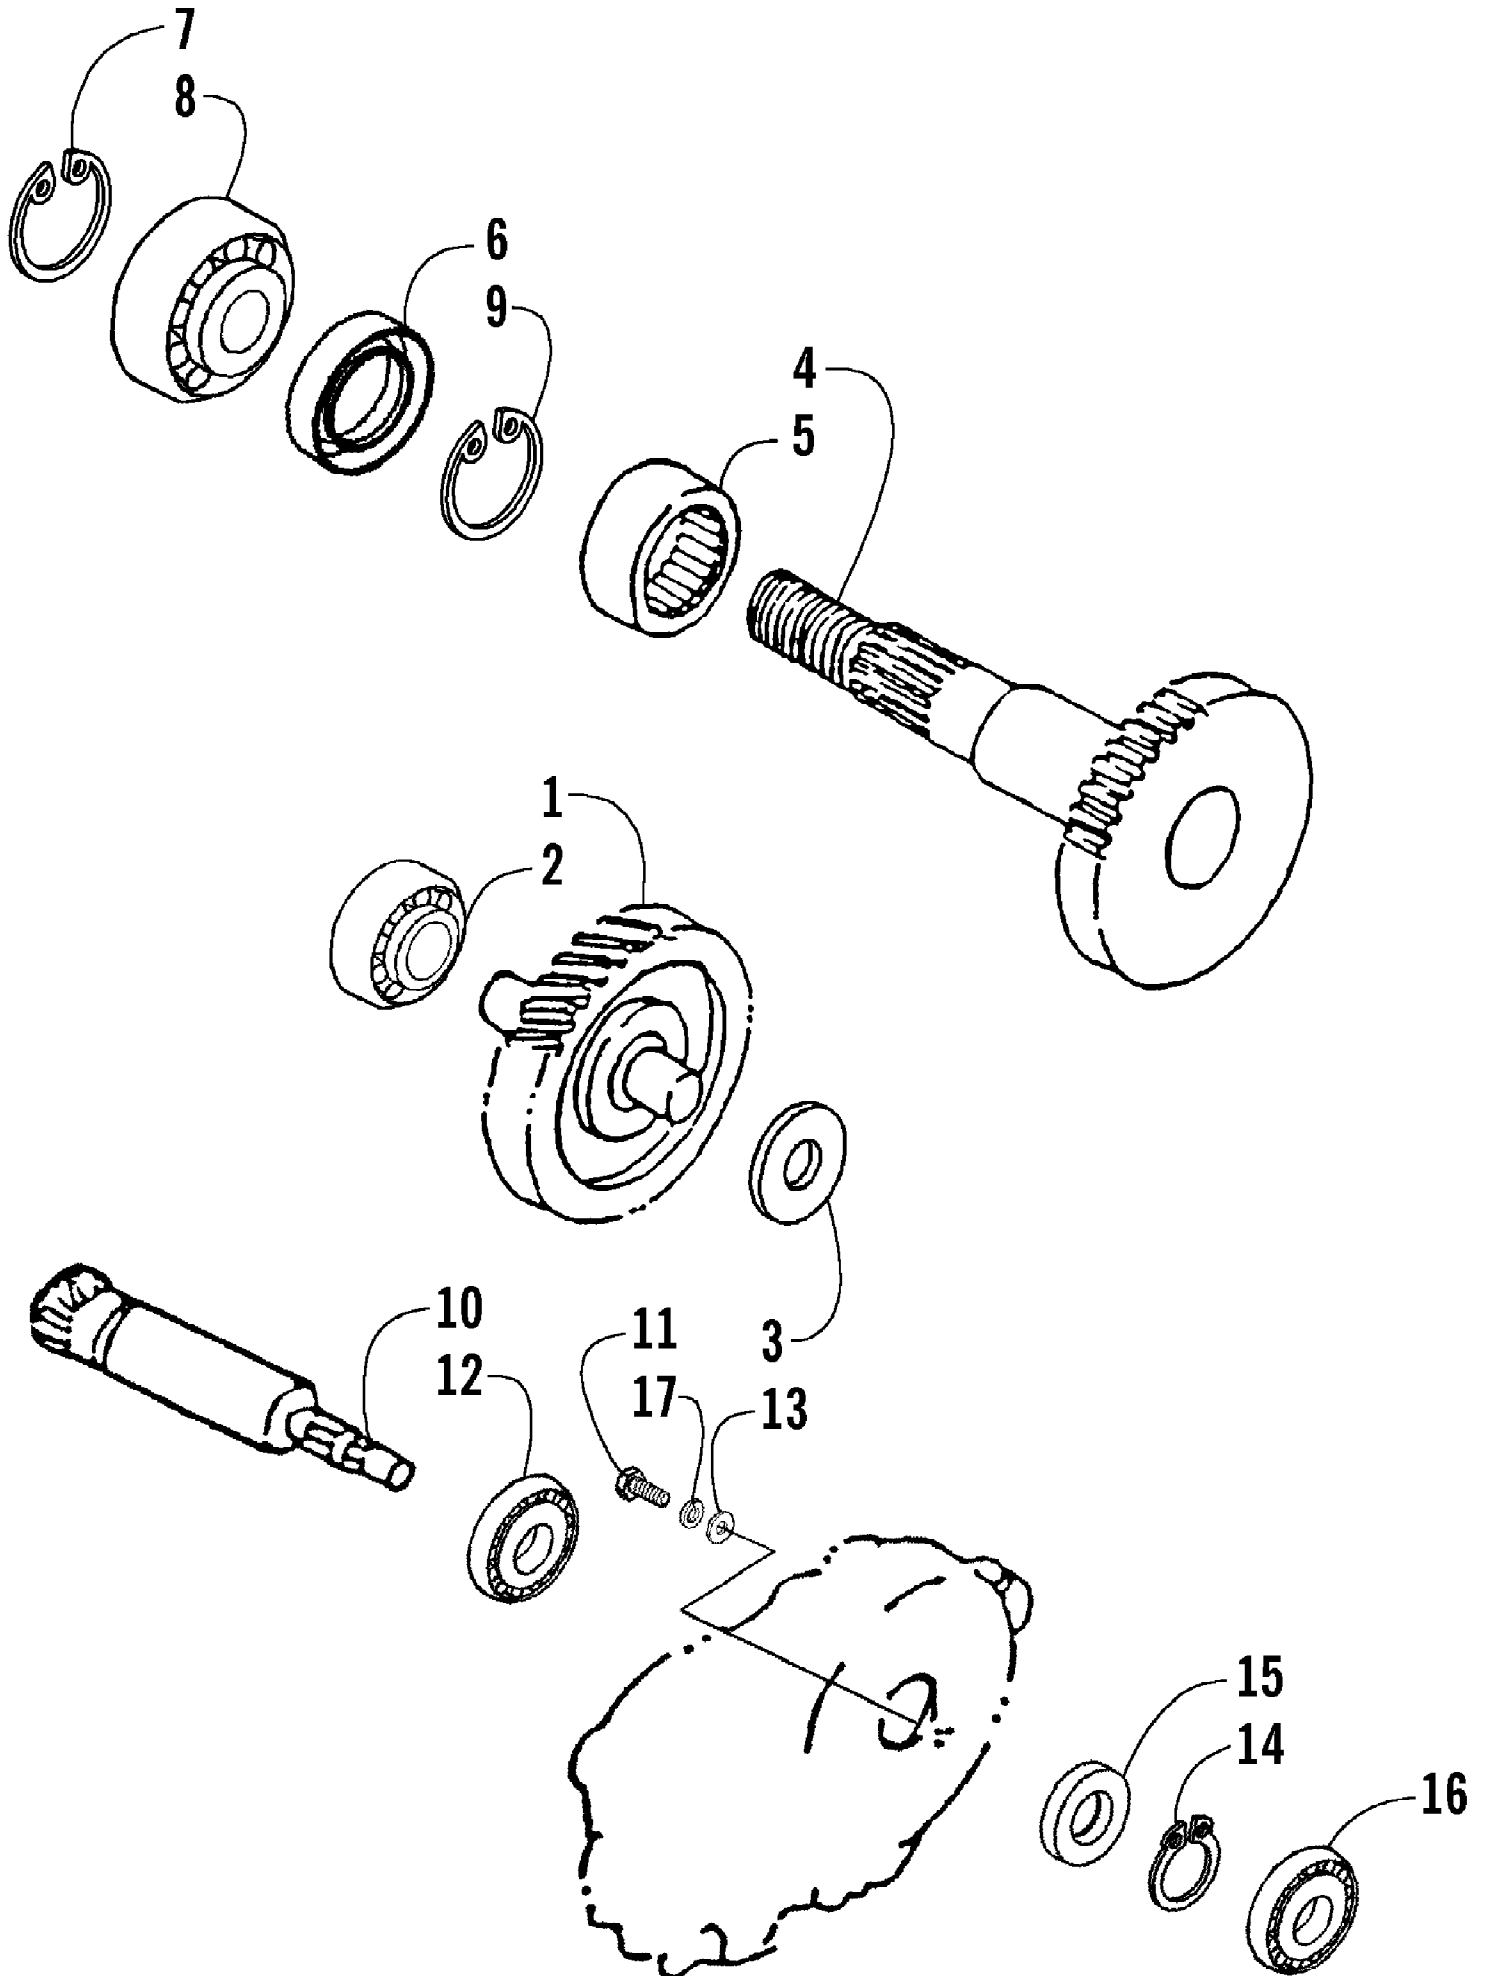

2003 ATV 90 Y-12 YOUTH (CAT GREEN) (A2003ATB2BUSZ)
TRANSMISSION ASSEMBLY

Page 52 of 54

Ref #	Part Number	Qty	S/P/F	Description
1	3301-120	1		Axle, Main
2	3301-414	1		Bearing, Radial Ball
3	3301-346	1		Washer
4	3301-122	1		Axle, Drive
5	3301-422	1		Bearing, Needle
6	3301-440	1		Seal, Oil
7	3301-383	2		Circlip
8	3301-412	1		Bearing, Radial Ball
9	3301-382	1		Circlip
10	3301-119	1		Gear, Primary Drive
11	3301-305	1		Screw, Cap
12	3301-410	1		Bearing, Radial Ball
13	3301-341	1		Washer
14	3301-378	1		Circlip
15	3301-435	1		Seal, Oil
16	3301-416	1		Bearing, Radial Ball
17	3301-360	1		Washer, Spring