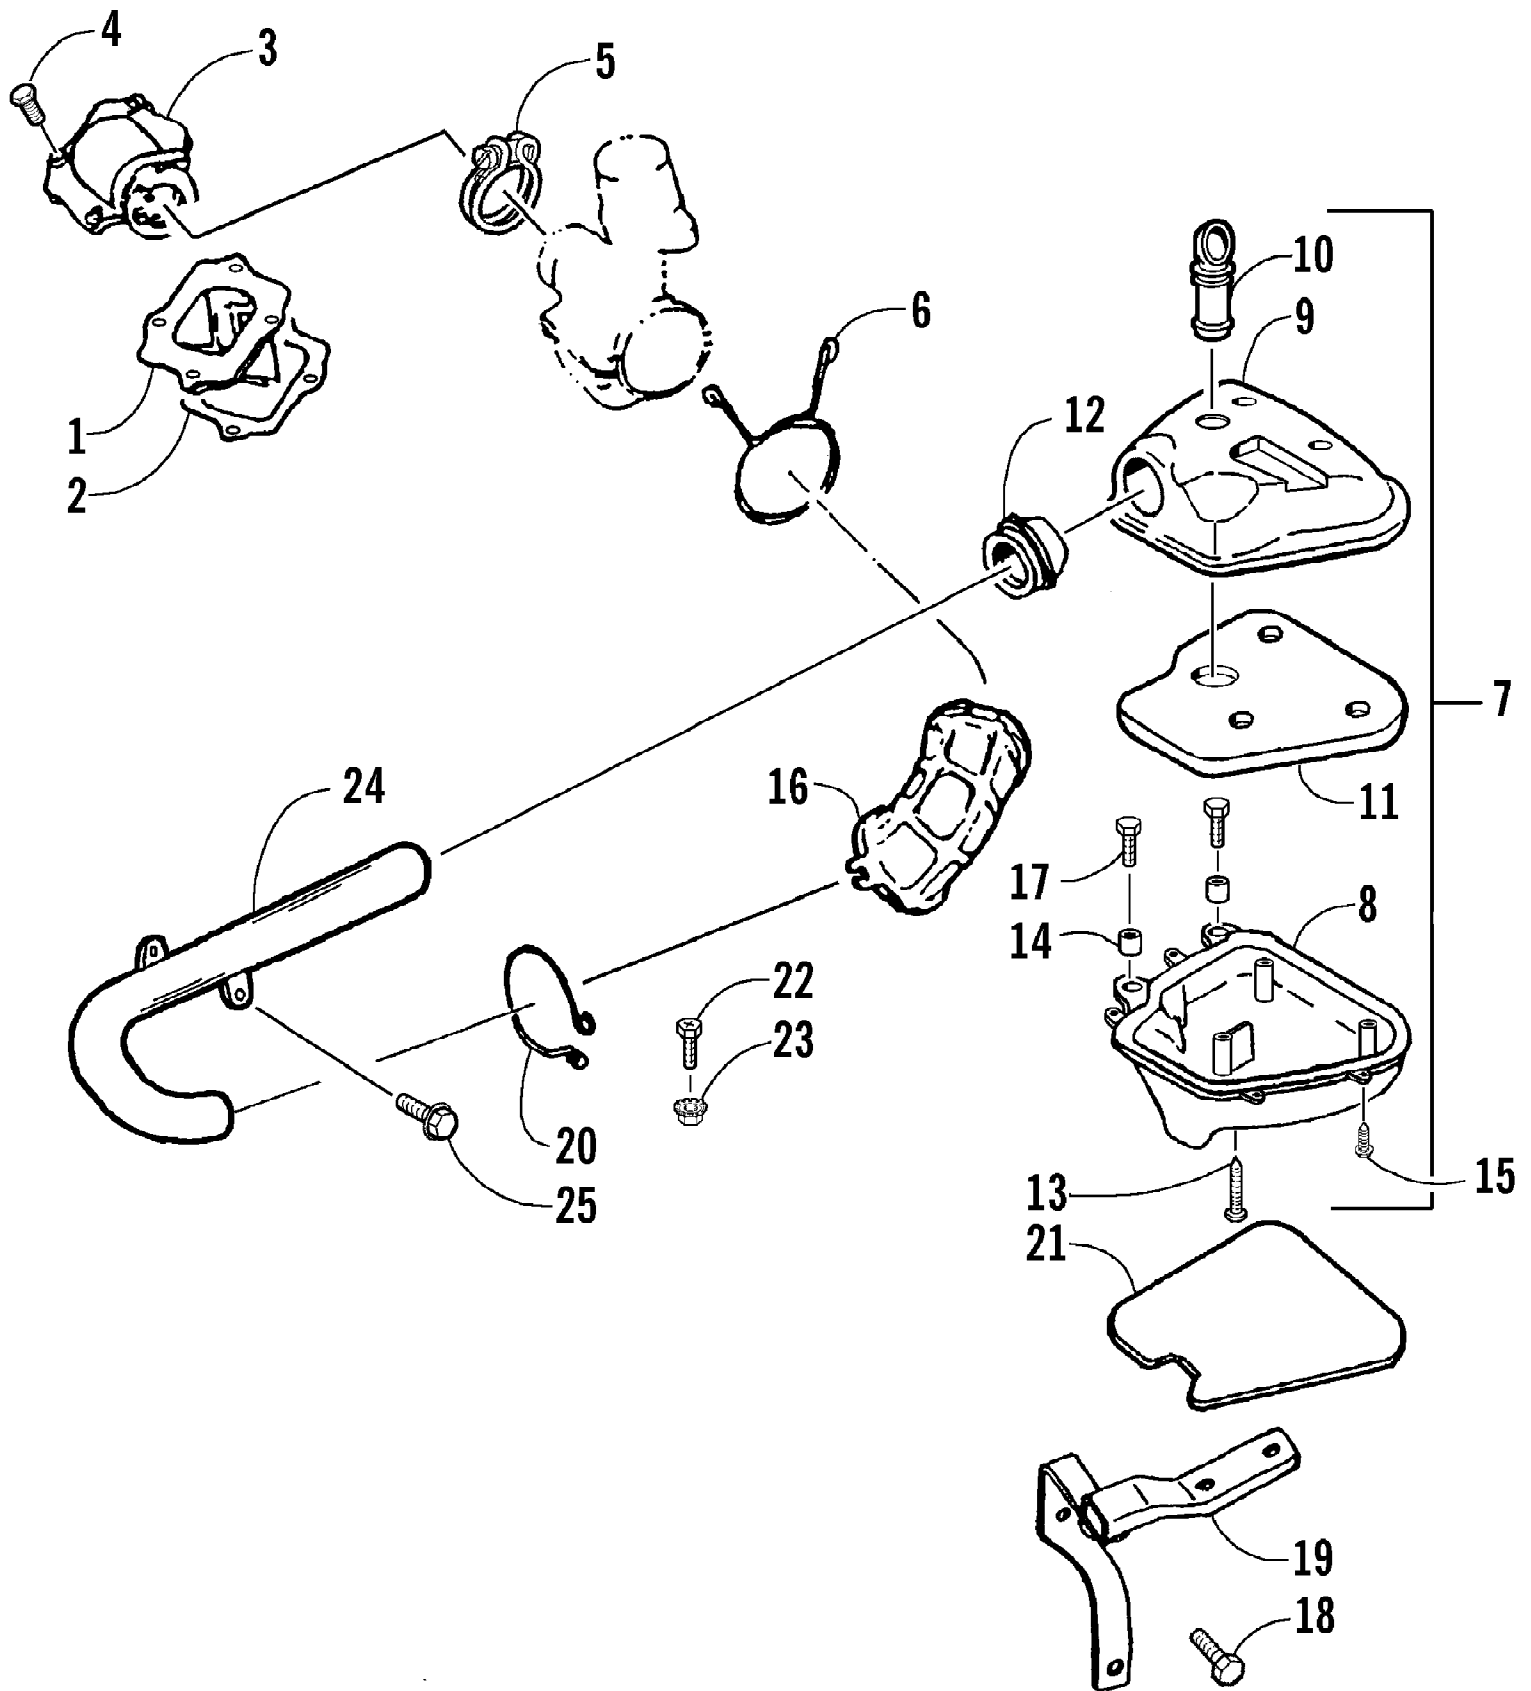

2003 ATV 90 Y-12 YOUTH (CAT GREEN) (A2003ATB2BUSZ)
REED VALVE AND AIR CLEANER ASSEMBLY

Page 44 of 54

Ref #	Part Number	Qty	S/P/F	Description
1	3301-030	1		Valve, Reed - Assembly
2	3301-061	1		Gasket, Reed Valve
3	3301-060	1		Manifold, Intake
4	3301-389	4		Screw, Cap
5	3301-031	1		Clamp, Hose - Intake Manifold
6	3301-375	1		Clip
7	3301-062	1		Air Cleaner Assembly (inc. 8-15)
8	3301-064	1		Base, Air Cleaner
9	3301-065	1		Cover, Air Cleaner
10	3301-067	1		Pipe, Guide
11	3301-063	1		Element, Air Cleaner
12	3301-070	1		Connector, Air Cleaner
13	3301-323	3		Screw, Self-Tapping
14	3301-432	2		Grommet
15	3301-471	4		Screw, Self-Tapping
16	3301-520	1	/P	Joint, Air Cleaner
17	3301-307	2		Screw, Cap
18	3301-396	2	S	Screw, Cap
19	3301-072	1		Bracket, Air Cleaner
20	3301-376	1	/P	Clip
21	3301-068	1	/P	Gasket, Air Cleaner Isolation
22	3301-309	1		Screw, Cap
23	3301-326	1		Nut, Flange
24	3301-071	1		Duct, Air
25	3301-484	1		Screw, Cap