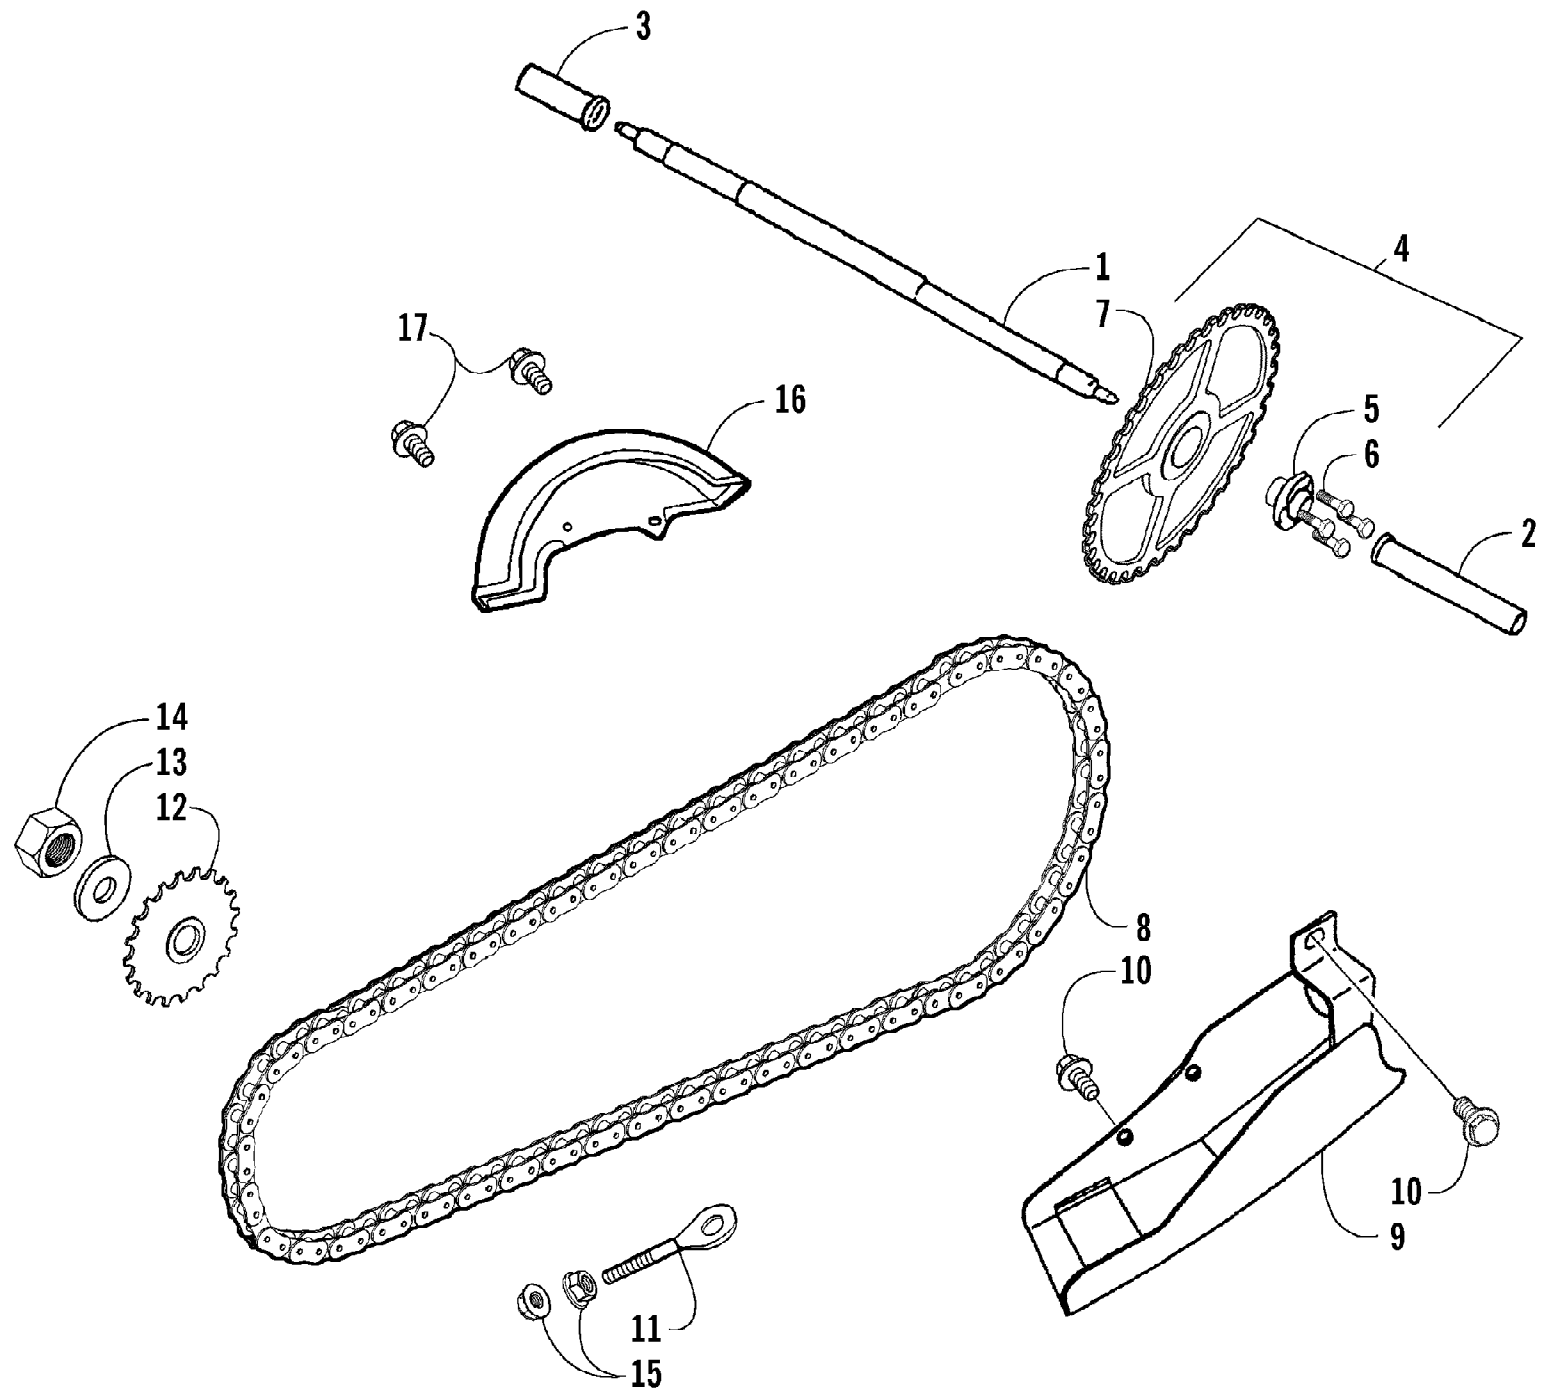

2003 ATV 90 Y-12 YOUTH (CAT GREEN) (A2003ATB2BUSZ)
REAR DRIVE ASSEMBLY

Page 42 of 54

Ref #	Part Number	Qty	S/P/F	Description
1	3301-161	1		Axle, Rear Wheel
2	3301-173	1		Collar, Spacer - Right
3	3301-174	1		Collar, Spacer - Left
4	3301-163	1		Rear Sprocket Assembly (inc. 5-7)
5	3301-165	1		Flange, Final Drive
6	3301-399	4		Screw, Cap
7	3301-159	1		Sprocket, Rear
8	3301-157	1		Chain, Drive
9	3301-155	1		Guard, Chain
10	3301-393	2		Screw, Cap
11	3301-158	1		Adjuster, Drive Chain
12	3301-123	1		Drive Sprocket Assembly
13	3301-352	1		Washer
14	3301-284	1		Nut, Nylon
15	3301-327	2		Nut, Flange
16	3301-156	1	/P	Guard, Chain - Rear
17	3301-386	2		Screw, Cap