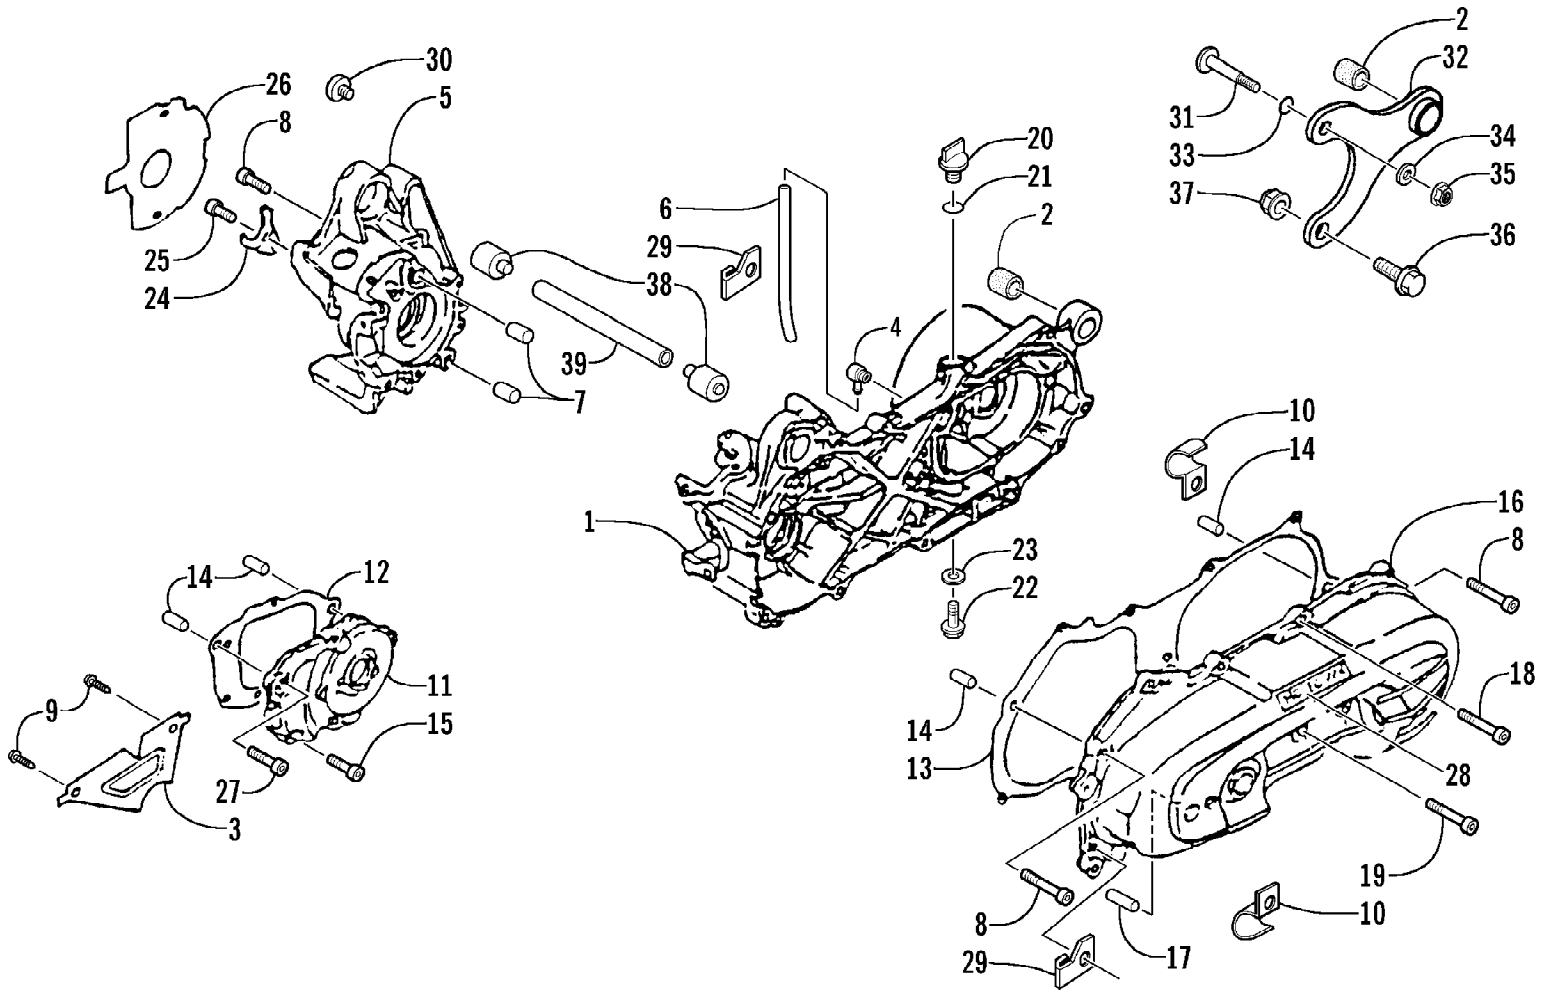

2003 ATV 90 Y-12 YOUTH (CAT GREEN) (A2003ATB2BUSZ)
CRANKCASE ASSEMBLY

2003 ATV 90 Y-12 YOUTH (CAT GREEN) (A2003ATB2BUSZ)
CRANKCASE ASSEMBLY

Page 12 of 54

Ref #	Part Number	Qty	S/P/F	Description
1	3301-006	1		Crankcase - Left
2	3301-427	2		Bushing, Rubber
3	3301-011	1		Plate, Cover
4	3301-057	1		Fitting, Breather Hose
5	3301-001	1		Crankcase - Right
6	3301-480	1		Hose, Breather
7	3301-365	2		Pin, Dowel
8	3301-292	8		Screw, Cap
9	3301-321	2		Screw, Self-Tapping
10	3301-013	2		Clamp
11	3301-097	1		Cover, Mission
12	3301-098	1		Gasket, Mission Cover
13	3301-014	1		Gasket, Crankcase Cover
14	3301-364	4		Pin, Dowel
15	3301-289	3		Screw, Cap
16	3301-010	1		Cover, Crankcase - Left
17	3301-426	1		Shaft, Idler
18	3301-290	9		Screw, Cap
19	3301-293	1		Screw, Cap
20	3301-037	1		Plug, Oil
21	3301-297	1		O-Ring
22	3301-394	1		Screw, Cap
23	3301-342	1		Washer
24	3301-003	1		Bracket, Oil Seal
25	3301-287	1		Screw, Cap
26	3301-004	1		Gasket, Magneto
27	3301-291	2		Screw, Cap
28	0411-481	1		Decal, Duramatic
29	3301-012	2		Bracket, Carburetor Tube
30	3301-002	1		Protector, Shroud
31	3301-198	1		Shaft, Fixed
32	3301-007	1		Bracket, Crankcase
33	3301-296	1		O-Ring
34	3301-343	1		Washer
35	3301-330	1		Nut, Flange
36	3301-406	1		Screw, Cap
37	3301-332	1		Nut, Flange
38	3301-008	2		Bushing
39	3301-005	1		Shaft, Crankcase Fixed