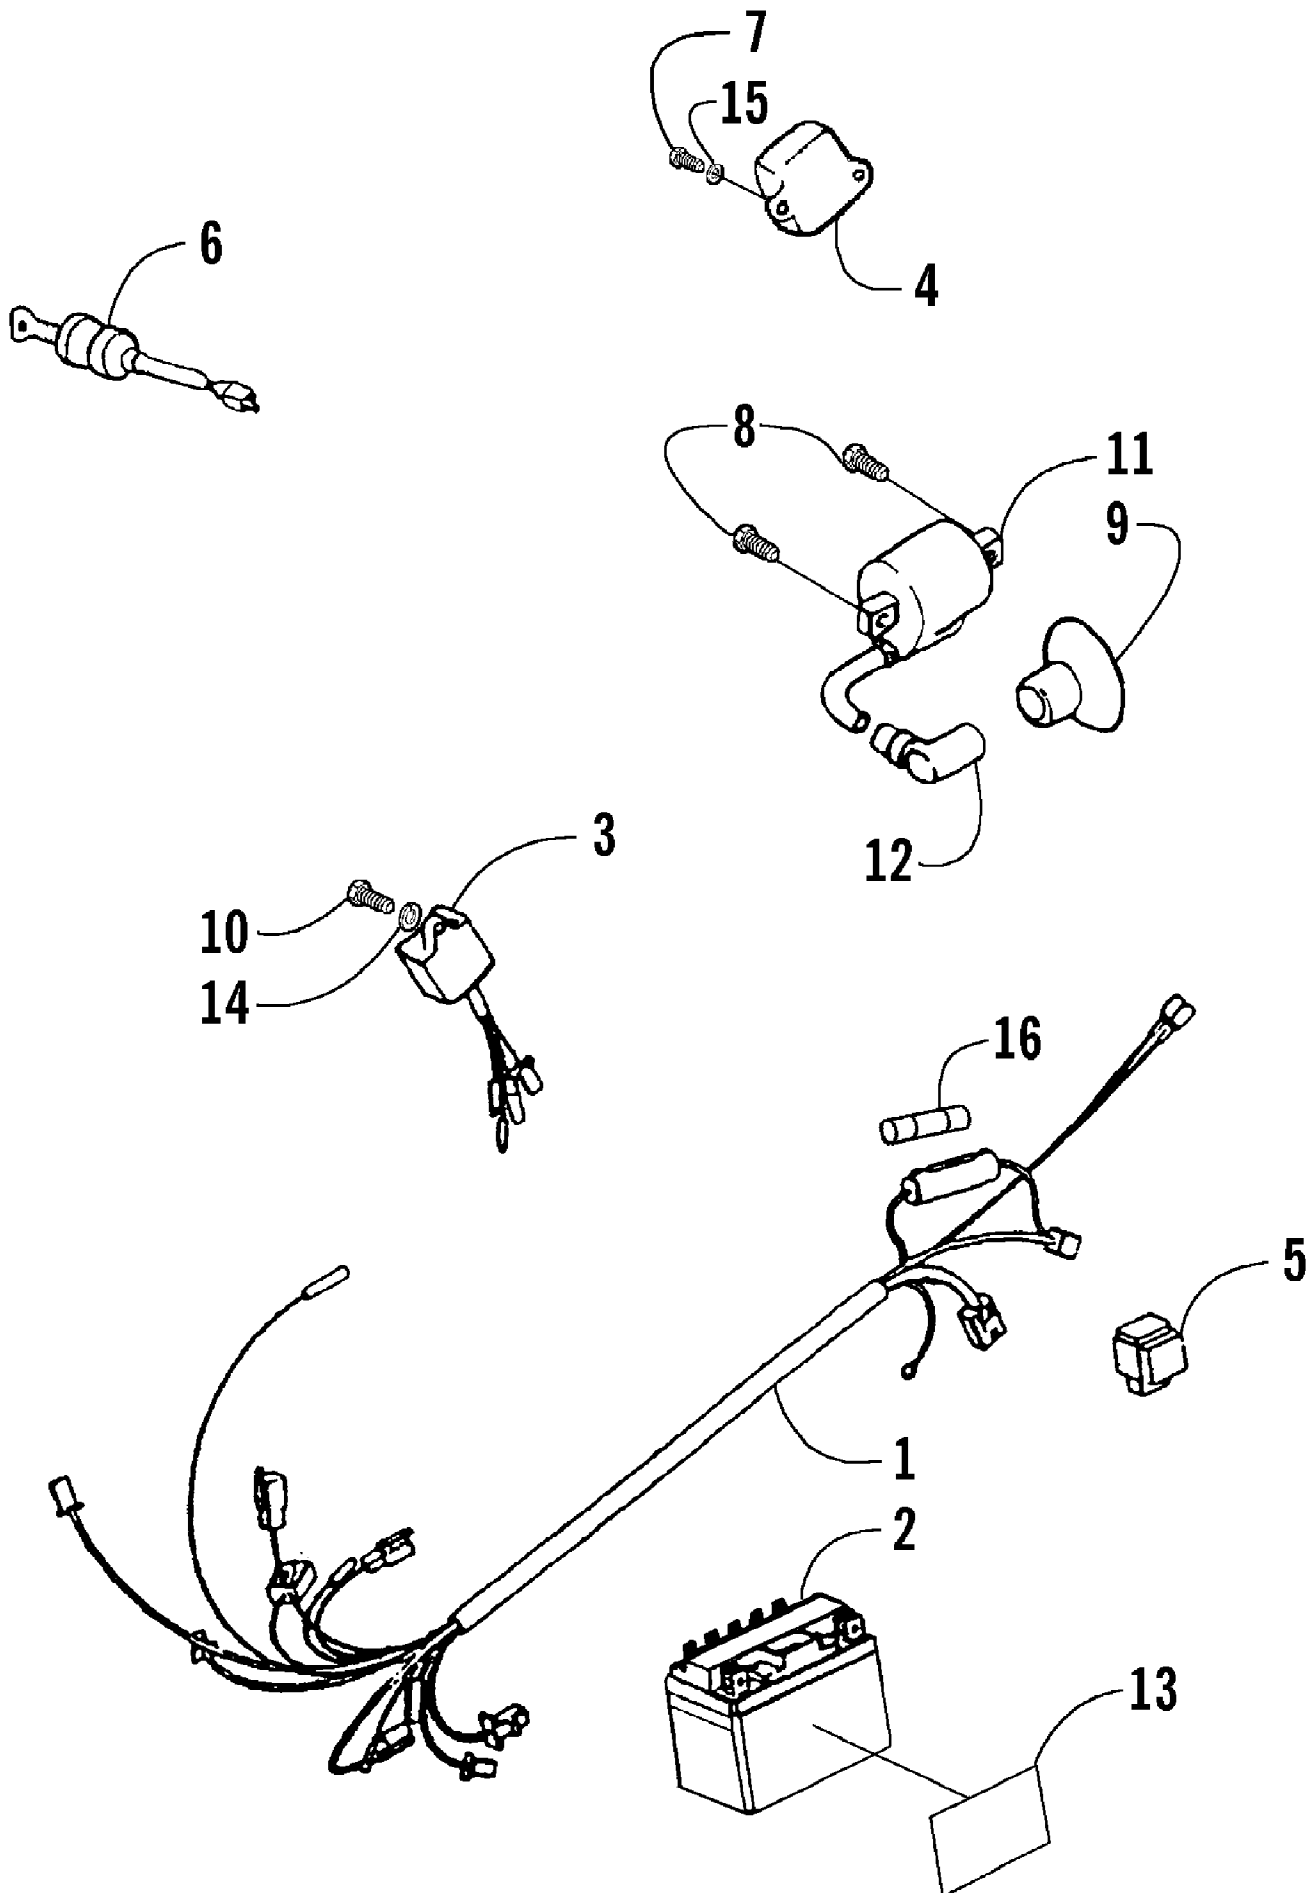

2003 ATV 90 Y-12 YOUTH (CAT GREEN) (A2003ATB2BUSZ)
ELECTRICAL

Page 22 of 54

Ref #	Part Number	Qty	S/P/F	Description
1	3301-147	1		Harness, Main (inc. 16)
2	3301-145	1		Battery
3	3301-135	1		CDI Unit
4	3301-146	1		Regulator
5	3301-154	1		Relay, Starter
6	3301-151	1		Switch, Ignition
7	3301-316	1		Screw, Machine
8	3301-390	2		Screw, Cap
9	3301-137	1		Cap, Rubber
10	3301-318	1		Screw, Machine
11	3301-136	1		Coil, Ignition
12	3301-138	1		Cap, Spark Plug
13	3301-463	1		Decal, Warning - Battery
14	3301-360	1		Washer, Spring
15	3301-475	1		Washer, Spring
16	3301-512	1		Fuse - 7 Amp