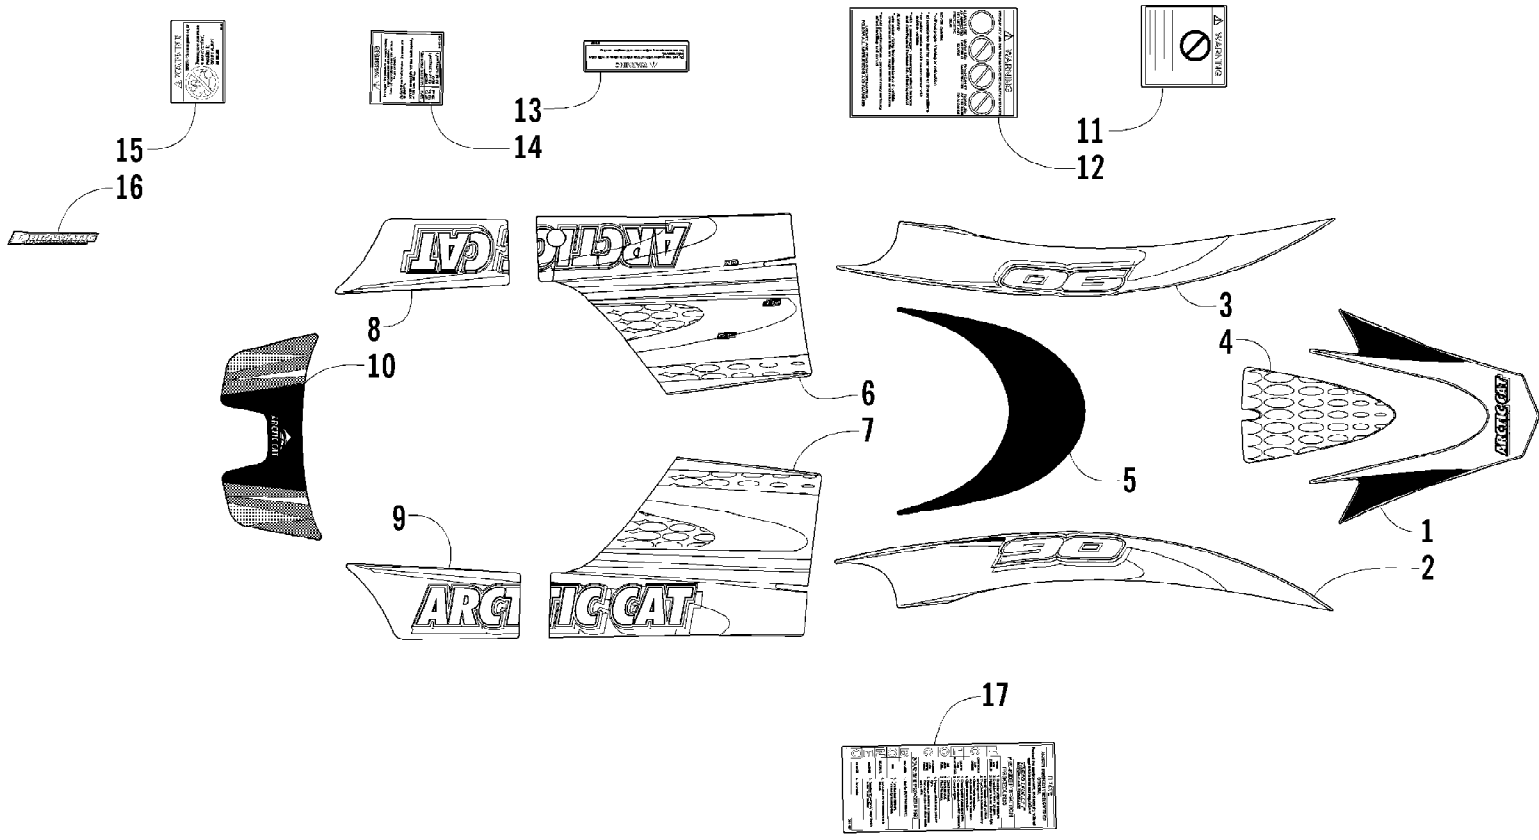

2003 ATV 90 Y-12 YOUTH (CAT GREEN) (A2003ATB2BUSZ)
DECALS

Page 18 of 54

Ref #	Part Number	Qty	S/P/F	Description
1	0411-442	1		Decal, Graphic - Front
1	0411-448	1		Decal, Graphic - Front (Green)
2	0411-443	1		Decal, Graphic - Upper Right
2	0411-449	1		Decal, Graphic - Upper Right (Green)
3	0411-444	1		Decal, Graphic - Upper Left
3	0411-450	1		Decal, Graphic - Upper Left (Green)
4	0411-462	1		Decal, Graphic - Front Insert
4	0411-463	1		Decal, Graphic - Front Insert (Green)
5	0411-454	1		Decal, Graphic - Cowl
6	0411-446	1		Decal, Graphic - Lower Left
6	0411-452	1		Decal, Graphic - Lower Left (Green)
7	0411-445	1		Decal, Graphic - Lower Right
7	0411-451	1		Decal, Graphic - Lower Right (Green)
8	0411-459	1		Decal, Graphic - Lower Rear - Left
8	0411-461	1		Decal, Graphic - Lower Rear - Left (Green)
9	0411-458	1		Decal, Graphic - Lower Rear - Right
9	0411-460	1		Decal, Graphic - Lower Rear - Right (Green)
10	0411-447	1		Decal, Graphic - Rear
10	0411-453	1		Decal, Graphic - Rear (Green)
11	0411-400	1		Decal, Warning - Age
12	0411-218	1		Decal, Warning - General
13	0411-426	1		Decal, Warning - Clutch Cover
14	0411-455	1		Decal, Warning - Tire/Load
15	0411-435	1		Decal, Warning - Passenger
16	0411-481	1		Decal, Duramatic
17	0411-457	1		Decal, Warning - Pre-Ride