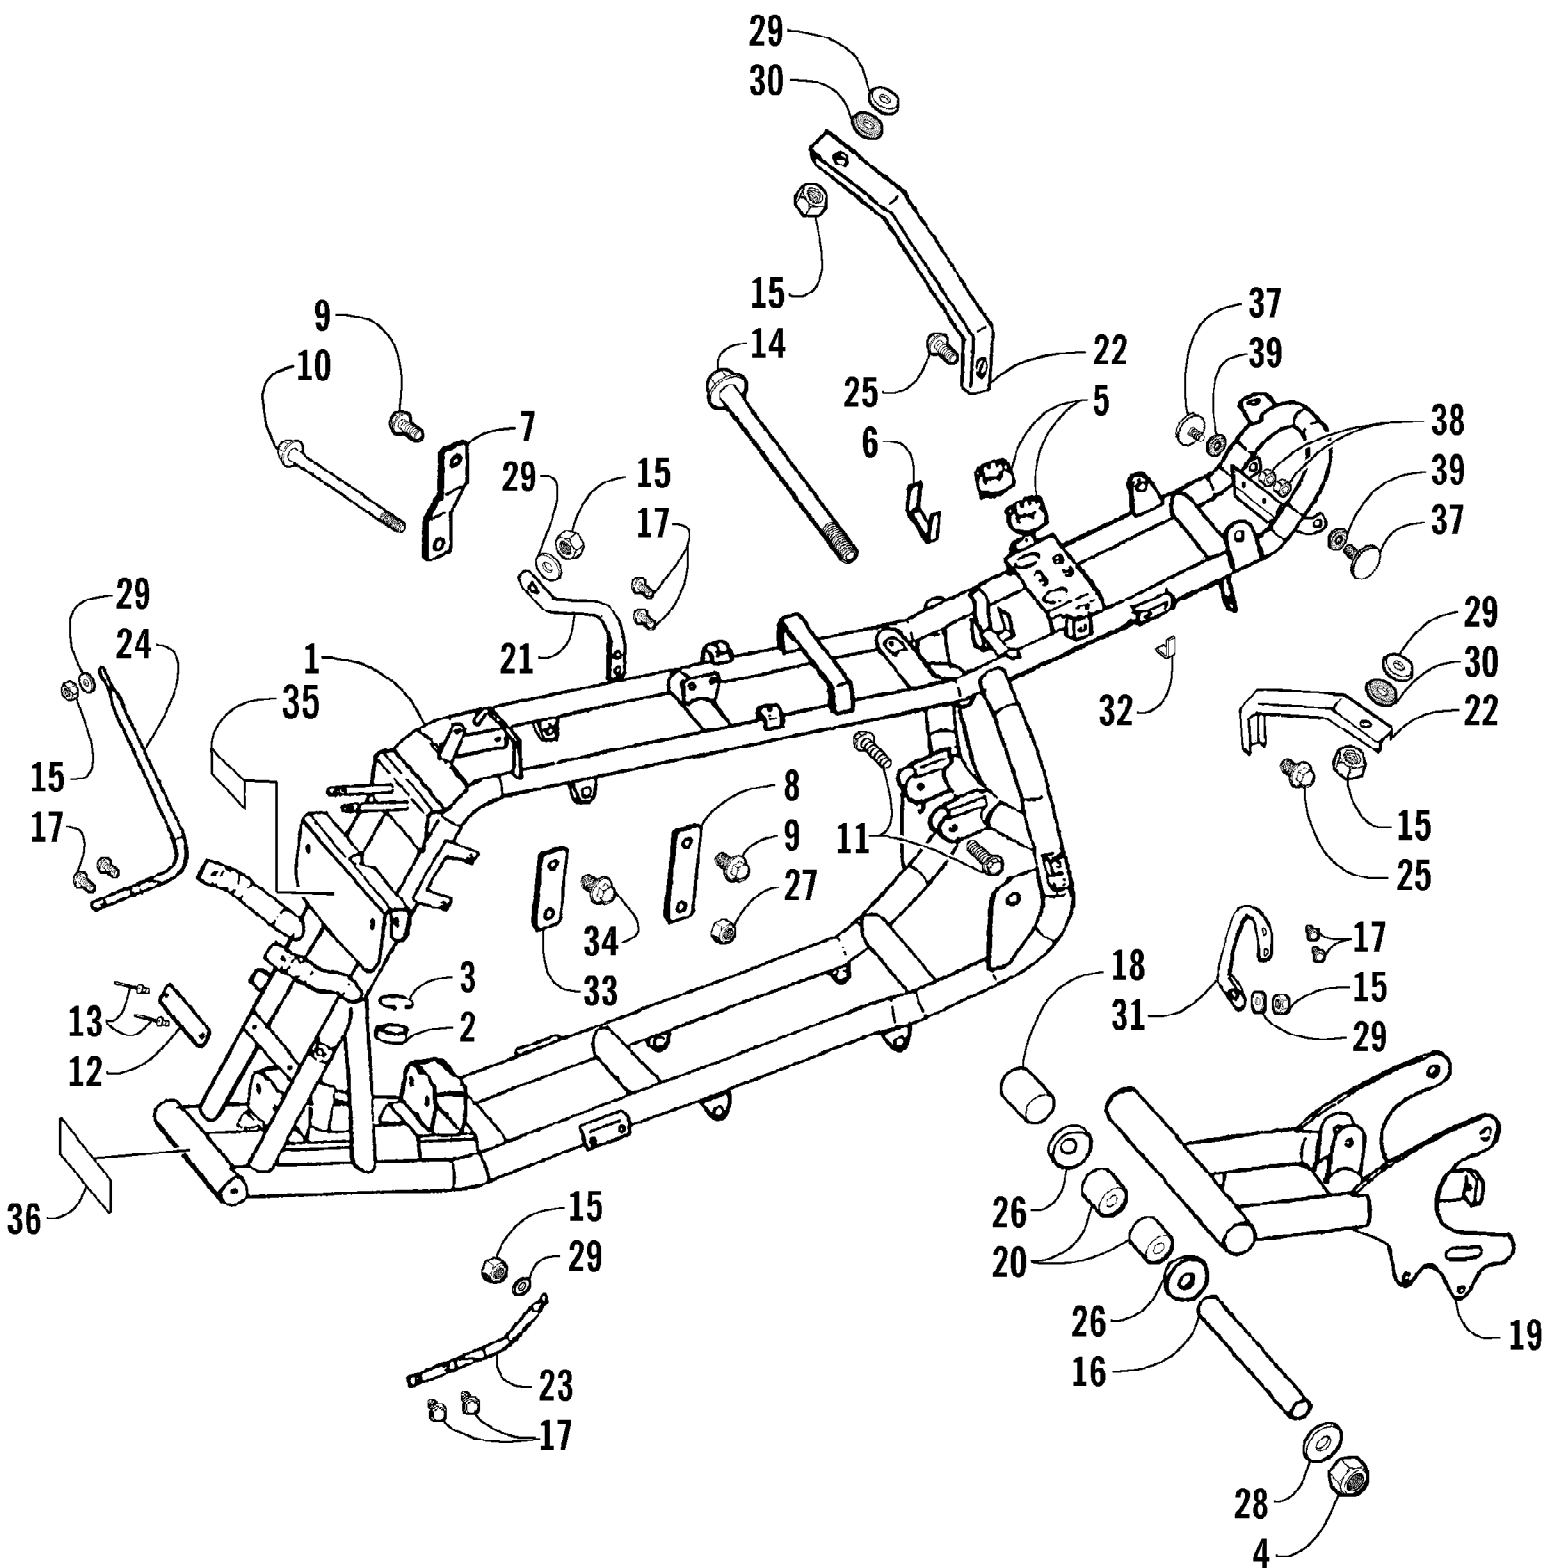

2003 ATV 90 Y-12 YOUTH (CAT GREEN) (A2003ATB2BUSZ)
FRAME AND RELATED PARTS

Page 28 of 54

Ref #	Part Number	Qty	S/P/F	Description
1	3301-206	1		Frame
2	3301-409	1		Bearing, Radial Ball
3	3301-381	1		Circlip
4	3301-284	1		Nut, Nylon
5	3301-260	2		Bumper, Rubber
6	3301-077	1		Pad, Foam
7	3301-211	1		Plate, Engine Mounting - Right
8	3301-212	1		Plate, Engine Mounting - Left
9	3301-400	2		Screw, Cap
10	3301-403	1		Screw, Cap
11	3301-485	2	/P	Screw, Cap
12	3301-209	1		Plate, Frame No.
13	3301-286	2		Rivet
14	3301-407	1		Screw, Cap
15	3301-281	6		Nut, Nylon
16	3301-227	1		Spacer, Swing Arm
17	3301-306	8		Screw, Cap
18	3301-225	1		Sleeve, Rubber
19	3301-224	1		Swing Arm Sub-Assembly
20	3301-226	2		Bushing
21	3301-265	1		Bracket, Rear Cover Mounting - Lower Right
22	3301-266	2		Bracket, Rear Cover Mounting - Upper
23	3301-461	1		Bracket, Front Cover Mounting - Left
24	3301-462	1		Bracket, Front Cover Mounting - Right
25	3301-386	2		Screw, Cap
26	3301-228	2		Cover, Swing Arm Seal
27	3301-282	1		Nut, Nylon
28	3301-349	1		Washer
29	3301-340	6		Washer
30	3301-356	2		Washer, Rubber
31	3301-267	1		Bracket, Rear Cover Mounting - Lower Left
32	3301-449	4		Clamp, Cable - Rubber
33	3301-460	1		Bracket, Gas Cup
34	3301-466	1	/P	Screw, Cap
35	3301-448	1		Decal, Bar Code
36	3301-447	1		Decal, CE
37	3301-456	2	/P	Reflector - Red
38	3301-327	2		Nut, Flange
39	3301-356	2		Washer, Rubber