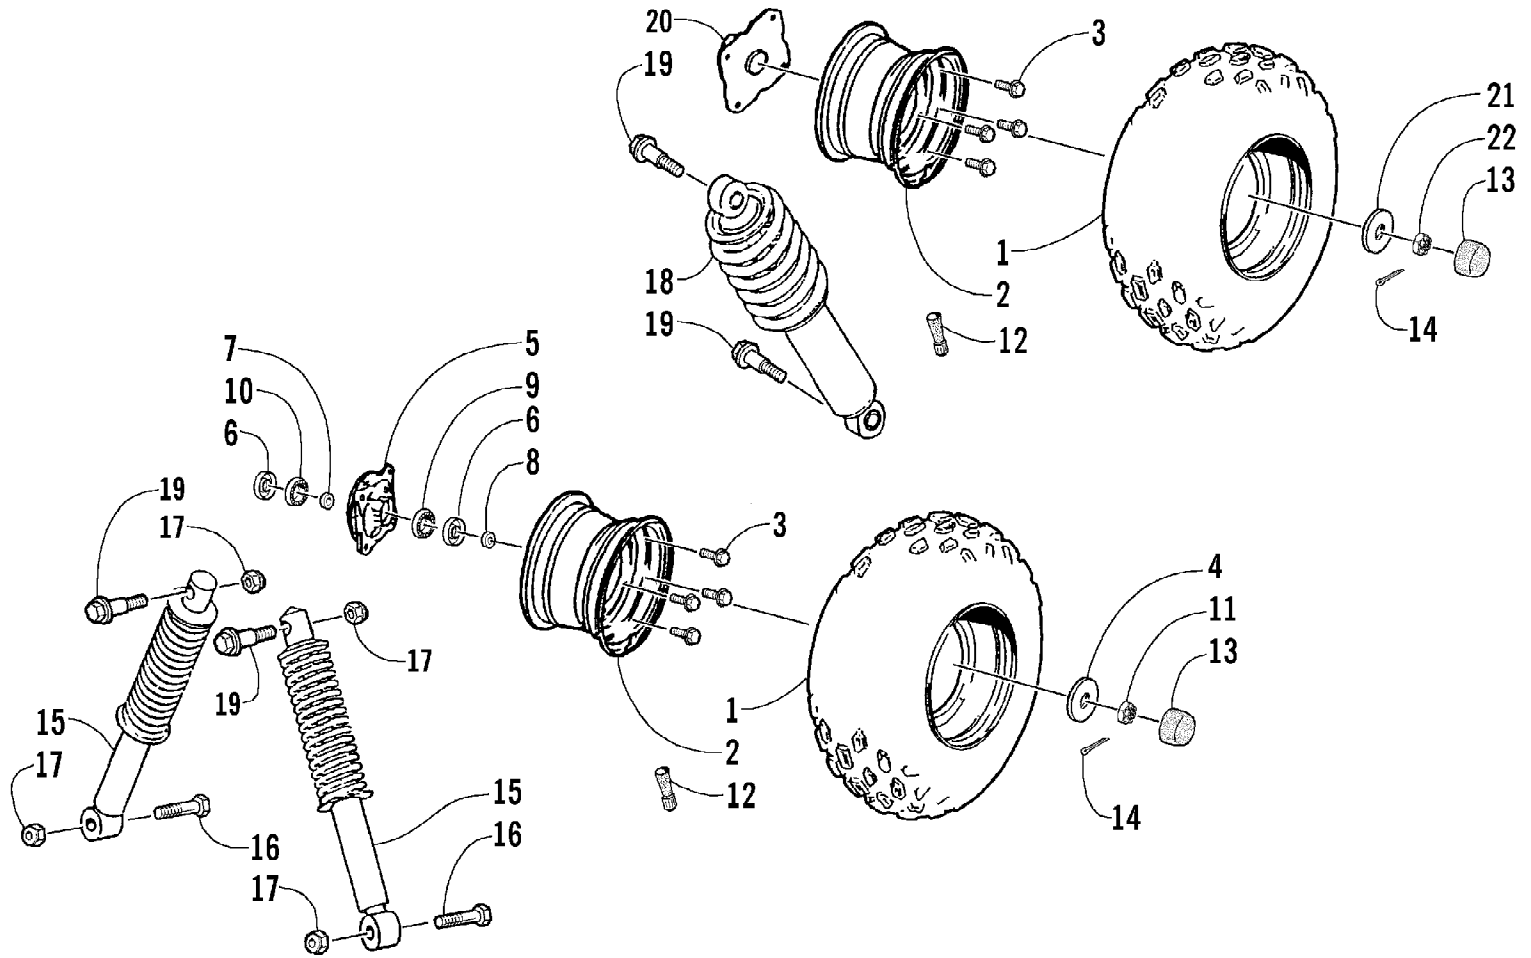

2003 ATV 90 Y-12 YOUTH (CAT GREEN) (A2003ATB2BUSZ)
WHEEL, TIRE, AND SUSPENSION ASSEMBLY

2003 ATV 90 Y-12 YOUTH (CAT GREEN) (A2003ATB2BUSZ)
WHEEL, TIRE, AND SUSPENSION ASSEMBLY

Page 54 of 54

Ref #	Part Number	Qty	S/P/F	Description
1	3301-177	4	/P	Tire
2	3301-175	4	/P	Wheel
3	3301-399	16		Screw, Cap
4	3301-347	2		Washer
5	3301-176	2		Drum, Brake - Front
6	3301-439	4		Seal, Oil
7	3301-195	2		Spacer
8	3301-188	2		Collar - Front
9	3301-408	2		Bearing, Radial Ball
10	3301-411	2		Bearing, Radial Ball
11	3301-333	2		Nut, Slotted
12	3301-170	4	S	Stem, Valve
13	3301-181	4		Cover, Rubber
14	3301-363	4		Pin, Cotter
15	3301-223	2		Shock, Front
16	3301-308	2		Screw, Cap
17	3301-283	4		Nut, Nylon
18	3301-229	1		Shock, Rear
19	3301-401	4		Screw, Cap
20	3301-160	2		Connector, Shaft
21	3301-350	2		Washer
22	3301-335	2		Nut, Slotted