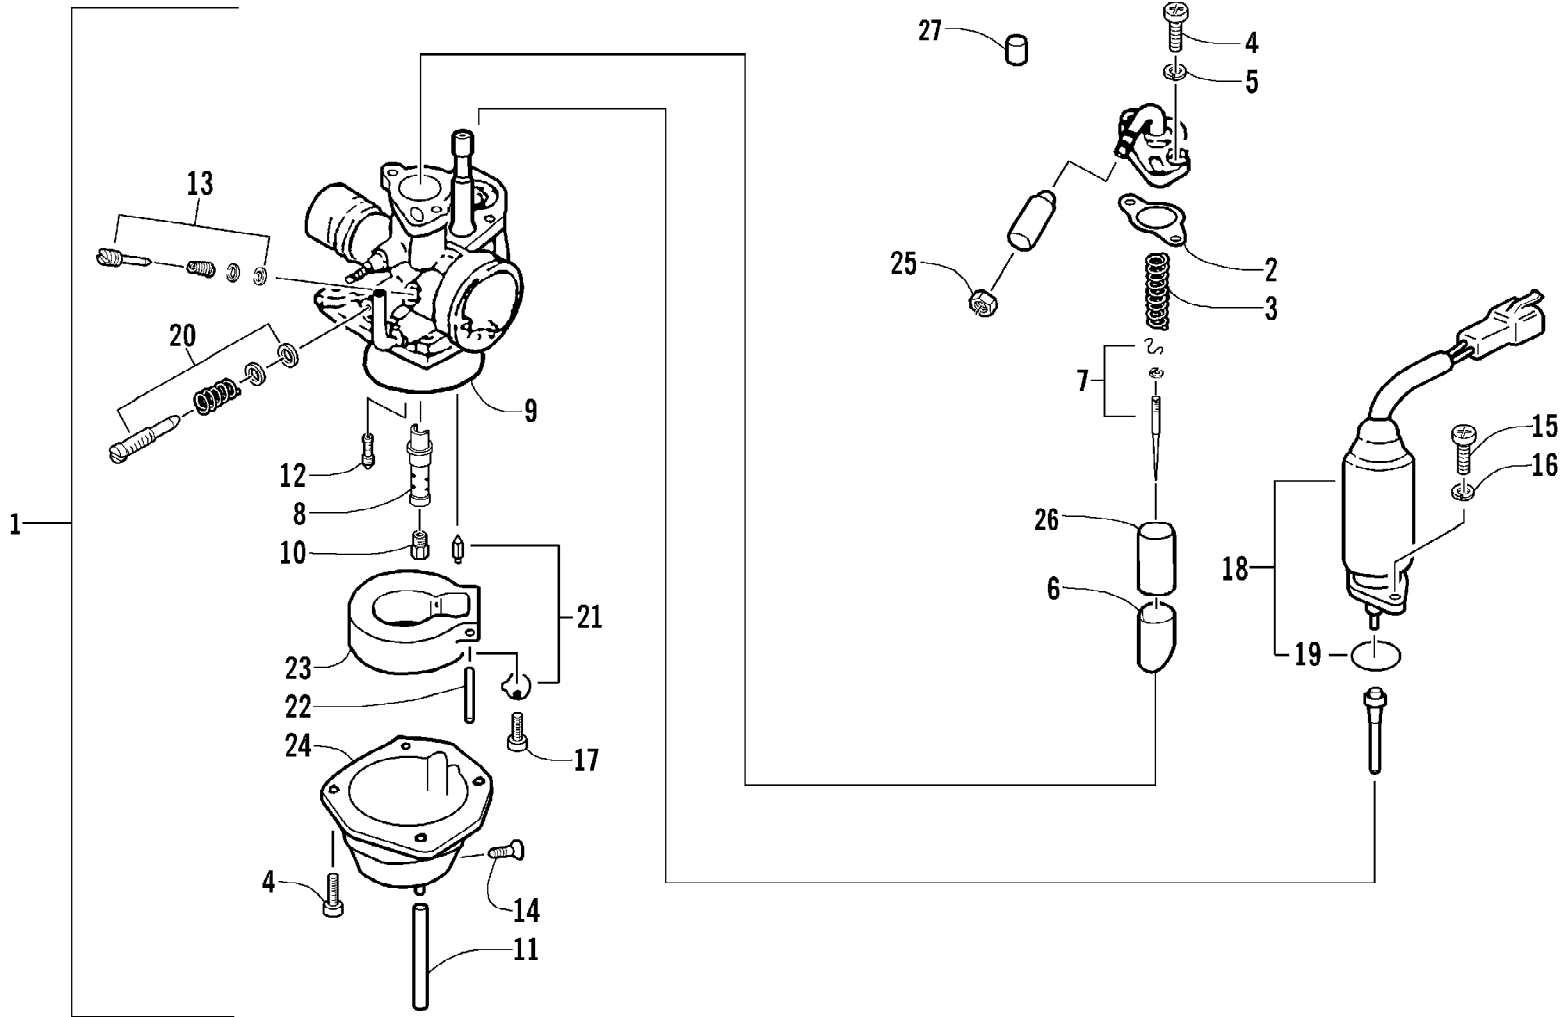

2003 ATV 90 Y-12 YOUTH (CAT GREEN) (A2003ATB2BUSZ)
CARBURETOR ASSEMBLY

2003 ATV 90 Y-12 YOUTH (CAT GREEN) (A2003ATB2BUSZ)
CARBURETOR ASSEMBLY

Page 8 of 54

Ref #	Part Number	Qty	S/P/F	Description
1	3301-038	1		Carburetor Assembly (inc. 2-26)
2	3301-039	1		Gasket, Carburetor
3	3301-040	1		Spring, Throttle Valve
4	3301-315	6	S	Screw, Machine
5	3301-359	2		Washer, Spring
6	3301-041	1		Valve, Throttle
7	3301-042	1		Set, Jet Needle
8	3301-043	1		Needle Jet
9	3301-044	1		Seal, Float Chamber
10	3301-046	1		Main Jet
11	3301-047	1		Tube, Overflow
12	3301-048	1		Jet, Pilot
13	3301-052	1		Screw, Air Adjustment
14	3301-049	1		Plug, Drain
15	3301-313	2		Screw, Machine
16	3301-358	2		Washer, Spring
17	3301-312	1		Screw, Machine
18	3301-066	1	/P	Choke Assembly - Electric (inc. 19)
19	3301-299	1		O-Ring
20	3301-051	1		Screw, Throttle
21	3301-053	1		Needle Valve Assembly
22	3301-055	1		Pin, Float
23	3301-054	1		Float
24	3301-045	1		Chamber, Float
25	3301-050	1		Nut, Cable Adjust
26	3301-056	1		RPM Limiter, Carburetor
27	3301-521	1	/P	Plug, Purge Hole