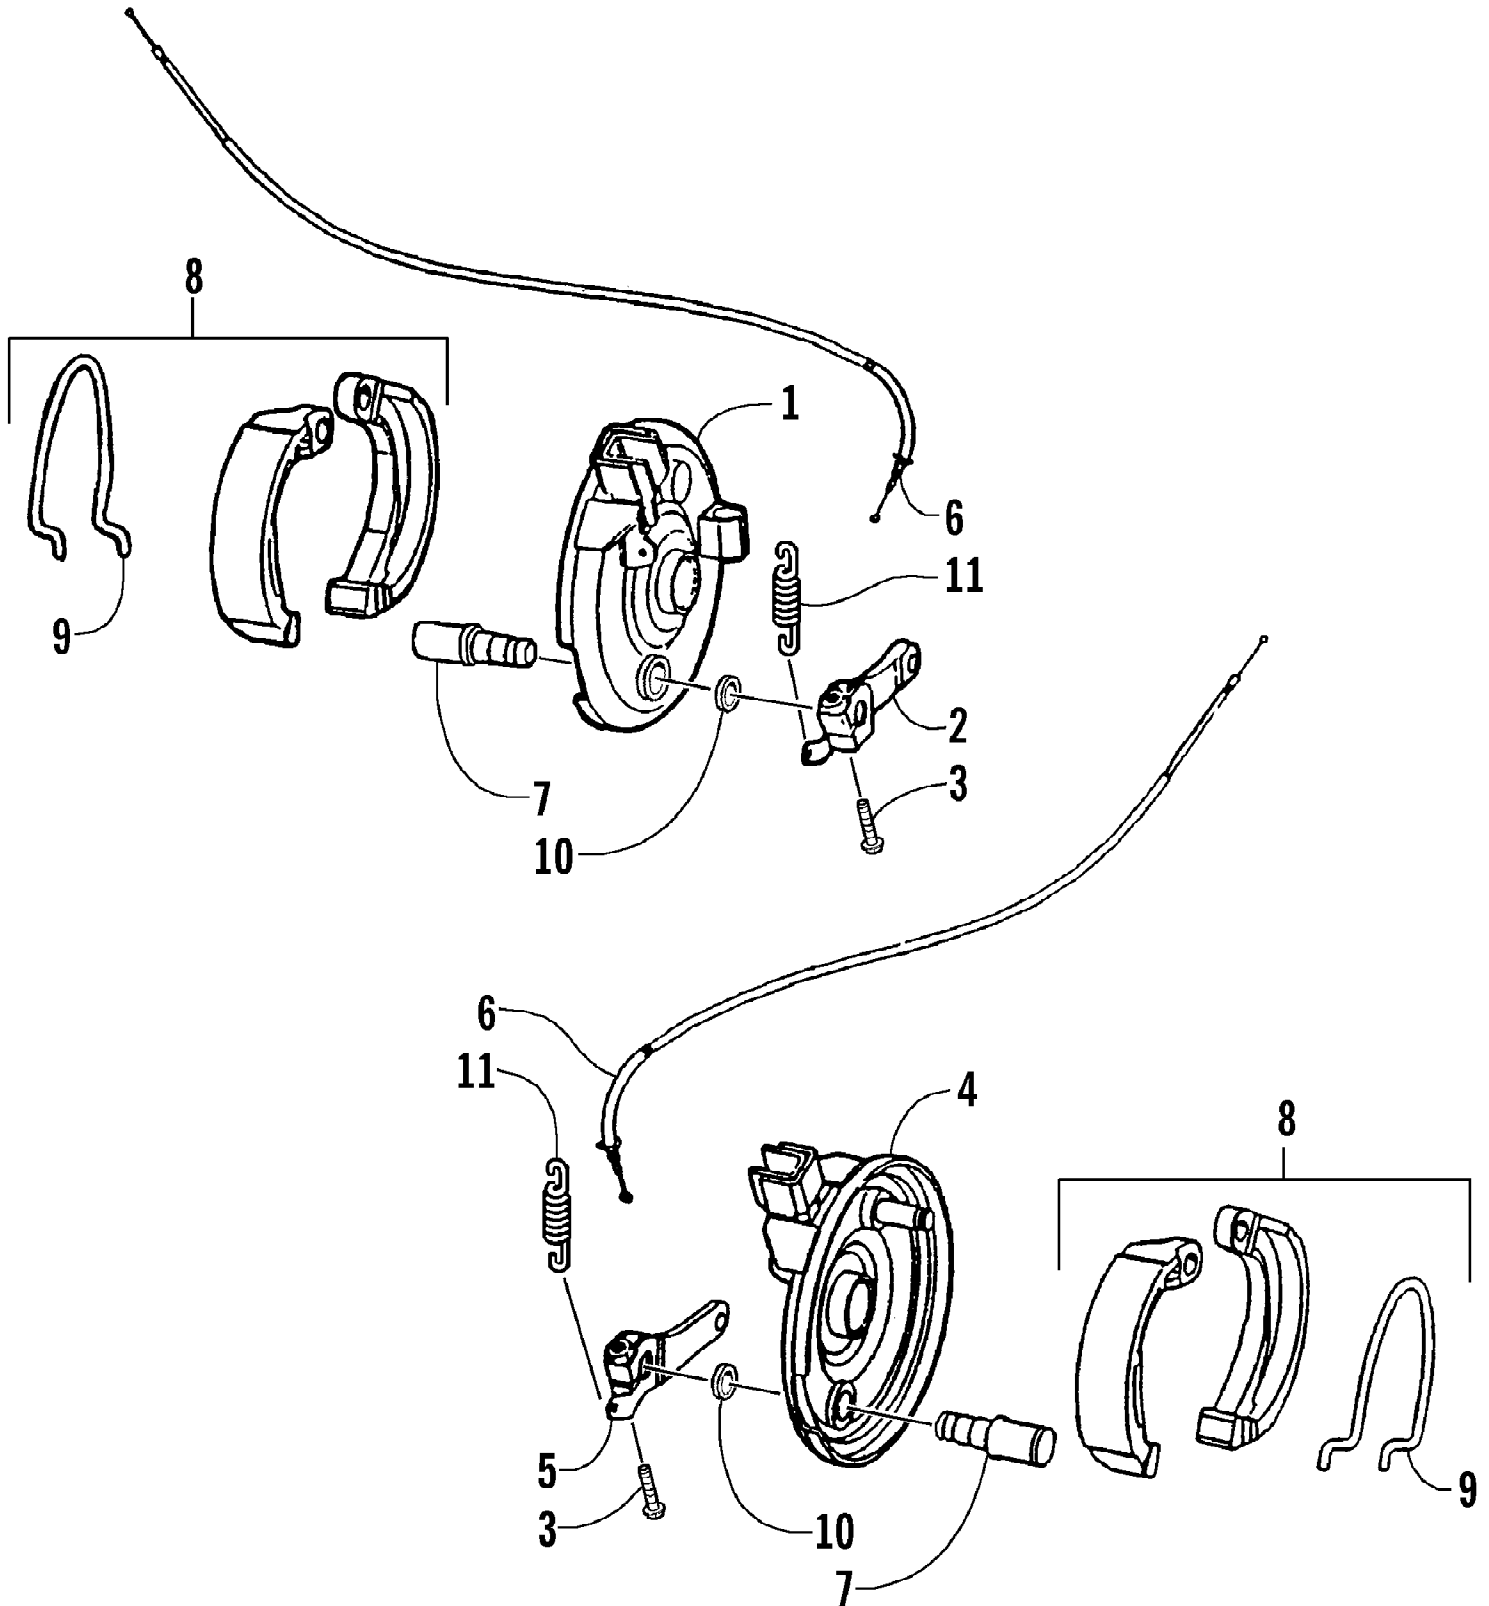

2003 ATV 90 Y-12 YOUTH (CAT GREEN) (A2003ATB2BUSZ)
FAN AND AIR SHROUD ASSEMBLY

Page 26 of 54

Ref #	Part Number	Qty	S/P/F	Description
1	3301-096	1		Air Shroud, Cylinder
2	3301-268	2		Grommet
3	3301-094	1		Cover, Magneto
4	3301-288	4		Screw, Cap
5	3301-336	6		Washer
6	3301-324	1		Screw, Self-Tapping
7	3301-082	2		Damper
8	3301-093	1		Fan
9	3301-247	1		Deflector
10	3301-289	2		Screw, Cap
11	3301-095	1		Cover, Magneto - Outer
12	3301-322	1		Screw, Self-Tapping
13	3301-339	1		Washer

2003 ATV 90 Y-12 YOUTH (CAT GREEN) (A2003ATB2BUSZ)
FRAME AND RELATED PARTS

Page 28 of 54

Ref #	Part Number	Qty	S/P/F	Description
1	3301-206	1		Frame
2	3301-409	1		Bearing, Radial Ball
3	3301-381	1		Circlip
4	3301-284	1		Nut, Nylon
5	3301-260	2		Bumper, Rubber
6	3301-077	1		Pad, Foam
7	3301-211	1		Plate, Engine Mounting - Right
8	3301-212	1		Plate, Engine Mounting - Left
9	3301-400	2		Screw, Cap
10	3301-403	1		Screw, Cap
11	3301-485	2	/P	Screw, Cap
12	3301-209	1		Plate, Frame No.
13	3301-286	2		Rivet
14	3301-407	1		Screw, Cap
15	3301-281	6		Nut, Nylon
16	3301-227	1		Spacer, Swing Arm
17	3301-306	8		Screw, Cap
18	3301-225	1		Sleeve, Rubber
19	3301-224	1		Swing Arm Sub-Assembly
20	3301-226	2		Bushing
21	3301-265	1		Bracket, Rear Cover Mounting - Lower Right
22	3301-266	2		Bracket, Rear Cover Mounting - Upper
23	3301-461	1		Bracket, Front Cover Mounting - Left
24	3301-462	1		Bracket, Front Cover Mounting - Right
25	3301-386	2		Screw, Cap
26	3301-228	2		Cover, Swing Arm Seal
27	3301-282	1		Nut, Nylon
28	3301-349	1		Washer
29	3301-340	6		Washer
30	3301-356	2		Washer, Rubber
31	3301-267	1		Bracket, Rear Cover Mounting - Lower Left
32	3301-449	4		Clamp, Cable - Rubber
33	3301-460	1		Bracket, Gas Cup
34	3301-466	1	/P	Screw, Cap
35	3301-448	1		Decal, Bar Code
36	3301-447	1		Decal, CE
37	3301-456	2	/P	Reflector - Red
38	3301-327	2		Nut, Flange
39	3301-356	2		Washer, Rubber