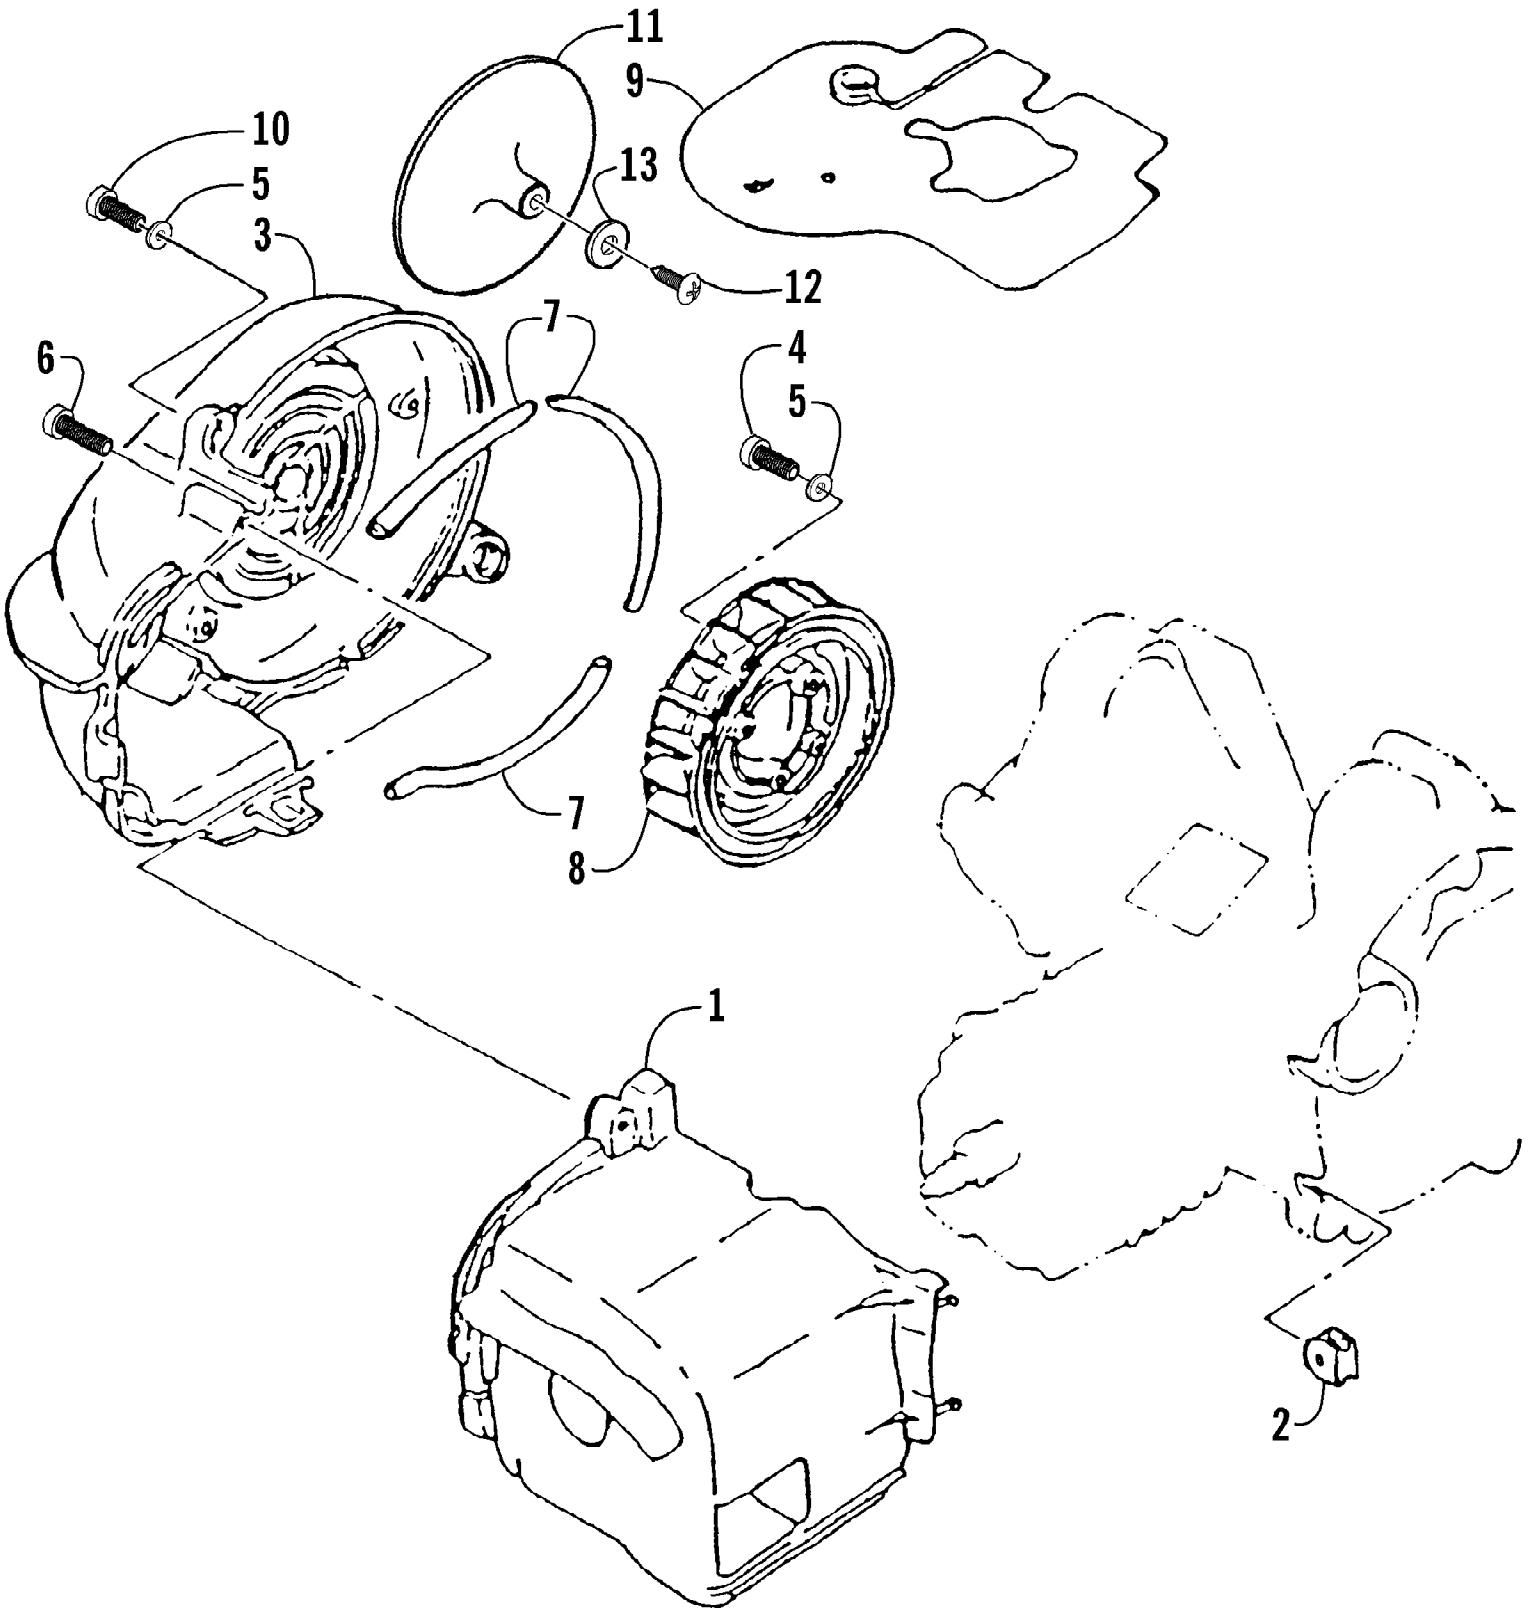

2003 ATV 90 Y-12 YOUTH (CAT GREEN) (A2003ATB2BUSZ)
FAN AND AIR SHROUD ASSEMBLY

Page 26 of 54

Ref #	Part Number	Qty	S/P/F	Description
1	3301-096	1		Air Shroud, Cylinder
2	3301-268	2		Grommet
3	3301-094	1		Cover, Magneto
4	3301-288	4		Screw, Cap
5	3301-336	6		Washer
6	3301-324	1		Screw, Self-Tapping
7	3301-082	2		Damper
8	3301-093	1		Fan
9	3301-247	1		Deflector
10	3301-289	2		Screw, Cap
11	3301-095	1		Cover, Magneto - Outer
12	3301-322	1		Screw, Self-Tapping
13	3301-339	1		Washer