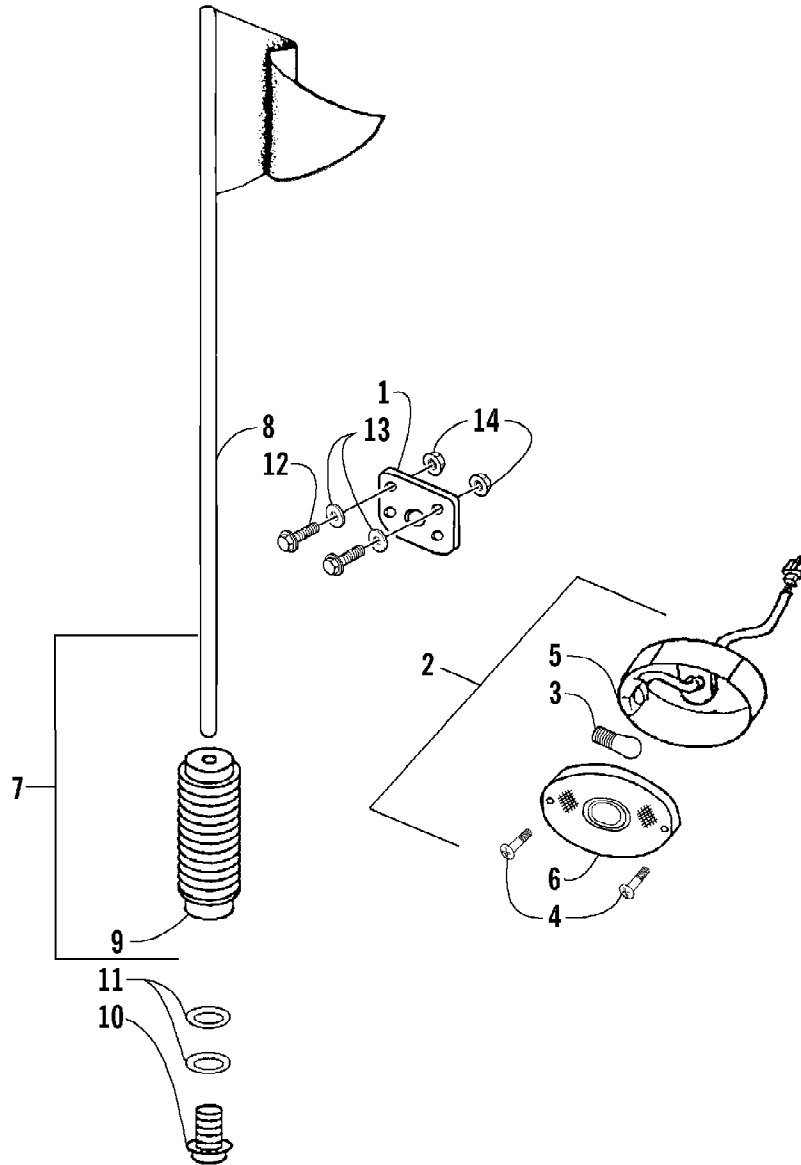

2003 ATV 90 Y-12 YOUTH (CAT GREEN) (A2003ATB2BUSZ)
A-ARM, FLOOR PANEL, AND BUMPER ASSEMBLY

2003 ATV 90 Y-12 YOUTH (CAT GREEN) (A2003ATB2BUSZ)
A-ARM, FLOOR PANEL, AND BUMPER ASSEMBLY

Page 2 of 54

Ref #	Part Number	Qty	S/P/F	Description
1	3301-222	1		A-Arm, Suspension - Left
1	3301-218	1		A-Arm, Suspension - Right
2	3301-428	4		Bushing, Rubber
3	3301-328	2		Bushing
4	3301-219	2		Bushing
5	3301-327	2		Nut, Flange
6	3301-220	2		Cover, Waterproof
7	3301-221	2	S	Cover, Dustproof
8	3301-402	4		Screw, Cap
9	3301-251	1		Panel, Floor
10	3301-444	2		Fitting, Grease
11	3301-445	2		Cap, Grease Fitting
12	3301-400	4		Screw, Cap
13	3301-388	2		Screw, Cap
14	3301-207	1		Bumper
15	3301-395	6		Screw, Cap
16	3301-283	4		Nut, Nylon
17	3301-256	2		Cap, Floor Panel - Rubber
18	3301-208	1		Cover, Bumper
19	3301-322	4		Screw, Self-Tapping
20	3301-254	1		Guard, Floor Panel - Left
21	3301-255	1		Guard, Floor Panel - Right
22	3301-455	2		Reflector - Amber
23	3301-476	4		Washer, Spring

2003 ATV 90 Y-12 YOUTH (CAT GREEN) (A2003ATB2BUSZ)
BODY AND SEAT ASSEMBLY

Page 4 of 54

Ref #	Part Number	Qty	S/P/F	Description
1	3301-250	1		Cover, Front (Red)
1	3301-248	1		Cover, Front (Green)
1	3301-249	1		Cover, Front (Cat Green)
2	3301-253	1		Panel, Floor - Left
3	3301-252	1		Panel, Floor - Right
4	3301-264	1		Cover, Rear (Red)
4	3301-493	1		Cover, Rear (Green)
4	3301-494	1		Cover, Rear (Cat Green)
5	3301-319	4		Screw, Machine
6	3301-320	6		Screw, Machine
7	3301-257	1		Seat Assembly (inc. 8-9)
8	3301-258	1		Bracket, Seat
9	3301-259	2		Bolt, Seat
10	3301-304	1		Strip, Rubber
11	3301-210	1		Bag, Tool
12	3301-262	1		Spring, Reset
13	3301-261	1		Cable, Seat Release
14	3301-263	1		Seat Lock Assembly
15	3301-386	2		Screw, Cap
16	3301-275	4		Bolt, Carriage
17	3301-338	1		Washer
18	3301-281	1		Nut, Nylon
19	3301-149	1		Reflector
20	3301-466	2	/P	Screw, Cap
21	3301-327	2		Nut, Flange
22	3301-280	2	S	U-Nut