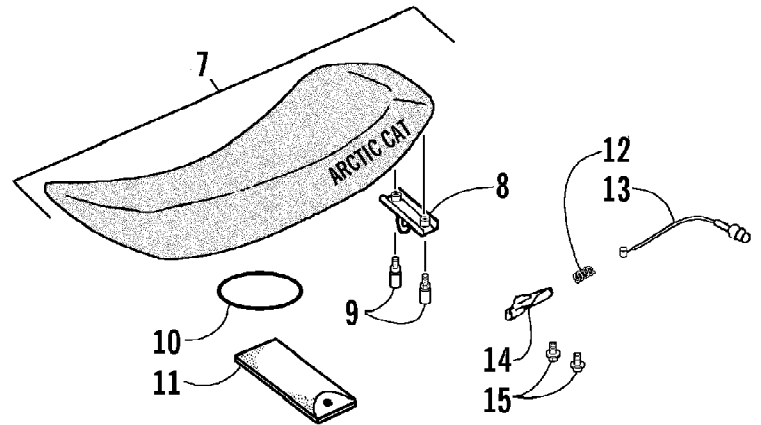

2003 ATV 90 Y-12 YOUTH (CAT GREEN) (A2003ATB2BUSZ)
A-ARM, FLOOR PANEL, AND BUMPER ASSEMBLY

2003 ATV 90 Y-12 YOUTH (CAT GREEN) (A2003ATB2BUSZ)
A-ARM, FLOOR PANEL, AND BUMPER ASSEMBLY

Page 2 of 54

Ref #	Part Number	Qty	S/P/F	Description
1	3301-222	1		A-Arm, Suspension - Left
1	3301-218	1		A-Arm, Suspension - Right
2	3301-428	4		Bushing, Rubber
3	3301-328	2		Bushing
4	3301-219	2		Bushing
5	3301-327	2		Nut, Flange
6	3301-220	2		Cover, Waterproof
7	3301-221	2	S	Cover, Dustproof
8	3301-402	4		Screw, Cap
9	3301-251	1		Panel, Floor
10	3301-444	2		Fitting, Grease
11	3301-445	2		Cap, Grease Fitting
12	3301-400	4		Screw, Cap
13	3301-388	2		Screw, Cap
14	3301-207	1		Bumper
15	3301-395	6		Screw, Cap
16	3301-283	4		Nut, Nylon
17	3301-256	2		Cap, Floor Panel - Rubber
18	3301-208	1		Cover, Bumper
19	3301-322	4		Screw, Self-Tapping
20	3301-254	1		Guard, Floor Panel - Left
21	3301-255	1		Guard, Floor Panel - Right
22	3301-455	2		Reflector - Amber
23	3301-476	4		Washer, Spring