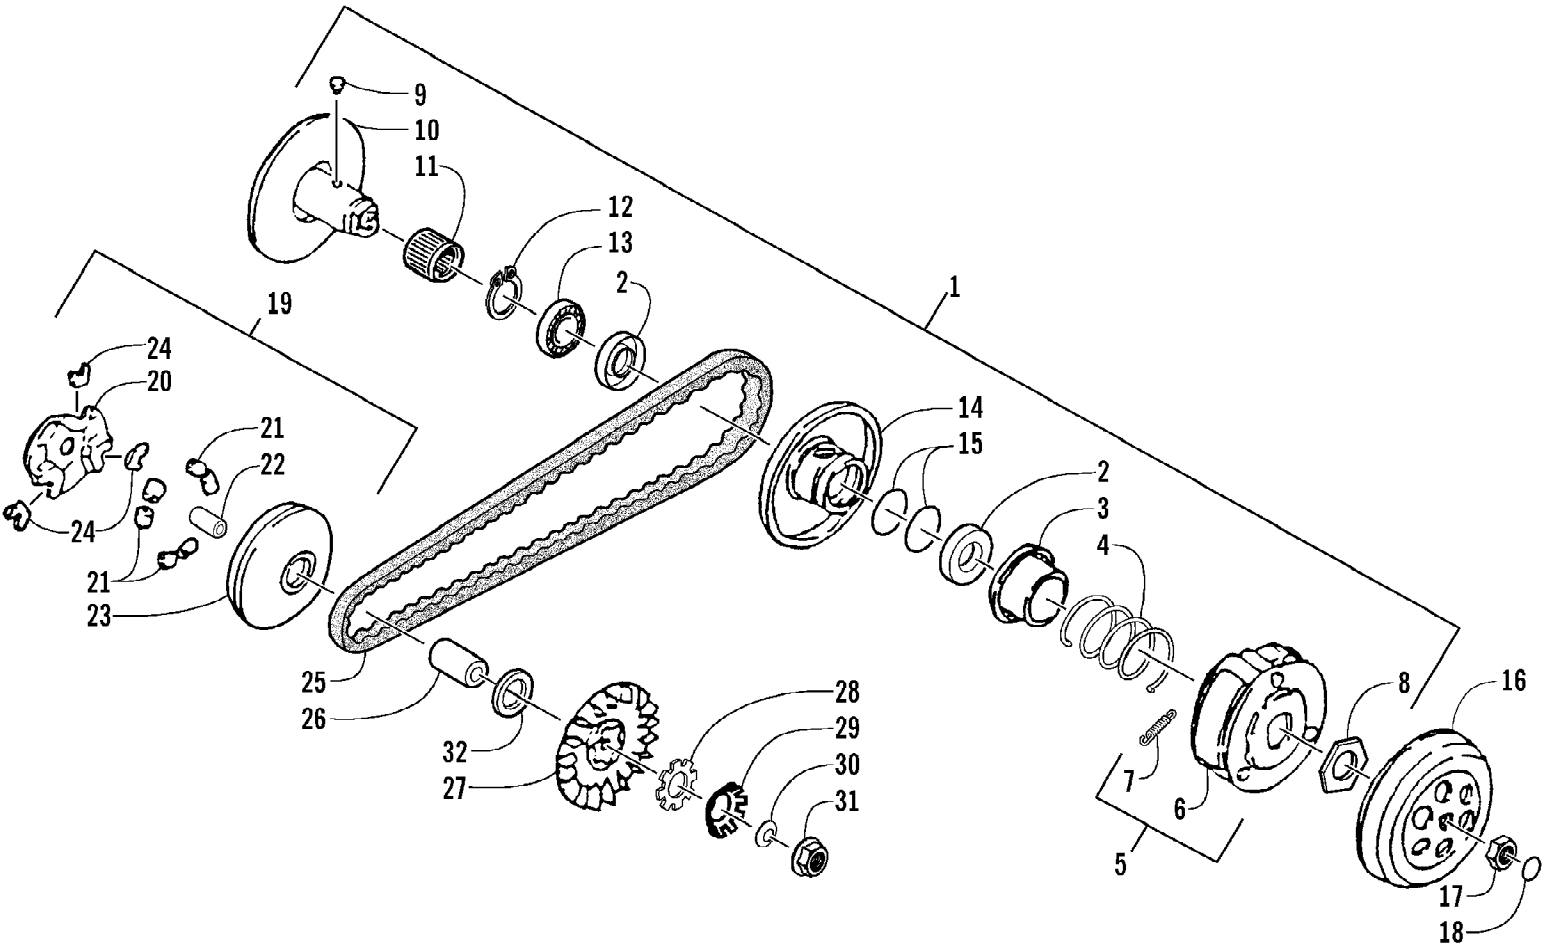

2003 ATV 90 Y-12 YOUTH (CAT GREEN) (A2003ATB2BUSZ)
CLUTCH ASSEMBLY

Page 10 of 54

Ref #	Part Number	Qty	S/P/F	Description
1	3301-099	1		Driven Face Assembly (inc. 2-15)
2	3301-442	2		Seal, Oil
3	3301-118	1		Seat, Secondary Spring
4	3301-117	1		Spring, Compression
5	3301-112	1		Weight Set, Clutch (inc. 6-7)
6	3301-110	1		Carrier, Clutch Weight
7	3301-111	3		Spring
8	3301-277	1		Nut
9	3301-116	2		Pin, Guide
10	3301-114	1		Face, Fixed Driven
11	3301-420	1		Bearing, Needle
12	3301-380	1	/P	Circlip
13	3301-417	1		Bearing, Radial Ball
14	3301-115	1		Face, Movable Driven
15	3301-302	2		O-Ring
16	3301-100	1		Cover, Clutch Carrier
17	3301-325	1		Nut
18	3301-298	1		O-Ring
19	3301-102	1		Drive Face Assembly (inc. 20-24)
20	3301-105	1		Plate, Cam
21	3301-104	6		Roller, Weight
22	3301-431	1		Bushing
23	3301-103	1		Face, Movable Drive
24	3301-106	3		Slide, Cam Plate
25	3301-113	1		V-Belt
26	3301-430	1		Bushing
27	3301-101	1		Face, Fixed Drive
28	3301-109	1		Washer, Lock - External Tooth
29	3301-107	1		Clutch, One-Way
30	3301-108	1		Washer, Cone Spring
31	3301-331	1		Nut, Flange
32	3301-451	1		Bushing, Clutch