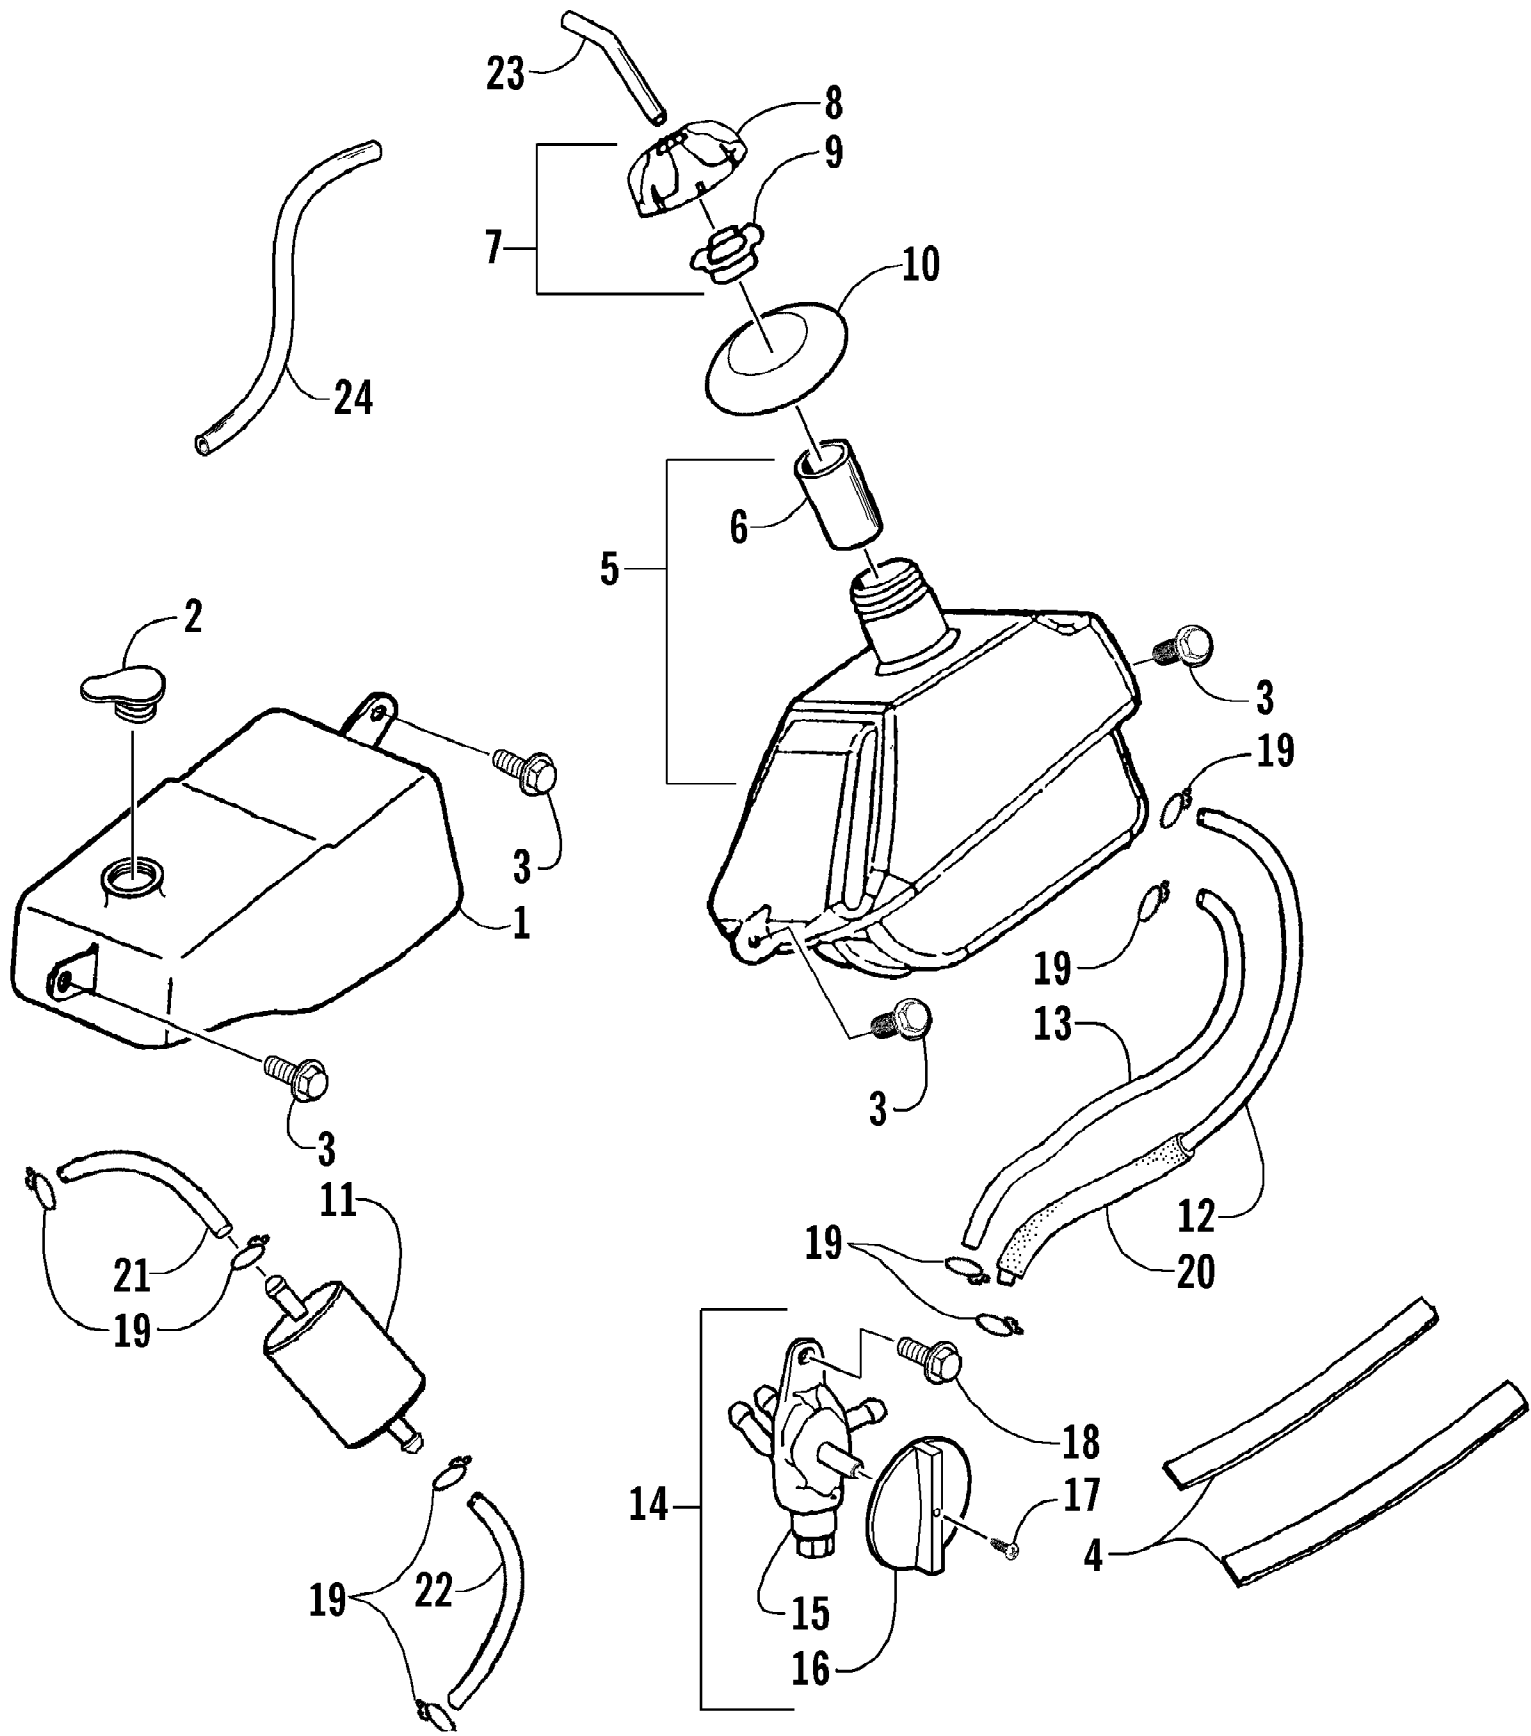

2003 ATV 90 Y-12 YOUTH (CAT GREEN) (A2003ATB2BUSZ)
GAS TANK AND OIL TANK ASSEMBLIES

Page 32 of 54

Ref #	Part Number	Qty	S/P/F	Description
1	3301-245	1		Tank, Oil
2	3301-246	1		Cap, Oil Tank
3	3301-306	4		Screw, Cap
4	3301-076	2		Pad, Foam
5	3301-073	1		Tank, Gas (inc. 6)
6	3301-084	1		Tube, Gas Tank
7	3301-078	1		Tank Cap Assembly (inc. 8-9)
8	3301-079	1		Cap, Tank
9	3301-081	1		Gasket, Cap
10	3301-489	1		Gasket, Front Cover - Rubber
11	3301-074	1	S	Cup, Oil Filter
12	3301-370	1		Tube
13	3301-369	1		Tube
14	3301-059	1		Cup, Gas (inc. 15-17)
15	3301-491	1		Body, Gas Cup
16	3301-080	1		Knob, Gas Cup
17	3301-470	1		Screw, Machine
18	3301-317	1		Screw, Machine
19	3301-374	8		Clip
20	3301-481	1		Cover, Tube
21	3301-477	1		Tube
22	3301-478	1		Tube
23	3301-479	1		Hose, Breather
24	3301-482	1		Cover, Tube