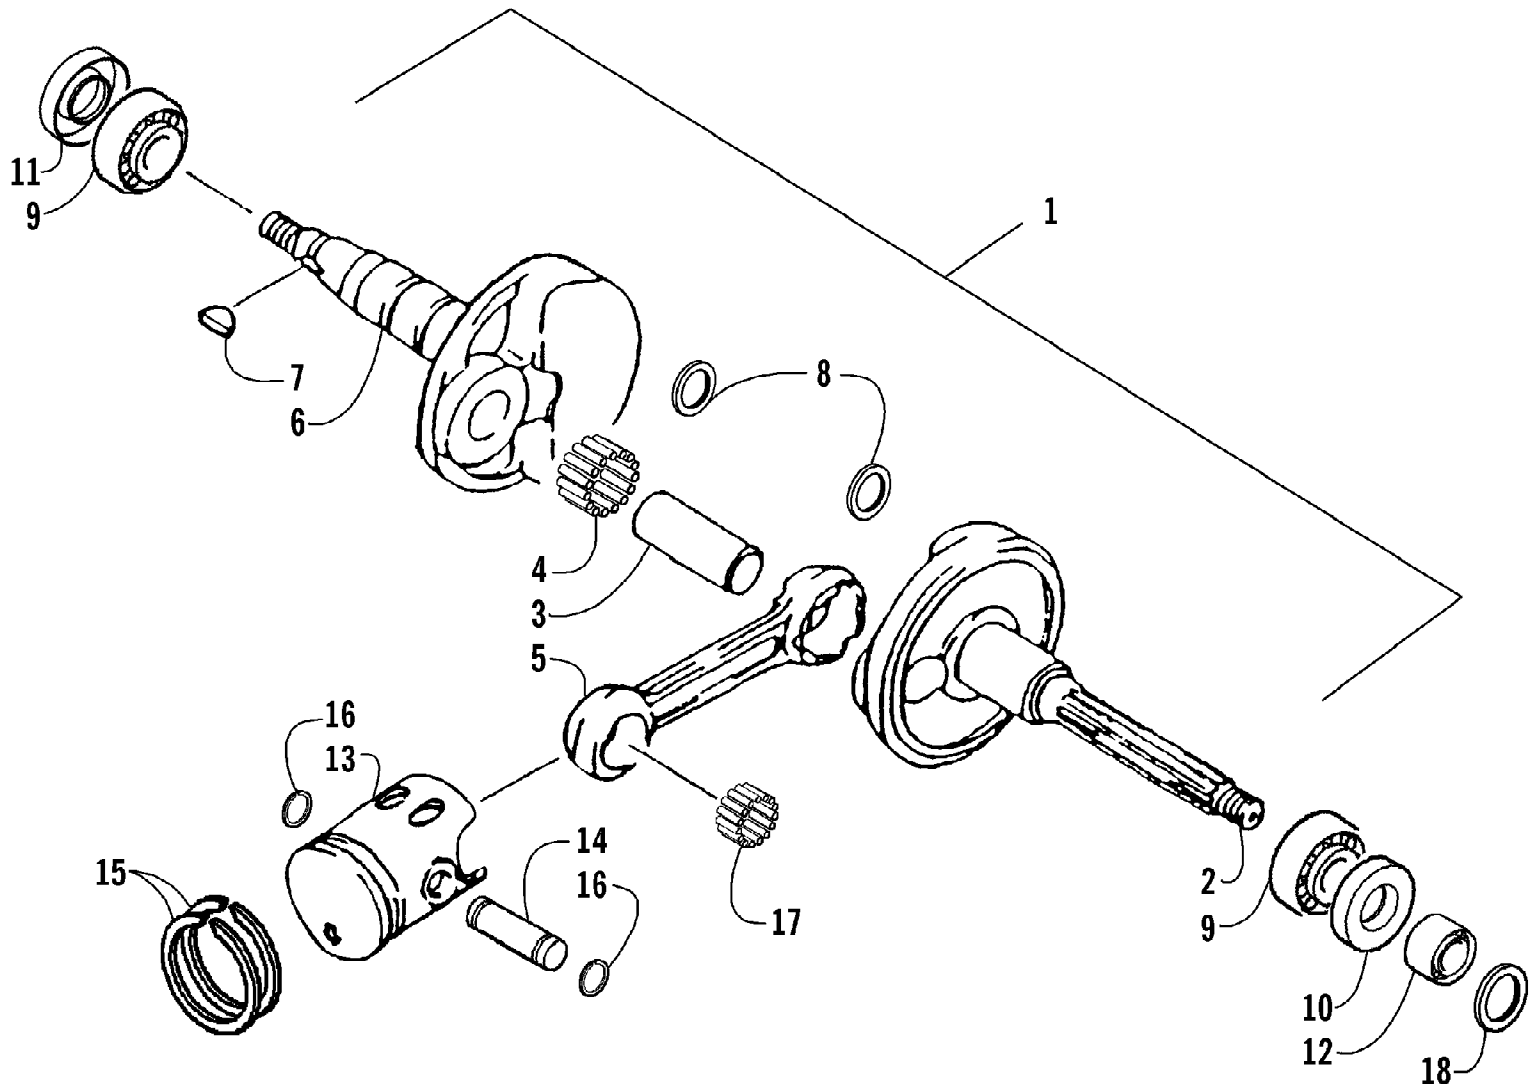

2003 ATV 90 Y-12 YOUTH (CAT GREEN) (A2003ATB2BUSZ)
CRANKSHAFT AND PISTON ASSEMBLY

2003 ATV 90 Y-12 YOUTH (CAT GREEN) (A2003ATB2BUSZ)
CRANKSHAFT AND PISTON ASSEMBLY

Page 14 of 54

Ref #	Part Number	Qty	S/P/F	Description
1	3301-020	1		Crankshaft Assembly (inc. 2-8)
2	3301-028	1		Crank, Left
3	3301-029	1		Pin, Crank
4	3301-421	1		Bearing, Needle
5	3301-025	1		Rod, Connecting
6	3301-026	1		Crank, Right
7	3301-285	1		Key
8	3301-354	2		Washer
9	3301-415	2		Bearing, Radial Ball
10	3301-438	1		Seal, Oil
11	3301-437	1		Seal, Oil
12	3301-027	1		Collar, Crank
13	3301-022	1		Piston
14	3301-023	1		Pin, Piston
15	3301-021	1		Ring, Piston - Set
16	3301-024	2		Clip, Piston Pin
17	3301-419	1		Bearing, Needle
18	3301-353	1		Washer