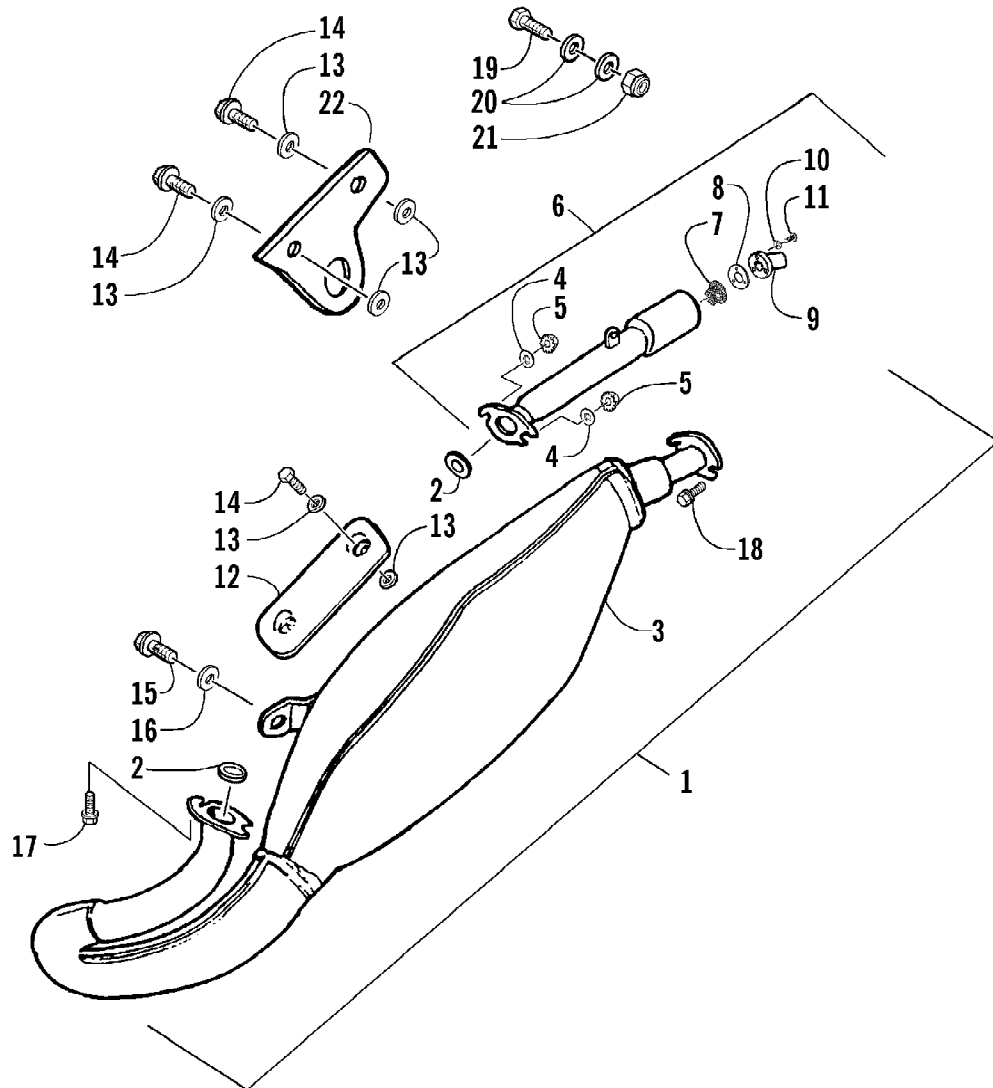

2003 ATV 90 Y-12 YOUTH (CAT GREEN) (A2003ATB2BUSZ)
EXHAUST ASSEMBLY

Page 24 of 54

Ref #	Part Number	Qty	S/P/F	Description
1	3301-088	1		Pipe, Exhaust - Assembly (inc. 2-12, four No. 13, and two No. 14)
2	3301-086	2		Gasket, Exhaust Pipe
3	3301-509	1	/P	Pipe, Exhaust - Front
4	3301-360	2		Washer, Spring
5	3301-327	2		Nut, Flange
6	3301-092	1		Muffler (inc. 7-11)
7	3301-450	1		Arrester, Spark
8	3301-516	1		Gasket
9	3301-518	1	/P	End Cap, Muffler
10	3301-514	3		Washer, Lock
11	3301-515	3		Screw, Machine
12	3301-091	1		Shroud, Muffler
13	3301-087	8		Packing
14	3301-385	4		Screw, Cap
15	3301-397	1		Screw, Cap
16	3301-361	1		Washer, Spring
17	3301-310	2		Screw, Cap
18	3301-391	2		Screw, Cap
19	3301-402	1		Screw, Cap
20	3301-357	2	/P	Washer
21	3301-283	1		Nut, Nylon
22	3301-089	1		Insulator