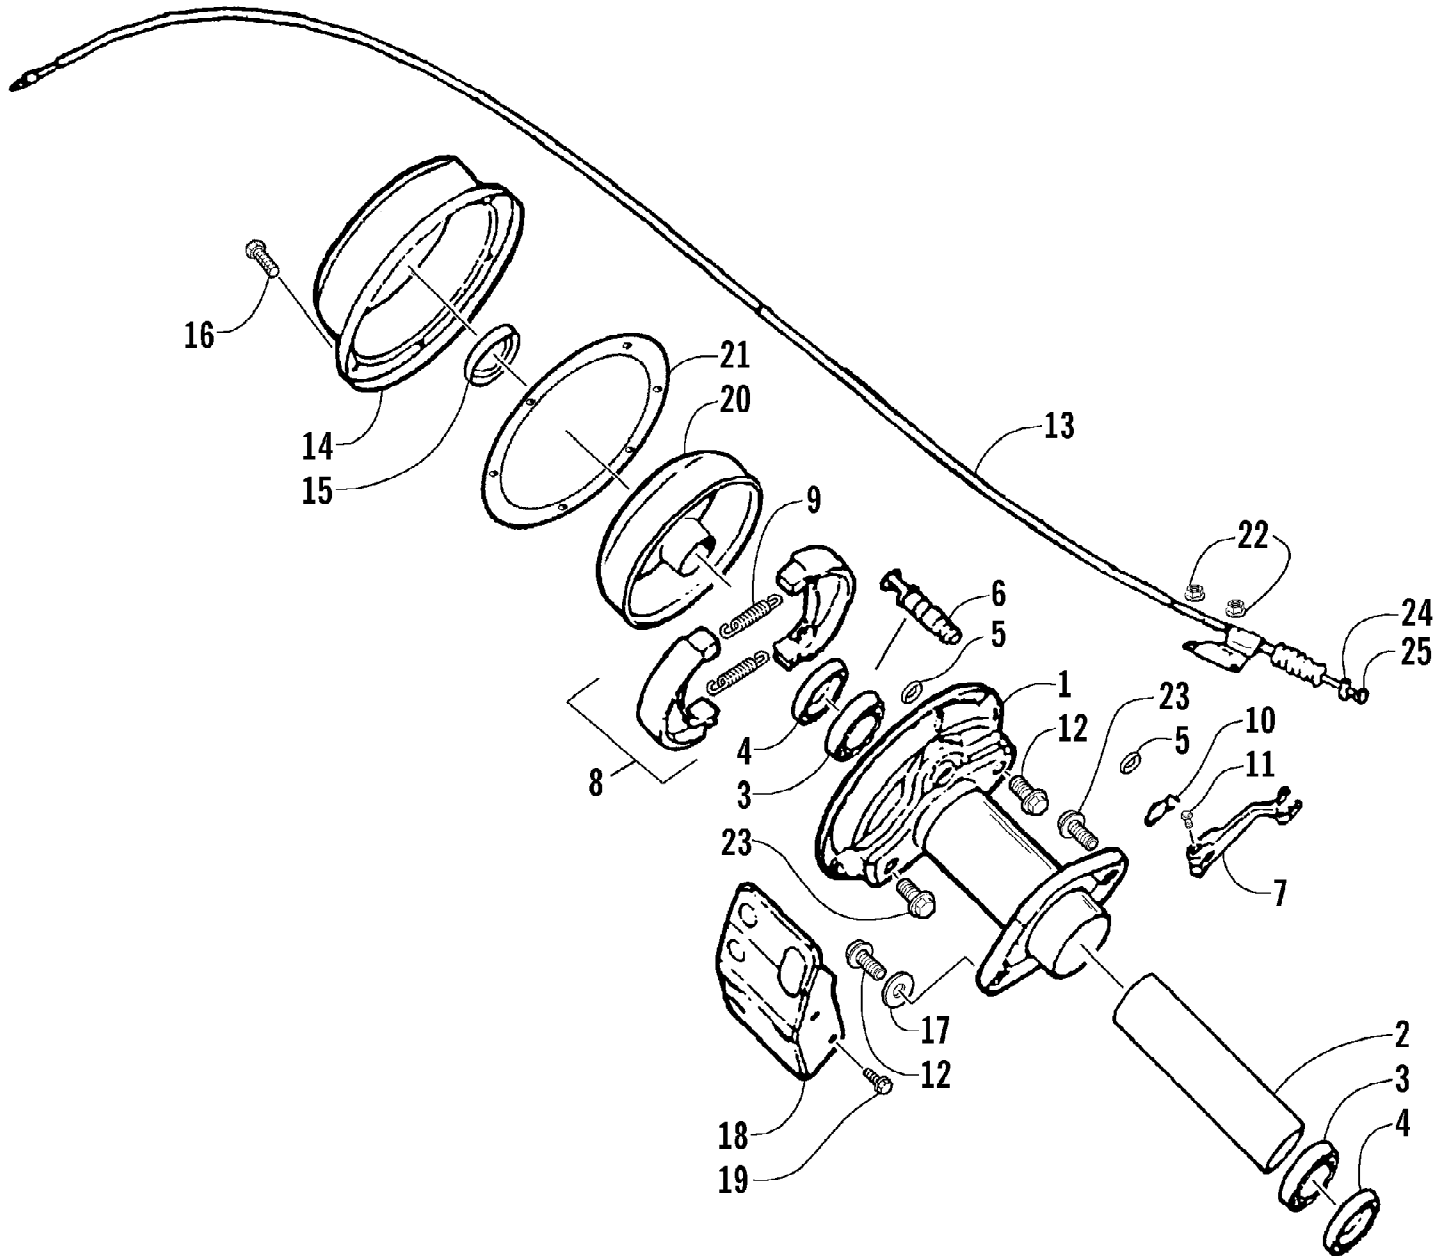

2003 ATV 90 Y-12 YOUTH (CAT GREEN) (A2003ATB2BUSZ)
MAGNETO AND STARTER MOTOR ASSEMBLY

Page 36 of 54

Ref #	Part Number	Qty	S/P/F	Description
1	3301-142	1		Starter Motor Assembly (inc. 2-6)
2	3301-143	1	S	Brush Set
3	3301-303	1		O-Ring
4	3301-301	1		O-Ring
5	3301-276	2		Bolt w/Washer
6	3301-144	1		Harness, Starter Motor
7	3301-289	2		Screw, Cap
8	3301-288	2		Screw, Cap
9	3301-139	1		Magneto Assembly (inc. 10-11)
10	3301-140	1		Rotor/Flywheel
11	3301-141	1		Stator Assembly
12	3301-345	1		Washer
13	3301-331	1		Nut, Flange

2003 ATV 90 Y-12 YOUTH (CAT GREEN) (A2003ATB2BUSZ)
OIL PUMP ASSEMBLY

Page 38 of 54

Ref #	Part Number	Qty	S/P/F	Description
1	3301-035	1		Gear, Pump Drive
2	3301-379	2		Circlip
3	3301-425	1		Pin, Crankshaft
4	3301-032	1		Pump, Oil - Assembly (inc. 5-7)
5	3301-034	1		Gear, Oil Pump
6	3301-300	1		O-Ring
7	3301-433	1		Seal, Oil
8	3301-033	1		Ring, Steel
9	3301-366	1		Tube, Oil
10	3301-373	1		Clip
11	3301-374	4		Clip
12	3301-371	1		Tube
13	3301-074	1	S	Cup, Oil Filter
14	3301-372	1		Tube
15	3301-317	2		Screw, Machine
16	3301-036	1		Washer, Wave