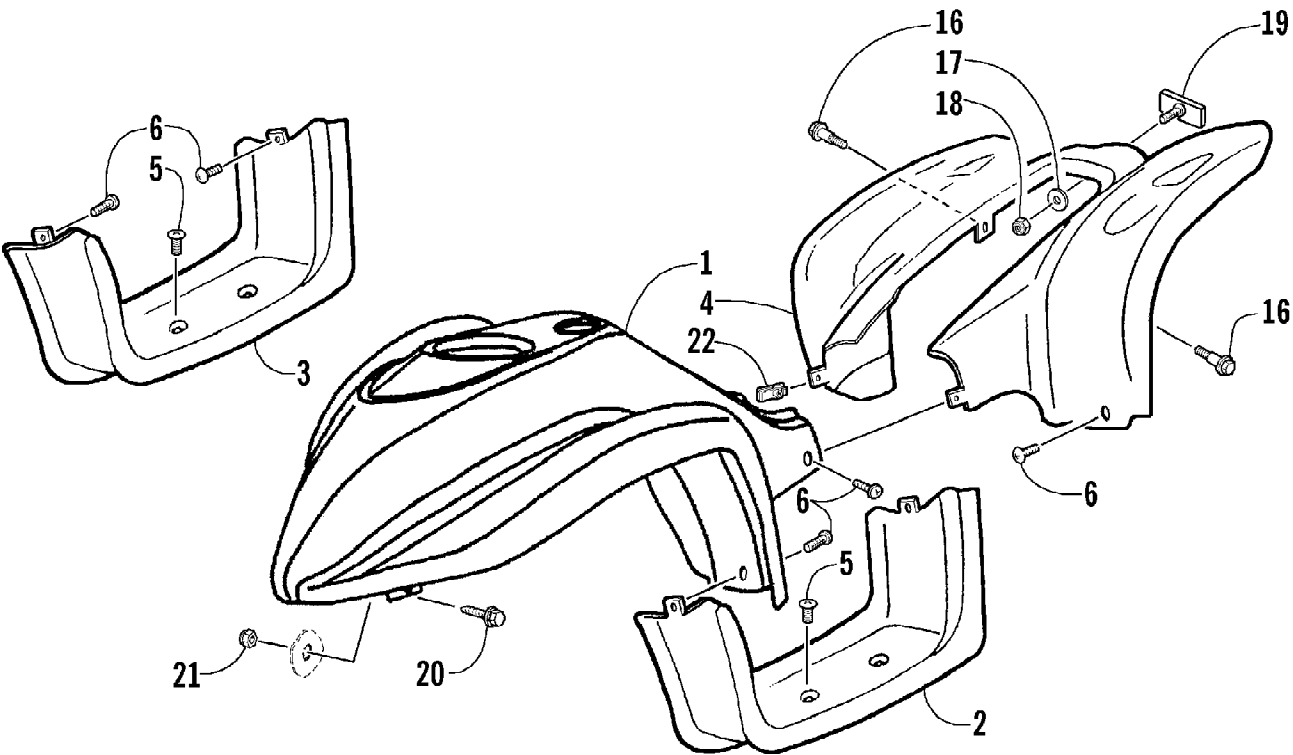

2003 ATV 90 Y-12 YOUTH (CAT GREEN) (A2003ATB2BUSZ)
A-ARM, FLOOR PANEL, AND BUMPER ASSEMBLY

2003 ATV 90 Y-12 YOUTH (CAT GREEN) (A2003ATB2BUSZ)
A-ARM, FLOOR PANEL, AND BUMPER ASSEMBLY

Page 2 of 54

Ref #	Part Number	Qty	S/P/F	Description
1	3301-222	1		A-Arm, Suspension - Left
1	3301-218	1		A-Arm, Suspension - Right
2	3301-428	4		Bushing, Rubber
3	3301-328	2		Bushing
4	3301-219	2		Bushing
5	3301-327	2		Nut, Flange
6	3301-220	2		Cover, Waterproof
7	3301-221	2	S	Cover, Dustproof
8	3301-402	4		Screw, Cap
9	3301-251	1		Panel, Floor
10	3301-444	2		Fitting, Grease
11	3301-445	2		Cap, Grease Fitting
12	3301-400	4		Screw, Cap
13	3301-388	2		Screw, Cap
14	3301-207	1		Bumper
15	3301-395	6		Screw, Cap
16	3301-283	4		Nut, Nylon
17	3301-256	2		Cap, Floor Panel - Rubber
18	3301-208	1		Cover, Bumper
19	3301-322	4		Screw, Self-Tapping
20	3301-254	1		Guard, Floor Panel - Left
21	3301-255	1		Guard, Floor Panel - Right
22	3301-455	2		Reflector - Amber
23	3301-476	4		Washer, Spring

2003 ATV 90 Y-12 YOUTH (CAT GREEN) (A2003ATB2BUSZ)
BODY AND SEAT ASSEMBLY

Page 4 of 54

Ref #	Part Number	Qty	S/P/F	Description
1	3301-250	1		Cover, Front (Red)
1	3301-248	1		Cover, Front (Green)
1	3301-249	1		Cover, Front (Cat Green)
2	3301-253	1		Panel, Floor - Left
3	3301-252	1		Panel, Floor - Right
4	3301-264	1		Cover, Rear (Red)
4	3301-493	1		Cover, Rear (Green)
4	3301-494	1		Cover, Rear (Cat Green)
5	3301-319	4		Screw, Machine
6	3301-320	6		Screw, Machine
7	3301-257	1		Seat Assembly (inc. 8-9)
8	3301-258	1		Bracket, Seat
9	3301-259	2		Bolt, Seat
10	3301-304	1		Strip, Rubber
11	3301-210	1		Bag, Tool
12	3301-262	1		Spring, Reset
13	3301-261	1		Cable, Seat Release
14	3301-263	1		Seat Lock Assembly
15	3301-386	2		Screw, Cap
16	3301-275	4		Bolt, Carriage
17	3301-338	1		Washer
18	3301-281	1		Nut, Nylon
19	3301-149	1		Reflector
20	3301-466	2	/P	Screw, Cap
21	3301-327	2		Nut, Flange
22	3301-280	2	S	U-Nut