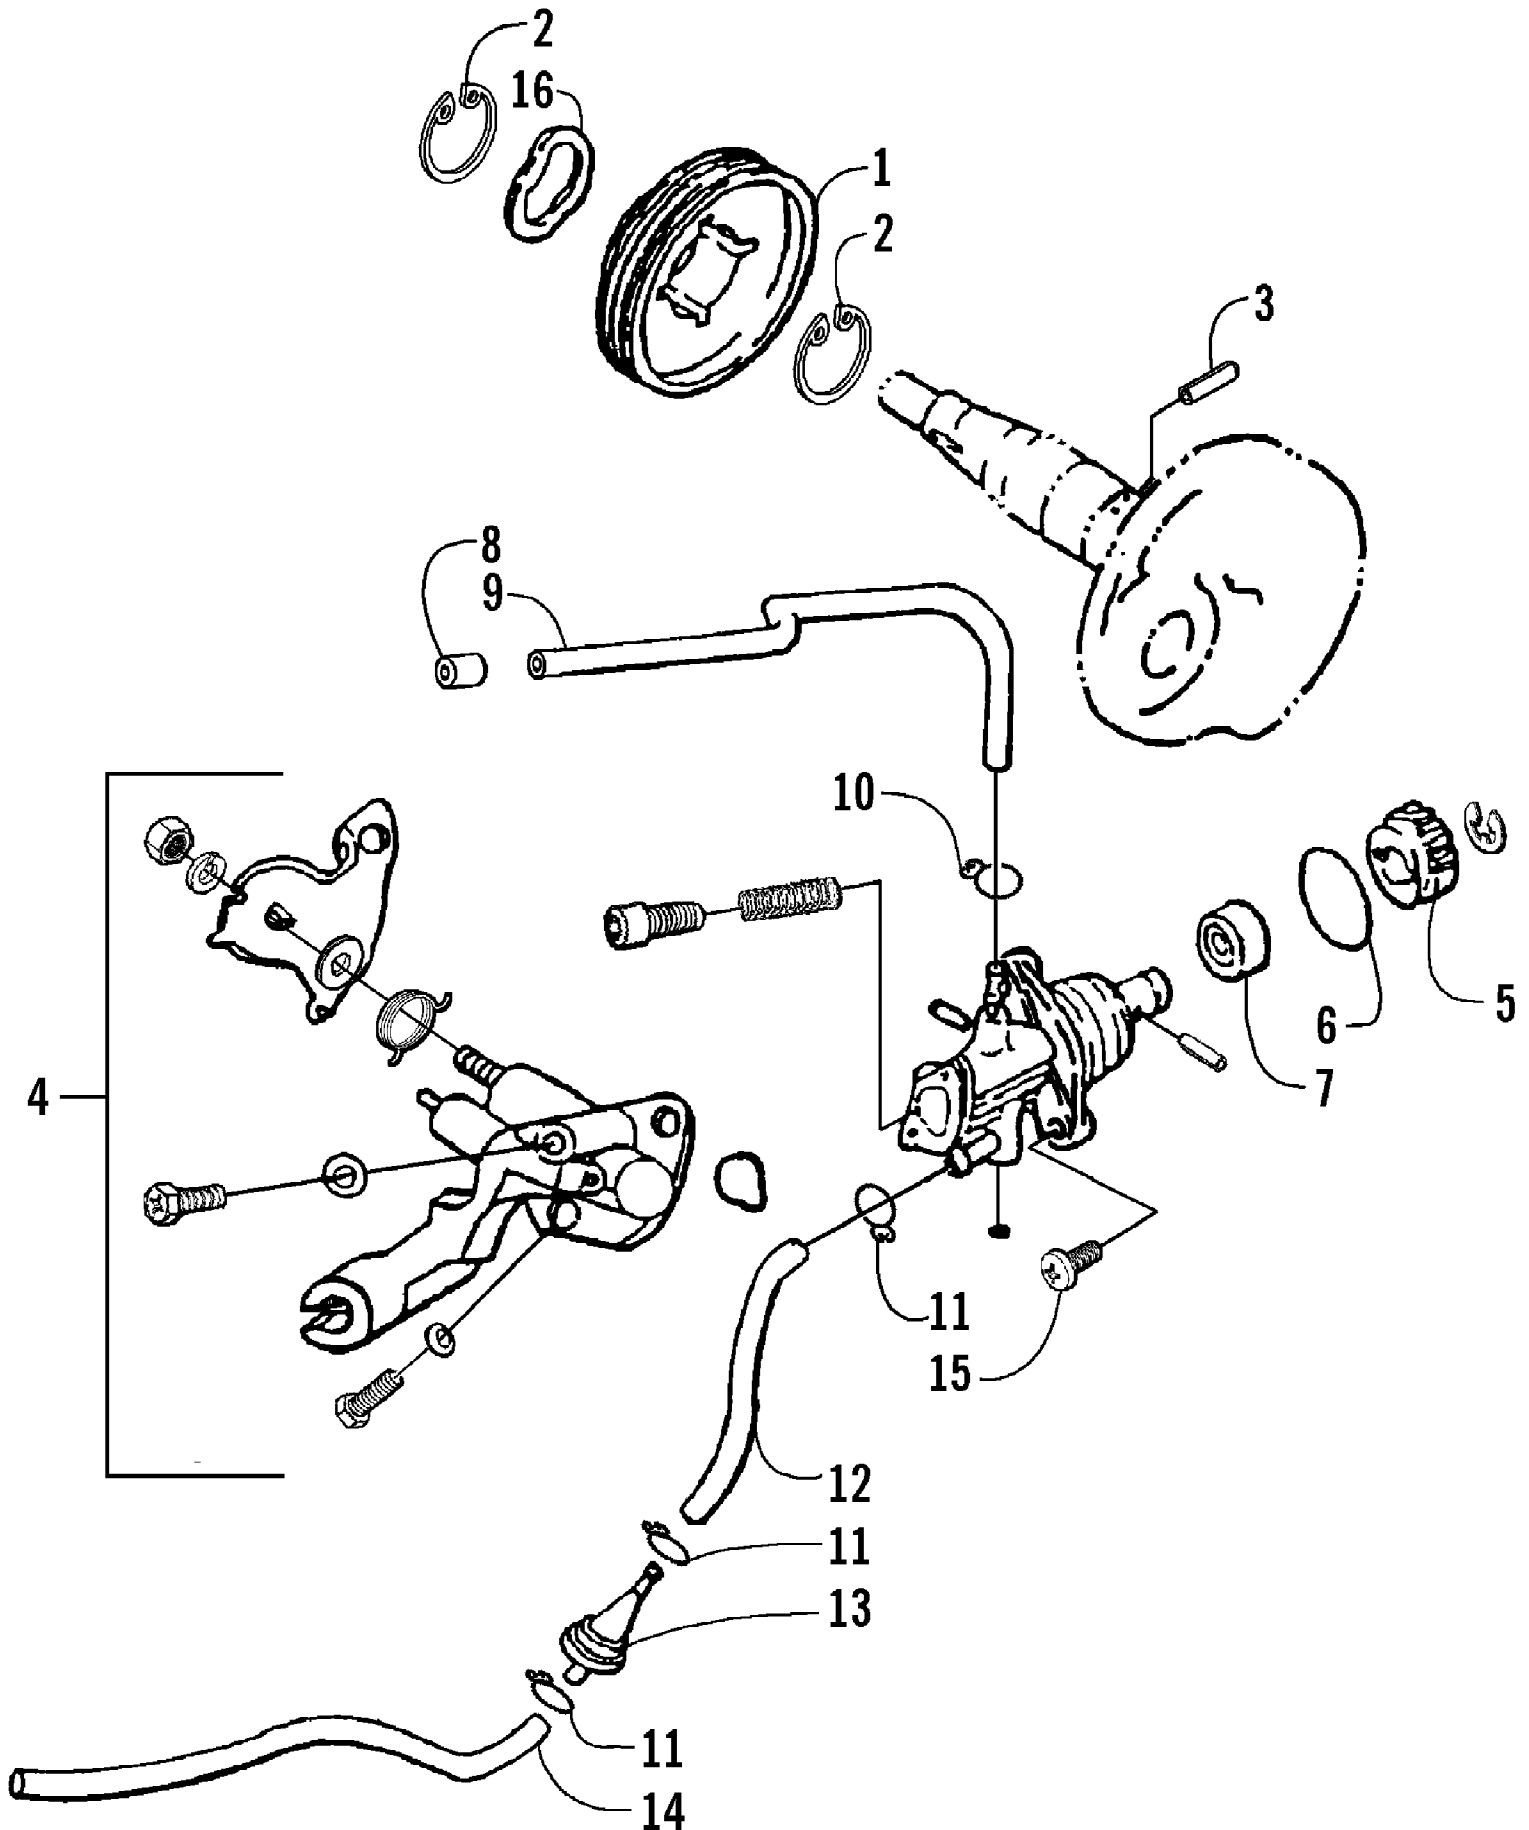

2003 ATV 90 Y-12 YOUTH (CAT GREEN) (A2003ATB2BUSZ)
OIL PUMP ASSEMBLY

Page 38 of 54

Ref #	Part Number	Qty	S/P/F	Description
1	3301-035	1		Gear, Pump Drive
2	3301-379	2		Circlip
3	3301-425	1		Pin, Crankshaft
4	3301-032	1		Pump, Oil - Assembly (inc. 5-7)
5	3301-034	1		Gear, Oil Pump
6	3301-300	1		O-Ring
7	3301-433	1		Seal, Oil
8	3301-033	1		Ring, Steel
9	3301-366	1		Tube, Oil
10	3301-373	1		Clip
11	3301-374	4		Clip
12	3301-371	1		Tube
13	3301-074	1	S	Cup, Oil Filter
14	3301-372	1		Tube
15	3301-317	2		Screw, Machine
16	3301-036	1		Washer, Wave