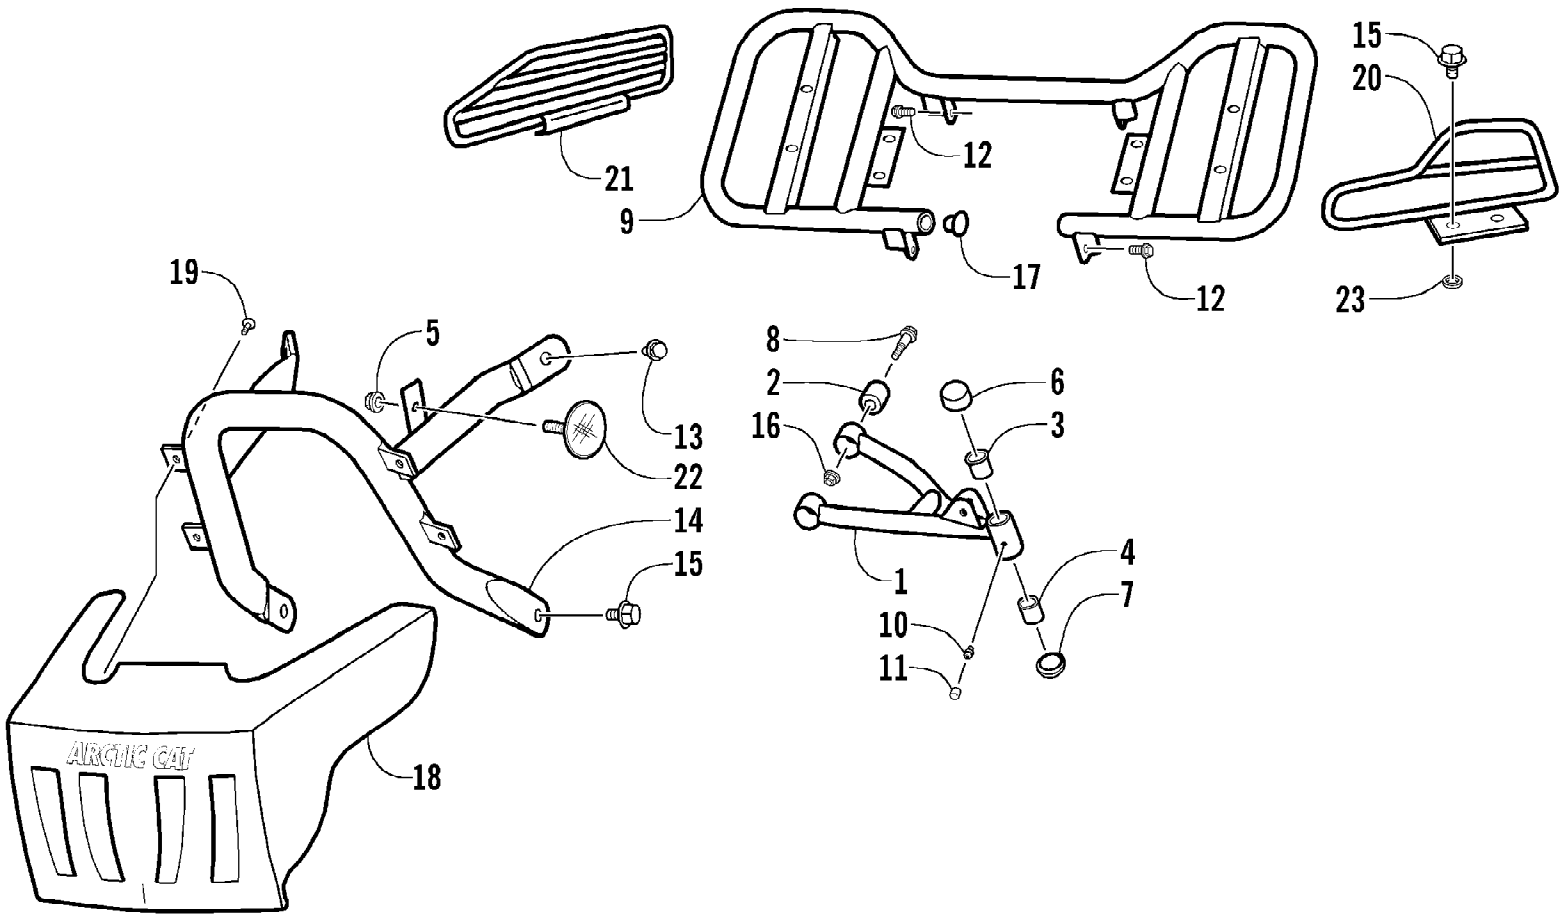

2003 ATV 90 Y-12 YOUTH (CAT GREEN) (A2003ATB2BUSZ)
A-ARM, FLOOR PANEL, AND BUMPER ASSEMBLY

2003 ATV 90 Y-12 YOUTH (CAT GREEN) (A2003ATB2BUSZ)
A-ARM, FLOOR PANEL, AND BUMPER ASSEMBLY

Page 2 of 54

Ref #	Part Number	Qty	S/P/F	Description
1	3301-222	1		A-Arm, Suspension - Left
1	3301-218	1		A-Arm, Suspension - Right
2	3301-428	4		Bushing, Rubber
3	3301-328	2		Bushing
4	3301-219	2		Bushing
5	3301-327	2		Nut, Flange
6	3301-220	2		Cover, Waterproof
7	3301-221	2	S	Cover, Dustproof
8	3301-402	4		Screw, Cap
9	3301-251	1		Panel, Floor
10	3301-444	2		Fitting, Grease
11	3301-445	2		Cap, Grease Fitting
12	3301-400	4		Screw, Cap
13	3301-388	2		Screw, Cap
14	3301-207	1		Bumper
15	3301-395	6		Screw, Cap
16	3301-283	4		Nut, Nylon
17	3301-256	2		Cap, Floor Panel - Rubber
18	3301-208	1		Cover, Bumper
19	3301-322	4		Screw, Self-Tapping
20	3301-254	1		Guard, Floor Panel - Left
21	3301-255	1		Guard, Floor Panel - Right
22	3301-455	2		Reflector - Amber
23	3301-476	4		Washer, Spring

2003 ATV 90 Y-12 YOUTH (CAT GREEN) (A2003ATB2BUSZ)
BODY AND SEAT ASSEMBLY

Page 4 of 54

Ref #	Part Number	Qty	S/P/F	Description
1	3301-250	1		Cover, Front (Red)
1	3301-248	1		Cover, Front (Green)
1	3301-249	1		Cover, Front (Cat Green)
2	3301-253	1		Panel, Floor - Left
3	3301-252	1		Panel, Floor - Right
4	3301-264	1		Cover, Rear (Red)
4	3301-493	1		Cover, Rear (Green)
4	3301-494	1		Cover, Rear (Cat Green)
5	3301-319	4		Screw, Machine
6	3301-320	6		Screw, Machine
7	3301-257	1		Seat Assembly (inc. 8-9)
8	3301-258	1		Bracket, Seat
9	3301-259	2		Bolt, Seat
10	3301-304	1		Strip, Rubber
11	3301-210	1		Bag, Tool
12	3301-262	1		Spring, Reset
13	3301-261	1		Cable, Seat Release
14	3301-263	1		Seat Lock Assembly
15	3301-386	2		Screw, Cap
16	3301-275	4		Bolt, Carriage
17	3301-338	1		Washer
18	3301-281	1		Nut, Nylon
19	3301-149	1		Reflector
20	3301-466	2	/P	Screw, Cap
21	3301-327	2		Nut, Flange
22	3301-280	2	S	U-Nut