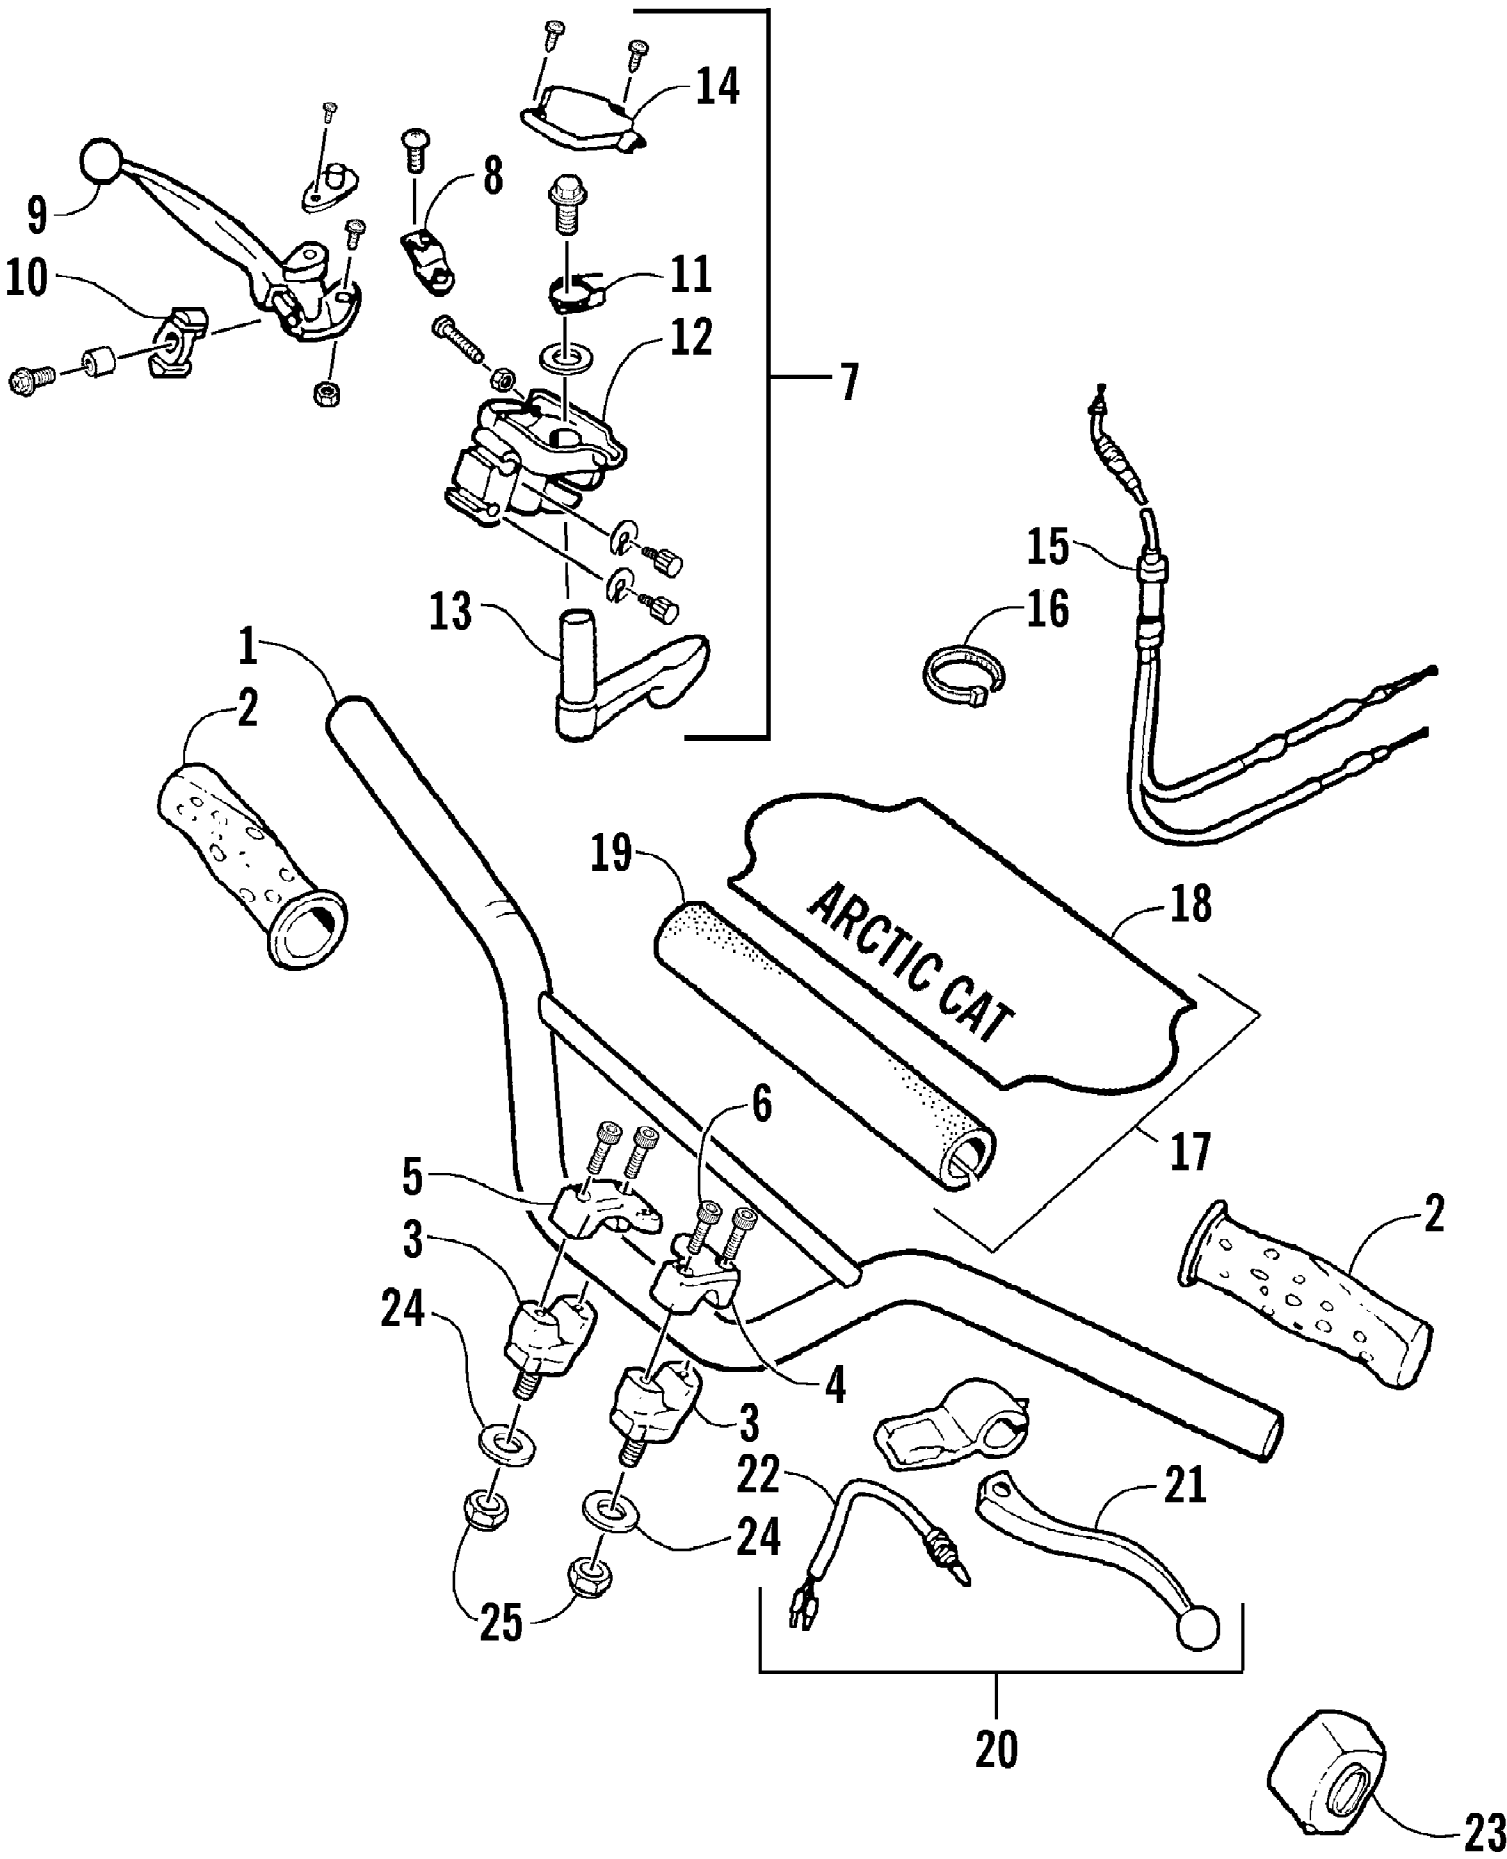

2003 ATV 90 Y-12 YOUTH (CAT GREEN) (A2003ATB2BUSZ)
HANDLEBAR ASSEMBLY

Page 34 of 54

Ref #	Part Number	Qty	S/P/F	Description
1	3301-230	1		Handlebar
2	3301-234	2		Grip, Handlebar
3	3301-231	2		Clamp, Handlebar - Bottom
4	3301-232	1		Clamp, Handlebar - Left
5	3301-233	1		Clamp, Handlebar - Right
6	3301-290	4		Screw, Cap
7	3301-235	1	S	Lever Assembly - Right (inc. 8-13)
8	3301-239	1		Bracket, Throttle Cable
9	3301-240	1		Lever, Brake - Right
10	3301-238	1		Bracket, Cable
11	3301-244	1		Spring, Throttle Lever
12	3301-237	1		Bracket, Lever
13	3301-243	1		Lever, Throttle
14	3301-236	1		Cover, Lever Body
15	3301-085	1	S	Cable, Throttle
16	3301-465	1		Cable Tie
17	3301-457	1	/P	Pad, Handlebar - Assembly (inc. 18-19)
18	3301-458	1	S	Cover, Pad
19	3301-459	1		Pad, Handlebar
20	3301-242	1		Lever Assembly - Left (inc. 21-22)
21	3301-241	1		Lever, Brake - Left
22	3301-153	1		Harness, Brake Switch
23	3301-152	1		Switch Assembly
24	3301-486	2		Washer
25	3301-283	2		Nut, Nylon