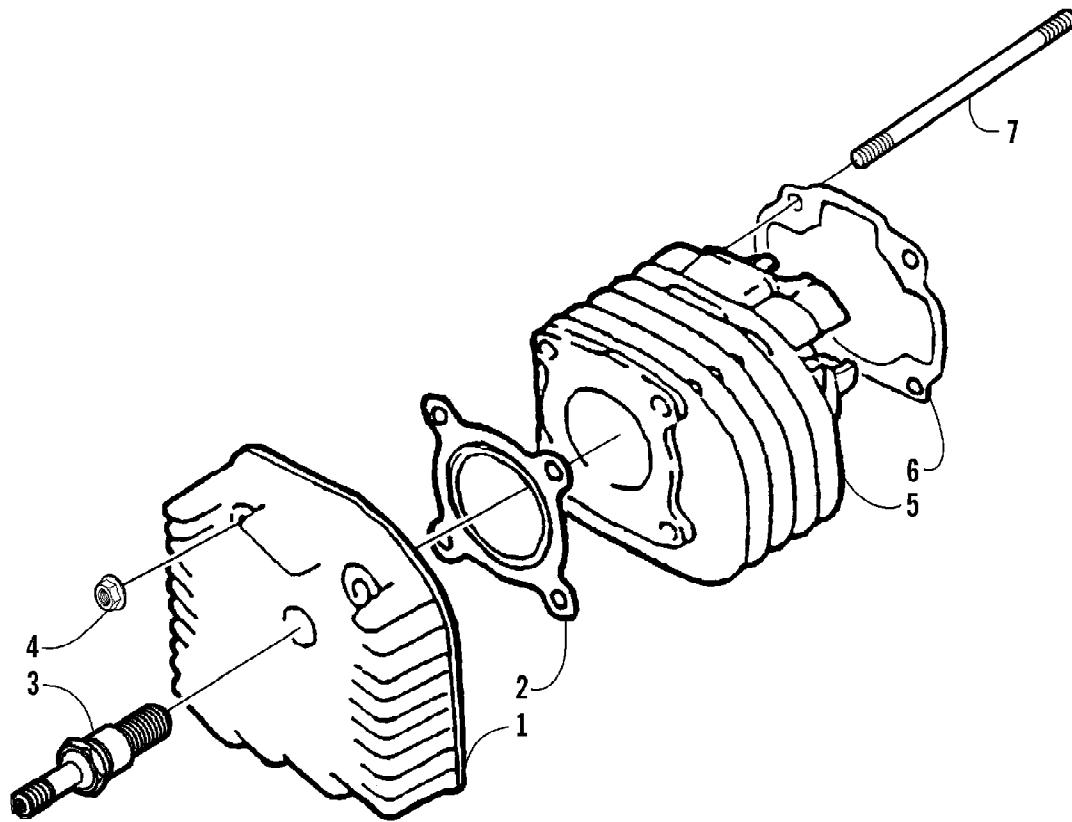

2003 ATV 90 Y-12 YOUTH (CAT GREEN) (A2003ATB2BUSZ)
CYLINDER AND HEAD ASSEMBLY

Page 16 of 54

Ref #	Part Number	Qty	S/P/F	Description
1	3301-017	1		Cylinder Head
2	3301-018	1		Gasket, Cylinder Head
3	3301-446	1	S	Plug, Spark
4	3301-329	4		Nut, Flange
5	3301-015	1		Cylinder
6	3301-016	1		Gasket, Cylinder
7	3301-294	4		Bolt, Stud