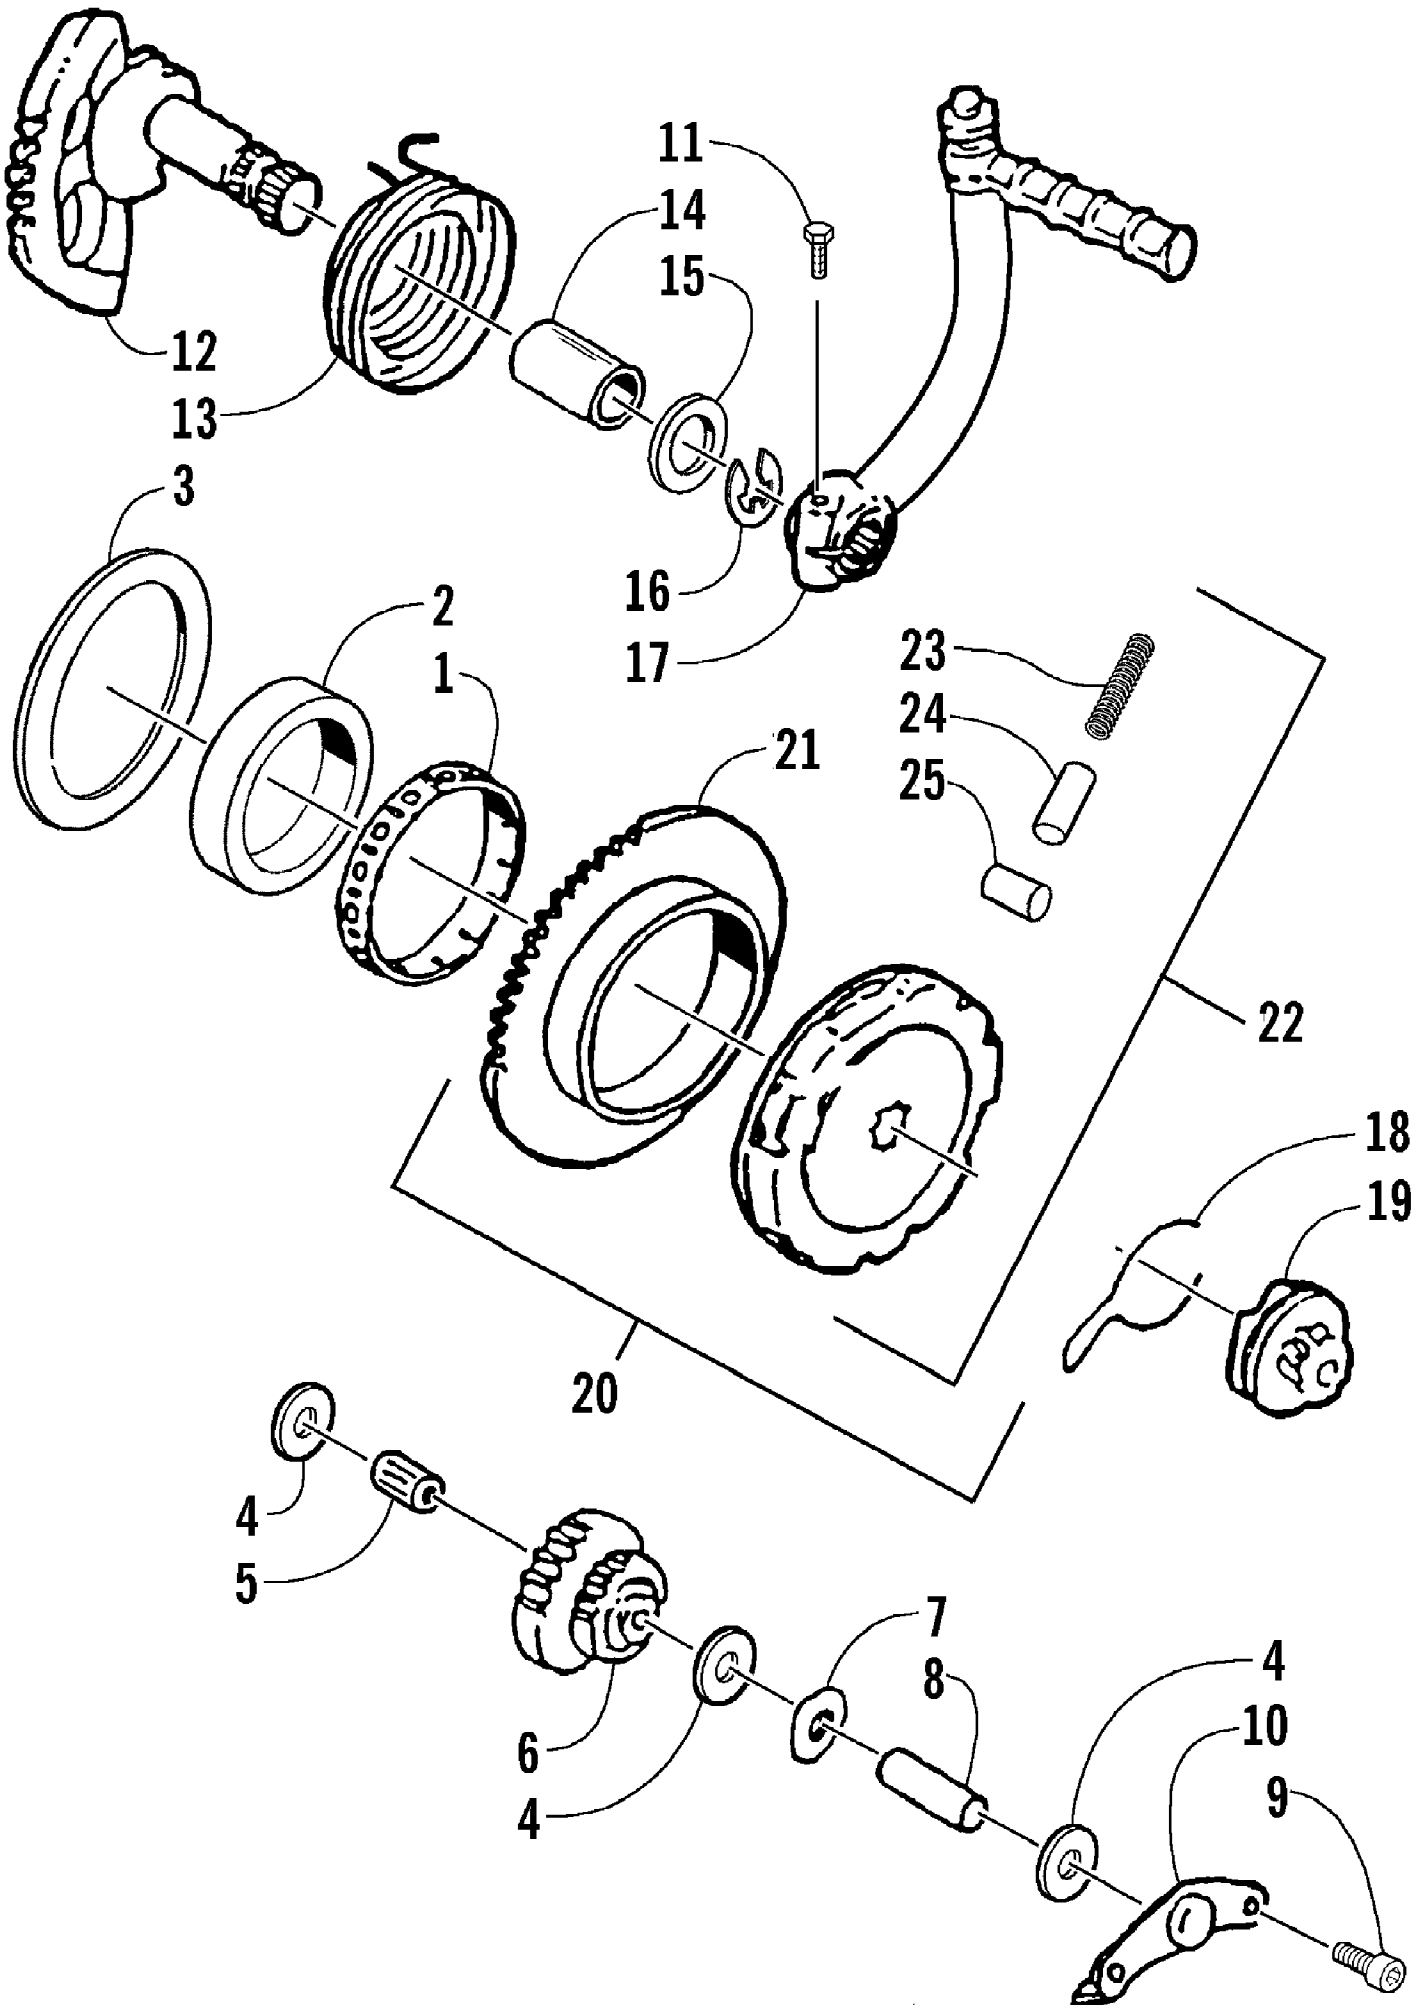

2003 ATV 90 Y-12 YOUTH (CAT GREEN) (A2003ATB2BUSZ)
STARTER ASSEMBLY

Page 48 of 54

Ref #	Part Number	Qty	S/P/F	Description
1	3301-423	1		Bearing, Needle
2	3301-424	1		Boss, Bearing
3	3301-355	1		Washer
4	3301-344	3		Washer
5	3301-418	1		Bearing, Needle
6	3301-121	1		Gear, Idler
7	3301-311	1		Washer, Wave
8	3301-426	1		Shaft, Idler
9	3301-287	2		Screw, Cap
10	3301-009	1		Plate, Idler Gear
11	3301-391	1		Screw, Cap
12	3301-127	1		Starter Shaft Assembly
13	3301-128	1		Spring, Reset - Starter Shaft
14	3301-429	1		Bushing
15	3301-351	1		Washer
16	3301-377	1		Circlip
17	3301-129	1	/P	Starter Crank Assembly
18	3301-125	1		Clip, Spring - Starter Pinion
19	3301-126	1		Starter Pinion Assembly
20	3301-130	1		Starter Clutch - Electric - Assembly (inc. 21-25)
21	3301-124	1		Wheel, Starter Clutch
22	3301-131	1		Clutch Set, Electric Starter (inc. 23-25)
23	3301-134	3		Spring, Clutch
24	3301-133	3		Guide, Clutch
25	3301-132	3		Roller, Clutch