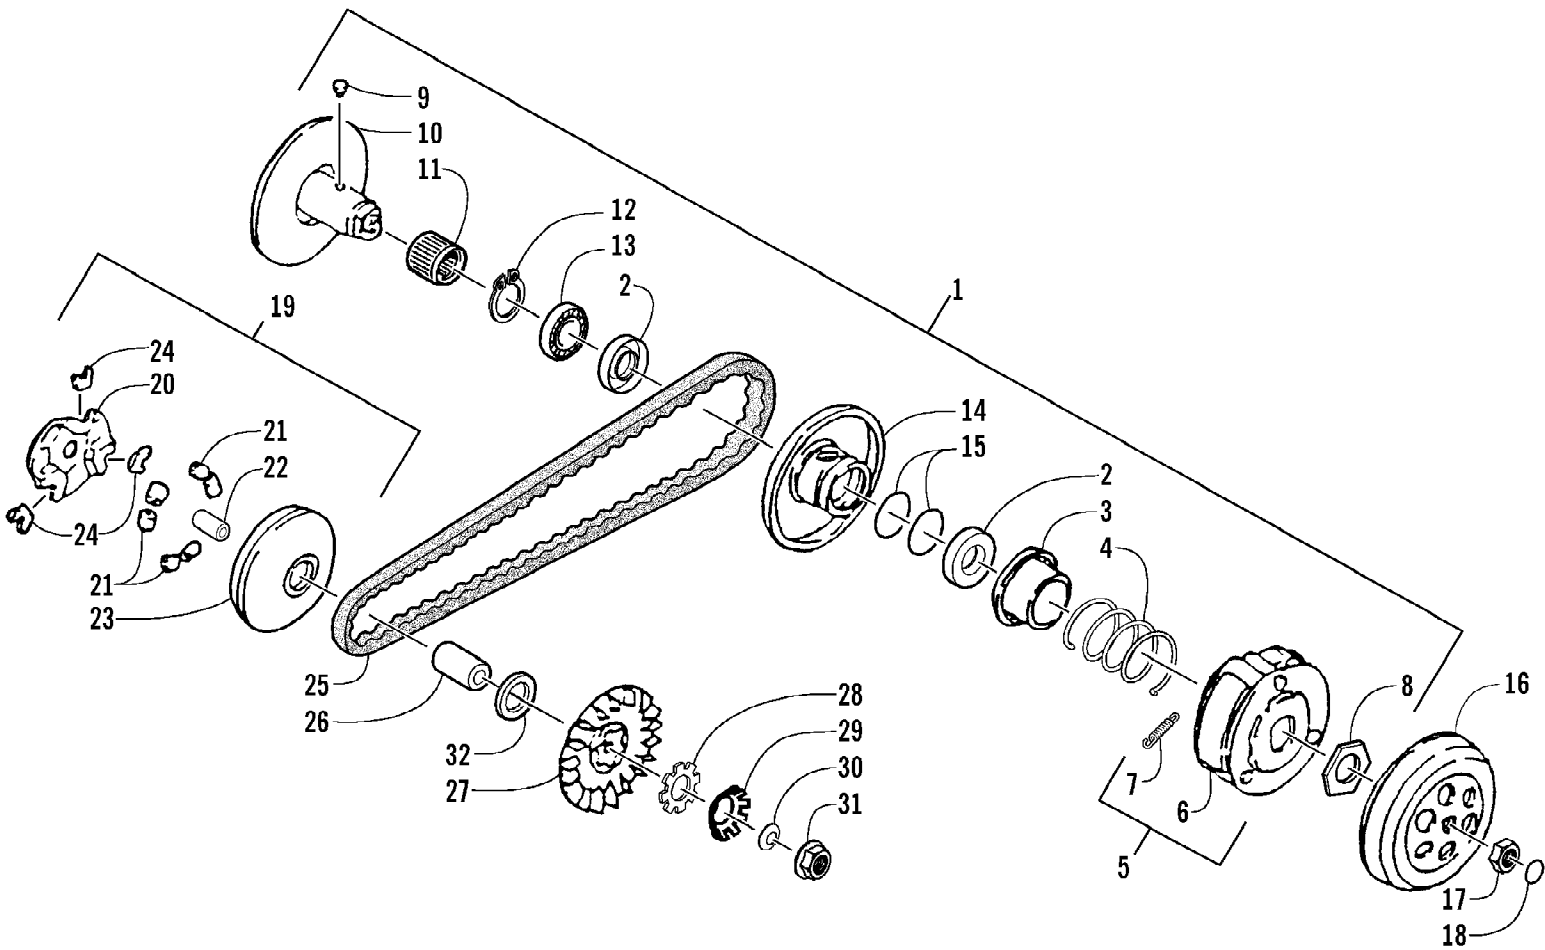

2002 ATV 90 (90CC RED) (A2002ATB2BUSR)
CLUTCH ASSEMBLY

2002 ATV 90 (90CC RED) (A2002ATB2BUSR)
CLUTCH ASSEMBLY

Page 10 of 50

Ref #	Part Number	Qty	S/P/F	Description
1	3301-099	1		Driven Face Assembly (inc. 2-15)
2	3301-442	2		Seal, Oil
3	3301-118	1		Seat, Secondary Spring
4	3301-117	1		Spring, Compression
5	3301-112	1		Weight Set, Clutch (inc. 6-7)
6	3301-110	1		Carrier, Clutch
7	3301-111	3		Spring, Clutch Weight
8	3301-277	1		Nut
9	3301-116	2		Pin, Guide
10	3301-114	1		Face, Fixed Driven
11	3301-420	1		Bearing, Needle
12	3301-380	1	/P	Circlip
13	3301-417	1		Bearing, Radial Ball
14	3301-115	1		Face, Movable Driven
15	3301-302	2		Ring, Oil
16	3301-100	1		Cover, Clutch Carrier
17	3301-325	1		Nut
18	3301-298	1		Ring, Oil
19	3301-102	1		Drive Face Assembly (inc. 20-24)
20	3301-105	1		Plate, Cam
21	3301-104	6		Roller, Weight
22	3301-431	1		Bushing
23	3301-103	1		Face, Movable Drive
24	3301-106	3		Slide, Cam Plate
25	3301-113	1		V-Belt
26	3301-430	1		Bushing
27	3301-101	1		Face, Fixed Drive
28	3301-109	1		Washer, Lock - External Tooth
29	3301-107	1		Clutch, One-Way
30	3301-108	1		Washer, Cone Spring
31	3301-331	1		Nut, Flange
32	3301-451	1		Bushing, Clutch