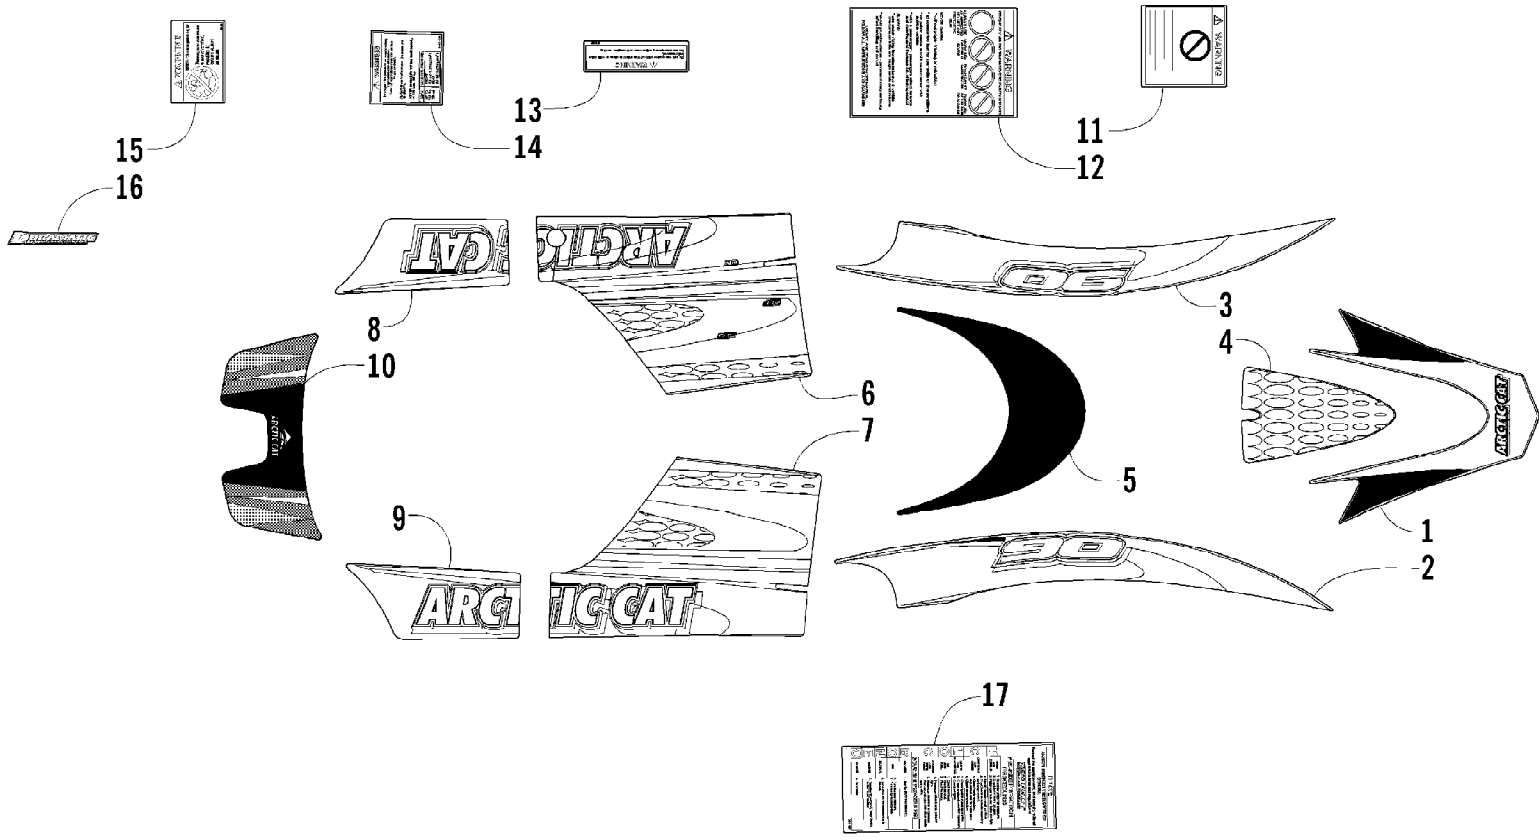

2002 ATV 90 (90CC RED) (A2002ATB2BUSR)
DECALS

2002 ATV 90 (90CC RED) (A2002ATB2BUSR)
DECALS

Page 18 of 50

Ref #	Part Number	Qty	S/P/F	Description
1	0411-442	1		Decal, Graphic - Front
1	0411-448	1		Decal, Graphic - Front (Green)
2	0411-443	1		Decal, Graphic - Upper Right
2	0411-449	1		Decal, Graphic - Upper Right (Green)
3	0411-444	1		Decal, Graphic - Upper Left
3	0411-450	1		Decal, Graphic - Upper Left (Green)
4	0411-462	1		Decal, Graphic - Front Insert
4	0411-463	1		Decal, Graphic - Front Insert (Green)
5	0411-454	1		Decal, Graphic - Cowl
6	0411-446	1		Decal, Graphic - Lower Left
6	0411-452	1		Decal, Graphic - Lower Left (Green)
7	0411-445	1		Decal, Graphic - Lower Right
7	0411-451	1		Decal, Graphic - Lower Right (Green)
8	0411-459	1		Decal, Graphic - Lower Rear - Left
8	0411-461	1		Decal, Graphic - Lower Rear - Left (Green)
9	0411-458	1		Decal, Graphic - Lower Rear - Right
9	0411-460	1		Decal, Graphic - Lower Rear - Right (Green)
10	0411-447	1		Decal, Graphic - Rear
10	0411-453	1		Decal, Graphic - Rear (Green)
11	0411-400	1		Decal, Warning - Age
12	0411-218	1		Decal, Warning - General
13	0411-426	1		Decal, Warning - Clutch Cover
14	0411-455	1		Decal, Warning - Tire/Load
15	0411-435	1		Decal, Warning - Passenger
16	0411-481	1		Decal, Duramatic
17	0411-457	1		Decal, Warning - Pre-Ride