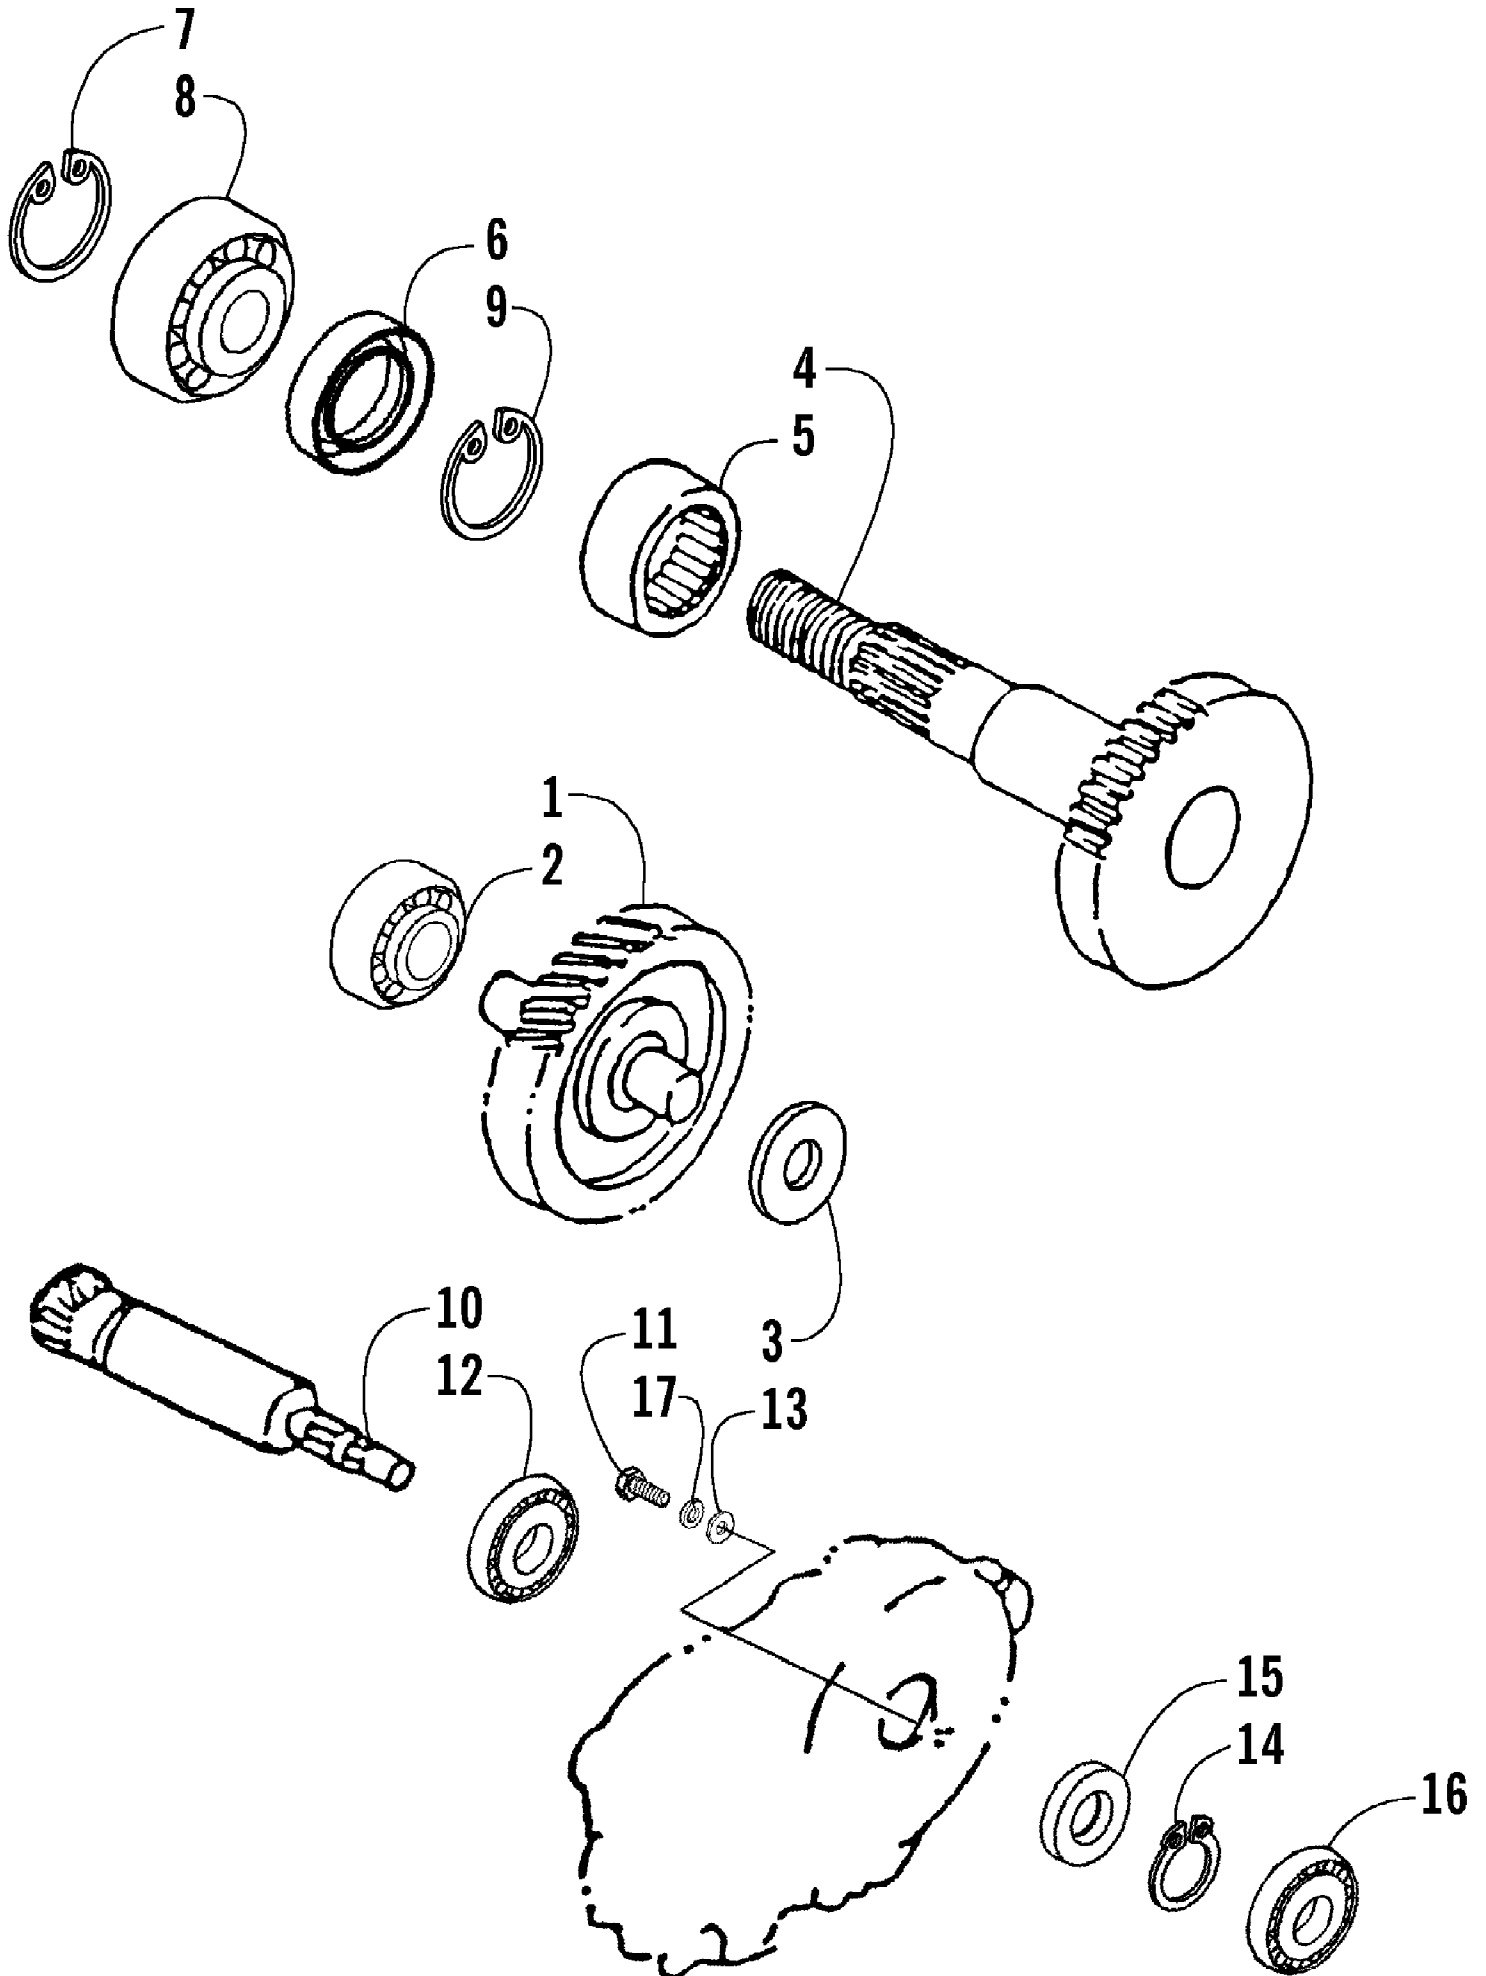

2002 ATV 90 (90CC RED) (A2002ATB2BUSR)  
STEERING ASSEMBLY

Page 46 of 50

Ref #	Part Number	Qty	S/P/F	Description
1	3301-214	1		Steering Post Assembly
2	3301-436	1		Seal, Oil
3	3301-439	1		Seal, Oil
4	3301-195	1		Spacer
5	3301-284	1		Nut, Nylon
6	3301-330	2		Nut, Flange
7	3301-216	1		Bushing, Steering Post
8	3301-215	2		Holder, Steering Post
9	3301-217	2		Collar, Spacer
10	3301-190	1	/P	Tie Rod Assembly - Left (inc. one No. 11-13)
11	3301-195	2		Tie Rod
12	3301-192	2		Joint, Ball - Left Thread
13	3301-194	2		Joint, Ball - Right Thread
14	3301-189	1	/P	Tie Rod Assembly - Right (inc. one No. 11-13)
15	3301-362	6		Pin, Cotter
16	3301-334	2		Nut, Slotted
17	3301-191	1		Knuckle, Left
18	3301-193	1		Knuckle, Right
19	3301-283	4		Nut, Nylon
20	3301-474	2	S	Washer
21	3301-363	1		Pin, Cotter