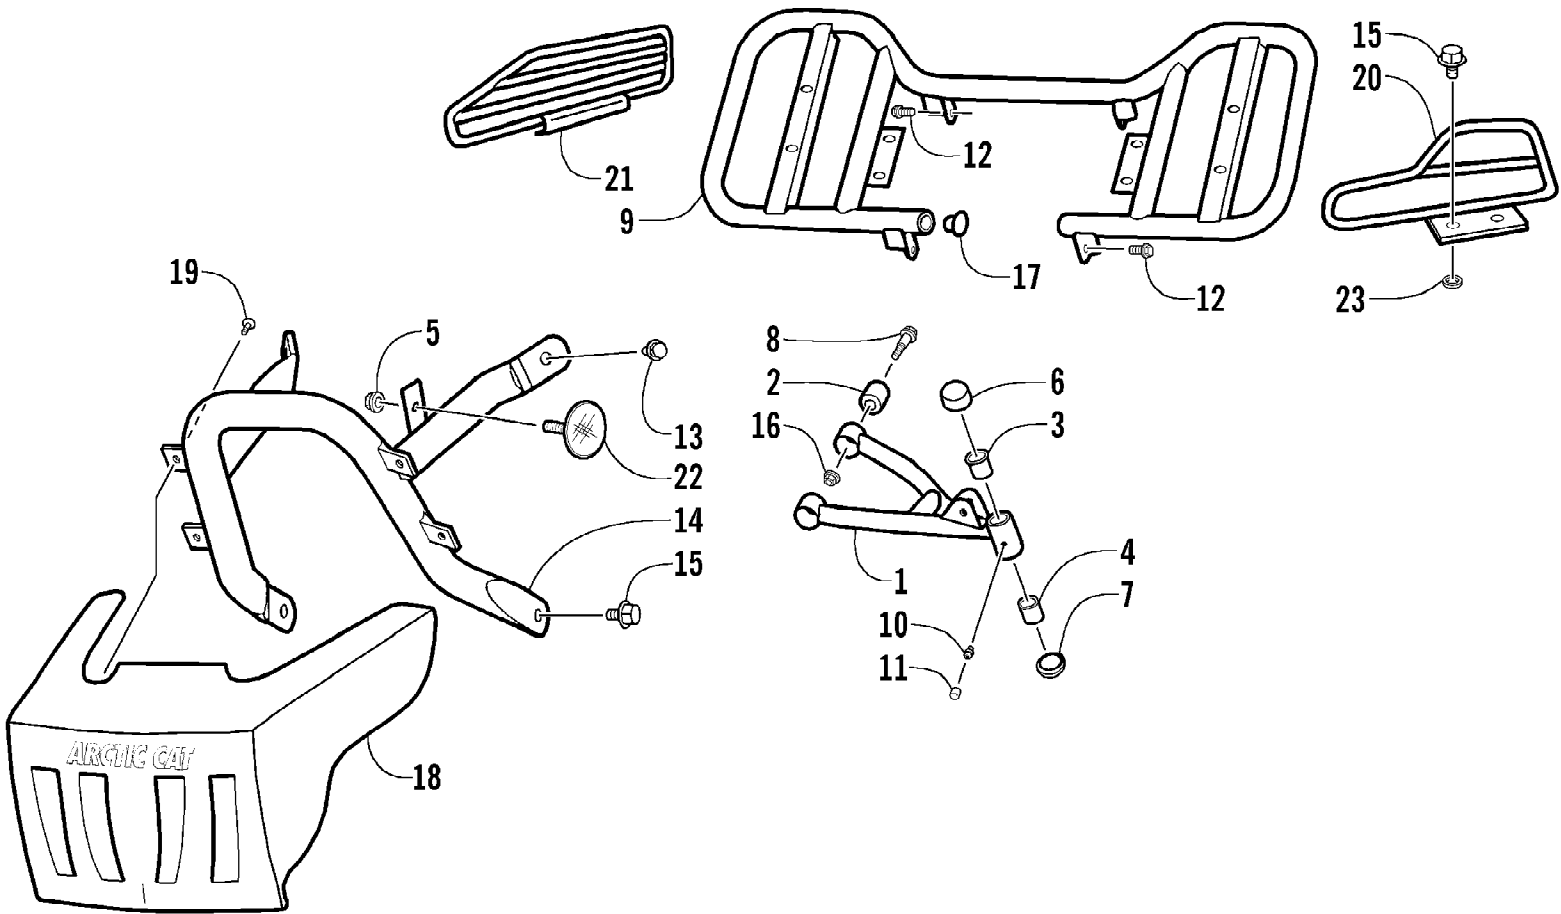

2002 ATV 90 (90CC RED) (A2002ATB2BUSR)  
A-ARM, FLOOR PANEL, AND BUMPER ASSEMBLY

2002 ATV 90 (90CC RED) (A2002ATB2BUSR)  
 A-ARM, FLOOR PANEL, AND BUMPER ASSEMBLY

Page 2 of 50

Ref #	Part Number	Qty	S/P/F	Description
1	3301-222	1		A-Arm, Suspension - Left
1	3301-218	1		A-Arm, Suspension - Right
2	3301-428	4		Bushing, Rubber
3	3301-328	2		Bushing
4	3301-219	2		Bushing
5	3301-327	2		Nut, Flange
6	3301-220	2		Cover, Waterproof
7	3301-221	2	S	Cover, Dustproof
8	3301-402	4		Screw, Cap
9	3301-251	1		Panel, Floor
10	3301-444	2		Fitting, Grease
11	3301-445	2		Cap, Grease Fitting
12	3301-400	4		Screw, Cap
13	3301-388	2		Screw, Cap
14	3301-207	1		Bumper
15	3301-395	6		Screw, Cap
16	3301-283	4		Nut, Nylon
17	3301-256	2		Cap, Floor Panel - Rubber
18	3301-208	1		Cover, Bumper
19	3301-322	4		Screw, Self-Tapping
20	3301-254	1		Guard, Floor Panel - Left
21	3301-255	1		Guard, Floor Panel - Right
22	3301-456	2	/P	Reflector - Red
23	3301-476	4		Washer, Spring

2002 ATV 90 (90CC RED) (A2002ATB2BUSR)  
 BODY AND SEAT ASSEMBLY

Page 4 of 50

Ref #	Part Number	Qty	S/P/F	Description
1	3301-250	1		Cover, Front (Red)
1	3301-248	1		Cover, Front (Green)
2	3301-253	1		Panel, Floor - Left
3	3301-252	1		Panel, Floor - Right
4	3301-264	1		Cover, Rear (Red)
4	3301-493	1		Cover, Rear (Green)
5	3301-319	4		Screw, Machine
6	3301-320	6		Screw, Machine
7	3301-257	1		Seat Assembly (inc. 8-9)
8	3301-258	1		Bracket, Seat
9	3301-259	2		Bolt, Seat
10	3301-304	1		Strip, Rubber
11	3301-210	1		Bag, Tool
12	3301-262	1		Spring, Reset
13	3301-261	1		Cable, Seat Release
14	3301-263	1		Seat Lock Assembly
15	3301-386	2		Screw, Cap
16	3301-275	4		Bolt, Carriage
17	3301-338	1		Washer
18	3301-281	1		Nut, Nylon
19	3301-149	1		Reflector
20	3301-466	2	/P	Screw, Cap
21	3301-327	2		Nut, Flange
22	3301-280	2	S	U-Nut