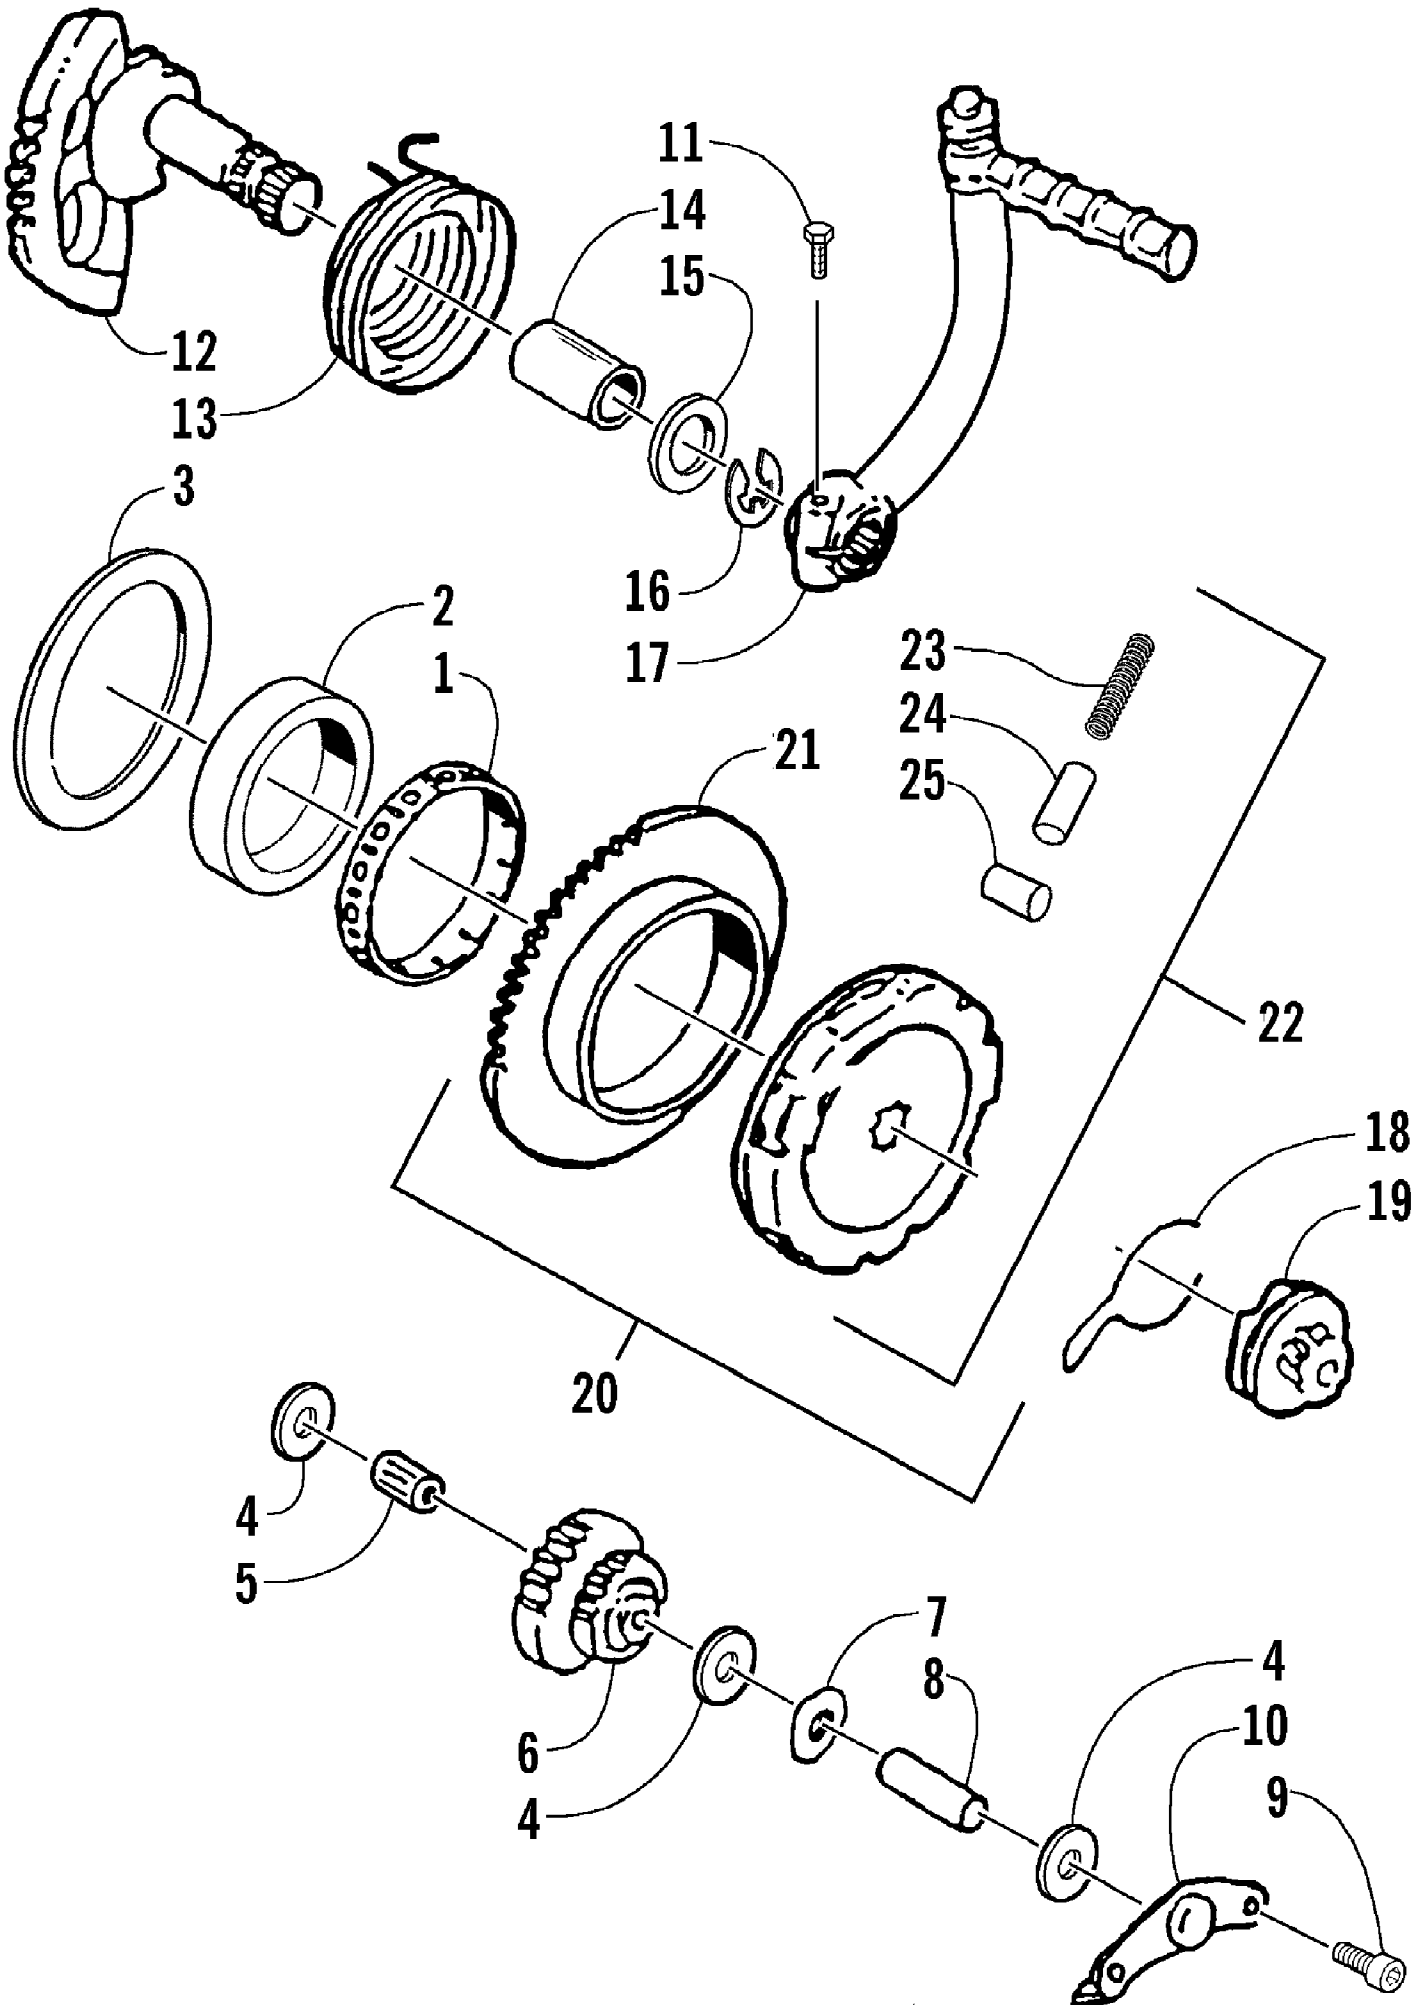

2002 ATV 90 (90CC RED) (A2002ATB2BUSR)
KICK STARTER ASSEMBLY

2002 ATV 90 (90CC RED) (A2002ATB2BUSR)
KICK STARTER ASSEMBLY

Page 34 of 50

Ref #	Part Number	Qty	S/P/F	Description
1	3301-423	1		Bearing, Needle
2	3301-424	1		Boss, Bearing
3	3301-355	1		Washer
4	3301-344	3		Washer
5	3301-418	1		Bearing, Needle
6	3301-121	1		Gear, Idler
7	3301-311	1		Washer, Wave
8	3301-426	1		Shaft, Idler
9	3301-287	2		Screw, Cap
10	3301-009	1		Plate, Idler Gear
11	3301-391	1		Screw, Cap
12	3301-127	1		Starter Shaft Assembly
13	3301-128	1		Spring, Reset - Starter Shaft
14	3301-429	1		Bushing
15	3301-351	1		Washer
16	3301-377	1		Circlip
17	3301-129	1	/P	Kick Crank Assembly
18	3301-125	1		Clip, Spring - Kick Pinion
19	3301-126	1		Kick Pinion Assembly
20	3301-130	1		Starter Clutch - Electric - Assembly (inc. 21-25)
21	3301-124	1		Wheel, Starter Clutch
22	3301-131	1		Clutch Set, Electric Starter (inc. 23-25)
23	3301-134	3		Spring, Clutch
24	3301-133	3		Guide, Clutch
25	3301-132	3		Roller, Clutch