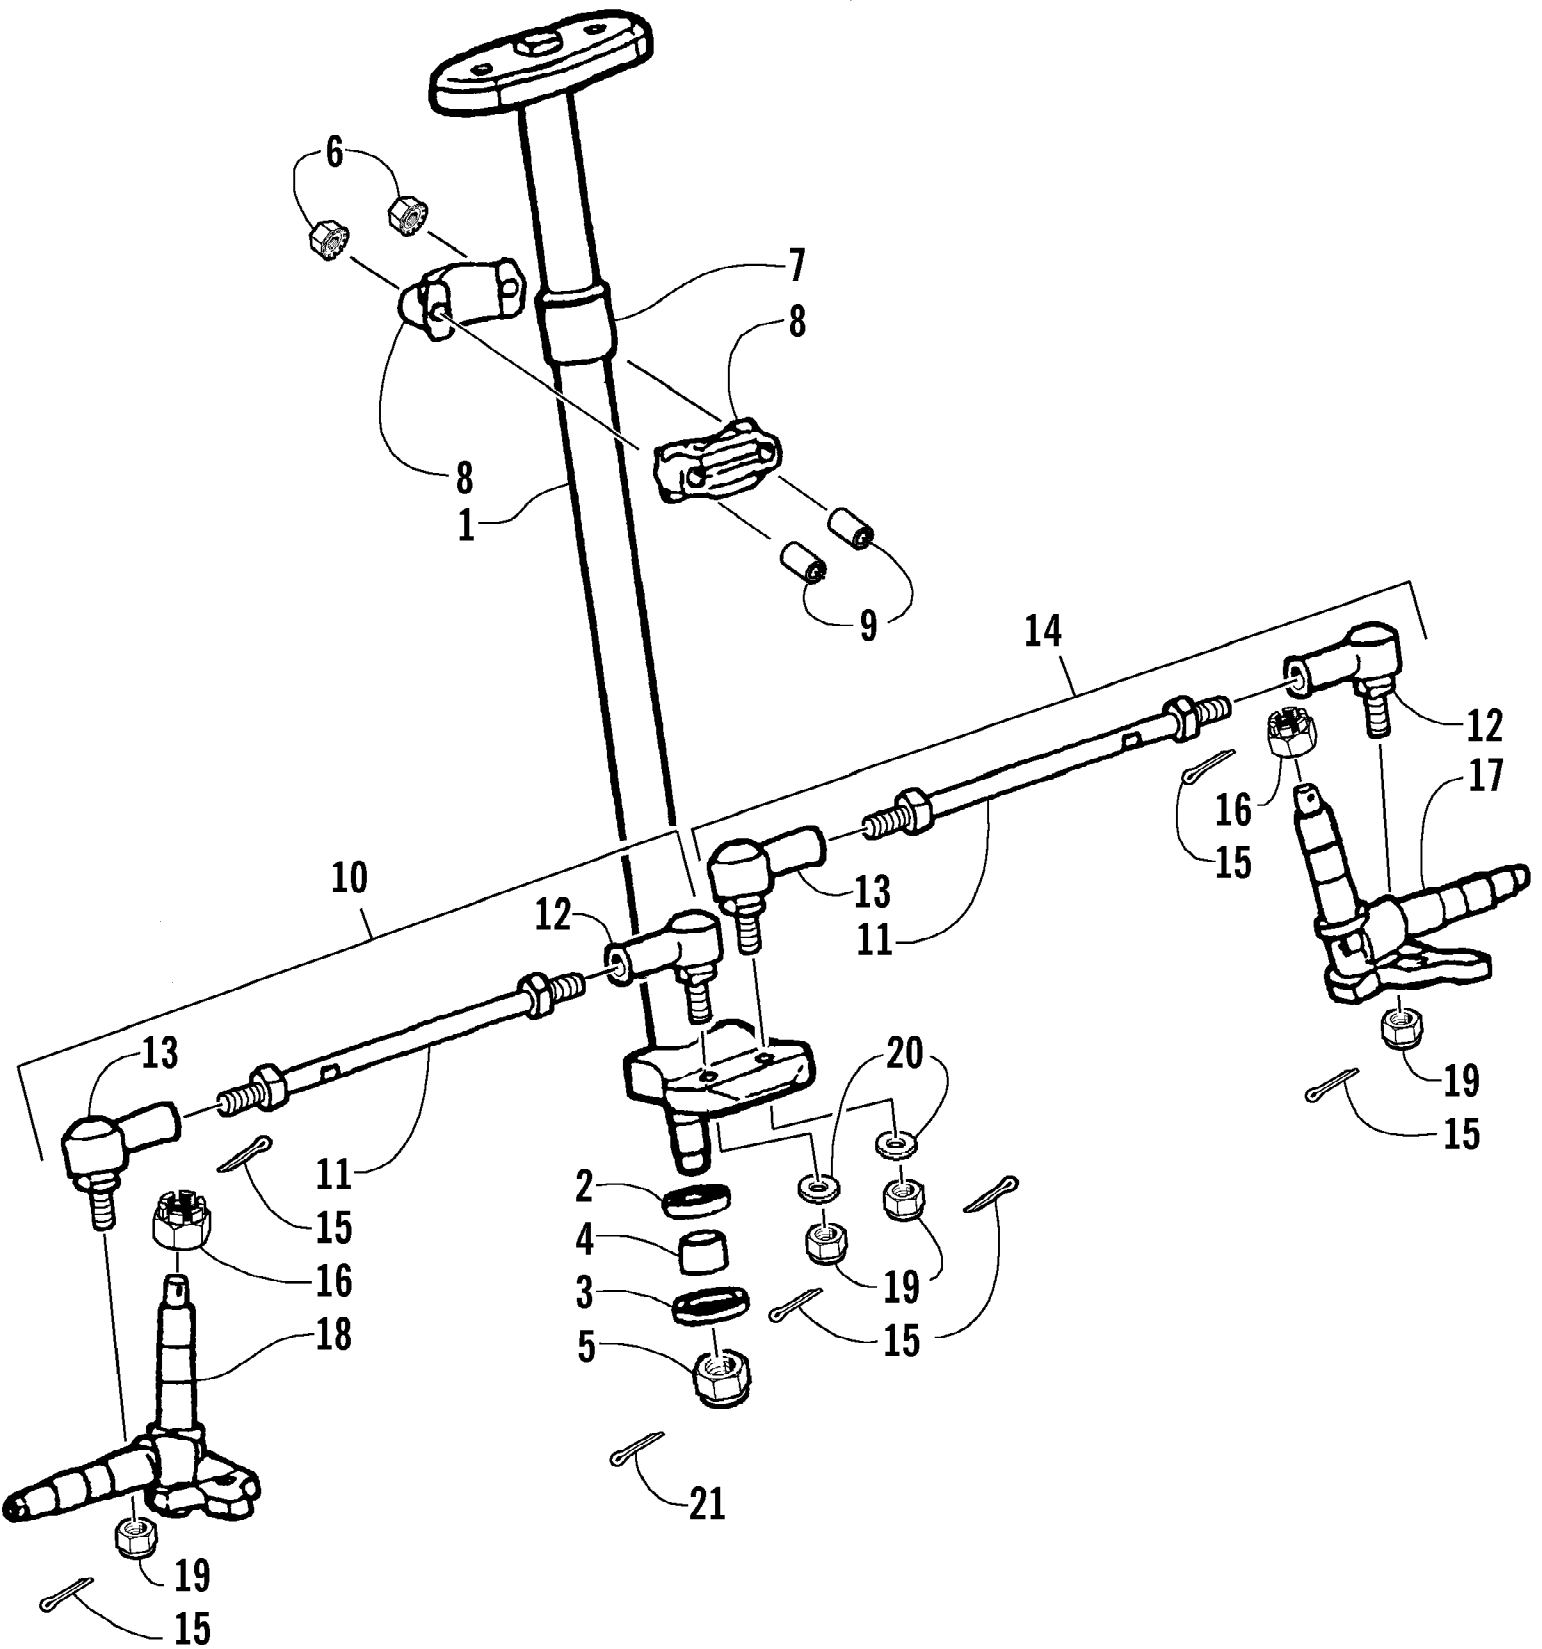

2002 ATV 90 (90CC RED) (A2002ATB2BUSR)  
REAR DRIVE ASSEMBLY

2002 ATV 90 (90CC RED) (A2002ATB2BUSR)  
 REAR DRIVE ASSEMBLY

Page 42 of 50

Ref #	Part Number	Qty	S/P/F	Description
1	3301-161	1		Axle, Rear Wheel
2	3301-173	1		Collar, Spacer - Right
3	3301-174	1		Collar, Spacer - Left
4	3301-163	1		Rear Sprocket Assembly (inc. 5-7)
5	3301-165	1		Flange, Final Drive
6	3301-399	4		Screw, Cap
7	3301-159	1		Sprocket, Rear
8	3301-157	1		Chain, Drive
9	3301-155	1		Guard, Chain
10	3301-393	2		Screw, Cap
11	3301-158	1		Adjuster, Drive Chain
12	3301-123	1		Drive Sprocket Assembly
13	3301-352	1		Washer
14	3301-284	1		Nut, Nylon
15	3301-327	2		Nut, Flange
16	3301-156	1	/P	Guard, Chain - Rear
17	3301-386	2		Screw, Cap

2002 ATV 90 (90CC RED) (A2002ATB2BUSR)  
STEERING ASSEMBLY

Page 46 of 50

Ref #	Part Number	Qty	S/P/F	Description
1	3301-214	1		Steering Post Assembly
2	3301-436	1		Seal, Oil
3	3301-439	1		Seal, Oil
4	3301-195	1		Spacer
5	3301-284	1		Nut, Nylon
6	3301-330	2		Nut, Flange
7	3301-216	1		Bushing, Steering Post
8	3301-215	2		Holder, Steering Post
9	3301-217	2		Collar, Spacer
10	3301-190	1	/P	Tie Rod Assembly - Left (inc. one No. 11-13)
11	3301-195	2		Tie Rod
12	3301-192	2		Joint, Ball - Left Thread
13	3301-194	2		Joint, Ball - Right Thread
14	3301-189	1	/P	Tie Rod Assembly - Right (inc. one No. 11-13)
15	3301-362	6		Pin, Cotter
16	3301-334	2		Nut, Slotted
17	3301-191	1		Knuckle, Left
18	3301-193	1		Knuckle, Right
19	3301-283	4		Nut, Nylon
20	3301-474	2	S	Washer
21	3301-363	1		Pin, Cotter