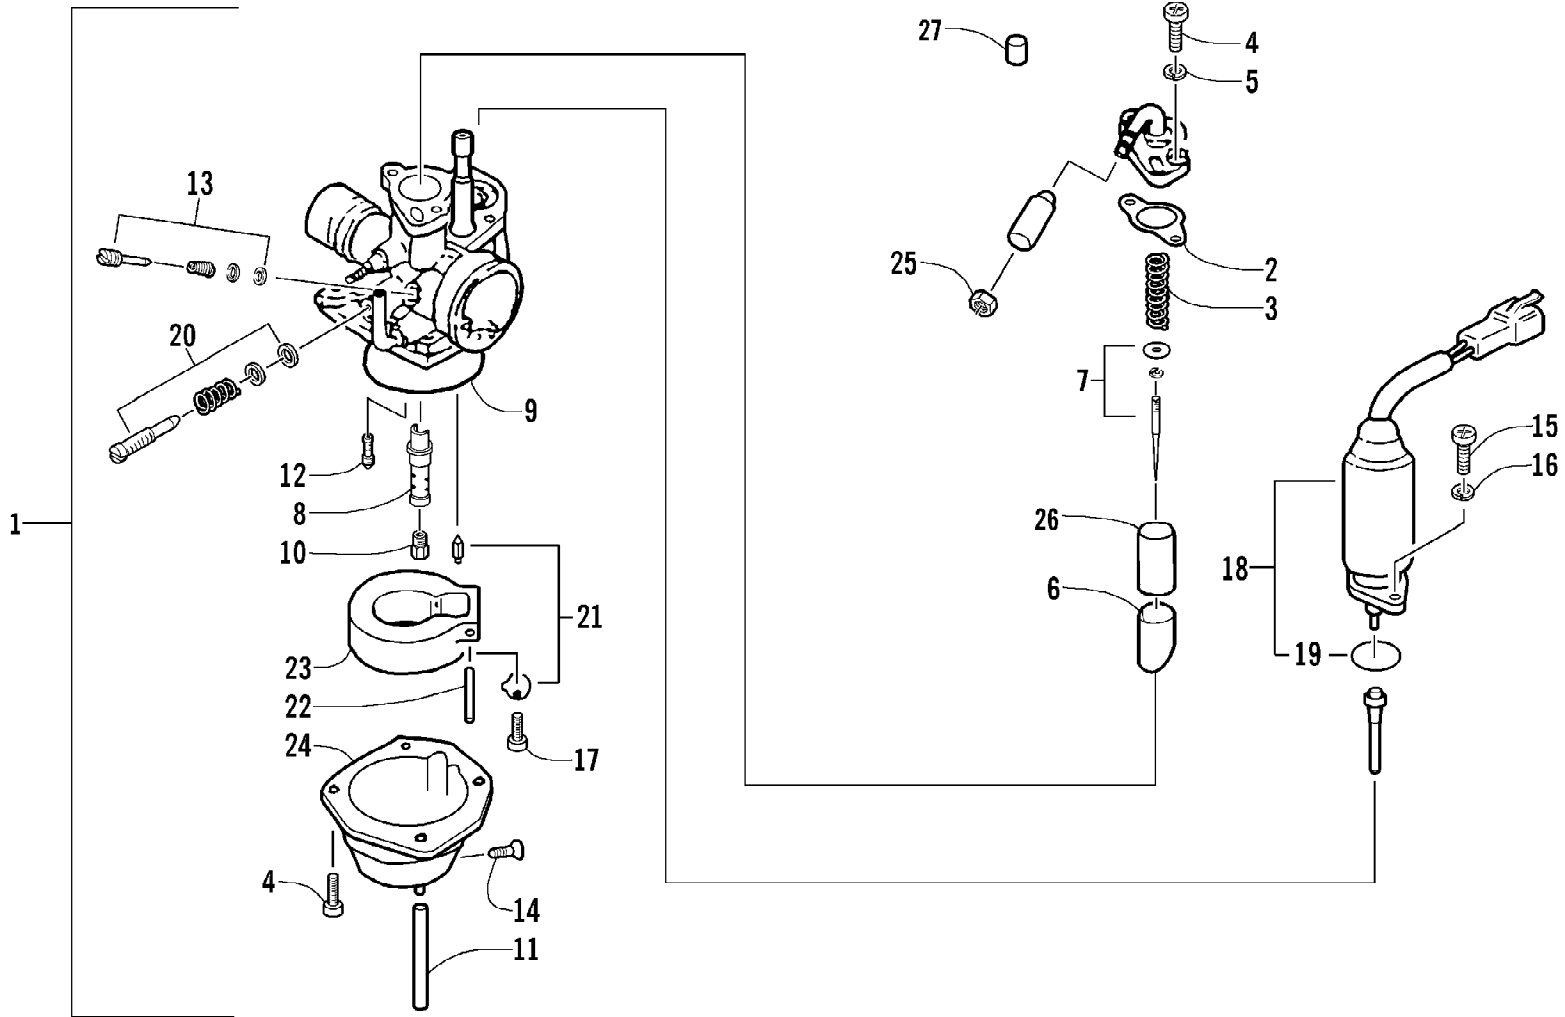

2002 ATV 90 (90CC RED) (A2002ATB2BUSR)
CARBURETOR ASSEMBLY

2002 ATV 90 (90CC RED) (A2002ATB2BUSR)
CARBURETOR ASSEMBLY

Page 8 of 50

Ref #	Part Number	Qty	S/P/F	Description
1	3301-038	1		Carburetor Assembly (inc. 2-26)
2	3301-039	1		Gasket, Carburetor
3	3301-040	1		Spring, Throttle Valve
4	3301-315	6	S	Screw, Machine
5	3301-359	2		Washer, Spring
6	3301-041	1		Valve, Throttle
7	3301-042	1		Set, Jet Needle
8	3301-043	1		Needle Jet
9	3301-044	1		Seal, Float Chamber
10	3301-046	1		Main Jet
11	3301-047	1		Tube, Overflow
12	3301-048	1		Jet, Pilot
13	3301-052	1		Screw, Air Adjustment
14	3301-049	1		Plug, Drain
15	3301-313	2		Screw, Machine
16	3301-358	2		Washer, Spring
17	3301-312	1		Screw, Machine
18	3301-066	1	/P	Choke Assembly - Electric (inc. 19)
19	3301-299	1		Ring, Oil
20	3301-051	1		Screw, Throttle
21	3301-053	1		Needle Valve Assembly
22	3301-055	1		Pin, Float
23	3301-054	1		Float
24	3301-045	1		Chamber, Float
25	3301-050	1		Nut, Cable Adjust
26	3301-056	1		RPM Limiter, Carburetor
27	3301-169	1	S	Plug, Purge Hole