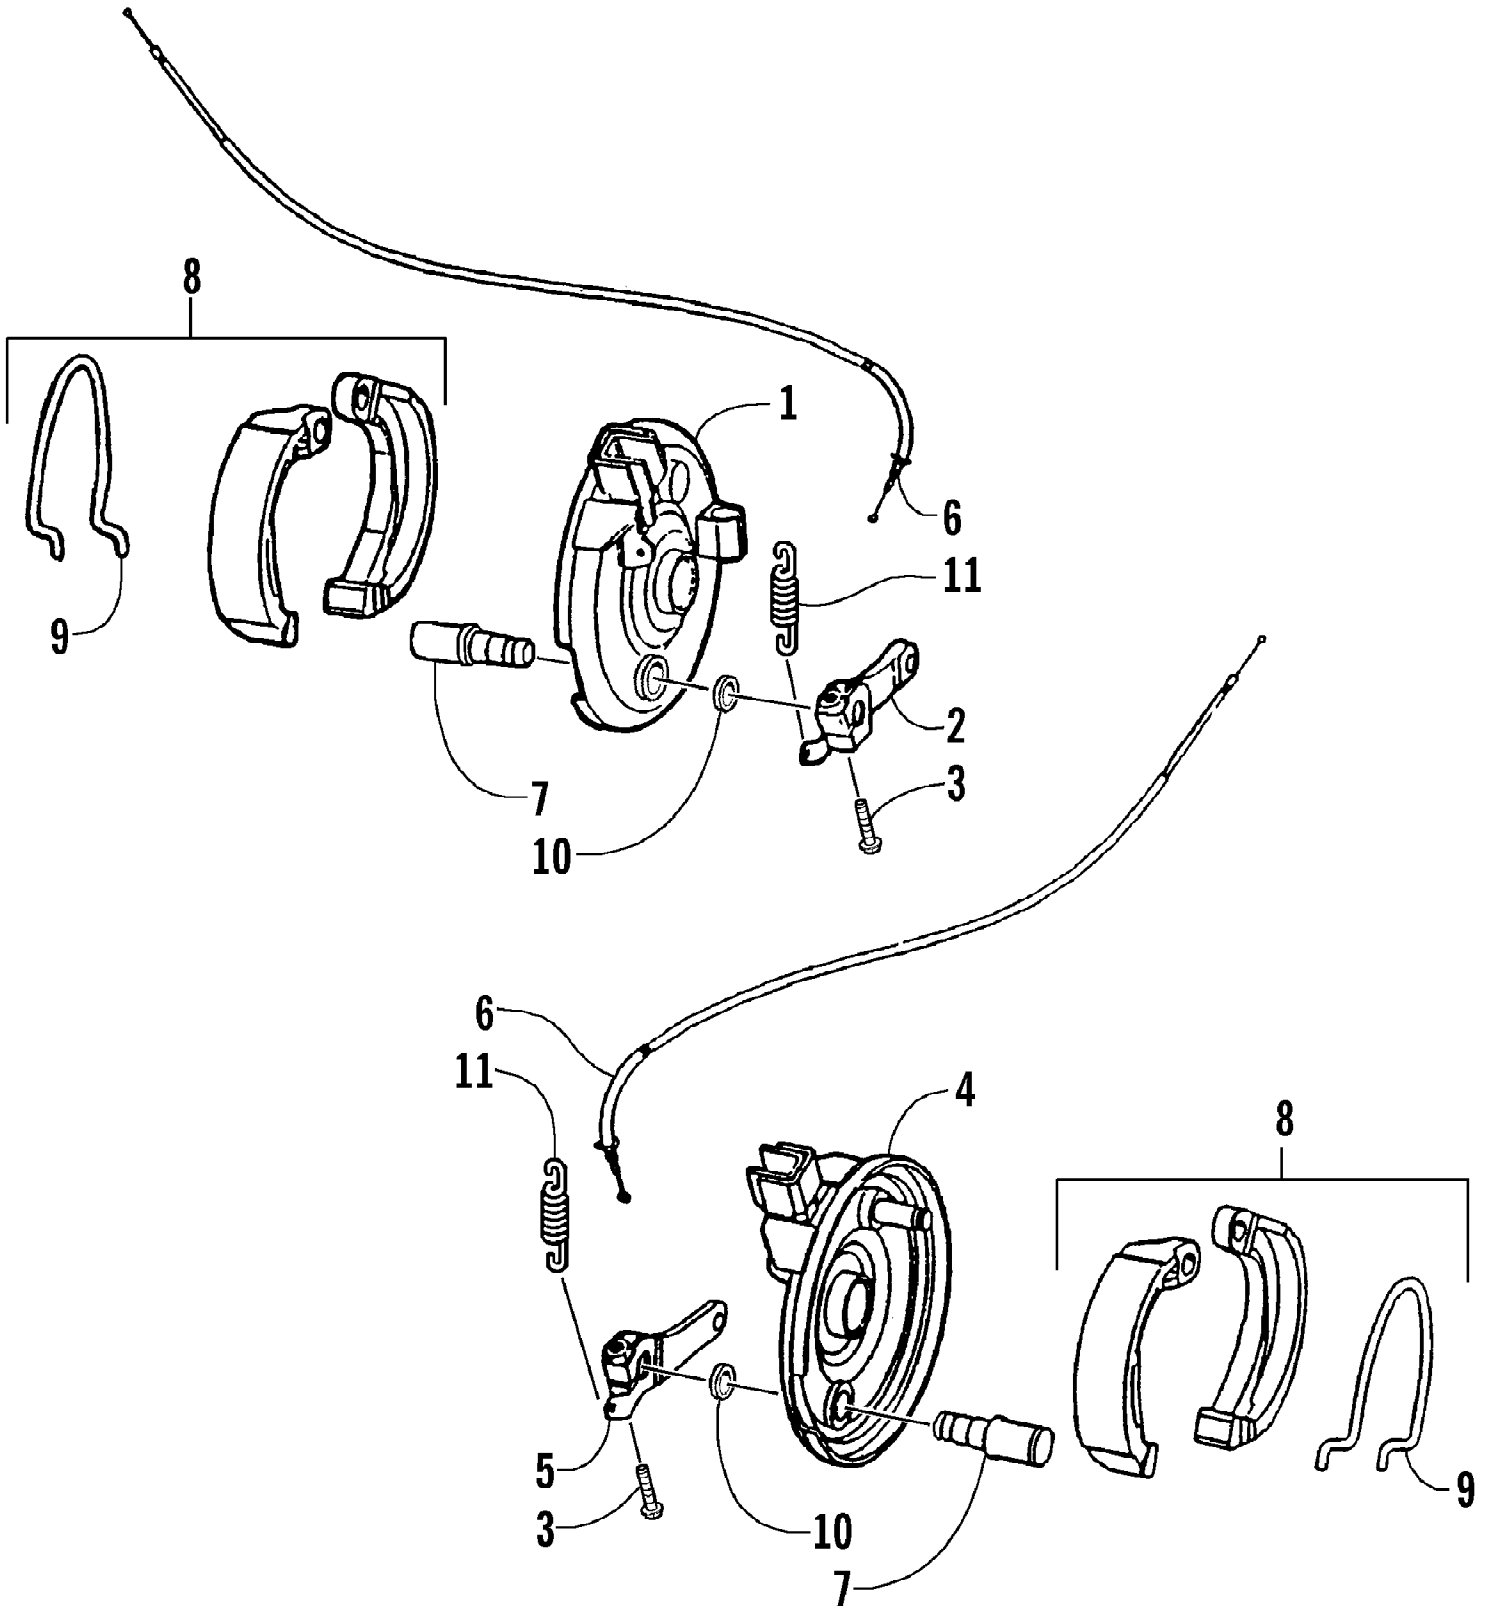

2002 ATV 90 (90CC RED) (A2002ATB2BUSR)
FRONT BRAKE ASSEMBLY

2002 ATV 90 (90CC RED) (A2002ATB2BUSR)
FRONT BRAKE ASSEMBLY

Page 28 of 50

Ref #	Part Number	Qty	S/P/F	Description
1	3301-196	1		Panel, Brake - Front - Left
2	3301-203	1		Arm, Brake - Front - Left
3	3301-384	2		Screw, Cap
4	3301-197	1		Panel, Brake - Front - Right
5	3301-202	1		Arm, Brake - Front - Right
6	3301-205	2		Cable, Brake - Front
7	3301-201	2		Camshaft, Brake - Front
8	3301-199	2		Shoe, Brake - Front (inc. 9)
9	3301-200	2		Spring, Shoe Retainer
10	3301-298	2		Ring, Oil
11	3301-204	2		Spring, Return