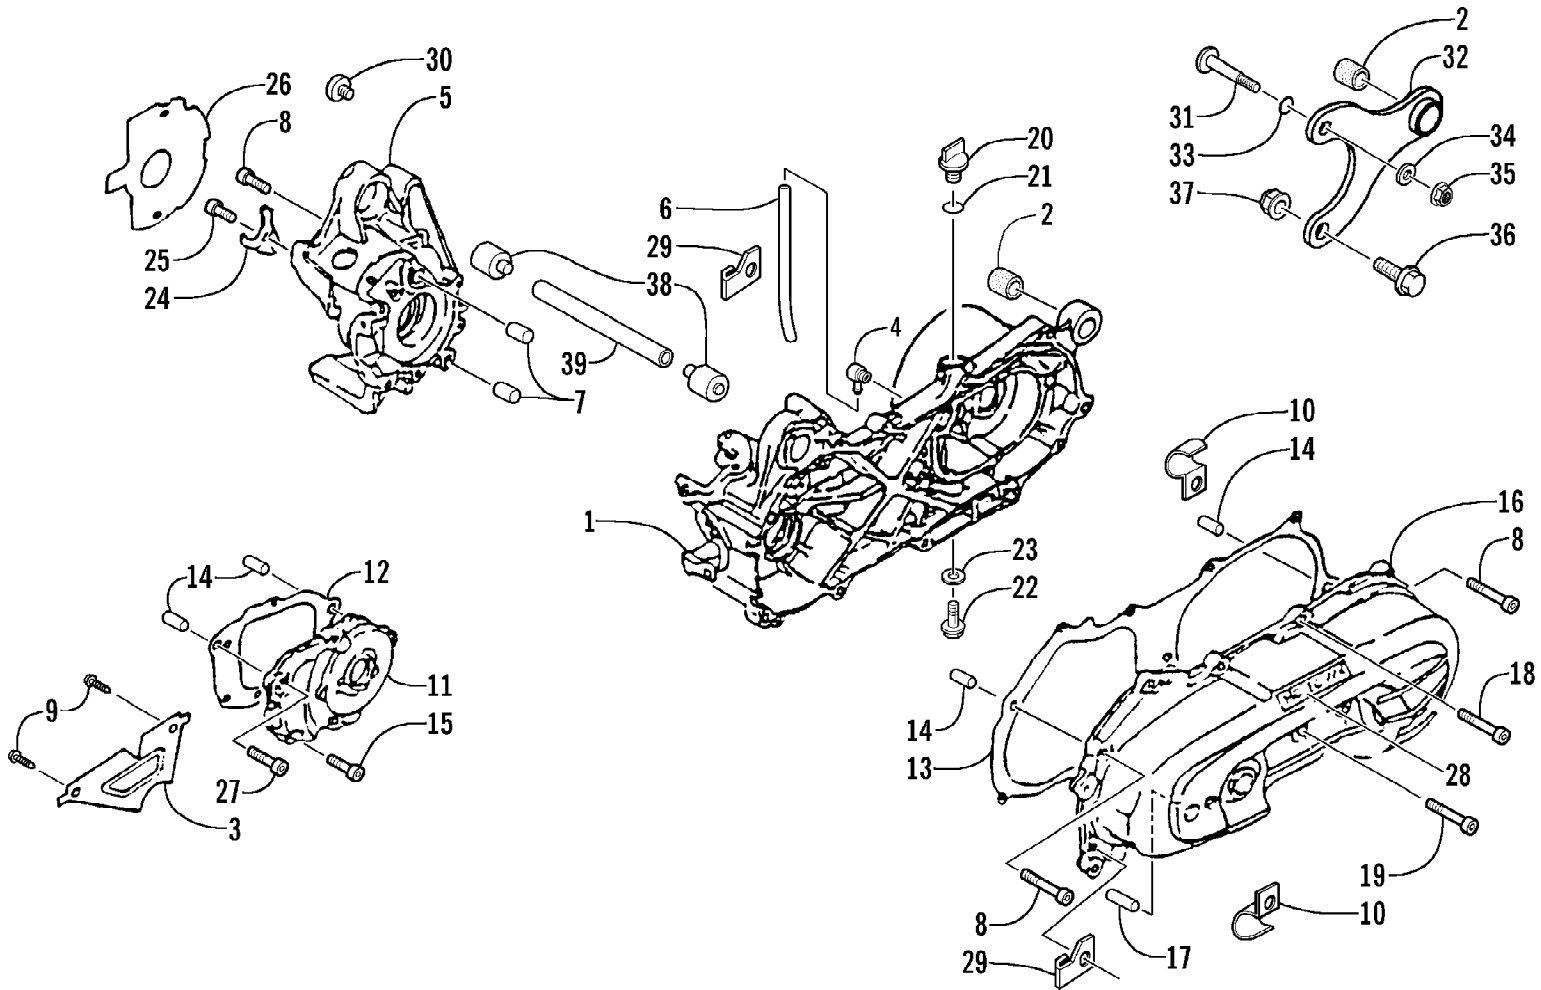

2002 ATV 90 (90CC RED) (A2002ATB2BUSR)
CRANKCASE ASSEMBLY

2002 ATV 90 (90CC RED) (A2002ATB2BUSR)
CRANKCASE ASSEMBLY

Page 12 of 50

Ref #	Part Number	Qty	S/P/F	Description
1	3301-006	1		Crankcase - Left
2	3301-427	2		Bushing, Rubber
3	3301-011	1		Plate, Cover
4	3301-057	1		Fitting, Breather Hose
5	3301-001	1		Crankcase - Right
6	3301-480	1		Hose, Breather
7	3301-365	2		Pin, Dowel
8	3301-292	8		Screw, Cap
9	3301-321	2		Screw, Self-Tapping
10	3301-013	2		Clamp
11	3301-097	1		Cover, Mission
12	3301-098	1		Gasket, Mission Cover
13	3301-014	1		Gasket, Crankcase Cover
14	3301-364	4		Pin, Dowel
15	3301-289	3		Screw, Cap
16	3301-010	1		Cover, Crankcase - Left
17	3301-426	1		Shaft, Idler
18	3301-290	9		Screw, Cap
19	3301-293	1		Screw, Cap
20	3301-037	1		Plug, Oil
21	3301-297	1		Ring, Oil
22	3301-394	1		Screw, Cap
23	3301-342	1		Washer
24	3301-003	1		Bracket, Oil Seal
25	3301-287	1		Screw, Cap
26	3301-004	1		Gasket, Magneto
27	3301-291	2		Screw, Cap
28	0411-481	1		Decal, Duramatic
29	3301-012	2		Bracket, Carburetor Tube
30	3301-002	1		Protector, Shroud
31	3301-198	1		Shaft, Fixed
32	3301-007	1		Bracket, Crankcase
33	3301-296	1		Ring, Oil
34	3301-343	1		Washer
35	3301-330	1		Nut, Flange
36	3301-406	1		Screw, Cap
37	3301-332	1		Nut, Flange
38	3301-008	2		Bushing
39	3301-005	1		Shaft, Crankcase Fixed