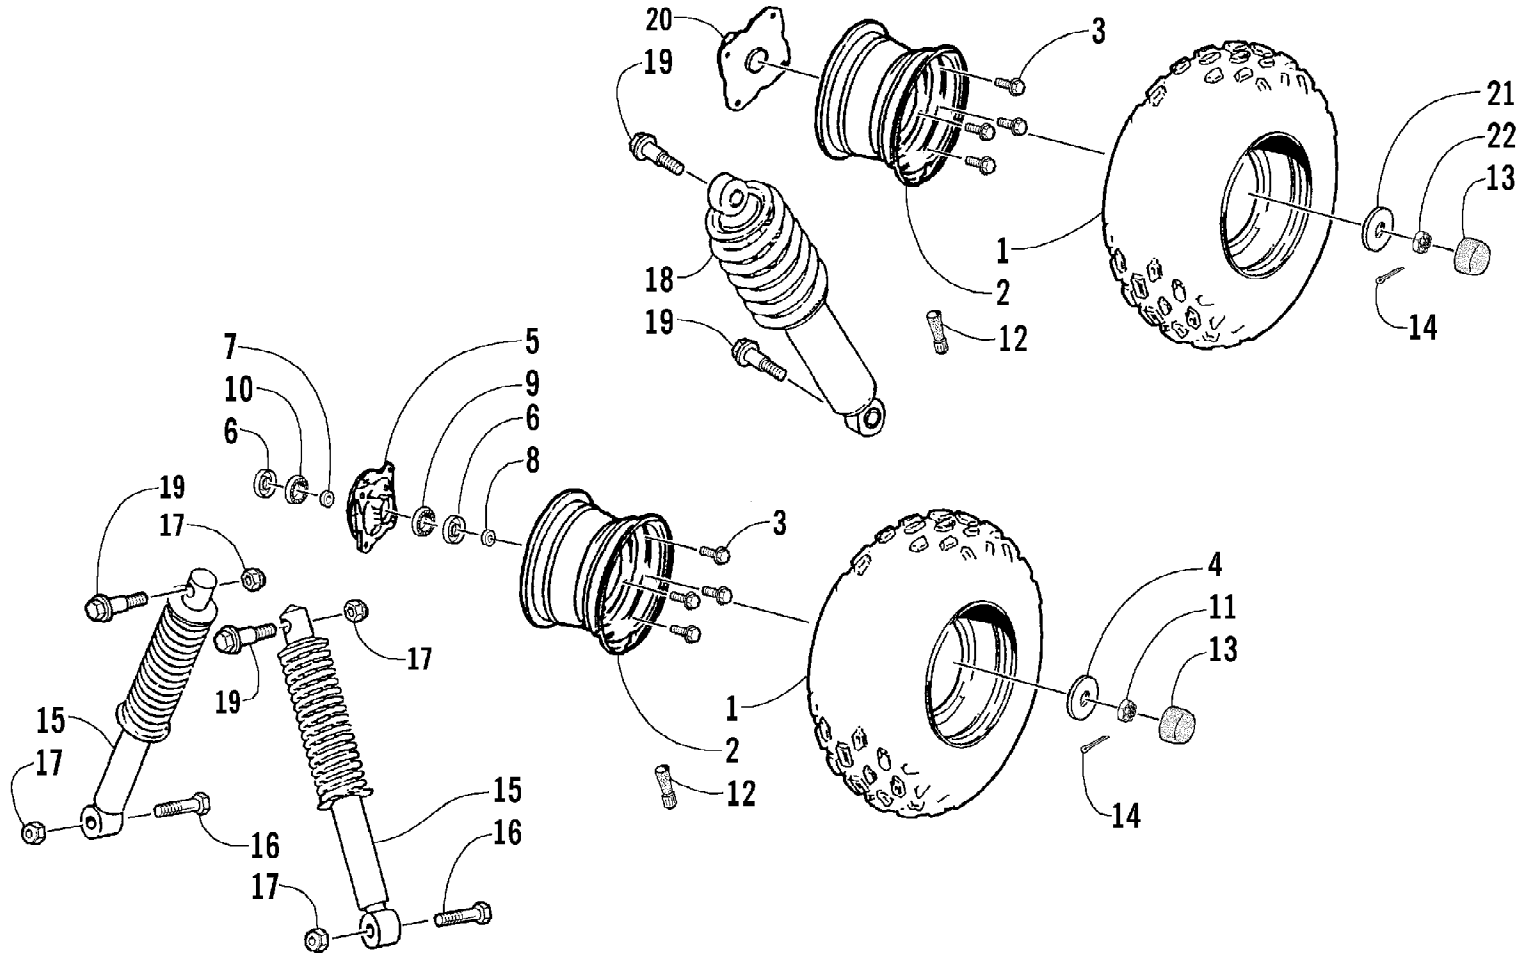

2002 ATV 90 (90CC RED) (A2002ATB2BUSR)
WHEEL, TIRE, AND SUSPENSION ASSEMBLY

2002 ATV 90 (90CC RED) (A2002ATB2BUSR)
WHEEL, TIRE, AND SUSPENSION ASSEMBLY

Page 50 of 50

Ref #	Part Number	Qty	S/P/F	Description
1	3301-177	4	/P	Tire
2	3301-175	4	/P	Wheel
3	3301-399	16		Screw, Cap
4	3301-347	2		Washer
5	3301-176	2		Drum, Brake - Front
6	3301-439	4		Seal, Oil
7	3301-195	2		Spacer
8	3301-188	2		Collar - Front
9	3301-408	2		Bearing, Radial Ball
10	3301-411	2		Bearing, Radial Ball
11	3301-333	2		Nut, Cross-Thread
12	3301-170	4	S	Stem, Valve
13	3301-181	4		Cover, Rubber
14	3301-363	4		Pin, Cotter
15	3301-223	2		Shock, Front
16	3301-308	2		Screw, Cap
17	3301-283	4		Nut, Nylon
18	3301-229	1		Shock, Rear
19	3301-401	4		Screw, Cap
20	3301-160	2		Connector, Shaft
21	3301-350	2		Washer
22	3301-335	2		Nut, Slotted