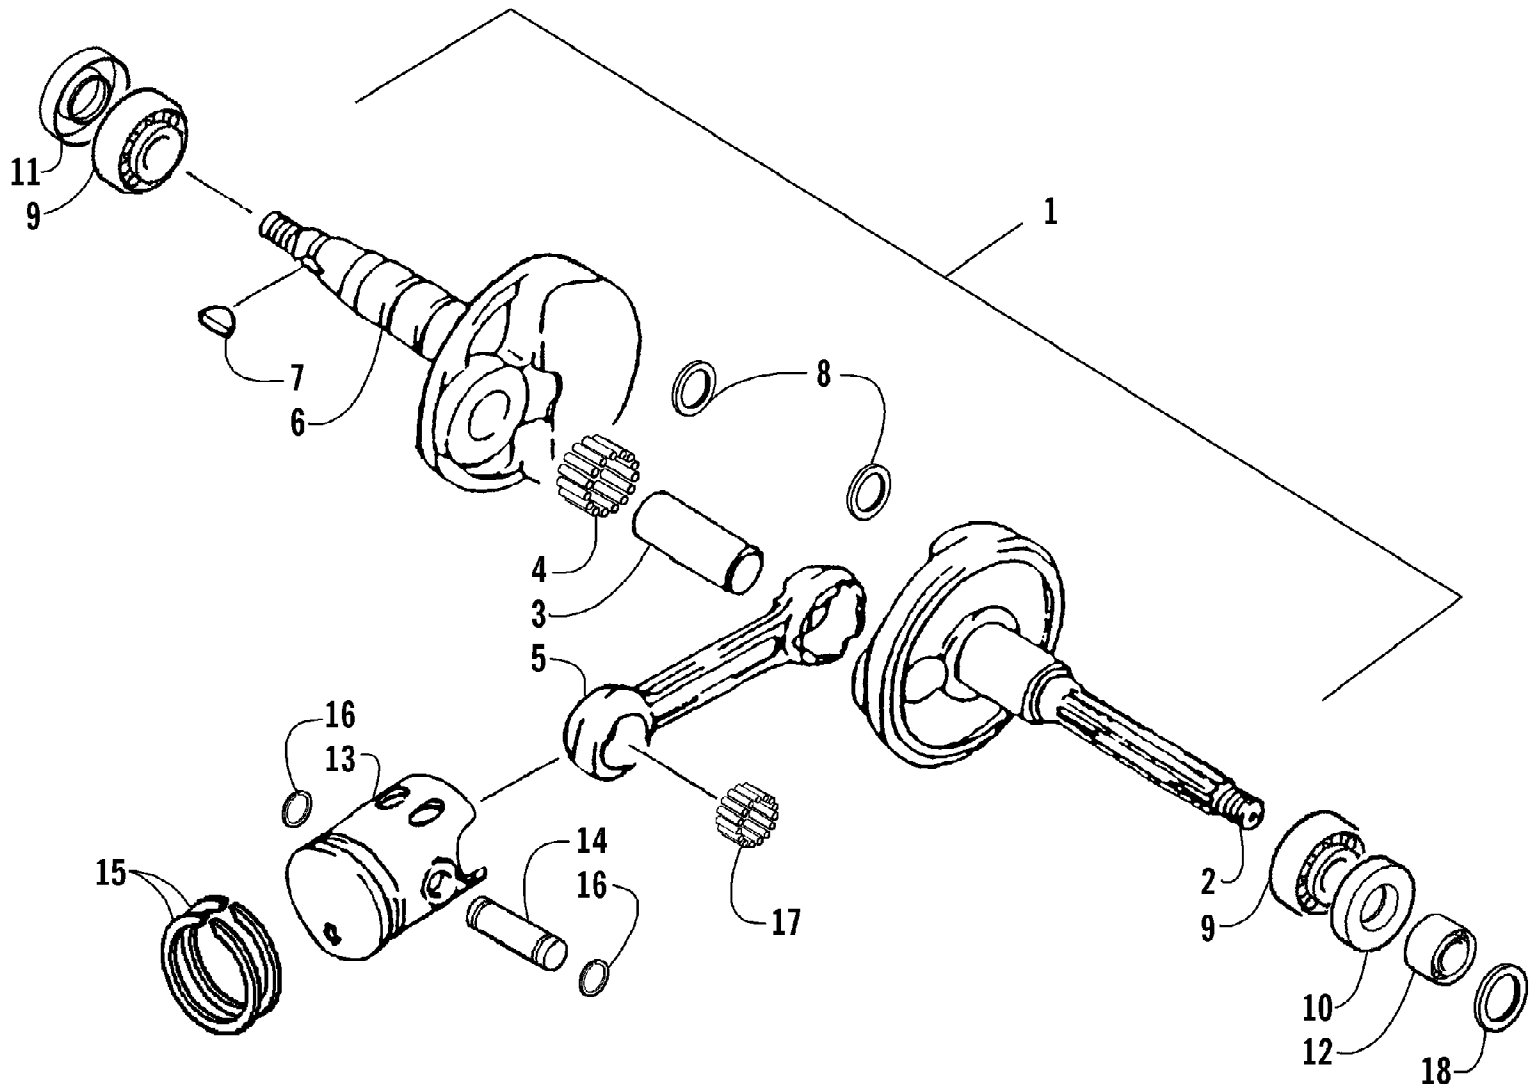

2002 ATV 90 (90CC RED) (A2002ATB2BUSR)  
CLUTCH ASSEMBLY

2002 ATV 90 (90CC RED) (A2002ATB2BUSR)  
CLUTCH ASSEMBLY

Page 10 of 50

Ref #	Part Number	Qty	S/P/F	Description
1	3301-099	1		Driven Face Assembly (inc. 2-15)
2	3301-442	2		Seal, Oil
3	3301-118	1		Seat, Secondary Spring
4	3301-117	1		Spring, Compression
5	3301-112	1		Weight Set, Clutch (inc. 6-7)
6	3301-110	1		Carrier, Clutch
7	3301-111	3		Spring, Clutch Weight
8	3301-277	1		Nut
9	3301-116	2		Pin, Guide
10	3301-114	1		Face, Fixed Driven
11	3301-420	1		Bearing, Needle
12	3301-380	1	/P	Circlip
13	3301-417	1		Bearing, Radial Ball
14	3301-115	1		Face, Movable Driven
15	3301-302	2		Ring, Oil
16	3301-100	1		Cover, Clutch Carrier
17	3301-325	1		Nut
18	3301-298	1		Ring, Oil
19	3301-102	1		Drive Face Assembly (inc. 20-24)
20	3301-105	1		Plate, Cam
21	3301-104	6		Roller, Weight
22	3301-431	1		Bushing
23	3301-103	1		Face, Movable Drive
24	3301-106	3		Slide, Cam Plate
25	3301-113	1		V-Belt
26	3301-430	1		Bushing
27	3301-101	1		Face, Fixed Drive
28	3301-109	1		Washer, Lock - External Tooth
29	3301-107	1		Clutch, One-Way
30	3301-108	1		Washer, Cone Spring
31	3301-331	1		Nut, Flange
32	3301-451	1		Bushing, Clutch

2002 ATV 90 (90CC RED) (A2002ATB2BUSR)  
CRANKSHAFT AND PISTON ASSEMBLY

2002 ATV 90 (90CC RED) (A2002ATB2BUSR)  
CRANKSHAFT AND PISTON ASSEMBLY

Page 14 of 50

Ref #	Part Number	Qty	S/P/F	Description
1	3301-020	1		Crankshaft Assembly (inc. 2-8)
2	3301-028	1		Crank, Left
3	3301-029	1		Pin, Crank
4	3301-421	1		Bearing, Needle
5	3301-025	1		Rod, Connecting
6	3301-026	1		Crank, Right
7	3301-285	1		Key
8	3301-354	2		Washer
9	3301-415	2		Bearing, Radial Ball
10	3301-438	1		Seal, Oil
11	3301-437	1		Seal, Oil
12	3301-027	1		Collar, Crank
13	3301-022	1		Piston
14	3301-023	1		Pin, Piston
15	3301-021	1		Ring, Piston - Set
16	3301-024	2		Clip, Piston Pin
17	3301-419	1		Bearing, Needle
18	3301-353	1		Washer