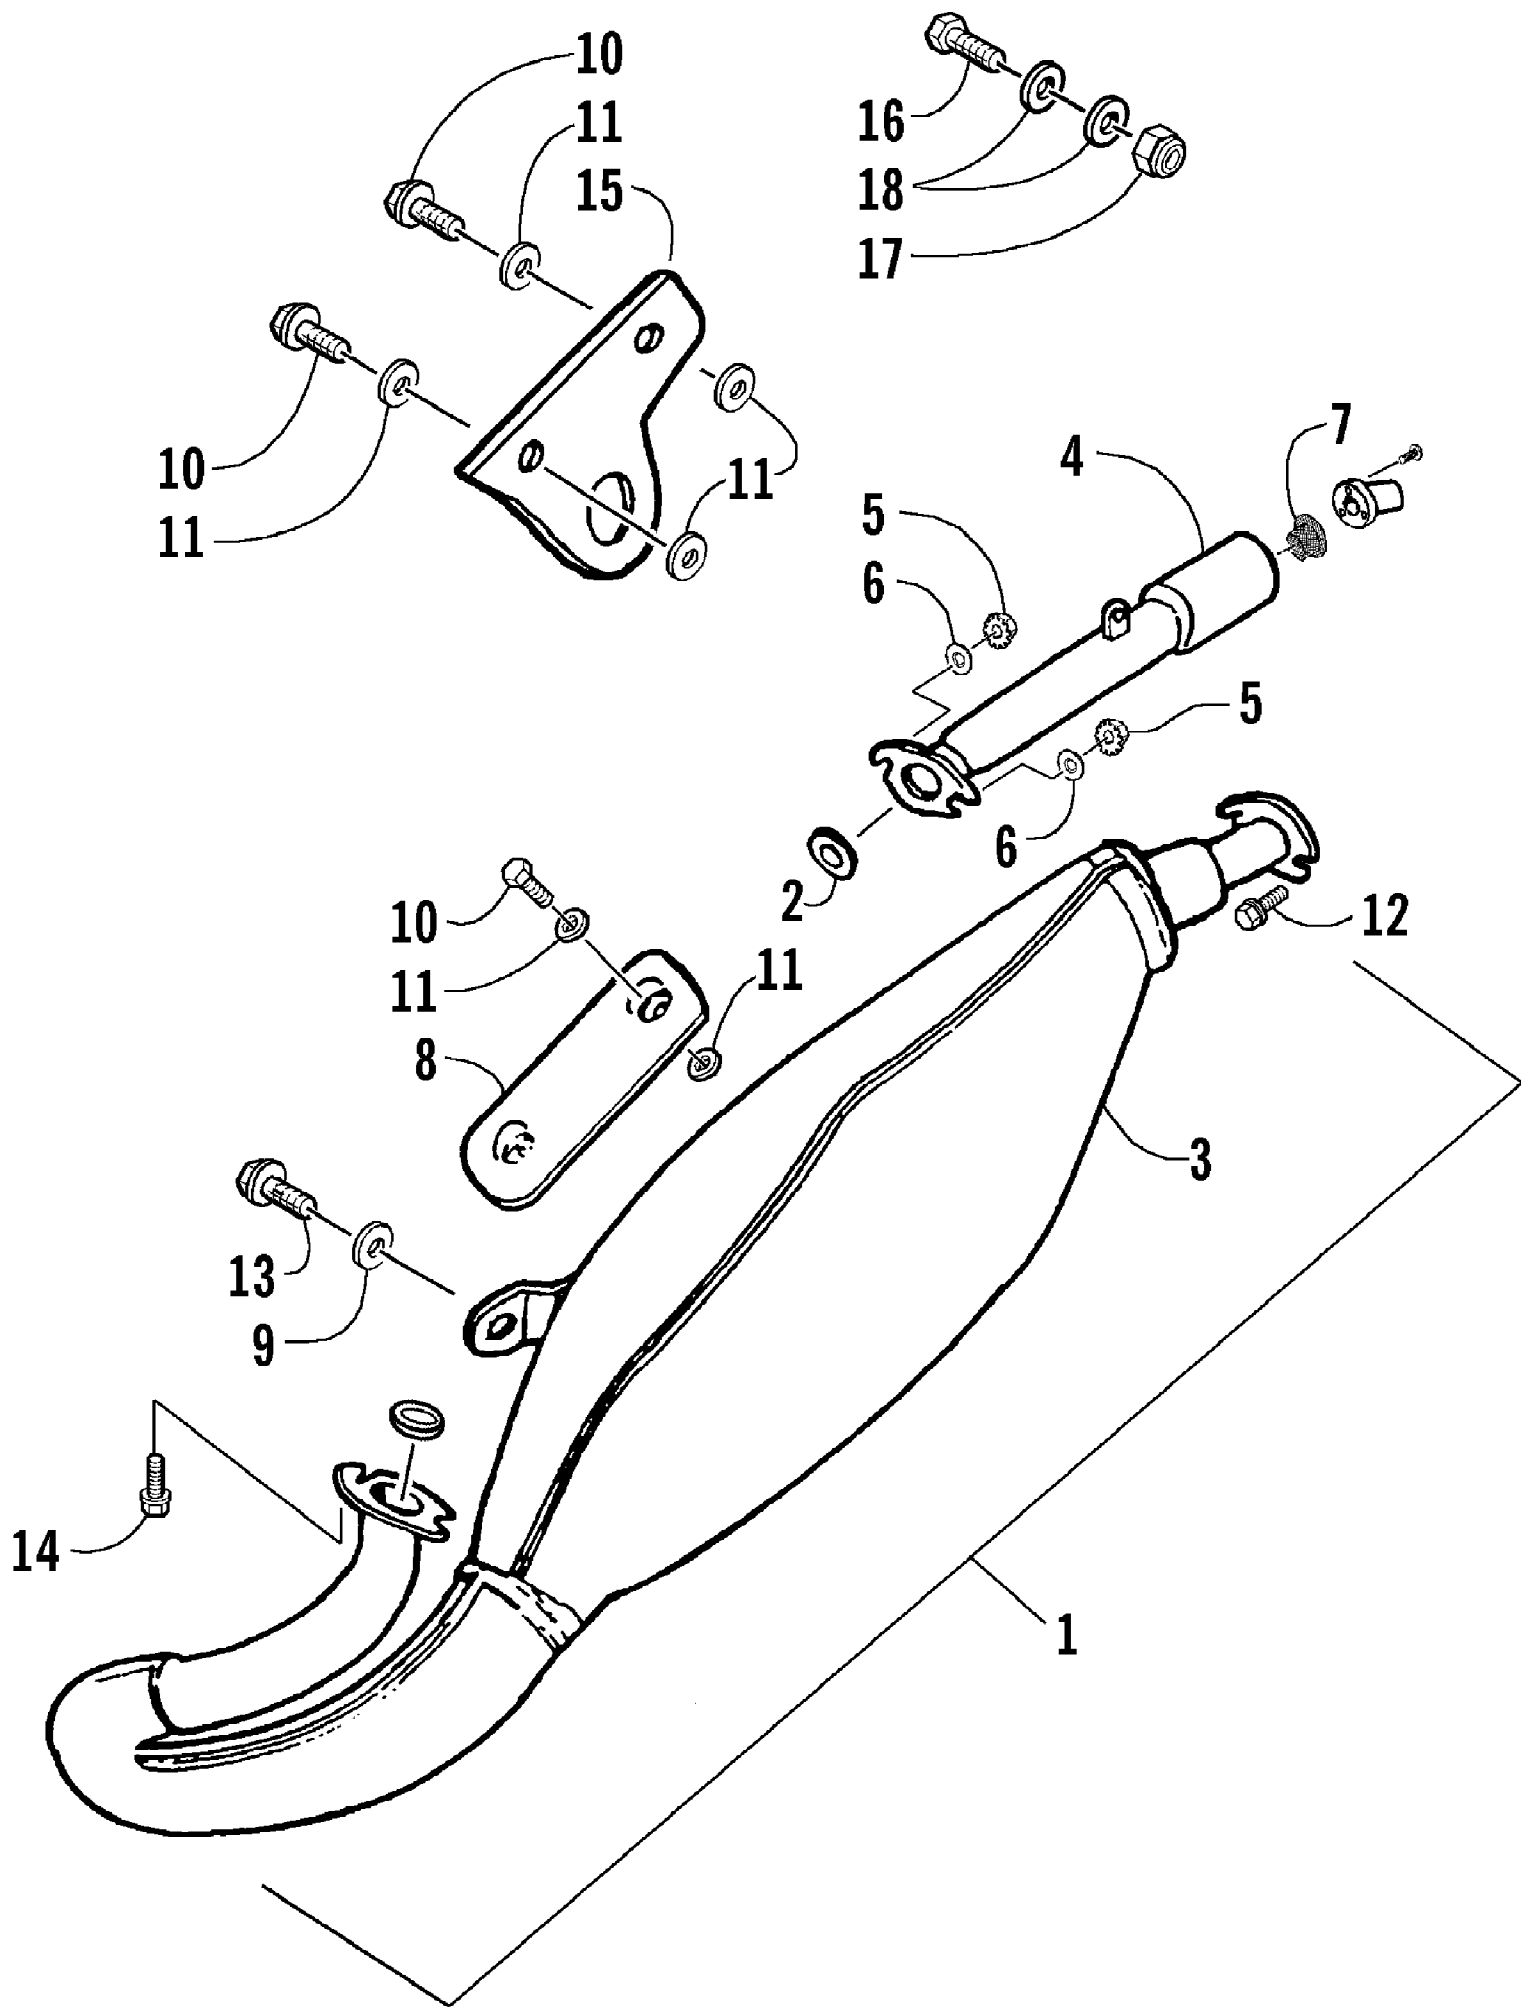

2002 ATV 90 (90CC RED) (A2002ATB2BUSR)
EXHAUST ASSEMBLY

Page 22 of 50

Ref #	Part Number	Qty	S/P/F	Description
1	3301-088	1		Pipe, Exhaust - Assembly (inc. 2-9, two No. 10, and four No. 11)
2	3301-086	2		Gasket, Exhaust Pipe
3	3301-509	1	/P	Pipe, Exhaust - Front
4	3301-092	1		Muffler, Silencer (inc. 7)
5	3301-327	2		Nut, Flange
6	3301-360	2		Washer, Spring
7	3301-450	1		Arrester, Spark
8	3301-091	1		Shroud, Muffler
9	3301-361	1		Washer, Spring
10	3301-385	4		Screw, Cap
11	3301-087	8		Packing, Muffler Shroud
12	3301-391	2		Screw, Cap
13	3301-397	1		Screw, Cap
14	3301-310	2		Screw, Cap
15	3301-089	1		Insulator
16	3301-402	1		Screw, Cap
17	3301-283	1		Nut, Nylon
18	3301-357	2	/P	Washer