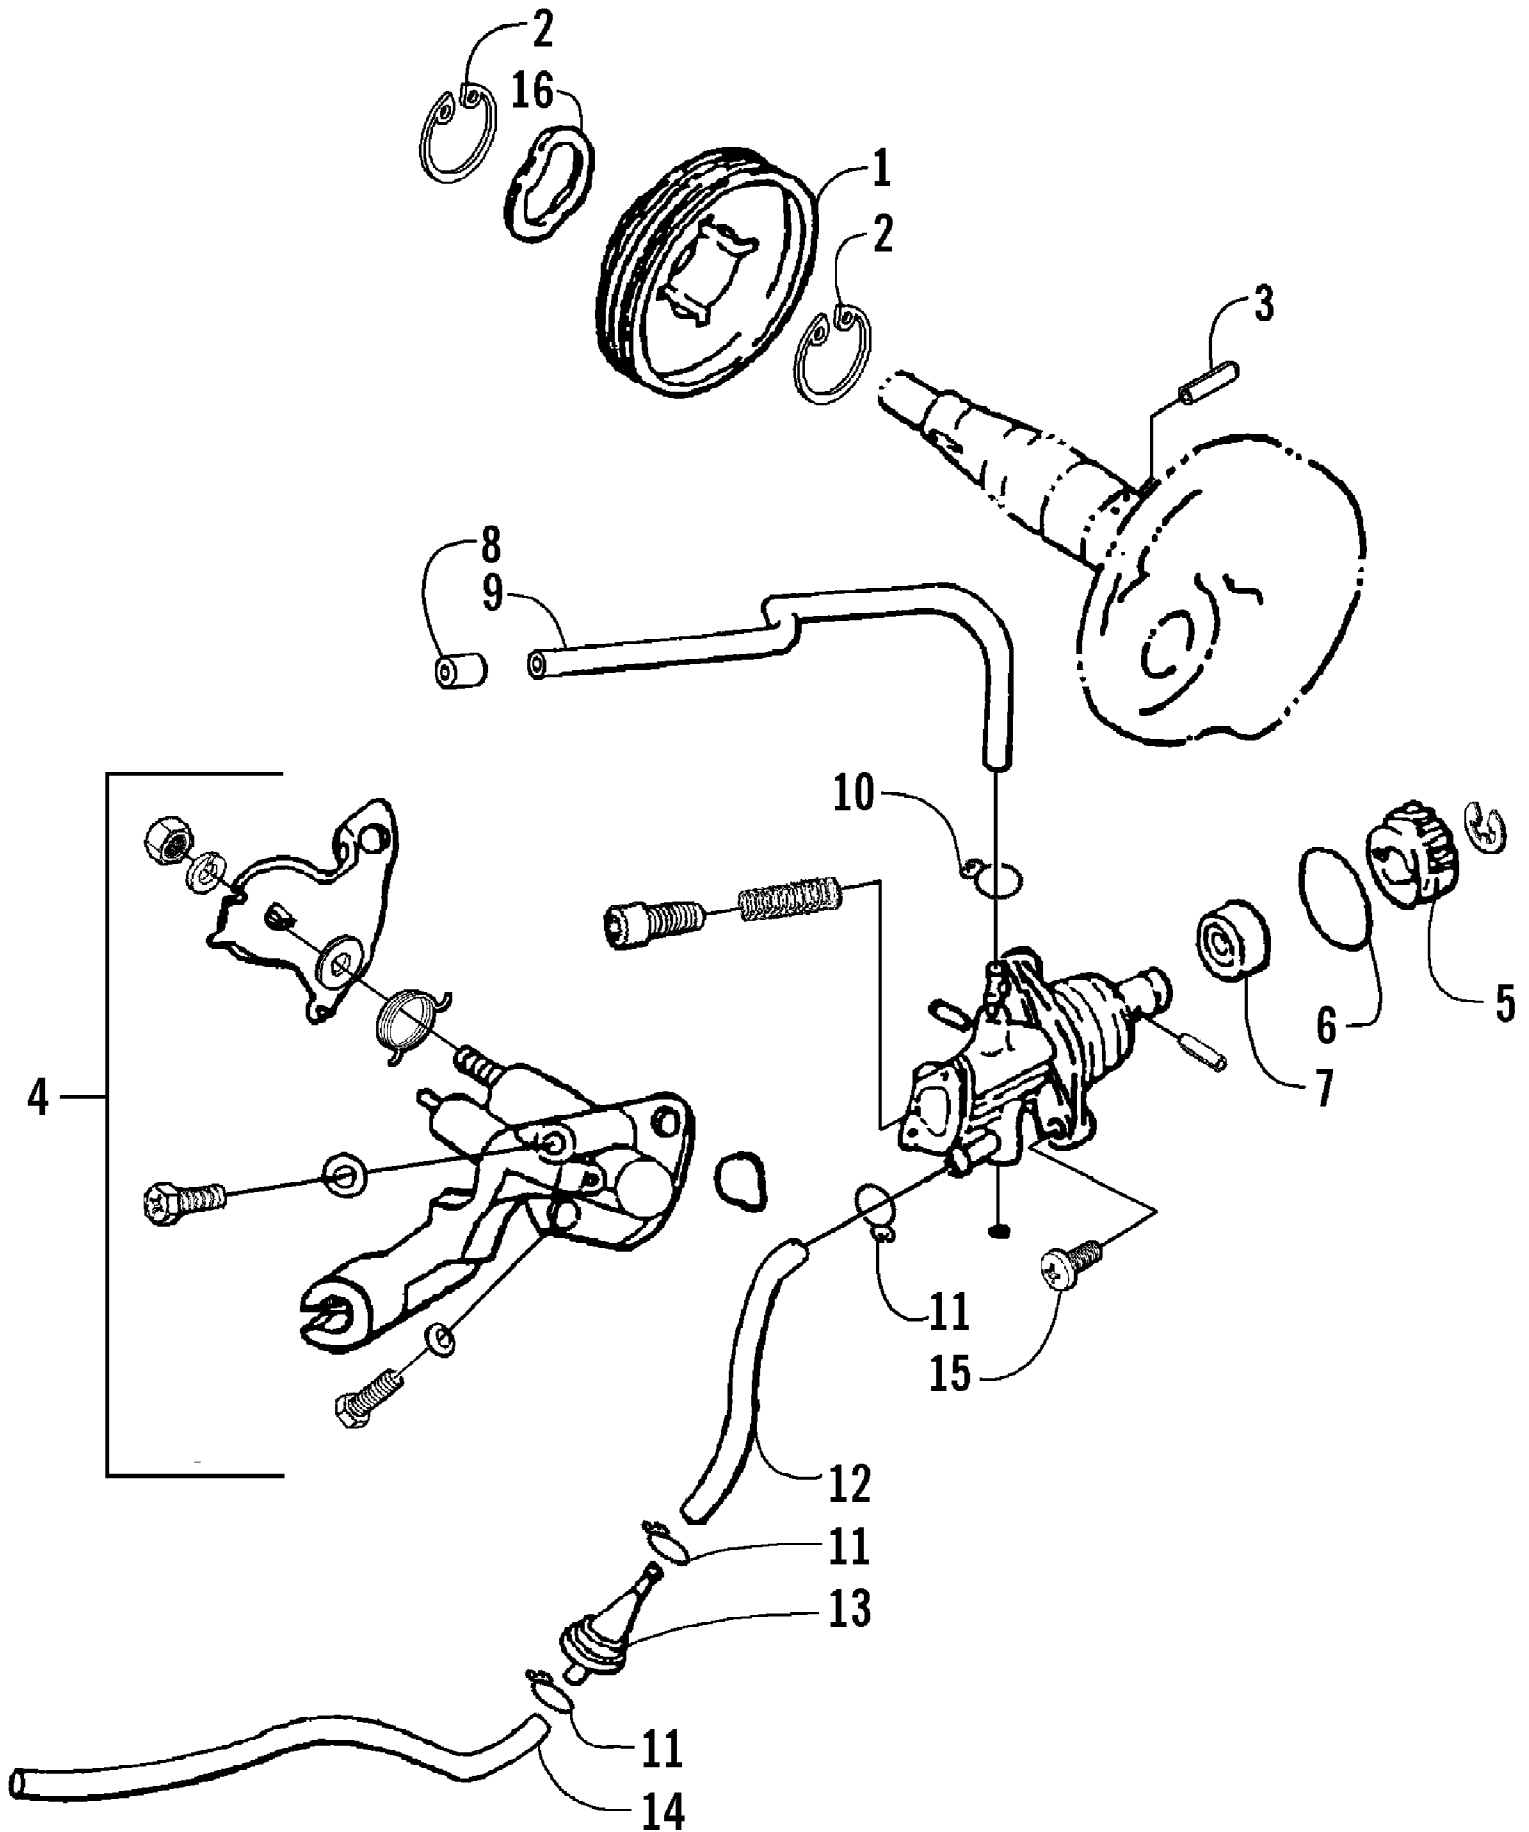

2002 ATV 90 (90CC RED) (A2002ATB2BUSR)
OIL PUMP ASSEMBLY

Page 38 of 50

Ref #	Part Number	Qty	S/P/F	Description
1	3301-035	1		Gear, Pump Drive
2	3301-379	2		Circlip
3	3301-425	1		Pin, Crankshaft
4	3301-032	1		Pump, Oil - Assembly (inc. 5-7)
5	3301-034	1		Gear, Oil Pump
6	3301-300	1		Ring, Oil
7	3301-433	1		Seal, Oil
8	3301-033	1		Ring, Steel
9	3301-366	1		Tube, Oil
10	3301-373	1		Clip
11	3301-374	4		Clip
12	3301-371	1		Tube
13	3301-074	1	S	Cup, Oil Filter
14	3301-372	1		Tube
15	3301-317	2		Screw, Machine
16	3301-036	1		Washer, Wave