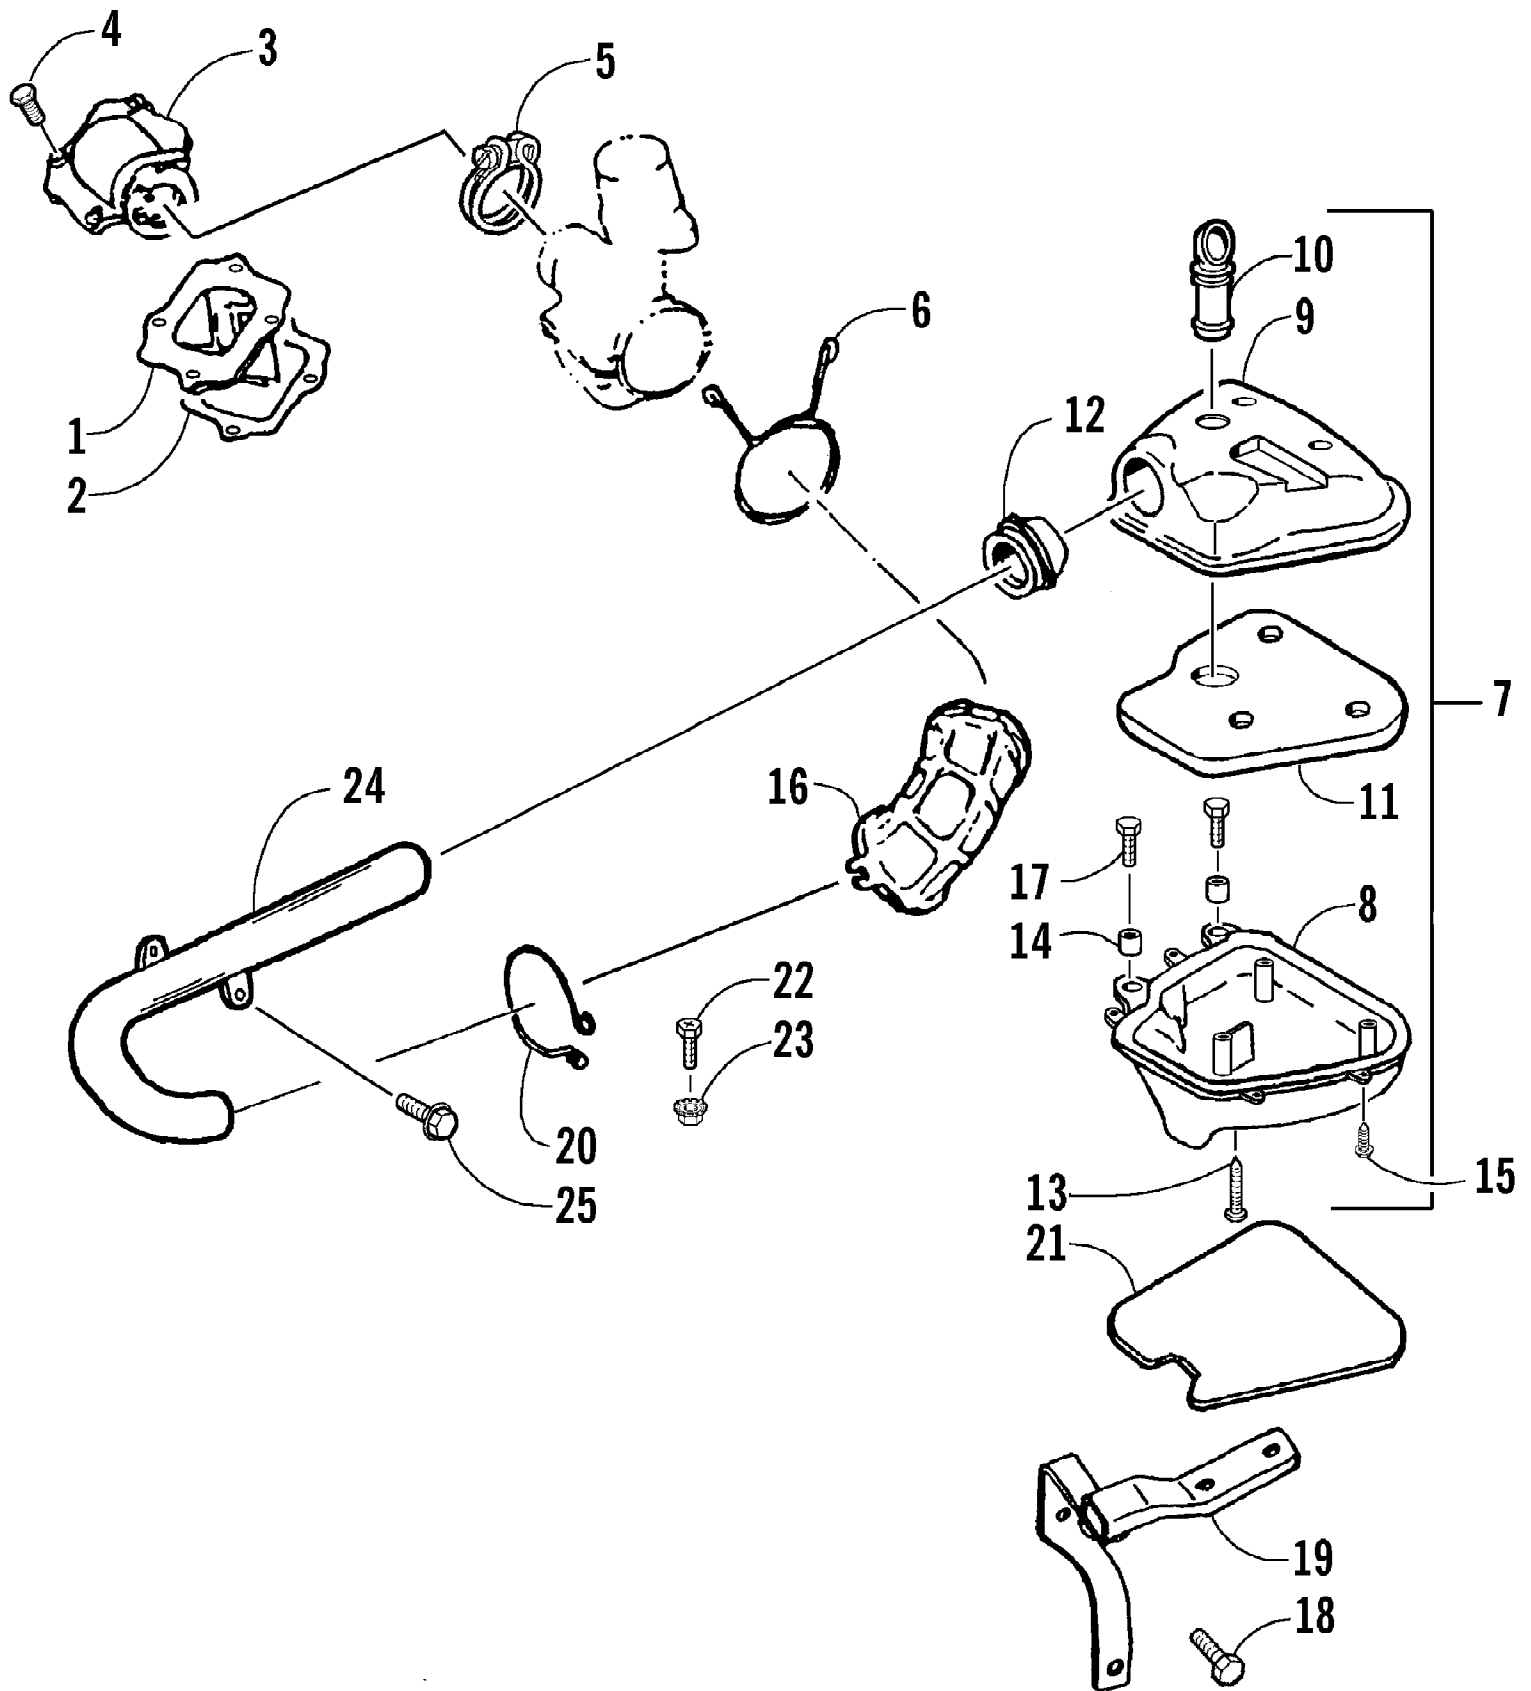

2002 ATV 90 (90CC RED) (A2002ATB2BUSR)
REED VALVE AND AIR CLEANER ASSEMBLY

2002 ATV 90 (90CC RED) (A2002ATB2BUSR)
REED VALVE AND AIR CLEANER ASSEMBLY

Page 44 of 50

Ref #	Part Number	Qty	S/P/F	Description
1	3301-030	1		Valve, Reed - Assembly
2	3301-061	1		Gasket, Reed Valve
3	3301-060	1		Manifold, Intake
4	3301-389	4		Screw, Cap
5	3301-031	1		Clamp, Hose - Intake Manifold
6	3301-375	1		Clip
7	3301-062	1		Air Cleaner Assembly (inc. 8-15)
8	3301-064	1		Base, Air Cleaner
9	3301-065	1		Cover, Air Cleaner
10	3301-067	1		Pipe, Guide
11	3301-063	1		Element, Air Cleaner
12	3301-070	1		Connector, Air Cleaner
13	3301-323	3		Screw, Self-Tapping
14	3301-432	2		Grommet
15	3301-471	4		Screw, Self-Tapping
16	3301-069	1	S	Joint, Air Cleaner
17	3301-307	2		Screw, Cap
18	3301-396	2	S	Screw, Cap
19	3301-072	1		Bracket, Air Cleaner
20	3301-376	1	/P	Clip
21	3301-068	1	/P	Gasket, Air Cleaner Isolation
22	3301-309	1		Screw, Cap
23	3301-326	1		Nut, Flange
24	3301-071	1		Duct, Air
25	3301-484	1		Screw, Cap