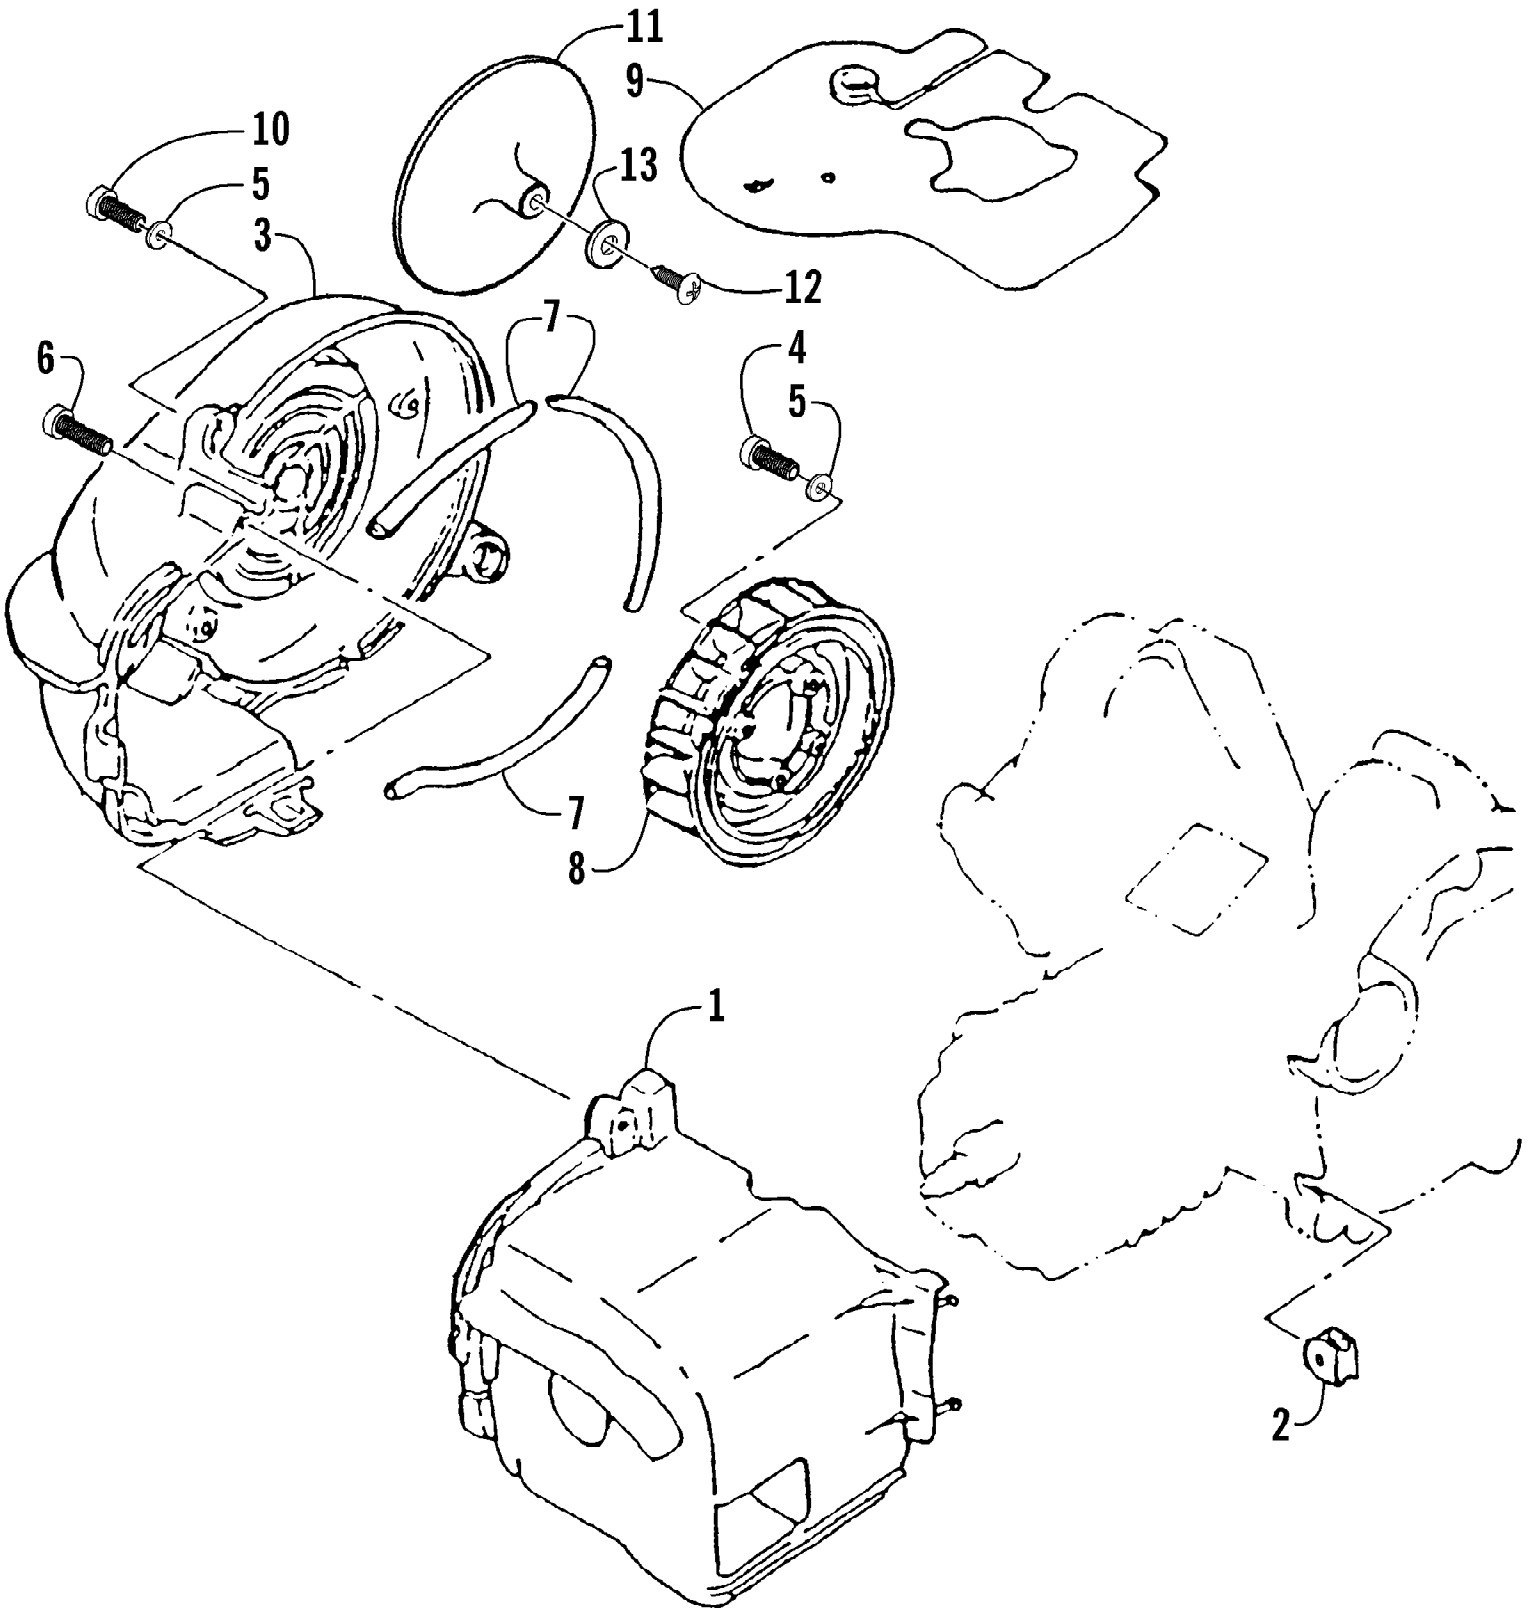

2002 ATV 90 (90CC RED) (A2002ATB2BUSR)
FAN AND AIR SHROUD ASSEMBLY

Page 24 of 50

Ref #	Part Number	Qty	S/P/F	Description
1	3301-096	1		Air Shroud, Cylinder
2	3301-268	2		Grommet
3	3301-094	1		Cover, Magneto
4	3301-288	4		Screw, Cap
5	3301-336	6		Washer
6	3301-324	1		Screw, Self-Tapping
7	3301-082	2		Damper
8	3301-093	1		Fan
9	3301-247	1		Deflector
10	3301-289	2		Screw, Cap
11	3301-095	1		Cover, Magneto - Outer
12	3301-322	1		Screw, Self-Tapping
13	3301-339	1		Washer