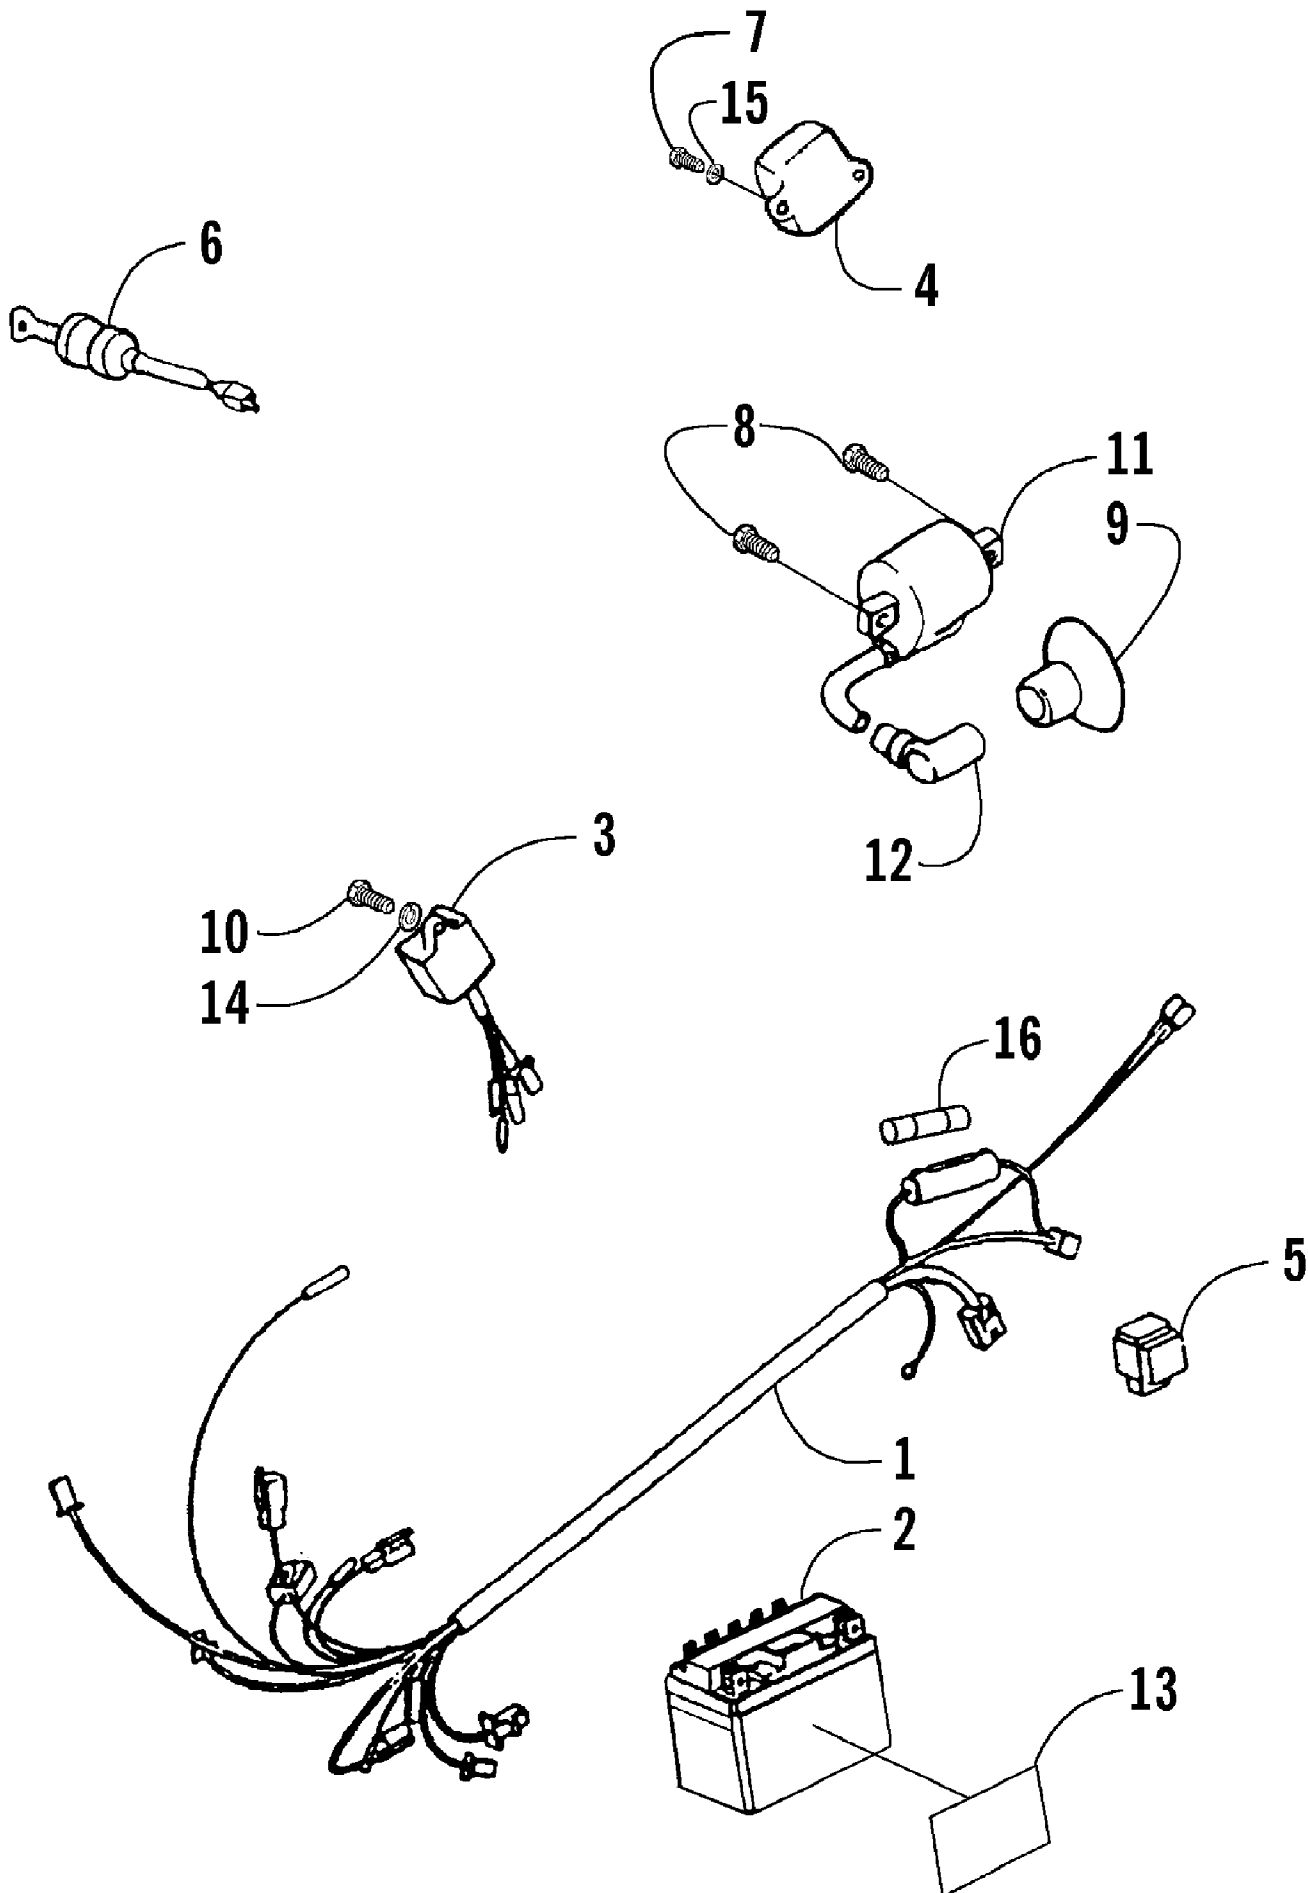

2002 ATV 90 (90CC RED) (A2002ATB2BUSR)
ELECTRICAL

Page 20 of 50

Ref #	Part Number	Qty	S/P/F	Description
1	3301-147	1		Harness, Main
2	3301-145	1		Battery
3	3301-135	1		CDI Unit
4	3301-146	1		Regulator
5	3301-154	1		Relay, Starter
6	3301-151	1		Switch, Ignition
7	3301-316	1		Screw, Machine
8	3301-390	2		Screw, Cap
9	3301-137	1		Cap, Rubber
10	3301-318	1		Screw, Machine
11	3301-136	1		Coil, Ignition
12	3301-138	1		Cap, Spark Plug
13	3301-463	1		Decal, Warning - Battery
14	3301-360	1		Washer, Spring
15	3301-475	1		Washer, Spring
16	3301-512	1		Fuse - 7 Amp