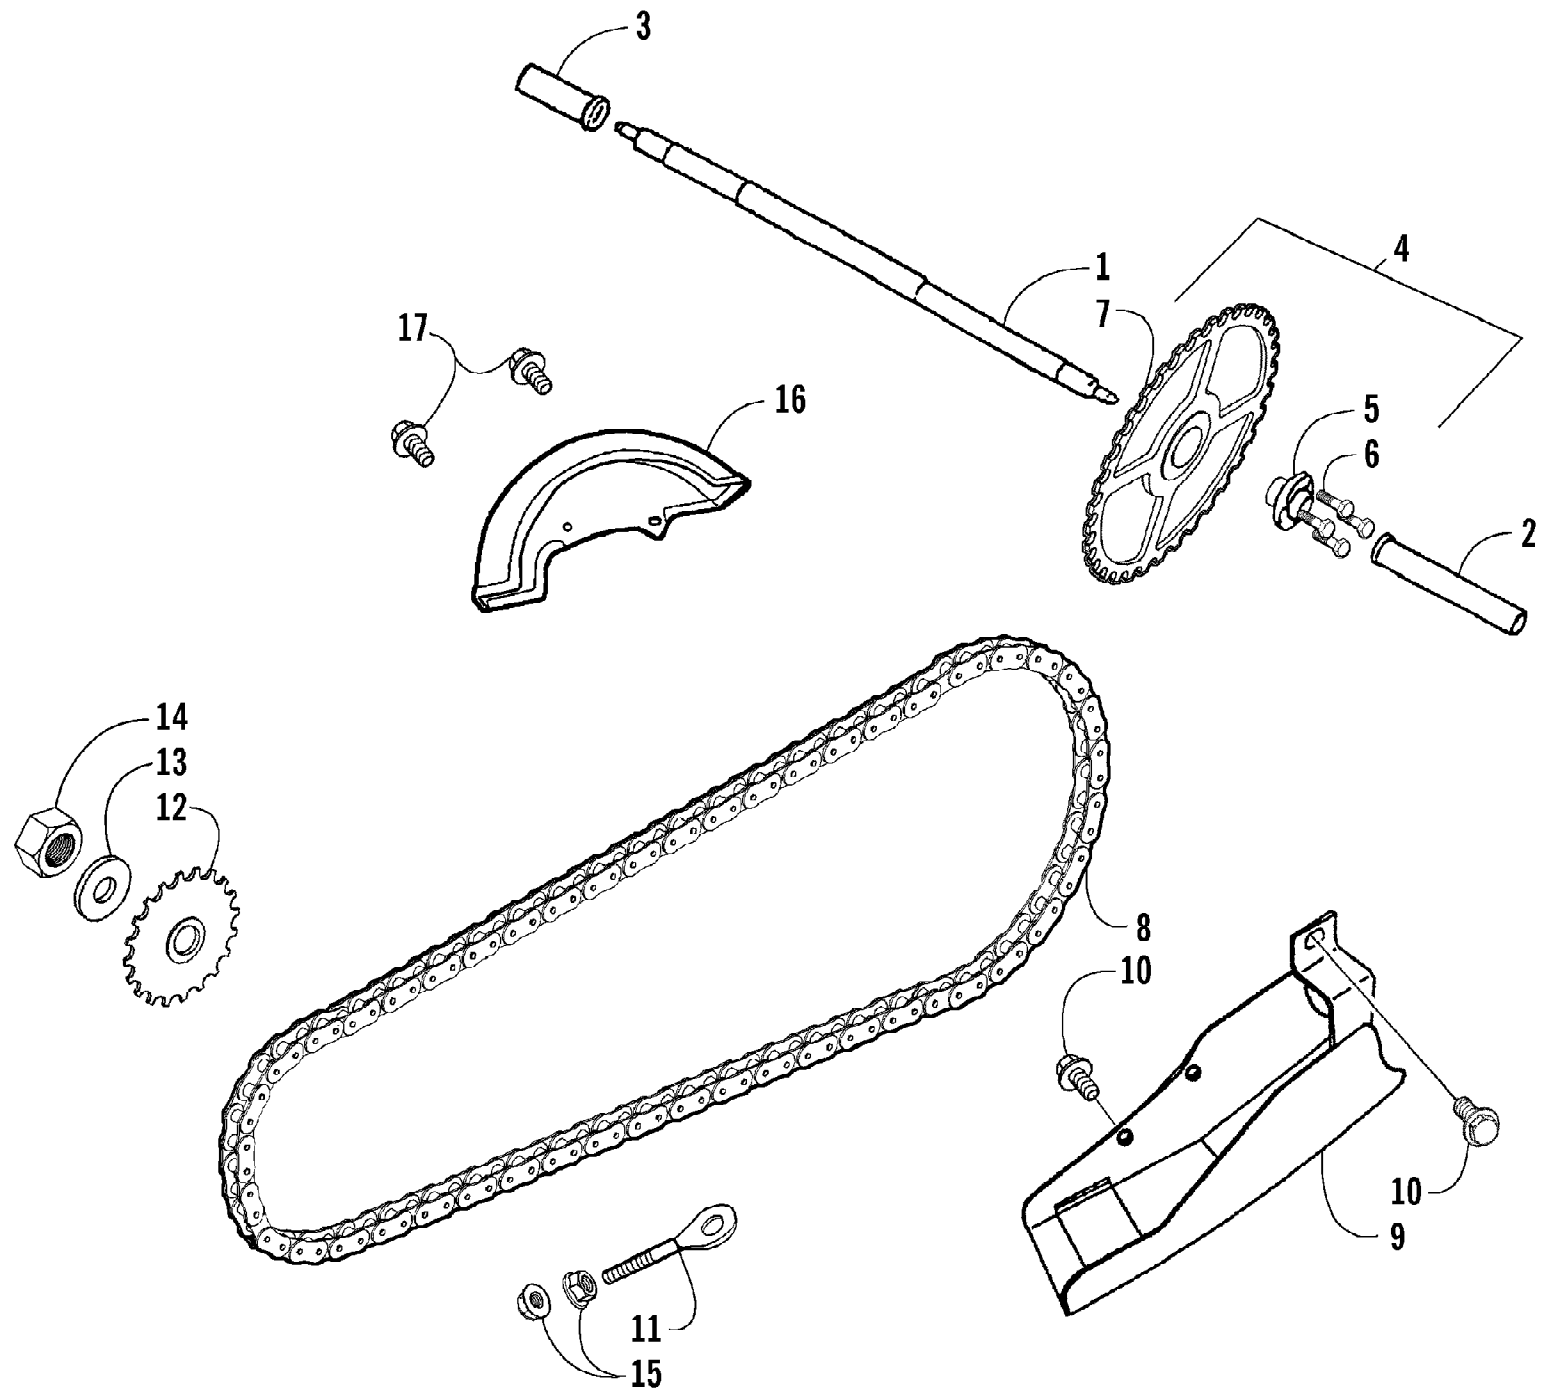

2002 ATV 90 (90CC RED) (A2002ATB2BUSR)
REAR DRIVE ASSEMBLY

2002 ATV 90 (90CC RED) (A2002ATB2BUSR)
REAR DRIVE ASSEMBLY

Page 42 of 50

Ref #	Part Number	Qty	S/P/F	Description
1	3301-161	1		Axle, Rear Wheel
2	3301-173	1		Collar, Spacer - Right
3	3301-174	1		Collar, Spacer - Left
4	3301-163	1		Rear Sprocket Assembly (inc. 5-7)
5	3301-165	1		Flange, Final Drive
6	3301-399	4		Screw, Cap
7	3301-159	1		Sprocket, Rear
8	3301-157	1		Chain, Drive
9	3301-155	1		Guard, Chain
10	3301-393	2		Screw, Cap
11	3301-158	1		Adjuster, Drive Chain
12	3301-123	1		Drive Sprocket Assembly
13	3301-352	1		Washer
14	3301-284	1		Nut, Nylon
15	3301-327	2		Nut, Flange
16	3301-156	1	/P	Guard, Chain - Rear
17	3301-386	2		Screw, Cap