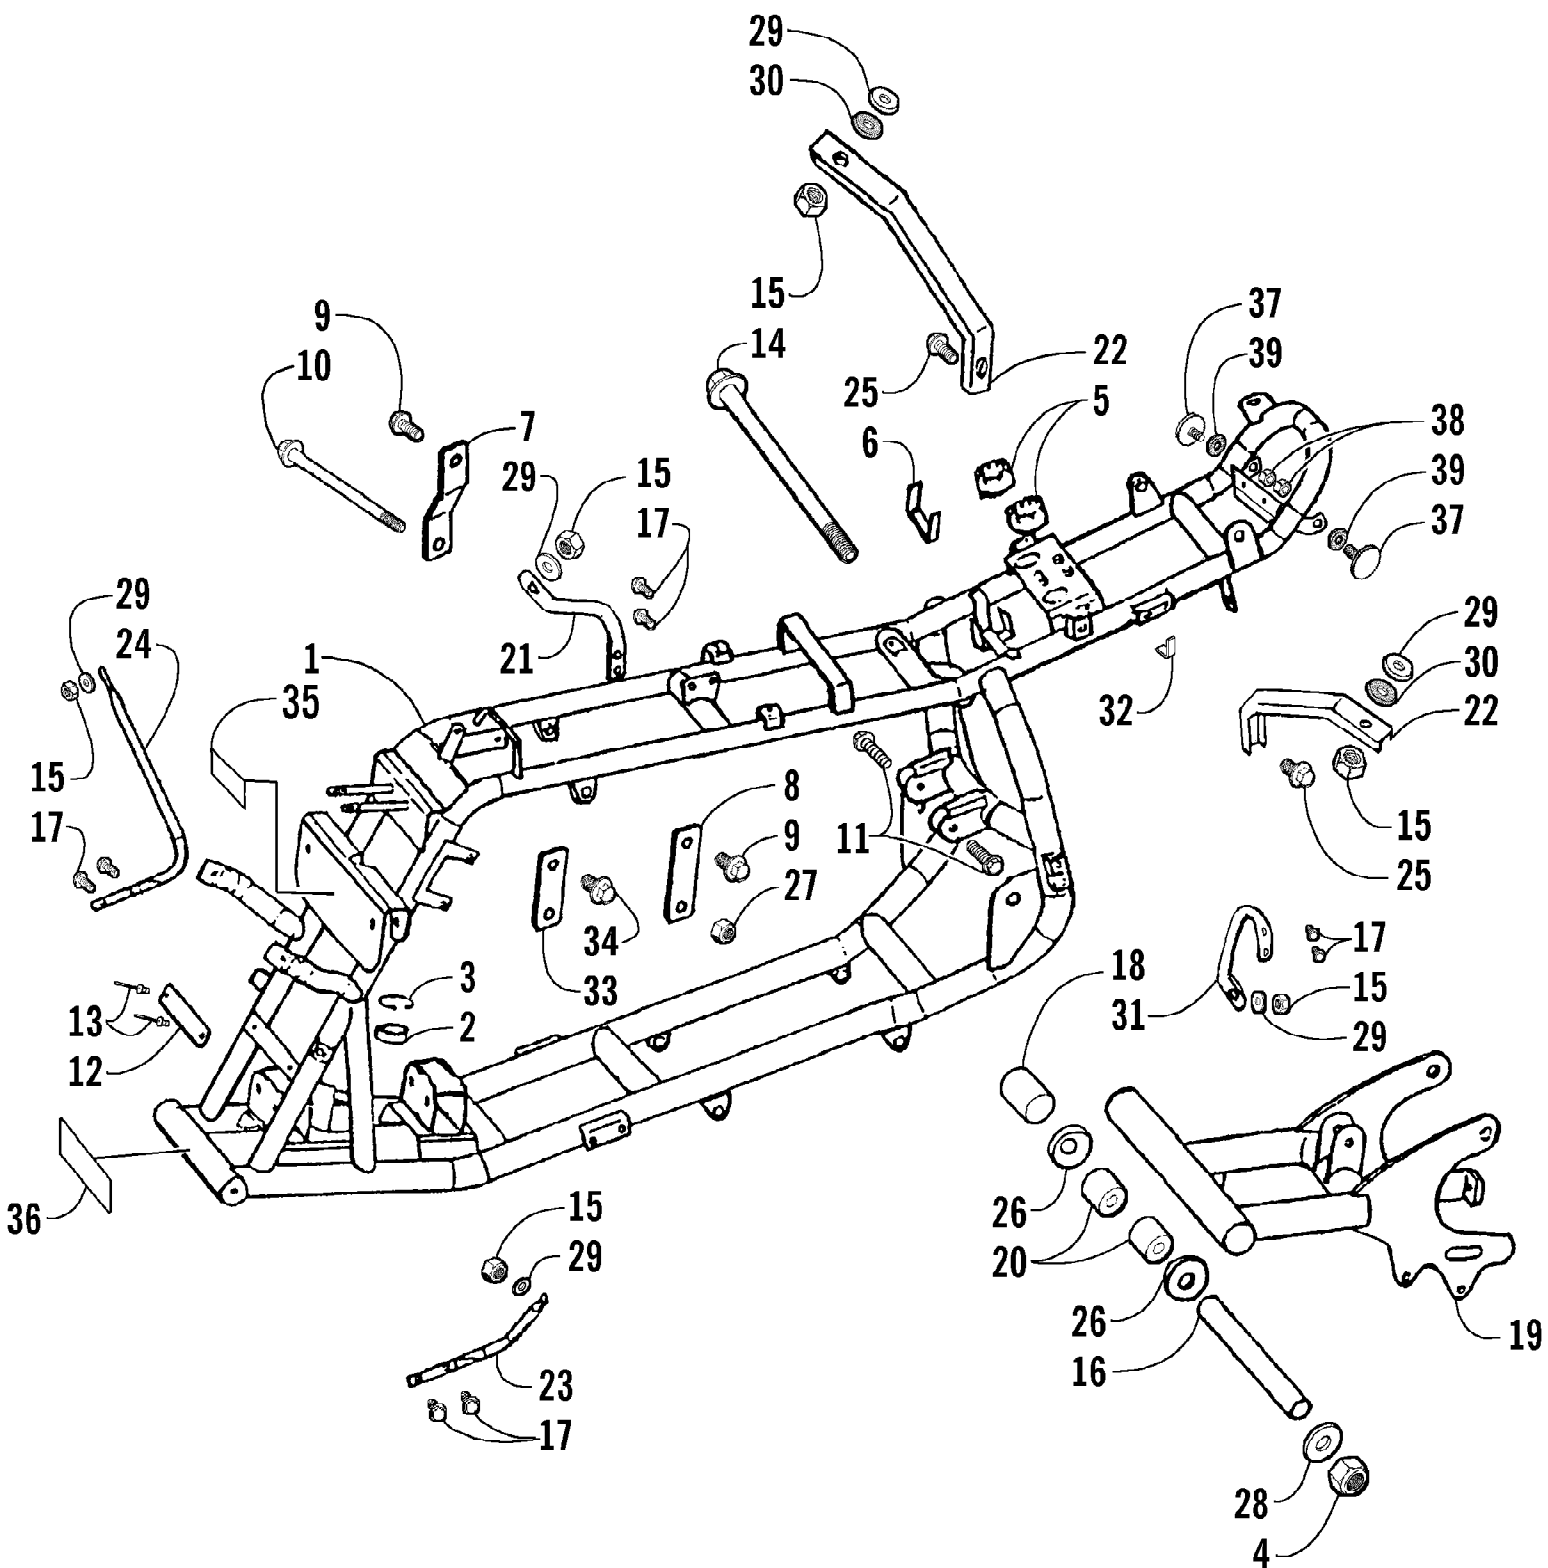

2002 ATV 90 (90CC RED) (A2002ATB2BUSR)
FRAME AND RELATED PARTS

Page 26 of 50

Ref #	Part Number	Qty	S/P/F	Description
1	3301-206	1		Frame
2	3301-409	1		Bearing, Radial Ball
3	3301-381	1		Circlip
4	3301-284	1		Nut, Nylon
5	3301-260	2		Bumper, Rubber
6	3301-077	1		Pad, Foam
7	3301-211	1		Plate, Engine Mounting - Right
8	3301-212	1		Plate, Engine Mounting - Left
9	3301-400	2		Screw, Cap
10	3301-403	1		Screw, Cap
11	3301-485	2	/P	Screw, Cap
12	3301-209	1		Plate, Frame No.
13	3301-286	2		Rivet
14	3301-407	1		Screw, Cap
15	3301-281	6		Nut, Nylon
16	3301-227	1		Spacer, Swing Arm
17	3301-306	8		Screw, Cap
18	3301-225	1		Sleeve, Rubber
19	3301-224	1		Swing Arm Sub-Assembly
20	3301-226	2		Bushing
21	3301-265	1		Bracket, Rear Cover Mounting - Lower Right
22	3301-266	2		Bracket, Rear Cover Mounting - Upper
23	3301-461	1		Bracket, Front Cover Mounting - Left
24	3301-462	1		Bracket, Front Cover Mounting - Right
25	3301-386	2		Screw, Cap
26	3301-228	2		Cover, Swing Arm Seal
27	3301-282	1		Nut, Nylon
28	3301-349	1		Washer
29	3301-340	6		Washer
30	3301-356	2		Washer, Rubber
31	3301-267	1		Bracket, Rear Cover Mounting - Lower Left
32	3301-449	4		Clamp, Cable - Rubber
33	3301-460	1		Bracket, Fuel Cup
34	3301-466	1	/P	Screw, Cap
35	3301-448	1		Decal, Bar Code
36	3301-447	1		Decal, CE
37	3301-456	2	/P	Reflector - Red
38	3301-327	2		Nut, Flange
39	3301-356	2		Washer, Rubber