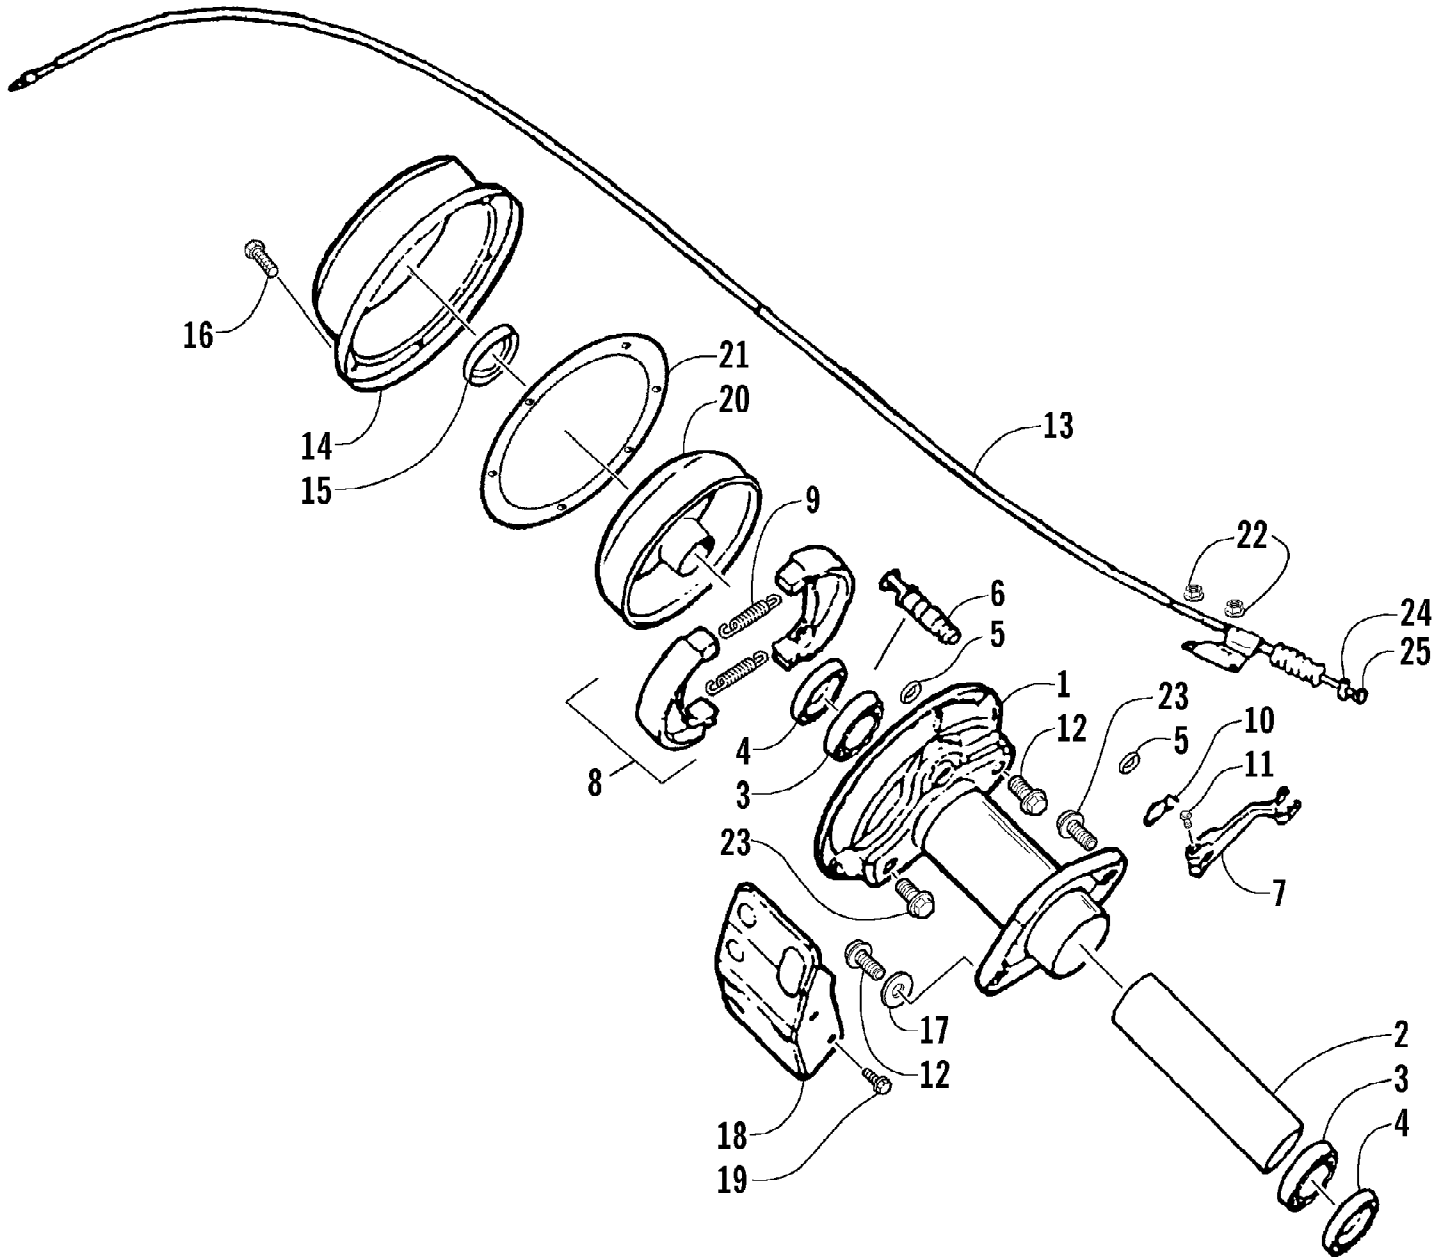

2002 ATV 90 (90CC RED) (A2002ATB2BUSR)  
MAGNETO AND STARTER MOTOR ASSEMBLY

2002 ATV 90 (90CC RED) (A2002ATB2BUSR)  
MAGNETO AND STARTER MOTOR ASSEMBLY

Page 36 of 50

Ref #	Part Number	Qty	S/P/F	Description
1	3301-142	1		Starter Motor Assembly (inc. 2-6)
2	3301-143	1	S	Brush Set
3	3301-303	1		Ring, Oil
4	3301-301	1		Ring, Oil
5	3301-276	2		Bolt w/Washer
6	3301-144	1		Harness, Starter Motor
7	3301-289	2		Screw, Cap
8	3301-288	2		Screw, Cap
9	3301-139	1		Magneto Assembly (inc. 10-11)
10	3301-140	1		Rotor/Flywheel
11	3301-141	1		Stator Assembly
12	3301-345	1		Washer
13	3301-331	1		Nut, Flange

2002 ATV 90 (90CC RED) (A2002ATB2BUSR)  
OIL PUMP ASSEMBLY

Page 38 of 50

Ref #	Part Number	Qty	S/P/F	Description
1	3301-035	1		Gear, Pump Drive
2	3301-379	2		Circlip
3	3301-425	1		Pin, Crankshaft
4	3301-032	1		Pump, Oil - Assembly (inc. 5-7)
5	3301-034	1		Gear, Oil Pump
6	3301-300	1		Ring, Oil
7	3301-433	1		Seal, Oil
8	3301-033	1		Ring, Steel
9	3301-366	1		Tube, Oil
10	3301-373	1		Clip
11	3301-374	4		Clip
12	3301-371	1		Tube
13	3301-074	1	S	Cup, Oil Filter
14	3301-372	1		Tube
15	3301-317	2		Screw, Machine
16	3301-036	1		Washer, Wave