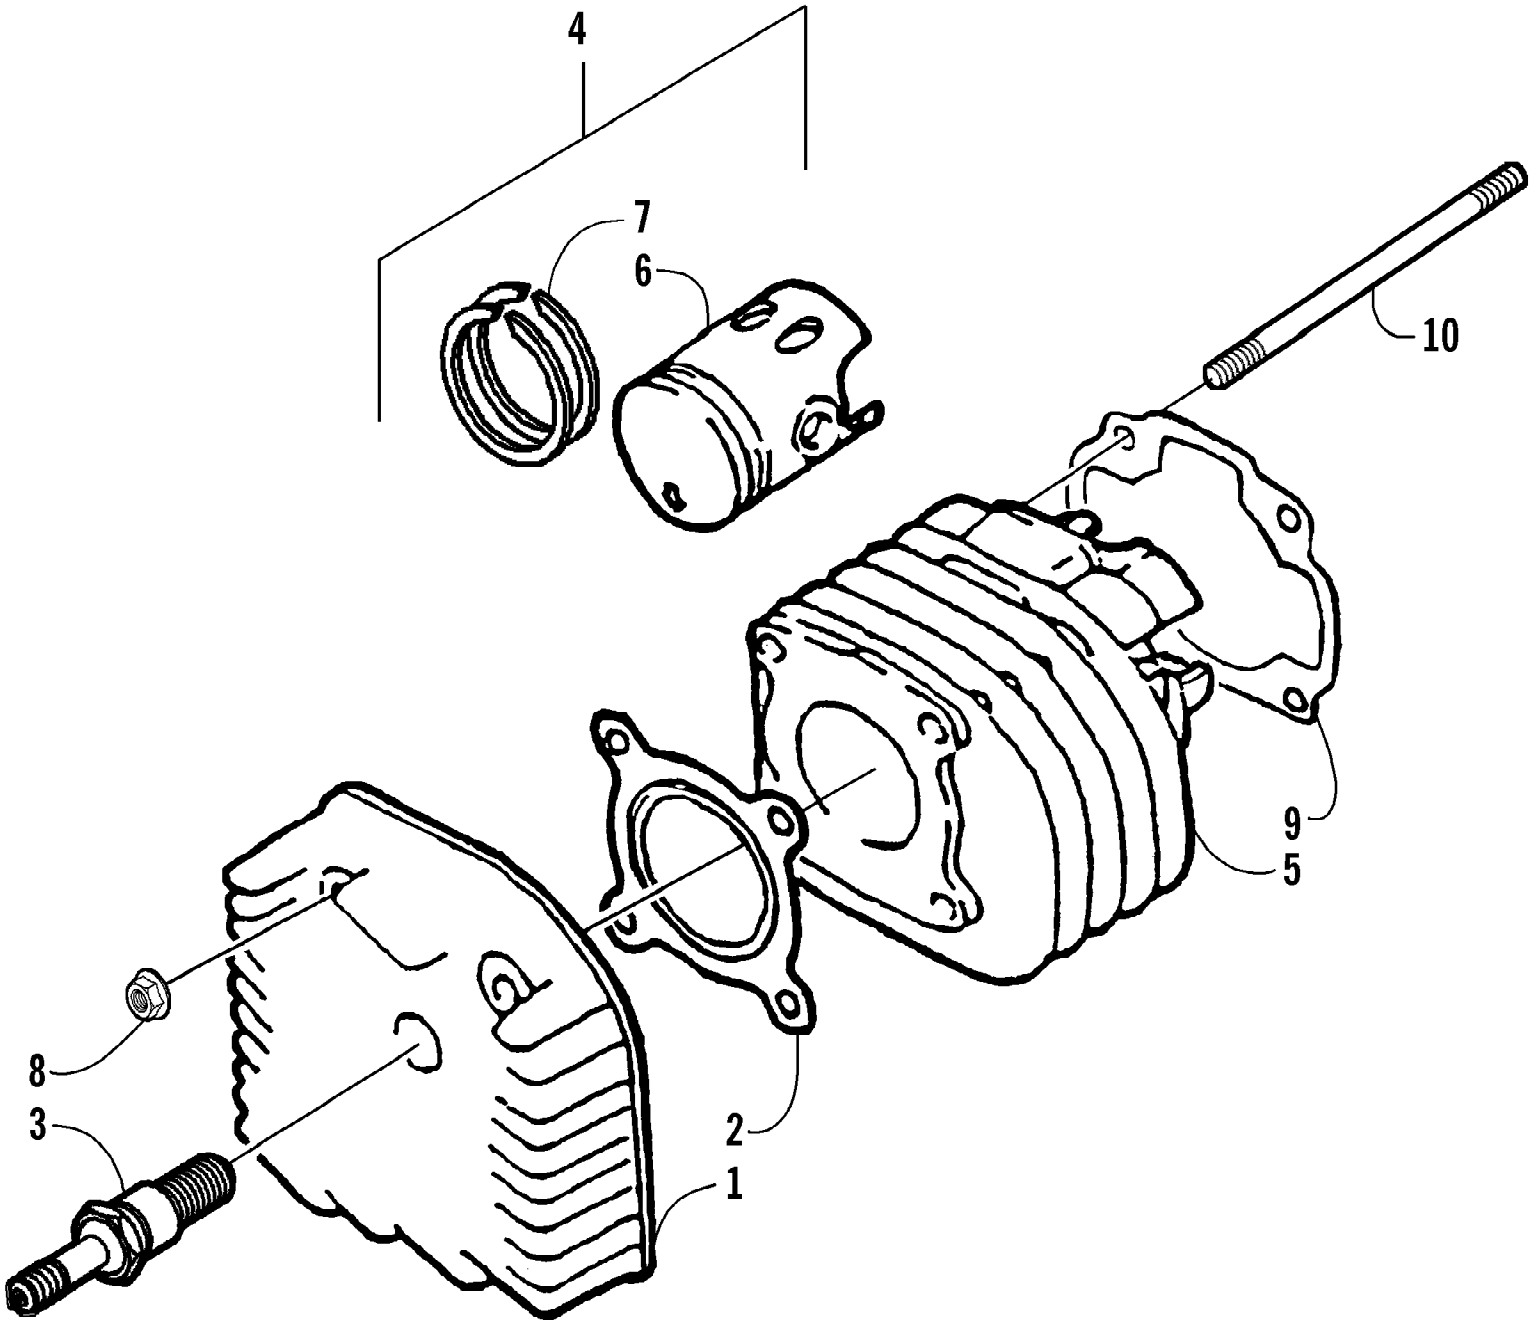

2002 ATV 90 (90CC RED) (A2002ATB2BUSR)  
CLUTCH ASSEMBLY

2002 ATV 90 (90CC RED) (A2002ATB2BUSR)  
CLUTCH ASSEMBLY

Page 10 of 50

Ref #	Part Number	Qty	S/P/F	Description
1	3301-099	1		Driven Face Assembly (inc. 2-15)
2	3301-442	2		Seal, Oil
3	3301-118	1		Seat, Secondary Spring
4	3301-117	1		Spring, Compression
5	3301-112	1		Weight Set, Clutch (inc. 6-7)
6	3301-110	1		Carrier, Clutch
7	3301-111	3		Spring, Clutch Weight
8	3301-277	1		Nut
9	3301-116	2		Pin, Guide
10	3301-114	1		Face, Fixed Driven
11	3301-420	1		Bearing, Needle
12	3301-380	1	/P	Circlip
13	3301-417	1		Bearing, Radial Ball
14	3301-115	1		Face, Movable Driven
15	3301-302	2		Ring, Oil
16	3301-100	1		Cover, Clutch Carrier
17	3301-325	1		Nut
18	3301-298	1		Ring, Oil
19	3301-102	1		Drive Face Assembly (inc. 20-24)
20	3301-105	1		Plate, Cam
21	3301-104	6		Roller, Weight
22	3301-431	1		Bushing
23	3301-103	1		Face, Movable Drive
24	3301-106	3		Slide, Cam Plate
25	3301-113	1		V-Belt
26	3301-430	1		Bushing
27	3301-101	1		Face, Fixed Drive
28	3301-109	1		Washer, Lock - External Tooth
29	3301-107	1		Clutch, One-Way
30	3301-108	1		Washer, Cone Spring
31	3301-331	1		Nut, Flange
32	3301-451	1		Bushing, Clutch

2002 ATV 90 (90CC RED) (A2002ATB2BUSR)  
CRANKSHAFT AND PISTON ASSEMBLY

2002 ATV 90 (90CC RED) (A2002ATB2BUSR)  
CRANKSHAFT AND PISTON ASSEMBLY

Page 14 of 50

Ref #	Part Number	Qty	S/P/F	Description
1	3301-020	1		Crankshaft Assembly (inc. 2-8)
2	3301-028	1		Crank, Left
3	3301-029	1		Pin, Crank
4	3301-421	1		Bearing, Needle
5	3301-025	1		Rod, Connecting
6	3301-026	1		Crank, Right
7	3301-285	1		Key
8	3301-354	2		Washer
9	3301-415	2		Bearing, Radial Ball
10	3301-438	1		Seal, Oil
11	3301-437	1		Seal, Oil
12	3301-027	1		Collar, Crank
13	3301-022	1		Piston
14	3301-023	1		Pin, Piston
15	3301-021	1		Ring, Piston - Set
16	3301-024	2		Clip, Piston Pin
17	3301-419	1		Bearing, Needle
18	3301-353	1		Washer