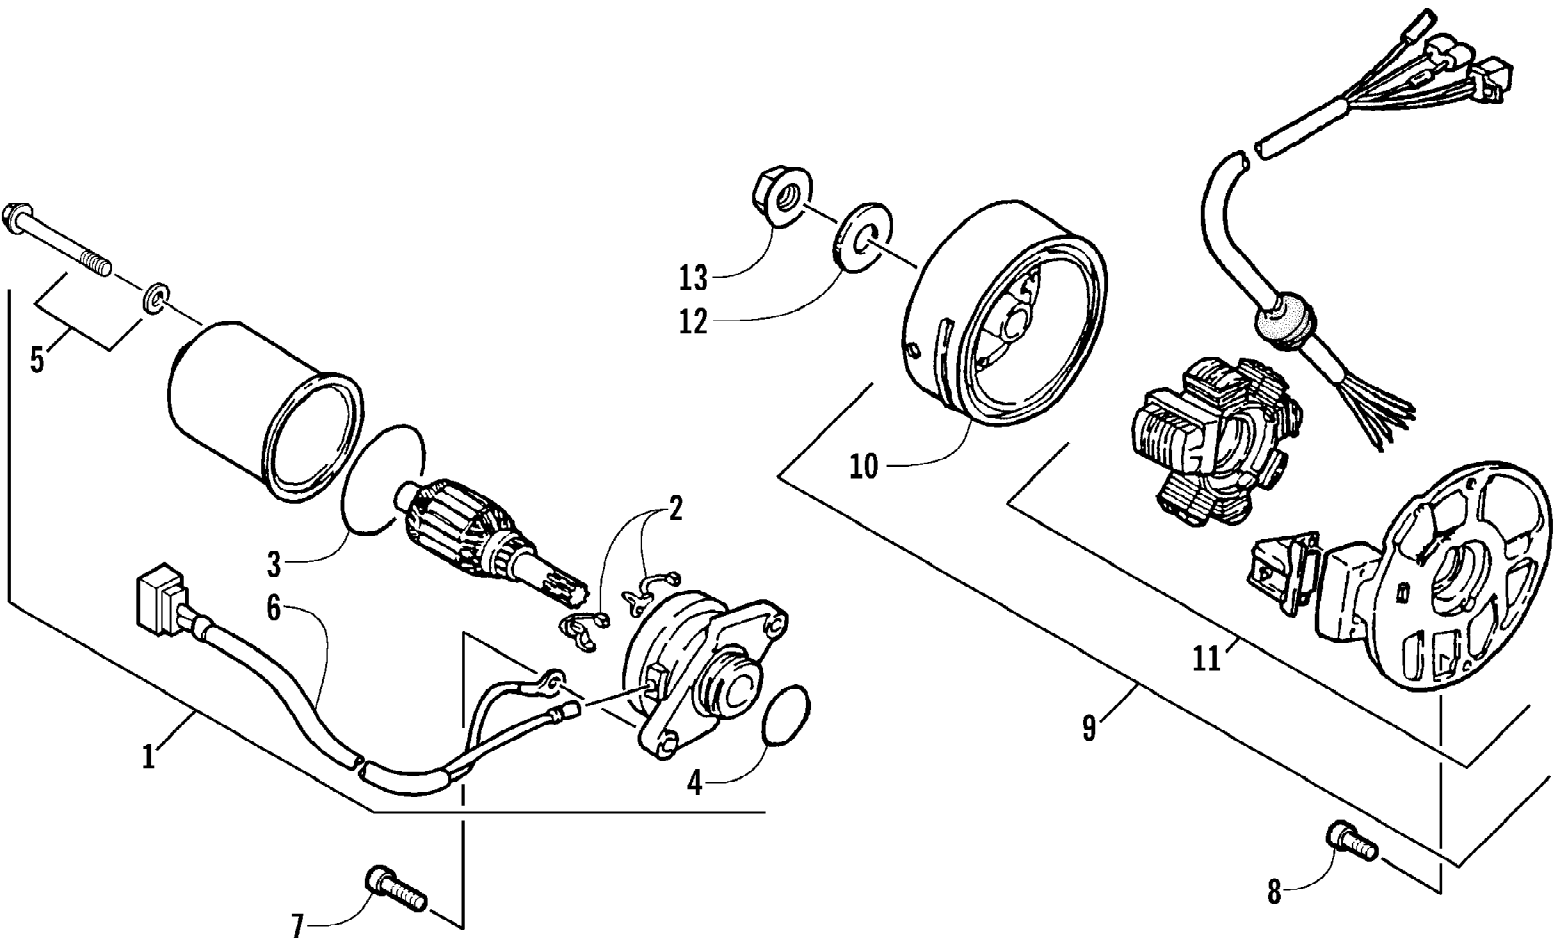

2002 ATV 90 (90CC RED) (A2002ATB2BUSR)
MAGNETO AND STARTER MOTOR ASSEMBLY

2002 ATV 90 (90CC RED) (A2002ATB2BUSR)
MAGNETO AND STARTER MOTOR ASSEMBLY

Page 36 of 50

Ref #	Part Number	Qty	S/P/F	Description
1	3301-142	1		Starter Motor Assembly (inc. 2-6)
2	3301-143	1	S	Brush Set
3	3301-303	1		Ring, Oil
4	3301-301	1		Ring, Oil
5	3301-276	2		Bolt w/Washer
6	3301-144	1		Harness, Starter Motor
7	3301-289	2		Screw, Cap
8	3301-288	2		Screw, Cap
9	3301-139	1		Magneto Assembly (inc. 10-11)
10	3301-140	1		Rotor/Flywheel
11	3301-141	1		Stator Assembly
12	3301-345	1		Washer
13	3301-331	1		Nut, Flange