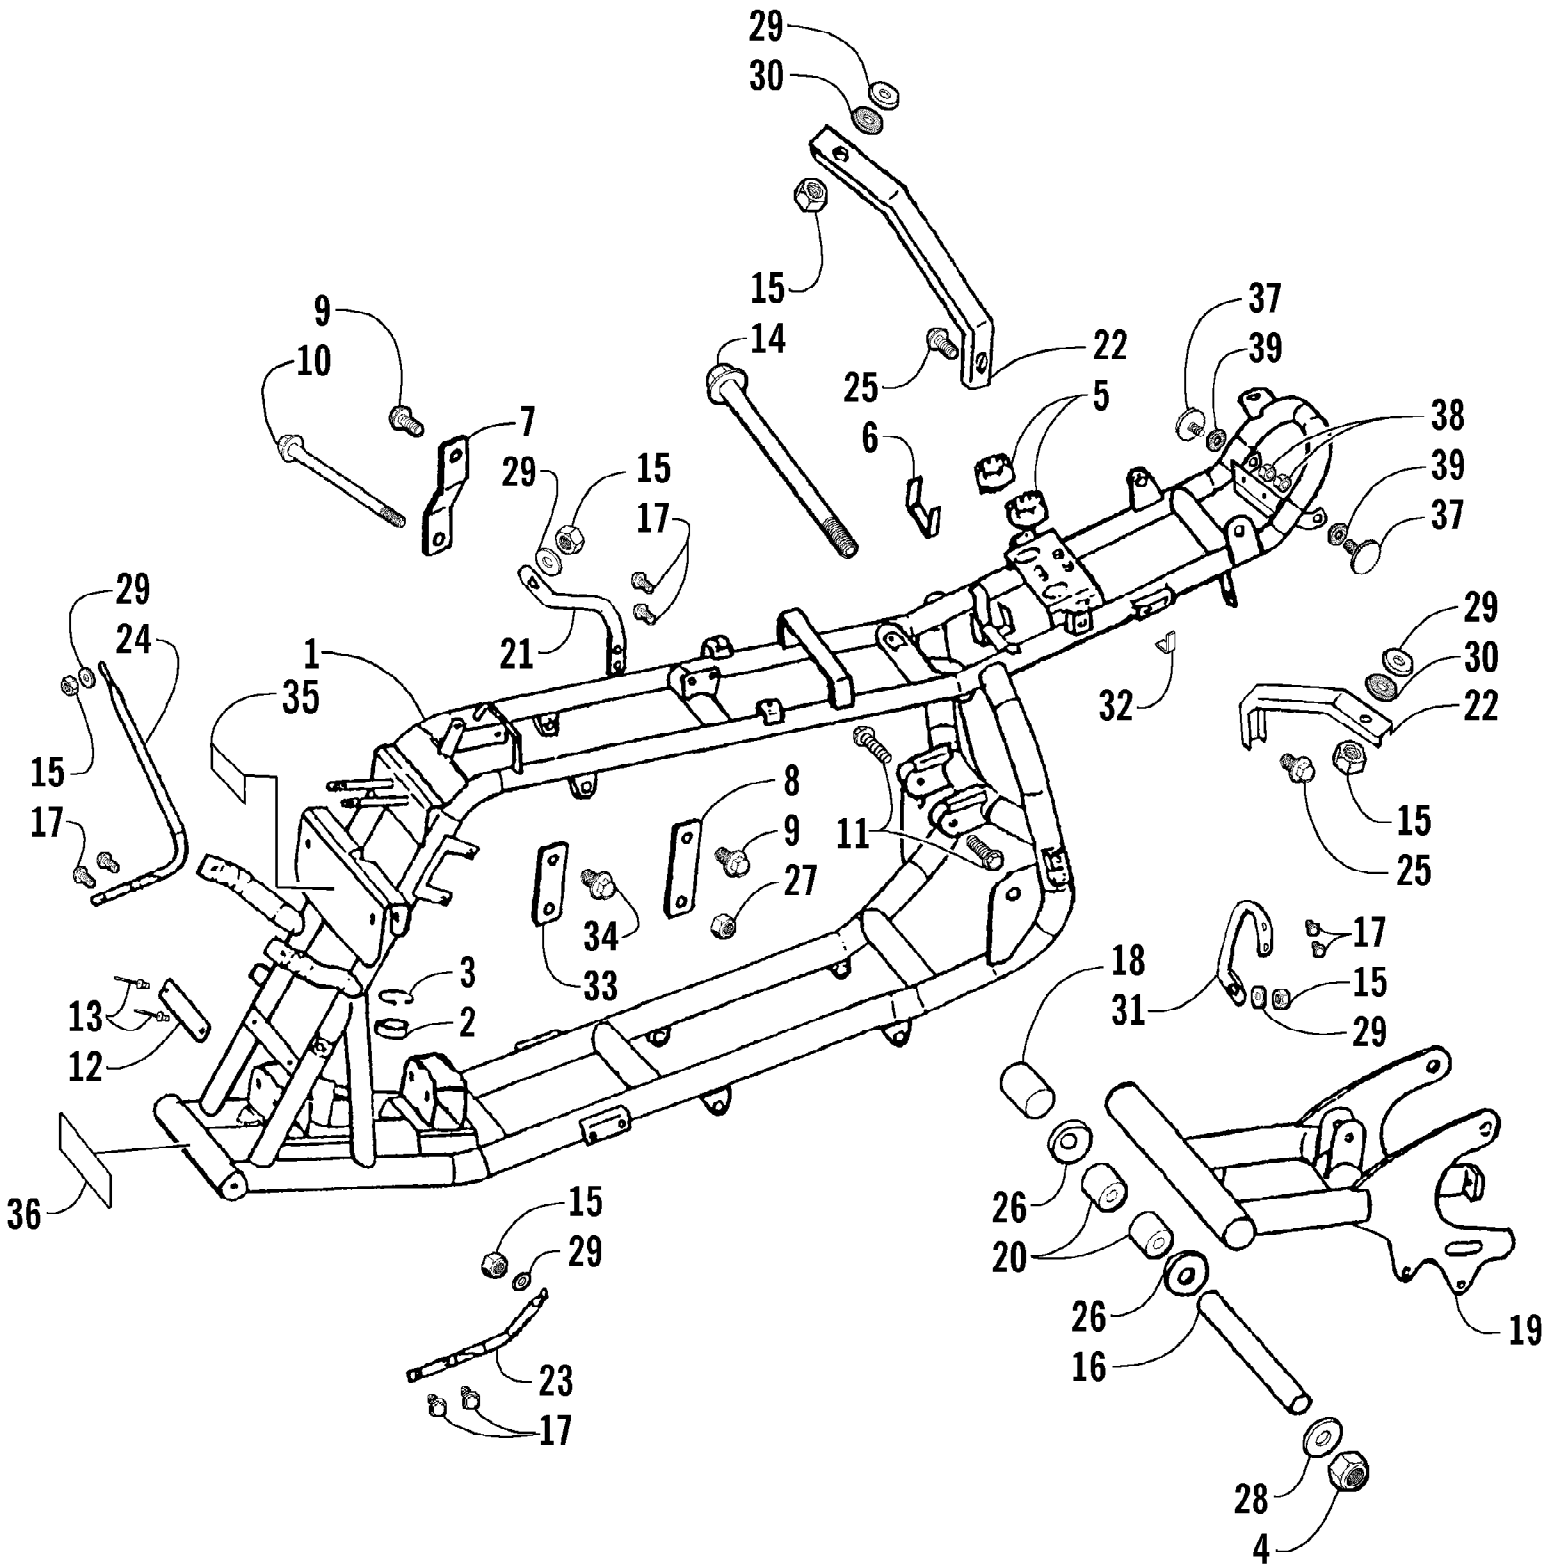

2002 ATV 90 (90CC GREEN) (A2002ATB2BUSG)
FRAME AND RELATED PARTS

Page 26 of 50

Ref #	Part Number	Qty	S/P/F	Description
1	3301-206	1		Frame
2	3301-409	1		Bearing, Radial Ball
3	3301-381	1		Circlip
4	3301-284	1		Nut, Nylon
5	3301-260	2		Bumper, Rubber
6	3301-077	1		Pad, Foam
7	3301-211	1		Plate, Engine Mounting - Right
8	3301-212	1		Plate, Engine Mounting - Left
9	3301-400	2		Screw, Cap
10	3301-403	1		Screw, Cap
11	3301-485	2	/P	Screw, Cap
12	3301-209	1		Plate, Frame No.
13	3301-286	2		Rivet
14	3301-407	1		Screw, Cap
15	3301-281	6		Nut, Nylon
16	3301-227	1		Spacer, Swing Arm
17	3301-306	8		Screw, Cap
18	3301-225	1		Sleeve, Rubber
19	3301-224	1		Swing Arm Sub-Assembly
20	3301-226	2		Bushing
21	3301-265	1		Bracket, Rear Cover Mounting - Lower Right
22	3301-266	2		Bracket, Rear Cover Mounting - Upper
23	3301-461	1		Bracket, Front Cover Mounting - Left
24	3301-462	1		Bracket, Front Cover Mounting - Right
25	3301-386	2		Screw, Cap
26	3301-228	2		Cover, Swing Arm Seal
27	3301-282	1		Nut, Nylon
28	3301-349	1		Washer
29	3301-340	6		Washer
30	3301-356	2		Washer, Rubber
31	3301-267	1		Bracket, Rear Cover Mounting - Lower Left
32	3301-449	4		Clamp, Cable - Rubber
33	3301-460	1		Bracket, Fuel Cup
34	3301-466	1	/P	Screw, Cap
35	3301-448	1		Decal, Bar Code
36	3301-447	1		Decal, CE
37	3301-456	2	/P	Reflector - Red
38	3301-327	2		Nut, Flange
39	3301-356	2		Washer, Rubber