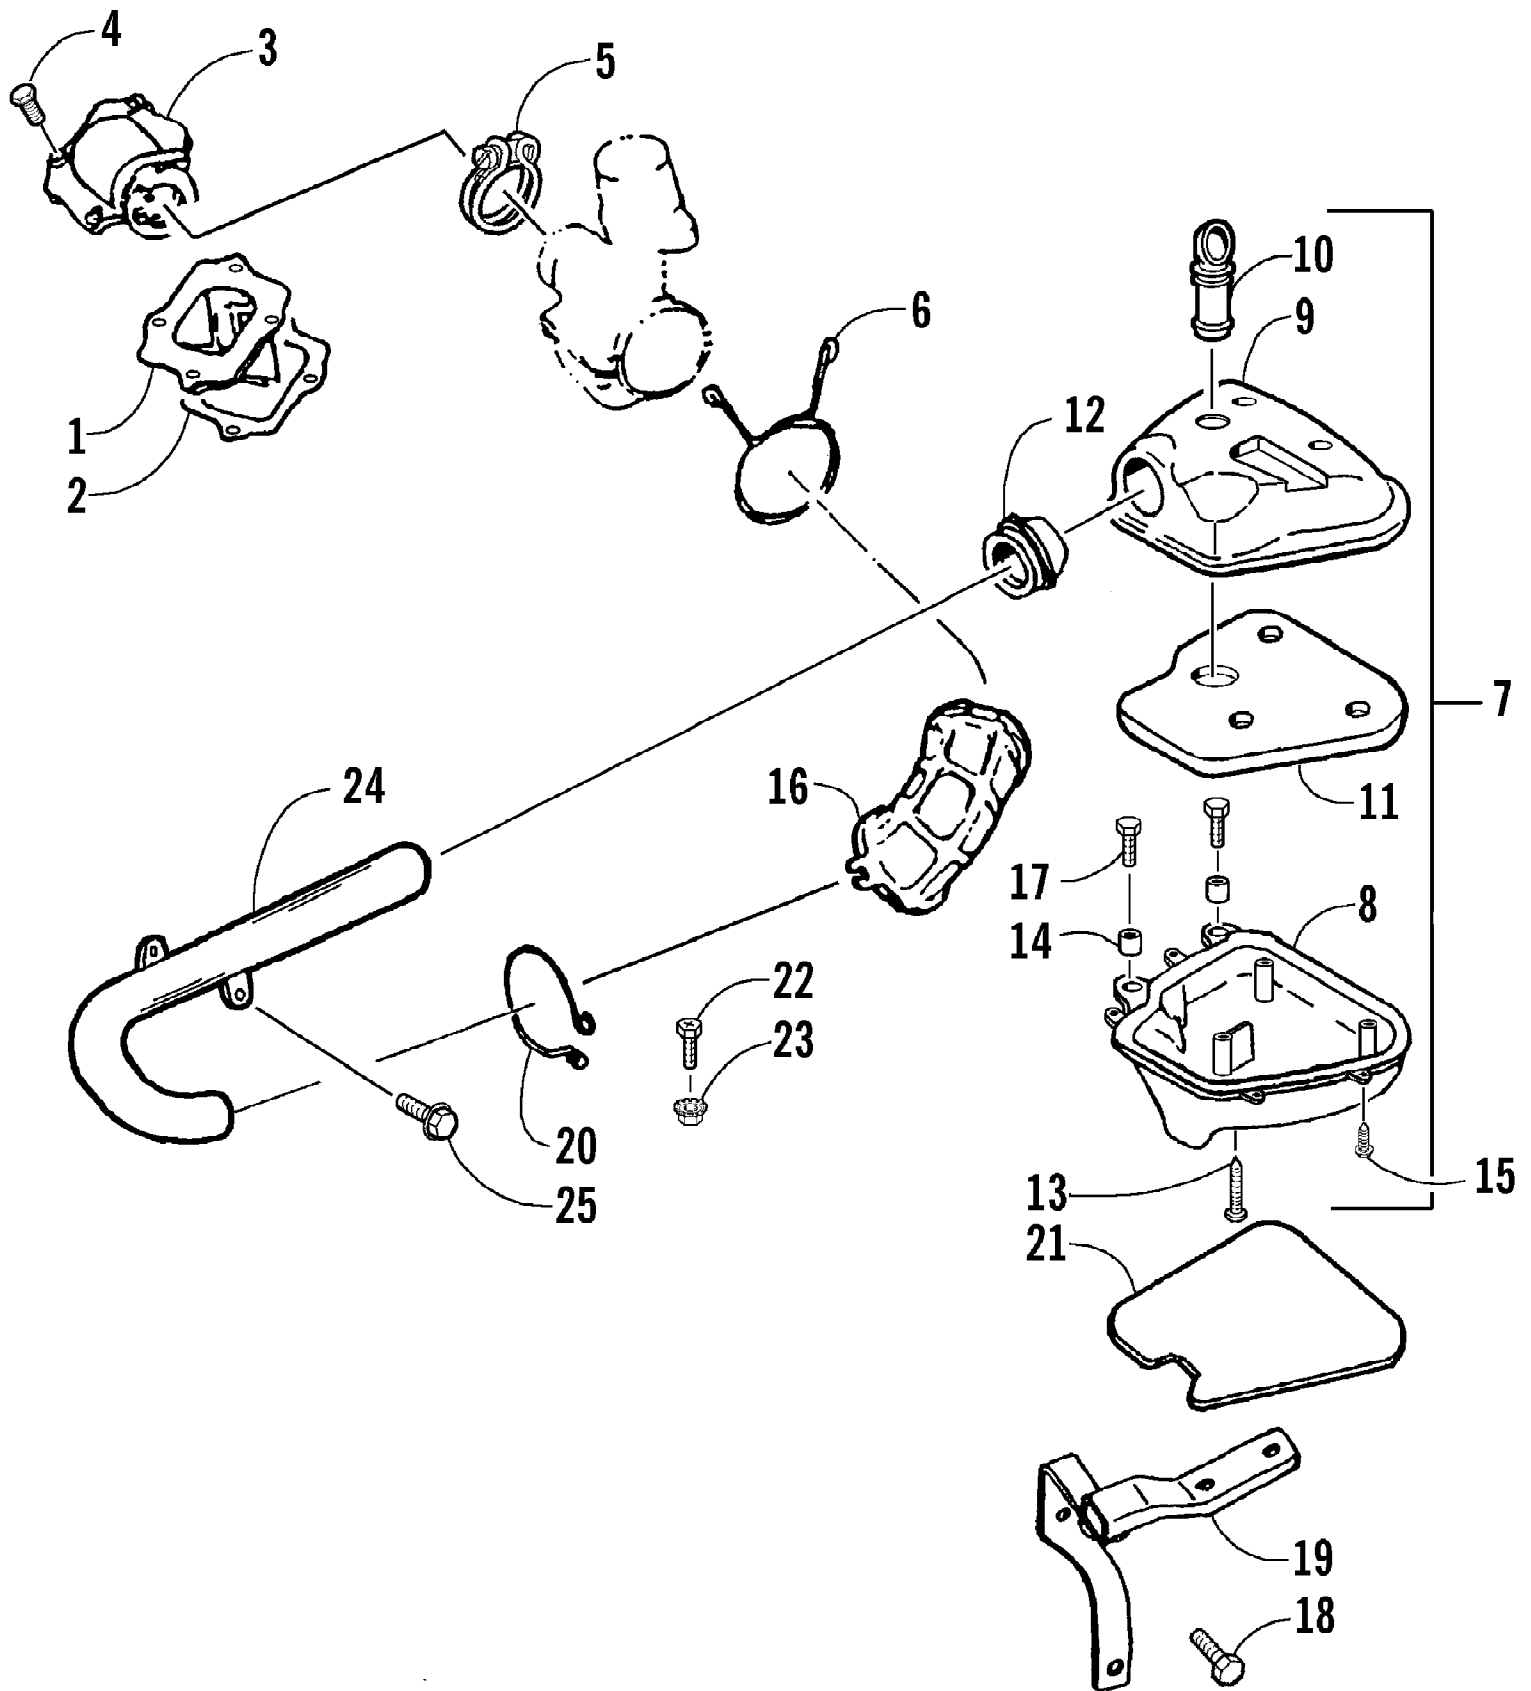

2002 ATV 90 (90CC GREEN) (A2002ATB2BUSG)
REED VALVE AND AIR CLEANER ASSEMBLY

2002 ATV 90 (90CC GREEN) (A2002ATB2BUSG)
REED VALVE AND AIR CLEANER ASSEMBLY

Page 44 of 50

Ref #	Part Number	Qty	S/P/F	Description
1	3301-030	1		Valve, Reed - Assembly
2	3301-061	1		Gasket, Reed Valve
3	3301-060	1		Manifold, Intake
4	3301-389	4		Screw, Cap
5	3301-031	1		Clamp, Hose - Intake Manifold
6	3301-375	1		Clip
7	3301-062	1		Air Cleaner Assembly (inc. 8-15)
8	3301-064	1		Base, Air Cleaner
9	3301-065	1		Cover, Air Cleaner
10	3301-067	1		Pipe, Guide
11	3301-063	1		Element, Air Cleaner
12	3301-070	1		Connector, Air Cleaner
13	3301-323	3		Screw, Self-Tapping
14	3301-432	2		Grommet
15	3301-471	4		Screw, Self-Tapping
16	3301-069	1	S	Joint, Air Cleaner
17	3301-307	2		Screw, Cap
18	3301-396	2	S	Screw, Cap
19	3301-072	1		Bracket, Air Cleaner
20	3301-376	1	/P	Clip
21	3301-068	1	/P	Gasket, Air Cleaner Isolation
22	3301-309	1		Screw, Cap
23	3301-326	1		Nut, Flange
24	3301-071	1		Duct, Air
25	3301-484	1		Screw, Cap