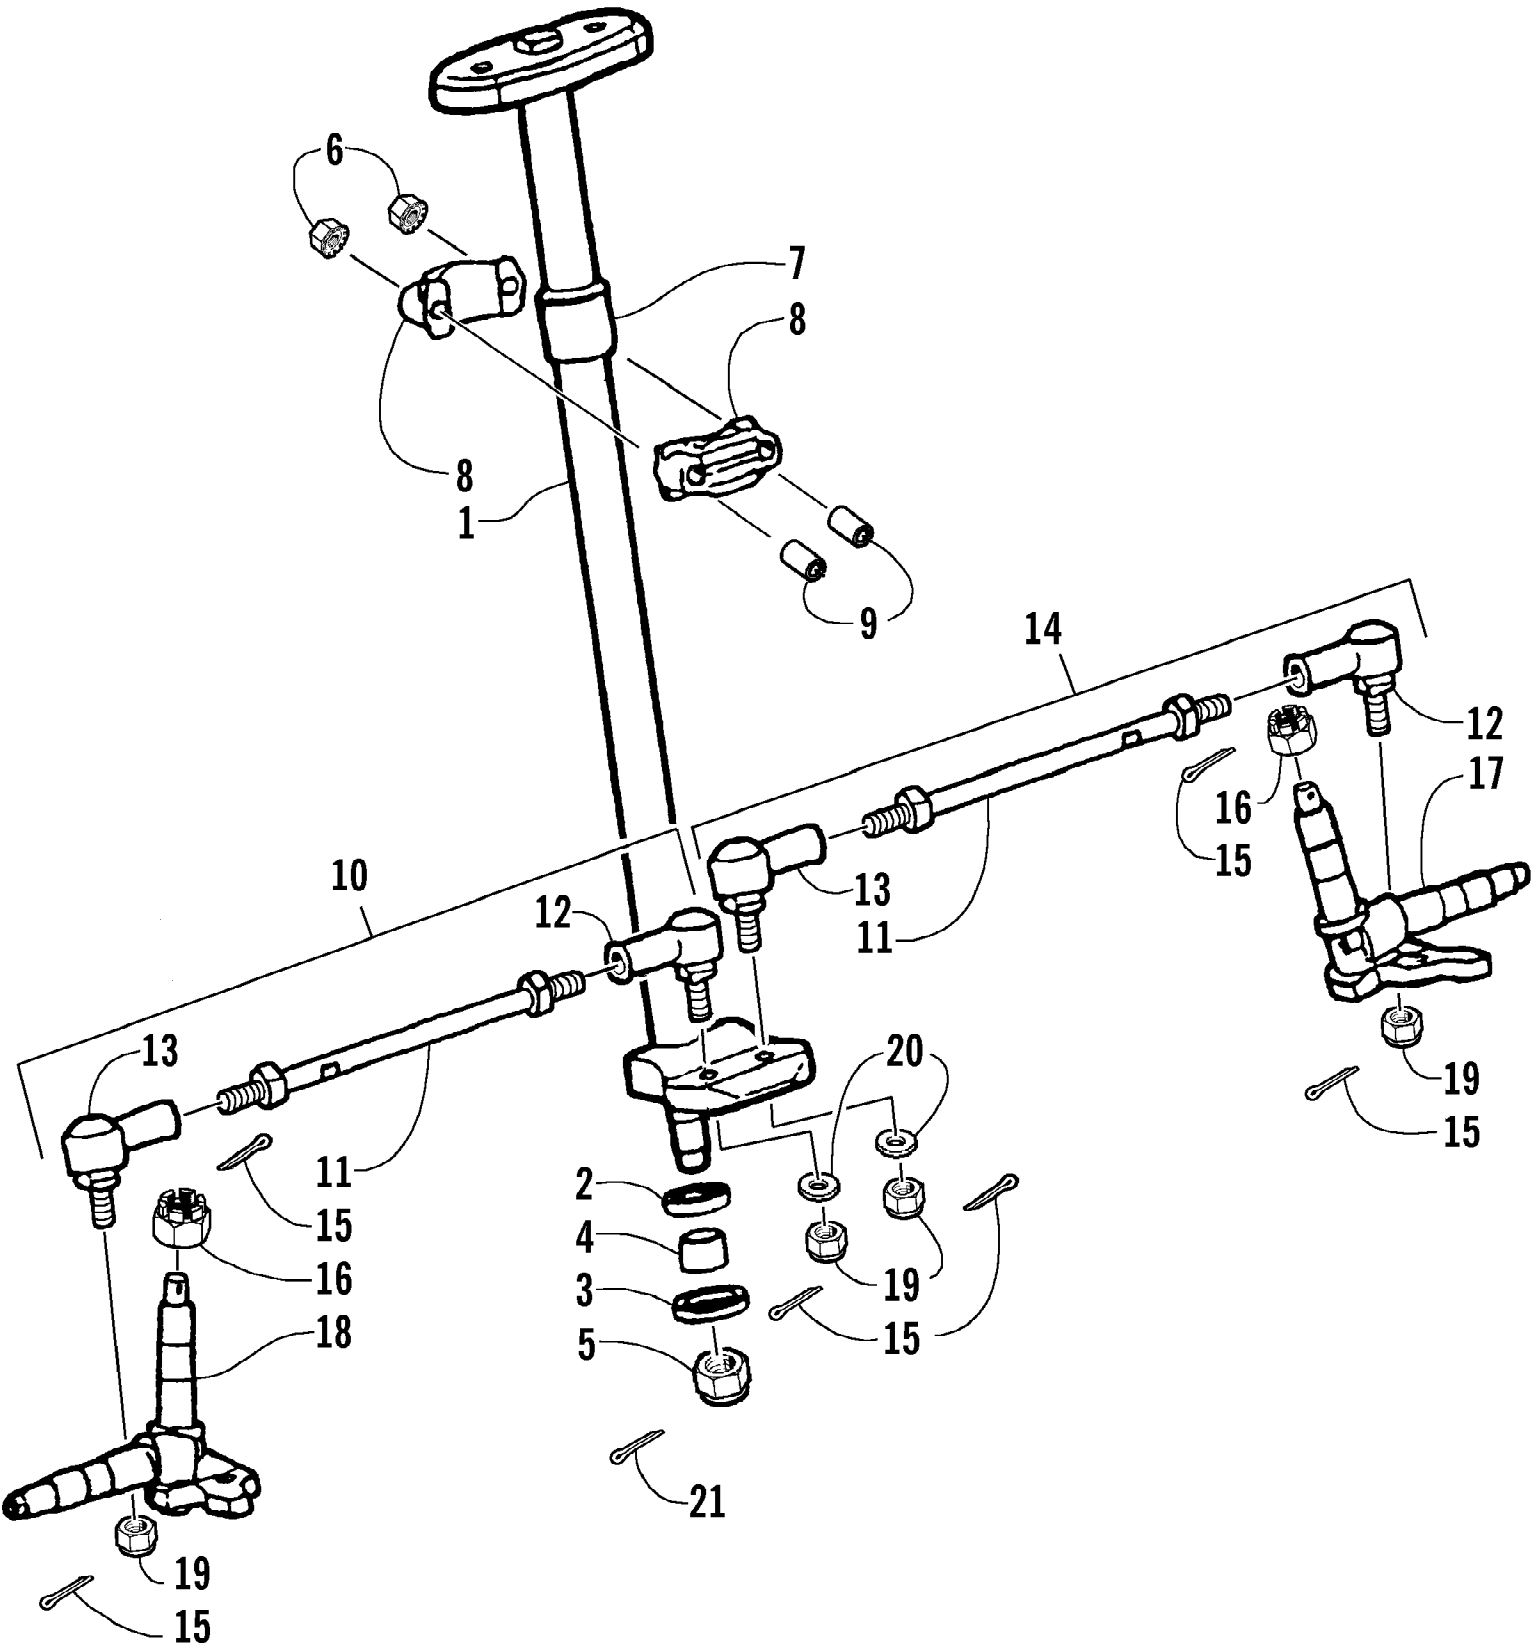

2002 ATV 90 (90CC GREEN) (A2002ATB2BUSG)
REAR DRIVE ASSEMBLY

2002 ATV 90 (90CC GREEN) (A2002ATB2BUSG)
 REAR DRIVE ASSEMBLY

Page 42 of 50

Ref #	Part Number	Qty	S/P/F	Description
1	3301-161	1		Axle, Rear Wheel
2	3301-173	1		Collar, Spacer - Right
3	3301-174	1		Collar, Spacer - Left
4	3301-163	1		Rear Sprocket Assembly (inc. 5-7)
5	3301-165	1		Flange, Final Drive
6	3301-399	4		Screw, Cap
7	3301-159	1		Sprocket, Rear
8	3301-157	1		Chain, Drive
9	3301-155	1		Guard, Chain
10	3301-393	2		Screw, Cap
11	3301-158	1		Adjuster, Drive Chain
12	3301-123	1		Drive Sprocket Assembly
13	3301-352	1		Washer
14	3301-284	1		Nut, Nylon
15	3301-327	2		Nut, Flange
16	3301-156	1	/P	Guard, Chain - Rear
17	3301-386	2		Screw, Cap

2002 ATV 90 (90CC GREEN) (A2002ATB2BUSG)
STEERING ASSEMBLY

Page 46 of 50

Ref #	Part Number	Qty	S/P/F	Description
1	3301-214	1		Steering Post Assembly
2	3301-436	1		Seal, Oil
3	3301-439	1		Seal, Oil
4	3301-195	1		Spacer
5	3301-284	1		Nut, Nylon
6	3301-330	2		Nut, Flange
7	3301-216	1		Bushing, Steering Post
8	3301-215	2		Holder, Steering Post
9	3301-217	2		Collar, Spacer
10	3301-190	1	/P	Tie Rod Assembly - Left (inc. one No. 11-13)
11	3301-195	2		Tie Rod
12	3301-192	2		Joint, Ball - Left Thread
13	3301-194	2		Joint, Ball - Right Thread
14	3301-189	1	/P	Tie Rod Assembly - Right (inc. one No. 11-13)
15	3301-362	6		Pin, Cotter
16	3301-334	2		Nut, Slotted
17	3301-191	1		Knuckle, Left
18	3301-193	1		Knuckle, Right
19	3301-283	4		Nut, Nylon
20	3301-474	2	S	Washer
21	3301-363	1		Pin, Cotter