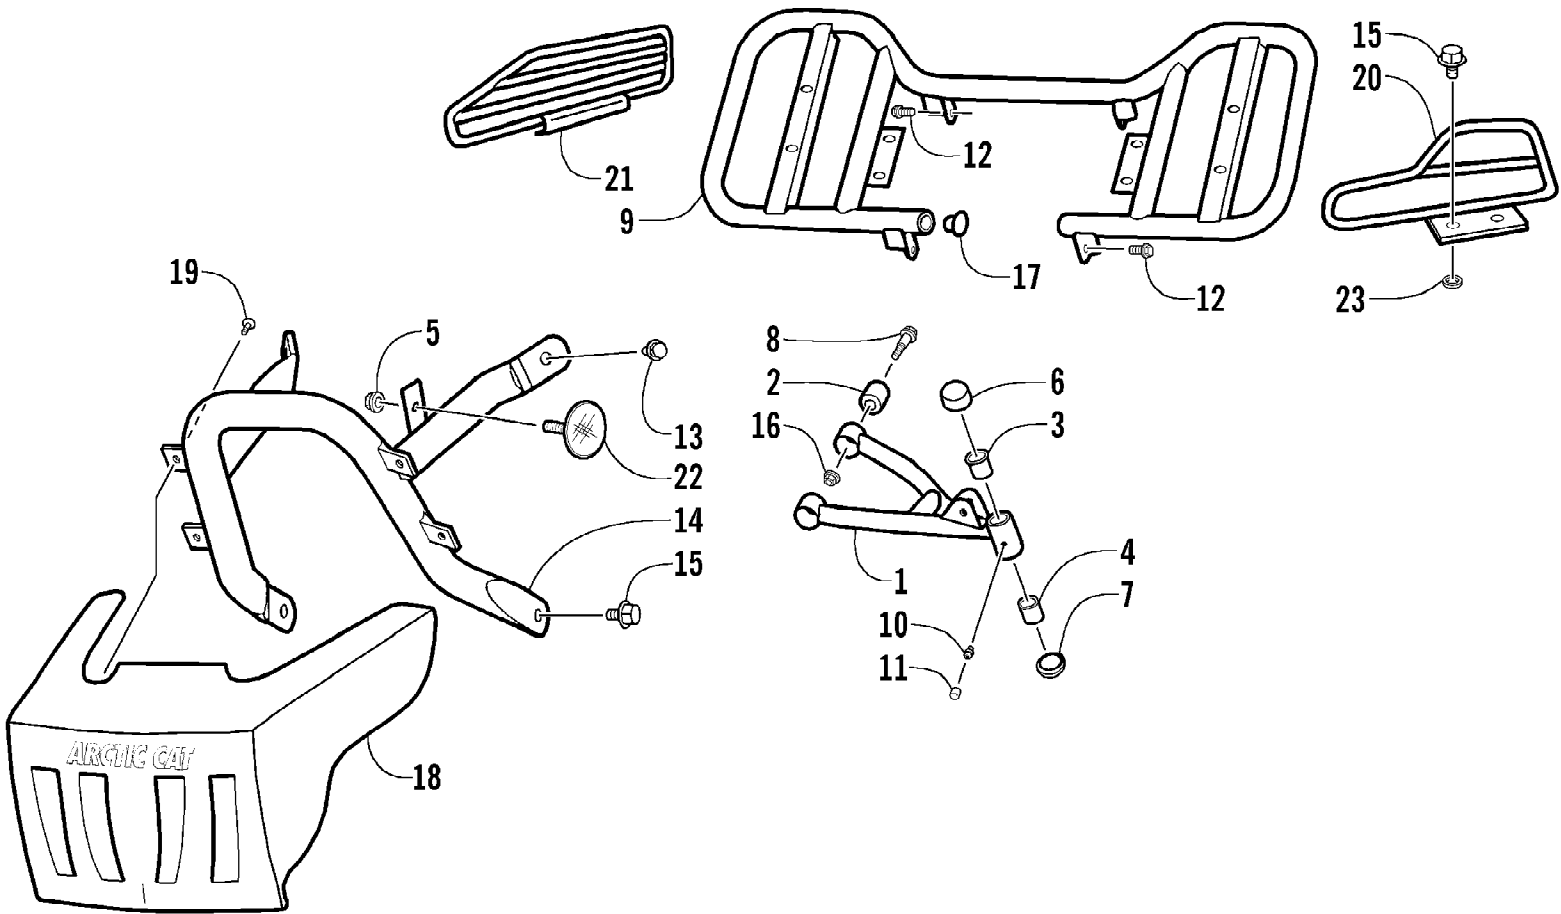

2002 ATV 90 (90CC GREEN) (A2002ATB2BUSG)
A-ARM, FLOOR PANEL, AND BUMPER ASSEMBLY

2002 ATV 90 (90CC GREEN) (A2002ATB2BUSG)
A-ARM, FLOOR PANEL, AND BUMPER ASSEMBLY

Page 2 of 50

Ref #	Part Number	Qty	S/P/F	Description
1	3301-222	1		A-Arm, Suspension - Left
1	3301-218	1		A-Arm, Suspension - Right
2	3301-428	4		Bushing, Rubber
3	3301-328	2		Bushing
4	3301-219	2		Bushing
5	3301-327	2		Nut, Flange
6	3301-220	2		Cover, Waterproof
7	3301-221	2	S	Cover, Dustproof
8	3301-402	4		Screw, Cap
9	3301-251	1		Panel, Floor
10	3301-444	2		Fitting, Grease
11	3301-445	2		Cap, Grease Fitting
12	3301-400	4		Screw, Cap
13	3301-388	2		Screw, Cap
14	3301-207	1		Bumper
15	3301-395	6		Screw, Cap
16	3301-283	4		Nut, Nylon
17	3301-256	2		Cap, Floor Panel - Rubber
18	3301-208	1		Cover, Bumper
19	3301-322	4		Screw, Self-Tapping
20	3301-254	1		Guard, Floor Panel - Left
21	3301-255	1		Guard, Floor Panel - Right
22	3301-456	2	/P	Reflector - Red
23	3301-476	4		Washer, Spring

2002 ATV 90 (90CC GREEN) (A2002ATB2BUSG)
 BODY AND SEAT ASSEMBLY

Page 4 of 50

Ref #	Part Number	Qty	S/P/F	Description
1	3301-250	1		Cover, Front (Red)
1	3301-248	1		Cover, Front (Green)
2	3301-253	1		Panel, Floor - Left
3	3301-252	1		Panel, Floor - Right
4	3301-264	1		Cover, Rear (Red)
4	3301-493	1		Cover, Rear (Green)
5	3301-319	4		Screw, Machine
6	3301-320	6		Screw, Machine
7	3301-257	1		Seat Assembly (inc. 8-9)
8	3301-258	1		Bracket, Seat
9	3301-259	2		Bolt, Seat
10	3301-304	1		Strip, Rubber
11	3301-210	1		Bag, Tool
12	3301-262	1		Spring, Reset
13	3301-261	1		Cable, Seat Release
14	3301-263	1		Seat Lock Assembly
15	3301-386	2		Screw, Cap
16	3301-275	4		Bolt, Carriage
17	3301-338	1		Washer
18	3301-281	1		Nut, Nylon
19	3301-149	1		Reflector
20	3301-466	2	/P	Screw, Cap
21	3301-327	2		Nut, Flange
22	3301-280	2	S	U-Nut