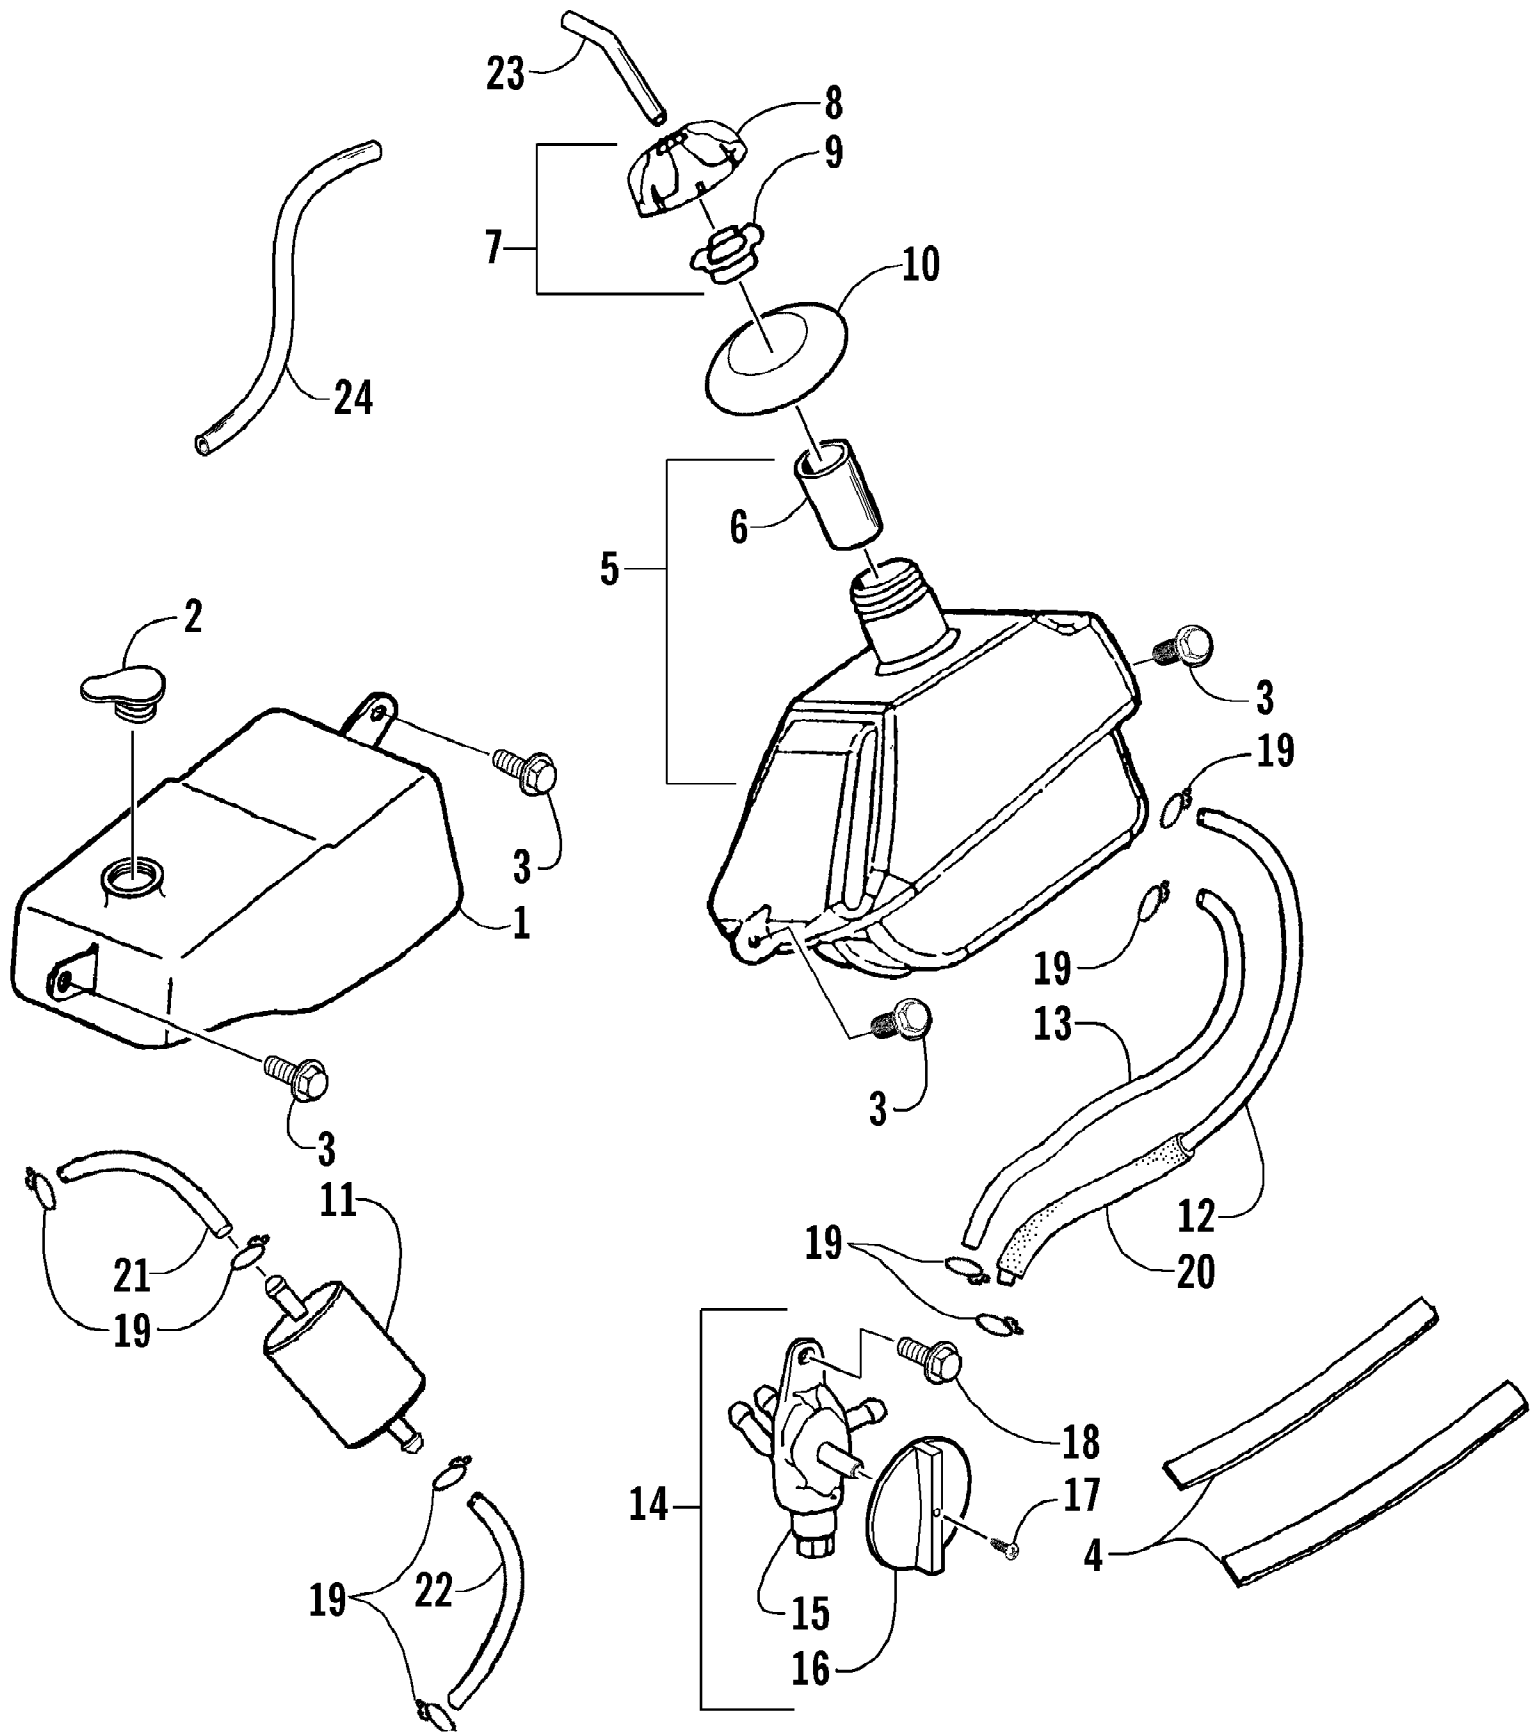

2002 ATV 90 (90CC GREEN) (A2002ATB2BUSG)
GAS TANK AND OIL TANK ASSEMBLIES

Page 30 of 50

Ref #	Part Number	Qty	S/P/F	Description
1	3301-245	1		Tank, Oil
2	3301-246	1		Cap, Oil Tank
3	3301-306	4		Screw, Cap
4	3301-076	2		Pad, Foam
5	3301-073	1		Tank, Gas (inc. 6)
6	3301-084	1		Tube, Gas Tank
7	3301-078	1		Tank Cap Assembly (inc. 8-9)
8	3301-079	1		Cap, Tank
9	3301-081	1		Gasket, Cap
10	3301-489	1		Gasket, Front Cover - Rubber
11	3301-074	1	S	Cup, Oil Filter
12	3301-370	1		Tube
13	3301-369	1		Tube
14	3301-059	1		Cup, Gas (inc. 15-17)
15	3301-491	1		Body, Gas Cup
16	3301-080	1		Knob, Gas Cup
17	3301-470	1		Screw, Machine
18	3301-317	1		Screw, Machine
19	3301-374	8		Clip
20	3301-481	1		Cover, Tube
21	3301-477	1		Tube
22	3301-478	1		Tube
23	3301-479	1		Hose, Breather
24	3301-482	1		Cover, Tube