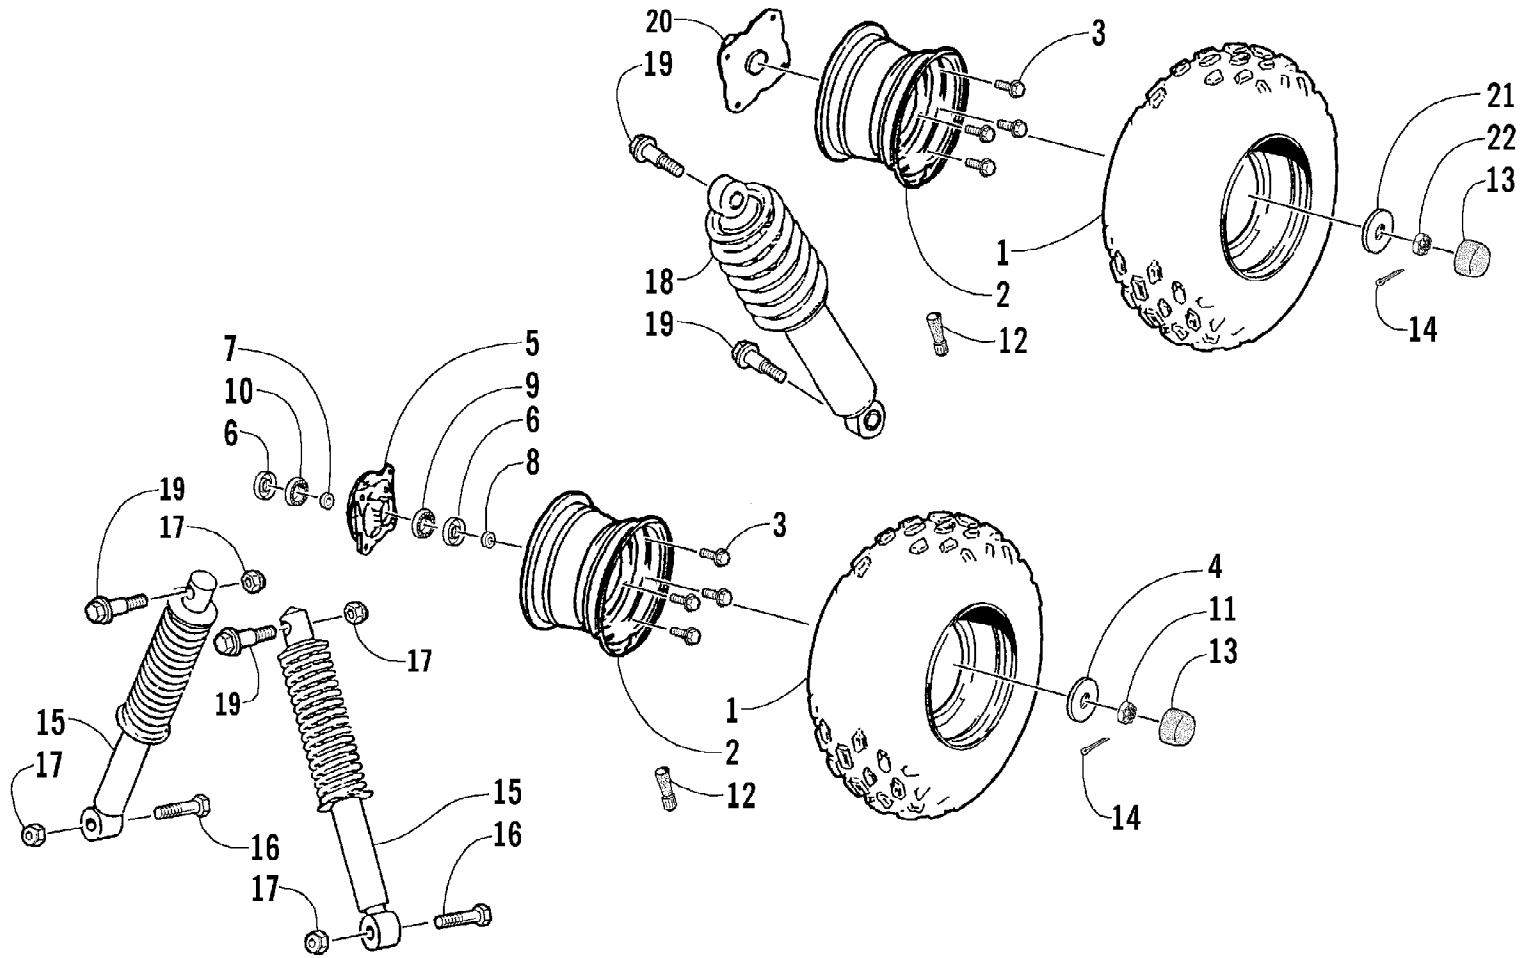

2002 ATV 90 (90CC GREEN) (A2002ATB2BUSG)
WHEEL, TIRE, AND SUSPENSION ASSEMBLY

2002 ATV 90 (90CC GREEN) (A2002ATB2BUSG)
WHEEL, TIRE, AND SUSPENSION ASSEMBLY

Page 50 of 50

Ref #	Part Number	Qty	S/P/F	Description
1	3301-177	4	/P	Tire
2	3301-175	4	/P	Wheel
3	3301-399	16		Screw, Cap
4	3301-347	2		Washer
5	3301-176	2		Drum, Brake - Front
6	3301-439	4		Seal, Oil
7	3301-195	2		Spacer
8	3301-188	2		Collar - Front
9	3301-408	2		Bearing, Radial Ball
10	3301-411	2		Bearing, Radial Ball
11	3301-333	2		Nut, Cross-Thread
12	3301-170	4	S	Stem, Valve
13	3301-181	4		Cover, Rubber
14	3301-363	4		Pin, Cotter
15	3301-223	2		Shock, Front
16	3301-308	2		Screw, Cap
17	3301-283	4		Nut, Nylon
18	3301-229	1		Shock, Rear
19	3301-401	4		Screw, Cap
20	3301-160	2		Connector, Shaft
21	3301-350	2		Washer
22	3301-335	2		Nut, Slotted