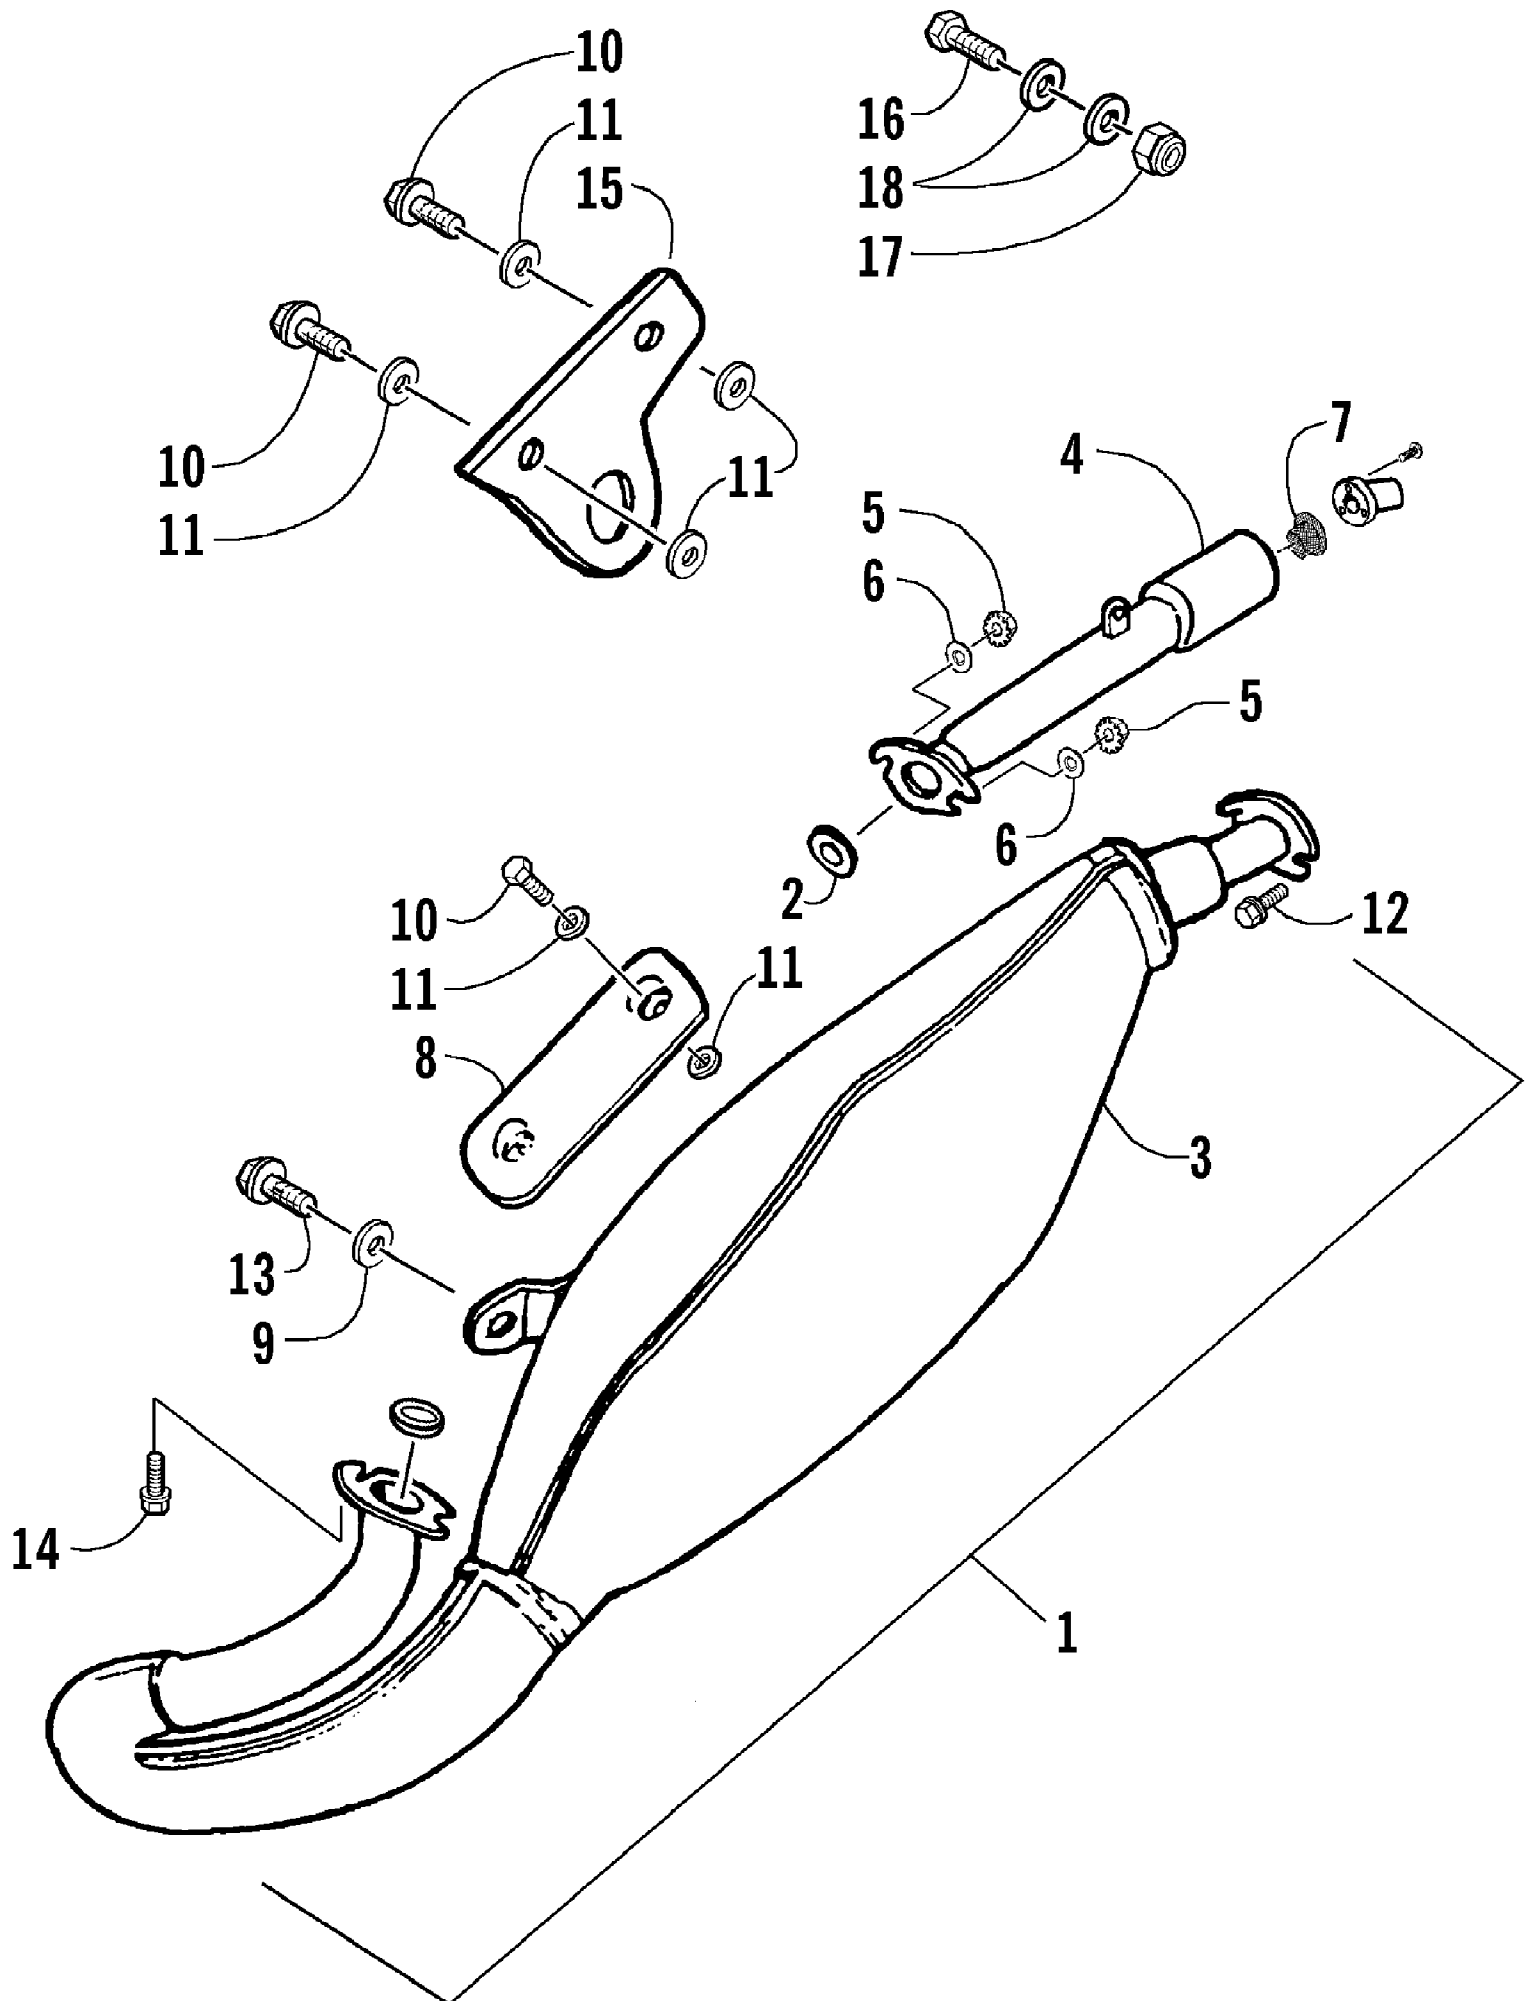

2002 ATV 90 (90CC GREEN) (A2002ATB2BUSG)
EXHAUST ASSEMBLY

Page 22 of 50

Ref #	Part Number	Qty	S/P/F	Description
1	3301-088	1		Pipe, Exhaust - Assembly (inc. 2-9, two No. 10, and four No. 11)
2	3301-086	2		Gasket, Exhaust Pipe
3	3301-509	1	/P	Pipe, Exhaust - Front
4	3301-092	1		Muffler, Silencer (inc. 7)
5	3301-327	2		Nut, Flange
6	3301-360	2		Washer, Spring
7	3301-450	1		Arrester, Spark
8	3301-091	1		Shroud, Muffler
9	3301-361	1		Washer, Spring
10	3301-385	4		Screw, Cap
11	3301-087	8		Packing, Muffler Shroud
12	3301-391	2		Screw, Cap
13	3301-397	1		Screw, Cap
14	3301-310	2		Screw, Cap
15	3301-089	1		Insulator
16	3301-402	1		Screw, Cap
17	3301-283	1		Nut, Nylon
18	3301-357	2	/P	Washer