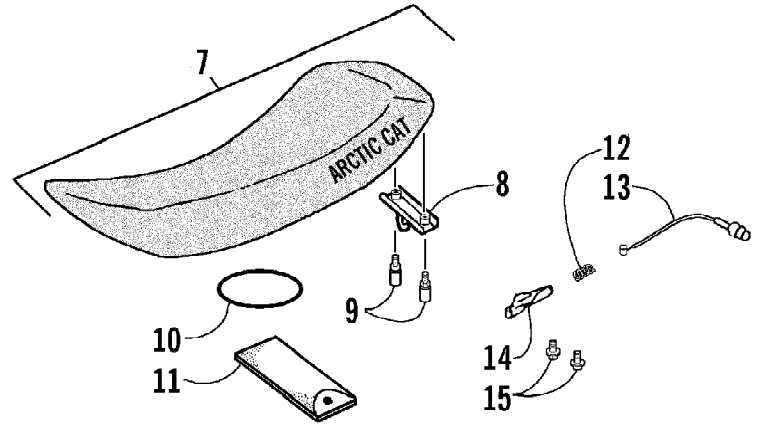

2002 ATV 90 (90CC GREEN) (A2002ATB2BUSG)
A-ARM, FLOOR PANEL, AND BUMPER ASSEMBLY

2002 ATV 90 (90CC GREEN) (A2002ATB2BUSG)
A-ARM, FLOOR PANEL, AND BUMPER ASSEMBLY

Page 2 of 50

Ref #	Part Number	Qty	S/P/F	Description
1	3301-222	1		A-Arm, Suspension - Left
1	3301-218	1		A-Arm, Suspension - Right
2	3301-428	4		Bushing, Rubber
3	3301-328	2		Bushing
4	3301-219	2		Bushing
5	3301-327	2		Nut, Flange
6	3301-220	2		Cover, Waterproof
7	3301-221	2	S	Cover, Dustproof
8	3301-402	4		Screw, Cap
9	3301-251	1		Panel, Floor
10	3301-444	2		Fitting, Grease
11	3301-445	2		Cap, Grease Fitting
12	3301-400	4		Screw, Cap
13	3301-388	2		Screw, Cap
14	3301-207	1		Bumper
15	3301-395	6		Screw, Cap
16	3301-283	4		Nut, Nylon
17	3301-256	2		Cap, Floor Panel - Rubber
18	3301-208	1		Cover, Bumper
19	3301-322	4		Screw, Self-Tapping
20	3301-254	1		Guard, Floor Panel - Left
21	3301-255	1		Guard, Floor Panel - Right
22	3301-456	2	/P	Reflector - Red
23	3301-476	4		Washer, Spring

2002 ATV 90 (90CC GREEN) (A2002ATB2BUSG)
 BODY AND SEAT ASSEMBLY

Page 4 of 50

Ref #	Part Number	Qty	S/P/F	Description
1	3301-250	1		Cover, Front (Red)
1	3301-248	1		Cover, Front (Green)
2	3301-253	1		Panel, Floor - Left
3	3301-252	1		Panel, Floor - Right
4	3301-264	1		Cover, Rear (Red)
4	3301-493	1		Cover, Rear (Green)
5	3301-319	4		Screw, Machine
6	3301-320	6		Screw, Machine
7	3301-257	1		Seat Assembly (inc. 8-9)
8	3301-258	1		Bracket, Seat
9	3301-259	2		Bolt, Seat
10	3301-304	1		Strip, Rubber
11	3301-210	1		Bag, Tool
12	3301-262	1		Spring, Reset
13	3301-261	1		Cable, Seat Release
14	3301-263	1		Seat Lock Assembly
15	3301-386	2		Screw, Cap
16	3301-275	4		Bolt, Carriage
17	3301-338	1		Washer
18	3301-281	1		Nut, Nylon
19	3301-149	1		Reflector
20	3301-466	2	/P	Screw, Cap
21	3301-327	2		Nut, Flange
22	3301-280	2	S	U-Nut