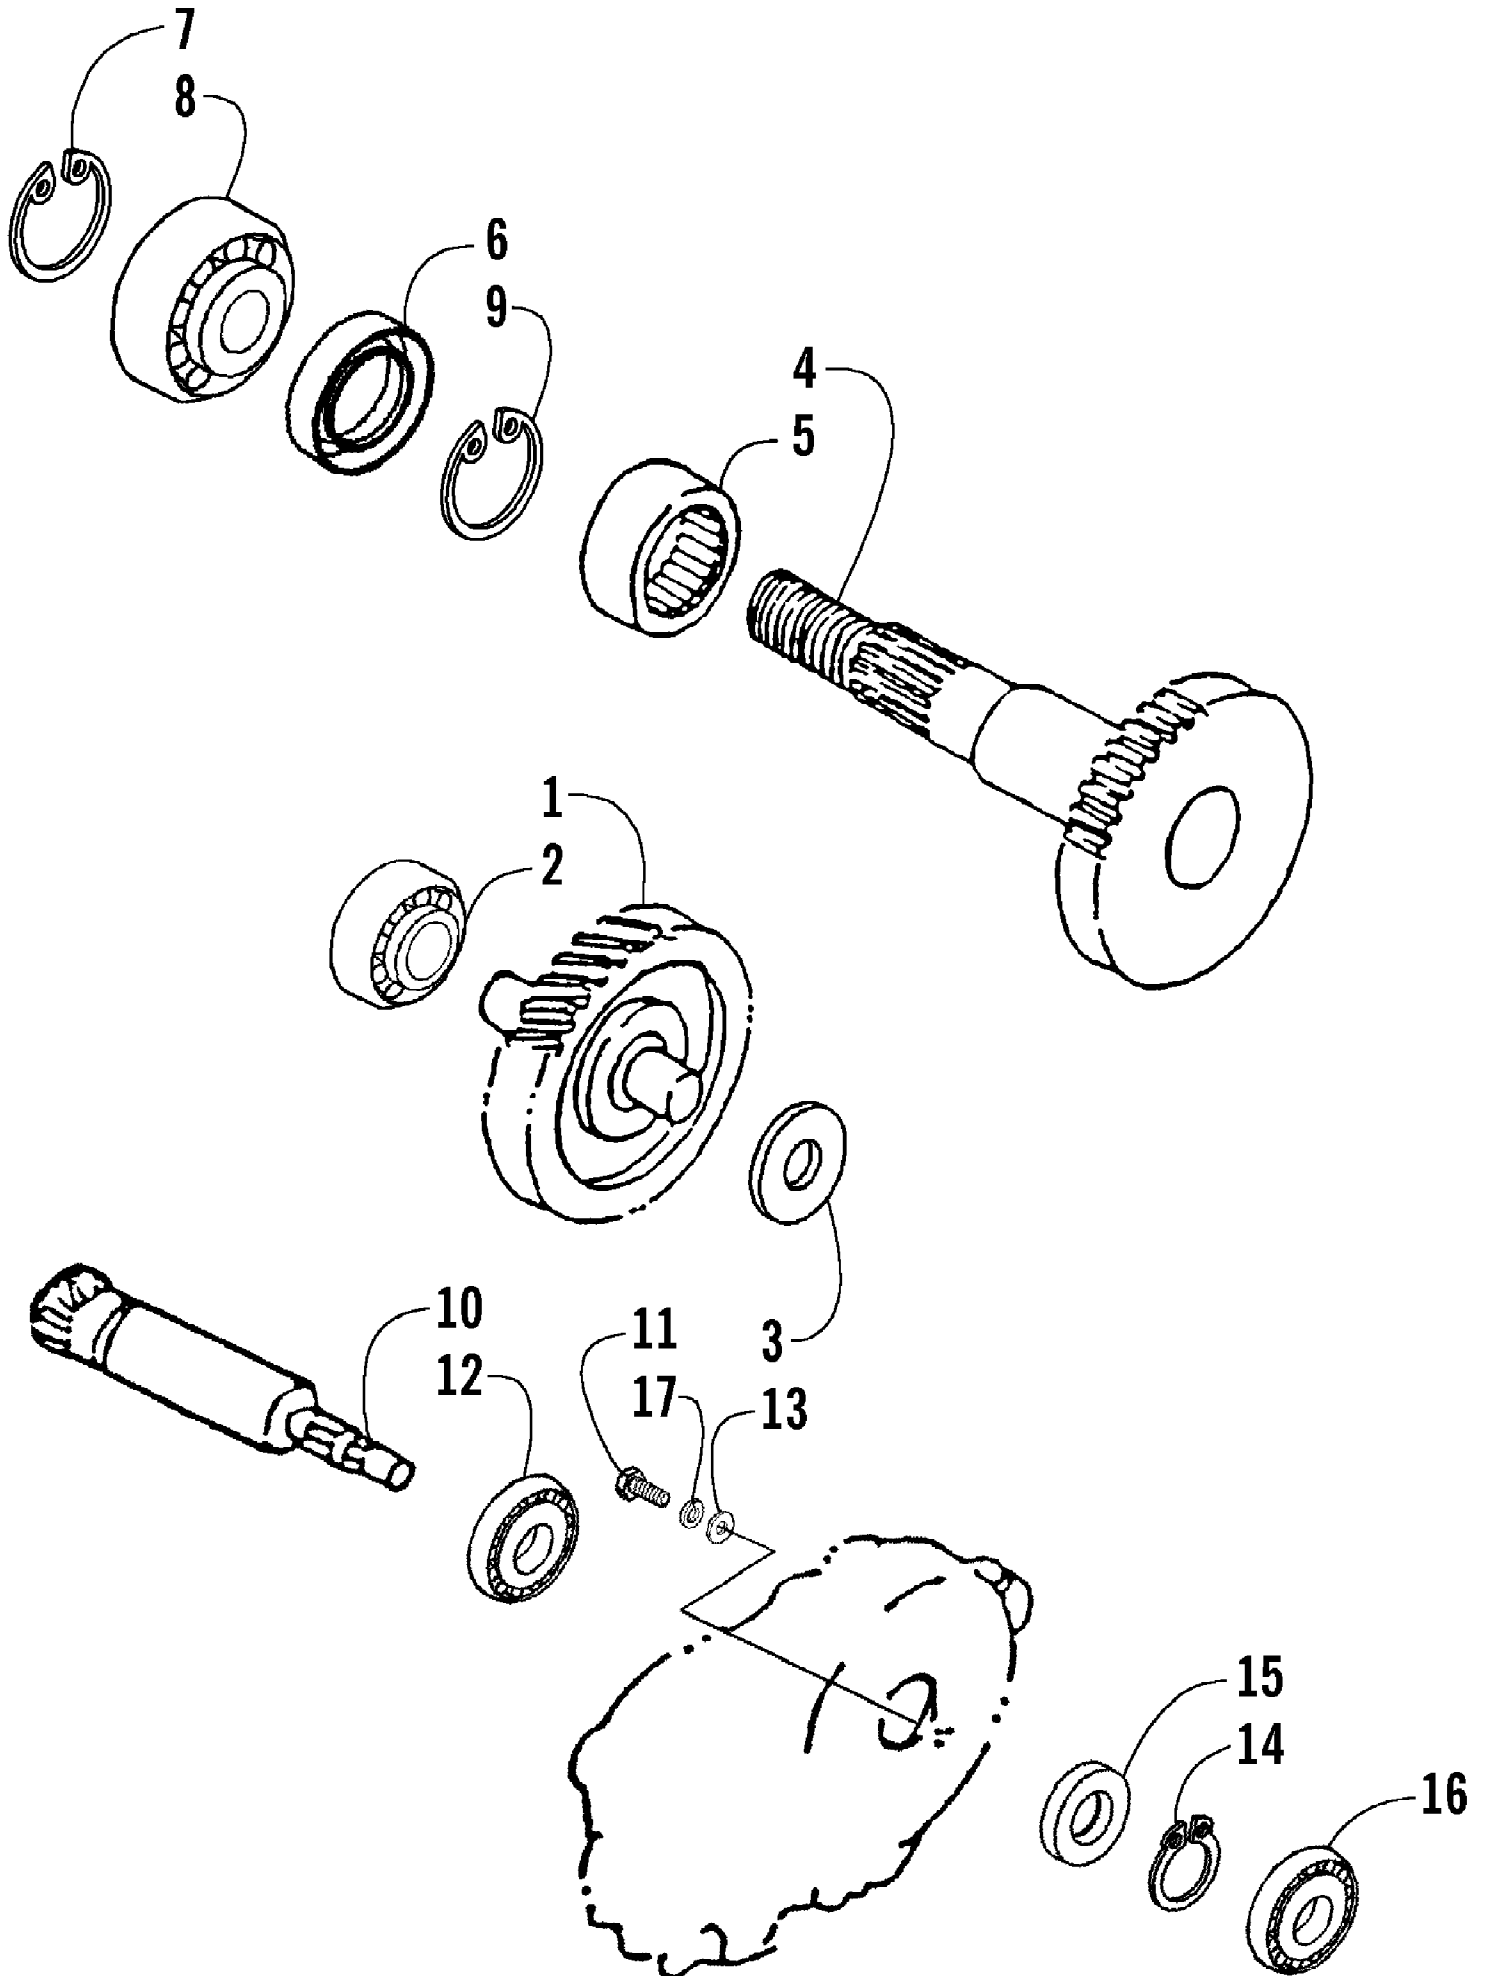

2002 ATV 90 (90CC GREEN) (A2002ATB2BUSG)
TRANSMISSION ASSEMBLY

2002 ATV 90 (90CC GREEN) (A2002ATB2BUSG)
TRANSMISSION ASSEMBLY

Page 48 of 50

Ref #	Part Number	Qty	S/P/F	Description
1	3301-120	1		Axle, Main
2	3301-414	1		Bearing, Radial Ball
3	3301-346	1		Washer
4	3301-122	1		Axle, Drive
5	3301-422	1		Bearing, Needle
6	3301-440	1		Seal, Oil
7	3301-383	2		Circlip
8	3301-412	1		Bearing, Radial Ball
9	3301-382	1		Circlip
10	3301-119	1		Gear, Primary Drive
11	3301-305	1		Screw, Cap
12	3301-410	1		Bearing, Radial Ball
13	3301-341	1		Washer
14	3301-378	1		Circlip
15	3301-435	1		Seal, Oil
16	3301-416	1		Bearing, Radial Ball
17	3301-360	1		Washer, Spring