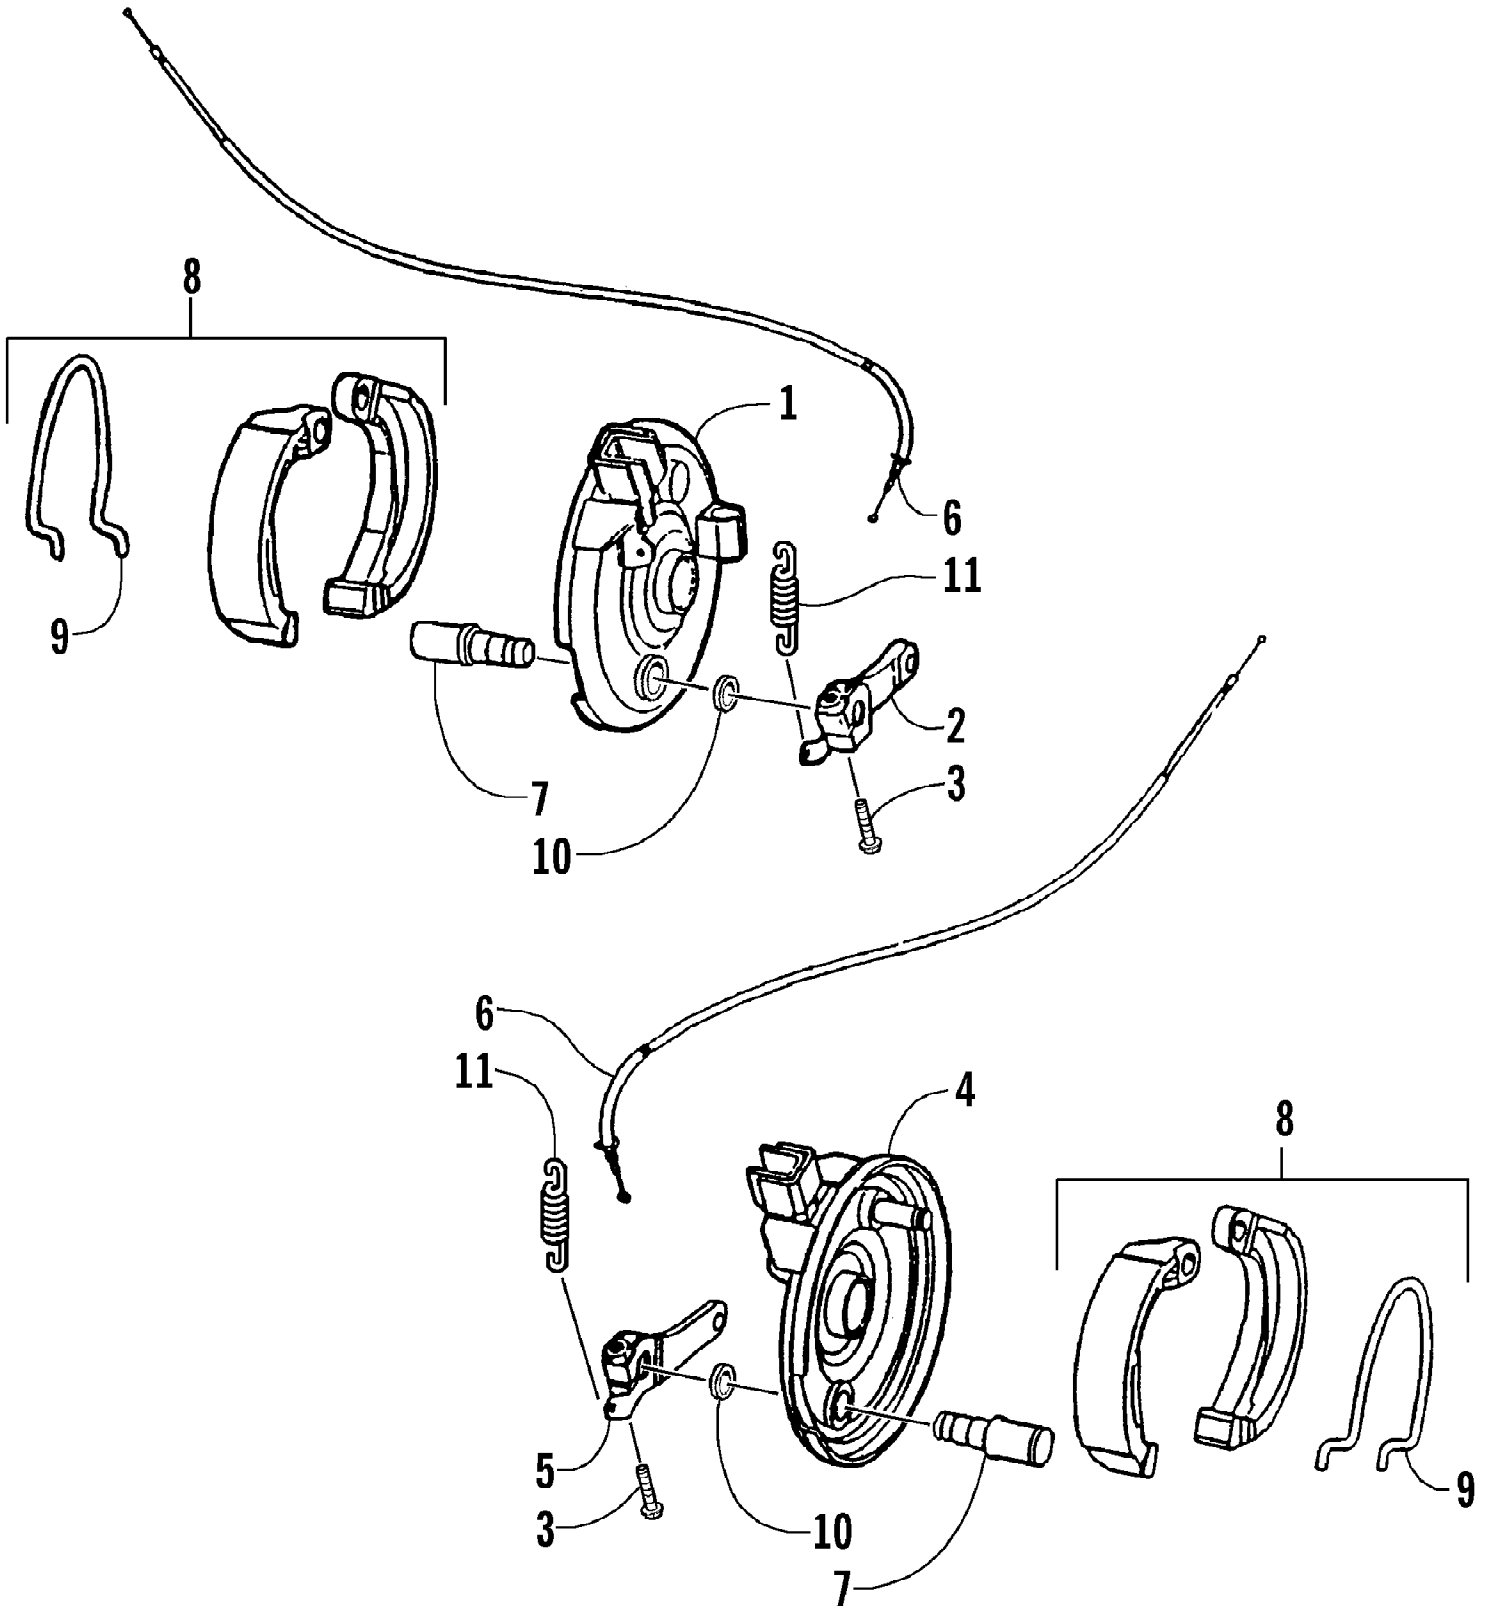

2002 ATV 90 (90CC GREEN) (A2002ATB2BUSG)
FRONT BRAKE ASSEMBLY

2002 ATV 90 (90CC GREEN) (A2002ATB2BUSG)
FRONT BRAKE ASSEMBLY

Page 28 of 50

Ref #	Part Number	Qty	S/P/F	Description
1	3301-196	1		Panel, Brake - Front - Left
2	3301-203	1		Arm, Brake - Front - Left
3	3301-384	2		Screw, Cap
4	3301-197	1		Panel, Brake - Front - Right
5	3301-202	1		Arm, Brake - Front - Right
6	3301-205	2		Cable, Brake - Front
7	3301-201	2		Camshaft, Brake - Front
8	3301-199	2		Shoe, Brake - Front (inc. 9)
9	3301-200	2		Spring, Shoe Retainer
10	3301-298	2		Ring, Oil
11	3301-204	2		Spring, Return