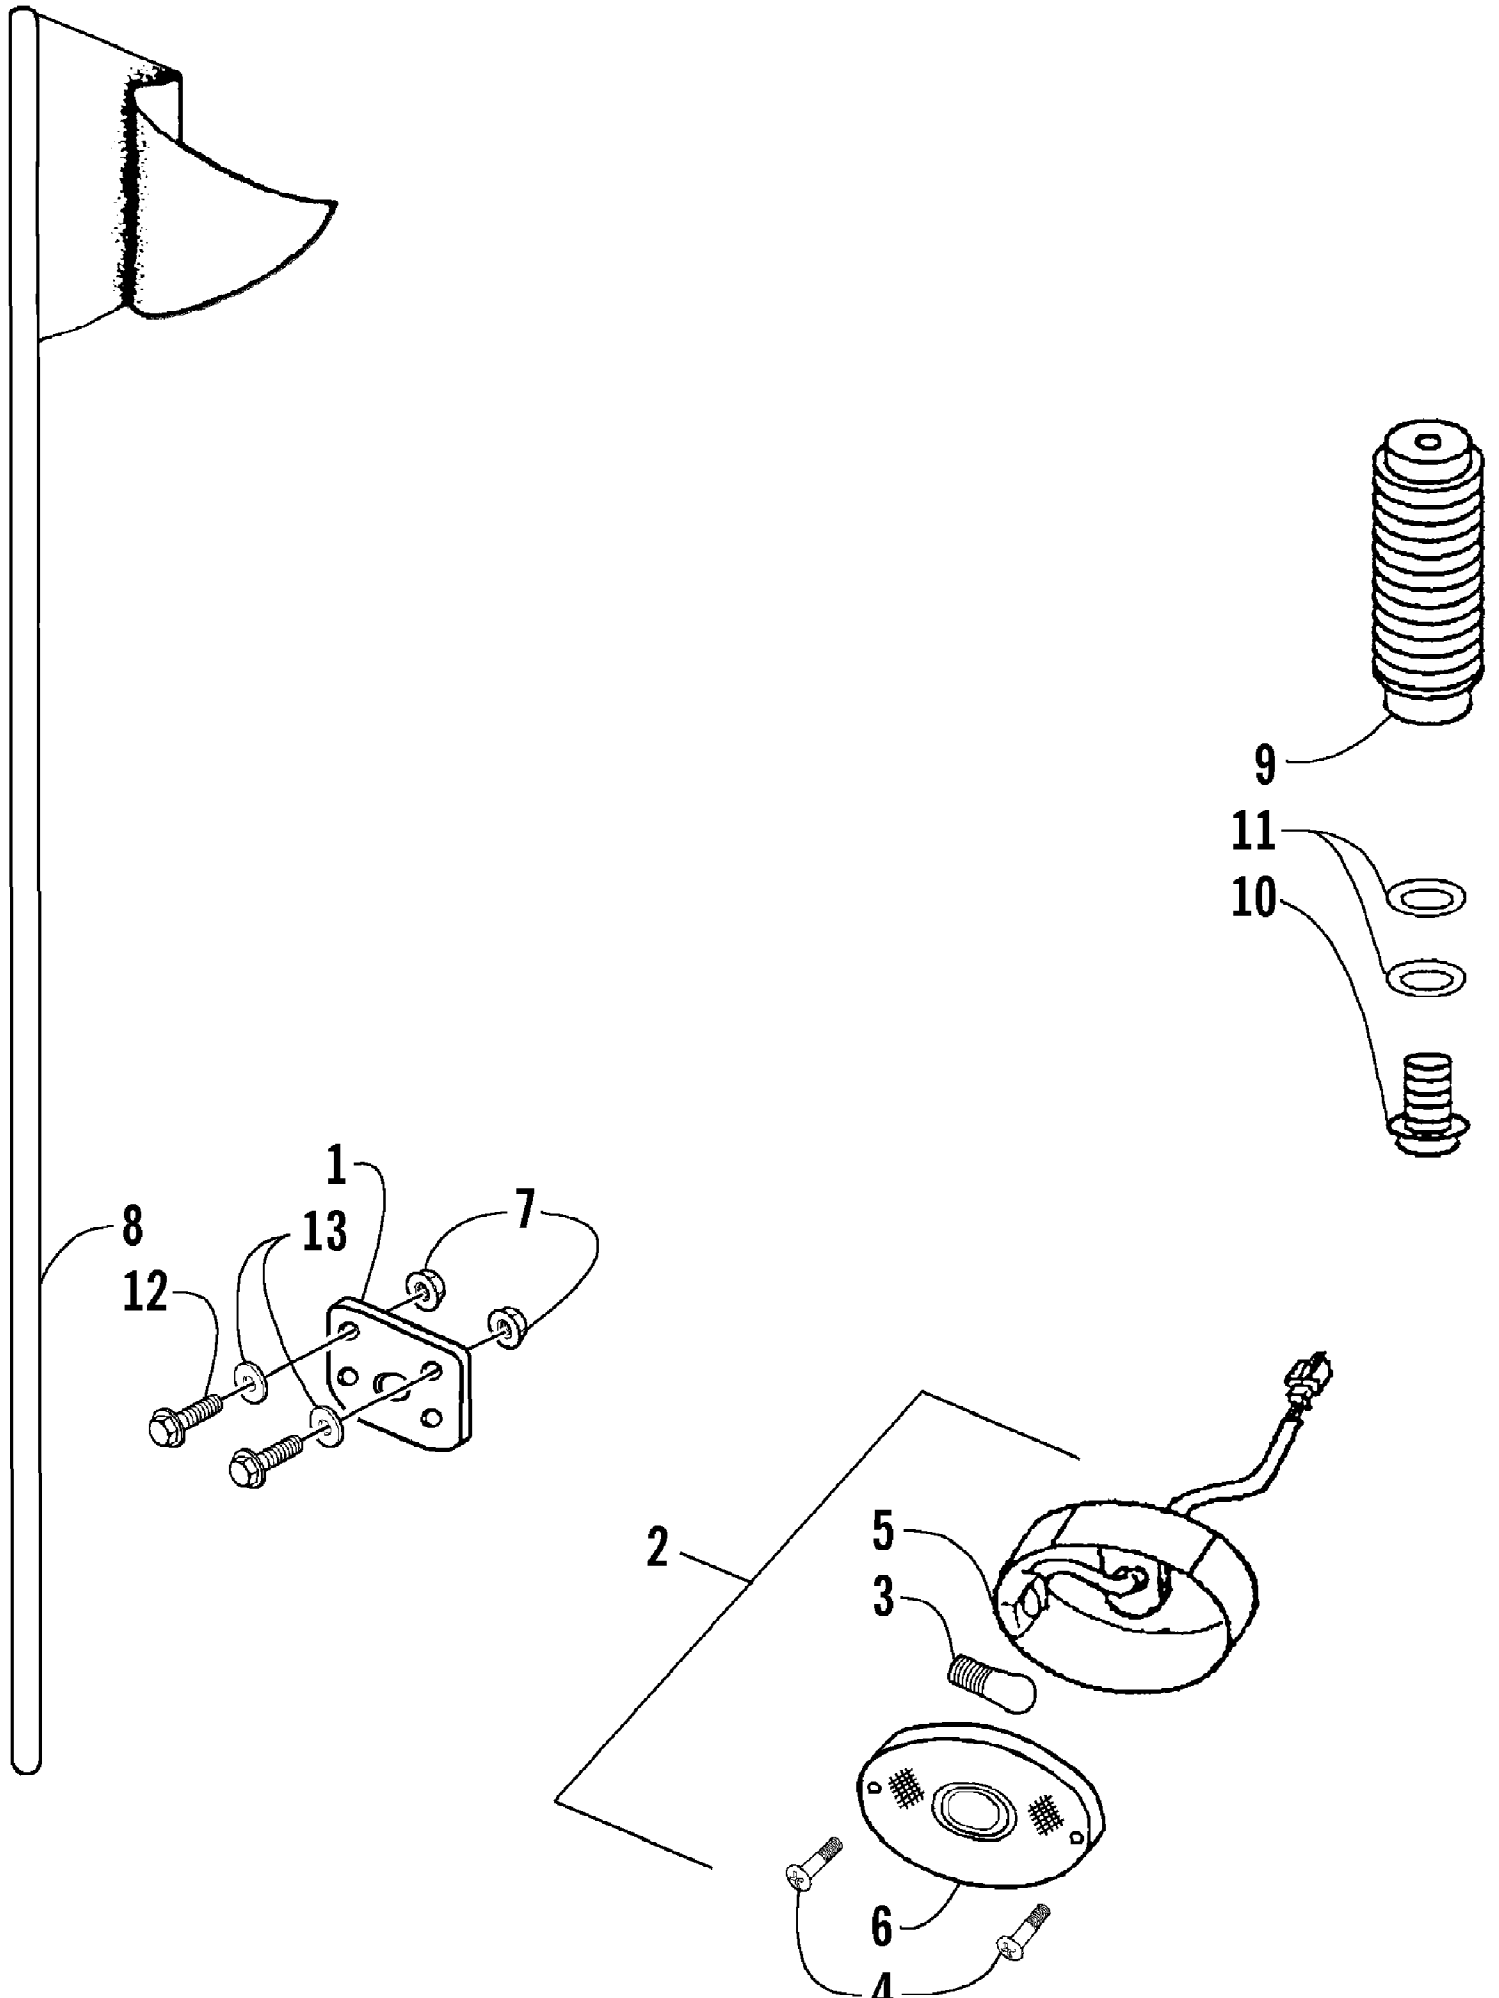

2002 ATV 90 (90CC GREEN) (A2002ATB2BUSG)
A-ARM, FLOOR PANEL, AND BUMPER ASSEMBLY

2002 ATV 90 (90CC GREEN) (A2002ATB2BUSG)
A-ARM, FLOOR PANEL, AND BUMPER ASSEMBLY

Page 2 of 50

Ref #	Part Number	Qty	S/P/F	Description
1	3301-222	1		A-Arm, Suspension - Left
1	3301-218	1		A-Arm, Suspension - Right
2	3301-428	4		Bushing, Rubber
3	3301-328	2		Bushing
4	3301-219	2		Bushing
5	3301-327	2		Nut, Flange
6	3301-220	2		Cover, Waterproof
7	3301-221	2	S	Cover, Dustproof
8	3301-402	4		Screw, Cap
9	3301-251	1		Panel, Floor
10	3301-444	2		Fitting, Grease
11	3301-445	2		Cap, Grease Fitting
12	3301-400	4		Screw, Cap
13	3301-388	2		Screw, Cap
14	3301-207	1		Bumper
15	3301-395	6		Screw, Cap
16	3301-283	4		Nut, Nylon
17	3301-256	2		Cap, Floor Panel - Rubber
18	3301-208	1		Cover, Bumper
19	3301-322	4		Screw, Self-Tapping
20	3301-254	1		Guard, Floor Panel - Left
21	3301-255	1		Guard, Floor Panel - Right
22	3301-456	2	/P	Reflector - Red
23	3301-476	4		Washer, Spring

2002 ATV 90 (90CC GREEN) (A2002ATB2BUSG)
 BODY AND SEAT ASSEMBLY

Page 4 of 50

Ref #	Part Number	Qty	S/P/F	Description
1	3301-250	1		Cover, Front (Red)
1	3301-248	1		Cover, Front (Green)
2	3301-253	1		Panel, Floor - Left
3	3301-252	1		Panel, Floor - Right
4	3301-264	1		Cover, Rear (Red)
4	3301-493	1		Cover, Rear (Green)
5	3301-319	4		Screw, Machine
6	3301-320	6		Screw, Machine
7	3301-257	1		Seat Assembly (inc. 8-9)
8	3301-258	1		Bracket, Seat
9	3301-259	2		Bolt, Seat
10	3301-304	1		Strip, Rubber
11	3301-210	1		Bag, Tool
12	3301-262	1		Spring, Reset
13	3301-261	1		Cable, Seat Release
14	3301-263	1		Seat Lock Assembly
15	3301-386	2		Screw, Cap
16	3301-275	4		Bolt, Carriage
17	3301-338	1		Washer
18	3301-281	1		Nut, Nylon
19	3301-149	1		Reflector
20	3301-466	2	/P	Screw, Cap
21	3301-327	2		Nut, Flange
22	3301-280	2	S	U-Nut