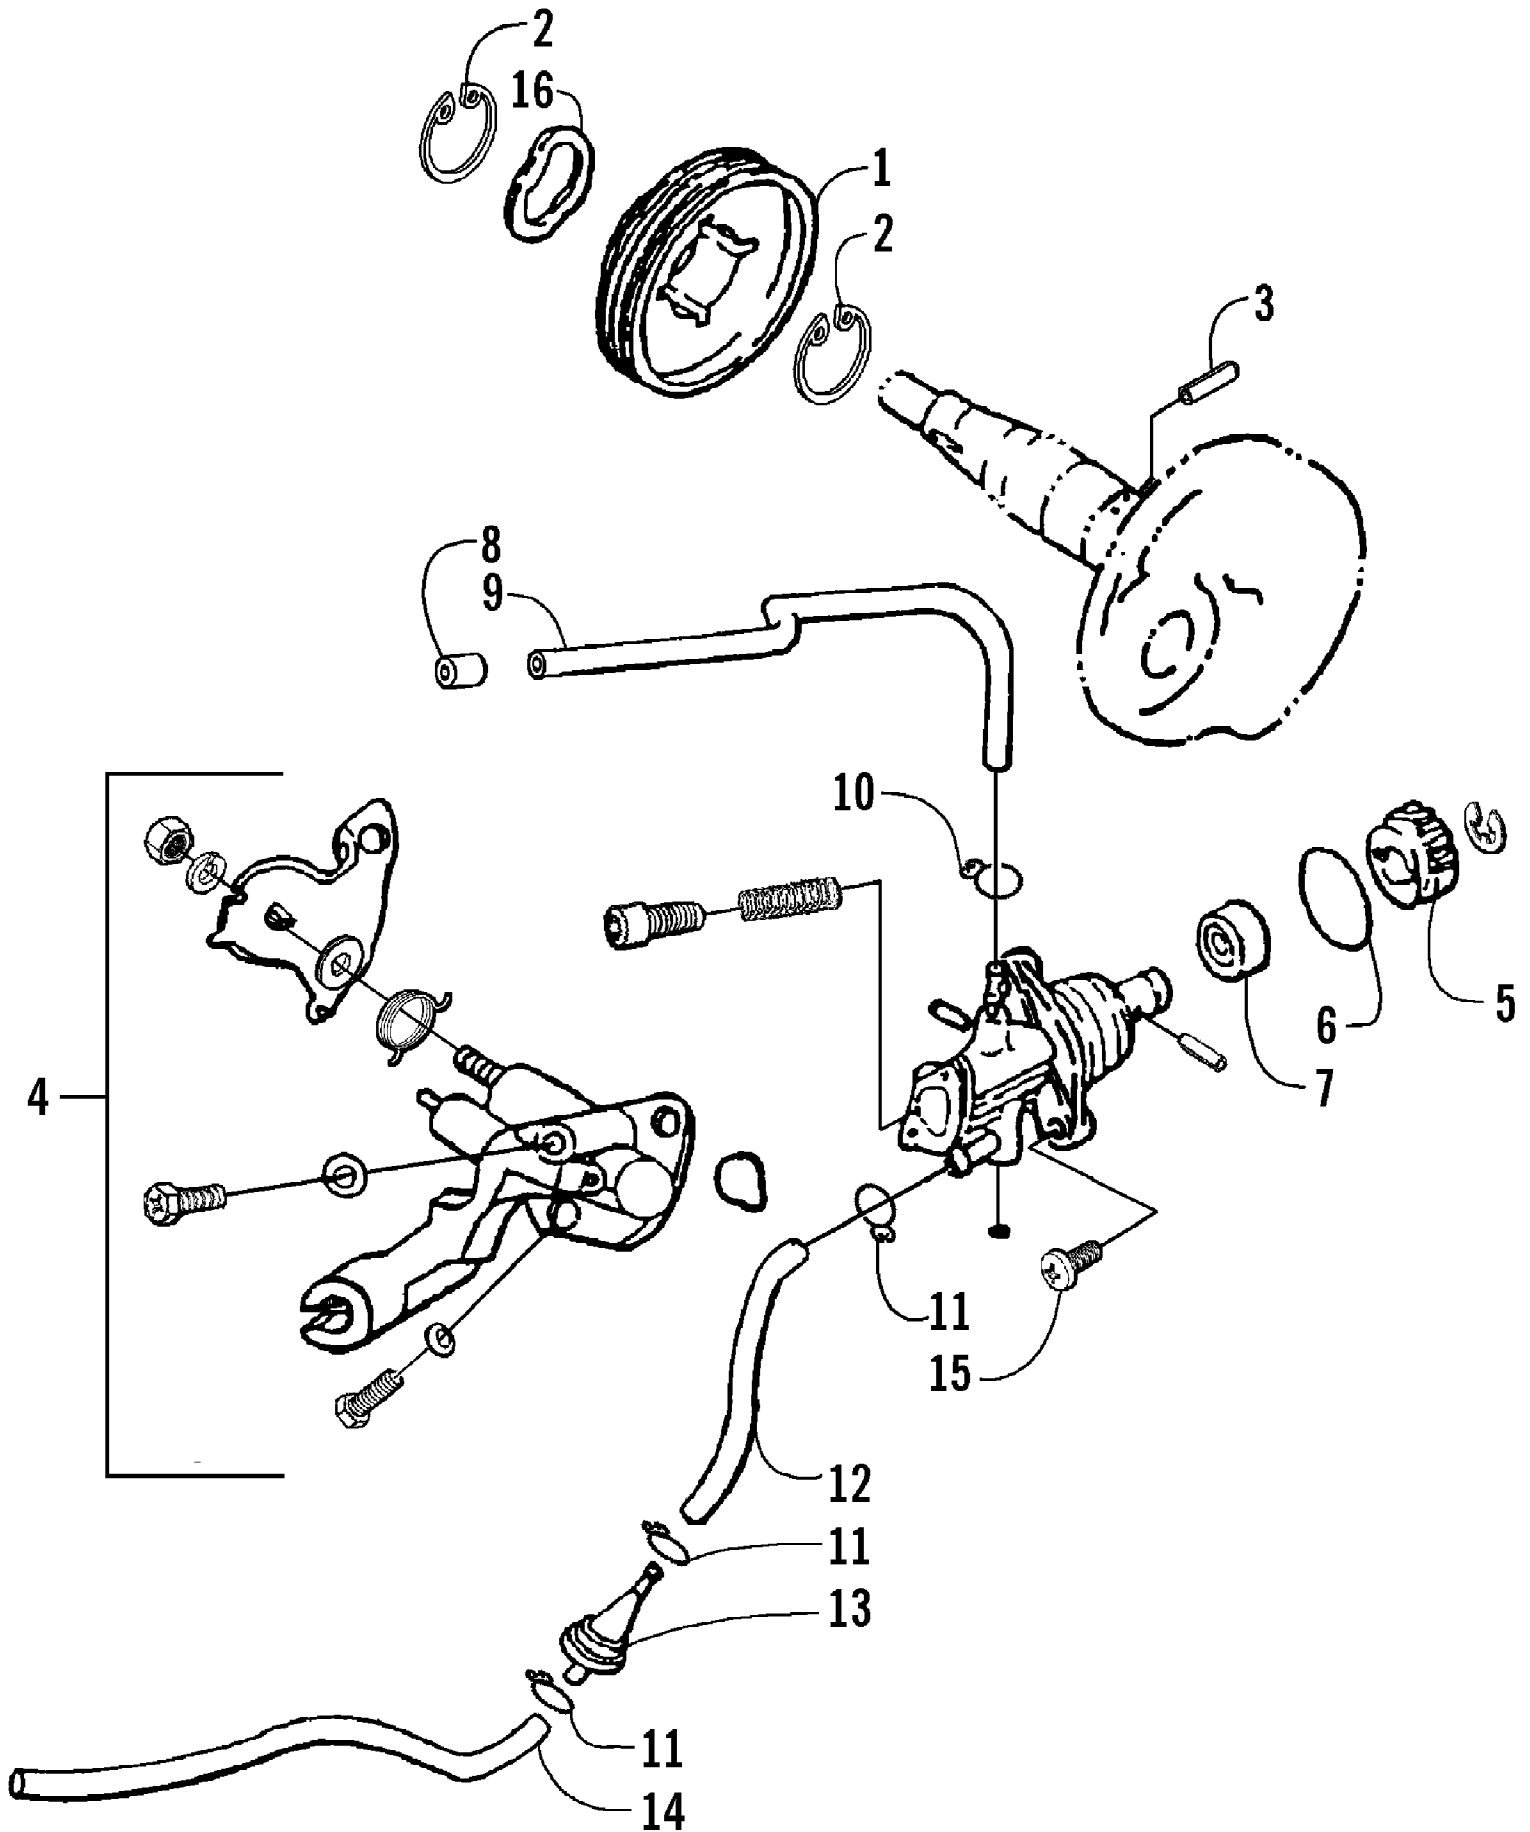

2002 ATV 90 (90CC GREEN) (A2002ATB2BUSG)
OIL PUMP ASSEMBLY

Page 38 of 50

Ref #	Part Number	Qty	S/P/F	Description
1	3301-035	1		Gear, Pump Drive
2	3301-379	2		Circlip
3	3301-425	1		Pin, Crankshaft
4	3301-032	1		Pump, Oil - Assembly (inc. 5-7)
5	3301-034	1		Gear, Oil Pump
6	3301-300	1		Ring, Oil
7	3301-433	1		Seal, Oil
8	3301-033	1		Ring, Steel
9	3301-366	1		Tube, Oil
10	3301-373	1		Clip
11	3301-374	4		Clip
12	3301-371	1		Tube
13	3301-074	1	S	Cup, Oil Filter
14	3301-372	1		Tube
15	3301-317	2		Screw, Machine
16	3301-036	1		Washer, Wave