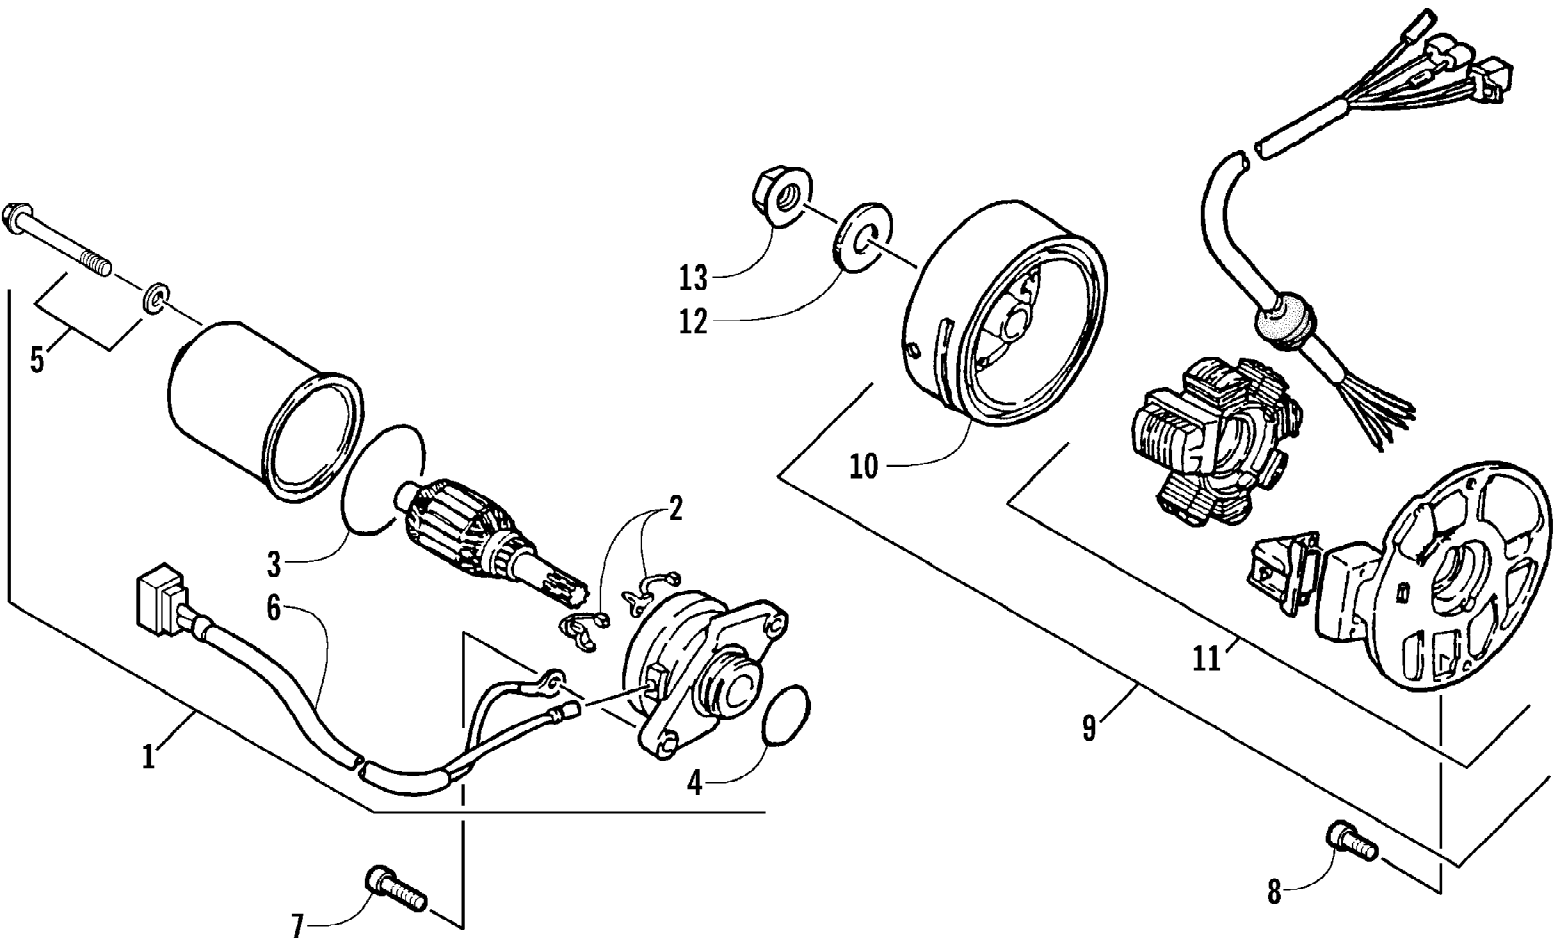

2002 ATV 90 (90CC GREEN) (A2002ATB2BUSG)
MAGNETO AND STARTER MOTOR ASSEMBLY

2002 ATV 90 (90CC GREEN) (A2002ATB2BUSG)
MAGNETO AND STARTER MOTOR ASSEMBLY

Page 36 of 50

Ref #	Part Number	Qty	S/P/F	Description
1	3301-142	1		Starter Motor Assembly (inc. 2-6)
2	3301-143	1	S	Brush Set
3	3301-303	1		Ring, Oil
4	3301-301	1		Ring, Oil
5	3301-276	2		Bolt w/Washer
6	3301-144	1		Harness, Starter Motor
7	3301-289	2		Screw, Cap
8	3301-288	2		Screw, Cap
9	3301-139	1		Magneto Assembly (inc. 10-11)
10	3301-140	1		Rotor/Flywheel
11	3301-141	1		Stator Assembly
12	3301-345	1		Washer
13	3301-331	1		Nut, Flange