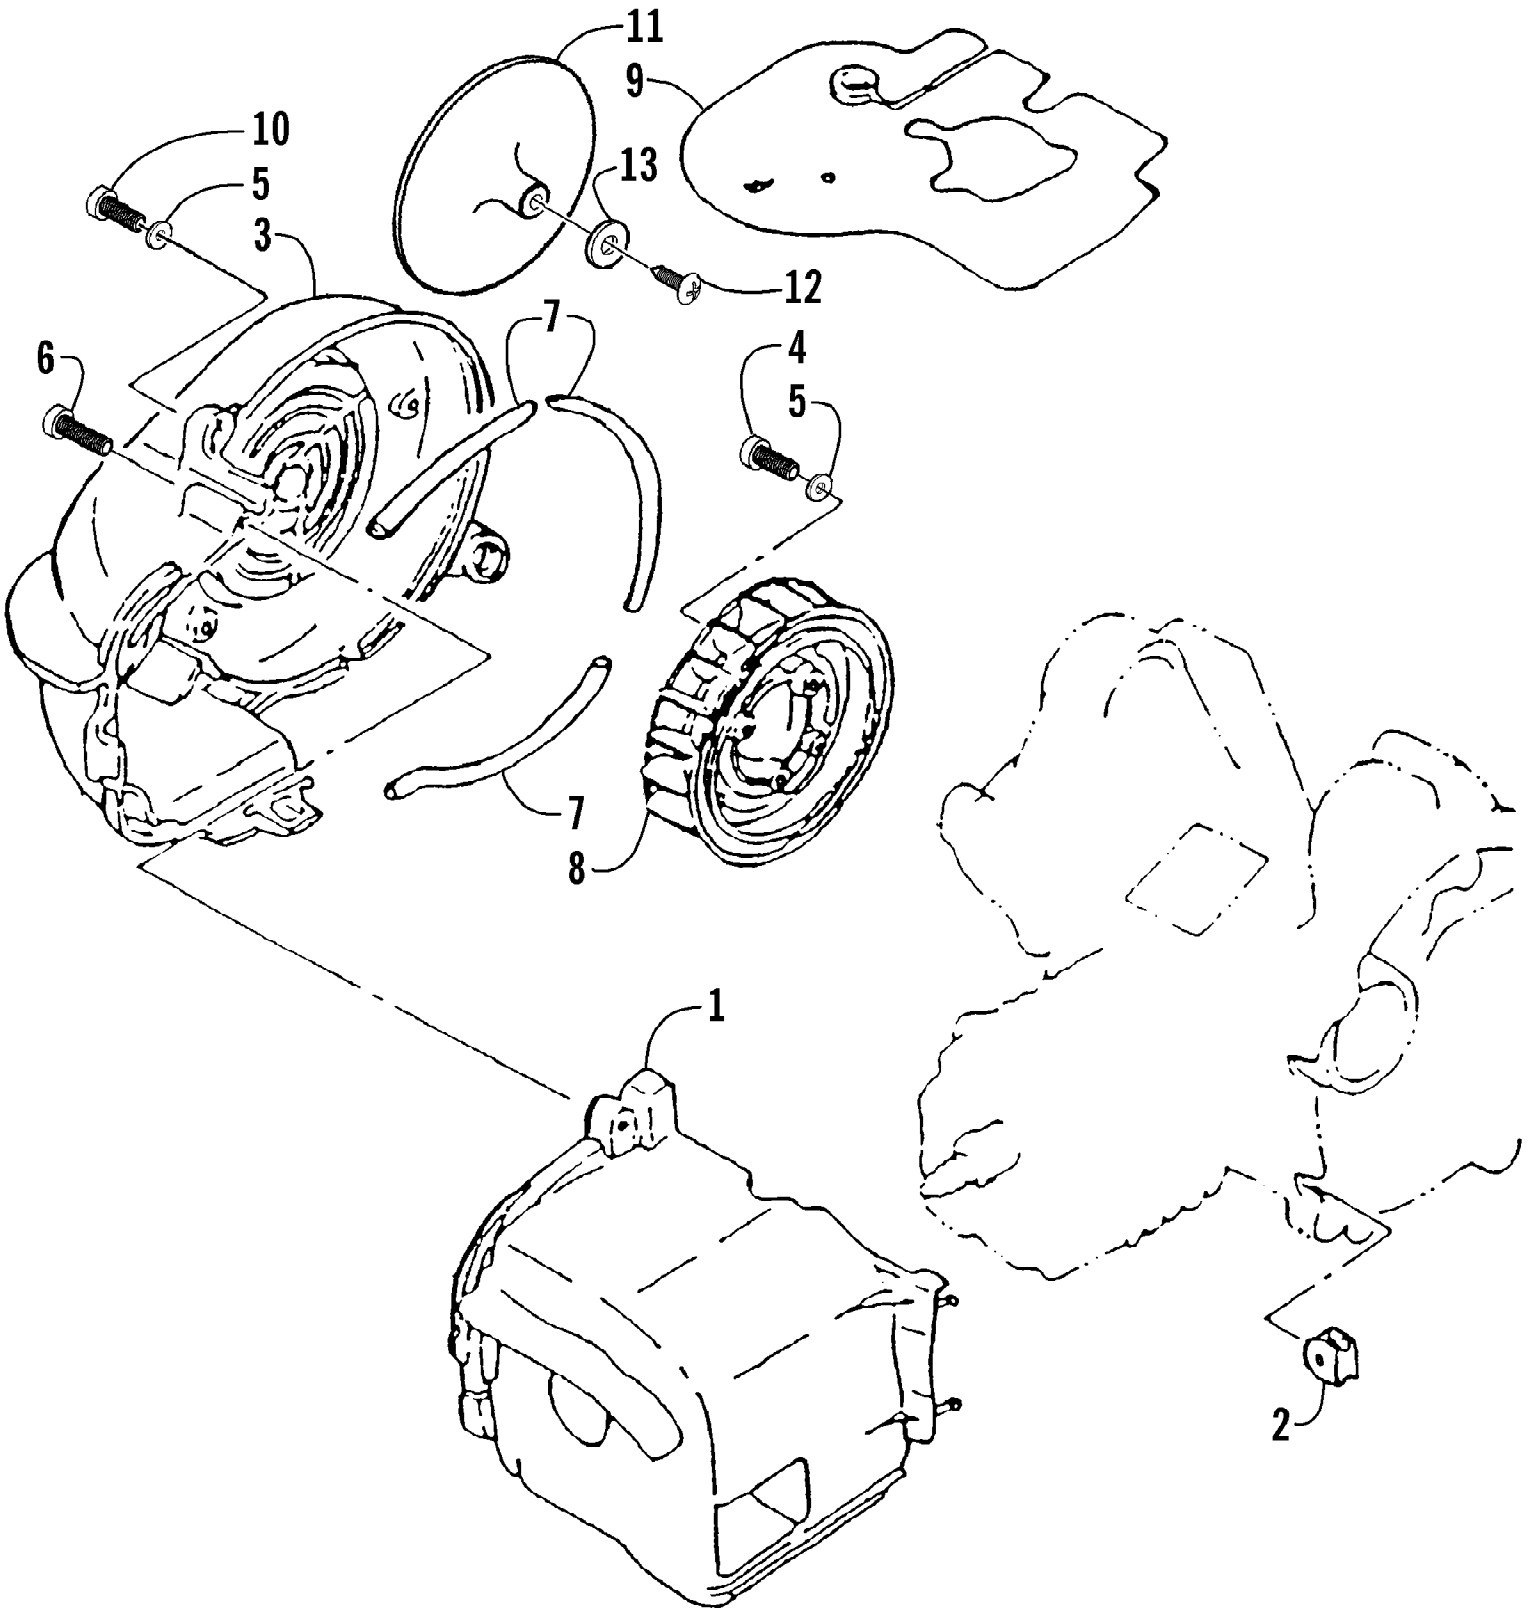

2002 ATV 90 (90CC GREEN) (A2002ATB2BUSG)
FAN AND AIR SHROUD ASSEMBLY

2002 ATV 90 (90CC GREEN) (A2002ATB2BUSG)
FAN AND AIR SHROUD ASSEMBLY

Page 24 of 50

Ref #	Part Number	Qty	S/P/F	Description
1	3301-096	1		Air Shroud, Cylinder
2	3301-268	2		Grommet
3	3301-094	1		Cover, Magneto
4	3301-288	4		Screw, Cap
5	3301-336	6		Washer
6	3301-324	1		Screw, Self-Tapping
7	3301-082	2		Damper
8	3301-093	1		Fan
9	3301-247	1		Deflector
10	3301-289	2		Screw, Cap
11	3301-095	1		Cover, Magneto - Outer
12	3301-322	1		Screw, Self-Tapping
13	3301-339	1		Washer