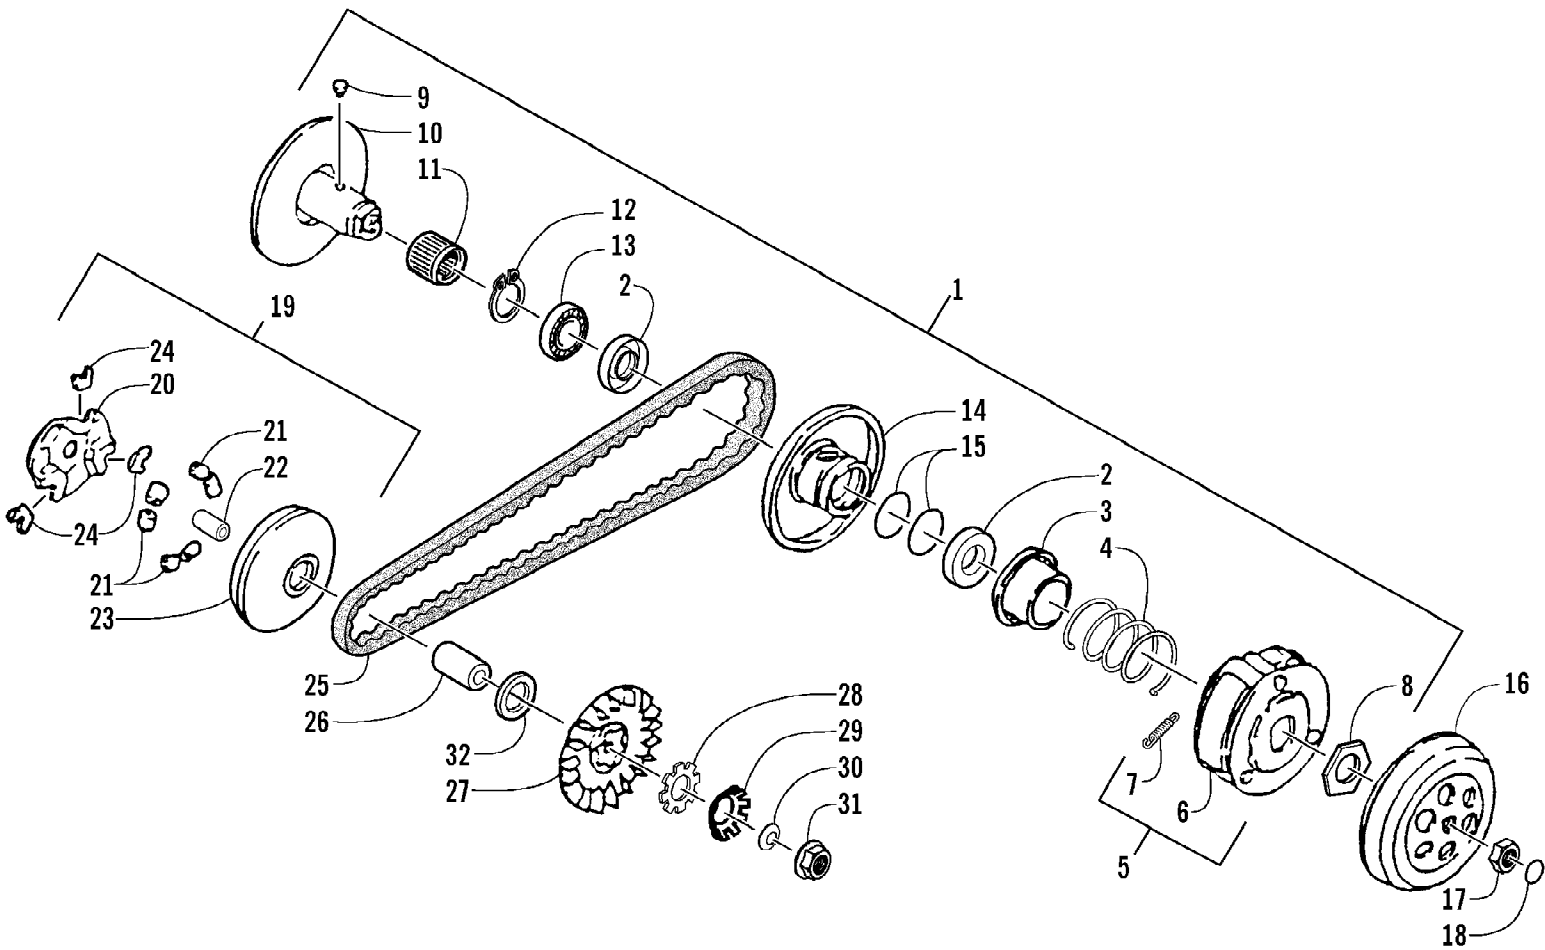

2002 ATV 90 (90CC GREEN) (A2002ATB2BUSG)
CLUTCH ASSEMBLY

2002 ATV 90 (90CC GREEN) (A2002ATB2BUSG)
CLUTCH ASSEMBLY

Page 10 of 50

Ref #	Part Number	Qty	S/P/F	Description
1	3301-099	1		Driven Face Assembly (inc. 2-15)
2	3301-442	2		Seal, Oil
3	3301-118	1		Seat, Secondary Spring
4	3301-117	1		Spring, Compression
5	3301-112	1		Weight Set, Clutch (inc. 6-7)
6	3301-110	1		Carrier, Clutch
7	3301-111	3		Spring, Clutch Weight
8	3301-277	1		Nut
9	3301-116	2		Pin, Guide
10	3301-114	1		Face, Fixed Driven
11	3301-420	1		Bearing, Needle
12	3301-380	1	/P	Circlip
13	3301-417	1		Bearing, Radial Ball
14	3301-115	1		Face, Movable Driven
15	3301-302	2		Ring, Oil
16	3301-100	1		Cover, Clutch Carrier
17	3301-325	1		Nut
18	3301-298	1		Ring, Oil
19	3301-102	1		Drive Face Assembly (inc. 20-24)
20	3301-105	1		Plate, Cam
21	3301-104	6		Roller, Weight
22	3301-431	1		Bushing
23	3301-103	1		Face, Movable Drive
24	3301-106	3		Slide, Cam Plate
25	3301-113	1		V-Belt
26	3301-430	1		Bushing
27	3301-101	1		Face, Fixed Drive
28	3301-109	1		Washer, Lock - External Tooth
29	3301-107	1		Clutch, One-Way
30	3301-108	1		Washer, Cone Spring
31	3301-331	1		Nut, Flange
32	3301-451	1		Bushing, Clutch