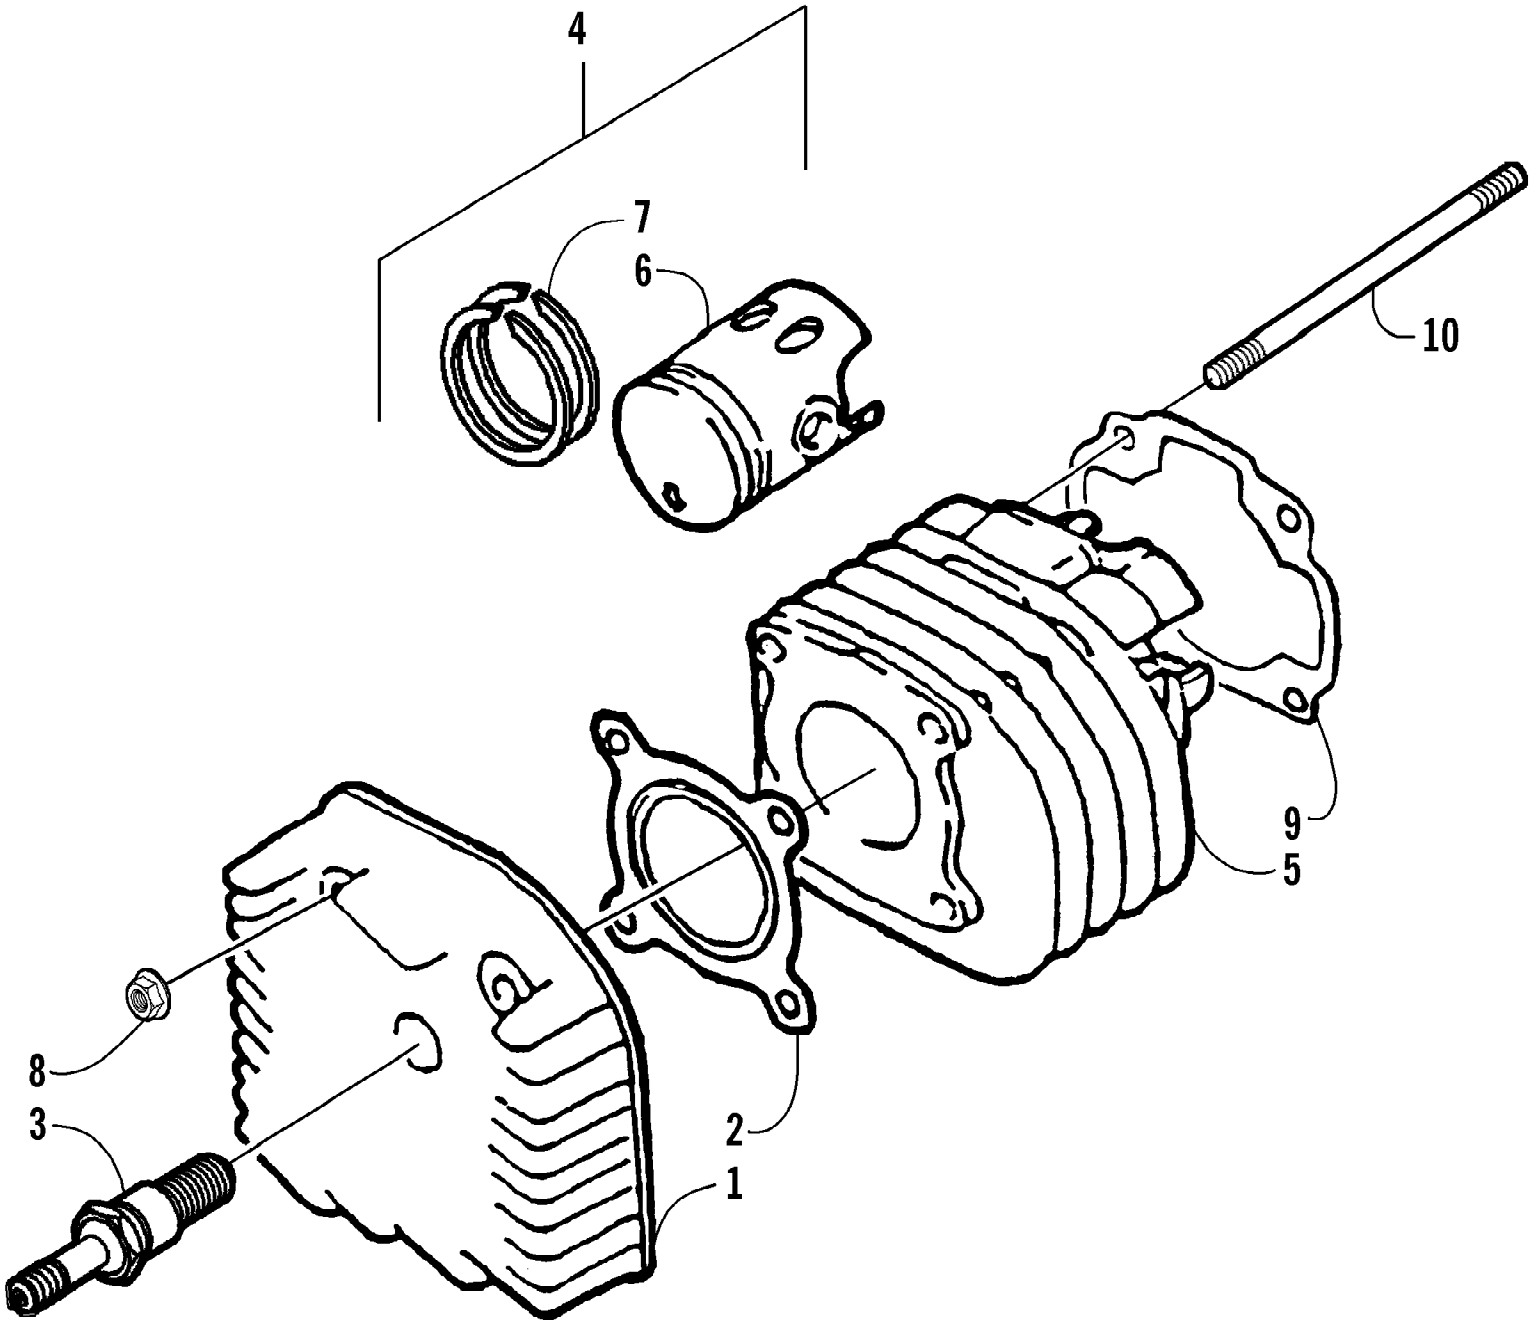

2002 ATV 90 (90CC GREEN) (A2002ATB2BUSG)
CLUTCH ASSEMBLY

2002 ATV 90 (90CC GREEN) (A2002ATB2BUSG)
CLUTCH ASSEMBLY

Page 10 of 50

Ref #	Part Number	Qty	S/P/F	Description
1	3301-099	1		Driven Face Assembly (inc. 2-15)
2	3301-442	2		Seal, Oil
3	3301-118	1		Seat, Secondary Spring
4	3301-117	1		Spring, Compression
5	3301-112	1		Weight Set, Clutch (inc. 6-7)
6	3301-110	1		Carrier, Clutch
7	3301-111	3		Spring, Clutch Weight
8	3301-277	1		Nut
9	3301-116	2		Pin, Guide
10	3301-114	1		Face, Fixed Driven
11	3301-420	1		Bearing, Needle
12	3301-380	1	/P	Circlip
13	3301-417	1		Bearing, Radial Ball
14	3301-115	1		Face, Movable Driven
15	3301-302	2		Ring, Oil
16	3301-100	1		Cover, Clutch Carrier
17	3301-325	1		Nut
18	3301-298	1		Ring, Oil
19	3301-102	1		Drive Face Assembly (inc. 20-24)
20	3301-105	1		Plate, Cam
21	3301-104	6		Roller, Weight
22	3301-431	1		Bushing
23	3301-103	1		Face, Movable Drive
24	3301-106	3		Slide, Cam Plate
25	3301-113	1		V-Belt
26	3301-430	1		Bushing
27	3301-101	1		Face, Fixed Drive
28	3301-109	1		Washer, Lock - External Tooth
29	3301-107	1		Clutch, One-Way
30	3301-108	1		Washer, Cone Spring
31	3301-331	1		Nut, Flange
32	3301-451	1		Bushing, Clutch

2002 ATV 90 (90CC GREEN) (A2002ATB2BUSG)
CRANKSHAFT AND PISTON ASSEMBLY

2002 ATV 90 (90CC GREEN) (A2002ATB2BUSG)
CRANKSHAFT AND PISTON ASSEMBLY

Page 14 of 50

Ref #	Part Number	Qty	S/P/F	Description
1	3301-020	1		Crankshaft Assembly (inc. 2-8)
2	3301-028	1		Crank, Left
3	3301-029	1		Pin, Crank
4	3301-421	1		Bearing, Needle
5	3301-025	1		Rod, Connecting
6	3301-026	1		Crank, Right
7	3301-285	1		Key
8	3301-354	2		Washer
9	3301-415	2		Bearing, Radial Ball
10	3301-438	1		Seal, Oil
11	3301-437	1		Seal, Oil
12	3301-027	1		Collar, Crank
13	3301-022	1		Piston
14	3301-023	1		Pin, Piston
15	3301-021	1		Ring, Piston - Set
16	3301-024	2		Clip, Piston Pin
17	3301-419	1		Bearing, Needle
18	3301-353	1		Washer