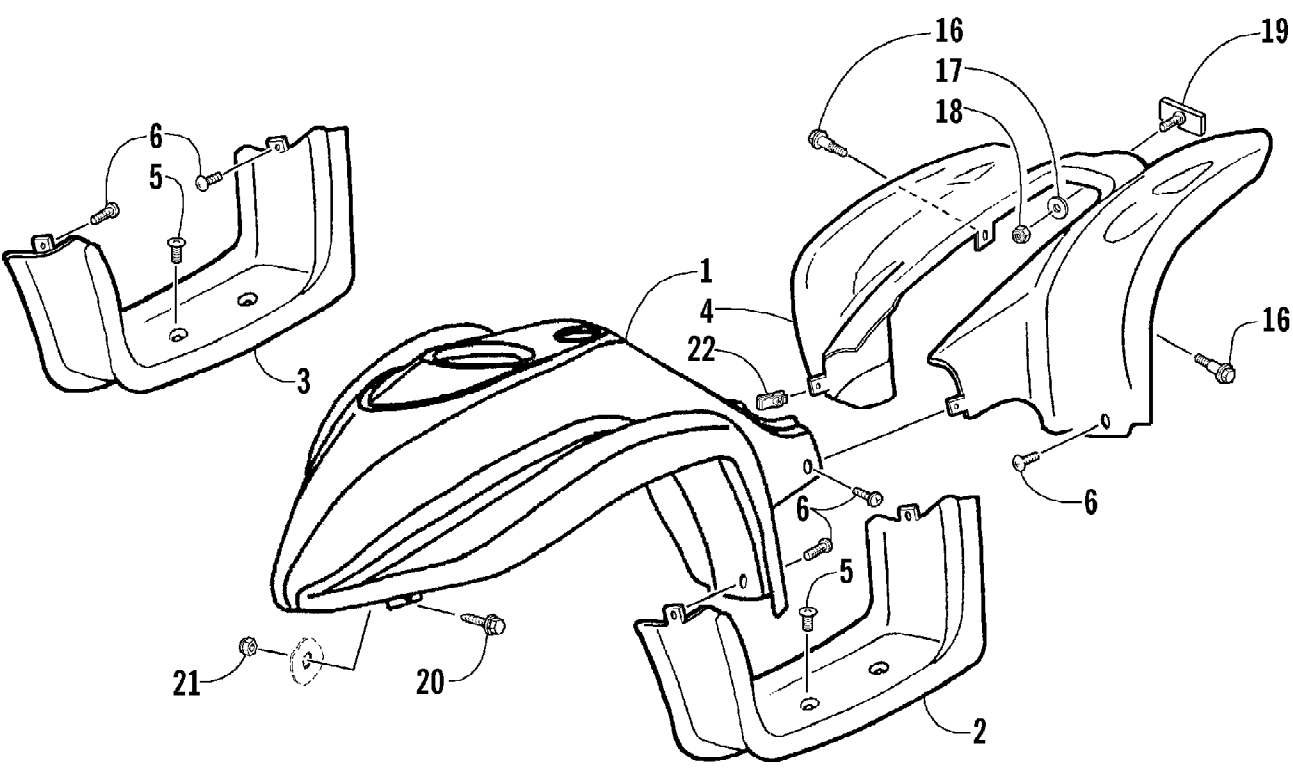

2002 ATV 90 (90CC GREEN) (A2002ATB2BUSG)
A-ARM, FLOOR PANEL, AND BUMPER ASSEMBLY

2002 ATV 90 (90CC GREEN) (A2002ATB2BUSG)
A-ARM, FLOOR PANEL, AND BUMPER ASSEMBLY

Page 2 of 50

Ref #	Part Number	Qty	S/P/F	Description
1	3301-222	1		A-Arm, Suspension - Left
1	3301-218	1		A-Arm, Suspension - Right
2	3301-428	4		Bushing, Rubber
3	3301-328	2		Bushing
4	3301-219	2		Bushing
5	3301-327	2		Nut, Flange
6	3301-220	2		Cover, Waterproof
7	3301-221	2	S	Cover, Dustproof
8	3301-402	4		Screw, Cap
9	3301-251	1		Panel, Floor
10	3301-444	2		Fitting, Grease
11	3301-445	2		Cap, Grease Fitting
12	3301-400	4		Screw, Cap
13	3301-388	2		Screw, Cap
14	3301-207	1		Bumper
15	3301-395	6		Screw, Cap
16	3301-283	4		Nut, Nylon
17	3301-256	2		Cap, Floor Panel - Rubber
18	3301-208	1		Cover, Bumper
19	3301-322	4		Screw, Self-Tapping
20	3301-254	1		Guard, Floor Panel - Left
21	3301-255	1		Guard, Floor Panel - Right
22	3301-456	2	/P	Reflector - Red
23	3301-476	4		Washer, Spring

2002 ATV 90 (90CC GREEN) (A2002ATB2BUSG)
 BODY AND SEAT ASSEMBLY

Page 4 of 50

Ref #	Part Number	Qty	S/P/F	Description
1	3301-250	1		Cover, Front (Red)
1	3301-248	1		Cover, Front (Green)
2	3301-253	1		Panel, Floor - Left
3	3301-252	1		Panel, Floor - Right
4	3301-264	1		Cover, Rear (Red)
4	3301-493	1		Cover, Rear (Green)
5	3301-319	4		Screw, Machine
6	3301-320	6		Screw, Machine
7	3301-257	1		Seat Assembly (inc. 8-9)
8	3301-258	1		Bracket, Seat
9	3301-259	2		Bolt, Seat
10	3301-304	1		Strip, Rubber
11	3301-210	1		Bag, Tool
12	3301-262	1		Spring, Reset
13	3301-261	1		Cable, Seat Release
14	3301-263	1		Seat Lock Assembly
15	3301-386	2		Screw, Cap
16	3301-275	4		Bolt, Carriage
17	3301-338	1		Washer
18	3301-281	1		Nut, Nylon
19	3301-149	1		Reflector
20	3301-466	2	/P	Screw, Cap
21	3301-327	2		Nut, Flange
22	3301-280	2	S	U-Nut