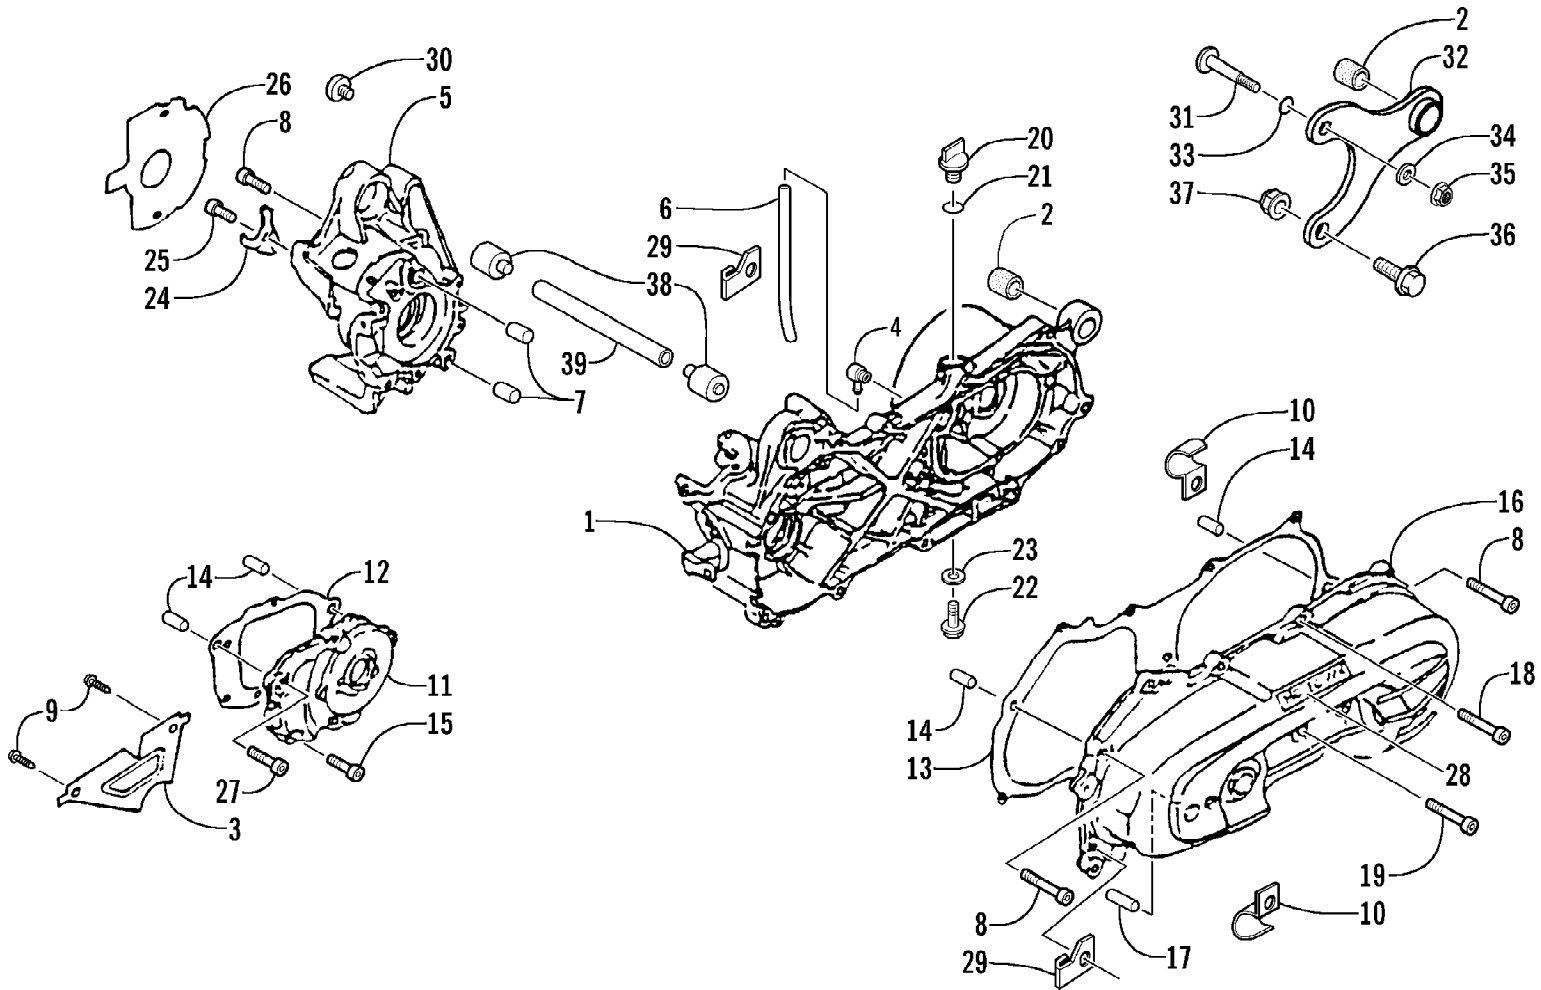

2002 ATV 90 (90CC GREEN) (A2002ATB2BUSG)
CRANKCASE ASSEMBLY

2002 ATV 90 (90CC GREEN) (A2002ATB2BUSG)
CRANKCASE ASSEMBLY

Page 12 of 50

Ref #	Part Number	Qty	S/P/F	Description
1	3301-006	1		Crankcase - Left
2	3301-427	2		Bushing, Rubber
3	3301-011	1		Plate, Cover
4	3301-057	1		Fitting, Breather Hose
5	3301-001	1		Crankcase - Right
6	3301-480	1		Hose, Breather
7	3301-365	2		Pin, Dowel
8	3301-292	8		Screw, Cap
9	3301-321	2		Screw, Self-Tapping
10	3301-013	2		Clamp
11	3301-097	1		Cover, Mission
12	3301-098	1		Gasket, Mission Cover
13	3301-014	1		Gasket, Crankcase Cover
14	3301-364	4		Pin, Dowel
15	3301-289	3		Screw, Cap
16	3301-010	1		Cover, Crankcase - Left
17	3301-426	1		Shaft, Idler
18	3301-290	9		Screw, Cap
19	3301-293	1		Screw, Cap
20	3301-037	1		Plug, Oil
21	3301-297	1		Ring, Oil
22	3301-394	1		Screw, Cap
23	3301-342	1		Washer
24	3301-003	1		Bracket, Oil Seal
25	3301-287	1		Screw, Cap
26	3301-004	1		Gasket, Magneto
27	3301-291	2		Screw, Cap
28	0411-481	1		Decal, Duramatic
29	3301-012	2		Bracket, Carburetor Tube
30	3301-002	1		Protector, Shroud
31	3301-198	1		Shaft, Fixed
32	3301-007	1		Bracket, Crankcase
33	3301-296	1		Ring, Oil
34	3301-343	1		Washer
35	3301-330	1		Nut, Flange
36	3301-406	1		Screw, Cap
37	3301-332	1		Nut, Flange
38	3301-008	2		Bushing
39	3301-005	1		Shaft, Crankcase Fixed