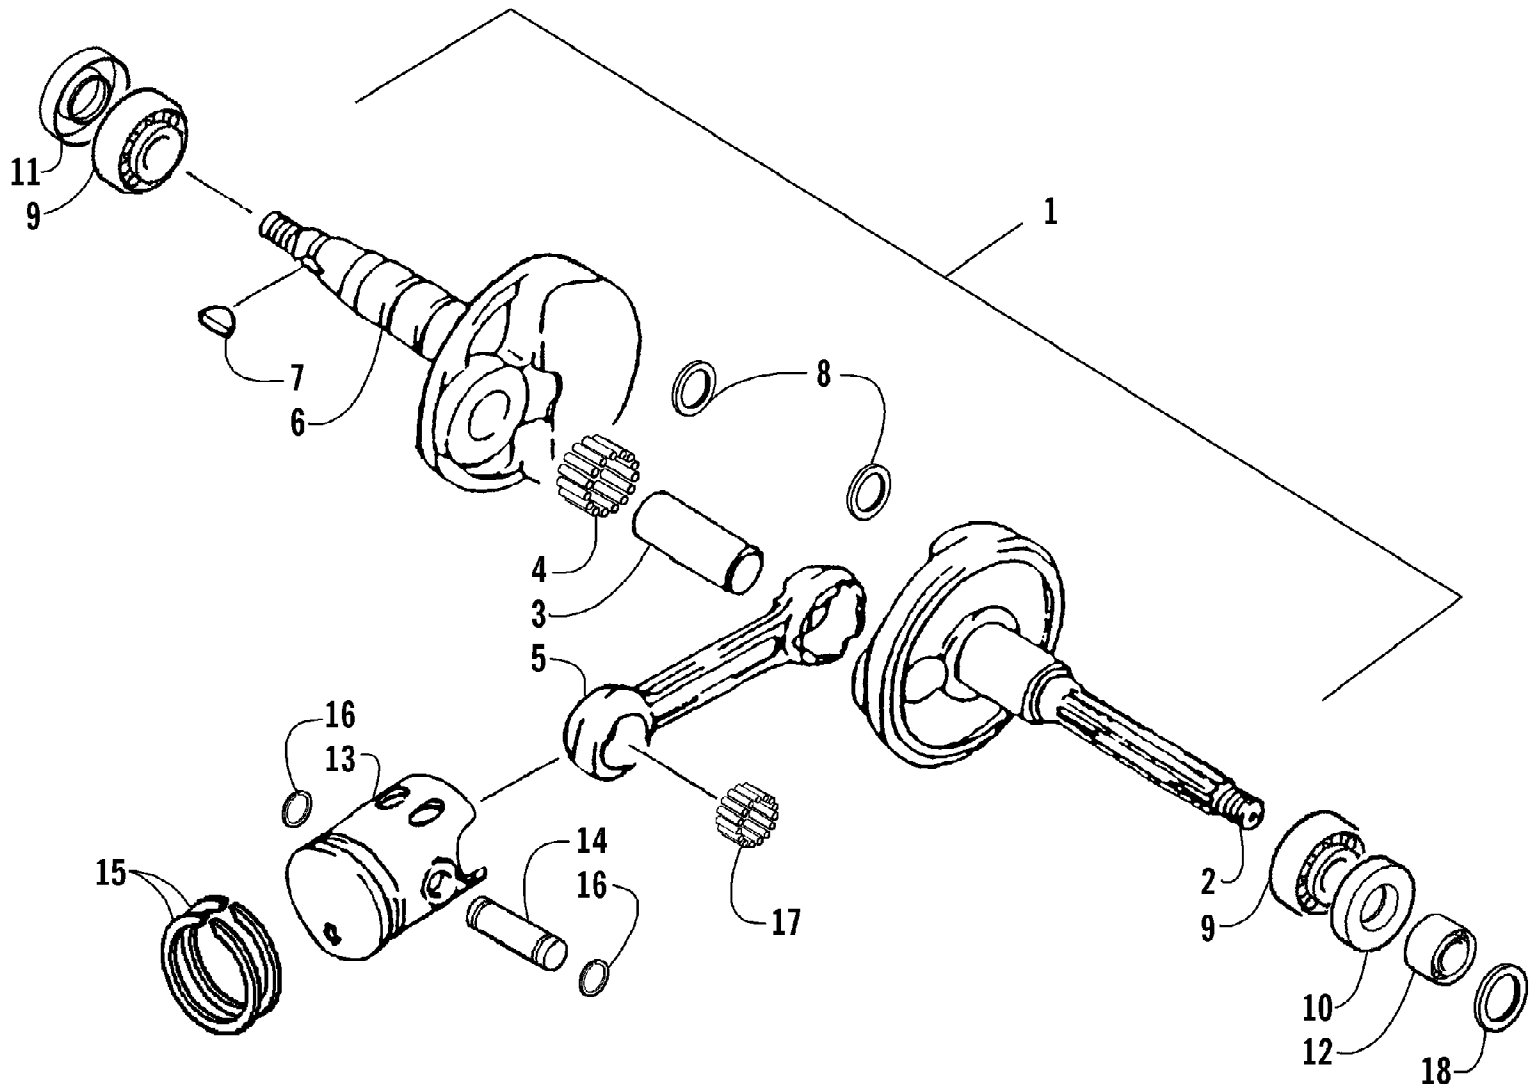

2002 ATV 90 (90CC GREEN) (A2002ATB2BUSG)
CLUTCH ASSEMBLY

2002 ATV 90 (90CC GREEN) (A2002ATB2BUSG)
CLUTCH ASSEMBLY

Page 10 of 50

Ref #	Part Number	Qty	S/P/F	Description
1	3301-099	1		Driven Face Assembly (inc. 2-15)
2	3301-442	2		Seal, Oil
3	3301-118	1		Seat, Secondary Spring
4	3301-117	1		Spring, Compression
5	3301-112	1		Weight Set, Clutch (inc. 6-7)
6	3301-110	1		Carrier, Clutch
7	3301-111	3		Spring, Clutch Weight
8	3301-277	1		Nut
9	3301-116	2		Pin, Guide
10	3301-114	1		Face, Fixed Driven
11	3301-420	1		Bearing, Needle
12	3301-380	1	/P	Circlip
13	3301-417	1		Bearing, Radial Ball
14	3301-115	1		Face, Movable Driven
15	3301-302	2		Ring, Oil
16	3301-100	1		Cover, Clutch Carrier
17	3301-325	1		Nut
18	3301-298	1		Ring, Oil
19	3301-102	1		Drive Face Assembly (inc. 20-24)
20	3301-105	1		Plate, Cam
21	3301-104	6		Roller, Weight
22	3301-431	1		Bushing
23	3301-103	1		Face, Movable Drive
24	3301-106	3		Slide, Cam Plate
25	3301-113	1		V-Belt
26	3301-430	1		Bushing
27	3301-101	1		Face, Fixed Drive
28	3301-109	1		Washer, Lock - External Tooth
29	3301-107	1		Clutch, One-Way
30	3301-108	1		Washer, Cone Spring
31	3301-331	1		Nut, Flange
32	3301-451	1		Bushing, Clutch

2002 ATV 90 (90CC GREEN) (A2002ATB2BUSG)
CRANKSHAFT AND PISTON ASSEMBLY

2002 ATV 90 (90CC GREEN) (A2002ATB2BUSG)
CRANKSHAFT AND PISTON ASSEMBLY

Page 14 of 50

Ref #	Part Number	Qty	S/P/F	Description
1	3301-020	1		Crankshaft Assembly (inc. 2-8)
2	3301-028	1		Crank, Left
3	3301-029	1		Pin, Crank
4	3301-421	1		Bearing, Needle
5	3301-025	1		Rod, Connecting
6	3301-026	1		Crank, Right
7	3301-285	1		Key
8	3301-354	2		Washer
9	3301-415	2		Bearing, Radial Ball
10	3301-438	1		Seal, Oil
11	3301-437	1		Seal, Oil
12	3301-027	1		Collar, Crank
13	3301-022	1		Piston
14	3301-023	1		Pin, Piston
15	3301-021	1		Ring, Piston - Set
16	3301-024	2		Clip, Piston Pin
17	3301-419	1		Bearing, Needle
18	3301-353	1		Washer