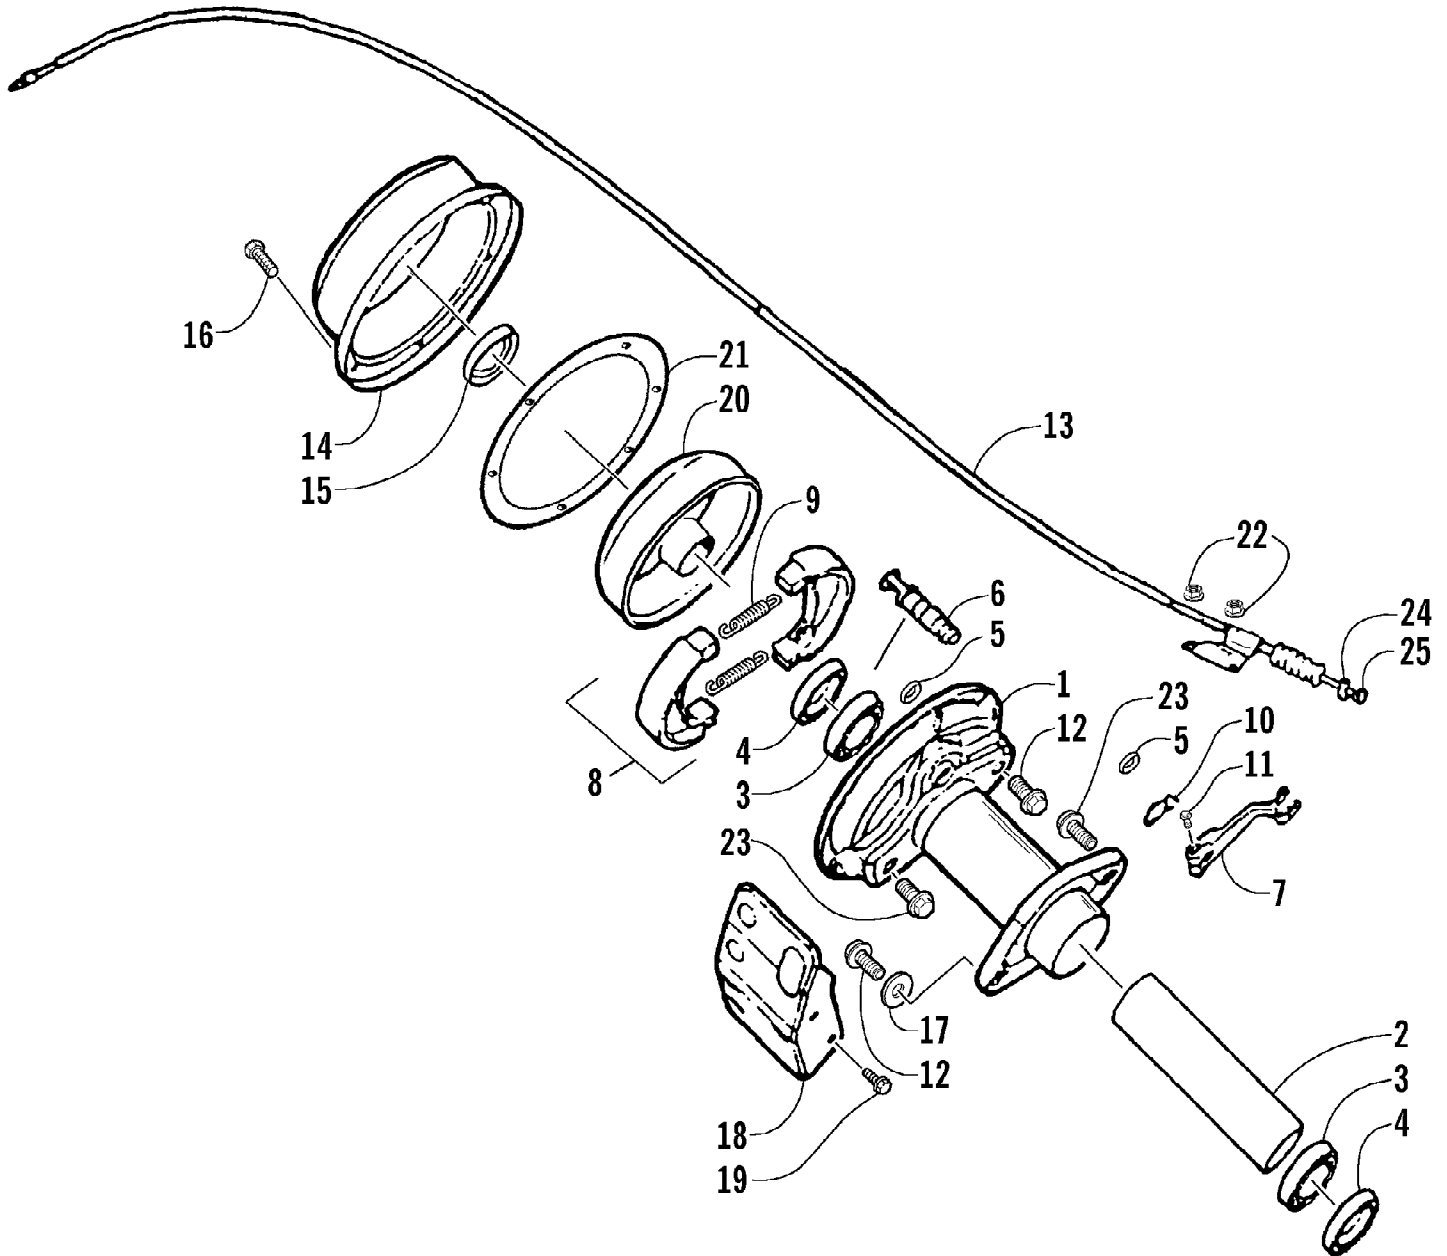

2002 ATV 90 (90CC GREEN) (A2002ATB2BUSG)
MAGNETO AND STARTER MOTOR ASSEMBLY

2002 ATV 90 (90CC GREEN) (A2002ATB2BUSG)
MAGNETO AND STARTER MOTOR ASSEMBLY

Page 36 of 50

Ref #	Part Number	Qty	S/P/F	Description
1	3301-142	1		Starter Motor Assembly (inc. 2-6)
2	3301-143	1	S	Brush Set
3	3301-303	1		Ring, Oil
4	3301-301	1		Ring, Oil
5	3301-276	2		Bolt w/Washer
6	3301-144	1		Harness, Starter Motor
7	3301-289	2		Screw, Cap
8	3301-288	2		Screw, Cap
9	3301-139	1		Magneto Assembly (inc. 10-11)
10	3301-140	1		Rotor/Flywheel
11	3301-141	1		Stator Assembly
12	3301-345	1		Washer
13	3301-331	1		Nut, Flange

2002 ATV 90 (90CC GREEN) (A2002ATB2BUSG)
OIL PUMP ASSEMBLY

Page 38 of 50

Ref #	Part Number	Qty	S/P/F	Description
1	3301-035	1		Gear, Pump Drive
2	3301-379	2		Circlip
3	3301-425	1		Pin, Crankshaft
4	3301-032	1		Pump, Oil - Assembly (inc. 5-7)
5	3301-034	1		Gear, Oil Pump
6	3301-300	1		Ring, Oil
7	3301-433	1		Seal, Oil
8	3301-033	1		Ring, Steel
9	3301-366	1		Tube, Oil
10	3301-373	1		Clip
11	3301-374	4		Clip
12	3301-371	1		Tube
13	3301-074	1	S	Cup, Oil Filter
14	3301-372	1		Tube
15	3301-317	2		Screw, Machine
16	3301-036	1		Washer, Wave