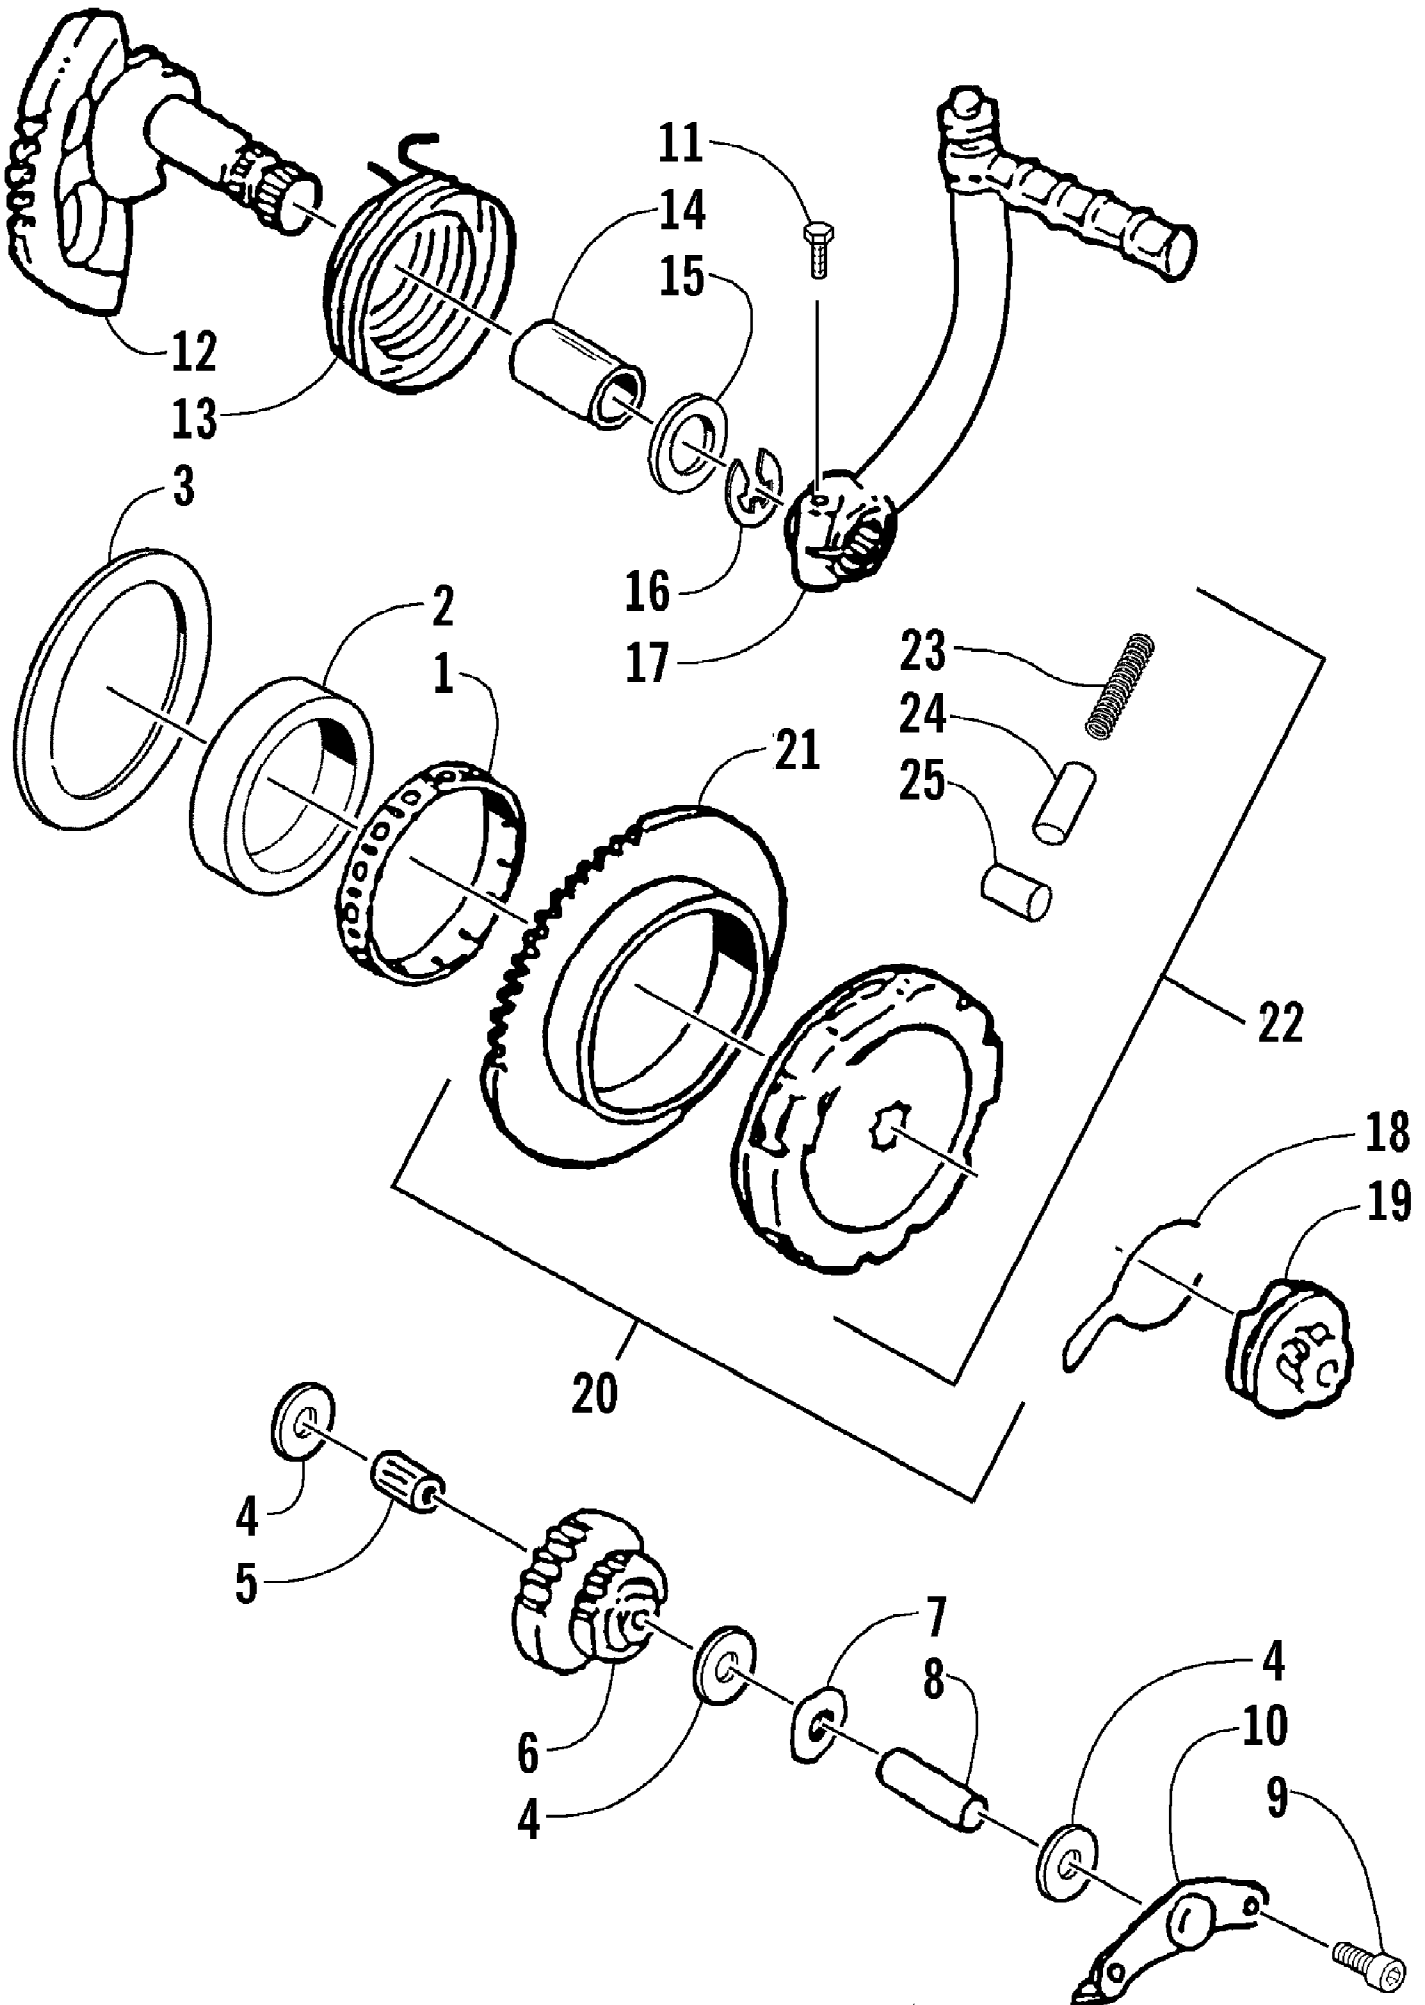

2002 ATV 90 (90CC GREEN) (A2002ATB2BUSG)
KICK STARTER ASSEMBLY

2002 ATV 90 (90CC GREEN) (A2002ATB2BUSG)
KICK STARTER ASSEMBLY

Page 34 of 50

Ref #	Part Number	Qty	S/P/F	Description
1	3301-423	1		Bearing, Needle
2	3301-424	1		Boss, Bearing
3	3301-355	1		Washer
4	3301-344	3		Washer
5	3301-418	1		Bearing, Needle
6	3301-121	1		Gear, Idler
7	3301-311	1		Washer, Wave
8	3301-426	1		Shaft, Idler
9	3301-287	2		Screw, Cap
10	3301-009	1		Plate, Idler Gear
11	3301-391	1		Screw, Cap
12	3301-127	1		Starter Shaft Assembly
13	3301-128	1		Spring, Reset - Starter Shaft
14	3301-429	1		Bushing
15	3301-351	1		Washer
16	3301-377	1		Circlip
17	3301-129	1	/P	Kick Crank Assembly
18	3301-125	1		Clip, Spring - Kick Pinion
19	3301-126	1		Kick Pinion Assembly
20	3301-130	1		Starter Clutch - Electric - Assembly (inc. 21-25)
21	3301-124	1		Wheel, Starter Clutch
22	3301-131	1		Clutch Set, Electric Starter (inc. 23-25)
23	3301-134	3		Spring, Clutch
24	3301-133	3		Guide, Clutch
25	3301-132	3		Roller, Clutch