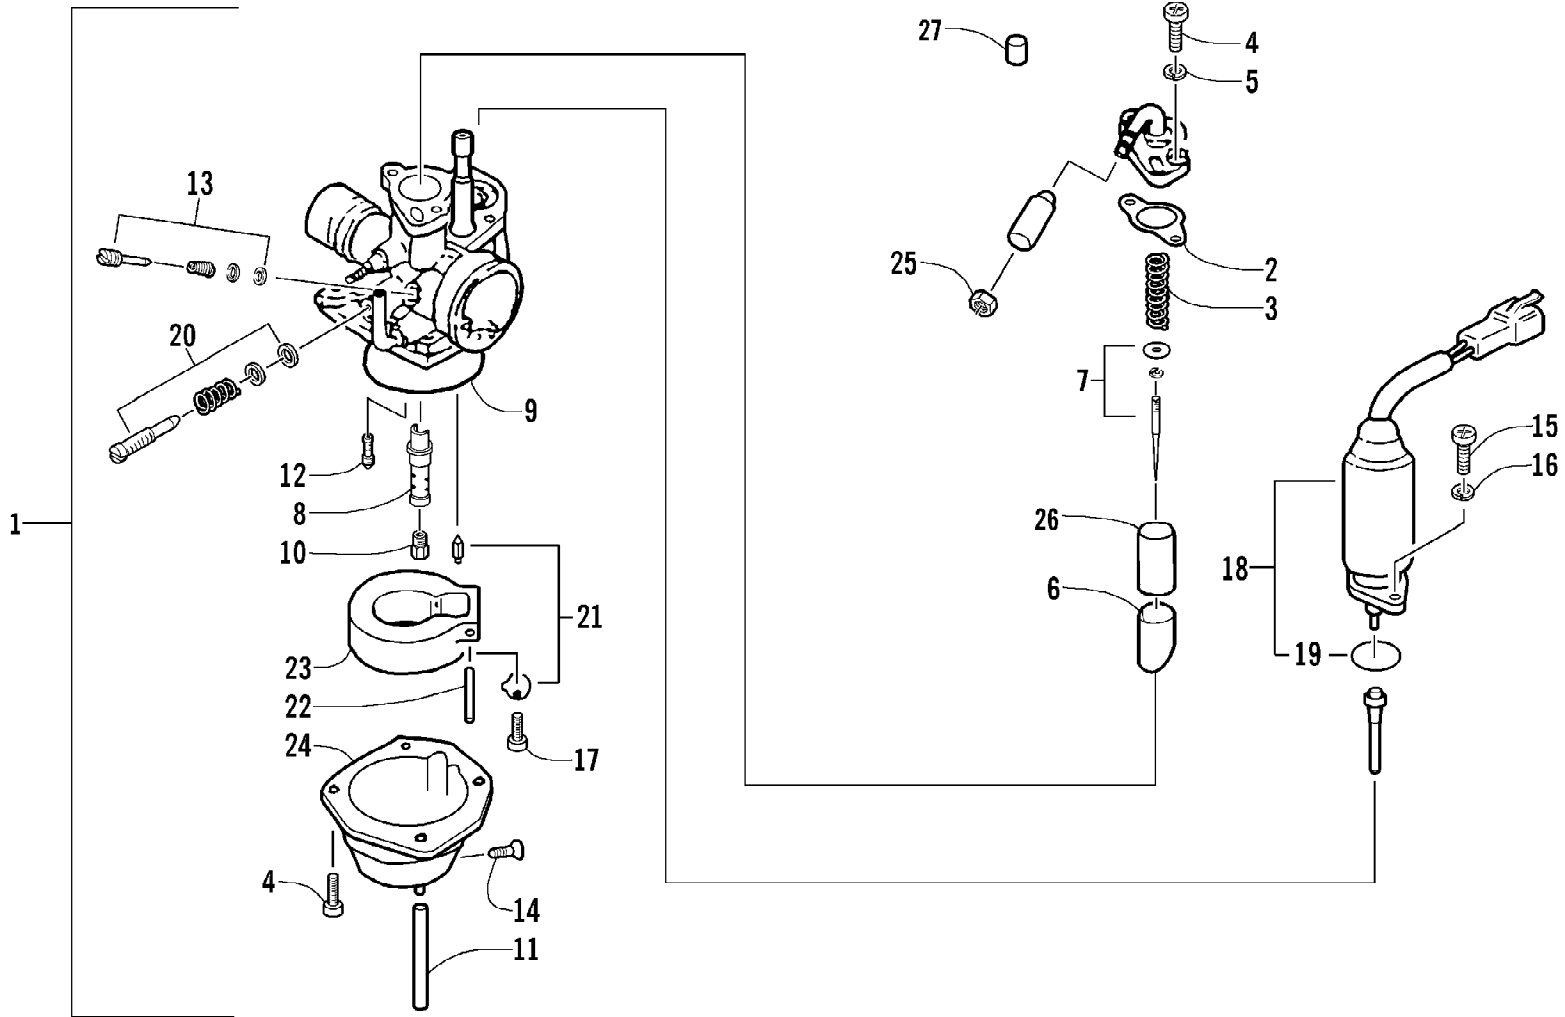

2002 ATV 90 (90CC GREEN) (A2002ATB2BUSG)
CARBURETOR ASSEMBLY

2002 ATV 90 (90CC GREEN) (A2002ATB2BUSG)
CARBURETOR ASSEMBLY

Page 8 of 50

Ref #	Part Number	Qty	S/P/F	Description
1	3301-038	1		Carburetor Assembly (inc. 2-26)
2	3301-039	1		Gasket, Carburetor
3	3301-040	1		Spring, Throttle Valve
4	3301-315	6	S	Screw, Machine
5	3301-359	2		Washer, Spring
6	3301-041	1		Valve, Throttle
7	3301-042	1		Set, Jet Needle
8	3301-043	1		Needle Jet
9	3301-044	1		Seal, Float Chamber
10	3301-046	1		Main Jet
11	3301-047	1		Tube, Overflow
12	3301-048	1		Jet, Pilot
13	3301-052	1		Screw, Air Adjustment
14	3301-049	1		Plug, Drain
15	3301-313	2		Screw, Machine
16	3301-358	2		Washer, Spring
17	3301-312	1		Screw, Machine
18	3301-066	1	/P	Choke Assembly - Electric (inc. 19)
19	3301-299	1		Ring, Oil
20	3301-051	1		Screw, Throttle
21	3301-053	1		Needle Valve Assembly
22	3301-055	1		Pin, Float
23	3301-054	1		Float
24	3301-045	1		Chamber, Float
25	3301-050	1		Nut, Cable Adjust
26	3301-056	1		RPM Limiter, Carburetor
27	3301-169	1	S	Plug, Purge Hole