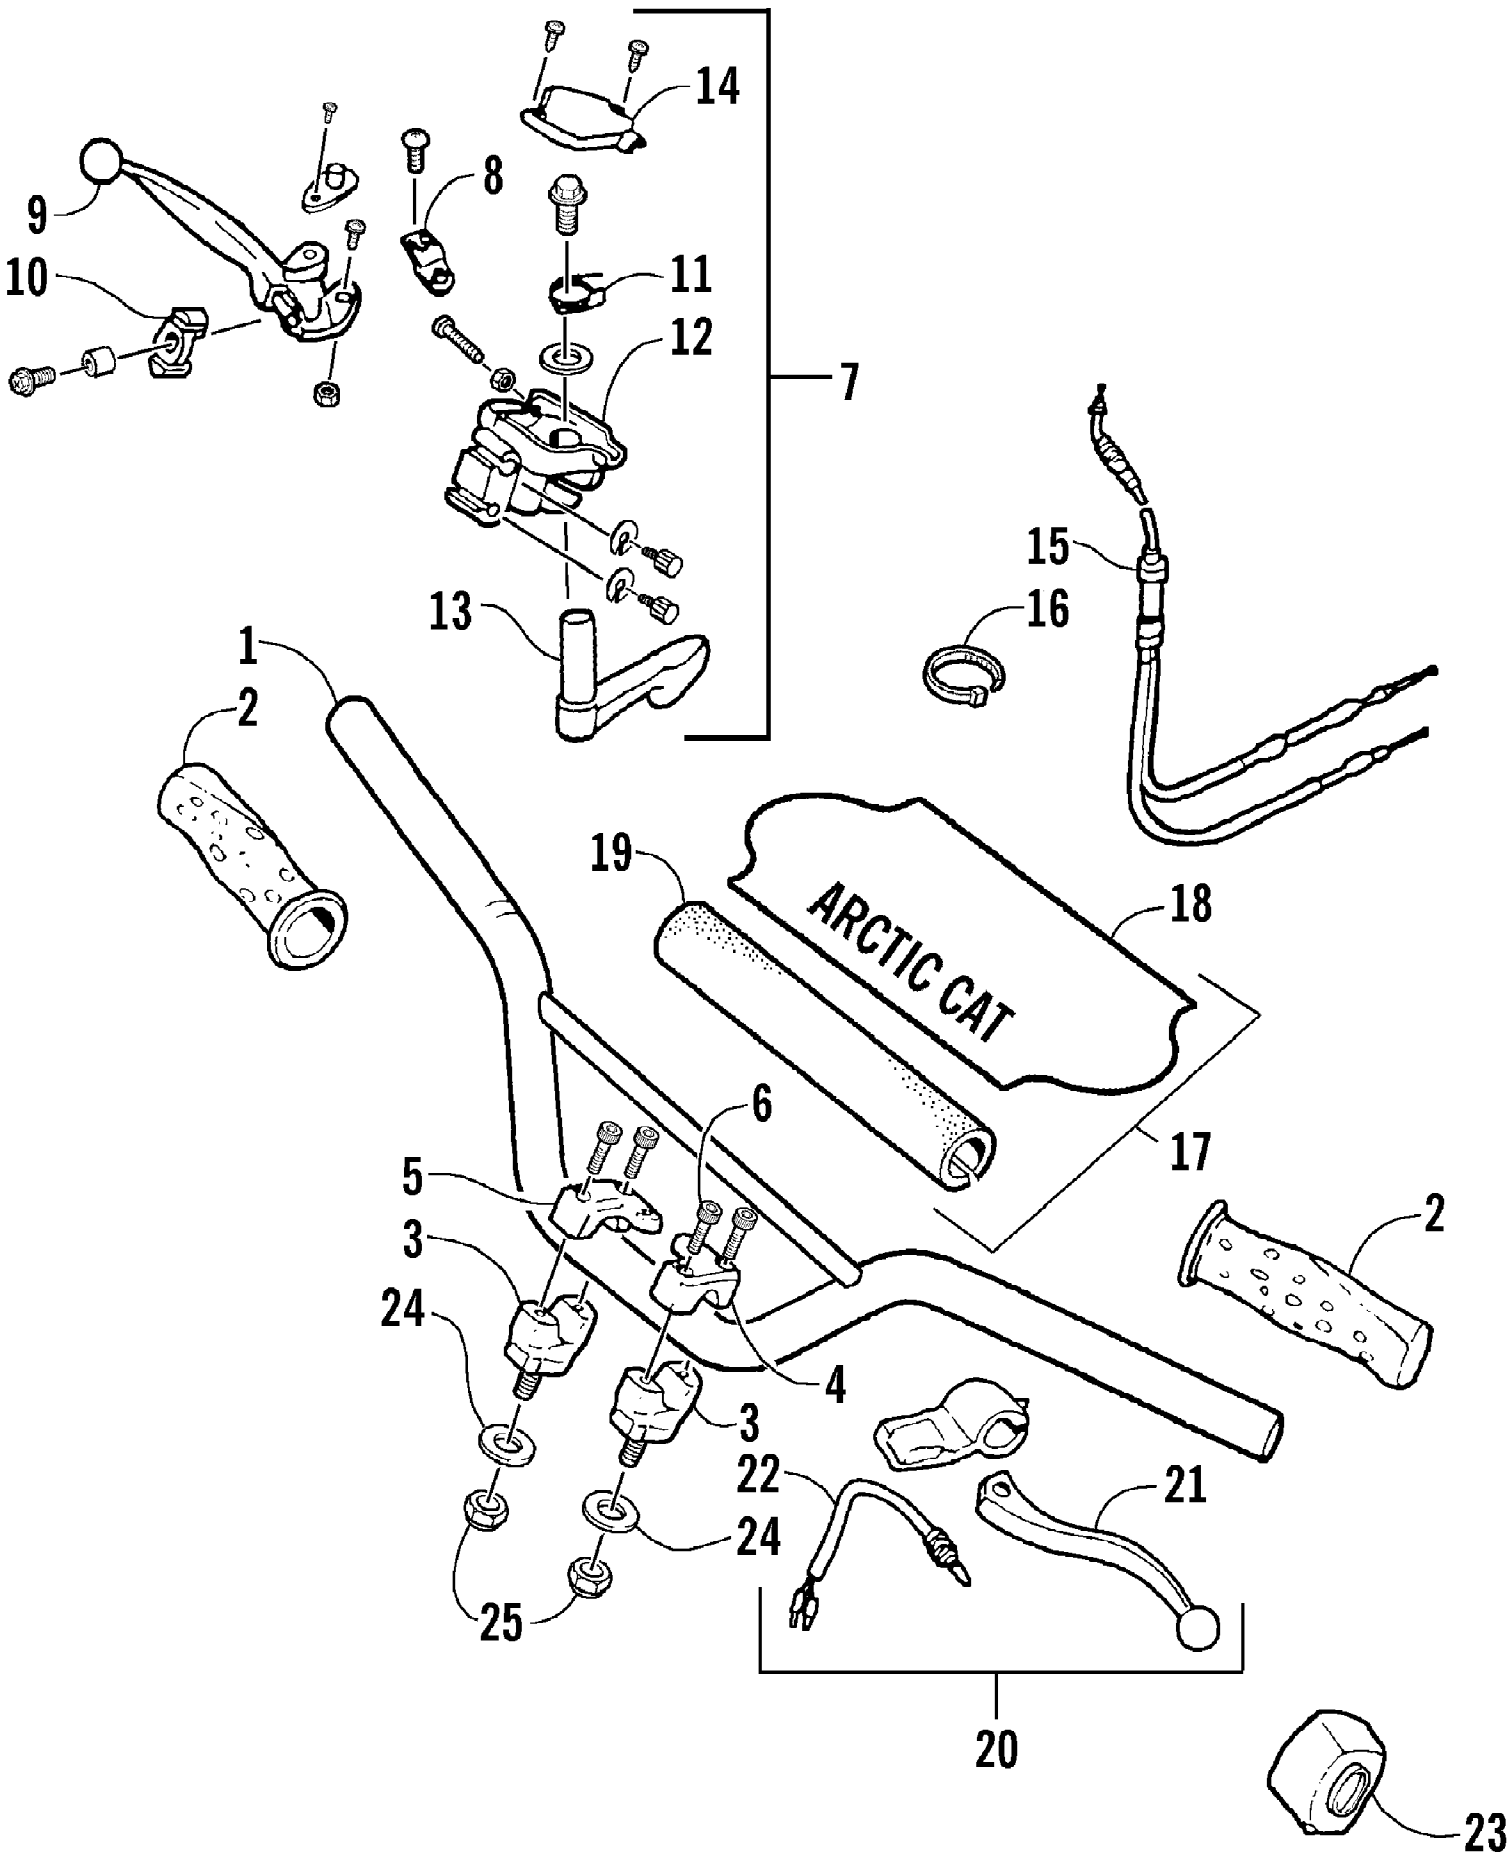

2002 ATV 90 (90CC GREEN) (A2002ATB2BUSG)
HANDLEBAR ASSEMBLY

Page 32 of 50

Ref #	Part Number	Qty	S/P/F	Description
1	3301-230	1		Handlebar
2	3301-234	2		Grip, Handlebar
3	3301-231	2		Clamp, Handlebar - Bottom
4	3301-232	1		Clamp, Handlebar - Left
5	3301-233	1		Clamp, Handlebar - Right
6	3301-290	4		Screw, Cap
7	3301-235	1	S	Lever Assembly - Right (inc. 8-13)
8	3301-239	1		Bracket, Throttle Cable
9	3301-240	1		Lever, Brake - Right
10	3301-238	1		Bracket, Cable
11	3301-244	1		Spring, Throttle Lever
12	3301-237	1		Bracket, Lever
13	3301-243	1		Lever, Throttle
14	3301-236	1		Cover, Lever Body
15	3301-085	1	S	Cable, Throttle
16	3301-465	1		Cable Tie
17	3301-457	1	/P	Pad, Handlebar - Assembly (inc. 18-19)
18	3301-458	1	S	Cover, Pad
19	3301-459	1		Pad, Handlebar
20	3301-242	1		Lever Assembly - Left (inc. 21-22)
21	3301-241	1		Lever, Brake - Left
22	3301-153	1		Harness, Brake Switch
23	3301-152	1		Switch Assembly
24	3301-486	2		Washer
25	3301-283	2		Nut, Nylon