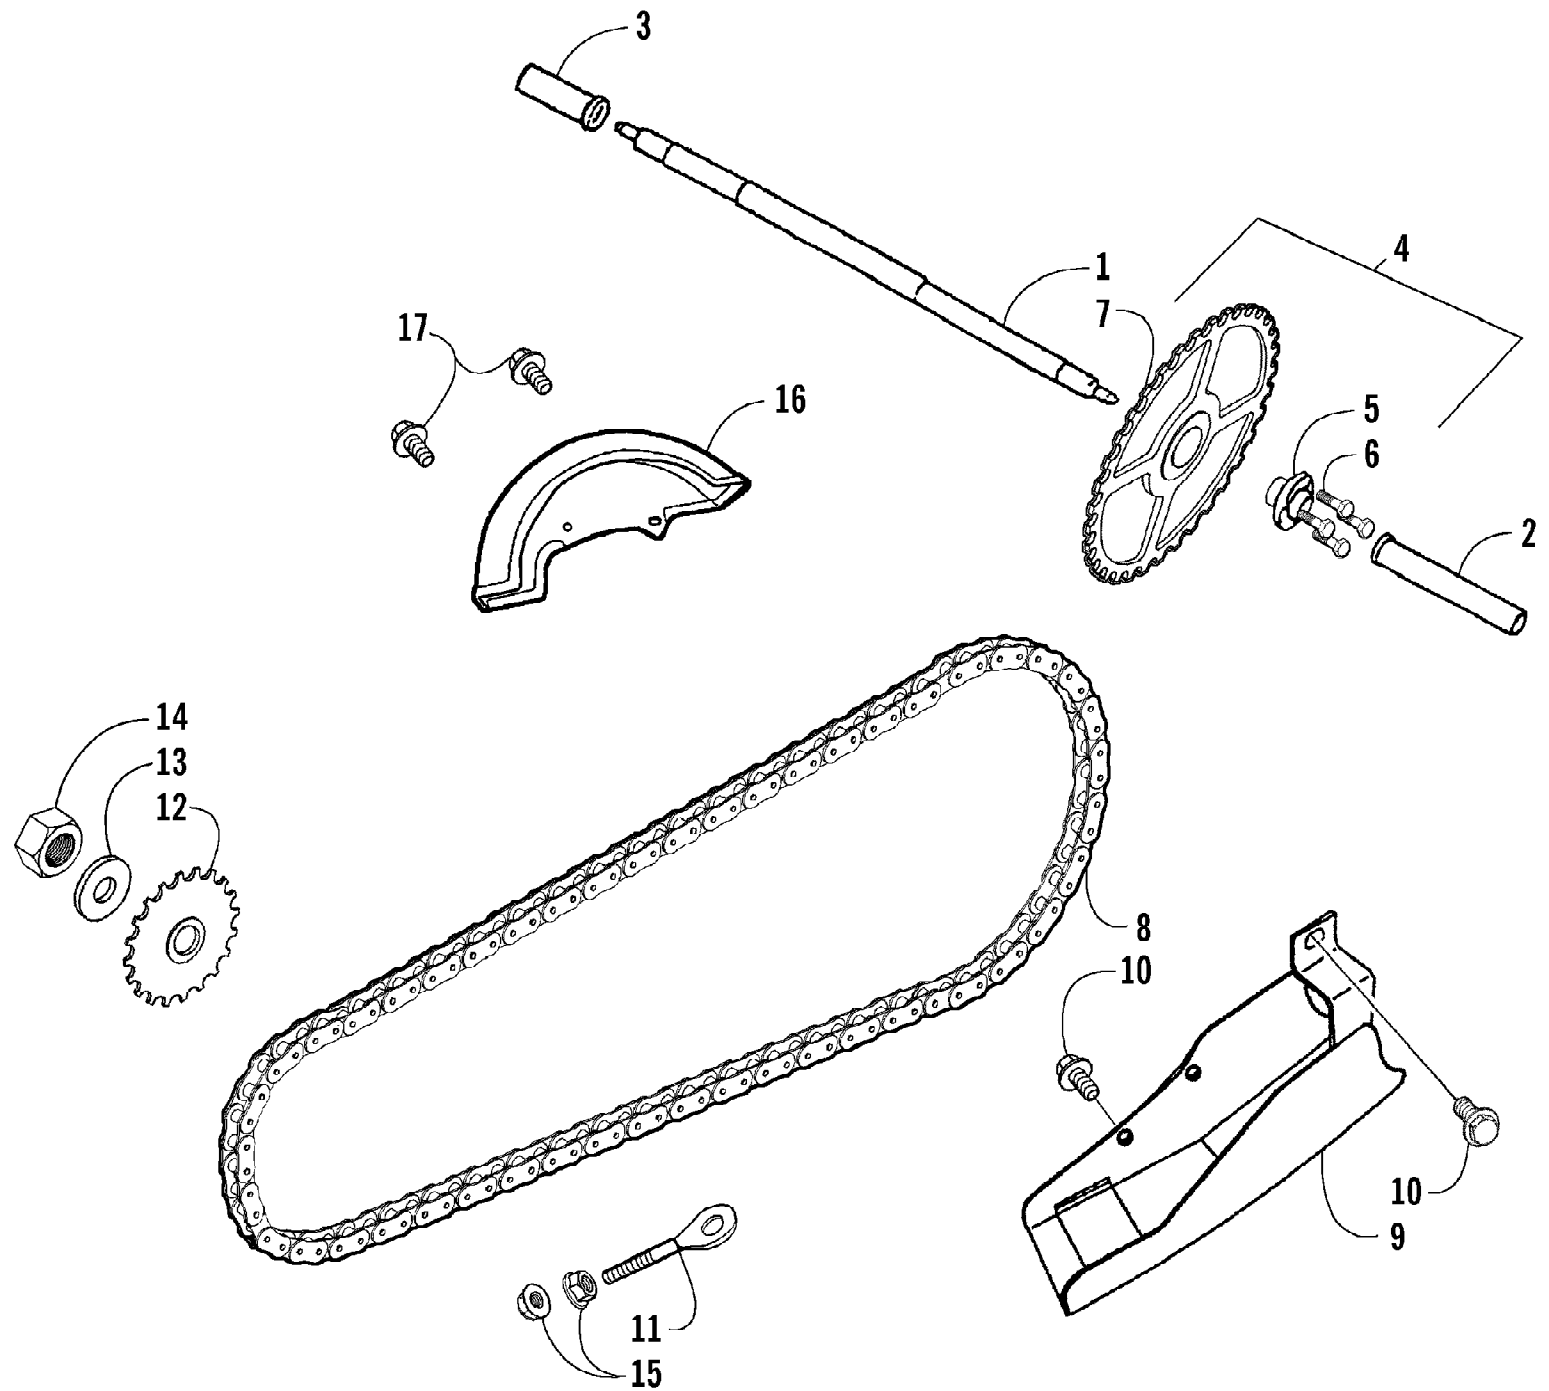

2002 ATV 90 (90CC GREEN) (A2002ATB2BUSG)
REAR DRIVE ASSEMBLY

2002 ATV 90 (90CC GREEN) (A2002ATB2BUSG)
REAR DRIVE ASSEMBLY

Page 42 of 50

Ref #	Part Number	Qty	S/P/F	Description
1	3301-161	1		Axle, Rear Wheel
2	3301-173	1		Collar, Spacer - Right
3	3301-174	1		Collar, Spacer - Left
4	3301-163	1		Rear Sprocket Assembly (inc. 5-7)
5	3301-165	1		Flange, Final Drive
6	3301-399	4		Screw, Cap
7	3301-159	1		Sprocket, Rear
8	3301-157	1		Chain, Drive
9	3301-155	1		Guard, Chain
10	3301-393	2		Screw, Cap
11	3301-158	1		Adjuster, Drive Chain
12	3301-123	1		Drive Sprocket Assembly
13	3301-352	1		Washer
14	3301-284	1		Nut, Nylon
15	3301-327	2		Nut, Flange
16	3301-156	1	/P	Guard, Chain - Rear
17	3301-386	2		Screw, Cap