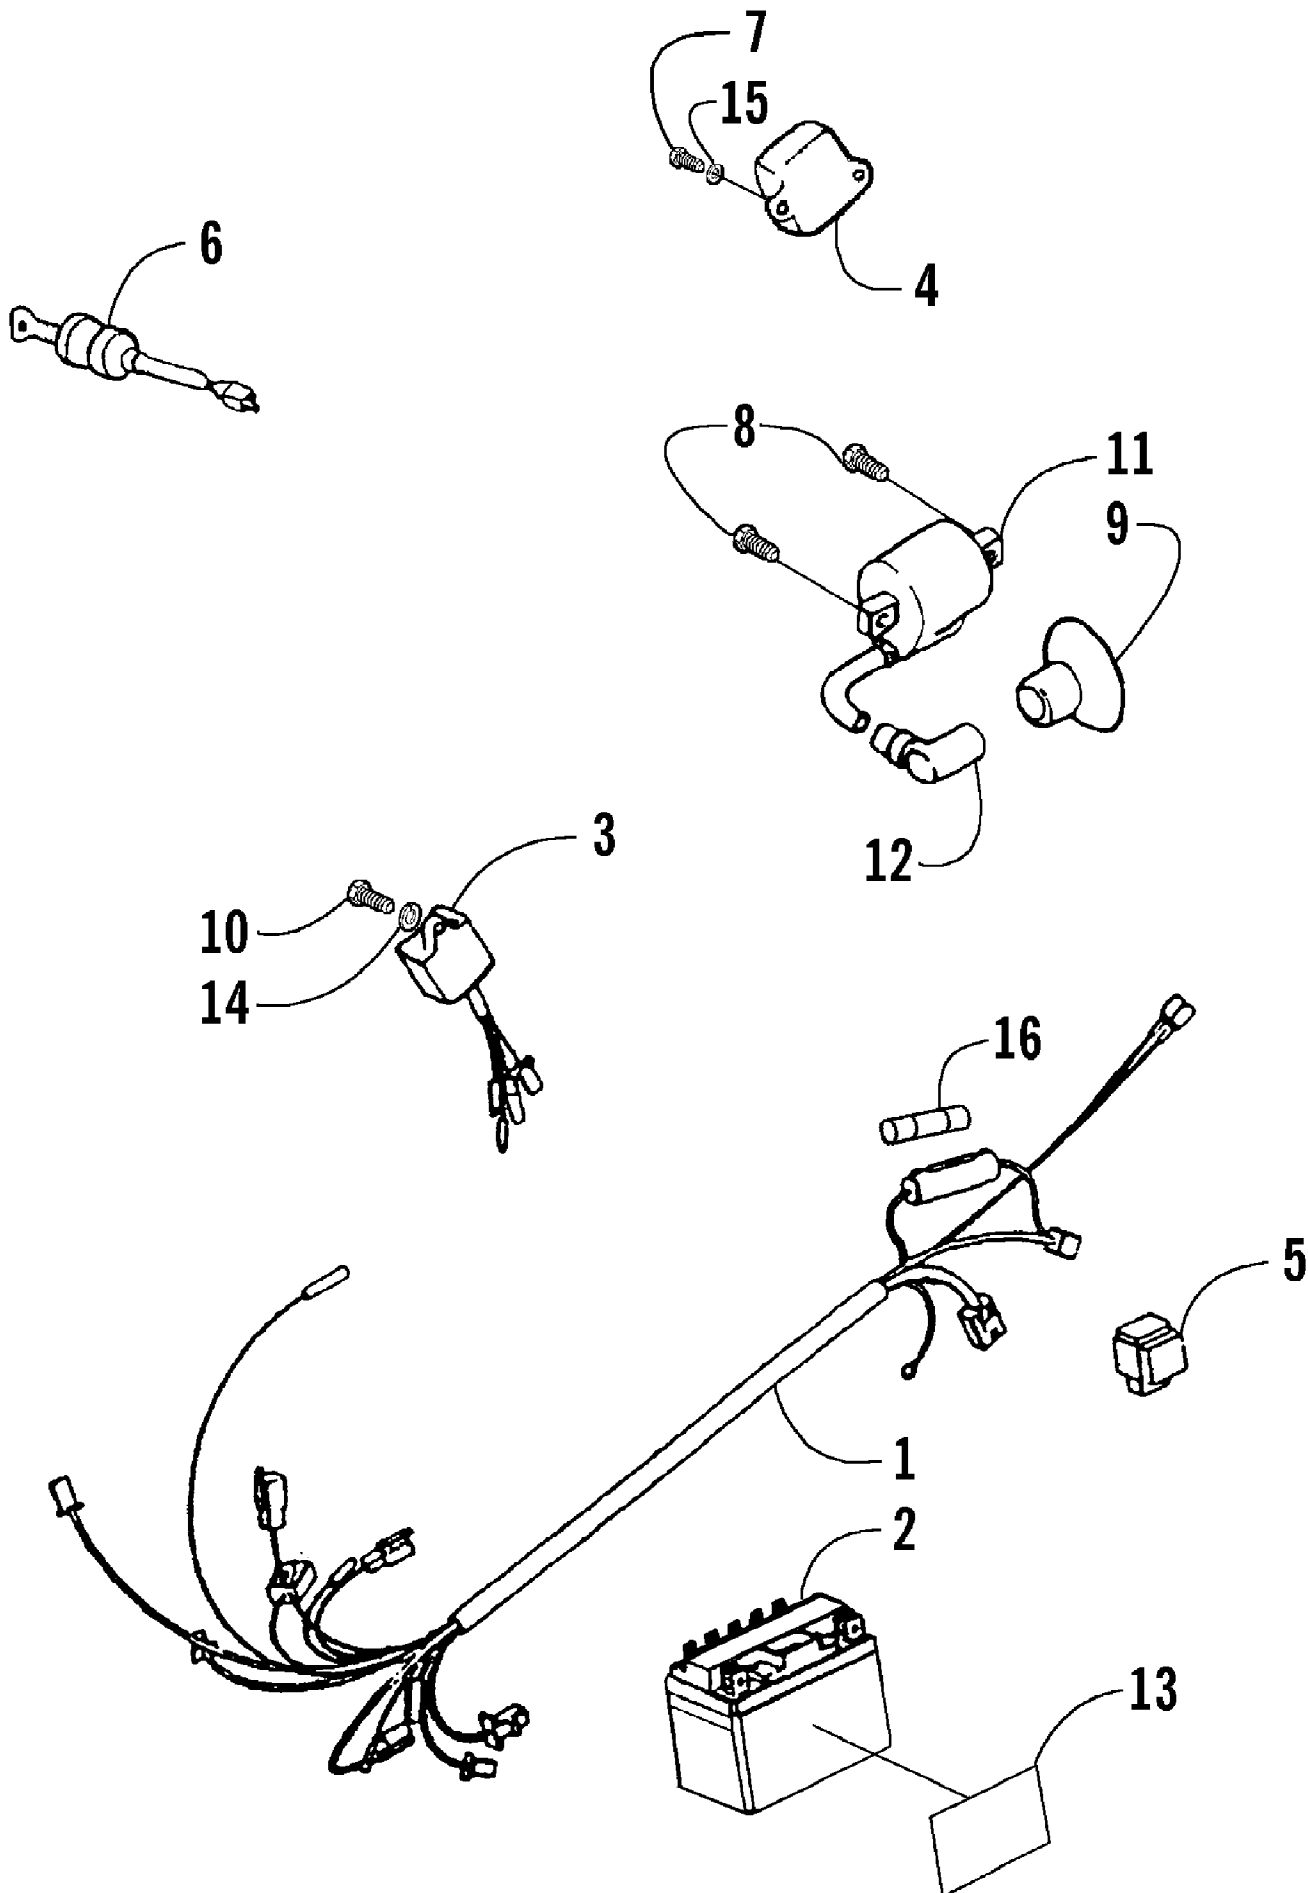

2002 ATV 90 (90CC GREEN) (A2002ATB2BUSG)
ELECTRICAL

Page 20 of 50

Ref #	Part Number	Qty	S/P/F	Description
1	3301-147	1		Harness, Main
2	3301-145	1		Battery
3	3301-135	1		CDI Unit
4	3301-146	1		Regulator
5	3301-154	1		Relay, Starter
6	3301-151	1		Switch, Ignition
7	3301-316	1		Screw, Machine
8	3301-390	2		Screw, Cap
9	3301-137	1		Cap, Rubber
10	3301-318	1		Screw, Machine
11	3301-136	1		Coil, Ignition
12	3301-138	1		Cap, Spark Plug
13	3301-463	1		Decal, Warning - Battery
14	3301-360	1		Washer, Spring
15	3301-475	1		Washer, Spring
16	3301-512	1		Fuse - 7 Amp