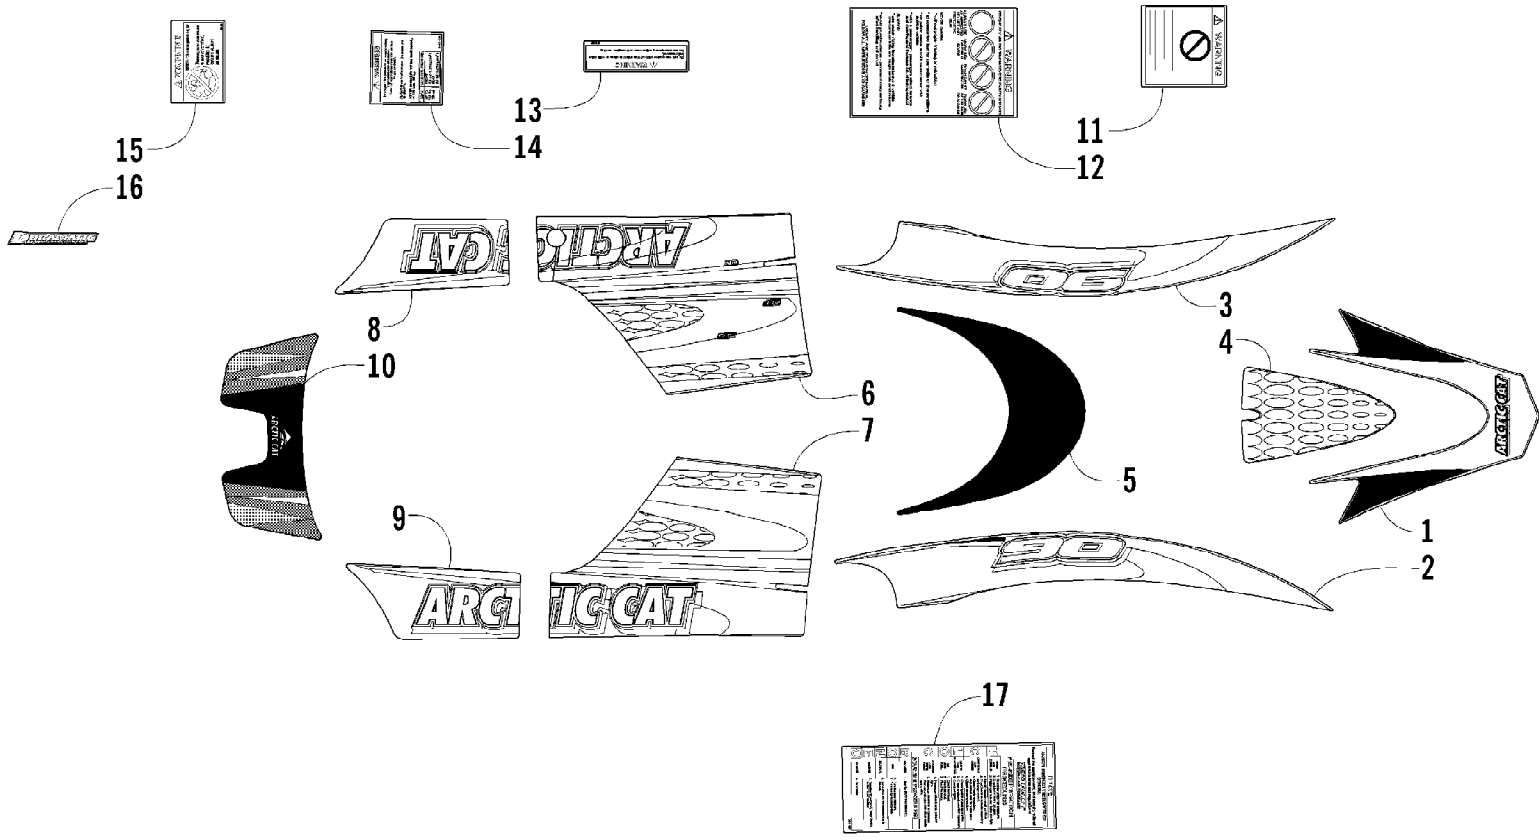

2002 ATV 90 (90CC GREEN) (A2002ATB2BUSG)
DECALS

Page 18 of 50

Ref #	Part Number	Qty	S/P/F	Description
1	0411-442	1		Decal, Graphic - Front
1	0411-448	1		Decal, Graphic - Front (Green)
2	0411-443	1		Decal, Graphic - Upper Right
2	0411-449	1		Decal, Graphic - Upper Right (Green)
3	0411-444	1		Decal, Graphic - Upper Left
3	0411-450	1		Decal, Graphic - Upper Left (Green)
4	0411-462	1		Decal, Graphic - Front Insert
4	0411-463	1		Decal, Graphic - Front Insert (Green)
5	0411-454	1		Decal, Graphic - Cowl
6	0411-446	1		Decal, Graphic - Lower Left
6	0411-452	1		Decal, Graphic - Lower Left (Green)
7	0411-445	1		Decal, Graphic - Lower Right
7	0411-451	1		Decal, Graphic - Lower Right (Green)
8	0411-459	1		Decal, Graphic - Lower Rear - Left
8	0411-461	1		Decal, Graphic - Lower Rear - Left (Green)
9	0411-458	1		Decal, Graphic - Lower Rear - Right
9	0411-460	1		Decal, Graphic - Lower Rear - Right (Green)
10	0411-447	1		Decal, Graphic - Rear
10	0411-453	1		Decal, Graphic - Rear (Green)
11	0411-400	1		Decal, Warning - Age
12	0411-218	1		Decal, Warning - General
13	0411-426	1		Decal, Warning - Clutch Cover
14	0411-455	1		Decal, Warning - Tire/Load
15	0411-435	1		Decal, Warning - Passenger
16	0411-481	1		Decal, Duramatic
17	0411-457	1		Decal, Warning - Pre-Ride