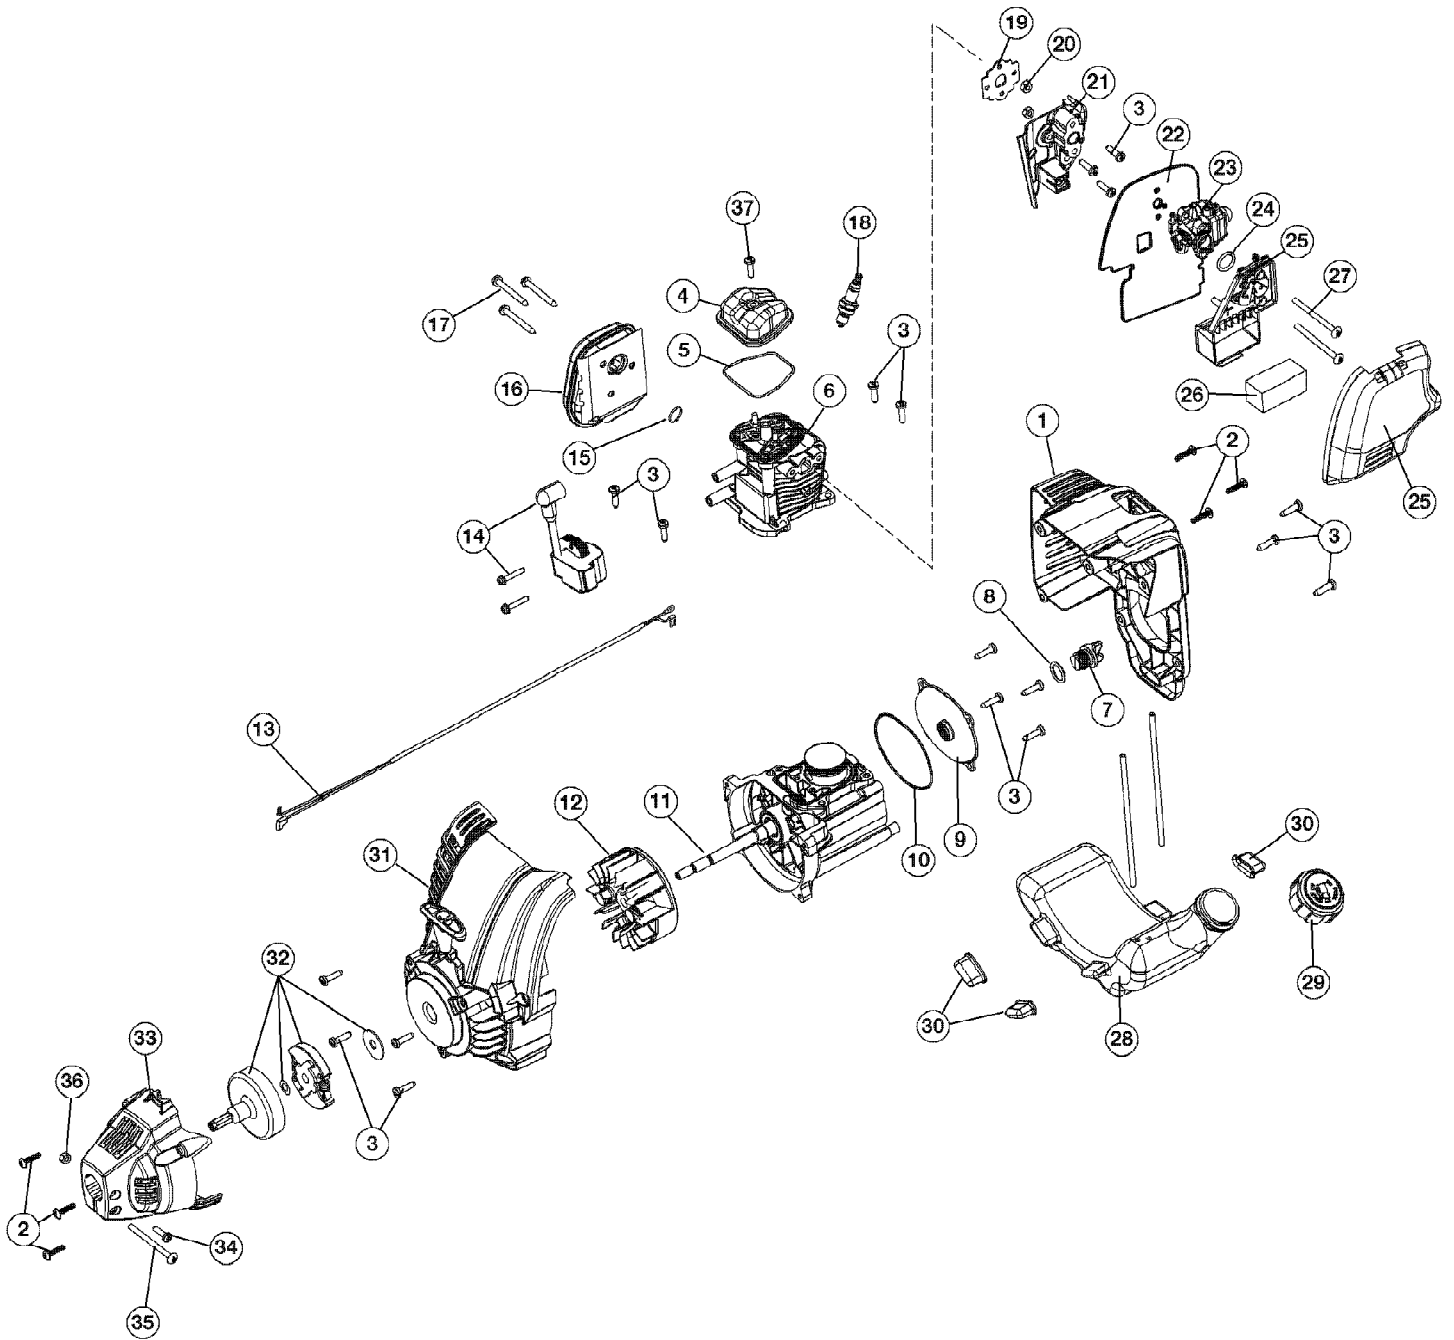

TB525EC 41EDT52C966
Engine Assembly

TB525EC 41EDT52C966
Engine Assembly

Page 2 of 4

Ref #	Part Number	Qty	S/P/F	Description
1	753-06134	1		Engine Cover Assembly (Incl. Ref No. 2 & 3)
2	710-04194	1	/P	Cover Screw
3	791-181003	1	/P	Screw
4	753-05901	1		Rocker Cover
5	753-05902	1		Rocker Cover O-Ring
6	753-06311	1		Cylinder Assembly (Incl. Ref No. 3 & 5)
7	753-05408	1	/P	Oil Plug (Incl. Ref No. 8)
8	791-182290	1		Oil Plug O-Ring
9	753-06111	1		Crankcase Cover
10	753-05238	1		Crankcase Cover O-ring
11	753-06313	1		Crankcase Assembly (Incl. Ref No. 10)
12	753-06221	1		Flywheel Assembly
13	753-05264	1		Lead Wires
14	753-05243	1	S	Module Assembly
15	753-05244	1		Muffler Gasket
16	753-05245	1		Muffler Assembly (Incl. Ref No. 15 & 17)
17	753-05246	1	S	Muffler Screw
18	794-00043	1	/P	Spark Plug
19	753-05247	1		Insulator Gasket
20	712-04099	1	/P	Nut
21	753-05249	1		Insulator
22	753-05366	1	/P	Carburetor Gasket
23	753-06220	1		Carburetor
24	791-181751	1		O-Ring
25	753-05252	1		Air Cleaner Cover Assembly (Incl. Ref No. 26)
26	753-05254	1		Air Filter
27	710-04517	1	/P	Screw
28	753-06240	1		Fuel Tank Assembly w/Fuel Lines (Incl. Ref No. 29)
29	753-1229	1		Fuel Cap
30	753-05259	1		Fuel Tank Pads
31	753-06314	1		Starter Housing Assembly (Incl. Ref No. 3)
32	753-06281	1		Clutch Assembly
33	753-05263	1		Clutch Cover (Incl. Ref No. 2)
34	791-182519	1		Anti-Rotation Screw
35	753-04003	1		Clamp Screw
36	791-180217	1	S	Nut
37	791-181025	1		Rocker Cover Screw
	753-05297	1	/P	Spark Arrestor Assembly Not Shown
	753-06317	1		Shortblock Assembly Not Shown (Incl. Ref No. 3-6, 8, 10, 11 & 18)