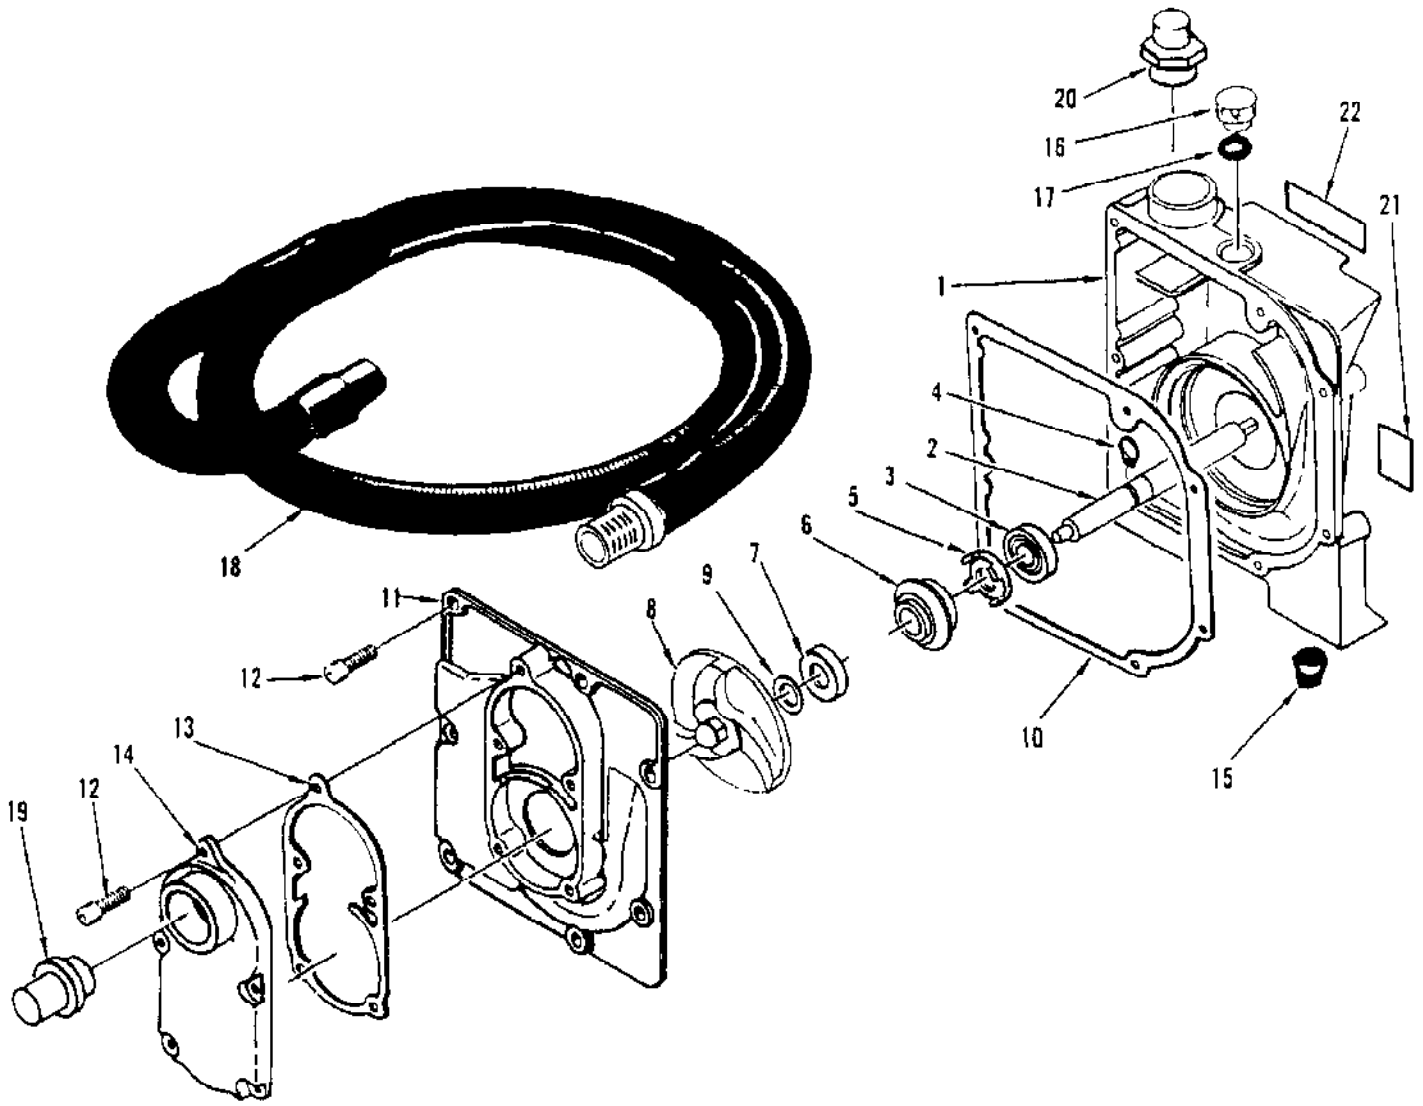

Ref #	Part Number	Qty	Description
1	217560	1	Housing - Anodized
	217559	1	Housing - Non-Anodized This is a new part number, different from the one listed in the previous IPL for this unit. Factory stocked. Slow moving part.
2	217129	1	Shaft
	217128	1	Shaft This is a new part number, different from the one listed in the previous IPL for this unit. Factory stocked. Slow moving part.
3	213156	1	Bearing - Ball
4	213186	1	Ring - Retaining
5	217134	1	Spacer
6	217135	1	Seal
7	217137	1	Seal - Ring Assembly
8	217561	1	Impeller - Anodized
	217130	1	Impeller - Non-Anodized This is a new part number, different from the one listed in the previous IPL for this unit. Factory stocked. Slow moving part. Used on 11 and 12 lever - 02, 03 and 06 units only.
9	217138	2	Shim
10	217141	1	Gasket - Housing
11	217562	1	Centerpiece - Anodized
	217143	1	Centerpiece - Non-Anodized This is a new part number, different from the one listed in the previous IPL for this unit. Factory stocked. Slow moving part. Used on 11 and 12 lever - 02, 03 and 06 units only.
12	217523	12	Screw - M6 x 18.40
	217320	12	Screw - M6 x 18 Torx This is a new part number, different from the one listed in the previous IPL for this unit. Distributor stocked. Medium to slow moving part. Used on 11 and 12 lever - 02, 03 and 06 units only.
13	217146	1	Gasket - Inlet Cover
14	217563	1	Cover - Anodized
	217148	1	Cover - Non-Anodized This is a new part number, different from the one listed in the previous IPL for this unit. Factory stocked. Slow moving part.
15	89403	2	Bumper - Lower
16	217150	1	Plug - Pipe
17	217152	1	Ring - "O"
18	217874	1	Kit - Hose/Strainer
	217540	1	Hose
19	217144	1	Insert - Hose
20	217132	1	Adaptor
21	217985	1	Decal - Caution (AM)
22	217986	1	Decal - Caution (PP)