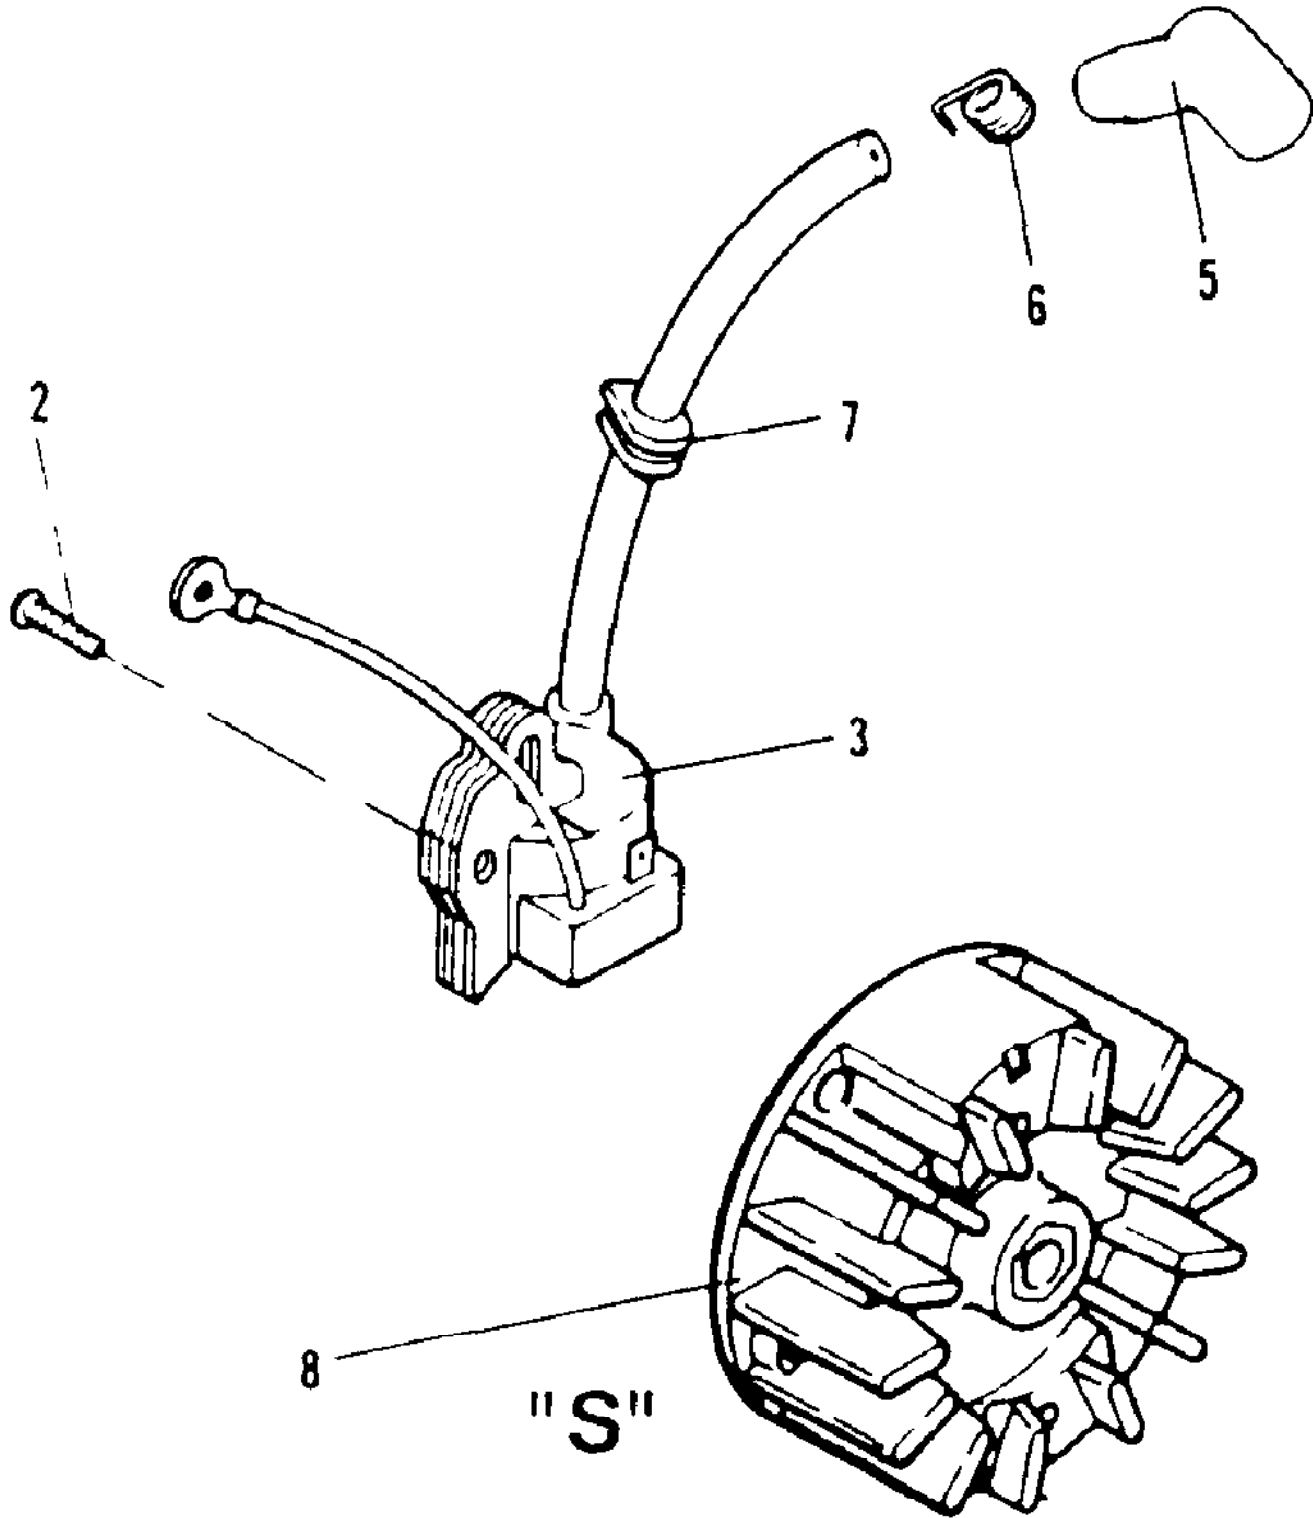

Ref #	Part Number	Qty	Description
1	219383	1	Wire - Switch
2	216022	6	Screw - M4 x 23.4 (13-16 in. lb. torque)
3	219386	1	Ignition (Black)
4	219848	1	Ignition (Cream)
5	95266	1	Boot - Spark Plug
6	102556	1	Connector
7	215533-01	1	Grommet
8	222430	1	Flywheel (Stamped "S")
9	222308	1	Flywheel (Stamped "FL")