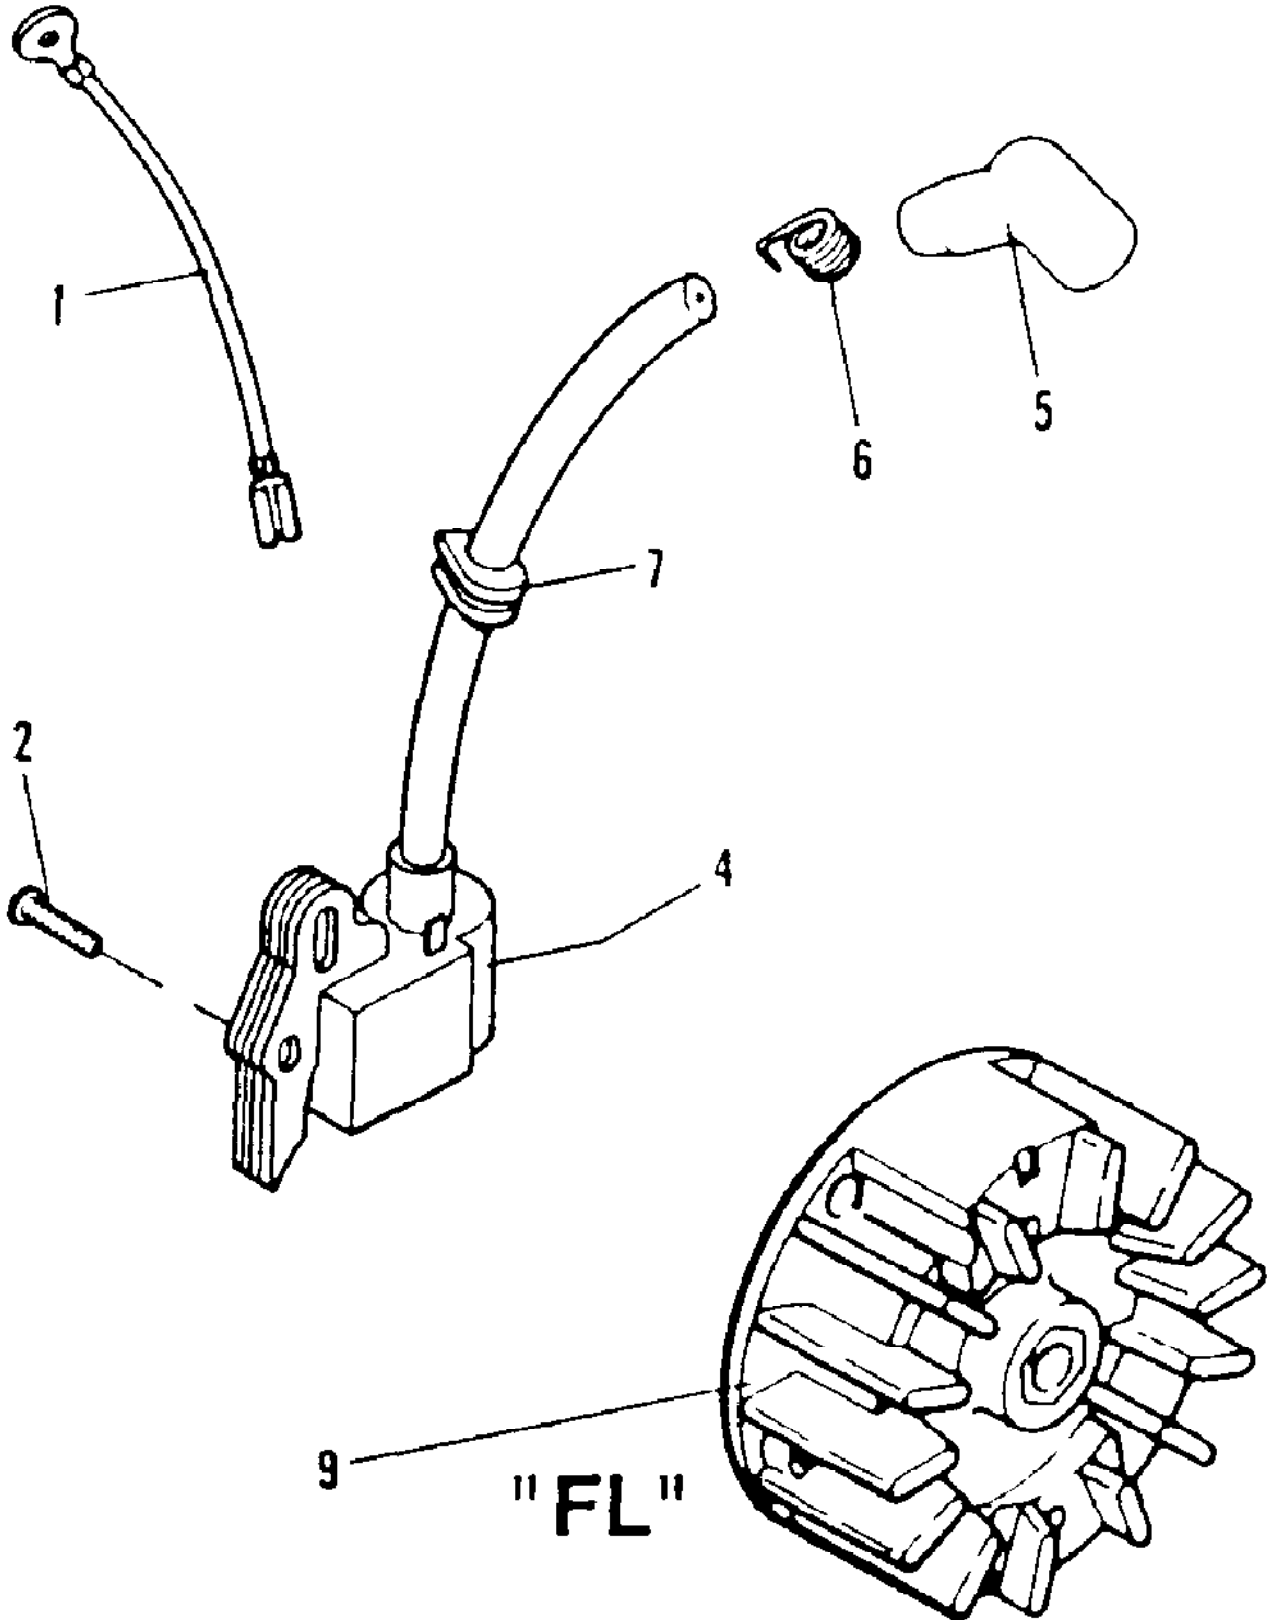

Ref #	Part Number	Qty	Description
	219958	1	Kit - Flywheel/Ignition
1	219383	1	Wire - Switch
2			UNKNOWN
9	222308	1	Flywheel Assembly ("FL")
4	219848	1	Ignition (Cream)
5	95266	1	Boot - Spark Plug
6	102556	1	Connector - Spark
7	215533-01	1	Grommet