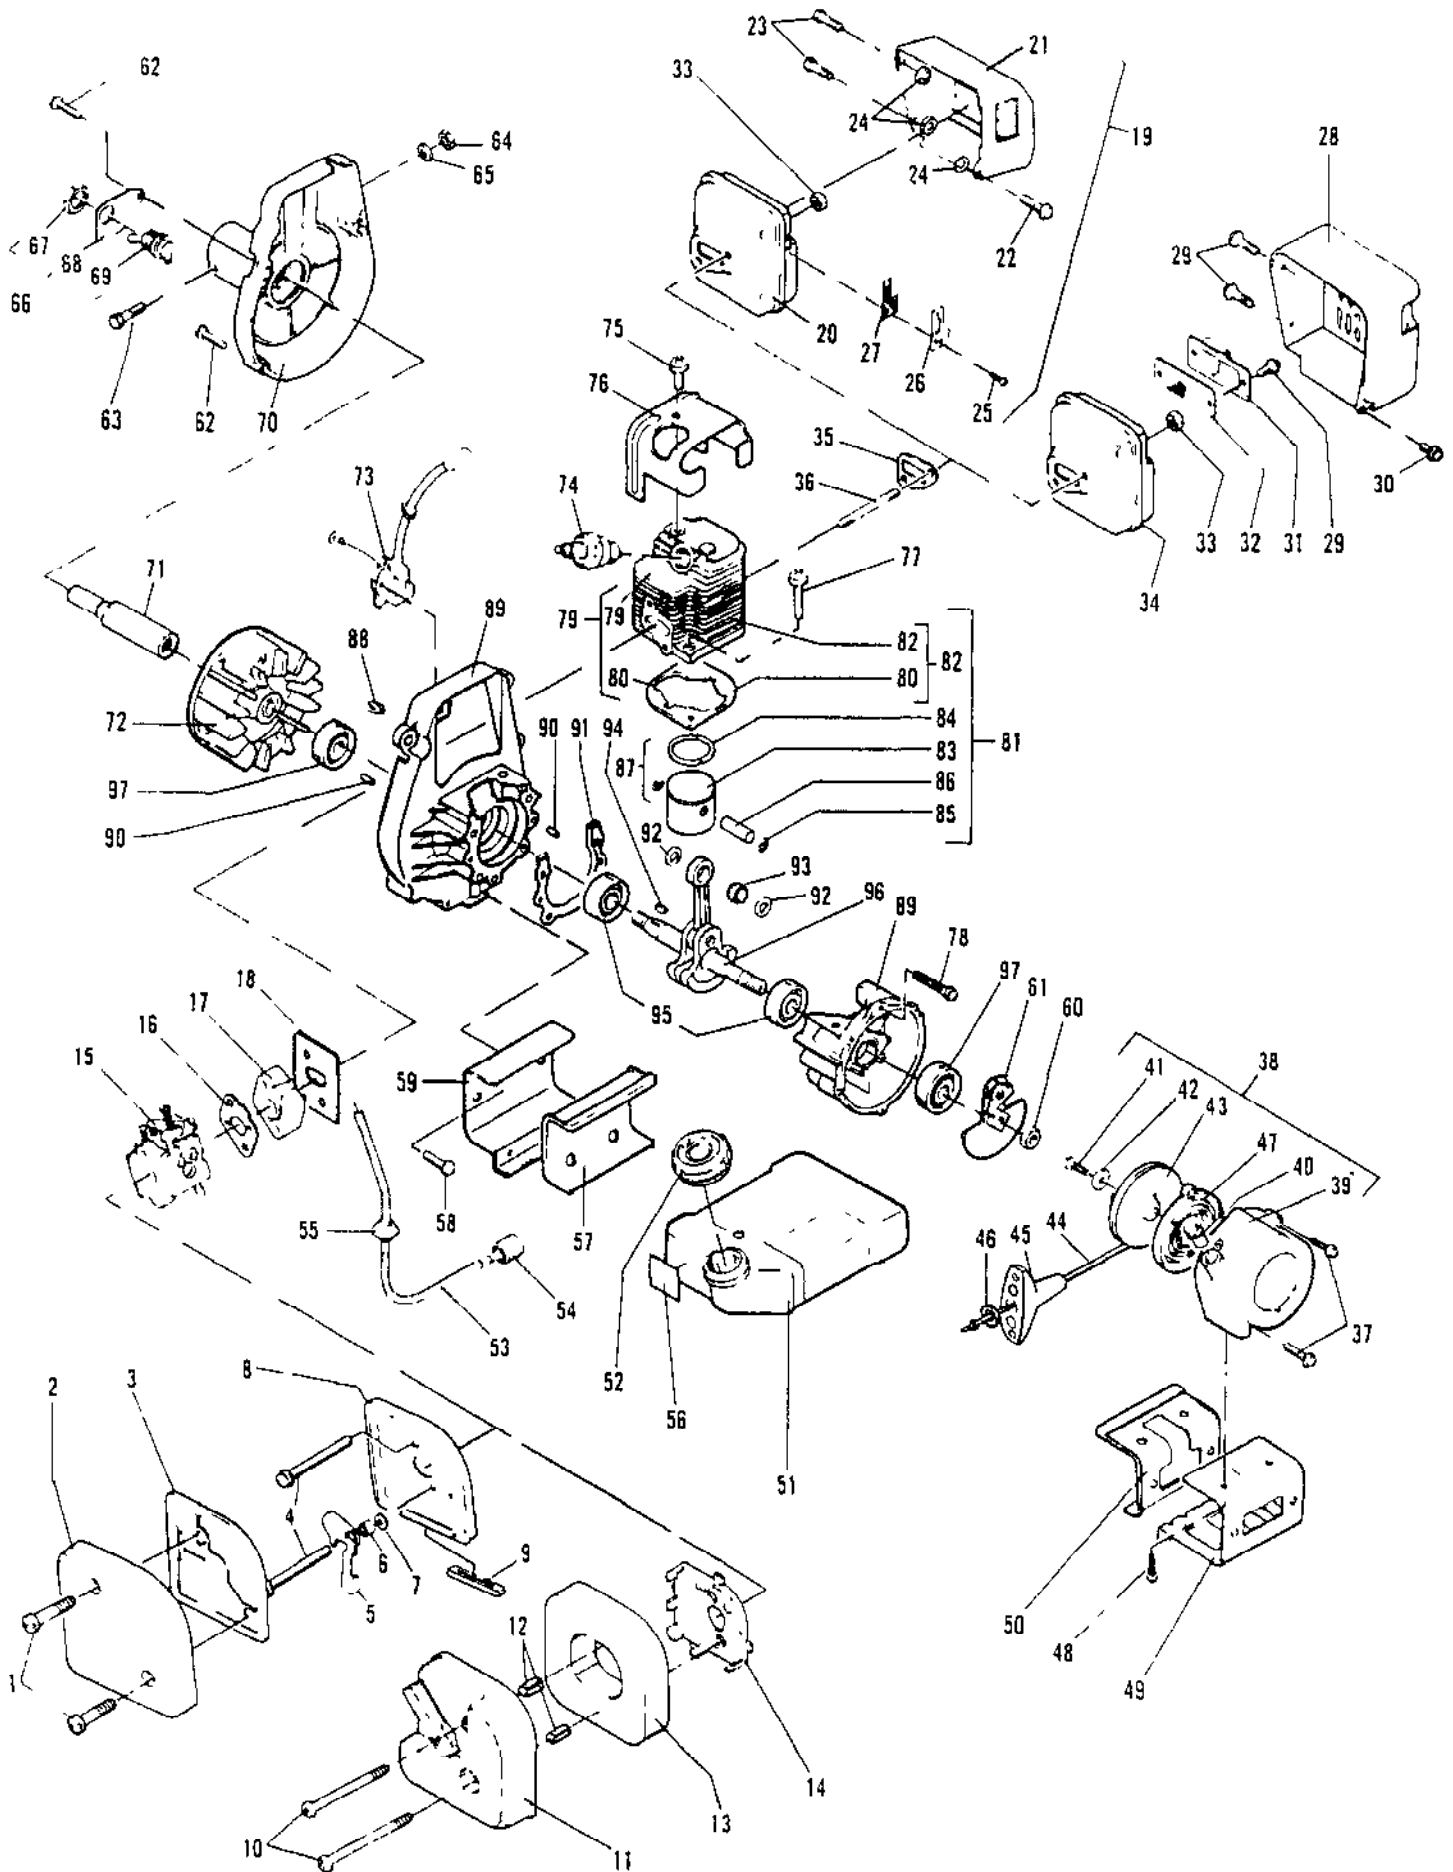

Ref #	Part Number	Qty	Description
	217149		Carburetor Assembly (ZAMA CIS-M9)
1		2	Screw - Cover Not available separately.
2		1	Cover - Diaphragm Not available separately.
3		1	Gasket - Main Not available separately.
4		1	Diaphragm - Main Not available separately.
5		1	Screw - Lever Pin Not available separately.
6		1	Pin - Lever Arm Not available separately.
7		1	Disk Not available separately.
8		1	Lever - Pin Arm. Not available separately.
9		1	Spring - Lever Pin Not available separately.
10		1	Valve - Needle Arm Not available separately.
11		1	Plug - Welch Not available separately.
12		1	Needle - Main Adjustment Not available separately.
13		1	Spring - Adjustment Needle Not available separately.
14		1	Screw - Fuel Pump Cover Not available separately.
15		1	Cover - Fuel Pump Not available separately.
16		1	Gasket - Fuel Pump Not available separately.
17		1	Diaphragm - Fuel Pump Not available separately.
18		1	Strainer Not available separately.

Ref #	Part Number	Qty	Description
1	219383	1	Wire - Switch
2	216022	6	Screw - M4 x 23.4 (13-16 in. lb. torque)
3	219386	1	Ignition (Black)
4	219848	1	Ignition (Cream)
5	95266	1	Boot - Spark Plug
6	102556	1	Connector
7	215533-01	1	Grommet
8	222430	1	Flywheel (Stamped "S")
9	222308	1	Flywheel (Stamped "FL")